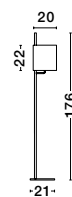

**YAMA - 9180522**

Black Fabric Shade  
& Black Aluminium  
Switch On/Off  
LED E27 1x12 Watt 230 Volt  
IP20 Bulb Excluded  
Cable Length: 192 cm  
D: 20 H: 22 H2: 176 cm

S 99191511

**SAVONA - 9919151**