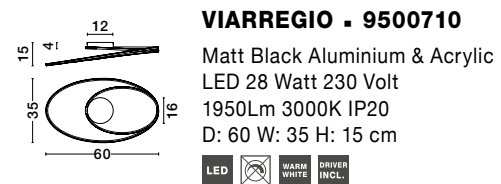

ET 81862011

**DARIUS - 8186203**  
Metal & Acrylic Diffuser  
Coffee Brown Outside  
Matt White Inside  
LED E27 4x12 Watt 230 Volt  
IP20 Bulb Excluded  
D: 40 H: 10 cm

ET 81862011

**DARIUS - 8186202**  
Metal & Acrylic Diffuser  
Black Outside  
Matt White Inside  
LED E27 4x12 Watt 230 Volt  
IP20 Bulb Excluded  
D: 40 H: 10 cm