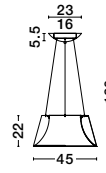

VOLCANO - 9077881

Sandy Black Metal
White Diffuser Inside
LED 33 Watt 230 Volt
1680Lm 3000K IP20
D: 45 H1: 22 H2: 120 cm

ET 90778821