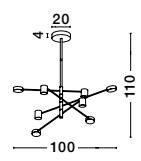

NORDIK - 9080122
Triac Dimmable
Black Aluminium
& Acrylic
LED 40 Watt 230 Volt
690Lm 3000K IP20
D: 100 H: 110 cm