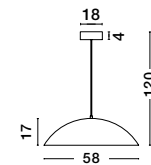

GLIM - 9081290

Triac Dimmable

Sandy Black Outside
Natural Wood Inside
Aluminium & Acrylic
LED 42 Watt 230 Volt
2015Lm 3000K IP20
D: 58 H: 120 cm