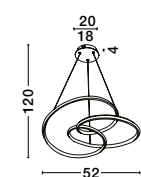

LED DRIVER INCL. WARM WHITE

MENTON - 9147113
Triac Dimmable
Sandy Coffee Aluminium
& Acrylic
LED 43 Watt 230 Volt
3013Lm 3000K IP20
D: 52 H1: 50 H2: 120 cm

LED DRIVER INCL. WARM WHITE