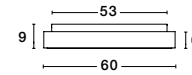

Brushed Coffee Aluminium  
 & Acrylic  
 LED 50 Watt 230 Volt  
 2864Lm 3000K IP20  
 D: 60 H: 9 cm

ET 93538521

**RANDO THIN - 9353854**  
 Triac Dimmable

Brushed Gold Aluminium  
 & Acrylic  
 LED 50 Watt 230 Volt  
 2864Lm 3000K IP20  
 D: 60 H: 9 cm