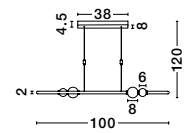

CELIA - 9820603
Triac Dimmable
Black Aluminium
Opal Glass
LED 45 Watt 230 Volt
4751Lm 3000K IP20
L: 100 W: 29 H: 120 cm

9820601-9820603-
9820605
Included
Remote control