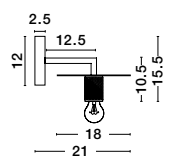

ROYAL - 9501238

Gold Metal
LED E27 1x12 Watt 230 Volt
IP20 Bulb Excluded
D: 12 W: 21 H: 15.5 cm