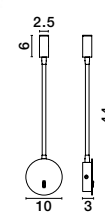

JACO - 8140321

White Aluminium
Adjustable
Switch On/Off
LED Samsung 3 Watt
190Lm 3000K IP20
L: 10 W: 3 H: 44 cm