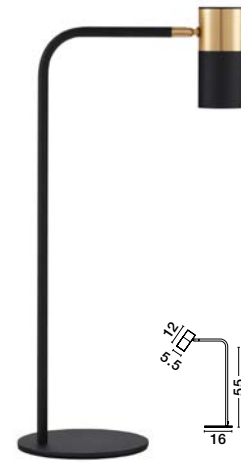

PONGO - 9010221

Sandy Black & Gold Aluminium
LED GU10 1x10 Watt
220-240 Volt
IP20 Bulb Excluded
D: 10.5 H: 18 cm

PONGO - 9010225

Sandy Black & Gold Aluminium
LED GU10 1x10 Watt
220-240 Volt
IP20 Bulb Excluded
Cable Length: 165 cm
D: 16 H: 55 cm