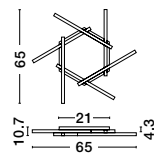

HYDE - 9005651

Triac Dimmable

Brushed Gold & Black Aluminium & Acrylic
LED 38 Watt 220-240 Volt
1993Lm 3000K IP20
D: 65 H: 10.7 cm