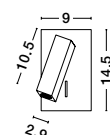

DONA - 9081351
Sandy White Aluminium
LED Cree 3 Watt 230 Volt
Switch On/Off
180Lm 3000K IP20
L: 9 H: 14.5 cm

Rotating & Adjustable