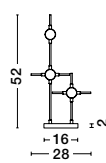

Black & Gold Metal & Acrylic
LED 9 Watt 230 Volt
609Lm 3000K IP20
L: 28 W: 9 H: 52 cm

ATOMO - 9280673