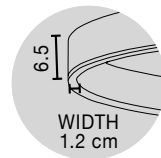

MOTIF - 9530202 · 3000K Triac Dimmable
9530220 · 2700-6000K Changing CCT & Dimming

Brass Gold Aluminium & Acrylic
LED 72 Watt 5250Lm
230 Volt IP20
D: 120 H: 250 cm