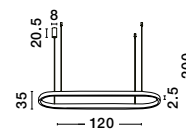

LED 59 Watt 230 Volt  
4283Lm 2700K - 4000K IP20  
Remote Control Included  
D1: 80 D2: 66 H: 8 cm

Adjustable Height

**CUPPE - 9345624**  
 Triac Dimmable  
 Sandy Black Aluminum  
 & Acrylic  
 LED 56 Watt 230 Volt  
 6989Lm 3000K IP20  
 L: 120 W: 35 H: 200 cm