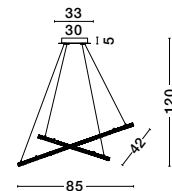

CELINE - 7403002
Chrome Aluminium
& Crystal Adjustable
LED 50 Watt 230 Volt
3120Lm 3500K IP20
L: 85 W: 42 H: 120 cm