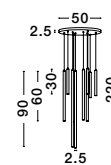

TRIMLE . 9287920

Sandy Black Aluminium & Acrylic
LED 3 Watt 230 Volt
271Lm 3000K IP20
D: 2.5 H: 50 Hz: 150 cm

TRIMLE . 9287921

Sandy Black Aluminium & Acrylic
LED 3 Watt 230 Volt
271Lm 3000K IP20
D: 2.5 H: 70 Hz: 150 cm

TRIMLE . 9287945

Triac Dimmable
Sandy Black Aluminium & Acrylic
LED 26 Watt 230 Volt
1861Lm 3000K IP20
D: 50 H: 220 cm

Adjustable Height

TRIMLE . 9287935

Sandy Black Aluminium & Acrylic
LED 21 Watt 230 Volt
1581Lm 3000K IP20
L: 100 W: 8 H: 180 cm