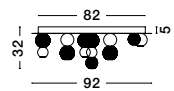

BRILLE - 9695700
Triac Dimmable
Gold Aluminium
& Acrylic
LED 90 Watt 230 Volt
5171Lm 3200K IP20
D: 92 H: 32 cm