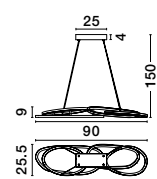

NUDOS - 9289085
Triac Dimmable
Gold Aluminium
& Acrylic
LED 80 Watt 230 Volt
5600Lm 3000K IP20
L: 90 W: 25.5 H: 150 cm