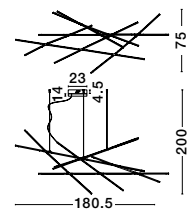

RACCIO - 9695216
Triac Dimmable
Black Metal & Acrylic
LED 109 Watt 230 Volt
6868Lm 3000K IP20
Included Remote Control
L: 180.5 W: 75 H: 200 cm