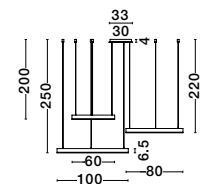

MOTIF - 9530180 · 3000K · Triac Dimmable
9530216 · 2700-6000K
Changing CCT & Dimming

Sandy White Aluminium
& Acrylic
LED 140 Watt 230 Volt
7840Lm IP20
D1: 60 D2: 80 D3: 100 H: 250 cm

CONTROLLER - 9530224
Remote control for
change CCT & Dimming