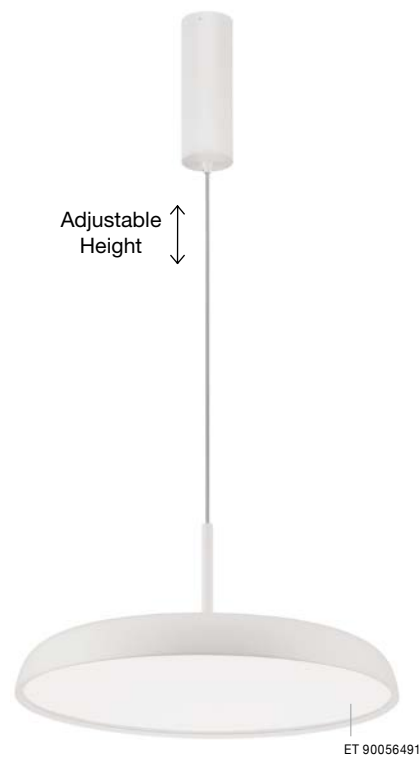

**SMART FEATURES:**

- Remotely power on and off the device
- Brightness adjustment (10% - 100%)
- Color Temperature adjustment (3000K - 4000K)
- Control of multiple lights simultaneously using groups

ET 90056491