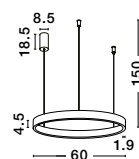

ELOWEN - 9345662
Triac Dimmable
Brushed Silver Aluminium & Acrylic
LED 60 Watt 220 Volt
2552Lm 3000K IP20
Up & Down Light
D: 60 H: 150 cm

WIDTH
1.9 cm