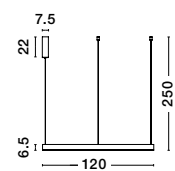

MOTIF . 9530201 - 3000K Triac Dimmable
9530219 - 2700-6000K Changing CCT & Dimming

Sandy Black Aluminium
& Acrylic
LED 72 Watt 5250Lm
230 Volt IP20
D: 120 H: 250 cm

CONTROLLER . 9530224
Remote control for
change CCT & Dimming

MOTIF . 9530204 - 3000K Triac Dimmable
9530222 - 2700-6000K Changing CCT
& Dimming

Sandy Black Aluminium
& Acrylic
LED 80 Watt 6000Lm
230 Volt IP20
D: 150 H: 250 cm