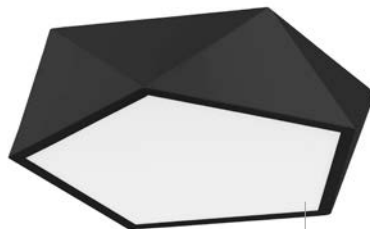

ET 81862011

**DARIUS - 8186203**  
Metal & Acrylic Diffuser  
Coffee Brown Outside  
Matt White Inside  
LED E27 4x12 Watt 230 Volt  
IP20 Bulb Excluded  
D: 40 H: 10 cm

ET 81862011

**DARIUS - 8186202**  
Metal & Acrylic Diffuser  
Black Outside  
Matt White Inside  
LED E27 4x12 Watt 230 Volt  
IP20 Bulb Excluded  
D: 40 H: 10 cm