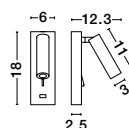

FUSE - 9170101
White Aluminium
Adjustable
Switch On/Off - USB Charger
LED Samsung 3 Watt
210Lm 3000K IP20
L: 6 W: 12.3 H: 18 cm