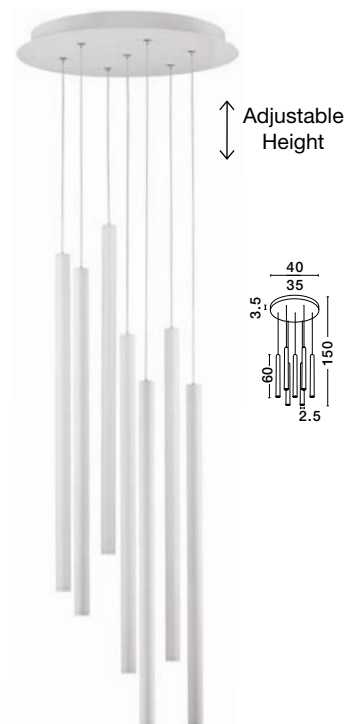

- LED
- WARM WHITE
- DRIVER INCL.
- ON/OFF

Adjustable Height

**ULTRATHIN - 9184024**

Sandy Black Aluminium  
LED 7x3 Watt 230 Volt  
1260Lm 3000K IP20  
D: 40 H: 150 cm

Adjustable Height

**ULTRATHIN - 9184023**