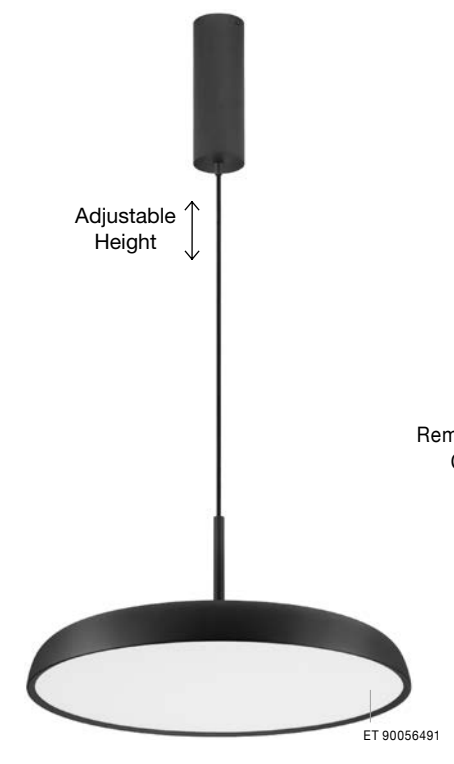

ET 90056491

LINUS . 9005648 · 3000K Triac Dimmable
9005659 · 2700-4000K CCT Dimmable

Sandy White Aluminium & Acrylic
LED 40 Watt 220-240 Volt
2541Lm IP20
Remote Control Included
D: 45 H: 150 cm

LED DRIVER INCL. CCT 2700-4000K

ET 90056491

LINUS . 9005649 · 3000K Triac Dimmable
9005660 · 2700-4000K CCT Dimmable

Sandy Black Aluminium & Acrylic
LED 40 Watt 220-240 Volt
2541Lm IP20
Remote Control Included
D: 45 H: 150 cm

LED DRIVER INCL. CCT 2700-4000K

Included Remote control on CCT model

ET 90056491

LINUS . 9005650 · 3000K Triac Dimmable
9005661 · 2700-4000K CCT Dimmable

Champagne Gold Aluminium & Acrylic
LED 40 Watt 220-240 Volt
2541Lm IP20
Remote Control Included
D: 45 H: 150 cm

LED DRIVER INCL. CCT 2700-4000K