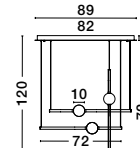

Adjustable Height

GL 96952561

ACROBAT - 9695257
Triac Dimmable
Black & Gold Aluminium
Opal Glass
LED 27 Watt 230 Volt
2542Lm 3000K IP20
L: 89 W: 26 H: 120 cm

Adjustable Height

GL 96952561

ACROBAT - 9695259
Triac Dimmable
Black & Gold Aluminium
Opal Glass
LED 106 Watt 230 Volt
9926Lm 3000K IP20
L: 106 W: 80 H: 150 cm