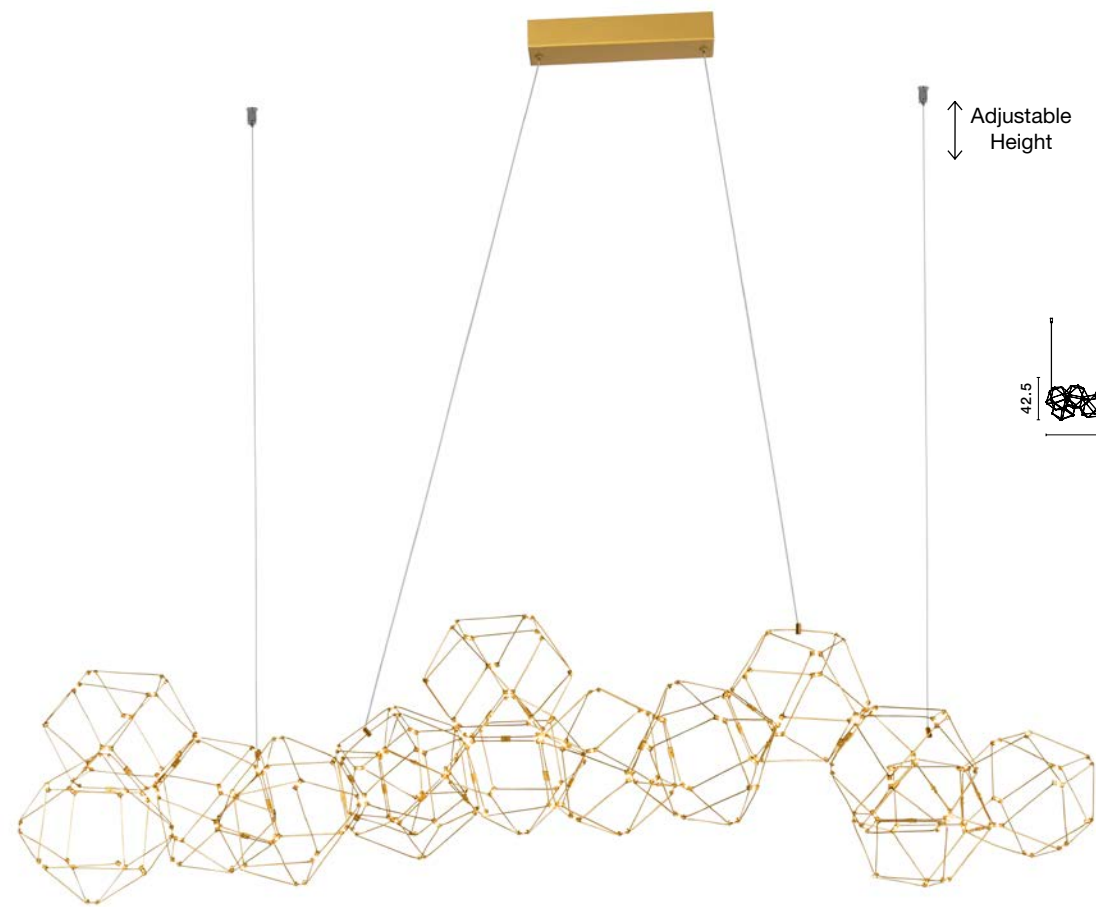

**SOLE - 9288080**

Gold Copper  
LED 22 Watt 230 Volt  
2520Lm 3000K IP20  
Led Chip: 60 Pcs  
D: 80 H: 330 cm

**SOLE - 9186001**

Gold Copper  
LED 22 Watt 230 Volt  
2651Lm 3000K IP20  
Led Chip: 60 Pcs  
D: 60 H: 310 cm

**SOLE - 9186905**

Titanium Black Copper  
LED 21 Watt 230 Volt  
2403Lm 3000K IP20  
Led Chip: 60 Pcs  
D: 40 H: 250 cm

**SOLE - 9186002**

Gold Copper  
LED 21 Watt 230 Volt  
2403Lm 3000K IP20  
Led Chip: 60 Pcs  
D: 40 H: 250 cm

Adjustable Height

**NEBULA - 9186814**

Gold Copper  
LED 58 Watt 230 Volt  
3906Lm 3000K IP20  
Led Chip: 168 Pcs  
L: 163 W: 54 H: 120 cm

Adjustable Height

Adjustable Height

**NEBULA - 9186807**

Gold Copper  
LED 34 Watt 230 Volt  
2711Lm 3000K IP20  
Led Chip: 84 Pcs  
L: 108 W: 32 H: 120 cm

**NEBULA - 9186902**

Titanium Black Copper  
LED 34 Watt 230 Volt  
2711Lm 3000K IP20  
Led Chip: 84 Pcs  
L: 108 W: 32 H: 120 cm

**NEBULA . 9695211**  
 Gold Copper  
 LED 25 Watt 230 Volt  
 2049Lm 3000K IP20  
 Led Chip: 60 Pcs  
 L: 84 W: 22 H: 110 cm