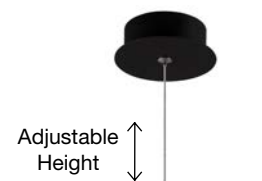

RING
834868
White & Silver