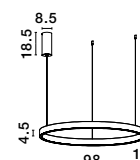

ELOWEN - 9345670
Triac Dimmable
Brushed Silver Aluminium & Acrylic
LED 106 Watt 230 Volt
4899Lm 3000K IP20
Up & Down Light
D: 98 H: 200 cm