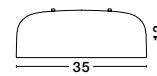

PERLETO - 926811

Metal & Acrylic Diffuser
Gold Leaf Outside
Matt White Inside
LED E27 2x12 Watt 230 Volt
IP20 Bulb Excluded
D: 35 H: 13 cm