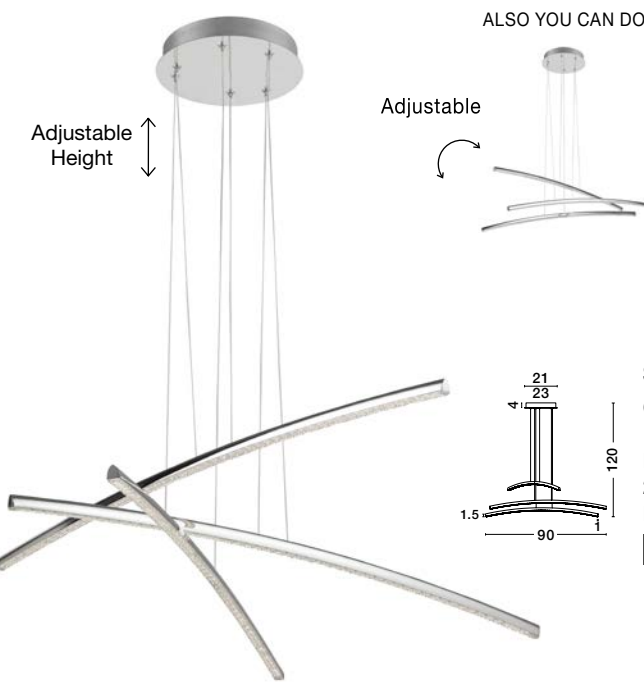

SEVILLE - 81007601

Chrome Aluminium & Acrylic
LED 38 Watt 230 Volt
2650Lm 3000K IP20
L: 90 H: 120 cm

PLASECIA - 81007201

Chrome Aluminium & Acrylic
LED 27 Watt 230 Volt
1890Lm 3000K IP20
D: 49.5 H: 11.5 cm