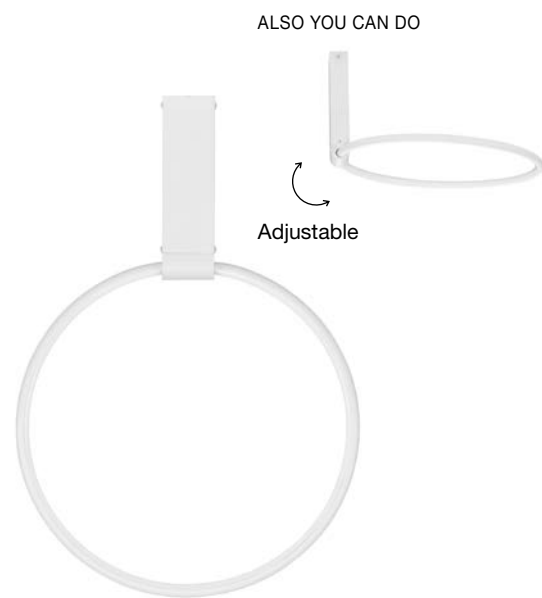

GARVE - 9085242
Triac Dimmable
Sandy White Aluminium
& Acrylic
LED 30 Watt 230 Volt
1354Lm 3000K IP20
D: 40 H: 60 cm