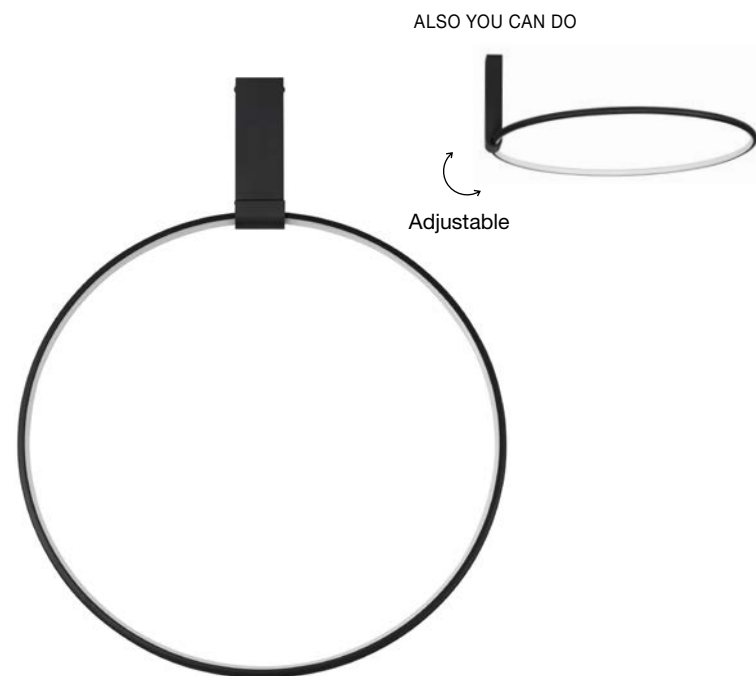

GARVE . 9085243
Triac Dimmable
Sandy Black Aluminium
& Acrylic
LED 35 Watt 230 Volt
1559Lm 3000K IP20
D: 60 H: 80 cm