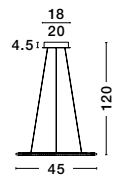

LIVORNO - 8107402

Chrome Aluminium & Acrylic
LED 29 Watt 230 Volt
2010Lm 3000K IP20
D: 45 H: 120 cm