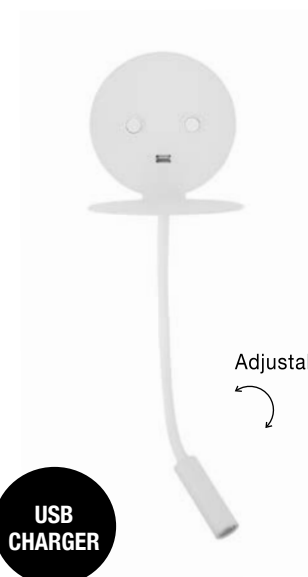

ECLIP - 9173281
White Aluminium
Adjustable Switch On/Off
USB Charger
LED Samsung 230 Volt 3000K
Backlight 6 Watt 310Lm
Reader 3 Watt 210Lm IP20
L: 15 W: 19.5 H: 50 cm