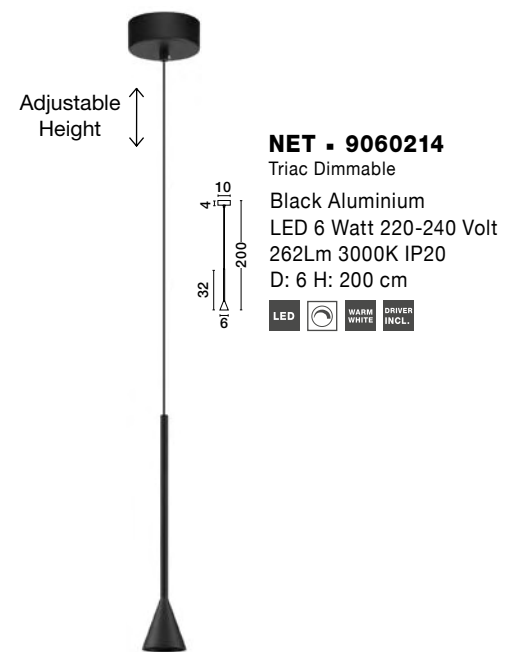

NET - 9060214
Triac Dimmable
Black Aluminium
LED 6 Watt 220-240 Volt
262Lm 3000K IP20
D: 6 H: 200 cm