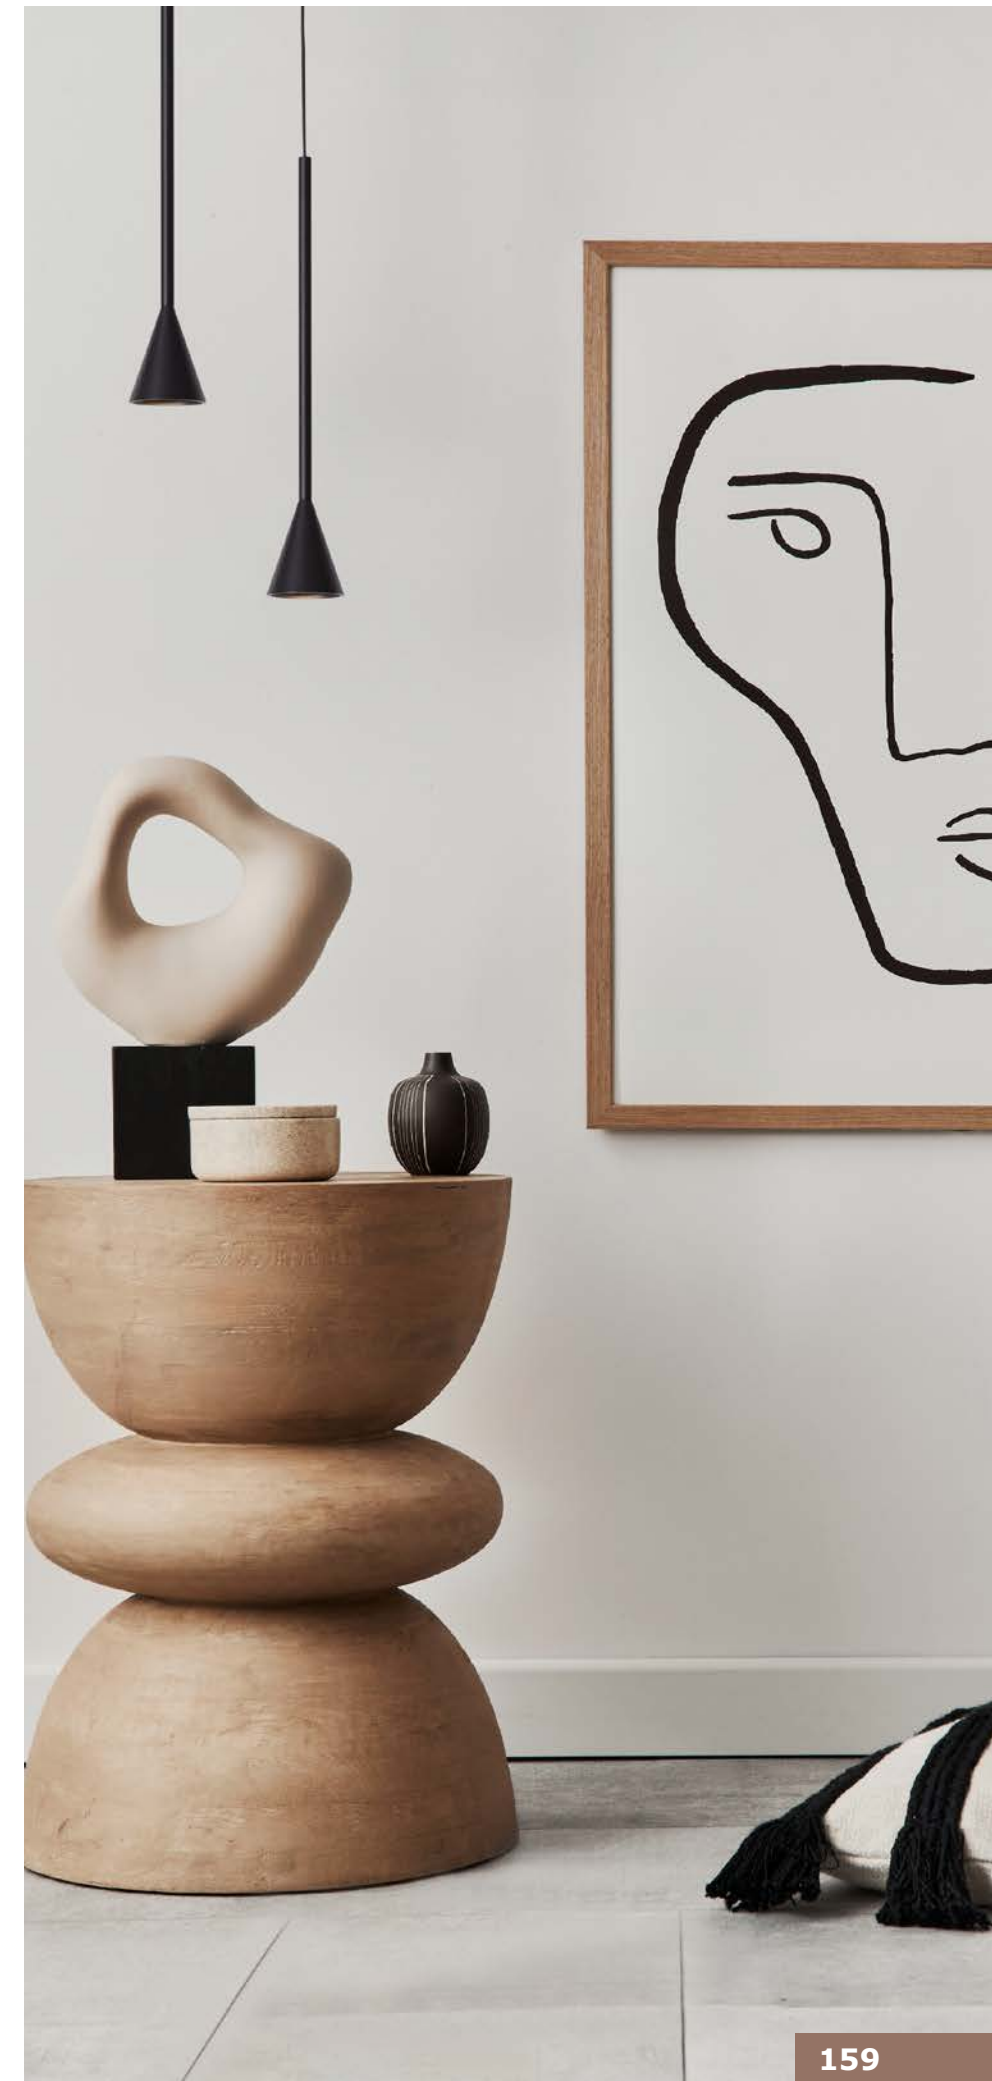

DRO - 9060220
Triac Dimmable
Black Aluminium
LED 6 Watt 220-240 Volt
355Lm 3000K IP20
D: 9.2 H: 150 cm

LED WARM WHITE DRIVER INCL.

NET - 9060215
Triac Dimmable
White Aluminium
LED 6 Watt 220-240 Volt
262Lm 3000K IP20
D: 6 H: 200 cm

LED WARM WHITE DRIVER INCL.

DRO - 9060221
Triac Dimmable
White Aluminium
LED 6 Watt 220-240 Volt
355Lm 3000K IP20
D: 9.2 H: 150 cm

LED WARM WHITE DRIVER INCL.

NET - 9060216
Triac Dimmable
Coffee Aluminium
LED 6 Watt 220-240 Volt
262Lm 3000K IP20
D: 6 H: 200 cm

LED WARM WHITE DRIVER INCL.

DRO - 9060222
Triac Dimmable
Coffee Aluminium
LED 6 Watt 220-240 Volt
355Lm 3000K IP20
D: 9.2 H: 150 cm

LED WARM WHITE DRIVER INCL.

NET - 9060217
Triac Dimmable
Black & Brass Gold
Aluminium
LED 6 Watt 220-240 Volt
262Lm 3000K IP20
D: 6 H: 200 cm

LED WARM WHITE DRIVER INCL.