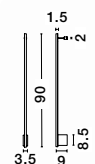

GROPIUS - 9081140

Sandy Black Aluminium
LED 15 Watt 230 Volt
507Lm 3000K IP20
L: 90 W: 9 H: 3.5 cm

LED WARM WHITE DRIVER INCL.