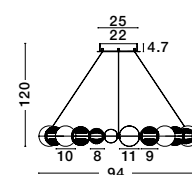

**BRILLE . 9522030**  
 Gold Aluminium  
 & Acrylic  
 LED 4 Watt 230 Volt  
 231Lm 3200K IP20  
 Cable Length: 200 cm  
 D: 12 H: 29 cm

**BRILLE . 9695210**  
 Gold Aluminium  
 & Acrylic  
 LED 13 Watt 230 Volt  
 685Lm 3200K IP20  
 Cable Length: 250 cm  
 D: 15.4 H: 54.5 cm