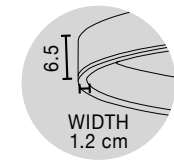

MOTIF . 9530201 - 3000K Triac Dimmable
9530219 - 2700-6000K Changing CCT & Dimming

Sandy Black Aluminium
& Acrylic
LED 72 Watt 5250Lm
230 Volt IP20
D: 120 H: 250 cm

CONTROLLER . 9530224
Remote control for
change CCT & Dimming

MOTIF . 9530204 - 3000K Triac Dimmable
9530222 - 2700-6000K Changing CCT
& Dimming

Sandy Black Aluminium
& Acrylic
LED 80 Watt 6000Lm
230 Volt IP20
D: 150 H: 250 cm