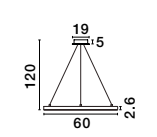

LED WARM WHITE DRIVER INCL.