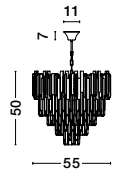

GRANE - 9181200
Gold Metal & Crystal
LED E14 8x5 Watt 230 Volt
IP20 Bulb Excluded
D: 55 H1: 50 H2: 120 cm