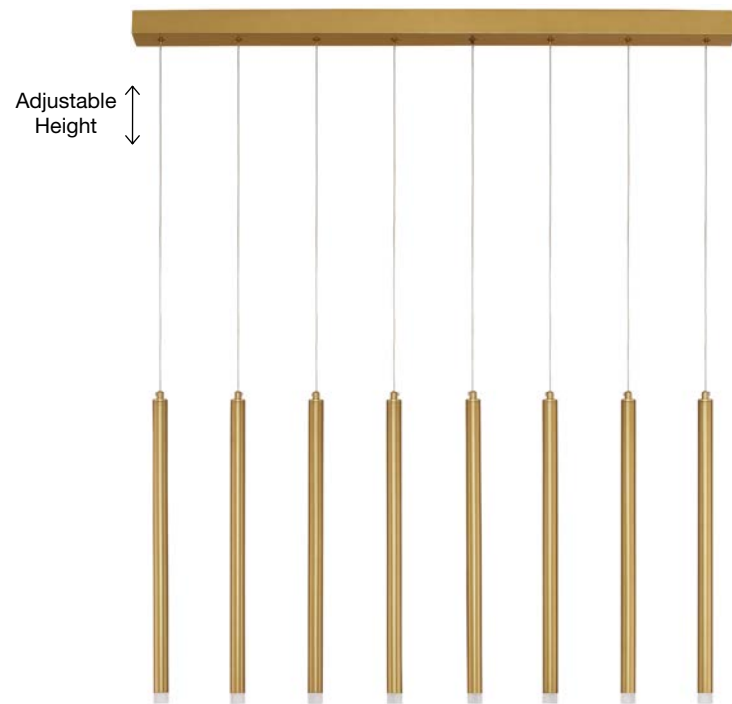

Adjustable Height

**TRIMLE - 9287918**

Gold Aluminium & Acrylic  
LED 3 Watt 230 Volt  
271Lm 3000K IP20  
D: 2.5 H1: 50 H2: 150 cm

Adjustable Height

**TRIMLE - 9287919**

Gold Aluminium & Acrylic  
LED 3 Watt 230 Volt  
271Lm 3000K IP20  
D: 2.5 H1: 70 H2: 150 cm

Adjustable Height

**TRIMLE - 9287940**

Triac Dimmable  
Brushed Gold Aluminium & Acrylic  
LED 26 Watt 230 Volt  
1861Lm 3000K IP20  
D: 50 H: 220 cm

Adjustable Height

**TRIMLE - 9287930**

Brushed Gold Aluminium & Acrylic  
LED 21 Watt 230 Volt  
1581Lm 3000K IP20  
L: 100 W: 8 H1: 50 H2: 180 cm