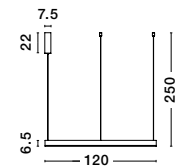

MOTIF - 9530202 · 3000K Triac Dimmable
9530220 · 2700-6000K Changing CCT & Dimming

Brass Gold Aluminium & Acrylic
LED 72 Watt 5250Lm
230 Volt IP20
D: 120 H: 250 cm