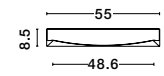

ET 98184521

LUTON - 9818453
Sandy White Aluminium
Matt White Acrylic Diffuser
LED 47 Watt 230 Volt
3525Lm 3000K IP20
D: 55 H: 8.5 cm

ET 98184521

LUTON - 9818452
Sandy Black Aluminium
Matt White Acrylic Diffuser
LED 47 Watt 230 Volt
3525Lm 3000K IP20
D: 55 H: 8.5 cm

ET 98184521

LUTON - 9818451
Coffee Brown Aluminium
Matt White Acrylic Diffuser
LED 47 Watt 230 Volt
3525Lm 3000K IP20
D: 55 H: 8.5 cm

ET 90812701

VELA - 9081270
Triac Dimmable
Sandy Black Outside
Coffee Inside
Aluminium & Acrylic
LED 30 Watt 230 Volt
1665Lm 3000K IP20
D: 45 H: 9.5 cm

ET 90812701

VELA - 9081260
Triac Dimmable
Sandy White Outside
Coffee Inside
Aluminium & Acrylic
LED 30 Watt 230 Volt
1665Lm 3000K IP20
D: 45 H: 9.5 cm