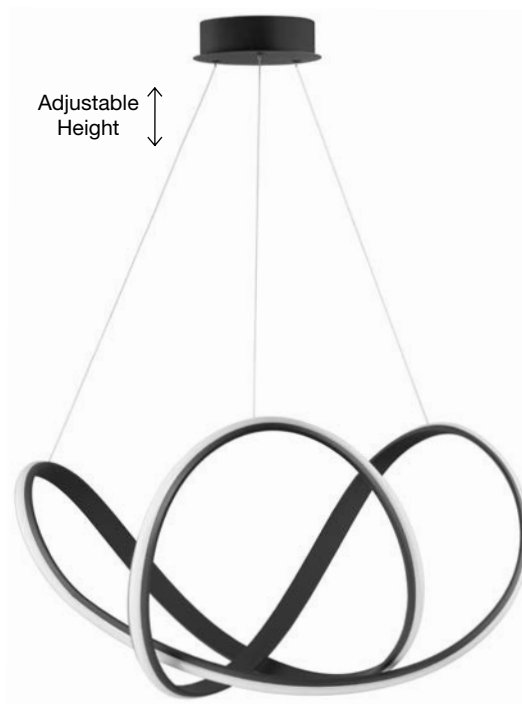

APUS - 9348051
Triac Dimmable
Sandy Black Aluminium
& Acrylic
LED 50 Watt 230 Volt
2158Lm 3000K IP20
D: 70 H: 120 cm

LED WARM WHITE DRIVER INCL.