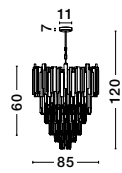

GRANE - 9050120
Gold Metal & Crystal
LED E14 20x5 Watt 230 Volt
IP20 Bulb Excluded
D: 85 H1: 60 H2: 120 cm