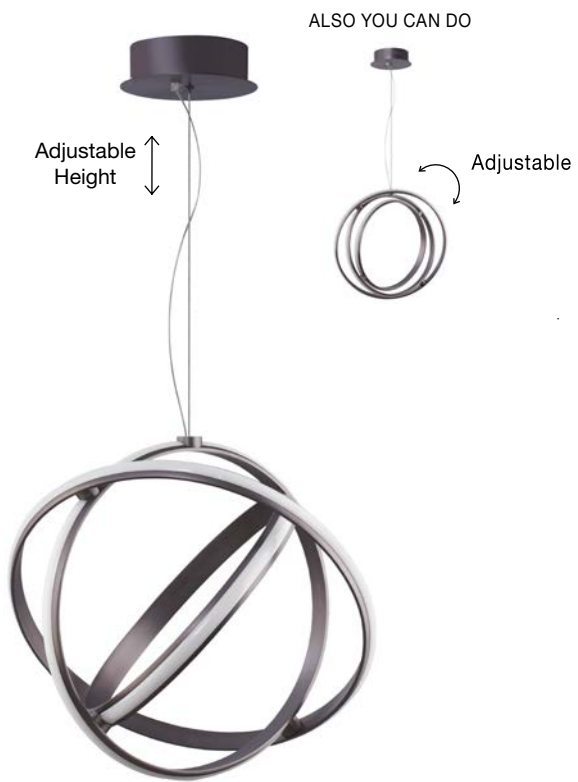

PERTONE - 9365012
Triac Dimmable
Black Purple Aluminium & Acrylic
LED 53 Watt 230 Volt
2627Lm 3000K IP20
D: 50 H: 150 cm

LED WARM WHITE DRIVER INCL.