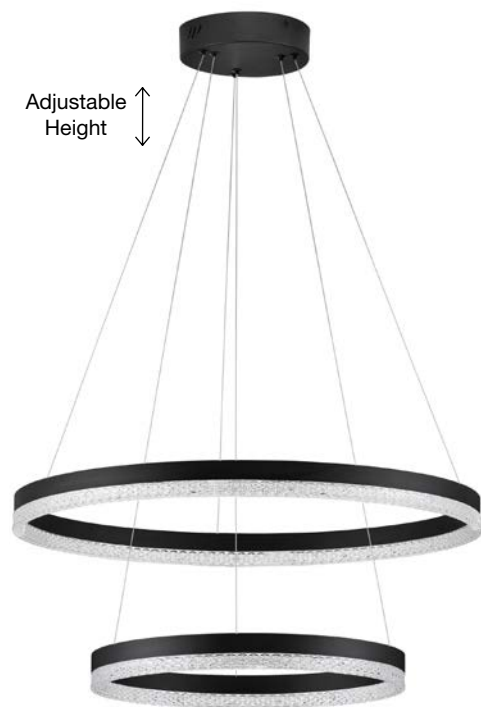

ADRIA . 9530229

Triac Dimmable

Sandy Black Aluminium
LED 52 Watt 220 Volt
5684Lm 3000K IP20
D: 60 H: 150 cm