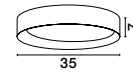

STAKE - 9345524

Triac Dimmable
Sandy White Aluminium
Wood & Acrylic
LED 30 Watt 220-240 Volt
1717Lm 3000K IP20
D: 35 H: 7 cm