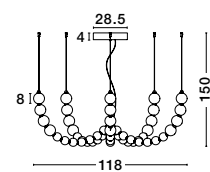

PERLA - 9695203

Triac Dimmable
Gold Metal & Opal Glass
LED 125 Watt 230 Volt
11377Lm 3000K IP20
Included Remote Control
D: 118 H: 150 cm