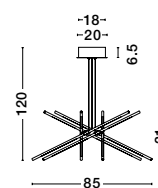

9695216-9180783
Included
Remote control

RACCIO - 9180783
Triac Dimmable
Black Metal & Acrylic
LED 68 Watt 230 Volt
5397Lm 3000K IP20
Included Remote Control
D: 85 H: 31 H2: 120 cm