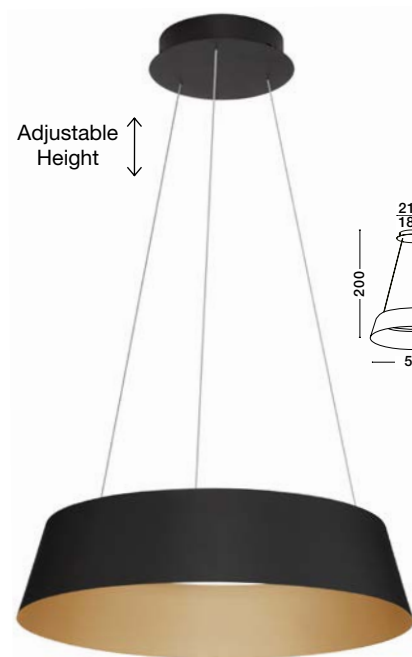

ALBA - 9345656
Triac Dimmable
Sandy Black Aluminium Outside
Champaign Gold Inside
LED 42 Watt 230 Volt
1279Lm 3000K IP20
D: 42 H: 200 cm

Adjustable Height

ALBA - 9345655
Triac Dimmable
Sandy White Aluminium Outside
Champaign Gold Inside
LED 42 Watt 230 Volt
1279Lm 3000K IP20
D: 42 H: 200 cm

Adjustable Height

ALBA - 9345658
Triac Dimmable
Sandy Black Aluminium Outside
Champaign Gold Inside
LED 53 Watt 230 Volt
1982Lm 3000K IP20
D: 54 H: 200 cm

Adjustable Height

ALBA - 9345657
Triac Dimmable
Sandy White Aluminium Outside
Champaign Gold Inside
LED 53 Watt 230 Volt
1982Lm 3000K IP20
D: 54 H: 200 cm