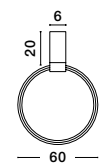

GARVE - 9085244
Triac Dimmable
Sandy White Aluminium
& Acrylic
LED 35 Watt 230 Volt
1559Lm 3000K IP20
D: 60 H: 80 cm