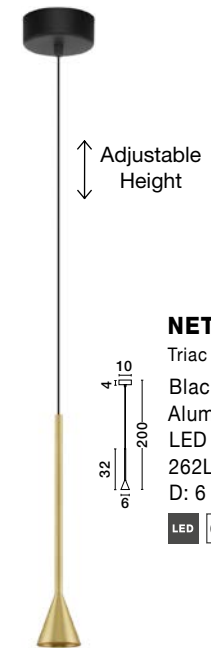

NET - 9060217
Triac Dimmable
Black & Brass Gold
Aluminium
LED 6 Watt 220-240 Volt
262Lm 3000K IP20
D: 6 H: 200 cm

LED WARM WHITE DRIVER INCL.