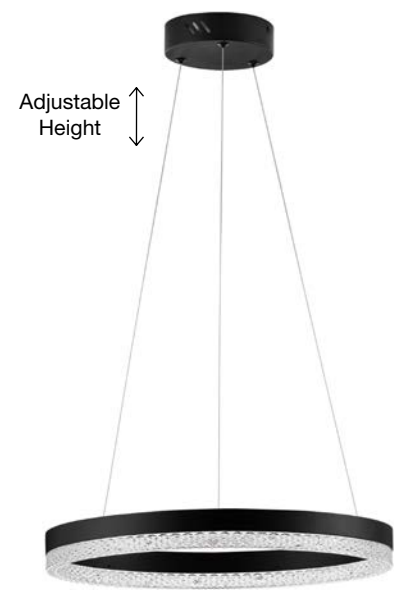

Adjustable Height

ALSO YOU CAN DO

**ADRIA - 9530232**  
 Triac Dimmable  
 Brass Gold Aluminium  
 LED 97 Watt 220 Volt  
 9452Lm 3000K IP20  
 D: 80 H: 300 cm

**ADRIA . 9530225**

Triac Dimmable

Sandy Black Aluminium  
LED 23 Watt 220 Volt  
2521Lm 3000K IP20  
D: 40 H: 150 cm