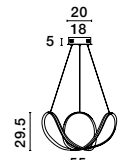

LED WARM WHITE DRIVER INCL.