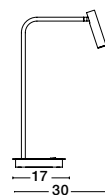

SICILY - 7140182
Black Aluminium
Adjustable
Switch On/Off
LED Samsung 3 Watt
190Lm 3000K IP20
Cable Length: 150 cm
L: 17 W: 30 H: 55 cm