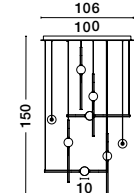

ACROBAT - 9695259
Triac Dimmable
Black & Gold Aluminium
Opal Glass
LED 106 Watt 230 Volt
9926Lm 3000K IP20
L: 106 W: 80 H: 150 cm