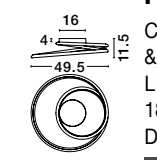

PLASECIA - 81007201

Chrome Aluminium & Acrylic
LED 27 Watt 230 Volt
1890Lm 3000K IP20
D: 49.5 H: 11.5 cm