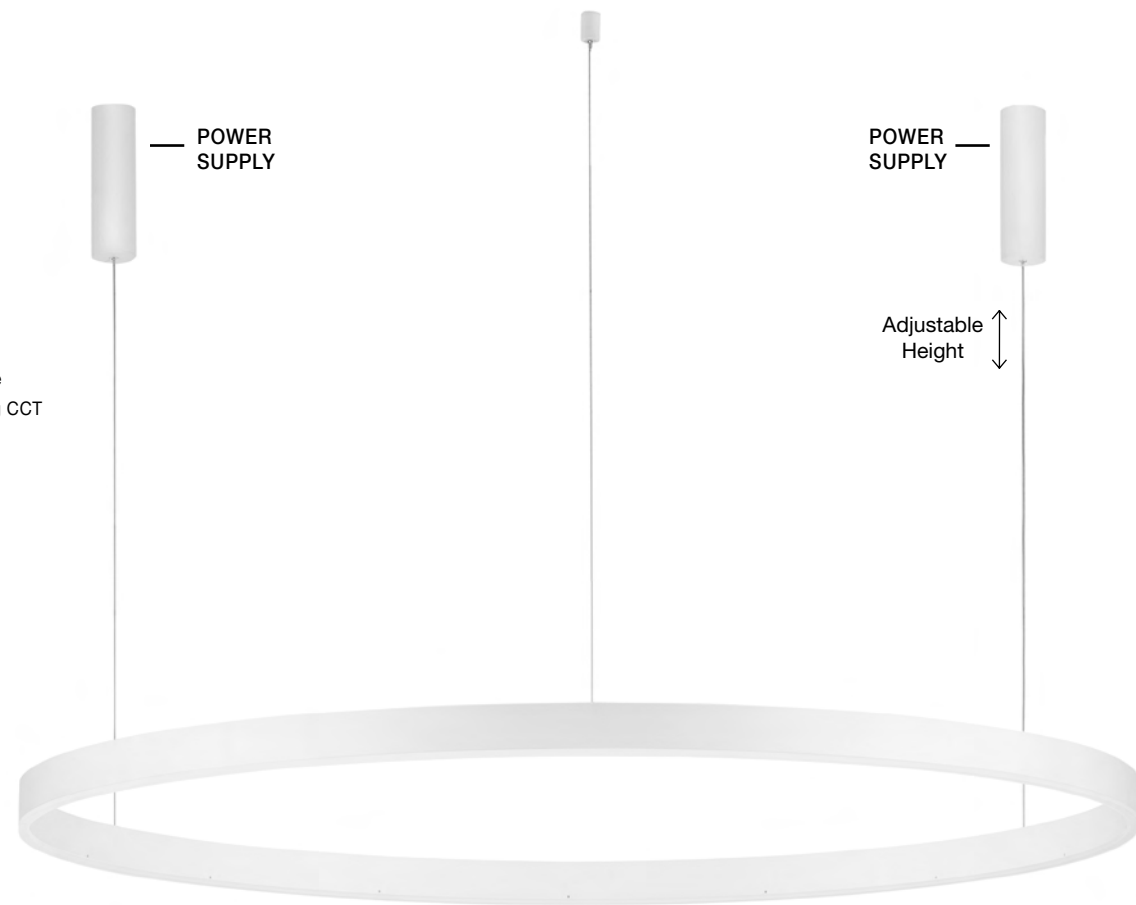

MOTIF - 9530200 · 3000K Triac Dimmable
9530218 · 2700-6000K Changing CCT & Dimming
Sandy White Aluminium & Acrylic
LED 72 Watt 5250Lm
230 Volt IP20
D: 120 H: 250 cm

CONTROLLER - 9530224
Remote control for change CCT & Dimming

MOTIF - 9530203 · 3000K Triac Dimmable
9530221 · 2700-6000K Changing CCT & Dimming
Sandy White Aluminium & Acrylic
LED 80 Watt 6000Lm
230 Volt IP20
D: 150 H: 250 cm