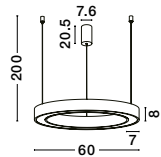

MORBIDO - 9345639

CCT Dimmable
Sandy Black Aluminium
& Acrylic
LED 48 Watt 230 Volt
3268Lm 2700K - 4000K IP20
Remote Control Included
D: 60 H: 200 cm