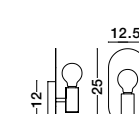

ROYAL - 9501244

Gold Metal
LED E27 1x12 Watt 230 Volt
IP20 Bulb Excluded
D: 12.5 W: 10 H: 25 cm