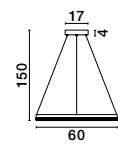

Adjustable Height

Adjustable Height

Adjustable Height

Adjustable Height

ALSO YOU CAN DO