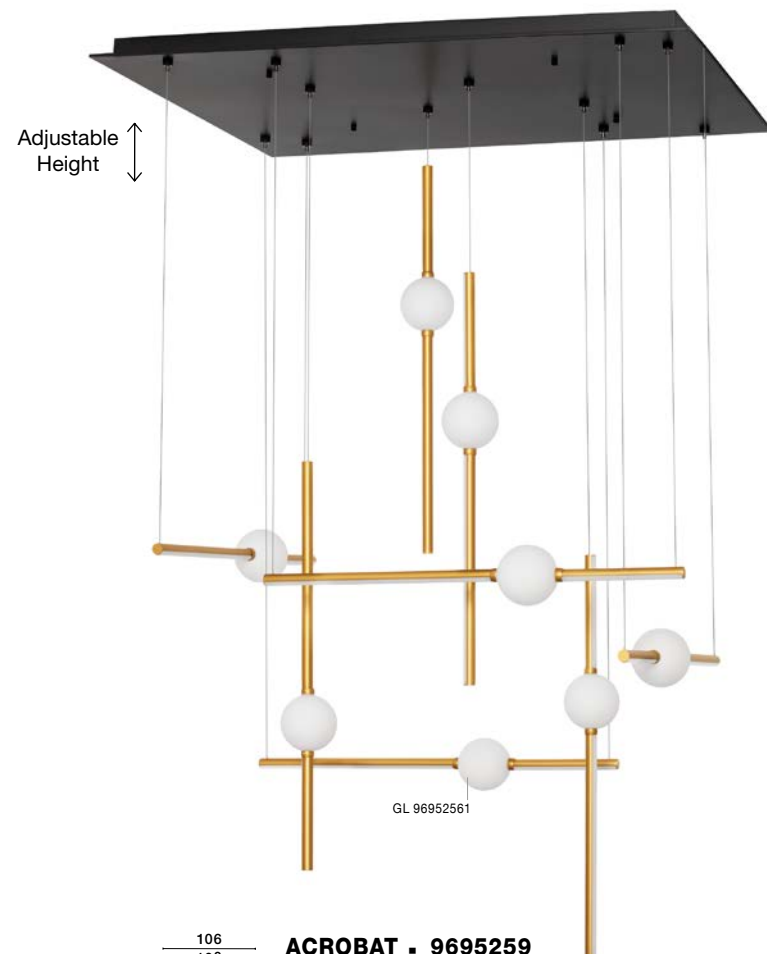

Adjustable Height

9180630  
Included  
Remote control

**ATOMO - 9180630**  
Triac Dimmable

Gold Metal & Acrylic  
LED 84 Watt 230 Volt  
3805Lm 3000K IP20  
Included Remote Control  
L: 106 W: 58.5 H: 150 cm

**ACROBAT - 9695256**

Black & Gold Aluminium  
Opal Glass  
LED 19 Watt 230 Volt  
1131Lm 3000K IP20  
D: 12 H: 120 cm

**ACROBAT - 9695258**

Triac Dimmable  
Black & Gold Aluminium  
Opal Glass  
LED 61 Watt 230 Volt  
5589Lm 3000K IP20  
D: 52 H: 150 cm

Adjustable Height

GL 96952561

**ACROBAT - 9695257**  
 Triac Dimmable  
 Black & Gold Aluminium  
 Opal Glass  
 LED 27 Watt 230 Volt  
 2542Lm 3000K IP20  
 L: 89 W: 26 H: 120 cm

Adjustable Height

GL 96952561