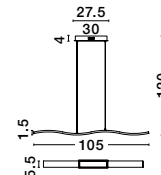

Adjustable Height

**MARTINO - 8101141**  
 Chrome Aluminium & Acrylic  
 LED 50 Watt 230 Volt  
 3250Lm 3000K IP20  
 D: 60 H: 120 cm

LED WARM WHITE DRIVER INCL

Adjustable Height

**CESENA - 81002002**  
 Chrome Aluminium & Acrylic  
 LED 42 Watt 230 Volt  
 2750Lm 3000K IP20  
 L: 105 W: 8.5 H: 120 cm