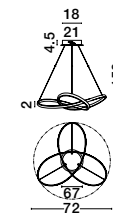

FUSION - 1701101001

White Aluminium
& Acrylic
LED 53 Watt 230 Volt
4081Lm 3000K IP20
D: 72 H: 150 cm