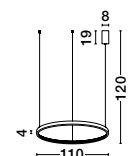

PRESTON - 9285110
Triac Dimmable

Antique Gold Brass
Aluminium & Acrylic
LED 60 Watt 230 Volt
4030Lm 3000K IP20
D: 110 H: 120 cm