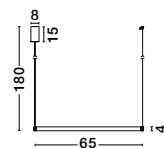

Adjustable Height

ORLANDO - 86016801

Antique Brass
Aluminium & Acrylic
LED 35 Watt 230 Volt
1900Lm 3000K IP20
D: 108 H: 180 cm

Adjustable Height

ORLANDO - 86016803

Antique Brass
Aluminium & Acrylic
LED 23 Watt 230 Volt
1265Lm 3000K IP20
D: 65 H: 180 cm

Adjustable Height

ORLANDO - 86016802

Antique Brass
Aluminium & Acrylic
LED 30 Watt 230 Volt
1650Lm 3000K IP20
D: 85 H: 180 cm

Adjustable Height

ORLANDO - 86016804

Antique Brass
Aluminium & Acrylic
LED 18 Watt 230 Volt
1020Lm 3000K IP20
D: 45 H: 180 cm

MAKE IT IDEAL FOR YOU

choose the right plate depending on the number of rings you want to attach

Style them in your own way!

CHOOSE YOUR OBLIX PLATE

86016811	1-3 rings
86016812	1-5 rings

CHOOSE YOUR RING

ORLANDO	brass inside
VEGAS	brass outside

REMOVE EXISTING DRIVER

ENJOY YOUR UNIQUE LUMINAIRE

OBLIX - 86016811

Plate 1-3 rings
Chrome Aluminium
LED 75 Watt Driver Incl.
Input 100-240V 2.1A 50/60Hz
Output 12V 8.5A
D: 30 H: 5.5 cm

OBLIX - 86016812

Plate 1-5 rings
Chrome Aluminium
LED 100 Watt Driver Incl.
Input 100-240V 2.1A 50/60Hz
Output 12V 8.5A
D: 30 H: 5.5 cm