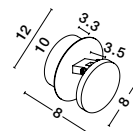

OTTO - 9139805

Sandy White Metal & Aluminium Acrylic
LED 5 Watt 230 Volt
469Lm 3000K IP20
D: 12 W: 8 H: 12 cm