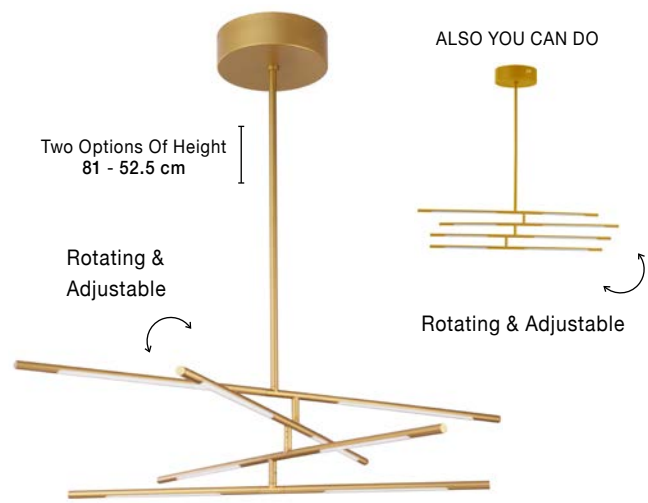

**RACCIO - 9180714**  
 Triac Dimmable  
 Black Metal & Acrylic  
 LED 59 Watt 230 Volt  
 4195Lm 3000K IP20  
 L: 94.5 W: 94.5 H: 21 cm

9695216-9180783  
 Included  
 Remote control

**RACCIO - 9180783**  
 Triac Dimmable  
 Black Metal & Acrylic  
 LED 68 Watt 230 Volt  
 5397Lm 3000K IP20  
 Included Remote Control  
 D: 85 H: 31 H2: 120 cm