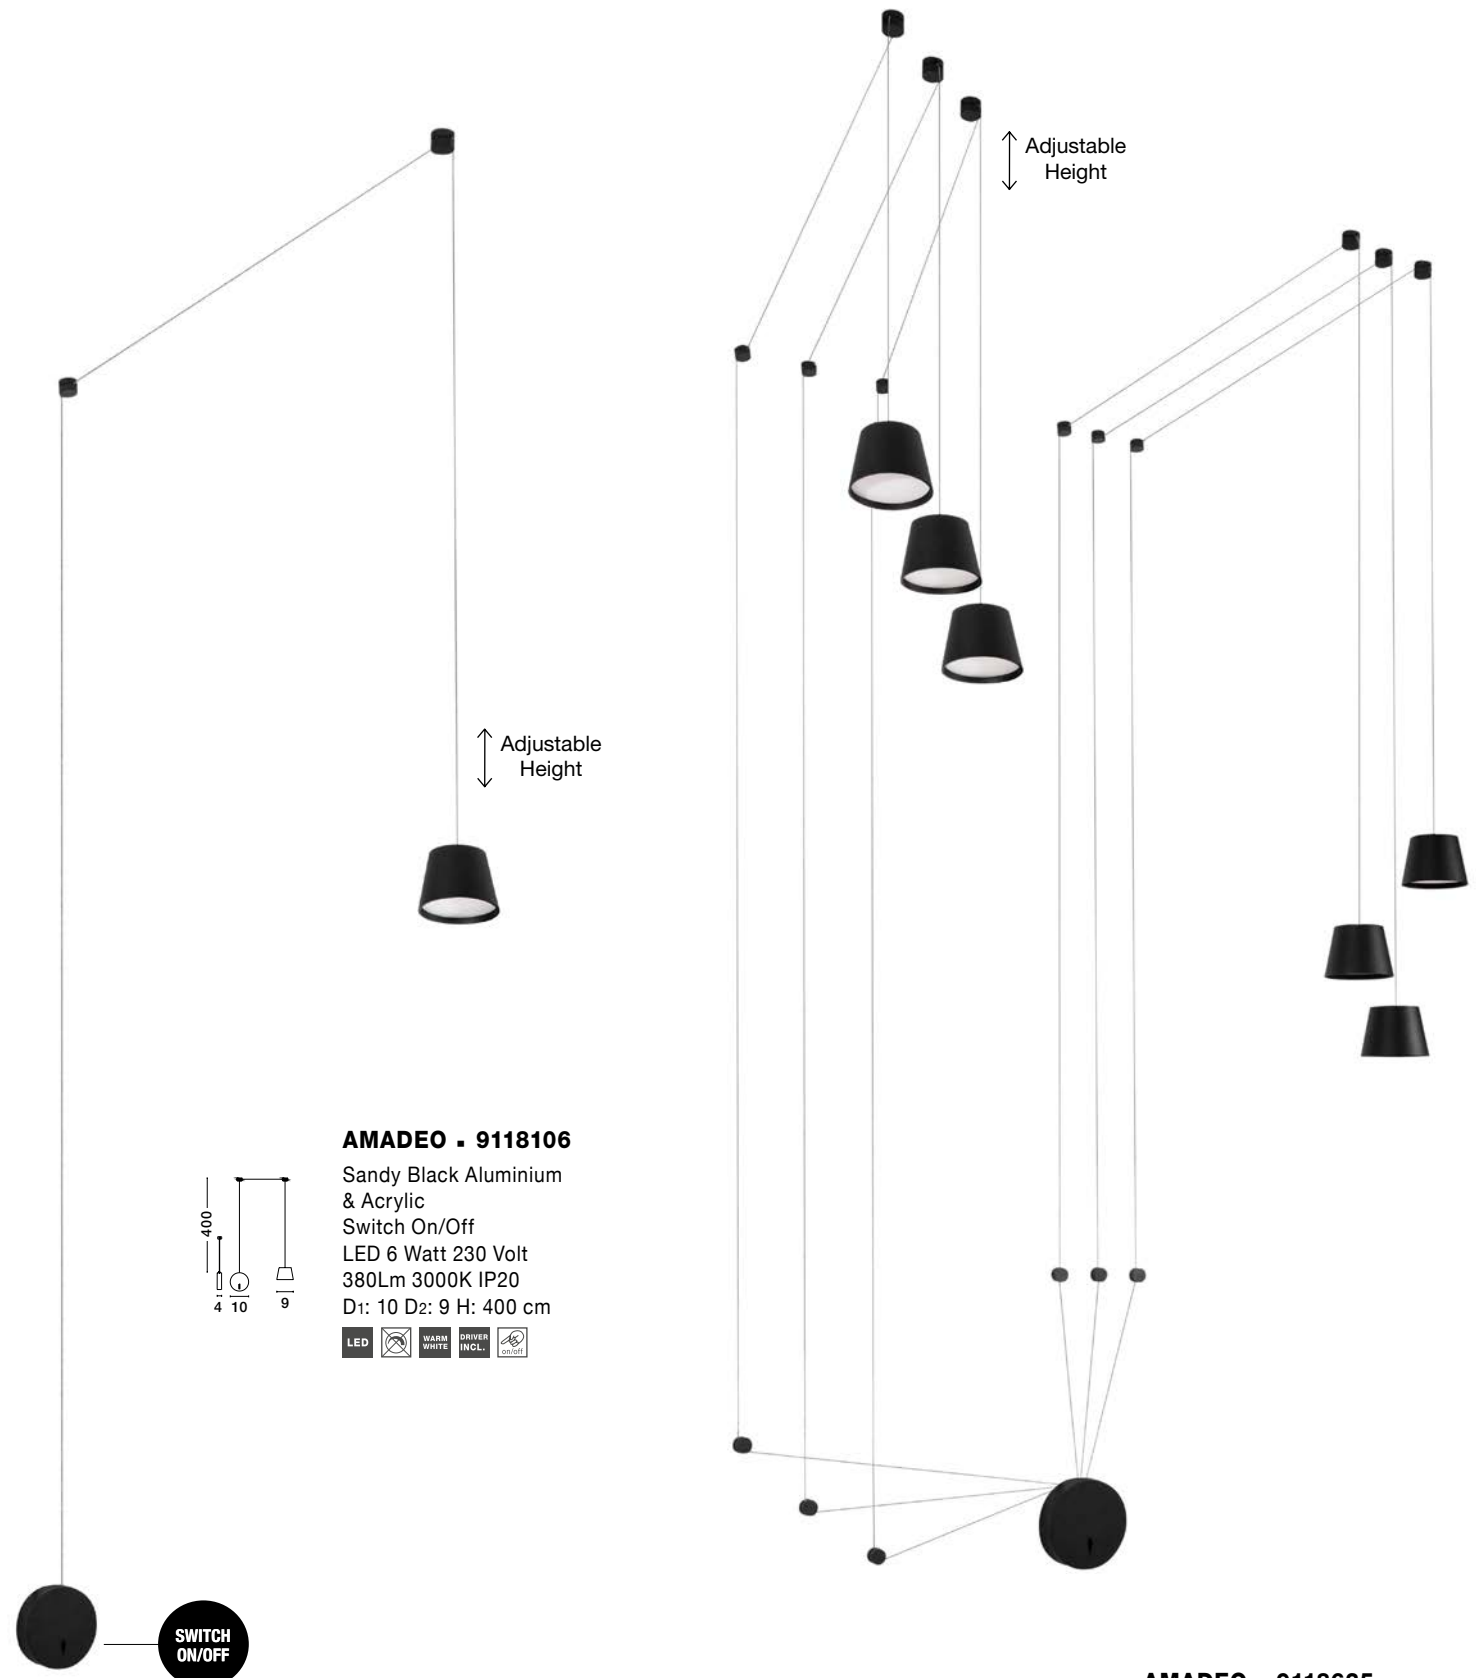

**AMADEO - 9118106**

Sandy Black Aluminium  
& Acrylic  
Switch On/Off  
LED 6 Watt 230 Volt  
380Lm 3000K IP20  
D1: 10 D2: 9 H: 400 cm

- LED
- WARM WHITE
- DRIVER INCL.
- ON/OFF

**AMADEO - 9118635**

Sandy Black Aluminium  
& Acrylic  
Switch On/Off  
LED 36 Watt 230 Volt  
2280Lm 3000K IP20  
D1: 15 D2: 9 H: 400 cm