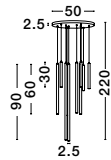

Adjustable Height

TRIMLE - 9287918

Gold Aluminium & Acrylic
LED 3 Watt 230 Volt
271Lm 3000K IP20
D: 2.5 H1: 50 H2: 150 cm

Adjustable Height

TRIMLE - 9287919

Gold Aluminium & Acrylic
LED 3 Watt 230 Volt
271Lm 3000K IP20
D: 2.5 H1: 70 H2: 150 cm

Adjustable Height

TRIMLE - 9287940

Triac Dimmable
Brushed Gold Aluminium & Acrylic
LED 26 Watt 230 Volt
1861Lm 3000K IP20
D: 50 H: 220 cm

Adjustable Height

TRIMLE - 9287930

Brushed Gold Aluminium & Acrylic
LED 21 Watt 230 Volt
1581Lm 3000K IP20
L: 100 W: 8 H1: 50 H2: 180 cm