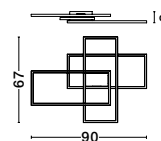

BILBAO - 9508431

Triac Dimmable
Matt Black Aluminium & Acrylic
LED 55 Watt 230 Volt
3550Lm 3000K IP20
L: 90 W: 67 H: 9 cm