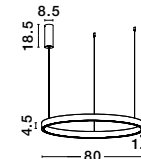

Adjustable Height

**ELOWEN - 9345662**  
 Triac Dimmable  
 Brushed Silver Aluminium & Acrylic  
 LED 60 Watt 220 Volt  
 2552Lm 3000K IP20  
 Up & Down Light  
 D: 60 H: 150 cm

WIDTH  
1.9 cm

Adjustable Height