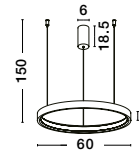

PERRINE . 9345619

Triac Dimmable
Brushed Gold Aluminium
& Acrylic
LED 40 Watt 230 Volt
2800Lm 3000K IP20
D: 60 H: 150 cm