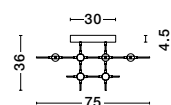

Gold Metal & Acrylic
LED 51 Watt 230 Volt
2751Lm 3000K IP20
L: 75 W: 68 H: 36 cm

Adjustable Height

9180630
Included
Remote control