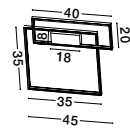

PORTO - 9364033

Triac Dimmable

Sandy Black Steel Aluminium
& Acrylic
LED 30 Watt 230 Volt
2030Lm 3000K IP20
L: 45 W:45 H: 4 cm