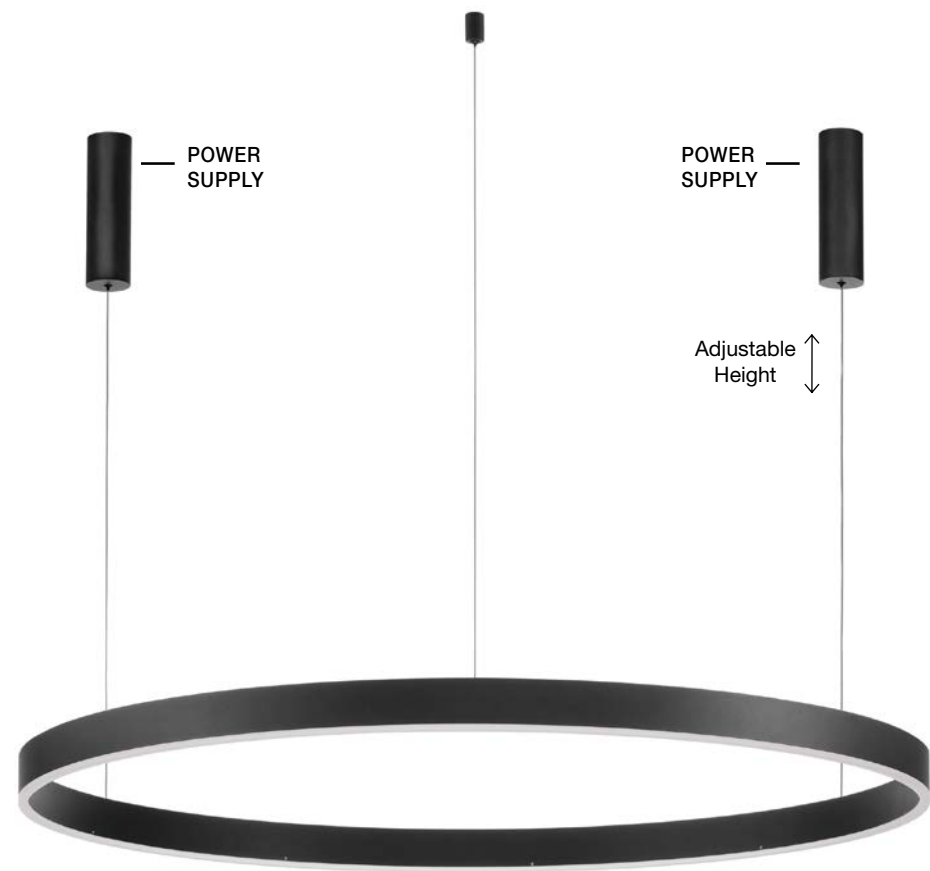

**CONTROLLER - 9530224**  
 Remote control for  
 change CCT & Dimming

**MOTIF - 9190855** · 3000K Triac Dimmable  
**9530214** · 2700-6000K Changing CCT & Dimming

Sandy Black Aluminium  
 & Acrylic  
 LED 60 Watt 4165Lm  
 230 Volt IP20  
 D: 100 H: 200 cm