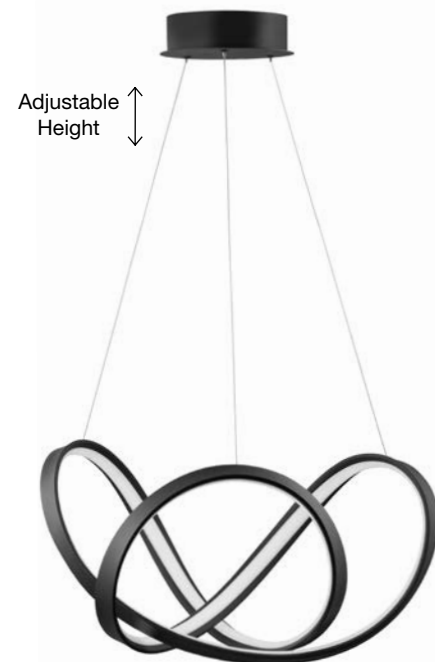

APUS - 9348053
Triac Dimmable
Sandy Black Aluminium
& Acrylic
LED 45 Watt 230 Volt
1720Lm 3000K IP20
D: 55 H: 120 cm

LED WARM WHITE DRIVER INCL.