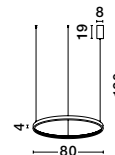

PRESTON - 9285801
Triac Dimmable

Antique Gold Brass
Aluminium & Acrylic
LED 49 Watt 230 Volt
2727Lm 3000K IP20
D: 80 H: 120 cm