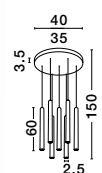

ULTRATHIN - 9184023

Sandy White Aluminium
LED 7x3 Watt 230 Volt
1260Lm 3000K IP20
D: 40 H: 150 cm