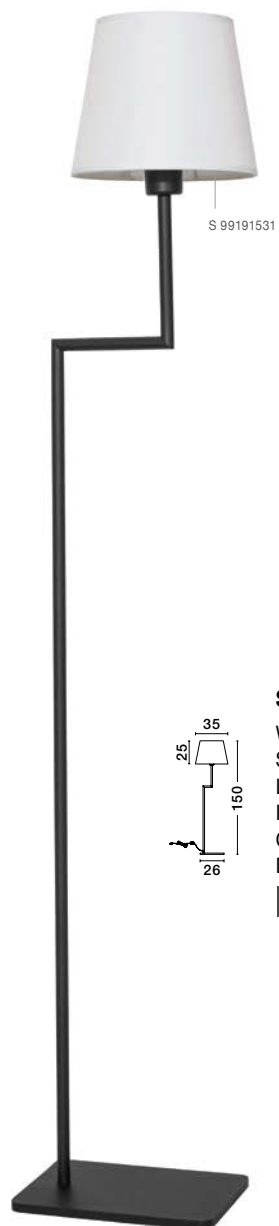

S 99191531

SAVONA - 9919153

White Fabric Shade
Sandy Black Aluminium
LED E27 1x12 Watt 230 Volt
IP20 Bulb Excluded
Cable Length: 174 cm
D: 35 W: 18 H: 25 H2: 150 cm