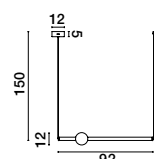

NEUTRON - 9054452

Gold Aluminium
& Acrylic
LED 11 Watt 230 Volt
693Lm 3000K IP20
L: 92 W: 12 H: 150 cm