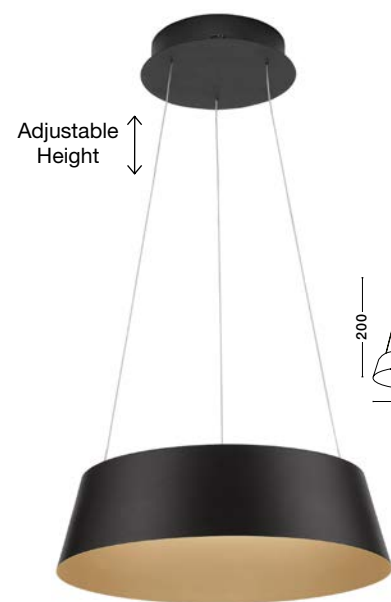

ALBA - 9345656
Triac Dimmable
Sandy Black Aluminium Outside
Champaign Gold Inside
LED 42 Watt 230 Volt
1279Lm 3000K IP20
D: 42 H: 200 cm

Adjustable Height

ALBA - 9345655
Triac Dimmable
Sandy White Aluminium Outside
Champaign Gold Inside
LED 42 Watt 230 Volt
1279Lm 3000K IP20
D: 42 H: 200 cm

Adjustable Height

ALBA - 9345658
Triac Dimmable
Sandy Black Aluminium Outside
Champaign Gold Inside
LED 53 Watt 230 Volt
1982Lm 3000K IP20
D: 54 H: 200 cm

Adjustable Height

ALBA - 9345657
Triac Dimmable
Sandy White Aluminium Outside
Champaign Gold Inside
LED 53 Watt 230 Volt
1982Lm 3000K IP20
D: 54 H: 200 cm