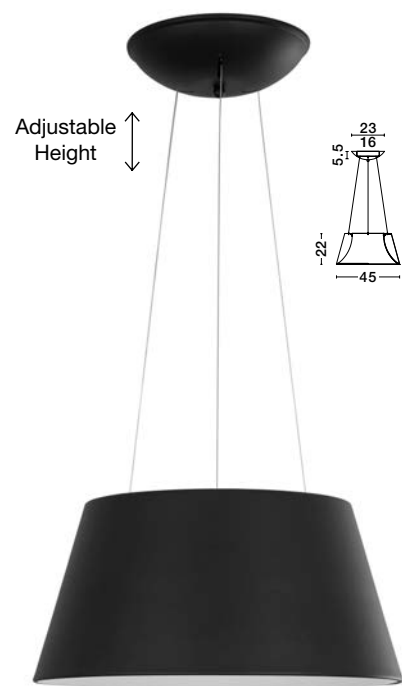

VOLCANO - 9077881

Sandy Black Metal
White Diffuser Inside
LED 33 Watt 230 Volt
1680Lm 3000K IP20
D: 45 H1: 22 H2: 120 cm

ET 90778821