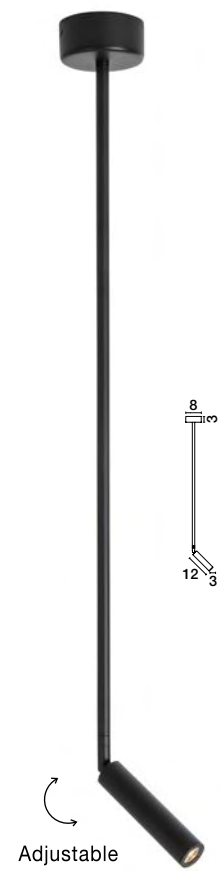

**ZERO - 9577161**  
 Gray Concrete  
 & Black Fabric Shade  
 LED E14 1x5 Watt 230 Volt  
 IP20 Bulb Excluded  
 D: 12 H: 22.5 cm

**ZERO - 9577162**  
 White Gypsum  
 & White Fabric Shade  
 LED E14 1x5 Watt 230 Volt  
 IP20 Bulb Excluded  
 D: 12 H: 22.5 cm