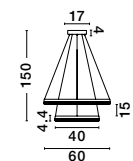

ADRIA . 9530229

Triac Dimmable

Sandy Black Aluminium
LED 52 Watt 220 Volt
5684Lm 3000K IP20
D: 60 H: 150 cm