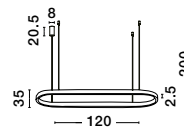

CUPPE - 9345624
Triac Dimmable
Sandy Black Aluminum
& Acrylic
LED 56 Watt 230 Volt
6989Lm 3000K IP20
L: 120 W: 35 H: 200 cm

Adjustable Height

CUPPE - 9345625
Triac Dimmable
Sandy White Aluminum
& Acrylic
LED 56 Watt 230 Volt
6989Lm 3000K IP20
L: 120 W: 35 H: 200 cm