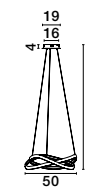

ODREY - 9756717
CCT Dimmable
Sandy Black & Gold
Aluminium & Acrylic
LED 40 Watt 220-240 Volt
2033Lm IP20
2700K - 3500K - 5000K
D: 50 H: 120 cm

LED DRIVER INCL. CCT 2700-3500-6000K

Included
Remote control on
CCT model