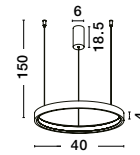

PERRINE . 9345615

Triac Dimmable
Brushed Gold Aluminium
& Acrylic
LED 22 Watt 230 Volt
1540Lm 3000K IP20
D: 40 H: 150 cm