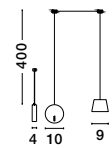

AMADEO - 9118106

Sandy Black Aluminium
& Acrylic
Switch On/Off
LED 6 Watt 230 Volt
380Lm 3000K IP20
D1: 10 D2: 9 H: 400 cm