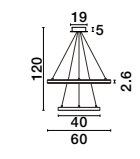

EMPATIA - 9172866
Triac Dimmable
Brass Gold Aluminium & Acrylic
LED 60 Watt 230 Volt
1755Lm 3000K IP20
D1: 60 D2: 40 H: 120 cm

LED WARM WHITE DRIVER INCL.