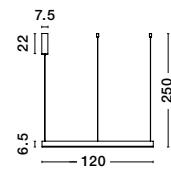

MOTIF - 9530200 · 3000K Triac Dimmable
9530218 · 2700-6000K Changing CCT & Dimming
Sandy White Aluminium & Acrylic
LED 72 Watt 5250Lm
230 Volt IP20
D: 120 H: 250 cm

CONTROLLER - 9530224
Remote control for change CCT & Dimming

MOTIF - 9530203 · 3000K Triac Dimmable
9530221 · 2700-6000K Changing CCT & Dimming
Sandy White Aluminium & Acrylic
LED 80 Watt 6000Lm
230 Volt IP20
D: 150 H: 250 cm