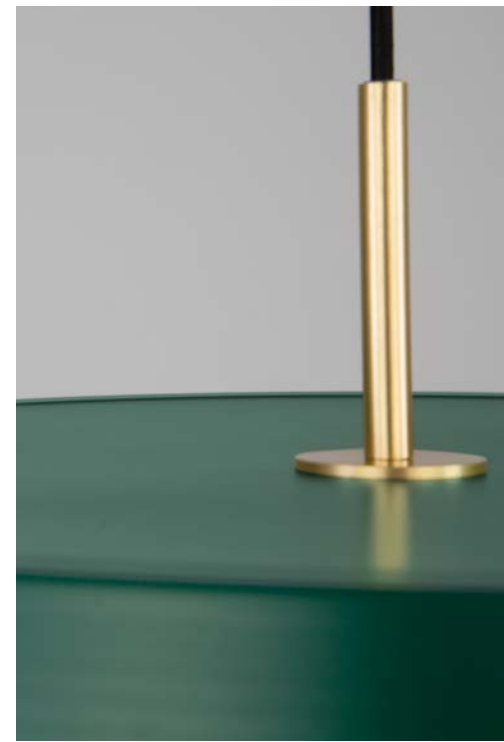

Triac Dimmable

Black Aluminium Outside  
Copper Inside & Acrylic  
LED 41 Watt 230 Volt  
3603Lm 3000K IP20  
D: 58 H1: 17 H2: 170 cm

Adjustable  
Height

**GLIM - 9081280**

Triac Dimmable

Sandy White Outside  
Natural Wood Inside  
Aluminium & Acrylic  
LED 42 Watt 230 Volt  
2015Lm 3000K IP20  
D: 58 H: 120 cm