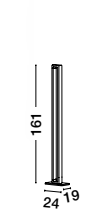

LINE . 9117327
Sandy White Aluminium
& Acrylic
LED 27 Watt 230 Volt
1820Lm 3000K IP20
L: 24 W: 19 H: 161 cm
LED WARM WHITE DRIVER INCL.