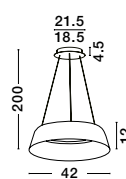

ALBA - 9345656
Triac Dimmable
Sandy Black Aluminium Outside
Champaign Gold Inside
LED 42 Watt 230 Volt
1279Lm 3000K IP20
D: 42 H: 200 cm

Adjustable Height

ALBA - 9345655
Triac Dimmable
Sandy White Aluminium Outside
Champaign Gold Inside
LED 42 Watt 230 Volt
1279Lm 3000K IP20
D: 42 H: 200 cm

Adjustable Height

ALBA - 9345658
Triac Dimmable
Sandy Black Aluminium Outside
Champaign Gold Inside
LED 53 Watt 230 Volt
1982Lm 3000K IP20
D: 54 H: 200 cm

Adjustable Height

ALBA - 9345657
Triac Dimmable
Sandy White Aluminium Outside
Champaign Gold Inside
LED 53 Watt 230 Volt
1982Lm 3000K IP20
D: 54 H: 200 cm