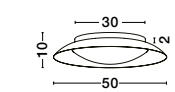

ZANO • 9053821
Triac Dimmable
Golden Leaf Metal
& White Acrylic Diffuser
LED 28 Watt 230 Volt
1400Lm 3000K IP20
D: 50 H: 10 cm