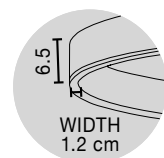

CONTROLLER . 9530224

Remote control for change CCT & Dimming

WIDTH
1.2 cm