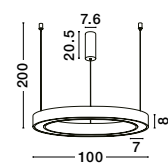

MORBIDO - 9345644

CCT Dimmable
Sandy White Aluminium & Acrylic
LED 80 Watt 230 Volt
4373Lm 2700K - 4000K IP20
Remote Control Included
D: 100 H: 200 cm