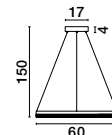

ADRIA . 9530227

Triac Dimmable

Sandy Black Aluminium
LED 32 Watt 220 Volt
3288Lm 3000K IP20
D: 60 H: 150 cm