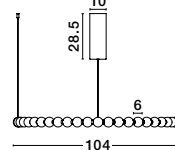

PERLA - 9695232
Triac Dimmable
Gold Metal & Opal Glass
LED 96 Watt 230 Volt
8076Lm 3000K IP20
Included Remote Control
D: 104 H: 200 cm

9695231-9695232
Included Remote control