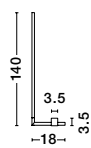

RACCIO - 9180726

Brass Gold Metal & Acrylic
LED 21 Watt 230 Volt
1557Lm 3000K IP20
L: 18 W: 140 cm