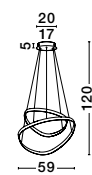

ARIES - 9357061

Triac Dimmable
Sandy White Aluminium
& Acrylic
LED 45 Watt 230 Volt
2364Lm 3000K IP20
D: 59 H: 120 cm