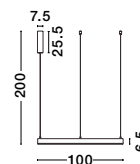

MOTIF . 9190655 · 3000K Triac Dimmable

9530208 · 2700-6000K Changing CCT & Dimming

Brass Gold Aluminium & Acrylic
LED 60 Watt 4165Lm
230 Volt IP20
D: 100 H: 200 cm