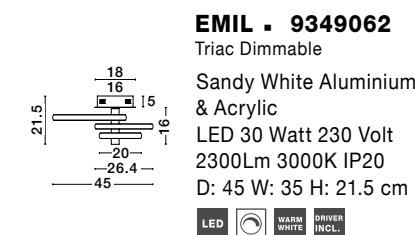

ET 81862011

**DARIUS - 8186203**  
Metal & Acrylic Diffuser  
Coffee Brown Outside  
Matt White Inside  
LED E27 4x12 Watt 230 Volt  
IP20 Bulb Excluded  
D: 40 H: 10 cm

ET 81862011

**DARIUS - 8186202**  
Metal & Acrylic Diffuser  
Black Outside  
Matt White Inside  
LED E27 4x12 Watt 230 Volt  
IP20 Bulb Excluded  
D: 40 H: 10 cm