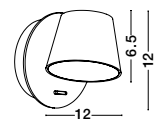

AMADEO - 8223602

Black Aluminium & Acrylic
Adjustable
Switch On/Off
LED Edison 6 Watt 230 Volt
528Lm 3000K IP20
L: 12 W: 12 H: 12 cm