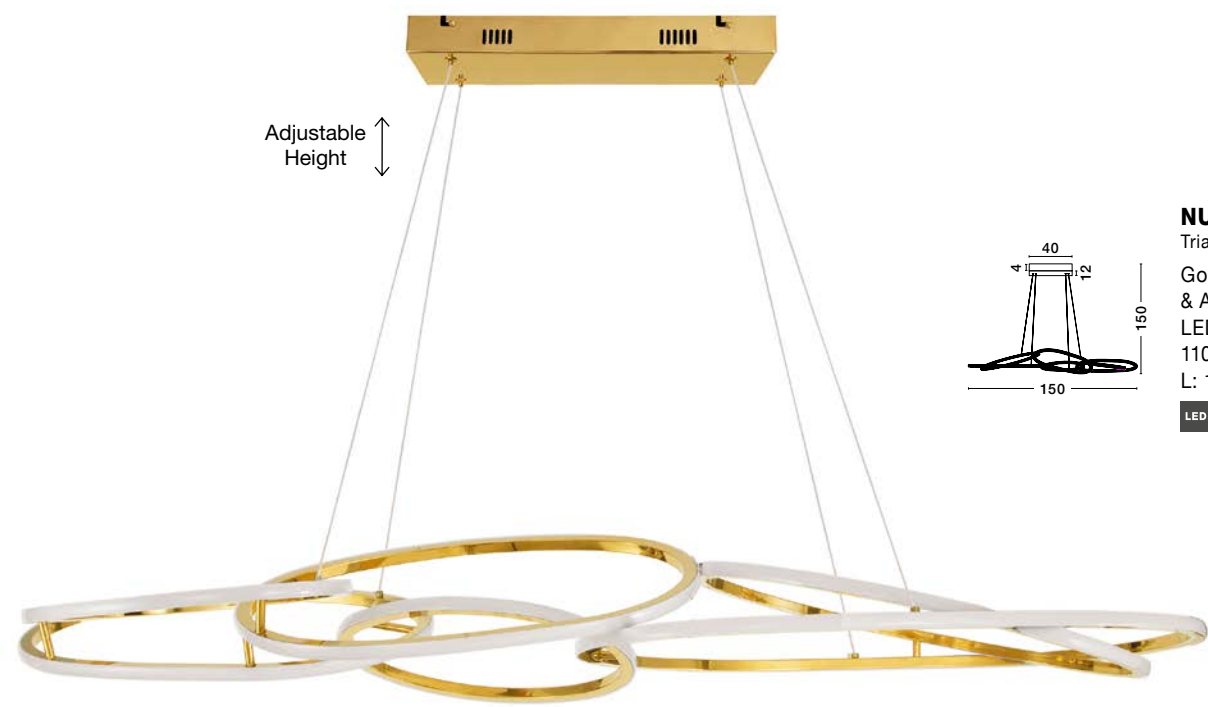

**CERELIA - 9082094**

Brass Gold Metal  
& Fiber Braided Silicone Tube  
LED 15 Watt 230 Volt  
1160Lm 3000K IP20  
D: 40 H: 120 cm

**CERELIA - 9082092**

Triac Dimmable  
Brass Gold Metal  
& Fiber Braided Silicone Tube  
LED 34 Watt 230 Volt  
2271Lm 3000K IP20  
D : 60 H: 120 cm

ALSO YOU CAN DO

**CERELIA - 9082095**

Brass Gold Metal  
& Fiber Braided Silicone Tube  
LED 17.7 Watt 230 Volt  
1146Lm 3000K IP20  
L: 90 H: 30 cm

**TIRIAC - 9548103**

Triac Dimmable  
 Gold Aluminium & Acrylic  
 LED 28 Watt 230 Volt  
 3146Lm 3000K IP20  
 L: 90 W: 20 H: 120 cm

**TIRIAC - 9548104**

Triac Dimmable  
 Gold Aluminium & Acrylic  
 LED 43 Watt 230 Volt  
 4581Lm 3000K IP20  
 D: 70 H: 120 cm

**TIRIAC - 9548106**

Gold Aluminium  
 & Acrylic  
 LED 31 Watt 230 Volt  
 2784Lm 3000K IP20  
 L: 40 H: 160 cm

Adjustable  
Height

**GIRISH . 9248111**

Triac Dimmable

Gold Stainless Steel  
& Acrylic

LED 51 Watt 230 Volt  
2400Lm 3000K IP20  
L: 100 W: 20 H: 120 cm

Adjustable  
Height

**GIRISH . 9248110**

Triac Dimmable