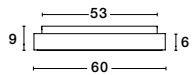

ET 93538521

RANDO THIN - 9353856
Triac Dimmable

Brushed Silver Aluminium
& Acrylic
LED 50 Watt 230 Volt
2864Lm 3000K IP20
D: 60 H: 9 cm