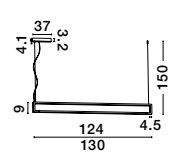

LINE . 9117338
Sandy White Aluminium
& Acrylic
LED 38 Watt 230 Volt
1460Lm 3000K IP20
L: 130 W: 4.5 H: 150 cm
LED WARM WHITE DRIVER INCL.

Rotating