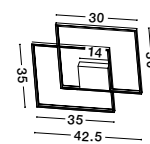

PORTO - 9364036

Triac Dimmable

Sandy White Steel Aluminium
& Acrylic
LED 30 Watt 230 Volt
2030Lm 3000K IP20
L: 42.5 W:42.5 H: 6 cm