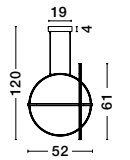

ARTE . 9114862
Triac Dimmable
Gold Aluminium & Acrylic
LED 53 Watt 230 Volt
4236Lm 3000K IP20
D: 52 W: 16 H1: 61 H2: 120 cm