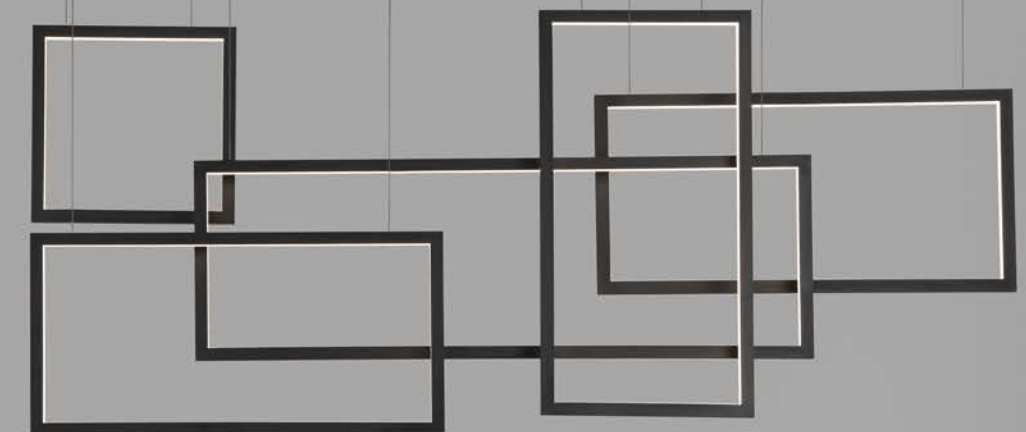

Adjustable Height

CORNICE - 9142765
Triac Dimmable
Sandy Black Aluminium & Acrylic
LED 91 Watt 230 Volt
4860Lm 3000K IP20
L: 120 H: 50 H2: 160 cm

CORNICE - 9421751
Sandy Black Aluminium & Acrylic
LED 18 Watt 230 Volt
1080Lm 3000K IP20
L: 21 W: 6 H: 25 cm

WENNA - 9500812
Matt Black Aluminium & Acrylic
LED 38 Watt 230 Volt
3363Lm 3000K IP20
L: 26 W: 16 H: 153 cm

WENNA - 9500811
Triac Dimmable
Matt Black Aluminium & Acrylic
3 Step Touch Dimmable
LED 11 Watt 230 Volt
699Lm 3000K IP20
L: 17.5 W: 10 H: 36 cm