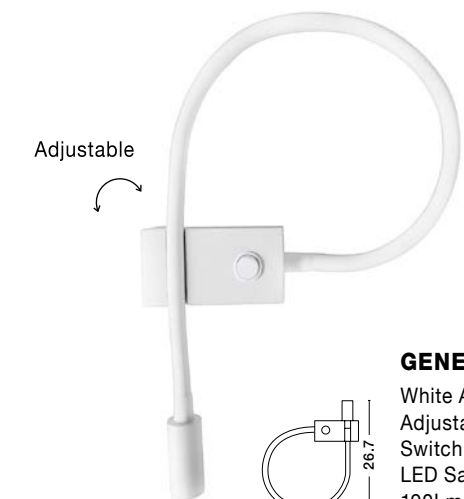

Adjustable

**GENEVA - 8126581**

White Aluminium  
Adjustable  
Switch On/Off  
LED Samsung 3 Watt  
190Lm 3000K IP20  
L: 22.3 W: 4.8 H: 26.7 cm

**FLEX - 9701613**

Chrome Aluminium  
Adjustable  
Switch On/Off  
LED 3 Watt  
190Lm 3000K IP20  
D: 7 H: 30 cm