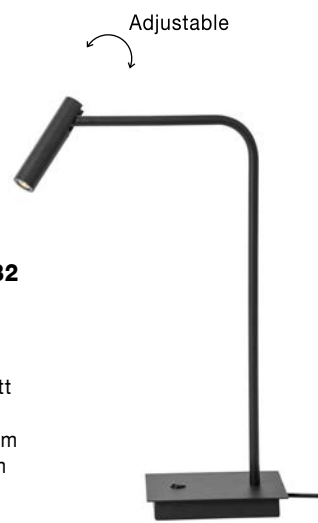

SICILY - 7140182
Black Aluminium
Adjustable
Switch On/Off
LED Samsung 3 Watt
190Lm 3000K IP20
Cable Length: 150 cm
L: 17 W: 30 H: 55 cm

Adjustable