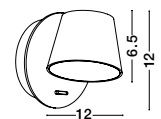

Rotating & Adjustable

**UMBERTO - 7410402**

White Metal  
Switch On/Off  
LED GU10 1x10 Watt 230 Volt  
IP20 Bulb Excluded  
D: 15 H: 15 cm

Adjustable

**AMADEO - 8223601**

White Aluminium & Acrylic  
Adjustable  
Switch On/Off  
LED Edison 6 Watt 230 Volt  
528Lm 3000K IP20  
L: 12 W: 12 H: 12 cm