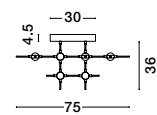

ATOMO - 9180636

Triac Dimmable

Gold Metal & Acrylic
LED 100 Watt 230 Volt
3898Lm 3000K IP20
Included Remote Control
L: 75 W: 69 H: 40.5 cm