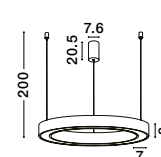

MORBIDO - 9345642

CCT Dimmable
Sandy Black Aluminium
& Acrylic
LED 59 Watt 230 Volt
4076Lm 2700K - 4000K IP20
Remote Control Included
D: 80 H: 200 cm