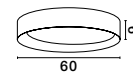

STAKE - 9345529

Triac Dimmable
Sandy Black Aluminium
Wood & Acrylic
LED 50 Watt 220-240 Volt
3166Lm 3000K IP20
D: 60 H: 9 cm