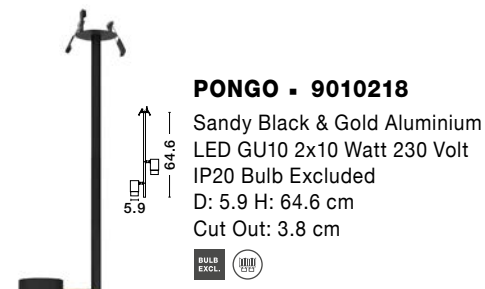

**PICTO - 9911530**  
 Sandy Black & Gold Aluminium  
 Black Fabric Cable  
 LED GU10 1x10 Watt 230 Volt  
 IP20 Bulb Excluded  
 D: 6 H1: 40 H2: 200 cm

**PONGO - 9010217**

Sandy Black & Gold Aluminium  
LED GU10 1x10 Watt 230 Volt  
IP20 Bulb Excluded  
D: 5.9 H: 64.3 cm  
Cut Out: 3.8 cm