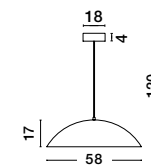

GLIM - 9081280

Triac Dimmable

Sandy White Outside
Natural Wood Inside
Aluminium & Acrylic
LED 42 Watt 230 Volt
2015Lm 3000K IP20
D: 58 H: 120 cm