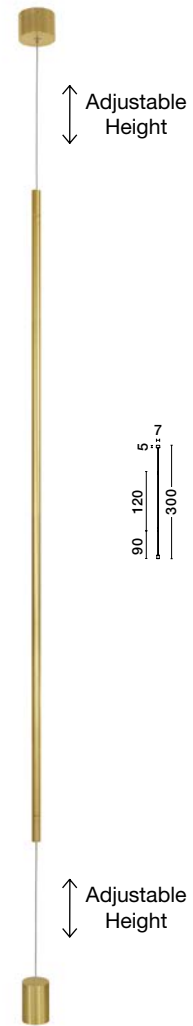

Adjustable Height

ELETTRA - 9088106

Brass Gold Aluminium
LED 20 Watt 230 Volt
698Lm 3000K IP20
D: 7 H1: 120 H2: 300 cm

Adjustable Height