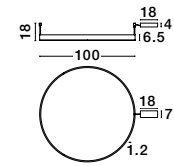

MOTIF - 9063606
Triac Dimmable
Brass Gold Aluminium
& Acrylic
LED 60 Watt 230 Volt
4552Lm 3000K IP20
D: 100 W: 1.2 H: 18 cm

LED WARM WHITE DRIVER INCL.