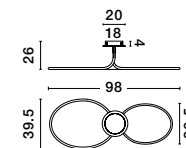

ET 81862011

**DARIUS - 8186203**  
Metal & Acrylic Diffuser  
Coffee Brown Outside  
Matt White Inside  
LED E27 4x12 Watt 230 Volt  
IP20 Bulb Excluded  
D: 40 H: 10 cm

ET 81862011

**DARIUS - 8186202**  
Metal & Acrylic Diffuser  
Black Outside  
Matt White Inside  
LED E27 4x12 Watt 230 Volt  
IP20 Bulb Excluded  
D: 40 H: 10 cm