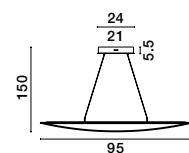

AGOS . 9054450

Triac Dimmable
Gold Aluminium
& Acrylic
LED 32 Watt 230 Volt
2156Lm 3000K IP20
L: 95 W: 56 H: 150 cm