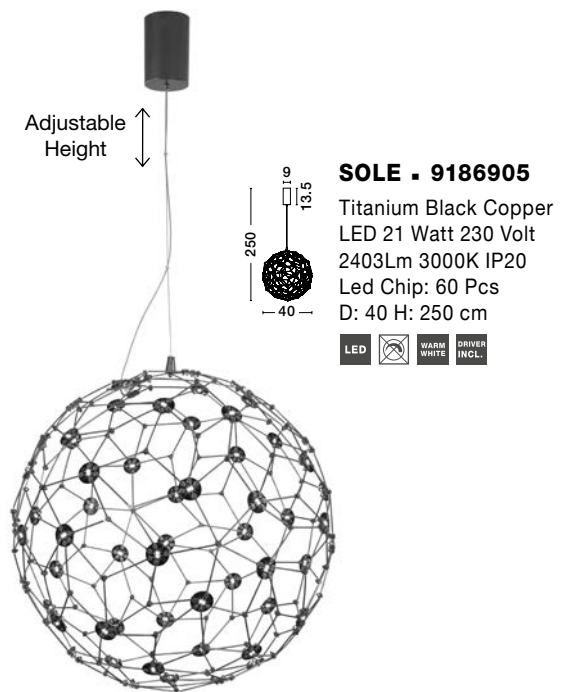

**SOLE - 9288080**

Gold Copper  
LED 22 Watt 230 Volt  
2520Lm 3000K IP20  
Led Chip: 60 Pcs  
D: 80 H: 330 cm

**SOLE - 9186001**

Gold Copper  
LED 22 Watt 230 Volt  
2651Lm 3000K IP20  
Led Chip: 60 Pcs  
D: 60 H: 310 cm

**SOLE - 9186905**

Titanium Black Copper  
LED 21 Watt 230 Volt  
2403Lm 3000K IP20  
Led Chip: 60 Pcs  
D: 40 H: 250 cm

**SOLE - 9186002**

Gold Copper  
LED 21 Watt 230 Volt  
2403Lm 3000K IP20  
Led Chip: 60 Pcs  
D: 40 H: 250 cm

Adjustable Height

**NEBULA - 9186814**

Gold Copper  
LED 58 Watt 230 Volt  
3906Lm 3000K IP20  
Led Chip: 168 Pcs  
L: 163 W: 54 H: 120 cm

Adjustable Height

Adjustable Height

**NEBULA - 9186807**

Gold Copper  
LED 34 Watt 230 Volt  
2711Lm 3000K IP20  
Led Chip: 84 Pcs  
L: 108 W: 32 H: 120 cm