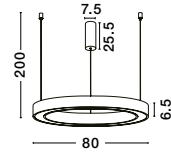

STING . 9558603
Triac Dimmable
Sandy White Aluminium
& Acrylic
LED 50 Watt 230 Volt
2968Lm 3000K IP20
D: 80 H: 200 cm