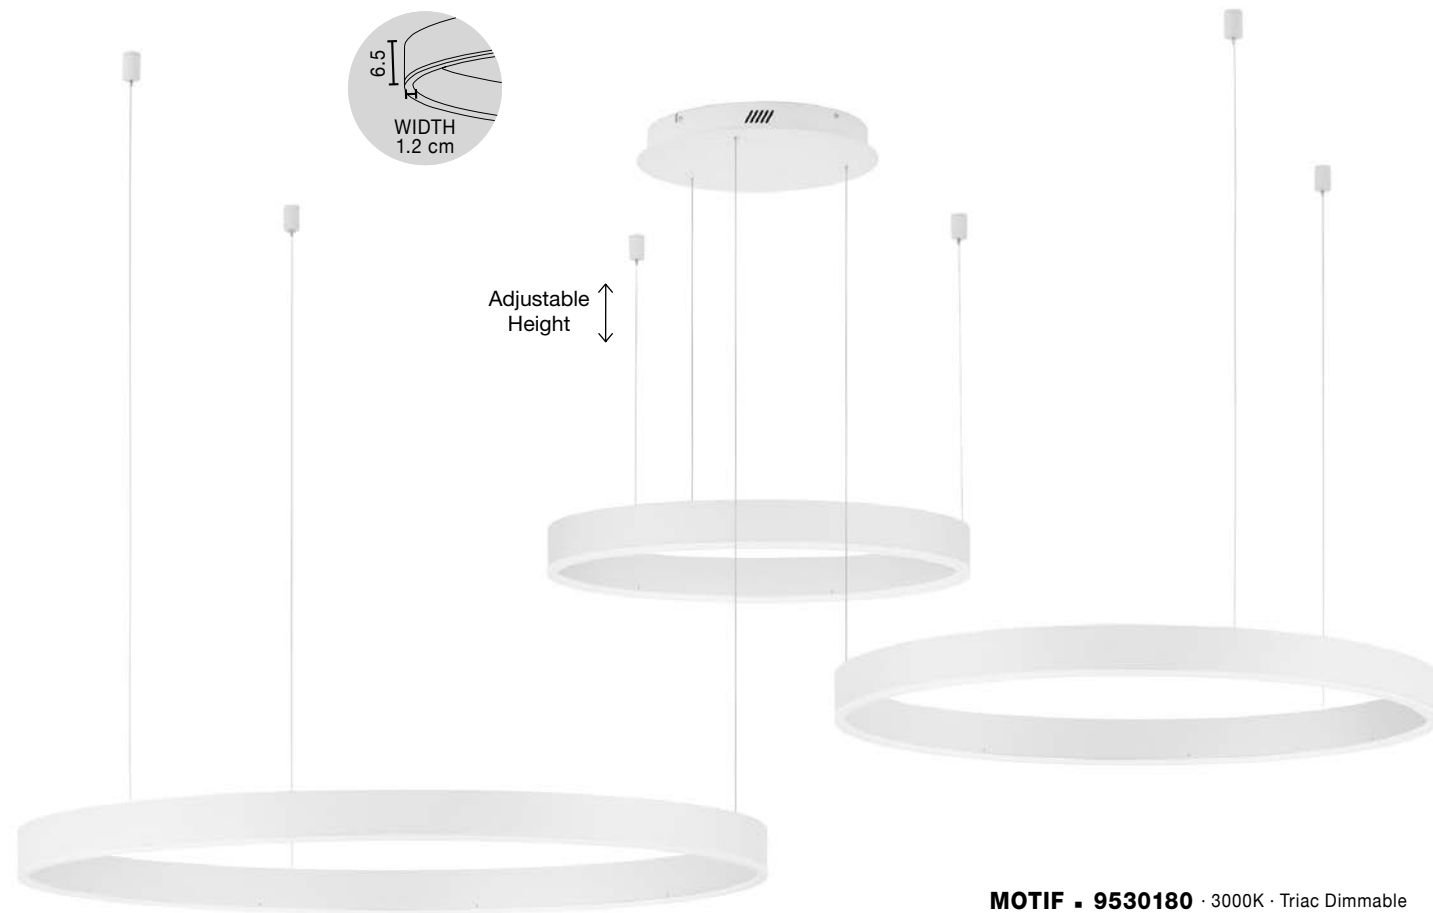

MOTIF - 9530180 · 3000K · Triac Dimmable
9530216 · 2700-6000K
Changing CCT & Dimming

Sandy White Aluminium
& Acrylic
LED 140 Watt 230 Volt
7840Lm IP20
D1: 60 D2: 80 D3: 100 H: 250 cm

CONTROLLER - 9530224
Remote control for
change CCT & Dimming