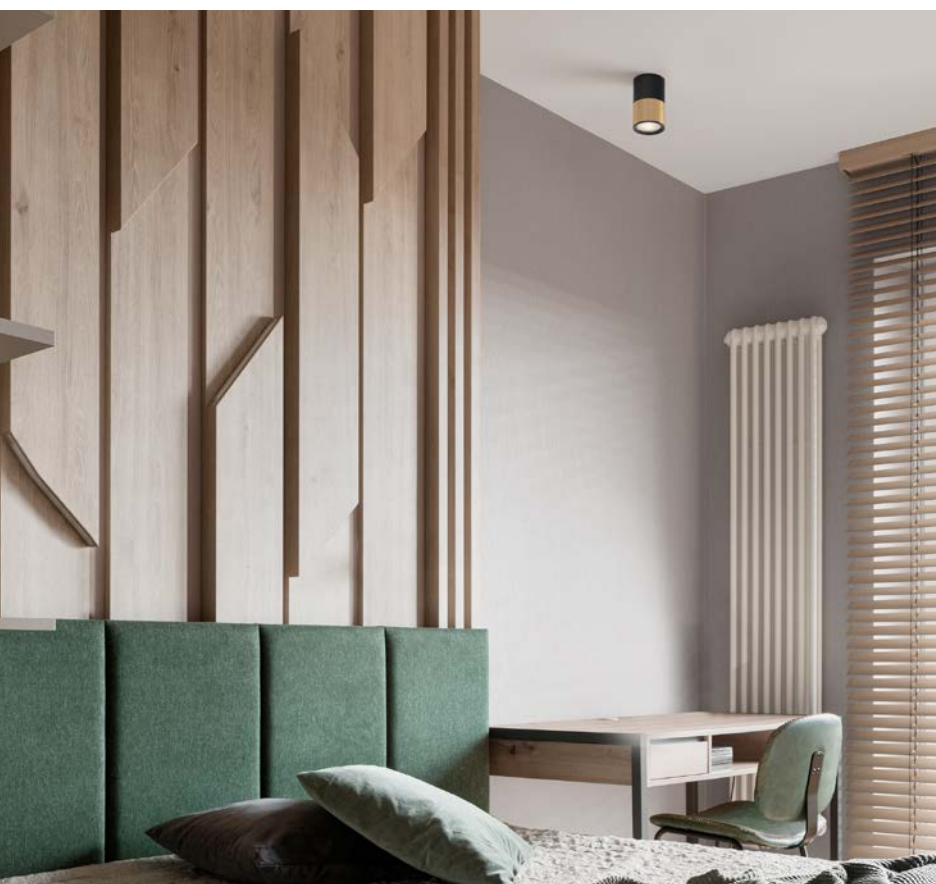

PONGO - 9010217

Sandy Black & Gold Aluminium
LED GU10 1x10 Watt 230 Volt
IP20 Bulb Excluded
D: 5.9 H: 64.3 cm
Cut Out: 3.8 cm

PONGO - 9010218

Sandy Black & Gold Aluminium
LED GU10 2x10 Watt 230 Volt
IP20 Bulb Excluded
D: 5.9 H: 64.6 cm
Cut Out: 3.8 cm

PONGO - 9010216

Sandy Black & Gold Aluminium
LED GU10 1x10 Watt 230 Volt
IP20 Bulb Excluded
D: 5.9 H: 62.2 cm

PONGO - 9010220

Sandy Black & Gold Aluminium
LED GU10 2x10 Watt 230 Volt
IP20 Bulb Excluded
D: 5.9 H: 62.7 cm

PICTO - 9911527

Sandy Black & Gold Aluminium
LED GU10 1x10 Watt 230 Volt
IP20 Bulb Excluded
D: 6 H: 10 cm

PICTO - 9911528

Sandy Black & Gold Aluminium
LED GU10 1x10 Watt 230 Volt
IP20 Bulb Excluded
D: 6 H: 15 cm