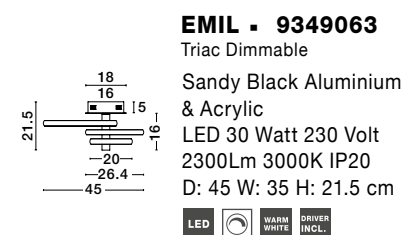

ET 81862011

**DARIUS - 8186203**  
Metal & Acrylic Diffuser  
Coffee Brown Outside  
Matt White Inside  
LED E27 4x12 Watt 230 Volt  
IP20 Bulb Excluded  
D: 40 H: 10 cm

ET 81862011

**DARIUS - 8186202**  
Metal & Acrylic Diffuser  
Black Outside  
Matt White Inside  
LED E27 4x12 Watt 230 Volt  
IP20 Bulb Excluded  
D: 40 H: 10 cm