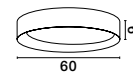

STAKE - 9345528

Triac Dimmable
Sandy White Aluminium
Wood & Acrylic
LED 50 Watt 220-240 Volt
3166Lm 3000K IP20
D: 60 H: 9 cm