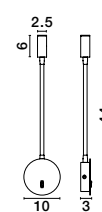

JACO - 8140322

Black Aluminium
Adjustable
Switch On/Off
LED Samsung 3 Watt
190Lm 3000K IP20
L: 10 W: 3 H: 44 cm