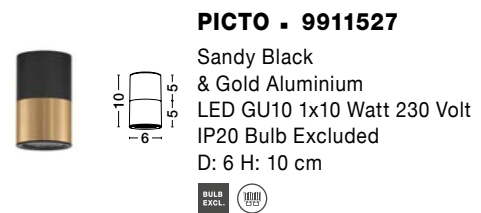

PICTO - 9911527

Sandy Black & Gold Aluminium
LED GU10 1x10 Watt 230 Volt
IP20 Bulb Excluded
D: 6 H: 10 cm