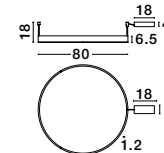

MOTIF . 9063604
Triac Dimmable
Sandy Black Aluminium
& Acrylic
LED 50 Watt 230 Volt
4166Lm 3000K IP20
D: 80 W: 1.2 H: 18 cm