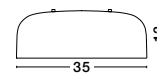

PERLETO - 826806

Metal & Acrylic Diffuser
Matt White Outside
Matt White Inside
LED E27 2x12 Watt 230 Volt
IP20 Bulb Excluded
D: 35 H: 13 cm