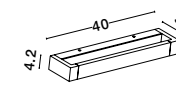

LINE . 9117312
Sandy White Aluminium
& Acrylic
LED 12 Watt 230 Volt
901Lm 3000K IP20
L: 40 W: 9 H: 4.2 cm
LED WARM WHITE DRIVER INCL.