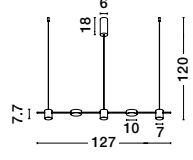

NORDIK - 9080123
Triac Dimmable
Black Aluminium
& Acrylic
LED 29 Watt 230 Volt
560Lm 3000K IP20
L: 127 H: 120 cm