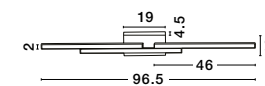

USB CHARGER

Rotating & Adjustable

**VIDA - 9533521**

Sandy Black Metal  
Adjustable - Switch On/Off  
USB Charger  
LED Cree 230 Volt 3000K  
Backlight 5 Watt 350Lm  
Reader 1x3 Watt 210Lm IP20  
L: 35 W: 10 H: 8 cm