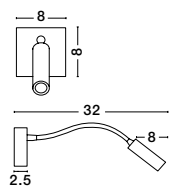

MADISON - 8128203

Black Aluminium
Adjustable
Switch On/Off
LED Samsung 3 Watt
190Lm 3000K IP20
L: 32 W: 8 H: 8 cm