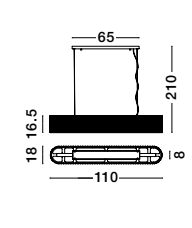

Adjustable
Height

GL 90060581

BAROK - 9006057
Matt Black Metal
& Clear Glass (140 pcs)
LED G9 7x5 Watt 230 Volt
IP20 Bulb Excluded
L: 110 W: 18 H: 210 cm