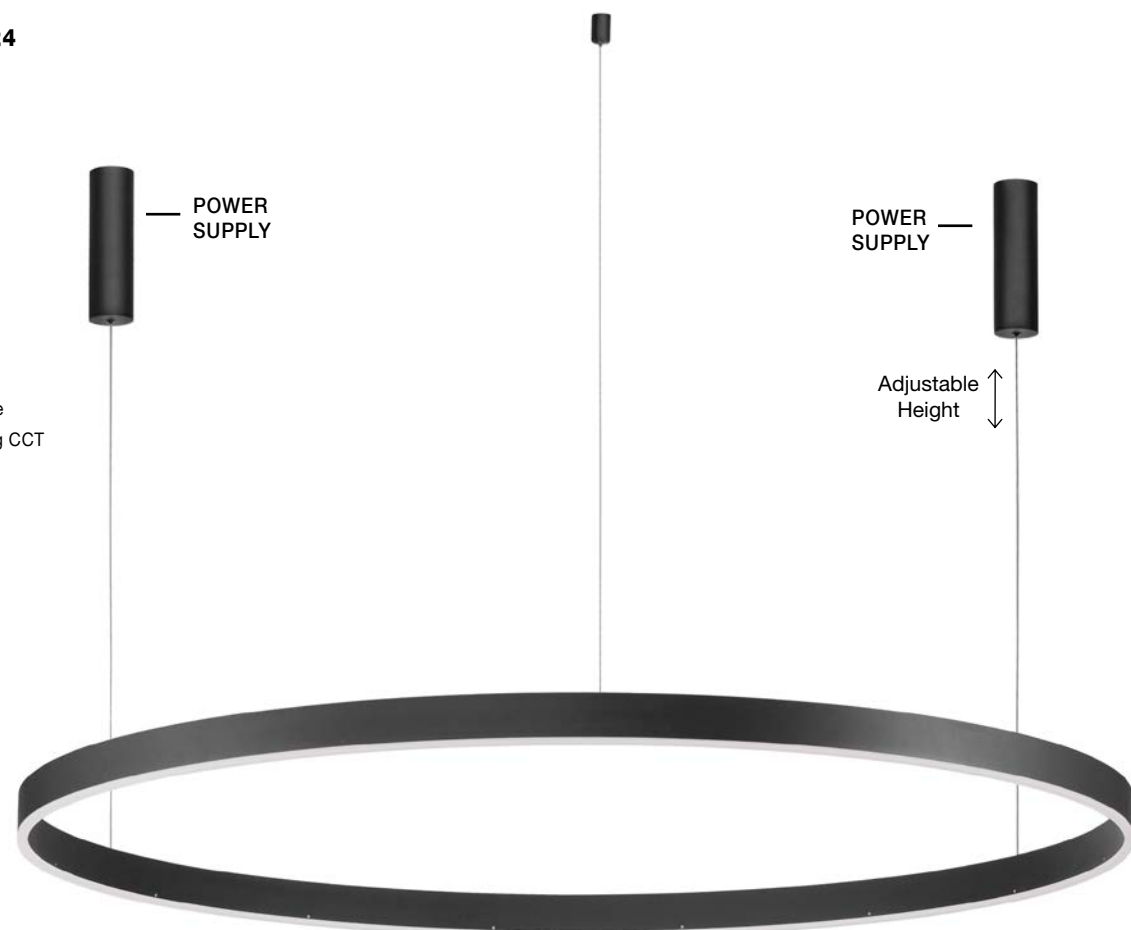

MOTIF . 9530201 - 3000K Triac Dimmable
9530219 - 2700-6000K Changing CCT & Dimming

Sandy Black Aluminium
& Acrylic
LED 72 Watt 5250Lm
230 Volt IP20
D: 120 H: 250 cm

CONTROLLER . 9530224
Remote control for
change CCT & Dimming

MOTIF . 9530204 - 3000K Triac Dimmable
9530222 - 2700-6000K Changing CCT
& Dimming

Sandy Black Aluminium
& Acrylic
LED 80 Watt 6000Lm
230 Volt IP20
D: 150 H: 250 cm