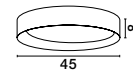

STAKE - 9345526

Triac Dimmable
Sandy White Aluminium
Wood & Acrylic
LED 40 Watt 220-240 Volt
2312Lm 3000K IP20
D: 45 H: 8 cm