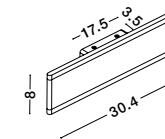

LINE - 9115908

Sandy White Aluminium & Acrylic
LED 2x8 Watt 230 Volt
1056Lm 3000K IP20
L: 30.4 W: 4.8 H: 8 cm