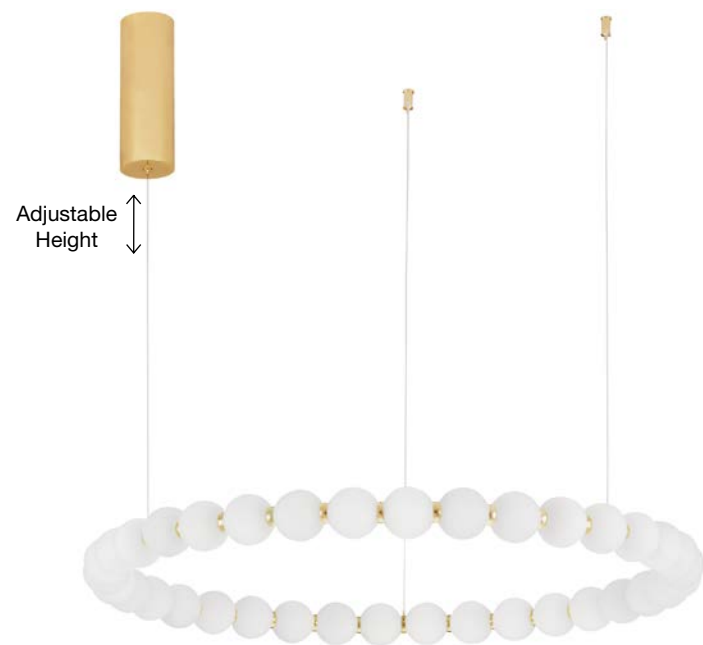

9695203  
 Included  
 Remote control

**PERLA - 9695240**

Gold Metal & Opal Glass  
 LED 10 Watt 230 Volt  
 868Lm 3000K IP20  
 D: 12 H: 31 cm

**PERLA - 9695205**  
 Triac Dimmable  
 Gold Metal & Opal Glass  
 LED 28 Watt 230 Volt  
 2686Lm 3000K IP20  
 L: 109 W: 13.5 H: 120 cm

**PERLA - 9186914**  
 Triac Dimmable  
 Chrome Metal & Opal Glass  
 LED 28 Watt 230 Volt  
 2686Lm 3000K IP20  
 L: 109 W: 13.5 H: 120 cm

Adjustable Height

**PERLA - 9695230**  
 Triac Dimmable  
 Gold Metal & Opal Glass  
 LED 56 Watt 230 Volt  
 4732Lm 3000K IP20  
 D: 62 H: 200 cm

Adjustable Height

**PERLA - 9695231**  
 Triac Dimmable  
 Gold Metal & Opal Glass  
 LED 72 Watt 230 Volt  
 6492Lm 3000K IP20  
 Included Remote Control  
 D: 80 H: 200 cm

Adjustable Height

**PERLA - 9695232**  
 Triac Dimmable  
 Gold Metal & Opal Glass  
 LED 96 Watt 230 Volt  
 8076Lm 3000K IP20  
 Included Remote Control  
 D: 104 H: 200 cm