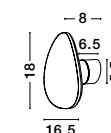

CRONUS - 9084071

White Gypsum & Aluminium
LED 10 Watt 220-240 Volt
927Lm 3000K IP20
L: 16 W: 8 H: 18 cm