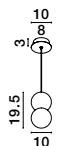

**ZERO - 9704191**

Gray Concrete Opal Glass  
& Black Aluminium  
LED G9 1x5 Watt IP20  
220-240 Volt Bulb Excluded  
D: 10 H1: 19.5 H2: 120 cm

GL 97041911

**ZERO - 9704192**

White Gypsum Opal Glass  
& White Aluminium  
LED G9 1x5 Watt IP20  
220-240 Volt Bulb Excluded  
D: 10 H1: 19.5 H2: 120 cm