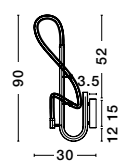

CERELIA - 9082095

Brass Gold Metal
& Fiber Braided Silicone Tube
LED 17.7 Watt 230 Volt
1146Lm 3000K IP20
L: 90 H: 30 cm