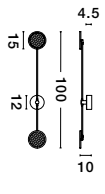

SCOPE . 9695250
Black Metal & Acrylic
LED 19 Watt 230 Volt
2494Lm 3000K IP20
L: 100 W: 10 H: 120 cm