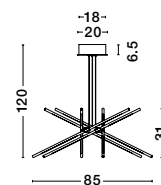

RACCIO - 9180782
Triac Dimmable
Brass Gold Metal & Acrylic
LED 68 Watt 230 Volt
5397Lm 3000K IP20
Included Remote Control
D: 85 H1: 31 H2: 120 cm