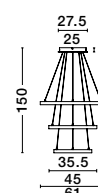

LEON - 9501430

Triac Dimmable

Gold Leaf Aluminium & Acrylic

LED 83 Watt 230 Volt

5597Lm 3000K IP20

D1: 61 D2: 45 D3: 35.5 H: 150 cm