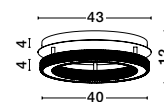

Adjustable Height

ALSO YOU CAN DO

Adjustable Height

ALSO YOU CAN DO

PRESTON - 9862852

Triac Dimmable
Antique Gold Brass
Aluminium & Acrylic
LED 62 Watt 230 Volt
3113Lm 3000K IP20
D: 60 H: 120 cm

PRESTON - 9862853

Triac Dimmable
Antique Gold Brass
Aluminium & Acrylic
LED 112 Watt 230 Volt
4731Lm 3000K IP20
D: 80 H: 150 cm

FIORE - 9285420

Triac Dimmable
Antique Gold Brass
Aluminium & Acrylic
LED 40 Watt 230 Volt
2139Lm 3000K IP20
D: 40 H: 12 cm

FIORE - 9285620

Triac Dimmable
Antique Gold Brass
Aluminium & Acrylic
LED 59 Watt 230 Volt
3919Lm 3000K IP20
D: 60 H: 12 cm