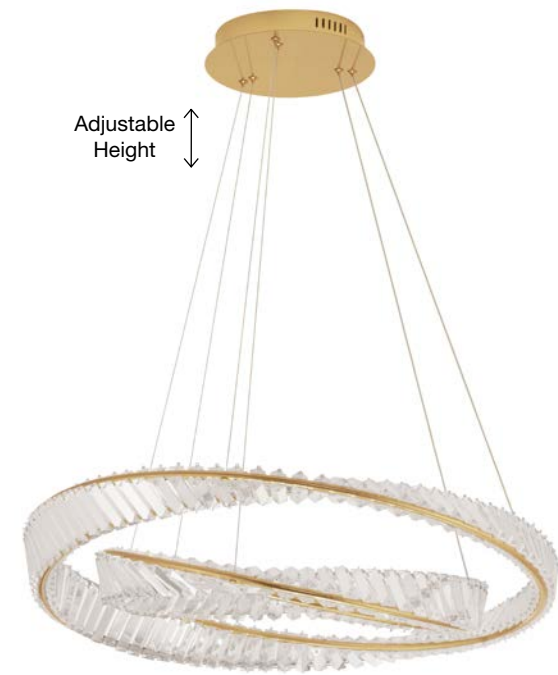

Adjustable Height

AURELIA - 9333063

Triac Dimmable
Gold Metal & Crystal
LED 72W 230 Volt
6351Lm 3500K
IP20 Class I
D: 80 H: 150 cm