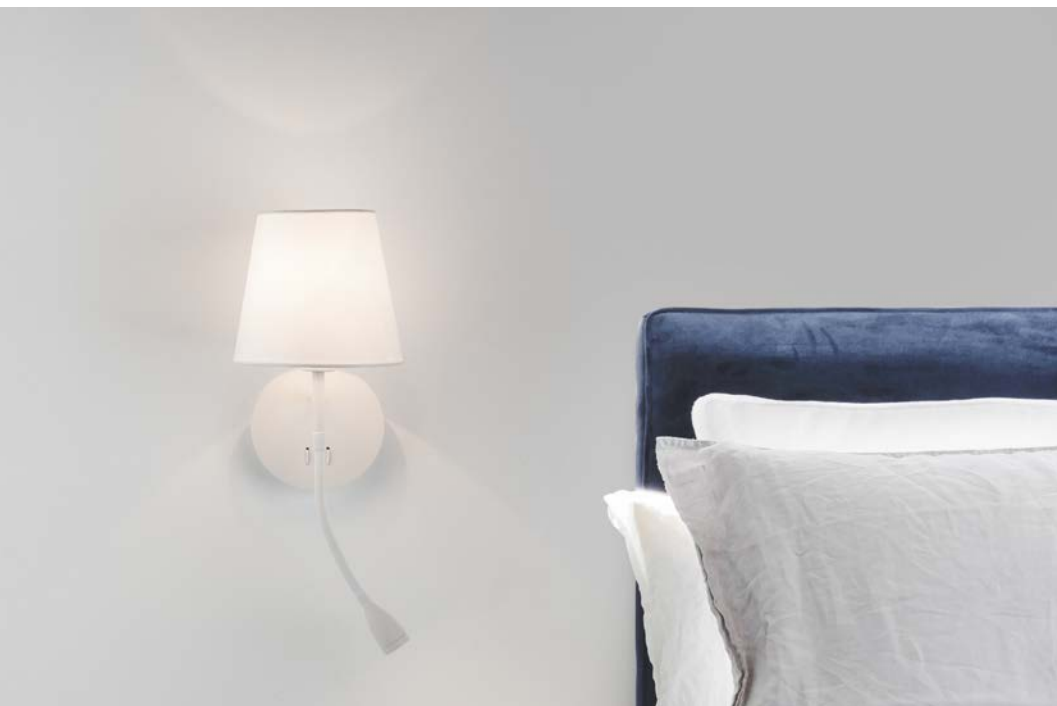

S 91293291

SAGE - 9129329
White Aluminium
White Fabric Shade
Switch On/Off
LED E27 1x12 Watt
LED 1x3 Watt 190Lm 230 Volt
3500K Bulb Excluded IP20
D: 20 W: 29 H: 59 cm

Adjustable

S 91293301

SAGE - 9129330
Black Aluminium
Black Fabric Shade
Switch On/Off
LED E27 1x12 Watt
LED 1x3 Watt 190Lm 230 Volt
3500K Bulb Excluded IP20
D: 20 W: 29 H: 59 cm

Adjustable

S 91823711

NIA - 9182371
White Metal
White Fabric Shade
Switch On/Off
LED 3 Watt 3000K 180Lm
LED E14 1x5 Watt 230 Volt
IP20 Bulb Excluded
L:19 W: 16 H: 30 cm

Adjustable

S 91823721

NIA - 9182372
Black Metal
Black Fabric Shade
Switch On/Off
LED 3 Watt 3000K 180Lm
LED E14 1x5 Watt 230 Volt
IP20 Bulb Excluded
L:19 W: 16 H: 30 cm

Adjustable