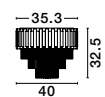

Adjustable Height

CR 98240821

**MAGNOLIA - 9824081**  
 Gold Aluminum & Crystal (120 pcs)  
 LED E14 6x5 Watt 230 Volt  
 IP20 Bulb Excluded  
 D: 50 H1: 35 H2: 120 cm

CR 98240801

**MAGNOLIA - 9824078**  
 Gold Aluminum & Crystal (96 pcs)  
 LED E14 5x5 Watt 230 Volt  
 IP20 Bulb Excluded  
 D: 40 H: 32.5 cm