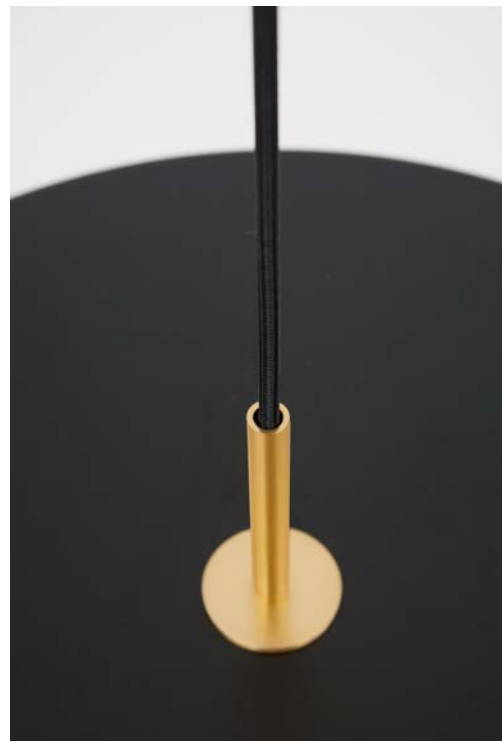

Triac Dimmable

Black Aluminium Outside  
Copper Inside & Acrylic  
LED 41 Watt 230 Volt  
3603Lm 3000K IP20  
D: 58 H1: 17 H2: 170 cm

Adjustable  
Height

**GLIM - 9081280**

Triac Dimmable

Sandy White Outside  
Natural Wood Inside  
Aluminium & Acrylic  
LED 42 Watt 230 Volt  
2015Lm 3000K IP20  
D: 58 H: 120 cm