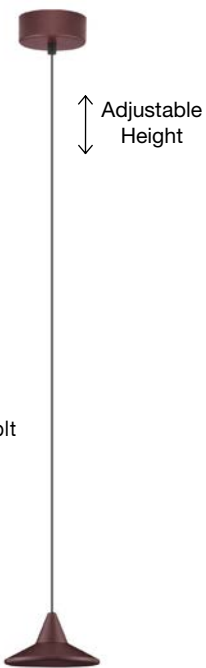

DRO - 9060222
Triac Dimmable
Coffee Aluminium
LED 6 Watt 220-240 Volt
355Lm 3000K IP20
D: 9.2 H: 150 cm

LED WARM WHITE DRIVER INCL.