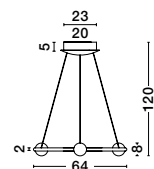

CELIA - 9820601
Triac Dimmable
Black Aluminium
Opal Glass
LED 37 Watt 230 Volt
3812Lm 3000K IP20
D: 64 W: 64 H: 120 cm