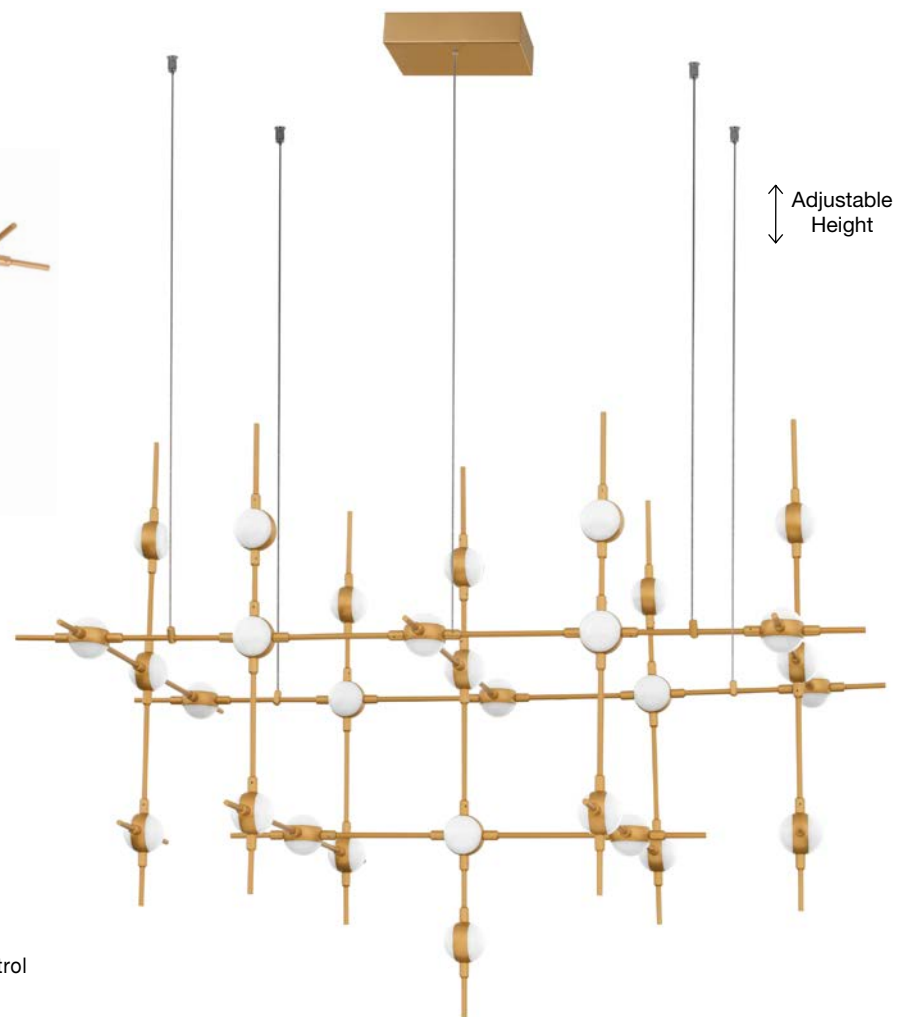

**ATOMO - 9180610**

Triac Dimmable

Gold Metal & Acrylic  
LED 25 Watt 230 Volt  
1644Lm 3000K IP20  
L: 61 W: 52 H: 14 cm

**ATOMO - 9180673**

Gold Metal & Acrylic  
LED 9 Watt 230 Volt  
605Lm 3000K IP20  
L: 31 W: 3.5 H: 40 cm

**ATOMO - 9180636**

Triac Dimmable

Gold Metal & Acrylic  
LED 100 Watt 230 Volt  
3898Lm 3000K IP20  
Included Remote Control  
L: 75 W: 69 H: 40.5 cm

**ATOMO - 9180618**  
Triac Dimmable

Gold Metal & Acrylic  
LED 51 Watt 230 Volt  
2751Lm 3000K IP20  
L: 75 W: 68 H: 36 cm

Adjustable Height

9180630  
Included  
Remote control

**ATOMO - 9180630**  
Triac Dimmable

Gold Metal & Acrylic  
LED 84 Watt 230 Volt  
3805Lm 3000K IP20  
Included Remote Control  
L: 106 W: 58.5 H: 150 cm