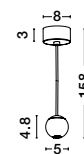

NOCCI - 9103212

Black Aluminium
Black Fabric Wire
LED 4 Watt 230 Volt
290Lm 3000K IP20
D: 5 H: 158 cm