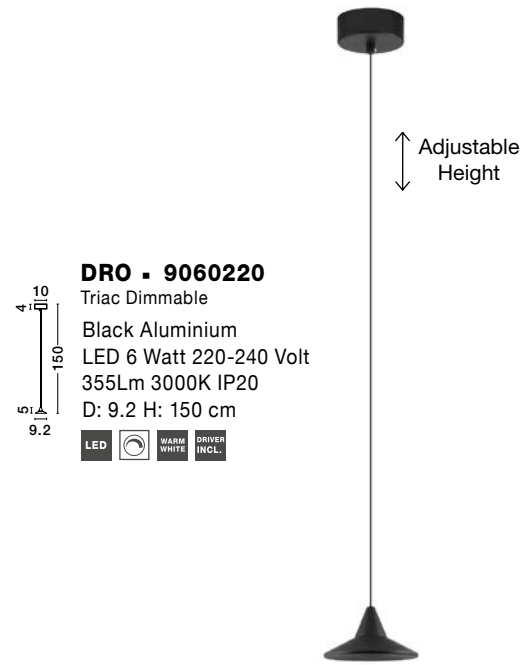

DRO - 9060220
Triac Dimmable
Black Aluminium
LED 6 Watt 220-240 Volt
355Lm 3000K IP20
D: 9.2 H: 150 cm

LED WARM WHITE DRIVER INCL.