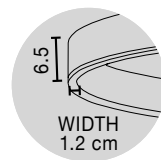

MOTIF - 9530200 · 3000K Triac Dimmable
9530218 · 2700-6000K Changing CCT & Dimming
Sandy White Aluminium & Acrylic
LED 72 Watt 5250Lm
230 Volt IP20
D: 120 H: 250 cm

CONTROLLER - 9530224
Remote control for change CCT & Dimming

MOTIF - 9530203 · 3000K Triac Dimmable
9530221 · 2700-6000K Changing CCT & Dimming
Sandy White Aluminium & Acrylic
LED 80 Watt 6000Lm
230 Volt IP20
D: 150 H: 250 cm