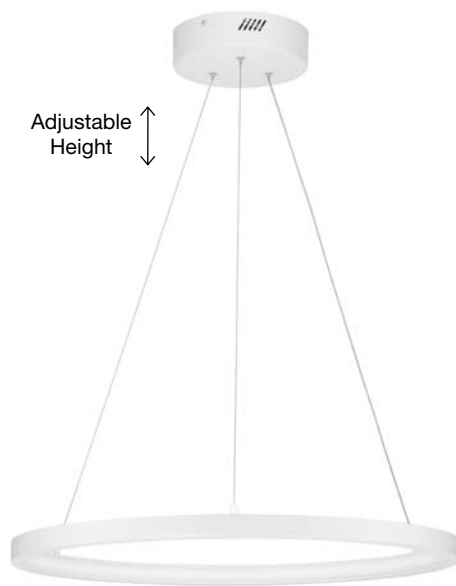

Adjustable Height

EMPATIA . 9172862

Triac Dimmable

Sandy White Aluminium & Acrylic
LED 35 Watt 230 Volt
932Lm 3000K IP20
D: 60 H: 120 cm