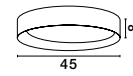

STAKE - 9345527

Triac Dimmable
Sandy Black Aluminium
Wood & Acrylic
LED 40 Watt 220-240 Volt
2312Lm 3000K IP20
D: 45 H: 8 cm