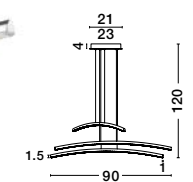

SEVILLE - 81007601

Chrome Aluminium & Acrylic
LED 38 Watt 230 Volt
2650Lm 3000K IP20
L: 90 H: 120 cm