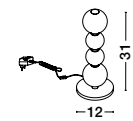

PERLA - 9695240

Gold Metal & Opal Glass
LED 10 Watt 230 Volt
868Lm 3000K IP20
D: 12 H: 31 cm