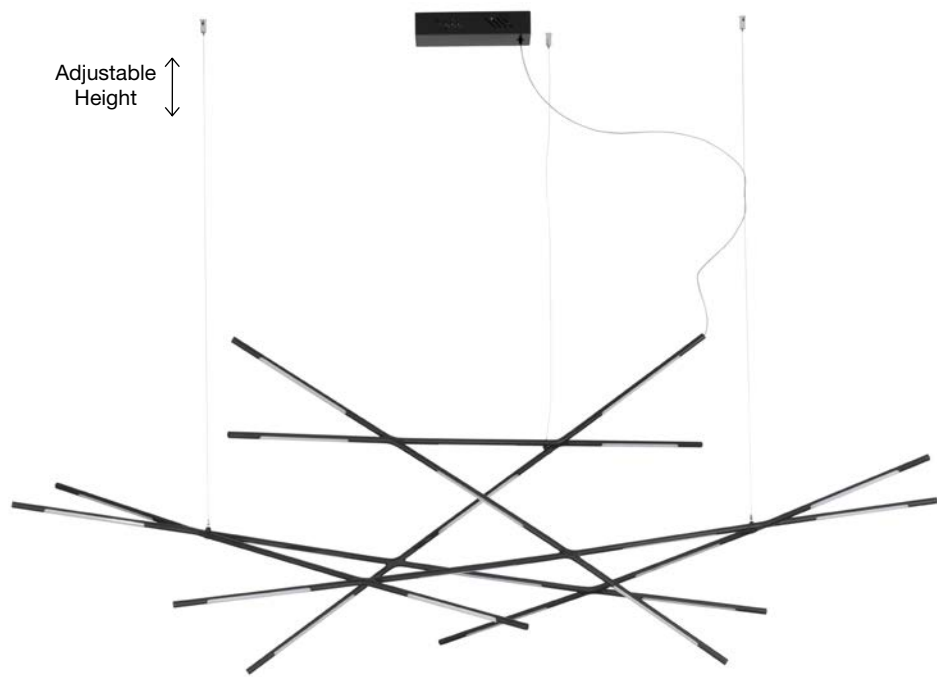

RACCIO - 9695216
Triac Dimmable
Black Metal & Acrylic
LED 109 Watt 230 Volt
6868Lm 3000K IP20
Included Remote Control
L: 180.5 W: 75 H: 200 cm