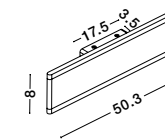

LINE - 9115912

Sandy White Aluminium & Acrylic
LED 2x12 Watt 230 Volt
1823Lm 3000K IP20
L: 50.3 W: 4.8 H: 8 cm