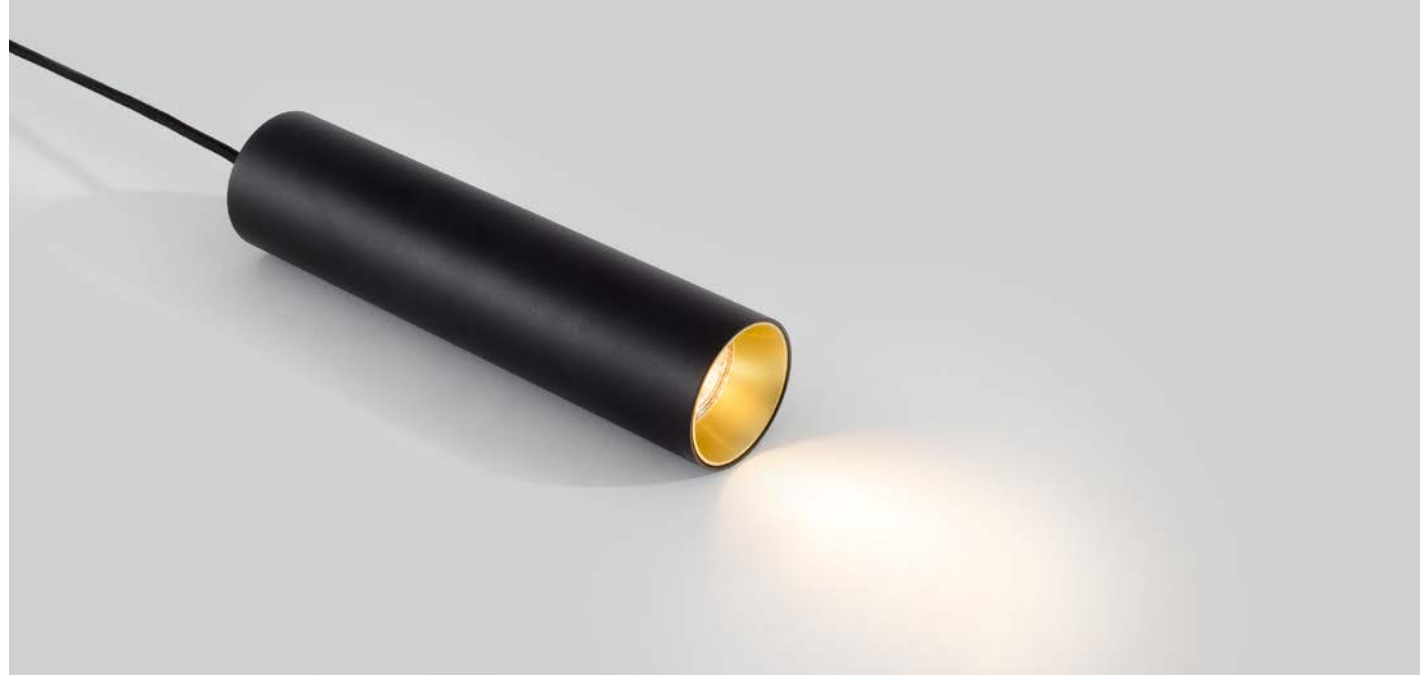

AILA - 9419422
Sandy Black Aluminium
LED GU10 1x10 Watt 230 Volt
IP20 Bulb Excluded
D: 5.6 H1: 20 H2: 120 cm