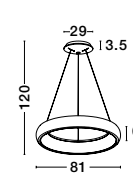

ALBI - 8105603 D

Triac Dimmable
Sandy White Aluminium
& Acrylic
LED 80 Watt 230 Volt
4000Lm 3000K IP20
D: 81 H: 120 cm