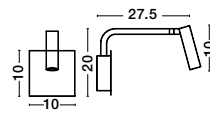

Adjustable

Adjustable

Adjustable