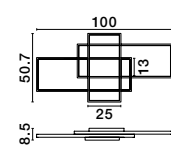

Sandy Black Aluminium
& Acrylic
LED 58 Watt 220-240 Volt
3455Lm IP20
Included Remote Control
L: 100 W: 50.7 H: 8.5 cm

CLEA - 9756721 · Changing CCT & Dimming
(2700-3500-5000K)

Sandy White Aluminium
& Acrylic
LED 58 Watt 220-240 Volt
3455Lm IP20
Included Remote Control
L: 100 W: 50.7 H: 8.5 cm

9756719-9756720-9756721
Included
Remote control