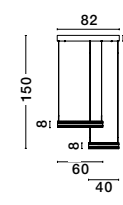

AGOS - 9054445

Triac Dimmable
Gold Aluminium
& Acrylic
LED 124 Watt 230 Volt
5421Lm 3000K IP20
L: 82 W: 60 H: 150 cm