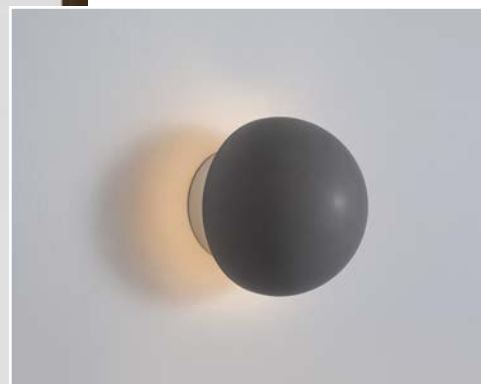

NETUNE . 9831050
White Gypsum
& White Aluminium
LED 6 Watt 220-240 Volt
160Lm 3000K IP20
D: 11 W: 9.6 H: 7.5 cm

LED ☒ WARM WHITE ☒ DRIVER INCL.

NETUNE . 9831051
Gray Concrete
& White Aluminium
LED 6 Watt 220-240 Volt
160Lm 3000K IP20
D: 11 W: 9.6 H: 7.5 cm

LED ☒ WARM WHITE ☒ DRIVER INCL.

GL 9577010

ZERO . 9577010
Gray Concrete
& Opal Glass
LED G9 1x5 Watt 230 Volt
IP20 Bulb Excluded
D: 10 H: 20 cm

BULB EXCL. ☒

GL 95770101

ZERO . 9577011
White Gypsum
& Opal Glass
LED G9 1x5 Watt 230 Volt
IP20 Bulb Excluded
D: 10 H: 20 cm

BULB EXCL. ☒