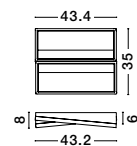

ELIZE - 9248113

Triac Dimmable

Black & Brass Gold Steel
& Aluminium & Silicon
LED 28 Watt 230 Volt
1550Lm 3000K IP20
L:43.2 W: 35 H: 8 cm