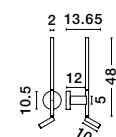

HANDY - 9182811
Sandy White Aluminium & Acrylic
Adjustable/Rotating - Switch On/Off
LED Samsung 230 Volt 3000K
Backlight 6 Watt 310Lm
Reader 3 Watt 210Lm IP20
L: 2 W: 13.65 H: 55 cm

HANDY - 9182812
Sandy Black Aluminium & Acrylic
Adjustable/Rotating - Switch On/Off
LED Samsung 230 Volt 3000K
Backlight 6 Watt 310Lm
Reader 3 Watt 210Lm IP20
L: 2 W: 13.65 H: 55 cm

HANDY - 9183252
Sandy Black Aluminium & Acrylic
Rotating
LED Samsung 22 Watt 230 Volt
2000Lm 3000K IP20
D: 16 H: 113 cm

HANDY - 9183251
Sandy Black Aluminium & Acrylic
Rotating - Switch On/Off
LED Samsung 25 Watt 230 Volt
2600Lm 3000K IP20
Cable Length: 190 cm
D: 2 H: 171 cm