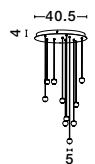

NOCCI - 9303952

Black Aluminium
Black Fabric Wire
LED 48 Watt 230 Volt
1902Lm 3000K IP20
D: 40.5 H: 150 cm