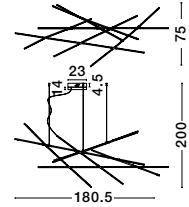

RACCIO - 9695215
Triac Dimmable
Brass Gold Metal & Acrylic
LED 109 Watt 230 Volt
6868Lm 3000K IP20
Included Remote Control
L: 180.5 W: 75 H: 200 cm

9695215-9180782
Included
Remote control