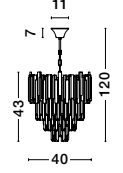

GRANE - 9181100
Gold Metal & Crystal
LED E14 4x5 Watt 230 Volt
IP20 Bulb Excluded
D: 40 H1: 43 H2: 120 cm

CR 91811001

CR 91811002