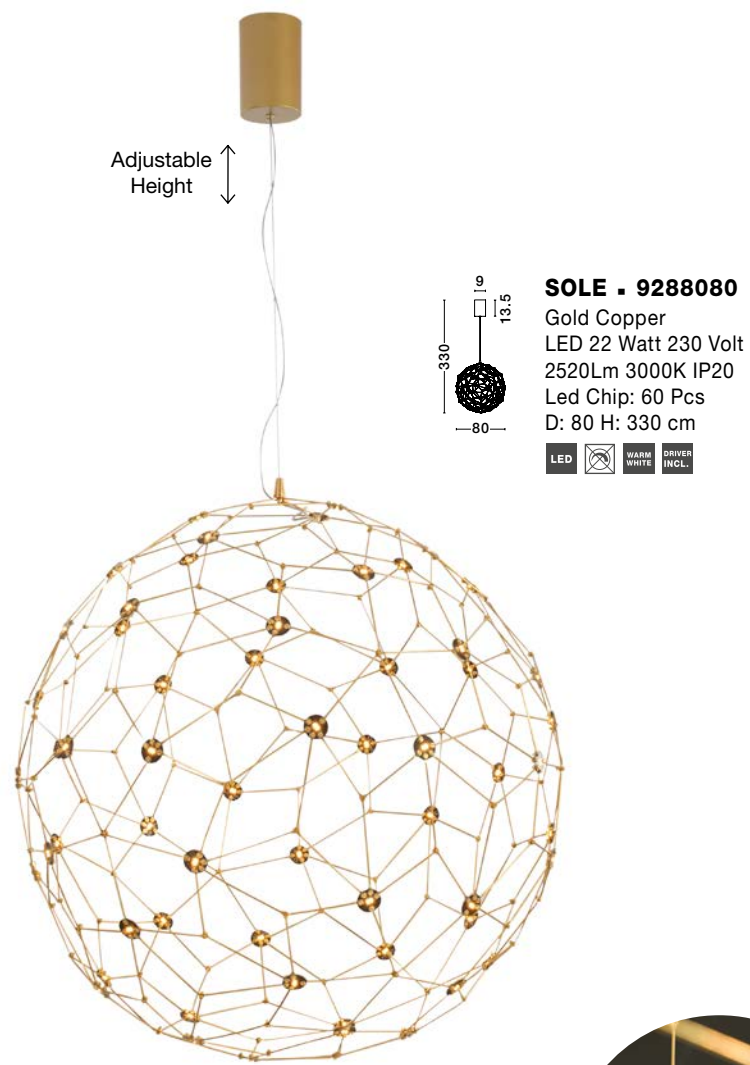

**SOLE - 9288080**

Gold Copper  
LED 22 Watt 230 Volt  
2520Lm 3000K IP20  
Led Chip: 60 Pcs  
D: 80 H: 330 cm

**SOLE - 9186001**

Gold Copper  
LED 22 Watt 230 Volt  
2651Lm 3000K IP20  
Led Chip: 60 Pcs  
D: 60 H: 310 cm

**SOLE - 9186905**

Titanium Black Copper  
LED 21 Watt 230 Volt  
2403Lm 3000K IP20  
Led Chip: 60 Pcs  
D: 40 H: 250 cm

**SOLE - 9186002**

Gold Copper  
LED 21 Watt 230 Volt  
2403Lm 3000K IP20  
Led Chip: 60 Pcs  
D: 40 H: 250 cm

Adjustable Height

**NEBULA - 9186814**

Gold Copper  
LED 58 Watt 230 Volt  
3906Lm 3000K IP20  
Led Chip: 168 Pcs  
L: 163 W: 54 H: 120 cm

Adjustable Height

Adjustable Height

**NEBULA - 9186807**

Gold Copper  
LED 34 Watt 230 Volt  
2711Lm 3000K IP20  
Led Chip: 84 Pcs  
L: 108 W: 32 H: 120 cm