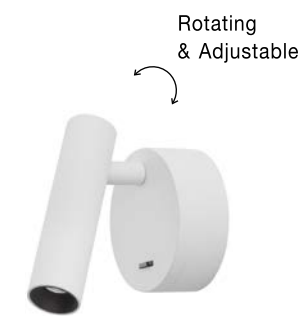

CLIP - 9030201
Sandy White Aluminium
LED Philips 3 Watt
Switch On/Off
190Lm 3000K IP20
D: 8 W: 3.4 H: 11 cm

CLIP - 9030202
Sandy Black Aluminium
LED Philips 3 Watt
Switch On/Off
190Lm 3000K IP20
D: 8 W: 3.4 H: 11 cm

**ANTI
GLARE
NETWORK**

Rotating & Adjustable

LAREDO - 8140521
White Aluminium
Adjustable
Switch On/Off
LED Samsung 3 Watt
190Lm 3000K IP20
L: 11 W: 9 H: 11 cm

Rotating & Adjustable

LAREDO - 8140522
Chrome Aluminium
Adjustable
Switch On/Off
LED Samsung 3 Watt
190Lm 3000K IP20
L: 11 W: 9 H: 11 cm

Rotating & Adjustable

LAREDO - 8140523
Black Aluminium
Adjustable
Switch On/Off
LED Samsung 3 Watt
190Lm 3000K IP20
L: 11 W: 9 H: 11 cm

Rotating & Adjustable

CLIP - 9030203
Satin Brass Aluminium
LED Philips 3 Watt
Switch On/Off
190Lm 3000K IP20
D: 8 W: 3.4 H: 11 cm