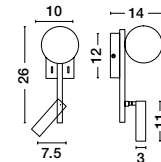

GL 99195321

Adjustable

**JOLINE - 9919530**

Sandy Black Metal & Aluminium  
White Opal Glass  
Switch On/Off  
LED G9 1x5 Watt 450 Lm  
Samsung 1x3 Watt 200Lm  
230 Volt 3200K IP20  
L: 14 W: 10 H: 26 cm