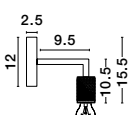

ROYAL - 9501239

Gold Metal
LED E27 1x12 Watt 230 Volt
IP20 Bulb Excluded
D: 12 W: 12 H: 15.5 cm