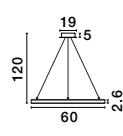

EMPATIA - 9172866
Triac Dimmable
Brass Gold Aluminium & Acrylic
LED 60 Watt 230 Volt
1755Lm 3000K IP20
D1: 60 D2: 40 H: 120 cm

LED WARM WHITE DRIVER INCL.