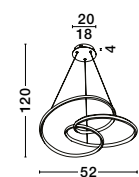

LED DRIVER INCL. CCT 2700-3500-6000K

MENTON - 9147111
Triac Dimmable
Sandy White Aluminium
& Acrylic
LED 43 Watt 230 Volt
3013Lm 3000K IP20
D: 52 H1: 50 H2: 120 cm