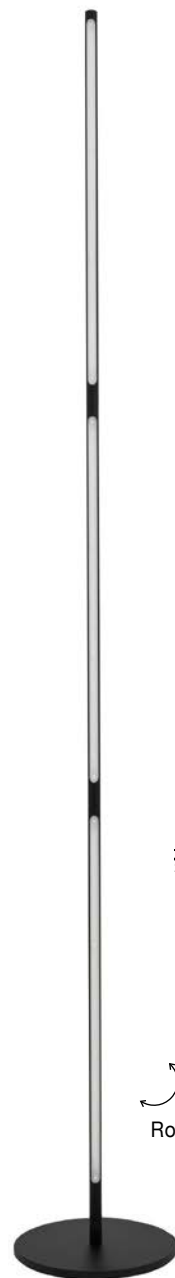

HANDY - 9183251
Sandy Black Aluminium & Acrylic
Rotating - Switch On/Off
LED Samsung 25 Watt 230 Volt
2600Lm 3000K IP20
Cable Length: 190 cm
D: 2 H: 171 cm