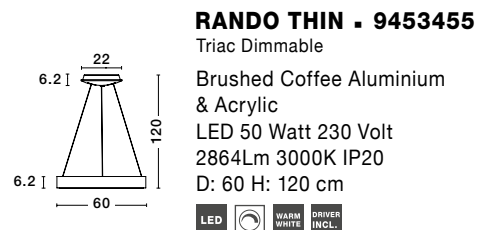

RANDO THIN - 9453455

Triac Dimmable

Brushed Coffee Aluminium & Acrylic
LED 50 Watt 230 Volt
2864Lm 3000K IP20
D: 60 H: 120 cm