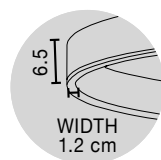

MOTIF . 9063604
Triac Dimmable
Sandy Black Aluminium
& Acrylic
LED 50 Watt 230 Volt
4166Lm 3000K IP20
D: 80 W: 1.2 H: 18 cm