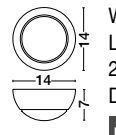

ODIN - 910161

White Aluminium
LED 5 Watt 230 Volt
247Lm 3000K IP20
D: 14 W: 7 H: 14 cm