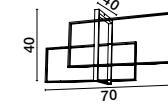

CLEA - 9086026
Gold Aluminium
& Acrylic
LED 26 Watt 220-240 Volt
3772Lm 3000K IP20
L: 70 W: 40 H: 40 cm