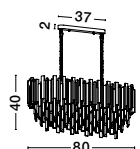

GRANE - 9050130

Gold Metal & Crystal
LED E14 8x5 Watt 230 Volt
IP20 Bulb Excluded
L: 80 W: 30 H: 120 cm