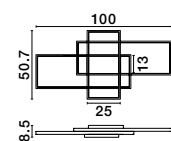

CLEA - 9756720 · Changing CCT & Dimming
(2700-3500-5000K)