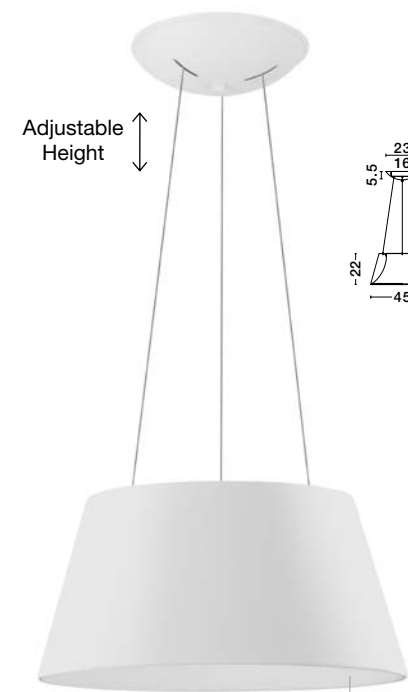

Matt White Aluminium  
& Acrylic  
LED 42 Watt 230 Volt  
2691Lm IP20  
D: 60 H: 13 cm

**VOLCANO - 9077882**

Sandy White Metal  
White Diffuser Inside  
LED 33 Watt 230 Volt  
1680Lm 3000K IP20  
D: 45 H1: 22 H2: 120 cm