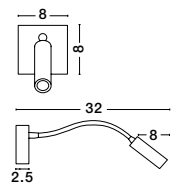

MADISON - 8128204

Black Aluminium
Adjustable
Switch On/Off
LED Samsung 3 Watt
190Lm 3000K IP20
L: 32 W: 8 H: 8 cm