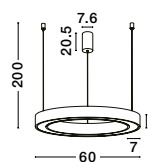

Powered by  
**tuyá**

Adjustable Height

**MORBIDO - 9345638**

CCT Dimmable  
Sandy White Aluminium & Acrylic  
LED 48 Watt 230 Volt  
3268Lm 2700K - 4000K IP20  
Remote Control Included  
D: 60 H: 200 cm