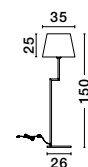

SAVONA - 9919153

White Fabric Shade
Sandy Black Aluminium
LED E27 1x12 Watt 230 Volt
IP20 Bulb Excluded
Cable Length: 174 cm
D: 35 W: 18 H: 25 H2: 150 cm