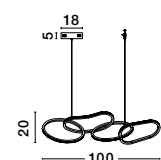

GIRISH . 9248111

Triac Dimmable

Gold Stainless Steel
& Acrylic

LED 51 Watt 230 Volt
2400Lm 3000K IP20
L: 100 W: 20 H: 120 cm