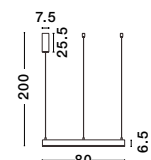

MOTIF - 9190848 · 3000K Triac Dimmable
9530213 · 2700-6000K Changing CCT & Dimming

Sandy Black Aluminium
& Acrylic
LED 50 Watt 3684Lm
230 Volt IP20
D: 80 H: 200 cm

CONTROLLER - 9530224
Remote control for
change CCT & Dimming