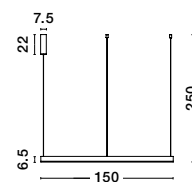

MOTIF - 9530202 · 3000K Triac Dimmable
9530220 · 2700-6000K Changing CCT & Dimming

Brass Gold Aluminium & Acrylic
LED 72 Watt 5250Lm
230 Volt IP20
D: 120 H: 250 cm

CONTROLLER - 9530224
Remote control for change CCT & Dimming

MOTIF - 9530205 · 3000K Triac Dimmable
9530223 · 2700-6000K Changing CCT & Dimming

Brass Gold Aluminium & Acrylic
LED 80 Watt 6000Lm
230 Volt IP20
D: 150 H: 250 cm