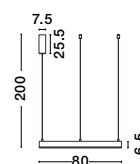

MOTIF . 9190648 · 3000K Triac Dimmable

9530207 · 2700-6000K Changing CCT & Dimming

Brass Gold Aluminium & Acrylic
LED 50 Watt 3684Lm
230 Volt IP20
D: 80 H: 200 cm