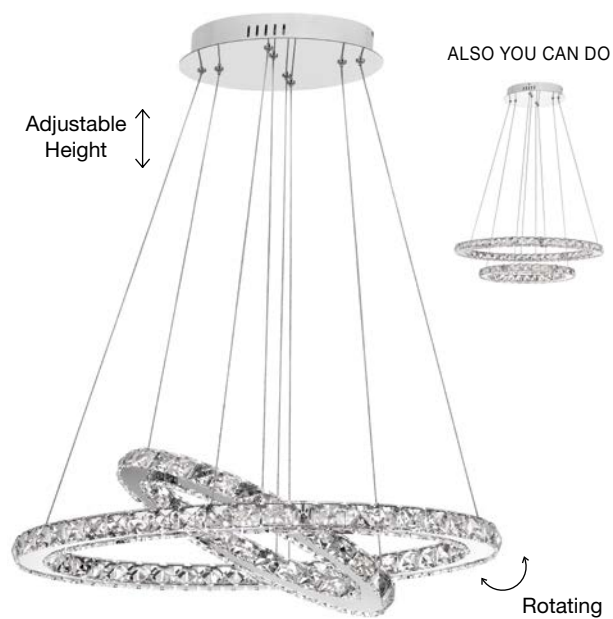

CELINE - 7403001
Chrome Aluminium
& Crystal Adjustable
LED 40 Watt 230 Volt
2400Lm 3500K IP20
L: 64 W: 44 H: 120 cm