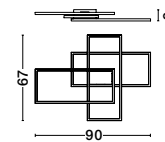

BILBAO - 9977001

Triac Dimmable
White Aluminium & Acrylic
LED 55 Watt 230 Volt
3550Lm 3000K IP20
L: 90 W: 67 H: 9 cm