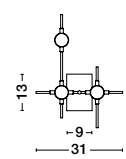

ATOMO - 9180673

Gold Metal & Acrylic
LED 9 Watt 230 Volt
605Lm 3000K IP20
L: 31 W: 3.5 H: 40 cm