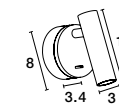

CLIP - 9030201
Sandy White Aluminium
LED Philips 3 Watt
Switch On/Off
190Lm 3000K IP20
D: 8 W: 3.4 H: 11 cm