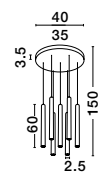

ULTRATHIN - 9184024

Sandy Black Aluminium
LED 7x3 Watt 230 Volt
1260Lm 3000K IP20
D: 40 H: 150 cm