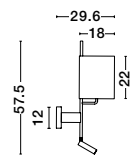

YAMA - 9180512

Black Fabric Shade
& Black Aluminium
Adjustable - Switch On/Off
LED Samsung 3 Watt
210Lm 3000K
LED E27 1x12 Watt 230 Volt
IP20 Bulb Excluded
D: 18 W: 29.6 H: 57.5 cm