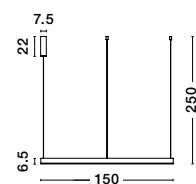

MOTIF - 9530200 · 3000K Triac Dimmable
9530218 · 2700-6000K Changing CCT & Dimming
Sandy White Aluminium & Acrylic
LED 72 Watt 5250Lm
230 Volt IP20
D: 120 H: 250 cm

CONTROLLER - 9530224
Remote control for change CCT & Dimming

MOTIF - 9530203 · 3000K Triac Dimmable
9530221 · 2700-6000K Changing CCT & Dimming
Sandy White Aluminium & Acrylic
LED 80 Watt 6000Lm
230 Volt IP20
D: 150 H: 250 cm