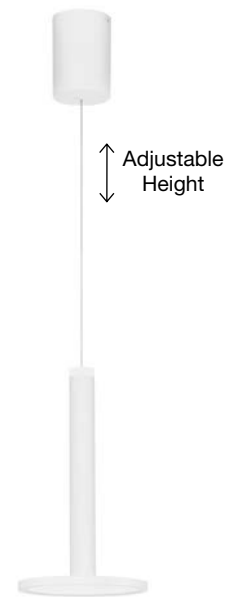

PALENCIA - 1703301203
Brass Gold Aluminium & Acrylic
LED 50 Watt 230 Volt
3946Lm 3000K IP20
L: 107 W: 15 H: 150 cm

LED WARM WHITE DRIVER INCL.