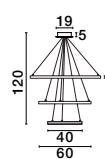

LED WARM WHITE DRIVER INCL.