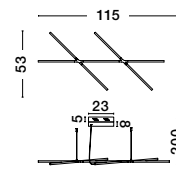

Adjustable Height

**RACCIO - 9695213**  
 Triac Dimmable  
 Black Metal & Acrylic  
 LED 27 Watt 230 Volt  
 1308Lm 3000K IP20  
 L: 115 W: 53 H: 200 cm

ALSO YOU CAN DO

Two Options Of Height  
 81 - 52.5 cm