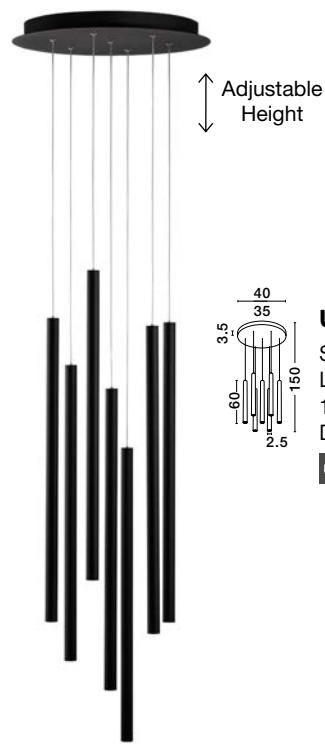

Adjustable Height

ULTRATHIN - 9184024

Sandy Black Aluminium
LED 7x3 Watt 230 Volt
1260Lm 3000K IP20
D: 40 H: 150 cm