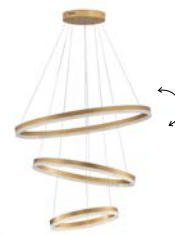

Adjustable Height

ALSO YOU CAN DO