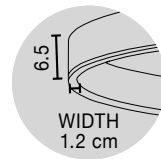

MOTIF - 9063606
Triac Dimmable
Brass Gold Aluminium
& Acrylic
LED 60 Watt 230 Volt
4552Lm 3000K IP20
D: 100 W: 1.2 H: 18 cm

LED WARM WHITE DRIVER INCL.