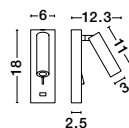

**ROOM - 9183311**

White Aluminium & Opal Glass  
Switch On/Off  
LED Samsung 6 Watt 230 Volt  
360Lm 3000K IP20  
L: 32.2 W: 12 H: 17.8 cm

**FUSE - 9170102**  
 Black Aluminium  
 Adjustable  
 Switch On/Off - USB Charger  
 LED Samsung 3 Watt  
 210Lm 3000K IP20  
 L: 6 W: 12.3 H: 18 cm