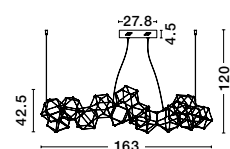

**SOLE - 9186905**

Titanium Black Copper  
LED 21 Watt 230 Volt  
2403Lm 3000K IP20  
Led Chip: 60 Pcs  
D: 40 H: 250 cm

**SOLE - 9186002**

Gold Copper  
LED 21 Watt 230 Volt  
2403Lm 3000K IP20  
Led Chip: 60 Pcs  
D: 40 H: 250 cm

Adjustable Height

**NEBULA - 9186814**

Gold Copper  
LED 58 Watt 230 Volt  
3906Lm 3000K IP20  
Led Chip: 168 Pcs  
L: 163 W: 54 H: 120 cm

Adjustable Height

Adjustable Height

**NEBULA - 9186807**

Gold Copper  
LED 34 Watt 230 Volt  
2711Lm 3000K IP20  
Led Chip: 84 Pcs  
L: 108 W: 32 H: 120 cm