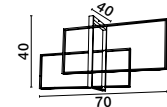

CLEA - 9086025
Sandy Black Aluminium
& Acrylic
LED 26 Watt 220-240 Volt
3772Lm 3000K IP20
L: 70 W: 40 H: 40 cm