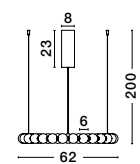

PERLA - 9695230
Triac Dimmable
Gold Metal & Opal Glass
LED 56 Watt 230 Volt
4732Lm 3000K IP20
D: 62 H: 200 cm