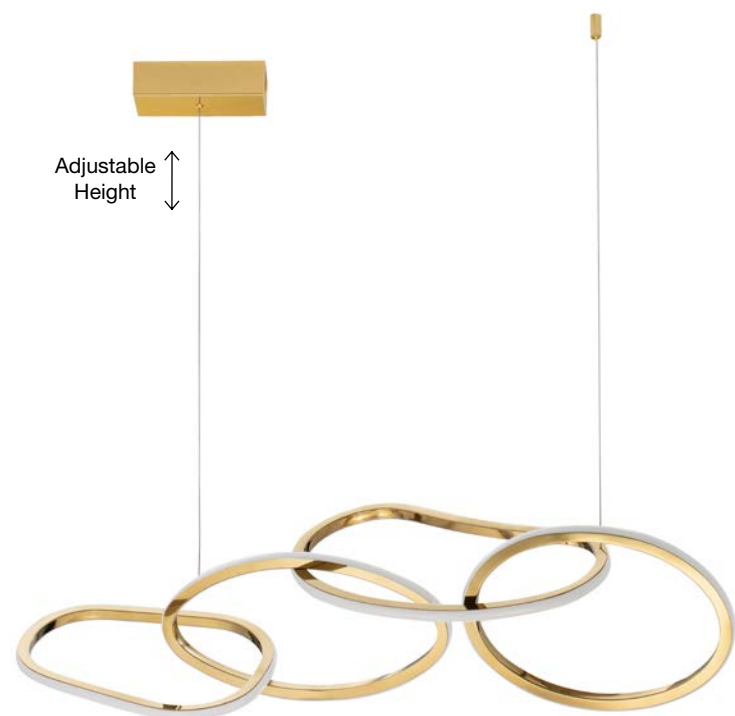

Adjustable
Height

GIRISH . 9248111

Triac Dimmable

Gold Stainless Steel
& Acrylic

LED 51 Watt 230 Volt
2400Lm 3000K IP20
L: 100 W: 20 H: 120 cm