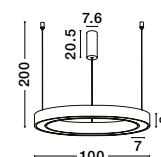

MORBIDO - 9345645

CCT Dimmable
Sandy Black Aluminium
& Acrylic
LED 80 Watt 230 Volt
4373Lm 2700K - 4000K IP20
Remote Control Included
D: 100 H: 200 cm