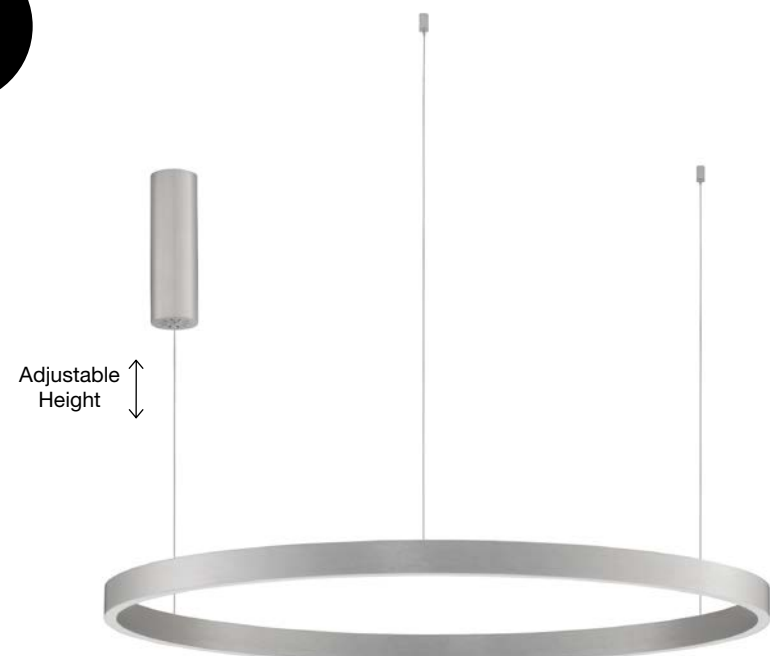

Adjustable Height

**ELOWEN - 9345669**

Triac Dimmable

Brushed Gold Aluminium & Acrylic

LED 106 Watt 230 Volt

4899Lm 3000K IP20

Up & Down Light

D: 98 H: 200 cm

Adjustable Height

**ELOWEN - 9345662**  
 Triac Dimmable  
 Brushed Silver Aluminium & Acrylic  
 LED 60 Watt 220 Volt  
 2552Lm 3000K IP20  
 Up & Down Light  
 D: 60 H: 150 cm

WIDTH  
1.9 cm

Adjustable Height

**ELOWEN - 9345666**  
 Triac Dimmable  
 Brushed Silver Aluminium & Acrylic  
 LED 77 Watt 220 Volt  
 3326Lm 3000K IP20  
 Up & Down Light  
 D: 80 H: 150 cm

LIGHT  
UP &  
DOWN

Adjustable Height

**ELOWEN - 9345670**  
 Triac Dimmable  
 Brushed Silver Aluminium & Acrylic  
 LED 106 Watt 230 Volt  
 4899Lm 3000K IP20  
 Up & Down Light  
 D: 98 H: 200 cm