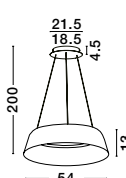

ALBA - 9345657
Triac Dimmable
Sandy White Aluminium Outside
Champaign Gold Inside
LED 53 Watt 230 Volt
1982Lm 3000K IP20
D: 54 H: 200 cm