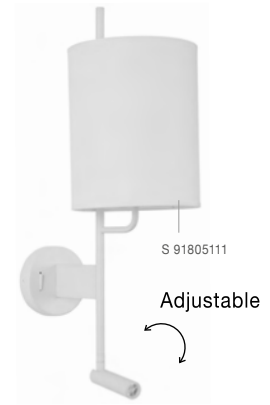

YAMA - 9180511

White Fabric Shade
& White Aluminium
Adjustable - Switch On/Off
LED Samsung 3 Watt
210Lm 3000K
LED E27 1x12 Watt 230 Volt
IP20 Bulb Excluded
D: 18 W: 29.6 H: 57.5 cm