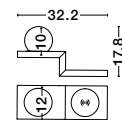

USB CHARGER

**VIDA - 9533524**

Sandy White Metal  
Adjustable - Switch On/Off  
USB Charger  
LED Cree 230 Volt 3000K  
Backlight 5 Watt 350Lm  
Reader 1x3 Watt 210Lm IP20  
L: 35 W: 10 H: 8 cm

WIRELESS FAST CHARGE