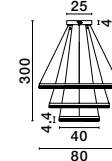

ADRIA . 9530231

Triac Dimmable

Sandy Black Aluminium
LED 97 Watt 220 Volt
9452Lm 3000K IP20
D: 80 H: 300 cm