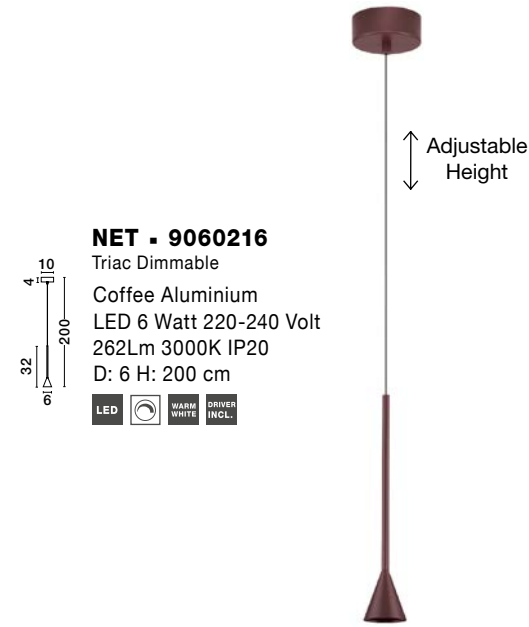

NET - 9060216
Triac Dimmable
Coffee Aluminium
LED 6 Watt 220-240 Volt
262Lm 3000K IP20
D: 6 H: 200 cm

LED WARM WHITE DRIVER INCL.