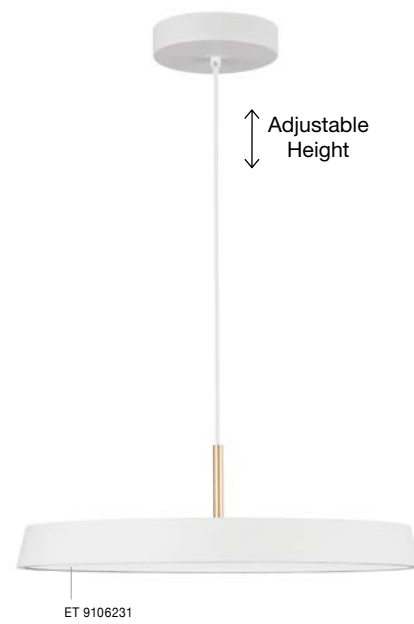

Triac Dimmable

Black Aluminium Outside  
Copper Inside & Acrylic  
LED 41 Watt 230 Volt  
3603Lm 3000K IP20  
D: 58 H1: 17 H2: 170 cm

Adjustable  
Height

**GLIM - 9081280**

Triac Dimmable

Sandy White Outside  
Natural Wood Inside  
Aluminium & Acrylic  
LED 42 Watt 230 Volt  
2015Lm 3000K IP20  
D: 58 H: 120 cm