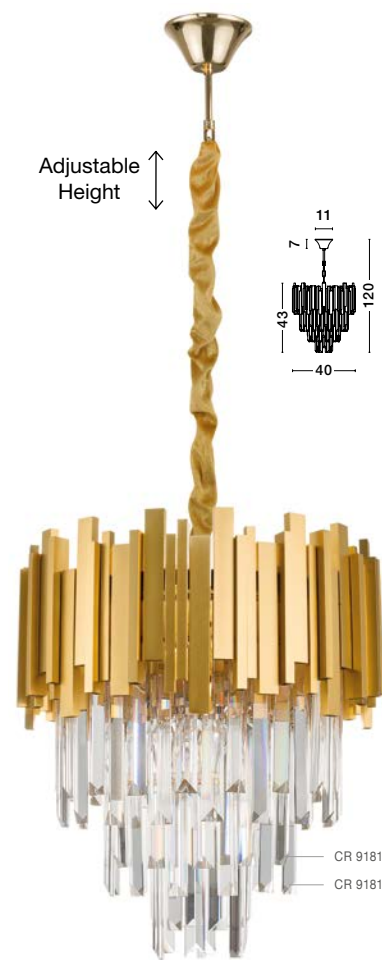

Adjustable Height

GRANE - 9181100
Gold Metal & Crystal
LED E14 4x5 Watt 230 Volt
IP20 Bulb Excluded
D: 40 H1: 43 H2: 120 cm

CR 91811001

CR 91811002