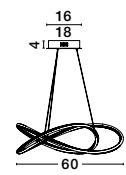

Adjustable Height

**MARTINO - 8101141**  
 Chrome Aluminium & Acrylic  
 LED 50 Watt 230 Volt  
 3250Lm 3000K IP20  
 D: 60 H: 120 cm

LED WARM WHITE DRIVER INCL

Adjustable Height

**CESENA - 81002002**  
 Chrome Aluminium & Acrylic  
 LED 42 Watt 230 Volt  
 2750Lm 3000K IP20  
 L: 105 W: 8.5 H: 120 cm