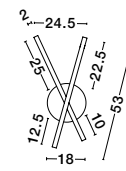

RESLIN - 9100202

Sandy Black Aluminium & Acrylic
LED 20 Watt 230 Volt
890Lm 3000K IP20
L: 24.5 W: 5 H: 53 cm