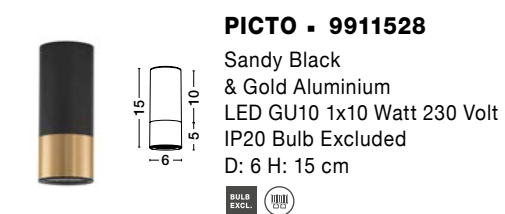

PICTO - 9911528

Sandy Black & Gold Aluminium
LED GU10 1x10 Watt 230 Volt
IP20 Bulb Excluded
D: 6 H: 15 cm