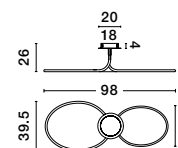

FUNGO . 9357085

Triac Dimmable
Chrome Aluminium & Acrylic
LED 47 Watt 230 Volt
2630Lm 3000K IP20
L: 98 H: 26 cm