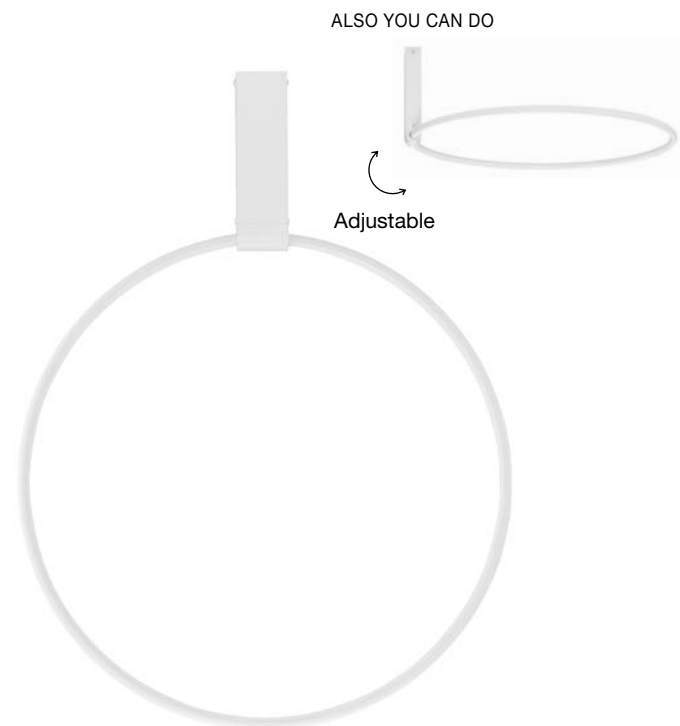

GARVE . 9085245
Triac Dimmable
Sandy Black Aluminium
LED 70 Watt 220-240 Volt
3150Lm 3000K IP20
D1: 60 D2:40 H: 20 cm

GARVE - 9085244
Triac Dimmable
Sandy White Aluminium
& Acrylic
LED 35 Watt 230 Volt
1559Lm 3000K IP20
D: 60 H: 80 cm