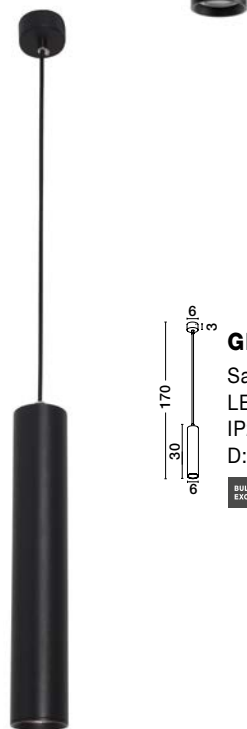

GIA - 834870
Sandy Black Aluminium
LED GU10 1x10 Watt 230 Volt
IP20 Bulb Excluded
D: 6 H1: 30 H2: 170 cm