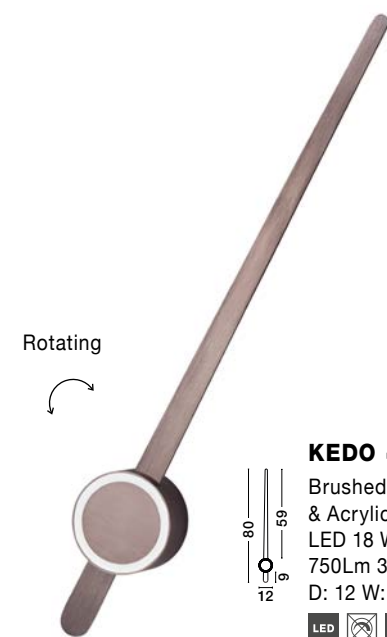

KEDO - 9190618
Brushed Coffee Aluminium
& Acrylic
LED 18 Watt 230 Volt
750Lm 3000K IP20
D: 12 W: 6.7 H: 80 cm