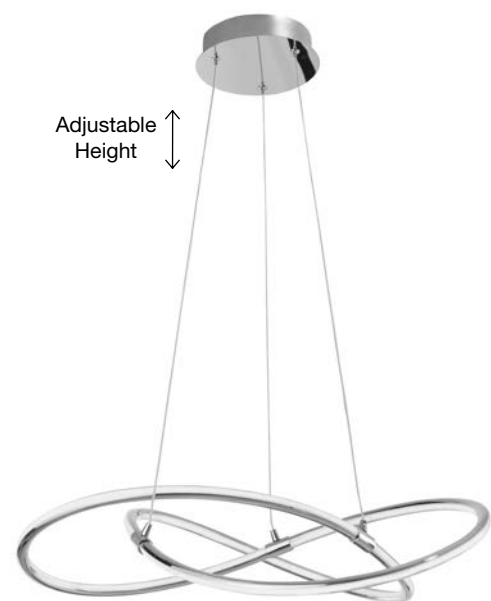

Adjustable Height

**MARTINO - 8101141**  
 Chrome Aluminium & Acrylic  
 LED 50 Watt 230 Volt  
 3250Lm 3000K IP20  
 D: 60 H: 120 cm

LED WARM WHITE DRIVER INCL

Adjustable Height

**CESENA - 81002002**  
 Chrome Aluminium & Acrylic  
 LED 42 Watt 230 Volt  
 2750Lm 3000K IP20  
 L: 105 W: 8.5 H: 120 cm