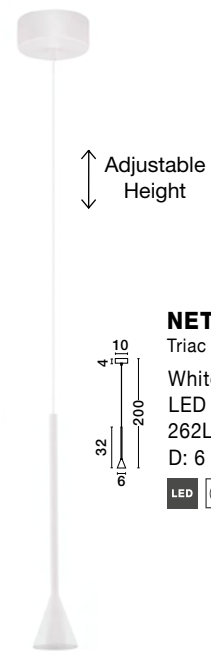

LED WARM WHITE DRIVER INCL.

**DRO - 9060220**  
 Triac Dimmable  
 Black Aluminium  
 LED 6 Watt 220-240 Volt  
 355Lm 3000K IP20  
 D: 9.2 H: 150 cm

LED WARM WHITE DRIVER INCL.

**NET - 9060215**  
 Triac Dimmable  
 White Aluminium  
 LED 6 Watt 220-240 Volt  
 262Lm 3000K IP20  
 D: 6 H: 200 cm