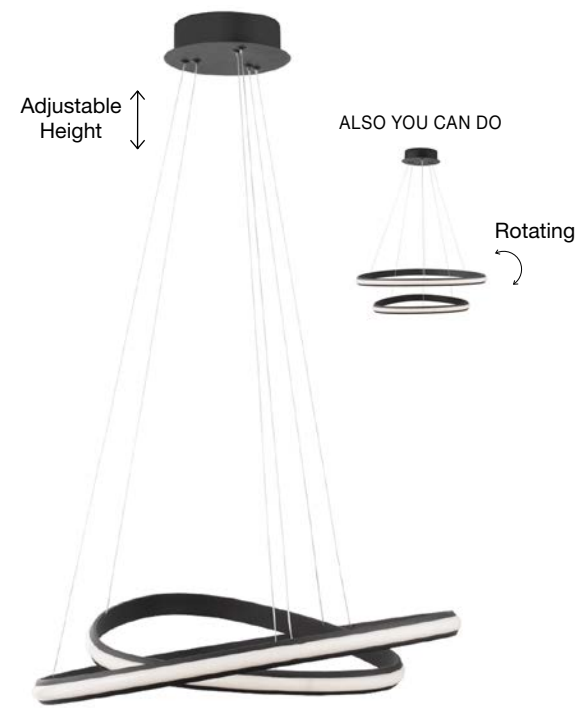

ARIES - 9357063

Triac Dimmable
Sandy Black Aluminium
& Acrylic
LED 45 Watt 230 Volt
2364Lm 3000K IP20
D: 59 H: 120 cm