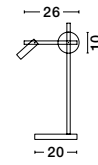

JOLINE - 9919531

Sandy Black Metal & Aluminium
White Opal Glass
Switch On/Off
LED 6 Watt 450 Lm
Samsung 1x3 Watt 200Lm
230 Volt 3200K IP20
Cable Length: 150 cm
L: 26 W: 13.5 H: 55 cm