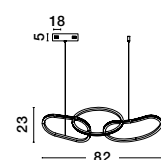

Adjustable  
Height

**GIRISH . 9248111**

Triac Dimmable

Gold Stainless Steel  
& Acrylic

LED 51 Watt 230 Volt  
2400Lm 3000K IP20  
L: 100 W: 20 H: 120 cm

Adjustable  
Height

**GIRISH . 9248110**

Triac Dimmable