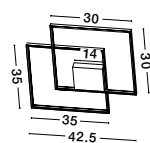

PORTO - 9364035

Triac Dimmable

Sandy Black Steel Aluminium
& Acrylic
LED 30 Watt 230 Volt
2030Lm 3000K IP20
L: 42.5 W: 42.5 H: 6 cm