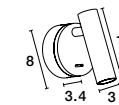

CLIP - 9030201
Sandy White Aluminium
LED Philips 3 Watt
Switch On/Off
190Lm 3000K IP20
D: 8 W: 3.4 H: 11 cm

CLIP - 9030202
Sandy Black Aluminium
LED Philips 3 Watt
Switch On/Off
190Lm 3000K IP20
D: 8 W: 3.4 H: 11 cm

**ANTI
GLARE
NETWORK**

Rotating & Adjustable

LAREDO - 8140521
White Aluminium
Adjustable
Switch On/Off
LED Samsung 3 Watt
190Lm 3000K IP20
L: 11 W: 9 H: 11 cm

Rotating & Adjustable

LAREDO - 8140522
Chrome Aluminium
Adjustable
Switch On/Off
LED Samsung 3 Watt
190Lm 3000K IP20
L: 11 W: 9 H: 11 cm

Rotating & Adjustable

LAREDO - 8140523
Black Aluminium
Adjustable
Switch On/Off
LED Samsung 3 Watt
190Lm 3000K IP20
L: 11 W: 9 H: 11 cm

Rotating & Adjustable

CLIP - 9030203
Satin Brass Aluminium
LED Philips 3 Watt
Switch On/Off
190Lm 3000K IP20
D: 8 W: 3.4 H: 11 cm