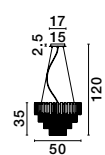

MAGNOLIA - 9824081
Gold Aluminum & Crystal (120 pcs)
LED E14 6x5 Watt 230 Volt
IP20 Bulb Excluded
D: 50 H1: 35 H2: 120 cm