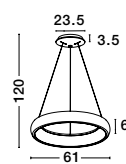

ALBI - 8105608
Triac Dimmable
Coffee Brown Aluminium
& Acrylic
LED 52 Watt 230 Volt
2685Lm 3000K IP20
D: 61 H: 120 cm