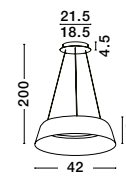

ALBA - 9345655
Triac Dimmable
Sandy White Aluminium Outside
Champaign Gold Inside
LED 42 Watt 230 Volt
1279Lm 3000K IP20
D: 42 H: 200 cm