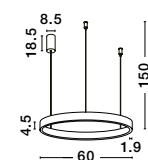

Triac Dimmable

Brushed Gold Aluminium & Acrylic

LED 60 Watt 220 Volt

2552Lm 3000K IP20

Up & Down Light

D: 60 H: 150 cm

WIDTH  
1.9 cm

Adjustable Height