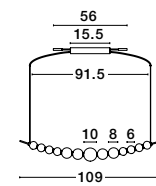

9695203  
 Included  
 Remote control

**PERLA - 9695240**

Gold Metal & Opal Glass  
 LED 10 Watt 230 Volt  
 868Lm 3000K IP20  
 D: 12 H: 31 cm

**PERLA - 9695205**  
 Triac Dimmable  
 Gold Metal & Opal Glass  
 LED 28 Watt 230 Volt  
 2686Lm 3000K IP20  
 L: 109 W: 13.5 H: 120 cm