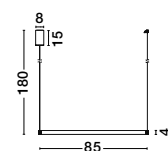

Adjustable Height

**ORLANDO - 86016804**

Antique Brass  
Aluminium & Acrylic  
LED 18 Watt 230 Volt  
1020Lm 3000K IP20  
D: 45 H: 180 cm

**MAKE IT IDEAL FOR YOU**

choose the right plate depending on the number of rings you want to attach