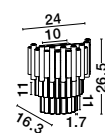

Adjustable Height

**MAGNOLIA - 9824080**  
 Gold Aluminum & Crystal (96 pcs)  
 LED E14 5x5 Watt 230 Volt  
 IP20 Bulb Excluded  
 D: 39 H1: 35 H2: 120 cm

CR 98240821

CR 98240821

**MAGNOLIA - 9824082**  
 Gold Aluminum & Crystal (21 pcs)  
 LED E14 2x5 Watt 230 Volt  
 IP20 Bulb Excluded  
 L: 24 W: 16.3 H: 26.5 cm