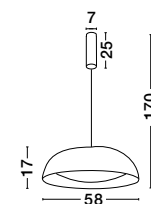

LONDON - 86009

Triac Dimmable

Black Aluminium Outside
Copper Inside & Acrylic
LED 41 Watt 230 Volt
3603Lm 3000K IP20
D: 58 H1: 17 H2: 170 cm