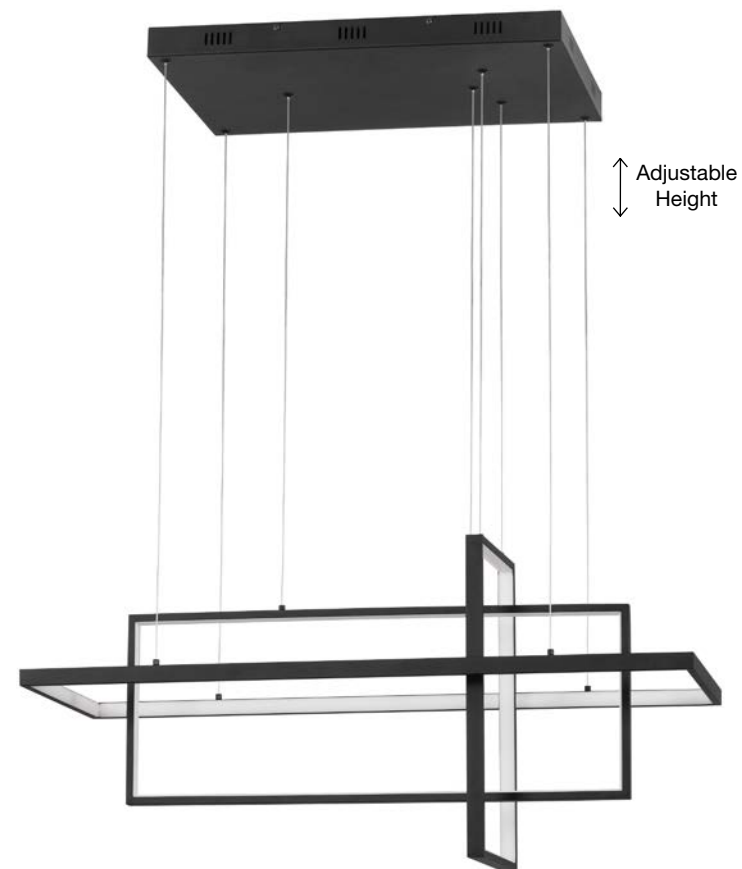

Sandy Black Aluminium
& Acrylic
LED 59 Watt 220-240 Volt
2129Lm IP20
Included Remote Control
L: 80 W: 38 H: 120 cm