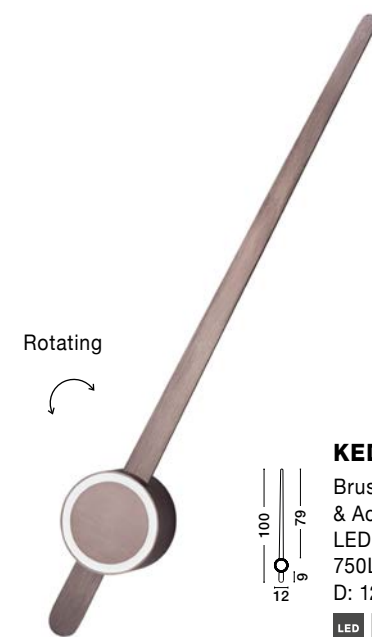

**KEDO - 9190618**  
 Brushed Coffee Aluminium  
 & Acrylic  
 LED 18 Watt 230 Volt  
 750Lm 3000K IP20  
 D: 12 W: 6.7 H: 80 cm

**KEDO - 9190718**  
 Brushed Coffee Aluminium  
 & Acrylic  
 LED 18 Watt 230 Volt  
 750Lm 3000K IP20  
 D: 12 W: 7.7 H: 100 cm