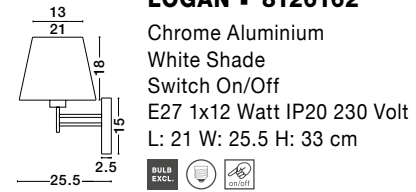

LOGAN - 8126162

Chrome Aluminium
White Shade
Switch On/Off
E27 1x12 Watt IP20 230 Volt
L: 21 W: 25.5 H: 33 cm