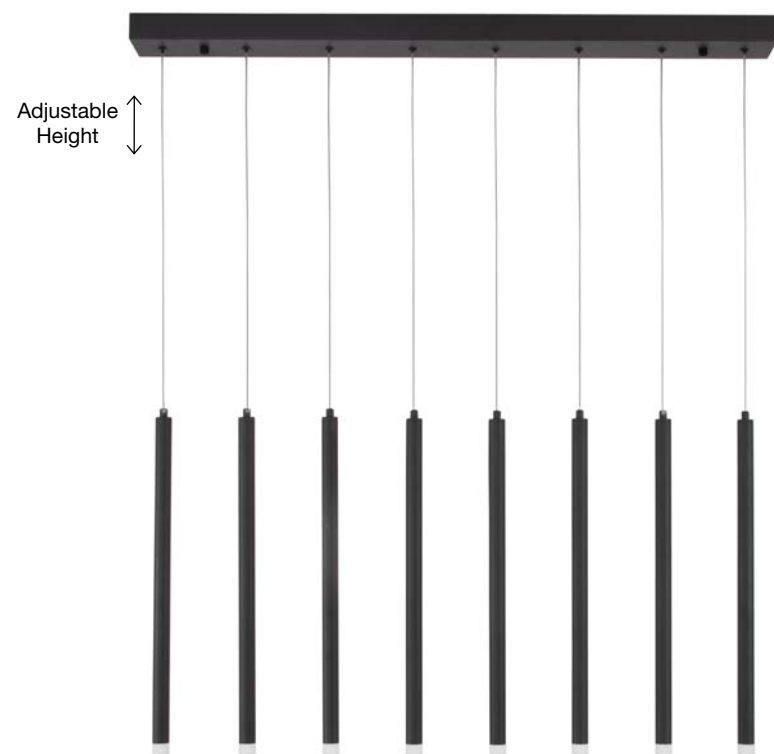

Adjustable Height

TRIMLE . 9287935

Sandy Black Aluminium & Acrylic
LED 21 Watt 230 Volt
1581Lm 3000K IP20
L: 100 W: 8 H: 180 cm