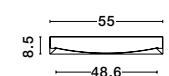

ET 98184521

LUTON - 9818453
Sandy White Aluminium
Matt White Acrylic Diffuser
LED 47 Watt 230 Volt
3525Lm 3000K IP20
D: 55 H: 8.5 cm

ET 98184521

LUTON - 9818452
Sandy Black Aluminium
Matt White Acrylic Diffuser
LED 47 Watt 230 Volt
3525Lm 3000K IP20
D: 55 H: 8.5 cm

ET 98184521

LUTON - 9818451
Coffee Brown Aluminium
Matt White Acrylic Diffuser
LED 47 Watt 230 Volt
3525Lm 3000K IP20
D: 55 H: 8.5 cm

ET 90812701

VELA - 9081270
Triac Dimmable
Sandy Black Outside
Coffee Inside
Aluminium & Acrylic
LED 30 Watt 230 Volt
1665Lm 3000K IP20
D: 45 H: 9.5 cm

ET 90812701

VELA - 9081260
Triac Dimmable
Sandy White Outside
Coffee Inside
Aluminium & Acrylic
LED 30 Watt 230 Volt
1665Lm 3000K IP20
D: 45 H: 9.5 cm