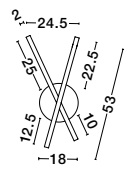

RESLIN - 9100201

Sandy White Aluminium & Acrylic
LED 20 Watt 230 Volt
890Lm 3000K IP20
L: 24.5 W: 5 H: 53 cm