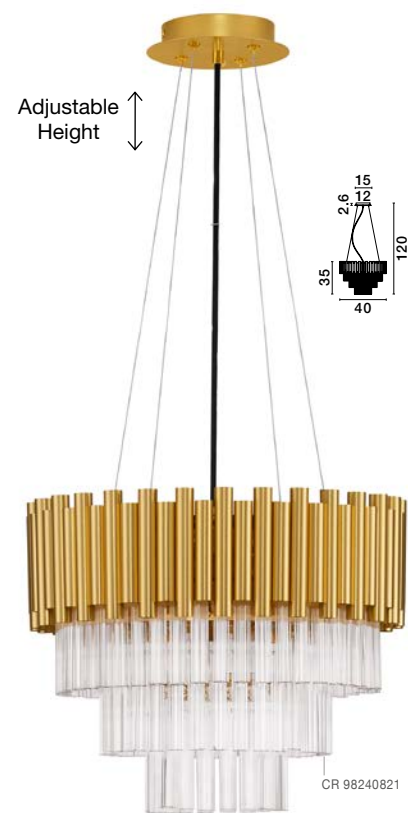

Adjustable Height

**MAGNOLIA - 9824080**  
 Gold Aluminum & Crystal (96 pcs)  
 LED E14 5x5 Watt 230 Volt  
 IP20 Bulb Excluded  
 D: 39 H1: 35 H2: 120 cm

CR 98240821

CR 98240821

**MAGNOLIA - 9824082**  
 Gold Aluminum & Crystal (21 pcs)  
 LED E14 2x5 Watt 230 Volt  
 IP20 Bulb Excluded  
 L: 24 W: 16.3 H: 26.5 cm