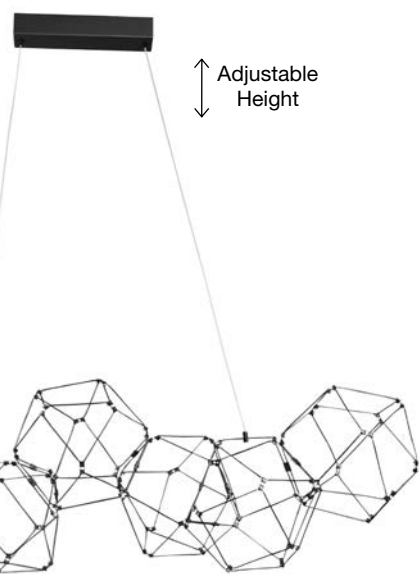

Adjustable Height

**NEBULA - 9186814**

Gold Copper  
LED 58 Watt 230 Volt  
3906Lm 3000K IP20  
Led Chip: 168 Pcs  
L: 163 W: 54 H: 120 cm

Adjustable Height

Adjustable Height

**NEBULA - 9186807**

Gold Copper  
LED 34 Watt 230 Volt  
2711Lm 3000K IP20  
Led Chip: 84 Pcs  
L: 108 W: 32 H: 120 cm

**NEBULA - 9186902**

Titanium Black Copper  
LED 34 Watt 230 Volt  
2711Lm 3000K IP20  
Led Chip: 84 Pcs  
L: 108 W: 32 H: 120 cm

**NEBULA . 9695211**  
 Gold Copper  
 LED 25 Watt 230 Volt  
 2049Lm 3000K IP20  
 Led Chip: 60 Pcs  
 L: 84 W: 22 H: 110 cm