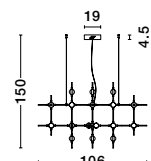

Gold Metal & Acrylic
LED 84 Watt 230 Volt
3805Lm 3000K IP20
Included Remote Control
L: 106 W: 58.5 H: 150 cm

ATOMO - 9280674