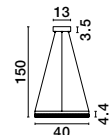

Adjustable Height

ALSO YOU CAN DO

**ADRIA - 9530232**  
 Triac Dimmable  
 Brass Gold Aluminium  
 LED 97 Watt 220 Volt  
 9452Lm 3000K IP20  
 D: 80 H: 300 cm

**ADRIA . 9530225**

Triac Dimmable

Sandy Black Aluminium  
LED 23 Watt 220 Volt  
2521Lm 3000K IP20  
D: 40 H: 150 cm