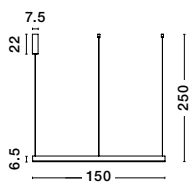

MOTIF . 9530201 - 3000K Triac Dimmable
9530219 - 2700-6000K Changing CCT & Dimming

Sandy Black Aluminium
& Acrylic
LED 72 Watt 5250Lm
230 Volt IP20
D: 120 H: 250 cm

CONTROLLER . 9530224
Remote control for
change CCT & Dimming

MOTIF . 9530204 - 3000K Triac Dimmable
9530222 - 2700-6000K Changing CCT
& Dimming

Sandy Black Aluminium
& Acrylic
LED 80 Watt 6000Lm
230 Volt IP20
D: 150 H: 250 cm