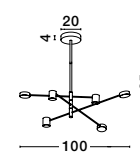

NORDIK - 9080121
Triac Dimmable
Black Aluminium
& Acrylic
LED 28 Watt 230 Volt
594Lm 3000K IP20
D: 100 H: 95 cm