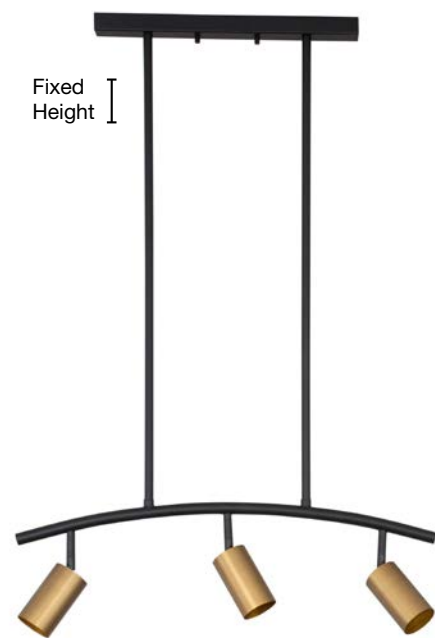

POGNO - 9111456
Black & Gold Aluminium
LED GU10 3x10 Watt 230 Volt
IP20 Bulb Excluded
L: 72.5 H: 90 cm