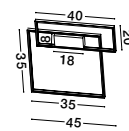

PORTO - 9364034

Triac Dimmable

Sandy White Steel Aluminium
& Acrylic
LED 30 Watt 230 Volt
2030Lm 3000K IP20
L: 45 W:45 H: 4 cm