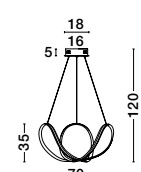

LED WARM WHITE DRIVER INCL.