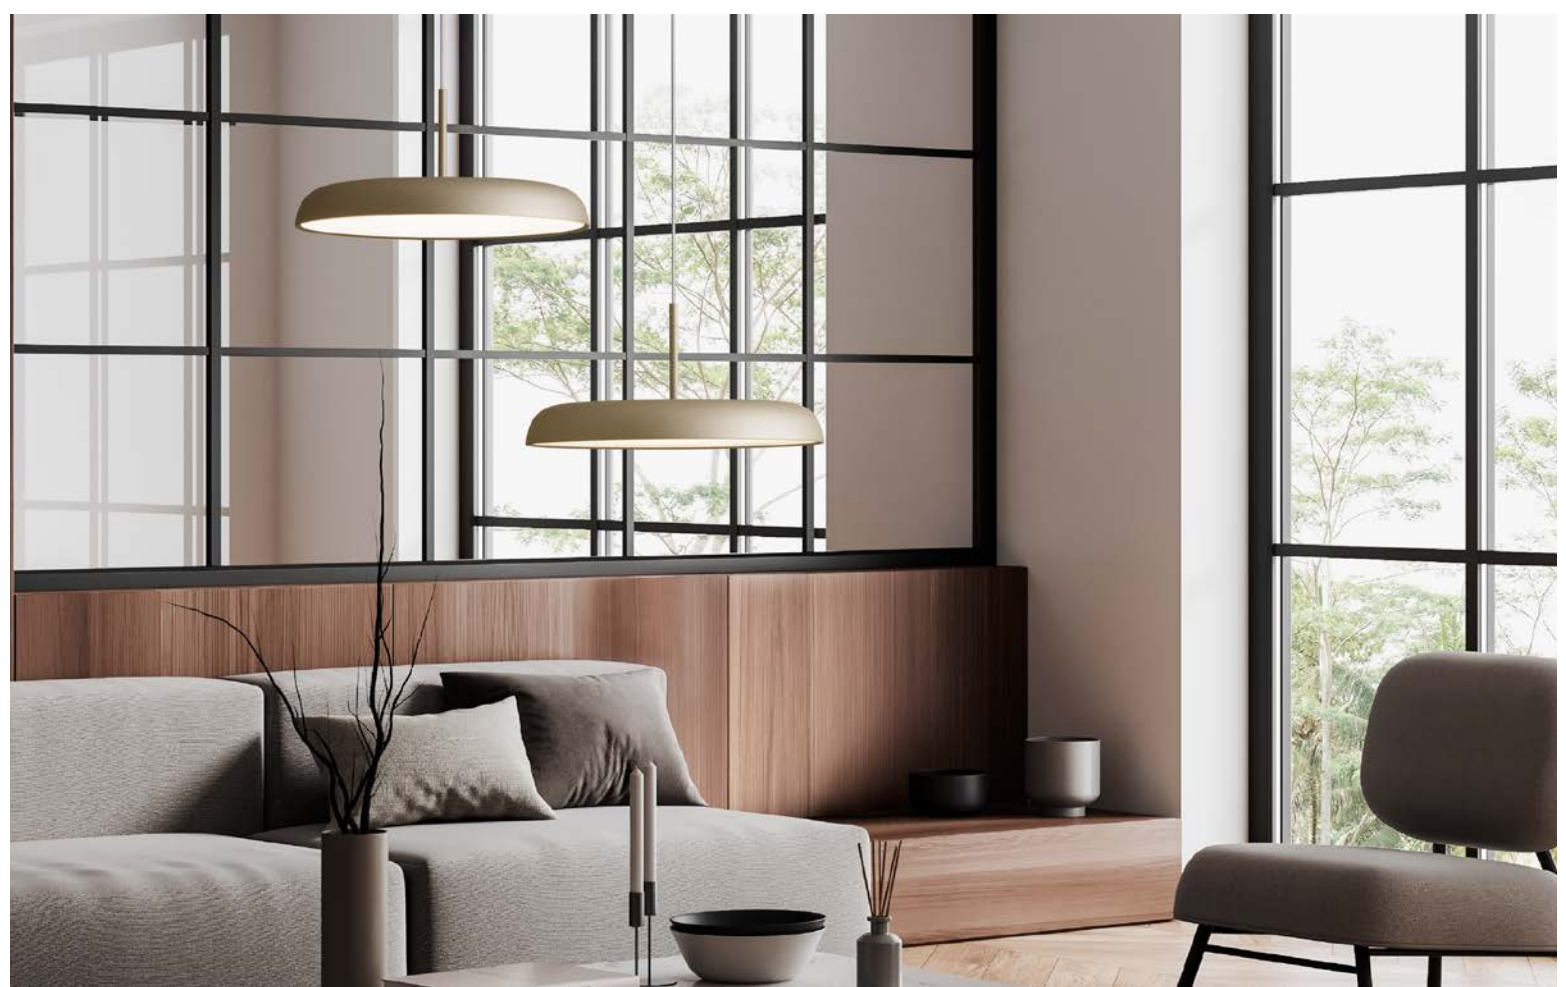

ET 90056491

LINUS . 9005648 · 3000K Triac Dimmable
9005659 · 2700-4000K CCT Dimmable

Sandy White Aluminium & Acrylic
LED 40 Watt 220-240 Volt
2541Lm IP20
Remote Control Included
D: 45 H: 150 cm

LED DRIVER INCL. CCT 2700-4000K

ET 90056491

LINUS . 9005649 · 3000K Triac Dimmable
9005660 · 2700-4000K CCT Dimmable

Sandy Black Aluminium & Acrylic
LED 40 Watt 220-240 Volt
2541Lm IP20
Remote Control Included
D: 45 H: 150 cm

LED DRIVER INCL. CCT 2700-4000K

Included Remote control on CCT model

ET 90056491

LINUS . 9005650 · 3000K Triac Dimmable
9005661 · 2700-4000K CCT Dimmable

Champagne Gold Aluminium & Acrylic
LED 40 Watt 220-240 Volt
2541Lm IP20
Remote Control Included
D: 45 H: 150 cm

LED DRIVER INCL. CCT 2700-4000K