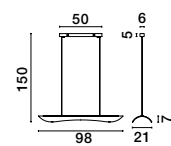

AGOS . 9054443

Triac Dimmable
Gold Aluminium
& Acrylic
LED 34 Watt 230 Volt
2562Lm 3000K IP20
L: 98 W: 21 H: 150 cm