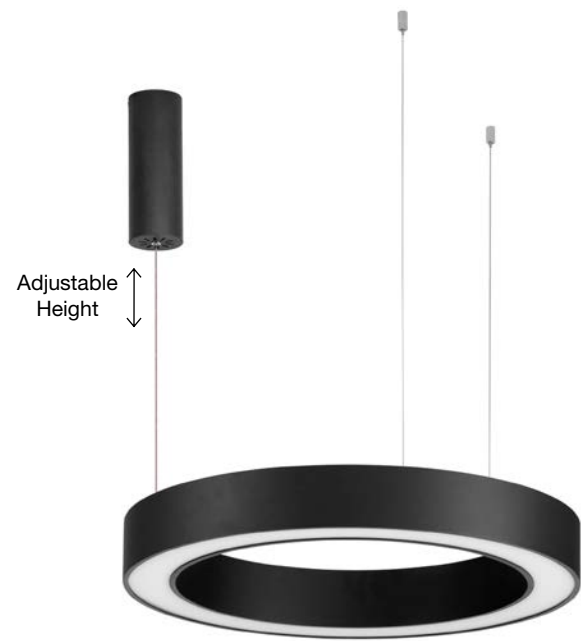

**STING . 9558660**

Triac Dimmable

Sandy White Aluminium  
& Acrylic  
LED 60 Watt 230 Volt  
3389 Lm 3000K IP20  
D: 100 W: 4 H: 6.5 cm

Powered by  
**tuya**

**MORBIDO - 9345639**

CCT Dimmable  
Sandy Black Aluminium  
& Acrylic  
LED 48 Watt 230 Volt  
3268Lm 2700K - 4000K IP20  
Remote Control Included  
D: 60 H: 200 cm