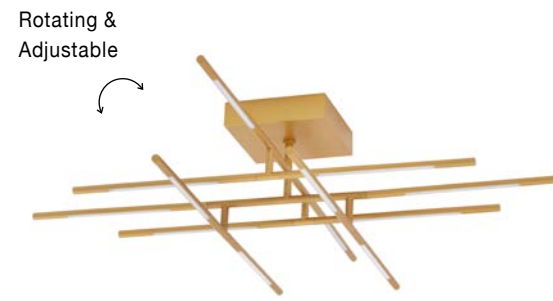

RACCIO - 9180713
Triac Dimmable
Brass Gold Metal & Acrylic
LED 50 Watt 230 Volt
2438Lm 3000K IP20
L: 94.5 W: 94.5 H: 21 cm

RACCIO - 9695215
Triac Dimmable
Brass Gold Metal & Acrylic
LED 109 Watt 230 Volt
6868Lm 3000K IP20
Included Remote Control
L: 180.5 W: 75 H: 200 cm

9695215-9180782
Included
Remote control

RACCIO - 9180782
Triac Dimmable
Brass Gold Metal & Acrylic
LED 68 Watt 230 Volt
5397Lm 3000K IP20
Included Remote Control
D: 85 H1: 31 H2: 120 cm