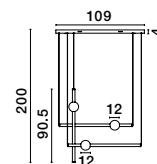

NEUTRON - 9054453

Triac Dimmable
Gold Aluminium
& Acrylic
LED 59 Watt 230 Volt
3687Lm 3000K IP20
L: 109 W: 20 H: 200 cm