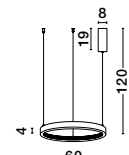

PRESTON - 9285601
Triac Dimmable

Antique Gold Brass
Aluminium & Acrylic
LED 35 Watt 230 Volt
2264Lm 3000K IP20
D: 60 H: 120 cm