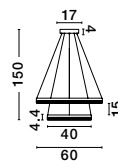

Adjustable Height

Adjustable Height

Adjustable Height

Adjustable Height

ALSO YOU CAN DO