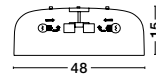

PERLETO - 526806

Metal & Acrylic Diffuser
Matt Black Steel Outside
Matt White Inside
LED E27 3x12 Watt 230 Volt
IP20 Bulb Excluded
D: 48 H: 15 cm