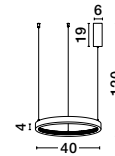

PRESTON - 9285401
Triac Dimmable

Antique Gold Brass
Aluminium & Acrylic
LED 30 Watt 230 Volt
1827Lm 3000K IP20
D: 40 H: 120 cm