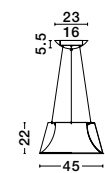

VOLCANO - 9077882

Sandy White Metal
White Diffuser Inside
LED 33 Watt 230 Volt
1680Lm 3000K IP20
D: 45 H1: 22 H2: 120 cm

ET 90778821