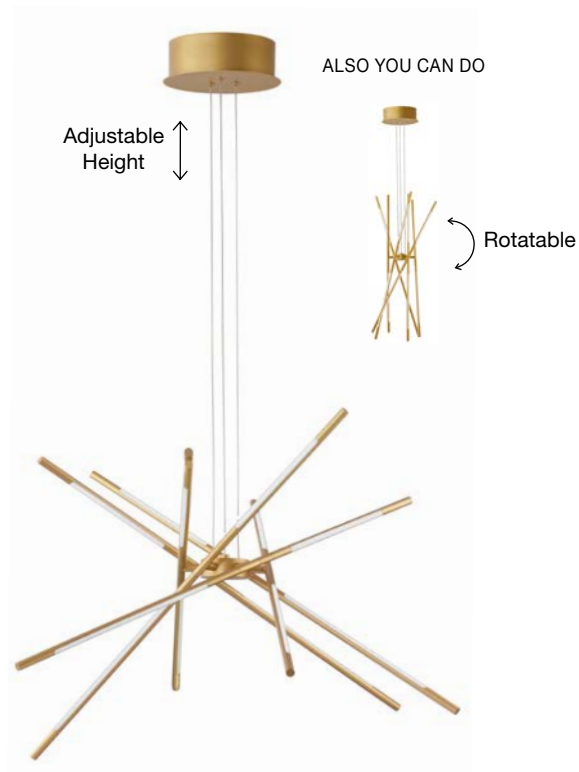

RACCIO - 9180713
Triac Dimmable
Brass Gold Metal & Acrylic
LED 50 Watt 230 Volt
2438Lm 3000K IP20
L: 94.5 W: 94.5 H: 21 cm

RACCIO - 9695215
Triac Dimmable
Brass Gold Metal & Acrylic
LED 109 Watt 230 Volt
6868Lm 3000K IP20
Included Remote Control
L: 180.5 W: 75 H: 200 cm

9695215-9180782
Included
Remote control

RACCIO - 9180782
Triac Dimmable
Brass Gold Metal & Acrylic
LED 68 Watt 230 Volt
5397Lm 3000K IP20
Included Remote Control
D: 85 H1: 31 H2: 120 cm