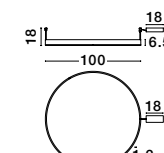

MOTIF . 9063607
Triac Dimmable
Sandy Black Aluminium
& Acrylic
LED 60 Watt 230 Volt
4552Lm 3000K IP20
D: 100 W: 1.2 H: 18 cm