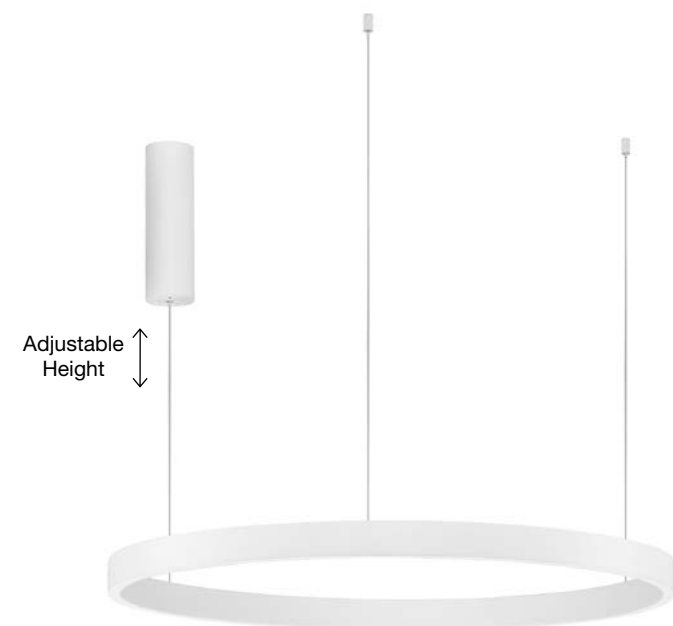

WIDTH
1.9 cm

ELOWEN - 9345663
Triac Dimmable
Sandy White Aluminium
& Acrylic
LED 77 Watt 220 Volt
3326Lm 3000K IP20
Up & Down Light
D: 80 H: 150 cm

LED WARM WHITE DRIVER INCL.