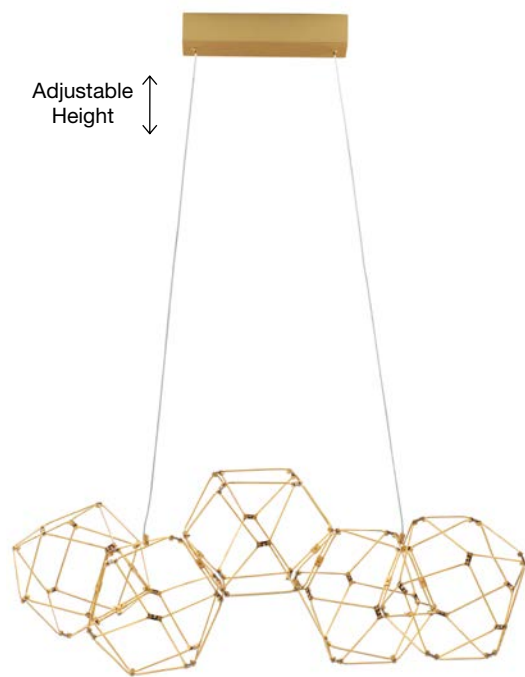

**SOLE - 9186905**

Titanium Black Copper  
LED 21 Watt 230 Volt  
2403Lm 3000K IP20  
Led Chip: 60 Pcs  
D: 40 H: 250 cm

**SOLE - 9186002**

Gold Copper  
LED 21 Watt 230 Volt  
2403Lm 3000K IP20  
Led Chip: 60 Pcs  
D: 40 H: 250 cm

Adjustable Height

**NEBULA - 9186814**

Gold Copper  
LED 58 Watt 230 Volt  
3906Lm 3000K IP20  
Led Chip: 168 Pcs  
L: 163 W: 54 H: 120 cm

Adjustable Height

Adjustable Height

**NEBULA - 9186807**

Gold Copper  
LED 34 Watt 230 Volt  
2711Lm 3000K IP20  
Led Chip: 84 Pcs  
L: 108 W: 32 H: 120 cm

**NEBULA - 9186902**

Titanium Black Copper  
LED 34 Watt 230 Volt  
2711Lm 3000K IP20  
Led Chip: 84 Pcs  
L: 108 W: 32 H: 120 cm

**NEBULA . 9695211**  
 Gold Copper  
 LED 25 Watt 230 Volt  
 2049Lm 3000K IP20  
 Led Chip: 60 Pcs  
 L: 84 W: 22 H: 110 cm