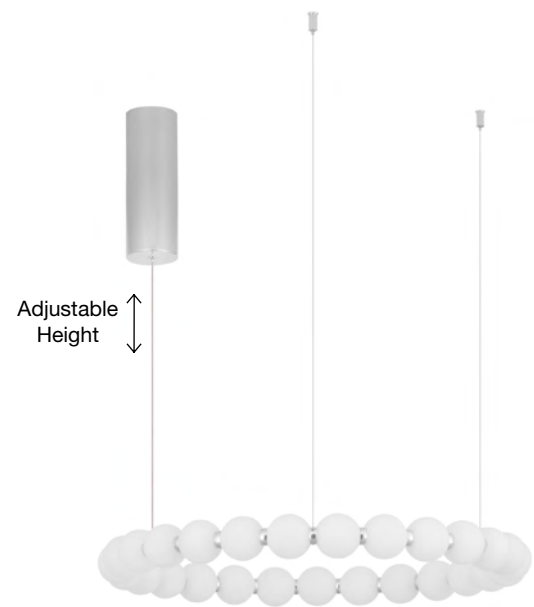

**PERLA - 9186914**  
 Triac Dimmable  
 Chrome Metal & Opal Glass  
 LED 28 Watt 230 Volt  
 2686Lm 3000K IP20  
 L: 109 W: 13.5 H: 120 cm

Adjustable Height

**PERLA - 9695230**  
 Triac Dimmable  
 Gold Metal & Opal Glass  
 LED 56 Watt 230 Volt  
 4732Lm 3000K IP20  
 D: 62 H: 200 cm

Adjustable Height

**PERLA - 9695231**  
 Triac Dimmable  
 Gold Metal & Opal Glass  
 LED 72 Watt 230 Volt  
 6492Lm 3000K IP20  
 Included Remote Control  
 D: 80 H: 200 cm

Adjustable Height

**PERLA - 9695232**  
 Triac Dimmable  
 Gold Metal & Opal Glass  
 LED 96 Watt 230 Volt  
 8076Lm 3000K IP20  
 Included Remote Control  
 D: 104 H: 200 cm

9695231-9695232  
 Included Remote control

**PERLA - 9186916**  
 Triac Dimmable  
 Chrome Metal & Opal Glass  
 LED 56 Watt 230 Volt  
 4732Lm 3000K IP20  
 D: 62 H: 200 cm

**PERLA - 9186918**  
 Chrome Metal & Opal Glass  
 LED 11 Watt 230 Volt  
 963Lm 3000K IP20  
 D: 10 H: 150 cm