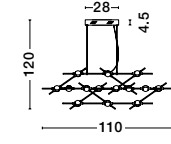

ATOMO - 9180614

Triac Dimmable

Gold Metal & Acrylic
LED 39 Watt 230 Volt
2096Lm 3000K IP20
Included Remote Control
L: 110 W: 34.5 H: 120 cm

9180614 - 9180636
Included
Remote control