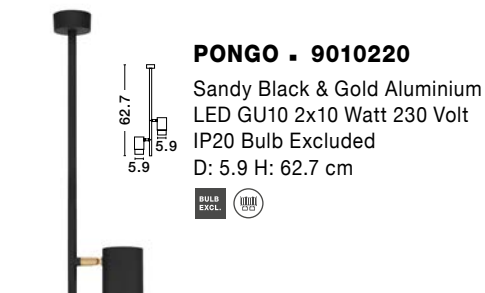

PONGO - 9010216

Sandy Black & Gold Aluminium
LED GU10 1x10 Watt 230 Volt
IP20 Bulb Excluded
D: 5.9 H: 62.2 cm

PONGO - 9010220

Sandy Black & Gold Aluminium
LED GU10 2x10 Watt 230 Volt
IP20 Bulb Excluded
D: 5.9 H: 62.7 cm