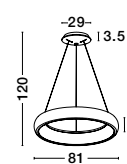

ALBI - 8105609
Triac Dimmable
Coffee Brown Aluminium
& Acrylic
LED 80 Watt 230 Volt
4000Lm 3000K IP20
D: 81 H: 120 cm