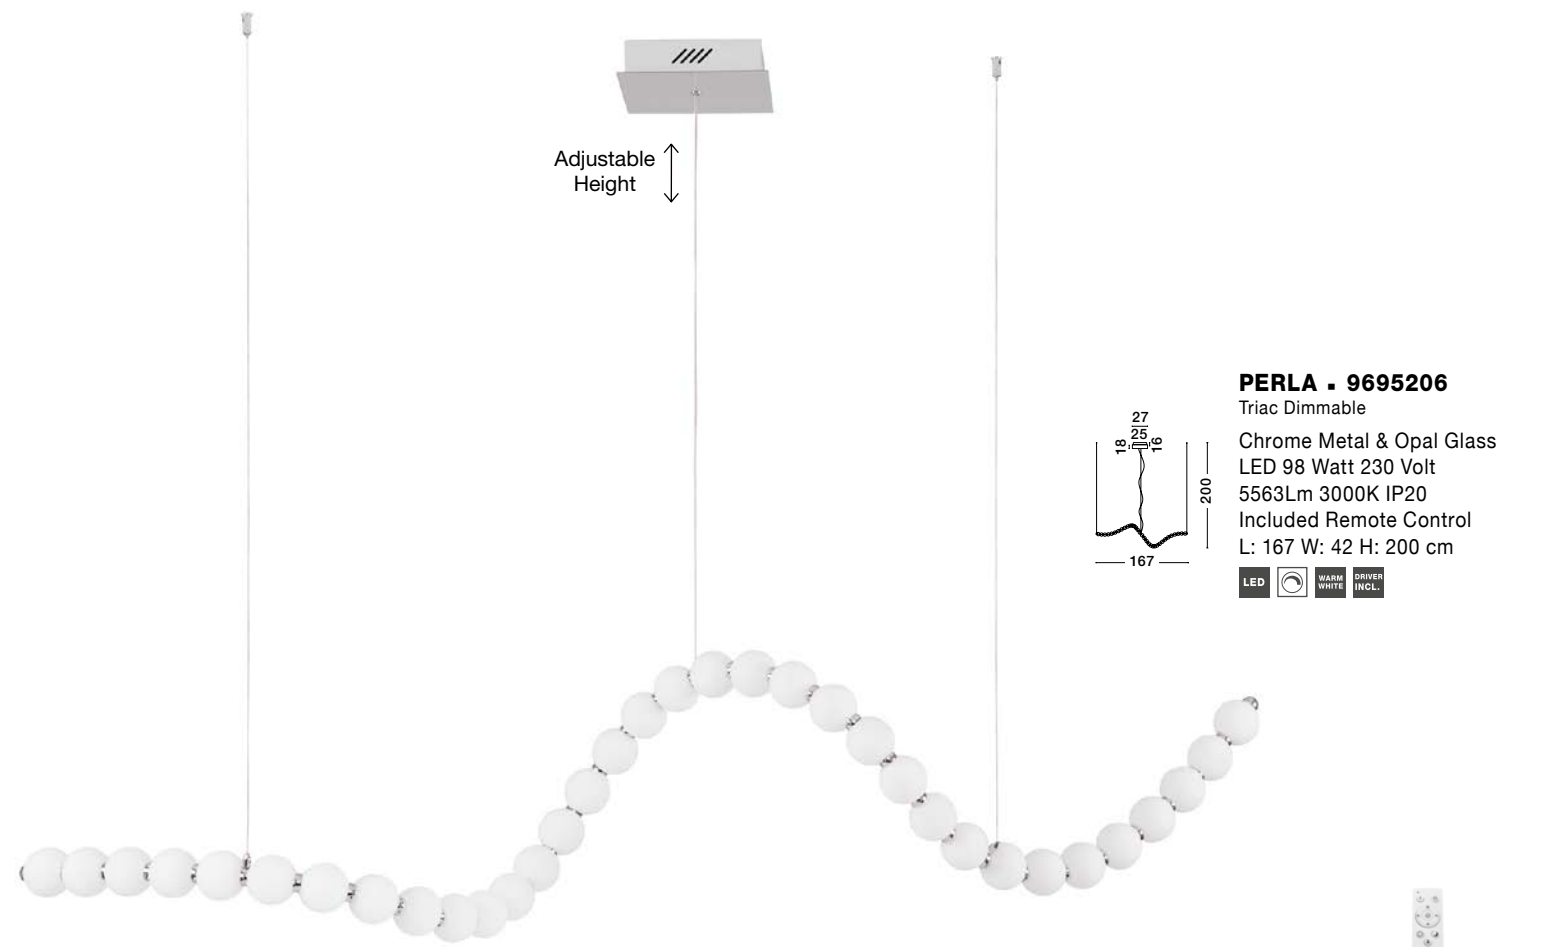

07 CEILING  
p. 416

08 WALL  
p. 476

09 HOTEL  
p. 524

**01**  
modular

**PERLA • 9186915**  
 Triac Dimmable  
 Chrome Metal & Opal Glass  
 LED 207 Watt 230 Volt  
 13065Lm 3000K IP20  
 D1: 79 D2: 10 H: 400 cm

- LED
- WARM WHITE
- DRIVER INCL.

**PERLA • 9695207**  
 Triac Dimmable  
 Gold Metal & Opal Glass  
 LED 207 Watt 230 Volt  
 13065Lm 3000K IP20  
 D1: 79 D2: 10 H: 400 cm

- LED
- WARM WHITE
- DRIVER INCL.

**PERLA - 9695206**

Triac Dimmable  
 Chrome Metal & Opal Glass  
 LED 98 Watt 230 Volt  
 5563Lm 3000K IP20  
 Included Remote Control  
 L: 167 W: 42 H: 200 cm

9695206-9695601  
 Included  
 Remote control

**PERLA - 9695601**

Triac Dimmable  
 Gold Metal & Opal Glass  
 LED 98 Watt 230 Volt  
 5563Lm 3000K IP20  
 Included Remote Control  
 L: 167 W: 42 H: 200 cm

**PERLA - 9695203**

Triac Dimmable  
 Gold Metal & Opal Glass  
 LED 125 Watt 230 Volt  
 11377Lm 3000K IP20  
 Included Remote Control  
 D: 118 H: 150 cm