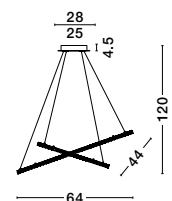

CELINE - 7403001
Chrome Aluminium
& Crystal Adjustable
LED 40 Watt 230 Volt
2400Lm 3500K IP20
L: 64 W: 44 H: 120 cm