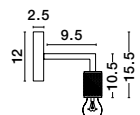

ROYAL - 9501233

Black Metal
LED E27 1x12 Watt 230 Volt
IP20 Bulb Excluded
D: 12 W: 12 H: 15.5 cm