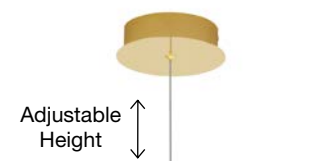

BRILLANTE . 9511010

Gold Aluminium & Acrylic
LED 6 Watt 230 Volt
247Lm 3200K IP20
D: 12 H: 120 cm