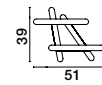

WILLOW . 9210919

Triac Dimmable
Sandy Black Aluminum
& Acrylic
LED 38 Watt 230 Volt
1900Lm 3000K IP20
L: 51 W: 39 H: 5.6 cm

WILLOW . 9210925

Triac Dimmable
Sandy Black Aluminum
& Acrylic
LED 60 Watt 230 Volt
3000Lm 3000K IP20
L: 75 W: 59 H: 5.6 cm

WILLOW . 9210920

Triac Dimmable
Sandy White Aluminum
& Acrylic
LED 38 Watt 230 Volt
1900Lm 3000K IP20
L: 51 W: 39 H: 5.6 cm

WILLOW . 9210926

Triac Dimmable
Sandy White Aluminum
& Acrylic
LED 60 Watt 230 Volt
3000Lm 3000K IP20
L: 75 W: 59 H: 5.6 cm