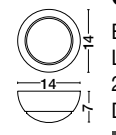

ODIN - 910162

Black Aluminium
LED 5 Watt 230 Volt
247Lm 3000K IP20
D: 14 W: 7 H: 14 cm