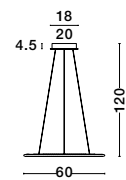

LIVORNO - 8107401

Chrome Aluminium & Acrylic
LED 53 Watt 230 Volt
5071Lm 3000K IP20
D: 60 H: 120 cm