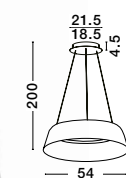

ALBA - 9345656
Triac Dimmable
Sandy Black Aluminium Outside
Champaign Gold Inside
LED 42 Watt 230 Volt
1279Lm 3000K IP20
D: 42 H: 200 cm

Adjustable Height

ALBA - 9345655
Triac Dimmable
Sandy White Aluminium Outside
Champaign Gold Inside
LED 42 Watt 230 Volt
1279Lm 3000K IP20
D: 42 H: 200 cm

Adjustable Height

ALBA - 9345658
Triac Dimmable
Sandy Black Aluminium Outside
Champaign Gold Inside
LED 53 Watt 230 Volt
1982Lm 3000K IP20
D: 54 H: 200 cm

Adjustable Height

ALBA - 9345657
Triac Dimmable
Sandy White Aluminium Outside
Champaign Gold Inside
LED 53 Watt 230 Volt
1982Lm 3000K IP20
D: 54 H: 200 cm