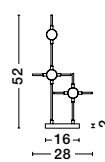

Gold Metal & Acrylic
LED 9 Watt 230 Volt
609Lm 3000K IP20
L: 28 W: 9 H: 52 cm