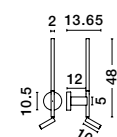

HANDY - 9182811
Sandy White Aluminium & Acrylic
Adjustable/Rotating - Switch On/Off
LED Samsung 230 Volt 3000K
Backlight 6 Watt 310Lm
Reader 3 Watt 210Lm IP20
L: 2 W: 13.65 H: 55 cm