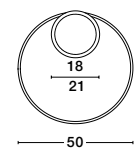

FULINE • 9348071
Triac Dimmable
Gold Leaf Aluminium
& Acrylic
LED 32 Watt 230 Volt
2320Lm 3000K IP20
D: 50 H: 5 cm