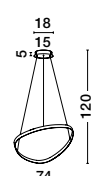

ARIES - 9357062

Triac Dimmable
Sandy White Aluminium
& Acrylic
LED 33 Watt 230 Volt
2177Lm 3000K IP20
D: 74 H: 120 cm