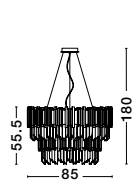

BALADONA - 81091718
Golden Brass Aluminium & Crystal
LED G9 18x5 Watt 230 Volt
IP20 Bulb Excluded
D: 85 H1: 55.5 H2: 180 cm