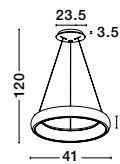

ALBI - 8105618

Triac Dimmable
Sandy White Aluminium
& Acrylic
LED 32 Watt 230 Volt
1950Lm 3000K IP20
D: 41 H: 120 cm