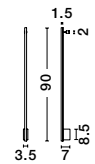

GROPIUS - 9081900

Sandy Black Aluminium
LED 15 Watt 230 Volt
507Lm 3000K IP20
L: 90 W: 7 H: 3.5 cm

LED WARM WHITE DRIVER INCL.