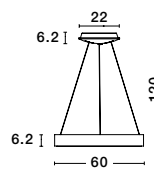

RANDO SMART - 9853044

CCT Dimmable - Wireless
Sandy Black Aluminium
& Acrylic
LED 50 Watt 230 Volt
2864Lm 3000K - 4000K IP20
D: 60 H: 120 cm