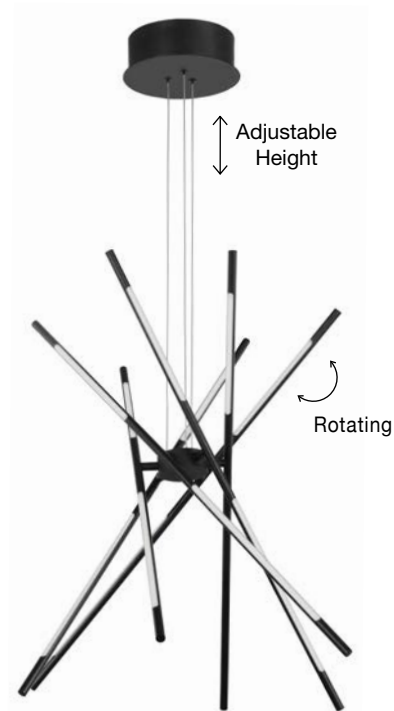

RACCIO - 9180714
Triac Dimmable
Black Metal & Acrylic
LED 59 Watt 230 Volt
4195Lm 3000K IP20
L: 94.5 W: 94.5 H: 21 cm

9695216-9180783
Included
Remote control

RACCIO - 9180783
Triac Dimmable
Black Metal & Acrylic
LED 68 Watt 230 Volt
5397Lm 3000K IP20
Included Remote Control
D: 85 H: 31 H2: 120 cm