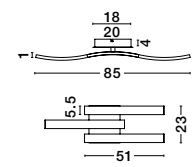

CESENA - 81002001
Chrome Aluminium & Acrylic
LED 63 Watt 230 Volt
4100Lm 3000K IP20
L: 85 W: 23 H: 8 cm

LED WARM WHITE DRIVER INCL