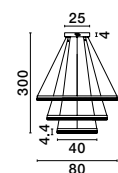

Adjustable Height

ALSO YOU CAN DO