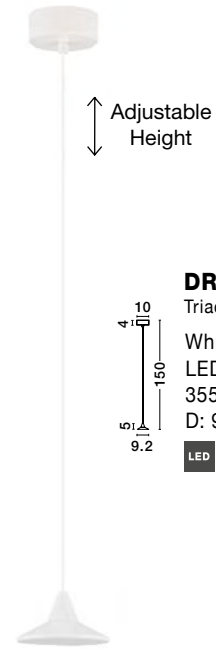

DRO - 9060221
Triac Dimmable
White Aluminium
LED 6 Watt 220-240 Volt
355Lm 3000K IP20
D: 9.2 H: 150 cm

LED WARM WHITE DRIVER INCL.