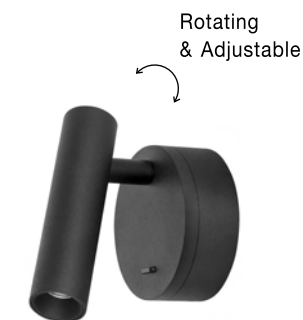

CLIP - 9030201
Sandy White Aluminium
LED Philips 3 Watt
Switch On/Off
190Lm 3000K IP20
D: 8 W: 3.4 H: 11 cm

CLIP - 9030202
Sandy Black Aluminium
LED Philips 3 Watt
Switch On/Off
190Lm 3000K IP20
D: 8 W: 3.4 H: 11 cm

**ANTI
GLARE
NETWORK**