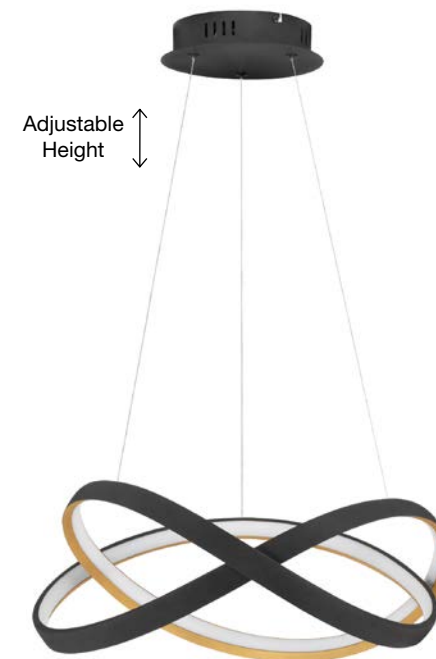

ODREY - 9756717
CCT Dimmable
Sandy Black & Gold
Aluminium & Acrylic
LED 40 Watt 220-240 Volt
2033Lm IP20
2700K - 3500K - 5000K
D: 50 H: 120 cm

LED DRIVER INCL. CCT 2700-3500-6000K

Included
Remote control on
CCT model