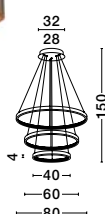

PRESTON - 9862853

Triac Dimmable
Antique Gold Brass
Aluminium & Acrylic
LED 112 Watt 230 Volt
4731Lm 3000K IP20
D: 80 H: 150 cm