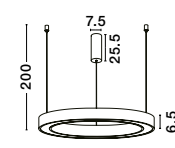

STING - 9558604

Triac Dimmable
Sandy Black Aluminium
& Acrylic
LED 50 Watt 230 Volt
2968Lm 3000K IP20
D: 80 H: 200 cm