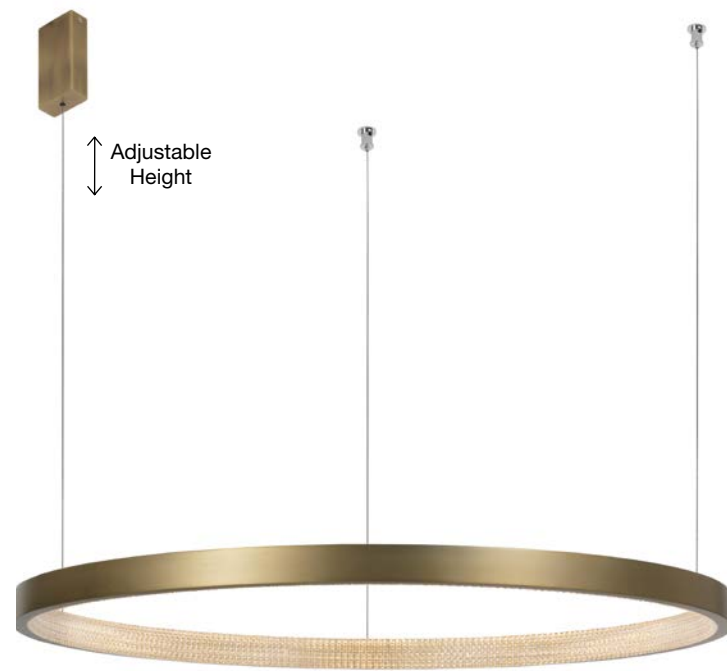

VEGAS - 86016805

Antique Brass
Aluminium & Acrylic
LED 35 Watt 230 Volt
1900Lm 3000K IP20
D: 108 H: 180 cm