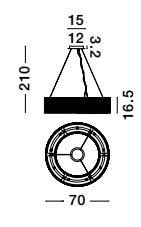

Adjustable
Height

GL 90060581

BAROK - 9006056
Matt Black Metal
& Clear Glass (220 pcs)
LED G9 9x5 Watt 230 Volt
IP20 Bulb Excluded
D: 70 H: 210 cm