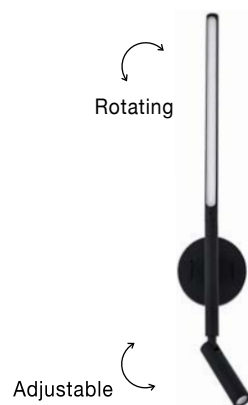

**HANDY - 9182811**  
 Sandy White Aluminium & Acrylic  
 Adjustable/Rotating - Switch On/Off  
 LED Samsung 230 Volt 3000K  
 Backlight 6 Watt 310Lm  
 Reader 3 Watt 210Lm IP20  
 L: 2 W: 13.65 H: 55 cm