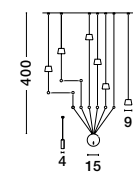

AMADEO - 9118635

Sandy Black Aluminium
& Acrylic
Switch On/Off
LED 36 Watt 230 Volt
2280Lm 3000K IP20
D1: 15 D2: 9 H: 400 cm

- LED
- WARM WHITE
- DRIVER INCL.
- ON/OFF