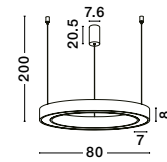

MORBIDO - 9345641

CCT Dimmable
Sandy White Aluminium & Acrylic
LED 59 Watt 230 Volt
4076Lm 2700K - 4000K IP20
Remote Control Included
D: 80 H: 200 cm