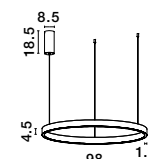

Adjustable Height

**ELOWEN - 9345669**

Triac Dimmable

Brushed Gold Aluminium & Acrylic

LED 106 Watt 230 Volt

4899Lm 3000K IP20

Up & Down Light

D: 98 H: 200 cm