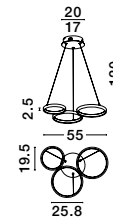

MAGNUS - 9248116
Triac Dimmable
Brass Gold Aluminium & Acrylic
LED 28 Watt 230 Volt
1900Lm 3000K IP20
D: 55 W: 51.5 H: 120 cm