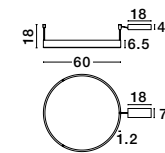

MOTIF . 9063601
Triac Dimmable
Sandy Black Aluminium
& Acrylic
LED 46 Watt 230 Volt
3700Lm 3000K IP20
D: 60 W: 1.2 H: 18 cm