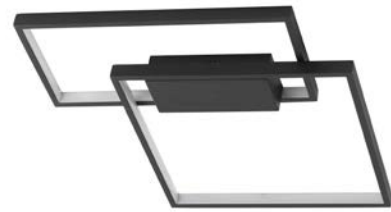

PORTO - 9364033

Triac Dimmable

Sandy Black Steel Aluminium
& Acrylic
LED 30 Watt 230 Volt
2030Lm 3000K IP20
L: 45 W:45 H: 4 cm