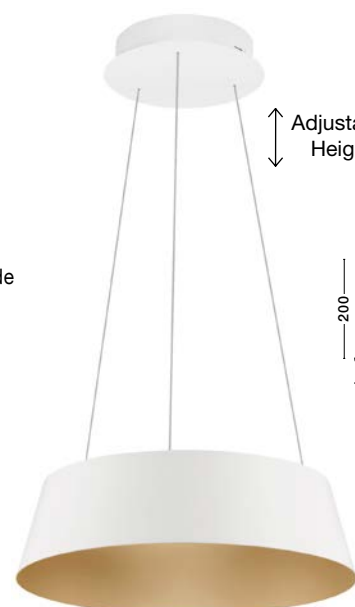

ALBA - 9345656
Triac Dimmable
Sandy Black Aluminium Outside
Champaign Gold Inside
LED 42 Watt 230 Volt
1279Lm 3000K IP20
D: 42 H: 200 cm

Adjustable Height

ALBA - 9345655
Triac Dimmable
Sandy White Aluminium Outside
Champaign Gold Inside
LED 42 Watt 230 Volt
1279Lm 3000K IP20
D: 42 H: 200 cm