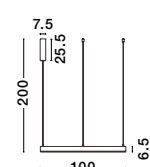

MOTIF - 9190855 · 3000K Triac Dimmable
9530214 · 2700-6000K Changing CCT & Dimming

Sandy Black Aluminium
& Acrylic
LED 60 Watt 4165Lm
230 Volt IP20
D: 100 H: 200 cm