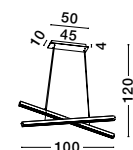

X-LINE - 9060920

Triac Dimmable
Sandy Black Aluminium
& Acrylic
LED 40 Watt 230V IP20
1428Lm 3000K Class II
L: 100 W: 8 H: 120 cm