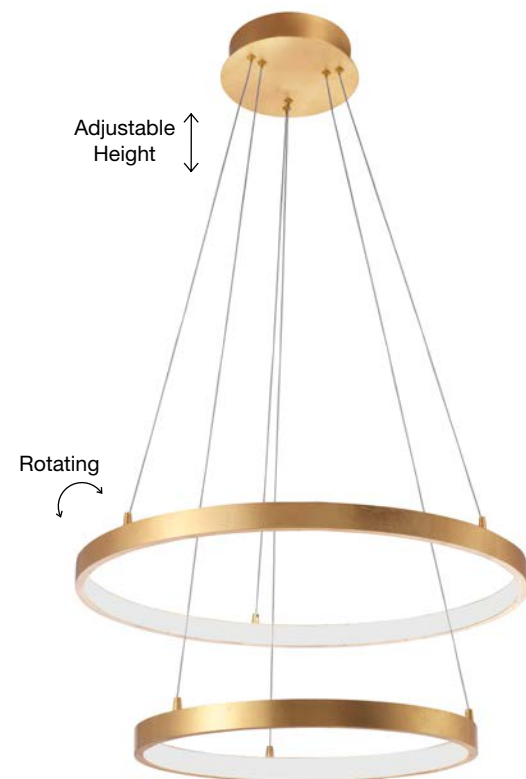

Chrome Aluminium  
 & Acrylic  
 LED 74 Watt 230 Volt  
 4025Lm 3000K IP20  
 D: 60 H: 120 cm

Adjustable Height

Rotating

**LEON - 9501430**

Triac Dimmable

Gold Leaf Aluminium & Acrylic

LED 83 Watt 230 Volt

5597Lm 3000K IP20

D1: 61 D2: 45 D3: 35.5 H: 150 cm

Adjustable Height

Rotating

**LEON - 8100281**

Gold Leaf Aluminium & Acrylic

LED 67 Watt 230 Volt

3643Lm 3000K IP20

D1: 60 D2: 44 H: 150 cm