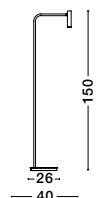

Adjustable

SICILY - 7140183
Black Aluminium
Adjustable
LED Samsung 3 Watt
190Lm 3000K IP20
Cable Length: 200 cm
L: 26 W: 40 H: 150 cm