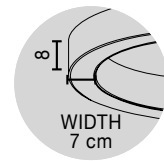

MORBIDO . 9345635

CCT Dimmable

Sandy White Aluminium
& Acrylic

LED 59 Watt 230 Volt
4283Lm 2700K - 4000K IP20
Remote Control Included
D1: 80 D2: 66 H: 8 cm