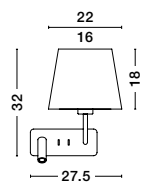

SAVONA - 9919151

White Fabric Shade
& Sandy Black Aluminium
Adjustable - Switch On/Off
LED Samsung 3 Watt
210Lm 3000K
LED E27 1x12 Watt 230 Volt
IP20 Bulb Excluded
L: 27.5 W: 24 H: 32 cm