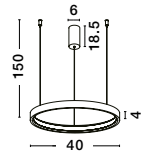

PERRINE . 9345614

Triac Dimmable
Brushed Champagne Silver
Aluminium & Acrylic
LED 22 Watt 230 Volt
1540Lm 3000K IP20
D: 40 H: 150 cm