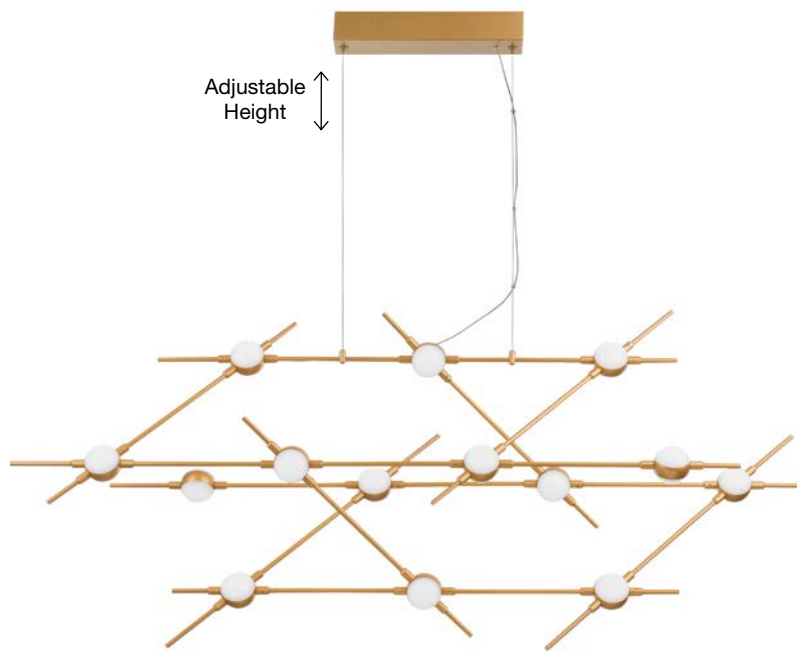

NEBULA . 9186900
Titanium Black Copper
LED 25 Watt 230 Volt
2049Lm 3000K IP20
Led Chip: 60 Pcs
L: 84 W: 22 H: 110 cm

LED WARM WHITE DRIVER INCL.