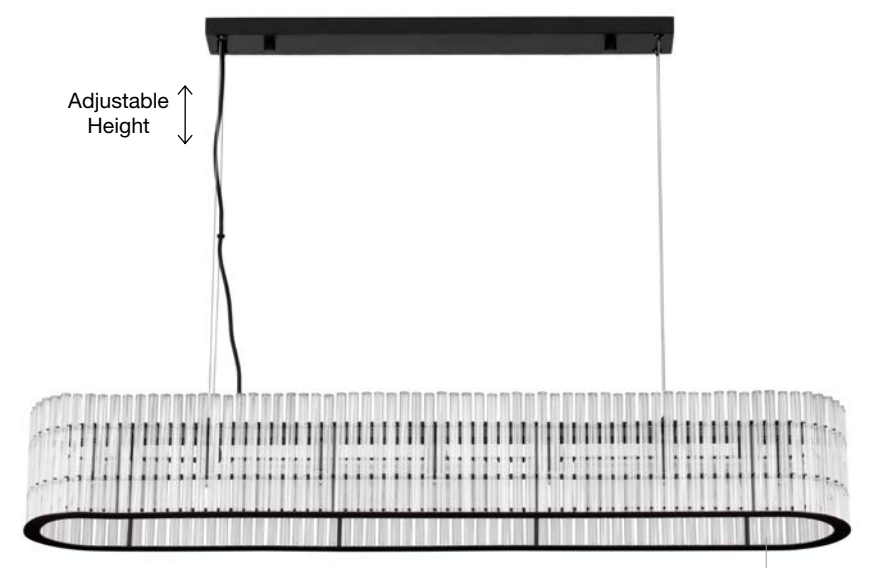

**BAROK - 9006058**  
 Matt Black Metal  
 & Clear Glass (84 pcs)  
 LED G9 6x5 Watt 230 Volt  
 IP20 Bulb Excluded  
 D: 47 H: 16.5 cm

Adjustable  
Height

GL 90060581

**BAROK - 9006056**  
 Matt Black Metal  
 & Clear Glass (220 pcs)  
 LED G9 9x5 Watt 230 Volt  
 IP20 Bulb Excluded  
 D: 70 H: 210 cm