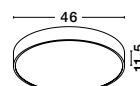

SOTTO - 9756722

CCT Dimmable

Sandy Black Aluminium
& Acrylic
LED 40 Watt 220-240 Volt
1964Lm 2700-3500-5000K IP20
Included Remote Control
D: 46 H: 11.5 cm