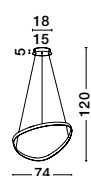

ARIES - 9357064

Triac Dimmable
Sandy Black Aluminium
& Acrylic
LED 33 Watt 230 Volt
2177Lm 3000K IP20
D: 74 H: 120 cm