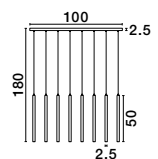

Adjustable Height

**TRIMLE - 9287940**

Triac Dimmable  
Brushed Gold Aluminium & Acrylic  
LED 26 Watt 230 Volt  
1861Lm 3000K IP20  
D: 50 H: 220 cm

Adjustable Height

**TRIMLE - 9287930**

Brushed Gold Aluminium & Acrylic  
LED 21 Watt 230 Volt  
1581Lm 3000K IP20  
L: 100 W: 8 H1: 50 H2: 180 cm