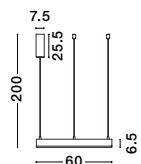

MOTIF . 9190640 · 3000K Triac Dimmable

9530206 · 2700-6000K Changing CCT & Dimming

Brass Gold Aluminium & Acrylic
LED 40 Watt 2943Lm
230 Volt IP20
D: 60 H: 200 cm