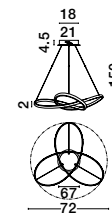

FUSION - 1701101002

Brass Gold Aluminium
& Acrylic
LED 53 Watt 230 Volt
4081Lm 3000K IP20
D: 72 H: 150 cm