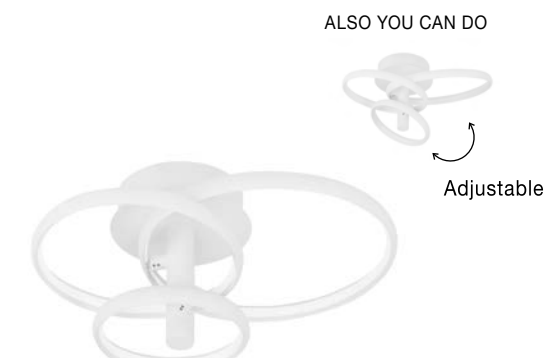

ET 81862011

**DARIUS - 8186203**  
Metal & Acrylic Diffuser  
Coffee Brown Outside  
Matt White Inside  
LED E27 4x12 Watt 230 Volt  
IP20 Bulb Excluded  
D: 40 H: 10 cm

ET 81862011

**DARIUS - 8186202**  
Metal & Acrylic Diffuser  
Black Outside  
Matt White Inside  
LED E27 4x12 Watt 230 Volt  
IP20 Bulb Excluded  
D: 40 H: 10 cm