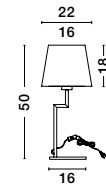

SAVONA - 9919152

White Fabric Shade
Sandy Black Aluminium
LED E27 1x12 Watt 230 Volt
IP20 Bulb Excluded
Cable Length: 154 cm
D: 16 W: 11 H: 18 H2: 50 cm