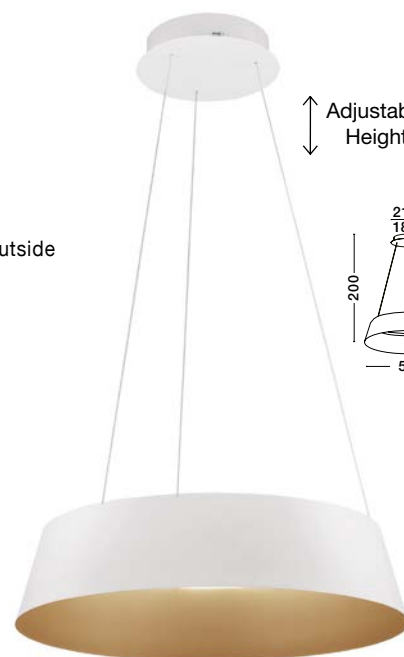

Adjustable Height

**ALBA - 9345655**  
 Triac Dimmable  
 Sandy White Aluminium Outside  
 Champaign Gold Inside  
 LED 42 Watt 230 Volt  
 1279Lm 3000K IP20  
 D: 42 H: 200 cm

Adjustable Height

**ALBA - 9345658**  
 Triac Dimmable  
 Sandy Black Aluminium Outside  
 Champaign Gold Inside  
 LED 53 Watt 230 Volt  
 1982Lm 3000K IP20  
 D: 54 H: 200 cm