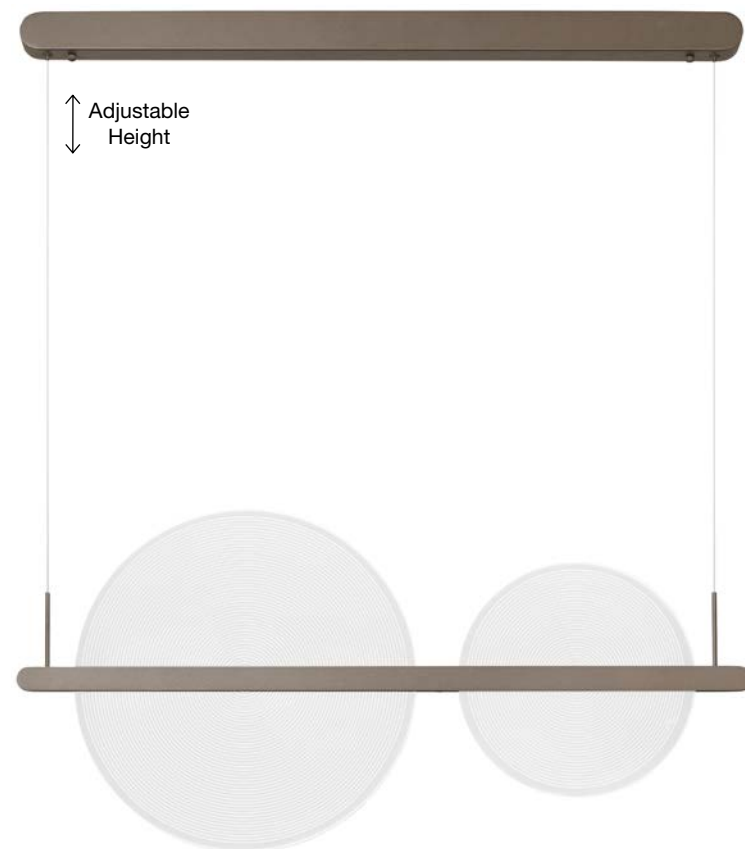

NOAH - 9054447
Triac Dimmable
Coffee Brown Aluminium
& Acrylic
LED 37 Watt 230 Volt
2028Lm 3000K IP20
D: 58.5 W: 56 H: 12.3 cm

NOAH - 9054448
Triac Dimmable
Coffee Brown Aluminium
& Acrylic
LED 29 Watt 230 Volt
1865Lm 3000K IP20
D: 44.5 W: 42 H: 12.3 cm