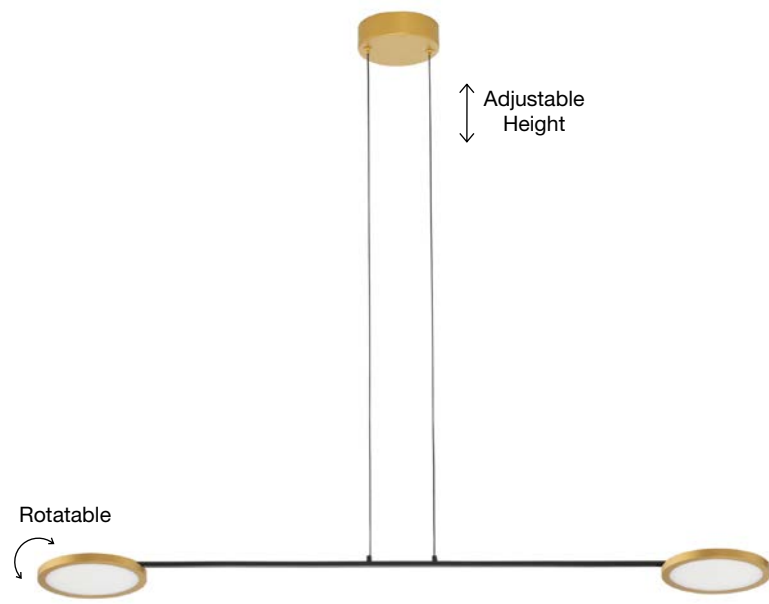

SCOPE - 9695253
Triac Dimmable
Black & Gold Metal
& Acrylic
LED 19 Watt 230 Volt
2494Lm 3000K IP20
L: 100 W: 26 H: 120 cm