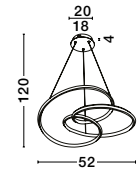

LED DRIVER INCL. WARM WHITE

MENTON - 9147112
Triac Dimmable
Sandy Black Aluminium
& Acrylic
LED 43 Watt 230 Volt
3013Lm 3000K IP20
D: 52 H1: 50 H2: 120 cm