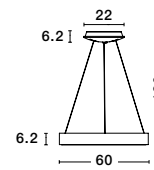

RANDO SMART - 9453043

CCT Dimmable - Wireless
Sandy White Aluminium
& Acrylic
LED 50 Watt 230 Volt
2864Lm 3000K - 4000K IP20
D: 60 H: 120 cm