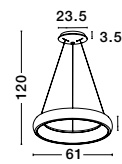

ALBI - 8105601 D

Triac Dimmable
Sandy White Aluminium
& Acrylic
LED 52 Watt 230 Volt
2685Lm 3000K IP20
D: 61 H: 120 cm