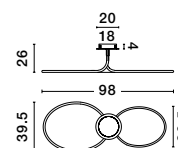

FUNGO . 9357087

Triac Dimmable
Sandy White Aluminium & Acrylic
LED 47 Watt 230 Volt
2630Lm 3000K IP20
L: 98 H: 26 cm