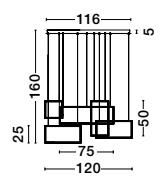

Sandy White Aluminium  
& Acrylic  
LED 58 Watt 220-240 Volt  
3455Lm IP20  
Included Remote Control  
L: 100 W: 50.7 H: 8.5 cm

9756719-9756720-9756721  
Included  
Remote control

Adjustable Height

**CORNICE - 9142765**  
 Triac Dimmable  
 Sandy Black Aluminium & Acrylic  
 LED 91 Watt 230 Volt  
 4860Lm 3000K IP20  
 L: 120 H: 50 H2: 160 cm