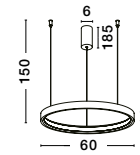

PERRINE . 9345618

Triac Dimmable
Brushed Champagne Silver
Aluminium & Acrylic
LED 40 Watt 230 Volt
2800Lm 3000K IP20
D: 60 H: 150 cm