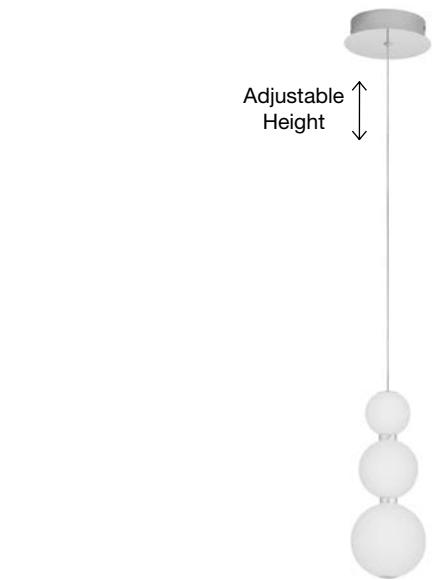

PERLA - 9186918
Chrome Metal & Opal Glass
LED 11 Watt 230 Volt
963Lm 3000K IP20
D: 10 H: 150 cm