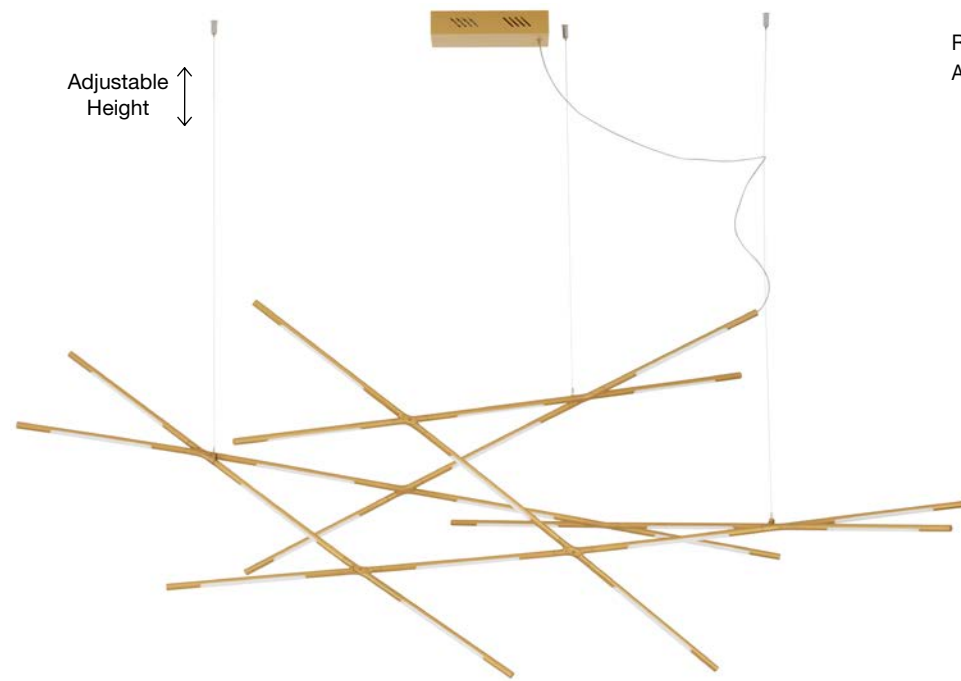

RACCIO - 9180713
Triac Dimmable
Brass Gold Metal & Acrylic
LED 50 Watt 230 Volt
2438Lm 3000K IP20
L: 94.5 W: 94.5 H: 21 cm

RACCIO - 9695215
Triac Dimmable
Brass Gold Metal & Acrylic
LED 109 Watt 230 Volt
6868Lm 3000K IP20
Included Remote Control
L: 180.5 W: 75 H: 200 cm

9695215-9180782
Included
Remote control

RACCIO - 9180782
Triac Dimmable
Brass Gold Metal & Acrylic
LED 68 Watt 230 Volt
5397Lm 3000K IP20
Included Remote Control
D: 85 H1: 31 H2: 120 cm