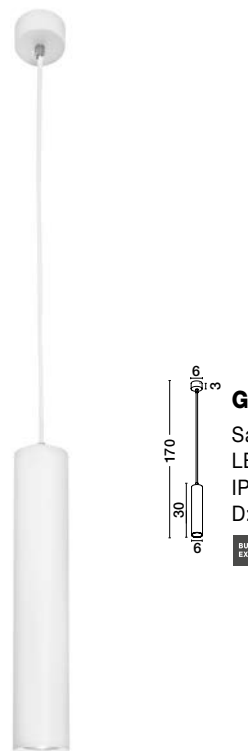

GIA - 834869
Sandy White Aluminium
LED GU10 1x10 Watt 230 Volt
IP20 Bulb Excluded
D: 6 H1: 30 H2: 170 cm