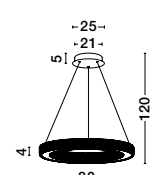

FIORE - 9285810
Triac Dimmable

Antique Gold Brass
Aluminium & Acrylic
LED 80 Watt 230 Volt
4452Lm 3000K IP20
D: 80 H: 120 cm