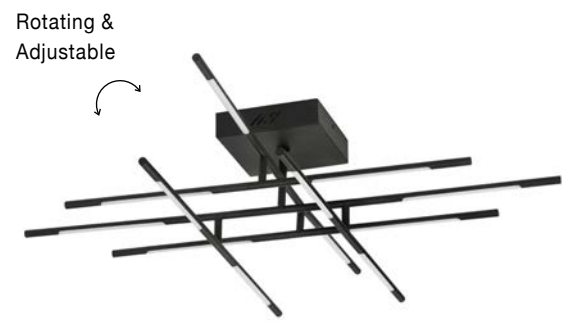

RACCIO - 9695216
Triac Dimmable
Black Metal & Acrylic
LED 109 Watt 230 Volt
6868Lm 3000K IP20
Included Remote Control
L: 180.5 W: 75 H: 200 cm

RACCIO - 9180714
Triac Dimmable
Black Metal & Acrylic
LED 59 Watt 230 Volt
4195Lm 3000K IP20
L: 94.5 W: 94.5 H: 21 cm

9695216-9180783
Included
Remote control

RACCIO - 9180783
Triac Dimmable
Black Metal & Acrylic
LED 68 Watt 230 Volt
5397Lm 3000K IP20
Included Remote Control
D: 85 H: 31 H2: 120 cm