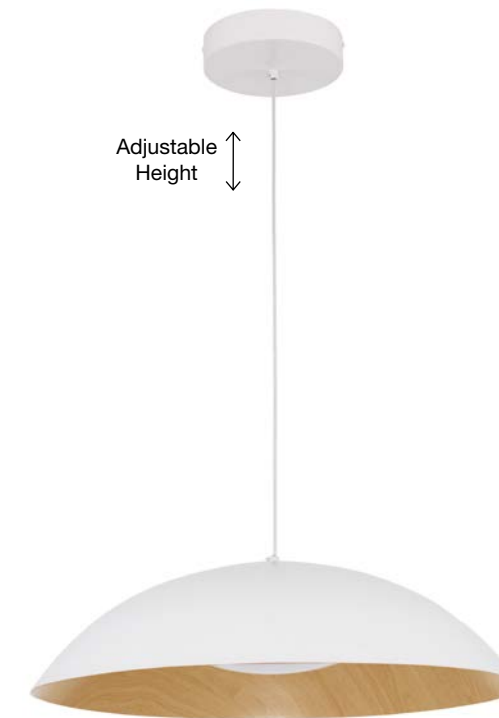

Adjustable
Height

GLIM - 9081280

Triac Dimmable

Sandy White Outside
Natural Wood Inside
Aluminium & Acrylic
LED 42 Watt 230 Volt
2015Lm 3000K IP20
D: 58 H: 120 cm