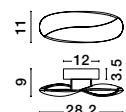

INFINITY - 9695229

White Metal
LED 6 Watt 230 Volt
535Lm 3000K IP20
L: 28.2 W: 9 H: 11 cm