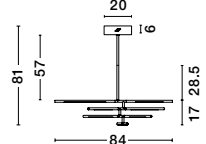

RACCIO - 9180780
Triac Dimmable
Black Metal & Acrylic
LED 48 Watt 230 Volt
3633Lm 3000K IP20
Included Two parts
Of Metal 33 & 43 cm
L: 84 W: 80 H: 81 cm