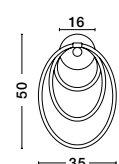

CERELIA - 9082091
Brass Gold Metal
& Fiber Braided Silicone Tube
LED 29.5 Watt 230 Volt
1861Lm 3000K IP20
D: 35 W: 17 H: 50 cm