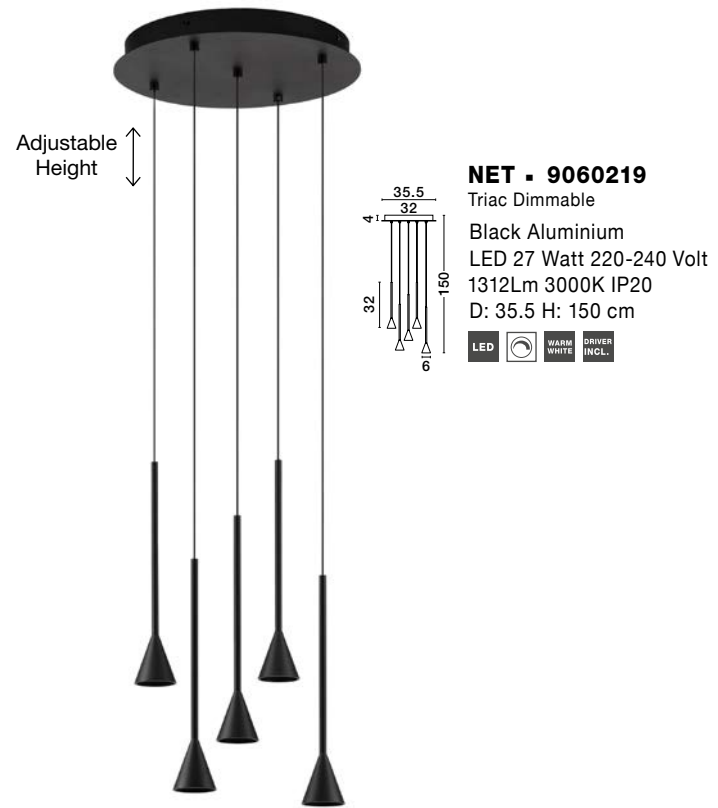

NET - 9060219
Triac Dimmable
Black Aluminium
LED 27 Watt 220-240 Volt
1312Lm 3000K IP20
D: 35.5 H: 150 cm