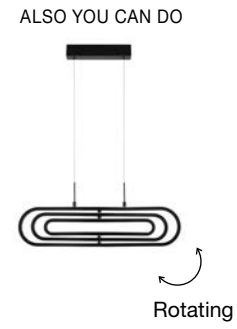

ARTE - 9110351
Triac Dimmable
Matt Black Aluminium
& Acrylic
LED 56 Watt 230 Volt
4441Lm 3000K IP20
L: 64 W: 44 H1: 25.8 H2: 120 cm

ARTE - 9114861
Triac Dimmable
Matt Black Aluminium
& Acrylic
LED 53 Watt 230 Volt
4236Lm 3000K IP20
D: 52 W: 16 H1: 61 H2: 120 cm

ARTE - 9113121
Triac Dimmable
Matt Black Aluminium
& Acrylic
LED 29 Watt 230 Volt
2449Lm 3000K IP20
L: 90 H1: 13 H2: 120 cm

ARTE - 9113841
Triac Dimmable
Matt Black Aluminium
& Acrylic
LED 41 Watt 230 Volt
3307Lm 3000K IP20
L: 66.5 W: 53 H: 20 cm