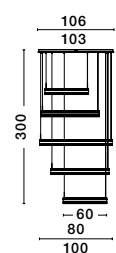

AGOS - 9054446

Triac Dimmable
Gold Aluminium
& Acrylic
LED 444 Watt 230 Volt
11040Lm 3000K IP20
D: 106 H: 300 cm