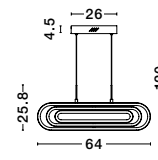

ARTE . 9110352
Triac Dimmable
Gold Aluminium & Acrylic
LED 56 Watt 230 Volt
4441Lm 3000K IP20
L: 64 W: 44 H1: 25.8 H2: 120 cm