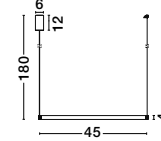

VEGAS - 86016808

Antique Brass
Aluminium & Acrylic
LED 18 Watt 230 Volt
1020Lm 3000K IP20
D: 45 H: 180 cm