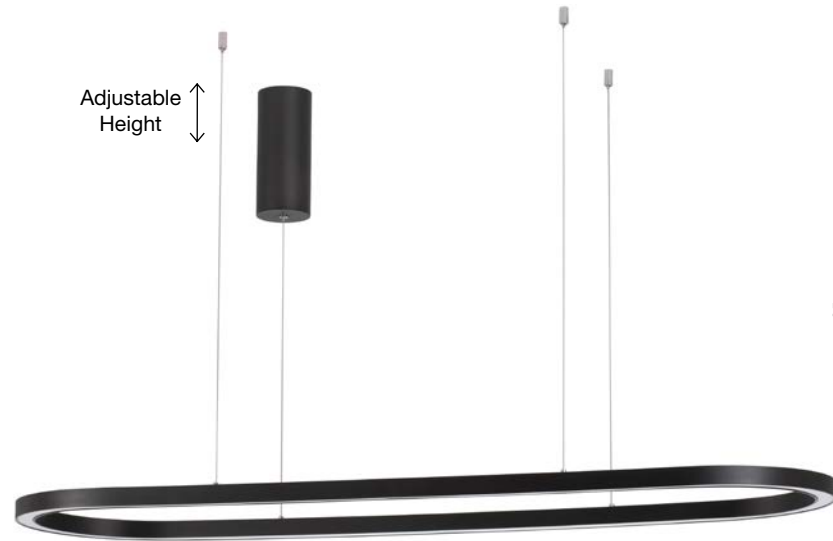

LED 59 Watt 230 Volt  
4283Lm 2700K - 4000K IP20  
Remote Control Included  
D1: 80 D2: 66 H: 8 cm

Adjustable Height

**CUPPE - 9345624**  
 Triac Dimmable  
 Sandy Black Aluminum  
 & Acrylic  
 LED 56 Watt 230 Volt  
 6989Lm 3000K IP20  
 L: 120 W: 35 H: 200 cm