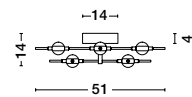

ATOMO - 9180678

Gold Metal & Acrylic
LED 24 Watt 230 Volt
1567Lm 3000K IP20
L: 51 W: 51 H: 14 cm