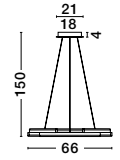

HYDE - 9005652

Triac Dimmable

Brushed Gold & Black Aluminium & Acrylic
LED 38 Watt 220-240 Volt
2046Lm 3000K IP20
D: 66 H: 150 cm