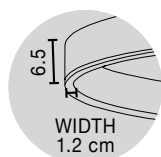

MOTIF - 9190840 · 3000K Triac Dimmable
9530212 · 2700-6000K Changing CCT & Dimming

Sandy Black Aluminium
& Acrylic
LED 40 Watt 2943Lm
230 Volt IP20
D: 60 H: 200 cm

MOTIF - 9190848 · 3000K Triac Dimmable
9530213 · 2700-6000K Changing CCT & Dimming

Sandy Black Aluminium
& Acrylic
LED 50 Watt 3684Lm
230 Volt IP20
D: 80 H: 200 cm

CONTROLLER - 9530224
Remote control for
change CCT & Dimming

MOTIF - 9190855 · 3000K Triac Dimmable
9530214 · 2700-6000K Changing CCT & Dimming

Sandy Black Aluminium
& Acrylic
LED 60 Watt 4165Lm
230 Volt IP20
D: 100 H: 200 cm