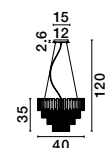

Adjustable Height

**MAGNOLIA - 9824080**  
 Gold Aluminum & Crystal (96 pcs)  
 LED E14 5x5 Watt 230 Volt  
 IP20 Bulb Excluded  
 D: 39 H1: 35 H2: 120 cm

CR 98240821

CR 98240821

**MAGNOLIA - 9824082**  
 Gold Aluminum & Crystal (21 pcs)  
 LED E14 2x5 Watt 230 Volt  
 IP20 Bulb Excluded  
 L: 24 W: 16.3 H: 26.5 cm