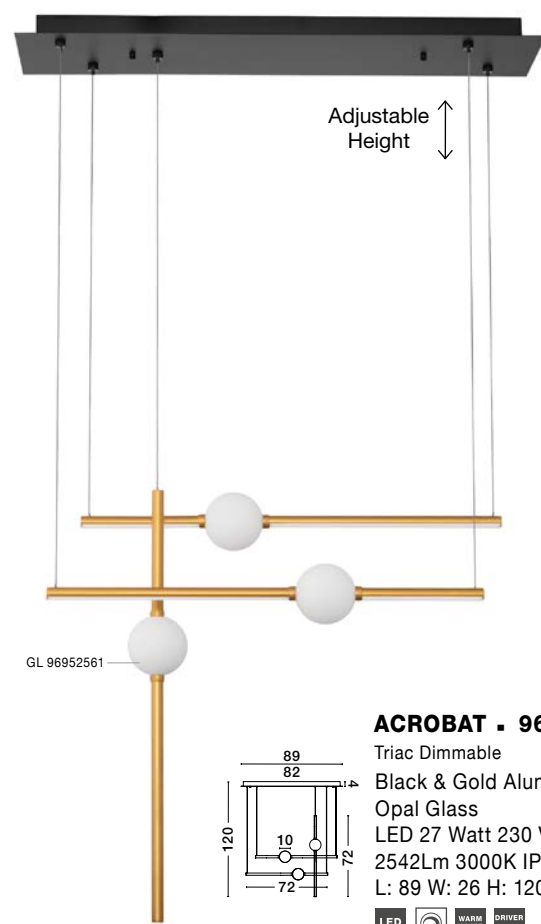

Adjustable Height

9180630  
Included  
Remote control

**ATOMO - 9180630**  
Triac Dimmable

Gold Metal & Acrylic  
LED 84 Watt 230 Volt  
3805Lm 3000K IP20  
Included Remote Control  
L: 106 W: 58.5 H: 150 cm

**ACROBAT - 9695256**

Black & Gold Aluminium  
Opal Glass  
LED 19 Watt 230 Volt  
1131Lm 3000K IP20  
D: 12 H: 120 cm

**ACROBAT - 9695258**

Triac Dimmable  
Black & Gold Aluminium  
Opal Glass  
LED 61 Watt 230 Volt  
5589Lm 3000K IP20  
D: 52 H: 150 cm

Adjustable Height

GL 96952561

**ACROBAT - 9695257**  
 Triac Dimmable  
 Black & Gold Aluminium  
 Opal Glass  
 LED 27 Watt 230 Volt  
 2542Lm 3000K IP20  
 L: 89 W: 26 H: 120 cm

Adjustable Height

GL 96952561