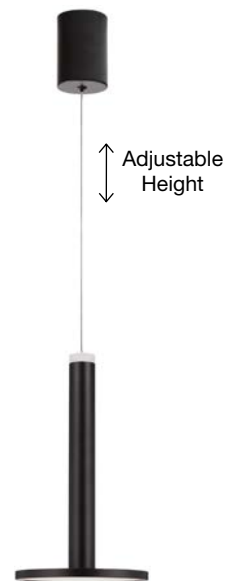

PALENCIA - 9695226
Matt Black Metal
LED 10 Watt 230 Volt
517Lm 3000K IP20
D: 15 H: 160 cm

LED WARM WHITE DRIVER INCL.