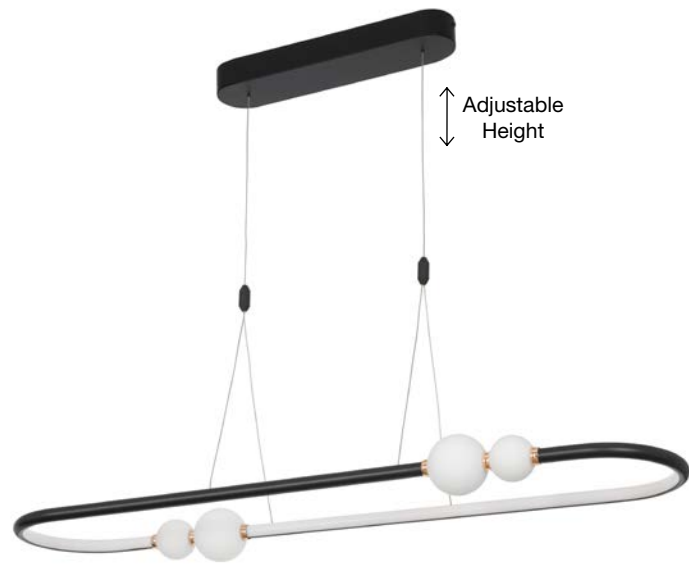

**CELIA - 9820602**  
 Triac Dimmable  
 Satin Gold Aluminium  
 Opal Glass  
 LED 45 Watt 230 Volt  
 4751Lm 3000K IP20  
 L: 100 W: 29 H: 120 cm

9820604-9820602-  
 9820600  
 Included  
 Remote control

**CELIA - 9820600**  
 Triac Dimmable  
 Satin Gold Aluminium  
 Opal Glass  
 LED 37 Watt 230 Volt  
 3812Lm 3000K IP20  
 D: 64 W: 64 H: 120 cm

Adjustable Height

**CELIA - 9820605**  
 Triac Dimmable  
 Black Aluminium  
 Opal Glass  
 LED 29 Watt 230 Volt  
 3203Lm 3000K IP20  
 D: 43 W: 10 H: 120 cm

Adjustable Height

**CELIA - 9820603**  
 Triac Dimmable  
 Black Aluminium  
 Opal Glass  
 LED 45 Watt 230 Volt  
 4751Lm 3000K IP20  
 L: 100 W: 29 H: 120 cm

9820601-9820603-  
 9820605  
 Included  
 Remote control

Adjustable Height

**CELIA - 9820601**  
 Triac Dimmable  
 Black Aluminium  
 Opal Glass  
 LED 37 Watt 230 Volt  
 3812Lm 3000K IP20  
 D: 64 W: 64 H: 120 cm

Adjustable Height

**BRILLANTE - 9695201**  
Triac Dimmable  
Gold Aluminium & Acrylic  
LED 134W 230 Volt  
8530Lm 3200K  
IP20 Class I  
D: 147 H: 300 cm