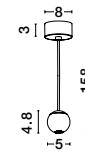

NOCCI - 9103211

White Aluminium
White Fabric Wire
LED 4 Watt 230 Volt
290Lm 3000K IP20
D: 5 H: 158 cm