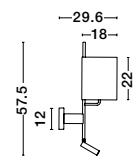

YAMA - 9180511

White Fabric Shade
& White Aluminium
Adjustable - Switch On/Off
LED Samsung 3 Watt
210Lm 3000K
LED E27 1x12 Watt 230 Volt
IP20 Bulb Excluded
D: 18 W: 29.6 H: 57.5 cm