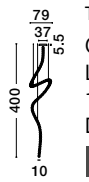

- LED
- WARM WHITE
- DRIVER INCL.