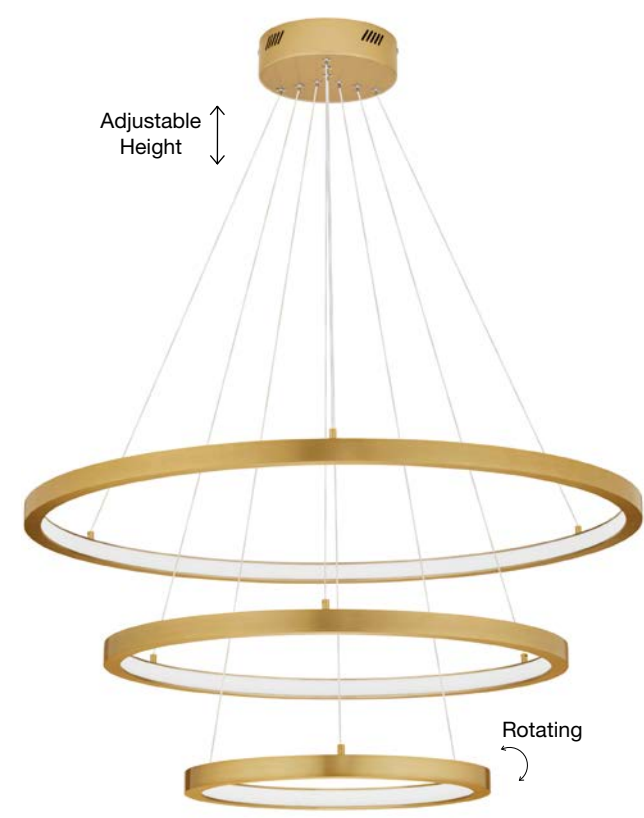

LED WARM WHITE DRIVER INCL.

**EMPATIA - 9172866**  
 Triac Dimmable  
 Brass Gold Aluminium & Acrylic  
 LED 60 Watt 230 Volt  
 1755Lm 3000K IP20  
 D1: 60 D2: 40 H: 120 cm

LED WARM WHITE DRIVER INCL.

WIDTH  
2 cm