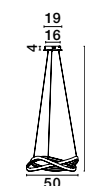

ODREY - 9756718
CCT Dimmable
Sandy Silver & Gold
Aluminium & Acrylic
LED 40 Watt 220-240 Volt
2033Lm IP20
2700K - 3500K - 5000K
D: 50 H: 120 cm