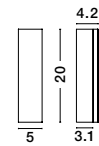

COLBY - 9267105

Sandy Black Aluminium & Acrylic
LED 12 Watt 230 Volt
600Lm 3000K IP20
L: 5 W: 4.2 H: 20 cm