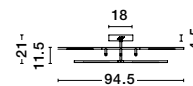

RACCIO - 9180714
Triac Dimmable
Black Metal & Acrylic
LED 59 Watt 230 Volt
4195Lm 3000K IP20
L: 94.5 W: 94.5 H: 21 cm