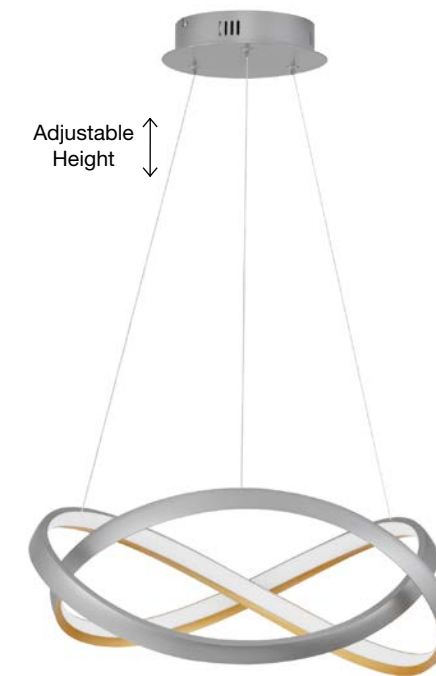

ODREY - 9756718
CCT Dimmable
Sandy Silver & Gold
Aluminium & Acrylic
LED 40 Watt 220-240 Volt
2033Lm IP20
2700K - 3500K - 5000K
D: 50 H: 120 cm

LED DRIVER INCL. CCT 2700-3500-6000K

MENTON - 9147111
Triac Dimmable
Sandy White Aluminium
& Acrylic
LED 43 Watt 230 Volt
3013Lm 3000K IP20
D: 52 H1: 50 H2: 120 cm

LED DRIVER INCL. WARM WHITE

MENTON - 9147112
Triac Dimmable
Sandy Black Aluminium
& Acrylic
LED 43 Watt 230 Volt
3013Lm 3000K IP20
D: 52 H1: 50 H2: 120 cm

LED DRIVER INCL. WARM WHITE

MENTON - 9147113
Triac Dimmable
Sandy Coffee Aluminium
& Acrylic
LED 43 Watt 230 Volt
3013Lm 3000K IP20
D: 52 H1: 50 H2: 120 cm

LED DRIVER INCL. WARM WHITE