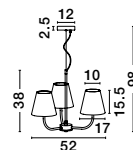

MOIST - 9036044

Black Metal
& Cream Fabric Shade
LED E27 3x12 Watt 230 Volt
IP20 Bulb Excluded
D: 52 H: 38 H₂: 98 cm