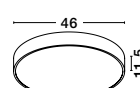

SOTTO - 9756723

CCT Dimmable

Sandy White Aluminium
& Acrylic
LED 40 Watt 220-240 Volt
1964Lm 2700-3500-5000K IP20
Included Remote Control
D: 46 H: 11.5 cm