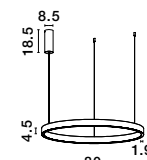

ELOWEN - 9345665

Triac Dimmable

Brushed Gold Aluminium & Acrylic

LED 77 Watt 220 Volt

3326Lm 3000K IP20

Up & Down Light

D: 80 H: 150 cm