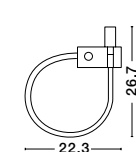

GENEVA - 8126582

Black Aluminium
Adjustable
Switch On/Off
LED Samsung 3 Watt
190Lm 3000K IP20
L: 22.3 W: 4.8 H: 26.7 cm