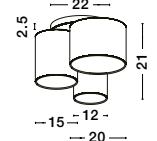

BRYSON - 9555805

Sandy White Metal Base
White, Black & Grey Fabric Shade
LED E27 3x12 Watt 230 Volt
IP20 Bulb Excluded
D: 35 H: 21 cm