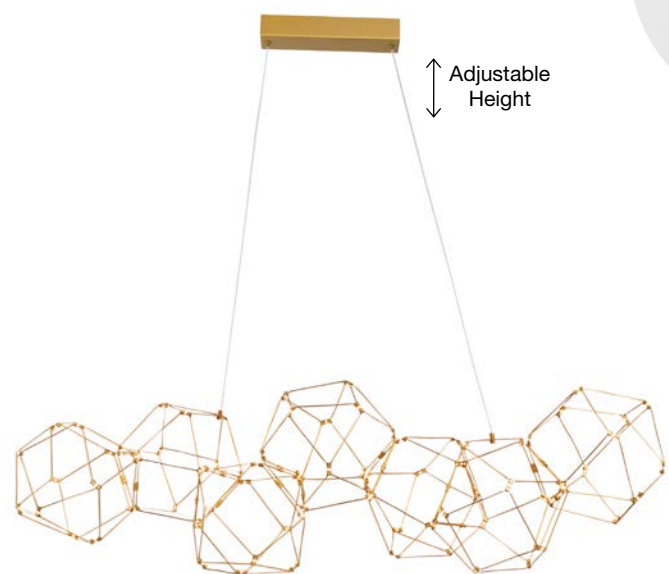

**SOLE - 9186905**

Titanium Black Copper  
LED 21 Watt 230 Volt  
2403Lm 3000K IP20  
Led Chip: 60 Pcs  
D: 40 H: 250 cm

**SOLE - 9186002**

Gold Copper  
LED 21 Watt 230 Volt  
2403Lm 3000K IP20  
Led Chip: 60 Pcs  
D: 40 H: 250 cm

Adjustable Height

**NEBULA - 9186814**

Gold Copper  
LED 58 Watt 230 Volt  
3906Lm 3000K IP20  
Led Chip: 168 Pcs  
L: 163 W: 54 H: 120 cm

Adjustable Height

Adjustable Height

**NEBULA - 9186807**

Gold Copper  
LED 34 Watt 230 Volt  
2711Lm 3000K IP20  
Led Chip: 84 Pcs  
L: 108 W: 32 H: 120 cm