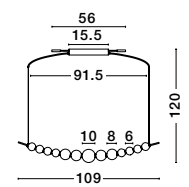

9695203  
 Included  
 Remote control

**PERLA - 9695240**

Gold Metal & Opal Glass  
 LED 10 Watt 230 Volt  
 868Lm 3000K IP20  
 D: 12 H: 31 cm

**PERLA - 9695205**  
 Triac Dimmable  
 Gold Metal & Opal Glass  
 LED 28 Watt 230 Volt  
 2686Lm 3000K IP20  
 L: 109 W: 13.5 H: 120 cm