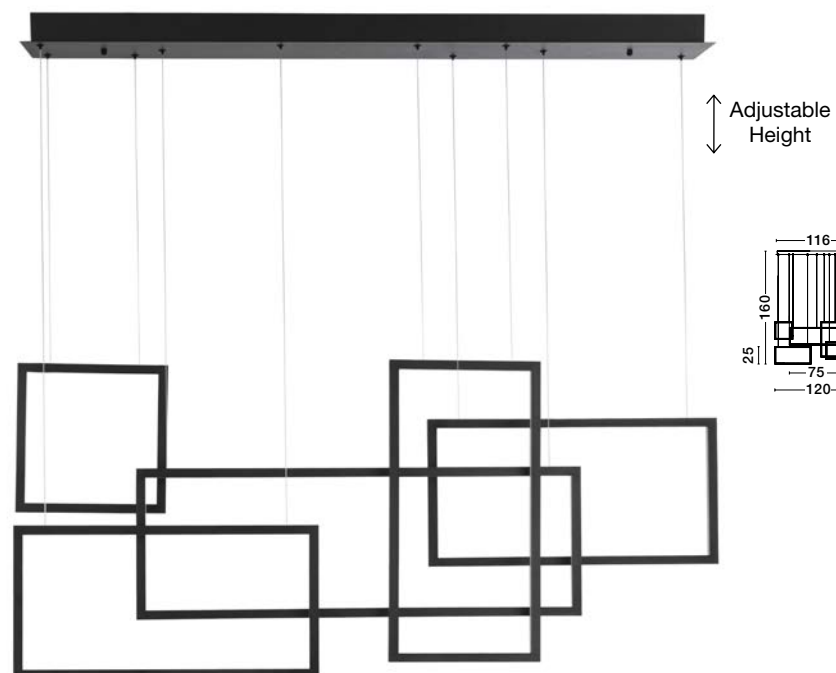

Sandy White Aluminium  
& Acrylic  
LED 58 Watt 220-240 Volt  
3455Lm IP20  
Included Remote Control  
L: 100 W: 50.7 H: 8.5 cm

9756719-9756720-9756721  
Included  
Remote control

Adjustable Height

**CORNICE - 9142765**  
 Triac Dimmable  
 Sandy Black Aluminium & Acrylic  
 LED 91 Watt 230 Volt  
 4860Lm 3000K IP20  
 L: 120 H: 50 H2: 160 cm