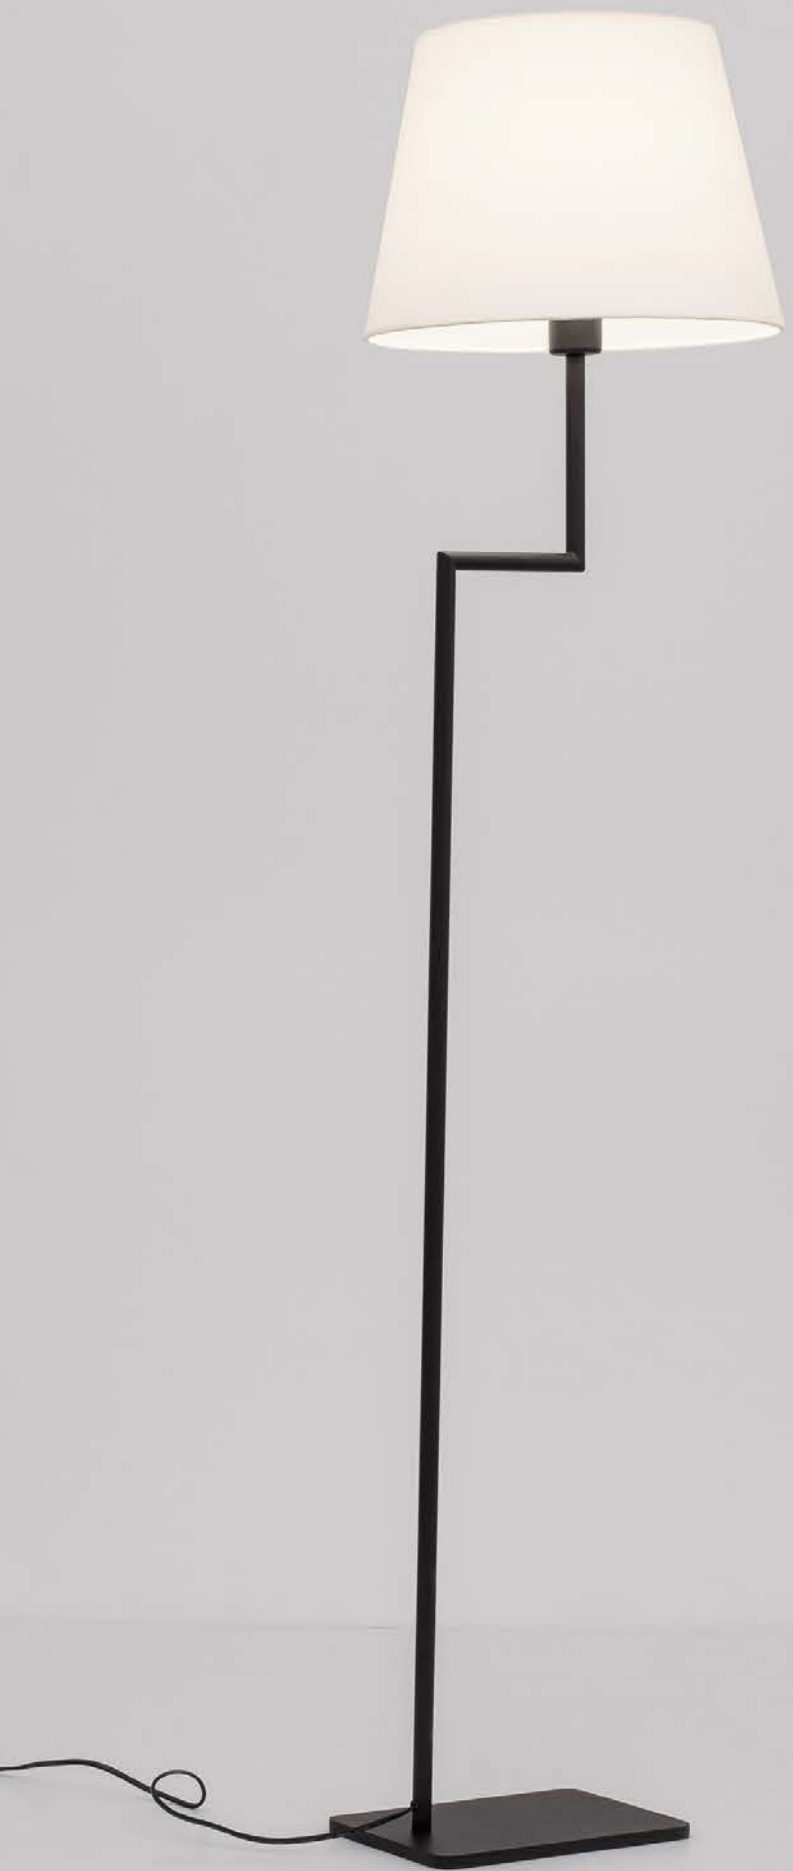

Rotating & Adjustable

**DEXTER - 821601**

Sandy Black Aluminium  
LED GU10 1x10 Watt IP20  
220-240 Volt Bulb Excluded  
D: 6.2 H: 15 cm

GL 99195321

Adjustable

**JOLINE - 9919531**

Sandy Black Metal & Aluminium  
White Opal Glass  
Switch On/Off  
LED 6 Watt 450 Lm  
Samsung 1x3 Watt 200Lm  
230 Volt 3200K IP20  
Cable Length: 150 cm  
L: 26 W: 13.5 H: 55 cm