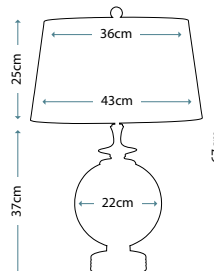

BABUSHKA
BABUSHKA/TL

Ceramic table lamp with a blue painted orb and metallic painted ceramic base and stem. Includes a Silver faux silk shade with silver card lining.

Max. Wattage: 1 x 60W E27