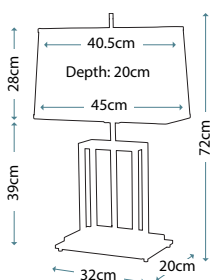

ATLAS

ATLAS/TL

Brushed Brass and Black with White Marble base complete with a Black tapered rectangular shade with Gold faux silk lining and trim.

Max. Wattage: 1 x 60W E27