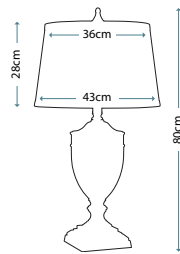

Max. Wattage: 1 x 100W E27

**DENNISON PB**  
QZ/DENNISON PB

Glass and metal table lamp in Padian Bronze finish, including Tan hardback fabric shade with double trim.

Max. Wattage: 1 x 100W E27

**CONFETTI**  
QZ/CONFETTI/TL