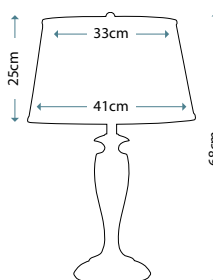

STUYVESANT
SF/STUYVESANT

Zinc cast table lamp with Polished Nickel finish, including Pearl Supreme satin shade.

Max. Wattage: 1 x 60W E27