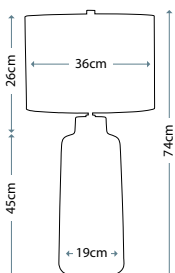

BACARI LARGE
BACARI/TL LRG

Ceramic table lamp with a Blue and Grey reactive glaze. Includes a Silver Sheer fabric tapered shade with silver card lining.

Max. Wattage: 1 x 60W E27