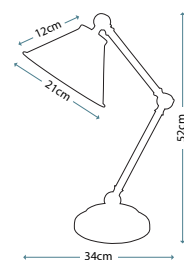

PROVENCE ELEMENT
PV ELEMENT WPN

A smaller version of the Provence Table Lamp with a twist. This table lamp has a Gloss White finish with Polished Nickel knuckle joints.

Max. Wattage: 1 x 60W E27