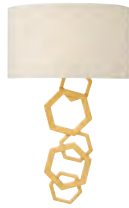

MOXIE (HK)
Sunset Gold
p194