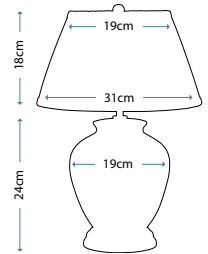

YELLOW FLOWERS

YELLOWFLOWERS/TL

Chinese Porcelain table lamp with a Yellow and Purple flower pattern. Fitted with a wooden base, Cream polycotton knife pleat shade, and Aged Brass finial.

Max. Wattage: 1 x 60W E27