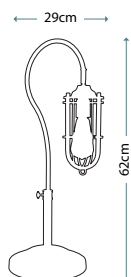

**URBAN RENEWAL
CAGE TABLE LAMP**
FE/URBANRWL/TL1

Dark Antique Brass table lamp including metal cage. Ideal for LED filament lamps.

Max. Wattage: 1 x 60W E27