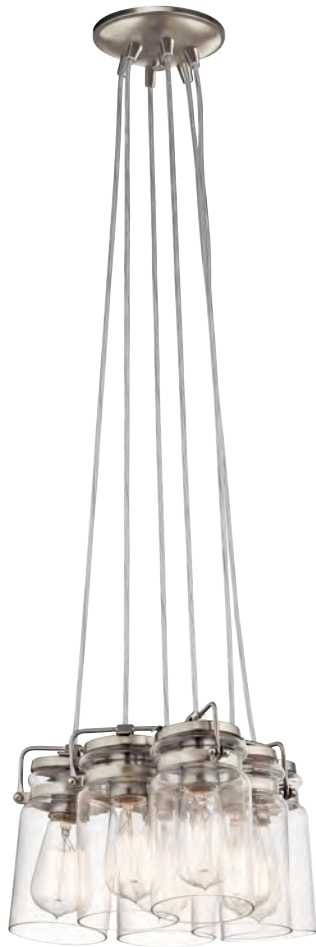

The vintage style of the Brinley collection gives a beautifully modern treatment to the familiarity and comfort of canning jars. Used in groups or stand-alone, the Brinley collection is a new touch of home, finished in either Brushed Nickel or Olde Bronze.

KL/BRINLEY6 NI