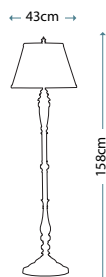

LINCOLNDALE

FE/LINCOLNDALEFL

Astral Bronze floor lamp including
Natural textured linen shade.

Max. Wattage: 1 x 60W E27