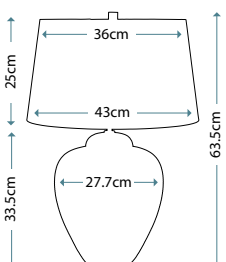

OAKLEIGH PARK

OAKLEIGH PARK/TL

This Green/Brown textured ceramic vase has a reactive glaze finish. Completed with a Brown polycotton tapered cylinder shade with a Metallic Gold card lining and Aged Brass finial.

Max. Wattage: 1 x 60W E27