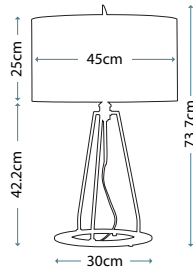

FERRARA GREY
FERRARA/TL GPG

Dark Grey legs ascend from a Polished Gold base on hidden feet so the ring appears to hover above the table, complete with a Grey polycotton cylinder shade that has a Metallic Gold lining.

Max. Wattage: 1 x 60W E27