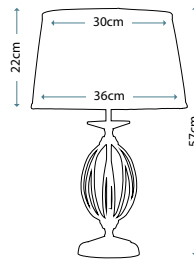

AEGEAN AB

AG/TL AB

Table Lamp featuring a hand forged steel scroll that is finished in Aged Brass. It is topped and tailed with beautiful cut glass sconces and includes an Ivory 36cm cotton Empire shade.

Max. Wattage: 1 x 60W E27