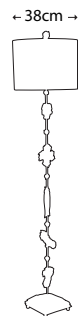

FRAGMENT GOLD FLOOR LAMP

FB/FRAGMENT/FL-G

Gold leaf with amber glaze sets off a drum shade, stepped base and stem studded silhouettes of a torso, cross and face cast from original pieces of ancient stonework fragments.

Max. Wattage: 1 x E27 100W
© Paul Grüer