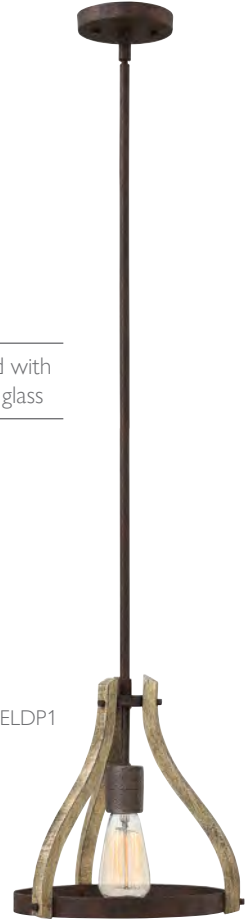

HK/MIDDLEFIELDP1

Code	Description	Height	Width	Min. Drop	Max. Drop	Projection	Finish	Max. Wattage
HK/MIDDLEFIELD1	1lt Wall Light	419mm	127mm	-	-	178mm	Iron Rust	1 x 60W E14
HK/MIDDLEFIELD2	2lt Wall Light	419mm	254mm	-	-	89mm	Iron Rust	2 x 60W E14
HK/MIDDLEFIELD6	6lt Chandelier	838mm	762mm	898mm	3438mm*1	-	Iron Rust	6 x 60W E14
HK/MIDDLEFIELDP1	1lt Mini Pendant	279mm	305mm	354mm	1104mm*2	-	Iron Rust/Smoked Crackle Glass	1 x 60W E27

*1 Supplied with 2540mm of chain. *2 Supplied with 2 x 300mm & 1 x 150mm rods.