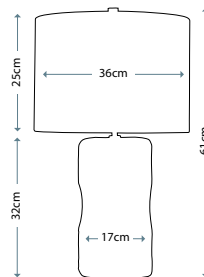

GREEN RETRO
GREEN RETRO/TL

Ceramic table lamp with Olive Green Glaze and Polished Nickel accents. Includes a Cream linen hard-backed shade.

Max. Wattage: 1 x 60W E27