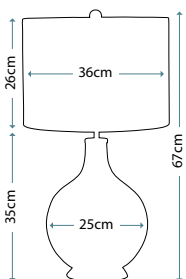

ORB CLEAR

ORB/TL CLEAR

Clear mouth-blown glass table lamp with Brushed Nickel stem and base including Cream linen hard-backed fabric shade.

Max. Wattage: 1 x 60W E27