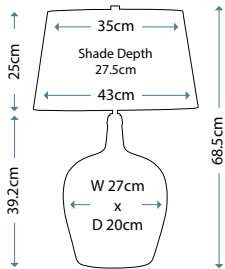

LAMBETH
LAMBETH/TL

A Sage Green and Silver matt textured vase completed with a Silver faux silk, tapered cylinder shade and Polished Nickel finial.

Max. Wattage: 1 x 60W E27