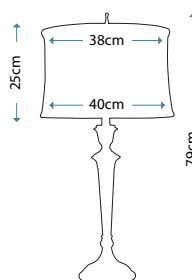

SYRACUSE AN

SF/SYRACUSE AN

Zinc cast table lamp with Antique Nickel finish, including Off-white silk Shantung shade.

Max. Wattage: 1 x 60W E27