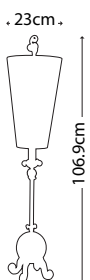

LE CIRQUE
FB/LE CIRQUE/TL

Sculpted Gold legs support a Red and Tan sphere. Sculpted highlights flank a Black and Cream metal stem. An inverted Beige and Cream shade is topped by a Red sculpted finial.

Max. Wattage: 1 x E27 60W
© Paul Grüber