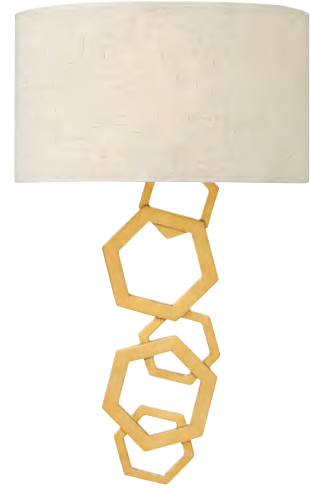

HK/MOXIE2 SSG