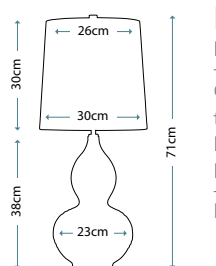

LAPIS GOURD
LAPIS GOURD/TL

Ceramic table lamp with a ridged texture, Blue Reactive Glaze and Polished Nickel accents. Includes a Light grey faux silk hard-backed shade.

Max. Wattage: 1 x 60W E27