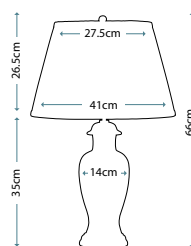

IVORY CRACKLE SMALL

IVORY CRA SM/TL

Small Chinese Porcelain table lamp with a traditional ginger jar shape and ivory crackle glaze. Fitted with a wooden base, Cream polycotton knife pleat shade, and Aged Brass finial.

Max. Wattage: 1 x 60W E27