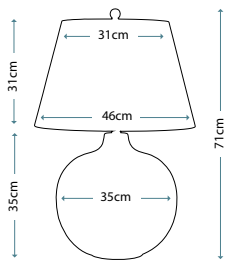

**OTTOMAN**  
OTTOMAN/TL

Ceramic table lamp with a lightly cracked Bronze Metallic glaze. Includes a Brown faux silk hard-backed Empire shade with gold card lining.

Max. Wattage: 1 x 60W E27

**JOB**  
JOB/TL