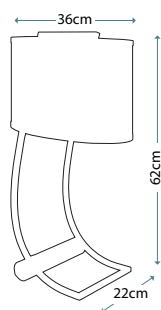

LEX BRUSHED STEEL

FE/LEX TL BS

Brushed Steel desk lamp including True White cotton hard-backed fabric shade.

Max. Wattage: 1 x 60W E27