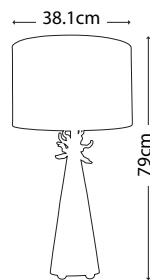

NEO WHITE
FB/NEO/TL FR WHT

French White cone base with Gold Leaf anemone element and lampholder. Topped with a complementing painted cylinder shade.

Max. Wattage: 1 x E27 60W
© Paul Grüber