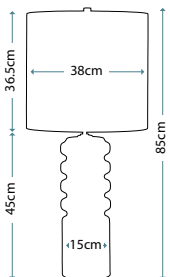

CONTOUR WHITE
CONTOUR/TL WHT

Ceramic table lamp with Polar White Glaze and Polished Nickel accents. Includes a White faux silk hard-backed shade.

Max. Wattage: 1 x 60W E27