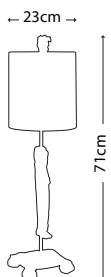

CARYATID

Silver - FB/CARYATID-S
Gold - FB/CARYATID-G

Table lamp with stacked base on swirl feet, with a sculpted gold or silver leaf metal stem influenced by 18th century caryatid elements. An amber glaze adds richness to the gold or silver shade.

Max. Wattage: 1 x E27 60W
© Paul Grüber