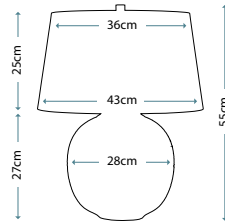

CAESAR GOLD
CAESAR/TL GOLD

Hand sculpted ceramic table lamp with textured Gold glaze. Includes a Brown faux silk hard-backed shade with gold card lining and Polished Brass finial.

Max. Wattage: 1 x 60W E27