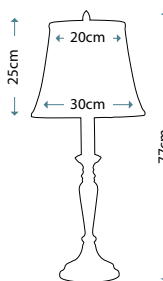

RYE

SF/RYE

Zinc cast buffet lamp with Antique Brass finish, including Ivory Shadow shade.

Max. Wattage: 1 x 60W E27