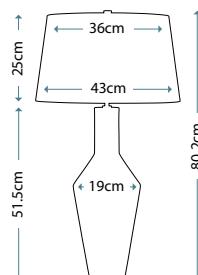

LEYTON
LEYTON/TL

A Pale Sage Green matt finished ceramic vase, completed with an Ivory polycotton tapered cylinder shade and Polished Nickel finial.

Max. Wattage: 1 x 60W E27