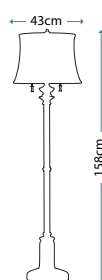

STATEROOM FL AN
FE/STATERM FL AN

Antique Nickel floor lamp including True White cotton linen shade.

Max. Wattage: 2 x 60W E27