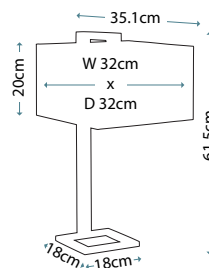

PLEIN
PLEIN/TL

Dark Brown metallic base with a Polished Gold stem complete with a Cream polycotton square shade with Metallic Gold lining.

Max. Wattage: 1 x 60W E27