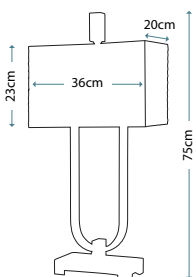

Max. Wattage: 1 x 100W E27

**DENNISON PB**  
QZ/DENNISON PB

Glass and metal table lamp in Padian Bronze finish, including Tan hardback fabric shade with double trim.

Max. Wattage: 1 x 100W E27

**CONFETTI**  
QZ/CONFETTI/TL