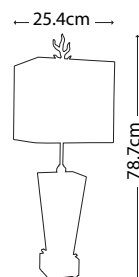

GRENOUILLE

FB/GRENOUILLE/TL

Four gilded frogs atop a Black base support the corners of an Umber washed centre block. A Light Brown faux silk square shade is crowned with a Gold Leaf finial.

Max. Wattage: 1 x E27 60W
© Paul Grüer