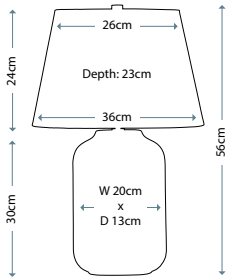

Max. Wattage: 1 x 60W E27

**MUSE TURQUOISE**  
MUSE/TL TURQSE

Ceramic table lamp with a diamond sculpted pattern and Turquoise Reactive Glaze. Includes a Light Grey oval hard-backed shade.

Max. Wattage: 1 x 60W E27