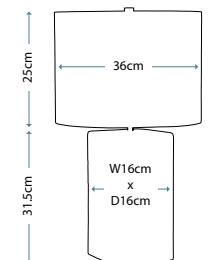

Max. Wattage: 1 x 60W E27

**ALBA ROUGE**  
ALBA/TL ROUGE

Ceramic table lamp with Amber, Red and Yellow reactive glaze. Includes a Cream Linen hard-backed Empire shade.

Max. Wattage: 1 x 60W E27

**ALBA CREAM**  
ALBA/TL CREAM