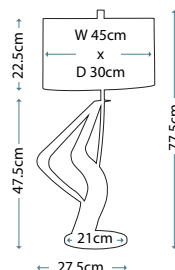

RIBBON
RIBBON/TL

This striking Polished Nickel sculpted metal base is complete with a black cylinder shade and Polished Nickel finial.

Max. Wattage: 1 x 60W E27