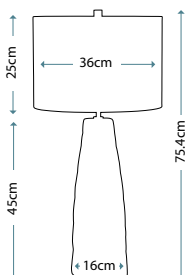

This Taupe tapered ceramic vase is decorated with a brown leather and Brass equestrian style strap. Completed with a Brown faux silk cylinder shade and Aged Brass finial.

Max. Wattage: 1 x 60W E27

LIGHT BOX™  
COLLECTION