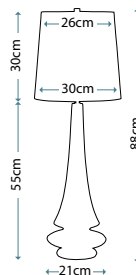

SPIN WHITE

SPIN/TL WHITE

Ceramic table lamp with Polar White Glaze and Polished Nickel accents. Includes a White faux silk hard-backed shade.

Max. Wattage: 1 x 60W E27