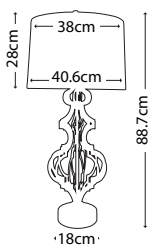

OCTAVIA
GN/OCTAVIA/TL GD

Distressed Gold steel frame on Dark Brown base with Cream Linen tapered drum shade

Max. Wattage: 1 x 100W E27