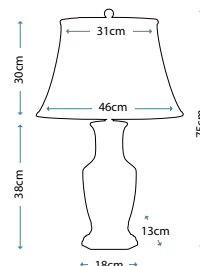

BLUE HEXAGON VASE
BLUE HEX/TL

Blue and White Chinese Porcelain table lamp with a hexagonal shape and floral pattern. Fitted with a wooden base, White polycotton empire shade, and Satin Nickel finial.

Max. Wattage: 1 x 60W E27