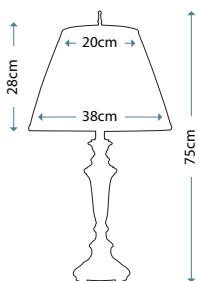

ROOSEVELT

SF/ROOSEVELT

Zinc cast table lamp with Burnished Brass finish, including Oyster silk sheen box pleat shade.

Max. Wattage: 1 x 60W E27