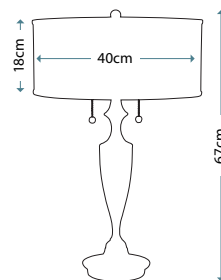

GATSBY BB
SF/GATSBY BB

Zinc cast table lamp with Burnished Brass finish, including Off-white Camelot shade.

Max. Wattage: 2 x 60W E27