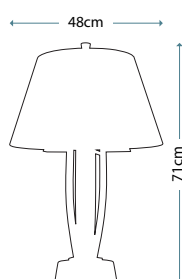

SILVERSHORE

FE/SILVERSHORE TL

Polished Nickel table lamp including White cotton hard-backed fabric shade.

Max. Wattage: 1 x 60W E27