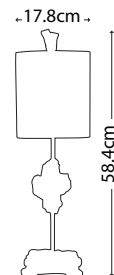

CROSS

Silver - FB/CROSS/TL SV
Gold - FB/CROSS/TL GD

Floating Gold or Silver carved cross on excavated 4-footed complementing base. Topped with matching hand-leafed shade.

Max. Wattage: 1 x E27 60W
© Paul Grüber