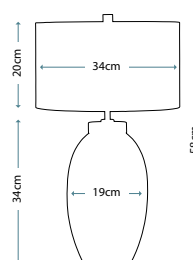

VICTOR CREAM SMALL
VICTOR SM/TL CR

Simple small ceramic table lamp with a Cream glaze. Includes a Brown faux silk hard-backed Empire shade with gold card lining.

Max. Wattage: 1 x 60W E27