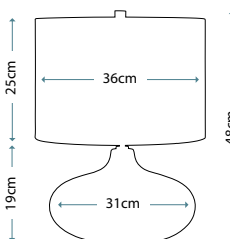

LAGUNA SMALL
LAGUNA/TL SM

Ceramic table lamp with Turquoise and Graphite reactive glaze. Includes a Cream Linen hard-backed tapered shade.

Max. Wattage: 1 x 60W E27