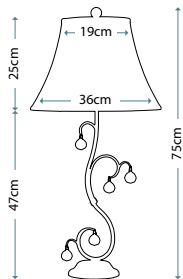

LUNETTA
LUN/TL BR

Table Lamp hand crafted from steel and finished in a Bronze patina. The crystal cut glass spheres add a little sparkle to this elegant lamp. Includes a Textured Cream 36cm fabric shade.

Max. Wattage: 1 x 60W E27