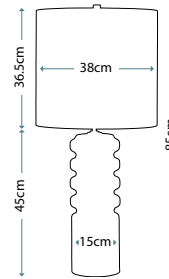

CONTOUR LIME
CONTOUR/TL LIME

Ceramic table lamp with Lime Green Glaze and Polished Nickel accents. Includes a Green linen hard-backed shade.

Max. Wattage: 1 x 60W E27