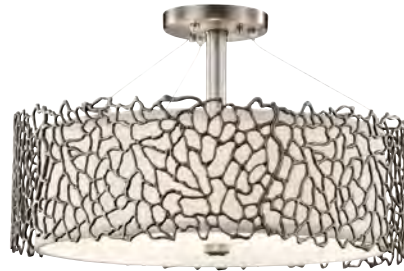

KL/SILCORAL/P/A

KL/SILCORAL/P/A  
shown as semi-flush

KL/SILCORAL/MP

KL/SILCORAL/P/B

KL/SILCORAL/ISLE

Top view of  
KL/SILCORAL/ISLE

KL/SILCORAL1

Code	Description	Height	Width	Min. Drop	Max. Drop	Projection	Finish	Max. Wattage
KL/SILCORAL/P/A	3ft Duo-Mount Pendant	175mm	464mm	286mm	1270mm*	-	Classic Pewter	3 x 100W E27
KL/SILCORAL/P/B	4ft Pendant	175mm	559mm	350mm	1194mm*	-	Classic Pewter	4 x 100W E27
KL/SILCORAL/MP	1ft Mini Pendant	150mm	184mm	275mm	1219mm*	-	Classic Pewter	1 x 100W E27
KL/SILCORAL/ISLE	4ft Oval Island Light	175mm	864mm	350mm	1194mm*	406mm	Classic Pewter	4 x 100W E27
KL/SILCORAL1	1ft Wall Light	235mm	191mm	-	-	140mm	Classic Pewter	1 x 100W E27