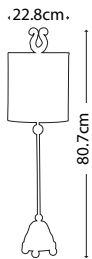

PHOENICIAN

FB/PHOENICIAN/TL

The Silver Leaf ball feet of this table lamp support a Silver Leaf disc and Gold and Black striped molded undulating base of a silver leaf metal stem. Gold Leaf bands accent the Black shade, with Phoenician-inspired molded finial.

Max. Wattage: 1 x E27 60W
© Paul Grüer