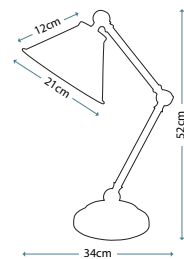

PROVENCE ELEMENT
PV ELEMENT GAB

A smaller version of the Provence Table Lamp with a twist. This table lamp has a Matt Grey finish with Aged Brass knuckle joints.

Max. Wattage: 1 x 60W E27