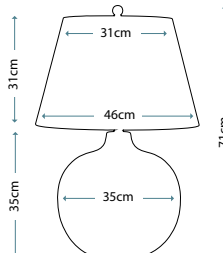

LAGUNA LARGE
LAGUNA/TL LRG

Ceramic table lamp with Turquoise and Graphite reactive glaze. Includes a Cream faux silk hard-backed Empire shade.

Max. Wattage: 1 x 60W E27