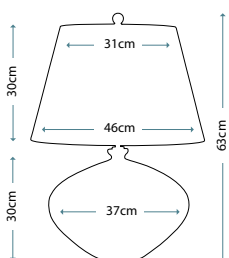

RIBBED PUMPKIN
RIB PUMPKIN/TL

Ceramic table lamp with Brown and Black speckled reactive glaze. Includes a Cream faux silk hard-backed Empire shade.

Max. Wattage: 1 x 60W E27