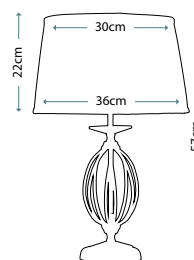

AEGEAN PN

AG/TL PN

Table Lamp featuring a hand forged steel scroll that is finished in Polished Nickel. It is topped and tailed with beautiful cut glass sconces and includes an Ivory 36cm cotton Empire shade.

Max. Wattage: 1 x 60W E27