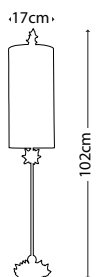

NETTLE
FB/NETTLE/TL

Console lamp featuring a gold leaf sculpted base and metal stem with sculpted blossom element; cylindrical cream shade in putty wash topped with gilded blossom finial.

Max. Wattage: 1 x E27 100W
© Paul Grüber