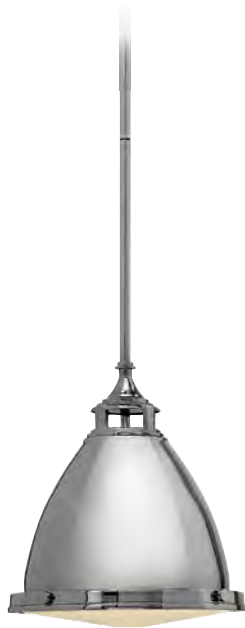

HK/AMELIA/P/M PN