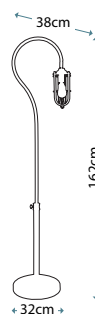

**URBAN RENEWAL
CAGE FLOOR LAMP**
FE/URBANRWL/FL1

Dark Antique Brass floor lamp including metal cage. Ideal for LED filament lamps.

Max. Wattage: 1 x 60W E27