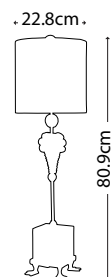

POMPADOUR X

FB/POMPADOURX/TL

Table lamp with moulded duck feet that support a square silver leaf base. Topped with a Cream and Silver Leaf cylinder shade and a pompadour-inspired finial.

Max. Wattage: 1 x 60W E27
© Paul Grüber