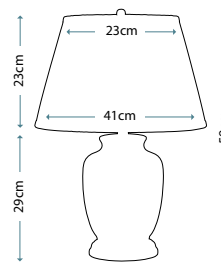

MORRIS SMALL
MORRIS/TL SMALL

Chinese Porcelain table lamp with a traditional Gold floral pattern over a Black glaze. Fitted with a wooden base, Cream polycotton knife pleat shade, and Aged Brass finial.

Max. Wattage: 1 x 60W E27