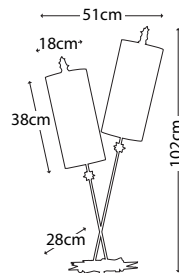

**NETTLE LUX SILVER
TABLE LAMP**

FB/NETTLELUXS/TL

Silver and cream striped shades and spiked nettle finial top this distinctive two-arm table lamp.

Max. Wattage: 2 x E27 60W
© Paul Grüer