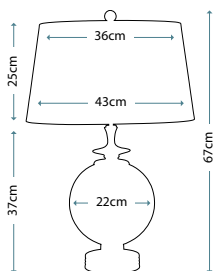

CLARA
CLARA/TL

Ceramic table lamp with a Cream speckled glazed orb and metallic painted ceramic base and stem. Includes a Brown faux silk shade with gold card lining.

Max. Wattage: 1 x 60W E27