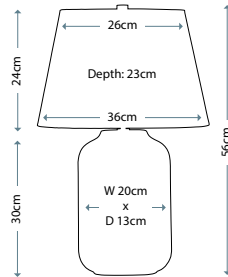

Max. Wattage: 1 x 60W E27

**MUSE TURQUOISE**  
MUSE/TL TURQSE

Ceramic table lamp with a diamond sculpted pattern and Turquoise Reactive Glaze. Includes a Light Grey oval hard-backed shade.

Max. Wattage: 1 x 60W E27