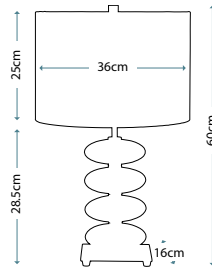

ONYX BLACK
ONYX/TL BLACK

Table lamp with Black glazed ceramic squashed orbs spaced on a Polished Nickel stem. Includes a Black faux linen hard-backed shade.

Max. Wattage: 1 x 60W E27