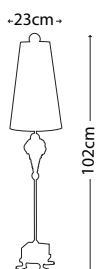

POMPADOUR

FB/POMPADOUR/TL

Table lamp with moulded duck feet that support a gold leaf base with acid etching. Topped with a gold leaf striped shade and a pompadour-inspired finial.

Max. Wattage: 1 x 100W E27
© Paul Grüber