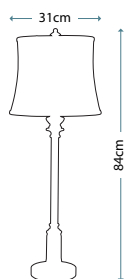

STATEROOM BL BB

FE/STATERM BL BB

Bali Brass buffet lamp including White cotton linen shade.

Max. Wattage: 1 x 60W E27