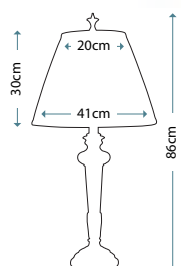

EMPIRE
SF/EMPIRE

Zinc cast table lamp with Roman Bronze finish, including Ivory Shadow side pleat shade.

Max. Wattage: 1 x 60W E27