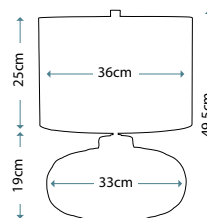

WOODSIDE
WOODSIDE/TL

This pumpkin shaped base in a Vintage Caramel finish is completed with an Ivory faux linen cylinder shade and Polished Nickel finial.

Max. Wattage: 1 x 60W E27