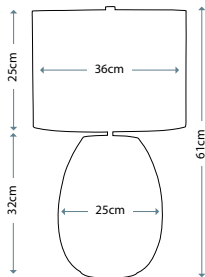

SEYCHELLES
SEYCHELLES/TL

Off White Textured Ceramic table lamp with Blue and Sand decoration. Includes a Cream Linen hard-backed tapered shade.

Max. Wattage: 1 x 60W E27