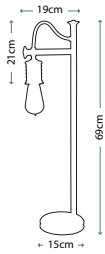

**PROVENCE ELEMENT**  
PV ELEMENT WPN

A smaller version of the Provence Table Lamp with a twist. This table lamp has a Gloss White finish with Polished Nickel knuckle joints.

Max. Wattage: 1 x 60W E27

**DOUILLE**  
DOUILLE/TL PN