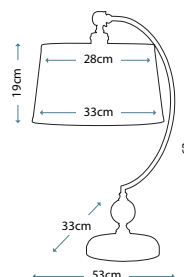

JENKINS
QZ/JENKINS/TL PN

Table lamp in Polished Nickel finish, including Cream linen hardback shade.

Max. Wattage: 1 x 100W E27