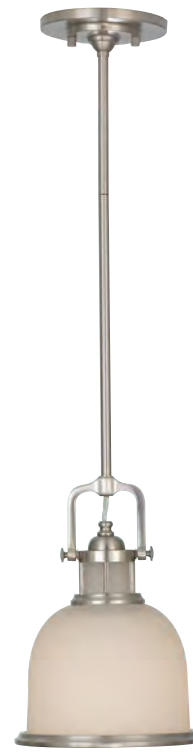

This retro industrial collection reminiscent of turn of the 19th century lighting, features a Brushed Steel finish, accented with pearl glass and a special touch of light in the open work casting above the beautifully shaped domes.

FE/PARKER/P/S BS