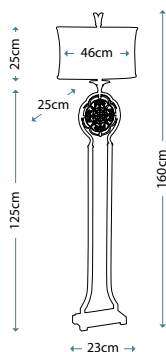

MARCELLA FL
FE/MARCELLA/FL

Floor lamp with an ornate filigree design, finished in hand applied Bronze & Gold Patina. A light gold, oval 46cm shade is included.

Max. Wattage: 1 x 60W E27