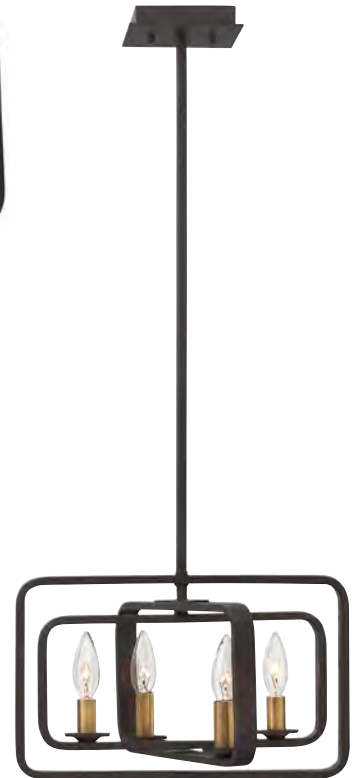

HK/QUENTIN/4P/A