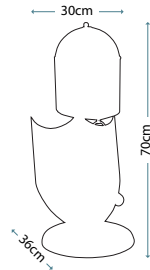

CRUSADER

CRUSADER/TL BBRZ

Steel Table Lamp hand crafted to a design influenced from historic days gone by. It is finished in a Burnished Bronze patina and is sure to be a conversation piece wherever it is placed.

Max. Wattage: 9W LED GX53 (lamp included)