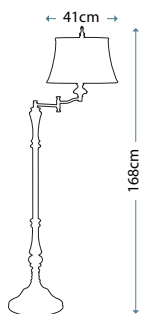

GIBSON SWFL
FE/GIBSON SWFL

Cambridge Crackle floor lamp with a moveable swing arm, ideal for use as a reading lamp. Includes a Desert Linen fabric shade.

Max. Wattage: 1 x 60W E27