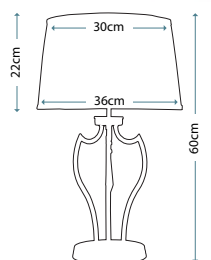

Max. Wattage: 1 x 60W E27

**PIMLICO DB**  
PM/TL DB

Table Lamp featuring fine square steel tubing unusually curved on the edge, finished in Dark Bronze. It features a beautiful cut glass droplet and includes an Ivory 36cm cotton Empire shade.