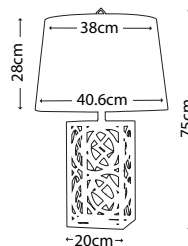

LEE CIRCLE
GN/LEE CIRCLE/TL

Distressed Gold steel frame with Ivory Linen tapered drum shade.

Max. Wattage: 1 x 100W E27