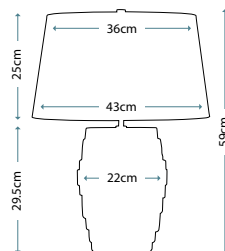

NEPTUNE
NEPTUNE/TL

Ceramic table lamp with Blue Reactive Glaze and Polished Nickel accents. Includes a Silver sheer fabric shade with silver card lining.

Max. Wattage: 1 x 60W E27