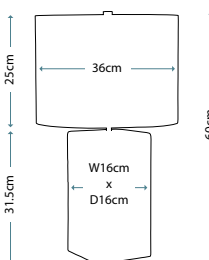

Max. Wattage: 1 x 60W E27

**ALBA ROUGE**  
ALBA/TL ROUGE

Ceramic table lamp with Amber, Red and Yellow reactive glaze. Includes a Cream Linen hard-backed Empire shade.

Max. Wattage: 1 x 60W E27

**ALBA CREAM**  
ALBA/TL CREAM