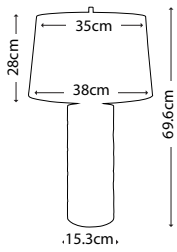

Max. Wattage: 1 x 100W E27

Model shown: GN/OCTAVIA/TL

**ARABELLA GOLD**  
GN/ARABELLA/TL/G

White column encased in a Distressed Gold steel frame with Cream Linen tapered drum shade

Max. Wattage: 1 x 100W E27