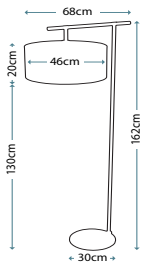

BALANCE FLOOR LAMP
BALANCE/FL BRPB

Two-tone floor lamp finished in Brown with Polished Brass highlights. Includes gold-lined brown cylinder shade and fabric diffuser.

Max. Wattage: 1 x 100W E27