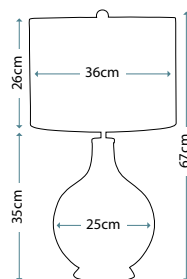

ORB LIME

ORB/TL LIME

Lime green mouth-blown glass table lamp with Brushed Nickel stem and base including Cream linen hard-backed fabric shade.

Max. Wattage: 1 x 60W E27