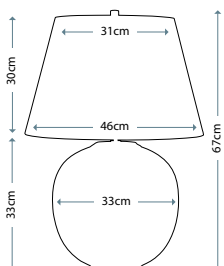

CANTELOUPE
CANTELOUPE/TL

Ceramic table lamp with perforated line details, Green Reactive Glaze and Polished Brass accents. Includes a Cream faux silk hard-backed shade.

Max. Wattage: 1 x 60W E27