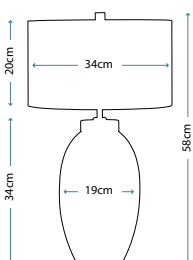

VICTOR RED SMALL
VICTOR SM/TL RD

Simple small ceramic table lamp with a Red glaze. Includes a Cream faux silk hard-backed cylinder shade.

Max. Wattage: 1 x 60W E27