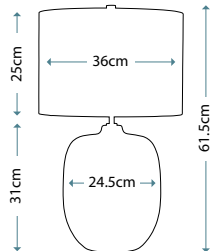

CHALK FARM
CHALK FARM/TL

A Light Grey ceramic vase that fades to Chalk White at the base. Completed with an Ivory faux silk drum shade and Polished Nickel finial.

Max. Wattage: 1 x 60W E27