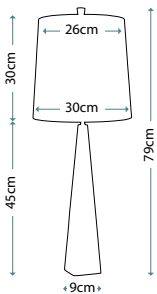

ASCENT POLISHED NICKEL TL

ASCENT/TL PN

Steel tapered column table lamp finished in Polished Nickel. Includes a Dark Grey faux silk hard-backed shade.

Max. Wattage: 1 x 60W E27