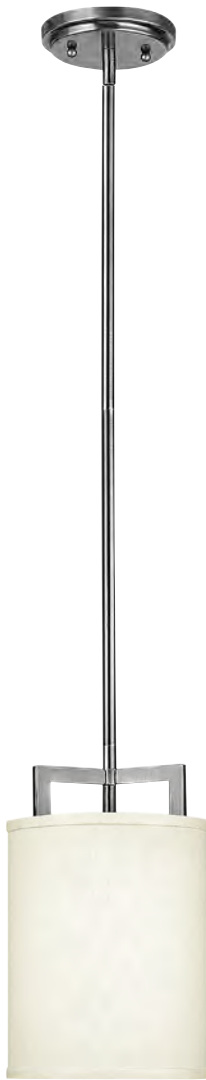

\*<sup>1</sup> Supplied with 1524mm of chain.

HK/HAMPTON/P/A

HK/HAMPTON1

HK/HAMPTON4

Code	Description	Height	Width	Min. Drop	Max. Drop	Projection	Finish	Max. Wattage
HK/HAMPTON1	1lt Wall Light	305mm	171mm	-	-	229mm	Antique Nickel	1 x 100W E27
HK/HAMPTON4	4lt Chandelier	622mm	629mm	737mm	2221mm* <sup>1</sup>	-	Antique Nickel	4 x 100W E27
HK/HAMPTON/P/A	1lt Mini Pendant	298mm	178mm	368mm	1118mm* <sup>2</sup>	-	Antique Nickel	1 x 100W E27