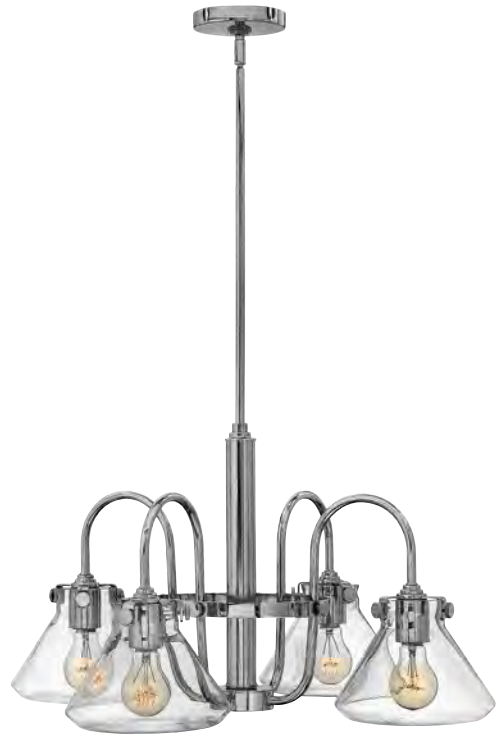

HK/CONGRES4/A CM

Code	Description	Height	Width	Min. Drop	Max. Drop	Projection	Finish	Max Wattage
HK/CONGRES1/A CM	1lt Wall Light	286mm	203mm	-	-	248mm	Chrome	1 x 100W E27
HK/CONGRES1/B CM	1lt Wall Light	330mm	222mm	-	-	254mm	Chrome	1 x 100W E27
HK/CONGRESP/A CM	1lt Pendant	178mm	203mm	253mm	902mm*2	-	Chrome	1 x 100W E27
HK/CONGRESP/B CM	1lt Pendant	229mm	222mm	304mm	1054mm*2	-	Chrome	1 x 100W E27
HK/CONGRES4/A CM	4lt Chandelier	406mm	686mm	578mm	1340mm*1	-	Chrome	4 x 100W E27
HK/CONGRES4/B CM	4lt Chandelier	362mm	667mm	533mm	1295mm*1	-	Chrome	4 x 100W E27

*1 Supplied with 1 x 100mm, 1 x 150mm & 2 x 300mm rods. *2 Supplied with 1 x 150mm & 2 x 300mm rods.