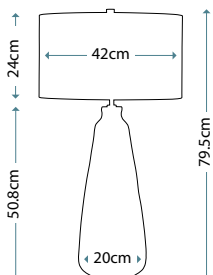

KEW
KEW/TL

A Sage Green ceramic base sculpted into a botanical form. Completed with a White faux silk tapered cylinder shade and Polished Nickel finial.

Max. Wattage: 1 x 60W E27