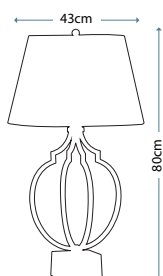

GRANDEUR

FE/GRANDEUR TL

Ebonised Silver Leaf/Black table lamp including Classic Grey linen on hardback shade.

Max. Wattage: 1 x 60W E27