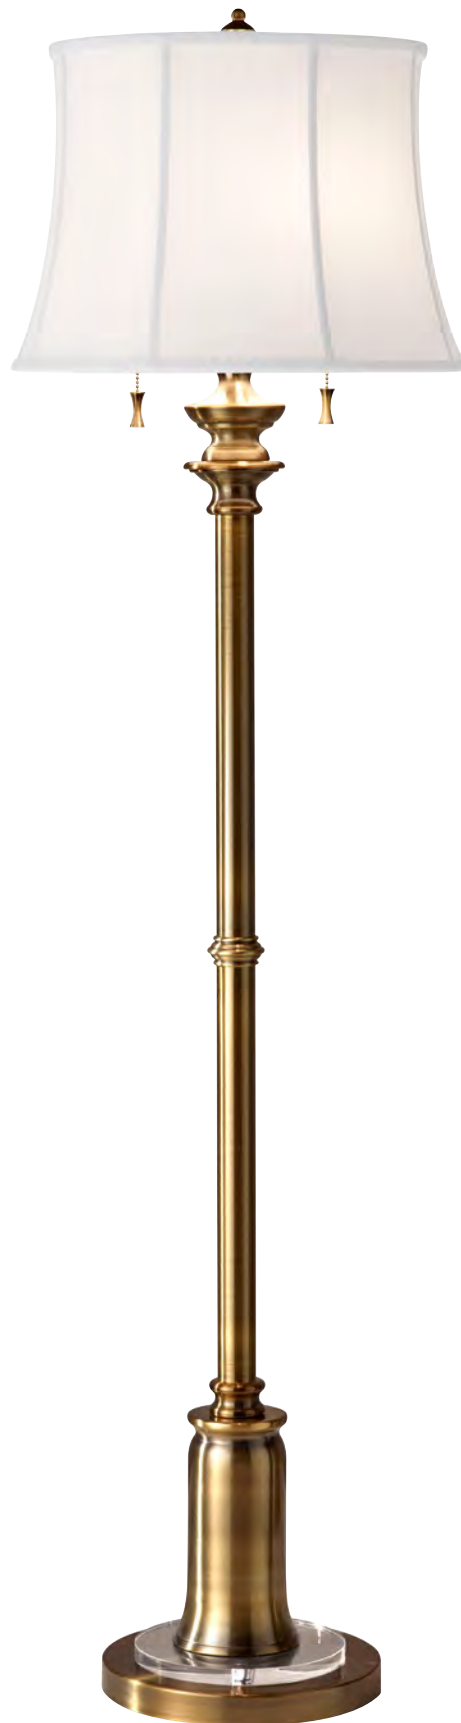

STATEROOM FL BB

FE/STATERM FL BB

Bali Brass floor lamp including White cotton linen shade.

Max. Wattage: 2 x 60W E27