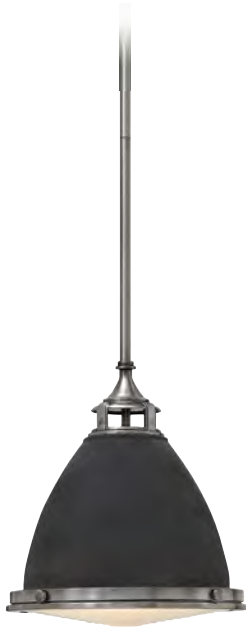

\* Supplied with 4572mm of black cord.

Model shown: HK/AMELIA/P/M DZ

Amelia's classic pendant design reinvents vintage details with a cast glass fitter, cast metal trim ring and prominent hinges and clasps. The etched opal glass dome has an etched prismatic bottom lens for classic retro inspiration, while the full metal body versions have a more vintage appearance to them.