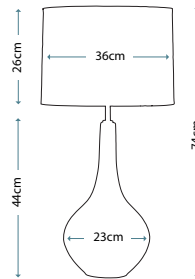

JOB
JOB/TL

Ceramic table lamp with a polished Bronze Metallic glaze. Includes a Brown faux silk hard-backed Empire shade with gold card lining.

Max. Wattage: 1 x 60W E27