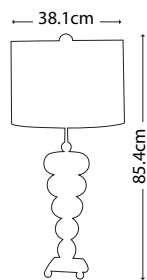

RETRO
FB/RETRO/TL

Retro-inspired table lamp with Gold base and textured pebble shapes in ascending sizes. Textured shade with Gold Leaf striped border and orb-like finial.

Max. Wattage: 1 x E27 100W
© Paul Grüber