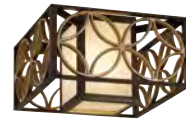

PIPER  
Espresso  
p97

PLANTATION  
Nickel or Bronze  
p335-337

PLYMOUTH  
Old Bronze  
p317

PROSPECT PARK  
Satin Nickel / Chrome  
p60

QUENTIN  
Buckeye Bronze  
p197

REMY (FE)  
Heritage Bronze/Gold  
p186