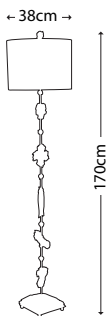

FRAGMENT SILVER FLOOR LAMP

FB/FRAGMENT/FL-S

Silver leaf with amber glaze sets off a drum shade, stepped base and stem studded silhouettes of a torso, cross and face cast from original pieces of ancient stonework fragments.

Max. Wattage: 1 x E27 100W
© Paul Grüer