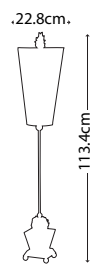

PEONY
FB/PEONY/TL

Silver Leaf ball feet support a square tapered pedestal base with Taupe and Black stripes. A sculpted peony blossom and silver stem sit below the inverted Black and Taupe striped shade. Topped with a Gold peony finial.

Max. Wattage: 1 x E27 60W
© Paul Grüber