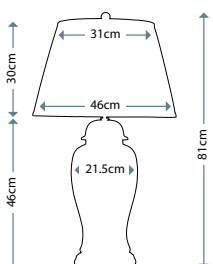

IVORY CRACKLE LARGE

IVORY CRA LG/TL

Large Chinese Porcelain table lamp with a traditional ginger jar shape and ivory crackle glaze. Fitted with a wooden base, Cream polycotton knife pleat shade, and Aged Brass finial.

Max. Wattage: 1 x 60W E27