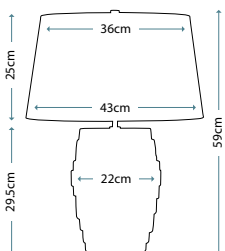

MARS
MARS/TL

Ceramic table lamp with Orange Reactive Glaze and Polished Brass accents. Includes a Dark Grey faux silk hard-backed shade.

Max. Wattage: 1 x 60W E27