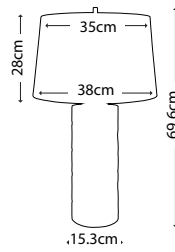

Max. Wattage: 1 x 100W E27

Model shown: GN/OCTAVIA/TL

**ARABELLA GOLD**  
GN/ARABELLA/TL/G

White column encased in a Distressed Gold steel frame with Cream Linen tapered drum shade

Max. Wattage: 1 x 100W E27