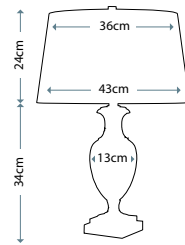

Max. Wattage: 1 x 60W E27

**ANTONIA**  
ANTONIA/TL

Clear Crystal Glass table lamp with a rounded vase shape. Includes a Silver sheer fabric shade with a Silver Metallic card lining, and Polished Nickel finial.