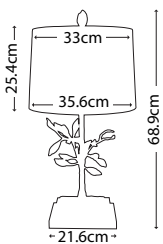

AUDUBON PARK
GN/AUDUBONPK TL

Distressed Gold cast metal tree on a Crystal glass, oblong base with Cream Linen tapered drum shade

Max. Wattage: 1 x 100W E27