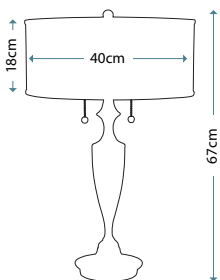

GATSBY AN
SF/GATSBY AN

Zinc cast table lamp with Antique Nickel finish, including Global White shade.

Max. Wattage: 2 x 60W E27