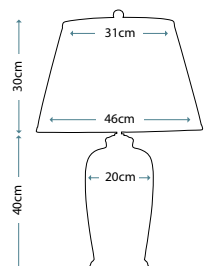

BLACK BIRDS
BLACKBIRDS/TL

Chinese Porcelain table lamp with a traditional Gold Birds pattern over a Black glaze. Fitted with a wooden base, Cream polycotton double pleat shade, and Aged Brass finial.

Max. Wattage: 1 x 60W E27