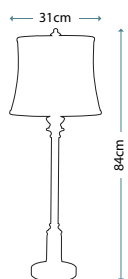

STATEROOM BL AN
FE/STATERM BL AN

Antique Nickel buffet lamp including True White cotton linen shade.

Max. Wattage: 1 x 60W E27