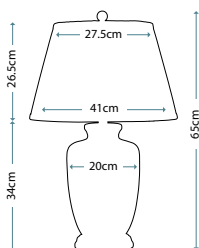

GOLD BIRDS & BERRIES
GOLD BIRDS/TL

Chinese Porcelain table lamp with a Gold Birds and Berries pattern over a Light Blue glaze. Fitted with a wooden base, Cream polycotton knife pleat shade, and Aged Brass finial.

Max. Wattage: 1 x 60W E27