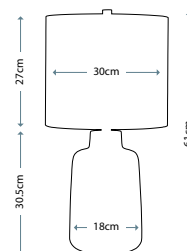

BACARI SMALL
BACARI/TL SM

Ceramic table lamp with a Blue and Grey reactive glaze. Includes a Light Grey faux silk hard-backed cylinder shade.

Max. Wattage: 1 x 60W E27