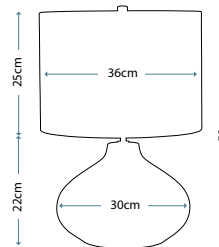

BAILEY
BAILEY/TL

Wood Effect Ceramic table lamp. Includes a Cream Linen hard-backed cylinder shade.

Max. Wattage: 1 x 60W E27