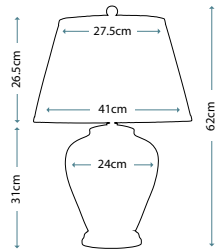

LEAVES BROWN/GOLD
LEAVES BR GL/TL

Chinese Porcelain table lamp with Brown and Gold leaves painted over a Cream crackle glaze. Fitted with a wooden base, Cream polycotton knife pleat shade, and Aged Brass finial.

Max. Wattage: 1 x 60W E27