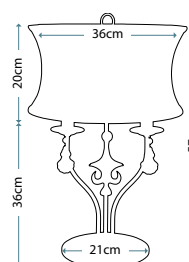

WINDSOR GRAPHITE

WINDSOR/TL GR

Table Lamp hand crafted from steel and finished in Graphite. Includes a Cream 36cm polycotton shade.

Max. Wattage: 2 x 60W E14