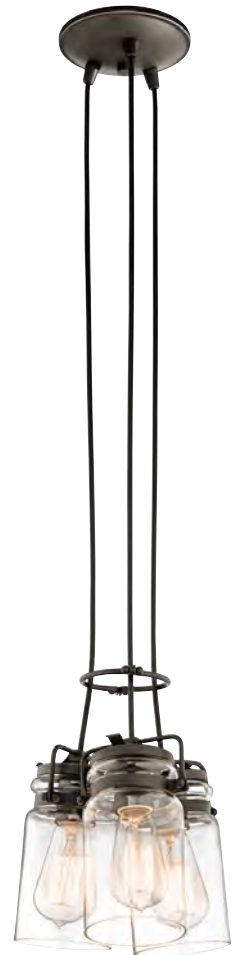

\* Supplied with 3000mm of cord.

KL/BRINLEY/F

KL/BRINLEY1

KL/BRINLEY6

KL/BRINLEY3

KL/BRINLEY3  
shown with ring accessory  
included in each multi-light

KL/BRINLEY/MP

Code	Description	Height	Width	Min. Drop	Max. Drop	Projection	Finish	Max. Wattage
KL/BRINLEY1	1lt Wall Light	292mm	127mm	-	-	159mm	Olde Bronze	1 x 60W E27
KL/BRINLEY3	3lt Pendant	197mm	216mm	253mm	2870mm*	-	Olde Bronze	3 x 60W E27
KL/BRINLEY6	6lt Pendant	197mm	305mm	253mm	2870mm*	-	Olde Bronze	6 x 60W E27
KL/BRINLEY/F	3lt Flush Mount	201mm	282mm	-	-	-	Olde Bronze	3 x 60W E27
KL/BRINLEY/MP	1lt Mini Pendant	197mm	121mm	253mm	2870mm*	--	Olde Bronze	1 x 60W E27