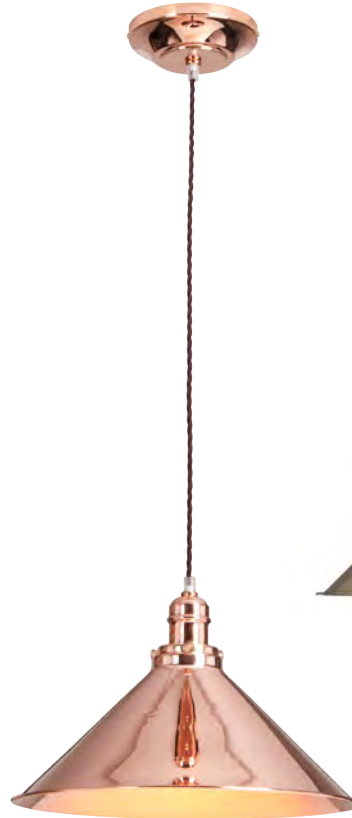

PV/P PN

PV1 CPR

PV1 AB

PV/P AB

For the full  
Provence range see  
pages 375-382

PV/SP OB

PV/SP CPR

Code	Description	Height	Width	Min. Drop	Max. Drop	Projection	Finish	Max. Wattage
PV/P AB	1lt Rise and Fall Pendant	230mm	370mm	895mm	1800mm	-	Aged Brass	1 x 100W E27
PV/P PN	1lt Rise and Fall Pendant	230mm	370mm	895mm	1800mm	-	Polished Nickel	1 x 100W E27
PV/SP CPR	1lt Pendant	230mm	370mm	280mm	2000mm*	-	Polished Copper	1 x 100W E27
PV/SP OB	1lt Pendant	230mm	370mm	280mm	2000mm*	-	Old Bronze	1 x 100W E27
PV1 AB	1lt Wall Light	280mm	210mm	-	-	360mm	Aged Brass	1 x 60W E27
PV1 CPR	1lt Wall Light	280mm	210mm	-	-	360mm	Polished Copper	1 x 60W E27