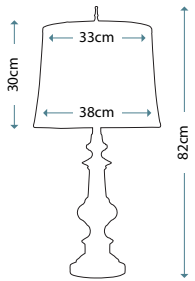

WASHINGTON AN
SF/WASHINGTON AN

Zinc cast table lamp with Antique Nickel finish, including Off-white silk Shantung shade.

Max. Wattage: 1 x 60W E27