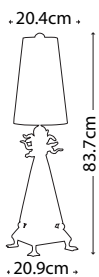

LEDA

FB/LEDA/TL

Duck-footed Gold leaf elements support a tapered Cream Patina lamp body, detailed with Silver Leaf spheres and a Gold Leaf flourishing blossom. A matching finish tapered shade and sphere finial top it off.

Max. Wattage: 1 x E27 60W
© Paul Grüer