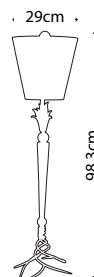

FLAMBEAU

FB/FLAMBEAU/TL

A twisted brass base supports the black and cream striped moulded stem topped with sculpted decorative blossom. The inverted drum shade is topped by a silver leaf ball finial.

Max. Wattage: 1 x E27 60W
© Paul Grüber