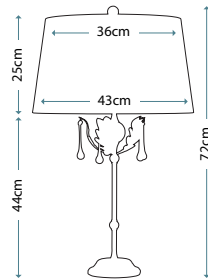

AMARILLI GOLD

AML/TL BR/GLD

Candlestick lamp made from steel with a hand crafted Bronze/Gold patina. Includes a Brown 43cm shade with gold lining.

Max. Wattage: 1 x 60W E27