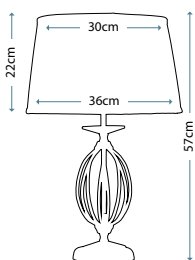

AEGEAN PB

AG/TL PB

Table Lamp featuring a hand forged steel scroll that is finished in Polished Brass. It is topped and tailed with beautiful cut glass sconces and includes an Ivory 36cm cotton Empire shade.

Max. Wattage: 1 x 60W E27