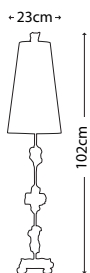

Max. Wattage: 1 x E27 100W  
© Paul Grüer

**FRAGMENT GOLD  
TABLE LAMP**

FB/FRAGMENT/TL-G

Gold-leaf table lamp features moulded silhouettes of a torso, cross and face cast from original pieces of ancient stonework fragments.