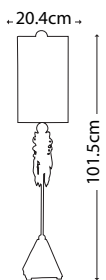

**MADISON**  
FB/MADISON/TL

Pyramid shaped table lamp base with Putty Patina finish supporting a decorative sculpted element adorned with crystal clusters. Topped with a complementing Putty Patina shade.