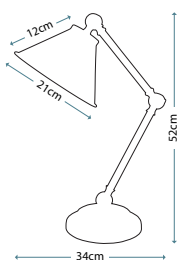

PROVENCE ELEMENT
PV ELEMENT BPB

A smaller version of the Provence Table Lamp with a twist. This table lamp has a Gloss Black finish with Polished Brass knuckle joints.

Max. Wattage: 1 x 60W E27