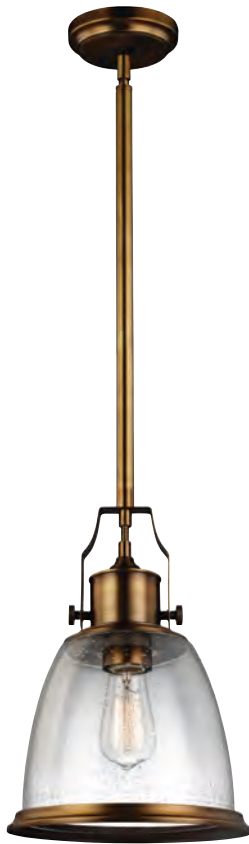

\* Supplied with 2150mm of cord.

Model shown: FE/HOBSON/P/L AB

The Hobson lighting collection by Feiss brings the industrial-inspired pendant to a whole new level of modern detail and technology. The top pivot adds authenticity, along with the Seeded glass. Available in Aged Brass or Satin Nickel. The single drop pendant is available in large and medium sizes.