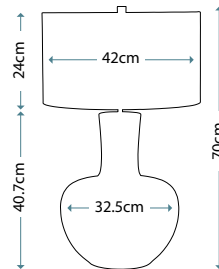

BARNSBURY
BARNSBURY/TL

A sturdy ceramic base with green stripy reactive glaze. Completed with a Brown polycotton tapered cylinder shade and Polished Nickel finial.

Max. Wattage: 1 x 60W E27