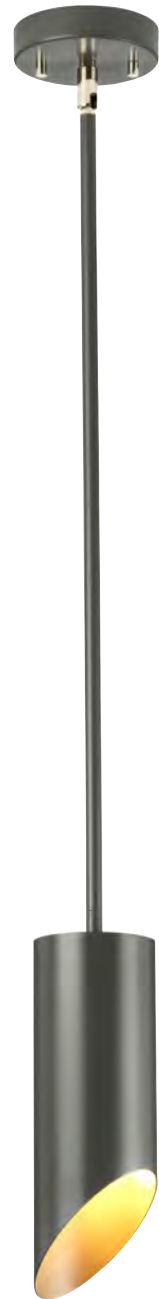

QUINTO1 GPN

QUINTO/TL GPN

QUINTO3 GPN

QUINTO1P GPN

Code	Description	Height	Width	Min. Drop	Max. Drop	Projection	Finish	Max. Wattage
QUINTO1 GPN	1lt Wall Light	238mm	110mm	-	-	276mm	Dark Grey / Polished Nickel	1 x 60W E14
QUINTO1P GPN	1lt Pendant	276mm	110mm	417mm	1331mm*	-	Dark Grey / Polished Nickel	1 x 60W E27
QUINTO3 GPN	3lt Chandelier	496mm	268mm	637mm	1552mm*	-	Dark Grey / Polished Nickel	3 x 60W E27
QUINTO/TL GPN	Table Lamp	575mm	170mm	-	-	311mm	Dark Grey / Polished Nickel	1 x 60W E27