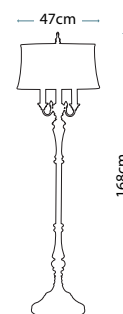

Cambridge Crackle floor lamp with a moveable swing arm, ideal for use as a reading lamp. Includes a Desert Linen fabric shade.

Max. Wattage: 1 x 60W E27

**GIBSON FL**  
FE/GIBSON FL

Cambridge Crackle floor lamp including Desert Linen fabric shade.