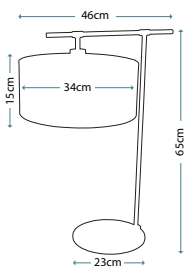

BALANCE TABLE LAMP
BALANCE/TL DBG

Dark brown painted table lamp with simple modern frame. Includes grey cylinder shade and fabric diffuser.

Max. Wattage: 1 x 60W E27