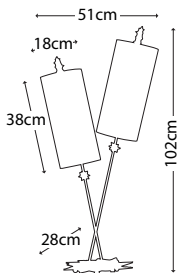

**NETTLE LUX GOLD
TABLE LAMP**

FB/NETTLELUXG/TL

Gold leaf and taupe striped shades and spiked nettle finial top this distinctive two-arm table lamp.

Max. Wattage: 2 x E27 60W
© Paul Grüer