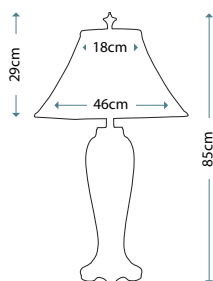

CHARLESTON
SF/CHARLESTON

Zinc cast table lamp with Antique Nickel finish, including Off-white Silk Shantung shade.

Max. Wattage: 1 x 60W E27