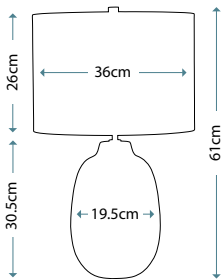

GRANGE PARK

GRANGE PARK/TL

The Grey/Brown reactive glaze on the top half contrasts to the plain Matt Beige ceramic base. Completed with a Cream faux silk cylinder shade and Polished Nickel finial.

Max. Wattage: 1 x 60W E27