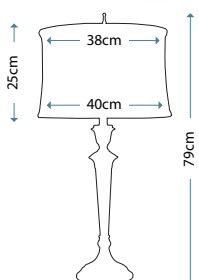

SYRACUSE BB

SF/SYRACUSE BB

Zinc cast table lamp with Burnished Brass finish, including Oyster silk sheen shade.

Max. Wattage: 1 x 60W E27