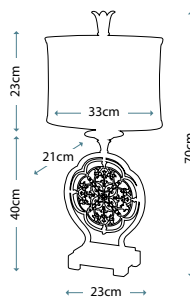

Table lamp with an ornate filigree design, finished in hand applied Bronze & Gold Patina. A light gold, oval 33cm shade is included.

Max. Wattage: 1 x 60W E27