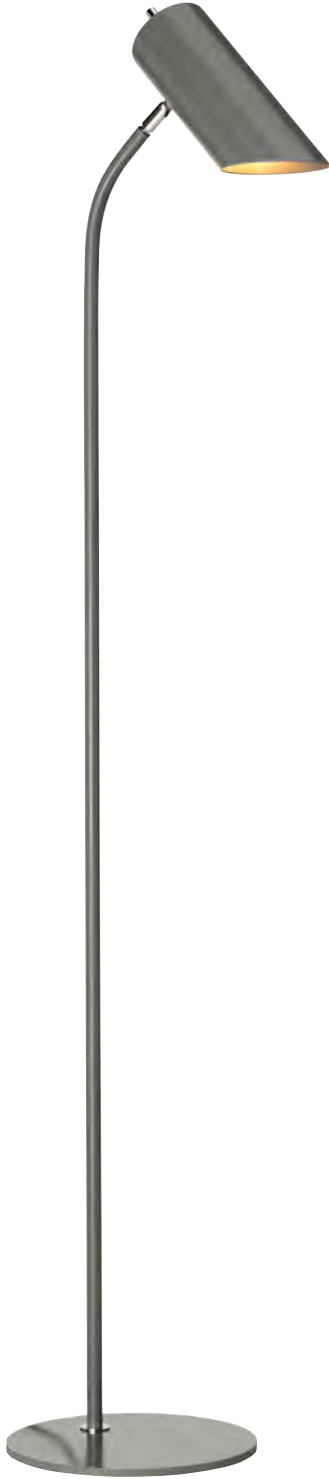

Max. Wattage: 1 x 60W E27

**QUINTO WHITE  
FLOOR LAMP**  
QUINTO/FL WAB

A modern spin on task-style lighting, this floor lamp has a White painted metal body and shade with Aged Brass plated accents.

Max. Wattage: 1 x 60W E27