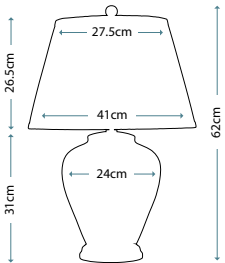

ARUM LILY

ARUM LILY/TL

Chinese Porcelain table lamp with a Green and Cream traditional pattern. Fitted with a wooden base, Cream polycotton knife pleat shade, and Aged Brass finial.

Max. Wattage: 1 x 60W E27