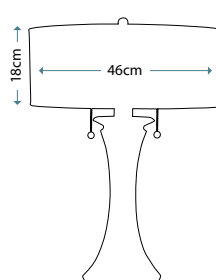

MANHATTAN
SF/MANHATTAN

Zinc cast table lamp with Polished Nickel finish, including Black Opaque/ Silver foil shade.

Max. Wattage: 2 x 60W E27