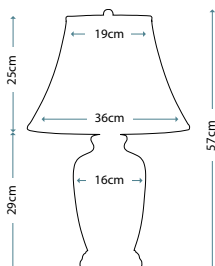

BLUE GINGER JAR
BLUE G JAR/TL

Blue and White Chinese Porcelain table lamp reminiscent of traditional ginger jars. Fitted with a wooden base, White polycotton empire shade, and Satin Nickel finial.

Max. Wattage: 1 x 60W E27