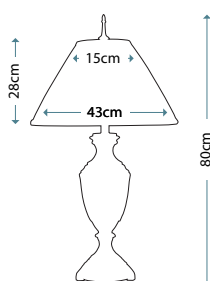

CINCINNATI
SF/CINCINNATI

Zinc cast table lamp with Burnished Brass finish, including Oyster silk sheen box pleat shade.

Max. Wattage: 1 x 60W E27