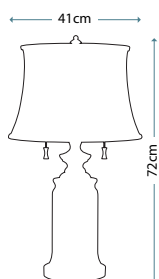

STATEROOM TL AN
FE/STATERM TL AN

Antique Nickel table lamp including True White cotton linen shade.

Max. Wattage: 2 x 60W E27