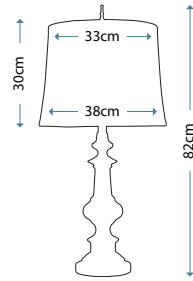

WASHINGTON AB
SF/WASHINGTON AB

Zinc cast table lamp with Antique Brass finish, including Ivory Shadow shade.

Max. Wattage: 1 x 60W E27