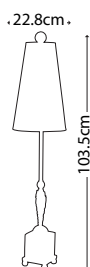

NOMA LUXE
FB/NOMA LUXE/TL

Gold and Black striped square base raised on small round Silver Leaf feet. Metal stem is embellished with sculpted palm-inspired element, and ball finial. Glazed Gold Leaf shade.

Max. Wattage: 1 x E27 60W
© Paul Grüber