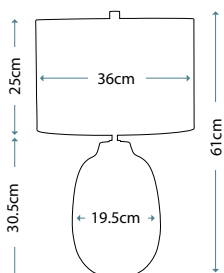

CHELSEFIELD
CHELSEFIELD/TL

A Pale Green ceramic vase that fades to Snow White at the base. Completed with a White faux linen drum shade and Polished Nickel finial.

Max. Wattage: 1 x 60W E27