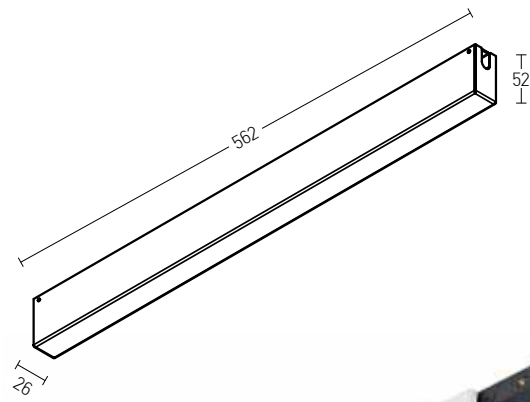

Surface Mount Base with Driver for Surface Magnetic Track

Power 150W
Input 220-240 , 50-60Hz
Output 48V
Special Feature Included 48V Feeder
Color Sandy Black
Guarantee 5Years

ON-OFF / Code 20307-B
DALI KIT / Code 20309-B
PUSH BUTTON KIT / Code 20311-B
BLUETOOTH KIT / Code 20313-B