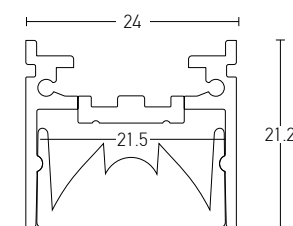

2m Profile + PMMA Lens Cover Degrees 30°, Aluminium

Profile Set
20325-30D 2m Aluminium Profile + 2m PMMA Lens Cover (Degrees 30°) + 4pcs Metal Clips