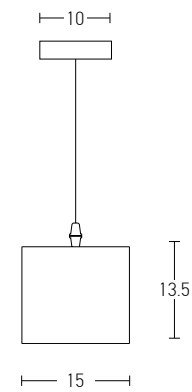

Bulb 1xE27
Power MAX 40W
Input 220-240V, 50/60Hz
Dimensions L: 15cm W: 15cm H: 13.5cm
Base Ø: 10cm H: 2.5cm
Material Concrete
Special Feature 120cm Fabric Cable Adjustable
Color Concrete - Chrome Base / **Code 1658**