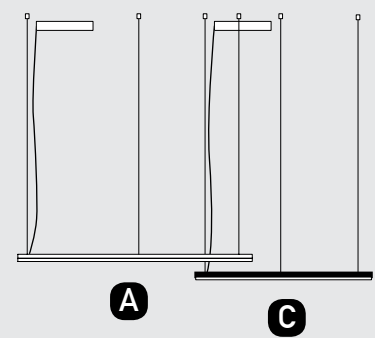

Our Suggestion

Become an artist and make your combination.
Use your imagination to create your masterpiece with our limitless options.