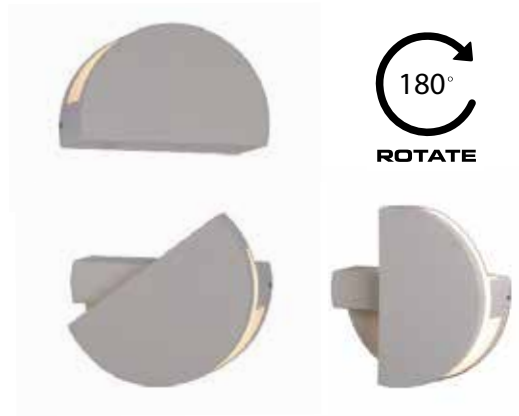

Power 9W
Input 220-240V, 50/60Hz
Color Temperature 3000K
Lumen 810Lm
Cri 80
IP 65
Dimensions L: 7.8cm W: 18cm H: 11-18cm
Material Aluminium - PC Diffuser
Special Feature Movable
Color Sandy White / **Code E200**