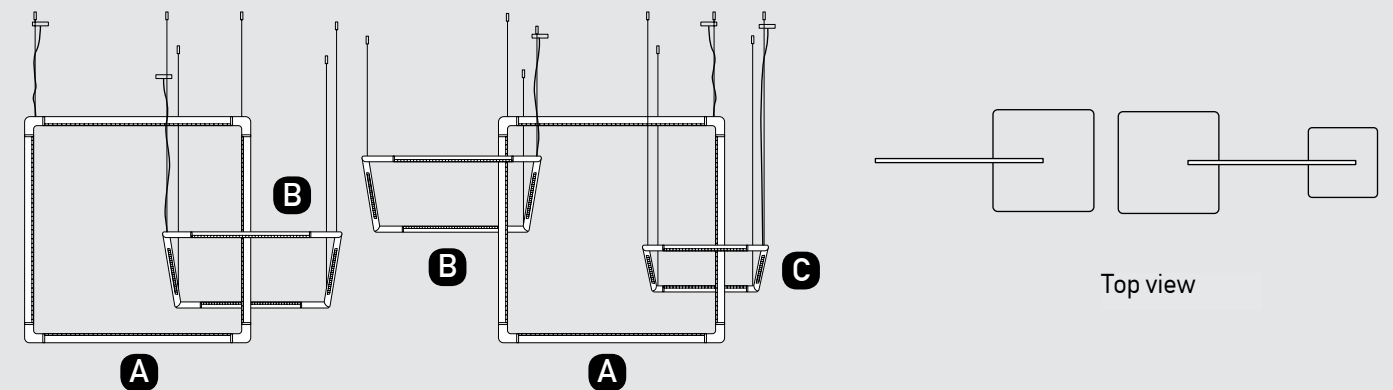

A

B

C

Our Suggestion

Become an artist and make your combination
 Use your imagination to create your masterpiece with our limitless options.

Power 49W
 Input 220-240V, 50/60Hz
 Color Temperature 3000K
 Lumen 3920Lm
 Cri 80
 Dimensions L: 90cm W: 50cm H: 90cm
 Base Ø: 20cm H: 6cm
 Dimmable Triac
 Material Aluminium - Silicon
 Special Feature Profile Ø: 2cm L: 42cm
 Movable Profile
 Color Sandy Black - Gold Matt / **Code 2070**
 Color Gold Matt / **Code 2071**