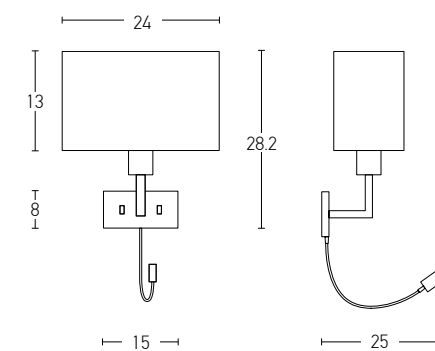

Led 3W
Bulb 1xE27
Power MAX 40W
Input 220-240V, 50/60Hz
Color Temperature 3000K
Lumen 595Lm
Cri 80
Dimensions L: 25cm W: 24cm H: 28.2cm
Base W: 15cm H: 8cm
Non Dimmable ☒
Switch 2 On/Off
Material Metal - Fabric Shade
Special Feature Shade L: 16.4cm W: 24cm H: 13cm
Stick Ø: 3x27cm
Color Chrome - Light Beige / **Code H51**