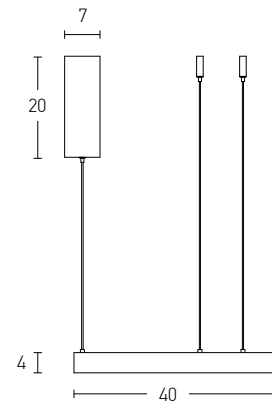

Model Finishing

Brushed Gold Matt

Brushed Coffee

Sandy White

Sandy Black

Indoor Led Lighting

Power 25W
 Input 220-240V, 50/60Hz
 Color Temperature 3000K
 Lumen 2000Lm
 Cri 80
 Dimensions Ø: 40cm H: 4cm
 Base Ø: 7cm H: 20cm
 Dimmable Triac
 Material Aluminium - Acrylic
 Special Feature 210cm Cable Adjustable
 Profile 4x2cm
 Color Brushed Gold Matt / **Code 2005**