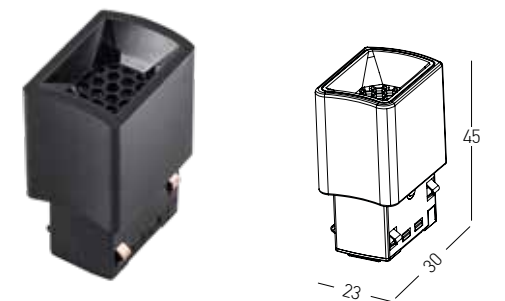

Power 8W
Input 48V
Color Temperature 3000K
Lumen 780Lm
Cri 80
Dimensions Curved: 1200mm Ø: 45mm L: 110mm
Beam Angle 36°
DALI Dimmable ☐
Material Aluminium - Acrylic
Color Sandy Black / **Code 22106**

Power 2W
Input 48V
Color Temperature 3000K
Lumen 170Lm
Cri 80
Dimensions Curved: 1200mm L: 30mm W: 23mm H: 45mm
Beam Angle 25°
Non Dimmable ☒
Material Acrylic
Color Sandy Black / **Code 22107**