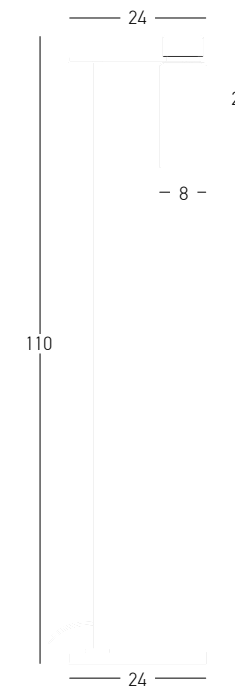

Bulb 1xE14 Led
Power MAX 8W
Input 220-240V, 50/60Hz
Dimensions L: 24cm W: 24cm H: 110cm
Base L: 24cm W: 24cm H: 3cm
Glass Ø: 8cm H: 18.5cm
Material Metal - Clear Glass - Frost White Glass
Special Feature 150cm Cable Available
Color Sandy Black - Antique Brass / **Code 22136**