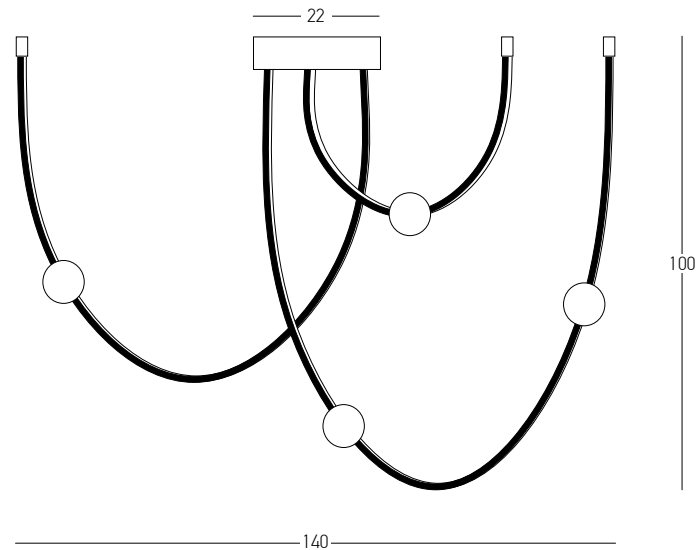

Power 18W
Input 220-240V, 50/60Hz
Color Temperature 3000K
Lumen 1410Lm
Cri 80
Dimensions L: 100cm W: 10cm H: 82.5cm
Base L: 20cm W: 6cm H: 3.5cm
Dimmable Triac ☐
Material Aluminum - Silicon - Opal Glass
Special Feature Opal Glass Ø: 10cm
Color Black Matt / **Code 22249**
Color Gold Matt / **Code 22250**