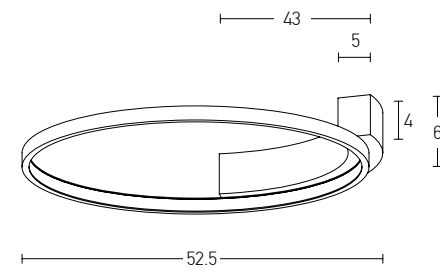

Power 31W
Input 220-240V, 50/60Hz
Color Temperature 3000K
Lumen 2480Lm
Cri 80
Dimensions Ø: 52.5cm H: 6cm
Base L: 43cm W: 5cm H: 4cm
Non Dimmable ☒
Material Metal - Aluminium - Silicon
Color Sandy Black / **Code 2076**
Color Sandy White / **Code 2077**