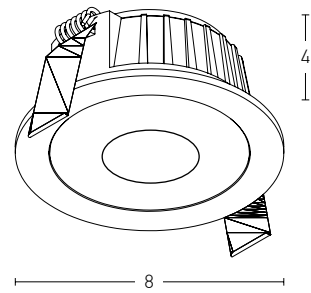

Power 6W
Input 220-240V, 50/60Hz
Color Temperature 3000K
Lumen 440Lm
Cri 90
IP 54
Dimensions Ø: 8cm H: 4cm
Cutting Hole Ø: 7.3cm
Beam Angle 20°
Non Dimmable ☒
Material Aluminium - Glass
Depth Required $\mathbb{T}$: 4.5cm
Driver Included
Color Black / **Code S110**
Color White / **Code S111**

Bulb 1xGU10
Power MAX 50W
Input 220-240V, 50/60Hz
IP 65
Dimensions Ø: 8.5cm H: 4.5cm
Cutting Hole Ø: 7.5cm
Material Aluminium
Depth Required $\mathbb{T}$: 10.5cm
Special Feature GU10 Lampholder Included
Color Black Matt / **Code S046**
Color White Matt / **Code S045**