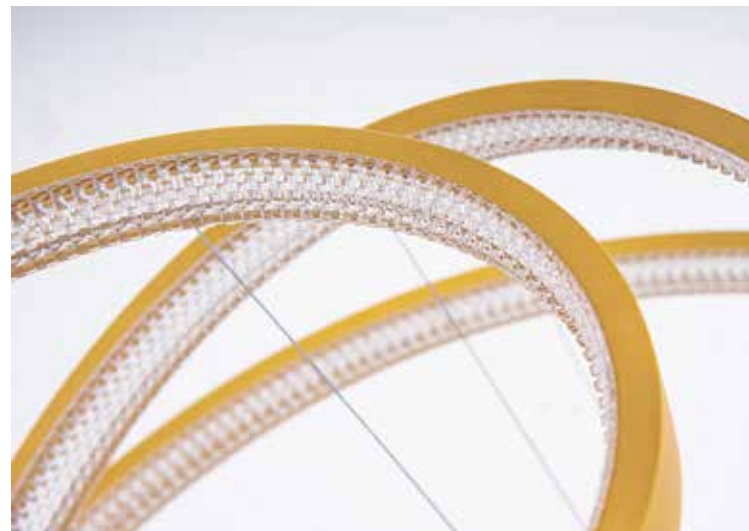

Power 112W
Input 220-240V, 50/60Hz
Color Temperature 3000K
Lumen 8960Lm
Cri 80
Dimensions $\varnothing$: 40cm / $\varnothing$: 60cm / $\varnothing$: 80cm H: 4cm
Base $\varnothing$: 29cm H: 4.5cm
Dimmable Triac ☐
Material Aluminium - Acrylic
Special Feature 200cm Cable Adjustable
Profile 4x2cm
Color Brushed Gold Matt / **Code 2009**