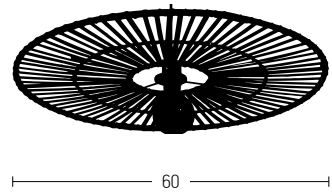

Bulb 1xE27
Power MAX 40W
Input 220-240V, 50/60Hz
Dimensions Ø: 60cm L: 8cm
Base Ø: 10cm H: 2cm
Material Metal - Bamboo
Color Black - Natural Bamboo / **Code 19252**