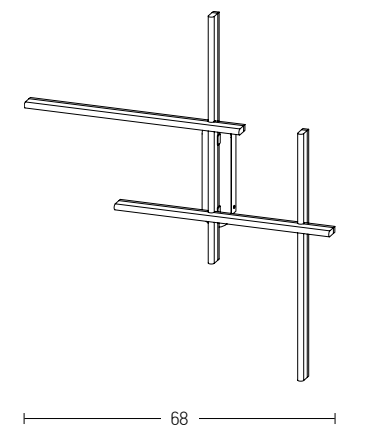

Model Finishing

Black - Golden Leaf

Black - Copper

Power 20W
 Input 220-240V, 50/60Hz
 Color Temperature 3000K
 Lumen 1600Lm
 Cri 80
 Dimensions L: 10cm W: 48cm H: 55cm
 Base W: 5.5cm H: 15.5cm
 Non Dimmable ☒
 Material Metal - Aluminium - Acrylic
 Special Feature Profile 1x3cm
 Color Black Matt / **Code 1945**