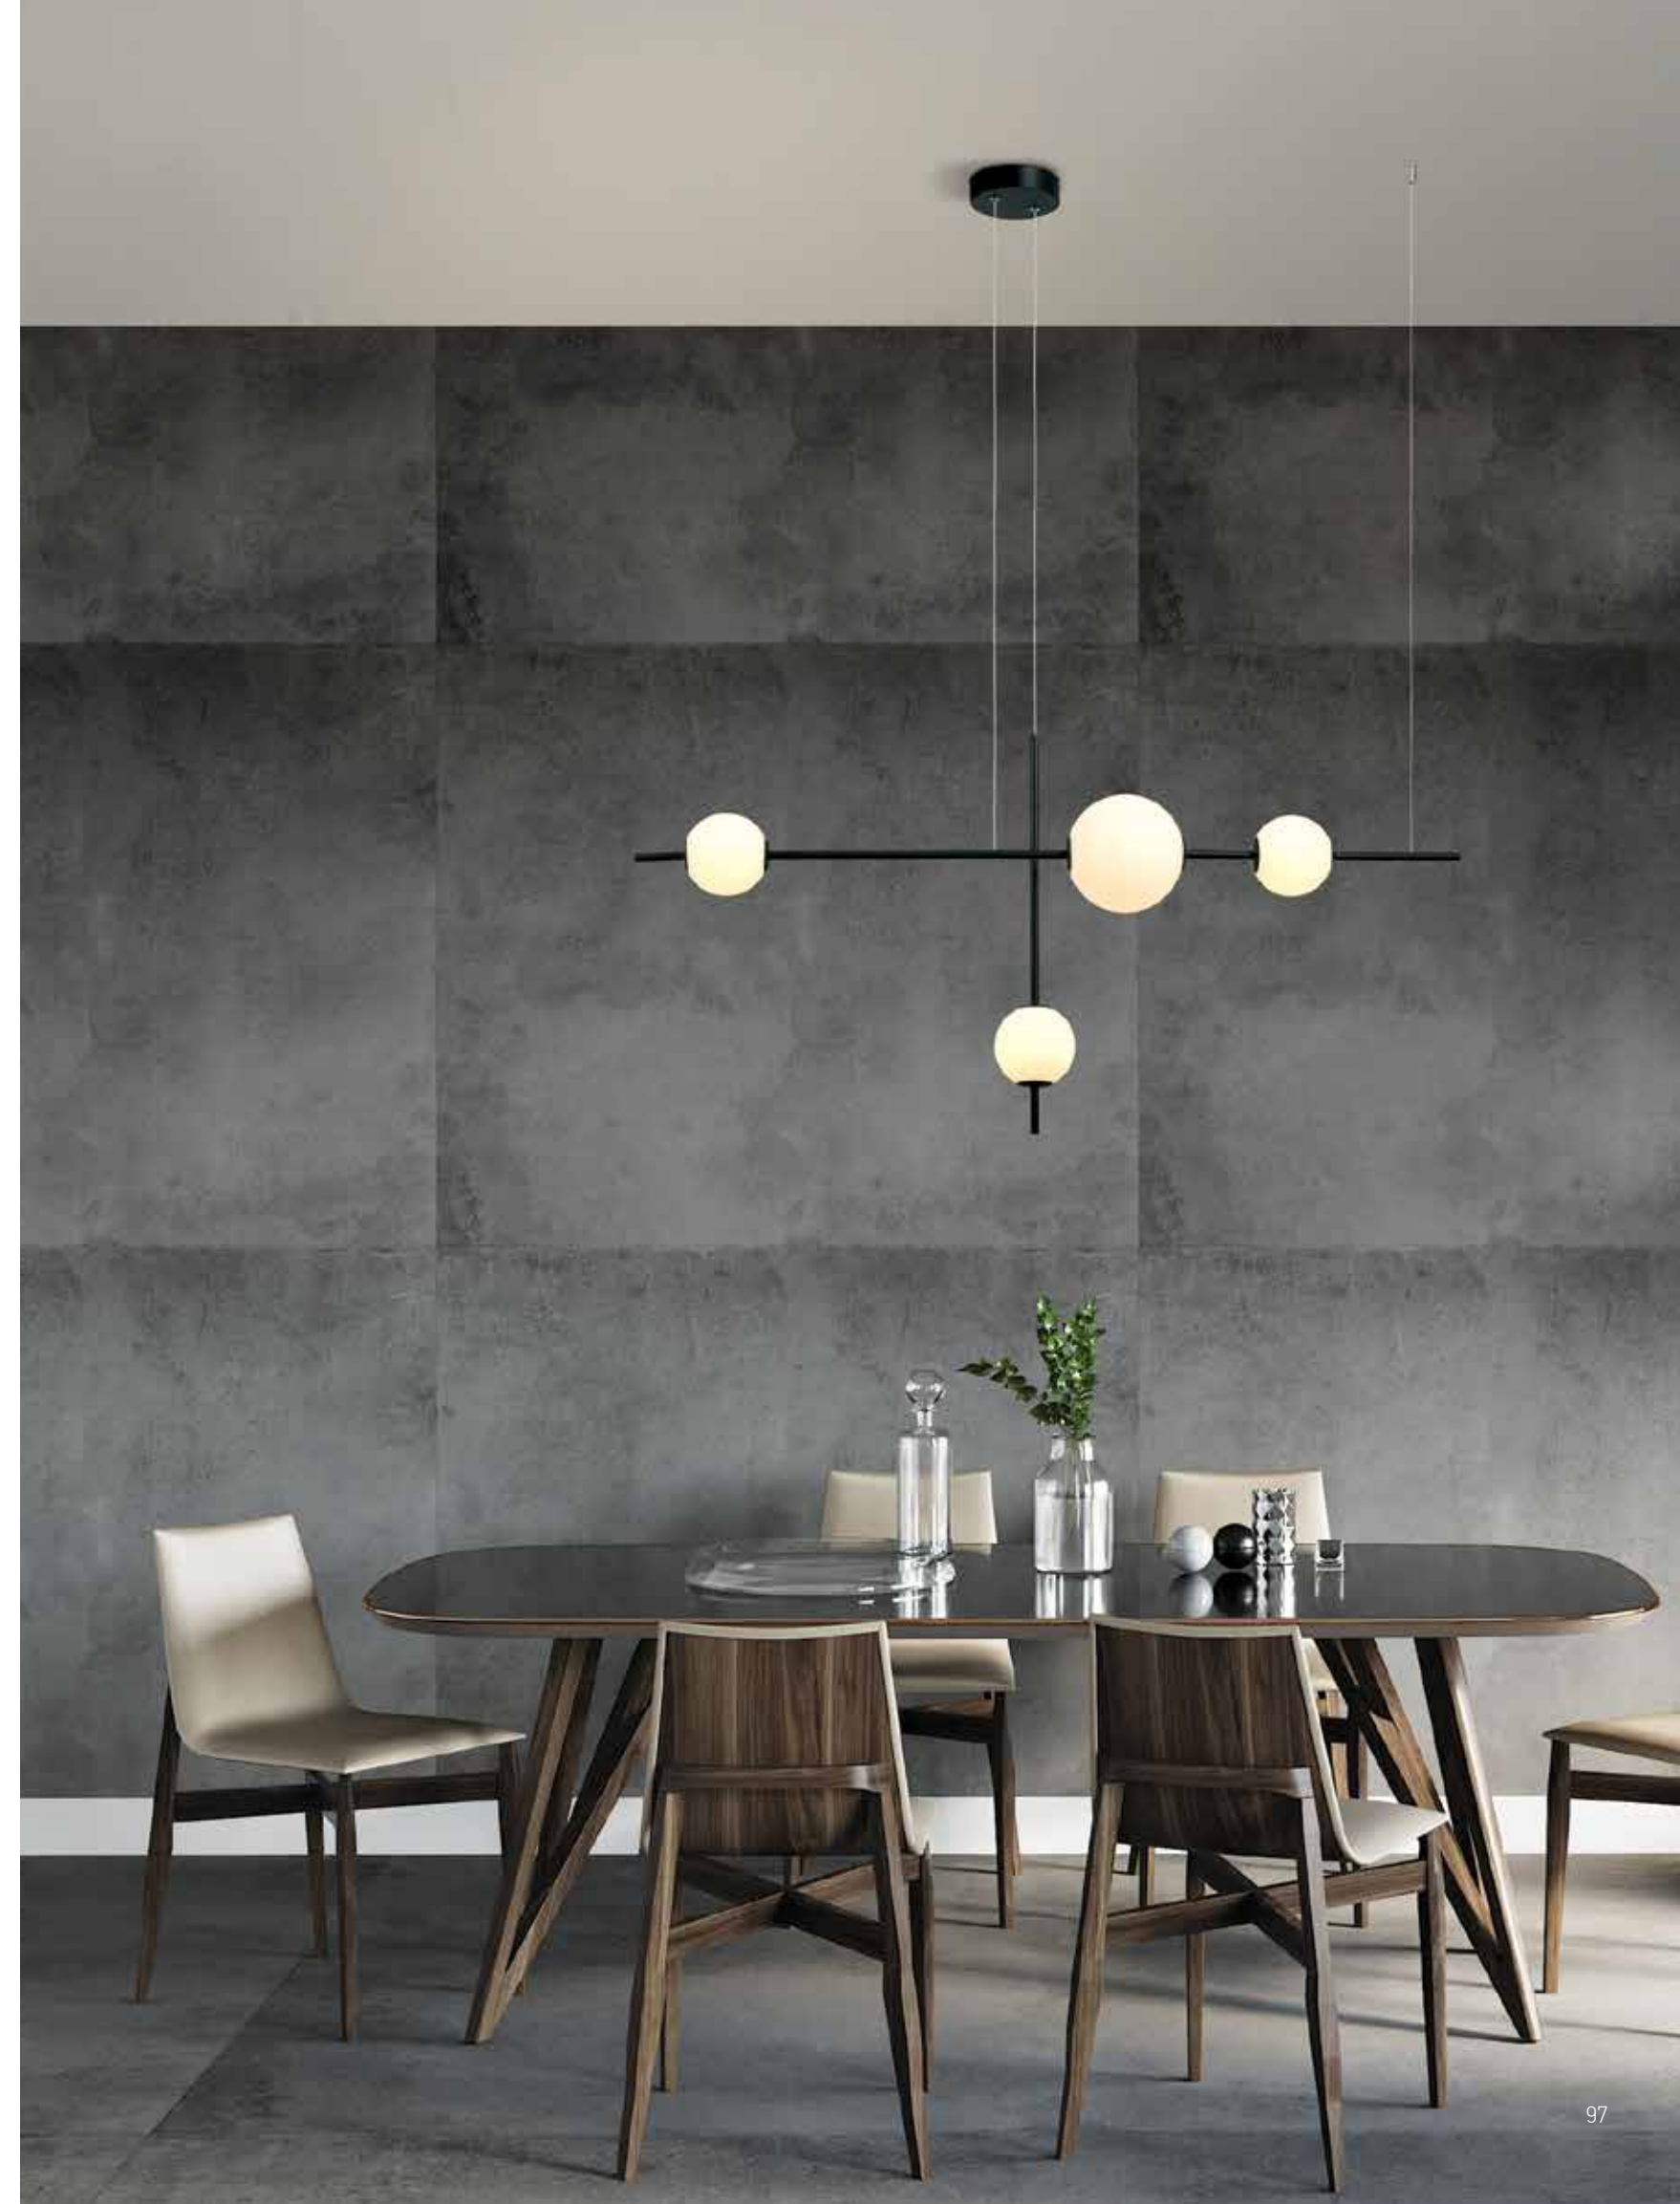

Power 18W
Input 220-240V, 50/60Hz
Color Temperature 3000K
Lumen 1440Lm
Cri 80
Dimensions L: 110cm W: 16cm H: 55cm
Base Ø: 13cm H: 3.2cm
Dimmable ☐
Material Metal - Opal Glass
Special Feature Step Dimming 10%-40%-100%
Glass Ø: 16cm | Ø: 11cm
Color Black Matt / **Code 20131**

Power 12W
Input 220-240V, 50/60Hz
Color Temperature 3000K
Lumen 960Lm
Cri 80
Dimensions Ø: 16cm H: 78cm
Non Dimmable ☒
Material Metal - Opal Glass
Special Feature 140cm Cable Adjustable
Glass Ø: 16cm | Ø: 11cm
Color Black Matt / **Code 20132**