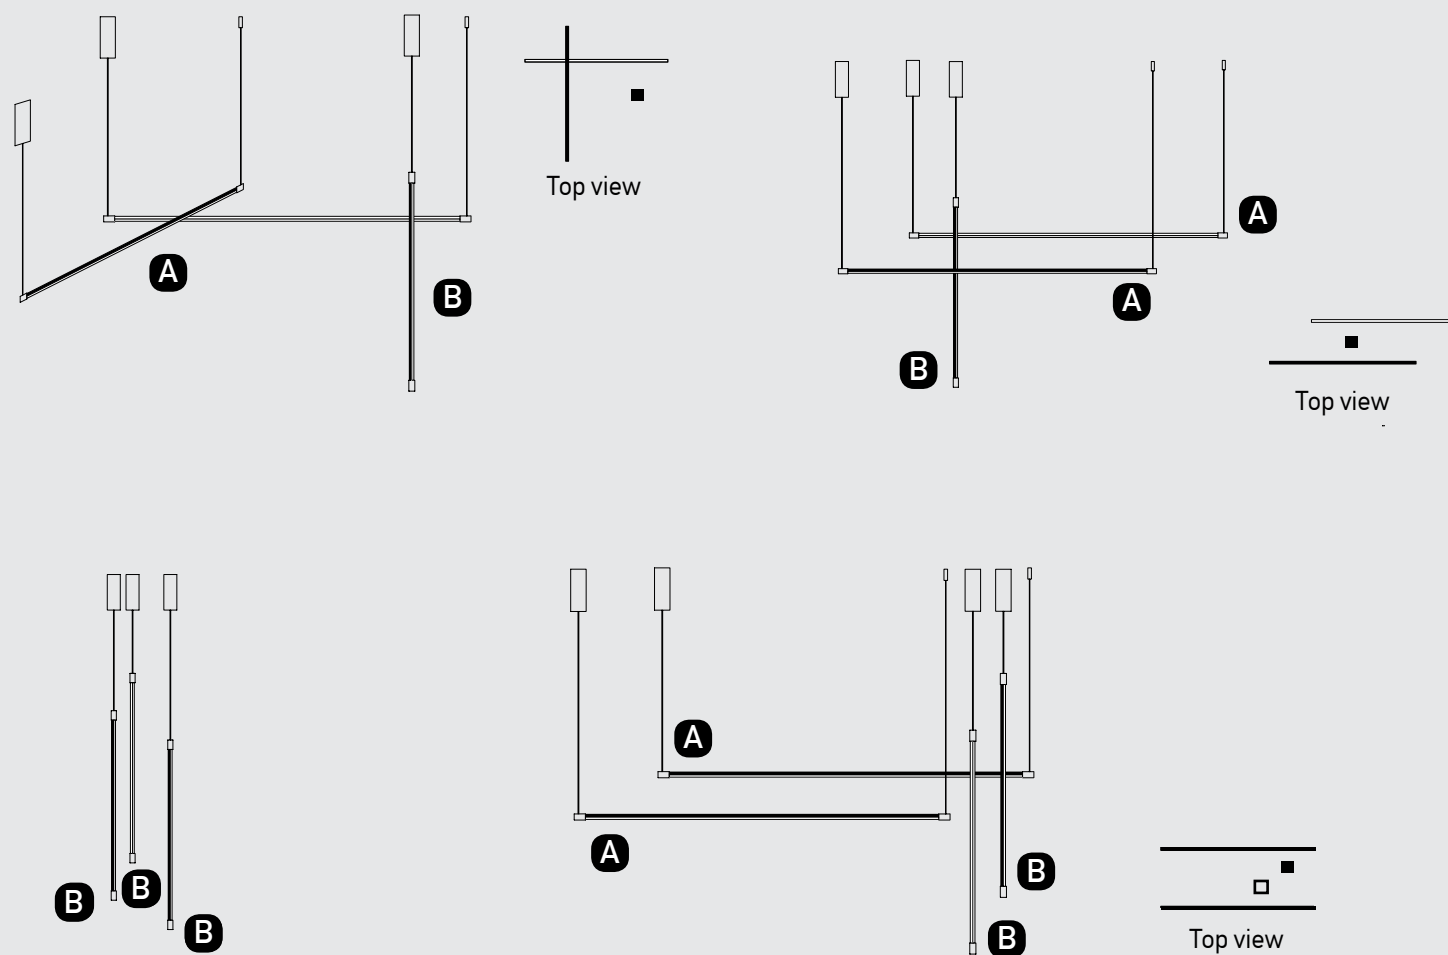

Our Suggestion

Become an artist and make your combination.
Use your imagination to create your masterpiece
with our limitless options.
Minimal design for luxury lighting

Tip Use gold or black color,
as well as different
elevations for a
grand effect.