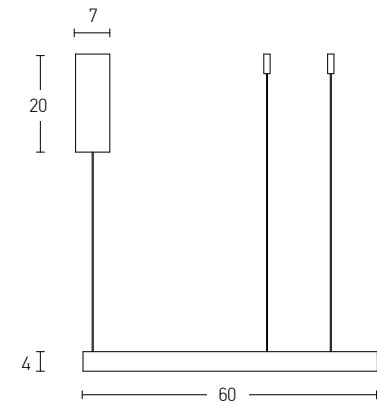

Model Finishing

Brushed Gold Matt

Brushed Coffee

Sandy White

Sandy Black

Indoor Led Lighting

Power 25W
 Input 220-240V, 50/60Hz
 Color Temperature 3000K
 Lumen 2000Lm
 Cri 80
 Dimensions Ø: 40cm H: 4cm
 Base Ø: 7cm H: 20cm
 Dimmable Triac
 Material Aluminium - Acrylic
 Special Feature 210cm Cable Adjustable
 Profile 4x2cm
 Color Brushed Gold Matt / **Code 2005**