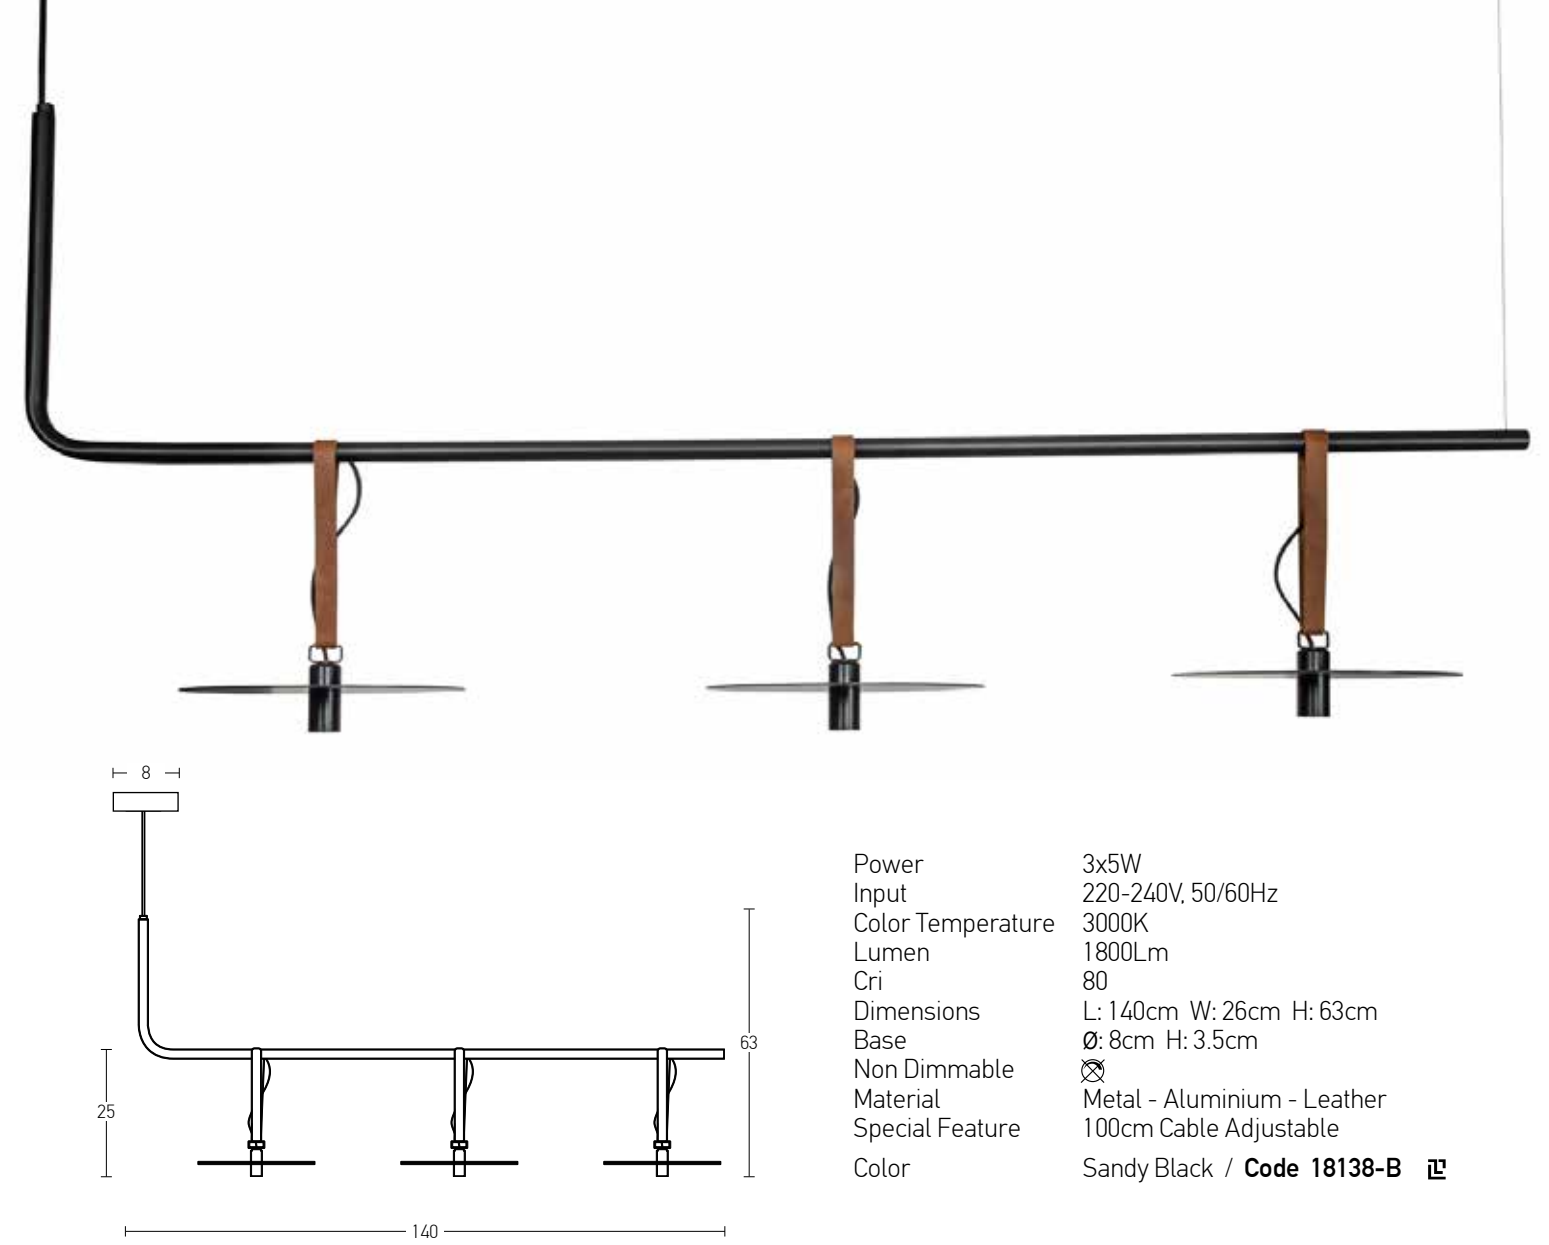

Power	3x5W
Input	220-240V, 50/60Hz
Color Temperature	3000K
Lumen	1800Lm
Cri	80
Dimensions	L: 140cm W: 26cm H: 63cm
Base	Ø: 8cm H: 3.5cm
Non Dimmable	☒
Material	Metal - Aluminium - Leather
Special Feature	100cm Cable Adjustable
Color	Sandy Black / Code 18138-B