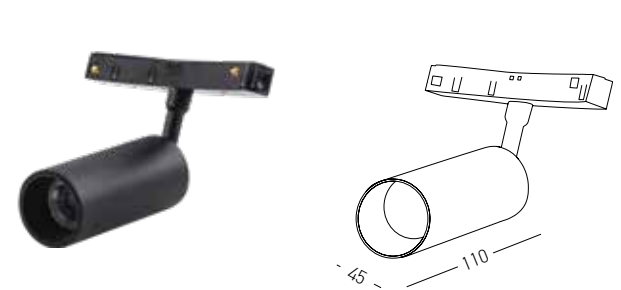

Power 8W
Input 48V
Color Temperature 3000K
Lumen 780Lm
Cri 80
Dimensions Curved: 600mm Ø: 45mm L: 110mm
Beam Angle 36°
DALI Dimmable ☒
Material Aluminium - Acrylic
Color Sandy Black / **Code 22094**