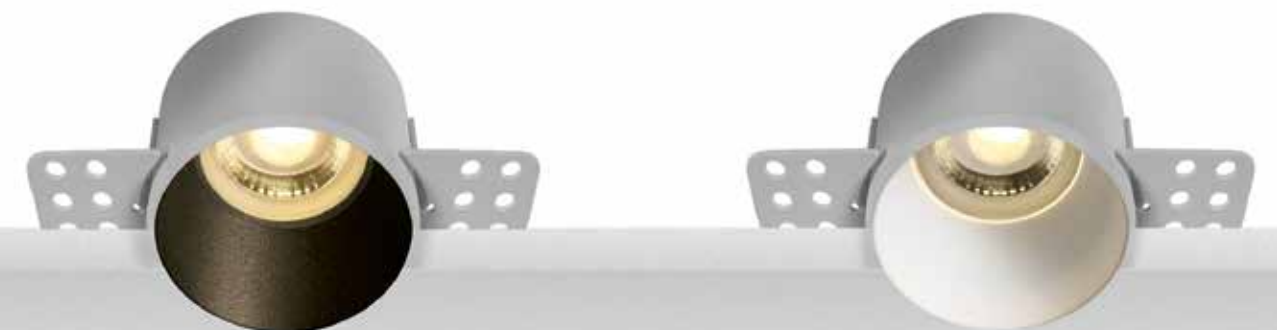

Bulb 1xGU10
Power MAX 50W
Input 220-240V, 50/60Hz
Dimensions Ø: 6cm H: 4cm
Cutting Hole Ø: 6cm
Material Aluminium
Depth Required 12cm
Special Feature GU10 Lampholder Included

Color Black / **Code Z10105 TR-B**
Color White / **Code Z10105 TR-W**