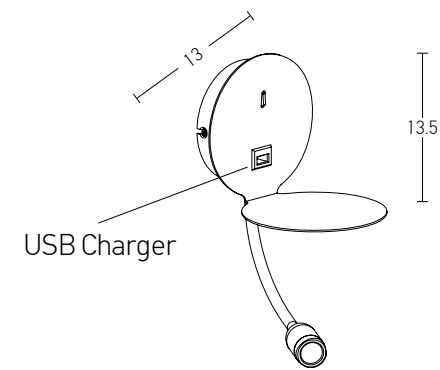

Power	3W
Input	220-240V, 50/60Hz
Color Temperature	3000K
Lumen	255Lm
Cri	80
Dimensions	L: 16.4cm Ø: 13cm H: 13.5cm
Non Dimmable	☒
Switch	On/Off
Material	Metal - Aluminium
Special Feature	USB Charger Flex 19cm Stick Ø: 3cm H: 5cm
Color	White Matt / Code H58