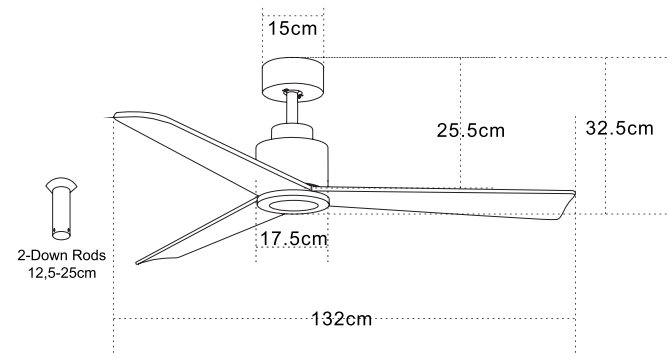

Model Finishing

Brown
Cherry Wood Blades

Black Matt
Cherry Wood Blades

Chrome Matt
Natural Wood Blades

Led Light Source Without Light
 Input 220-240V, 50/60Hz
 dB 23
 Dimensions 52" Ø: 132cm H: 32.5-45cm
 Air Flow 175.3m³ min
 Night Mode Time Setting 1h / 2h / 4h / 8h
 Material Metal - Wood
 Special Feature 2 Down Rods 12.5-25cm
 Summer Function
 Motor Feature AC Motor 57W
 3 Speeds
 Color Black Matt / Code 19136-B