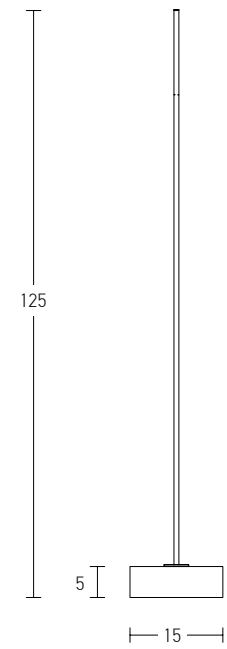

Power 15W
Input 220-240V, 50/60Hz
Color Temperature 3000K
Lumen 1200Lm
Cri 80
Dimensions H: 125cm
Base L: 15cm W: 15cm H: 5cm
Non Dimmable ☒
Material Aluminium
Special Feature 120cm Cable Available
Movable
Color Black Matt / **Code 20147**