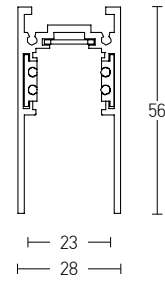

SURFACE Curved Track

Dimensions Ø: 900mm
L: 942.5mm
Material Aluminum
Color Sandy Black
Code 22097