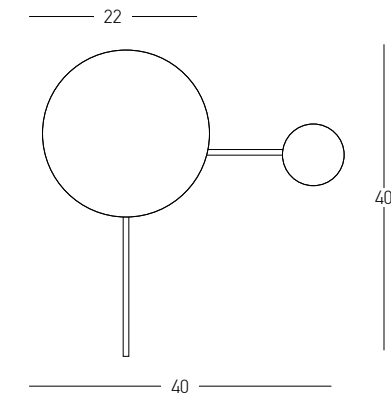

Bulb 1xG9 Led
Power MAX 7W
Input 220-240V, 50/60Hz
Dimensions L: 8cm W: 26cm H: 36cm
Material Metal - Opal Glass
Special Feature Opal Glass Ø: 8cm
Color Sandy Olive Green - Painted Gold / **Code 22203**
Color Terracotta - Painted Gold / **Code 22204**
Color Elephant Grey - Sandy Black / **Code 22205**

Bulb 1xG9 Led
Power MAX 7W
Input 220-240V, 50/60Hz
Dimensions L: 11cm W: 40cm H: 40cm
Material Metal - Opal Glass
Special Feature Opal Glass Ø: 8cm
Color Sandy Olive Green - Painted Gold / **Code 22201**

Model Finishing

Bulb 1xE27
Power MAX 20W
Input 220-240V, 50/60Hz
Dimensions L: 24cm W: 30cm H: 50cm
Base Ø: 15cm H: 3cm
Material Metal - Opal Glass
Special Feature Opal Glass Ø: 20cm
Color Painted Gold / **Code 22200**