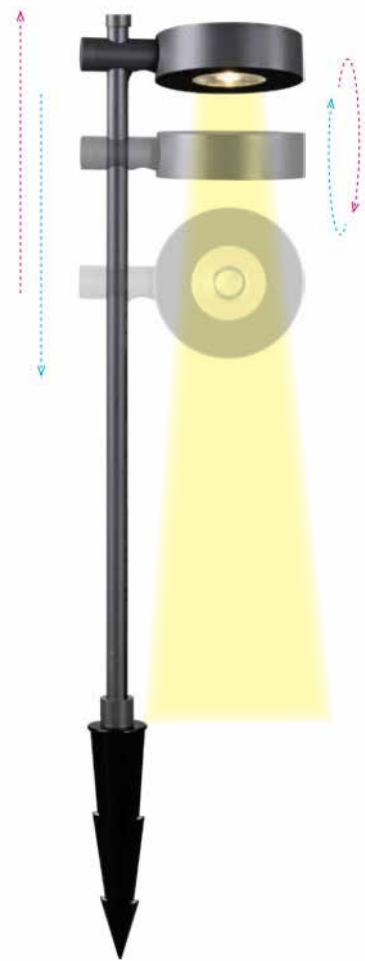

Color Graphite / **Code E293**

Power 5.5W
 Input 220-240V, 50/60Hz
 Color Temperature 3000K
 Lumen 522Lm
 Cri 97
 IP 65
 Dimensions L: 18cm W: 12cm H: 102cm
 Base Ø: 10.5cm H: 1cm
 Shade Dimensions Ø: 12cm H: 3.5cm
 Beam Angle 36°
 Material Aluminum - ABS
 Special Feature Movable - Rotational
 Spike & Base Included