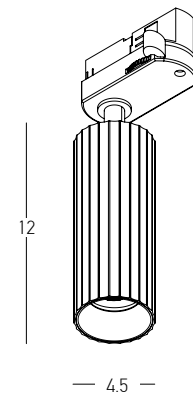

Power 7W
Input 220-240V, 50/60Hz
Color Temperature 3000K
Lumen 580Lm
Cri 90
Dimensions Ø: 4.5cm H: 12cm
Beam Angle 36°
Material Aluminum
Special Feature 3 Phase Track Light
Color Brushed Brass / **Code S114**
Color White Matt / **Code S115**
Color Black Matt / **Code S116**