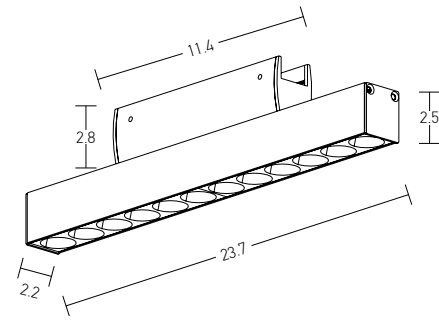

Power 9W
Input 48V
Color Temperature 3000K
Lumen 990Lm
Cri 90
Dimensions L: 23.7cm W: 2.2cm H: 2.5cm
Base W: 11.4cm H: 2.8cm L: 2.3cm
Material Aluminium - Acrylic
Color Sandy Black / **Code 20276**
OSRAM

Power 7W
Input 48V
Color Temperature 3000K
Lumen 770Lm
Cri 90
Stick Ø: 3.5cm H: 9.5cm
Base W: 11.4cm H: 2.8cm L: 2.3cm
Beam Angle 24°
Material Aluminium
Special Feature Movable
Color Sandy Black / **Code 20275**
OSRAM

LED Strip 2.5m

Power 14W/m
Input 48V
Color Temperature 3000K
Lumen 1150Lm/m
Cri 90
Length 250cm
Color Black Base / **Code 20277**
OSRAM

LED Strip 5m

Power 14W/m
Input 48V
Color Temperature 3000K
Lumen 1150Lm/m
Cri 90
Length 500cm
Color Black Base / **Code 20278**
OSRAM