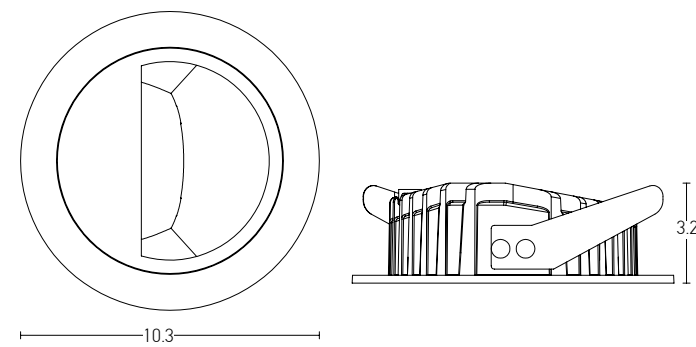

Wall Washer
Power 8W
Input 220-240V, 50/60Hz
Color Temperature 3000K
Lumen 388Lm
Cri 80
IP 54
Dimensions Ø : 10.3cm H: 3.2cm
Cutting Hole Ø : 8.5cm
Beam Angle 20°
Non Dimmable ☒
Material Aluminium
Depth Required JT : 3.5cm
Driver Included (250mA)
Color White / **Code S072**