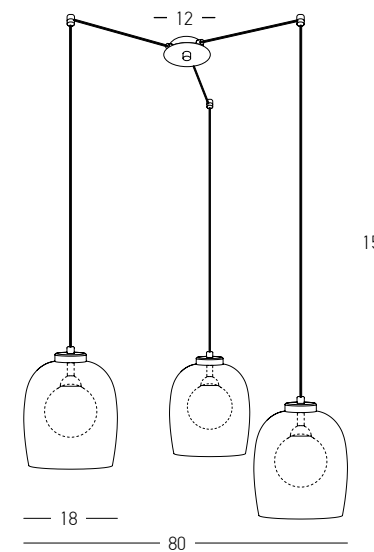

Bulb 3xG9 Led
Power MAX 5W
Input 220-240V, 50/60Hz
Dimensions Ø: 80cm H: 150cm
Base Ø: 12cm H: 3cm
Glass Ø: 18cm H: 23cm
Material Metal - Smoked Glass Outside
Opal Glass Inside
Special Feature 150cm Cable Adjustable
Opal Glass Ø: 10cm
Color Sandy Black / **Code 22145**