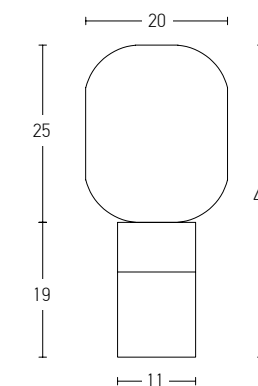

Bulb 1xE27
Power MAX 25W
Input 220-240V, 50/60Hz
Dimensions Ø: 20cm H: 44cm
Base Ø: 11cm H: 19cm
Material Metal - Marble - Glass
Special Feature 150cm Cable Available
Color White Marble - Champagne - Antique Brass / **Code 20253**