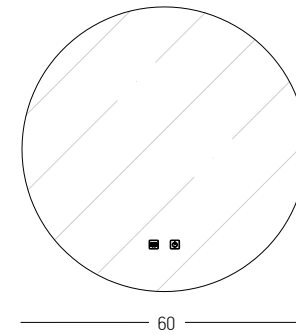

Power 25W
Input 220-240V, 50/60Hz
Color Temperature 4000K
Lumen 2600Lm
Cri 80
Dimensions Ø: 60cm W: 3.5cm
Non Dimmable ☒
Material Mirror - Aluminium
Special Feature Touch Switches
Antifog
Back Light
IP54

Color Mirror / **Code 22067**

**Anti Fog and
Back Light
Touch Switches
On the Mirror**