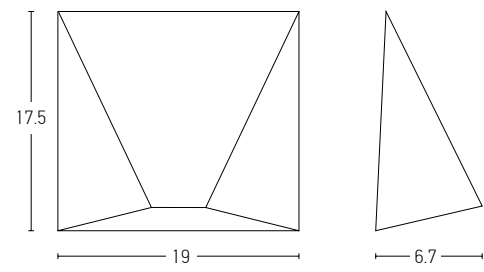

Power 7W
Input 220-240V, 50/60Hz
Color Temperature 3000K
Lumen 560Lm
Cri 80
IP 44
Dimensions L: 6.7cm W: 19cm H: 17.5cm
Material Metal - PC Diffuser
Color Graphite / **Code E243**