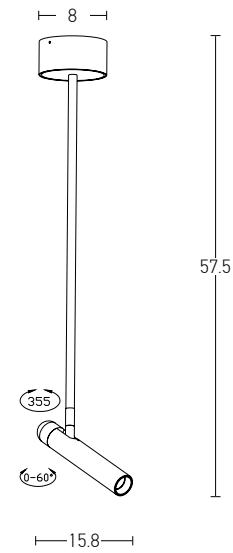

Indoor Led Lighting

Power 4.2W
Input 220-240V, 50/60Hz
Color Temperature 3000K
Lumen 462Lm
Cri 80
Dimensions L: 15.8cm H: 57.5cm
Base Ø: 8cm H: 4cm
Non Dimmable ☒
Material Metal - Aluminium
Beam Angle 38°
Special Feature Standard Length
Stick Ø: 2.5cm H: 15.8cm
Movable Spot

Color Sandy Black / **Code 1921**
Sandy White / **Code 1920**