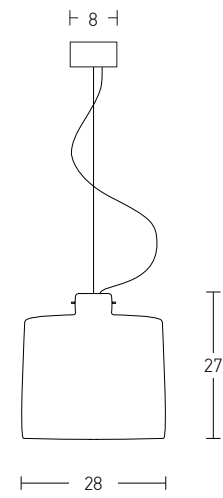

Bulb 1xE27
Power MAX 40W
Input 220-240V, 50/60Hz
Dimensions Ø: 28cm H: 27cm
Base Ø: 8cm H: 3.5cm
Material Clay
Special Feature 120cm Fabric Cable Adjustable
Color Natural / **Code 1664**
Color White Matt / **Code 22216**