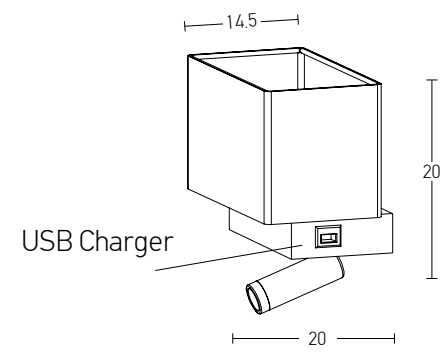

Led 3W
Bulb 1xE27
Power MAX 40W
Input 220-240V, 50/60Hz
Color Temperature 3000K
Lumen 240Lm
Dimensions L: 25cm W: 17cm H: 28cm
Base Ø: 12cm H: 2.5cm
Non Dimmable ☒
Switch 2/Switch On-Off
Material Metal - Aluminium - Fabric Shade
Special Feature Shade Ø: 17cm H: 14.5cm
Stick Ø: 2.8cm L: 36cm
Color Black Matt / **Code H57**

Led 3W
Bulb 1xE27
Power MAX 40W
Input 220-240V, 50/60Hz
Color Temperature 3000K
Lumen 240Lm
Cri 80
Dimensions L: 14.5-20cm W: 20cm H: 20cm
Non Dimmable ☒
Switch 2 On/Off
Material Metal - Aluminium - Fabric Shade
Special Feature USB Charger
Shade L: 12cm W: 20cm H: 11cm
Stick Ø: 2.8cm H: 8.5cm
Color Black Matt / **Code H59**