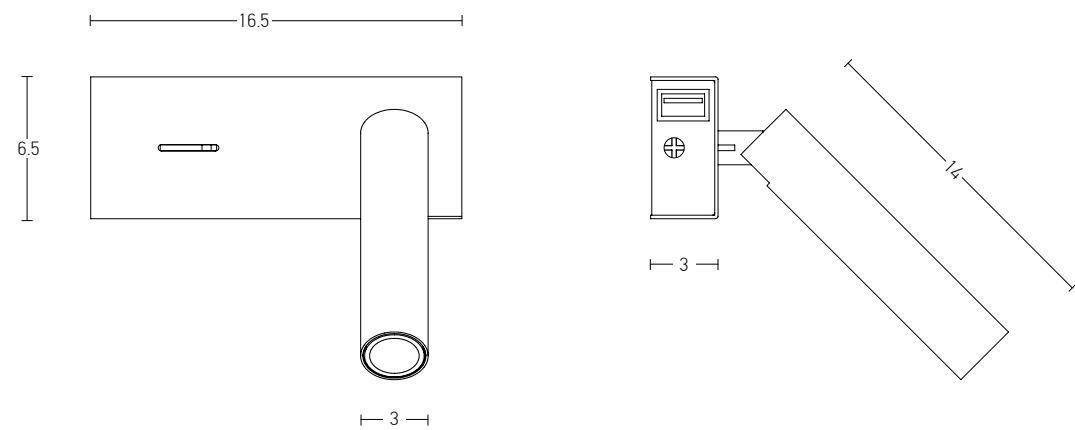

USB Charger

Power	3W
Input	220-240V, 50/60Hz
Color Temperature	3000K
Lumen	204Lm
Cri	80
Dimensions	L: 7-19cm W: 16.5cm H: 6.5cm
Non Dimmable	☒
Switch	On/Off
Material	Metal - Aluminum
Special Feature	USB Charger Stick Ø: 3cm L: 14cm
Color	Sandy White / Code H74
Color	Sandy Black / Code H75