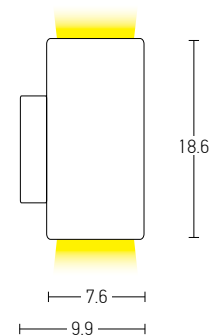

Bulb 2xGU10
Power MAX 9W
Input 220-240V, 50/60Hz
IP 54
Dimensions Ø: 7.6cm L: 9.9cm H: 18.6cm
Material ABS - PC Diffuser
Special Feature Up & Down Light
Color White / **Code E186**