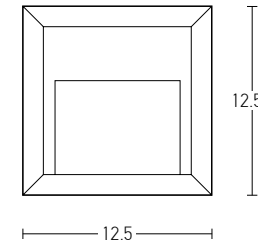

Power 2W
Input 220-240V, 50/60Hz
Color Temperature 3000K
Lumen 160Lm
Cri 80
IP 65
Dimensions L: 2.5cm W: 12.5cm H: 12.5cm
Material ABS
Color White / **Code Z67388-B**