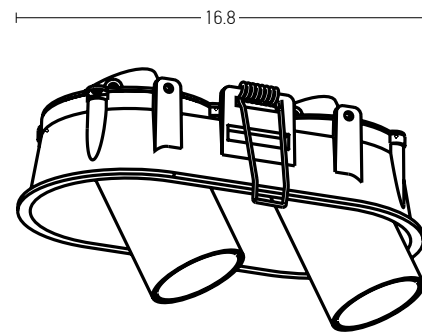

Power 2x7W
Input 10V / 700mA
Color Temperature 3000K
Lumen 1040Lm
Cri 90
Dimensions L: 16.8cm W: 9cm H: 9cm
Cutting Hole 8.2 x 16.4cm
Beam Angle 36°
Material Aluminium
Depth Required JT: 9cm
Required Driver V350-1050 / Series Connection
Special Feature Movable
Stick Ø: 4cm

Color Sandy White - Black / **Code Z11207-W**
Color Sandy Black - Gold / **Code Z11207-B**

Power 10W
Input 220-240V, 50/60Hz
Color Temperature 3000K
Lumen 750Lm
Cri 90
Dimensions Ø: 7cm H: 8.3cm
Cutting Hole Ø: 6cm
Beam Angle 38°
Non Dimmable ☒
Material Aluminium
Depth Required JT: 9cm
Driver Included (250mA)
Color White Matt - Black Matt Reflector / **Code S070**

Power 15W
Input 220-240V, 50/60Hz
Color Temperature 3000K
Lumen 1125Lm
Cri 90
Dimensions Ø: 8.5cm H: 10.3cm
Cutting Hole Ø: 7.8cm
Beam Angle 30°
Non Dimmable ☒
Material Aluminium
Depth Required JT: 11cm
Driver Included (350mA)
Color White Matt - Black Matt Reflector / **Code S071**

Power 7W
Input 10V / 700mA
Color Temperature 3000K
Lumen 520Lm
Cri 90
Dimensions Ø: 9.1cm H: 9cm
Cutting Hole Ø: 8.2cm
Beam Angle 36°
Material Aluminium
Depth Required JT: 9cm
Required Driver LSCW700P for 1 Fixture
Special Feature Movable
Stick Ø: 4cm

Color Sandy White - Black / **Code Z11107-W**
Color Sandy Black - Gold / **Code Z11107-B**