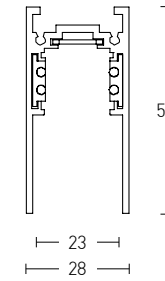

TRIMLESS Curved Track

Dimensions Ø: 900mm
L: 942.5mm
Material Aluminum
Color Sandy Black
Code 22098

SURFACE Curved Track

Dimensions Ø: 1200mm
L: 1252.5mm
Material Aluminum
Color Sandy Black
Code 22102