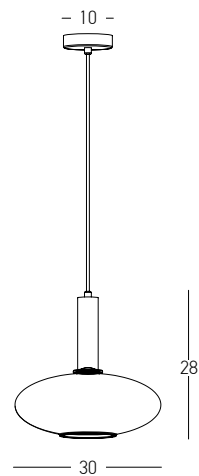

Bulb	1xE27
Power	MAX 40W
Input	220-240V, 50/60Hz
Dimensions	Ø: 25.5cm H: 26.5cm
Base	Ø: 10cm H: 2.5cm
Material	Metal - Aluminum - Dimple Glass Outside Opal Glass Inside
Special Feature	150cm Fabric Cable Adjustable
Color	Sandy Black - Green Glass / Code 22033
Color	Sandy Black - Blue Glass / Code 22034
Color	Sandy Black - Smoked Glass / Code 22035

Bulb 1xE27
 Power MAX 40W
 Input 220-240V, 50/60Hz
 Dimensions Ø: 15cm H: 45cm
 Base Ø: 10cm H: 2.5cm
 Glass Ø: 15cm H: 28cm
 Material Metal - Opal Glass
 Special Feature 150cm Fabric Cable Adjustable
 Color Gold Matt / **Code 22070**

Bulb 1xE27
 Power MAX 40W
 Input 220-240V, 50/60Hz
 Dimensions Ø: 20cm H: 33cm
 Base Ø: 10cm H: 2.5cm
 Glass Ø: 20cm H: 18cm
 Material Metal - Opal Glass
 Special Feature 150cm Fabric Cable Adjustable
 Color Gold Matt / **Code 22071**