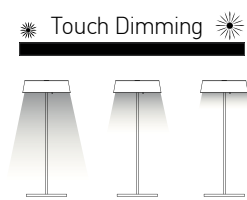

Power 2.2W
Input 220-240V, 50/60Hz
Color Temperature 3000K
Lumen 80Lm
Cri 80
IP 54
Dimensions Ø: 12cm H: 30cm
3 Steps Dimming 10%, 50%, 100%
Material Aluminum - PC Difusser
Special Feature Shade Ø: 12cm H: 5cm
Portable Table Lamp
USB Cable & Adaptor Included

Color Black Matt / **Code E289**
Color White Matt / **Code E290**
Color Gold Matt / **Code E291**