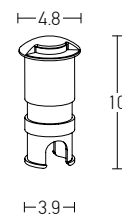

Power 3W
Input 24V
Color Temperature 3000K
Lumen 180Lm
Cri 80
IP 65
IK 10
Dimensions Ø: 4.8cm H: 10cm
Material Aluminium - Stainless Steel- PC Diffuser
Depth Required 111: 13cm
Recessed Mounting Box Included
Recommended Driver D-8-24 (Not Included)
Color Aluminium / **Code E179**