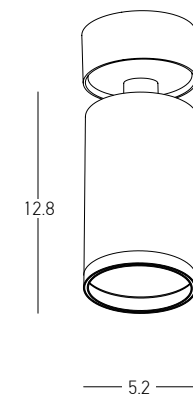

Bulb 1xGU10
Power MAX 40W
Input 220-240V, 50/60Hz
Dimensions Ø: 5.2cm H: 12.8cm
Spot Ø: 5.2cm H: 9.3cm
Base Ø: 5.2cm H: 3cm
Material Aluminum
Special Feature Included LED Driver
Color White Sandy / **Code S123**
Color Black Sandy / **Code S124**