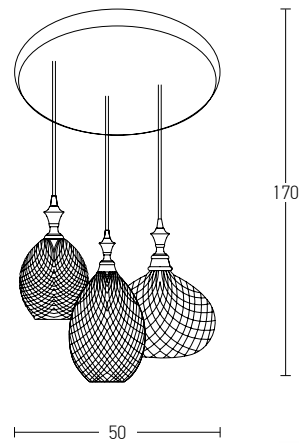

Bulb 4xE27
Power MAX 40W
Input 220-240V, 50/60Hz
Dimensions L: 105cm H: 170cm
Base L: 105cm W: 6.5cm H: 2.7cm
Material Metal - Glass
Special Feature 120cm Fabric Cable Adjustable
Color Black Matt - Smoked Grey / **Code 19240**

Bulb 3xE27
Power MAX 40W
Input 220-240V, 50/60Hz
Dimensions Ø: 50cm H: 170cm
Base Ø: 50cm H: 3cm
Material Metal - Glass
Special Feature 120cm Fabric Cable Adjustable
Color Black Matt - Smoked Grey / **Code 19241**