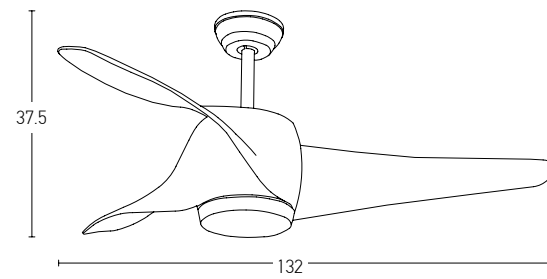

Led Light Source 15W
Input 220-240V, 50/60Hz
Color Temperature 3000K, 4000K, 6000K
Lumen 1500Lm
Cri 80
dB 20
Dimensions 52" Ø: 132cm H: 37.5-50cm
Air Flow 147.4m³ min
Night Mode Time Setting 1h / 2h / 4h / 8h
Material Metal - Acrylic - Wood
Special Feature 2 Down Rods 12.5-25cm
Summer & Winter Function
Possibility of Installation on a Sloping Roof - 20°
Motor Feature DC Motor 40W
5 Speeds
Color Coffee - Cherry Wood Blades / Code 20256