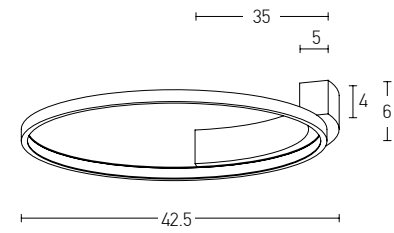

Indoor Led Lighting

Power 25W
Input 220-240V, 50/60Hz
Color Temperature 3000K
Lumen 2000Lm
Cri 80
Dimensions Ø: 42.5cm H: 6cm
Base L: 35cm W: 5cm H: 4cm
Non Dimmable ☒
Material Metal - Aluminium - Silicon
Color Sandy Black / **Code 2074**
Color Sandy White / **Code 2075**