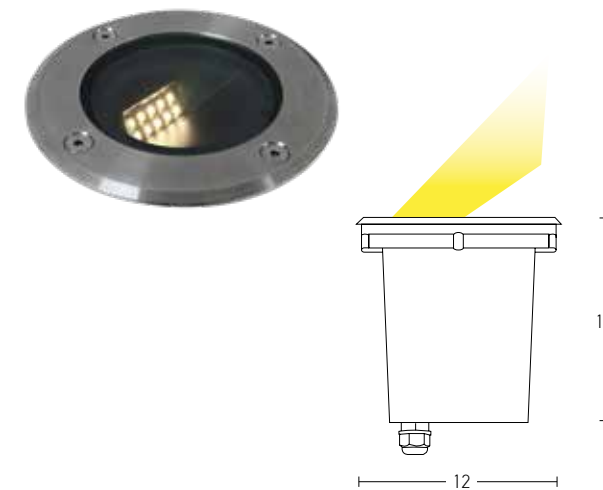

Power 8W
Input 220-240V, 50/60Hz
Color Temperature 3000K
Lumen 180Lm
Cri 80
IP 67
IK 8
Dimensions Ø: 12cm H: 15cm
Cutting Hole Ø: 11.5cm
Beam Angle Asimetric
Material Stainless Steel
Depth Required 17cm
Recessed Mounting Box Included
Special Feature 200cm Cable Available
Driver Included
Color Stainless Steel / **Code Z69062**