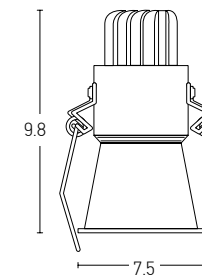

Power 6W
Input 220-240V, 50/60Hz
Color Temperature 3000K
Lumen 480Lm
Cri 90
Dimensions Ø: 5.5cm H: 9.1cm
Cutting Hole Ø: 5.2cm
Beam Angle 24°
Non Dimmable ☒
Material Aluminium
Depth Required JT : 9.5cm
Driver Included (160mA)
Color White Matt / **Code S073**

Power 10W
Input 220-240V, 50/60Hz
Color Temperature 3000K
Lumen 800Lm
Cri 90
Dimensions Ø: 7.5cm H: 9.8cm
Cutting Hole Ø: 7.2cm
Beam Angle 31°
Non Dimmable ☒
Material Aluminium
Depth Required JT : 10.5cm
Driver Included (250mA)
Color White Matt / **Code S075**