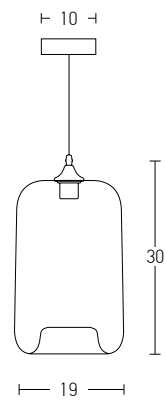

Bulb 1xE27
Power MAX 40W
Input 220-240V, 50/60Hz
Dimensions Ø: 19cm H: 30cm
Base Ø: 10cm H: 2.5cm
Material Glass
Special Feature 150cm Cable Adjustable
Color Smoked Grey / **Code 14101**