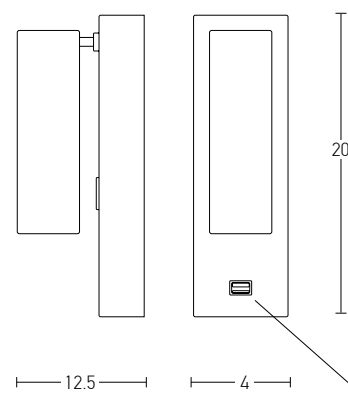

Power 3W
Input 220-240V, 50/60Hz
Color Temperature 3000K
Lumen 240Lm
Cri 80
Dimensions L: 12.5-19cm W: 4cm H: 20cm
Non Dimmable ☒
Switch On/Off
Material Metal - Aluminium
Special Feature USB Charger
Color Black Matt / **Code H35**

USB Charger