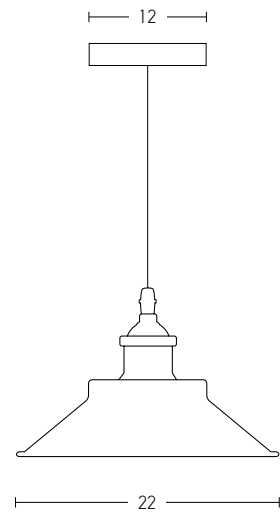

Indoor Lighting | Metal Collection

Bulb 1xE27
Power MAX 40W
Input 220-240V, 50/60Hz
Dimensions Ø: 22cm H: 14cm
Base Ø: 12cm H: 2cm
Material Metal
Special Feature 150cm Cable Adjustable
Color Black Matt - Bronze / **Code 1464**