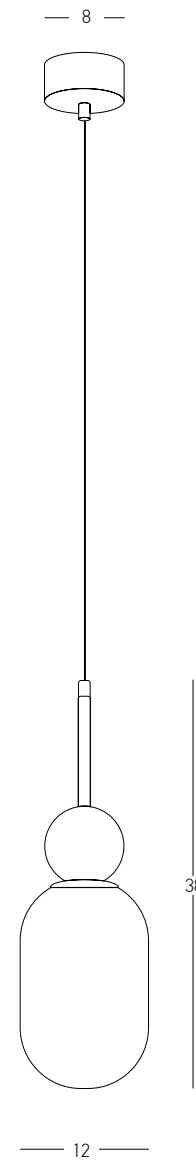

Bulb 1xE27
Power MAX 40W
Input 220-240V, 50/60Hz
Dimensions Ø: 12cm H: 38cm
Base Ø: 8cm H: 3.5cm
Material Metal - White Marble - Opal Glass
Special Feature 150cm Fabric Cable Adjustable
Color Black Matt - Gold Matt / **Code 22215**