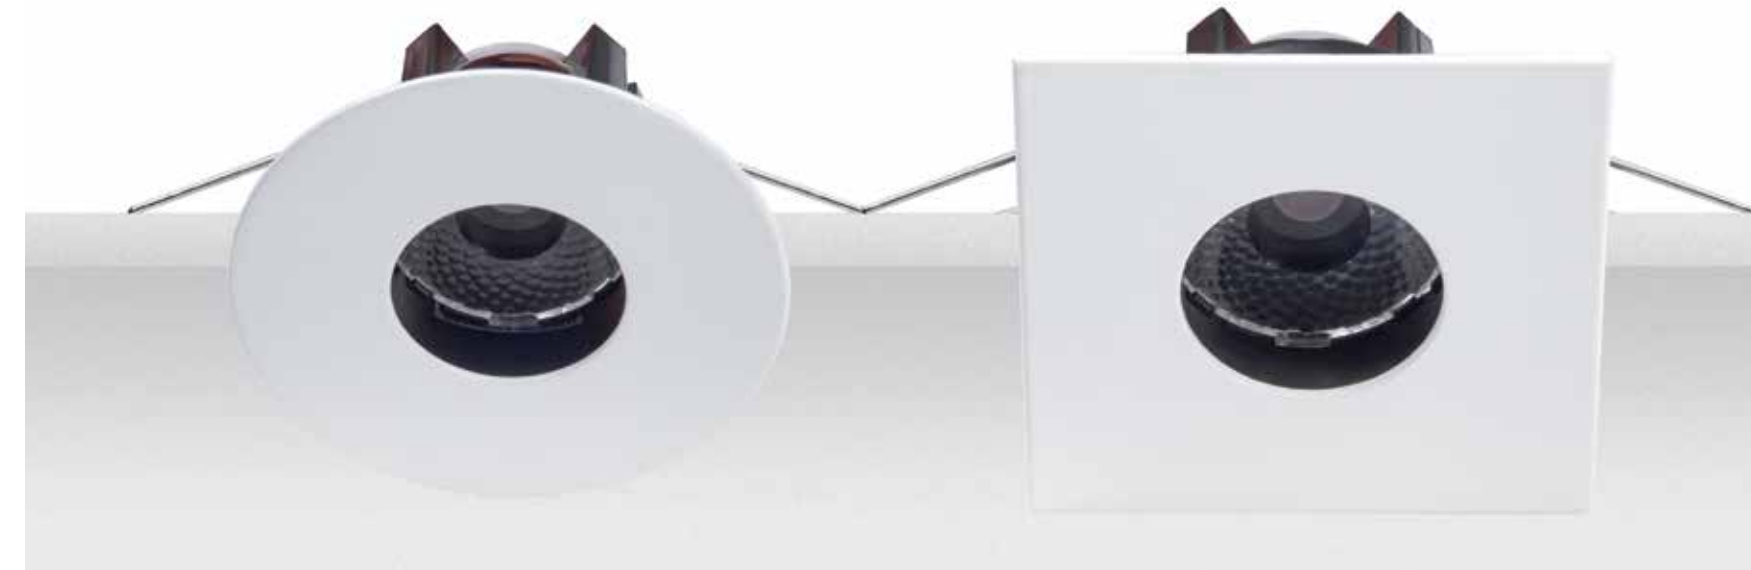

Bulb 1xGU10
Power MAX 50W
Input 220-240V, 50/60Hz
Dimensions Ø: 9cm H: 4cm
Cutting Hole Ø: 8cm
Material Aluminium
Depth Required JT: 10cm
Special Feature GU10 Lampholder Included
Movable
Color White - Black / **Code S060**

Bulb 1xGU10
Power MAX 50W
Input 220-240V, 50/60Hz
Dimensions L: 8.4cm W: 8.4cm H: 4cm
Cutting Hole Ø: 7.6cm
Material Aluminium
Depth Required JT: 10cm
Special Feature GU10 Lampholder Included
Movable
Color White - Black / **Code S061**