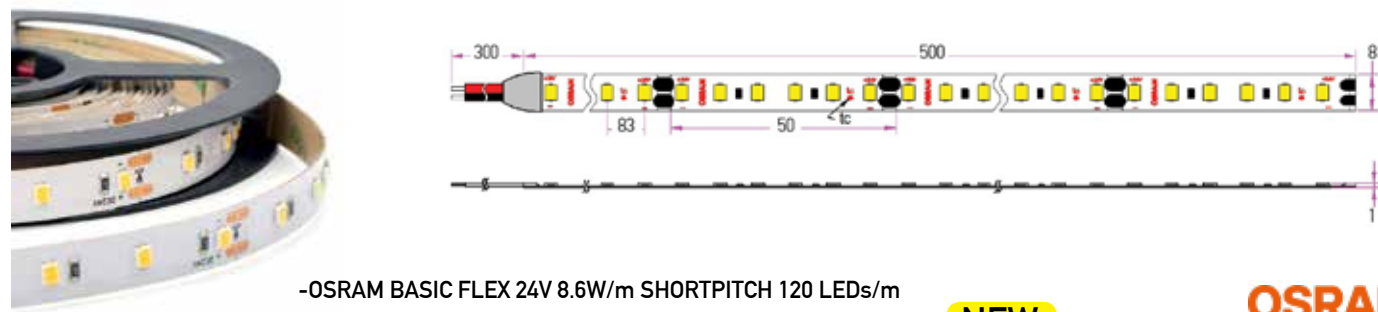

-OSRAM BASIC FLEX 24V 8.6W/m SHORTPITCH 120 LEDs/m

NEW **OSRAM**
Less Wattage Better Efficiency

Code	IP	Kelvin	CRI	Watt	Lm/m
4062172231459	20	2700	85	8.6W/m	980
4062172231473	20	3000	85	8.6W/m	1020
4062172231497	20	4000	85	8.6W/m	1050
4062172231893	65	2700	85	8.6W/m	910
4062172231916	65	3000	85	8.6W/m	950
4062172231930	65	4000	85	8.6W/m	975

Lumen Efficiency	110Lm/W
SDCM	3
Ra	85
LEDs/m	120
Voltage	DC24V
Width	IP20 8mm IP65 10.3mm
Unit cut	50mm
Life Span	30000H
Waterproof Rate	IP20 + IP65

Dimming Options

1. DALI Dimming : Dali Driver 24V + Switch DALI MCU . Suitable with Drivers to Page : 701
2. BLUETOOTH Dimming : Element Driver 24V+OT BLE (CASAMBI App) . Suitable with Drivers to Page : 700
3. PHASECUT Dimming : Suitable with PhaseCut Drivers to Page : 701
4. 1-10 Dimming : 1-10 Driver 24V . Suitable with 1-10V Drivers to Page : 701
5. PUSH BUTTON Dimming : Dali Driver 24V to Page : 701