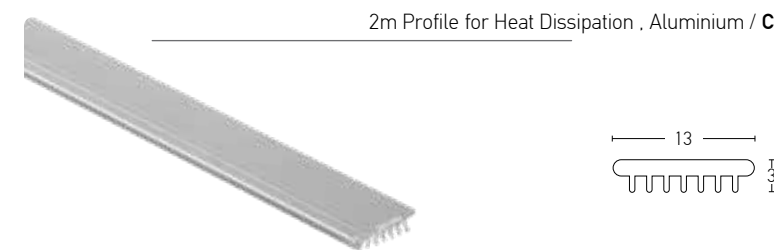

2m Profile for Heat Dissipation, Aluminium / Code 20202