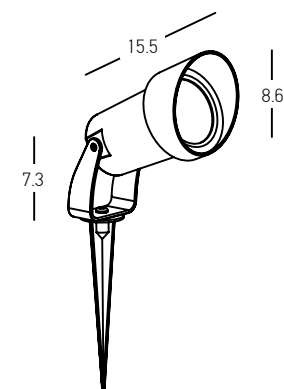

Bulb 1xGU10 Led
Power MAX 7W
Input 220-240V, 50/60Hz
IP 54
Dimensions Ø: 6cm L: 11cm H: 6.2cm
Material ABS - PC Diffuser
Special Feature Without Spike
Color Black / **Code E311**

Bulb 1xGU10 Led
Power MAX 7W
Input 220-240V, 50/60Hz
IP 54
Dimensions Ø: 6cm L: 11cm H: 6.2cm
Material ABS - PC Diffuser
Special Feature Spike Included
Color Black / **Code E312**

Bulb 1xGU10 Led
Power MAX 7W
Input 220-240V, 50/60Hz
IP 54
Dimensions Ø: 8.6cm L: 15.5cm H: 7.3cm
Material ABS - Tempered Glass
Special Feature Spike Included
Color Black / **Code E310**