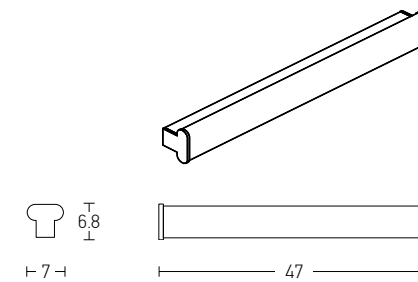

Power 13W
Input 220-240V, 50/60Hz
Color Temperature 3000K
Lumen 1040Lm
Cri 80
Dimensions L: 6.8cm W: 47cm H: 7cm
Non Dimmable ☒
Material Aluminium - Acrylic
Special Feature IP 44
Color Chrome / **Code 180042**