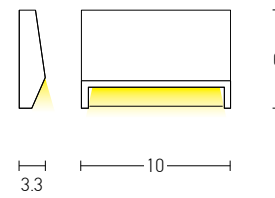

Power 1.5W
Input 220-240V, 50/60Hz
Color Temperature 3000K
Lumen 120Lm
Cri 80
IP 54
Dimensions L: 3.3cm W: 10cm H: 6cm
Material ABS
Color Graphite / **Code E181**
Color White / **Code E182**