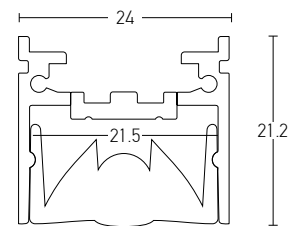

2m Profile + PMMA Lens Cover, Aluminium