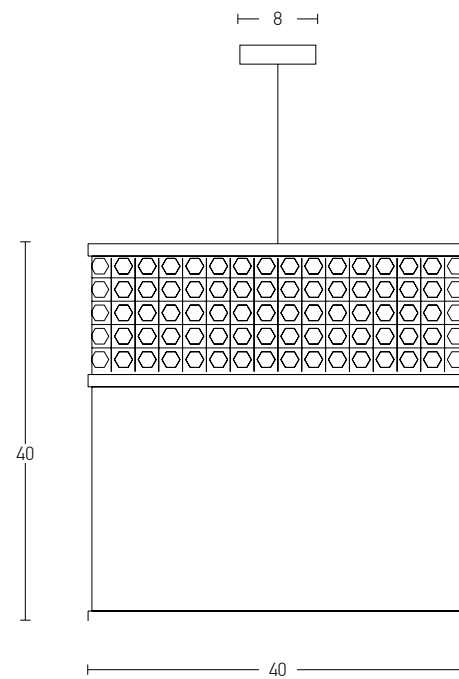

Bulb 1xE27
 Power MAX 25W
 Input 220-240V, 50/60Hz
 Dimensions Ø: 40cm H: 40cm
 Base Ø: 8cm H: 2cm
 Material Metal - Bush - Burlap
 Special Feature 150cm Cable Adjustable
 Color Natural / **Code 20354**