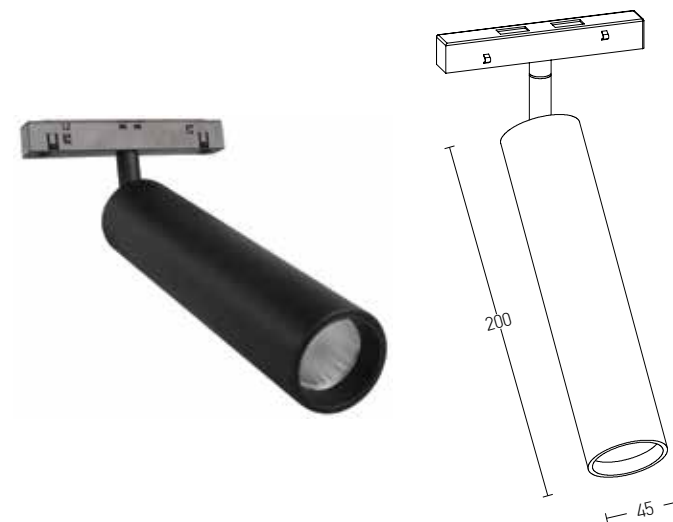

Power 15W
Input 48V
Color Temperature 3000K
Lumen 1650Lm
Cri 80
Dimensions Ø: 45mm H: 200mm
Beam Angle 24°
DALI Dimmable ☐
Material Aluminium
Color Sandy Black / **Code 2095-D**
CREE ⇄

Power 15W
Input 48V
Color Temperature 3000K
Lumen 1650Lm
Cri 80
Dimensions Ø: 45mm H: 200mm
Beam Angle 24°
Non Dimmable ☒
Material Aluminium
Color Sandy Black / **Code 2095**
CREE ⇄