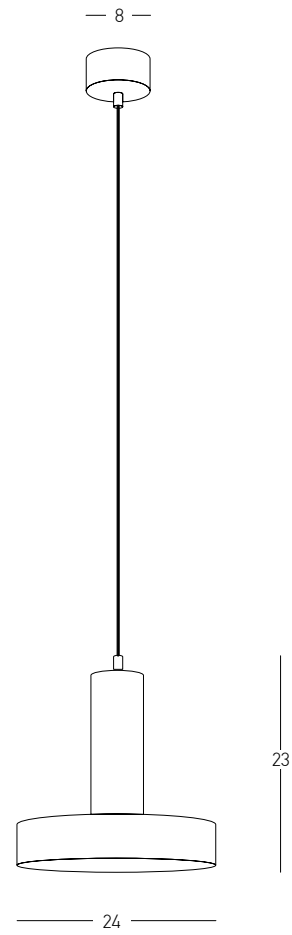

Bulb 1xGU10
Power MAX 25W
Input 220-240V, 50/60Hz
Dimensions Ø: 24cm H: 23cm
Base Ø: 8cm H: 3.5cm
Material Metal - Aluminum
Special Feature 200cm Fabric Cable Adjustable
Color Sandy Black - Painted Gold / **Code 22178**