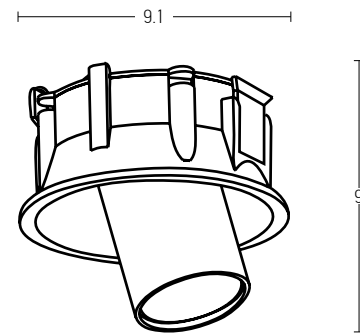

Power 2x7W
Input 10V / 700mA
Color Temperature 3000K
Lumen 1040Lm
Cri 90
Dimensions L: 16.8cm W: 9cm H: 9cm
Cutting Hole 8.2 x 16.4cm
Beam Angle 36°
Material Aluminium
Depth Required JT: 9cm
Required Driver V350-1050 / Series Connection
Special Feature Movable
Stick Ø: 4cm

Color Sandy White - Black / **Code Z11207-W**
Color Sandy Black - Gold / **Code Z11207-B**

Power 10W
Input 220-240V, 50/60Hz
Color Temperature 3000K
Lumen 750Lm
Cri 90
Dimensions Ø: 7cm H: 8.3cm
Cutting Hole Ø: 6cm
Beam Angle 38°
Non Dimmable ☒
Material Aluminium
Depth Required JT: 9cm
Driver Included (250mA)
Color White Matt - Black Matt Reflector / **Code S070**

Power 15W
Input 220-240V, 50/60Hz
Color Temperature 3000K
Lumen 1125Lm
Cri 90
Dimensions Ø: 8.5cm H: 10.3cm
Cutting Hole Ø: 7.8cm
Beam Angle 30°
Non Dimmable ☒
Material Aluminium
Depth Required JT: 11cm
Driver Included (350mA)
Color White Matt - Black Matt Reflector / **Code S071**

Power 7W
Input 10V / 700mA
Color Temperature 3000K
Lumen 520Lm
Cri 90
Dimensions Ø: 9.1cm H: 9cm
Cutting Hole Ø: 8.2cm
Beam Angle 36°
Material Aluminium
Depth Required JT: 9cm
Required Driver LSCW700P for 1 Fixture
Special Feature Movable
Stick Ø: 4cm

Color Sandy White - Black / **Code Z11107-W**
Color Sandy Black - Gold / **Code Z11107-B**