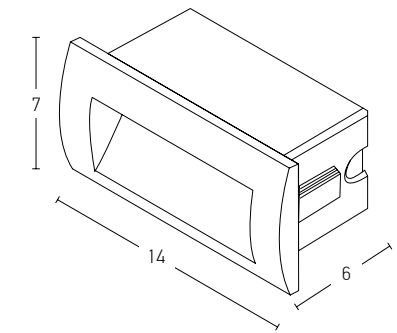

Power 3W
Input 220-240V, 50/60Hz
Color Temperature 3000K
Lumen 240Lm
Cri 80
IP 65
Dimensions L: 14cm W: 7cm H: 4.1cm
Recessed Mounting Box L: 12.5cm W: 6cm (Included)
Depth 11: 6cm
Material Aluminium - PC Diffuser
Color Graphite / **Code E247-G**
Color Sandy White / **Code E247-W**