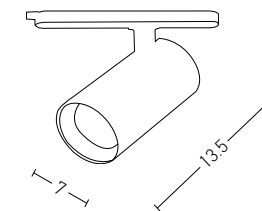

Power 20W
Input 220-240V, 50/60Hz
Lumen 2000Lm
Cri 80
Dimensions Ø: 7cm H: 13.5cm
Material Aluminium
Special Feature 3 Phase Track Light Driver on Track