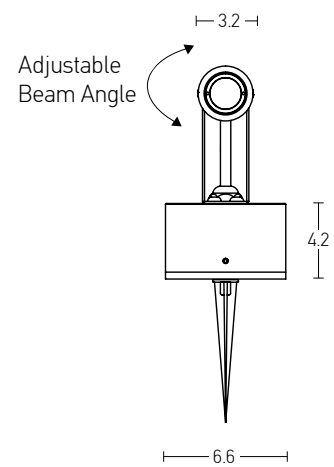

Power 2.1W
Input 220-240V, 50/60Hz
Color Temperature 2700K
Lumen 168Lm
Cri 80
IP 54
Dimensions H: 8.5cm
Base Ø: 6.6cm H: 4.2cm
Beam Angle 10°-60°
Material Aluminium - Stainless Steel
Special Feature Stick Ø: 3.2cm H: 8cm
Spike Included

Color Sandy Black / Code **E177-B**