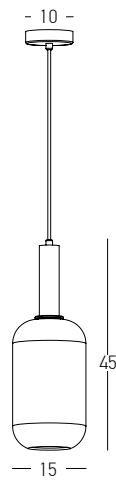

Bulb 1xE27
Power MAX 40W
Input 220-240V, 50/60Hz
Dimensions Ø: 15cm H: 45cm
Base Ø: 10cm H: 2.5cm
Glass Ø: 15cm H: 28cm
Material Metal - Opal Glass
Special Feature 150cm Fabric Cable Adjustable
Color Gold Matt / **Code 22070**