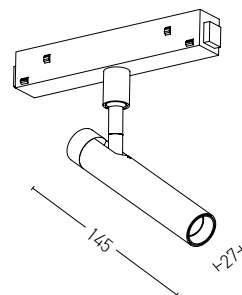

Power 5W
Input 48V
Color Temperature 3000K
Lumen 550Lm
Cri 80
Dimensions Ø: 26mm H: 125mm
Beam Angle 24°
DALI Dimmable ☐
Material Aluminium
Color Sandy Black / **Code 2094**
CREE ⇄