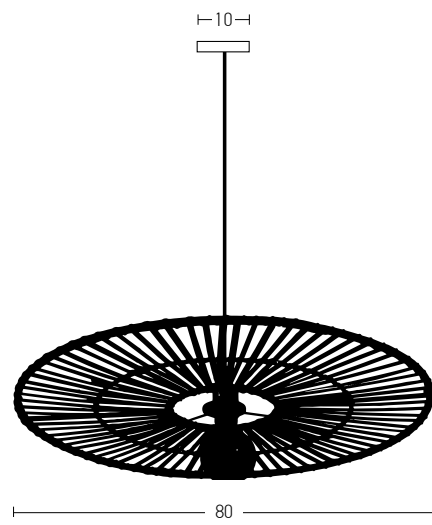

Bulb 1xE27
Power MAX 40W
Input 220-240V, 50/60Hz
Dimensions Ø: 80cm H: 1.5cm
Base Ø: 10cm H: 2cm
Material Metal - Bamboo
Special Feature 150cm Cable Adjustable
Color White - Natural Bamboo / **Code 19106**