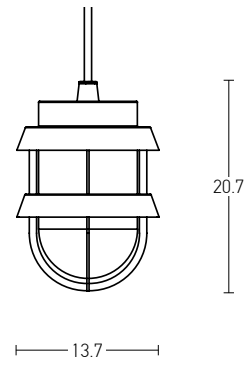

Bulb 1xE27
Power MAX 40W
Input 220-240V, 50/60Hz
IP 54
Dimensions Ø: 13.7cm H: 20.7cm
Material Aluminium - Glass
Special Feature 150cm Cable Adjustable
Color Brown / **Code E172**