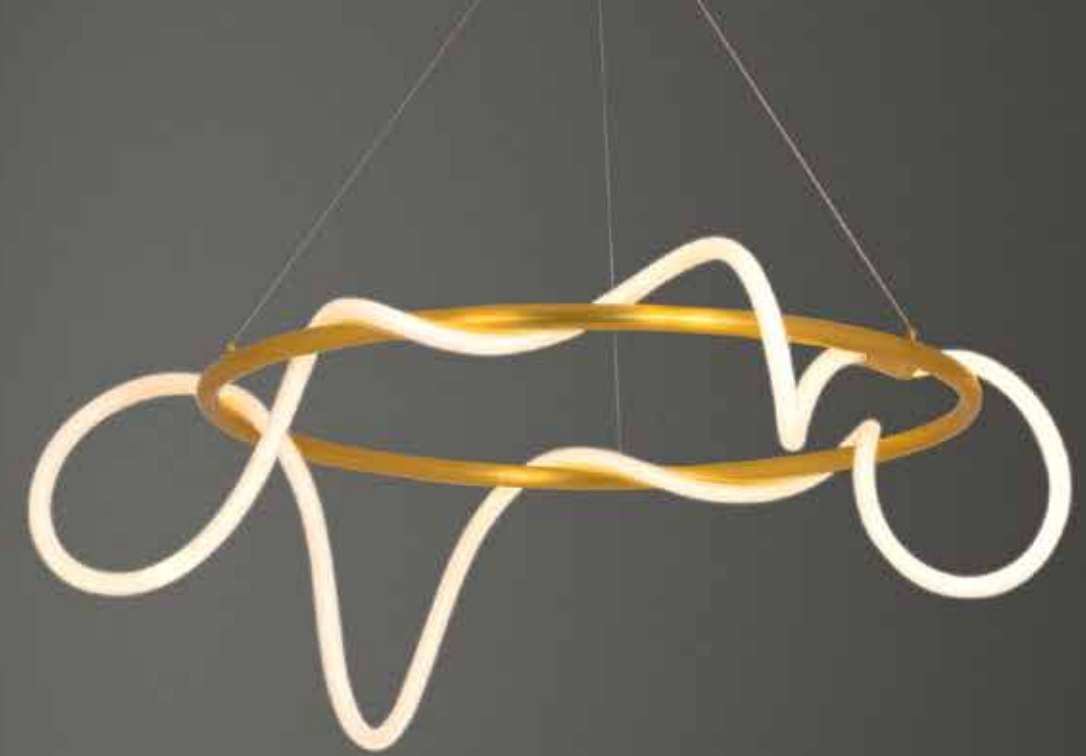

Power 60W
Input 220-240V, 50/60Hz
Color Temperature 3000K
Lumen 3600Lm
Cri 80
Dimensions L: 120cm H: 40cm
Base Ø: 17cm H: 5cm
Non Dimmable ☒
Material Metal - Silicon
Special Feature 360° Lighting Tube Ø: 2.4cm
220cm Cable Adjustable
Color Gold Matt / **Code 19254**

Power 60W
Input 220-240V, 50/60Hz
Color Temperature 3000K
Lumen 3600Lm
Cri 80
Dimensions Ø: 80cm H: 35cm
Base Ø: 17cm H: 5cm
Non Dimmable ☒
Material Metal - Silicon
Special Feature 360° Lighting Tube Ø: 2.4cm
190cm Cable Adjustable
Color Gold Matt / **Code 19261**