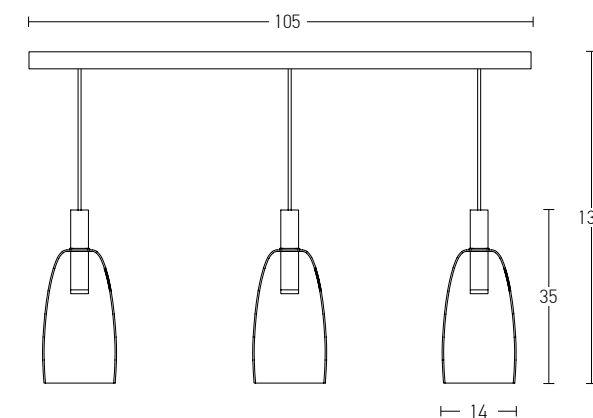

Power 3x5W
Input 220-240V, 50/60Hz
Color Temperature 3000K
Lumen 1350Lm
Cri 80
Dimensions L: 105cm W: 14cm H: 135cm
Base L: 105cm W: 6.5cm H: 2.7cm
Non Dimmable ☒
Material Aluminium - Glass - Acrylic
Special Feature 100cm Cable Adjustable
Color Black Matt - Smoked Grey / **Code 1970**