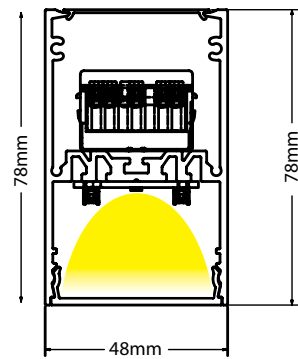

Fill in your code using the following items from the table.

Ceiling Profile

Code	Length	Driver	Kelvin	Set	Body Color
51	58 = 58cm	O = ON/OFF	3 = 3000K	E = HE	W = Sandy White
51	86 = 86cm	D = Dali	4 = 4000K	O = HO	B = Sandy Black
51	114 = 114cm				G = Sandy Grey
51	142 = 142cm				
51	170 = 170cm				
51	198 = 198cm				
51	226 = 226cm				
51	254 = 254cm				
51	282 = 282cm				
51	310 = 310cm				
51	338 = 338cm				

Guide to Create your Code by Choosing : 51 - Length - Driver - Kelvin - Set - Body Color