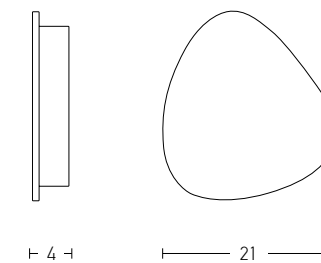

Bulb
Power
Input
Dimensions
Material
Color
Color
Color

2xG9 Led
MAX 7W
220-240V, 50/60Hz
L: 4cm W: 21cm
Metal - Acrylic

White Matt / Code 17023-W
Blue Matt / Code 17023-BL
Green Matt / Code 17023-G