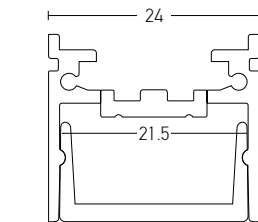

2m Profile + Opal PC Cover, Aluminium