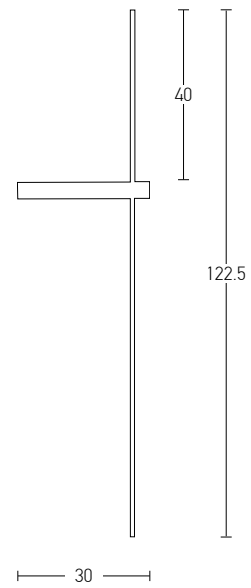

Power 12W
Input 220-240V, 50/60Hz
Color Temperature 3000K
Lumen 960Lm
Cri 80
Dimensions L: 6.3cm W: 30cm H: 122.5cm
Base L: 5cm W: 30cm H: 4cm
Non Dimmable ☒
Material Aluminium - Diffuser
Special Feature Optional Dimming PhaseCut
Color Sandy Black / **Code 19117**