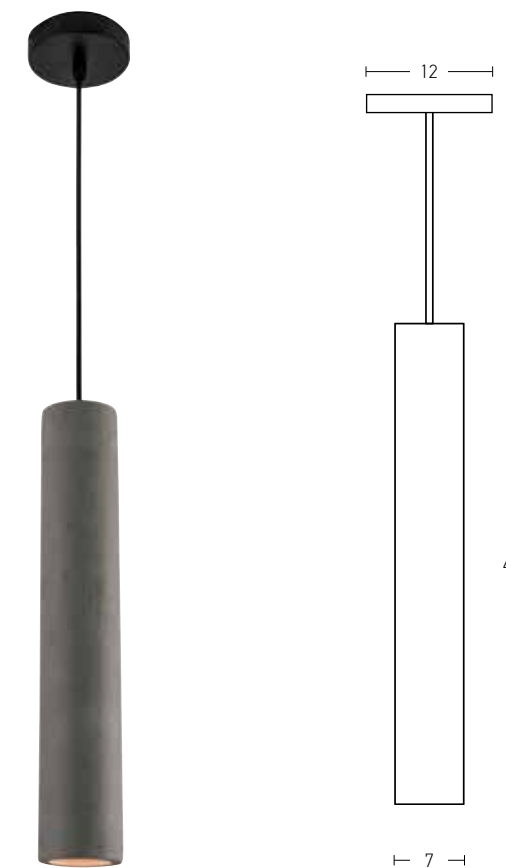

Bulb 1xGU10
Power MAX 35W
Input 220-240V, 50/60Hz
Dimensions Ø: 7cm H: 40cm
Base Ø: 12cm H: 2.5cm
Material Concrete
Special Feature 120cm Cable Adjustable
Color Concrete - Black Matt Base / **Code 180024**