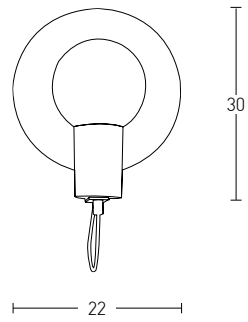

Bulb 1xG9 Led
Power MAX 9W
Input 220-240V, 50/60Hz
Dimensions Ø: 22cm L: 16cm H: 30cm
Material Metal - Aluminium - Opal Glass
Special Feature Opal Glass Ø: 12cm
Color Painted Bronze - Painted Gold / **Code 22189**