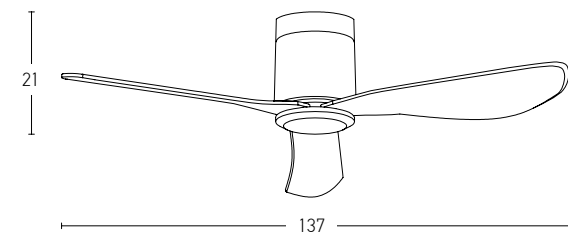

STEP 1 SIZE / DIMENSIONS

STEP 2 LIGHT

STEP 3 DESIGN / CONCEPT

WHY CHOOSE A ZAMBELIS FAN

MOTOR DC ADVANTAGES

Indoor Ceiling Fans

- Led Light Source 22W
- Input 220-240V, 50/60Hz
- Color Temperature 3000K, 4000K, 6000K
- Lumen 2200Lm
- Cri 80
- dB 20
- Dimensions 52" Ø: 132cm H: 53cm
- Air Flow 163m³ min
- Night Mode Time Setting 1h / 4h / 8h
- Material Metal - Polycarbonate - Plywood (MDF)
- Special Feature 2 Down Rods 12.5-25cm
Summer & Winter Function
- Motor Feature DC Motor 40W
6 Speeds
- Color Double Face Brown - Brown Wood Blades
Brown - Natural Wood Blades / **Code 22083**