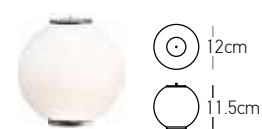

Intermediate Diffuser
6V | 5W | 350Lm
3000K | CRI 90 | IP44
Dimmable Triac
Metal - Opal Glass

Black Matt
Code 22232-B

White Matt
Code 22232-W

Gold Matt
Code 22232-G