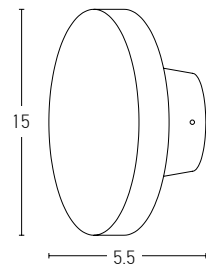

Outdoor Led Lighting | Wall - Bollard Collection

Power 12W
Input 220-240V, 50/60Hz
Color Temperature 3000K
Lumen 960Lm
Cri 80
IP 54
Dimensions Ø: 15cm L: 5.5cm
Material Aluminum - PC Diffusser
Color Graphite / **Code E237**