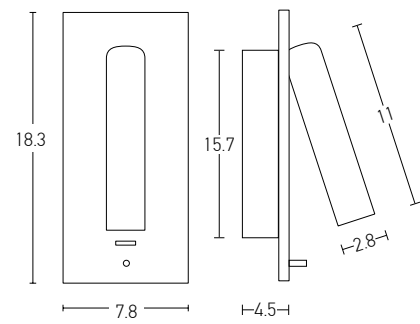

Power 3W
Input 220-240V, 50/60Hz
Color Temperature 3000K
Lumen 240Lm
Cri 80
Dimensions L: 4-12.5cm W: 7.8cm H: 18.3cm
Depth 4.5cm
Non Dimmable ☒
Switch On/Off
Material Metal - Aluminium
Cutting Hole 15.8x5.7cm
Special Feature USB Charger
Stick Ø: 2.8cm H: 11cm
Color Black Matt / **Code H65**
Color Chrome Matt / **Code H66**
Color Brushed Brass / **Code H67**