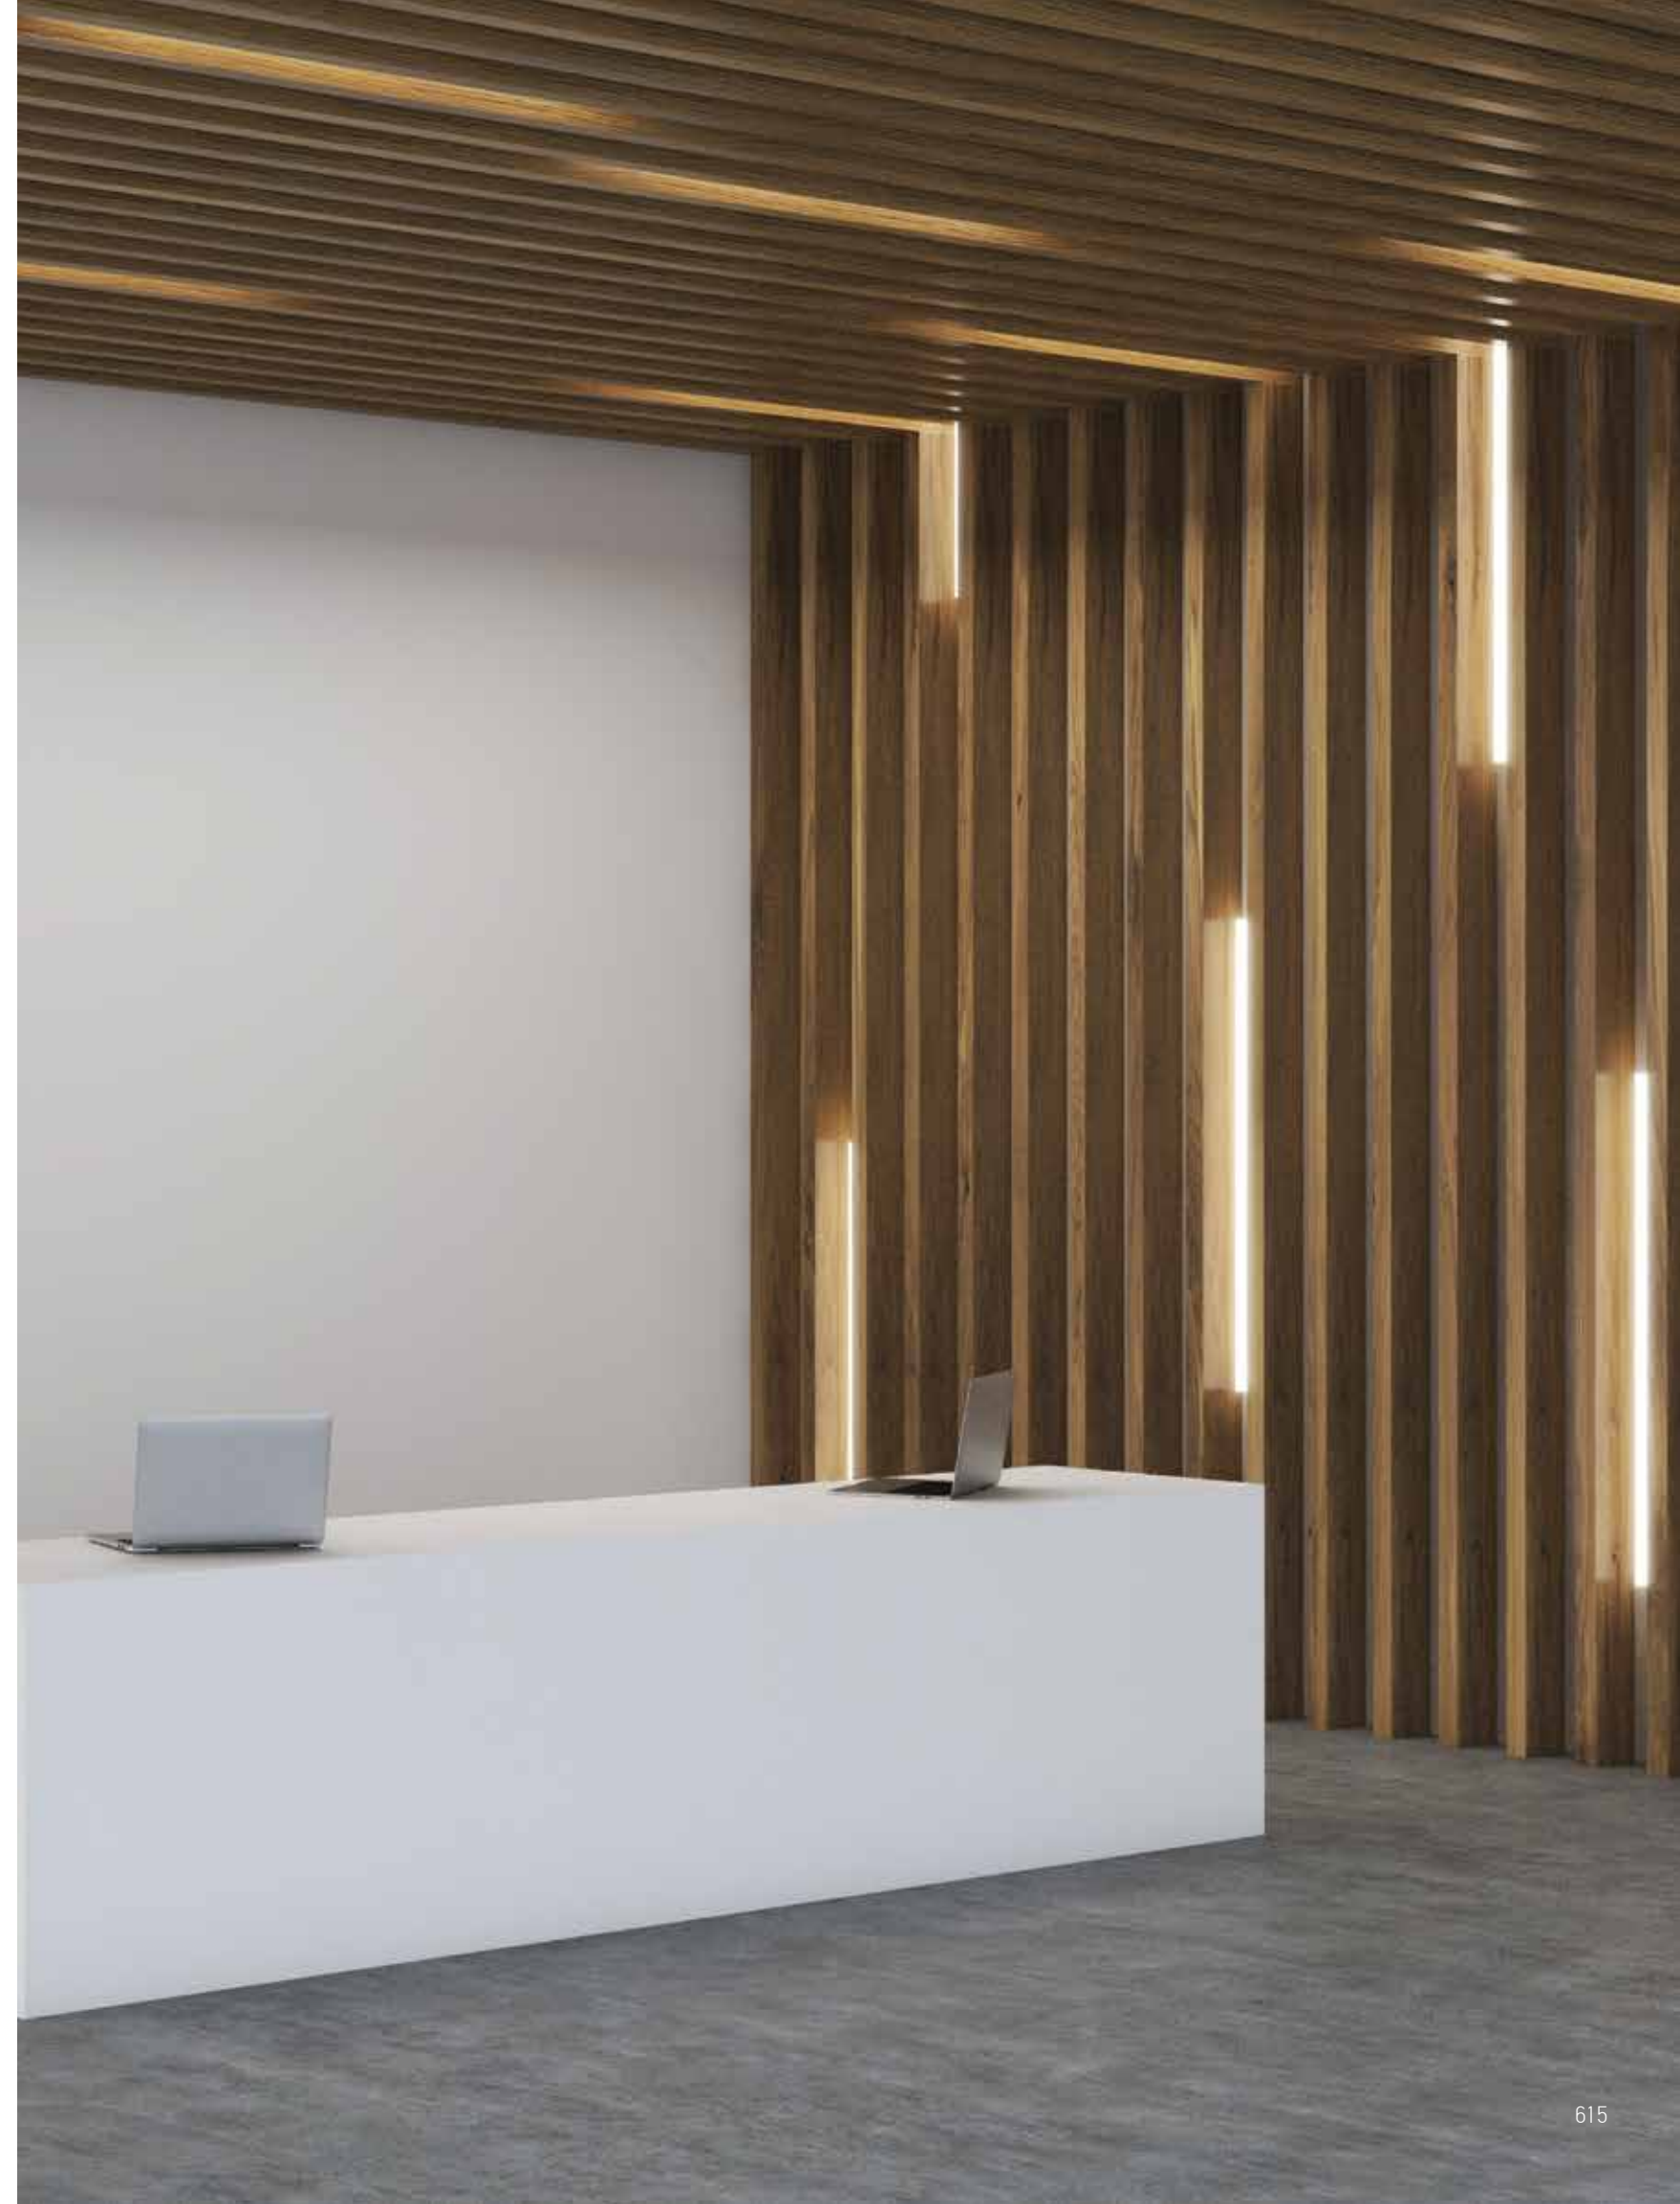

Fill in your code using the following items from the table.

Recessed Profile					
Code	Length	Driver	Kelvin	Set	Body Color
54	58 = 58cm	O = ON/OFF	3 = 3000K	E = HE	W = Sandy White
54	86 = 86cm	D = Dali	4 = 4000K	O = HO	B = Sandy Black
54	114 = 114cm				
54	142 = 142cm				
54	170 = 170cm				
54	198 = 198cm				
54	226 = 226cm				
54	254 = 254cm				
54	282 = 282cm				
54	310 = 310cm				
54	338 = 338cm				

Guide to Create your Code by Choosing : 54 - Length - Driver - Kelvin - Set - Body Color