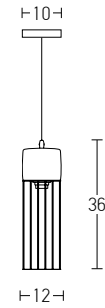

Bulb 1xE27
Power MAX 40W
Input 220-240V, 50/60Hz
Dimensions Ø: 12cm H: 36cm
Base Ø: 10cm H: 2.5cm
Material Metal - Concrete
Special Feature 120cm Fabric Cable Adjustable
Color Concrete - Chrome Base / **Code 1660**