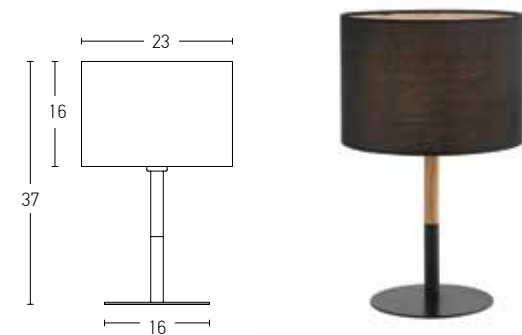

Bulb 1xE14
Power MAX 40W
Dimensions H: 37cm
Base Ø: 16cm H: 0.5cm
Material Metal - Wood - Fabric Shade
Special Feature 120cm Cable Available
Shade Ø: 23cm H: 16cm
Color Black Matt / **Code 20214**
Color White Matt / **Code 20215**