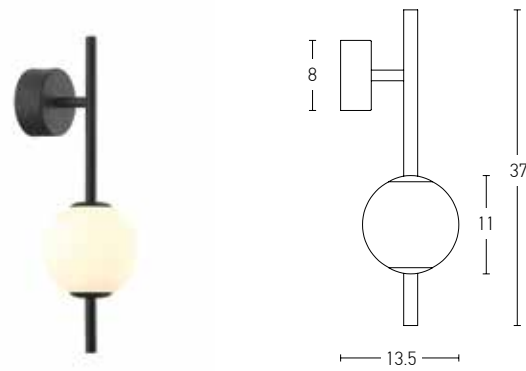

Power 7.5W
Input 220-240V, 50/60Hz
Color Temperature 3000K
Lumen 600Lm
Cri 80
Dimensions L: 13.5cm H: 37cm
Base Ø: 8cm L: 3.5cm
Non Dimmable ☒
Material Metal - Opal Glass
Special Feature Glass Ø: 11cm
Color Black Matt / **Code 20133**

Power 6W
Input 220-240V, 50/60Hz
Color Temperature 3000K
Lumen 480Lm
Cri 80
Dimensions H: 42cm
Base Ø: 14cm H: 0.5cm
Non Dimmable ☒
Material Metal - Opal Glass
Special Feature 100cm Cable Available
Glass Ø: 11cm
Color Black Matt / **Code 20134**

Power 12W
Input 220-240V, 50/60Hz
Color Temperature 3000K
Lumen 960Lm
Cri 80
Dimensions H: 160cm
Base Ø: 22cm H: 0.5cm
Non Dimmable ☒
Material Metal - Opal Glass
Special Feature 200cm Cable Available
Glass Ø: 16cm | Ø: 11cm
Color Black Matt / **Code 20135**