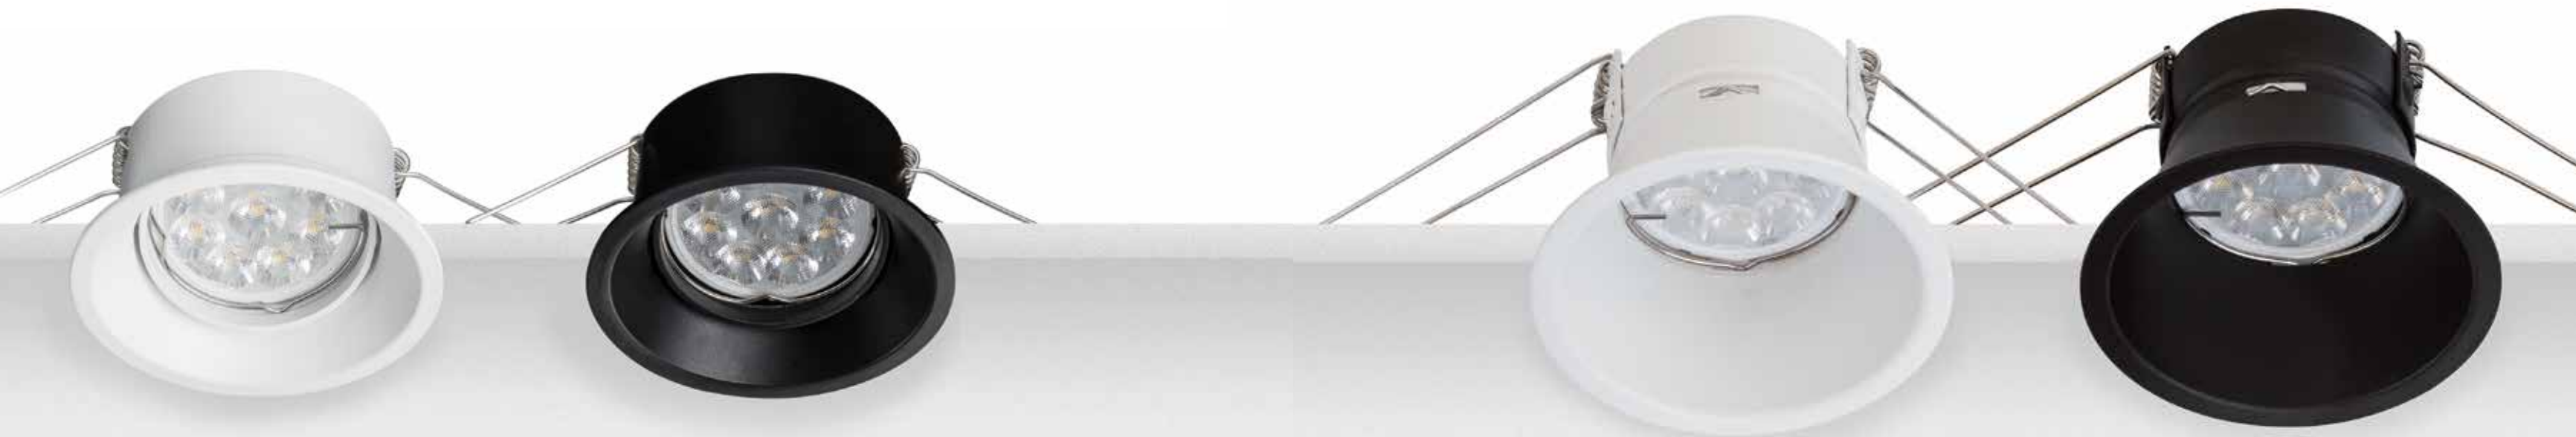

Bulb 1xGU10
Power MAX 50W
Input 220-240V, 50/60Hz
Dimensions Ø: 8.6cm H: 4cm
Cutting Hole Ø: 7.5cm
Material Aluminium
Depth Required JT: 9cm
Special Feature GU10 Lampholder Included
Movable
Color White / **Code S012**

Bulb 1xGU10
Power MAX 50W
Input 220-240V, 50/60Hz
Dimensions Ø: 8.6cm H: 4cm
Cutting Hole Ø: 7.5cm
Material Aluminium
Depth Required JT: 9cm
Special Feature GU10 Lampholder Included
Movable
Color Black / **Code S011**

Bulb 1xGU10
Power MAX 50W
Input 220-240V, 50/60Hz
Dimensions Ø: 8.3cm H: 5.5cm
Cutting Hole Ø: 7.5cm
Material Aluminium
Depth Required JT: 10.5cm
Special Feature GU10 Lampholder Included
Color Black / **Code S007**
Color White / **Code S008**