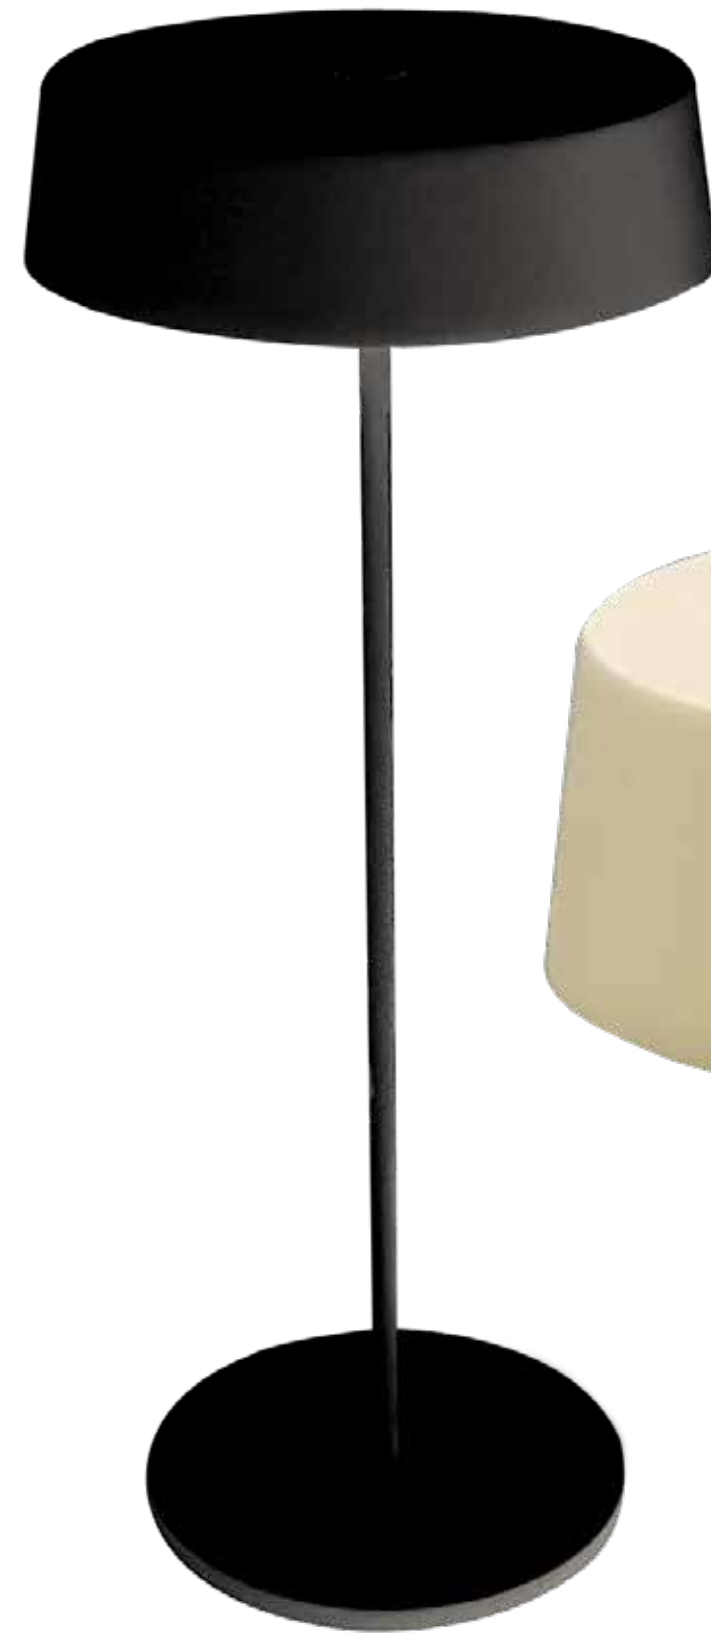

Power 2.2W
Input 220-240V, 50/60Hz
Color Temperature 3000K
Lumen 80Lm
Cri 80
IP 54
Dimensions Ø: 12cm H: 30cm
3 Steps Dimming 10%, 50%, 100%
Material Aluminum - PC Difusser
Special Feature Shade Ø: 12cm H: 5cm
Portable Table Lamp
USB Cable & Adaptor Included

Color Black Matt / **Code E289**
Color White Matt / **Code E290**
Color Gold Matt / **Code E291**