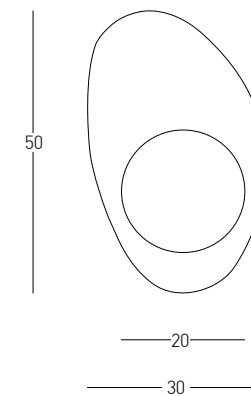

Bulb 1xG9 Led
Power MAX 7W
Input 220-240V, 50/60Hz
Dimensions L: 8cm W: 26cm H: 36cm
Material Metal - Opal Glass
Special Feature Opal Glass Ø: 8cm
Color Sandy Olive Green - Painted Gold / **Code 22203**
Color Terracotta - Painted Gold / **Code 22204**
Color Elephant Grey - Sandy Black / **Code 22205**

Bulb 1xG9 Led
Power MAX 7W
Input 220-240V, 50/60Hz
Dimensions L: 11cm W: 40cm H: 40cm
Material Metal - Opal Glass
Special Feature Opal Glass Ø: 8cm
Color Sandy Olive Green - Painted Gold / **Code 22201**

Model Finishing

Bulb 1xE27
Power MAX 20W
Input 220-240V, 50/60Hz
Dimensions L: 24cm W: 30cm H: 50cm
Base Ø: 15cm H: 3cm
Material Metal - Opal Glass
Special Feature Opal Glass Ø: 20cm
Color Painted Gold / **Code 22200**