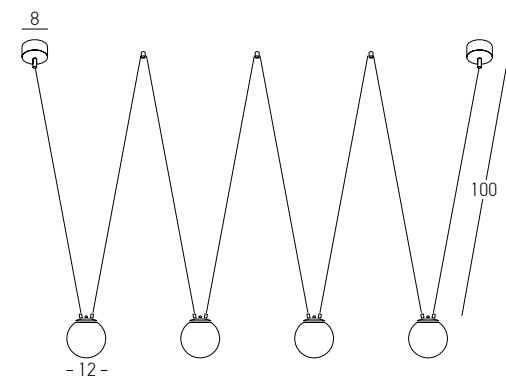

Bulb 4xG9 Led
Power MAX 9W
Input 220-240V, 50/60Hz
Base 2x Ø: 10cm H: 3.5cm
Material Metal - Opal Glass
Special Feature 800cm Cable
Glass Ø: 12cm
3 Hanging Accessories Included
Color Sandy Olive Green / **Code 22202**
Color Sandy Black / **Code 22202-B**
Color Sandy White / **Code 22202-W**