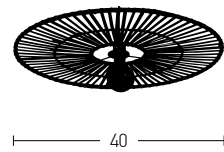

Bulb 1xE27
Power MAX 40W
Input 220-240V, 50/60Hz
Dimensions Ø: 80cm L: 8cm
Base Ø: 10cm H: 2cm
Material Metal - Bamboo
Color White - Natural Bamboo / **Code 19250**

Bulb 1xE27
Power MAX 40W
Input 220-240V, 50/60Hz
Dimensions Ø: 60cm L: 8cm
Base Ø: 10cm H: 2cm
Material Metal - Bamboo
Color Black - Natural Bamboo / **Code 19252**

Bulb 1xE27
Power MAX 40W
Input 220-240V, 50/60Hz
Dimensions Ø: 40cm L: 8cm
Base Ø: 10cm H: 2cm
Material Metal - Bamboo
Color White - Natural Bamboo / **Code 19251**
Black - Natural Bamboo / **Code 19253**