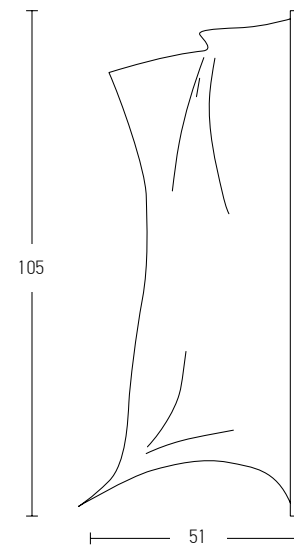

Power 7W
Input 220-240V, 50/60Hz
Color Temperature 3000K
Lumen 560Lm
Cri 80
Dimensions L: 24cm W: 7.5cm H: 39cm
Base L: 26cm W: 6cm H: 4.5cm
Non Dimmable ☒
Material Metal - Aluminium - Acrylic
Special Feature 210cm Cable Adjustable
Acrylic Thickness: 0.6cm
Color Black Matt / **Code 20181**

Power 25W
Input 220-240V, 50/60Hz
Color Temperature 3000K
Lumen 1875Lm
Cri 80
Dimensions L: 51cm W: 29cm H: 105cm
Non Dimmable ☒
Material Metal - Aluminium - Acrylic
Special Feature 120cm Cable Available
Acrylic Thickness: 0.6cm
Color Black Matt / **Code 20182**