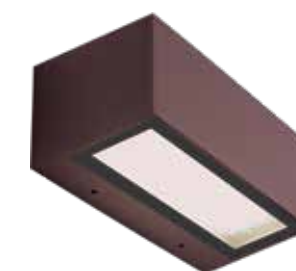

Power 2x13W
Input 220-240V, 50/60Hz
Color Temperature 3000K
Lumen 2080Lm
Cri 80
IP 65
Dimensions L: 10.6cm W: 22cm H: 9cm
Material Aluminium - Tempered Glass
Special Feature Up - Down Light
Color Dark Grey / **Code E261**
Dark Brown / **Code E262**