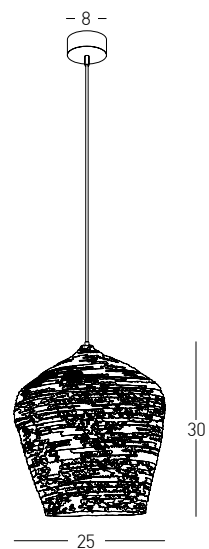

Bulb 1xE27 Led
Power MAX 20W
Input 220-240V, 50/60Hz
Dimensions Ø: 28cm H: 30cm
Base Ø: 8cm H: 3.5cm
Material Metal - Braided Wheat
Special Feature 200cm Black Fabric Cable Adjustable
Color Natural - Sandy Black / **Code 22163**