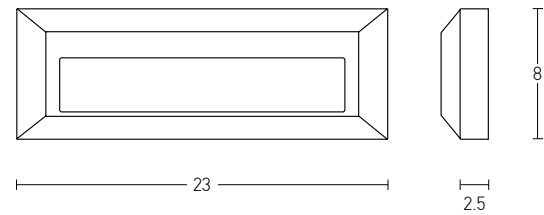

Power 3W
Input 220-240V, 50/60Hz
Color Temperature 3000K
Lumen 220Lm
Cri 80
IP 65
Dimensions L: 2.5cm W: 23cm H: 8cm
Material ABS
Color Graphite / **Code E229**