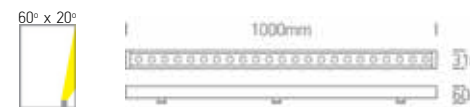

Code	IP	Kelvin	CRI	Watt	Lumen/M
Z7055B-W	66	3000	80	24W	MAX 1700
Z7055B-C	66	4000	80	24W	MAX 1720