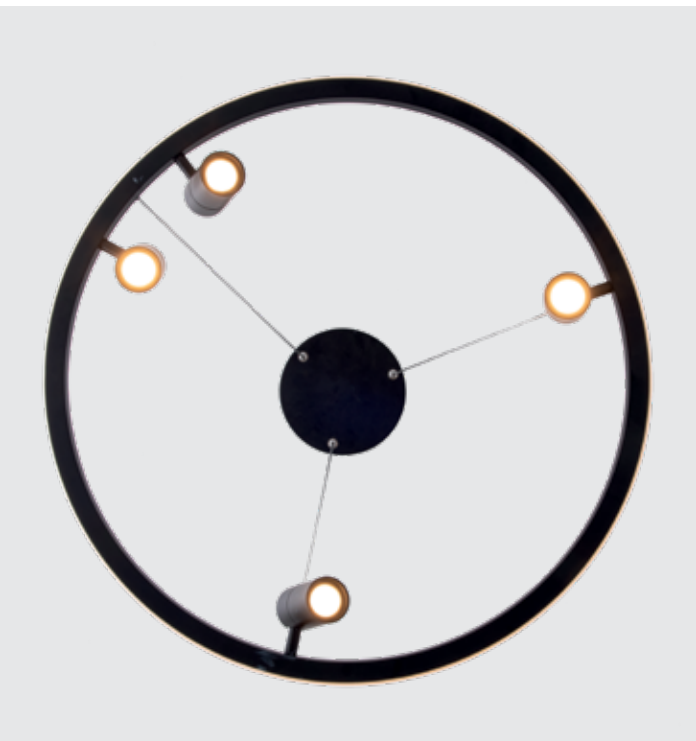

Power 27W + 4x5W
Input 220-240V, 50/60Hz
Color Temperature 3000K
Lumen 5000Lm
Cri 80
Dimensions Ø: 60cm H: 200cm
Base Ø: 18cm H: 3.5cm
Spots Dimensions Ø: 4.5cm H: 8cm
Dimmable Triac ☐
Material Metal - Aluminum - Silicon
Special Feature 200cm Cable Adjustable
Movable Spots
Profile 2x2cm
Color Black Matt / **Code 22012**

Power 39W + 4x5W
Input 220-240V, 50/60Hz
Color Temperature 3000K
Lumen 6400Lm
Cri 80
Dimensions Ø: 79cm H: 200cm
Base Ø: 18cm H: 3.5cm
Spots Dimensions Ø: 4.5cm H: 8cm
Dimmable Triac ☐
Material Metal - Aluminum - Silicon
Special Feature 200cm Cable Adjustable
Movable Spots
Profile 2x2cm
Color Black Matt / **Code 22013**