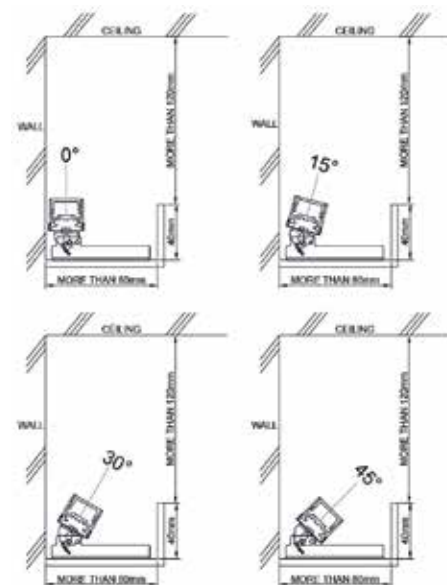

Profile Set
20325 2m Aluminium Profile + 2m Opal PC Cover + 4pcs Metal Clips

Profile Set
20325-60D 2m Aluminium Profile + 2m Clear PC Diffuser Cover (Degrees 60°) + 4pcs Metal Clips

Profile Set
20325-WG 2m Aluminium Profile + 2m PMMA Lens Cover (Wall Grazer) + 4pcs Metal Clips

Profile Set
20325-30D 2m Aluminium Profile + 2m PMMA Lens Cover (Degrees 30°) + 4pcs Metal Clips