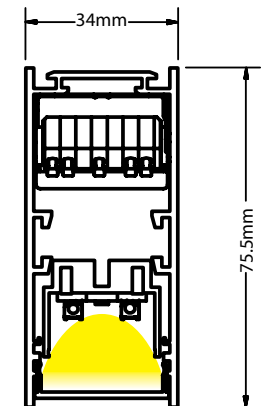

In the following Electrical Table, you may find Watt and Lumen Output, High Efficiency (HE) 200Lm/W - 3357Lm/m, High Output (HO) 188Lm/W - 5640Lm/m accordingly to the length of our LED profile

Set HO		Lumen		Set HE		Lumen	
Length (cm)	Watt	3000K	4000K	Length (cm)	Watt	3000K	4000K
58	18	2565	2700	58	10	1577	1660
86	27	3848	4050	86	15	2366	2490
114	36	5130	5400	114	20	3154	3320
142	45	6413	6750	142	25	3943	4150
170	54	7695	8100	170	30	4731	4980
198	63	8978	9450	198	35	5520	5810
226	72	10260	10800	226	40	6308	6640
254	81	11543	12150	254	45	7097	7470
282	90	12825	13500	282	50	7885	8300
310	99	14108	14850	310	55	8674	9130
338	108	15390	16200	338	60	9462	9960