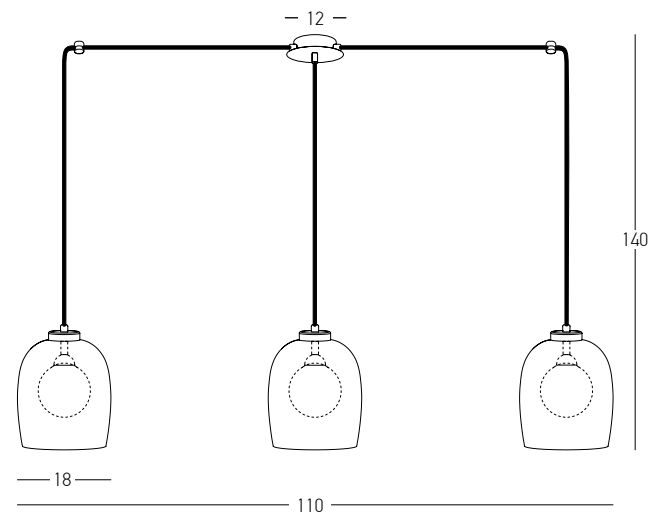

Bulb 3xG9 Led
Power MAX 5W
Input 220-240V, 50/60Hz
Dimensions L: 110cm W: 18cm H: 140cm
Base Ø: 12cm H: 3cm
Glass Ø: 18cm H: 23cm
Material Metal - Smoked Glass Outside
Opal Glass Inside
Special Feature 150cm Cable Adjustable
Opal Glass Ø: 10cm
Color Sandy Black / **Code 22146**