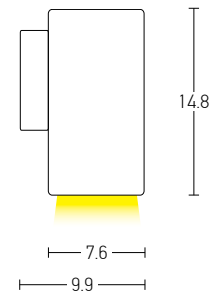

Bulb 1xGU10
Power MAX 9W
Input 220-240V, 50/60Hz
IP 54
Dimensions Ø: 7.6cm L: 9.9cm H: 14.8cm
Material ABS - PC Diffuser
Color White / **Code E185**