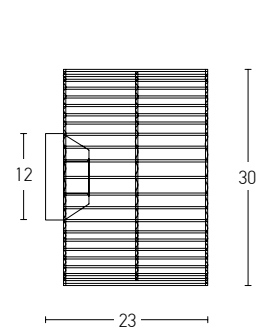

Bulb
Power
Input
Dimensions
Base
Material
Color

1xE27
MAX 40W
220-240V, 50/60Hz
Ø: 30cm L: 23cm
Ø: 12cm H: 3cm
Metal - Rattan
Black / **Code 20240**