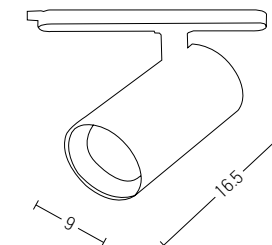

Power 38W
Input 220-240V, 50/60Hz
Lumen 3648Lm
Cri 80
Dimensions Ø: 9cm H: 16.5cm
Material Aluminium
Special Feature 3 Phase Track Light Driver on Track

Fill in your code using the following items from the table.

3 Phase Track Light			
Code	Kelvin	Body Color	Beam Angle
S065-	3 = 3000K	W = Sandy White	15 = 15°
S066-	4 = 4000K	B = Sandy Black	24 = 24°
			36 = 36°

Guide to Create your Code by Choosing : Kelvin - Body Color - Beam Angle