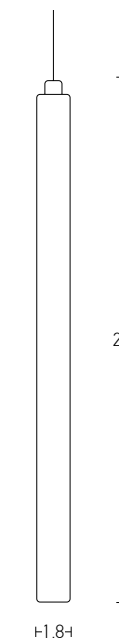

Power 3W
Input 220-240V, 50/60Hz
Color Temperature 2700K
Lumen 150Lm
Cri 80
Dimensions $\varnothing$: 1.8cm H: 28cm
Base $\varnothing$: 8cm H: 3cm
Non Dimmable ☒
Material Aluminium - Diffuser
Special Feature 130cm Cable Adjustable
Color Black Matt / **Code 17009**

Suggested Trimless Canopy **Code 20144**