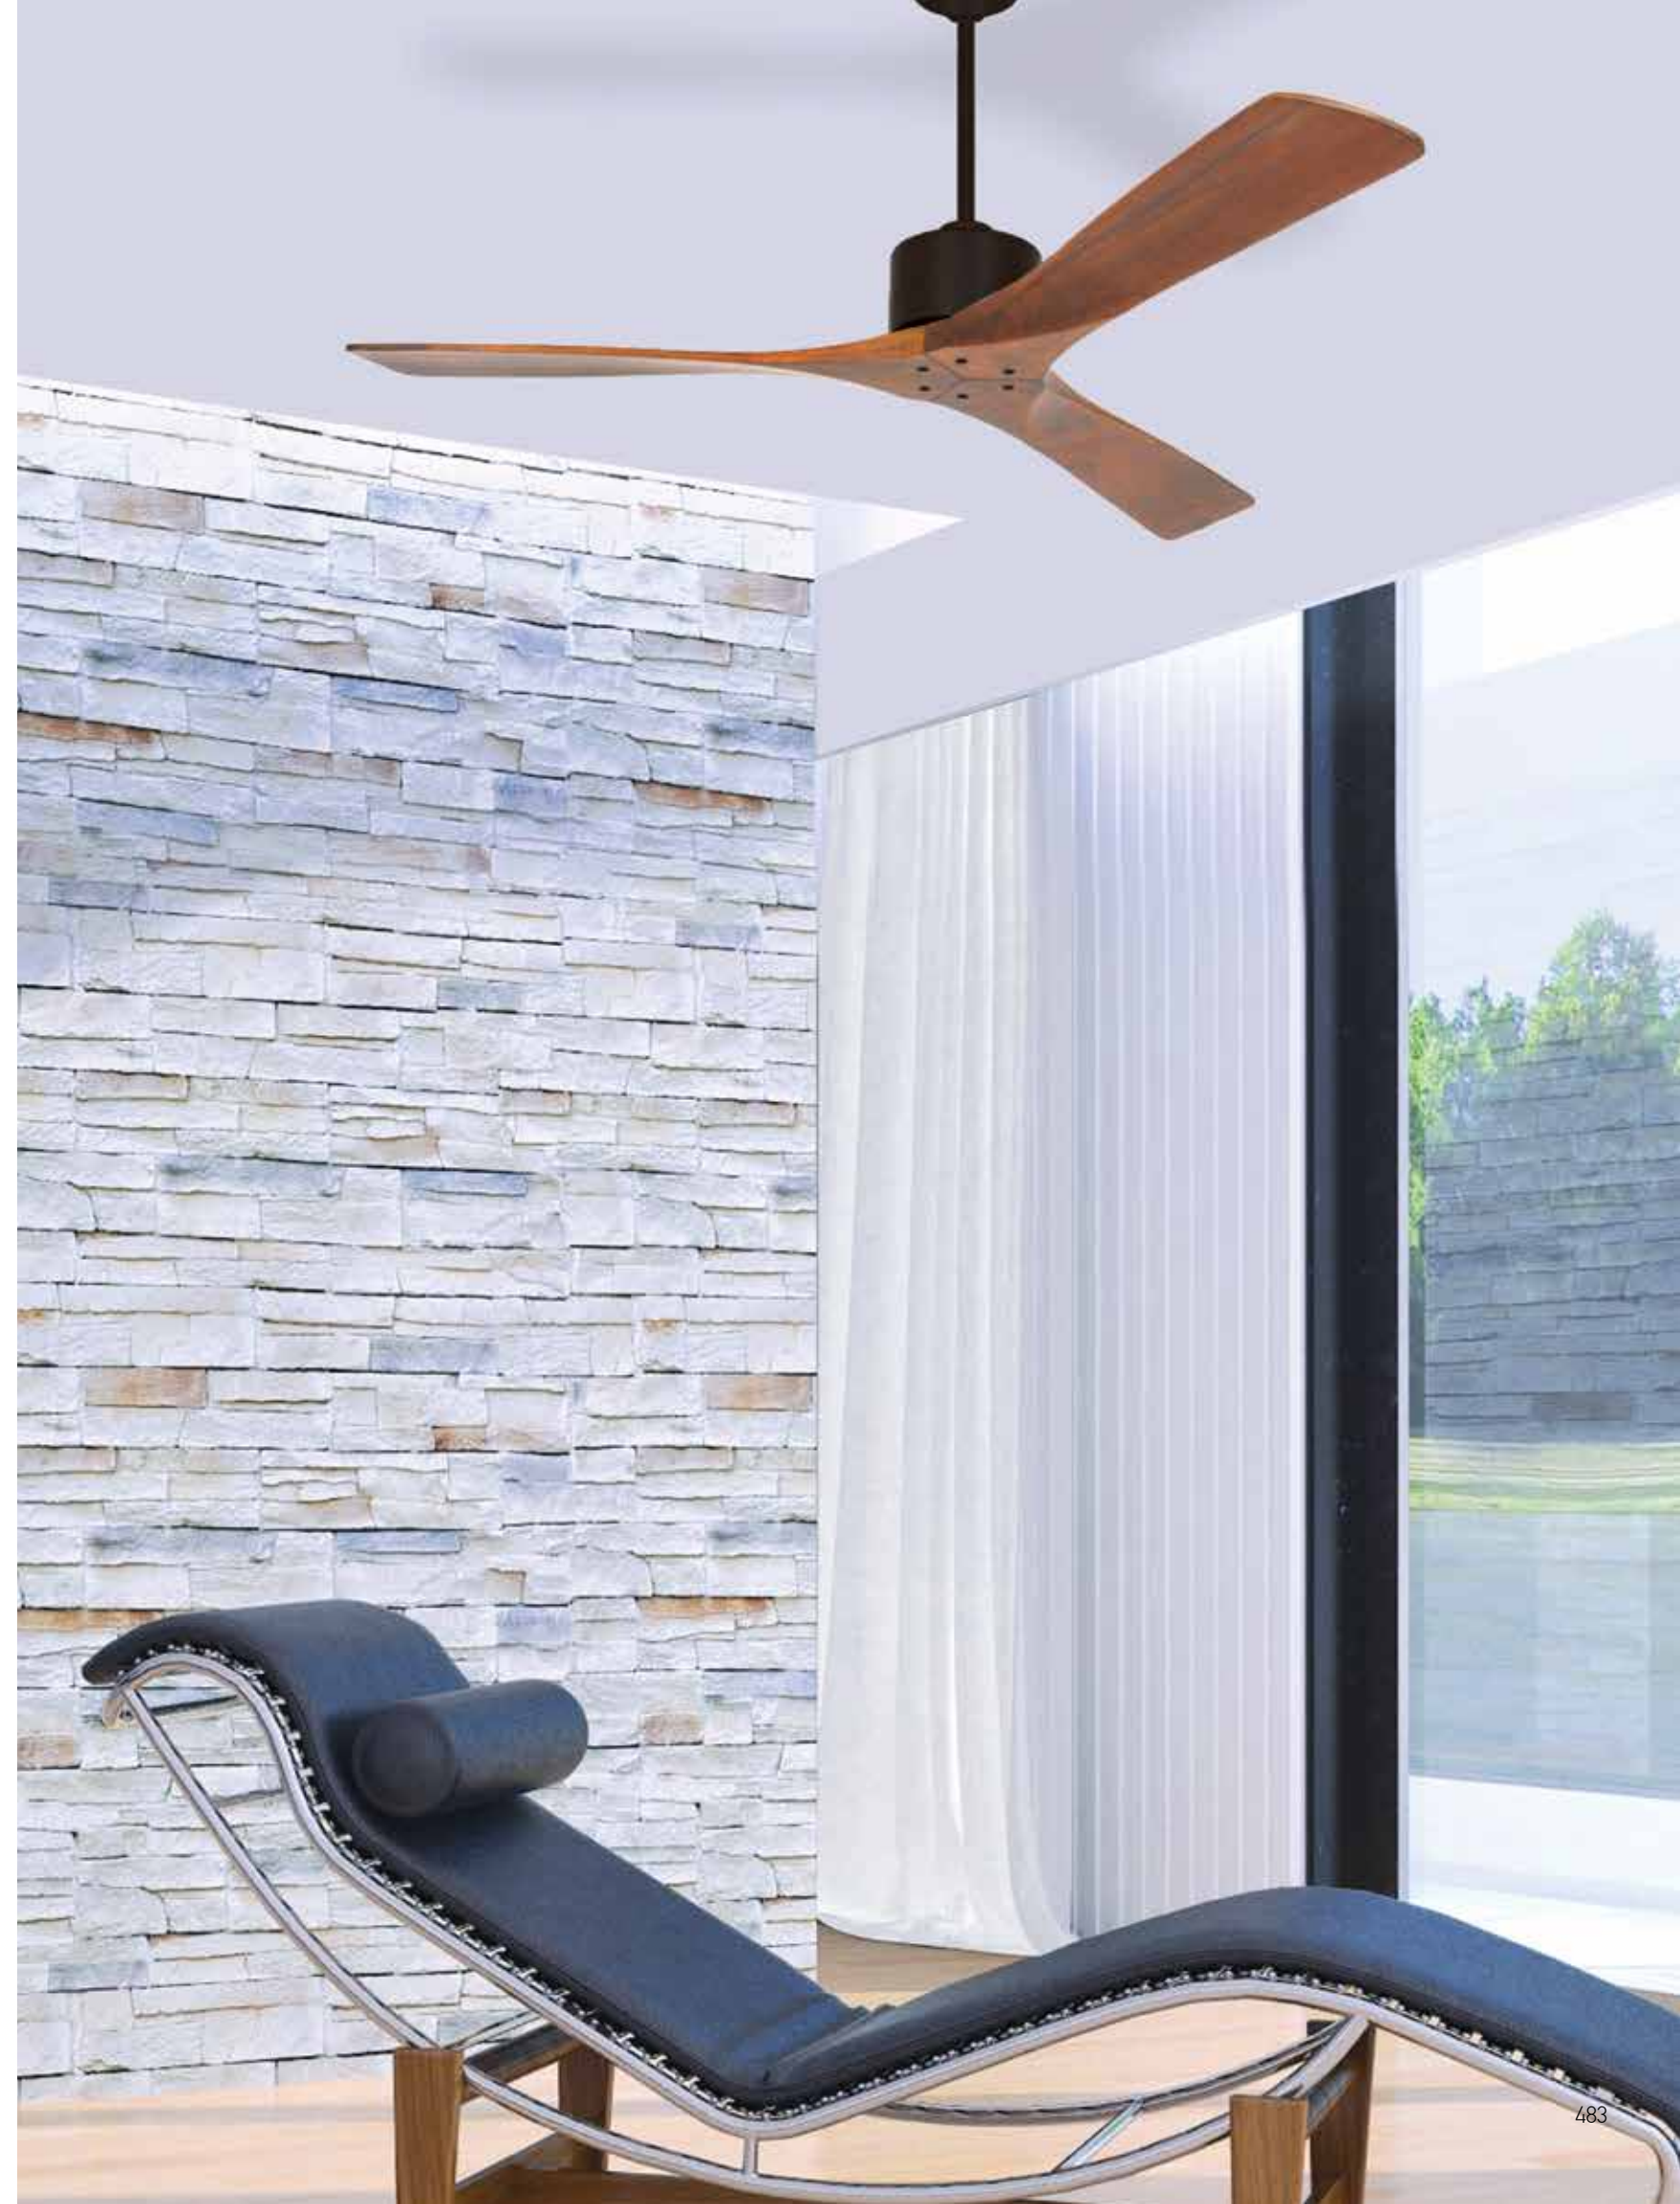

Model Finishing

Brown
Cherry Wood Blades

Black Matt
Cherry Wood Blades

Chrome Matt
Natural Wood Blades

Led Light Source Without Light
 Input 220-240V, 50/60Hz
 dB 23
 Dimensions 52" Ø: 132cm H: 32.5-45cm
 Air Flow 175.3m³ min
 Night Mode Time Setting 1h / 2h / 4h / 8h
 Material Metal - Wood
 Special Feature 2 Down Rods 12.5-25cm
 Summer Function
 Motor Feature AC Motor 57W
 3 Speeds
 Color Black Matt / Code 19136-B