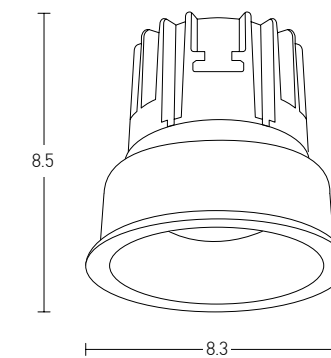

Power 13W
Input 220-240V, 50/60Hz
Color Temperature 3000K
Lumen 910Lm
Cri 90
IP 54
Dimensions Ø : 8.3cm H: 8.5cm
Cutting Hole Ø : 7.6cm
Beam Angle 32°
Non Dimmable ☒
Material Aluminium
Depth Required JT : 9cm
Driver Included (300mA)
Color Black Matt / **Code S078**
Color White Matt / **Code S077**