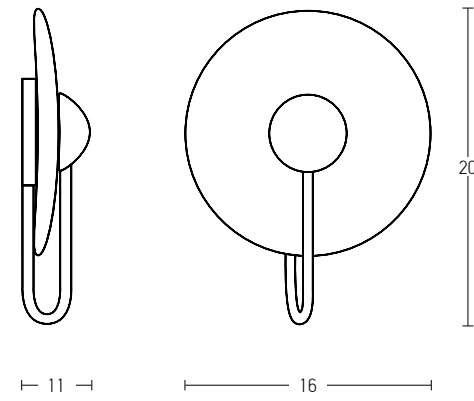

Power 3W
Input 220-240V, 50/60Hz
Color Temperature 3000K
Lumen 210Lm
Dimensions L: 11cm Ø: 16cm H: 20cm
Non Dimmable ☒
Material Metal - Marble

Color White Marble - Sandy Blck / **Code 18168**
Color White Marble - Sandy White / **Code 18169**
Color White Marble - Corten / **Code 22221**

Model Finishing