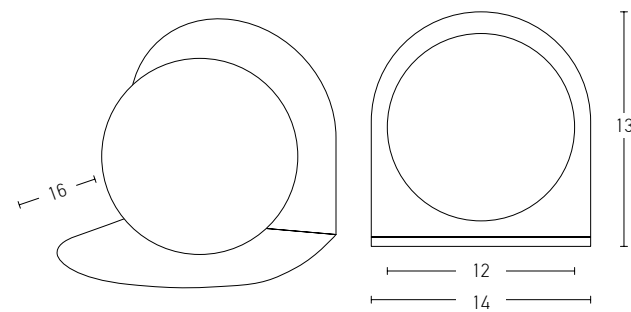

Bulb 1xG9 Led
 Power MAX 7W
 Input 220-240V, 50/60Hz
 Dimensions L: 10.5cm W: 16cm H: 14.5cm
 Material Metal - Opal Glass
 Special Feature Opal Glass Ø: 8cm
 Color Black Matt / **Code 20348-S**

Bulb 1xG9 Led
 Power MAX 7W
 Input 220-240V, 50/60Hz
 Dimensions L: 16cm W: 14cm H: 13cm
 Material Metal - Opal Glass
 Special Feature Opal Glass Ø: 12cm
 Color Black Matt / **Code 20344-L**