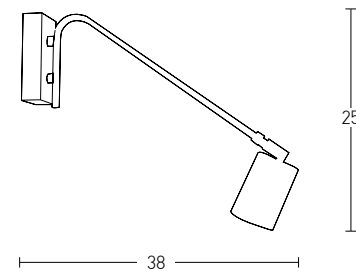

Bulb 2xGU10 , 1xG9 Led
Power MAX 25W , MAX 9W
Input 220-240V, 50/60Hz
Dimensions L: 120cm W: 8cm H: 100cm
Material Metal - Opal Glass
Special Feature Standard Length
Opal Glass Ø: 8cm
Color Sandy Black - Painted Gold / **Code 22227**

Bulb 1 x GU10
Power MAX 25W
Input 220-240V, 50/60Hz
Dimensions L: 38cm W: 8.3cm H: 25cm
Base L: 2.7cm W: 8.3cm H: 12cm
Material Metal
Color Sandy Black - Painted Gold / **Code 22228**