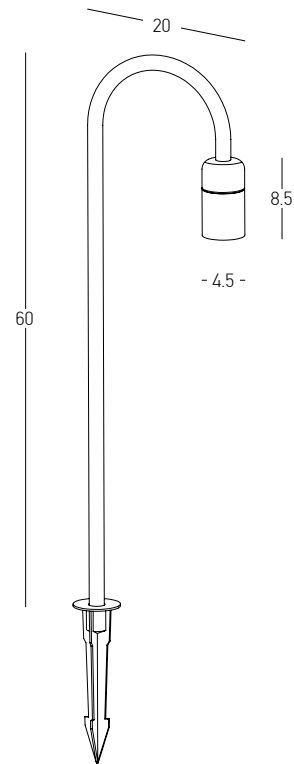

Power 6W
Input 220-240V, 50/60Hz
Color Temperature 3000K
Lumen 500Lm
Cri 80
IP 65
Dimensions L: 20cm W: 4.5cm H: 60cm
Beam Angle 40°
Material Aluminum - Tempered Glass
Special Feature Spike Included
Color Dark Brown / Code E279