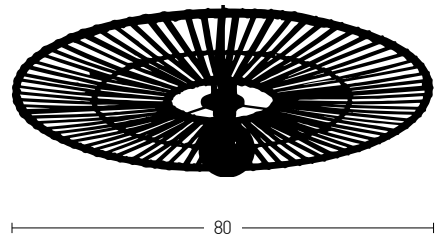

25

Bulb 1xE27 Led
Power MAX 20W
Input 220-240V, 50/60Hz
Dimensions Ø: 25cm L: 11.5cm
Base Ø: 8cm H: 2.5cm
Material Metal - Bush
Color Natural - Sandy Black / Code 22175

40

Bulb 1xE27 Led
Power MAX 20W
Input 220-240V, 50/60Hz
Dimensions Ø: 40cm L: 11.5cm
Base Ø: 8cm H: 2.5cm
Material Metal - Bush
Color Natural - Sandy Black / Code 22174