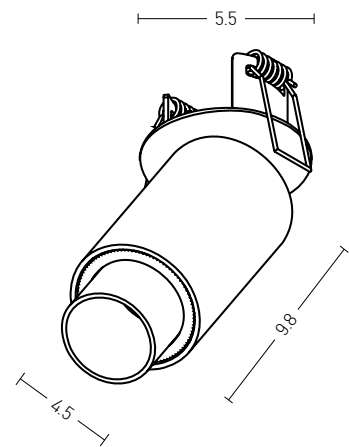

Power	11W
Input	220-240V, 50/60Hz
Color Temperature	3000K
Lumen	990Lm
Cri	80
Dimensions	Ø: 4.5cm H: 9.8cm
Beam Angle	15-30° Adjustable
Cutting Hole	Ø: 5cm
Base	Ø: 5.5cm
Material	Aluminium
Special Feature	Recessed Zoomable Spot Included LED Driver
Color	Sandy White - Black / Code 1928
Color	Sandy Black / Code 1928-B