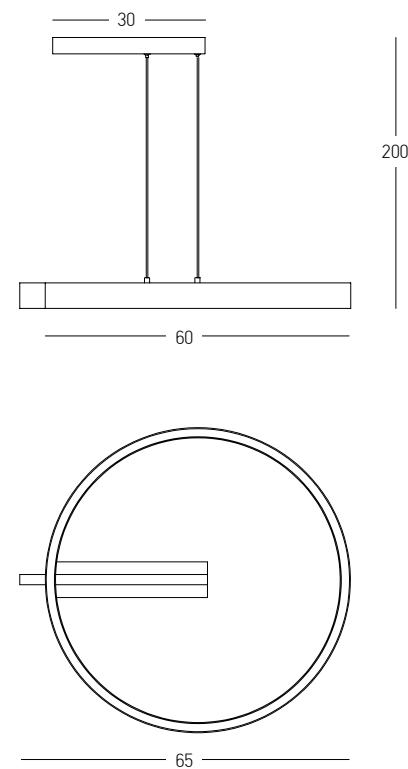

Power 41W
Input 220-240V, 50/60Hz
Color Temperature 3000K
Lumen 4200Lm
Cri 80
Dimensions Ø: 60cm W: 65cm H: 200cm
Base L: 30cm W: 7cm H: 3,5cm
Dimmable Triac ☐
Material Metal - Aluminium - Acrylic
Special Feature 200cm Cable Adjustable
Profile 2.2x5.3cm
Color Sandy Black - Gold Matt / **Code 22011**