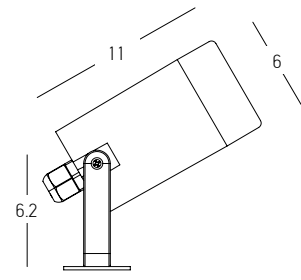

Bulb 1xGU10 Led
Power MAX 7W
Input 220-240V, 50/60Hz
IP 54
Dimensions Ø: 6cm L: 11cm H: 6.2cm
Material ABS - PC Diffuser
Special Feature Without Spike
Color Black / **Code E311**