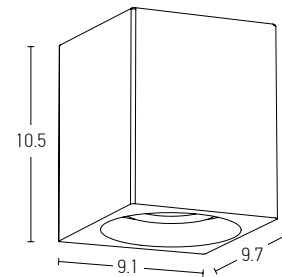

Power 4W
Input 220-240V, 50/60Hz
Color Temperature 3000K
Lumen 380Lm
Cri 80
IP 65
Dimensions L: 9.7cm W: 9.1cm H: 10.5cm
Beam Angle 36°
Dimmable Triac ☐
Material Concrete - Aluminium
Color Natural Concrete / **Code E253**