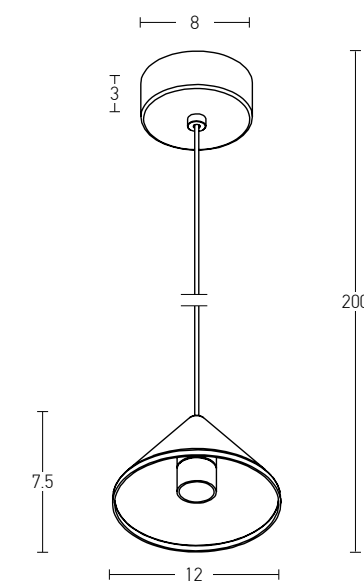

Power	6W
Input	220-240V, 50/60Hz
Color Temperature	3000K
Lumen	660Lm
Cri	80
Dimensions	Ø: 12cm H: 7.5cm
Base	Ø: 8cm H: 3cm
Non Dimmable	☒
Material	Metal - Aluminium
Beam Angle	18°
Special Feature	200cm Cable Adjustable Stick Ø: 2.7cm H: 6cm
Color	White Matt / Code 1913