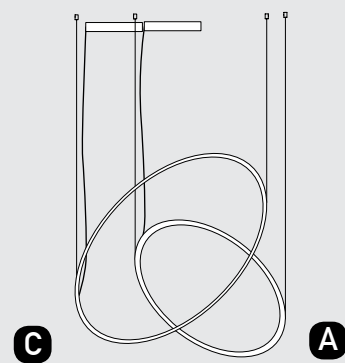

Our Suggestion

Become an artist and make your combination.
Use your imagination to create your masterpiece with our limitless options.

Power 41W
Input 220-240V, 50/60Hz
Color Temperature 3000K
Lumen 4200Lm
Cri 80
Dimensions Ø: 60cm W: 65cm H: 200cm
Base L: 30cm W: 7cm H: 3,5cm
Dimmable Triac
Material Metal - Aluminium - Acrylic
Special Feature 200cm Cable Adjustable
Profile 2.2x5.3cm
Color Sandy Black - Gold Matt / **Code 22011**