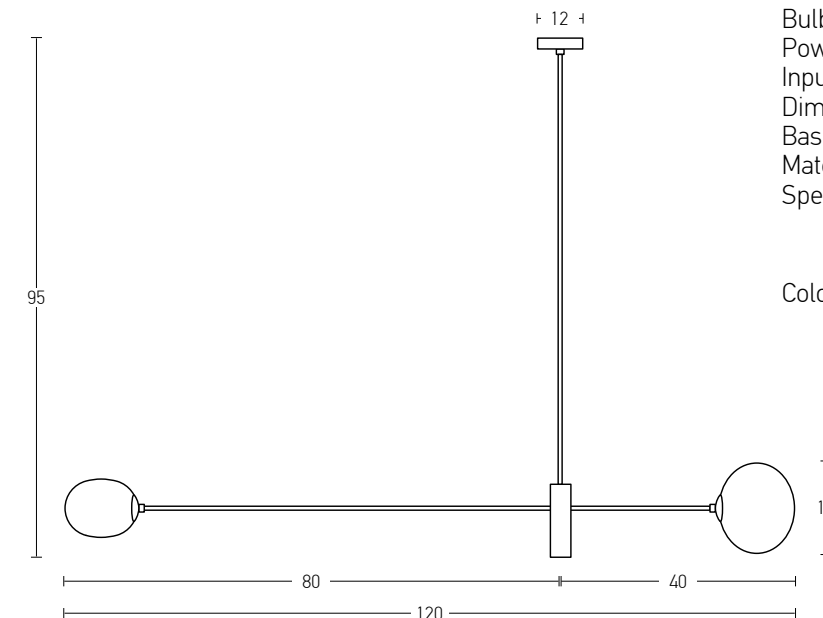

Bulb 2xG9 Led
Power MAX 9W
Input 220-240V, 50/60Hz
Dimensions L: 120cm W: 18cm H: 95cm
Base Ø: 12cm H: 2.5cm
Material Metal - Brass - Opal Glass
Special Feature Standard Length
Glass Ø: 18cm
Glass Ø: 9cm
Color Sandy Black - Painted Gold / **Code 22267**