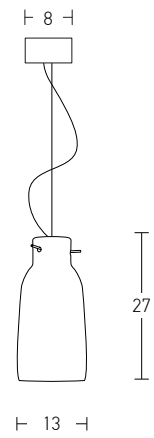

Bulb 1xE27
Power MAX 40W
Input 220-240V, 50/60Hz
Dimensions Ø: 13cm H: 27cm
Base Ø: 8cm H: 3.5cm
Material Clay
Special Feature 120cm Fabric Cable Adjustable
Color Natural / **Code 1665**
Color White Matt / **Code 22236**