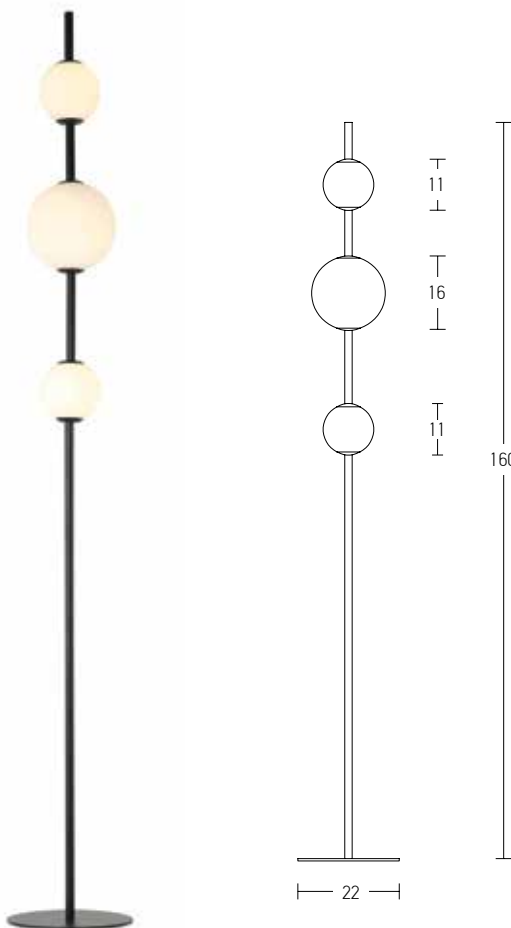

Power 6W
Input 220-240V, 50/60Hz
Color Temperature 3000K
Lumen 480Lm
Cri 80
Dimensions H: 42cm
Base Ø: 14cm H: 0.5cm
Non Dimmable ☒
Material Metal - Opal Glass
Special Feature 100cm Cable Available
Glass Ø: 11cm
Color Black Matt / **Code 20134**

Power 12W
Input 220-240V, 50/60Hz
Color Temperature 3000K
Lumen 960Lm
Cri 80
Dimensions H: 160cm
Base Ø: 22cm H: 0.5cm
Non Dimmable ☒
Material Metal - Opal Glass
Special Feature 200cm Cable Available
Glass Ø: 16cm | Ø: 11cm
Color Black Matt / **Code 20135**