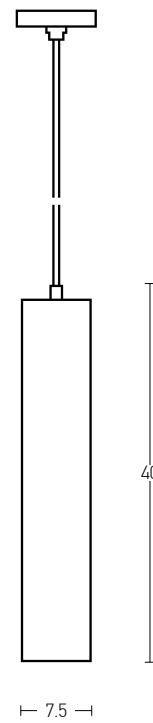

Bulb 1xGU10 Led
Power MAX 10W
Input 220-240V, 50/60Hz
Dimensions Ø: 7.5cm H: 40cm
Material Aluminium
Special Feature 200cm Trasparent Cable Adjustable
GU10 Lampholder Included
Color Brushed Brass / **Code Z63105MA-BB**
Color Black Matt / **Code Z63105MA-B**
Color White Matt / **Code Z63105MA-W**
*Ring Black / **Code Z050112-B**
*Reflector must be ordered seperately