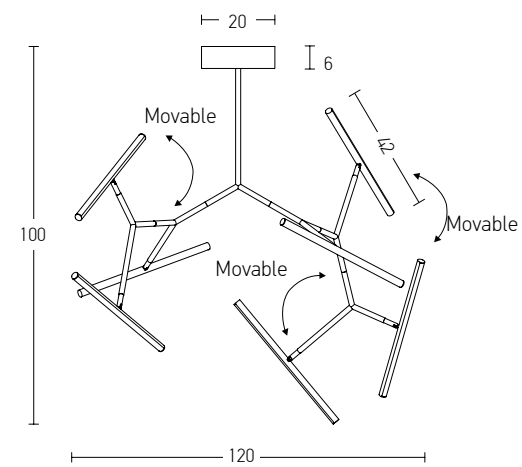

A

B

C

Our Suggestion

Become an artist and make your combination
 Use your imagination to create your masterpiece with our limitless options.

Power 49W
 Input 220-240V, 50/60Hz
 Color Temperature 3000K
 Lumen 3920Lm
 Cri 80
 Dimensions L: 90cm W: 50cm H: 90cm
 Base Ø: 20cm H: 6cm
 Dimmable Triac
 Material Aluminium - Silicon
 Special Feature Profile Ø: 2cm L: 42cm
 Movable Profile
 Color Sandy Black - Gold Matt / **Code 2070**
 Color Gold Matt / **Code 2071**