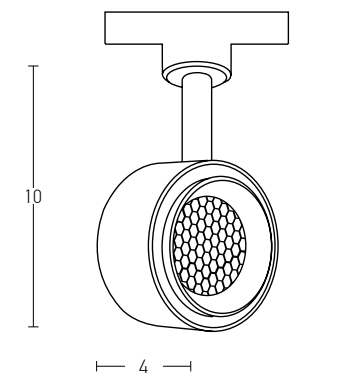

Power 8W
Input 220-240V, 50/60Hz
Color Temperature 3000K
Lumen 600Lm
Cri 80
Dimensions Ø: 7cm L: 4cm H: 10cm
Beam Angle 36°
Dimmable Triac ☐
Material Aluminium
Special Feature 3 Phase Track Light
Included Honeycomb
Color Sandy Black / **Code Z65644T-B**
Color Sandy White / **Code Z65644T-W**