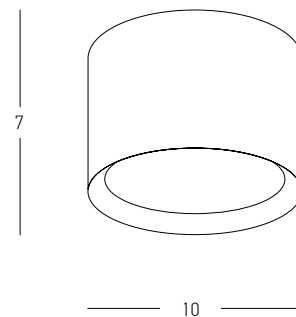

Power 12W
Input 220-240V, 50/60Hz
Color Temperature 3000K
Lumen 1000Lm
Cri 80
IP 54
Dimensions Ø: 8cm H: 5.5cm
Beam Angle 120°
Material Aluminium
Color Sandy Black / **Code S131**
Color Sandy White / **Code S132**

Power 8W
Input 220-240V, 50/60Hz
Color Temperature 3000K
Lumen 720Lm
Cri 80
IP 54
Dimensions Ø: 6.5cm H: 4.5cm
Beam Angle 120°
Material Aluminium
Color Sandy Black / **Code S133**
Color Sandy White / **Code S134**

Power 8W
Input 220-240V, 50/60Hz
Color Temperature 3000K
Lumen 1050Lm
Cri 80
Dimensions Ø: 11cm H: 7cm
Material Aluminium - Acrylic
Color Sandy White / **Code 22133**
Color Sandy Black / **Code 22134**