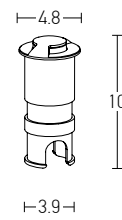

Power 3W
Input 24V
Color Temperature 3000K
Lumen 210Lm
Cri 80
IP 65
IK 10
Dimensions Ø: 4.8cm H: 10cm
Material Aluminium - Stainless Steel- PC Diffuser
Depth Required 111: 13cm
Recessed Mounting Box Included
Recommended Driver D-8-24 (Not Included)
Color Aluminium / **Code E180**