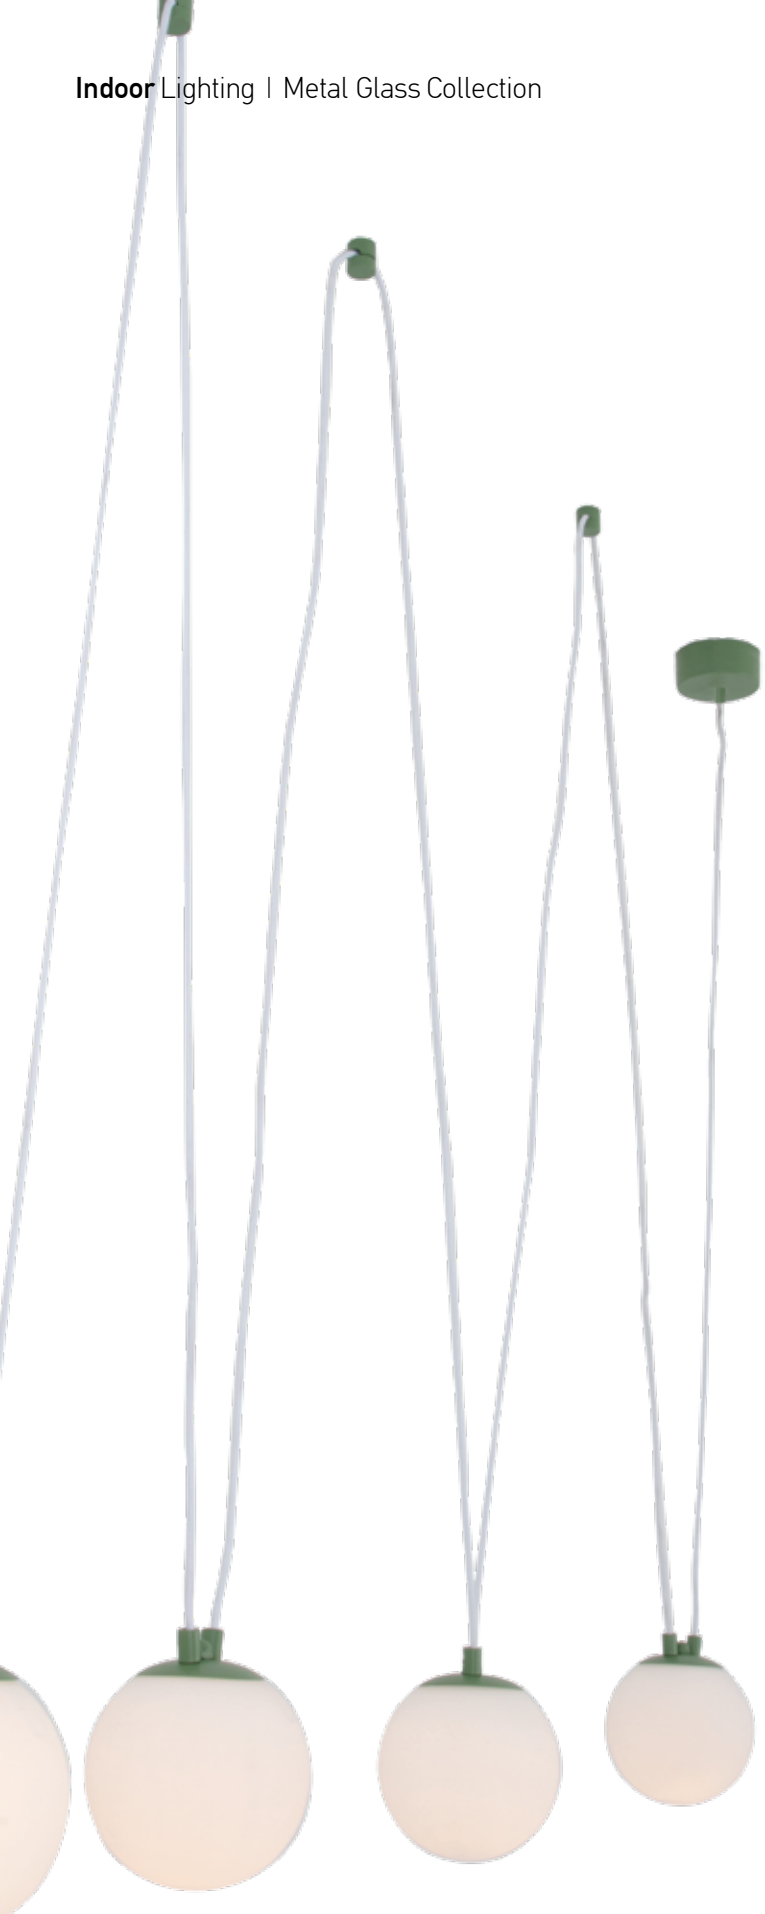

Bulb 4xG9 Led
Power MAX 9W
Input 220-240V, 50/60Hz
Base 2x Ø: 10cm H: 3.5cm
Material Metal - Opal Glass
Special Feature 800cm Cable
Glass Ø: 12cm
3 Hanging Accessories Included
Color Sandy Olive Green / **Code 22202**
Color Sandy Black / **Code 22202-B**
Color Sandy White / **Code 22202-W**