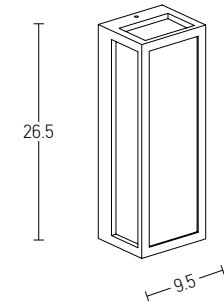

Power 9W LED
Input 220-240V, 50/60Hz
Color Temperature 3000K
Lumen 800Lm
Cri 80
IP 65
Dimensions L: 9cm W: 9.5cm H: 26.5cm
Material Aluminum - PC Diffuser
Color Graphite / **Code E202**