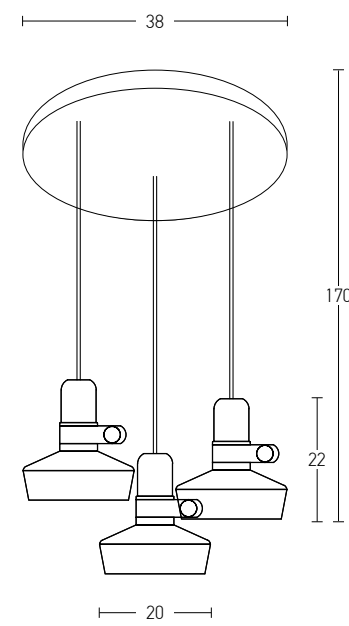

Bulb 3xE27
Power MAX 40W
Input 220-240V, 50/60Hz
Dimensions Ø: 38cm H: 170cm
Base Ø: 38cm H: 2.5cm
Material Metal - Leather - Wood
Special Feature 150cm Cable Adjustable
Color Black Matt / **Code 1994-B**
Color White Matt / **Code 1994-W**