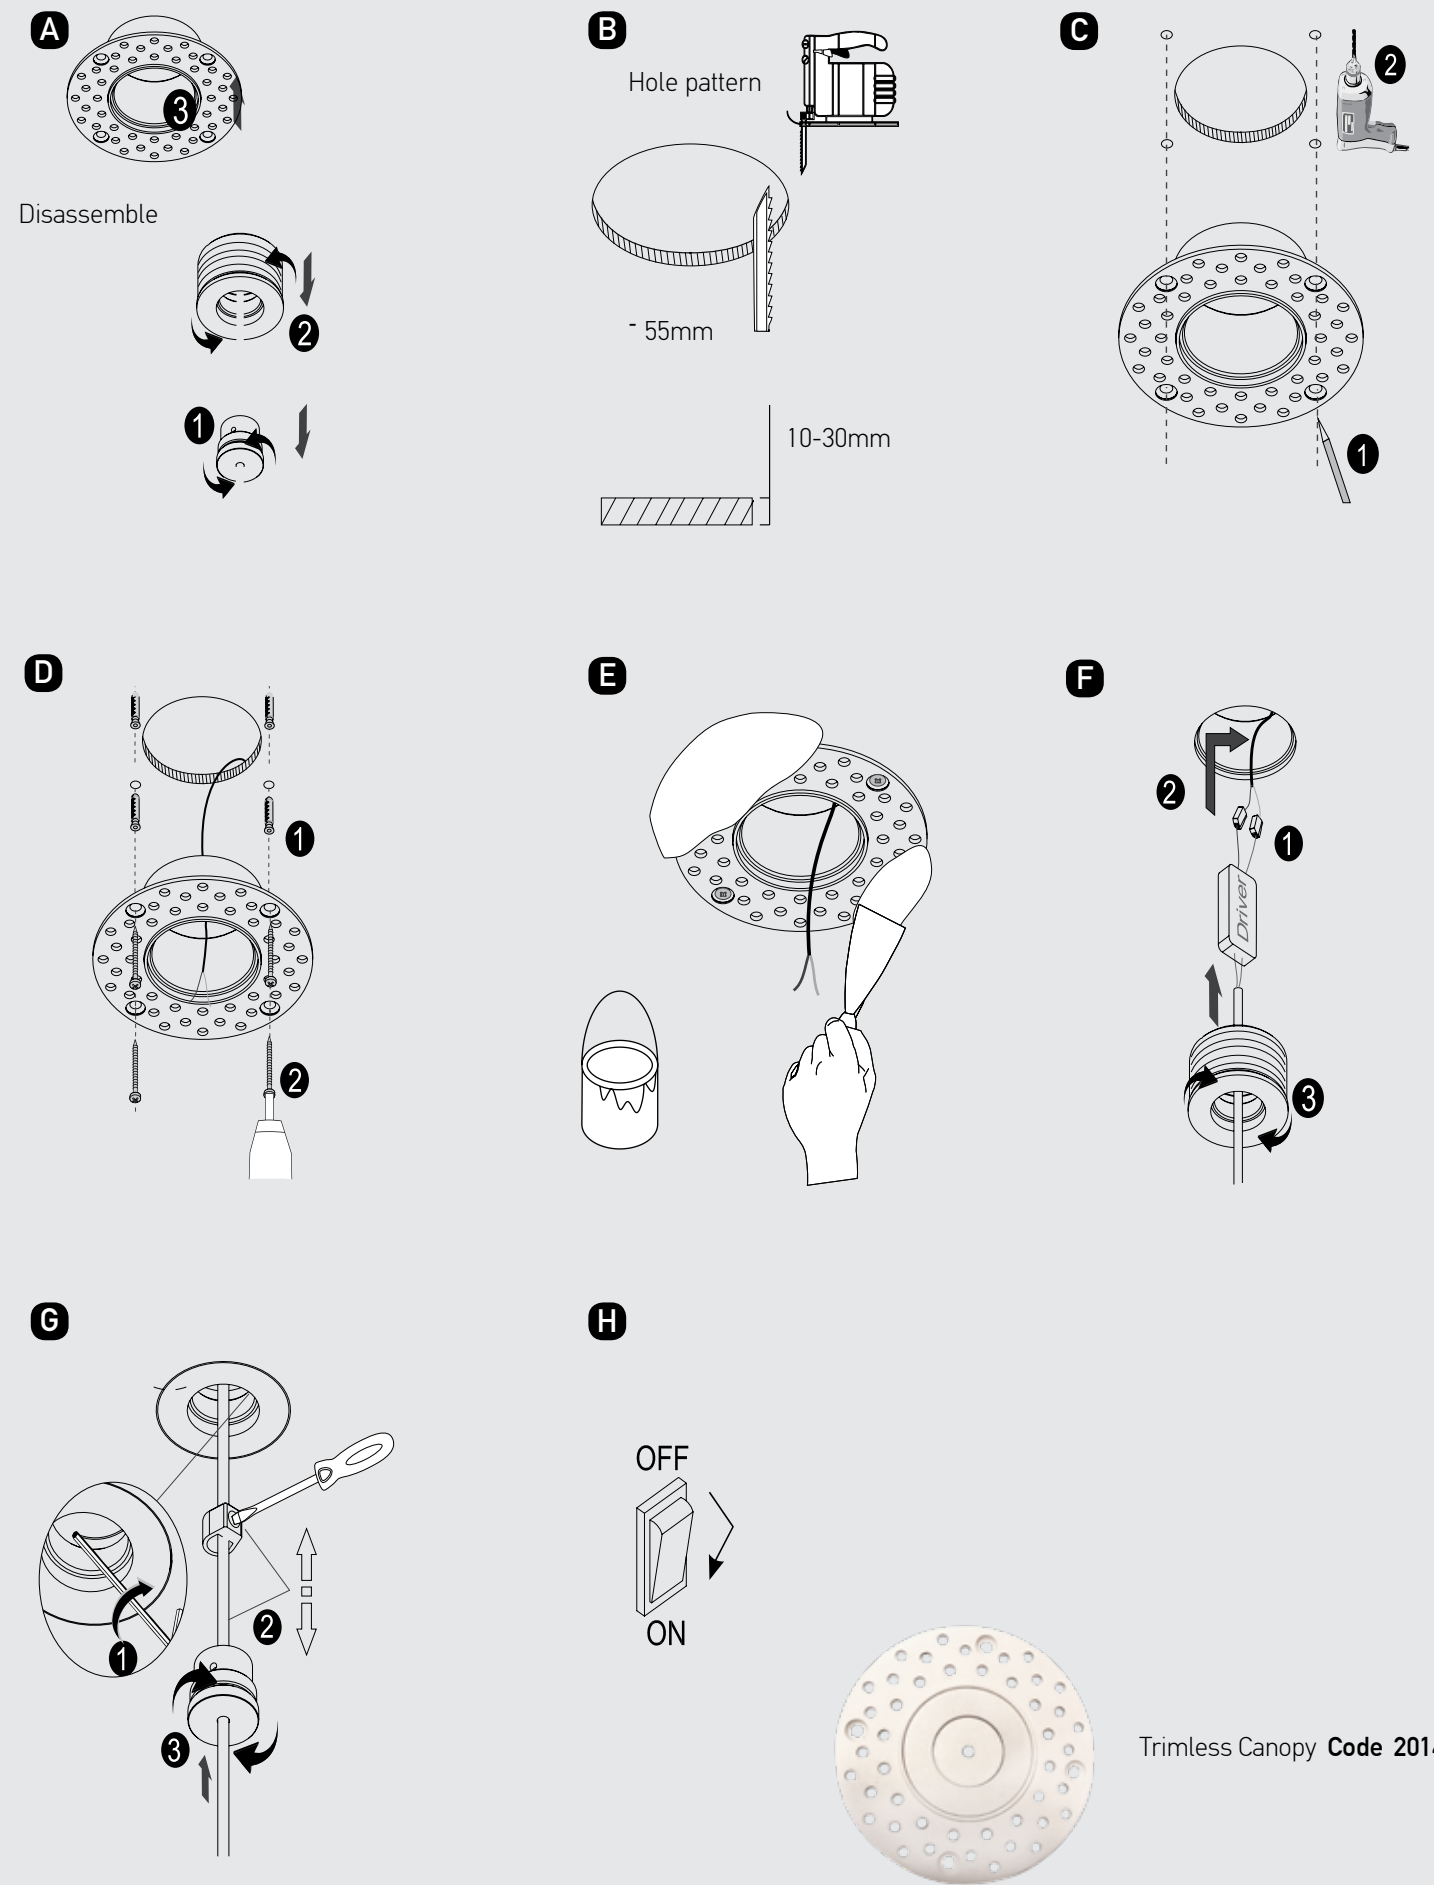

Installation Manual

Trimless Canopy **Code 20144**