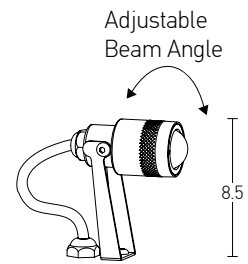

Power 2.1W
Color Temperature 2700K
Lumen 168Lm
Cri 80
IP 54
Dimensions H: 8.5cm
Beam Angle 10-60°
Material Aluminium - Stainless Steel
Special Feature Stick Ø: 3.2cm H: 8cm
Required Remote Driver 700mA
Spike Included

Color Sandy Black / Code **E177-A**