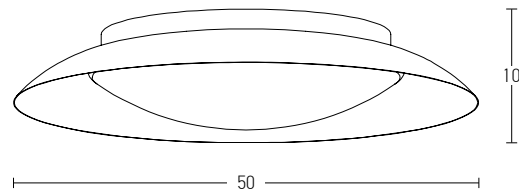

Model Finishing

Brushed Gold Matt

Brushed Coffee

Sandy White

Sandy Black

Indoor Led Lighting

Power	20W
Input	220-240V, 50/60Hz
Color Temperature	3000K
Lumen	1800Lm
Cri	80
Dimensions	Ø: 40cm H: 8.5cm
Non Dimmable	☒
Material	Metal - Acrylic
Color	Black - Copper / Code 1957
Color	Black - Golden Leaf / Code 1961