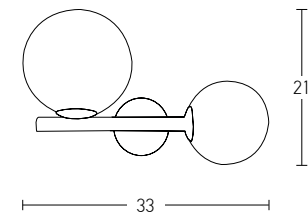

Bulb 1xE14 / 1xG9
Power MAX 15W / MAX 7W
Input 220-240V, 50/60Hz
Dimensions L: 17.5cm W: 33cm H: 21cm
Base Ø: 8cm H: 3cm
Material Metal - Opal Glass
Special Feature Opal Glass Ø: 15cm / Ø: 10cm
Color Gold Matt / **Code 1995**