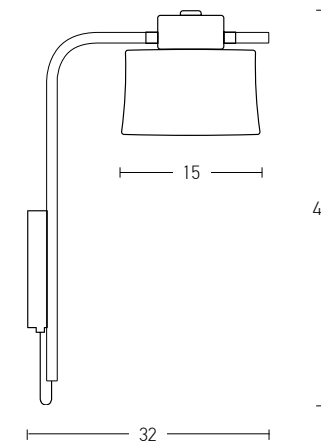

Bulb 1xE14
Power MAX 40W
Input 220-240V, 50/60Hz
Dimensions L: 32cm W: 15cm H: 42cm
Base W: 8.3cm H: 12cm
Material Metal - Aluminium
Color Sandy Black - Copper Mat / **Code 18135**