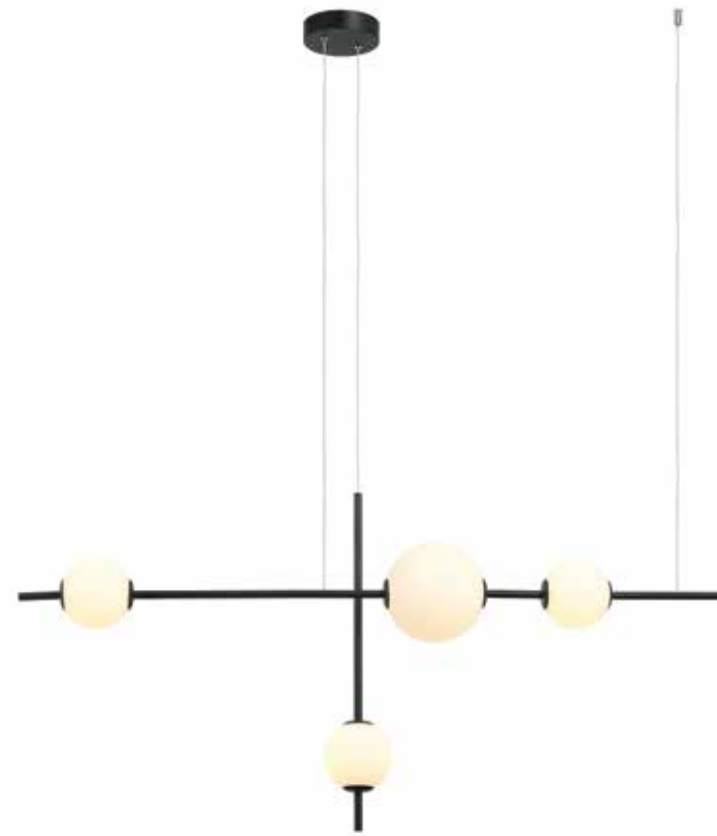

Power 18W
Input 220-240V, 50/60Hz
Color Temperature 3000K
Lumen 1440Lm
Cri 80
Dimensions L: 110cm W: 16cm H: 55cm
Base Ø: 13cm H: 3.2cm
Dimmable ☐
Material Metal - Opal Glass
Special Feature Step Dimming 10%-40%-100%
Glass Ø: 16cm | Ø: 11cm
Color Black Matt / **Code 20131**