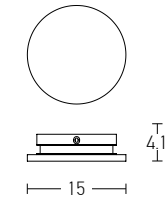

Bulb 1xE27
Power MAX 40W
Input 220-240V . 50/60Hz
Dimensions L: 16.6cm W:38.7cm H: 10.9cm
Material Gypsum - Glass
Color Pure White / **Code 20273**

Bulb 1xE14
Power MAX 40W
Input 220-240V . 50/60Hz
Dimensions L: 11cm W: 22cm H: 8.5cm
Material Gypsum
Color Pure White / **Code 20274**

Power 9.2W
Input 220-240V . 50/60Hz
Color Temperature 3000K
Lumen 460Lm
Cri 80
Dimensions Ø: 25cm L: 5.5cm
Material Gypsum
Color Pure White / **Code 20272**

Power 7.5W
Input 220-240V . 50/60Hz
Color Temperature 3000K
Lumen 375Lm
Cri 80
Dimensions Ø: 15cm L: 4.1cm
Material Gypsum
Color Pure White / **Code 20271**