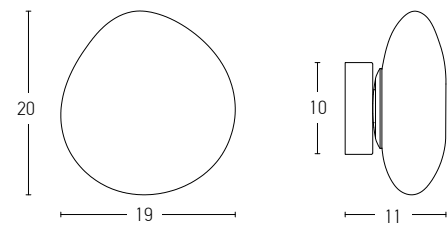

Indoor Led Lighting

Power 5W
Input 220-240V, 50/60Hz
Color Temperature 3000K
Lumen 400Lm
Cri 80
Dimensions L: 13.5cm W: 16.5cm H: 25cm
Base Ø: 10cm H: 3cm
Non Dimmable ☒
Material Metal - Opal Glass
Color White / **Code 20137**

Power 5W
Input 220-240V, 50/60Hz
Color Temperature 3000K
Lumen 400Lm
Cri 80
Dimensions L: 23.5cm W: 25cm H: 33cm
Base Ø: 10cm H: 3cm
Non Dimmable ☒
Material Metal - Opal Glass
Color White / **Code 20136**

Power 5W
Input 220-240V, 50/60Hz
Color Temperature 3000K
Lumen 400Lm
Cri 80
Dimensions L: 11cm W: 19cm H: 20cm
Base Ø: 10cm H: 3cm
Non Dimmable ☒
Material Metal - Glass
Color Smoked Grey / **Code 20138**