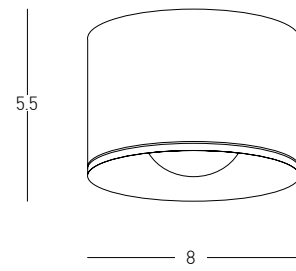

Power 12W
Input 220-240V, 50/60Hz
Color Temperature 3000K
Lumen 1000Lm
Cri 80
IP 54
Dimensions Ø: 8cm H: 5.5cm
Beam Angle 120°
Material Aluminium
Color Sandy Black / **Code S131**
Color Sandy White / **Code S132**