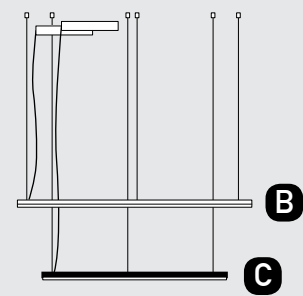

Our Suggestion

Become an artist and make your combination.
Use your imagination to create your masterpiece with our limitless options.

Power 41W
Input 220-240V, 50/60Hz
Color Temperature 3000K
Lumen 4200Lm
Cri 80
Dimensions Ø: 60cm W: 65cm H: 200cm
Base L: 30cm W: 7cm H: 3,5cm
Dimmable Triac
Material Metal - Aluminium - Acrylic
Special Feature 200cm Cable Adjustable
Profile 2.2x5.3cm
Color Sandy Black - Gold Matt / **Code 22011**