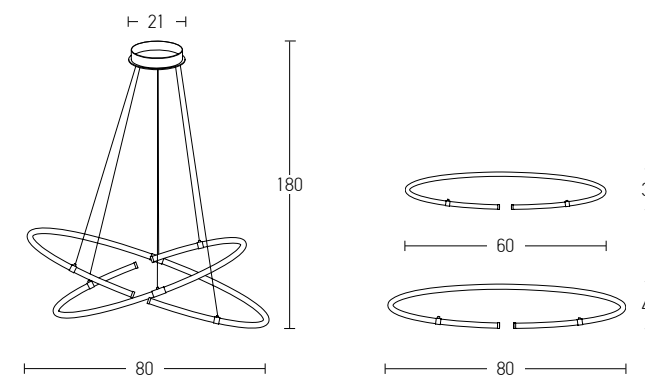

Power 90W
Input 220-240V, 50/60Hz
Color Temperature 3000K
Lumen 5850Lm
Cri 80
Dimensions L: 80cm W: 40cm
Base Ø: 21cm H: 5cm
Non Dimmable ☒
Material Metal - PC Diffuser
Special Feature 160cm Cable Adjustable
Tube Ø: 2cm
Color Opal - Chrome / **Code 1953**