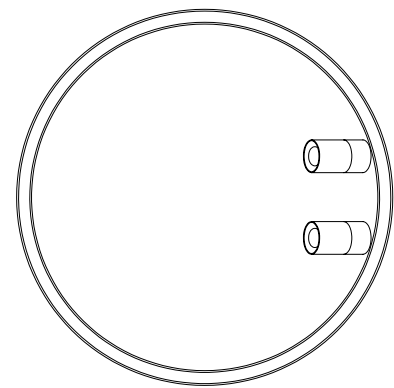

Power	61W + 2x5W
Input	220-240V, 50/60Hz
Color Temperature	3000K
Lumen	6700Lm
Cri	80
Dimensions	Ø: 50.6cm H: 10-15cm
Spots Dimension	Ø: 4.5cm L: 8cm
Dimmable Triac	○
Material	Metal - Aluminium - Silicon
Special Feature	Movable Spots
Color	White Matt - Black Matt / Code 22014
Color	White Matt / Code 22015