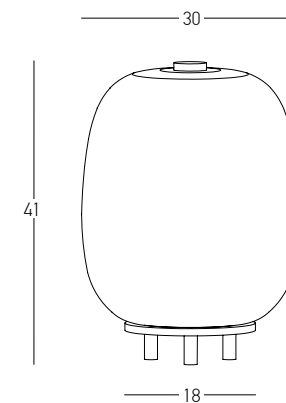

Bulb 1xG9 Led
Power MAX 7W
Input 220-240V, 50/60Hz
Dimensions Ø: 30cm H: 41cm
Glass Ø: 30cm H: 35cm
Opal Glass Ø: 10.5cm H: 13.5cm
Material Metal - Smoked Glass Outside
Opal Glass Inside
Special Feature 150cm Cable Available
Color Smoked Glass - Gold Matt / **Code 22066**