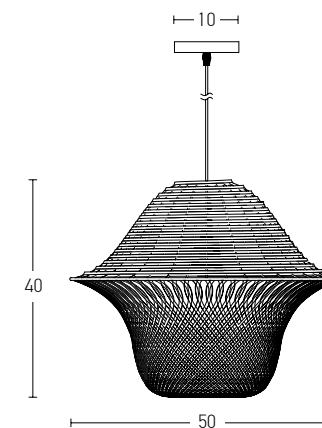

Bulb 1xE27
Power MAX 15W
Input 220-240V, 50/60Hz
Dimensions Ø: 50cm H: 40cm
Base Ø: 10cm H: 2cm
Material Metal - Rattan
Special Feature 200cm Cable Adjustable
Color Black / **Code 20153**