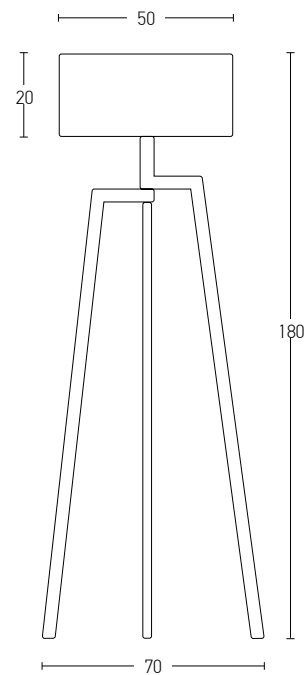

Bulb 1xE27
Power MAX 40W
Dimensions Ø: 70cm H: 180cm
Material Wood - Fabric Shade
Special Feature 130cm Cable Available
Shade Ø: 50cm H: 20cm
Color Natural Wood - Black Shade / **Code 1488**