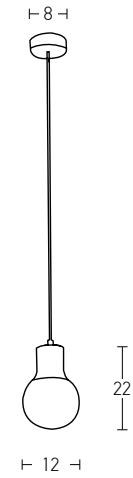

Bulb 1xG9 Led
Power MAX 9W
Input 220-240V, 50/60Hz
Dimensions Ø: 12cm H: 22cm
Base Ø: 8cm H: 3.5cm
Material Metal - Opal Glass
Special Feature 150cm Fabric Cable Adjustable
Opal Glass Ø: 12cm
Color Black Matt - Painted Gold / **Code 22220**