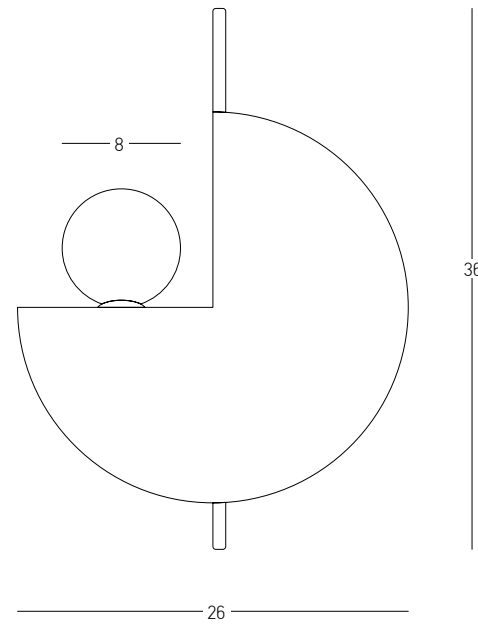

Bulb 1xG9 Led
Power MAX 7W
Input 220-240V, 50/60Hz
Dimensions L: 8cm W: 26cm H: 36cm
Material Metal - Opal Glass
Special Feature Opal Glass Ø: 8cm
Color Sandy Olive Green - Painted Gold / **Code 22203**
Color Terracotta - Painted Gold / **Code 22204**
Color Elephant Grey - Sandy Black / **Code 22205**