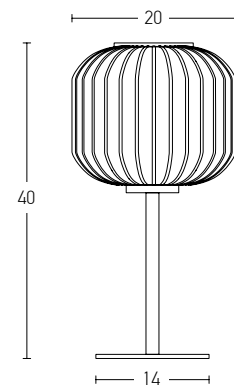

Bulb 1xE27
Power MAX 25W
Input 220-240V, 50/60Hz
Dimensions Ø: 20cm H: 40cm
Base Ø: 14cm H: 0.5cm
Material Metal - Glass
Special Feature 150cm Cable Available
Color White - Gold Matt / **Code 20252**