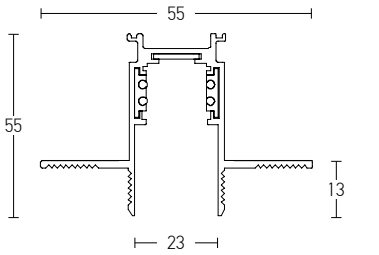

Dimensions Ø: 1200mm
L: 1252.5mm
Material Aluminum
Color Sandy Black
Code 22102

TRIMLESS Curved Track

Dimensions Ø: 1200mm
L: 1252.5mm
Material Aluminum
Color Sandy Black
Code 22103

Lights for 22097 - 22098 Tracks