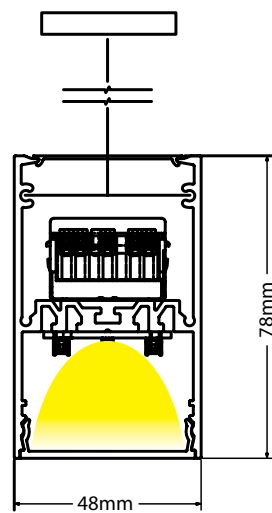

Guide to Create your Code by Choosing : 51 - Length - Driver - Kelvin - Set - Body Color

Fill in your code using the following items from the table.

Pendant Profile					
Code	Length	Driver	Kelvin	Set	Body Color
52	58 = 58cm	O = ON/OFF	3 = 3000K	E = HE	W = Sandy White
52	86 = 86cm	D = Dali	4 = 4000K	O = HO	B = Sandy Black
52	114 = 114cm				G = Sandy Grey
52	142 = 142cm				
52	170 = 170cm				
52	198 = 198cm				
52	226 = 226cm				
52	254 = 254cm				
52	282 = 282cm				
52	310 = 310cm				
52	338 = 338cm				