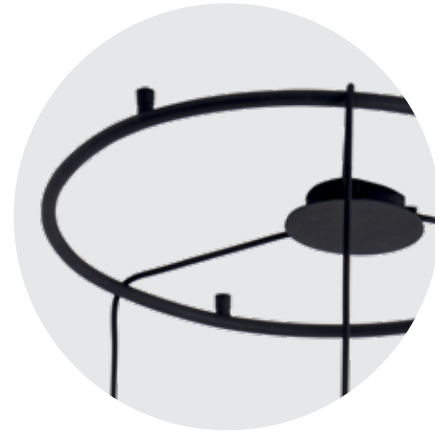

Adjustable Ellipse Base

Bulb	6xG9 Led
Power	MAX 7W
Input	220-240V, 50/60Hz
Dimensions	Ø: 110cm H: 160cm
Bases	Ø: 20cm H: 3cm
	Ø: 80cm H: 3cm
Glass	Ø: 30cm H: 24cm
	Ø: 30cm H: 43cm
Opal Glass	Ø: 10.5cm H: 13.5cm
Material	Metal - Smoked Glass Outside Opal Glass Inside
Special Feature	150cm Cable Adjustable
Color	Sandy Black - Smoked Glass - Gold Matt / Code 22147