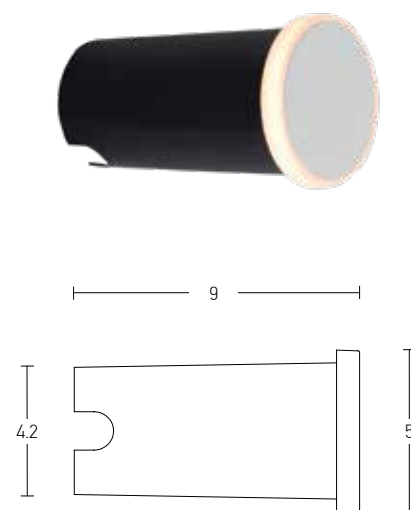

Power 2W
Input 220-240V, 50/60Hz
Color Temperature 3000K
Lumen 200Lm
Cri 80
IP 65
Dimensions Ø: 5cm H: 9cm
Material Stainless Steel- PC Diffuser
Depth Required 8cm
Recessed Mounting Box Included
Color Stainles Steel / **Code E288**