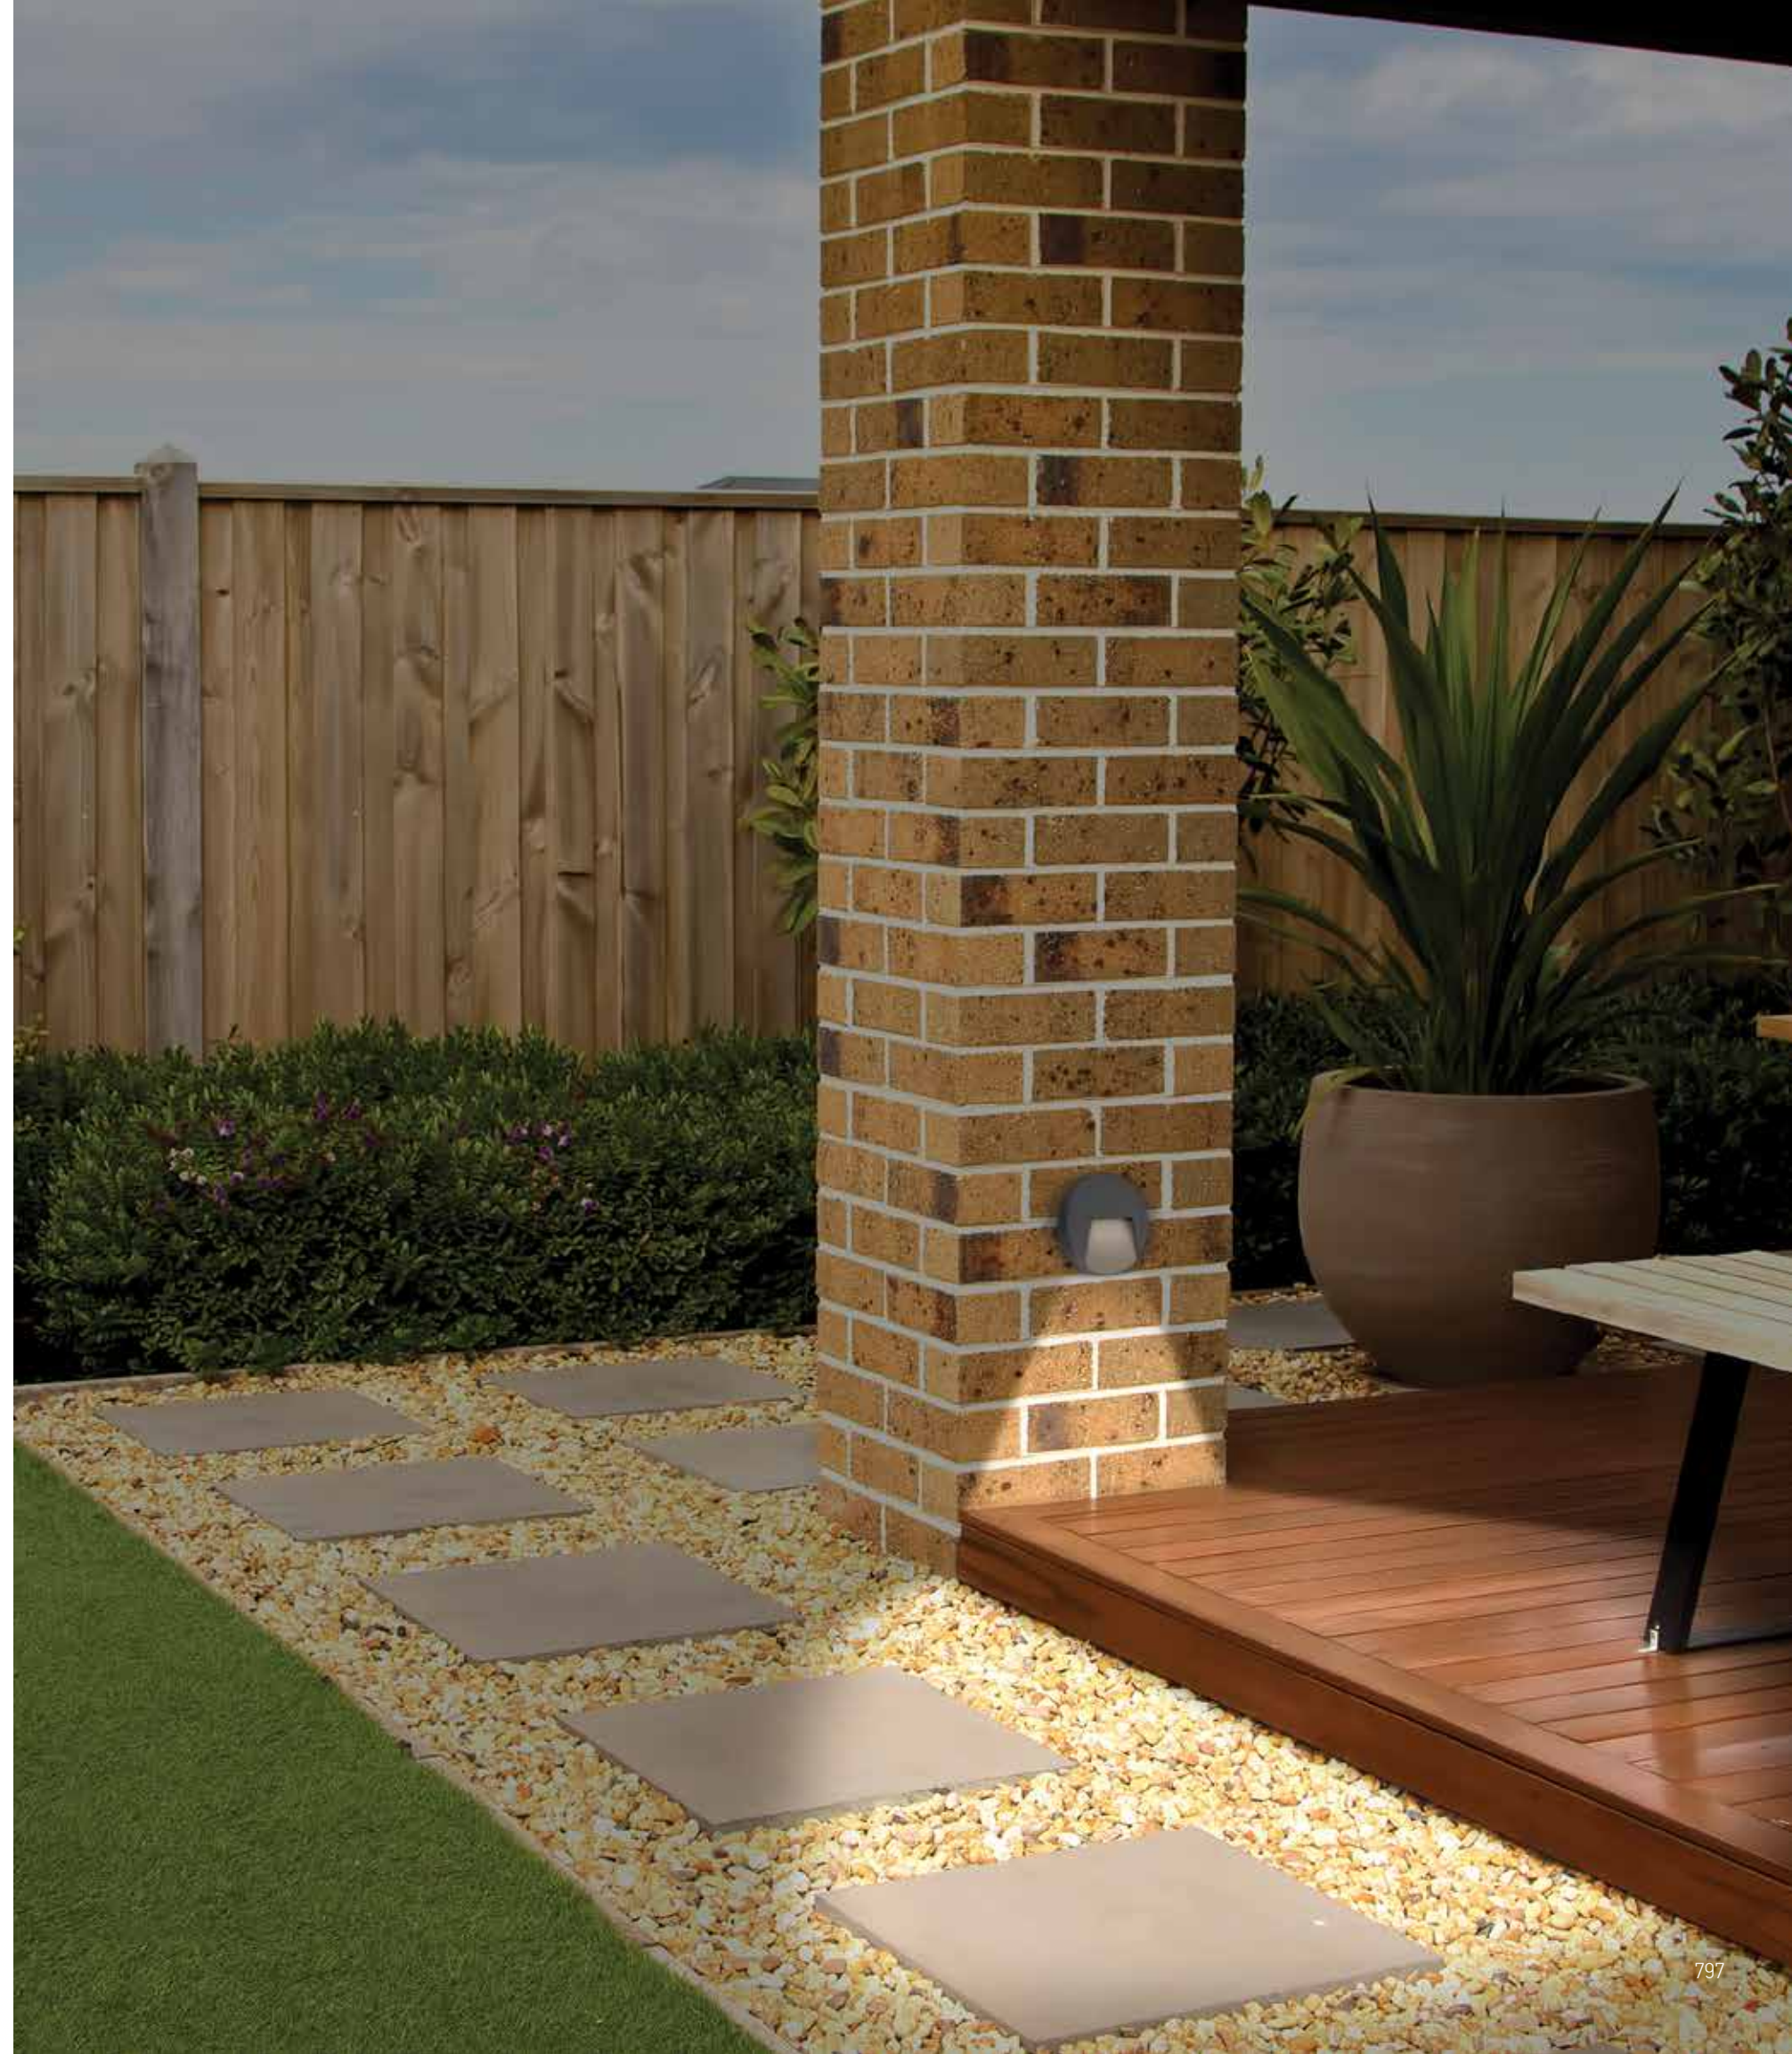

Power 1.5W
Input 220-240V, 50/60Hz
Color Temperature 3000K
Lumen 120Lm
Cri 80
IP 54
Dimensions L: 3.3cm W: 10cm H: 6cm
Material ABS
Color Graphite / **Code E181**
Color White / **Code E182**