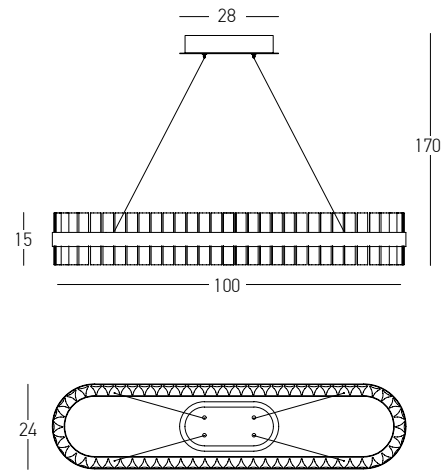

Power 68W
Input 220-240V, 50/60Hz
Color Temperature 3000K
Lumen 8700Lm
Cri 80
Dimensions L: 100cm W: 24cm H: 170cm
Base L: 28cm W: 14cm H: 5cm
Dimmable Triac ☐
Material Stainless Steel - Clear Glass
Special Feature 150cm Cable Adjustable
Profile 3.5x4cm
Color Gold Matt / **Code 22041**