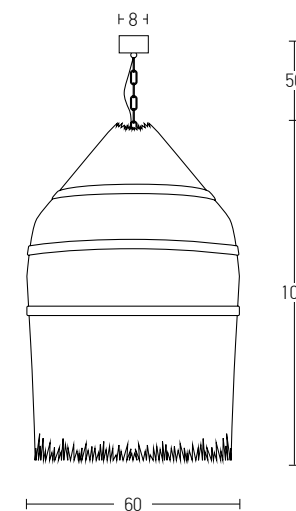

Bulb 1xE27
Power MAX 40W
Input 220-240V, 50/60Hz
Dimensions Ø: 60cm H: 100cm
Base Ø: 8cm H: 3.5cm
Material Metal - Straw
Special Feature 50cm Chain Adjustable
Color Natural Straw / **Code 17129**