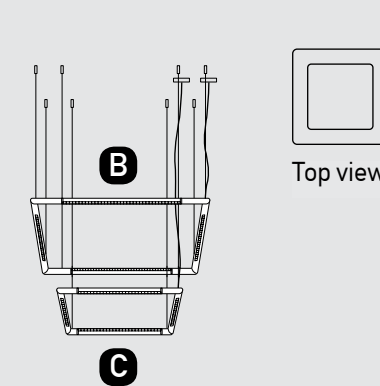

A

B

C

Our Suggestion

Become an artist and make your combination
 Use your imagination to create your masterpiece with our limitless options.

Power 49W
 Input 220-240V, 50/60Hz
 Color Temperature 3000K
 Lumen 3920Lm
 Cri 80
 Dimensions L: 90cm W: 50cm H: 90cm
 Base Ø: 20cm H: 6cm
 Dimmable Triac
 Material Aluminium - Silicon
 Special Feature Profile Ø: 2cm L: 42cm
 Movable Profile
 Color Sandy Black - Gold Matt / **Code 2070**
 Color Gold Matt / **Code 2071**