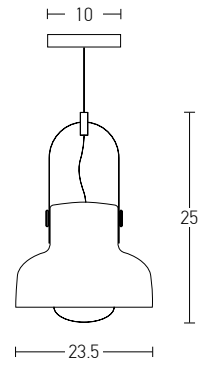

Bulb 1xE27
Power MAX 40W
Input 220-240V, 50/60Hz
Dimensions Ø: 16cm H: 31cm
Base Ø: 10cm H: 2cm
Material Metal - Aluminium
Special Feature 150cm Cable Adjustable
Color Black Matt / **Code 18192**
Color White Matt / **Code 18193**

Bulb 1xE27
Power MAX 40W
Input 220-240V, 50/60Hz
Dimensions Ø: 23.5cm H: 25cm
Base Ø: 10cm H: 2cm
Material Metal - Aluminium
Special Feature 150cm Cable Adjustable
Color Black Matt / **Code 18191**
Color White Matt / **Code 18190**