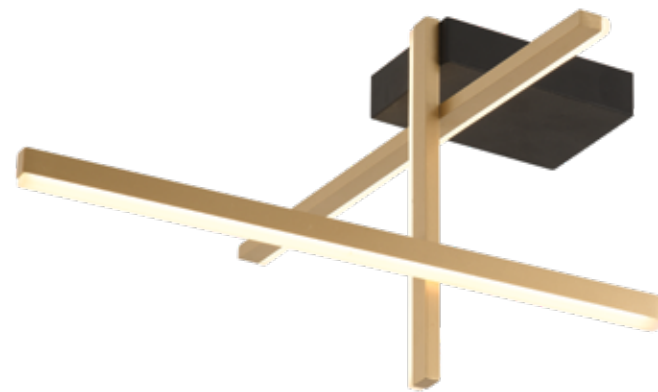

Indoor Led Lighting

Power	25W
Input	220-240V, 50/60Hz
Color Temperature	3000K
Lumen	2700Lm
Cri	80
Dimensions	L: 50cm W: 50cm H: 30cm
Base	L: 18cm W: 12cm H: 4.5cm
Dimmable Triac	☉
Material	Metal - Aluminum - Silicon
Special Feature	Profile 3x1.2cm
Color	Gold Matt - Sandy Black Base / Code 22024
Color	Sandy Black / Code 22025

Model Finishing

Gold Matt