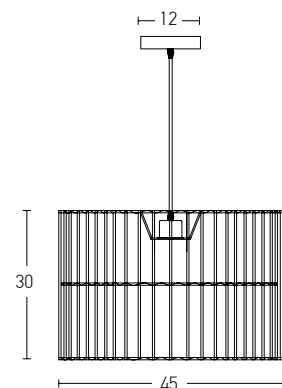

Bulb
Power
Input
Dimensions
Base
Material
Special Feature
Color

1xE27
MAX 40W
220-240V, 50/60Hz
Ø: 45cm H: 30cm
Ø: 12cm H: 2cm
Metal - Rattan
150cm Cable Adjustable
Black / **Code 20239**