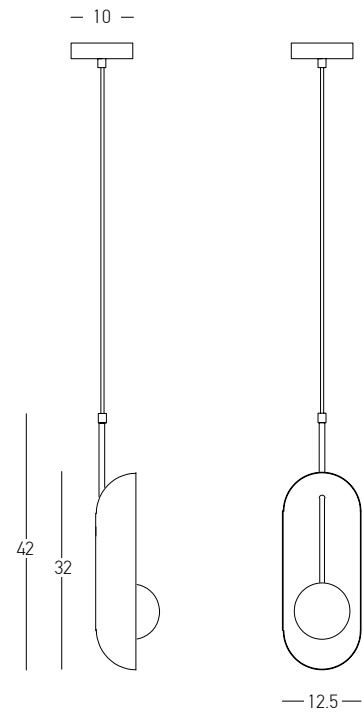

Bulb 1xG9
Power MAX 7W
Input 220-240V, 50/60Hz
Dimensions L: 12.5cm W: 10cm H: 42cm
Base Ø: 10cm H: 3cm
Material Metal - Opal Glass
Special Feature 200cm Cable Adjustable
Opal Glass Ø: 8cm
Color Painted Gold - Golden Leaf / **Code 22060**