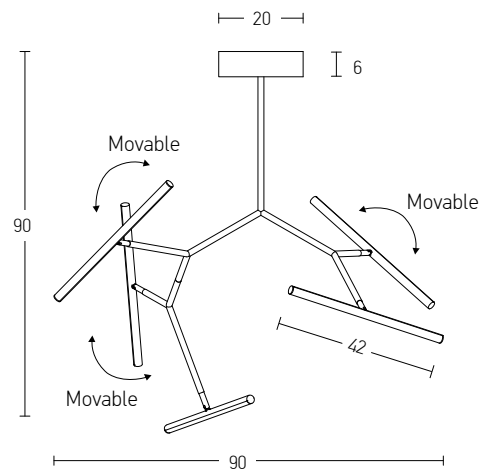

A

B

C

Our Suggestion

Become an artist and make your combination
 Use your imagination to create your masterpiece with our limitless options.

Power 49W
 Input 220-240V, 50/60Hz
 Color Temperature 3000K
 Lumen 3920Lm
 Cri 80
 Dimensions L: 90cm W: 50cm H: 90cm
 Base Ø: 20cm H: 6cm
 Dimmable Triac
 Material Aluminium - Silicon
 Special Feature Profile Ø: 2cm L: 42cm
 Movable Profile
 Color Sandy Black - Gold Matt / **Code 2070**
 Color Gold Matt / **Code 2071**