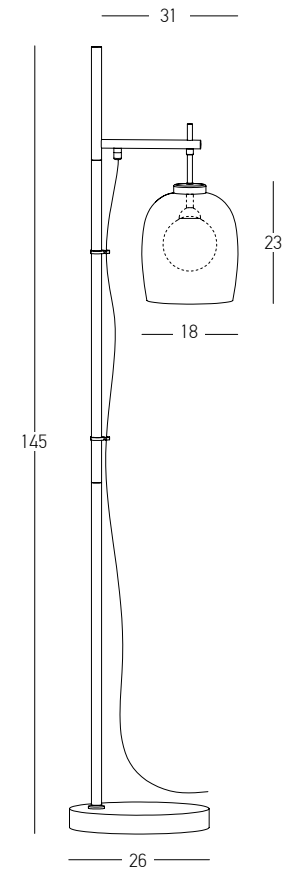

Bulb 1xG9 Led
Power MAX 5W
Input 220-240V, 50/60Hz
Dimensions L: 31cm W: 26cm H: 145cm
Smoked Glass Ø: 18cm H: 20cm
Base Ø: 26cm W: 3.5cm
Material Metal - Smoked Glass Outside
Opal Glass Inside - Black Marble Base
Special Feature 150cm Cable Available
Opal Glass Ø: 10cm
Color Sandy Black - Black Marble / **Code 22053**