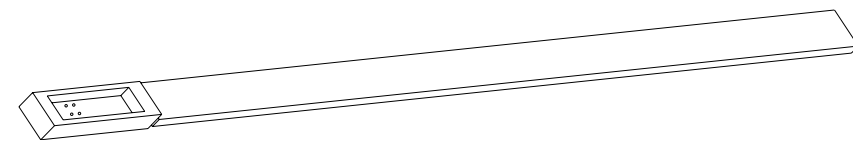

Soft Track : 10m
Color Black / Code 20280

Power 7W
Input 48V
Color Temperature 3000K
Lumen 770Lm
Cri 90
Stick Ø: 3.5cm H: 9.5cm
Base W: 11.4cm H: 2.8cm L: 2.3cm
Beam Angle 24°
Material Aluminium
Special Feature Movable
Color Sandy Black / **Code 20275**
OSRAM

LED Strip 2.5m

Power 14W/m
Input 48V
Color Temperature 3000K
Lumen 1150Lm/m
Cri 90
Length 250cm
Color Black Base / **Code 20277**
OSRAM

LED Strip 5m

Power 14W/m
Input 48V
Color Temperature 3000K
Lumen 1150Lm/m
Cri 90
Length 500cm
Color Black Base / **Code 20278**
OSRAM