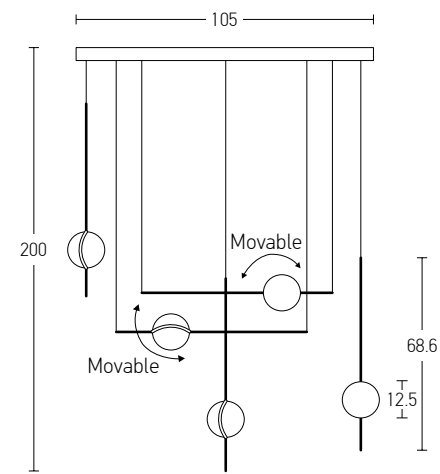

Indoor Led Lighting