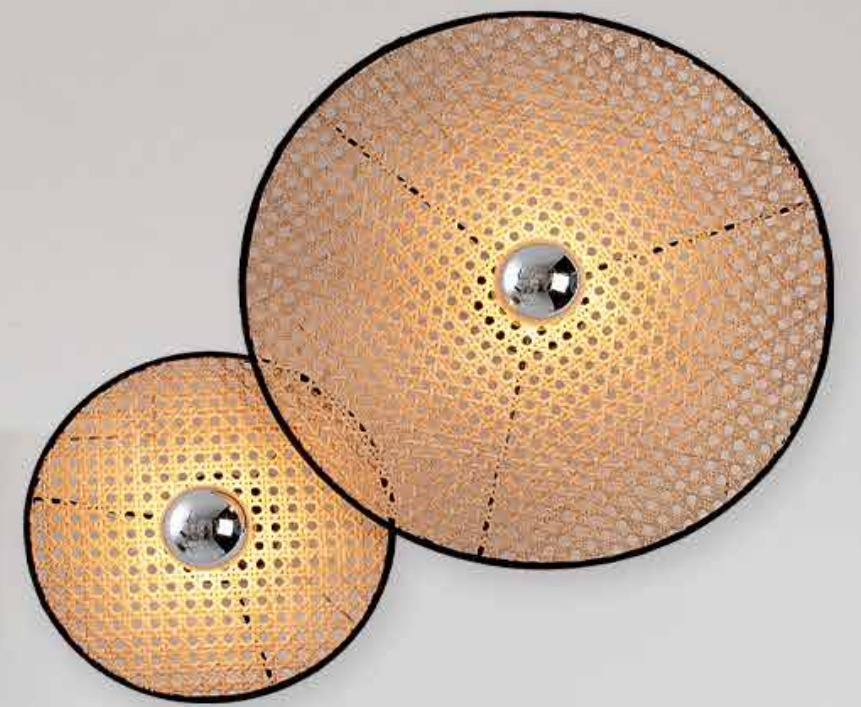

25

Bulb 1xE27 Led
Power MAX 20W
Input 220-240V, 50/60Hz
Dimensions Ø: 25cm L: 11.5cm
Base Ø: 8cm H: 2.5cm
Material Metal - Bush
Color Natural - Sandy Black / Code 22175

40

Bulb 1xE27 Led
Power MAX 20W
Input 220-240V, 50/60Hz
Dimensions Ø: 40cm L: 11.5cm
Base Ø: 8cm H: 2.5cm
Material Metal - Bush
Color Natural - Sandy Black / Code 22174