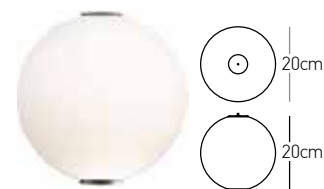

Intermediate Diffuser
16V | 7W | 750Lm
3000K | CRI 90 | IP44
Dimmable Triac
Metal - Opal Glass

Black Matt
Code 22233-B

White Matt
Code 22233-W

Gold Matt
Code 22233-G

Surface Base Driver
Power
Input
Dimensions
Base
Material
Color
Color
Color

MAX 30W
220-240V, 50/60Hz
Ø: 14cm H: 205cm
Ø: 14cm H: 4.5cm
Metal
Black Matt / **Code 22230-B**
White Matt / **Code 22230-W**
Gold Matt / **Code 22230-G**