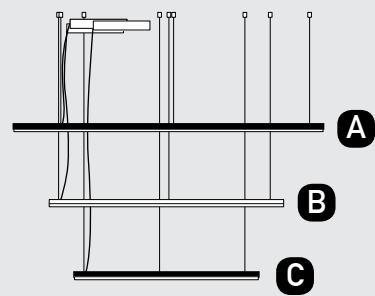

Our Suggestion

Become an artist and make your combination.
Use your imagination to create your masterpiece with our limitless options.

Power 41W
Input 220-240V, 50/60Hz
Color Temperature 3000K
Lumen 4200Lm
Cri 80
Dimensions Ø: 60cm W: 65cm H: 200cm
Base L: 30cm W: 7cm H: 3,5cm
Dimmable Triac
Material Metal - Aluminium - Acrylic
Special Feature 200cm Cable Adjustable
Profile 2.2x5.3cm
Color Sandy Black - Gold Matt / **Code 22011**