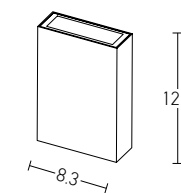

Power 2x2W
Input 220-240V, 50/60Hz
Color Temperature 3000K
Lumen 320Lm
Cri 80
IP 65
Dimensions L: 3cm W: 8.3cm H: 12.3cm
Material ABS - PC Diffuser
Special Feature Up & Down Light
Color White / **Code E216**