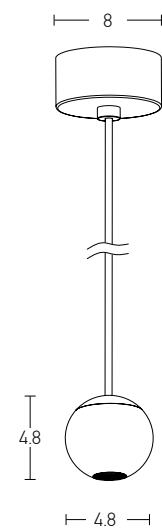

Power 4.5W
Input 220-240V, 50/60Hz
Color Temperature 3000K
Lumen 495Lm
Cri 80
Dimensions Ø: 4.8cm H: 4.8cm
Base Ø: 8cm H: 3cm
Non Dimmable ☒
Material Metal - Aluminium
Beam Angle 38°
Special Feature 200cm Cable Adjustable
Color Sandy Black / **Code 1902**

Suggested Trimless Canopy **Code 20144**