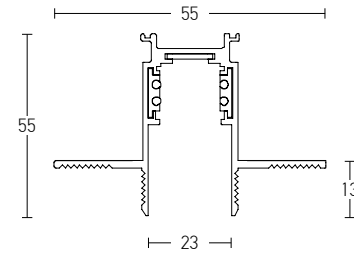

TRIMLESS Curved Track

Dimensions Ø: 900mm
L: 942.5mm
Material Aluminum
Color Sandy Black
Code 22098

SURFACE Curved Track

Dimensions Ø: 1200mm
L: 1252.5mm
Material Aluminum
Color Sandy Black
Code 22102