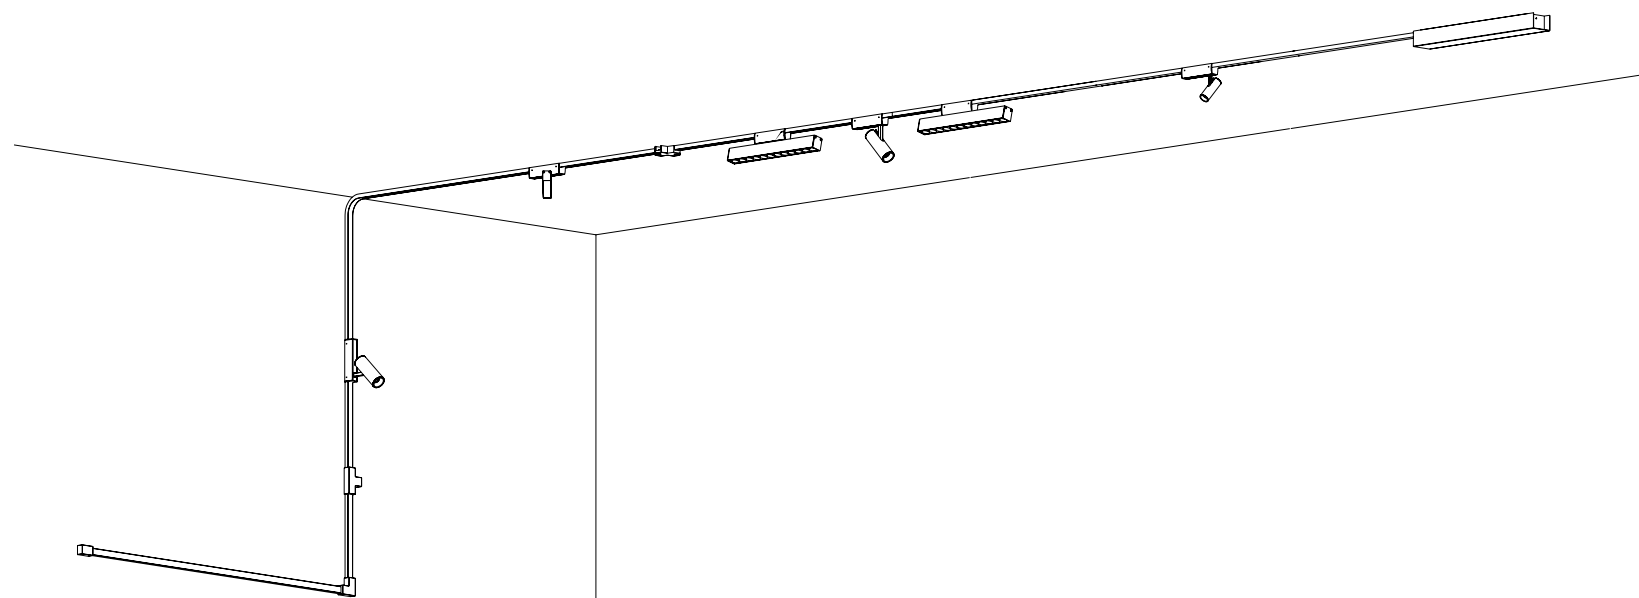

T Connector for 48V Soft Track
Dimensions L: 7.1cm W: 1.8cm H: 2.4cm
Material Plastic
Color Black / Code 20283

Tooling for Cutting Soft Track
Code 20281

Surface Mount Base for 48V Soft Track System
Power 100W
Input 220-240V , 50/60Hz
Output 48V
Dimensions L: 35cm W: 6cm H: 8cm
Non Dimmable ☒
Guarantee 5Years
Color Sandy Black / Code 20292