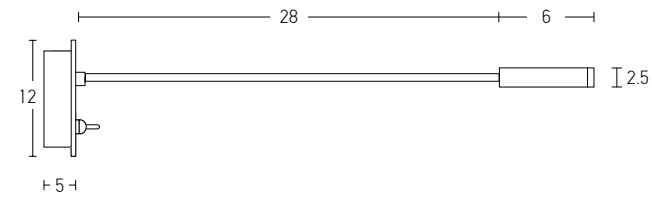

Power 3W
Input 220-240V, 50/60Hz
Color Temperature 3000K
Lumen 240Lm
Cri 80
Dimensions L: 34cm W: 4cm H: 12cm
Depth 5cm
Non Dimmable ☒
Switch On/Off
Material Metal - Aluminium
Cutting Hole 8.6x3.2cm
Special Feature Stick Ø: 2.5cm H: 6cm
Color Black / **Code H69**