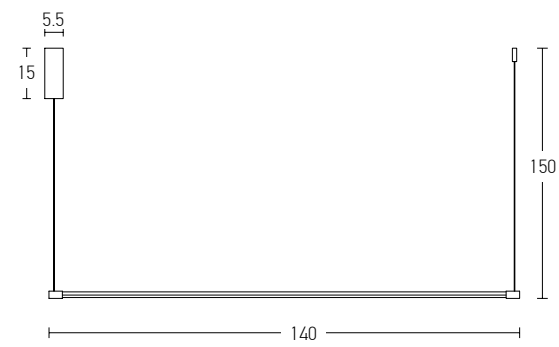

Power 20W
Input 220-240V, 50/60Hz
Color Temperature 3000K
Lumen 1600Lm
Cri 80
Dimensions Ø: 1.6cm L: 140cm H: 150cm
Base Ø: 5.5cm H: 15cm
Non Dimmable ☒
Material Aluminium - Acrylic
Special Feature 135cm Cable Adjustable
Color Black Matt / **Code 20119**
Color Gold Matt / **Code 20120**