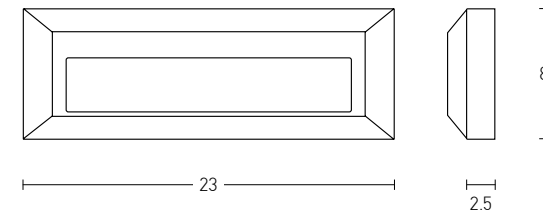

Power 2W
Input 220-240V, 50/60Hz
Color Temperature 3000K
Lumen 160Lm
Cri 80
IP 65
Dimensions L: 2.5cm W: 23cm H: 8cm
Material ABS
Color White / **Code Z67388-C**