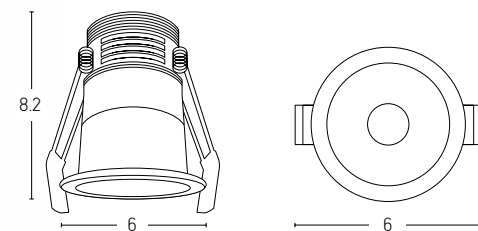

Power 4W
Input 220-240V, 50/60Hz
Color Temperature 3000K
Lumen 270Lm
Cri 90
Dimensions Ø: 4cm H: 5.8cm
Cutting Hole Ø: 3.3cm
Beam Angle 24°
Non Dimmable ☒
Material Aluminium
Depth Required JT : 6.5cm
Driver Included (700mA)
Color White Matt - Black Matt / **Code S092**