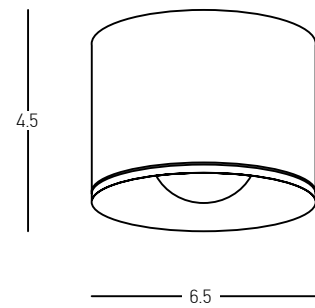

Power 8W
Input 220-240V, 50/60Hz
Color Temperature 3000K
Lumen 720Lm
Cri 80
IP 54
Dimensions Ø: 6.5cm H: 4.5cm
Beam Angle 120°
Material Aluminium
Color Sandy Black / **Code S133**
Color Sandy White / **Code S134**