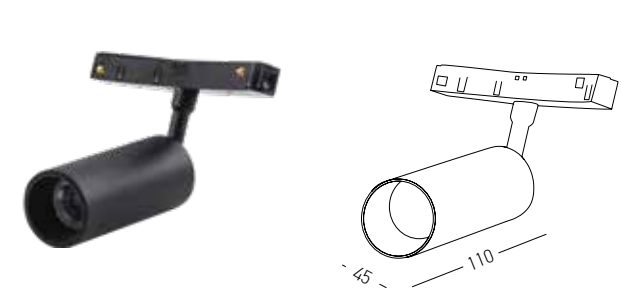

Power 8W
Input 48V
Color Temperature 3000K
Lumen 780Lm
Cri 80
Dimensions Curved: 1200mm Ø: 45mm L: 110mm
Beam Angle 36°
DALI Dimmable ☐
Material Aluminium - Acrylic
Color Sandy Black / **Code 22106**

Power 2W
Input 48V
Color Temperature 3000K
Lumen 170Lm
Cri 80
Dimensions Curved: 1200mm L: 30mm W: 23mm H: 45mm
Beam Angle 25°
Non Dimmable ☒
Material Acrylic
Color Sandy Black / **Code 22107**