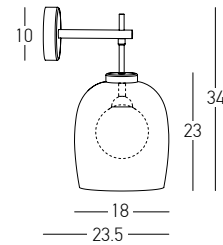

Bulb 1xG9 Led
Power MAX 5W
Input 220-240V, 50/60Hz
Dimensions L: 23.5cm W: 18cm H: 34cm
Base Ø: 10cm W: 2.5cm
Glass Ø: 18cm H: 20cm
Material Metal - Smoked Glass Outside
Opal Glass Inside
Special Feature Opal Glass Ø: 10cm
Color Sandy Black / **Code 22052**