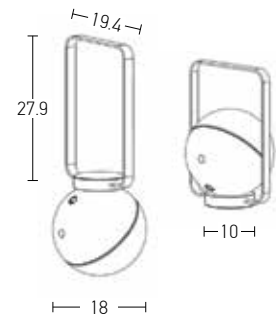

Power 1.5W
Input 220-240V, 50/60Hz
Color Temperature 2700K
Lumen 99Lm
Cri 80
IP 54
Dimensions W: 19.4cm H: 27.9cm
Base Ø: 10cm
3 Steps Dimming 25%, 50%, 100%
Duration 20h, 10h, 5h
Material Aluminum - PC Difusser
Special Feature Portable Table Lamp
USB Cable & Adaptor Included

Color Black / **Code E233**
White / **Code E234**