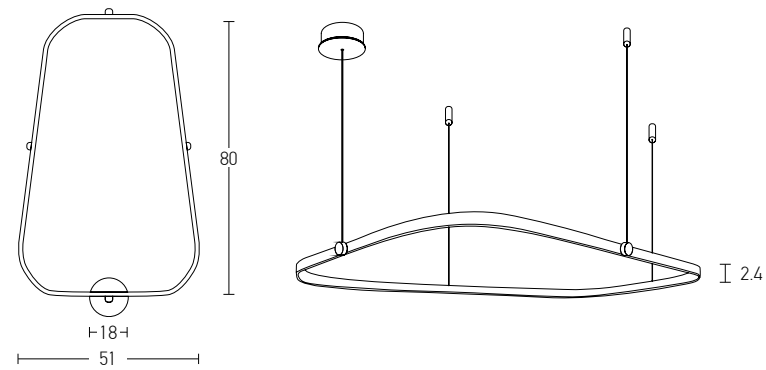

Indoor Led Lighting

Power 42W
Input 220-240V, 50/60Hz
Color Temperature 3000K
Lumen 3360Lm
Cri 80
Dimensions L: 80cm W: 51cm H: 2.4cm
Base Ø: 18cm H: 6cm
Non Dimmable ☒
Material Metal - Aluminium - Silicon
Special Feature 110cm Cable Adjustable Profile 1.5x2.4cm
Color Black Matt / **Code 17003**