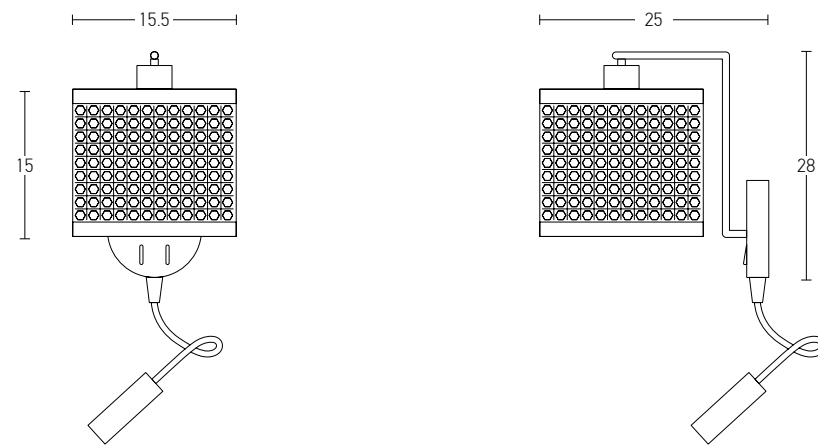

Led 3W
Bulb 1xE27
Power MAX 40W
Input 220-240V, 50/60Hz
Color Temperature 3000K
Lumen 240Lm
Dimensions L: 25cm W: 15.5cm H: 28cm
Base Ø: 12cm H: 2.5cm
Switch 2/Switch On-Off
Material Metal - Bush
Special Feature Shade Ø: 15.5cm H: 15cm
Stick Ø: 2.8cm L: 36cm
Color Black Matt - Natural / **Code 20355**