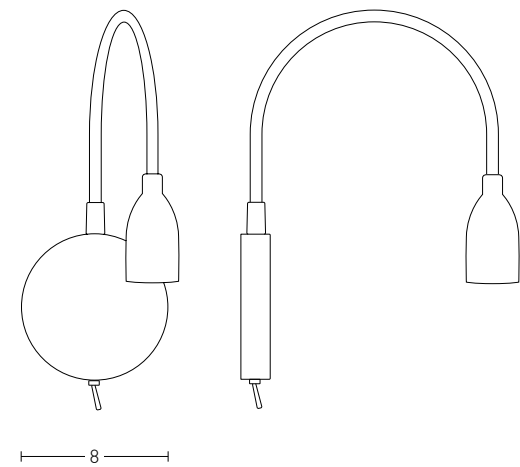

Power 3W
Input 220-240V, 50/60Hz
Color Temperature 3000K
Lumen 240Lm
Cri 80
Base Ø: 8cm L: 3cm
Non Dimmable ☒
Switch On/Off
Material Metal - Aluminium
Special Feature Flex 20cm
Color Chrome / **Code H30**