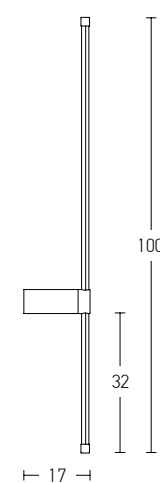

Power 12W
Input 220-240V, 50/60Hz
Color Temperature 3000K
Lumen 960Lm
Cri 80
Dimensions Ø: 1.6cm L: 17cm H: 60cm
Non Dimmable ☒
Material Aluminium - Acrylic
Special Feature Movable Profile
Color Black Matt / **Code 20114**
Color Gold Matt / **Code 20115**

Power 20W
Input 220-240V, 50/60Hz
Color Temperature 3000K
Lumen 1600Lm
Cri 80
Dimensions Ø: 1.6cm L: 17cm H: 100cm
Non Dimmable ☒
Material Aluminium - Acrylic
Special Feature Movable Profile
Color Black Matt / **Code 20116**
Color Gold Matt / **Code 20117**