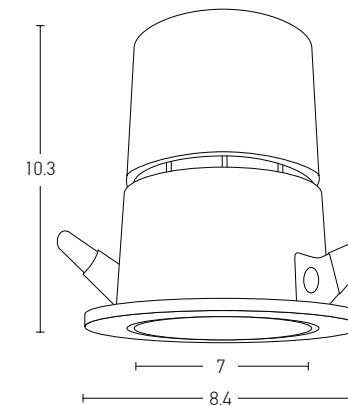

Power 10W
Input 220-240V, 50/60Hz
Color Temperature 3000K
Lumen 750Lm
Cri 90
Dimensions Ø: 7cm H: 8.3cm
Cutting Hole Ø: 6cm
Beam Angle 38°
Non Dimmable ☒
Material Aluminium
Depth Required JT: 9cm
Driver Included (250mA)
Color White Matt - Black Matt Reflector / **Code S070**

Power 15W
Input 220-240V, 50/60Hz
Color Temperature 3000K
Lumen 1125Lm
Cri 90
Dimensions Ø: 8.5cm H: 10.3cm
Cutting Hole Ø: 7.8cm
Beam Angle 30°
Non Dimmable ☒
Material Aluminium
Depth Required JT: 11cm
Driver Included (350mA)
Color White Matt - Black Matt Reflector / **Code S071**