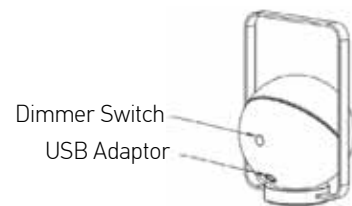

Power 2W
Input 220-240V, 50/60Hz
Color Temperature 2700K
Lumen 99Lm
Cri 80
IP 54
Dimensions W: 33.8cm H: 111cm
Base Ø: 24cm
3 Steps Dimming 25%, 50%, 100%
Duration 20h, 10h, 5h
Material Aluminum - PC Difusser
Special Feature Ball Ø: 18cm
Portable Floor Lamp
USB Cable & Adaptor Included

Color Black / **Code E232**