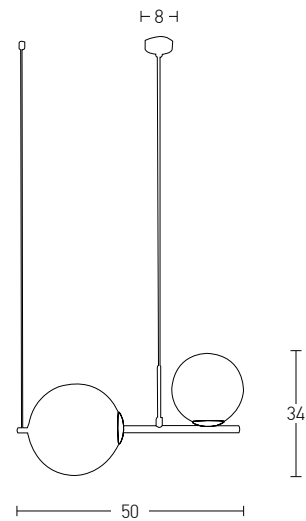

Bulb 2xE27
Power MAX 15W
Input 220-240V, 50/60Hz
Dimensions L: 50cm W: 25cm H: 34cm
Base Ø: 8cm H: 3cm
Material Metal - Opal Glass
Special Feature 200cm Fabric Cable Adjustable
Opal Glass Ø: 25cm / Ø: 15cm
Color Gold Matt / **Code 1997**