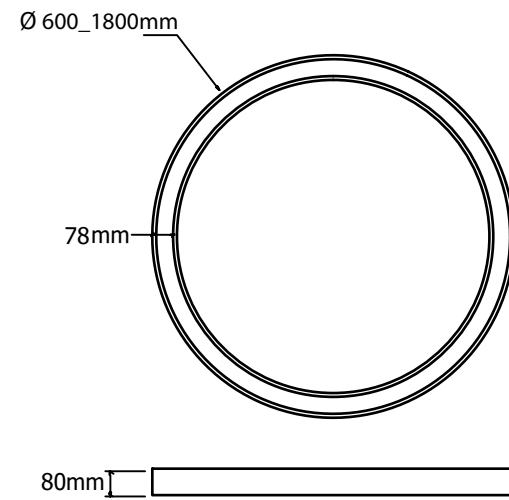

Guide to Create your Code by Choosing : 34 - Length - Driver - Kelvin - Set - Body Color

LED circle luminaire, made of a curved extruded aluminium, power-coated with fine sandy finish. Designed for ceiling/pendant mounting, providing direct light emission through satined polycarbonate for an almost homogeneous emission of light. Luminaire equipped with the latest generation of well known LED boards. Driver ON/OFF