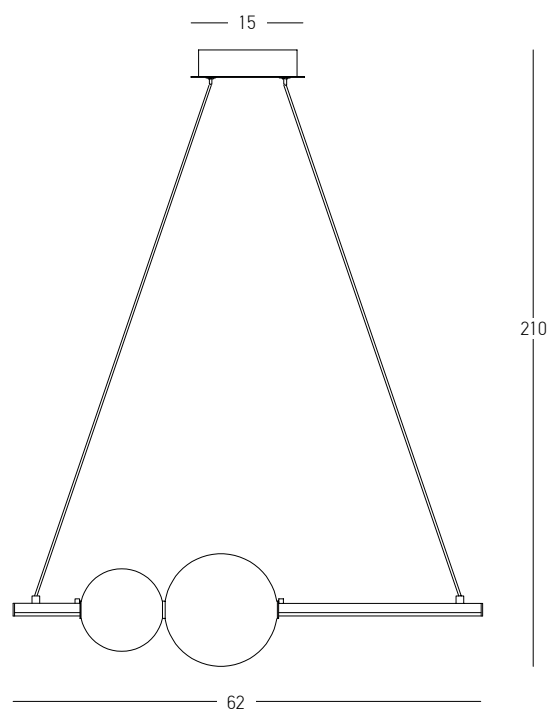

Indoor Led Lighting