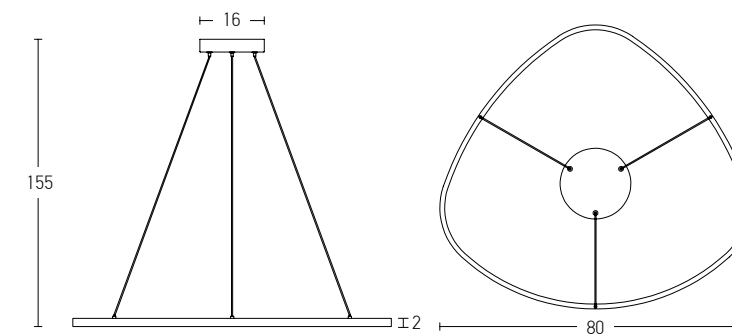

Power 36W
Input 220-240V, 50/60Hz
Color Temperature 3000K
Lumen 2880Lm
Cri 80
Dimensions Ø: 80cm H: 2cm
Base Ø: 16cm H: 3cm
Non Dimmable ☒
Material Aluminium - Silicon
Special Feature 150cm Cable Adjustable Profile 2x1.5cm
Color Sandy White / **Code 2017**