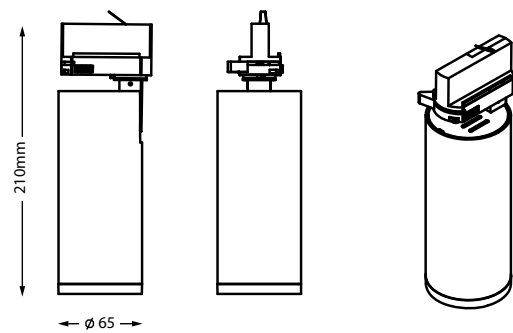

Power 15W
Input 220-240V, 50/60Hz
Color Temperature 3000K / 4000K
Cri 80
Dimensions Ø: 6.5cm H: 21cm
Non Dimmable ☒
Material Aluminium
Special Feature 3 Phase Track Light

Code	Kelvin	Lumen	Body Color
18303	3000K	2400Lm	Black
18304	3000K	2400Lm	White
18305	4000K	2475Lm	Black
18306	4000K	2475Lm	White