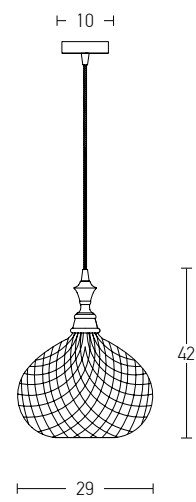

Bulb 1xE27
Power MAX 40W
Input 220-240V, 50/60Hz
Dimensions Ø: 29cm H: 42cm
Base Ø: 10cm H: 2cm
Material Metal - Glass
Special Feature 200cm Fabric Cable Adjustable
Color Chrome - Smoked Grey / **Code 1985**