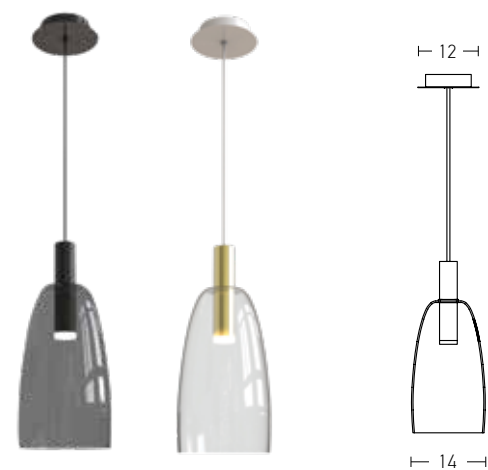

Power 5W
Input 220-240V, 50/60Hz
Color Temperature 3000K
Lumen 450Lm
Cri 80
Dimensions Ø: 14cm H: 35cm
Base Ø: 12cm H: 2.5cm
Non Dimmable ☒
Material Aluminium - Glass - Acrylic
Special Feature 150cm Cable Adjustable
Color Gold Matt - Clear Glass / **Code 1966**
Color Black Matt - Smoked Grey / **Code 1965**

Suggested Trimless Canopy **Code 20144**