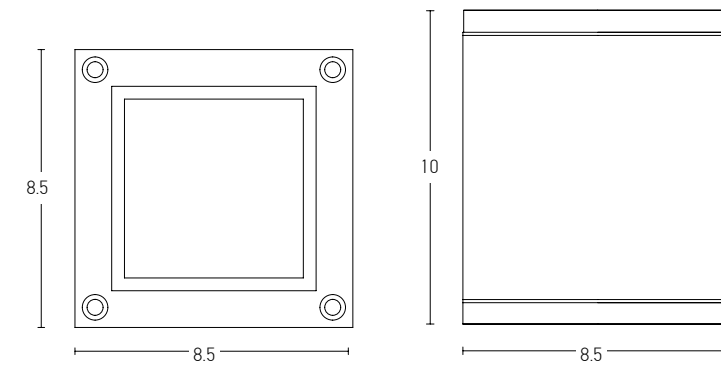

Bulb 1xGU10
Power MAX 7W
Input 220-240V, 50/60Hz
IP 54
Dimensions Ø: 7.2-7.6cm H: 14cm
Material ABS - Acrylic
Color White Matt / **Code E308**
Color Black Matt / **Code E309**

Bulb 1xGU10
Power MAX 35W
Input 220-240V, 50/60Hz
IP 65
Dimensions L: 8.5cm W: 8.5cm H: 10cm
Material Aluminium - Glass
Color Graphite / **Code E269**
Color Sandy White / **Code E270**