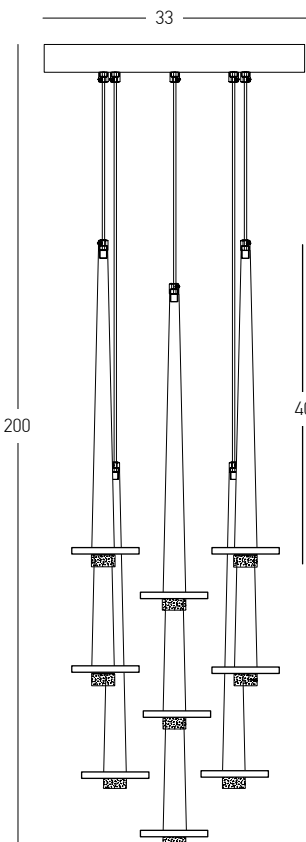

Indoor Led Lighting

Power 3W
Input 220-240V, 50/60Hz
Color Temperature 3000K
Lumen 150Lm
Cri 90
Dimensions Ø: 7cm H: 40cm
Base Ø: 10cm H: 2.5cm
Non Dimmable ☒
Material Metal - Aluminum - Acrylic - Marble
Special Feature 150cm Cable Adjustable
Color Sandy Black - White Marble / **Code 22110**
Color Gold Matt - White Marble / **Code 22111**

Power 27W
Input 220-240V, 50/60Hz
Color Temperature 3000K
Lumen 2772Lm
Cri 90
Dimensions Ø: 33cm H: 200cm
Base Ø: 33cm H: 3.5cm
Dimmable Triac ○
Material Metal - Aluminum - Acrylic - Marble
Special Feature 150cm Cable Adjustable
Stick Ø: 3cm H: 40cm
Color Sandy Black - White Marble / **Code 22113**