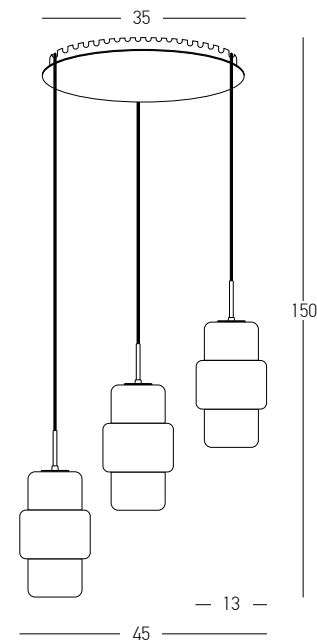

Bulb 4xE27
Power MAX 40W
Input 220-240V, 50/60Hz
Dimensions L: 105cm W: 13cm H: 140cm
Base L: 105cm W: 6.5cm H: 2.7cm
Glass Ø: 13cm H: 23cm
Material Metal - Glass
Special Feature 110cm Fabric Cable Adjustable
Color Gold Matt - Chrome Glass / **Code 22143**
Color Black Matt - Chrome Glass / **Code 22142**

Bulb 3xE27
Power MAX 40W
Input 220-240V, 50/60Hz
Dimensions Ø: 45cm H: 150cm
Base Ø: 35cm H: 4cm
Glass Ø: 13cm H: 23cm
Material Metal - Glass
Special Feature 120cm Fabric Cable Adjustable
Color Gold Matt - Chrome Glass / **Code 22144**
Color Black Matt - Chrome Glass / **Code 22141**

Adjustable Ceiling Base

Model Finishing