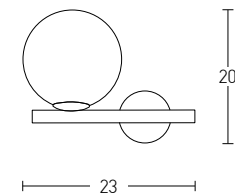

Bulb 1xE14 / 1xG9
Power MAX 15W / MAX 7W
Input 220-240V, 50/60Hz
Dimensions L: 17.5cm W: 33cm H: 21cm
Base Ø: 8cm H: 3cm
Material Metal - Opal Glass
Special Feature Opal Glass Ø: 15cm / Ø: 10cm
Color Gold Matt / **Code 1995**

Bulb 1xE14
Power MAX 15W
Input 220-240V, 50/60Hz
Dimensions L: 17.5cm W: 23cm H: 20cm
Base Ø: 8cm H: 2cm
Material Metal - Opal Glass
Special Feature Opal Glass Ø: 15cm
Color Gold Matt / **Code 1996**