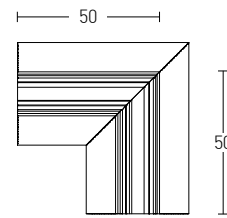

Power by : **CASAMBI**
 Available App on :

TRIMLESS Track : 1m / 2m / 3m

CORNER 90° (c1)
Vertical Plane

CORNER 90° (c2)
Horizontal Plane

Track Code	Size	Color	Corner Code	Plane	Color
2083B-1	1m	Sandy Black	2083B-C1	Vertical	Sandy Black
2083W-1	1m	Sandy White	2083W-C1	Vertical	Sandy White
2083B-2	2m	Sandy Black	2083B-C2	Horizontal	Sandy Black
2083W-2	2m	Sandy White	2083W-C2	Horizontal	Sandy White
2083B-3	3m	Sandy Black			
2083W-3	3m	Sandy White			