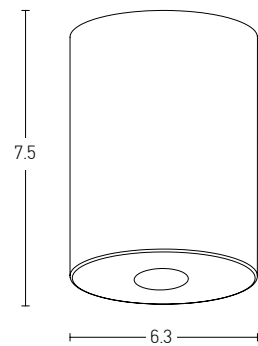

Bulb 1xGU10
Power MAX 7W
Input 220-240V, 50/60Hz
IP 54
Dimensions Ø: 6cm H: 10.5cm
Material Aluminium - Glass Diffuser
Color Sandy Black / **Code E219**
Color Sandy White / **Code E220**

Power 7W
Input 220-240V, 50/60Hz
Color Temperature 3000K
Lumen 560Lm
Cri 90
IP 54
Dimensions Ø: 6.3cm H: 7.5cm
Beam Angle 20°
Non Dimmable ☒
Material Aluminium - Glass
Special Feature Included LED Driver
Color Sandy Black / **Code S112**
Color Sandy White / **Code S113**