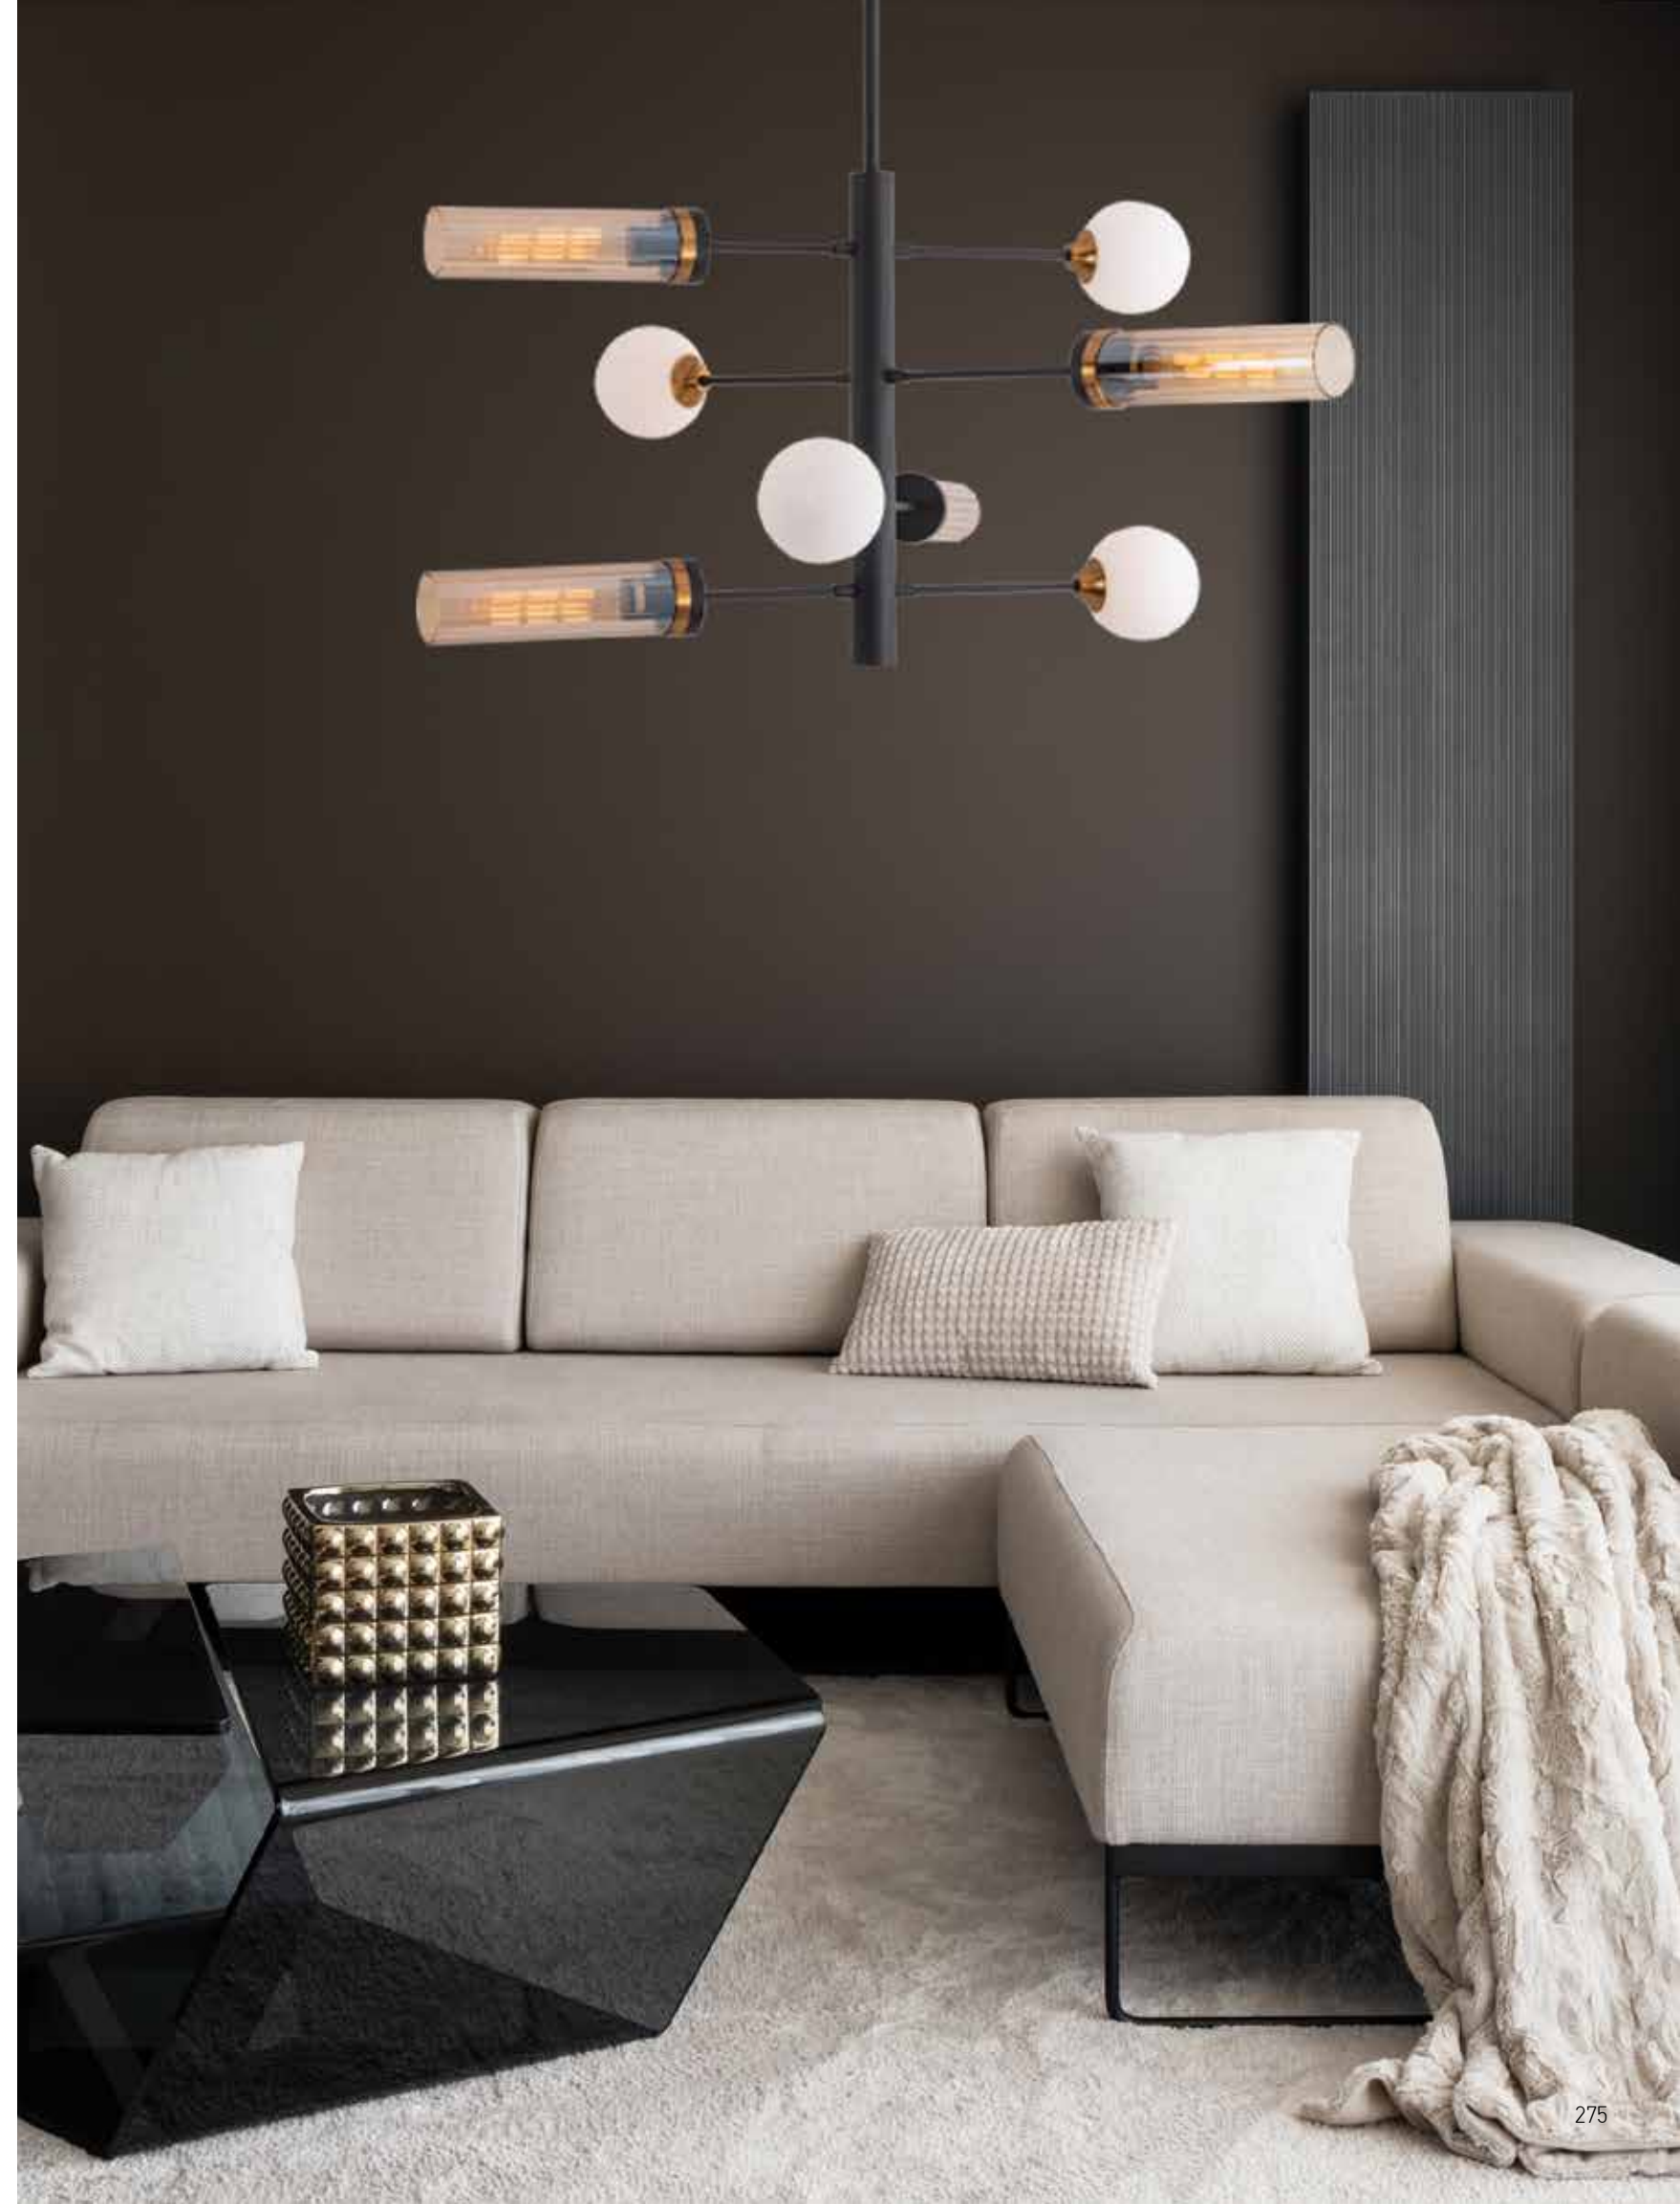

Bulb 4xG9 , 4xE27
Power MAX 7W , MAX 8W
Input 220-240V, 50/60Hz
Dimensions Ø: 75cm H: 100cm
Base Ø: 12cm H: 2.5cm
Material Metal - Glass - Opal Glass
Special Feature Opal Glass Ø: 12cm
Dark Champagne Glass Ø: 7cm H: 23cm
Color Sandy Black - Antique Brass / **Code 22055**

Bulb 1xG9 , 1xE27
Power MAX 7W , MAX 8W
Input 220-240V, 50/60Hz
Dimensions L: 22cm W: 12cm H: 85cm
Base Ø: 12cm H: 2.5cm
Material Metal - Glass - Opal Glass
Special Feature Opal Glass Ø: 12cm
Dark Champagne Glass Ø: 7cm H: 23cm
Color Sandy Black - Antique Brass / **Code 22054**