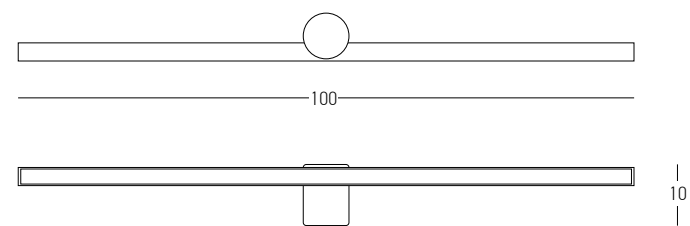

Power 17W
Input 220-240V, 50/60Hz
Color Temperature 3000K
Lumen 2600Lm
Cri 81
Dimensions L: 81cm W: 10cm H: 7.5cm
Base Ø: 7.5cm L: 10cm
Non Dimmable ☒
Material Aluminum - Acrylic
Special Feature IP54
Profile 2.5 x 2.2cm
Color Sandy Black / **Code 22125**

Power 21W
Input 220-240V, 50/60Hz
Color Temperature 3000K
Lumen 3000Lm
Cri 81
Dimensions L: 100cm W: 10cm H: 7.5cm
Base Ø: 7.5cm L: 10cm
Non Dimmable ☒
Material Aluminum - Acrylic
Special Feature IP54
Profile 2.5 x 2.2cm
Color Sandy Black / **Code 22126**