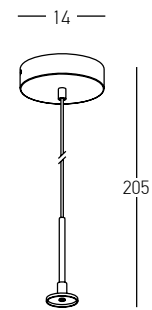

Terminal Diffuser
6V | 5W | 350Lm
3000K | CRI 90 | IP44
Dimmable Triac
Metal - Opal Glass

Black Matt
Code 22231-B

White Matt
Code 22231-W

Gold Matt
Code 22231-G