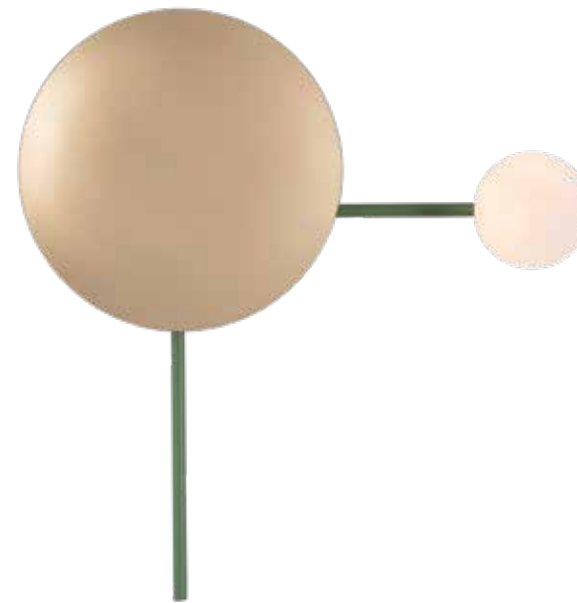

Bulb 1xG9 Led
 Power MAX 7W
 Input 220-240V, 50/60Hz
 Dimensions L: 11cm W: 40cm H: 40cm
 Material Metal - Opal Glass
 Special Feature Opal Glass Ø: 8cm
 Color Sandy Olive Green - Painted Gold / **Code 22201** 