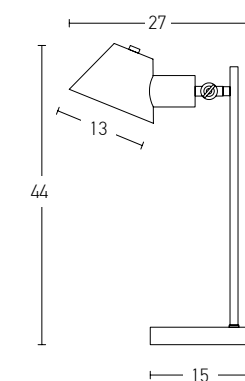

Bulb 1xE27
Power MAX 25W
Input 220-240V, 50/60Hz
Dimensions L: 27cm H: 44cm
Base Ø: 15cm H: 2.5cm
Material Metal - Aluminium
Special Feature 150cm Cable Available
Color White Matt - Gold Matt / **Code 20222**
Color Black Matt - Gold Matt / **Code 20223**