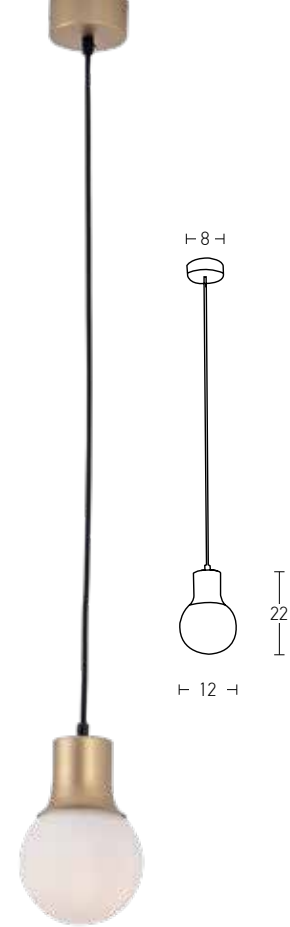

Bulb 1xG9 Led
Power MAX 9W
Input 220-240V, 50/60Hz
Dimensions Ø: 12cm H: 22cm
Base Ø: 8cm H: 3.5cm
Material Metal - Opal Glass
Special Feature 150cm Fabric Cable Adjustable
Opal Glass Ø: 12cm
Color Black Matt - Painted Gold / **Code 22220**