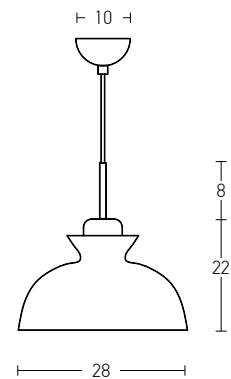

Bulb 1xE27
Power MAX 40W
Input 220-240V, 50/60Hz
Dimensions Ø: 28cm H: 22cm
Base Ø: 10cm H: 4.5cm
Material Metal - Aluminium - Wood
Special Feature 150cm Cable Adjustable
Color Blue Matt / **Code 180067**