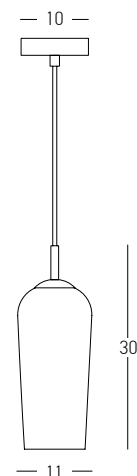

Bulb 1xE14
Power MAX 40W
Input 220-240V, 50/60Hz
Dimensions Ø: 20cm H: 21cm
Base Ø: 10cm H: 2.5cm
Glass Ø: 20cm H: 15cm
Material Metal - Glass
Special Feature 150cm Cable Adjustable
Color Champagne - Black Matt / **Code 22114**
Color Clear Glass - Painted Gold / **Code 22115**

Bulb 1xE14
Power MAX 40W
Input 220-240V, 50/60Hz
Dimensions Ø: 16cm H: 23cm
Base Ø: 10cm H: 2.5cm
Glass Ø: 16cm H: 17cm
Material Metal - Glass
Special Feature 150cm Cable Adjustable
Color Champagne - Black Matt / **Code 22116**
Color Clear Glass - Painted Gold / **Code 22117**

Bulb 1xE14
Power MAX 40W
Input 220-240V, 50/60Hz
Dimensions Ø: 11cm H: 30cm
Base Ø: 10cm H: 2.5cm
Glass Ø: 11cm H: 24cm
Material Metal - Glass
Special Feature 150cm Cable Adjustable
Color Champagne - Black Matt / **Code 22118**
Color Clear Glass - Painted Gold / **Code 22119**