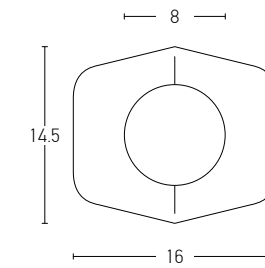

Bulb 1xG9 Led
Power MAX 7W
Input 220-240V, 50/60Hz
Dimensions L: 10.5cm W: 16cm H: 14.5cm
Material Metal - Opal Glass
Special Feature Opal Glass Ø: 8cm
Color Black Matt / **Code 20348-S**