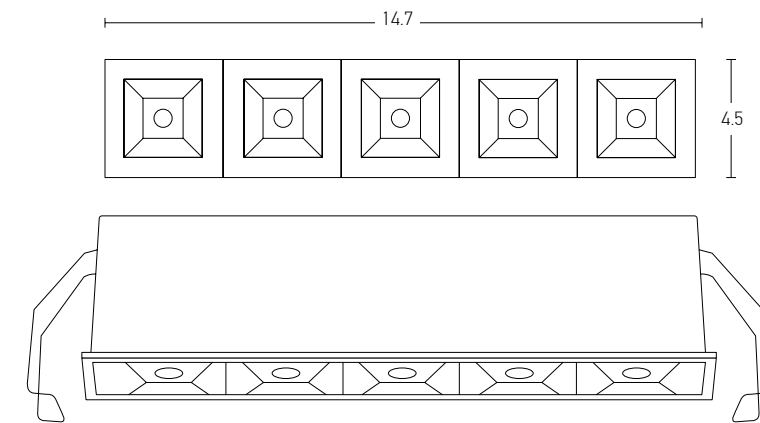

Power 11W
Input 220-240V, 50/60Hz
Color Temperature 3000K
Lumen 770Lm
Cri 90
Dimensions L: 14.7cm W: 4.5cm H: 5cm
Cutting Hole 13.5 x 3.5cm
Beam Angle 30°
Non Dimmable ☒
Material Aluminium
Depth Required 5.5cm
Driver Included (600mA)
Color Sandy White - Black / **Code S086**