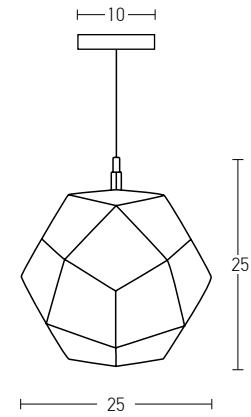

Bulb 1xE27
Power MAX 40W
Input 220-240V, 50/60Hz
Dimensions Ø: 25cm H: 25cm
Base Ø: 10cm H: 2.5cm
Material Metal - Stainless Steel
Special Feature 150cm Cable Adjustable
Color Gold - Black Matt Base / **Code 1683**