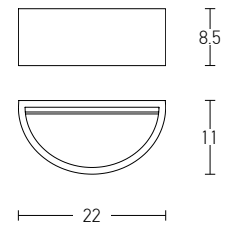

Bulb 1xE27
Power MAX 40W
Input 220-240V . 50/60Hz
Dimensions L: 16.6cm W:38.7cm H: 10.9cm
Material Gypsum - Glass
Color Pure White / **Code 20273**

Bulb 1xE14
Power MAX 40W
Input 220-240V . 50/60Hz
Dimensions L: 11cm W: 22cm H: 8.5cm
Material Gypsum
Color Pure White / **Code 20274**

Power 9.2W
Input 220-240V . 50/60Hz
Color Temperature 3000K
Lumen 460Lm
Cri 80
Dimensions Ø: 25cm L: 5.5cm
Material Gypsum
Color Pure White / **Code 20272**

Power 7.5W
Input 220-240V . 50/60Hz
Color Temperature 3000K
Lumen 375Lm
Cri 80
Dimensions Ø: 15cm L: 4.1cm
Material Gypsum
Color Pure White / **Code 20271**