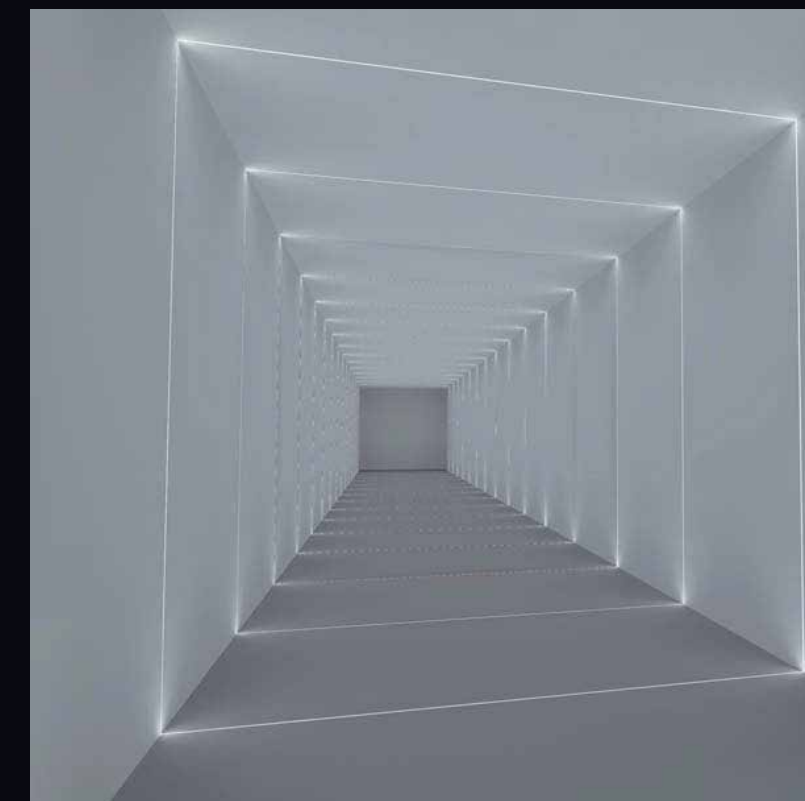

One shop, One light...

There are many lighting types in retail lighting design, such as general lighting, accent lighting, and task lighting. Is it possible to use one light fixture to solve all the lighting requirements?

Yes, it is MAGNETIC MINITRACK SYSTEM.

The light designer could use it in various possibilities.