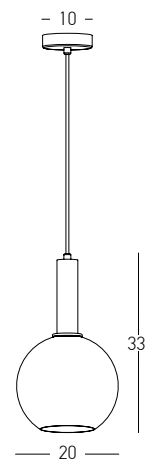

Bulb 1xE27
Power MAX 40W
Input 220-240V, 50/60Hz
Dimensions Ø: 20cm H: 33cm
Base Ø: 10cm H: 2.5cm
Glass Ø: 20cm H: 18cm
Material Metal - Opal Glass
Special Feature 150cm Fabric Cable Adjustable
Color Gold Matt / **Code 22071**