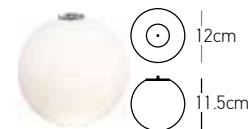

Terminal Diffuser
6V | 5W | 350Lm
3000K | CRI 90 | IP44
Dimmable Triac
Metal - Opal Glass

Black Matt
Code 22231-B

White Matt
Code 22231-W

Gold Matt
Code 22231-G