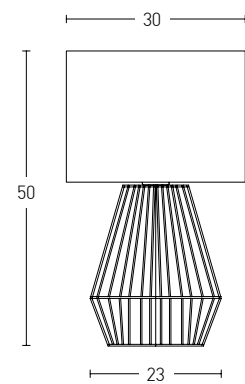

Bulb 1xE27
Power MAX 40W
Input 220-240V, 50/60Hz
Dimensions Ø: 30cm H: 50cm
Material Metal - Thread String Cord - Fabric
Special Feature 120cm Cable Available
Shade Ø: 30cm H: 20cm
Color Natural - Light Beige / **Code 20235**