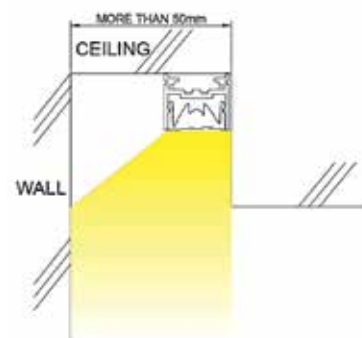

Profile Set
20325 2m Aluminium Profile + 2m Opal PC Cover + 4pcs Metal Clips

Profile Set
20325-60D 2m Aluminium Profile + 2m Clear PC Diffuser Cover (Degrees 60°) + 4pcs Metal Clips

Profile Set
20325-WG 2m Aluminium Profile + 2m PMMA Lens Cover (Wall Grazer) + 4pcs Metal Clips

Profile Set
20325-30D 2m Aluminium Profile + 2m PMMA Lens Cover (Degrees 30°) + 4pcs Metal Clips