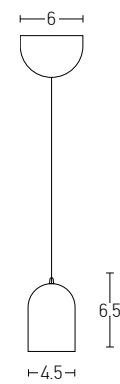

Bulb 1xE27
Power MAX 40W
Input 220-240V, 50/60Hz
Dimensions Ø: 4.5cm H: 6.5cm
Base Ø: 6cm H: 4cm
Material Metal
Special Feature 150cm Cable Adjustable
Color Black Matt / **Code 14108-B**

Suggested Trimless Canopy **Code 20144**