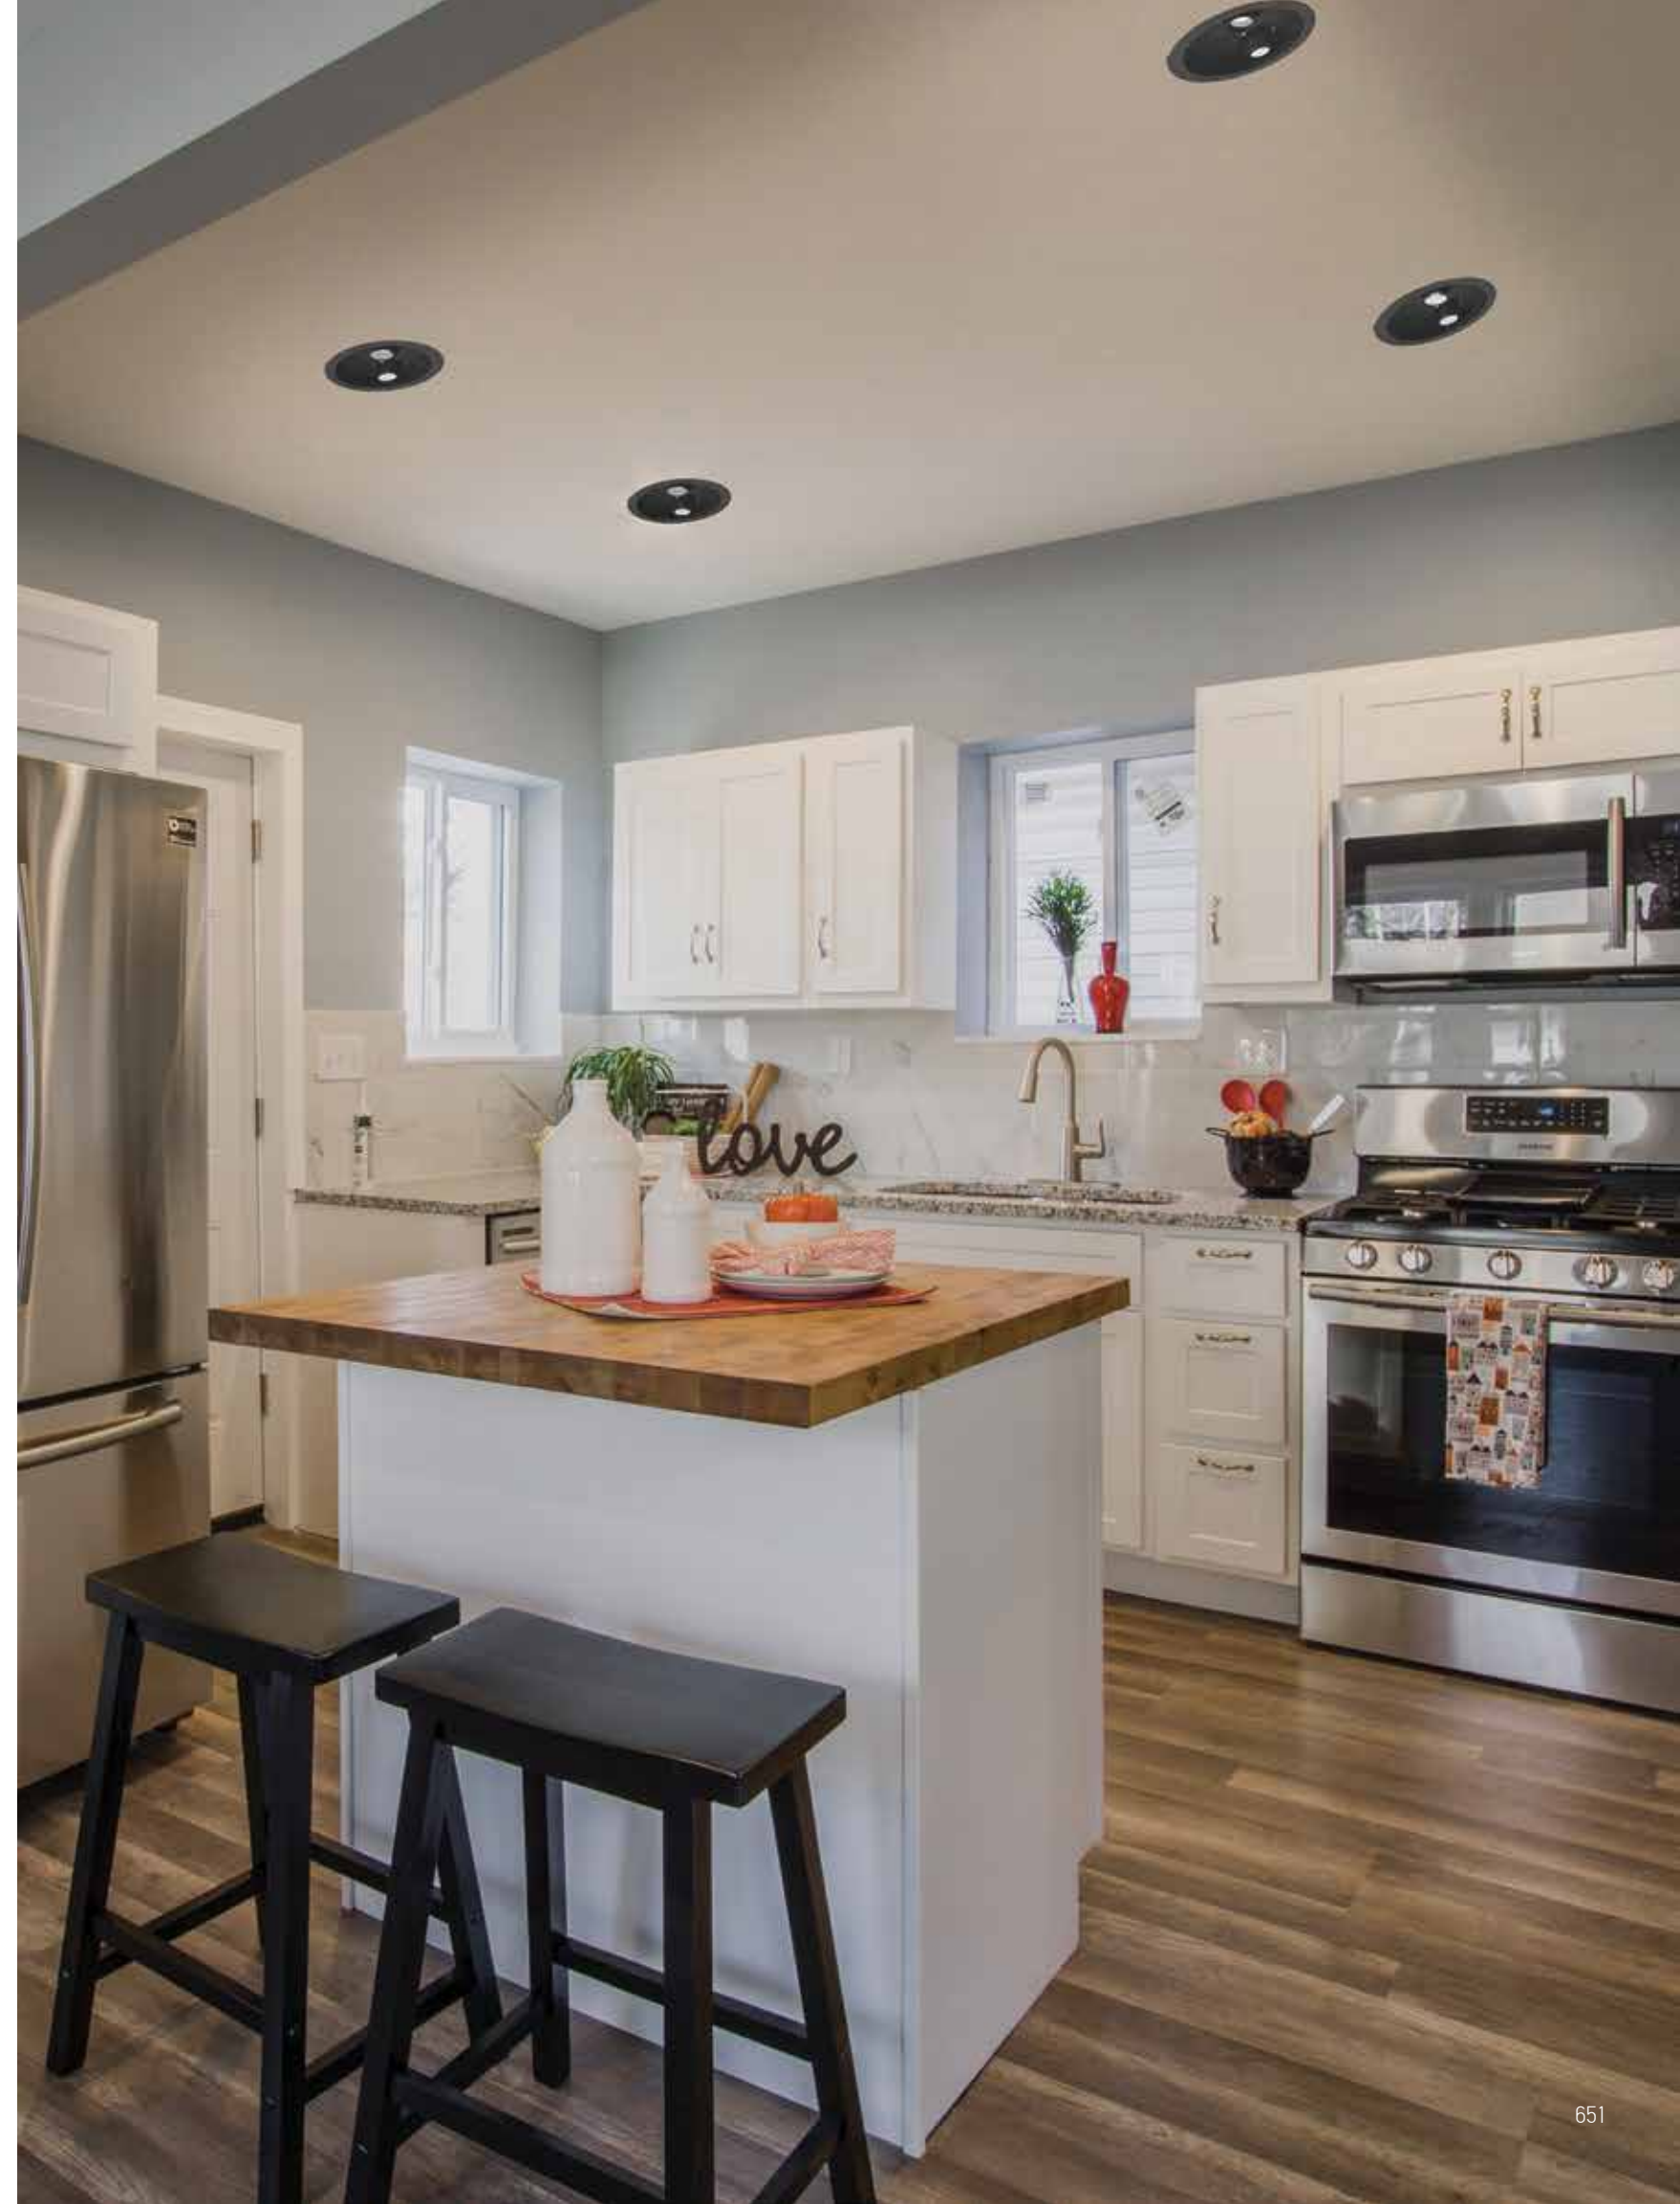

Power	2x9W
Input	220-240V, 50/60Hz
Color Temperature	3000K
Lumen	1620Lm
Cri	80
Dimensions	Ø: 14cm H: 11.3cm
Beam Angle	18°
Cutting Hole	Ø: 12.8cm
Material	Aluminium
Special Feature	Movable Included LED Driver
Color	Sandy White / Code 1927
Color	Sandy Black / Code 1926