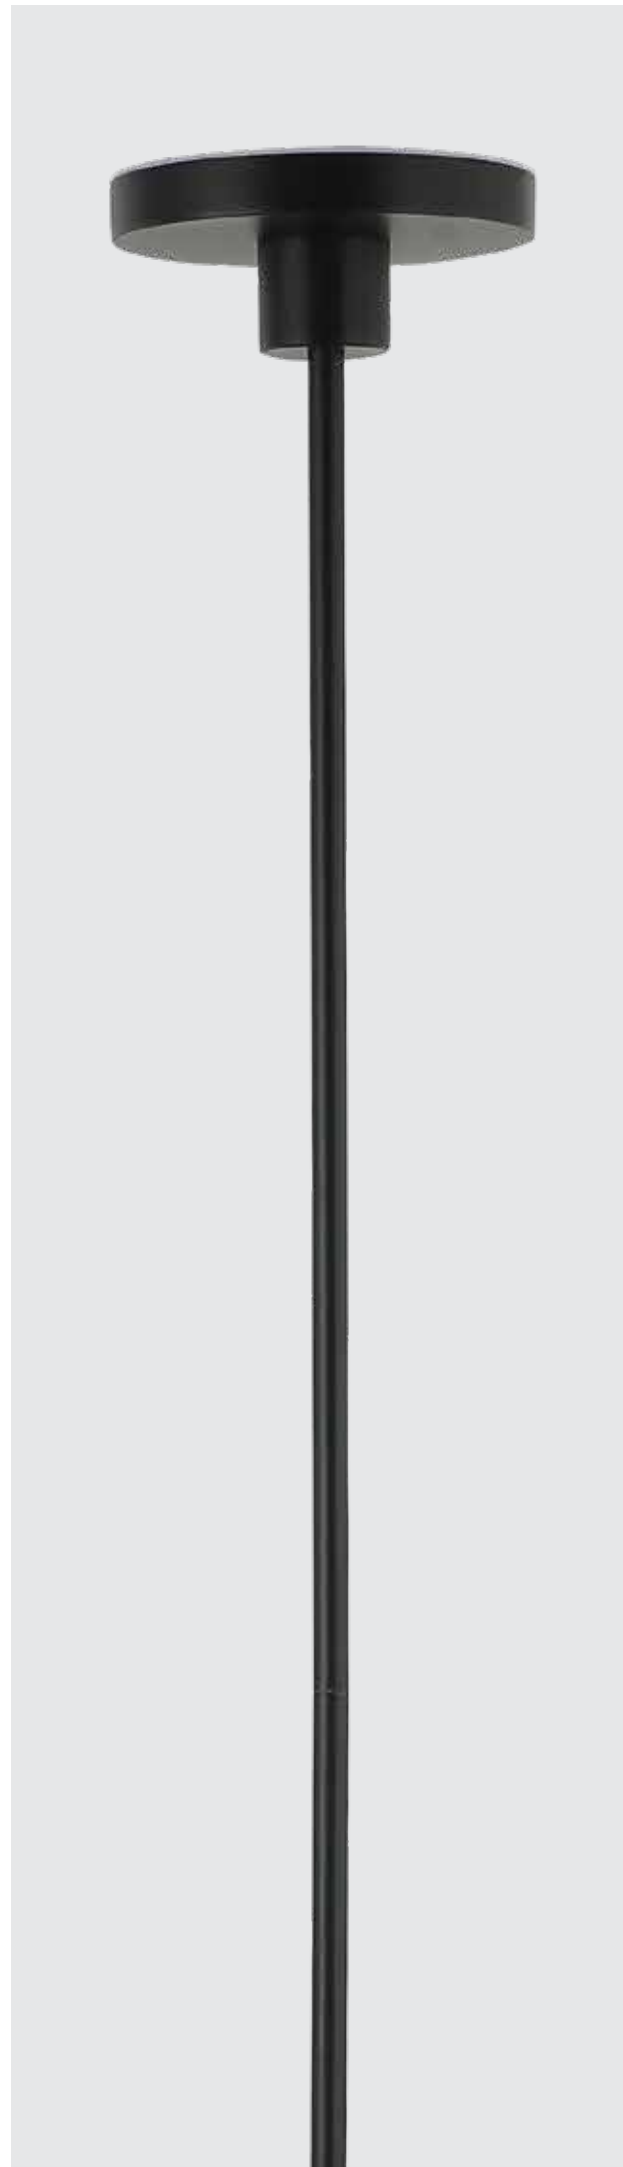

Floor-Table Collection

Zambelis
LIGHTS

Power 30W
Input 220-240V, 50/60Hz
Color Temperature 3000K
Lumen 2392Lm
Cri 80
Dimensions Ø: 60cm H: 175cm
Base Ø: 35cm H: 3cm
Non Dimmable
Material Metal - Aluminium - Acrylic
Special Feature Profile 2.2 x 2.2cm
Color Sandy Black / **Code 22038**