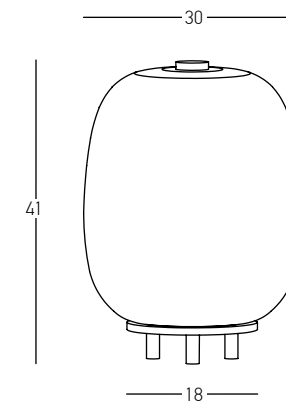

Bulb 1xG9 Led
Power MAX 7W
Input 220-240V, 50/60Hz
Dimensions Ø: 30cm H: 41cm
Glass Ø: 30cm H: 35cm
Opal Glass Ø: 10.5cm H: 13.5cm
Material Metal - Smoked Glass Outside
Opal Glass Inside
Special Feature 150cm Cable Available
Color Smoked Glass-Gold Matt / **Code 22066**