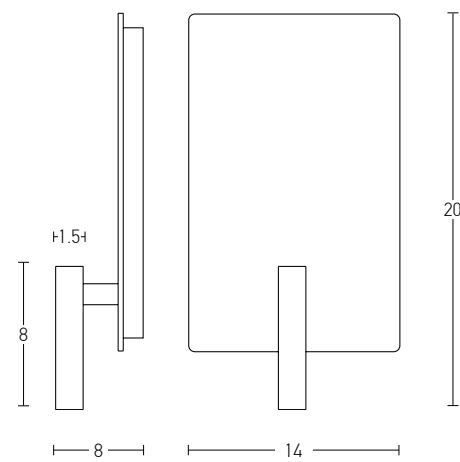

Power 3W + 5W
Input 220-240V, 50/60Hz
Color Temperature 3000K
Lumen 240+350Lm
Cri 80
Dimensions L: 8-12cm W: 14cm H: 20cm
Non Dimmable ☒
Switch 2 Switch On/Off
Material Metal - Aluminium
Special Feature Back Light
Stick $\varnothing$: 1.5cm H: 8cm
Color Black Matt / **Code H41**