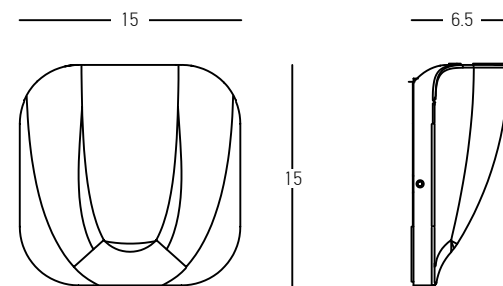

Power 9W
Input 220-240V, 50/60Hz
Color Temperature 3000K
Lumen 800Lm
Cri 80
IP 54
Dimensions L: 12cm W: 13cm H: 5.1cm
Beam Angle 120°
Material Aluminum - PC Diffuser
Color Graphite / **Code E278**

Power 9W
Input 220-240V, 50/60Hz
Color Temperature 3000K
Lumen 800Lm
Cri 80
IP 54
Dimensions L: 6.5cm W: 15cm H: 15cm
Beam Angle 45°
Material Aluminum - Tempered Glass
Color Graphite / **Code E273**