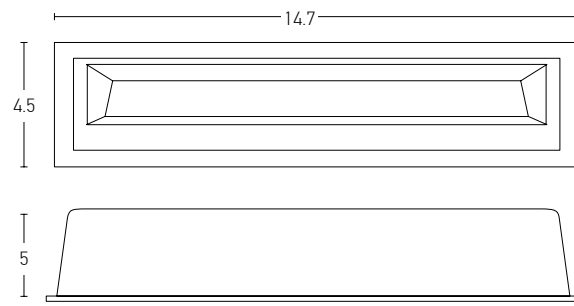

Wall Washer
Power 12W
Input 220-240V, 50/60Hz
Color Temperature 3000K
Lumen 388Lm
Cri 90
IP 54
Dimensions L: 14.7cm W: 4.5cm H: 5cm
Cutting Hole 14 x 3.5cm
Beam Angle 20°
Non Dimmable ☒
Material Aluminium
Depth Required JT : 5.5cm
Driver Included (600mA)
Color White Matt / **Code S087**