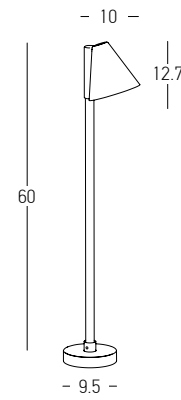

Outdoor Led Lighting | Spike Collection

Power 6W
Input 220-240V, 50/60Hz
Color Temperature 3000K
Lumen 600Lm
Cri 80
IP 65
Dimensions L: 10cm W: 10cm H: 60cm
Base Ø: 9.5cm H: 2cm
Beam Angle 40°
Material Aluminum - Tempered Glass
Special Feature Spike & Base Included
Color Graphite / **Code E283**

Bulb 1xGU10
Power MAX 20W
Input 220-240V, 50/60Hz
IP 65
Dimensions L: 10cm W: 10cm H: 60cm
Material Aluminum - Tempered Glass
Special Feature Spike Included
Recommended Base E282-SP / Not Included
Color Graphite / **Code E281**

Bulb 1xGU10
Power MAX 20W
Input 220-240V, 50/60Hz
IP 65
Dimensions L: 10cm W: 10cm H: 100cm
Material Aluminum - Tempered Glass
Special Feature Spike Included
Recommended Base E282-SP / Not Included
Color Graphite / **Code E282**

Base for E281 - E282
Dimensions Ø: 9.5cm H: 2cm
Material Aluminium
Color Graphite / **Code E282-SP**