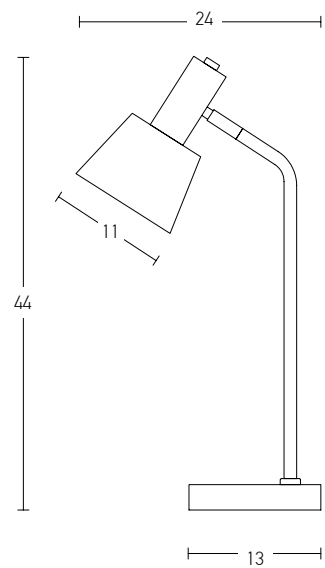

Bulb 1xE14
Power MAX 25W
Input 220-240V, 50/60Hz
Dimensions L: 18cm W: 11cm H: 18cm
Base Ø: 12cm H: 2cm
Material Metal - Aluminium
Color White Matt - Gold Matt / **Code 20218**
Grey Matt - Gold Matt / **Code 20219**

Bulb 1xE14
Power MAX 25W
Input 220-240V, 50/60Hz
Dimensions L: 24cm H: 44cm
Base Ø: 13cm H: 2.5cm
Material Metal - Aluminium
Special Feature 150cm Cable Available
Color White Matt - Gold Matt / **Code 20221**
Grey Matt - Gold Matt / **Code 20220**