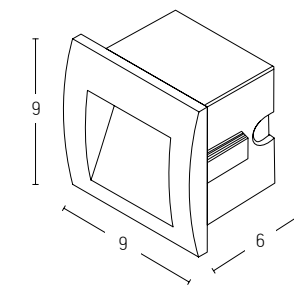

Power 1W
Input 220-240V, 50/60Hz
Color Temperature 3000K
Lumen 80Lm
Cri 80
IP 65
Dimensions L: 9cm W: 9cm H: 4.1cm
Recessed Mounting Box L: 7.3cm W: 7.3cm (Included)
Depth 11: 6cm
Material Aluminium - PC Diffuser
Color Graphite / **Code E246-G**
Color Sandy White / **Code E246-W**