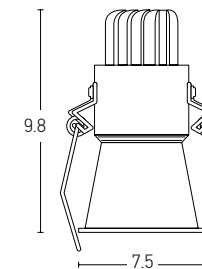

Power 6W
Input 220-240V, 50/60Hz
Color Temperature 3000K
Lumen 480Lm
Cri 90
Dimensions Ø: 5.5cm H: 9.1cm
Cutting Hole Ø: 5.2cm
Beam Angle 24°
Non Dimmable ☒
Material Aluminium
Depth Required JT : 9.5cm
Driver Included (160mA)
Color Black Matt / **Code S074**

Power 10W
Input 220-240V, 50/60Hz
Color Temperature 3000K
Lumen 800Lm
Cri 90
Dimensions Ø: 7.5cm H: 9.8cm
Cutting Hole Ø: 7.2cm
Beam Angle 31°
Non Dimmable ☒
Material Aluminium
Depth Required JT : 10.5cm
Driver Included (250mA)
Color Black Matt / **Code S076**