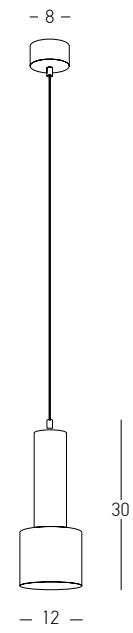

Bulb 1xGU10
Power MAX 25W
Input 220-240V, 50/60Hz
Dimensions Ø: 10.5cm H: 25cm
Base Ø: 8cm H: 3.5cm
Material Metal - Aluminium
Special Feature 200cm Fabric Cable Adjustable
Color Sandy Black - Painted Gold / Code 22185