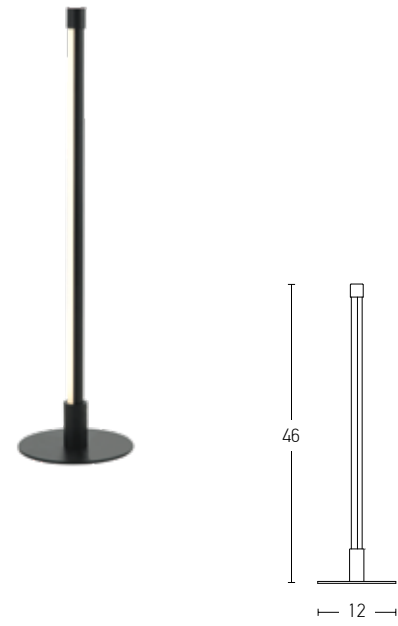

Power 8W
Input 220-240V, 50/60Hz
Color Temperature 3000K
Lumen 640Lm
Cri 80
Dimensions Ø: 1.6cm H: 46cm
Base Ø: 12cm H: 0.5cm
Non Dimmable ☒
Material Metal - Aluminium - Acrylic
Color Black Matt / **Code 20118**