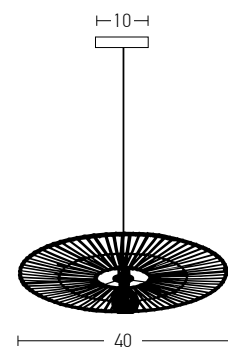

Bulb 1xE27
Power MAX 40W
Input 220-240V, 50/60Hz
Dimensions Ø: 80cm H: 1.5cm
Base Ø: 10cm H: 2cm
Material Metal - Bamboo
Special Feature 150cm Cable Adjustable
Color White - Natural Bamboo / **Code 19106**

Bulb 1xE27
Power MAX 40W
Input 220-240V, 50/60Hz
Dimensions Ø: 60cm H: 1.5cm
Base Ø: 10cm H: 2cm
Material Metal - Bamboo
Special Feature 150cm Cable Adjustable
Color Black - Natural Bamboo / **Code 19104**

Bulb 1xE27
Power MAX 40W
Input 220-240V, 50/60Hz
Dimensions Ø: 40cm H: 1.5cm
Base Ø: 10cm H: 2cm
Material Metal - Bamboo
Special Feature 150cm Cable Adjustable
Color White - Natural Bamboo / **Code 19107**
Color Black - Natural Bamboo / **Code 19105**