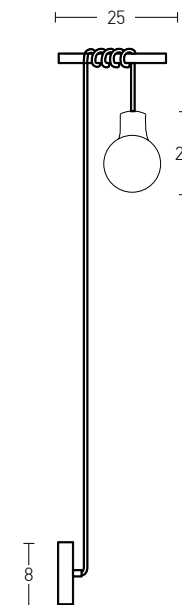

Bulb 1xG9 Led
Power MAX 9W
Input 220-240V, 50/60Hz
Dimensions Ø: 12cm H: 22cm L: 25cm
Base Ø: 8cm H: 3.5cm
Material Metal - Opal Glass
Special Feature 200cm Fabric Cable Adjustable
Opal Glass Ø: 12cm
Color Black Matt - Painted Gold / **Code 22219**