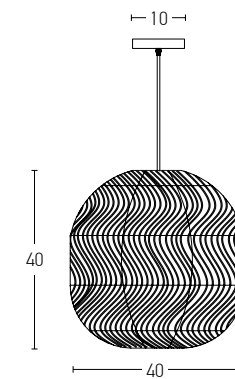

Bulb 1xE27
Power MAX 40W
Input 220-240V, 50/60Hz
Dimensions Ø: 40cm H: 40cm
Base Ø: 10cm H: 2cm
Material Metal - Rattan
Special Feature 200cm Cable Adjustable
Color Natural / **Code 20233**