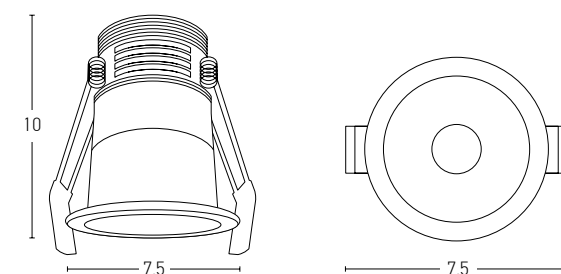

Power 6W
Input 220-240V, 50/60Hz
Color Temperature 3000K
Lumen 420Lm
Cri 90
Dimensions Ø: 6cm H: 8.2cm
Cutting Hole Ø: 5.1cm
Beam Angle 40°
Non Dimmable ☒
Material Aluminium
Depth Required JT : 9cm
Driver Included (160mA)
Color White Matt - Black Matt / **Code S093**

Power 15W
Input 220-240V, 50/60Hz
Color Temperature 3000K
Lumen 1050Lm
Cri 90
Dimensions Ø: 7.5cm H: 10cm
Cutting Hole Ø: 6.8cm
Beam Angle 38°
Non Dimmable ☒
Material Aluminium
Depth Required JT : 11cm
Driver Included (350mA)
Color White Matt - Black Matt / **Code S094**