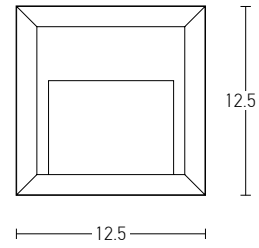

Power 1.5W
Input 220-240V, 50/60Hz
Color Temperature 3000K
Lumen 120Lm
Cri 80
IP 65
Dimensions L: 2.5cm W: 12.5cm H: 12.5cm
Material ABS
Color Graphite / **Code E230**