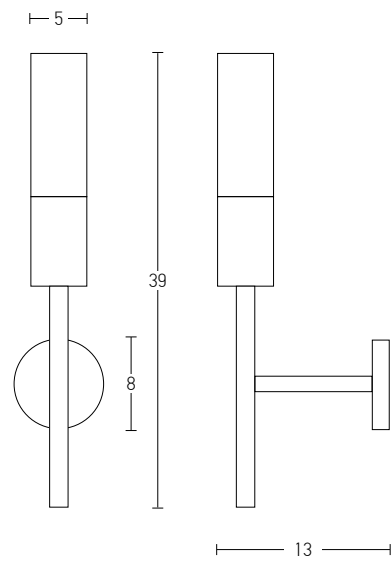

Bulb 1xG9 Led
Power MAX 9W
Input 220-240V, 50/60Hz
Dimensions Ø: 5cm L: 13cm H: 39cm
Base Ø: 8cm H: 2cm
Material Metal - Marble - Clear Glass
Color Painted Gold / **Code 20352**