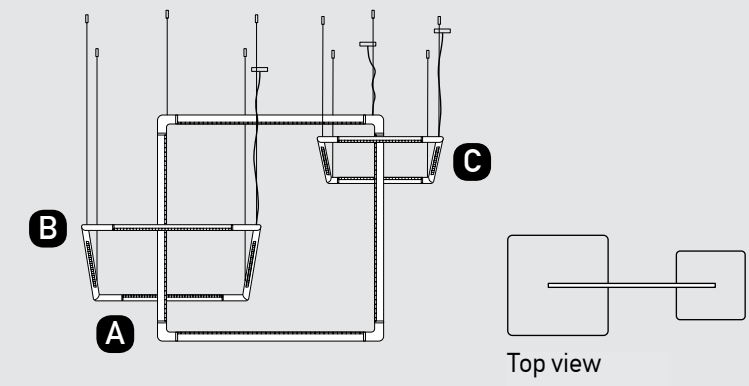

A

B

C

Our Suggestion

Become an artist and make your combination
 Use your imagination to create your masterpiece with our limitless options.

Power 49W
 Input 220-240V, 50/60Hz
 Color Temperature 3000K
 Lumen 3920Lm
 Cri 80
 Dimensions L: 90cm W: 50cm H: 90cm
 Base Ø: 20cm H: 6cm
 Dimmable Triac
 Material Aluminium - Silicon
 Special Feature Profile Ø: 2cm L: 42cm
 Movable Profile
 Color Sandy Black - Gold Matt / **Code 2070**
 Color Gold Matt / **Code 2071**