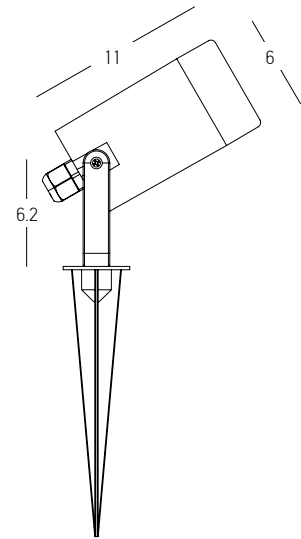

Bulb 1xGU10 Led
Power MAX 7W
Input 220-240V, 50/60Hz
IP 54
Dimensions Ø: 6cm L: 11cm H: 6.2cm
Material ABS - PC Diffuser
Special Feature Spike Included
Color Black / **Code E312**