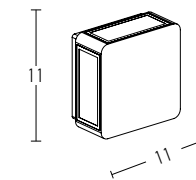

Power 4.2W
Input 220-240V, 50/60Hz
Color Temperature 3000K
Lumen 336Lm
Cri 80
IP 65
Dimensions L: 6cm W: 11cm H: 11cm
Material Aluminium - Tempered Glass
Color Graphite / **Code E197**