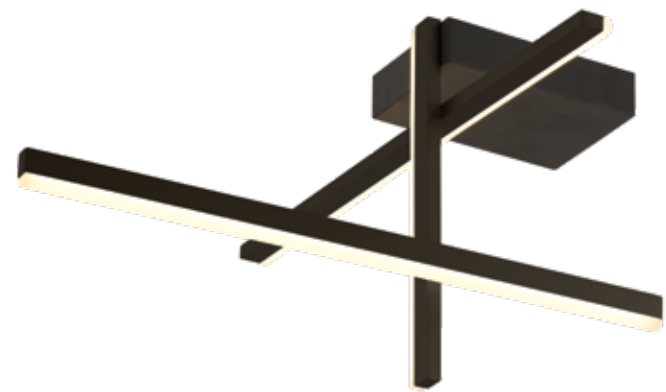

Model Finishing

Sandy Black