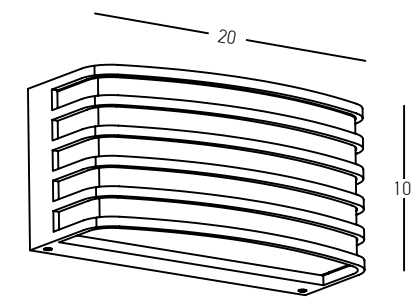

Power 11W
Input 220-240V, 50/60Hz
Color Temperature 3000K
Lumen 900Lm
Cri 80
IP 54
Dimensions L: 10cm W: 16cm H: 7.7cm
Material Aluminium - PC Diffuser
Special Feature Up - Down Light
Color Graphite / **Code E274**