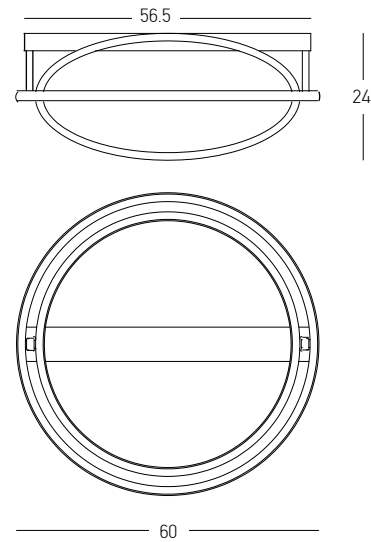

Indoor Led Lighting

Power 56W
Input 220-240V, 50/60Hz
Color Temperature 3000K
Lumen 6000Lm
Cri 80
Dimensions Ø: 60cm H: 14-24cm
Base L: 56,5cm W: 7cm H: 3.5cm
Dimmable Triac ☐
Material Metal - Aluminium - Silicon
Special Feature Profile 2x2cm
Movable

Color Black Matt / **Code 22016**
Color Gold Matt / **Code 22018**