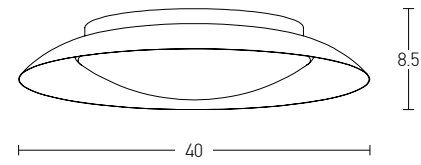

Model Finishing

Brushed Gold Matt

Brushed Coffee

Sandy White

Sandy Black

Indoor Led Lighting

Power	20W
Input	220-240V, 50/60Hz
Color Temperature	3000K
Lumen	1800Lm
Cri	80
Dimensions	Ø: 40cm H: 8.5cm
Non Dimmable	☒
Material	Metal - Acrylic
Color	Black - Copper / Code 1957
Color	Black - Golden Leaf / Code 1961