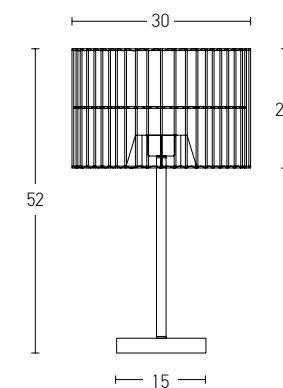

Bulb
Power
Input
Dimensions
Base
Material
Special Feature

1xE27
MAX 40W
220-240V, 50/60Hz
Ø: 30cm H: 52cm
Ø: 15cm H: 2cm
Metal - Rattan
120cm Cable Available
Shade Ø: 30cm H: 20cm

Color

Black / **Code 20238**