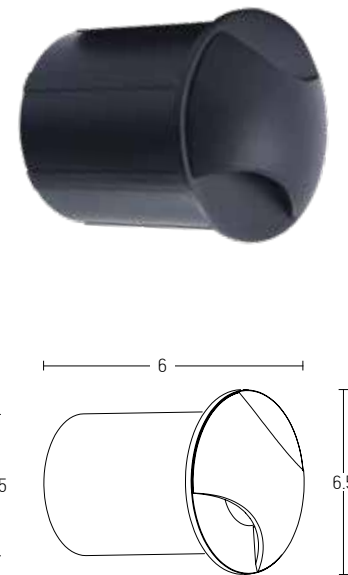

Power 3W
Input 220-240V, 50/60Hz
Color Temperature 3000K
Lumen 290Lm
Cri 90
IP 65
Dimensions Ø: 6.5cm H: 6cm
Material Aluminium - PC Diffuser
Depth Required 6cm
Recessed Mounting Box Included
Color Black Sandy / **Code E301**