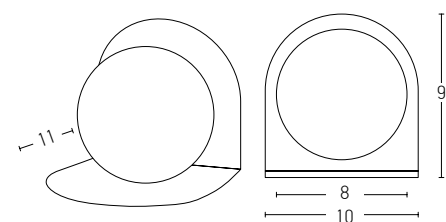

Bulb 1xG9 Led
 Power MAX 7W
 Input 220-240V, 50/60Hz
 Dimensions L: 10.5cm W: 16cm H: 14.5cm
 Material Metal - Opal Glass
 Special Feature Opal Glass Ø: 8cm
 Color Black Matt / **Code 20348-S**

Bulb 1xG9 Led
 Power MAX 7W
 Input 220-240V, 50/60Hz
 Dimensions L: 16cm W: 14cm H: 13cm
 Material Metal - Opal Glass
 Special Feature Opal Glass Ø: 12cm
 Color Black Matt / **Code 20344-L**