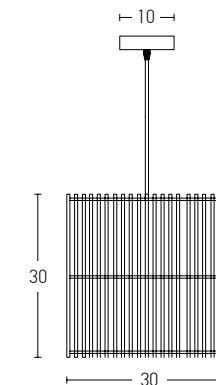

Bulb 1xE27
Power MAX 40W
Input 220-240V, 50/60Hz
Dimensions Ø: 30cm H: 30cm
Base Ø: 10cm H: 2cm
Material Metal - Rattan
Special Feature 200cm Cable Adjustable
Color Natural / **Code 20234**