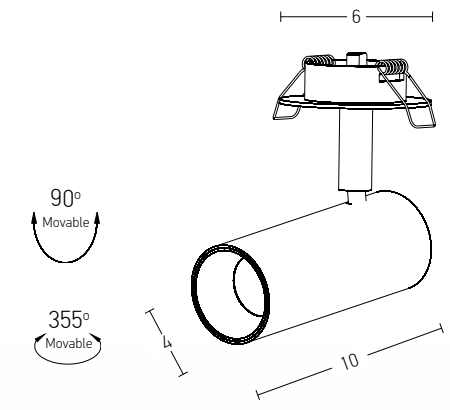

Power 1x7W COB LED
Input 20V / 350mA
Color Temperature 2700K
Lumen 630Lm
Cri 80
Dimensions Ø: 5.8cm H: 7.3cm
Beam Angle 15°
Cutting Hole Ø: 5cm
Material Aluminium
Suggested Driver LSCW350P for 1 Fixture
Special Feature Movable
Color Sandy White / **Code 180009**

Power 1x7W COB LED
Input 20V / 350mA
Color Temperature 3000K
Lumen 800Lm
Cri 80
Dimensions Ø: 4cm H: 10cm
Beam Angle 36°
Cutting Hole Ø: 4.5cm
Base Ø: 6cm
Material Aluminium
Suggested Driver LSCW350P for 1 Fixture
Special Feature Movable
Color Sandy White / **Code 180015**
Color Sandy Black / **Code 180017**