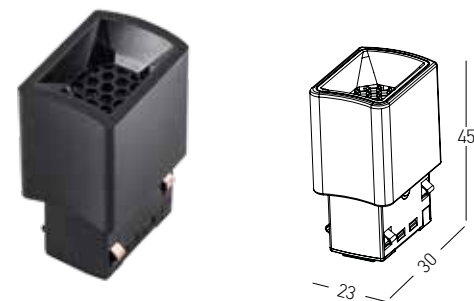

Power 8W
Input 48V
Color Temperature 3000K
Lumen 780Lm
Cri 80
Dimensions Curved: 900mm Ø: 45mm L: 110mm
Beam Angle 36°
DALI Dimmable ☐
Material Aluminium - Acrylic
Color Sandy Black / **Code 22101**

Power 2W
Input 48V
Color Temperature 3000K
Lumen 170Lm
Cri 80
Dimensions Curved: 900mm L: 30mm W: 23mm H: 45mm
Beam Angle 25°
Non Dimmable ☒
Material Acrylic
Color Sandy Black / **Code 22107**