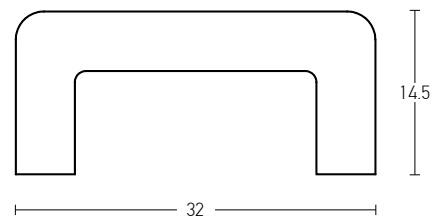

Bulb 1xG9
Power MAX 25W
Input 220-240V , 50/60Hz
Dimensions L: 14.5cm W: 32cm H: 5.5cm
Material Gypsum
Color Pure White / **Code 180026**

Bulb 1xG9
Power MAX 25W
Input 220-240V , 50/60Hz
Dimensions L: 10cm W: 20cm H: 6cm
Material Gypsum
Color Pure White / **Code 180027**