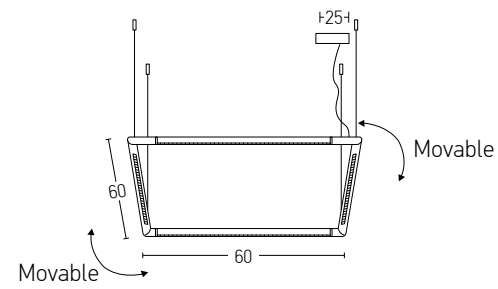

Power 32W
Input 220-240V, 50/60Hz
Color Temperature 3000K
Lumen 2880Lm
Cri 90
Dimensions L: 60cm W: 60cm
Base L: 25cm W: 5cm H: 8cm
Non Dimmable ☒
Material Metal - Aluminium - Diffuser
Special Feature Movable Tube Ø: 2.4cm
Color Sandy Black / Code 20331
Color Sandy White / Code 20330

Power 53W
Input 220-240V, 50/60Hz
Color Temperature 3000K
Lumen 4770Lm
Cri 90
Dimensions L: 100cm W: 100cm
Base L: 25cm W: 5cm H: 8cm
Non Dimmable ☒
Material Metal - Aluminium - Diffuser
Special Feature Movable Tube Ø: 2.4cm
Color Sandy Black / Code 20333
Color Sandy White / Code 20332

Power 80W
Input 220-240V, 50/60Hz
Color Temperature 3000K
Lumen 7200Lm
Cri 90
Dimensions L: 150cm W: 150cm
Base L: 35cm W: 5cm H: 8cm
Non Dimmable ☒
Material Metal - Aluminium - Diffuser
Special Feature Movable Tube Ø: 2.4cm
Color Sandy Black / Code 20335
Color Sandy White / Code 20334

Design your Own Lighting

Create the ultimate style by combining the different colors and models available.
Available colors: Black / White

Shopping Guide

- **A** Code 20334 - 20335
- **B** Code 20333 - 20332
- **C** Code 20331 - 20330

Our Suggestion

Become an artist and make your combination
Use your imagination to create your masterpiece with our limitless options.