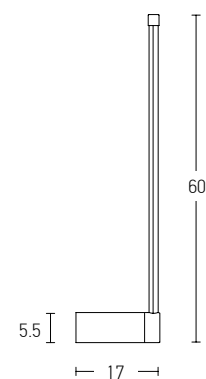

Power 12W
Input 220-240V, 50/60Hz
Color Temperature 3000K
Lumen 960Lm
Cri 80
Dimensions Ø: 1.6cm L: 17cm H: 60cm
Non Dimmable ☒
Material Aluminium - Acrylic
Special Feature Movable Profile
Color Black Matt / **Code 20114**
Color Gold Matt / **Code 20115**