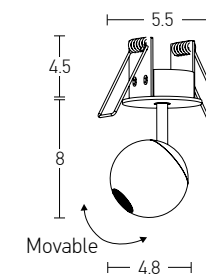

Power 4.5W
Input 220-240V, 50/60Hz
Color Temperature 3000K
Lumen 495Lm
Cri 80
Dimensions Ø: 4.8cm H: 8cm
Cutting Hole Ø: 4.5cm
Non Dimmable ☒
Material Metal - Aluminium
Beam Angle 38°
Special Feature Movable
Color Sandy Black / **Code 1907**
Sandy White / **Code 1906**