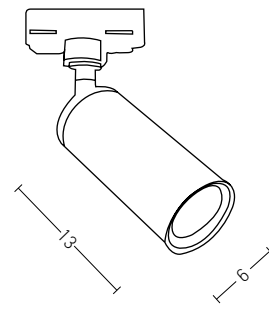

Bulb 1xGU10
Power MAX 35W
Dimensions Ø: 6cm H: 13cm
Material Aluminium
Special Feature 3 Phase Track Light
Color Black Matt / **Code S062**

Power 9W
Input 220-240V, 50/60Hz
Color Temperature 3000K
Lumen 1000Lm
Cri 90
Dimensions Ø: 6cm H: 13cm
Beam Angle 15° / 24° / 40°
Material Aluminium
Special Feature 3 Phase Track Light
Included LED Driver

Color Black Matt / **Code S062-15**
Color Black Matt / **Code S062-24**
Color Black Matt / **Code S062-40**

OSRAM