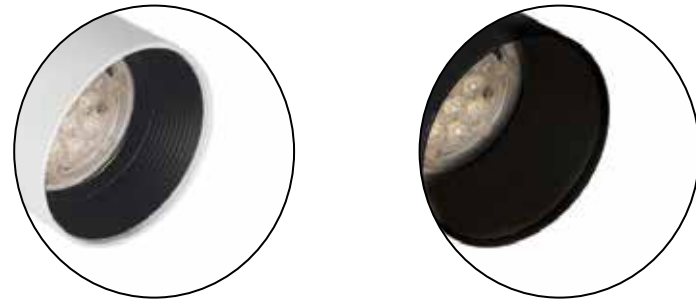

Bulb 1xGU10
Power MAX 35W
Dimensions Ø: 6cm H: 12cm
Material Aluminium
Special Feature 3 Phase Track Light
Color Sandy Black / **Code S038**
Color Sandy White / **Code S037**