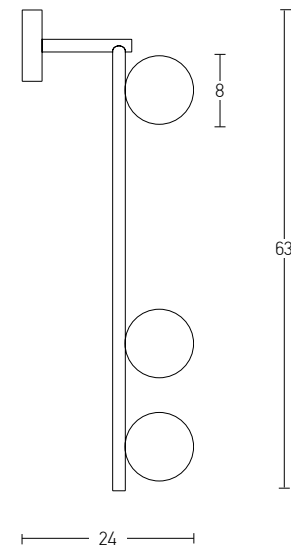

Bulb 3xG9 Led
Power MAX 9W
Input 220-240V, 50/60Hz
Dimensions L: 24cm H: 63cm
Base Ø: 10cm H: 2cm
Material Metal - Opal Glass
Special Feature Opal Glass Ø: 8cm
Color Sandy Black / **Code 18134-B**