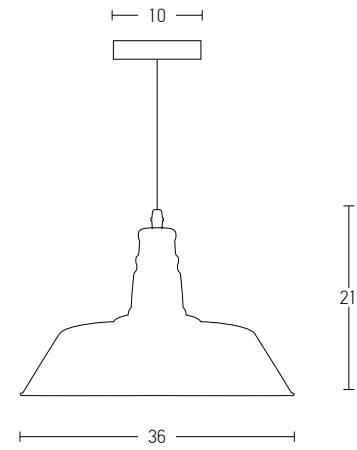

Bulb 1xE27
Power MAX 40W
Input 220-240V, 50/60Hz
Dimensions Ø: 36cm H: 21cm
Base Ø: 10cm H: 2cm
Material Aluminium
Special Feature 150cm Cable Adjustable
Color Black Matt - White / **Code 1495**