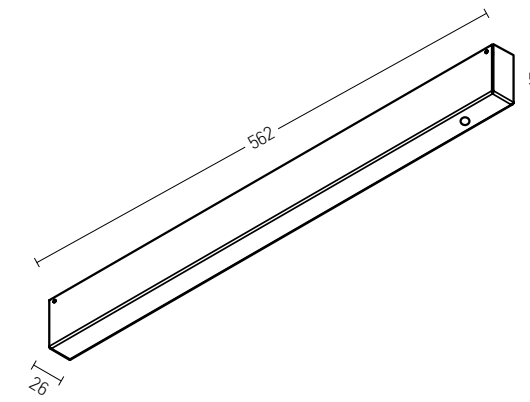

Pendant Base with Driver for Surface Magnetic Track

Power 75W
Input 220-240 , 50-60Hz
Output 48V
Special Feature 200cm Cable Available - 48V Feeder
Color Sandy White
Guarantee 5Years

ON-OFF / Code 20314-W
DALI KIT / Code 20316-W
PUSH BUTTON KIT / Code 20318-W
BLUETOOTH KIT / Code 20320-W