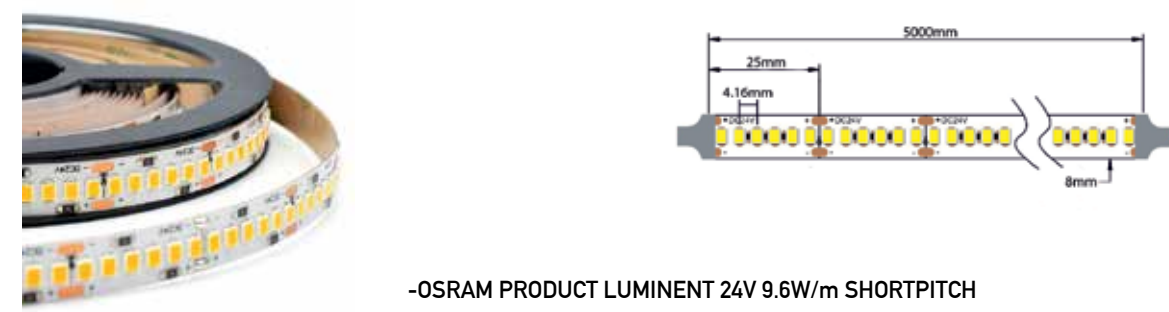

-OSRAM PRODUCT LUMINENT 24V 9.6W/m SHORTPITCH

OSRAM

Code	IP	Kelvin	CRI	Watt	Lm/m
4055462217431	20	3000	85	9.6W/m	1000
4055462217455	20	4000	85	9.6W/m	1000

Lumen Efficiency	105Lm/W
SDCM	3
Ra	85
LEDs/m	240
Voltage	DC24V
Width	8mm
Unit cut	25mm
Life Span	25000H
Waterproof Rate	IP20