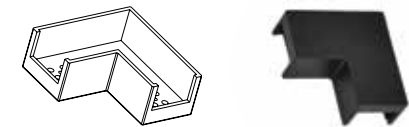

Corner Connector for 48V Soft Track
Dimensions L: 4.8cm W: 1.8cm H: 2.4cm
Material Plastic
Color Black / Code 20282

T Connector for 48V Soft Track
Dimensions L: 7.1cm W: 1.8cm H: 2.4cm
Material Plastic
Color Black / Code 20283