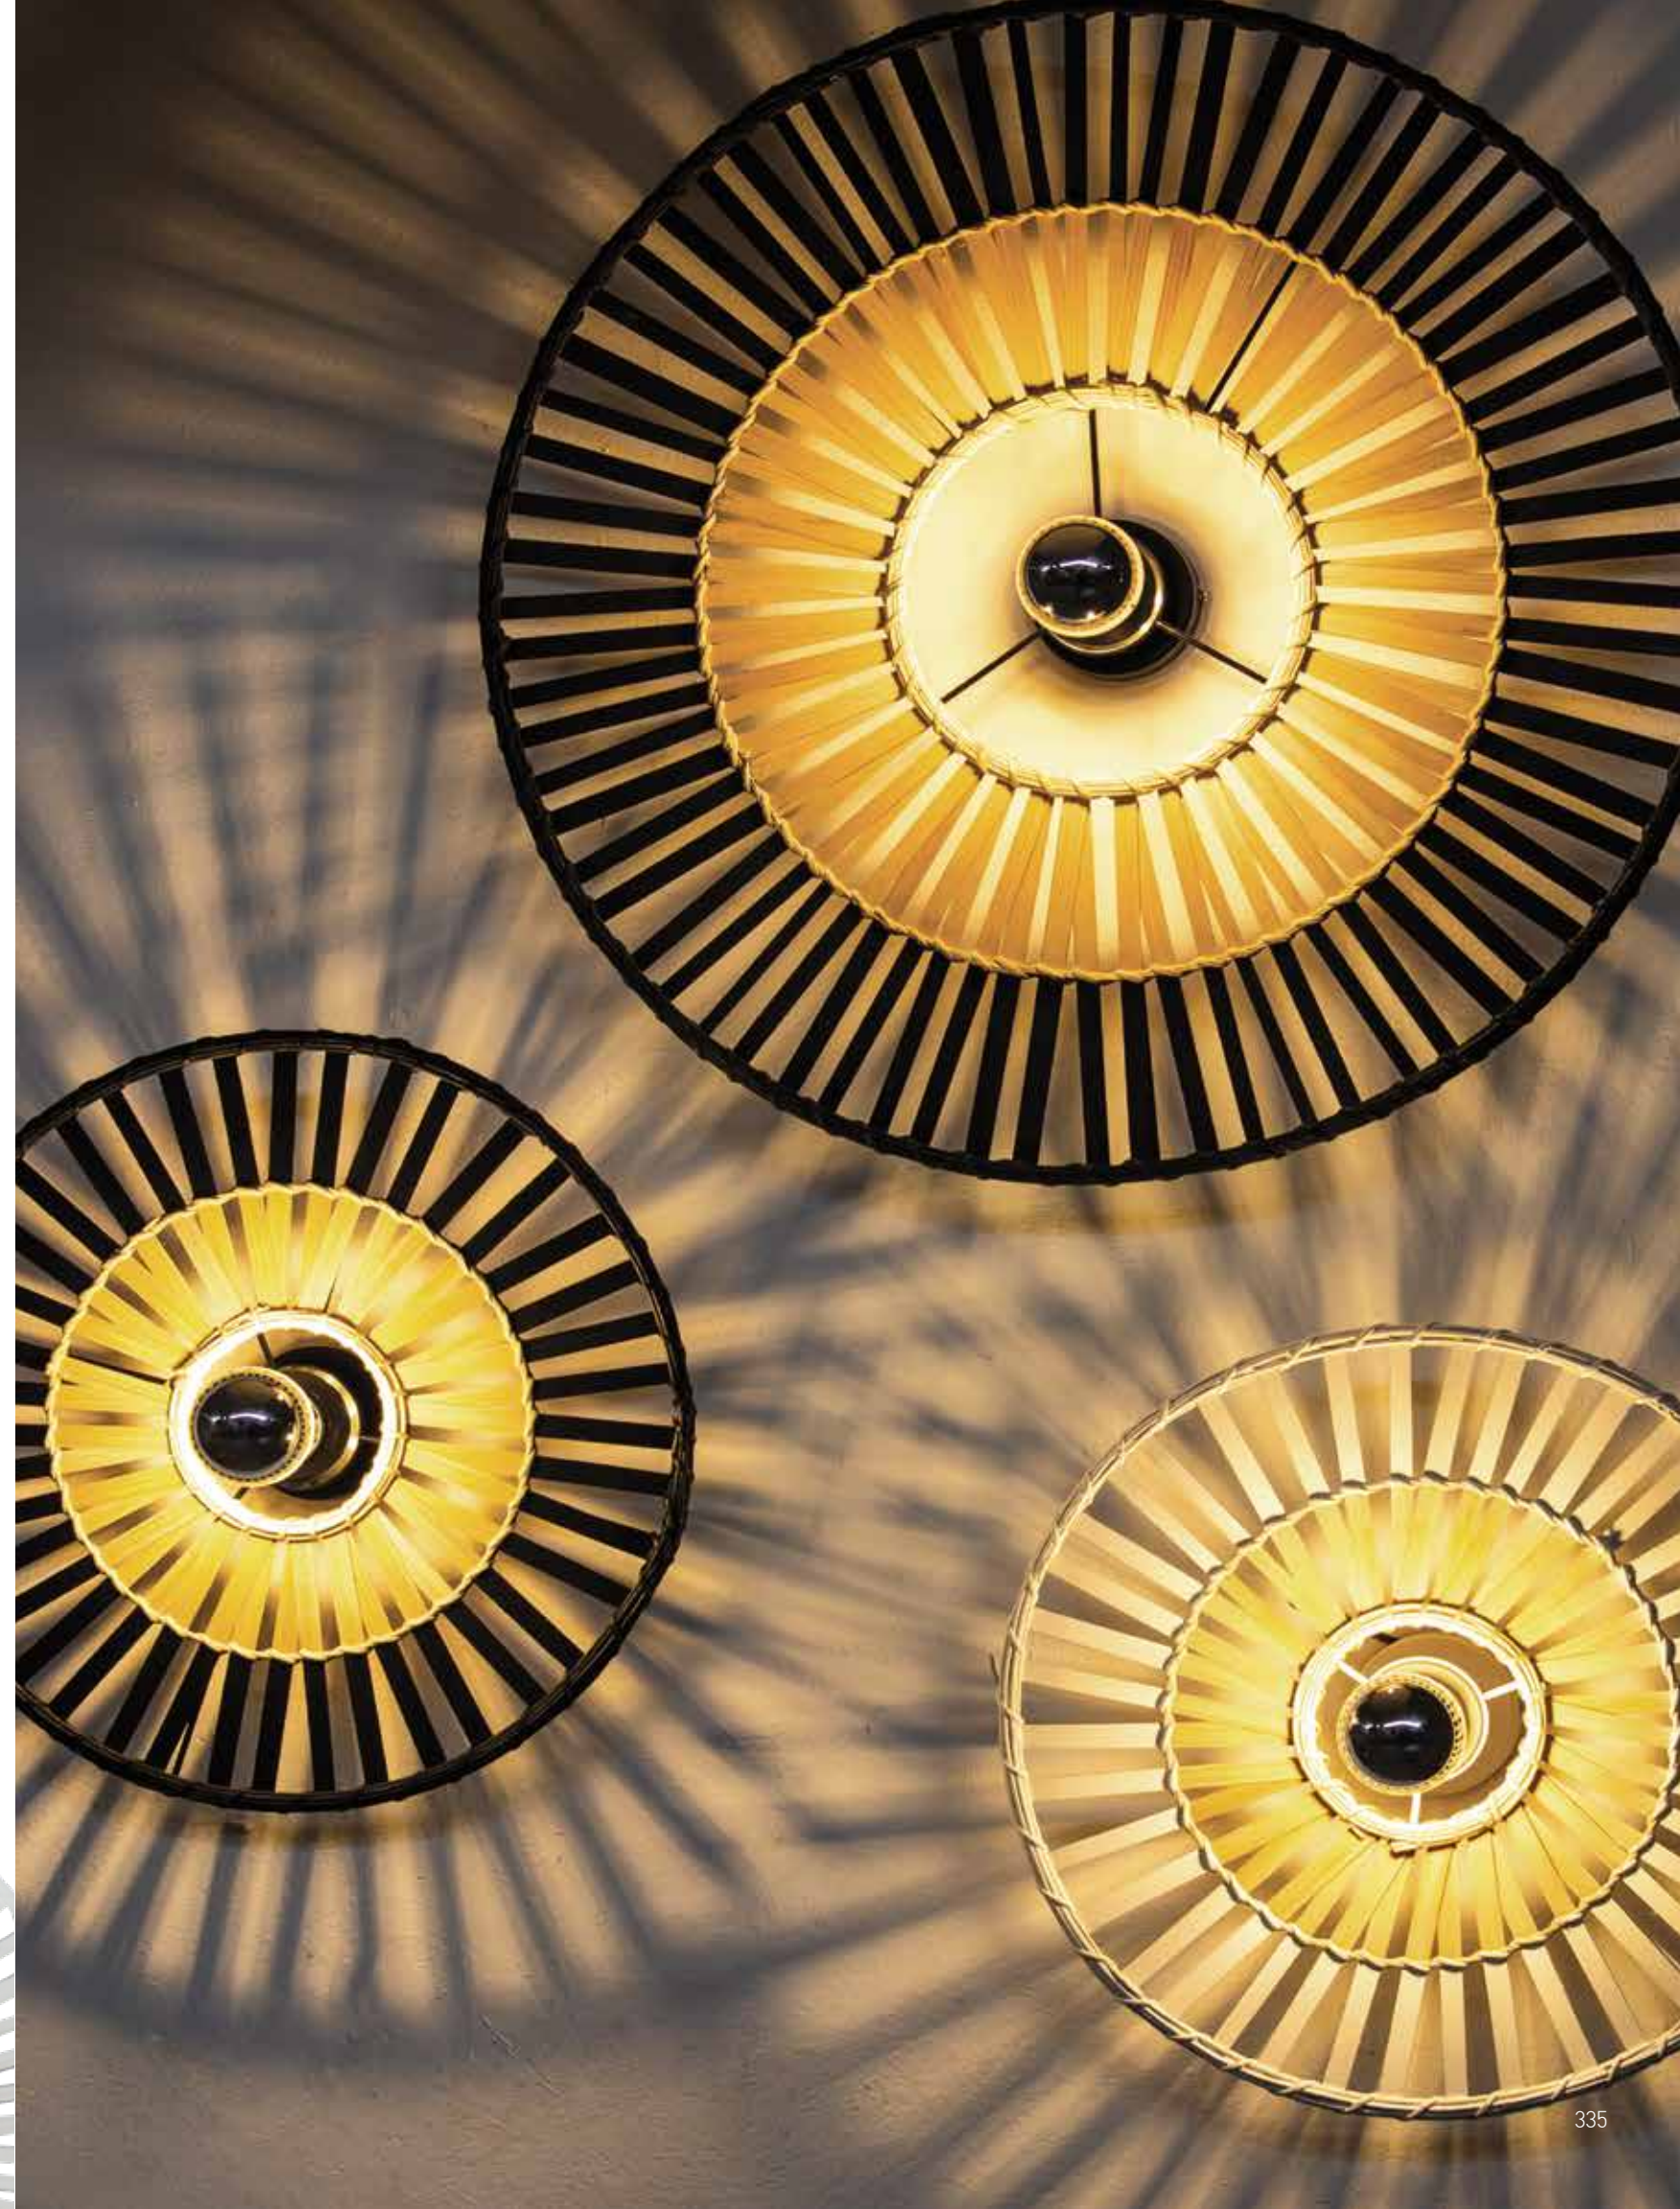

Bulb 1xE27
Power MAX 40W
Input 220-240V, 50/60Hz
Dimensions Ø: 80cm L: 8cm
Base Ø: 10cm H: 2cm
Material Metal - Bamboo
Color White - Natural Bamboo / **Code 19250**

Bulb 1xE27
Power MAX 40W
Input 220-240V, 50/60Hz
Dimensions Ø: 60cm L: 8cm
Base Ø: 10cm H: 2cm
Material Metal - Bamboo
Color Black - Natural Bamboo / **Code 19252**

Bulb 1xE27
Power MAX 40W
Input 220-240V, 50/60Hz
Dimensions Ø: 40cm L: 8cm
Base Ø: 10cm H: 2cm
Material Metal - Bamboo
Color White - Natural Bamboo / **Code 19251**
Black - Natural Bamboo / **Code 19253**