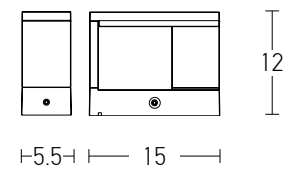

Power 10W
Input 220-240V, 50/60Hz
Color Temperature 3000K
Lumen 700Lm
Cri 80
IP 54
Dimensions L: 12cm W: 15cm H: 5.5cm
Material Aluminum - PC Diffuser

Color Graphite / **Code E207**