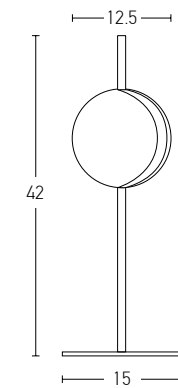

Power 8W
Input 220-240V, 50/60Hz
Color Temperature 3000K
Lumen 640Lm
Cri 80
Dimensions Ø: 12.5cm H: 42cm
Base Ø: 15cm H: 0.5cm
Non Dimmable ☒
Material Metal - Aluminium - Acrylic
Special Feature Opal Ball Ø: 12.5cm
Color Black Matt - Gold Matt / **Code 2004**