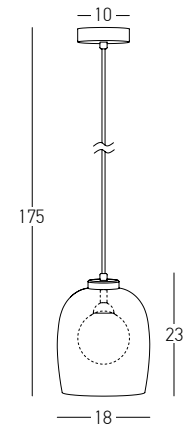

Bulb 1xG9 Led
Power MAX 5W
Input 220-240V, 50/60Hz
Dimensions Ø: 18cm H: 20cm
Base Ø: 10cm H: 2.5cm
Material Metal - Smoked Glass Outside
Opal Glass Inside
Special Feature 150cm Fabric Cable Adjustable
Opal Glass Ø: 10cm
Color Sandy Black / **Code 22051**