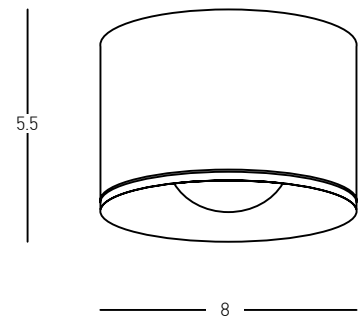

Power 12W
Input 220-240V, 50/60Hz
Color Temperature 3000K
Lumen 1000Lm
Cri 80
IP 54
Dimensions Ø: 8cm H: 5.5cm
Beam Angle 120°
Material Aluminium
Color Sandy Black / **Code S131**
Color Sandy White / **Code S132**