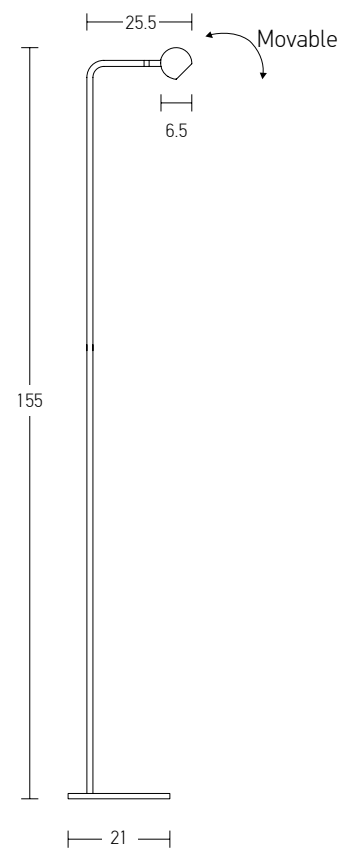

Power 5W
Input 220-240V, 50/60Hz
Color Temperature 3000K
Lumen 400Lm
Cri 80
Dimensions Ø: 21cm H: 155cm
Base Ø: 21cm H: 1cm
Non Dimmable ☒
Material Metal - Aluminium
Special Feature 150cm Cable Available
Lamp Ø: 6.5cm
Movable
Color Sandy Black / **Code 20109**