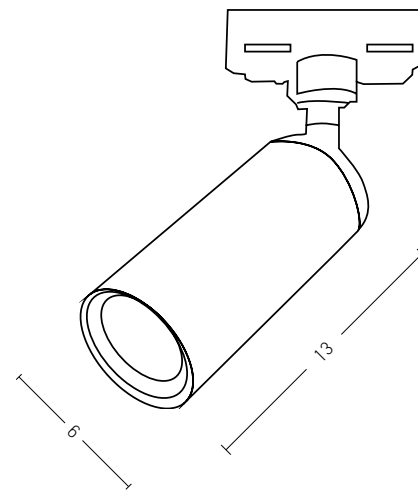

Power 9W
Input 220-240V, 50/60Hz
Color Temperature 3000K
Lumen 1000Lm
Cri 90
Dimensions Ø: 6cm H: 13cm
Beam Angle 15° / 24° / 40°
Material Aluminium
Special Feature 3 Phase Track Light
Included LED Driver
Color Black Matt / **Code S059-15**
Color Black Matt / **Code S059-24**
Color Black Matt / **Code S059-40**
Color White Matt / **Code S058-15**
Color White Matt / **Code S058-24**
Color White Matt / **Code S058-40**
OSRAM