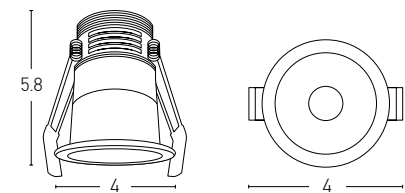

Power 4W
Input 220-240V, 50/60Hz
Color Temperature 3000K
Lumen 270Lm
Cri 90
Dimensions Ø: 4cm H: 5.8cm
Cutting Hole Ø: 3.3cm
Beam Angle 24°
Non Dimmable ☒
Material Aluminium
Depth Required JT : 6.5cm
Driver Included (700mA)
Color White Matt - Black Matt / **Code S092**

Power 6W
Input 220-240V, 50/60Hz
Color Temperature 3000K
Lumen 420Lm
Cri 90
Dimensions Ø: 6cm H: 8.2cm
Cutting Hole Ø: 5.1cm
Beam Angle 40°
Non Dimmable ☒
Material Aluminium
Depth Required JT : 9cm
Driver Included (160mA)
Color White Matt - Black Matt / **Code S093**

Power 15W
Input 220-240V, 50/60Hz
Color Temperature 3000K
Lumen 1050Lm
Cri 90
Dimensions Ø: 7.5cm H: 10cm
Cutting Hole Ø: 6.8cm
Beam Angle 38°
Non Dimmable ☒
Material Aluminium
Depth Required JT : 11cm
Driver Included (350mA)
Color White Matt - Black Matt / **Code S094**

Power 6W
Input 220-240V, 50/60Hz
Color Temperature 3000K
Lumen 480Lm
Cri 90
Dimensions Ø: 5.5cm H: 9.1cm
Cutting Hole Ø: 5.2cm
Beam Angle 24°
Non Dimmable ☒
Material Aluminium
Depth Required JT : 9.5cm
Driver Included (160mA)
Color White Matt / **Code S073**

Power 10W
Input 220-240V, 50/60Hz
Color Temperature 3000K
Lumen 800Lm
Cri 90
Dimensions Ø: 7.5cm H: 9.8cm
Cutting Hole Ø: 7.2cm
Beam Angle 31°
Non Dimmable ☒
Material Aluminium
Depth Required JT : 10.5cm
Driver Included (250mA)
Color White Matt / **Code S075**

Power 6W
Input 220-240V, 50/60Hz
Color Temperature 3000K
Lumen 480Lm
Cri 90
Dimensions Ø: 5.5cm H: 9.1cm
Cutting Hole Ø: 5.2cm
Beam Angle 24°
Non Dimmable ☒
Material Aluminium
Depth Required JT : 9.5cm
Driver Included (160mA)
Color Black Matt / **Code S074**