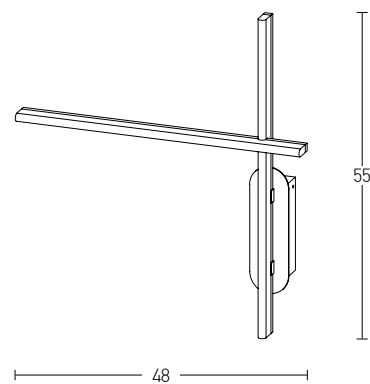

Model Finishing

Black - Golden Leaf

Black - Copper

Power 20W
 Input 220-240V, 50/60Hz
 Color Temperature 3000K
 Lumen 1600Lm
 Cri 80
 Dimensions L: 10cm W: 48cm H: 55cm
 Base W: 5.5cm H: 15.5cm
 Non Dimmable ☒
 Material Metal - Aluminium - Acrylic
 Special Feature Profile 1x3cm
 Color Black Matt / **Code 1945**