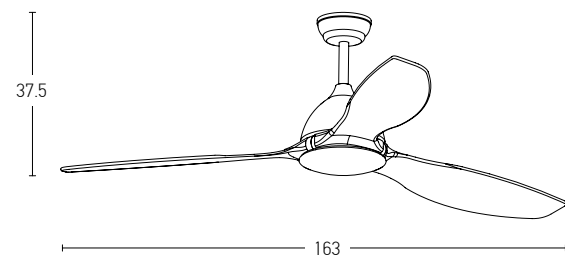

Led Light Source Without Light
Input 220-240V, 50/60Hz
dB 23
Dimensions 64" Ø: 163cm H: 37.5-50cm
Air Flow 178m³ min
Night Mode Time Setting 1h / 2h / 4h / 8h
Material Metal - ABS
Special Feature 2 Down Rods 12.5-25cm
Summer Function
Possibility of Installation on a Sloping Roof - 20°
Motor Feature AC Motor 70W
3 Speeds
Color Black Matt / **Code 20258**