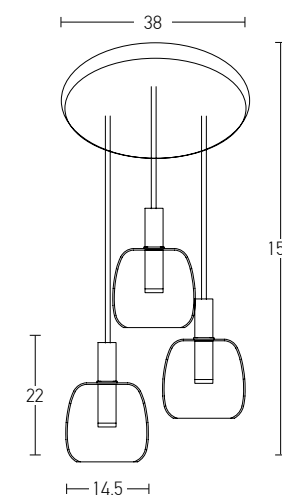

Power 3x5W
Input 220-240V, 50/60Hz
Color Temperature 3000K
Lumen 1350Lm
Cri 80
Dimensions Ø: 38cm H: 150cm
Base Ø: 38cm H: 2.5cm
Non Dimmable ☒
Material Aluminium - Glass - Acrylic
Special Feature 125cm Cable Adjustable
Color Black Matt - Smoked Grey / **Code 1971**