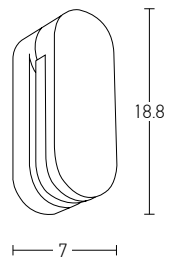

Power 9W
Input 220-240V, 50/60Hz
Color Temperature 3000K
Lumen 810Lm
Cri 80
IP 65
Dimensions L: 7.8cm W: 18cm H: 11-18cm
Material Aluminium - PC Diffuser
Special Feature Movable
Color Sandy White / **Code E200**