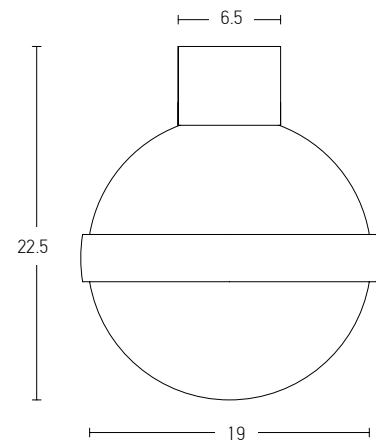

Indoor Led Lighting

Power 5.6W
Input 220-240V, 50/60Hz
Color Temperature 3000K
Lumen 400Lm
Cri 80
Dimensions Ø: 13cm H: 16.5cm
Base Ø: 6.5cm H: 5.5cm
Non Dimmable ☒
Material Metal - Acrylic
Color White Matt / **Code 20169**
Color Grey / **Code 20170**

Power 8W
Input 220-240V, 50/60Hz
Color Temperature 3000K
Lumen 560Lm
Cri 80
Dimensions Ø: 19cm H: 22.5cm
Base Ø: 6.5cm H: 6.5cm
Non Dimmable ☒
Material Metal - Acrylic
Color White Matt / **Code 20171**
Color Grey / **Code 20172**