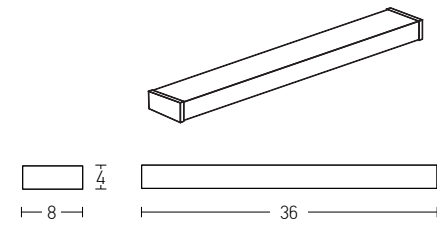

Power 12W
Input 220-240V, 50/60Hz
Color Temperature 3000K
Lumen 1100Lm
Cri 80
Dimensions L: 8cm W: 36cm H: 4cm
Non Dimmable ☒
Material Aluminium - Acrylic
Special Feature IP 44
Color Chrome / **Code 180043**