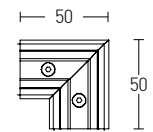

Track Code	Size	Color	Corner Code	Plane	Color
2082B-1	1m	Sandy Black	2082B-C1	Vertical	Sandy Black
2082W-1	1m	Sandy White	2082W-C1	Vertical	Sandy White
2082B-2	2m	Sandy Black	2082B-C2	Horizontal	Sandy Black
2082W-2	2m	Sandy White	2082W-C2	Horizontal	Sandy White
2082B-3	3m	Sandy Black			
2082W-3	3m	Sandy White			

Notice : For corners type C1 required also to order 20105 and for type C2 20104