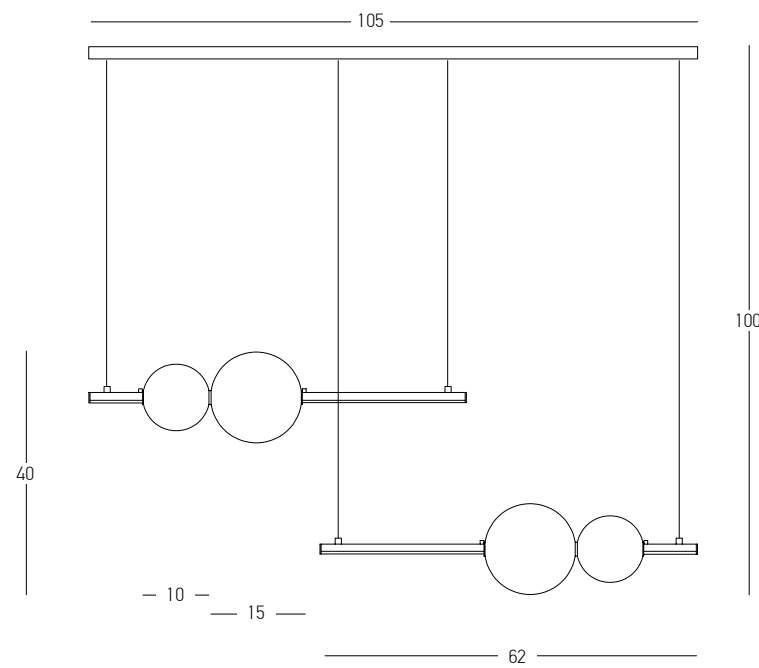

Power 22W
Input 220-240V, 50/60Hz
Color Temperature 3000K
Lumen 2600Lm
Cri 80
Dimensions L: 105cm W: 15cm H: 100cm
Base L: 105cm W: 6.5cm H: 2.7cm
Dimmable Triac ☐
Material Aluminum - Glass
Special Feature 100cm Cable Adjustable

Color Black Matt - Smoked Glass / **Code 22234**
Color Gold Matt - Opal Glass / **Code 22235**