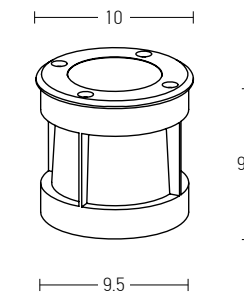

Power 6W
Input 220-240V, 50/60Hz
Color Temperature 3000K
Lumen 600Lm
Cri 80
IP 67
IK 8
Dimensions Ø: 10cm H: 9.5cm
Beam Angle 36°
Material Aluminium - Stainless Steel- Tempered Glass
Depth Required 111: 12cm
Recessed Mounting Box Included
Special Feature Driver Included
Color Stainless Steel / **Code E189**