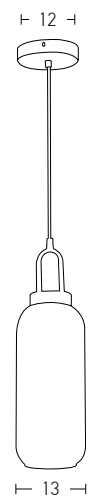

Bulb 1xE27
Power MAX 40W
Input 220-240V, 50/60Hz
Dimensions Ø: 13cm H: 44cm
Base Ø: 12cm H: 2.5cm
Material Glass - Metal
Special Feature 150cm Cable Adjustable
Color Grey - Antique Brass / **Code 19176**