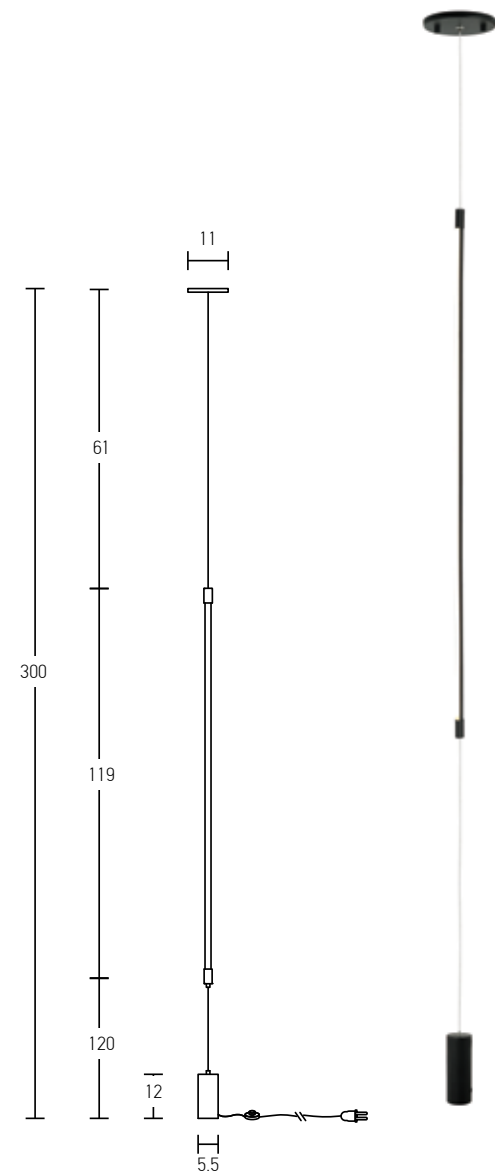

Power 22W
Input 220-240V, 50/60Hz
Color Temperature 3000K
Lumen 1760Lm
Cri 80
Dimensions Ø: 1.6cm H: 119cm H: 300cm
Base Ø: 5.5cm H: 12cm
Non Dimmable ☐
Material Aluminium - Acrylic
Color Black Matt / Code 20184