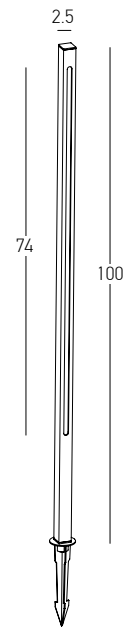

Power 15W
Input 220-240V, 50/60Hz
Color Temperature 3000K
Lumen 1550Lm
Cri 80
IP 65
Dimensions L: 2.5cm W: 2.5cm H: 100cm
Base Ø: 9.5cm H: 2cm
Material Aluminum - Opal PC Diffuser
Special Feature Spike & Base Included
Profile 2.5 x 2.5cm
Color Dark Brown / **Code E280**