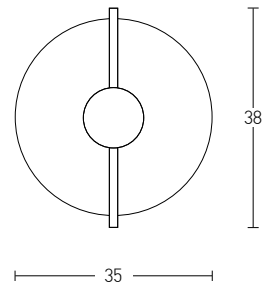

Indoor Led Wall Lighting

Power 13W
Input 220-240V, 50/60Hz
Color Temperature 3000K
Lumen 1300Lm
Cri 80
Dimensions Ø: 35cm H: 38cm L: 11.7cm
Non Dimmable ☒
Material Metal - Aluminium
Special Feature Optional Dimming PhaseCut
Color Sandy Black - White Matt / **Code 1910**