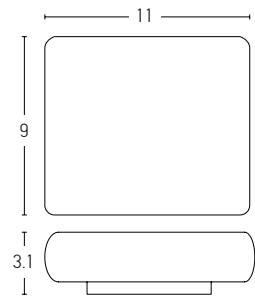

Power 2 x 3W
Input 220-240V, 50/60Hz
Color Temperature 3000K
Lumen 480Lm
Cri 80
IP 65
Dimensions L: 3.1cm W: 11cm H: 9cm
Material Aluminium - Tempered Glass
Special Feature Up - Down Light
Color Graphite / **Code E238**

Power 2 x 6W
Input 220-240V, 50/60Hz
Color Temperature 3000K
Lumen 960Lm
Cri 80
IP 65
Dimensions L: 3.1cm W: 17.5cm H: 9cm
Material Aluminium - Tempered Glass
Special Feature Up - Down Light
Color Graphite / **Code E239**

Power 2 x 10W
Input 220-240V, 50/60Hz
Color Temperature 3000K
Lumen 1600Lm
Cri 80
IP 65
Dimensions L: 3.1cm W: 30cm H: 9cm
Material Aluminium - Tempered Glass
Special Feature Up - Down Light
Color Graphite / **Code E240**