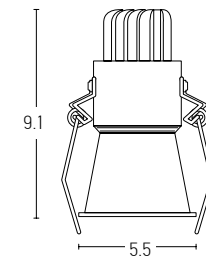

Power 4W
Input 220-240V, 50/60Hz
Color Temperature 3000K
Lumen 270Lm
Cri 90
Dimensions Ø: 4cm H: 5.8cm
Cutting Hole Ø: 3.3cm
Beam Angle 24°
Non Dimmable ☒
Material Aluminium
Depth Required JT : 6.5cm
Driver Included (700mA)
Color White Matt - Black Matt / **Code S092**

Power 6W
Input 220-240V, 50/60Hz
Color Temperature 3000K
Lumen 420Lm
Cri 90
Dimensions Ø: 6cm H: 8.2cm
Cutting Hole Ø: 5.1cm
Beam Angle 40°
Non Dimmable ☒
Material Aluminium
Depth Required JT : 9cm
Driver Included (160mA)
Color White Matt - Black Matt / **Code S093**

Power 15W
Input 220-240V, 50/60Hz
Color Temperature 3000K
Lumen 1050Lm
Cri 90
Dimensions Ø: 7.5cm H: 10cm
Cutting Hole Ø: 6.8cm
Beam Angle 38°
Non Dimmable ☒
Material Aluminium
Depth Required JT : 11cm
Driver Included (350mA)
Color White Matt - Black Matt / **Code S094**

Power 6W
Input 220-240V, 50/60Hz
Color Temperature 3000K
Lumen 480Lm
Cri 90
Dimensions Ø: 5.5cm H: 9.1cm
Cutting Hole Ø: 5.2cm
Beam Angle 24°
Non Dimmable ☒
Material Aluminium
Depth Required JT : 9.5cm
Driver Included (160mA)
Color White Matt / **Code S073**

Power 10W
Input 220-240V, 50/60Hz
Color Temperature 3000K
Lumen 800Lm
Cri 90
Dimensions Ø: 7.5cm H: 9.8cm
Cutting Hole Ø: 7.2cm
Beam Angle 31°
Non Dimmable ☒
Material Aluminium
Depth Required JT : 10.5cm
Driver Included (250mA)
Color White Matt / **Code S075**

Power 6W
Input 220-240V, 50/60Hz
Color Temperature 3000K
Lumen 480Lm
Cri 90
Dimensions Ø: 5.5cm H: 9.1cm
Cutting Hole Ø: 5.2cm
Beam Angle 24°
Non Dimmable ☒
Material Aluminium
Depth Required JT : 9.5cm
Driver Included (160mA)
Color Black Matt / **Code S074**