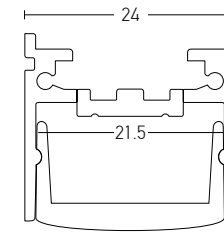

2m Profile + Clear PC Cover Degrees 60°, Aluminium