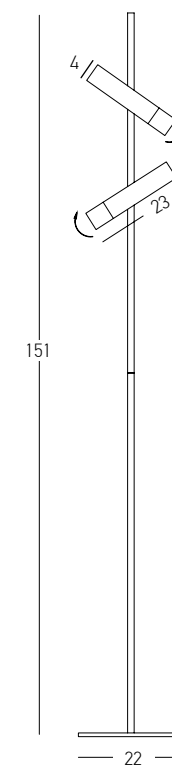

Power	7W
Input	220-240V, 50/60Hz
Color Temperature	3000K
Lumen	560Lm
Cri	80
Dimensions	Ø: 22cm H: 151cm
Base	Ø: 22cm H: 0.5cm
Spots Dimension	Ø: 4cm L: 23cm
Non Dimmable	☒
Material	Metal - Aluminum
Special Feature	Movable Spots
Color	Sandy Black - Gold / Code 22032