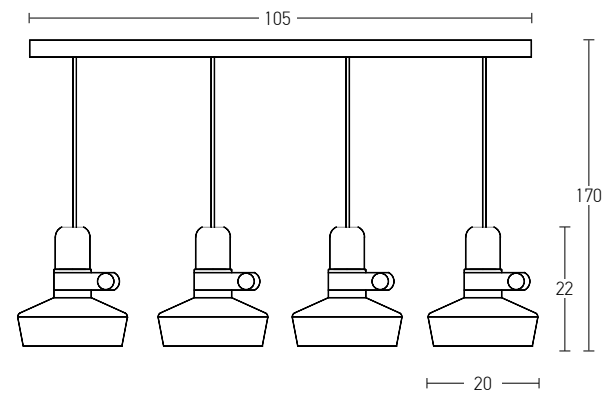

Bulb 4xE27
Power MAX 40W
Input 220-240V, 50/60Hz
Dimensions Ø: 20cm L: 105cm H: 170cm
Base L: 105cm W: 6.5cm H: 2.7cm
Material Metal - Leather - Wood
Special Feature 150cm Cable Adjustable
Color Black Matt / **Code 1993-B**
Color White Matt / **Code 1993-W**