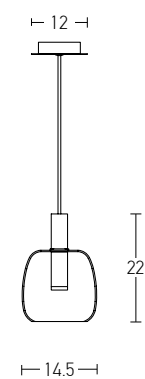

Power 5W
Input 220-240V, 50/60Hz
Color Temperature 3000K
Lumen 450Lm
Cri 80
Dimensions Ø: 14.5cm H: 22cm
Base Ø: 12cm H: 2.5cm
Non Dimmable ☒
Material Aluminium - Glass - Acrylic
Special Feature 150cm Cable Adjustable
Color Black Matt - Smoked Grey / **Code 1967**
Color Gold Matt - Clear Glass / **Code 1968**