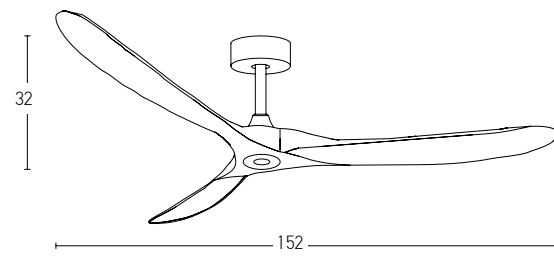

Led Light Source Without Light
Input 220-240V, 50/60Hz
dB 20
Dimensions 60" Ø: 152cm H: 32-44.5cm
Air Flow 211.7m³ min
Night Mode Time Setting 2h / 4h / 8h
Material Metal - Wood
Special Feature 2 Down Rods 12.5-25cm
Summer & Winter Function
Possibility of Installation on a Sloping Roof - 20°
Motor Feature DC Motor 55W
5 Speeds
Color Black Matt - Solid Wood Blades / Code 20259