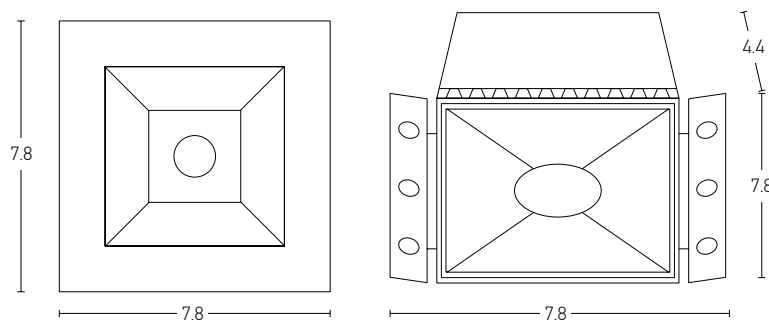

Down Light
 Dimensions
 Cutting Hole
 Material
 Depth Required
 Color
 Color

L: 7.8cm W: 7.8cm H: 4.4cm
 7.8 x 7.8cm
 Aluminium
 10cm
 Sandy White - Black Reflector / **Code S091**
 Sandy White - White Reflector/ **Code S090**