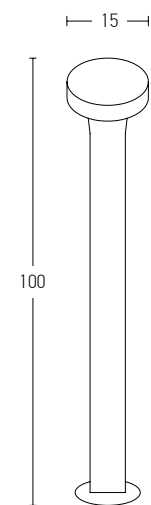

Outdoor Led Lighting | Wall - Bollard Collection

Power 12W
Input 220-240V, 50/60Hz
Color Temperature 3000K
Lumen 960Lm
Cri 80
IP 54
Dimensions Ø: 15cm L: 5.5cm
Material Aluminum - PC Diffusser
Color Graphite / **Code E237**

Power 12W
Input 220-240V, 50/60Hz
Color Temperature 3000K
Lumen 960Lm
Cri 80
IP 65
Dimensions Ø: 15cm H: 100cm
Material Aluminum - PC Diffusser
Color Graphite / **Code E249**