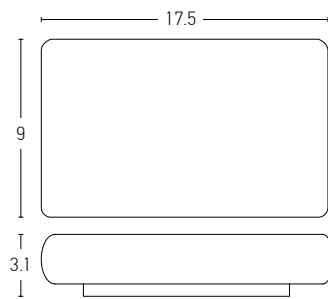

Power 2 x 3W
Input 220-240V, 50/60Hz
Color Temperature 3000K
Lumen 480Lm
Cri 80
IP 65
Dimensions L: 3.1cm W: 11cm H: 9cm
Material Aluminium - Tempered Glass
Special Feature Up - Down Light
Color Graphite / **Code E238**