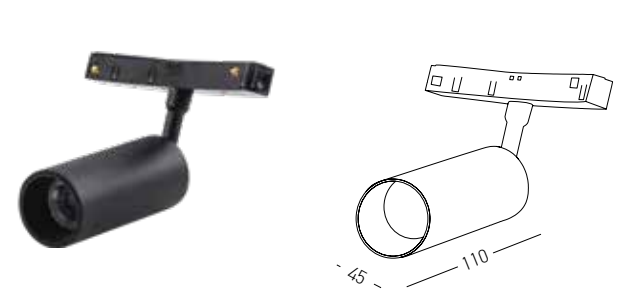

Power 8W
Input 48V
Color Temperature 3000K
Lumen 780Lm
Cri 80
Dimensions Curved: 900mm Ø: 45mm L: 110mm
Beam Angle 36°
DALI Dimmable ☐
Material Aluminium - Acrylic
Color Sandy Black / **Code 22101**

Power 2W
Input 48V
Color Temperature 3000K
Lumen 170Lm
Cri 80
Dimensions Curved: 900mm L: 30mm W: 23mm H: 45mm
Beam Angle 25°
Non Dimmable ☒
Material Acrylic
Color Sandy Black / **Code 22107**