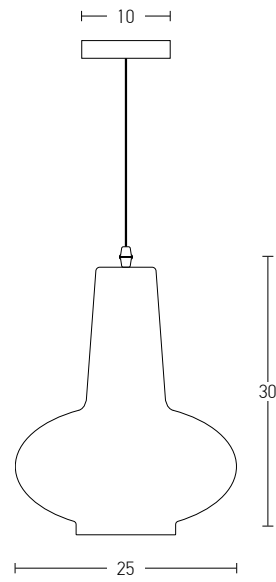

Bulb 1xE27
Power MAX 40W
Input 220-240V, 50/60Hz
Dimensions Ø: 25cm H: 30cm
Base Ø: 10cm H: 2cm
Material Metal - Glass
Special Feature 150cm Cable Adjustable
Color Chrome Glass / **Code 17053**