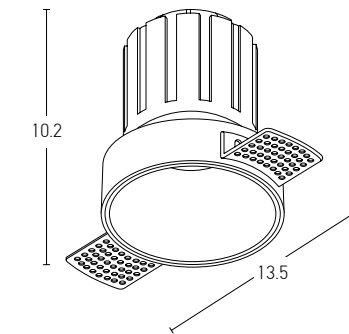

Power 9W
Input 220-240V, 50/60Hz
Color Temperature 3000K
Lumen 675Lm
Cri 90
Dimensions Ø: 8.2cm W: 13.5cm H: 10.2cm
Cutting Hole Ø: 8.2cm
Beam Angle 36°
Non Dimmable ☒
Material Aluminium
Depth Required 10.5cm
Driver Included (200mA)
Color Sandy Black / **Code S096-B**
Copper Matt / **Code S096-C**
Gold Matt / **Code S096-G**