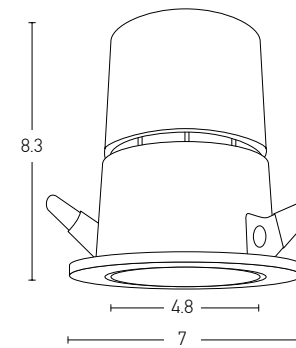

Power 2x7W
Input 10V / 700mA
Color Temperature 3000K
Lumen 1040Lm
Cri 90
Dimensions L: 16.8cm W: 9cm H: 9cm
Cutting Hole 8.2 x 16.4cm
Beam Angle 36°
Material Aluminium
Depth Required JT: 9cm
Required Driver V350-1050 / Series Connection
Special Feature Movable
Stick Ø: 4cm

Color Sandy White - Black / **Code Z11207-W**
Color Sandy Black - Gold / **Code Z11207-B**