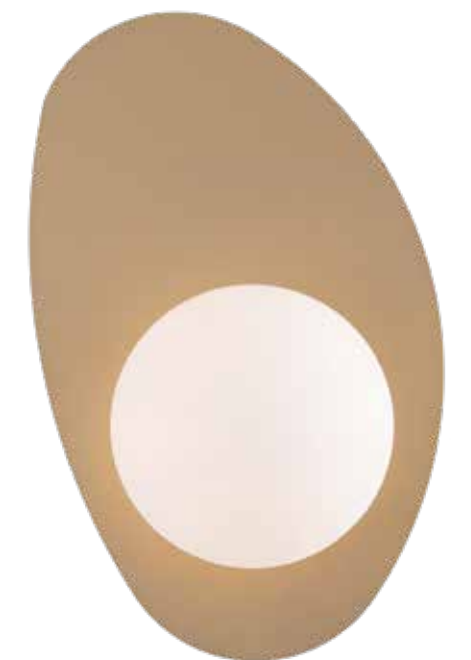

Bulb 1xG9 Led
Power MAX 7W
Input 220-240V, 50/60Hz
Dimensions L: 8cm W: 26cm H: 36cm
Material Metal - Opal Glass
Special Feature Opal Glass Ø: 8cm
Color Sandy Olive Green - Painted Gold / **Code 22203**
Color Terracotta - Painted Gold / **Code 22204**
Color Elephant Grey - Sandy Black / **Code 22205**

Bulb 1xG9 Led
Power MAX 7W
Input 220-240V, 50/60Hz
Dimensions L: 11cm W: 40cm H: 40cm
Material Metal - Opal Glass
Special Feature Opal Glass Ø: 8cm
Color Sandy Olive Green - Painted Gold / **Code 22201**

Model Finishing

Bulb 1xE27
Power MAX 20W
Input 220-240V, 50/60Hz
Dimensions L: 24cm W: 30cm H: 50cm
Base Ø: 15cm H: 3cm
Material Metal - Opal Glass
Special Feature Opal Glass Ø: 20cm
Color Painted Gold / **Code 22200**