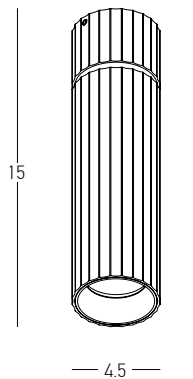

Power 7W
Input 220-240V, 50/60Hz
Color Temperature 3000K
Lumen 580Lm
Cri 90
Dimensions Ø: 4.5cm H: 15cm
Base Ø: 4.5cm H: 3cm
Beam Angle 36°
Material Aluminum
Special Feature Included LED Driver
Color Brushed Brass / **Code S120**
Color White Matt / **Code S121**
Color Black Matt / **Code S122**