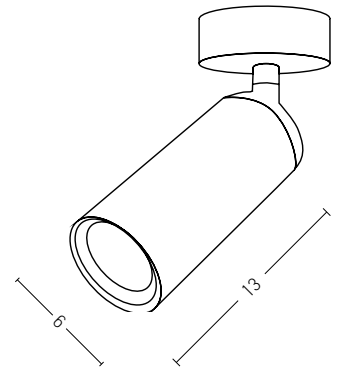

Power 9W
Input 220-240V, 50/60Hz
Color Temperature 3000K
Lumen 1000Lm
Cri 90
Dimensions Ø: 6cm H: 20cm
Cylinder Ø: 6cm H: 13cm
Base Ø: 6cm H: 3cm
Beam Angle 15° / 24° / 40°
Material Aluminium
Special Feature Included LED Driver
Color Black Matt / **Code S055-15**
Color Black Matt / **Code S055-24**
Color Black Matt / **Code S055-40**
Color White Matt / **Code S054-15**
Color White Matt / **Code S054-24**
Color White Matt / **Code S054-40**

OSRAM