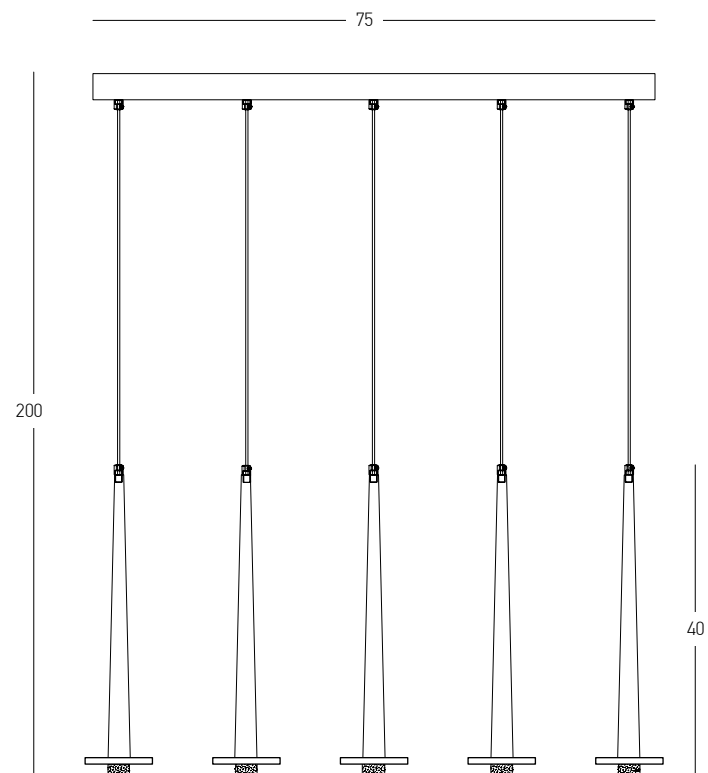

Indoor Led Lighting

Power 15W
Input 220-240V, 50/60Hz
Color Temperature 3000K
Lumen 880Lm
Cri 90
Dimensions L: 75cm W: 6cm H: 200cm
Base L: 75cm W: 6cm H: 3.5cm
Dimmable Triac ☐
Material Metal - Aluminum - Acrylic - Marble
Special Feature 150cm Cable Adjustable
Stick Ø: 3cm H: 40cm
Color Sandy Black - White Marble / **Code 22112**