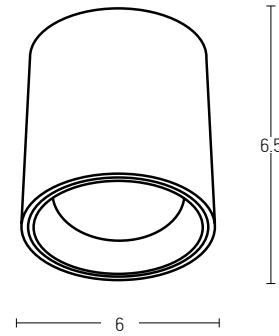

Power 7W
Input 220-240V, 50/60Hz
Color Temperature 3000K
Lumen 500Lm
Cri 80
Dimensions Ø: 6cm H: 6.5cm
Beam Angle 35°
Dimmable Triac ☐
Material Aluminium
Color White Matt / **Code Z12107K-W**
Color Black Matt / **Code Z12107K-B**
*Ring Black / **Code Z050106-B**
*Ring Brass / **Code Z050106-BR**
*Reflector must be ordered seperately