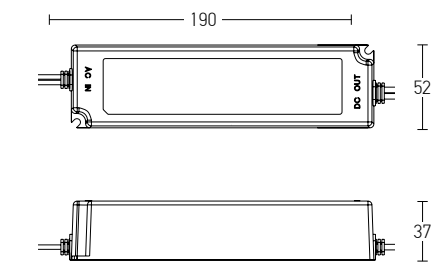

Remote Driver 100W
48V
5Years Guarantee
ON-OFF / **Code 20296**
DALI KIT / **Code 20298**
PUSH BUTTON KIT / **Code 20301**
BLUETOOTH KIT / **Code 20304**