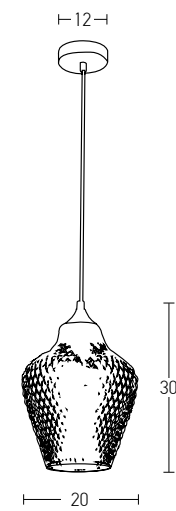

Bulb 1xE27
Power MAX 40W
Input 220-240V, 50/60Hz
Dimensions Ø: 24cm H: 28cm
Base Ø: 12cm H: 2.5cm
Material Metal - Glass
Special Feature 200cm Cable Adjustable
Color Ink Blue - Antique Brass / **Code 19175**

Bulb 1xE27
Power MAX 40W
Input 220-240V, 50/60Hz
Dimensions Ø: 20cm H: 30cm
Base Ø: 12cm H: 2.5cm
Material Metal - Glass
Special Feature 200cm Cable Adjustable
Color Clear Glass - Antique Brass / **Code 19125**