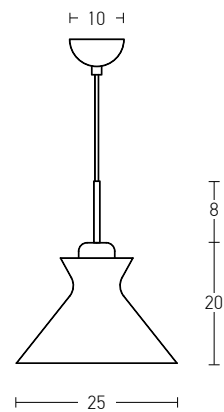

Bulb 1xE27
Power MAX 40W
Input 220-240V, 50/60Hz
Dimensions Ø: 25cm H: 20cm
Base Ø: 10cm H: 4.5cm
Material Metal - Aluminium - Wood
Special Feature 150cm Cable Adjustable
Color White Matt / **Code 180066**