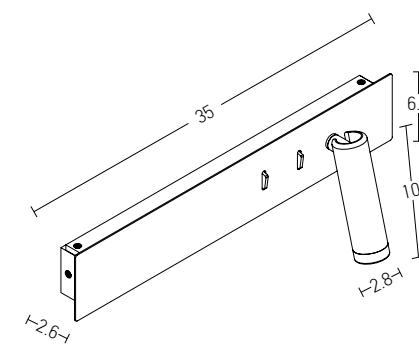

Power	3W + 5W + 5W
Input	220-240V, 50/60Hz
Color Temperature	3000K
Lumen	240+800Lm
Cri	80
Dimensions	L: 7-16cm W: 35cm H: 6.3cm
Non Dimmable	☒
Switch	2 Switch On/Off
Material	Metal - Aluminium - Acrylic
Special Feature	Up/Down Light Stick Ø: 2.8cm H: 10cm
Color	Black Matt / Code H54
Color	White Matt / Code H52