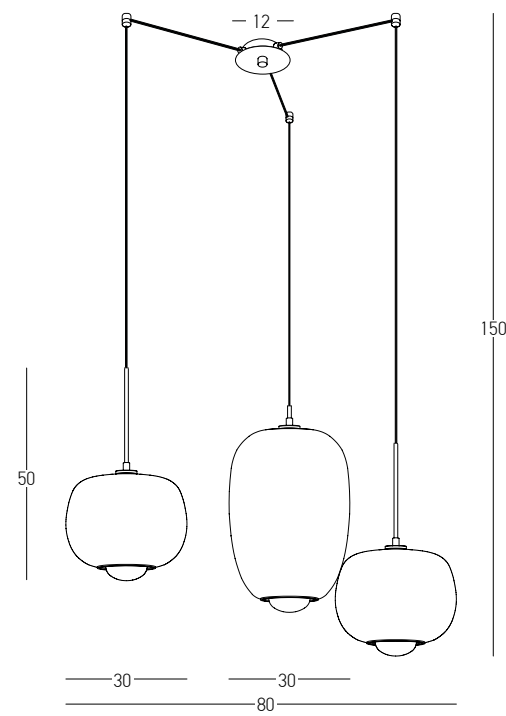

Bulb 3xG9 Led
Power MAX 7W
Input 220-240V, 50/60Hz
Dimensions Ø: 80cm H: 150cm
Base Ø: 12cm H: 3cm
Glass Ø: 30cm H: 24cm
Ø: 30cm H: 43cm
Opal Glass Ø: 10.5cm H: 13.5cm
Material Metal - Smoked Glass Outside
Opal Glass Inside
Special Feature 150cm Cable Adjustable
Color Sandy Black - Smoked Glass - Gold Matt / **Code 22148**