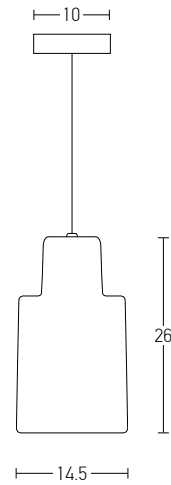

Bulb 1xE27
Power MAX 40W
Input 220-240V, 50/60Hz
Dimensions Ø: 14,5cm H: 26cm
Base Ø: 10cm H: 2.5cm
Material Concrete
Special Feature 120cm Cable Adjustable
Color Concrete - Chrome Base / **Code 1582**