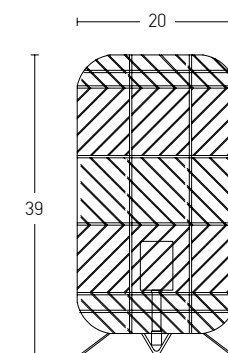

Bulb 1xE27
Power MAX 40W
Input 220-240V, 50/60Hz
Dimensions Ø: 50cm H: 50cm
Base Ø: 10cm H: 2cm
Material Metal - Rattan
Special Feature 200cm Cable Adjustable
Color Natural / **Code 20230**

Bulb 1xE27
Power MAX 40W
Input 220-240V, 50/60Hz
Dimensions Ø: 40cm H: 40cm
Base Ø: 10cm H: 2cm
Material Metal - Rattan
Special Feature 200cm Cable Adjustable
Color Natural / **Code 20233**

Bulb 1xE14
Power MAX 25W
Input 220-240V, 50/60Hz
Dimensions Ø: 20cm H: 39cm
Material Metal - Rattan
Special Feature 120cm Cable Available
Color Natural / **Code 20231**