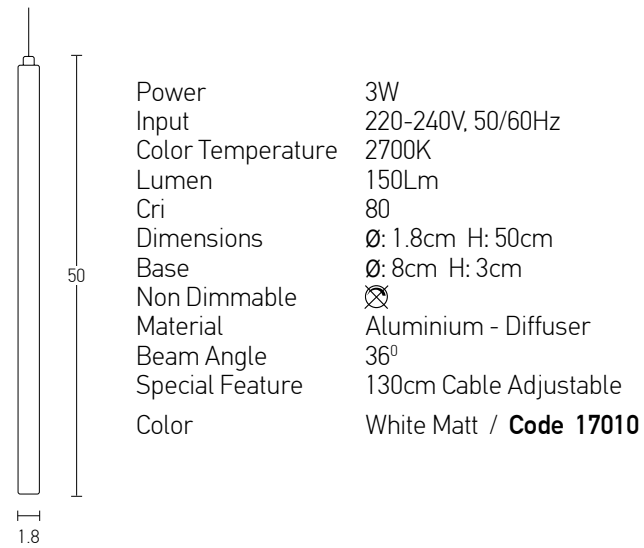

Indoor Led Lighting

Suggested Trimless Canopy **Code 20144**