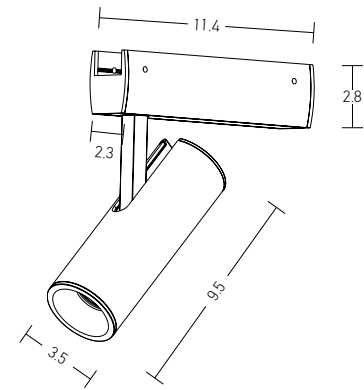

Power 9W
Input 48V
Color Temperature 3000K
Lumen 990Lm
Cri 90
Dimensions L: 23.7cm W: 2.2cm H: 2.5cm
Base W: 11.4cm H: 2.8cm L: 2.3cm
Material Aluminium - Acrylic
Color Sandy Black / **Code 20276**
OSRAM