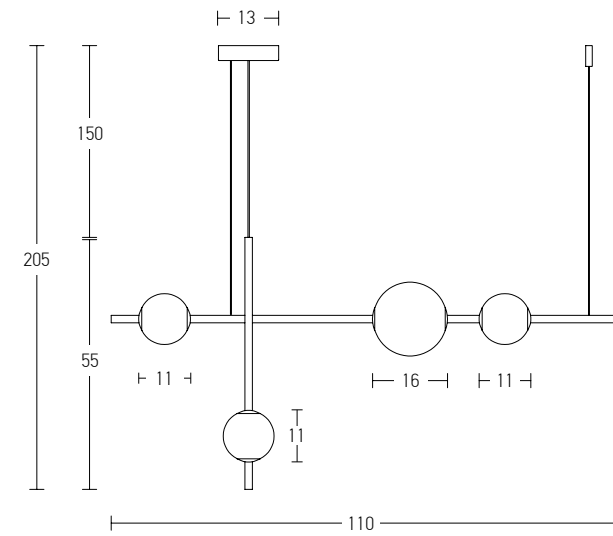

Power 18W
Input 220-240V, 50/60Hz
Color Temperature 3000K
Lumen 1440Lm
Cri 80
Dimensions L: 110cm W: 16cm H: 55cm
Base Ø: 13cm H: 3.2cm
Dimmable ☐
Material Metal - Opal Glass
Special Feature Step Dimming 10%-40%-100%
Glass Ø: 16cm | Ø: 11cm
Color Black Matt / **Code 20131**