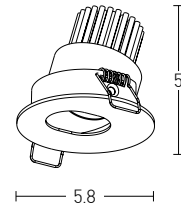

Power 1x2W COB LED
Input 2.8V / 350mA
Color Temperature 3000K
Lumen 200Lm
Cri 80
IP 65
Dimensions Ø: 3.7cm H: 4.1cm
Beam Angle 24°
Cutting Hole Ø: 3.2cm
Material Aluminium
Suggested Driver V350-1050 for 1-8 Fixture
LSCW350P for 1 Fixture
Color Sandy White / **Code 180016**

Power 1x5W COB LED
Input 10V / 500mA
Color Temperature 3000K
Lumen 580Lm
Cri 80
Dimensions Ø: 5.8cm H: 5cm
Beam Angle 25°
Cutting Hole Ø: 5cm
Material Aluminium
Suggested Driver V350-1050 for 1-3 Fixture / Series Connection
LSCW500P for 1 Fixture
Color Sandy White / **Code 180012**

Power 1x7W COB LED
Input 20V / 350mA
Color Temperature 2700K
Lumen 630Lm
Cri 80
Dimensions Ø: 5cm H: 8.7cm
Cutting Hole Ø: 4.5cm
Beam Angle 24°
Material Aluminium
Suggested Driver LSCW350P for 1 Fixture
Color Sandy White / **Code 180013**

Power 1x5W COB LED
Input 8.5V / 500mA
Color Temperature 3000K
Lumen 580Lm
Cri 80
Dimensions Ø: 3.5cm H: 6.1cm
Cutting Hole Ø: 3.5cm
Beam Angle 36°
Material Aluminium
Suggested Driver LSCW500P for 1 Fixture
Color Sandy White / **Code Z10103 BTR-W**

Power 1x5W COB LED
Input 8.5V / 500mA
Color Temperature 3000K
Lumen 580Lm
Cri 80
Dimensions Ø: 3.5cm H: 6.1cm
Cutting Hole Ø: 3.5cm
Beam Angle 36°
Material Aluminium
Suggested Driver LSCW500P for 1 Fixture
Color Sandy White - Black / **Code Z10103 BTR-B**