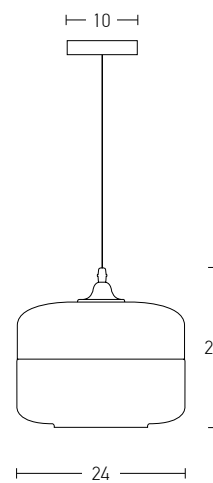

Bulb 1xE27
Power MAX 40W
Input 220-240V, 50/60Hz
Dimensions Ø: 24cm H: 23cm
Base Ø: 10cm H: 2cm
Material Glass
Special Feature 150cm Cable Adjustable
Color Black Matt - Champagne / **Code 1516**