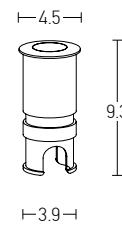

Power 3W
Input 24V
Color Temperature 3000K
Lumen 240Lm
Cri 80
IP 65
IK 8
Dimensions Ø: 4.5cm H: 9.3cm
Material Aluminium - Stainless Steel- PC Diffuser
Depth Required 111: 12cm
Recessed Mounting Box Included
Recommended Driver D-8-24 (Not Included)
Color Aluminium / **Code E178**