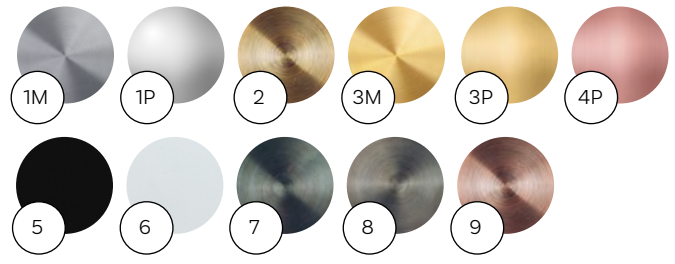

FINISHING OPTIONS

COLOR OF CABLE

Make YOUR OWN LAMP

1 CHOOSE THE NUMBER OF OVERHANGS

2 CHOOSE SHAPE HEADLINING AND 3 CABLE COLOR

4 CHOOSE METAL COLOR FINISH

5 CHOOSE THE SHAPE OF GLASS BASE

Arran

ARRAN
OPTIC BALTIC GREEN COPPER

Code: 23-1404001

MATERIAL: hand-blown glass, color in glass mass, copper

MAXIMUM BULB WATTAGE: 40W, 1×E27

FINISHING METAL OPTIONS: 1M | 1P | 2 | 3M | 3P | 4P | 5 | 6 | 7 | 8 | 9 |
See the metal finish on page 4.