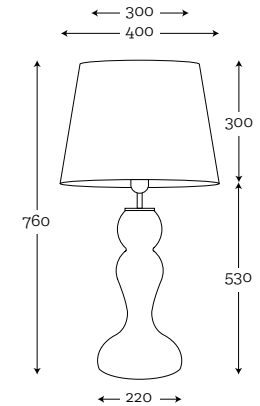

**FLORES DARK BLUE MARBLE SHINY
STAINLESS STEEL**

Code: 11-4501A060

SHADE: A060
aqua gray shade/gray inside