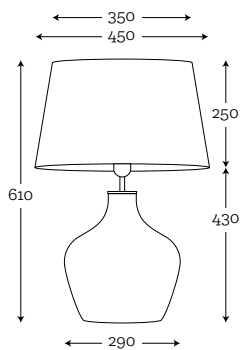

**MADEIRA OPAL
STAINLESS STEEL**

Code: 09-3141A026

SHADE: A026
black shade/white inside