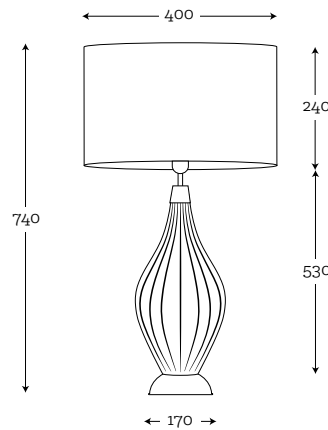

Savaii Table

Code: 34-0703A049

SHADE: A049
maledives/leaves

Code: 34-0693A047

SHADE: A047
manila parots

FINISHING METAL OPTIONS:

| 1M | 1P | 2 | 3M | 3P | 4P | 5 | 6 | 7 | 8 | 9 |

See the metal finish on page 4.