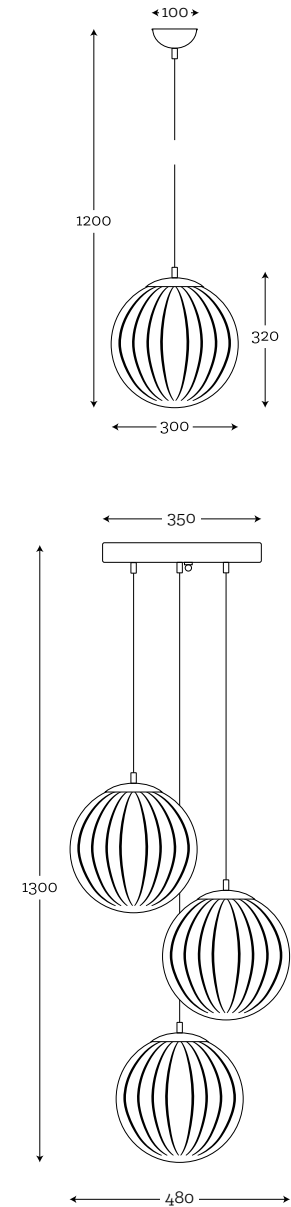

FINISHING OPTIONS

COLOR OF CABLE

Make YOUR OWN LAMP

1 CHOOSE THE NUMBER OF OVERHANGS

2 CHOOSE SHAPE HEADLINING AND 3 CABLE COLOR

4 CHOOSE METAL COLOR FINISH

5 CHOOSE THE SHAPE OF GLASS BASE

Arran

ARRAN
OPTIC GRAY COPPER

Code: 23-1414001

ARRAN
OPTIC GRAY SET OF 3 COPPER

Code: 23-3414001

MATERIAL:
hand-blown glass, color in glass mass, copper

MAXIMUM BULB WATTAGE:
40W, 3×E27

Bacan

BACAN
SET OF 6 GLASS BALLS
STAINLESS STEEL