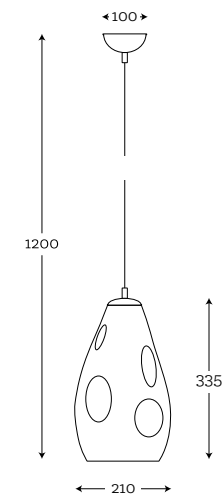

STORM S GRAY LISTER OLD BRASS

Code: 45-1302001