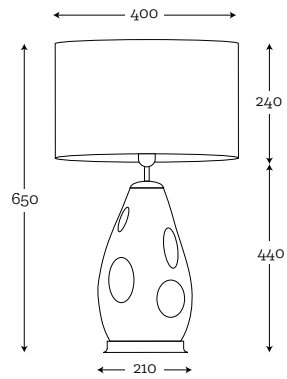

FINISHING METAL OPTIONS:

| 1M | 1P | 2 | 3M | 3P | 4P | 5 | 6 | 7 | 8 | 9 |

See the metal finish on page 4.