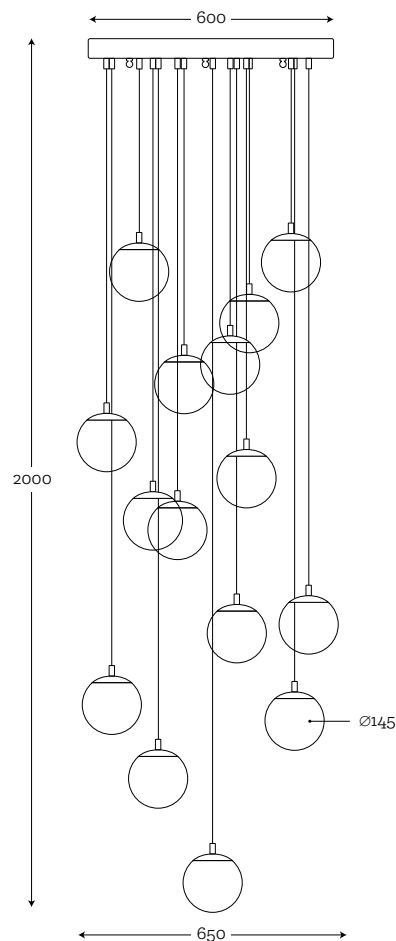

MATERIAL:

Hand-blown glass, color in Glass mass,
Stainless steel finish

MAXIMUM BULB WATTAGE:
25W - 12×E14

BACAN
12×AMBER 14,5 CM

Code: 27-T2711M20

MATERIAL:

Hand-blown glass, color in Glass mass,
Stainless steel finish

MAXIMUM BULB WATTAGE:
25W - 12×E14

COLOR GLASS OPTIONS: See all colors on page 14.

FINISHING METAL OPTIONS: 1M | 1P | 2 | 3M | 3P | 5 | 6 | 7 | 8 |
See the metal finish on page 4.

Bacan M20

BACAN
15×AMBER 14,5 CM

Code: 27-R275001

MATERIAL:
Hand-blown glass, color in Glass mass,
Black finish

MAXIMUM BULB WATTAGE:
25W - 15×E14

COLOR GLASS OPTIONS: See all colors on page 14.
FINISHING METAL OPTIONS: 1M | 2 | 3M | 5 | 6 | 7 | 8 |
See the metal finish on page 4.