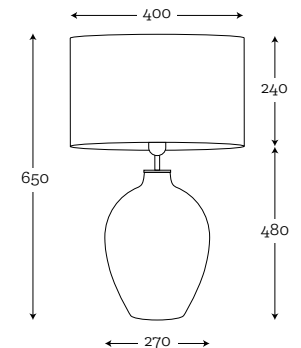

LUZON

Code: 06-3311A062

SHADE: A062
aqua white-cream/white inside

Code: 06-3351A14

SHADE: A014
cream shade/white inside

Code: 06-3301A043

SHADE: A043
light gray shade/white inside

Code: 06-3333A013

SHADE: A013
black shade/gold metallic inside

Code: 06-3341A040

SHADE: A040
black shade/silver metallic inside

Code: 06-3323A048

SHADE: A048
caicos orange/white inside