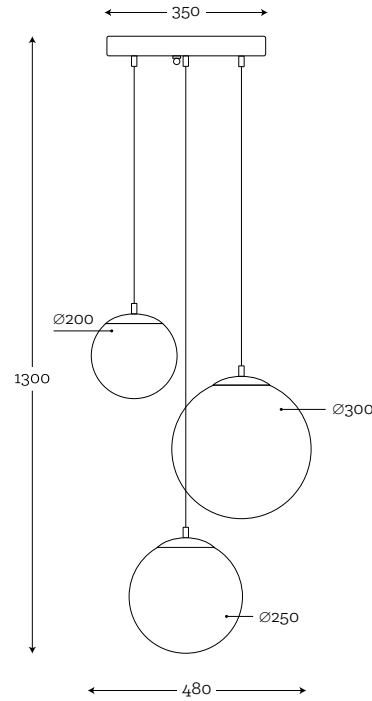

Code: 26-3714001

MATERIAL:
hand-blown glass painted by hand, copper

MAXIMUM BULB WATTAGE:
40W, 1×E27

MATERIAL:
hand-blown glass painted by hand, copper

MAXIMUM BULB WATTAGE:
40W, 3×E27

FINISHING METAL OPTIONS: | 1M | 1P | 2 | 3M | 3P | 4P | 5 | 6 | 7 | 8 | 9 |
See the metal finish on page 4.