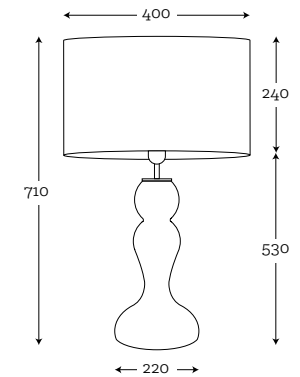

**FLORES GRAY
OLD BRASS**

Code: 11-4012A012

SHADE: A012
black shade/gold matt inside