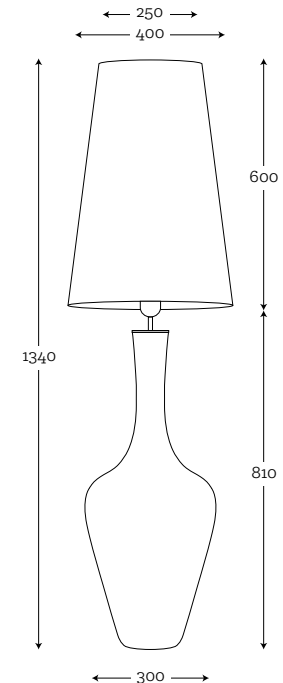

**PANAY OPAL
STAINLESS STEEL**

Code: 12-7141A036

SHADE:A036
black shade/white inside