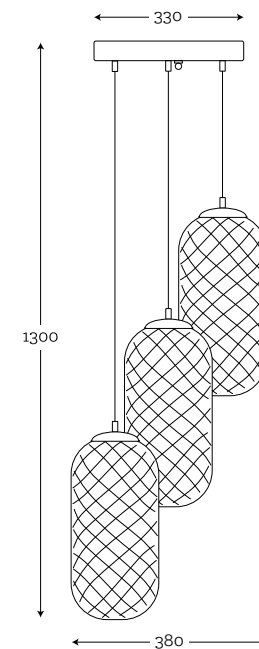

Chloe

Code: 35-1294001

Code: 35-1303001

Code: 35-1201001

Code: 35-3822001

MATERIAL:
hand-blown glass painted by hand, old brass

MAXIMUM BULB WATTAGE:
60W, 3×E27

MATERIAL: hand-blown glass painted by hand, copper / brass / stainless steel

MAXIMUM BULB WATTAGE: 60W, 1×E27

FINISHING METAL OPTIONS: 1M | 1P | 2 | 3M | 3P | 4P | 5 | 6 | 7 | 8 | 9 |

See the metal finish on page 4.