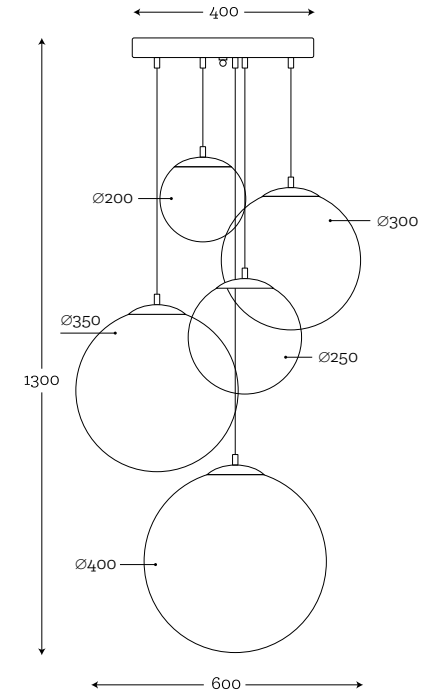

MATERIAL:

hand-blown glass painted by hand,
2×transparent / 3×lister amber, copper

MAXIMUM BULB WATTAGE:

40W, 5×E27

MUNA
SET OF 5 GLASS BALLS MIX MATT COPPER

Code: 26-5814001

MATERIAL:

hand-blown glass, 2×white matt /
3×transparent, copper