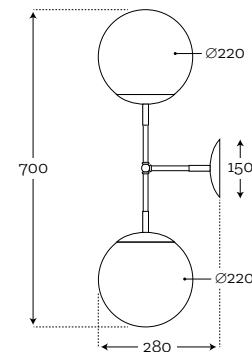

MATERIAL:
hand-blown glass,
color in glass mass, brass

MAXIMUM BULB WATTAGE:
40W - 2xE27

AVAILABLE COLORS

AVAILABLE MATT COLORS