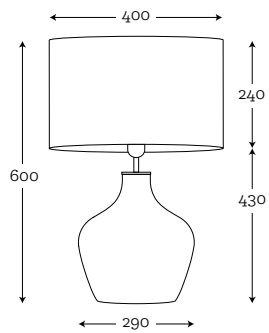

**MADEIRA OPAL
STAINLESS STEEL**

Code: 09-3141A026

SHADE: A026
black shade/white inside