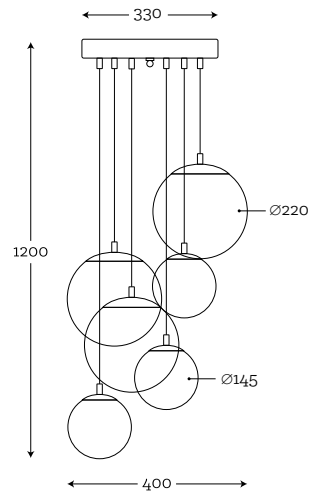

Code: 27-3001001

MATERIAL: hand-blown glass, color in glass mass, stainless steel

MAXIMUM BULB WATTAGE: 40W - 3×E27, 25W - 3×E14

COLOR GLASS OPTIONS: See all colors on page 14.

FINISHING METAL OPTIONS: 1M | 1P | 2 | 3M | 3P | 4P | 5 | 6 | 7 | 8 | 9 |

See the metal finish on page 4.

MATERIAL:

hand-blown glass, color in glass mass, stainless steel

MAXIMUM BULB WATTAGE:

40W - 2×E27, 25W - 1×E14

**BACAN STICK
BRASS**

Code: 27-1273006

MATERIAL:
hand-blown glass,
color in glass mass, brass