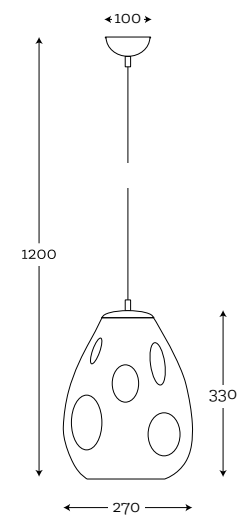

STORM L GRAY LISTER OLD BRASS

Code: 46-1302001

MATERIAL: hand-blown glass
MAXIMUM BULB WATTAGE: 60W, 1xE27

FINISHING METAL OPTIONS: | 1M | 1P | 2 | 3M | 3P | 4P | 5 | 6 | 7 | 8 | 9 |
See the metal finish on page 4.