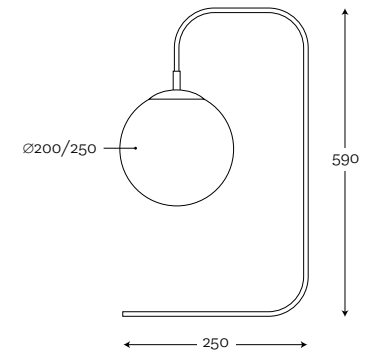

Muna Table

**MUNA TABLE SQUARE 1/25
TRANSP.MATT
BRASS**

Code: 26-0233005

**MUNA TABLE SQUARE 1/25
BRASS**

Code: 26-0003005

**MUNA TABLE SQUARE 1/25
LISTER AMBER
BRASS**

Code: 26-0323005