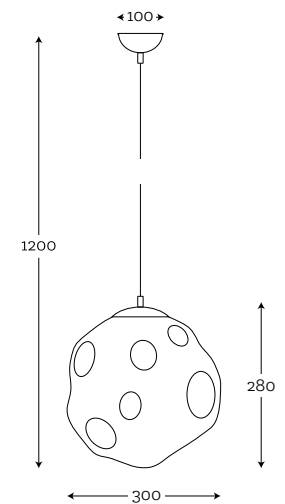

Mico

Code: 44-3803001

MATERIAL: hand-blown glass, painted glass, brass, old brass, copper, stainless steel

MAXIMUM BULB WATTAGE: 40W, 1×E27 / 3×E27

FINISHING METAL OPTIONS: | 1M | 1P | 2 | 3M | 3P | 4P | 5 | 6 | 7 | 8 | 9 |

See the metal finish on page 4.

Code: 44-1302001

Code: 44-1323001

Code: 44-1004001

Code: 44-1311001