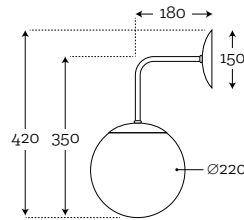

MATERIAL:
hand-blown glass,
color in glass mass, brass

MAXIMUM BULB WATTAGE:
40W - 1xE27