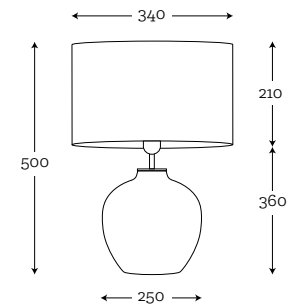

SHADE: A039
black shade/silver metallic inside

TIMOR AMBER
BRASS

Code: 10-2323A022

SHADE: A022
black shade/gold metallic inside

TIMOR OLIVE
STAINLESS STEEL

Code: 10-2351A074

SHADE: A074
wood walnut

Showroom