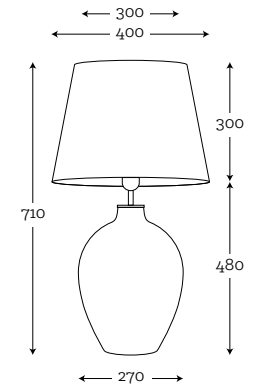

LUZON TOPAZ BRASS

Code: 06-3333A013

SHADE: A013
black shade/gold metallic inside