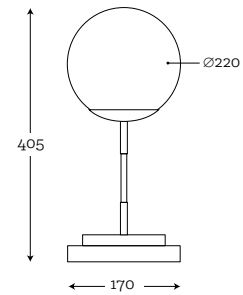

Bacan Table

**BACAN TABLE
BRASS**

Code: 27-T233000