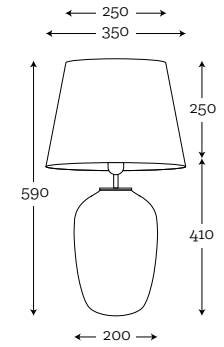

**MAUI L BLUR
STAINLESS STEEL**

Code: 13-4061A011

SHADE: A011
black shade/silver matt inside