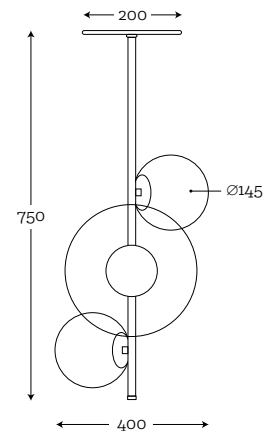

COLOR GLASS OPTIONS: See all colors on page 14.

FINISHING METAL OPTIONS: 2 | 3M | 3P | 5 | 6 | 7 | 8 |

See the metal finish on page 4.