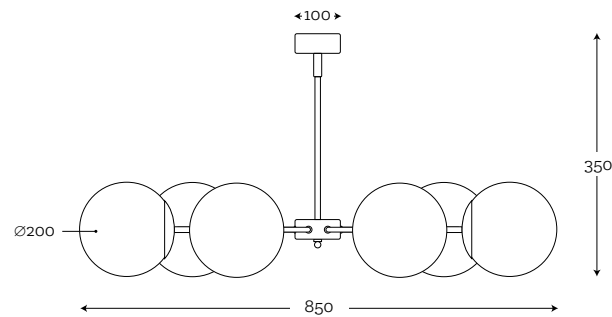

MATERIAL:
hand-blown glass painted by hand, brass

MAXIMUM BULB WATTAGE:
40W, 6×E27

FINISHING METAL OPTIONS: | 2 | 3M | 5 | 6 |
See the metal finish on page 4.