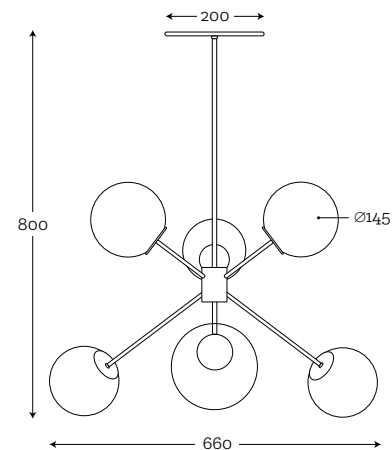

COLOR GLASS OPTIONS: See all colors on page 14.

FINISHING METAL OPTIONS: 2 | 3M | 3P | 5 | 6 | 7 | 8 |

See the metal finish on page 4.