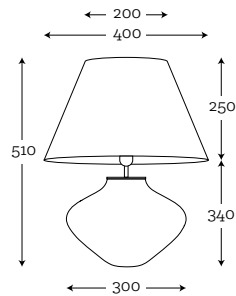

Bali

BALI STAINLESS STEEL

Code: 07-2001A037

SHADE: A037
terra beige shade/white inside

BALI STAINLESS STEEL

Code: 07-2001A033

SHADE:A033
gray shade/white inside