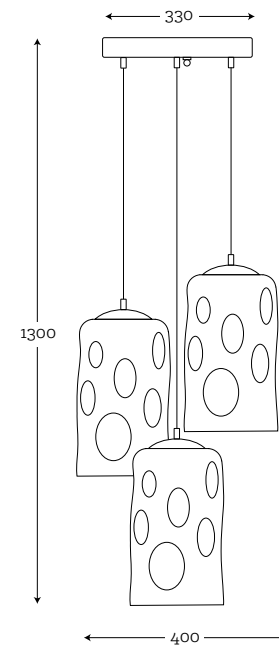

MATERIAL: hand-blown glass painted by hand , stainless steel / copper / brass / old brass

MAXIMUM BULB WATTAGE: 60W, 1xE27

FINISHING METAL OPTIONS: | 1M | 1P | 2 | 3M | 3P | 4P | 5 | 6 | 7 | 8 | 9 |

See the metal finish on page 4.