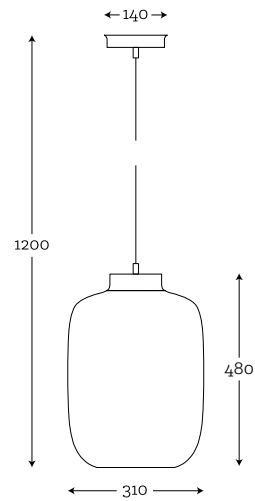

Code: 48-1203001

MATERIAL:

Hand-blown glass, optic, Brass finish

MAXIMUM BULB WATTAGE:

40W- 1xG9

FINISHING METAL OPTIONS: 2 | 3M | 5 | 6 | 8 |

See the metal finish on page 4.

Laut