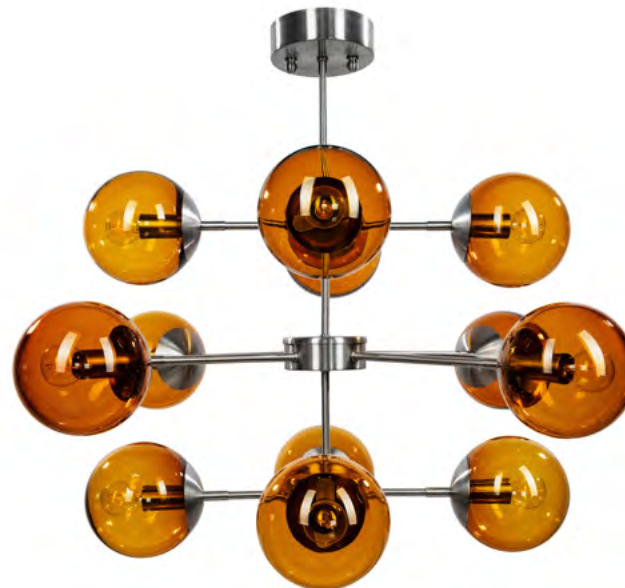

BACAN
12×AMBER 14,5 CM

Code: 27-T2711M20

MATERIAL:

Hand-blown glass, color in Glass mass,
Stainless steel finish

MAXIMUM BULB WATTAGE:
25W - 12×E14