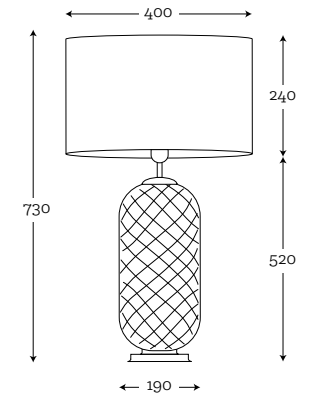

**CHLOE TABLE LAMP
TRANSPARENT BRASS**

FINISHING METAL OPTIONS: | 1M | 1P | 2 | 3M | 3P | 4P | 5 | 6 | 7 | 8 | 9 |

See the metal finish on page 4.