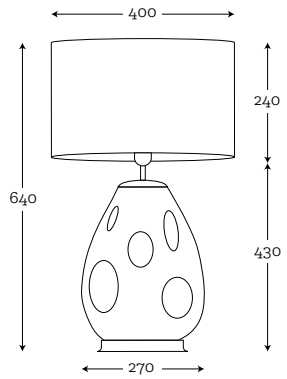

FINISHING METAL OPTIONS:

| 1M | 1P | 2 | 3M | 3P | 4P | 5 | 6 | 7 | 8 | 9 |

See the metal finish on page 4.