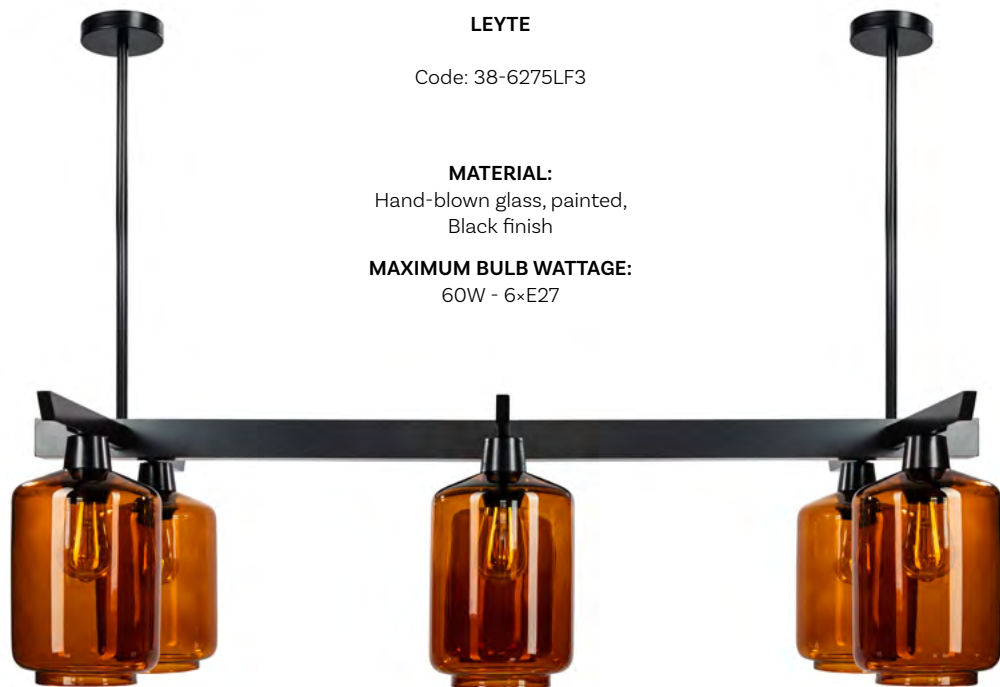

LEYTE

Code: 38-6275LF3

MATERIAL:

Hand-blown glass, painted,
Black finish

MAXIMUM BULB WATTAGE:

60W - 6×E27

LEYTE

Code: 38-6275LF4

MATERIAL:

Hand-blown glass, painted,
Black finish