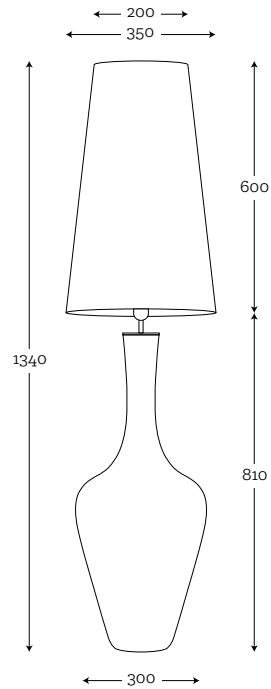

Panay

**PANAY OPAL
STAINLESS STEEL**

Code: 12-7141A035

SHADE:A035
white shade/white inside