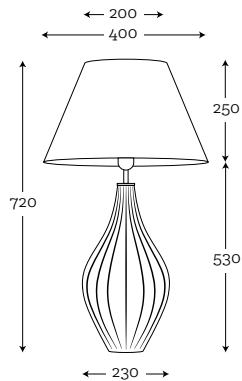

**BORNEO PURPLE
STAINLESS STEEL**