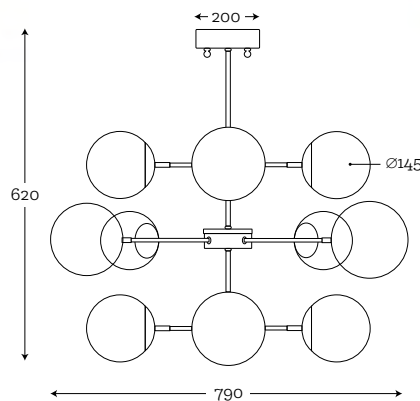

COLOR GLASS OPTIONS: See all colors on page 14.

FINISHING METAL OPTIONS: 1M | 1P | 2 | 3M | 3P | 5 | 6 | 7 | 8 |
See the metal finish on page 4.