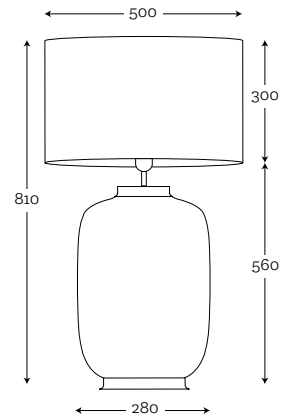

LAUT TABLE
HAND- BLOWN GLASS, GRAY
MASS IN GLASS ,BRASS FINISH

Code: 29-0103004

FINISHING METAL OPTIONS:
| 1M | 1P | 2 | 3M | 3P | 4P | 5 | 6 | 7 | 8 | 9 |
See the metal finish on page 4.