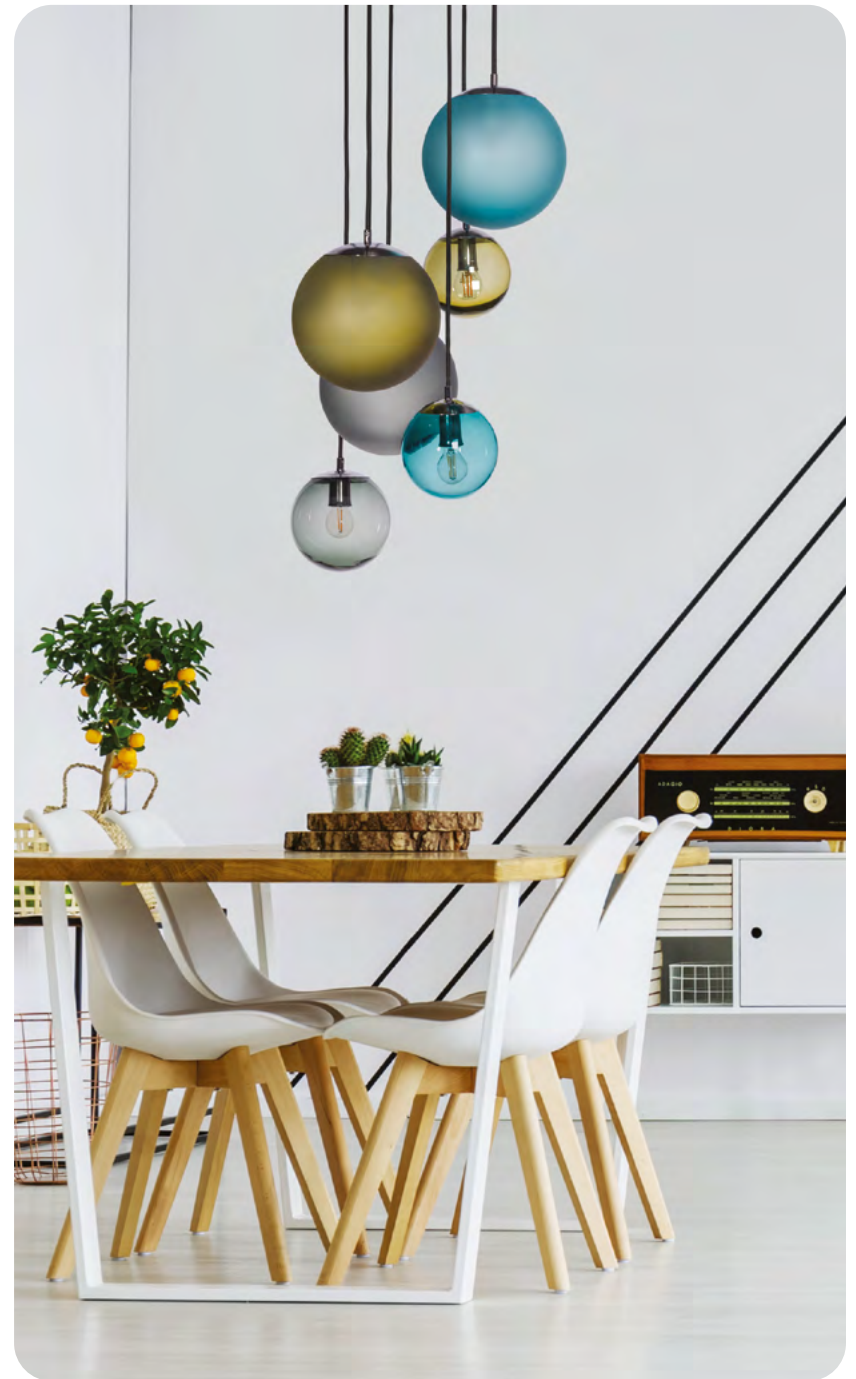

Code: 27-1273006

MATERIAL:
hand-blown glass,
color in glass mass, brass

MAXIMUM BULB WATTAGE:
40W - 1xE27

COLOR GLASS OPTIONS: See all colors on page 14.

FINISHING METAL OPTIONS: 2 | 3M | 3P | 5 | 6 | 7 | 8 |
See the metal finish on page 4.