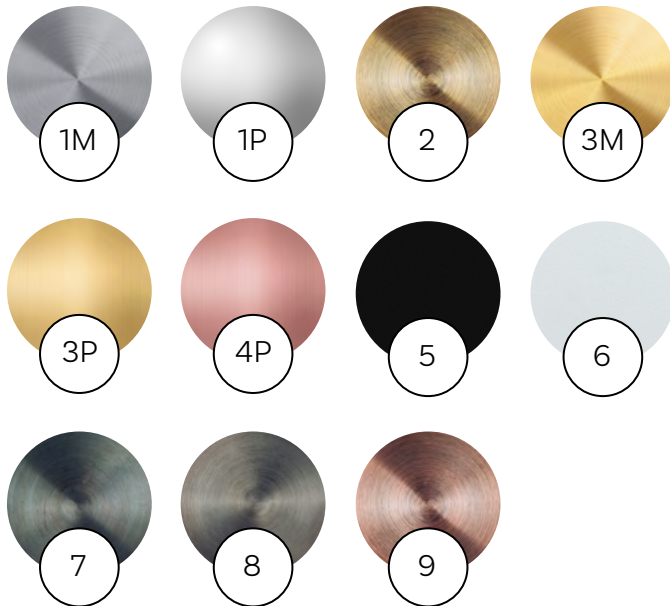

FINISHING OPTIONS

COLOR OF CABLE

Make YOUR OWN LAMP

1 CHOOSE THE NUMBER OF OVERHANGS

2 CHOOSE SHAPE HEADLINING AND 3 CABLE COLOR

4 CHOOSE METAL COLOR FINISH

5 CHOOSE THE SHAPE OF GLASS BASE

Arran