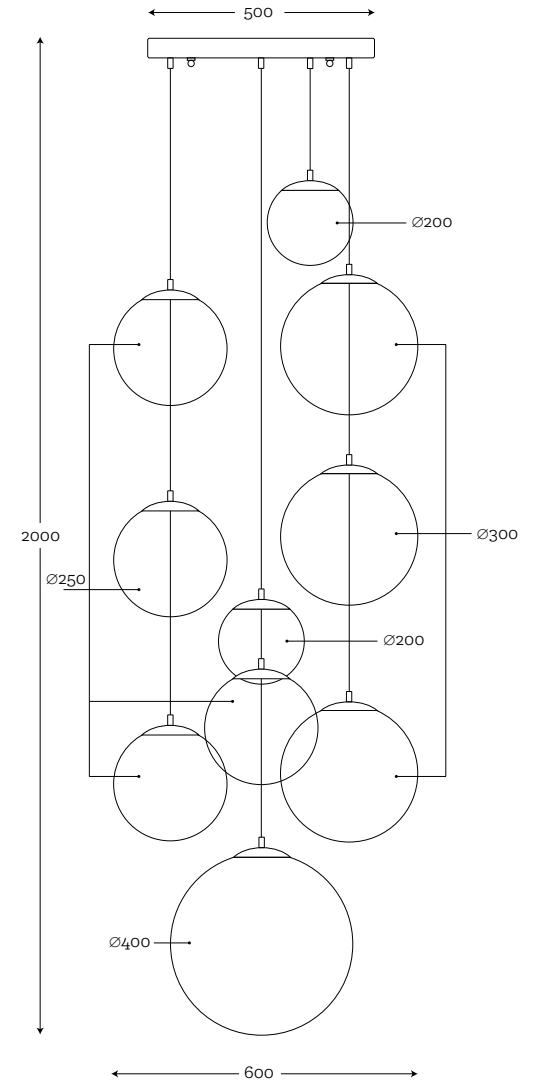

Code: 26-3714001

MATERIAL:
hand-blown glass painted by hand, copper

MAXIMUM BULB WATTAGE:
40W, 1×E27

MATERIAL:
hand-blown glass painted by hand, copper

MAXIMUM BULB WATTAGE:
40W, 3×E27

FINISHING METAL OPTIONS: | 1M | 1P | 2 | 3M | 3P | 4P | 5 | 6 | 7 | 8 | 9 |
See the metal finish on page 4.