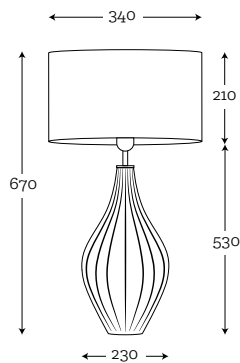

Borneo

Code: 08-4201A053

SHADE: A053
wood oak

Code: 08-4211A033

SHADE: A033
gray shade/white inside

Code: 08-4231A033

SHADE: A033
gray shade/white inside

Code: 08-4221A037

SHADE: A037
terra beige shade/white inside