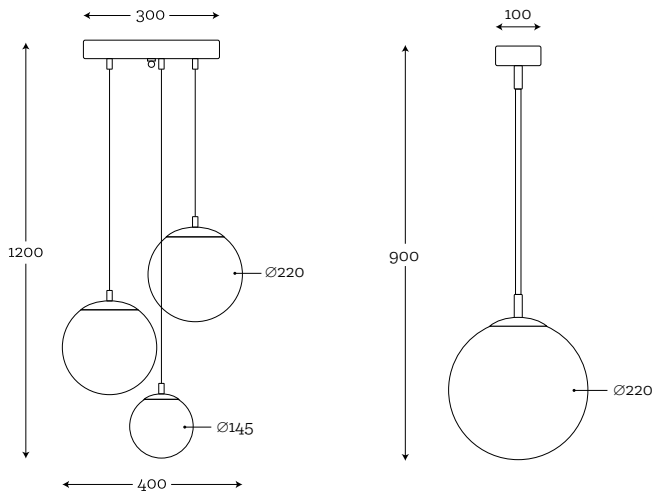

Code: 27-3001001

MATERIAL: hand-blown glass, color in glass mass, stainless steel

MAXIMUM BULB WATTAGE: 40W - 3×E27, 25W - 3×E14

COLOR GLASS OPTIONS: See all colors on page 14.

FINISHING METAL OPTIONS: 1M | 1P | 2 | 3M | 3P | 4P | 5 | 6 | 7 | 8 | 9 |

See the metal finish on page 4.

MATERIAL:

hand-blown glass, color in glass mass, stainless steel

MAXIMUM BULB WATTAGE:

40W - 2×E27, 25W - 1×E14

**BACAN STICK
BRASS**

Code: 27-1273006

MATERIAL:
hand-blown glass,
color in glass mass, brass