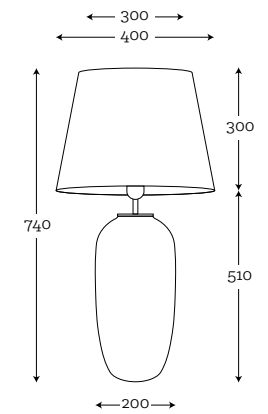

Maui

Code: 13-3061A020

SHADE: A020
black shade/silver matt inside

Code: 13-3061A044

SHADE: A044
light gray shade/white inside

Code: 13-4061A011

SHADE: A011
black shade/silver matt inside

Code: 13-4061A043

SHADE: A043
light gray shade/white inside