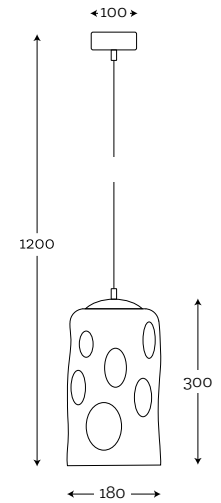

MATERIAL: hand-blown glass painted by hand , stainless steel / copper / brass / old brass

MAXIMUM BULB WATTAGE: 60W, 1xE27

FINISHING METAL OPTIONS: | 1M | 1P | 2 | 3M | 3P | 4P | 5 | 6 | 7 | 8 | 9 |

See the metal finish on page 4.