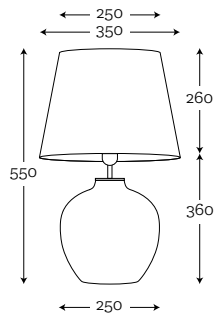

TIMOR TOPAZ
BRASS

Code: 10-2333A023

SHADE: A023
cream shade/white inside