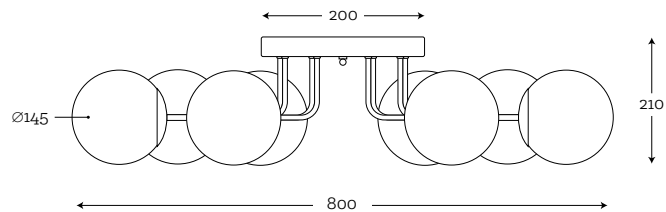

MATERIAL: hand-blown glass, color in glass mass, brass

MAXIMUM BULB WATTAGE: 25W - 8×E14

FINISHING METAL OPTIONS: 2 | 3M | 3P | 5 | 6 | 7 | 8 |

See the metal finish on page 4.