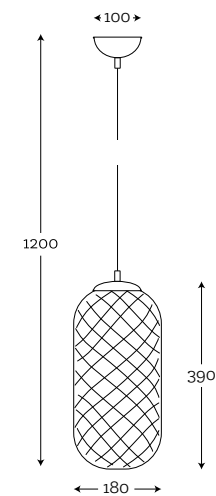

Chloe

Code: 35-1294001

Code: 35-1303001

Code: 35-1201001

Code: 35-3822001

MATERIAL:
hand-blown glass painted by hand, old brass

MAXIMUM BULB WATTAGE:
60W, 3×E27

MATERIAL: hand-blown glass painted by hand, copper / brass / stainless steel

MAXIMUM BULB WATTAGE: 60W, 1×E27

FINISHING METAL OPTIONS: 1M | 1P | 2 | 3M | 3P | 4P | 5 | 6 | 7 | 8 | 9 |

See the metal finish on page 4.