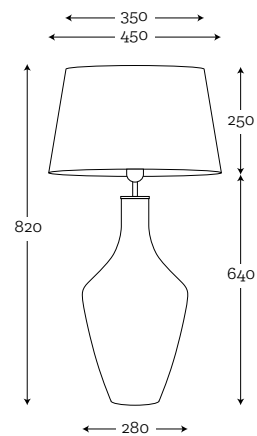

Ceylon

**CEYLON S GRAY
STAINLESS STEEL**

Code: 02-5101A026

SHADE: A026
black shade/white inside