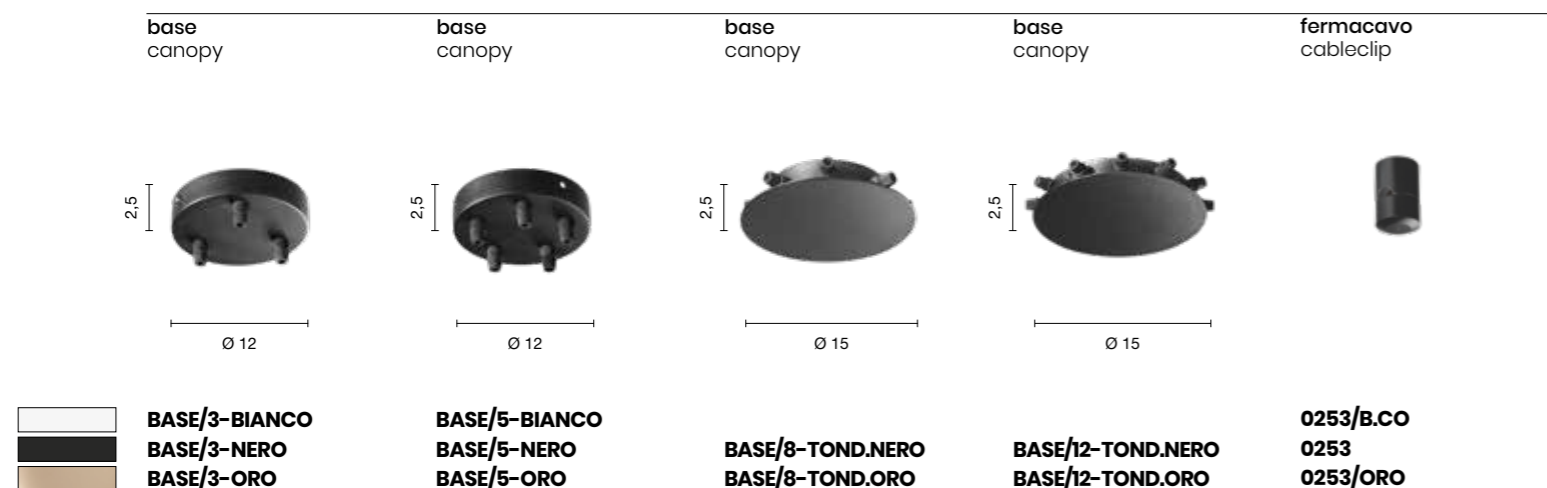

BASE/3-BIANCO
BASE/3-NERO
BASE/3-ORO

BASE/5-BIANCO
BASE/5-NERO
BASE/5-ORO

BASE/8-TOND.NERO
BASE/8-TOND.ORO

BASE/12-TOND.NERO
BASE/12-TOND.ORO

0253/B.CO
0253
0253/ORO

Odette color

Sospensione con tre vetri soffiati colorati e montatura metallica color oro. Cavi regolabili
Suspension with three colored blown glasses and gold colored metal frame. Adjustable cables.