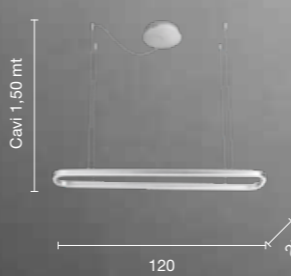

→ overview

sospensione
suspension