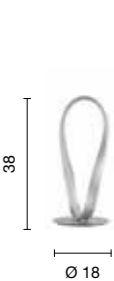

LT.SPARK

power: 12W
voltage: 220-230V
light temperature: 3000K
nominal lumens: 1200LM
actual lumens: 676LM
TOUCH