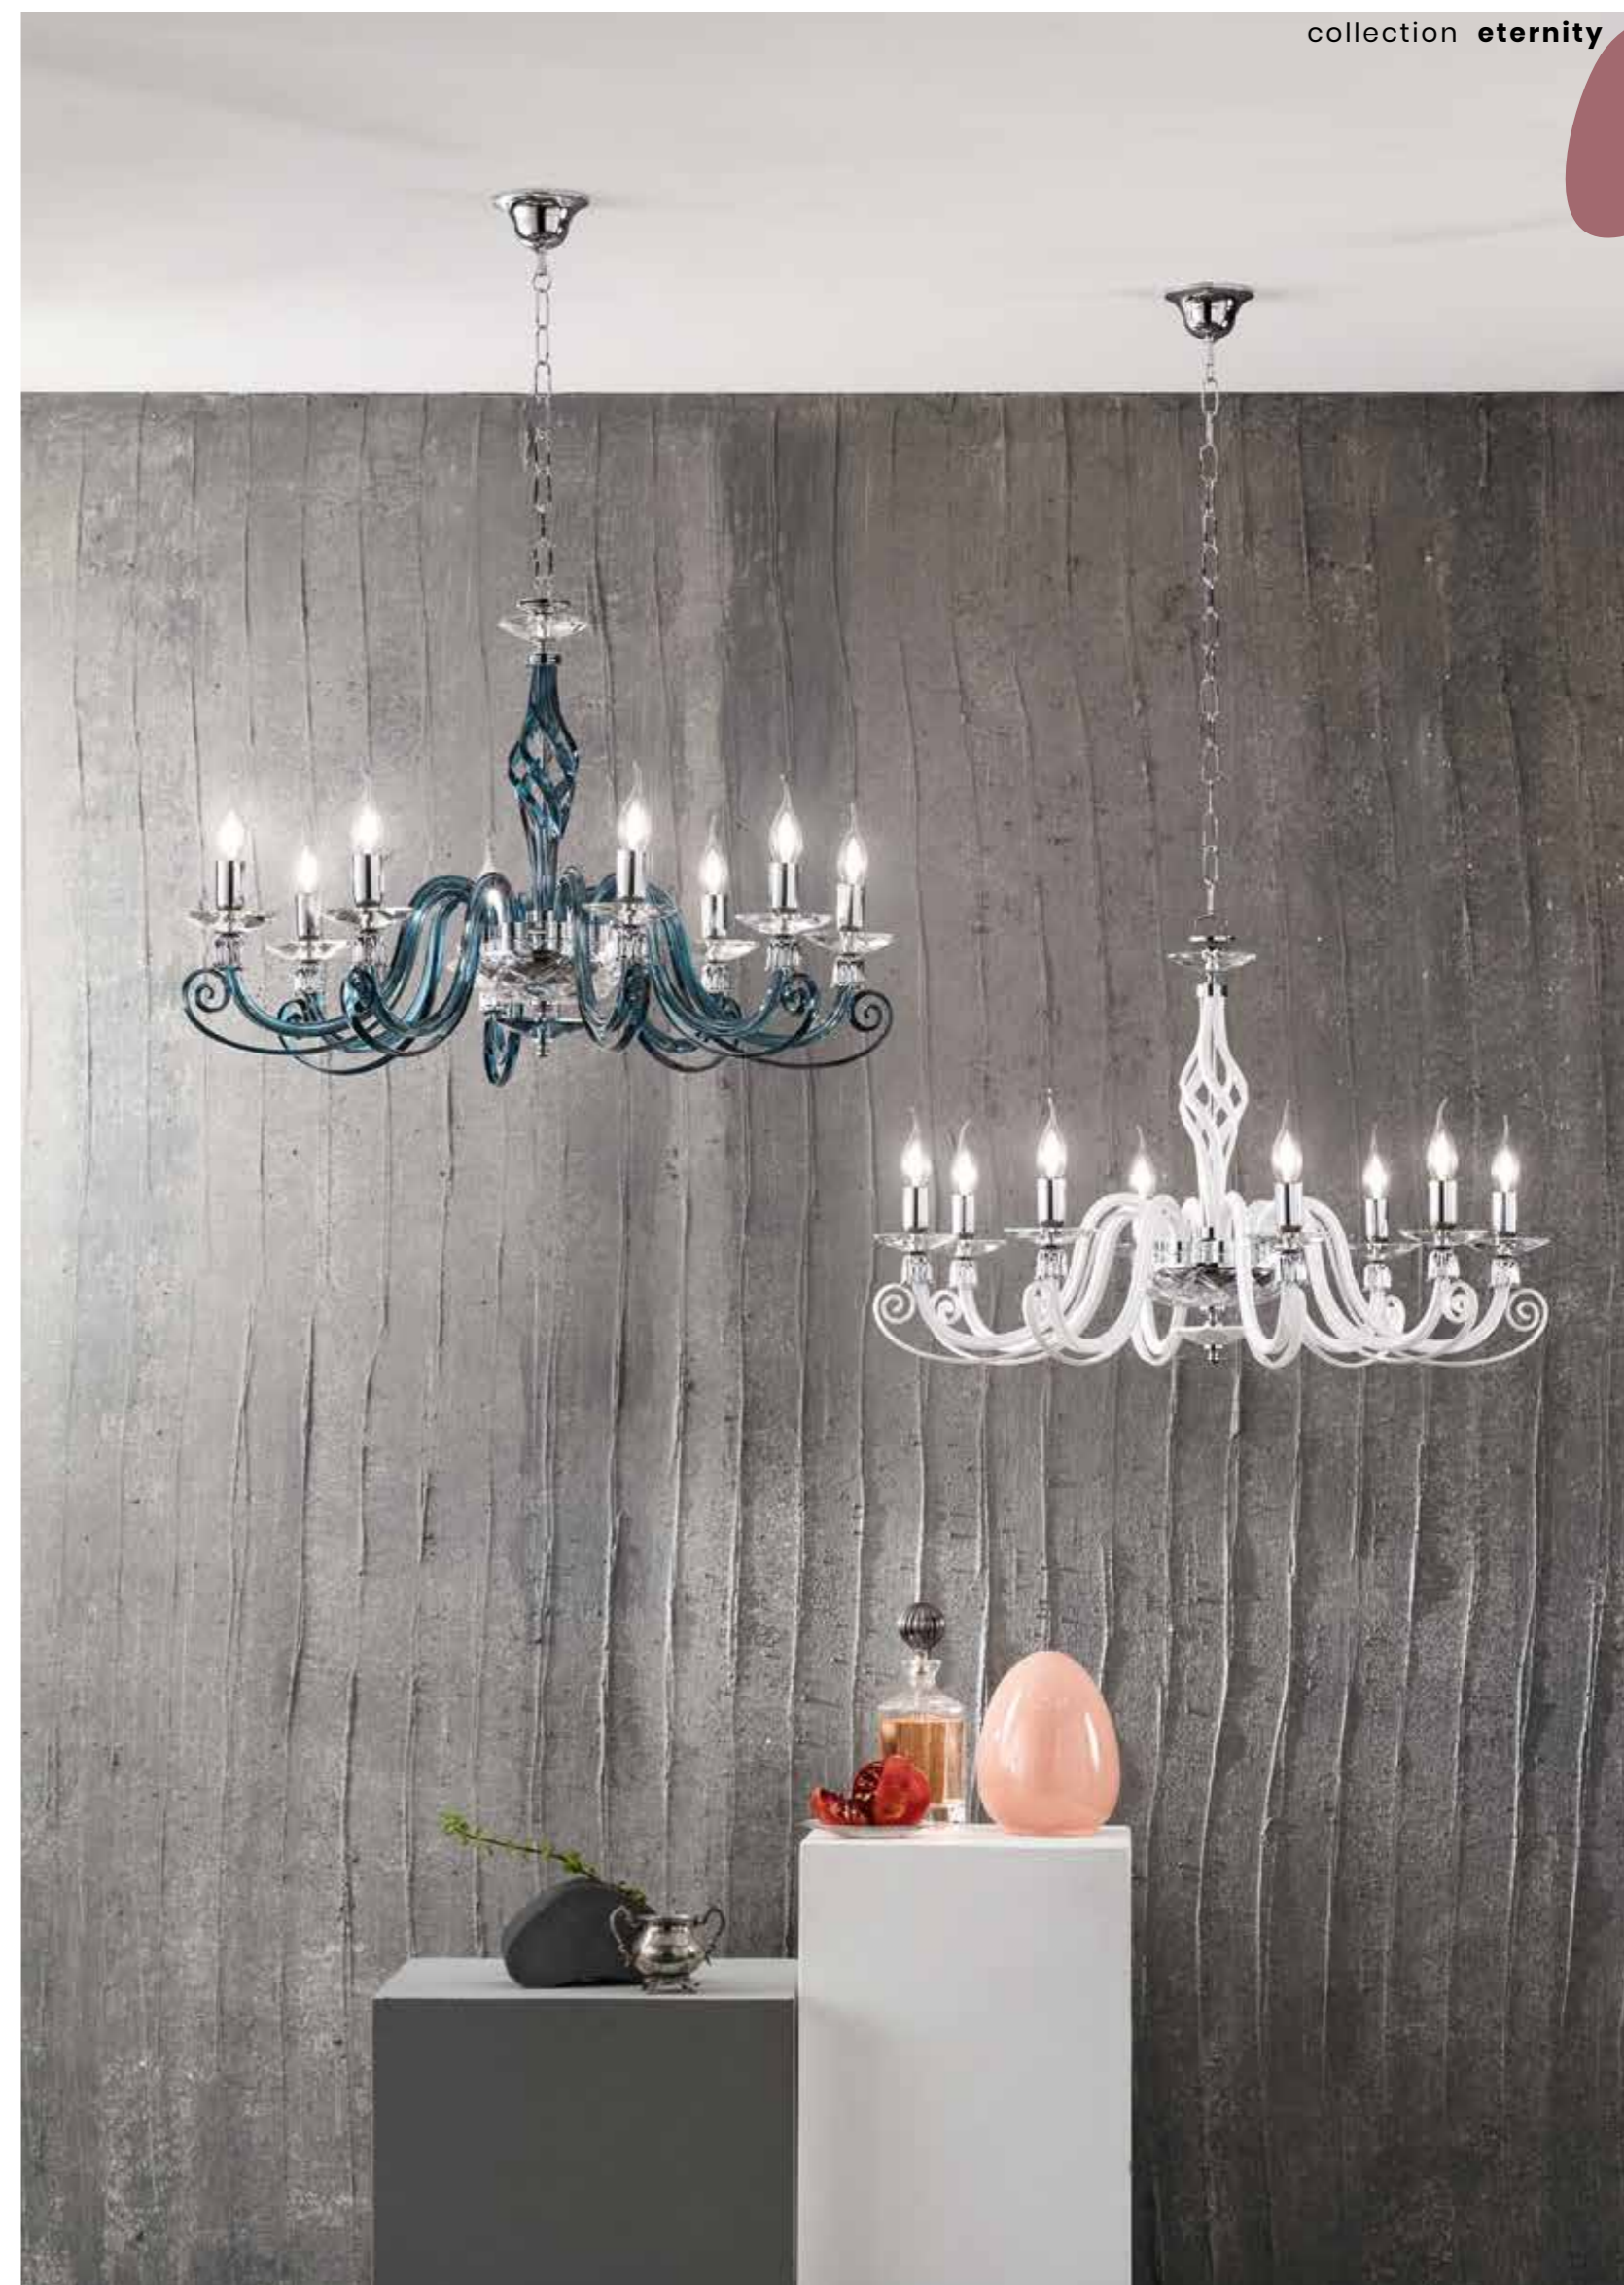

1306

Collezione in vetro soffiato lavorato a mano, particolari e finitura oro o cromo.
Blown glasses handmade lighting collection, gold or chrome finish.