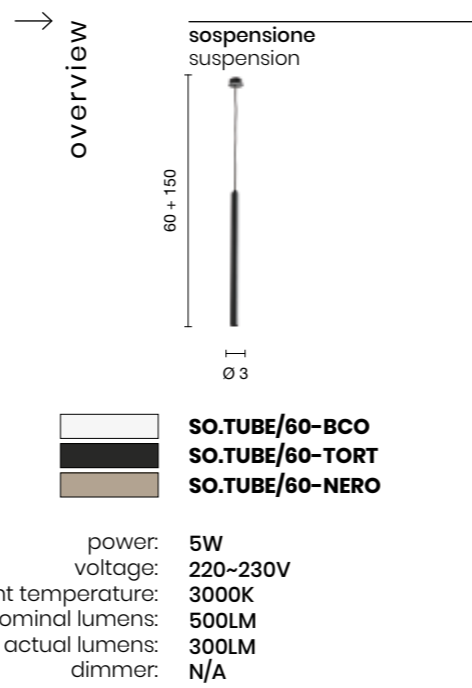

Tube

Collezione in metallo con fonte luminosa LED. Cavetti regolabili in lunghezza.
Colori disponibili: bianco opaco, tortora opaco, nero opaco.
Collection in metal with LED light source. Length adjustable cables.
Available colours: matt white, matt dove gray, matt black.