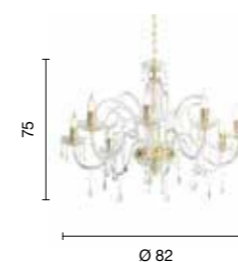

→
overview

lampadario
chandelier

LP.MT/8L6PAST

power: 8 x E14
voltage: 220-230V