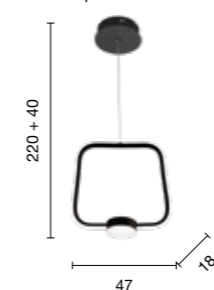

SO.ALFA/GR-B.CO
SO.ALFA/GR-NERO
SO.ALFA/GR-ORO

power: 35W
voltage: 220-230V
light temperature: 3000K
BIANCO CCT SYSTEM
3000K-40000K

nominal lumens: 3500LM
actual lumens: 2000LM
dimmer:

sospensione
suspension