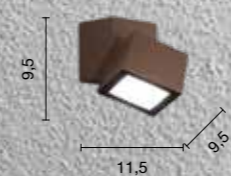

→
overview

applique
wall lamp

applique
wall lamp