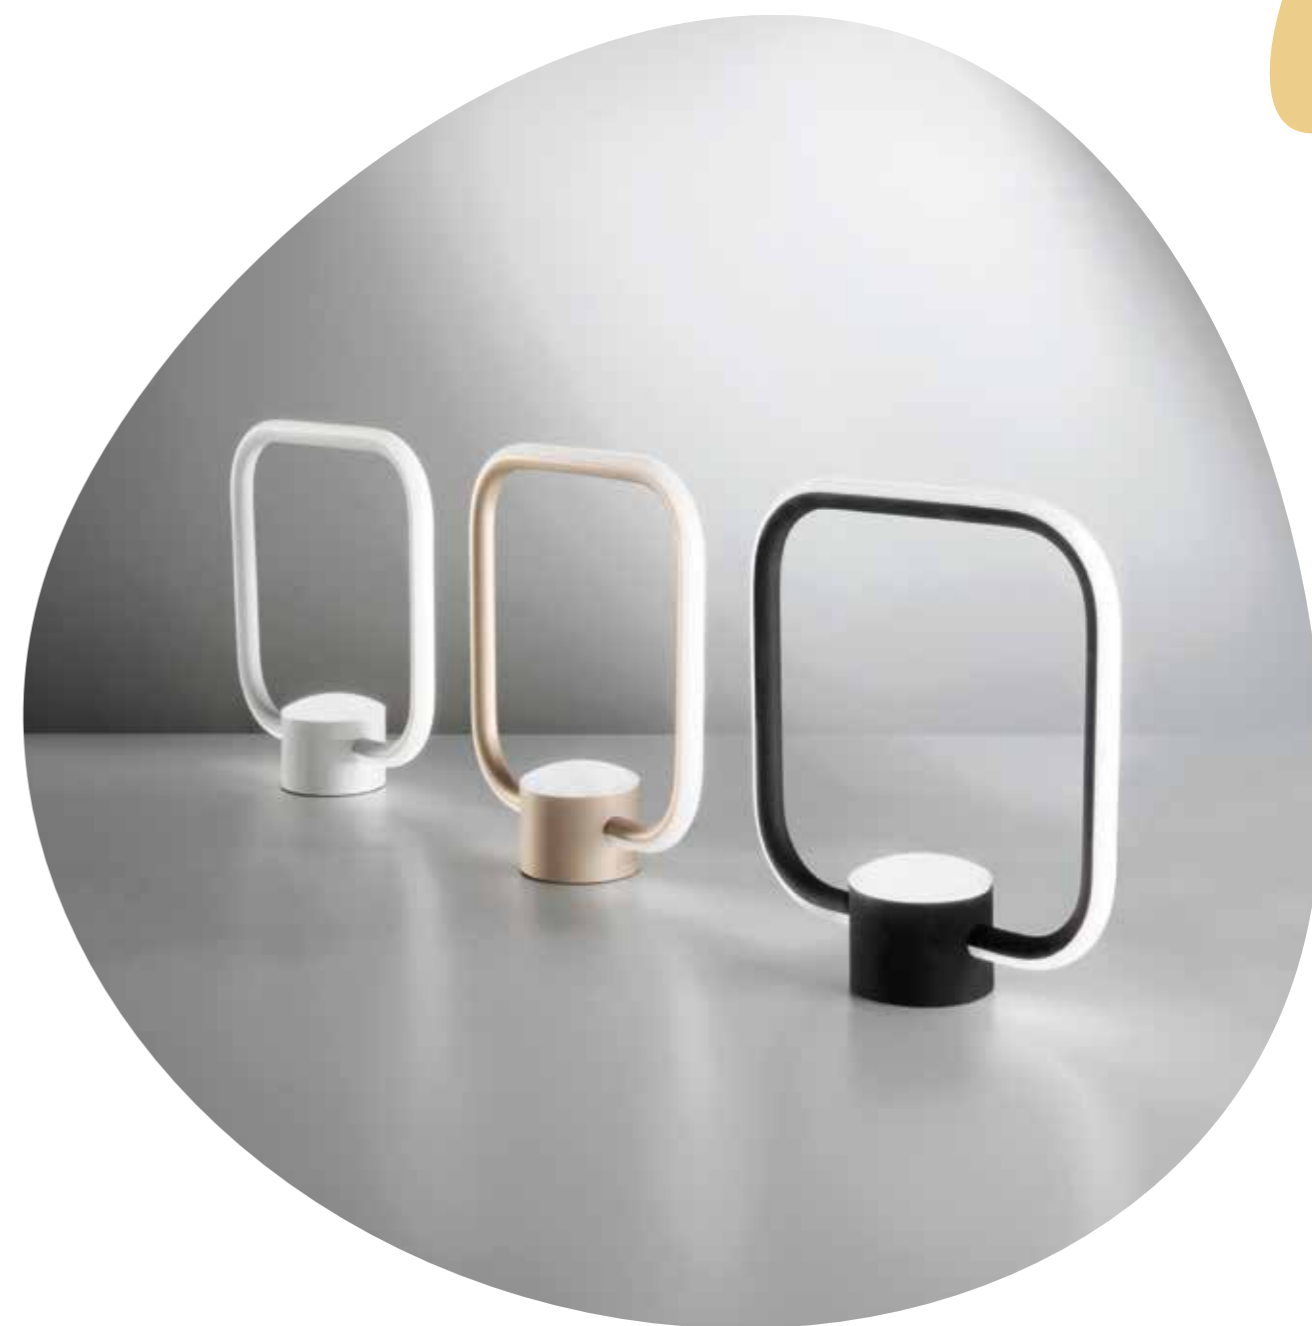

Collezione LED dimmerabile in metallo e diffusori polimerici.
Cavi regolabili in lunghezza. Versione bianca con sistema CCT e controllo remoto.
Dimmable LED collection in metal and polymer diffuser. Cables adjustable.
White version with CCT system and remote control.

→
overview

sospensione
suspension

SO.ALFA/GR-B.CO
SO.ALFA/GR-NERO
SO.ALFA/GR-ORO

power: 35W
voltage: 220-230V
light temperature: 3000K
BIANCO CCT SYSTEM
3000K-40000K

nominal lumens: 3500LM
actual lumens: 2000LM
dimmer:

sospensione
suspension

SO.ALFA/PC-B.CO
SO.ALFA/PC-NERO
SO.ALFA/PC-ORO

28W
220-230V
3000K
BIANCO CCT SYSTEM
3000K-40000K

lumetto
table lamp

LT.ALFA/B.CO
LT.ALFA/NERO
LT.ALFA/ORO

18W
220-230V
3000K
BIANCO CCT SYSTEM
3000K-40000K

piantana
floor lamp

PT.ALFA/B.CO
PT.ALFA/NERO
PT.ALFA/ORO

35W
220-230V
3000K
BIANCO CCT SYSTEM
3000K-40000K