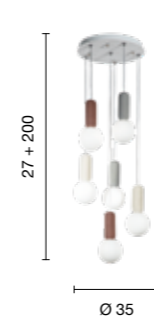

SO.ROCK/B.CO
SO.ROCK/CEMENTO
SO.ROCK/ROSSO

power: 1 x G9
voltage: 220-230V

sospensione
suspension

SO.ROCK/MIX-6

power: 6 x G9
voltage: 220-230V

sospensione
suspension