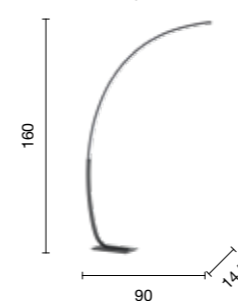

→ overview

piantana
floor lamp