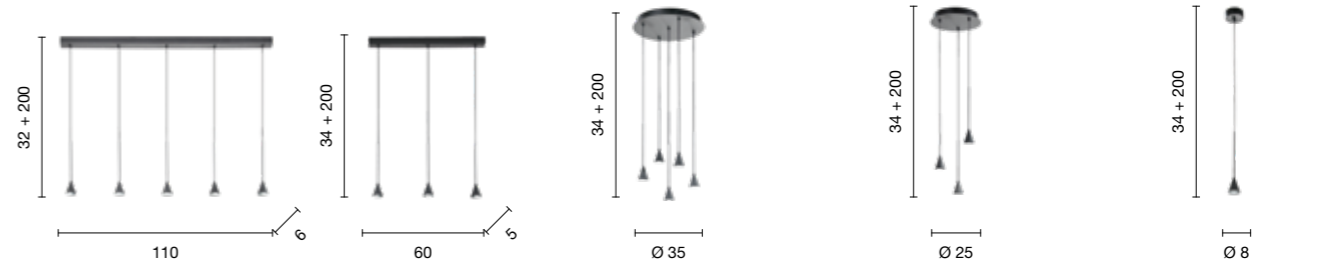

SO.LEX/RETT-5B.CO	SO.LEX/RETT-3B.CO	SO.LEX/5-B.CO	SO.LEX/3-B.CO	SO.LEX/B.CO
SO.LEX/RETT-5.NERO	SO.LEX/RETT-3.NERO	SO.LEX/5.NERO	SO.LEX/3.NERO	SO.LEX/NERO

power: 5 x 5W LED	3 x 5W LED	5 x 5W LED	3 x 5W LED	6W LED
voltage: 220-230V	220-230V	220-230V	220-230V	220-230V
light temperature: 3000K	3000K	3000K	3000K	3000K
nominal lumens: 2500LM	1500LM	2500LM	1500LM	600LM
actual lumens: 1320LM	1000LM	1320LM	1000LM	300LM
dimmer: