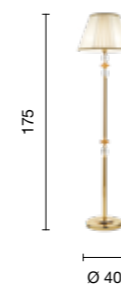

TC.3027D25

piantana
floor lamp