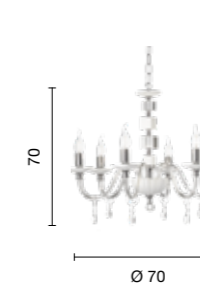

lampadario
chandelier

LP.LIVIA/6BL
LP.LIVIA/6-TOR
LP.LIVIA/6-FUME
LP.LIVIA/6-OTT

power: 6 x E14
voltage: 220-230V