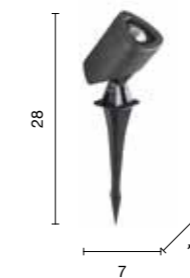

SPOT.TECHNO/1

power: 7W
voltage: 220~230V
light temperature: 4000K
nominal lumens: 660LM
actual lumens: 608LM

IP54

spot con picchetto
stake spot