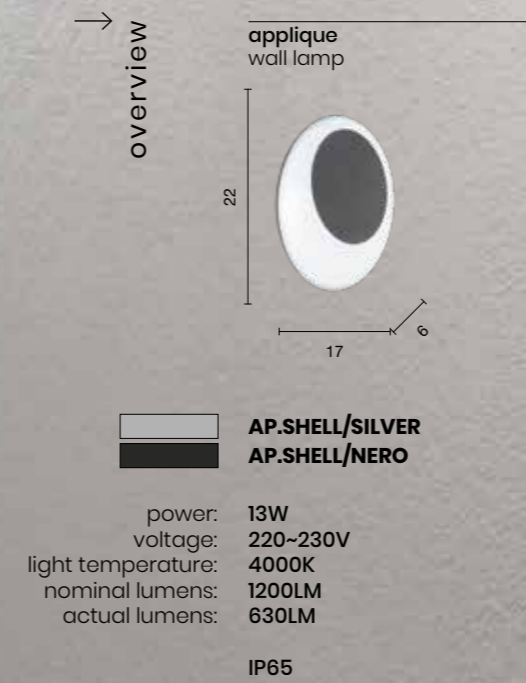

Shell

Applique LED per esterni in alluminio con diffusore in policarbonato.
Disponibile in due colori: Silver, Nero.
Aluminum outdoor LED wall lamp with polycarbonate diffuser.
Available in two colours: Silver, Black.