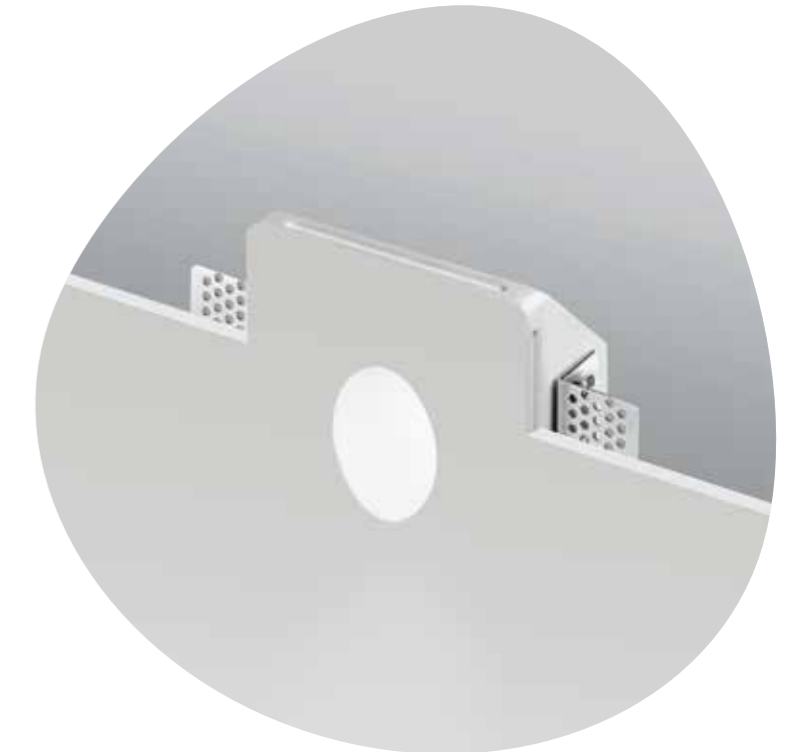

→ overview

faretto spotlight

10
10
4.5

FT.VALZER/B.CO

power: 1W LED
voltage: 220-230V
light temperature: 3000K
nominal lumens: 100LM
actual lumens: 90LM