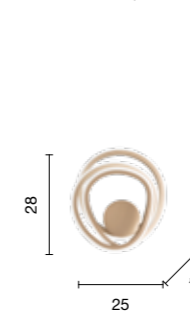

applique  
wall lamp

**AP.GOLDEN/ORO**

23W  
220~230V  
3000K  
2300LM  
1250LM  
N/A

piantana  
floor lamp

**PT.GOLDEN/ORO**

45W  
220~230V  
3000K  
4250LM  
2085LM  
dimmer: