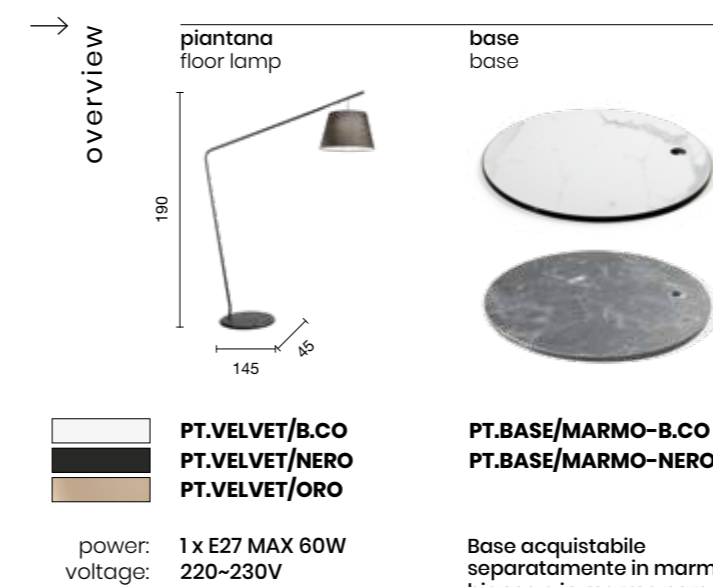

Velvet

Piantana con struttura in metallo e paralume in PVC rivestito in tessuto.
Personalizzabile con cover per base effetto marmo, da acquistare separatamente.
Floor lamp with metal structure and PVC lampshade covered in fabric.
Customizable with base cover marble effect, to be purchase separately.