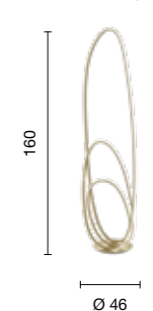

applique  
wall lamp

**AP.GOLDEN/ORO**

23W  
220~230V  
3000K  
2300LM  
1250LM  
N/A

piantana  
floor lamp

**PT.GOLDEN/ORO**

45W  
220~230V  
3000K  
4250LM  
2085LM  
dimmer: