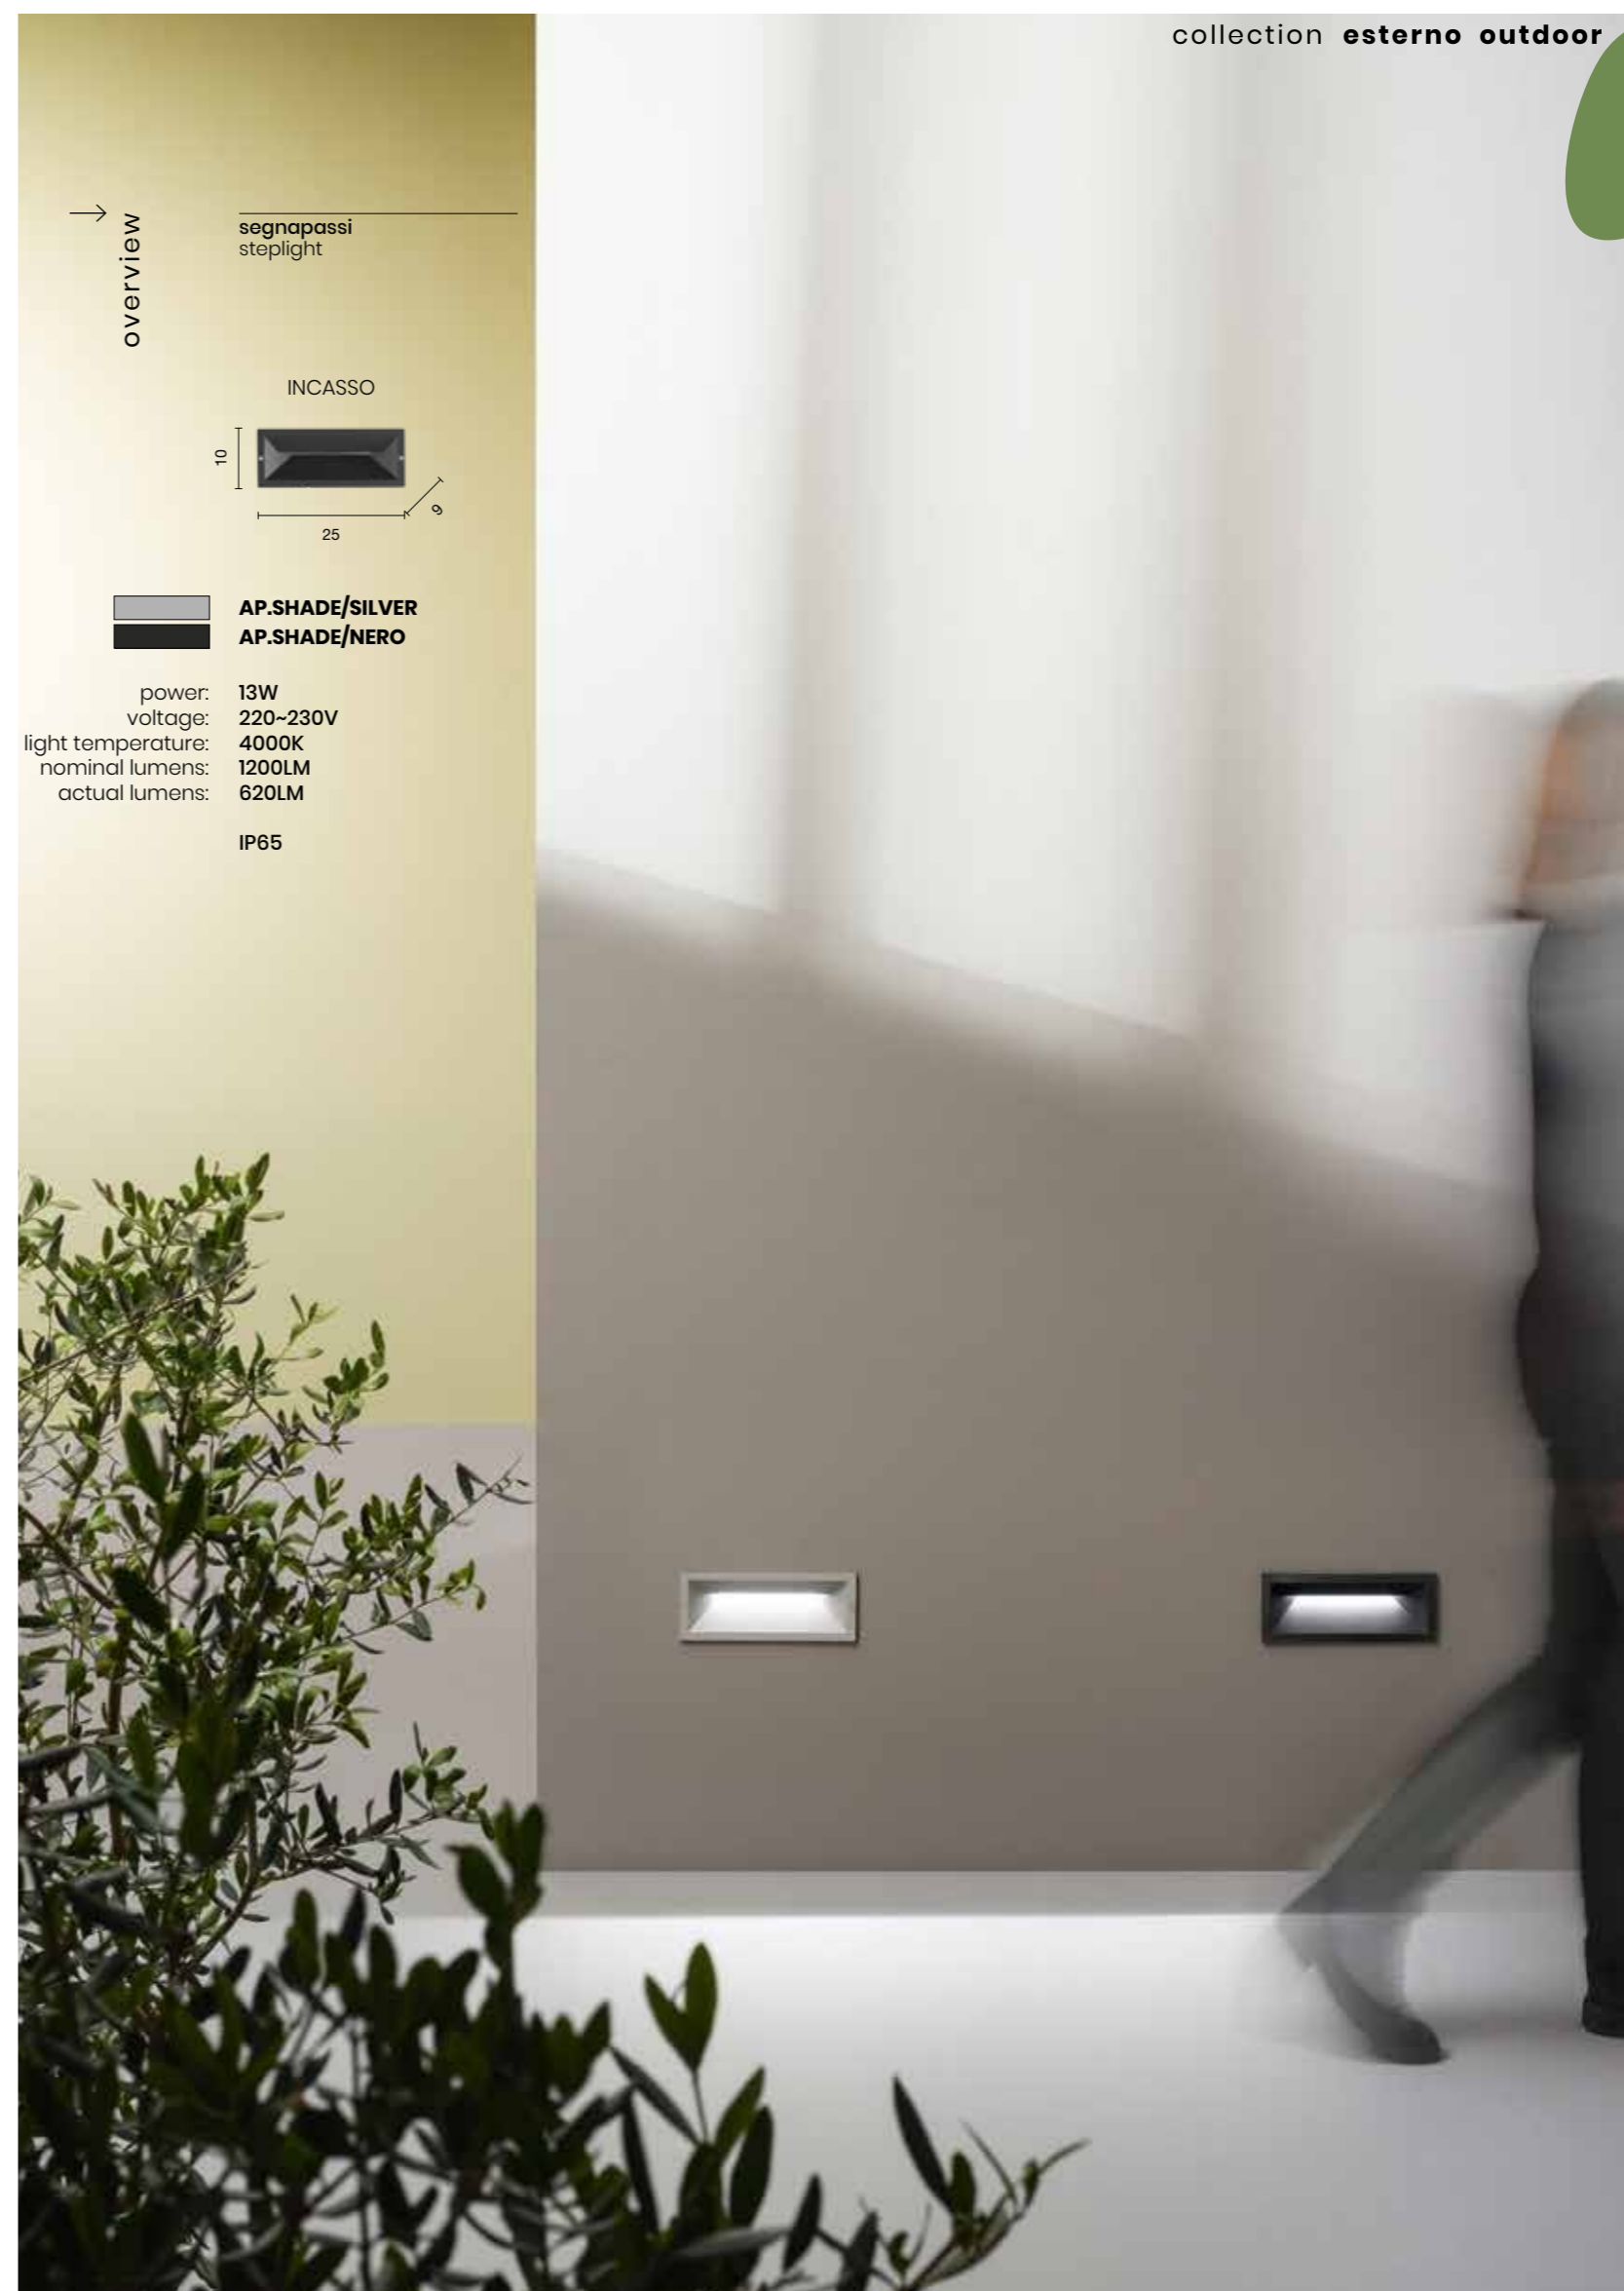

Shade

Applique LED per esterni in alluminio con diffusore in policarbonato.
Disponibile in diversi colori.
Aluminum outdoor LED wall lamp with polycarbonate diffuser.
Available in different colours.