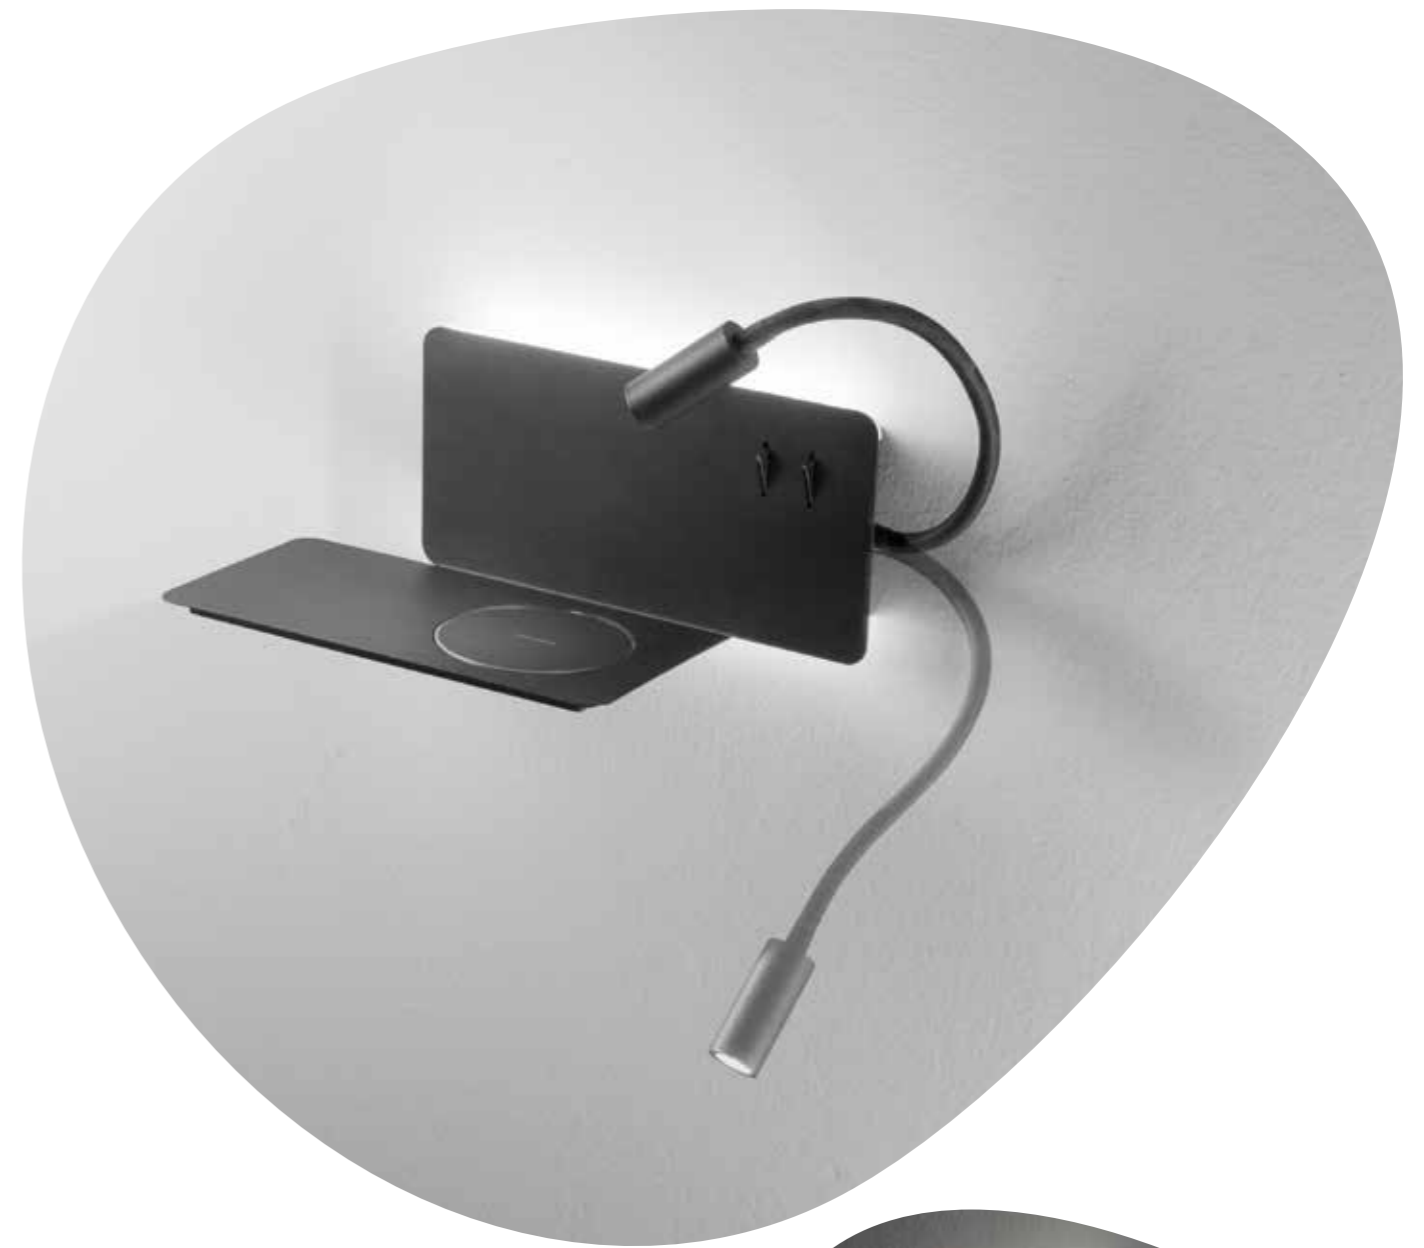

# Flat

Applique in metallo con retroilluminazione LED e spot LED orientabile.  
 Caricatore wireless e USB per cellulare.  
 Metal wall lamp with LED backlight and adjustable LED spot.  
 Wireless and USB charger for mobile phone.