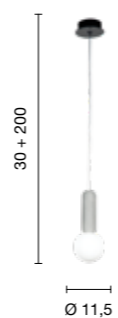

→
overview

sospensione
suspension