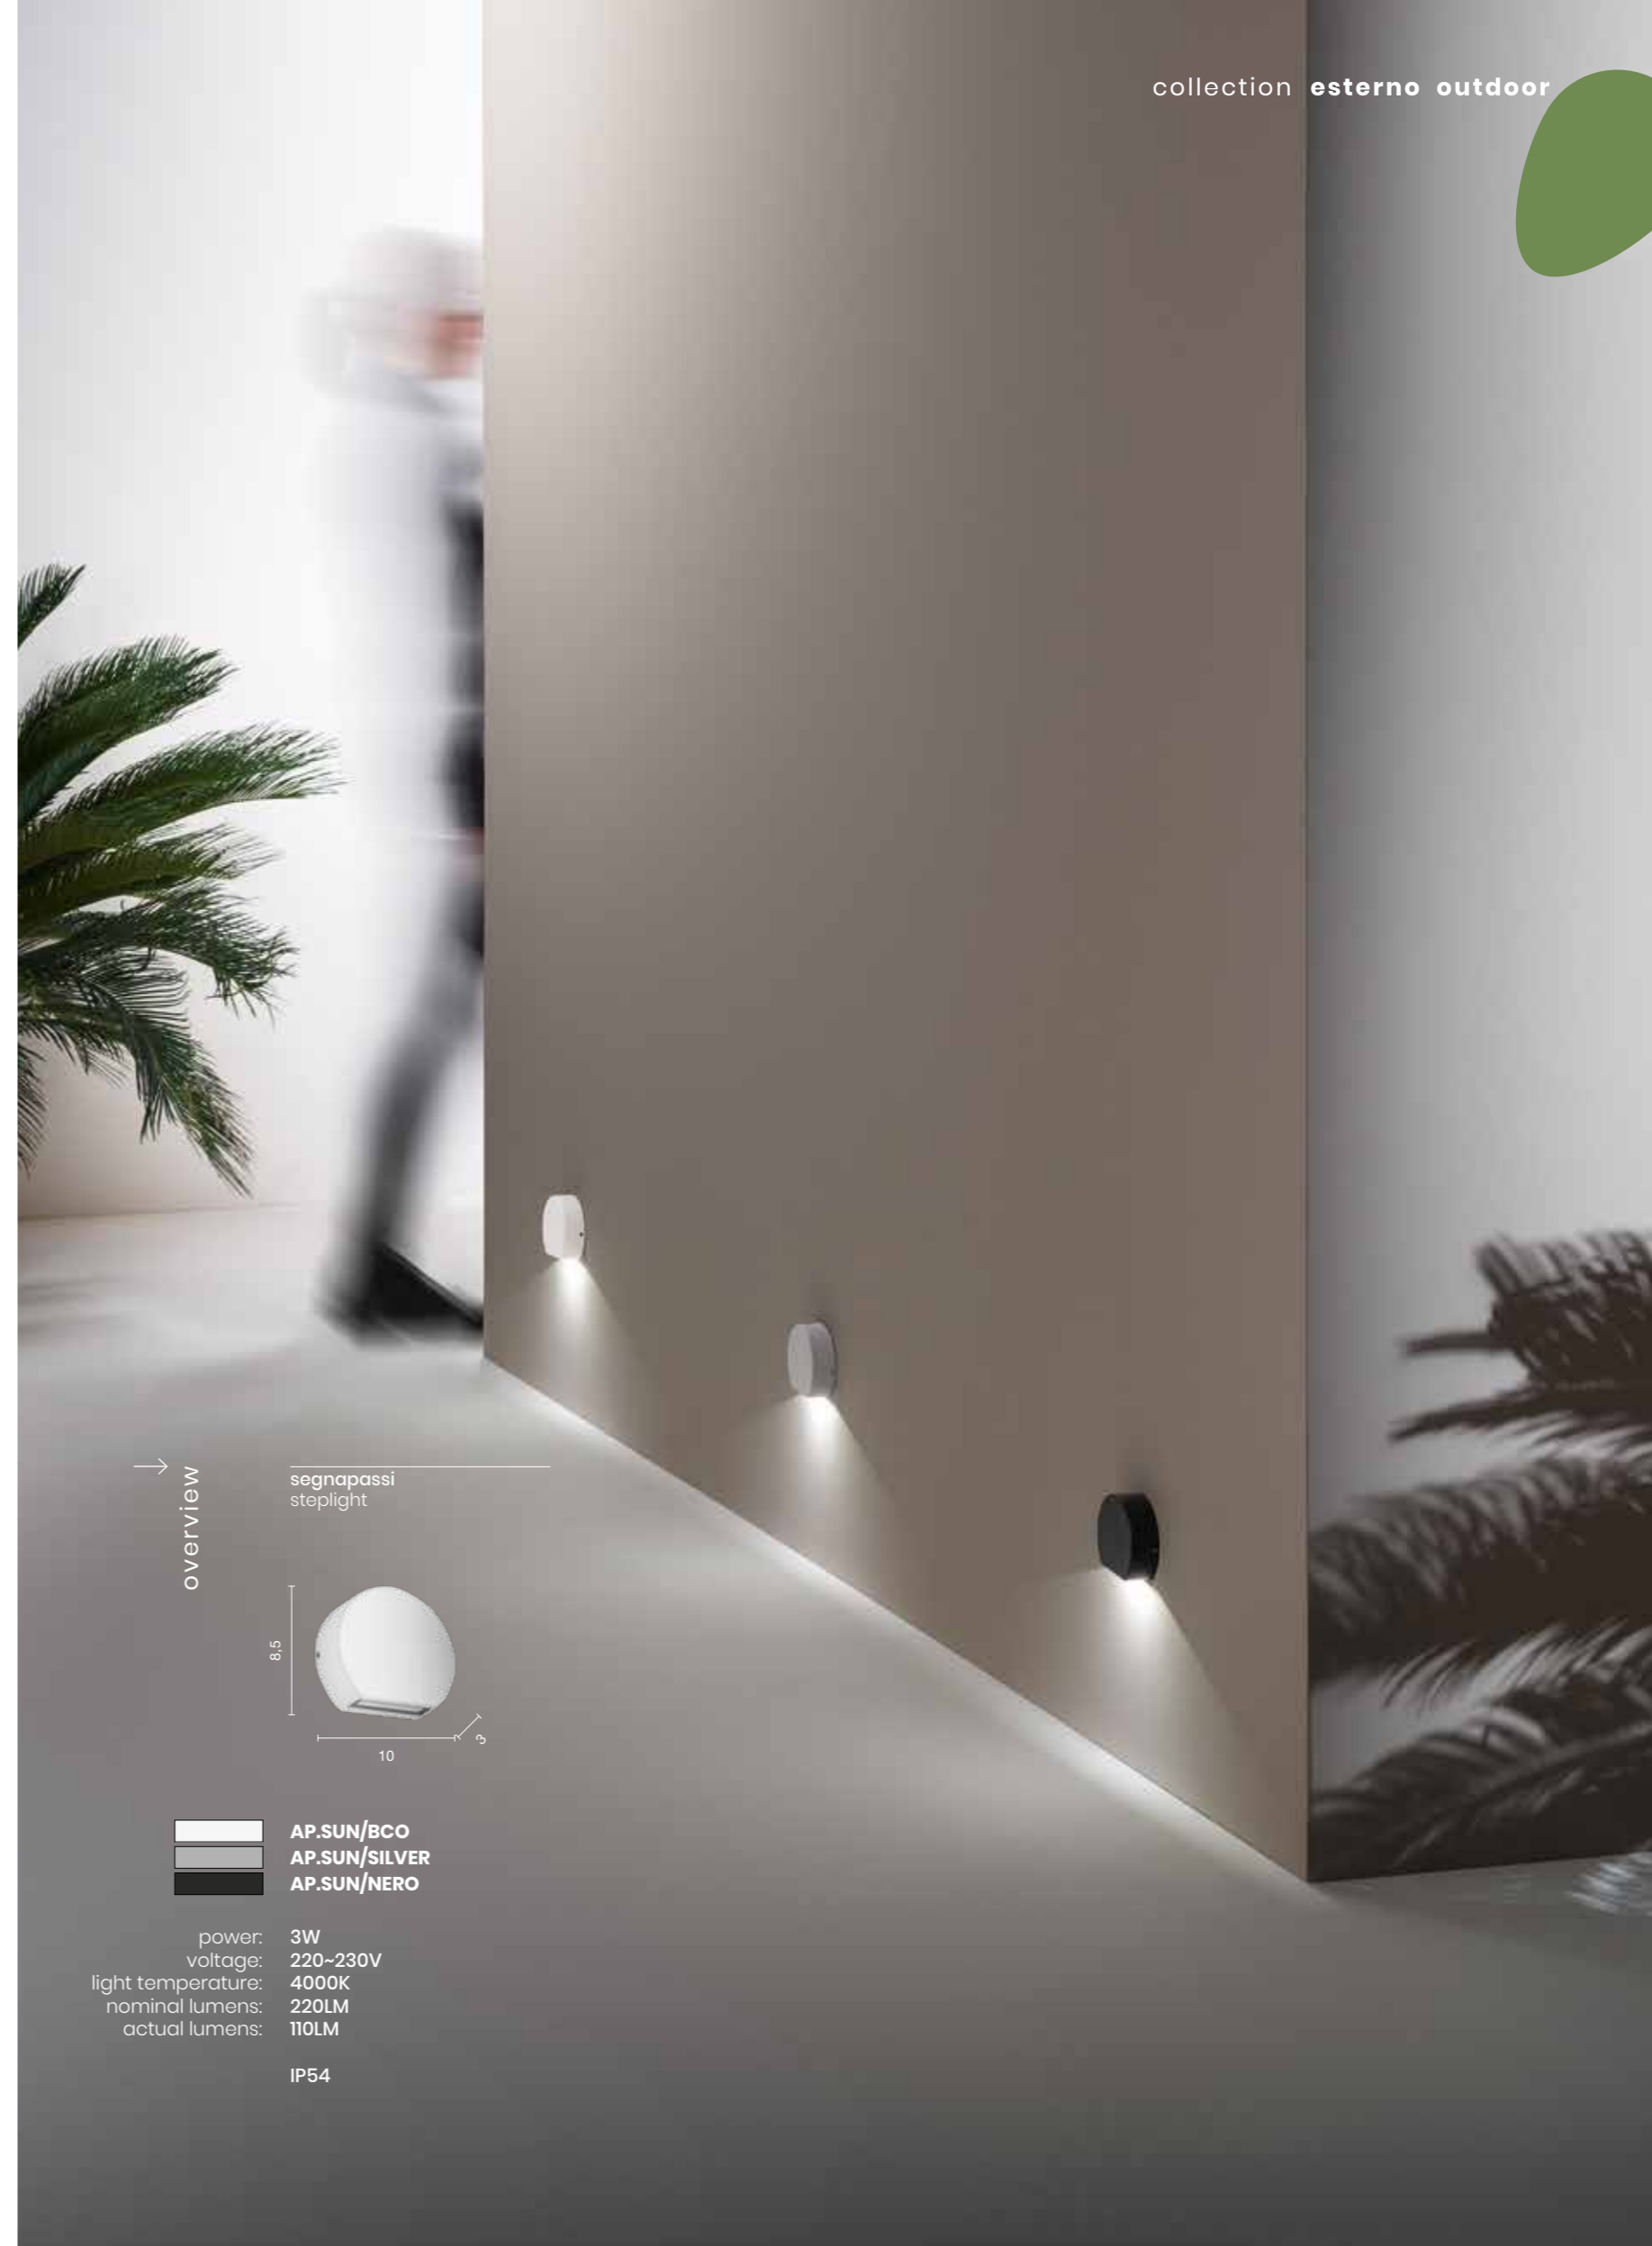

Sun

Applique LED per esterno in alluminio con diffusore in vetro.
Disponibile in diversi colori.
Outdoor LED wall lamp in aluminum with glass diffuser.
Available in different colours.

→
overview

segnapassi
steplight

- AP.SUN/BCO
- AP.SUN/SILVER
- AP.SUN/NERO

power: 3W
voltage: 220-230V
light temperature: 4000K
nominal lumens: 220LM
actual lumens: 110LM

IP54