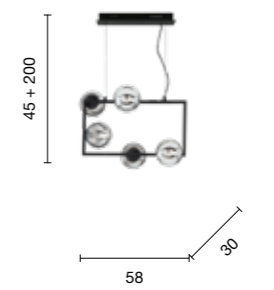

SO.MONILE/RETT-5NERO
SO.MONILE/RETT-5ORO

5 x E14
220-240V

piantana
floor lamp