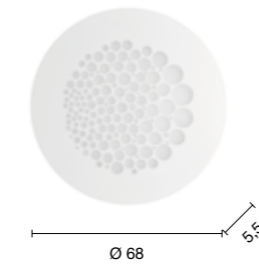

→
overview

plafoniera
ceiling light

PL.PAGURO/GR

power: **46W**
voltage: **220-230V**
light temperature: **3000K**
nominal lumens: **4450LM**
actual lumens: **2100LM**
dimmer: **N/A**

plafoniera
ceiling light