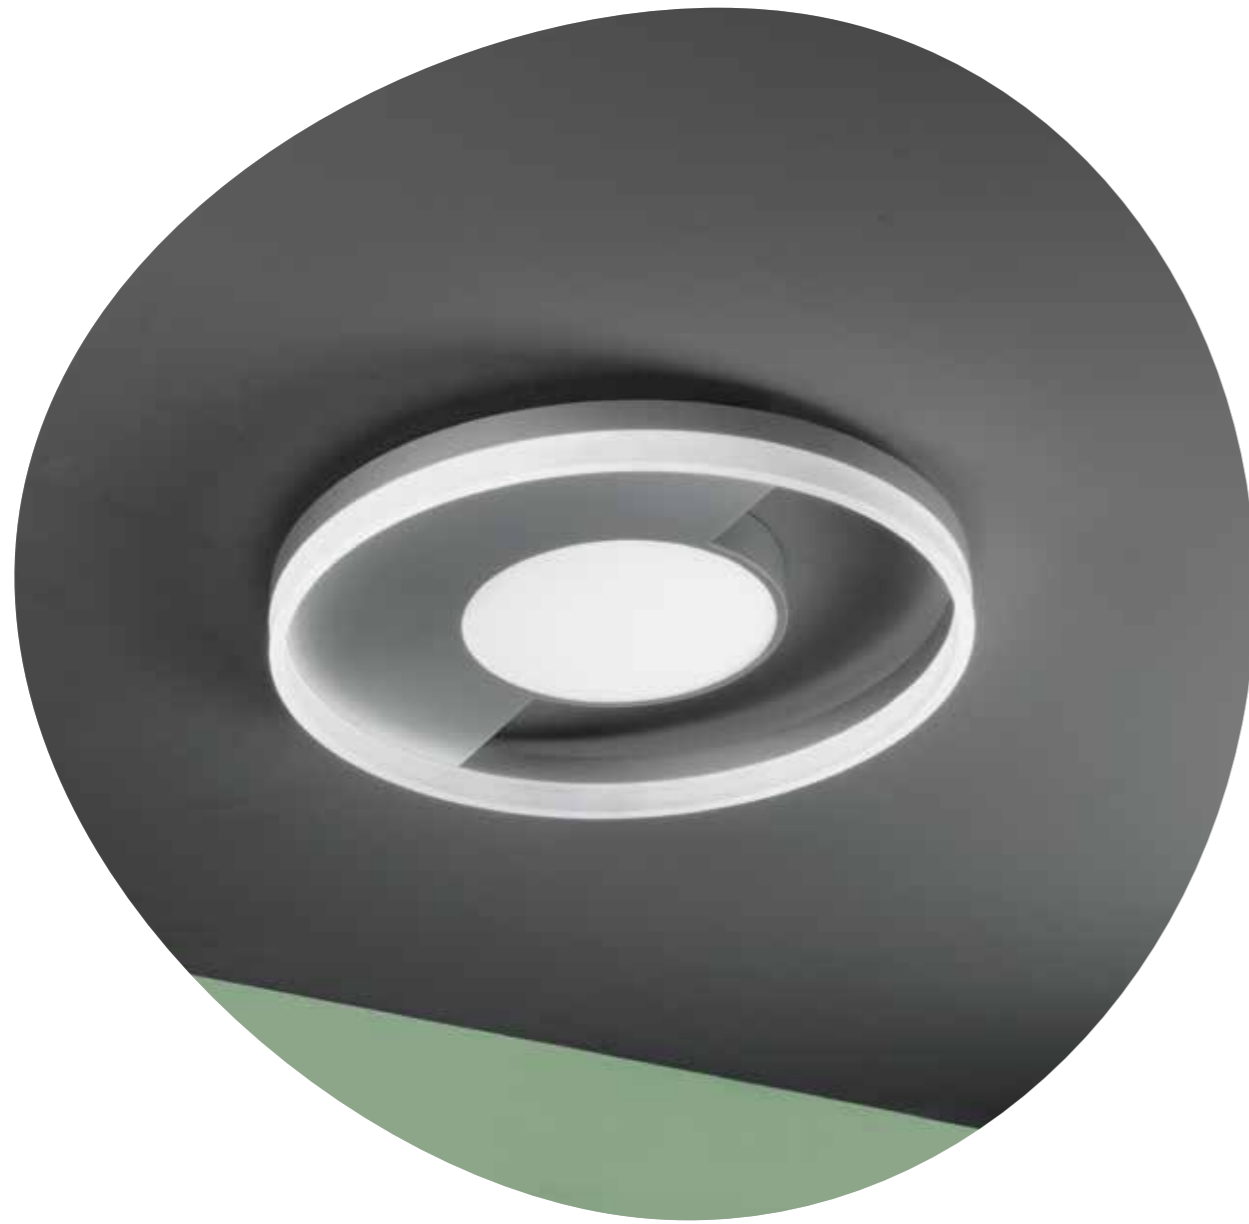

# Elisa

Collezione a LED in metallo silver con diffusore perimetrale e luce-decoro centrale. Sistema CCT con controllo remoto.  
 LED collection in silver metal with perimeter diffuser and central-light decor. System CCT with remote control.