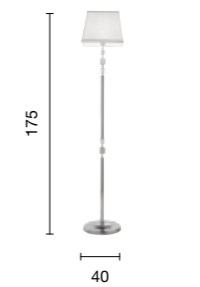

TC.4018D20
TC.4018D20
TC.4018D20
TC.4018D20

piantana
floor lamp