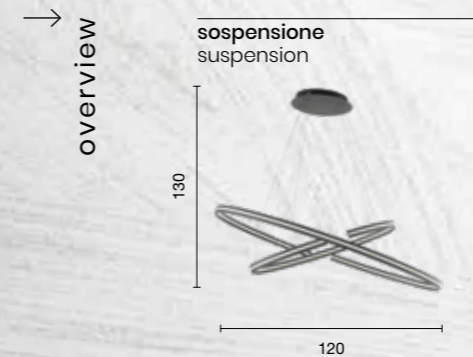

ICS

Collezione LED in metallo verniciato. Cavetti regolabili in lunghezza.
Disponibile in due colori.
LED collection in painted metal. Length adjustable cables.
Available in two colours.

SO.IC3/SILVER-GR
SO.IC3/NERO-GR

power: 75W
voltage: 220-230V
light temperature: 3000K
nominal lumens: 7200LM
actual lumens: 3300LM
dimmer: