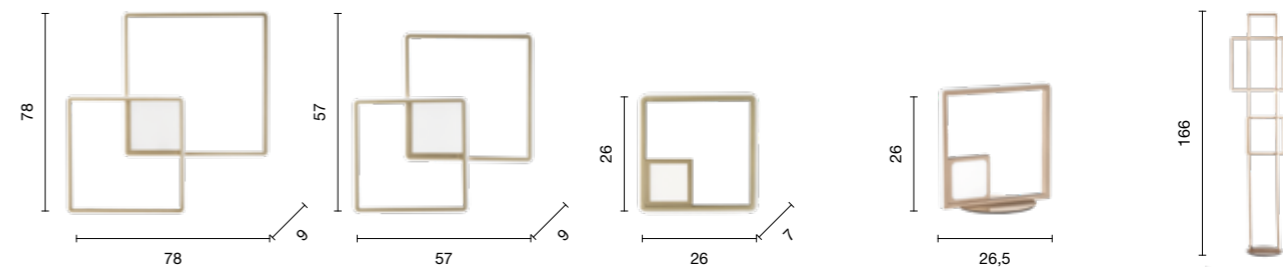

→
overview

plafoniera ceiling light   plafoniera ceiling light   applique wall lamp   lume da tavolo table lamp   piantana floor lamp