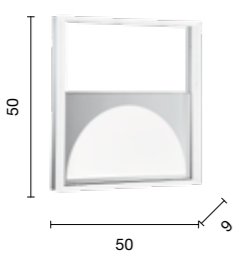

→ overview

plafoniera ceiling light