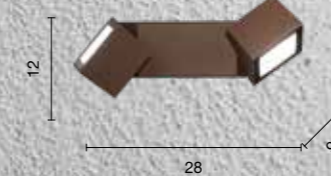

→
overview

applique
wall lamp

applique
wall lamp