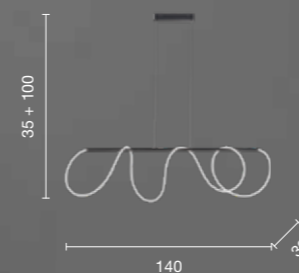

→
overview

sospensione
suspension