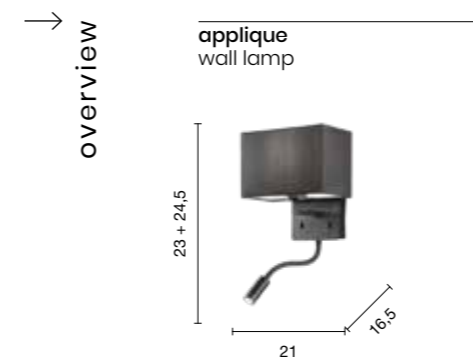

# Shadow

Applique in metallo con paralume più spot a LED orientabile.  
Metal wall lamp with lampshade plus adjustable LED spot.

AP.SHADOW/BIANCO  
AP.SHADOW/NERO

power: 1 x E27 + 3W LED  
voltage: 220~230V