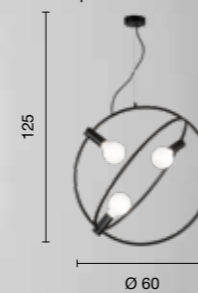

→
overview

sospensione
suspension