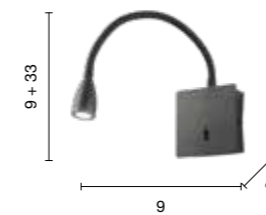

→ overview

applique wall lamp

AP.FALL/BIANCO
AP.FALL/NERO

power: 3W
voltage: 220-230V
light temperature: 3000K
nominal lumens: 300LM
actual lumens: 270LM
dimmer: N/A