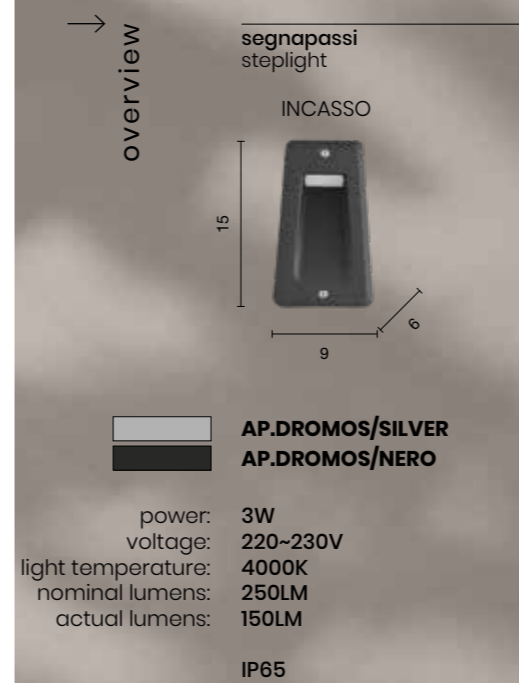

Dromos

Applique LED per esterni in alluminio con diffusore in policarbonato.
Disponibile in diversi colori.
Aluminum outdoor LED wall lamp with polycarbonate diffuser.
Available in different colours.