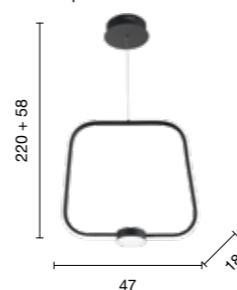

→
overview

sospensione
suspension