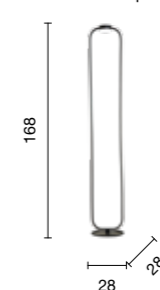

LT.ALFA/B.CO
LT.ALFA/NERO
LT.ALFA/ORO

18W
220-230V
3000K
BIANCO CCT SYSTEM
3000K-40000K

piantana
floor lamp