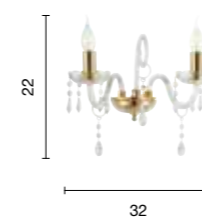

applique
wall lamp

AP.MT/2L6

power: 2 x E14
voltage: 220-230V