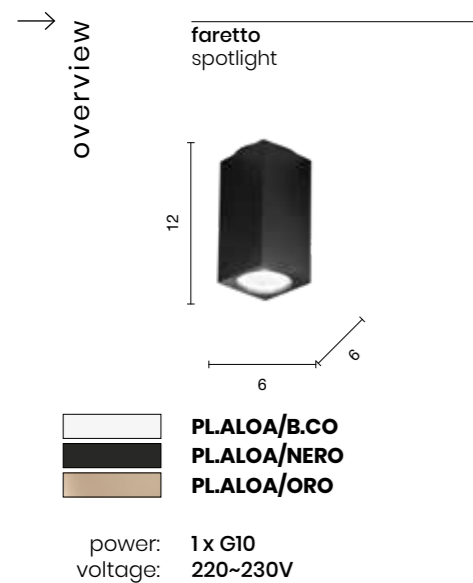

Aloa ceiling

Struttura in alluminio verniciato a polvere disponibile in diversi colori.
Aluminium structure, powder coated, available in different colours.