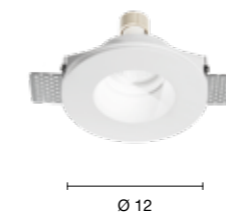

→
overview

faretto
spotlight

faretto
spotlight