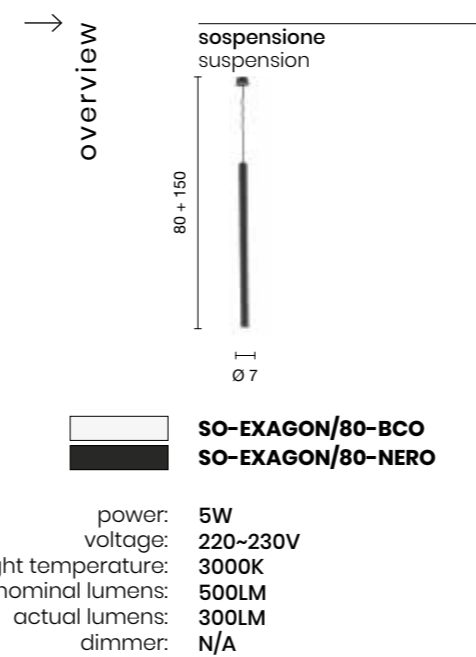

Exagon

Collezione in metallo con fonte luminosa LED. Cavetti regolabili in lunghezza.
Colori disponibili: bianco opaco, nero opaco.
Collection in metal with LED light source. Length adjustable cables.
Available colours: matt white, matt black.