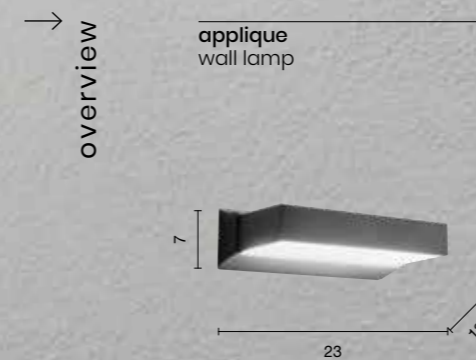

Nic

Applique a LED da esterno in alluminio verniciato con diffusore in policarbonato.
Doppia emissione luminosa. Disponibile in diversi colori.
LED outdoor wall lamp in painted aluminum with polycarbonate diffuser.
Double light emission. Available in different colours.

- AP.NIC/B.CO
- AP.NIC/SILVER
- AP.NIC/NERO

power: 13W
voltage: 220~230V
light temperature: 4000K
nominal lumens: 1200LM
actual lumens: 916LM

IP65