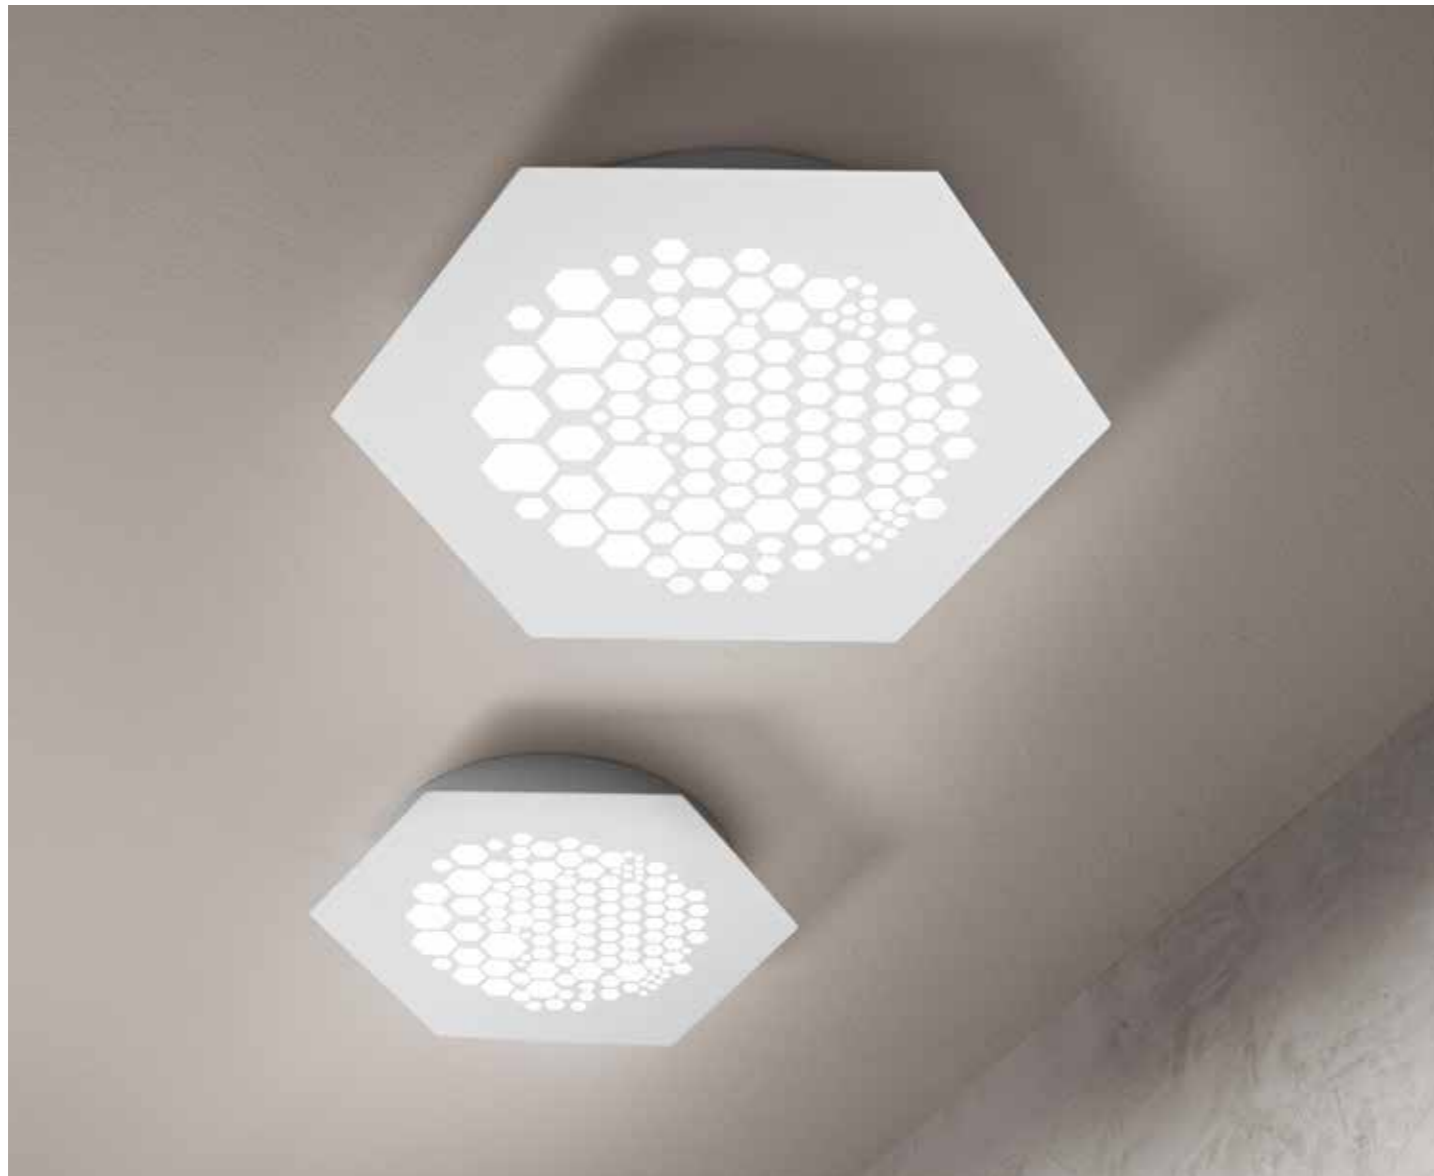

Alveare

Collezione a LED in metallo bianco opaco lavorato e intagliato al laser, diffusore in lastra polimerica.
LED collection in matt white worked and laser carved metal, diffuser in polymer sheet.

overview

power: 46W
voltage: 220~230V
light temperature: 3000K
nominal lumens: 4400LM
actual lumens: 2100LM
dimmer: N/A

33W
220~230V
3000K
3150LM
1521LM
N/A

17W
220~230V
3000K
1700LM
747LM
N/A