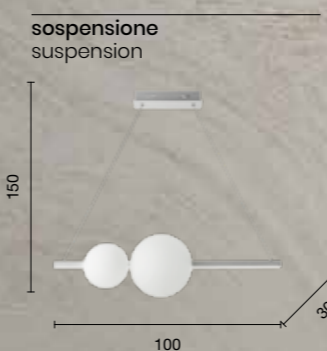

SO.FUFI/B.CO
SO.FUFI/NERO

SO.FUFI/ORO

power: 40W
voltage: 220-230V
light temperature: 3000K; 4000K
nominal lumens: 4000LM
actual lumens: 1980LM
dimmer:

40W
220-230V
3000K
4000LM
1980LM