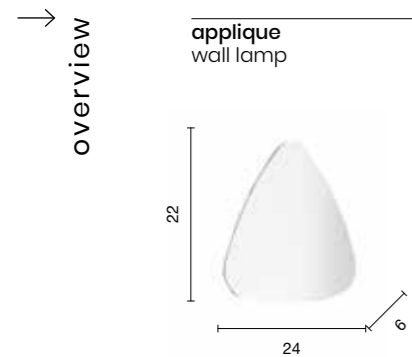

Geo

Applique in metallo, luce indiretta, fonte luminosa a LED.
Colori disponibili: Bianco opaco, Tortora opaco.
Metal wall lamp, indirect light, LED light source.
Available colours: Matt white, Matt dove grey.

AP. GEO/BCO
 AP. GEO/TOR

power: 8W
voltage: 230V
light temperature: 3000K
nominal lumens: 800LM
actual lumens: 350LM
dimmer: N/A