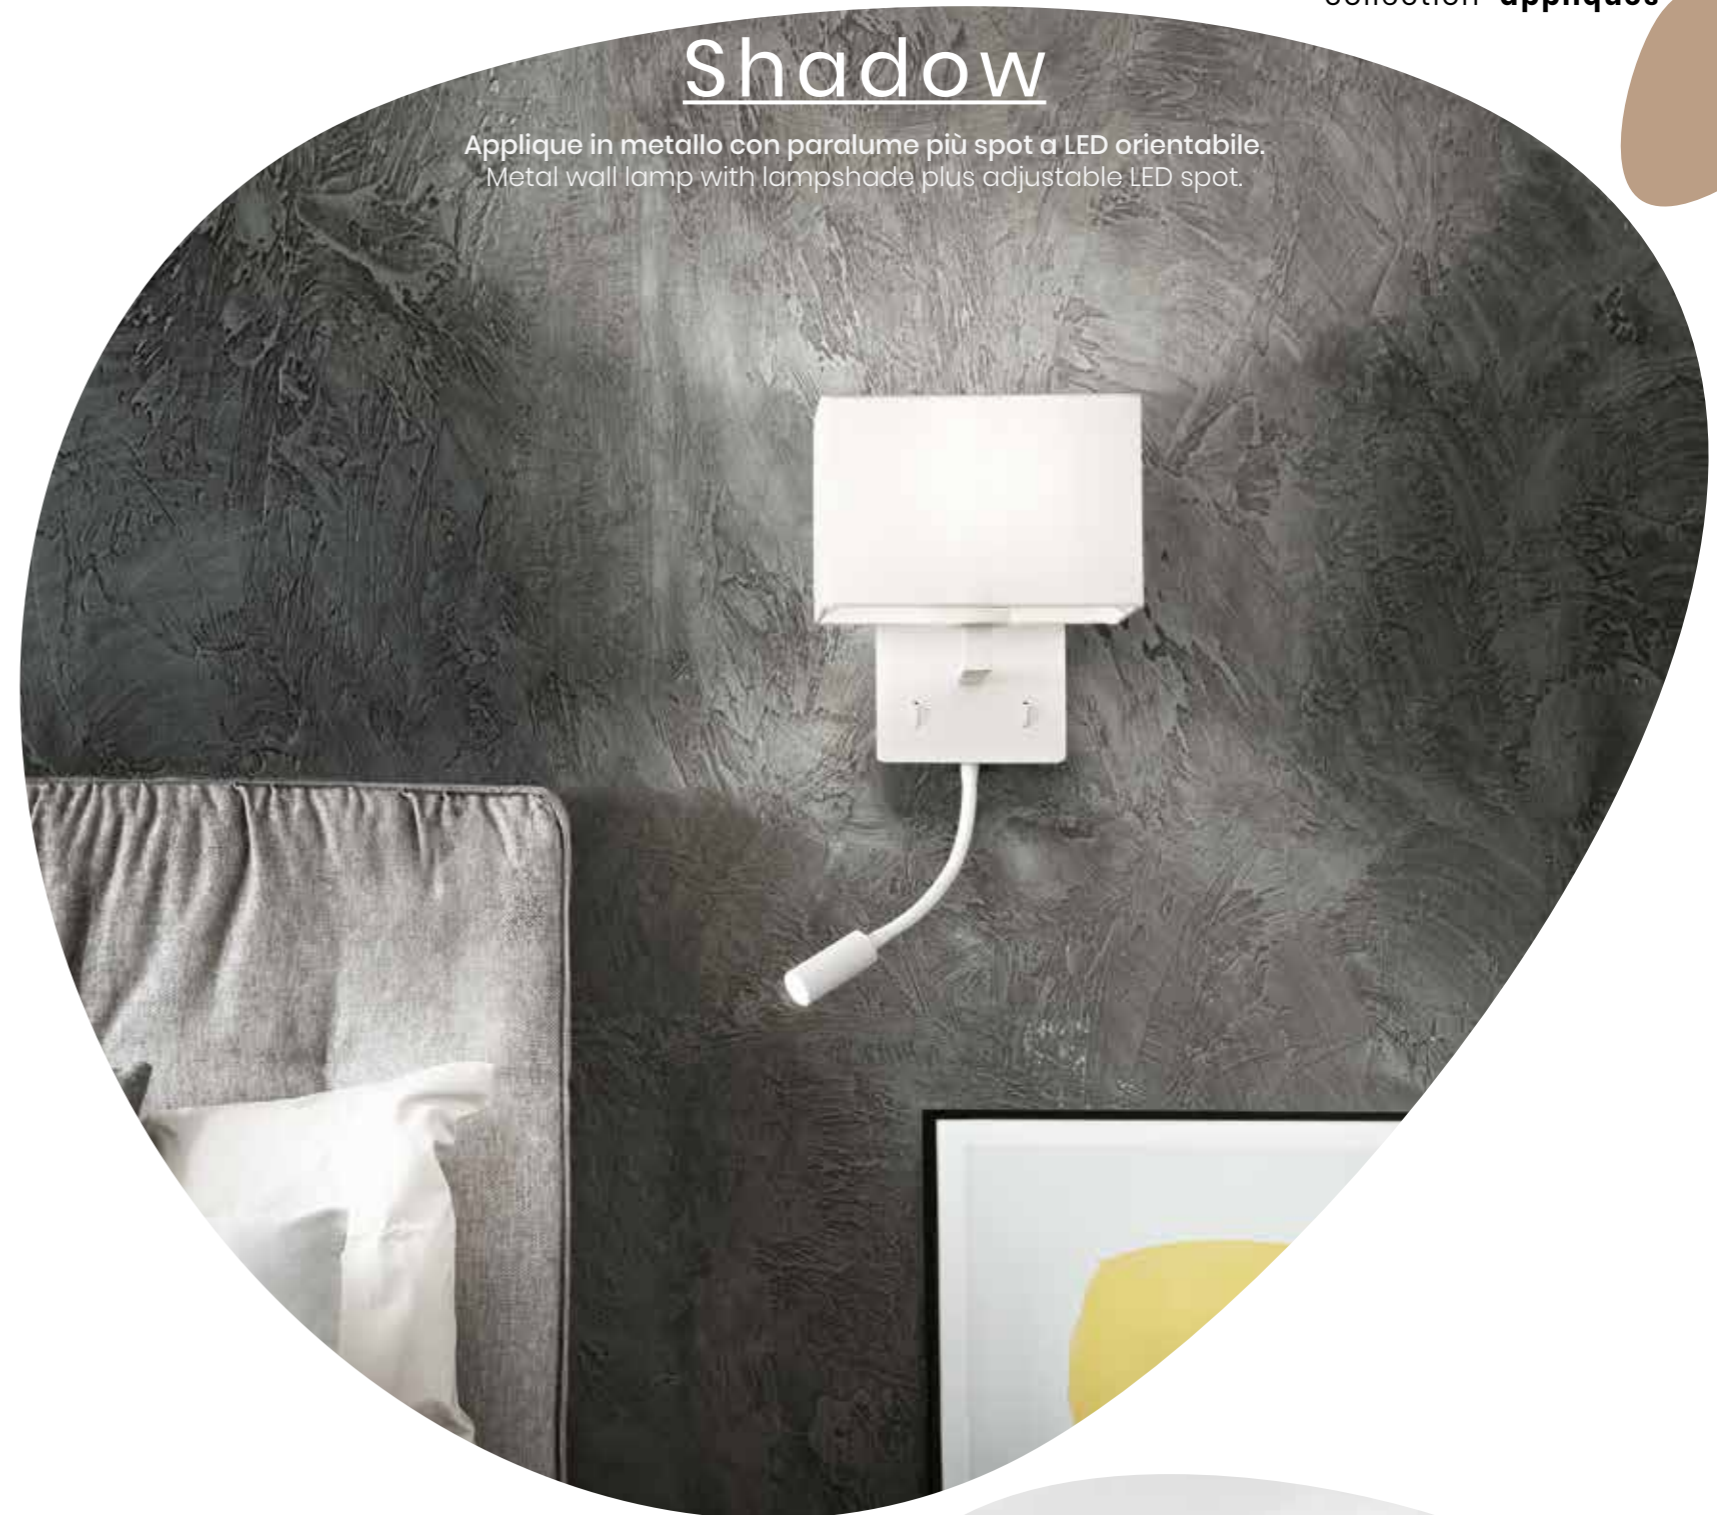

# Shadow

Applique in metallo con paralume più spot a LED orientabile.  
Metal wall lamp with lampshade plus adjustable LED spot.

AP.SHADOW/BIANCO  
AP.SHADOW/NERO

power: 1 x E27 + 3W LED  
voltage: 220~230V