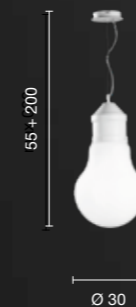

→ overview

sospensione
suspension