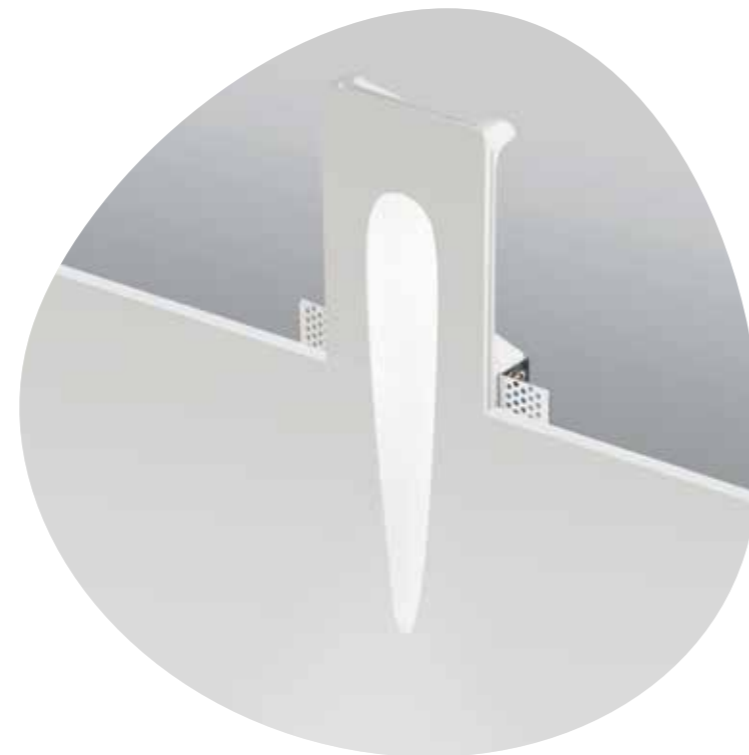

→ overview

faretto spotlight

32
10 15

FT.LIMBO/B.CO

power: 1W LED
voltage: 220-230V
light temperature: 3000K
nominal lumens: 100LM
actual lumens: 90LM