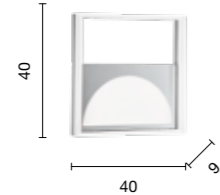

plafoniera ceiling light