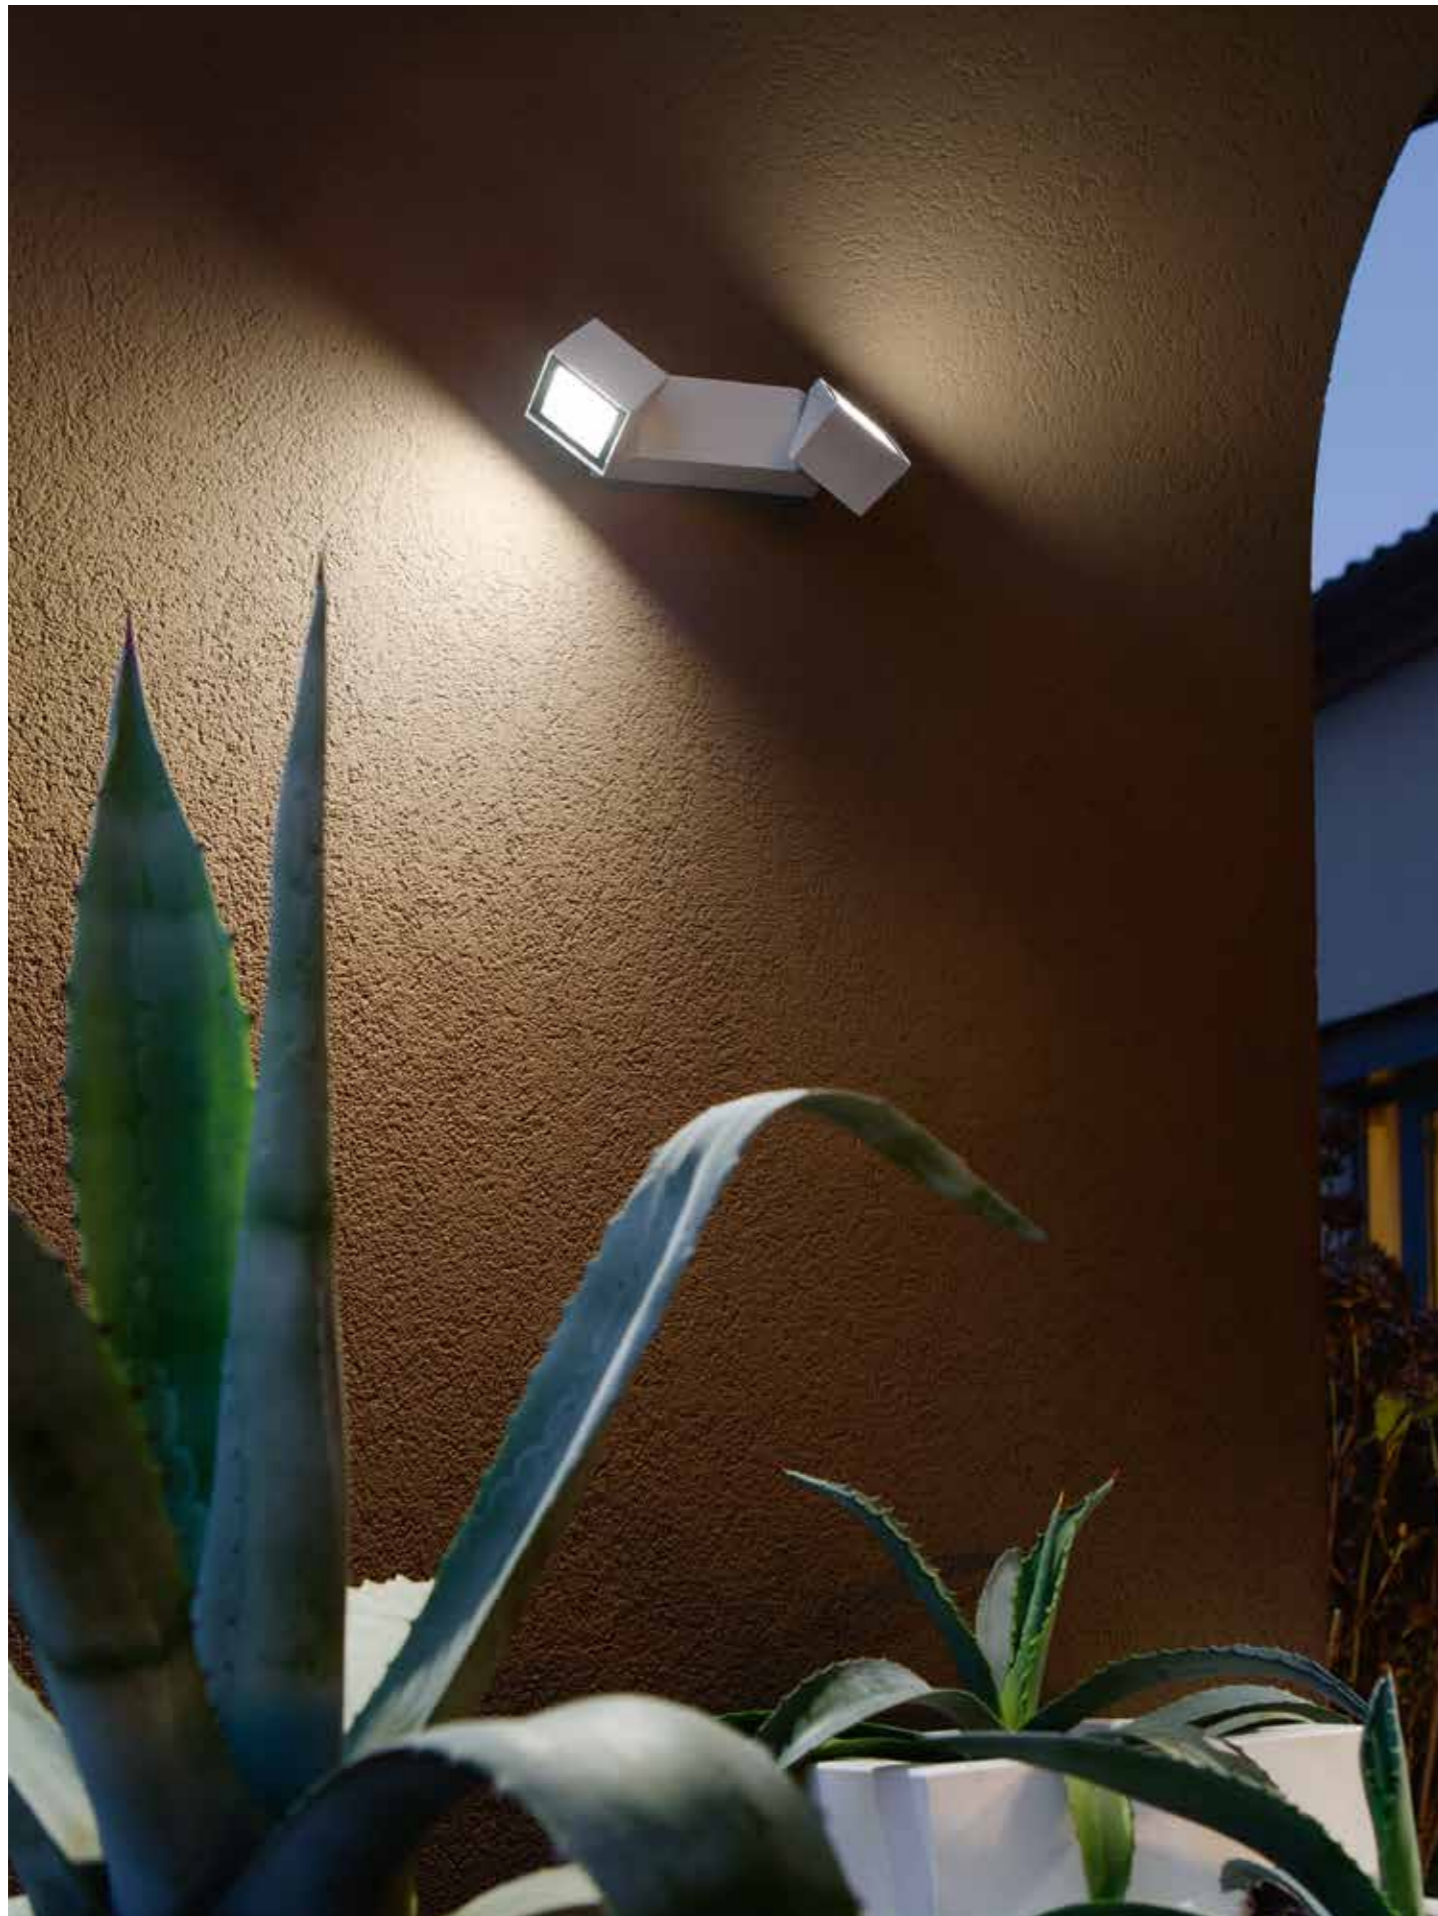

Steve

Appliques per esterni a LED, struttura in alluminio con diffusore in vetro.
Disponibile in tre colori.
Outdoor LED wall lamp, aluminum frame with glass diffuser.
Available in three colours.

→
overview

applique
wall lamp

applique
wall lamp

AP.STEVE/B.CO
 AP.STEVE/SILVER
 AP.STEVE/MARRONE

AP.STEVE/2-B.CO
 AP.STEVE/2-SILVER
 AP.STEVE/2-MARRONE

power: 6W LED
voltage: 220-230V
light temperature: 4000K
nominal lumens: 600LM
actual lumens: 380LM

power: 12W LED
voltage: 220-230V
light temperature: 4000K
nominal lumens: 1100LM
actual lumens: 780LM

IP54

IP54