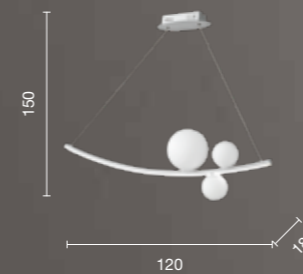

→
overview

sospensione
suspension