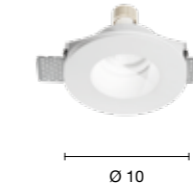

→
overview

faretto
spotlight

faretto
spotlight