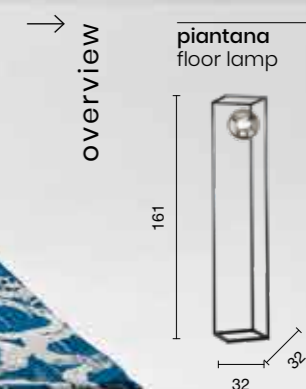

Ginger

Piantana in metallo verniciato a polvere con diffusore in vetro soffiato.
Powder coated metal floor lamp with blow glass diffuser.

■ PT.GINGER/NERO
■ PT.GINGER/ORO

power: 1 x E27 MAX 60W
voltage: 220-230V