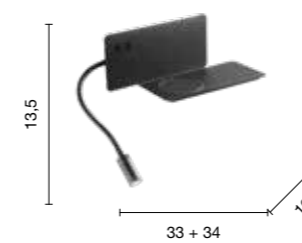

→
overview

applique
wall lamp