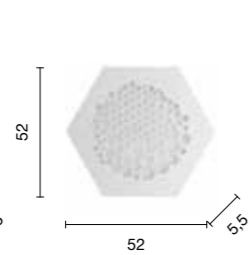

plafoniera ceiling light

PL.ALVEARE/MD