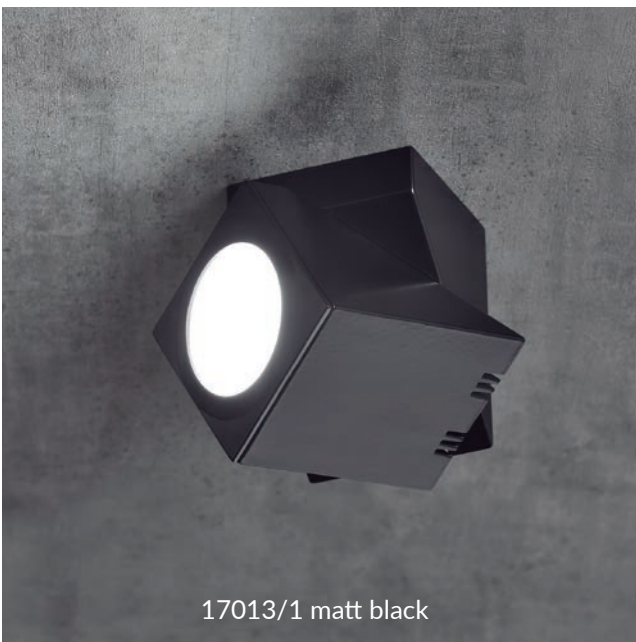

17013/1 *silver*

17013/1 *matt black*