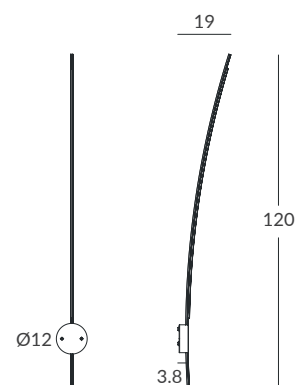

(D) dim DALI

(P) dim PUSH

(LC) dim L,C

(C) dim Casambi

Archivos 3D y ficheros fotométricos disponibles en web / 3D and photometric files available on the web