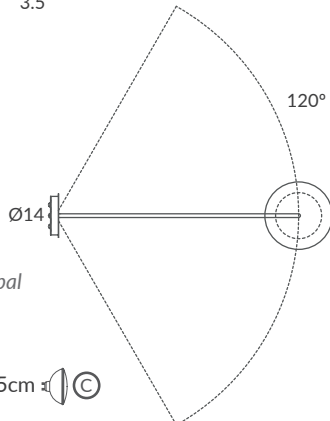

REF.
28960/L

APLIQUE / WALL LAMP
IP20

MATERIAL
Metal y acrílico / Metal & acrylic

ACABADO / FINISH

Negro mate, blanco mate, blanco,
beige, marsala y oliva
*Matt black, matt white, white,
beige, marsala and olive*

Base y brazo: blanco o negro mate

Base and arm: white or matt black

Difusor: opal mate / Diffuser: matt opal

INSTALACIÓN / INSTALLATION

- 1 x GU10 LED 8W Ø5cm

- 1 x GU10 LED 14W Ø11.1cm L:7.5cm

- 1 x COB LED 10W

CRI>90

Cálida / Warm 3000K 432lm

Neutra / Neutral 4000K 451lm