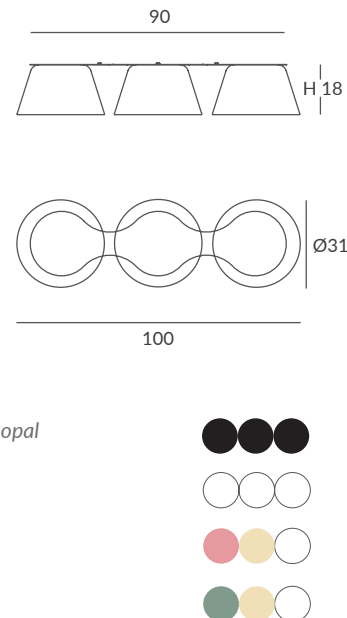

REF.
28280/100

PLAFÓN / CEILING LIGHT
IP20

MATERIAL
Metal y acrílico / Metal & acrylic

ACABADO / FINISH
Negro mate, blanco mate, blanco,
beige, marsala y oliva
Matt black, matt white, white,
beige, marsala and olive
Base: blanco o negro mate
Base: white or matt black
Difusor: opal mate / Diffuser: matt opal

INSTALACIÓN / INSTALLATION
- 3 x E27 LED 15W Ø6cm
- 3 x COB LED 10W
CRI>90
Cálida / Warm 3000K 432lm
Neutra / Neutral 4000K 451lm