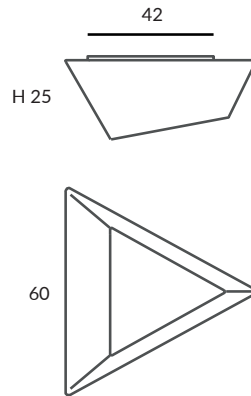

REF.
24030/60

PLAFÓN / CEILING LIGHT
IP20

MATERIAL
Metal y tela elástica
Metal & stretching fabric

ACABADO / FINISH
Blanco óptico
Optical white

INSTALACIÓN / INSTALLATION
- E27 LED 2x15W Ø6cm
- PCB-LED 20W 700mA
CRI>80
Cálida / *Warm* 3000K 1180lm
Neutra / *Neutral* 4000K 1235lm