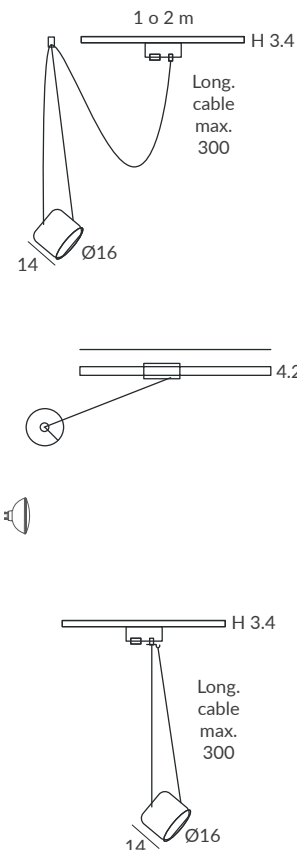

REF.
26852

COLGANTE PARA CARRIL
TRACK SUSPENSION
IP20

MATERIAL
Metal y acrílico
Metal & acrylic

ACABADO / FINISH
Negro mate / Matt black
Blanco mate / Matt white
Blanco / White
Difusor: opal mate / Diffuser: Matt opal

INSTALACIÓN / INSTALLATION
- 1xGU10 LED 8W Ø5cm $\llcorner$
- 1xGU10 LED 14W Ø11.1cm L:7.5cm $\llcorner$
- COB LED 8W AC.220V
CRI>90 $\llcorner$ $\llcorner$
Cálida / Warm 3000K 345lm
Neutra / Neutral 4000K 360lm

Carril NO incluido / Track NOT included.