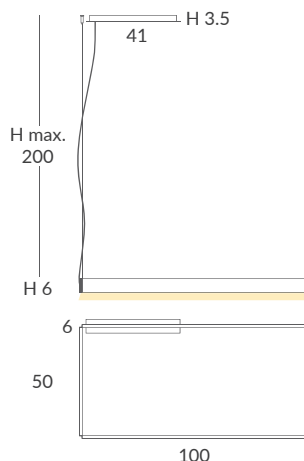

REF.
24840/50x100

COLGANTE/ SUSPENSION
IP20

MATERIAL
Aluminio, madera y acrílico satinado
Aluminium, wood and satin acrylic

ACABADO/ FINISH
Blanco mate / Matt white
Negro mate/ Matt black
Roble natural-plata/ Natural oak-silver
Nogal natural-plata/ Natural walnut-silver
Florón: blanco mate/ Canopy: Matt white
Difusor: Satinado/ Diffuser: Satin

INSTALACIÓN/ INSTALLATION
PCB LED 55W 500mA (D) (P) (C)
- Cálida/ Warm 3000K 3484lm
- Neutra/ Neutral 4000K 3644lm
CRI 80