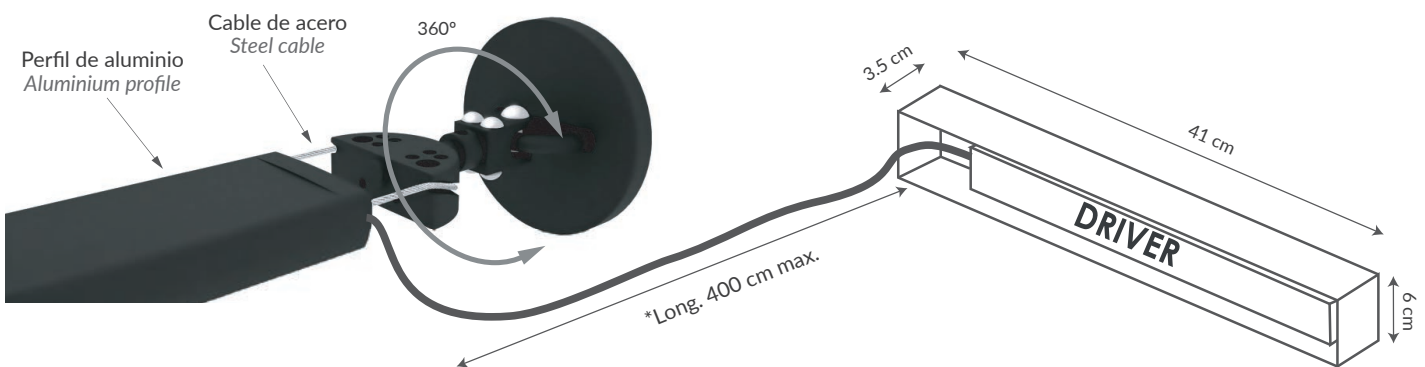

Servimos el difusor de una sola pieza / We supply a single piece diffuser
* Hasta 13 metros bajo pedido / Up to 13 meters under request