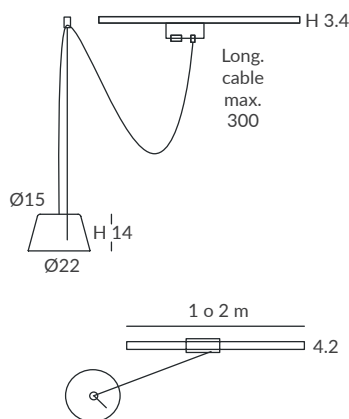

(Con enchufe, interruptor para 1 pantalla y 4 stoppers)
(With plug and switch for 1 lampshade and 4 stoppers)

(Con enchufe, interruptor para 1 pantalla y 4 stoppers)
(With plug and switch for 1 lampshade and 4 stoppers)

REF.
27862

COLGANTE CARRIL
TRACK SUSPENSION
IP20

MATERIAL
Metal y acrílico / Metal & acrylic

ACABADO / FINISH
Negro mate, blanco mate o blanco
Matt black, matt white or white
Difusor: opal mate
Diffuser: matt opal

INSTALACIÓN / INSTALLATION
- 1 x GU10 LED 8W Ø5cm
- 1 x GU10 LED 14W Ø11.1cm L:7.5cm
- 1 x COB LED 10W
CRI>90
Cálida / Warm 3000K 432lm
Neutra / Neutral 4000K 451lm