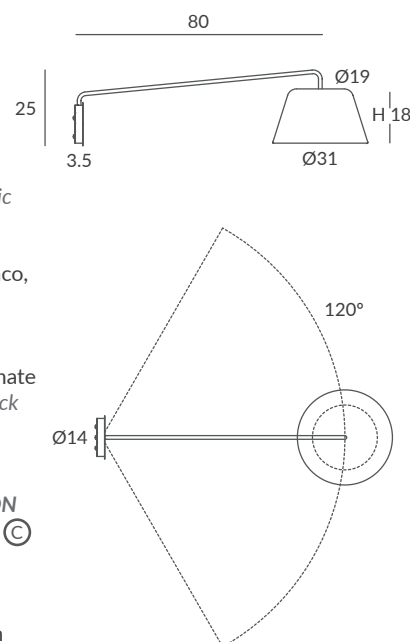

REF.
28980/L

APLIQUE / WALL LAMP
IP20

MATERIAL
Metal y acrílico / Metal & acrylic

ACABADO / FINISH

Negro mate, blanco mate, blanco,
beige, marsala y oliva
*Matt black, matt white, white,
beige, marsala and olive*

Base y brazo: blanco o negro mate

Base and arm: white or matt black

Difusor: opal mate

Diffuser: matt opal

INSTALACIÓN / INSTALLATION

- 1 x E27 LED 15W Ø6cm

- 1 x COB LED 10W

CRI>90

Cálida / Warm 3000K 432lm

Neutra / Neutral 4000K 451lm