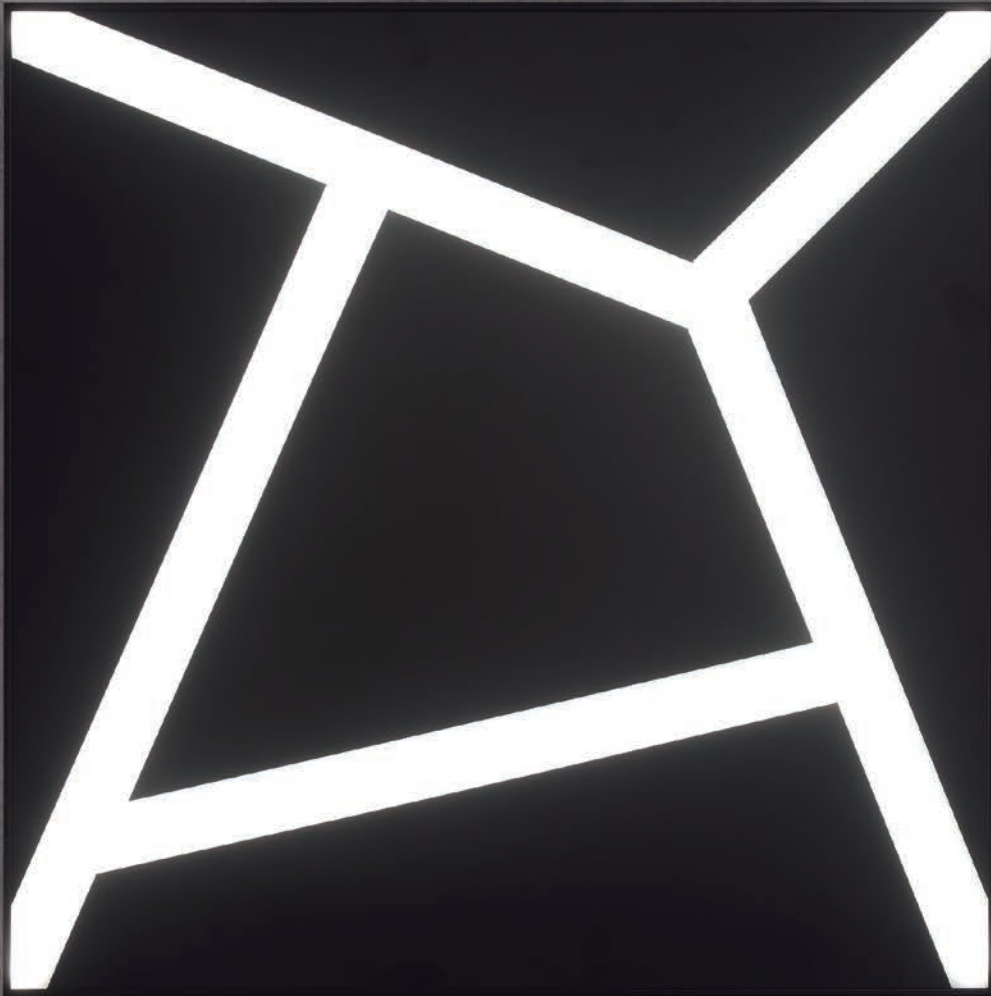

Avant-garde design in methacrylate on an aluminium frame with perpendicular lines from which a great luminous power emanates. Possibility of generating own compositions combining the different positions. Recessed collection, panel and LED ceiling, which can create original “light forms”.