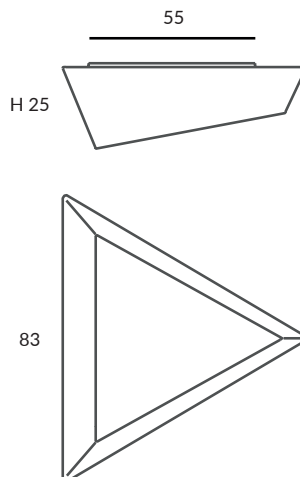

REF.
24030/80

PLAFÓN / CEILING LIGHT
IP20

MATERIAL
Metal y tela elástica
Metal & stretching fabric

ACABADO / FINISH
Blanco óptico
Optical white

INSTALACIÓN / INSTALLATION
- E27 LED 3x15W Ø6cm
- PCB-LED 30W 700mA
CRI>80
Cálida / *Warm* 3000K 1800lm
Neutra / *Neutral* 4000K 1882lm