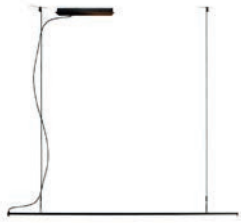

02 COLGANTES SUSPENSIONS

METAL DECOTÉCNICO / METAL DECOTECHNIC

RITA POP 254

TI-ZAS 292

CUERDAS / CORDS