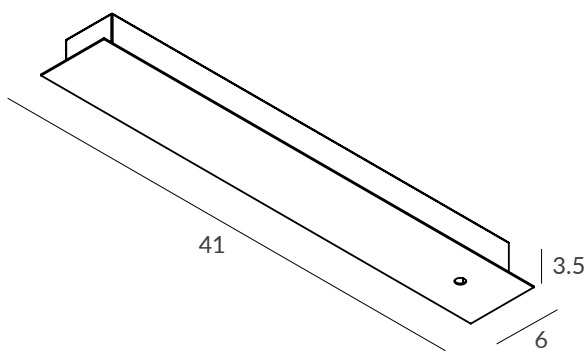

Base KIT 1 (para perfil individual)
Base KIT 1 (for single profile)

NOTA: En caso de necesitar más perfiles, añadir un florón más / NOTE: In case you need more profiles, add one more canopy.