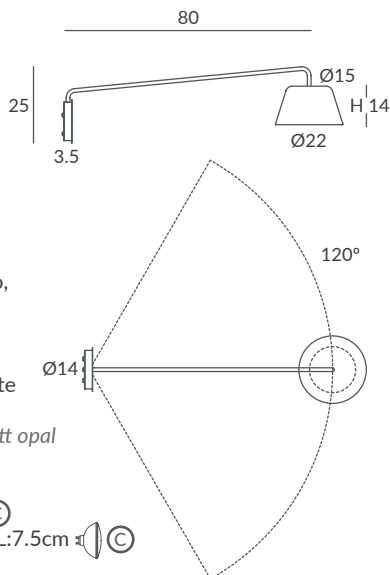

REF.
28960/L

APLIQUE / WALL LAMP
IP20

MATERIAL
Metal y acrílico / Metal & acrylic

ACABADO / FINISH

Negro mate, blanco mate, blanco,
beige, marsala y oliva
*Matt black, matt white, white,
beige, marsala and olive*

Base y brazo: blanco o negro mate

Base and arm: white or matt black

Difusor: opal mate / Diffuser: matt opal

INSTALACIÓN / INSTALLATION

- 1 x GU10 LED 8W Ø5cm

- 1 x GU10 LED 14W Ø11.1cm L:7.5cm

- 1 x COB LED 10W

CRI>90

Cálida / Warm 3000K 432lm

Neutra / Neutral 4000K 451lm