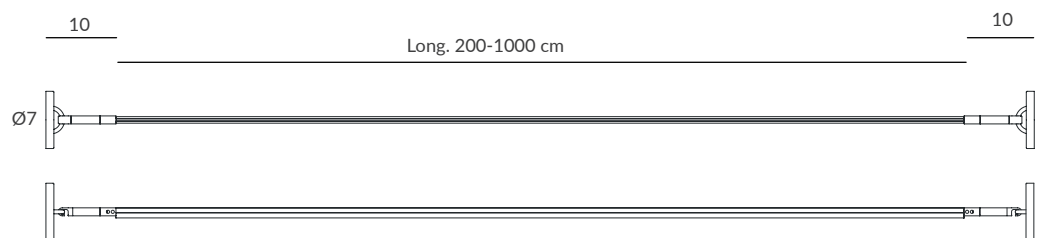

WALL TO WALL
IP20

MATERIAL
Aluminio y policarbonato
Aluminium & polycarbonate

ACABADO / FINISH
Negro mate
Matt black
Difusor: blanco óptico
Diffuser: Optic white
Caja driver: blanco mate
Driver box: Matt white

INSTALACIÓN / INSTALLATION
- LED strip 24V 9,6W/m (D) (P) (C)
CRI>90
Cálida / Warm 3000K 612lm/m
Neutra / Neutral 4000K 663lm/m

(D) dim DALI

(P) dim PUSH

(LC) dim L,C

(C) dim Casambi

Archivos 3D y ficheros fotométricos disponibles en web / 3D and photometric files available on the web