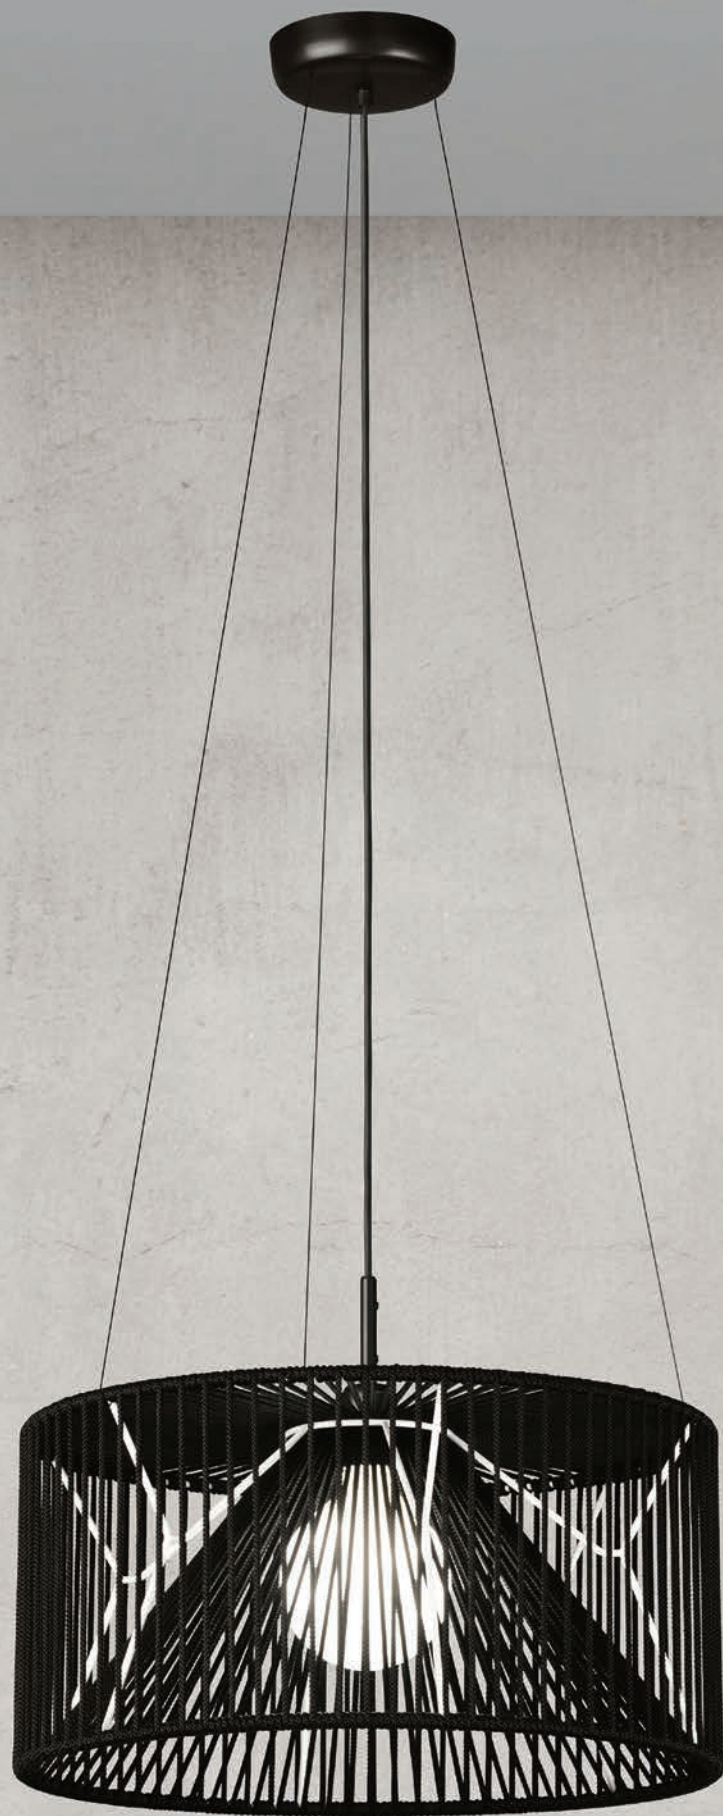

31000/80 white