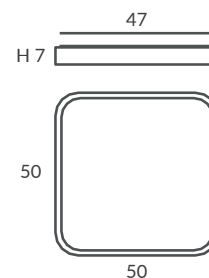

REF.
20017/00

APLIQUE / WALL BRACKET
IP20

MATERIAL

Metal, madera de haya y cristal
Metal, beechwood and glass

ACABADO / FINISH

Roble / Oak
Difusor blanco opal
Opal white diffuser

INSTALACIÓN / INSTALLATION

- 2 x E27 LED 6W Ø5cm
- 1 x 2G11 LED 36W L:41cm TC-L

REF.
20017/50

PLAFÓN / CEILING LIGHT
IP20

MATERIAL

Metal, madera de haya y cristal
Metal, beechwood and glass

ACABADO / FINISH

Roble / Oak
Difusor blanco opal
Opal white diffuser

INSTALACIÓN / INSTALLATION

- 4 x E27 LED 6W Ø5cm
- 4 x 2G11 LED 18W L:32cm TC-L
- PCB-LED 40W 700mA
- CRI>80
- Cálida / Warm 3000K 1661lm
- Neutra / Neutral 4000K 1738lm

REF.
20017/40