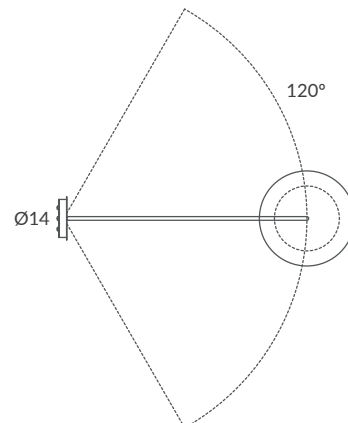

REF.
28980/L

APLIQUE / WALL LAMP
IP20

MATERIAL
Metal y acrílico / Metal & acrylic

ACABADO / FINISH

Negro mate, blanco mate, blanco,
beige, marsala y oliva
*Matt black, matt white, white,
beige, marsala and olive*

Base y brazo: blanco o negro mate

Base and arm: white or matt black

Difusor: opal mate

Diffuser: matt opal

INSTALACIÓN / INSTALLATION

- 1 x E27 LED 15W Ø6cm

- 1 x COB LED 10W

CRI>90

Cálida / Warm 3000K 432lm

Neutra / Neutral 4000K 451lm