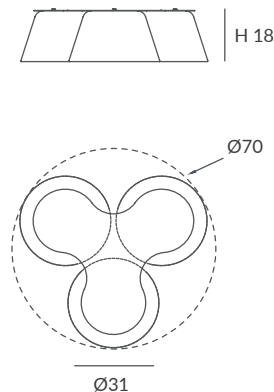

REF.
28280/70

PLAFÓN / CEILING LIGHT
IP20

MATERIAL
Metal y acrílico / Metal & acrylic

ACABADO / FINISH
Negro mate, blanco mate, blanco,
beige, marsala y oliva
Matt black, matt white, white,
beige, marsala and olive
Base: blanco o negro mate
Base: white or matt black
Difusor: opal mate / Diffuser: matt opal

INSTALACIÓN / INSTALLATION
- 3 x E27 LED 15W Ø6cm
- 3 x COB LED 10W
CRI>90
Cálida / Warm 3000K 432lm
Neutra / Neutral 4000K 451lm