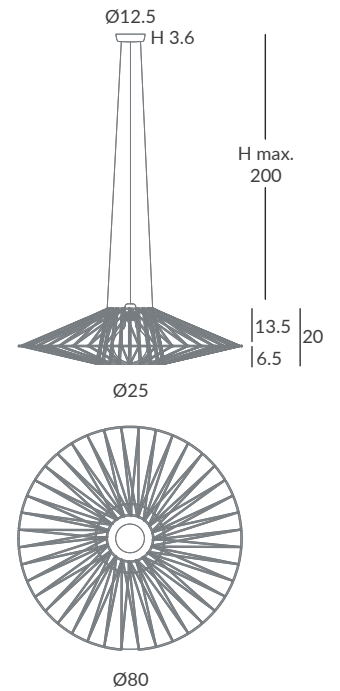

Cord: Choose one or two colors
(see cord color chart)

INSTALACIÓN / INSTALLATION

- E27 LED 1x20W Ø12cm 

REF.
30200/80

PLAFÓN / CEILING LIGHT
IP20

MATERIAL
Metal y cuerda / Metal and cord

ACABADO / FINISH

Base: negro mate / Base: matt black