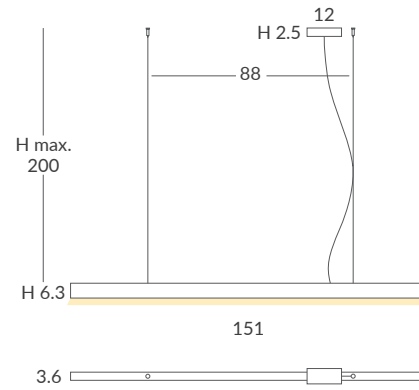

REF.
27841/150

COLGANTE / SUSPENSION
IP20

MATERIAL
Aluminio y policarbonato
Aluminium & polycarbonate

ACABADO / FINISH
Blanco mate, negro mate y hormigón
Matt white, matt black and concrete
Difusor: blanco óptico / *Diffuser: Optic white*

INSTALACIÓN / INSTALLATION
- PCB-LED 25.8W 700mA
Cálida/ *Warm* 3000K 1926lm
Neutra/ *Neutral* 4000K 2006lm
CRI ≥ 90