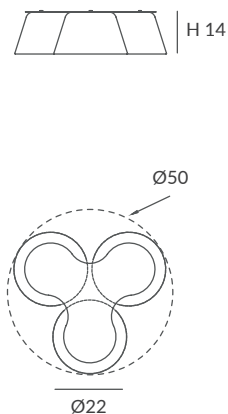

REF.
28260/50

PLAFÓN / CEILING LIGHT
IP20

MATERIAL
Metal y acrílico / Metal & acrylic

ACABADO / FINISH
Negro mate, blanco mate, blanco,
beige, marsala y oliva
Matt black, matt white, white,
beige, marsala and olive
Base: blanco o negro mate
Base: white or matt black
Difusor: opal mate / Diffuser: matt opal

INSTALACIÓN / INSTALLATION
- 3 x GU10 LED 8W Ø5cm
- 3 x GU10 LED 14W Ø11.1cm L:7.5cm
- 3 x COB LED 10W
CRI>90
Cálida / Warm 3000K 432lm
Neutra / Neutral 4000K 451lm