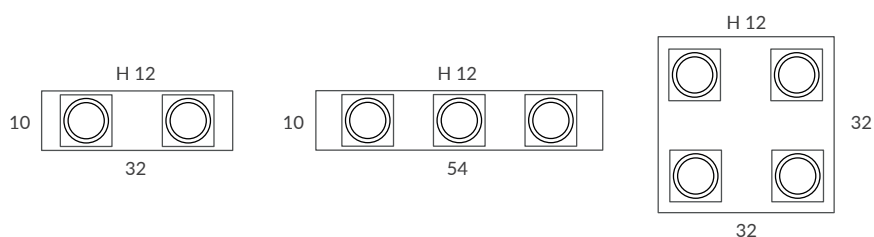

** Disponible en regleta de 2, 3 y 4 focos. Acabado base: Blanco, Plata y Níquel
Available with surface base for 2, 3 and 4 spotlights. Base finish: White, Silver and Nickel