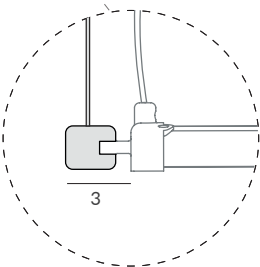

Composición abierta / *Open composition*

Composición cerrada / *Closed composition*

ref. 32010/F