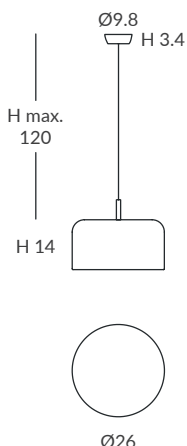

ACABADO / FINISH
Negro mate, blanco mate,
blanco, beige, marsala y oliva
Matt black, matt white, white,
beige, marsala or olive
Difusor: opal mate / Diffuser: Matt opal

INSTALACIÓN / INSTALLATION
- E27 LED 2x15W Ø6cm  
- COB LED 10W AC.220V
CRI>90  
Cálida / Warm 3000K 432lm
Neutra / Neutral 4000K 451lm