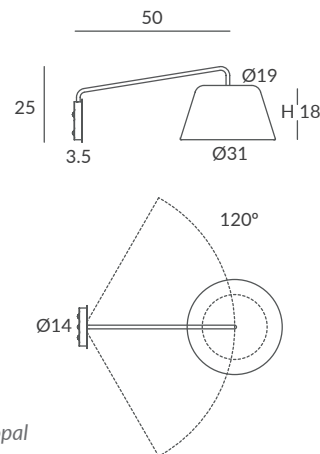

REF.
28980

APLIQUE / WALL LAMP
IP20

MATERIAL
Metal y acrílico / Metal & acrylic

ACABADO / FINISH

Negro mate, blanco mate, blanco,
beige, marsala y oliva
*Matt black, matt white, white,
beige, marsala and olive*

Base y brazo: blanco o negro mate

Base and arm: white or matt black

Difusor: opal mate / Diffuser: matt opal

INSTALACIÓN / INSTALLATION

- 1 x E27 LED 15W Ø6cm

- 1 x COB LED 10W

CRI>90

Cálida / Warm 3000K 432lm

Neutra / Neutral 4000K 451lm