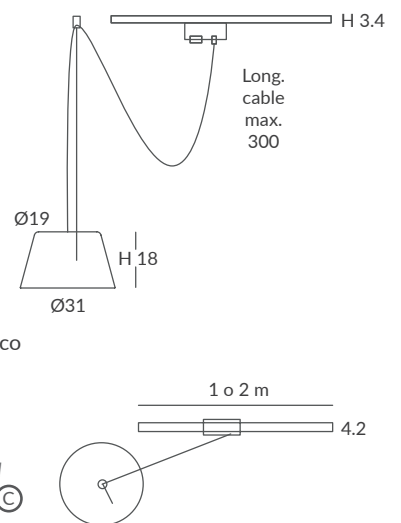

REF.
28082

COLGANTE CARRIL
TRACK SUSPENSION
IP20

MATERIAL
Metal y acrílico
Metal & acrylic

ACABADO / FINISH
Negro mate, blanco mate o blanco
Matt black, matt white or white
Difusor: opal mate
Diffuser: matt opal

INSTALACIÓN / INSTALLATION
- 1 x E27 LED 15W Ø6cm
- 1 x COB LED 10W
CRI>90
Cálida / Warm 3000K 432lm
Neutra / Neutral 4000K 451lm