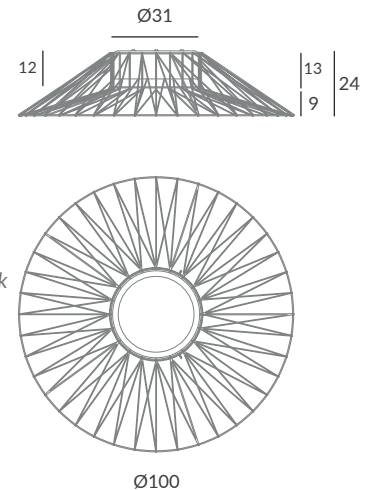

REF.
30200/100

PLAFÓN / CEILING LIGHT
IP20

MATERIAL
Metal y cuerda / Metal and cord

ACABADO / FINISH

Base: negro mate / Base: matt black

Estructura: negra / Structure: black

Cuerda: Elegir uno o dos colores
(ver carta de colores)

Cord: Choose one or two colors
(see cord color chart)

INSTALACIÓN / INSTALLATION

- E27 LED 3x15W Ø6cm