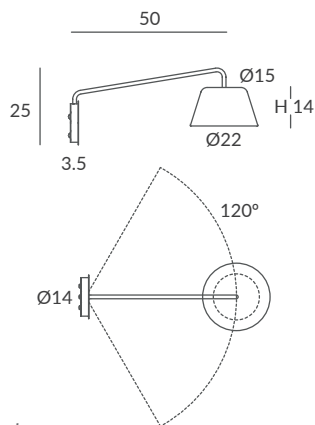

REF.
28960

APLIQUE / WALL LAMP
IP20

MATERIAL
Metal y acrílico / Metal & acrylic

ACABADO / FINISH

Negro mate, blanco mate, blanco,
beige, marsala y oliva
*Matt black, matt white, white,
beige, marsala and olive*

Base y brazo: blanco o negro mate

Base and arm: white or matt black

Difusor: opal mate / Diffuser: matt opal

INSTALACIÓN / INSTALLATION

- 1 x GU10 LED 8W Ø5cm

- 1 x GU10 LED 14W Ø11.1cm L:7.5cm

- 1 x COB LED 10W

CRI>90

Cálida / Warm 3000K 432lm

Neutra / Neutral 4000K 451lm