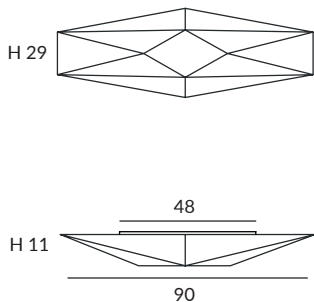

REF.
20016/R90

PLAFÓN / CEILING LIGHT
IP20

MATERIAL
Metal y tela elástica
Metal & stretching fabric

ACABADO / FINISH
Blanco óptico
Optical white

INSTALACIÓN / INSTALLATION
- E27 LED 2x15W Ø6cm
- PCB-LED 20W 700mA
CRI>80
Cálida / Warm 3000K 1180lm
Neutra / Neutral 4000K 1235lm