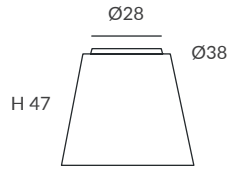

REF.
24000/50

PLAFÓN / CEILING LIGHT
IP20

MATERIAL
Metal, metacrilato y cuerda
Metal, PMMA and cord

ACABADO / FINISH
Difusor: blanco hielo
Diffuser: White frosted
Estructura: negra (excepto para cuerda blanca)
Structure: black (except for white cord)
Cuerda: ver colores estándar
Cord: see standard colors

INSTALACIÓN / INSTALLATION
- E27 LED 3x15W Ø6cm

REF.
24000/60

PLAFÓN / CEILING LIGHT
IP20

MATERIAL
Metal, metacrilato y cuerda
Metal, PMMA and cord

ACABADO / FINISH
Difusor: blanco hielo
Diffuser: White frosted
Estructura: negra (excepto para cuerda blanca)
Structure: black (except for white cord)
Cuerda: ver colores estándar
Cord: see standard colors