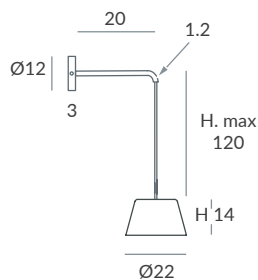

REF.
27920

APLIQUE / WALL LAMP
IP20

MATERIAL
Metal y acrílico / Metal & acrylic

ACABADO / FINISH

Negro mate, blanco mate, blanco,
beige, marsala y oliva
*Matt black, matt white, white,
beige, marsala and olive*

Base y brazo: blanco o negro mate

Base and arm: white or matt black

Difusor: opal mate / Diffuser: matt opal

INSTALACIÓN / INSTALLATION

- 1 x GU10 LED 8W Ø5cm

- 1 x GU10 LED 14W Ø11.1cm L:7.5cm

- 1 x COB LED 10W

CRI>90

Cálida / Warm 3000K 432lm

Neutra / Neutral 4000K 451lm

REF.
27930

APLIQUE / WALL LAMP
IP20

MATERIAL
Metal y acrílico / Metal & acrylic

ACABADO / FINISH

Negro mate, blanco mate, blanco,
beige, marsala y oliva
*Matt black, matt white, white,
beige, marsala and olive*

Base y brazo: blanco o negro mate

Base and arm: white or matt black

Difusor: opal mate / Diffuser: matt opal

INSTALACIÓN / INSTALLATION

- 1 x E27 LED 15W Ø6cm

- 1 x COB LED 10W

CRI>90

Cálida / Warm 3000K 432lm

Neutra / Neutral 4000K 451lm