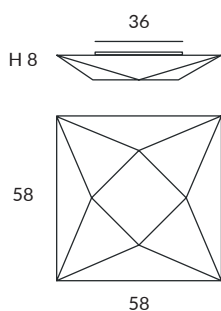

REF.
20007/58

PLAFÓN / CEILING LIGHT
IP20

MATERIAL
Metal y tela elástica
Metal & stretching fabric

ACABADO / FINISH
Blanco óptico
Optical white

INSTALACIÓN / INSTALLATION
- E27 LED 4x15W Ø6cm

- PCB-LED 40W 700mA
CRI>80
Cálida / Warm 3000K 2400lm
Neutra / Neutral 4000K 2510lm

- PCB-LED 55W 500mA
CRI>90
Cálida / Warm 3000K 3115lm
Neutra / Neutral 4000K 3258lm