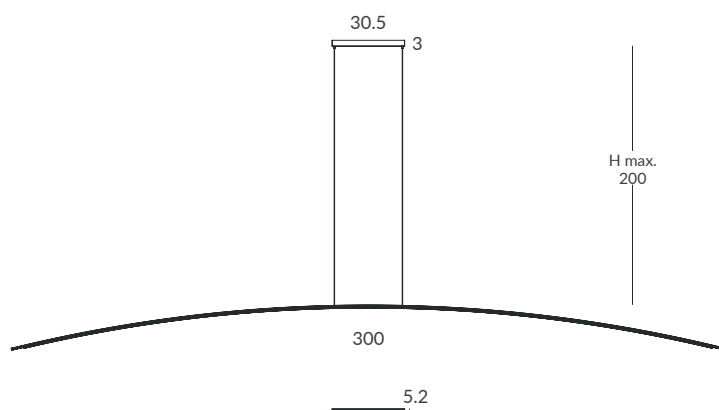

INSTALACIÓN / INSTALLATION

- LED strip 24V 28W (LC) (C)
CRI>90
Cálida / Warm 3000K 1775lm
Neutra / Neutral 4000K 1922lm