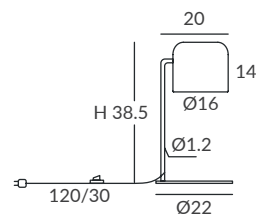

dim L,C dim Casambi

Archivos 3D y ficheros fotométricos disponibles en web / 3D and photometric files available on the web