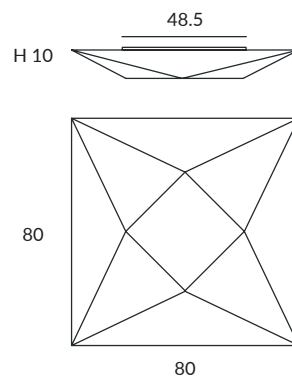

REF.
20007/80

PLAFÓN / CEILING LIGHT
IP20

MATERIAL
Metal y tela elástica
Metal & stretching fabric

ACABADO / FINISH
Blanco óptico
Optical white

INSTALACIÓN / INSTALLATION
- E27 LED 4x15W Ø6cm

- PCB-LED 40W 700mA
CRI>80
Cálida / Warm 3000K 2400lm
Neutra / Neutral 4000K 2510lm

- PCB-LED 70W 500mA
CRI>90
Cálida / Warm 3000K 4492lm
Neutra / Neutral 4000K 4698lm

- PCB-LED 72W 300mA
Regulable en temp./ brillo
Dimmable temp./ brightness
3000K - 6000K max. 3911lm