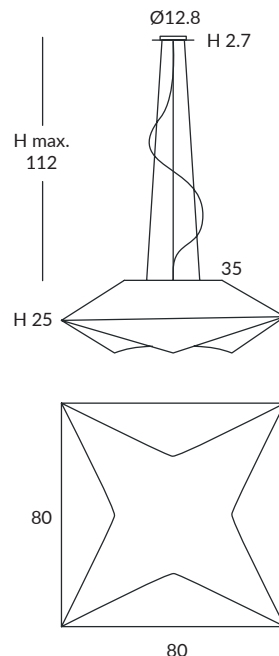

REF.
80015/80

COLGANTE / SUSPENSION
IP20

MATERIAL
Metal y tela elástica
Metal & stretching fabric

ACABADO / FINISH
Blanco óptico
Optical white

INSTALACIÓN / INSTALLATION
- E27 LED 4x15W Ø6cm