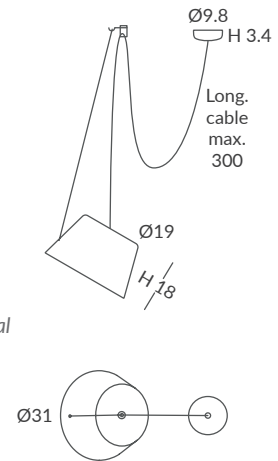

MATERIAL
Metal y acrílico / Metal & acrylic

ACABADO / FINISH
Negro mate, blanco mate o blanco
Matt black, matt white or white
Difusor: opal mate / Diffuser: matt opal

INSTALACIÓN / INSTALLATION
- 1 x E27 LED 15W Ø6cm  
- 1 x COB LED 10W
CRI>90  
Cálida / Warm 3000K 432lm
Neutra / Neutral 4000K 451lm