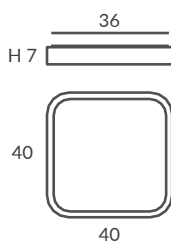

PLAFÓN / CEILING LIGHT
IP20

MATERIAL

Metal, madera de haya y cristal
Metal, beechwood and glass

ACABADO / FINISH

Roble / Oak
Difusor blanco opal
Opal white diffuser

INSTALACIÓN / INSTALLATION

- 4 x E27 LED 6W Ø5cm
- 2 x 2G11 LED 18W L:32cm TC-L
- PCB-LED 20W 700mA
- CRI>80
- Cálida / Warm 3000K 1057lm
- Neutra / Neutral 4000K 1106lm

REF.
20017/76