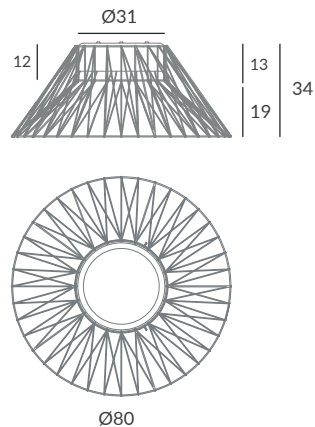

REF.
30200/80

PLAFÓN / CEILING LIGHT
IP20

MATERIAL
Metal y cuerda / Metal and cord

ACABADO / FINISH

Base: negro mate / Base: matt black

Estructura: negra / Structure: black

Cuerda: Elegir uno o dos colores
(ver carta de colores)

Cord: Choose one or two colors
(see cord color chart)

INSTALACIÓN / INSTALLATION

- E27 LED 3x15W Ø6cm