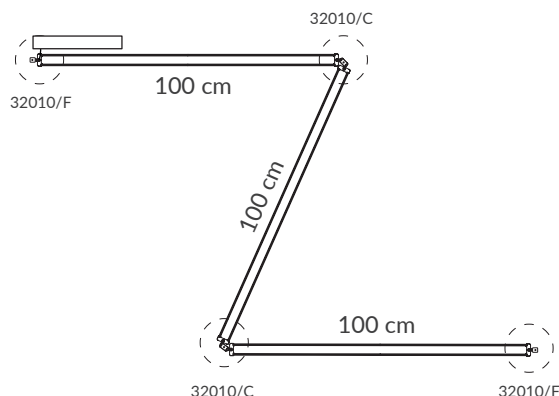

DRIVER KIT (florón + driver) / DRIVER KIT (canopy + driver)

REF.
KIT 32010/1
(Para un total de 2m)
(For a total of 2m)

ACABADO / FINISH
Negro mate / Matt black

- Ⓧ dim DALI Ⓧ dim PUSH
- Ⓞ dim Casambi

REF.
KIT 32010/2
(Para un total de 3m y 4m)
(For a total of 3m and 4m)

ACABADO / FINISH
Negro mate / Matt black

- Ⓧ dim DALI Ⓧ dim PUSH
- Ⓞ dim Casambi

REF.
KIT 32010/3
(Para un total de 5m y 6m)
(For a total of 5m and 6m)

ACABADO / FINISH
Negro mate / Matt black

- Ⓧ dim DALI Ⓧ dim PUSH
- Ⓞ dim Casambi

REF.
KIT 32010/4
(Para un total de 7m a 9m*)
(For a total from 7m to 9m*)

ACABADO / FINISH
Negro mate / Matt black

- Para 7m y 8m / For 7m and 8m:
- Ⓧ dim DALI Ⓧ dim PUSH
- Ⓞ dim Casambi
- Para 9m / For 9m:
- Ⓧ dim 0-10V

Múltiples combinaciones/ Multiple combinations. Max. 155W (9m)

Cada 9 metros es necesaria una conexión a la red eléctrica (KIT) / Every 9 meters, an electrical connection (KIT) is required.

EJEMPLO DE CONFIGURACIÓN / CONFIGURATION EXAMPLE

1. Elegir longitud y cantidad de perfiles
  1. Choose length & quantity of profiles
  - 3 x 32010/100
2. Seleccionar KIT correspondiente al total de metros
  2. Select KIT corresponding to the total number of meters
  - KIT 32010/2
3. Indicar número de conexiones entre perfiles
  3. Indicate number of profile connections
  - 2 x 32010/C
4. Indicar composición
  4. Indicate composition
  - Abierto / Open (2 x 32010/F)

Composición abierta / Open composition

EJEMPLO DE CONFIGURACIÓN / CONFIGURATION EXAMPLE

1. Elegir longitud y cantidad de perfiles
  1. Choose length & quantity of profiles
  - 2 x 32010/100 + 2 x 32010/200
2. Seleccionar KIT correspondiente al total de metros
  2. Select KIT corresponding to the total number of meters
  - KIT 32010/3
3. Indicar número de conexiones entre perfiles
  3. Indicate number of profile connections
  - 3 x 32010/C
4. Indicar composición
  4. Indicate composition
  - Cerrado / Closed (1 x 32010/U)