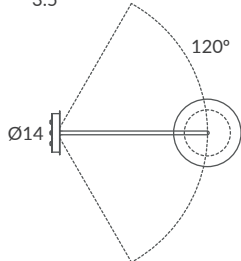

REF.
28960

APLIQUE / WALL LAMP
IP20

MATERIAL
Metal y acrílico / Metal & acrylic

ACABADO / FINISH

Negro mate, blanco mate, blanco,
beige, marsala y oliva
*Matt black, matt white, white,
beige, marsala and olive*

Base y brazo: blanco o negro mate

Base and arm: white or matt black

Difusor: opal mate / Diffuser: matt opal

INSTALACIÓN / INSTALLATION

- 1 x GU10 LED 8W Ø5cm

- 1 x GU10 LED 14W Ø11.1cm L:7.5cm

- 1 x COB LED 10W

CRI>90

Cálida / Warm 3000K 432lm

Neutra / Neutral 4000K 451lm