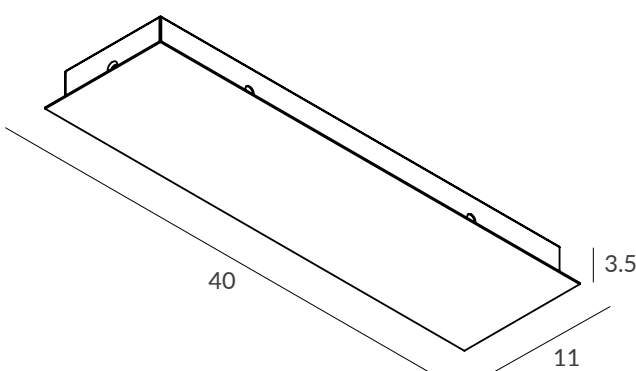

Base KITS 2, 3 y 4 (para múltiples perfiles)
Base KIT 2, 3 and 4 (for multiple profiles)

NOTA: En caso de necesitar más perfiles, añadir un florón más / NOTE: In case you need more profiles, add one more canopy.