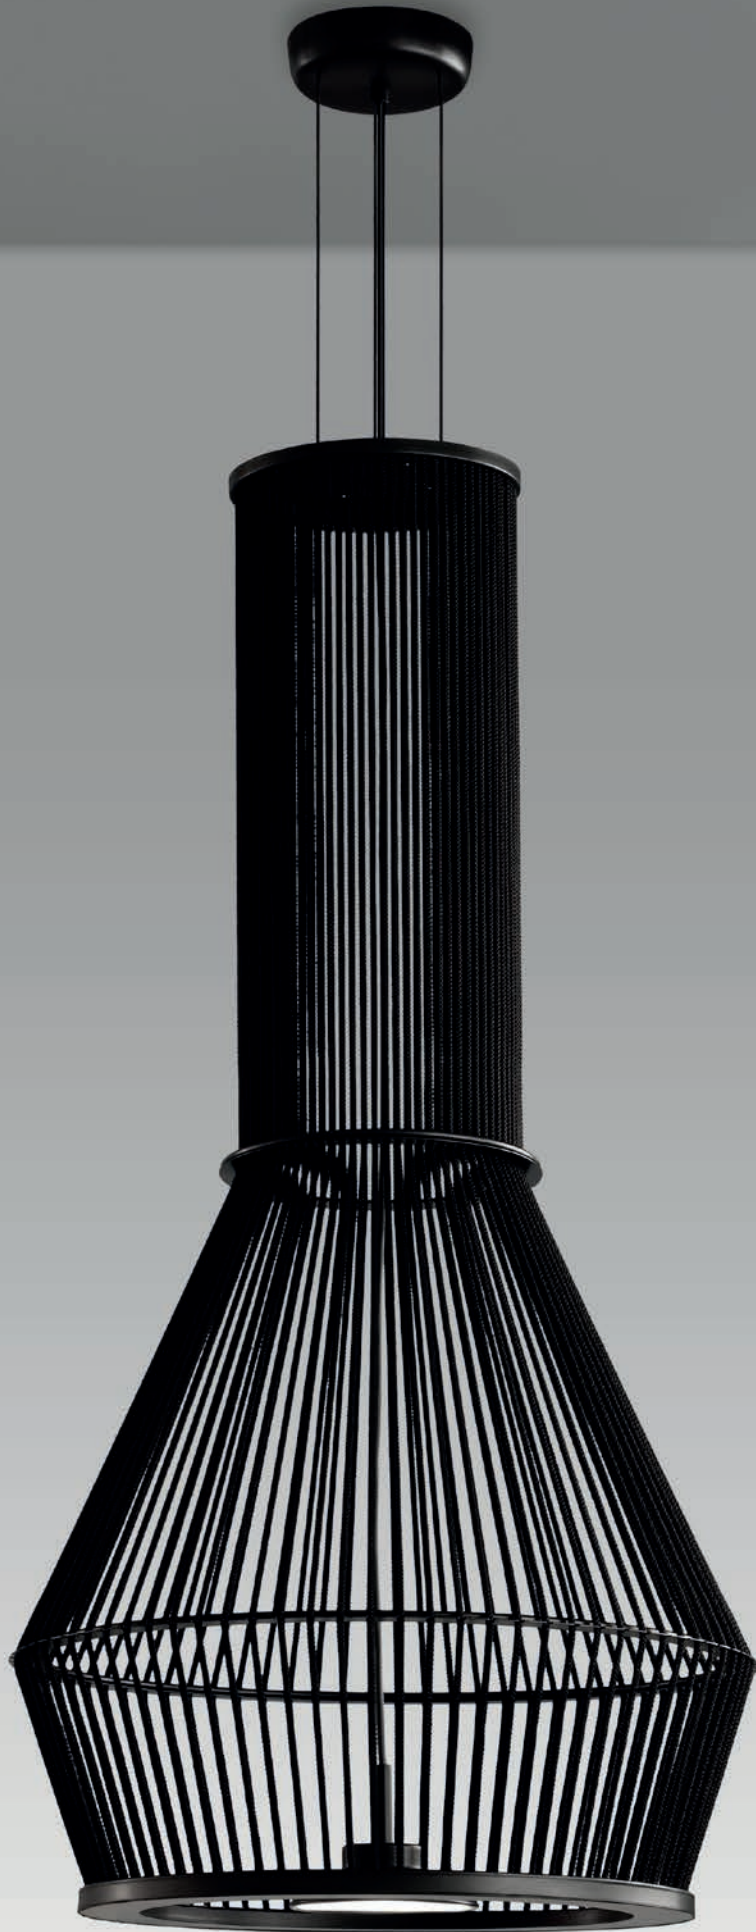

31400/100 + 1xARO20 + 1xARO50