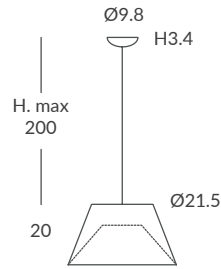

REF.
26801/30

COLGANTE / SUSPENSION
IP20

MATERIAL
Metal y cuerda / Metal and cord

ACABADO / FINISH
Florón: cromo, negro mate,
blanco mate o níquel satinado
Canopy: chrome, matt black,
matt white or satin nickel
Estructura: negra (excepto para cuerda blanca)
Structure: black (except for white cord)
Cuerda: ver colores estándar
Cord: see standard colors

INSTALACIÓN / INSTALLATION
- E27 LED 1x15W Ø6cm