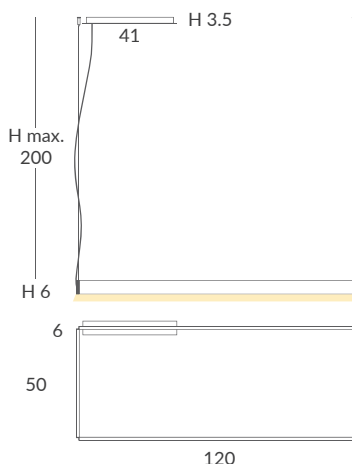

REF.
24840/50x120

COLGANTE/ SUSPENSION
IP20

MATERIAL
Aluminio, madera y acrílico satinado
Aluminium, wood and satin acrylic

ACABADO/ FINISH
Blanco mate / Matt white
Negro mate/ Matt black
Roble natural-plata/ Natural oak-silver
Nogal natural-plata/ Natural walnut-silver
Florón: blanco mate/ Canopy: Matt white
Difusor: Satinado/ Diffuser: Satin

INSTALACIÓN/ INSTALLATION
PCB LED 64W 500mA (D) (P) (C)
- Cálida/ Warm 3000K 4927lm
- Neutra/ Neutral 4000K 5154lm
CRI 80