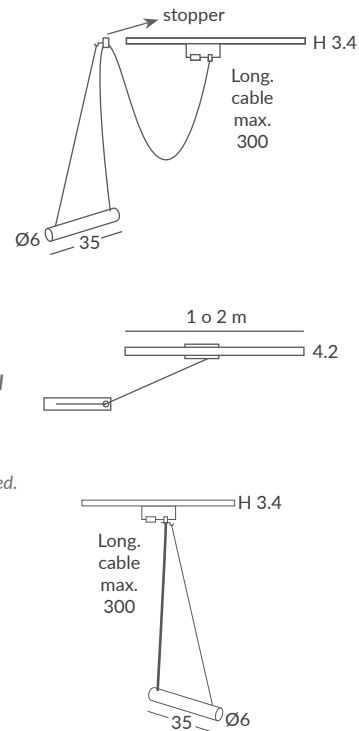

REF.
27872

COLGANTE CARRIL
TRACK SUSPENSION
IP20

MATERIAL
Aluminio / Aluminium

ACABADO / FINISH
Negro mate / Matt black
Blanco / White

INSTALACIÓN / INSTALLATION
- 1xGU10 LED 8W Ø5cm [E]

Carril NO incluido / Track NOT included.