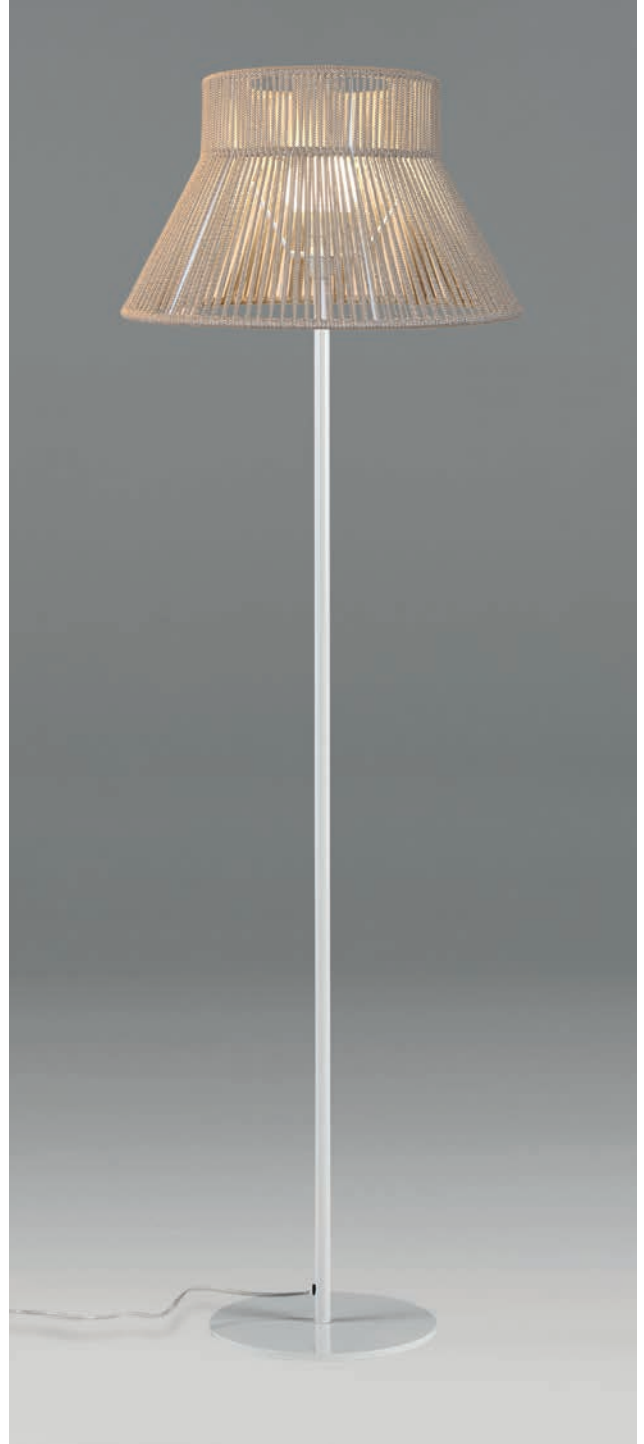

26870/35 brown

26072 stone