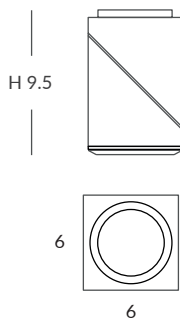

REF.
17013/1**

FOCO SUPERFICIE / SURFACE SPOTLIGHT
IP20

MATERIAL
Zamak / Zinc alloy

ACABADO / FINISH
Blanco mate / Matt white
Cromo / Chrome
Cuero / Antique
Negro mate / Matt black
Níquel satinado / Satin nickel
Plata / Silver

INSTALACIÓN / INSTALLATION
- 1xGU10 LED 8W Ø5cm L:6cm