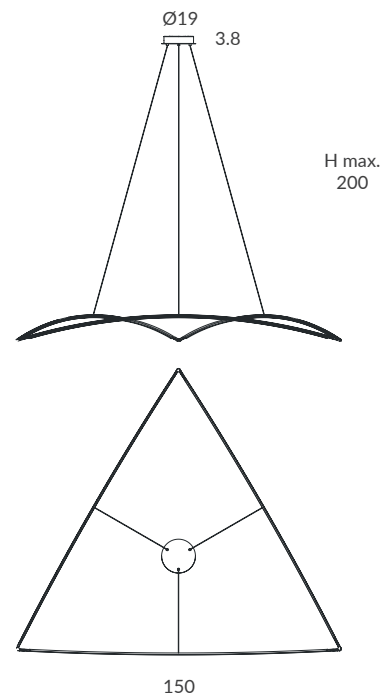

INSTALACIÓN / INSTALLATION

- LED strip 24V 41W (P) (LC) (C)
CRI>90
Cálida / Warm 3000K 2570lm
Neutra / Neutral 4000K 2784lm