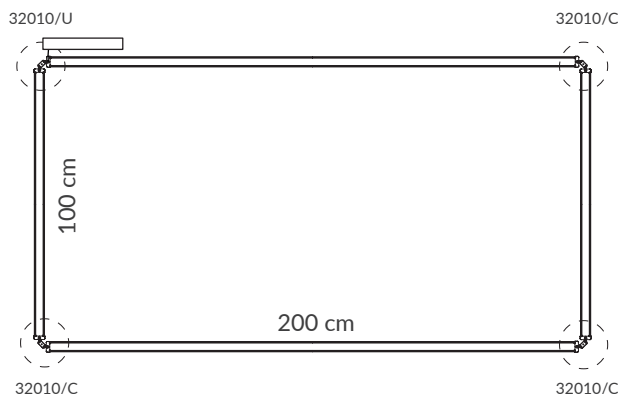

Composición cerrada / Closed composition

Pueden enviarnos un boceto de la composición deseada / You can send us your composition sketch