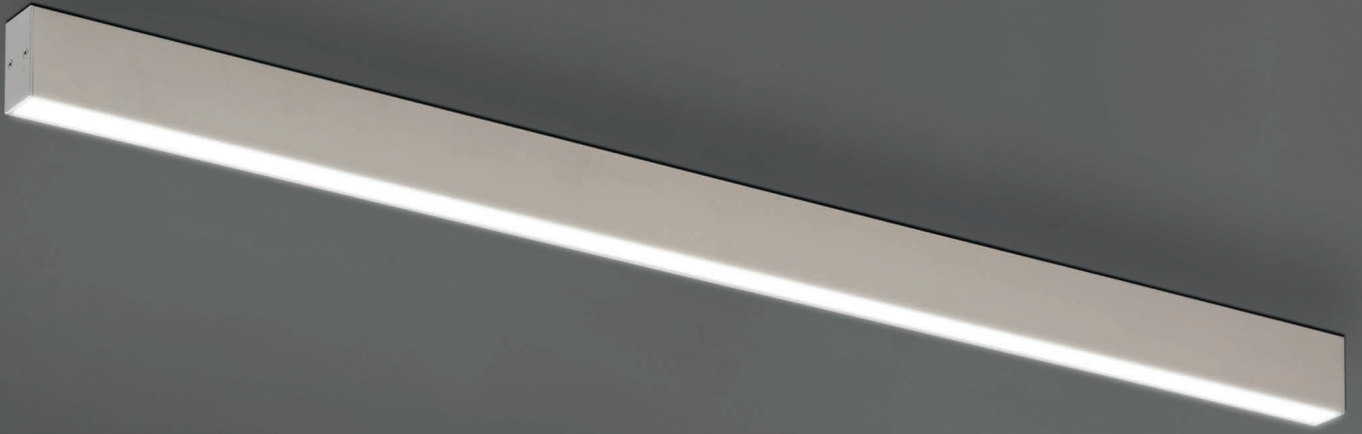

With the extrusion of aluminium and polycarbonate we have created these “chalk traces” at minimalist design, very modular and versatile, illuminated by a PCB-LED. The distribution of their lines allows us multiple combinations. Now also available in wall light.