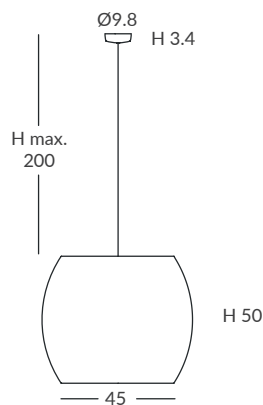

INSTALACIÓN / INSTALLATION

- E27 LED 1x15W Ø6cm
- E27 LED 1x20W Ø12cm