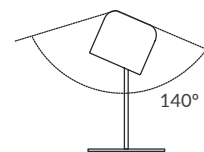

dim L,C dim Casambi

Archivos 3D y ficheros fotométricos disponibles en web / 3D and photometric files available on the web