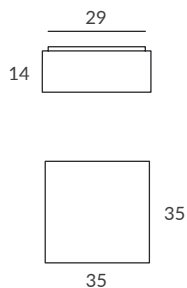

REF.
26000/35

PLAFÓN / CEILING LIGHT
IP20

MATERIAL
Metal, metacrilato y cuerda
Metal, PMMA and cord

ACABADO / FINISH
Difusor: blanco óptico
Diffuser: optic white
Estructura: negra (excepto para cuerda blanca)
Structure: black (except for white cord)
Cuerda: ver colores estándar
Cord: see standard colors

INSTALACIÓN / INSTALLATION

- E27 LED 2x15W Ø6cm