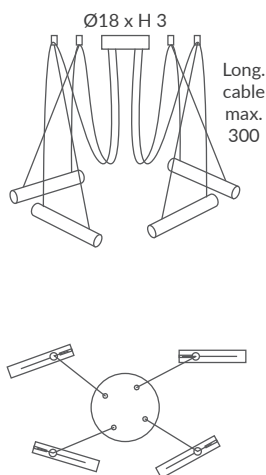

REF.
27870/2T
27870/3T
27870/4T
27870/5T
27870/6T

COLGANTE / SUSPENSION
IP20

De 2 a 6 con salida inferior
From 2 to 6 with cable inferior exit
Disponibile con salida lateral
With cable side exit available

MATERIAL
Aluminio / Aluminium

ACABADO / FINISH
Negro mate / Matt black
Blanco / White

INSTALACIÓN / INSTALLATION
- 2-6 x GU10 LED 8W Ø5cm [E]