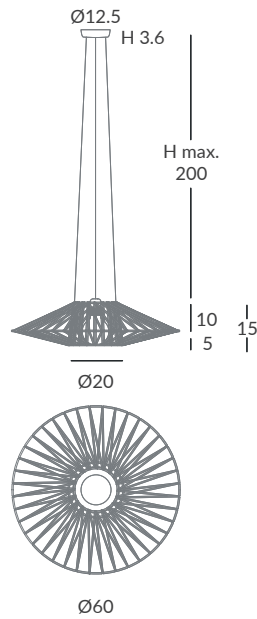

Structure: black

Cuerda: Elegir uno o dos colores
(ver carta de colores)

Cord: Choose one or two colors
(see cord color chart)

INSTALACIÓN / INSTALLATION

- E27 LED 1x15W Ø6cm 
- E27 LED 1x20W Ø9,5cm 

REF.
30801/80