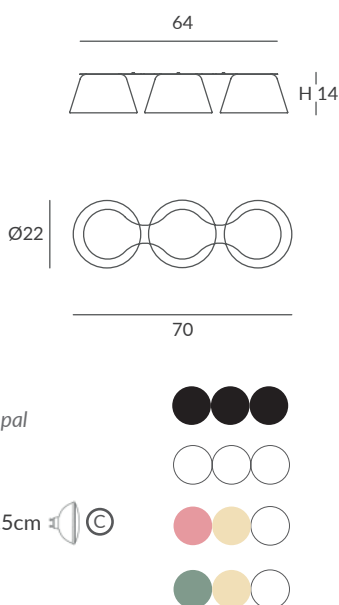

REF.
28260/70

PLAFÓN / CEILING LIGHT
IP20

MATERIAL
Metal y acrílico / Metal & acrylic

ACABADO / FINISH
Negro mate, blanco mate, blanco,
beige, marsala y oliva
Matt black, matt white, white,
beige, marsala and olive
Base: blanco o negro mate
Base: white or matt black
Difusor: opal mate / Diffuser: matt opal

INSTALACIÓN / INSTALLATION
- 3 x GU10 LED 8W Ø5cm
- 3 x GU10 LED 14W Ø11.1cm L:7.5cm
- 3 x COB LED 10W
CRI>90
Cálida / Warm 3000K 432lm
Neutra / Neutral 4000K 451lm