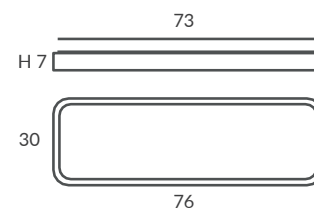

PLAFÓN / CEILING LIGHT
IP20

MATERIAL

Metal, madera de haya y cristal
Metal, beechwood and glass

ACABADO / FINISH

Roble / Oak
Difusor blanco opal
Opal white diffuser

INSTALACIÓN / INSTALLATION

- 4 x E27 LED 6W Ø5cm
- 2 x 2G11 LED 55W L:53cm TC-L

dim DALI

dim PUSH

dim Casambi