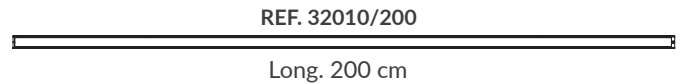

Perfiles / *Profiles*