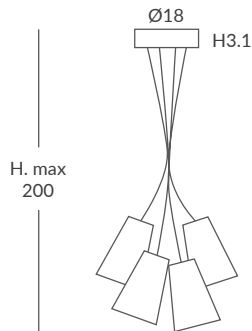

REF.
POP-BQ/4

COLGANTE / SUSPENSION
IP20

MATERIAL
Metal y cuerda / Metal and cord

ACABADO / FINISH
Florón: negro mate o blanco mate
Canopy: matt black or matt white
Estructura: negra (excepto para cuerda blanca)
Structure: black (except for white cord)
Cuerda: ver colores estándar
Cord: see standard colors

INSTALACIÓN / INSTALLATION
- E27 LED 4x15W Ø6cm

36

REF.
POP-BQ/6

COLGANTE / SUSPENSION
IP20

MATERIAL
Metal y cuerda / Metal and cord

ACABADO / FINISH
Florón: negro mate o blanco mate
Canopy: matt black or matt white
Estructura: negra (excepto para cuerda blanca)
Structure: black (except for white cord)
Cuerda: ver colores estándar
Cord: see standard colors

INSTALACIÓN / INSTALLATION
- E27 LED 6x15W Ø6cm