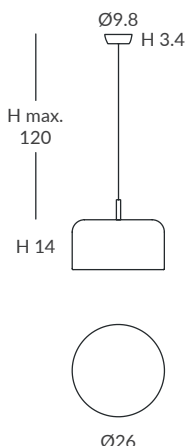

REF.
25800/26

COLGANTE / SUSPENSION
IP20

MATERIAL
Metal y acrílico / Metal & acrylic

ACABADO / FINISH
Negro mate, blanco mate,
blanco, beige, marsala y oliva
Matt black, matt white, white,
beige, marsala or olive
Difusor: opal mate / Diffuser: Matt opal

INSTALACIÓN / INSTALLATION
- E27 LED 2x15W Ø6cm
- COB LED 10W AC.220V
CRI>90
Cálida / Warm 3000K 432lm
Neutra / Neutral 4000K 451lm