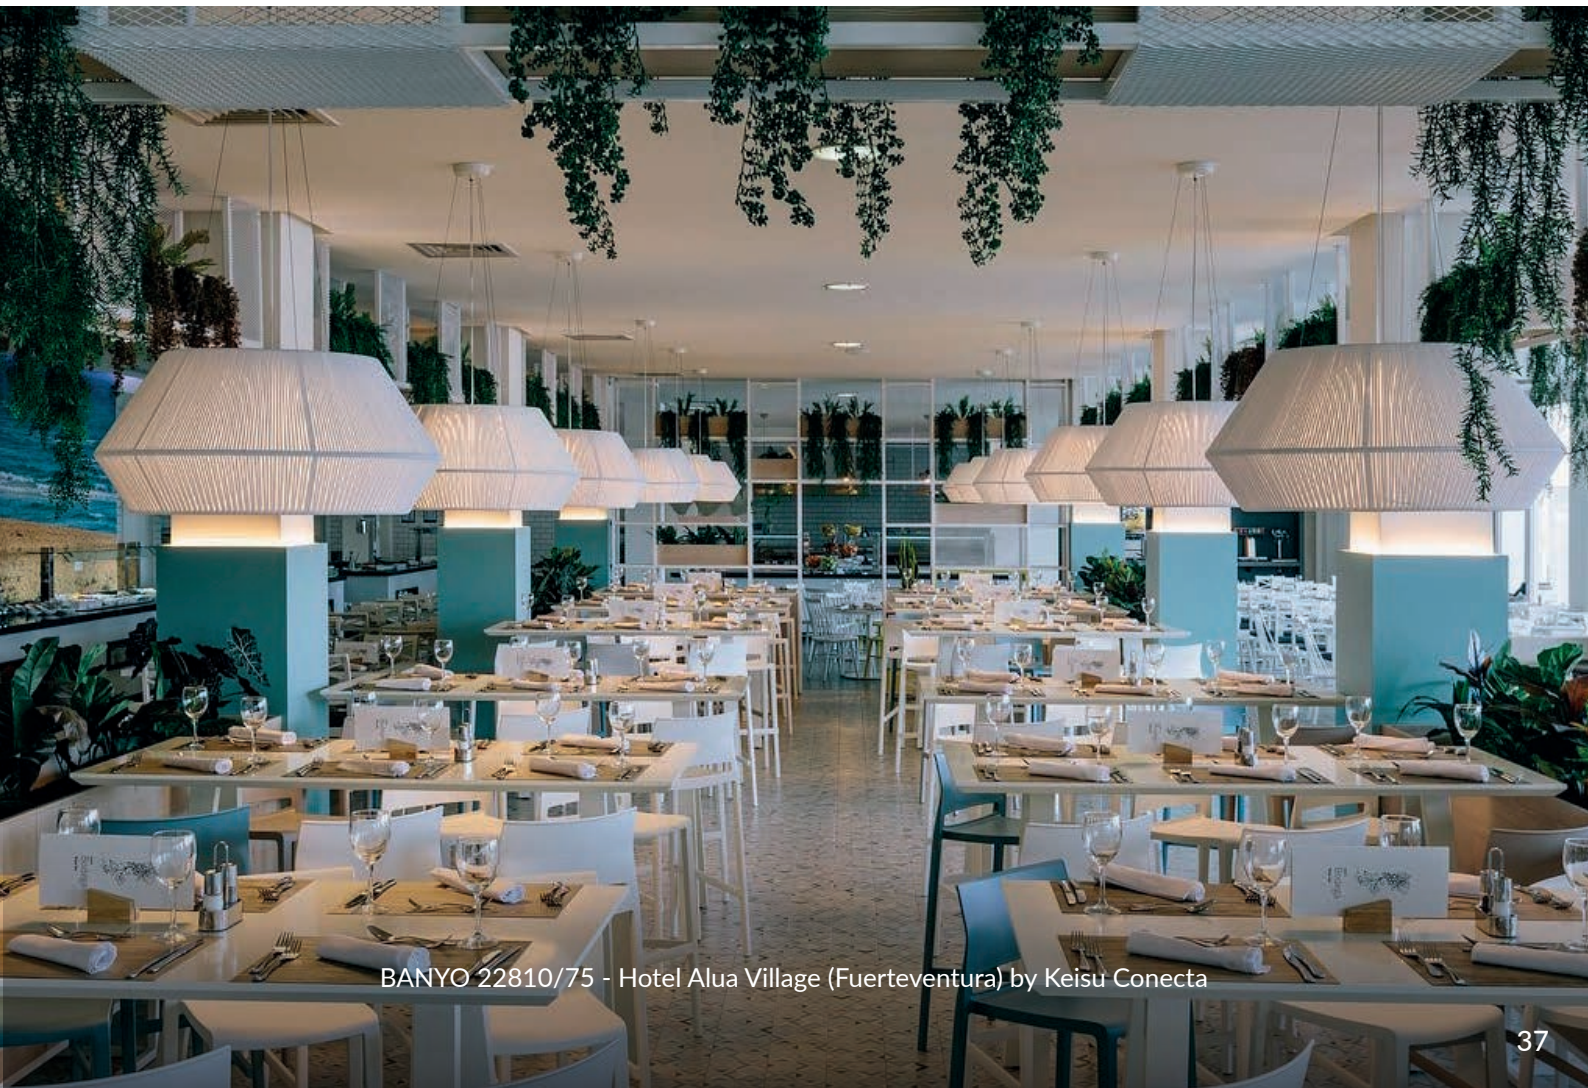

22002 stone

22004 ECO lithium

22006 white

BANYO 22810/75 - Kyatcha Restaurant (Netherlands) by Art2Go Interieurprojecten

BANYO 22810/75 - Hotel Alua Village (Fuerteventura) by Keisu Conecta

REF.
22001

SOBREMESA / TABLE LAMP
IP20