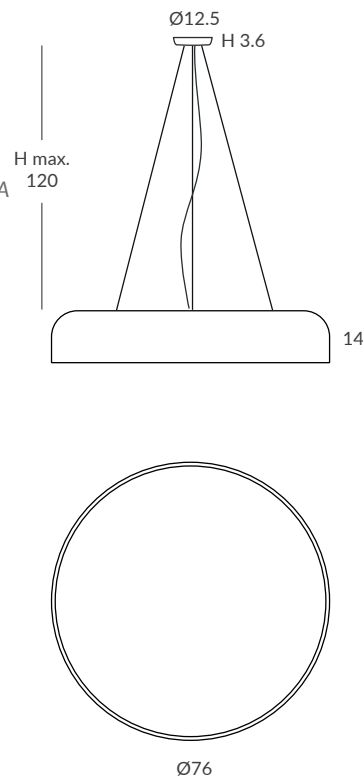

REF.
25800/76

COLGANTE / SUSPENSION
IP20

MATERIAL
Metal y metacrilato / Metal & PMMA

ACABADO / FINISH
Negro mate / Matt black
Blanco mate / Matt white
Blanco / White
Difusor: opal brillo
Diffuser: shiny opal

INSTALACIÓN / INSTALLATION
- E27 LED 5x15W Ø6cm
- PCB-LED 70W 500mA
CRI>90
Cálida / Warm 3000K 5672lm
Neutra / Neutral 4000K 6101lm