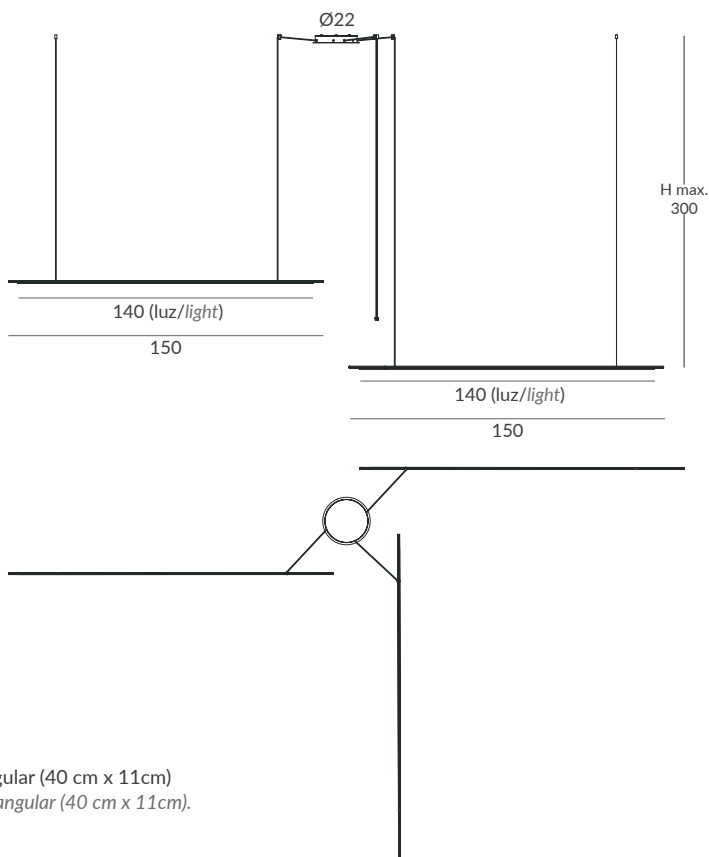

REF. RITA POP

29021/1
29021/2
29021/3
29021/4
29021/5

COLGANTE / SUSPENSION

IP20

MATERIAL

Aluminio y policarbonato
Aluminium & polycarbonate

ACABADO / FINISH

Negro mate / Matt black
Florón: negro mate / Canopy: matt black

INSTALACIÓN / INSTALLATION

1-5 x LED strip 24V 13,5W
CRI>90 (D) (P) (LC) (C)
Cálida / Warm 3000K 856lm
Neutra / Neutral 4000K 928lm

NOTA: Para 29021/4 y 29021/5 con dim DALI ó dim PUSH, la base será rectangular (40 cm x 11cm)
NOTE: For 29021/4 and 29021/5 with dim DALI or dim PUSH, the base will be rectangular (40 cm x 11cm).

REF. RITA DELTA
29820/100

COLGANTE / SUSPENSION
IP20

MATERIAL

Aluminio y policarbonato
Aluminium & polycarbonate

ACABADO / FINISH

Negro mate
Matt black
Florón: negro mate
Canopy: matt black

INSTALACIÓN / INSTALLATION

- LED strip 24V 26W (P) (LC) (C)
CRI>90
Cálida / Warm 3000K 1652lm
Neutra / Neutral 4000K 1790lm