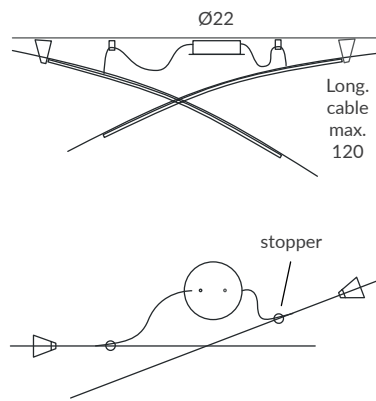

INSTALACIÓN / INSTALLATION
LED Strip 24V 4mm 3000K 16W (1010 lm)
LED Strip 24V 4mm 4000K 16W (1094 lm)
CRI≥90 (P) (LC) (C)

*Para opciones regulables: florón de Ø22 cm
*For DIM options: canopy Ø22 cm

REF. RITA CROSS
28021/2