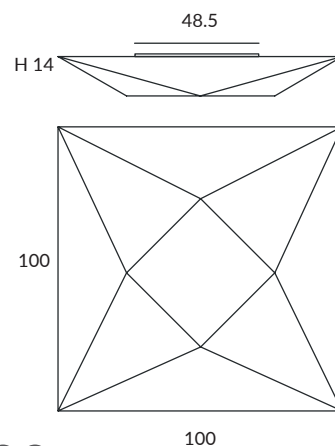

REF.
20007/100

PLAFÓN / CEILING LIGHT
IP20

MATERIAL
Metal y tela elástica
Metal & stretching fabric

ACABADO / FINISH
Blanco óptico
Optical white

INSTALACIÓN / INSTALLATION
- E27 LED 4x15W Ø6cm

- PCB-LED 40W 700mA
CRI>80
Cálida / Warm 3000K 2400lm
Neutra / Neutral 4000K 2510lm

- PCB-LED 70W 500mA
CRI>90
Cálida / Warm 3000K 4492lm
Neutra / Neutral 4000K 4698lm

- PCB-LED 72W 300mA
Regulable en temp./ brillo
Dimmable temp./ brightness
3000K - 6000K max. 3911lm