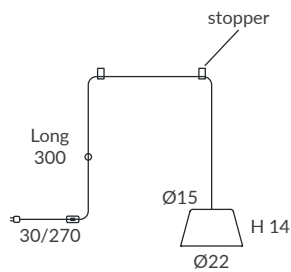

ACABADO / FINISH
Negro mate, blanco mate, blanco,
beige, marsala y oliva
Matt black, matt white, white,
beige, marsala and olive
Difusor: opal mate / Diffuser: matt opal

INSTALACIÓN / INSTALLATION
- 1 x GU10 LED 8W Ø5cm  
- 1 x GU10 LED 14W Ø11.1cm L:7.5cm  
- 1 x COB LED 10W
CRI>90  
Cálida / Warm 3000K 432lm
Neutra / Neutral 4000K 451lm