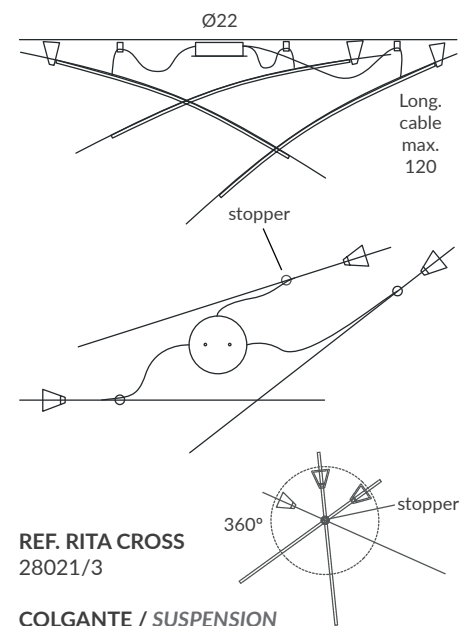

REF. RITA CROSS
28021/3

COLGANTE / SUSPENSION
IP20

MATERIAL
Aluminio / Aluminium
Tira LED / LED Strip
Policarbonato/ Polycarbonate

ACABADO / FINISH
Negro mate / Matt black
Difusor de Policarbonato: Blanco Óptico
Polycarbonate diffuser: Optical White

INSTALACIÓN / INSTALLATION
LED Strip 24V 4mm 3000K 48W (3030 lm)
LED Strip 24V 4mm 4000K 48W (3282 lm)
CRI≥90 (P) (LC) (C)

REF. RITA LINE
29010/200
29010/400
29010/600
29010/800
29010/1000