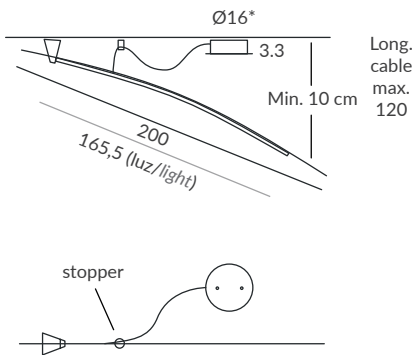

REF. RITA CROSS
28021/1

COLGANTE / SUSPENSION
IP20

MATERIAL
Aluminio / Aluminium
Tira LED / LED Strip
Policarbonato/ Polycarbonate

ACABADO / FINISH
Negro mate / Matt black
Difusor de Policarbonato: Blanco Óptico
Polycarbonate diffuser: Optical White

INSTALACIÓN / INSTALLATION
LED Strip 24V 4mm 3000K 16W (1010 lm)
LED Strip 24V 4mm 4000K 16W (1094 lm)
CRI≥90 (P) (LC) (C)

*Para opciones regulables: florón de Ø22 cm
*For DIM options: canopy Ø22 cm