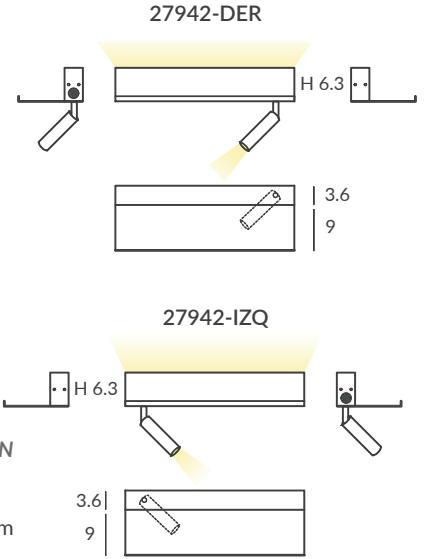

INSTALACIÓN / INSTALLATION

PCB LED 4.5W 700mA
- Cálida/ Warm 3000K 277lm
- Neutra/ Neutral 4000K 290lm
CRI ≥ 90
Foco / Spot LED 3W