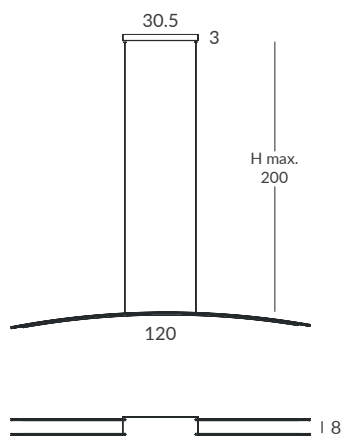

INSTALACIÓN / INSTALLATION

- LED strip 24V 22W (D) (P) (LC) (C)
CRI>90
Cálida / Warm 3000K 1346lm
Neutra / Neutral 4000K 1458lm

REF. RITA WALL
29921/120

APLIQUE / WALL LAMP
IP20

MATERIAL

Aluminio y policarbonato
Aluminium & polycarbonate

ACABADO / FINISH

Negro mate / Matt black
Florón: negro mate
Canopy: matt black

INSTALACIÓN / INSTALLATION

- LED strip 24V 9W
CRI>90
Cálida / Warm 3000K 551lm
Neutra / Neutral 4000K 596lm