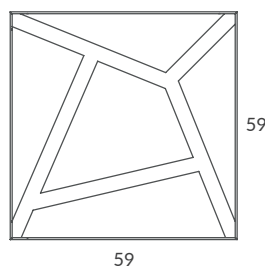

REF.
1629/23

DOWNLIGHT
IP43 ext - IP20 int

MATERIAL
Aluminio y metacrilato /
Aluminium & PMMA

ACABADO / FINISH
Bisel: blanco mate / *Frame: matt white*
Difusor: blanco brillo / *Diffuser: shiny white*

INSTALACIÓN / INSTALLATION
- PCB-LED 20W 700mA (D) (P) (LC) (C)
Cálida / *Warm 3000K 1145lm*
Neutra / *Neutral 4000K 1414lm*
CRI >80

REF.
1629/59

PANEL / RECESSED CEILING PANEL
IP43 ext - IP20 int

MATERIAL
Aluminio y metacrilato /
Aluminium & PMMA

ACABADO / FINISH
Bisel: blanco mate o negro mate
Frame: matt white or matt black
Difusor: blanco brillo o negro mate
Diffuser: shiny white or matt black

INSTALACIÓN / INSTALLATION
- PCB-LED 45W 500mA (D) (P) (C)
Cálida / *Warm 3000K 5073lm*
Neutra / *Neutral 4000K 5314lm*
CRI >80

REF.
26629/59

PLAFÓN / CEILING LIGHT
IP43 ext - IP20 int

MATERIAL
Aluminio y metacrilato /
Aluminium & PMMA

ACABADO / FINISH
Bisel: blanco mate o negro mate
Frame: matt white or matt black
Difusor: blanco brillo o negro mate
Diffuser: shiny white or matt black

INSTALACIÓN / INSTALLATION
- PCB-LED 45W 500mA (D) (P) (C)
Cálida / *Warm 3000K 5073lm*
Neutra / *Neutral 4000K 5314lm*
CRI >80

* Fácil rotación manual de los módulos / *Easy manual rotation of the panel*

(D) dim DALI

(P) dim PUSH

(LC) dim L,C

(C) dim Casambi

Archivos 3D y ficheros fotométricos disponibles en web / 3D and photometric files available on the web