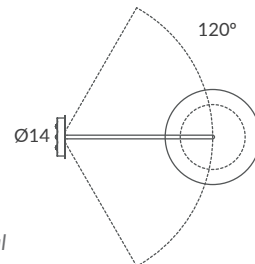

REF.
28980

APLIQUE / WALL LAMP
IP20

MATERIAL
Metal y acrílico / Metal & acrylic

ACABADO / FINISH

Negro mate, blanco mate, blanco,
beige, marsala y oliva
*Matt black, matt white, white,
beige, marsala and olive*

Base y brazo: blanco o negro mate

Base and arm: white or matt black

Difusor: opal mate / Diffuser: matt opal

INSTALACIÓN / INSTALLATION

- 1 x E27 LED 15W Ø6cm

- 1 x COB LED 10W

CRI>90

Cálida / Warm 3000K 432lm

Neutra / Neutral 4000K 451lm