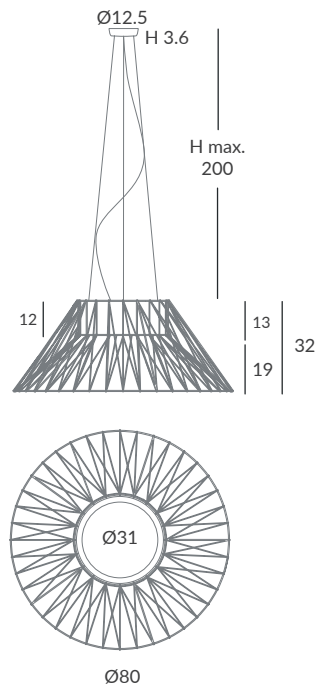

REF.
30820/80

COLGANTE / SUSPENSION
IP20

MATERIAL
Metal y cuerda
Metal and cord

ACABADO / FINISH

Florón: negro mate

Canopy: matt black

Estructura: negra

Structure: black

Difusor: acrílico / Diffuser: acrylic

Cuerda: Elegir uno o dos colores

(ver carta de colores)

Cord: Choose one or two colors

(see cord color chart)

INSTALACIÓN / INSTALLATION

- E27 LED 3x15W Ø6cm