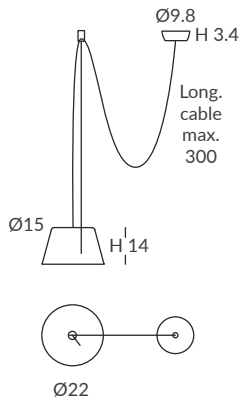

REF.
27860/1

COLGANTE / SUSPENSION
IP20

MATERIAL
Metal y acrílico / Metal & acrylic

ACABADO / FINISH
Negro mate, blanco mate o blanco
Matt black, matt white or white
Difusor: opal mate / Diffuser: matt opal

INSTALACIÓN / INSTALLATION
- 1 x GU10 LED 8W Ø5cm
- 1 x GU10 LED 14W Ø11.1cm L:7.5cm
- 1 x COB LED 10W
CRI>90
Cálida / Warm 3000K 432lm
Neutra / Neutral 4000K 451lm