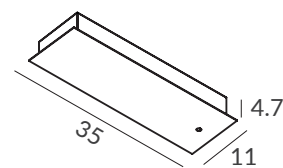

REF.
KIT 32010/4
(Para un total de 7m a 9m*)
(For a total from 7m to 9m*)

ACABADO / FINISH
Negro mate / Matt black

- Para 7m y 8m / For 7m and 8m:
- Ⓧ dim DALI Ⓧ dim PUSH
- Ⓞ dim Casambi
- Para 9m / For 9m:
- Ⓧ dim 0-10V