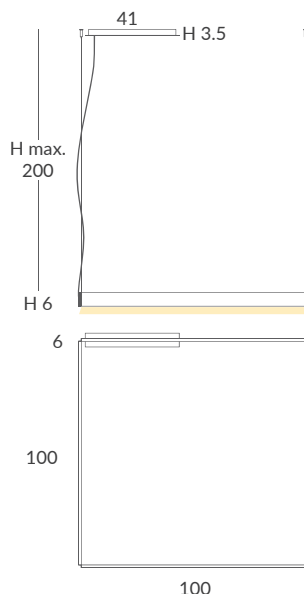

REF.
24840/100

COLGANTE/ SUSPENSION
IP20

MATERIAL
Aluminio, madera y acrílico satinado
Aluminium, wood and satin acrylic

ACABADO/ FINISH
Blanco mate / Matt white
Negro mate/ Matt black
Roble natural-plata/ Natural oak-silver
Nogal natural-plata/ Natural walnut-silver
Florón: blanco mate/ Canopy: Matt white
Difusor: Satinado/ Diffuser: Satin

INSTALACIÓN/ INSTALLATION
PCB LED 75W 500mA (D) (P) (C)
- Cálida/ Warm 3000K 5579lm
- Neutra/ Neutral 4000K 5836lm
CRI 80