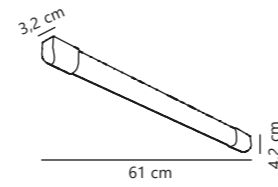

Arlington 60 Batten