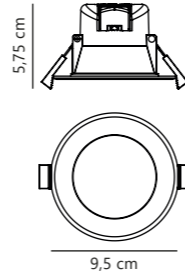

- Integrated LED
- 3000 kelvin
- IP20
- 600 lm
- Dimmable
- Ra 80
- 90°
- Class 2
- Parallel connection
- Insulation mounting
- LED guarantee

Measurements	Built-in info	Dimmable	LED W	Lifespan	Masterbox
H: 5,75 cm, Ø: 9,5 cm	Cutout Ø: 7-8 cm Built-in height: 6 cm	Yes, has built-in dimmable light source for wall dimmer	7W	30000 hours	Qty. 6