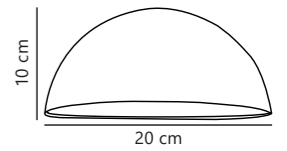

Scorpius Wall

NEW
Black 2320731003
Plastic

Measurements	Dimmable	Max. W	Masterbox
H: 10 cm, W: 20 cm, D: 10 cm	Yes, can be dimmed by choosing a dimmable bulb	15W	Qty. 3

Find the rest of the Scorpius series in the Minimalistic section on page 462