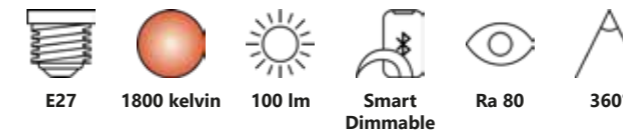

Measurements	Bulb type	Dimmable	Wattage	Voltage	Lifespan	Standby W	Masterbox
H: 26 cm, Ø: 20 cm	E27 LED	Yes, has built-in dimmable light source with Nordlux Smart functionality	4,7W	220-240 Volt	15000 hours	<0,5W	Qty. 3