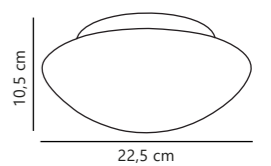

Measurements	Dimmable	Max. W	Masterbox
H: 10,5 cm, Ø: 22,5 cm	Yes, can be dimmed by choosing a dimmable bulb	40W	Qty. 3