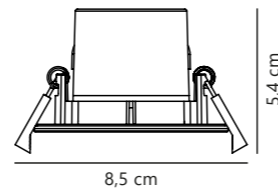

Don Smart 3-Kit Colour Downlight