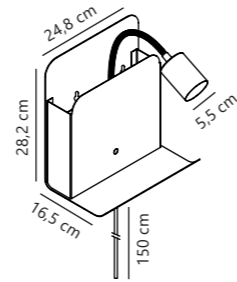

Measurements	Dimmable	Cable info	Switch	Max. W	Masterbox
H: 28,2 cm, W: 24,8 cm, L: 16,5 cm, shade Ø: 5,5 cm, projection: 16,5 cm	No, cannot be dimmed	White/Black Plastic Not replaceable	On the fixture	35W	Qty. 2