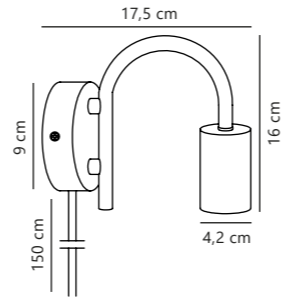

Measurements	Dimmable	Cable info	Switch	Max. W	Masterbox
H: 16 cm, W: 9 cm, L: 17,5 cm, projection: 17,5 cm, tube Ø: 1,13 cm	No, cannot be dimmed	Black Plastic Replaceable	On the cable	25W	Qty. 3