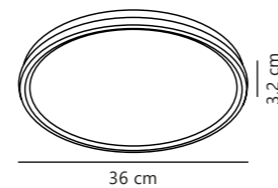

Liva Smart Colour Ceiling

NEW
White 2110826101
Plastic

NEW
Black 2110826103
Plastic

Measurements	Dimmable	LED W	Standby W	Lifespan	Masterbox
H: 3,2 cm, projection: 3,2 cm, Ø: 36 cm	Yes, has built-in dimmable light source with Nordlux Smart functionality	21W	<0,5W	25000 hours	Qty. 3