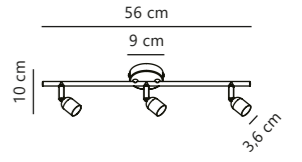

Avenue 3-Spot

Brushed steel 2113190132
Metal

Measurements	Dimmable	Canopy info	Max. W	Masterbox
H: 10 cm, W: 56,5 cm, L: 56,5 cm	Yes, can be dimmed by choosing a dimmable bulb	Metal 9 x 2,5 cm	3x35W	Qty. 3