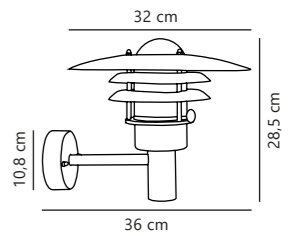

Measurements	Dimmable	Sensor info	Max. W	Masterbox
H: 28,5 cm, W: 36 cm, shade Ø: 32 cm, D: 36 cm, wall base: 10,8 cm	No, cannot be dimmed	Type: Motion & Twilight Angle: 100° Range: 0-8 m	60W	Qty. 3

Find the rest of the Lønstrup series in the Shade-on-shade section on page 482