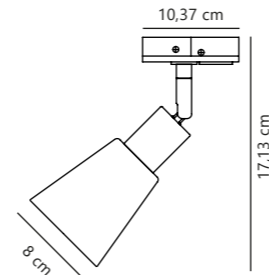

Measurements	Dimmable	Max. W	Masterbox
H: 17,13 cm, W: 10,37 cm, L: 8 cm, shade Ø: 8 cm	Yes, can be dimmed by choosing a dimmable bulb	50W	Qty. 3