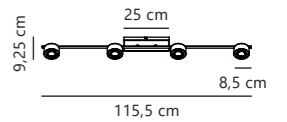

Clyde 4 -Spot