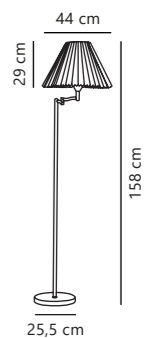

Measurements	Dimmable	Cable info	Switch	Max. W	Masterbox
H: 158 cm, shade Ø: 44 cm, shade H: 29 cm, tube Ø: 2 cm	No, cannot be dimmed	Black Plastic Not replaceable	On the cable	40W	Qty. 2