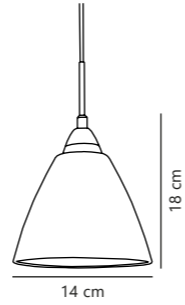

Measurements	Dimmable	Cable info	Canopy info	Max. W	Masterbox
H: 18 cm, shade Ø: 14 cm	Yes, can be dimmed by choosing a dimmable bulb	White Plastic Not replaceable	Chrome Metal 9 x 5,35 cm	40W	Qty. 3