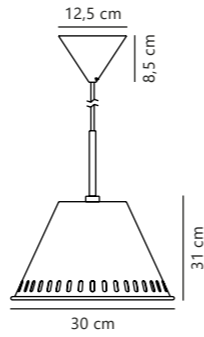

Measurements	Dimmable	Cable info	Canopy info	Max. W	Masterbox
H: 31 cm, W: 30 cm, L: 30 cm, shade Ø: 30 cm	Yes, can be dimmed by choosing a dimmable bulb	Black Plastic Not replaceable	Black Plastic 12,5 x 8,5 cm	40W	Qty. 3