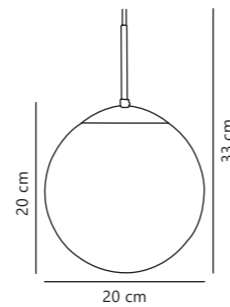

Cafe 20 Pendant

Measurements	Dimmable	Cable info	Canopy info	Max. W	Masterbox
H: 34 cm, W: 20 cm, shade Ø: 20 cm, shade H: 20 cm	Yes, can be dimmed by choosing a dimmable bulb	Clear Plastic Not replaceable	White Plastic 12,5 x 8,5 cm	15W	Qty. 3