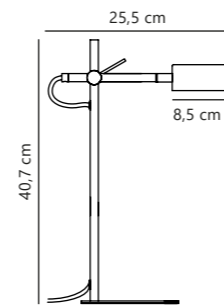

Clyde Table