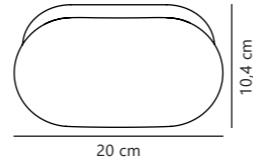

Foam Oval Wall

NEW
White 2210131001
Plastic

NEW
Black 2210131003
Plastic

E27
(excl.)

IP44

Dimmable

Class 2

Parallel
connection

Measurements	Dimmable	Max. W	Masterbox
H: 21,75 cm, W: 11,76 cm	Yes, can be dimmed by choosing a dimmable bulb	55W	Qty. 3