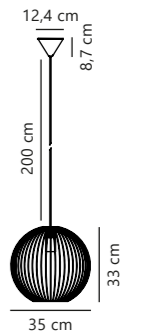

Measurements	Dimmable	Cable info	Canopy info	Max. W	Masterbox
H: 33 cm, W: 35 cm, L: 35 cm, shade Ø: 35 cm	Yes, can be dimmed by choosing a dimmable bulb	Black Textile Not replaceable	Black Plastic 12,4 x 8,7 cm	60W	Qty. 2