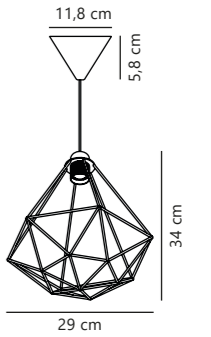

Measurements	Dimmable	Cable info	Canopy info	Max. W	Masterbox
H: 34 cm, shade Ø: 29 cm	Yes, can be dimmed by choosing a dimmable bulb	Black Textile Not replaceable	Black Plastic 11,8 x 5,8 cm	60W	Qty. 3