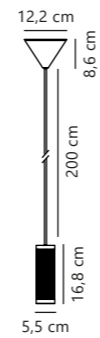

Measurements	Dimmable	Cable info	Canopy info	Max. W	Masterbox
H: 16,8 cm, W: 5,5 cm, L: 5,5 cm, Ø: 5,5 cm	Yes, can be dimmed by choosing a dimmable bulb	Black Textile Not replaceable	Black Plastic 12,2 x 8,6 cm	40W	Qty. 6