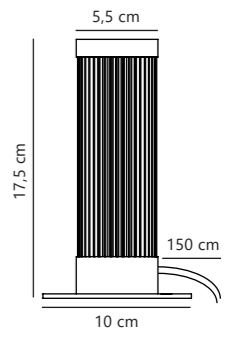

Measurements	Dimmable	Cable info	Switch	Max. W	Masterbox
H: 17,5 cm, W: 10 cm, L: 10 cm, shade Ø: 5,5 cm	No, cannot be dimmed	Black Textile Not replaceable	On the cable	40W	Qty. 6