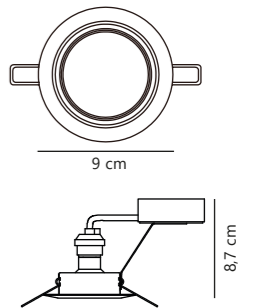

Measurements	Built-in info	Dimmable	Max. W	Masterbox
H: 8,7 cm, Ø: 9,0 cm	Cutout Ø: 7,5 cm Built-in height: 15 cm	Yes, can be dimmed by choosing a dimmable bulb	3x35W	Qty. 6