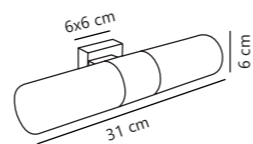

Measurements	Dimmable	Max. W	Masterbox
H: 6 cm, W: 31 cm, shade Ø: 6 cm, projection: 9,5 cm, wall base: 6 x 6 cm	Yes, can be dimmed by choosing a dimmable bulb	2x25W	Qty. 3