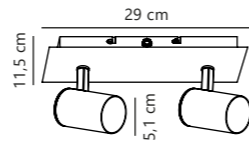

Frida 2-Spot

White 49810101
Metal

Measurements	Dimmable	Canopy info	Max. W	Masterbox
W: 8 cm, L: 29 cm, shade Ø: 5,1 cm, projection: 11,5 cm, wall base: 29 x 6 cm	Yes, can be dimmed by choosing a dimmable bulb	29 x 2,5 cm	2x35W	Qty. 3