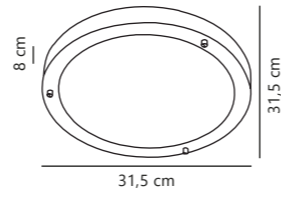

Measurements	Dimmable	Max. W	Masterbox
H: 8 cm, Ø: 31,5 cm	Yes, can be dimmed by choosing a dimmable bulb	2x40W	Qty. 3