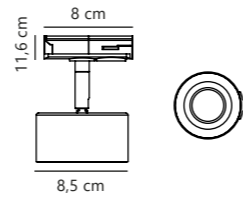

Measurements	Dimmable	LED W	Lifespan	Masterbox
H: 10,5 cm, shade Ø: 8,5 cm	3-step Moodmaker™ Step 1 All on Step 2 Centre on Step 3 Ring on	4W	25000 hours	Qty. 6