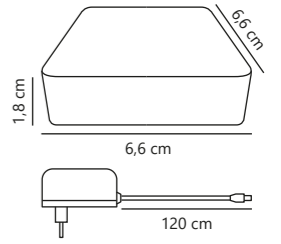

E27

2200-6500 kelvin

900 lm

Smart Dimmable

Ra 80

240°

Measurements	Bulb type	Dimmable	Wattage	Voltage	Lifespan	Standby W	Masterbox
H: 10,9 cm, Ø: 6 cm	E27 LED	Yes, has built-in dimmable light source with Nordlux Smart functionality	7W	220-240 Volt	25000 hours	<0,5W	Qty. 6

Only for sale in the UK