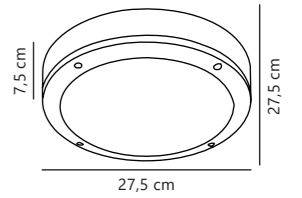

Desi 28 Ceiling

Black 77646003
Aluminium

E27
(excl.)

IP44

Dimmable

Class 1

Parallel
connection

Measurements	Dimmable	Max. W	Masterbox
Ø: 27,5 cm, D: 8 cm	Yes, can be dimmed by choosing a dimmable bulb	2x12W	Qty. 3