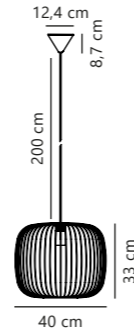

Beroni 40 Pendant designed by Says Who

Black 2213313003
Metal

Measurements	Dimmable	Cable info	Canopy info	Max. W	Masterbox
H: 33 cm, W: 40 cm, L: 40 cm, shade Ø: 40 cm	Yes, can be dimmed by choosing a dimmable bulb	Black Textile Not replaceable	Black Plastic 12,4 x 8,7 cm	60W	Qty. 2