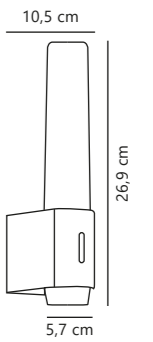

Measurements	Dimmable	LED W	Lifespan	Masterbox
W: 5,7 cm, L: 26,9 cm, projection: 10,5 cm	2-step Moodmaker™ Step 1 100% Step 2 Night light	6,8W	25000 hours	Qty. 3