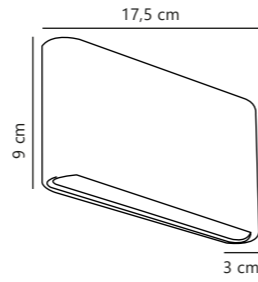

Kinver Wall