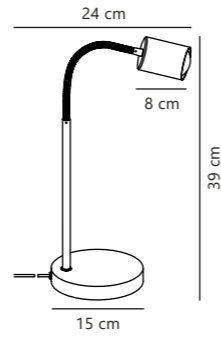

Measurements	Dimmable	Cable info	Switch	Max. W	Masterbox
H: 55 cm, W: 23,4 cm, shade Ø: 5,5 cm, tube Ø: 1,5 cm	No, cannot be dimmed	Black Plastic Not replaceable	On the cable	7W	Qty. 3