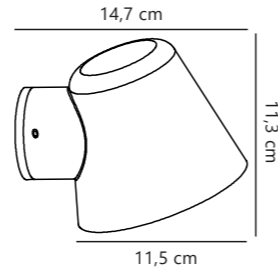

Measurements	Dimmable	Max. W	Masterbox
H: 11,3 cm, W: 11,5 cm, D: 14,7 cm	Yes, can be dimmed by choosing a dimmable bulb	35W	Qty. 3

Find the rest of the Aleria series in the Seaside section on page 487