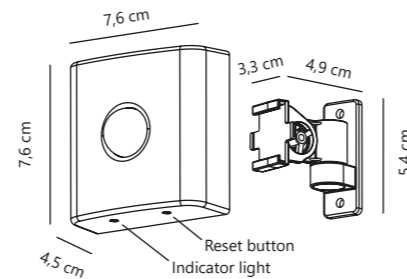

Measurements	Standby W	Sensor info	Masterbox
H: 7,6 cm, W: 4,5 cm, L: 7,6 cm, projection: 4,5 cm	<0,5W	Type: Motion & Twilight Angle: 100° Range: 0-12 m	Qty. 6

Smart Sensor

Smart Sensor is a wireless battery-operated lux and motion sensor with free mounting opportunities, as no cables to the sensor are required. The Smart Sensor can be connected to any of the Nordlux Smart Light bulbs and luminaires.

The sensor operates via Bluetooth and is connected to the Nordlux Smart Light app, where you easily regulate the motion and darkness sensitivity sensor. Mount the sensor directly on the wall or with the enclosed bracket to determine the direction of the sensor. The Smart Sensor being IP safe, makes it ideal for both outdoor and bathroom use and has a battery life of 400 days.