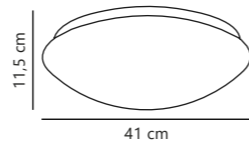

Measurements	Dimmable	Sensor info	LED W	Lifespan	Masterbox
H: 10,5 cm, Ø: 36,0 cm	No, cannot be dimmed	Type: Microwave Angle: 120°	17,6W	30000 hours	Qty. 3

Ask 41 Ceiling

White 45396001
Metal

Measurements	Dimmable	LED W	Lifespan	Masterbox
H: 11,5 cm, Ø: 41 cm	No, cannot be dimmed	36W	30000 hours	Qty. 3