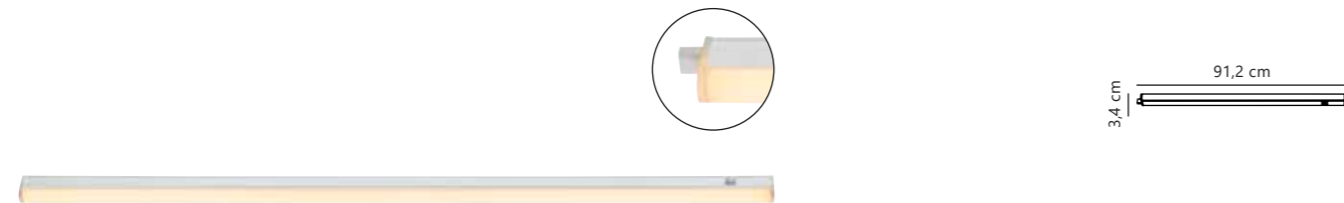

Renton 90 4000K Under-cabinet

White 2111036101
Plastic