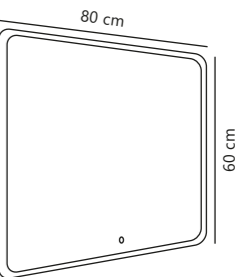

Dovina 60 Wall

NEW
Clear 2310251000
Glass

Measurements	Dimmable	Switch	LED W	Lifespan	Masterbox
Projection: 2,5 cm, Ø: 60 cm	No, cannot be dimmed	Touch on/off	20W	25000 hours	Qty. 3

Dovina 60x80 Wall

NEW
Clear 2310271000
Glass