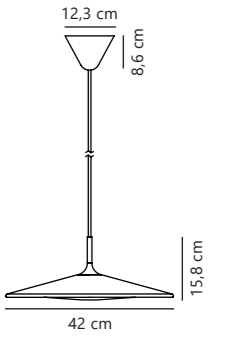

Measurements	Dimmable	Cable info	Canopy info	LED W	Lifespan	Masterbox
shade Ø: 42 cm, shade H: 15,8 cm	3-step Moodmaker™ Step 1 1010 lm Step 2 562 lm Step 3 213 lm	Black Textile Not replaceable	Black Plastic 12,3 x 8,6 cm	17,5W	30000 hours	Qty. 3