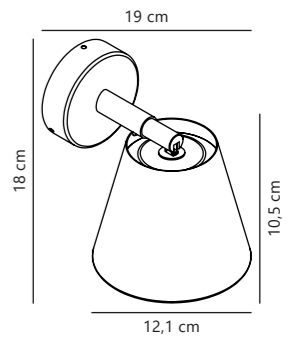

Measurements	Dimmable	Max. W	Masterbox
H: 18 cm, shade Ø: 12,1 cm, shade H: 10,5 cm, projection: 19 cm, wall base: Ø 8,5 cm	Yes, can be dimmed by choosing a dimmable bulb	8W SMD LED	Qty. 3