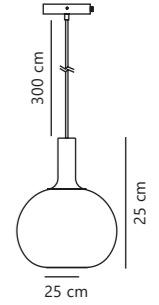

Measurements	Dimmable	Cable info	Canopy info	Max. W	Masterbox
H: 33 cm, shade Ø: 25 cm	Yes, can be dimmed by choosing a dimmable bulb	White/Black Textile Not replaceable	White/Black/Brass Metal 12 x 2,5 cm	60W	Qty. 3