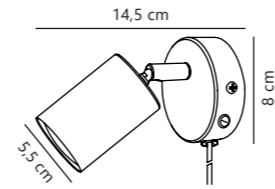

Measurements	Dimmable	Cable info	Switch	Max. W	Masterbox
H: 12 cm, W: 8 cm, L: 8 cm, shade Ø: 5,5 cm	No, cannot be dimmed	White/Black Plastic Replaceable	On the base	7W	Qty. 6