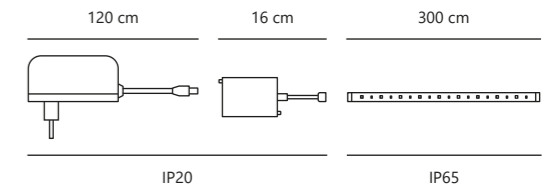

Smart LED Strip 3 meters