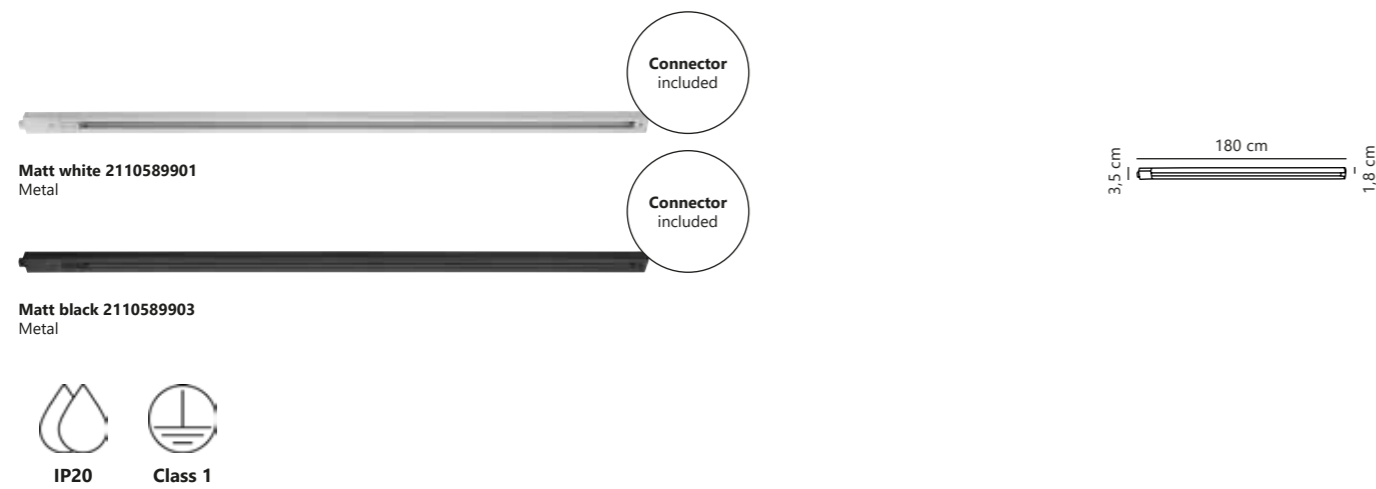

Link 1,8m Track Light

Measurements	Max. W	Masterbox
W: 3,5 cm, L: 180 cm, projection: 1,8 cm	690W	Qty. 3