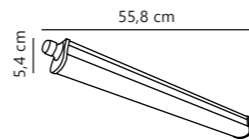

Westport 60 Single Batten

Grey 49646110
Plastic

- Integrated LED
- 4000 kelvin
- IP65
- 1100 lm
- Not dimmable
- Ra 80
- 125°
- Class 2
- 5 year LED guarantee

Measurements	Dimmable	LED W	Lifespan	Masterbox
H: 5,4 cm, W: 5,4 cm, L: 55,8 cm	No, cannot be dimmed	10W	25000 hours	Qty. 6