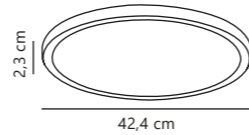

Oja 42 IP20 2700K Step-Dim Ceiling