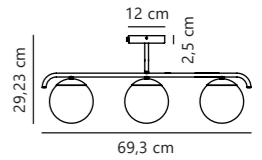

Measurements	Dimmable	Canopy info	Max. W	Masterbox
H: 29,23 cm, W: 14,5 cm, L: 69,3 cm, shade Ø: 14,5 cm	Yes, can be dimmed by choosing a dimmable bulb	Black/Brass Metal 12 x 2,5 cm	3x25W	Qty. 3