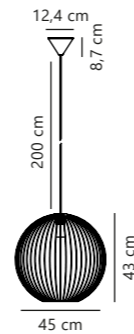

Measurements	Dimmable	Cable info	Canopy info	Max. W	Masterbox
H: 43 cm, W: 45 cm, L: 45 cm, shade Ø: 45 cm	Yes, can be dimmed by choosing a dimmable bulb	Black Textile Not replaceable	Black Plastic 12,4 x 8,7 cm	60W	Qty. 2