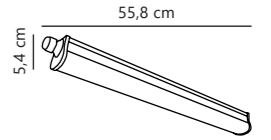

Westport 60 Double Batten

Grey 49656110
Plastic

- Integrated LED
- 4000 kelvin
- IP65
- 2100 lm
- Not dimmable
- Ra 80
- 125°
- Class 2
- 5 year LED guarantee

Measurements	Dimmable	LED W	Lifespan	Masterbox
H: 5,4 cm, W: 5,4 cm, L: 55,8 cm	No, cannot be dimmed	19W	25000 hours	Qty. 6