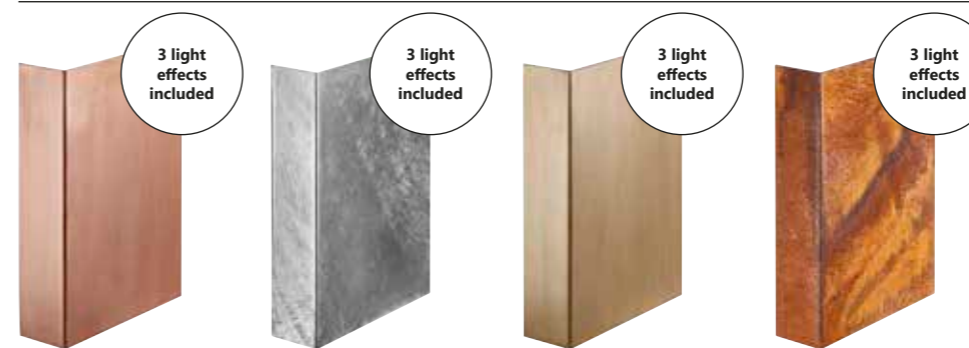

Fold 15 Wall designed by Bønnelycke MDD

Copper 2019051030
Copper

Galvanized 2019051031
Galvanized steel

Brass 2019051035
Brass

Corten 2019051038
Corten