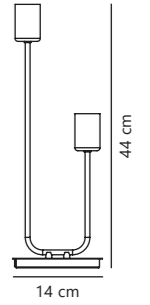

Measurements	Dimmable	Cable info	Switch	Max. W	Masterbox
H: 44 cm, shade Ø: 4,2 cm, tube Ø: 0,8 cm	No, cannot be dimmed	Black Plastic Not replaceable	On the cable	2x25W	Qty. 3