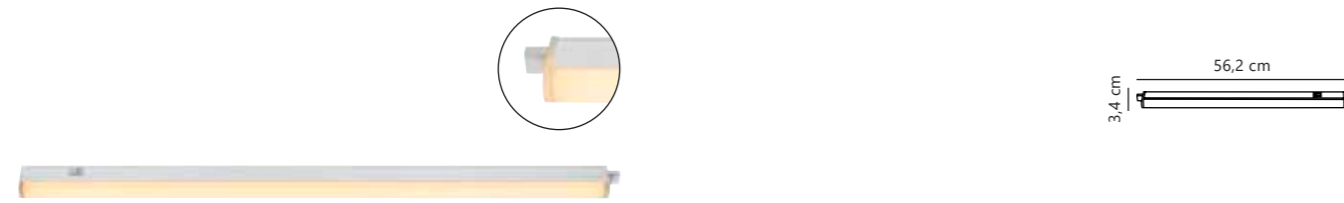

Renton 55 4000K Under-cabinet

White 2111026101
Plastic