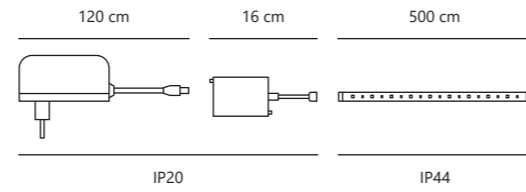

Measurements	Dimmable	Cable info	LED W	Lifespan	Masterbox
H: 0,15 cm, W: 0,8 cm, L: 500 cm	By remote	White Plastic	15W	35000 hours	Qty. 6

LED Strip Music 3 meters

EXEMPT

White 2210399901
Plastic

Measurements	Dimmable	Cable info	LED W	Lifespan	Masterbox
H: 0,15 cm, W: 1 cm, L: 300 cm	By remote	White Plastic	14W	35000 hours	Qty. 6