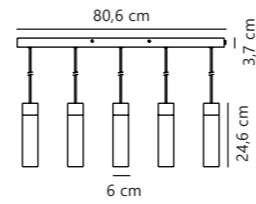

Measurements	Dimmable	Cable info	Canopy info	Max. W	Masterbox
W: 6 cm, L: 80,6 cm, shade Ø: 6 cm, shade H: 24,6 cm	Yes, can be dimmed by choosing a dimmable bulb	Black Textile Not replaceable	Black Metal 80,6 x 3,7 cm	5x15W	Qty. 2