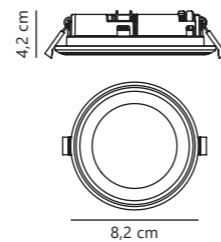

Elkton 8 Downlight

White 47520101
Plastic

- Integrated LED
- 2700 kelvin
- IP20
- 350 lm
- Moodmaker
- Ra 80
- 120°
- Class 2
- Parallel connection
- LED guarantee

Measurements	Built-in info	Dimmable	LED W	Lifespan	Masterbox
H: 4,2 cm, Ø: 8,2 cm	Cutout Ø: 6,5 cm Built-in height: 5 cm	3-step Moodmaker™ Step 1 All on Step 2 Centre on Step 3 Ring on	5W	25000 hours	Qty. 3