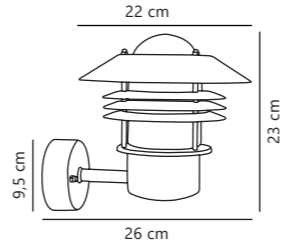

Measurements	Dimmable	Max. W	Masterbox
H: 23 cm, W: 22 cm, shade Ø: 22 cm, D: 26 cm, wall base: 9,5 cm	Yes, can be dimmed by choosing a dimmable bulb	60W	Qty. 3

Find the rest of the Vejers series in the Seaside section on page 522