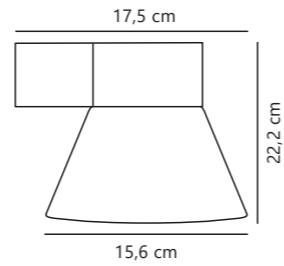

Measurements	Dimmable	Max. W	Masterbox
H: 22,2 cm, W: 15,6 cm, shade Ø: 15,6 cm, Ø: 15,6 cm, D: 17,5 cm	Yes, can be dimmed by choosing a dimmable bulb	25W	Qty. 3