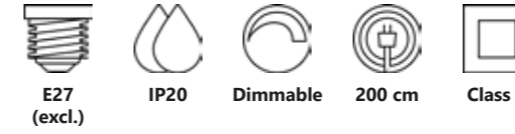

Measurements	Dimmable	Cable info	Canopy info	Max. W	Masterbox
H: 27 cm, W: 112 cm, L: 112 cm, shade Ø: 22 cm	Yes, can be dimmed by choosing a dimmable bulb	Black Plastic Not replaceable	Black Metal 12,5 x 9,5 cm	3*60W	Qty. 3