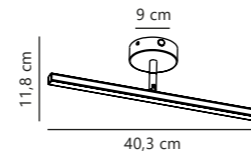

IP S13 40 Bathroom lighting designed by Bønnelycke MDD