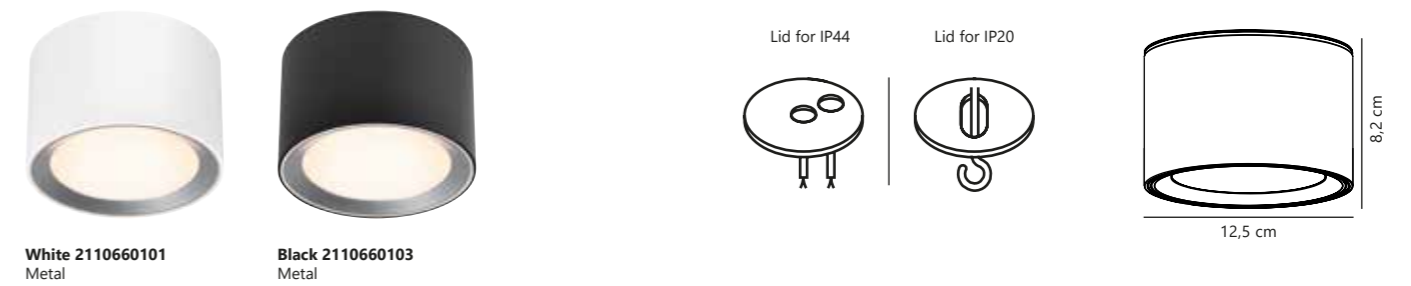

Landon 8 Ceiling

- Integrated LED
- 2700 kelvin
- IP44
- 600 lm
- Moodmaker
- Ra 80
- 110°
- Class 2
- Parallel connection
- LED guarantee

Measurements	Dimmable	LED W	Lifespan	Masterbox
H: 8,2 cm, Ø: 12,5 cm	3-step Moodmaker™ Step 1 All on Step 2 Centre on 50% Step 3 Ring on	6,5W	20000 hours	Qty. 3