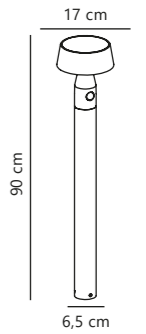

Nama 90 Solar Garden

EXEMPT

Black 2118278003
Aluminium

- Integrated LED
- Solar charging
- 3000 kelvin
- IP54
- 65 lm
- Not dimmable
- Ra 80
- Sensor
- Class 3
- LED guarantee

Measurements	Battery info	Sensor info	LED W	Lifespan	Masterbox
H: 90 cm, W: 17 cm, L: 17 cm, shade Ø: 17 cm, tube Ø: 6,5 cm	Type: Lithium-ion	Type: Motion & Twilight Angle: 120° Range: 0-3 m	1W	30000 hours	Qty. 2