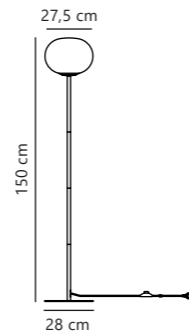

Measurements	Dimmable	Cable info	Switch	Max. W	Masterbox
H: 150 cm, shade Ø: 27,5 cm	No, cannot be dimmed	White/Black Textile Not replaceable	On the cable	25W	Qty. 2