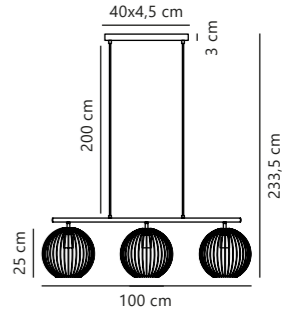

Measurements	Dimmable	Cable info	Canopy info	Max. W	Masterbox
H: 23,6 cm, L: 100,3 cm, shade Ø: 25 cm	Yes, can be dimmed by choosing a dimmable bulb	Black Textile Not replaceable	Black Metal 12,5 x 9,5 cm	3x60W	Qty. 2