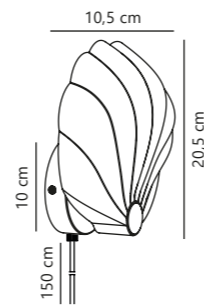

Konchi Wall

NEW

White 2312901001
Metal

NEW

Green 2312901023
Metal

E14
(excl.)

IP20

Not
dimmable

45°

150 cm

Class 2

Measurements	Dimmable	Cable info	Switch	Max. W	Masterbox
H: 20,5 cm, W: 20 cm, L: 20 cm, shade Ø: 20 cm	No, cannot be dimmed	White Plastic Replaceable	On the cable	25W	Qty. 3