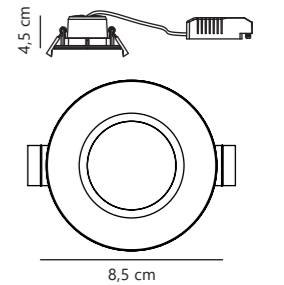

Tiaki Downlight

White 49570101
Plastic

NEW
Black 49570103
Plastic

Nickel 49570155
Plastic

- Integrated LED
- 2700-4000 kelvin
- IP65
- 345 lm
- Moodmaker
- Ra 80
- 100°
- Class 2
- Parallel connection
- LED guarantee

Measurements	Built-in info	Dimmable	LED W	Lifespan	Masterbox
H: 4,5 cm, Ø: 8,5 cm	Cutout Ø: 7,2 cm Built-in height: 5,5 cm	2-step Moodmaker™ Step 1 2700 K Step 2 4000 K	6,5W	20000 hours	Qty. 3