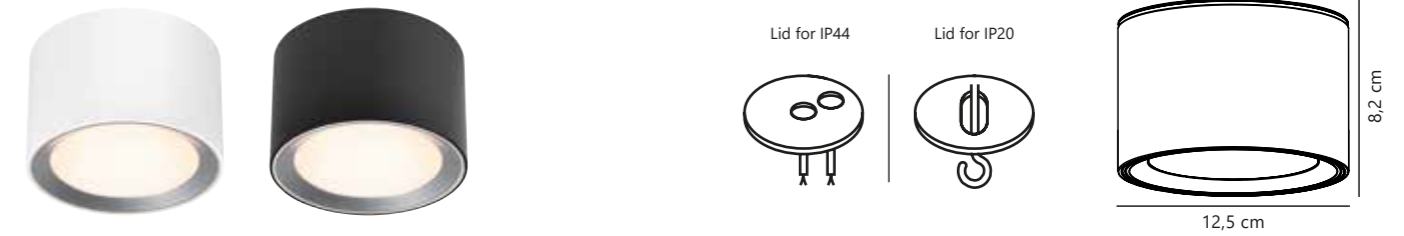

Landon Smart Ceiling

White 2110840101
Metal

Black 2110840103
Metal