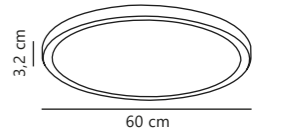

Oja 60 IP20 2700K Step-Dim Ceiling