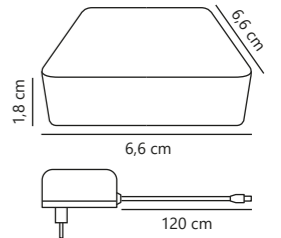

E27

2200-6500 kelvin

900 lm

Smart Dimmable

Ra 80

240°

Measurements	Bulb type	Dimmable	Wattage	Voltage	Lifespan	Standby W	Masterbox
H: 10,9 cm, Ø: 6 cm	E27 LED	Yes, has built-in dimmable light source with Nordlux Smart functionality	7W	220-240 Volt	25000 hours	<0,5W	Qty. 6