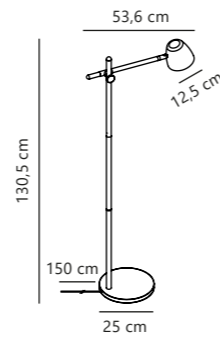

Measurements	Dimmable	Cable info	Switch	Max. W	Masterbox
H: 130,5 cm, W: 25 cm, L: 53,6 cm, shade Ø: 12,5 cm, tube Ø: 2,2 cm	No, cannot be dimmed	Black Textile Not replaceable	On the cable	35W	Qty. 2