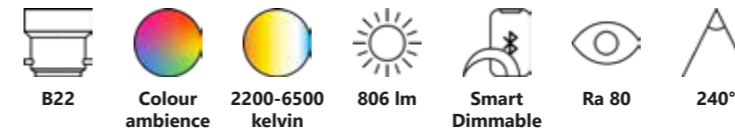

Measurements	Bulb type	Dimmable	Wattage	Voltage	Lifespan	Standby W	Masterbox
H: 10,8 cm, Ø: 6 cm	B22 LED	Yes, has built-in dimmable light source with Nordlux Smart functionality	8W	220-240 Volt	15000 hours	<0,5W	Qty. 6