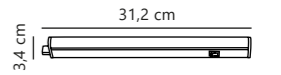

Renton 30 4000K Under-cabinet

White 2111016101
Plastic