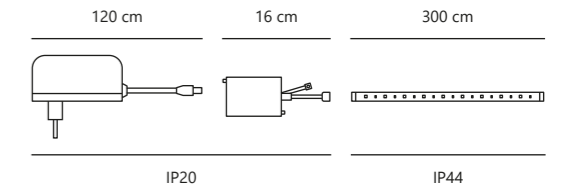

Measurements	Dimmable	Cable info	LED W	Lifespan	Masterbox
H: 0,15 cm, W: 0,8 cm, L: 500 cm	By remote	White Plastic	15W	35000 hours	Qty. 6

LED Strip Music 3 meters

EXEMPT

White 2210399901
Plastic

Measurements	Dimmable	Cable info	LED W	Lifespan	Masterbox
H: 0,15 cm, W: 1 cm, L: 300 cm	By remote	White Plastic	14W	35000 hours	Qty. 6