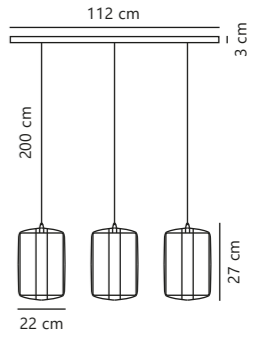

Measurements	Dimmable	Cable info	Canopy info	Max. W	Masterbox
H: 27 cm, W: 112 cm, L: 112 cm, shade Ø: 22 cm	Yes, can be dimmed by choosing a dimmable bulb	Black Plastic Not replaceable	Black Metal 12,5 x 9,5 cm	3*60W	Qty. 3