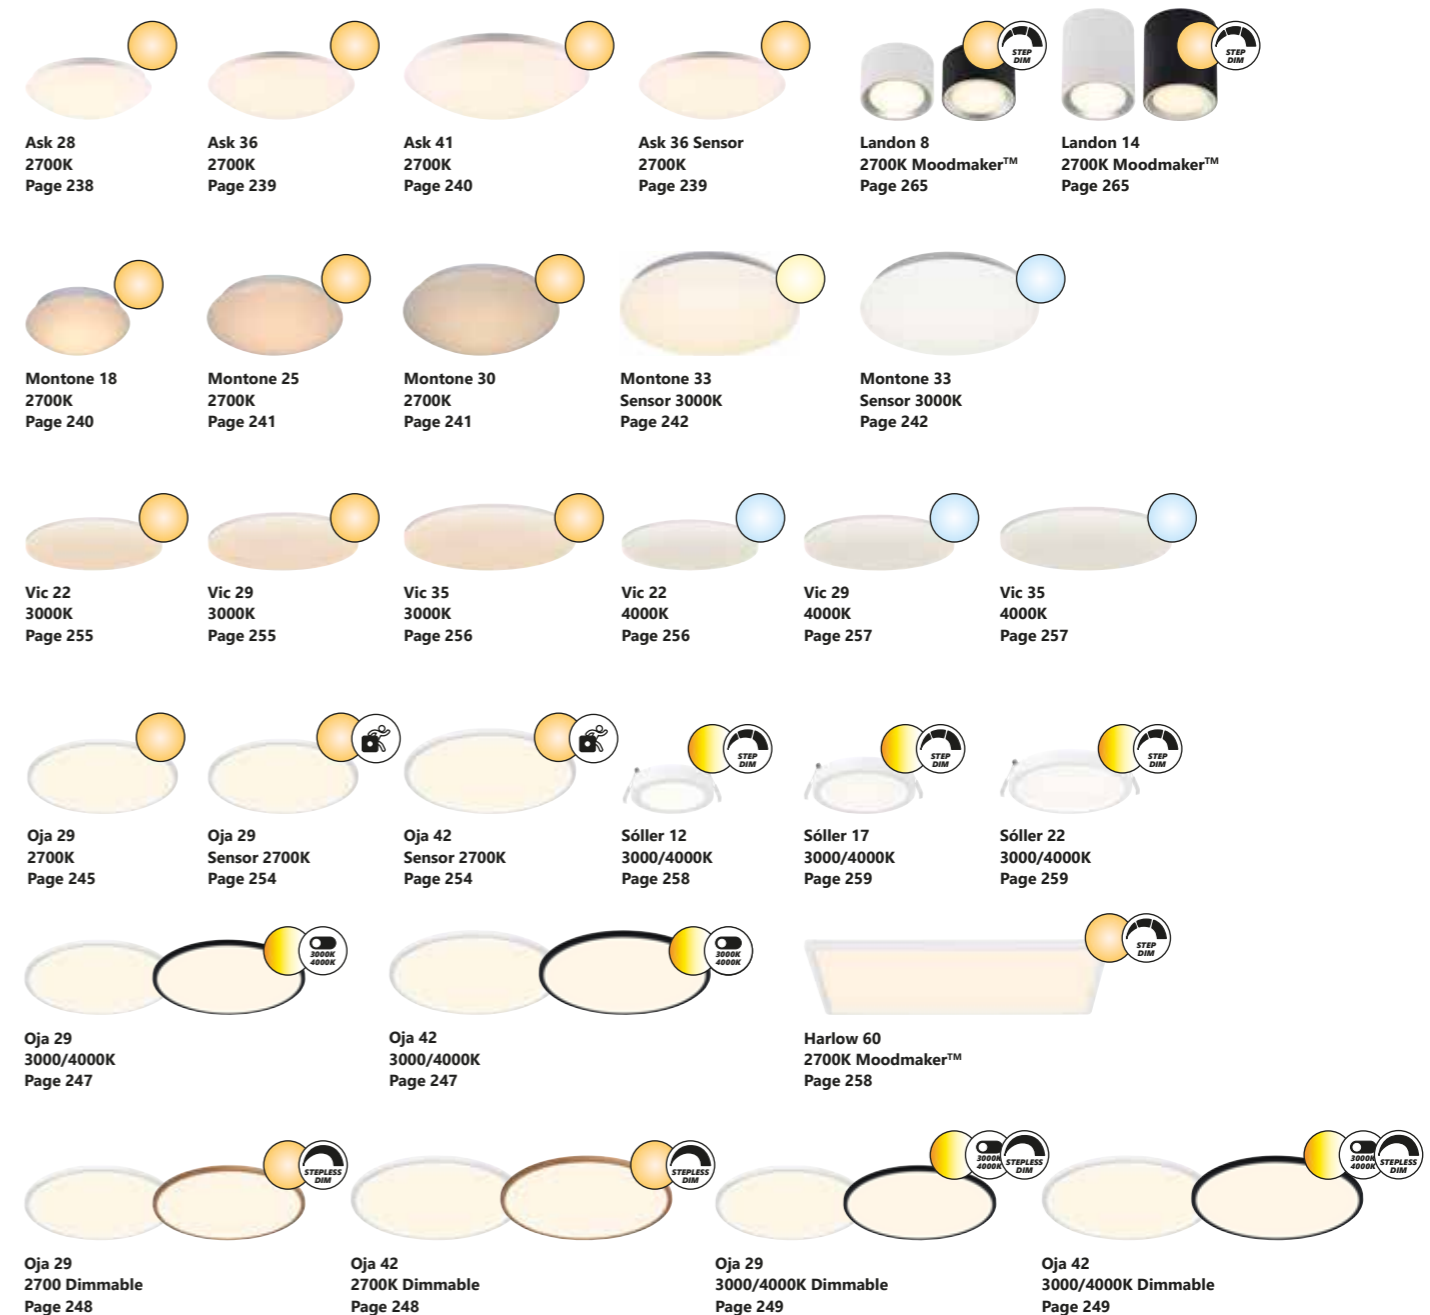

Integrated LED IP44-IP65

Ask 28 2700K Page 238
Ask 36 2700K Page 239
Ask 41 2700K Page 240
Ask 36 Sensor 2700K Page 239
Landon 8 2700K Moodmaker™ Page 265
Landon 14 2700K Moodmaker™ Page 265
Montone 18 2700K Page 240
Montone 25 2700K Page 241
Montone 30 2700K Page 241
Montone 33 Sensor 3000K Page 242
Montone 33 Sensor 3000K Page 242
Vic 22 3000K Page 255
Vic 29 3000K Page 255
Vic 35 3000K Page 256
Vic 22 4000K Page 256
Vic 29 4000K Page 257
Vic 35 4000K Page 257
Oja 29 2700K Page 245
Oja 29 Sensor 2700K Page 254
Oja 42 Sensor 2700K Page 254
Sóller 12 3000/4000K Page 258
Sóller 17 3000/4000K Page 259
Sóller 22 3000/4000K Page 259
Oja 29 3000/4000K Page 247
Oja 42 3000/4000K Page 247
Harlow 60 2700K Moodmaker™ Page 258
Oja 29 2700 Dimmable Page 248
Oja 42 2700K Dimmable Page 248
Oja 29 3000/4000K Dimmable Page 249
Oja 42 3000/4000K Dimmable Page 249