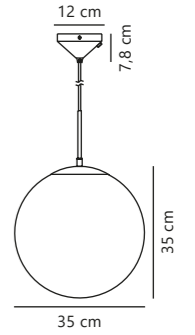

Measurements	Dimmable	Cable info	Canopy info	Max. W	Masterbox
W: 35 cm, L: 35 cm, shade Ø: 35 cm, shade H: 35 cm	Yes, can be dimmed by choosing a dimmable bulb	White Plastic Not replaceable	Brass Metal 12 x 7,8 cm	25W	Qty. 2