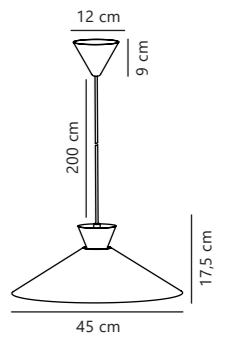

Dial 45 Pendant designed by Says Who

White 2213353001
Metal

NEW
Black 2213353003
Metal

Grey 2213353010
Metal

Yellow 2213353026
Metal

Measurements	Dimmable	Cable info	Canopy info	Max. W	Masterbox
H: 17,5 cm, W: 45 cm, L: 45 cm, shade Ø: 45 cm	Yes, can be dimmed by choosing a dimmable bulb	White/Black/Grey/Yellow Plastic Not replaceable	White/Matt black Plastic 12 x 9 cm	40W	Qty. 2