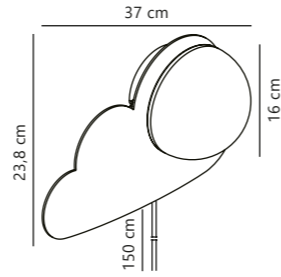

Skyku Cloud Wall

NEW

White 2312971001
Plastic/Glass

E14
(excl.)

IP20

Not
dimmable

150 cm

Class 2

Measurements	Dimmable	Cable info	Switch	Max. W	Masterbox
H: 23,8 cm, W: 37 cm, L: 37 cm, shade Ø: 16 cm	No, cannot be dimmed	White Plastic Replaceable	On the cable	25W	Qty. 3