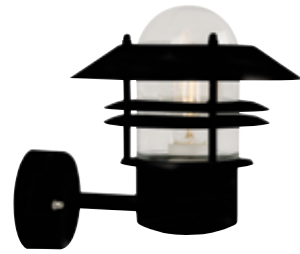

Blokhuis Up Wall

Black 25011003
Metal