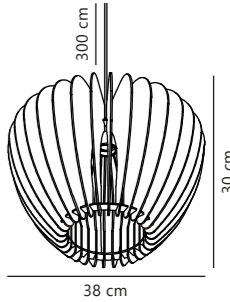

Measurements	Dimmable	Cable info	Canopy info	Max. W	Masterbox
shade Ø: 38 cm, shade H: 30 cm	Yes, can be dimmed by choosing a dimmable bulb	Black Plastic Not replaceable	Black Plastic 11,7 x 6 cm	60W	Qty. 3