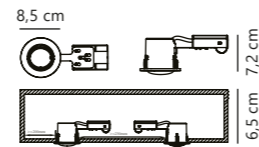

Measurements	Built-in info	Dimmable	Max. W	Masterbox
H: 7,2 cm, Ø: 8,5 cm	Cutout Ø: 7,6 cm Built-in height: 6,8 cm	Yes, can be dimmed by choosing a dimmable bulb	8W LED	Qty. 3