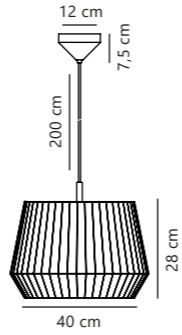

Measurements	Dimmable	Cable info	Canopy info	Max. W	Masterbox
H: 33,7 cm, W: 40 cm, L: 40 cm, shade Ø: 40 cm	Yes, can be dimmed by choosing a dimmable bulb	Black Plastic Not replaceable	Black Metal 12 x 7,5 cm	60W	Qty. 2