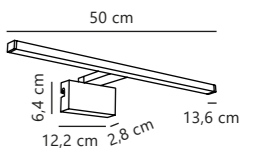

Marlee 3000K Bathroom lighting