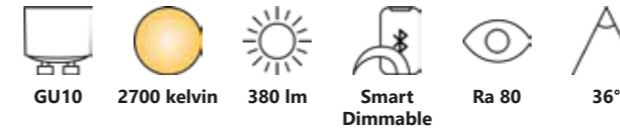

Measurements	Bulb type	Dimmable	Wattage	Voltage	Lifespan	Standby W	Masterbox
H: 5,5 cm, Ø: 5 cm	GU10 LED	Yes, has built-in dimmable light source with Nordlux Smart functionality	4,7W	220-240 Volt	15000 hours	<0,5W	Qty. 6