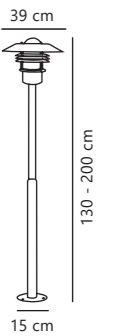

Measurements	Dimmable	Max. W	Masterbox
H: 215 cm, W: 39 cm, L: 39 cm, shade Ø: 39 cm, tube Ø: 7,4 cm	Yes, can be dimmed by choosing a dimmable bulb	60W	Qty. 2