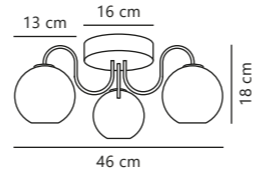

Franca Ceiling

NEW

Brass 2312506035
Metal/Glass

E14
(excl.)

IP20

Dimmable

Class 2

Measurements	Dimmable	Canopy info	Max. W	Masterbox
H: 18 cm, W: 46,2 cm, L: 46,2 cm, shade Ø: 13 cm	Yes, can be dimmed by choosing a dimmable bulb	Brass Metal 16 x 4 cm	3x40W	Qty. 2