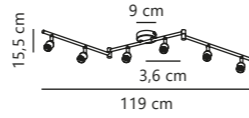

Avenue 6-Spot