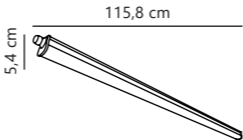

Westport 120 Double Batten

Grey 49676110

Plastic

- **Integrated LED**
- **4000 kelvin**
- **IP65**
- **4400 lm**
- **Not dimmable**
- **Ra 80**
- **125°**
- **Class 2**
- **LED guarantee**

Measurements	Dimmable	LED W	Lifespan	Masterbox
W: 5,4 cm, L: 115,8 cm, projection: 5,4 cm	No, cannot be dimmed	39W	25000 hours	Qty. 6