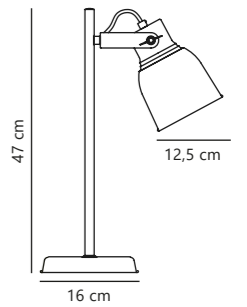

Measurements	Dimmable	Cable info	Switch	Max. W	Masterbox
H: 46,5 cm, W: 29,5 cm, L: 29,5 cm, shade Ø: 12,5 cm, tube Ø: 43 cm	No, cannot be dimmed	Black/White Textile Not replaceable	On the cable	25W	Qty. 3