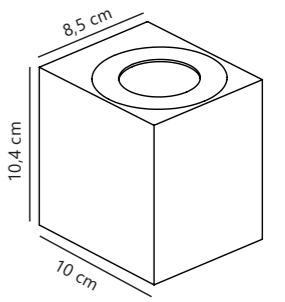

Find the rest of the Canto series in the Minimalistic section on page 422

Canto Kubi 2 Wall designed by Bønnelycke MDD

Galvanized 49711031
Galvanized steel

Measurements	Dimmable	LED W	Lifespan	Masterbox
H: 10,4 cm, W: 8,5 cm, D: 10 cm	No, cannot be dimmed	10,6W	30000 hours	Qty. 3