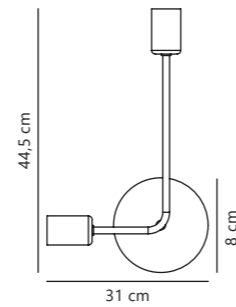

Measurements	Dimmable	Cable info	Switch	Max. W	Masterbox
H: 36,18 cm, W: 22,15 cm, L: 22,15 cm, shade Ø: 4 cm, projection: 10 cm, tube Ø: 0,93 cm, wall base: Ø 8 cm	No, cannot be dimmed	Black Plastic Replaceable	On the cable	2x25W	Qty. 3