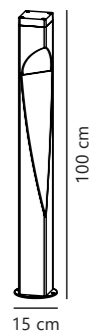

Measurements	Dimmable	Max. W	Masterbox
H: 100 cm, Ø: 15 cm	Yes, can be dimmed by choosing a dimmable bulb	28W	Qty. 3