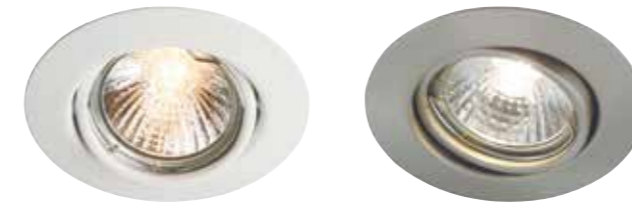

Triton 3-Kit Downlight

White 54540101
Metal

Brushed steel 54540132
Metal