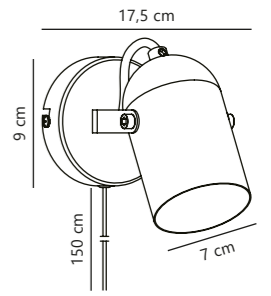

Measurements	Dimmable	Cable info	Switch	Max. W	Masterbox
H: 14 cm, shade Ø: 6,6 cm, projection: 16 cm, wall base: Ø 9 cm	No, cannot be dimmed	Black Plastic Replaceable	On the cable	40W	Qty. 6