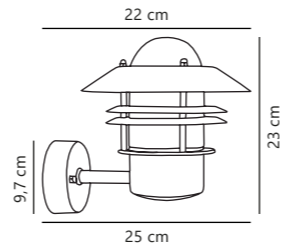

Find the rest of the Arki series in the Minimalistic section on page 472

Blokhuis Up Wall

Copper 25011030
Copper

Galvanized 25011031
Galvanized steel

Measurements	Dimmable	Max. W	Masterbox
H: 23 cm, shade Ø: 22 cm, D: 25 cm, wall base: 9,7 cm	Yes, can be dimmed by choosing a dimmable bulb	60W	Qty. 3