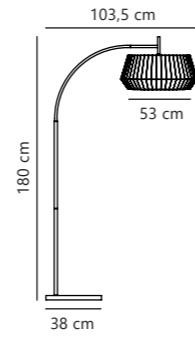

Dicte Floor designed by Says Who

Measurements	Dimmable	Cable info	Switch	Max. W	Masterbox
H: 180 cm, W: 53 cm, L: 103,5 cm, shade Ø: 53 cm, tube Ø: 2,2 cm	No, cannot be dimmed	Black Plastic Not replaceable	On the cable	60W	Qty. 1