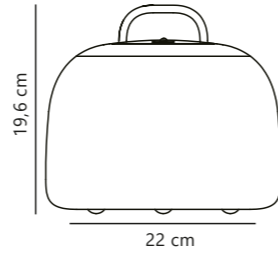

Measurements	Dimmable	Cable info	Battery info	LED W	Lifespan	Masterbox
H: 19,6 cm, W: 22 cm, L: 22 cm, Ø: 22 cm	3-step Moodmaker™ Step 1 300 lm Step 2 200 lm Step 3 100 lm	Black Plastic	Type: Lithium-ion Lasting time: 300lm/6h; 200lm/9h, 100lm/18h Recharging time: 6 hours	4,8W	30000 hours	Qty. 3