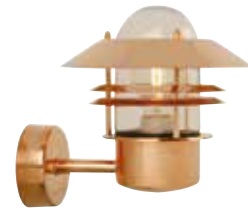

Blokhuis Up Wall

Copper 25011030
Copper