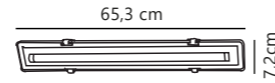

Works IP65 1x10W LED Batten