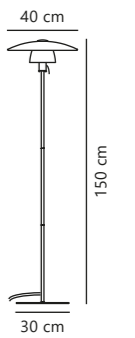

Measurements	Dimmable	Cable info	Switch	Max. W	Masterbox
H: 150 cm, W: 40 cm, L: 40 cm, shade Ø: 40 cm, tube Ø: 1,55 cm	No, cannot be dimmed	Black Textile Not replaceable	On the fixture	25W	Qty. 2