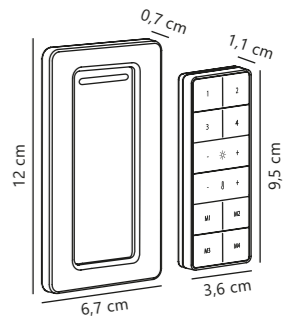

Measurements	Standby W	Masterbox
H: 6,7 cm, W: 1,46 cm, L: 12 cm	<0,5W	Qty. 6