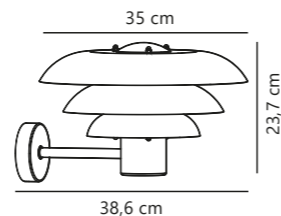

Measurements	Dimmable	Max. W	Masterbox
H: 23,7 cm, W: 35 cm, shade Ø: 35 cm, D: 38,6 cm, wall base: 9,8 cm	Yes, can be dimmed by choosing a dimmable bulb	20W	Qty. 2

Find the rest of the Kurnos series in the Seaside section on page 503