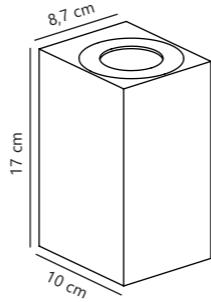

Canto Maxi 2 Wall designed by Bønnelycke MDD

GU10
(excl.)

IP44

Dimmable

Class 1

Parallel connection

Measurements	Dimmable	Max. W	Masterbox
H: 17 cm, W: 8,7 cm, D: 10 cm	Yes, can be dimmed by choosing a dimmable bulb	2x28W	Qty. 3

Find the rest of the Canto series in the Seaside section on page 496

Canto Maxi Kubi 2 Wall designed by Bønnelycke MDD

GU10
(excl.)

IP44

Dimmable

Class 1

Parallel connection

Measurements	Dimmable	Max. W	Masterbox
H: 17 cm, W: 8,7 cm, D: 10 cm	Yes, can be dimmed by choosing a dimmable bulb	2x28W	Qty. 3

Find the rest of the Canto series in the Seaside section on page 497