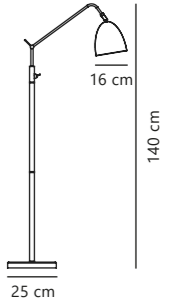

Measurements	Dimmable	Cable info	Switch	Max. W	Masterbox
H: 140 cm, shade Ø: 16 cm	No, cannot be dimmed	White/Black Plastic Not replaceable	On the fixture	15W	Qty. 2