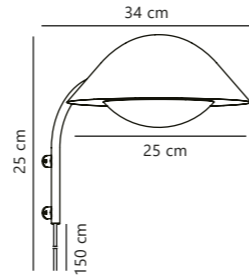

Freya Wall designed by Says Who

Black 2213101003
Metal