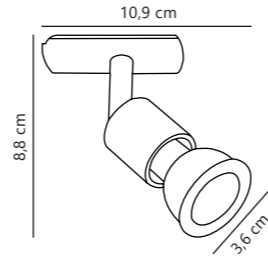

Frøya Link Track Light