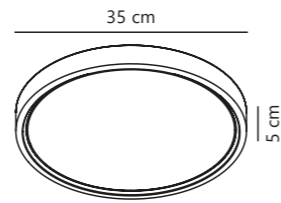

Noxy Ceiling