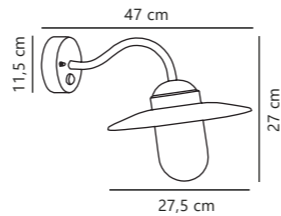

Measurements	Dimmable	Sensor info	Max. W	Masterbox
H: 27 cm, W: 27,5 cm, shade Ø: 27,5 cm, D: 47 cm, wall base: 11,5 cm	No, cannot be dimmed	Type: Motion & Twilight Angle: 100° Range: 0-8 m	60W	Qty. 3

Find the rest of the Luxembourg series in the Shade-on-shade section on page 479