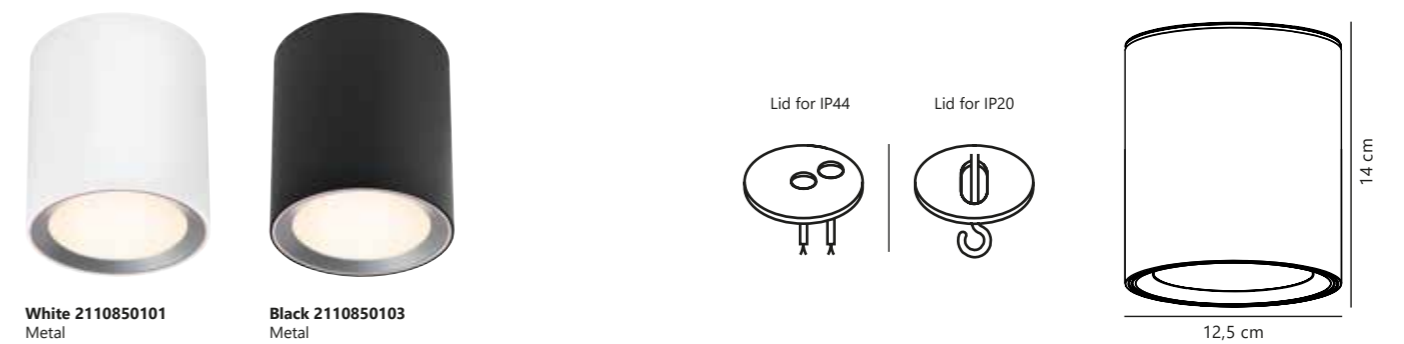

Landon Smart Long Ceiling