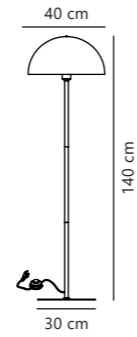

Measurements	Dimmable	Cable info	Switch	Max. W	Masterbox
H: 140 cm, shade Ø: 40 cm, shade H: 20 cm	No, cannot be dimmed	White/Black Textile Not replaceable	On the cable	40W	Qty. 2