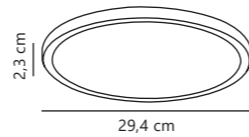

Oja 29 IP54 3000/4000K Ceiling