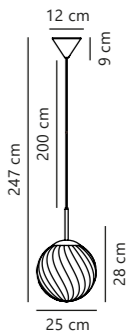

Chisell 25 Pendant

NEW
Brass 2312073035
Metal

Measurements	Dimmable	Cable info	Canopy info	Max. W	Masterbox
H: 38 cm, W: 25 cm, L: 25 cm, shade Ø: 25 cm	Yes, can be dimmed by choosing a dimmable bulb	White Textile Not replaceable	White Plastic 12,5 x 9,5 cm	40W	Qty. 3