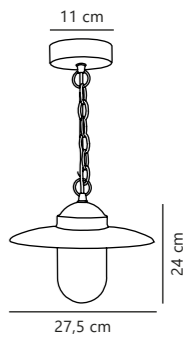

Find the rest of the Blokhuis series in the Seaside section on page 494

Luxembourg Pendant

Rusty 72805009
Metal

Measurements	Dimmable	Cable info	Canopy info	Max. W	Masterbox
H: 24 cm, W: 27,5 cm, shade Ø: 27,5 cm, D: 27,5 cm, wall base: 11 cm	Yes, can be dimmed by choosing a dimmable bulb	Black Rubber Not replaceable	Rusty Metal 10,9 x 2,15 cm	60W	Qty. 3