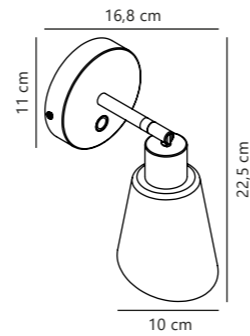

Measurements	Dimmable	Cable info	Switch	Max. W	Masterbox
H: 22,5 cm, W: 11 cm, L: 16,8 cm, shade Ø: 10 cm, projection: 16,8 cm	No, cannot be dimmed	Black Plastic Replaceable	On the fixture	25W	Qty. 3