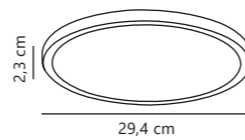

Oja 29 IP20 2700K Ceiling