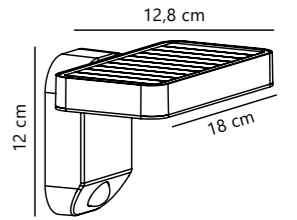

Rica Square Solar Wall

EXEMPT