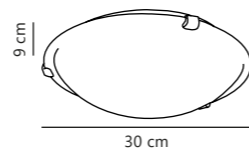

Measurements	Dimmable	Max. W	Masterbox
H: 9 cm, Ø: 30,0 cm	Yes, can be dimmed by choosing a dimmable bulb	60W	Qty. 3