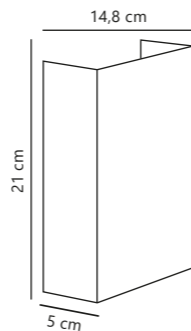

Find the rest of the Fold series in the Seaside section on page 501

Fold 15 Wall

designed by Bønnelycke MDD

3 light effects included

Black 2019051003
Aluminium

Measurements	Dimmable	LED W	Lifespan	Masterbox
H: 21 cm, W: 14,8 cm, D: 5 cm	No, cannot be dimmed	6,4W	30000 hours	Qty. 3