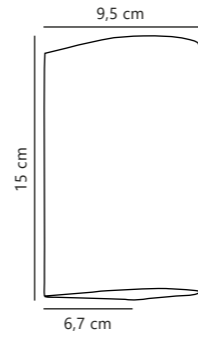

Measurements	Dimmable	LED W	Lifespan	Masterbox
H: 15 cm, W: 6,7 cm, D: 9,5 cm, wall base: 5,5 x 14 cm	No, cannot be dimmed	13,3W	20000 hours	Qty. 6

Asbol Round Wall

3 light effects included

Black 84971003
Aluminium