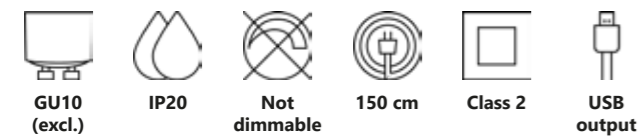

Measurements	Dimmable	Cable info	Switch	Max. W	Masterbox
H: 28,2 cm, W: 24,8 cm, L: 16,5 cm, shade Ø: 5,5 cm, projection: 16,5 cm	No, cannot be dimmed	White/Black Plastic Not replaceable	On the fixture	35W	Qty. 2