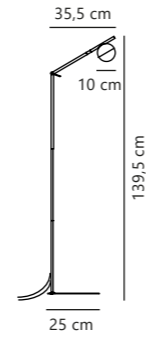

Measurements	Dimmable	Cable info	Switch	Max. W	Masterbox
H: 139,5 cm, W: 25 cm, L: 35,5 cm, shade Ø: 10 cm, tube Ø: 1,35 cm	No, cannot be dimmed	Black/White Textile Not replaceable	On the cable	5W	Qty. 2