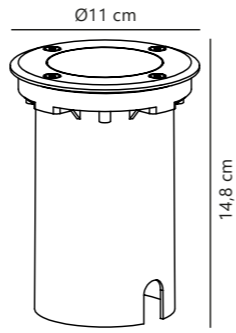

Measurements	Dimmable	Max. W	Masterbox
H: 14,8 cm, W: 11 cm, L: 11 cm	Yes, can be dimmed by choosing a dimmable bulb	15W	Qty. 3