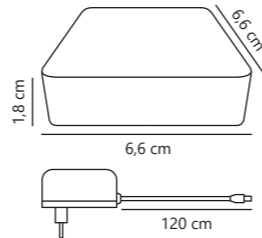

IP20

Class 1

Measurements	Standby W	Masterbox
H: 1,8 cm, W: 6,6 cm, L: 6,6 cm	<0,5W	Qty. 6