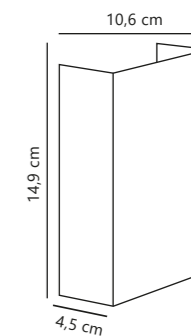

Measurements	Dimmable	LED W	Lifespan	Masterbox
H: 14,9 cm, W: 10,6 cm, D: 4,5 cm	No, cannot be dimmed	7,5W	25000 hours	Qty. 3

Find the rest of the Fold series in the Minimalistic section on page 440