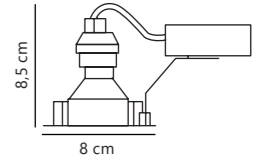

Measurements	Built-in info	Dimmable	Max. W	Masterbox
H: 8,5 cm, Ø: 8,0 cm	Cutout Ø: 7,2 cm Built-in height: 15 cm	Yes, can be dimmed by choosing a dimmable bulb	35W	Qty. 3