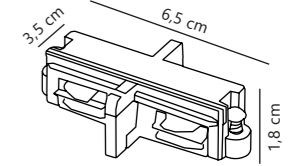

IP20

Class 1

Measurements	Max. W	Masterbox
W: 3,5 cm, L: 6,5 cm, projection: 1,8 cm	690W	Qty. 6