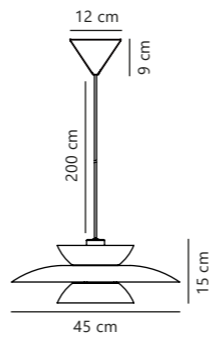

Measurements	Dimmable	Cable info	Canopy info	Max. W	Masterbox
H: 15 cm, W: 45 cm, L: 45 cm, shade Ø: 45 cm	Yes, can be dimmed by choosing a dimmable bulb	Black Textile Not replaceable	Black Plastic 12 x 9 cm	40W	Qty. 2