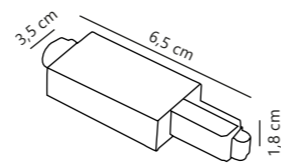

IP20

Class 1

Measurements	Max. W	Masterbox
W: 3,5 cm, L: 12 cm, projection: 1,8 cm	-	Qty. 6

Link Power Adapter side Track Light

White 79039901
Plastic

Black 79039903
Plastic

IP20

Class 1