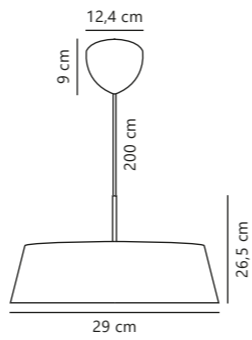

Clasi 45 Pendant

NEW

Black 2312623003
Metal

E27
(excl.)

IP20

Dimmable

200 cm

Class 2

Measurements	Dimmable	Cable info	Canopy info	Max. W	Masterbox
H: 26,5 cm, W: 45 cm, shade Ø: 45 cm, tube Ø: 1,35 cm	Yes, can be dimmed by choosing a dimmable bulb	Black Textile Not replaceable	Black Plastic 12,4 x 9 cm	3x15W	Qty. 2