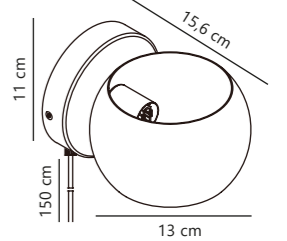

Belir Wall

- **NEW** White 2312201001 Metal
- **NEW** Black 2312201003 Metal
- **NEW** Brown 2312201018 Metal
- **NEW** Dusty green 2312201023 Metal

- G9 (excl.)
- IP20
- Not dimmable
- 150 cm
- Class 2
- Turnable 350°

Measurements	Dimmable	Cable info	Switch	Max. W	Masterbox
H: 11 cm, W: 15,6 cm, shade Ø: 13 cm	No, cannot be dimmed	White/Black Plastic Replaceable	On the cable	5W	Qty. 3