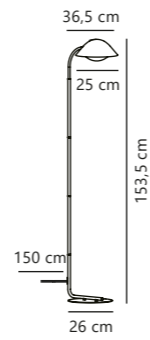

Measurements	Dimmable	Cable info	Switch	Max. W	Masterbox
H: 153 cm, W: 38 cm, L: 38 cm, shade Ø: 25 cm, tube Ø: 1,55 cm	No, cannot be dimmed	Black Plastic Not replaceable	On the cable	40W	Qty. 2