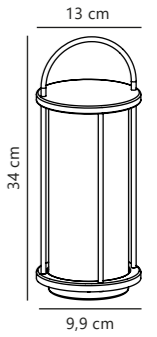

Measurements	Dimmable	Cable info	Max. W	Masterbox
H: 34 cm, W: 13 cm, L: 13 cm, shade Ø: 9,9 cm, Ø: 13 cm	No, cannot be dimmed	Black Rubber Not replaceable	15W	Qty. 3