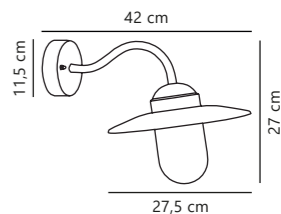

Measurements	Dimmable	Max. W	Masterbox
H: 27 cm, W: 27,5 cm, shade Ø: 27,5 cm, D: 42 cm, wall base: 11,5 cm	Yes, can be dimmed by choosing a dimmable bulb	60W	Qty. 3

Find the rest of the Luxembourg series in the Seaside section on page 508