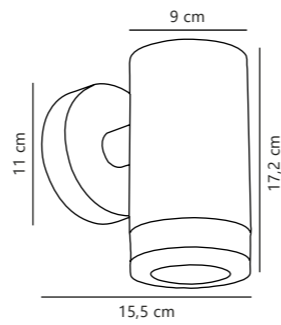

- GU10 (excl.)
- IP44
- Dimmable
- Class 1
- Parallel connection

Measurements	Dimmable	Max. W	Masterbox
H: 17,2 cm, Ø: 9 cm, D: 15,5 cm, wall base: 11 cm	Yes, can be dimmed by choosing a dimmable bulb	28W	Qty. 3