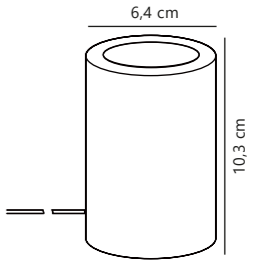

Siv Marble Table

Measurements	Dimmable	Cable info	Switch	Max. W	Masterbox
H: 10,3 cm, Ø: 6 cm	No, cannot be dimmed	White/Black Textile Not replaceable	On the cable	60W	Qty. 3