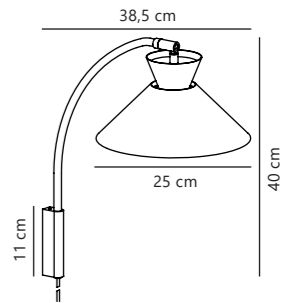

Measurements	Dimmable	Cable info	Switch	Max. W	Masterbox
H: 40,2 cm, W: 25 cm, L: 25 cm, shade Ø: 25 cm, tube Ø: 1,2 cm	No, cannot be dimmed	White/Black/Grey Plastic Not replaceable	On the cable	40W	Qty. 3