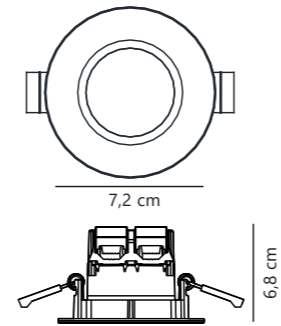

Measurements	Built-in info	Dimmable	LED W	Lifespan	Masterbox
H: 5,4 cm, Ø: 8,5 cm	Cutout Ø: 7,2 cm Built-in height: 6,8 cm	No, cannot be dimmed	4,8W	20000 hours	Qty. 3