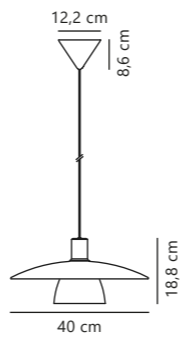

Measurements	Dimmable	Cable info	Canopy info	Max. W	Masterbox
H: 18,8 cm, W: 40 cm, L: 40 cm, shade Ø: 40 cm	Yes, can be dimmed by choosing a dimmable bulb	Black Textile Not replaceable	Black Plastic 12,2 x 8,6 cm	40W	Qty. 3