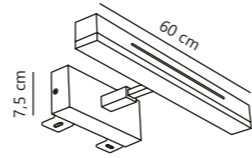

Otis 60 Wall

White 2015411001
Aluminium

Chrome 2015411033
Aluminium

Measurements	Dimmable	LED W	Lifespan	Masterbox
H: 7,5 cm, W: 60 cm, projection: 15,1 cm	2-step Moodmaker™ Step 1 100% Step 2 Night light	17W	25000 hours	Qty. 3