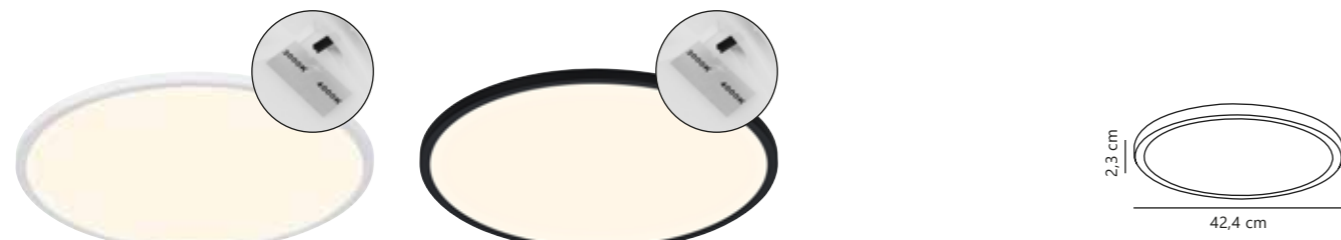

Oja 42 IP20 3000/4000K Ceiling

NEW
White 2210626101
Plastic

NEW
Black 2210626103
Plastic