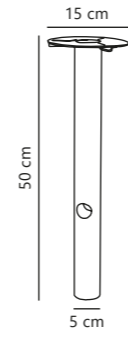

Measurements	Masterbox
H: 50 cm, tube Ø: 5 cm, Ø: 15 cm	Qty. 3