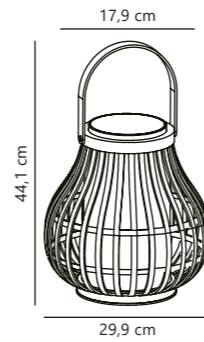

Measurements	Battery info	Sensor info	LED W	Lifespan	Masterbox
H: 30 cm, W: 29,9 cm, L: 29,9 cm, shade Ø: 29,9 cm, Ø: 29,9 cm	Type: Lithium-ion Lasting time: 300lm/4,5h Recharging time: 10 hours (by sunlight) 10 hours (by USB cable)	Type: Twilight	3,5W	30000 hours	Qty. 2