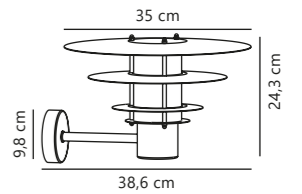

Bastia 35 Wall