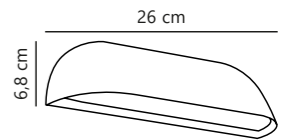

Front 26 Wall

designed by Holmbäck Nordentoft

White 84081001
Metal

Black 84081003
Metal

Measurements	Dimmable	LED W	Lifespan	Masterbox
H: 6,8 cm, W: 26 cm, D: 6,8 cm	No, cannot be dimmed	9,8W	25000 hours	Qty. 3