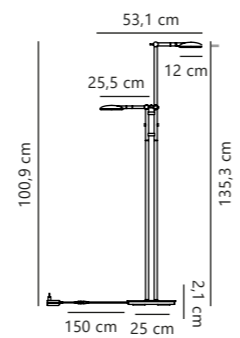

Break Wall

Black 19861003
Metal

Measurements	Dimmable	Cable info	Switch	Max. W	Masterbox
H: 34 cm, W: 29 cm, shade Ø: 29 cm, projection: 53 cm, tube Ø: 1,2 cm, wall base: Ø 12 cm	No, cannot be dimmed	Black Plastic Replaceable	On the fixture	40W	Qty. 3

Bend Double Floor designed by Says Who

Black 2112784003
Metal

Measurements	Dimmable	Cable info	Switch	LED W	Lifespan	Masterbox
H: 135 cm, W: 25 cm, L: 53 cm, shade Ø: 12 cm, tube Ø: 1,6 cm	Touch	Black Textile Not replaceable	On the fixture	10W	20000 hours	Qty. 2