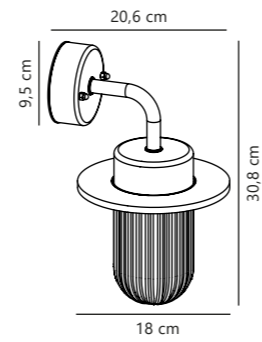

Januka Wall designed by Darrow

Measurements	Dimmable	Max. W	Masterbox
H: 30,8 cm, W: 18 cm, L: 18 cm, shade Ø: 9,5 cm, Ø: 18 cm, D: 20,6 cm	Yes, can be dimmed by choosing a dimmable bulb	40W	Qty. 3