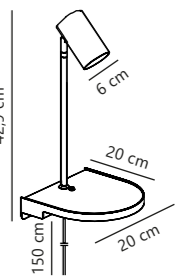

Cody Wall *designed by Says Who*

- White 2112001001 Metal
- Black 2112001003 Metal
- Green 2112001023 Metal

- GU10 (excl.)
- IP20
- Not dimmable
- 90°
- 150 cm
- Class 2
- USB output

Measurements	Dimmable	Cable info	Switch	Max. W	Masterbox
H: 42,9 cm, W: 20 cm, L: 20 cm, shade Ø: 6 cm, projection: 20 cm, tube Ø: 1,13 cm	No, cannot be dimmed	White/Black Plastic Not replaceable	On the fixture	15W	Qty. 3