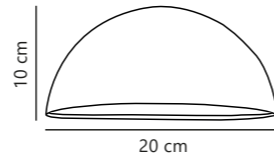

Measurements	Dimmable	Max. W	Masterbox
H: 10 cm, W: 20 cm, D: 10 cm	Yes, can be dimmed by choosing a dimmable bulb	40W	Qty. 6

Find the rest of the Scorpius series in the Minimalistic section on page 462