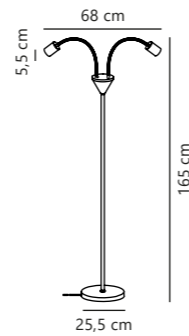

Measurements	Dimmable	Cable info	Switch	Max. W	Masterbox
H: 179,4 cm, W: 25,4 cm, shade Ø: 5,5 cm, tube Ø: 1,5 cm	No, cannot be dimmed	Black Plastic Not replaceable	On the cable	2x7W	Qty. 3