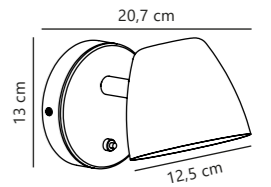

Theo Wall designed by Says Who

Black 2112631003
Metal

Measurements	Dimmable	Cable info	Switch	Max. W	Masterbox
H: 13 cm, W: 13 cm, L: 20,7 cm, shade Ø: 12,5 cm, projection: 20,7 cm	No, cannot be dimmed	Black Textile Replaceable	On the fixture	35W	Qty. 3