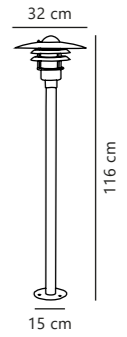

Measurements	Dimmable	Max. W	Masterbox
H: 116 cm, W: 32 cm, L: 32 cm, shade Ø: 32 cm, tube Ø: 5 cm, Ø: 32 cm	Yes, can be dimmed by choosing a dimmable bulb	60W	Qty. 3

Find the rest of the Lønstrup series in the Shade-on-shade section on page 483