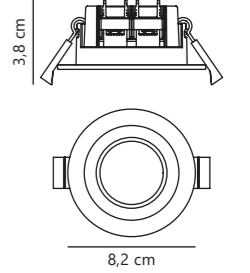

Clyde 8 4000K Downlight