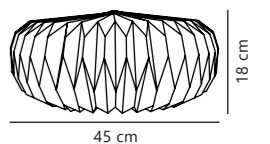

Belloy 30 Lamp shade

NEW
White 2312683201
Paper

Measurements	Cable info	Canopy info	Max. W	Masterbox
H: 26 cm, shade Ø: 30 cm, Ø: 30 cm	-	-	15W	Qty. 6

Belloy 45 Lamp shade

NEW
White 2312703201
Paper

Measurements	Cable info	Canopy info	Max. W	Masterbox
H: 18 cm, shade Ø: 45 cm, Ø: 45 cm	-	-	15W	Qty. 6