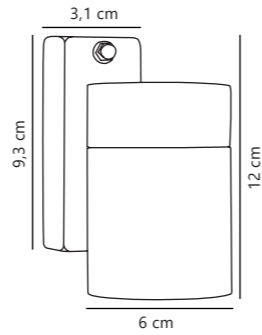

Measurements	Dimmable	Max. W	Masterbox
H: 12 cm, Ø: 6 cm, D: 11,5 cm, wall base: 3,1 x 9,3 cm	Yes, can be dimmed by choosing a dimmable bulb	35W	Qty. 3

Find the rest of the Tin series in the Seaside section on page 520