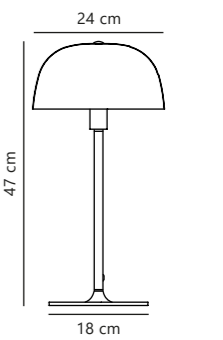

Measurements	Dimmable	Cable info	Switch	Max. W	Masterbox
H: 47 cm, shade Ø: 24 cm, tube Ø: 1,6 cm	No, cannot be dimmed	Black Textile Not replaceable	On the cable	40W	Qty. 3