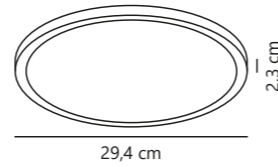

Measurements	Dimmable	LED W	Standby W	Lifespan	Masterbox
H: 2,3 cm, projection: 2,3 cm, Ø: 29,4 cm	Yes, has built-in dimmable light source with Nordlux Smart functionality	15W	<0,5W	25000 hours	Qty. 3