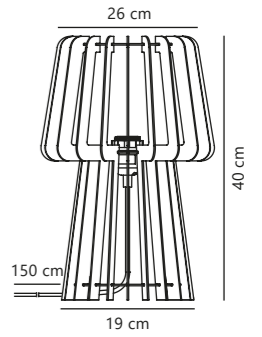

Suspension sold separately

White 14094801
Paper

Measurements	Cable info	Canopy info	Max. W	Masterbox
H: 48 cm, shade Ø: 48 cm, shade H: 48 cm, Ø: 48 cm	-	-	15W	Qty. 12

Groa Table

Black 2213155003
Wood

Nature 2213155014
Wood