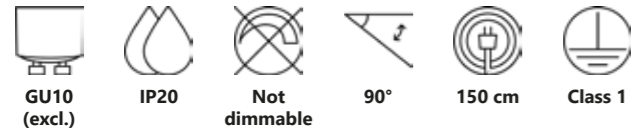

Brushed steel 2113171032
Metal

Measurements	Dimmable	Cable info	Switch	Max. W	Masterbox
H: 8 cm, W: 8 cm, L: 8 cm, shade Ø: 3,6 cm	No, cannot be dimmed	Black Plastic Replaceable	On the cable	35W	Qty. 6