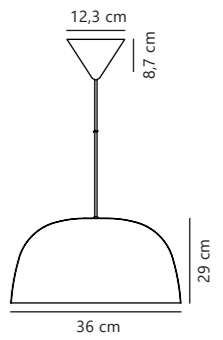

Cera Pendant designed by Kåre Bækgaard

Brass 2010203035
Metal

Measurements	Dimmable	Cable info	Canopy info	Max. W	Masterbox
W: 36 cm, L: 36 cm, shade Ø: 36 cm, shade H: 29 cm	Yes, can be dimmed by choosing a dimmable bulb	Black Textile Not replaceable	Black Plastic 12,3 x 8,7 cm	60W	Qty. 2