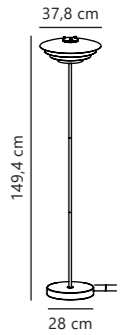

Measurements	Dimmable	Cable info	Switch	Max. W	Masterbox
H: 150 cm, W: 38 cm, L: 38 cm, shade Ø: 38 cm, tube Ø: 1,6 cm	No, cannot be dimmed	White/Grey Plastic Not replaceable	On the cable	25W	Qty. 2