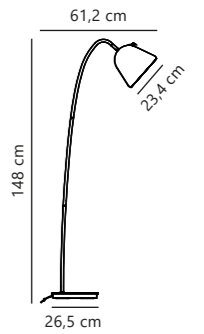

Fleur 15 Table designed by Says Who

Beige 2112115001
Metal

Measurements	Dimmable	Cable info	Switch	Max. W	Masterbox
H: 49 cm, W: 20 cm, L: 38,4 cm, shade Ø: 15,3 cm, tube Ø: 1,25 cm	No, cannot be dimmed	White Plastic Not replaceable	On the fixture	15W	Qty. 3

Measurements	Dimmable	Cable info	Switch	Max. W	Masterbox
H: 148 cm, W: 26,5 cm, L: 61,2 cm, shade Ø: 23,4 cm, tube Ø: 1,6 cm	No, cannot be dimmed	White Plastic Not replaceable	On the fixture	15W	Qty. 2