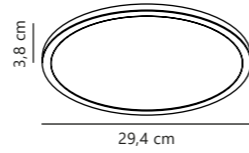

Oja 29 IP54 2700K Sensor Ceiling