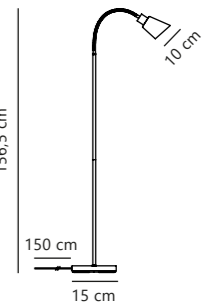

Measurements	Dimmable	Cable info	Switch	Max. W	Masterbox
H: 156,5 cm, W: 23 cm, L: 23 cm, shade Ø: 10 cm, tube Ø: 1,53 cm	No, cannot be dimmed	Black Plastic Not replaceable	On the cable	25W	Qty. 2