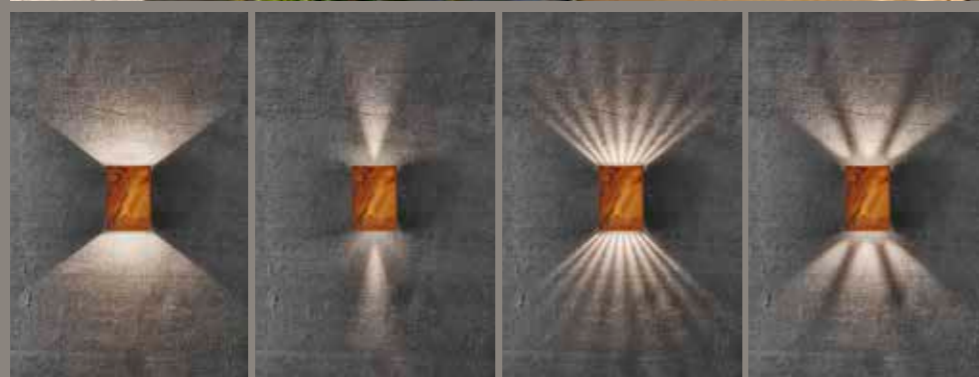

Watch the full
ambience video

Fold series

In terms of shape, Fold by Bønnelycke MDD is brightly clear, where the selected details and latest LED technology are in focus. The magnetic shade makes the installation simple and the design distinct without visible screws. The light shines up and down, and the four included light patterns change the light based on desire and personal style and are also an element for light dimming.