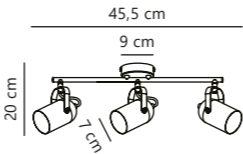

Lotus 3-Spot

Black/Brass 50120103
Metal

- E14
  (excl.)
- IP20
- Dimmable
- 150°
- Class 2

Measurements	Dimmable	Canopy info	Max. W	Masterbox
L: 58 cm, shade Ø: 6,6 cm, projection: 20 cm, wall base: Ø 9 cm	Yes, can be dimmed by choosing a dimmable bulb	9 x 2,5 cm	3x40W	Qty. 3