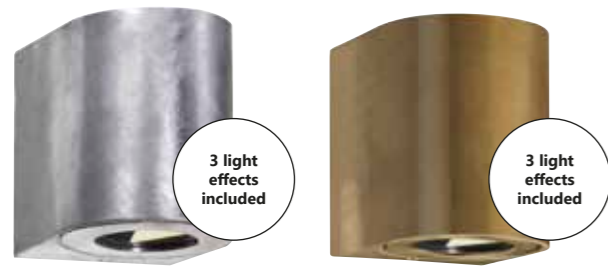

Canto 2 Wall designed by Bønnelycke MDD

Galvanized 49701031
Galvanized steel

Brass 49701035
Brass