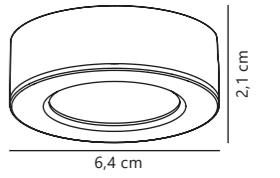

Measurements	Built-in info	Dimmable	LED W	Lifespan	Masterbox
H: 2,1 cm, Ø: 6,4 cm	Cutout Ø: 6 cm Built-in height: 4 cm	2-step Moodmaker™ Step 1 3000 K Step 2 4000 K	2,2W	25000 hours	Qty. 3