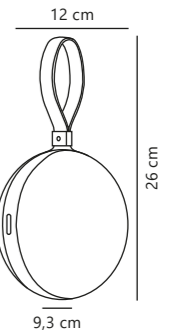

Integrated LED

2700 kelvin

IP54

70 lm

Moodmaker

Ra 80

USB charging

100 cm

Class 3

5 year LED guarantee

Measurements	Dimmable	Cable info	Battery info	LED W	Lifespan	Masterbox
H: 26 cm, shade Ø: 12 cm, shade H: 12 cm, Ø: 12 cm, D: 9,3 cm	2-step Moodmaker™ Step 1 70 lm Step 2 20 lm	Black Plastic	Type: Lithium-ion Lasting time: 70lm/8h; 20lm/24h Recharging time: 6 hours	1W	25000 hours	Qty. 3