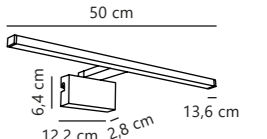

Marlee 4000K Wall