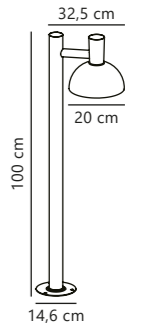

Measurements	Dimmable	Max. W	Masterbox
H: 100 cm, shade Ø: 20 cm, tube Ø: 5 cm, D: 32,5 cm	Yes, can be dimmed by choosing a dimmable bulb	20W	Qty. 2

Find the rest of the Arki series in the Minimalistic section on page 472