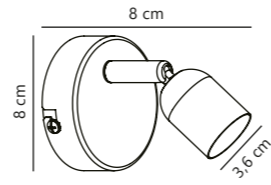

Avenue Wall