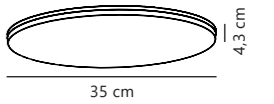

Vic 35 4000K Ceiling