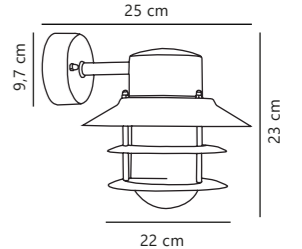

Measurements	Dimmable	Max. W	Masterbox
H: 23 cm, shade Ø: 22 cm, D: 25 cm, wall base: 9,7 cm	Yes, can be dimmed by choosing a dimmable bulb	60W	Qty. 3

Blokhuis Garden