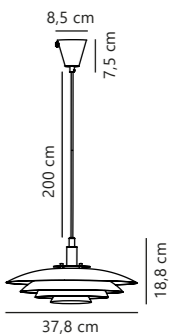

Measurements	Dimmable	Cable info	Canopy info	Max. W	Masterbox
H: 17 cm, shade Ø: 38 cm, shade H: 17 cm	Yes, can be dimmed by choosing a dimmable bulb	White/Grey/Black Plastic Not replaceable	White/Grey/Copper Metal 7,5 x 8,5 cm	40W	Qty. 3