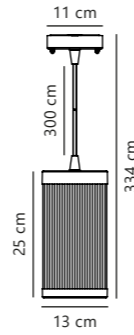

Coupar Pendant designed by Says Who

Measurements	Dimmable	Cable info	Canopy info	Max. W	Masterbox
H: 25 cm, W: 13 cm, L: 13 cm, shade Ø: 13 cm	Yes, can be dimmed by choosing a dimmable bulb	Black Rubber Not replaceable	White/Black/Sanded Metal 11 x 3,7 cm	25W	Qty. 3