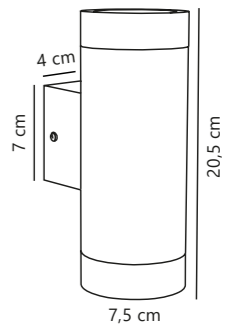

Measurements	Dimmable	Max. W	Masterbox
H: 20,5 cm, W: 7,5 cm, shade Ø: 7,5 cm, Ø: 7,5 cm, D: 12,5 cm	Yes, can be dimmed by choosing a dimmable bulb	2x25W	Qty. 3

Find the rest of the Tin series in the Minimalistic section on page 466