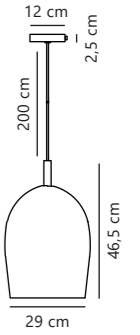

Uma 30 Pendant

Measurements	Dimmable	Cable info	Canopy info	Max. W	Masterbox
H: 46,5 cm, W: 29 cm, L: 29 cm, shade Ø: 29 cm	Yes, can be dimmed by choosing a dimmable bulb	Black/Gold Textile Not replaceable	Black/Gold Metal 12 x 2,5 cm	40W	Qty. 3