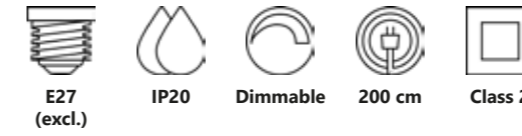

Dial 45 Pendant designed by Says Who

White 2213353001
Metal

NEW
Black 2213353003
Metal

Grey 2213353010
Metal

Yellow 2213353026
Metal

Measurements	Dimmable	Cable info	Canopy info	Max. W	Masterbox
H: 17,5 cm, W: 45 cm, L: 45 cm, shade Ø: 45 cm	Yes, can be dimmed by choosing a dimmable bulb	White/Black/Grey/Yellow Plastic Not replaceable	White/Matt black Plastic 12 x 9 cm	40W	Qty. 2