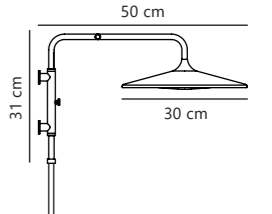

Measurements	Dimmable	Cable info	Switch	LED W	Lifespan	Masterbox
H: 31 cm, W: 30 cm, shade Ø: 30 cm, projection: 50 cm, tube Ø: 1,3 cm	3-step Moodmaker™ Step 1 1152 lm Step 2 642 lm Step 3 238 lm	Black Textile Not replaceable	On the cable	17,5W	30000 hours	Qty. 2