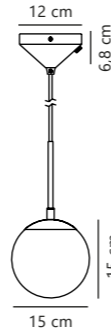

Measurements	Dimmable	Cable info	Canopy info	Max. W	Masterbox
H: 29 cm, W: 15 cm, L: 15 cm, shade Ø: 15 cm, shade H: 15 cm	Yes, can be dimmed by choosing a dimmable bulb	White Plastic Not replaceable	Brass Metal 12 x 6,8 cm	15W	Qty. 3