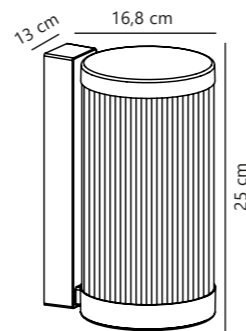

Coupar Wall designed by Says Who

Measurements	Dimmable	Max. W	Masterbox
H: 25 cm, W: 13 cm, L: 13 cm, shade Ø: 13 cm, D: 16,8 cm	Yes, can be dimmed by choosing a dimmable bulb	25W	Qty. 3