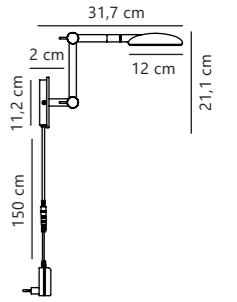

Bend Wall designed by Says Who

Black 2112751003
Metal

- Integrated LED**
- 2700 kelvin**
- IP20**
- 410 lm**
- Moodmaker**
- Ra 80**
- 90°**
- 150 cm**
- Class 3**
- 5 year LED guarantee**

Measurements	Dimmable	Cable info	Switch	LED W	Lifespan	Masterbox
H: 21 cm, W: 12 cm, L: 31,8 cm, shade Ø: 12 cm, projection: 31,8 cm, tube Ø: 1,6 cm	Touch	Black Textile Not replaceable	On the fixture	5W	20000 hours	Qty. 3