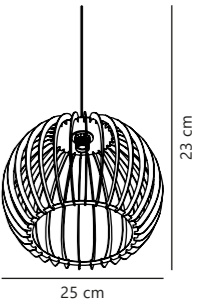

Measurements	Dimmable	Cable info	Canopy info	Max. W	Masterbox
H: 23 cm, shade Ø: 25 cm	Yes, can be dimmed by choosing a dimmable bulb	Black Plastic Not replaceable	Black Plastic 11,8 x 5,8 cm	60W	Qty. 3