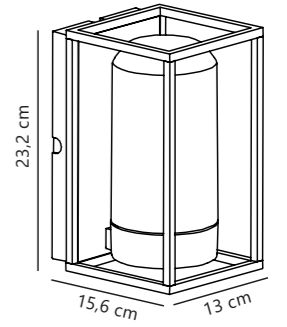

Griffin Wall

designed by Says Who