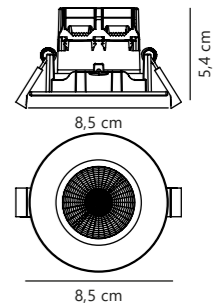

Measurements	Built-in info	Dimmable	LED W	Lifespan	Masterbox
H: 5,4 cm, Ø: 8,5 cm	Cutout Ø: 7,2 cm Built-in height: 6,8 cm	Yes, has built-in dimmable light source for wall dimmer	4,5W	25000 hours	Qty. 3