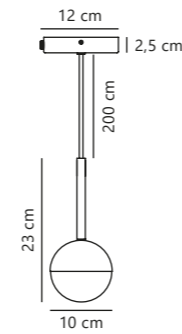

Measurements	Dimmable	Cable info	Canopy info	Max. W	Masterbox
H: 23 cm, W: 10 cm, L: 10 cm, shade Ø: 10 cm	Yes, can be dimmed by choosing a dimmable bulb	Black/White Textile Not replaceable	Black/Brass Metal 12 x 2,5 cm	5W	Qty. 4