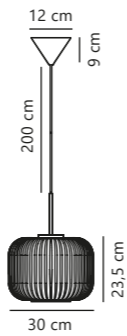

Measurements	Dimmable	Cable info	Canopy info	Max. W	Masterbox
H: 38 cm, W: 30 cm, L: 30 cm, shade Ø: 30 cm	Yes, can be dimmed by choosing a dimmable bulb	White Textile Not replaceable	Plastic White	40W	Qty. 2