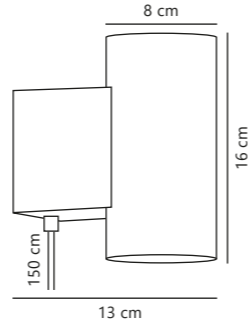

- **Integrated LED**
- **2700 kelvin**
- **IP20**
- **800 lm**
- **Moodmaker**
- **Ra 90**
- **150 cm**
- **110°**
- **Class 2**
- **5 year LED guarantee**

Measurements	Dimmable	Cable info	Switch	LED W	Lifespan	Masterbox
H: 16 cm, W: 8 cm, L: 14,2 cm	3-step Moodmaker™ Step 1 100 % Step 2 40% Step 3 20%	White/Black Replaceable	On the cable	10W	20000 hours	Qty. 3