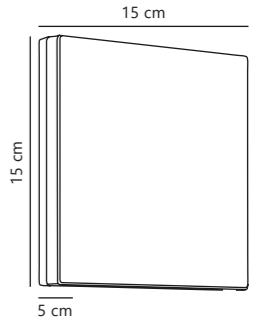

Measurements	Dimmable	LED W	Lifespan	Masterbox
H: 15 cm, W: 15 cm, D: 5 cm	No, cannot be dimmed	7,2W	20000 hours	Qty. 3