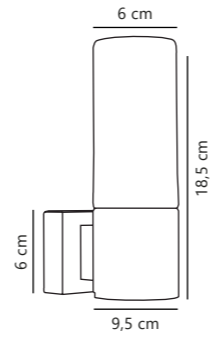

Measurements	Dimmable	Max. W	Masterbox
H: 18,5 cm, W: 6 cm, shade Ø: 6 cm, projection: 9,5 cm, wall base: 6 x 6 cm	Yes, can be dimmed by choosing a dimmable bulb	40W	Qty. 3