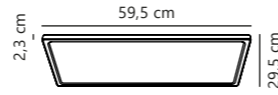

Vic 35 4000K Ceiling

White 2210266001
Plastic

Measurements	Dimmable	LED W	Lifespan	Masterbox
H: 4,3 cm, Ø: 35 cm	No, cannot be dimmed	36W	25000 hours	Qty. 6

Harlow Ceiling

White 2110496101
Plastic

Measurements	Dimmable	LED W	Lifespan	Masterbox
H: 2,3 cm, W: 29,5 cm, L: 59,5 cm	3-step Moodmaker™ Step 1 100% Step 2 50% Step 3 20%	22W	25000 hours	Qty. 3