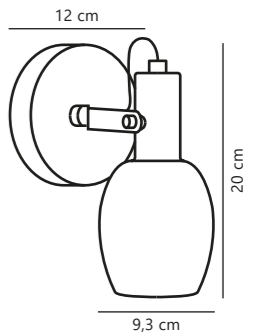

Measurements	Dimmable	Cable info	Switch	Max. W	Masterbox
H: 20 cm, W: 12 cm, L: 12 cm, shade Ø: 9,3 cm	No, cannot be dimmed	Black Textile Replaceable	On the cable	40W	Qty. 3