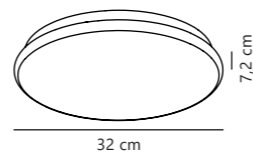

Montone 33 4000K Sensor Ceiling