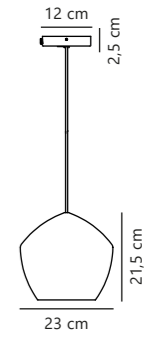

Measurements	Dimmable	Cable info	Canopy info	Max. W	Masterbox
H: 21,5 cm, W: 23 cm, L: 23 cm, shade Ø: 23 cm	Yes, can be dimmed by choosing a dimmable bulb	Black Textile Not replaceable	Brass Metal 12 x 2,5 cm	40W	Qty. 3