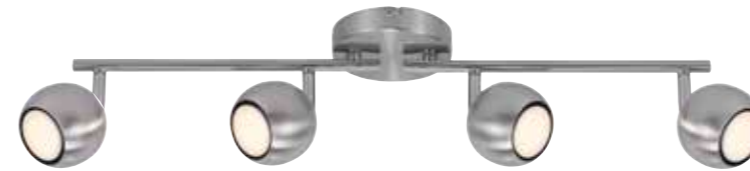

Chicago 4-Spot