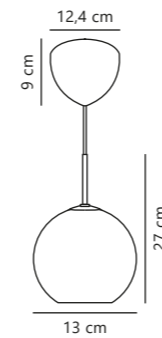

Franca 13 Pendant

NEW

Brass 2312523035
Metal/Glass

E14
(excl.)

IP20

Dimmable

200 cm

Class 2

Measurements	Dimmable	Cable info	Canopy info	Max. W	Masterbox
H: 27 cm, W: 13 cm, L: 13 cm, shade Ø: 13 cm	Yes, can be dimmed by choosing a dimmable bulb	White Textile Not replaceable	White Polycarbonate 12,4 x 9 cm	40W	Qty. 3