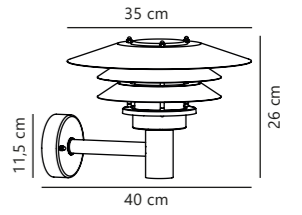

Venø Wall designed by Horn