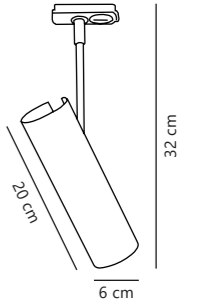

White 71669901
Metal

Black 71669903
Metal

Measurements	Dimmable	Max. W	Masterbox
H: 32 cm, W: 3,5 cm, L: 8 cm, shade Ø: 6 cm, shade H: 20 cm, projection: 32 cm, tube Ø: 1 cm	Yes, can be dimmed by choosing a dimmable bulb	8W	Qty. 3