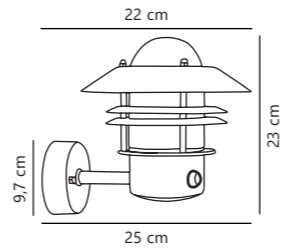

Measurements	Dimmable	Sensor info	Max. W	Masterbox
H: 23 cm, shade Ø: 22 cm, D: 25 cm, wall base: 9,7 cm	No, cannot be dimmed	Type: Motion & Twilight Angle: 100° Range: 0-8 m	60W	Qty. 3

Find the rest of the Blokhuis series in the Shade-on-shade section on page 478