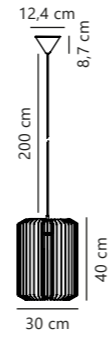

Measurements	Dimmable	Cable info	Canopy info	Max. W	Masterbox
H: 40 cm, W: 30 cm, L: 30 cm, shade Ø: 30 cm	Yes, can be dimmed by choosing a dimmable bulb	White Textile Not replaceable	Black Plastic 12,4 x 8,7 cm	40W	Qty. 3