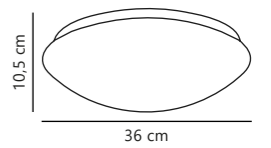

Ask 36 Sensor Ceiling

White 45386501
Metal

- Integrated LED
- 3000 kelvin
- IP44
- 1450 lm
- Not dimmable
- Ra 80
- 120°
- Class 1
- Parallel connection
- Sensor
- 5 year LED guarantee

Measurements	Dimmable	Sensor info	LED W	Lifespan	Masterbox
H: 10,5 cm, Ø: 36,0 cm	No, cannot be dimmed	Type: Microwave Angle: 120°	17,6W	30000 hours	Qty. 3