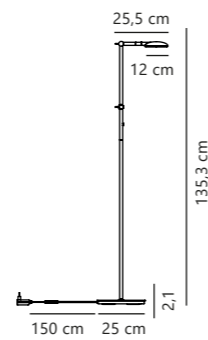

Measurements	Dimmable	Cable info	Switch	LED W	Lifespan	Masterbox
H: 135 cm, W: 25 cm, L: 36,8 cm, shade Ø: 12 cm, tube Ø: 1,6 cm	Touch	Black Textile Not replaceable	On the fixture	5W	20000 hours	Qty. 2