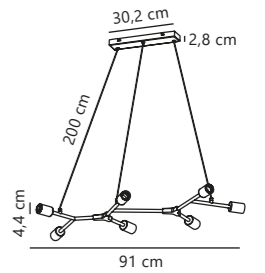

Measurements	Dimmable	Cable info	Canopy info	Max. W	Masterbox
H: 4,4 cm, W: 91 cm, L: 45 cm	Yes, can be dimmed by choosing a dimmable bulb	Black Plastic Not replaceable	Black Metal 30,2 x 9 x 2,8 cm	7x60W	Qty. 3