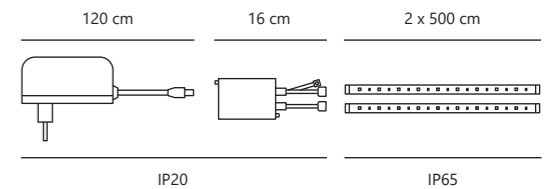

Smart LED Strip 2x5 meters