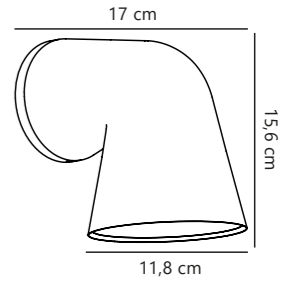

Measurements	Dimmable	Max. W	Masterbox
H: 15,6 cm, W: 11,8 cm, shade Ø: 11,8 cm, D: 17 cm, wall base: 9,1 cm	Yes, can be dimmed by choosing a dimmable bulb	28W	Qty. 3