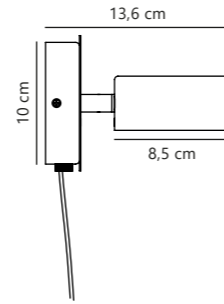

Clyde Wall

Measurements	Dimmable	Cable info	Switch	LED W	Lifespan	Masterbox
H: 10 cm, W: 10 cm, shade Ø: 8,5 cm, projection: 13,6 cm	3-step Moodmaker™ Step 1 All on Step 2 Centre on Step 3 Ring on	Black Textile Replaceable	On the cable	4W	25000 hours	Qty. 3

Clyde Floor

Measurements	Dimmable	Cable info	Switch	LED W	Lifespan	Masterbox
H: 138 cm, W: 23 cm, L: 26,6 cm, shade Ø: 8,5 cm, tube Ø: 1,6 cm	3-step Moodmaker™ Step 1 All on Step 2 Centre on Step 3 Ring on	Black Textile Not replaceable	On the cable	8W	25000 hours	Qty. 2

Clyde Table

Measurements	Dimmable	Cable info	Switch	LED W	Lifespan	Masterbox
H: 40,7 cm, W: 15 cm, L: 25,5 cm, shade Ø: 8,5 cm, tube Ø: 1,15 cm	3-step Moodmaker™ Step 1 All on Step 2 Centre on Step 3 Ring on	Black Textile Not replaceable	On the cable	4W	25000 hours	Qty. 3

Clyde 4 -Spot

Measurements	Dimmable	Canopy info	LED W	Lifespan	Masterbox
H: 10 cm, W: 115 cm, L: 115 cm, shade Ø: 8,5 cm, tube Ø: 1,25 cm	3-step Moodmaker™ Step 1 All on Step 2 Centre on Step 3 Ring on	Black Metal 25 x 2,5 cm	16W	25000 hours	Qty. 3