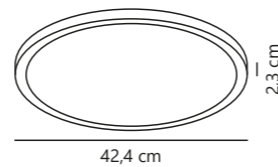

Measurements	Dimmable	LED W	Standby W	Lifespan	Masterbox
H: 2,3 cm, projection: 2,3 cm, Ø: 42,4 cm	Yes, has built-in dimmable light source with Nordlux Smart functionality	20W	<0,5W	25000 hours	Qty. 3