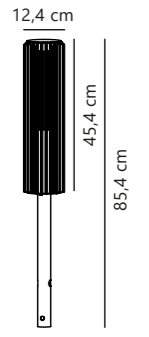

Measurements	Dimmable	Max. W	Masterbox
H: 45,4 cm, W: 12,4 cm, L: 12,4 cm, shade Ø: 12,4 cm, Ø: 12,4 cm	Yes, can be dimmed by choosing a dimmable bulb	15W	Qty. 3