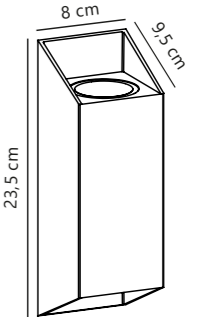

- **GU10 (excl.)**
- **IP54**
- **Dimmable**
- **Class 1**
- **Parallel connection**

Measurements	Dimmable	Max. W	Masterbox
H: 23,5 cm, W: 8 cm, D: 9,5 cm	Yes, can be dimmed by choosing a dimmable bulb	2x35W	Qty. 3