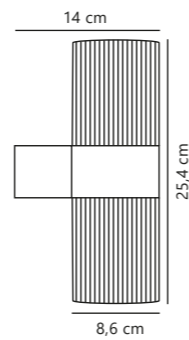

Measurements	Dimmable	Max. W	Masterbox
H: 25,4 cm, W: 8,6 cm, shade Ø: 8,6 cm, Ø: 8,6 cm, D: 14 cm	Yes, can be dimmed by choosing a dimmable bulb	2x25W	Qty. 3