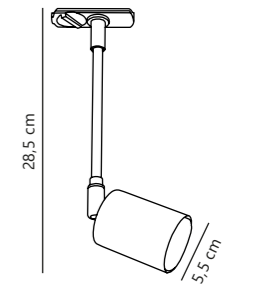

Measurements	Dimmable	Max. W	Masterbox
shade Ø: 5,5 cm, projection: 28,5 cm	Yes, can be dimmed by choosing a dimmable bulb	7W	Qty. 6