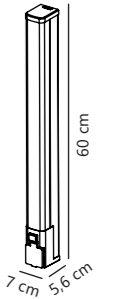

- Integrated LED
- 3000-4000 kelvin
- IP44
- 1200 lm
- Moodmaker
- Ra 90
- 120°
- Class 1
- LED guarantee

Measurements	Dimmable	Switch	LED W	Lifespan	Masterbox
H: 7,5 cm, W: 5,7 cm, L: 66,5 cm	2-step Moodmaker™ Step 1 3000 K Step 2 4000 K	On the fixture	15W	30000 hours	Qty. 3