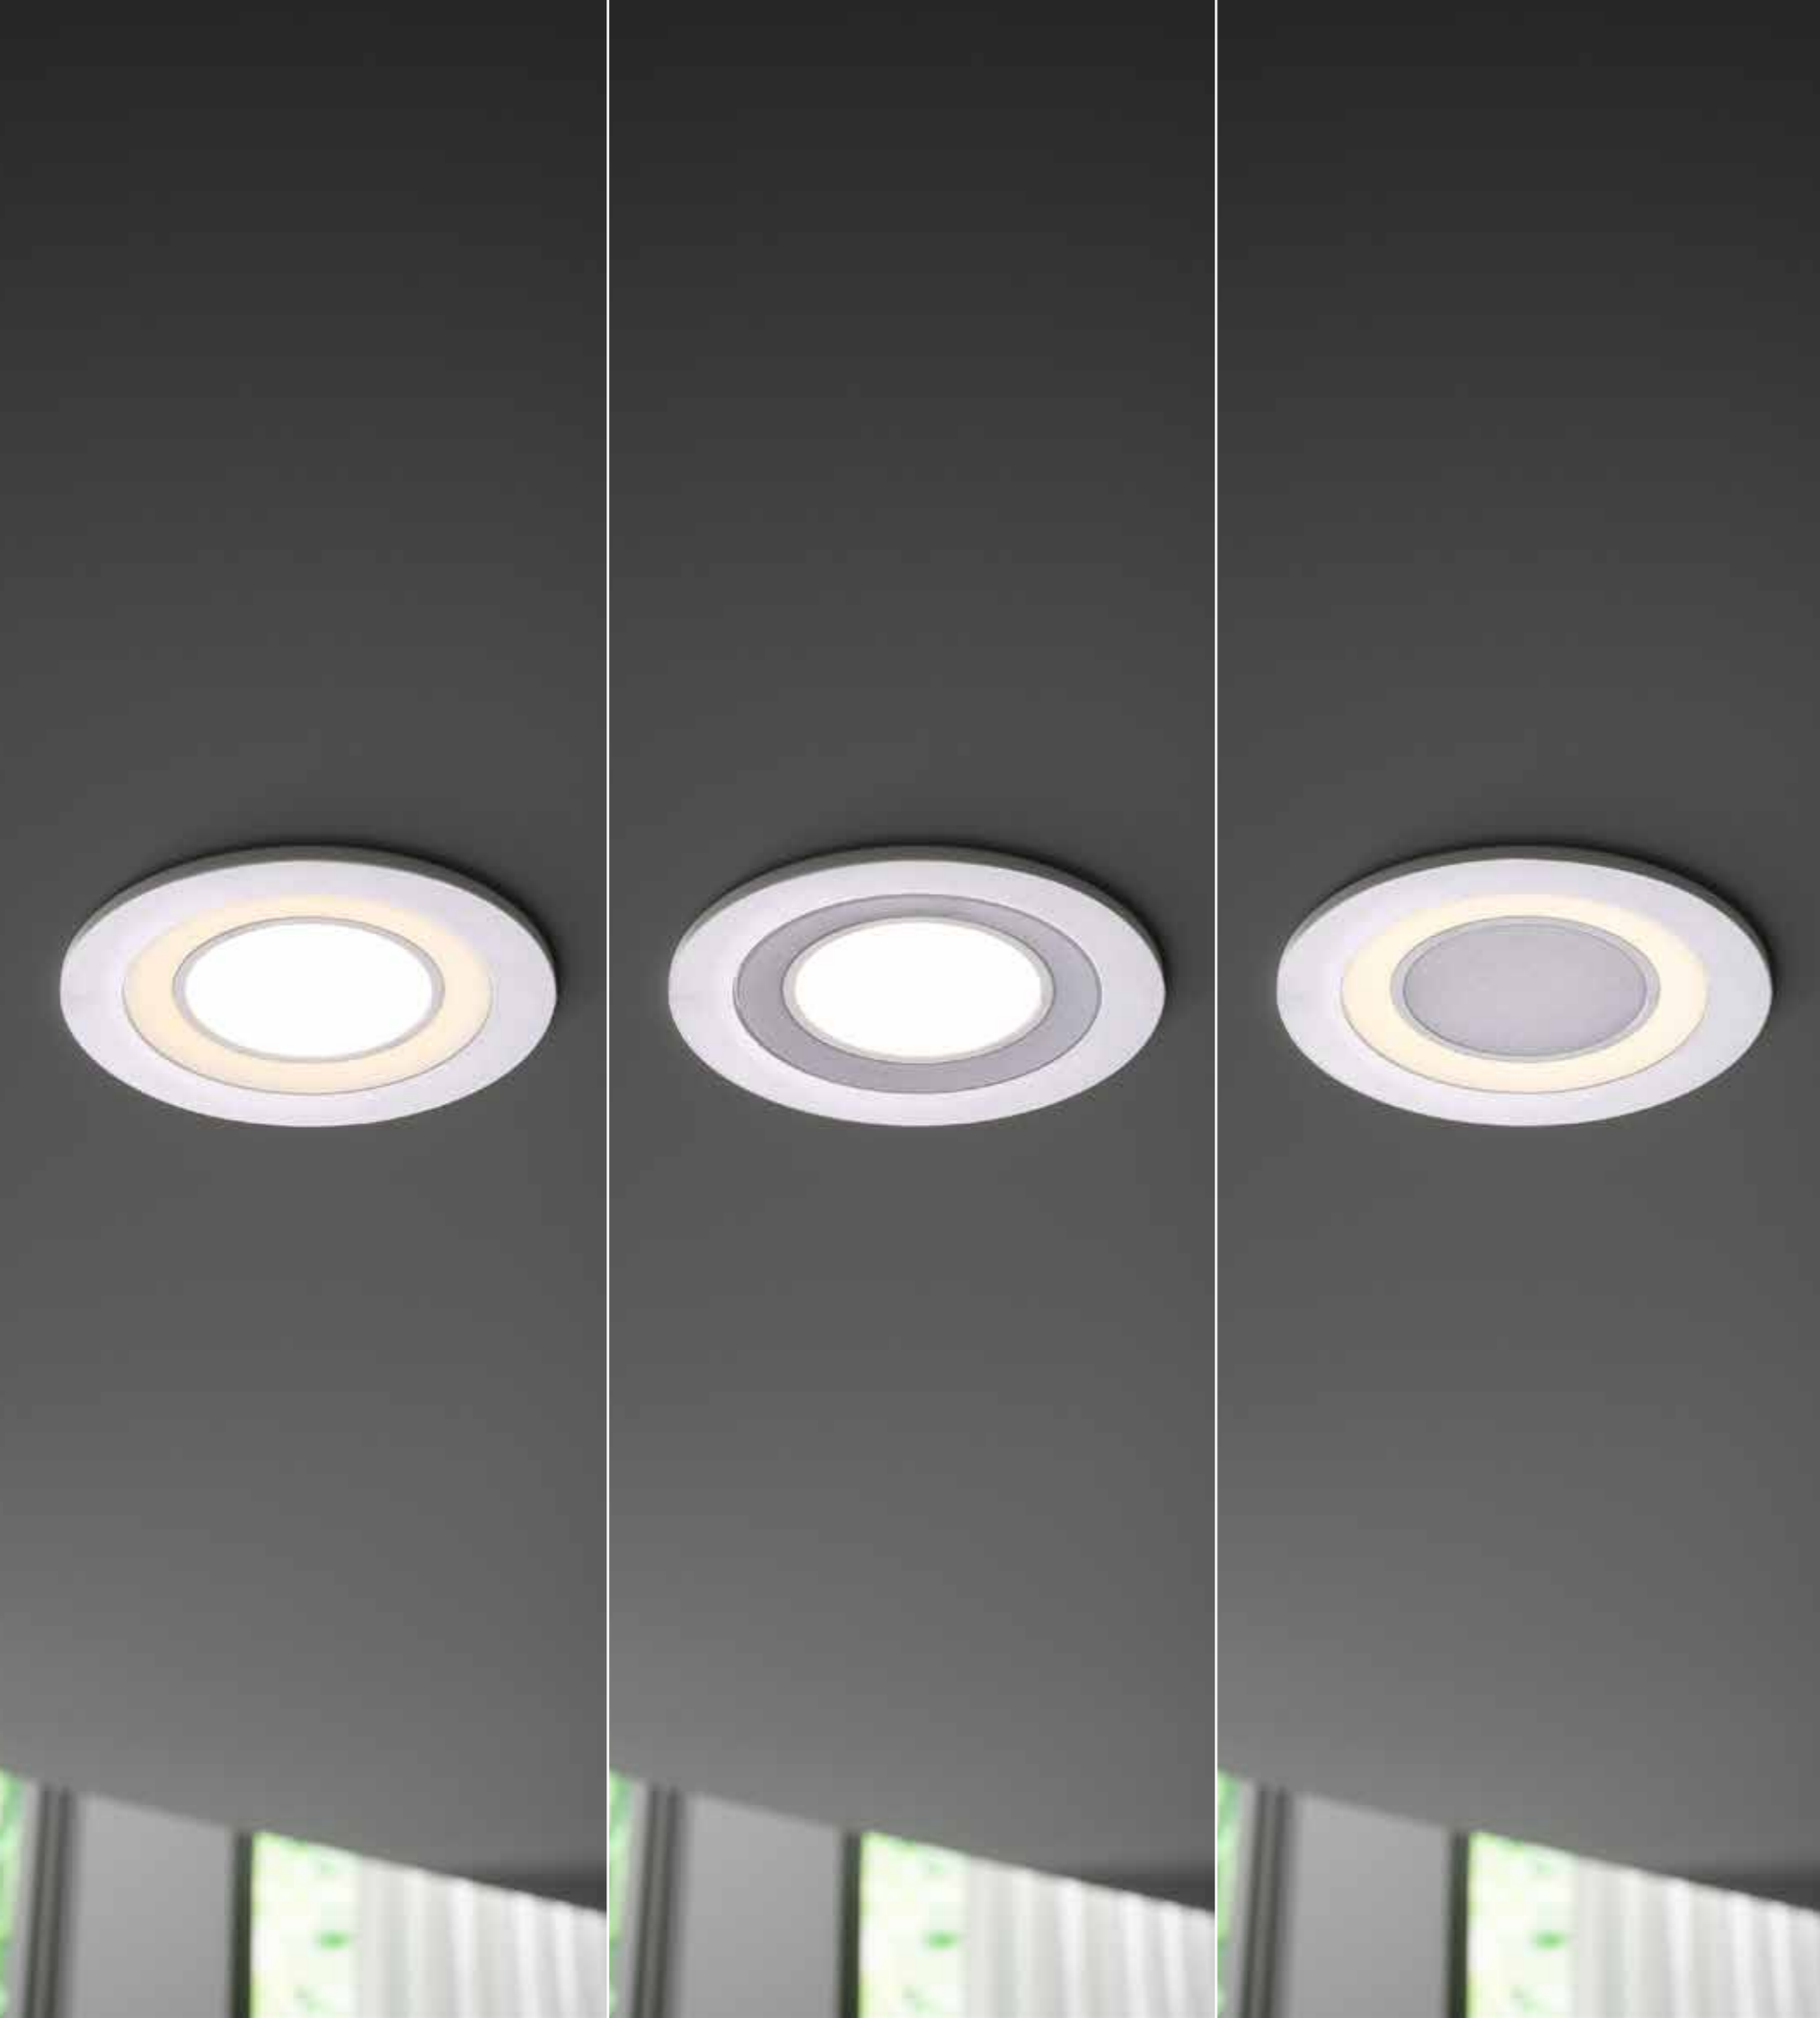

Moodmaker™

Nordlux Moodmaker™ makes it easy to adjust the light to suit the situation and needs. Moodmaker™ is a built-in dimmer function that works with your traditional wall switch or on/off lamp switch depending on the individual model.

This means that you do not need a traditional dimmer that can be both expensive and difficult to install. Nordlux Moodmaker™ products offer an excellent alternative and do not require additional devices or demanding setup processes and technical specifications.