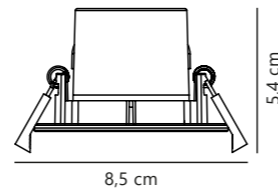

Don Smart Colour Downlight