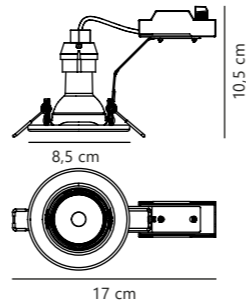

Measurements	Built-in info	Dimmable	LED W	Masterbox
H: 10,5 cm, Ø: 8,5 cm	Cutout Ø: 6,5 cm Built-in height: 11,5 cm	Yes, has built-in dimmable light source for wall dimmer	4,7W	Qty. 3