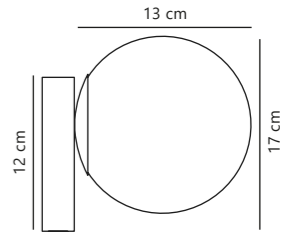

Measurements	Dimmable	Cable info	Switch	Max. W	Masterbox
H: 17 cm, shade Ø: 13 cm, wall base: Ø 12 cm	No, cannot be dimmed	Black Textile Replaceable	On the cable	40W	Qty. 6