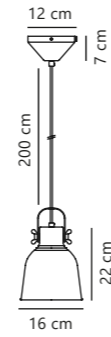

Adrian 16 Pendant

Anthracite 48783003
Metal

Measurements	Dimmable	Cable info	Canopy info	Max. W	Masterbox
H: 24 cm, W: 16 cm, L: 16 cm, shade Ø: 16 cm, shade H: 22 cm	Yes, can be dimmed by choosing a dimmable bulb	Black/White Textile Not replaceable	Black Metal 12 x 7 cm	25W	Qty. 6