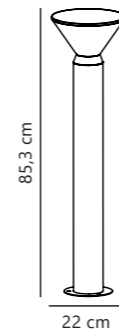

Measurements	Dimmable	Max. W	Masterbox
H: 18,8 cm, W: 25 cm, D: 14,6 cm	Yes, can be dimmed by choosing a dimmable bulb	25W	Qty. 3

Noorstad Garden

NEW

Black 2318198003
Metal

Item no. 22039931
Fits on garden base