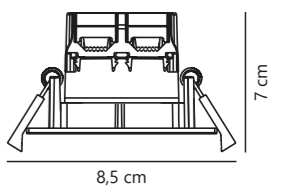

Dorado Smart Downlight

White 2015650101
Plastic/Metal

Black 2015650103
Plastic/Metal

Brushed Nickel 2015650155
Plastic/Metal

Measurements	Built-in info	Dimmable	LED W	Lifespan	Standby W	Masterbox
H: 7 cm, Ø: 8,5 cm	Cutout Ø: 7,2 cm Built-in height: 6,8 cm	Yes, has built-in dimmable light source with Nordlux Smart functionality	4,7W	20000 hours	<0,5W	Qty. 6