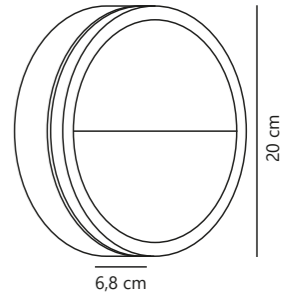

Integrated LED

2700 kelvin

IP54

600 lm

Smart Dimmable

Ra 80

159,2°

Class 1

LED guarantee

Measurements	Dimmable	LED W	Standby W	Lifespan	Masterbox
H: 20 cm, W: 20 cm, projection: 6,8 cm, Ø: 20 cm, D: 6,8 cm	Yes, has built-in dimmable light source with Nordlux Smart functionality	9,5W	<0,5W	30000 hours	Qty. 3