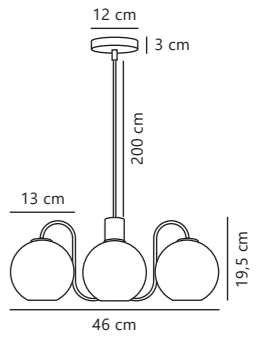

Franca 4-Pendant

NEW

Brass 2312543035
Metal/Glass

E14
(excl.)

IP20

Dimmable

200 cm

Class 2

Measurements	Dimmable	Cable info	Canopy info	Max. W	Masterbox
H: 19,5 cm, W: 46 cm, L: 46 cm, shade Ø: 13 cm	Yes, can be dimmed by choosing a dimmable bulb	White Textile Not replaceable	Brass Metal 12 x 3 cm	4x40W	Qty. 2