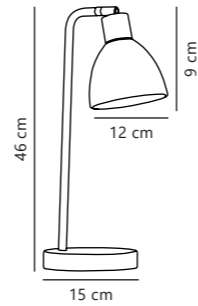

Measurements	Dimmable	Cable info	Switch	Max. W	Masterbox
H: 46 cm, shade Ø: 12 cm, shade H: 9 cm, projection: 22 cm, tube Ø: 1,2 cm	No, cannot be dimmed	Black/Clear Plastic Not replaceable	On the cable	40W	Qty. 3