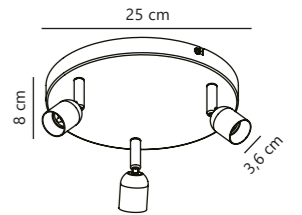

Avenue 3-Spot