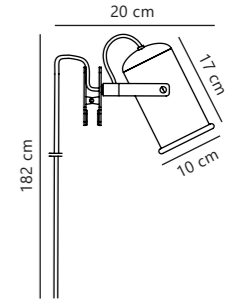

Measurements	Dimmable	Cable info	Switch	Max. W	Masterbox
H: 20 cm, W: 17 cm, L: 17 cm, shade Ø: 9 cm	No, cannot be dimmed	Black Plastic Not replaceable	On the cable	60W	Qty. 3