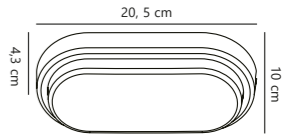

Cuba Outdoor Energy Oval Wall