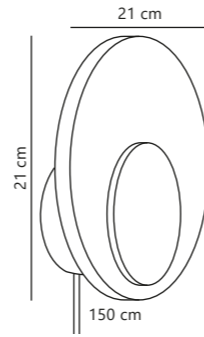

Measurements	Dimmable	Cable info	Switch	LED W	Lifespan	Masterbox
H: 21 cm, W: 21 cm, L: 21 cm, shade Ø: 21 cm, wall base: 10 x 4 cm	3-step Moodmaker™ Step 1 260/160/110 lm Step 2 170/100/65 lm Step 3 85/40/30 lm	Black Textile Replaceable	On the cable	6,2W	20000 hours	Qty. 3