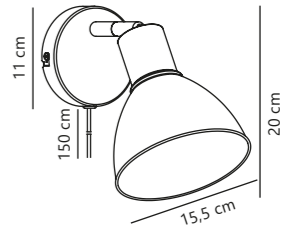

Green 45841023
Metal

Anthracite 45841050
Metal

Matt black 2213641003
Metal