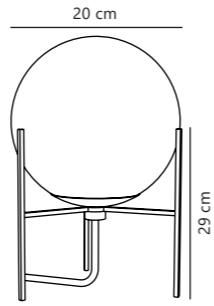

Measurements	Dimmable	Cable info	Switch	Max. W	Masterbox
H: 29 cm, shade Ø: 20 cm	No, cannot be dimmed	White/Black Textile Not replaceable	On the cable	15W	Qty. 3