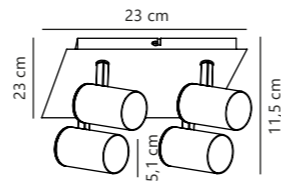

Measurements	Dimmable	Canopy info	Max. W	Masterbox
W: 23 cm, L: 23 cm, shade Ø: 5,1 cm, projection: 11,5 cm, wall base: 20 x 20 cm	Yes, can be dimmed by choosing a dimmable bulb	23 x 2,5 cm	4x35W	Qty. 3