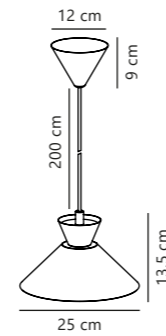

Dial 25 Pendant designed by Says Who

White 2213333001
Metal

NEW
Black 2213333003
Metal

Grey 2213333010
Metal

Yellow 2213333026
Metal

Measurements	Dimmable	Cable info	Canopy info	Max. W	Masterbox
H: 13,5 cm, W: 25 cm, L: 25 cm, shade Ø: 25 cm	Yes, can be dimmed by choosing a dimmable bulb	White/Black/Grey/Yellow Plastic Not replaceable	White/Matt black Plastic 12 x 9 cm	40W	Qty. 3