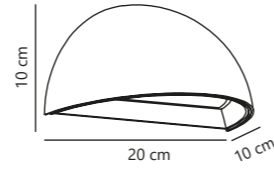

Arcus Smart Outdoor Wall

Black 2019001003
Aluminium

Grey 2019001010
Aluminium

Measurements	Dimmable	LED W	Standby W	Lifespan	Masterbox
H: 10 cm, W: 20 cm, projection: 10 cm, Ø: 20 cm, D: 10 cm	Yes, has built-in dimmable light source with Nordlux Smart functionality	9,5W	<0,5W	30000 hours	Qty. 3