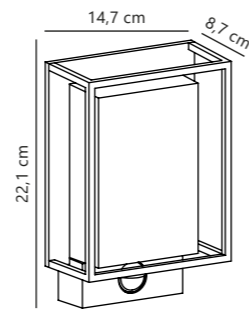

- **Integrated LED**
- **2700 kelvin**
- **IP44**
- **550 lm**
- **Not dimmable**
- **Ra 80**
- **Sensor**
- **Class 1**
- **Parallel connection**
- **LED guarantee**

Measurements	Dimmable	Sensor info	LED W	Lifespan	Masterbox
H: 22,1 cm, W: 14,7 cm, D: 8,7 cm	No, cannot be dimmed	Type: Motion & Twilight Angle: 120° Range: 0-10 m	8W	25000 hours	Qty. 3