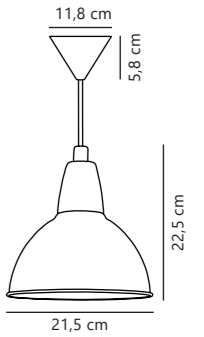

Measurements	Dimmable	Cable info	Canopy info	Max. W	Masterbox
H: 22,5 cm, shade Ø: 21,5 cm	Yes, can be dimmed by choosing a dimmable bulb	Black Plastic Not replaceable	Black Plastic 11,8 x 5,8 cm	40W	Qty. 3