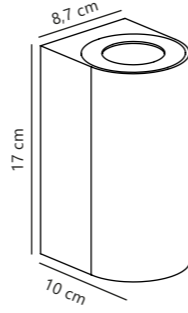

Canto Maxi 2 Wall designed by Bønnelycke MDD

GU10
(excl.)

IP44

Dimmable

Class 1

Parallel connection

Measurements	Dimmable	Max. W	Masterbox
H: 17 cm, W: 8,7 cm, D: 10 cm	Yes, can be dimmed by choosing a dimmable bulb	2x28W	Qty. 3

Find the rest of the Canto series in the Seaside section on page 496

Canto Maxi Kubi 2 Wall designed by Bønnelycke MDD

GU10
(excl.)

IP44

Dimmable

Class 1

Parallel connection

Measurements	Dimmable	Max. W	Masterbox
H: 17 cm, W: 8,7 cm, D: 10 cm	Yes, can be dimmed by choosing a dimmable bulb	2x28W	Qty. 3

Find the rest of the Canto series in the Seaside section on page 497