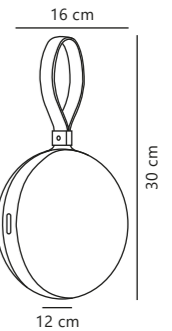

Integrated LED

2700 kelvin

IP54

100 lm

Moodmaker

Ra 80

USB charging

100 cm

Class 3

5 year LED guarantee

Measurements	Dimmable	Cable info	Battery info	LED W	Lifespan	Masterbox
H: 30 cm, shade Ø: 16 cm, Ø: 16 cm, D: 12 cm	2-step Moodmaker™ Step 1 100 lm Step 2 30 lm	Black Plastic	Type: Lithium-ion Lasting time: 100lm/8h; 30lm/24h Recharging time: 6 hours	1,5W	25000 hours	Qty. 3