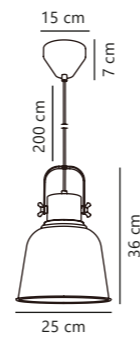

Adrian 16 Pendant

Anthracite 48783003
Metal

Measurements	Dimmable	Cable info	Canopy info	Max. W	Masterbox
H: 24 cm, W: 16 cm, L: 16 cm, shade Ø: 16 cm, shade H: 22 cm	Yes, can be dimmed by choosing a dimmable bulb	Black/White Textile Not replaceable	Black Metal 12 x 7 cm	25W	Qty. 6

Adrian 25 Pendant

Anthracite 48793003
Metal

Measurements	Dimmable	Cable info	Canopy info	Max. W	Masterbox
H: 36 cm, W: 25 cm, L: 25 cm, shade Ø: 25 cm, shade H: 28 cm	Yes, can be dimmed by choosing a dimmable bulb	Black/White Textile Not replaceable	Black Metal 12 x 7 cm	40W	Qty. 3