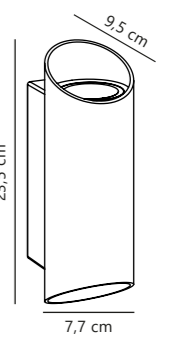

- **GU10 (excl.)**
- **IP54**
- **Dimmable**
- **Class 1**
- **Parallel connection**

Measurements	Dimmable	Max. W	Masterbox
H: 23,5 cm, W: 7,7 cm, shade Ø: 7,7 cm, D: 9,5 cm	Yes, can be dimmed by choosing a dimmable bulb	2x35W	Qty. 3