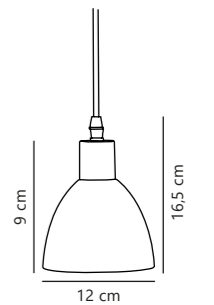

Measurements	Dimmable	Cable info	Canopy info	Max. W	Masterbox
H: 16,5 cm, shade Ø: 12 cm, shade H: 9 cm	Yes, can be dimmed by choosing a dimmable bulb	Black Plastic Not replaceable	Black Plastic 7,2 x 7,2 cm	2x40W	Qty. 3