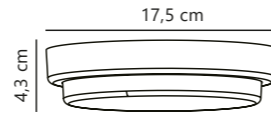

Cuba Outdoor Energy Round Wall

White 2019161001
Plastic

Black 2019161003
Plastic

Measurements	Dimmable	LED W	Lifespan	Masterbox
W: 17,5 cm, shade Ø: 16,3 cm, Ø: 17,5 cm, D: 4,3 cm	No, cannot be dimmed	6,3W	30000 hours	Qty. 3