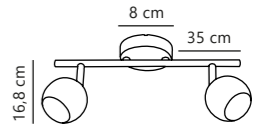

Avenue 6-Spot

Brushed steel 2113210132
Metal

Measurements	Dimmable	Canopy info	Max. W	Masterbox
H: 15,5 cm, W: 119 cm	Yes, can be dimmed by choosing a dimmable bulb	9 x 2,5 cm	6x35W	Qty. 2

Chicago 2-Spot