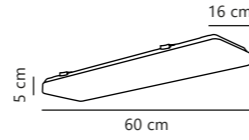

Trenton Batten

White 47856101
Plastic

- Integrated LED
- 4000 kelvin
- IP20
- 2500 lm
- Not dimmable
- Ra 80
- 120°
- Class 1
- 5 year LED guarantee

Measurements	Dimmable	LED W	Lifespan	Masterbox
H: 5 cm, W: 16 cm, L: 60 cm	No, cannot be dimmed	23W	25000 hours	Qty. 3