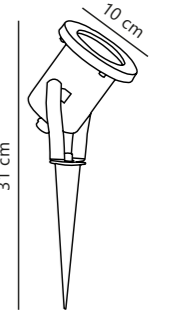

Taurus Spot

Stainless steel 77029934
Stainless steel

Measurements	Dimmable	Cable info	Max. W	Masterbox
H: 31 cm, Ø: 10 cm	Yes, can be dimmed by choosing a dimmable bulb	Black Rubber Not replaceable	28W	Qty. 3