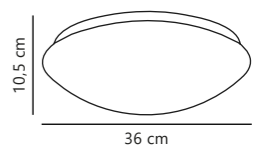

Ask 36 Ceiling

White 45376001
Metal

- Integrated LED
- 3000 kelvin
- IP44
- 1450 lm
- Not dimmable
- Ra 80
- 120°
- Class 1
- Parallel connection
- 5 year LED guarantee

Measurements	Dimmable	LED W	Lifespan	Masterbox
shade Ø: 36 cm	No, cannot be dimmed	16W	30000 hours	Qty. 3