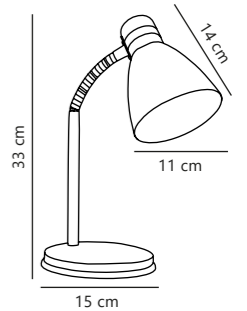

Measurements	Dimmable	Cable info	Switch	Max. W	Masterbox
H: 33 cm, shade Ø: 11 cm, shade H: 14 cm, tube Ø: 1,4 cm	No, cannot be dimmed	White/Black Plastic Not replaceable	On the cable	15W	Qty. 3