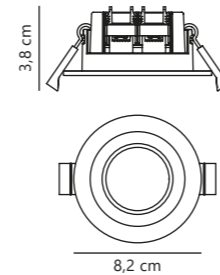

Clyde 8 Downlight