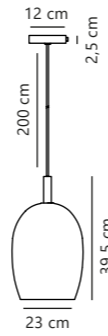

Uma 23 Pendant

Measurements	Dimmable	Cable info	Canopy info	Max. W	Masterbox
H: 39,5 cm, W: 23 cm, L: 23 cm, shade Ø: 23 cm	Yes, can be dimmed by choosing a dimmable bulb	Black/Gold Textile Not replaceable	Black/Gold Metal 12 x 2,5 cm	40W	Qty. 3