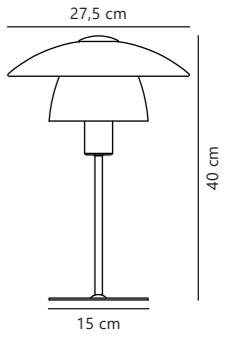

Verona Table

Black 2010875001
Glass

Measurements	Dimmable	Cable info	Switch	Max. W	Masterbox
H: 40 cm, W: 27,5 cm, L: 27,5 cm, shade Ø: 27,5 cm, tube Ø: 1,15 cm	No, cannot be dimmed	Black Textile Not replaceable	On the fixture	15W	Qty. 3