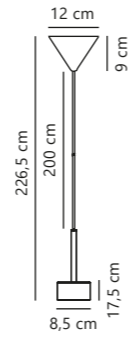

- Integrated LED
- 2700 kelvin
- IP20
- 350 lm
- Moodmaker
- Ra 80
- 200 cm
- Class 2
- 5 year LED guarantee

Measurements	Dimmable	Cable info	LED W	Lifespan	Masterbox
H: 17,5 cm, W: 8,5 cm, L: 8,5 cm, shade Ø: 8,5 cm	3-step Moodmaker™ Step 1 All on Step 2 Centre on Step 3 Ring on	Black Textile Not replaceable	4W	25000 hours	Qty. 6