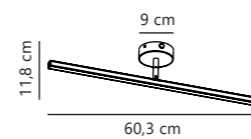

IP S13 60 Bathroom lighting designed by Bønnelycke MDD