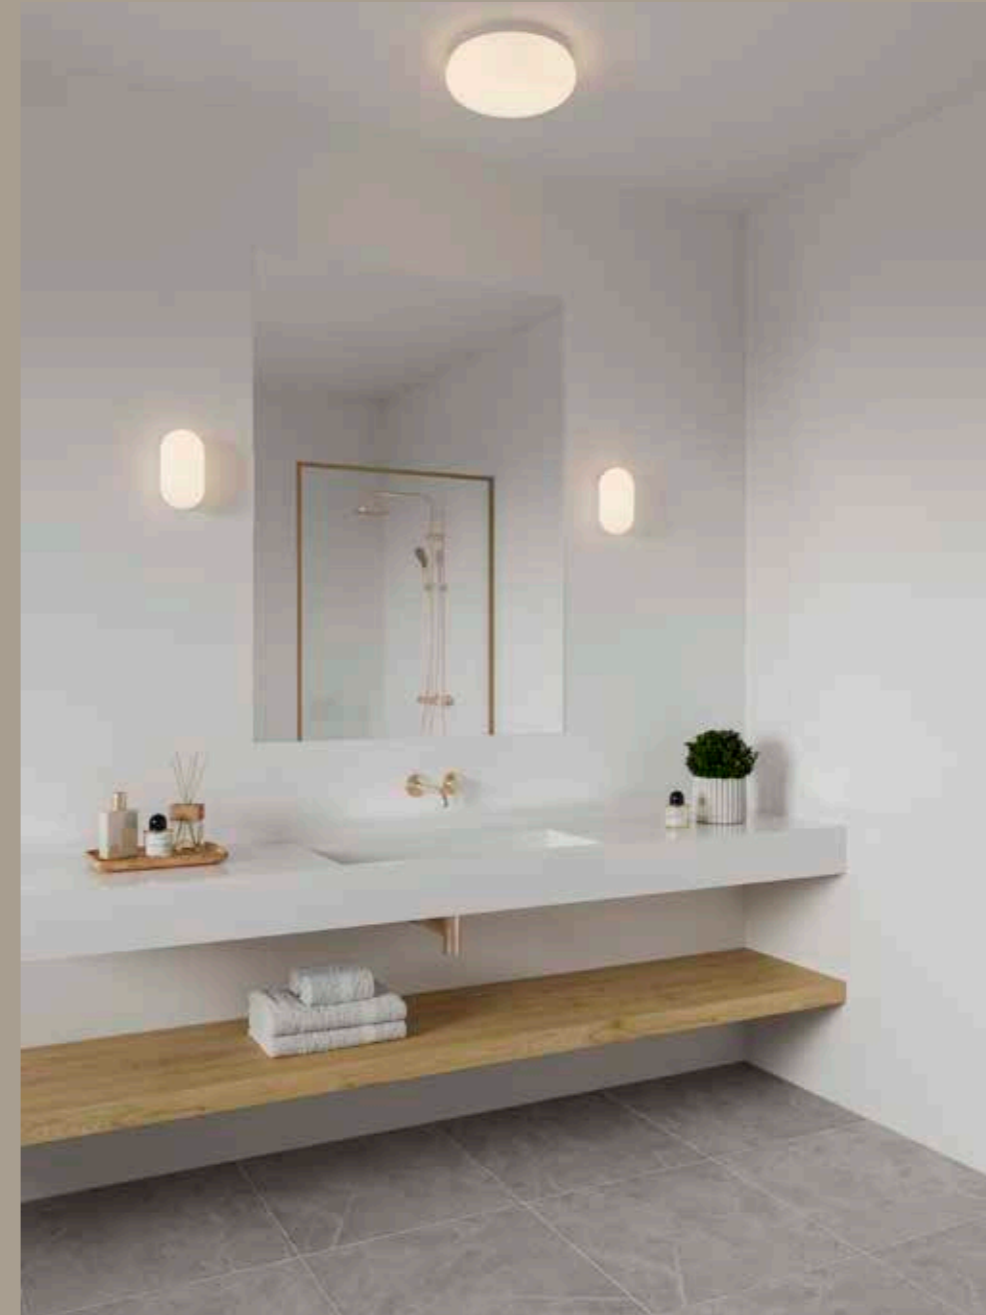

Foam series

Foam is a ceiling light with a streamlined and simple design. The high IP rating (IP44) makes it perfect for the bathroom. Provides a diffused and pleasant light.