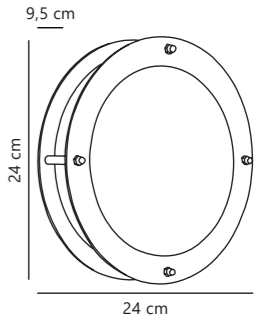

Measurements	Dimmable	Max. W	Masterbox
Ø: 24 cm, D: 9,5 cm	Yes, can be dimmed by choosing a dimmable bulb	60W	Qty. 3