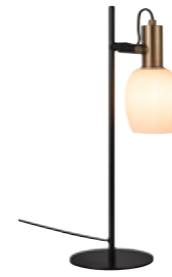

Arild Table

NEW
Black 2312305003
Metal/Glass

E14
(excl.)

IP20

Not
dimmable

150 cm

Class 2

Measurements	Dimmable	Cable info	Switch	Max. W	Masterbox
H: 45 cm, W: 26 cm, L: 26 cm, shade Ø: 9,3 cm, tube Ø: 1,15 cm	No, cannot be dimmed	Black Textile Not replaceable	On the cable	40W	Qty. 3