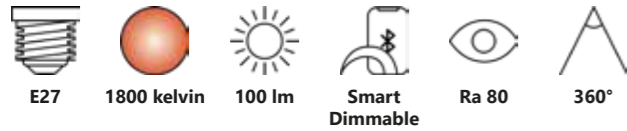

Measurements	Bulb type	Dimmable	Wattage	Voltage	Lifespan	Standby W	Masterbox
H: 10,5 cm, Ø: 6 cm	E27 LED	Yes, has built-in dimmable light source with Nordlux Smart functionality	4,7W	220-240 Volt	15000 hours	<0,5W	Qty. 6