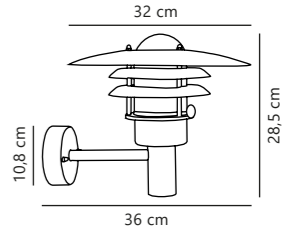

Measurements	Dimmable	Max. W	Masterbox
H: 28,5 cm, W: 36 cm, shade Ø: 32 cm, D: 36 cm, wall base: 10,8 cm	Yes, can be dimmed by choosing a dimmable bulb	60W	Qty. 3

Find the rest of the Lønstrup series in the Shade-on-shade section on page 482