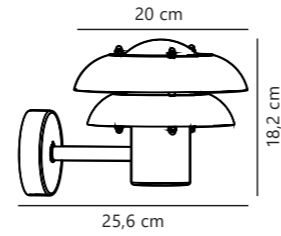

Measurements	Dimmable	Max. W	Masterbox
H: 18,2 cm, W: 20 cm, shade Ø: 20 cm, D: 25,6 cm, wall base: 9,8 cm	Yes, can be dimmed by choosing a dimmable bulb	12W	Qty. 3

Find the rest of the Kurnos series in the Seaside section on page 503