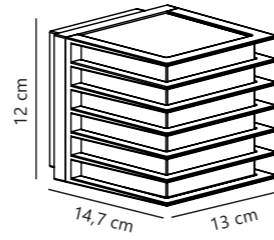

Fluctus 13 Wall

NEW

Black 2318211003
Metal

E27
(excl.)

IP44

Dimmable

Class 1

Parallel
connection

Measurements	Dimmable	Max. W	Masterbox
H: 12 cm, W: 13 cm, D: 14,7 cm	Yes, can be dimmed by choosing a dimmable bulb	15W	Qty. 3