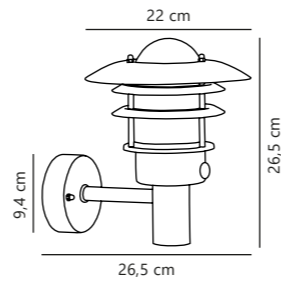

Measurements	Dimmable	Sensor info	Max. W	Masterbox
H: 26,5 cm, W: 22 cm, shade Ø: 22 cm, D: 26,5 cm, wall base: 9,4 cm	No, cannot be dimmed	Type: Motion & Twilight Angle: 100° Range: 0-8 m	60W	Qty. 3

Find the rest of the Luxembourg series in the Shade-on-shade section on page 482