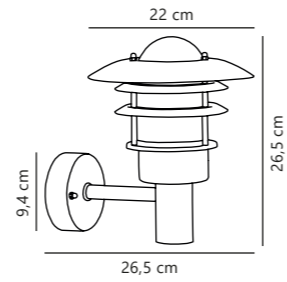

Measurements	Dimmable	Max. W	Masterbox
H: 26,5 cm, W: 22 cm, shade Ø: 22 cm, D: 26,5 cm, wall base: 9,4 cm	Yes, can be dimmed by choosing a dimmable bulb	60W	Qty. 3

Find the rest of the Lønstrup series in the Seaside section on page 510