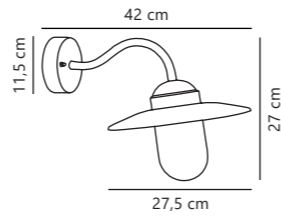

Measurements	Dimmable	Max. W	Masterbox
H: 27 cm, W: 27,5 cm, shade Ø: 27,5 cm, D: 42 cm, wall base: 11,5 cm	Yes, can be dimmed by choosing a dimmable bulb	60W	Qty. 3

Find the rest of the Luxembourg series in the Shade-on-shade section on page 479