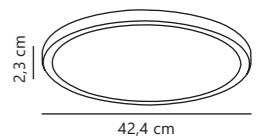

Oja 42 IP20 2700K Ceiling