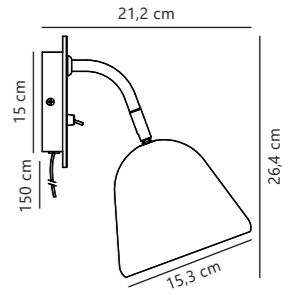

Measurements	Dimmable	Cable info	Switch	Max. W	Masterbox
H: 26,4 cm, W: 15,3 cm, L: 21,2 cm, shade Ø: 15,3 cm, projection: 21,2 cm, tube Ø: 1,25 cm	No, cannot be dimmed	White Plastic Replaceable	On the fixture	15W	Qty. 3