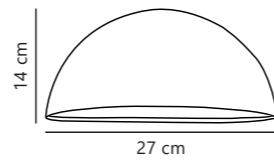

Measurements	Dimmable	Max. W	Masterbox
H: 14 cm, W: 27 cm, D: 14,5 cm	Yes, can be dimmed by choosing a dimmable bulb	60W	Qty. 3

Find the rest of the Scorpius series in the Minimalistic section on page 462