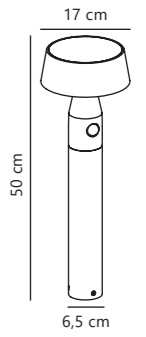

Nama 50 Solar Garden

EXEMPT

Black 2118268003
Aluminium

- Integrated LED
- Solar charging
- 3000 kelvin
- IP54
- 65 lm
- Not dimmable
- Ra 80
- Sensor
- Class 3
- LED guarantee

Measurements	Battery info	Sensor info	LED W	Lifespan	Masterbox
H: 50 cm, W: 17 cm, L: 17 cm, shade Ø: 17 cm, tube Ø: 6,5 cm	Type: Lithium-ion	Type: Motion & Twilight Angle: 120° Range: 0-3 m	1W	30000 hours	Qty. 2