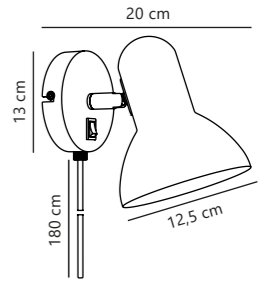

Measurements	Dimmable	Cable info	Switch	Max. W	Masterbox
H: 18 cm, W: 13 cm, shade Ø: 12,5 cm, projection: 20 cm, wall base: Ø 12,5 cm	No, cannot be dimmed	White/Black Plastic Replaceable	On the fixture	60W	Qty. 3