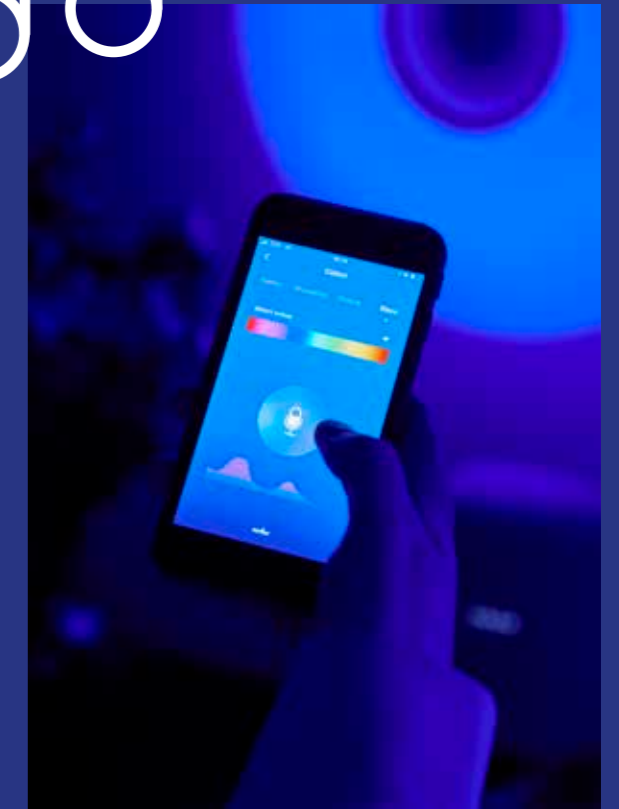

Liva Smart Colour Ceiling

NEW
White 2110826101
Plastic

NEW
Black 2110826103
Plastic

Measurements	Dimmable	LED W	Standby W	Lifespan	Masterbox
H: 3,2 cm, projection: 3,2 cm, Ø: 36 cm	Yes, has built-in dimmable light source with Nordlux Smart functionality	21W	<0,5W	25000 hours	Qty. 3