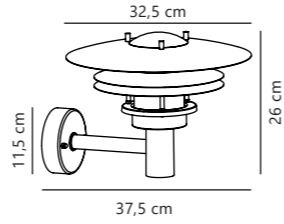

Amalienborg Wall designed by Horn