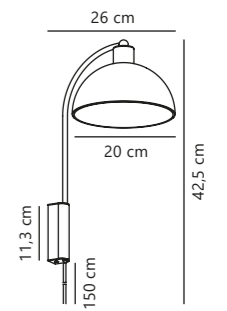

Ellen 20 Wall

NEW
White 2213721001
Metal

NEW
Black 2213721003
Metal

NEW
Chrome 2213721033
Metal

NEW
Brass 2213701035
Metal

Measurements	Dimmable	Cable info	Switch	Max. W	Masterbox
H: 43 cm, W: 26 cm, L: 26 cm, shade Ø: 20 cm, shade H: 20 cm	No, cannot be dimmed	White/Black/Clear Textile/Plastic Not replaceable	On the cable	40W	Qty. 3