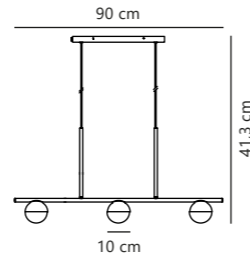

- G9 (excl.)
- IP20
- Dimmable
- 200 cm
- Class 2

Measurements	Dimmable	Cable info	Canopy info	Max. W	Masterbox
H: 41,3 cm, W: 10 cm, L: 90 cm, shade Ø: 10 cm	Yes, can be dimmed by choosing a dimmable bulb	Black/White Textile	Black/Brass Metal 40 x 5 x 2,5 cm	3x5W	Qty. 2