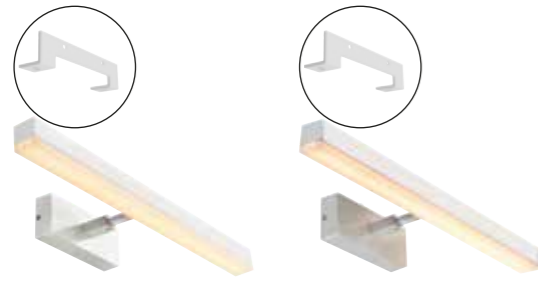

Otis 60 Wall