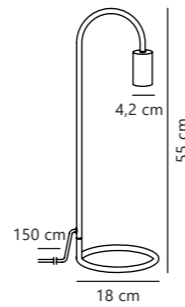

Measurements	Dimmable	Cable info	Switch	Max. W	Masterbox
H: 55 cm, W: 18 cm, L: 18 cm, tube Ø: 1,13 cm	No, cannot be dimmed	Black Plastic Not replaceable	On the cable	25W	Qty. 4