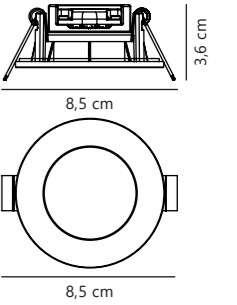

Measurements	Built-in info	Dimmable	LED W	Lifespan	Masterbox
H: 3,6 cm, Ø: 8,5 cm	Cutout Ø: 6,8-7,4 cm Built-in height: 4,6 cm	No, cannot be dimmed	4,5W	20000 hours	Qty. 3