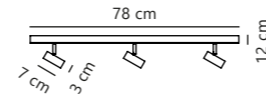

Measurements	Dimmable	Canopy info	LED W	Lifespan	Masterbox
H: 7,5 cm, W: 78 cm, L: 78 cm, shade Ø: 3 cm	3-step Moodmaker™ Step 1 320 lm Step 2 128 lm Step 3 25 lm	White/Black Metal 78 x 2,6 cm	3x12W	25000 hours	Qty. 3