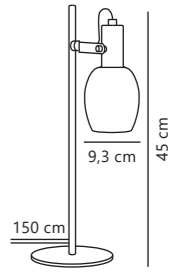

Arild Table

NEW
Black 2312305003
Metal/Glass

E14
(excl.)

IP20

Not
dimmable

150 cm

Class 2

Measurements	Dimmable	Cable info	Switch	Max. W	Masterbox
H: 45 cm, W: 26 cm, L: 26 cm, shade Ø: 9,3 cm, tube Ø: 1,15 cm	No, cannot be dimmed	Black Textile Not replaceable	On the cable	40W	Qty. 3