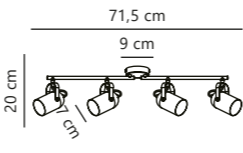

Lotus 4-Spot

Black/Brass 50130103
Metal

- E14
  (excl.)
- IP20
- Dimmable
- 150°
- Class 2

Measurements	Dimmable	Canopy info	Max. W	Masterbox
L: 78 cm, shade Ø: 6,6 cm, projection: 20 cm, wall base: Ø 9 cm	Yes, can be dimmed by choosing a dimmable bulb	9 x 2,5 cm	4x40W	Qty. 3