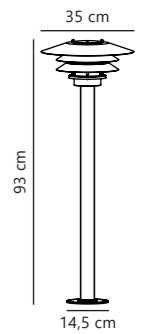

Venø Garden designed by Horn