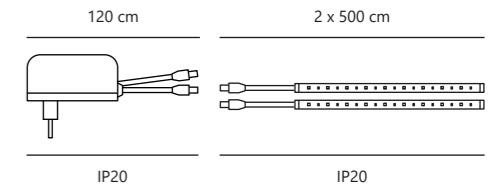

White 2210329901
Plastic

Measurements	Dimmable	Cable info	LED W	Lifespan	Masterbox
H: 0,15 cm, W: 0,8 cm, L: 300 cm	No, cannot be dimmed	White Plastic	11W	35000 hours	Qty. 6

LED Strip White 2700K 2x5 meters