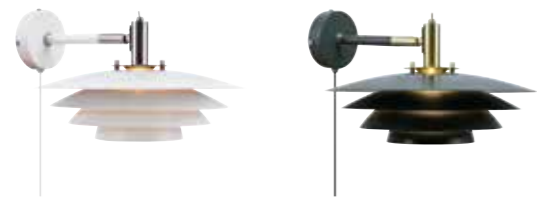

Bretagne Wall designed by Kåre Bækgård

White 2213471001
Metal

Grey 2213471010
Metal