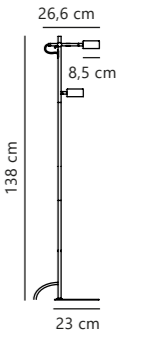

Clyde Floor