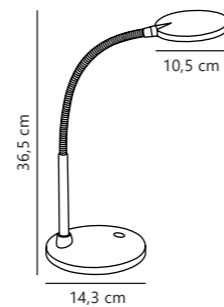

Dove Table

Black 84593103
Plastic

Measurements	Dimmable	Cable info	Switch	LED W	Lifespan	Masterbox
H: 36,5 cm, shade Ø: 10,5 cm	No, cannot be dimmed	Black Plastic Not replaceable	On the fixture	5,4W	20000 hours	Qty. 3