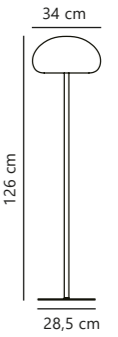

Measurements	Dimmable	Cable info	Battery info	LED W	Lifespan	Masterbox
H: 126 cm, W: 34 cm, L: 34 cm, Ø: 34 cm	3-step Moodmaker™ Step 1 450 lm Step 2 300 lm Step 3 150 lm	Black Plastic	Type: Lithium-ion Lasting time: 450lm/5h; 300lm/10h; 150lm/18h Recharging time: 8 hours	6,8W	30000 hours	Qty. 3