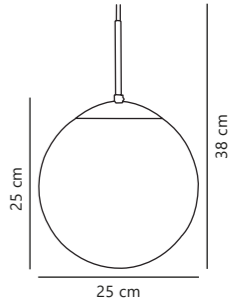

Measurements	Dimmable	Cable info	Canopy info	Max. W	Masterbox
H: 39 cm, shade Ø: 25 cm, shade H: 25 cm	Yes, can be dimmed by choosing a dimmable bulb	Clear Plastic Not replaceable	White Plastic 12,5 x 8,5 cm	25W	Qty. 3