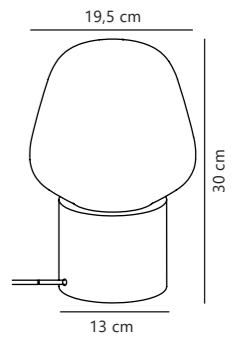

Measurements	Dimmable	Cable info	Switch	Max. W	Masterbox
H: 30 cm, W: 19,5 cm, L: 19,5 cm, shade Ø: 19,5 cm	No, cannot be dimmed	Black Plastic Not replaceable	On the cable	25W	Qty. 3