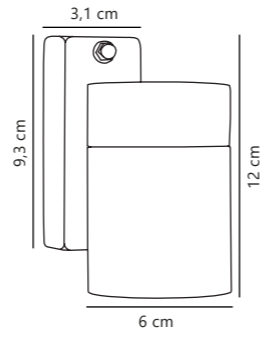

Measurements	Dimmable	Max. W	Masterbox
H: 12 cm, Ø: 6 cm, D: 11,5 cm, wall base: 3,6 x 9,8 cm	Yes, can be dimmed by choosing a dimmable bulb	35W	Qty. 3

Find the rest of the Tin series in the Minimalistic section on page 464