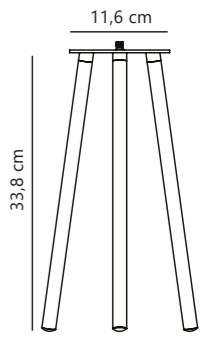

Measurements	Masterbox
H: 33,8 cm, W: 17,9 cm, L: 15,7 cm, tube Ø: 1,6 cm	Qty. 3