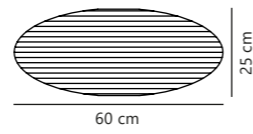

Villo 60 Lamp shade

Measurements	Cable info	Canopy info	Max. W	Masterbox
H: 24 cm, L: 60 cm, shade Ø: 60 cm	-	-	15W	Qty. 12