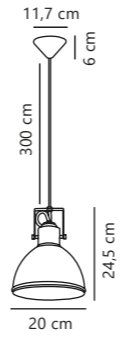

Arild Table

NEW
Black 2312305003
Metal/Glass

E14
(excl.)

IP20

Not
dimmable

150 cm

Class 2

Measurements	Dimmable	Cable info	Switch	Max. W	Masterbox
H: 45 cm, W: 26 cm, L: 26 cm, shade Ø: 9,3 cm, tube Ø: 1,15 cm	No, cannot be dimmed	Black Textile Not replaceable	On the cable	40W	Qty. 3

Arild Floor

NEW
Black 2312324003
Metal/Glass

E14
(excl.)

IP20

Not
dimmable

180 cm

Class 2

Measurements	Dimmable	Cable info	Switch	Max. W	Masterbox
H: 140 cm, W: 31 cm, L: 31 cm, shade Ø: 9,3 cm, tube Ø: 1,56 cm	No, cannot be dimmed	Black Textile Not replaceable	On the cable	40W	Qty. 3

Aslak Pendant

Black 46553003
Metal

Measurements	Dimmable	Cable info	Canopy info	Max. W	Masterbox
H: 24,5 cm, shade Ø: 20 cm, shade H: 24,5 cm	Yes, can be dimmed by choosing a dimmable bulb	Black Plastic Not replaceable	Black Plastic 11,7 x 6 cm	40W	Qty. 3