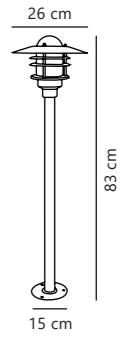

- E27 (excl.)
- IP54
- Dimmable
- Class 2
- Parallel connection
- Seaside guarantee

Measurements	Dimmable	Max. W	Masterbox
H: 83 cm, shade Ø: 26 cm, tube Ø: 3,8 cm	Yes, can be dimmed by choosing a dimmable bulb	60W	Qty. 3