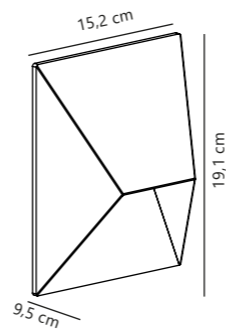

Measurements	Dimmable	Max. W	Masterbox
H: 19,1 cm, W: 15,2 cm, D: 9,5 cm	Yes, can be dimmed by choosing a dimmable bulb	25W	Qty. 3

Find the rest of the Pontio series in the Minimalistic section on page 459