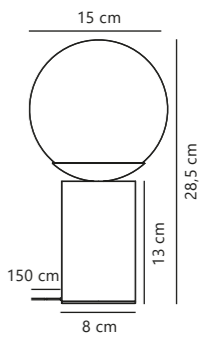

Measurements	Dimmable	Cable info	Switch	Max. W	Masterbox
H: 28,5 cm, W: 15 cm, L: 15 cm, shade Ø: 15 cm	No, cannot be dimmed	Black/White Textile Not replaceable	On the cable	25W	Qty. 3