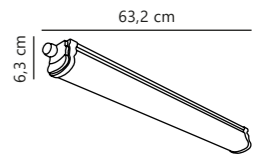

Oakland 60 Single Batten