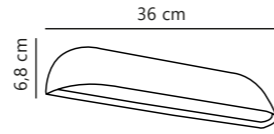

Front 36 Wall

designed by Holmbäck Nordentoft