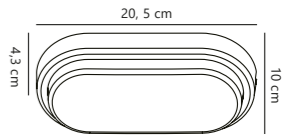

Cuba Outdoor Bright Round Wall

White 2019171001
Plastic

Measurements	Dimmable	LED W	Lifespan	Masterbox
W: 17,5 cm, shade Ø: 16,3 cm, Ø: 17,5 cm, D: 4,3 cm	No, cannot be dimmed	13,89W	30000 hours	Qty. 3

Cuba Outdoor Bright Oval Wall