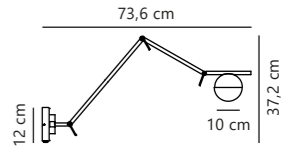

Contina Wall designed by Says Who

Black 2010971003
Metal

Brass 2010971035
Metal

- G9 (excl.)
- IP20
- Not dimmable
- 165°
- 150 cm
- Class 2

Measurements	Dimmable	Cable info	Switch	Max. W	Masterbox
H: 37,2 cm, W: 12,5 cm, L: 73,6 cm, shade Ø: 10 cm	No, cannot be dimmed	Black/White Textile Replaceable	On the cable	5W	Qty. 3