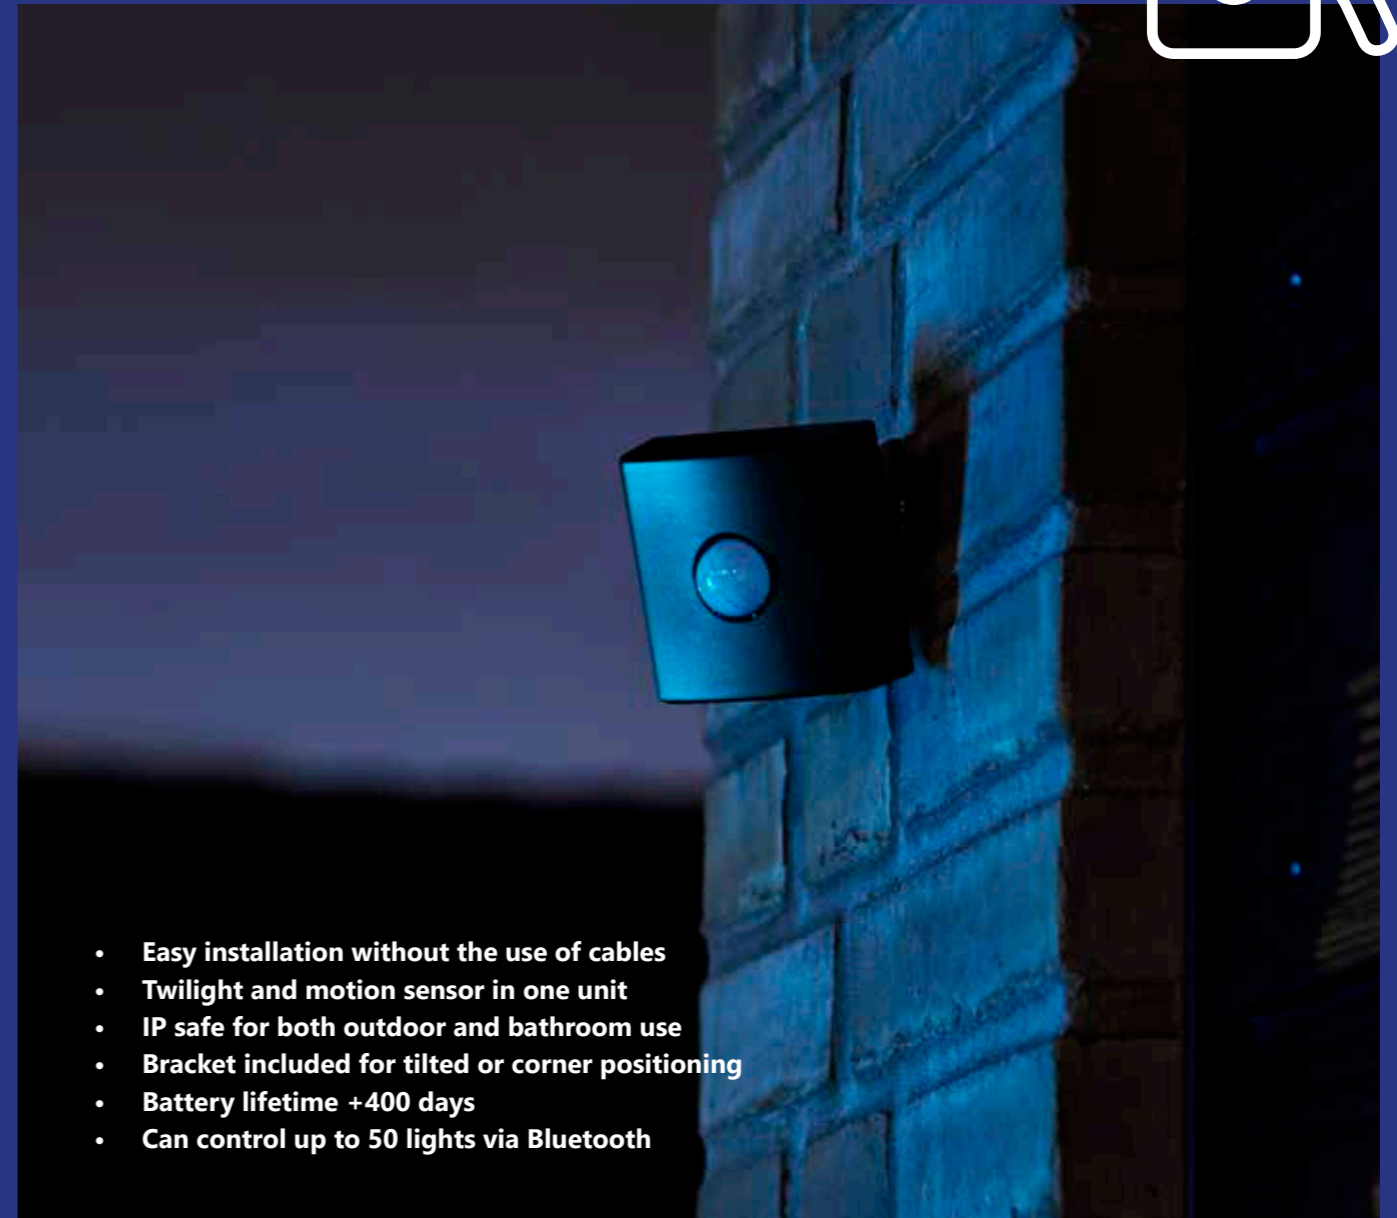

Smart Sensor

Smart Sensor is a wireless battery-operated lux and motion sensor with free mounting opportunities, as no cables to the sensor are required. The Smart Sensor can be connected to any of the Nordlux Smart Light bulbs and luminaires.

The sensor operates via Bluetooth and is connected to the Nordlux Smart Light app, where you easily regulate the motion and darkness sensitivity sensor. Mount the sensor directly on the wall or with the enclosed bracket to determine the direction of the sensor. The Smart Sensor being IP safe, makes it ideal for both outdoor and bathroom use and has a battery life of 400 days.