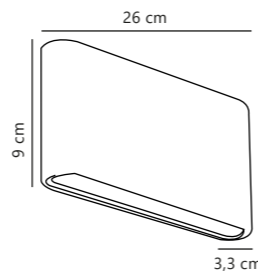

Kinver 26 Wall