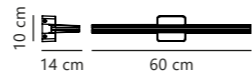

Tinia 60 Wall