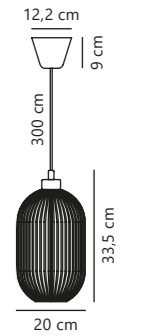

Measurements	Dimmable	Cable info	Canopy info	Max. W	Masterbox
H: 33,5 cm, shade Ø: 20 cm	Yes, can be dimmed by choosing a dimmable bulb	White Textile Not replaceable	White Plastic 12,2 x 9 cm	40W	Qty. 3