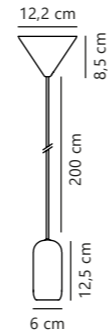

Measurements	Dimmable	Cable info	Canopy info	Max. W	Masterbox
H: 12,5 cm, W: 6 cm, L: 6 cm, Ø: 6 cm	Yes, can be dimmed by choosing a dimmable bulb	Black/White Textile Not replaceable	Black/White Plastic 12,2 x 8,6 cm	40W	Qty. 6