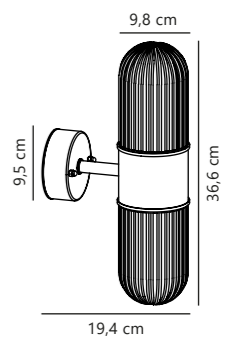

Januka Wall designed by Darrow

Measurements	Dimmable	Max. W	Masterbox
H: 30,8 cm, W: 18 cm, L: 18 cm, shade Ø: 9,5 cm, Ø: 18 cm, D: 20,6 cm	Yes, can be dimmed by choosing a dimmable bulb	40W	Qty. 3

Konyo Wall designed by Darrow