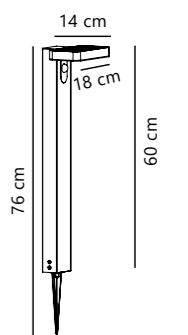

Rica Square Solar Garden

EXEMPT