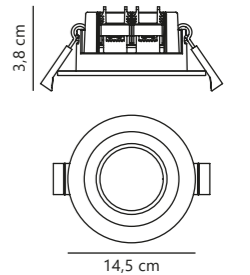

Clyde 15 Downlight