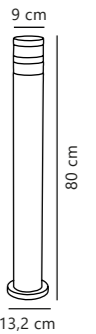

Measurements	Dimmable	Max. W	Masterbox
H: 80 cm, Ø: 9 cm	Yes, can be dimmed by choosing a dimmable bulb	40W	Qty. 3