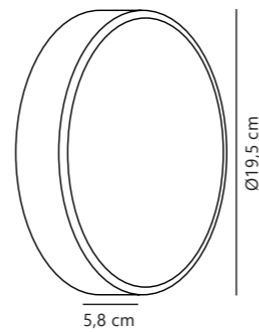

- Integrated LED
- 2700 kelvin
- IP54
- 600 lm
- Not dimmable
- Ra 80
- Class 2
- 5 year LED guarantee

Measurements	Dimmable	LED W	Lifespan	Masterbox
W: 19,5 cm, L: 19,5 cm, shade Ø: 19,5 cm, D: 5,8 cm	No, cannot be dimmed	9W	30000 hours	Qty. 3