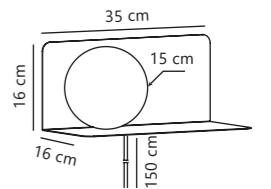

Lilibeth Wall

NEW
White 2312931001
Metal/Glass

NEW
Black 2312931003
Metal/Glass

NEW
Blue 2312931006
Metal/Glass

NEW
Brown 2312931018
Metal/Glass

E14
(excl.)

IP20

Not
dimmable

150 cm

Class 2

Measurements	Dimmable	Cable info	Switch	Max. W	Masterbox
H: 16 cm, W: 35 cm, L: 35 cm, shade Ø: 15 cm	No, cannot be dimmed	White/Black Plastic Replaceable	On the cable	25W	Qty. 3