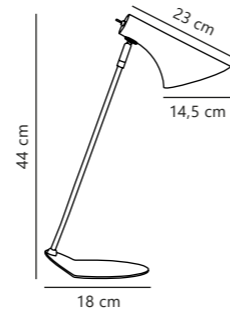

Measurements	Dimmable	Cable info	Switch	Max. W	Masterbox
H: 44 cm, shade Ø: 14,5 cm, shade H: 23 cm, tube Ø: 1 cm	No, cannot be dimmed	White/Black Textile Not replaceable	On the fixture	40W	Qty. 2