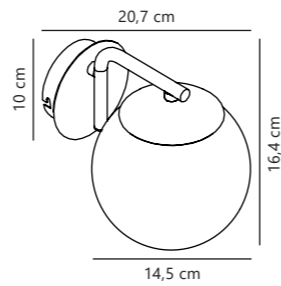

Grant Table

Measurements	Dimmable	Cable info	Switch	Max. W	Masterbox
H: 41 cm, shade Ø: 14,5 cm	No, cannot be dimmed	Black/White Plastic Not replaceable	On the cable	40W	Qty. 3

Grant Wall

Measurements	Dimmable	Cable info	Switch	Max. W	Masterbox
H: 16,4cm, shade Ø: 14,5cm, projection: 20,7 cm, wall base: Ø 10 cm	No, cannot be dimmed	Black/White Plastic Replaceable	On the cable	40W	Qty. 3

Hollywood Pendant

Measurements	Dimmable	Cable info	Canopy info	Max. W	Masterbox
shade Ø: 10,8 cm, shade H: 17,7 cm	Yes, can be dimmed by choosing a dimmable bulb	Black Textile Not replaceable	Black Plastic 11 x 7 cm	60W	Qty. 3

Hollywood Table

Measurements	Dimmable	Cable info	Switch	Max. W	Masterbox
H: 12,8 cm, Ø: 10,8 cm	No, cannot be dimmed	Black Textile Not replaceable	On the cable	60W	Qty. 3