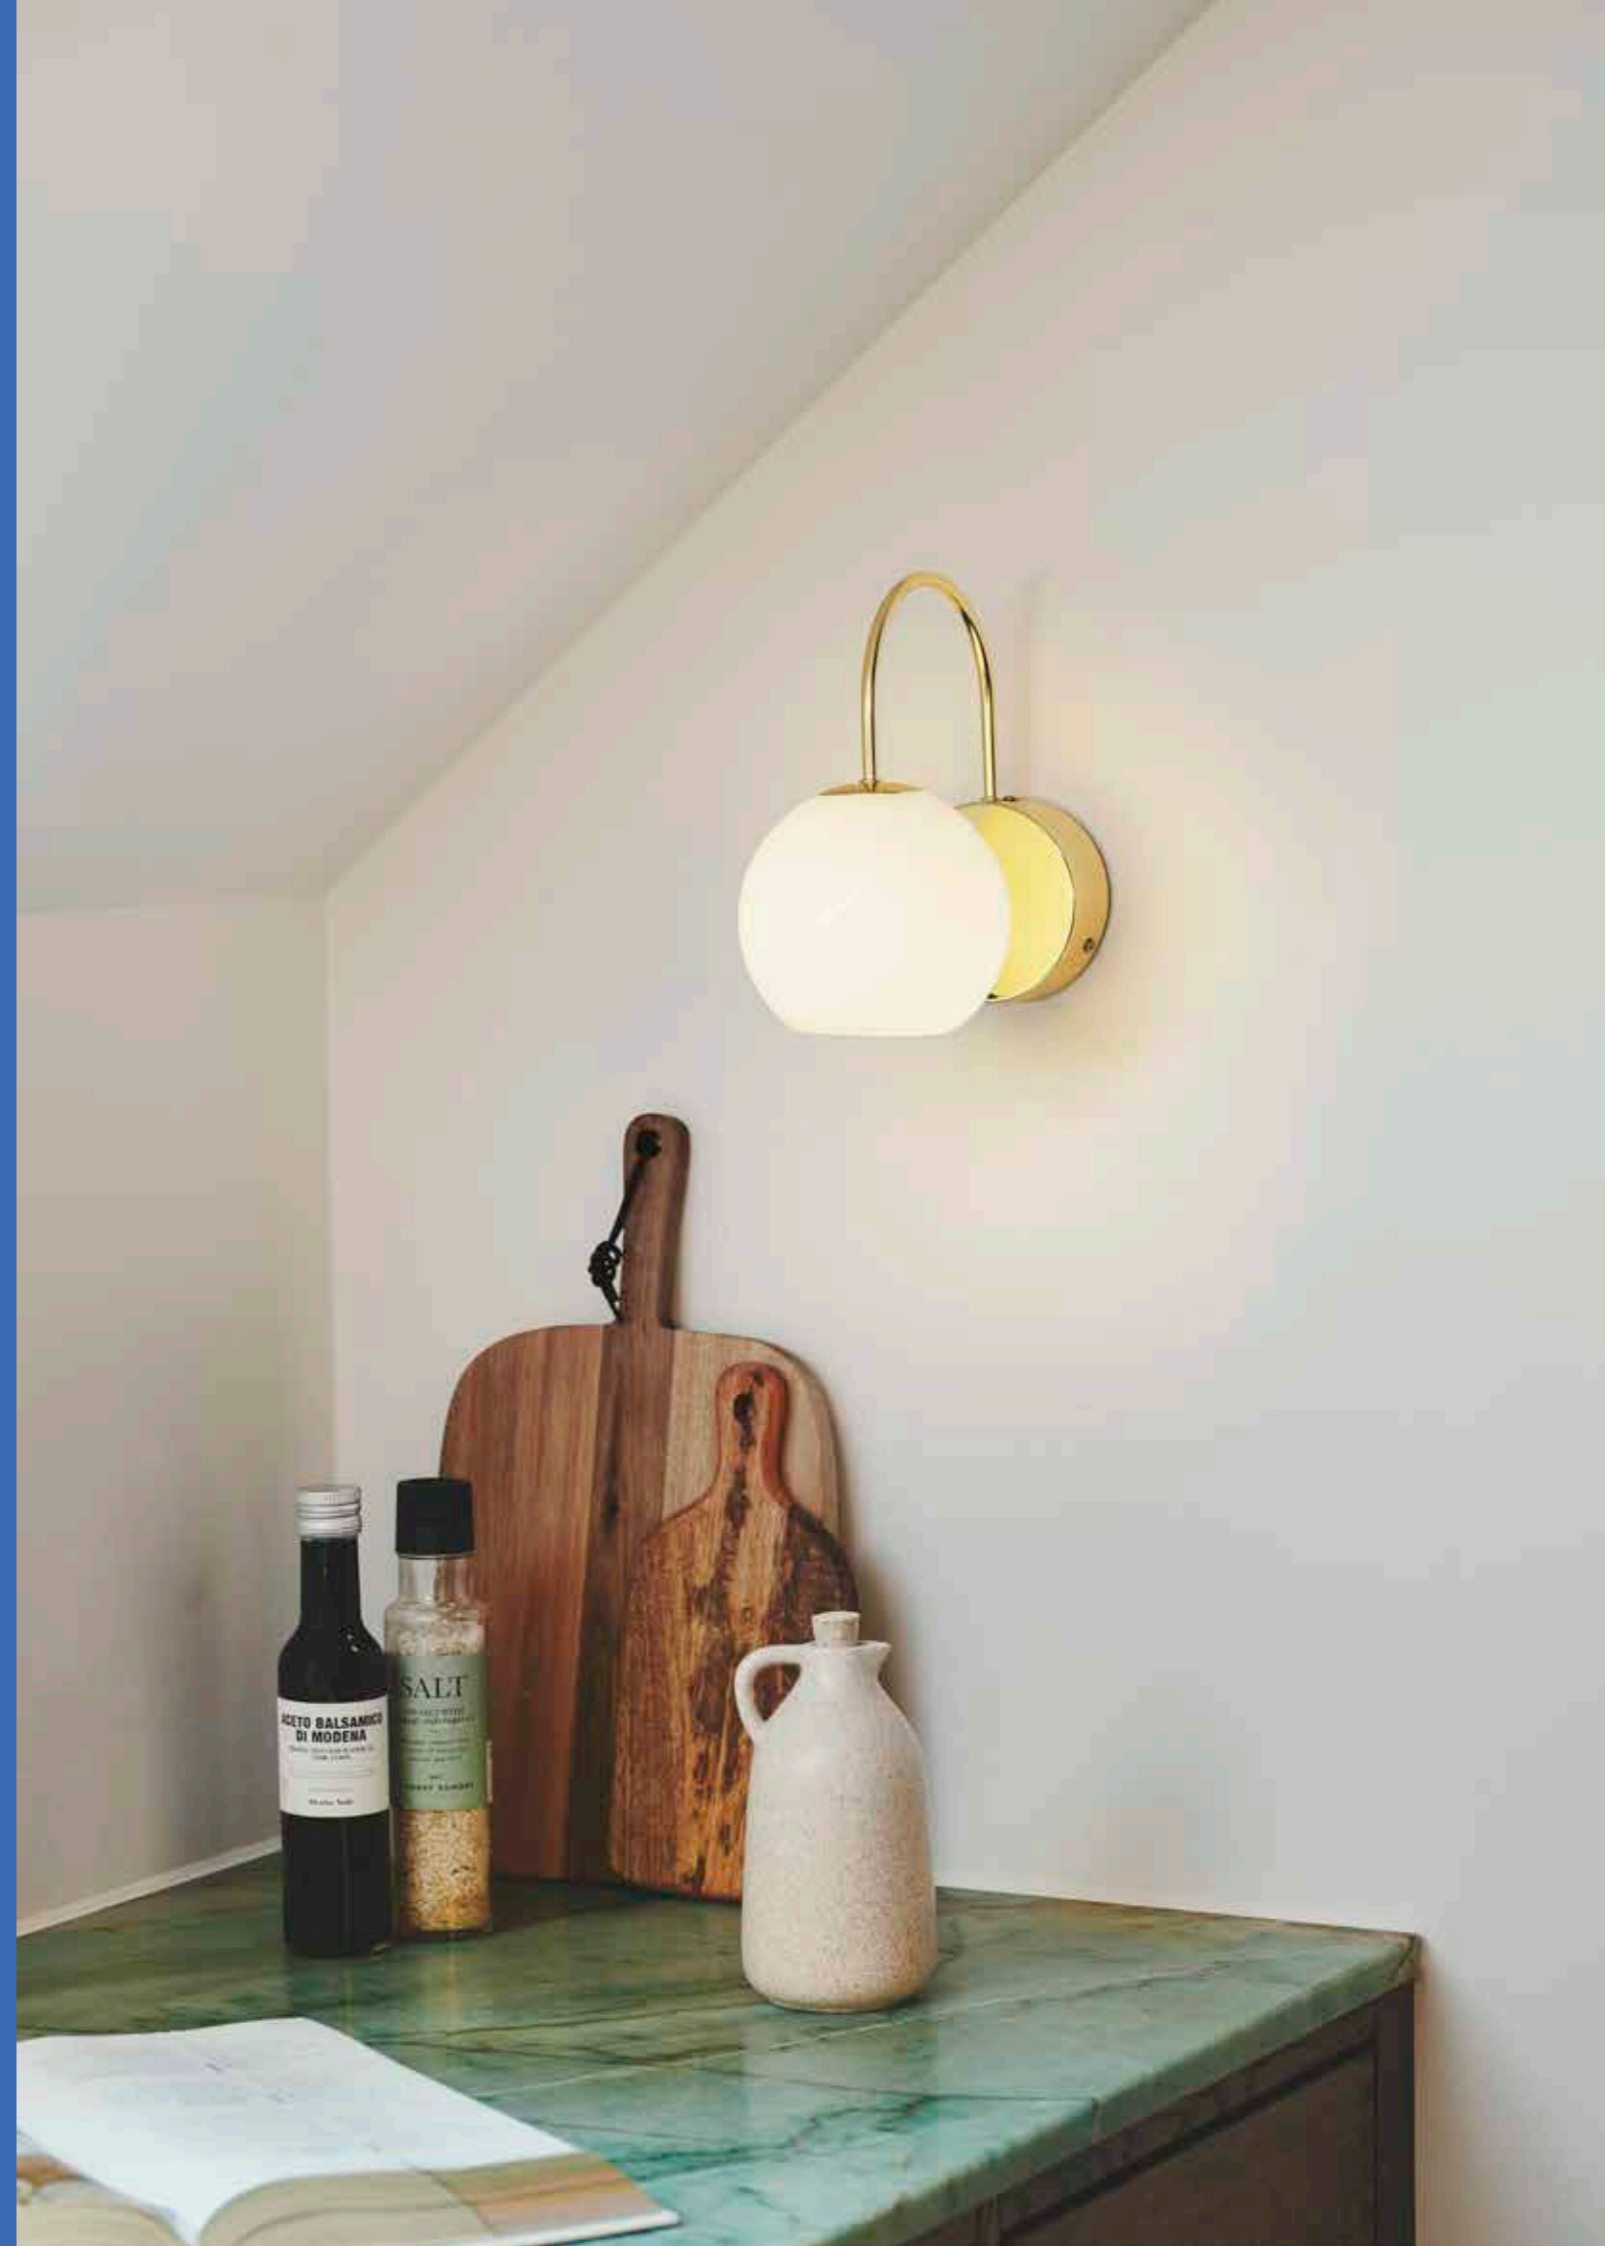

Franca series

The Franca series has an exclusive and elegant design with beautiful glossy glass and shiny brass. The pendant draws inspiration from the classic chandelier and incorporates vintage details with a modern twist.