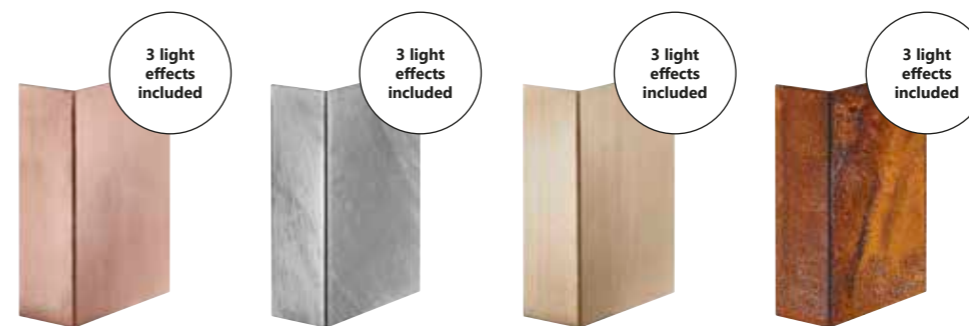

Fold 10 Wall designed by Bønnelycke MDD

Copper 2019041030
Copper

Galvanized 2019041031
Galvanized steel

Brass 2019041035
Brass

Corten 2019041038
Corten