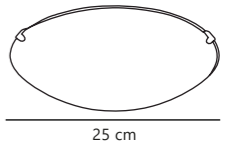

Measurements	Dimmable	Max. W	Masterbox
H: 7,5 cm, Ø: 25 cm	Yes, can be dimmed by choosing a dimmable bulb	60W	Qty. 3