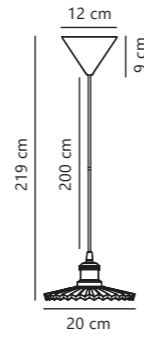

Torina 20 Pendant

Clear 2213173000
Glass

Measurements	Dimmable	Cable info	Canopy info	Max. W	Masterbox
H: 10,5 cm, W: 20 cm, L: 20 cm, shade Ø: 20 cm	Yes, can be dimmed by choosing a dimmable bulb	White Plastic Not replaceable	White Plastic 12,2 x 9 cm	40W	Qty. 3