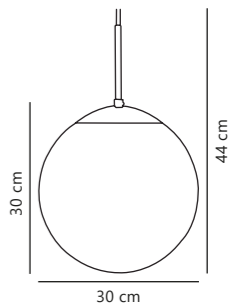

Measurements	Dimmable	Cable info	Canopy info	Max. W	Masterbox
H: 44 cm, shade Ø: 30 cm, shade H: 30 cm	Yes, can be dimmed by choosing a dimmable bulb	Clear Plastic Not replaceable	White Plastic 12,5 x 8,5 cm	25W	Qty. 3