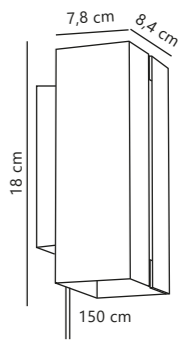

Measurements	Dimmable	Cable info	Switch	LED W	Lifespan	Masterbox
H: 18 cm, W: 7,8 cm, L: 8,4 cm	3-step Moodmaker™ Step 1 100 % Step 2 40% Step 3 20%	White/Black Replaceable	On the cable	11,5W	30000 hours	Qty. 3