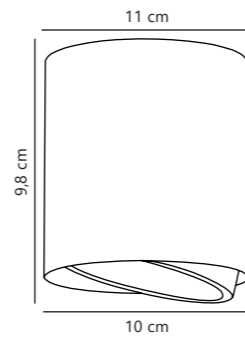

Measurements	Dimmable	Max. W	Masterbox
projection: 11 cm, Ø: 10 cm, wall base: Ø 9,8 cm	Yes, can be dimmed by choosing a dimmable bulb	6W LED	Qty. 3