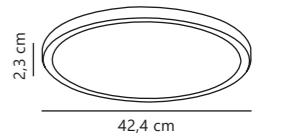

Oja 42 IP54 3000/4000K Ceiling