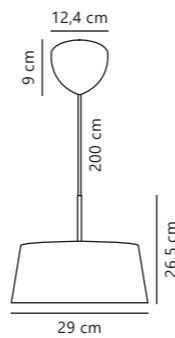

Measurements	Dimmable	Cable info	Canopy info	Max. W	Masterbox
H: 26,5 cm, W: 29 cm, L: 29 cm, shade Ø: 29 cm, tube Ø: 1,35 cm, Ø: 29 cm	Yes, can be dimmed by choosing a dimmable bulb	Black Textile Not replaceable	Black Plastic 12,4 x 9 cm	3x10W	Qty. 3