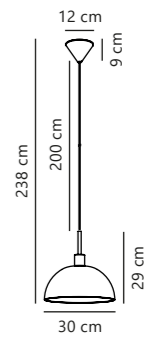

Measurements	Dimmable	Cable info	Canopy info	Max. W	Masterbox
H: 29 cm, W: 30 cm, L: 30 cm, shade Ø: 30 cm	Yes, can be dimmed by choosing a dimmable bulb	White Plastic Not replaceable	White/Black Plastic 12,5 x 9,5 cm	40W	Qty. 3