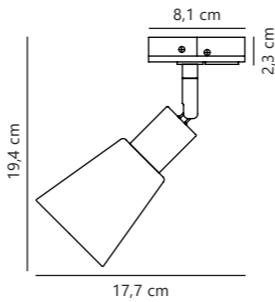

Measurements	Dimmable	Max. W	Masterbox
H: 19,5 cm, W: 3,5 cm, L: 8 cm, shade Ø: 8 cm	Yes, can be dimmed by choosing a dimmable bulb	40W	Qty. 3