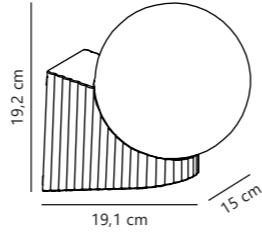

NEW
Smoked 2218158047
Metal

Item no. 22039931
Fits on garden base

Measurements	Dimmable	Max. W	Masterbox
H: 80 cm, W: 14,5 cm	Yes, can be dimmed by choosing a dimmable bulb	15W	Qty. 3

Hayley Wall designed by Says Who