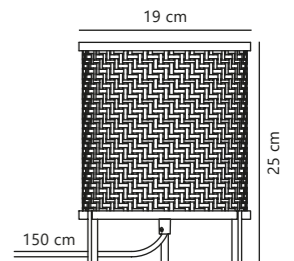

Measurements	Dimmable	Cable info	Switch	Max. W	Masterbox
H: 25 cm, Ø: 19 cm	No, cannot be dimmed	White Plastic Not replaceable	On the cable	15W	Qty. 3