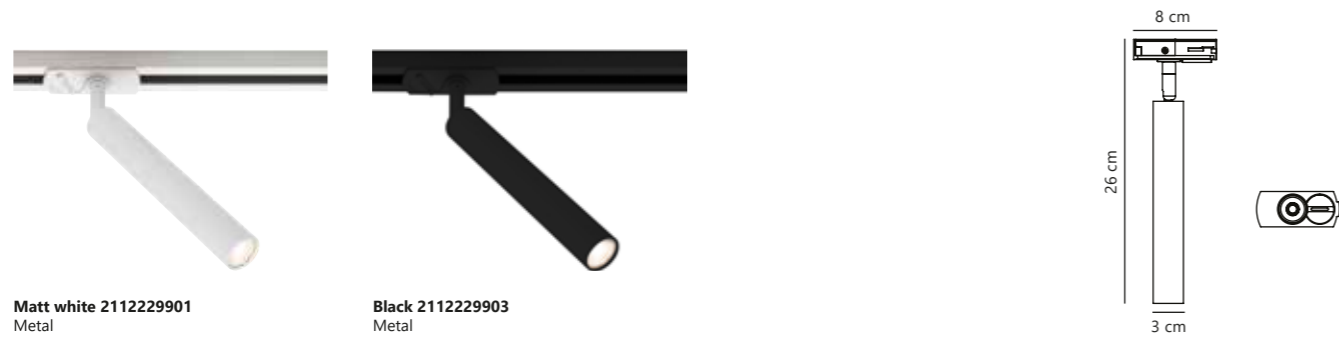

Omari Link Track Light