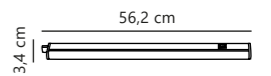

LED guarantee

Measurements	Dimmable	Cable info	Switch	LED W	Lifespan	Masterbox
H: 3,4 cm, W: 2,4 cm, L: 31,2 cm	No, cannot be dimmed	White Plastic	On the fixture	4W	35000 hours	Qty. 6

Renton 55 2700K Under-cabinet