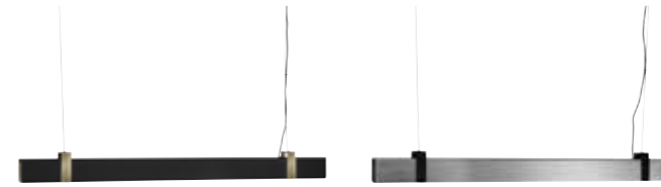

Lilt Pendant designed by Says Who

Black 2010603003
Metal

Dark grey steel 2010603051
Metal