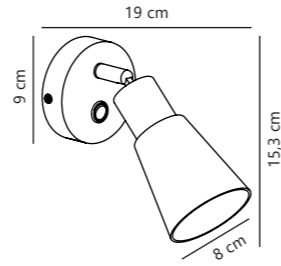

Measurements	Dimmable	Cable info	Switch	Max. W	Masterbox
H: 15,3 cm, W: 9,5 cm, L: 19 cm, shade Ø: 8 cm, projection: 19 cm	No, cannot be dimmed	Black Plastic Replaceable	On the fixture	40W	Qty. 3