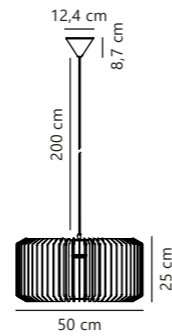

Measurements	Dimmable	Cable info	Canopy info	Max. W	Masterbox
H: 25 cm, W: 50 cm, L: 50 cm, shade Ø: 50 cm	Yes, can be dimmed by choosing a dimmable bulb	White Textile Not replaceable	Black Plastic 12,2 x 9 cm	40W	Qty. 3