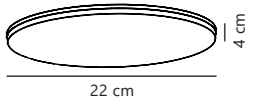

Vic 22 3000K Ceiling