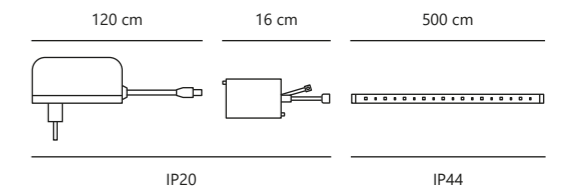

Measurements	Dimmable	Cable info	LED W	Lifespan	Masterbox
H: 0,15 cm, W: 1 cm, L: 500 cm	By remote	White Plastic	18W	35000 hours	Qty. 6