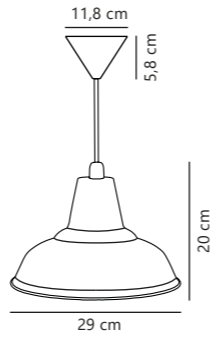

Measurements	Dimmable	Cable info	Canopy info	Max. W	Masterbox
H: 20 cm, shade Ø: 29 cm	Yes, can be dimmed by choosing a dimmable bulb	Black Textile Not replaceable	Black Plastic 11,8 x 5,8 cm	60W	Qty. 3