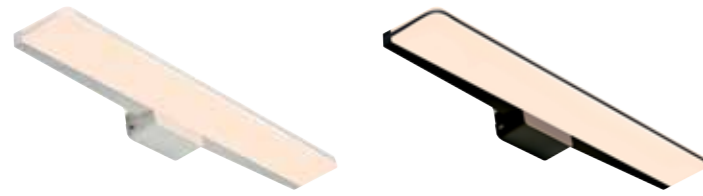

Tinia 60 Wall