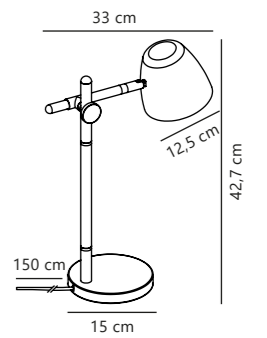

Measurements	Dimmable	Cable info	Switch	Max. W	Masterbox
H: 42,7 cm, W: 15 cm, L: 33 cm, shade Ø: 12,5 cm, tube Ø: 1,9 cm	No, cannot be dimmed	Black Textile Not replaceable	On the cable	35W	Qty. 2