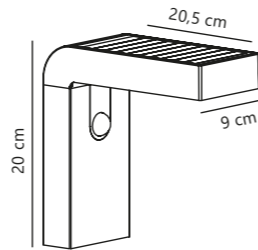

Alya Solar Wall

EXEMPT

Black 2118231003
Plastic

- Integrated LED
- Solar charging
- 3000 kelvin
- IP44
- 400 lm
- Not dimmable
- Ra 80
- Sensor
- Class 3
- LED guarantee

Measurements	Battery info	Sensor info	LED W	Lifespan	Masterbox
H: 20 cm, W: 9 cm, D: 20,5 cm	Type: Lithium-ion	Type: Motion Angle: 100° Range: 0-8 m	5W	30000 hours	Qty. 3