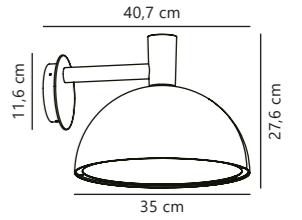

Measurements	Dimmable	Max. W	Masterbox
H: 27,6 cm, shade Ø: 35 cm, D: 40,7 cm	Yes, can be dimmed by choosing a dimmable bulb	20W	Qty. 2

Find the rest of the Arki series in the Seaside section on page 492