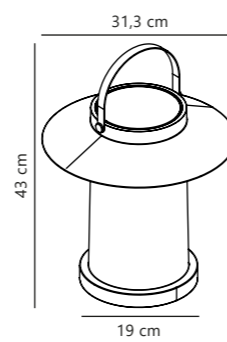

Measurements	Battery info	Sensor info	LED W	Masterbox
H: 30,4 cm, W: 31,3 cm, L: 31,3 cm, shade Ø: 31,3 cm	Type: Lithium-ion Lasting time: 5-5,5 hours Recharging time: 10 hours (by sunlight) 8 hours (by USB cable)	Type: Twilight	3W	Qty. 3

Watch the full ambience video