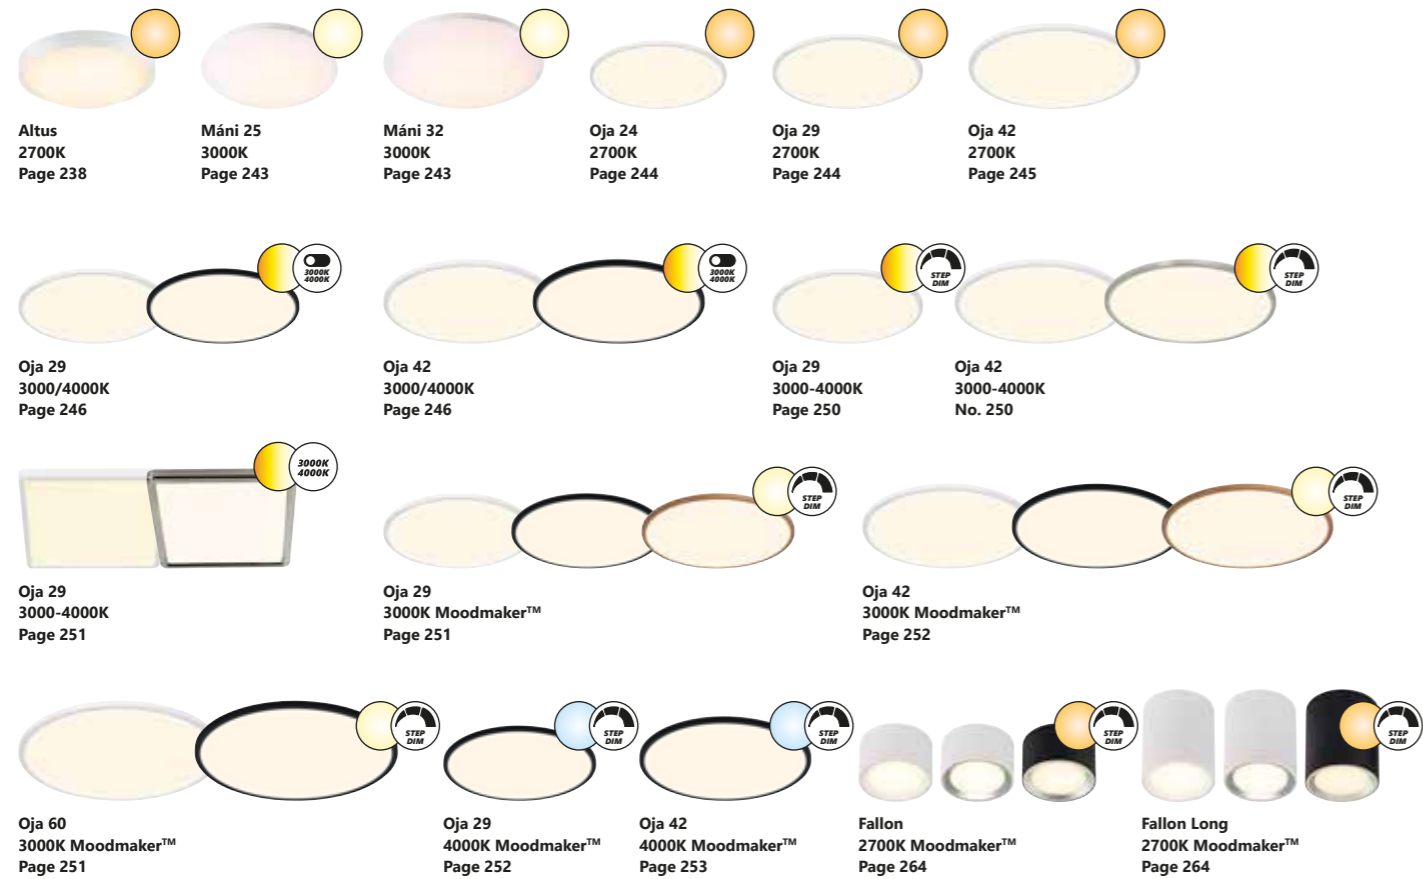

Integrated LED IP20

Altus 2700K Page 238
Máni 25 3000K Page 243
Máni 32 3000K Page 243
Oja 24 2700K Page 244
Oja 29 2700K Page 244
Oja 42 2700K Page 245
Oja 29 3000/4000K Page 246
Oja 42 3000/4000K Page 246
Oja 29 3000-4000K Page 250
Oja 42 3000-4000K No. 250
Oja 29 3000-4000K Page 251
Oja 29 3000K Moodmaker™ Page 251
Oja 42 3000K Moodmaker™ Page 252
Oja 60 3000K Moodmaker™ Page 251
Oja 29 4000K Moodmaker™ Page 252
Oja 42 4000K Moodmaker™ Page 253
Fallon 2700K Moodmaker™ Page 264
Fallon Long 2700K Moodmaker™ Page 264