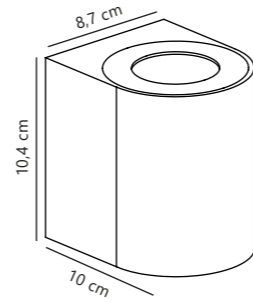

Measurements	Dimmable	LED W	Lifespan	Masterbox
H: 10,4 cm, W: 8,7 cm, D: 10 cm	No, cannot be dimmed	10,6W	30000 hours	Qty. 3

Find the rest of the Canto series in the Minimalistic section on page 421