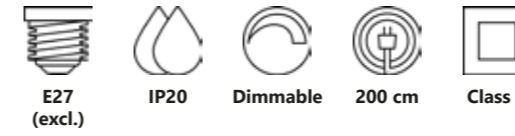

Cera Pendant designed by Kåre Bækgaard

Brass 2010203035
Metal

Measurements	Dimmable	Cable info	Canopy info	Max. W	Masterbox
W: 36 cm, L: 36 cm, shade Ø: 36 cm, shade H: 29 cm	Yes, can be dimmed by choosing a dimmable bulb	Black Textile Not replaceable	Black Plastic 12,3 x 8,7 cm	60W	Qty. 2