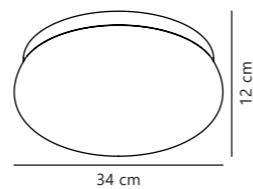

Foam Round Ceiling

NEW
White 2210126001
Plastic

NEW
Black 2210126003
Plastic

E27
(excl.)

IP44

Dimmable

Class 2

Parallel
connection

Measurements	Dimmable	Max. W	Masterbox
H: 12 cm, projection: 12 cm, Ø: 34 cm	Yes, can be dimmed by choosing a dimmable bulb	2x55W	Qty. 3