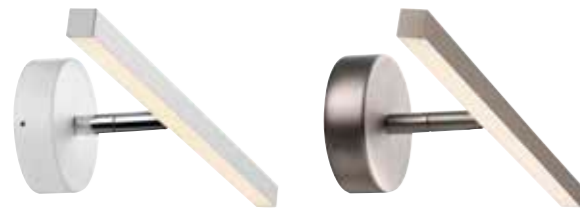

IP S13 40 Bathroom lighting designed by Bønnelycke MDD