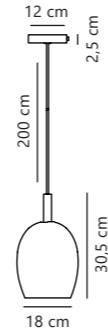

Uma 18 Pendant

Measurements	Dimmable	Cable info	Canopy info	Max. W	Masterbox
H: 30,5 cm, W: 18 cm, L: 18 cm, shade Ø: 18 cm	Yes, can be dimmed by choosing a dimmable bulb	Black/Gold Textile Not replaceable	Black/Gold Metal 12 x 2,5 cm	40W	Qty. 3