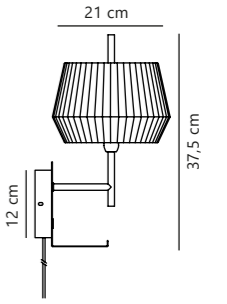

Measurements	Dimmable	Cable info	Switch	Max. W	Masterbox
H: 37,5 cm, W: 21 cm, L: 24 cm, shade Ø: 21 cm, projection: 24 cm	No, cannot be dimmed	Black Plastic Replaceable	On the fixture	40W	Qty. 3