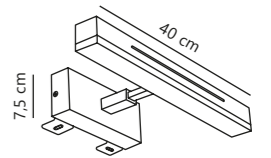

- Integrated LED
- 3000 kelvin
- IP44
- 1300 lm
- Moodmaker
- Ra 90
- Class 2
- LED guarantee

Measurements	Dimmable	LED W	Lifespan	Masterbox
H: 7,5 cm, W: 40 cm, projection: 15,1 cm	2-step Moodmaker™ Step 1 100% Step 2 Night light	14W	25000 hours	Qty. 3