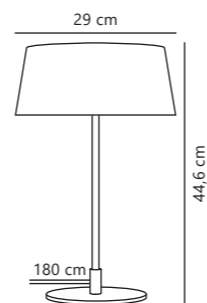

Clasi Table

NEW

Black 2312645003
Metal

E14
(excl.)

IP20

Not dimmable

180 cm

Class 2

Measurements	Dimmable	Cable info	Switch	Max. W	Masterbox
H: 44,6 cm, W: 29 cm, L: 29 cm, shade Ø: 29 cm, tube Ø: 1,35 cm, Ø: 29 cm	No, cannot be dimmed	Black Textile Not replaceable	On the cable	3x10W	Qty. 3