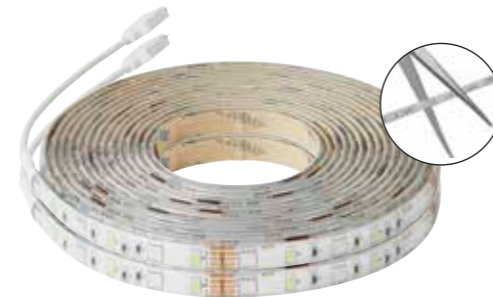

Smart LED Strip 2x5 meters