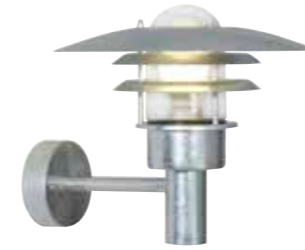

Lønstrup 32 Wall

Galvanized 71411031
Galvanized steel