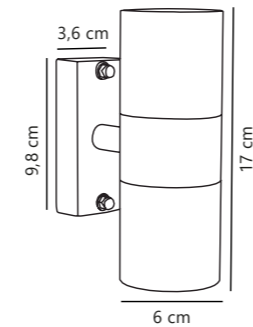

Measurements	Dimmable	Max. W	Masterbox
H: 17 cm, Ø: 6 cm, D: 10,5 cm, wall base: 3,6 x 9,8 cm	Yes, can be dimmed by choosing a dimmable bulb	2x35W	Qty. 3

Find the rest of the Tin series in the Seaside section on page 520