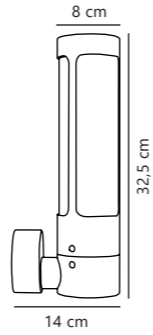

Measurements	Dimmable	Max. W	Masterbox
H: 32,5 cm, L: 14 cm, D: 8 cm	Yes, can be dimmed by choosing a dimmable bulb	8W	Qty. 3

Helix Garden designed by Bønnelycke MDD