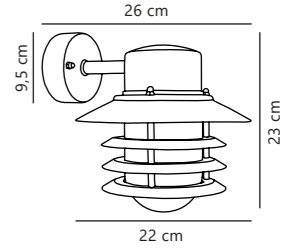

Measurements	Dimmable	Max. W	Masterbox
H: 23 cm, W: 22 cm, shade Ø: 22 cm, D: 26 cm, wall base: 9,5 cm	Yes, can be dimmed by choosing a dimmable bulb	60W	Qty. 3