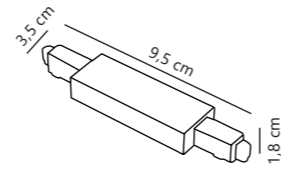

IP20

Class 1

Measurements	Max. W	Masterbox
W: 3,5 cm, L: 9,5 cm, projection: 1,8 cm	-	Qty. 3