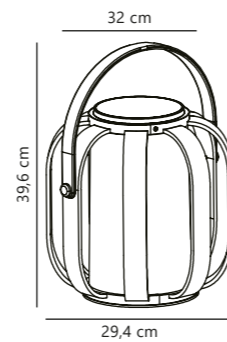

Measurements	Battery info	Sensor info	LED W	Lifespan	Masterbox
H: 28,7 cm, W: 29,4 cm, L: 32 cm, shade Ø: 29,4 cm	Type: Lithium-ion Lasting time: 300lm/4,5h Recharging time: 10 hours (by sunlight) 10 hours (by USB cable)	Type: Twilight	3,5W	30000 hours	Qty. 2