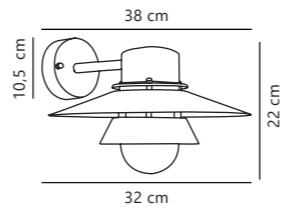

Vejers Down Wall

Measurements	Dimmable	Max. W	Masterbox
H: 23 cm, W: 22 cm, shade Ø: 22 cm, D: 26 cm, wall base: 9,5 cm	Yes, can be dimmed by choosing a dimmable bulb	60W	Qty. 3

Virum Wall

Measurements	Dimmable	Max. W	Masterbox
H: 22 cm, W: 32 cm, shade Ø: 32 cm, D: 38 cm, wall base: 10,5 cm	Yes, can be dimmed by choosing a dimmable bulb	60W	Qty. 3

Venø Wall designed by Horn

Measurements	Dimmable	Max. W	Masterbox
H: 26 cm, W: 35 cm, shade Ø: 35 cm, D: 40 cm, wall base: 11,5 cm	Yes, can be dimmed by choosing a dimmable bulb	60W	Qty. 3

Venø Garden designed by Horn

Measurements	Dimmable	Max. W	Masterbox
H: 93 cm, W: 35 cm, L: 35 cm, shade Ø: 35 cm, tube Ø: 5 cm	Yes, can be dimmed by choosing a dimmable bulb	60W	Qty. 3