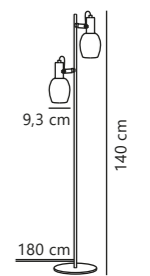

Arild Table

NEW
Black 2312305003
Metal/Glass

E14
(excl.)

IP20

Not
dimmable

150 cm

Class 2

Measurements	Dimmable	Cable info	Switch	Max. W	Masterbox
H: 45 cm, W: 26 cm, L: 26 cm, shade Ø: 9,3 cm, tube Ø: 1,15 cm	No, cannot be dimmed	Black Textile Not replaceable	On the cable	40W	Qty. 3

Arild Floor

NEW
Black 2312324003
Metal/Glass

E14
(excl.)

IP20

Not
dimmable

180 cm

Class 2

Measurements	Dimmable	Cable info	Switch	Max. W	Masterbox
H: 140 cm, W: 31 cm, L: 31 cm, shade Ø: 9,3 cm, tube Ø: 1,56 cm	No, cannot be dimmed	Black Textile Not replaceable	On the cable	40W	Qty. 3