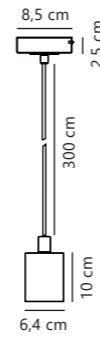

Siv Pendant

Measurements	Dimmable	Cable info	Canopy info	Max. W	Masterbox
H: 10 cm, Ø: 6 cm	Yes, can be dimmed by choosing a dimmable bulb	White/Black Textile Not replaceable	White/Black Metal 8,5 x 2,5 cm	60W	Qty. 3