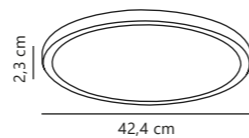

Oja 42 IP20 3000/4000K Ceiling