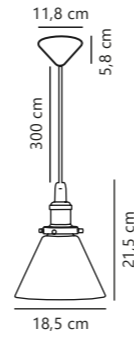

Measurements	Dimmable	Cable info	Canopy info	Max. W	Masterbox
H: 21,5 cm, shade Ø: 18,5 cm	Yes, can be dimmed by choosing a dimmable bulb	Black Textile Not replaceable	Black Plastic 11,8 x 5,8 cm	60W	Qty. 3