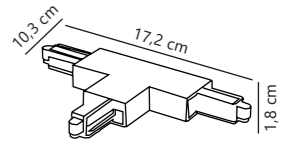

IP20

Class 1

Measurements	Max. W	Masterbox
H: 1,8 cm, W: 10,3 cm, L: 17,2 cm	660W	Qty. 6