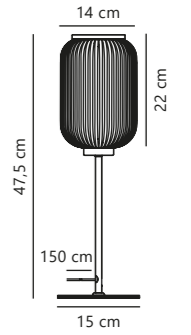

Measurements	Dimmable	Cable info	Switch	Max. W	Masterbox
H: 48 cm, W: 15 cm, L: 15 cm, shade Ø: 14 cm, tube Ø: 1,15 cm	No, cannot be dimmed	White Textile Not replaceable	On the cable	40W	Qty. 3