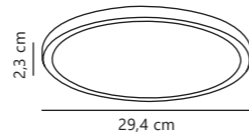

Oja 29 IP20 4000K Step-Dim Ceiling