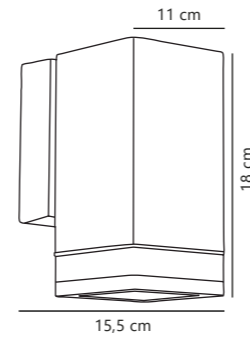

Measurements	Dimmable	Max. W	Masterbox
H: 18 cm, W: 11 cm, D: 15,5 cm	Yes, can be dimmed by choosing a dimmable bulb	20W	Qty. 3