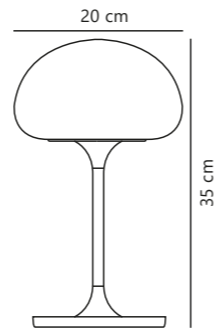

Measurements	Dimmable	Cable info	Battery info	LED W	Lifespan	Masterbox
H: 35 cm, W: 20 cm, L: 20 cm, shade Ø: 20 cm, Ø: 20 cm	3-step Moodmaker™ 	Black Plastic	Type: Lithium-ion Lasting time: 300lm/5h, 200lm/9h, 100lm/18h Recharging time: 6 hours	4,8W	30000 hours	Qty. 3

Watch the full
ambience video