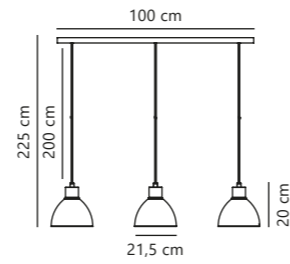

Pop 3-Pendant designed by Sebastian Holmbäck