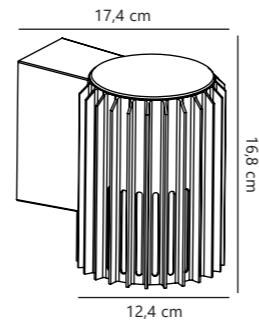

Measurements	Dimmable	Max. W	Masterbox
H: 16,8 cm, shade Ø: 12,4 cm, D: 17,4 cm	Yes, can be dimmed by choosing a dimmable bulb	15W	Qty. 3