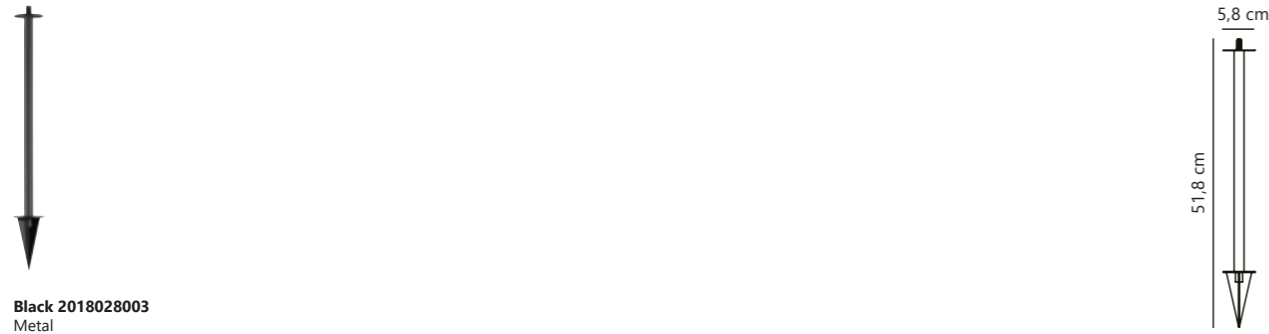

Black 2018044003
Metal

Nature(brown) 2018044014
Wood

Measurements	Masterbox
H: 103,3 cm, W: 36,7 cm, L: 32 cm, tube Ø: 1,6 cm	Qty. 3

Kettle To-Go Spike Accessories designed by Says Who

Black 2018028003
Metal