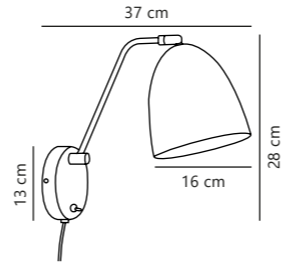

Measurements	Dimmable	Cable info	Switch	Max. W	Masterbox
H: 30 cm, shade Ø: 16 cm, projection: 37 cm, wall base: 12 cm	No, cannot be dimmed	White/Black Plastic Replaceable	On the base	15W	Qty. 2