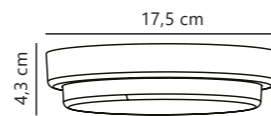

Cuba Outdoor Bright Round Wall