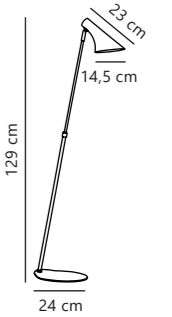

Measurements	Dimmable	Cable info	Switch	Max. W	Masterbox
H: 129cm, shade Ø: 14,5cm, shade H: 23 cm, tube Ø: 1,5 cm	No, cannot be dimmed	Clear/Black Textile Not replaceable	On the fixture	40W	Qty. 2