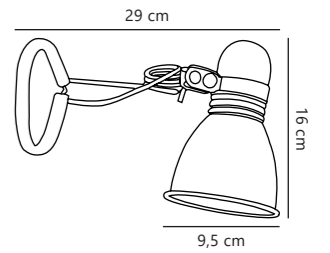

Measurements	Dimmable	Cable info	Switch	Max. W	Masterbox
H: 16 cm, shade Ø: 9,5 cm, shade H: 16 cm, projection: 29 cm	No, cannot be dimmed	Black Plastic Not replaceable	On the cable	40W	Qty. 6