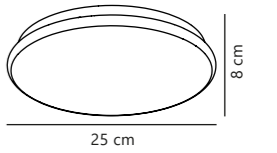

Montone 25 Ceiling