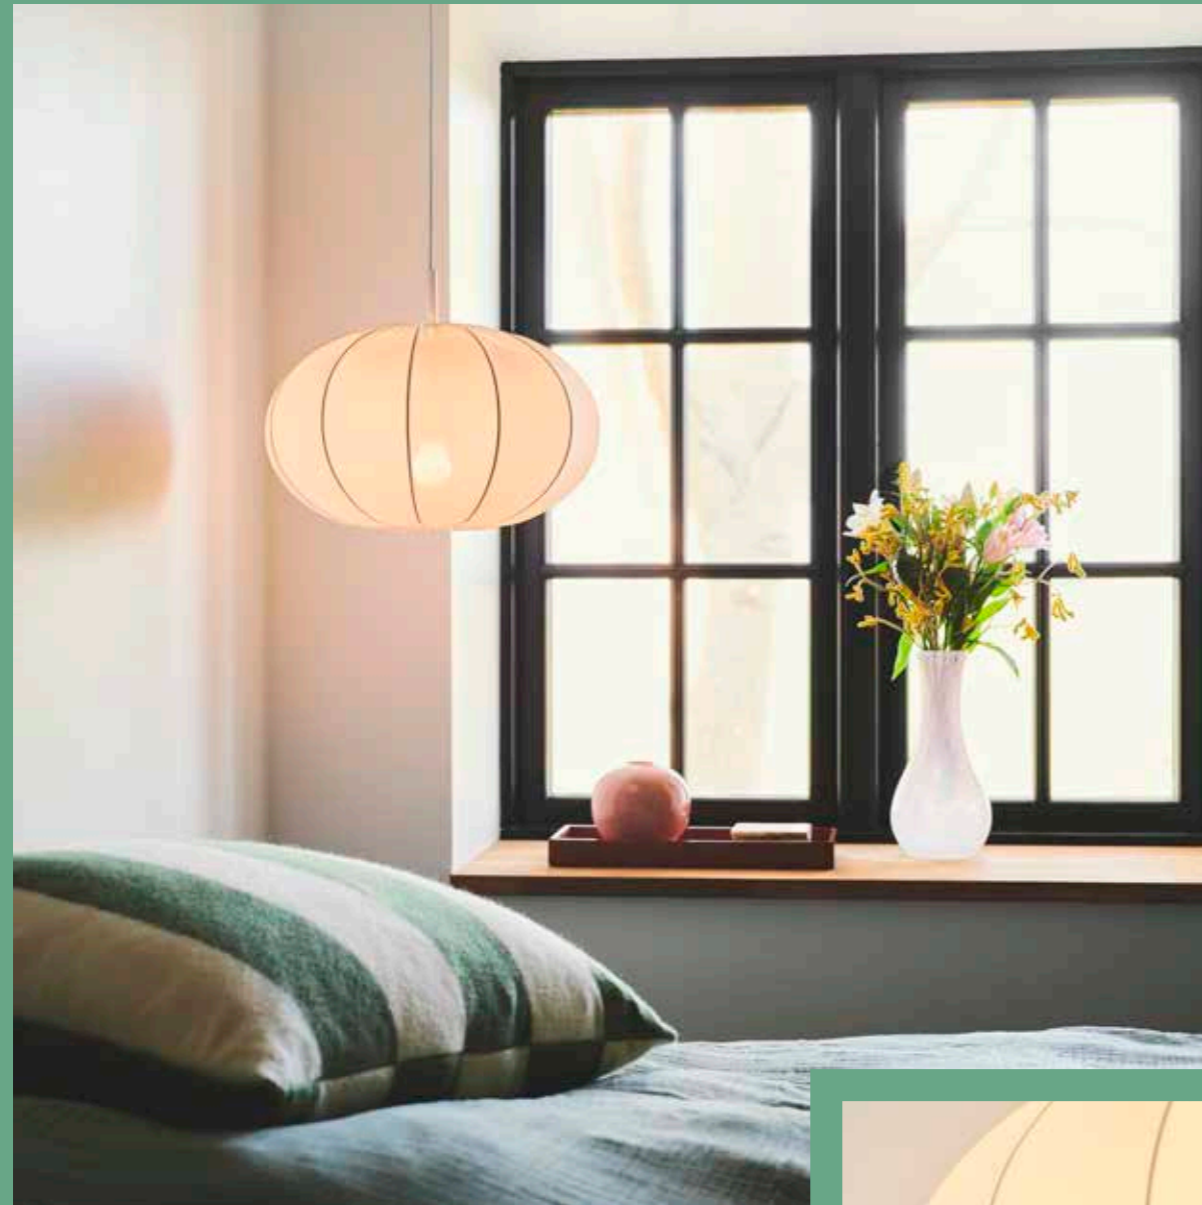

Aeron series

Aeron has an airy design and a soft shade of fabric that provides a uniform and pleasant light – perfect for creating a cosy ambience in the bedroom.

The lamp is easy to assemble with wires and built-in tie-string.