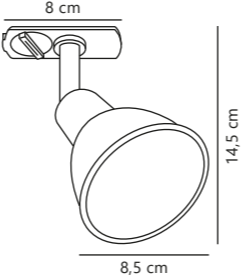

- **GU10**
  (excl.)
- **IP20**
- **Dimmable**
- **180°**
- **350°**
- **Class 1**

Measurements	Dimmable	Max. W	Masterbox
L: 8 cm, shade Ø: 8,5 cm, projection: 14,5 cm	Yes, can be dimmed by choosing a dimmable bulb	35W	Qty. 6