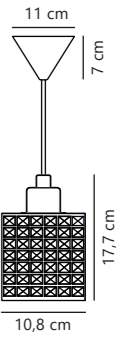

Hollywood Pendant

Clear 46483000
Glass

Amber 46483027
Glass

Smoked 46483047
Glass

Measurements	Dimmable	Cable info	Canopy info	Max. W	Masterbox
shade Ø: 10,8 cm, shade H: 17,7 cm	Yes, can be dimmed by choosing a dimmable bulb	Black Textile Not replaceable	Black Plastic 11 x 7 cm	60W	Qty. 3