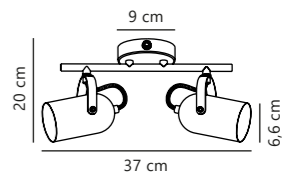

Lotus 2-Spot

Black/Brass 50110103
Metal

Measurements	Dimmable	Canopy info	Max. W	Masterbox
L: 37 cm, shade Ø: 6,6 cm, projection: 20 cm, wall base: Ø 9 cm	Yes, can be dimmed by choosing a dimmable bulb	9 x 2,5 cm	2x40W	Qty. 3