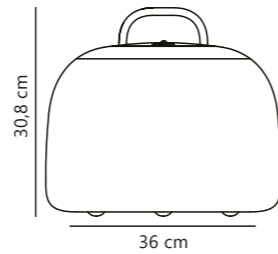

Measurements	Dimmable	Cable info	Battery info	LED W	Lifespan	Masterbox
H: 30,8 cm, W: 36 cm, L: 36 cm, Ø: 36 cm, D: 36 cm	3-step Moodmaker™ Step 1 450 lm Step 2 300lm Step 3 150 lm	Black Plastic Replaceable	Type: Lithium-ion Lasting time: 450lm/6h; 300lm/9h, 150lm/18h Recharging time: 8 hours	6,8W	25000 hours	Qty. 3