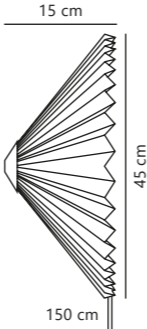

- E27
  (excl.)
- IP20
- Not
  dimmable
- 150 cm
- Class 2

Measurements	Dimmable	Cable info	Switch	Max. W	Masterbox
H: 45 cm, W: 15 cm, L: 15 cm, shade Ø: 45 cm, projection: 15 cm	No, cannot be dimmed	White Plastic Replaceable	On the cable	40W	Qty. 6