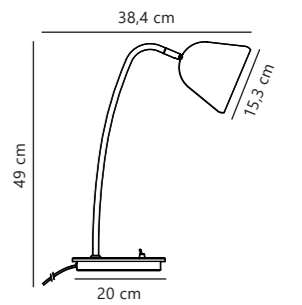

Fleur 15 Wall designed by Says Who

Beige 2112101001
Metal

Measurements	Dimmable	Cable info	Switch	Max. W	Masterbox
H: 26,4 cm, W: 15,3 cm, L: 21,2 cm, shade Ø: 15,3 cm, projection: 21,2 cm, tube Ø: 1,25 cm	No, cannot be dimmed	White Plastic Replaceable	On the fixture	15W	Qty. 3

Fleur 15 Table designed by Says Who

Beige 2112115001
Metal

Measurements	Dimmable	Cable info	Switch	Max. W	Masterbox
H: 49 cm, W: 20 cm, L: 38,4 cm, shade Ø: 15,3 cm, tube Ø: 1,25 cm	No, cannot be dimmed	White Plastic Not replaceable	On the fixture	15W	Qty. 3