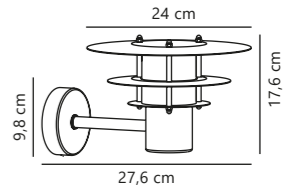

Bastia 24 Wall