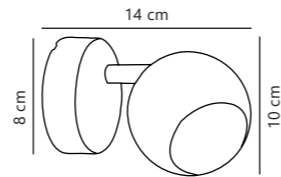

Chicago Wall