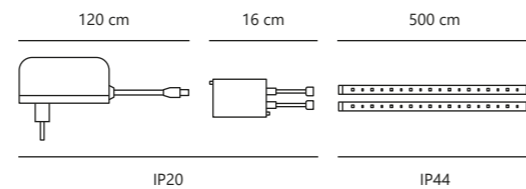

Measurements	Dimmable	Cable info	LED W	Lifespan	Masterbox
H: 0,15 cm, W: 0,8 cm, L: 1000 cm	By remote	White Plastic	32W	35000 hours	Qty. 6