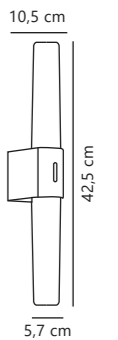

Measurements	Dimmable	LED W	Lifespan	Masterbox
W: 5,7 cm, L: 42,5 cm, projection: 10,5 cm	2-step Moodmaker™ 	9,5W	25000 hours	Qty. 3