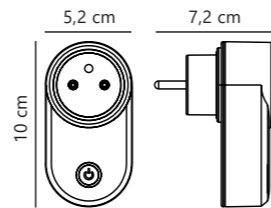

IP20

Class 2

Measurements	Standby W	Max. W	Lifespan	Masterbox
H: 7,2 cm, W: 5,2 cm, L: 10 cm, projection: 8,2 cm	<0,5W	2300W	25000 hours	Qty. 3