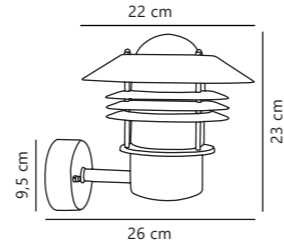

Measurements	Dimmable	Max. W	Masterbox
H: 23 cm, W: 22 cm, shade Ø: 22 cm, D: 26 cm, wall base: 9,5 cm	Yes, can be dimmed by choosing a dimmable bulb	60W	Qty. 3

Find the rest of the Vejers series in the Shade-on-shade section on page 480