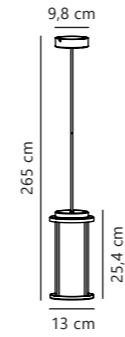

Measurements	Dimmable	Cable info	Canopy info	Max. W	Masterbox
H: 25,4 cm, W: 13 cm, L: 13 cm, shade Ø: 9,9 cm, Ø: 13 cm	Yes, can be dimmed by choosing a dimmable bulb	Black Rubber Not replaceable	Galvanized/Brass Galvanized steel 9,8 x 2,6 cm	15W	Qty. 3