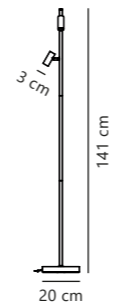

Omari Floor

Measurements	Dimmable	Cable info	Switch	LED W	Lifespan	Masterbox
H: 141 cm, W: 20 cm, L: 20,6 cm, shade Ø: 3 cm, tube Ø: 1,55 cm	Touch	White/Black Plastic Not replaceable	On the fixture	2x6,4W	25000 hours	Qty. 2