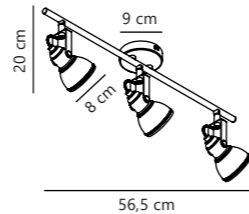

Measurements	Dimmable	Max. W	Masterbox
L: 56,5 cm, shade Ø: 8 cm, projection: 20 cm, wall base: 9 cm	Yes, can be dimmed by choosing a dimmable bulb	35W	Qty. 3