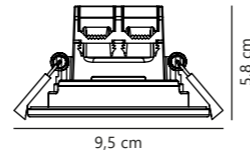

Alec Downlight