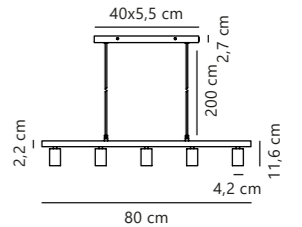

Measurements	Dimmable	Cable info	Canopy info	Max. W	Masterbox
H: 11,5 cm, W: 80 cm, L: 80 cm	Yes, can be dimmed by choosing a dimmable bulb	Black Plastic Not replaceable	Black/Brass Metal 40 x 2,7 cm	5x25W	Qty. 3