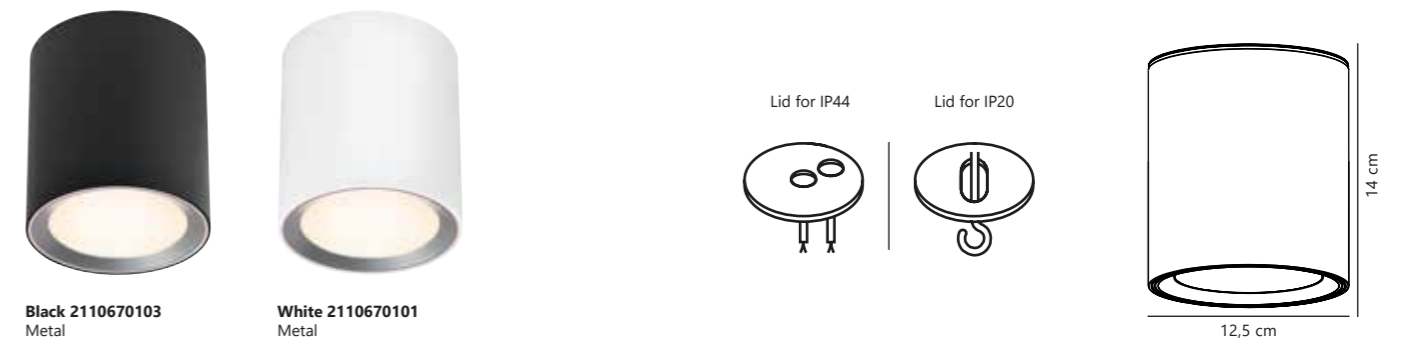

Landon 14 Ceiling

- Integrated LED
- 2700 kelvin
- IP44
- 600 lm
- Moodmaker
- Ra 80
- 110°
- Class 2
- Parallel connection
- LED guarantee

Measurements	Dimmable	LED W	Lifespan	Masterbox
H: 14 cm, Ø: 12,5 cm	3-step Moodmaker™ Step 1 All on Step 2 Centre on 50% Step 3 Ring on	6,5W	20000 hours	Qty. 3