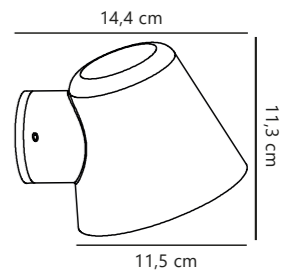

- GU10 (excl.)
- IP44
- Dimmable
- Class 1
- Seaside guarantee

Measurements	Dimmable	Max. W	Masterbox
H: 11,3 cm, W: 11,5 cm, shade Ø: 11,5 cm, D: 14,4 cm	Yes, can be dimmed by choosing a dimmable bulb	35W	Qty. 3

Find the rest of the Aleria series in the Minimalistic section on page 416