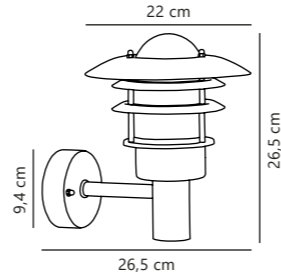

Measurements	Dimmable	Max. W	Masterbox
H: 26,5 cm, W: 22 cm, shade Ø: 22 cm, D: 26,5 cm, wall base: 9,4 cm	Yes, can be dimmed by choosing a dimmable bulb	60W	Qty. 3

Find the rest of the Lønstrup series in the Shade-on-shade section on page 482