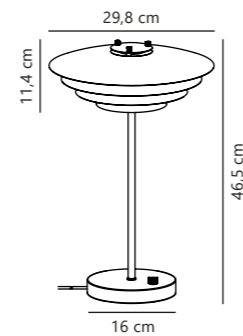

Bretagne Table designed by Kåre Bækgård

White 2213485001
Metal

Grey 2213485010
Metal

Measurements	Dimmable	Cable info	Switch	Max. W	Masterbox
H: 46 cm, W: 30 cm, L: 30 cm, shade Ø: 30 cm, tube Ø: 1,2 cm	No, cannot be dimmed	White/Grey Plastic Not replaceable	On the base	25W	Qty. 3