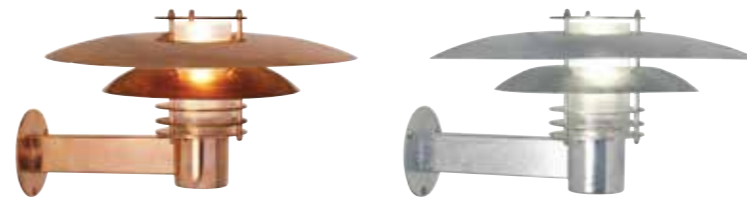

Phoenix Wall

Copper 24381030
Copper

Galvanized 24381031
Galvanized steel