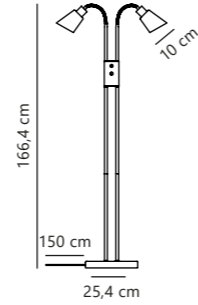

Measurements	Dimmable	Cable info	Switch	Max. W	Masterbox
H: 166,4 cm, W: 25,4 cm, L: 25,4 cm, shade Ø: 10 cm, tube Ø: 1,53 cm	No, cannot be dimmed	Black Plastic Not replaceable	On the fixture	2x25W	Qty. 2