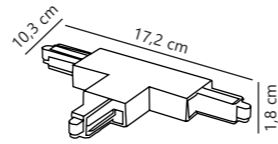

IP20

Class 1

Measurements	Max. W	Masterbox
H: 1,8 cm, W: 10,3 cm, L: 17,2 cm	660W	Qty. 6