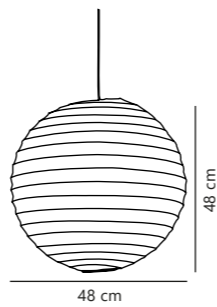

Measurements	Cable info	Canopy info	Max. W	Masterbox
H: 48 cm, shade Ø: 48 cm, shade H: 48 cm, Ø: 48 cm	-	-	15W	Qty. 12