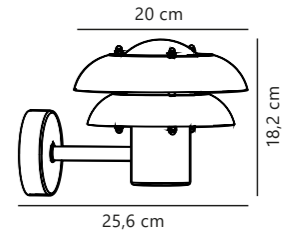

Measurements	Dimmable	Max. W	Masterbox
H: 18,2 cm, W: 20 cm, shade Ø: 20 cm, D: 25,6 cm, wall base: 9,8 cm	Yes, can be dimmed by choosing a dimmable bulb	12W	Qty. 3

Find the rest of the Kurnos series in the Shade-on-shade section on page 476