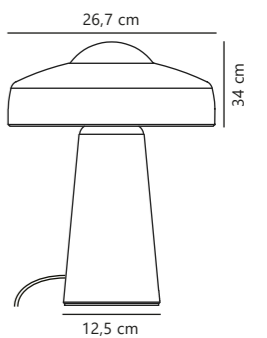

Measurements	Dimmable	Cable info	Switch	Max. W	Masterbox
H: 34 cm, W: 26,7 cm, L: 26,7 cm, shade Ø: 26,7 cm	No, cannot be dimmed	Black Textile Not replaceable	On the fixture	40W	Qty. 3