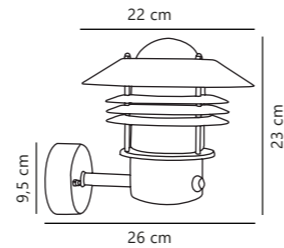

Measurements	Dimmable	Sensor info	Max. W	Masterbox
H: 23 cm, W: 22 cm, shade Ø: 22 cm, D: 26 cm, wall base: 9,5 cm	No, cannot be dimmed	Type: Motion & Twilight Angle: 100° Range: 0-8 m	60W	Qty. 3

Find the rest of the Vejers series in the Shade-on-shade section on page 480