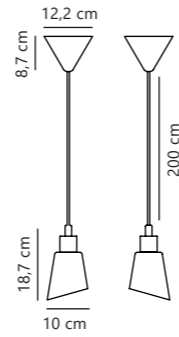

Measurements	Dimmable	Cable info	Canopy info	Max. W	Masterbox
H: 18,7 cm, W: 10 cm, L: 10 cm, shade Ø: 10 cm	Yes, can be dimmed by choosing a dimmable bulb	Black Plastic Not replaceable	Black Plastic 12,2 x 8,7 cm	25W	Qty. 3