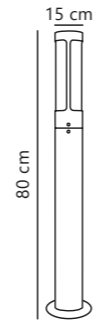

Measurements	Dimmable	Max. W	Masterbox
H: 80 cm, Ø: 15 cm	Yes, can be dimmed by choosing a dimmable bulb	8W	Qty. 2