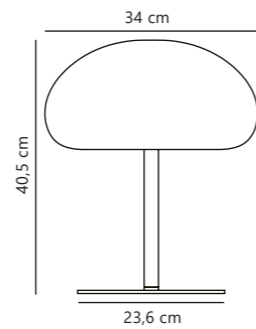

Measurements	Dimmable	Cable info	Battery info	LED W	Lifespan	Masterbox
H: 40,5 cm, W: 34 cm, L: 34 cm, Ø: 34 cm	3-step Moodmaker™ Step 1 450 lm Step 2 300 lm Step 3 100 lm	Black Plastic	Type: Lithium-ion Lasting time: 450lm/5h; 300lm/10h; 150lm/18h Recharging time: 8 hours	6,8W	30000 hours	Qty. 3