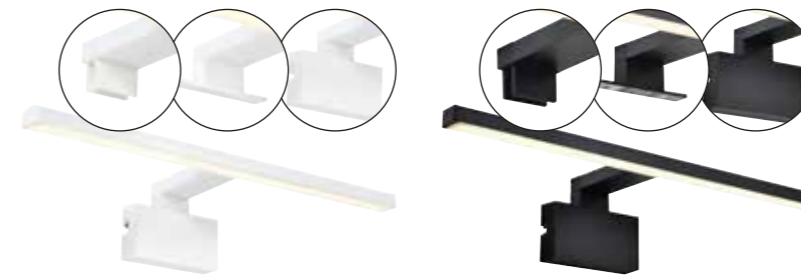

Marlee 3000K Bathroom lighting