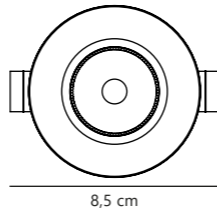

- Integrated LED
- 2700 kelvin
- IP65
- 345 lm
- Dimmable
- Ra 80
- 100°
- Class 2
- Parallel connection
- LED guarantee

Measurements	Built-in info	Dimmable	LED W	Lifespan	Masterbox
H: 3,6 cm, Ø: 8,5 cm	Cutout Ø: 7,2 cm Built-in height: 4,6 cm	Yes, has built-in dimmable light source for wall dimmer	4,7W	25000 hours	Qty. 3