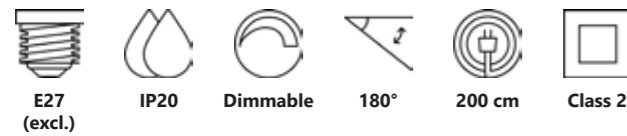

Measurements	Dimmable	Cable info	Canopy info	Max. W	Masterbox
H: 36 cm, W: 25 cm, L: 25 cm, shade Ø: 25 cm, shade H: 28 cm	Yes, can be dimmed by choosing a dimmable bulb	Black/White Textile Not replaceable	Black Metal 12 x 7 cm	40W	Qty. 3