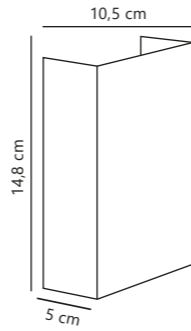

Only for sale in Scandinavia, Estonia, Letvia & Lithuania

Fold 10 Wall

designed by Bønnelycke MDD

3 light effects included

Black 2019041003
Aluminium

Measurements	Dimmable	LED W	Lifespan	Masterbox
H: 14,8 cm, W: 10,5 cm, D: 5 cm	No, cannot be dimmed	5,4W	30000 hours	Qty. 3