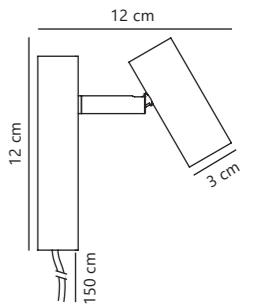

Measurements	Dimmable	Cable info	Switch	LED W	Lifespan	Masterbox
H: 12 cm, W: 7 cm, L: 12 cm, shade Ø: 3 cm, projection: 12 cm	Touch	White/Black Plastic Replaceable	On the fixture	3,2W	25000 hours	Qty. 4