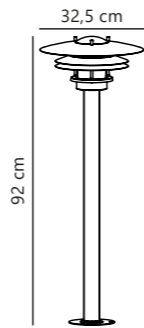

Amalienborg Garden designed by Horn