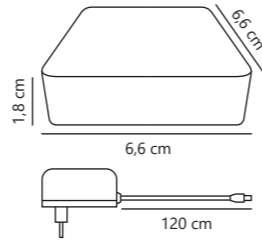

Smart Wifi Bridge

EXEMPT

White 1507070
Plastic

IP20

Class 1

Measurements	Standby W	Masterbox
H: 1,8 cm, W: 6,6 cm, L: 6,6 cm	<0,5W	Qty. 6

Smart Dual-Wifi Bridge

EXEMPT