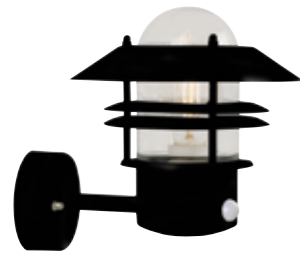

Blokhuis Up Sensor Wall

Black 25031003
Metal