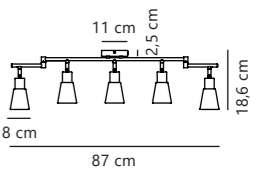

Measurements	Dimmable	Canopy info	Max. W	Masterbox
H: 18,6 cm, W: 87 cm, L: 24,2 cm, shade Ø: 8 cm, projection: 24,2 cm	Yes, can be dimmed by choosing a dimmable bulb	Black Metal 11 x 2,5 cm	5x40W	Qty. 3