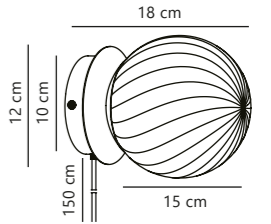

Chisell Wall

NEW
Brass 2312111035
Metal

E14
(excl.)

IP20

Not
dimmable

150 cm

Class 2

Measurements	Dimmable	Cable info	Switch	Max. W	Masterbox
H: 15 cm, W: 18 cm, L: 18 cm, shade Ø: 15 cm	No, cannot be dimmed	White Plastic Replaceable	On the cable	25W	Qty. 3