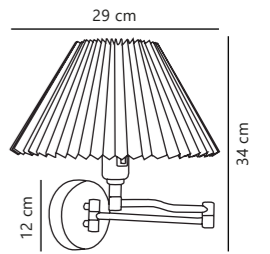

Measurements	Dimmable	Cable info	Switch	Max. W	Masterbox
H: 34 cm, W: 29 cm, shade Ø: 29 cm, projection: 53 cm, tube Ø: 1,2 cm, wall base: Ø 12 cm	No, cannot be dimmed	Black Plastic Replaceable	On the fixture	40W	Qty. 3