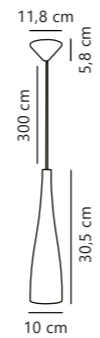

Measurements	Dimmable	Cable info	Canopy info	Max. W	Masterbox
H: 30,5 cm, shade Ø: 10 cm	Yes, can be dimmed by choosing a dimmable bulb	White/Black Textile Not replaceable	White/Black Plastic 11,8 x 5,8 cm	40W	Qty. 3