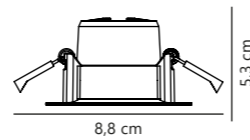

Measurements	Built-in info	Dimmable	LED W	Lifespan	Masterbox
H: 4,5 cm, Ø: 8,5 cm	Cutout Ø: 7,2 cm Built-in height: 5,5 cm	No, cannot be dimmed	4,7W	20000 hours	Qty. 3

Stake Downlight

White 2110360101
Plastic