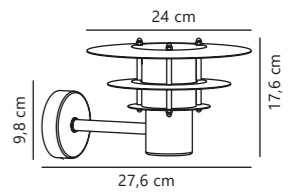

Bastia 24 Wall

Black 2118041003
Metal

E14
(excl.)

IP54

Dimmable

Class 1

Parallel
connection

Measurements	Dimmable	Max. W	Masterbox
H: 17,6 cm, shade Ø: 24 cm, D: 27,6 cm, wall base: 9,8 cm	Yes, can be dimmed by choosing a dimmable bulb	12W	Qty. 3

Find the rest of the Bastia series in the Seaside section on page 491