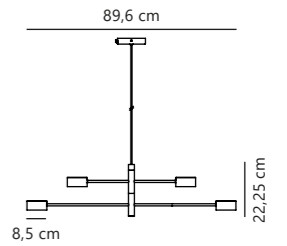

Clyde Pendant

Black 2010803003
Metal

Integrated LED

2700 kelvin

IP20

350 lm

Moodmaker

Ra 80

320°

200 cm

Class 2

LED guarantee

Measurements	Dimmable	Cable info	Canopy info	LED W	Lifespan	Masterbox
H: 22,25 cm, W: 8,5 cm, L: 89,6 cm, shade Ø: 8,5 cm	3-step Moodmaker™ Step 1 All on Step 2 Centre on Step 3 Ring on	Black Textile Not replaceable	Black Metal 12,5 x 2,5 cm	16W	25000 hours	Qty. 2