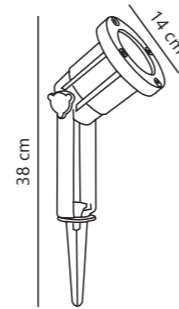

Measurements	Dimmable	Cable info	Max. W	Masterbox
H: 38 cm, Ø: 10 cm, D: 14 cm	Yes, can be dimmed by choosing a dimmable bulb	Black Rubber Not replaceable	35W	Qty. 3