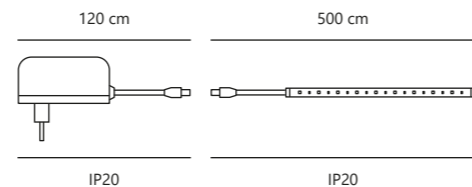

LED Strip White 2700K 5 meters