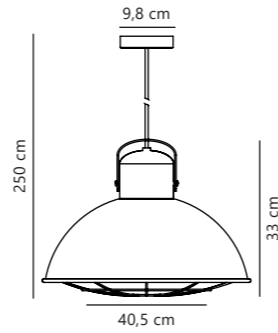

Watch the full
ambience video

Porter 40 Pendant designed by Says Who

Galvanized 2213043031
Metal

Measurements	Dimmable	Cable info	Canopy info	Max. W	Masterbox
H: 30 cm, W: 40 cm, L: 40 cm, shade Ø: 40 cm	Yes, can be dimmed by choosing a dimmable bulb	Black Plastic Not replaceable	Galvanized Metal 9,4 x 2 cm	60W	Qty. 3