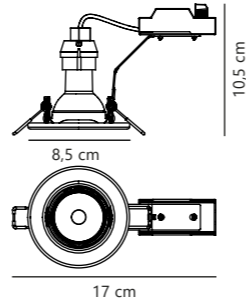

Measurements	Built-in info	Dimmable	LED W	Masterbox
H: 10,5 cm, Ø: 8,5 cm	Cutout Ø: 6,5 cm Built-in height: 11,5 cm	No, cannot be dimmed	3,1W	Qty. 3