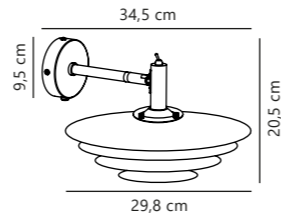

Measurements	Dimmable	Cable info	Switch	Max. W	Masterbox
H: 18 cm, shade Ø: 30 cm, tube Ø: 1,27 cm	No, cannot be dimmed	White/Black Plastic Replaceable	On the fixture	25W	Qty. 3