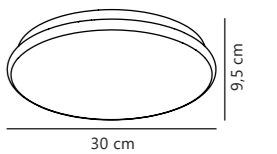

Montone 30 Ceiling