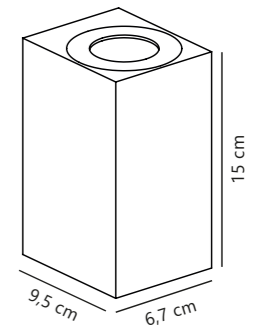

Measurements	Dimmable	LED W	Lifespan	Masterbox
H: 15 cm, W: 6,7 cm, D: 9,5 cm, wall base: 5,5 x 14 cm	No, cannot be dimmed	13,3W	20000 hours	Qty. 6

Asbol Round Wall

3 light effects included

Black 84971003
Aluminium