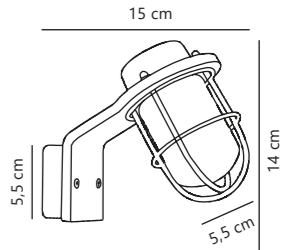

Measurements	Dimmable	Max. W	Masterbox
H: 14 cm, W: 8,6 cm, shade Ø: 5,5 cm, projection: 15 cm, wall base: 5,5 x 5,5 cm	Yes, can be dimmed by choosing a dimmable bulb	40W	Qty. 3