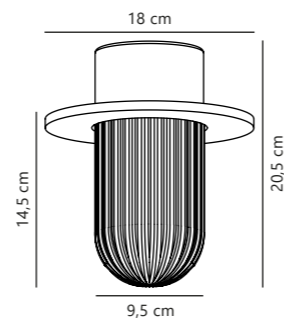

Januka Ceiling designed by Darrow

Measurements	Dimmable	Max. W	Masterbox
H: 20,5 cm, W: 18 cm, L: 18 cm, shade Ø: 9,5 cm, Ø: 18 cm	Yes, can be dimmed by choosing a dimmable bulb	60W	Qty. 3