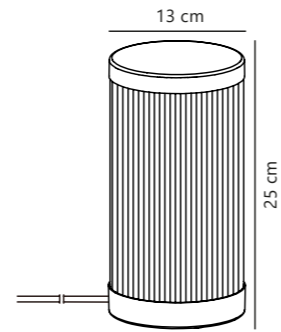

Measurements	Dimmable	Cable info	Max. W	Masterbox
H: 25 cm, W: 13 cm, L: 13 cm, shade Ø: 13 cm, D: 13 cm	No, cannot be dimmed	Black Rubber Not replaceable	25W	Qty. 3

Only for sale in the UK