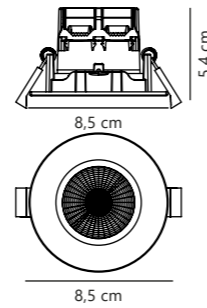

Measurements	Built-in info	Dimmable	LED W	Lifespan	Masterbox
H: 5,4 cm, Ø: 8,5 cm	Cutout Ø: 7,2 cm Built-in height: 6,8 cm	Yes, has built-in dimmable light source for wall dimmer	4,5W	25000 hours	Qty. 3