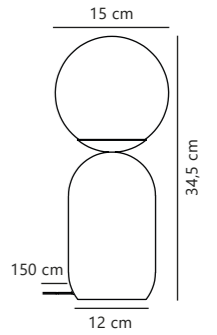

Measurements	Dimmable	Cable info	Switch	Max. W	Masterbox
H: 34,5 cm, W: 15 cm, L: 15 cm, shade Ø: 15 cm	No, cannot be dimmed	Black/White Textile Not replaceable	On the cable	25W	Qty. 3