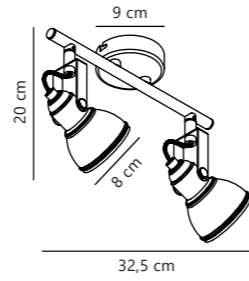

Measurements	Dimmable	Max. W	Masterbox
L: 32,5 cm, shade Ø: 8 cm, projection: 20 cm, wall base: 9 cm	Yes, can be dimmed by choosing a dimmable bulb	35W	Qty. 3