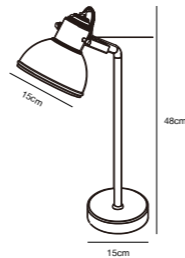

Aslak Floor

Black 46724003
Metal

Measurements	Dimmable	Cable info	Switch	Max. W	Masterbox
H: 140 cm, shade Ø: 23 cm	No, cannot be dimmed	Black Plastic Not replaceable	On the cable	15W	Qty. 3

Aslak Table

Black 46685003
Metal