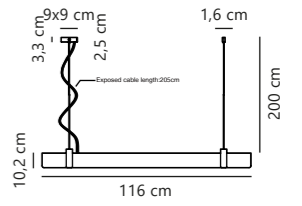

Measurements	Dimmable	Cable info	Canopy info	LED W	Lifespan	Masterbox
H: 10,2 cm, W: 4,3 cm, L: 115 cm, shade Ø: 3,7 cm, projection: 4,3 cm	3-step Moodmaker™ Step 1 100% Step 2 50% Step 3 25%	Black Textile Not replaceable	Black Metal 9 x 2,5 cm	28W	30000 hours	Qty. 3