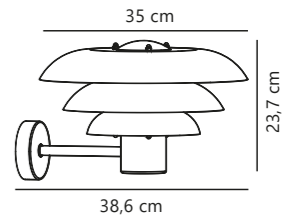

Measurements	Dimmable	Max. W	Masterbox
H: 23,7 cm, W: 35 cm, shade Ø: 35 cm, D: 38,6 cm, wall base: 9,8 cm	Yes, can be dimmed by choosing a dimmable bulb	20W	Qty. 2

Find the rest of the Kurnos series in the Shade-on-shade section on page 476