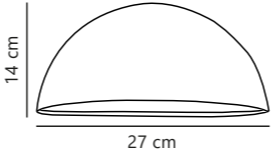

Scorpius Wall

- E14 (excl.)
- IP33
- Dimmable
- Class 1
- Parallel connection

Measurements	Dimmable	Max. W	Masterbox
H: 10 cm, W: 20 cm, D: 10 cm	Yes, can be dimmed by choosing a dimmable bulb	40W	Qty. 6

Find the rest of the Scorpius series in the Seaside section on page 514

Scorpius Maxi Wall

- E27 (excl.)
- IP33
- Dimmable
- Class 1
- Parallel connection

Measurements	Dimmable	Max. W	Masterbox
H: 14 cm, W: 27 cm, D: 14,5 cm	Yes, can be dimmed by choosing a dimmable bulb	60W	Qty. 3

Find the rest of the Scorpius series in the Seaside section on page 514