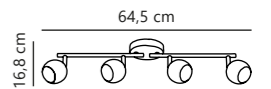

Chicago 4-Spot