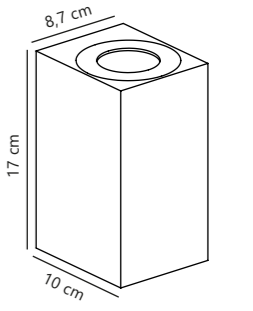

Measurements	Dimmable	Max. W	Masterbox
H: 16 cm, W: 8,7 cm, D: 10 cm	Yes, can be dimmed by choosing a dimmable bulb	2x28W	Qty. 3

Find the rest of the Canto series in the Minimalistic section on page 422