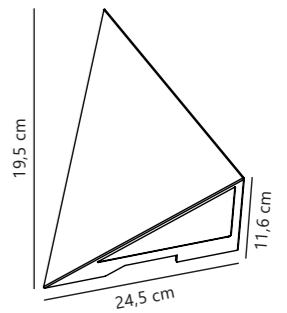

Kinver 26 Wall

White 2118181001
Aluminium

Black 2118181003
Aluminium

Measurements	Dimmable	LED W	Lifespan	Masterbox
H: 9 cm, W: 26 cm, D: 3,3 cm	No, cannot be dimmed	10W	25000 hours	Qty. 3

Konit Wall

NEW
Black 2320651003
Plastic