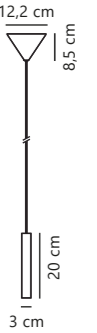

Measurements	Dimmable	Cable info	Canopy info	LED W	Lifespan	Masterbox
H: 20 cm, W: 12 cm, L: 12 cm, shade Ø: 3 cm	3-step Moodmaker™ Step 1 320 lm Step 2 128 lm Step 3 25 lm	White/Black Plastic Not replaceable	White/Black Plastic 12,2 x 8,5 cm	4,4W	25000 hours	Qty. 3