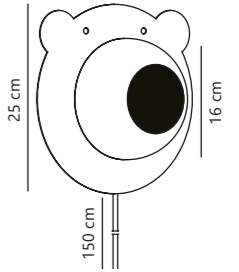

Bruna Bear Wall

NEW
Brown 2312951018
Metal/Glass

E14
(excl.)

IP20

Not
dimmable

150 cm

Class 2

Measurements	Dimmable	Cable info	Switch	Max. W	Masterbox
H: 25 cm, W: 25 cm, shade Ø: 16 cm, Ø: 16 cm	No, cannot be dimmed	White Plastic Replaceable	On the cable	25W	Qty. 3