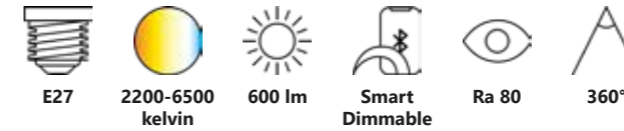

Measurements	Bulb type	Dimmable	Wattage	Voltage	Lifespan	Standby W	Masterbox
H: 10,4 cm, Ø: 6 cm	E27 LED	Yes, has built-in dimmable light source with Nordlux Smart functionality	4,7W	220-240 Volt	15000 hours	<0,5W	Qty. 6