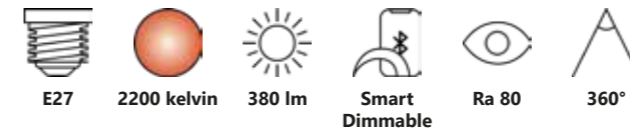

Measurements	Bulb type	Dimmable	Wattage	Voltage	Lifespan	Standby W	Masterbox
H: 13,7 cm, Ø: 9,5 cm	E27 LED	Yes, has built-in dimmable light source with Nordlux Smart functionality	4,7W	220-240 Volt	15000 hours	<0,5W	Qty. 3