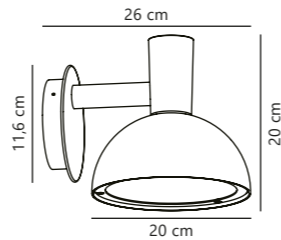

Measurements	Dimmable	Max. W	Masterbox
H: 20 cm, shade Ø: 20 cm, D: 26 cm, wall base: 11,6 cm	Yes, can be dimmed by choosing a dimmable bulb	20W	Qty. 3

Find the rest of the Arki series in the Seaside section on page 492