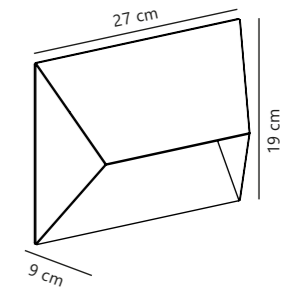

- GU10 (excl.)
- IP54
- Dimmable
- Class 1
- Parallel connection

Measurements	Dimmable	Max. W	Masterbox
H: 19 cm, W: 27 cm, D: 9 cm	Yes, can be dimmed by choosing a dimmable bulb	2x25W	Qty. 3

Find the rest of the Pontio series in the Seaside section on page 516