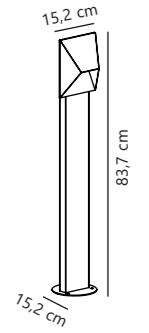

Measurements	Dimmable	Max. W	Masterbox
H: 83,7 cm, W: 15,2 cm, D: 9,8 cm	Yes, can be dimmed by choosing a dimmable bulb	25W	Qty. 3

Find the rest of the Pontio series in the Minimalistic section on page 460