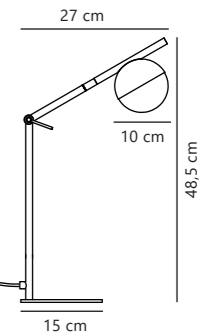

Contina Table designed by Says Who

Black 2010985003
Metal

Brass 2010985035
Metal

- G9 (excl.)
- IP20
- Not dimmable
- 130°
- 150 cm
- Class 2

Measurements	Dimmable	Cable info	Switch	Max. W	Masterbox
H: 48,5 cm, W: 15 cm, L: 27 cm, shade Ø: 10 cm, tube Ø: 1,25 cm	No, cannot be dimmed	Black/White Textile Not replaceable	On the cable	5W	Qty. 3