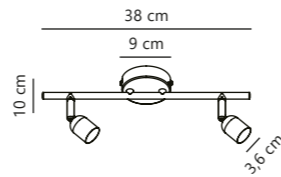

Avenue 2-Rail Spot