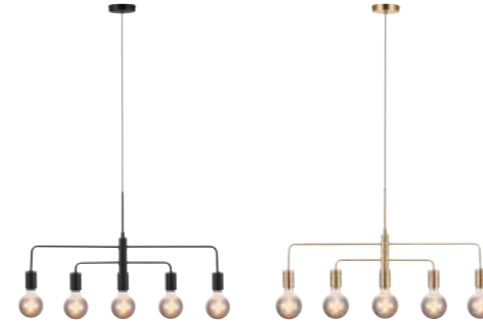

Beroni 40 Pendant designed by Says Who

Black 2213313003
Metal

Measurements	Dimmable	Cable info	Canopy info	Max. W	Masterbox
H: 33 cm, W: 40 cm, L: 40 cm, shade Ø: 40 cm	Yes, can be dimmed by choosing a dimmable bulb	Black Textile Not replaceable	Black Plastic 12,4 x 8,7 cm	60W	Qty. 2

Beroni 45 Pendant designed by Says Who

Black 2213323003
Metal

Measurements	Dimmable	Cable info	Canopy info	Max. W	Masterbox
H: 43 cm, W: 45 cm, L: 45 cm, shade Ø: 45 cm	Yes, can be dimmed by choosing a dimmable bulb	Black Textile Not replaceable	Black Plastic 12,4 x 8,7 cm	60W	Qty. 2

Gloom 5-Pendant

Black 2113053003
Metal

Brass 2113053035
Metal

Measurements	Dimmable	Cable info	Canopy info	Max. W	Masterbox
H: 36 cm, W: 74 cm, L: 4,3 cm, shade Ø: 4,3 cm	Yes, can be dimmed by choosing a dimmable bulb	Black Plastic Not replaceable	Black/Brass Metal 10 x 2,5 cm	5x40W	Qty. 4