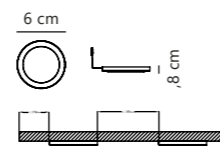

Measurements	Built-in info	Dimmable	LED W	Lifespan	Masterbox
H: 0,6 cm, Ø: 6,0 cm	Built-in height: 0,8 cm	No, cannot be dimmed	0,7W	30000 hours	Qty. 3