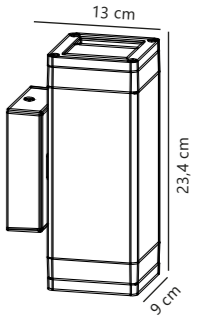

Measurements	Dimmable	Max. W	Masterbox
H: 29,6 cm, W: 20 cm, D: 24,8 cm	Yes, can be dimmed by choosing a dimmable bulb	40W	Qty. 3

Elm Double Wall

Black 45331003
Aluminium

Measurements	Dimmable	Max. W	Masterbox
H: 23,4 cm, W: 9 cm, D: 13 cm	Yes, can be dimmed by choosing a dimmable bulb	2x20W	Qty. 3