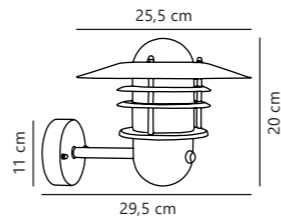

- E27 (excl.)
- IP54
- Not dimmable
- Sensor
- Class 2
- Parallel connection
- Seaside guarantee

Measurements	Dimmable	Sensor info	Max. W	Masterbox
H: 20 cm, shade Ø: 25,5 cm, D: 29,5 cm, wall base: 11 cm	No, cannot be dimmed	Type: Motion & Twilight Angle: 100° Range: 0-8 m	60W	Qty. 3