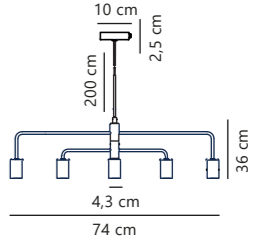

Measurements	Dimmable	Cable info	Canopy info	Max. W	Masterbox
H: 36 cm, W: 74 cm, L: 4,3 cm, shade Ø: 4,3 cm	Yes, can be dimmed by choosing a dimmable bulb	Black Plastic Not replaceable	Black/Brass Metal 10 x 2,5 cm	5x40W	Qty. 4