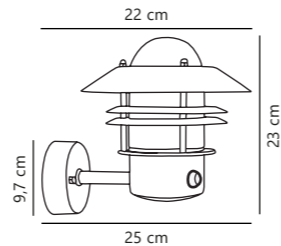

Measurements	Dimmable	Sensor info	Max. W	Masterbox
H: 23 cm, shade Ø: 22 cm, D: 25 cm, wall base: 9,7 cm	No, cannot be dimmed	Type: Motion & Twilight Angle: 100° Range: 0-8 m	60W	Qty. 3

Find the rest of the Blokhuis series in the Seaside section on page 494