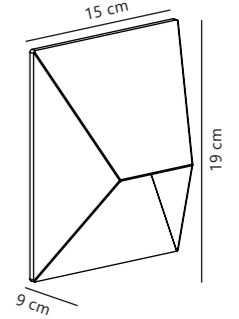

- GU10 (excl.)
- IP54
- Dimmable
- Class 1
- Parallel connection

Measurements	Dimmable	Max. W	Masterbox
H: 19 cm, W: 15 cm, D: 9 cm	Yes, can be dimmed by choosing a dimmable bulb	25W	Qty. 3

Find the rest of the Pontio series in the Seaside section on page 516