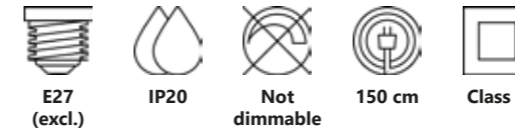

Measurements	Dimmable	Cable info	Switch	Max. W	Masterbox
H: 44 cm, shade Ø: 4,2 cm, tube Ø: 0,8 cm	No, cannot be dimmed	Black Plastic Not replaceable	On the cable	2x25W	Qty. 3