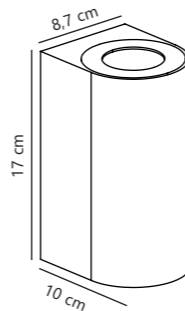

Measurements	Dimmable	Max. W	Masterbox
H: 16 cm, W: 8,7 cm, D: 10 cm	Yes, can be dimmed by choosing a dimmable bulb	2x28W	Qty. 3

Find the rest of the Canto series in the Minimalistic section on page 422