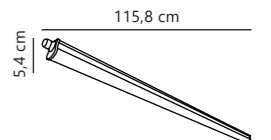

Westport 120 Single Batten

Grey 49666110
Plastic

- Integrated LED
- 4000 kelvin
- IP65
- 2160 lm
- Not dimmable
- Ra 80
- 125°
- Class 2
- 5 year LED guarantee

Measurements	Dimmable	LED W	Lifespan	Masterbox
H: 5,4 cm, W: 5,4 cm, L: 115,8 cm	No, cannot be dimmed	19W	25000 hours	Qty. 6