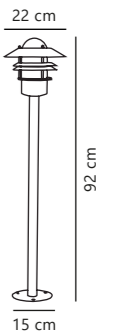

Blokhuis Garden

Copper 25078030
Copper

Galvanized 25078031
Galvanized steel

Item no. 22039931
Fits on garden base

Measurements	Dimmable	Max. W	Masterbox
H: 92 cm, shade Ø: 22 cm, tube Ø: 3,5 cm	Yes, can be dimmed by choosing a dimmable bulb	60W	Qty. 3