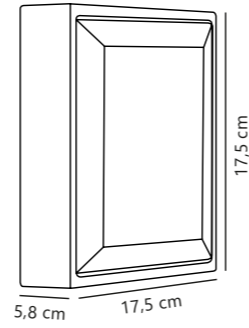

- Integrated LED
- 2700 kelvin
- IP54
- 600 lm
- Not dimmable
- Ra 80
- Class 2
- 5 year LED guarantee

Measurements	Dimmable	LED W	Lifespan	Masterbox
W: 17,5 cm, L: 17,5 cm, D: 5,8 cm	No, cannot be dimmed	9W	30000 hours	Qty. 3