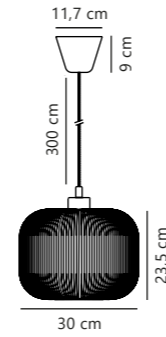

Measurements	Dimmable	Cable info	Canopy info	Max. W	Masterbox
H: 23,5 cm, shade Ø: 30 cm	Yes, can be dimmed by choosing a dimmable bulb	White Textile Not replaceable	White Plastic 12,2 x 9 cm	40W	Qty. 2