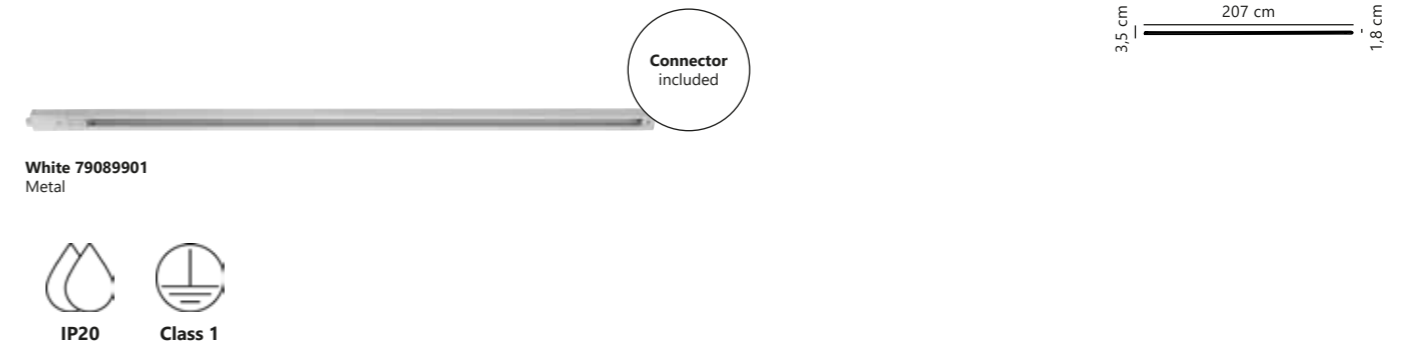

Link 2m Track Light

Measurements	Max. W	Masterbox
W: 3,5 cm, L: 207 cm, projection: 1,8 cm	690W	Qty. 3

Only for sale in Denmark