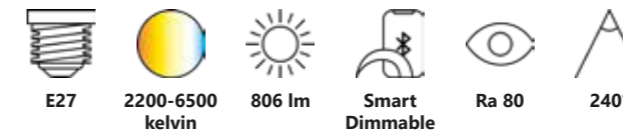

Measurements	Bulb type	Dimmable	Wattage	Voltage	Lifespan	Standby W	Masterbox
H: 10,9 cm, Ø: 6 cm	E27 LED	Yes, has built-in dimmable light source with Nordlux Smart functionality	6,5W	220-240 Volt	25000 hours	<0,5W	Qty. 6