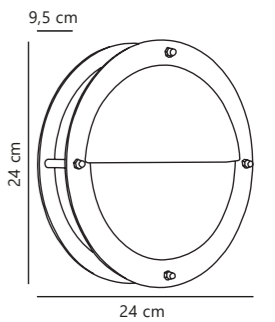

Measurements	Dimmable	Max. W	Masterbox
Ø: 24 cm, D: 9,5 cm	Yes, can be dimmed by choosing a dimmable bulb	60W	Qty. 3