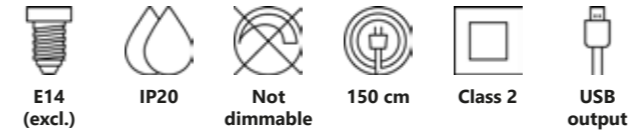

Measurements	Dimmable	Cable info	Switch	Max. W	Masterbox
H: 37,5 cm, W: 21 cm, L: 24 cm, shade Ø: 21 cm, projection: 24 cm	No, cannot be dimmed	Black Plastic Replaceable	On the fixture	40W	Qty. 3