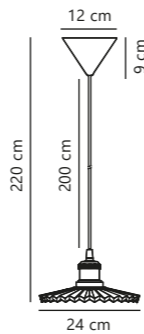

Measurements	Dimmable	Cable info	Canopy info	Max. W	Masterbox
H: 11,5 cm, W: 24 cm, L: 24 cm, shade Ø: 24 cm	Yes, can be dimmed by choosing a dimmable bulb	White Plastic Not replaceable	White Plastic 12,2 x 9 cm	40W	Qty. 3