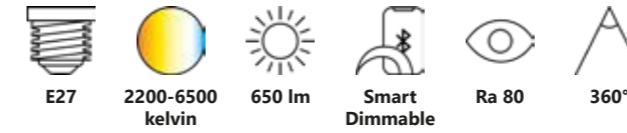

Measurements	Bulb type	Dimmable	Wattage	Voltage	Lifespan	Standby W	Masterbox
H: 13,7 cm, Ø: 9,5 cm	E27 LED	Yes, has built-in dimmable light source with Nordlux Smart functionality	4,7W	220-240 Volt	15000 hours	<0,5W	Qty. 6