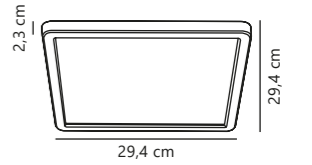

Oja 29 Square IP54 3000/4000K Ceiling