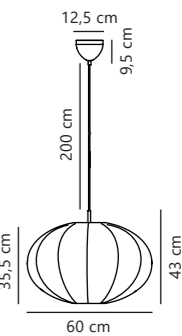

Measurements	Dimmable	Cable info	Canopy info	Max. W	Masterbox
H: 43 cm, W: 60 cm, L: 60 cm, shade Ø: 60 cm	Yes, can be dimmed by choosing a dimmable bulb	White Plastic Not replaceable	White Plastic 12,5 x 9,5 cm	40W	Qty. 3