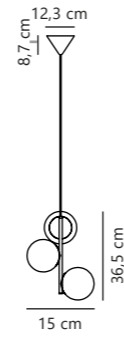

Measurements	Dimmable	Cable info	Canopy info	Max. W	Masterbox
H: 36,5 cm, W: 32 cm, shade Ø: 15 cm	Yes, can be dimmed by choosing a dimmable bulb	Black Textile Not replaceable	Black Plastic 12,3 x 8,7 cm	3x40W	Qty. 2