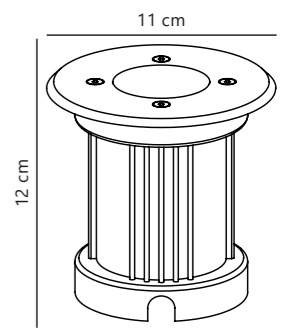

Measurements	Dimmable	Max. W	Masterbox
H: 12 cm, Ø: 11 cm	Yes, can be dimmed by choosing a dimmable bulb	35W	Qty. 3