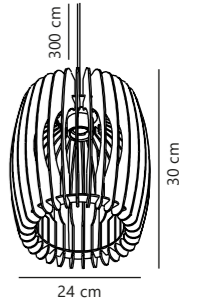

Measurements	Dimmable	Cable info	Canopy info	Max. W	Masterbox
shade Ø: 24 cm, shade H: 30 cm	Yes, can be dimmed by choosing a dimmable bulb	Black Plastic Not replaceable	Black Plastic 11,7 x 6 cm	60W	Qty. 3