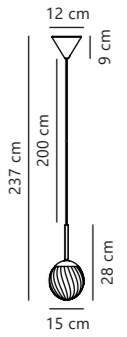

Chisell 15 Pendant

NEW
Brass 2312053035
Metal

Measurements	Dimmable	Cable info	Canopy info	Max. W	Masterbox
H: 28 cm, W: 15 cm, L: 15 cm, shade Ø: 15 cm	Yes, can be dimmed by choosing a dimmable bulb	White Textile Not replaceable	White Plastic 12,5 x 9,5 cm	25W	Qty. 3