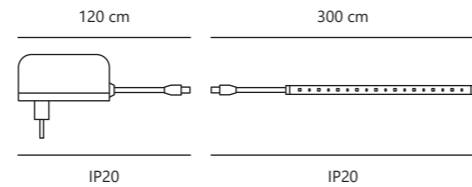

LED Strip White 2700K 3 meters