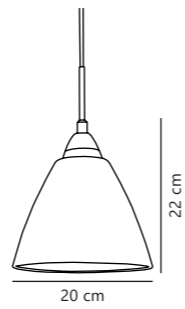

Measurements	Dimmable	Cable info	Canopy info	Max. W	Masterbox
shade Ø: 20 cm, shade H: 22 cm	Yes, can be dimmed by choosing a dimmable bulb	White Plastic Not replaceable	Chrome Metal 9 x 5,35 cm	60W	Qty. 3