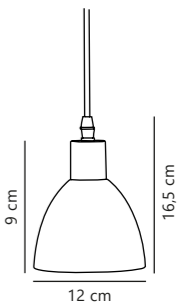

Measurements	Dimmable	Cable info	Canopy info	Max. W	Masterbox
H: 16,5 cm, shade Ø: 12 cm, shade H: 9 cm	Yes, can be dimmed by choosing a dimmable bulb	White Plastic Not replaceable	White Plastic 9,2 x 7,2 cm	40W	Qty. 3