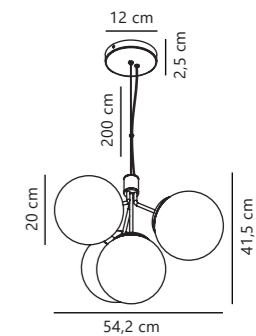

Measurements	Dimmable	Cable info	Canopy info	Max. W	Masterbox
H: 41,5 cm, W: 54,2 cm, L: 54,2 cm, shade Ø: 20 cm	Yes, can be dimmed by choosing a dimmable bulb	Black/White Textile Not replaceable	Black/Brass Metal 12 x 2,5 cm	4x28W	Qty. 2