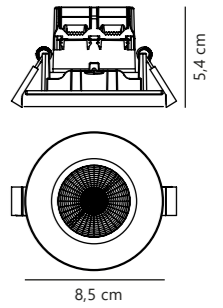

Measurements	Built-in info	Dimmable	LED W	Lifespan	Masterbox
H: 5,4 cm, Ø: 8,5 cm	Cutout Ø: 7,2 cm Built-in height: 6,8 cm	Yes, has built-in dimmable light source for wall dimmer	4,5W	25000 hours	Qty. 3