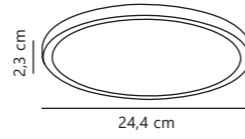

Oja 24 IP20 2700K Ceiling