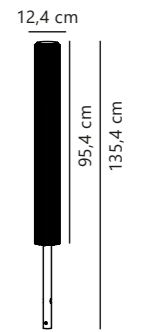

Measurements	Dimmable	Max. W	Masterbox
H: 95,4 cm, W: 12,4 cm, L: 12,4 cm, shade Ø: 12,4 cm, Ø: 12,4 cm	Yes, can be dimmed by choosing a dimmable bulb	15W	Qty. 3