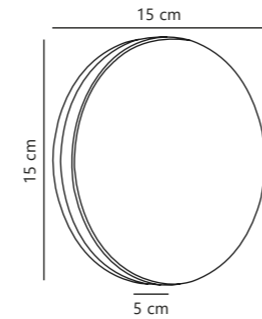

Measurements	Dimmable	LED W	Lifespan	Masterbox
W: 15 cm, L: 15 cm, shade Ø: 15 cm, D: 5 cm	No, cannot be dimmed	7,2W	20000 hours	Qty. 3