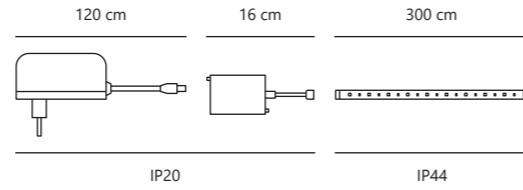

EXEMPT

White 2210409901
Plastic

Measurements	Dimmable	Cable info	LED W	Lifespan	Masterbox
H: 0,15 cm, W: 1 cm, L: 500 cm	By remote	White Plastic	18W	35000 hours	Qty. 6

LED Strip 3 meters

EXEMPT

White 47970000
Silicone