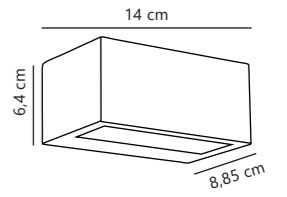

Kinver Wall

Measurements	Dimmable	LED W	Lifespan	Masterbox
H: 9 cm, W: 17,5 cm, D: 3 cm, wall base: 14,5 x 5,5 cm	No, cannot be dimmed	8,5W	25000 hours	Qty. 3

Nene Wall

Measurements	Dimmable	LED W	Lifespan	Masterbox
H: 6,4 cm, W: 14 cm, D: 8,85 cm, wall base: 5,5 x 13 cm	No, cannot be dimmed	10,5W	25000 hours	Qty. 3

Kinver 26 Wall

Measurements	Dimmable	LED W	Lifespan	Masterbox
H: 9 cm, W: 26 cm, D: 3,3 cm	No, cannot be dimmed	10W	25000 hours	Qty. 3

Konit Wall

Measurements	Dimmable	Max. W	Masterbox
H: 19,5 cm, W: 24,5 cm, D: 11,6 cm	Yes, can be dimmed by choosing a dimmable bulb	10W	Qty. 3