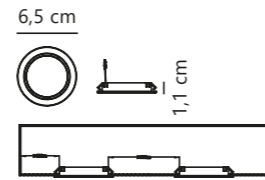

Cambio 3-Kit Under-cabinet

Aluminium 79440029
Plastic

Measurements	Built-in info	Dimmable	LED W	Lifespan	Masterbox
H: 1,1 cm, Ø: 6,5 cm	Cutout Ø: 6,2 cm Built-in height: 3,0 cm	No, cannot be dimmed	3x2W	20000 hours	Qty. 3