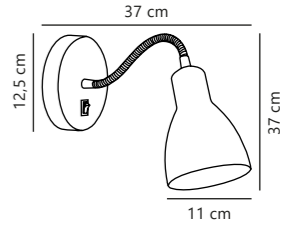

Measurements	Dimmable	Switch	Max. W	Masterbox
H: 37 cm, W: 12,5 cm, shade Ø: 11 cm, projection: 37 cm, tube Ø: 1,1 cm, wall base: Ø 12,5 cm	No, cannot be dimmed	On the fixture	15W	Qty. 6