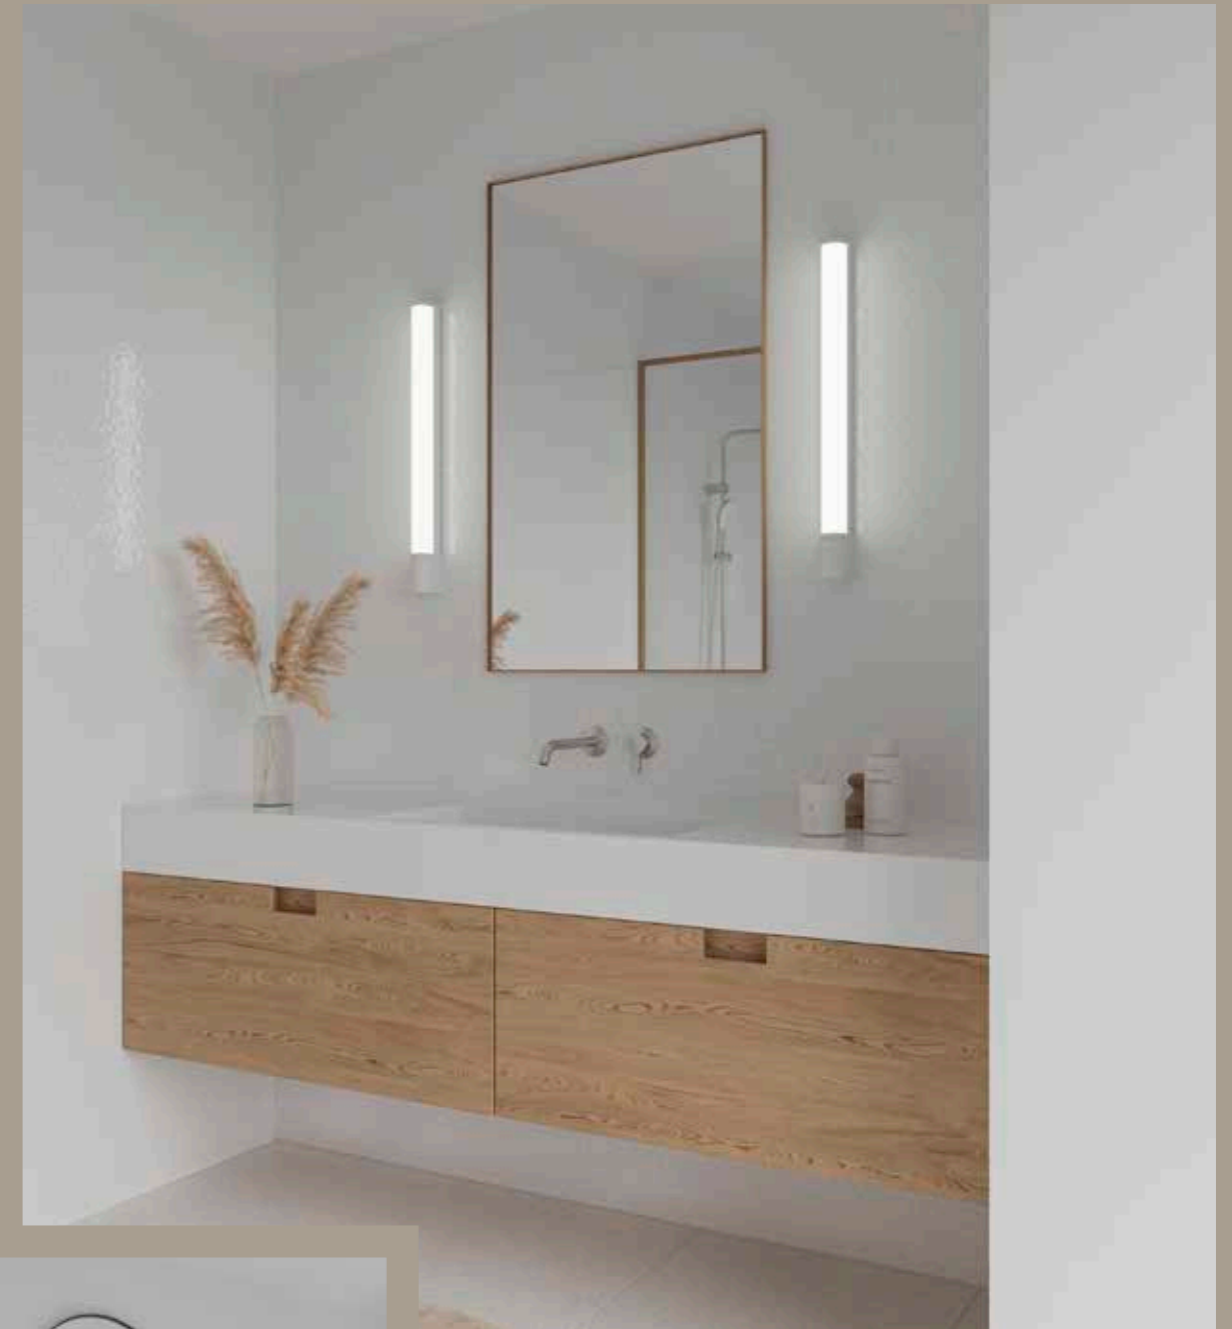

Malaika 68 Wall

NEW
White 2310221001
Aluminium

NEW
Black 2310221003
Aluminium

Measurements	Dimmable	Switch	LED W	Lifespan	Masterbox
H: 7 cm, W: 5,5 cm, L: 68,4 cm	No, cannot be dimmed	On the fixture	15W	20000 hours	Qty. 6

Malaika series

Malaika is the perfect light to place next to your bathroom mirror.

Malaika provides a practical light for shaving or getting ready and the built-in power outlet makes it easy to plug in a shaver, hair dryer or phone charger.