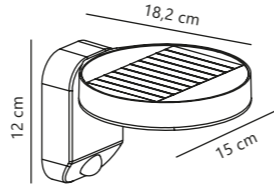

Rica Round Solar Wall

EXEMPT