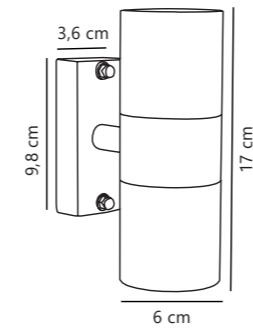

Measurements	Dimmable	Max. W	Masterbox
H: 17 cm, Ø: 6,2 cm, D: 11,5 cm, wall base: 3,6 x 9,8 cm	Yes, can be dimmed by choosing a dimmable bulb	2x35W	Qty. 3

Find the rest of the Tin series in the Minimalistic section on page 465