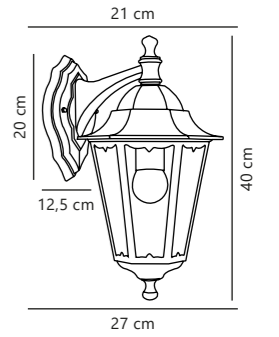

Measurements	Dimmable	Max. W	Masterbox
H: 40 cm, W: 21 cm, D: 27 cm, wall base: 12,5 x 20 cm	Yes, can be dimmed by choosing a dimmable bulb	60W	Qty. 3