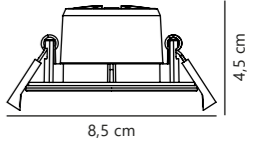

Siege Downlight

White 2110370101
Plastic

Nickel 2110370155
Plastic

- Integrated LED
- 3000 kelvin
- IP65
- 345 lm
- Not dimmable
- Ra 80
- 100°
- Class 2
- Parallel connection
- Insulation mounting
- LED guarantee

Measurements	Built-in info	Dimmable	LED W	Lifespan	Masterbox
H: 4,5 cm, Ø: 8,5 cm	Cutout Ø: 7,2 cm Built-in height: 5,5 cm	No, cannot be dimmed	4,7W	20000 hours	Qty. 3