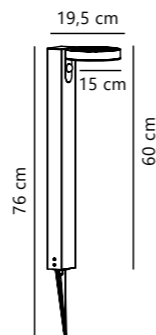

Rica Round Solar Garden

EXEMPT