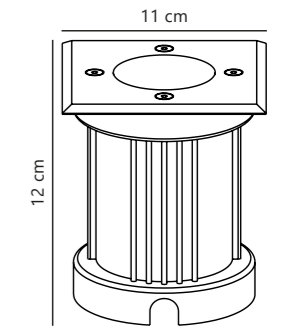

Measurements	Dimmable	Max. W	Masterbox
H: 14,8 cm, W: 11 cm, L: 11 cm	Yes, can be dimmed by choosing a dimmable bulb	15W	Qty. 3

Pato Square Recessed light

Stainless steel 83840034
Metal

Measurements	Dimmable	Max. W	Masterbox
H: 12 cm, W: 11 cm, L: 11 cm	Yes, can be dimmed by choosing a dimmable bulb	35W	Qty. 3