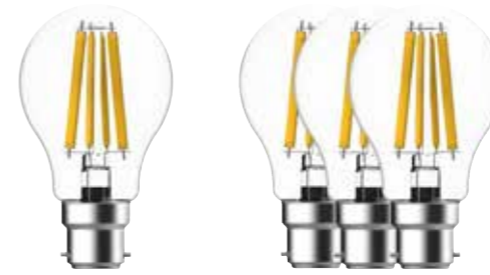

B22 | A60 | 4000 K | 1620 lm

1-pack Clear 5211029721
Glass

3-pack Clear 5211029723
Glass