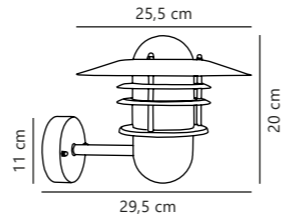

- E27 (excl.)
- IP54
- Dimmable
- Class 2
- Parallel connection
- Seaside guarantee

Measurements	Dimmable	Max. W	Masterbox
H: 20 cm, shade Ø: 25,5 cm, D: 29,5 cm, wall base: 11 cm	Yes, can be dimmed by choosing a dimmable bulb	60W	Qty. 3