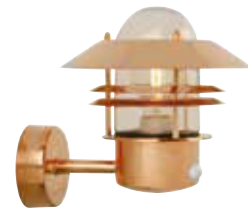

Blokhuis Up Sensor Wall

Copper 25031030
Copper