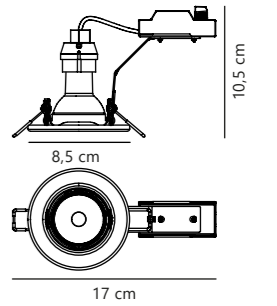

Measurements	Built-in info	Dimmable	LED W	Masterbox
H: 10,5 cm, Ø: 8,5 cm	Cutout Ø: 6,5 cm Built-in height: 11,5 cm	Yes, has built-in dimmable light source for wall dimmer	4,7W	Qty. 3