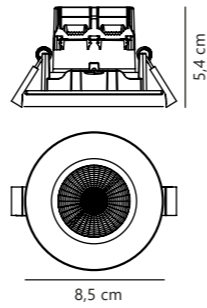

Measurements	Built-in info	Dimmable	LED W	Lifespan	Masterbox
H: 5,4 cm, Ø: 8,5 cm	Cutout Ø: 7,2 cm Built-in height: 6,8 cm	Yes, has built-in dimmable light source for wall dimmer	4,5W	25000 hours	Qty. 3