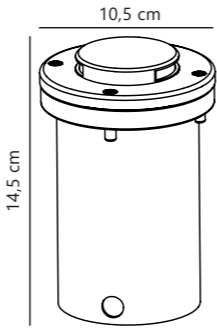

- **GU10**
  (excl.)
- **IP67**
- **Dimmable**
- **Class 2**
- **Parallel connection**

Measurements	Dimmable	Max. W	Masterbox
H: 14,1 cm, Ø: 10,5 cm	Yes, can be dimmed by choosing a dimmable bulb	5W	Qty. 3