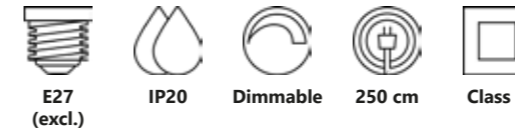

Measurements	Dimmable	Cable info	Canopy info	Max. W	Masterbox
H: 34 cm, shade Ø: 29 cm	Yes, can be dimmed by choosing a dimmable bulb	Black Textile Not replaceable	Black Plastic 11,8 x 5,8 cm	60W	Qty. 3