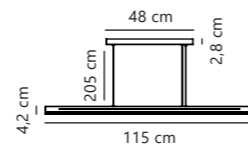

Measurements	Dimmable	Cable info	Canopy info	LED W	Lifespan	Masterbox
H: 4,2 cm, W: 3,8 cm, L: 115 cm	3-step Moodmaker™ Step 1 2600 lm Step 2 1300 lm Step 3 40 lm	Black Plastic Not replaceable	Black/Grey Metal 48 x 9 x 2,8 x 2,8 cm	25W	25000 hours	Qty. 2