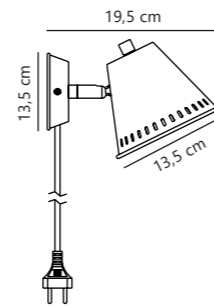

Measurements	Dimmable	Cable info	Switch	Max. W	Masterbox
H: 13,5 cm, W: 19,5 cm, L: 13,5 cm, shade Ø: 13,5 cm	No, cannot be dimmed	Black Plastic Replaceable	On the fixture	15W	Qty. 6