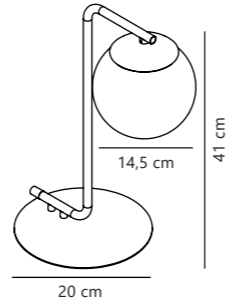

Grant Table

Measurements	Dimmable	Cable info	Switch	Max. W	Masterbox
H: 41 cm, shade Ø: 14,5 cm	No, cannot be dimmed	Black/White Plastic Not replaceable	On the cable	40W	Qty. 3

Grant Wall

Measurements	Dimmable	Cable info	Switch	Max. W	Masterbox
H: 16,4cm, shade Ø: 14,5cm, projection: 20,7 cm, wall base: Ø 10 cm	No, cannot be dimmed	Black/White Plastic Replaceable	On the cable	40W	Qty. 3

Hollywood Pendant

Measurements	Dimmable	Cable info	Canopy info	Max. W	Masterbox
shade Ø: 10,8 cm, shade H: 17,7 cm	Yes, can be dimmed by choosing a dimmable bulb	Black Textile Not replaceable	Black Plastic 11 x 7 cm	60W	Qty. 3

Hollywood Table

Measurements	Dimmable	Cable info	Switch	Max. W	Masterbox
H: 12,8 cm, Ø: 10,8 cm	No, cannot be dimmed	Black Textile Not replaceable	On the cable	60W	Qty. 3