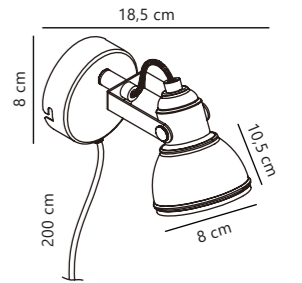

Measurements	Dimmable	Cable info	Switch	Max. W	Masterbox
H: 10,5 cm, shade Ø: 8 cm, projection: 18,5 cm, wall base: 8 cm	No, cannot be dimmed	White/Black Plastic Replaceable	On the cable	35W	Qty. 3

Aslak 2-Spot