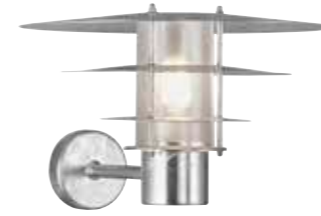

Bastia 35 Wall