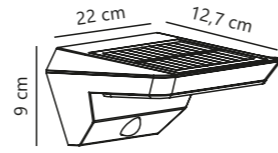

Agena Solar Wall

EXEMPT

Black 2118221003
Plastic

- Integrated LED
- Solar charging
- 3000 kelvin
- IP44
- 400 lm
- Not dimmable
- Ra 80
- Sensor
- Class 3
- LED guarantee

Measurements	Battery info	Sensor info	LED W	Lifespan	Masterbox
H: 9 cm, L: 22 cm, D: 12,7 cm	Type: Lithium-ion	Type: Motion Angle: 100° Range: 0-8 m	5W	30000 hours	Qty. 3