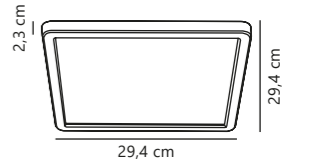

Oja 29 Square IP20 3000/4000K Ceiling