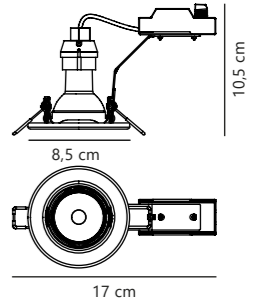

Measurements	Built-in info	Dimmable	LED W	Masterbox
H: 10,5 cm, Ø: 8,5 cm	Cutout Ø: 6,5 cm Built-in height: 11,5 cm	Yes, has built-in dimmable light source for wall dimmer	4,7W	Qty. 3