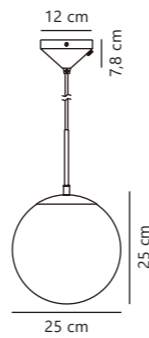

Measurements	Dimmable	Cable info	Canopy info	Max. W	Masterbox
H: 40 cm, W: 25 cm, L: 25 cm, shade Ø: 25 cm, shade H: 25 cm	Yes, can be dimmed by choosing a dimmable bulb	White Plastic Not replaceable	Brass Metal 12 x 7,8 cm	25W	Qty. 3