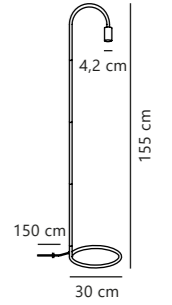

Measurements	Dimmable	Cable info	Switch	Max. W	Masterbox
H: 155 cm, W: 30 cm, L: 30 cm, tube Ø: 1,53 cm	No, cannot be dimmed	Black Plastic Not replaceable	On the cable	25W	Qty. 3