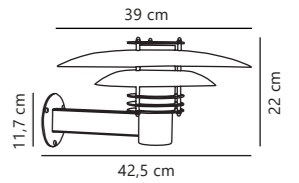

Measurements	Dimmable	Max. W	Masterbox
H: 22 cm, W: 39 cm, shade Ø: 39 cm, D: 42,5 cm, wall base: 11,7 cm	Yes, can be dimmed by choosing a dimmable bulb	16W	Qty. 2