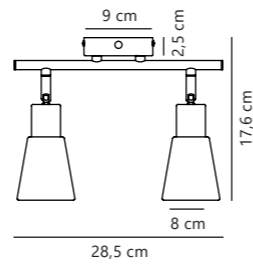

Measurements	Dimmable	Cable info	Switch	Max. W	Masterbox
H: 17,6 cm, W: 28,5 cm, L: 21,3 cm, shade Ø: 8 cm, projection: 21,3 cm	No, cannot be dimmed	Black Replaceable	On the fixture	2x40W	Qty. 3