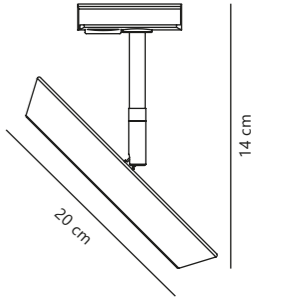

Matt white 2110609901
Metal

Matt black 2110609903
Metal

Measurements	Dimmable	LED W	Lifespan	Masterbox
H: 14 cm, shade Ø: 20 cm, projection: 14 cm	3-step Moodmaker™ Step 1 100% Step 2 50% Step 3 20%	7,4W	20000 hours	Qty. 3