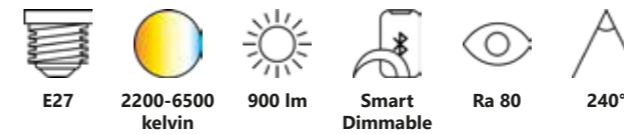

Measurements	Bulb type	Dimmable	Wattage	Voltage	Lifespan	Standby W	Masterbox
H: 10,9 cm, Ø: 6 cm	E27 LED	Yes, has built-in dimmable light source with Nordlux Smart functionality	7W	220-240 Volt	15000 hours	<0,5W	Qty. 6