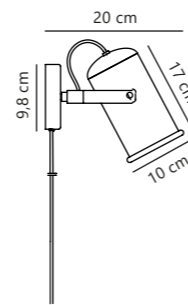

Measurements	Dimmable	Cable info	Switch	Max. W	Masterbox
H: 17 cm, W: 20 cm, L: 20 cm, shade Ø: 9 cm	No, cannot be dimmed	Black Plastic Replaceable	On the cable	60W	Qty. 3