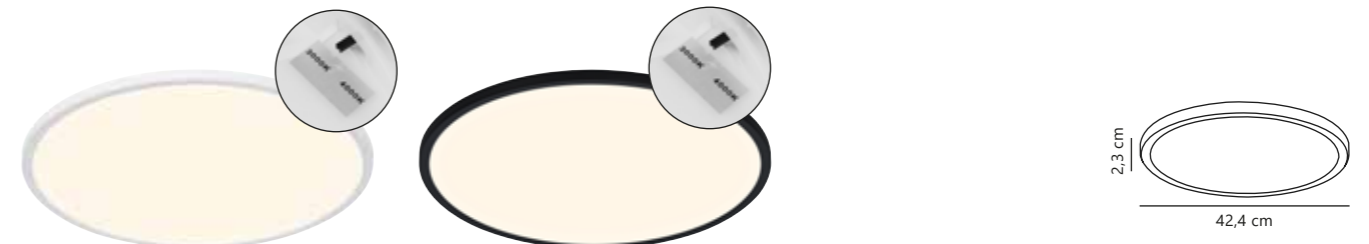

Oja 42 IP54 3000/4000K DIM Ceiling

NEW

White 2210666101
Plastic

NEW

Black 2210666103
Plastic