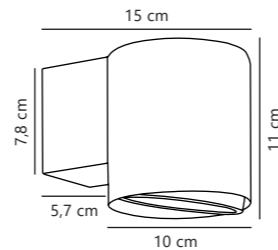

Measurements	Dimmable	Max. W	Masterbox
H: 11 cm, projection: 15 cm, Ø: 10 cm, wall base: 7,8 x 5,7 cm	Yes, can be dimmed by choosing a dimmable bulb	8W LED	Qty. 3