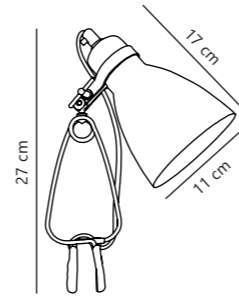

Measurements	Dimmable	Cable info	Switch	Max. W	Masterbox
H: 27 cm, shade Ø: 11 cm, shade H: 17 cm	No, cannot be dimmed	White/Black Plastic Not replaceable	On the cable	15W	Qty. 3