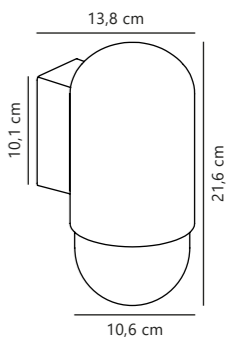

Heka Wall

Measurements	Dimmable	Max. W	Masterbox
H: 21,6 cm, W: 10,6 cm, shade Ø: 10,6 cm, D: 13,8 cm	Yes, can be dimmed by choosing a dimmable bulb	60W	Qty. 3