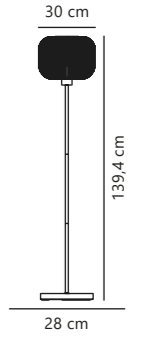

Measurements	Dimmable	Cable info	Switch	Max. W	Masterbox
H: 139,4 cm, shade Ø: 30 cm	No, cannot be dimmed	White Textile Not replaceable	On the cable	40W	Qty. 2