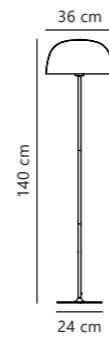

Cera Pendant designed by Kåre Bækgaard

Brass 2010203035
Metal

Measurements	Dimmable	Cable info	Canopy info	Max. W	Masterbox
W: 36 cm, L: 36 cm, shade Ø: 36 cm, shade H: 29 cm	Yes, can be dimmed by choosing a dimmable bulb	Black Textile Not replaceable	Black Plastic 12,3 x 8,7 cm	60W	Qty. 2

Cera Table designed by Kåre Bækgaard

Brass 2010225035
Metal

Measurements	Dimmable	Cable info	Switch	Max. W	Masterbox
H: 47 cm, shade Ø: 24 cm, tube Ø: 1,6 cm	No, cannot be dimmed	Black Textile Not replaceable	On the cable	40W	Qty. 3

Cera Floor designed by Kåre Bækgaard

Brass 2010244035
Metal

Measurements	Dimmable	Cable info	Switch	Max. W	Masterbox
H: 140 cm, shade Ø: 36 cm, tube Ø: 1,9 cm	No, cannot be dimmed	Black Textile Not replaceable	On the cable	60W	Qty. 2