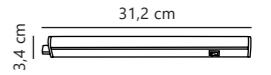

Renton 30 2700K Under-cabinet