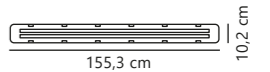

Grey 2111086101
Plastic