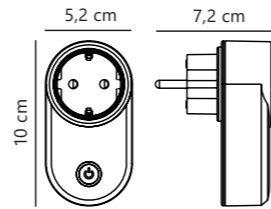

Smart EU Plug

EXEMPT

White 2170010001
Plastic

IP20

Class 2

Measurements	Standby W	Max. W	Lifespan	Masterbox
H: 7,2 cm, W: 5,2 cm, L: 10 cm, projection: 8,2 cm	<0,5W	2300W	25000 hours	Qty. 3

Smart Remote control