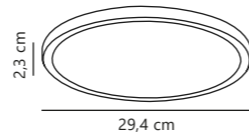

Oja 29 IP20 3000/4000K Ceiling