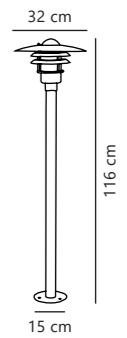

Measurements	Dimmable	Max. W	Masterbox
H: 116 cm, W: 32 cm, L: 32 cm, shade Ø: 32 cm, tube Ø: 5 cm, Ø: 32 cm	Yes, can be dimmed by choosing a dimmable bulb	60W	Qty. 3

Find the rest of the Lønstrup series in the Seaside section on page 511