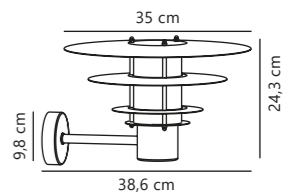

Bastia 35 Wall

Black 2118051003
Metal

E27
(excl.)

IP54

Dimmable

Class 1

Parallel
connection

Measurements	Dimmable	Max. W	Masterbox
H: 24,3 cm, shade Ø: 35 cm, D: 38,6 cm, wall base: 9,8 cm	Yes, can be dimmed by choosing a dimmable bulb	20W	Qty. 2

Find the rest of the Bastia series in the Seaside section on page 491