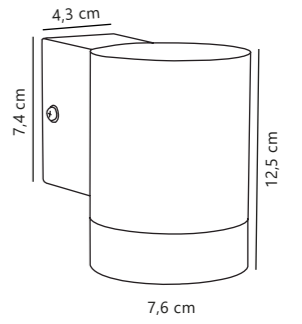

Measurements	Dimmable	Max. W	Masterbox
H: 12,5 cm, W: 7,5 cm, shade Ø: 7,5 cm, Ø: 7,5 cm, D: 12,5 cm	Yes, can be dimmed by choosing a dimmable bulb	25W	Qty. 3

Find the rest of the Tin series in the Minimalistic section on page 465