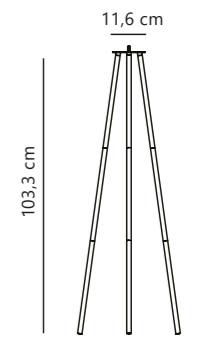

Black 2018044003
Metal

Nature(brown) 2018044014
Wood

Measurements	Masterbox
H: 103,3 cm, W: 36,7 cm, L: 32 cm, tube Ø: 1,6 cm	Qty. 3

Kettle To-Go Spike Accessories designed by Says Who

Black 2018028003
Metal