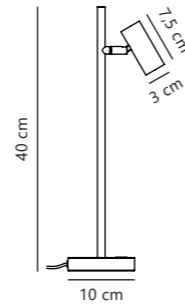

Omari Table

Measurements	Dimmable	Cable info	Switch	Canopy info	LED W	Lifespan	Masterbox
H: 40 cm, W: 10 cm, L: 15,5 cm, shade Ø: 3 cm, tube Ø: 1,15 cm	Touch	White/Black Plastic Not replaceable	On the fixture	-	3,2W	25000 hours	Qty. 3