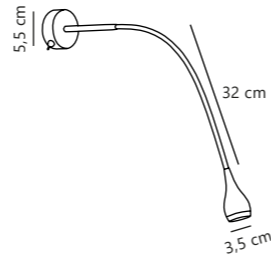

Measurements	Dimmable	Cable info	Switch	LED W	Lifespan	Masterbox
shade Ø: 3,5 cm, projection: 51,7 cm, wall base: Ø 5,5 cm	No, cannot be dimmed	White Plastic Not replaceable	On the fixture	2,52W	20000 hours	Qty. 3