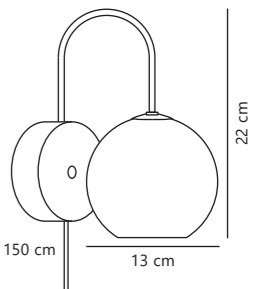

Franca Wall

NEW

Brass 2312561035
Metal/Glass

E14
(excl.)

IP20

Not
dimmable

150 cm

Class 2

Measurements	Dimmable	Cable info	Switch	Canopy info	Max. W	Masterbox
H: 22 cm, W: 13 cm, L: 13 cm, shade Ø: 13 cm	No, cannot be dimmed	White Textile Replaceable	On the base	Brass Metal 10 x 3,5 cm	40W	Qty. 3