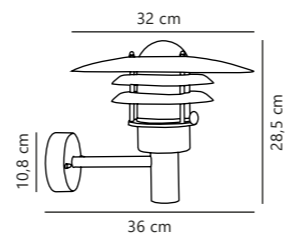

Measurements	Dimmable	Max. W	Masterbox
H: 28,5 cm, W: 32 cm, shade Ø: 32 cm, D: 36 cm, wall base: 10,8 cm	Yes, can be dimmed by choosing a dimmable bulb	60W	Qty. 3

Find the rest of the Lønstrup series in the Seaside section on page 509