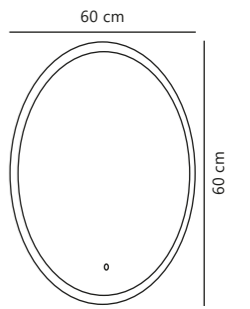

Dovina 60 Wall