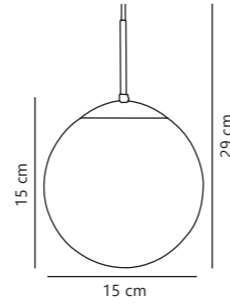

Cafe 15 Pendant

Measurements	Dimmable	Cable info	Canopy info	Max. W	Masterbox
H: 29 cm, shade Ø: 15 cm, shade H: 15 cm	Yes, can be dimmed by choosing a dimmable bulb	Clear Plastic Not replaceable	White Plastic 12,5 x 8,5 cm	15W	Qty. 3