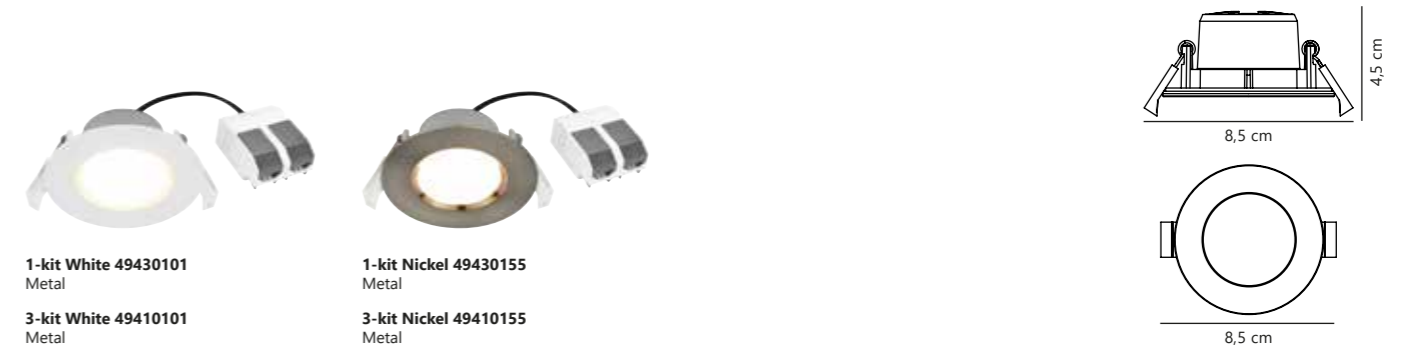

Dorado Downlight

1-kit White 49430101
Metal

1-kit Nickel 49430155
Metal

3-kit White 49410101
Metal

3-kit Nickel 49410155
Metal