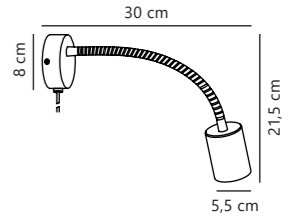

Measurements	Dimmable	Cable info	Switch	Max. W	Masterbox
H: 35 cm, W: 35 cm, L: 35 cm, shade Ø: 5,5 cm, tube Ø: 1 cm	No, cannot be dimmed	White/Black Plastic Replaceable	On the base	7W	Qty. 6