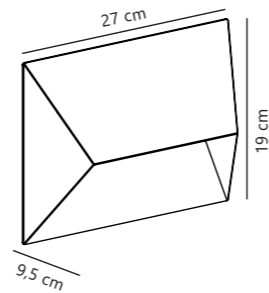

Measurements	Dimmable	Max. W	Masterbox
H: 19 cm, W: 27 cm, D: 9,5 cm	Yes, can be dimmed by choosing a dimmable bulb	2x25W	Qty. 3

Find the rest of the Pontio series in the Minimalistic section on page 459