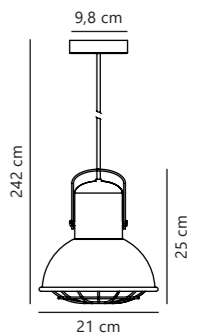

Porter 21 Pendant designed by Says Who