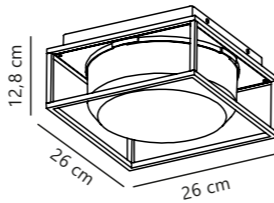

Griffin Ceiling

designed by Says Who