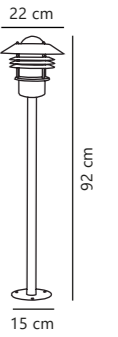

Measurements	Dimmable	Max. W	Masterbox
H: 92 cm, W: 22 cm, L: 22 cm, shade Ø: 22 cm, tube Ø: 3,5 cm	Yes, can be dimmed by choosing a dimmable bulb	60W	Qty. 3