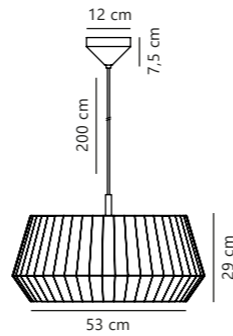

Measurements	Dimmable	Cable info	Canopy info	Max. W	Masterbox
H: 29 cm, W: 53 cm, L: 53 cm, shade Ø: 53 cm	Yes, can be dimmed by choosing a dimmable bulb	Black Plastic Not replaceable	Black Metal 12 x 7,5 cm	60W	Qty. 2