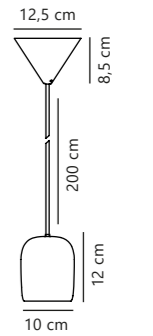

Notti 10 Pendant designed by Says Who

Black 2213073003
Metal

Grey 2213073010
Metal

Green 2213073023
Metal

Terracotta 2213073059
Metal

Measurements	Dimmable	Cable info	Canopy info	Max. W	Masterbox
H: 12 cm, W: 10 cm, L: 10 cm, shade Ø: 10 cm	Yes, can be dimmed by choosing a dimmable bulb	Black Plastic Not replaceable	Black Plastic 12 x 8,5 cm	25W	Qty. 6