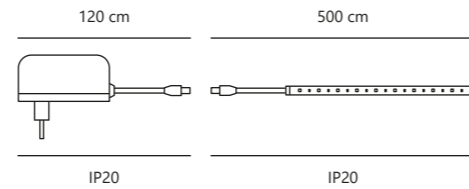

- Integrated LED
- 2700 kelvin
- IP23
- 900 lm
- Not dimmable
- Ra 80
- 120 cm
- 120°
- Class 3
- 5 year LED guarantee

Measurements	Dimmable	Cable info	LED W	Lifespan	Masterbox
H: 0,2 cm, W: 0,8 cm, L: 500 cm	No, cannot be dimmed	White	8,7W	30000 hours	Qty. 6