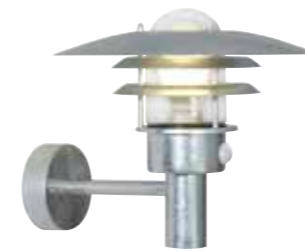

Lønstrup 32 Sensor Wall

Galvanized 71412031
Galvanized steel