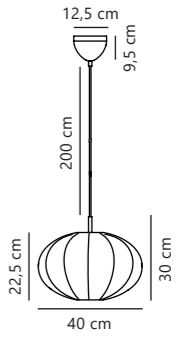

Aeron 40 Pendant

NEW
White 2312153001
Textile

Measurements	Dimmable	Cable info	Canopy info	Max. W	Masterbox
H: 30 cm, W: 40 cm, L: 40 cm, shade Ø: 40 cm	Yes, can be dimmed by choosing a dimmable bulb	White Plastic Not replaceable	White Plastic 12,5 x 9,5 cm	40W	Qty. 3