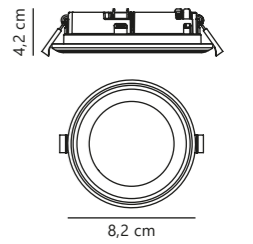

Elkton 14 Downlight

White 47530101
Plastic

- Integrated LED
- 2700 kelvin
- IP20
- 800 lm
- Moodmaker
- Ra 80
- 120°
- Class 2
- Parallel connection
- LED guarantee

Measurements	Built-in info	Dimmable	LED W	Lifespan	Masterbox
H: 3,9 cm, Ø: 14,5 cm	Cutout Ø: 13 cm Built-in height: 5 cm	3-step Moodmaker™ Step 1 All on Step 2 Centre on Step 3 Ring on	12W	25000 hours	Qty. 3