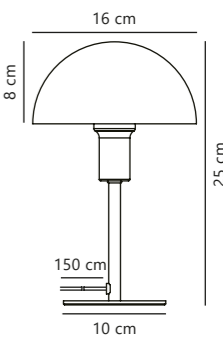

NEW
Dusty rose 2213745057
Metal

E14 (excl.)

IP20

Not dimmable

150 cm

Class 2

Measurements	Dimmable	Cable info	Switch	Max. W	Masterbox
H: 25 cm, W: 17 cm, L: 16 cm, shade Ø: 16 cm, shade H: 10 cm, tube Ø: 1,15 cm	No, cannot be dimmed	White/Black/Clear Plastic Not replaceable	On the cable	40W	Qty. 4