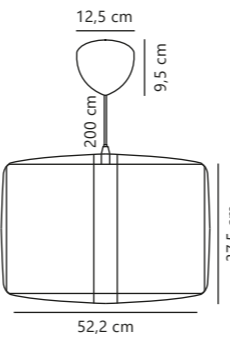

Measurements	Dimmable	Cable info	Canopy info	Max. W	Masterbox
H: 37,5 cm, W: 52,2 cm, L: 52,2 cm, shade Ø: 50 cm	Yes, can be dimmed by choosing a dimmable bulb	Black Plastic Not replaceable	Black Polycarbonate 12,5 x 9,5 cm	60W	Qty. 3