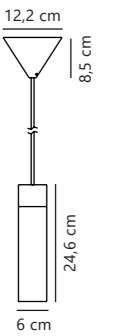

Measurements	Dimmable	Cable info	Canopy info	Max. W	Masterbox
shade Ø: 6 cm, shade H: 24,6 cm	Yes, can be dimmed by choosing a dimmable bulb	Black Textile Not replaceable	Black Plastic 12,2 x 8,5 cm	15W	Qty. 6