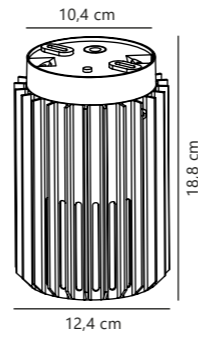

Watch the full ambience video

JACOB JENSEN DESIGN

Aludra Ceiling designed by Jacob Jensen Design

Black 2118006003 Aluminium
Aluminium 2118006010 Aluminium
Brown metallic 2118006061 Aluminium

Measurements	Dimmable	Max. W	Masterbox
H: 18,8 cm, shade Ø: 12,4 cm	Yes, can be dimmed by choosing a dimmable bulb	15W	Qty. 3