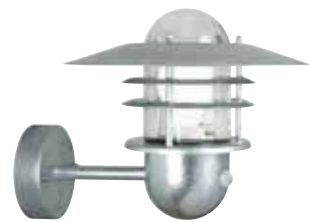

Agger Sensor Wall

Galvanized 74501031
Galvanized steel