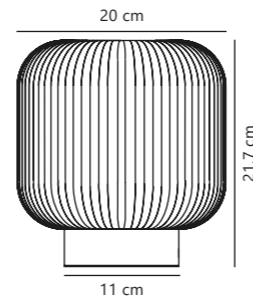

Nature 48915001
Glass

Measurements	Dimmable	Cable info	Switch	Max. W	Masterbox
H: 21,7 cm, L: 20 cm, shade Ø: 20 cm	No, cannot be dimmed	White Textile Not replaceable	On the cable	40W	Qty. 3

Milford Table