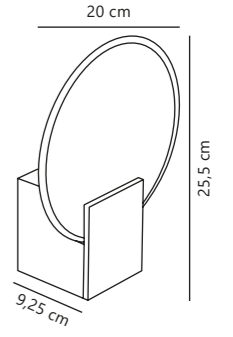

Hester Wall

White 2015391001
Plastic

Black 2015391003
Plastic

Nature 2015391014
Plastic

Marble 2015391020
Plastic

Measurements	Dimmable	LED W	Lifespan	Masterbox
H: 25,5 cm, W: 9,25 cm, L: 20 cm	3-step Moodmaker™ 	9,5W	25000 hours	Qty. 3