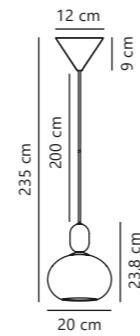

Measurements	Dimmable	Cable info	Canopy info	Max. W	Masterbox
H: 23,8 cm, W: 20 cm, L: 20 cm, shade Ø: 20 cm	Yes, can be dimmed by choosing a dimmable bulb	Black/White Plastic Not replaceable	Black/White Plastic 12,2 x 8,6 cm	40W	Qty. 3