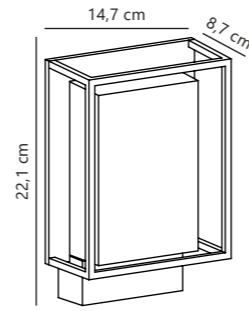

- **Integrated LED**
- **2700 kelvin**
- **IP44**
- **550 lm**
- **Not dimmable**
- **Ra 80**
- **Class 1**
- **Parallel connection**
- **LED guarantee**

Measurements	Dimmable	LED W	Lifespan	Masterbox
H: 22,1 cm, W: 14,7 cm, D: 8,7 cm	No, cannot be dimmed	8W	25000 hours	Qty. 3