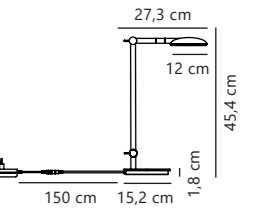

- **Integrated LED**
- **2700 kelvin**
- **IP20**
- **410 lm**
- **Moodmaker**
- **Ra 80**
- **60°**
- **150 cm**
- **Class 3**
- **5 year LED guarantee**

Measurements	Dimmable	Cable info	Switch	LED W	Lifespan	Masterbox
H: 45,5 cm, W: 15 cm, L: 27,3 cm, shade Ø: 12 cm, tube Ø: 1,6 cm	Touch	Black Textile Not replaceable	On the fixture	5W	20000 hours	Qty. 2