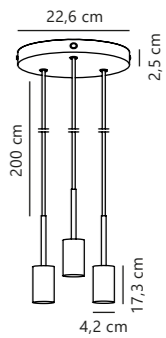

Paco 3-Pendant

Measurements	Dimmable	Cable info	Canopy info	Max. W	Masterbox
H: 17,3 cm, W: 18,1 cm, L: 4,2 cm, tube Ø: 0,9 cm	Yes, can be dimmed by choosing a dimmable bulb	Black Not replaceable	Black/Brass Metal 22,6 x 2,5 cm	3x25W	Qty. 3