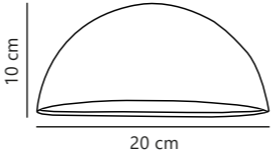

Skotlampe Wall designed by Strini

Measurements	Dimmable	Max. W	Masterbox
W: 10 cm, L: 18 cm, D: 11 cm	Yes, can be dimmed by choosing a dimmable bulb	60W	Qty. 4

Scorpius Wall

White 21651001 Metal Black 21651003 Metal Sanded 21651008 Metal