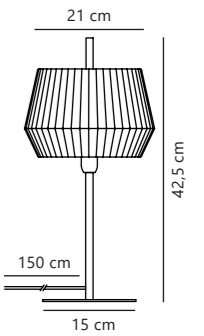

Measurements	Dimmable	Cable info	Switch	Max. W	Masterbox
H: 42,5 cm, W: 21 cm, L: 21 cm, shade Ø: 21 cm, tube Ø: 1,15 cm	No, cannot be dimmed	Black Plastic Not replaceable	On the cable	40W	Qty. 3