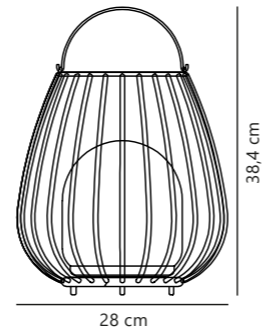

Blue 2218105006
Metal