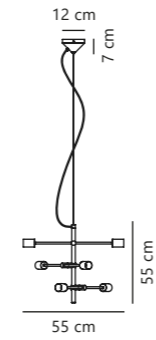

Measurements	Dimmable	Cable info	Canopy info	Max. W	Masterbox
H: 79 cm, W: 55 cm, L: 55 cm, shade Ø: 4,2 cm, tube Ø: 1,9 cm	Yes, can be dimmed by choosing a dimmable bulb	Black Textile Not replaceable	Black Metal 12 x 7 cm	6x25W	Qty. 2