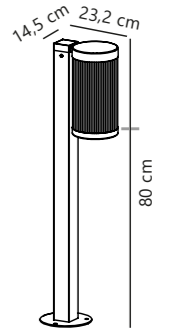

Measurements	Dimmable	Max. W	Masterbox
H: 80 cm, W: 14,5 cm, shade Ø: 14,5 cm, tube: 5 cm, D: 23,2 cm	Yes, can be dimmed by choosing a dimmable bulb	25W	Qty. 3