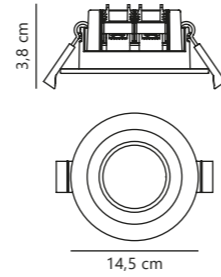

Clyde 15 4000K Downlight

White 47660101
Plastic

- Integrated LED
- 4000 kelvin
- IP20
- 900 lm
- Moodmaker
- Ra 80
- 120°
- Class 2
- Parallel connection
- LED guarantee

Measurements	Built-in info	Dimmable	LED W	Lifespan	Masterbox
H: 3,5 cm, Ø: 14,5 cm	Cutout Ø: 13 cm Built-in height: 5 cm	3-step Moodmaker™ Step 1 All on Step 2 Centre on Step 3 Ring on	9W	25000 hours	Qty. 3