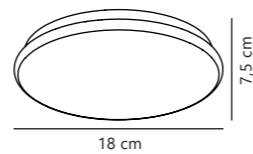

Montone 25 Ceiling

White 2015176101
Metal

Measurements	Dimmable	LED W	Lifespan	Masterbox
H: 8 cm, Ø: 25 cm	No, cannot be dimmed	8W	20000 hours	Qty. 3

Montone 18 Ceiling

White 2015156101
Metal

Measurements	Dimmable	LED W	Lifespan	Masterbox
H: 7,5 cm, Ø: 18 cm	No, cannot be dimmed	5W	20000 hours	Qty. 3