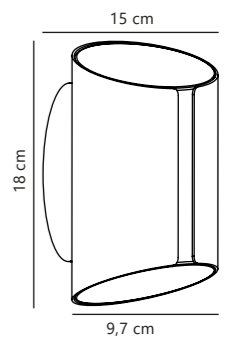

Integrated LED

2200-6500 kelvin

IP54

830 lm

Smart Dimmable

Ra 80

120°

Class 1

Parallel connection

LED guarantee

Measurements	Dimmable	LED W	Standby W	Lifespan	Masterbox
H: 18 cm, W: 15 cm, projection: 9,7 cm, D: 9,7 cm	Yes, has built-in dimmable light source with Nordlux Smart functionality	10W	<0,5W	25000 hours	Qty. 3