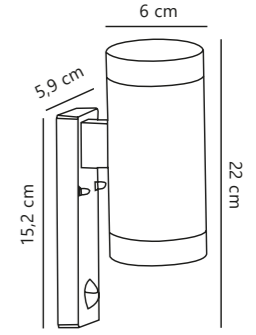

Measurements	Dimmable	Sensor info	Max. W	Masterbox
H: 22 cm, Ø: 6 cm, D: 10,5 cm, wall base: 5,9 x 15,2 cm	No, cannot be dimmed	Type: Motion & Twilight Angle: 110° Range: 0-8 m	2x35W	Qty. 3