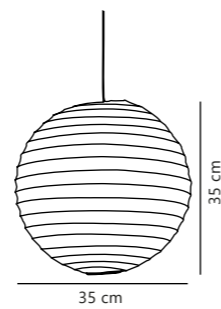

Riso 35 Lamp shade

Measurements	Cable info	Canopy info	Max. W	Masterbox
H: 35 cm, shade Ø: 35 cm, shade H: 35 cm, Ø: 35 cm	-	-	15W	Qty. 12