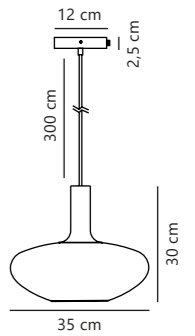

Measurements	Dimmable	Cable info	Canopy info	Max. W	Masterbox
H: 30 cm, shade Ø: 35 cm	Yes, can be dimmed by choosing a dimmable bulb	White/Black Textile Not replaceable	White/Black Metal 12 x 2,5 cm	60W	Qty. 3