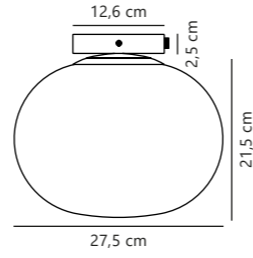

Alton 27,5 Ceiling

Brass 2010506001
Glass

Black 2010506047
Glass

Measurements	Dimmable	Cable info	Canopy info	Max. W	Masterbox
H: 24 cm, shade Ø: 27,5 cm, shade H: 21,5 cm	Yes, can be dimmed by choosing a dimmable bulb	White/Black Textile Not replaceable	Brass/Black Metal 12,6 x 2,5 cm	25W	Qty. 3