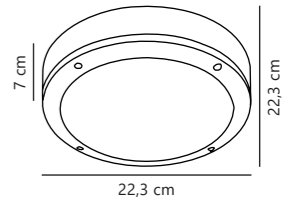

Desi 22 Ceiling

Black 77636003
Aluminium

E27
(excl.)

IP44

Dimmable

Class 1

Parallel
connection

Measurements	Dimmable	Max. W	Masterbox
Ø: 22,3 cm, D: 7 cm	Yes, can be dimmed by choosing a dimmable bulb	12W	Qty. 3