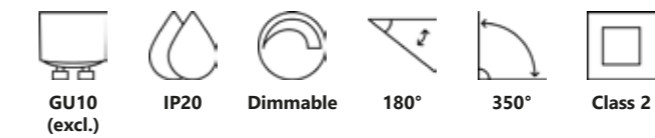

Measurements	Dimmable	Max. W	Masterbox
shade Ø: 5,5 cm, projection: 28,5 cm	Yes, can be dimmed by choosing a dimmable bulb	7W	Qty. 6