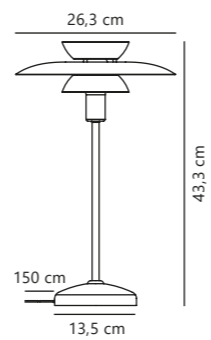

Measurements	Dimmable	Cable info	Switch	Max. W	Masterbox
H: 43 cm, W: 26 cm, L: 26 cm, shade Ø: 26 cm, tube Ø: 1,15 cm	No, cannot be dimmed	Black Textile Not replaceable	On the cable	25W	Qty. 3