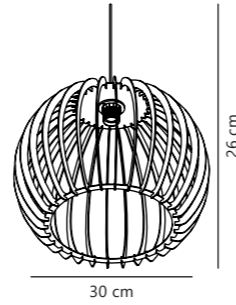

Measurements	Dimmable	Cable info	Canopy info	Max. W	Masterbox
H: 26 cm, shade Ø: 30 cm	Yes, can be dimmed by choosing a dimmable bulb	Black Plastic Not replaceable	Black Plastic 11,8 x 5,8 cm	60W	Qty. 3