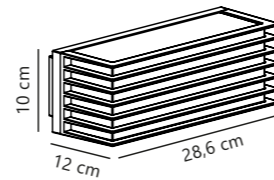

Fluctus 28 Wall

NEW

Black 2318231003
Metal

E27
(excl.)

IP44

Dimmable

Class 1

Parallel
connection

Measurements	Dimmable	Max. W	Masterbox
H: 10 cm, W: 28,6 cm, D: 12 cm	Yes, can be dimmed by choosing a dimmable bulb	2x15W	Qty. 3