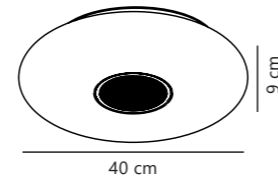

Djay Smart Colour Ceiling