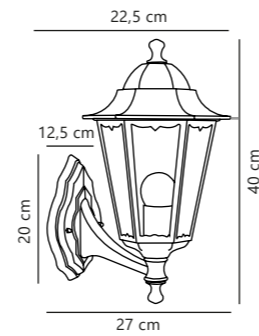

Bell Wall

Measurements	Dimmable	Max. W	Masterbox
H: 15 cm, shade Ø: 20 cm, D: 24,5 cm, wall base: 9,5 x 6 cm	Yes, can be dimmed by choosing a dimmable bulb	15W	Qty. 3

Cardiff Down Wall

Measurements	Dimmable	Max. W	Masterbox
H: 40 cm, W: 21 cm, D: 27 cm, wall base: 12,5 x 20 cm	Yes, can be dimmed by choosing a dimmable bulb	60W	Qty. 3

Cardiff Up Wall

Measurements	Dimmable	Max. W	Masterbox
H: 40 cm, W: 22,5 cm, D: 27 cm, wall base: 12,5 x 20 cm	Yes, can be dimmed by choosing a dimmable bulb	60W	Qty. 3

Cardiff Garden

Measurements	Dimmable	Max. W	Masterbox
H: 100 cm, W: 22,5 cm, shade Ø: 22,5 cm, tube Ø: 4 cm	Yes, can be dimmed by choosing a dimmable bulb	60W	Qty. 3