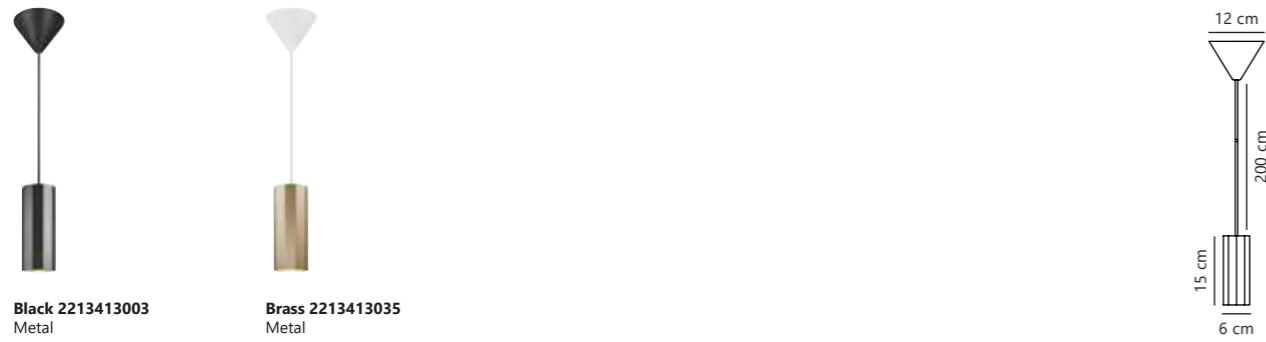

Adrian E27 Table

Anthracite 48815003
Metal

Measurements	Dimmable	Cable info	Switch	Max. W	Masterbox
H: 46,5 cm, W: 29,5 cm, L: 29,5 cm, shade Ø: 12,5 cm, tube Ø: 43 cm	No, cannot be dimmed	Black/White Textile Not replaceable	On the cable	25W	Qty. 3

Alanis Pendant designed by Says Who

Black 2213413003
Metal

Brass 2213413035
Metal

Measurements	Dimmable	Cable info	Canopy info	Max. W	Masterbox
H: 15 cm, W: 6 cm, L: 6 cm, shade Ø: 6 cm	Yes, can be dimmed by choosing a dimmable bulb	Black/White Plastic Not replaceable	Black/White Plastic 12 x 8,5 cm	15W	Qty. 3