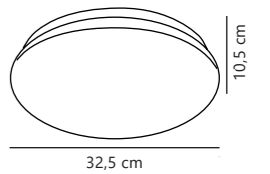

Máni 32 Ceiling