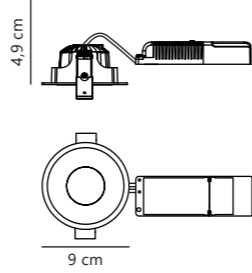

Albric Downlight