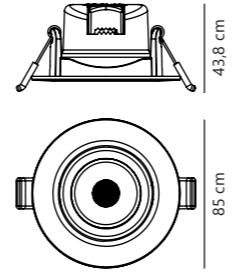

Measurements	Built-in info	Dimmable	LED W	Lifespan	Masterbox
H: 3,6 cm, Ø: 8,5 cm	Cutout Ø: 6,8-7,4 cm Built-in height: 4,6 cm	No, cannot be dimmed	4,5W	20000 hours	Qty. 3

Roar Downlight

White 84960001
Plastic