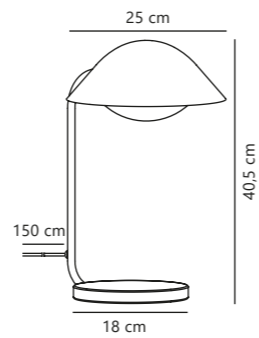

Freya Table designed by Says Who

Black 2213115003
Metal