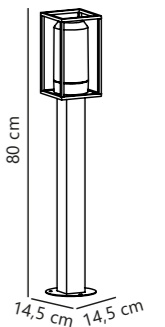

Griffin Garden

designed by Says Who