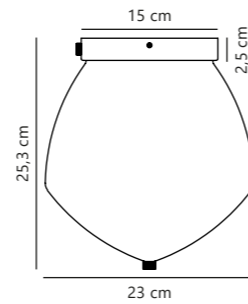

Measurements	Dimmable	Canopy info	Max. W	Masterbox
H: 25,3 cm, W: 23 cm, L: 23 cm, shade Ø: 23 cm	Yes, can be dimmed by choosing a dimmable bulb	Brass Metal 15 x 2,5 cm	40W	Qty. 3