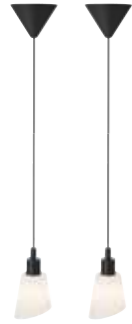

Molli Pendant

Black 2112803003
Glass