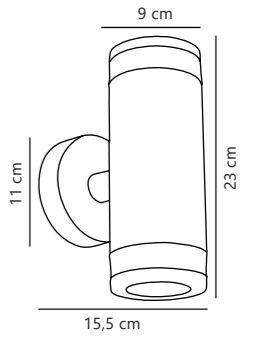

Measurements	Dimmable	Max. W	Masterbox
H: 23,5 cm, Ø: 9 cm, D: 15,5 cm, wall base: 11 cm	Yes, can be dimmed by choosing a dimmable bulb	2x28W	Qty. 3

Birk Garden

- E27 (excl.)
- IP44
- Dimmable
- Class 2
- Parallel connection

Measurements	Dimmable	Max. W	Masterbox
H: 80 cm, Ø: 9 cm	Yes, can be dimmed by choosing a dimmable bulb	40W	Qty. 3