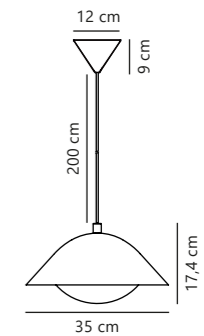

Measurements	Dimmable	Cable info	Canopy info	Max. W	Masterbox
H: 17 cm, W: 35 cm, L: 35 cm, shade Ø: 35 cm	Yes, can be dimmed by choosing a dimmable bulb	Black/White Plastic Not replaceable	Black/White Plastic 12,2 x 9 cm	40W	Qty. 3