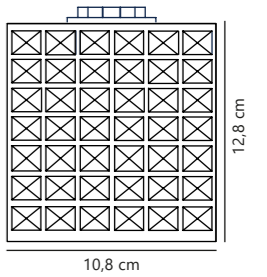

Grant Table

Measurements	Dimmable	Cable info	Switch	Max. W	Masterbox
H: 41 cm, shade Ø: 14,5 cm	No, cannot be dimmed	Black/White Plastic Not replaceable	On the cable	40W	Qty. 3

Grant Wall

Measurements	Dimmable	Cable info	Switch	Max. W	Masterbox
H: 16,4cm, shade Ø: 14,5cm, projection: 20,7 cm, wall base: Ø 10 cm	No, cannot be dimmed	Black/White Plastic Replaceable	On the cable	40W	Qty. 3

Hollywood Pendant

Measurements	Dimmable	Cable info	Canopy info	Max. W	Masterbox
shade Ø: 10,8 cm, shade H: 17,7 cm	Yes, can be dimmed by choosing a dimmable bulb	Black Textile Not replaceable	Black Plastic 11 x 7 cm	60W	Qty. 3

Hollywood Table

Measurements	Dimmable	Cable info	Switch	Max. W	Masterbox
H: 12,8 cm, Ø: 10,8 cm	No, cannot be dimmed	Black Textile Not replaceable	On the cable	60W	Qty. 3