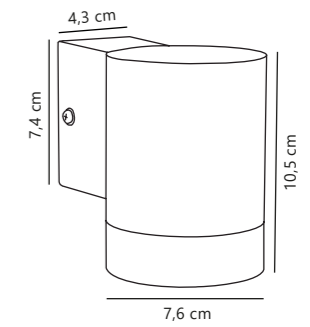

Measurements	Dimmable	Max. W	Masterbox
H: 10,5 cm, Ø: 7,6 cm, D: 12,5 cm, wall base: 4,3 x 7,4 cm	Yes, can be dimmed by choosing a dimmable bulb	35W	Qty. 3

Find the rest of the Tin series in the Seaside section on page 521