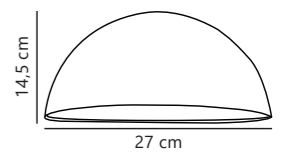

Scorpius Maxi Wall

NEW
Black 2320721003
Plastic

Measurements	Dimmable	Max. W	Masterbox
H: 14,5 cm, W: 27 cm, D: 14 cm	Yes, can be dimmed by choosing a dimmable bulb	25W	Qty. 3

Find the rest of the Scorpius series in the Minimalistic section on page 462