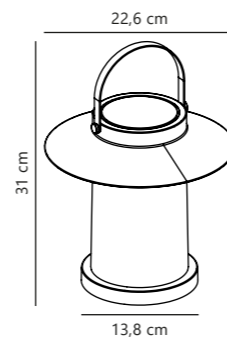

Measurements	Battery info	Sensor info	LED W	Masterbox
H: 22,2 cm, W: 22,6 cm, L: 22,6 cm, shade Ø: 22,6 cm	Type: Lithium-ion Lasting time: 5-5,5 hours Recharging time: 12 hours (by sunlight) 8 hours (by USB cable)	Type: Twilight	2W	Qty. 3