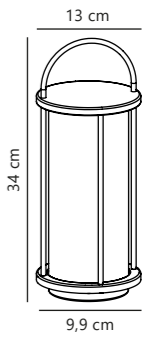

Measurements	Dimmable	Cable info	Max. W	Masterbox
H: 80 cm, W: 13 cm, L: 13 cm, shade Ø: 9,9 cm, tube Ø: 6 cm, D: 13 cm	No, cannot be dimmed	Black Rubber Not replaceable	15W	Qty. 3

Only for sale in the UK