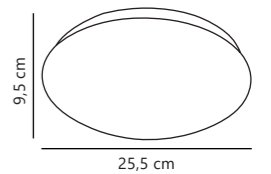

Máni 25 Ceiling