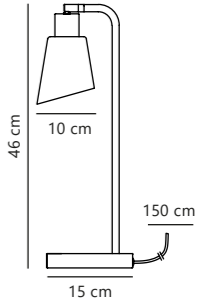

Measurements	Dimmable	Cable info	Switch	Max. W	Masterbox
H: 46 cm, W: 15 cm, L: 16,7 cm, shade Ø: 10 cm, tube Ø: 1,27 cm	No, cannot be dimmed	Black Plastic Not replaceable	On the fixture	25W	Qty. 3