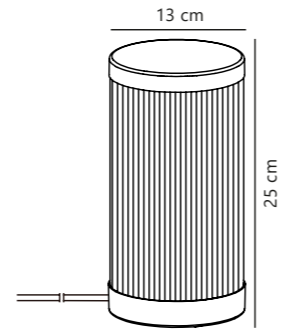

Measurements	Dimmable	Cable info	Max. W	Masterbox
H: 25 cm, W: 13 cm, L: 13 cm, shade Ø: 13 cm	No, cannot be dimmed	Black Rubber Not replaceable	25W	Qty. 3