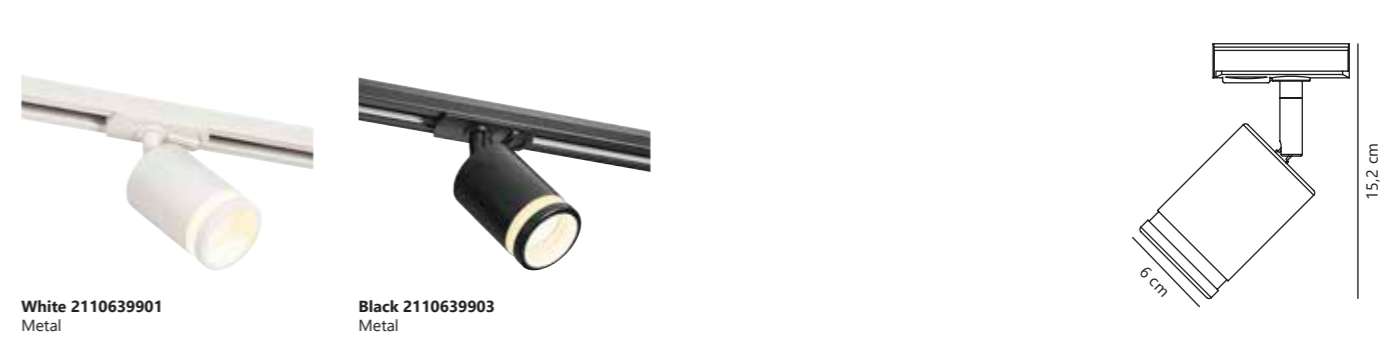

Rondie Link Track Light

Measurements	Dimmable	Max. W	Masterbox
H: 15,2 cm, W: 6 cm, L: 9,3 cm, shade Ø: 6 cm	Yes, can be dimmed by choosing a dimmable bulb	35W	Qty. 3