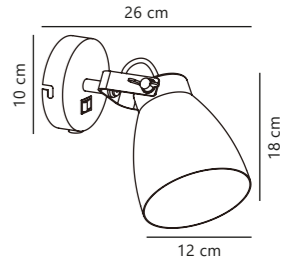

Measurements	Dimmable	Cable info	Switch	Max. W	Masterbox
H: 18 cm, shade Ø: 12 cm, projection: 26 cm, wall base: Ø 10 cm	No, cannot be dimmed	White/Black Plastic Replaceable	On the fixture	25W	Qty. 3