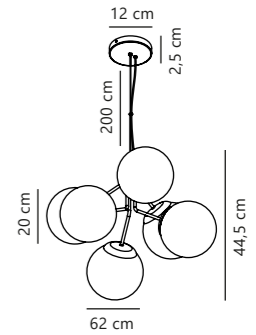

Measurements	Dimmable	Cable info	Canopy info	Max. W	Masterbox
H: 44,5 cm, W: 62 cm, L: 62 cm, shade Ø: 20 cm	Yes, can be dimmed by choosing a dimmable bulb	Black/White Textile Not replaceable	Black/Brass Metal 12 x 2,5 cm	6x28W	Qty. 2