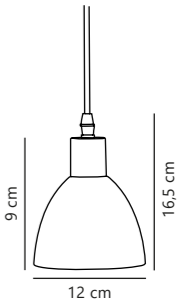

Measurements	Dimmable	Cable info	Canopy info	Max. W	Masterbox
H: 16 cm, shade Ø: 12 cm, shade H: 9 cm	Yes, can be dimmed by choosing a dimmable bulb	Clear Plastic Not replaceable	White Plastic 9,2 x 7,2 cm	2x40	Qty. 3