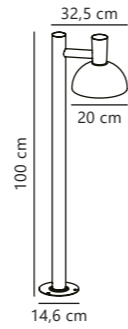

Measurements	Dimmable	Max. W	Masterbox
H: 100 cm, shade Ø: 20 cm, tube Ø: 5 cm, D: 32,5 cm	Yes, can be dimmed by choosing a dimmable bulb	20W	Qty. 2

Find the rest of the Arki series in the Seaside section on page 493