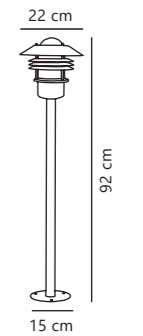

Measurements	Dimmable	Max. W	Masterbox
H: 92 cm, W: 22 cm, L: 22 cm, shade Ø: 22 cm, tube Ø: 3,5 cm	Yes, can be dimmed by choosing a dimmable bulb	60W	Qty. 3

Find the rest of the Vejers series in the Seaside section on page 523