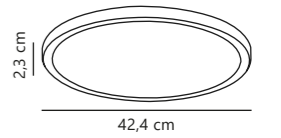

Oja 42 IP20 4000K Step-Dim Ceiling