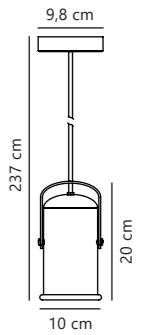

Porter 9 Pendant designed by Says Who