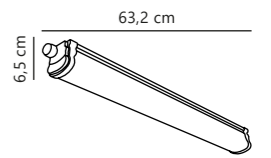

Oakland 60 Double Batten