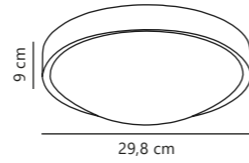

Altus Ceiling

White 47206001
Plastic

- Integrated LED
- 2700 kelvin
- IP20
- 850 lm
- Not dimmable
- Ra 80
- 120°
- Class 1
- 5 year LED guarantee

Measurements	Dimmable	LED W	Lifespan	Masterbox
H: 9 cm, Ø: 29,8 cm	No, cannot be dimmed	13W	20000 hours	Qty. 3