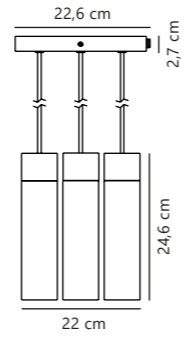

Measurements	Dimmable	Cable info	Canopy info	Max. W	Masterbox
W: 22 cm, L: 6 cm, shade Ø: 6 cm, shade H: 24,6 cm	Yes, can be dimmed by choosing a dimmable bulb	Black Textile Not replaceable	Black Metal 22,6 x 2,7 cm	3x15W	Qty. 3