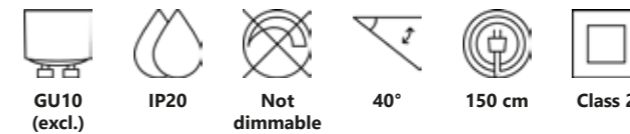

Black 2213455003
Metal

Brass 2213455035
Metal

Measurements	Dimmable	Cable info	Switch	Max. W	Masterbox
H: 49,5 cm, W: 8 cm, L: 8 cm, shade Ø: 6 cm	No, cannot be dimmed	Black/White Plastic Not replaceable	On the fixture	15W	Qty. 3