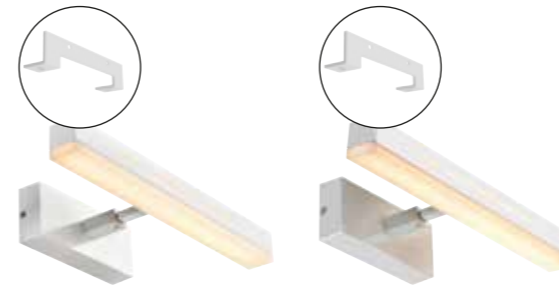

Otis 40 Wall

White 2015401001
Aluminium

Chrome 2015401033
Aluminium

- Integrated LED
- 3000 kelvin
- IP44
- 1300 lm
- Moodmaker
- Ra 90
- Class 2
- LED guarantee

Measurements	Dimmable	LED W	Lifespan	Masterbox
H: 7,5 cm, W: 40 cm, projection: 15,1 cm	2-step Moodmaker™ Step 1 100% Step 2 Night light	14W	25000 hours	Qty. 3