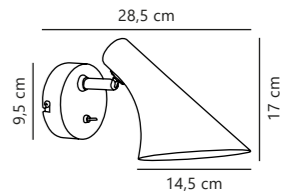

Measurements	Dimmable	Cable info	Switch	Max. W	Masterbox
H: 17 cm, W: 14,5cm, shade Ø: 14,5cm, projection: 28,5 cm, wall base: Ø 9,5 cm	No, cannot be dimmed	Clear/Black Textile Replaceable	On the fixture	40W	Qty. 3