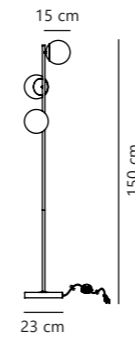

Measurements	Dimmable	Cable info	Switch	Max. W	Masterbox
H: 150 cm, shade Ø: 15 cm	No, cannot be dimmed	Black Textile Not replaceable	On the cable	3x15W	Qty. 2