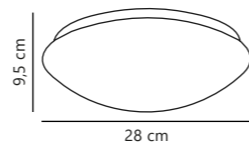

Ask 28 Ceiling

White 45356001
Metal

- Integrated LED
- 3000 kelvin
- IP44
- 1050 lm
- Not dimmable
- Ra 80
- 120°
- Class 1
- Parallel connection
- 5 year LED guarantee

Measurements	Dimmable	LED W	Lifespan	Masterbox
H: 9,5 cm, Ø: 28 cm	No, cannot be dimmed	12W	30000 hours	Qty. 3