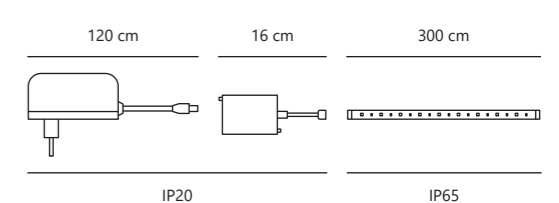

LED White 2700-6000K 3 meters