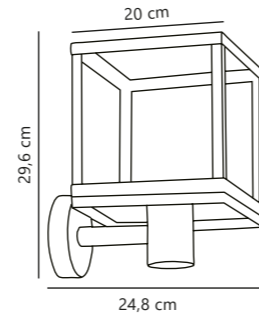

Measurements	Dimmable	Max. W	Masterbox
H: 29,6 cm, W: 20 cm, D: 24,8 cm	Yes, can be dimmed by choosing a dimmable bulb	40W	Qty. 3

Elm Double Wall

Black 45331003
Aluminium

Measurements	Dimmable	Max. W	Masterbox
H: 23,4 cm, W: 9 cm, D: 13 cm	Yes, can be dimmed by choosing a dimmable bulb	2x20W	Qty. 3