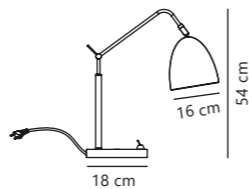

Measurements	Dimmable	Cable info	Switch	Max. W	Masterbox
H: 54 cm, shade Ø: 16 cm	No, cannot be dimmed	White/Black Plastic Not replaceable	On the base	15W	Qty. 2