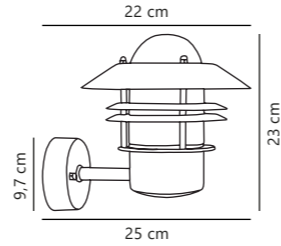

Measurements	Dimmable	Max. W	Masterbox
H: 23 cm, shade Ø: 22 cm, D: 25 cm, wall base: 9,7 cm	Yes, can be dimmed by choosing a dimmable bulb	60W	Qty. 3

Find the rest of the Blokhuis series in the Seaside section on page 494