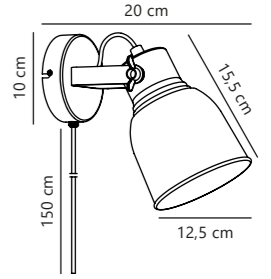

Measurements	Dimmable	Cable info	Switch	Max. W	Masterbox
H: 20,2 cm, W: 20 cm, L: 20 cm, shade Ø: 12,5 cm, wall base: 10 cm	No, cannot be dimmed	Black/White Textile Replaceable	On the cable	25W	Qty. 3