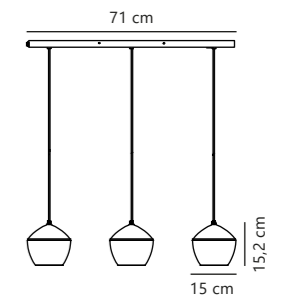

Measurements	Dimmable	Cable info	Canopy info	Max. W	Masterbox
H: 15,2 cm, W: 15 cm, L: 71 cm, shade Ø: 15 cm	Yes, can be dimmed by choosing a dimmable bulb	Black Textile Not replaceable	Brass Metal 70 x 5 x 2,5 cm	3x25W	Qty. 3