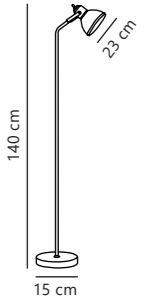

Measurements	Dimmable	Cable info	Switch	Max. W	Masterbox
H: 140 cm, shade Ø: 23 cm	No, cannot be dimmed	Black Plastic Not replaceable	On the cable	15W	Qty. 3