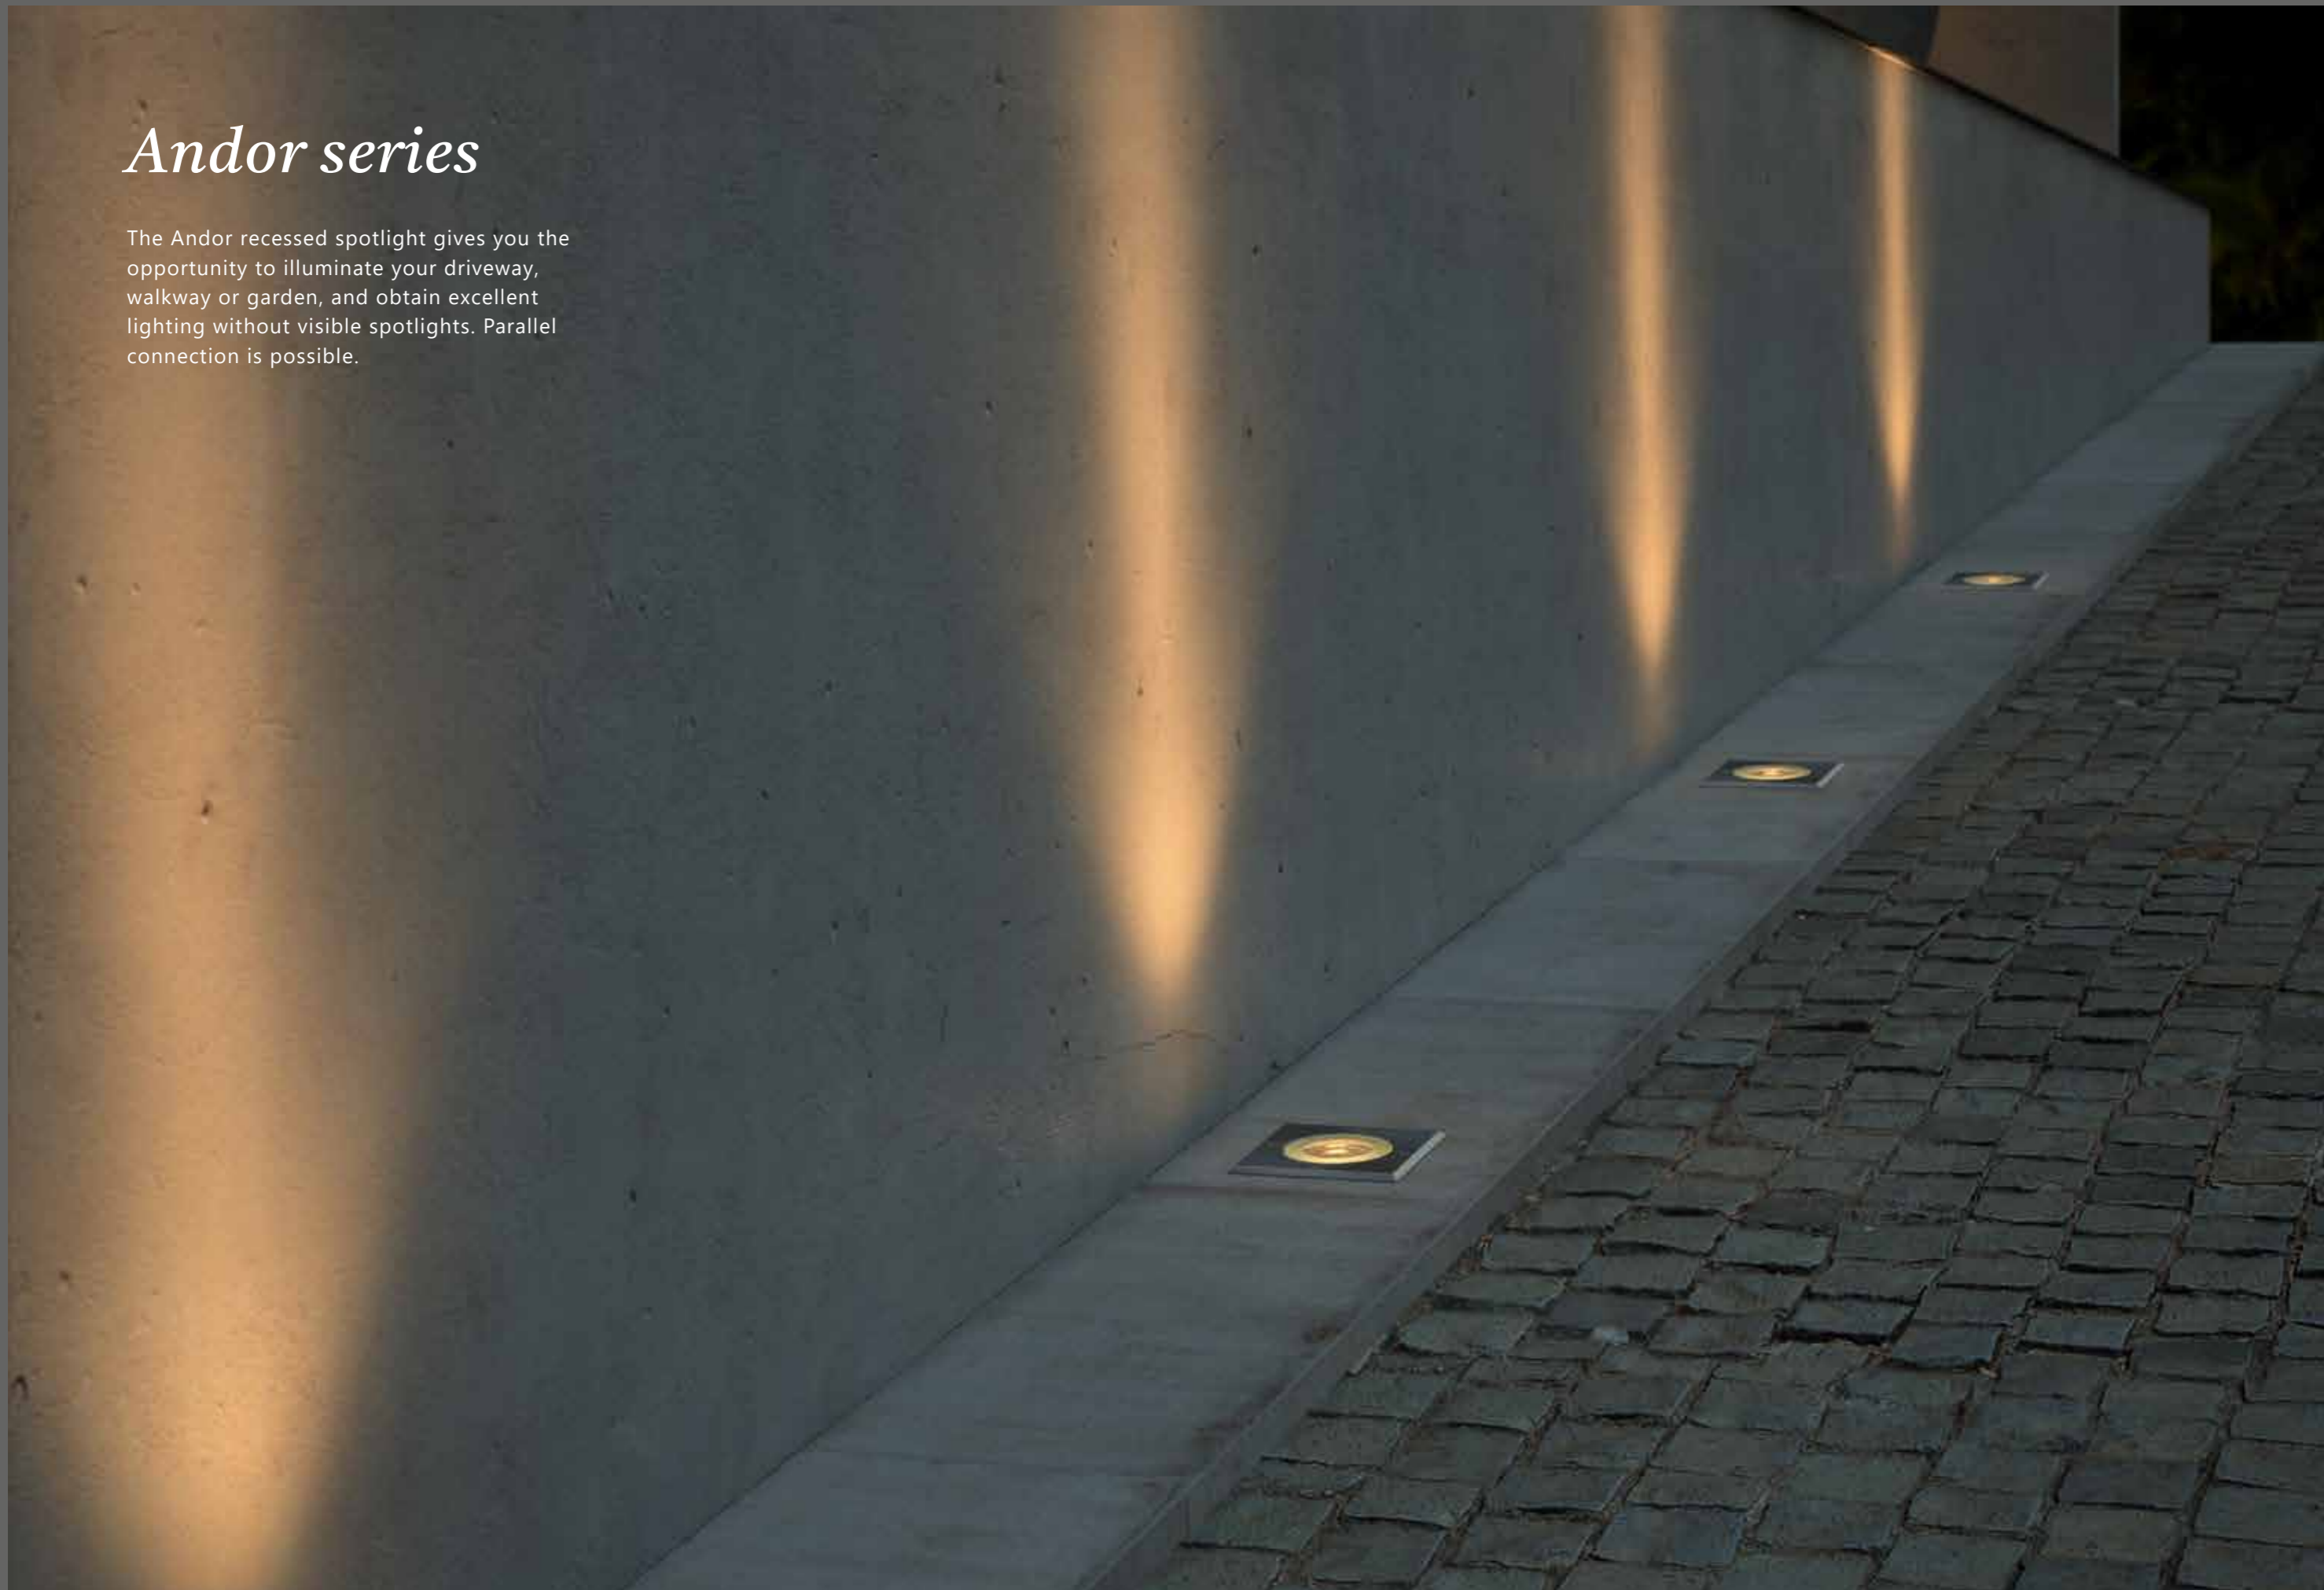

Andor series

The Andor recessed spotlight gives you the opportunity to illuminate your driveway, walkway or garden, and obtain excellent lighting without visible spotlights. Parallel connection is possible.