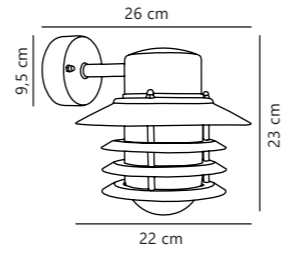

Vejers Down Wall

Galvanized 74461031
Galvanized steel

Measurements	Dimmable	Max. W	Masterbox
H: 23 cm, W: 22 cm, shade Ø: 22 cm, D: 26 cm, wall base: 9,5 cm	Yes, can be dimmed by choosing a dimmable bulb	60W	Qty. 3