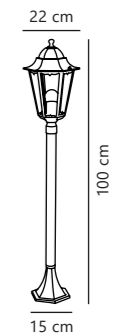

Measurements	Dimmable	Max. W	Masterbox
H: 100 cm, W: 22,5 cm, shade Ø: 22,5 cm, tube Ø: 4 cm	Yes, can be dimmed by choosing a dimmable bulb	60W	Qty. 3