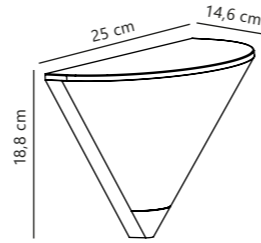

Noorstad Wall

NEW

Black 2318171003
Plastic

E27
(excl.)

IP44

Dimmable

Class 2

Parallel
connection

Measurements	Dimmable	Max. W	Masterbox
H: 18,8 cm, W: 25 cm, D: 14,6 cm	Yes, can be dimmed by choosing a dimmable bulb	25W	Qty. 3