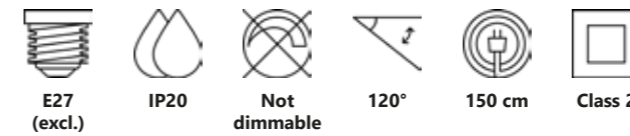

Measurements	Dimmable	Cable info	Switch	Max. W	Masterbox
H: 46,5 cm, W: 29,5 cm, L: 29,5 cm, shade Ø: 12,5 cm, tube Ø: 43 cm	No, cannot be dimmed	Black/White Textile Not replaceable	On the cable	25W	Qty. 3