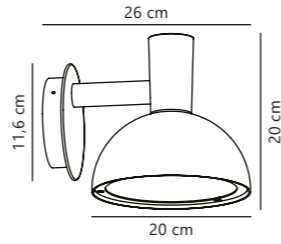

Measurements	Dimmable	Max. W	Masterbox
H: 20 cm, shade Ø: 20 cm, D: 26 cm, wall base: 11,6 cm	Yes, can be dimmed by choosing a dimmable bulb	20W	Qty. 3

Find the rest of the Arki series in the Minimalistic section on page 472