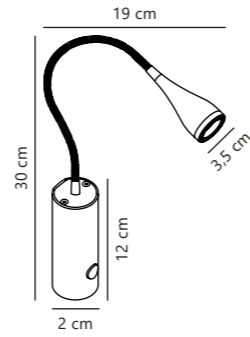

Measurements	Dimmable	Cable info	Switch	LED W	Lifespan	Masterbox
H: 30 cm, W: 5 cm, shade Ø: 3,5 cm, projection: 19 cm, wall base: 2 x 12 cm	No, cannot be dimmed	White/Black Plastic Replaceable	On the fixture	2,52W	30000 hours	Qty. 6