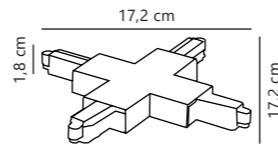

Black 86059903
Plastic

IP20

Class 1

Measurements	Max. W	Masterbox
H: 1,8 cm, W: 10,3 cm, L: 17,2 cm	660W	Qty. 6

Link X-Connector Track Light

White 86079901
Plastic

Black 86079903
Plastic

IP20