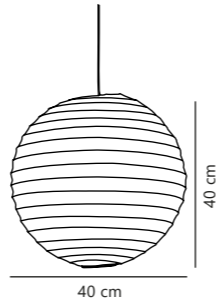

Measurements	Cable info	Canopy info	Max. W	Masterbox
H: 40 cm, shade Ø: 40 cm, shade H: 40 cm, Ø: 40 cm	-	-	15W	Qty. 12