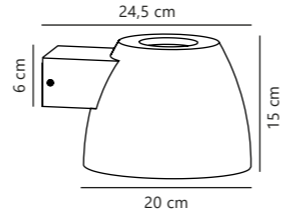

Measurements	Dimmable	Max. W	Masterbox
H: 15 cm, shade Ø: 20 cm, D: 24,5 cm, wall base: 9,5 x 6 cm	Yes, can be dimmed by choosing a dimmable bulb	15W	Qty. 3