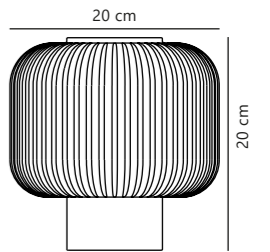

Measurements	Dimmable	Cable info	Switch	Max. W	Masterbox
H: 20 cm, shade Ø: 20 cm	No, cannot be dimmed	Black Textile Not replaceable	On the cable	40W	Qty. 3