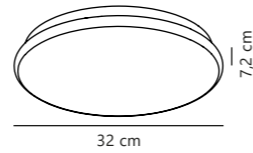

Montone 30 Ceiling

White 2015196101
Metal

Measurements	Dimmable	LED W	Lifespan	Masterbox
H: 9,5 cm, Ø: 30 cm	No, cannot be dimmed	10W	20000 hours	Qty. 3

Montone 33 3000K Sensor Ceiling

NEW

White 2210476101
Plastic