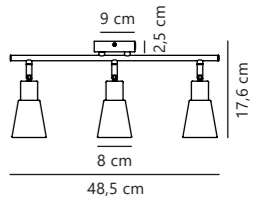

Measurements	Dimmable	Canopy info	Max. W	Masterbox
H: 17,6 cm, W: 48,5 cm, L: 21,3 cm, shade Ø: 8 cm, projection: 21,3 cm	Yes, can be dimmed by choosing a dimmable bulb	Black Metal 9,5 x 2,5 cm	3x40W	Qty. 3