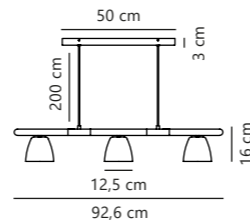

Measurements	Dimmable	Cable info	Canopy info	Max. W	Masterbox
H: 16 cm, W: 12,5 cm, L: 92,6 cm, shade Ø: 12,5 cm	Yes, can be dimmed by choosing a dimmable bulb	Black Textile Not replaceable	Black Metal 50 x 4 x 3 cm	3x35W	Qty. 2