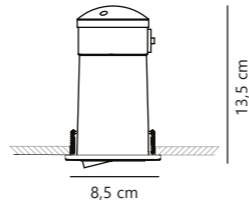

Measurements	Built-in info	Dimmable	Max. W	Masterbox
H: 13,5 cm, Ø: 8,5 cm	Cutout Ø: 7,6 cm Built-in height: 13,5 cm	Yes, can be dimmed by choosing a dimmable bulb	8W LED	Qty. 3