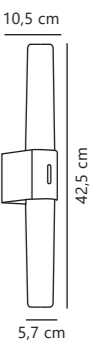

Measurements	Dimmable	LED W	Lifespan	Masterbox
H: 10,6 cm, W: 5,7 cm, L: 42,5 cm, projection: 10,5 cm	No, cannot be dimmed	9W	25000 hours	Qty. 3