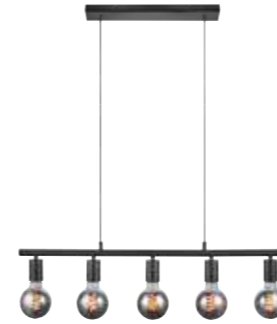

Paco 5-Pendant

Black 2213273003
Metal