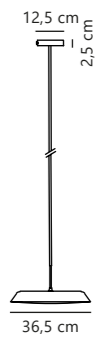

Measurements	Dimmable	Cable info	Canopy info	LED W	Lifespan	Masterbox
H: 17,15 cm, W: 36,5 cm, L: 36,5 cm, shade Ø: 36,5 cm	Dim to warm 2200-2700 K	White Textile Not replaceable	White Metal 12,5 x 2,5 cm	22,3W	25000 hours	Qty. 3