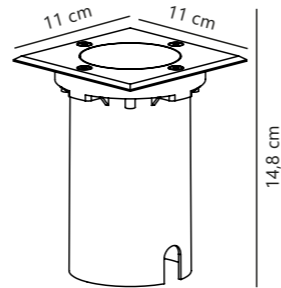

Stainless steel 83830034
Metal

Measurements	Dimmable	Max. W	Masterbox
H: 12 cm, Ø: 11 cm	Yes, can be dimmed by choosing a dimmable bulb	35W	Qty. 3

Andor Recessed light

Stainless steel 2218410034
Stainless steel