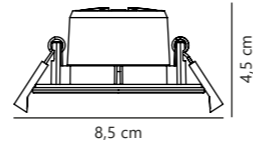

Mahi Downlight

White 2015430101
Plastic

Black 2015430103
Plastic

Brushed Nickel 2015430155
Plastic

Integrated LED

3000 kelvin

IP65

621 lm

Moodmaker

Ra 80

100°

Class 2

5
LED
guarantee

Measurements	Built-in info	Dimmable	LED W	Lifespan	Masterbox
H: 4,5 cm, Ø: 8,5 cm	Cutout Ø: 7,2 cm Built-in height: 5,5 cm	3-step Moodmaker™ Step 1 100% Step 2 50% Step 3 20%	8,5W	20000 hours	Qty. 3