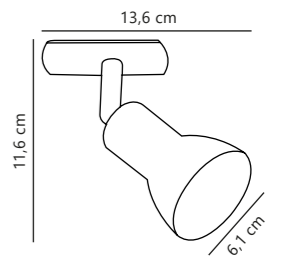

Measurements	Dimmable	Max. W	Masterbox
H: 11,6 cm, L: 8 cm, shade Ø: 6,1 cm, projection: 13,6 cm	Yes, can be dimmed by choosing a dimmable bulb	35W	Qty. 3