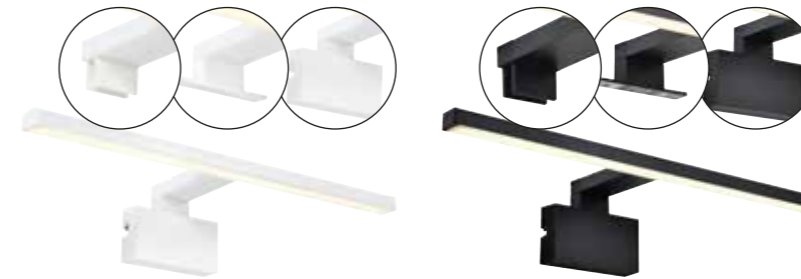

White 83071001
Metal

Brushed steel 83071032
Metal

Measurements	Dimmable	LED W	Lifespan	Masterbox
L: 60,3 cm, projection: 11,8 cm, wall base: Ø9 cm	No, cannot be dimmed	5,3W	30000 hours	Qty. 3

Marlee 4000K Wall