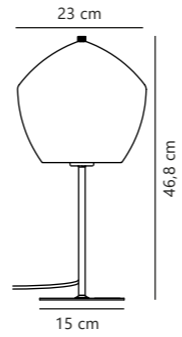

Measurements	Dimmable	Cable info	Switch	Max. W	Masterbox
H: 46,8 cm, W: 23 cm, L: 23 cm, shade Ø: 23 cm, tube Ø: 1,15 cm	No, cannot be dimmed	Black Textile Not replaceable	On the cable	40W	Qty. 3