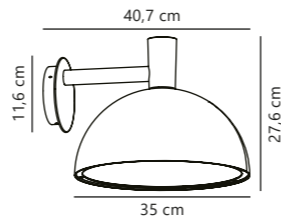

Measurements	Dimmable	Max. W	Masterbox
H: 27,6 cm, shade Ø: 35 cm, D: 40,7 cm	Yes, can be dimmed by choosing a dimmable bulb	20W	Qty. 2

Find the rest of the Arki series in the Minimalistic section on page 473