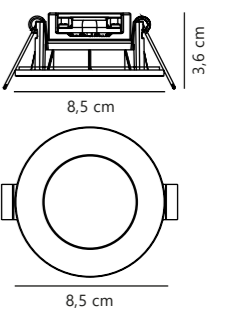

Measurements	Built-in info	Dimmable	LED W	Lifespan	Masterbox
H: 3,6 cm, Ø: 8,5 cm	Cutout Ø: 6,8-7,4 cm Built-in height: 4,6 cm	No, cannot be dimmed	4,5W	20000 hours	Qty. 3

Roar Downlight

White 84960001
Plastic