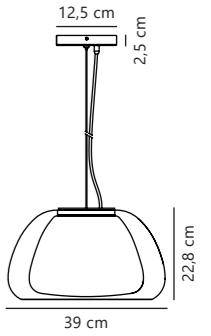

Jelly Pendant

Measurements	Dimmable	Cable info	Canopy info	Max. W	Masterbox
H: 22,8 cm, W: 39 cm, L: 39 cm, shade Ø: 39 cm	Yes, can be dimmed by choosing a dimmable bulb	White Textile Not replaceable	Brass Metal 12,5 x 2,5 cm	40W	Qty. 2