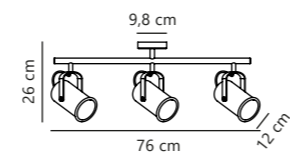

Porter 3-Spot designed by Says Who