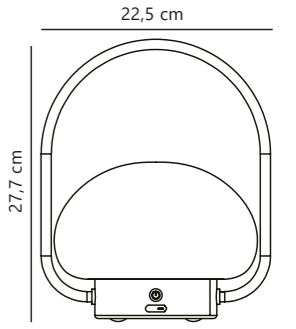

Measurements	Dimmable	Cable info	Battery info	LED W	Lifespan	Masterbox
H: 27,7 cm, W: 22,5 cm, L: 20 cm, Ø: 22,5 cm	3-step Moodmaker™ Step 1 300 lm Step 2 200 lm Step 3 100 lm	Black Plastic	Type: Lithium-ion Lasting time: 300lm/5h; 200lm/10h; 100lm/18h Recharging time: 6 hours	4,8W	30000 hours	Qty. 3