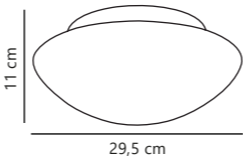

Ufo Maxi Ceiling

White 25626001

Glass

E27
(excl.)

IP44/43

Dimmable

Class 1

Measurements	Dimmable	Max. W	Masterbox
H: 11 cm, Ø: 29,5 cm	Yes, can be dimmed by choosing a dimmable bulb	2x40W	Qty. 3