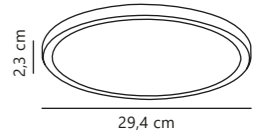

Measurements	Dimmable	LED W	Lifespan	Masterbox
H: 2,3 cm, Ø: 24,4 cm	No, cannot be dimmed	11W	25000 hours	Qty. 3

Oja 29 IP54 2700K Ceiling

White 50036101
Plastic

Measurements	Dimmable	LED W	Lifespan	Masterbox
H: 2,3 cm, Ø: 29,4 cm	No, cannot be dimmed	18W	25000 hours	Qty. 3