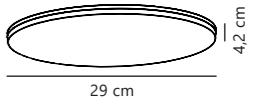

Vic 29 4000K Ceiling