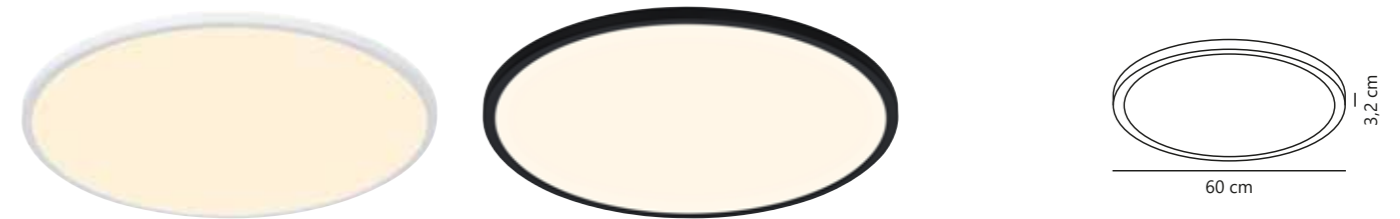

Oja Smart 60 Ceiling

White 2015146101
Plastic

Black 2015146103
Plastic