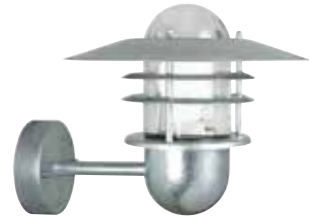

Agger Wall

Galvanized 74481031
Galvanized steel