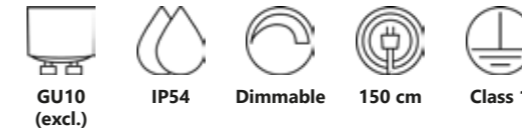

Measurements	Dimmable	Cable info	Max. W	Masterbox
H: 31 cm, Ø: 10 cm	Yes, can be dimmed by choosing a dimmable bulb	Black Rubber Not replaceable	28W	Qty. 3