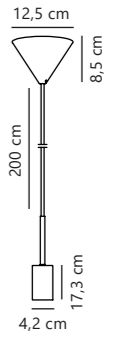

Paco Pendant

Measurements	Dimmable	Cable info	Canopy info	Max. W	Masterbox
H: 17,3 cm, W: 4,2 cm, L: 4,2 cm, tube Ø: 0,9 cm	Yes, can be dimmed by choosing a dimmable bulb	Black Plastic Not replaceable	Black/Brass Plastic 12,5 x 8,5 cm	40W	Qty. 6