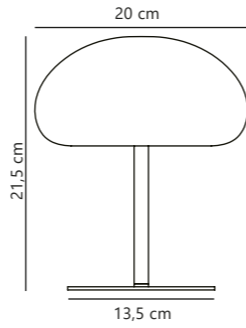

Measurements	Dimmable	Cable info	Battery info	LED W	Lifespan	Masterbox
H: 21,5 cm, W: 20 cm, L: 20 cm, Ø: 20 cm	3-step Moodmaker™ Step 1 300 lm Step 2 200 lm Step 3 100 lm	Black Plastic	Type: Lithium-ion Lasting time: 300lm/5h; 200lm/10h; 100lm/18h Recharging time: 6 hours	4,8W	30000 hours	Qty. 3