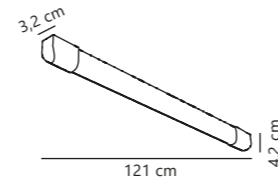

Arlington 120 Batten