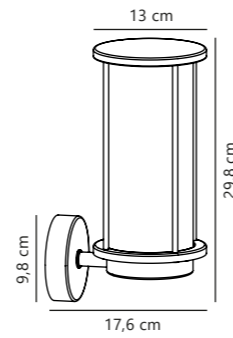

Measurements	Dimmable	Max. W	Masterbox
H: 29,8 cm, W: 13 cm, shade Ø: 9,9 cm, Ø: 13 cm, D: 17,6 cm	Yes, can be dimmed by choosing a dimmable bulb	15W	Qty. 3