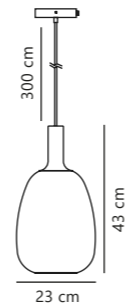

Measurements	Dimmable	Cable info	Canopy info	Max. W	Masterbox
H: 43 cm, shade Ø: 23 cm	Yes, can be dimmed by choosing a dimmable bulb	White/Black Textile Not replaceable	White/Black Metal 12 x 2,5 cm	60W	Qty. 3