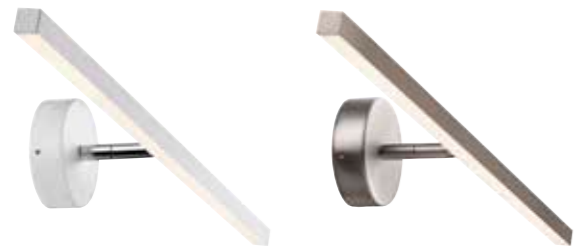

IP S13 60 Bathroom lighting designed by Bønnelycke MDD