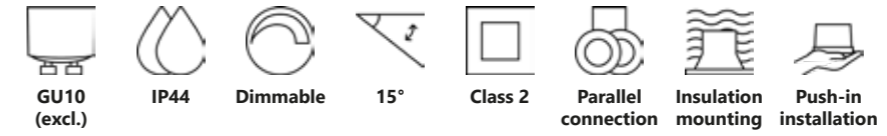

Measurements	Built-in info	Dimmable	Max. W	Masterbox
H: 8 cm, Ø: 7,9 cm	Cutout Ø: 7,6 cm Built-in height: 6,6 cm	Yes, can be dimmed by choosing a dimmable bulb	7,5W LED	Qty. 6