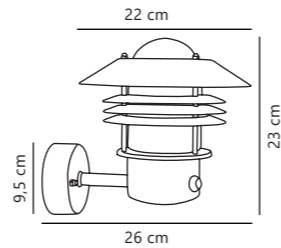

Measurements	Dimmable	Sensor info	Max. W	Masterbox
H: 23 cm, W: 22 cm, shade Ø: 22 cm, wall base: 9,5 cm	No, cannot be dimmed	Type: Motion & Twilight Angle: 100° Range: 0-8 m	60W	Qty. 3

Find the rest of the Vejers series in the Seaside section on page 522