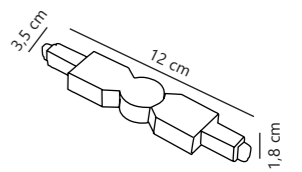

IP20

Class 1

Measurements	Max. W	Masterbox
W: 3,5 cm, L: 12 cm, projection: 1,8 cm	-	Qty. 6