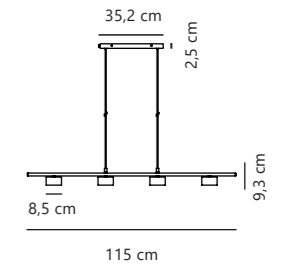

Clyde Pendant

Black 2010813003
Metal

Integrated LED

2700 kelvin

IP20

350 lm

Moodmaker

Ra 80

200 cm

Class 2

LED guarantee

Measurements	Dimmable	Cable info	Canopy info	LED W	Lifespan	Masterbox
H: 9,3 cm, W: 8,5 cm, L: 115 cm	3-step Moodmaker™ Step 1 All on Step 2 Centre on Step 3 Ring on	Black Textile Not replaceable	Black Metal 35,2 x 2,5 cm	16W	25000 hours	Qty. 2