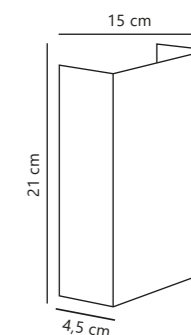

Measurements	Dimmable	LED W	Lifespan	Masterbox
H: 21 cm, W: 15 cm, D: 4,5 cm	No, cannot be dimmed	10,4W	30000 hours	Qty. 3

Find the rest of the Fold series in the Minimalistic section on page 440

Helix Wall designed by Bønnelycke MDD