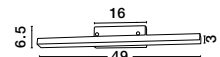

MODENA - 787003

Chrome Aluminium & Acrylic
LED 12 Watt 230 Volt
874Lm 3000K IP44
L: 49 W1: 3 W2: 7.5 H: 6.5 cm