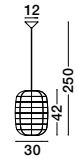

MELODY - 9586766
Natural Rattan
Black Fabric Wire & Base
LED E27 1x12 Watt 230 Volt
IP20 Bulb Excluded
D: 30 H1: 42 H2: 250 cm