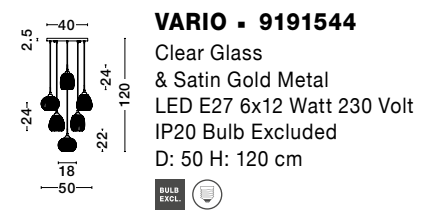

GL 91915411

GL 91915411

GL 91915421

GL 91915431

GL 91915431

GL 91915411

GL 91915421

GL 91915451

GL 91915411

GL 91915421

GL 91915431