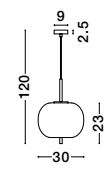

LATO - 9624071

Black Metal & Opal Glass
Black Fabric Wire
LED E27 1x12 Watt 230 Volt
IP20 Bulb Excluded
D: 30 H: 120 cm