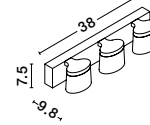

SABIA - 9122331

Chrome Aluminium & Acrylic
LED 15 Watt 230 Volt
1539Lm 3000K IP44
L: 38 W: 9.8 H: 7.5 cm