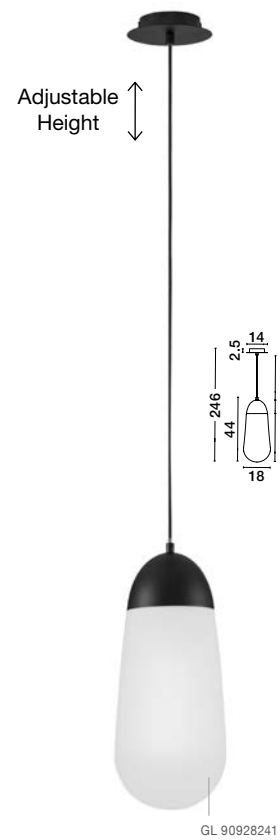

BLAKY - 9092824

Matt Black Metal & Opal Glass
LED E14 1x5 Watt 230 Volt
IP20 Bulb Excluded
D: 18 H: 246 cm

GL 90928241