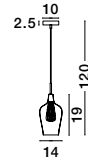

GL 13003013012
GL 13003013011

BOCCALE - 1300301306

Chrome Aluminium
Clear Glass
LED G9 5x5 Watt 230 Volt
IP20 Bulb Excluded
L: 117 W: 10 H: 120 cm

GL 13003013012
GL 13003013011

FILO - 1500202831

Chrome Aluminium
Clear Glass & Gold Frame
LED G9 1x5 Watt 230 Volt
IP20 Bulb Excluded
D: 14 H1: 19 H2: 120 cm