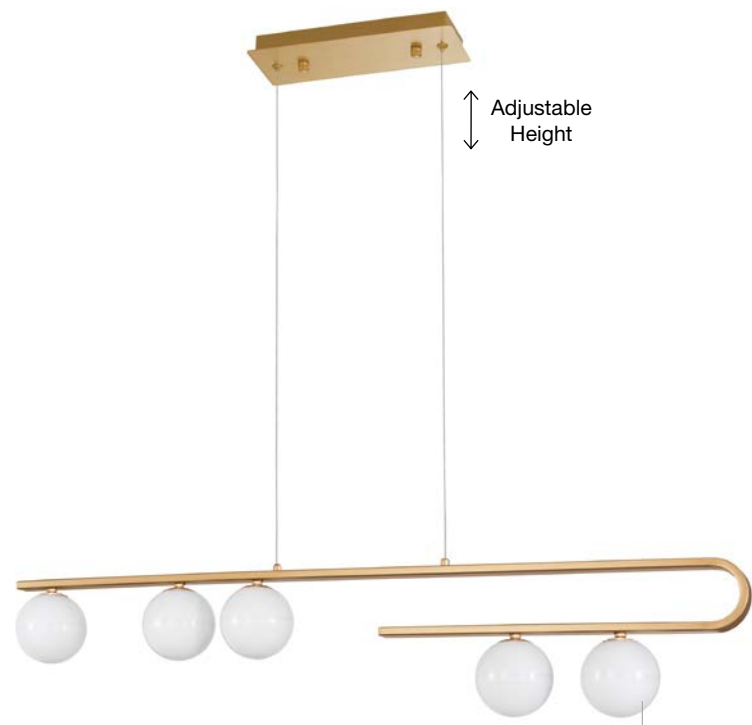

GL 99606161

CANTONA - 9960616

Milky White Glass
Brass Gold
LED G9 5x5 Watt 230 Volt
IP20 Bulb Excluded
L: 113 W: 10 H: 180 cm