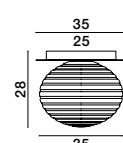

GL 90288462

ALLEN - 9028845

Matt Gold Metal
& Milky White Structured Glass
LED E27 1x12 Watt 230 Volt
IP20 Bulb Excluded
D: 35 H: 28 cm