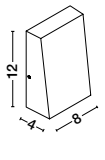

MILEY - 9202131
Sandy White Aluminium & Glass
LED 3 Watt 230 Volt
304Lm 3000K IP54
Light Down
L: 8 W: 4 H: 12 cm