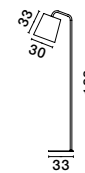

STABILE - 549603
Matt Black Metal Outside
Matt White Inside
Black Fabric Wire
LED E27 1x12 Watt 230 Volt
IP20 Bulb Excluded
Cable Length: 150 cm
D: 30 H: 188 cm