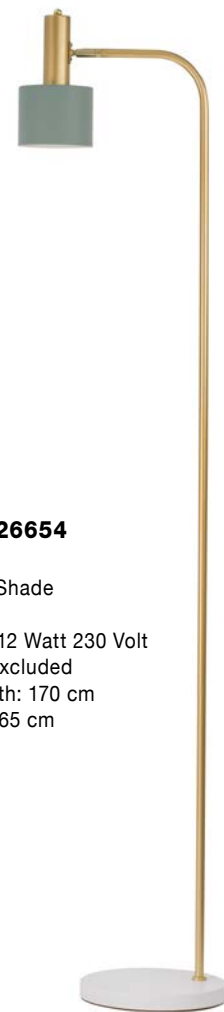

PAZ - 9426654

Gold Metal
Mint Metal Shade
White Base
LED E27 1x12 Watt 230 Volt
IP20 Bulb Excluded
Cable Length: 170 cm
D: 12.5 H: 165 cm