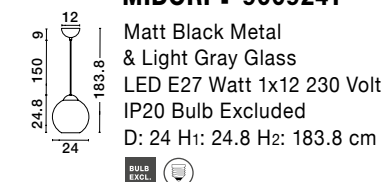

MIDORI . 9009241

Matt Black Metal & Light Gray Glass
LED E27 Watt 1x12 230 Volt
IP20 Bulb Excluded
D: 24 H1: 24.8 H2: 183.8 cm