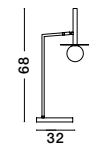

PIELO - 9043313

Brass Gold Metal
Opal Glass
LED G9 1x5 Watt 230 Volt
IP20 Class II
Bulb Excluded
D: 32 H: 68 cm