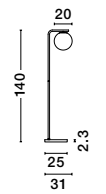

GL 91367021

ALVAREZ - 9136702
Satin Gold Metal
& Black Marble
White Opal Glass
LED E27 1x12 Watt 230 Volt
Bulb Excluded IP20
Cable Length: 160 cm
L: 31 W: 25 H: 140 cm