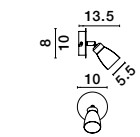

Rotating & Adjustable

CONO - 668001
White Aluminium
LED GU10 1x10 Watt 230 Volt
IP20 Bulb Excluded
D: 8 W: 13.5 H: 15.7 cm