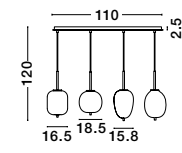

LATO - 96240981
Brass Gold Metal & Smoky Glass
Black Fabric Wire
LED E14 1x5 Watt 230 Volt
IP20 Bulb Excluded
D: 15.8 H: 120 cm

LATO - 9624083
Brass Gold Metal & Smoky Glass
Black Fabric Wire
LED E14 4x5 Watt 230 Volt
IP20 Bulb Excluded
L: 110 W: 18.5 H: 120 cm