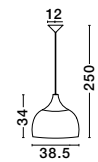

MIA . 9594341
Natural Rattan
Black Fabric Wire & Base
LED E27 1x12 Watt 230 Volt
IP20 Bulb Excluded
D: 38.5 H1: 34 H2: 250 cm