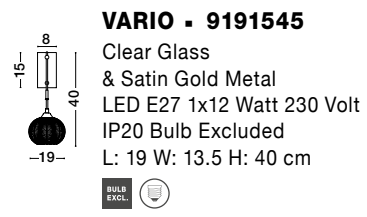

GL 91915411

GL 91915411

GL 91915421

GL 91915431

GL 91915431

GL 91915411

GL 91915421

GL 91915451

GL 91915411

GL 91915421

GL 91915431