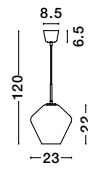

GUSTAVE - 9028853

Light Smoky Grey Glass
& Matt Black Metal
LED G9 12x5 Watt 230 Volt
IP20 Bulb Excluded
L: 72 W: 10 H: 35.5 cm

Adjustable Height

GL 97241021

VEIRO - 9724102

Chrome Glass
Black Metal
Black Fabric Wire
LED E27 1x12 Watt 230 Volt
IP20 Bulb Excluded
D: 23 H1: 22 H2: 120 cm