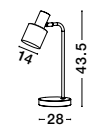

PAZ - 9050161

Gold Metal
Sandy Black Metal Shade
Black Base
LED E14 1x5 Watt 230 Volt
IP20 Bulb Excluded
Cable Length: 155 cm
D: 28 H: 43.5 cm