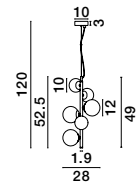

ODILLIA - 9028860

Opal Glass & Matt Gold Metal
LED G9 6x5 Watt 230 Volt
IP20 Bulb Excluded
L: 28 W: 23.2 H: 120 cm