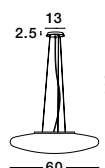

NEVOSO - 920424
Opal Glass & White Metal
LED E27 1x12 Watt 230 Volt
IP20 Bulb Excluded
D: 30 H: 32 cm

Adjustable Height

GL 45876011

PRESSIONE - 4587601

Opal Glass
Satin Metal Base
Chrome Aluminium
LED E27 4x12 Watt 230 Volt
IP20 Bulb Excluded
D: 60 H: 110 cm