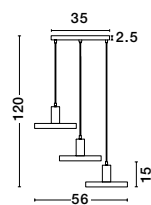

GARNI - 9417051

Black Metal Outside
& Gold Inside
Black PVC Wire
LED E27 3x12 Watt 230 Volt
IP20 Bulb Excluded
D: 56 H: 120 cm