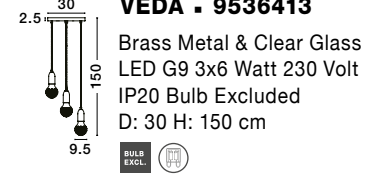

Adjustable
Height

VEDA - 9536419
Black Metal & Clear Glass
LED G9 5x6 Watt 230 Volt
IP20 Bulb Excluded
L: 128 W: 10 H: 120 cm

Adjustable
Height

VEDA - 9536415
Brass Metal & Clear Glass
LED G9 5x6 Watt 230 Volt
IP20 Bulb Excluded
L: 128 W: 10 H: 120 cm

Adjustable Height

VEDA - 9536412
 Brass Metal & Clear Glass
 LED G9 1x6 Watt 230 Volt
 IP20 Bulb Excluded
 D: 9.5 H: 120 cm

Adjustable Height

VEDA - 9536413
 Brass Metal & Clear Glass
 LED G9 3x6 Watt 230 Volt
 IP20 Bulb Excluded
 D: 30 H: 150 cm