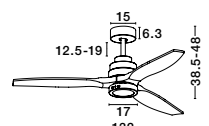

NATURE - 9952314