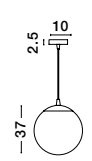

GL 90802001

GL 90803001

GL 90804001

GL 90802511

GL 90803511