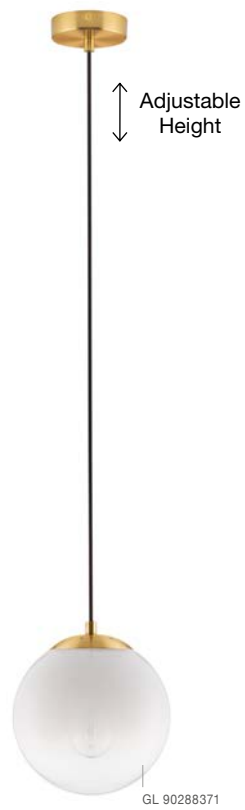

GL 90288421

VITA - 9028842

Brass Gold Metal
& Gradient White Glass
LED E27 1x12 Watt 230 Volt
IP20 Bulb Excluded
Cable Length: 190 cm
D: 20 H: 35.5 cm

GL 90928211

GL 90288371

VITA - 9028837
 Brass Gold Metal
 & Gradient White Glass
 LED E27 1x12 Watt 230 Volt
 IP20 Bulb Excluded
 D: 20 H: 120 cm