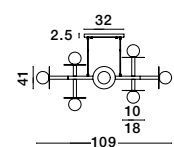

PIELO - 9043307

Sandy Black Metal
Opal Glass
LED G9 8x5 Watt 230 Volt
IP20 Bulb Excluded
L: 109 W: 41 H: 57 H₂: 135 cm