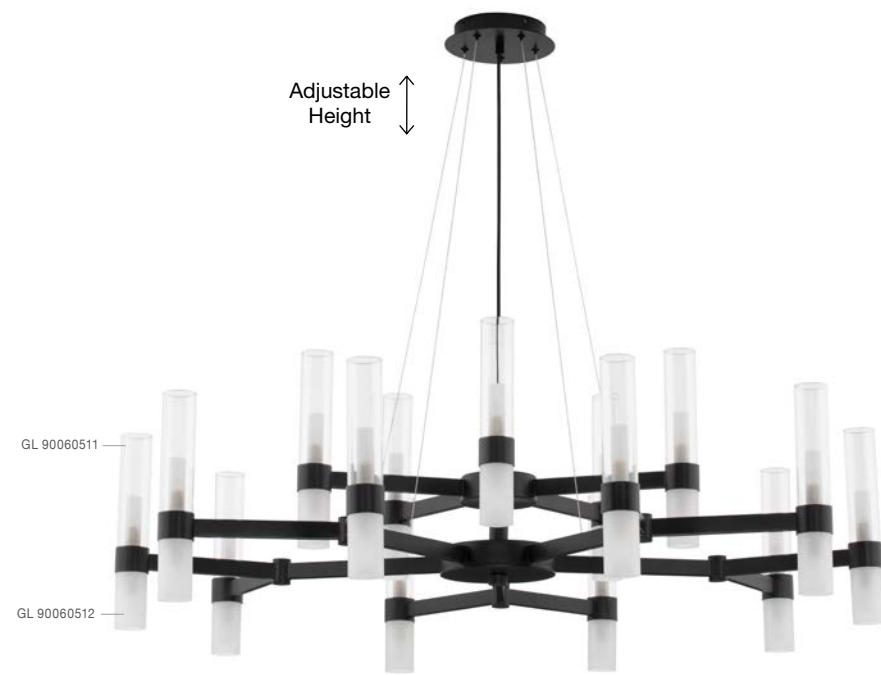

GL 90288361

VITA - 9028836
 Brass Gold Metal
 & Gradient White Glass
 LED E27 1x12 Watt 230 Volt
 IP20 Bulb Excluded
 D: 30 H: 120 cm

GL 90288371

VITA - 9028841
 Brass Gold Metal
 & Gradient White Glass
 LED E27 3x12 Watt 230 Volt
 IP20 Bulb Excluded
 D: 30 H: 120 cm

GL 90288401

VITA - 9028840
 Sandy Gold Metal
 & Gradient White Glass
 LED E27 1x12 Watt 230 Volt
 IP20 Bulb Excluded
 D: 20 H: 25.5 cm

GL 90288391

VITA - 9028839
 Brass Gold Metal
 & Gradient White Glass
 LED E27 1x12 Watt 230 Volt
 IP20 Bulb Excluded
 D: 30 H: 35.5 cm

CENTURY - 9006051
 Matt Black Metal
 Clear & Frost Glass
 LED G9 12x5 Watt 230 Volt
 IP20 Bulb Excluded
 D: 70 H1: 30.5 H2: 210 cm

CENTURY - 9006052
 Matt Black Metal
 Clear & Frost Glass
 LED G9 20x5 Watt 230 Volt
 IP20 Bulb Excluded
 D: 85 H1: 30.5 H2: 210 cm

Adjustable Height

CENTURY - 9006053

Matt Black Metal
Clear & Frost Glass
LED G9 30x5 Watt 230 Volt
IP20 Bulb Excluded
D: 120 H1: 42 H2: 210 cm

GL 90060511

GL 90060512

GL 90060551

GL 90060552

GL 90060511