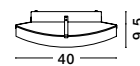

GL 6004011

ANCO - 600401
White Satinated Glass
Chrome Metal
LED E27 1x12 Watt 230 Volt
IP20 Bulb Excluded
Packing 6 pcs
D: 30 H: 8 cm

GL 6004021

ANCO - 600402
White Satinated Glass
Chrome Metal
LED E27 2x12 Watt 230 Volt
IP20 Bulb Excluded
Packing 6 pcs
D: 40 H: 9.5 cm

GL 6004031

ANCO - 600403
White Satinated Glass
Chrome Metal
LED E27 1x12 Watt 230 Volt
IP20 Bulb Excluded
Packing 6 pcs
L: 30 W: 7.5 H: 16 cm

GL 6058031

GIORNO - 605803
Alabaster Glass
Chrome Metal
LED E27 1x12 Watt 230 Volt
IP20 Bulb Excluded
Packing 12 pcs
L: 30 W: 7.5 H: 16 cm

GL 6058011

GIORNO - 605801
Alabaster Glass
Chrome Metal
LED E27 1x12 Watt 230 Volt
IP20 Bulb Excluded
Packing 5 pcs
D: 30 H: 8 cm

GL 6058021

GIORNO - 605802
Alabaster Glass
Chrome Metal
LED E27 2x12 Watt 230 Volt
IP20 Bulb Excluded
Packing 5 pcs
D: 40 H: 9.5 cm