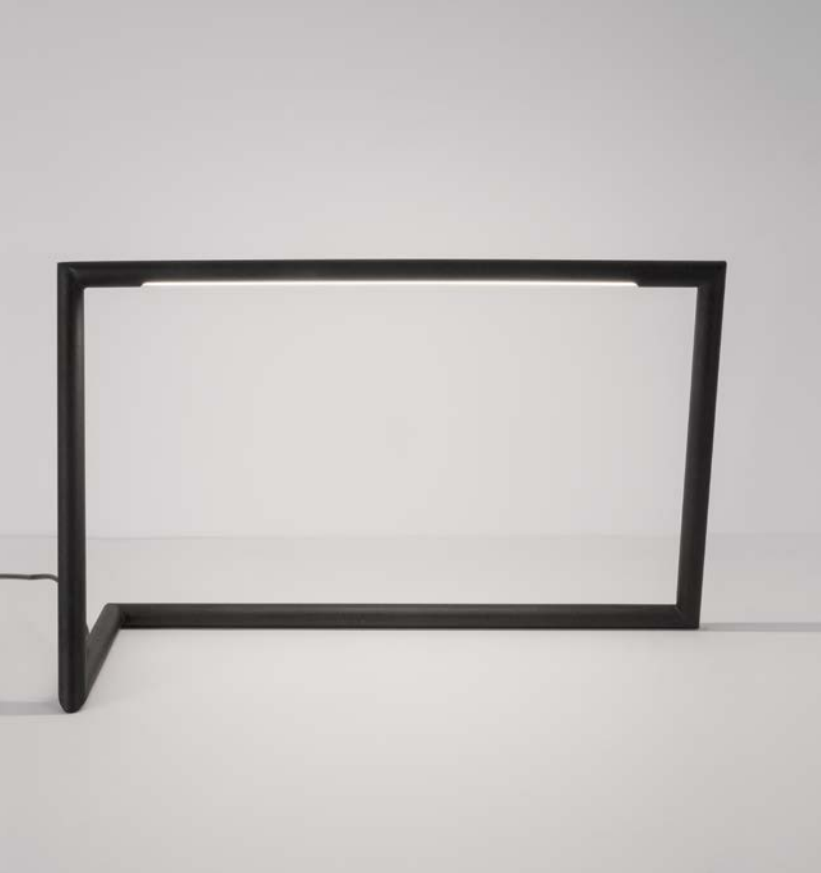

ENSIO - 9077010
Black Aluminium
& Acrylic
LED 7 Watt 220 - 240 Volt
450Lm 3000K IP20
Cable Length: 145 cm
L: 40 W: 17 H: 25.5 cm

ZESIRO - 9086022
Dimmable
SandY Black Aluminium
& Acrylic
Switch On/Off
LED 12 Watt 220 - 240 Volt
800Lm 3000K IP20
Cable Length: 150 cm
L: 17 W: 17 H: 42 cm