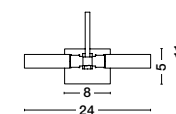

DRITTO - 71606601

Opal Glass
Chrome Aluminium
LED G9 2x5 Watt 230 Volt
IP44 Bulb Excluded
L: 24 W: 13 H: 11 cm