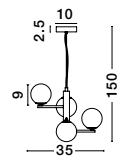

AGRIGENTO - 1700306002

Opal Glass
Antique Brass Metal
LED G9 4x5 Watt 230 Volt
IP20 Bulb Excluded
D: 35 H: 150 cm