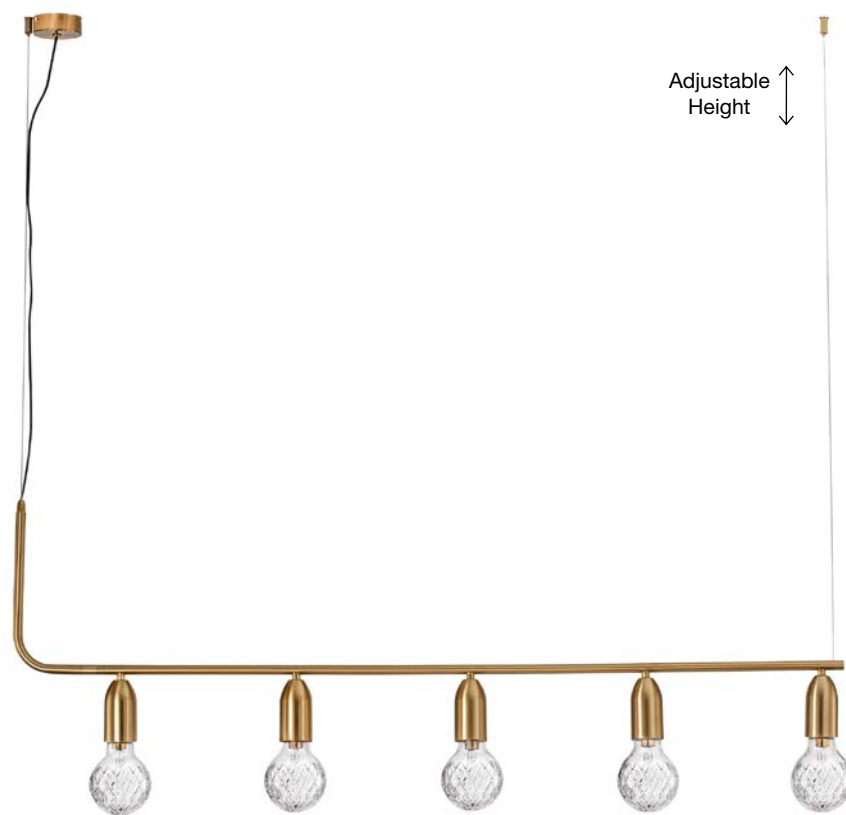

Adjustable
Height

VEDA - 9536419
Black Metal & Clear Glass
LED G9 5x6 Watt 230 Volt
IP20 Bulb Excluded
L: 128 W: 10 H: 120 cm

Adjustable
Height

VEDA - 9536415
Brass Metal & Clear Glass
LED G9 5x6 Watt 230 Volt
IP20 Bulb Excluded
L: 128 W: 10 H: 120 cm