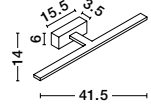

MONDRIAN - 9053121

Sandy White Aluminium & Acrylic
LED 12 Watt 230 Volt
913Lm 3000K IP44
L: 41.5 W: 14 H: 6 cm