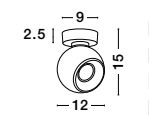

TORE - 665001
Matt White Aluminium
LED GU10 1x10 Watt 230 Volt
IP20 Bulb Excluded
D: 12 H: 15 cm