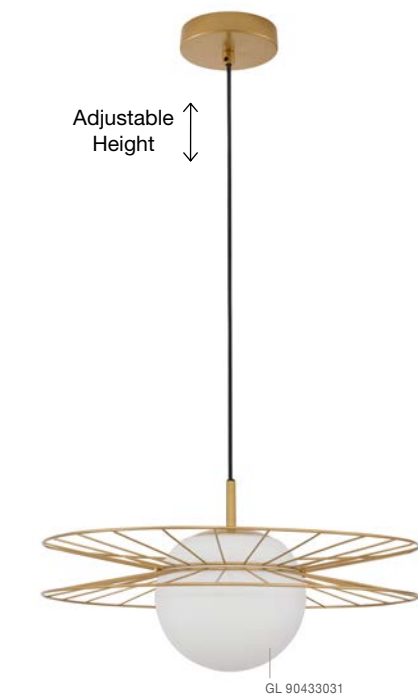

GL 90433031

ELLERY - 9043303

Gold Metal
& Opal Glass
LED E27 1x12 Watt 230 Volt
IP20 Bulb Excluded
D: 45 H: 22.5 H2: 150 cm