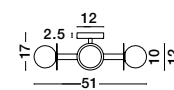

PIELO - 9043316

Sandy Black Metal
Opal Glass
LED G9 4x5 Watt 230 Volt
IP20 Bulb Excluded
L: 51 W: 37 H: 17 cm