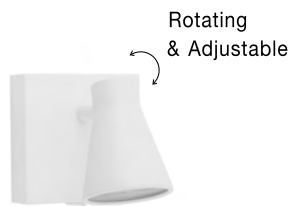

Rotating
& Adjustable

BIAGIO - 9155363

Sandy White Metal
LED 4x6 Watt 230 Volt
1240Lm 3000K IP20
L: 22 W: 22 H: 16 cm

Rotating & Adjustable

DUBLIN - 9155712
 Sandy Black Metal
 Switch On/Off
 LED GU10 1x10 Watt 230 Volt
 IP20 Bulb Excluded
 L: 10 W: 15 H: 10 cm