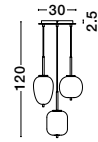

LATO - 9624068

Opal Glass
Brass Gold Metal
Black Fabric Wire
LED E14 3x5 Watt 230 Volt
IP20 Bulb Excluded
D: 30 H: 120 cm