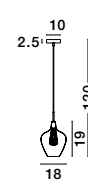

FILO - 1500202821

Chrome Aluminium
Clear Glass & Gold Frame
LED G9 1x5 Watt 230 Volt
IP20 Bulb Excluded
D: 18 H1: 19 H2: 120 cm