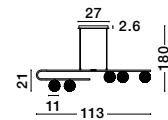

MIRANO - 9960273

Clear Structured Glass
& Brass Gold Steel
LED G9 5x5 Watt 230 Volt
IP20 Bulb Excluded
L: 113 W: 10 H: 180 cm