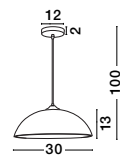

VINCA - 600821
 Chrome Metal
 White Wipe Technique Glass
 LED E27 1x12 Watt 230 Volt
 IP20 Bulb Excluded
 D: 30 H1: 13 H2: 100 cm

GL 6008211

VINCA - 600822
 Chrome Metal
 White Wipe Technique Glass
 LED E27 1x12 Watt 230 Volt
 IP20 Bulb Excluded
 D: 40 H1: 13 H2: 100 cm