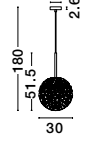

GL 91602111

MIRANO - 9160211

Clear Structured Glass & Brass Gold Steel
LED G9 1x5 Watt 230 Volt
IP20 Bulb Excluded
D: 15 H: 35.5 H2: 180 cm

GL 92602111

MIRANO - 9260211

Clear Structured Glass & Brass Gold Steel
LED E27 1x12 Watt 230 Volt
IP20 Bulb Excluded
D: 30 H: 51.5 H2: 180 cm