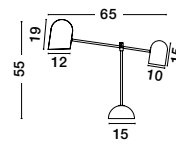

KENIO - 9050164

White Marble
Opal Glass
LED E14 1x5 Watt 230 Volt
IP20 Bulb Excluded
D: 14.5 H: 24 cm