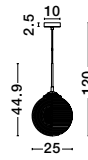

ATHENA - 9191211
Champagne Glass
Brass Metal
LED E27 1x12 Watt 230 Volt
IP20 Bulb Excluded
D: 25 H: 120 cm