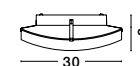

GL 6004011

ANCO - 600401
White Satinated Glass
Chrome Metal
LED E27 1x12 Watt 230 Volt
IP20 Bulb Excluded
Packing 6 pcs
D: 30 H: 8 cm

GL 6004021

ANCO - 600402
White Satinated Glass
Chrome Metal
LED E27 2x12 Watt 230 Volt
IP20 Bulb Excluded
Packing 6 pcs
D: 40 H: 9.5 cm

GL 6004031

ANCO - 600403
White Satinated Glass
Chrome Metal
LED E27 1x12 Watt 230 Volt
IP20 Bulb Excluded
Packing 6 pcs
L: 30 W: 7.5 H: 16 cm

GL 6058031

GIORNO - 605803
Alabaster Glass
Chrome Metal
LED E27 1x12 Watt 230 Volt
IP20 Bulb Excluded
Packing 12 pcs
L: 30 W: 7.5 H: 16 cm

GL 6058011

GIORNO - 605801
Alabaster Glass
Chrome Metal
LED E27 1x12 Watt 230 Volt
IP20 Bulb Excluded
Packing 5 pcs
D: 30 H: 8 cm

GL 6058021

GIORNO - 605802
Alabaster Glass
Chrome Metal
LED E27 2x12 Watt 230 Volt
IP20 Bulb Excluded
Packing 5 pcs
D: 40 H: 9.5 cm