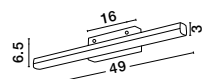

VANESE - 787005

Chrome Aluminium & Acrylic
LED 12 Watt 230 Volt
1174Lm 3000K IP44
L: 49 W1: 3 W2: 7.5 H: 6.5 cm