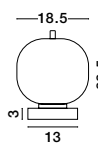

LATO - 9624067

Opal Glass
Brass Gold Metal
Black Fabric Wire
LED E14 3x5 Watt 230 Volt
IP20 Bulb Excluded
L: 53 W: 9 H: 120 cm

96240851

LATO - 9624084

Brass Gold Metal
& Opal Glass
LED E14 1x5 Watt 230 Volt
IP20 Bulb Excluded
Cable Length: 160 cm
D: 18.5 H: 22.5 cm