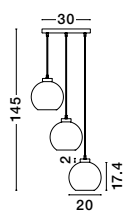

PALMER - 9241140
Smoky Glass
Black Cord
Black Metal Base
LED E27 3x12 Watt 230 Volt
IP20 Bulb Excluded
D: 30 H: 145 cm