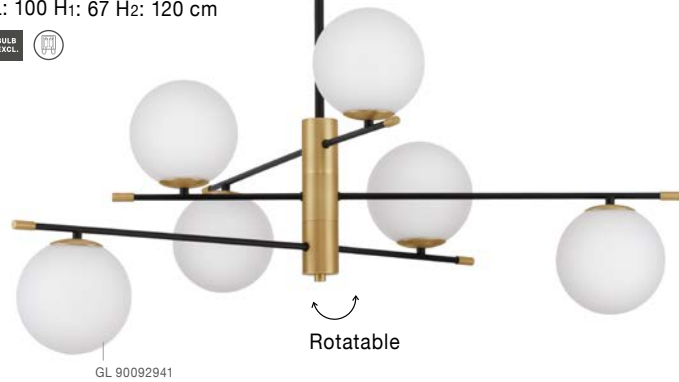

Adjustable Height

GL 90092941

GL 90092941

GIT - 9009297
 Matt Black & Gold Metal
 Opal Glass
 LED G9 2x5 Watt 230 Volt
 IP20 Bulb Excluded
 L: 44 W: 17.3 H: 42.2 cm

ALSO YOU CAN DO

Two Options Of Height
 67 - 120 cm

GIT - 9009296
 Matt Black & Gold Metal
 Opal Glass
 LED G9 6x5 Watt 230 Volt
 IP20 Bulb Excluded
 Included Two parts Of Metal
 42 cm Each Part
 L: 100 H1: 67 H2: 120 cm

Rotatable

GL 90092941

Two Options Of Height
 73.5 - 121 cm