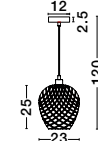

SCARLET . 9142499
Natural Bamboo
Black PVC Wire & Base
LED E27 1x12 Watt 230 Volt
IP20 Bulb Excluded
D: 23 H1: 25 H2: 120 cm