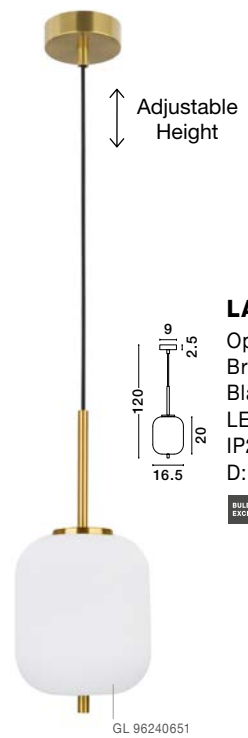

Adjustable Height

GL 96240611

LATO - 9624061

Opal Glass
Brass Gold Metal
Black Fabric Wire
LED E27 1x12 Watt 230 Volt
IP20 Bulb Excluded
D: 30 H1: 23 H2: 120 cm

Adjustable Height

GL 96240621

LATO - 9624062

Opal Glass
Brass Gold Metal
Black Fabric Wire
LED E27 1x12 Watt 230 Volt
IP20 Bulb Excluded
D: 22 H1: 40 H2: 120 cm

Adjustable Height

GL 96240631

LATO - 9624063

Opal Glass
Brass Gold Metal
Black Fabric Wire
LED E27 1x12 Watt 230 Volt
IP20 Bulb Excluded
D: 27 H1: 40 H2: 120 cm

Adjustable Height

GL 96240641

LATO - 9624064

Opal Glass
Brass Gold Metal
Black Fabric Wire
LED E14 1x5 Watt 230 Volt
IP20 Bulb Excluded
D: 18.5 H1: 17.2 H2: 120 cm

Adjustable Height

GL 96240651

LATO - 9624065

Opal Glass
Brass Gold Metal
Black Fabric Wire
LED E14 1x5 Watt 230 Volt
IP20 Bulb Excluded
D: 16.5 H1: 20 H2: 120 cm

Adjustable Height

GL 96240661

LATO - 9624066