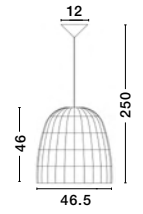

Adjustable Height

DESTIN - 9586671
Gray Rattan
Black Fabric Wire & Base
LED E27 1x12 Watt 230 Volt
IP20 Bulb Excluded
D: 46.5 H1: 46 H2: 250 cm

Adjustable Height

DESTIN - 9586691
Black Rattan
Black Fabric Wire & Base
LED E27 1x12 Watt 230 Volt
IP20 Bulb Excluded
D: 53 H1: 49 H2: 250 cm

Adjustable Height

DESTIN - 9586702
Gray Rattan
Black Fabric Wire & Base
LED E27 1x12 Watt 230 Volt
IP20 Bulb Excluded
D: 42 H1: 54.5 H2: 250 cm