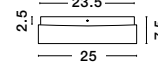

CUBE - 6110042

White Opal Glass
White Metal

LED E27 1x12 Watt 230 Volt
IP44 Bulb Excluded
L: 25 W: 25 H: 7.5 cm