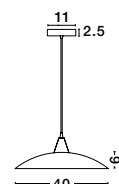

VICINO - 6302361
White Glossy Glass
Chrome Metal
LED E27 1x12 Watt 230 Volt
IP20 Bulb Excluded
Packing 5 pcs/box
D: 40 H1: 6 H2: 100 cm

GL 63023611