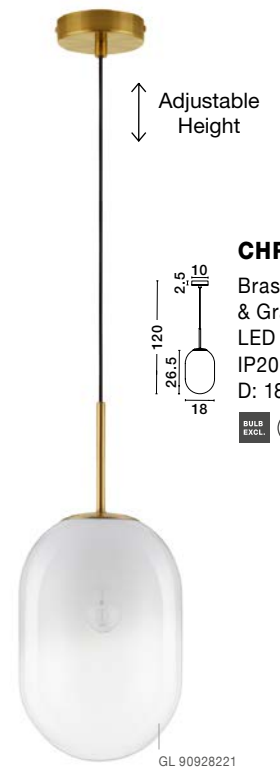

BALOR - 9009247

Brass Gold Metal
Gradient White Glass
LED G9 1x5 Watt 230 Volt
IP20 Bulb Excluded
L: 12 W: 18 H: 24.5 cm

BALOR - 9009245

Brass Gold Metal
Gradient White Glass
LED G9 8x5 Watt 230 Volt
IP20 Bulb Excluded
Included Two parts Of Metal
25.2 cm Each Part
D: 80 H1: 52.7 H2: 77.5 cm

BALOR - 9009244

Brass Gold Metal
Gradient White Glass
LED G9 12x5 Watt 230 Volt
IP20 Bulb Excluded
Included Two parts Of Metal
25.2 cm Each Part
D: 100 H1: 67.5 H2: 92.5 cm

CHRYSI - 9092821
 Brass Gold Metal & Gradient White Glass
 LED G9 1x5 Watt 230 Volt
 IP20 Bulb Excluded
 D: 12 H: 120 cm

GL 90928211

CHRYSI - 9092822
 Brass Gold Metal & Gradient White Glass
 LED E14 1x5 Watt 230 Volt
 IP20 Bulb Excluded
 D: 18 H: 120 cm

GL 90928221

CHRYSI - 9092823
 Brass Gold Metal & Gradient White Glass
 LED E14 1x5 Watt 230 Volt
 IP20 Bulb Excluded
 D: 24 H: 120 cm