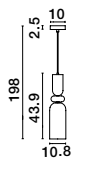

MURANO - 9009236

Sandy Gold Metal
Glossy Dark Green, Pink
& Light Grey Glass
LED E14 1x5 Watt 230 Volt
IP20 Bulb Excluded
D: 10.8 H1: 43.9 H2: 198 cm