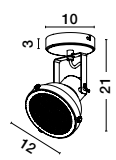

RUVI - 9624103

Matt Black Metal
LED GU10 1x10 Watt
230 Volt
IP20 Bulb Excluded
D: 12 W: 20 H: 21 cm