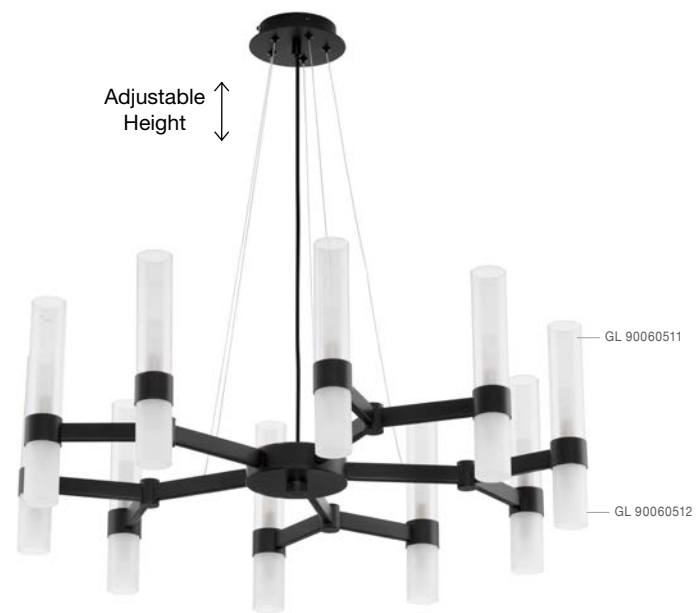

GL 90288361

VITA - 9028836
 Brass Gold Metal
 & Gradient White Glass
 LED E27 1x12 Watt 230 Volt
 IP20 Bulb Excluded
 D: 30 H: 120 cm

GL 90288371

VITA - 9028841
 Brass Gold Metal
 & Gradient White Glass
 LED E27 3x12 Watt 230 Volt
 IP20 Bulb Excluded
 D: 30 H: 120 cm

GL 90288401

VITA - 9028840
 Sandy Gold Metal
 & Gradient White Glass
 LED E27 1x12 Watt 230 Volt
 IP20 Bulb Excluded
 D: 20 H: 25.5 cm

GL 90288391

VITA - 9028839
 Brass Gold Metal
 & Gradient White Glass
 LED E27 1x12 Watt 230 Volt
 IP20 Bulb Excluded
 D: 30 H: 35.5 cm

CENTURY - 9006051
 Matt Black Metal
 Clear & Frost Glass
 LED G9 12x5 Watt 230 Volt
 IP20 Bulb Excluded
 D: 70 H1: 30.5 H2: 210 cm

CENTURY - 9006052
 Matt Black Metal
 Clear & Frost Glass
 LED G9 20x5 Watt 230 Volt
 IP20 Bulb Excluded
 D: 85 H1: 30.5 H2: 210 cm

Adjustable Height

CENTURY - 9006053

Matt Black Metal
Clear & Frost Glass
LED G9 30x5 Watt 230 Volt
IP20 Bulb Excluded
D: 120 H1: 42 H2: 210 cm

GL 90060511

GL 90060512

GL 90060551

GL 90060552

GL 90060511