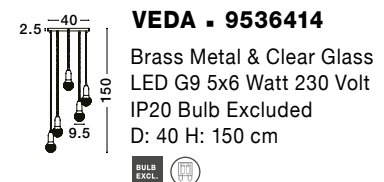

VEDA - 9536414
Brass Metal & Clear Glass
LED G9 5x6 Watt 230 Volt
IP20 Bulb Excluded
D: 40 H: 150 cm