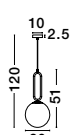

GRUS . 9191202

Matt Black Metal
Opal Glass
LED E27 1x12 Watt 230 Volt
IP20 Bulb Excluded
D: 20 H1: 51 H2: 120 cm