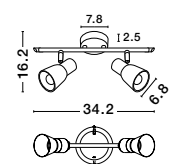

PUBLICO - 667002
Opal Glass
Satin Nickel Metal
LED E14 2x5 Watt 230 Volt
IP20 Bulb Excluded
L: 34.2 W: 7.8 H: 16.2 cm