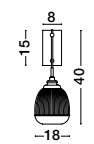

MOND - 9738200

Satin Gold Metal
Clear Glass
LED E14 1x5 Watt 230 Volt
IP20 Bulb Excluded
L: 18 W: 27.5 H: 40 cm