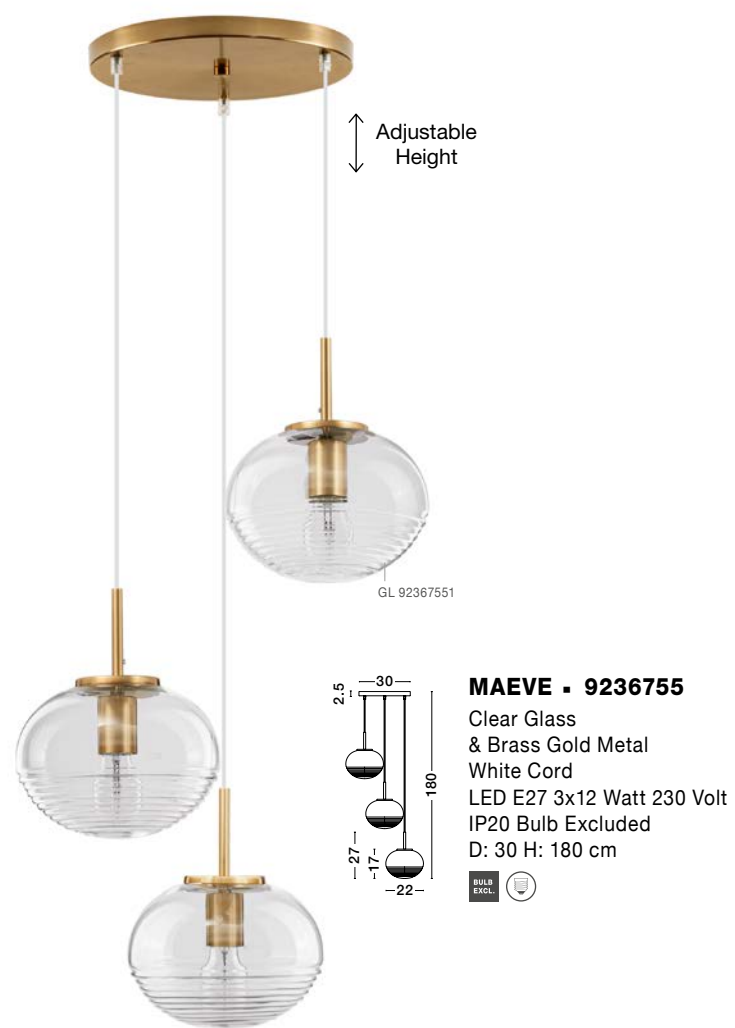

COEN - 9006041
 Brass Gold Metal
 Clear Structured Glass
 LED G9 1x5 Watt 230 Volt
 IP20 Bulb Excluded
 D: 12 H: 200 cm

GL 90060431

COEN - 9006042
 Brass Gold Metal
 Clear Structured Glass
 LED E27 1x12 Watt 230 Volt
 IP20 Bulb Excluded
 D: 25 H: 200 cm

GL 90060421

COEN - 9006043
 Brass Gold Metal
 Clear Structured Glass
 LED G9 3x5 Watt 230 Volt
 IP20 Bulb Excluded
 D: 25 H: 180 cm

GL 90060431

COEN - 9006044
 Brass Gold Metal
 Clear Structured Glass
 LED G9 5x5 Watt 230 Volt
 IP20 Bulb Excluded
 D: 35 H: 180 cm

GL 90060441

GL 94267311

PRISMA - 9426731
Gold Metal & Clear Glass
LED E27 1x12 Watt 230 Volt
IP20 Bulb Excluded
D: 23 H1: 35 H2: 122 cm

GL 94267321

PRISMA - 9426732
Gold Metal & Clear Glass
LED E27 1x12 Watt 230 Volt
IP20 Bulb Excluded
D: 17 H1: 40 H2: 120 cm

GL 94267331

PRISMA - 9426733
Gold Metal & Clear Glass
LED E27 1x12 Watt 230 Volt
IP20 Bulb Excluded
D: 30 H1: 34 H2: 124 cm

GL 97382121

MOND - 9738212

Satin Gold Metal
Clear Glass
LED E14 1x5 Watt 230 Volt
IP20 Bulb Excluded
D: 13 H1: 29 H2: 120 cm