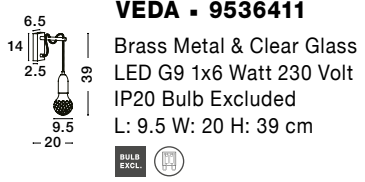

Adjustable Height

VEDA - 9536412
 Brass Metal & Clear Glass
 LED G9 1x6 Watt 230 Volt
 IP20 Bulb Excluded
 D: 9.5 H: 120 cm

Adjustable Height

VEDA - 9536413
 Brass Metal & Clear Glass
 LED G9 3x6 Watt 230 Volt
 IP20 Bulb Excluded
 D: 30 H: 150 cm