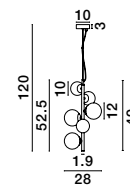

ODILLIA - 9028859
Matt Black Metal & Smoky Glass
LED G9 6x5 Watt 230 Volt
IP20 Bulb Excluded
L: 28 W: 23.2 H: 120 cm