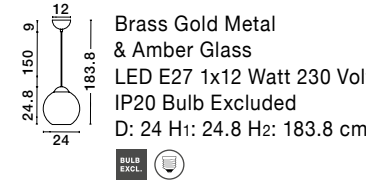

Adjustable Height

GL 90092401

MIDORI . 9009240

Brass Gold Metal & Dark Blue Glass
LED E27 1x12 Watt 230 Volt
IP20 Bulb Excluded
D: 24 H1: 24.8 H2: 183.8 cm

Adjustable Height

GL 90092391

MIDORI . 9009239

Brass Gold Metal & Amber Glass
LED E27 1x12 Watt 230 Volt
IP20 Bulb Excluded
D: 24 H1: 24.8 H2: 183.8 cm