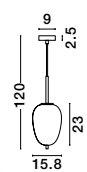

LATO - 9624066

Opal Glass
Brass Gold Metal
Black Fabric Wire
LED E14 1x5 Watt 230 Volt
IP20 Bulb Excluded
D: 15.8 H1: 23 H2: 120 cm