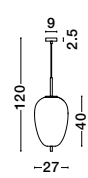

LATO - 9624073

Black Metal & Opal Glass
Black Fabric Wire
LED E27 1x12 Watt 230 Volt
IP20 Bulb Excluded
D: 27 H: 120 cm