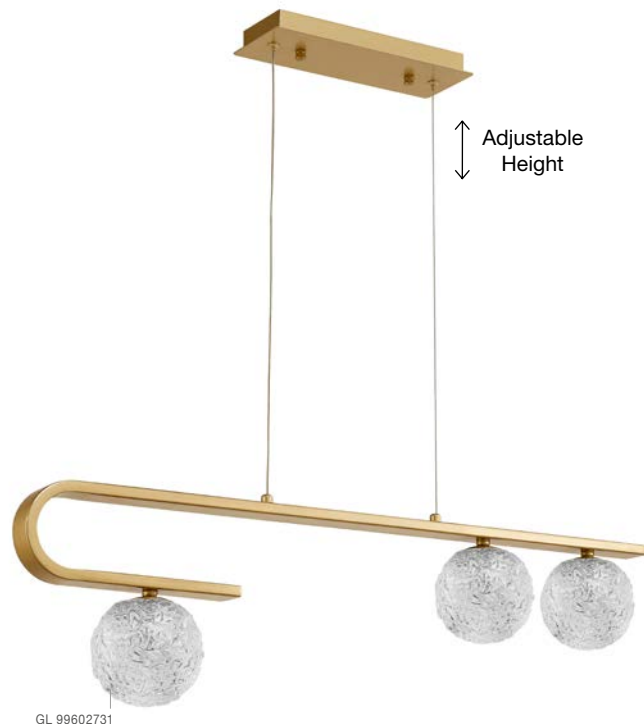

GL 91602111

MIRANO - 9160211

Clear Structured Glass & Brass Gold Steel
LED G9 1x5 Watt 230 Volt
IP20 Bulb Excluded
D: 15 H: 35.5 H2: 180 cm

GL 92602111

MIRANO - 9260211

Clear Structured Glass & Brass Gold Steel
LED E27 1x12 Watt 230 Volt
IP20 Bulb Excluded
D: 30 H: 51.5 H2: 180 cm

GL 91602111

MIRANO - 9160212

Clear Structured Glass & Brass Gold Steel
LED G9 3x5 Watt 230 Volt
IP20 Bulb Excluded
D: 32 H: 180 cm

GL 91602111

MIRANO - 9260212

Clear Structured Glass & Brass Gold Steel
LED G9 5x5 Watt 230 Volt
IP20 Bulb Excluded
D: 42 H: 180 cm

GL 99602731

MIRANO - 9960272

Clear Structured Glass
& Brass Gold Steel
LED G9 3x5 Watt 230 Volt
IP20 Bulb Excluded
L: 80 W: 10 H: 180 cm

GL 99602731

MIRANO - 9960271

Clear Structured Glass
& Brass Gold Steel
LED G9 1x5 Watt 230 Volt
IP20 Bulb Excluded
D: 11 W: 14.5 H: 35 cm

Adjustable Height

GL 90060481

KING - 9006049
 Brass Gold Metal
 Blown Clear Glass
 LED G9 5x5 Watt 230 Volt
 IP20 Bulb Excluded
 D: 35 H: 180 cm

Adjustable Height

GL 90060481

KING - 9006050
 Brass Gold Metal
 Blown Clear Glass
 LED G9 5x5 Watt 230 Volt
 IP20 Bulb Excluded
 L: 80 W: 16 H: 180 cm