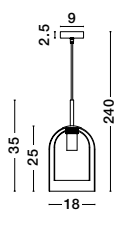

VELOR - 9236700
Double Layered Smoky Glass
Black Cord
Black Metal Base
LED E27 1x12 Watt 230 Volt
IP20 Bulb Excluded
D: 18 H: 240 cm