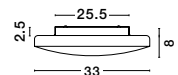

GL 61005231

IVI - 6100523

White Opal Glass
White Metal

LED E27 2x12 Watt 230 Volt
IP44 Bulb Excluded
D: 40 H: 8 cm

GL 61005221

IVI - 6100522

White Opal Glass
White Metal

LED E27 2x12 Watt 230 Volt
IP44 Bulb Excluded
D: 33 H: 8 cm