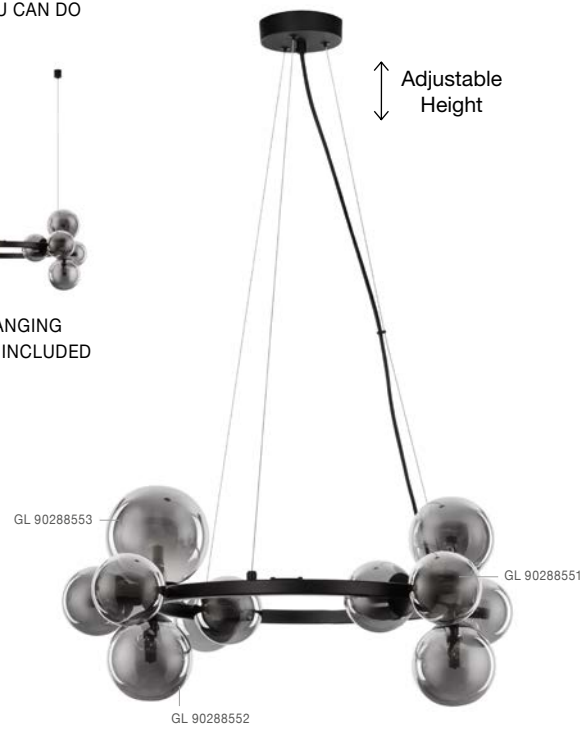

PALMER - 9241130
 Smoky Glass
 Black Cord
 Black Metal Base
 LED E27 1x12 Watt 230 Volt
 IP20 Bulb Excluded
 D: 20 H1: 17.4 H2: 220 cm

GL 92411301

PALMER - 9241150
 Smoky Glass
 Black Cord
 Black Metal Base
 LED E27 3x12 Watt 230 Volt
 IP20 Bulb Excluded
 L: 84 H: 17.4 H2: 145 cm

PALMER - 9241120
 Smoky Glass
 Black Metal Base
 LED E14 2x5 Watt 230 Volt
 IP20 Bulb Excluded
 D: 15 W: 18.5 H: 25.5 cm

ALSO YOU CAN DO

BOTH HANGING SYSTEM INCLUDED

ODILLIA - 9028855
 Matt Black Metal & Smoky Glass
 LED G9 11x6 Watt 230 Volt
 IP20 Bulb Excluded
 Two Ways Of Mounting
 D: 65 H: 120 cm