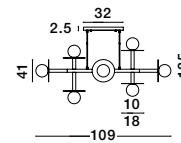

PIELO - 9043312
Brass Gold Metal
Opal Glass
LED G9 8x5 Watt 230 Volt
IP20 Bulb Excluded
L: 109 W: 41 H: 57 H2: 135 cm