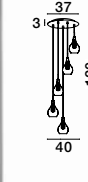

FILO - 1500202805

Chrome Aluminium
Clear Glass & Gold Frame
LED G9 5x5 Watt 230 Volt
IP20 Bulb Excluded
D: 40 H: 120 cm