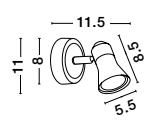

Rotating & Adjustable

GALERIA - 663002
 Satin Nickel
 Chrome Aluminium
 LED GU10 2x10 Watt 230 Volt
 IP20 Bulb Excluded
 L: 25 H: 16.5 cm

Rotating & Adjustable

GL 6670011

PUBLICO - 667003
 Opal Glass
 Satin Nickel Metal
 LED E14 3x5 Watt 230 Volt
 IP20 Bulb Excluded
 L: 52 W: 7.8 H: 16.2 cm