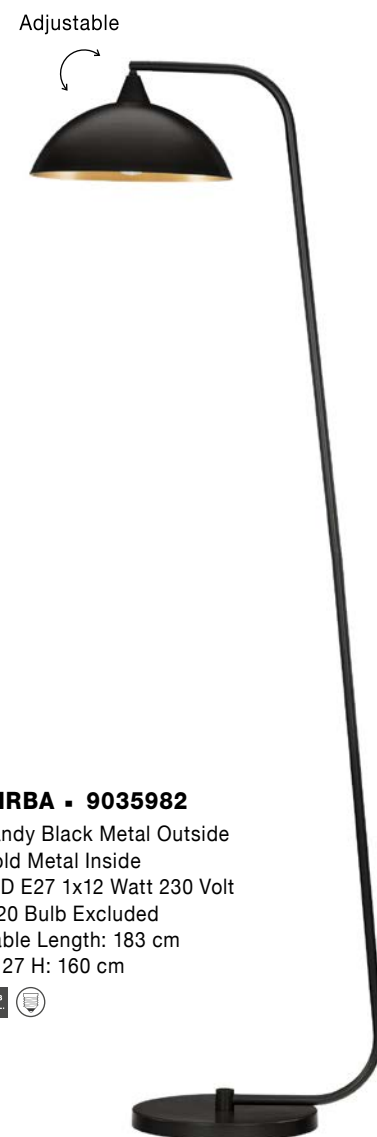

MIRBA - 9035982
Sandy Black Metal Outside
Gold Metal Inside
LED E27 1x12 Watt 230 Volt
IP20 Bulb Excluded
Cable Length: 183 cm
D: 27 H: 160 cm