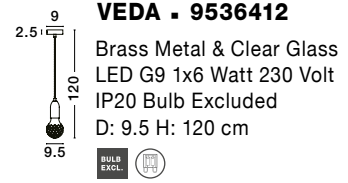

Adjustable Height

VEDA - 9536412
Brass Metal & Clear Glass
LED G9 1x6 Watt 230 Volt
IP20 Bulb Excluded
D: 9.5 H: 120 cm