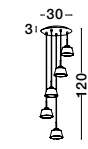

BOCCALE - 1300301305

Chrome Aluminium
Clear Glass
LED G9 5x5 Watt 230 Volt
IP20 Bulb Excluded
D: 30 H: 120 cm