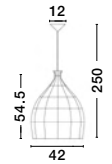

DESTIN - 9586702
Gray Rattan
Black Fabric Wire & Base
LED E27 1x12 Watt 230 Volt
IP20 Bulb Excluded
D: 42 H1: 54.5 H2: 250 cm