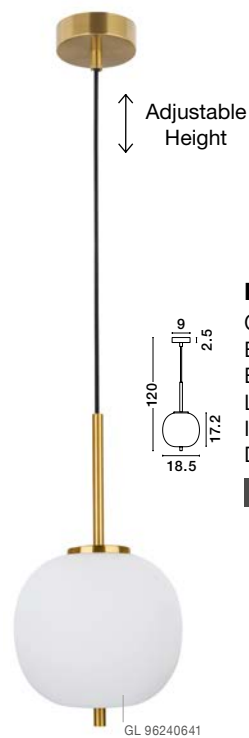

Adjustable Height

GL 96240611

LATO - 9624061

Opal Glass
Brass Gold Metal
Black Fabric Wire
LED E27 1x12 Watt 230 Volt
IP20 Bulb Excluded
D: 30 H1: 23 H2: 120 cm

Adjustable Height

GL 96240621

LATO - 9624062

Opal Glass
Brass Gold Metal
Black Fabric Wire
LED E27 1x12 Watt 230 Volt
IP20 Bulb Excluded
D: 22 H1: 40 H2: 120 cm

Adjustable Height

GL 96240631

LATO - 9624063

Opal Glass
Brass Gold Metal
Black Fabric Wire
LED E27 1x12 Watt 230 Volt
IP20 Bulb Excluded
D: 27 H1: 40 H2: 120 cm

Adjustable Height

GL 96240641

LATO - 9624064

Opal Glass
Brass Gold Metal
Black Fabric Wire
LED E14 1x5 Watt 230 Volt
IP20 Bulb Excluded
D: 18.5 H1: 17.2 H2: 120 cm

Adjustable Height

GL 96240651

LATO - 9624065

Opal Glass
Brass Gold Metal
Black Fabric Wire
LED E14 1x5 Watt 230 Volt
IP20 Bulb Excluded
D: 16.5 H1: 20 H2: 120 cm

Adjustable Height

GL 96240661

LATO - 9624066