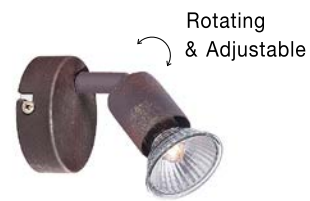

BASE - 662001

Rust Metal
LED GU10 1x10 Watt 230 Volt
IP20 Bulb Excluded
D: 8 W: 6.7 H: 10.9 cm