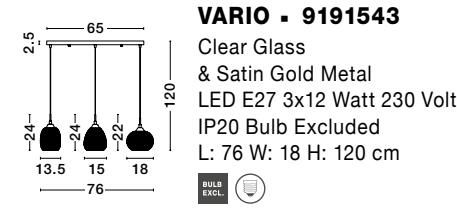

GL 91915411

GL 91915411

GL 91915421

GL 91915431

GL 91915431

GL 91915411

GL 91915421

GL 91915451

GL 91915411

GL 91915421

GL 91915431