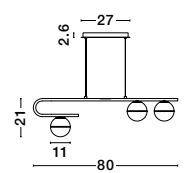

CANTONA - 9960615

Milky White Glass
Brass Gold
LED G9 3x5 Watt 230 Volt
IP20 Bulb Excluded
L: 80 W: 10 H: 180 cm