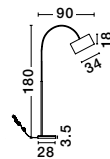

TRACCIA - 41455402

Iron & Plastic
 White Fabric Shade
 LED E27 1x12 Watt 230 Volt
 IP20 Bulb Excluded
 Cable Length: 240 cm
 L: 195 W: 40 H: 165

S 94016531

SAMA - 9401653

White Fabric Shade
White Aluminium Base
LED E27 1x12 Watt 230 Volt
IP20 Bulb Excluded
Cable Length: 180 cm
L: 90 H: 180 cm