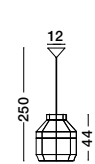

MIA - 9586596
Ivory Rattan
White Fabric Wire & Base
LED E27 1x12 Watt 230 Volt
IP20 Bulb Excluded
D: 35 H1: 44 H2: 250 cm