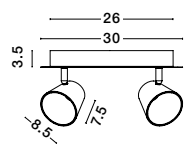

BIAGIO - 9155362

Sandy White Metal
LED 2x6 Watt 230 Volt
620Lm 3000K IP20
L: 30 W: 8 H: 16 cm