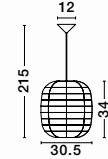

Adjustable Height

AURORA - 9587162
Ivory Rattan
White Fabric Wire & Base
LED E27 1x12 Watt 230 Volt
IP20 Bulb Excluded
D: 24.5 H1: 37 H2: 250 cm

Adjustable Height

MELODY - 9858719
Natural Rattan
Black Fabric Wire & Base
LED E27 1x12 Watt 230 Volt
IP20 Bulb Excluded
D: 30.5 H1: 34 H2: 215 cm