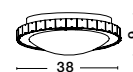

PALERMO - 7311402

Chrome Metal
White Glass & K9 Crystal
LED E27 3x12 Watt 230 Volt
IP20 Bulb Excluded
D: 38 H: 9 cm