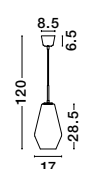

Adjustable Height

GL 97241411

VEIRO - 9724141

Chrome Glass
Black Metal
Black Fabric Wire
LED E27 1x12 Watt 230 Volt
IP20 Bulb Excluded
D: 30 H1: 22 H2: 120 cm

Adjustable Height

GL 97241011

VEIRO - 9724101

Chrome Glass
Black Metal
Black Fabric Wire
LED E27 1x12 Watt 230 Volt
IP20 Bulb Excluded
D: 17 H1: 28.5 H2: 120 cm