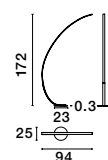

PREMIUM - 9396060

Dimmable
Sandy Black Aluminium
& Acrylic
LED 30 Watt 230 Volt
1580Lm 3000K IP20
Cable Length: 245 cm
L: 26 W: 94 H: 172 cm