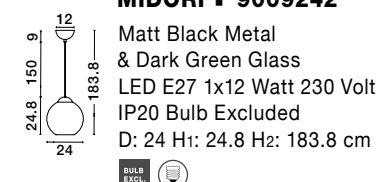

Adjustable Height

GL 90092411

MIDORI . 9009241

Matt Black Metal & Light Gray Glass
LED E27 Watt 1x12 230 Volt
IP20 Bulb Excluded
D: 24 H1: 24.8 H2: 183.8 cm

Adjustable Height

GL 90092421

MIDORI . 9009242

Matt Black Metal & Dark Green Glass
LED E27 1x12 Watt 230 Volt
IP20 Bulb Excluded
D: 24 H1: 24.8 H2: 183.8 cm