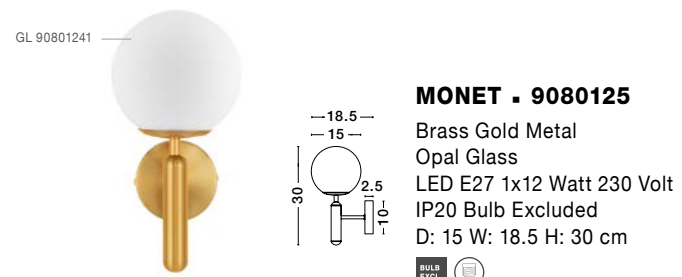

GIT - 9009296
 Matt Black & Gold Metal
 Opal Glass
 LED G9 6x5 Watt 230 Volt
 IP20 Bulb Excluded
 Included Two parts Of Metal
 42 cm Each Part
 L: 100 H1: 67 H2: 120 cm

Rotatable

GL 90092941

Two Options Of Height
 73.5 - 121 cm

GL 91853611

ALVAREZ - 9185361
 Satin Gold Metal
 & Black Marble
 White Opal Glass
 LED E14 1x5 Watt 230 Volt
 Bulb Excluded IP20
 Cable Length: 160 cm
 L: 22 W: 15 H: 51 cm

GL 91367021

ALVAREZ - 9136702
 Satin Gold Metal
 & Black Marble
 White Opal Glass
 LED E27 1x12 Watt 230 Volt
 Bulb Excluded IP20
 Cable Length: 160 cm
 L: 31 W: 25 H: 140 cm

VITTON - 8279601
 Brass Metal
 White Glossy Glass
 Brass Fabric Cable
 LED E27 1x12 Watt 230 Volt
 IP20 Bulb Excluded
 L: 150 W: 20 H: 120 cm

VITTON - 8279603
 Brass Metal
 White Glossy Glass
 LED E14 1x5 Watt 230 Volt
 IP20 Bulb Excluded
 D: 21 W: 18 H: 22 cm

MAKE YOUR OWN COMBINATION

VITTON - 8279602
 Brass Metal
 White Glossy Glass
 Brass Fabric Cable
 LED E14 3x5 Watt 230 Volt
 IP20 Bulb Excluded
 L: 122 W: 15 H: 180 cm

GL 90433111

PIELO - 9043311
 Brass Gold Metal
 Opal Glass
 LED G9 1x5 Watt 230 Volt
 IP20 Bulb Excluded
 D: 22 H: 55 H2: 150 cm