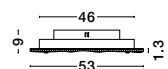

WING - 9624222

White Metal & Glass
LED 40 Watt 230 Volt
2400Lm 3000K IP20
D: 53 H: 9 cm