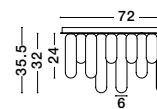

GUSTAVE - 9028854

Light Smoky Grey Glass
& Matt Black Metal
LED G9 6x5 Watt 230 Volt
IP20 Bulb Excluded
L: 38 W: 7 H: 35.5 cm

GUSTAVE - 9028853

Light Smoky Grey Glass
& Matt Black Metal
LED G9 12x5 Watt 230 Volt
IP20 Bulb Excluded
L: 72 W: 10 H: 35.5 cm