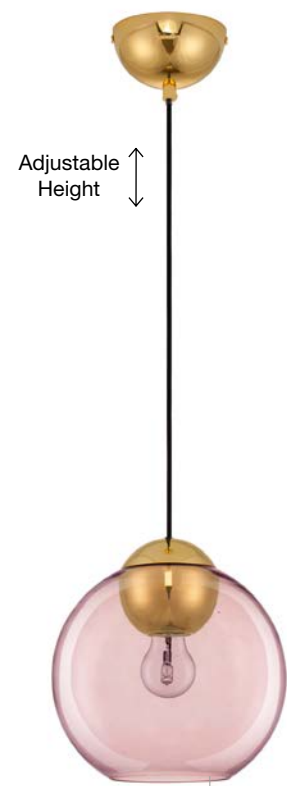

GL 91912411

LONI - 9191241

Brass Metal
Champagne Glass
LED E27 1x12 Watt 230 Volt
IP20 Bulb Excluded
D: 24 H: 32 H2: 120 cm

Adjustable Height

GL 90092431

MIDORI . 9009243

Brass Gold Metal & Pink Glass
LED E27 1x12 Watt 230 Volt
IP20 Bulb Excluded
D: 24 H1: 24.8 H2: 183.8 cm