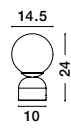

KENIO - 9050164

White Marble
Opal Glass
LED E14 1x5 Watt 230 Volt
IP20 Bulb Excluded
D: 14.5 H: 24 cm