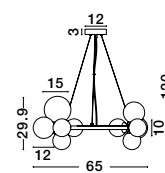

BOTH HANGING SYSTEM INCLUDED

ODILLIA - 9028855
Matt Black Metal & Smoky Glass
LED G9 11x6 Watt 230 Volt
IP20 Bulb Excluded
Two Ways Of Mounting
D: 65 H: 120 cm