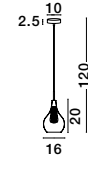

FILO - 1500202811

Chrome Aluminium
Clear Glass & Gold Frame
LED G9 1x5 Watt 230 Volt
IP20 Bulb Excluded
D: 16 H1: 20 H2: 120 cm