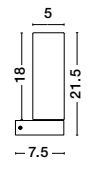

POLO - 6310542
White Opal Glass
Chrome Aluminium
LED E14 1x5 Watt 230 Volt
Bulb Excluded IP44
L: 5 W: 7.5 H: 21.5 cm