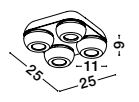

LED WARM WHITE DRIVER INCL.