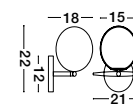

MAKE YOUR OWN COMBINATION