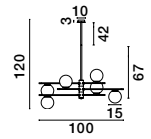

Adjustable Height

GL 90092941

GL 90092941

GIT - 9009297
 Matt Black & Gold Metal
 Opal Glass
 LED G9 2x5 Watt 230 Volt
 IP20 Bulb Excluded
 L: 44 W: 17.3 H: 42.2 cm

ALSO YOU CAN DO

Two Options Of Height
 67 - 120 cm