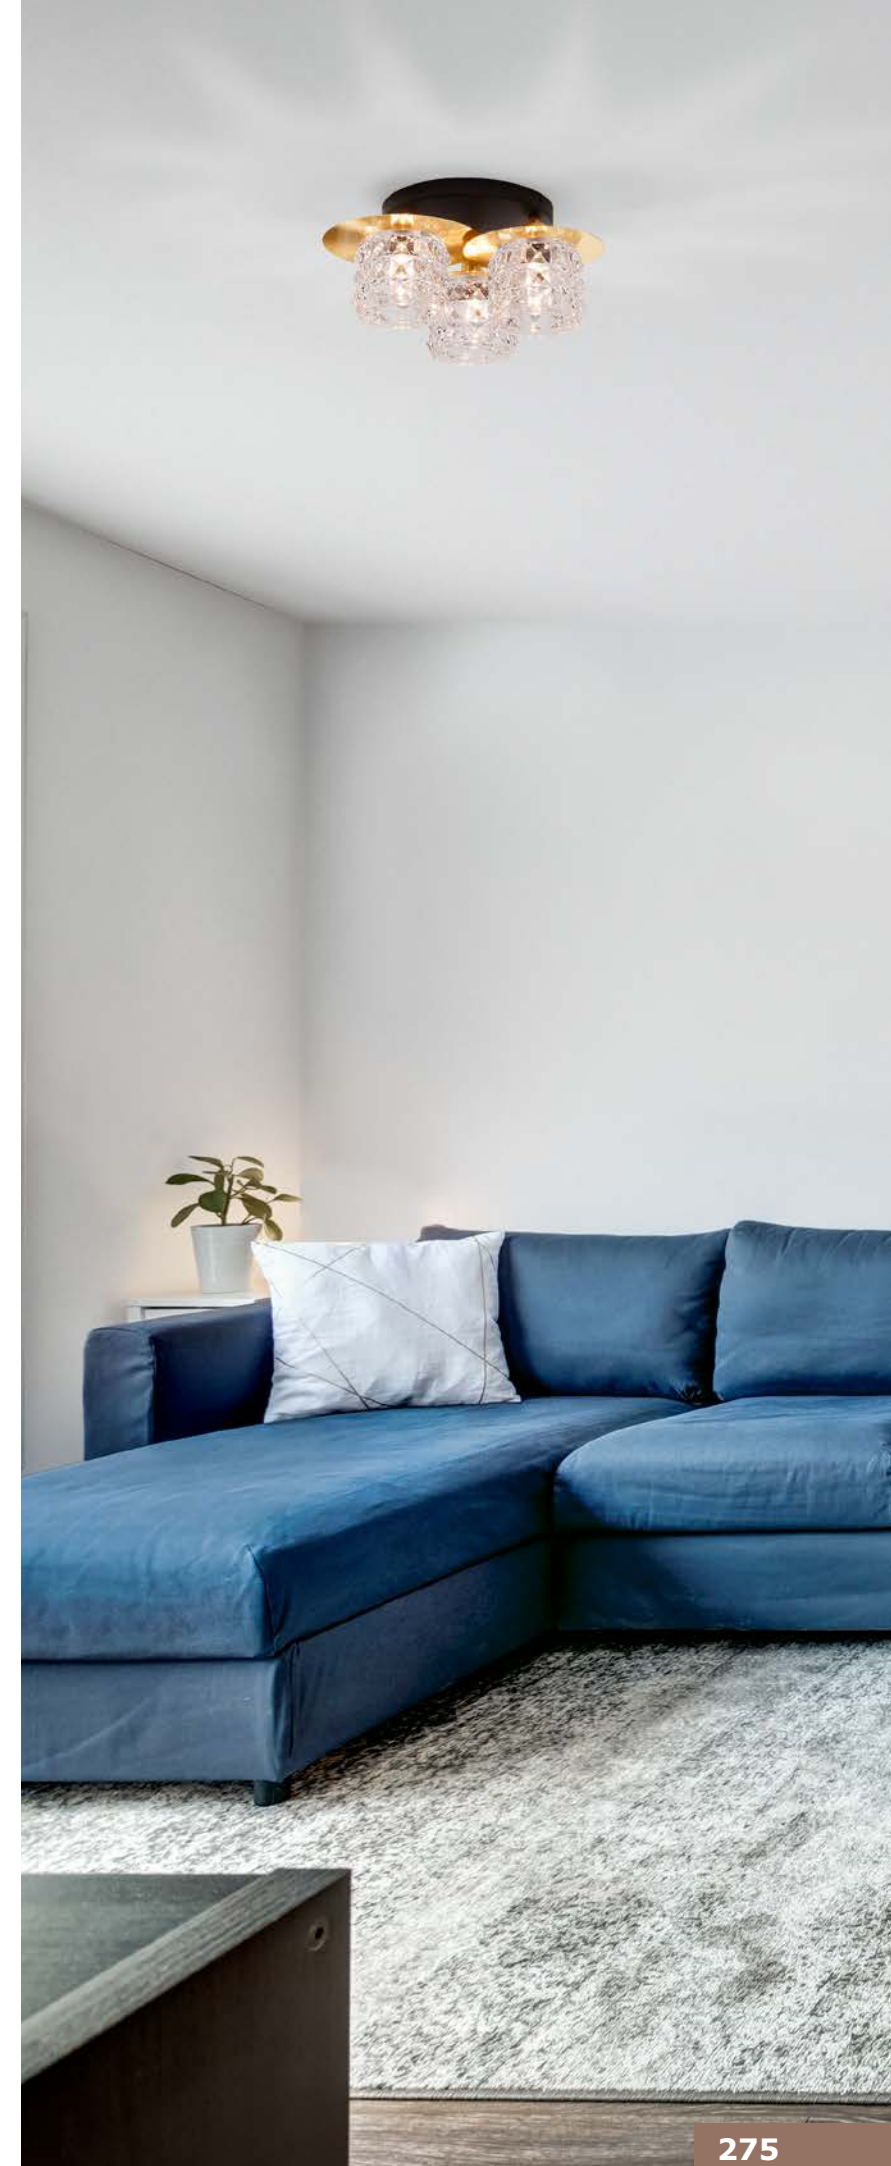

GL 96242211

WING - 9624221

White Metal & Glass
LED 30 Watt 230 Volt
1800Lm 3000K IP20
D: 43 H: 9 cm

GL 96242221

WING - 9624222

White Metal & Glass
LED 40 Watt 230 Volt
2400Lm 3000K IP20
D: 53 H: 9 cm

GL 90092921

LAWAN - 9009292

Chrome & Matt Black Metal
Structured Glass
LED E14 3x5 Watt 230 Volt
IP20 Bulb Excluded
D: 36 H: 20 cm

GL 90092921

LAWAN - 9009293

Gold Leaf & Matt Black Metal
Structured Glass
LED E14 3x5 Watt 230 Volt
IP20 Bulb Excluded
D: 36 H: 20 cm