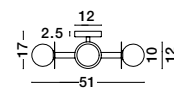

PIELO - 9043318
Brass Gold Metal
Opal Glass
LED G9 4x5 Watt 230 Volt
IP20 Bulb Excluded
L: 51 W: 37 H: 17 cm