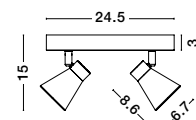

DUBLIN - 9155811
Sandy White Metal
LED GU10 2x10 Watt 230 Volt
IP20 Bulb Excluded
L: 24.5 W: 5.5 H: 15 cm