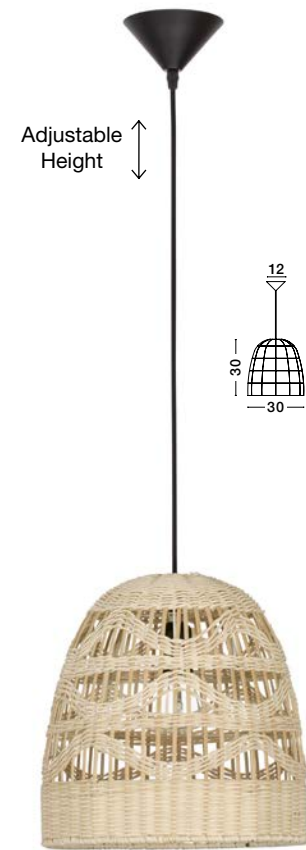

Adjustable Height

PIETRA - 673603
 Black Metal
 LED E27 3x12 Watt 230 Volt
 IP20 Bulb Excluded
 D: 30 H: 135 cm

03

wood & rattan

MARLO - 9586505
 Natural Rattan
 Black Fabric Wire & Base
 LED E27 1x12 Watt 230 Volt
 IP20 Bulb Excluded
 D: 30 H1: 30 H2: 185 cm