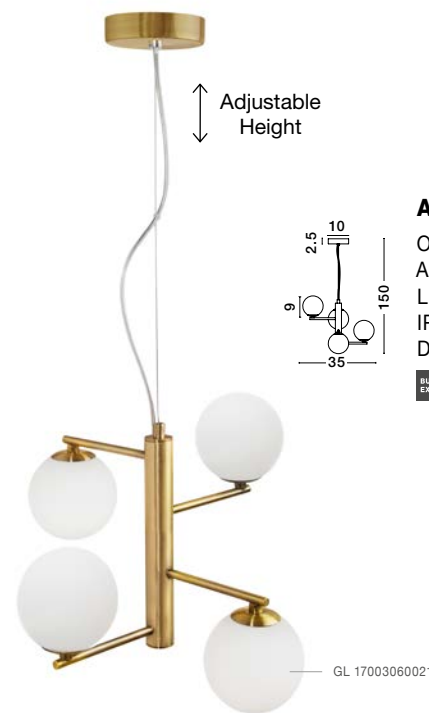

GL 90928242

BLAKY - 9092827

Matt Black Metal & Opal Glass
LED E14 5x5 Watt 230 Volt
IP20 Bulb Excluded
L: 103 W: 13 H: 150 cm

GL 90928242

BLAKY - 9092826
 Matt Black Metal
 & Opal Glass
 LED E14 5x5 Watt 230 Volt
 IP20 Bulb Excluded
 L: 170 H: 300 cm

BLAKY - 9092828
 Matt Black Metal
 & Opal Glass
 LED E14 1x5 Watt 230 Volt
 IP20 Bulb Excluded
 D: 13 W: 15.5 H: 46 cm

LICATO - 9043304
 Opal Glass
 Sandy Black Aluminium
 LED G9 5x5 Watt 230 Volt
 IP20 Bulb Excluded
 D: 73 H: 100 cm

LICATO - 9043305
 Opal Glass
 Sandy Black Aluminium
 LED G9 3x5 Watt 230 Volt
 IP20 Bulb Excluded
 D: 49 H: 71 cm

AGRIGENTO - 1700306002

Opal Glass
Antique Brass Metal
LED G9 4x5 Watt 230 Volt
IP20 Bulb Excluded
D: 35 H: 150 cm