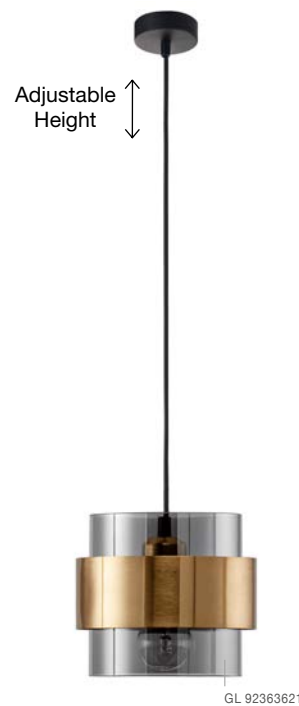

LATO - 96240981
 Brass Gold Metal & Smoky Glass
 Black Fabric Wire
 LED E14 1x5 Watt 230 Volt
 IP20 Bulb Excluded
 D: 15.8 H: 120 cm

Adjustable Height

LATO - 9624083
 Brass Gold Metal & Smoky Glass
 Black Fabric Wire
 LED E14 4x5 Watt 230 Volt
 IP20 Bulb Excluded
 L: 110 W: 18.5 H: 120 cm

Adjustable Height

LATO - 9624082
 Brass Gold Metal & Smoky Glass
 Black Fabric Wire
 LED E14 3x5 Watt 230 Volt
 IP20 Bulb Excluded
 D: 46 H: 120 cm

GL 92363621

SIANNA - 9236362

Smoky Glass
Brass Gold Metal
LED E27 1x12 Watt 230 Volt
IP20 Bulb Excluded
D: 18 H: 16 H₂: 220 cm