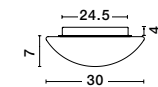

White Opal Glass & Metal
LED E27 2x12 Watt 230 Volt
IP44 Bulb Excluded
D: 30 H: 11 cm

GL 8324031

BREST - 832403

White Opal Glass & Metal
LED E27 2x12 Watt 230 Volt
IP44 Bulb Excluded
D: 38 H: 13 cm

06
spot light