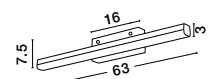

VANESE - 787006

Chrome Aluminium & Acrylic
LED 18 Watt 230 Volt
1922Lm 3000K IP44
L: 63 W1: 3 W2: 7.5 H: 7.5 cm