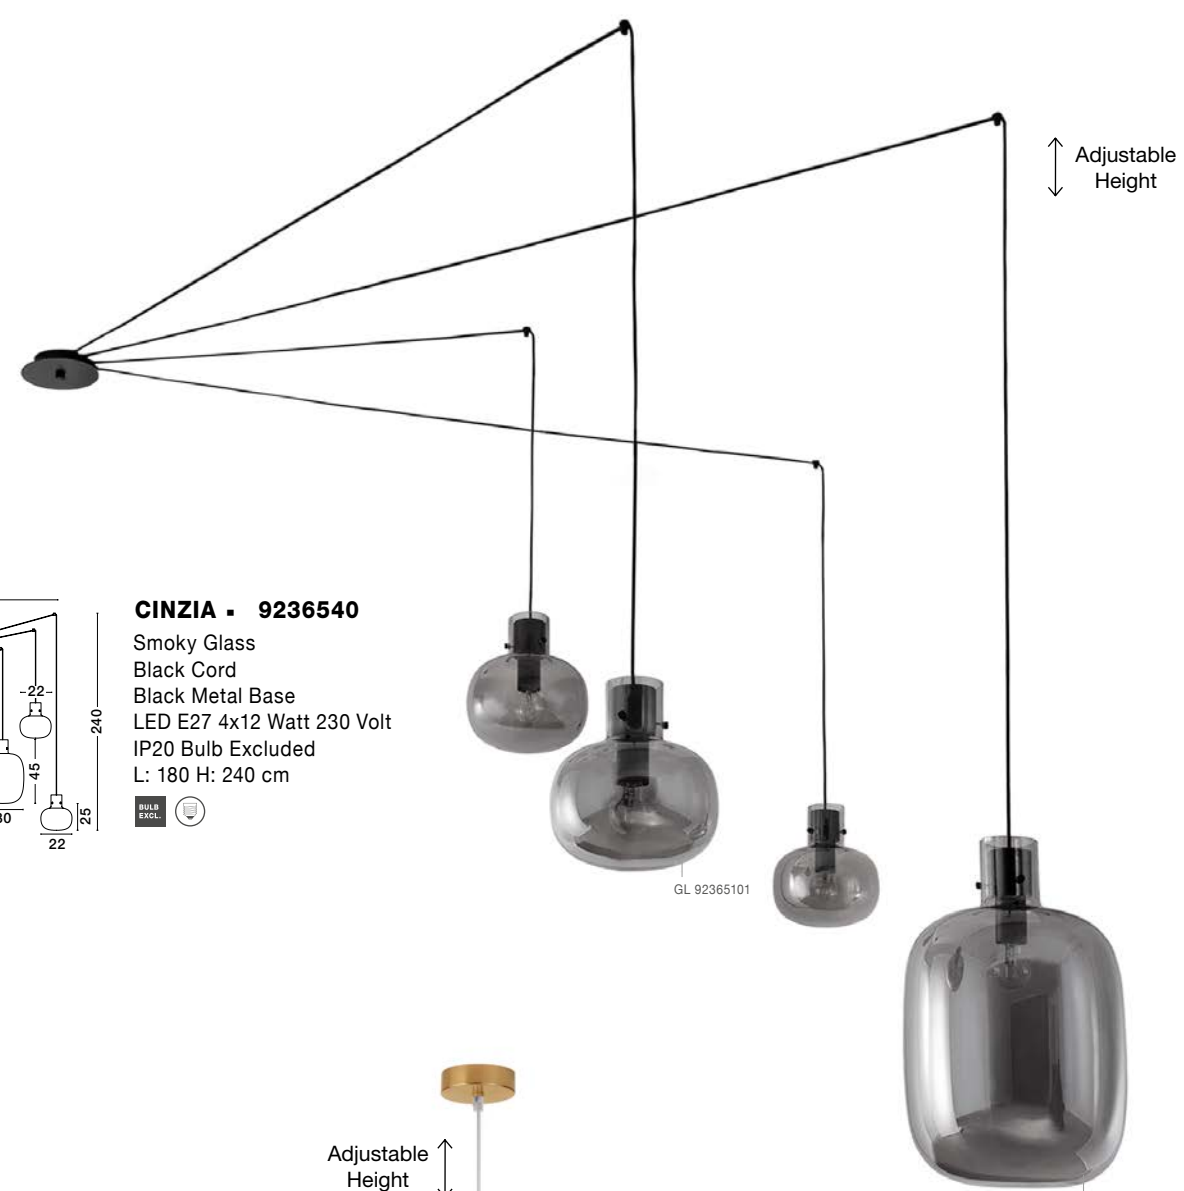

PAULINE . 9695265

Silver Aluminium
& Clear Glass
LED 15 Watt 230 Volt
1187Lm 3000K IP20
L: 12 W: 7.5 H: 69 cm

CINZIA - 9236540
 Smoky Glass
 Black Cord
 Black Metal Base
 LED E27 4x12 Watt 230 Volt
 IP20 Bulb Excluded
 L: 180 H: 240 cm

CINZIA - 9236640
 Champagne Glass
 White Cord
 Brass Gold Metal
 LED E27 1x12 Watt 230 Volt
 IP20 Bulb Excluded
 D: 30 H1: 45 H2: 198 cm

CINZIA - 9236650
 Champagne Glass
 White Cord
 Brass Gold Metal
 LED E27 1x12 Watt 230 Volt
 IP20 Bulb Excluded
 D: 22 H1: 25 H2: 178 cm

CINZIA - 9236600

Clear Glass
White Cord
Brass Gold Metal
LED E27 1x12 Watt 230 Volt
IP20 Bulb Excluded
D: 22 H1: 25 H2: 228 cm

GL 92366001

CINZIA - 9236630

Clear Glass
White Cord
Brass Gold Metal
LED E27 1x12 Watt 230 Volt
IP20 Bulb Excluded
D: 30 H1: 45 H2: 198 cm