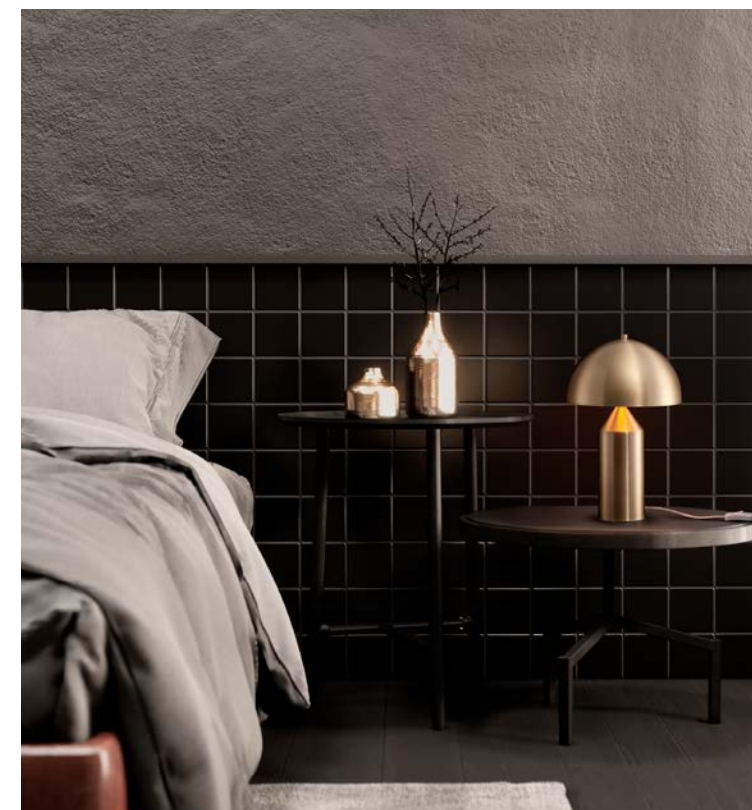

BOLT - 9050162

Brass Gold Metal
LED E27 1x12 Watt 230 Volt
IP20 Bulb Excluded
Cable Length: 150 cm
D: 25 H: 41 cm