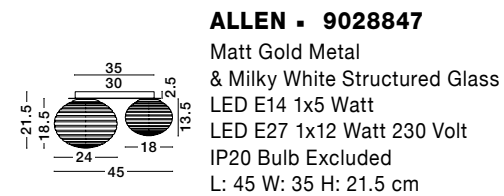

GL 90288472

GL 90288471

ALLEN - 9028847

Matt Gold Metal
& Milky White Structured Glass
LED E14 1x5 Watt
LED E27 1x12 Watt 230 Volt
IP20 Bulb Excluded
L: 45 W: 35 H: 21.5 cm