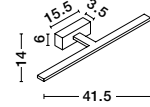

MONDRIAN - 9053122

Sandy Black Aluminium & Acrylic
LED 12 Watt 230 Volt
913Lm 3000K IP44
L: 41.5 W: 14 H: 6 cm