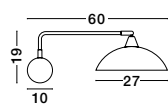

Adjustable Height ↑↓

CHIOTO - 540601

Matt Black Steel Outside
Shiny White Steel Inside
Black Fabric Wire
LED E27 1x12 Watt 230 Volt
IP20 Bulb Excluded
D: 60 H: 4 H₂: 120 cm

MIRBA - 9035979
 Sandy Black Metal Outside
 Gold Metal Inside
 LED E27 1x12 Watt 230 Volt
 IP20 Bulb Excluded
 L: 27 W: 60 H: 19 cm