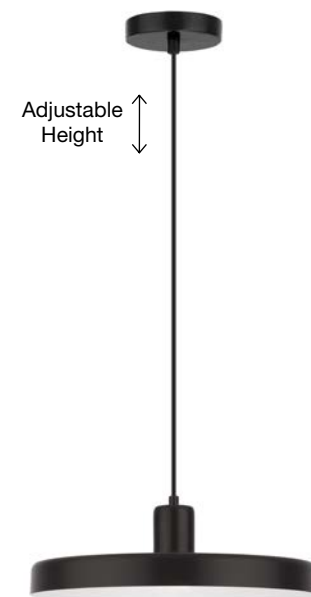

Adjustable Height ↑↓

CHIOTO - 540602

Matt Black Steel Outside
Shiny White Steel Inside
Black Fabric Wire
LED E27 1x12 Watt 230 Volt
IP20 Bulb Excluded
D: 36 H: 4 H₂: 120 cm