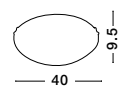

SHELL - 702203

White & Clear
Structured Glass
Chrome Metal
LED E27 3x12 Watt 230 Volt
IP20 Bulb Excluded
D: 40 H: 9.5 cm

GL 7022021