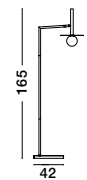

PIELO - 9043314

Brass Gold Metal
Opal Glass
LED G9 1x5 Watt 230 Volt
IP20 Class II
Bulb Excluded
D: 42 H: 165 cm