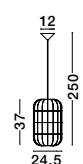

Adjustable Height

MIA - 9586596
Ivory Rattan
White Fabric Wire & Base
LED E27 1x12 Watt 230 Volt
IP20 Bulb Excluded
D: 35 H1: 44 H2: 250 cm

Adjustable Height

AURORA - 9587161
Natural Rattan
Black Fabric Wire & Base
LED E27 1x12 Watt 230 Volt
IP20 Bulb Excluded
D: 24.5 H1: 37 H2: 250 cm