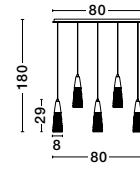

GL 91601911

KOVAC - 9160195
Brass Gold Metal
& Clear Structured Glass
LED G9 5x5 Watt 230 Volt
IP20 Bulb Excluded
L: 80 W: 10 H: 180 cm