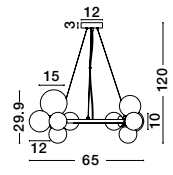

ODILLIA - 9028856

Opal Glass & Matt Gold Metal
LED G9 11x5 Watt 230 Volt
IP20 Bulb Excluded
Two Ways Of Mounting
L: 65 W: 52.8 H: 120 cm