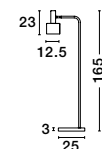

PAZ - 9426654

Gold Metal
Mint Metal Shade
White Base
LED E27 1x12 Watt 230 Volt
IP20 Bulb Excluded
Cable Length: 170 cm
D: 12.5 H: 165 cm