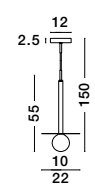

PIELO - 9043306

Sandy Black Metal
Opal Glass
LED G9 1x5 Watt 230 Volt
IP20 Bulb Excluded
D: 22 H: 55 H₂: 150 cm