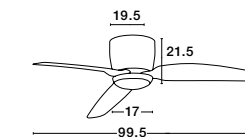

SILKY - 9953015

SATIN - 9953016

VOLGA - 9952361

VOLGA - 9952362

FAN SPECIFICATIONS

Product Nm.	Body Material	Blades Material	Product Size	Speed	Length of Each Blade	Motor Type	Watt (max.)	Power Supply	Airflow (CFM)	RPM	Noise Level	Weight	Blade Sweep	Summer/Winter Function	Light	Remote Control	Guarantee	Class
9953016	Brushed Nickel Steel & Glass	Polywood	D: 132 cm H: 25 cm	5 Speed Remote	57.5 cm	DC	35W	AC220-240V	4500	184	< 50 dB	7 Kg	52"	✓	✓	✓	5 Years motor 1 Year light source	I
9953015	Matt White Steel & Glass	White Polywood	D: 132 cm H: 25 cm	5 Speed Remote	57.5 cm	DC	35W	AC220-240V	4500	184	< 50 dB	7 Kg	52"	✓	✓	✓	5 Years motor 1 Year light source	I