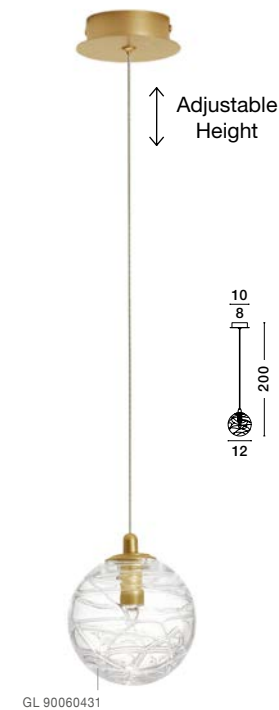

Adjustable Height

GL 90060481

KING - 9006049
 Brass Gold Metal
 Blown Clear Glass
 LED G9 5x5 Watt 230 Volt
 IP20 Bulb Excluded
 D: 35 H: 180 cm

Adjustable Height

GL 90060481

KING - 9006050
 Brass Gold Metal
 Blown Clear Glass
 LED G9 5x5 Watt 230 Volt
 IP20 Bulb Excluded
 L: 80 W: 16 H: 180 cm

GL 91601911

KOVAC - 9160191
 Brass Gold Metal
 & Clear Structured Glass
 LED G9 1x5 Watt 230 Volt
 IP20 Bulb Excluded
 D: 8 H: 29 H2: 180 cm

GL 91601911

KOVAC - 9160193
 Brass Gold Metal
 & Clear Structured Glass
 LED G9 3x5 Watt 230 Volt
 IP20 Bulb Excluded
 D: 25 H: 180 cm

GL 91601911

KOVAC - 9160196
 Brass Gold Metal
 & Clear Structured Glass
 LED G9 6x5 Watt 230 Volt
 IP20 Bulb Excluded
 D: 35 H: 180 cm

GL 91601911

KOVAC - 9160195
 Brass Gold Metal
 & Clear Structured Glass
 LED G9 5x5 Watt 230 Volt
 IP20 Bulb Excluded
 L: 80 W: 10 H: 180 cm