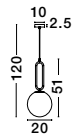

GRUS . 9191201

Brass Metal
Opal Glass
LED E27 1x12 Watt 230 Volt
IP20 Bulb Excluded
D: 20 H1: 51 H2: 120 cm