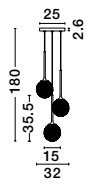

MIRANO - 9160212

Clear Structured Glass & Brass Gold Steel
LED G9 3x5 Watt 230 Volt
IP20 Bulb Excluded
D: 32 H: 180 cm