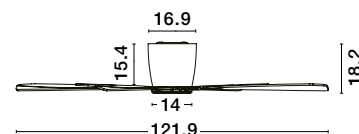

DELL - 9952320