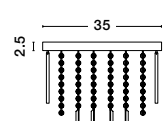

NUNZIA - 9180892

Chrome Metal
Glass & K9 Crystal
LED G9 6x5 Watt 230 Volt
IP20 Bulb Excluded
D: 35 H: 27 cm