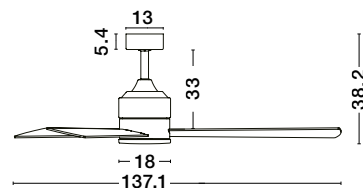

FAN SPECIFICATIONS

Product Nm.	Body Material	Blades Material	Product Size	Speed	Length of Each Blade	Motor Type	Watt (max.)	Power Supply	Airflow (CFM)	RPM	Noise Level	Net Weight	Blade Sweep	Summer/Winter Function	Light	Remote Control	Guarantee	Class
9952345	Stainless Aluminium	Teak & Walnut Plywood	D: 137.1 cm H: 38.2 cm	6 Speed Remote	52"	DC	38W	AC220-240V	5041	205	N/A	5,1 Kg	N/A	✓	✓	✓	2 Years Light & control 10 Years motor	I
9952350	Black Aluminium	Black & Walnut Plywood	D: 137.1 cm H: 38.2 cm	6 Speed Remote	52"	DC	38W	AC220-240V	5041	205	N/A	5,1 Kg	N/A	✓	✓	✓	2 Years Light & control 10 Years motor	I
9952355	White Aluminium	White & Oak Plywood	D: 137.1 cm H: 38.2 cm	6 Speed Remote	52"	DC	38W	AC220-240V	5041	205	N/A	5,1 Kg	N/A	✓	✓	✓	2 Years Light & control 10 Years motor	I