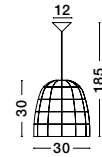

Adjustable Height

PIETRA - 673603
 Black Metal
 LED E27 3x12 Watt 230 Volt
 IP20 Bulb Excluded
 D: 30 H: 135 cm

03

wood & rattan

MARLO - 9586505
 Natural Rattan
 Black Fabric Wire & Base
 LED E27 1x12 Watt 230 Volt
 IP20 Bulb Excluded
 D: 30 H1: 30 H2: 185 cm