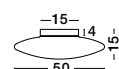

Adjustable Height

GL 45876021

PRESSIONE - 4587602

Opal Glass
Satin Metal Base
Chrome Aluminium
LED E27 3x12 Watt 230 Volt
IP20 Bulb Excluded
D: 50 H: 110 cm

GL 6204421

PRESSIONE - 620442

Opal Glass
Chrome Metal
LED E27 3x12 Watt 230 Volt
IP20 Bulb Excluded
D: 50 H: 15 cm