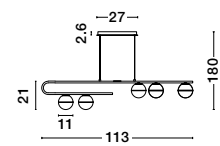

CANTONA - 9960616

Milky White Glass
Brass Gold
LED G9 5x5 Watt 230 Volt
IP20 Bulb Excluded
L: 113 W: 10 H: 180 cm