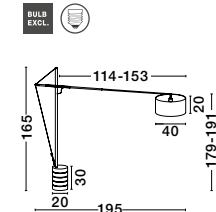

TRACCIA - 41455402

Iron & Plastic
White Fabric Shade
LED E27 1x12 Watt 230 Volt
IP20 Bulb Excluded
Cable Length: 240 cm
L: 195 W: 40 H: 165