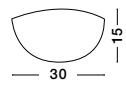

SHELL - 702201

White & Clear
Structured Glass
Chrome Metal
LED E27 1x12 Watt 230 Volt
IP20 Bulb Excluded
L: 30 W: 8 H: 15 cm