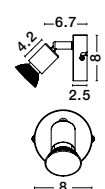

BASE - 661001

Matt White Metal
LED GU10 1x10 Watt 230 Volt
IP20 Bulb Excluded
D: 8 W: 6.7 H: 10.9 cm