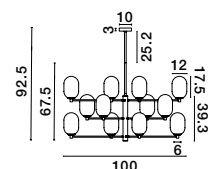

BALOR - 9009244

Brass Gold Metal
Gradient White Glass
LED G9 12x5 Watt 230 Volt
IP20 Bulb Excluded
Included Two parts Of Metal
25.2 cm Each Part
D: 100 H1: 67.5 H2: 92.5 cm