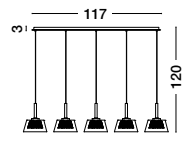

GL 13003013012
GL 13003013011

BOCCALE - 1300301306

Chrome Aluminium
Clear Glass
LED G9 5x5 Watt 230 Volt
IP20 Bulb Excluded
L: 117 W: 10 H: 120 cm

GL 13003013012
GL 13003013011

FILO - 1500202831

Chrome Aluminium
Clear Glass & Gold Frame
LED G9 1x5 Watt 230 Volt
IP20 Bulb Excluded
D: 14 H1: 19 H2: 120 cm