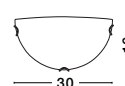

GL 6004011

ANCO - 600401
White Satinated Glass
Chrome Metal
LED E27 1x12 Watt 230 Volt
IP20 Bulb Excluded
Packing 6 pcs
D: 30 H: 8 cm

GL 6004021

ANCO - 600402
White Satinated Glass
Chrome Metal
LED E27 2x12 Watt 230 Volt
IP20 Bulb Excluded
Packing 6 pcs
D: 40 H: 9.5 cm

GL 6004031

ANCO - 600403
White Satinated Glass
Chrome Metal
LED E27 1x12 Watt 230 Volt
IP20 Bulb Excluded
Packing 6 pcs
L: 30 W: 7.5 H: 16 cm

GL 6058031

GIORNO - 605803
Alabaster Glass
Chrome Metal
LED E27 1x12 Watt 230 Volt
IP20 Bulb Excluded
Packing 12 pcs
L: 30 W: 7.5 H: 16 cm

GL 6058011

GIORNO - 605801
Alabaster Glass
Chrome Metal
LED E27 1x12 Watt 230 Volt
IP20 Bulb Excluded
Packing 5 pcs
D: 30 H: 8 cm

GL 6058021

GIORNO - 605802
Alabaster Glass
Chrome Metal
LED E27 2x12 Watt 230 Volt
IP20 Bulb Excluded
Packing 5 pcs
D: 40 H: 9.5 cm