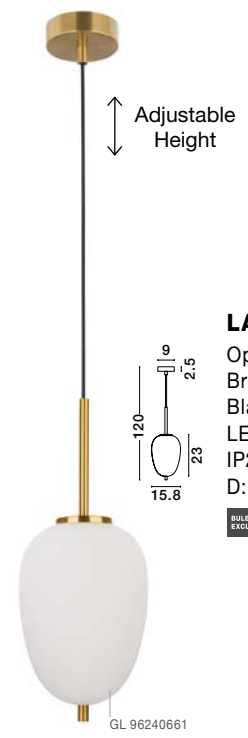

Adjustable Height

GL 96240611

LATO - 9624061

Opal Glass
Brass Gold Metal
Black Fabric Wire
LED E27 1x12 Watt 230 Volt
IP20 Bulb Excluded
D: 30 H1: 23 H2: 120 cm

Adjustable Height

GL 96240621

LATO - 9624062

Opal Glass
Brass Gold Metal
Black Fabric Wire
LED E27 1x12 Watt 230 Volt
IP20 Bulb Excluded
D: 22 H1: 40 H2: 120 cm

Adjustable Height

GL 96240631

LATO - 9624063

Opal Glass
Brass Gold Metal
Black Fabric Wire
LED E27 1x12 Watt 230 Volt
IP20 Bulb Excluded
D: 27 H1: 40 H2: 120 cm

Adjustable Height

GL 96240641

LATO - 9624064

Opal Glass
Brass Gold Metal
Black Fabric Wire
LED E14 1x5 Watt 230 Volt
IP20 Bulb Excluded
D: 18.5 H1: 17.2 H2: 120 cm

Adjustable Height

GL 96240651

LATO - 9624065

Opal Glass
Brass Gold Metal
Black Fabric Wire
LED E14 1x5 Watt 230 Volt
IP20 Bulb Excluded
D: 16.5 H1: 20 H2: 120 cm

Adjustable Height

GL 96240661

LATO - 9624066