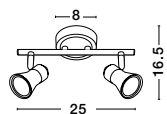

Rotating & Adjustable

GALERIA - 663002
 Satin Nickel
 Chrome Aluminium
 LED GU10 2x10 Watt 230 Volt
 IP20 Bulb Excluded
 L: 25 H: 16.5 cm

Rotating & Adjustable

GL 6670011

PUBLICO - 667003
 Opal Glass
 Satin Nickel Metal
 LED E14 3x5 Watt 230 Volt
 IP20 Bulb Excluded
 L: 52 W: 7.8 H: 16.2 cm