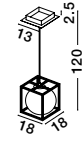

JULIET . 9206401

Brass & Black Metal
White Opal Glass
LED E14 1x5 Watt 230 Volt
IP20 Bulb Excluded
L: 18 W: 18 H: 120 cm