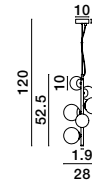

ODILLIA - 9009251
Matt Black Metal & Clear Glass
LED G9 6x6 Watt 230 Volt
IP20 Bulb Excluded
L: 28 W: 23.2 H: 120 cm