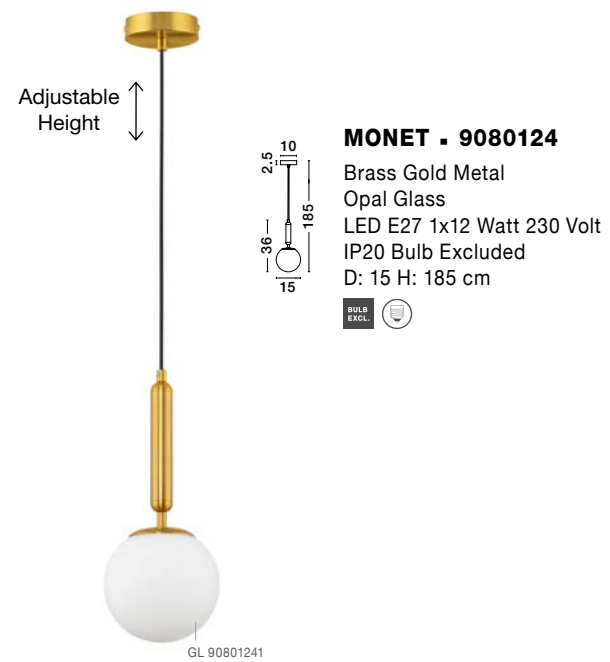

GL 91853611

ALVAREZ - 9185361
 Satin Gold Metal
 & Black Marble
 White Opal Glass
 LED E14 1x5 Watt 230 Volt
 Bulb Excluded IP20
 Cable Length: 160 cm
 L: 22 W: 15 H: 51 cm

GL 91367021

ALVAREZ - 9136702
 Satin Gold Metal
 & Black Marble
 White Opal Glass
 LED E27 1x12 Watt 230 Volt
 Bulb Excluded IP20
 Cable Length: 160 cm
 L: 31 W: 25 H: 140 cm

VITTON - 8279601
 Brass Metal
 White Glossy Glass
 Brass Fabric Cable
 LED E27 1x12 Watt 230 Volt
 IP20 Bulb Excluded
 L: 150 W: 20 H: 120 cm

VITTON - 8279603
 Brass Metal
 White Glossy Glass
 LED E14 1x5 Watt 230 Volt
 IP20 Bulb Excluded
 D: 21 W: 18 H: 22 cm

MAKE YOUR OWN COMBINATION

VITTON - 8279602
 Brass Metal
 White Glossy Glass
 Brass Fabric Cable
 LED E14 3x5 Watt 230 Volt
 IP20 Bulb Excluded
 L: 122 W: 15 H: 180 cm

GL 90433111

PIELO - 9043311
 Brass Gold Metal
 Opal Glass
 LED G9 1x5 Watt 230 Volt
 IP20 Bulb Excluded
 D: 22 H: 55 H2: 150 cm

GL 90433111

PIELO - 9043312
 Brass Gold Metal
 Opal Glass
 LED G9 8x5 Watt 230 Volt
 IP20 Bulb Excluded
 L: 109 W: 41 H: 57 H2: 135 cm

GL 90433111

PIELO - 9043318
 Brass Gold Metal
 Opal Glass
 LED G9 4x5 Watt 230 Volt
 IP20 Bulb Excluded
 L: 51 W: 37 H: 17 cm