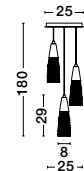

GL 91601911

KOVAC - 9160193
Brass Gold Metal
& Clear Structured Glass
LED G9 3x5 Watt 230 Volt
IP20 Bulb Excluded
D: 25 H: 180 cm