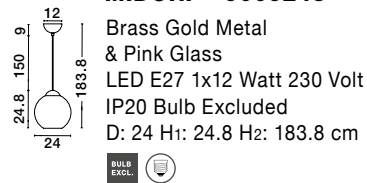

GL 91912411

LONI - 9191241

Brass Metal
Champagne Glass
LED E27 1x12 Watt 230 Volt
IP20 Bulb Excluded
D: 24 H: 32 H2: 120 cm

Adjustable Height

GL 90092431

MIDORI . 9009243

Brass Gold Metal & Pink Glass
LED E27 1x12 Watt 230 Volt
IP20 Bulb Excluded
D: 24 H1: 24.8 H2: 183.8 cm