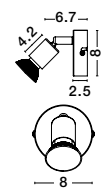

BASE - 662001

Rust Metal
LED GU10 1x10 Watt 230 Volt
IP20 Bulb Excluded
D: 8 W: 6.7 H: 10.9 cm