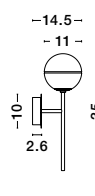

CANTONA - 9960617

Milky White Glass
Brass Gold
LED G9 1x5 Watt 230 Volt
IP20 Bulb Excluded
L: 14.5 W: 11 H: 35 cm