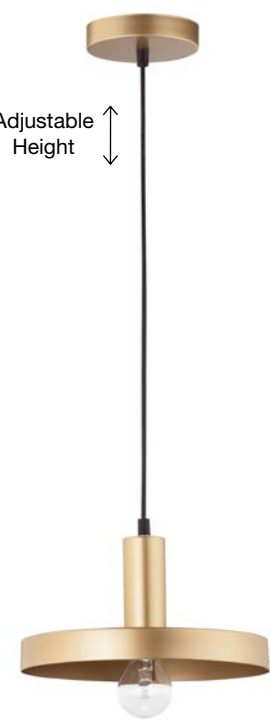

Adjustable Height ↑↓

GARNI - 9417050

Gold Metal
Outside & Inside
Black PVC Wire
LED E27 1x12 Watt 230 Volt
IP20 Bulb Excluded
D: 25 H: 15 H₂: 120 cm