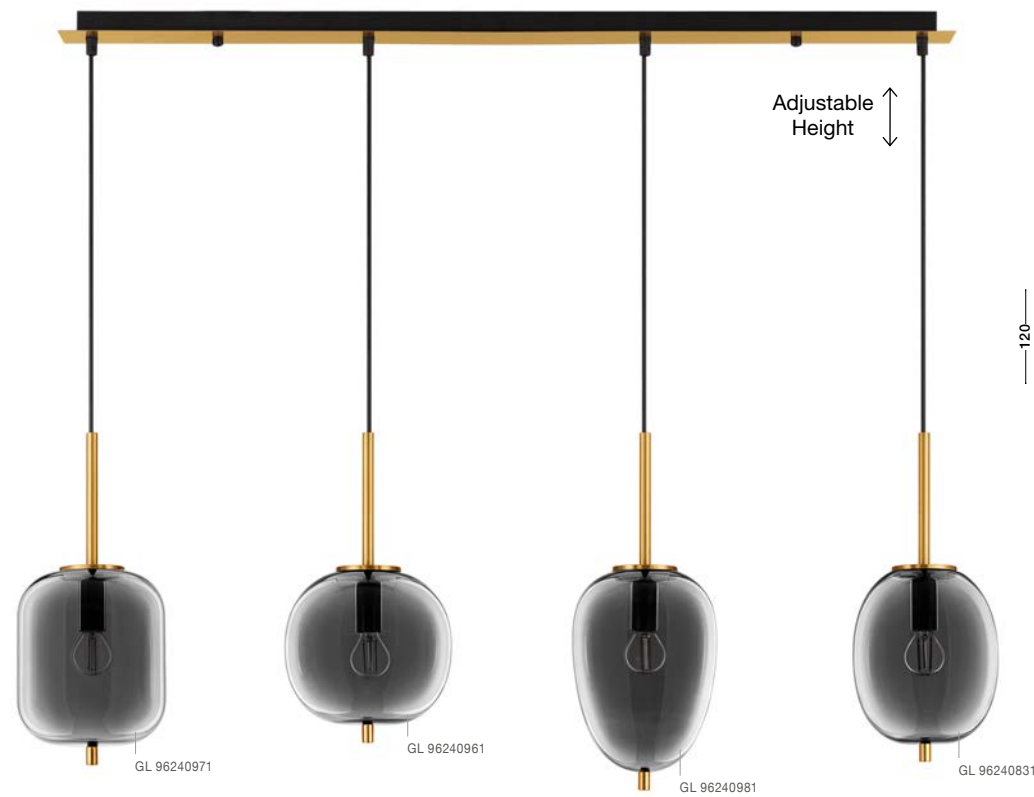

LATO - 96240961
 Brass Gold Metal & Smoky Glass
 Black Fabric Wire
 LED E14 1x5 Watt 230 Volt
 IP20 Bulb Excluded
 D: 18.5 H: 120 cm

LATO - 96240971
 Brass Gold Metal & Smoky Glass
 Black Fabric Wire
 LED E14 1x5 Watt 230 Volt
 IP20 Bulb Excluded
 D: 16.5 H: 120 cm

LATO - 96240981
 Brass Gold Metal & Smoky Glass
 Black Fabric Wire
 LED E14 1x5 Watt 230 Volt
 IP20 Bulb Excluded
 D: 15.8 H: 120 cm

Adjustable Height

LATO - 9624083
 Brass Gold Metal & Smoky Glass
 Black Fabric Wire
 LED E14 4x5 Watt 230 Volt
 IP20 Bulb Excluded
 L: 110 W: 18.5 H: 120 cm

Adjustable Height

LATO - 9624082
 Brass Gold Metal & Smoky Glass
 Black Fabric Wire
 LED E14 3x5 Watt 230 Volt
 IP20 Bulb Excluded
 D: 46 H: 120 cm

GL 92363621

SIANNA - 9236362

Smoky Glass
Brass Gold Metal
LED E27 1x12 Watt 230 Volt
IP20 Bulb Excluded
D: 18 H: 16 H₂: 220 cm