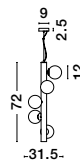

JAKLIN - 9724582

Opal Glass
Antique Brass Metal
Gold Fabric Wire
LED G9 5x5 Watt 230 Volt
IP20 Bulb Excluded
D: 31.5 H1: 72 H2: 150 cm

GL 97245821