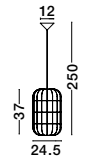

AURORA - 9587162
Ivory Rattan
White Fabric Wire & Base
LED E27 1x12 Watt 230 Volt
IP20 Bulb Excluded
D: 24.5 H1: 37 H2: 250 cm