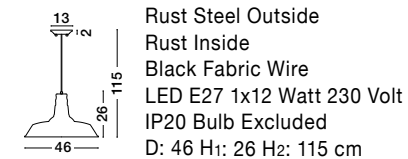

Black & Brass Metal
LED E27 1x12 Watt 230 Volt
IP20 Bulb Excluded
D: 22 H: 96 cm

Adjustable Height

OSTERIA - 620201

Rust Steel Outside
Rust Inside
Black Fabric Wire
LED E27 1x12 Watt 230 Volt
IP20 Bulb Excluded
D: 46 H: 26 H2: 115 cm