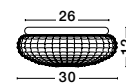

CLAM - 9738255
Clear Glass
White Metal
LED E27 2x12 Watt 230 Volt
IP44 Bulb Excluded
D: 30 H: 12 cm