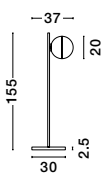

CANTONA - 9960619

Milky White Glass
Brass Gold & White Marble
LED E27 1x12 Watt 230 Volt
IP20 Bulb Excluded
Cable Length: 140 cm
L: 30 W: 37 H: 155 cm