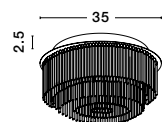

ROSARNO - 9180891

Chrome Metal
Glass & K9 Crystal
LED G9 6x5 Watt 230 Volt
IP20 Bulb Excluded
D: 35 H: 18 cm