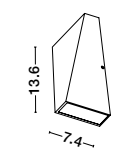

MILEY - 9202261
Sandy White Aluminium & Glass
LED 6 Watt 230 Volt
397Lm 3000K IP54
Light Up & Down
L: 7.4 W: 7.4 H: 13.6 cm