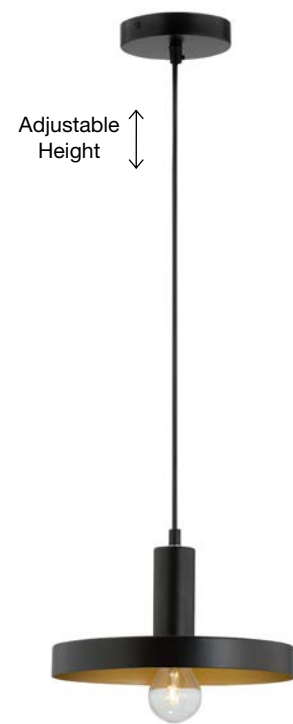

Adjustable Height ↑↓

GARNI - 9417053

Black Metal Outside
Gold Inside
Black PVC Wire
LED E27 1x12 Watt 230 Volt
IP20 Bulb Excluded
D: 25 H: 15 H₂: 120 cm