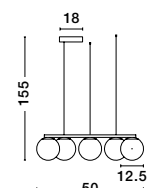

GL 99196041

JOLINE - 9919603
Sandy Black Metal & Aluminium
White Opal Glass
LED 35 Watt 240 Volt
2803Lm 3200K IP20
D: 50 H: 155 cm