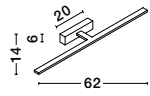

MONDRIAN - 9053201

Sandy White Aluminium & Acrylic
LED 20 Watt 230 Volt
1615Lm 3000K IP44
L: 62 W: 14 H: 6 cm