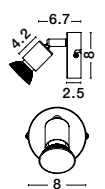

BASE - 660001

Satin Nickel Metal
LED GU10 1x10 Watt 230 Volt
IP20 Bulb Excluded
D: 8 W: 6.7 H: 10.9 cm