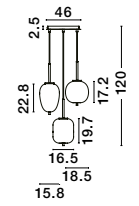

LATO - 9624082
Brass Gold Metal & Smoky Glass
Black Fabric Wire
LED E14 3x5 Watt 230 Volt
IP20 Bulb Excluded
D: 46 H: 120 cm