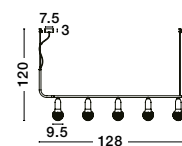

Adjustable
Height

VEDA - 9536419
Black Metal & Clear Glass
LED G9 5x6 Watt 230 Volt
IP20 Bulb Excluded
L: 128 W: 10 H: 120 cm

Adjustable
Height

VEDA - 9536415
Brass Metal & Clear Glass
LED G9 5x6 Watt 230 Volt
IP20 Bulb Excluded
L: 128 W: 10 H: 120 cm