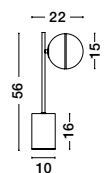

CANTONA - 9960618

Milky White Glass
Brass Gold & White Marble
LED G9 1x5 Watt 230 Volt
IP20 Bulb Excluded
Cable Length: 140 cm
L: 15 W: 22 H: 56 cm