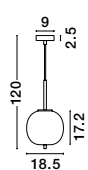

Adjustable Height

GL 96240631

LATO - 9624063

Opal Glass
Brass Gold Metal
Black Fabric Wire
LED E27 1x12 Watt 230 Volt
IP20 Bulb Excluded
D: 27 H1: 40 H2: 120 cm

Adjustable Height

GL 96240641

LATO - 9624064

Opal Glass
Brass Gold Metal
Black Fabric Wire
LED E14 1x5 Watt 230 Volt
IP20 Bulb Excluded
D: 18.5 H1: 17.2 H2: 120 cm