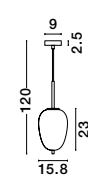

Adjustable Height

GL 96240651

LATO - 9624075

Black Metal & Opal Glass
Black Fabric Wire
LED E14 1x5 Watt 230 Volt
IP20 Bulb Excluded
D: 16.5 H: 120 cm

Adjustable Height

GL 96240661

LATO - 9624076

Black Metal & Opal Glass
Black Fabric Wire
LED E14 1x5 Watt 230 Volt
IP20 Bulb Excluded
D: 15.8 H: 120 cm