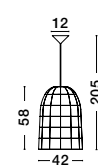

GRIFFIN - 9586506

Dried Water Hyacinth
Black Fabric Wire & Base
LED E27 1x12 Watt 230 Volt
IP20 Bulb Excluded
D: 42 H1: 58 H2: 205 cm