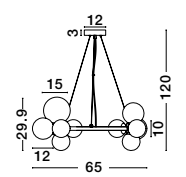

ALSO YOU CAN DO

ODILLIA - 9009249
Matt Black Metal & Clear Glass
LED G9 11x6 Watt 230 Volt
IP20 Bulb Excluded
Two Ways Of Mounting
D: 65 H: 120 cm