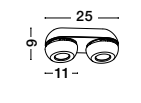

LED WARM WHITE DRIVER INCL.