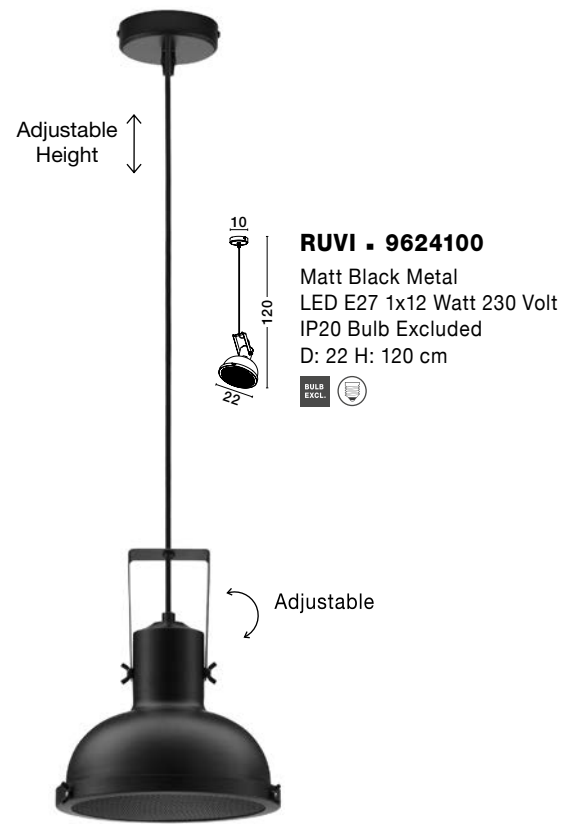

POWER SUPPLY

Adjustable

VIRGO - 9420850

Black & Brass Metal
LED E27 1x12 Watt 230 Volt
IP20 Bulb Excluded
D: 16 W: 27 H: 44 cm

Fixed Height

Adjustable

Adjustable

VIRGO - 9420851

Black & Brass Metal
LED E27 1x12 Watt 230 Volt
IP20 Bulb Excluded
D: 22 H: 96 cm

Adjustable Height

OSTERIA - 620201

Rust Steel Outside
Rust Inside
Black Fabric Wire
LED E27 1x12 Watt 230 Volt
IP20 Bulb Excluded
D: 46 H: 26 H2: 115 cm

Adjustable Height

OSTERIA - 420201

Shining Black Steel Outside
Matt White Inside
Black Fabric Wire
LED E27 1x12 Watt 230 Volt
IP20 Bulb Excluded
D: 46 H: 26 H2: 115 cm

Adjustable Height

OSTERIA - 420202

Shining White Steel Outside
Matt White Inside
White Fabric Wire
LED E27 1x12 Watt 230 Volt
IP20 Bulb Excluded
D: 46 H: 26 H2: 115 cm

RUVI - 9624103

Matt Black Metal
LED GU10 1x10 Watt
230 Volt
IP20 Bulb Excluded
D: 12 W: 20 H: 21 cm

RUVI - 9624104

Matt Black Metal
LED GU10 2x10 Watt
230 Volt
IP20 Bulb Excluded
L: 28.5 W: 12 H: 23.5cm

RUVI - 9624105