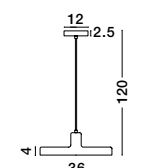

Adjustable Height ↑↓

GARNI - 9417051

Black Metal Outside
& Gold Inside
Black PVC Wire
LED E27 3x12 Watt 230 Volt
IP20 Bulb Excluded
D: 56 H: 120 cm

Adjustable Height ↑↓

CHIOTO - 540602

Matt Black Steel Outside
Shiny White Steel Inside
Black Fabric Wire
LED E27 1x12 Watt 230 Volt
IP20 Bulb Excluded
D: 36 H: 4 H₂: 120 cm