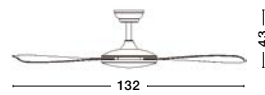

FAN SPECIFICATIONS

Product Nm.	Body Material	Blades Material	Product Size	Speed	Length of Each Blade	Motor Type	Watt (max.)	Power Supply	Airflow (CFM)	RPM	Noise Level	Weight	Blade Sweep	Summer/Winter Function	Light	Remote Control	Guarantee	Class
9952360	White Aluminium	White ABS	D: 132 cm H: 43 cm	6 Speed Remote	54"	DC	38W	AC220-240V	5250	220	N/A	4,7 Kg	N/A	✓	X	✓	2 Years Light & control 10 Years motor	I
9952365	Black Aluminium	Black ABS	D: 132 cm H: 43 cm	6 Speed Remote	54"	DC	38W	AC220-240V	5250	220	N/A	4,7 Kg	N/A	✓	X	✓	2 Years Light & control 10 Years motor	I

FAN SPECIFICATIONS

Product Nm.	Body Material	Blades Material	Product Size	Speed	Length of Each Blade	Motor Type	Watt (max.)	Power Supply	Airflow (CFM)	RPM	Noise Level	Weight	Blade Sweep	Summer/Winter Function	Light	Remote Control	Guarantee	Class
9952363	White Aluminium	White ABS	D: 110 cm H: 31-43 cm	6 Speed Remote	69"	DC	N/A	AC220-240V	4500	184	N/A	11 Kg	N/A	✓	X	✓	2 Years Light & control 10 Years motor	I
9952364	Black Aluminium	Black ABS	D: 110 cm H: 31-43 cm	6 Speed Remote	69"	DC	N/A	AC220-240V	4500	184	N/A	11 Kg	N/A	✓	X	✓	2 Years Light & control 10 Years motor	I

LIGHT SPECIFICATIONS

Product Nm.	LED Watt	Motor DC Watt	Lumen	Volt	LED Chip	Beam Angle	Kelvin	Protection	Driver Included
9952363	18W	40W	650Lm	220V	Edison	120°	3000K	IP20	✓
9952364									

WALL PANEL - 9953200
Wall Panel
L: 10 W: 10 H: 5.5 cm