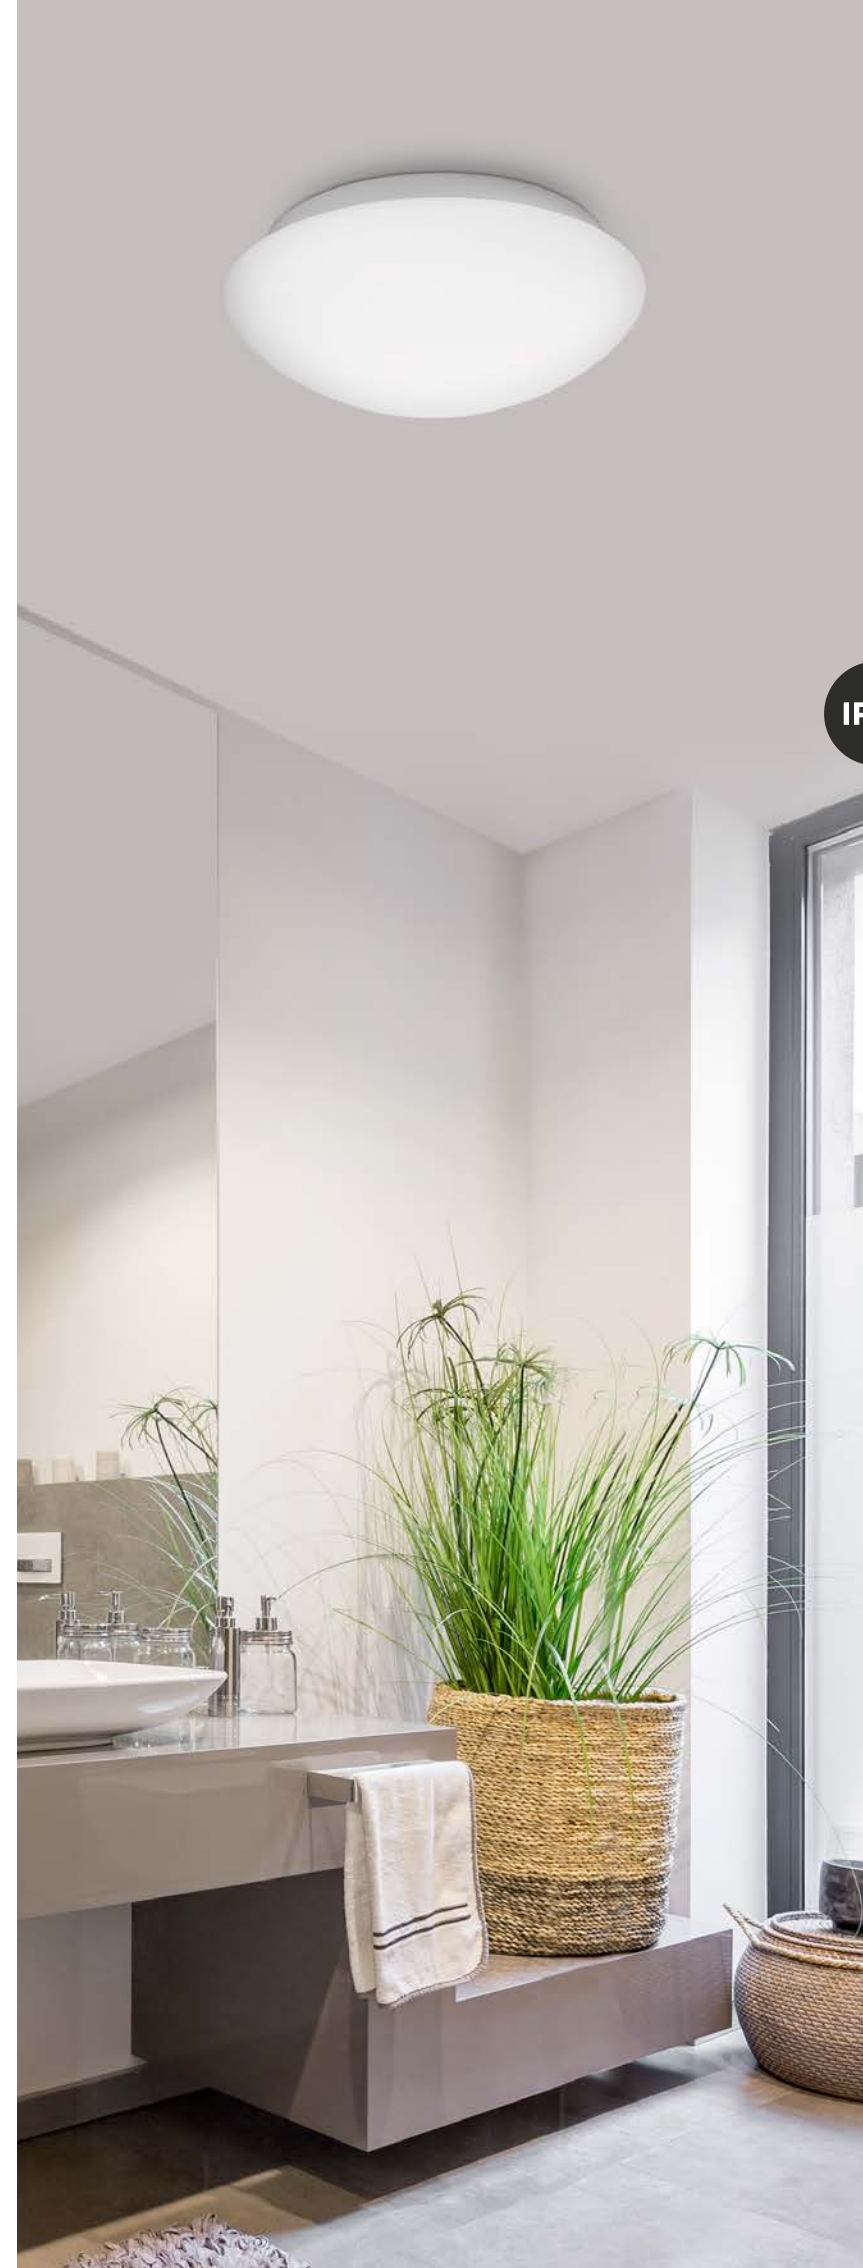

BREST - 832403

White Opal Glass & Metal
LED E27 2x12 Watt 230 Volt
IP44 Bulb Excluded
D: 38 H: 13 cm