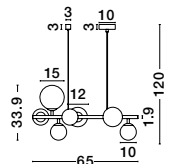

ODILLIA - 9028858

Opal Glass & Matt Gold Metal
LED G9 7x5 Watt 230 Volt
IP20 Bulb Excluded
L: 65 W: 28.9 H: 120 cm