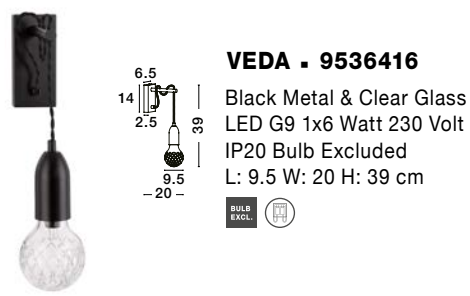

VEDA - 9536416
Black Metal & Clear Glass
LED G9 1x6 Watt 230 Volt
IP20 Bulb Excluded
L: 9.5 W: 20 H: 39 cm