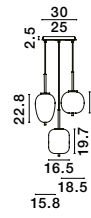

LATO - 9624099
Black Metal & Opal Glass
Black Fabric Wire
LED E14 3x5 Watt 230 Volt
IP20 Bulb Excluded
L: 53 W: 9 H: 120 cm