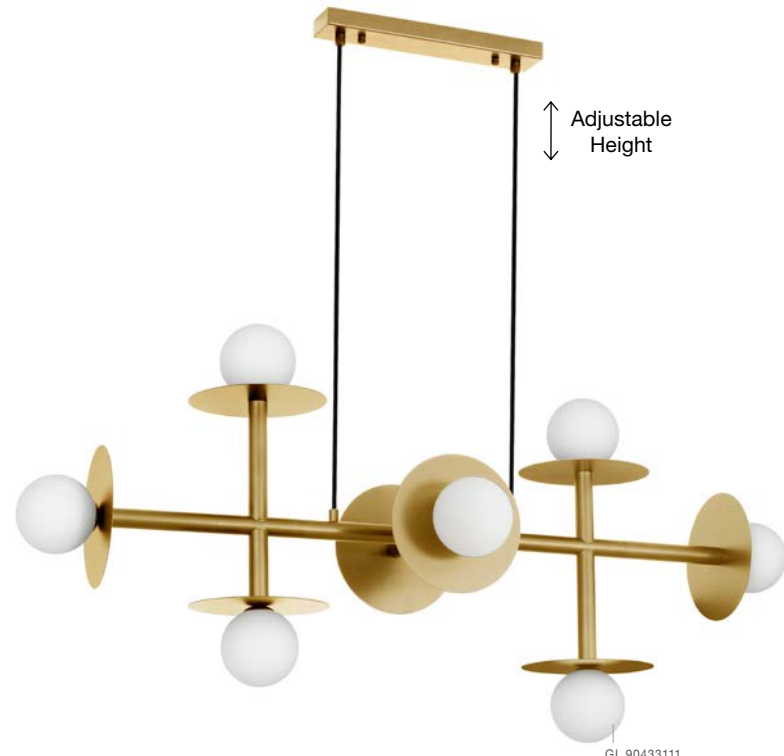

MAKE YOUR OWN COMBINATION

VITTON - 8279602
 Brass Metal
 White Glossy Glass
 Brass Fabric Cable
 LED E14 3x5 Watt 230 Volt
 IP20 Bulb Excluded
 L: 122 W: 15 H: 180 cm

GL 90433111

PIELO - 9043311
 Brass Gold Metal
 Opal Glass
 LED G9 1x5 Watt 230 Volt
 IP20 Bulb Excluded
 D: 22 H: 55 H2: 150 cm

GL 90433111

PIELO - 9043312
 Brass Gold Metal
 Opal Glass
 LED G9 8x5 Watt 230 Volt
 IP20 Bulb Excluded
 L: 109 W: 41 H: 57 H2: 135 cm

GL 90433111

PIELO - 9043318
 Brass Gold Metal
 Opal Glass
 LED G9 4x5 Watt 230 Volt
 IP20 Bulb Excluded
 L: 51 W: 37 H: 17 cm