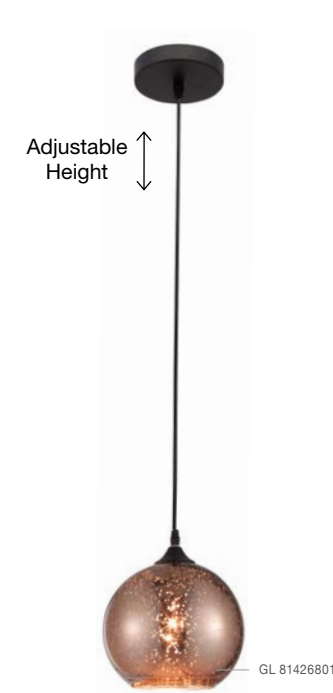

MAYAN - 9988103
Chrome Metal
Smoky Gray Glass
LED E27 1x12 Watt 230 Volt
IP20 Bulb Excluded
D: 30 H: 53 H2: 120 cm

MAYAN - 9988105
Matt Black Metal
Copper Glass
LED E27 1x12 Watt 230 Volt
IP20 Bulb Excluded
D: 30 H: 53 H2: 120 cm