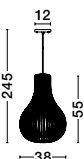

Adjustable Height