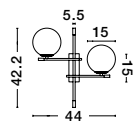

Adjustable Height

GL 90092941

GL 90092941

GIT - 9009297
 Matt Black & Gold Metal
 Opal Glass
 LED G9 2x5 Watt 230 Volt
 IP20 Bulb Excluded
 L: 44 W: 17.3 H: 42.2 cm

ALSO YOU CAN DO

Two Options Of Height
 67 - 120 cm