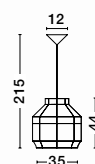

MIA - 9858659
Natural Rattan
Black Fabric Wire & Base
LED E27 1x12 Watt 230 Volt
IP20 Bulb Excluded
D: 35 H1: 44 H2: 215 cm