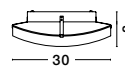

GL 6004011

ANCO - 600401
White Satinated Glass
Chrome Metal
LED E27 1x12 Watt 230 Volt
IP20 Bulb Excluded
Packing 6 pcs
D: 30 H: 8 cm

GL 6004021

ANCO - 600402
White Satinated Glass
Chrome Metal
LED E27 2x12 Watt 230 Volt
IP20 Bulb Excluded
Packing 6 pcs
D: 40 H: 9.5 cm

GL 6004031

ANCO - 600403
White Satinated Glass
Chrome Metal
LED E27 1x12 Watt 230 Volt
IP20 Bulb Excluded
Packing 6 pcs
L: 30 W: 7.5 H: 16 cm

GL 6058031

GIORNO - 605803
Alabaster Glass
Chrome Metal
LED E27 1x12 Watt 230 Volt
IP20 Bulb Excluded
Packing 12 pcs
L: 30 W: 7.5 H: 16 cm

GL 6058011

GIORNO - 605801
Alabaster Glass
Chrome Metal
LED E27 1x12 Watt 230 Volt
IP20 Bulb Excluded
Packing 5 pcs
D: 30 H: 8 cm

GL 6058021

GIORNO - 605802
Alabaster Glass
Chrome Metal
LED E27 2x12 Watt 230 Volt
IP20 Bulb Excluded
Packing 5 pcs
D: 40 H: 9.5 cm