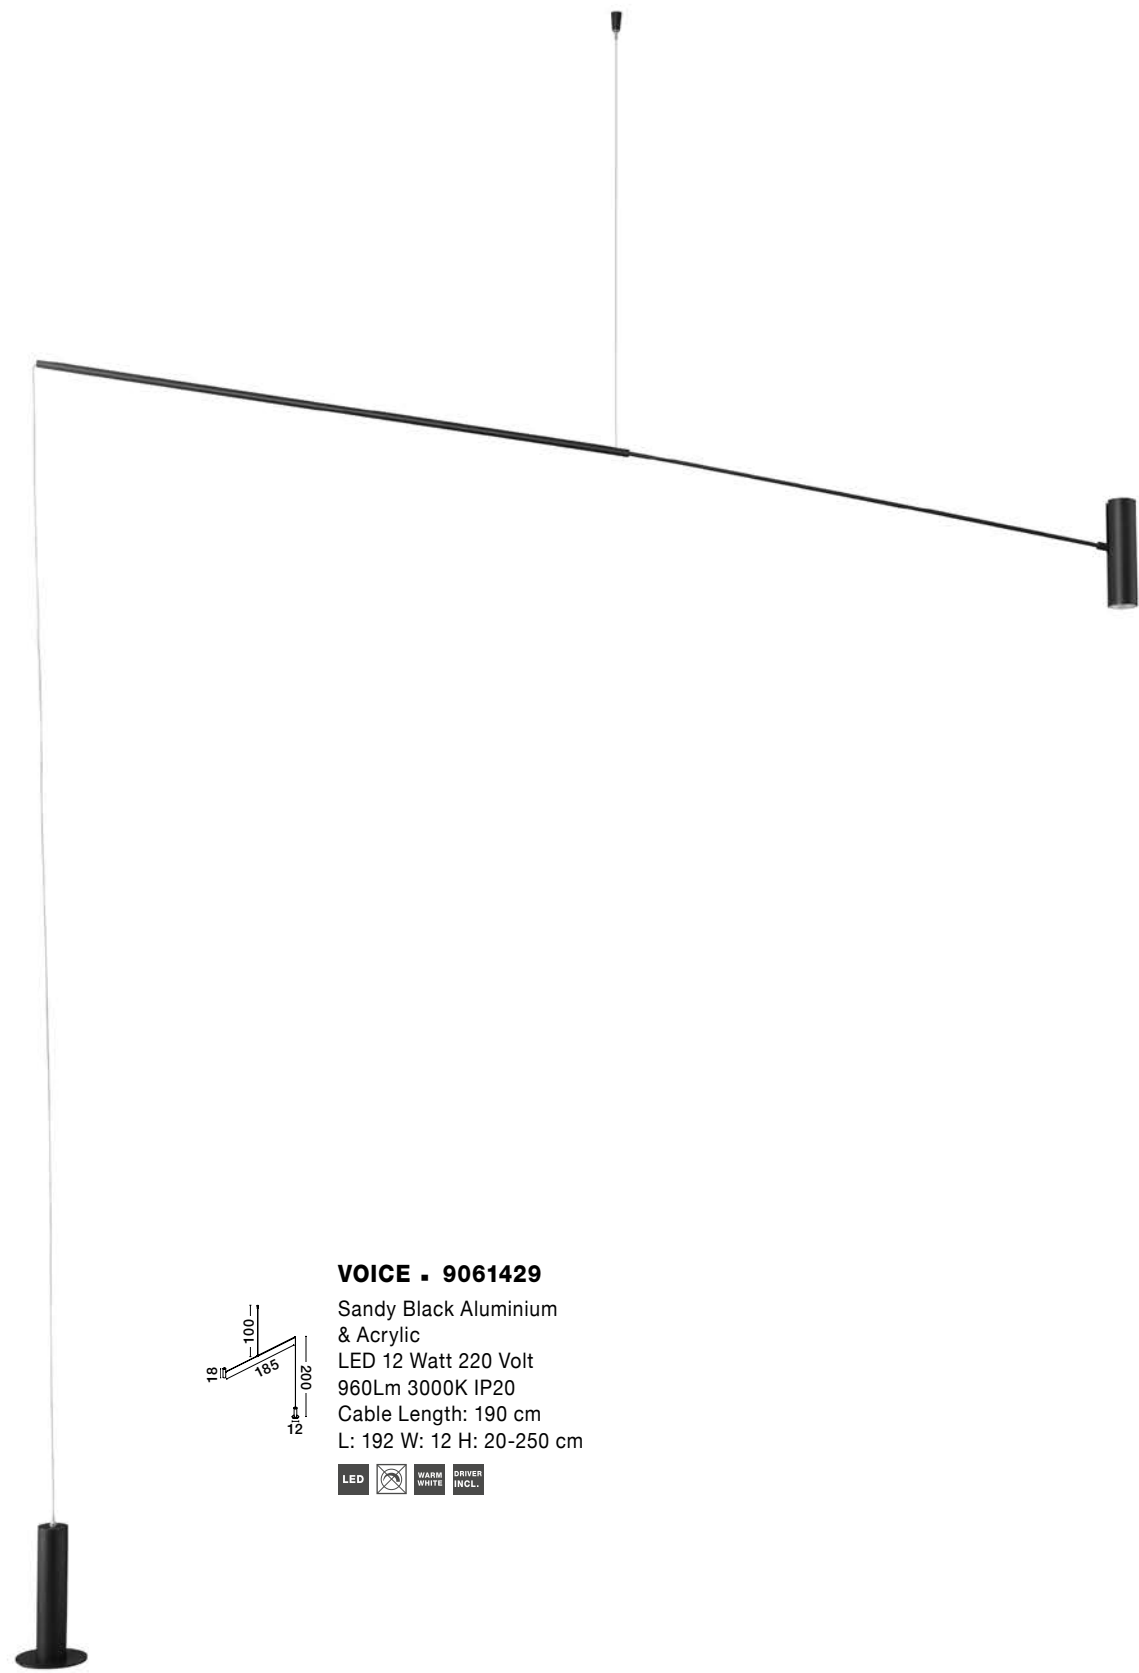

VOICE - 9061429

Sandy Black Aluminium
& Acrylic
LED 12 Watt 220 Volt
960Lm 3000K IP20
Cable Length: 190 cm
L: 192 W: 12 H: 20-250 cm