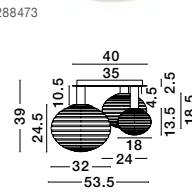

ALLEN - 9028848

Matt Gold Metal
& Milky White Structured Glass
LED E14 1x5 Watt
LED E27 2x12 Watt 230 Volt
IP20 Bulb Excluded
L: 53.5 W: 48 H: 39 cm