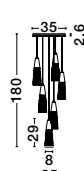

GL 91601911

KOVAC - 9160196
Brass Gold Metal
& Clear Structured Glass
LED G9 6x5 Watt 230 Volt
IP20 Bulb Excluded
D: 35 H: 180 cm