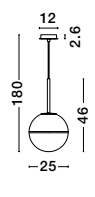

CANTONA - 9960612

Milky White Glass
Brass Gold
LED E27 1x12 Watt 230 Volt
IP20 Bulb Excluded
D: 25 H: 180 cm