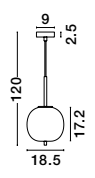

Adjustable Height

GL 96240631

LATO - 9624073

Black Metal & Opal Glass
Black Fabric Wire
LED E27 1x12 Watt 230 Volt
IP20 Bulb Excluded
D: 27 H: 120 cm

Adjustable Height

GL 96240641

LATO - 9624074

Black Metal & Opal Glass
Black Fabric Wire
LED E14 1x5 Watt 230 Volt
IP20 Bulb Excluded
D: 18.5 H: 120 cm