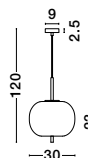

LATO - 9624061

Opal Glass
Brass Gold Metal
Black Fabric Wire
LED E27 1x12 Watt 230 Volt
IP20 Bulb Excluded
D: 30 H1: 23 H2: 120 cm