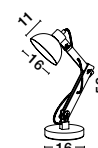

MUTANTI - 6713402
 Black Metal & Natural Wood
 LED E27 1x12 Watt 230 Volt
 IP20 Bulb Excluded
 Cable Length: 180 cm
 D: 25 H: 170 cm

LILA - 671601
 White Metal & Natural Wood
 LED E27 1x12 Watt 230 Volt
 IP20 Bulb Excluded
 Cable Length: 180 cm
 D: 16 H: 59 cm