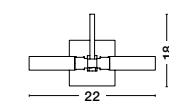

DRITTO - 6310661

Clear Glass
Satin Nickel Metal
LED G9 2x5 Watt 230 Volt
IP44 Bulb Excluded
L: 22 W: 12 H: 18 cm