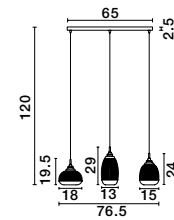

MOND - 9731216

Satin Gold Metal
Clear Glass
LED E14 3x5 Watt 230 Volt
IP20 Bulb Excluded
L: 76.5 W: 18 H: 120 cm