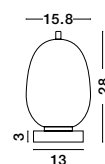

GL 96240852

LATO - 9624086

Brass Gold Metal
& Opal Glass
LED E14 1x5 Watt 230 Volt
IP20 Bulb Excluded
Cable Length: 160 cm
D: 16.5 H: 25 cm

GL 96240853

LATO - 9624088

Brass Gold Metal
& Opal Glass
LED E14 1x5 Watt 230 Volt
IP20 Bulb Excluded
Cable Length: 160 cm
D: 15.8 H: 28 cm