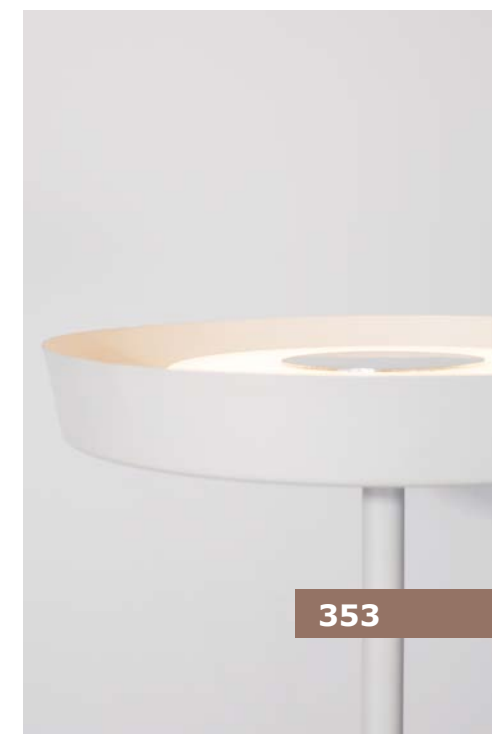

ALSO YOU CAN DO

VITI - 9155181

Sandy White Aluminium & Acrylic
LED 18 Watt 230 Volt
1300Lm 3000K IP20
Cable Length: 180 cm
D: 30 W: 30 H: 170 cm

LED WARM WHITE DRIVER INCL.

ALSO YOU CAN DO

VITI - 9155182

Sandy Black Aluminium & Acrylic
LED 18 Watt 230 Volt
1300Lm 3000K IP20
Cable Length: 180 cm
D: 30 W: 30 H: 170 cm

LED WARM WHITE DRIVER INCL.