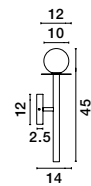

PIELO - 9043315

Brass Gold Metal
Opal Glass
LED G9 1x5 Watt
IP20 Bulb Excluded
D: 12 W: 14 H: 45 cm