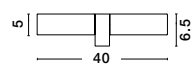

CORB - 9953202
Sandy Black Aluminium & Opal Glass
LED E14 2x5 Watt 230 Volt
IP44 Bulb Excluded
L: 40 W: 6.5 H: 5 cm