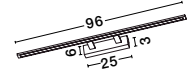

LIVIA - 9053302

Sandy Black Aluminium & Acrylic
LED 30 Watt 230 Volt
2422Lm 3000K IP44
L: 96 W: 14 H: 6 cm