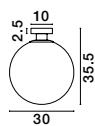

GL 90288371

GL 90288361

GL 90288371

GL 90288401

GL 90288391