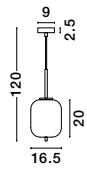

LATO - 9624065

Opal Glass
Brass Gold Metal
Black Fabric Wire
LED E14 1x5 Watt 230 Volt
IP20 Bulb Excluded
D: 16.5 H1: 20 H2: 120 cm