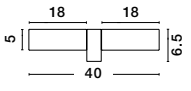

POLO - 6310541
White Opal Glass Chrome
Aluminium
LED E14 2x5 Watt 230 Volt
Bulb Excluded IP44
L: 40 W: 6.5 H: 5 cm