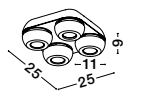

LED WARM WHITE DRIVER INCL.