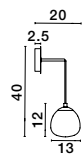

GL 9009261

THE EGG - 9009262
Gold & Matt Black Metal
Glossy Opal Glass
LED G9 1x5 Watt 230 Volt
IP20 Bulb Excluded
D: 13 W: 20 H: 40 cm