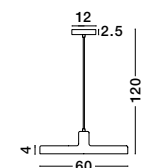

CHIOTO - 540601

Matt Black Steel Outside
Shiny White Steel Inside
Black Fabric Wire
LED E27 1x12 Watt 230 Volt
IP20 Bulb Excluded
D: 60 H: 4 H₂: 120 cm