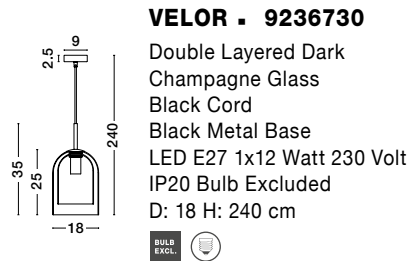

GL 92367201

GL 92367401

VELOR - 9236735
 Double Layered Dark
 Champagne Glass
 Black Cord
 Black Metal Base
 LED E27 3x12 Watt 230 Volt
 IP20 Bulb Excluded
 D: 30 H: 185 cm

GL 92367401

VELOR - 9236730
 Double Layered Dark
 Champagne Glass
 Black Cord
 Black Metal Base
 LED E27 1x12 Watt 230 Volt
 IP20 Bulb Excluded
 D: 18 H: 240 cm