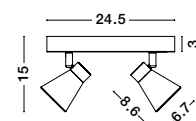

DUBLIN - 9155812
Sandy Black Metal
LED GU10 2x10 Watt 230 Volt
IP20 Bulb Excluded
L: 24.5 W: 5.5 H: 15 cm