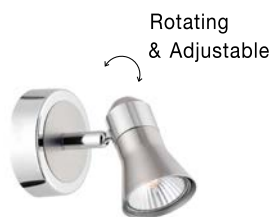

Rotating & Adjustable

GALERIA - 663001
Satin Nickel
Chrome Aluminium
LED GU10 1x10 Watt 230 Volt
IP20 Bulb Excluded
D: 8 W: 11.5 H: 11 cm