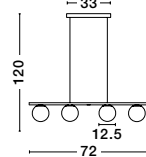

GL 99196041

JOLINE - 9919604
Sandy Black Metal & Aluminium
White Opal Glass
LED 26 Watt 240 Volt
1870Lm 3200K IP20
L: 72 W: 12.5 H: 120 cm