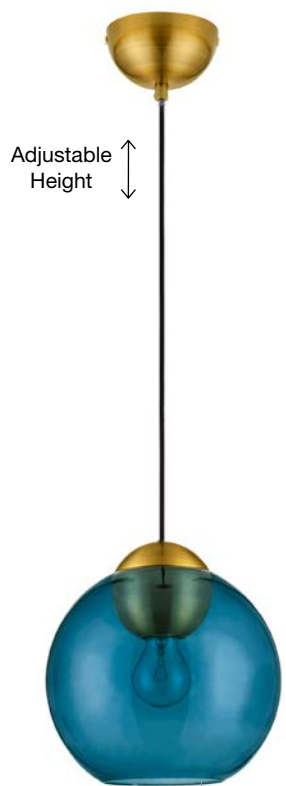

GL 91912411

LONI - 9191241

Brass Metal
Champagne Glass
LED E27 1x12 Watt 230 Volt
IP20 Bulb Excluded
D: 24 H: 32 H2: 120 cm

Adjustable Height

GL 90092431

MIDORI . 9009243

Brass Gold Metal & Pink Glass
LED E27 1x12 Watt 230 Volt
IP20 Bulb Excluded
D: 24 H1: 24.8 H2: 183.8 cm