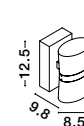

SABIA - 9122321

Chrome Aluminium & Acrylic
LED 10 Watt 230 Volt
1026Lm 3000K IP44
L: 8.5 W: 9.8 H: 12.5 cm