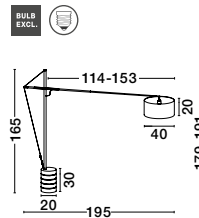

TRACCIA - 41455402

Iron & Plastic
 White Fabric Shade
 LED E27 1x12 Watt 230 Volt
 IP20 Bulb Excluded
 Cable Length: 240 cm
 L: 195 W: 40 H: 165

S 94016531

SAMA - 9401653

White Fabric Shade
White Aluminium Base
LED E27 1x12 Watt 230 Volt
IP20 Bulb Excluded
Cable Length: 180 cm
L: 90 H: 180 cm