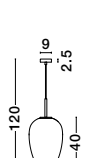

LATO - 9624063

Opal Glass
Brass Gold Metal
Black Fabric Wire
LED E27 1x12 Watt 230 Volt
IP20 Bulb Excluded
D: 27 H1: 40 H2: 120 cm