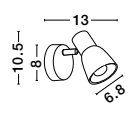

Rotating & Adjustable

GL 6670011

PUBLICO - 667002
 Opal Glass
 Satin Nickel Metal
 LED E14 2x5 Watt 230 Volt
 IP20 Bulb Excluded
 L: 34.2 W: 7.8 H: 16.2 cm

Rotating & Adjustable

GL 6670011

PUBLICO - 667001
 Opal Glass
 Satin Nickel Metal
 LED E14 1x5 Watt 230 Volt
 IP20 Bulb Excluded
 D: 8 W: 13 H: 10.5 cm