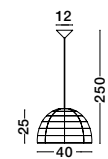

Adjustable Height

MELODY - 9858719
Natural Rattan
Black Fabric Wire & Base
LED E27 1x12 Watt 230 Volt
IP20 Bulb Excluded
D: 30.5 H1: 34 H2: 215 cm

Adjustable Height

MELODY - 9586766
Natural Rattan
Black Fabric Wire & Base
LED E27 1x12 Watt 230 Volt
IP20 Bulb Excluded
D: 30 H1: 42 H2: 250 cm

Adjustable Height

MELODY - 9586446
Natural Rattan
Black Fabric Wire & Base
LED E27 1x12 Watt 230 Volt
IP20 Bulb Excluded
D: 40 H1: 25 H2: 250 cm

Adjustable Height

MELODY - 9586431
Ivory Rattan
White Fabric Wire & Base
LED E27 1x12 Watt 230 Volt
IP20 Bulb Excluded
D: 50.5 H1: 30 H2: 250 cm