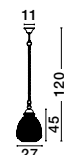

TOULON - 8381443

Amber Glass
Dark Brown Base & Chain
LED E27 1x12 Watt 230 Volt
IP20 Bulb Excluded
D: 27 H: 45 H2: 120 cm