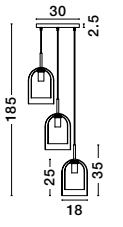

Adjustable Height

VELOR - 9236700
 Double Layered Smoky Glass
 Black Cord
 Black Metal Base
 LED E27 1x12 Watt 230 Volt
 IP20 Bulb Excluded
 D: 18 H: 240 cm

GL 92367201

Adjustable Height

VELOR - 9236710
 Double Layered Smoky Glass
 Black Cord
 Black Metal Base
 LED E27 3x12 Watt 230 Volt
 IP20 Bulb Excluded
 D: 30 H: 185 cm