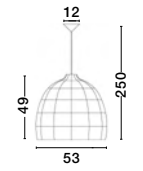

DESTIN - 9586691
Black Rattan
Black Fabric Wire & Base
LED E27 1x12 Watt 230 Volt
IP20 Bulb Excluded
D: 53 H1: 49 H2: 250 cm