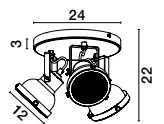

RUVI - 9624105

Matt Black Metal
LED GU10 3x10 Watt
230 Volt
IP20 Bulb Excluded
D: 24 H: 22 cm