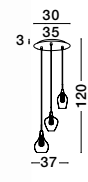

FILO - 1500202803

Chrome Aluminium
Clear Glass & Gold Frame
LED G9 5x5 Watt 230 Volt
IP20 Bulb Excluded
D: 37 H: 120 cm