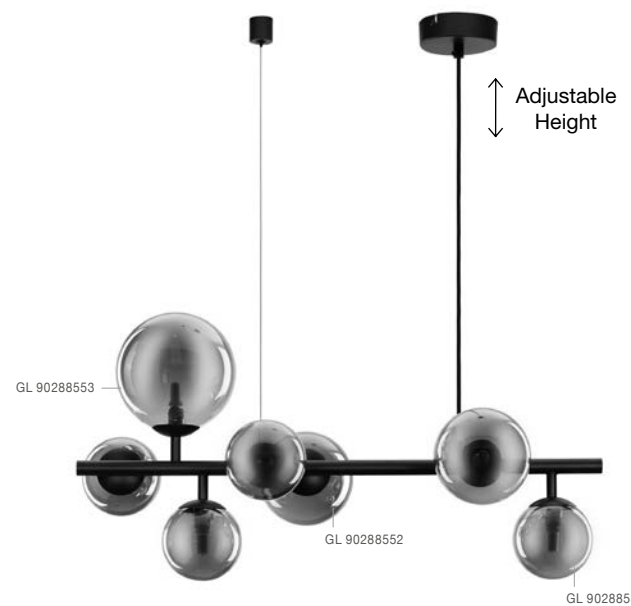

ODILLIA - 9028857
Matt Black Metal & Smoky Glass
LED G9 7x5 Watt 230 Volt
IP20 Bulb Excluded
L: 65 W: 28.9 H: 120 cm

ODILLIA - 9028861
Matt Black Metal & Smoky Glass
LED G9 3x5 Watt 230 Volt
IP20 Bulb Excluded
L: 23 W: 19 H: 32 cm