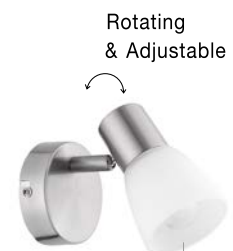

Rotating & Adjustable

GL 6670011

PUBLICO - 667001
Opal Glass
Satin Nickel Metal
LED E14 1x5 Watt 230 Volt
IP20 Bulb Excluded
D: 8 W: 13 H: 10.5 cm