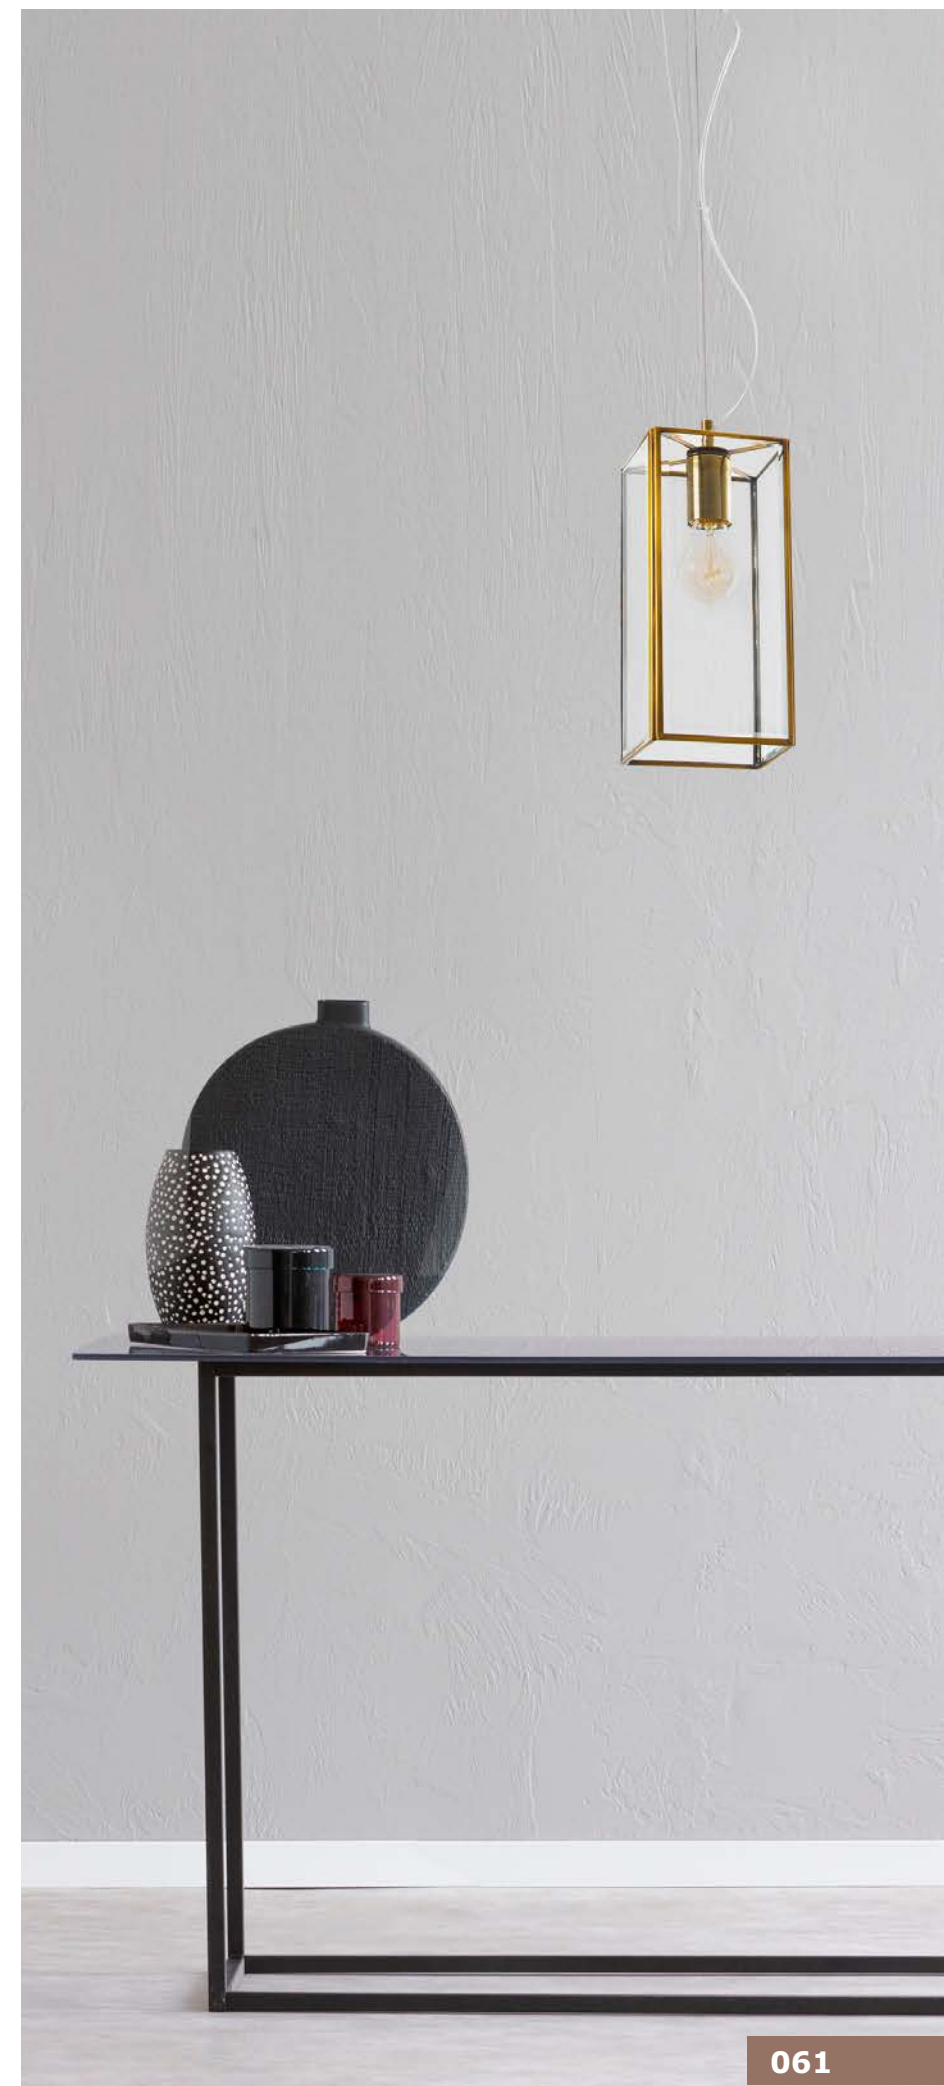

GL 90060441

GL 94267311

PRISMA - 9426731
Gold Metal & Clear Glass
LED E27 1x12 Watt 230 Volt
IP20 Bulb Excluded
D: 23 H1: 35 H2: 122 cm

GL 94267321

PRISMA - 9426732
Gold Metal & Clear Glass
LED E27 1x12 Watt 230 Volt
IP20 Bulb Excluded
D: 17 H1: 40 H2: 120 cm