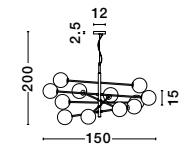

VITRA - 9143304
Satin Gold & Black Metal
White Opal Glass
LED G9 4x5 Watt 220 Volt
IP20 Bulb Excluded
L: 103 W: 85 H1: 30 H2: 130 cm

GL 91433061

VITRA - 9143309
Satin Gold & Black Metal
White Opal Glass
LED G9 12x5 Watt 220 Volt
IP20 Bulb Excluded
L: 150 H: 200 cm

GL 91853611