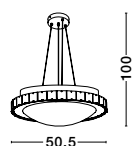

OTTOLINE - 9620124
 White Metal
 Brown Wood
 LED E27 1x12 Watt 230 Volt
 IP20 Bulb Excluded
 D: 40 H1: 26 H2: 126 cm

04
classic

PALERMO - 7311404

Chrome Metal
White Glass & K9 Crystal
LED E27 4x12 Watt 230 Volt
IP20 Bulb Excluded
D: 50.5 H: 100 cm