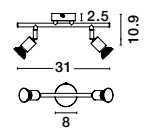

BASE - 660002

Satin Nickel Metal
LED GU10 2x10 Watt 230 Volt
IP20 Bulb Excluded
L: 31 W: 8 H: 10.9 cm