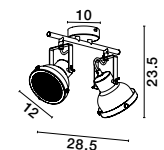

RUVI - 9624104

Matt Black Metal
LED GU10 2x10 Watt
230 Volt
IP20 Bulb Excluded
L: 28.5 W: 12 H: 23.5cm