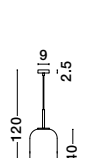

Adjustable Height

GL 96240611

LATO - 9624061

Opal Glass
Brass Gold Metal
Black Fabric Wire
LED E27 1x12 Watt 230 Volt
IP20 Bulb Excluded
D: 30 H1: 23 H2: 120 cm

Adjustable Height

GL 96240621

LATO - 9624062

Opal Glass
Brass Gold Metal
Black Fabric Wire
LED E27 1x12 Watt 230 Volt
IP20 Bulb Excluded
D: 22 H1: 40 H2: 120 cm