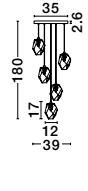

ICE - 9160235

Gradient White Colour
Glass & White Metal
LED G9 5x5 Watt 230 Volt
IP20 Bulb Excluded
D: 39 H: 180 cm