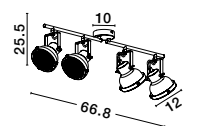

RUVI - 9624106

Matt Black Metal
LED GU10 4x10 Watt
230 Volt
IP20 Bulb Excluded
L: 66.8 W: 12 H: 25.5 cm