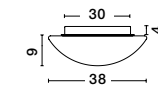

White Opal Glass & Metal
LED E27 2x12 Watt 230 Volt
IP44 Bulb Excluded
D: 30 H: 11 cm

GL 8324031

BREST - 832403

White Opal Glass & Metal
LED E27 2x12 Watt 230 Volt
IP44 Bulb Excluded
D: 38 H: 13 cm

06
spot light