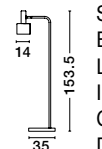

PAZ - 9050163

Gold Metal
Sandy Black Metal Shade
Black Base
LED E27 1x12 Watt 230 Volt
IP20 Bulb Excluded
Cable Length: 180 cm
D: 35 H: 153.5 cm