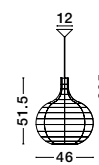

Adjustable Height

MELODY - 9586431
Ivory Rattan
White Fabric Wire & Base
LED E27 1x12 Watt 230 Volt
IP20 Bulb Excluded
D: 50.5 H1: 30 H2: 250 cm

Adjustable Height ↑↓

GRIFFIN - 9586508

Dried Water Hyacinth
Black Fabric Wire & Base
LED E27 1x12 Watt 230 Volt
IP20 Bulb Excluded
D: 46 H1: 51.5 H2: 205 cm