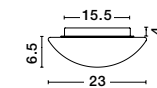

BREST - 832401

White Opal Glass & Metal
LED E27 1x12 Watt 230 Volt
IP44 Bulb Excluded
D: 23 H: 10.5 cm