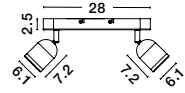

ORSON - 9555816
Sandy White Metal
LED GU10 2x10 Watt 230 Volt
IP44 Bulb Excluded
L: 28 W: 8 H: 9.7 cm