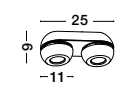

LED WARM WHITE DRIVER INCL.