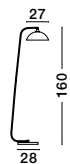

MIRBA - 9035982
Sandy Black Metal Outside
Gold Metal Inside
LED E27 1x12 Watt 230 Volt
IP20 Bulb Excluded
Cable Length: 183 cm
D: 27 H: 160 cm