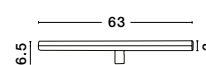

GLIM - 787016

White Aluminium & Acrylic
LED 18 Watt 230 Volt
1922Lm 3000K IP44
L: 63 W: 6.5 H: 6.5 cm

787017

Black Aluminium
L: 3 W: 1.5 H 3 cm