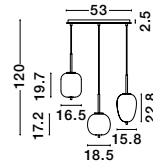

LATO - 9624067

Opal Glass
Brass Gold Metal
Black Fabric Wire
LED E14 3x5 Watt 230 Volt
IP20 Bulb Excluded
L: 53 W: 9 H: 120 cm