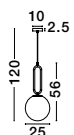

GRUS . 9191252

Matt Black Metal
Opal Glass
LED E27 1x12 Watt 230 Volt
IP20 Bulb Excluded
D: 25 H1: 56 H2: 120 cm