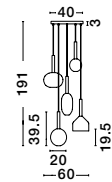

AMELIA - 9028835
Sandy Gold Metal
& Clear Glass
LED G9 5x5 Watt 230 Volt
IP20 Bulb Excluded
D: 60 H: 191 cm