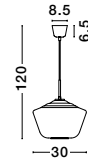

Adjustable Height

GL 97241411

VEIRO - 9724141

Chrome Glass
Black Metal
Black Fabric Wire
LED E27 1x12 Watt 230 Volt
IP20 Bulb Excluded
D: 30 H1: 22 H2: 120 cm

Adjustable Height

GL 97241011

VEIRO - 9724101

Chrome Glass
Black Metal
Black Fabric Wire
LED E27 1x12 Watt 230 Volt
IP20 Bulb Excluded
D: 17 H1: 28.5 H2: 120 cm