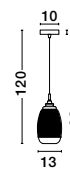

GL 94267331

PRISMA - 9426733
Gold Metal & Clear Glass
LED E27 1x12 Watt 230 Volt
IP20 Bulb Excluded
D: 30 H1: 34 H2: 124 cm

GL 97382121

MOND - 9738212

Satin Gold Metal
Clear Glass
LED E14 1x5 Watt 230 Volt
IP20 Bulb Excluded
D: 13 H1: 29 H2: 120 cm