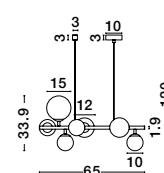

ODILLIA - 9028857
Matt Black Metal & Smoky Glass
LED G9 7x5 Watt 230 Volt
IP20 Bulb Excluded
L: 65 W: 28.9 H: 120 cm