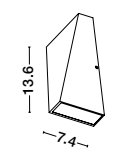

MILEY - 9202262
Sandy Black Aluminium & Glass
LED 6 Watt 230 Volt
397Lm 3000K IP54
Light Up & Down
L: 7.4 W: 7.4 H: 13.6 cm