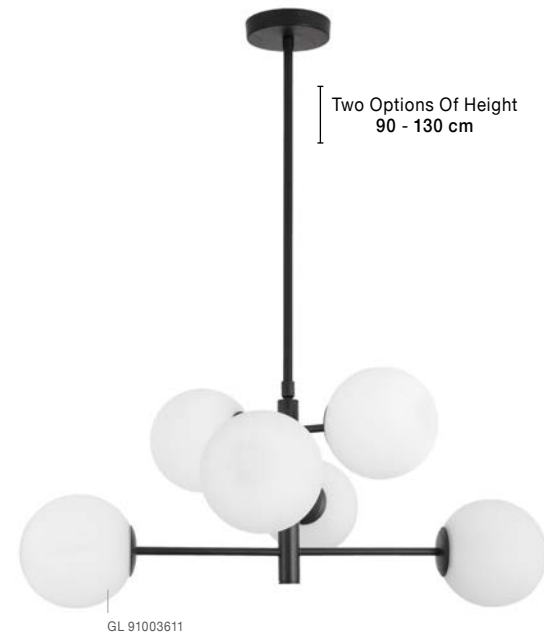

IMPERO - 9100441
White Frosted Glass
Black Metal
LED G9 4x5 Watt 230 Volt
IP20 Bulb Excluded
L: 100 W: 15 H: 120 cm