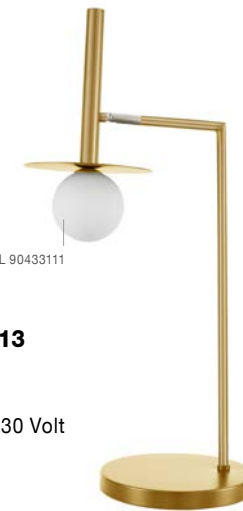

GL 90433111

PIELO - 9043315

Brass Gold Metal
Opal Glass
LED G9 1x5 Watt
IP20 Bulb Excluded
D: 12 W: 14 H: 45 cm

GL 90433111

PIELO - 9043319

Brass Gold Metal
Opal Glass
LED G9 2x5 Watt
IP20 Bulb Excluded
D: 12 W: 14 H: 67 cm