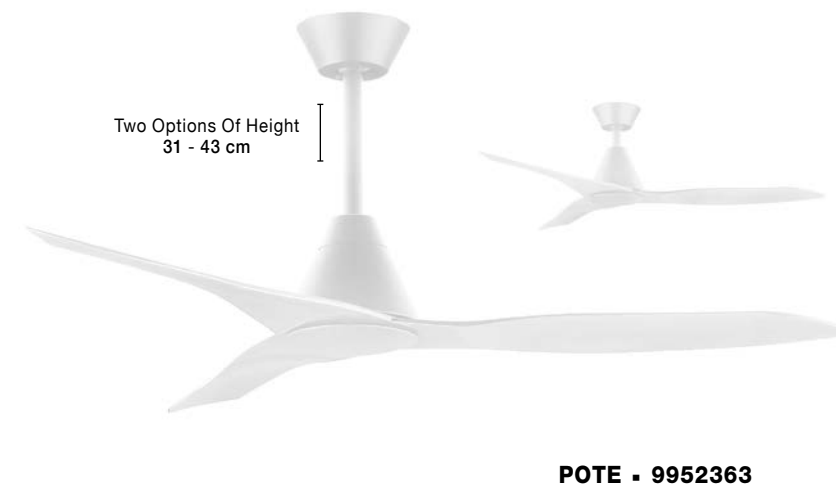

FAN SPECIFICATIONS

Product Nm.	Body Material	Blades Material	Product Size	Speed	Length of Each Blade	Motor Type	Watt (max.)	Power Supply	Airflow (CFM)	RPM	Noise Level	Weight	Blade Sweep	Summer/Winter Function	Light	Remote Control	Guarantee	Class
9952360	White Aluminium	White ABS	D: 132 cm H: 43 cm	6 Speed Remote	54"	DC	38W	AC220-240V	5250	220	N/A	4,7 Kg	N/A	✓	X	✓	2 Years Light & control 10 Years motor	I
9952365	Black Aluminium	Black ABS	D: 132 cm H: 43 cm	6 Speed Remote	54"	DC	38W	AC220-240V	5250	220	N/A	4,7 Kg	N/A	✓	X	✓	2 Years Light & control 10 Years motor	I

FAN SPECIFICATIONS

Product Nm.	Body Material	Blades Material	Product Size	Speed	Length of Each Blade	Motor Type	Watt (max.)	Power Supply	Airflow (CFM)	RPM	Noise Level	Weight	Blade Sweep	Summer/Winter Function	Light	Remote Control	Guarantee	Class
9952363	White Aluminium	White ABS	D: 110 cm H: 31-43 cm	6 Speed Remote	69"	DC	N/A	AC220-240V	4500	184	N/A	11 Kg	N/A	✓	X	✓	2 Years Light & control 10 Years motor	I
9952364	Black Aluminium	Black ABS	D: 110 cm H: 31-43 cm	6 Speed Remote	69"	DC	N/A	AC220-240V	4500	184	N/A	11 Kg	N/A	✓	X	✓	2 Years Light & control 10 Years motor	I

LIGHT SPECIFICATIONS

Product Nm.	LED Watt	Motor DC Watt	Lumen	Volt	LED Chip	Beam Angle	Kelvin	Protection	Driver Included
9952363	18W	40W	650Lm	220V	Edison	120°	3000K	IP20	✓
9952364									

WALL PANEL - 9953200
Wall Panel
L: 10 W: 10 H: 5.5 cm