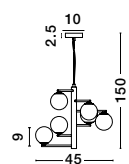

AGRIGENTO - 1700306001

Opal Glass
Antique Brass Metal
LED G9 6x5 Watt 230 Volt
IP20 Bulb Excluded
D: 45 H: 150 cm