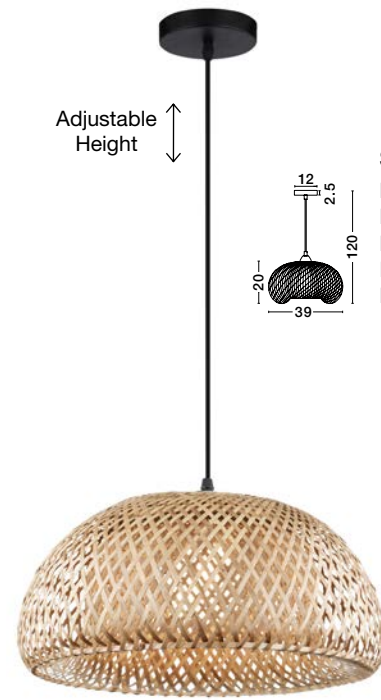

Adjustable Height

SCARLET . 9142498
Natural Bamboo
Black PVC Wire & Base
LED E27 1x12 Watt 230 Volt
IP20 Bulb Excluded
D: 39 H1: 20 H2: 120 cm