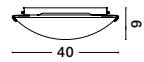

CR 93610811

FONTANA - 9361081

Golden Leaf Metal
K9 Crystal
LED G9 5x5 Watt 230 Volt
IP20 Bulb Excluded
D: 40 H: 32 cm

GL 63118021

ERA - 6311802

White Glass & Crystal
White Metal
LED E27 3x12 Watt 230 Volt
IP20 Bulb Excluded
D: 40 H: 9 cm