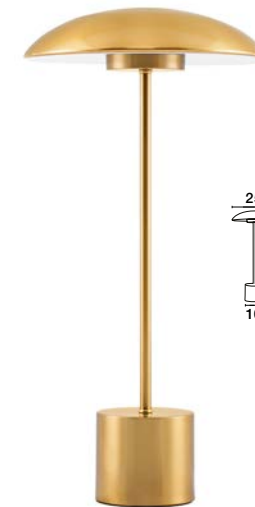

LASH - 9501227

Gold Metal
LED 5 Watt 230 Volt
250Lm 3000K IP20
Cable Length: 180 cm
D: 25 W: 10 H: 50 cm