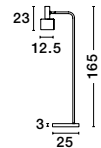

PAZ - 9426653

Gold Metal
White Metal Shade
White Base
LED E27 1x12 Watt 230 Volt
IP20 Bulb Excluded
Cable Length: 170 cm
D: 12.5 H: 165 cm