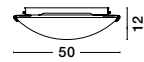

ERA - 6311803

White Glass & Crystal
White Metal
LED E27 4x12 Watt 230 Volt
IP20 Bulb Excluded
D: 50 H: 12 cm

GL 63118011