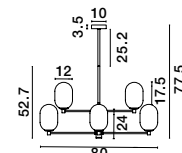

BALOR - 9009245

Brass Gold Metal
Gradient White Glass
LED G9 8x5 Watt 230 Volt
IP20 Bulb Excluded
Included Two parts Of Metal
25.2 cm Each Part
D: 80 H1: 52.7 H2: 77.5 cm