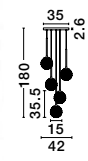

GL 91602111

MIRANO - 9160212

Clear Structured Glass & Brass Gold Steel
LED G9 3x5 Watt 230 Volt
IP20 Bulb Excluded
D: 32 H: 180 cm

GL 91602111

MIRANO - 9260212

Clear Structured Glass & Brass Gold Steel
LED G9 5x5 Watt 230 Volt
IP20 Bulb Excluded
D: 42 H: 180 cm