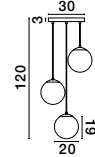

GL 90288371

GL 90288361

GL 90288371

GL 90288401

GL 90288391