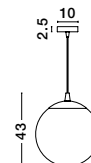

LAZIONE - 9080400
Gradient Smoke Glass
Chrome Aluminium
LED E27 1x12 Watt 230 Volt
IP20 Bulb Excluded
D: 40 H1: 43 H2: 120 cm