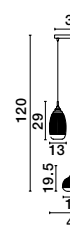

GL 97382121

MOND - 9738212

Satin Gold Metal
Clear Glass
LED E14 1x5 Watt 230 Volt
IP20 Bulb Excluded
D: 13 H1: 29 H2: 120 cm

GL 97382101

MOND - 9738210

Satin Gold Metal
Clear Glass
LED E14 1x5 Watt 230 Volt
IP20 Bulb Excluded
D: 15 H1: 24 H2: 120 cm

GL 97382111

MOND - 9738211

Satin Gold Metal
Clear Glass
LED E14 1x5 Watt 230 Volt
IP20 Bulb Excluded
D: 18 H1: 19.5 H2: 120 cm

GL 97382101

GL 97382121

GL 97382111

MOND - 9731214

Satin Gold Metal
Clear Glass
LED E14 3x5 Watt 230 Volt
IP20 Bulb Excluded
D: 49 H: 120 cm