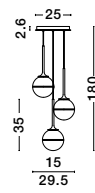

CANTONA - 9960613

Milky White Glass
Brass Gold
LED G9 3x5 Watt 230 Volt
IP20 Bulb Excluded
D: 25 H: 180 cm