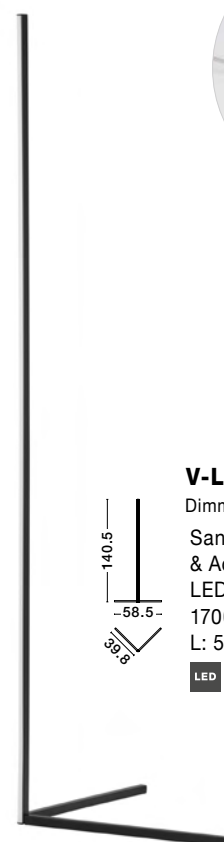

V-LINE - 9267108
Dimmable
Sandy Black Aluminium
& Acrylic
LED 18 Watt 230 Volt
1700Lm 3000K IP20
L: 58.5 W: 39.8 H: 140.5 cm