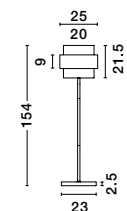

GL 92363821

GL 92363621

SIANNA - 9236400
 Smoky Glass
 Brass Gold Metal
 LED E27 1x12 Watt 230 Volt
 IP20 Bulb Excluded
 Cable Length: 165 cm
 D: 18 H: 47 cm

GL 92364101

SIANNA - 9236410
 Smoky Glass
 Brass Gold Metal
 LED E27 1x12 Watt 230 Volt
 IP20 Bulb Excluded
 Cable Length: 165 cm
 D: 25 H: 154 cm