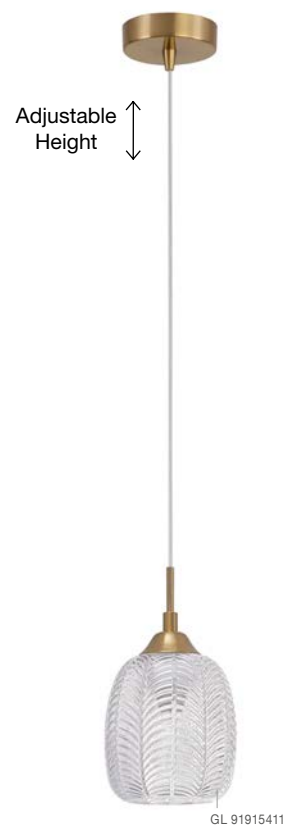

GL 91915411

VARIO - 9191541
Clear Glass
& Satin Gold Metal
LED E27 1x12 Watt 230 Volt
IP20 Bulb Excluded
D: 13.5 H1: 24 H2: 120 cm