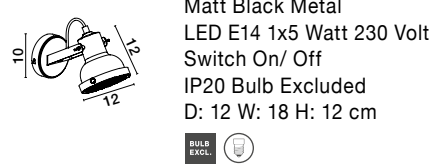

Adjustable Height

OSTERIA - 420201

Shining Black Steel Outside
Matt White Inside
Black Fabric Wire
LED E27 1x12 Watt 230 Volt
IP20 Bulb Excluded
D: 46 H: 26 H2: 115 cm

Adjustable Height

OSTERIA - 420202

Shining White Steel Outside
Matt White Inside
White Fabric Wire
LED E27 1x12 Watt 230 Volt
IP20 Bulb Excluded
D: 46 H: 26 H2: 115 cm