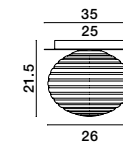

GL 90288461

ALLEN - 9028846

Matt Gold Metal
& Milky White Structured Glass
LED E27 1x12 Watt 230 Volt
IP20 Bulb Excluded
D: 26 H: 21.5 cm