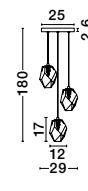

GL 91602311

GL 91602311

GL 91602311

ICE - 9160231

Gradient White Colour
Glass & White Metal
LED G9 1x5 Watt 230 Volt
IP20 Bulb Excluded
D: 12 H1: 17 H2: 180 cm

ICE - 9160233

Gradient White Colour
Glass & White Metal
LED G9 3x5 Watt 230 Volt
IP20 Bulb Excluded
D: 29 H: 180 cm