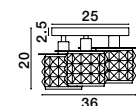

LAWAN - 9009293

Gold Leaf & Matt Black Metal
Structured Glass
LED E14 3x5 Watt 230 Volt
IP20 Bulb Excluded
D: 36 H: 20 cm