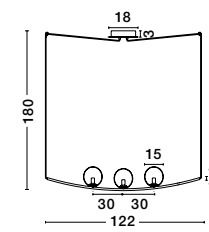

MAKE YOUR OWN COMBINATION