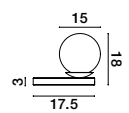

BESON - 9050167
Grey Marble Base
Opal Glass
LED E14 1x5 Watt 230 Volt
IP20 Bulb Excluded
Cable Length: 150 cm
D: 15 W: 17.5 H: 18 cm