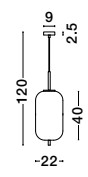

Adjustable Height

GL 96240611

LATO - 9624071

Black Metal & Opal Glass
Black Fabric Wire
LED E27 1x12 Watt 230 Volt
IP20 Bulb Excluded
D: 30 H: 120 cm

Adjustable Height

GL 96240621

LATO - 9624072

Black Metal & Opal Glass
Black Fabric Wire
LED E27 1x12 Watt 230 Volt
IP20 Bulb Excluded
D: 22 H: 120 cm