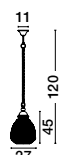

GL 83814431

TOULON - 8381443

Amber Glass
Dark Brown Base & Chain
LED E27 1x12 Watt 230 Volt
IP20 Bulb Excluded
D: 27 H: 45 H2: 120 cm

GL 83814421

TOULON - 8381442

Gray Glass
Dark Brown Base & Chain
LED E27 1x12 Watt 230 Volt
IP20 Bulb Excluded
D: 27 H: 45 H2: 120 cm