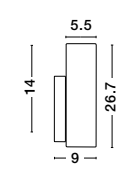

BLAS - 9953201
Sandy Black Aluminium & Opal Glass
LED E14 1x5 Watt 230 Volt
IP44 Bulb Excluded
L: 5.5 W: 9 H: 14 Hz: 26.7 cm