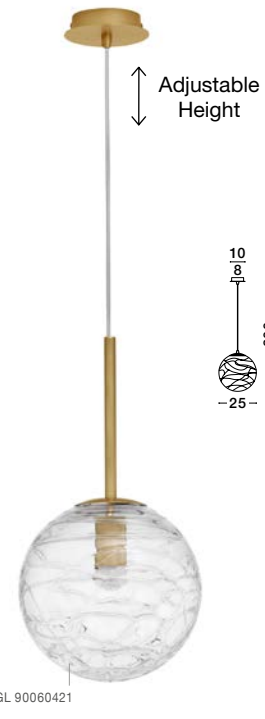

COEN - 9006042
Brass Gold Metal
Clear Structured Glass
LED E27 1x12 Watt 230 Volt
IP20 Bulb Excluded
D: 25 H: 200 cm

GL 90060421