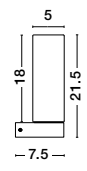

CORB - 9953203
Sandy Black Aluminium & Opal Glass
LED E14 1x5 Watt 230 Volt
IP44 Bulb Excluded
L: 5 W: 7.5 H: 21.5 cm