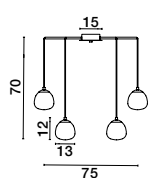

GL 9009261

THE EGG - 9009260
Gold & Matt Black Metal
Glossy Opal Glass
LED G9 8x5 Watt 230 Volt
IP20 Bulb Excluded
D: 75 H: 70 cm

GL 9009261