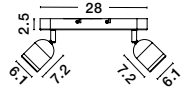

ORSON - 9555815
Sandy Black Metal
LED GU10 2x10 Watt 230 Volt
IP44 Bulb Excluded
L: 28 W: 8 H: 9.7 cm