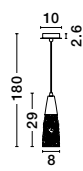

GL 91601911

KOVAC - 9160191
Brass Gold Metal
& Clear Structured Glass
LED G9 1x5 Watt 230 Volt
IP20 Bulb Excluded
D: 8 H: 29 H2: 180 cm