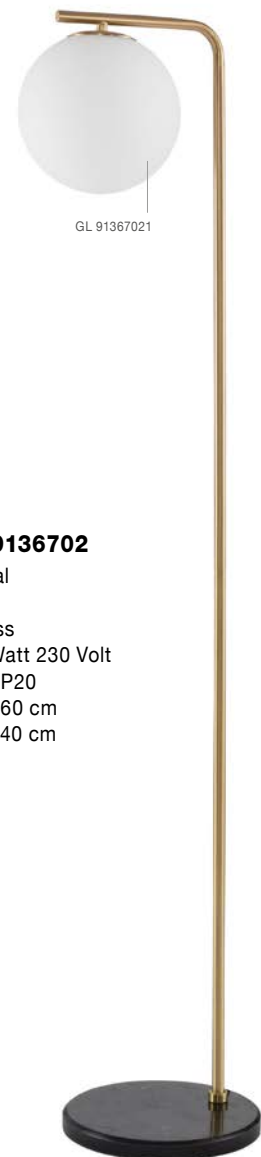

GL 91367021

ALVAREZ - 9136702
Satin Gold Metal
& Black Marble
White Opal Glass
LED E27 1x12 Watt 230 Volt
Bulb Excluded IP20
Cable Length: 160 cm
L: 31 W: 25 H: 140 cm