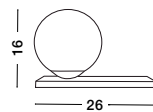

JULIET . 9012922

Opal Glass
Brass Metal Base
LED E14 1x5 Watt 230 Volt
IP20 Bulb Excluded
L: 26 W: 10 H: 16 cm