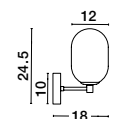

BALOR - 9009247

Brass Gold Metal
Gradient White Glass
LED G9 1x5 Watt 230 Volt
IP20 Bulb Excluded
L: 12 W: 18 H: 24.5 cm