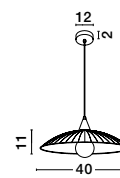

SHELL - 7326501
Chrome Metal
White & Clear Structured Glass
LED E27 1x12 Watt 230 Volt
IP20 Bulb Excluded
D: 40 H1: 11 H2: 100 cm

GL 73265011