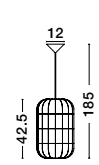

GRIFFIN - 9586507

Dried Water Hyacinth
Black Fabric Wire & Base
LED E27 1x12 Watt 230 Volt
IP20 Bulb Excluded
D: 27 H1: 42.5 H2: 185 cm