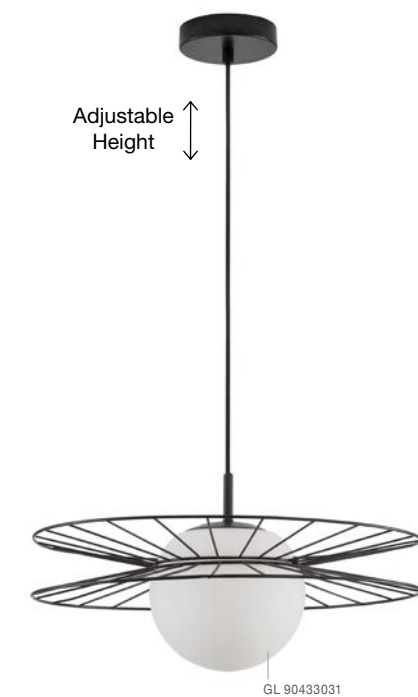

GL 90433031

ELLERY - 9043302

Sandy Black Metal
& Opal Glass
LED E27 1x12 Watt 230 Volt
IP20 Bulb Excluded
D: 45 H: 22.5 H2: 150 cm