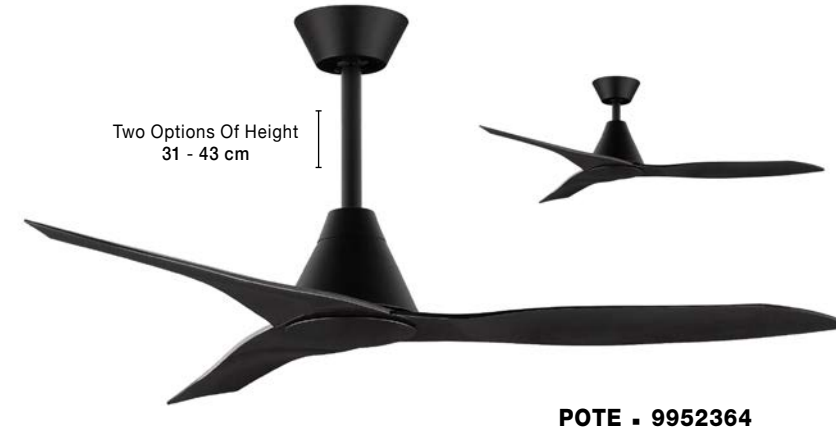

FAN SPECIFICATIONS

Product Nm.	Body Material	Blades Material	Product Size	Speed	Length of Each Blade	Motor Type	Watt (max.)	Power Supply	Airflow (CFM)	RPM	Noise Level	Weight	Blade Sweep	Summer/Winter Function	Light	Remote Control	Guarantee	Class
9952360	White Aluminium	White ABS	D: 132 cm H: 43 cm	6 Speed Remote	54"	DC	38W	AC220-240V	5250	220	N/A	4,7 Kg	N/A	✓	X	✓	2 Years Light & control 10 Years motor	I
9952365	Black Aluminium	Black ABS	D: 132 cm H: 43 cm	6 Speed Remote	54"	DC	38W	AC220-240V	5250	220	N/A	4,7 Kg	N/A	✓	X	✓	2 Years Light & control 10 Years motor	I

FAN SPECIFICATIONS

Product Nm.	Body Material	Blades Material	Product Size	Speed	Length of Each Blade	Motor Type	Watt (max.)	Power Supply	Airflow (CFM)	RPM	Noise Level	Weight	Blade Sweep	Summer/Winter Function	Light	Remote Control	Guarantee	Class
9952363	White Aluminium	White ABS	D: 110 cm H: 31-43 cm	6 Speed Remote	69"	DC	N/A	AC220-240V	4500	184	N/A	11 Kg	N/A	✓	X	✓	2 Years Light & control 10 Years motor	I
9952364	Black Aluminium	Black ABS	D: 110 cm H: 31-43 cm	6 Speed Remote	69"	DC	N/A	AC220-240V	4500	184	N/A	11 Kg	N/A	✓	X	✓	2 Years Light & control 10 Years motor	I

LIGHT SPECIFICATIONS

Product Nm.	LED Watt	Motor DC Watt	Lumen	Volt	LED Chip	Beam Angle	Kelvin	Protection	Driver Included
9952363	18W	40W	650Lm	220V	Edison	120°	3000K	IP20	✓
9952364									

WALL PANEL - 9953200
Wall Panel
L: 10 W: 10 H: 5.5 cm