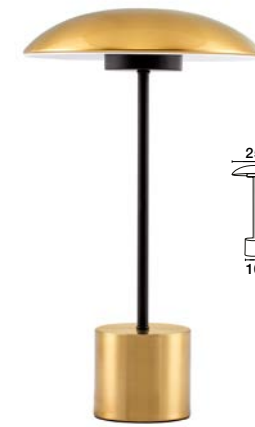

LASH - 9501229

Gold & Black Metal
LED 5 Watt 230 Volt
250Lm 3000K IP20
Cable Length: 180 cm
D: 25 W: 10 H: 44 cm