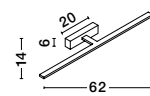

MONDRIAN - 9053202

Sandy Black Aluminium & Acrylic
LED 20 Watt 230 Volt
1615Lm 3000K IP44
L: 62 W: 14 H: 6 cm