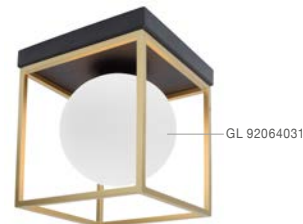

JULIET . 9206403

Brass & Black Metal
White Opal Glass
LED E14 4x12 Watt 230 Volt
IP20 Bulb Excluded
L: 45 W: 45 H: 20 cm

JULIET . 9206404

Brass & Black Metal
White Opal Glass
LED E14 1x5 Watt 230 Volt
IP20 Bulb Excluded
L: 18.5 W: 18.5 H: 20 cm