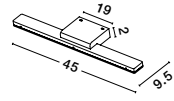

NYX - 9136173
Black Aluminium
& Acrylic
LED 12 Watt 100-240 Volt
1802Lm 3000K IP44
L: 45 W: 9.5 H: 3 cm