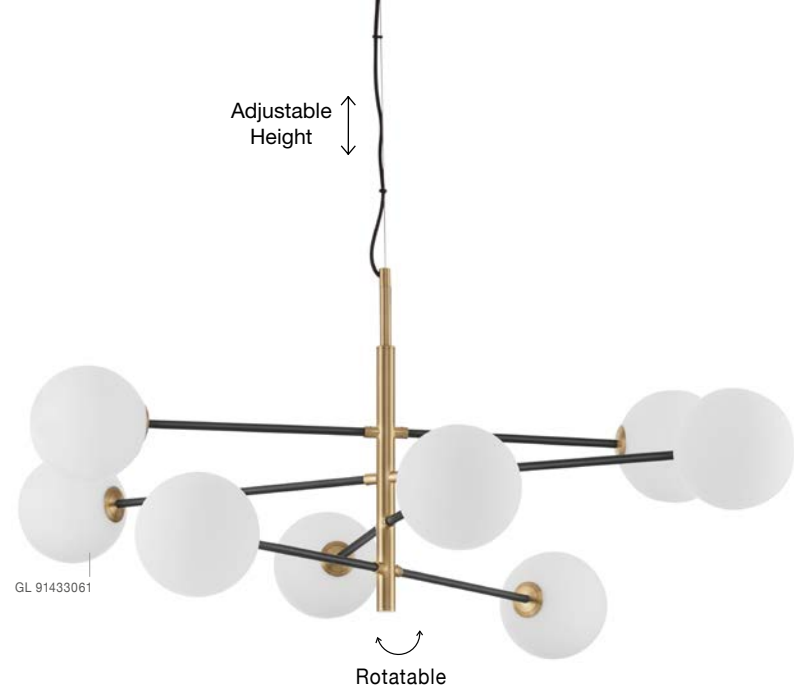

VITRA - 9143308
Satin Gold & Black Metal
White Opal Glass
LED G9 8x5 Watt 220 Volt
IP20 Bulb Excluded
L: 120 W: 103 H1: 45 H2: 145 cm