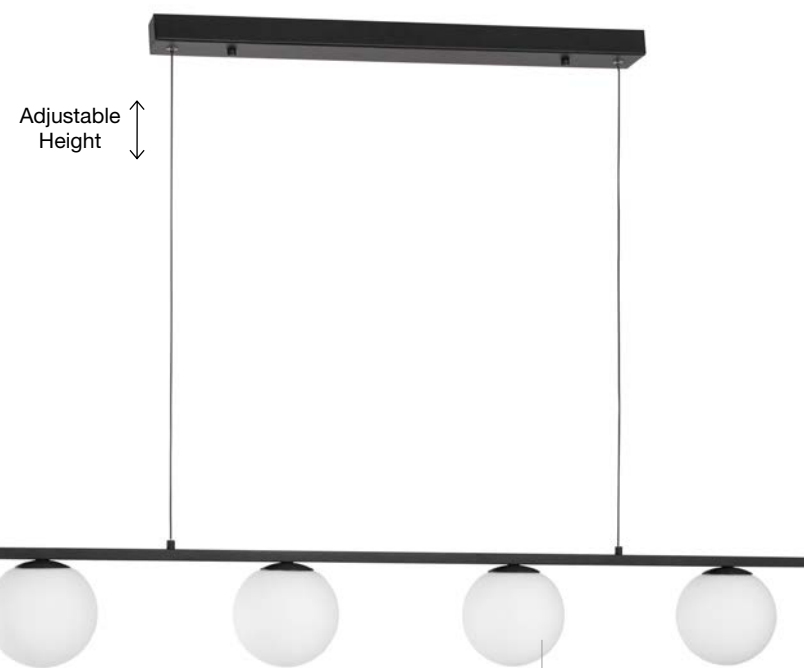

GL 99196041

JOLINE - 9919604
Sandy Black Metal & Aluminium
White Opal Glass
LED 26 Watt 240 Volt
1870Lm 3200K IP20
L: 72 W: 12.5 H: 120 cm