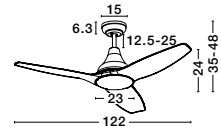

SAMOA - 5267302

SAMOA - 5267301

FLOW - 9953198

FAN SPECIFICATIONS																			
Product Nm.	Body Material	Blades Material	Colour	Size	Speed	Length of Each Blade	Motor Type	Watt (max.)	Power Supply	Airflow (CFM)	RPM	Noise Level	Weight	Blade Sweep	Summer/Winter Function	Light	Remote Control	Guarantee	Class
5267301	Steel & Glass	ABS Blades	White or Black	D: 122 H: 35-48 cm	5 Speed Remote	51 cm	DC	42W	AC220-240V	5000	220	< 30 dB	6.1 Kg	48"	✓	✓	✓	5 Years motor 1 Year light source	I
5267302	Steel & Glass	ABS Blades	White or Black	D: 122 H: 35-48 cm	5 Speed Remote	51 cm	DC	42W	AC220-240V	5000	220	< 30 dB	6.1 Kg	48"	✓	✓	✓	5 Years motor 1 Year light source	I
9953198	Matt White Steel & Glass	White	White	D: 152 cm H: 37.5-47 cm	5 Speed Remote	65 cm	DC	37W	AC220-240V	5000	220	< 50 dB	8 Kg	60"	✓	✓	✓	5 Years motor 1 Year light source	I