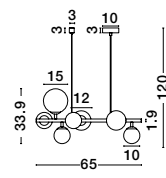

ODILLIA - 9009250
Matt Black Metal & Clear Glass
LED G9 7x6 Watt 230 Volt
IP20 Bulb Excluded
L: 65 W: 28.9 H: 120 cm