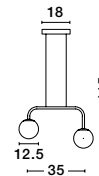

GL 99196041

JOLINE - 9919602
Sandy Black Metal & Aluminium
White Opal Glass
LED 16 Watt 240 Volt
1030Lm 3200K IP20
L: 35 W: 12.5 H: 115 cm