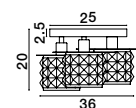

LAWAN - 9009292

Chrome & Matt Black Metal
Structured Glass
LED E14 3x5 Watt 230 Volt
IP20 Bulb Excluded
D: 36 H: 20 cm