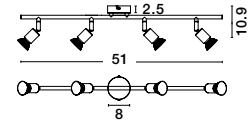

BASE - 661004

Matt White Metal
LED GU10 4x10 Watt 230 Volt
IP20 Bulb Excluded
L: 51 W: 8 H: 10.9 cm