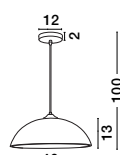

VINCA - 600821
 Chrome Metal
 White Wipe Technique Glass
 LED E27 1x12 Watt 230 Volt
 IP20 Bulb Excluded
 D: 30 H1: 13 H2: 100 cm

GL 6008211

VINCA - 600822
 Chrome Metal
 White Wipe Technique Glass
 LED E27 1x12 Watt 230 Volt
 IP20 Bulb Excluded
 D: 40 H1: 13 H2: 100 cm