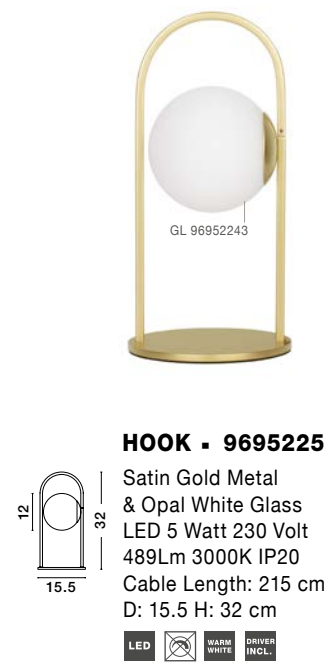

GL 92411701

IRVINE - 9241170
 Clear Glass
 Black Cord
 Brass Gold Metal
 LED E27 1x12 Watt 230 Volt
 IP20 Bulb Excluded
 D: 20 H1: 30.3 H2: 230 cm

GL 92411601

IRVINE - 9241160
 Clear Glass
 Black Cord
 Brass Gold Metal
 LED E27 1x12 Watt 230 Volt
 IP20 Bulb Excluded
 D: 15.5 H1: 53 H2: 255 cm

GL 92411701

IRVINE - 9241190
 Clear Glass
 Black Cord
 Brass Gold Metal
 LED E27 3x12 Watt 230 Volt
 IP20 Bulb Excluded
 D: 30 H1: 30.3 H2: 150 cm

GL 92411701

IRVINE - 9241180
 Clear Glass
 Black Cord
 Brass Gold Metal
 LED E27 4x12 Watt 230 Volt
 IP20 Bulb Excluded
 L: 97.5 H1: 30.3 H2: 155 cm

HOOK - 9695222

Triac Dimmable
Satin Gold Metal
& Opal White Glass
LED 30 Watt 230 Volt
3142Lm 3000K IP20
D: 42 H: 180 cm

GL 96952242

GL 96952243

GL 96952241

HOOK - 9695221

Triac Dimmable
Satin Gold Metal
& Opal White Glass
LED 52 Watt 230 Volt
4815Lm 3000K IP20
D: 56.6 H: 180 cm