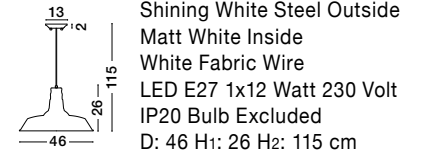

Adjustable Height

OSTERIA - 420201

Shining Black Steel Outside
Matt White Inside
Black Fabric Wire
LED E27 1x12 Watt 230 Volt
IP20 Bulb Excluded
D: 46 H: 26 H2: 115 cm

Adjustable Height

OSTERIA - 420202

Shining White Steel Outside
Matt White Inside
White Fabric Wire
LED E27 1x12 Watt 230 Volt
IP20 Bulb Excluded
D: 46 H: 26 H2: 115 cm