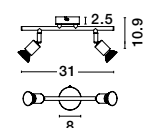

BASE - 661002

Matt White Metal
LED GU10 2x10 Watt 230 Volt
IP20 Bulb Excluded
L: 31 W: 8 H: 10.9 cm