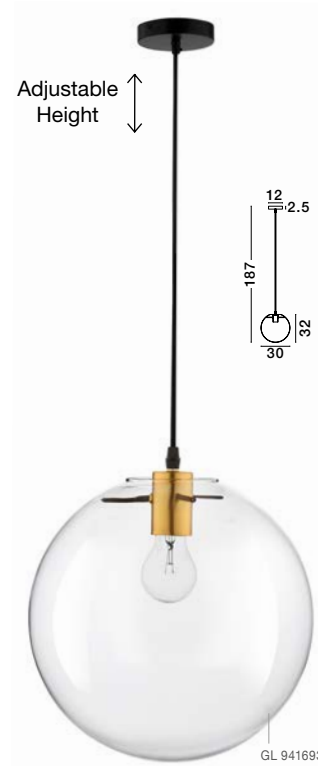

MIRALE - 9416930

Gold Metal
Clear Glass
& Black PVC Wire
LED E27 1x12 Watt 230 Volt
IP20 Bulb Excluded
D: 30 H1: 32 H2: 187 cm