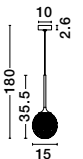

MIRANO - 9160211

Clear Structured Glass & Brass Gold Steel
LED G9 1x5 Watt 230 Volt
IP20 Bulb Excluded
D: 15 H: 35.5 H2: 180 cm