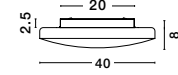

IVI - 6100523

White Opal Glass
White Metal

LED E27 2x12 Watt 230 Volt
IP44 Bulb Excluded
D: 40 H: 8 cm