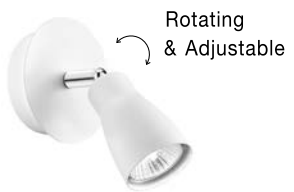

Rotating & Adjustable

CONO - 668001
White Aluminium
LED GU10 1x10 Watt 230 Volt
IP20 Bulb Excluded
D: 8 W: 13.5 H: 15.7 cm