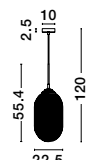

ATHENA - 9191211
Champagne Glass
Brass Metal
LED E27 1x12 Watt 230 Volt
IP20 Bulb Excluded
D: 25 H: 120 cm

ATHENA - 9191111
Champagne Glass
Brass Metal
LED E27 1x12 Watt 230 Volt
IP20 Bulb Excluded
D: 22.5 H1: 55.4 H2: 120 cm