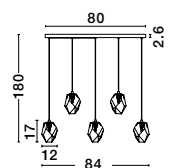

ICE - 9160235

Gradient White Colour
Glass & White Metal
LED G9 5x5 Watt 230 Volt
IP20 Bulb Excluded
D: 39 H: 180 cm

GL 91602311

ICE - 9260235

Gradient White Colour
Glass & White Metal
LED G9 5x5 Watt 230 Volt
IP20 Bulb Excluded
L: 84 W: 12 H: 180 cm