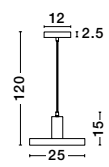

GARNI - 9417053

Black Metal Outside
Gold Inside
Black PVC Wire
LED E27 1x12 Watt 230 Volt
IP20 Bulb Excluded
D: 25 H: 15 H₂: 120 cm