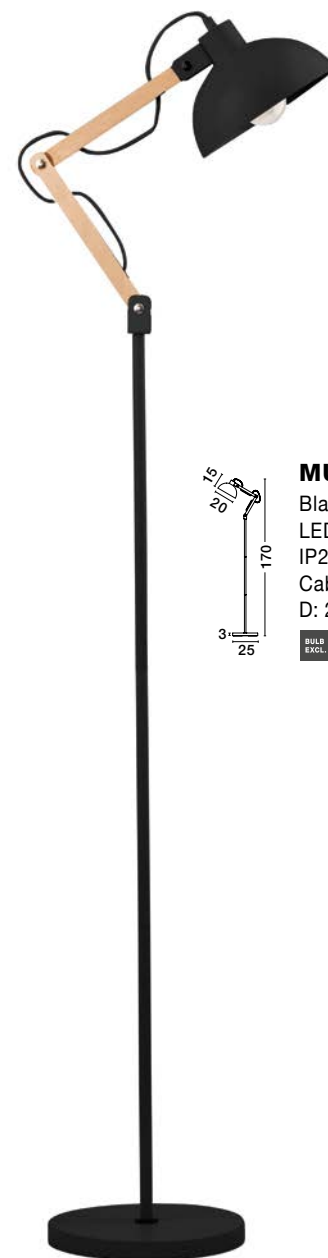

GROU - 9620129
 Matt White Metal & Wood
 LED E27 1x12 Watt 230 Volt
 Switch On / Off
 IP20 Bulb Excluded
 Cable Length: 160 cm
 D: 15 W: 41.3 H: 45.5 cm

GROU - 9620130
 Matt Black Metal & Wood
 LED E27 1x12 Watt 230 Volt
 Switch On / Off
 IP20 Bulb Excluded
 Cable Length: 160 cm
 D: 15 W: 41.3 H: 45.5 cm