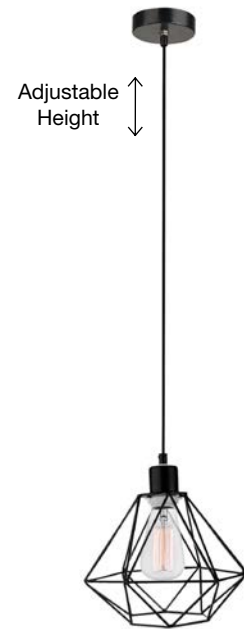

Adjustable Height

PAOLO - 7605180
 Black Metal
 Black & White Fabric Wire
 LED E27 1x12 Watt 230 Volt
 IP20 Bulb Excluded
 D: 17 H: 22.5 H2: 120 cm

Adjustable Height

PAOLO - 7605189
 Black Metal
 LED E27 3x12 Watt 230 Volt
 IP20 Bulb Excluded
 D: 30 H: 134 cm