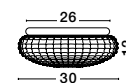

CLAM - 9738254
Smoke Chrome Glass
White Metal
LED E27 2x12 Watt 230 Volt
IP44 Bulb Excluded
D: 30 H: 12 cm