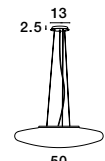

PRESSIONE - 4587602

Opal Glass
Satin Metal Base
Chrome Aluminium
LED E27 3x12 Watt 230 Volt
IP20 Bulb Excluded
D: 50 H: 110 cm