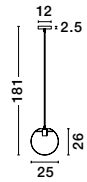

MIRALE - 9416925

Gold Metal
Clear Glass
& Black PVC Wire
LED E27 1x12 Watt 230 Volt
IP20 Bulb Excluded
D: 25 H1: 26 H2: 181 cm