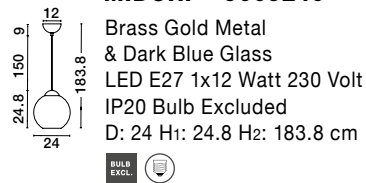

MIDORI . 9009240

Brass Gold Metal & Dark Blue Glass
LED E27 1x12 Watt 230 Volt
IP20 Bulb Excluded
D: 24 H1: 24.8 H2: 183.8 cm