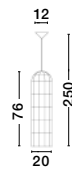

MIA . 9585081
Natural Rattan
Black Fabric Wire & Base
LED E27 1x12 Watt 230 Volt
IP20 Bulb Excluded
D: 20 H1: 76 H2: 250 cm