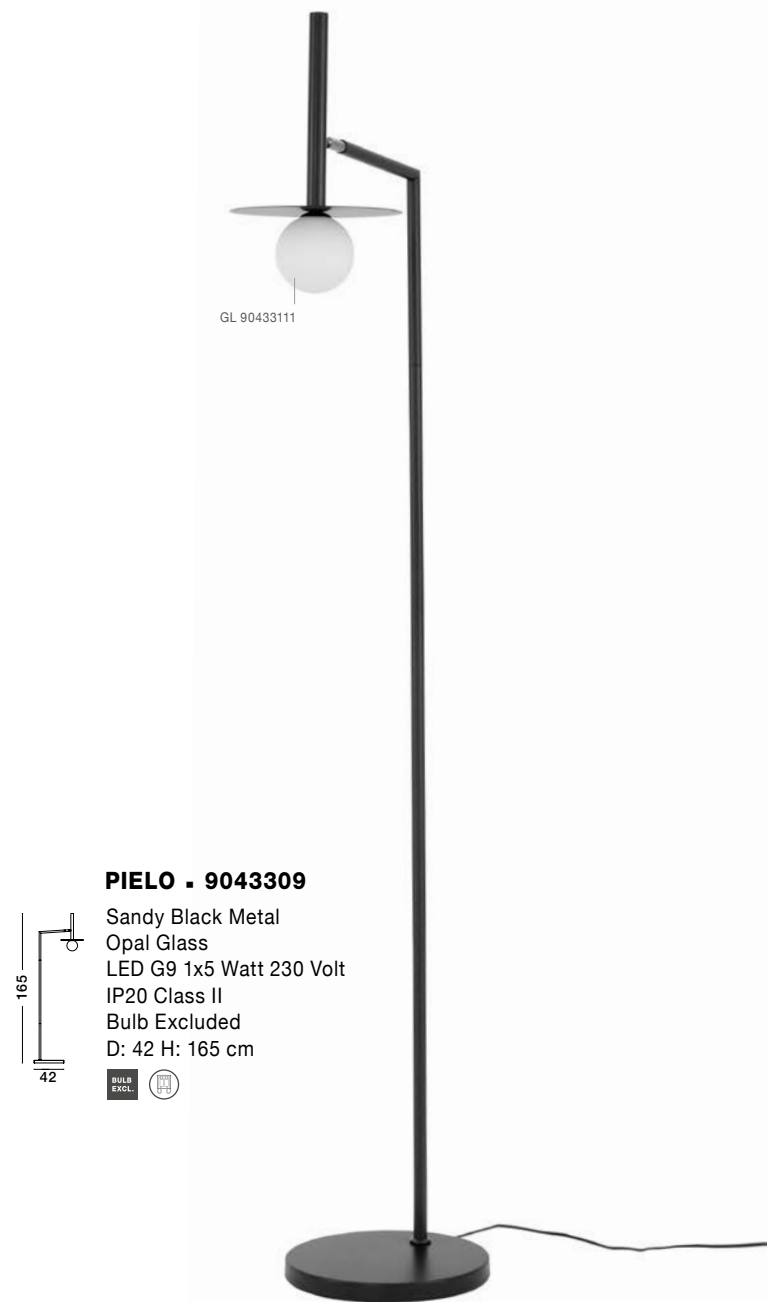

PIELO - 9043309
Sandy Black Metal
Opal Glass
LED G9 1x5 Watt 230 Volt
IP20 Class II
Bulb Excluded
D: 42 H: 165 cm