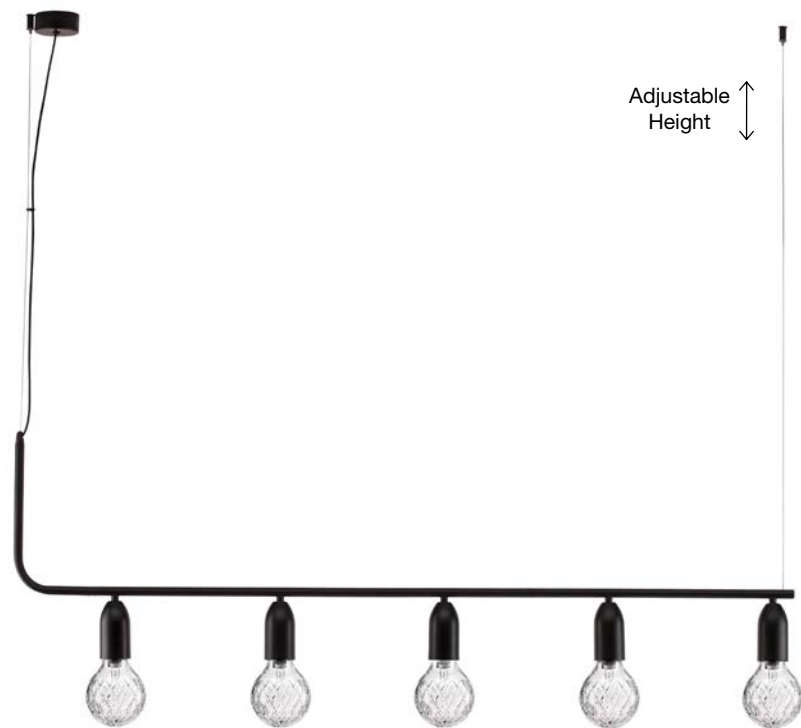

VEDA - 9536417
 Black Metal & Clear Glass
 LED G9 1x6 Watt 230 Volt
 IP20 Bulb Excluded
 D: 9.5 H: 120 cm

VEDA - 9536416
 Black Metal & Clear Glass
 LED G9 1x6 Watt 230 Volt
 IP20 Bulb Excluded
 L: 9.5 W: 20 H: 39 cm

Adjustable
Height

VEDA - 9536419
Black Metal & Clear Glass
LED G9 5x6 Watt 230 Volt
IP20 Bulb Excluded
L: 128 W: 10 H: 120 cm

Adjustable
Height

VEDA - 9536415
Brass Metal & Clear Glass
LED G9 5x6 Watt 230 Volt
IP20 Bulb Excluded
L: 128 W: 10 H: 120 cm