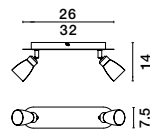

Rotating & Adjustable

CONO - 668002
Matt White Aluminium
LED GU10 2x10 Watt 230 Volt
IP20 Bulb excluded
L: 25.5 W: 8 H: 19 cm