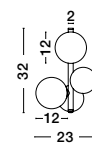

ODILLIA - 9009252
Matt Black Metal & Clear Glass
LED G9 3x5 Watt 230 Volt
IP20 Bulb Excluded
L: 23 W: 19 H: 32 cm