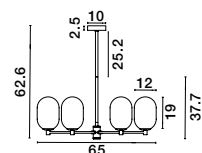

BALOR - 9009246

Brass Gold Metal
Gradient White Glass
LED G9 6x5 Watt 230 Volt
IP20 Bulb Excluded
Included Two parts Of Metal
25.2 cm Each Part
D: 65 H1: 37.7 H2: 62.6 cm