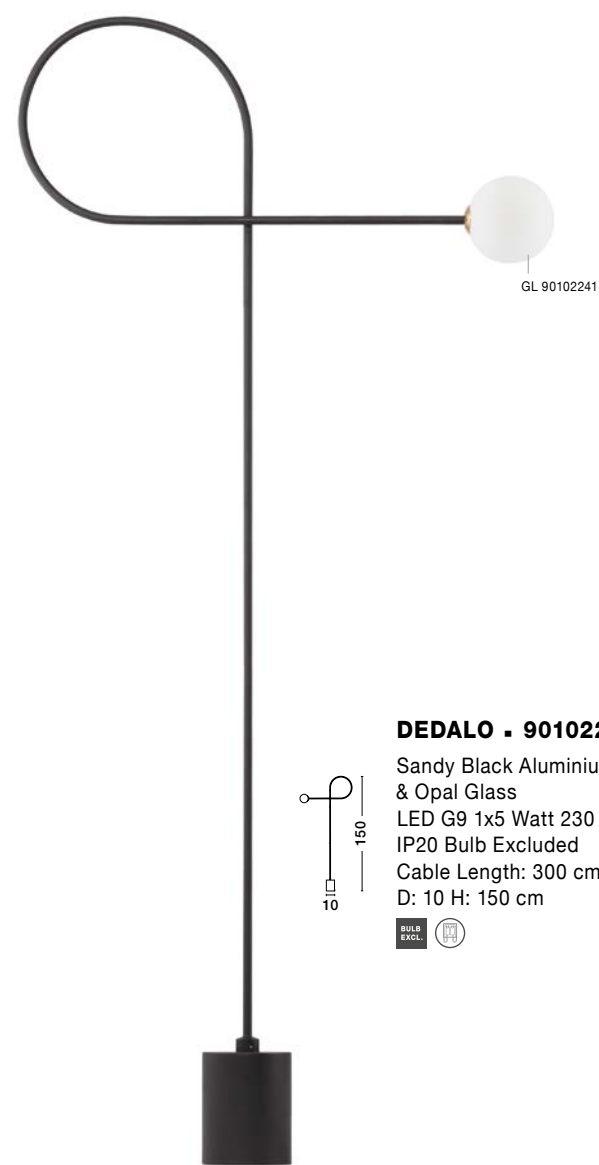

07

floor & table lamps

VOICE - 9061429

Sandy Black Aluminium
& Acrylic
LED 12 Watt 220 Volt
960Lm 3000K IP20
Cable Length: 190 cm
L: 192 W: 12 H: 20-250 cm

GL 90102241

DEDALO - 9010223

Sandy Black Aluminium
& Opal Glass
LED G9 1x5 Watt 230 Volt
IP20 Bulb Excluded
Cable Length: 150 cm
D: 10 H: 63.8 cm