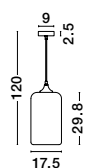

Adjustable Height

GL 97264821

SAVAZ - 9726482

Chrome Glass
Black Metal
Black Fabric Wire
LED E27 1x12 Watt 230 Volt
IP20 Bulb Excluded
D: 28 H1: 14 H2: 120 cm

Adjustable Height

GL 97264811

SAVAZ - 9726481

Chrome Glass
Black Metal
Black Fabric Wire
LED E27 1x12 Watt 230 Volt
IP20 Bulb Excluded
D: 17.5 H1: 29.8 H2: 120 cm