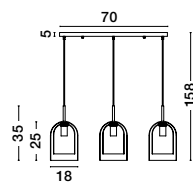

VELOR - 9236740
Double Layered Dark
Champagne Glass
Black Cord
Black Metal Base
LED E27 3x12 Watt 230 Volt
IP20 Bulb Excluded
L: 70 W:18 H: 158 cm