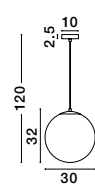

GL 90288371

GL 90288361

GL 90288371

GL 90288401

GL 90288391