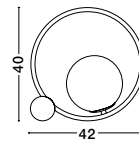

NESO - 9624094
Opal Glass
Brushed Gold
& Black Aluminium
LED E14 1x5 Watt 230 Volt
IP20 Bulb Excluded
Cable Length: 160 cm
L: 42 W: 15 H: 40 cm