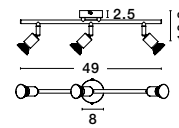

BASE - 661003

Matt White Metal
LED GU10 3x10 Watt 230 Volt
IP20 Bulb Excluded
L: 49 W: 8 H: 10.9 cm