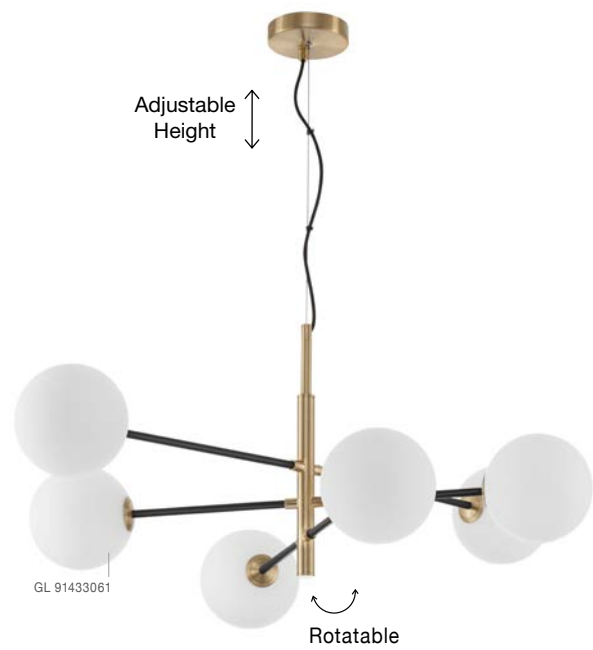

Adjustable Height

GL 90092941

GL 90092941

GIT - 9009297
 Matt Black & Gold Metal
 Opal Glass
 LED G9 2x5 Watt 230 Volt
 IP20 Bulb Excluded
 L: 44 W: 17.3 H: 42.2 cm

ALSO YOU CAN DO

Two Options Of Height
 67 - 120 cm

GIT - 9009296
 Matt Black & Gold Metal
 Opal Glass
 LED G9 6x5 Watt 230 Volt
 IP20 Bulb Excluded
 Included Two parts Of Metal
 42 cm Each Part
 L: 100 H1: 67 H2: 120 cm

Rotatable

GL 90092941

Two Options Of Height
 73.5 - 121 cm

GL 90092941

GIT - 9009295
 Matt Black & Gold Metal
 Opal Glass
 LED G9 2x5 Watt 230 Volt
 IP20 Bulb Excluded
 Included Two parts Of Metal
 23.7 cm Each Part
 L: 95 W: 15 H: 73.5 H2: 121 cm

SWAY - 9501237
 Sandy Black Metal
 & Brass Gold
 LED E27 1x12 Watt
 LED G9 2x5 Watt 230 Volt
 IP20 Bulb Excluded
 L: 123 W: 15 H: 70 cm

SWAY - 9501235
 Brass Metal
 & White Marble Base
 LED E27 1x12 Watt 230 Volt
 IP20 Bulb Excluded
 Cable Length: 130 cm
 D: 19 W: 26 H: 60 cm

SWAY - 9501236
 Brass Metal
 & White Marble Base
 LED E27 1x12 Watt 230 Volt
 IP20 Bulb Excluded
 Cable Length: 160 cm
 D: 25 W: 35 H: 175 cm