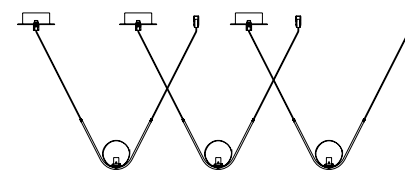

VITTON - 8279601
Brass Metal
White Glossy Glass
Brass Fabric Cable
LED E27 1x12 Watt 230 Volt
IP20 Bulb Excluded
L: 150 W: 20 H: 120 cm

MAKE YOUR OWN COMBINATION