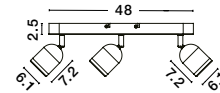

ORSON - 9555818
Sandy White Metal
LED GU10 3x10 Watt 230 Volt
IP44 Bulb Excluded
L: 48 W: 8 H: 9.7 cm