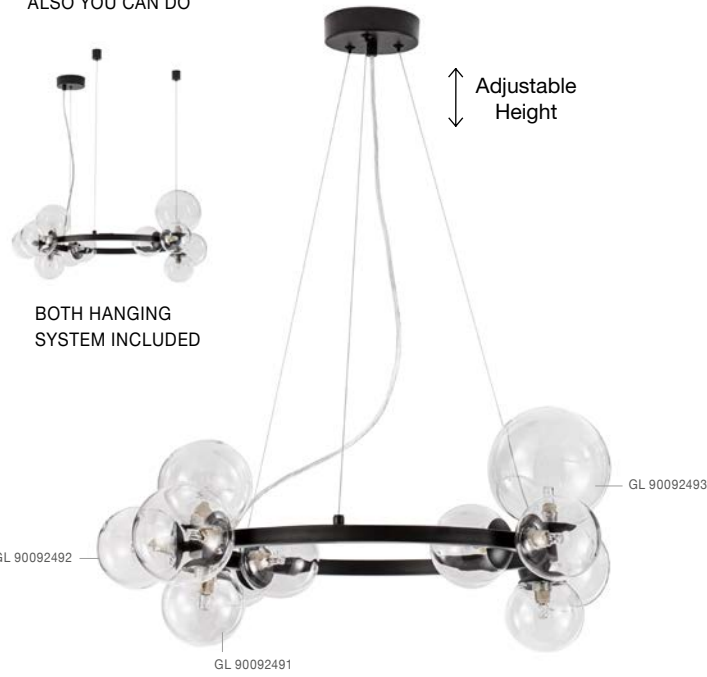

PALMER - 9241120
 Smoky Glass
 Black Metal Base
 LED E14 2x5 Watt 230 Volt
 IP20 Bulb Excluded
 D: 15 W: 18.5 H: 25.5 cm

ALSO YOU CAN DO

BOTH HANGING SYSTEM INCLUDED

ODILLIA - 9028855
 Matt Black Metal & Smoky Glass
 LED G9 11x6 Watt 230 Volt
 IP20 Bulb Excluded
 Two Ways Of Mounting
 D: 65 H: 120 cm

ODILLIA - 9028859
 Matt Black Metal & Smoky Glass
 LED G9 6x5 Watt 230 Volt
 IP20 Bulb Excluded
 L: 28 W: 23.2 H: 120 cm

ODILLIA - 9028857
 Matt Black Metal & Smoky Glass
 LED G9 7x5 Watt 230 Volt
 IP20 Bulb Excluded
 L: 65 W: 28.9 H: 120 cm

ODILLIA - 9028861
 Matt Black Metal & Smoky Glass
 LED G9 3x5 Watt 230 Volt
 IP20 Bulb Excluded
 L: 23 W: 19 H: 32 cm

ALSO YOU CAN DO

ODILLIA - 9009249
 Matt Black Metal & Clear Glass
 LED G9 11x6 Watt 230 Volt
 IP20 Bulb Excluded
 Two Ways Of Mounting
 D: 65 H: 120 cm