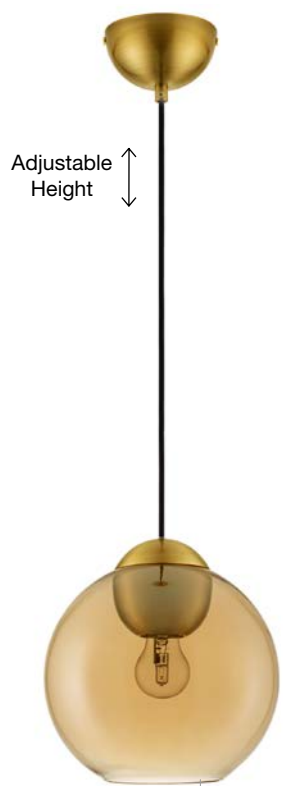

Adjustable Height

GL 90092391

MIDORI . 9009239

Brass Gold Metal & Amber Glass
LED E27 1x12 Watt 230 Volt
IP20 Bulb Excluded
D: 24 H1: 24.8 H2: 183.8 cm