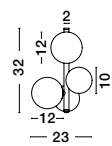

ODILLIA - 9028862

Opal Glass & Matt Gold Metal
LED G9 3x5 Watt 230 Volt
IP20 Bulb Excluded
L: 23 W: 19 H: 32 cm