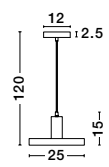

Adjustable Height ↑↓

GARNI - 9417053

Black Metal Outside
Gold Inside
Black PVC Wire
LED E27 1x12 Watt 230 Volt
IP20 Bulb Excluded
D: 25 H: 15 H₂: 120 cm

Adjustable Height ↑↓

GARNI - 9417050

Gold Metal
Outside & Inside
Black PVC Wire
LED E27 1x12 Watt 230 Volt
IP20 Bulb Excluded
D: 25 H: 15 H₂: 120 cm