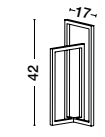

ENSIO - 9077010
Black Aluminium
& Acrylic
LED 7 Watt 220 - 240 Volt
450Lm 3000K IP20
Cable Length: 145 cm
L: 40 W: 17 H: 25.5 cm

ZESIRO - 9086022
Dimmable
SandY Black Aluminium
& Acrylic
Switch On/Off
LED 12 Watt 220 - 240 Volt
800Lm 3000K IP20
Cable Length: 150 cm
L: 17 W: 17 H: 42 cm