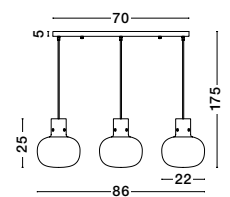

GL 92366301

CINZIA - 9236610

Clear Glass
White Cord
Brass Gold Metal
LED E27 3x12 Watt 230 Volt
IP20 Bulb Excluded
D: 30 H: 178 cm

GL 92366001

CINZIA - 9236620

Clear Glass
White Cord
Brass Gold Metal
LED E27 3x12 Watt 230 Volt
IP20 Bulb Excluded
L: 86 H1: 25 H2: 175 cm