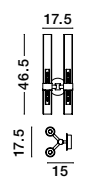

CENTURY - 9006055

Matt Black Metal
Clear & Frost Glass
LED G9 4x5 Watt 230 Volt
IP20 Bulb Excluded
L: 17.5 W: 15 H: 46.5 cm