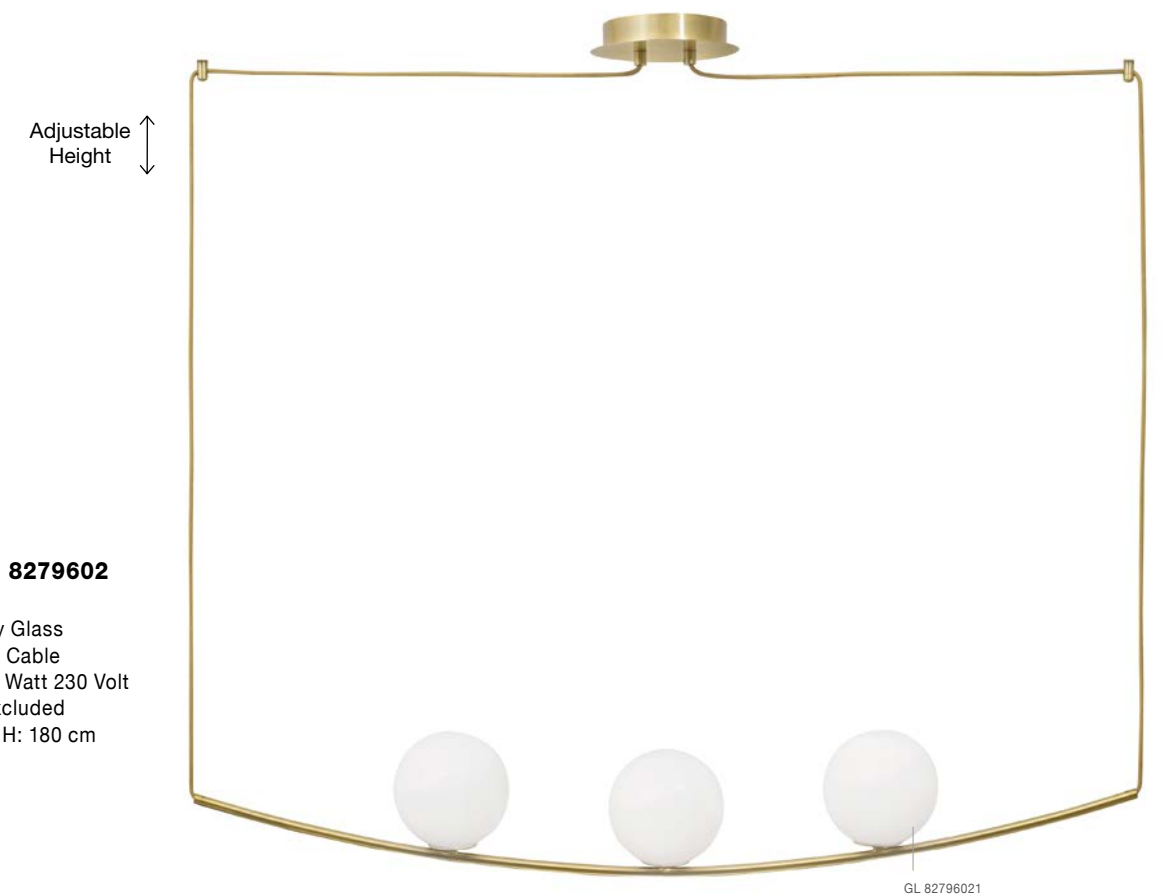

MAKE YOUR OWN COMBINATION