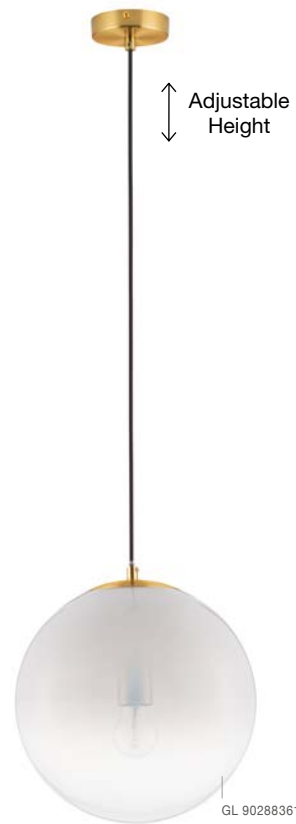

GL 90288421

VITA - 9028842

Brass Gold Metal
& Gradient White Glass
LED E27 1x12 Watt 230 Volt
IP20 Bulb Excluded
Cable Length: 190 cm
D: 20 H: 35.5 cm

GL 90928211

GL 90288371

VITA - 9028837
 Brass Gold Metal
 & Gradient White Glass
 LED E27 1x12 Watt 230 Volt
 IP20 Bulb Excluded
 D: 20 H: 120 cm