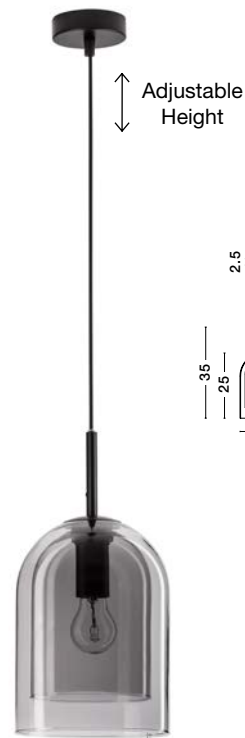

GL 92363862

SIANNA . 9236386

Smoky Glass
Brass Gold Metal
LED E27 3x12 Watt 230 Volt
IP20 Bulb Excluded
D: 37 H: 20 cm

Adjustable
Height

SIANNA . 9236383

Smoky Glass
Brass Gold Metal
LED E27 4x12 Watt 230 Volt
IP20 Bulb Excluded
L: 110 W: 18 H: 120 cm

GL 92363821

GL 92363621

SIANNA - 9236400
 Smoky Glass
 Brass Gold Metal
 LED E27 1x12 Watt 230 Volt
 IP20 Bulb Excluded
 Cable Length: 165 cm
 D: 18 H: 47 cm

GL 92364101

SIANNA - 9236410
 Smoky Glass
 Brass Gold Metal
 LED E27 1x12 Watt 230 Volt
 IP20 Bulb Excluded
 Cable Length: 165 cm
 D: 25 H: 154 cm

Adjustable Height

VELOR - 9236700
 Double Layered Smoky Glass
 Black Cord
 Black Metal Base
 LED E27 1x12 Watt 230 Volt
 IP20 Bulb Excluded
 D: 18 H: 240 cm

GL 92367201

Adjustable Height

VELOR - 9236710
 Double Layered Smoky Glass
 Black Cord
 Black Metal Base
 LED E27 3x12 Watt 230 Volt
 IP20 Bulb Excluded
 D: 30 H: 185 cm