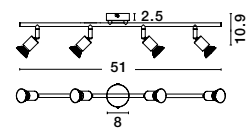

BASE - 660004

Satin Nickel Metal
LED GU10 4x10 Watt 230 Volt
IP20 Bulb Excluded
L: 51 W: 8 H: 10.9 cm