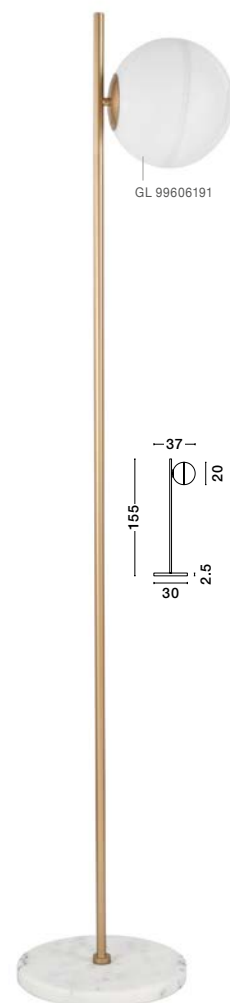

GL 99606191

CANTONA - 9960619

Milky White Glass
Brass Gold & White Marble
LED E27 1x12 Watt 230 Volt
IP20 Bulb Excluded
Cable Length: 140 cm
L: 30 W: 37 H: 155 cm