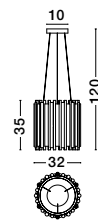

FELIX - 9287916
Gold Aluminium
& Acrylic
LED G9 6x5 Watt 230 Volt
IP20 Bulb Excluded
D: 32 H: 35 H2: 120 cm