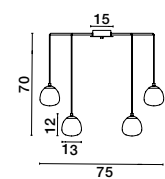

THE EGG - 9009261
Gold & Matt Black Metal
Glossy Opal Glass
LED G9 12x5 Watt 230 Volt
IP20 Bulb Excluded
D: 75 H: 70 cm