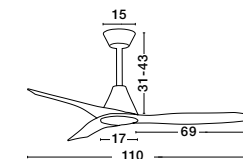

FAN SPECIFICATIONS

Product Nm.	Body Material	Blades Material	Product Size	Speed	Length of Each Blade	Motor Type	Watt (max.)	Power Supply	Airflow (CFM)	RPM	Noise Level	Weight	Blade Sweep	Summer/Winter Function	Light	Remote Control	Guarantee	Class
9952360	White Aluminium	White ABS	D: 132 cm H: 43 cm	6 Speed Remote	54"	DC	38W	AC220-240V	5250	220	N/A	4,7 Kg	N/A	✓	X	✓	2 Years Light & control 10 Years motor	I
9952365	Black Aluminium	Black ABS	D: 132 cm H: 43 cm	6 Speed Remote	54"	DC	38W	AC220-240V	5250	220	N/A	4,7 Kg	N/A	✓	X	✓	2 Years Light & control 10 Years motor	I

FAN SPECIFICATIONS

Product Nm.	Body Material	Blades Material	Product Size	Speed	Length of Each Blade	Motor Type	Watt (max.)	Power Supply	Airflow (CFM)	RPM	Noise Level	Weight	Blade Sweep	Summer/Winter Function	Light	Remote Control	Guarantee	Class
9952363	White Aluminium	White ABS	D: 110 cm H: 31-43 cm	6 Speed Remote	69"	DC	N/A	AC220-240V	4500	184	N/A	11 Kg	N/A	✓	X	✓	2 Years Light & control 10 Years motor	I
9952364	Black Aluminium	Black ABS	D: 110 cm H: 31-43 cm	6 Speed Remote	69"	DC	N/A	AC220-240V	4500	184	N/A	11 Kg	N/A	✓	X	✓	2 Years Light & control 10 Years motor	I

LIGHT SPECIFICATIONS

Product Nm.	LED Watt	Motor DC Watt	Lumen	Volt	LED Chip	Beam Angle	Kelvin	Protection	Driver Included
9952363	18W	40W	650Lm	220V	Edison	120°	3000K	IP20	✓
9952364									

WALL PANEL - 9953200
Wall Panel
L: 10 W: 10 H: 5.5 cm