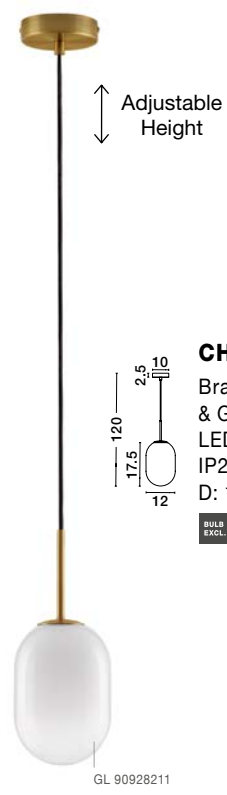

CHRYSI - 9092821
Brass Gold Metal & Gradient White Glass
LED G9 1x5 Watt 230 Volt
IP20 Bulb Excluded
D: 12 H: 120 cm

GL 90928211