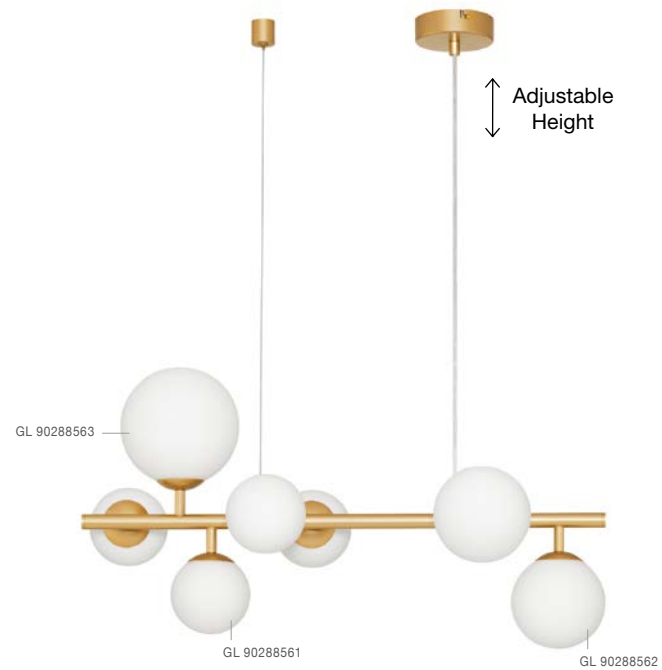

ALSO YOU CAN DO

BOTH HANGING SYSTEM INCLUDED

ODILLIA - 9028856

Opal Glass & Matt Gold Metal
LED G9 11x5 Watt 230 Volt
IP20 Bulb Excluded
Two Ways Of Mounting
L: 65 W: 52.8 H: 120 cm

ODILLIA - 9028860

Opal Glass & Matt Gold Metal
LED G9 6x5 Watt 230 Volt
IP20 Bulb Excluded
L: 28 W: 23.2 H: 120 cm

ODILLIA - 9028858

Opal Glass & Matt Gold Metal
LED G9 7x5 Watt 230 Volt
IP20 Bulb Excluded
L: 65 W: 28.9 H: 120 cm

ODILLIA - 9028862

Opal Glass & Matt Gold Metal
LED G9 3x5 Watt 230 Volt
IP20 Bulb Excluded
L: 23 W: 19 H: 32 cm