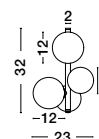

ODILLIA - 9028861
Matt Black Metal & Smoky Glass
LED G9 3x5 Watt 230 Volt
IP20 Bulb Excluded
L: 23 W: 19 H: 32 cm