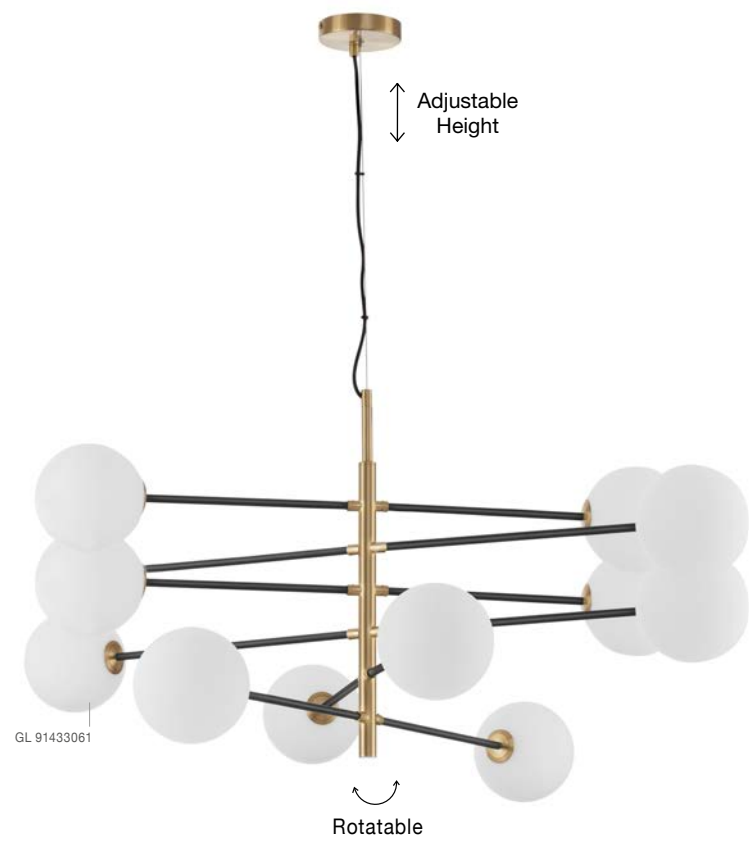

GL 91433061

VITRA - 9143309
Satin Gold & Black Metal
White Opal Glass
LED G9 12x5 Watt 220 Volt
IP20 Bulb Excluded
L: 150 H: 200 cm

GL 91853611