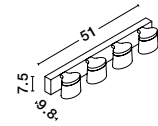

SABIA - 9122341

Chrome Aluminium & Acrylic
LED 20 Watt 230 Volt
2052Lm 3000K IP44
L: 51 W: 9.8 H: 7.5 cm