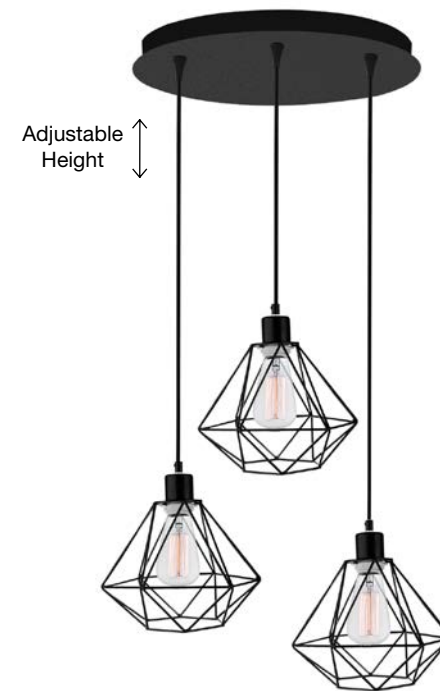

Adjustable Height