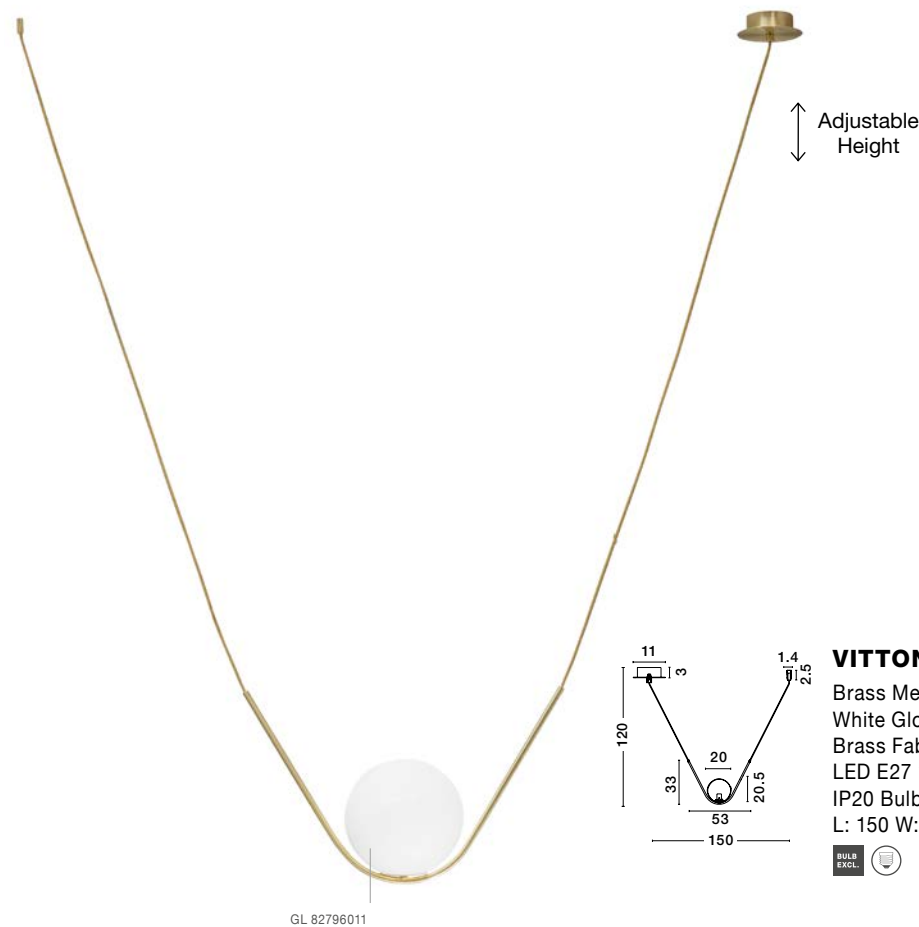

GL 91853611

ALVAREZ - 9185361
 Satin Gold Metal
 & Black Marble
 White Opal Glass
 LED E14 1x5 Watt 230 Volt
 Bulb Excluded IP20
 Cable Length: 160 cm
 L: 22 W: 15 H: 51 cm

GL 91367021

ALVAREZ - 9136702
 Satin Gold Metal
 & Black Marble
 White Opal Glass
 LED E27 1x12 Watt 230 Volt
 Bulb Excluded IP20
 Cable Length: 160 cm
 L: 31 W: 25 H: 140 cm

VITTON - 8279601
 Brass Metal
 White Glossy Glass
 Brass Fabric Cable
 LED E27 1x12 Watt 230 Volt
 IP20 Bulb Excluded
 L: 150 W: 20 H: 120 cm

VITTON - 8279603
 Brass Metal
 White Glossy Glass
 LED E14 1x5 Watt 230 Volt
 IP20 Bulb Excluded
 D: 21 W: 18 H: 22 cm