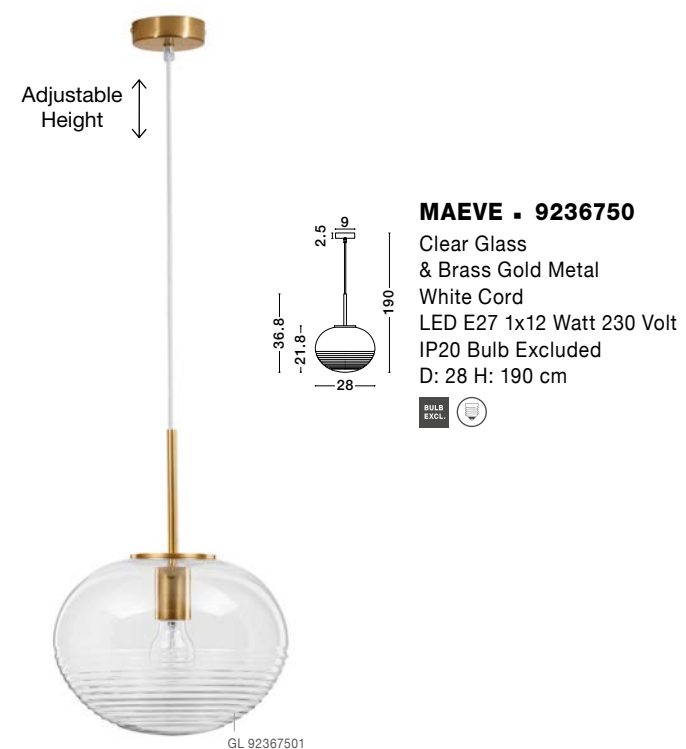

GL 91601911

KOVAC - 9160196
 Brass Gold Metal
 & Clear Structured Glass
 LED G9 6x5 Watt 230 Volt
 IP20 Bulb Excluded
 D: 35 H: 180 cm

GL 91601911

KOVAC - 9160195
 Brass Gold Metal
 & Clear Structured Glass
 LED G9 5x5 Watt 230 Volt
 IP20 Bulb Excluded
 L: 80 W: 10 H: 180 cm

COEN - 9006041
 Brass Gold Metal
 Clear Structured Glass
 LED G9 1x5 Watt 230 Volt
 IP20 Bulb Excluded
 D: 12 H: 200 cm

GL 90060431

COEN - 9006042
 Brass Gold Metal
 Clear Structured Glass
 LED E27 1x12 Watt 230 Volt
 IP20 Bulb Excluded
 D: 25 H: 200 cm

GL 90060421

COEN - 9006043
 Brass Gold Metal
 Clear Structured Glass
 LED G9 3x5 Watt 230 Volt
 IP20 Bulb Excluded
 D: 25 H: 180 cm

GL 90060431

COEN - 9006044
 Brass Gold Metal
 Clear Structured Glass
 LED G9 5x5 Watt 230 Volt
 IP20 Bulb Excluded
 D: 35 H: 180 cm

GL 90060441

GL 94267311

PRISMA - 9426731
Gold Metal & Clear Glass
LED E27 1x12 Watt 230 Volt
IP20 Bulb Excluded
D: 23 H1: 35 H2: 122 cm

GL 94267321

PRISMA - 9426732
Gold Metal & Clear Glass
LED E27 1x12 Watt 230 Volt
IP20 Bulb Excluded
D: 17 H1: 40 H2: 120 cm