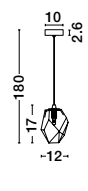

GL 91602311

GL 91602311

GL 91602311

ICE - 9160231

Gradient White Colour
Glass & White Metal
LED G9 1x5 Watt 230 Volt
IP20 Bulb Excluded
D: 12 H1: 17 H2: 180 cm

ICE - 9160233

Gradient White Colour
Glass & White Metal
LED G9 3x5 Watt 230 Volt
IP20 Bulb Excluded
D: 29 H: 180 cm