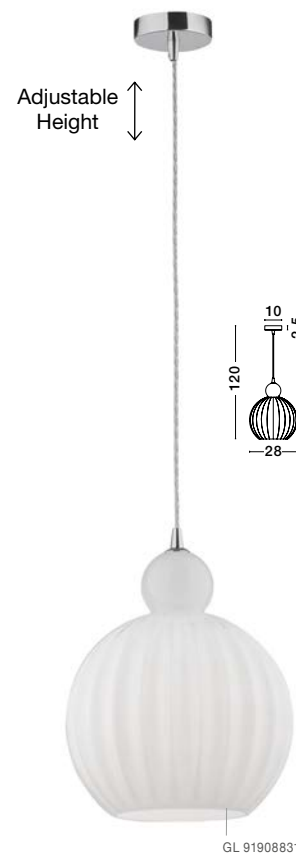

ODELL - 9190881
 Chrome Aluminium
 Opal Glass
 LED E14 1x5 Watt 230 Volt
 IP20 Bulb Excluded
 D: 15 H1: 20.4 H2: 120 cm

ODELL - 9190883
 Chrome Aluminium
 Opal Glass
 LED E27 1x12 Watt 230 Volt
 IP20 Bulb Excluded
 D: 28 H1: 35.9 H2: 120 cm