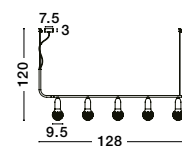

Adjustable
Height

VEDA - 9536419
Black Metal & Clear Glass
LED G9 5x6 Watt 230 Volt
IP20 Bulb Excluded
L: 128 W: 10 H: 120 cm

Adjustable
Height

VEDA - 9536415
Brass Metal & Clear Glass
LED G9 5x6 Watt 230 Volt
IP20 Bulb Excluded
L: 128 W: 10 H: 120 cm