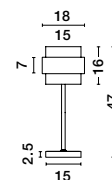

GL 92363621

SIANNA - 9236400
Smoky Glass
Brass Gold Metal
LED E27 1x12 Watt 230 Volt
IP20 Bulb Excluded
Cable Length: 165 cm
D: 18 H: 47 cm