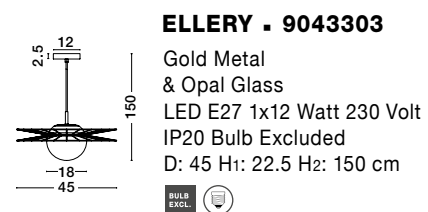

GL 91912511

GRUS . 9191252

Matt Black Metal
Opal Glass
LED E27 1x12 Watt 230 Volt
IP20 Bulb Excluded
D: 25 H1: 56 H2: 120 cm

GL 90433031

ELLERY - 9043303

Gold Metal
& Opal Glass
LED E27 1x12 Watt 230 Volt
IP20 Bulb Excluded
D: 45 H: 22.5 H2: 150 cm