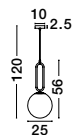

GRUS . 9191251

Brass Metal
Opal Glass
LED E27 1x12 Watt 230 Volt
IP20 Bulb Excluded
D: 25 H1: 56 H2: 120 cm