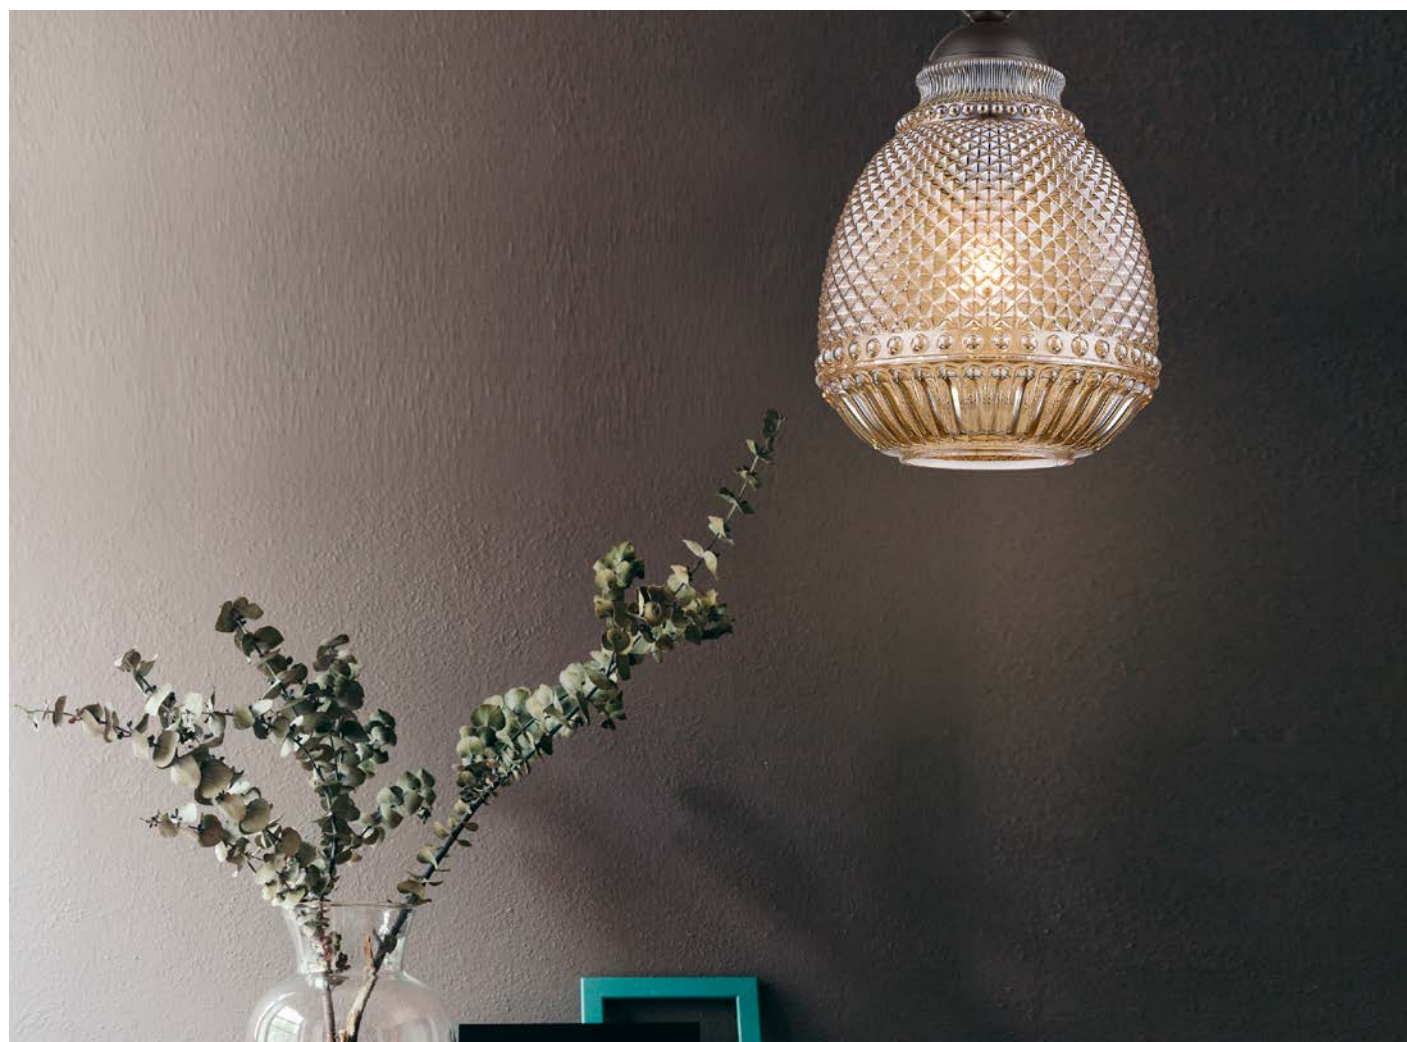

GL 91912421

LONI - 9191242

Matt Black Metal
Smoky Gray Glass
LED E27 1x12 Watt 230 Volt
IP20 Bulb Excluded
D: 24 H: 32 H2: 120 cm