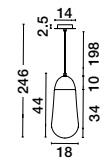

BLAKY - 9092824

Matt Black Metal & Opal Glass
LED E14 1x5 Watt 230 Volt
IP20 Bulb Excluded
D: 18 H: 246 cm