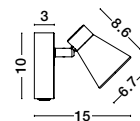

DUBLIN - 9155711
Sandy White Metal
Switch On/Off
LED GU10 1x10 Watt 230 Volt
IP20 Bulb Excluded
L: 10 W: 15 H: 10 cm