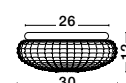

CLAM - 9738256
White Glass
White Metal
LED E27 2x12 Watt 230 Volt
IP44 Bulb Excluded
D: 30 H: 12 cm

IP44

IP44