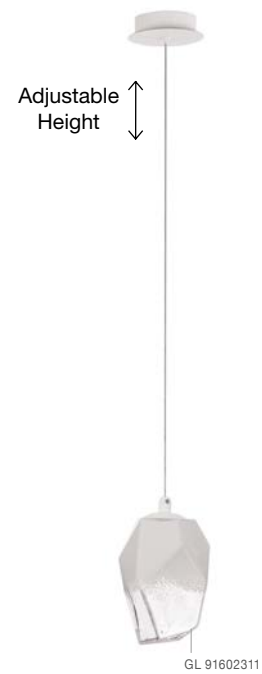

ATHENA - 9191111
Champagne Glass
Brass Metal
LED E27 1x12 Watt 230 Volt
IP20 Bulb Excluded
D: 22.5 H1: 55.4 H2: 120 cm

GL 91602311