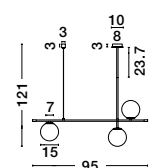

GIT - 9009295
Matt Black & Gold Metal
Opal Glass
LED G9 2x5 Watt 230 Volt
IP20 Bulb Excluded
Included Two parts Of Metal
23.7 cm Each Part
L: 95 W: 15 H: 73.5 H2: 121 cm