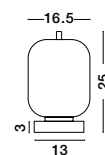

LATO - 9624086

Brass Gold Metal
& Opal Glass
LED E14 1x5 Watt 230 Volt
IP20 Bulb Excluded
Cable Length: 160 cm
D: 16.5 H: 25 cm