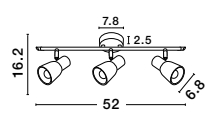

Rotating & Adjustable

GALERIA - 663002
 Satin Nickel
 Chrome Aluminium
 LED GU10 2x10 Watt 230 Volt
 IP20 Bulb Excluded
 L: 25 H: 16.5 cm

Rotating & Adjustable

GL 6670011

PUBLICO - 667003
 Opal Glass
 Satin Nickel Metal
 LED E14 3x5 Watt 230 Volt
 IP20 Bulb Excluded
 L: 52 W: 7.8 H: 16.2 cm