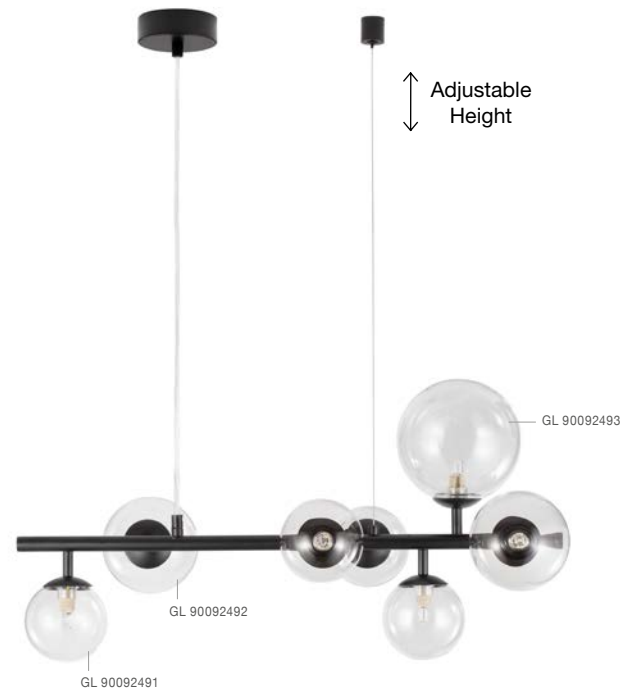

ODILLIA - 9009250
Matt Black Metal & Clear Glass
LED G9 7x6 Watt 230 Volt
IP20 Bulb Excluded
L: 65 W: 28.9 H: 120 cm

ODILLIA - 9009252
Matt Black Metal & Clear Glass
LED G9 3x5 Watt 230 Volt
IP20 Bulb Excluded
L: 23 W: 19 H: 32 cm