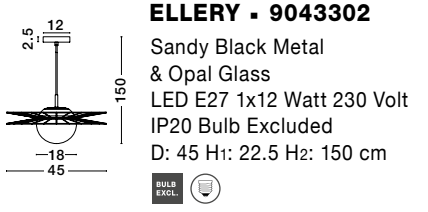

GL 96201271

FLY - 9620126

Matt Black Metal
& Opal Glass
LED E27 1x12 Watt 230 Volt
IP20 Bulb Excluded
D: 36 H: 115 cm

GL 90433031

ELLERY - 9043302

Sandy Black Metal
& Opal Glass
LED E27 1x12 Watt 230 Volt
IP20 Bulb Excluded
D: 45 H: 22.5 H2: 150 cm