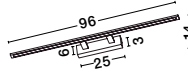

LIVIA - 9053301

Sandy White Aluminium & Acrylic
LED 30 Watt 230 Volt
2422Lm 3000K IP44
L: 96 W: 14 H: 6 cm