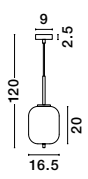

LATO - 9624075

Black Metal & Opal Glass
Black Fabric Wire
LED E14 1x5 Watt 230 Volt
IP20 Bulb Excluded
D: 16.5 H: 120 cm