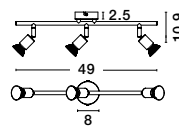

BASE - 660003

Satin Nickel Metal
LED GU10 3x10 Watt 230 Volt
IP20 Bulb Excluded
L: 49 W: 8 H: 10.9 cm