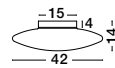

PRESSIONE - 620441

Opal Glass
Chrome Metal
LED E27 3x12 Watt 230 Volt
IP20 Bulb Excluded
D: 42 H: 14 cm