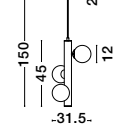

JAKLIN - 9724581

Opal Glass
Antique Brass Metal
Gold Fabric Wire
LED G9 3x5 Watt 230 Volt
IP20 Bulb Excluded
D: 31.5 H1: 45 H2: 150 cm

GL 97245821