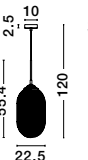

ATHENA - 9191110
Smoky Gray Glass
Matt Black Metal
LED E27 1x12 Watt 230 Volt
IP20 Bulb Excluded
D: 22.5 H1: 55.4 H2: 120 cm