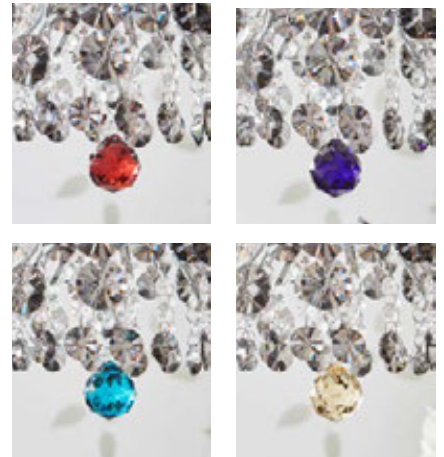

4 bottom prisms included:

107415

Hidden Gem

Chrome base / Multicolour prisms

107415

	53		1 pcs	Class I	IP20
	56		E14	6 x 40W	230V
	56 (cm)		Ceiling hook & plug		150 cm

Light source not included

A crystal chandelier designed by Tony Irving. A mix of smoke coloured and clear crystals. Also we include the bottom crystal ball in 4 different colours: Amber, burgundy, deep purple and teal.