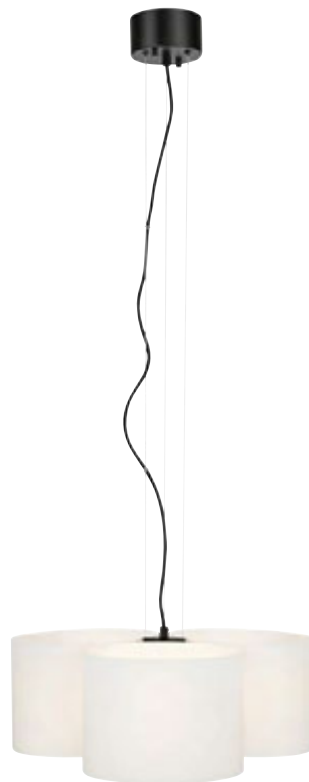

Oturo

White **108266**

18 51	2 pcs	Class I	IP 20			
				E14	3 x 40W	230V
51 → (cm)		Hook	150 cm			

Bulb not included

108266