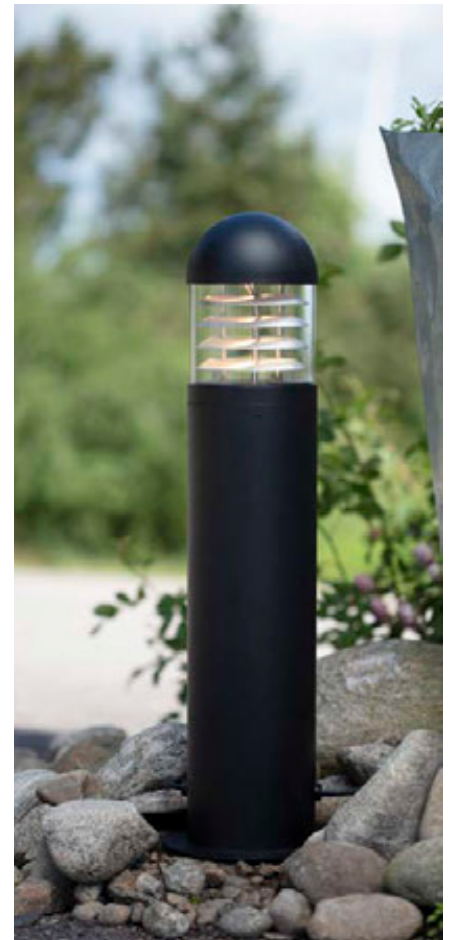

Garden 24 Pole 56 cm

Black 107991

73	4 pcs	Class III	IP44
Ø 19	Fixed LED	3W	24V
19 → (cm)		30 cm	

Garden 24 Pole Sphere

Black / Clear 107283

60	4 pcs	Class III	IP44
Ø 17	LED STRIP	1 x 3W	24V
17 → (cm)		30.0 cm	

DIOD/LED

Garden 24 Pole 6W

Black / Clear 106933

60	4 pcs	CLASS III	IP44
Ø 16.5	FIXED LED	1 x 6W	24V
16.5 → (cm)		30.0 cm	

N/A

DIOD/LED