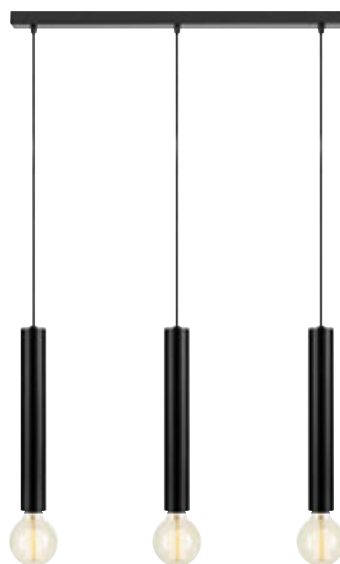

108262

Markslojd Home 2023

81

Series

Sencillo

Brass 108261
Black 108262

35 75 5	4 pcs E27 3 x 40W	Class II	IP 20		
				Bracket	150 cm

Bulb not included