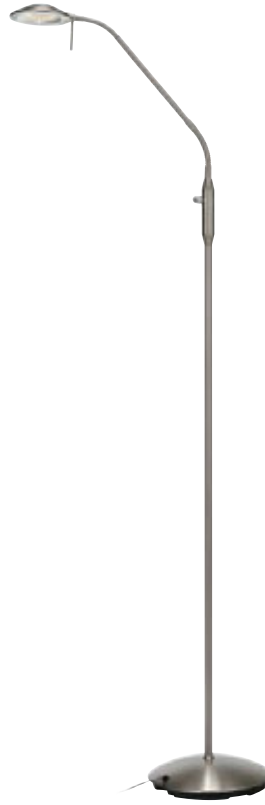

Hudson

Antique / Antique **105582**
Steel / Steel **105581**

152	2 pcs	Class III	IP 20
26	FIXED LED 1 x 6W		18V
32 → (cm)	Wall plug	200 cm	

Dimmer

DIOD/LED

One adjustable shade with flexible stem. Built-in dimmers, switches on base. Ideal reading lamp.

105581