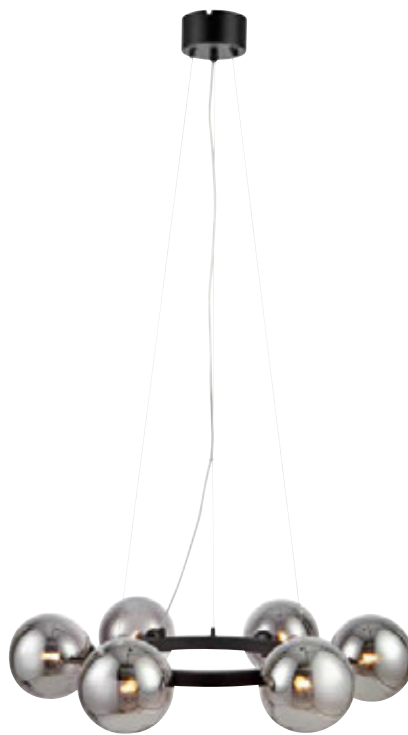

Circle

Black / Smoke **108051**
Gold / Smoke **108050**

15	2 pcs	Class I	IP 20
71	G9	6 x 20W	230V
71 → (cm) Hook		150 cm	

Light source not included

AR VIEW

108051