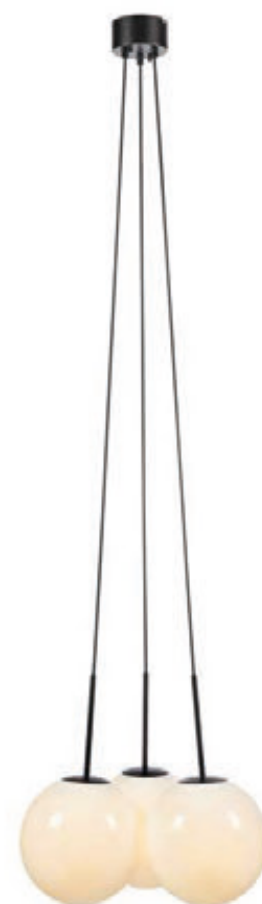

Dione

Dione

Smoke / Antique 108417
White / Black 108418

	45		2 pcs	Class I	IP 20
	Ø 54		E14 3 x 40W		
Bracket					150 cm

Bulb not included

Dione 108417

108418

Joline