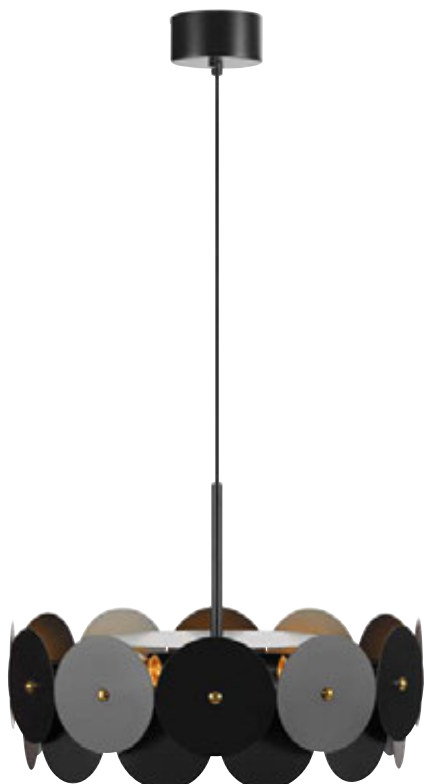

Ceiling Lamps

Vegas

Black / Brass 108265

 35  53	 2 pcs	Class I	IP20
	 E27	3 x 40W	230V
53  (cm) Hook  150 cm			

Bulb not included

108265

Table Lamps

Agra