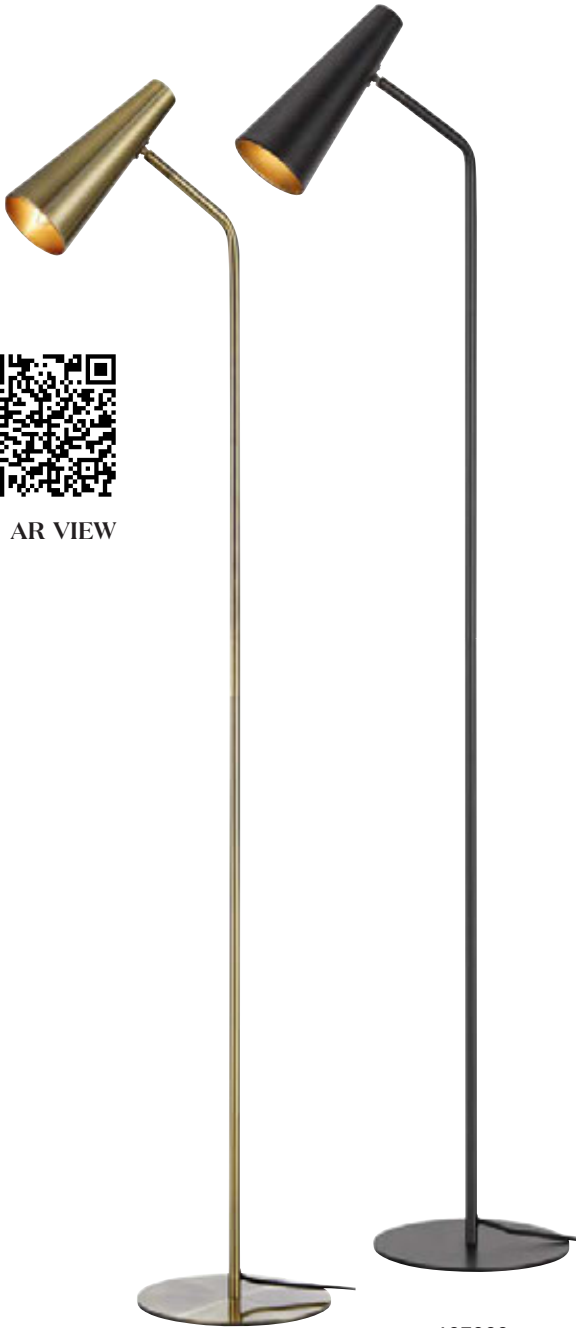

Built-in switch on shade

Light source not included

Classic and functional floor lamp, adjustable with flexible arm.

Peak

Markslöjd Home 2023

AR VIEW

107901

107900

107898

107899

Peak

Black 107900
Antique 107901

	138		2 pcs	Class II	IP 20
	22		E14	1 x 40W	230V
32 → (cm)	Wall plug		200 cm		

Switch on lampholder

Bulb not included

Peak