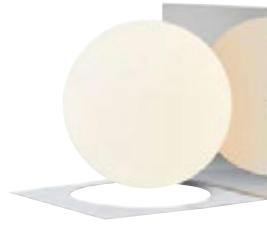

Design by
Joakim Thedin

Zenit

Black metal / White glass **107495**
Chrome / White glass **107488**
Gold / White glass **108085**

	13.5		8 pcs	Class I	IP44
$\emptyset$	13.5		G9	1 x 18W	230V
16.2 → (cm)		Terminals			

Light source not included

Wall lamp with base in chrome or black metal and shade in white glass for a nice glow. Place a lamp on each side of the mirror.

107488

Markslöjd Home 2023

198

Bath

Åre

Steel base / White glass **102527**

	7.7		4 pcs	Class I	IP44
$\emptyset$	27.5		E27	1 x 60W	230V
27.5 → (cm)					

Light source not included