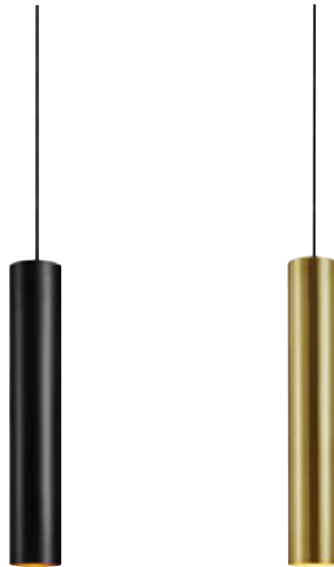

Ruben

Brushed Brass		107883	
Black		107882	
 40	 2 pcs	Class I	IP 20
 82	 GU10	3 x 35W	230V
7  (cm)	Bracket 		150 cm

Bulb not included

107879

107880

Ruben

Brushed Brass		107880	
Black		107879	
 40	 4 pcs	Class I	IP 20
 7	 GU10	1 x 35W	230V
7  (cm)	Hook 		350 cm