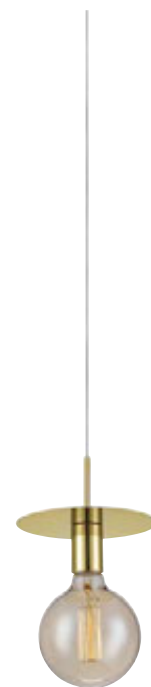

106154

Disc

Brass / Brass base **106150**

 15	 4 pcs	Class I	IP 20
 18	 E27	1 x 60W	230V
18 → (cm) Bracket suspension		 150 cm	

Transparent cable

Light source not included

Disc is a small pendant, ideal to place above an kitchen island. Disc comes also as series.