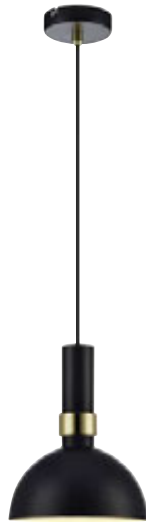

Larry

Design by
Monika Mulder

Monika Mulder

106974

Larry

Brushed brass / Black metal 106974

24 19 19 → (cm)	8 pcs	Class I	IP20
	E27 1 x 60W	230V	
Bracket		150 cm	

Black textile cable

Light source not included

Larry is also available as series.