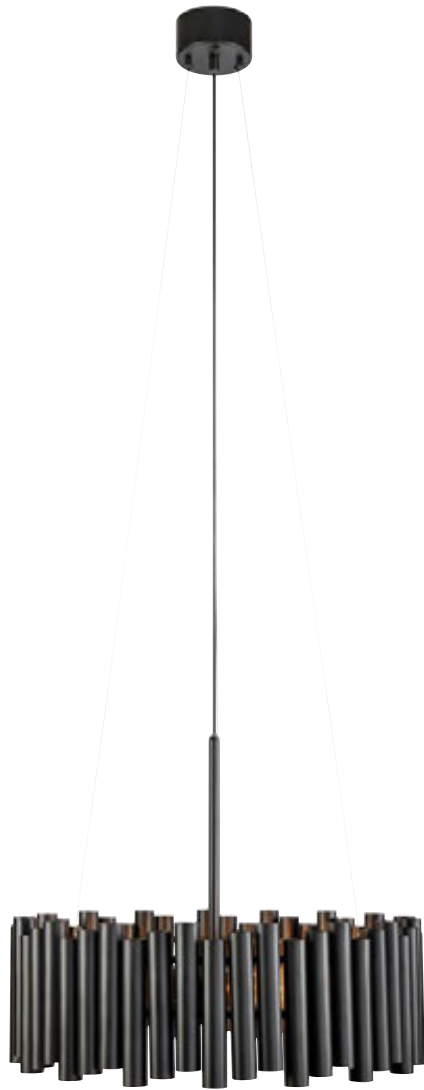

Black				107925
Gold				108047
 43	 2 pcs	Class I	IP 20	
 52,5	 E27	3 x 60W	230V	
52,5 → (cm)	Ceiling hook	 150 cm		
Bulb not included				

 AR VIEW

Markslöjd Home 2023

118

Ceiling Lamps

107925

108047

Merlot