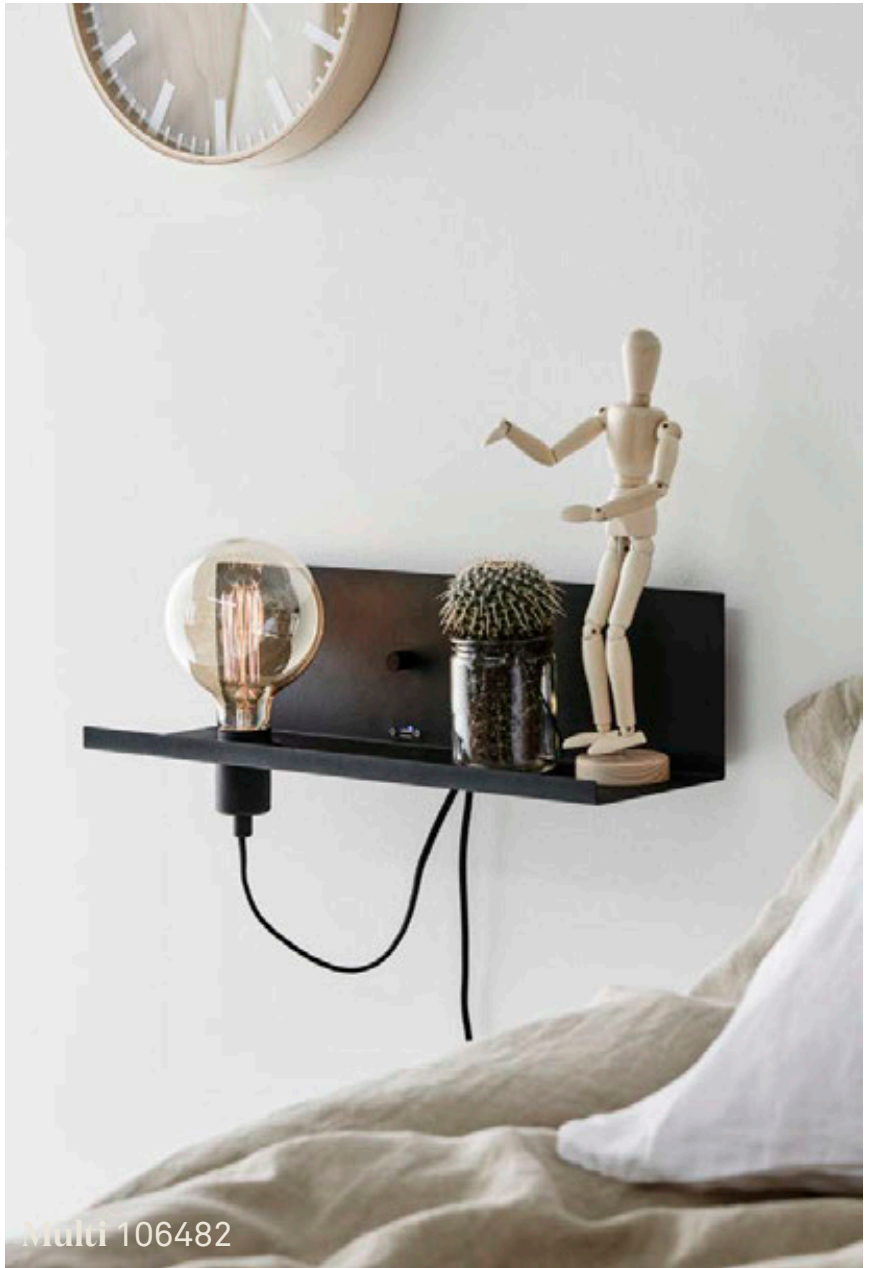

Switch on cable / Transparent cable

The supplied wall mount is a rail that you can bend any way to the desired angle. Attaches to a wall or the back of a painting.

106969

Multi

Black metal 106482

White metal 106969