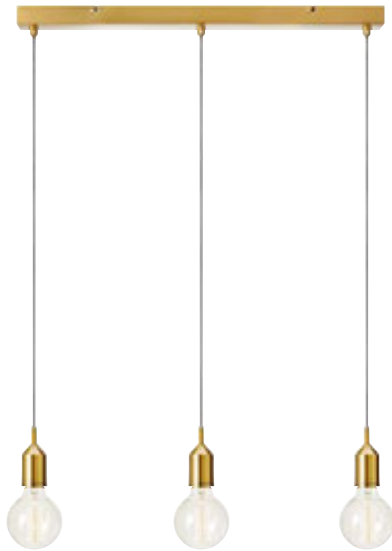

Light source not included

The adjustable lamphead helps you to illuminate a desired area. A wall lamp is ideal when you wish to save space

107345

107346

Bronx

108097

108098

Bronx

Bronze 108097

160 68	6 pcs	Class I	IP20
	E27	3 x 60W	230V
4,5 → (cm)	Bracket		150 cm

Light source not included

Bronx

Bronze 108098

10 4	24 pcs	Class II	IP20
	E27	1 x 60W	230V
4 → (cm)	Hook		350 cm

Light source not included