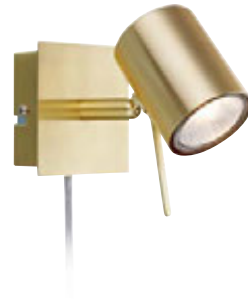

105487

Hyssna LED

Brass / Brass **106316**

 11  8	 6 pcs	Class II	IP20
	 GU10 1 x 35W	230V	
13 → (cm)	Wall plug & Bracket  200 cm		

Built-in switch / Transparent cable

230 Lm / 3000K warm white

Small adjustable spotlight in three colors, includes non-dimmable light source.