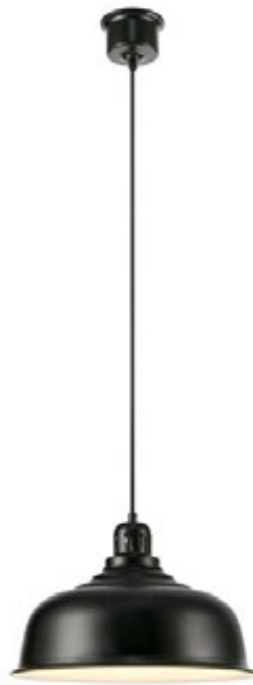

Black **108426**

 24,5 Ø 37,5	 2 pcs	Class I	IP 20
	 E27 1 x 40W	230V	Hook  150 cm

Bulb not included

Port

Black **108427**

 29 Ø 50	 7 pcs	Class I	IP 20
	 E27 1 x 40W	230V	Hook  150 cm

Bulb not included

108426