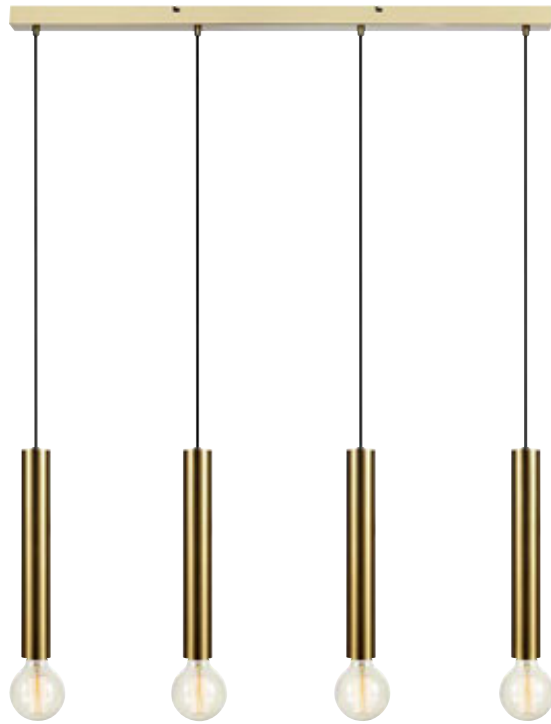

Sencillo

Brass 108259
 Black 108260

 35	 4 pcs	Class II	IP 20
 5	 E27	1 x 40W	230V
5 → (cm)	Hook / Wall plug	 350 cm	

Bulb not included

Switch on cable

Sencillo

Marksløjd Home 2023

1082263

80

Series

108264

Sencillo

Brass **108263**
Black **108264**

 35 Ø 106	 4 pcs	Class I	IP 20	 E27		4 x 40W	230V
				Bracket		 150 cm	

Bulb not included

Sencillo