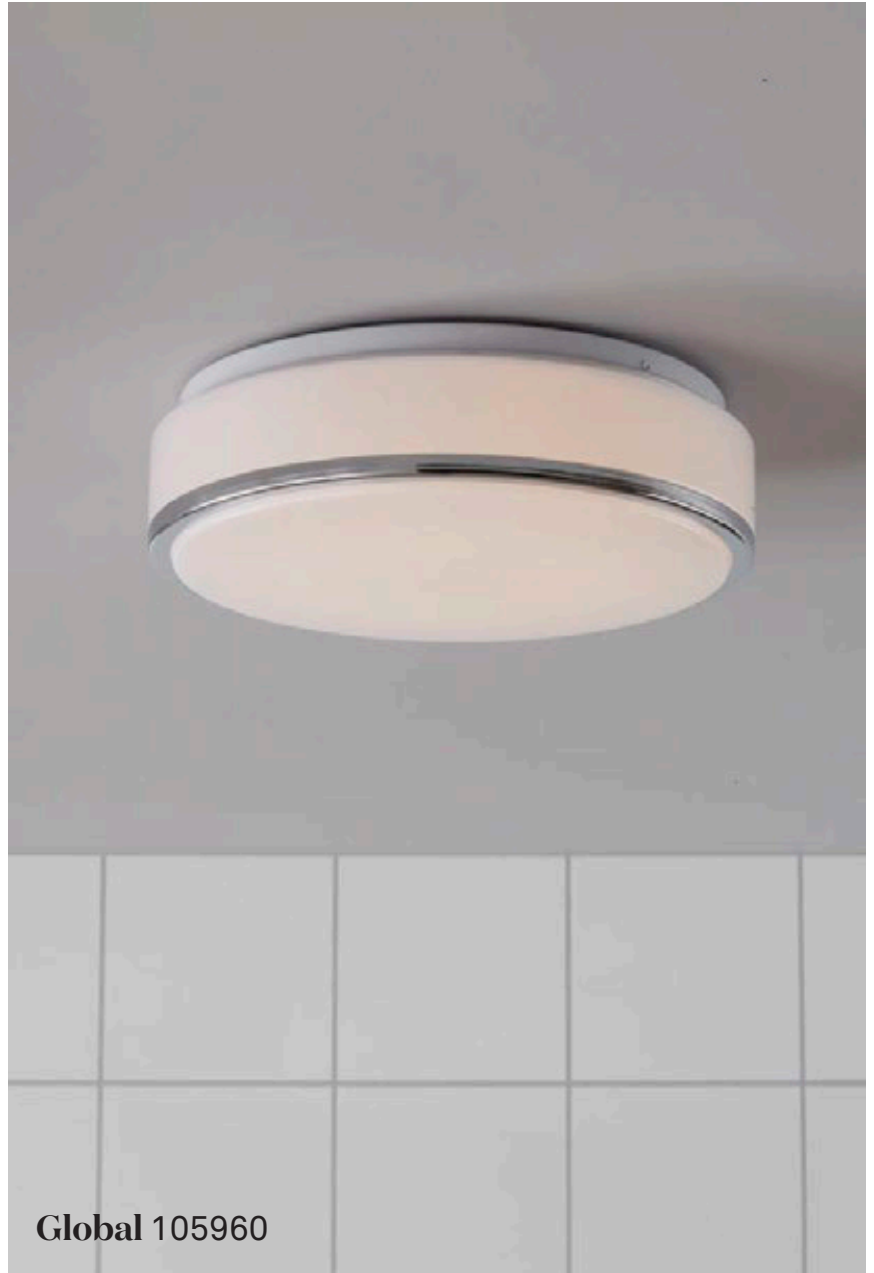

105959

105960

Global 28

White / White and chrome

105960

 8  28	 4 pcs	Class I	IP44
	 Fixed LED	1 x 9W	230V
28 → (cm) Bracket suspension			

White frosted cup with chrome details. Fixed LED, not dimmable. 9W 700 Lumen. Warm white 3000K. 120° spread angle.