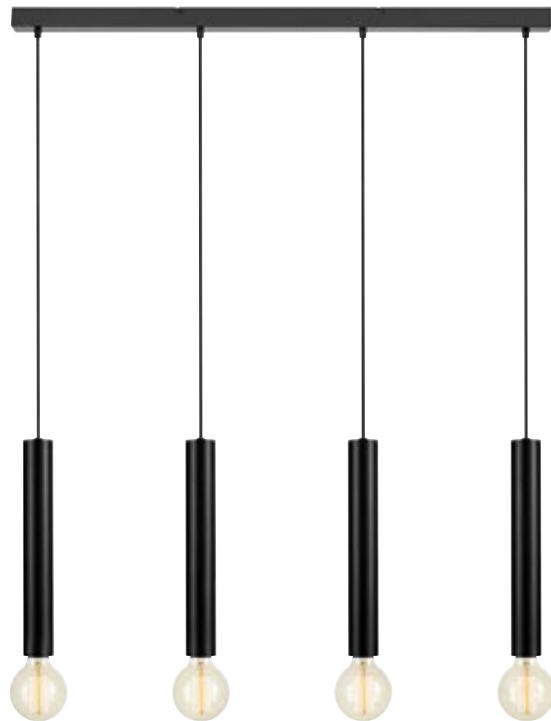

108264

Sencillo

Brass **108263**
Black **108264**

35 Ø 106	4 pcs	Class I	IP 20	E27		4 x 40W	230V
				Bracket		150 cm	

Bulb not included