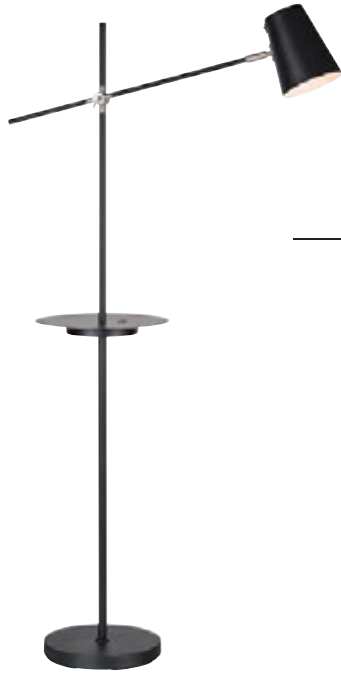

107308

107307

AR VIEW

Linear

Black / Black **107307**
White / White **107308**

	144		2 pcs	Class II	IP 20
∅	28		E14	1 x 40W	230V
65	(cm)	Wall plug			200 cm

Switch on shade

Light source not included

Floor lamp with USB-outlet and shelf.

Minna

Brass / White **106867**

	145.5		2 pcs	Class II	IP 20
∅	22		E14	1 x 40W	230V
22	(cm)	Wall plug			200 cm

Built-in

Light source not included