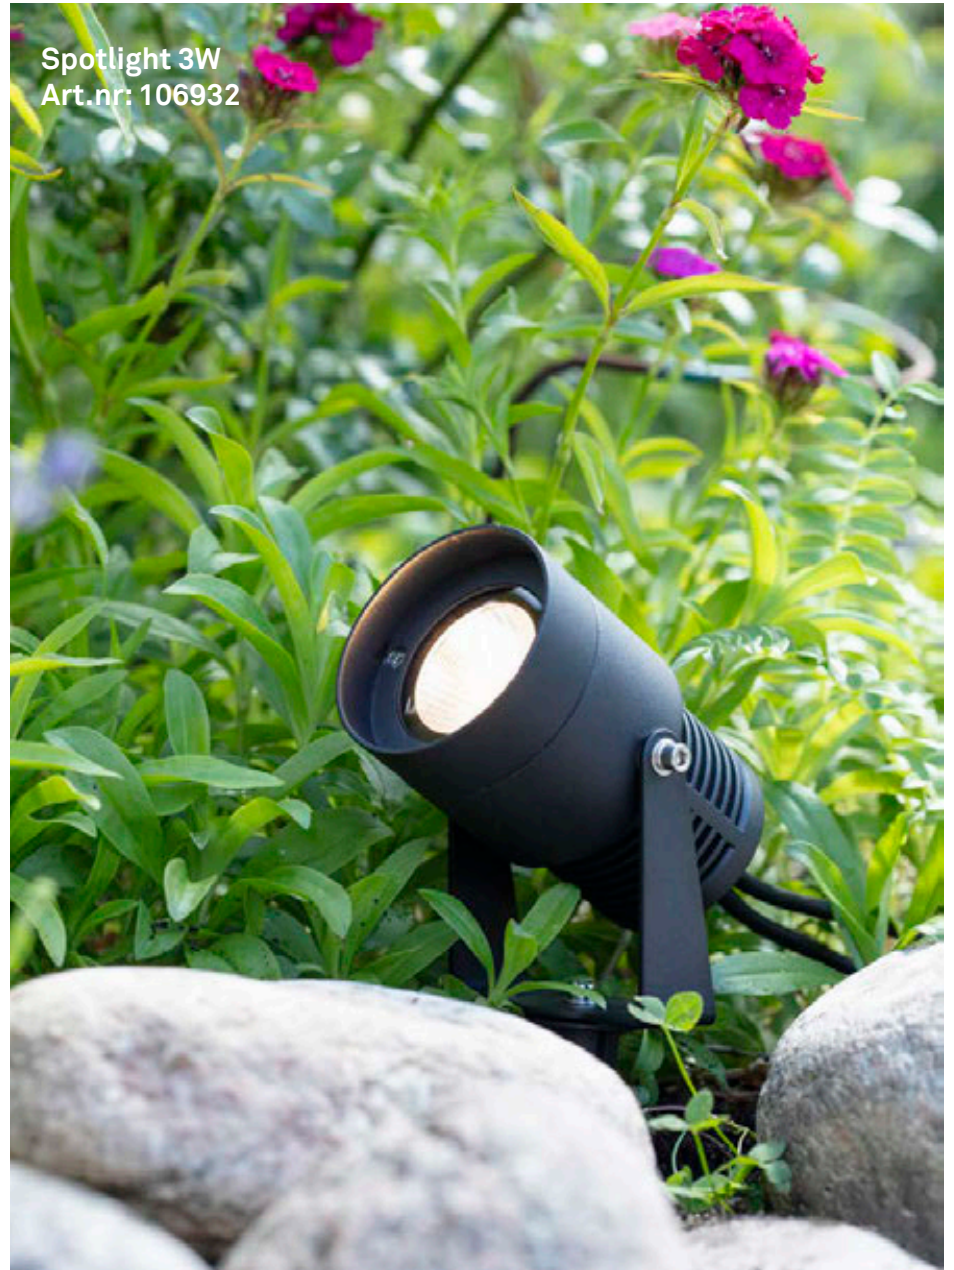

Spotlight 3W
Art.nr: 106932