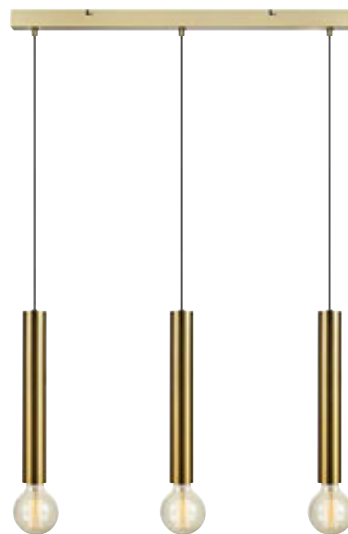

80

Series

108264

Sencillo

Brass **108263**
Black **108264**

 35 Ø 106	 4 pcs	Class I	IP 20	 E27		4 x 40W	230V
				Bracket		 150 cm	

Bulb not included

Sencillo