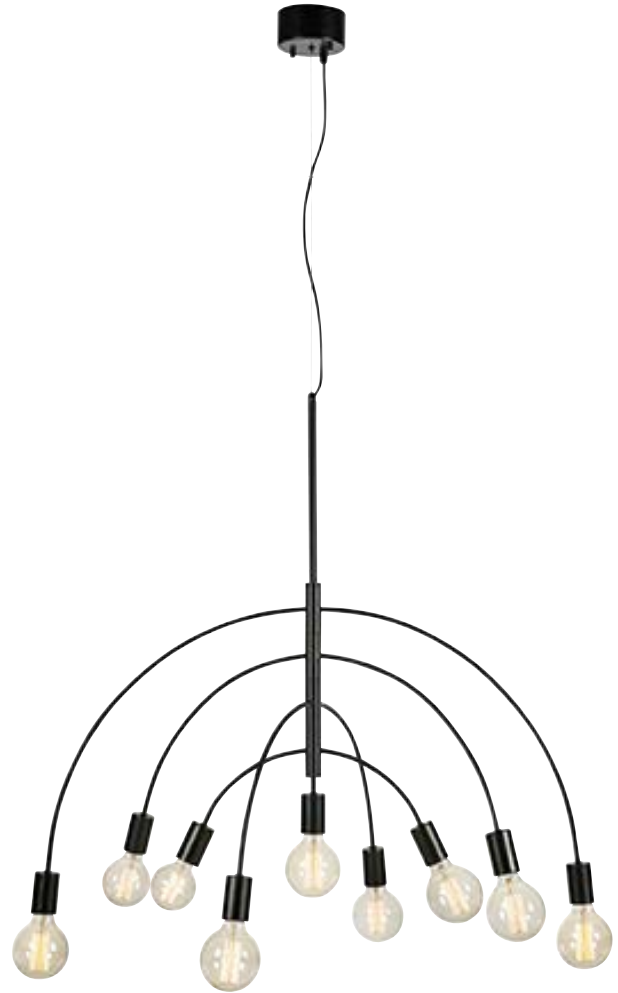

Design by
Joakim Thedin

Lavello

Black **108288**
Gold **108289**

88 95	2 pcs	Class I	IP 20		
				E27 9 x 40W	230V
95 → (cm)	Hook		150 cm		

Bulb not included

Markslöjd Home 2023

116

Ceiling Lamps

108288