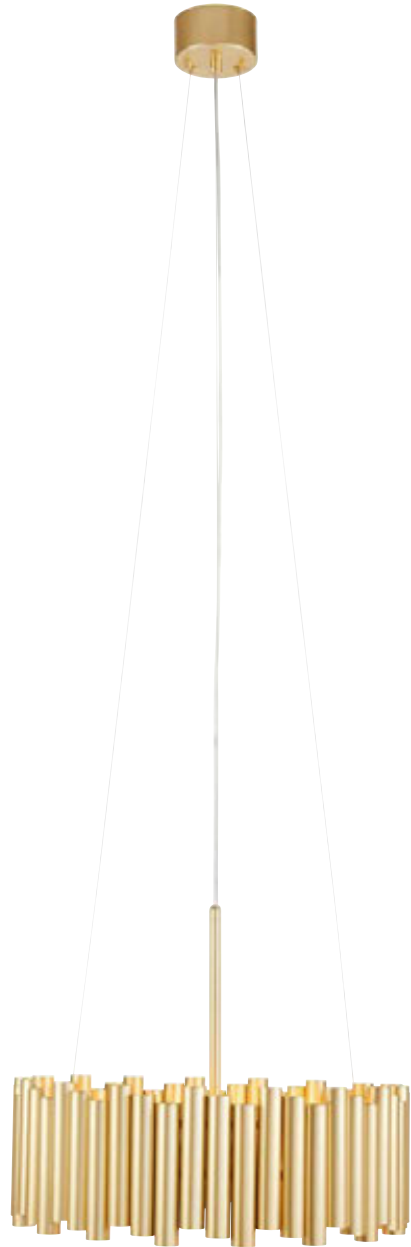

Black				107925
Gold				108047
 43	 2 pcs	Class I	IP 20	
 52,5	 E27	3 x 60W	230V	
52,5 → (cm)	Ceiling hook	 150 cm		
Bulb not included				

 AR VIEW

Markslöjd Home 2023

118

Ceiling Lamps

107925

108047

Merlot