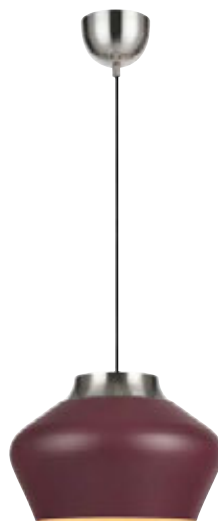

Design by
Monika Mulder

Monika Mulder

107379

Markslöjd Home 2023

Kom

Steel base / White metal **107379**

Steel base / Black metal **107378**

21 31 31 → (cm)	2 pcs	Class I	IP20		
				E27 1 x 60W	230V
Ceiling plug & hook		200 cm			

Cable in same colour as shade

Light source not included

Kom pendant is designed by Monika Mulder and available in different colours and sizes. It's a stylish pendant with a matte metal shade that adds an exclusive touch.

Ceiling Lamps

Kom 107378

Kom

Steel base / Burgundy shade **107381**

Steel base / Petrol shade **107380**

21 31 31 → (cm)	2 pcs	Class I	IP20		
				E27 1 x 60W	230V
Ceiling plug / hook		200 cm			

Black textile cable.

Light source not included

Kom pendant is designed by Monika Mulder and available in different colours and sizes. It's a stylish pendant with a matte metal shade that adds an exclusive touch.

107381

107380