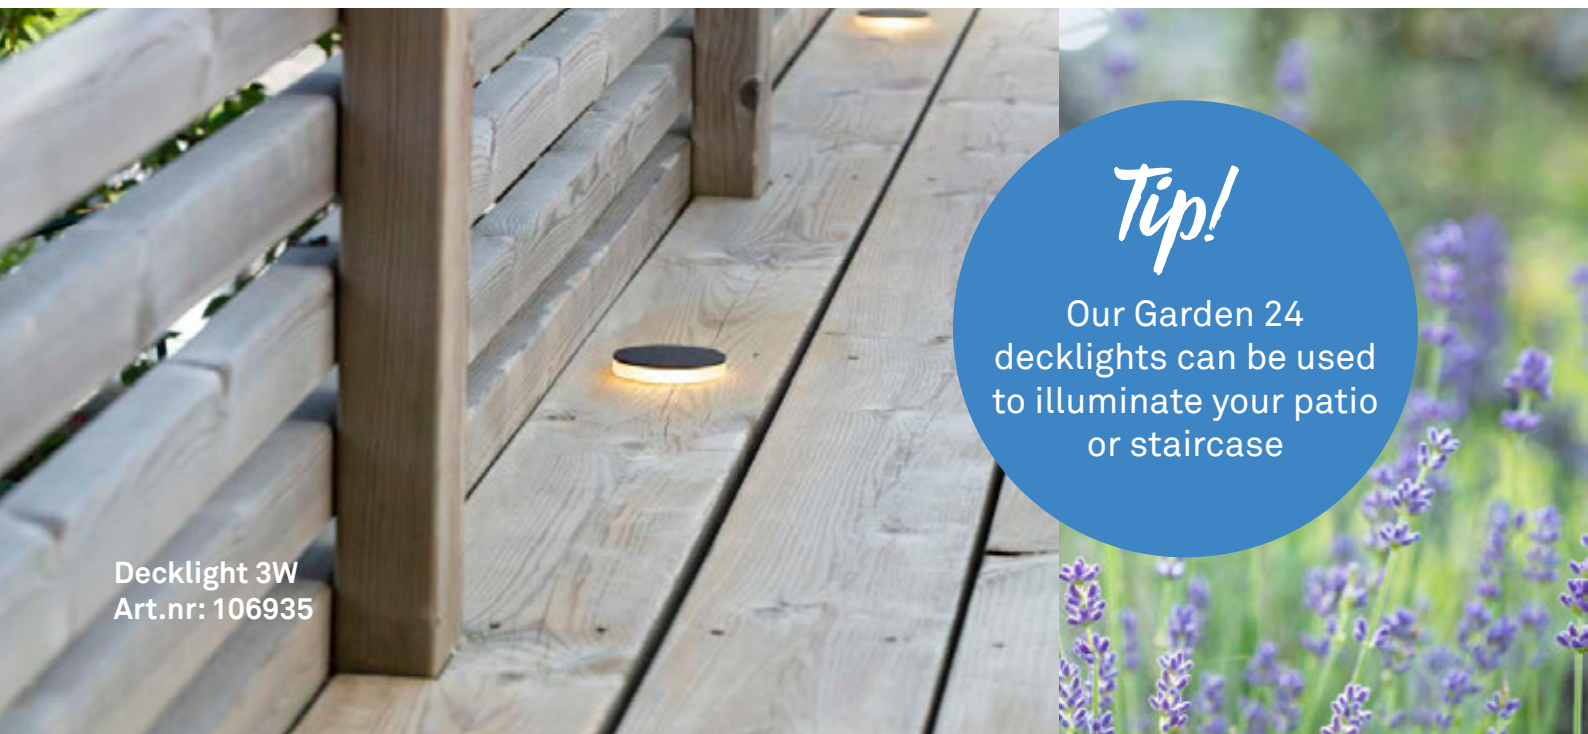

107718

228

Outdoor