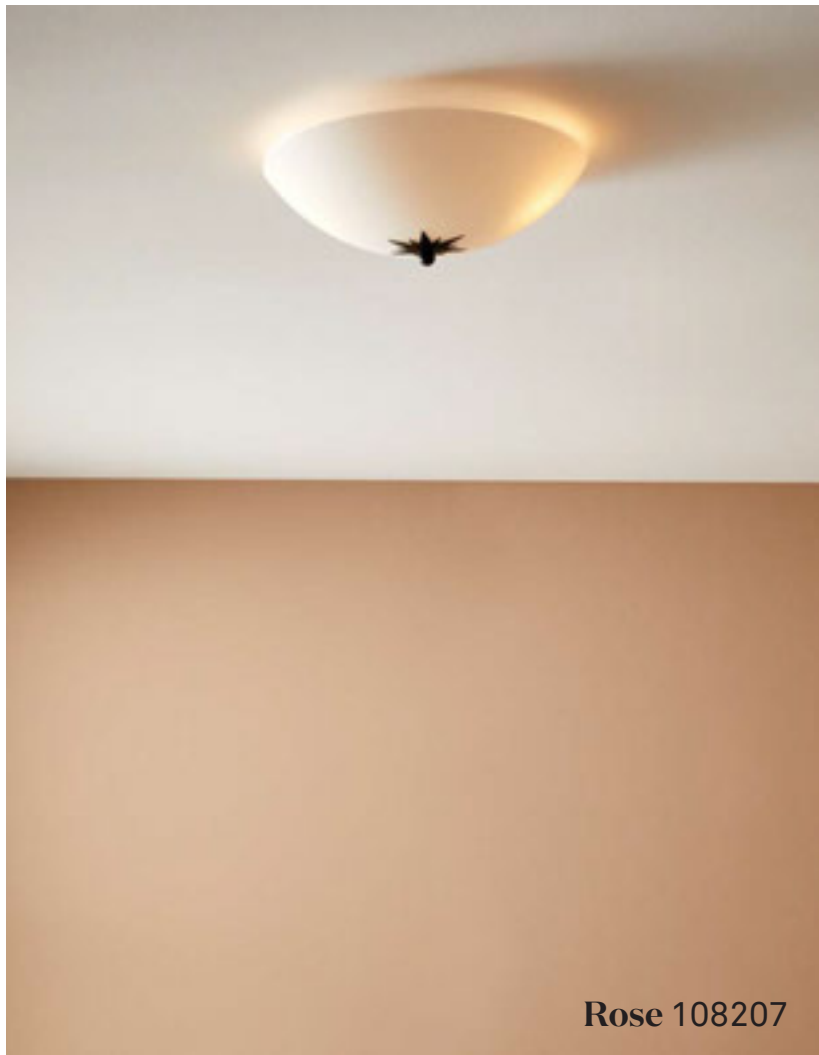

Rose 108207

Rose

White / Black **108207**

13 35	4 pcs	Class II	IP20		
				E14 2 x 18W	230V
35 → (cm) Hook					

Bulb not included

Rose

White / Black **108208**

13 43	4 pcs	Class II	IP20		
				E14 3 x 18W	230V
43 → (cm) Hook					

Bulb not included