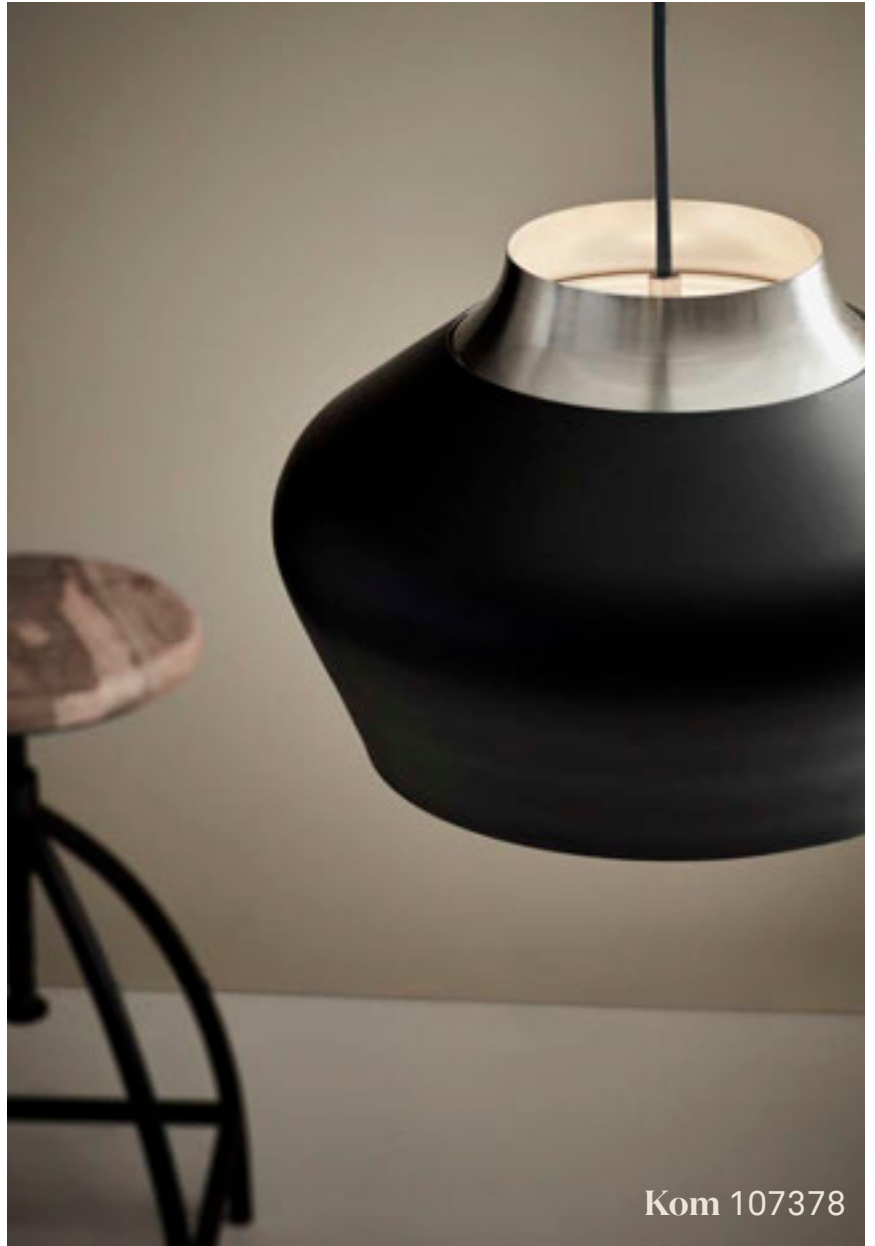

Kom 107378

Kom

Steel base / Burgundy shade **107381**

Steel base / Petrol shade **107380**

21 31 31 → (cm)	2 pcs	Class I	IP20		
				E27 1 x 60W	230V
Ceiling plug / hook		200 cm			

Black textile cable.

Light source not included

Kom pendant is designed by Monika Mulder and available in different colours and sizes. It's a stylish pendant with a matte metal shade that adds an exclusive touch.