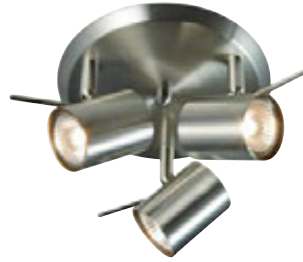

Hyssna LED

Steel / Steel **105484**
White metal / White metal **105483**

14	4 pcs	Class I	IP 21
25	GU10	3 x 50W	230V
25 → (cm) Bracket suspension			

204 Lumen, warm white 2800K.

LED round ceiling light with adjustable spotlights in metal. Requires earthed connection (class 2). Included light sources are not dimmable.

105484