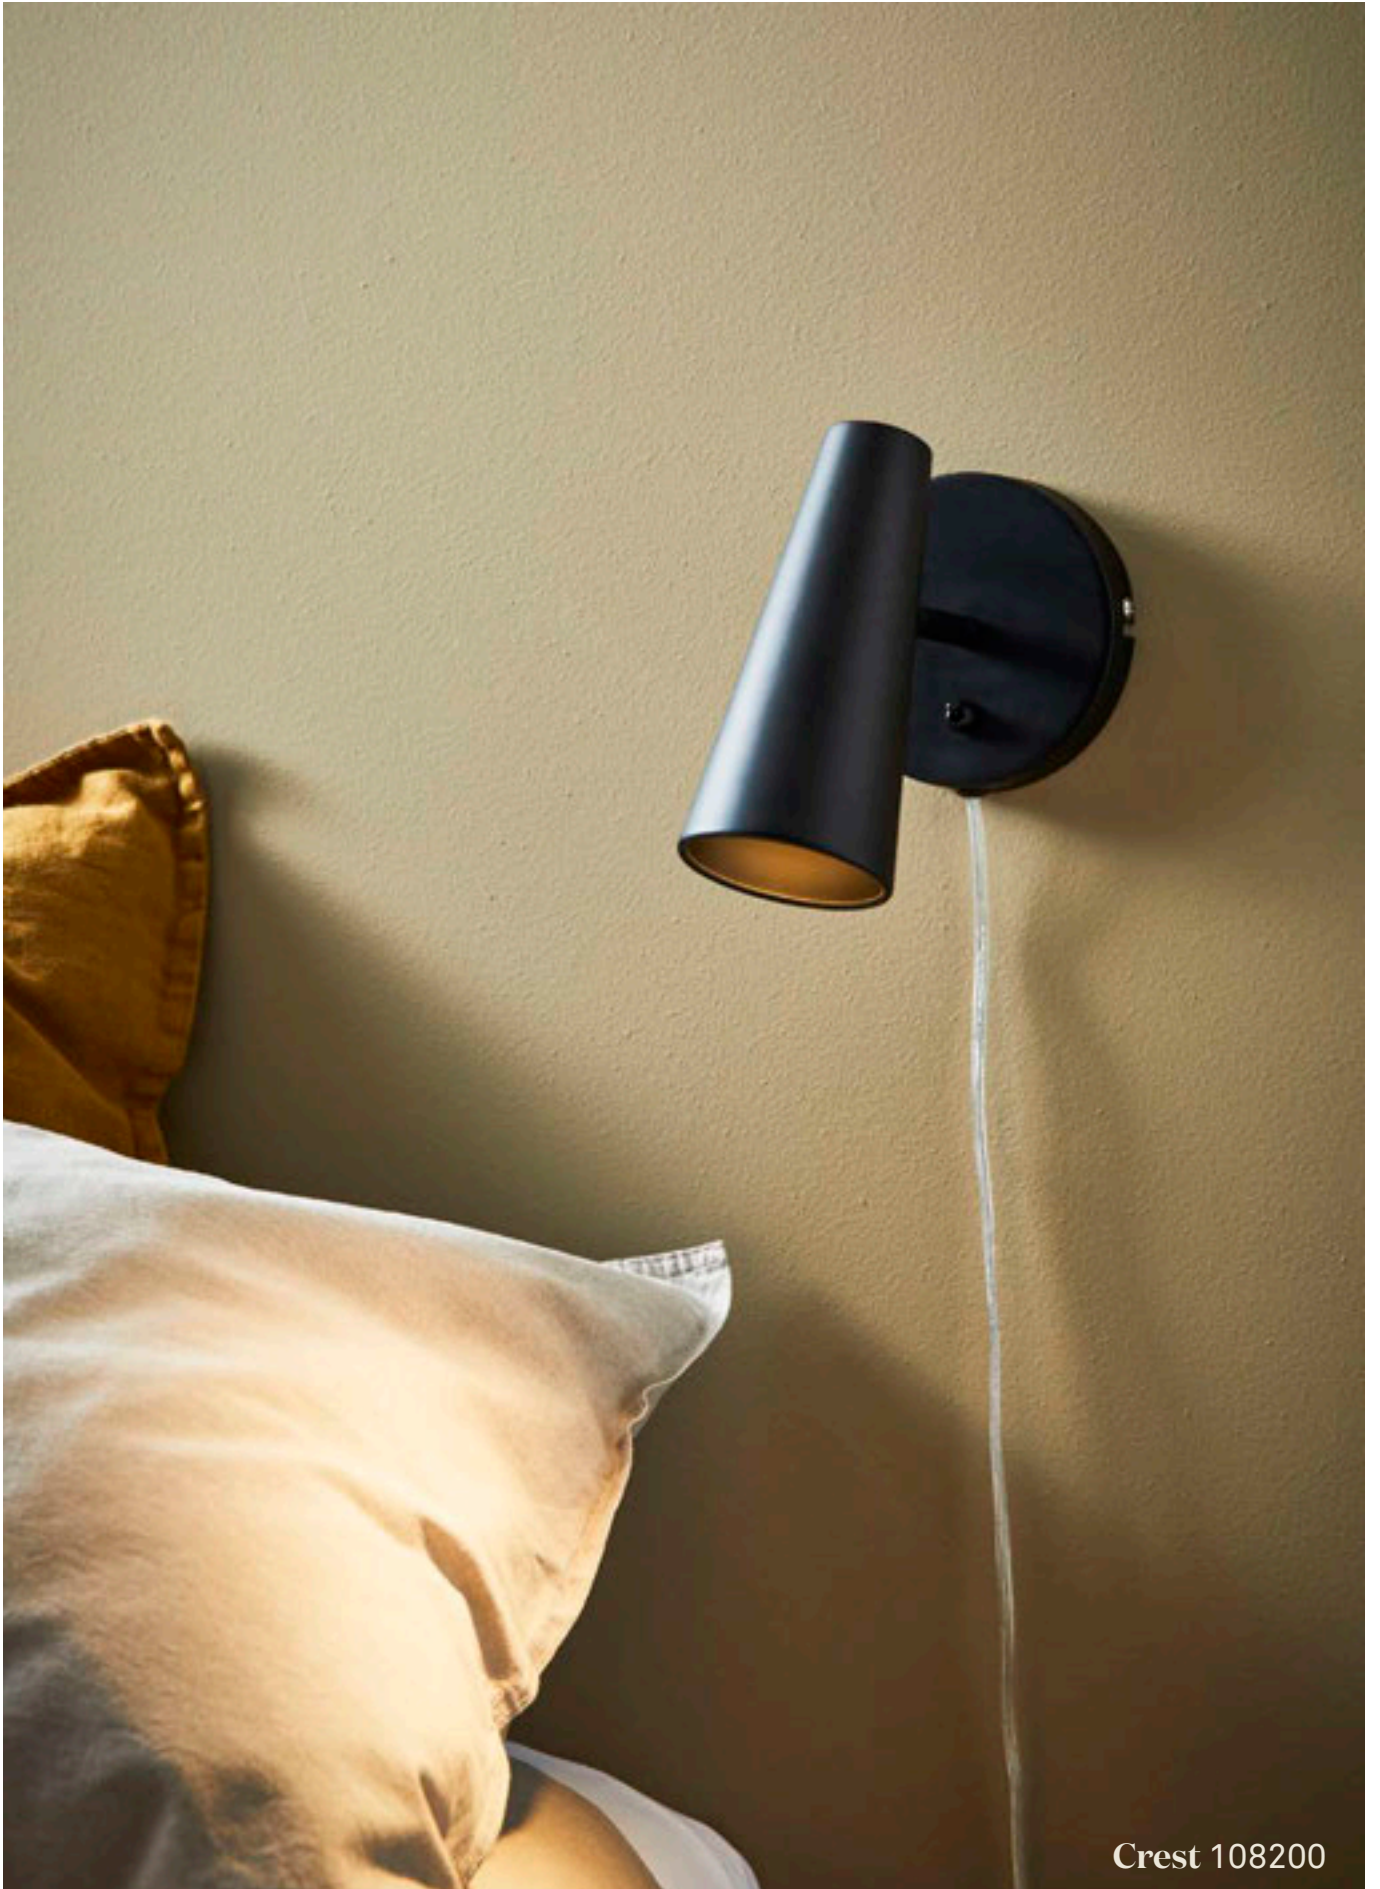

108204

108201

108202

Crest

Sandy White **108201**
Black **108202**

 24	 2 pcs	Class I	IP 20
 Ø 93,5	 GU10 4 x 7W	230V	
12 → (cm)	Hook		

Bulb not included

Crest 108200