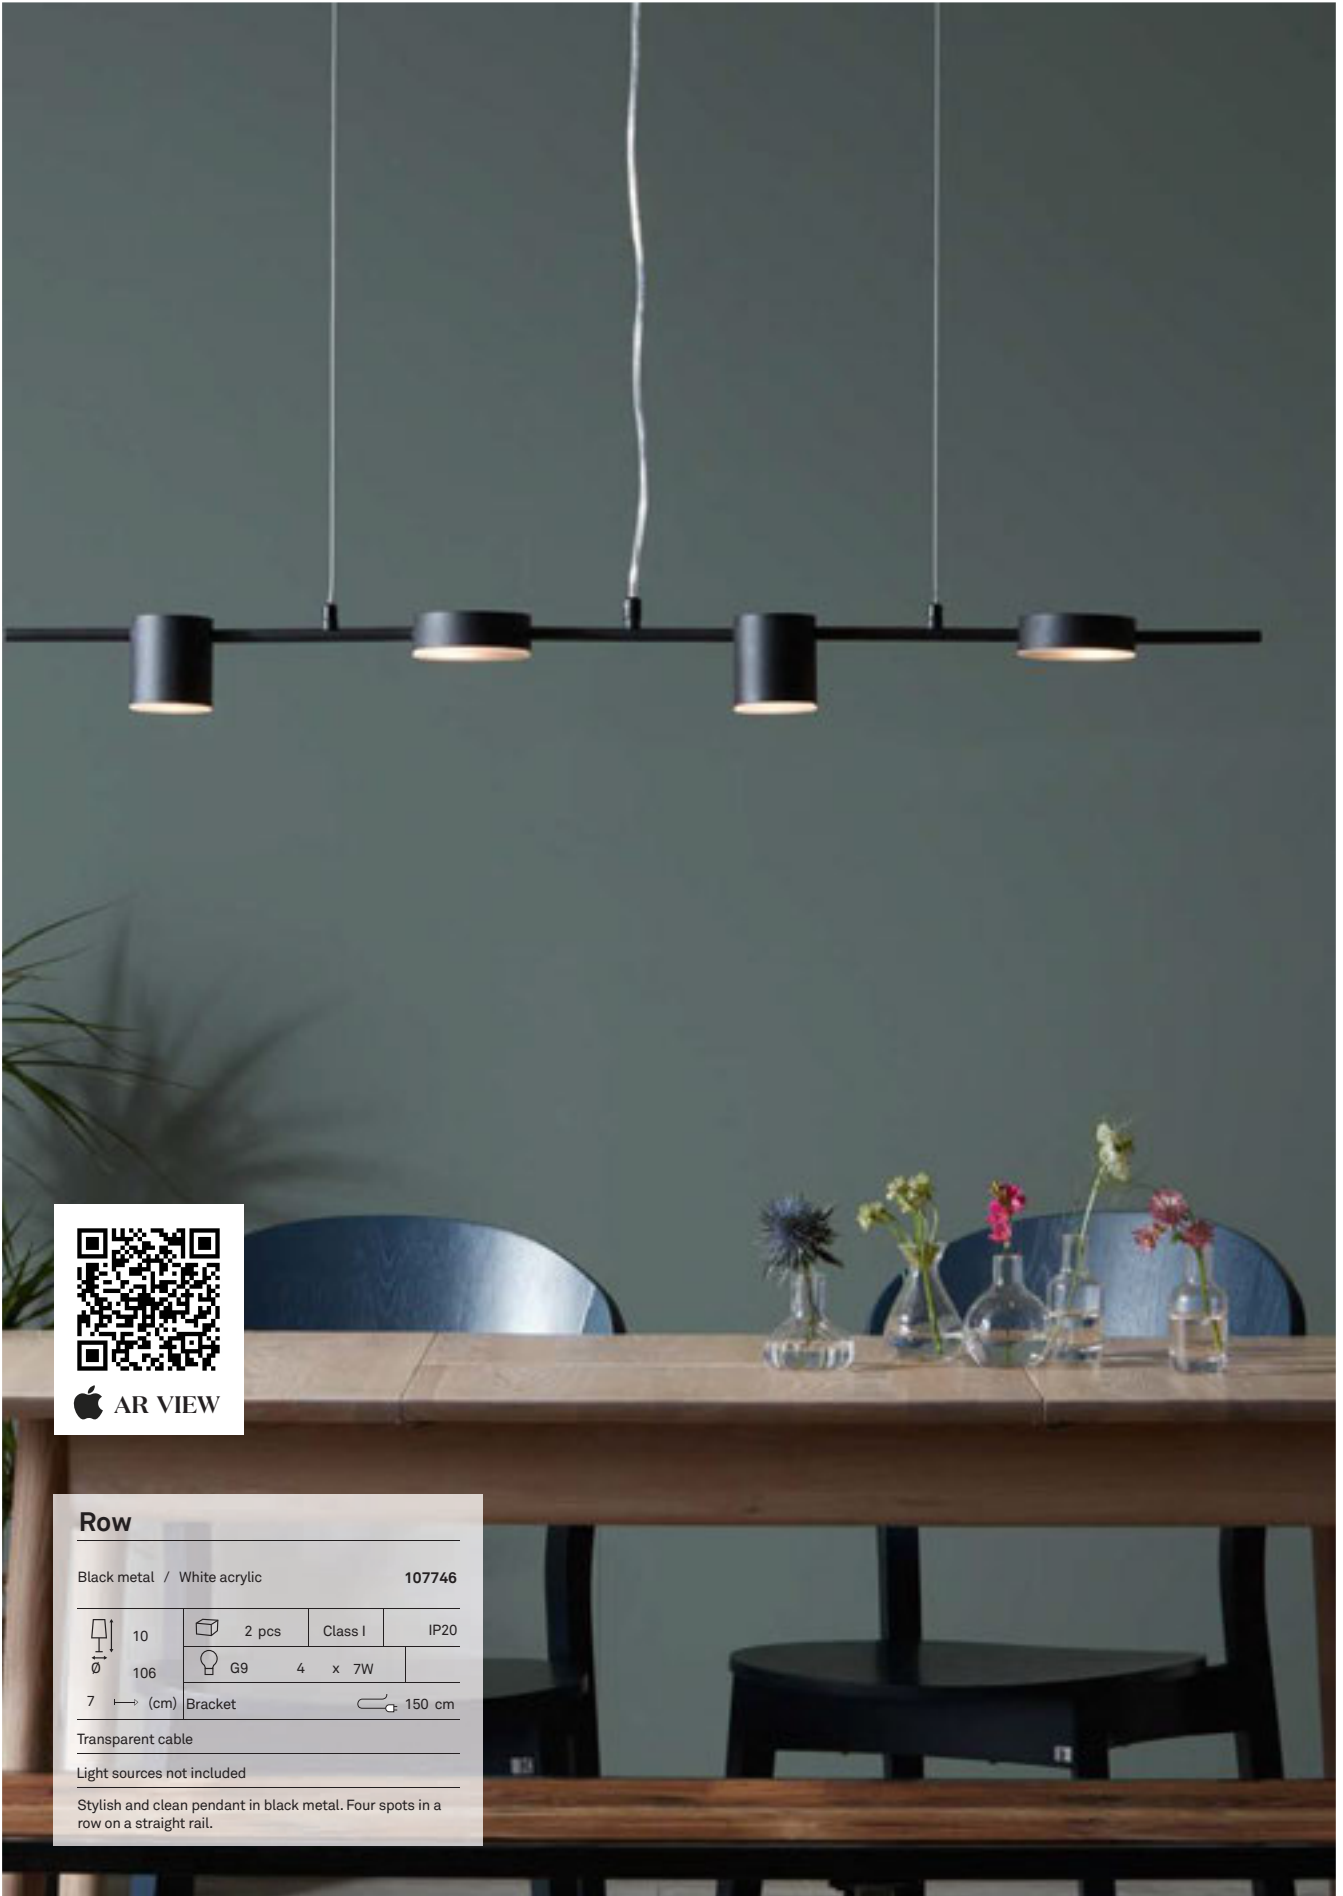

AR VIEW

Row

Black metal / White acrylic 107746

10	2 pcs	Class I	IP20
106	G9	4 x 7W	
7 (cm)	Bracket		150 cm

Transparent cable

Light sources not included

Stylish and clean pendant in black metal. Four spots in a row on a straight rail.