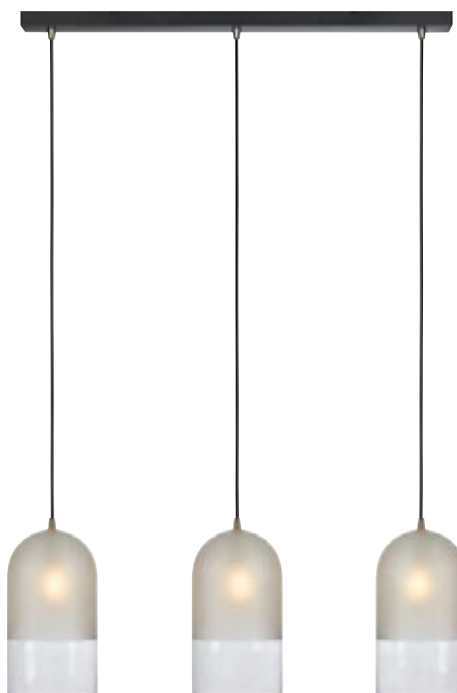

Cope

Cope

Frosted/Clear/Black

108225

27	4 pcs	Class I	IP 20
15	E14	1 x 18 W	230V
15 → (cm)	Ceiling hook	150 cm	

Bulb not included

108225

Cope

Frosted/Clear/Black

108226

27	2 pcs	Class I	IP 20
77	E14	3 x 18 W	230V
77 → (cm)	Ceiling hook	150 cm	

Bulb not included