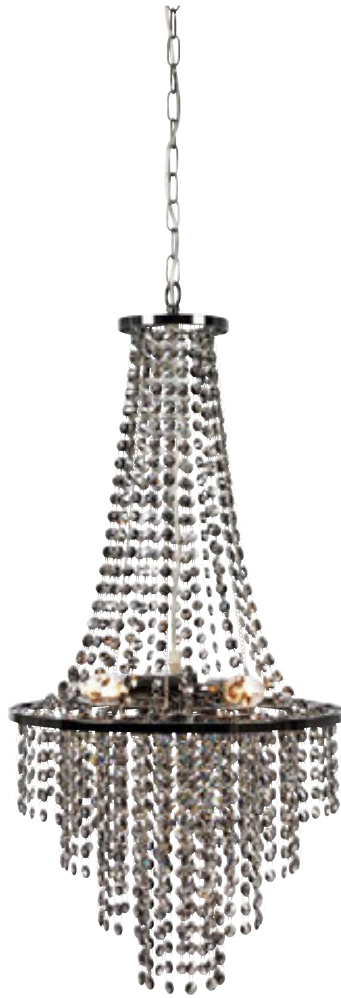

Allington

Black chrome / Smoke **108124**
Chrome / Clear **108125**

68	1 pcs	Class I	IP20
38	E14	3 x 25W	230V
38 → (cm)	Hook	150 cm	

Light sources not included

108124