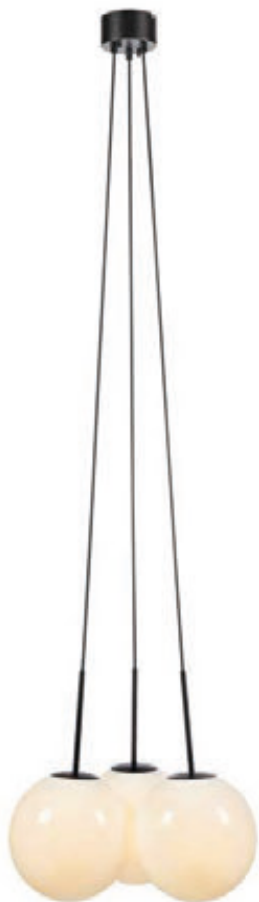

108269

108270

Dione

White / Black **108269**
Smoke / Antique **108270**

 47  105	 4 pcs	Class I	IP 20
25 → (cm)	Bracket		 150 cm

Bulb not included

Dione 108267

Dione

Dione

Smoke / Antique **108417**
White / Black **108418**

 45  54	 2 pcs	Class I	IP 20
Bracket		 150 cm	

Bulb not included

Markslöjd Home 2023

48

Series

108418