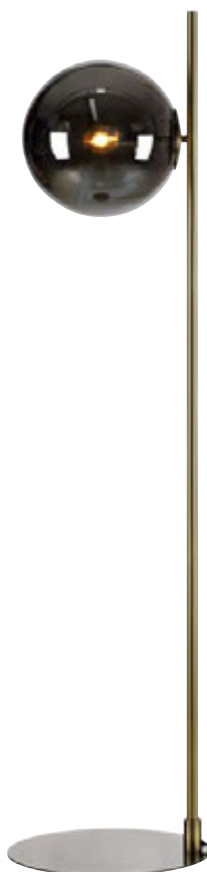

108274

Dione

White / Black 108273
Smoke / Antique 108274

134,5 33	4 pcs	Class I	IP 20		
				E14 1 x 40W	230V
33 → (cm)		Wall plug / Switch on cable 200 cm			

Bulb not included