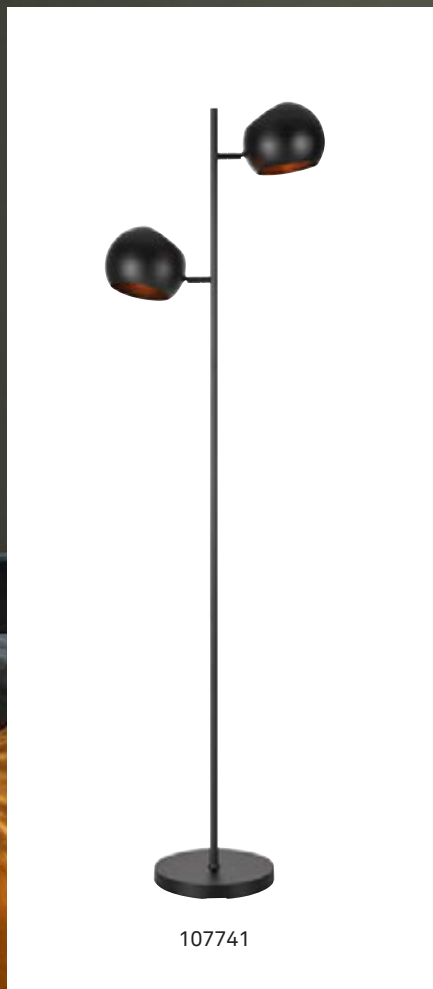

111247

111241

Detroit

Antique / Antique **111247**
 Steel / Steel **111241**

180 Ø 25.5 25.5 → (cm)	1 pcs	Class I	
	GU10 2 x 35W	230V	200 cm

Built-in dimmer, black cable

Light source not included

Detroit floor lamp features both a reading light and general-purpose light in one lamp. The top light has a glass cup for a pleasant lighting effect. Both lights can be switched on and off separately and dimmed.

Edgar 107742

Edgar

Black / Black metal **107741**
Antique / Antique **107742**

	145.5		2 pcs	Class II	IP 20
	42		E14	2 x 40W	230V
23	(cm)	Wall plug		200 cm	

Switch on cable, black cable

Light sources not included