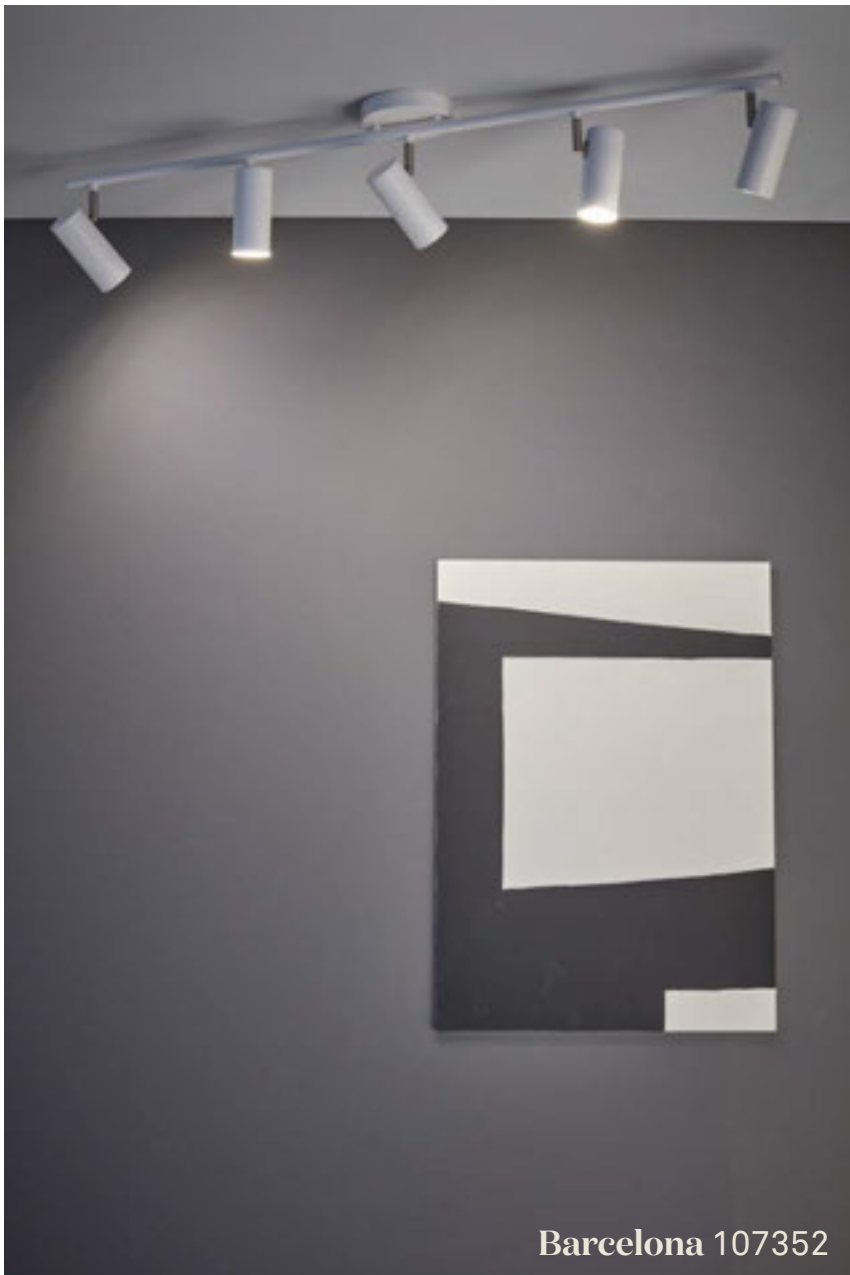

Barcelona 107352

Barcelona

White / White

107352

23 109	4 pcs	Class I	IP 20		
				GU10 5 x 12W	230V
20 → (cm)	Bracket suspension		0.0 cm		

Fixed installation

Light sources not included

The adjustable lampheads help you to illuminate a desired area while spreading a good direct light.