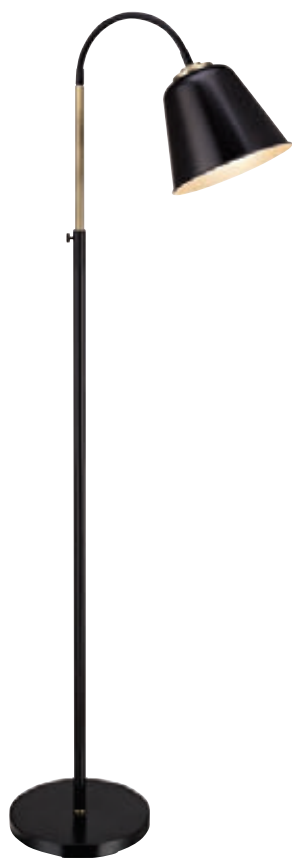

106322

Imperia

Brass / Offwhite shade 106322

 149 ∅ 30	2 pcs	Class II	IP 20
30 → (cm)	Wall plug		200 cm

Switch on cord

Light source not included

Floor lamp with classy design and pleated offwhite shade.

107024