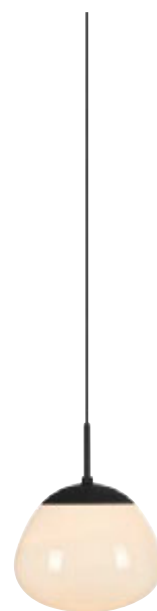

108295

Markslöjd Home 2023

77

Series

Rise

Antique / White
Black / White

108296
108295

31	4 pcs	Class II	IP 20
Ø 25	E27	1 x 40W	230V
25 → (cm)	Bracket	150 cm	

Bulb not included