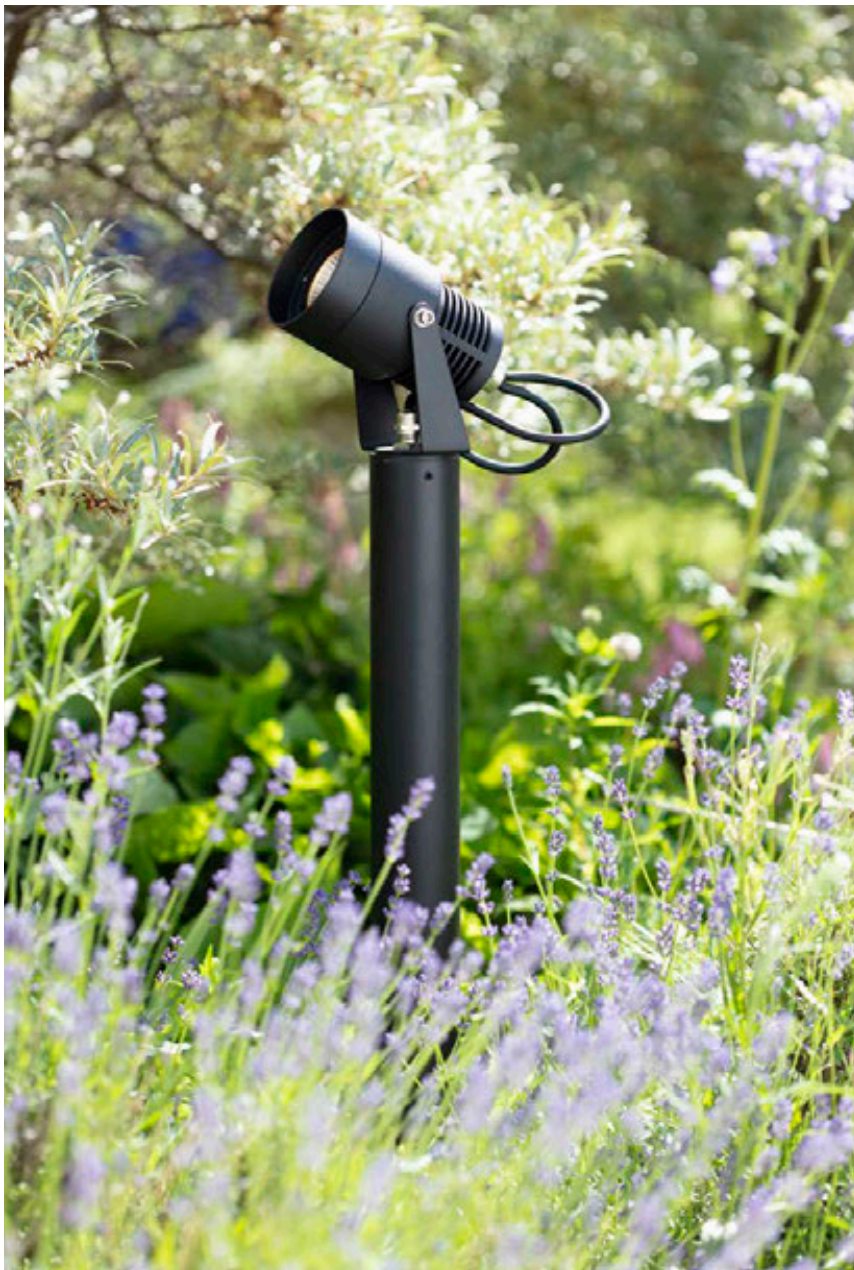

106932

Garden 24 Spot 45 cm

Black / Black 106932

 58	 6 pcs	CLASS III	IP44
\emptyset 9	 FIXED LED 1 x 6W	24V	
14 \rightarrow (cm)	OO CONNECTOR	 30.0 cm	

N/A

DIOD/LED

Garden 24 3W Spotlight

Black **106929**
 Aluminium **107713**