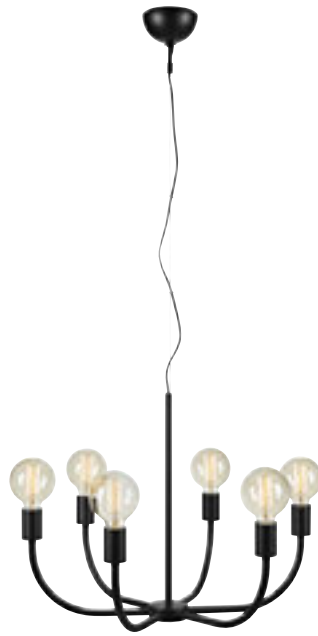

Classic spotlight designed to fit most rooms. Also available as pendant and wall lamp.

107506

107505

Vero

Antique finish / White glass **107512**
Steel / White **107511**

 13  9	 12 pcs	Class II	IP20
	 E14	1 x 40W	230V
9 → (cm) Ceiling hook  3.5 m			

Black 108290

 47	 1 pcs	Class I	IP 20
 Ø 63	 E27	6 x 40W	230V
63 → (cm)		Hook	 150 cm

Bulb not included

108290

108291

Amistoso

Black 108291

 47	 1 pcs	Class I	IP 20
 Ø 75	 E27	8 x 40W	230V
75 → (cm)		Hook	 150 cm