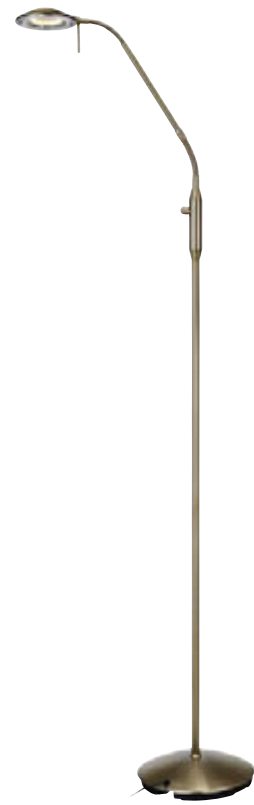

105582

Hudson

Steel / Steel **105583**

135	2 pcs	Class III	IP 20
40	FIXED LED 2 x 6W		18V
40 → (cm)	Wall plug	200 cm	

Dimmer and switch on base, black cable.

2x6W och 2x450 lumen. 120° spread angle. 3000K.

Two adjustable shades with flexible twin stems. Two built-in dimmers, switches on base. Ideal reading lamp.