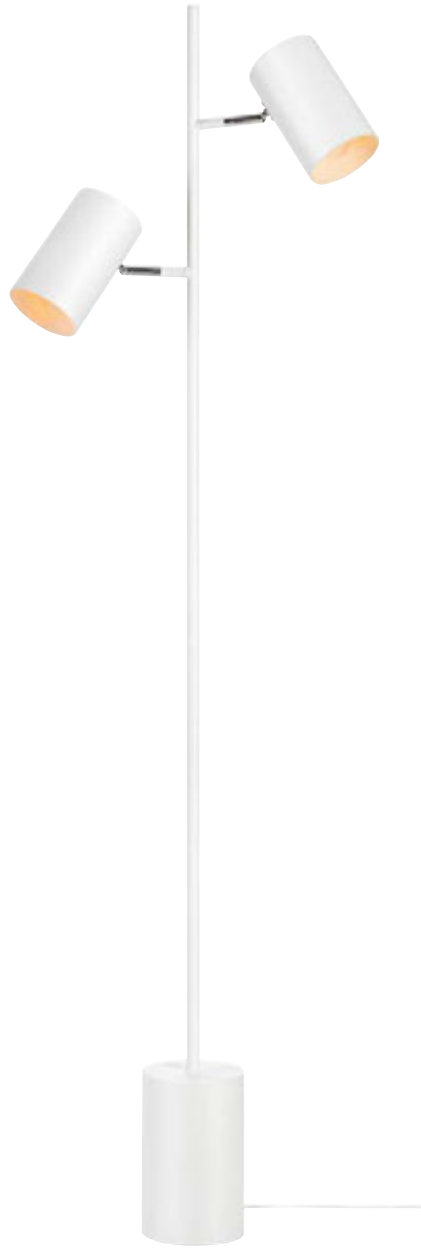

Switch on lampholder

Bulb not included

Markslöjd Home 2023

158

Floor Lamps

107948

107949

Wall Lamps