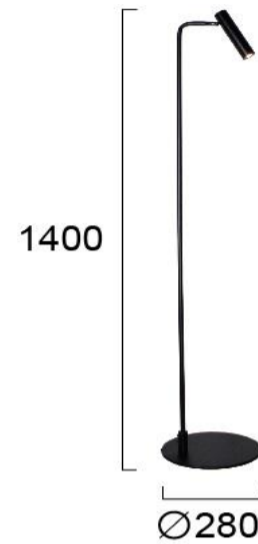

Product Datasheet

Code	4287200
Description	Floor Light Clio
Family	CLIO
Type	FLOOR
Type of Lamp	LED module
Watt	4W
Volt	220-240 VAC
Hertz	50-60 Hz
Class	Class II
IP	IP20
Environment	Indoor
Color	MATT BLACK
Material	ELECTROSTATIC PAINTED STEEL/ALUMINIUM
Length	D:280
Height	H:1400
Width	
Kelvin	3000K
Lumen	235 Lm
Beam Angle	Beam angle 25* / CRI 82
Dimmable	Non-Dimmable