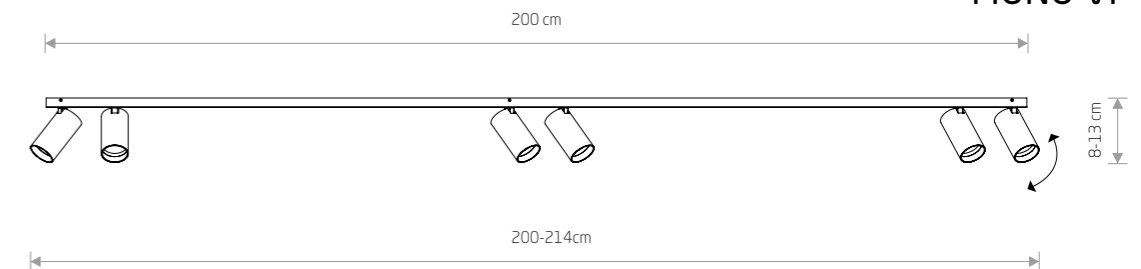

MONO VI

Źródło światła / Light source	Kolor / Colour	Symbol / Item No.	Materiał / Material
6 x GU10 max 10W only LED		7813	stal lakierowana, plastik ABS painted steel, plastic ABS
		7844	
		7777	
		7770	lity mosiądz, stal lakierowana, plastik ABS solid brass, painted steel, plastic ABS
		7785