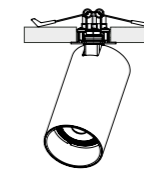

MONO SURFACE

W wersji SURFACE istnieje możliwość modyfikacji położenia listwy zaciskowej w zakresie 10 cm.

In the SURFACE version, it is possible to modify the position of the terminal block within a range of 10 cm.

Mocowania umożliwiające montaż na płytach kartonowo-gipsowych o grubości 9,5-25 mm.

Fixings for mounting on plasterboard 9.5-25 mm thick.

Możliwość modyfikacji położenia mocowań.

Possibility to modify the position of fixings.