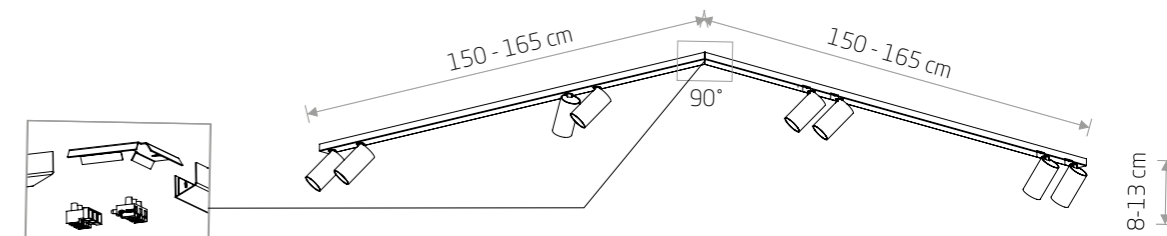

MONO CORNER 2x150

Źródło światła / Light source	Kolor / Colour	Symbol / Item No.	Materiał / Material
8 x GU10 max 10W only LED	■	7751	stal lakierowana, plastik ABS painted steel, plastic ABS
	■	7721	
	■	7695	
	■	7700	
	■	7755	lity mosiądz, stal lakierowana, plastik ABS solid brass, painted steel, plastic ABS