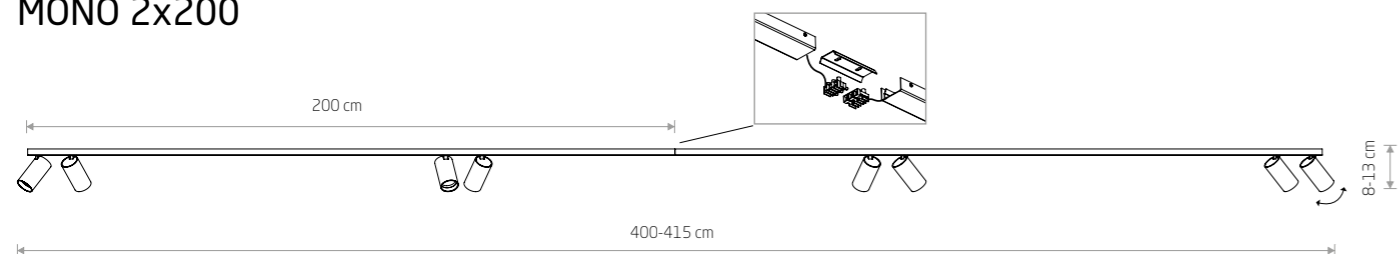

MONO 2x200

Źródło światła / Light source	Kolor / Colour	Symbol / Item No.	Materiał / Material
8 x GU10 max 10W only LED	■	7752	stal lakierowana, plastik ABS painted steel, plastic ABS
	■	7722	
	■	7696	
	■	7701	
	■	7756	lity mosiądz, stal lakierowana, plastik ABS solid brass, painted steel, plastic ABS