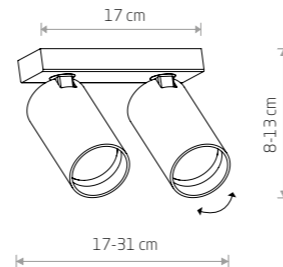

MONO II

Źródło światła / Light source	Kolor / Colour	Symbol / Item No.	Materiał / Material
2 x GU10 max 10W only LED		7810	stal lakierowana, plastik ABS painted steel, plastic ABS
		7841	
		7774	
		7766	lity mosiądz, stal lakierowana, plastik ABS solid brass, painted steel, plastic ABS
		7782