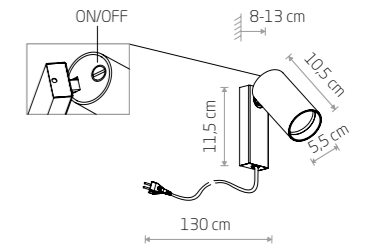

MONO WALL LAMP WITH CABLE

Źródło światła / Light source	Kolor / Colour	Symbol / Item No.	Materiał / Material
1 x GU10 max 10W only LED	■	7787	stal lakierowana, plastik ABS painted steel, plastic ABS
	■	7786	
	■	7773	
	■	7765	
	■	7781	lity mosiądz, stal lakierowana, plastik ABS solid brass, painted steel, plastic ABS