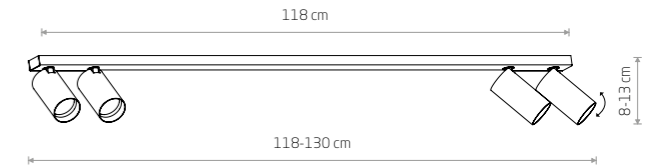

MONO IV

Źródło światła / Light source	Kolor / Colour	Symbol / Item No.	Materiał / Material
4 x GU10 max 10W only LED		7812	stal lakierowana, plastik ABS painted steel, plastic ABS
		7843	
		7776	
		7768	lity mosiądz, stal lakierowana, plastik ABS solid brass, painted steel, plastic ABS
		7784