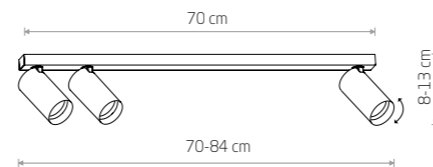

MONO III

Źródło światła / Light source	Kolor / Colour	Symbol / Item No.	Materiał / Material
3 x GU10 max 10W only LED		7811	stal lakierowana, plastik ABS painted steel, plastic ABS
		7842	
		7775	
		7767	lity mosiądz, stal lakierowana, plastik ABS solid brass, painted steel, plastic ABS
		7783