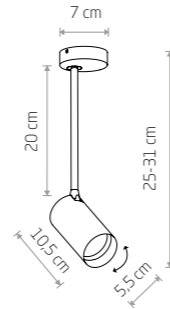

MONO LONG S

Źródło światła / Light source	Kolor / Colour	Symbol / Item No.	Materiał / Material
1 x GU10 max 10W only LED	■	7724	stal lakierowana, plastik ABS painted steel, plastic ABS
	■	7727	
	■	7670	
	■	7673	
	■	7731	lity mosiądz, stal lakierowana, plastik ABS solid brass, painted steel, plastic ABS