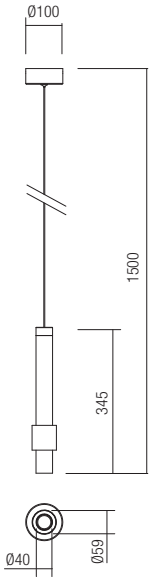

- art. **01-1992** Sand White
- art. **01-1993** Sand brown
- art. **01-1994** Sand back