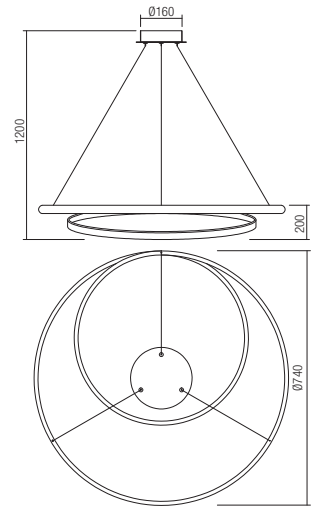

- art. **01-1795** Matt White 3000K
- art. **01-1796** Bronze 3000K
- art. **01-1890** Matt White 4000K
- art. **01-1891** Bronze 4000K