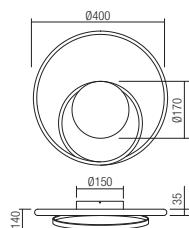

Torsion

Series of interior light fixtures equipped with SMD LEDs, structure in aluminum and metal painted in matt white or with bronze finishing, diffuser of opal white silicone.

Serie de corpuri de iluminat pentru interior echipate cu LED-uri SMD, structură din aluminiu și metal vopsit alb mat sau cu finisaj bronz, dispersor din silicon alb opal.

Serie di apparecchi per interni, equipaggiati con SMD LED, struttura in alluminio e metallo verniciata a polveri bianco opaco o finitura bronzo, diffusore in silicone opalino bianco.

Серия светильников для внутреннего освещения, оснащенных светодиодами SMD, структура из алюминия и металла, окрашенных в электростатическом поле в белый матовый цвет или с бронзовой отделкой, рассеиватель из опалового белого силикона.

Beltéri lámpa testek, SMD LED-el szerelve, matt fehér vagy bronz alumínium szerkezet, fehér opál szilikon diszperzór.

Серия от интерьерни осветители с SMD LED платка, корпус от алуминий и метал, боядисани в бял или бронз мат, дифузер от бял силикон.

Séria vnútorných svietidiel vybavených LED diódami SMD, konštrukcia z hliníka a kovu lakovaná v matnej bielej alebo s bronzovou povrchovou úpravou, difúzor z opálového bieleho silikónu.

- art. **01-1789** Matt White 3000K
- art. **01-1790** Bronze 3000K
- art. **01-1884** Matt White 4000K
- art. **01-1885** Bronze 4000K