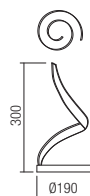

Led type	SMD LED 2835 288 pcs x 0,083W	
Power	25W	
Input	220V-240V, 50/60Hz	
Color temperature	3000K	4000K
Lumen source	3189 lm	3397 lm
Lumen system	1977 lm	2106 lm
CRI	80	
Dimmable	☑	

CE IP20

- art. **01-1815** Matt White 3000K
- art. **01-1816** Bronze 3000K
- art. **01-1898** Matt White 4000K
- art. **01-1899** Bronze 4000K