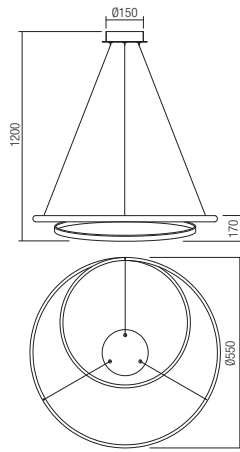

- art. **01-1793** Matt White 3000K
- art. **01-1794** Bronze 3000K
- art. **01-1888** Matt White 4000K
- art. **01-1889** Bronze 4000K