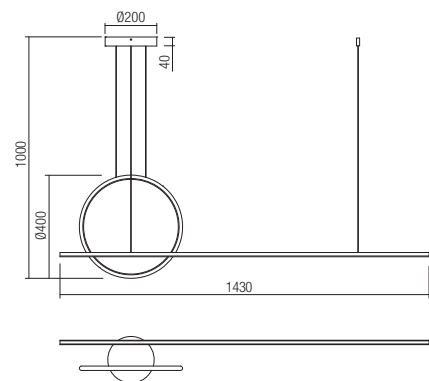

Led type	SMD LED 2835 468 pcs x 0,15W	
Power	56W	
Input	220V-240V, 50/60Hz	
Color temperature	3000K	4000K
Lumen source	6600 lm	6780 lm
Lumen system	5016 lm	5286 lm
CRI	80	
Dimmable (3 step)	☉	

Led type	SMD LED 2835 323 pcs x 0,15W	
Power	46W	
Input	220V-240V, 50/60Hz	
Color temperature	3000K	4000K
Lumen source	5390 lm	5537 lm
Lumen system	3724 lm	3928 lm
CRI	80	
Dimmable (3 step)	☉	

CE IP20

CE IP20