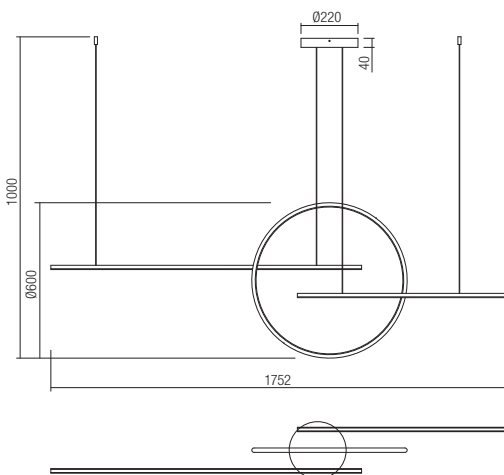

Led type	SMD LED 2835 468 pcs x 0,15W	
Power	56W	
Input	220V-240V, 50/60Hz	
Color temperature	3000K	4000K
Lumen source	6600 lm	6780 lm
Lumen system	5016 lm	5286 lm
CRI	80	
Dimmable (3 step)	☉	

Led type	SMD LED 2835 323 pcs x 0,15W	
Power	46W	
Input	220V-240V, 50/60Hz	
Color temperature	3000K	4000K
Lumen source	5390 lm	5537 lm
Lumen system	3724 lm	3928 lm
CRI	80	
Dimmable (3 step)	☉	

CE IP20

CE IP20