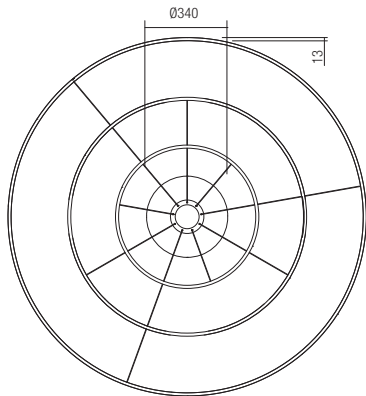

3 circle big

Ø60+Ø100+Ø150cm

- art. **01-2245** Sand White 3000K
- art. **01-2246** Bronze 3000K
- art. **01-2247** Sand Black 3000K
- art. **01-2484** Sand White 4000K
- art. **01-2485** Bronze 4000K
- art. **01-2486** Sand Black 4000K