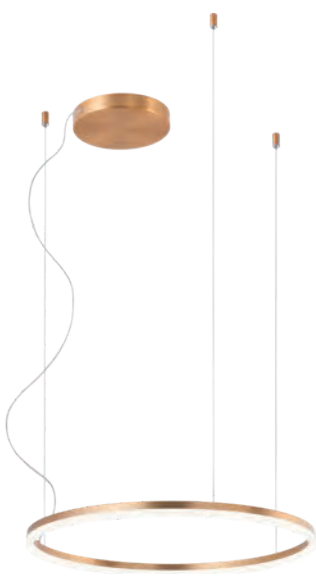

Orbit suspensions

Single circles

Ø60cm

Ø80cm

Ø100cm

Ø120cm

Ø150cm

Direct light emission