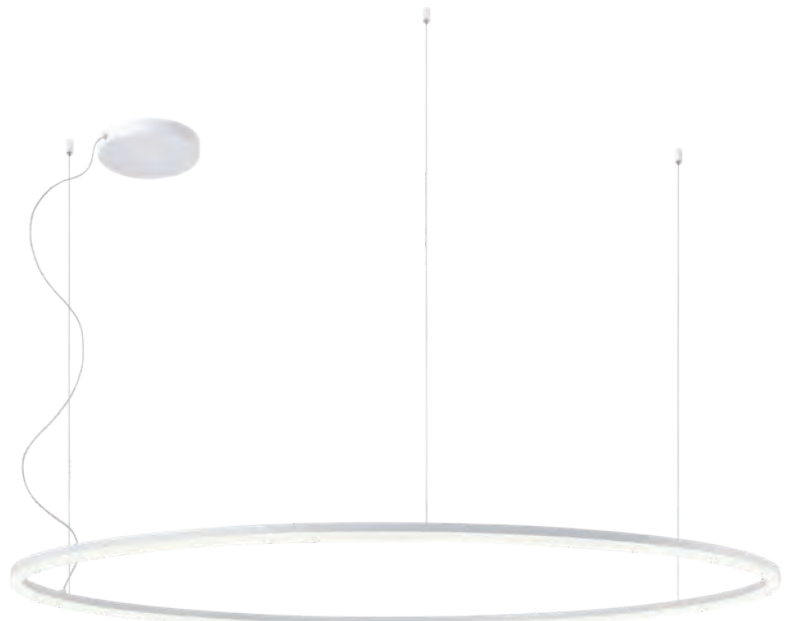

Orbit suspensions

Single circles

Ø60cm

Ø80cm

Ø100cm

Ø120cm

Ø150cm

Direct light emission