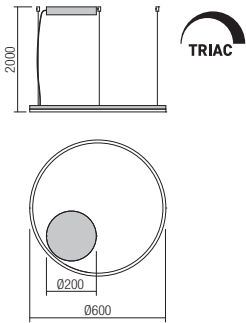

Direct light emission

- art. **01-1710** Sand White 3000K
- art. **01-1711** Bronze 3000K
- art. **01-1948** Sand Black 3000K
- art. **01-1912** Sand White 4000K
- art. **01-1913** Bronze 4000K
- art. **01-1961** Sand Black 4000K