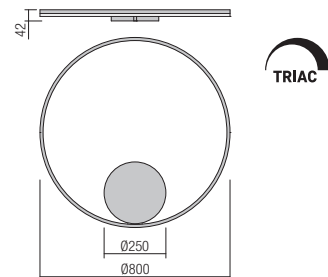

Led type	SMD LED 2835 180 pcs x 0,135W	
Power	24,5W	
Input	220V-240V, 50/60Hz	
Color temperature	3000K	4000K
Lumen source	3422 lm	3585 lm
Lumen system	2269 lm	2375 lm
CRI	80	
Dimmable TRIAC		

Led type	SMD LED 2835 270 pcs x 0,16W	
Power	44W	
Input	220V-240V, 50/60Hz	
Color temperature	3000K	4000K
Lumen source	5803 lm	6084 lm
Lumen system	3722 lm	3915 lm
CRI	80	
Dimmable TRIAC		

Led type	SMD LED 2835 360 pcs x 0,15W	
Power	54W	
Input	220V-240V, 50/60Hz	
Color temperature	3000K	4000K
Lumen source	6925 lm	7283 lm
Lumen system	4786 lm	5002 lm
CRI	80	
Dimmable TRIAC		

CE IP20

CE IP20

CE IP20