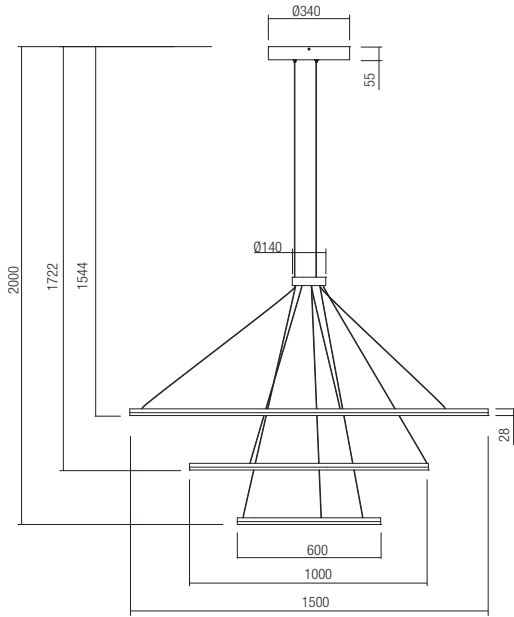

3 circle big

Ø60+Ø100+Ø150cm

- art. **01-2245** Sand White 3000K
- art. **01-2246** Bronze 3000K
- art. **01-2247** Sand Black 3000K
- art. **01-2484** Sand White 4000K
- art. **01-2485** Bronze 4000K
- art. **01-2486** Sand Black 4000K