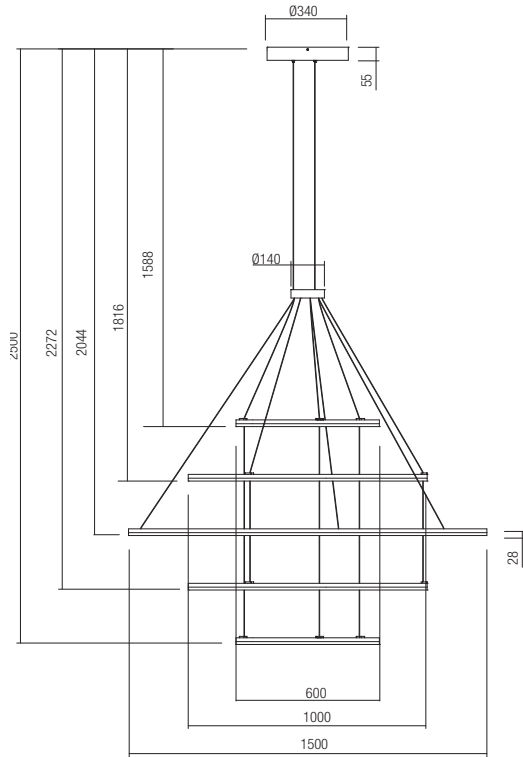

5 circle

Ø60+Ø100+Ø150+Ø100+Ø60cm

- art. **01-2248** Sand White 3000K
- art. **01-2249** Bronze 3000K
- art. **01-2250** Sand Black 3000K
- art. **01-2487** Sand White 4000K
- art. **01-2488** Bronze 4000K
- art. **01-2489** Sand Black 4000K