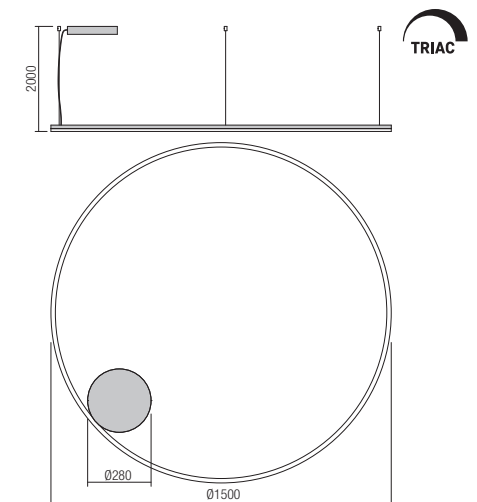

- art. **01-1718** Sand White 3000K
- art. **01-1719** Bronze 3000K
- art. **01-1952** Sand Black 3000K
- art. **01-1920** Sand White 4000K
- art. **01-1921** Bronze 4000K
- art. **01-1965** Sand Black 4000K

Led type	SMD LED 2835 456 pcs x 0,14W	
Power	68W	
Input	220V-240V, 50/60Hz	
Color temperature	3000K	4000K
Lumen source	8741 lm	9167 lm
Lumen system	5465 lm	5713 lm
CRI	80	
Dimmable TRIAC	☉	

CE IP20

Led type	SMD LED 2835 576 pcs x 0,14W	
Power	76W	
Input	220V-240V, 50/60Hz	
Color temperature	3000K	4000K
Lumen source	9761 lm	10227 lm
Lumen system	6805 lm	7159 lm
CRI	80	
Dimmable TRIAC	☉	

CE IP20

Led type	SMD LED 2835 720 pcs x 0,14W	
Power	110W	
Input	220V-240V, 50/60Hz	
Color temperature	3000K	4000K
Lumen source	13856 lm	14587 lm
Lumen system	8372 lm	8793 lm
CRI	80	
Dimmable TRIAC	☉	

CE IP20