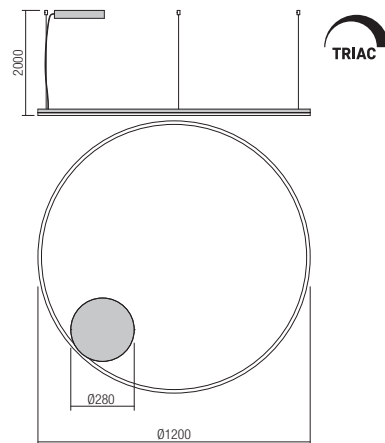

- art. **01-1716** Sand White 3000K
- art. **01-1717** Bronze 3000K
- art. **01-1951** Sand Black 3000K
- art. **01-1918** Sand White 4000K
- art. **01-1919** Bronze 4000K
- art. **01-1964** Sand Black 4000K