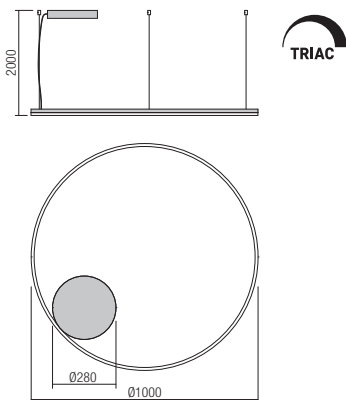

Led type	SMD LED 2835 270 pcs x 0,15W	
Power	42W	
Input	220V-240V, 50/60Hz	
Color temperature	3000K	4000K
Lumen source	5193 lm	5478 lm
Lumen system	3568 lm	3755 lm
CRI	80	
Dimmable TRIAC	☉	

CE IP20

Led type	SMD LED 2835 360 pcs x 0,15W	
Power	55W	
Input	220V-240V, 50/60Hz	
Color temperature	3000K	4000K
Lumen source	7212 lm	7554 lm
Lumen system	4853 lm	5088 lm
CRI	80	
Dimmable TRIAC	☉	

CE IP20

- art. **01-1714** Sand White 3000K
- art. **01-1715** Bronze 3000K
- art. **01-1950** Sand Black 3000K
- art. **01-1916** Sand White 4000K
- art. **01-1917** Bronze 4000K
- art. **01-1963** Sand Black 4000K