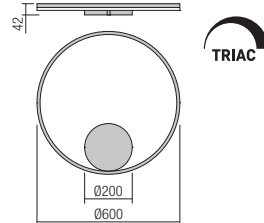

Led type	SMD LED 2835 180 pcs x 0,135W	
Power	24,5W	
Input	220V-240V, 50/60Hz	
Color temperature	3000K	4000K
Lumen source	3422 lm	3585 lm
Lumen system	2269 lm	2375 lm
CRI	80	
Dimmable TRIAC		

Led type	SMD LED 2835 270 pcs x 0,16W	
Power	44W	
Input	220V-240V, 50/60Hz	
Color temperature	3000K	4000K
Lumen source	5803 lm	6084 lm
Lumen system	3722 lm	3915 lm
CRI	80	
Dimmable TRIAC		

Led type	SMD LED 2835 360 pcs x 0,15W	
Power	54W	
Input	220V-240V, 50/60Hz	
Color temperature	3000K	4000K
Lumen source	6925 lm	7283 lm
Lumen system	4786 lm	5002 lm
CRI	80	
Dimmable TRIAC		

CE IP20

CE IP20

CE IP20