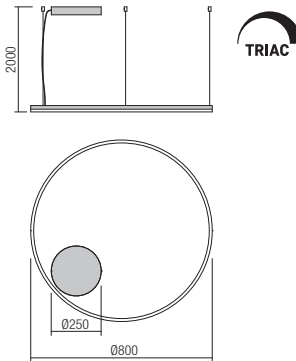

- art. **01-1712** Sand White 3000K
- art. **01-1713** Bronze 3000K
- art. **01-1949** Sand Black 3000K
- art. **01-1914** Sand White 4000K
- art. **01-1915** Bronze 4000K
- art. **01-1962** Sand Black 4000K