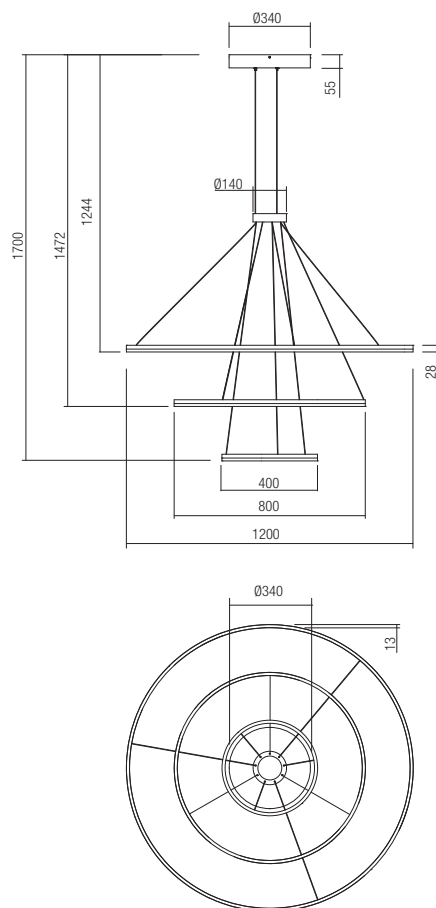

Led type	SMD LED 2835 1032 pcs x 0.15W	
Power	151W	
Input	220V-240V, 50/60Hz	
Color temperature	3000K	4000K
Lumen source	17395 lm	18199 lm
Lumen system	11298 lm	11812 lm
CRI	80	
Dimmable TRIAC	☉	

CE IP20