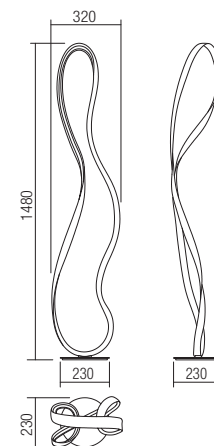

Led type	SMD LED 402 pcs x 0.09W
Power	34,5W
Input	220-240V, 50/60Hz
Color temperature	4000K
Lumen source	4050 lm
Lumen system	2369 lm
CRI	85
Dimmable	☒

CE IP20