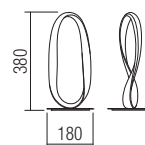

Led type	SMD LED 114 pcs x 0.11W
Power	11,6W
Input	220-240V, 50/60Hz
Color temperature	4000K
Lumen source	1380 lm
Lumen system	808 lm
CRI	85
Dimmable	☒

CE IP20

art. **01-1530** Sand White
art. **01-2091** Sand Black