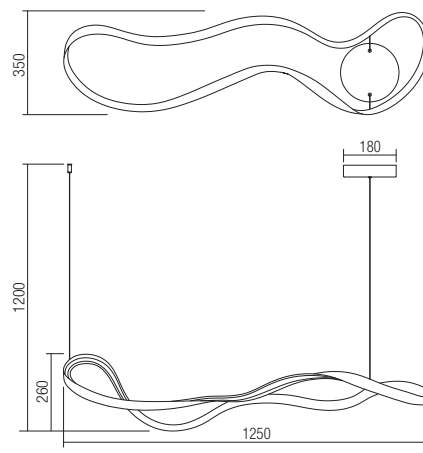

Led type	SMD LED 378 pcs x 0.13W
Power	43W
Input	220-240V, 50/60Hz
Color temperature	3000K
Lumen source	5600 lm
Lumen system	2980 lm
CRI	85
Dimmable (3 step)	☒

CE IP20

art. **01-1417** Sand White
art. **01-2088** Sand Black