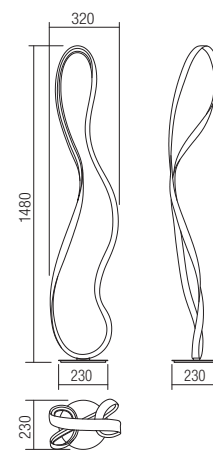

Led type	SMD LED 402 pcs x 0.09W
Power	34,5W
Input	220-240V, 50/60Hz
Color temperature	3000K
Lumen source	3900 lm
Lumen system	2256 lm
CRI	85
Dimmable	☒

CE IP20