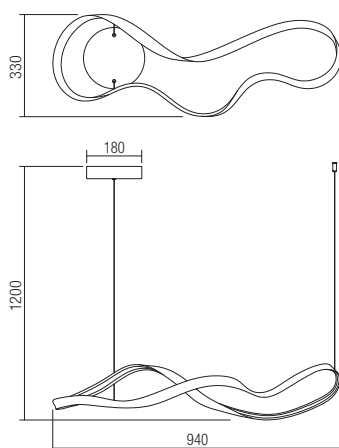

Led type	SMD LED 300 pcs x 0.13W
Power	34,5W
Input	220-240V, 50/60Hz
Color temperature	4000K
Lumen source	4450 lm
Lumen system	2498 lm
CRI	85
Dimmable (3 step)	☒

CE IP20

art. **01-1531** Sand White
art. **01-2092** Sand Black