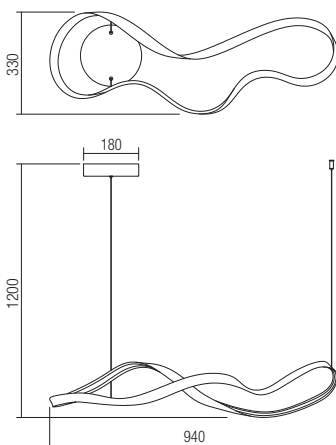

Led type	SMD LED 300 pcs x 0.13W
Power	34,5W
Input	220-240V, 50/60Hz
Color temperature	3000K
Lumen source	4300 lm
Lumen system	2356 lm
CRI	85
Dimmable (3 step)	☒

CE IP20

art. **01-1416** Sand White
art. **01-2086** Sand Black