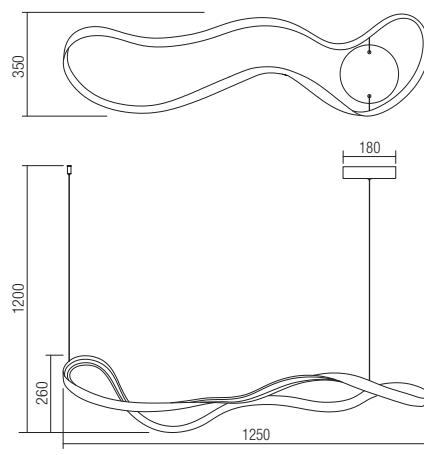

Led type	SMD LED 378 pcs x 0.13W
Power	43W
Input	220-240V, 50/60Hz
Color temperature	4000K
Lumen source	5780 lm
Lumen system	3129 lm
CRI	85
Dimmable (3 step)	☒

CE IP20

art. **01-1532** Sand White
art. **01-2094** Sand Black