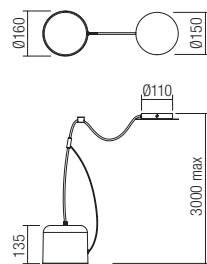

Lampholder E27
Power 1 x max. 15W
Input 230V, 50Hz

CE IP20

Lampholder E27
Power 1 x max. 15W
Input 230V, 50Hz

CE IP20

Lampholder E27
Power 3 x max. 15W
Input 230V, 50Hz

CE IP20

Lampholder E27
Power 5 x max. 15W
Input 230V, 50Hz

CE IP20