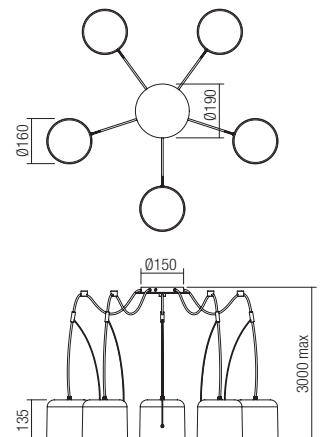

Lampholder E27
Power 1 x max. 15W
Input 230V, 50Hz

CE IP20

Lampholder E27
Power 1 x max. 15W
Input 230V, 50Hz

CE IP20

Lampholder E27
Power 3 x max. 15W
Input 230V, 50Hz

CE IP20

Lampholder E27
Power 5 x max. 15W
Input 230V, 50Hz

CE IP20