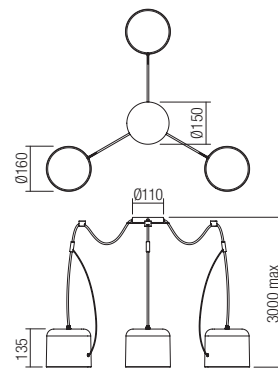

Lampholder E27
Power 1 x max. 15W
Input 230V, 50Hz

CE IP20

Lampholder E27
Power 1 x max. 15W
Input 230V, 50Hz

CE IP20

Lampholder E27
Power 3 x max. 15W
Input 230V, 50Hz

CE IP20

Lampholder E27
Power 5 x max. 15W
Input 230V, 50Hz

CE IP20