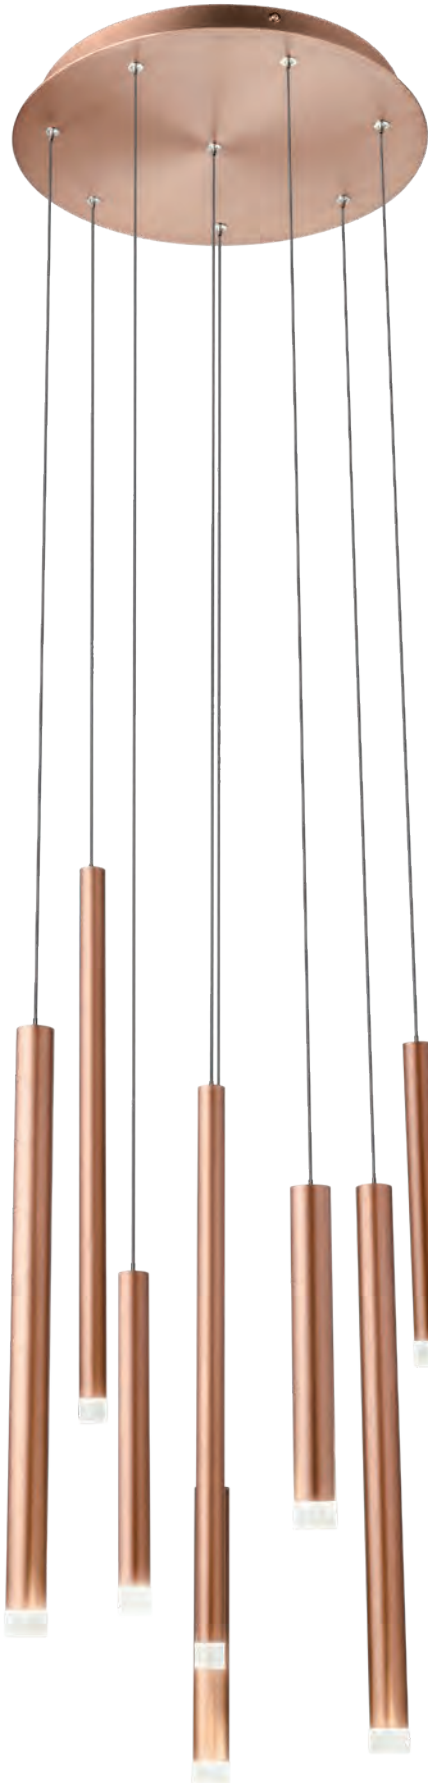

Madison

01-2061

Madison

01-2050

01-2053

01-2052

01-2051

01-2060

Madison
211

01-2058

01-2059

01-2061

Madison

01-2047

01-2049

01-2048

01-2039

01-2040

01-2041

Madison

Series of light fixtures for interior equipped with SMD LED, structure of metal and brushed aluminum available in several finishing options: anodised matt gold, anodised matt copper, anodised matt black or versions with chromed base and brushed aluminum, matt copper, matt brown and black anodised tubes. Clear acrylic diffuser.

- art. **01-2043** Satin gold
- art. **01-2044** Satin copper
- art. **01-2045** Satin Black

- art. **01-2046** Satin gold
- art. **01-2047** Satin copper
- art. **01-2048** Satin Black
- art. **01-2049** Silver/chrome/copper/brown/black