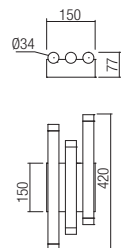

Led type	SMD LED 3030 4 pcs x 4W
Power	16W
Input	220-240V, 50/60Hz
Color temperature	3000K
Lumen source	1862 lm
Lumen system	1088 lm
CRI	80
Not dimmable	☒

CE IP20

- art. **01-2036** Satin gold
- art. **01-2037** Satin copper
- art. **01-2038** Satin Black

Led type	SMD LED 3030 6 pcs x 4W
Power	24W
Input	220-240V, 50/60Hz
Color temperature	3000K
Lumen source	2960 lm
Lumen system	1632 lm
CRI	80
Not dimmable	☒

CE IP20