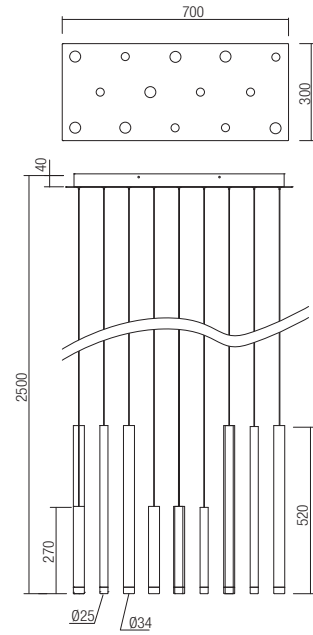

Led type	SMD LED 3030 8 pcs x 4W
Power	32W
Input	220-240V, 50/60Hz
Color temperature	3000K
Lumen source	3639 lm
Lumen system	2176 lm
CRI	80
Not dimmable	☒

CE IP20

- art. **01-2054** Satin gold
- art. **01-2055** Satin copper
- art. **01-2056** Satin Black
- art. **01-2057** Silver/chrome/copper/brown/black