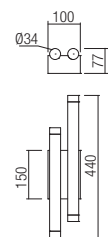

Led type	SMD LED 3030 16 pcs x 4W
Power	64W
Input	220-240V, 50/60Hz
Color temperature	3000K
Lumen source	7718 lm
Lumen system	4352 lm
CRI	80
Not dimmable	☒

CE IP20

- art. **01-2033** Satin gold
- art. **01-2034** Satin copper
- art. **01-2035** Satin Black