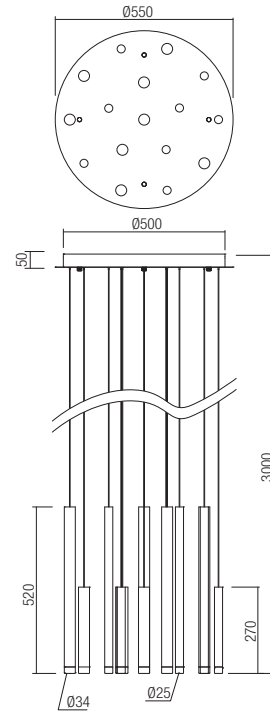

Led type	SMD LED 3030 14 pcs x 4W
Power	56W
Input	220-240V, 50/60Hz
Color temperature	3000K
Lumen source	6858 lm
Lumen system	3808 lm
CRI	80
Not dimmable	☒

CE IP20

- art. **01-2058** Satin gold
- art. **01-2059** Satin copper
- art. **01-2060** Satin Black
- art. **01-2061** Silver/chrome/copper/brown/black

Led type	SMD LED 3030 16 pcs x 4W
Power	64W
Input	220-240V, 50/60Hz
Color temperature	3000K
Lumen source	7718 lm
Lumen system	4352 lm
CRI	80
Not dimmable	☒

CE IP20

- art. **01-2033** Satin gold
- art. **01-2034** Satin copper
- art. **01-2035** Satin Black

Led type	SMD LED 3030 4 pcs x 4W
Power	16W
Input	220-240V, 50/60Hz
Color temperature	3000K
Lumen source	1862 lm
Lumen system	1088 lm
CRI	80
Not dimmable	☒

CE IP20

- art. **01-2036** Satin gold
- art. **01-2037** Satin copper
- art. **01-2038** Satin Black

Led type	SMD LED 3030 6 pcs x 4W
Power	24W
Input	220-240V, 50/60Hz
Color temperature	3000K
Lumen source	2960 lm
Lumen system	1632 lm
CRI	80
Not dimmable	☒

CE IP20