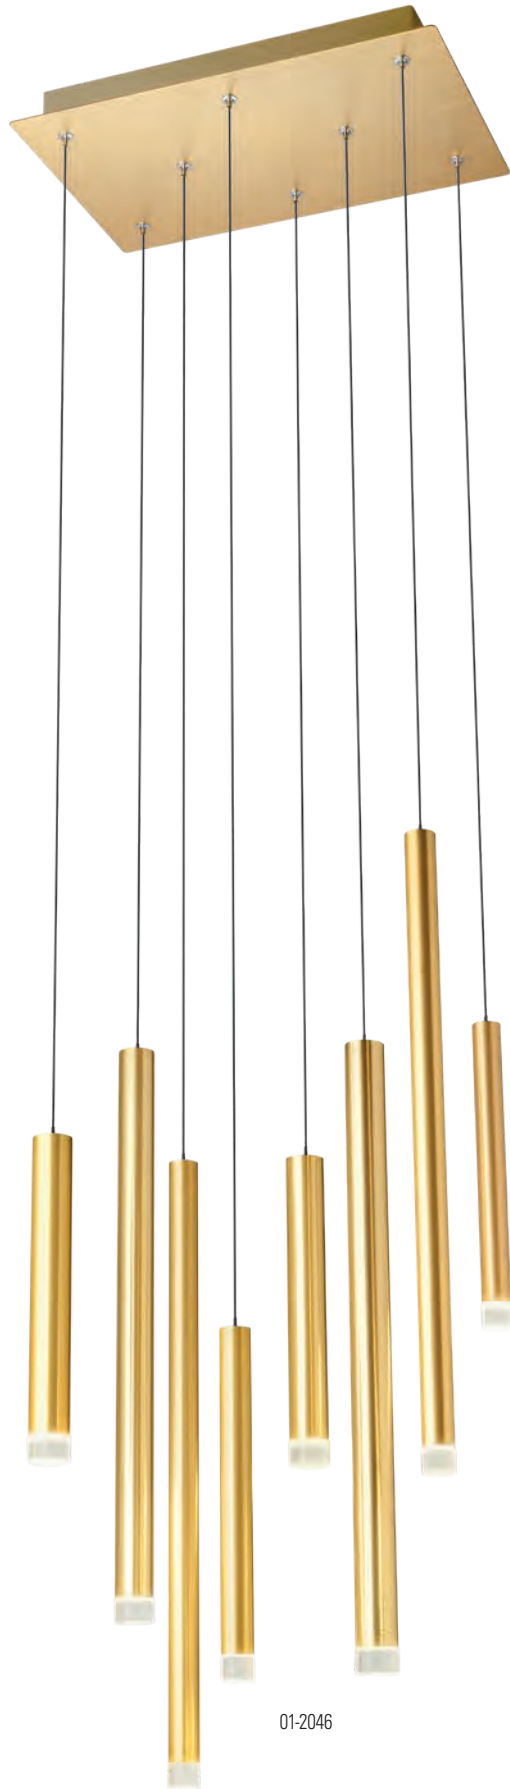

Madison

01-2061

Madison

01-2050

01-2053

01-2052

01-2051

01-2060

Madison
211

01-2058

01-2059

01-2061

Madison

01-2047

01-2049

01-2048

01-2046

01-2057

01-2054

01-2055

01-2056

Madison

01-2043

01-2044

01-2039

01-2040

01-2041

Madison

Series of light fixtures for interior equipped with SMD LED, structure of metal and brushed aluminum available in several finishing options: anodised matt gold, anodised matt copper, anodised matt black or versions with chromed base and brushed aluminum, matt copper, matt brown and black anodised tubes. Clear acrylic diffuser.