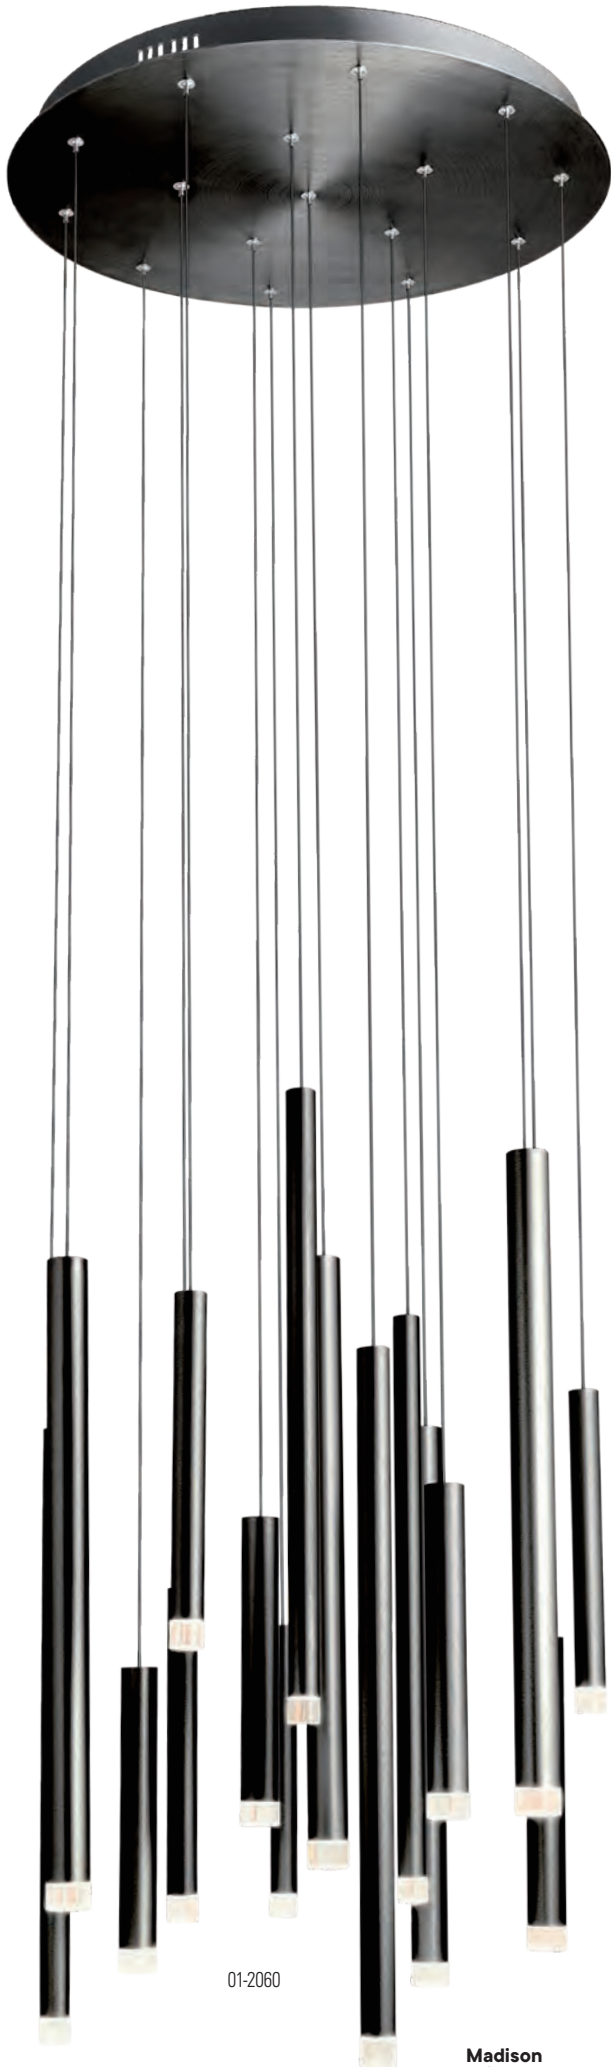

Madison

01-2061

Madison

01-2050

01-2053

01-2052

01-2051

01-2060

Madison
211

01-2058

01-2059

01-2061

Madison

01-2047

01-2049

01-2048

01-2046

01-2057

01-2054

01-2055

01-2056

Madison

01-2043

01-2044

01-2039

01-2040

01-2041

Madison

Series of light fixtures for interior equipped with SMD LED, structure of metal and brushed aluminum available in several finishing options: anodised matt gold, anodised matt copper, anodised matt black or versions with chromed base and brushed aluminum, matt copper, matt brown and black anodised tubes. Clear acrylic diffuser.