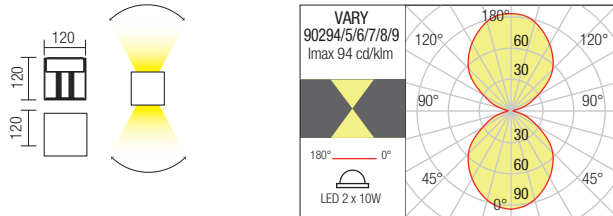

WALL LAMP • APLICĂ

Code	Finishing	LED type	Input voltage	Power	Luminous Flux Source/system	CCT	Optics	CRI
90294	Sand White	COB LED BRIDGELUX, 2pcs.	110-240V	2 x 10W	1360/978 lm	3000K	0-90°	82
90296	Dark Grey	COB LED BRIDGELUX, 2pcs.	110-240V	2 x 10W	1360/978 lm	3000K	0-90°	82
90298	Dark Brown	COB LED BRIDGELUX, 2pcs.	110-240V	2 x 10W	1360/978 lm	3000K	0-90°	82
90295	Sand White	COB LED BRIDGELUX, 2pcs.	110-240V	2 x 10W	1500/1100 lm	4000K	0-90°	82
90297	Dark Grey	COB LED BRIDGELUX, 2pcs.	110-240V	2 x 10W	1500/1100 lm	4000K	0-90°	82
90299	Dark Brown	COB LED BRIDGELUX, 2pcs.	110-240V	2 x 10W	1500/1100 lm	4000K	0-90°	82