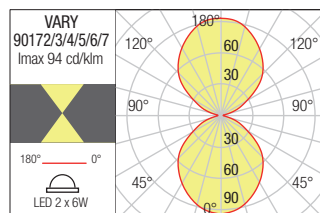

WALL LAMP • APLICĂ

Code	Finishing	LED type	Input voltage	Power	Luminous Flux Source/system	CCT	Optics	CRI
90294	Sand White	COB LED BRIDGELUX, 2pcs.	110-240V	2 x 10W	1360/978 lm	3000K	0-90°	82
90296	Dark Grey	COB LED BRIDGELUX, 2pcs.	110-240V	2 x 10W	1360/978 lm	3000K	0-90°	82
90298	Dark Brown	COB LED BRIDGELUX, 2pcs.	110-240V	2 x 10W	1360/978 lm	3000K	0-90°	82
90295	Sand White	COB LED BRIDGELUX, 2pcs.	110-240V	2 x 10W	1500/1100 lm	4000K	0-90°	82
90297	Dark Grey	COB LED BRIDGELUX, 2pcs.	110-240V	2 x 10W	1500/1100 lm	4000K	0-90°	82
90299	Dark Brown	COB LED BRIDGELUX, 2pcs.	110-240V	2 x 10W	1500/1100 lm	4000K	0-90°	82