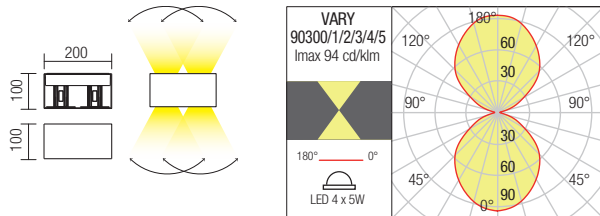

WALL LAMP • APLICĂ

Code	Finishing	LED type	Input voltage	Power	Luminous Flux Source/system	CCT	Optics	CRI
90300	Sand White	COB LED BRIDGELUX, 4pcs.	110-240V	4 x 5W	1520/1120 lm	3000K	0-90°	82
90302	Dark Grey	COB LED BRIDGELUX, 4pcs.	110-240V	4 x 5W	1520/1120 lm	3000K	0-90°	82
90304	Dark Brown	COB LED BRIDGELUX, 4pcs.	110-240V	4 x 5W	1520/1120 lm	3000K	0-90°	82
90301	Sand White	COB LED BRIDGELUX, 4pcs.	110-240V	4 x 5W	1560/1176 lm	4000K	0-90°	82
90303	Dark Grey	COB LED BRIDGELUX, 4pcs.	110-240V	4 x 5W	1560/1176 lm	4000K	0-90°	82
90305	Dark Brown	COB LED BRIDGELUX, 4pcs.	110-240V	4 x 5W	1560/1176 lm	4000K	0-90°	82