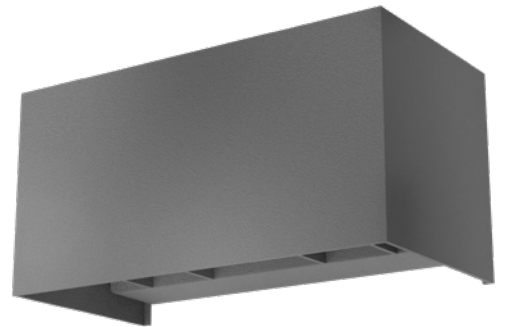

WALL LAMP • APLICĂ

Code	Finishing	LED type	Input voltage	Power	Luminous Flux Source/system	CCT	Optics	CRI
90300	Sand White	COB LED BRIDGELUX, 4pcs.	110-240V	4 x 5W	1520/1120 lm	3000K	0-90°	82
90302	Dark Grey	COB LED BRIDGELUX, 4pcs.	110-240V	4 x 5W	1520/1120 lm	3000K	0-90°	82
90304	Dark Brown	COB LED BRIDGELUX, 4pcs.	110-240V	4 x 5W	1520/1120 lm	3000K	0-90°	82
90301	Sand White	COB LED BRIDGELUX, 4pcs.	110-240V	4 x 5W	1560/1176 lm	4000K	0-90°	82
90303	Dark Grey	COB LED BRIDGELUX, 4pcs.	110-240V	4 x 5W	1560/1176 lm	4000K	0-90°	82
90305	Dark Brown	COB LED BRIDGELUX, 4pcs.	110-240V	4 x 5W	1560/1176 lm	4000K	0-90°	82