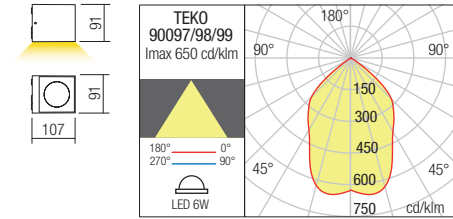

WALL LAMP • APLICĂ

Code Finishing

- **90097** Sand White
- **90098** Dark Grey
- **90099** Dark Brown

LED type	Input voltage	Power	Luminous Flux Source/system	CCT	Optics	CRI
COB LED, 1 pcs.	220-240V	6W	590/450 lm	3000K	70°	82