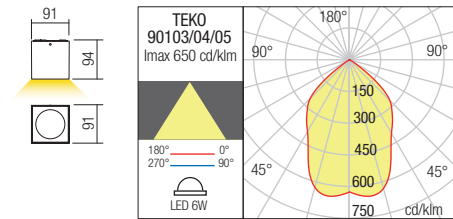

CEILING LAMP • PLAFONIERĂ

Code Finishing

- **90103** Sand White
- **90104** Dark Grey
- **90105** Dark Brown

LED type	Input voltage	Power	Luminous Flux Source/system	CCT	Optics	CRI
COB LED, 1 pcs.	220-240V	6W	590/450 lm	3000K	70°	82