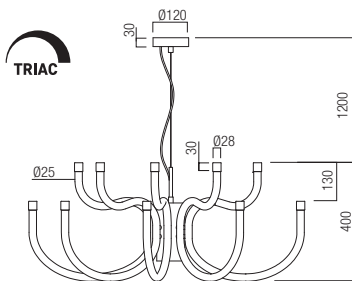

- art. **01-3344** Glossy White
- art. **01-3345** Matt Gold
- art. **01-3346** Glossy Red
- art. **01-3347** Glossy Black

Led type	SMD LED 2835 36 pcs x 0,33W
Power	12W
Input	220-240V, 50/60Hz
Color temperature	3000K
Lumen source	1518 lm
Lumen system	1063 lm
CRI	93
Dimmable TRIAC	☒

CE IP20

- art. **01-3224** Glossy White
- art. **01-3225** Matt Gold
- art. **01-3226** Glossy Red
- art. **01-3307** Glossy Black

Led type	SMD LED 2835 36 pcs x 0,33W
Power	12W
Input	220-240V, 50/60Hz
Color temperature	3000K
Lumen source	1518 lm
Lumen system	1063 lm
CRI	93
Dimmable TRIAC	☒

CE IP20

- art. **01-3227** Glossy White
- art. **01-3228** Matt Gold
- art. **01-3229** Glossy Red
- art. **01-3230** Glossy Black

Led type	SMD LED 2835 144 pcs x 0,37W
Power	54W
Input	220-240V, 50/60Hz
Color temperature	3000K
Lumen source	6396 lm
Lumen system	4605 lm
CRI	93
Dimmable TRIAC	☒

CE IP20

- art. **01-3231** Glossy White
- art. **01-3232** Matt Gold
- art. **01-3233** Glossy Red
- art. **01-3234** Glossy Black

Led type	SMD LED 2835 216 pcs x 0,37W
Power	81W
Input	220-240V, 50/60Hz
Color temperature	3000K
Lumen source	8817 lm
Lumen system	6083 lm
CRI	93
Dimmable TRIAC	☒

CE IP20

- art. **01-3235** Glossy White
- art. **01-3236** Matt Gold
- art. **01-3237** Glossy Red
- art. **01-3238** Glossy Black

Led type	SMD LED 2835 288 pcs x 0,37W
Power	108W
Input	220-240V, 50/60Hz
Color temperature	3000K
Lumen source	11454 lm
Lumen system	8132 lm
CRI	93
Dimmable TRIAC	☒

CE IP20