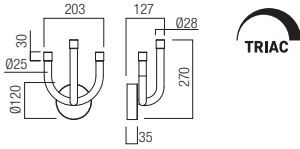

- art. **01-3344** Glossy White
- art. **01-3345** Matt Gold
- art. **01-3346** Glossy Red
- art. **01-3347** Glossy Black

Led type	SMD LED 2835 36 pcs x 0,33W
Power	12W
Input	220-240V, 50/60Hz
Color temperature	3000K
Lumen source	1518 lm
Lumen system	1063 lm
CRI	93
Dimmable TRIAC	☒

CE IP20

- art. **01-3224** Glossy White
- art. **01-3225** Matt Gold
- art. **01-3226** Glossy Red
- art. **01-3307** Glossy Black