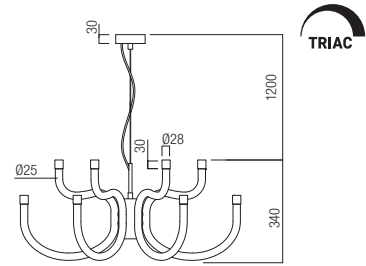

Led type	SMD LED 2835 144 pcs x 0,37W
Power	54W
Input	220-240V, 50/60Hz
Color temperature	3000K
Lumen source	6396 lm
Lumen system	4605 lm
CRI	93
Dimmable TRIAC	☒

CE IP20

- art. **01-3231** Glossy White
- art. **01-3232** Matt Gold
- art. **01-3233** Glossy Red
- art. **01-3234** Glossy Black