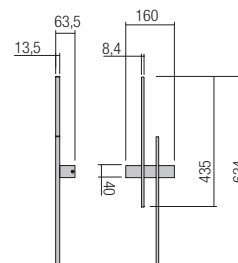

Led type	SMD LED 2835 96 pcs x 0.1W
Power	12W
Input	220-240V, 50/60Hz
Color temperature	3000K
Lumen source	1534 lm
Lumen system	758 lm
CRI	90
Not dimmable	⊘
CE IP20	

art. **01-2746** Sand White  
art. **01-2747** Sand Black