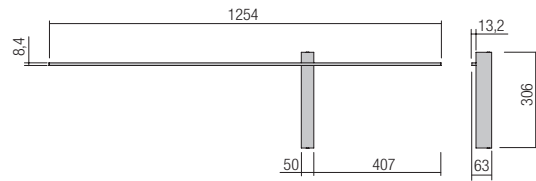

art. **01-2200** Sand White
art. **01-2201** Sand Black

art. **01-2479** Sand White
art. **01-2480** Sand Black

Led type	SMD LED 2835 144 pcs x 0,1W
Power	14W
Input	220-240V, 50/60Hz
Color temperature	3000K
Lumen source	1449 lm
Lumen system	869 lm
CRI	90
Not dimmable	

CE IP20

Led type	SMD LED 2835 144 pcs x 0,1W
Power	14W
Input	220-240V, 50/60Hz
Color temperature	3000K
Lumen source	1449 lm
Lumen system	869 lm
CRI	90
Not dimmable	

CE IP20