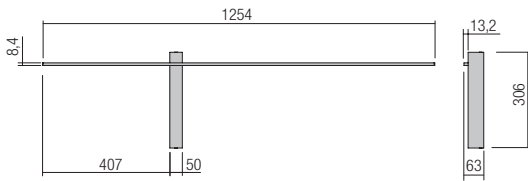

art. **01-2200** Sand White
art. **01-2201** Sand Black

art. **01-2479** Sand White
art. **01-2480** Sand Black

Led type	SMD LED 2835 144 pcs x 0,1W
Power	14W
Input	220-240V, 50/60Hz
Color temperature	3000K
Lumen source	1449 lm
Lumen system	869 lm
CRI	90
Not dimmable	

CE IP20

Led type	SMD LED 2835 144 pcs x 0,1W
Power	14W
Input	220-240V, 50/60Hz
Color temperature	3000K
Lumen source	1449 lm
Lumen system	869 lm
CRI	90
Not dimmable	

CE IP20