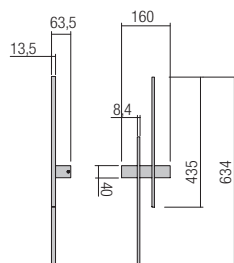

Led type	SMD LED 2835 96 pcs x 0.1W
Power	12W
Input	220-240V, 50/60Hz
Color temperature	3000K
Lumen source	1534 lm
Lumen system	758 lm
CRI	90
Not dimmable	⊘
CE IP20	

art. **01-2746** Sand White
art. **01-2747** Sand Black