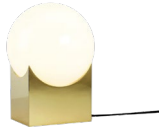

Gola

E14 max.10W
D200 | H250mm
Gola T1 G (Gold)