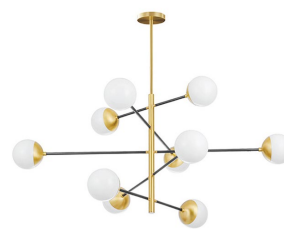

Slim P10

G9x10 max.10W
D1200 | H550mm

Slim P10 (Gold+black)