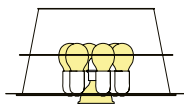

LIGHT SOURCES:

SUSPENSION XL