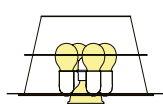

SUSPENSION L