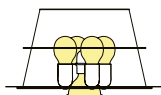

SUSPENSION L