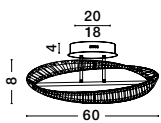

AURELIA - 9333060

Dimmable

Gold Metal & Crystal
LED 36W 230 Volt
3728.28Lm 3500K
IP20 Class I
D: 60 H: 15 cm