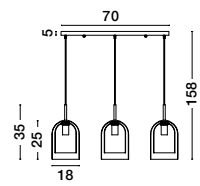

VELOR - 9236720
Double Layered Smoky Glass
Black Cord
Black Metal Base
LED E27 3x12 Watt 230 Volt
IP20 Bulb Excluded
L: 70 H: 158 cm