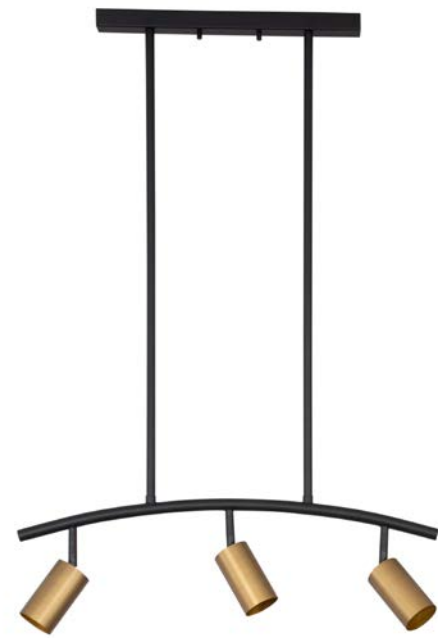

POGNO - 9111456
Black & Gold Aluminium
LED GU10 3x10 Watt IP20
230 Volt Bulb Excluded
L: 72.5 H: 90 cm