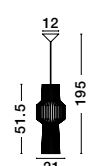

FLY - 9620126
 Matt Black Metal
 LED E27 1x12 Watt
 230 Volt IP20 Bulb Excluded
 D: 36 H: 115 cm

FLY - 9620127
 Matt White Metal
 LED E27 1x12 Watt
 230 Volt IP20 Bulb Excluded
 D: 36 H: 115 cm

NEVOSO - 920422
 Opal Glass & White Metal
 LED E27 1x12 Watt 230 Volt
 IP20 Bulb Excluded
 D: 40 H: 130 cm