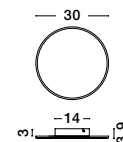

NEVO - 9248157
Sandy Black Aluminium
& Acrylic
LED 20.5W Watt 230 Volt
1450Lm 3000K IP20
D: 30 W: 3.9 H: 30cm