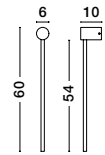

SYNTHESI . 9009323

Sandy White Aluminium
& Acrylic
LED 18 Watt 230V
777Lm 3000K IP20
D: 6 W: 10 H: 60 cm