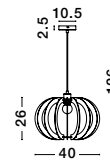

ELLERY - 9043302
Opal Glass
Sandy Black Metal
LED E27 1x12 Watt 230 Volt
IP20 Bulb Excluded
D: 45 H1: 22.5 H2: 150 cm

Ottoline

OTTOLINE • 9620123

White Metal
Natural Wood
LED E27 1x12 Watt
230 Volt IP20 Bulb Excluded
D: 40 H: 126 cm