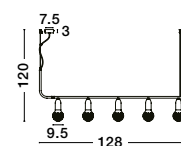

VEDA - 9536419
Black Metal & Clear Glass
LED G9 5x6 Watt 230 Volt
IP20 Bulb Excluded
L: 128 H: 120 cm