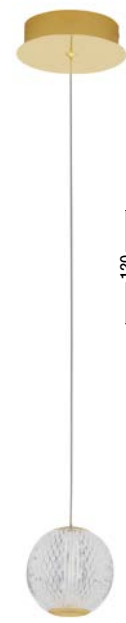

BRILLANTE . 9511010
Gold Aluminium
& Acrylic
LED 4.2 Watt 230V
246Lm 3200K IP20
D: 12 H: 120 cm