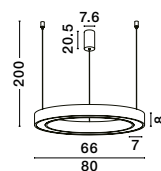

Powered By
tuya

MORBIDO - 9345643

Dimmable
Brass Gold Aluminium
& Acrylic
LED 60 Watt 230 Volt
3116Lm 2700K - 4000K IP20
Included Remote Control
D1: 80 D2: 66 H: 200 cm

MORBIDO - 9345642

Dimmable
Sandy Black Aluminium
& Acrylic
LED 60 Watt 230 Volt
3116Lm 2700K - 4000K IP20
Included Remote Control
D1: 80 D2: 66 H: 200 cm

MORBIDO - 9345641

Dimmable
Sandy White Aluminium
& Acrylic
LED 60 Watt 230 Volt
3116Lm 2700K - 4000K IP20
Included Remote Control
D1: 80 D2: 66 H: 200 cm

WIDTH
7 cm