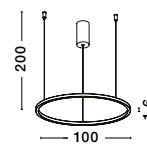

TARQUIN - 9345609

Dimmable
Sandy Black Aluminum
& Acrylic
LED 58 Watt 230 Volt
3132Lm 3000K IP20
D:100 H: 200 cm