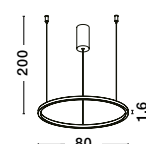

TARQUIN - 9345604

Dimmable
Sandy White Aluminum
& Acrylic
LED 48 Watt 230 Volt
2592Lm 3000K IP20
D: 80 H: 200 cm