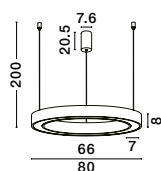

Powered By
tuya

MORBIDO - 9345643

Dimmable
Brass Gold Aluminium
& Acrylic
LED 60 Watt 230 Volt
3116Lm 2700K - 4000K IP20
Included Remote Control
D1: 80 D2: 66 H: 200 cm