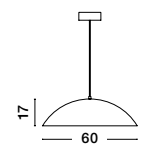

GLIM - 9081280

Dimmable

Sandy White Outside
Natural Wood Inside Aluminium &
Acrylic
LED 47 Watt 230V
2015Lm 3000K IP20
D: 60 H: 120 cm