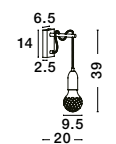

VEDA - 9536416
Black Metal & Clear Glass
LED G9 1x6 Watt 230 Volt
IP20 Bulb Excluded
L: 9.5 W: 20 H: 39 cm