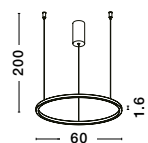

TARQUIN - 9345601

Dimmable
Sandy Black Aluminum
& Acrylic
LED 36 Watt 230 Volt
1980Lm 3000K IP20
D: 60 H: 200 cm