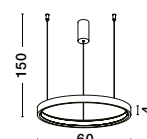

PERRINE - 9345619

Brushed Gold Aluminium & Acrylic
LED 42 Watt 230 Volt
1512Lm 3000K IP20
D: 60 H: 150 cm