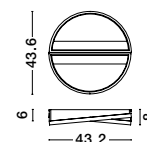

ELIZE . 9248114

Dimmable
Black & Brass Gold Steel
& Aluminium & Silicon
LED 28 Watt 230 Volt
1550Lm 3000K IP20
D:43.2 W: 43.6 H: 8 cm