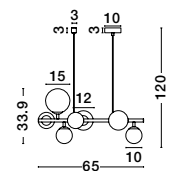

Black Fabric Shade
& Black Aluminium
LED E27 1x12 Watt 230 Volt
IP20 Bulb Excluded
D: 30 H: 135 cm

Odillia

ODILLIA - 9009249
 Matt Black Metal & Glass
 LED G9 11x6 Watt 230 Volt
 IP20 Bulb Excluded
 Two ways of mounting
 D: 65 H: 120 cm