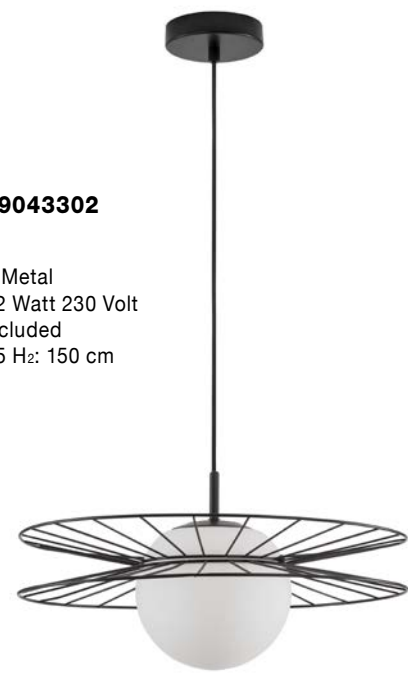

ELLERY - 9043302
Opal Glass
Sandy Black Metal
LED E27 1x12 Watt 230 Volt
IP20 Bulb Excluded
D: 45 H1: 22.5 H2: 150 cm