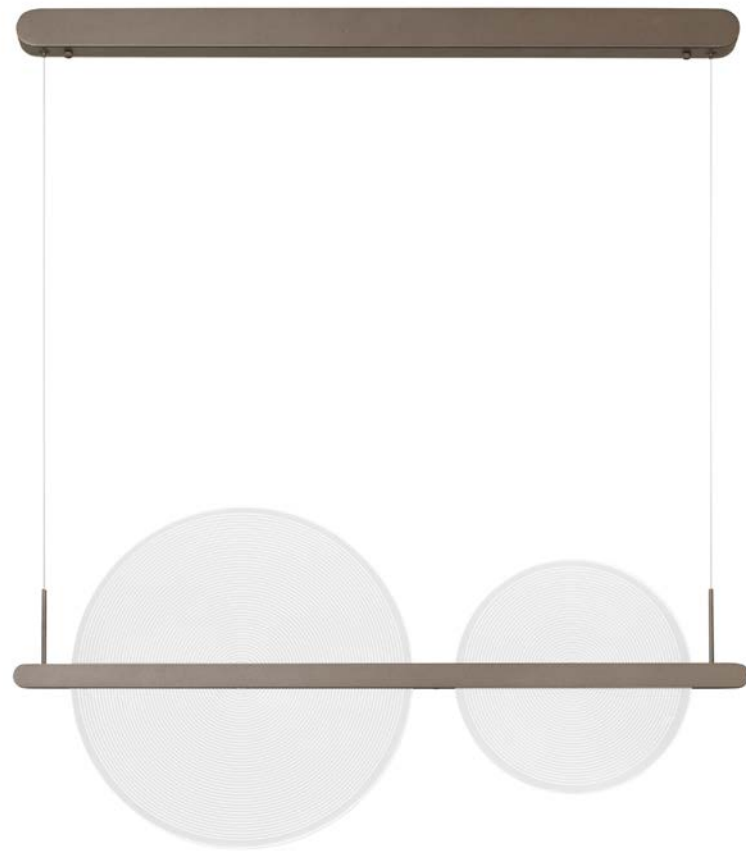

LED WARM WHITE DRIVER INCL.

NOAH - 9054448
 Dimmable
 Coffee Brown Aluminium
 & Acrylic
 LED 29 Watt 230 Volt
 1865Lm 3000K IP20
 D: 44.5 W:42 H: 12.3 cm

LED WARM WHITE DRIVER INCL.

NOAH - 9054449
 Dimmable
 Coffee Brown Aluminium
 & Acrylic
 LED 42 Watt 230 Volt
 2179Lm 3000K IP20
 L: 91 W:50 H: 150 cm