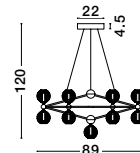

BELINDA - 9695400

Dimmable
Black Aluminium
& Acrylic
LED 52 Watt 230V
2983.57Lm 3200K IP20
D: 89 H: 120 cm