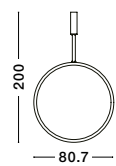

CHANGE - 9070170

Dimmable
Gold Aluminium
& Acrylic
LED 48 Watt 230 Volt
1684Lm 3000K IP20
D: 80.7 H: 200 cm

CHANGE - 9070168

Dimmable
Gold Aluminium
& Acrylic
LED 35 Watt 230 Volt
1160Lm 3000K IP20
D: 60 H: 150 cm

CHANGE - 9070166

Dimmable
Gold Aluminium
& Acrylic
LED 25 Watt 230 Volt
741Lm 3000K IP20
D: 39.5 H: 150 cm