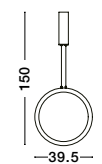

CHANGE - 9070168

Dimmable
Gold Aluminium
& Acrylic
LED 35 Watt 230 Volt
1160Lm 3000K IP20
D: 60 H: 150 cm

CHANGE - 9070166

Dimmable
Gold Aluminium
& Acrylic
LED 25 Watt 230 Volt
741Lm 3000K IP20
D: 39.5 H: 150 cm