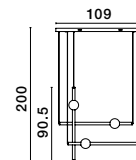

NEUTRON - 9054453

Dimmable
Gold Aluminium
& Acrylic
LED 60 Watt 230 Volt
3687Lm 3000K IP20
L: 120 W:20 H: 200 cm