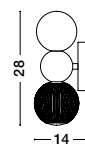

Gold Aluminium
& Acrylic
LED 4 Watt 230V
249.43Lm 3200K IP20
D: 11 W: 14 H: 28 cm