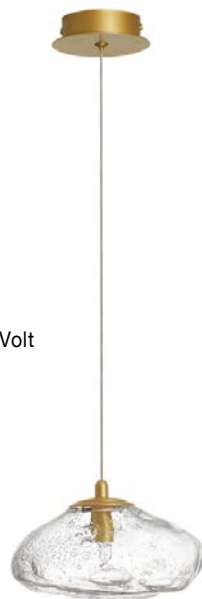

KING - 9006046
Brass Gold Metal
Blown Clear Glass
LED G9 1x5 Watt 230 Volt
IP20 Bulb Excluded
D: 20 H: 200 cm