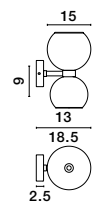

PALMER • 9241120

Smoky Glass
Black Metal Base
LED E14 2x5 Watt 230 Volt
IP20 Bulb Excluded
D:15 W: 18.5 H: 25.5 cm

PALMER • 9241110

Smoky Glass
Black Metal Base
LED E14 2x5 Watt 230 Volt
IP20 Bulb Excluded
W: 16.5 H: 37.5 cm