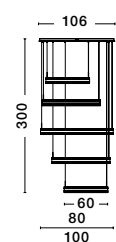

AGOS - 9054446

Dimmable
Gold Aluminium
& Acrylic
LED 444 Watt 230 Volt
11040Lm 3000K IP20
D: 106 H: 300 cm

LED ☒ WARM WHITE ☒ DIMMER INCL.