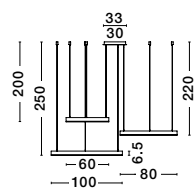

MOTIF - 9530180
Dimmable
Sandy White Aluminium
& Acrylic
LED 40/48/55 Watt 230 Volt
13163Lm 3000K IP20
D1: 60 D2: 80 D3: 100 H: 250 cm
LED WARM WHITE DRIVER INCL.