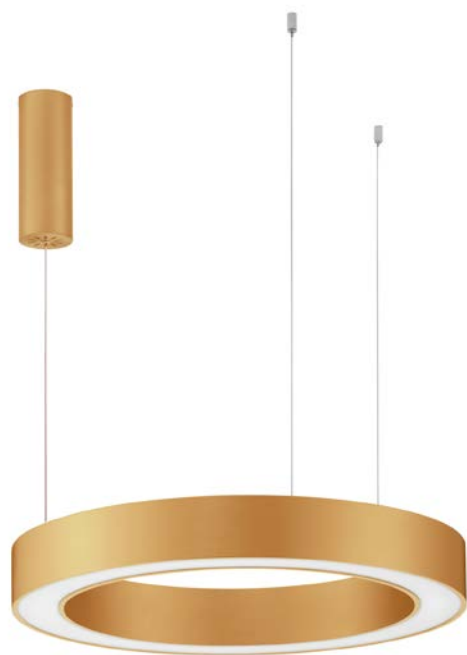

Powered By
tuya

MORBIDO - 9345640
Dimmable
Brass gold Aluminium
& Acrylic
LED 50W 230 Volt
2733Lm 2700K - 4000K IP20
Included Remote Control
D1: 60 D2: 46 H: 200 cm