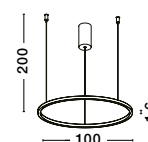

TARQUIN - 9345611

Brushed Champagne Silver
Aluminum & Acrylic
LED 58 Watt 230 Volt
3132Lm 3000K IP20
D: 100 H: 200 cm