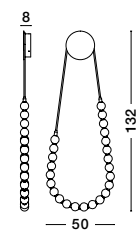

PERLA - 9695231

Dimmable
 Gold Metal & Opal Glass
 LED 72 Watt 230 Volt
 6492Lm 3000K IP20
 D: 80 H: 200 cm

PERLA - 9695232

Dimmable
 Gold Metal & Opal Glass
 LED 96 Watt 230 Volt
 8075Lm 3000K IP20
 Remote Control Included
 D: 104 H: 200 cm