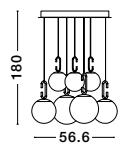

HOOK - 9695221
Dimmable
Satin Gold Metal
& Opal White Glass
LED 52 Watt 230 Volt
4815Lm 3000K IP20
D: 56.6 H: 180 cm

LED ☒ DIMMABLE ☒ WARM WHITE ☒ DRIVER INCL.