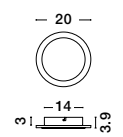

NEVO - 9248161
Matt Gold Aluminium
& Acrylic
LED 12W Watt 230 Volt
850Lm 3000K IP20
D: 20 W: 3.9 H: 20cm