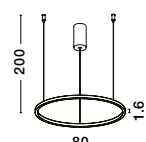

TARQUIN - 9345607

Brushed Champagne Silver
Aluminum & Acrylic
LED 48 Watt 230 Volt
2592Lm 3000K IP20
D: 80 H: 200 cm