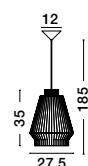

BREDO . 9586510

Black Aluminium
Black Fabric Wire & Base
LED E27 1x12 Watt 230 Volt
IP20 Bulb Excluded
D: 27.5 H: 35 H2: 185 cm