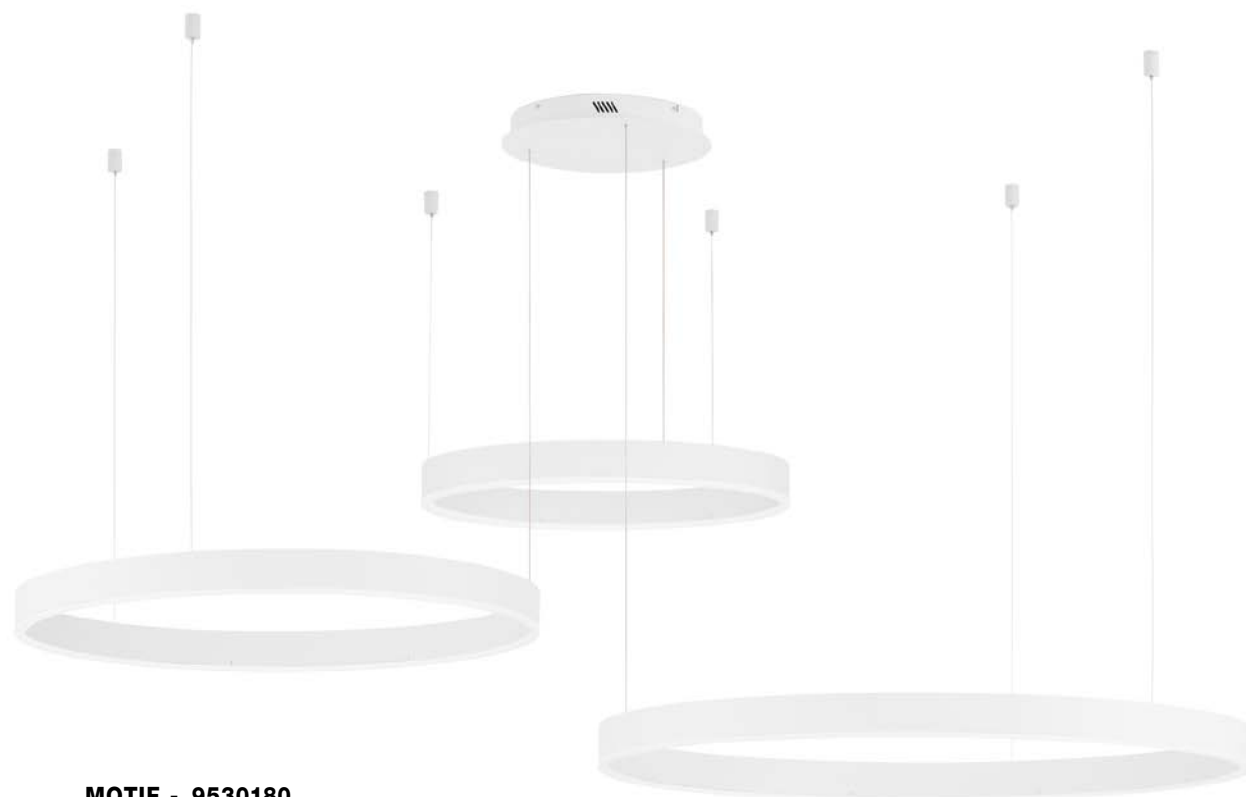

MOTIF - 9530180
Dimmable
Sandy White Aluminium
& Acrylic
LED 40/48/55 Watt 230 Volt
13163Lm 3000K IP20
D1: 60 D2: 80 D3: 100 H: 250 cm
LED WARM WHITE DRIVER INCL.