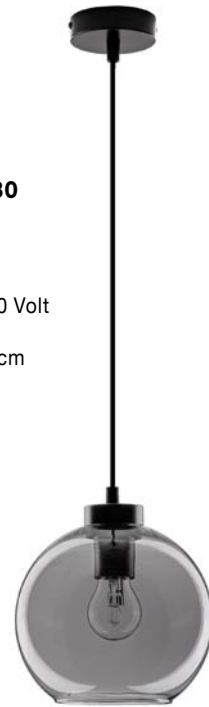

PALMER - 9241130
Smoky Glass
Black Cord
Black Metal Base
LED E27 1x12 Watt 230 Volt
IP20 Bulb Excluded
D: 20 H1: 17.4 H2: 220 cm