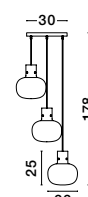

CINZIA - 9236610
Clear Glass
White Cord
Brass Gold Metal
LED E27 3x12 Watt 230 Volt
IP20 Bulb Excluded
D: 30 H: 178 cm