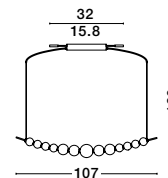

79

PERLA • 9695206
Dimmable
Chrome Metal & Opal Glass
LED 99 Watt 230 Volt
9069.3Lm 3000K IP20
Remote Control Included
L: 167 W: 42 H: 200 cm

PERLA - 9695203
 Dimmable
 Gold Metal & Opal Glass
 LED 130 Watt 230 Volt
 11376Lm 3000K IP20
 Remote Control Included
 D: 118 H: 150 cm