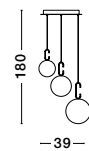

HOOK - 9695223
Satin Gold Metal
& Opal White Glass
LED 25.8 Watt 230 Volt
2521Lm 3000K IP20
D: 39 H: 180 cm

LED ☒ DIMMABLE ☒ WARM WHITE ☒ DRIVER INCL.