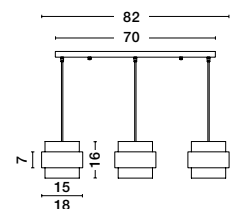

Sianna

SIANNA - 9236372
Smoke Glass
Brass Gold Metal
LED E27 3x12 Watt 230 Volt
IP20 Bulb Excluded
D: 45 H: 170 cm

SIANNA - 9236362
Smoke Glass
Brass Gold Metal
LED E27 1x12 Watt 230 Volt
IP20 Bulb Excluded
D: 18 H: 16 H: 220 cm