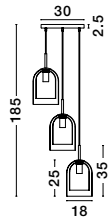

VELOR - 9236735

Double Layered Dark
Champagne Glass
Black Cord
Black Metal Base
LED E27 3x12 Watt 230 Volt
IP20 Bulb Excluded
D: 30 H: 185 cm