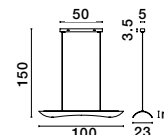

AGOS - 9054443
Dimmable
Gold Aluminium
& Acrylic
LED 33 Watt 230 Volt
2561Lm 3000K IP20
L: 100 W: 23 H: 150 cm