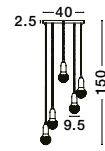

VEDA - 9536414

Brass Metal & Clear Glass
LED G9 5x6 Watt 230 Volt
IP20 Bulb Excluded
D: 40 H: 150 cm