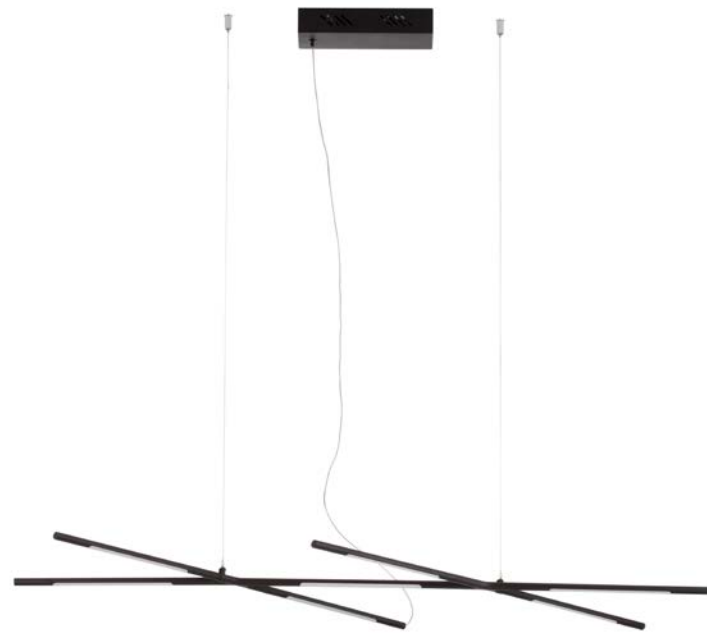

RACCIO - 9695213
Dimmable
Black Metal & Acrylic
LED 27 Watt 230 Volt
1491Lm 3000K IP20
L: 115 W: 53 H: 200 cm