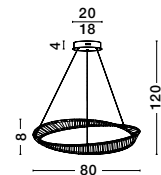

AURELIA - 9333062

Dimmable

Gold Metal & Crystal
LED 45W 230 Volt
4139.39Lm 3500K
IP20 Class I
D: 80 H: 120 cm