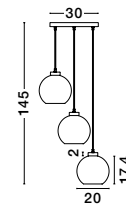

PALMER - 9241140
Smoky Glass
Black Cord
Black Metal Base
LED E27 3x12 Watt 230 Volt
IP20 Bulb Excluded
D: 30 H: 145 cm