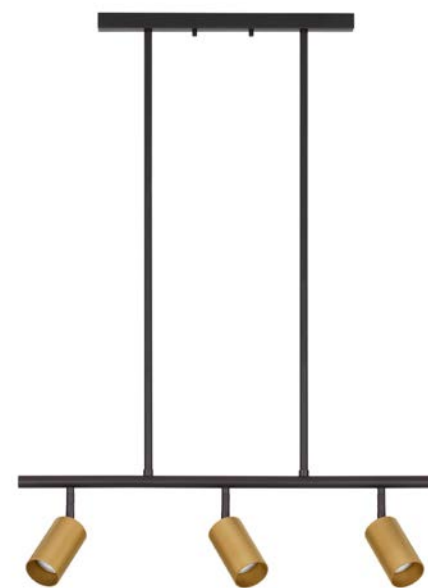

POGNO - 9111458
Black & Gold Aluminium
LED GU10 3x10 Watt IP20
230 Volt Bulb Excluded
L: 72 H: 87.5 cm