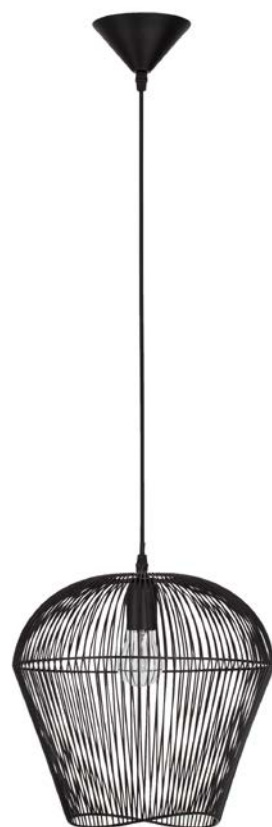

BREDO . 9586512

Black Aluminium
Black Fabric Wire & Base
LED E27 1x12 Watt 230 Volt
IP20 Bulb Excluded
D: 31.5 H: 29 H2: 185 cm