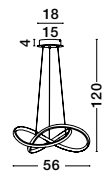

AMARA - 9248107

Sandy Black Aluminium
& Acrylic
LED 28 Watt 230 Volt
1600Lm 3000K IP20
D: 56 H: 120 cm