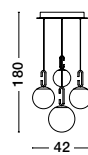

HOOK - 9695222
Dimmable
Satin Gold Metal
& Opal White Glass
LED 37 Watt 230 Volt
3147Lm 3000K IP20
D: 42 H: 180 cm