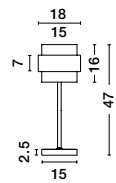

SIANNA - 9236400

Smoke Glass
Brass Gold Metal
LED E27 1x12 Watt 230 Volt
IP20 Bulb Excluded
D: 18 H: 47 cm