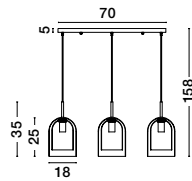

VELOR - 9236740

Double Layered Dark
Champagne Glass
Black Cord
Black Metal Base
LED E27 3x12 Watt 230 Volt
IP20 Bulb Excluded
L: 70 H: 158 cm