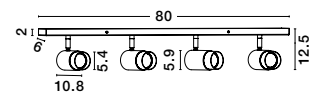

POGNO - 9111436
Sandy black & Gold Aluminium
LED GU10 4x10 Watt IP20
220-240 Volt Bulb Excluded
L: 80 W: 6 H: 14 cm