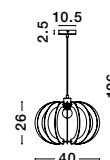

OTTOLINE • 9620124

White Metal
Brown Wood
LED E27 1x12 Watt
230 Volt IP20 Bulb Excluded
D: 40 H: 126 cm