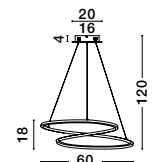

GIRISH - 9248109

Dimmable

Gold plating Stainless Steel & Acrylic

LED 41 Watt 230 Volt
2000Lm 3000K IP20
D: 60 H: 120 cm