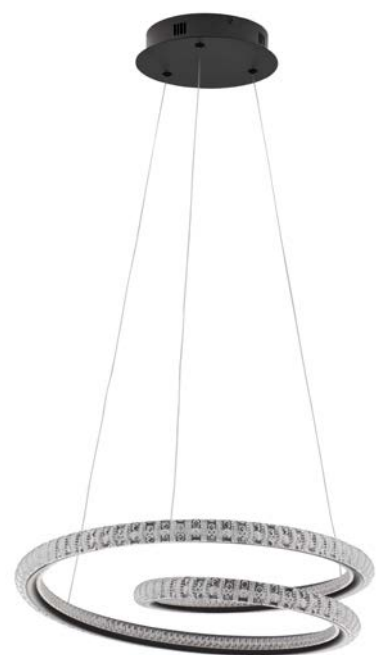

GINEVRA - 9748165
Dimmable
Sandy black Aluminium
& Acrylic
LED 45 Watt 230 Volt
2800Lm 3000K IP20
D: 48 H: 120 cm

LED WARM WHITE DRIVER INCL.