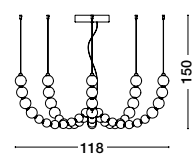

PERLA - 9695203
Dimmable
Gold Metal & Opal Glass
LED 130 Watt 230 Volt
11376Lm 3000K IP20
Remote Control Included
D: 118 H: 150 cm