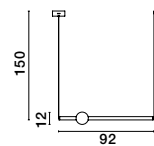

NEUTRON - 9054452

Gold Aluminium
& Acrylic
LED 10 Watt 230 Volt
692Lm 3000K IP20
L: 92 W:12 H: 150 cm