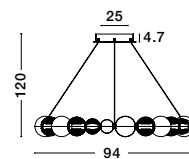

BRILLE - 9695202
Dimmable
Gold Aluminium
& Acrylic
LED 46 Watt 230 Volt
3476Lm 3200K IP20
D: 94 H: 120 cm