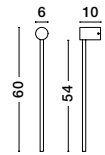

SYNTHESI . 9009323

Sandy White Aluminium
& Acrylic
LED 18 Watt 230V
777Lm 3000K IP20
D: 6 W: 10 H: 60 cm

SYNTHESI . 9009324

Sandy Black Aluminium
& Acrylic
LED 25 Watt 230V
1920.8Lm 3000K IP20
D: 6 W: 10 H: 90 cm