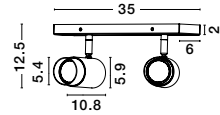

POGNO - 9111434
Sandy black & Gold Aluminium
LED GU10 2x10 Watt IP20
220-240 Volt Bulb Excluded
L: 35 W: 6 H: 14 cm