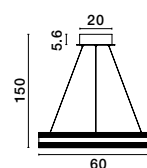

AGOS - 9054444

Dimmable
Gold Aluminium
& Acrylic
LED 75 Watt 230 Volt
2947Lm 3000K IP20
D: 60 H: 150 cm

LED WARM WHITE DRIVER INCL.