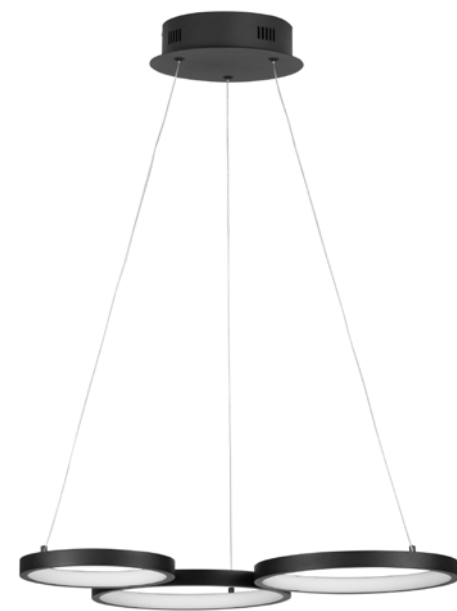

LED WARM WHITE DRIVER INCL.

Magnus

MAGNUS . 9248116
Dimmable
Brass Gold Aluminium & Acrylic
LED 28 Watt 230V
1900Lm 3000K IP20
D: 55 W: 51.5 H: 120 cm

MAGNUS . 9248115
Dimmable
Sandy black Aluminium & Acrylic
LED 28 Watt 230V
1900Lm 3000K IP20
D: 55 W: 51.5 H: 120 cm