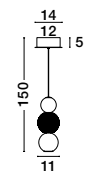

BRILLE - 9511030
Gold Aluminium
& Acrylic
LED 6 Watt 230V
322Lm 3200K IP20
D: 14 H: 150 cm