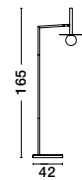

PIELO - 9043309

Sandy Black Metal
Opal Glass
LED G9 1x5 Watt 230 Volt
IP20 Class II
Bulb Excluded
D: 42 H: 165 cm