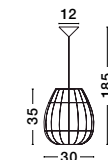

MARLO - 9586501
Natural Rattan
Black Fabric Wire & Base
LED E27 1x12 Watt 230 Volt
IP20 Bulb Excluded
D: 30 H: 35 Hz: 185 cm