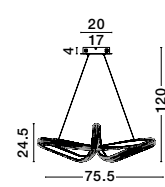

MEDORA - 9748157
Dimmable
Brass Gold Aluminium
& Acrylic
LED 42 Watt 230 Volt
3400Lm 3000K IP20
D: 75.5 H: 120 cm