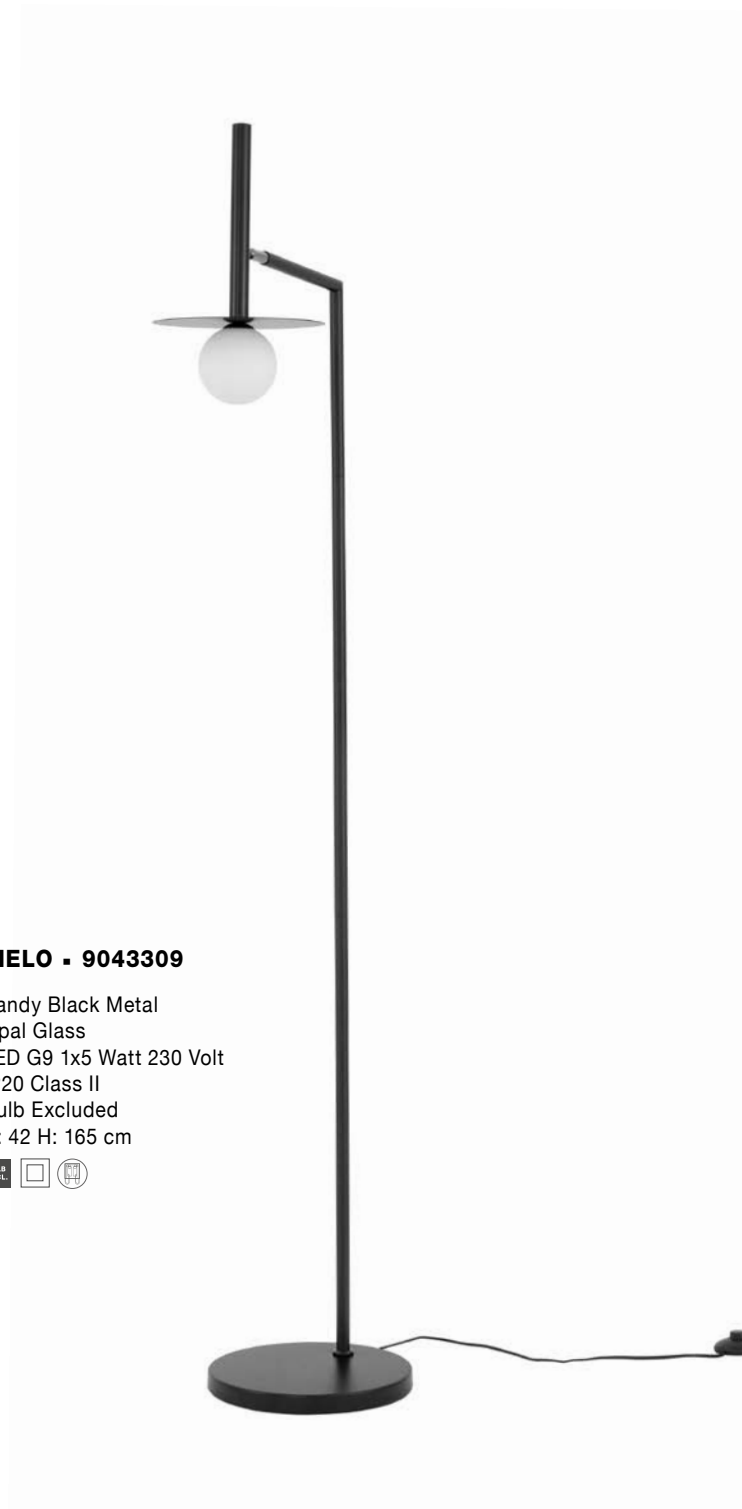

PIELO - 9043316

Sandy Black Metal
Opal Glass
LED G9 4x5 Watt 230 Volt
IP20 Bulb Excluded
L: 51 W: 37 H: 17 cm

PIELO - 9043308

Sandy Black Metal
Opal Glass
LED G9 1x5 Watt 230 Volt
IP20 Class II
Bulb Excluded
D: 32 W: 22 H: 68 cm