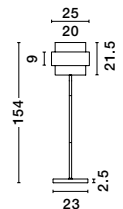

SIANNA - 9236410

Smoke Glass
Brass Gold Metal
LED E27 1x12 Watt 230 Volt
IP20 Bulb Excluded
D: 25 H: 154 cm