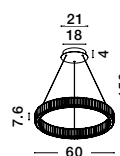

AURELIA - 9333075

Dimmable
Gold Metal & Crystal
LED 40W 230 Volt
4647Lm 3500K
IP20 Class I
D: 60 H: 150 cm

LED ☒ WARM WHITE ☒ DRIVER INCL.