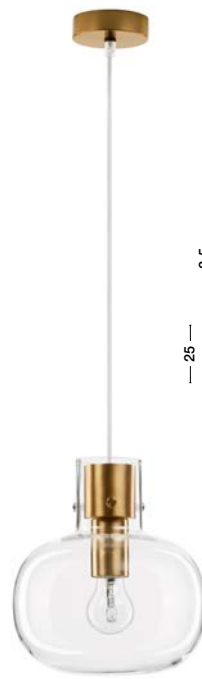

CINZIA - 9236600
Clear Glass
White Cord
Brass Gold Metal
LED E27 1x12 Watt 230 Volt
IP20 Bulb Excluded
D: 22 H: 25 H₂: 228 cm

CINZIA - 9236620
Clear Glass
White Cord
Brass Gold Metal
LED E27 3x12 Watt 230 Volt
IP20 Bulb Excluded
L: 86 H: 25 H₂: 175 cm

CINZIA - 9236630
Clear Glass
White Cord
Brass Gold Metal
LED E27 1x12 Watt 230 Volt
IP20 Bulb Excluded
D: 30 H: 45 H₂: 198 cm

CINZIA - 9236610
Clear Glass
White Cord
Brass Gold Metal
LED E27 3x12 Watt 230 Volt
IP20 Bulb Excluded
D: 30 H: 178 cm