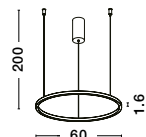

TARQUIN - 9345603

Dimmable
Brushed Champagne Silver
Aluminum & Acrylic
LED 36 Watt 230 Volt
1980Lm 3000K IP20
D: 60 H: 200 cm