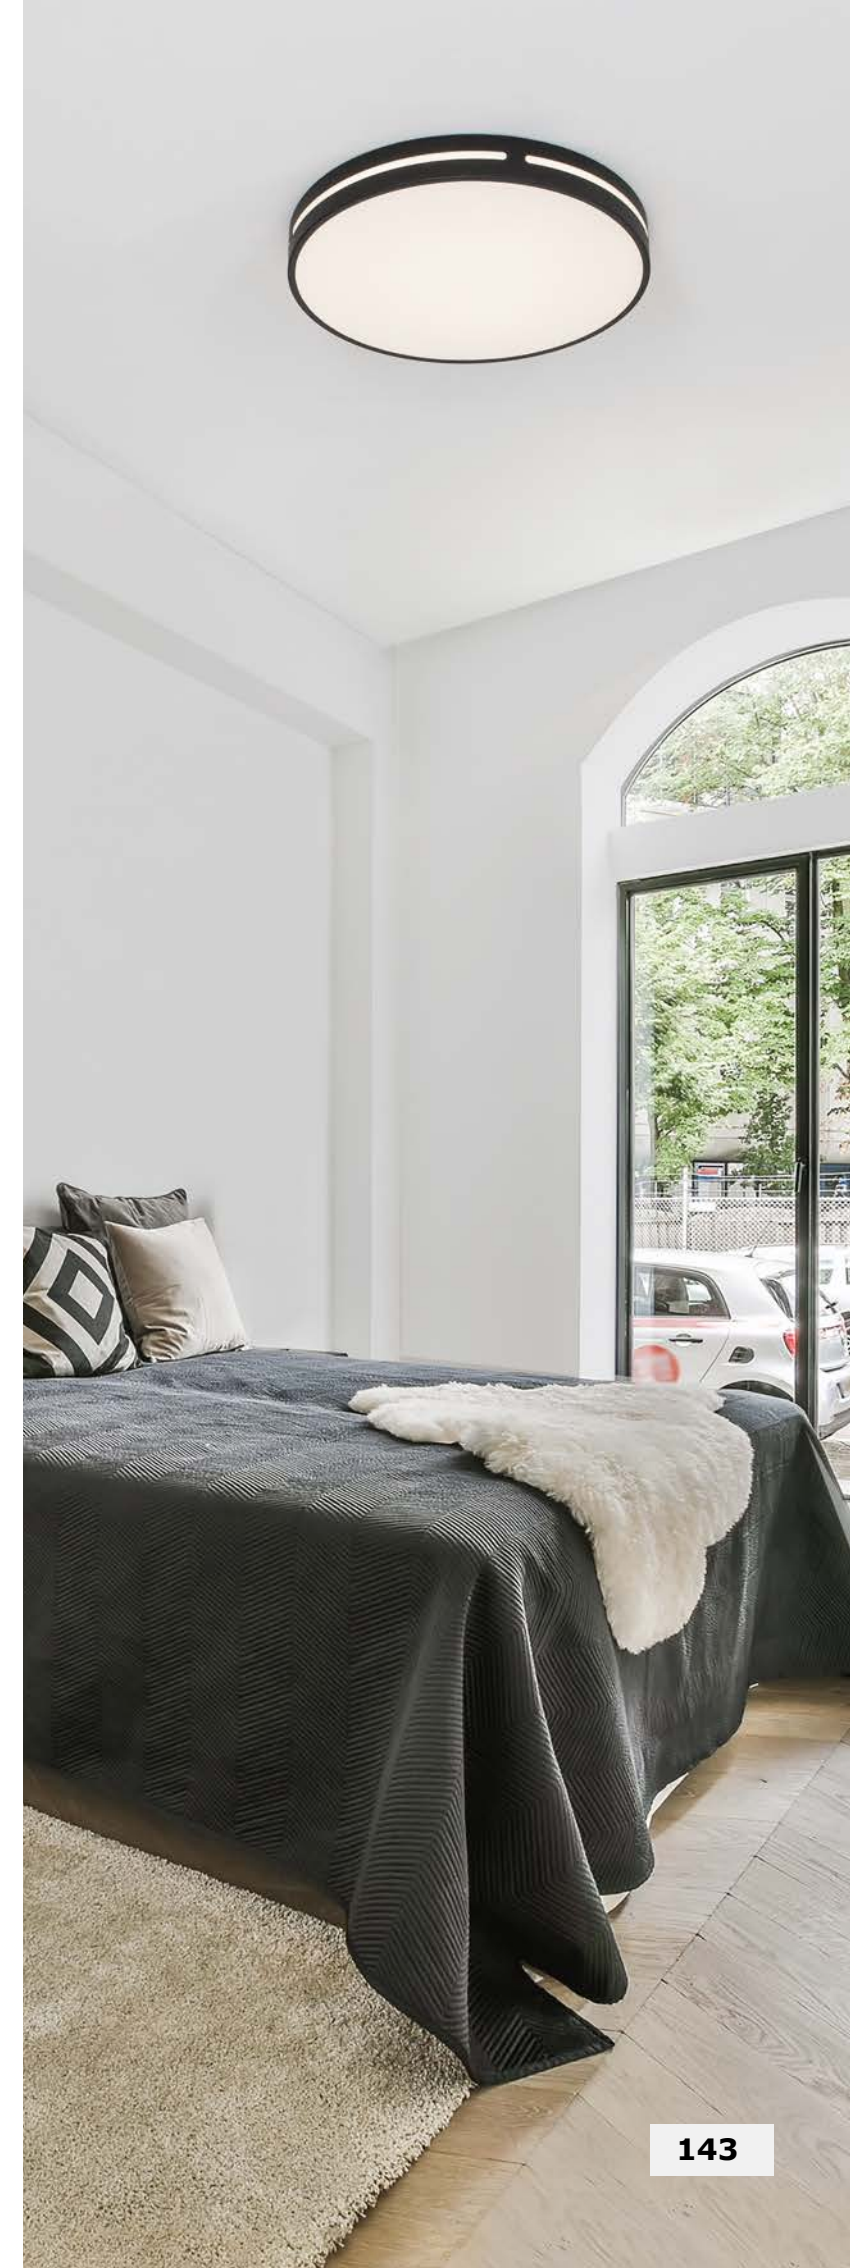

WHEEL - 9081211

Sandy White Aluminium
& Acrylic
LED 30 Watt 230V
1825Lm 3000K IP20
D: 45 H: 6 cm