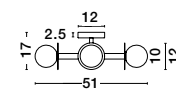

PIELO - 9043316

Sandy Black Metal
Opal Glass
LED G9 4x5 Watt 230 Volt
IP20 Bulb Excluded
L: 51 W: 37 H: 17 cm