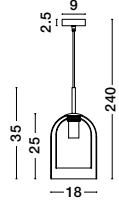

VELOR - 9236730

Double Layered Dark
Champagne Glass
Black Cord
Black Metal Base
LED E27 1x12 Watt 230 Volt
IP20 Bulb Excluded
D: 18 H: 240 cm