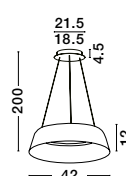

ALBA - 9345656
Dimmable
Sandy Black Aluminium Outside
Champaign Gold Inside
LED 40 Watt 230V
1655Lm 3000K IP20
D: 42 H: 200 cm