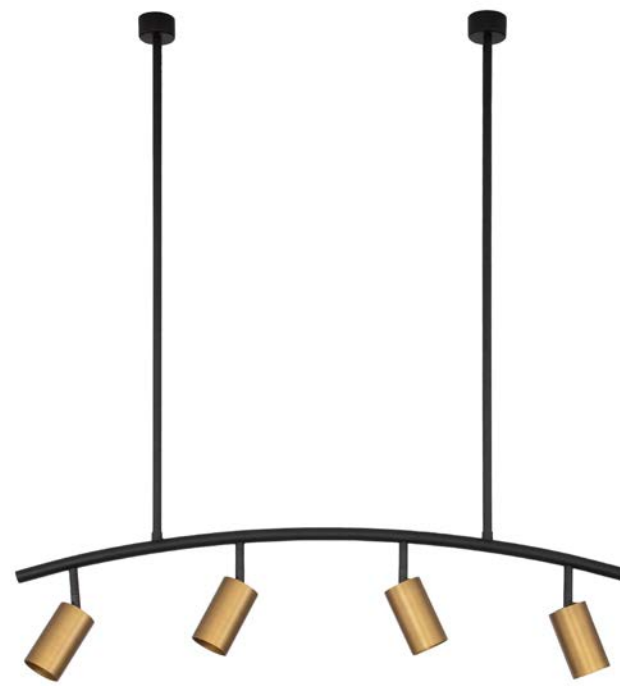

POGNO - 9111457
Black & Gold Aluminium
LED GU10 4x10 Watt IP20
230 Volt Bulb Excluded
L: 96.5 H: 90 cm