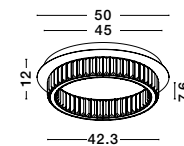

AURELIA - 9333079

Dimmable
Gold Metal & Crystal
LED 29W 230 Volt
1481Lm 3500K
IP20 Class I
D: 50 H: 12 cm