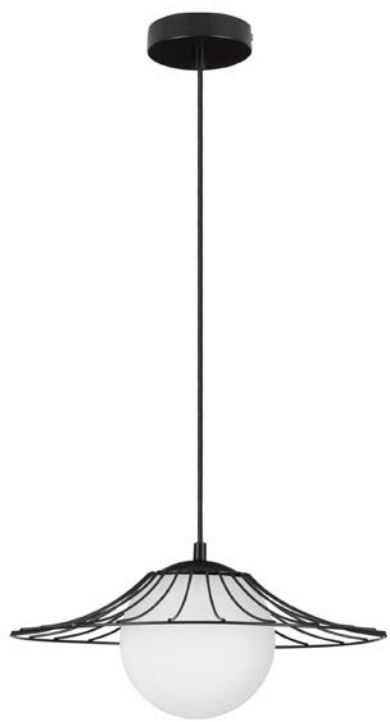

FLY - 9620126
 Matt Black Metal
 LED E27 1x12 Watt
 230 Volt IP20 Bulb Excluded
 D: 36 H: 115 cm

FLY - 9620127
 Matt White Metal
 LED E27 1x12 Watt
 230 Volt IP20 Bulb Excluded
 D: 36 H: 115 cm

NEVOSO - 920422
 Opal Glass & White Metal
 LED E27 1x12 Watt 230 Volt
 IP20 Bulb Excluded
 D: 40 H: 130 cm