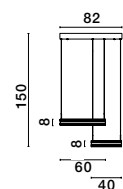

AGOS - 9054445

Dimmable
Gold Aluminium
& Acrylic
LED 124 Watt 230 Volt
5421Lm 3000K IP20
L: 82 W1: 60 W2: 40 H: 150 cm

LED WARM WHITE DRIVER INCL.