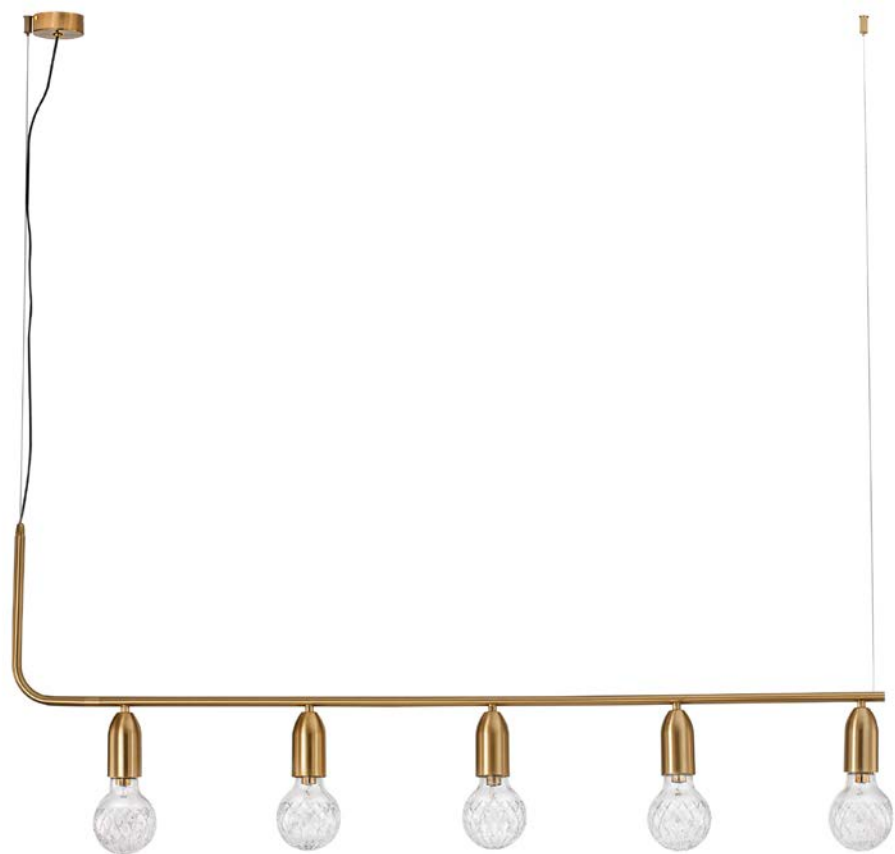

VEDA - 9536413

Brass Metal & Clear Glass
LED G9 3x6 Watt 230 Volt
IP20 Bulb Excluded
D: 30 H: 150 cm

VEDA - 9536414

Brass Metal & Clear Glass
LED G9 5x6 Watt 230 Volt
IP20 Bulb Excluded
D: 40 H: 150 cm

VEDA - 9536415
Brass Metal & Clear Glass
LED G9 5x6 Watt 230 Volt
IP20 Bulb Excluded
L: 128 H: 120 cm