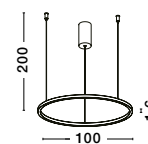

TARQUIN - 9345608

Dimmable
Sandy White Aluminum
& Acrylic
LED 58 Watt 230 Volt
3132Lm 3000K IP20
D:100 H: 200 cm