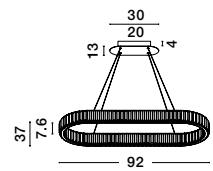

AURELIA - 9333073

Dimmable
Gold Metal & Crystal
LED 48W 230 Volt
4505Lm 3500K
IP20 Class I
L: 92 W: 37 H: 150 cm