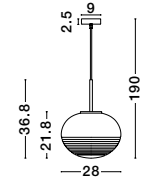

MAEVE • 9236750

Clear Glass
White Cord
Brass Gold Metal
LED E27 1x12 Watt 230 Volt
IP20 Bulb Excluded
D: 28 H: 190 cm