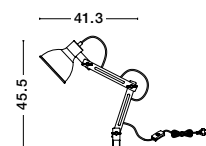

OTTOLINE • 9620124

White Metal
Brown Wood
LED E27 1x12 Watt
230 Volt IP20 Bulb Excluded
D: 40 H: 126 cm

GROU - 9620129
Matt White Metal & Wood
LED E27 1x12 Watt
230 Volt IP20
Switch On / Off
Bulb Excluded
D: 41.3 H: 45.5 cm