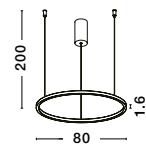

TARQUIN - 9345605

Dimmable
Sandy Black Aluminum
& Acrylic
LED 48 Watt 230 Volt
2592Lm 3000K IP20
D: 80 H: 200 cm