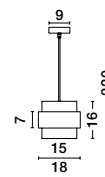

SIANNA - 9236372
Smoke Glass
Brass Gold Metal
LED E27 3x12 Watt 230 Volt
IP20 Bulb Excluded
D: 45 H: 170 cm