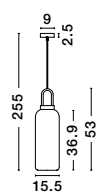

IRVINE . 9241160

Clear Glass
Black Cord
Brass Gold Metal
LED E27 1x12 Watt 230 Volt
IP20 Bulb Excluded
D: 15.5 H1: 53 H2: 255 cm