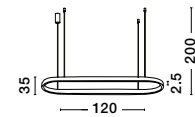

CUPPE . 9345624
Dimmable
Sandy Black Aluminum
& Acrylic
LED 58 Watt 230 Volt
3248Lm 3000K IP20
L: 120 W: 35 H: 200 cm
LED WARM WHITE DRIVER INCL.