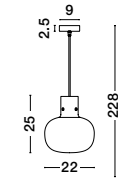

CINZIA - 9236600
Clear Glass
White Cord
Brass Gold Metal
LED E27 1x12 Watt 230 Volt
IP20 Bulb Excluded
D: 22 H: 25 H₂: 228 cm