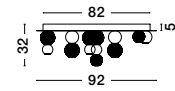

BRILLE - 9695700
Dimmable
Gold Aluminium
& Acrylic
LED 86 Watt 230V
5171Lm 3200K IP20
D: 92 H: 32 cm