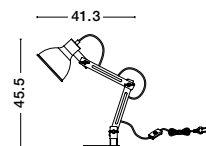

GROU - 9620129
Matt White Metal & Wood
LED E27 1x12 Watt
230 Volt IP20
Switch On / Off
Bulb Excluded
D: 41.3 H: 45.5 cm