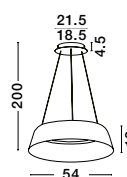

ALBA - 9345657
Dimmable
Sandy White Aluminium Outside
Champaign Gold Inside
LED 50 Watt 230V
2196Lm 3000K IP20
D: 54 H: 200 cm