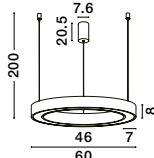

MORBIDO - 9345640
Dimmable
Brass gold Aluminium
& Acrylic
LED 50W 230 Volt
2733Lm 2700K - 4000K IP20
Included Remote Control
D1: 60 D2: 46 H: 200 cm