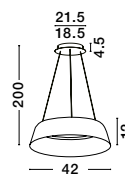

ALBA - 9345655
Dimmable
Sandy White Aluminium Outside
Champaign Gold Inside
LED 40 Watt 230V
1655Lm 3000K IP20
D: 42 H: 200 cm