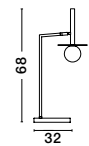

PIELO - 9043316

Sandy Black Metal
Opal Glass
LED G9 4x5 Watt 230 Volt
IP20 Bulb Excluded
L: 51 W: 37 H: 17 cm

PIELO - 9043308

Sandy Black Metal
Opal Glass
LED G9 1x5 Watt 230 Volt
IP20 Class II
Bulb Excluded
D: 32 W: 22 H: 68 cm