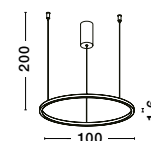

TARQUIN - 9345610

Dimmable

Brushed Gold Aluminum
& Acrylic
LED 58 Watt 230 Volt
3132Lm 3000K IP20
D: 100 H: 200 cm