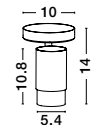

POGNO - 9111432
Sandy black & Gold Aluminium
LED GU10 1x10 Watt IP20
220-240 Volt Bulb Excluded
D: 5.4 H: 14 cm