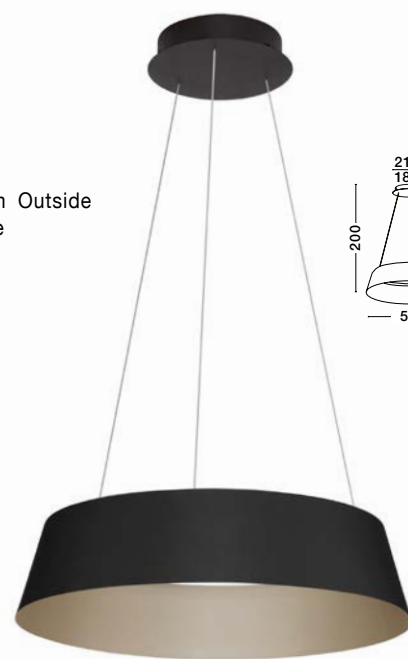

ALBA - 9345657
Dimmable
Sandy White Aluminium Outside
Champaign Gold Inside
LED 50 Watt 230V
2196Lm 3000K IP20
D: 54 H: 200 cm

ALBA - 9345658
Dimmable
Sandy Black Aluminium Outside
Champaign Gold Inside
LED 50 Watt 230V
2196Lm 3000K IP20
D: 54 H: 200 cm