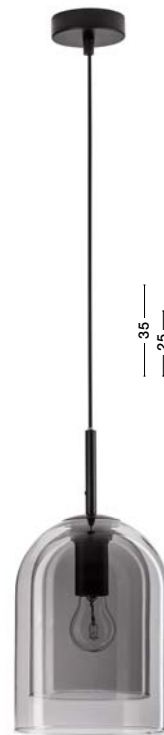

VELOR - 9236700
Double Layered Smoky Glass
Black Cord
Black Metal Base
LED E27 1x12 Watt 230 Volt
IP20 Bulb Excluded
D: 18 H: 240 cm

VELOR - 9236720
Double Layered Smoky Glass
Black Cord
Black Metal Base
LED E27 3x12 Watt 230 Volt
IP20 Bulb Excluded
L: 70 H: 158 cm