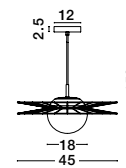

ELLERY - 9043302
Opal Glass
Sandy Black Metal
LED E27 1x12 Watt 230 Volt
IP20 Bulb Excluded
D: 45 H1: 22.5 H2: 150 cm