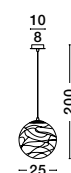

COEN - 9006042

Brass Gold Metal
Clear Glass
LED E27 1x12 Watt 230 Volt
IP20 Bulb Excluded
D: 25 H: 200 cm