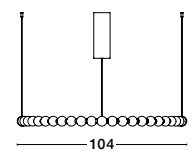

PERLA - 9695232

Dimmable
Gold Metal & Opal Glass
LED 96 Watt 230 Volt
8075Lm 3000K IP20
Remote Control Included
D: 104 H: 200 cm