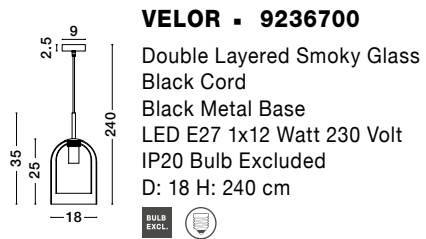

VELOR - 9236700
Double Layered Smoky Glass
Black Cord
Black Metal Base
LED E27 1x12 Watt 230 Volt
IP20 Bulb Excluded
D: 18 H: 240 cm

VELOR - 9236720
Double Layered Smoky Glass
Black Cord
Black Metal Base
LED E27 3x12 Watt 230 Volt
IP20 Bulb Excluded
L: 70 H: 158 cm