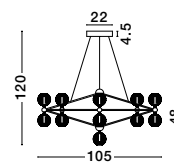

BELINDA - 9695300

Dimmable
Black Aluminium
& Acrylic
LED 41 Watt 230V
2238.28Lm 3200K IP20
D: 83 W: 46 H: 120 cm

BELINDA - 9695400

Dimmable
Black Aluminium
& Acrylic
LED 52 Watt 230V
2983.57Lm 3200K IP20
D: 89 H: 120 cm

BELINDA - 9695500

Dimmable
Black Aluminium
& Acrylic
LED 78 Watt 230V
4491 Lm 3200K IP20
D: 105 H: 120 cm