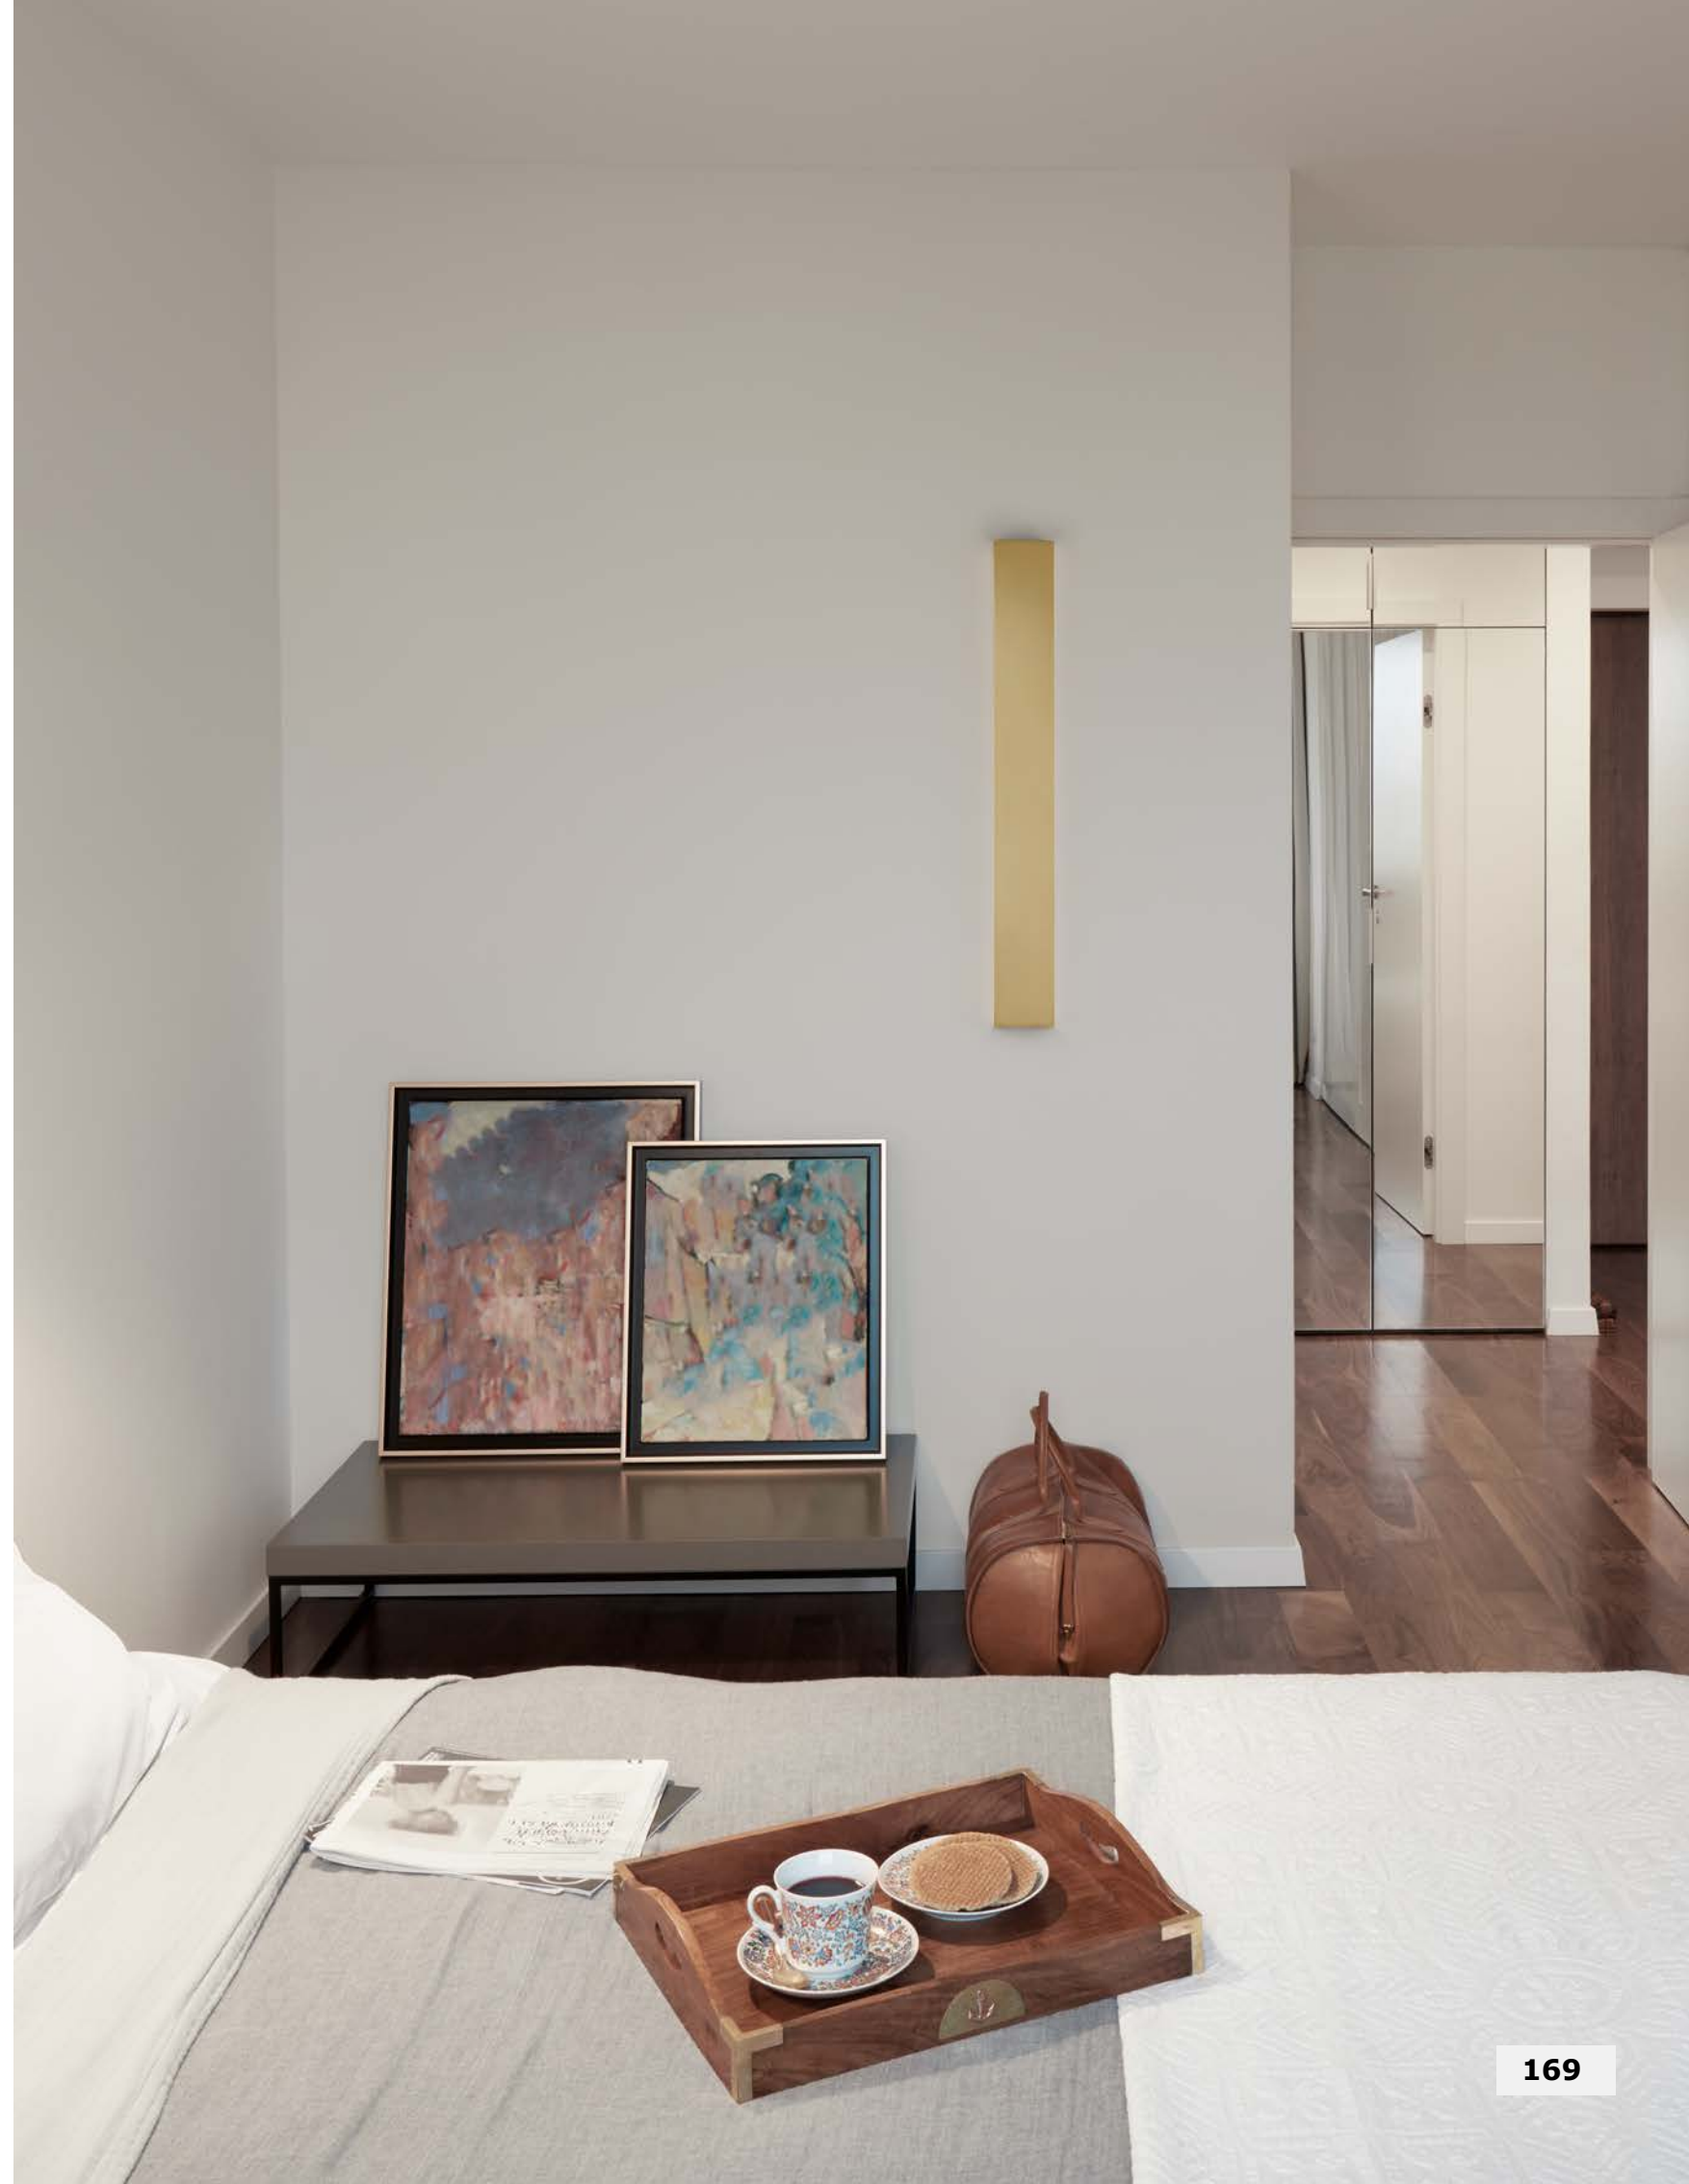

IP44

SELINE . 9060612

Gold Aluminium
LED Philips 20 Watt 230V
1478Lm 3000K IP44
L: 60 W: 2.7 H: 7.5 cm

SELINE . 9060912

Gold Aluminium
LED Philips 36 Watt 230V
2614Lm 3000K IP44
L: 90 W: 2.7 H: 7.5 cm

SELINE . 9081200

Gold Aluminium
LED Philips 44 Watt 230V
3124Lm 3000K IP44
L: 120 W: 2.7 H: 7.5 cm