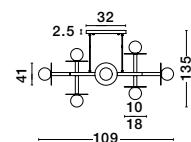

PIELO - 9043307

Sandy Black Metal
Opal Glass
LED G9 8x5 Watt 230 Volt
IP20 Bulb Excluded
L: 109 W: 41 H: 57 H2: 135 cm