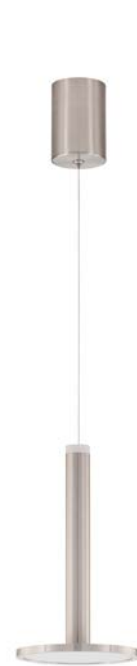

LED WARM WHITE DRIVER INCL.

OGGY - 9212917
 Sandy White Aluminium
 & Acrylic
 LED 30 Watt 230V
 2223Lm 3000K IP20
 D: 37 H: 4.6 cm

LED WARM WHITE DRIVER INCL.

Palencia

PALENCIA - 9695226
 Matt Black Metal
 LED 11 Watt 230 Volt
 517Lm 3000K IP20
 D: 15 H: 120 cm