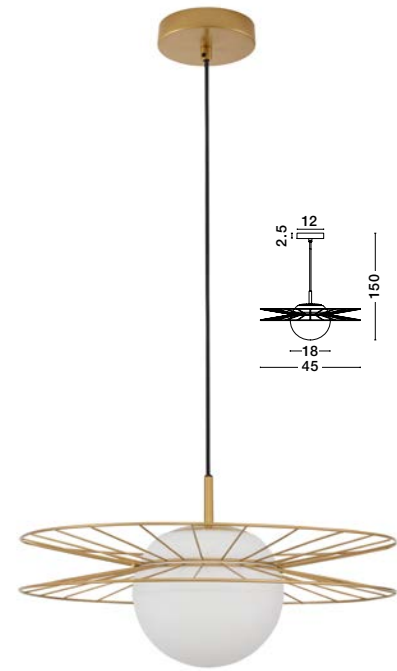

ELLERY - 9043303
Opal Glass
Gold Metal
LED E27 1x12 Watt 230 Volt
IP20 Bulb Excluded
D: 45 H1: 22.5 H2: 150 cm