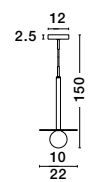

PIELO - 9043306

Sandy Black Metal
Opal Glass
LED G9 Watt 1x5 Watt
230 Volt IP20 Bulb Excluded
D: 22 H: 55 H2: 150 cm