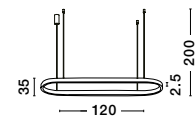

LED WARM WHITE DRIVER INCL.

Cuppe

CUPPE . 9345624
Dimmable
Sandy Black Aluminum
& Acrylic
LED 58 Watt 230 Volt
3248Lm 3000K IP20
L: 120 W: 35 H: 200 cm
LED WARM WHITE DRIVER INCL.

CUPPE . 9345625
Dimmable
Sandy Black Aluminum
& Acrylic
LED 58 Watt 230 Volt
3944Lm 3000K IP20
L: 120 W:35 H: 200 cm
LED WARM WHITE DRIVER INCL.