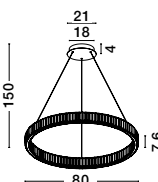

LED DIMMABLE WARM WHITE DRIVER INCL.