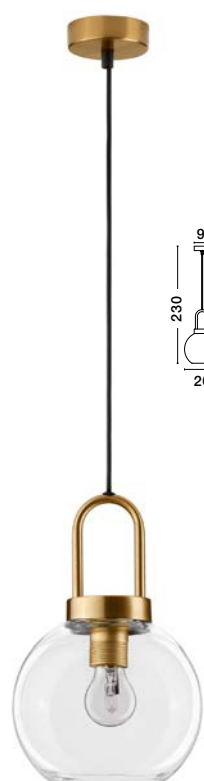

IRVINE . 9241170

Clear Glass
Black Cord
Brass Gold Metal
LED E27 1x12 Watt 230 Volt
IP20 Bulb Excluded
D: 20 H1: 30.3 H2: 230 cm