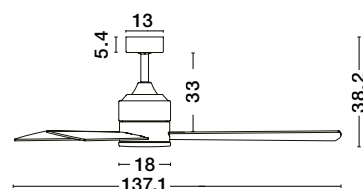

FAN SPECIFICATIONS

| Product Nm. | Body Material | Blades Material | Product Size | Speed | Length of Each Blade | Motor Type | Watt (max.) | Power Supply | Airflow (CFM) | RPM | Noise Level | Net Weight | Blade Sweep | Summer/Winter Function | Light | Remote Control | Guarantee | Class |
|-------------|---------------------|------------------------|---------------------------|----------------|----------------------|------------|-------------|--------------|---------------|-----|-------------|------------|-------------|------------------------|-------|----------------|---|-------|
| 9952345 | Stainless Aluminium | Teak & Walnut Plywood | D: 137.1 cm H: 38.2 cm | 6 Speed Remote | 52" | DC | 38W | AC220-240V | 5041 | 205 | N/A | 5,1 Kg | N/A | ✓ | ✓ | ✓ | 2 Years Light & control 10 Years motor | I |
| 9952350 | Black Aluminium | Black & Walnut Plywood | D: 137.1 cm H: 38.2 cm | 6 Speed Remote | 52" | DC | 38W | AC220-240V | 5041 | 205 | N/A | 5,1 Kg | N/A | ✓ | ✓ | ✓ | 2 Years Light & control 10 Years motor | I |
| 9952355 | White Aluminium | White & Oak Plywood | D: 137.1 cm H: 38.2 cm | 6 Speed Remote | 52" | DC | 38W | AC220-240V | 5041 | 205 | N/A | 5,1 Kg | N/A | ✓ | ✓ | ✓ | 2 Years Light & control 10 Years motor | I |