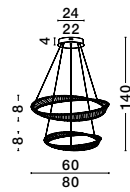

AURELIA - 9333063

Dimmable

Gold Metal & Crystal
LED 70W 230 Volt
6351.63Lm 3500K
IP20 Class I
D: 80 Dz: 60 H:150 cm