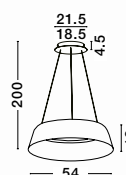

ALBA - 9345658
Dimmable
Sandy Black Aluminium Outside
Champaign Gold Inside
LED 50 Watt 230V
2196Lm 3000K IP20
D: 54 H: 200 cm