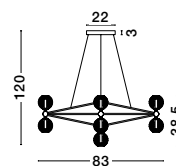

Gold Aluminium & Acrylic
LED 1.5 Watt 230V
78Lm 3200K IP20
D: 9 H: 9 cm

BRILLANTE - 9695210

Gold Aluminium & Acrylic
LED 8.8 Watt 230 Volt
685Lm 3200K IP20
D: 15.4 H: 54.5 cm

Belinda

BELINDA - 9695300

Dimmable
Black Aluminium
& Acrylic
LED 41 Watt 230V
2238.28Lm 3200K IP20
D: 83 W: 46 H: 120 cm