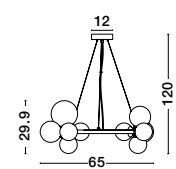

Black Fabric Shade
& Black Aluminium
LED E27 1x12 Watt 230 Volt
IP20 Bulb Excluded
D: 30 H: 135 cm

Odillia

ODILLIA - 9009249
 Matt Black Metal & Glass
 LED G9 11x6 Watt 230 Volt
 IP20 Bulb Excluded
 Two ways of mounting
 D: 65 H: 120 cm