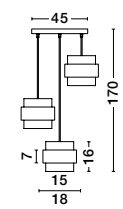

SIANNA - 9236372
Smoke Glass
Brass Gold Metal
LED E27 3x12 Watt 230 Volt
IP20 Bulb Excluded
D: 45 H: 170 cm