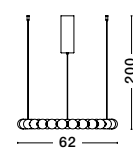

PERLA - 9695230

Dimmable
Gold Metal & Opal Glass
LED 54 Watt 230 Volt
4731Lm 3000K IP20
D: 62 H: 200 cm