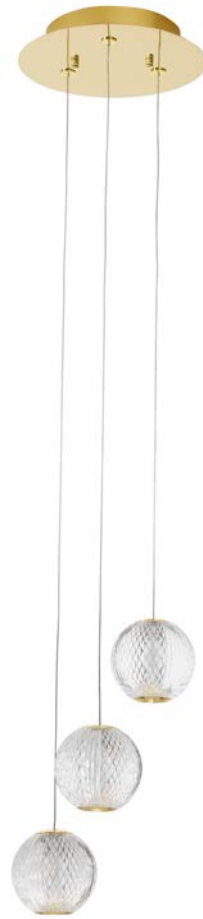

BRILLE - 9522030
Gold Aluminium
& Acrylic
LED 4 Watt 230V
231Lm 3200K IP20
D: 15 H: 29 cm

BRILLE - 9695600
Dimmable
Gold Aluminium
& Acrylic
LED 32 Watt 230V
2349Lm 3200K IP20
D: 66 H: 30.5 cm

BRILLANTE . 9511010
Gold Aluminium
& Acrylic
LED 4.2 Watt 230V
246Lm 3200K IP20
D: 12 H: 120 cm