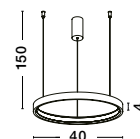

PERRINE - 9345614

Brushed Champagne Silver Aluminium & Acrylic
LED 30 Watt 230 Volt
1080Lm 3000K IP20
D: 40 H: 150 cm