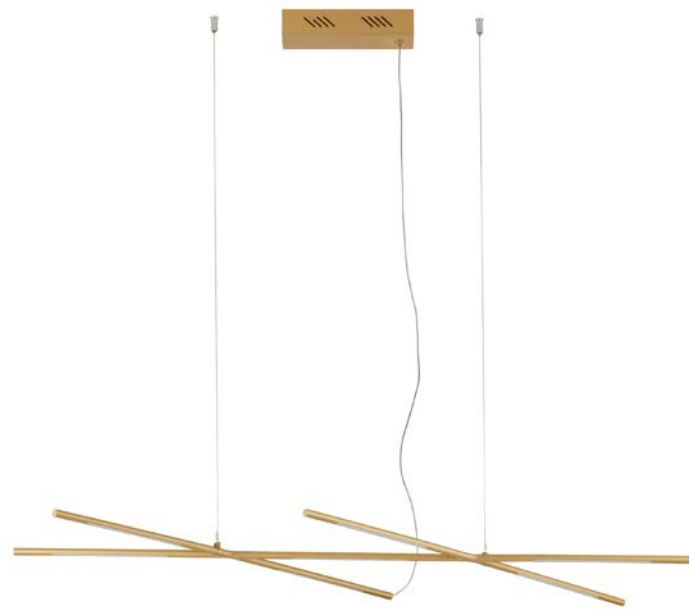

RACCIO - 9695214
Dimmable
Brass Gold Metal & Acrylic
LED 27 Watt 230 Volt
1491Lm 3000K IP20
L: 115 W: 53 H: 200 cm