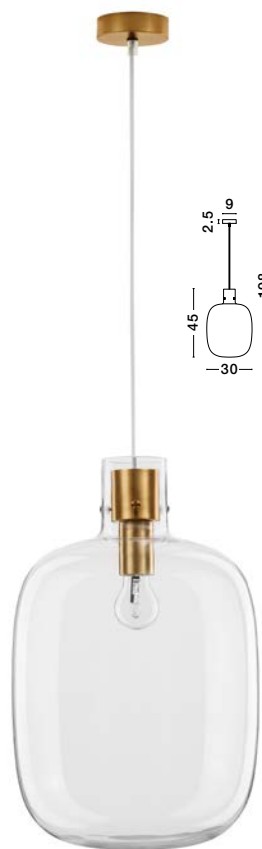

CINZIA - 9236630
Clear Glass
White Cord
Brass Gold Metal
LED E27 1x12 Watt 230 Volt
IP20 Bulb Excluded
D: 30 H: 45 H₂: 198 cm