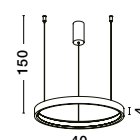

PERRINE - 9345615

Brushed Gold Aluminium & Acrylic
LED 30 Watt 230 Volt
1080Lm 3000K IP20
D: 40 H: 150 cm