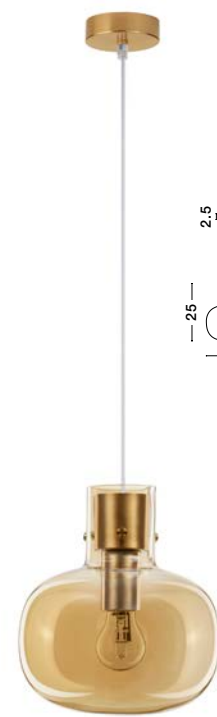

CINZIA - 9236650
Champagne Glass
White Cord
Brass Gold Metal
LED E27 1x12 Watt 230 Volt
IP20 Bulb Excluded
D: 22 H1: 25 H2: 178 cm