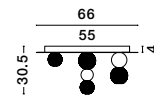

BRILLE - 9695600
Dimmable
Gold Aluminium
& Acrylic
LED 32 Watt 230V
2349Lm 3200K IP20
D: 66 H: 30.5 cm