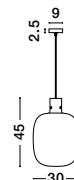

CINZIA - 9236500

Smoky Glass
Black Cord
Black Metal Base
LED E27 1x12 Watt 230 Volt
IP20 Bulb Excluded
D: 30 H: 45 H₂: 248 cm