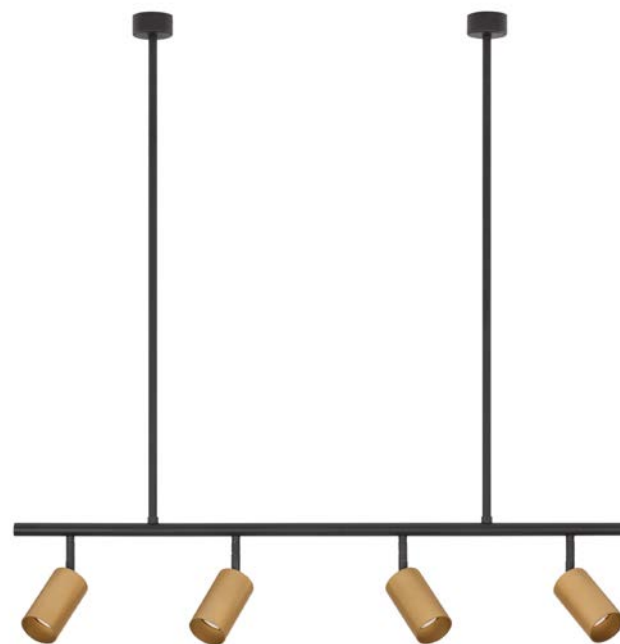

POGNO - 9111438
Sandy black & Gold Aluminium
LED GU10 3x10 Watt IP20
220-240 Volt Bulb Excluded
D: 22 H: 14 cm

POGNO - 9111459
Black & Gold Aluminium
LED GU10 4x10 Watt IP20
230 Volt Bulb Excluded
L: 96 H: 87.5 cm