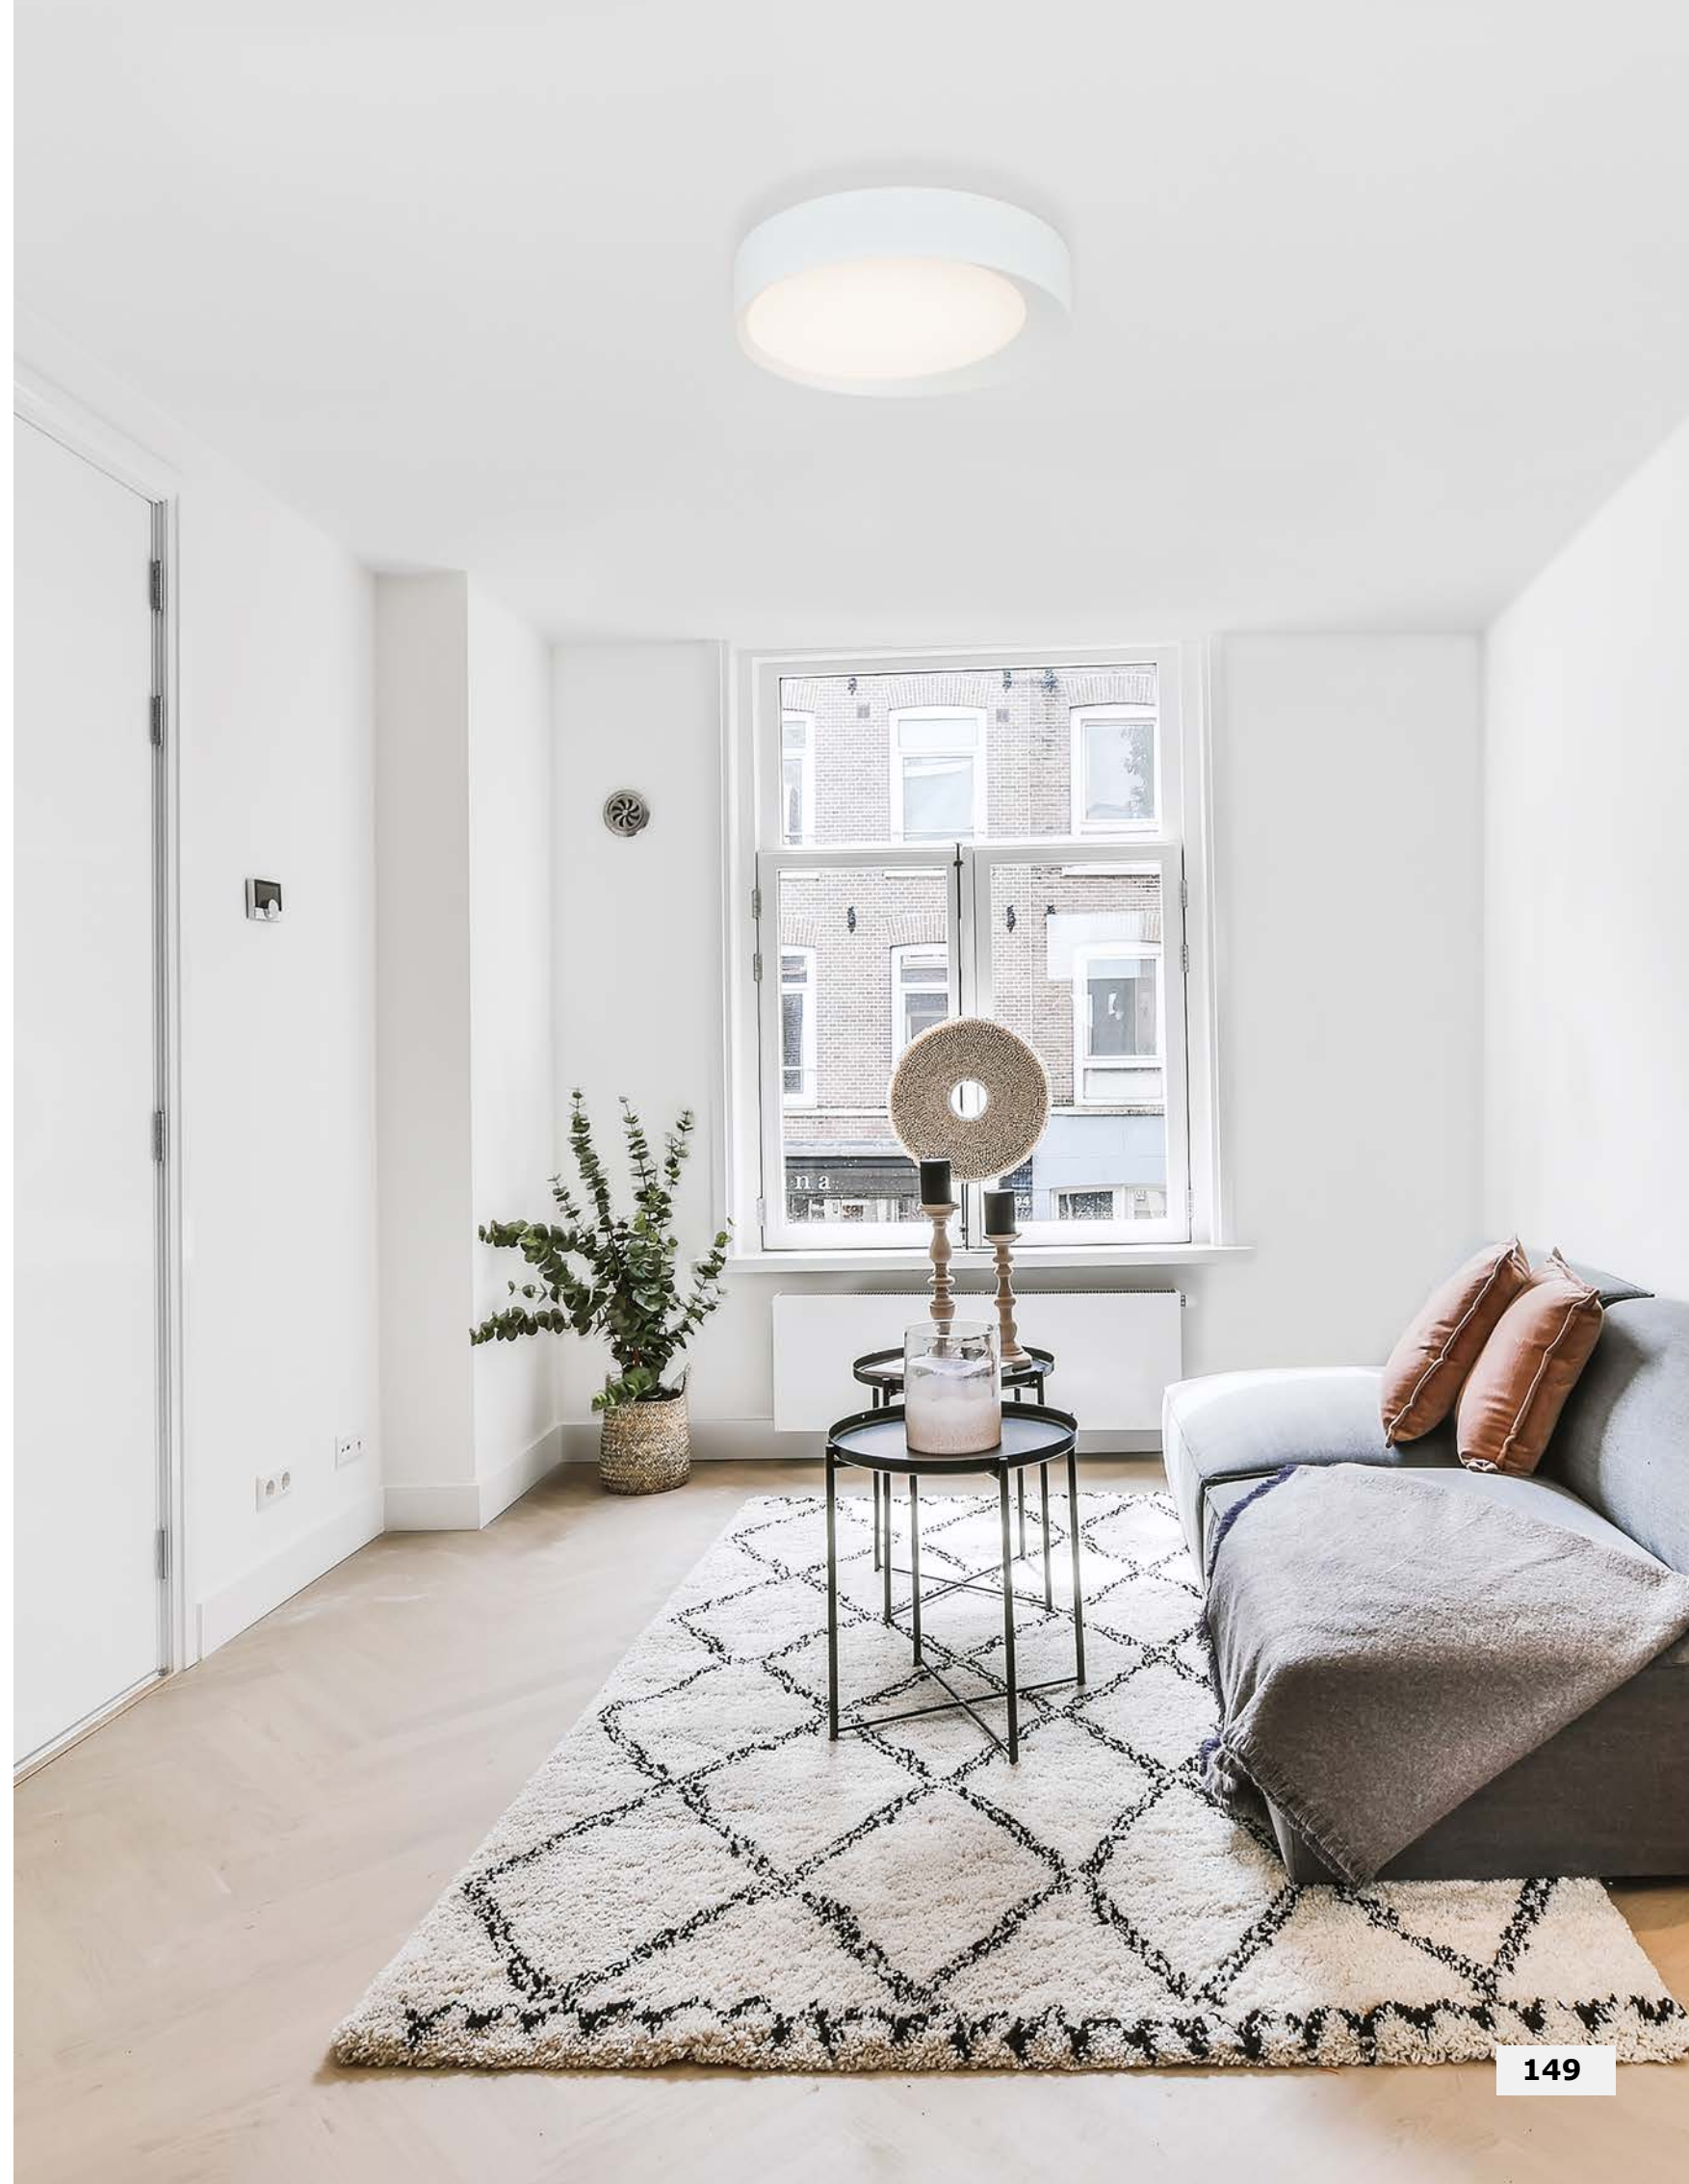

OBY . 9085222

Dimmable

Sandy White Aluminium
& Acrylic

LED 30 Watt 230V
2238Lm 3000K IP20
D: 45 H: 12 cm

OBY . 9085221

Dimmable

Sandy Black Aluminium
& Acrylic

LED 30 Watt 230V
2238Lm 3000K IP20
D: 45 H: 12 cm

OBY . 9085224

Dimmable

Sandy White Aluminium
& Acrylic

LED 60 Watt 230V
2033Lm 3000K IP20
D: 60 H: 12 cm