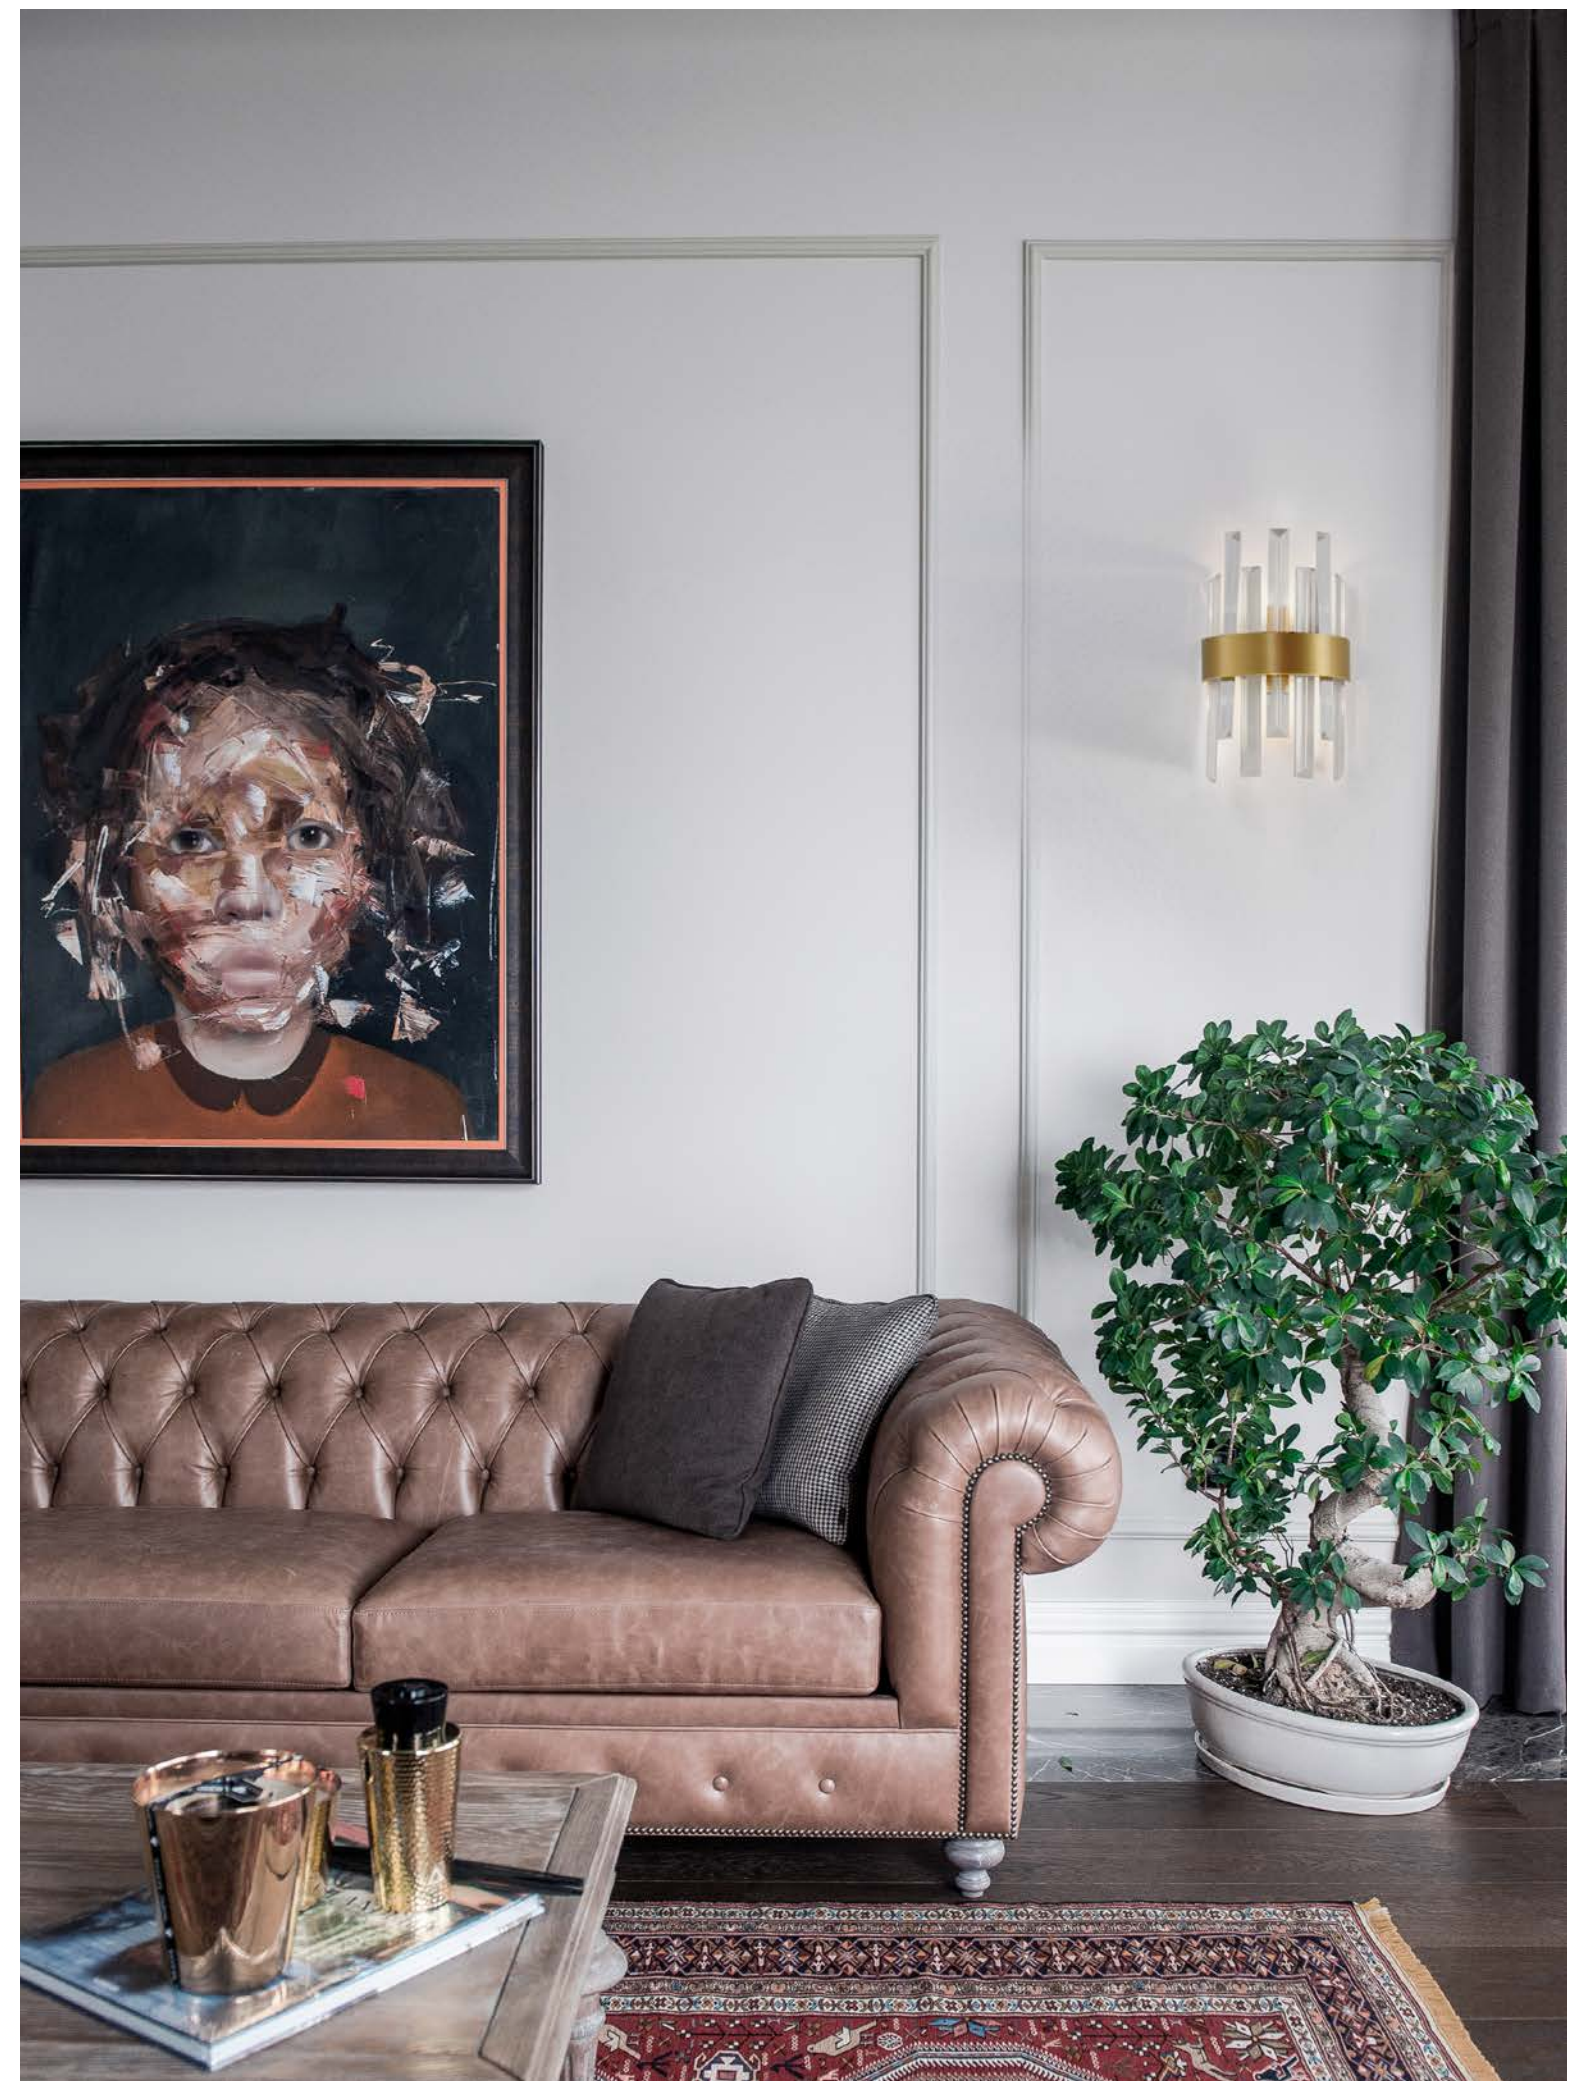

Crown

CROWN - 9695219

Satin Gold Metal
 Clear Crystal (30 pcs)
 LED G9 5x5 Watt 230 Volt
 IP20 Bulb Excluded
 D: 35 H: 120 cm

120
 35

CROWN - 9695218

Satin Gold Metal
 Clear Crystal (48 pcs)
 LED G9 7x5 Watt 230 Volt
 IP20 Bulb Excluded
 D: 55 H: 120 cm