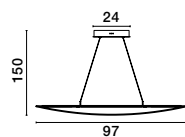

AGOS - 9054450
Dimmable
Gold Aluminium
& Acrylic
LED 31 Watt 230 Volt
2156Lm 3000K IP20
L: 97 W: 67 H: 150 cm