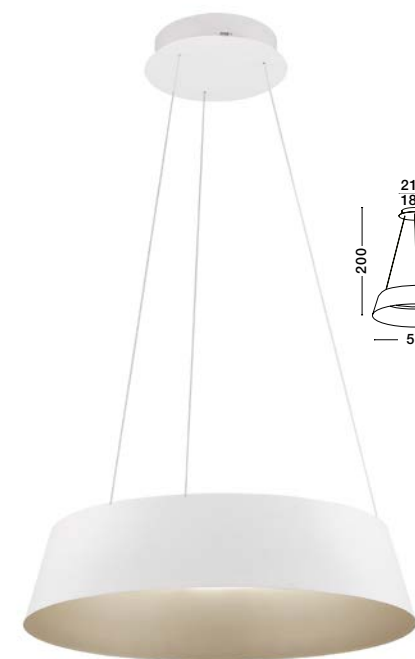

ALBA - 9345657
Dimmable
Sandy White Aluminium Outside
Champaign Gold Inside
LED 50 Watt 230V
2196Lm 3000K IP20
D: 54 H: 200 cm