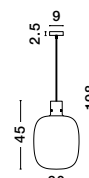

CINZIA - 9236630
Clear Glass
White Cord
Brass Gold Metal
LED E27 1x12 Watt 230 Volt
IP20 Bulb Excluded
D: 30 H: 45 H₂: 198 cm