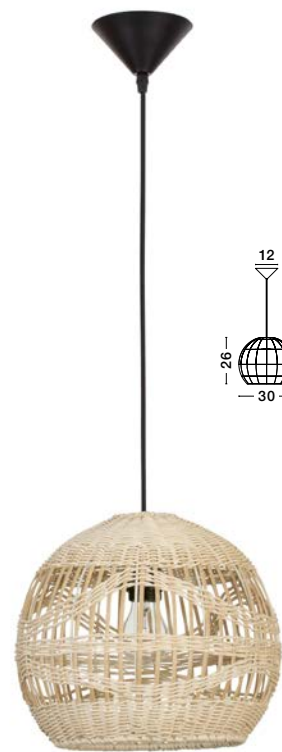

MARLO • 9586503
Natural Rattan
Black Fabric Wire & Base
LED E27 1x12 Watt 230 Volt
IP20 Bulb Excluded
D: 30 H1: 26 H2: 195 cm