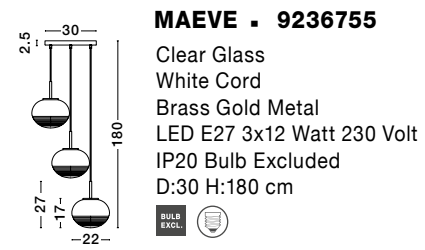

IRVINE . 9241170

Clear Glass
Black Cord
Brass Gold Metal
LED E27 1x12 Watt 230 Volt
IP20 Bulb Excluded
D: 20 H1: 30.3 H2: 230 cm

IRVINE . 9241160

Clear Glass
Black Cord
Brass Gold Metal
LED E27 1x12 Watt 230 Volt
IP20 Bulb Excluded
D: 15.5 H1: 53 H2: 255 cm

MAEVE • 9236755

Clear Glass
White Cord
Brass Gold Metal
LED E27 3x12 Watt 230 Volt
IP20 Bulb Excluded
D:30 H:180 cm

MAEVE • 9236750

Clear Glass
White Cord
Brass Gold Metal
LED E27 1x12 Watt 230 Volt
IP20 Bulb Excluded
D: 28 H: 190 cm