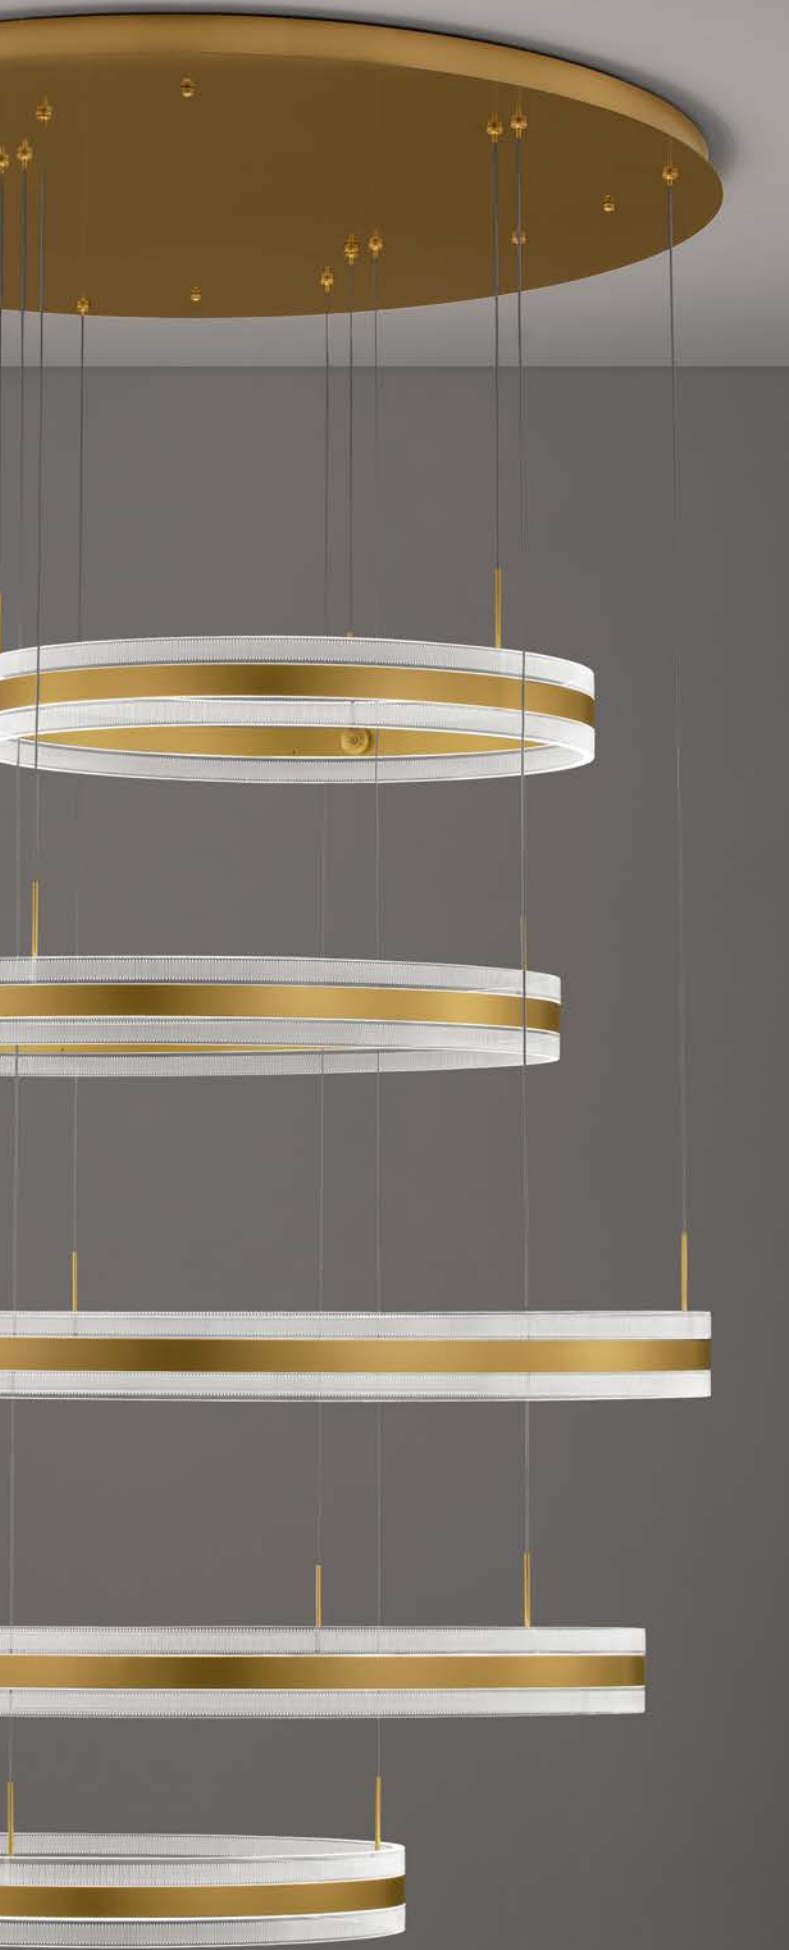

AGOS - 9054446

Dimmable
Gold Aluminium
& Acrylic
LED 444 Watt 230 Volt
11040Lm 3000K IP20
D: 106 H: 300 cm

LED ☒ WARM WHITE ☒ DIMMER INCL.