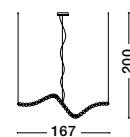

PERLA • 9695206
Dimmable
Chrome Metal & Opal Glass
LED 99 Watt 230 Volt
9069.3Lm 3000K IP20
Remote Control Included
L: 167 W: 42 H: 200 cm