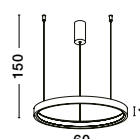

PERRINE - 9345618

Brushed Champagne Silver Aluminium & Acrylic
LED 42 Watt 230 Volt
1512Lm 3000K IP20
D: 60 H: 150 cm