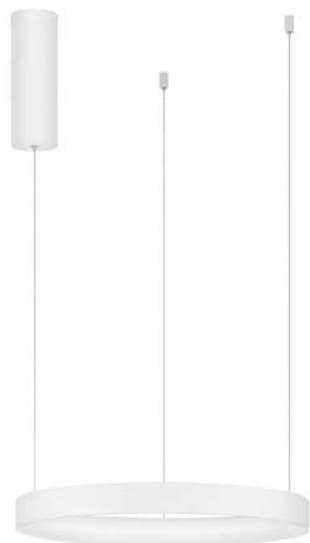

PERRINE - 9345613
Sandy White Aluminium
& Acrylic
LED 30 Watt 230 Volt
1080Lm 3000K IP20
D: 40 H: 150 cm

LED WARM WHITE DRIVER INCL.