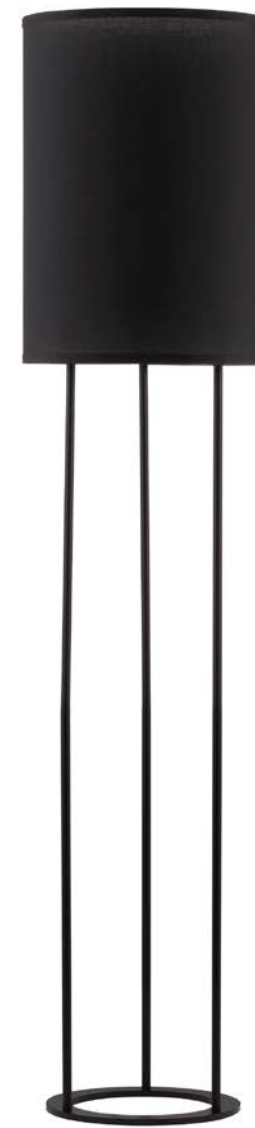

LEITH - 9043301

Black Fabric Shade
& Black Aluminium
LED E27 1x12 Watt 230 Volt
IP20 Bulb Excluded
D: 30 H: 135 cm