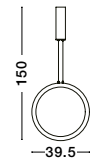

CHANGE - 9070165

Dimmable
Sandy Black Aluminium
& Acrylic
LED 25 Watt 230 Volt
741Lm 3000K IP20
D: 39.5 H: 150 cm