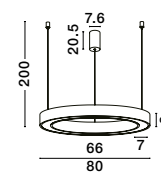

MORBIDO - 9345642

Dimmable
Sandy Black Aluminium
& Acrylic
LED 60 Watt 230 Volt
3116Lm 2700K - 4000K IP20
Included Remote Control
D1: 80 D2: 66 H: 200 cm