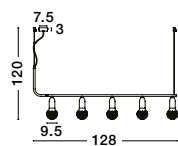

VEDA - 9536415
Brass Metal & Clear Glass
LED G9 5x6 Watt 230 Volt
IP20 Bulb Excluded
L: 128 H: 120 cm