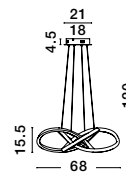

WHEEL - 9081211

Sandy White Aluminium
& Acrylic
LED 30 Watt 230V
1825Lm 3000K IP20
D: 45 H: 6 cm

AMARA - 9248108

Dimmable
Sandy Black Aluminium
& Acrylic
LED 54 Watt 230 Volt
2800Lm 3000K IP20
D: 68 H: 120 cm