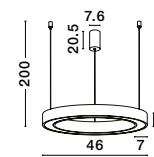

MORBIDO - 9345638
Dimmable
Sandy White Aluminium
& Acrylic
LED 50W 230 Volt
2733Lm 2700K - 4000K IP20
Included Remote Control
D1: 60 D2: 46 H: 200 cm