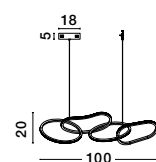

GIRISH - 9248111

Dimmable

Gold plating Stainless Steel & Acrylic

LED 51.5 Watt 230 Volt
2400Lm 3000K IP20
L: 100 W: 20 H: 120 cm