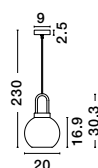

IRVINE . 9241170

Clear Glass
Black Cord
Brass Gold Metal
LED E27 1x12 Watt 230 Volt
IP20 Bulb Excluded
D: 20 H1: 30.3 H2: 230 cm