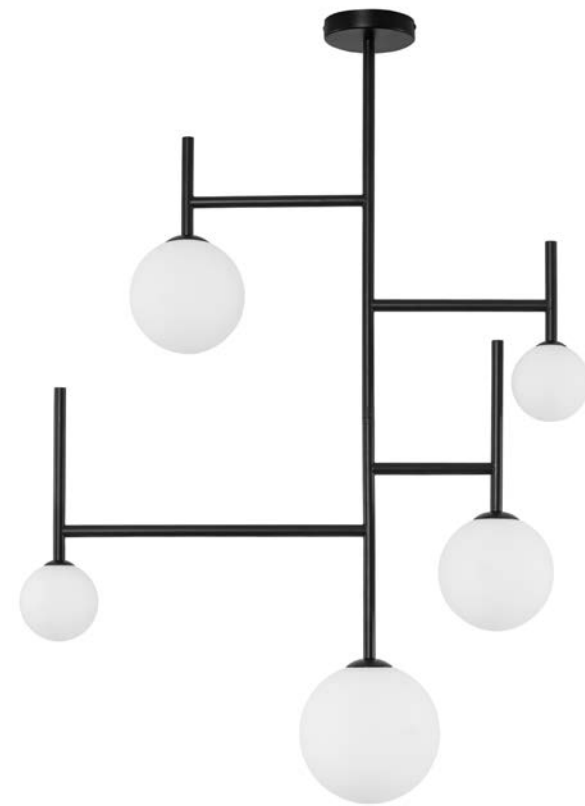

LICATO - 9043304

Opal Glass
Sandy Black Aluminium
LED G9 5x5 Watt 230 Volt
IP20 Bulb Excluded
L: 73 H: 100 cm

LICATO - 9043305

Opal Glass
Sandy Black Aluminium
LED G9 3x5 Watt 230 Volt
IP20 Bulb Excluded
L: 49 H: 71 cm