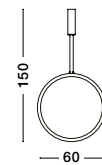

CHANGE - 9070170

Dimmable
Gold Aluminium
& Acrylic
LED 48 Watt 230 Volt
1684Lm 3000K IP20
D: 80.7 H: 200 cm