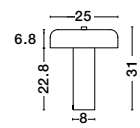

PANDORA - 9043300

Gold & Black Aluminium
& Acrylic
LED 18 Watt 230 Volt
733.9Lm 3000K IP20
D: 25 H: 31 cm

LEITH - 9043301

Black Fabric Shade
& Black Aluminium
LED E27 1x12 Watt 230 Volt
IP20 Bulb Excluded
D: 30 H: 135 cm