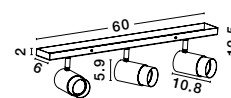

POGNO - 9111435
Sandy black & Gold Aluminium
LED GU10 3x10 Watt IP20
220-240 Volt Bulb Excluded
L: 60 W: 6 H: 14 cm