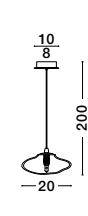

KING - 9006046
Brass Gold Metal
Blown Clear Glass
LED G9 1x5 Watt 230 Volt
IP20 Bulb Excluded
D: 20 H: 200 cm