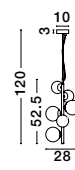

ODILLIA - 9009251
Matt Black Metal & Glass
LED G9 6x6 Watt 230 Volt
IP20 Bulb Excluded
L: 28 H: 120 cm