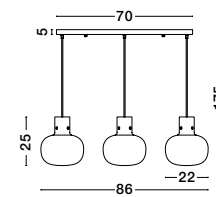

CINZIA - 9236620
Clear Glass
White Cord
Brass Gold Metal
LED E27 3x12 Watt 230 Volt
IP20 Bulb Excluded
L: 86 H: 25 H₂: 175 cm