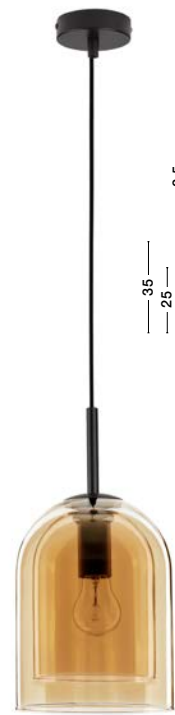

VELOR - 9236730

Double Layered Dark
Champagne Glass
Black Cord
Black Metal Base
LED E27 1x12 Watt 230 Volt
IP20 Bulb Excluded
D: 18 H: 240 cm