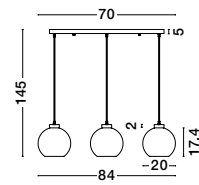

PALMER - 9241150
Smoky Glass
Black Cord
Black Metal Base
LED E27 3x12 Watt 230 Volt
IP20 Bulb Excluded
L: 84 H1: 17.4 H2: 145 cm