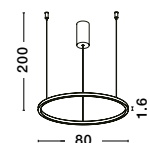

TARQUIN - 9345606

Dimmable

Brushed Gold Aluminum
& Acrylic
LED 48 Watt 230 Volt
2592Lm 3000K IP20
D: 80 H: 200 cm