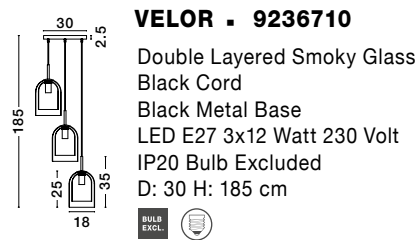

VELOR - 9236710
Double Layered Smoky Glass
Black Cord
Black Metal Base
LED E27 3x12 Watt 230 Volt
IP20 Bulb Excluded
D: 30 H: 185 cm