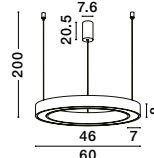

MORBIDO - 9345639
Dimmable
Sandy black Aluminium
& Acrylic
LED 50W 230 Volt
2733Lm 2700K - 4000K IP20
Included Remote Control
D1: 60 D2: 46 H: 200 cm