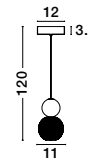

BRILLE - 9511020
Gold Aluminium
& Acrylic
LED 4 Watt 230V
344.5Lm 3200K IP20
D: 11 H: 120 cm