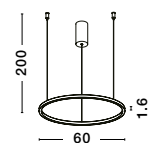

TARQUIN - 9345602

Dimmable

Brushed Gold Aluminum
& Acrylic
LED 36 Watt 230 Volt
1980Lm 3000K IP20
D: 60 H: 200 cm