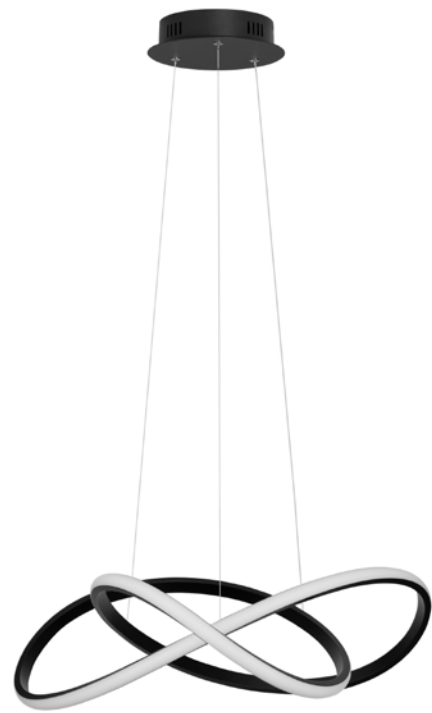

WHEEL - 9081211

Sandy White Aluminium
& Acrylic
LED 30 Watt 230V
1825Lm 3000K IP20
D: 45 H: 6 cm

AMARA - 9248108

Dimmable
Sandy Black Aluminium
& Acrylic
LED 54 Watt 230 Volt
2800Lm 3000K IP20
D: 68 H: 120 cm