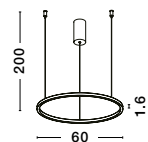

TARQUIN - 9345600

Dimmable
Sandy White Aluminum
& Acrylic
LED 36 Watt 230 Volt
1980Lm 3000K IP20
D: 60 H: 200 cm