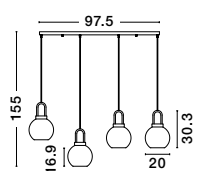

IRVINE . 9241180

Clear Glass
Black Cord
Brass Gold Metal
LED E27 4x12 Watt 230 Volt
IP20 Bulb Excluded
L: 97.5 H1: 30.3 H2: 155 cm