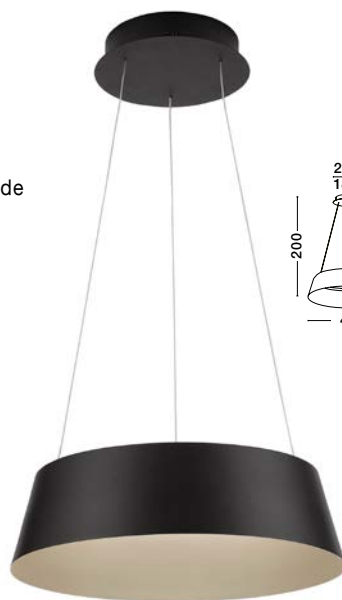

ALBA - 9345655
Dimmable
Sandy White Aluminium Outside
Champaign Gold Inside
LED 40 Watt 230V
1655Lm 3000K IP20
D: 42 H: 200 cm

ALBA - 9345656
Dimmable
Sandy Black Aluminium Outside
Champaign Gold Inside
LED 40 Watt 230V
1655Lm 3000K IP20
D: 42 H: 200 cm