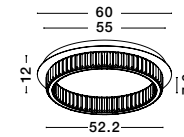

AURELIA - 9333080

Dimmable
Gold Metal & Crystal
LED 40W 230 Volt
2505Lm 3500K
IP20 Class I
D: 60 H: 12 cm