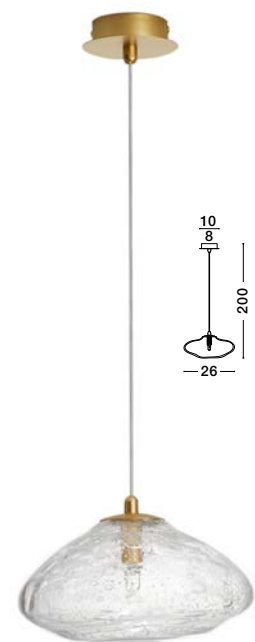

KING - 9006047
Brass Gold Metal
Blown Clear Glass
LED G9 1x5 Watt 230 Volt
IP20 Bulb Excluded
D: 26 H: 200 cm