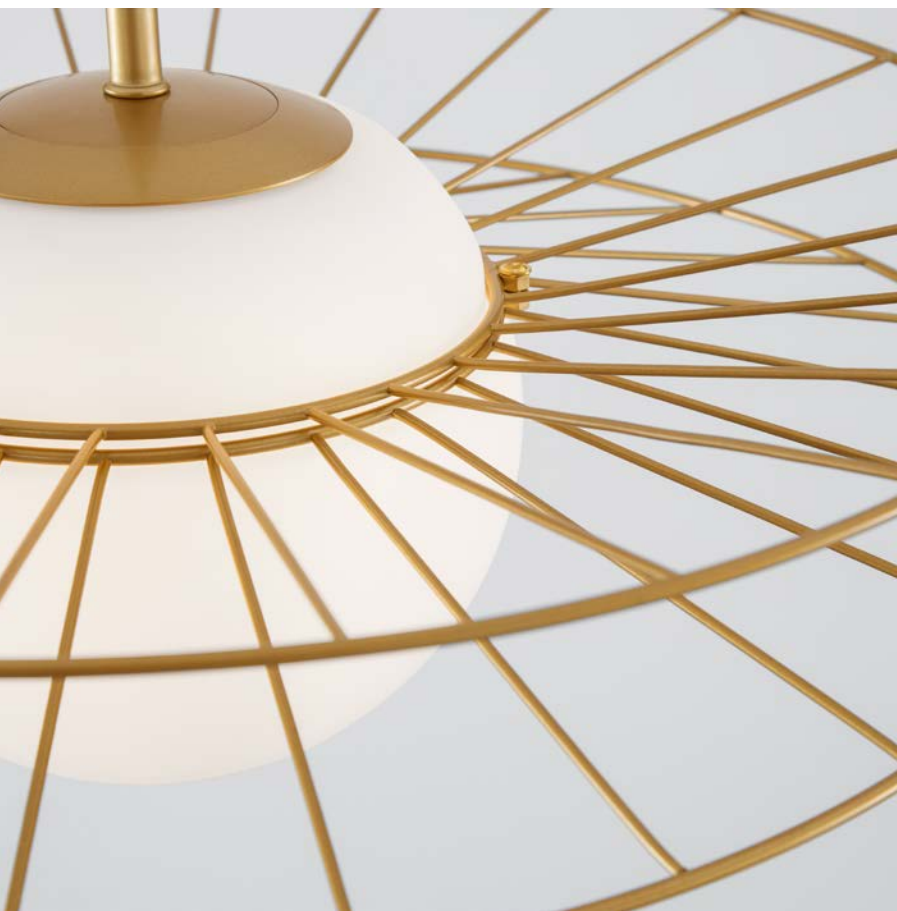

ELLERY - 9043303
Opal Glass
Gold Metal
LED E27 1x12 Watt 230 Volt
IP20 Bulb Excluded
D: 45 H1: 22.5 H2: 150 cm