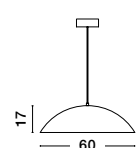

GLIM - 9081280

Dimmable

Sandy White Outside
Natural Wood Inside Aluminium &
Acrylic
LED 47 Watt 230V
2015Lm 3000K IP20
D: 60 H: 120 cm

GLIM - 9081290

Dimmable

Sandy Black Outside
Natural Wood Inside Aluminium &
Acrylic
LED 47 Watt 230V
2015Lm 3000K IP20
D: 60 H: 120 cm