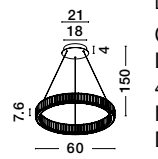

LED DIMMABLE WARM WHITE DRIVER INCL.