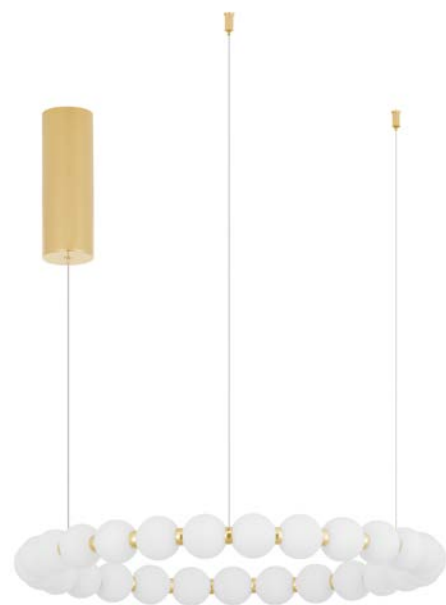

PERLA - 9695207

Dimmable

Gold Metal & Opal Glass

LED 207 Watt 230 Volt

13065Lm 3000K IP20

Remote Control Included

D: 79 H: 400 cm

400

79

PERLA • 9695206
Dimmable
Chrome Metal & Opal Glass
LED 99 Watt 230 Volt
9069.3Lm 3000K IP20
Remote Control Included
L: 167 W: 42 H: 200 cm

PERLA - 9695203
 Dimmable
 Gold Metal & Opal Glass
 LED 130 Watt 230 Volt
 11376Lm 3000K IP20
 Remote Control Included
 D: 118 H: 150 cm

PERLA - 9695205
 Dimmable
 Gold Metal & Opal Glass
 LED 32 Watt 230 Volt
 2685Lm 3000K IP20
 L: 107 W: 13.5 H: 120 cm

PERLA - 9695230

Dimmable
 Gold Metal & Opal Glass
 LED 54 Watt 230 Volt
 4731Lm 3000K IP20
 D: 62 H: 200 cm