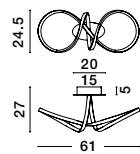

AMARA - 9248106

Sandy Black Aluminium
& Acrylic
LED 23 Watt 230 Volt
1400Lm 3000K IP20
L: 61 W: 24.5 H: 27 cm