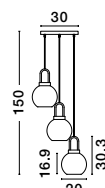

IRVINE . 9241190

Clear Glass
Black Cord
Brass Gold Metal
LED E27 3x12 Watt 230 Volt
IP20 Bulb Excluded
D: 30 H1: 30.3 H2: 150 cm