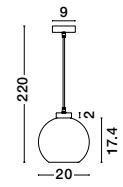

PALMER - 9241130
Smoky Glass
Black Cord
Black Metal Base
LED E27 1x12 Watt 230 Volt
IP20 Bulb Excluded
D: 20 H1: 17.4 H2: 220 cm