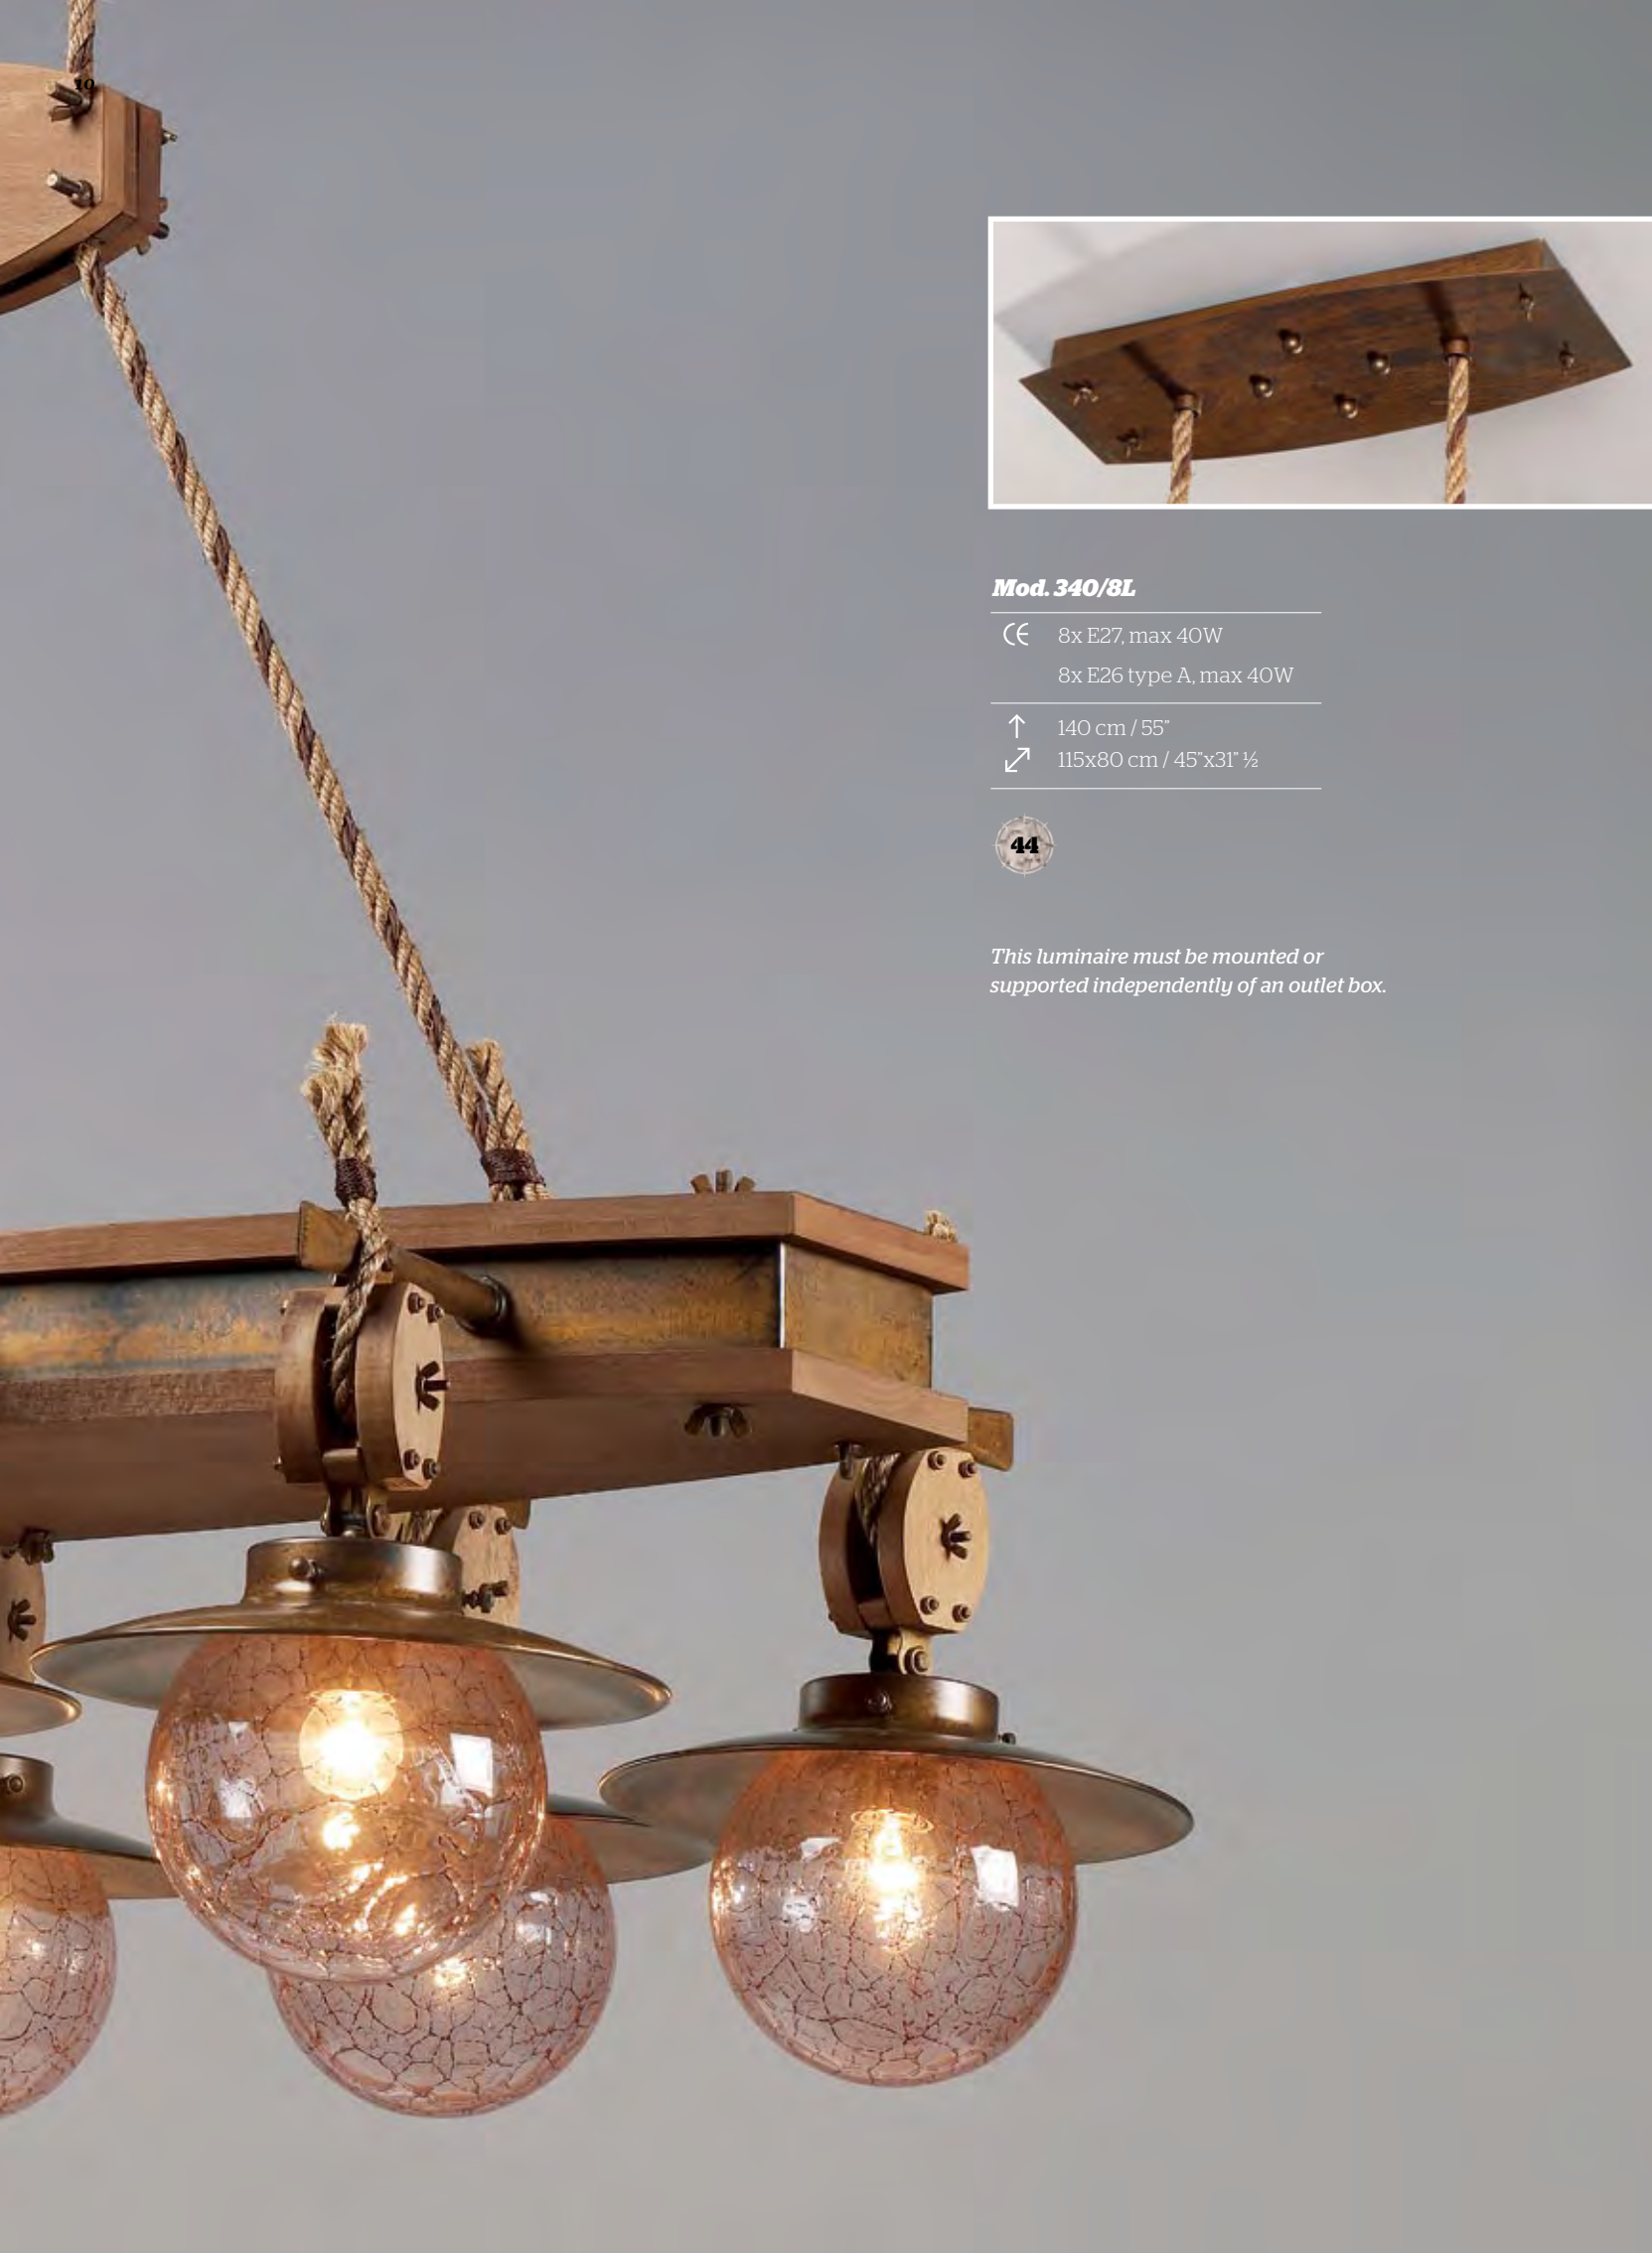

Mod. 340/8L

☰ 8x E27, max 40W
8x E26 type A, max 40W

↑ 140 cm / 55"
↗ 115x80 cm / 45"x31" ½

This luminaire must be mounted or supported independently of an outlet box.