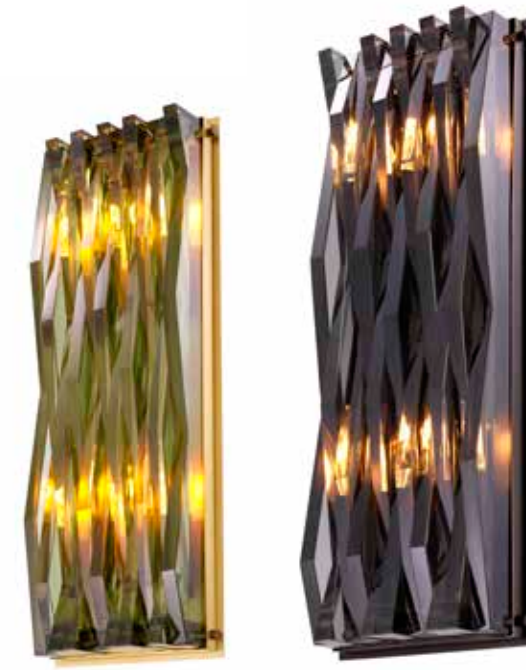

WALL LAMP NUVOLA L
Antique brass finish | green glass
18 x H. 50 x D. 9,5 cm
115743UL
Lamp holder: 4 x E12 | max. 5 watt

WALL LAMP NUVOLA
Bronze highlight finish | smoke glass
18 x H. 50 x D. 9,5 cm
116392UL
Lamp holder: 4 x E12 | max. 5 watt