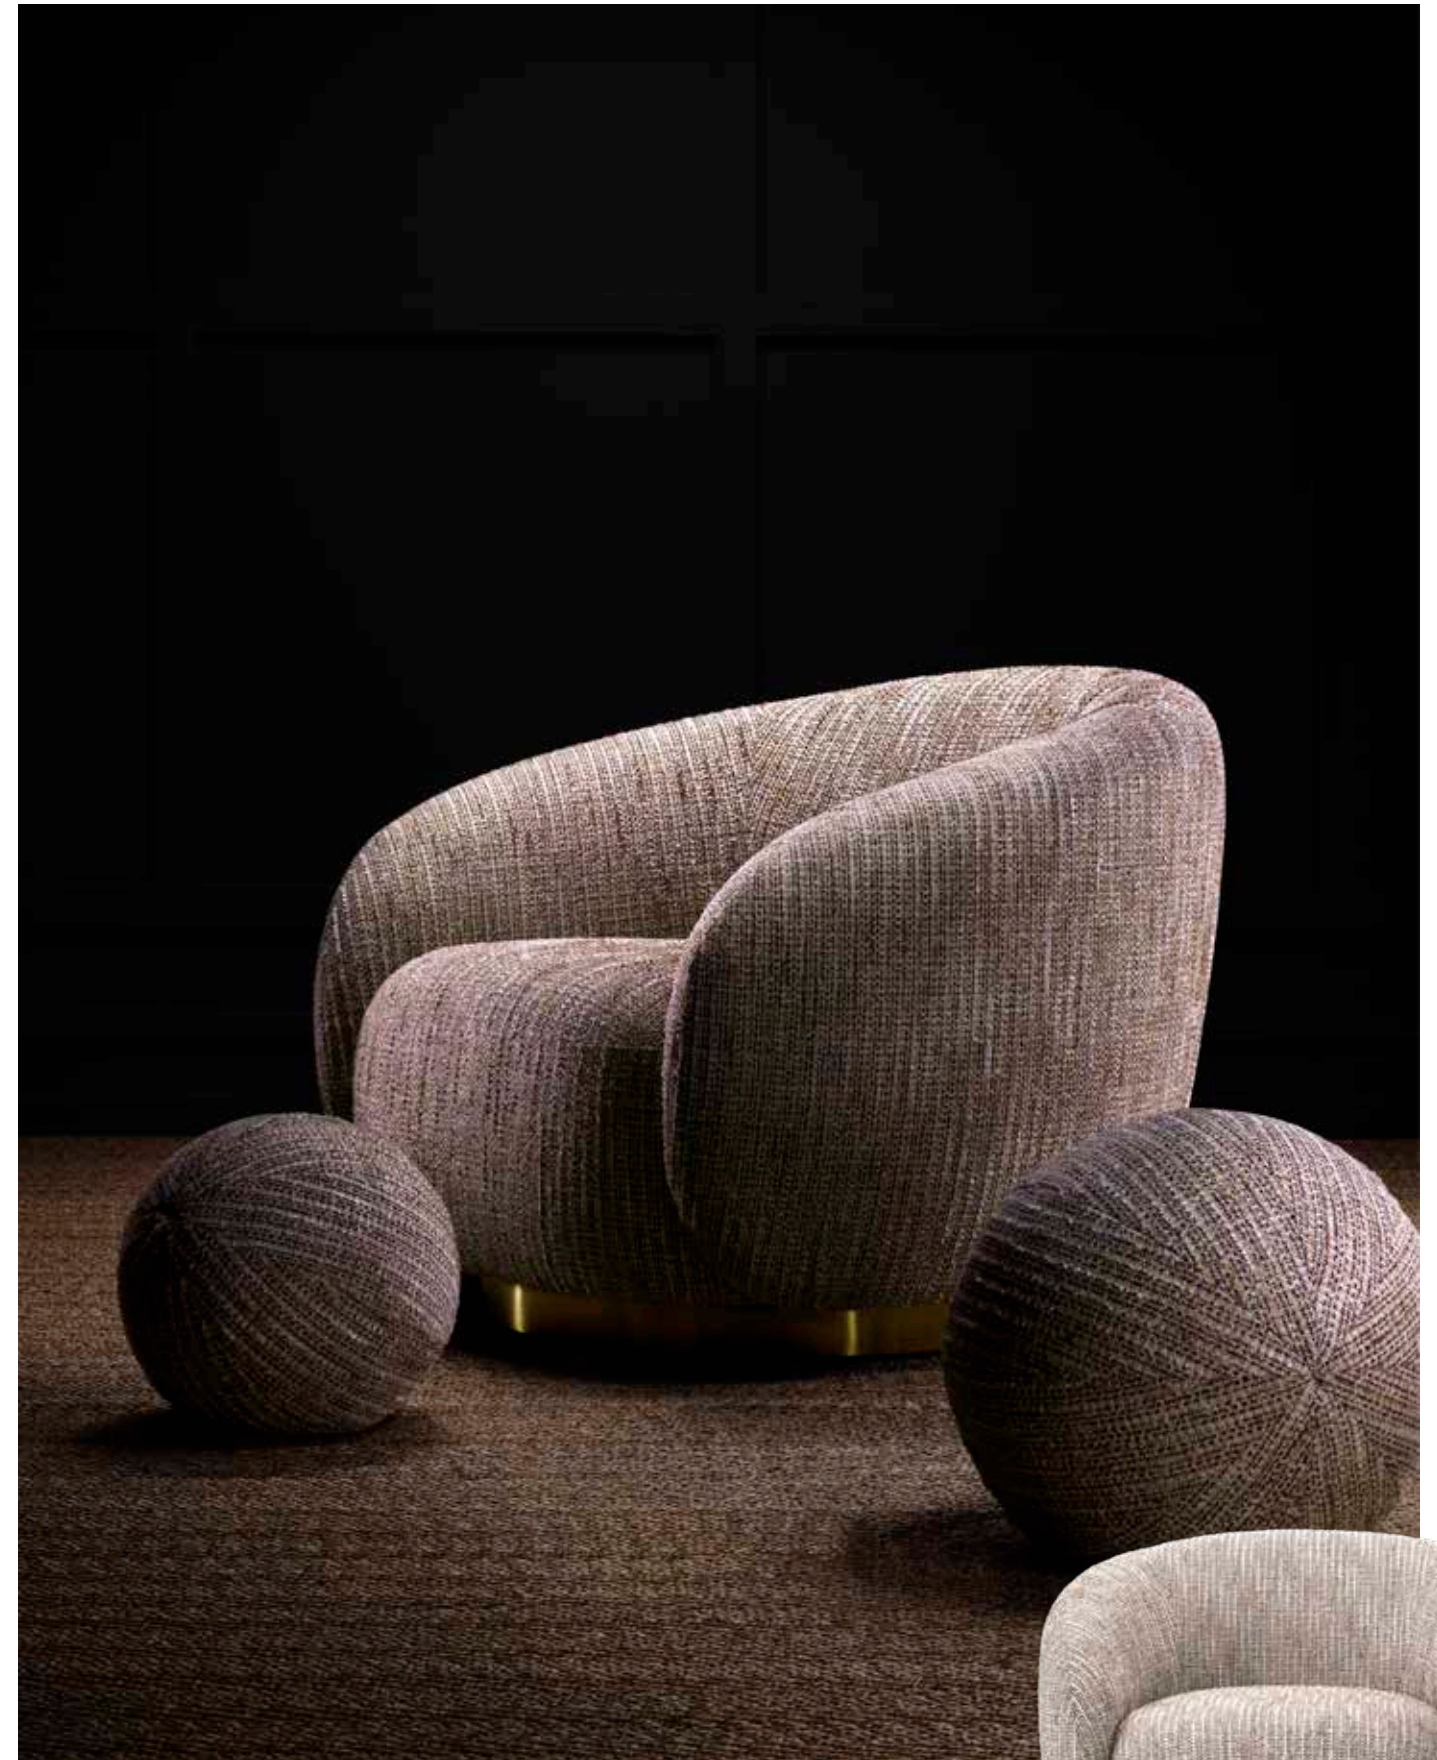

SWIVEL CHAIR BRICE
Mademoiselle beige | brushed brass finish swivel base
A. 96 | B. 85 | C. 74 | D. 61 | E. 42 | F. 62 cm
A115324
Fabric composition
93% polyester | 7% viscose

CHAIRS

CHAIRS