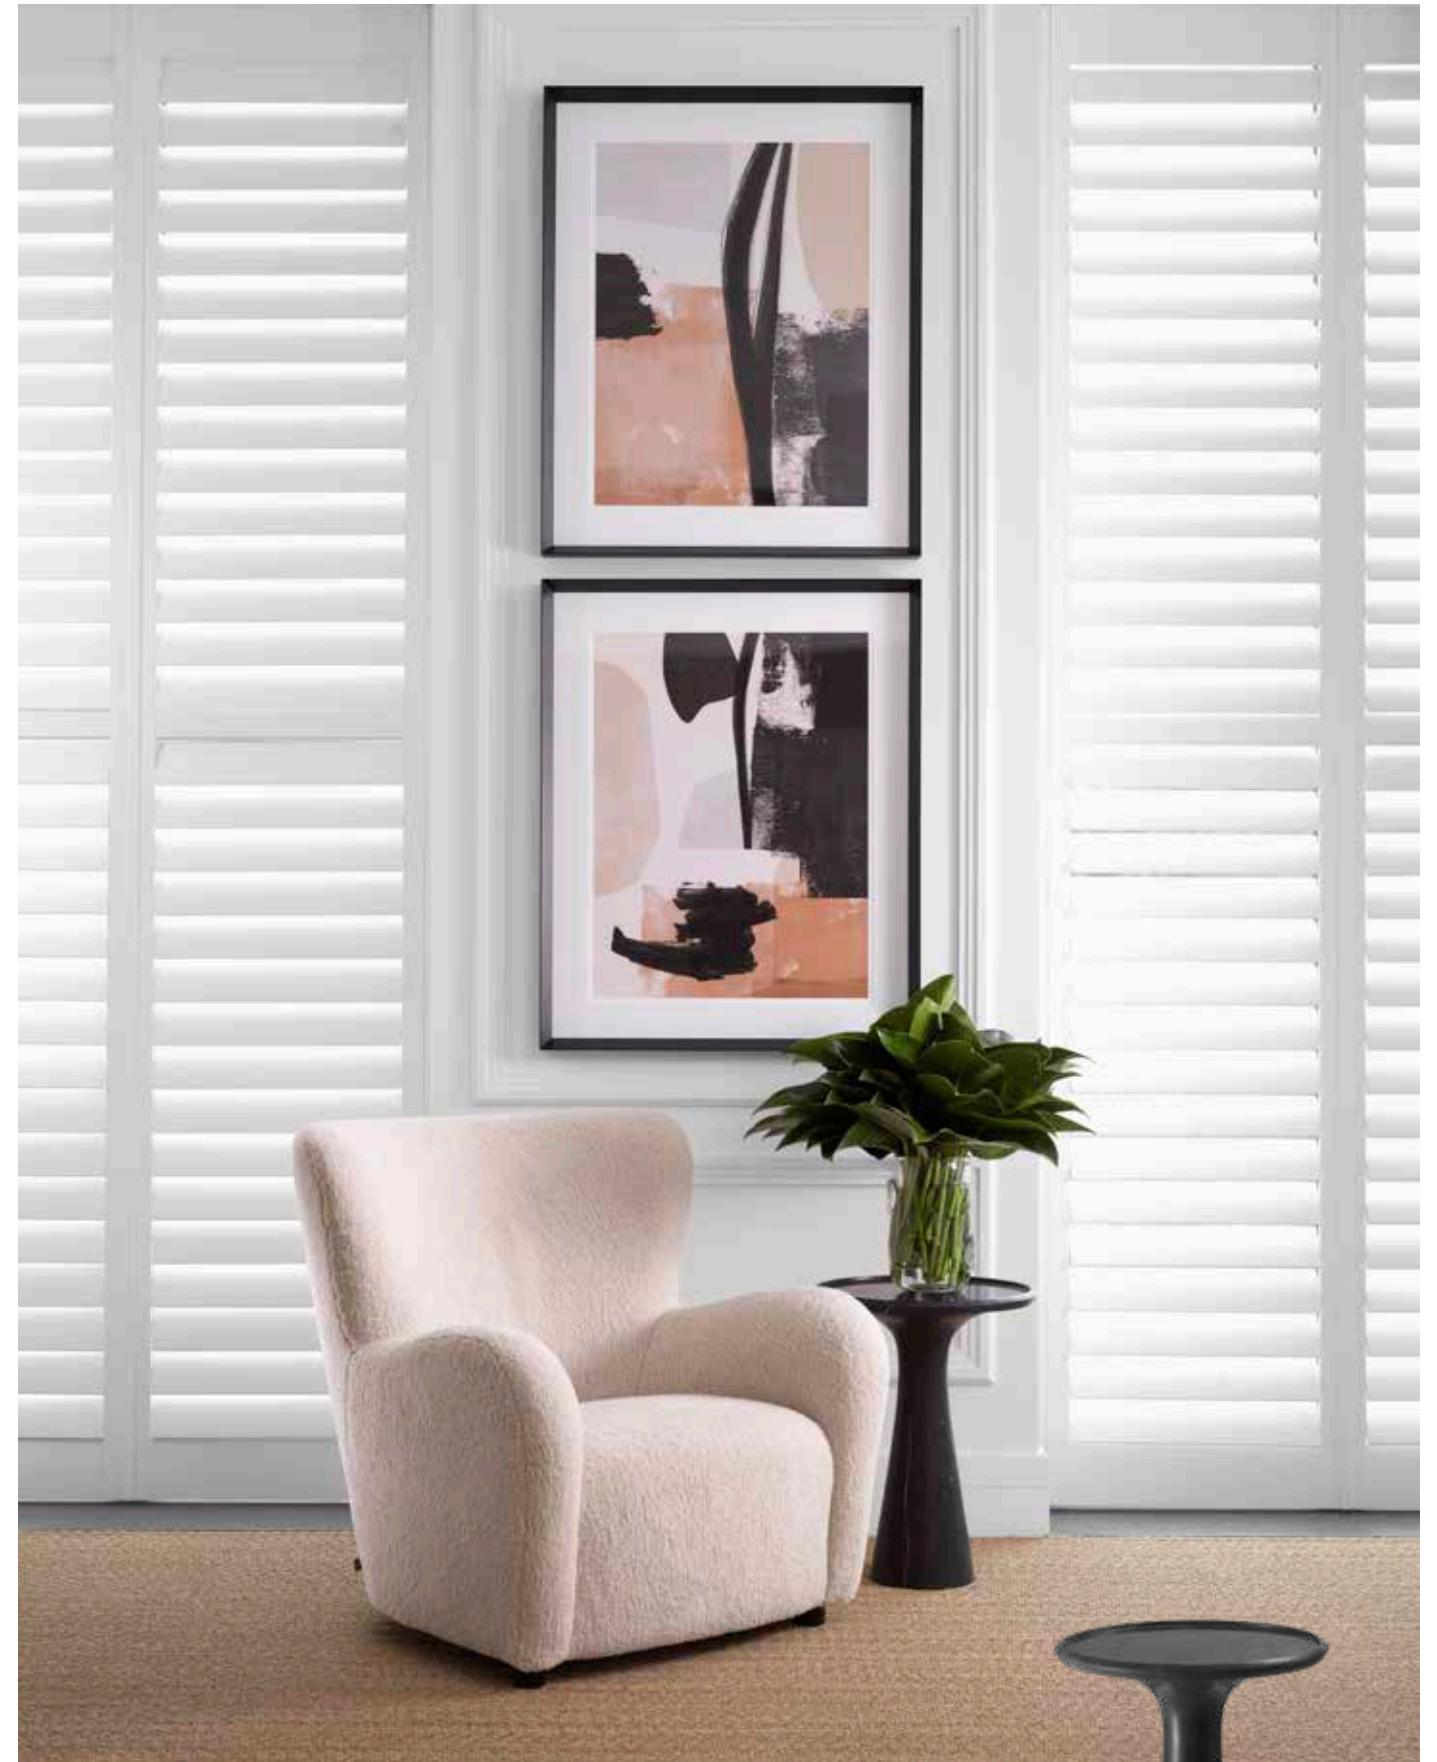

SIDE TABLE POMPANO LOW
Honed black marble
ø 46,5 x H. 60 cm
114330

SIDE TABLES

SIDE TABLES