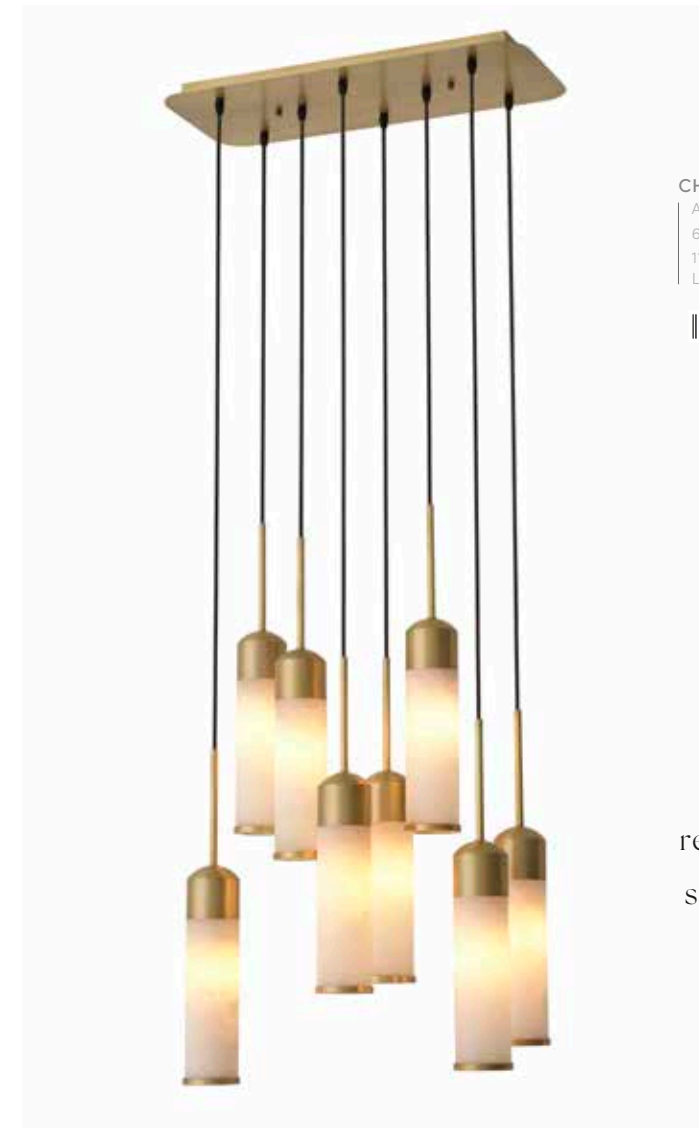

THE POWER of BUNDLING

This sophisticated hanging pendant is just perfect to create a warm and pleasant atmosphere in living areas, restaurants, and hotel lobbies. A contemporary design of sculptural tubes and straight lines, each alabaster shade is capped with antique brass metalwork.