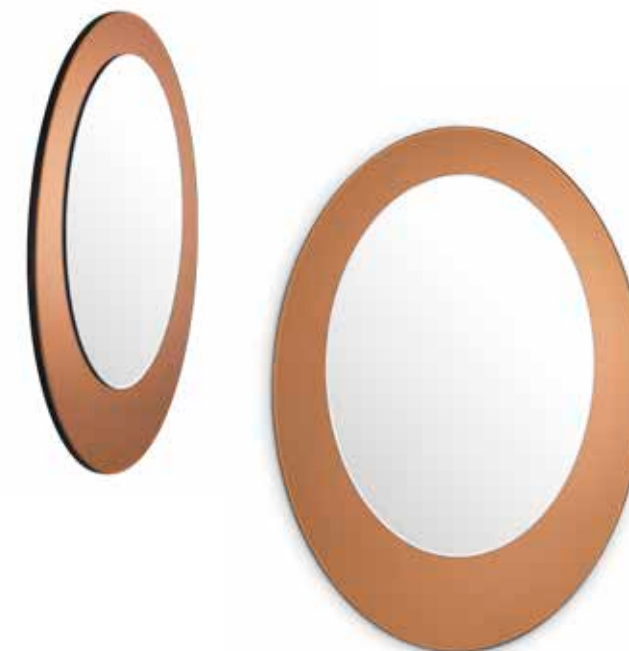

HOLLYWOOD GLAMOUR

This charming bar cart is a fine addition for serving drinks and cocktails, easy to move due to its castor wheels and sleek handle.

Our extended collection of mirrors with unexpected finishes, such as antique effects, color blocks and brushed brass details add a sense of style to any room.