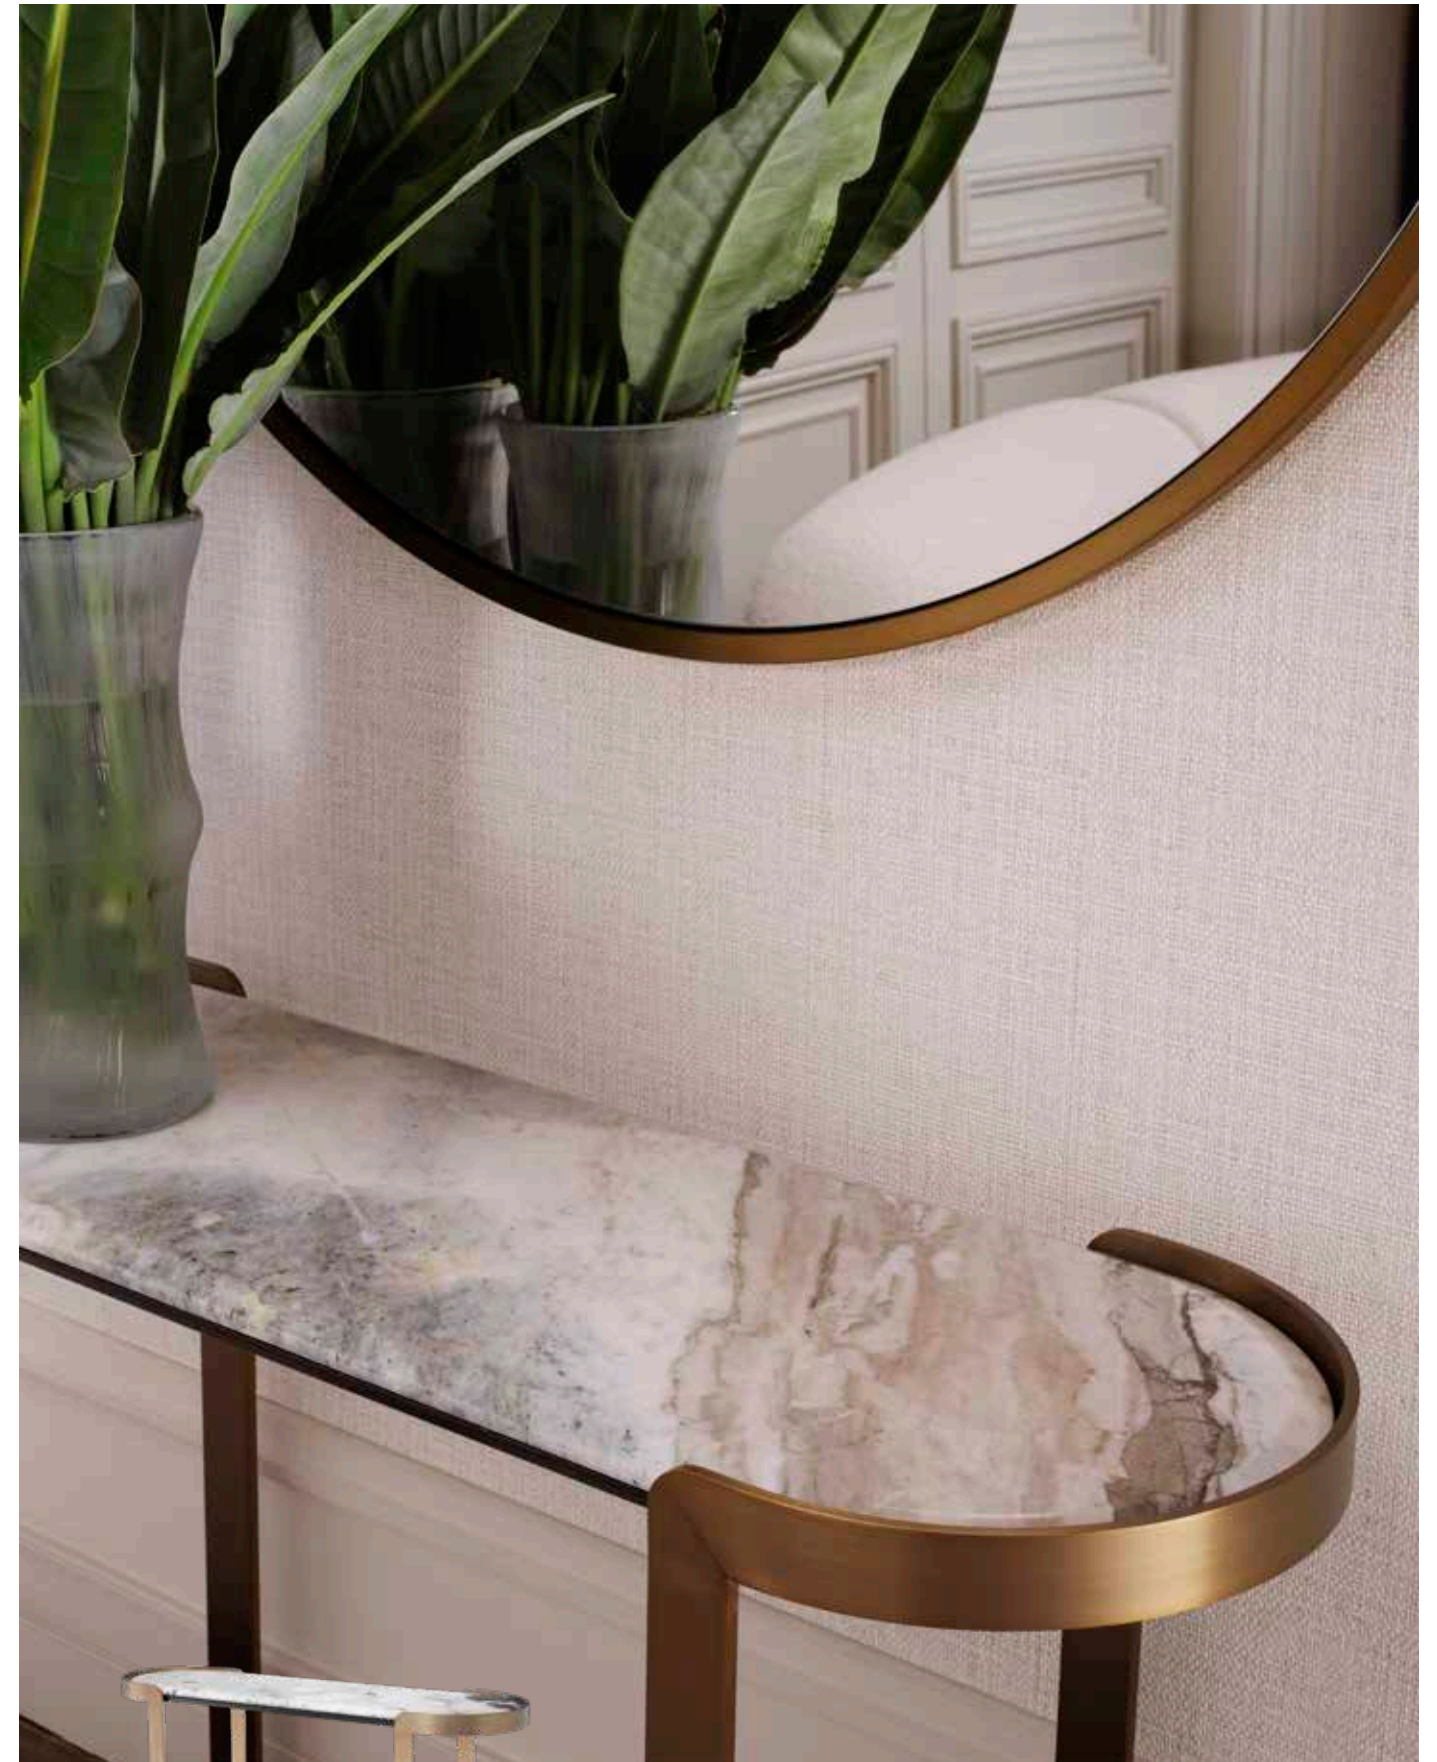

CONSOLE TABLES

CONSOLE TABLES