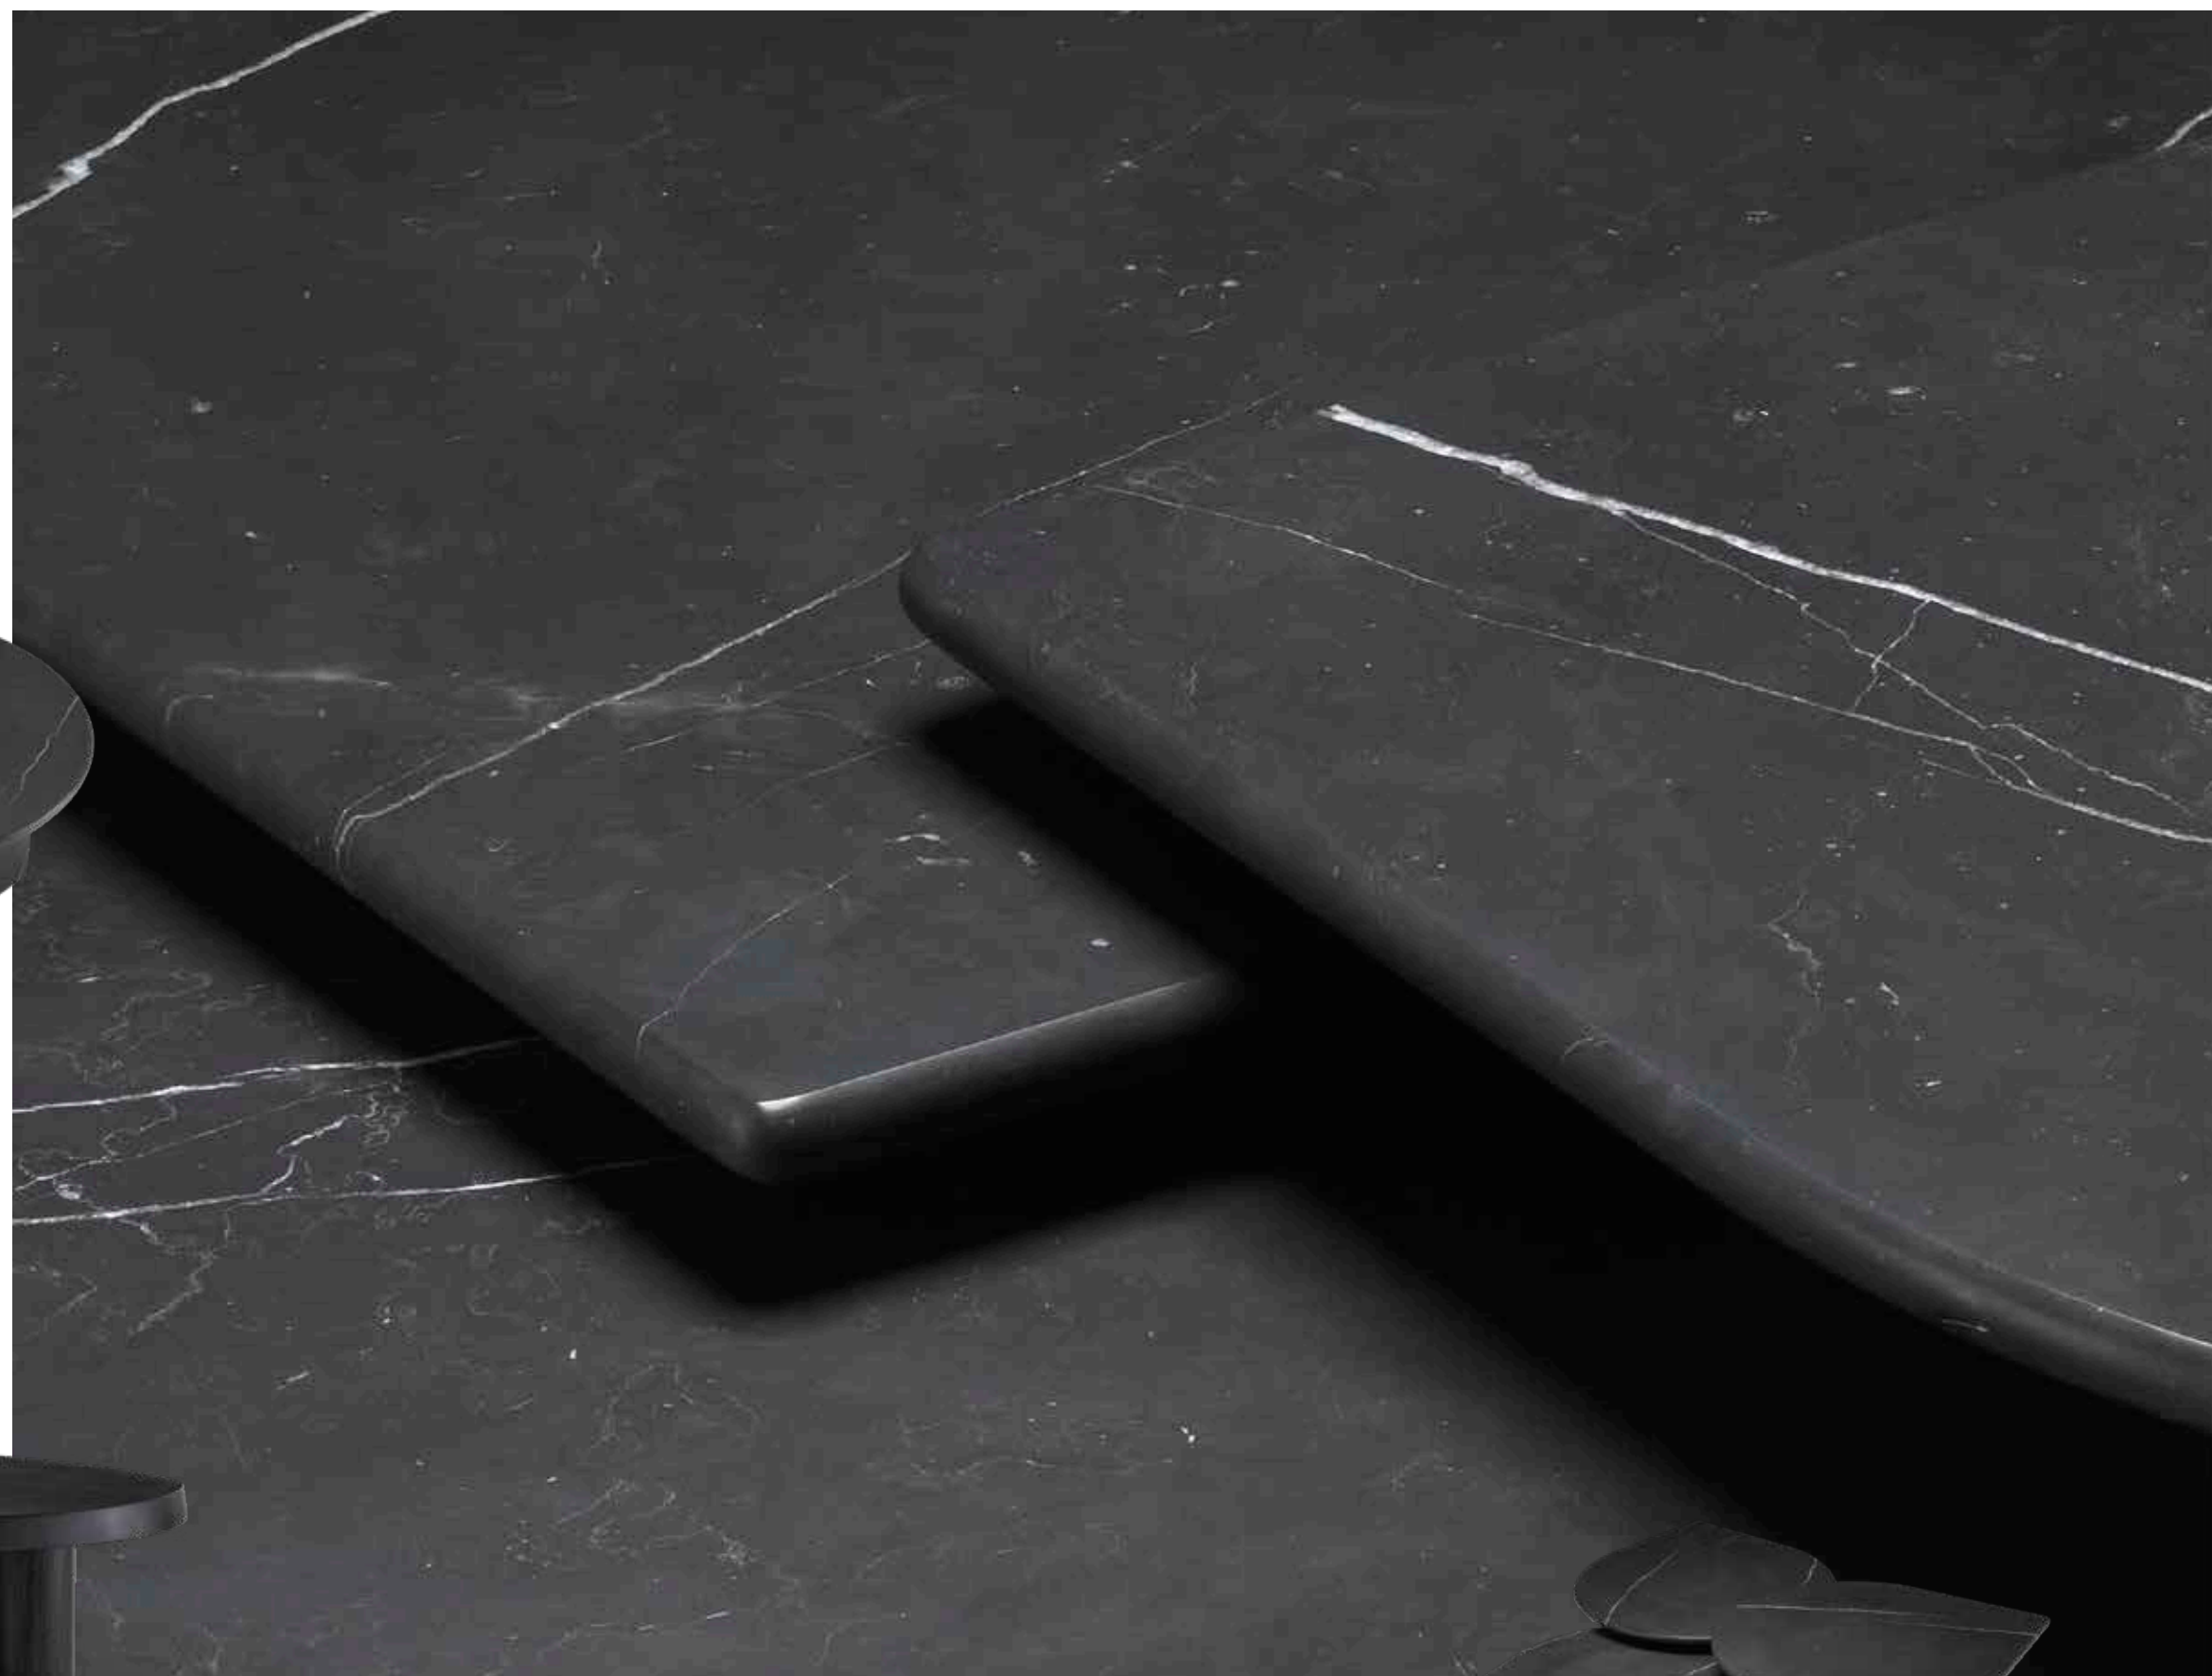

ARRANGE TO YOUR LIKING

Crafted from Italian black marble, these different-sized nested tables are a ready match for every interior design, whether modern or traditional.

COFFEE TABLES