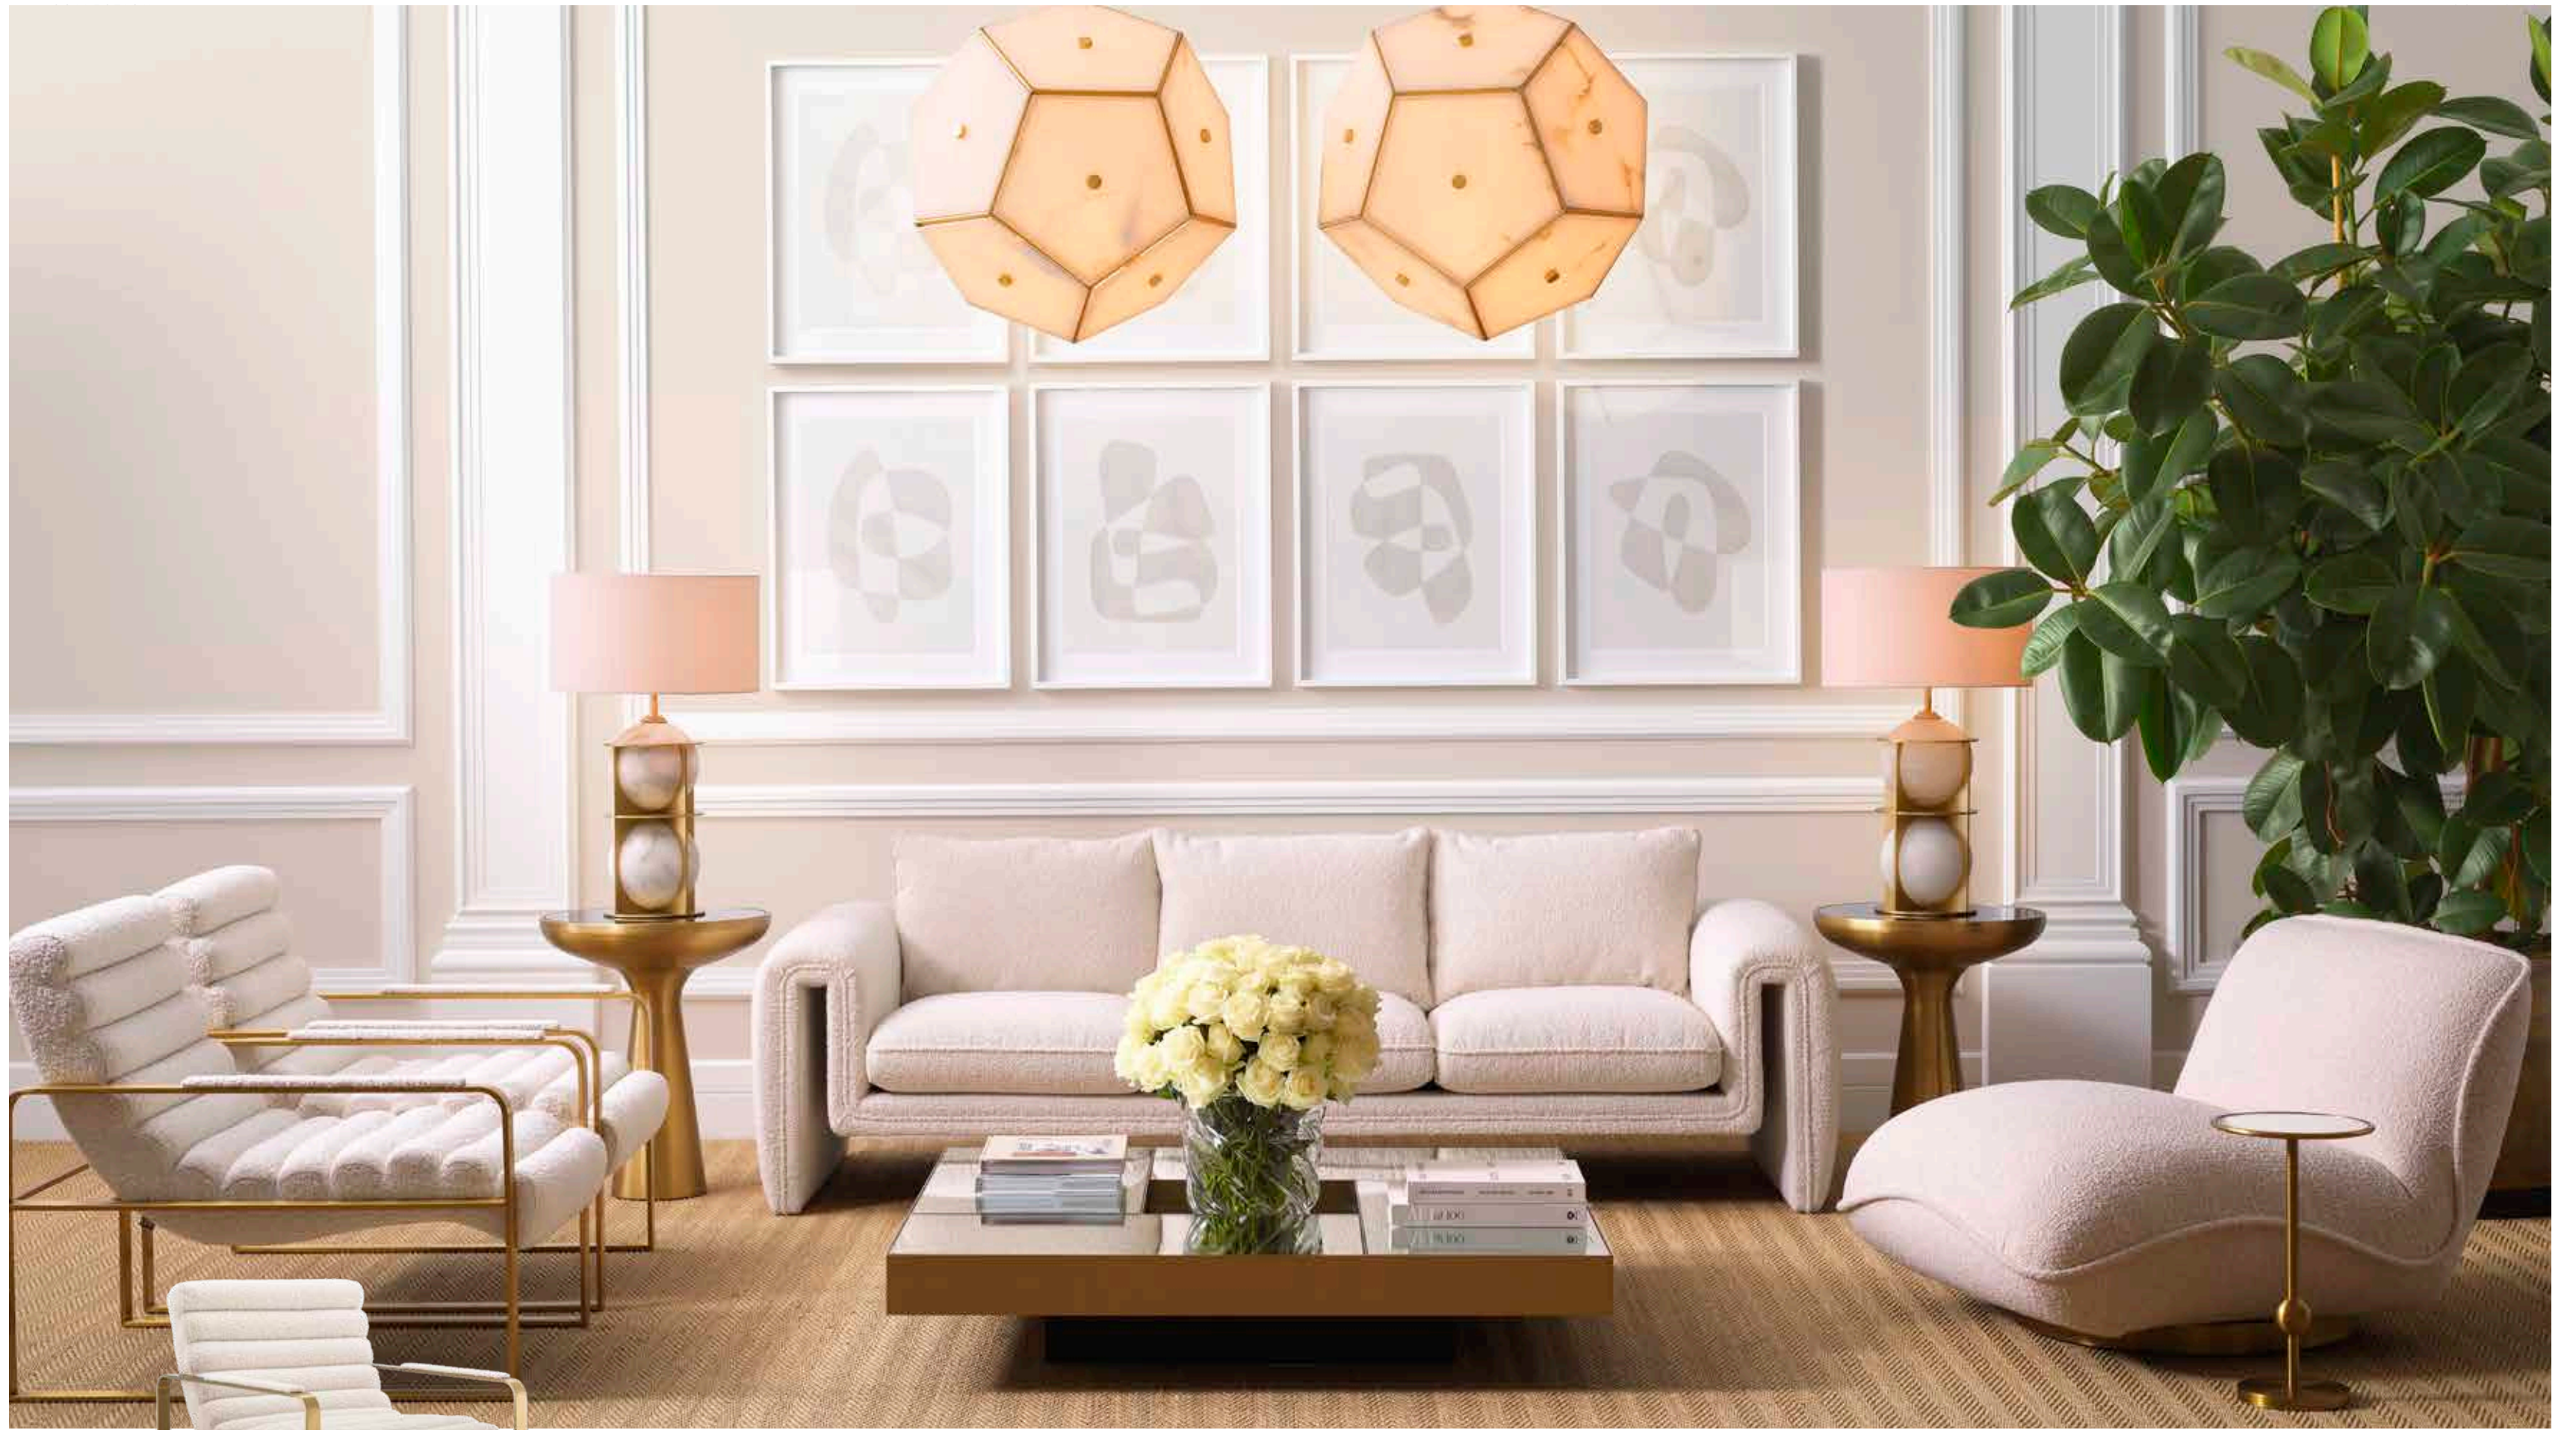

CHAIR OLSEN
Brushed brass finish | Bouclé cream
A. 68,5 | B. 88 | C. 77 | D. 55 | E. 42 | F. 54 cm
A115043
Fabric composition
54% polyester | 46% acrylic

RECLINED FOR ULTIMATE COMFORT, CHAIR OLSEN WILL TURN RELAXING INTO YOUR FAVORITE PASTIME. SLENDER YET STRONG, THE BRUSHED BRASS FRAME ADDS AN INDUSTRIAL EDGE TO THE CURVACEOUS SEAT.