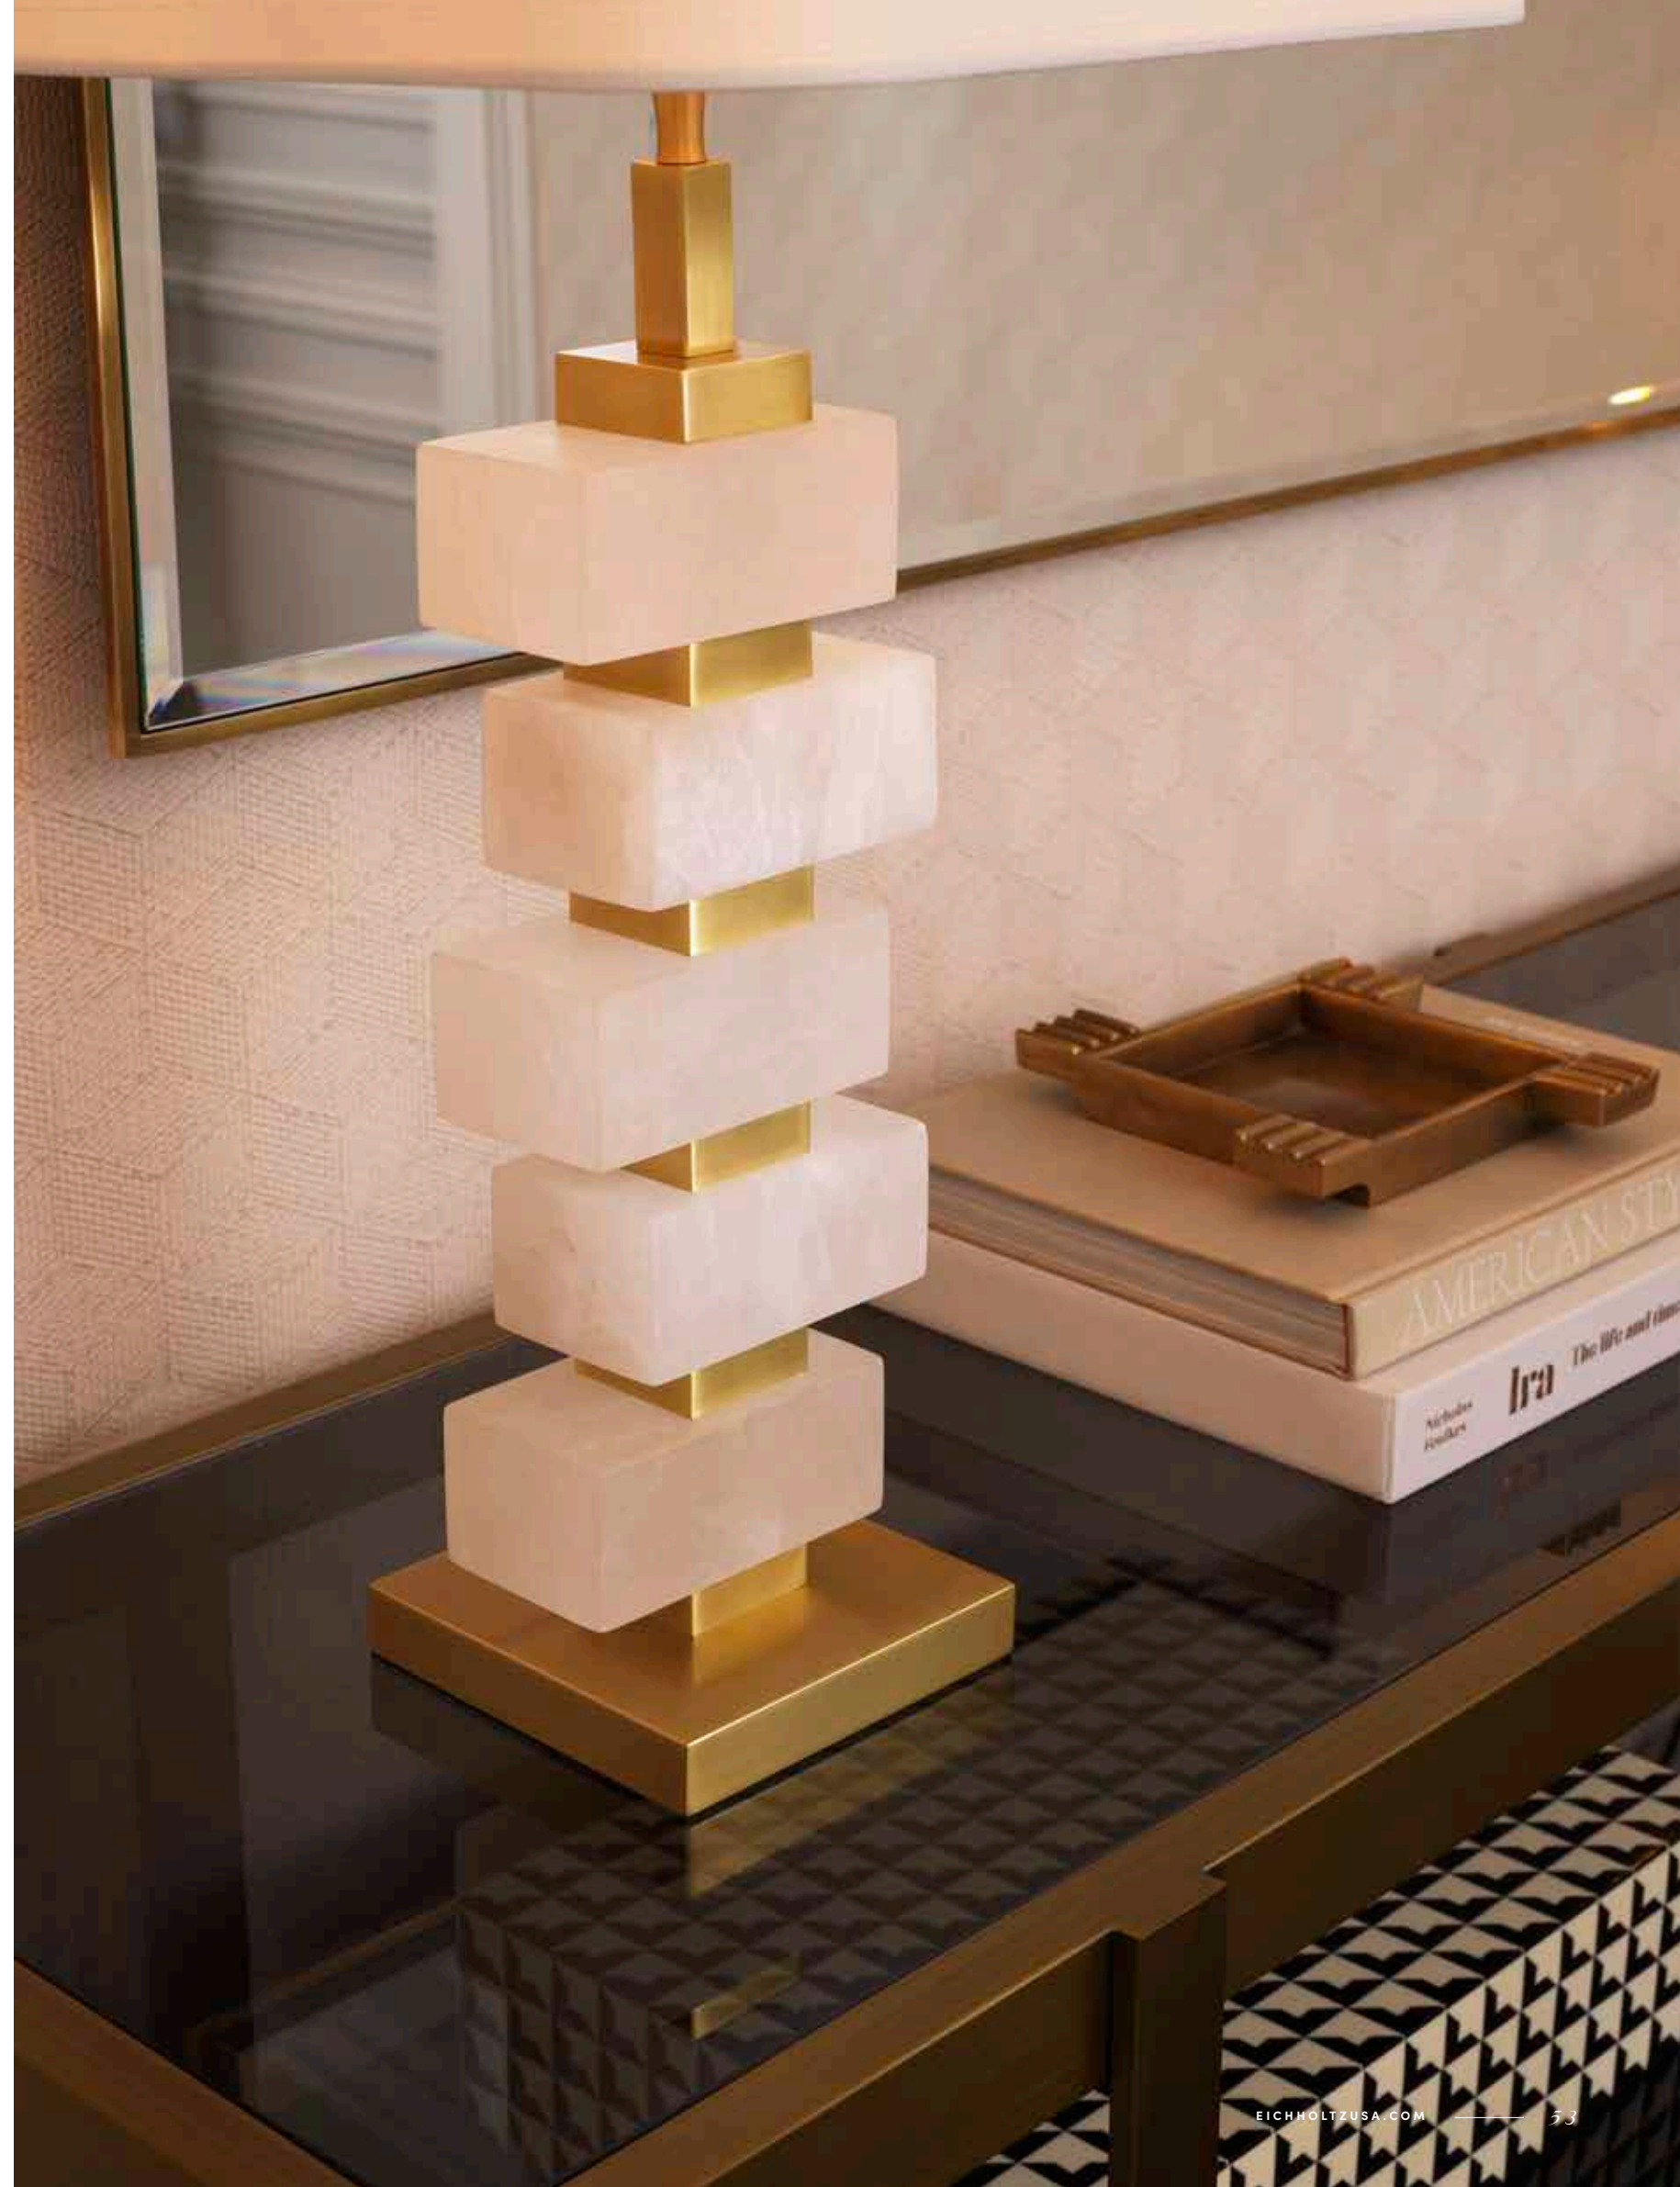

**TABLE LAMP AMBER**  
 Antique brass finish | alabaster  
 Including white shade  
 A. 14 | B. 35 | C. 79,5 cm  
 115125UL  
 Lamp holder: 1 x E26 | max. 40 watt

**TABLE LAMP ETERNITY**  
 Antique brass finish | alabaster  
 Including off-white shade  
 A. 22 | B. 45 | C. 75 cm  
 115027UL  
 Lamp holder: 1 x E26 | max. 40 watt

**TABLE LAMP VALERIUS**  
 Antique brass finish | alabaster  
 ø 24,5 | B. 31 | C. 81 cm  
 116279UL  
 Lamp holder: 6 x E12 | max. 40 watt

**TABLE LAMP ATILLA**  
 Antique brass finish | alabaster  
 A. 19 | B. 15 | C. 45 cm  
 114934UL  
 Lamp holder: 1 x E12 | max. 40 watt