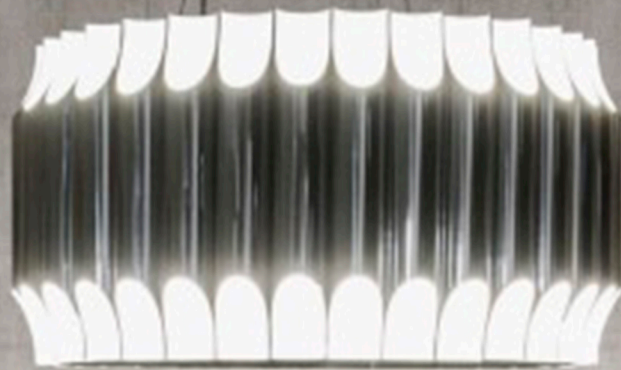

# DelightFULL<sup>®</sup>

Unique Lamps

Dedicated to

Everyone that fights to be  
unique and inspire others

DelightFULL creates mid-century modern retro lighting.  
A unique design for a modern or contemporary interior.  
100% handmade suspension, floor, table and wall fixtures.