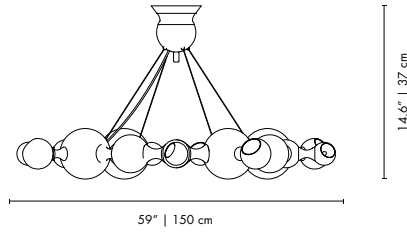

ATOMIC ROUND | SUSPENSION

MATERIALS

BODY: Brass and Steel
SHADES: Steel

WEIGHT

Approx: 25 kg | 55.1 lbs

BULBS (40W)

12 x G9 bulbs (included) (bulbs not included for North America)

DIMENSIONS

HEIGHT: 14.6" | 37 cm

DIAM: 59" | 150 cm

STANDARD CABLE HEIGHT 100cm: (customizable on purchase)

PACKAGE

(Cardboard Box)

45 x 135 x 135 cm

0.82 m³ / 36 kg

Black Glossy & Copper Plated

Glossy Black & Nickel

White Glossy & Copper

White Glossy & Gold

White Glossy & Nickel

BASIE | SUSPENSION

MATERIALS

BODY: Brass
SHADES: Aluminum

WEIGHT

Approx: 20 kg | 44 lbs

BULBS

2 x G9 LED bulbs

3W / 3000K (included) (bulbs not included for North America)

DIMENSIONS

BODY HEIGHT: 13.4" | 34 cm

DIAM: 23.6" | 60 cm

STANDARD CABLE HEIGHT 100cm: (customizable on purchase)