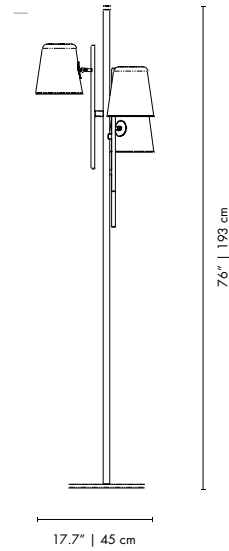

COLE | FLOOR

MATERIALS
BODY: Brass
SHADE: Aluminum

WEIGHT
Approx.: 13 kg | 28.7 lbs

BULBS (40W)
3 x E27 Bulbs (included) (bulbs not included for North America)

DIMENSIONS
WIDTH: 17.7" | 45 cm
HEIGHT: 76" | 193 cm
DEPTH: 13.8" | 35 cm

PACKAGE
(Cardboard Box)
WIDTH: 27.1" | 69
HEIGHT: 79.1" | 201 cm
DEPTH: 22.8" | 58 cm
0.8044 m³ / 25kg