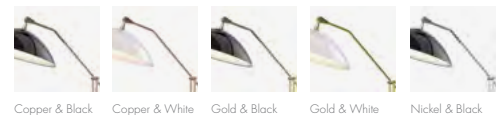

PACKAGE

(Cardboard Box)
WIDTH: 26.7" | 68cm
HEIGHT: 65" | 165cm
DEPTH: 23.2" | 59 cm
0.662 m³ / 23kg