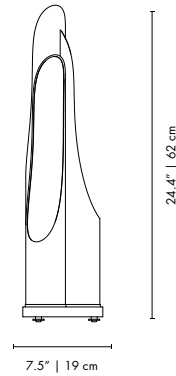

COLTRANE | TABLE

MATERIALS
BODY: Steel
SHADE: Brass

WEIGHT
Approx.: 5 kg | 6.6 lbs

BULBS (40W)
3 x E14 Silver Crown Bulbs (included) (bulbs not included for North America)

DIMENSIONS
HEIGHT: 24.4" | 62 cm
DIAMETER: 7.5" | 19 cm

PACKAGE
(Cardboard Box)
Height: 27.56" | 70cm
Width: 15.75" | 40cm
Depth: 15.75" | 40cm
0.112 m³ / 13 kg

Black & Grey   Gold & White   White & Gold   White & Grey

DIANA | TABLE

MATERIALS
BODY: Brass
SHADE: Aluminum

WEIGHT
Approx.: 1.5 kg | 3.3 lbs

BULBS (40W)
1 x E27 Bulb (included) (bulbs not included for North America)

DIMENSIONS
WIDTH: 13.4" | 34 cm
HEIGHT: 16.9" | 43 cm
LENGTH: 11" | 28 cm

PACKAGE
(Cardboard Box)
Height: 22.83" | 58cm
Width: 14.96" | 38cm
Depth: 14.96" | 38cm
0.084 m³ / 4.2 kg