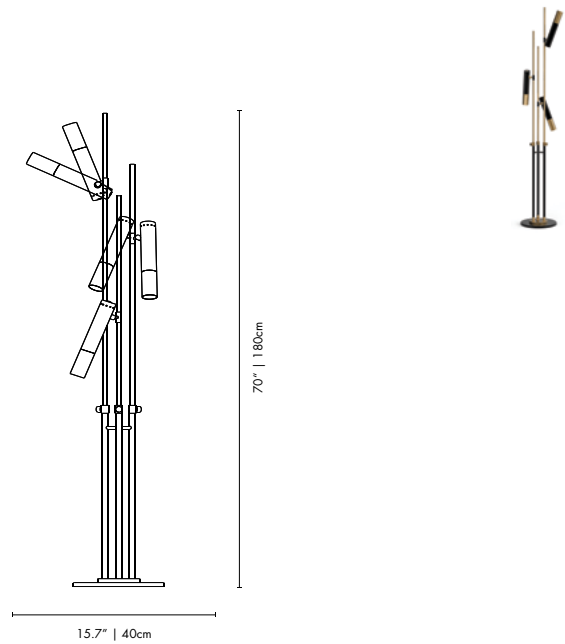

IKE | FLOOR

MATERIALS
BODY: Brass
SHADE: Brass and Aluminum
BASE: Brass and Aluminum

WEIGHT
Approx.: 12 kg | 26.4 lbs

BULBS (40W)
3 x G9 Bulbs (included) (bulbs not included for North America)

DIMENSIONS
HEIGHT: 70.8" | 180cm
DIAM.: 15.7" | 40cm

PACKAGE
(Cardboard Box)
Width: 72.8" | 45 cm
Height: 76" | 185 cm
DEPTH: 72.8" | 45 cm
0.3746 m³ / 21.6 kg