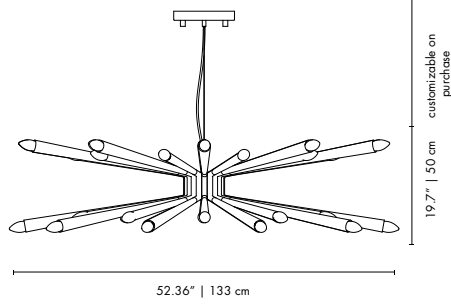

DORSEY | SUSPENSION

MATERIALS
BODY: Brass
SHADE: Aluminium

WEIGHT
Approx.: 15 kg | 33 lbs

BULBS (3W)
40 x E14 Bulb LED / 2700K (included) (bulbs not included for North America)

DIMENSIONS
WIDTH: 52.36" | 133 cm
HEIGHT: 19.7" | 50 cm
TELESCOPIC TUBE HEIGHT: 27.6" | 70 cm (adjustable)
(customizable on purchase)

PACKAGE
(Cardboard Box)
Height: 23.62" | 60cm
Width: 53.15" | 135cm
Depth: 53.15" | 135cm
1.09m³ / 20 kg

DUKE | SUSPENSION

MATERIALS
BODY: Brass
SHADE: Aluminium
WIRE: Textile

WEIGHT
Approx.: 9 kg | 19.8 lbs (3 arms)

BULBS (40W)
18 x G9 Bulbs (included) (bulbs not included for North America)

DIMENSIONS
HEIGHT: 13.8" | 35 cm
WIDTH: 66" | 168 cm
CORD HEIGHT: 25.6" | 65 cm (adjustable)
(customizable on purchase)
Cable height between arms: 11.81" | 30cm

PACKAGE
(Cardboard Box)
Height: 66.93" | 170cm
Width: 27.56" | 70cm
Depth: 23.62" | 60cm
0.714 m³/21.5 kg