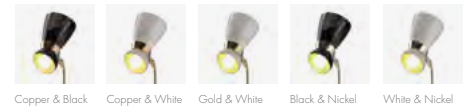

AMY | FLOOR

MATERIALS

BODY: Brass and Steel
SHADE: Aluminum

WEIGHT

Approx.: 6.5 kg | 14.3 lbs

BULBS (40W)

2 x E14 Bulbs (included) (bulbs not included for North America)

DIMENSIONS

WIDTH: 11.8" | 30 cm
HEIGHT: 59" | 150 cm
DEPTH: 15.7" | 40 cm

PACKAGE

(Cardboard Box)
WIDTH: 18.1" | 46 cm
HEIGHT: 62.9" | 160 cm
DEPTH: 18.1" | 46 cm
0,3386 m³/11,5 kg