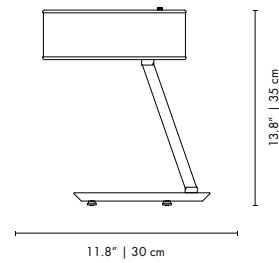

Black & Copper   Black & Gold   White Matte & Copper   White Matte & Gold   White Matte & Nickel