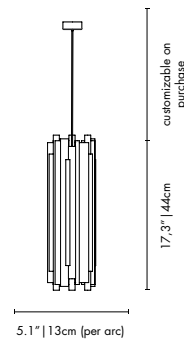

Black Laquered   Brushed Brass   Brushed Nickel   Copper Plated   Nickel Plated