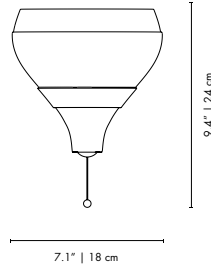

HANNA | WALL

MATERIALS
BODY: Brass
SHADE: Brass and Aluminum

WEIGHT
Approx.: 2 kg | 4.4 lbs

BULBS (40W)
1 x E27 Bulbs (included) (bulbs not included for North America)

DIMENSIONS
HEIGHT: 9.4" | 24 cm
WIDTH: 7.1" | 18 cm
DEPTH: 9.8" | 25 cm

PACKAGE
(Cardboard Box)
HEIGHT: 12.6" | 32 cm
WIDTH: 11.8" | 30 cm
DEPTH: 12.6" | 32 cm
0.031m³ / 2 kg