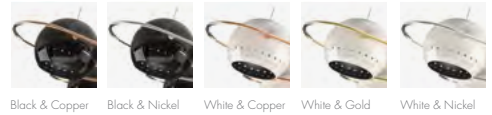

NEIL | SUSPENSION

MATERIALS
BODY: Brass
SHADE: Steel

WEIGHT
Approx. 15 kg | 33 lbs

BULBS (40W)
8 x E27 Bulbs (included) (E26 for USA not included)

DIMENSIONS
DIAM.: 47.3" | 120 cm
HEIGHT: 23.6" | 60 cm
POLE HEIGHT: 7.9" - 23.6" | 20 - 60 cm (adjustable)
(customizable on purchase)

PACKAGE
(Cardboard Box)
140 x 140 x 40 cm
0.78 m³ / 29 kg