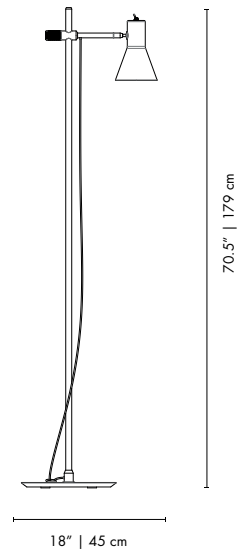

COLEMAN | FLOOR

MATERIALS
BODY: Brass
SHADE: Aluminum
WIRE: Textile

WEIGHT
Approx.: 5 kg | 11 lbs

BULBS (40W)
1 x E27 Bulbs (included) (bulbs not included for North America)

DIMENSIONS
HEIGHT: 70.5" | 179 cm
DEPTH :18" | 45 cm

PACKAGE
(Cardboard Box)
WIDTH: 18.1" | 46 cm
HEIGHT: 74.8" | 190 cm
DEPTH: 18.1" | 46 cm
0.4 m³ / 15kg