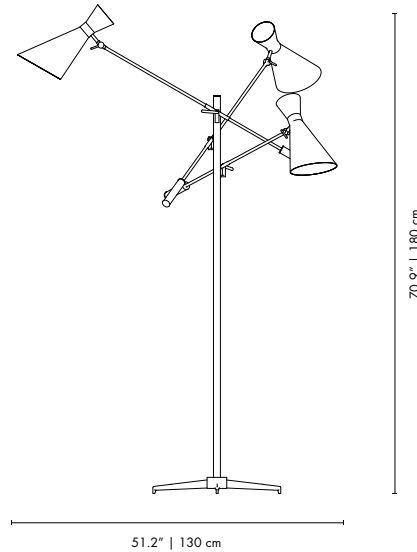

STANLEY | FLOOR

MATERIALS
BODY: Brass
SHADE: Aluminum
COUNTER WEIGHT: Steel

WEIGHT
Approx.: 13 kg | 28.6 lbs

BULBS (40W)
3 x E27 Bulbs (included) (bulbs not included for North America)

DIMENSIONS
HEIGHT: 70.9" | 180 cm
WIDTH: 51.2" | 130 cm
DEPTH: 39.4" | 100 cm

PACKAGE
(Cardboard Box)
HEIGHT: 64.9" | 165 cm
WIDTH: 39.3" | 100 cm
DEPTH: 25.5" | 65 cm
1.0725 m³ / 26 kg