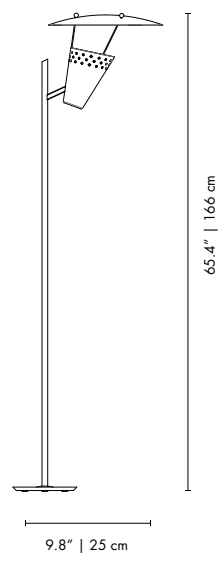

LEE | FLOOR

MATERIALS
BODY: Brass
SHADE: Aluminum
TOP COVER: Brass

WEIGHT
Approx.: 10 kg | 22 lbs

BULBS (40W)
1x E27 Bulb (included) (bulbs not included for North America)

DIMENSIONS
HEIGHT: 65.4" | 166 cm
WIDTH: 11.8" | 30 cm
Depth: 9.8" | 25 cm

PACKAGE
(Cardboard Box)
WIDTH: 27.5" | 70 cm
HEIGHT: 71.5" | 181 cm
DEPTH: 22.8" | 58cm
0.7349 m³