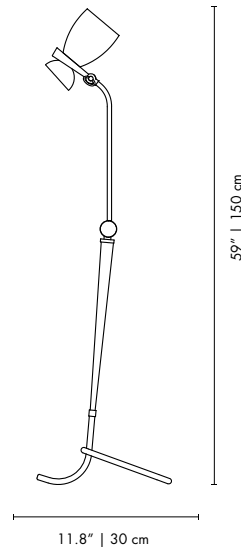

AMY | FLOOR

MATERIALS

BODY: Brass and Steel
SHADE: Aluminum

WEIGHT

Approx.: 6.5 kg | 14.3 lbs

BULBS (40W)

2 x E14 Bulbs (included) (bulbs not included for North America)

DIMENSIONS

WIDTH: 11.8" | 30 cm
HEIGHT: 59" | 150 cm
DEPTH: 15.7" | 40 cm

PACKAGE

(Cardboard Box)
WIDTH: 18.1" | 46 cm
HEIGHT: 62.9" | 160 cm
DEPTH: 18.1" | 46 cm
0,3386 m³/11,5 kg