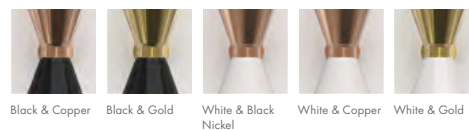

PIAZZOLLA | WALL

MATERIALS
BODY: Brass
SHADE: Brass and Aluminum

WEIGHT
Approx.: 1.2 kg | 2.6 lbs

BULBS (40W)
2x E27 Bulb (included) (bulbs not included for North America)

DIMENSIONS
HEIGHT: 11.2" | 28.5 cm
WIDTH: 5.7" | 14.5 cm
DEPTH: 7.5" | 19 cm

PACKAGE
(Cardboard Box)
HEIGHT: 15.8" | 40 cm
WIDTH: 8.7" | 22 cm
DEPTH: 9.8" | 25 cm
0.022 m³ / 1.8 kg