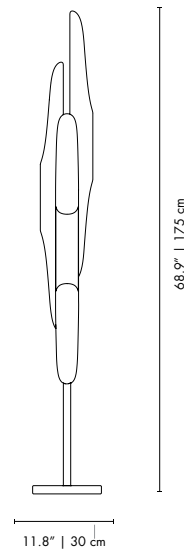

COLTRANE | FLOOR

MATERIALS
BODY: Brass and Aluminum
SHADE: Steel

WEIGHT
Approx.: 15 kg | 33 lbs

BULBS (40W)
6 x Gu10 Bulbs (included) (bulbs not included for North America)

DIMENSIONS
HEIGHT: 68.9" | 175 cm
DIAM.: 11.8" | 30 cm

PACKAGE
(Cardboard Box)
WIDTH: 18.1" | 46 cm
HEIGHT: 78.7" | 200 cm
DEPTH: 18.1" | 46 cm
0.4232 m³ / 26 kg

DIANA XL | FLOOR

MATERIALS
BODY: Steel
SHADE: Aluminum

WEIGHT
Approx.: 45 kg | 39.7 lbs

BULBS (40W)
1 x E27 Bulb (included) (bulbs not included for North America)

DIMENSIONS
WIDTH: 51.2" | 130 cm
HEIGHT: 90.5" | 230 cm
DEPTH: 59" | 150 cm

PACKAGE
(Cardboard Boxes)
Vol.1:
WIDTH: 47.2" | 120 cm
HEIGHT: 47.2" | 120 cm
DEPTH: 17.7" | 45 cm

Vol.2:
WIDTH: 29.5" | 75 cm
HEIGHT: 29.5" | 75 cm
DEPTH: 24.4" | 62 cm
0.65 + 0.35 m³ / 61 kg