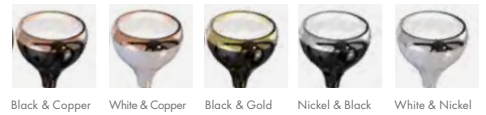

HANNA | WALL

MATERIALS
BODY: Brass
SHADE: Brass and Aluminum

WEIGHT
Approx.: 2 kg | 4.4 lbs

BULBS (40W)
1 x E27 Bulbs (included) (bulbs not included for North America)

DIMENSIONS
HEIGHT: 9.4" | 24 cm
WIDTH: 7.1" | 18 cm
DEPTH: 9.8" | 25 cm

PACKAGE
(Cardboard Box)
HEIGHT: 12.6" | 32 cm
WIDTH: 11.8" | 30 cm
DEPTH: 12.6" | 32 cm
0.031m³ / 2 kg