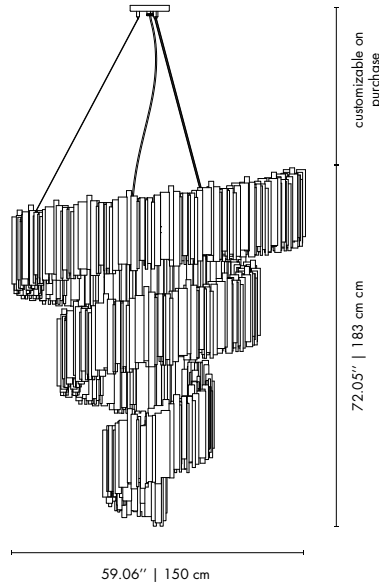

BRUBECK CHANDELIER | SUSPENSION

MATERIALS
BODY: Brass

DIMENSIONS
HEIGHT: 72.05" | 183 cm
DIAM: 59.06" | 150 cm
POLE HEIGHT: Customizable on purchase