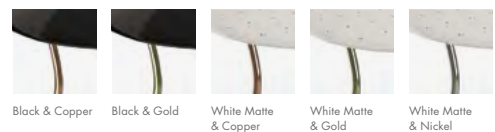

MEOLA | TABLE

MATERIALS
BODY: Brass
SHADE: Aluminum

WEIGHT
Approx.: 3 kg | 6.6 lbs

BULBS (40W)
1 x E14 Bulb (included) (bulbs not included for North America)

DIMENSIONS
HEIGHT: 11" | 28 cm
DIAM.: 9.8" | 25 cm

PACKAGE
(Cardboard Box)
Height: 15.75" | 40cm
Width: 15.75" | 30cm
Depth: 15.75" | 30cm
0.64 m³ / 4 kg