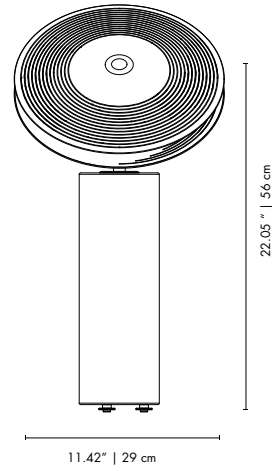

KENNY | TABLE

MATERIALS
BASE: Marble
SHADE: Brass

DIMENSIONS
WIDTH: 11.42" | 29 cm
HEIGHT: 22.05" | 56 cm

MARCUS | TABLE

MATERIALS
BODY: Brass
SHADE: Aluminum and Steel

WEIGHT
Approx.: 3.5 kg | 7.7 lbs

BULBS (40W)
1x E27 Bulb (included) (bulbs not included for North America)

DIMENSIONS
WIDTH: 11.8" | 30 cm
HEIGHT: 13.8" | 35 cm
DEPTH: 7.5" | 19 cm

PACKAGE
(Cardboard Box)
Height: 17.72" | 45cm
Width: 15.75" | 40cm
Depth: 15.75" | 40cm
0.072 m³/ 6.5 kg