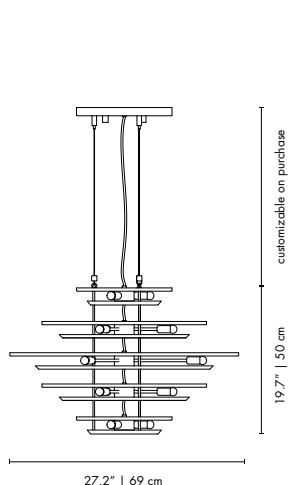

HENDRIX CHANDELIER | SUSPENSION

MATERIALS
BODY: Brass

WEIGHT
Approx.: 35 Kg | 77 lbs

BULBS (40W)
15 x G9 Bulbs (bulbs not included for North America)

DIMENSIONS
BODY HEIGHT: 19.7" | 50 cm
DIAM.: 27.2 | 69 cm
STANDARD CORD HEIGHT: 39.4 | 100 cm (customizable on purchase)

PACKAGE
(Cardboard Box)
Height: 31.5" | 80cm
Width: 57.09" | 145cm
Depth: 61.02" | 155cm
1.798 m³ / 50 Kg