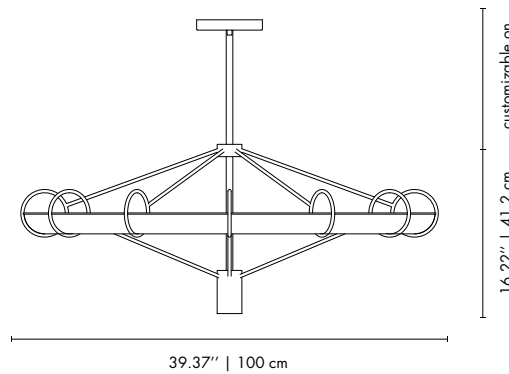

# CONNOR | SUSPENSION

**MATERIALS**

**BODY:**

**BULBS**

1 x white LED ribbon  
 1 x G9 LED

**DIMENSIONS**

HEIGHT: 28.35" | 72 cm  
 DIAM: 39.37" | 100 cm

Gold Plated