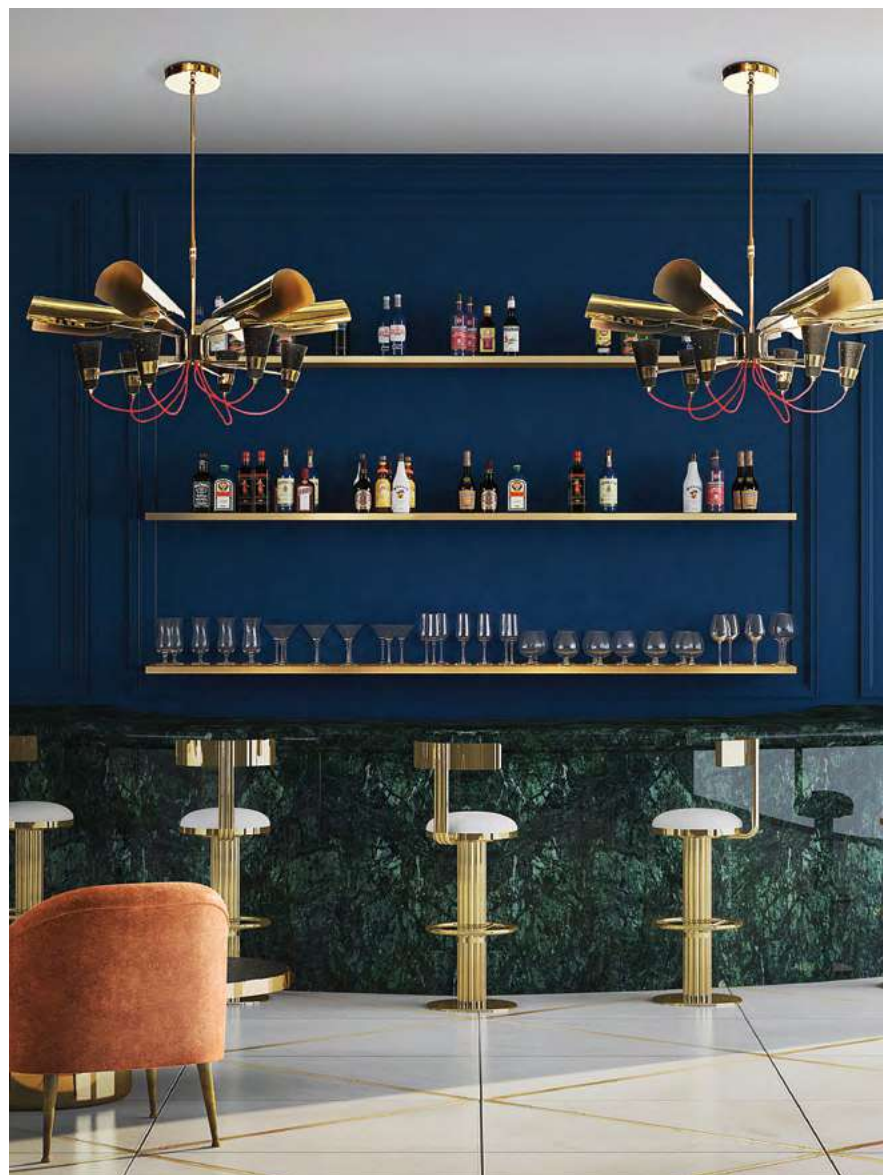

### DIMENSIONS

**HEIGHT:** 11.8" | 30 cm

**DIAMETER:** 39.3" | 100 cm

**TELESCOPIC TUBE:** 11.8" - 23.6" | 30 - 60 cm

**TELESCOPIC TUBE HEIGHT:** 27.5" | 70 cm

(customizable on purchase)