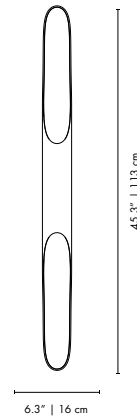

COLTRANE | WALL

MATERIALS
BODY: Aluminum

WEIGHT
Approx.: 2 kg | 4.4 lbs

BULBS (40W)
2 x Gu10 Bulbs (included) (bulbs not included for North America)

DIMENSIONS
HEIGHT: 39.4" | 100 cm
WIDTH: 3.1" | 8 cm
DEPTH: 3.9" | 10 cm

PACKAGE
(Cardboard Box)
Height: 46.4" | 118 cm
Width: 10.7" | 27cm
Depth: 10.7" | 27cm
0.086 m³ / 4.7 kg