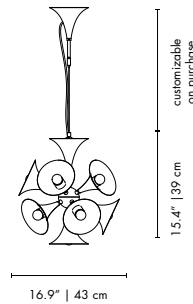

BOTTI | PENDANT

MATERIALS
BODY: Brass and Steel

WEIGHT
Approx: 2.5 kg | 7.7 lbs

BULBS (40W)
11 x E27 Silver Crown Bulbs (included)
(bulbs E26 not included for North America)

DIMENSIONS
HEIGHT: 15.4" | 39 cm
DIAM: 16.9" | 43 cm
STANDARD CORD HEIGHT: 39.4" | 100 cm (customizable on purchase)

PACKAGE
(Cardboard Box)
Height: 27.56" | 70cm
Width: 25.2" | 64cm
Depth: 25.2" | 64cm
0.29 m³ / 25 kg