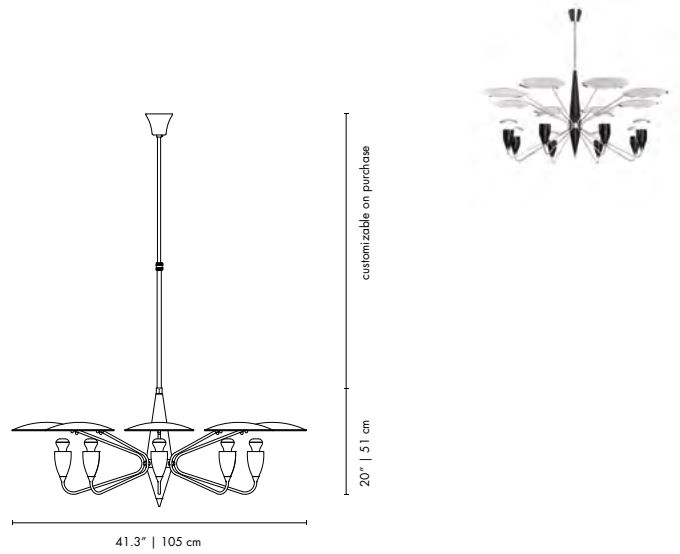

## SIMONE | SUSPENSION

**MATERIALS**

BODY: Brass and Wood  
 SHADE: Aluminum  
 WIRE: Textile

**WEIGHT**

Approx. 7 kg | 15.4 lbs

**BULBS (40W)**

3 x E27 Bulbs (included) (bulbs not included for North America)