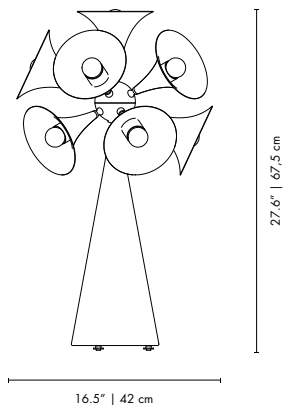

BOTTI | TABLE

MATERIALS
BODY: Nero Marquina and Brass
SHADE: Brass

WEIGHT
Approx.: 25 kg | 55 lbs

BULBS (40W)
11 x E14 Silver Crown Bulbs (included) (bulbs not included for North America)

DIMENSIONS
HEIGHT: 27.6" | 67.5 cm
DIAMETER: 16.5" | 42 cm

PACKAGE
(Plywood Box)
Height: 35.43" | 90cm
Width: 21.65" | 55cm
Depth: 21.65" | 55cm
0.272 m³ / 30 kg