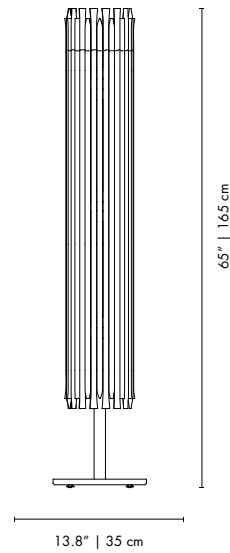

MATHENY | FLOOR

MATERIALS
BODY: Brass

WEIGHT
Approx.: 40 kg | 88 lbs

BULBS (40W)
9 x E27 Bulb (included) (bulbs not included for North America)

DIMENSIONS
HEIGHT: 65" | 165 cm
DIAM: 13.8" | 35 cm

PACKAGE
(Cardboard Box)
WIDTH: 18.11" | 46cm
HEIGHT: 71.5" | 182 cm
DEPTH: 18.11 | 46m
0.385 m³ / 45 Kg