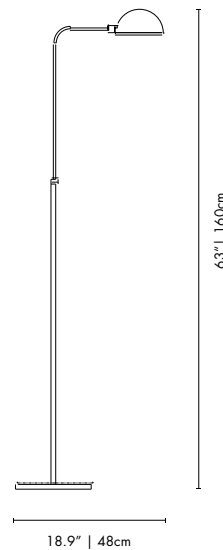

PACKAGE

WIDTH: 17.7" | 45 cm

HEIGHT: 66.9" | 170 cm

DEPTH: 17.7" | 45 cm

0.3442 m³ / 12.7 kg

(Cardboard Box)