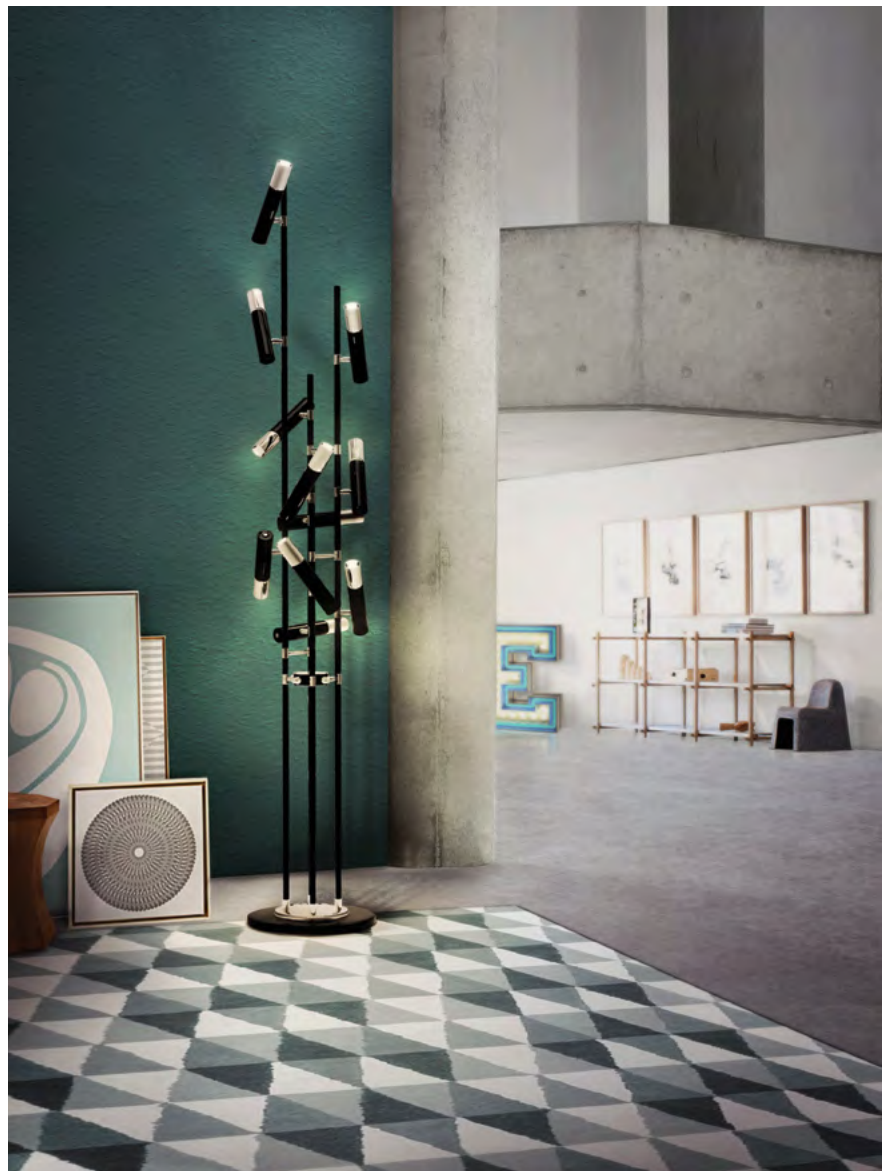

IKE

FLOOR LAMP

Strict northern design rules meets a southern taste. Characterized by the rhythmic composition of its elements, minimalist shapes and clean lines, Ike floor lamp is the result of a collaboration between a Dutch designer and DelightFULL's designers team.

Light up your nordic style living room, bedroom or office with this 70" minimalist floor lamp.

With three adjustable lamp shades with glossy black and gold plated finishes, this Scandinavian floor lamp can light multiple areas, making it the perfect addition to your mid-century modern interior.

All in all, Ike is an elegant brass floor lamp full of refinement and modernity, providing a warm and inviting tone to any room.

MATERIALS

BODY: Brass
SHADE: Brass and Aluminum
BASE: Brass and Aluminum

WEIGHT

Ike 3 - Approx.: 12 kg | 26.4 lbs
Ike 10 - Approx.: 22 kg | 49 lbs

BULBS (40 w)

Ike 3 - 3 x G9 Bulbs (included)
Ike 10 - 10 x G9 Bulbs (included)
(bulbs not included for North America)

DIMENSIONS

Ike 3
HEIGHT: 70.8" | 180 cm
DIAM.: 15.7" | 40cm

Ike 10
HEIGHT: 75.6" | 192 cm
DIAM.: 17.3" | 44cm