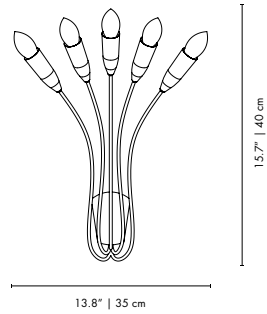

NORAH | WALL

MATERIALS
BODY: Brass
BULB HOLDER: Aluminum

WEIGHT
Approx.: 1 kg | 2.2 lbs

BULBS (40W)
5 x E14 Bulbs (included) (bulbs not included for North America)

DIMENSIONS
HEIGHT: 15.7" | 40 cm
WIDTH: 13.8" | 35 cm
DEPTH: 12.2" | 31 cm

PACKAGE
(Cardboard Box)
HEIGHT: 19.7" | 50 cm
WIDTH: 19.7" | 50 cm
DEPTH: 5.9" | 15 cm
0,038 m³ / 2.5kg