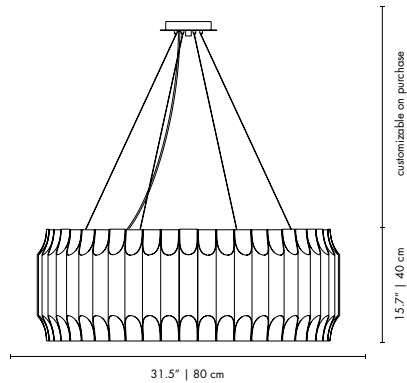

GALLIANO ROUND | SUSPENSION

MATERIALS
BODY: Steel

WEIGHT
Approx.: 60 kg | 132 lbs

BULBS (40W)
70 x G9 Bulbs (included) (bulbs not included for North America)

DIMENSIONS
BODY HEIGHT: 15.7" | 40 cm
DIAM.: 31.5" | 80 cm
CORD HEIGHT: 39.4" | 100 cm
(adjustable)
(customizable on purchase)

PACKAGE
(Plywood Box)
Height: 25.59" | 65cm
Width: 43.31" | 110cm
Depth: 43.31" | 110cm
0.67 m³ / 88 KG