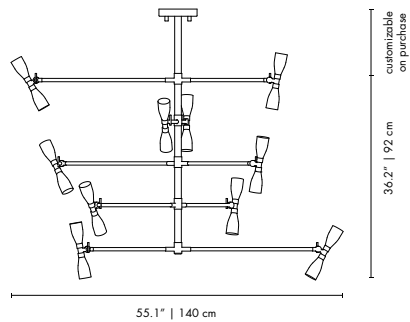

HANK | SUSPENSION

MATERIALS

BODY: Brass
SHADES: Aluminum and Brass

BULBS (40W)

20 x E14 Bulbs (2 per shade - included) (bulbs not included for North America)

DIMENSIONS

DIAM.: 55.1" | 140 cm
HEIGHT: 36.2" | 92 cm
TELESCOPIC TUBE HEIGHT: 27.5" | 70 cm
(customizable on purchase)

PACKAGE

(Plywood Box)

HANNA | SUSPENSION

MATERIALS

BODY: Brass
SHADES: Aluminum and Brass

WEIGHT

Approx.: 67 kg | 147 lbs

BULBS (40W)

25 x E27 Bulbs (1 per shade - included) (bulbs not included for North America)

DIMENSIONS

DIAM.: 39.4" | 100 cm
HEIGHT: 35.4" | 90 cm
CORD HEIGHT: 43.3" | 110 cm
(customizable on purchase)