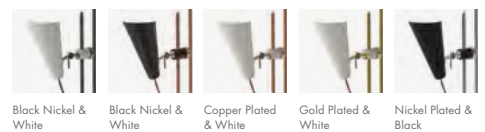

EVANS | FLOOR

MATERIALS
BODY: Brass
SHADE: Aluminum
WIRE: Textile

WEIGHT
Approx.: 8 kg | 17.6 lbs

BULBS (40W)
3 x E27 Bulbs (included) (bulbs not included for North America)

DIMENSIONS
HEIGHT: 74" | 190 cm
DIAM.: 25.6" | 65 cm

PACKAGE
Width: 27.6" | 70 cm
Height: 77.2" | 196 cm
DEPTH: 23.6" | 60 cm
(Cardboard Box)
0.8232 m³ / 21.5 kg