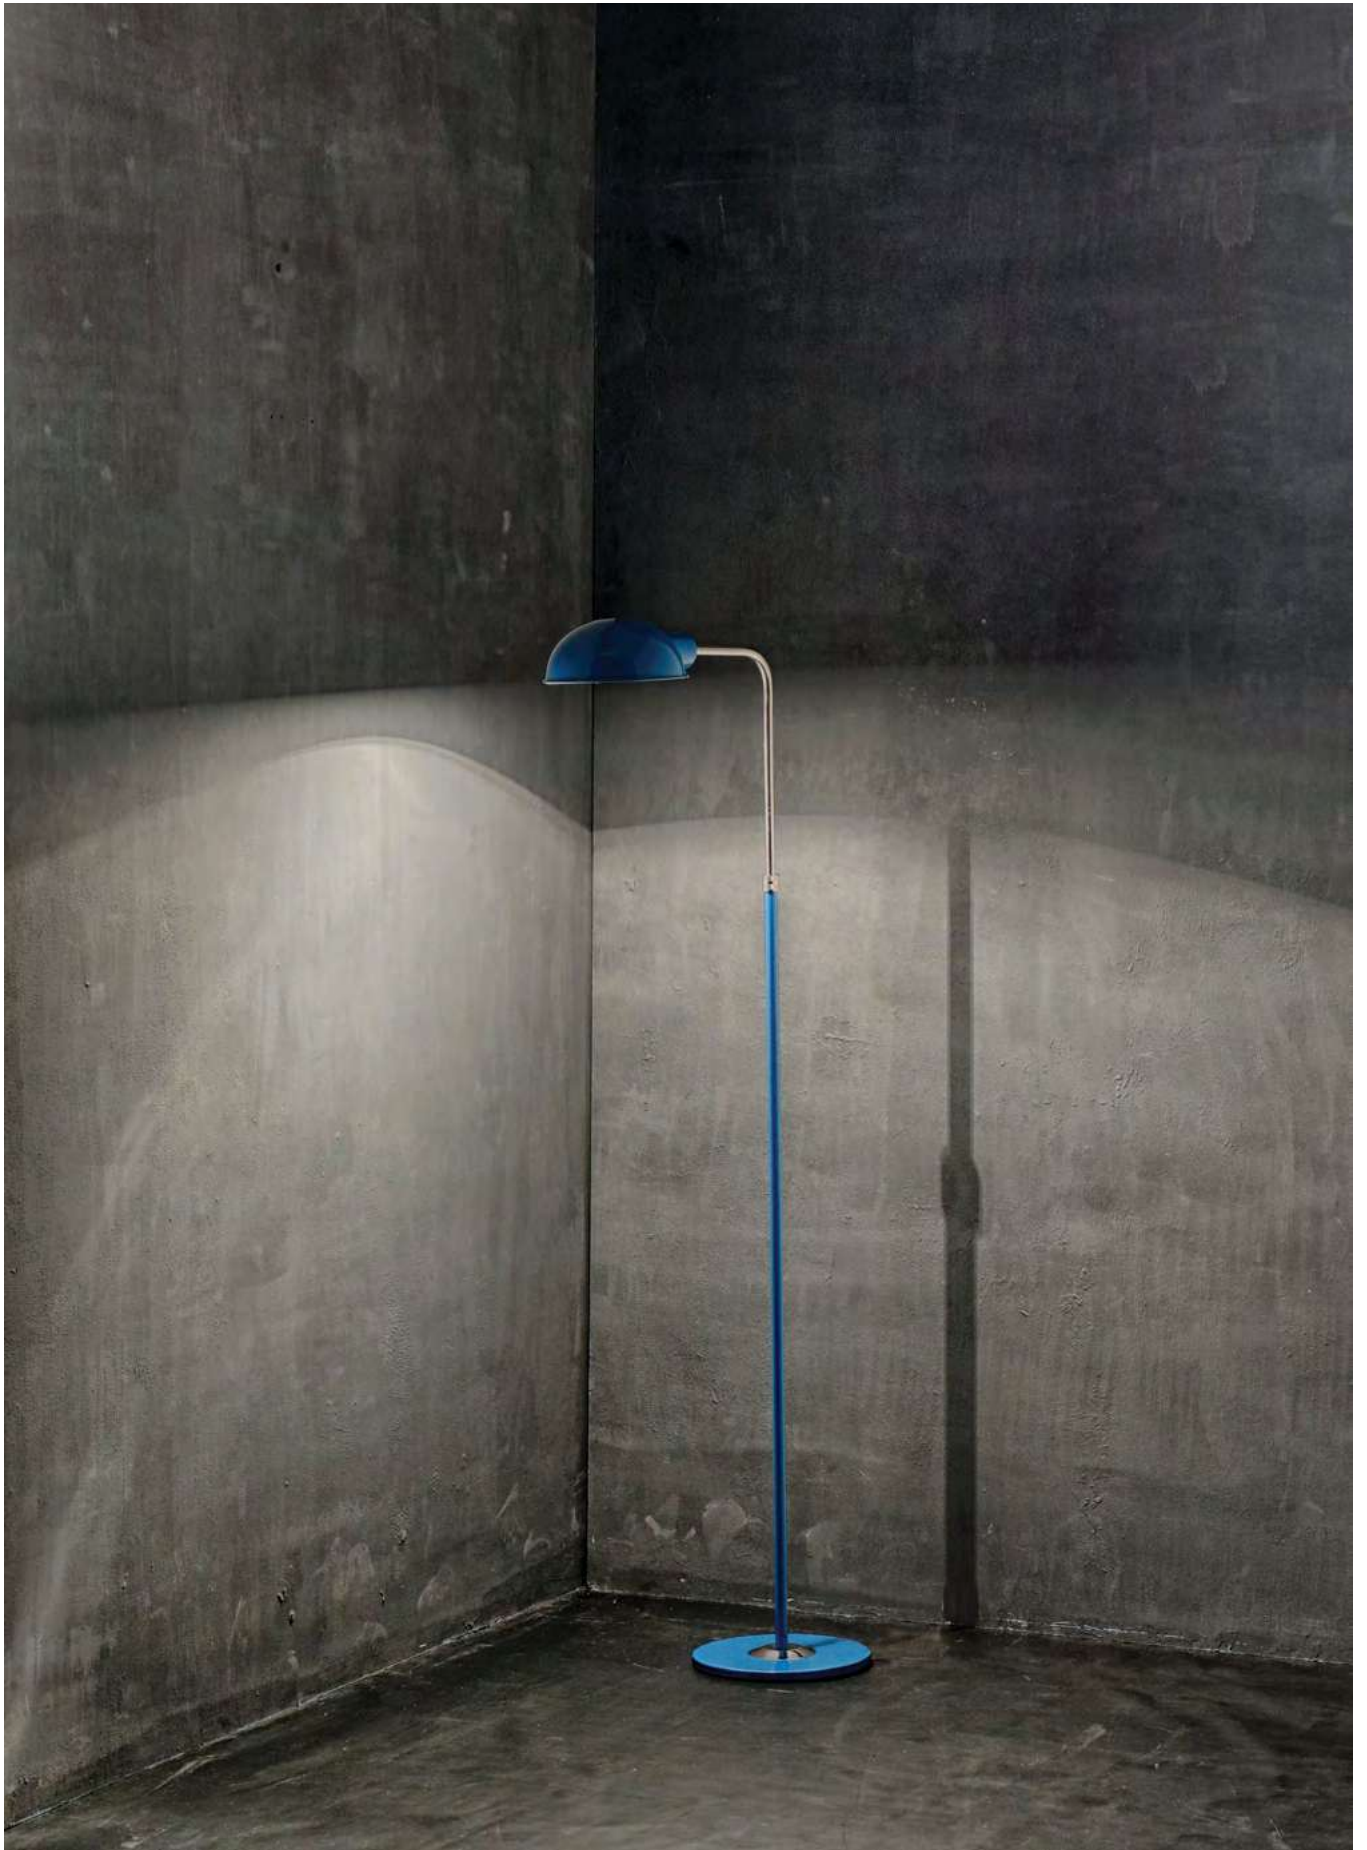

### DIMENSIONS

**WIDTH:** 18.8" | 48 cm

**HEIGHT:** 63" | 160 cm

**DEPTH:** 9.8" | 25 cm

## FLOOR LAMP

Strict northern design rules meets a southern taste. Characterized by the rhythmic composition of its elements, minimalist shapes and clean lines, Ike floor lamp is the result of a collaboration between a Dutch designer and DelightFULL's designers team.