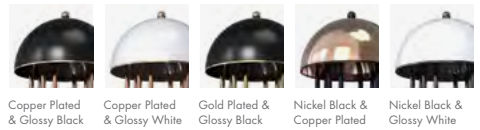

TURNER | FLOOR

MATERIALS
BODY: Brass
SHADE: Aluminum

WEIGHT
Approx.: 23 kg | 50 lbs

BULBS (40W)
4 x G9 Bulbs (included) (bulbs not included for North America)

DIMENSIONS
HEIGHT: 66.9" | 170 cm
DIAM.: 19.7" | 50 cm

PACKAGE
(Cardboard Box)
HEIGHT: 72.8" | 185cm
WIDTH: 29.5" | 75cm
DEPTH: 29.5" | 75cm
1.04 m³ | 38 kg