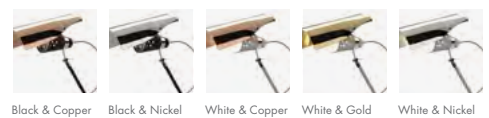

JACKSON | FLOOR

MATERIALS
BODY: Brass
SHADE: Brass and Aluminum
WIRE: Textile

WEIGHT
Approx.: 12 kg | 26.5 lbs

BULBS (40W)
3x G9 Bulbs (included) (bulbs not included for North America)

DIMENSIONS
WIDTH: 31.4" | 80 cm
HEIGHT: 70.8" | 180 cm
DEPTH: 31.4" | 80 cm

PACKAGE
(Cardboard Box)
PACKAGE
WIDTH: 18.1" | 46 cm
HEIGHT: 72.8" | 185 cm
DEPTH: 18.1" | 46 cm

0.777 m³ / 19.2 kg