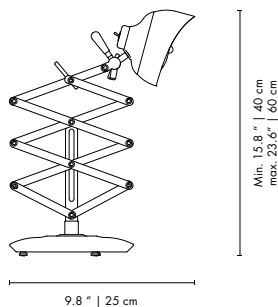

BILLY | TABLE

MATERIALS
BODY: Brass
SHADE: Aluminum and Brass
WIRE: Textile

WEIGHT
Approx.: 5.7 kg | 12.5 lbs

BULBS (40W)
2 x G9 Bulb (included) (bulbs not included for North America)

DIMENSIONS
HEIGHT: Min. 15.8" | 40 cm Max. 23.6" | 60 cm
WIDTH: 9.8" | 25 cm
DEPTH: 7.9" | 20 cm

PACKAGE
(Cardboard Box)
Height: 25.59" | 65cm
Width: 15.75" | 40cm
Depth: 15.75" | 40cm
0.104 m³/9.2 Kg