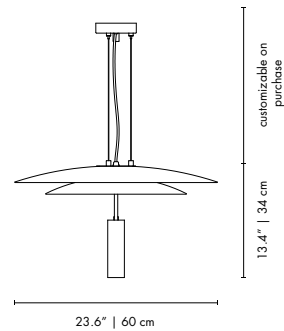

PACKAGE

(Cardboard Box)

Height: 19.69" | 50cm

Width: 29.53" | 75cm

Depth: 29.53" | 75cm

0.28 m³ / 14 kg