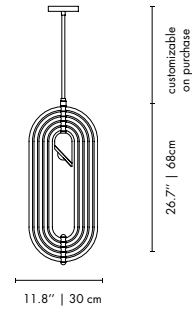

TURNER | SUSPENSION

MATERIALS

BODY: Brass
SHADE: Aluminum

WEIGHT

Approx. 3.5 kg | 7.7 lbs

BULBS (40W)

1 x E27 Bulbs (included) (bulbs not included for North America)

DIMENSIONS

HEIGHT (Body): 26.7" | 68 cm

WIDTH: 11.8" | 30 cm

LENGTH: 11.8" | 30 cm

CORD HEIGHT: Adjustable

PACKAGE

(Cardboard Box)

Height: 32.68" | 83cm

Width: 12.99" | 33cm

Depth: 12.99" | 33cm

0.090 m² / 5.6