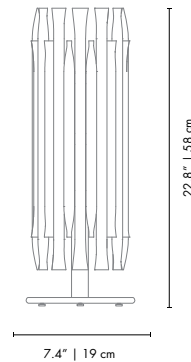

MATHENY | TABLE

MATERIALS
BODY: Brass
BASE: Marble

WEIGHT
Approx.: 11 kg | 24.3 lbs

BULBS (40W)
3 x G9 Bulbs (included) (bulbs not included for North America)

DIMENSIONS
WIDTH: 7.4" | 19 cm
HEIGHT: 22.8" | 58 cm
DEPTH: 7.4" | 19 cm

PACKAGE
(Cardboard Box)
Height: 25.2" | 64cm
Width: 14.57" | 37cm
Depth: 14.57" | 37cm
0.0876 m³ / 14 Kg