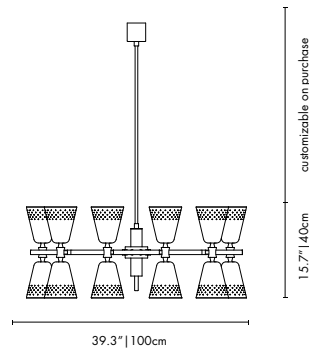

CHARLES | SUSPENSION

MATERIALS
BODY: Brass
SHADE: Brass

WEIGHT
Approx.: 18 kg | 39.6 lbs

BULBS (40W)
20 x E27 Bulbs (included) (bulbs not included for North America)

DIMENSIONS
BODY HEIGHT: 15.7" | 40 cm
DIAM: 39.3" | 100 cm
STANDARD POLE HEIGHT: 35.4" | 90 cm (customizable on purchase)

PACKAGE
(Cardboard Box)
Height: 19.69" | 50cm
Width: 47.24" | 120cm
Depth: 47.24" | 120cm
0.79m³ / 38kg