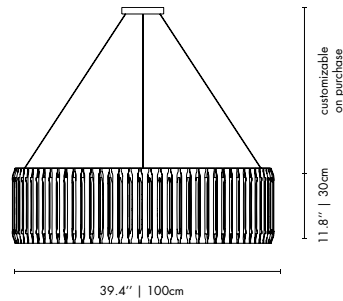

MATHENY | SUSPENSION

MATERIALS
BODY: Brass

WEIGHT
Approx. 50 kg | 110 lbs

BULBS (40W)
24 x G9 Bulbs (included) (for USA not included)

DIMENSIONS
DIAM.: 39.4" | 100 cm
HEIGHT: 11.8" | 30 cm
CORD HEIGHT: 39.4" | 100 cm (adjustable)
(customizable on purchase)

PACKAGE
(Plywood Box)
120 x 120 x 40 cm
0.576 m³ / 68kg

Aged Brass   Black Laquered   Brushed Nickel   Copper Plated   Nickel Plated

MATHENY PENDANT | SUSPENSION

MATERIALS
BODY: Brass

WEIGHT
Approx. 4 kg | 8.8 lbs

BULBS (40W)
6 x G9 Bulbs (included) (for USA not included)

DIMENSIONS
DIAM.: 7" | 18 cm
HEIGHT: 11.8" | 30 cm
CORD HEIGHT: 39.4" | 100 cm (adjustable)
(customizable on purchase)

PACKAGE
(Cardboard Box)
28 x 28 x 40 cm
0.031 m³