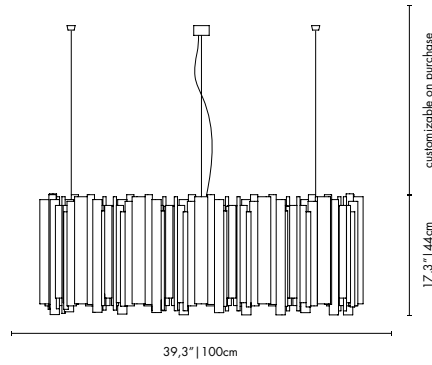

BRUBECK | SUSPENSION

MATERIALS
BODY: Brass

WEIGHT
Approx.: 46 kg | 99 lbs

BULBS (40W)
30 x G9 Bulbs (included) (bulbs not included for North America)

DIMENSIONS
BODY HEIGHT: 17.3" | 44 cm
DIAM: 39.3" | 100 cm
CORD HEIGHT: 39.4" | 100 cm (adjustable)
(customizable on purchase)

PACKAGE
(Plywood Box)
Height: 25.2" | 64cm
Width: 43.31" | 110cm
Depth: 43.31" | 110cm
0.77 m³ / 72 kg

Aged Brass   Brushed Copper   Brushed Nickel   Brushed Gold   Nickel

BRUBECK | PENDANT

MATERIALS
BODY: Brass

WEIGHT
Approx.: 4.5 kg | 9.9 lbs

BULBS (40W)
6 x G9 Bulbs (included) (bulbs not included for North America)

DIMENSIONS
BODY HEIGHT: 17.3" | 44 cm
DIAM: 5.1" | 13 cm
CORD HEIGHT: 39.4" | 100 cm (customizable on purchase)

PACKAGE
(Cardboard Box)
Height: 23.62" | 60cm
Width: 11.81" | 30cm
Depth: 8.66" | 22cm
0.04m³ / 6Kg