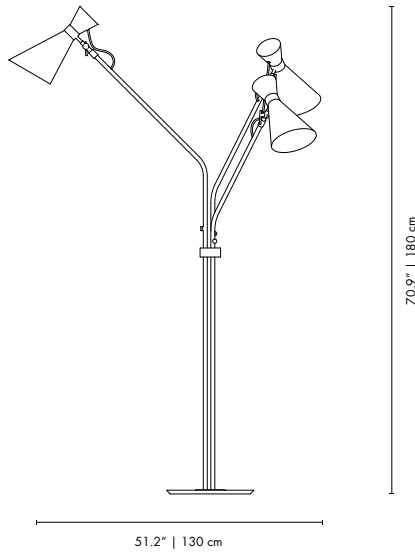

SIMONE | FLOOR

MATERIALS
BODY: Brass
SHADE: Aluminum
Wire: Textile

WEIGHT
Approx.: 15 kg | 33 lbs

BULBS (40W)
3 x E27 Bulbs (included) (bulbs not included for North America)

DIMENSIONS
HEIGHT: 70.9" | 180 cm
WIDTH: 51.2" | 130 cm
DEPTH: 39.4" | 100 cm

PACKAGE
(Cardboard Box)
WIDTH: 27.5" | 70cm
HEIGHT: 80.7" | 205cm
DEPTH: 22.8" | 58cm
0.8323 m³ / 30kg