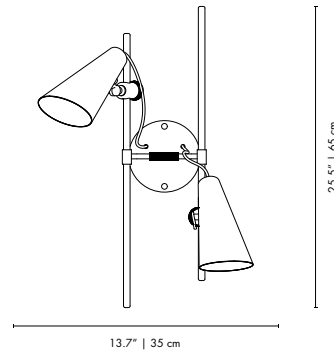

EVANS | WALL

MATERIALS
BODY: Brass
SHADE: Aluminum
WIRE: Textile

WEIGHT
Approx.: 5 kg | 11 lbs

BULBS (40W)
2 x E27 Bulbs (included) (bulbs not included for North America)

DIMENSIONS
HEIGHT: 25.5" | 65 cm
WIDTH: 13.7" | 35 cm
DEPTH: 11.8" | 30 cm

PACKAGE
(Cardboard Box)
HEIGHT: 33.1" | 84 cm
WIDTH: 13" | 33 cm
DEPTH: 13" | 33 cm
0.091 m³ / 7kg

GALLIANO | WALL

MATERIALS
BODY: Steel

WEIGHT
Approx.: 1 kg | 2.2 lbs (per tube)

BULBS (40W)
2 x E27 Bulbs (included) (bulbs not included for North America)

DIMENSIONS
HEIGHT: 15.6" | 39.5 cm
WIDTH: 2.6" | 6.5 cm
DEPTH: 3.4" | 8.5 cm

PACKAGE
(Cardboard Box)
HEIGHT: 21.7" | 55 cm
WIDTH: 7.1" | 18 cm
DEPTH: 4.7" | 12 cm
0.012 m³ / 2 Kg