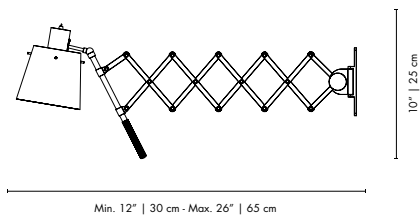

PASTORIUS | WALL

MATERIALS
BODY: Brass
SHADE: Aluminum
HANDLE: Steel
WIRE: Textile

WEIGHT
Approx.: 3 kg | 8.8 lbs

BULBS (40W)
1 x E27 Bulb (included) (bulbs not included for North America)

DIMENSIONS
HEIGHT: 10" | 25 cm
DEPTH: Min. 12" | 30 cm - Max. 25.6" | 65 cm
WIDTH: 5.9" | 15 cm

PACKAGE
(Cardboard Box)
HEIGHT: 22.8" | 58 cm
DEPTH: 22.8" | 58 cm
WIDTH: 7.9" | 20 cm
0.067 m³ / 4 kg