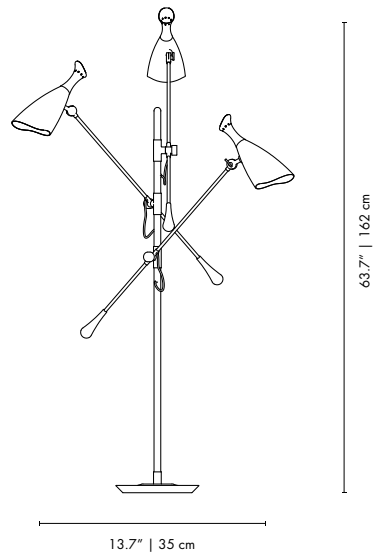

DUKE | FLOOR

MATERIALS
BODY: Brass
SHADE: Aluminum and Brass
WIRE: Textile

WEIGHT
Approx.: 18 kg | 39.68 lbs

BULBS (40W)
9x G9 Bulbs (included) (bulbs not included for North America)

DIMENSIONS
HEIGHT: 63.7" | 162 cm
BASE DIAM.: 13.8" | 35 cm

PACKAGE
(Cardboard Box)
WIDTH: 27.5" | 70 cm
HEIGHT: 64.9" | 165 cm
DEPTH: 23.6" | 60 cm
0.693 m³ / 29 kg