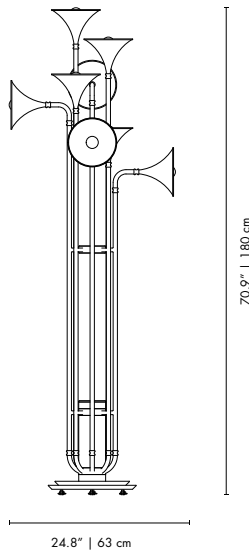

BOTTI | FLOOR

MATERIALS
BODY: Brass
SHADE: Brass

WEIGHT
Approx.: 18 kg | 39.7 lbs

BULBS (40W)
8 x E14 Reflector Bulbs (included) (bulbs not included for North America)

DIMENSIONS
HEIGHT: 70.9" | 180 cm
DEPTH: 24.8" | 63 cm

PACKAGE
(Cardboard Box)
WIDTH: 29.5" | 75 cm
HEIGHT: 74.8" | 190 cm
DEPTH: 29.5" | 75 cm
1.0687 m³ / 34.3 kg

BRUBECK | FLOOR

MATERIALS
BODY: Brass
BASE: Steel

WEIGHT
Approx.: 22 kg | 48.5 lbs

BULBS (40W)
6 x E27 Bulbs (included) (bulbs not included for North America)

DIMENSIONS
HEIGHT: 65.7" | 167 cm
DEPTH: 13" | 33 cm

PACKAGE
(Cardboard Box)
WIDTH: 18.5" | 47 cm
HEIGHT: 72.8" | 185 cm
DEPTH: 18.5" | 47 cm
0.3382 m³ / 37.5 kg