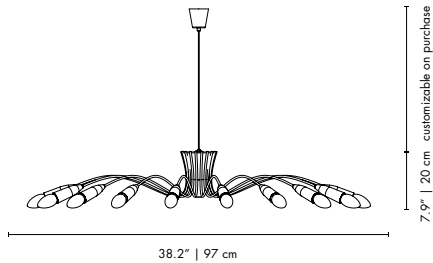

NORAH | SUSPENSION

MATERIALS
BODY: Brass
BULB HOLDER: Aluminum

WEIGHT
Approx.: 5.8 kg | 12.8 lbs

BULBS (40W)
17 x E14 Bulbs (included) (E12 for USA not included)

DIMENSIONS
HEIGHT: 7.9" | 20 cm
DIAM.: 38.2" | 97 cm
POLE HEIGHT: 27.5" | 70 cm
(customizable on purchase)

PACKAGE
(Cardboard Box)
110 x 110 x 40 cm
0.484 m³ / 20 kg