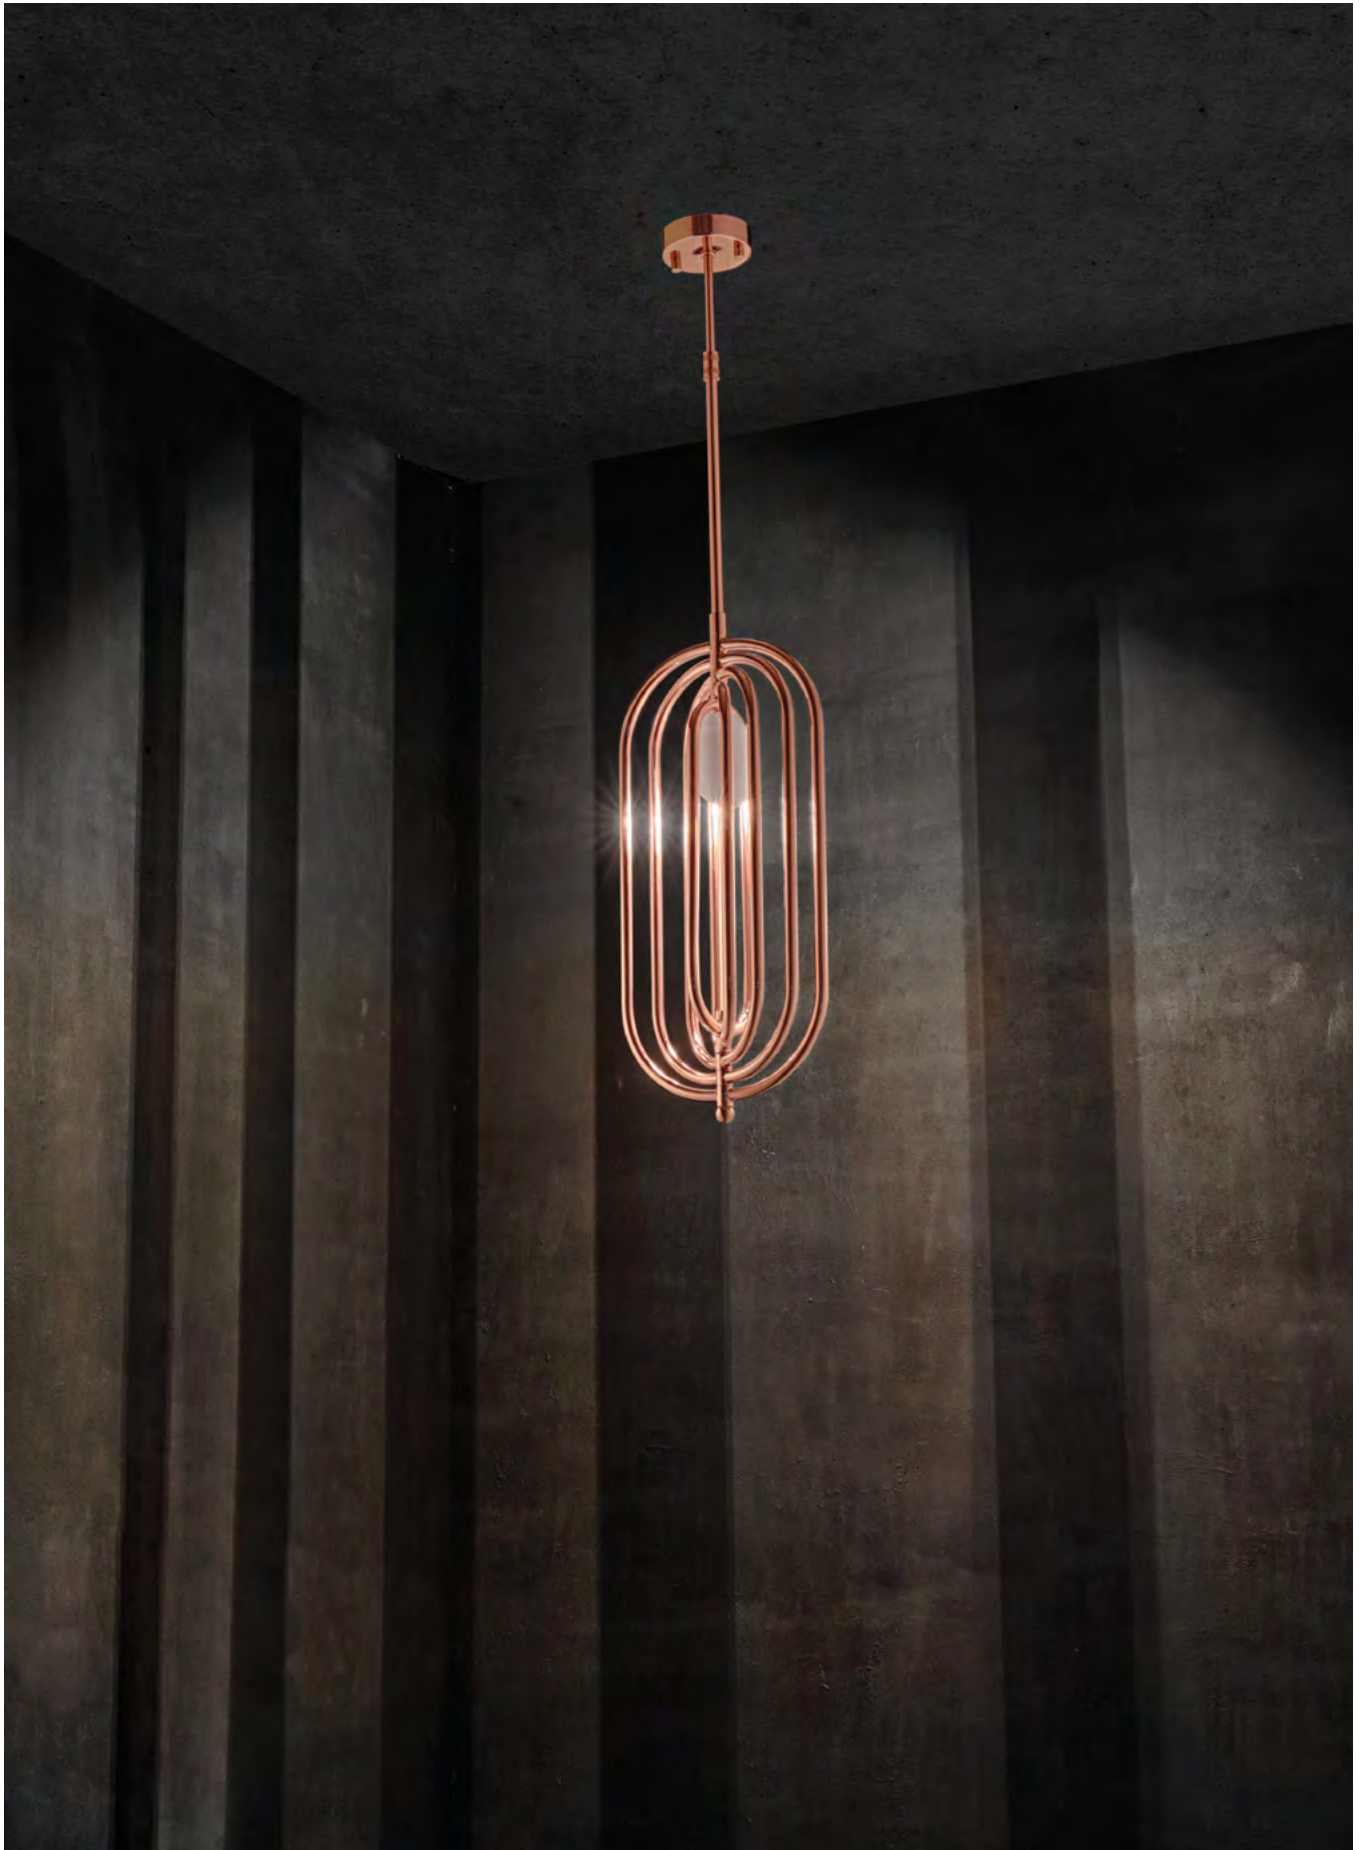

### DIMENSIONS

HEIGHT (Body): 26.7" | 68 cm  
WIDTH: 11.8" | 30 cm  
LENGTH: 11.8" | 30 cm  
CORD HEIGHT: Adjustable