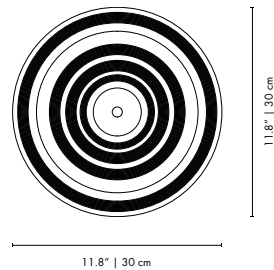

HENDRIX | WALL

MATERIALS
BODY: Brass

WEIGHT
Approx.: 2 kg | 4 lbs

BULBS (40W)
3x G9 Bulbs (included) (bulbs not included for North America)

DIMENSIONS
Diam.: 11.8" | 30 cm
Depth: 3.5" | 9 cm

PACKAGE
(Cardboard Box)
HEIGHT: 15.8" | 40 cm
WIDTH: 15.8" | 40 cm
DEPTH: 5.9" | 15 cm
0.024 m³ / 3.2 kg