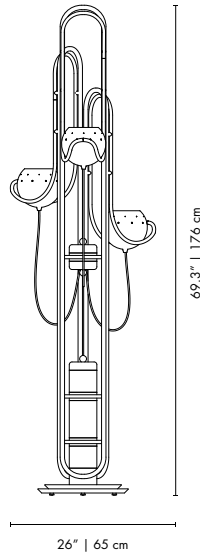

NEIL | FLOOR

MATERIALS
BODY: Brass
SHADE: Aluminum
WIRE: Textile

WEIGHT
Approx.: 20 kg | 44.1 lbs

BULBS (40W)
3 x E27 Bulb (included) (bulbs not included for North America)

DIMENSIONS
HEIGHT: 69.3" | 176 cm
DIAM: 26" | 65 cm

PACKAGE
(Cardboard Box)
HEIGHT: 72.8" | 185 cm
WIDTH: 29.5" | 75cm
DEPTH: 29.5" | 75m
1.04 m³ / 37 kg