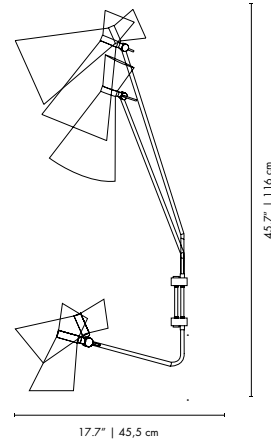

SIMONE | WALL

MATERIALS
BODY: Brass
SHADE: Aluminum
WIRE: Textile

WEIGHT
Approx.: 9 kg | 19.8 lbs

BULBS (40W)
3 x E27 Bulb (included) (bulbs not included for North America)

DIMENSIONS
HEIGHT: 45.7" | 116 cm
WIDTH: 17.7" | 45.5 cm
DEPTH: 17.7" | 45.5 cm

PACKAGE
(Cardboard Box)
HEIGHT: 53.5" | 136 cm
WIDTH: 23.6" | 60 cm
DEPTH: 27.6" | 70 cm
0.5712 m³ / 16.5 kg