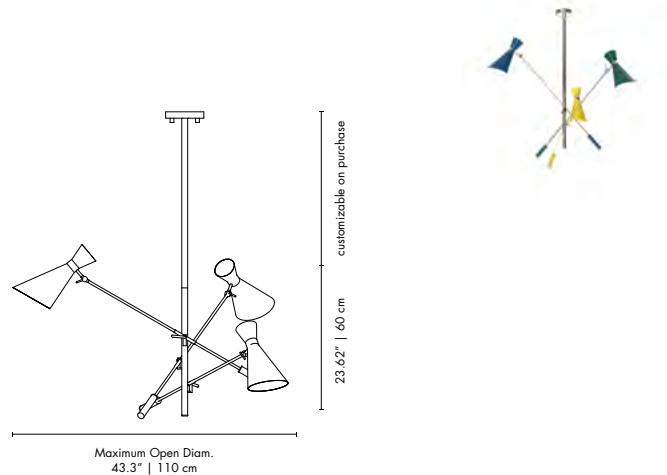

STANLEY | SUSPENSION

MATERIALS
BODY: Brass
SHADE: Aluminum
COUNTER WEIGHT: Steel

WEIGHT
Approx. 15 kg | 33 lbs

BULBS (40W)
3 x E27 Bulbs (included) (bulbs not included for North America)

DIMENSIONS
TOTAL CENTRAL ROD HEIGHT
(from the bottom to the connection with adjustable point): 23.62" | 60 cm
ADJUSTABLE POLE HEIGHT: (customizable on purchase)
Maximum Open DIAM: 43.3" | 110 cm

PACKAGE
(Cardboard Box)
Height: 51.18" | 130cm
Width: 39.37" | 100cm
Depth: 25.59" | 65cm
0.845 m³ / 26.3