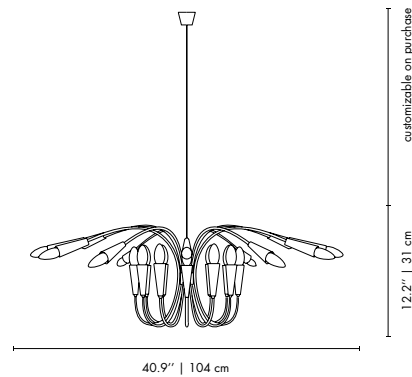

AMY | SUSPENSION

MATERIALS

BODY: Brass and Aluminum
SHADE: Aluminum

WEIGHT

Approx.: 15 kg | 33 lbs

BULBS (40W)

10 x E14 Bulbs (included) (bulbs not included for North America)

DIMENSIONS

HEIGHT: 33" | 85 cm
Maximum Open DIAM: 37.4" | 95 cm
TELESCOPIC TUBE: 5.9" - 17.7" | 15 - 45 cm
TELESCOPIC TUBE HEIGHT: 27.5" | 70 cm
(customizable on purchase)

PACKAGE

(Cardboard Box)
Height: 34.65" | 88cm
Width: 33.07" | 84cm
Depth: 33.07" | 84cm
0.6209 m³/ 21 kg

ARETHA | SUSPENSION

MATERIALS

BODY: Brass
BULB HOLDER: Aluminum

WEIGHT

Approx.: 7 kg | 15.4 lbs

BULBS (40W)

24 x E14 Bulbs (included) (bulbs not included for North America)

DIMENSIONS

BODY HEIGHT: 12.2" | 31 cm
DIAM: 40.9" | 104 cm
STANDARD POLE HEIGHT: 39.4" | 100 cm
(customizable on purchase)

PACKAGE

(Cardboard Box)
Height: 16.93" | 43cm
Width: 46.67" | 116cm
Depth: 46.67" | 116cm
0.5786 m³/21 kg