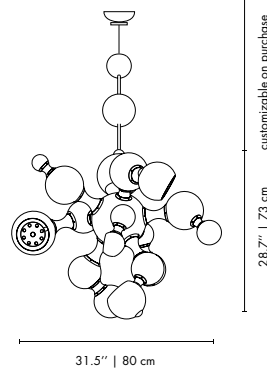

ATOMIC | SUSPENSION

MATERIALS

BODY: Brass and Steel
SHADES: Steel

WEIGHT

Approx: 25 kg | 55.1 lbs

BULBS (40W)

8x G9 Bulbs (bulbs not included for North America)

DIMENSIONS

TOTAL HEIGHT: 47.24" | 120cm

BODY HEIGHT: 28.7" | 73 cm

POLE HEIGHT: 18.5" | 47cm

STANDARD CABLE HEIGHT 100cm: (customizable on purchase)

DIAM: 31.5" | 80 cm

CORD HEIGHT: Adjustable 39.4" | 100 cm
(customizable on purchase)

PACKAGE

(Cardboard Box)

Height: 39.37" | 100cm

Width: 33.46" | 85cm

Depth: 33.46" | 85cm

100 x 85 x 85 cm

0.7225 m³ / 27 kg

ATOMIC CEILING | SUSPENSION

MATERIALS

BODY: Brass and Steel
SHADES: Steel

WEIGHT

Approx: 20 kg | 44 lbs

BULBS (40W)

8x G9 Bulbs (bulbs not included for North America)

DIMENSIONS

HEIGHT: 19.7" | 50 cm

DIAM: 34.6" | 88 cm