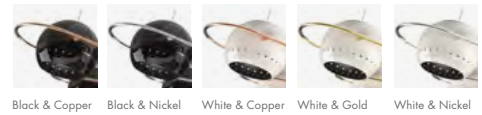

NEIL | FLOOR

MATERIALS
BODY: Brass
SHADE: Aluminum
WIRE: Textile

WEIGHT
Approx.: 20 kg | 44.1 lbs

BULBS (40W)
3 x E27 Bulb (included) (bulbs not included for North America)

DIMENSIONS
HEIGHT: 69.3" | 176 cm
DIAM: 26" | 65 cm

PACKAGE
(Cardboard Box)
HEIGHT: 72.8" | 185 cm
WIDTH: 29.5" | 75cm
DEPTH: 29.5" | 75m
1.04 m³ / 37 kg