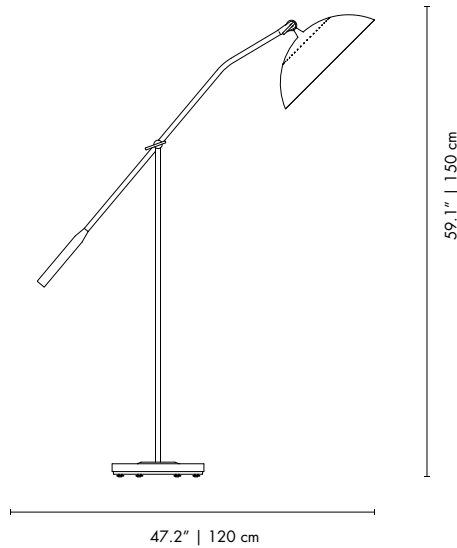

PACKAGE

(Cardboard Box)
WIDTH: 26.7" | 68cm
HEIGHT: 65" | 165cm
DEPTH: 23.2" | 59 cm
0.662 m³ / 23kg