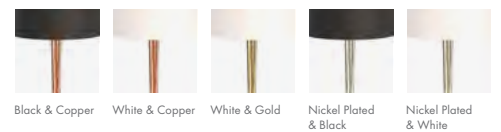

MILES | FLOOR

MATERIALS
BODY: Brass
SHADE: Aluminum
BASE: Marble Portoro (Polished)

WEIGHT
Approx.: 18.5 kg | 40.8 lbs

BULBS (40W)
4 x E27 Bulb (included) (bulbs not included for North America)

DIMENSIONS
HEIGHT: 69.7" | 177 cm
DIAM: 25.6" | 65 cm

PACKAGE
(Cardboard Box)
Vol.1
WIDTH: 17.7" | 45cm
HEIGHT: 70.8" | 180 cm
DEPTH: 17.7" | 45m
0.294m³
Vol.2
WIDTH: 27.5" | 70cm
HEIGHT: 23.6" | 60cm
DEPTH: 27.5" | 70m
0.364 m³
37 kg