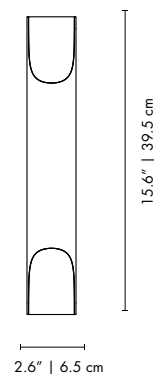

Black & Grey

Gold & White

White & Gold

White & Grey