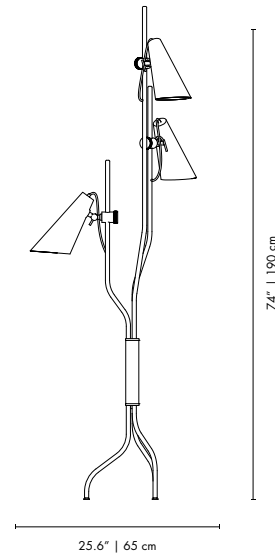

EVANS | FLOOR

MATERIALS
BODY: Brass
SHADE: Aluminum
WIRE: Textile

WEIGHT
Approx.: 8 kg | 17.6 lbs

BULBS (40W)
3 x E27 Bulbs (included) (bulbs not included for North America)

DIMENSIONS
HEIGHT: 74" | 190 cm
DIAM.: 25.6" | 65 cm

PACKAGE
Width: 27.6" | 70 cm
Height: 77.2" | 196 cm
DEPTH: 23.6" | 60 cm
(Cardboard Box)
0.8232 m³ / 21.5 kg