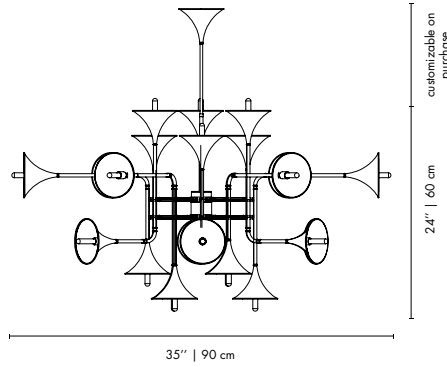

BOTTI 90 | SUSPENSION

MATERIALS
BODY: Brass

WEIGHT
Approx: 11 kg | 24.3lbs

BULBS (40W)
24x E27 Bulbs (bulbs not included for North America)

DIMENSIONS
HEIGHT: 24" | 60 cm
DIAM: 35" | 90 cm
POLE HEIGHT: 27.6" | 70 cm (customizable on purchase)

PACKAGE
(Cardboard Box)
Height: 29.53" | 75cm
Width: 43.31" | 110cm
Depth: 43.31" | 110cm
0.9075 m³ / 30 kg