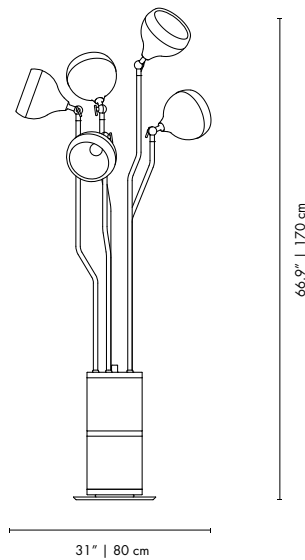

HANNA | FLOOR

MATERIALS

BODY: Brass

SHADE: Brass and Aluminum

BASE: Marble Estremoz (Polished)

WEIGHT

Approx.: 34 kg | 75 lbs

BULBS (40W)

5 x E27 Bulbs (included) (bulbs not included for North America)

DIMENSIONS

HEIGHT: 66.9" | 170 cm

MAX DIAM.: 31.5" | 80 cm

PACKAGE

(Cardboard Box)

Vol.1

Width: 14.6" | 37 cm

Height: 23.6" | 60 cm

DEPTH: 14.6" | 37 cm

Vol.2

Width: 27.6" | 70 cm

Height: 57.1" | 145 cm

DEPTH: 23.6" | 60 cm

0.08 + 0.6 m³ / 55kg

HERBIE | FLOOR

MATERIALS

BODY: Brass

SHADE: Aluminum

WEIGHT

Approx.: 6.5 kg | 14.3 lbs

BULBS (40W)

1 x E27 Bulbs (included) (bulbs not included for North America)

DIMENSIONS

WIDTH: 18.8" | 48 cm

HEIGHT: 63" | 160 cm

DEPTH: 9.8" | 25 cm