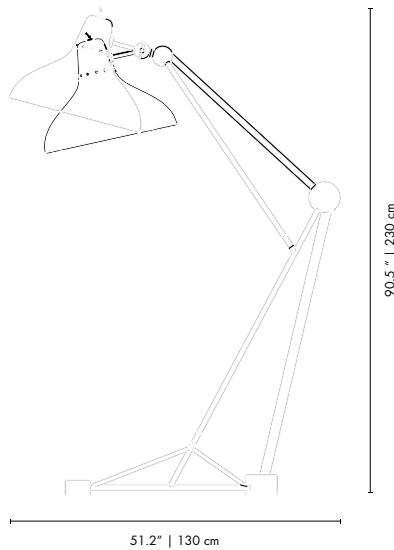

COLTRANE | FLOOR

MATERIALS
BODY: Brass and Aluminum
SHADE: Steel

WEIGHT
Approx.: 15 kg | 33 lbs

BULBS (40W)
6 x Gu10 Bulbs (included) (bulbs not included for North America)

DIMENSIONS
HEIGHT: 68.9" | 175 cm
DIAM.: 11.8" | 30 cm

PACKAGE
(Cardboard Box)
WIDTH: 18.1" | 46 cm
HEIGHT: 78.7" | 200 cm
DEPTH: 18.1" | 46 cm
0.4232 m³ / 26 kg

DIANA XL | FLOOR

MATERIALS
BODY: Steel
SHADE: Aluminum

WEIGHT
Approx.: 45 kg | 39.7 lbs

BULBS (40W)
1 x E27 Bulb (included) (bulbs not included for North America)

DIMENSIONS
WIDTH: 51.2" | 130 cm
HEIGHT: 90.5" | 230 cm
DEPTH: 59" | 150 cm

PACKAGE
(Cardboard Boxes)
Vol.1:
WIDTH: 47.2" | 120 cm
HEIGHT: 47.2" | 120 cm
DEPTH: 17.7" | 45 cm

Vol.2:
WIDTH: 29.5" | 75 cm
HEIGHT: 29.5" | 75 cm
DEPTH: 24.4" | 62 cm
0.65 + 0.35 m³ / 61 kg