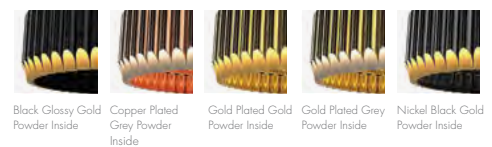

GALLIANO PENDANT | SUSPENSION

MATERIALS
BODY: Steel

WEIGHT
Approx.: 3 kg | 6.6 lbs

BULBS (40W)
6x E27 Bulbs (included) (bulbs not included for North America)

DIMENSIONS
HEIGHT: 20.5" | 52 cm
DIAM.: 6.3" | 16 cm
POLE HEIGHT: 39.4" | 100 cm (adjustable)
(customizable on purchase)

PACKAGE
(Cardboard Box)
Height: 23.62" | 60cm
Width: 11.81" | 30cm
Depth: 8.66" | 22cm
0.0396 m³ / 5.2 Kg