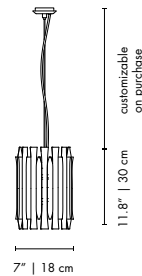

Aged Brass   Black Laquered   Brushed Nickel   Copper Plated   Nickel Plated