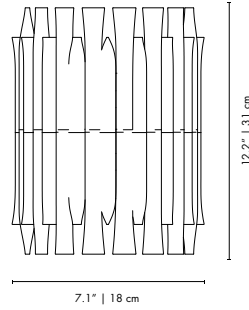

MATHENY | WALL

MATERIALS
BODY: Brass

WEIGHT
Approx.: 2 kg | 4.4 lbs

BULBS (40W)
4 x G9 Bulbs (included) (bulbs not included for North America)

DIMENSIONS
HEIGHT: 12.2" | 31 cm
WIDTH: 7.1" | 18 cm
DEPTH: 4.7" | 12 cm

PACKAGE
(Cardboard Box)
HEIGHT: 19.7" | 50 cm
WIDTH: 11.8" | 30 cm
DEPTH: 8.7" | 22 cm
0.033m³/ 4.1 kg