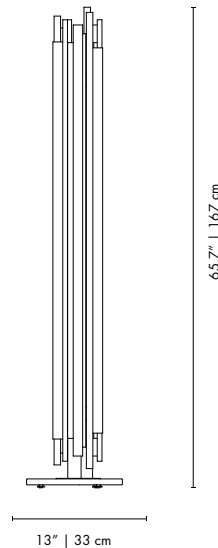

BOTTI | FLOOR

MATERIALS
BODY: Brass
SHADE: Brass

WEIGHT
Approx.: 18 kg | 39.7 lbs

BULBS (40W)
8 x E14 Reflector Bulbs (included) (bulbs not included for North America)

DIMENSIONS
HEIGHT: 70.9" | 180 cm
DEPTH: 24.8" | 63 cm

PACKAGE
(Cardboard Box)
WIDTH: 29.5" | 75 cm
HEIGHT: 74.8" | 190 cm
DEPTH: 29.5" | 75 cm
1.0687 m³ / 34.3 kg

BRUBECK | FLOOR

MATERIALS
BODY: Brass
BASE: Steel

WEIGHT
Approx.: 22 kg | 48.5 lbs

BULBS (40W)
6 x E27 Bulbs (included) (bulbs not included for North America)

DIMENSIONS
HEIGHT: 65.7" | 167 cm
DEPTH: 13" | 33 cm

PACKAGE
(Cardboard Box)
WIDTH: 18.5" | 47 cm
HEIGHT: 72.8" | 185 cm
DEPTH: 18.5" | 47 cm
0.3382 m³ / 37.5 kg