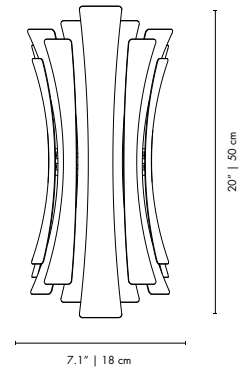

ETTA | WALL

MATERIALS
BODY: Brass

WEIGHT
Approx.: 6 kg | 13.2 lbs

BULBS (40W)
4 x G9 Bulbs (included) (bulbs not included for North America)

DIMENSIONS
HEIGHT: 20" | 50 cm
WIDTH: 7.1" | 18 cm
DEPTH: 7.1" | 18 cm

PACKAGE
(Cardboard Box)
HEIGHT: 23.6" | 60 cm
WIDTH: 7.8" | 20 cm
DEPTH: 11.8" | 30 cm
0.036 m³ / 4.8 kg