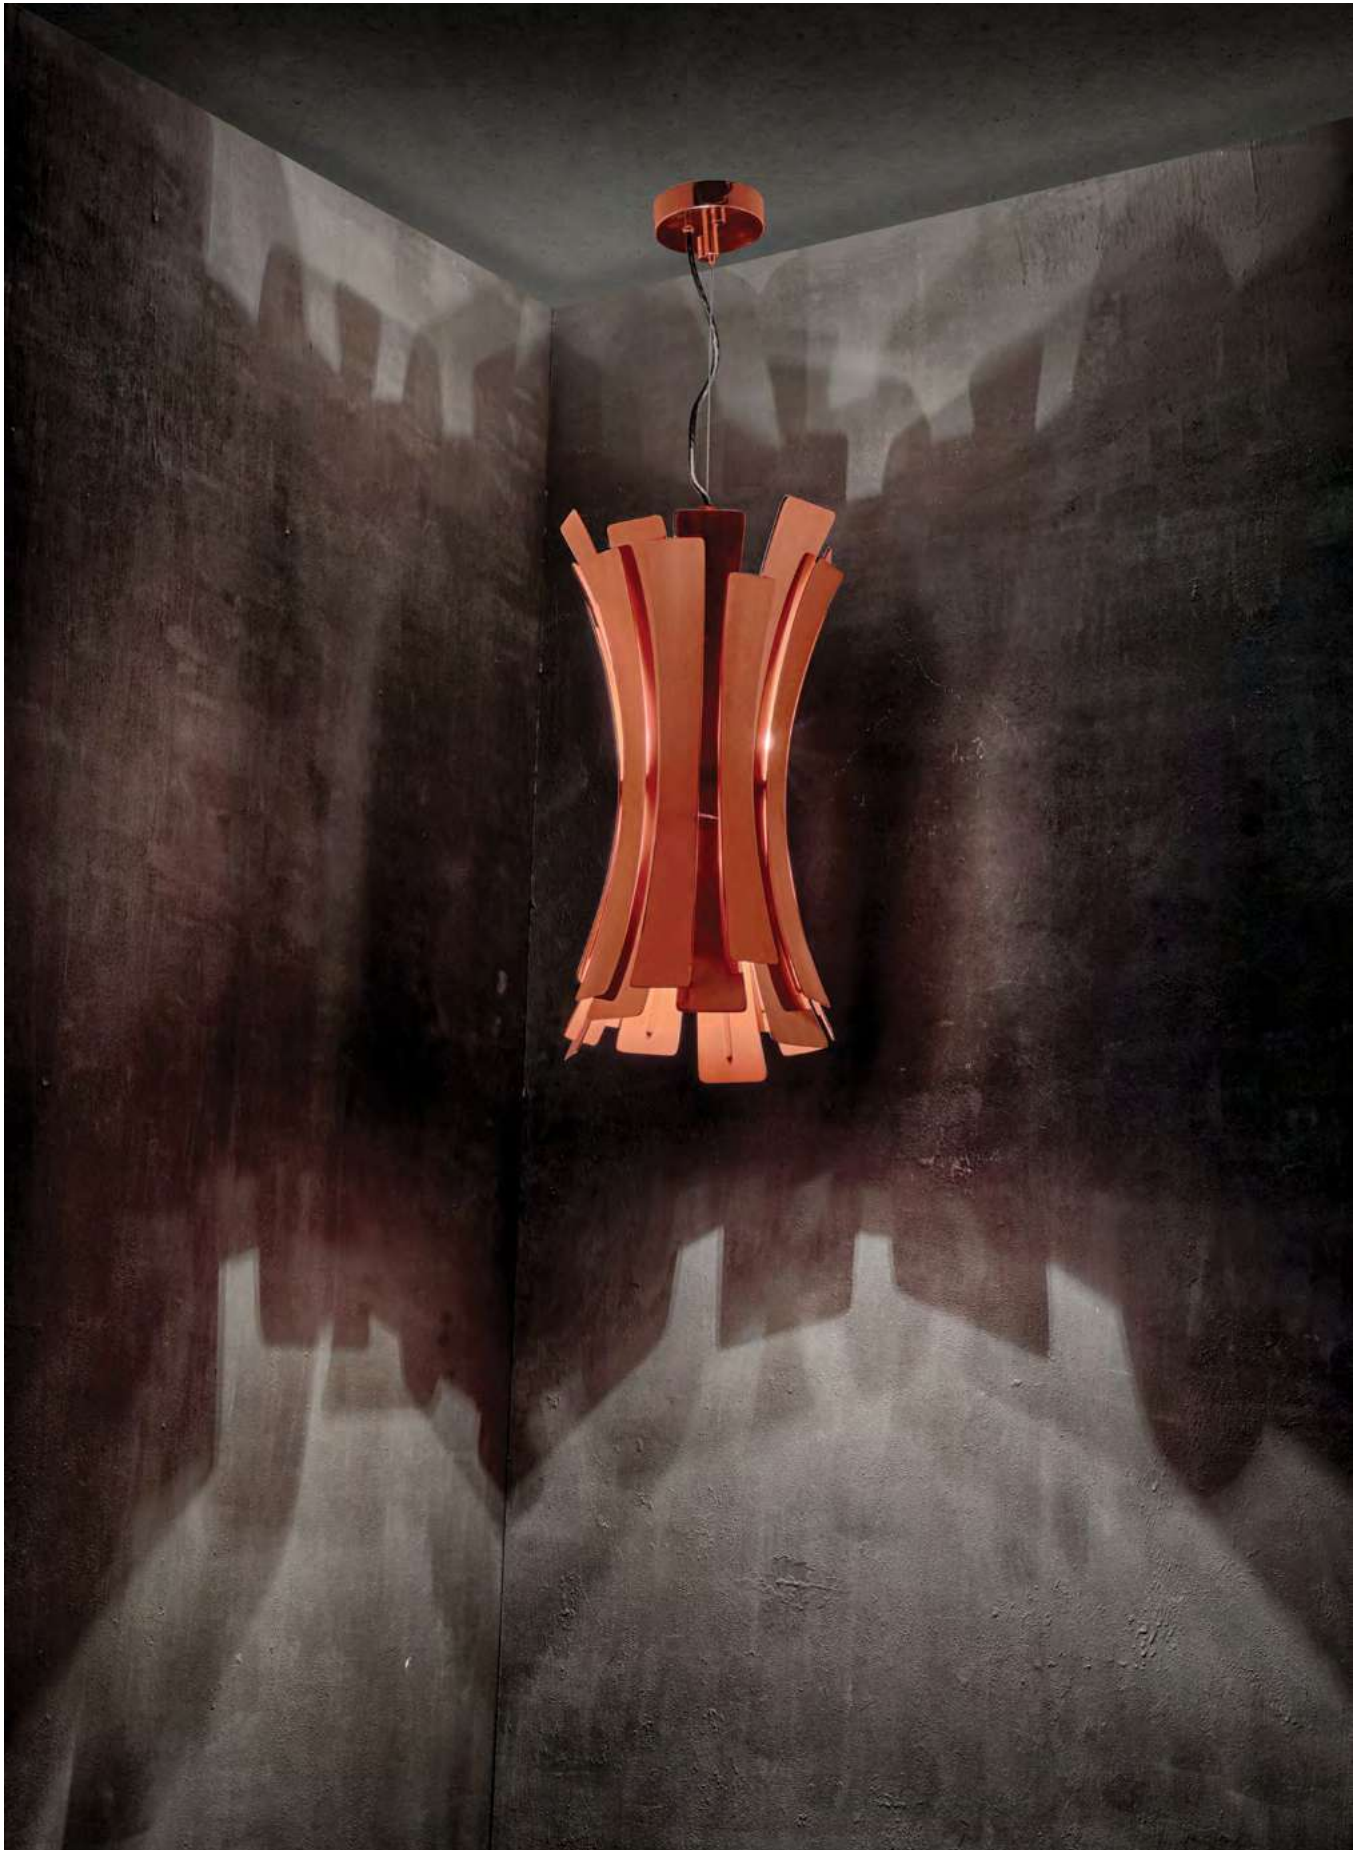

## PENDANT LAMP

Etta pendant lamp boasts a nostalgic and feminine retro glow, courtesy of the jazz singer Etta Jones, which was the inspiration for this curvy lighting fixture. Etta is a luxurious pendant light with 20 different brass leaves, which are all shaped and assembled by hand by DelightFULL's skilled artisans. Etta's standard copper plated finish helps to provide a soft and warm light, that is cast through its layers, giving a romantic ambiance to any setting. Nevertheless, keep in mind that this mid-century suspended light can be customized according to your needs and requests. It is the ideal copper pendant lamp for a sophisticated kitchen design, but it can also be used as a suspended bedside lamp.

### DIMENSIONS

**BODY HEIGHT:** 23.6" | 60 cm  
**DIAM:** 11.8" | 30 cm  
**CORD HEIGHT:** 39.4" | 100 cm (adjustable)  
(customizable on purchase)