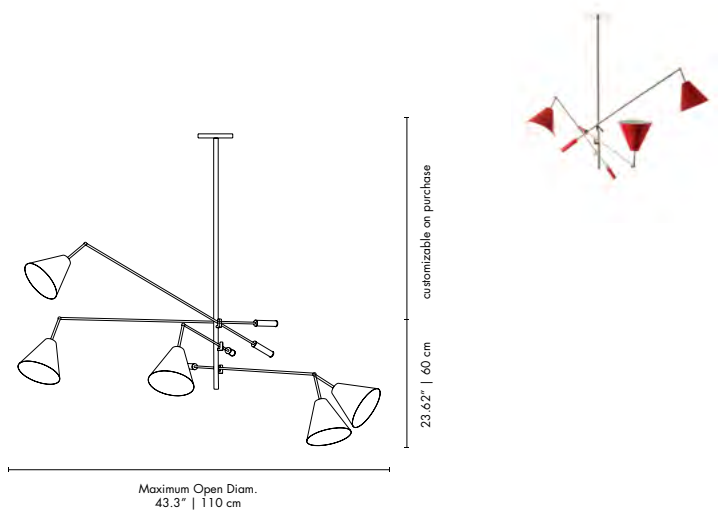

SINATRA | SUSPENSION

MATERIALS
BODY: Brass
SHADE: Aluminum
COUNTER WEIGHT: Steel

WEIGHT
Approx. 15 kg | 33 lbs

BULBS (40W)
3 x E27 Bulbs (included) (bulbs not included for North America)

DIMENSIONS
TOTAL CENTRAL ROD HEIGHT
(from the bottom to the connection with adjustable point): 23.62"
| 60 cm
ADJUSTABLE POLE HEIGHT: (customizable on purchase)
Maximum Open DIAM: 43.3" | 110 cm

PACKAGE
(Cardboard Box)
Height: 51.18" | 130cm
Width: 23.62" | 60cm
Depth: 27.56" | 70cm
0.546 m³ / 20 kg