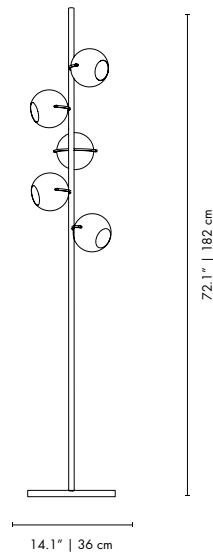

SCOFIELD | FLOOR

MATERIALS
BODY: Brass
SHADE: Aluminum and Brass
Wire: Textile

WEIGHT
Approx.: 12 kg | 26.5 lbs

BULBS (40W)
5 x Gu10 Bulbs (included) (bulbs not included for North America)

DIMENSIONS
HEIGHT: 71.6" | 182 cm
DIAM.: 14.1" | 36 cm

PACKAGE
(Cardboard Box)
HEIGHT: 62.20" | 190cm
WIDTH: 27.5" | 70cm
DEPTH: 23.6" | 60cm
0.798 m³ / 24.4 kg