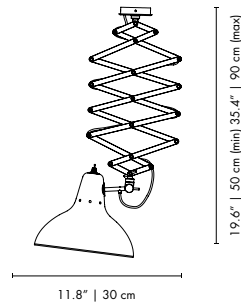

DIANA | SUSPENSION

MATERIALS
BODY: Brass
SHADE: Aluminium
WIRE: Textile

WEIGHT
Approx.: 5 kg | 11 lbs

BULBS (40W)
1 x E27 Bulb (included) (bulbs not included for North America)

DIMENSIONS
WIDTH: 11.8" | 30 cm
HEIGHT: 19.6" | 50 cm (min) 35.4" | 90 cm (max)
LENGTH: 17.7" | 45 cm

PACKAGE
(Cardboard Box)
40 x 40 x 70 cm
0.112 m³ / 8 kg