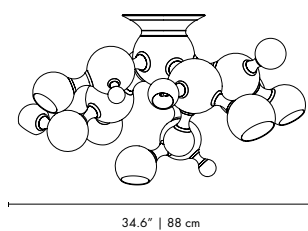

PACKAGE

(Cardboard Box)

Height: 24.8" | 63cm

Width: 37.4" | 95cm

Depth: 37.4" | 95cm

0.57 m³ / 32 kg