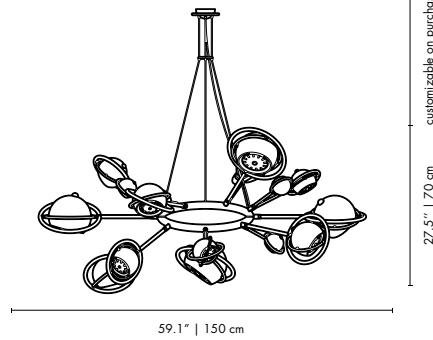

COSMO | SUSPENSION

MATERIALS
BODY: Brass
SHADE: Steel

WEIGHT
Approx.: 24.25 kg | 53.5 lbs

BULBS (40W)
22x G9 Lamps (included) (bulbs not included for North America)

DIMENSIONS
TUBE DIAM.: 59.1" | 150 cm
HEIGHT: 27.5" | 70 cm
CORD HEIGHT: 39.4" | 100 cm (adjustable)
(customizable on purchase)

PACKAGE
(Cardboard Box)
165 x 120 x 155 cm
3.069 m³ / 40Kg