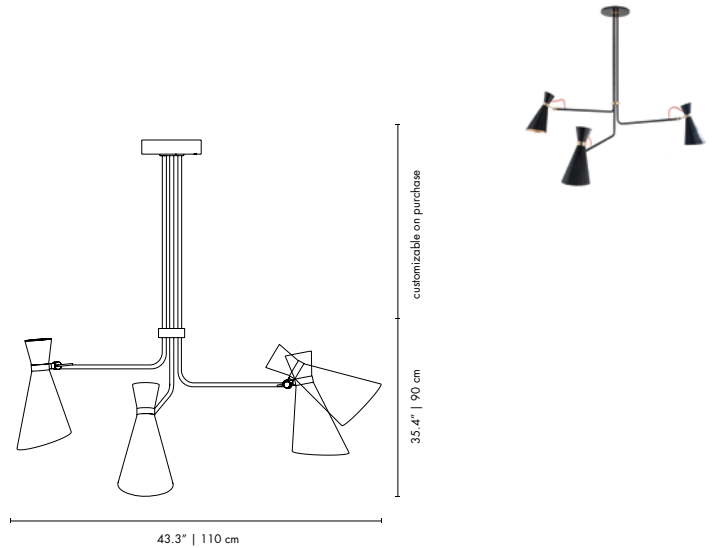

PACKAGE

(Cardboard Box)
Height: 37.8" | 96cm
Width: 39.37" | 100cm
Depth: 39.37" | 100cm
1.1616 m³ / 25 kg