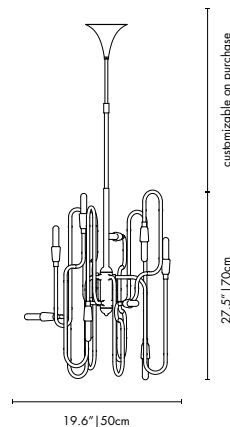

CLARK XL | SUSPENSION

WEIGHT
Approx.: 70 kg | 154.3 lbs

BULBS (40W)
24x E27 Bulbs (included) (bulbs not included for North America)

DIMENSIONS
HEIGHT: 110.2" | 280 cm
DIAM: 70.9" | 180 cm
CORD HEIGHT: 39.4" | 100 cm (adjustable) (customizable on purchase)

PACKAGE
(Plywood Box)
65 x 65 x 80 cm
0.338 m³ / 13.5 kg