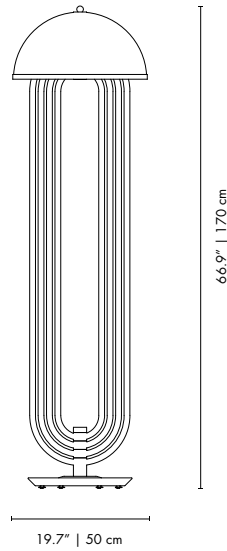

TURNER | FLOOR

MATERIALS
BODY: Brass
SHADE: Aluminum

WEIGHT
Approx.: 23 kg | 50 lbs

BULBS (40W)
4 x G9 Bulbs (included) (bulbs not included for North America)

DIMENSIONS
HEIGHT: 66.9" | 170 cm
DIAM.: 19.7" | 50 cm

PACKAGE
(Cardboard Box)
HEIGHT: 72.8" | 185cm
WIDTH: 29.5" | 75cm
DEPTH: 29.5" | 75cm
1.04 m³ | 38 kg