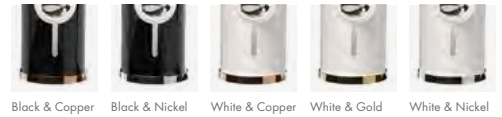

CHUCK 3 | WALL

MATERIALS
BODY: Brass
SHADE: Steel and Brass

WEIGHT
Approx.: 3 kg | 6.6 lbs

BULBS (40W)
3 x E14 Reflector light Bulbs (included) (bulbs not included for North America)

DIMENSIONS
HEIGHT: 17.3" | 44 cm
WIDTH: 3.9" | 10 cm
DEPTH: 6.7" | 17 cm

PACKAGE
(Cardboard Box)
HEIGHT: 17.3" | 44 cm
WIDTH: 3.9" | 10 cm
DEPTH: 6.3" | 16 cm
0.01 m³ / 4 kg