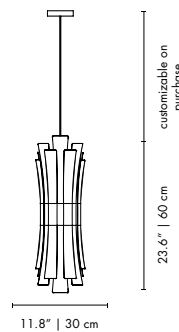

customizable on purchase

23.6" | 60 cm

11.8" | 30 cm