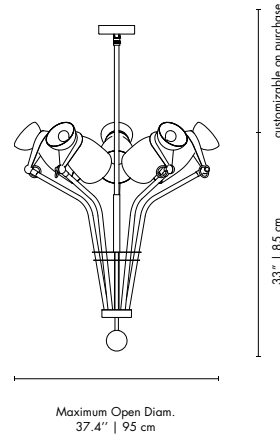

AMY | SUSPENSION

MATERIALS

BODY: Brass and Aluminum
SHADE: Aluminum

WEIGHT

Approx.: 15 kg | 33 lbs

BULBS (40W)

10 x E14 Bulbs (included) (bulbs not included for North America)

DIMENSIONS

HEIGHT: 33" | 85 cm
Maximum Open DIAM: 37.4" | 95 cm
TELESCOPIC TUBE: 5.9" - 17.7" | 15 - 45 cm
TELESCOPIC TUBE HEIGHT: 27.5" | 70 cm
(customizable on purchase)

PACKAGE

(Cardboard Box)
Height: 34.65" | 88cm
Width: 33.07" | 84cm
Depth: 33.07" | 84cm
0.6209 m³/ 21 kg

ARETHA | SUSPENSION

MATERIALS

BODY: Brass
BULB HOLDER: Aluminum

WEIGHT

Approx.: 7 kg | 15.4 lbs

BULBS (40W)

24 x E14 Bulbs (included) (bulbs not included for North America)

DIMENSIONS

BODY HEIGHT: 12.2" | 31 cm
DIAM: 40.9" | 104 cm
STANDARD POLE HEIGHT: 39.4" | 100 cm
(customizable on purchase)

PACKAGE

(Cardboard Box)
Height: 16.93" | 43cm
Width: 46.67" | 116cm
Depth: 46.67" | 116cm
0.5786 m³/21 kg