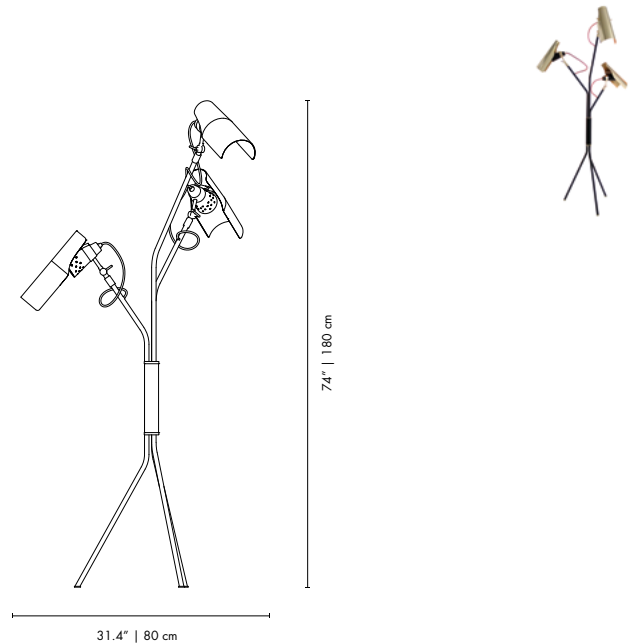

JACKSON | FLOOR

MATERIALS
BODY: Brass
SHADE: Brass and Aluminum
WIRE: Textile

WEIGHT
Approx.: 12 kg | 26.5 lbs

BULBS (40W)
3x G9 Bulbs (included) (bulbs not included for North America)

DIMENSIONS
WIDTH: 31.4" | 80 cm
HEIGHT: 70.8" | 180 cm
DEPTH: 31.4" | 80 cm

PACKAGE
(Cardboard Box)
PACKAGE
WIDTH: 18.1" | 46 cm
HEIGHT: 72.8" | 185 cm
DEPTH: 18.1" | 46 cm

0.777 m³ / 19.2 kg