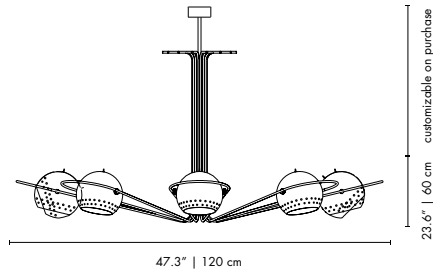

NEIL | SUSPENSION

MATERIALS
BODY: Brass
SHADE: Steel

WEIGHT
Approx. 15 kg | 33 lbs

BULBS (40W)
8 x E27 Bulbs (included) (E26 for USA not included)

DIMENSIONS
DIAM.: 47.3" | 120 cm
HEIGHT: 23.6" | 60 cm
POLE HEIGHT: 7.9" - 23.6" | 20 - 60 cm (adjustable)
(customizable on purchase)

PACKAGE
(Cardboard Box)
140 x 140 x 40 cm
0.78 m³ / 29 kg