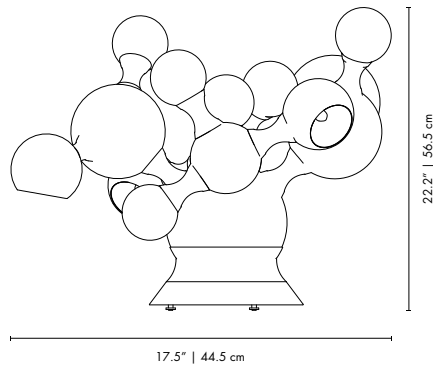

ATOMIC | TABLE

MATERIALS
BODY: Brass and Steel
SHADE: Steel

WEIGHT
Approx.: 9 kg | 20 lbs

BULBS (40W)
4 x G9 Bulbs (included) (bulbs not included for North America)

DIMENSIONS
HEIGHT: 22.2" | 56.5 cm
Width: 17.5" | 44.5 cm
DEPTH: 17.5" | 44.5 cm

PACKAGE
(Cardboard Box)
Height: 21.65" | 55cm
Width: 24.41" | 62cm
Depth: 24.41" | 62cm
0.211 m³ / 16kg