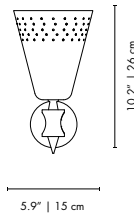

CHARLES | WALL

MATERIALS
BODY: Brass
SHADE: Brass

WEIGHT
Approx.: 1 kg | 2.2 lbs

BULBS (40W)
1 x E27 Bulb (included) (bulbs not included for North America)

DIMENSIONS
HEIGHT: 10.2" | 26 cm
WIDTH: 5.9" | 15 cm
DEPTH: 6.3" | 16 cm

PACKAGE
(Cardboard Box)
HEIGHT: 15.8" | 40 cm
WIDTH: 8.7" | 22 cm
DEPTH: 9.5" | 24 cm
0.021 m³ / 1.5 kg