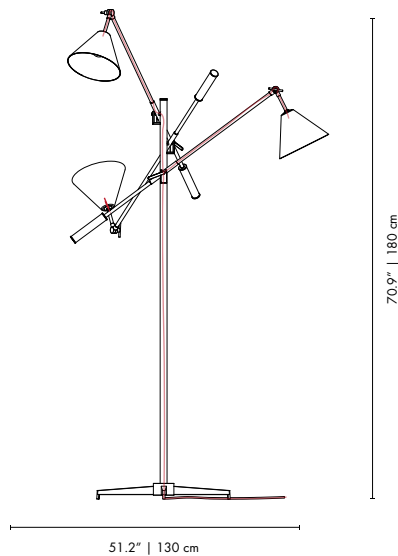

SINATRA | FLOOR

MATERIALS
BODY: Brass
SHADE: Aluminum
COUNTER WEIGHT: Steel

WEIGHT
Approx.: 12 kg | 26.5 lbs

BULBS (40W)
3 x E27 Bulbs (included) (bulbs not included for North America)

DIMENSIONS
HEIGHT: 70.9" | 180 cm
WIDTH: 51.2" | 130 cm
DEPTH: 39.4" | 100 cm

PACKAGE
(Cardboard Box)
70 x 60 x 165 cm
HEIGHT: 64.9" | 165 cm
WIDTH: 27.5" | 70 cm
DEPTH: 23.6" | 60 cm
0.693 m³ / 24 kg