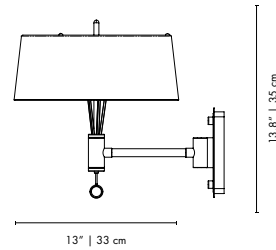

# NORAH | WALL

**MATERIALS**  
 BODY: Brass  
 BULB HOLDER: Aluminum

**WEIGHT**  
 Approx.: 1 kg | 2.2 lbs

**BULBS (40W)**  
 5 x E14 Bulbs (included) (bulbs not included for North America)

**DIMENSIONS**  
 HEIGHT: 15.7" | 40 cm  
 WIDTH: 13.8" | 35 cm  
 DEPTH: 12.2" | 31 cm