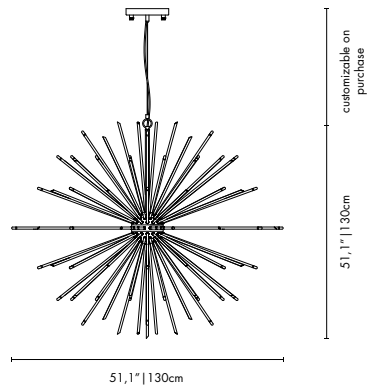

CANNONBAL | SUSPENSION

MATERIALS
BODY: Brass
SHADE: Brass

WEIGHT
Approx.: 18 kg | 39.6 lbs

BULBS
48 x G4 LED / 3W Bulbs (included) (bulbs not included for North America)

DIMENSIONS
DIAM: 51.1" | 130 cm
STANDARD CORD HEIGHT: 39.4" | 100 cm (customizable on purchase)

PACKAGE
(Plywood Box)
Height: 55.12" | 140cm
Width: 51.57" | 131cm
Depth: 51.57" | 131cm

2.4025 m³ / 51kg