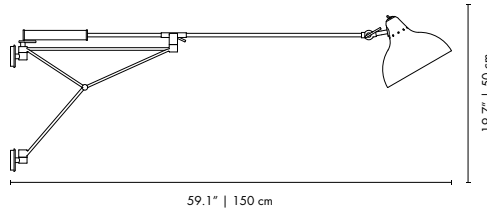

# DIZZY | WALL

MATERIALS  
BODY: Brass  
SHADE: Brass

WEIGHT  
Approx.: 1 kg | 2.2 lbs

BULBS (40W)  
1 x E27 Bulb (bulbs not included for North America)

DIMENSIONS  
HEIGHT: 16.1" | 41 cm  
WIDTH: 7.5" | 19 cm  
DEPTH: 8.7" | 22 cm