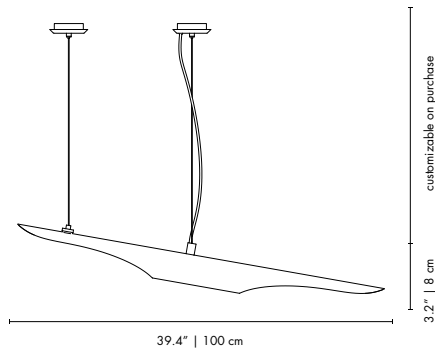

**DIMENSIONS**

TUBE DIAM.: 3.2" | 8 cm  
 WIDTH: 39.4" | 100 cm  
 CORD HEIGHT: 59" | 150 cm (adjustable)  
 (customizable on purchase)

**PACKAGE**

(Cardboard Box)  
 118 x 22 x 22 cm  
 0.0571 m<sup>3</sup> / 5.5 kg