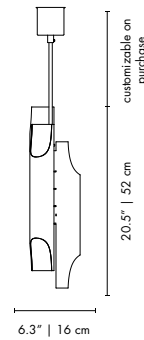

GALLIANO PENDANT | SUSPENSION

MATERIALS
BODY: Steel

WEIGHT
Approx.: 3 kg | 6.6 lbs

BULBS (40W)
6x E27 Bulbs (included) (bulbs not included for North America)

DIMENSIONS
HEIGHT: 20.5" | 52 cm
DIAM.: 6.3" | 16 cm
POLE HEIGHT: 39.4" | 100 cm (adjustable)
(customizable on purchase)

PACKAGE
(Cardboard Box)
Height: 23.62" | 60cm
Width: 11.81" | 30cm
Depth: 8.66" | 22cm
0.0396 m³ / 5.2 Kg