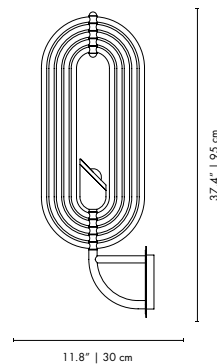

TURNER | WALL

MATERIALS
BODY: Brass
SHADE: Aluminum

WEIGHT
Approx.: 5.7 kg | 12.6 lbs

BULBS (40W)
1 x E27 Bulb (included) (bulbs not included for North America)

DIMENSIONS
HEIGHT: 11.8" | 30 cm
WIDTH: 37.4" | 95 cm
DEPTH: 12.6" | 32 cm

PACKAGE
(Cardboard Box)
HEIGHT: 17.7" | 45 cm
WIDTH: 40.6" | 103 cm
DEPTH: 17.7" | 45 cm
0.209 m³ / 5.6Kg