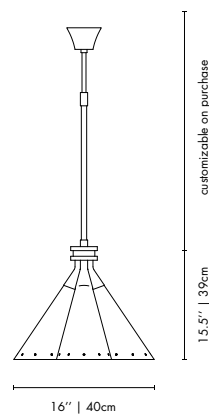

Copper & Black   Copper & White   Gold & Black   Nickel & Black   Nickel & White