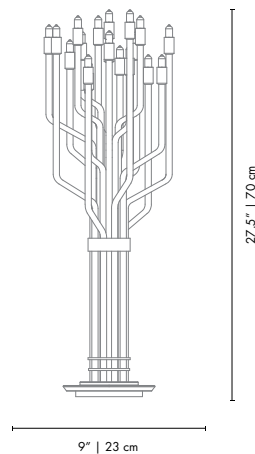

PACKAGE

(Cardboard Box)
Height: 32.68" | 83cm
Width: 14.96" | 38cm
Depth: 14.96" | 38cm
0.1198 m³ / 14 Kg