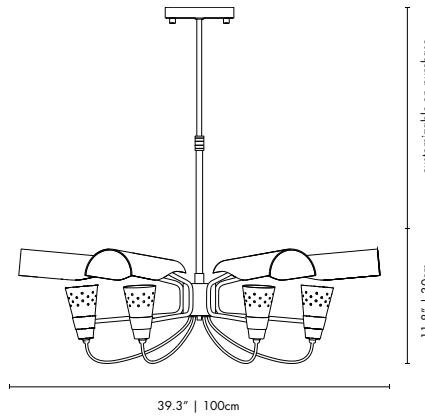

JACKSON | SUSPENSION

BODY: Brass
SHADES: Aluminum and Brass
WIRE: Textile

WEIGHT
Approx. 15 kg | 33 lbs

BULBS (40W)
6 x Gu10 Bulbs (included) (for USA not included)

DIMENSIONS
HEIGHT: 11.8" | 30 cm
DIAMETER: 39.3" | 100 cm
TELESCOPIC TUBE: 11.8" - 23.6" | 30 - 60 cm
TELESCOPIC TUBE HEIGHT: 27.5" | 70 cm
(customizable on purchase)

PACKAGE
(Cardboard Box)
96 x 96 x 46 cm
0.4239 m³ / 21 kg

KRAVITZ | SUSPENSION

MATERIALS
BODY: Aluminum

WEIGHT
Approx. 50 kg | 110 lbs

BULBS (1W)
86 x CREE LED

DIMENSIONS
HEIGHT: 25.6" | 65cm
DIAMETER: 24.4" | 62 cm
CORD HEIGHT: 39.4" | 100 cm (adjustable)
(customizable on purchase)

PACKAGE
(Plywood Box)
95 x 85 x 85 cm
0.686 m³ / 80 kg