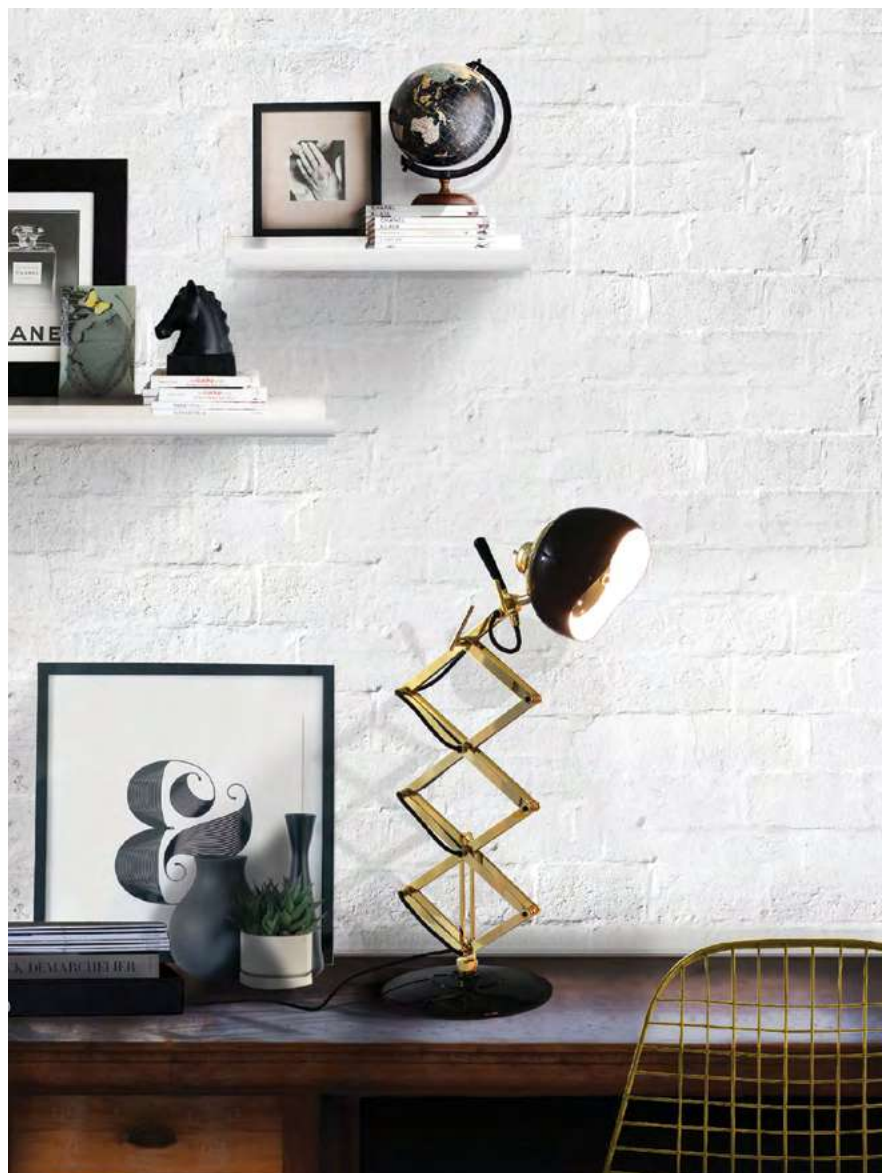

BILLY

TABLE LAMP

Billy is a mid-century modern table lamp with all the sophistication of an iconic lighting design. This task lamp is one of DelightFULL's most versatile pieces. With an extendable arm it can reach almost 24", making it the perfect reading lamp, very easy to adjust. Its body and shade are handmade in brass and aluminum. The black table lamp also features a gold-plated finish and a black textile wire, which can all be customized to fit your decor needs. The perfect study table lamp, this is definitely the lighting fixture you will want in your modern home office.

MATERIALS

BODY: Brass
SHADE: Aluminum and Brass
WIRE: Textile

WEIGHT

Approx.: 5.7 kg | 12.5 lbs

BULBS (40 w)

2 x G9 Bulb (included)
(bulbs not included for North America)

DIMENSIONS

HEIGHT: Min. 15.8" | 40 cm Max. 23.6" | 60 cm
WIDTH: 9.8" | 25 cm
DEPTH: 7.9" | 20 cm