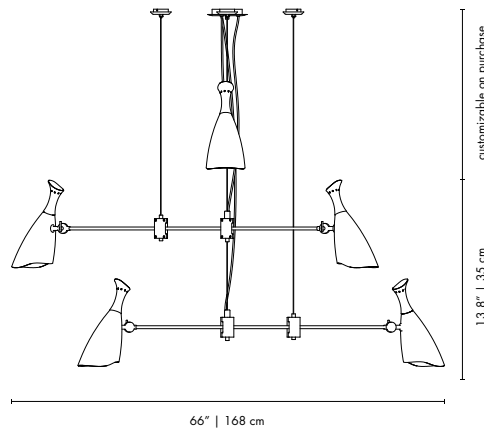

**DIMENSIONS**  
 HEIGHT: 13.8" | 35 cm  
 WIDTH: 66" | 168 cm  
 CORD HEIGHT: 25.6" | 65 cm (adjustable)  
 (customizable on purchase)  
 Cable height between arms: 11.81" | 30cm

**PACKAGE**  
 (Cardboard Box)  
 Height: 66.93" | 170cm  
 Width: 27.56" | 70cm  
 Depth: 23.62" | 60cm  
 0.714 m<sup>3</sup>/21.5 kg