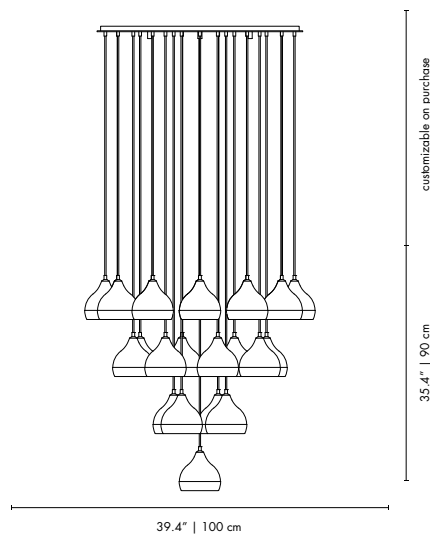

**DIMENSIONS**

DIAM.: 39.4" | 100 cm  
 HEIGHT: 35.4" | 90 cm  
 CORD HEIGHT: 43.3" | 110 cm  
 (customizable on purchase)

**PACKAGE**

(Cardboard Box)  
 53 x 106 x 106 cm  
 0.60 m<sup>3</sup> / 67 kg

Black & Copper    White & Copper    Black & Gold    Nickel & Black    White & Nickel