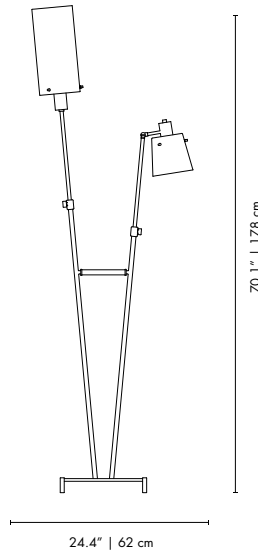

PASTORIUS | FLOOR

MATERIALS
BODY: Brass
SHADE: Aluminum and Acrylic

WEIGHT
Approx.: 6 kg | 13.2 lbs

BULBS (40W)
2 x E27 Bulb (included) (bulbs not included for North America)

DIMENSIONS
HEIGHT: 70.1" | 178 cm
WIDTH: 24.4" | 62 cm
DEPTH: 11.8" | 30 cm

PACKAGE
(Cardboard Box)
WIDTH: 27.2" | 69cm
HEIGHT: 62.20" | 158cm
DEPTH: 28.3" | 58cm
0,6323 m³/15kg