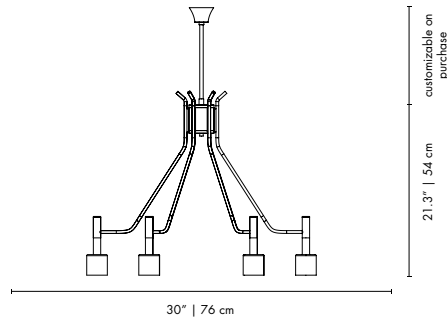

ELLA | SUSPENSION

MATERIALS
BODY: Brass
SHADE: Aluminum

WEIGHT
Approx.: 8 kg | 17.6 lbs

BULBS (40W)
6 x G9 Bulbs (included) (bulbs not included for North America)

DIMENSIONS
HEIGHT: 21.3" | 54 cm
DIAM.: 30" | 76 cm
STANDARD POLE HEIGHT: 39.4" | 100 cm (adjustable)
(customizable on purchase)

PACKAGE
(Cardboard Box)
Height: 25.59" | 65cm
Width: 33.46" | 85cm
Depth: 33.46" | 85cm
0.4696m³/13 kg

ELLA 15 | SUSPENSION

WEIGHT
Approx.: 16 kg | 35.3 lbs

BULBS (40W)
15 x G9 Bulbs (included) (bulbs not included for North America)

DIMENSIONS
HEIGHT: 22.8" | 58 cm
DIAM.: 50.4" | 128 cm
POLE HEIGHT: 39.4" | 100 cm
(adjustable)
(customizable on purchase)

PACKAGE
(Cardboard Box)
Height: 27.56" | 70cm
Width: 57.09" | 145cm
Depth: 61.02" | 155cm
1.5732 m³ / 36 kg