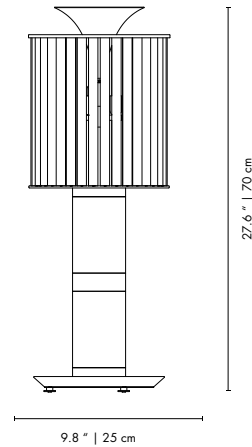

DONNA | TABLE

MATERIALS

BODY: Brass and Estremoz Marble
SHADE: Brass

WEIGHT

Approx.: 20 kg | 44 lbs

BULBS (40W)

6 x G9 Bulbs (included) (bulbs not included for North America)

DIMENSIONS

HEIGHT: 27.6" | 70 cm
DIAM.: 9.8" | 25 cm

PACKAGE

(Cardboard Box)
Height: 31.5" | 80cm
Width: 15.75" | 40cm
Depth: 15.75" | 40cm
0.128 m³ / 24 Kg

JANIS | TABLE

MATERIALS

BODY: Brass

WEIGHT

Approx.: 11 kg | 24.3 lbs

STANDARD FINISHES

BODY: Gold Plated

BULBS (40W)

12 x G9 Bulbs (included) (bulbs not included for North America)

DIMENSIONS

WIDTH: 9" | 23 cm
HEIGHT: 27.5" | 70 cm
DEPTH: 9" | 23 cm