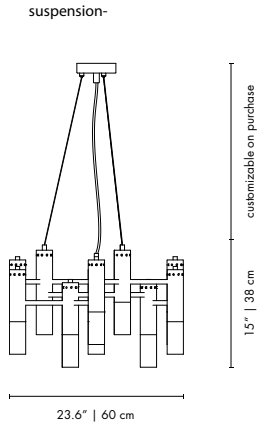

IKE | SUSPENSION

MATERIALS
BODY: Brass
SHADES: Brass and Aluminum

WEIGHT
Approx.: 9.5 kg | 21 lbs

BULBS (40W)
13 x G9 Bulbs (included) (bulbs not included for North America)

DIMENSIONS
BODY HEIGHT: 15" | 38 cm
DIAM.: 23.6" | 60 cm
CORD HEIGHT: 39.4" | 100 cm (adjustable)
(customizable on purchase)

PACKAGE
(Cardboard Box)
Height: 18.11" | 46cm
Width: 29.53" | 75cm
Depth: 29.53" | 75cm
0.2587 m³ / 17 kg