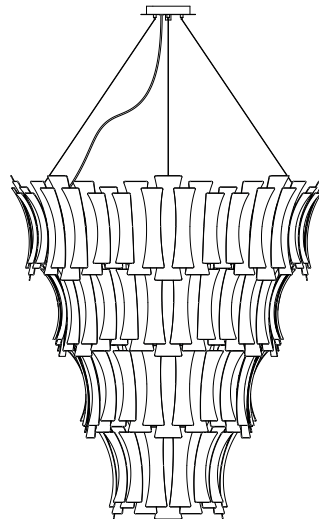

customizable on purchase

50" | 127 cm

45.3" | 115 cm

Gold Plated