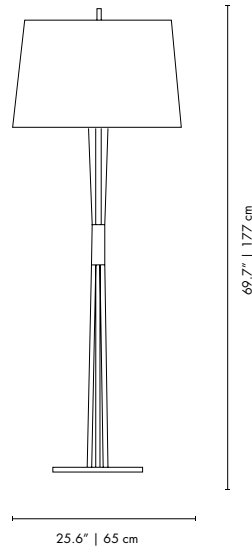

MILES | FLOOR

MATERIALS
BODY: Brass
SHADE: Aluminum
BASE: Marble Portoro (Polished)

WEIGHT
Approx.: 18.5 kg | 40.8 lbs

BULBS (40W)
4 x E27 Bulb (included) (bulbs not included for North America)

DIMENSIONS
HEIGHT: 69.7" | 177 cm
DIAM: 25.6" | 65 cm

PACKAGE
(Cardboard Box)
Vol.1
WIDTH: 17.7" | 45cm
HEIGHT: 70.8" | 180 cm
DEPTH: 17.7" | 45m
0.294m³
Vol.2
WIDTH: 27.5" | 70cm
HEIGHT: 23.6" | 60cm
DEPTH: 27.5" | 70m
0.364 m³
37 kg