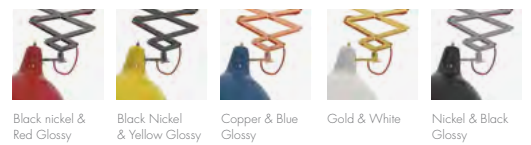

DIANA | SUSPENSION

MATERIALS
BODY: Brass
SHADE: Aluminium
WIRE: Textile

WEIGHT
Approx.: 5 kg | 11 lbs

BULBS (40W)
1 x E27 Bulb (included) (bulbs not included for North America)

DIMENSIONS
WIDTH: 11.8" | 30 cm
HEIGHT: 19.6" | 50 cm (min) 35.4" | 90 cm (max)
LENGTH: 17.7" | 45 cm

PACKAGE
(Cardboard Box)
40 x 40 x 70 cm
0.112 m³ / 8 kg