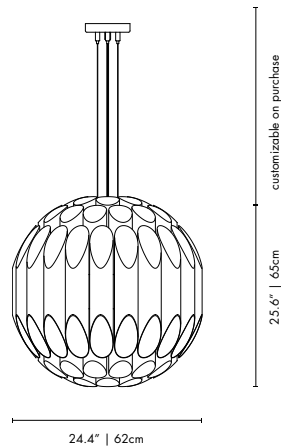

JACKSON | SUSPENSION

BODY: Brass
SHADES: Aluminum and Brass
WIRE: Textile

WEIGHT
Approx. 15 kg | 33 lbs

BULBS (40W)
6 x Gu10 Bulbs (included) (for USA not included)

DIMENSIONS
HEIGHT: 11.8" | 30 cm
DIAMETER: 39.3" | 100 cm
TELESCOPIC TUBE: 11.8" - 23.6" | 30 - 60 cm
TELESCOPIC TUBE HEIGHT: 27.5" | 70 cm
(customizable on purchase)

PACKAGE
(Cardboard Box)
96 x 96 x 46 cm
0.4239 m³ / 21 kg

KRAVITZ | SUSPENSION

MATERIALS
BODY: Aluminum

WEIGHT
Approx. 50 kg | 110 lbs

BULBS (1W)
86 x CREE LED

DIMENSIONS
HEIGHT: 25.6" | 65cm
DIAMETER: 24.4" | 62 cm
CORD HEIGHT: 39.4" | 100 cm (adjustable)
(customizable on purchase)

PACKAGE
(Plywood Box)
95 x 85 x 85 cm
0.686 m³ / 80 kg