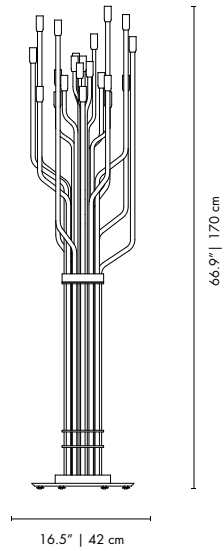

JANIS | FLOOR

MATERIALS
BODY: Brass

WEIGHT
Approx.: 25 kg | 55.1 lbs

BULBS (40W)
19 x G9 Bulbs (included) (bulbs not included for North America)

DIMENSIONS
HEIGHT: 66.9" | 170 cm
DIAM: 16.5" | 42 cm

PACKAGE
(Cardboard Box)
HEIGHT: 69.6" | 170 cm
WIDTH: 20.8" | 53cm
DEPTH: 20.8" | 53cm
0.497 m³ / 42kg