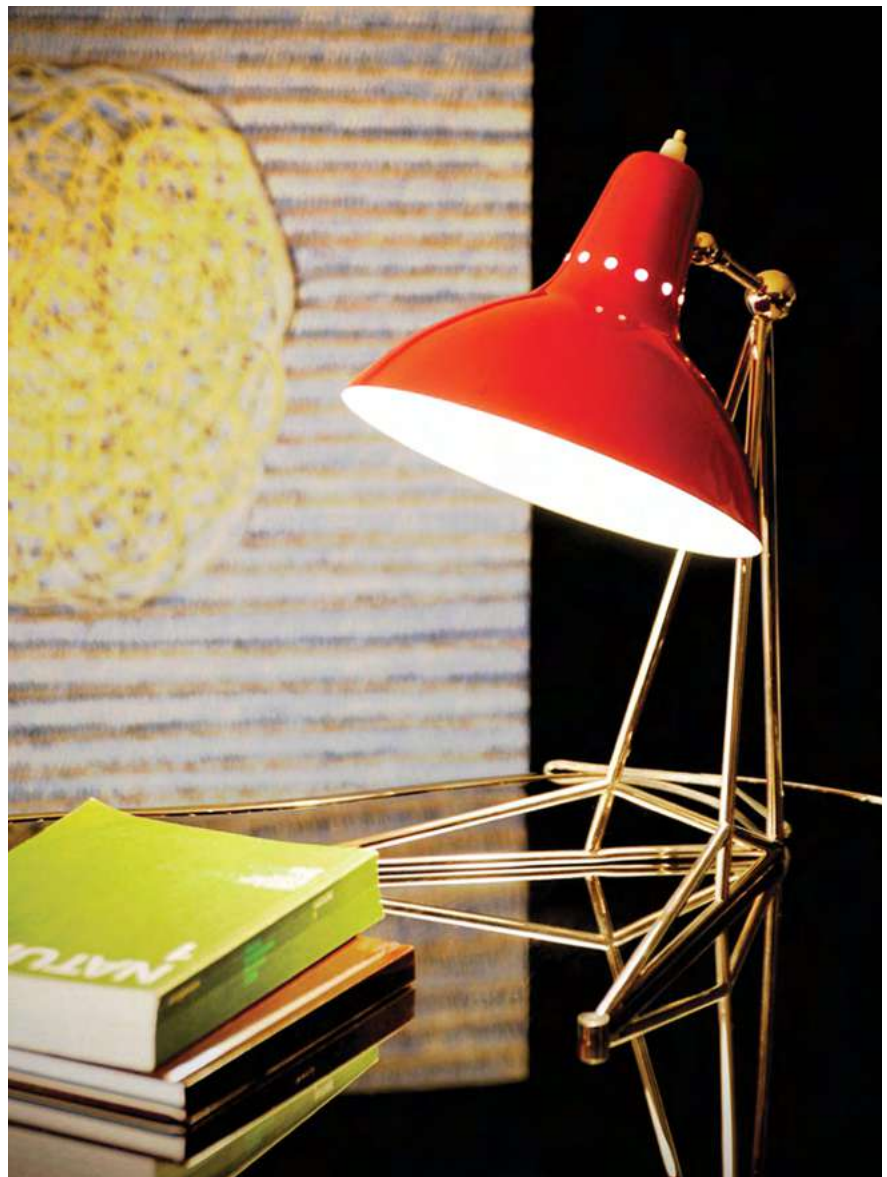

DIANA

TABLE LAMP

Diana is a vintage table lamp inspired by some of the greatest design classics of the mid-century era. It is a handmade lamp built with materials such as brass and aluminum. Brass was used on the body, whilst aluminum was chosen for the shade. The aluminum shade is lacquered a glossy red on the outside and matte white on the inside, while for the body a nickel-plated finish was chosen. However, both these colors and finishes can be customized according to your needs. This small lamp is easily the perfect reading light, having a movable and adjustable shade, that casts light to where it is needed. It best fits more minimalist or industrial environments. The perfect study table lamp.

MATERIALS

BODY: Brass
SHADE: Aluminum

WEIGHT

Approx.: 1.5 kg | 3.3 lbs

BULBS (40 w)

1 x E27 Bulb (included)
(bulbs not included for North America)

DIMENSIONS

WIDTH: 13.4" | 34 cm
HEIGHT: 16.9" | 43 cm
LENGTH: 11" | 28 cm