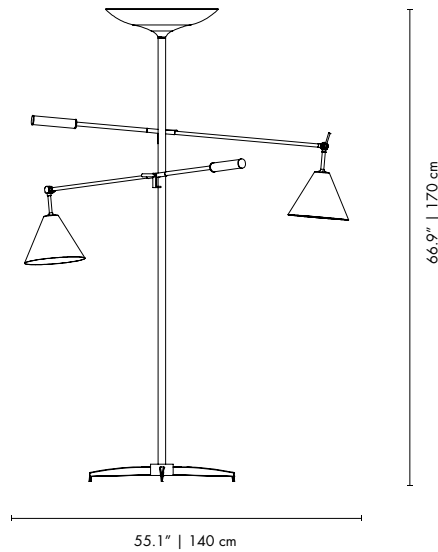

TORCHIERE | FLOOR

MATERIALS
BODY: Brass
SHADE: Aluminum

WEIGHT
Approx.: 17 kg | 37 lbs

BULBS (40W)
3 x E27 Bulbs (included) (bulbs not included for North America)

DIMENSIONS
HEIGHT: 66.9" | 170 cm
DIAM.: 55.1" | 140 cm

PACKAGE
(Cardboard Box)
HEIGHT: 70.8" | 180cm
WIDTH: 27.1" | 69cm
DEPTH: 22.8" | 58cm
0.7203 m³ | 23 kg