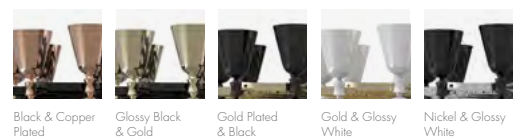

CHARLES | WALL

MATERIALS
BODY: Brass
SHADE: Brass

WEIGHT
Approx.: 1 kg | 2.2 lbs

BULBS (40W)
1 x E27 Bulb (included) (bulbs not included for North America)

DIMENSIONS
HEIGHT: 10.2" | 26 cm
WIDTH: 5.9" | 15 cm
DEPTH: 6.3" | 16 cm

PACKAGE
(Cardboard Box)
HEIGHT: 15.8" | 40 cm
WIDTH: 8.7" | 22 cm
DEPTH: 9.5" | 24 cm
0.021 m³ / 1.5 kg