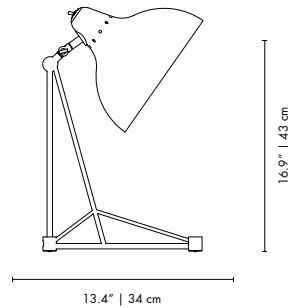

Nickel & Blue   Gold & Blue   Gold & Red   Gold & White   Nickel & White