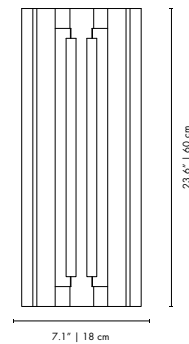

PARKER | WALL

MATERIALS
BODY: Brass

WEIGHT
Approx.: 12 kg | 26.5 lbs

BULBS (40W)
4 x G9 Bulbs (included) (bulbs not included for North America)

DIMENSIONS
HEIGHT: 23.6" | 60 cm
WIDTH: 7.1" | 18 cm
DEPTH: 4.7" | 12 cm

PACKAGE
(Cardboard Box)
HEIGHT: 33.5" | 85 cm
WIDTH: 13.8" | 35 cm
DEPTH: 13.8" | 35 cm
0.104 m³ / 15kg