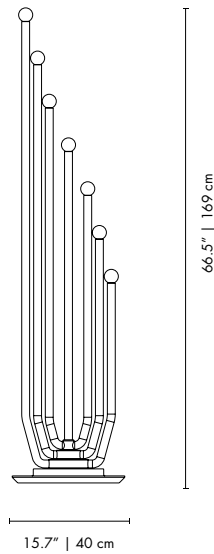

STARDUST | FLOOR

MATERIALS
BODY: Brass

WEIGHT
Approx.: 18 kg | 40 lbs

BULBS (40W)
7 x E14 Bulbs (included) (bulbs not included for North America)

DIMENSIONS
HEIGHT: 66.5" | 169 cm
DIAM.: 15.7" | 40 cm

PACKAGE
(Cardboard Box)
175 x 70 x 60 cm
HEIGHT: 68.9" | 175cm
WIDTH: 27.5" | 70cm
DEPTH: 23.6" | 60cm
0.74m³ / 33Kg