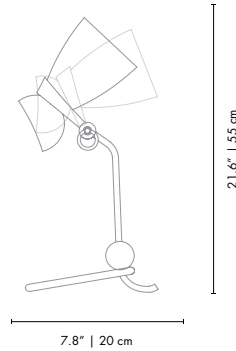

AMY | TABLE

MATERIALS
BODY: Brass
SHADE: Aluminum

WEIGHT
Approx.: 2.5 kg | 5.5 lbs

BULBS (40W)
2 x E14 (included) (bulbs not included for North America)

DIMENSIONS
WIDTH: 7.8" | 20 cm
HEIGHT: 21.6" | 55 cm
DEPTH: 11.8" | 30 cm

PACKAGE
(Cardboard Box)
Height: 22.83" | 58cm
Width: 14.96" | 38cm
Depth: 14.96" | 38cm
0.084 m³ / 5 kg