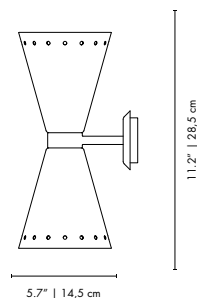

PIAZZOLLA | WALL

MATERIALS
BODY: Brass
SHADE: Brass and Aluminum

WEIGHT
Approx.: 1.2 kg | 2.6 lbs

BULBS (40W)
2x E27 Bulb (included) (bulbs not included for North America)

DIMENSIONS
HEIGHT: 11.2" | 28.5 cm
WIDTH: 5.7" | 14.5 cm
DEPTH: 7.5" | 19 cm

PACKAGE
(Cardboard Box)
HEIGHT: 15.8" | 40 cm
WIDTH: 8.7" | 22 cm
DEPTH: 9.8" | 25 cm
0.022 m³ / 1.8 kg