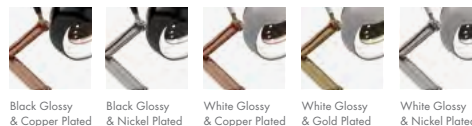

## BOTTI | TABLE

**MATERIALS**  
 BODY: Nero Marquina and Brass  
 SHADE: Brass

**WEIGHT**  
 Approx.: 25 kg | 55 lbs

**BULBS (40W)**  
 11 x E14 Silver Crown Bulbs (included) (bulbs not included for North America)