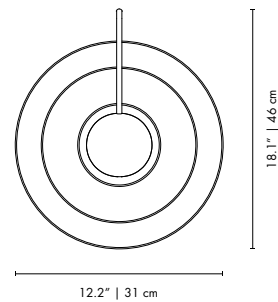

PACKAGE

(Cardboard Box)
HEIGHT: 24" | 61 cm
WIDTH: 16.5" | 42 cm
DEPTH: 24" | 61 cm
0.15 m³ / 12 kg