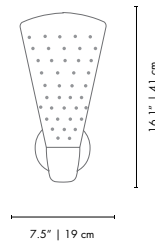

DIZZY | WALL

MATERIALS
BODY: Brass
SHADE: Brass

WEIGHT
Approx.: 1 kg | 2.2 lbs

BULBS (40W)
1 x E27 Bulb (bulbs not included for North America)

DIMENSIONS
HEIGHT: 16.1" | 41 cm
WIDTH: 7.5" | 19 cm
DEPTH: 8.7" | 22 cm

PACKAGE
(Cardboard Box)
HEIGHT: 18.5" | 47 cm
WIDTH: 8.3" | 21 cm
DEPTH: 10.6" | 27 cm
0.0267 m³ / 2 kg