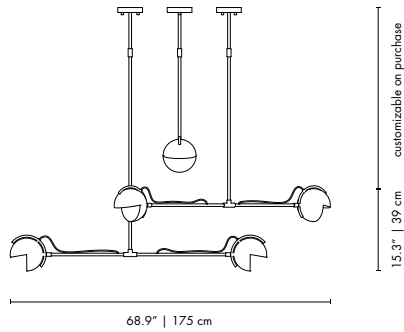

LAINE | SUSPENSION

MATERIALS
BODY: Brass
SHADE: Aluminum

BULBS (40W)
6 x E14 Bulbs LED (included) (for USA not included)

DIMENSIONS
LENGTH: 68.9" | 175 cm
WITH: 68.9" | 175 cm
HEIGHT: 15.3" | 39 cm

MADELEINE | SUSPENSION

MATERIALS
BODY: Brass
SHADE: Aluminum

WEIGHT
Approx. 3.3 kg | 7.2 lbs

BULBS (40W)
4 x E27 Bulbs (included) (E26 for USA not included)

DIMENSIONS
DIAM.: 16" | 40 cm
HEIGHT: 15.5" | 39 cm
POLE HEIGHT: 39.4" | 100 cm (adjustable)
(customizable on purchase)

PACKAGE
(Cardboard Box)
61 x 61 x 42 cm
0.1563 m³ / 10 kg