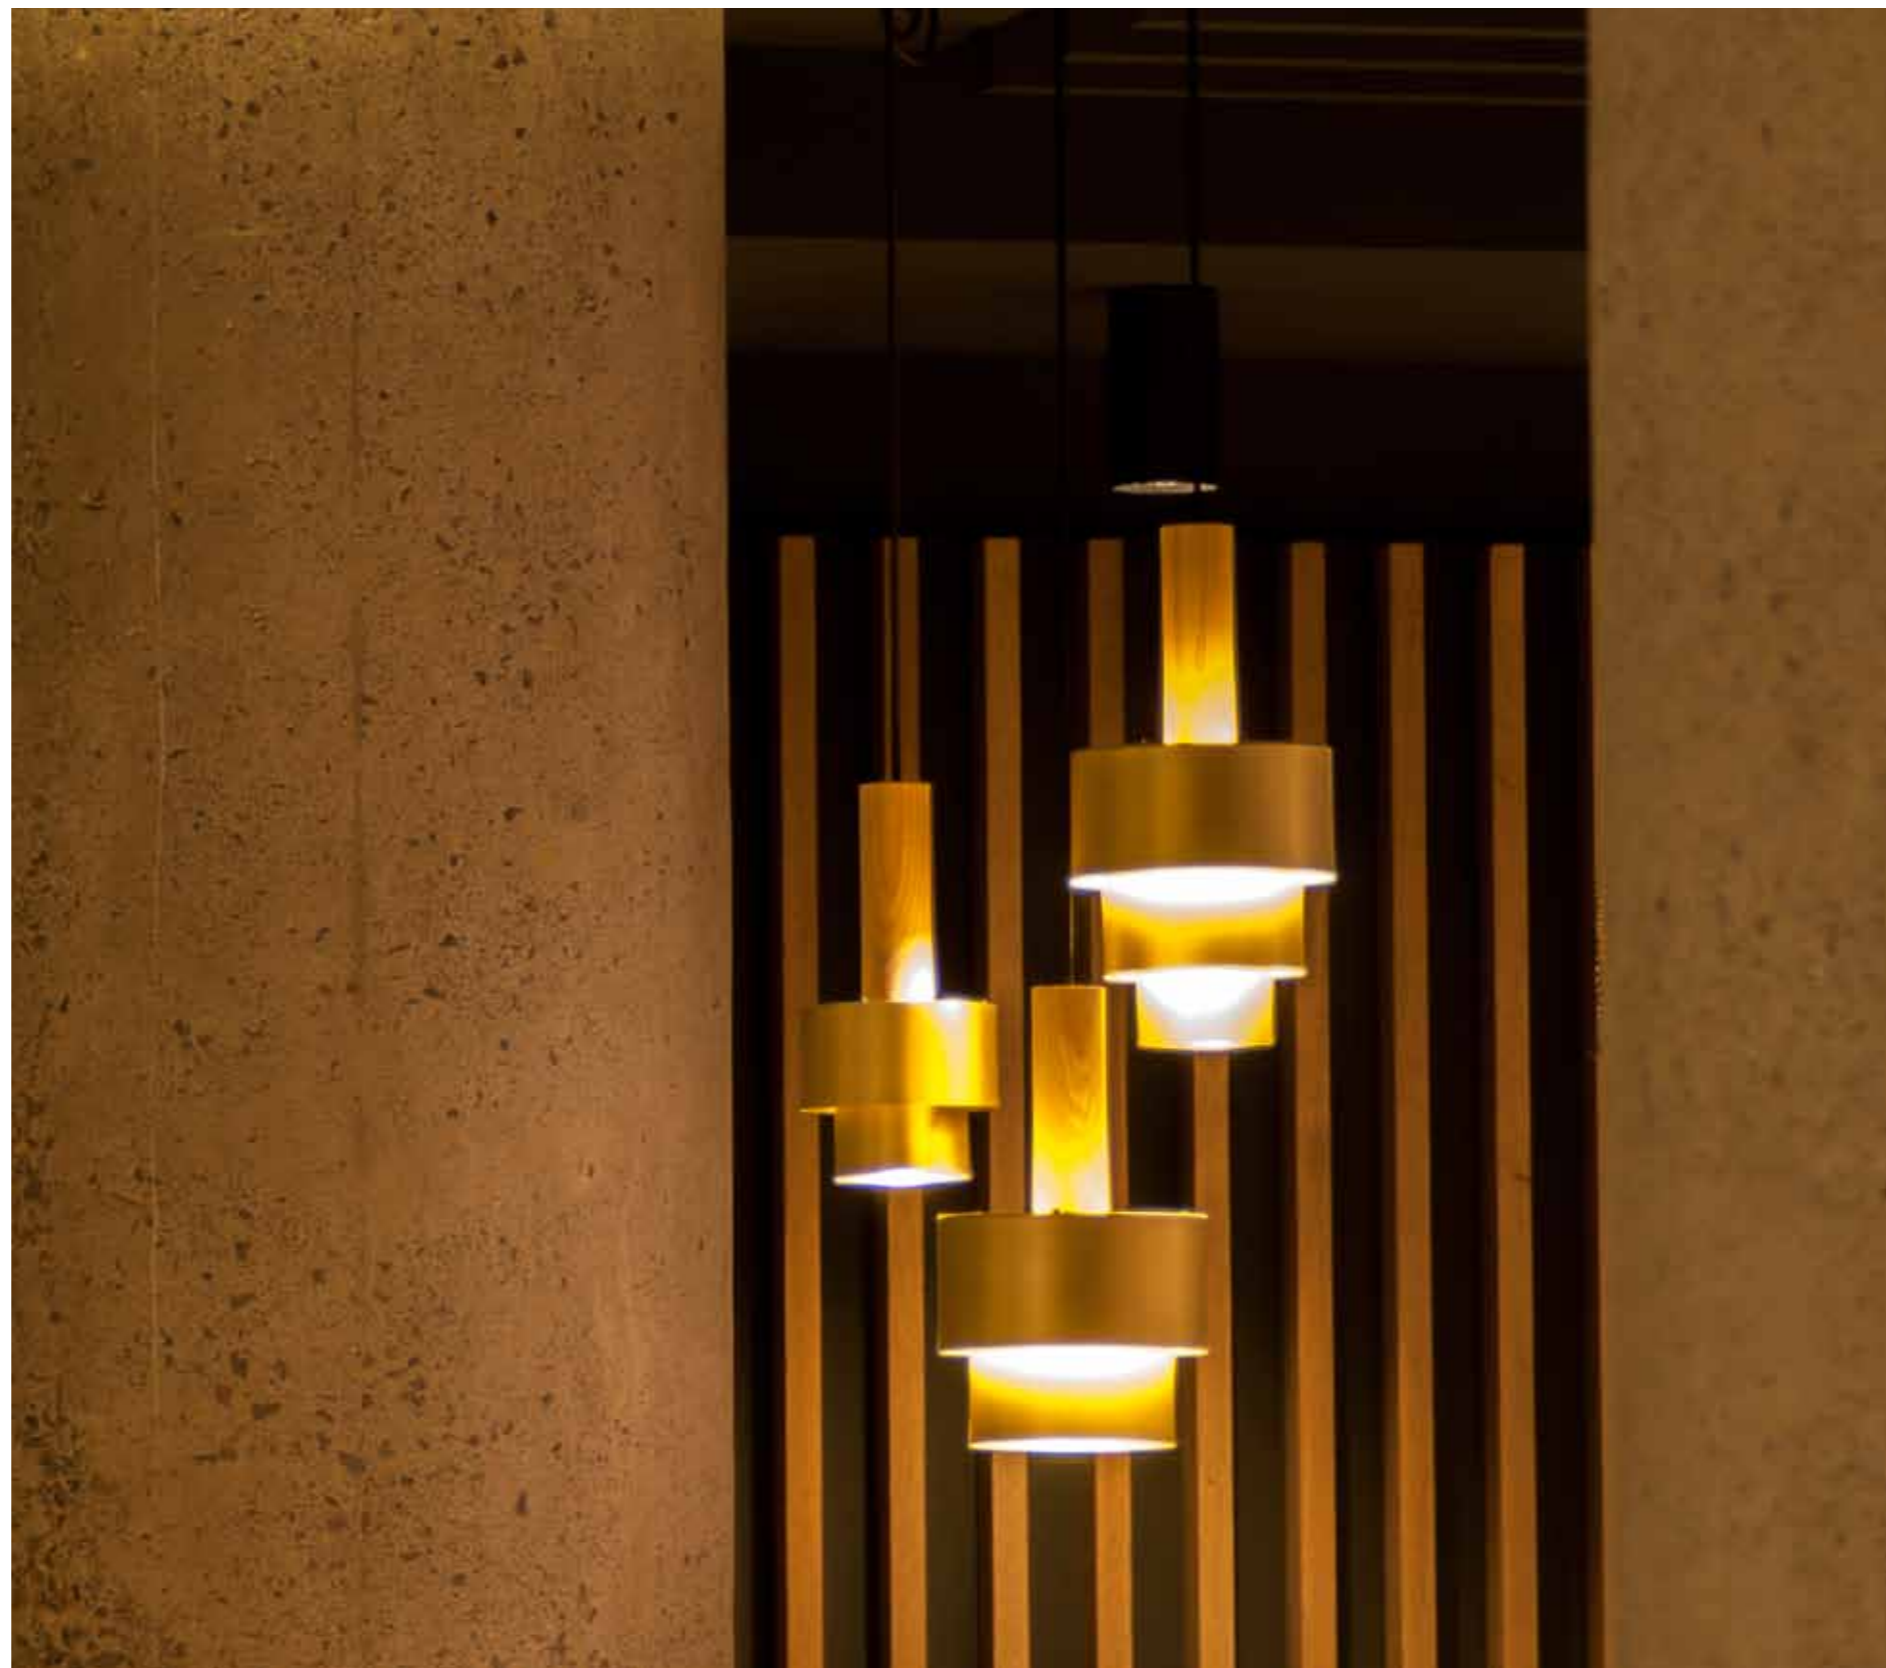

Set of pendants in various sizes, and wall lamp, composed of several brass pieces decorated in brass and pewter, combined with a natural ash tree wood cylinder. The light source is integrated LED warm plate which produces a very special reflection on metal and wood pieces.