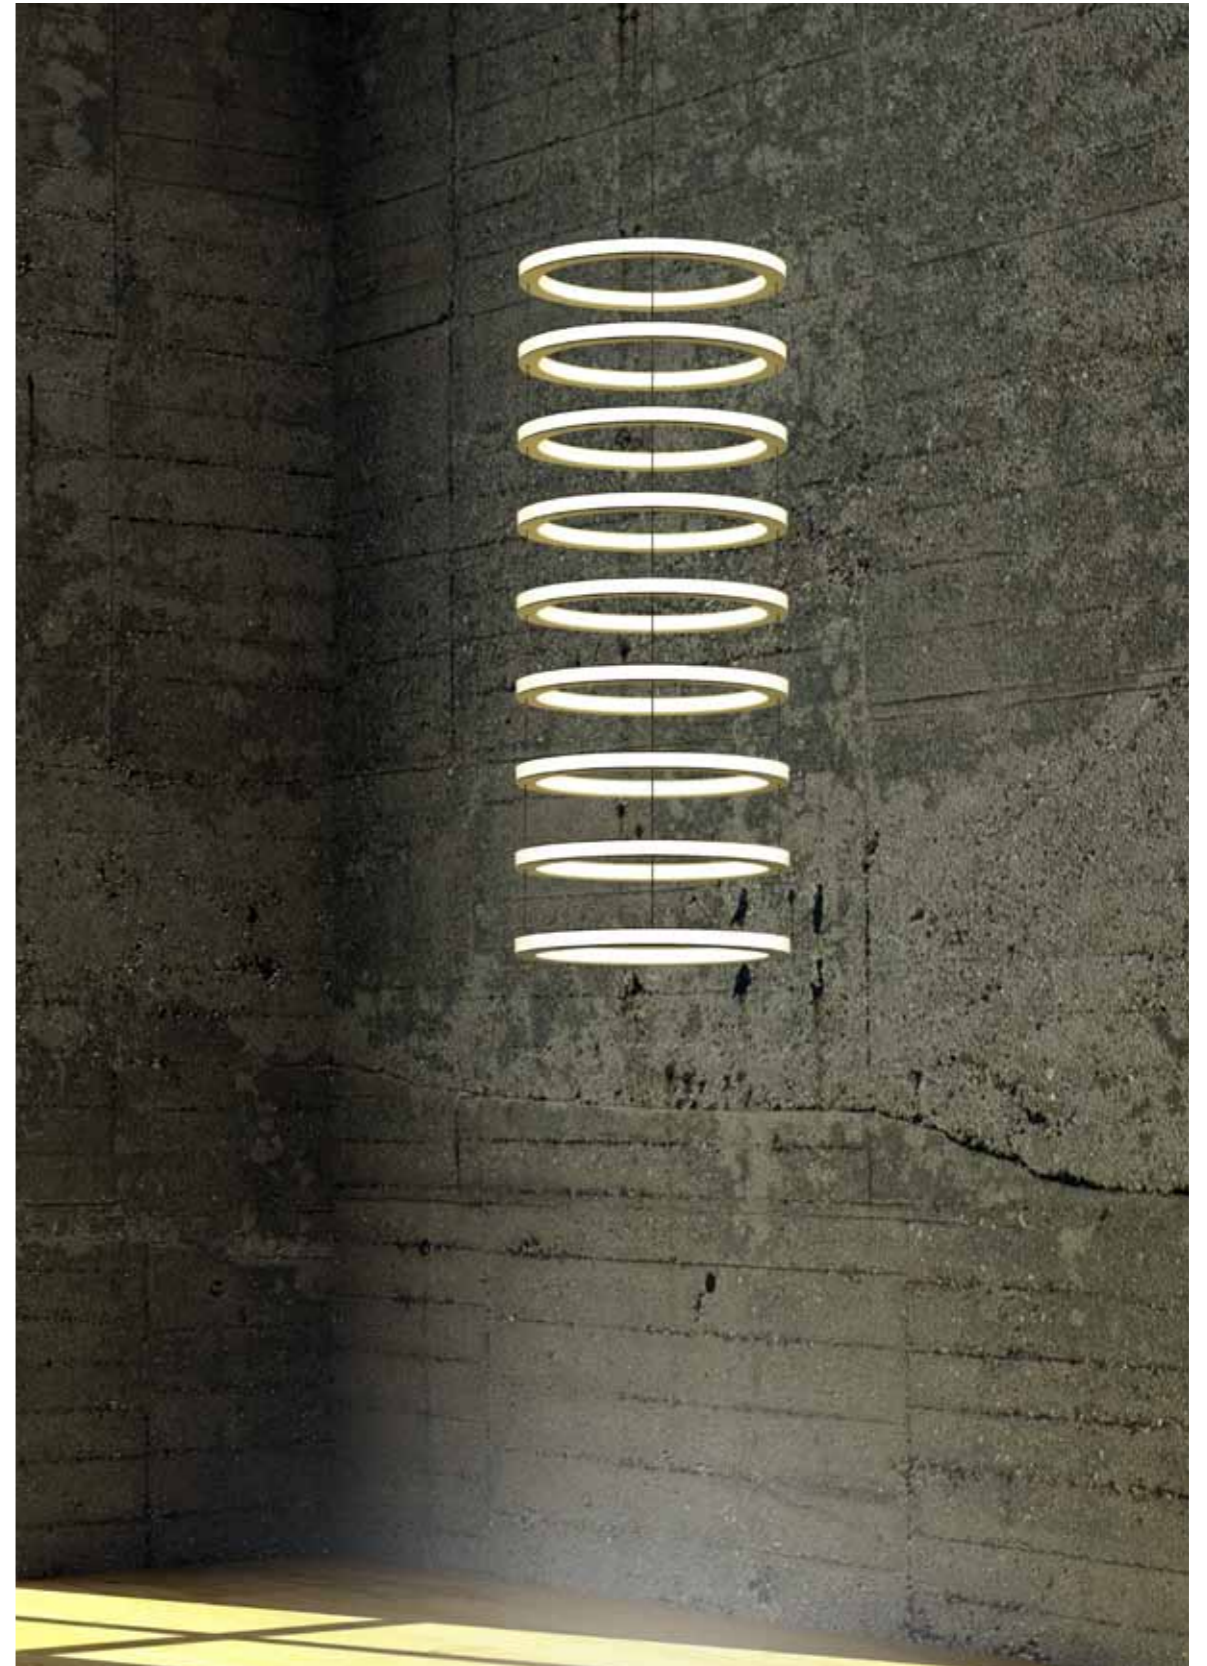

Set of suspension lamps composed by metal rings, decorated in brass, frontal and interior opal acrylic diffuser with a built-in light source of warm light. By combining the five ring diameters, a great variety of volumes and different shapes are formed.