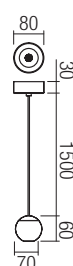

Led type	SMD LED 5050 BRIDGELUX 1pc x 4.5W
Power	4.5W
Input	220V-240V.50/60Hz
Color temperature	3000K
Lumen source	405 lm
Lumen system	270 lm
Optic	38°
CRI	90
Not dimmable	
CE IP20	

- art. **01-2804** Sand White
- art. **01-2807** Sand Coffee
- art. **01-2808** Sand Black
- art. **01-2805** Rose Gold
- art. **01-2806** Brush Brass