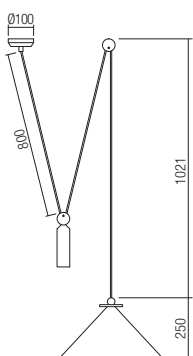

01-1545

01-1546

art. **01-1545** Brushed Bronze
 art. **01-1546** Matt Black

Lampholder E27
 Power 1x max. 42W
 Input 230V, 50Hz

CE IP20

Kalimba
451