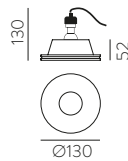

PLASTER | ESCAYOLA

Technical Lighting / Iluminación técnica

GAMMA

TRIMLESS

LED BULBS
Pag. 484

FINISH	LAMP	ON/OFF
□	1xGU10 LED	E34091B

FINISH | □ WHITE | BLANCO

PLASTER | ESCAYOLA