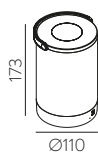

FINISH	WATT	LUM (Real)	K	ON/OFF
□	6W	180	4000	S81511B

FINISH | □ OPAL - WHITE | OPAL - BLANCO

◆ IP23 IK07 CRI>90 Incl

ACRYLIC -ABS | ACRÍLICO - ABS