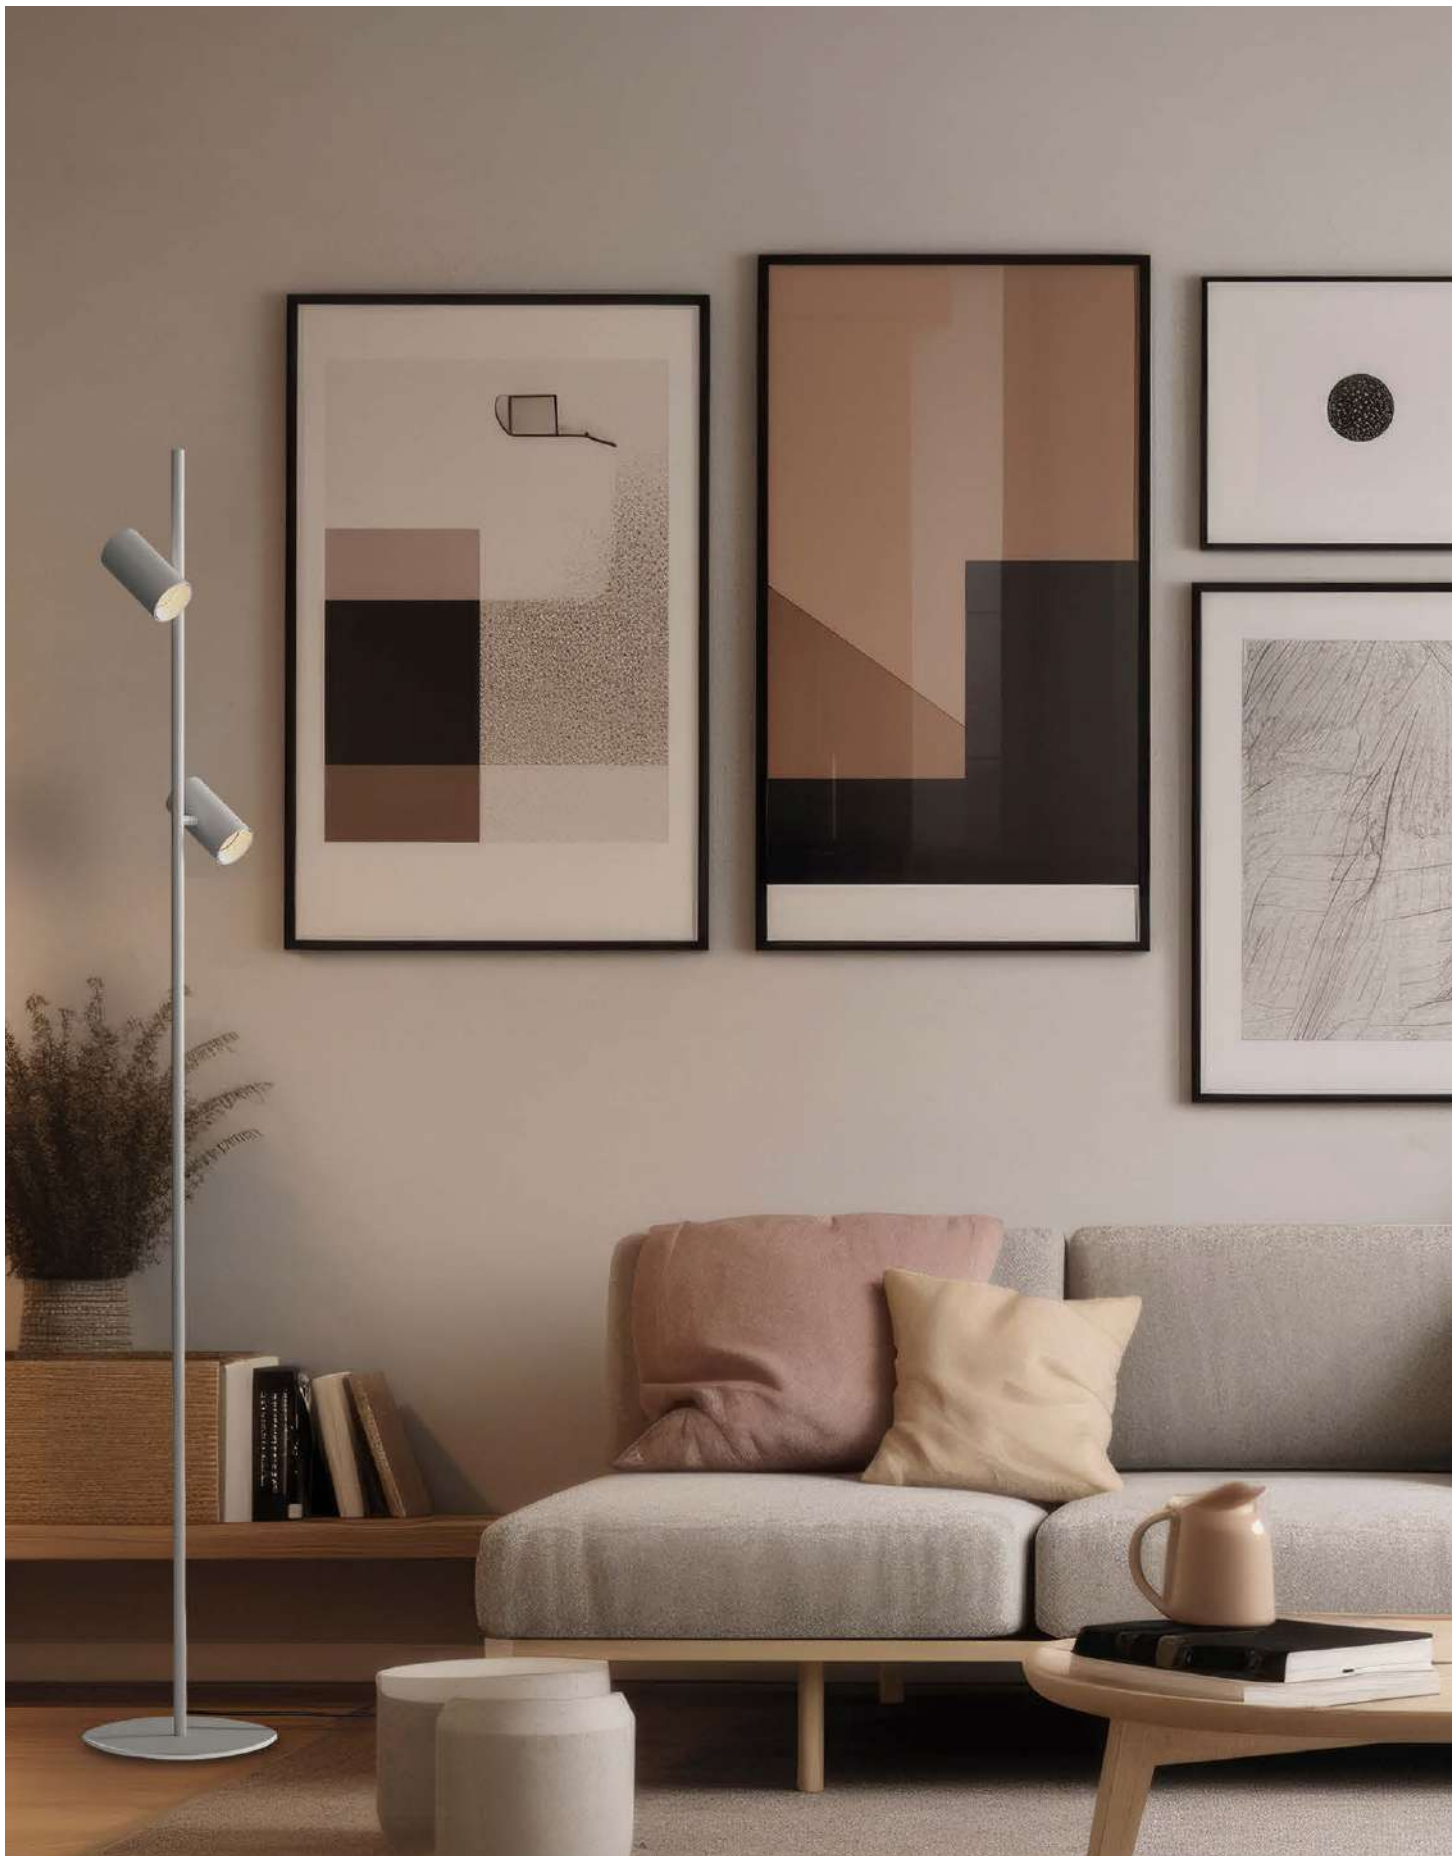

⊕ IP20 IK05

NATURAL RAFFIA - METAL | RAFIA NATURAL - METAL

Table & Floor lamps / Sobremesas & Pies

GINA

Table & Floor lamps / Sobremesas & Pies

LED BULBS
Pag. 484

	FINISH	LAMP	CLASS				ON/OFF
Table 1L	□	1xGU10 LED	□	350°	-		S3874080B
	■						S3874080N
Floor 2L	□	2xGU10 LED	□	350°	-		H3874080B
	■						H3874080N