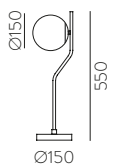

Collections / Colecciones

FINISH | ■ BLACK - OPAL | NEGRO - OPAL ■ MATT ANTIQUE GOLD - OPAL | ORO VIEJO MATE - OPAL

METAL - DOUBLE LAYER GLASS | METAL - CRISTAL DOBLE CAPA