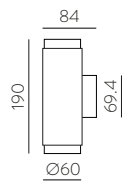

Removable honey comb diffuser included | Difusor panel de abeja extraíble incluido

	FINISH	WATT	LUM (Real)	K	CLASS	ON/OFF	TRIAC	DALI/PUSH
Wall 2L	■ ■	2x6W	1240	3000	⊕	A3989100NN		A3989100NNDP
	■ ■					A3989100ON	✗	A3989100ONDP