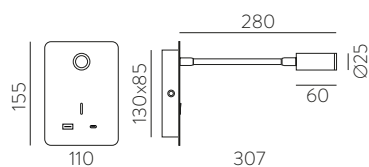

SENDA UPGRADE

Wall lamps / Apliques

FINISH	WATT	LUM (Real)	K	ON/OFF	TRIAC	DALI/PUSH
□	3W	285	3000	A3835001B	✗	✗
■				A3835001N		

USB output: 5V-2A

FINISH | □ TEXTURED WHITE | BLANCO TEXTURADO ■ TEXTURED BLACK | NEGRO TEXTURADO

IP20 IK04 CRI>90
incl
USB type A
USB type C
Visual Comfort
MacAdam Step≤3
L80B20 ≥50.000h
METAL | METAL