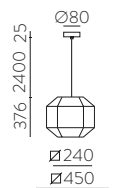

FINISH	LAMP	ON/OFF
450mm	☐	1xE27 LED	C3917481BN
	☐		C3917482BN
600mm	☐	1xE27 LED	C3917681BN
	☐		C3917682BN

MultiPack

MultiPack

FINISH | ☐ WHITE - BLACK | BLANCO - NEGRO

☐ PENDANT KIT WHITE | KIT COLGANTE BLANCO ☐ PENDANT KIT BLACK | KIT COLGANTE NEGRO

IP20 IK05 **CUSTOM**

COTTON - METAL | ALGODÓN - METAL