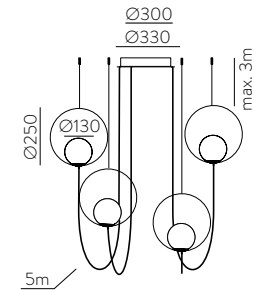

Pendant Lamp/4

■	4x5W	1480	▶ 2700 - 3000	⊕	C3815471O	C3815471ODT	C3815471ODP
■					C3815471N	C3815471INDT	C3815471NDP

Pendant Lamp/8