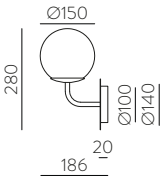

1 Ømax. 45mm
max.95