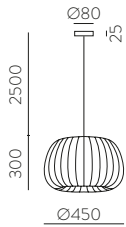

Pendant 450 mm

- NEW
- NEW
- NEW
- NEW

Table 360 mm