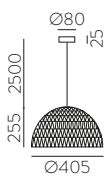

FINISH	LAMP	ON/OFF
	1xE27 LED	C3930082NA
		C3930081NA

FINISH | NATURAL RATTAN | RATTAN NATURAL

PENDANT KIT WHITE | KIT COLGANTE BLANCO PENDANT KIT BLACK | KIT COLGANTE NEGRO

IP20 IK05

NATURAL RATTAN - METAL | RATTAN NATURAL - METAL