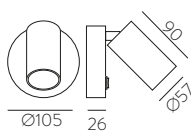

LED BULBS
Pag. 484

FINISH	LAMP	ON/OFF
□	1xGU10 LED	A38741B
■		A38741N

FINISH | □ TEXTURED WHITE | BLANCO TEXTURADO ■ TEXTURED BLACK | NEGRO TEXTURADO

IP20 IK06 incl 350° 90°

ALUMINIUM | ALUMINIO