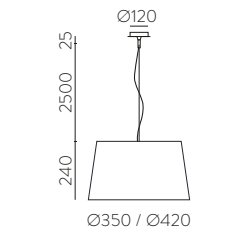

Pendant Ø420mm

■			C8202080N
NEW □	1xE27 LED	✓	C8202080B