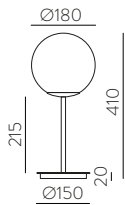

Table Lamp	■				S39460800
		1xE27 LED	□	IP20	□
	● NEW ■				S3946080N