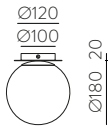

1 Ømax. 45mm
max.145