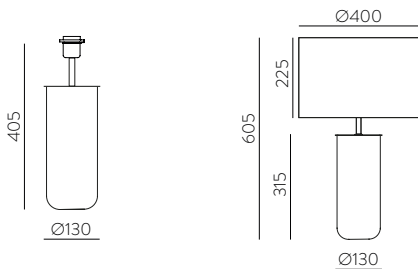

FINISH	LAMP	COMPATIBLE SHADE	ON/OFF
☐		1xE27 LED	✓	S8194B
☒		1xE27 LED	✓	S8194N
☐		1xE27 LED	✗	S8194BSP
☒		1xE27 LED	✗	S8194NSP

FINISH | ☐ TEXTURED OYSTER (RAL 1013) - TECHNICAL GOLD | BLANCO PERLA TEXTURADO (RAL 1013) - ORO TÉCNICO

☒ TEXTURED BLACK - TECHNICAL GOLD | NEGRO TEXTURADO - ORO TÉCNICO

☐ WHITE SHADE | PANTALLA BLANCA

☐ IP20 IK04 ☐ ☒ CUSTOM

METAL - COTTON | METAL - ALGODÓN