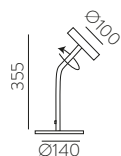

CORVUS

Wall

FINISH	WATT	LUM (Real)	K	CLASS	IP	ON/OFF	TRIAC	DALI/PUSH
RAL ■	7.5W	675	3000	⊕	IP54	-	A3945001N	A3945000NDT A3945000NDP

Table Lamp

■	4.2W	530	3000	□	IP20	355°	S3945000N	✗ ✗

Floor Lamp

■	7.5W	675	3000	□	IP20	355°	H3945000N	✗ ✗

Ceiling 6L

■	42W	3660	3000	⊕	IP20	-	P3945000N	✗ ✗

Pendant 1L

■	7.5W	675	3000	⊕	IP20	-	C3945000N	✗ ✗

ANY COLOUR AVAILABLE, MOQ OF 10 UNITS. CONSULT OUR SALES TEAM.
CUALQUIER COLOR DISPONIBLE, CANTIDAD MÍNIMA 10 UDS. CONSULTA A NUESTRO EQUIPO COMERCIAL.

FINISH | ■ TEXTURED BLACK - OPAL | NEGRO TEXTURADO - OPAL

MINIMUM QTY REQUIRED 10 UNITS - CANTIDAD MÍNIMA REQUERIDA 10 UDS.

IK03 CRI>90 L80B20 ≥50.000h

ALUMINUM | ALUMINIO