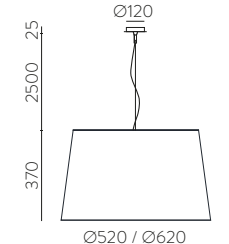

Pendant Ø620mm

■			C8202180N
NEW □	1xE27 LED	✓	C8202180B

FINISH | ■ TEXTURED BLACK | NEGRO TEXTURADO □ TEXTURED WHITE | BLANCO TEXTURADO □ WHITE SHADE | PANTALLA BLANCA

IP20 IK05 CUSTOM RAL METAL - COTTON | METAL - ALGODÓN