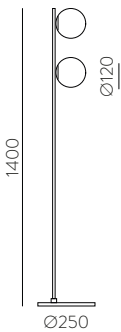

Floor Lamp

■ H3820180O

2xG9 LED □ 20 □

■ H3820180N

FINISH ■ ANTIQUE GOLD - OPAL | ORO VIEJO - OPAL

■ TEXTURED BLACK - OPAL | NEGRO TEXTURADO - OPAL

IK00

METAL - DOUBLE LAYER GLASS | METAL - CRISTAL DOBLE CAPA

Collections / Colecciones