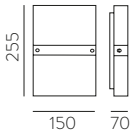

LED BULBS
Pag. 484