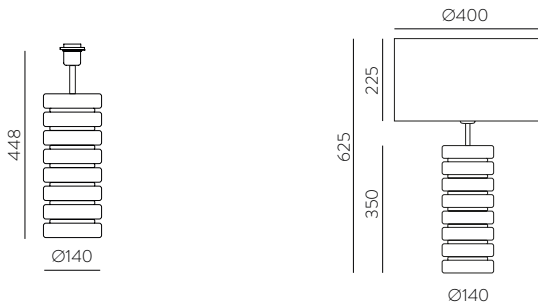

FINISH	LAMP	COMPATIBLE SHADE	ON/OFF
☒ 	1xE27 LED	☒	S8206080N
☒	1xE27 LED	☒	S8206080NSP

FINISH | ☒ MATT BLACK | NEGRO MATE

☐ WHITE SHADE | PANTALLA BLANCA

☐ IP20 ☐ IK05 ☐ ☒ CUSTOM

POLYRESINE - COTTON | RESINA - ALGODÓN