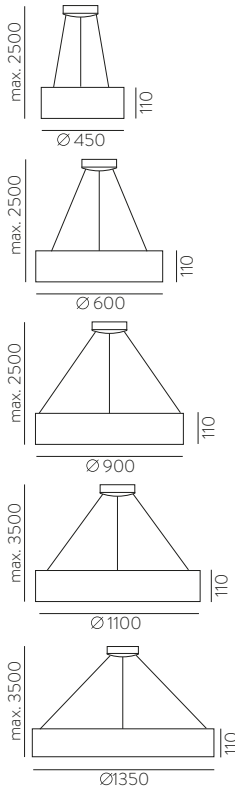

Ceiling lamps / Iluminación de techo

	FINISH	WATT	LUM (Real)	SLIDE SWITCH (K)	ON/OFF	TRIAC (*)	DALI/PUSH	CASAMBI
450mm	☐				C3450170B	C3450170BDT	C3450170BDP	C3450170BCA
	☐	27W	2100	▶ 2700 - 3000				
600mm	☐				C3450270B	C3450270BDT	C3450270BDP	C3450270BCA
	☐	48W	3730	▶ 2700 - 3000				
900mm	☐				C3450470B	C3450470BDT	C3450470BDP	C3450470BCA
	☐	126W	9800	▶ 2700 - 3000				
1100mm	☐				C3450570B	C3450570BDT	C3450570BDP	C3450570BCA
	☐	144W	11200	▶ 2700 - 3000				
1350mm	☐				C3450670B	C3450670BDT	C3450670BDP	C3450670BCA
	☐	168W	13100	▶ 2700 - 3000				

(*) TO BE USED EXCLUSIVELY WITH LED DIMMING SYSTEM AND ONLY ONE UNIT PER SYSTEM | USO EXCLUSIVO PARA REGULADORES LED Y MÁXIMO UNA UNIDAD POR REGULADOR.

PRODUCTS ON DEMAND [CASAMBI ACCESSORIES SEE PAG. 486-488] - PRODUCTOS BAJO PEDIDO [ACCESORIOS CASAMBI VER PAG. 486-488]

FINISH | ☐ TEXTURED WHITE - OPAL | BLANCO TEXTURADO - OPAL | ☐ TEXTURED BLACK - OPAL | NEGRO TEXTURADO - OPAL

IP20 IK06 CRI>90 | incl | COMPATIBLE CASAMBI | MacAdam Step<3 | **L80B10 ≥60.000h** | UGR<19 | METAL - ACRYLIC | METAL - ACRÍLICO