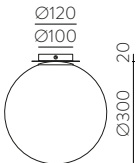

1 Ømax. 65mm
max.245