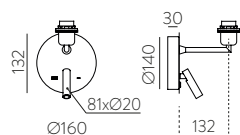

STILO UPGRADE

LED BULBS | **COMPATIBLE SHADE**
Pag. 484 | Pag. 485

NEW Wall Reading Light

FINISH	LAMP	WATT	LUM (Real)	K	RAL	ON/OFF
■						A8202082N
□	1xE27 LED	3W	285	3000	✗	A8202082B
■						A8202082NSP
□	1xE27 LED	3W	285	3000	✗	A8202082BSP

USB output: 5V-2A

FINISH | ■ TEXTURED BLACK | NEGRO TEXTURADO □ TEXTURED WHITE | BLANCO TEXTURADO □ WHITE SHADE | PANTALLA BLANCA

IP20 IK05 CRI>90 incl USB type A USB type C Visual Comfort MacAdam Step≤3 **L80B20 ≥50.000h** METAL - COTTON | METAL - ALGODÓN

Collections / Colecciones

Wall

FINISH	LAMP	RAL	ON/OFF
■			A8202080N
NEW □	1xE27 LED	✓	A8202080B
■			A8202080NSP
NEW □	1xE27 LED	✓	A8202080BSP

Pendant Ø420mm

■			C8202080N
NEW □	1xE27 LED	✓	C8202080B

Pendant Ø620mm

■			C8202180N
NEW □	1xE27 LED	✓	C8202180B

FINISH | ■ TEXTURED BLACK | NEGRO TEXTURADO □ TEXTURED WHITE | BLANCO TEXTURADO □ WHITE SHADE | PANTALLA BLANCA

IP20 IK05 CUSTOM RAL METAL - COTTON | METAL - ALGODÓN