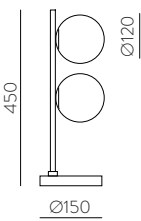

Table Lamp

■ S3820180O

2xG9 LED □ 20 □

■ S3820180N