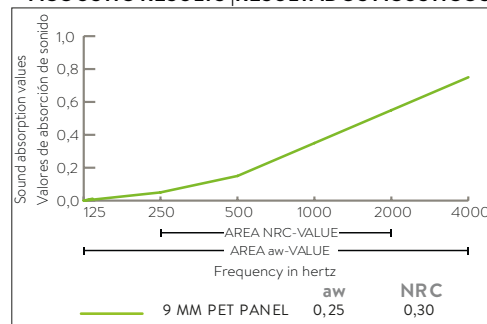

COLOUR CARD ACOUSTIC PANEL | CARTA COLOR PANEL ACÚSTICO

Additional information / Información adicional

32 | OFF WHITE 9 MM	20 | WHITE 9 MM	88 | SNOW 9 MM	12 | SILVER GRE 9 MM	40 | COOL GREY 9 MM	16 | GREY 9 MM	23 | DARK GREY 9 MM
03 | ANTRACITE 9 MM	09 | BLACK 9 MM	58 | LIGHT CAMEL 9 MM	22 | DARK CAMEL 9 MM	39 | LIGHT OAK 9 MM	65 | COPPER 9 MM	83 | GOLD 9 MM
53 | BROWN 9 MM	13 | TERRA 9 MM	24 | CHERRY 9 MM	25 | RED 9 MM	43 | LIME 9 MM	51 | APPLE GREEN 9 MM	19 | GREEN 9 MM
57 | PETROL 9 MM	48 | OLIVE 9 MM	26 | MIDNIGHT GREEN 9 MM	05 | YELLOW 9 MM	06 | VANILLE 9 MM	17 | BLUSH 9 MM	56 | ORANGE 9 MM
41 | PURPLE 9 MM	14 | LIGHT BLUE 9 MM	27 | MIDDLE BLUE 9 MM	01 | DARK BLUE 9 MM	38 | MIDNIGHT B 9 MM		

NUMBER OF RECYCLED PET BOTTLES PER M2
NÚMERO DE BOTELLAS PET RECICLADAS POR M2

RECYCLED PET-BOTTLES
BOTELLAS PET RECICLADAS

LIGHTWEIGHT PRODUCT
PRODUCTO LIGERO

TECHNICAL SPECIFICATIONS | ESPECIFICACIONES TÉCNICAS

MATERIAL | MATERIAL:

- 60% RECYCLED PET | PET RECICLADO
- 40% VIRGIN PET | PET VIRGEN

FIRE BEHAVIOR | RESISTENCIA AL FUEGO

- EN 13501-1

PRODUCT INFORMATION | INFORMACIÓN DEL PRODUCTO

THICKNESS | ESPESOR 9MM

TOLERANCE | TOLERANCIA +/- 0,5 MM

WEIGHT | PESO 1,9 KG/M2

DENSITY | DENSIDAD 210 KG/M3

ACOUSTIC RESULTS | RESULTADOS ACÚSTICOS