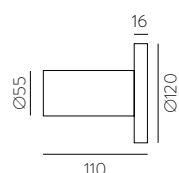

FINISH	WATT	LUM (Real)	K	ON/OFF	TRIAC	DALI/PUSH
■	7,5W	675	3000	A3945001N	A3945001NDT	A3945001NDP

FINISH | ■ TEXTURED BLACK | NEGRO TEXTURADO

MINIMUM QTY REQUIRED 10 UNITS - CANTIDAD MÍNIMA REQUERIDA 10 UDS.

IP54 IK03 CRI>90

incl

RAL

MacAdam Step s3 L80B20 ≥50.000h

ALUMINIUM | ALUMINIO