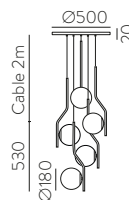

Collections / Colecciones

FINISH | ■ BLACK - OPAL | NEGRO - OPAL ■ MATT ANTIQUE GOLD - OPAL | ORO VIEJO MATE - OPAL

METAL - DOUBLE LAYER GLASS | METAL - CRISTAL DOBLE CAPA