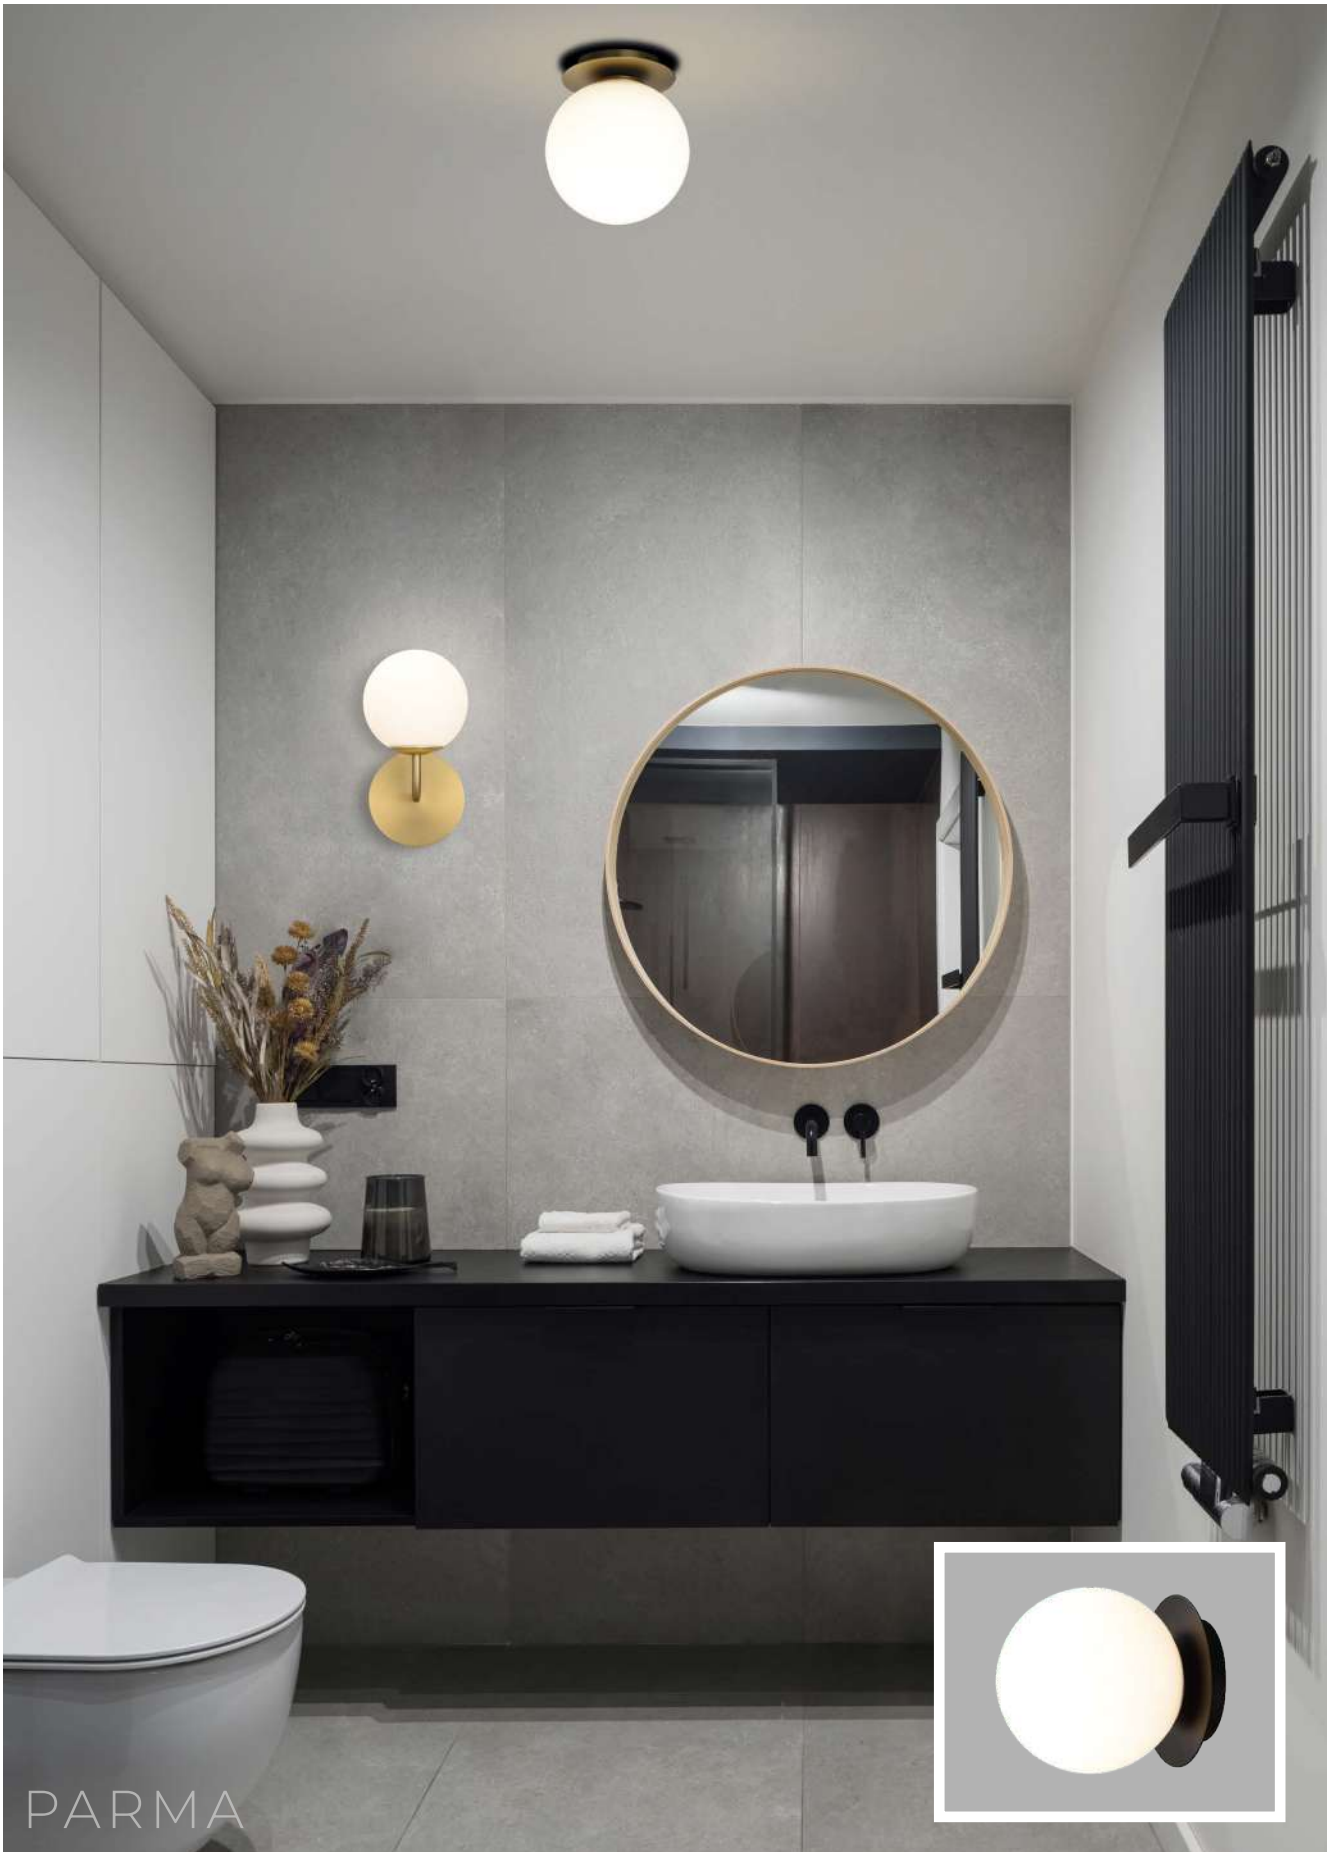

FINISH	LAMP	ON/OFF
■	1xE27 LED	A81632O
■		A81632N

FINISH | ■ MATT ANTIQUE GOLD - OPAL | ORO VIEJO MATE - OPAL ■ BLACK - OPAL | NEGRO - OPAL

METAL - DOUBLE LAYER GLASS | METAL - CRISTAL DOBLE CAPA

PARMA

PARMA