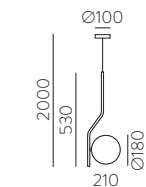

Collections / Colecciones

FINISH | ■ BLACK - OPAL | NEGRO - OPAL ■ MATT ANTIQUE GOLD - OPAL | ORO VIEJO MATE - OPAL

METAL - DOUBLE LAYER GLASS | METAL - CRISTAL DOBLE CAPA