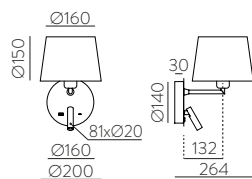

STILO UPGRADE

LED BULBS | **COMPATIBLE SHADE**
Pag. 484 | Pag. 485

NEW Wall Reading Light