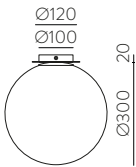

Ceiling 2	■				P39461800
		1xE27 LED	□	IP44	
	● NEW ■				P3946180N