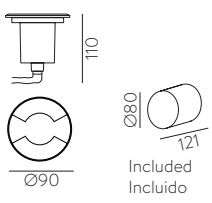

Recessed	FINISH	LAMP	ON/OFF
1 Direction	■	1xGU10 LED	E2065080IN
2 Directions	■	1xGU10 LED	E2066080IN

FINISH | ■ ALUMINIUM | ALUMINIO

⊕ IP67 IK08 □ ✖ ⚡ ⚙️ Ø80x121

ALUMINIUM ADC12 - TEMPERED GLASS | ALUMINIO ADC12 - CRISTAL TEMPLADO