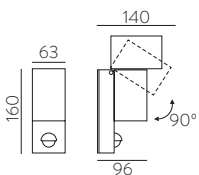

FINISH	WATT	LUM (Real)	K	ON/OFF	TRIAC	DALI/PUSH
■	5.6W	610	3000	A201810GR	✗	✗

FINISH | ■ DARK GREY | GRIS OSCURO

IP54 IK06 CRI>90

incl

MacAdam Step3

L80B20 ≥50.000h

ALUMINIUM | ALUMINIO