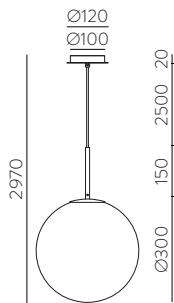

Pendant Lamp 30	■				C39461800
		1xE27 LED	□	IP44	□
	● NEW ■				C3946180N