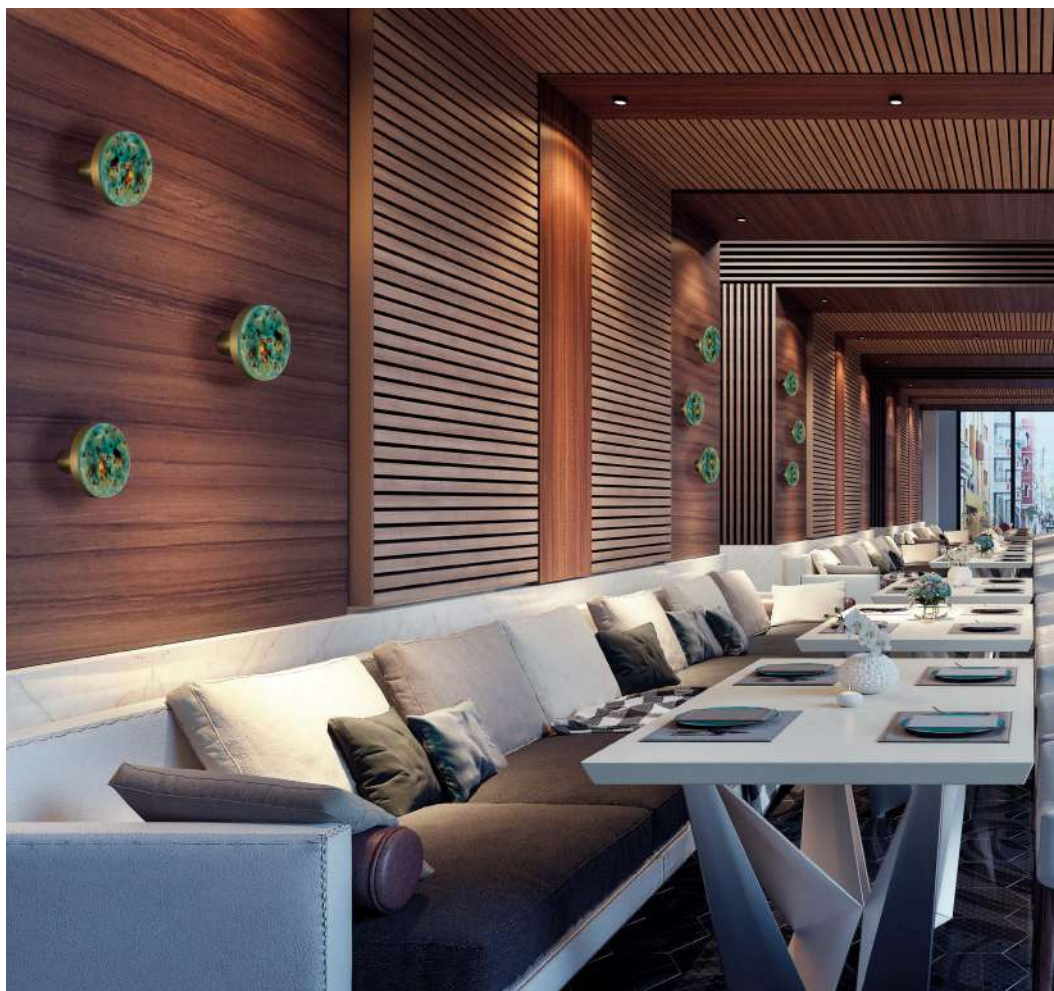

CHAMALEON

Ceramics | Cerámica

Wall lamps / Apliques

Made locally (Manises) Valencia, completely handmade and made to measure. You can combine it with your own decoration, tableware or traditional and/or handmade objects.