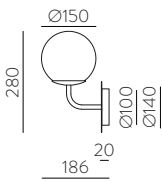

METAL - DOUBLE LAYER GLASS | METAL - CRISTAL DOBLE CAPA

PARMA

PARMA

EXTENDED FAMILY
Pag. 46-51

LED BULBS
Pag. 484

LED max. 95
Ømax. 45mm

LED max. 95
Ømax. 45mm

LED max. 145
Ømax. 45mm