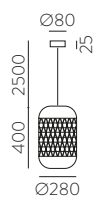

Ømax.
100mm

FINISH

LAMP

ON/OFF

1xE27 LED

C3931082NA

C3931081NA

FINISH | ■ NATURAL RATTAN | RATTAN NATURAL

■ PENDANT KIT WHITE | KIT COLGANTE BLANCO

■ PENDANT KIT BLACK | KIT COLGANTE NEGRO

⊕ IP20 IK05 □ ✖

NATURAL RATTAN - METAL | RATTAN NATURAL - METAL