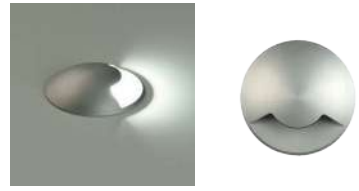

Recessed	FINISH	LAMP	ON/OFF
1 Direction	■	1xGU10 LED	E2065080IN
2 Directions	■	1xGU10 LED	E2066080IN

FINISH | ■ ALUMINIUM | ALUMINIO

⊕ IP67 IK08 □ ✖ ⚡ ⚙️ Ø80x121

ALUMINIUM ADC12 - TEMPERED GLASS | ALUMINIO ADC12 - CRISTAL TEMPLADO