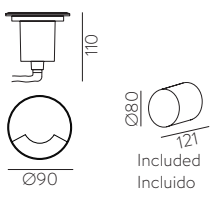

Recessed	FINISH	LAMP	ON/OFF
1 Direction	■	1xGU10 LED	E2065080IN
2 Directions	■	1xGU10 LED	E2066080IN

FINISH | ■ ALUMINIUM | ALUMINIO

⊕ IP67 IK08 □ ✖ ⚡ ⚙️ Ø80x121

ALUMINIUM ADC12 - TEMPERED GLASS | ALUMINIO ADC12 - CRISTAL TEMPLADO