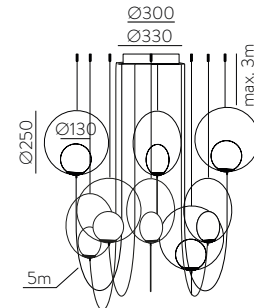

■	8x5W	2960	▶ 2700 - 3000	⊕	C3815871O	C3815871ODT	C3815871ODP
■					C3815871N	C3815871INDT	C3815871NDP

⊕ MINIMUM QTY REQUIRED 10 UNITS - CANTIDAD MÍNIMA REQUERIDA 10 UDS.

FINISH | ■ TEXTURED BLACK - OPAL | NEGRO TEXTURADO - OPAL ■ TECHNICAL GOLD - OPAL | ORO TÉCNICO - OPAL

IP20 IK00 CRI>90 L80B20 ≥50.000h

METAL - DOUBLE LAYER GLASS | METAL - CRISTAL DOBLE CAPA