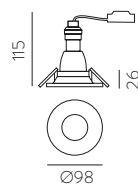

ANTEA

LED BULBS
Pag. 484

FINISH	LAMP	ON/OFF
□	1xGU10 LED	E37880B
■		E37880N