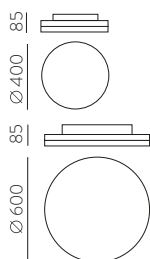

UPGRADE ANGUS

	FINISH	WATT	LUM (Real)	SLIDE SWITCH (K)	ON/OFF	TRIAC (*)	DALI/PUSH
400mm	□	34W	3290	▶ 2700 - 3000	P3979070B	P3979070BDT	P3979070BDP
	□	55W	5740	▶ 2700 - 3000	P3979170B	P3979170BDT	P3979170BDP
600mm	□	55W	5740	▶ 2700 - 3000	P3979170B	P3979170BDT	P3979170BDP
	□	55W	5740	▶ 2700 - 3000	P3979170B	P3979170BDT	P3979170BDP

ANGUS ACCESSORIES

ACCESSORIES SEE PAGE: 486-493

REMOTE CONTROL

RECEIVER CODE

REMOTE CONTROL CODE

CEILING							MULTICANAL XCONTROL001
PENDANT	✓	DALI ITEM CODE	+	XDRVPART008	+		MONOCANAL XCONTROL021

SMART CONTROL

CEILING	✓	CONSULT OUR SALES TEAM | CONSULTA A NUESTRO EQUIPO COMERCIAL					
PENDANT	✓	CONSULT OUR SALES TEAM | CONSULTA A NUESTRO EQUIPO COMERCIAL					

EMERGENCY (*) FOR HANGING VERSIONS USE DALI KIT. | PARA VERSIONES COLGANTES USAR KIT DALI.

				1H 6BAT004		3H 6BAT005
CEILING	✓	ITEM CODE	+	✓ External	or	✓ External
PENDANT	✓	ITEM CODE	+	✓ External	or	✓ External

PENDANT KIT

FINISH

ON/OFF-TRIAC

DALI

RAL

↕ 1.5m
(Ø100x20mm)

K0002040B

K0002040BDP

+ RAL CODE

↕ 3m
(Ø100x20mm)

K0002140B

K0002140BDP

+ RAL CODE

(*) TO BE USED EXCLUSIVELY WITH LED DIMMING SYSTEM AND ONLY ONE UNIT PER SYSTEM | USO EXCLUSIVO PARA REGULADORES LED Y MÁXIMO UNA UNIDAD POR REGULADOR.

FINISH | □ OPAL - WHITE | OPAL - BLANCO

PRODUCTS ON DEMAND - PRODUCTOS BAJO PEDIDO

IP20 IK07 CRI>90

Incl

COMPATIBLE
CASAMBI

MacAdam
Step<=3

L80B10 ≥60.000h

UGR<19

METAL - ACRYLIC | METAL - ACRÍLICO