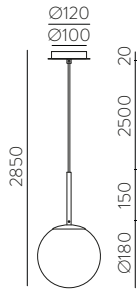

LED BULBS
Pag. 484

	FINISH	LAMP	CLASS	IP	ON/OFF
Pendant Lamp 18	■				C39460800
		1xE27 LED	□	IP44	□
	● NEW ■				C3946080N