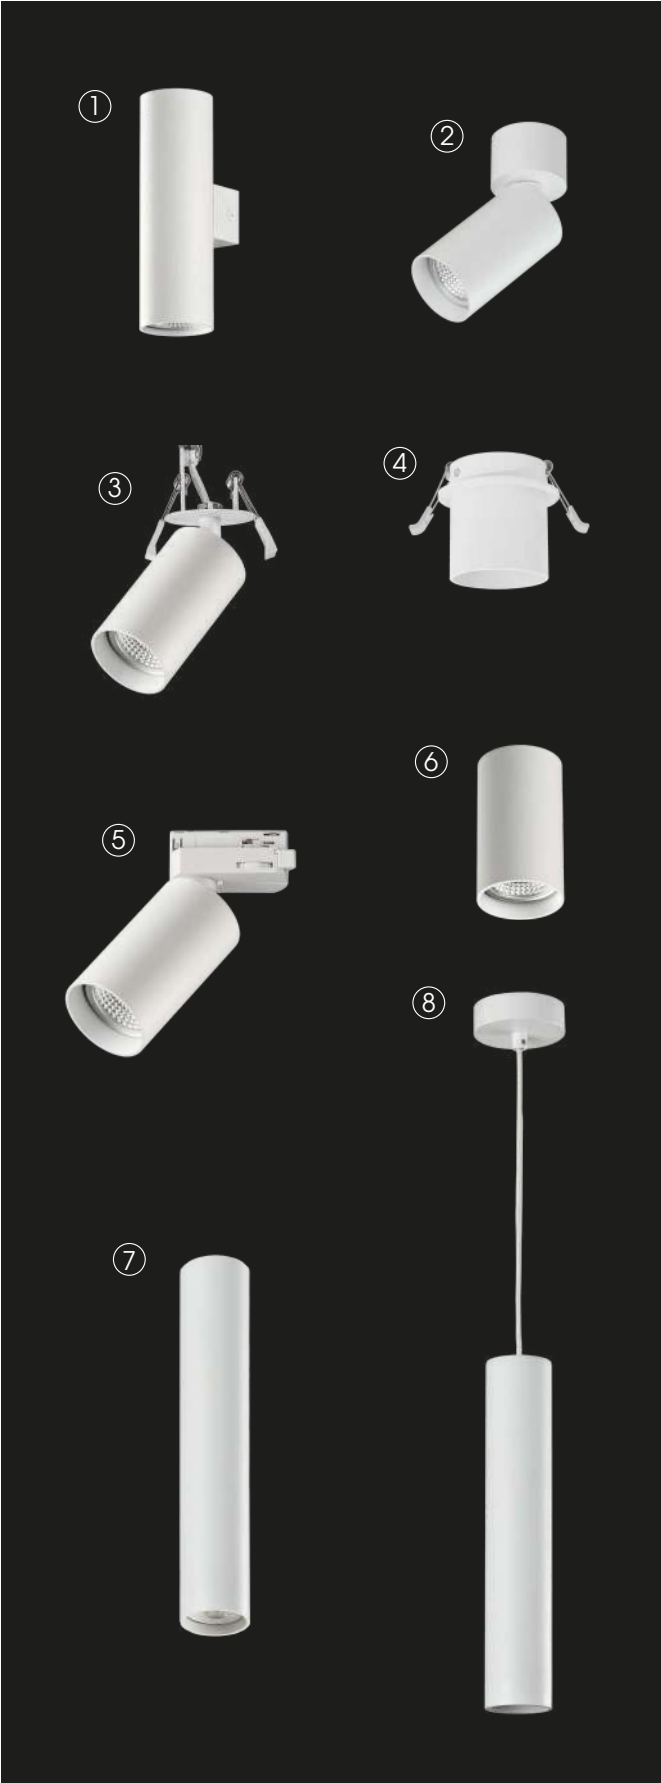

ZOOM

Technical Lighting / Iluminación técnica

SEE PAG.
374-375

ZOOM

LED BULBS
Pag. 484

	FINISH	LAMP	CLASS					ON/OFF
1 Wall 2L	□	2xGU10 LED		-	-	-		A37640B
	■							A37640N
2 Spot 1L	□	1xGU10 LED		350°	90°	-		F37640B
	■							F37640N
3 Spot Recessed 1L	□	1xGU10 LED		350°	90°	Ø44		E37640B
	■							E37640N
4 Mini Spot Recessed 1L	□	1xGU10 LED		-	-	Ø64		E37641B
	■							E37641N
5 Track 1L (3-PHASE)	□	1xGU10 LED		350°	90°	-		T37640B
	■							T37640N
6 Ceiling 100mm	□	1xGU10 LED		-	-	-		P37640B
	■							P37640N
7 Ceiling 350mm	□	1xGU10 LED		-	-	-		P37641B
	■							P37641N
7 Ceiling 450mm	□	1xGU10 LED		-	-	-		P37642B
	■							P37642N
8 Pendant 1L	□	1xGU10 LED		-	-	-		C37640B
	■							C37640N