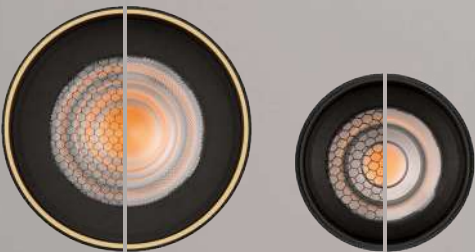

Removable honey comb diffuser included | Difusor panel de abeja extraible incluido