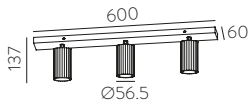

FINISH	LAMP	CLASS			ON/OFF
1 | Wall 1L	☐					A3951080B
	☒	1xGU10 LED		-		A3951080N
	☒					A3951080O
2 | Wall 2L	☐					A3951180B
	☒	2xGU10 LED		-		A3951180N
	☒					A3951180O
3 | Ceiling 1L	☐					P3951080B
	☒	1xGU10 LED		-		P3951080N
	☒					P3951080O
4 | Spot 1L	☐					P3951180B
	☒	1xGU10 LED		-		P3951180N
	☒					P3951180O
5 | Spot Recessed 1L	☐					E3951080B
	☒	1xGU10 LED		Ø44		E3951080N
	☒					E3951080O
6 | Track 1L (3-PHASE)	☐					T3951080B
	☒	1xGU10 LED		-		T3951080N
	☒					T3951080O
7 | Round Ceiling 3L	☐					P3951280B
	☒	3xGU10 LED		-		P3951280N
	☒					P3951280O
8 | Square Ceiling 3L	☐					P3951380B
	☒	3xGU10 LED		-		P3951380N
	☒					P3951380O
9 | Square Ceiling 4L	☐					P3951480B
	☒	4xGU10 LED		-		P3951480N
	☒					P3951480O
10 | Pendant 1L	☐					C3951080B
	☒	1xGU10 LED		-		C3951080N
	☒					C3951080O

FINISH | ☐ WHITE | BLANCO ☒ BLACK | NEGRO ☒ TECHNICAL GOLD - BLACK | ORO TÉCNICO - NEGRO

IP20 IK06

ALUMINIUM | ALUMINIO

Technical Lighting / Iluminación técnica