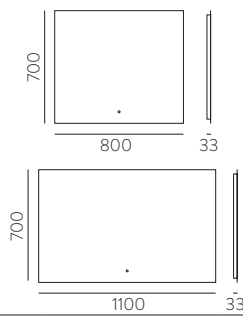

Lighting mirrors / Espejos iluminados

ON-OFF	FIXING	FINISH	WATT	LUM (Real)	K	CODE
		800mm □	50W	3536	3000	A943910LB
		1100mm □	61W	4316	3000	A943920LB