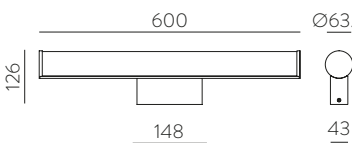

FINISH	WATT	LUM (Real)	SLIDE SWITCH (K)	ON/OFF	TRIAC	DALI/PUSH
■	19W	1780	▶ 3000 - 4000	A3298271C	✗	✗

FINISH | ■ CHROME - OPAL | CROMO - OPAL

IP44 IK06 CRI>90

Incl

MacAdam Steps3

L80B20 ≥50.000h

METAL - METHACRYLATE | METAL - METACRILATO