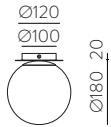

Ceiling 1	■				P39460800
		1xE27 LED	□	IP44	
	■				P3946080N