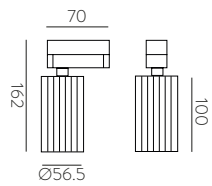

SEE PAG.
374-375

EXTENDED
FAMILY
Pag. 390-393

LED BULBS
Pag. 484

FINISH	LAMP	ON/OFF
□		T3951080B
■	1xGU10 LED	T3951080N
■		T3951080O

FINISH | □ WHITE | BLANCO

■ BLACK | NEGRO

■ TECHNICAL GOLD - BLACK | ORO TÉCNICO - NEGRO

⊕ IP20 IK06 ALUMINIUM | ALUMINIO