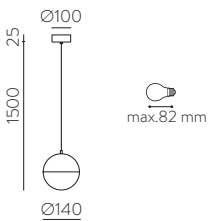

FINISH	LAMP	ON/OFF
■	1xE27 LED	C36851B

FINISH | ■ CEMENT STONE | CEMENTO PIEDRA

⊕ IP20 IK04

CEMENT - DOUBLE LAYER GLASS | CEMENTO - CRISTAL DOBLE CAPA