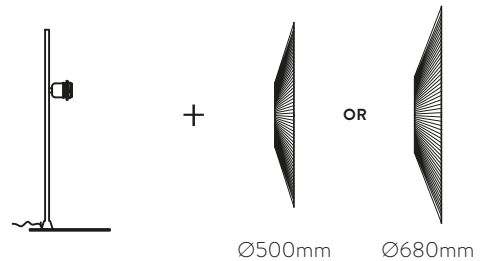

Table Lamp (Base) | Sobremesa (Base)