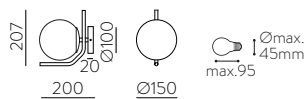

FINISH	LAMP	CLASS	IP		ON/OFF
Wall	■	1xE27 LED	□	IP44	□	A81632N
	■				□	A81632O
Pendant 1L	■	1xE27 LED	⊕	IP20	□	C81631N
	■				□	C81631O
Pendant 3L	■	3xE27 LED	⊕	IP20	□	C81633N
	■				□	C81633O
Pendant 5L	■	5xE27 LED	⊕	IP20	□	C816352N
	■				□	C816352O
Pendant 4L	■	4xE27 LED	⊕	IP20	□	C81634N
	■				□	C81634O
Table Lamp 1L	■	1xE27 LED	□	IP20	□	S81631N
	■				□	S81631O
Floor Lamp 1L	■	1xE27 LED	□	IP20	□	H81631N
	■				□	H81631O