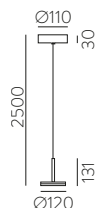

Pendant 1L

■	7.5W	675	3000	⊕	IP20	-	C3945000N	✗ ✗