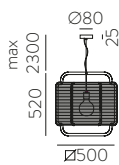

FINISH	LAMP	ON/OFF
350mm	■ ■		C39013NN
	■ ■	1xE27 LED	C39013NAR
	■ ■		C39013NAL
500mm	■ ■		C39015NN
	■ ■	1xE27 LED	C39015NAR
	■ ■		C39015NAL

FINISH | ■ ■ BLACK - TEXT. BLACK | NEGRO - NEGRO TEXT. ■ ■ SAND - TEXT. BLACK | ARENA - NEGRO TEXT. ■ ■ GREEN ALGAE - TEXT. BLACK | VERDE ALGA - NEGRO TEXT.

IP20 IK05 **CUSTOM**

POLYPROPYLENE - METAL | POLIPROPILENO - METAL