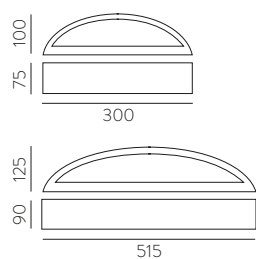

ALBA

Wall lamps / Apliques

LED BULBS
Pag. 484

FINISH	LAMP	ON/OFF
□	1xE14 LED	A33861B
□	2xE14 LED	A33863B

FINISH | □ MATT WHITE | BLANCO MATE

PLASTER - GLASS | ESCAYOLA - CRISTAL