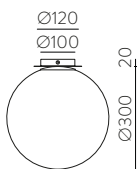

METAL - DOUBLE LAYER GLASS | METAL - CRISTAL DOBLE CAPA

PARMA

PARMA

EXTENDED FAMILY
Pag. 46-51

LED BULBS
Pag. 484

LED max. 95
Ømax. 45mm

LED max. 95
Ømax. 45mm

LED max. 145
Ømax. 45mm