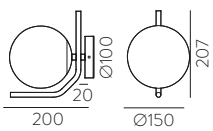

LED BULBS
Pag. 484

LED BULBS
Pag. 484

LED BULBS
Pag. 484

LED BULBS
Pag. 484

FINISH	LAMP	ON/OFF
■	1xE27 LED	A81632O
■		A81632N

FINISH | ■ MATT ANTIQUE GOLD - OPAL | ORO VIEJO MATE - OPAL ■ BLACK - OPAL | NEGRO - OPAL

METAL - DOUBLE LAYER GLASS | METAL - CRISTAL DOBLE CAPA