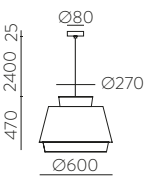

LED BULBS
Pag. 484

		FINISH	LAMP	ON/OFF
450mm 		☐ ☐	1xE27 LED	C391642BLI
		☐ ☐		C391642ARLI
		☐ ☐		C391642VELI
		☐ ☐		C39164BBLI
		☐ ☐		C39164ARLI
		☐ ☐		C39164VELI
600mm 		☐ ☐	1xE27 LED	C391662BLI
		☐ ☐		C391662ARLI
		☐ ☐		C391662VELI
		☐ ☐		C39166BBLI
		☐ ☐		C39166ARLI
		☐ ☐		C39166VELI

FINISH | ☐☐ WHITE - WHITE | BLANCO - BLANCO | ☐☐ WHITE - SAND | BLANCO - ARENA | ☐☐ WHITE - GREEN | BLANCO - VERDE

☐☐ WHITE | BLANCO | ☐☐ BLACK | NEGRO

☐ IP20 ☐ IK05 ☐ ☐ ☒ CUSTOM

☐ COTTON / LINEN - METAL | ALGODÓN / LINO - METAL