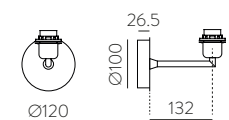

STILO UPGRADE

LED BULBS | **COMPATIBLE SHADE**
Pag. 484 | Pag. 485

NEW Wall Reading Light

FINISH	LAMP	WATT	LUM (Real)	K	RAL	ON/OFF
■						A8202082N
□	1xE27 LED	3W	285	3000	✗	A8202082B
■						A8202082NSP
□	1xE27 LED	3W	285	3000	✗	A8202082BSP

USB output: 5V-2A

FINISH | ■ TEXTURED BLACK | NEGRO TEXTURADO □ TEXTURED WHITE | BLANCO TEXTURADO □ WHITE SHADE | PANTALLA BLANCA

IP20 IK05 CRI>90 incl USB type A USB type C Visual Comfort MacAdam Step≤3 **L80B20 ≥50.000h** METAL - COTTON | METAL - ALGODÓN

Collections / Colecciones

Wall

FINISH	LAMP	RAL	ON/OFF
■			A8202080N
NEW □	1xE27 LED	✓	A8202080B
■			A8202080NSP
NEW □	1xE27 LED	✓	A8202080BSP

Pendant Ø420mm

■			C8202080N
NEW □	1xE27 LED	✓	C8202080B

Pendant Ø620mm

■			C8202180N
NEW □	1xE27 LED	✓	C8202180B

FINISH | ■ TEXTURED BLACK | NEGRO TEXTURADO □ TEXTURED WHITE | BLANCO TEXTURADO □ WHITE SHADE | PANTALLA BLANCA

IP20 IK05 CUSTOM RAL METAL - COTTON | METAL - ALGODÓN