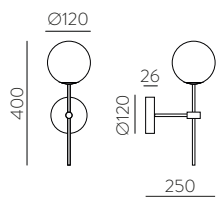

LED BULBS
Pag. 484

FINISH	LAMP	ON/OFF
■	1xG9 LED	A382010
■		A38201N

FINISH | ■ ANTIQUE GOLD - OPAL | ORO VIEJO - OPAL

■ TEXTURED BLACK - OPAL | NEGRO TEXTURADO - OPAL

IP44 IK00

METAL - DOUBLE LAYER GLASS | METAL - CRISTAL DOBLE CAPA