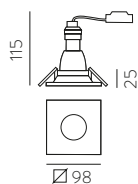

DORO

LED BULBS
Pag. 484

FINISH	LAMP	ON/OFF
□	1xGU10 LED	E37890B
■		E37890N