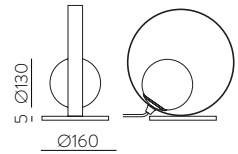

■	5W	370	▶ 2700 - 3000	⊕	S3815170O	✗	✗
■					S3815170N	✗	✗

Pendant Lamp/1