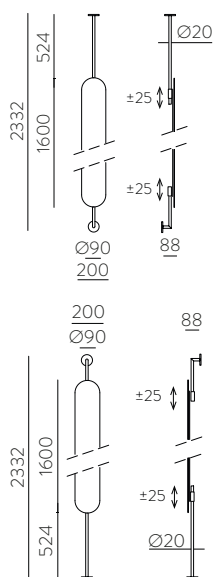

CUSTOM
Customize it | Personalízalo
(See pag. 329)

RAL

FIXING	FINISH	CODE

Ceiling - Wall	■	A107341R1036

Floor - Wall	■	A10734R1036

FINISH | ■ MATT GOLD | ORO MATE (RAL 1036)

IK00 CUSTOM

GLASS 4mm - METAL | CRISTAL 4mm - METAL