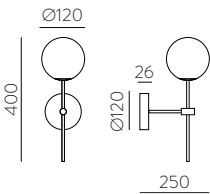

Wall

■ A38201O

1xG9 LED □ 44 □

■ A38201N