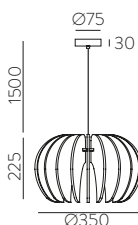

Pendant 350 mm

■ 1xE27 LED C3912135N