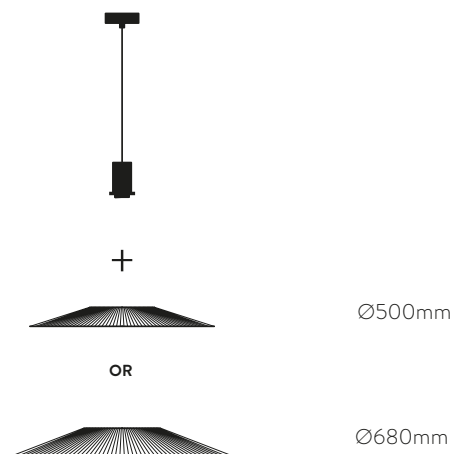

Pendant Lamp (Base) | Colgante (Base)