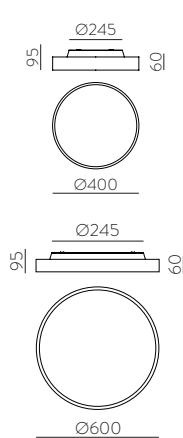

FINISH	WATT	LUM (Real)	SLIDE SWITCH (K)	ON/OFF	TRIAC (*)	DALI/PUSH	CASAMBI
400mm	□	40W+5W	3400+500	2700 - 3000	P3974070B	P3974070BDT	P3974070BDP	P3974070BCA
	■	40W+5W	3400+500	2700 - 3000	P3974070N	P3974070NDT	P3974070NDP	P3974070NCA
600mm	□	65W+9W	6000+760	2700 - 3000	P3974170B	P3974170BDT	P3974170BDP	P3974170BCA
	■	65W+9W	6000+760	2700 - 3000	P3974170N	P3974170NDT	P3974170NDP	P3974170NCA

(*) TO BE USED EXCLUSIVELY WITH LED DIMMING SYSTEM AND ONLY ONE UNIT PER SYSTEM USO EXCLUSIVO PARA REGULADORES LED Y MÁXIMO UNA UNIDAD POR REGULADOR.

PRODUCTS ON DEMAND [CASAMBI ACCESSORIES SEE PAG. 486-488] - PRODUCTOS BAJO PEDIDO [ACCESORIOS CASAMBI VER PAG. 486-488]

FINISH | □ TEXTURED WHITE - OPAL | BLANCO TEXTURADO - OPAL ■ TEXTURED BLACK - OPAL | NEGRO TEXTURADO - OPAL

IP20 IK06 CRI>90 L80B10 $\geq 60.000h$ METAL - ACRYLIC | METAL - ACRÍLICO