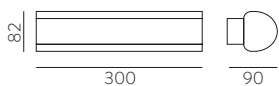

Outdoor / Iluminación exterior