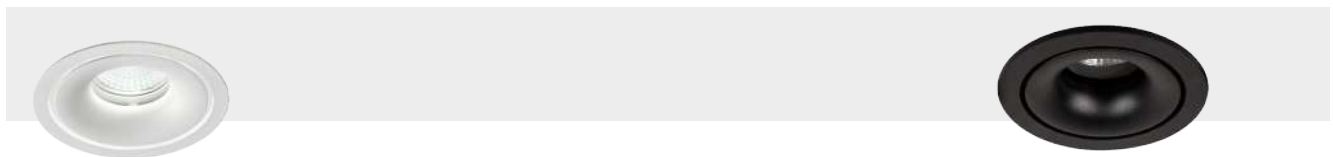

LED BULBS
Pag. 484

Recessed	FINISH	LAMP		ON/OFF
	□	1xGU10 LED		P36881B
	■			P36881N

IP20 IK06 UGR <18 METAL - ALUMINIUM | METAL - ALUMINIO

FINISH | □ TEXTURED WHITE | BLANCO TEXTURADO ■ TEXTURED BLACK | NEGRO TEXTURADO