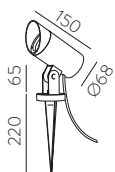

LED BULBS
Pag. 484

FINISH	LAMP	ON/OFF
■	1xGU10 LED	H2072080GR

FINISH | ■ ANTHRACITE RAL 7024 - ANTRACITA RAL 7024

⊕ IP65 IK06

ALUMINIUM | ALUMINIO