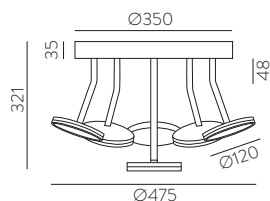

Ceiling 6L

■	42W	3660	3000	⊕	IP20	-	P3945000N	✗ ✗

Pendant 1L

■	7.5W	675	3000	⊕	IP20	-	C3945000N	✗ ✗

ANY COLOUR AVAILABLE, MOQ OF 10 UNITS. CONSULT OUR SALES TEAM.
CUALQUIER COLOR DISPONIBLE, CANTIDAD MÍNIMA 10 UDS. CONSULTA A NUESTRO EQUIPO COMERCIAL.

FINISH | ■ TEXTURED BLACK - OPAL | NEGRO TEXTURADO - OPAL

MINIMUM QTY REQUIRED 10 UNITS - CANTIDAD MÍNIMA REQUERIDA 10 UDS.

IK03 CRI>90 L80B20 ≥50.000h

ALUMINUM | ALUMINIO