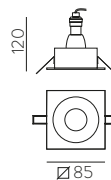

NORK

LED BULBS
Pag. 484

FINISH	LAMP	ON/OFF
□	1xGU10 LED	P36771B

FINISH | □ WHITE | BLANCO

METAL | METAL

Technical Lighting / Iluminación técnica

VELT

LED BULBS
Pag. 484

FINISH	LAMP	ON/OFF
□	1xGU10 LED	P36781B

FINISH | □ WHITE | BLANCO

METAL | METAL