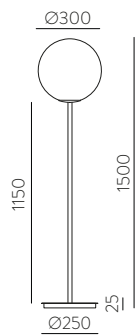

Floor Lamp	■				H39461800
		1xE27 LED	□	IP20	□
	● NEW ■				H3946180N

Collections / Colecciones

FINISH | ■ MATT ANTIQUE GOLD - OPAL | ORO VIEJO MATE - OPAL ■ BLACK - OPAL | NEGRO - OPAL

IK00

METAL - DOUBLE LAYER GLASS | METAL - CRISTAL DOBLE CAPA