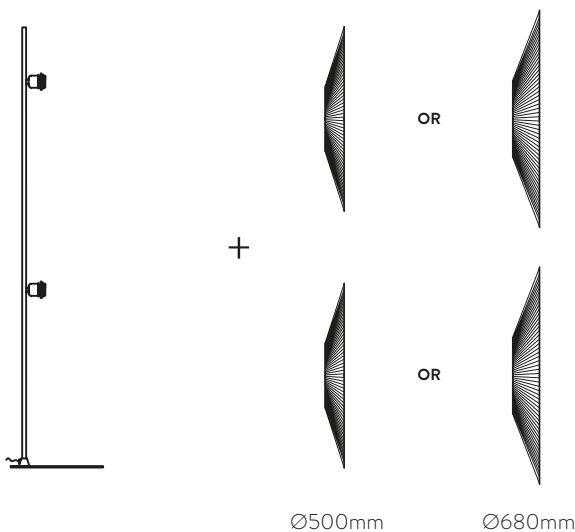

Floor Lamp (Base) | Pie de Salón (Base)