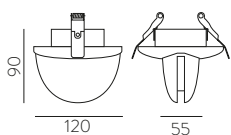

FINISH	WATT	LUM (Real)	K	ON/OFF	TRIAC	DALI/PUSH
□	7W	770	3000	E37310B	✗	✗

FINISH | □ TEXTURED WHITE | BLANCO TEXTURADO

☐ IP54 IK06 CRI>90
☐ incl
☐ 10°
☐ Ø95
☐ MacAdam Step≤3
L80B20 ≥50.000h

ALUMINIUM - ACRYLIC | ALUMINIO - ACRÍLICO