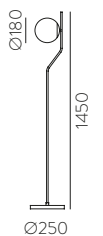

Collections / Colecciones

FINISH | ■ BLACK - OPAL | NEGRO - OPAL ■ MATT ANTIQUE GOLD - OPAL | ORO VIEJO MATE - OPAL

METAL - DOUBLE LAYER GLASS | METAL - CRISTAL DOBLE CAPA