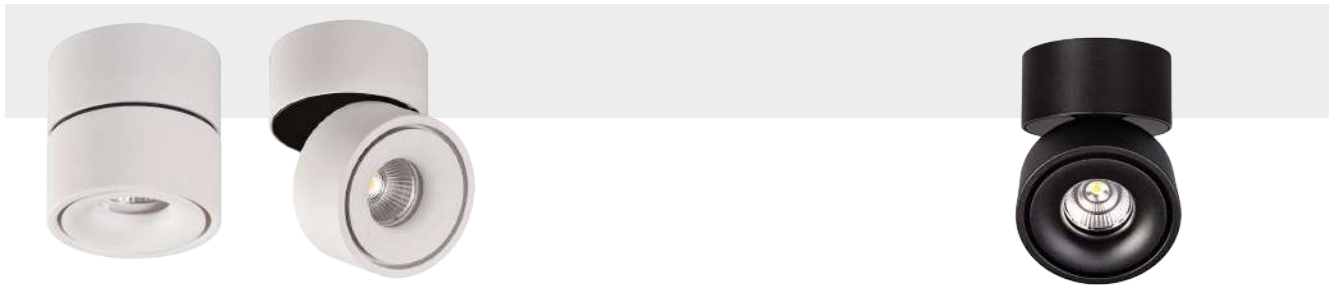

Surface	FINISH	WATT	LUM (Real)	K	ON/OFF	TRIAC	DALI/PUSH
	□	13W	891	3000	P341210B	P341210BDT	
	■				P341210N	P341210NDT	✗

MINIMUM QTY REQUIRED 10 UNITS - CANTIDAD MÍNIMA REQUERIDA 10 UDS.

IP20 IK06 CRI>90 incl 38° 350° 80° MacAdam Step≤3 **L80B20** ≥50.000h UGR ≥18 METAL - ALUMINIUM | METAL - ALUMINIO