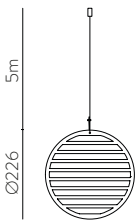

Circle	FINISH	CODE
	■	K0001040O
	■	K0001040N
Square	FINISH	CODE
	■	K0001140O
	■	K0001140N
Diamond	FINISH	CODE
	■	K0001240O
	■	K0001240N

FINISH | ■ MATT ANTIQUE GOLD | ORO VIEJO MATE ■ MATT BLACK | NEGRO MATE

METAL | METAL

Collections / Colecciones