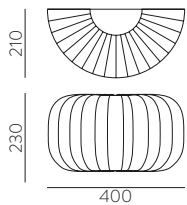

LED BULBS
Pag. 484

FINISH	LAMP	ON/OFF
□	1xE27 LED	A30550B
■		A30550PI

FINISH | □ WHITE | BLANCO ■ STONE | PIEDRA

□ IP20 IK05 □ **CUSTOM**

TEXTILE - ACRYLIC | TEXTIL - ACRÍLICO