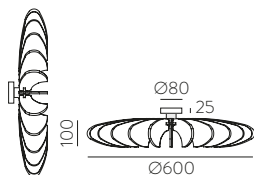

Wall 600 mm

■ 1xE27 LED A3912260N