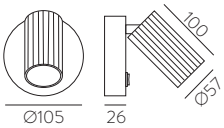

FINISH	LAMP	CLASS			ON/OFF
Wall 1L						A3951080B
		1xGU10 LED		350°	90°	A3951080N
						A3951080O
Wall 2L						A3951180B
		2xGU10 LED				A3951180N
						A3951180O

FINISH | WHITE | BLANCO BLACK | NEGRO TECHNICAL GOLD - BLACK | ORO TÉCNICO - NEGRO

IP20 IK06

ALUMINIUM | ALUMINIO