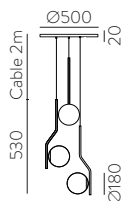

Collections / Colecciones

FINISH | ■ BLACK - OPAL | NEGRO - OPAL ■ MATT ANTIQUE GOLD - OPAL | ORO VIEJO MATE - OPAL

METAL - DOUBLE LAYER GLASS | METAL - CRISTAL DOBLE CAPA