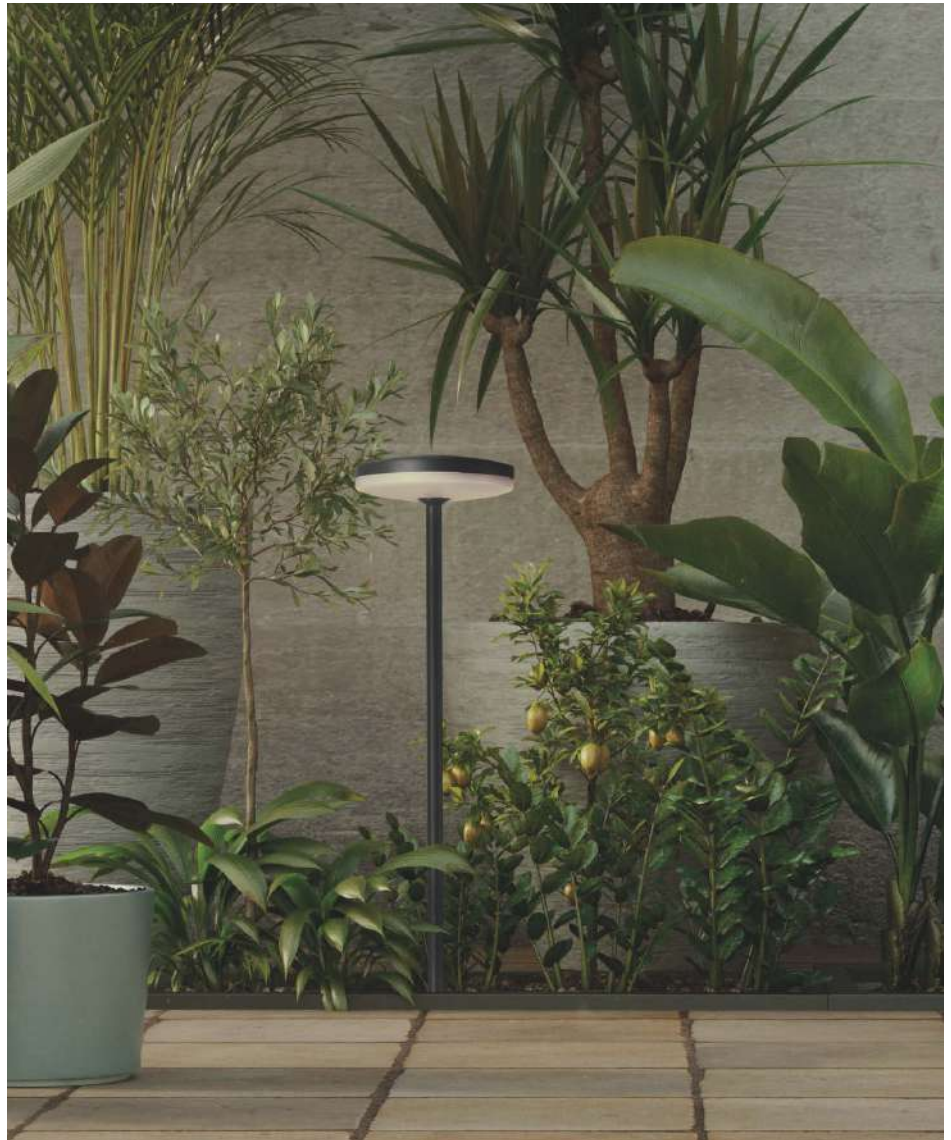

Outdoor / Iluminación exterior

FINISH	WATT	LUM (Real)	K	ON/OFF	TRIAC	DALI/PUSH