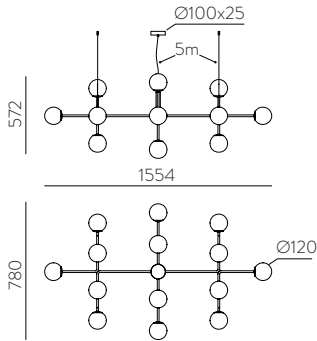

DORIS

Design by Nacho Timón

LED BULBS
Pag. 484

Pendant Lamp XL

FINISH LAMP CLASS IP ON/OFF

■ C382083O

20xG9 LED ⊕ 20 □

NEW

■ C382083N