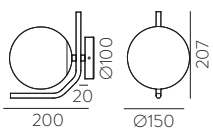

METAL - DOUBLE LAYER GLASS | METAL - CRISTAL DOBLE CAPA

MAUI

Wall lamps / Apliques

EXTENDED FAMILY
Pag. 58-63

LED BULBS
Pag. 484

1 Ømax. 145mm
max.95

LED BULBS
Pag. 484

FINISH