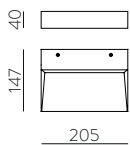

FINISH	WATT	LUM (Real)	Slide Switch (K)	ON/OFF	TRIAC	DALI/PUSH
205mm	□	20W	2200	2700-3000	A3972070B		A3972070BDP
				3000-4000	A3972071B	✗	A3972071BDP
	■	20W	2200	2700-3000	A3972070N		A3972070NDP
				3000-4000	A3972071N		A3972071NDP
380mm	□	38W	4340	2700-3000	A3972170B		A3972170BDP
				3000-4000	A3972171B	✗	A3972171BDP
	■	38W	4340	2700-3000	A3972170N		A3972170NDP
				3000-4000	A3972171N		A3972171NDP
556mm	□	56W	6500	2700-3000	A3972270B		A3972270BDP
				3000-4000	A3972271B	✗	A3972271BDP
	■	56W	6500	2700-3000	A3972270N		A3972270NDP
				3000-4000	A3972271N		A3972271NDP

MINIMUM QTY REQUIRED 10 UNITS - CANTIDAD MÍNIMA REQUERIDA 10 UDS.

FINISH | □ WHITE TEXTURED | BLANCO TEXTURADO ■ BLACK TEXTURED | NEGRO TEXTURADO

IP20 IK07 CRI>90 120° incl RAL MacAdam Step52 L90B10 ≥70.000h METAL - ACRÍLICO | METAL - ACRÍLICO