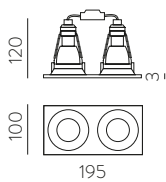

FINISH	LAMP		ON/OFF

1 Light

☐	1xG10 LED	Ø70	P37251B

2 Lights

☐	2xG10 LED	Ø185x90	P37252B

FINISH | ☐ TEXTURED WHITE | BLANCO TEXTURADO

☐ IP20 IK06 ☐ RAL

ALUMINIUM | ALUMINIO