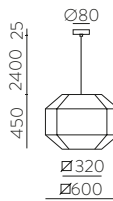

FINISH	LAMP	ON/OFF
450mm	☐	1xE27 LED	C3917481BN
	☐		C3917482BN
600mm	☐	1xE27 LED	C3917681BN
	☐		C3917682BN

MultiPack

MultiPack

FINISH | ☐ WHITE - BLACK | BLANCO - NEGRO

☐ PENDANT KIT WHITE | KIT COLGANTE BLANCO ☐ PENDANT KIT BLACK | KIT COLGANTE NEGRO

IP20 IK05 **CUSTOM**

COTTON - METAL | ALGODÓN - METAL