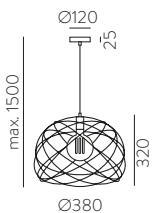

FINISH	LAMP	ON/OFF
■	1xE27 LED	C371151N

FINISH | ■ BLACK | NEGRO

IP20 IK06

METAL | METAL