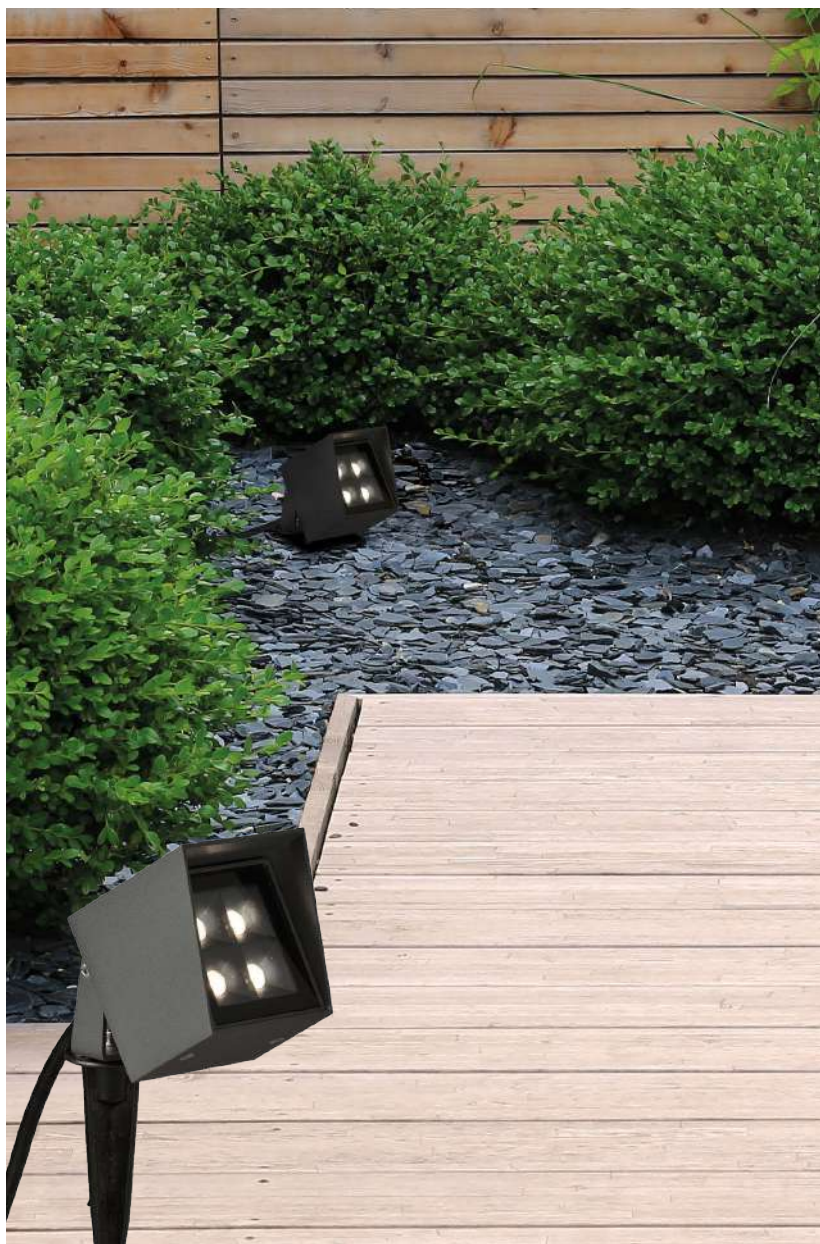

IP65 IK06 CRI>90

incl

MacAdam Step53

L80B20 ≥50.000h

ALUMINIUM | ALUMINIO

APUS

Outdoor / Iluminación exterior

INCLUDED