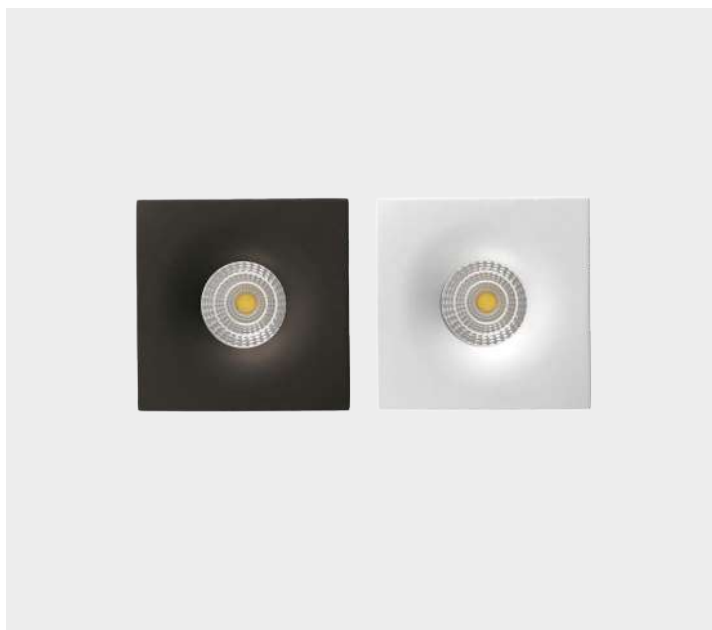

DORO

LED BULBS
Pag. 484

FINISH	LAMP	ON/OFF
□	1xGU10 LED	E37890B
■		E37890N

FINISH | □ TEXTURED WHITE | BLANCO TEXTURADO ■ TEXTURED BLACK | NEGRO TEXTURADO

ALUMINIUM | ALUMINIO

Technical Lighting / Iluminación técnica