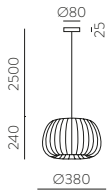

Pendant 380 mm

- NEW
- NEW
- NEW
- NEW