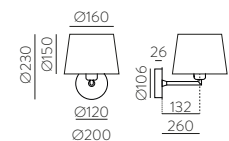

FINISH	LAMP	WATT	LUM (Real)	K	RAL	ON/OFF
■						A8202082N
□	1xE27 LED	3W	285	3000	✗	A8202082B
■						A8202082NSP
□	1xE27 LED	3W	285	3000	✗	A8202082BSP

USB output: 5V-2A

FINISH | ■ TEXTURED BLACK | NEGRO TEXTURADO □ TEXTURED WHITE | BLANCO TEXTURADO □ WHITE SHADE | PANTALLA BLANCA

IP20 IK05 CRI>90 incl USB type A USB type C Visual Comfort MacAdam Step≤3 **L80B20 ≥50.000h** METAL - COTTON | METAL - ALGODÓN

Collections / Colecciones

Wall

FINISH	LAMP	RAL	ON/OFF
■			A8202080N
NEW □	1xE27 LED	✓	A8202080B
■			A8202080NSP
NEW □	1xE27 LED	✓	A8202080BSP