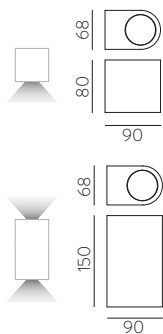

FINISH	WATT	LUM (Real)	K	ON/OFF	TRIAC	DALI/PUSH
80mm	■	6W	550	3000	A204010GR	✗	✗
150mm	■	12W	1100	3000	A201520GR	✗	✗

FINISH | ■ ANTHRACITE | ANTRACITA

IP54 IK03 CRI>90

Incl

RAL

L80B20 ≥50.000h

ALUMINIUM | ALUMINIO