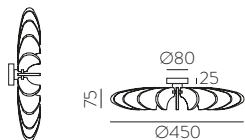

ROSA DEL DESIERTO

Design by Nacho Timón

LED BULBS
Pag. 484

Wall 450 mm

FINISH LAMP ON/OFF

■ 1xE27 LED A3912245N