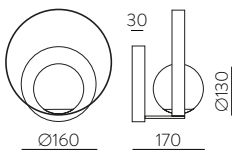

FINISH	WATT	LUM (Real)	SLIDE SWITCH (K)	ON/OFF	TRIAC	DALI/PUSH
■				A3815170O	A3815170ODT	
	5W	370	▶ 2700 - 3000			✗
■				A3815170N	A3815170NDT	

MINIMUM QTY REQUIRED 10 UNITS - CANTIDAD MÍNIMA REQUERIDA 10 UDS.

FINISH | ■ TECHNICAL GOLD - OPAL | ORO TÉCNICO - OPAL ■ TEXTURED BLACK - OPAL | NEGRO TEXTURADO - OPAL

IP20

IK00

CRI>90

MacAdam Step 3

L80B20 ≥50.000h

METAL - DOUBLE LAYER GLASS | METAL - CRISTAL DOBLE CAPA