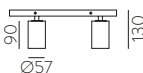

LED BULBS
Pag. 484