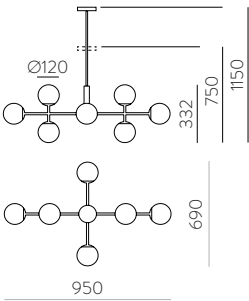

Pendant Lamp

■ C382082O

8xG9 LED ⊕ 20 □

■ C382082N