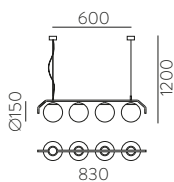

Collections / Colecciones

FINISH | ■ BLACK - OPAL | NEGRO - OPAL ■ MATT ANTIQUE GOLD - OPAL | ORO VIEJO MATE - OPAL

METAL - DOUBLE LAYER GLASS | METAL - CRISTAL DOBLE CAPA