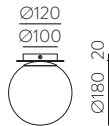

METAL - DOUBLE LAYER GLASS | METAL - CRISTAL DOBLE CAPA

PARMA

PARMA

EXTENDED FAMILY
Pag. 46-51

LED BULBS
Pag. 484

LED max. 95
Ømax. 45mm

LED max. 95
Ømax. 45mm

LED max. 145
Ømax. 45mm