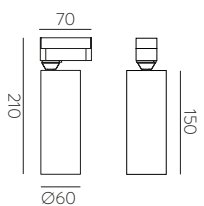

BUDELLI

TRACK (3-PHASE)

SEE PAG.
374-375

LED BULBS
Pag. 484

FINISH	LAMP	ON/OFF
□	1xGU10 LED	R41161B
■		R41161N

FINISH | □ TEXTURED WHITE | BLANCO TEXTURADO
■ TEXTURED BLACK | NEGRO TEXTURADO

IP20 IK07 ALUMINIUM | ALUMINIO