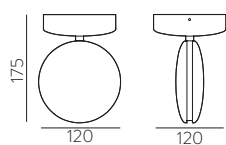

ANTEA

LED BULBS
Pag. 484

FINISH	LAMP	ON/OFF
□	1xGU10 LED	E37880B
■		E37880N

FINISH | □ TEXTURED WHITE | BLANCO TEXTURADO ■ TEXTURED BLACK | NEGRO TEXTURADO

ALUMINIUM | ALUMINIO

SPECTRA

SURFACE

Technical Lighting / Iluminación técnica