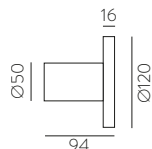

CORVUS

Wall

FINISH	WATT	LUM (Real)	K	CLASS	IP	ON/OFF	TRIAC	DALI/PUSH
RAL ■	7.5W	675	3000	⊕	IP54	-	A3945001N	A3945000NDT A3945000NDP