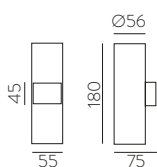

LED BULBS
Pag. 484

FINISH	LAMP	ON/OFF
□	2xGU10 LED	A37640B
■		A37640N

FINISH | □ TEXTURED WHITE | BLANCO TEXTURADO ■ TEXTURED BLACK | NEGRO TEXTURADO

ALUMINIUM | ALUMINIO