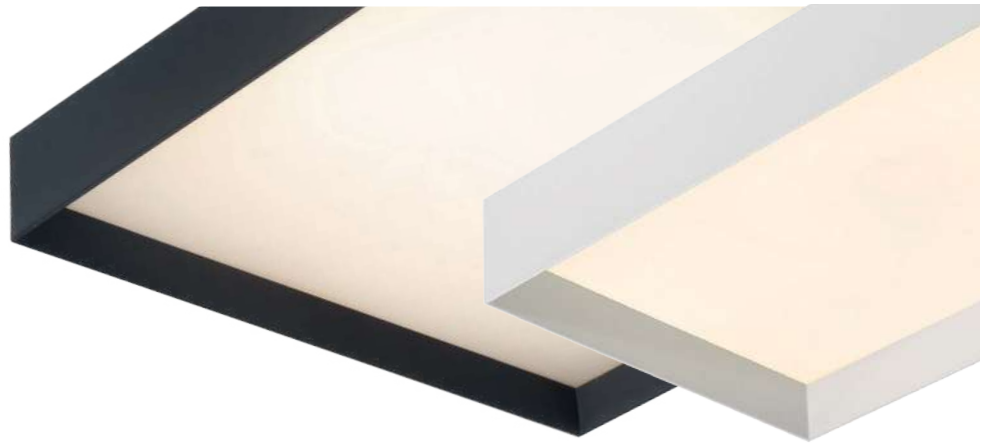

MUNICH

MUNICH ACCESSORIES

ACCESSORIES SEE PAGE: 486-493

REMOTE CONTROL			RECEIVER CODE		REMOTE CONTROL CODE
	Ø400				<u>MULTICANAL</u> XCONTROL01
	Ø600	✓	DALI ITEM CODE	+ XDRVPART008	
	Ø900				
	Ø1200				<u>MONOCANAL</u> XCONTROL021

MOTION SENSOR			CODE
	Ø400		
	Ø600	✓	ON/OFF ITEM CODE + 6DET009
	Ø900		
	Ø1200		

EMERGENCY FOR HANGING VERSIONS USE DALI KIT. | PARA VERSIONES COLGANTES USAR KIT DALI.

			1H 6BAT004		3H 6BAT005
	Ø400				
	Ø600	✓	ITEM CODE +	✓ External	or ✓ External
	Ø900				
	Ø1200				

RAL COLOUR			
	Ø400		
	Ø600	✓	WHITE ITEM CODE + RAL CODE
	Ø900		
	Ø1200		

PENDANT KIT		FINISH	ON/OFF	DALI	RAL
	↓ 1.5m (Ø100x20mm)	□	81CON3453B	81CON3453BDP	+ RAL CODE
		■	81CON3453N	81CON3453NDP	
	↓ 3m (Ø100x20mm)	□	81CON34531B	81CON34532BDP	+ RAL CODE
		■	81CON34531N	81CON34532NDP	
	↓ 3m (Ø180x25mm)	□	81FLO224T3CTB	81FLO224T3CTBDP	+ RAL CODE
		■	81FLO224T3CTN	81FLO224T3CTNDP	

FINISH | □ TEXTURED WHITE - OPAL | BLANCO TEXTURADO - OPAL ■ TEXTURED BLACK - OPAL | NEGRO TEXTURADO - OPAL