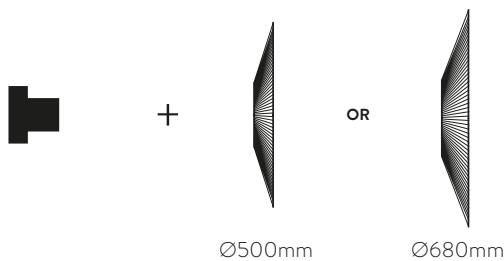

PAMELA

Design by Nacho Timón

LED BULBS
Pag. 484

Shade | Pantalla

	FINISH	CODE		FINISH	CODE
Ø500	■	5PANT39135NAL		■	5PANT39137NAL
	■	5PANT39135NAR		■	5PANT39137NAR
	■	5PANT39135NN		■	5PANT39137NN
	■	5PANT39135NAT		■	5PANT39137NAT
70					

FINISH | ■ ALGA - BLACK | ALGA - NEGRO ■ SAND - BLACK | ARENA - NEGRO ■ BLACK | NEGRO ■ NATURAL RATTAN | RATÁN NATURAL

POLYPROPYLENE - METAL | POLIPROPILENO - METAL

METAL - RATTAN | METAL - RATÁN

POSSIBLE COMBINATIONS | POSIBLES COMBINACIONES

Wall - Ceiling (Base) | Aplique - Plafón (Base)