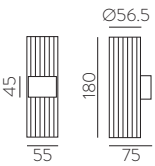

FINISH	LAMP	CLASS			ON/OFF
Wall 1L						A3951080B
		1xGU10 LED		350°	90°	A3951080N
						A3951080O
Wall 2L						A3951180B
		2xGU10 LED				A3951180N
						A3951180O

FINISH | WHITE | BLANCO BLACK | NEGRO TECHNICAL GOLD - BLACK | ORO TÉCNICO - NEGRO

IP20 IK06

ALUMINIUM | ALUMINIO