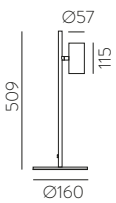

FINISH	LAMP	CLASS				ON/OFF
Table 1L	□	1xGU10 LED	□	350°	-		S3874080B
	■						S3874080N
Floor 2L	□	2xGU10 LED	□	350°	-		H3874080B
	■						H3874080N

FINISH | □ TEXTURED WHITE | BLANCO TEXTURADO ■ TEXTURED BLACK | NEGRO TEXTURADO

IP20 IK06

ALUMINIUM | ALUMINIO