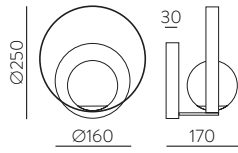

Wall

FINISH	WATT	LUM (Real)	SLIDE SWITCH (K)	CLASS	ON/OFF	TRIAC	DALI/PUSH
■	5W	370	▶ 2700 - 3000	⊕	A3815170O	A3815170ODT	✗
■					A3815170N	A3815170NDT	✗

Table Lamp