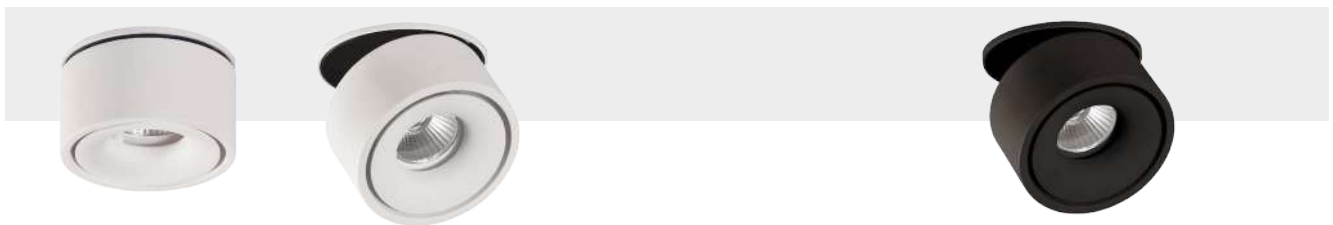

Recessed	FINISH	WATT	LUM (Real)	K		ON/OFF	TRIAC	DALI/PUSH
	□	13W	891	3000	Ø90	P353810B	P353810BDT	P353810BDP
	■					P353810N	P353810NDT	P353810NDP

MINIMUM QTY REQUIRED 10 UNITS - CANTIDAD MÍNIMA REQUERIDA 10 UDS.

IP20 IK06 CRI>90 incl 38° 350° 80° MacAdam Step≤3 **L80B20** ≥50.000h UGR ≥18 METAL - ALUMINIUM | METAL - ALUMINIO