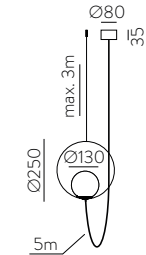

■	5W	370	▶ 2700 - 3000	⊕	C3815171O	C3815171ODT	✗
■					C3815171N	C3815171INDT	✗