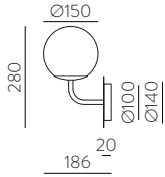

PARMA UPGRADE

LED BULBS
Pag. 484

Collections / Colecciones

	FINISH	LAMP	CLASS	IP	ON/OFF
Wall 1	■				A39461800
		1xE27 LED	□	IP44	
	● NEW ■				A3946180N