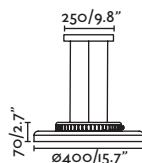

Ceiling
228

Cocotte 430 by Jordi Llopis

64262 ● Shiny White/Blanco Brillo

64263 ● Shiny Black/Negro Brillo

Material Body Aluminium/Aluminio
Diff Opal PMMA/PMMA Opal

Light Source SMD LED 30W 3000K 1300lm

CRI >80