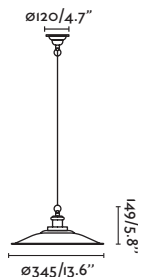

Lang

62804
62805

- Shiny Black/Negro Brillo
- Shiny Green/Verde Brillo

Material Body Steel/Acero
Light Source 1 E27 max. 15W
Bulb incl. No
Recom. Bulb 17426
Class I
IP 20
Cable 1.4 MT