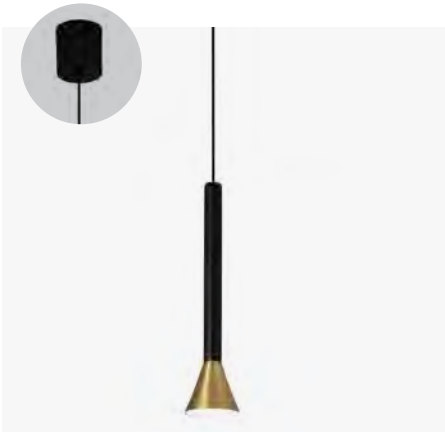

Danka

64223 Satin Gold/Oro Satinado + Matt Black/Negro Mate

Material Body Steel+Aluminium/Acero+Aluminio
Diff Transparent PMMA/PMMA Transparente

Light Source COB LED 6W 3000K 530lm

CRI >80

Class II

Voltage (V/Hz) 100V-240V/50-60Hz

IP 20

Beam angle 60°

Cable 3 MT

Driver

PRICES