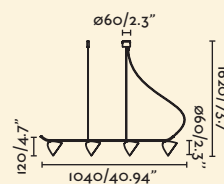

Cable

1.5 MT

Driver ✓