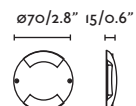

Keenan 2

70547

● Matt Nickel/Níquel Mate

Material **Body** Aluminium/Aluminio
Diff Transparent PC/PC Transparente

Light Source SMD LED 1W 6500K 40lm
CRI >80
Recom. Driver 98111020
Class III
Voltage (V/Hz) 12V DC
IP 67
IK 08

SEA SIDE SUITABLE Driver ☒