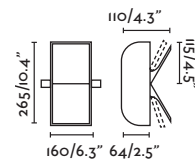

Domino

63313

● Matt White/Blanco Mate

Material

Body Plaster/Yeso

Diff Opal PMMA/PMMA Opal

Light Source

SMD LED 6W 2700K 200lm

CRI

>=80

Class

II

Voltage (V/Hz)

100V-240V/50-60Hz

IP

20

Cut out

265x160

Driver ✓