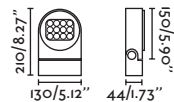

Muur 210

71770

● Dark Grey/Gris Oscuro

- **Material** Body Aluminium/Aluminio
  Diff Transparent Glass/Cristal Transparente
- **Light Source** SMD LED 21W 3000K 1337lm
- **CRI** >=80
- **Class** I
- **Voltage (V/Hz)** 220V-240V/50-60Hz
- **IP** 65
- **IK** 06
- **Beam angle** 36°