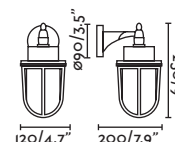

Nahir

70992 Brass/Latón

Material Body Brass/Latón
Diff Transparent Glass/Cristal Transparente

Light Source 1 E27 max. 15W

Bulb incl. No

Recom. Bulb 17463

Class I

IP 44

SEA SIDE SUITABLE