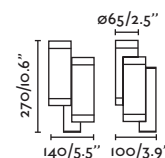

Steps 4L by Estudi Ribaudí

75502 ● Matt White/Blanco Mate

75503 ● Dark Grey/Gris Oscuro

Material Body Aluminium/Aluminio
Diff Transparent Glass/Cristal Transparente

Light Source 4 GU10 max. 8W

Bulb incl. No

Recom. Bulb 97685327

Class I

IP 44