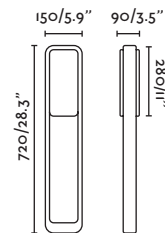

Sticker by Lucid Product Design

75541 ● Dark Grey/Gris Oscuro

Material Body Aluminium/Aluminio
Diff Opal PMMA/PMMA Opal

Light Source SMD LED 10W 3000K 623lm

CRI >80

Class I

Voltage (V/Hz) 100V-240V/50-60Hz

IP 55

Driver ●