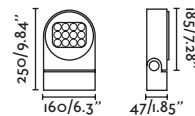

Muur 250

71771

● Dark Grey/Gris Oscuro

- **Material** Body Aluminium/Aluminio
  Diff Transparent Glass/Cristal Transparente
- **Light Source** SMD LED 29W 3000K 1877lm
- **CRI** >=80
- **Class** I
- **Voltage (V/Hz)** 220V-240V/50-60Hz
- **IP** 65
- **IK** 06
- **Beam angle** 36°