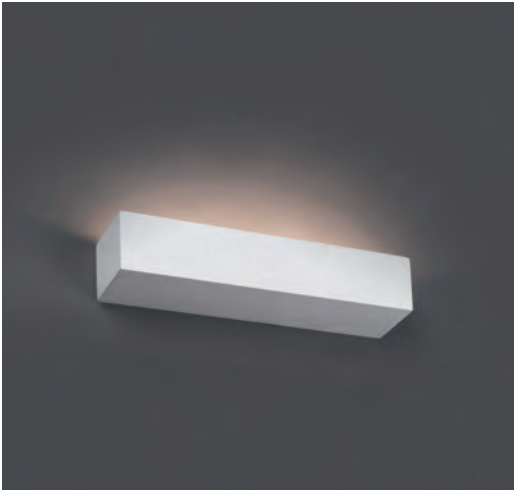

Eaco 2

63177

● Matt White/Blanco Mate

Material	Body Plaster/Yeso
Light Source	2 G9 max. 6W
Bulb incl.	No
Recom. Bulb	17466
Class	I
IP	20