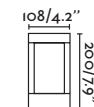

Agra 650

70753

● Dark Grey/Gris Oscuro

70754

● Brown/Marrón

Material Body Aluminium/Aluminio
Diff Transparent Glass/Cristal Transparente

Light Source COB LED 9W 3000K 420lm

CRI >80

Class I

Voltage (V/Hz) 100V-240V/50-60Hz

IP 55

Driver ✓