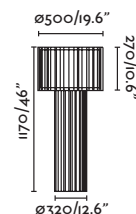

Linda by Estudi Ribaudí

Linda table

1. 29307 Matt White/Blanco Mate + Beige
   29311 Matt Black/Negro Mate + Beige

Material	Body Steel/Acero
	Shade Textile/Textil
Light Source	1 E27 max. 15W
Bulb incl.	No
Recom. Bulb	17463
Class	II
IP	20
Cable	2 MT
	⏻

Linda floor

1. 29312 Matt Black/Negro Mate + Beige

Material	Body Steel/Acero
	Shade Textile/Textil
Light Source	1 E27 max. 15W
Bulb incl.	No
Recom. Bulb	17464
Class	II
IP	20
Cable	2.8 MT
	⏻

Suspended
198

Wall
367