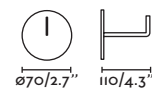

Saigon out R55 by Nahtrang

71584-02 ● Dark Grey/Gris Oscuro + White/Blanco

Material Body Aluminium/Aluminio
Shade PEMD

Light Source 1 E27 max. 15W

Bulb incl. No

Recom. Bulb 17463

Class II

IP 44

Cable 3 MT

Cat by Nahtrang

71562 ● Matt Black/Negro Mate
71563 ● Matt White/Blanco Mate
71564 ● Red/Rojo

Material Body Aluminium/Aluminio
Diff Matt White PEMD/PEMD Blanco Mate

Light Source 1 E27 max. 15W

Bulb incl. No

Recom. Bulb 17463

Class II

IP 54

Cable 5 MT

Wall accessory/Accesorio aplique

71556 ● Black/Negro

Material Body Aluminium/Aluminio