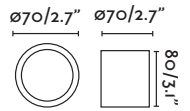

Natsu

64204

64205

- Matt White/Blanco Mate
- Matt Black/Negro Mate

Material Body Aluminium/Aluminio
Diff Opal PMMA/PMMA Opal

Light Source SMD LED 30W 3000K 1500lm

CRI >80

Class II

Voltage (V/Hz) 100V-240V/50-60Hz

IP 20

Beam angle 120°

Driver ✔