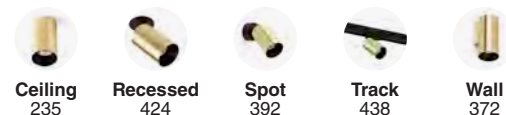

Stan

43754
43755
43756

- Matt White/Blanco Mate
- Matt Black/Negro Mate
- Satin Gold/Oro Satinado

Material Body Aluminium/Aluminio
Light Source 1 GU10 max. 8W
Bulb incl. No
Recom. Bulb 97685327
Class I
IP 20
Cable 1.2 MT