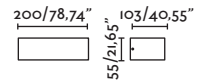

IK

06

Driver ✓