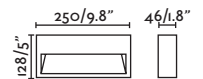

Grada 600

70910

● Dark Grey/Gris Oscuro

70911

● Rust Brown/Marrón Oxido

Material

Body Aluminium/Aluminio

Diff Opal Glass/Cristal Opal

Light Source

SMD LED 12W 3000K 443lm

CRI

>80

Class

I

Voltage (V/Hz)

220V-240V/50-60Hz

IP

54

Driver ✓