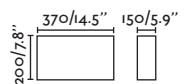

Cotton RCT vertical

- 66403 Matt White/Blanco Mate + Beige
- 66404 Matt White/Blanco Mate + Black/Negro

Material Body Steel/Acero
Shade Textile/Textil
Light Source 1 E27 max. 15W
Bulb incl. No
Recom. Bulb 17463
Class I
IP 20

Cotton SQ 200

- 66411 Matt White/Blanco Mate + Beige
- 66412 Matt White/Blanco Mate + Black/Negro

Material Body Steel/Acero
Shade Textile/Textil
Light Source 1 E27 max. 15W
Bulb incl. No
Recom. Bulb 17463
Class I
IP 20

Cotton RCT Horizontal 2L

- 66413 Matt White/Blanco Mate + Beige
- 66414 Matt White/Blanco Mate + Black/Negro

Material Body Steel/Acero
Shade Textile/Textil
Light Source 2 E27 max. 15W
Bulb incl. No
Recom. Bulb 17463
Class I
IP 20

Cotton R Horizontal 2L

- 66415 Matt White/Blanco Mate + Beige
- 66416 Matt White/Blanco Mate + Black/Negro

Material Body Steel/Acero
Shade Textile/Textil
Light Source 2 E27 max. 15W
Bulb incl. No
Recom. Bulb 17463
Class I
IP 20