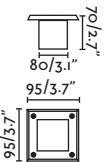

Led18 SQ

71499N

- Satin Stainless/Inoxidable Satinado

Material Body Stainless steel 316L+Aluminium/Acero inoxidable 316L+Aluminio
Diff Opal Glass/Cristal Opal

Light Source SMD LED 3W 3000K 51.4lm

CRI >80

Class I

Voltage (V/Hz) 220V-240V/50-60Hz

IP 67

IK 08

Cut out 80x80

SEA SIDE SUITABLE Driver ✓