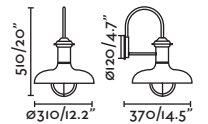

Estoril 310

71141

● Rust Brown/Marrón Oxido

Material Body Steel/Acero
Diff Transparent Glass/Cristal Transparente

Light Source 1 E27 max. 15W

Bulb incl. No

Recom. Bulb 17463

Class I

IP 33

IK 06