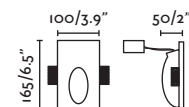

*Drivers info pag. 818-819

Plas linear

63282

● Matt White/Blanco Mate

Material Body Plaster/Yeso
Light Source HIGH POWER LED 1W 3000K 112lm
CRI >80
Recom. Driver 98310103
Class III
Voltage (V/Hz) /50-60Hz
IP 20
Cut out 231x85
Driver ☒