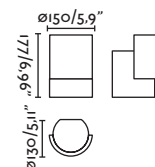

Beam angle

36°

Driver ✓