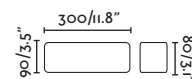

Quart

70579

● Dark Grey/Gris Oscuro

Material

Body Aluminium/Aluminio
Diff Opal Glass/Cristal Opal

Light Source

SMD LED 30W 3000K 1200lm

CRI