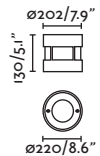

Suria 220

70586 24°

70587 60°

- Satin Stainless/Inoxidable Satinado
- Satin Stainless/Inoxidable Satinado

Material **Body** Stainless steel 316L+Aluminium/Acero inoxidable 316L+Aluminio
Diff Transparent Glass/Cristal Transparente

Light Source COB LED 24W 3000K 1870lm

CRI >80

Class I

Voltage (V/Hz) 100V-240V/50-60Hz

IP 67

IK 08

Cut out ø209

SEA SIDE SUITABLE Driver ☒ ☒