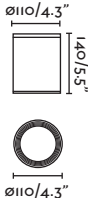

Kila 200

71740

71741

71742

- Dark Grey/Gris Oscuro +Transparent/Transparente
- Dark Grey/Gris Oscuro +Smoked/Fumé
- Dark Grey/Gris Oscuro +Amber/Ámbar

Material

Body Aluminium/Aluminio

Diff Transparent Glass/Cristal Transparente

Light Source 1 E27 max. 15W

Bulb incl. No

Recom. Bulb 17463

Class I

IP 65