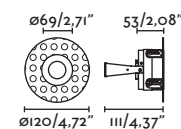

Fresh IP44

- 02200501 Matt White/Blanco Mate
- 02200502 Matt Black/Negro Mate
- 02200503 Matt Gold/Oro Mate

Material Body Aluminium/Aluminio
Diff Transparent Glass/Cristal Transparente

Light Source 1 GU10 max. 8W
Bulb incl. No
Recom. Bulb 17316
Class II
IP 44
Cut out ø83

Fresh

- 02100501 Matt White/Blanco Mate
- 02100502 Matt Black/Negro Mate
- 02100503 Matt Gold/Oro Mate

Material Body Aluminium/Aluminio

Light Source 1 GU10 max. 8W
Bulb incl. No
Recom. Bulb 17316
Class II
IP 20
Cut out ø83

Fresh Trimless

- 02100701 Matt White/Blanco Mate
- 02100702 Matt Black/Negro Mate

Material Body Aluminium/Aluminio

Light Source 1 GU10 max. 8W
Bulb incl. No
Recom. Bulb 17316
Class II
IP 20
Cut out ø90