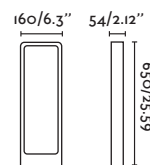

Das 650

75520

● Dark Grey/Gris Oscuro

Material Body Aluminium/Aluminio
Diff Transparent Glass/Cristal Transparente

Light Source COB LED 8W 3000K 480lm

CRI >80

Class I

Voltage (V/Hz) 100V-240V/50-60Hz

IP 54

IK 06

Beam angle 180°

Driver ✔