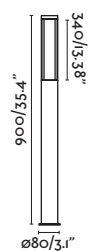

Logar 900

75606

● Dark Grey/Gris Oscuro

Material Body Aluminium/Aluminio
Diff Opal PMMA/PMMA Opal

Light Source SMD LED 23W 3000K 1340lm

CRI >80

Class I

Voltage (V/Hz) 100V-240V/50-60Hz

IP 54

Driver ✓