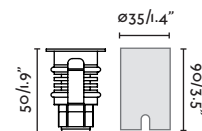

Grund 37

70733

70735

- Satin Aluminium/Aluminio Satinado
- Satin Black/Negro Satinado

Material

Body Stainless steel 316L+Aluminium/Acero inoxidable 316L+Aluminio

Diff Transparent Glass/Cristal Transparente

Light Source

SMD LED 2W 2700K

CRI

>90

Recom. Driver

98310206E

Class

III

IP

67

IK

08

Beam angle

15°

Cut out

ø32

SEA SIDE SUITABLE

*Drivers info pag. 818-819

Grund 80

70734

70736

- Satin Aluminium/Aluminio Satinado
- Satin Black/Negro Satinado

Material

Body Stainless steel 316L+Aluminium/Acero inoxidable 316L+Aluminio

Diff Transparent Glass/Cristal Transparente

Light Source

COB LED 7W 2700K

CRI

>90

Recom. Driver

98310620

Class

III

IP

67

IK

08

Beam angle

36°

Cut out

ø60

SEA SIDE SUITABLE

*Drivers info pag. 818-819