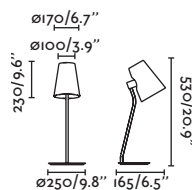

Lupe table

29997 Shiny Chrome/Cromo Brillo + Beige

Material Body Steel/Acero
Shade Textile/Textil

Light Source 1 E27 max. 15W

Bulb incl. No

Recom. Bulb 17463

Class II

IP 20

Cable 1.8 MT
360°