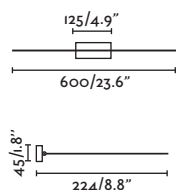

Magritte 600

- 61082 Satin Nickel/Níquel Satinado
- 61085 Old Gold/Oro Viejo
- 61088 Matt Black/Negro Mate

Material Body Aluminium+Steel/Aluminio+Acero
Diff Opal PMMA/PMMA Opal

Light Source SMD LED 12W 3000K 750lm

CRI >80

Class II

Voltage (V/Hz) 220V-240V/50-60Hz

IP 20
↖ 90°
... Driver ✓