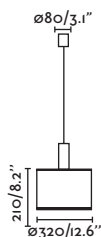

Mambo 320

64315-48 ●● Matt Black/Negro Mate + Rattan/Ratán

Material	Body Steel/Acero Shade Rattan/Ratán
Light Source	1 E27 max. 15W
Bulb incl.	No
Recom. Bulb	17463
Class	II
IP	20
Cable	1.7 MT