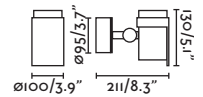

Foc 150

70156 ● Dark Grey/Gris Oscuro

Material Body Aluminium/Aluminio
Diff Transparent Glass/Cristal Transparente

Light Source COB LED 16W 3000K 800lm

CRI >80

Class I

Voltage (V/Hz) 220V-240V/50-60Hz

IP 65

Beam angle 36°
↔ 45° Driver ✓