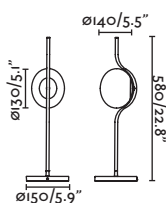

Levita table

- 29692D Shiny Gold/Oro Brillo
- 29697 Matt Black/Negro Mate

Material Body Steel/Acero
Diff Opal Glass/Cristal Opal

Light Source SMD LED 6W 2700K 570lm

Dimmable W 1w 95lm / 4w 380lm / 6w 570lm

CRI >80

Class II

Voltage (V/Hz) 220V-240V/50-60Hz

IP 20

Cable 2 MT