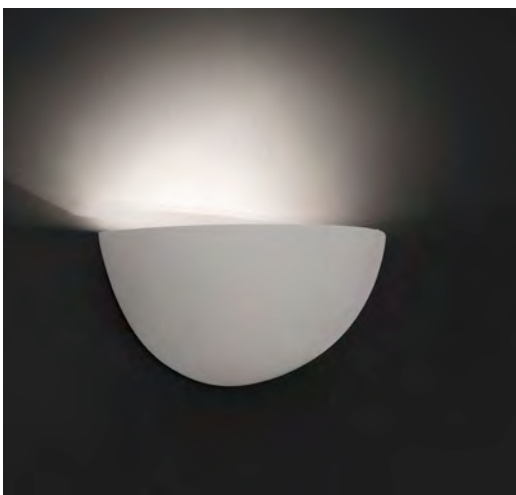

Material	Body Plaster/Yeso
Light Source	2 G9 max. 6W
Bulb incl.	No
Recom. Bulb	17466
Class	I
IP	20

**Eaco 3**

63178

● Matt White/Blanco Mate

Material	Body Plaster/Yeso
Light Source	1 R7S 78mm max. 8W
Bulb incl.	No
Recom. Bulb	17499
Class	I
IP	20