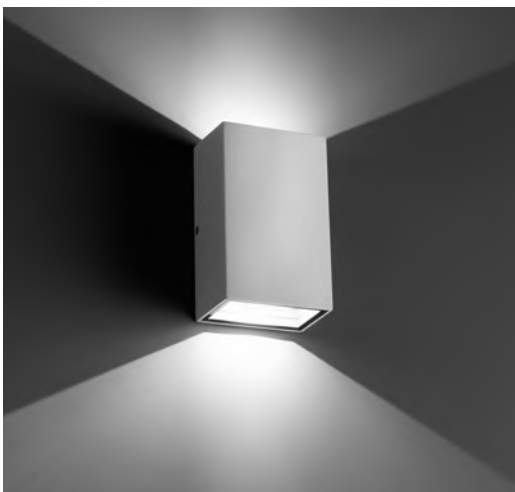

Ling

70812

● Dark Grey/Gris Oscuro

70813

● Matt White/Blanco Mate

Material

Body Aluminium/Aluminio

Diff Transparent Glass/Cristal Transparente

Light Source

COB LED 2x3W 4000K 630lm

CRI

>80

Class

I

Voltage (V/Hz)

100V-240V/50-60Hz

IP

54

Beam angle

110°

Driver ✓