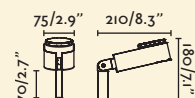

Material

Body Aluminium/Aluminio
Diff Transparent PMMA/PMMA Transparente

Light Source SMD LED 6W 410lm
Dimmable K 2700 - 4800K
CRI >80
Class II
Voltage (V/Hz) 100V-240V/50-60Hz
IP 20
Cable 1.9 MT

180° 90°

Driver ☒ ☐