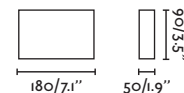

Kaula 180

70406

● Satin Stainless/Inoxidable Satinado

Material **Body** Stainless steel 316L/Acero inoxidable 316L

Diff Opal PMMA/PMMA Opal

Light Source SMD LED 16W 3000K 650lm

CRI >80

Class I

Voltage (V/Hz) 220V-240V/50-60Hz

IP 44

Driver ✓

Aday 113

70644

● Matt White/Blanco Mate

70645

● Dark Grey/Gris Oscuro

Material **Body** Aluminium/Aluminio

Diff Opal Glass/Cristal Opal

Light Source SMD LED 6W 3000K 450lm

CRI >80

Class I

Voltage (V/Hz) 220V-240V/50-60Hz

IP 54

IK 08

Driver ✓