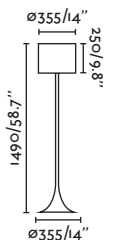

Black

29764

- ●● Matt Black/Negro Mate + Black/Negro

Material Body Steel/Acero
Shade Textile/Textil

Light Source 1 E27 max. 15W

Bulb incl. No

Recom. Bulb 17464

Class II

IP 20

Cable 2.5 MT