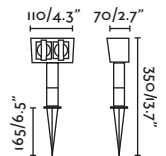

outdoor

Spikes & Projectors / Estacas y Projectores

Tono

73150

● Matt Black/Negro Mate

Material

Body Aluminium/Aluminio

Diff Transparent Glass/Cristal Transparente

Light Source

1 GU10 max. 8W

Bulb incl.

No

Recom. Bulb

97685327

Class

I

IP

44

Cable

2 MT

Garten lampholder

73111

● Matt Black/Negro Mate

Material

Body ABS

Light Source

1 E27 PAR38 max. 15W

Bulb incl.

No

Recom. Bulb

17400

Class

II

IP

54

Cable

2.5 MT

Garten plug

73100

● Matt Black/Negro Mate

Material

Body ABS

Class

I

Voltage (V/Hz)

220V-240V/50-60Hz

IP

44

Cable

2.5 MT

Accessories/Accesorios

Connection box T

75801

IP

68

Connection box

75800

IP

68