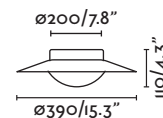

Side 450

- 62144
- 62145
- 62146
- 62147

- Matt White/Blanco Mate
- Matt White/Blanco Mate + Satin Nickel/Níquel Satinado
- Matt Black/Negro Mate + Satin Gold/Oro Satinado
- Matt Black/Negro Mate + Satin Copper/Cobre Satinado

Material Body Steel/Acero
Diff Opal Glass/Cristal Opal

Light Source SMD LED 17W 3000K 1600lm

CRI >80

Class I

Voltage (V/Hz) 100V-240V/50-60Hz

IP 20

Driver ✓