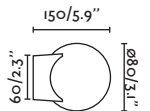

NEW

Gala

63504

63505

63506 NEW

- Shiny Chrome/Cromo Brillo
- Satin Gold/Oro Satinado
- Matt Black/Negro Mate

Material Body Aluminium/Aluminio
Diff Opal Glass/Cristal Opal

Light Source 1 G9 max. 6W

Bulb incl. No

Recom. Bulb 17495

Class II

IP 44

Lago

63503

- Shiny Chrome/Cromo Brillo

Material Body Aluminium/Aluminio
Diff Opal Glass/Cristal Opal

Light Source 1 G9 max. 6W

Bulb incl. No

Recom. Bulb 17495

Class II

IP 44

Edge 900

63502

- Shiny Chrome/Cromo Brillo

Material Body Aluminium/Aluminio
Diff Opal PMMA/PMMA Opal

Light Source SMD LED 18W 4000K 1300lm

CRI >80

Class II

Voltage (V/Hz) 100V-240V/50-60Hz

IP 44

Driver

PRICES