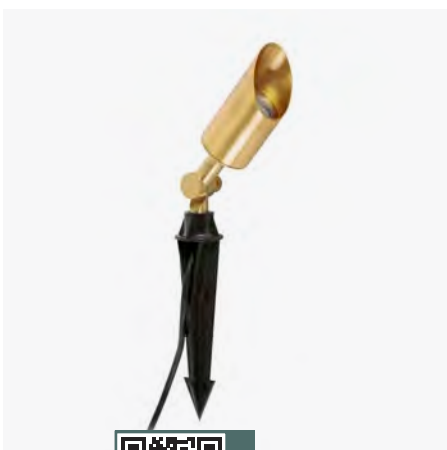

Andy

71613

● Satin Gold/Oro Satinado

Material

Body Steel/Acero
Diff Transparent PC/PC Transparente

Light Source

1 GU10 max. 5W

Bulb incl.

No

Recom. Bulb

97685327

Class

I

IP

65

Cable

2 MT