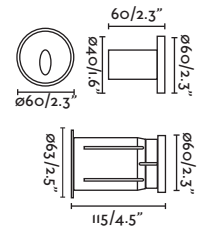

Dang

70446

● Satin Stainless/Inoxidable Satinado

Material

Body Stainless steel 316L+Glass/Acero inoxidable 316L+Cristal

Diff Transparent Glass/Cristal Transparente

Light Source

COB LED 3W 3000K 80lm

CRI

>80

Recom. Driver

98324006

Class

III

Voltage (V/Hz)

24V DC/50-60Hz

IP

67

IK

05

Beam angle

40°

Cut out

ø88

SEA SIDE SUITABLE

Driver ✘

*Drivers info pag. 818-819

Uve

70397

● Dark Grey/Gris Oscuro

Material

Body Aluminium/Aluminio

Diff Transparent PC/PC Transparente

Light Source

SMD LED 2W 3000K 70lm

CRI

>80

Class

II

Voltage (V/Hz)

220V-240V/50-60Hz

IP

44

IK

08

Beam angle

120°

Cut out

ø78

Driver ✔

PRICES