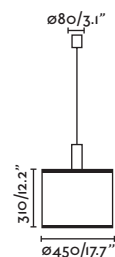

Mambo 450

64315-49 ●● Matt Black/Negro Mate + Rattan/Ratán

Material	Body Steel/Acero Shade Rattan/Ratán
Light Source	1 E27 max. 15W
Bulb incl.	No
Recom. Bulb	17463
Class	II
IP	20
Cable	1.7 MT

Table&Floor
110

Wall
294