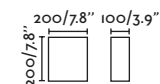

NEW

Otton RCT vertical

66400-97 ●● Matt White/Blanco Mate + Linen/Lino

Material Shade Linen/Lino

66400-98 ●● Matt White/Blanco Mate + Jute/Yute

Material Shade Jute/Yute

Body Steel/Acero

Light Source 1 E27 max. 15W

Bulb incl. No

Recom. Bulb 17463

Class I

IP 20

NEW

Otton R vertical

66400-101 ●● Matt White/Blanco Mate + Linen/Lino

Material Shade Linen/Lino

66400-102 ●● Matt White/Blanco Mate + Jute/Yute

Material Shade Jute/Yute

Body Steel/Acero

Light Source 1 E27 max. 15W

Bulb incl. No

Recom. Bulb 17463

Class I

IP 20

NEW

Otton SQ 200

66400-105 ●● Matt White/Blanco Mate + Linen/Lino

Material Shade Linen/Lino

66400-106 ●● Matt White/Blanco Mate + Jute/Yute

Material Shade Jute/Yute

Body Steel/Acero

Light Source 1 E27 max. 15W

Bulb incl. No

Recom. Bulb 17463

Class I

IP 20