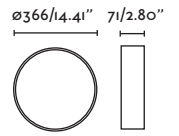

Tola 270

62968

62983

● Matt White/Blanco Mate

● Satin Nickel/Níquel Satinado

Material

Body Aluminium/Aluminio

Diff Opal PC/PC Opal

Light Source

1 E27 max. 15W

Bulb incl.

No

Recom. Bulb

17437

Class

II

IP

44