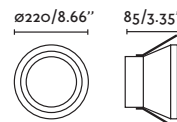

Son 220

42929 2700K

● Matt White/Blanco Mate

42930 4000K

● Matt White/Blanco Mate

Material **Body** Aluminium/Aluminio
Diff Opal PMMA/PMMA Opal

Light Source SMD LED 24W 2000lm
CRI >80
Class I
Voltage (V/Hz) 220V-240V/50-60Hz
IP 20
Cut out ø205

Driver ✓