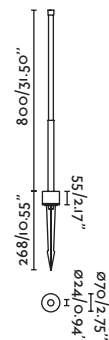

Bambou 1068

75556 ● Matt Black/Negro Mate

Material Body Aluminium/Aluminio
Diff Transparent Glass/Cristal Transparente

Light Source LIGHT MODULE 8W 2200K 606lm

CRI >=80

Class I

Voltage (V/Hz) 200V-250V/50-60Hz

IP 65

IK 06

Beam angle 360°

Cable 0.2 MT

Driver ✓