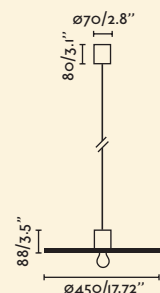

Confetti 400

68600-51 White & Black/Blanco y Negro

Material **Body** Aluminium/Aluminio
Shade Recycled PET/PET Reciclado

Light Source 1 E27 max. 15W
Bulb incl. No
Recom. Bulb 17463
Class II
IP 20
Cable 1.5 MT