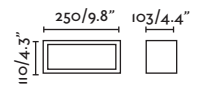

outdoor

Surface / Superficie

Natron

70887

● Dark Grey/Gris Oscuro

Material Body Aluminium/Aluminio
Diff Opal Glass/Cristal Opal

Light Source 1 E27 max. 15W

Bulb incl. No

Recom. Bulb 17437

Class I

IP 54

IK 06

Tejo

70573

70573B

● Dark Grey/Gris Oscuro
● Matt White/Blanco Mate

Material Body Aluminium/Aluminio
Diff Opal PC/PC Opal

Light Source 1 E27 max. 15W

Bulb incl. No

Recom. Bulb 17463

Class I

IP 54

IK 06

Negus

70696

● Grey/Gris

Material Body Aluminium/Aluminio
Diff Opal PC/PC Opal

Light Source 1 E27 max. 15W

Bulb incl. No

Recom. Bulb 17463

Class I

IP 54

IK 10

Bonn

70697

● Dark Grey/Gris Oscuro

Material Body Aluminium/Aluminio
Diff Opal PC/PC Opal

Light Source 1 E27 max. 15W

Bulb incl. No

Recom. Bulb 17463

Class I

IP 44