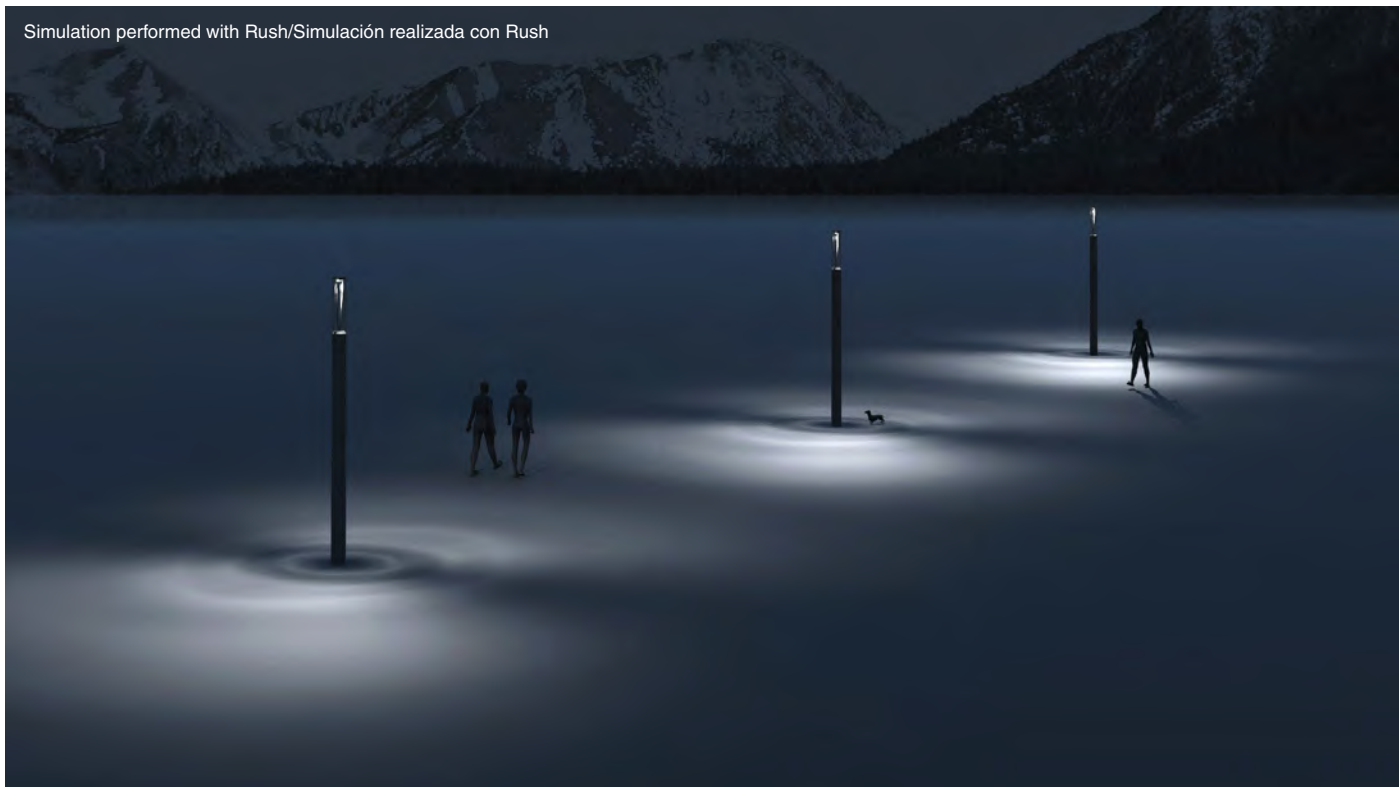

Simulation performed with Rush/Simulación realizada con Rush

Rush H.3700 mm

38W

3000K

Ref. 750210

Optics 360°

Luminaire interdistance/Interdistancia entre luminarias 10mt.

Simulation performed with Rush/Simulación realizada con Rush