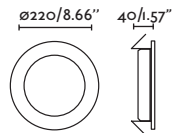

Cut out

ø160

Driver ✓