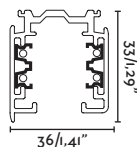

Accessories/Accesorios

Surface track 1mt/Carril de superficie 1mt

- 64210A ● White/Blanco
- 64212A ● Black/Negro
- 64214A ● Grey/Gris

Material Body Aluminium/Aluminio

Surface track 2mts/Carril de superficie 2mts

- 64211A ● White/Blanco
- 64213A ● Black/Negro
- 64215A ● Grey/Gris

Material Body Aluminium/Aluminio