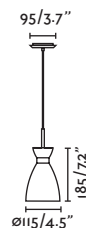

Retro

20046

●● Matt Copper/Cobre Mate + Matt Black/Negro Mate

20050

●● Matt Black/Negro Mate + Shiny Chrome/Cromo Brillo

Material

Body Steel/Acero

Light Source

1 E14 max. 8W

Bulb incl.

No

Recom. Bulb

17461

Class

I

IP

20

Cable

1.6 MT