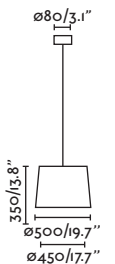

Material Body Steel/Acero
Diff Papyrus/Papiro
Shade Textile/Textil

Light Source 1 E27 max. 15W
Bulb incl. No
Recom. Bulb 17463
Class II
IP 20
Cable 1.7 MT