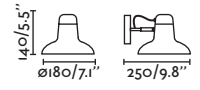

Ras

62807

● Shiny Black/Negro Brillo

Material Body Steel/Acero
Light Source 1 E27 max. 15W
Bulb incl. No
Recom. Bulb 17463
Class II
IP 20
Cable 2 MT

Snap

57402

● BLANCO CREMA

57403

● Dark Grey/Gris Oscuro

Material Body Steel/Acero
Light Source 1 E27 max. 15W
Bulb incl. No
Recom. Bulb 17463
Class II
IP 20

List

60000

● Matt Black/Negro Mate

Material Body Steel/Acero
Light Source 1 E27 max. 15W
Bulb incl. No
Recom. Bulb 17463
Class II
IP 20