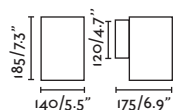

Thon 2L

70284

● Dark Grey/Gris Oscuro

Material

Body Aluminium/Aluminio

Diff Opal Glass/Cristal Opal

Light Source

COB LED 30W 3000K 1538lm

CRI

>80

Class

I

Voltage (V/Hz)

220V-240V/50-60Hz

IP

55

Beam angle

18°

Driver