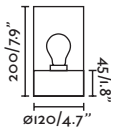

Tasa

70806

70821

- Dark Grey/Gris Oscuro
- Matt White/Blanco Mate

Material

Body Aluminium/Aluminio

Diff Transparent Glass/Cristal Transparente

Light Source 1 E27 max. 15W

Bulb incl. No

Recom. Bulb 97687127

Class I

IP 44

Kila 200

71740

71741

71742

- Dark Grey/Gris Oscuro +Transparent/Transparente
- Dark Grey/Gris Oscuro +Smoked/Fumé
- Dark Grey/Gris Oscuro +Amber/Ámbar

Material

Body Aluminium/Aluminio

Diff Transparent Glass/Cristal Transparente

Light Source 1 E27 max. 15W

Bulb incl. No

Recom. Bulb 17463

Class I

IP 65

Goz

70575

- Dark Grey/Gris Oscuro

Material

Body Aluminium/Aluminio

Diff Transparent Glass/Cristal Transparente

Light Source COB LED 9W 3000K 500lm

CRI >80

Class I

Voltage (V/Hz) 100V-240V/50-60Hz

IP 65

Beam angle 40°

Driver ✓

PRICES