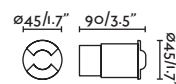

Kane 2

70661 3000K

● Satin Stainless/Inoxidable Satinado

70661W NEW 2700K

● Satin Stainless/Inoxidable Satinado

Material **Body** Stainless steel 316L/Acero inoxidable 316L

Diff Opal Glass/Cristal Opal

Light Source COB LED 3W 3000K 120lm

CRI >80

Recom. Driver 98324006

Class III

Voltage (V/Hz) 24V DC/50-60Hz

IP 67

IK 08

Beam angle 120°

Cut out ø40