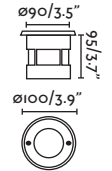

Led18 R

71496N 6000K
71498N 3000K

- Satin Stainless/Inoxidable Satinado
- Satin Stainless/Inoxidable Satinado

Material Body Stainless steel 316L+Aluminium/Acero inoxidable 316L+Aluminio
Diff Opal Glass/Cristal Opal

Light Source SMD LED 3W 51lm

CRI >80

Class I

Voltage (V/Hz) 220V-240V/50-60Hz

IP 67

IK 08

Cut out ø90

SEA SIDE SUITABLE Driver ✓