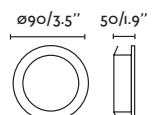

Koi

1. 42921 ● Matt White/Blanco Mate

Material **Body** PC
Diff Opal PC/PC Opal

Light Source SMD LED 6W 3000K 400lm

CRI >80

Class II

Voltage (V/Hz) 100V-240V/50-60Hz

IP 20

Cut out ø72

15° Driver