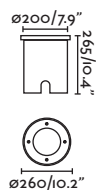

Cut out

ø200

SEA SIDE SUITABLE 20° Driver