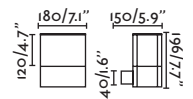

Material

Body Aluminium/Aluminio

Diff Opal PC/PC Opal

Light Source 1 E27 max. 15W

Bulb incl. No

Recom. Bulb 17463

Class I

IP 44