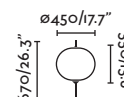

Saigon by Nahrang

Saigon out 2100 R45

71569-04 ● Dark Grey/Gris Oscuro + White/Blanco

Material Body Aluminium/Aluminio
Diff Opal PEMD/PEMD Opal
Shade PEMD

Light Source 1 E27 max. 15W

Bulb incl. No

Recom. Bulb 17463

Class II

IP 44

Cable 2 MT

Saigon out 1300 R45

71575-04 ● Dark Grey/Gris Oscuro + White/Blanco

Material Body Aluminium/Aluminio
Diff Opal PEMD/PEMD Opal
Shade PEMD

Light Source 1 E27 max. 15W

Bulb incl. No

Recom. Bulb 17463

Class II

IP 44

Cable 2 MT

Saigon out 670 R45

71576-04 ● Dark Grey/Gris Oscuro + White/Blanco

Material Body Aluminium/Aluminio
Diff Opal PEMD/PEMD Opal
Shade PEMD

Light Source 1 E27 max. 15W

Bulb incl. No

Recom. Bulb 17463

Class II

IP 44

Cable 2 MT