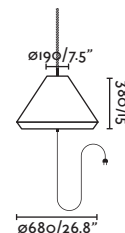

*Rope not included / Cuerda no incluida