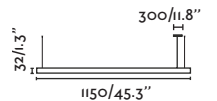

Vico 600

61101

● Matt Black/Negro Mate

Vico 600 canopy recessed

61105

● Matt Black/Negro Mate

Material Body Aluminium/Aluminio
Diff Opal PC/PC Opal

Light Source SMD LED 15W 2700K 1500lm

CRI >=90

Class II

Voltage (V/Hz) 220V-240V/50Hz

IP 20

Cable 2 MT

TRIAC L DIM Driver ✓

*More dimmable options under request/Otras opciones de regulación bajo pedido

Vico 1150

61103

● Matt Black/Negro Mate

Vico 1150 canopy recessed

61104

● Matt Black/Negro Mate

Material Body Aluminium/Aluminio
Diff Opal PC/PC Opal

Light Source SMD LED 30W 2700K 2800lm

CRI >=90

Class II

Voltage (V/Hz) 220V-240V/50Hz

IP 20

Cable 2 MT

TRIAC L DIM Driver ✓

*More dimmable options under request/Otras opciones de regulación bajo pedido

Joint kit accessory/Acesorio kit unión

61117

● Matt Black/Negro Mate

Material

Body Steel/Acero

PRICES