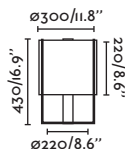

Drum floor

- 24023-33 Matt Black/Negro Mate + Beige
- 24023-34 Matt Black/Negro Mate + Grey/Gris

Material Body Steel/Acero
Diff Opal PC/PC Opal
Shade Textile/Textil

Light Source 1 E27 max. 15W

Bulb incl. No

Recom. Bulb 17464

Class II

IP 20

Cable 2.1 MT