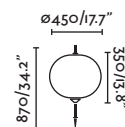

Saigon out 870 R45

71576P-04 ● Dark Grey/Gris Oscuro + White/Blanco

Material Body Aluminium/Aluminio

Shade PEMD

Light Source 1 E27 max. 15W

Bulb incl. No

Recom. Bulb 17463

Class II

IP 44

Cable 2 MT