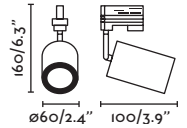

Stan LED

43724
43725

- Matt White/Blanco Mate
- Matt Black/Negro Mate

Material Body Aluminium/Aluminio
Diff Transparent PC/PC Transparente
Light Source COB LED 12W 2700K 1200lm
CRI >80
Class I
Voltage (V/Hz) 100V-240V/50-60Hz
IP 20
350° 90° Driver ✓