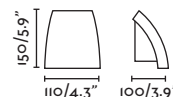

Proa by Àlex & Manel Lluscà

74400 ● Dark Grey/Gris Oscuro

Material Body Aluminium/Aluminio
Diff Transparent Glass/Cristal Transparente

Light Source 1 GU10 max. 8W

Bulb incl. No

Recom. Bulb 97685327

Class I

IP 44