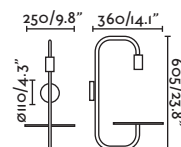

Guest

01045

● Matt Black/Negro Mate

Material Body Steel/Acero
Light Source 1 E27 max. 15W
Bulb incl. No
Recom. Bulb 17429
Class I
IP 20

PRICES

Floor
142