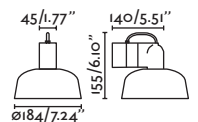

20

Suspended Table&Floor
156 84

PRICES

Costas 400 H70

62173-78 ●● Matt Black/Negro Mate + Rattan/Ratán

Material Body Aluminium/Aluminio
Shade Rattan/Ratán

Light Source 1 E27 max. 15W

Bulb incl. No