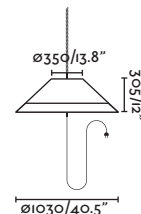

*Rope not included / Cuerda no incluida

Saigon out W70 portable

71584-07 ●● Dark Grey/Gris Oscuro + Brown/Marrón

Material Body Aluminium/Aluminio
Diff Opal PEMD/PEMD Opal
Shade Synthetic wicker/Mimbre sintético

Light Source 1 E27 max. 15W

Bulb incl. No

Recom. Bulb 17463

Class II

IP 44

Cable 3 MT

Floor
446

Suspended
558

Spike
532