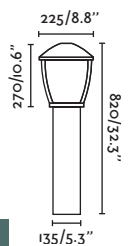

Wilma 820

75003

● Dark Grey/Gris Oscuro

Material Body Aluminium/Aluminio
Diff Opal PC/PC Opal

Light Source 1 E27 max. 15W

Bulb incl. No

Recom. Bulb 17463

Class I

IP 44