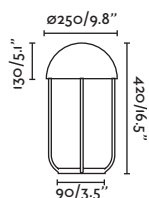

Jellyfish table

24522 ●● Matt Black/Negro Mate + Matt Gold/Oro Mate

Material	Body Steel/Acero Diff Opal PMMA/PMMA Opal
Light Source	SMD LED 6W 3000K 500lm
CRI	>80
Class	II
Voltage (V/Hz)	220V-240V/50-60Hz
IP	20
Cable	1.8 MT