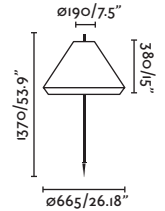

Saigon out C70

71575P-09 NEW ● Dark Grey/Gris Oscuro + Beige

Material Body Aluminium/Aluminio
Diff Opal PEMD/PEMD Opal
Shade PP

Light Source 1 E27 max. 15W
Bulb incl. No
Recom. Bulb 17463
Class II
IP 44
Cable 2 MT