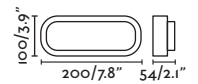

IK

10

SEA SIDE SUITABLE Driver ✓