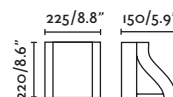

Suma
70749 ● Dark Grey/Gris Oscuro

Material Body Aluminium/Aluminio
Diff Opal Glass/Cristal Opal

Light Source 2 E27 max. 15W
Bulb incl. No
Recom. Bulb 17463
Class I
IP 44