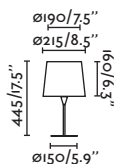

Conga table

- 64310-04 Matt White/Blanco Mate + White/Blanco
- 64310-05 Matt White/Blanco Mate + Beige
- 64311-06 Matt Black/Negro Mate + Black/Negro

Material	Body Steel/Acero
	Shade Textile/Textil
Light Source	1 E27 max. 15W
Bulb incl.	No
Recom. Bulb	17463
Class	II
IP	20
Cable	1.5 MT
	⏻