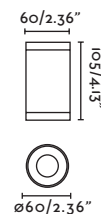

Yen

70690

● Grey/Gris

Material

Body Aluminium/Aluminio

Diff Opal PC/PC Opal

Light Source

1 E27 max. 15W

Bulb incl.

No

Recom. Bulb

17463

Class

I

IP

54

Olot

71372

● Matt White/Blanco Mate

71374

● Dark Grey/Gris Oscuro

Material

Body Aluminium/Aluminio

Diff Transparent Glass/Cristal Transparente

Light Source

1 GU10 max. 8W

Bulb incl.

No

Recom. Bulb

97685327

Class

I

IP

44

Tami

70799

● Dark Grey/Gris Oscuro

Material

Body Aluminium/Aluminio

Diff Transparent Glass/Cristal Transparente

Light Source

COB LED 9W 3000K 600lm

CRI

>80

Class

I

Voltage (V/Hz)

100V-240V/50-60Hz

IP

54

Beam angle

40°

↖ 20° Driver ✓