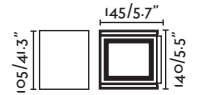

Material

Body Aluminium/Aluminio
Diff Transparent Glass/Cristal Transparente

Light Source COB LED 6W 3000K 200lm

CRI >80

Class I

Voltage (V/Hz) 220V-240V/50-60Hz

IP 65

IK 06

Driver ✓

Sunset

70686
70687

- Matt White/Blanco Mate
- Dark Grey/Gris Oscuro

Material

Body Aluminium/Aluminio
Diff Opal Glass/Cristal Opal

Light Source SMD LED 6W 3000K 260lm

CRI >80

Class I

Voltage (V/Hz) 220V-240V/50-60Hz

IP 54

Driver ✓