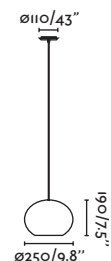

Haka 250

65134-73

●● Black/Negro + Rattan/Ratán

Material	Body Steel/Acero
	Shade Rattan/Ratán
Light Source	1 E27 max. 15W
Bulb incl.	No
Recom. Bulb	17426
Class	I
IP	20
Cable	2 MT