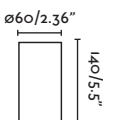

Ten 140

- 62170 Matt White/Blanco Mate
- 62171 Matt Black/Negro Mate
- 62172 Old Gold/Oro Viejo

Material	Body Aluminium/Aluminio
Light Source	1 E27 max. 15W
Bulb incl.	No
Recom. Bulb	17464
Class	II
IP	20