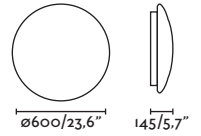

Bic

63408

● Matt White/Blanco Mate

Material Body Aluminium/Aluminio
Diff Opal PMMA/PMMA Opal

Light Source SMD LED 60W 3000K 4000lm

CRI >80

Class I

Voltage (V/Hz) 220V-240V/50-60Hz

IP 20

TRIAC C DIM Driver ✓