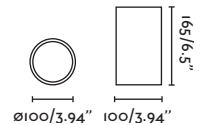

Rel 75

64198

● Matt White/Blanco Mate

64199

● Matt Black/Negro Mate

Material Body Aluminium/Aluminio
Diff Transparent Glass/Cristal Transparente
Light Source COB LED 15W 2700K 1340lm
CRI >80
Class II
Voltage (V/Hz) 100V-240V/50-60Hz
IP 20
Beam angle 60°

Driver ☒