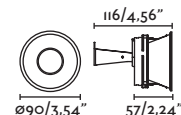

Fresh IP44

- 02200501 Matt White/Blanco Mate
- 02200502 Matt Black/Negro Mate
- 02200503 Matt Gold/Oro Mate

Material Body Aluminium/Aluminio
Diff Transparent Glass/Cristal Transparente

Light Source 1 GU10 max. 8W
Bulb incl. No
Recom. Bulb 17316
Class II
IP 44
Cut out ø83