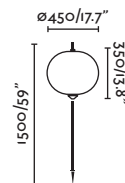

Saigon out 1500 R45

71575P-04 ● Dark Grey/Gris Oscuro + White/Blanco

Material Body Aluminium/Aluminio

Shade PEMD

Light Source 1 E27 max. 15W

Bulb incl. No

Recom. Bulb 17463

Class II

IP 44

Cable 2 MT