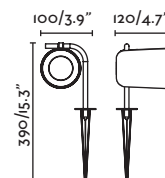

Spike accessory 60cm / Accesorio estaca 60cm

71548

71549

● Matt Black/Negro Mate

● Beige

Material

Body Aluminium/Aluminio

Flow spike Ref. 71547+71548
designed by Alegre Design