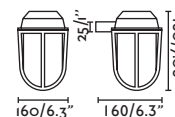

Borda

70997 Brass/Latón

Material Body Brass/Latón
Diff Transparent Glass/Cristal Transparente

Light Source 1 E27 max. 15W

Bulb incl. No

Recom. Bulb 17463

Class I

IP 44

SEA SIDE SUITABLE