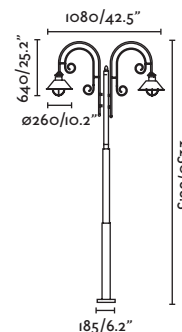

Nautica 2L

71117

● Rust Brown/Marrón Oxido

Material Body Steel/Acero
Diff Transparent Glass/Cristal Transparente

Light Source 2 E27 max. 15W

Bulb incl. No

Recom. Bulb 17463

Class I

IP 33