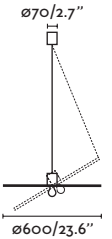

Costas 600

68590-69

●● Matt Black/Negro Mate + Rattan/Ratán

Material	Body Steel/Acero Shade Rattan/Ratán
Light Source	1 E27 max. 15W
Bulb incl.	No
Recom. Bulb	17426
Class	II
IP	20
Cable	1.5 MT