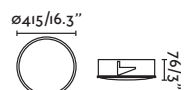

Cut out

ø375

Driver ✓