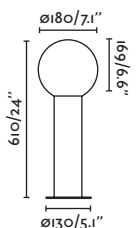

Moon 610 by Faro Lab
74434B-01 ● Dark Grey/Gris Oscuro

Material Body Aluminium/Aluminio
Diff Opal PMMA/PMMA Opal

Light Source 1 E27 max. 15W

Bulb incl. No

Recom. Bulb 17437

Class I

IP 44