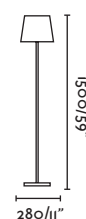

Battery incl.

Yes

9h Charge Max. 9h Worktime

USB

JACK

Wall
596

Cage

75608