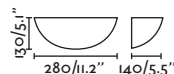

Snow

63285

● Matt White/Blanco Mate

Material Body Plaster/Yeso
Light Source 1 E14 max. 8W
Bulb incl. No
Recom. Bulb 17461
Class I
IP 20