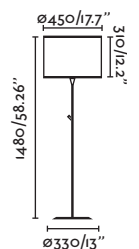

Mambo floor

64313-49 Matt Black/Negro Mate + Rattan/Ratán

Material	Body Steel/Acero Shade Rattan/Ratán
Light Source	1 E27 max. 15W
Bulb incl.	No
Recom. Bulb	17464
Class	I
IP	20
Cable	1.8 MT