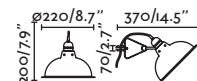

Lena clip

52059

52061

- Matt White/Blanco Mate
- Matt Black/Negro Mate

Material Body PC+Aluminium+Silicone/PC+Aluminio+Silicona
Light Source SMD LED 3W 4000K 300lm
CRI >80
Class II
Voltage (V/Hz) 100V-240V/50-60Hz
IP 20
Beam angle 30°

Cable 1.8 MT
360° 360° Driver ✓