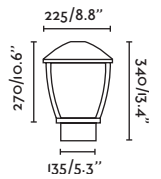

Wilma 340

75001

● Dark Grey/Gris Oscuro

Material Body Aluminium/Aluminio
Diff Opal PC/PC Opal

Light Source 1 E27 max. 15W

Bulb incl. No

Recom. Bulb 17463

Class I

IP 44