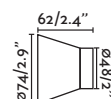

Sera

62302

● Shiny White/Blanco Brillo

62303

● Shiny Black/Negro Brillo

Material Body Ceramic/Cerámica
Light Source 1 E27 max. 15W
Bulb incl. No
Recom. Bulb 17464
Class II
IP 20