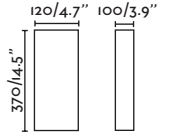

NEW

Otton RCT vertical 2L

66401-99 ●● Matt White/Blanco Mate + Linen/Lino

Material Shade Linen/Lino

66401-100 ●● Matt White/Blanco Mate + Jute/Yute

Material Shade Jute/Yute

Body Steel/Acero

Light Source 2 E27 max. 15W

Bulb incl. No

Recom. Bulb 17463

Class I

IP 20

NEW

Otton R vertical 2L

66401-103 ●● Matt White/Blanco Mate + Linen/Lino

Material Shade Linen/Lino

66401-104 ●● Matt White/Blanco Mate + Jute/Yute

Material Shade Jute/Yute

Body Steel/Acero

Light Source 2 E27 max. 15W

Bulb incl. No

Recom. Bulb 17463

Class I

IP 20

NEW

Otton RCT Horizontal 2L

66401-107 ●● Matt White/Blanco Mate + Linen/Lino

Material Shade Linen/Lino

66401-108 ●● Matt White/Blanco Mate + Jute/Yute

Material Shade Jute/Yute

Body Steel/Acero

Light Source 2 E27 max. 15W

Bulb incl. No

Recom. Bulb 17463

Class I

IP 20

NEW

Otton R Horizontal 2L

66401-109 ●● Matt White/Blanco Mate + Linen/Lino

Material Shade Linen/Lino

66401-110 ●● Matt White/Blanco Mate + Jute/Yute

Material Shade Jute/Yute

Body Steel/Acero

Light Source 2 E27 max. 15W

Bulb incl. No

Recom. Bulb 17463

Class I

IP 20