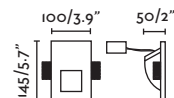

*Drivers info pag. 818-819

Plas RCT

63490

● White/Blanco

Material Body Plaster/Yeso
Light Source HIGH POWER LED 1W 2700K 200lm
CRI >80
Driver incl. Yes
Recom. Driver 98310103
Class II
Voltage (V/Hz) 100V-240V/50-60Hz
Cut out 248x113
Driver ●