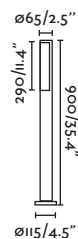

Beret 900

75523

● Dark Grey/Gris Oscuro

Material Body Aluminium/Aluminio
Diff Opal PMMA/PMMA Opal

Light Source SMD LED 8W 4000K 350lm

CRI >80

Class I

Voltage (V/Hz) 220V-240V/50-60Hz

IP 54

IK 04

Driver ✓