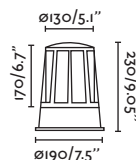

Mauren

70993

● Brass/Latón

Material

Body Brass/Latón

Diff Transparent Glass/Cristal Transparente

Light Source

1 E27 max. 15W

Bulb incl.

No

Recom. Bulb

17463

Class

I

IP

44

SEA SIDE SUITABLE

Surat

72310

● Dark Grey/Gris Oscuro

Material

Body Aluminium/Aluminio

Diff Transparent Glass/Cristal Transparente

Light Source

1 E27 max. 15W

Bulb incl.

No

Recom. Bulb

17463

Class

I

IP

54

Nala

70772

● Dark Grey/Gris Oscuro

Material

Body Aluminium/Aluminio

Diff Transparent Glass/Cristal Transparente

Light Source

1 E27 max. 15W

Bulb incl.

No

Recom. Bulb

17463

Class

I

IP

54

Wall
602