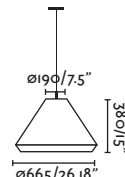

Saigon out C70

1. **Cone** 71579C-09 NEW ● Dark Grey/Gris Oscuro + Beige
   Hole 71579H-09 NEW ● Dark Grey/Gris Oscuro + Beige

Material Body Aluminium/Aluminio
Diff Opal PEMD/PEMD Opal
Shade PP

Light Source 1 E27 max. 15W
Bulb incl. No
Recom. Bulb 17463
Class II
IP 44
Cable 3 MT