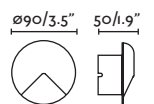

Cut out

ø78

Driver ✔