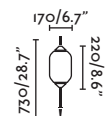

Saigon out 1500 R45

71575P-04 ● Dark Grey/Gris Oscuro + White/Blanco

Material Body Aluminium/Aluminio

Shade PEMD

Light Source 1 E27 max. 15W

Bulb incl. No

Recom. Bulb 17463

Class II

IP 44

Cable 2 MT

Saigon out 870 R45

71576P-04 ● Dark Grey/Gris Oscuro + White/Blanco

Material Body Aluminium/Aluminio

Shade PEMD

Light Source 1 E27 max. 15W

Bulb incl. No

Recom. Bulb 17463

Class II

IP 44

Cable 2 MT

Saigon out 1350 R55

71575P-01 ● Dark Grey/Gris Oscuro + White/Blanco

Material Body Aluminium/Aluminio

Shade PEMD

Light Source 1 E27 max. 15W

Bulb incl. No

Recom. Bulb 17463

Class II

IP 44

Cable 2 MT

Saigon out 730 R17

71576P-03 ● Dark Grey/Gris Oscuro + White/Blanco

Material Body Aluminium/Aluminio

Shade PEMD

Light Source 1 E27 max. 15W

Bulb incl. No

Recom. Bulb 17463

Class II

IP 44

Cable 2 MT

Saigon out 1370 R17

71575P-03 ● Dark Grey/Gris Oscuro + White/Blanco

Material Body Aluminium/Aluminio

Shade PEMD

Light Source 1 E27 max. 15W

Bulb incl. No

Recom. Bulb 17463

Class II

IP 44

Cable 2 MT