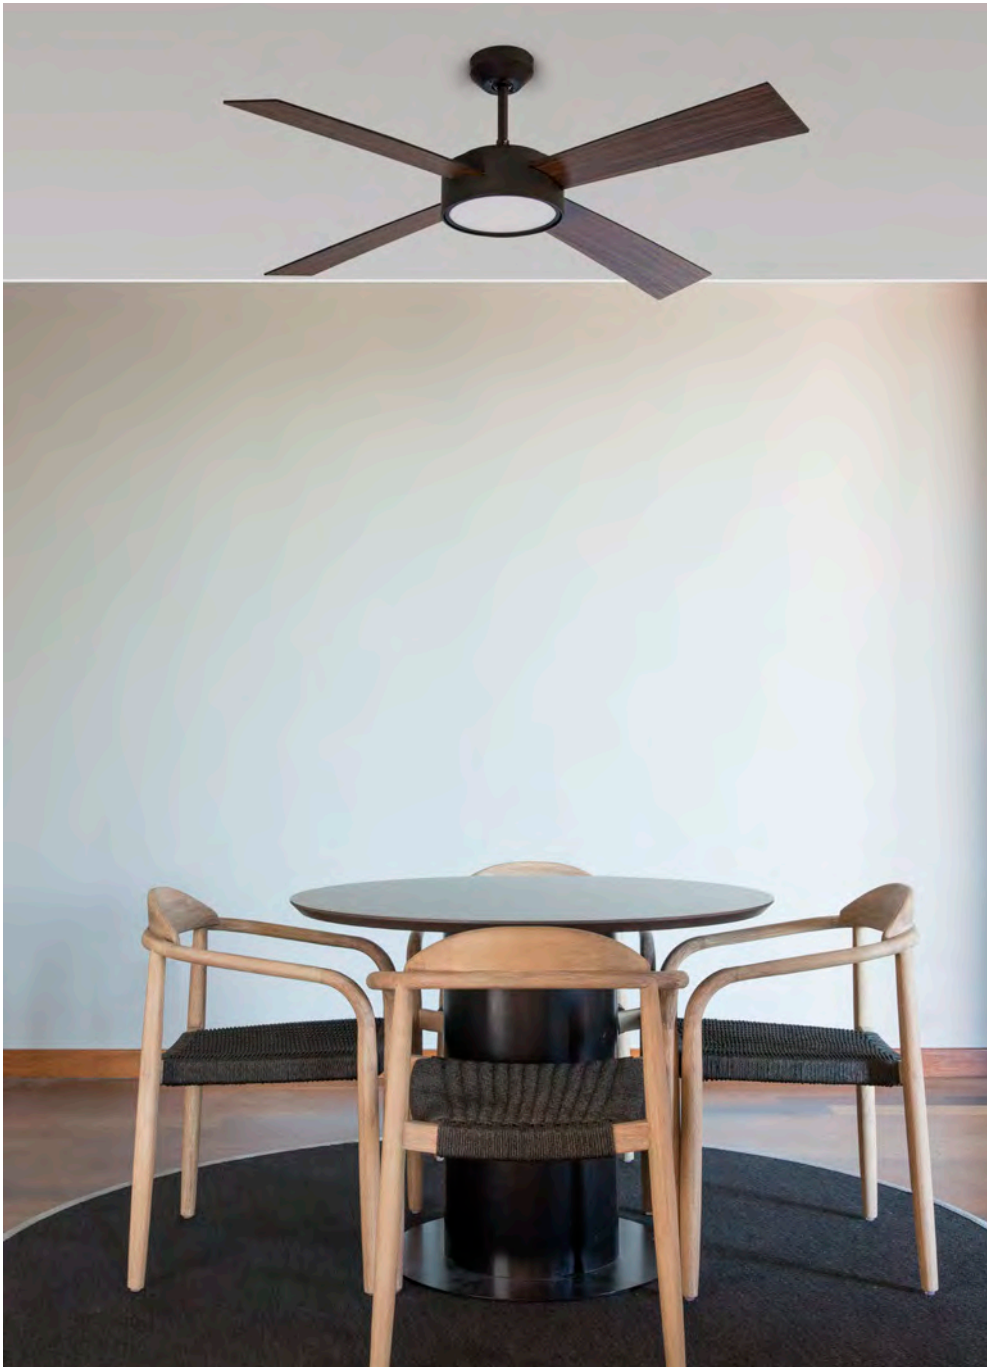

HYDRA

PRICES

ø 133
CM

> 17,6-28 M2
190-300 SQ.FT

DC
MOTOR

SUMMER
WINTER

WITH
PROGRAMMER

INCLINING
ROOF

33725
Body Matt Black/Negro Mate
Blades Dark Walnut/Nogal Oscuro