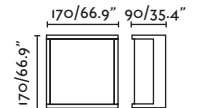

IK

10

Driver ✓

Kubick

70689

● Dark Grey/Gris Oscuro

70715

● Grey/Gris

Material

Body Aluminium/Aluminio

Diff Opal PC/PC Opal

Light Source

1 E27 max. 15W

Bulb incl.

No

Recom. Bulb

17463

Class

I

IP

44