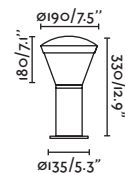

Shelby 630 by Conillas
75538 ● Dark Grey/Gris Oscuro

Material Body Aluminium/Aluminio
Diff Transparent PC/PC Transparente

Light Source SMD LED 10W 3000K 600lm

CRI >80

Class I

Voltage (V/Hz) 100V-240V/50-60Hz

IP 65

Driver ✓