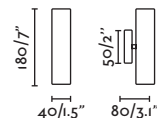

Lise

29888

● Matt White/Blanco Mate

Material Body Aluminium/Aluminio
Light Source COB LED 2W 2700K 740lm
CRI >80
Class II
Voltage (V/Hz) 100V-240V/50-60Hz
IP 20
Beam angle 80°
Driver ✓

Stan

43748

● Matt White/Blanco Mate

43749

● Matt Black/Negro Mate

43759

● Satin Gold/Oro Satinado