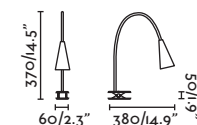

Pepper

64168

64169

- Beige
- Matt Black/Negro Mate

Material Body Steel/Acero
Light Source 1 E27 max. 15W
Bulb incl. No
Recom. Bulb 17462
Class II
IP 20

Cable 1.7 MT
360° 180°

Lena clip

52059

52061

- Matt White/Blanco Mate
- Matt Black/Negro Mate

Material Body PC+Aluminium+Silicone/PC+Aluminio+Silicona
Light Source SMD LED 3W 4000K 300lm
CRI >80
Class II
Voltage (V/Hz) 100V-240V/50-60Hz
IP 20
Beam angle 30°

Cable 1.8 MT
360° 360° Driver ✓

Juliet

41025N

- Shiny Chrome/Cromo Brillo

Material Body Aluminium+Steel/Aluminio+Acero
Light Source SMD LED 3W 3000K 150lm
CRI >80
Class II
Voltage (V/Hz) 100V-240V/50-60Hz
IP 20
Beam angle 30°

Driver ✓

PRICES