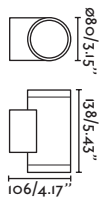

Thon 1L

70283

● Dark Grey/Gris Oscuro

Material

Body Aluminium/Aluminio

Diff Opal Glass/Cristal Opal

Light Source

COB LED 15W 3000K 825lm

CRI

>80

Class

I

Voltage (V/Hz)

220V-240V/50-60Hz

IP

55

Beam angle

18°

Driver