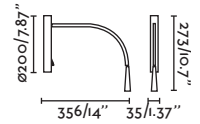

Flin

64318

● Matt White/Blanco Mate

64319

● Matt Black/Negro Mate

Material

Body Steel+Aluminium+Silicone/Acero+Aluminio+Silicona

Light Source

HIGH POWER LED 3W 3000K 280lm

CRI

>80

Class

I

Voltage (V/Hz)

100V-240V/50-60Hz

IP

20

Beam angle

30°
350° 90° Driver

Loke

40994

● Shiny Chrome/Cromo Brilllo

41019

● Matt White/Blanco Mate

41020

● Matt Black/Negro Mate

Material

Body Aluminium+Steel/Aluminio+Acero

Light Source

HIGH POWER LED 3W 3000K 150lm

CRI

>80

Class

II

Voltage (V/Hz)

100V-240V/50-60Hz

IP

20

Beam angle

30°
350° 90° Driver

Loke recessed

40996

● Shiny Chrome/Cromo Brilllo

Material

Body Aluminium+Steel/Aluminio+Acero

Light Source

HIGH POWER LED 3W 3000K 150lm

CRI

>80

Class

II

Voltage (V/Hz)

100V-240V/50-60Hz

IP

20

Beam angle

30°

Cut out

ø60
350° 90° Driver

PRICES