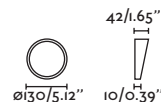

Muur 210

71770

● Dark Grey/Gris Oscuro

- **Material** Body Aluminium/Aluminio
  Diff Transparent Glass/Cristal Transparente
- **Light Source** SMD LED 21W 3000K 1337lm
- **CRI** >=80
- **Class** I
- **Voltage (V/Hz)** 220V-240V/50-60Hz
- **IP** 65
- **IK** 06
- **Beam angle** 36°

Visor accessory / Accesorio visera

71770V

● Dark Grey/Gris Oscuro

Muur 250

71771

● Dark Grey/Gris Oscuro

- **Material** Body Aluminium/Aluminio
  Diff Transparent Glass/Cristal Transparente
- **Light Source** SMD LED 29W 3000K 1877lm
- **CRI** >=80
- **Class** I
- **Voltage (V/Hz)** 220V-240V/50-60Hz
- **IP** 65
- **IK** 06
- **Beam angle** 36°

Visor accessory / Accesorio visera

71771V

● Dark Grey/Gris Oscuro