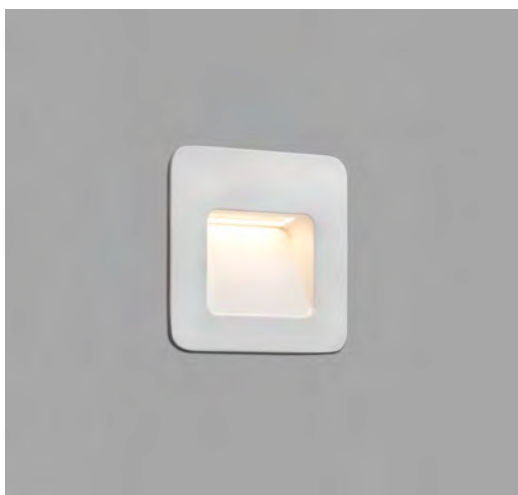

Nase SQ

70395

● Matt White/Blanco Mate

70398

● Dark Grey/Gris Oscuro

Material

Body Aluminium/Aluminio

Diff Transparent PC/PC Transparente

Light Source

SMD LED 3W 3000K 100lm

CRI

>80

Class

II

Voltage (V/Hz)

220V-240V/50-60Hz

IP

44

Beam angle

120°

Cut out

92x87

Driver ☒ ☒