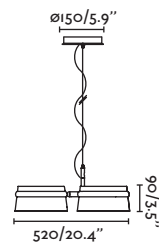

Loop

29397

29567

- Matt Black/Negro Mate + Ash tree/Fresno
- Matt Black/Negro Mate + Cherry/Cerezo

Material	Body Steel/Acero
	Shade Wood/Madera
Light Source	SMD LED 18W 2700K 1050lm
CRI	>80
Class	II
Voltage (V/Hz)	100V-240V/50-60Hz
IP	20
Cable	1.2 MT

Driver