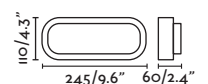

IK

10

SEA SIDE SUITABLE Driver ✓