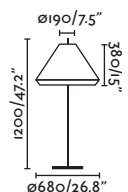

Saigon out 1200 W70

71575-07 ●● Dark Grey/Gris Oscuro + Brown/Marrón

Material Body Aluminium/Aluminio
Diff Opal PEMD/PEMD Opal
Shade Synthetic wicker/Mimbre sintético

Light Source 1 E27 max. 15W
Bulb incl. No
Recom. Bulb 17463
Class II
IP 44
Cable 2 MT

Suspended
558

Portable
564

Spike
532