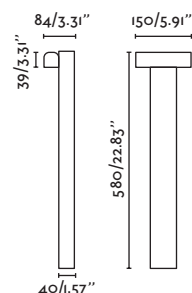

Balic

70295

● Black/Negro

Material

Body Aluminium/Aluminio

Diff Prism Glass/Cristal Prismático

Light Source

SMD LED 8W 813/870/896lm

CRI

>=80

Class

II

Voltage (V/Hz)

220V-240V/50-60Hz

IP

65

Driver ✓

PRICES