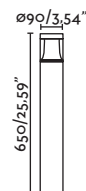

Plim 1

71299

● Dark Grey/Gris Oscuro

Material Body Aluminium/Aluminio
Diff Transparent PC/PC Transparente

Light Source SMD LED 10W 3000K 250lm

CRI >80

Class I

Voltage (V/Hz) 100V-240V/50-60Hz

IP 65

IK 08

Driver ✓