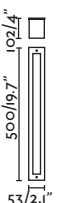

Material Body Stainless steel 316L/Acero inoxidable 316L

Diff Glass/Cristal

CRI >=90

Class III

Voltage (V/Hz) 24V DC

IP 67

IK 09

Cut out 520x53

Driver