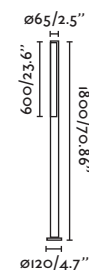

Beret 1800

75524

● Dark Grey/Gris Oscuro

Material Body Aluminium/Aluminio
Diff Opal PMMA/PMMA Opal

Light Source SMD LED 16W 4000K 625lm

CRI >80

Class I

Voltage (V/Hz) 100V-240V/50-60Hz

IP 54

IK 04

Driver ✓