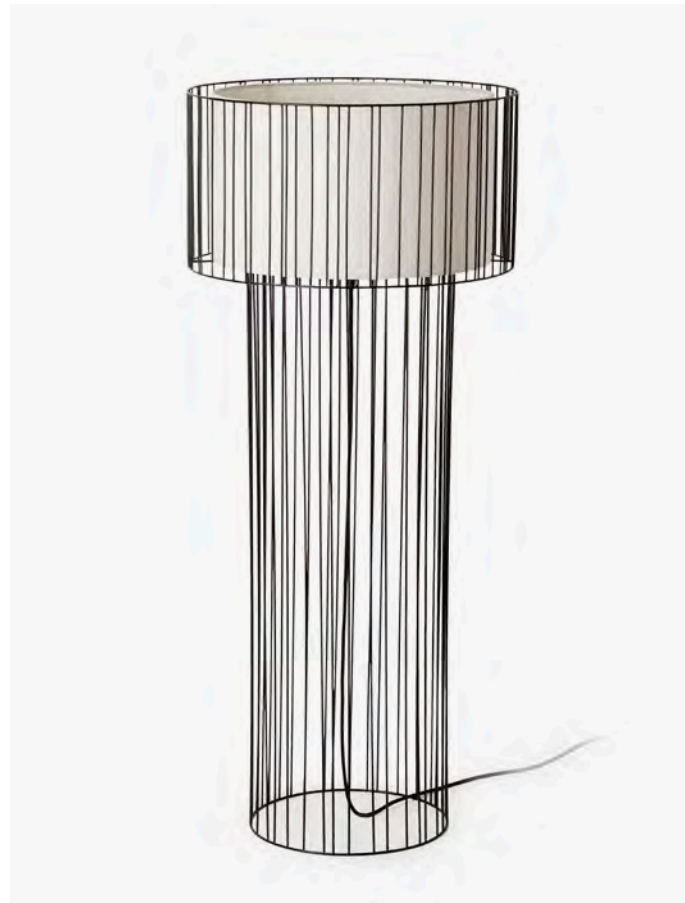

Linda by Estudi Ribaudí

Linda table

1. 29307 Matt White/Blanco Mate + Beige
   29311 Matt Black/Negro Mate + Beige

Material	Body Steel/Acero
	Shade Textile/Textil
Light Source	1 E27 max. 15W
Bulb incl.	No
Recom. Bulb	17463
Class	II
IP	20
Cable	2 MT
	⏻

Linda floor

1. 29312 Matt Black/Negro Mate + Beige

Material	Body Steel/Acero
	Shade Textile/Textil
Light Source	1 E27 max. 15W
Bulb incl.	No
Recom. Bulb	17464
Class	II
IP	20
Cable	2.8 MT
	⏻

Suspended
198

Wall
367