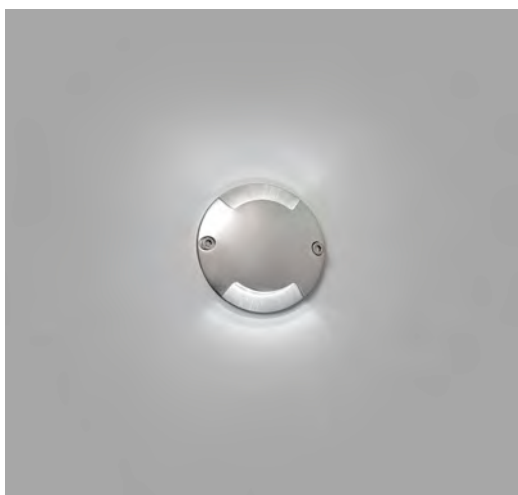

Keenan 2

70547

● Matt Nickel/Níquel Mate

Material **Body** Aluminium/Aluminio
Diff Transparent PC/PC Transparente

Light Source SMD LED 1W 6500K 40lm
CRI >80
Recom. Driver 98111020
Class III
Voltage (V/Hz) 12V DC
IP 67
IK 08

SEA SIDE SUITABLE Driver ☒