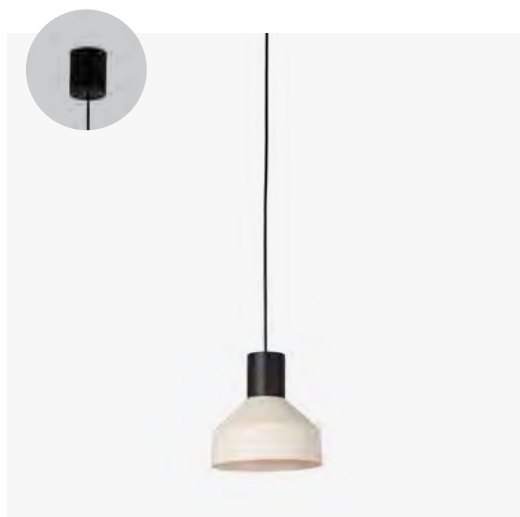

PRICES

indoor

Suspension / Suspensión

Dolme suspended Ref. 64099
designed by Xjer Studio

Kombo by Nutcreatives

Kombo 120

- 68591-1L ● Grey/Gris
- 68592-1L ● Beige/Beige

Material **Body** Steel/Acero
Light Source 1 E27 max. 15W
Bulb incl. No
Recom. Bulb 17463
Class II
IP 20
Cable 1.5 MT