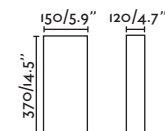

Cotton RCT vertical 2L

- 66405 Matt White/Blanco Mate + Beige
- 66406 Matt White/Blanco Mate + Black/Negro

Material **Body** Steel/Acero
Shade Textile/Textil

Light Source 2 E27 max. 15W

Bulb incl. No

Recom. Bulb 17463

Class I

IP 20

Cotton R vertical

- 66407 Matt White/Blanco Mate + Beige
- 66408 Matt White/Blanco Mate + Black/Negro

Material **Body** Steel/Acero
Shade Textile/Textil

Light Source 1 E27 max. 15W

Bulb incl. No

Recom. Bulb 17463

Class I

IP 20

Cotton R vertical 2L

- 66409 Matt White/Blanco Mate + Beige
- 66410 Matt White/Blanco Mate + Black/Negro

Material **Body** Steel/Acero
Shade Textile/Textil

Light Source 2 E27 max. 15W

Bulb incl. No

Recom. Bulb 17463

Class I

IP 20