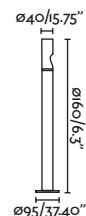

Cable

1.2 MT

Driver ✓