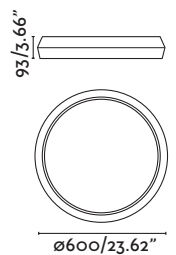

Shoku 600

- 64281 ●● White/Blanco + White/Blanco
- 64282 ●● Black/Negro + Black/Negro

Material Body Aluminium/Aluminio
Diff Opal White PMMA/PMMA Blanco Opal

Light Source 40W 2700K

CRI >90

Class II

Voltage (V/Hz) 220V-240V/50-60Hz

IP 20