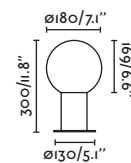

Moon 300 by Faro Lab
74433S-01 ● Dark Grey/Gris Oscuro

Material Body Aluminium/Aluminio
Diff Opal PMMA/PMMA Opal

Light Source 1 E27 max. 15W

Bulb incl. No

Recom. Bulb 17437

Class I

IP 44

Bollard
484

Suspended
570

Wall
594