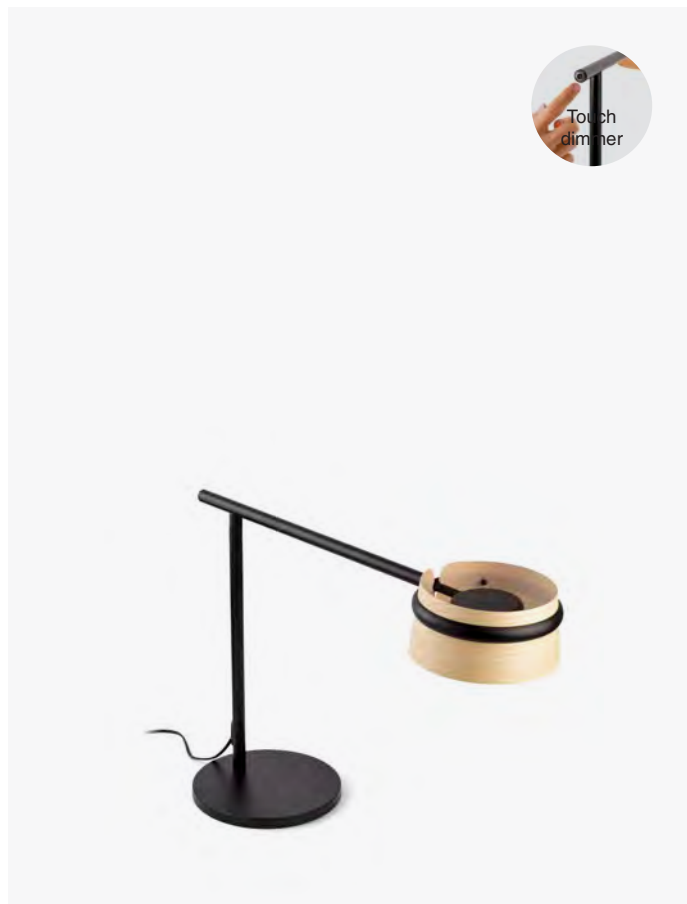

Loop table

- 29398 ●● Matt Black/Negro Mate + Ash tree/Fresno
- 29568 ●● Matt Black/Negro Mate + Cherry/Cerezo

Material Body Steel/Acero
Diff Translucent/Translúcido
Shade Wood/Madera

Light Source SMD LED 6W 2700K 600lm

Dimmable W 1w 100lm / 3w 300lm / 6w 600lm

CRI >80

Class II

Voltage (V/Hz) 100V-240V/50-60Hz

IP 20

Cable 2 MT

Loop floor

- 29399 ●● Matt Black/Negro Mate + Ash tree/Fresno
- 29569 ●● Matt Black/Negro Mate + Cherry/Cerezo

Material Body Steel/Acero
Diff Translucent/Translúcido
Shade Wood/Madera

Light Source SMD LED 6W 2700K 600lm

Dimmable W 1w 100lm / 3w 300lm / 6w 600lm

CRI >80

Class II

Voltage (V/Hz) 100V-240V/50-60Hz

IP 20

Cable 2 MT