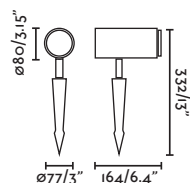

Cable

0.3 MT

↺ 90 Driver ☒

Andy

71613

● Satin Gold/Oro Satinado

Material

Body Steel/Acero
Diff Transparent PC/PC Transparente

Light Source

1 GU10 max. 5W

Bulb incl.

No

Recom. Bulb

97685327

Class

I

IP

65

Cable

2 MT