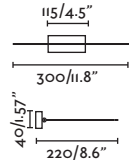

Magritte 300

- 61080 Satin Nickel/Níquel Satinado
- 61083 Old Gold/Oro Viejo
- 61086 Matt Black/Negro Mate

Material Body Aluminium+Steel/Aluminio+Acero
Diff Opal PMMA/PMMA Opal

Light Source SMD LED 6W 3000K 380lm

CRI >80

Class II

Voltage (V/Hz) 220V-240V/50-60Hz

IP 20
↖ 90°
... Driver ✓