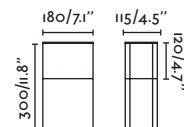

Datna 300 by Àlex & Manel Llusçà

74441 ● Dark Grey/Gris Oscuro

Material Body Aluminium/Aluminio
Diff Opal PC/PC Opal

Light Source 1 E27 max. 15W

Bulb incl. No

Recom. Bulb 17463

Class I

IP 44

Datna 600 by Àlex & Manel Llusçà

74442 ● Dark Grey/Gris Oscuro

Material Body Aluminium/Aluminio
Diff Opal PC/PC Opal

Light Source 1 E27 max. 15W

Bulb incl. No

Recom. Bulb 17463

Class I

IP 44