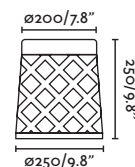

Shadow 250

72311 ● Dark Grey/Gris Oscuro

Material Body Aluminium/Aluminio
Diff Opal Glass/Cristal Opal

Light Source SMD LED 11W 3000K 800lm

CRI >80

Class I

Voltage (V/Hz) 100V-240V/50-60Hz

IP 65

Driver ✓