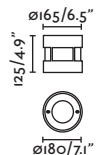

Suria 180

70589 24°

70593N 60°

- Satin Stainless/Inoxidable Satinado
- Satin Stainless/Inoxidable Satinado

Material **Body** Stainless steel 316L+Aluminium/Acero inoxidable 316L+Aluminio
Diff Transparent Glass/Cristal Transparente

Light Source COB LED 12W 3000K 1280lm

CRI >80

Class I

Voltage (V/Hz) 100V-240V/50-60Hz

IP 67

IK 08

Cut out ø165

SEA SIDE SUITABLE Driver ☒ ☒