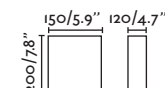

Cotton R vertical 2L

- 66409 Matt White/Blanco Mate + Beige
- 66410 Matt White/Blanco Mate + Black/Negro

Material **Body** Steel/Acero
Shade Textile/Textil

Light Source 2 E27 max. 15W

Bulb incl. No

Recom. Bulb 17463

Class I

IP 20