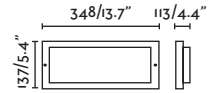

44

Pol

70829

● Dark Grey/Gris Oscuro

Material

Body Aluminium/Aluminio

Diff Opal PMMA/PMMA Opal

Light Source