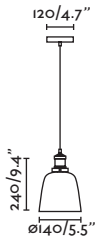

Liz

65080

- Old Gold/Oro Viejo

Material **Body** Steel+Glass/Acero+Cristal
Diff Transparent/Transparente
Shade Glass/Cristal

Light Source 1 E27 max. 15W
Bulb incl. No
Recom. Bulb 17428
Class I
IP 20
Cable 1.3 MT