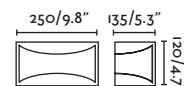

Bonn

70697

● Dark Grey/Gris Oscuro

Material Body Aluminium/Aluminio
Diff Opal PC/PC Opal

Light Source 1 E27 max. 15W

Bulb incl. No

Recom. Bulb 17463

Class I

IP 44