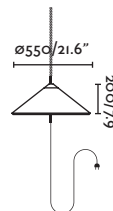

*Rope not included / Cuerda no incluida

Saigon out R17 portatil

71584-03 ● Dark Grey/Gris Oscuro + White/Blanco

Material Body Aluminium/Aluminio

Shade PEMD

Light Source 1 E27 max. 15W

Bulb incl. No

Recom. Bulb 17463

Class II

IP 44

Cable 3 MT

Suspended
560

Spike
534