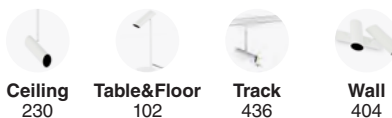

Link by Estudi Ribaudí

29873

29874

29897

- Matt White/Blanco Mate
- Matt Black/Negro Mate
- Bronze/Bronce

Material **Body** Steel/Acero
Light Source 1 GU10 max. 8W
Bulb incl. No
Recom. Bulb 97685327
Class I
IP 20