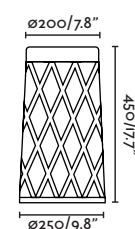

Shadow 450

72312 ● Dark Grey/Gris Oscuro

Material Body Aluminium/Aluminio
Diff Opal Glass/Cristal Opal

Light Source SMD LED 11W 3000K 800lm

CRI >80

Class I

Voltage (V/Hz) 100V-240V/50-60Hz

IP 65

Driver ✓