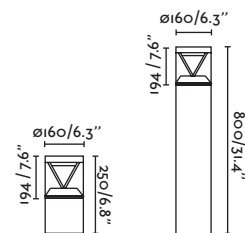

Rush

Body Aluminium/Aluminio
Diff Transparent Polycarbonate/
Policarbonato trasparente

COB LED
MacAdam Steps
Risk Group
Lumen maintenance
Heat dissipation

VOSSLÖH-SCHWABE
2
1
L90 B10 up to 89.000h
Tested at high ambient temperature

| IP65 | CRI90 | IK10 | 100-240V | 50-60Hz | Driver incl. | optional | optional

Rush 14W	CCT	FLUX	LENS
750000	2700K	830lm	360°
750000C	2700K	830lm	360°
750000D	2700K	830lm	360°
750001	2700K	980lm	360° WIDE
750001C	2700K	980lm	360° WIDE
750001D	2700K	980lm	360° WIDE
750002	2700K	795lm	180°
750002C	2700K	795lm	180°
750002D	2700K	795lm	180°
750010	3000K	830lm	360°
750010C	3000K	830lm	360°
750010D	3000K	830lm	360°
750011	3000K	980lm	360° WIDE
750011C	3000K	980lm	360° WIDE
750011D	3000K	980lm	360° WIDE
750012	3000K	795lm	180°
750012C	3000K	795lm	180°
750012D	3000K	795lm	180°
750020	4000K	830lm	360°
750020C	4000K	830lm	360°
750020D	4000K	830lm	360°
750021	4000K	980lm	360° WIDE
750021C	4000K	980lm	360° WIDE
750021D	4000K	980lm	360° WIDE
750022	4000K	795lm	180°
750022C	4000K	795lm	180°
750022D	4000K	795lm	180°