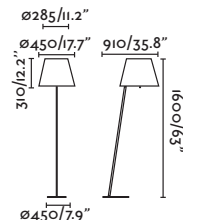

Moma floor

- 68503 Shiny Chrome/Cromo Brillo + Black/Negro

Material Body Steel/Acero
Diff Opal PC/PC Opal
Shade Textile/Textil

Light Source 1 E27 max. 15W

Bulb incl. No

Recom. Bulb 17463

Class II

IP 20

Cable 2.1 MT