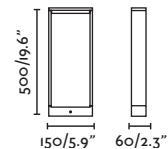

Alp 500

74451

● Dark Grey/Gris Oscuro

Material Body Aluminium/Aluminio
Diff Opal PC/PC Opal

Light Source SMD LED 7W 3000K 350lm

CRI >80

Class I

Voltage (V/Hz) 100V-240V/50-60Hz

IP 54

Beam angle 180°

Driver ✔