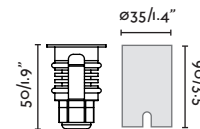

Grund 37

70726
70730

- Satin Stainless/Inoxidable Satinado
- Anodized Black/Negro Anodizado

Material

Body Stainless steel 316L+Aluminium/Acero inoxidable 316L+Aluminio
Diff Transparent Glass/Cristal Transparente

Light Source

SMD LED 2W 3000K 152lm

CRI

>90

Recom. Driver

98310206E

Class

III

IP

67

IK

08

Beam angle

15°

Cut out

ø32

SEA SIDE SUITABLE

*Drivers info pag. 818-819

Grund 80

70728
70731

- Satin Stainless/Inoxidable Satinado
- Anodized Black/Negro Anodizado

Material

Body Stainless steel 316L+Aluminium/Acero inoxidable 316L+Aluminio
Diff Transparent Glass/Cristal Transparente

Light Source

COB LED 7W 3000K 420lm

CRI

>90

Recom. Driver

98310620

Class

III

IP

67

IK

08

Beam angle

36°

Cut out

ø60

SEA SIDE SUITABLE

*Drivers info pag. 818-819

Grund 92

70729
70732

- Satin Stainless/Inoxidable Satinado
- Anodized Black/Negro Anodizado

Material

Body Stainless steel 316L+Aluminium/Acero inoxidable 316L+Aluminio
Diff Transparent Glass/Cristal Transparente

Light Source

COB LED 13W 3000K 846lm

CRI

>90

Recom. Driver

98310620

Class

III

IP

67

IK

08

Beam angle

36°

Cut out

ø68

SEA SIDE SUITABLE

*Drivers info pag. 818-819