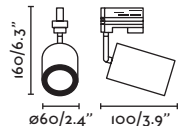

Ceiling
235

Recessed
424

Spot
392

Suspended
208

Wall
372