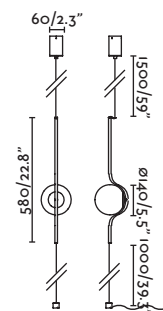

*Max. ceiling height 3mts./Altura max. techo 3mts.