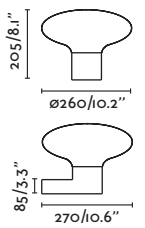

Blubs by Estudi Ribaudí

74432A-03 ● Dark Grey/Gris Oscuro

Material Body Aluminium/Aluminio
Diff Opal PMMA/PMMA Opal

Light Source 1 E27 max. 15W

Bulb incl. No

Recom. Bulb 17437

Class I

IP 44

Bollard
482

Pole
522

Post
480

Suspended
570