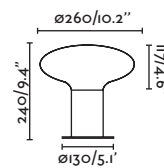

Pole
524

Suspended
570

Wall
594

Moon 300 by Faro Lab
74433S-01 ● Dark Grey/Gris Oscuro

Material Body Aluminium/Aluminio
Diff Opal PMMA/PMMA Opal

Light Source 1 E27 max. 15W

Bulb incl. No

Recom. Bulb 17437