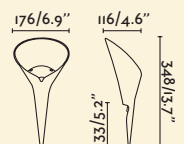

Cable

0.5 MT

SEA SIDE
SUITABLE

Driver