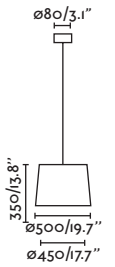

Samba by Faro Lab

- 64315-44 ●● Matt Black/Negro Mate + Beige
- 64315-45 ●● Matt Black/Negro Mate + Yellow/Amarillo
- 64315-46 ●● Matt Black/Negro Mate + Green/Verde

Material Body Steel/Acero
Diff Papyrus/Papiro
Shade Textile/Textil

Light Source 1 E27 max. 15W
Bulb incl. No
Recom. Bulb 17463
Class II
IP 20
Cable 1.7 MT

Samba displaced canopy by Faro Lab

- 64314-44 ●● Matt Black/Negro Mate + Beige
- 64314-45 ●● Matt Black/Negro Mate + Yellow/Amarillo
- 64314-46 ●● Matt Black/Negro Mate + Green/Verde

Material Body Steel/Acero
Diff Papyrus/Papiro
Shade Textile/Textil

Light Source 1 E27 max. 15W
Bulb incl. No
Recom. Bulb 17463
Class II
IP 20
Cable 1.5 MT

Conga by Faro Lab

- 64315-54 ●● Matt Black/Negro Mate + White/Blanco
- 64315-55 ●● Matt Black/Negro Mate + Beige
- 64315-56 ●● Matt Black/Negro Mate + Black/Negro

Material Body Steel/Acero
Diff Papyrus/Papiro
Shade Textile/Textil

Light Source 1 E27 max. 15W
Bulb incl. No
Recom. Bulb 17463
Class II
IP 20
Cable 1.7 MT

Conga displaced canopy by Faro Lab

- 64314-54 ●● Matt Black/Negro Mate + White/Blanco
- 64314-55 ●● Matt Black/Negro Mate + Beige
- 64314-56 ●● Matt Black/Negro Mate + Black/Negro

Material Body Steel/Acero
Diff Papyrus/Papiro
Shade Textile/Textil

Light Source 1 E27 max. 15W
Bulb incl. No
Recom. Bulb 17463
Class II
IP 20
Cable 1.5 MT