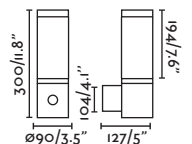

Orwell camera

75701

● Dark Grey/Gris Oscuro

Material

Body Aluminium/Aluminio

Diff Opal PC/PC Opal

Light Source

SMD LED 13W 480lm

Dimmable W

4w 95lm / 13w 480lm

Dimmable K

3000 - 6500K

CRI

>80

Class

I

Voltage (V/Hz)

220V-240V/50-60Hz

IP

54

Driver ✓