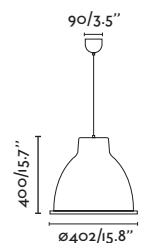

Material Body Steel+Wood/Acero+Madera
Light Source 1 E27 max. 15W
Bulb incl. No
Recom. Bulb 17464
Class I
IP 20
Cable 1.2 MT

Charlotte

68562

68563

● Dark Grey/Gris Oscuro
 ● Matt White/Blanco Mate

Material Body Steel/Acero
Diff Opal PC/PC Opal
Light Source 1 E27 max. 15W
Bulb incl. No
Recom. Bulb 17464
Class I
IP 20
Cable 1.2 MT