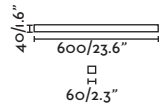

Nilo 900

63317

63319

- Matt Black/Negro Mate
- ◐ Shiny Chrome/Cromo Brillo

Material

Body Aluminium/Aluminio

Diff Opal PMMA/PMMA Opal

Light Source

SMD LED 18W 3000K 1400lm

CRI

>80

Class

II

Voltage (V/Hz)

100V-240V/50-60Hz

IP

44

Driver ✓