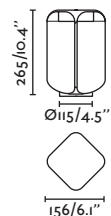

Bu-Oh 265

71213 ● Dark Grey/Gris Oscuro

Material Body Aluminium/Aluminio
Diff Opal PC/PC Opal

Light Source SMD LED 12W 3000K 310lm

CRI >80

Class I

Voltage (V/Hz) 100V-240V/50-60Hz

IP 65

Driver ✓