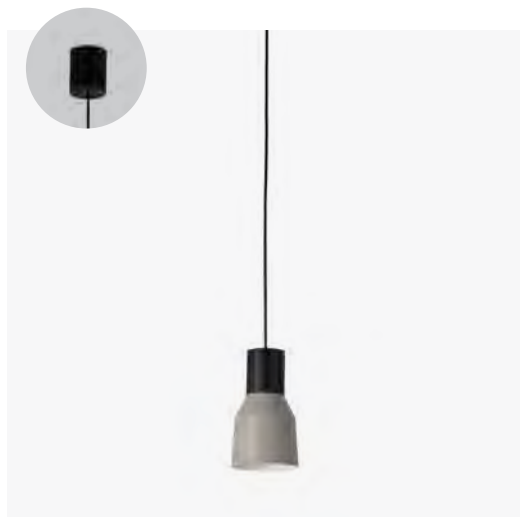

PRICES

indoor

Suspension / Suspensión

Dolme suspended Ref. 64099
designed by Xjer Studio

Kombo by Nutcreatives

Kombo 120

- 68591-1L ● Grey/Gris
- 68592-1L ● Beige/Beige

Material **Body** Steel/Acero
Light Source 1 E27 max. 15W
Bulb incl. No
Recom. Bulb 17463
Class II
IP 20
Cable 1.5 MT