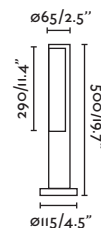

Beret 500

75522

● Dark Grey/Gris Oscuro

Material Body Aluminium/Aluminio
Diff Opal PMMA/PMMA Opal

Light Source SMD LED 8W 4000K 350lm

CRI >80

Class I

Voltage (V/Hz) 220V-240V/50-60Hz

IP 54

IK 04

Driver ✓