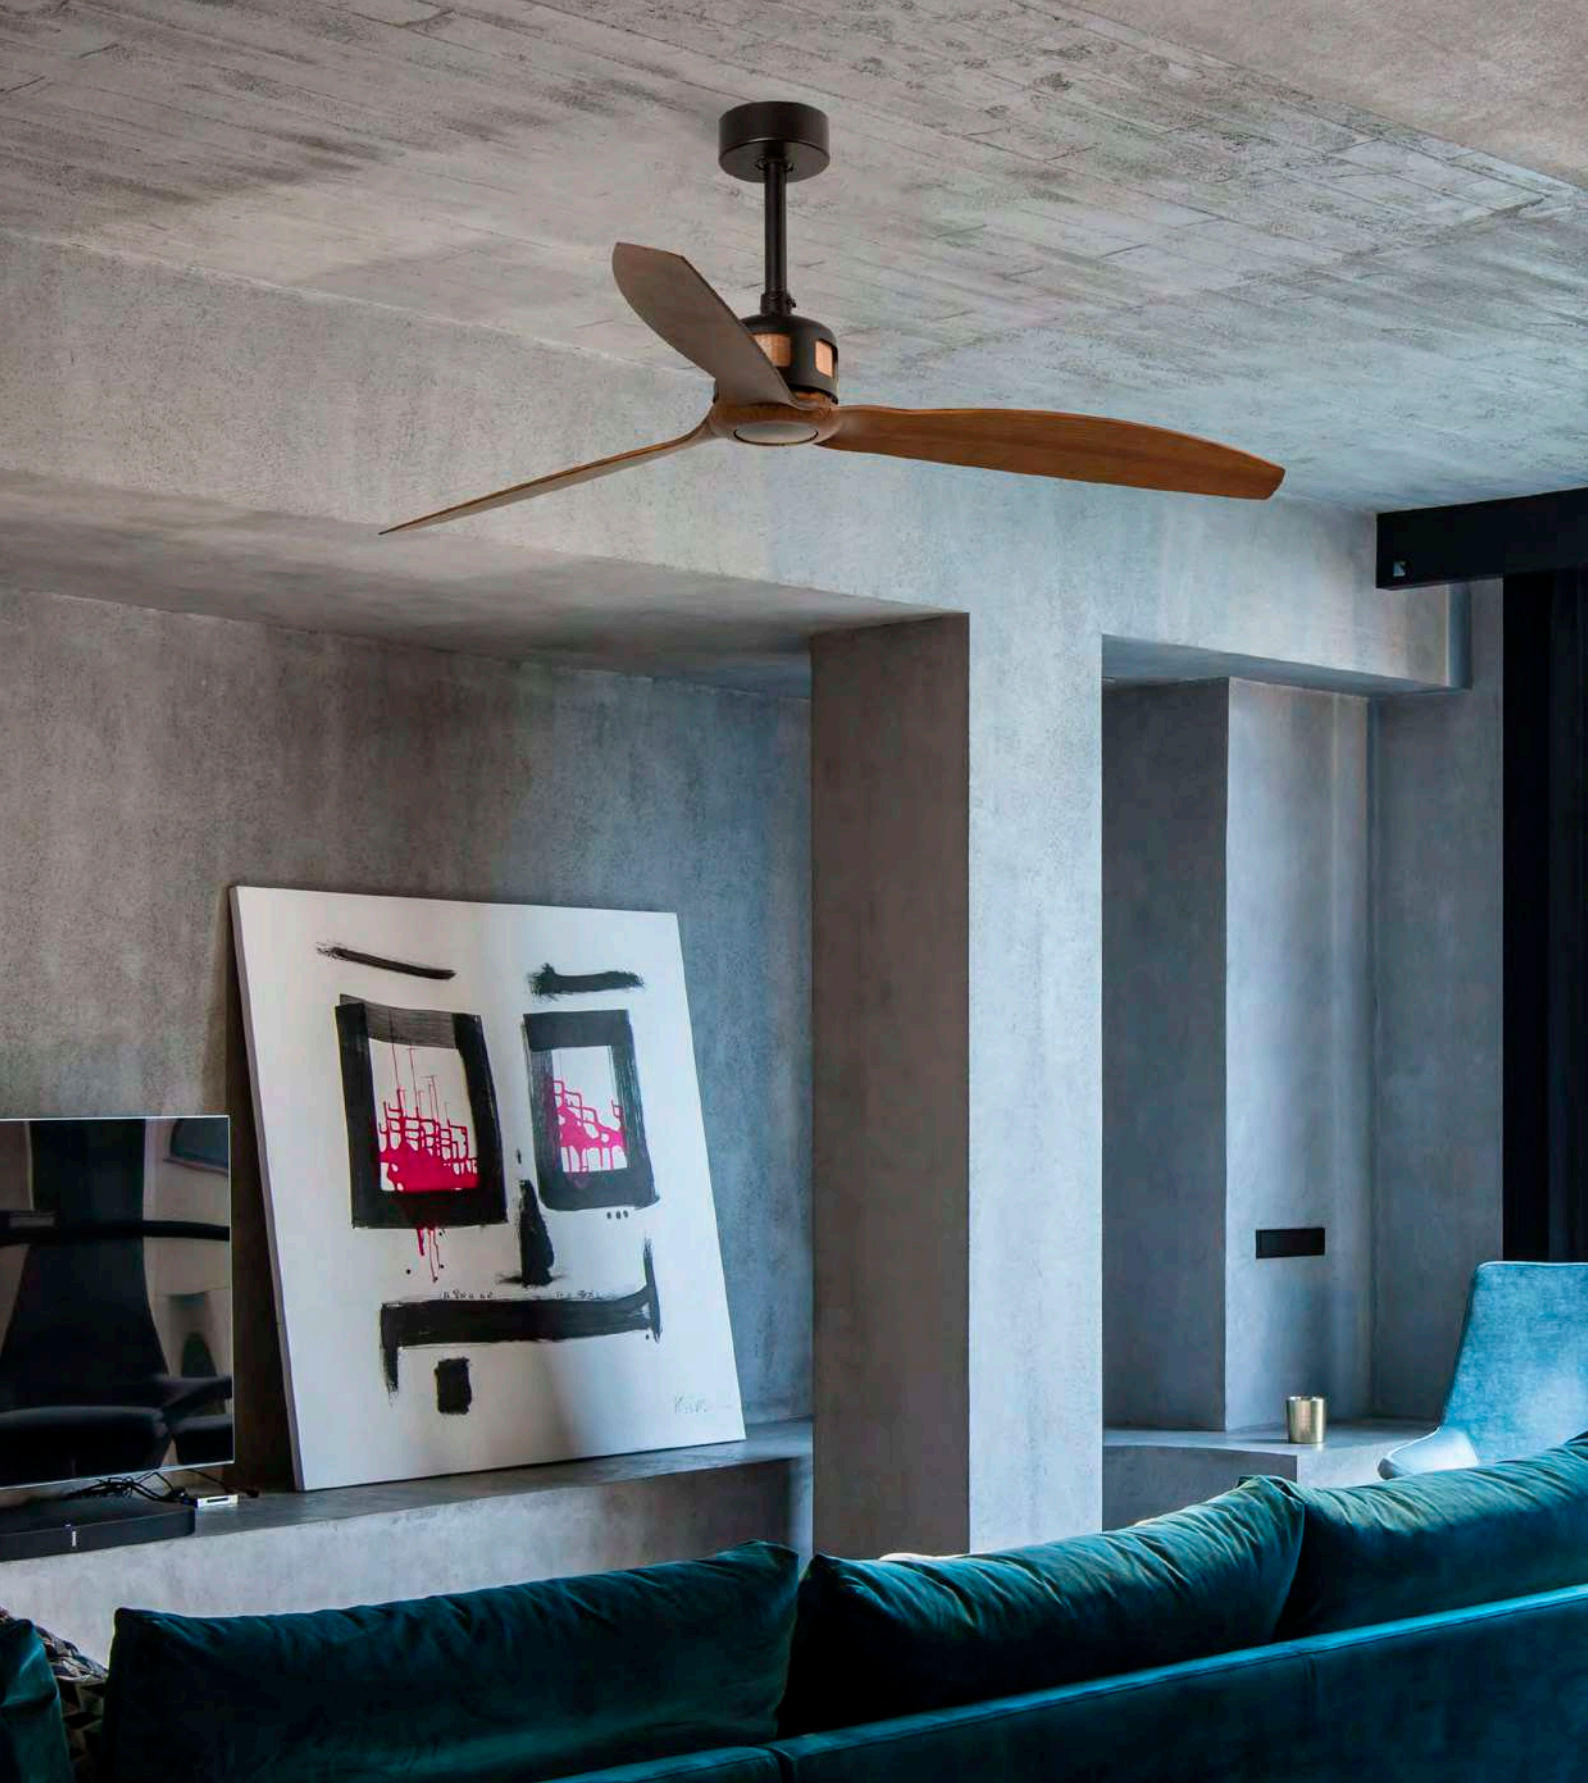

Aesthetic motor
Motor estético