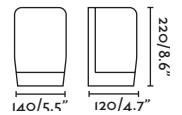

Mol

70720

● Dark Grey/Gris Oscuro

Material

Body Aluminium/Aluminio

Diff Opal PC/PC Opal

Light Source

1 E27 max. 15W

Bulb incl.

No

Recom. Bulb

17463

Class

I

IP

44

Pol

70829

● Dark Grey/Gris Oscuro

Material

Body Aluminium/Aluminio

Diff Opal PMMA/PMMA Opal

Light Source

SMD LED 8W 3000K 550lm

CRI

>80

Class

I

Voltage (V/Hz)

100V-240V/50-60Hz

IP

54

Driver ✓

Fred 200

70663

● Dark Grey/Gris Oscuro

70664

● Matt White/Blanco Mate

Material

Body ABS

Diff Opal PC/PC Opal

Light Source

SMD LED 7W 3000K 400lm

CRI

>80

Class

II

Voltage (V/Hz)

100V-240V/50-60Hz

IP

65

IK

10

SEA SIDE SUITABLE Driver ✓

Fred 245

70667

● Dark Grey/Gris Oscuro

70668

● Matt White/Blanco Mate

Material

Body ABS

Diff Opal PC/PC Opal

Light Source

SMD LED 11W 3000K 600lm

CRI

>80

Class

II

Voltage (V/Hz)

100V-240V/50-60Hz

IP

65

IK

10

SEA SIDE SUITABLE Driver ✓