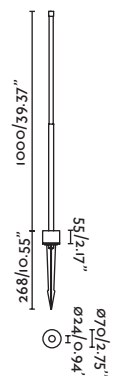

Driver ✓

NEW

Bezel

70248

● Matt Black/Negro Mate

Material

Body Aluminium/Aluminio

Diff Transparent Glass/Cristal Transparente