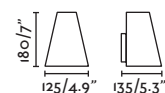

Tinia

71353

- Dark Grey/Gris Oscuro

Material Body Aluminium/Aluminio
Diff Opal PC/PC Opal
Light Source 1 E27 max. 15W
Bulb incl. No
Recom. Bulb 17463
Class I
IP 44