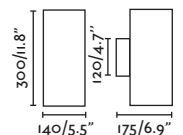

Tond 1L

71915 2700K

71916 3000K

● Dark Grey/Gris Oscuro

● Dark Grey/Gris Oscuro

Material

Body Aluminium/Aluminio

Diff Transparent Glass/Cristal Transparente

Light Source

COB LED 6W 195lm

CRI

>=80

Class

I

Voltage (V/Hz)

220V-240V/50-60Hz

IP

54

IK

06

Beam angle

50°

Driver

Tond 2L

71917 2700K

71918 3000K

● Dark Grey/Gris Oscuro

● Dark Grey/Gris Oscuro

Material

Body Aluminium/Aluminio

Diff Transparent Glass/Cristal Transparente

Light Source

COB LED 2x6W 542lm

CRI

>=80

Class

I

Voltage (V/Hz)

220V-240V/50-60Hz

IP

54

IK

06

Beam angle

50°

Driver

Thon 1L

70283

● Dark Grey/Gris Oscuro

Material

Body Aluminium/Aluminio

Diff Opal Glass/Cristal Opal

Light Source

COB LED 15W 3000K 825lm

CRI

>80

Class

I

Voltage (V/Hz)

220V-240V/50-60Hz

IP

55

Beam angle

18°

Driver

Thon 2L

70284

● Dark Grey/Gris Oscuro

Material

Body Aluminium/Aluminio

Diff Opal Glass/Cristal Opal

Light Source

COB LED 30W 3000K 1538lm

CRI

>80

Class

I

Voltage (V/Hz)

220V-240V/50-60Hz

IP

55

Beam angle

18°

Driver