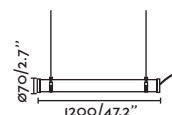

Scuba 1200

75754

Chrome/Cromo

Material Body Stainless steel 316L/Acero inoxidable 316L

Diff Opal PC/PC Opal

Light Source SMD LED 36W 3000K 5760lm

CRI >80

Class I

Voltage (V/Hz) 100V-240V/50-60Hz

IP 66

IK 10

Beam angle 120°

Cable 3 MT

Driver ✓