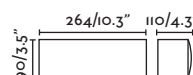

outdoor

Surface / Superficie

Sticker wall lamp Ref. 75540
designed by Lucid Product Design

Alp 130

74450

● Dark Grey/Gris Oscuro

Material **Body** Aluminium/Aluminio
Diff Opal PC/PC Opal
Light Source SMD LED 8W 3000K 350lm
CRI >80
Class I
Voltage (V/Hz) 100V-240V/50-60Hz
IP 54
 Driver ✓