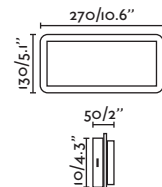

Mood RCT

20061

● Oak/Roble + Black/Negro

Material Body Steel+Wood/Acero+Madera
Diff Opal PMMA/PMMA Opal
Light Source SMD LED 6W 3000K 67lm
CRI >80
Class II
Voltage (V/Hz) 100V-240V/50-60Hz
IP 20

⏻ Driver ✓