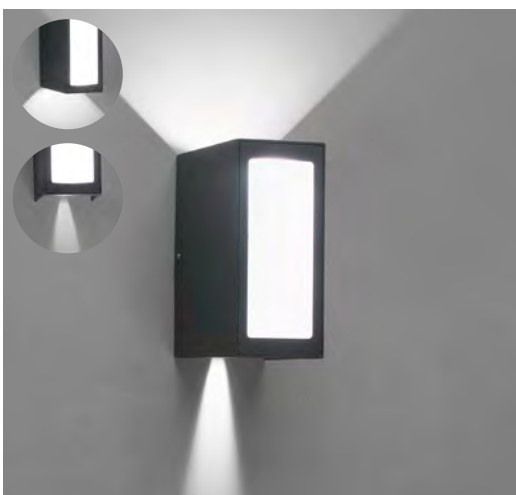

IP

54

Log

70264

● Dark Grey/Gris Oscuro

Material

Body Aluminium/Aluminio

Diff Opal PC/PC Opal