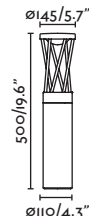

Shelby 330 by Conillas
75537 ● Dark Grey/Gris Oscuro

Material Body Aluminium/Aluminio
Diff Transparent PC/PC Transparente

Light Source SMD LED 10W 3000K 600lm

CRI >80

Class I

Voltage (V/Hz) 100V-240V/50-60Hz

IP 65

Driver ✓