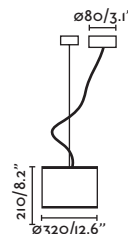

Mambo 320 displaced canopy

64314-48 ●● Matt Black/Negro Mate + Rattan/Ratán

Material	Body Steel/Acero Shade Rattan/Ratán
Light Source	1 E27 max. 15W
Bulb incl.	No
Recom. Bulb	17463
Class	II
IP	20
Cable	1.5 MT