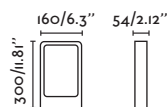

Das 300

75519

● Dark Grey/Gris Oscuro

Material Body Aluminium/Aluminio
Diff Transparent Glass/Cristal Transparente

Light Source COB LED 8W 3000K 480lm

CRI >80

Class I

Voltage (V/Hz) 100V-240V/50-60Hz

IP 54

IK 06

Beam angle 180°

Driver ✔