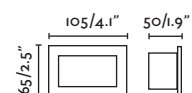

Gron

70134

● Satin Nickel/Níquel Satinado

Material **Body** Stainless steel 304/Acero inoxidable 304

Diff Opal PC/PC Opal

Light Source SMD LED 1W 3000K 70lm

CRI >80

Class II

Voltage (V/Hz) 220V-240V/50-60Hz

IP 65

Cut out 105x66

Driver ✓

Stripe

72092

● Dark Grey/Gris Oscuro

72093

● Matt White/Blanco Mate

72094

● Matt White/Blanco Mate

72095

● Dark Grey/Gris Oscuro

Material **Body** Aluminium/Aluminio

Diff Opal PC/PC Opal

Light Source SMD LED 5W 3000K 50lm

CRI >80

Class I

Voltage (V/Hz) 100V-240V/50-60Hz

IP 54

IK 07

Cut out 230x89

Driver ✓