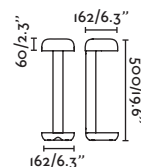

IP

65

Driver ✓

Flowerpot/Macetero

71208

● Dark Grey/Gris Oscuro