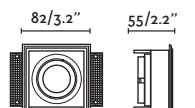

Hyde SQ Orientable

40120 ● Matt White/Blanco Mate
40121 ● Matt Black/Negro Mate

Material Body Steel/Acero
Light Source 1 GU10 max. 8W
Bulb incl. No
Recom. Bulb 17316
Socket incl. No
Recom. Socket 43065
IP 20
Cut out 83x83
↙ 30°

Hyde SQ

40116 ● Matt White/Blanco Mate
40117 ● Matt Black/Negro Mate

Material Body Steel/Acero
Light Source 1 GU10 max. 8W
Bulb incl. No
Recom. Bulb 17316
Socket incl. No
Recom. Socket 43065
IP 44
Cut out 83x83

Hyde SQ Orientable Trimless

40112 ● Matt White/Blanco Mate
40113 ● Matt Black/Negro Mate

Material Body Steel/Acero
Light Source 1 GU10 max. 8W
Bulb incl. No
Recom. Bulb 17316
Socket incl. No
Recom. Socket 43065
IP 20
Cut out 102x93
↙ 30°

PRICES