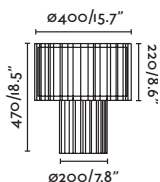

indoor

Table & Floor / Mesa y Suelo

Vesper floor lamp Ref. 29979
designed by Nahtrang

Linda by Estudi Ribaudí

Linda table

- 29307 Matt White/Blanco Mate + Beige
 29311 Matt Black/Negro Mate + Beige

Material	Body Steel/Acero
	Shade Textile/Textil
Light Source	1 E27 max. 15W
Bulb incl.	No
Recom. Bulb	17463
Class	II
IP	20
Cable	2 MT
	⏻