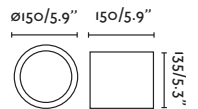

Beam angle 120°

Driver ✔

Pote

63124

63125

- Matt White/Blanco Mate
- Matt Black/Negro Mate

Material Body Aluminium/Aluminio

Light Source 1 E27 max. 15W