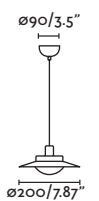

Cable

1.5 MT