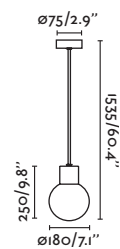

Moon by Faro Lab

74427C-01 ● Dark Grey/Gris Oscuro

Material Body Aluminium/Aluminio
Diff Opal PMMA/PMMA Opal

Light Source 1 E27 max. 15W

Bulb incl. No

Recom. Bulb 17437

Class I

IP 44

Bollard
484

Post
482

Wall
594