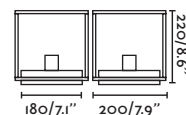

Class

I

IP

54

Wall
602

Shadow 250

72311 ● Dark Grey/Gris Oscuro

Material Body Aluminium/Aluminio
Diff Opal Glass/Cristal Opal