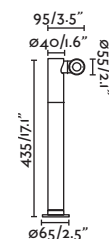

Gina

71352

● Dark Grey/Gris Oscuro

Material

Body Aluminium/Aluminio

Diff Transparent Glass/Cristal Transparente

Light Source

1 GU10 max. 5W

Bulb incl.

No

Recom. Bulb

97685327

Class

I

IP

44

Chandra

72298

● Dark Grey/Gris Oscuro

Material

Body Aluminium/Aluminio

Diff Opal Glass/Cristal Opal

Light Source

COB LED 7W 3000K 195lm

CRI

>80

Class

I

Voltage (V/Hz)

100V-240V/50-60Hz

IP

54

Beam angle

30°

Driver ✓

Spy 145

70782

● Dark Grey/Gris Oscuro

Material

Body Aluminium/Aluminio

Diff Opal Glass/Cristal Opal

Light Source

COB LED 6W 3000K 500lm

CRI

>80

Class

I

Voltage (V/Hz)

220V-240V/50-60Hz

IP

65

Beam angle

30°

350°
Driver ✓

Spy 435

70783

● Dark Grey/Gris Oscuro

Material

Body Aluminium/Aluminio

Diff Opal Glass/Cristal Opal

Light Source

COB LED 6W 3000K 500lm

CRI

>80

Class

I

Voltage (V/Hz)

220V-240V/50-60Hz

IP

65

Beam angle

30°

350°
Driver ✓