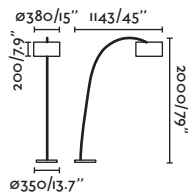

Black

29764

- ●● Matt Black/Negro Mate + Black/Negro

Material Body Steel/Acero
Shade Textile/Textil

Light Source 1 E27 max. 15W

Bulb incl. No

Recom. Bulb 17464

Class II

IP 20

Cable 2.5 MT