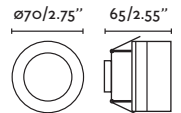

Ebba

- 42919 ● Satin Nickel/Niquel Satinado

- **Material** Body Aluminium/Aluminio
- **Diff** Opal PMMA/PMMA Opal
- **Light Source** SMD LED 4W 3000K 304lm
- **CRI** >80
- **Class** II
- **Voltage (V/Hz)** 220V-240V/50-60Hz
- **IP** 44
- **Cut out** $\varnothing 63$
- Driver