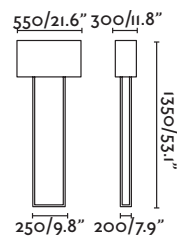

Vesper floor

- 29979 Brown/Marrón + Beige

Material	Body Steel/Acero
	Diff Beige Textile/Textil Beige
	Shade Textile/Textil
Light Source	2 E27 max. 15W
Bulb incl.	No
Recom. Bulb	17462
Class	II
IP	20
Cable	3.5 MT