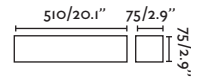

Tera

63184

● Matt White/Blanco Mate

Material	Body Plaster/Yeso
Light Source	SMD LED 6W 2700K 530lm
CRI	>80
Class	II
Voltage (V/Hz)	220V-240V/50-60Hz
IP	20
	Driver ✓