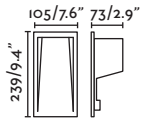

Soun 193

70900

● Dark Grey/Gris Oscuro

70901

● Matt White/Blanco Mate

Material

Body Aluminium/Aluminio

Diff Transparent Glass/Cristal Transparente

Light Source

SMD LED 8W 3000K 630lm

CRI

>80

Class

I

Voltage (V/Hz)

100V-240V/50-60Hz

IP

65

IK

08

Beam angle

120°

Cut out

183x225

Driver ☒