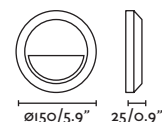

Grant R

70656

● Dark Grey/Gris Oscuro

Material

Body ABS

Diff Transparent PC/PC Transparente

Light Source

SMD LED 1W 3000K 65lm

CRI

>80

Class

II

Voltage (V/Hz)

100V-240V/50-60Hz

IP

65

IK

10

Beam angle

120°

SEA SIDE SUITABLE Driver ✓

Path

70501

● Matt White/Blanco Mate

70508

● Dark Grey/Gris Oscuro

Material

Body Aluminium/Aluminio

Diff Transparent PC/PC Transparente

Light Source

SMD LED 9W 3000K 390lm

CRI

>80

Class

I

Voltage (V/Hz)

100V-240V/50-60Hz

IP

44

Driver ✓