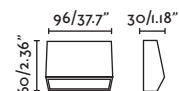

Must 96

70657

● Dark Grey/Gris Oscuro

Material

Body ABS

Diff Transparent PC/PC Transparente

Light Source

SMD LED 2W 3000K 80lm

CRI

>80

Class

II

Voltage (V/Hz)

220V-240V/50-60Hz

IP

65

IK

10

SEA SIDE SUITABLE Driver ✓