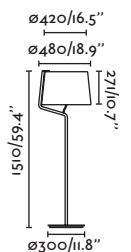

Berni floor

1. 29335 Matt White/Blanco Mate + White/Blanco
   29336 Matt Black/Negro Mate + Black/Negro

Material	Body Steel/Acero Shade Textile/Textil
Light Source	1 E27 max. 15W
Bulb incl.	No
Recom. Bulb	17464
Class	II
IP	20
Cable	1.5 MT