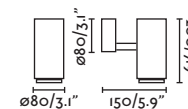

IP

64

90° Driver ✓