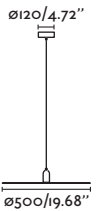

Plat

68145

● Matt Black/Negro Mate

68146

● Matt White/Blanco Mate

Material Body Steel/Acero
Light Source 1 E27 max. 15W
Bulb incl. No
Recom. Bulb 17271
Class II
IP 20
Cable 1.5 MT