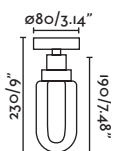

IP

44

Driver ●

Suspended
202

Wall
382