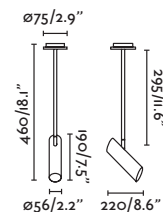

Orleans by Nahrang

- 43529 ● Matt White/Blanco Mate
- 43531 ● Shiny Chrome/Cromo Brillo

Material **Body** Steel/Acero
Light Source 1 GU10 max. 8W
Bulb incl. No
Recom. Bulb 97685327
Class I
IP 20