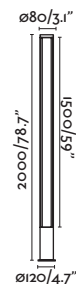

Grop 2000

75602

● Dark Grey/Gris Oscuro

Material Body Aluminium/Aluminio
Diff Opal PC/PC Opal

Light Source SMD LED 27W 3000K 1300lm

CRI >80

Class I

Voltage (V/Hz) 100V-240V/50-60Hz

IP 54

Driver ✓