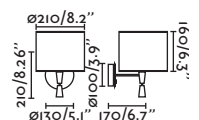

PRICES

*Structures and shades also sold separately 820-824 / Estructuras y pantallas también se venden por separado 820-824