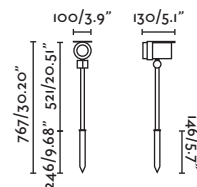

Foc 520 spike

70159

● Dark Grey/Gris Oscuro

Material Body Aluminium/Aluminio
Diff Transparent Glass/Cristal Transparente

Light Source COB LED 16W 3000K 800lm

CRI >80

Class I

Voltage (V/Hz) 220V-240V/50Hz

IP 65

Beam angle 36°

Cable 0.5 MT

Driver ●