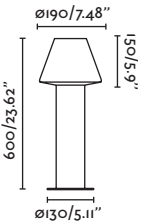

Mistu 600 by Faro Lab
74434B-02 ● Dark Grey/Gris Oscuro

Material Body Aluminium/Aluminio
Diff Opal PMMA/PMMA Opal

Light Source 1 E27 max. 15W

Bulb incl. No

Recom. Bulb 17437

Class I

IP 44