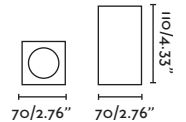

Sven SQ

63269

● Matt White/Blanco Mate

Material Body Plaster/Yeso
Light Source 1 GU10 max. 8W
Bulb incl. No
Recom. Bulb 97685327
Class I
IP 20

Rel 100

64200

● Matt White/Blanco Mate

64201

● Matt Black/Negro Mate

Material Body Aluminium/Aluminio
Diff Transparent Glass/Cristal Transparente
Light Source COB LED 25W 2700K 2230lm
CRI >80
Class II
Voltage (V/Hz) 100V-240V/50-60Hz
IP 20
Beam angle 60°

Driver ☒