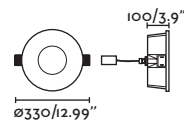

Nord

63290

● Matt White/Blanco Mate

Material Body Plaster/Yeso
Diff Opal PMMA/PMMA Opal
Light Source SMD LED 18W 3000K 1400lm
CRI >80
Recom. Driver 98310118LC
Class III
IP 20
Cut out $\varnothing 305$

Driver ☒