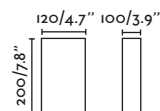

NEW

Otton RCT vertical

66400-97 ●● Matt White/Blanco Mate + Linen/Lino

Material Shade Linen/Lino

66400-98 ●● Matt White/Blanco Mate + Jute/Yute

Material Shade Jute/Yute

Body Steel/Acero

Light Source 1 E27 max. 15W

Bulb incl. No

Recom. Bulb 17463

Class I

IP 20

NEW

Otton R vertical

66400-101 ●● Matt White/Blanco Mate + Linen/Lino

Material Shade Linen/Lino

66400-102 ●● Matt White/Blanco Mate + Jute/Yute

Material Shade Jute/Yute

Body Steel/Acero

Light Source 1 E27 max. 15W

Bulb incl. No

Recom. Bulb 17463

Class I

IP 20

NEW

Otton SQ 200

66400-105 ●● Matt White/Blanco Mate + Linen/Lino

Material Shade Linen/Lino

66400-106 ●● Matt White/Blanco Mate + Jute/Yute

Material Shade Jute/Yute

Body Steel/Acero

Light Source 1 E27 max. 15W

Bulb incl. No

Recom. Bulb 17463

Class I

IP 20