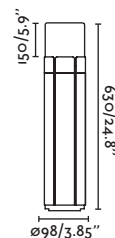

Wall
586

Datna 300 by Àlex & Manel Llusçà

74441 ● Dark Grey/Gris Oscuro

Material Body Aluminium/Aluminio
Diff Opal PC/PC Opal

Light Source 1 E27 max. 15W

Bulb incl. No

Recom. Bulb 17463

Class I