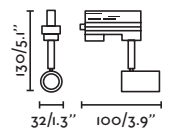

Stan LED

43724
43725

- Matt White/Blanco Mate
- Matt Black/Negro Mate

Material Body Aluminium/Aluminio
Diff Transparent PC/PC Transparente
Light Source COB LED 12W 2700K 1200lm
CRI >80
Class I
Voltage (V/Hz) 100V-240V/50-60Hz
IP 20
350° 90° Driver ✓

Stan

43720
43721
43757

- Matt White/Blanco Mate
- Matt Black/Negro Mate
- Satin Gold/Oro Satinado

Material Body Aluminium+ABS/Aluminio+ABS
Light Source 1 GU10 max. 8W
Bulb incl. No
Recom. Bulb 97685327
Class I
IP 20
350°

Ceiling
235

Recessed
424

Spot
392

Suspended
208

Wall
372

*Accessories page 392/Accesorios en página 392

Plot

64202
64203

- Matt White/Blanco Mate
- Matt Black/Negro Mate

Material Body Steel+ABS/Acero+ABS
Light Source 1 GU10 max. 8W
Bulb incl. No
Recom. Bulb 17316
Class I
IP 20
350° 90°