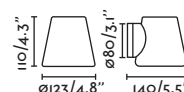

Bianca by Àlex & Manel Lluscà

- 63510 Shiny Chrome/Cromo Brillo

Material	Body Aluminium/Aluminio
	Diff Opal Glass/Cristal Opal
Light Source	1 G9 max. 6W
Bulb incl.	No
Recom. Bulb	17443
Class	II
IP	44