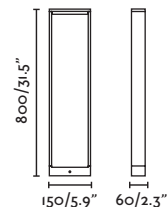

Alp 800

74452

● Dark Grey/Gris Oscuro

Material Body Aluminium/Aluminio
Diff Opal PC/PC Opal

Light Source SMD LED 7W 3000K 350lm

CRI >80

Class I

Voltage (V/Hz) 100V-240V/50-60Hz

IP 54

Beam angle 180°

Driver ✔