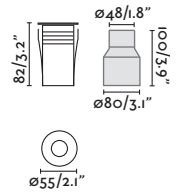

ø80

SEA SIDE SUITABLE

Driver ✓

Crosby 24V

70453

● Satin Stainless/Inoxidable Satinado

Material

Body Stainless steel 316L+Aluminium+ABS/Acero inoxidable 316L+Aluminio+ABS
Diff Opal Glass/Cristal Opal