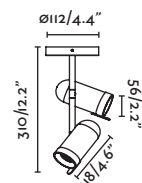

Link by Estudi Ribaudí

- 29877 ● Matt White/Blanco Mate
- 29878 ● Matt Black/Negro Mate

Material **Body** Steel/Acero
Light Source 1 GU10 max. 8W
Bulb incl. No
Recom. Bulb 97685327
Class I
IP 20

Spot
404

Track
436

Table&Floor
102

Wall
404

Orleans by Nahrang

- 43529 ● Matt White/Blanco Mate
- 43531 ● Shiny Chrome/Cromo Brillo

Material **Body** Steel/Acero
Light Source 1 GU10 max. 8W
Bulb incl. No
Recom. Bulb 97685327
Class I
IP 20

Orleans 2L by Nahrang

- 43533 ● Matt Black/Negro Mate
- 43534 ● Shiny Chrome/Cromo Brillo

Material **Body** Steel/Acero
Light Source 2 GU10 max. 8W
Bulb incl. No
Recom. Bulb 97685327
Class I
IP 20

Spot
402

Track
436