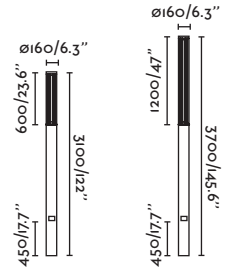

Screen

Body Aluminium/Aluminio
Diff Transparent Polycarbonate/
Policarbonato trasparente

COB LED
MacAdam Steps
Risk Group
Lumen maintenance
Heat dissipation

VOSSLOH-SCHWABE
2
1
L90 B10 up to 89.000h
Tested at high ambient temperature

IP65 | CRI90 | IK10 | 100-240V | 50-60Hz | Driver incl. | optional | optional

Screen 38W	CCT	FLUX	LENS
751200	2700K	2370lm	360°
751200C	2700K	2370lm	360°
751200D	2700K	2370lm	360°
751201	2700K	2692lm	360° WIDE
751201C	2700K	2692lm	360° WIDE
751201D	2700K	2692lm	360° WIDE
751202	2700K	1819lm	180°
751202C	2700K	1819lm	180°
751202D	2700K	1819lm	180°
751210	3000K	2370lm	360°
751210C	3000K	2370lm	360°
751210D	3000K	2370lm	360°
751211	3000K	2692lm	360° WIDE
751211C	3000K	2692lm	360° WIDE
751211D	3000K	2692lm	360° WIDE
751212	3000K	1819lm	180°
751212C	3000K	1819lm	180°
751212D	3000K	1819lm	180°
751220	4000K	2370lm	360°
751220C	4000K	2370lm	360°
751220D	4000K	2370lm	360°
751221	4000K	2692lm	360° WIDE
751221C	4000K	2692lm	360° WIDE
751221D	4000K	2692lm	360° WIDE
751222	4000K	1819lm	180°
751222C	4000K	1819lm	180°
751222D	4000K	1819lm	180°

Screen 38W	CCT	FLUX	LENS
751300	2700K	2661lm	360°
751300C	2700K	2661lm	360°
751300D	2700K	2661lm	360°
751301	2700K	2145lm	360° WIDE
751301C	2700K	2145lm	360° WIDE
751301D	2700K	2145lm	360° WIDE
751302	2700K	1656lm	180°
751302C	2700K	1656lm	180°
751302D	2700K	1656lm	180°
751310	3000K	2661lm	360°
751310C	3000K	2661lm	360°
751310D	3000K	2661lm	360°
751311	3000K	2145lm	360° WIDE
751311C	3000K	2145lm	360° WIDE
751311D	3000K	2145lm	360° WIDE
751312	3000K	1656lm	180°
751312C	3000K	1656lm	180°
751312D	3000K	1656lm	180°
751320	4000K	2661lm	360°
751320C	4000K	2661lm	360°
751320D	4000K	2661lm	360°
751321	4000K	2145lm	360° WIDE
751321C	4000K	2145lm	360° WIDE
751321D	4000K	2145lm	360° WIDE
751322	4000K	1656lm	180°
751322C	4000K	1656lm	180°
751322D	4000K	1656lm	180°