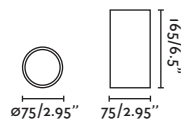

indoor

Ceiling / Techo

Sven R

63268

● Matt White/Blanco Mate

Material Body Plaster/Yeso
Light Source 1 GU10 max. 8W
Bulb incl. No
Recom. Bulb 97685327
Class I
IP 20

Sven SQ

63269

● Matt White/Blanco Mate

Material Body Plaster/Yeso
Light Source 1 GU10 max. 8W
Bulb incl. No
Recom. Bulb 97685327
Class I
IP 20

Rel 100

64200

● Matt White/Blanco Mate

64201

● Matt Black/Negro Mate

Material Body Aluminium/Aluminio
Diff Transparent Glass/Cristal Transparente
Light Source COB LED 25W 2700K 2230lm
CRI >80
Class II
Voltage (V/Hz) 100V-240V/50-60Hz
IP 20
Beam angle 60°

Driver ☒

Rel 75

64198

● Matt White/Blanco Mate

64199

● Matt Black/Negro Mate

Material Body Aluminium/Aluminio
Diff Transparent Glass/Cristal Transparente
Light Source COB LED 15W 2700K 1340lm
CRI >80
Class II
Voltage (V/Hz) 100V-240V/50-60Hz
IP 20
Beam angle 60°

Driver ☒

PRICES