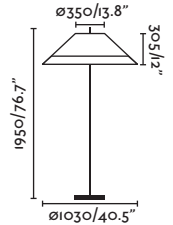

Saigon by Nahtrang

Saigon out W100

71569-08 ●● Dark Grey/Gris Oscuro + Brown/Marrón

Material Body Aluminium+Concrete/Aluminio+Cemento
Diff Opal PEMD/PEMD Opal
Shade Synthetic wicker/Mimbre sintético

Light Source 1 E27 max. 15W
Bulb incl. No
Recom. Bulb 17463
Class II
IP 44
Cable 2 MT

Portable
564

Saigon out 1950 W70

71569-07 ●● Dark Grey/Gris Oscuro + Brown/Marrón

Material Body Aluminium/Aluminio
Diff Opal PEMD/PEMD Opal
Shade Synthetic wicker/Mimbre sintético

Light Source 1 E27 max. 15W
Bulb incl. No
Recom. Bulb 17463
Class II
IP 44
Cable 2 MT

Suspended
558

Portable
564

Spike
532

Saigon out 1200 W70

71575-07 ●● Dark Grey/Gris Oscuro + Brown/Marrón

Material Body Aluminium/Aluminio
Diff Opal PEMD/PEMD Opal
Shade Synthetic wicker/Mimbre sintético

Light Source 1 E27 max. 15W
Bulb incl. No
Recom. Bulb 17463
Class II
IP 44
Cable 2 MT

Suspended
558

Portable
564

Spike
532