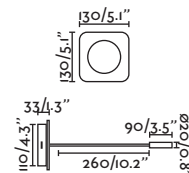

Mood SQ

20060

● Oak/Roble + Black/Negro

Material Body Steel+Wood/Acero+Madera
Light Source SMD LED 2W 3000K 105lm
CRI >80
Class II
Voltage (V/Hz) 220V-240V/50-60Hz
IP 20
Beam angle 45°

⏻ Driver ✓