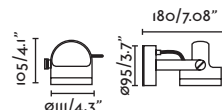

Alfa by Àlex & Manel Llusçà

70025 ● Dark Grey/Gris Oscuro

Material Body Aluminium/Aluminio
Diff Transparent Glass/Cristal Transparente
Light Source COB LED 13W 3000K 845lm
CRI >80
Class I
Voltage (V/Hz) 220V-240V/50-60Hz
IP 65
Beam angle 80°
Driver ✓