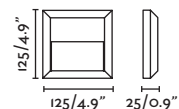

Grant SQ

70655

● Dark Grey/Gris Oscuro

Material

Body ABS

Diff Transparent PC/PC Transparente

Light Source

SMD LED 1W 3000K 65lm

CRI

>80

Class

II

Voltage (V/Hz)

100V-240V/50-60Hz

IP

65

IK

10

Beam angle

120°

SEA SIDE SUITABLE Driver ✓