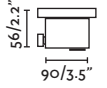

Tras 2L Orientable

71701 ● Matt Black/Negro Mate

Material Body Aluminium/Aluminio
Diff Transparent Glass/Cristal Transparente

Light Source SMD LED 4W 3000K 462lm

CRI >=90

Class III

Voltage (V/Hz) 24V DC

IP 67

IK 08

Beam angle 13°

Cut out ø82

Driver ⊗

Recessed box/Caja de empotrar

71703

Tras 4L

71702 ● Matt Black/Negro Mate

Material Body Aluminium/Aluminio
Diff Transparent Glass/Cristal Transparente

Light Source SMD LED 8W 3000K 924lm

CRI >=90

Class III

Voltage (V/Hz) 24V DC

IP 67

IK 09

Beam angle 13°

Cut out ø82

Driver ⊗

Recessed box/Caja de empotrar

71703

Tras 12L

71716 13° ● Black/Negro

71717 40° ● Black/Negro

Material Body Aluminium+ABS/Aluminio+ABS
Diff Transparent Glass/Cristal Transparente

Light Source SMD LED 25W 3000K 2580lm

CRI >=90

Class III

Voltage (V/Hz) 24V DC

IP 67

IK 10

Cut out 250x235

Driver ⊗

*Drivers info pag. 818-819