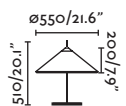

Saigon out 500 R55

71576-01 ● Dark Grey/Gris Oscuro + White/Blanco

Material Body Aluminium/Aluminio
Diff Opal PEMD/PEMD Opal
Shade PEMD

Light Source 1 E27 max. 15W
Bulb incl. No
Recom. Bulb 17463
Class II
IP 44
Cable 2 MT