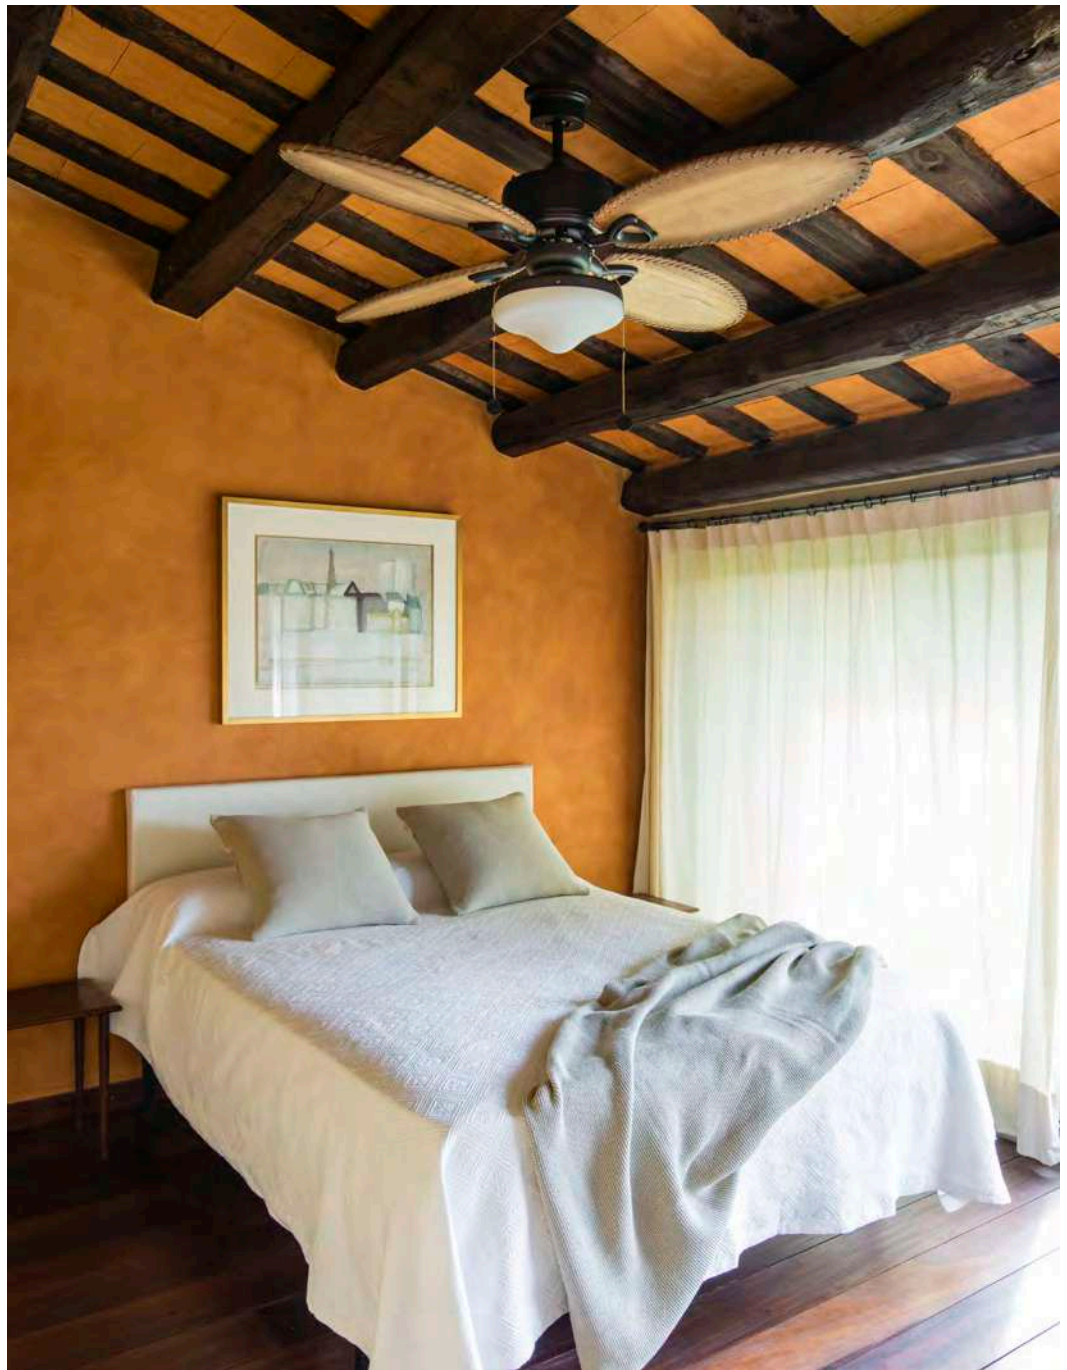

33019
Body Dark Brown/Marrón Oscuro
Blades Pine/Pino

Material Body	Steel/Acero	Light	2 E27 max. 15W
Material Blades	Wood/Madera	Bulb incl.	No
W	14-29-58	Rec. Bulb	17463
RPM	85-135-185	Diff	Glass/Cristal
Airflow	123.72 m3 min		
V/Hz	220V-240V/50Hz		
Accessories ☒	33928 Wall Control 3 speeds 33929 Remote Control/dimer-on-off 33937 Remote Control/Programmer		
Opt. downrod	Page 810