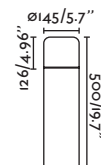

Giza 265

70767

● Dark Grey/Gris Oscuro

Material Body Aluminium/Aluminio
Diff Opal PC/PC Opal

Light Source COB LED 15W 3000K 500lm

CRI >80

Class I

Voltage (V/Hz) 100V-240V/50-60Hz

IP 54

IK 05

Driver ✓