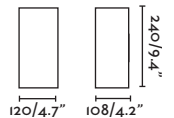

Bruc

70828

● Dark Grey/Gris Oscuro

Material

Body Aluminium/Aluminio

Diff Opal Glass/Cristal Opal

Light Source

SMD LED 13W 3000K 830lm

CRI

>80

Class

I

Voltage (V/Hz)

100V-240V/50-60Hz

IP

54

IK

06

Driver ✓

Ling

70812

● Dark Grey/Gris Oscuro

70813

● Matt White/Blanco Mate

Material

Body Aluminium/Aluminio

Diff Transparent Glass/Cristal Transparente

Light Source

COB LED 2x3W 4000K 630lm

CRI

>80

Class

I

Voltage (V/Hz)

100V-240V/50-60Hz

IP

54

Beam angle

110°

Driver ✓