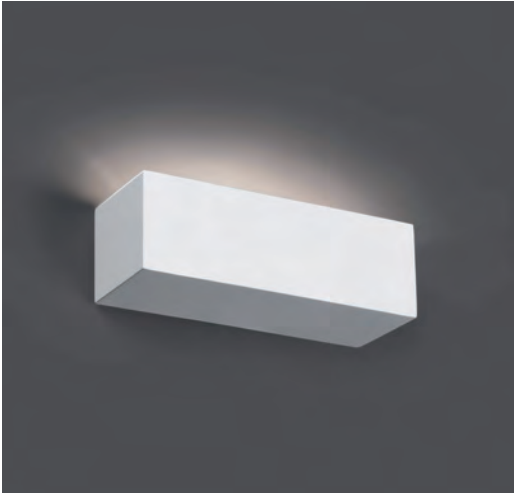

Eaco 1

63176

● Matt White/Blanco Mate

Material	Body Plaster/Yeso
Light Source	1 G9 max. 6W
Bulb incl.	No
Recom. Bulb	17466
Class	I
IP	20