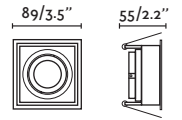

Hyde SQ

40116 ● Matt White/Blanco Mate
40117 ● Matt Black/Negro Mate

Material Body Steel/Acero
Light Source 1 GU10 max. 8W
Bulb incl. No
Recom. Bulb 17316
Socket incl. No
Recom. Socket 43065
IP 44
Cut out 83x83