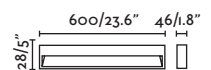

Grada 157

70906

● Dark Grey/Gris Oscuro

70907

● Rust Brown/Marrón Oxido

Material

Body Aluminium/Aluminio

Diff Opal Glass/Cristal Opal

Light Source

SMD LED 3W 3000K 86lm

CRI

>80

Class

I

Voltage (V/Hz)

220V-240V/50-60Hz

IP

54

Driver ✓

Grada 250

70908

● Dark Grey/Gris Oscuro

70909

● Rust Brown/Marrón Oxido

Material

Body Aluminium/Aluminio

Diff Opal Glass/Cristal Opal

Light Source

SMD LED 6W 3000K 208lm

CRI

>80

Class

I

Voltage (V/Hz)

220V-240V/50-60Hz

IP

54

Driver ✓

Grada 600

70910

● Dark Grey/Gris Oscuro

70911

● Rust Brown/Marrón Oxido

Material

Body Aluminium/Aluminio

Diff Opal Glass/Cristal Opal

Light Source

SMD LED 12W 3000K 443lm

CRI

>80

Class

I

Voltage (V/Hz)

220V-240V/50-60Hz

IP

54

Driver ✓