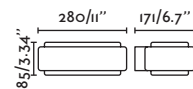

Sticker by Lucid Product Design

75540 ● Dark Grey/Gris Oscuro

Material Body Aluminium/Aluminio
Diff Opal PMMA/PMMA Opal

Light Source SMD LED 13W 3000K 770lm

CRI >80

Class I

Voltage (V/Hz) 100V-240V/50-60Hz

IP 55

Driver ✓