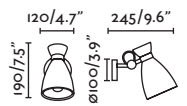

Linda by Estudi Ribaudí

29306

●● Matt White/Blanco Mate + Beige

29310

●● Matt Black/Negro Mate + Beige

Material

Body Steel/Acero

Shade Textile/Textil

Light Source

2 E27 max. 15W

Bulb incl.

No

Recom. Bulb

17463

Class

I

IP

20

Suspended Table&Floor

198

126

Retro

20045

●● Matt Copper/Cobre Mate + Matt Black/Negro Mate

20049

●● Matt Black/Negro Mate + Shiny Chrome/Cromo Brillo

Material

Body Steel/Acero

Light Source

1 E14 max. 8W

Bulb incl.

No

Recom. Bulb

17461

Class

I

IP

20

Suspended

166