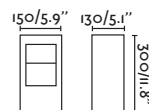

Cast 300

74155

● Dark Grey/Gris Oscuro

Material **Body** Concrete/Cemento
Diff Opal PC/PC Opal
Light Source SMD LED 10W 3000K 550lm
CRI >80
Class I
Voltage (V/Hz) 100V-240V/50-60Hz
IP 65
IK 06

Driver ✓