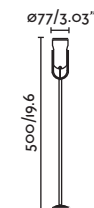

Slot 500

70036

● Dark Grey/Gris Oscuro

Material **Body** Aluminium/Aluminio
Diff Transparent Glass/Cristal Transparente

Light Source COB LED 13W 3000K 750lm

CRI >80

Class I

Voltage (V/Hz) 100V-240V/50-60Hz

IP 65

IK 08

Beam angle 28°

Driver ✓