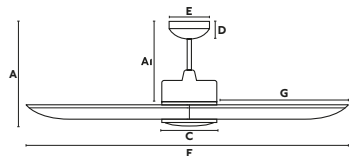

Material Body	Steel/Acero	Light	SMD LED 15W 3000K 1200lm
Material Blades	ABS	CRI	>80
W	5-7-9-11-14-18	Driver incl.	Yes
RPM	100-120-140-160-180-200	Diff	PC
Airflow	180.57 m3 min		
V/Hz	220V-240V/50-60Hz		
Opt. downrod	Page 810