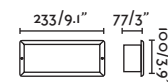

Frol

70135

● Satin Nickel/Níquel Satinado

Material **Body** Stainless steel 304/Acero inoxidable 304

Diff Opal PC/PC Opal

Light Source SMD LED 1W 3000K 55lm

CRI >80

Class II

Voltage (V/Hz) 220V-240V/50-60Hz

IP 65

Cut out 92x92

Driver ✓

Gron

70134

● Satin Nickel/Níquel Satinado

Material **Body** Stainless steel 304/Acero inoxidable 304

Diff Opal PC/PC Opal

Light Source SMD LED 1W 3000K 70lm

CRI >80

Class II

Voltage (V/Hz) 220V-240V/50-60Hz

IP 65

Cut out 105x66

Driver ✓

Stripe

72092

● Dark Grey/Gris Oscuro

72093

● Matt White/Blanco Mate

72094

● Matt White/Blanco Mate

72095

● Dark Grey/Gris Oscuro

Material **Body** Aluminium/Aluminio

Diff Opal PC/PC Opal

Light Source SMD LED 5W 3000K 50lm

CRI >80

Class I

Voltage (V/Hz) 100V-240V/50-60Hz

IP 54

IK 07

Cut out 230x89

Driver ✓