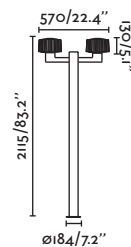

Muffin 2L by Àlex & Manel Llusçà

74435F2-04 ● Dark Grey/Gris Oscuro

Material Body Aluminium/Aluminio
Diff Opal PMMA/PMMA Opal

Light Source 2 E27 max. 15W

Bulb incl. No

Recom. Bulb 17437

Class I

IP 44

Bollard
484

Post
482

Suspended
570

Wall
594