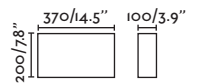

Cotton R Horizontal 2L

- 66415 Matt White/Blanco Mate + Beige
- 66416 Matt White/Blanco Mate + Black/Negro

Material Body Steel/Acero
Shade Textile/Textil
Light Source 2 E27 max. 15W
Bulb incl. No
Recom. Bulb 17463
Class I
IP 20