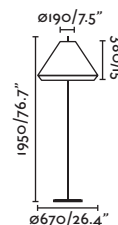

Saigon out 1200 T70

71575-05 ● Dark Grey/Gris Oscuro + Cream/Crema

71575-06 ● Dark Grey/Gris Oscuro + Brown/Marrón

Material Body Aluminium/Aluminio
Diff Opal PEMD/PEMD Opal
Shade Textilene

Light Source 1 E27 max. 15W

Bulb incl. No

Recom. Bulb 17463

Class II

IP 44

Cable 2 MT