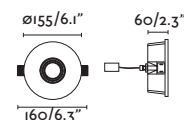

Neu

63286

● Matt White/Blanco Mate

Material Body Plaster/Yeso
Light Source 1 GU5.3 MR16 max. 8W
Bulb incl. No
Recom. Bulb 97686227
Socket incl. Yes
Recom. Socket
Class III
IP 20
Cut out $\varnothing 160$
 $\nearrow 30^\circ$