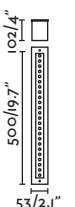

Falls 500 Orientable

71733 ● Satin Stainless/Inoxidable Satinado

Light Source SMD LED 16W 3000K 1413lm

Beam angle 30x60°

Material **Body** Stainless steel 316L/Acero inoxidable 316L

CRI >=90

Class III

Voltage (V/Hz) 24V DC

IP 67

IK 09

Cut out 520x53

Driver