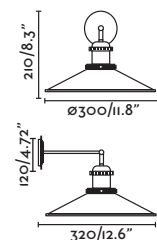

Marlin

65133

●● Matt Black/Negro Mate + Old Gold/Oro Viejo

Material Body Steel/Acero
Light Source 1 E27 max. 15W
Bulb incl. No
Recom. Bulb 17429
Class I
IP 20

Suspended
205