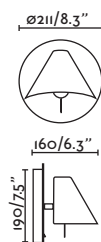

Thanks to MIKMAX

Noon

62355

● Matt White/Blanco Mate

Material

Body Steel/Acero

Light Source

1 E27 max. 15W

Bulb incl.

No

Recom. Bulb

17462

Class

I

IP

20