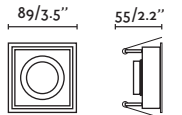

Hyde SQ Orientable Trimless

40112 ● Matt White/Blanco Mate
40113 ● Matt Black/Negro Mate

Material Body Steel/Acero
Light Source 1 GU10 max. 8W
Bulb incl. No
Recom. Bulb 17316
Socket incl. No
Recom. Socket 43065
IP 20
Cut out 102x93
↙ 30°