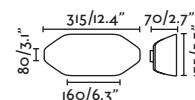

IP 44

SEA SIDE
SUITABLE

Lotus wall lamp Ref. 71223
designed by Estudi Ribaudí

Sticker by Lucid Product Design

75540 ● Dark Grey/Gris Oscuro

Material Body Aluminium/Aluminio
Diff Opal PMMA/PMMA Opal

Light Source SMD LED 13W 3000K 770lm