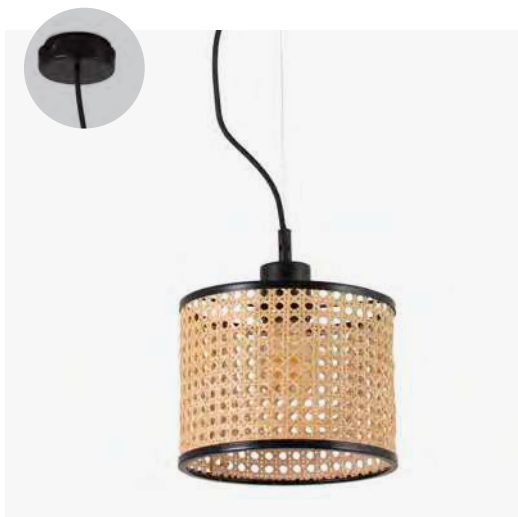

Mambo 210 displaced canopy

64314-47 ●● Matt Black/Negro Mate + Rattan/Ratán

Material	Body Steel/Acero Shade Rattan/Ratán
Light Source	1 E27 max. 15W
Bulb incl.	No
Recom. Bulb	17463
Class	II
IP	20
Cable	1.5 MT