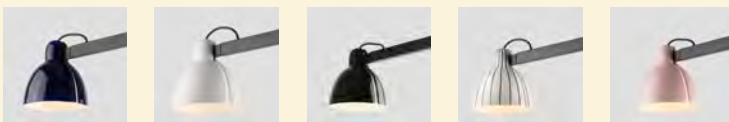

exclusive
online
collection