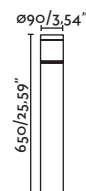

Plim 2

71300

● Dark Grey/Gris Oscuro

Material Body Aluminium/Aluminio
Diff Opal PC/PC Opal

Light Source SMD LED 10W 3000K 250lm

CRI >80

Class I

Voltage (V/Hz) 100V-240V/50-60Hz

IP 65

IK 08

Driver ✓