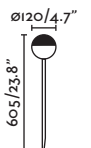

SEA SIDE
SUITABLE

Piccola by Faro Lab

Piccola

70245

70246

- Matt Black/Negro Mate
- Matt White/Blanco Mate

Material	Body Aluminium/Aluminio Diff Opal PMMA/PMMA Opal
Light Source	SMD LED 6W 2700K 360lm
CRI	>80
Class	I
Voltage (V/Hz)	100V-240V/50-60Hz
IP	65
IK	08
Cable	1.5 MT
	Driver ✓