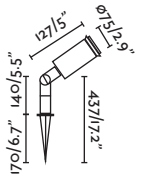

Garten plug

73100

● Matt Black/Negro Mate

Material

Body ABS

Class

I

Voltage (V/Hz)

220V-240V/50-60Hz

IP

44

Cable

2.5 MT