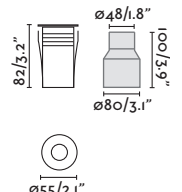

Cut out

ø80

SEA SIDE SUITABLE

ASYMMETRIC ASIMÉTRICO

Driver ✓