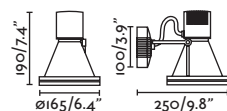

Project 165 by Àlex & Manel Llusçà

71389 ● Dark Grey/Gris Oscuro

Material Body Aluminium/Aluminio
Diff Transparent Glass/Cristal Transparente
Light Source 1 E27 PAR38 max. 15W
Bulb incl. No
Recom. Bulb 17398
Class I
IP 65
340° 90°