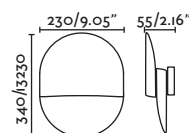

Eres

64026 ● Matt White/Blanco Mate

Material Body Steel/Acero
Light Source 1 E27 max. 15W
Bulb incl. No
Recom. Bulb 17463
Class I
IP 20