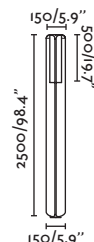

Bu-Oh 2500 by Estudi Ribaudí
71209 ● Dark Grey/Gris Oscuro

Material Body Aluminium/Aluminio
Diff Opal PC/PC Opal

Light Source SMD LED 42W 3000K 2700lm

CRI >80

Class I

Voltage (V/Hz) 100V-240V/50-60Hz

IP 65

Driver ✓