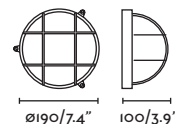

Noray

70999 Brass/Latón

Material Body Brass/Latón
Diff Transparent Glass/Cristal Transparente

Light Source 1 E27 max. 15W

Bulb incl. No

Recom. Bulb 17463

Class I

IP 65

IK 03

SEA SIDE SUITABLE