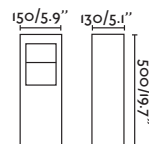

Cast 500

74156

● Dark Grey/Gris Oscuro

Material **Body** Concrete/Cemento
Diff Opal PC/PC Opal
Light Source SMD LED 10W 3000K 550lm
CRI >80
Class I
Voltage (V/Hz) 100V-240V/50-60Hz
IP 65
IK 06

Driver ✓