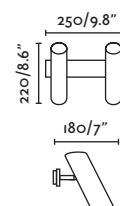

Ring

40550

40551

- Matt White/Blanco Mate + Shiny Chrome/Cromo Brillo
- Dark Grey/Gris Oscuro + Shiny Chrome/Cromo Brillo

Material **Body** Steel/Acero
Light Source 1 GU10 max. 8W
Bulb incl. No
Recom. Bulb 97685327
Class I
IP 20

Link by Estudi Ribaudí

29873

29874

29897

- Matt White/Blanco Mate
- Matt Black/Negro Mate
- Bronze/Bronce

Material **Body** Steel/Acero
Light Source 1 GU10 max. 8W
Bulb incl. No
Recom. Bulb 97685327
Class I
IP 20

Link 2L by Estudi Ribaudí

29875

29876

- Matt White/Blanco Mate
- Matt Black/Negro Mate

Material **Body** Steel/Acero
Light Source 2 GU10 max. 8W
Bulb incl. No
Recom. Bulb 97685327
Class I
IP 20