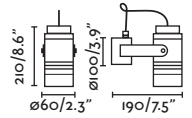

Lit

70260 ● Dark Grey/Gris Oscuro

Material Body Aluminium/Aluminio
Diff Transparent Glass/Cristal Transparente

Light Source 1 GU10 max. 5W

Bulb incl. No

Recom. Bulb 97685327

Class I

IP 54
↔ 45°