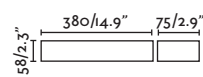

IP

65

Driver ☒