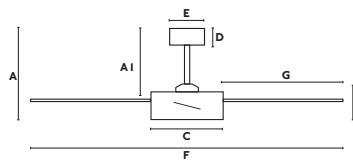

Material Body Steel/Acero
Material Blades Plywood
W 4-6-9.5-14-25
RPM 95-130-165-195-235
Airflow 240 m3 min
V/Hz 220V-240V/50-60Hz

Light SMD LED 24W 6000K 2400lm
Dimmable K 2700 - 4350 - 6000K
CRI >80
Driver incl. Yes
Diff PP