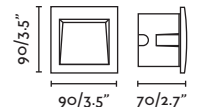

Sedna SQ 90

70146 ● Dark Grey/Gris Oscuro

Material Body Aluminium/Aluminio
Diff Opal PC/PC Opal

Light Source SMD LED 1W 3000K 30lm

CRI >80

Class I

Voltage (V/Hz) 100V-240V/50-60Hz

IP 65

IK 08

Beam angle 70°

Cut out 80x75

ASYMMETRIC ASIMÉTRICO Driver ✓