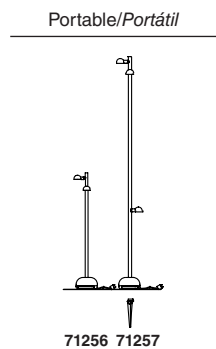

Brot 900 portable
71256 ● Black/Negro
Light Source SMD LED 10W 2700K 620lm

Brot 1800 portable
71257 ● Black/Negro
Material Body Aluminium/Aluminio
Diff Opal Glass/Cristal Opal
Light Source SMD LED 21W 2700K 930lm
CRI >80
Class I
Voltage (V/Hz) 100V-240V/50-60Hz
IP 65
Cable 1.8 MT
Driver ✓