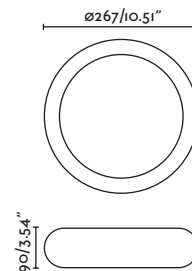

Anga 295

72354
72355

- White/Blanco
- Dark Grey/Gris Oscuro

Material **Body** Concrete/Cemento
Diff Opal White PMMA/PMMA Blanco Opal

Light Source SMD LED 24W 2700K 1794lm

CRI >=80

Class I

Voltage (V/Hz) 220V-240V/50-60Hz

IP 44

IK 04

Driver ✓