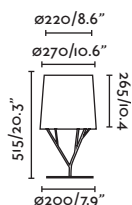

Tree table

1. 29866 ●● Matt Black/Negro Mate + Black/Negro
   29867 ●● Matt White/Blanco Mate + White/Blanco

Material Body Steel/Acero
Shade Textile/Textil

Light Source 1 E27 max. 15W

Bulb incl. No

Recom. Bulb 17464

Class II

IP 20

Cable 1.8 MT

Tree floor

1. 29868 ●● Matt Black/Negro Mate + Black/Negro
   29869 ●● Matt White/Blanco Mate + White/Blanco

Material Body Steel/Acero
Shade Textile/Textil

Light Source 1 E27 max. 15W

Bulb incl. No

Recom. Bulb 17464

Class II

IP 20

Cable 2 MT