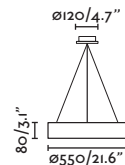

Dolme by Xjer Studio

64099 ● Matt White/Blanco Mate

Material Body Steel/Acero
Diff Opal PMMA/PMMA Opal

Light Source SMD LED 23W 3000K 1260lm

CRI >80

Class I

Voltage (V/Hz) 220V-240V/50-60Hz

IP 20

Cable 1.6 MT

Driver ✓

Ceiling
228

Cocotte 430 by Jordi Llopis

64262 ● Shiny White/Blanco Brillo

64263 ● Shiny Black/Negro Brillo

Material Body Aluminium/Aluminio
Diff Opal PMMA/PMMA Opal

Light Source SMD LED 30W 3000K 1300lm

CRI >80

Class I

Voltage (V/Hz) 100V-240V/50-60Hz

IP 20

Driver ✓

Ceiling
228

Cocotte 550 by Jordi Llopis

64260 ● Shiny White/Blanco Brillo

64261 ● Shiny Black/Negro Brillo

Material Body Aluminium/Aluminio
Diff Opal PMMA/PMMA Opal

Light Source SMD LED 36W 3000K 1700lm

CRI >80

Class I

Voltage (V/Hz) 100V-240V/50-60Hz

IP 20

Driver ✓

Ceiling
228

PRICES