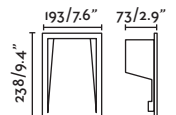

183x225

Driver 

Nat

70271

● Matt White/Blanco Mate

70638

● Dark Grey/Gris Oscuro

Material