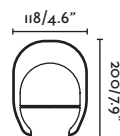

Take Away by Nahtrang

Accessories/Accesorios

Wall lamp/Aplique

01017

● Beech/Haya

Material

Body Wood/Madera

30lm

55lm

100lm

Take Away

01015

● Matt White/Blanco Mate

01016

● Matt Black/Negro Mate

Material

Body ABS+Wood/ABS+Madera

Diff White TPU/TPU Blanco

Light Source

COB LED 2W 2700K 100lm

Dimmable W

0,5w 30lm / 1w 55lm / 1,5w 100lm

CRI

>80

Class

III

Voltage (V/Hz)

5V DC

IP

20

Battery incl.

Yes

5h Charge Max. 5h Worktime

USB

MICRO USB