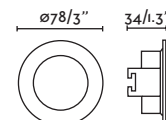

Gas

43404

● Matt White/Blanco Mate

43405

● Matt Black/Negro Mate

Material Body Aluminium/Aluminio

Light Source 1 GU10 max. 8W

Bulb incl. No

Recom. Bulb 17316

Socket incl. No

Recom. Socket 43065

IP 20

Cut out ø76