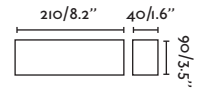

Nash 370

62820

62822

● Matt White/Blanco Mate

● Matt Black/Negro Mate

Material

Body Aluminium/Aluminio

Diff Opal PC/PC Opal

Light Source

SMD LED 16W 3000K 990lm

CRI

>80

Class

I

Voltage (V/Hz)

220V-240V/50-60Hz

IP

20

Driver