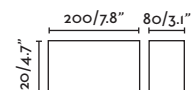

Tane

72269

● Dark Grey/Gris Oscuro

Material Body Aluminium/Aluminio
Diff Opal Glass/Cristal Opal

Light Source SMD LED 7W 3000K 280lm

CRI >80

Class I

Voltage (V/Hz) 100V-240V/50-60Hz

IP 44

Driver ✓