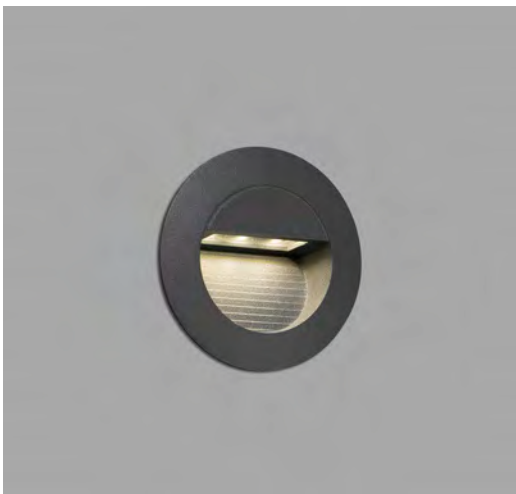

Racing

70403

● Dark Grey/Gris Oscuro

Material

Body Aluminium/Aluminio

Diff Transparent PC/PC Transparente

Light Source

SMD LED 1W 4000K 30lm

CRI

>80

Class

II

Voltage (V/Hz)

220V-240V/50-60Hz

IP

44

IK

08

Beam angle

45°

Cut out

ø76

ASYMMETRIC ASIMETRICO Driver