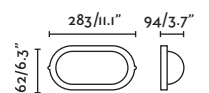

Estay

72010
72011

- Matt White/Blanco Mate
- Matt Black/Negro Mate

Material

Body Aluminium/Aluminio
Diff Opal Glass/Cristal Opal

Light Source 1 E27 max. 15W

Bulb incl. No

Recom. Bulb 17463

Class I

IP 44

Derby 200

72000
72001

- Matt White/Blanco Mate
- Matt Black/Negro Mate

Material

Body Aluminium/Aluminio
Diff Opal Glass/Cristal Opal

Light Source 1 E27 max. 15W

Bulb incl. No

Recom. Bulb 17463

Class I

IP 44

Derby 283

72002

- Matt White/Blanco Mate

Material

Body Aluminium/Aluminio
Diff Opal Glass/Cristal Opal

Light Source 1 E27 max. 15W

Bulb incl. No

Recom. Bulb 17463

Class I

IP 44

PRICES