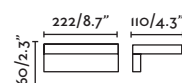

IP

20

⏻ Driver ✓

Corb

40135

● Matt White/Blanco Mate

40136

● Matt Black/Negro Mate

Material

Body Aluminium/Aluminio

Light Source

1 GU10 max. 8W

Bulb incl.

No

Recom. Bulb

17316

Class

I

IP

20

⏻