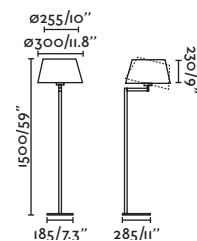

Artis floor

68489 Bronze/Bronce + White/Blanco

Material Body Steel/Acero
Shade Textile/Textil

Light Source 1 E27 max. 15W

Bulb incl. No

Recom. Bulb 17463

Class II

IP 20

Cable 3.2 MT