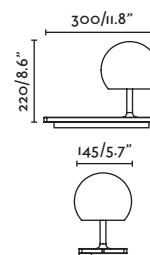

Niko PC left

01026A ● ● Matt White/Blanco Mate + Wood/Madera

Material Body Aluminium+Wood/Aluminio+Madera

Diff Opal PC/PC Opal

Light Source SMD LED 7W 3000K 500lm

Dimmable W 1w 80lm / 4w 250lm / 7w 500lm

CRI >80

Class II

Voltage (V/Hz) 100V-240V/50-60Hz

IP 20