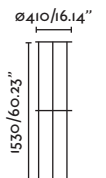

44

Cable

3 MT

Large structure / Estructura grande

74424

● Black/Negro

Material

Body Steel/Acero