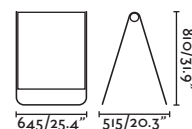

2.5mts. cable extension accessory / *Accesorio extensión de cable 2.5mts.*

71244

Cadaques

71242

● ● Dark Grey/Gris Oscuro + Beige

71243

● ● Dark Grey/Gris Oscuro + Blue/Azul

Material

Body Aluminium/Aluminio

Diff Opal PC/PC Opal

Shade Textilene

Light Source

SMD LED 18W 2700K 500lm

CRI

>80

Class

II

Voltage (V/Hz)

100V-240V/50-60Hz

IP

44

Cable

3 MT

Driver