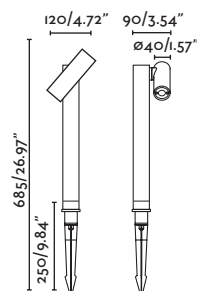

NEW

Bezel

70248

● Matt Black/Negro Mate

Material

Body Aluminium/Aluminio

Diff Transparent Glass/Cristal Transparente

Light Source

COB LED 8W 2700K 349lm

CRI

>=90

Class

I

Voltage (V/Hz)

220V-240V/50-60Hz

IP

65

IK

06

Cable

1.2 MT

Driver ✓

NEW

Spy 145

70787

● Dark Grey/Gris Oscuro

Material

Body Aluminium+PC/Aluminio+PC

Diff Opal Glass/Cristal Opal

Light Source

COB LED 6W 3000K 495lm

Class

I

Voltage (V/Hz)

220V-240V/50Hz

IP

65

IK

05

Beam angle

30°

Cable

2 MT

350°

Driver ✓

NEW

Spy 435

70788

● Dark Grey/Gris Oscuro

Material

Body Aluminium+PC/Aluminio+PC

Diff Opal Glass/Cristal Opal

Light Source

COB LED 6W 3000K 495lm

Class

I

Voltage (V/Hz)

220V-240V/50Hz

IP

65

IK

05

Beam angle

30°

Cable

2 MT

350°

Driver ✓

PRICES