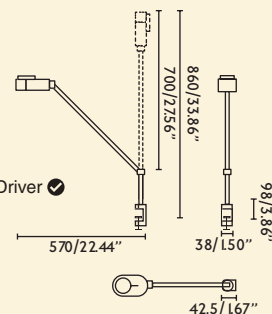

Material

Body Aluminium/Aluminio
Diff Transparent PMMA/PMMA Transparente

Light Source SMD LED 6W 410lm
Dimmable K 2700 - 4800K
CRI >80
Class II
Voltage (V/Hz) 100V-240V/50-60Hz
IP 20
Cable 1.9 MT

180° 90°

Driver ✓