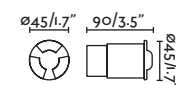

Kane 3

70662 3000K

● Satin Stainless/Inoxidable Satinado

70662W NEW 2700K

● Satin Stainless/Inoxidable Satinado

Material **Body** Stainless steel 316L/Acero inoxidable 316L

Diff Opal Glass/Cristal Opal

Light Source COB LED 3W 3000K 120lm

CRI >80

Recom. Driver 98324006

Class III

Voltage (V/Hz) 24V DC/50-60Hz

IP 67

IK 08

Beam angle 120°

Cut out ø40