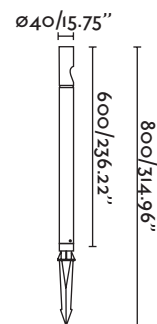

NEW

Spy 145

70787

● Dark Grey/Gris Oscuro

Material

Body Aluminium+PC/Aluminio+PC

Diff Opal Glass/Cristal Opal

Light Source

COB LED 6W 3000K 495lm

Class

I

Voltage (V/Hz)

220V-240V/50Hz

IP

65

IK

05

Beam angle

30°

Cable

2 MT

350°

Driver ✓