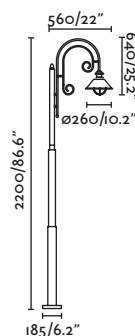

Nautica 1L

71116

● Rust Brown/Marrón Oxido

Material Body Steel/Acero
Diff Transparent Glass/Cristal Transparente

Light Source 1 E27 max. 15W

Bulb incl. No

Recom. Bulb 17463

Class I

IP 33

Suspended
571

Wall
598