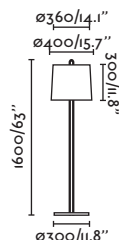

Montreal floor

- 24036-07 ●● Matt White/Blanco Mate + White/Blanco
- 24036-08 ●● Matt White/Blanco Mate + Beige
- 24037-07 ●● Shiny Chrome/Cromo Brillo + White/Blanco
- 24037-08 ●● Shiny Chrome/Cromo Brillo + Beige
- 24037-09 ●● Shiny Chrome/Cromo Brillo + Black/Negro

Material Body Steel/Acero
Shade Textile/Textil

Light Source 1 E27 max. 15W

Bulb incl. No

Recom. Bulb 17463

Class II

IP 20

Cable 2.1 MT