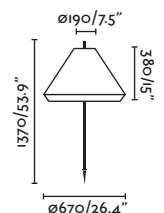

Saigon by Nahrang

Saigon out C70

71575P-09 NEW ● Dark Grey/Gris Oscuro + Beige

Material Body Aluminium/Aluminio
Diff Opal PEMD/PEMD Opal
Shade PP

Light Source 1 E27 max. 15W
Bulb incl. No
Recom. Bulb 17463
Class II
IP 44
Cable 2 MT

Floor
444

Suspended
558

Portable
562

Saigon out W70

71575P-07 ● Dark Grey/Gris Oscuro + Brown/Marrón

Material Body Aluminium/Aluminio
Diff Opal PEMD/PEMD Opal
Shade Synthetic wicker/Mimbre sintético

Light Source 1 E27 max. 15W
Bulb incl. No
Recom. Bulb 17463
Class II
IP 44
Cable 2 MT

Floor
446

Suspended
558

Portable
564

Saigon out T70

71575P-05 ● Dark Grey/Gris Oscuro + Cream/Crema

71575P-06 ● Dark Grey/Gris Oscuro + Brown/Marrón

Material Body Aluminium/Aluminio
Diff Opal PEMD/PEMD Opal
Shade Textilene

Light Source 1 E27 max. 15W
Bulb incl. No
Recom. Bulb 17463
Class II
IP 44
Cable 2 MT

Floor
448

Suspended
558

Portable
564