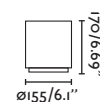

Grow

71206

● Dark Grey/Gris Oscuro

Material

Body Aluminium/Aluminio

Diff Transparent PC/PC Transparente

Light Source

SMD LED 9W 3500K 720lm

CRI

85

Class

I

Voltage (V/Hz)

100V-240V/50-60Hz

IP

65

Driver ✓

Flowerpot/Macetero

71208

● Dark Grey/Gris Oscuro