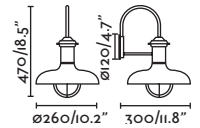

Estoril 260

71140

● Rust Brown/Marrón Oxido

Material Body Steel/Acero
Diff Transparent Glass/Cristal Transparente

Light Source 1 E27 max. 15W

Bulb incl. No

Recom. Bulb 17462

Class I

IP 33

IK 06