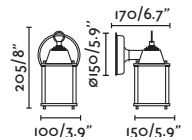

Argot

71424

● Rust Brown/Marrón Oxido

Material

Body Steel/Acero

Diff Transparent Glass/Cristal Transparente

Light Source

1 E27 max. 15W

Bulb incl.

No

Recom. Bulb

17463

Class

I

IP

44

Dado

71606

● Rust Brown/Marrón Oxido

Material

Body Steel/Acero

Diff Transparent Glass/Cristal Transparente

Light Source

1 E27 max. 15W

Bulb incl.

No

Recom. Bulb

17462

Class

I

IP

23

PRICES