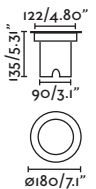

Cut out

ø165

SEA SIDE SUITABLE 25° Driver