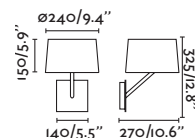

indoor

Surface / Superficie

Sweet wall lamp Ref. 29951
designed by Estudi Ribaudí

Handy by Jordi Blasi

Handy

28413

● ● Matt White/Blanco Mate + White/Blanco

Material	Body Steel/Acero
	Shade Textile/Textil
Light Source	1 E27 max. 15W
Bulb incl.	No
Recom. Bulb	17463
Class	I
IP	20