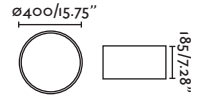

Seven 400

68323

● ● Matt White/Blanco Mate + White/Blanco

Material

Body Steel/Acero
Diff White Textile/Textil Blanco
Shade Textile/Textil

Light Source SMD LED 20W 1313lm

Dimmable K 3000 - 4000 - 6000K

CRI >80

Class I

Voltage (V/Hz) 220V-240V/50-60Hz

IP 20

Driver ✓

Seven 400

68298

● ● Matt White/Blanco Mate + White/Blanco

Material

Body Steel/Acero
Diff White Textile/Textil Blanco
Shade Textile/Textil

Light Source 2 E27 max. 15W

Bulb incl. No

Recom. Bulb 17463

Class I

IP 20

Seven 500

68317

● ● Matt White/Blanco Mate + White/Blanco

Material

Body Steel/Acero
Diff White Textile/Textil Blanco
Shade Textile/Textil

Light Source 3 E27 max. 15W

Bulb incl. No

Recom. Bulb 17463

Class I

IP 20

Suspended
212

PRICES