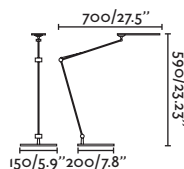

Ito

52071 ● Matt Black/Negro Mate

Material Body ABS+Aluminium/ABS+Aluminio
Diff Opal PMMA/PMMA Opal
Light Source SMD LED 5W 3000K 390lm
CRI >80
Class II
Voltage (V/Hz) 220V-240V/50-60Hz
IP 20

Cable 1.8 MT