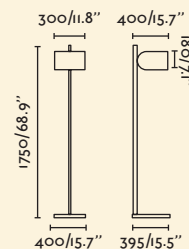

Stand Up

- 57211-01 ●● Matt Black/Negro Mate + White/Blanco
- 57211-02 ●● Matt Black/Negro Mate + Black/Negro
- 57211-03 ●● Matt Black/Negro Mate + Grey/Gris

Material Body Aluminium/Aluminio

Shade Textilene

Light Source 1 E27 max. 15W

Bulb incl. No

Recom. Bulb 17463

Class II

IP 20

Cable 2 MT