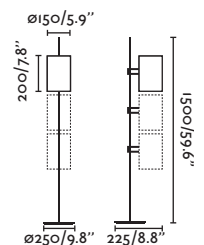

Guadalupe floor lamp Ref. 20034-81
designed by Faro Lab

Levita table

- 29692D  Shiny Gold/Oro Brillo
- 29697  Matt Black/Negro Mate

Material Body Steel/Acero
Diff Opal Glass/Cristal Opal

Light Source SMD LED 6W 2700K 570lm