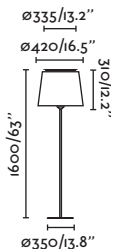

Savoy floor

- 20306-85 Matt White/Blanco Mate + White/Blanco
- 20307-86 Matt Black/Negro Mate + Black/Negro
- 20307-87 Matt Black/Negro Mate + Green/Verde

Material Body Steel/Acero
Diff White Steel/Acero Blanco
Shade Textile/Textil

Light Source 1 E27 max. 15W
Bulb incl. No
Recom. Bulb 17464
Class II
IP 20
Cable 2 MT