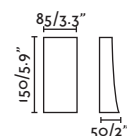

Nairobi

70830

70832

- Matt White/Blanco Mate
- Rust Brown/Marrón Oxido

Material Body Aluminium/Aluminio
Diff Transparent Glass/Cristal Transparente
Light Source COB LED 6W 3000K 380lm
CRI >80
Class I
Voltage (V/Hz) 100V-240V/50-60Hz
IP 54
Driver ✓