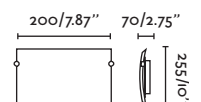

Liria

63156

● Satin Nickel/Níquel Satinado

Material

Body Steel/Acero

Diff Opal Glass/Cristal Opal

Light Source

1 E27 max. 15W

Bulb incl.

No

Recom. Bulb

17463

Class

I

IP

20

Diula 2L

62986

● Satin Nickel/Níquel Satinado

Material

Body Steel/Acero

Diff Opal Glass/Cristal Opal

Light Source

2 E27 max. 15W

Bulb incl.

No

Recom. Bulb

17463

Class

I

IP

20

Diula

62987

●● Satin Nickel/Níquel Satinado + White/Blanco

Material

Body Steel/Acero

Diff Opal Glass/Cristal Opal

Light Source

1 E27 max. 15W

Bulb incl.

No

Recom. Bulb

17463

Class

I

IP

20

PRICES