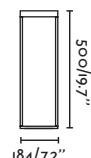

Wall accessory/Accesorio applique

71914

● Black/Negro

Material

Body Aluminium/Aluminio