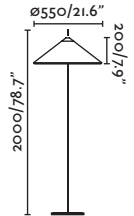

Saigon out 2000 R55

71569-01 ● Dark Grey/Gris Oscuro + White/Blanco

Material Body Aluminium/Aluminio
Diff Opal PEMD/PEMD Opal
Shade PEMD

Light Source 1 E27 max. 15W
Bulb incl. No
Recom. Bulb 17463
Class II
IP 44
Cable 2 MT