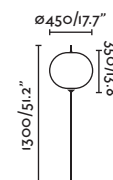

71575-04 ● Dark Grey/Gris Oscuro + White/Blanco

Material Body Aluminium/Aluminio
Diff Opal PEMD/PEMD Opal
Shade PEMD

Light Source 1 E27 max. 15W

Bulb incl. No

Recom. Bulb 17463

Class II

IP 44

Cable 2 MT