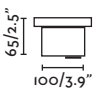

Tras 12L

71716 13° ● Black/Negro

71717 40° ● Black/Negro

Material Body Aluminium+ABS/Aluminio+ABS
Diff Transparent Glass/Cristal Transparente

Light Source SMD LED 25W 3000K 2580lm

CRI >=90

Class III

Voltage (V/Hz) 24V DC

IP 67

IK 10

Cut out 250x235

Driver ⊗