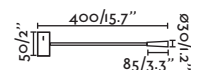

Lead

62704

●● Old Gold/Oro Viejo + Brown/Marrón

Material	Body Aluminium+Leather/Aluminio+Piel
Light Source	COB LED 3W 3000K 180lm
CRI	>80
Class	II
Voltage (V/Hz)	220V-240V/50-60Hz
IP	20
Beam angle	45°

Driver ✓