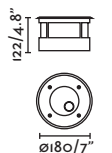

Salt

70591

- Satin Stainless/Inoxidable Satinado

Material Body Stainless steel 316L+Aluminium/Acero inoxidable 316L+Aluminio
Diff Transparent Glass/Cristal Transparente

Light Source COB LED 9W 3000K 500lm

CRI >=90

Class I

Voltage (V/Hz) 100V-240V/50-60Hz

IP 67

IK 08

Beam angle 45°

Cut out ø170

SEA SIDE SUITABLE **ASYMMETRIC ASIMETRICO** Driver ✓