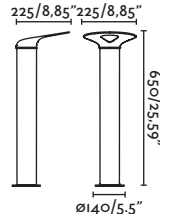

Lotus 650 by Estudi Ribaudí

71225 ● Dark Grey/Gris Oscuro

Material Body Aluminium/Aluminio
Diff Opal Glass/Cristal Opal

Light Source SMD LED 18W 3000K 1120lm

CRI >80

Class I

Voltage (V/Hz) 100V-240V/50-60Hz

IP 65

IK 08

Driver ✓

Block 350 by Àlex & Manel Llusçà

74141 ● Grey Cement/Cemento Gris

Material Body Concrete/Cemento
Diff Opal Glass/Cristal Opal

Light Source 1 E27 max. 15W

Bulb incl. No

Recom. Bulb 17463

Class I

IP 65

IK 05

SEA SIDE SUITABLE