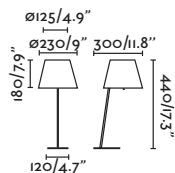

Moma table

- 68500 Shiny Chrome/Cromo Brillo + White/Blanco
- 68501 Shiny Chrome/Cromo Brillo + Black/Negro

Material Body Steel/Acero
Diff Opal PC/PC Opal
Shade Textile/Textil

Light Source 1 E27 max. 15W

Bulb incl. No

Recom. Bulb 17463

Class II

IP 20

Cable 1.9 MT

Moma floor

- 68503 Shiny Chrome/Cromo Brillo + Black/Negro

Material Body Steel/Acero
Diff Opal PC/PC Opal
Shade Textile/Textil

Light Source 1 E27 max. 15W

Bulb incl. No

Recom. Bulb 17463

Class II

IP 20

Cable 2.1 MT