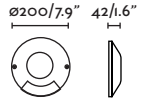

Loth 1L

70285

● Matt Black/Negro Mate

Material Body Aluminium/Aluminio
Diff Opal PC/PC Opal

Light Source COB LED 6W 3000K 165lm

CRI >80

Class I

Voltage (V/Hz) 220V-240V/50-60Hz

IP 67

IK 10

Driver ✓