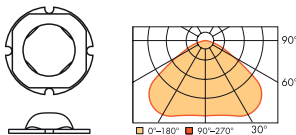

360° LENS
Optical efficiency 97%
Optimal installation ratio 2:1
(Pole distance to pole height)