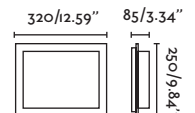

Diula

62987

●● Satin Nickel/Níquel Satinado + White/Blanco

Material

Body Steel/Acero

Diff Opal Glass/Cristal Opal

Light Source

1 E27 max. 15W

Bulb incl.

No

Recom. Bulb

17463

Class

I

IP

20