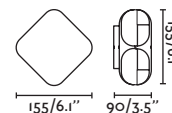

Lotus by Estudi Ribaudí

1. 71222 ● Matt White/Blanco Mate
   71223 ● Dark Grey/Gris Oscuro

Material Body Aluminium/Aluminio
Diff Opal Glass/Cristal Opal

Light Source SMD LED 18W 3000K 1700lm

CRI >80

Class I

Voltage (V/Hz) 100V-240V/50-60Hz

IP 65

IK 08

Driver ✓