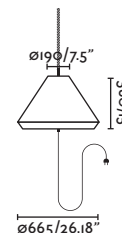

Saigon out C70 portable

71584-09 NEW ● Dark Grey/Gris Oscuro + Beige

Material Body Aluminium/Aluminio
Diff Opal PEMD/PEMD Opal
Shade PP

Light Source 1 E27 max. 15W

Bulb incl. No

Recom. Bulb 17463

Class II

IP 44

Cable 3 MT