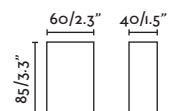

Olan

70269
70270
70637

- Matt White/Blanco Mate
- Rust Brown/Marrón Oxido
- Dark Grey/Gris Oscuro

Material

Body Aluminium/Aluminio
Diff Transparent Glass/Cristal Transparente

Light Source COB LED 6W 3000K 200lm

CRI >80

Class I

Voltage (V/Hz) 220V-240V/50-60Hz

IP 65

IK 06

Driver ✓

Sunset

70686
70687

- Matt White/Blanco Mate
- Dark Grey/Gris Oscuro

Material

Body Aluminium/Aluminio
Diff Opal Glass/Cristal Opal

Light Source SMD LED 6W 3000K 260lm

CRI >80

Class I

Voltage (V/Hz) 220V-240V/50-60Hz

IP 54

Driver ✓

Canon

70566N
70567N

- Dark Grey/Gris Oscuro
- Matt White/Blanco Mate

Material

Body Aluminium/Aluminio
Diff Transparent Glass/Cristal Transparente

Light Source SMD LED 4W 3000K 130lm

CRI >80

Class I

Voltage (V/Hz) 100V-240V/50-60Hz

IP 44

Beam angle 120°

Driver ✓

PRICES