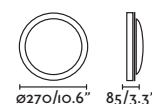

Dakron

70722

- Matt White/Blanco Mate

Material **Body** ABS
Diff Opal PC/PC Opal

Light Source 1 E27 max. 15W

Bulb incl. No

Recom. Bulb 17463

Class II

IP 65

IK 10

SEA SIDE
SUITABLE