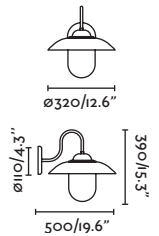

Loa

62809

●● Matt Black/Negro Mate + Matt Black/Negro Mate

Material

Body Steel/Acero

Shade Steel/Acero

Light Source

1 E27 max. 15W

Bulb incl.

No

Recom. Bulb

17463

Class

I

IP

20

Hudson

62810

● Shiny Black/Negro Brillo

Material

Body Steel/Acero

Diff Transparent Glass/Cristal Transparente

Light Source

1 E27 max. 15W

Bulb incl.

No

Recom. Bulb

17463

Class

I

IP

20

Marina

60005

● Matt Black/Negro Mate

Material

Body Steel/Acero

Diff Transparent Glass/Cristal Transparente

Light Source

1 E27 max. 15W

Bulb incl.

No

Recom. Bulb

17428

Class

II

IP

20

Suspended
205

PRICES