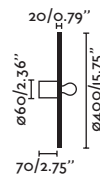

Costas 400 H70

62173-78 ●● Matt Black/Negro Mate + Rattan/Ratán

Material Body Aluminium/Aluminio
Shade Rattan/Ratán

Light Source 1 E27 max. 15W

Bulb incl. No

Recom. Bulb 17071E

Class II

IP 20