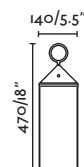

Argus

70784

● Dark Grey/Gris Oscuro

Material Body Aluminium/Aluminio
Diff Transparent PMMA/PMMA Transparente

Light Source SMD LED 2W 3000K 220lm

CRI >80

Class III

Voltage (V/Hz) 5V DC

IP 54

Battery incl. Yes

5h Charge Max. 9h Worktime

USB MICRO USB