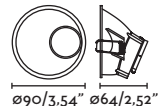

Fresh IP65

02101401 ● Matt White/Blanco Mate
02101402 ● Matt Black/Negro Mate

Material Body Aluminium/Aluminio
Diff Transparent Glass/Cristal Transparente
Light Source 1 GU10 max. 8W
Bulb incl. No
Recom. Bulb 17316
Class I
IP 65
Cut out ø83