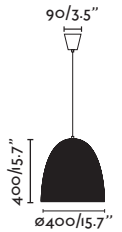

Liana

68569

● Black/Negro + Natural Hemp/Cáñamo Natural

Material Body Steel/Acero
Shade Hemp/Cáñamo
Light Source 1 E27 max. 15W
Bulb incl. No
Recom. Bulb 17464
Class I
IP 20
Cable 1.2 MT