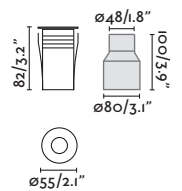

Cut out

ø80

SEA SIDE SUITABLE

Driver ✗