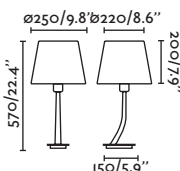

Rem table

- 29684-04 Satin Nickel/Níquel Satinado + White/Blanco
- 29684-05 Satin Nickel/Níquel Satinado + Beige
- 29684-06 Satin Nickel/Níquel Satinado + Black/Negro
- 29685-04 Satin Bronze/Bronce Satinado + White/Blanco
- 29685-05 Satin Bronze/Bronce Satinado + Beige
- 29685-06 Satin Bronze/Bronce Satinado + Black/Negro

Material Body Steel/Acero
Shade Textile/Textil

Light Source 1 E27 max. 15W
Bulb incl. No
Recom. Bulb 17463
Class II
IP 20
Cable 1.6 MT