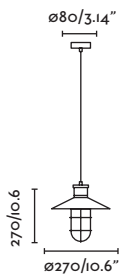

Marina

60004

● Matt Black/Negro Mate

Material Body Steel/Acero
Diff Transparent Glass/Cristal Transparente
Light Source 1 E27 max. 15W
Bulb incl. No
Recom. Bulb 17428
Class II
IP 20
Cable 1.5 MT