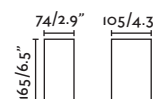

Lacre

70802

● Dark Grey/Gris Oscuro

Material

Body Aluminium/Aluminio

Diff Transparent Glass/Cristal Transparente

Light Source

1 E27 max. 15W

Bulb incl.

No

Recom. Bulb

17463

Class

I

IP

54

Log

70264

● Dark Grey/Gris Oscuro

Material

Body Aluminium/Aluminio

Diff Opal PC/PC Opal

Light Source

SMD LED 9W 3000K 600lm

CRI

>80

Class

I

Voltage (V/Hz)

220V-240V/50-60Hz

IP

54

Driver ✓

Blind

70267

● Matt White/Blanco Mate

70268

● Rust Brown/Marrón Oxido

70634

● Dark Grey/Gris Oscuro

Material

Body Aluminium/Aluminio

Diff Transparent Glass/Cristal Transparente

Light Source

COB LED 6W 3000K 180lm

CRI

>80

Class

I

Voltage (V/Hz)

220V-240V/50-60Hz

IP

65

Driver ✓