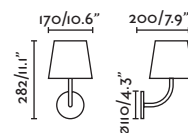

Material

Body Aluminium/Aluminio
Diff Opal PC/PC Opal

Light Source SMD LED 8W 3000K 600lm

CRI >80

Class I

Voltage (V/Hz) 220V-240V/50-60Hz

IP 65

Driver ✓

Portable
56