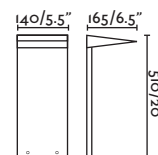

Soleil

70785

● Dark Grey/Gris Oscuro

Material Body Aluminium/Aluminio
Diff Opal PMMA/PMMA Opal

Light Source SMD LED 2W 3000K 140lm

CRI >80

Class III

IP 54

IK 07

7h Charge Max. 3h Worktime

PIR Driver