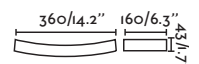

Eaco 3

63178

● Matt White/Blanco Mate

Material	Body Plaster/Yeso
Light Source	1 R7S 78mm max. 8W
Bulb incl.	No
Recom. Bulb	17499
Class	I
IP	20