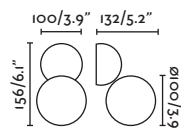

Joy

64027

64028

- Matt Black/Negro Mate
- Matt White/Blanco Mate

Material	Body Aluminium/Aluminio Diff Opal Glass/Cristal Opal
Light Source	SMD LED 3W 3000K 280lm
CRI	>80
Class	I
Voltage (V/Hz)	100V-240V/50-60Hz
IP	20

Driver ✓