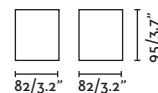

Tecto 2L

63272

63273

● Matt White/Blanco Mate

● Matt Black/Negro Mate

Material Body Aluminium/Aluminio
Light Source 2 GU10 max. 8W
Bulb incl. No
Recom. Bulb 17316
Class I
IP 20