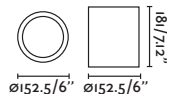

Haru

64206

64207

- Matt White/Blanco Mate
- Matt Black/Negro Mate

Material Body Aluminium/Aluminio
Diff Opal PMMA/PMMA Opal

Light Source SMD LED 6W 3000K 350lm

CRI >80

Class II

Voltage (V/Hz) 100V-240V/50-60Hz

IP 20

Beam angle 120°

Driver ✔

Natsu

64204

64205

- Matt White/Blanco Mate
- Matt Black/Negro Mate

Material Body Aluminium/Aluminio
Diff Opal PMMA/PMMA Opal

Light Source SMD LED 30W 3000K 1500lm

CRI >80

Class II

Voltage (V/Hz) 100V-240V/50-60Hz

IP 20

Beam angle 120°

Driver ✔

Pote

63124

63125

- Matt White/Blanco Mate
- Matt Black/Negro Mate

Material Body Aluminium/Aluminio

Light Source 1 E27 max. 15W

Bulb incl. No

Recom. Bulb 17463

Class I

IP 20

Janet

65137

- White/Blanco + Satin Gold/Oro Satinado

Material Body Steel/Acero

Light Source 1 E27 max. 15W

Bulb incl. No

Recom. Bulb 17462

Class I

IP 20