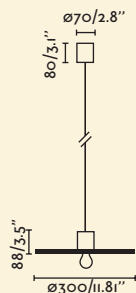

Confetti 300

68600-50 White & Black/Blanco y Negro
68600-52 Multicolored shavings/Virutas multicolor

Material **Body** Aluminium/Aluminio
Shade Recycled PET/PET Reciclado

Light Source 1 E27 max. 15W
Bulb incl. No
Recom. Bulb 17463
Class II
IP 20
Cable 1.5 MT