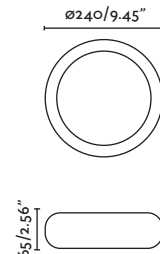

Anga 240

72352
72353

- White/Blanco
- Dark Grey/Gris Oscuro

Material **Body** Concrete/Cemento
Diff Opal White PMMA/PMMA Blanco Opal

Light Source SMD LED 18W 2700K 1300lm

CRI >=80

Class I

Voltage (V/Hz) 220V-240V/50-60Hz

IP 44

IK 04

Driver ✓

NEW