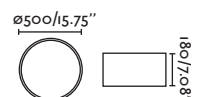

Material

Body Steel/Acero
Diff White Textile/Textil Blanco
Shade Textile/Textil

Light Source 3 E27 max. 15W

Bulb incl. No

Recom. Bulb 17463

Class I

IP 20

Suspended
212