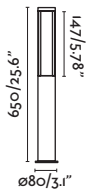

Logar 650

75605

● Dark Grey/Gris Oscuro

Material Body Aluminium/Aluminio
Diff Opal PMMA/PMMA Opal

Light Source SMD LED 12W 3000K 580lm

CRI >80

Class I

Voltage (V/Hz) 100V-240V/50-60Hz

IP 54

Driver ✓