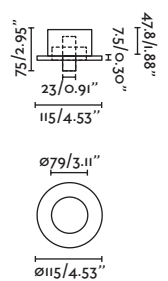

Wet

02100801

- Matt White/Blanco Mate

Material Body Steel/Acero
Diff Transparent Glass/Cristal Transparente

Light Source 1 GU10 max. 8W

Bulb incl. No

Recom. Bulb 17316

IP 44

Cut out 65