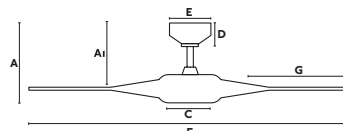

A	A1
260/10.24"	200/7.87"
B	C
90/3.54"	200/7.87"
D	E
55/2.2"	140/5.51"
F	G
ø1370/53.9"	585/23.03"

*Order your Smart Fan with the reference of the fan finished in WP and add the reference 34150-11 of the gear. The price of the gear is with PRO35 discount. Solicita tu Smart Fan con la referencia del ventilador acabado en WP y añade la referencia 34150-11 del receptor. El precio del receptor es con el descuento PRO35.