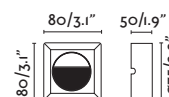

Cut out

ø76

ASYMMETRIC ASIMETRICO Driver