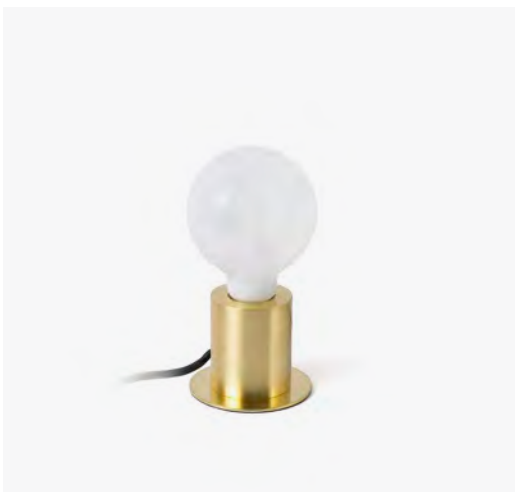

Ten

by Faro Lab

Ten

62156

62157

62168

62169

- Shiny Copper/Cobre Brillo
- Satin Gold/Oro Satinado
- Matt White/Blanco Mate
- Matt Black/Negro Mate

Material

Body Steel/Acero

Light Source

1 E27 max. 15W

Bulb incl.

No

Recom. Bulb

17464

Class

II

IP

20

Cable

1.5 MT

Wall
361

PRICES