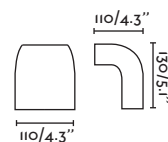

Klamp 1L by Àlex & Manel Lluscà
74407 ● Dark Grey/Gris Oscuro

Material Body Aluminium/Aluminio
Diff Transparent Glass/Cristal Transparente

Light Source 1 GU10 max. 8W
Bulb incl. No
Recom. Bulb 97685327
Class I
IP 44