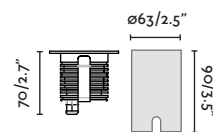

Cut out

ø60

SEA SIDE SUITABLE

*Drivers info pag. 818-819

Crosby

70459N

● Satin Stainless/Inoxidable Satinado

Material