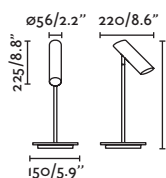

Link floor

- 29883 Matt White/Blanco Mate
- 29884 Matt Black/Negro Mate
- 29899 Bronze/Bronce

Material Body Steel/Acero
Light Source 1 GU10 max. 8W
Bulb incl. No
Recom. Bulb 97685327
Class II
IP 20
Cable 1.9 MT

Ceiling
230

Spot
404

Track
436

Wall
404