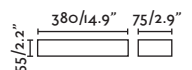

Tond 1L

71915 2700K

71916 3000K

● Dark Grey/Gris Oscuro

● Dark Grey/Gris Oscuro

Material

Body Aluminium/Aluminio

Diff Transparent Glass/Cristal Transparente