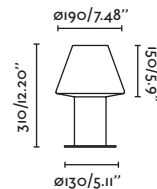

Mistu 310 by Faro Lab
74433S-02 ● Dark Grey/Gris Oscuro

Material Body Aluminium/Aluminio
Diff Opal PMMA/PMMA Opal

Light Source 1 E27 max. 15W

Bulb incl. No

Recom. Bulb 17437

Class I

IP 44

Bollard
484

Pole
522

Suspended
570

Wall
594