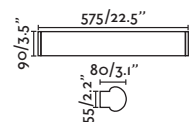

Danubio 285

- 63600 Shiny Chrome/Cromo Brillo
- 63603 Bronze/Bronce

Material Body Aluminium/Aluminio
Diff Opal Glass/Cristal Opal

Light Source SMD LED 9W 2700K 600lm

CRI >80

Class II

Voltage (V/Hz) 100V-240V/50-60Hz

IP 44

Driver

Danubio 395

- 63601 Shiny Chrome/Cromo Brillo
- 63604 Bronze/Bronce

Material Body Aluminium/Aluminio
Diff Opal Glass/Cristal Opal

Light Source SMD LED 12W 2700K 800lm

CRI >80

Class II

Voltage (V/Hz) 100V-240V/50-60Hz

IP 44

Driver

Danubio 575

- 63602 Shiny Chrome/Cromo Brillo
- 63605 Bronze/Bronce

Material Body Aluminium/Aluminio
Diff Opal Glass/Cristal Opal

Light Source SMD LED 18W 2700K 1080lm

CRI >80

Class II

Voltage (V/Hz) 100V-240V/50-60Hz

IP 44

Driver