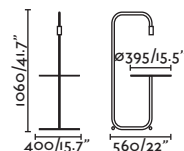

Guest

01046

● Matt Black/Negro Mate

Material Body Steel/Acero

Light Source 1 E27 max. 15W

Bulb incl. No

Recom. Bulb 17429

Class II

IP 20

Cable 1.8 MT

PRICES