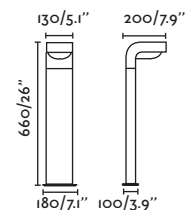

Klamp

74411

● Dark Grey/Gris Oscuro

Material Body Aluminium/Aluminio
Diff Opal PC/PC Opal

Light Source 1 E27 max. 15W

Bulb incl. No

Recom. Bulb 17463

Class I

IP 44