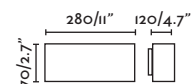

West 2

70899

● Dark Grey/Gris Oscuro

Material Body Aluminium/Aluminio
Diff Opal Glass/Cristal Opal

Light Source 1 E27 max. 15W

Bulb incl. No

Recom. Bulb 17437

Class I

IP 54