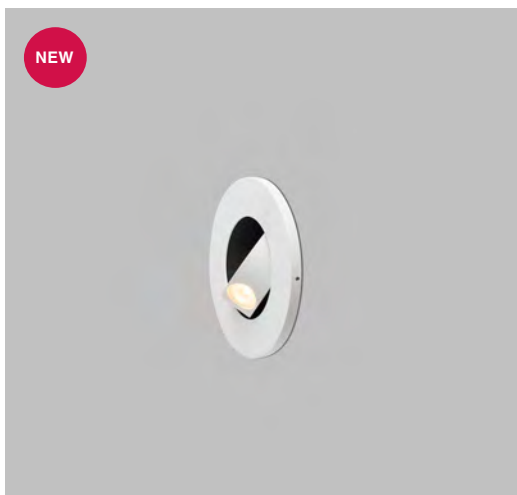

NEW

Click

43600
43601

- Matt White/Blanco Mate
- Matt Black/Negro Mate

Material Body Aluminium/Aluminio
Diff Transparent PC/PC Transparente

Light Source SMD LED 3W 2700K 252lm

CRI 85

Class II

Voltage (V/Hz) 100V-240V/50-60Hz

IP 20

Cut out 80
90° 350° Driver