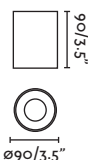

Material

Body Aluminium/Aluminio

Diff Transparent Glass/Cristal Transparente

Light Source COB LED 9W 3000K 500lm

CRI >80

Class I

Voltage (V/Hz) 100V-240V/50-60Hz

IP 65

Beam angle 40°

Driver ✓