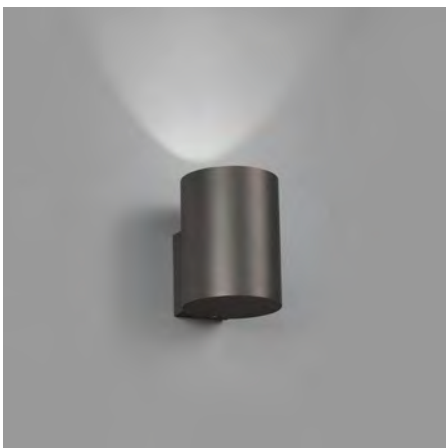

Thon 1L

70283

● Dark Grey/Gris Oscuro

Material

Body Aluminium/Aluminio

Diff Opal Glass/Cristal Opal

Light Source

COB LED 15W 3000K 825lm

CRI

>80

Class

I

Voltage (V/Hz)

220V-240V/50-60Hz

IP

55

Beam angle

18°

Driver