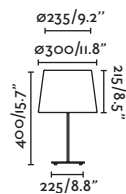

Sweet table

29955 ●● Matt Black/Negro Mate + Black/Negro

Material Body Steel/Acero
Diff Black Textile/Textil Negro
Shade Textile/Textil

Light Source 1 E27 max. 15W

Bulb incl. No

Recom. Bulb 17463

Class II

IP 20

Cable 1.9 MT