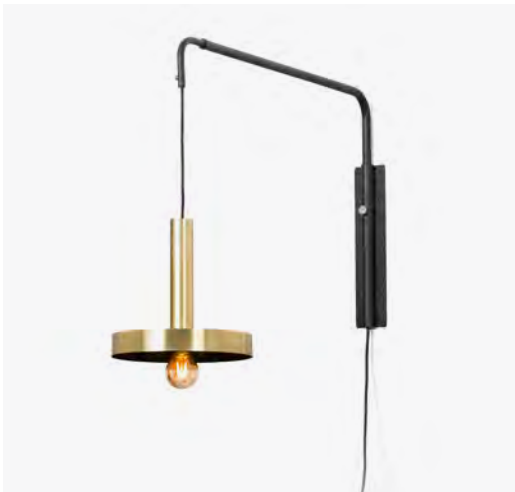

Whizz extensible

- 20167 ●● Black/Negro + Satin Gold/Oro Satinado
- 20168 ●● Satin Gold/Oro Satinado + Black/Negro

Material   **Body** Steel/Acero
                      Shade Steel/Acero

Light Source   1 E27 max. 15W

Bulb incl.   No

Recom. Bulb   17496

Class   II

IP   20

Cable   2 MT
                      180°