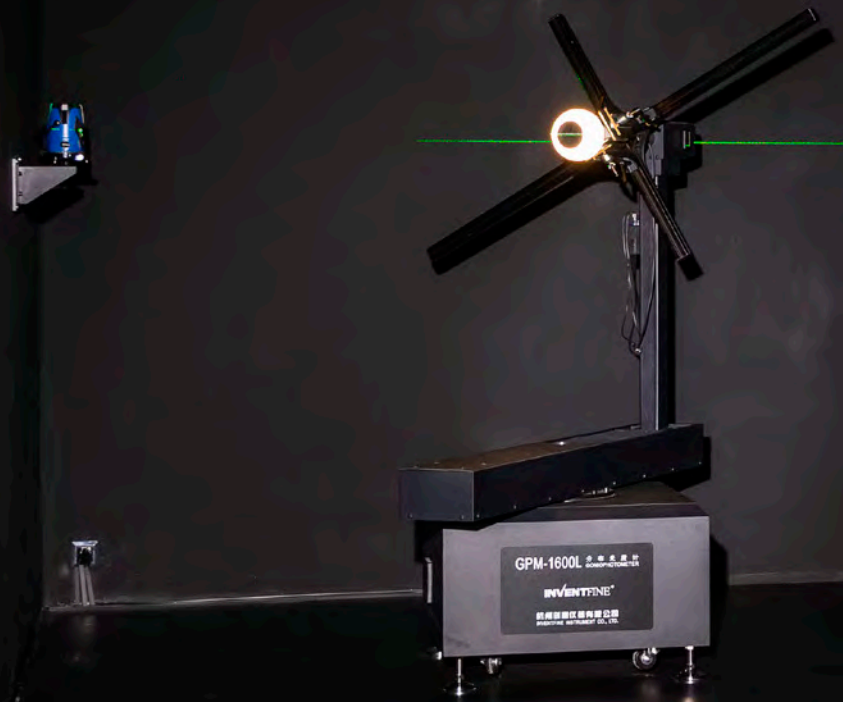

Q-LAB

Quality & innovation
Calidad e innovación

At Faro Barcelona, we control the quality of our products and services from conception and design to functionality and reliability tests.

Our quality management system is based on ISO9001. Legislative compliance with safety regulations under EN60598 and ERP energy efficiency regulations.

En Faro Barcelona controlamos la calidad de nuestros productos y servicios desde la concepción y el diseño hasta los ensayos de funcionalidad y fiabilidad.

Nuestro sistema de gestión de calidad está basado en la ISO9001. Cumplimiento legislativo de las normativas de seguridad bajo la EN60598 y la normativa de eficiencia energética ERP.