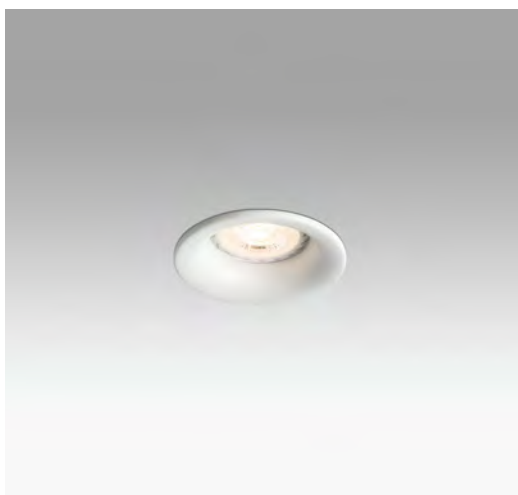

Bulb incl. No

Recom. Bulb 17316

Socket incl. No

Recom. Socket 43065

IP 20

Cut out 70x70

Neon R

43399