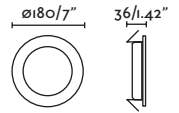

Cut out

ø150

Driver ✓

**Tod**

42927

● Matt White/Blanco Mate

Material**Body** Aluminium/Aluminio**Diff** Opal PMMA/PMMA Opal**Light Source**

SMD LED 20W 3000K 2000lm