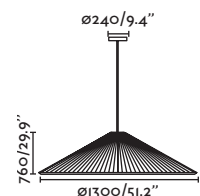

Saigon in 1300

- 20124 ● Matt Black/Negro Mate + Beige
- 20125 ● Matt Black/Negro Mate + White/Blanco
- 20126 ● Matt Black/Negro Mate + Terracotta/Terracota
- 20127 ● Matt Black/Negro Mate + Black/Negro
- 20128 ● Matt Black/Negro Mate + Yellow/Amarillo
- 20129 ● Matt Black/Negro Mate + Garnet/Granate
- 20130 ● Matt Black/Negro Mate + Green/Verde
- 20131 ● Matt Black/Negro Mate + Brown/Marrón

Material Body Steel/Acero
Diff Beige Papyrus/Papiro Beige
Shade Textile ribbon/Cinta textil

Light Source 4 E27 max. 15W
Bulb incl. No
Recom. Bulb 17464
Class II
IP 20
Cable 1.6 MT