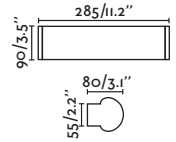

Danubio 395

- 63601 Shiny Chrome/Cromo Brillo
- 63604 Bronze/Bronce

Material Body Aluminium/Aluminio
Diff Opal Glass/Cristal Opal

Light Source SMD LED 12W 2700K 800lm

CRI >80

Class II

Voltage (V/Hz) 100V-240V/50-60Hz

IP 44

Driver