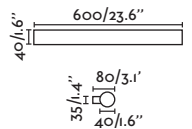

Volga 900

63509

63514

- Shiny Chrome/Cromo Brillo
- Matt Black/Negro Mate

Material Body Aluminium/Aluminio
Diff Opal PMMA/PMMA Opal

Light Source SMD LED 18W 3000K 1300lm

CRI >80

Class II

Voltage (V/Hz) 100V-240V/50-60Hz

IP 44

Driver