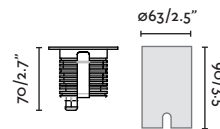

Grund 37

70726
70730

- Satin Stainless/Inoxidable Satinado
- Anodized Black/Negro Anodizado

Material

Body Stainless steel 316L+Aluminium/Acero inoxidable 316L+Aluminio
Diff Transparent Glass/Cristal Transparente

Light Source

SMD LED 2W 3000K 152lm

CRI

>90

Recom. Driver

98310206E

Class

III

IP

67

IK

08

Beam angle

15°

Cut out

ø32

SEA SIDE SUITABLE

*Drivers info pag. 818-819

Grund 80

70728
70731

- Satin Stainless/Inoxidable Satinado
- Anodized Black/Negro Anodizado

Material

Body Stainless steel 316L+Aluminium/Acero inoxidable 316L+Aluminio
Diff Transparent Glass/Cristal Transparente

Light Source

COB LED 7W 3000K 420lm

CRI

>90

Recom. Driver

98310620

Class

III

IP

67

IK

08

Beam angle

36°

Cut out

ø60

SEA SIDE SUITABLE

*Drivers info pag. 818-819

Grund 92

70729
70732

- Satin Stainless/Inoxidable Satinado
- Anodized Black/Negro Anodizado

Material

Body Stainless steel 316L+Aluminium/Acero inoxidable 316L+Aluminio
Diff Transparent Glass/Cristal Transparente

Light Source

COB LED 13W 3000K 846lm

CRI

>90

Recom. Driver

98310620

Class

III

IP

67

IK

08

Beam angle

36°

Cut out

ø68

SEA SIDE SUITABLE

*Drivers info pag. 818-819