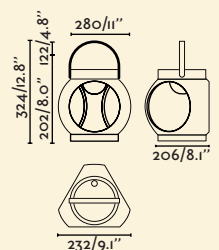

Candela

70790

● Terracotta/Terracota

Material

Body Polystone

Diff Opal PC/PC Opal

Light Source

SMD LED 3W 3000K 290lm

CRI

=80

Class

III

Voltage (V/Hz)

100V-240V/50-60Hz

IP

67

Battery incl.

Yes

8 a 10h Charge Max. 6h Worktime

USB

NO