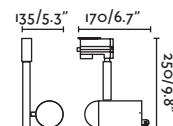

Ceiling
230

Spot
402

Link by Estudi Ribaudí

29871 ● Matt White/Blanco Mate

29872 ● Matt Black/Negro Mate

29896 ● Bronze/Bronce

Material Body Steel+ABS/Acero+ABS

Light Source 1 GU10 max. 8W