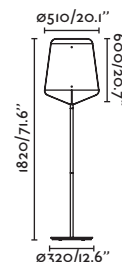

Stood floor

29847 Matt Black/Negro Mate + Cherry/Cerezo

Material Body Steel/Acero
Shade Wood/Madera

Light Source 1 E27 max. 15W

Bulb incl. No

Recom. Bulb 17464

Class II

IP 20

Cable 2 MT