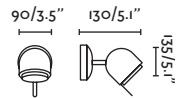

Stone

43500

●● Grey/Gris + Matt Black/Negro Mate

Material

Body Concrete+Steel/Cemento+Acero

Light Source

1 GU10 max. 8W

Bulb incl.

No

Recom. Bulb

97685327

Class

I

IP

20
350° 90°