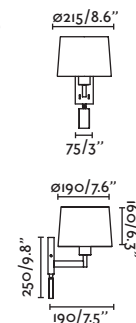

Artis reader

- 68492-01 Old Bronze/Bronce Envejecido + White/Blanco
- 68492-02 Old Bronze/Bronce Envejecido + Beige
- 68492-03 Old Bronze/Bronce Envejecido + Black/Negro
- 68493-01 Shiny Chrome/Cromo Brillo + White/Blanco
- 68493-02 Shiny Chrome/Cromo Brillo + Beige
- 68493-03 Shiny Chrome/Cromo Brillo + Black/Negro

Material Body Steel/Acero
Shade Textile/Textil

Light Source 1 E27 max. 15W

Bulb incl. No

Recom. Bulb 17463

Reader 1W, 3000K, 140lm

Class I

Voltage (V/Hz) 100V-240V/50-60Hz

IP 20