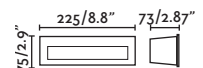

Soun 105

70833

● Dark Grey/Gris Oscuro

70834

● Matt White/Blanco Mate

Material

Body Aluminium/Aluminio

Diff Transparent Glass/Cristal Transparente

Light Source

SMD LED 5W 3000K 280lm

CRI

>80

Class

I

Voltage (V/Hz)

100V-240V/50-60Hz

IP

65

IK

08

Beam angle

120°

Cut out

220x95

Driver ☒

Soun 193

70900

● Dark Grey/Gris Oscuro

70901

● Matt White/Blanco Mate

Material

Body Aluminium/Aluminio

Diff Transparent Glass/Cristal Transparente

Light Source

SMD LED 8W 3000K 630lm

CRI

>80

Class

I

Voltage (V/Hz)

100V-240V/50-60Hz

IP

65

IK

08

Beam angle

120°

Cut out

183x225

Driver ☒

Nat

70271

● Matt White/Blanco Mate

70638

● Dark Grey/Gris Oscuro

Material

Body Aluminium/Aluminio

Diff Transparent PC/PC Transparente

Light Source

SMD LED 8W 3000K 330lm

CRI

>80

Class

I

Voltage (V/Hz)

100V-240V/50-60Hz

IP

65

IK

08

Cut out

215x65x70

ASYMMETRIC ASIMÉTRICO Driver ☒