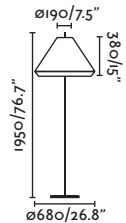

Saigon out 1950 W70

71569-07 ●● Dark Grey/Gris Oscuro + Brown/Marrón

Material Body Aluminium/Aluminio
Diff Opal PEMD/PEMD Opal
Shade Synthetic wicker/Mimbre sintético

Light Source 1 E27 max. 15W
Bulb incl. No
Recom. Bulb 17463
Class II
IP 44
Cable 2 MT

Suspended
558

Portable
564

Spike
532