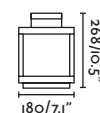

Cage

75608

● Dark Grey/Gris Oscuro

Material Body Aluminium/Aluminio
Diff Opal PC/PC Opal

Light Source SMD LED 12W 2700K 990lm

CRI >=80

Class I

Voltage (V/Hz) 220V-240V/50-60Hz

IP 65

Cable 2 MT

Argus

70784

● Dark Grey/Gris Oscuro

Material Body Aluminium/Aluminio
Diff Transparent PMMA/PMMA Transparente

Light Source SMD LED 2W 3000K 220lm

CRI >80

Class III

Voltage (V/Hz) 5V DC

IP 54

Battery incl. Yes

5h Charge Max. 9h Worktime

USB MICRO USB

Kerala

74454

● Dark Grey/Gris Oscuro

Material Body Aluminium/Aluminio
Diff Transparent Glass/Cristal Transparente

Light Source SMD LED 5W 3000K 400lm

Dimmable W 100lm / 250lm / 400lm

CRI >80

Class III

IP 54

Battery incl. Yes

8h Charge Max. 6h Worktime

USB MICRO USB

100lm

250lm

400lm

Wall
590