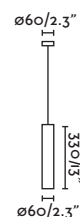

Stan

43754
43755
43756

- Matt White/Blanco Mate
- Matt Black/Negro Mate
- Satin Gold/Oro Satinado

Material Body Aluminium/Aluminio
Light Source 1 GU10 max. 8W
Bulb incl. No
Recom. Bulb 97685327
Class I
IP 20
Cable 1.2 MT