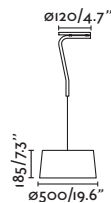

Hotel by Àlex & Manel Llusçà

29944

●● Matt White/Blanco Mate + White/Blanco

Material **Body** Steel/Acero
Diff White/Blanco
Shade Textile/Textil

Light Source 3 E27 max. 15W
Bulb incl. No
Recom. Bulb 17463
Class I
IP 20
Cable 1 MT

Table&Floor
134

Wall
310