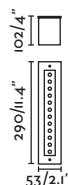

Falls 290 Orientable

71731 ● Satin Stainless/Inoxidable Satinado

Light Source SMD LED 8W 3000K 669lm

Beam angle 30x60°

Material **Body** Stainless steel 316L/Acero inoxidable 316L

CRI >=90

Class III

Voltage (V/Hz) 24V DC

IP 67

IK 09

Cut out 310x52

Driver