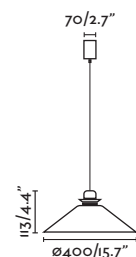

Naos 400

64501

● Beige

Material Body Steel+Glass/Acero+Cristal

Diff Opal Glass/Cristal Opal

Shade Steel/Acero

Light Source 1 E27 max. 15W

Bulb incl. No

Recom. Bulb 17463

Class I

IP 20

Cable 1.8 MT