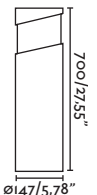

Lotus 350 by Estudi Ribaudí

71224 ● Dark Grey/Gris Oscuro

Material Body Aluminium/Aluminio
Diff Opal Glass/Cristal Opal

Light Source SMD LED 18W 3000K 1120lm

CRI >80

Class I

Voltage (V/Hz) 100V-240V/50-60Hz

IP 65

IK 08

Driver ✓

Lotus 650 by Estudi Ribaudí

71225 ● Dark Grey/Gris Oscuro

Material Body Aluminium/Aluminio
Diff Opal Glass/Cristal Opal

Light Source SMD LED 18W 3000K 1120lm

CRI >80

Class I

Voltage (V/Hz) 100V-240V/50-60Hz

IP 65

IK 08

Driver ✓

Block 350 by Àlex & Manel Llusçà

74141 ● Grey Cement/Cemento Gris

Material Body Concrete/Cemento
Diff Opal Glass/Cristal Opal

Light Source 1 E27 max. 15W

Bulb incl. No

Recom. Bulb 17463

Class I

IP 65

IK 05

SEA SIDE SUITABLE

Block 700 by Àlex & Manel Llusçà

74142 ● Grey Cement/Cemento Gris

Material Body Concrete/Cemento
Diff Opal Glass/Cristal Opal

Light Source 1 E27 max. 15W

Bulb incl. No

Recom. Bulb 17462

Class I

IP 65

IK 06

SEA SIDE SUITABLE