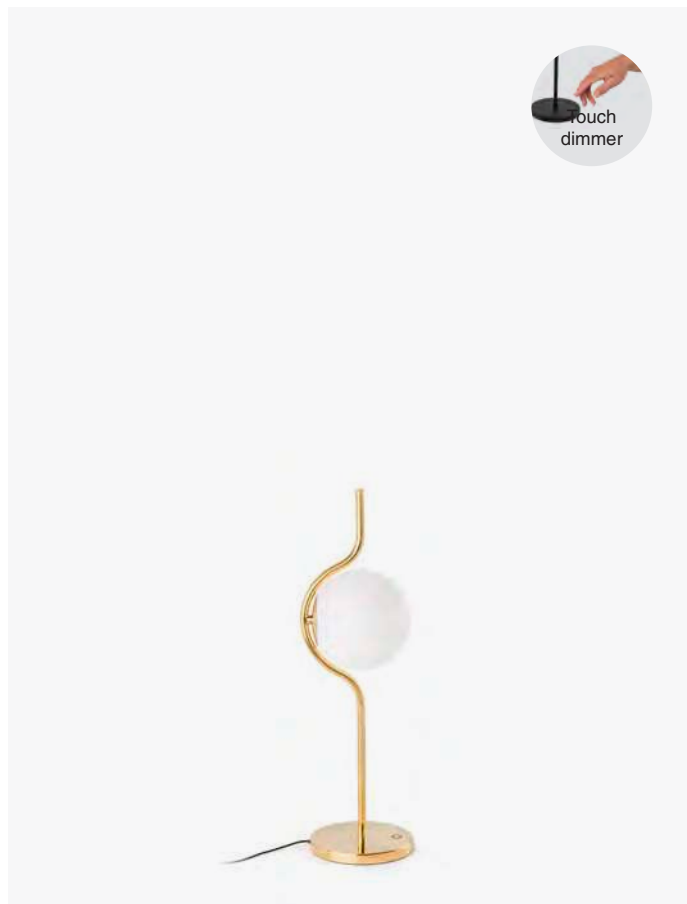

Guadalupe floor lamp Ref. 20034-81
designed by Faro Lab

Levita table

- 29692D  Shiny Gold/Oro Brillo
- 29697  Matt Black/Negro Mate

Material Body Steel/Acero
Diff Opal Glass/Cristal Opal

Light Source SMD LED 6W 2700K 570lm