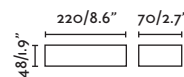

IP

65

Driver ☒