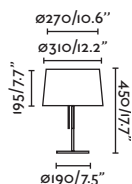

Volta table

- 20025 Matt White/Blanco Mate + White/Blanco
- 20026 Matt Black/Negro Mate + Black/Negro

Material Body Steel/Acero
Shade Textile/Textil

Light Source 1 E27 max. 15W

Bulb incl. No

Recom. Bulb 17463

Class II

IP 20

Cable 2 MT

Volta floor

- 20029 Matt White/Blanco Mate + White/Blanco
- 20030 Matt Black/Negro Mate + Black/Negro

Material Body Steel/Acero
Shade Textile/Textil

Light Source 1 E27 max. 15W

Bulb incl. No

Recom. Bulb 17463

Class II

IP 20

Cable 2 MT