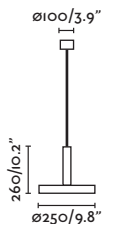

Whizz pendant floor

20166-95

20166-96

- ●● Black/Negro + Satin Gold/Oro Satinado
- ●● Satin Gold/Oro Satinado + Black/Negro

Material Body Steel/Acero
Shade Steel/Acero

Light Source 1 E27 max. 15W

Bulb incl. No

Recom. Bulb 17496

Class II

IP 20

Cable 3.4 MT