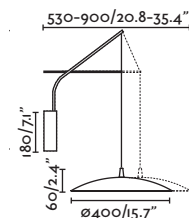

IP

20

180°

↻ Driver ✓