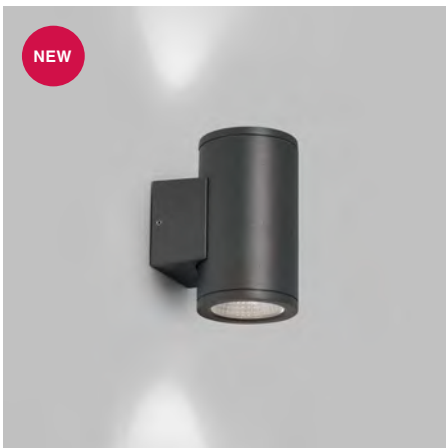

Tond 2L

71917 2700K

71918 3000K

● Dark Grey/Gris Oscuro

● Dark Grey/Gris Oscuro

Material

Body Aluminium/Aluminio

Diff Transparent Glass/Cristal Transparente

Light Source

COB LED 2x6W 542lm

CRI

>=80

Class

I

Voltage (V/Hz)

220V-240V/50-60Hz

IP

54

IK

06

Beam angle

50°

Driver