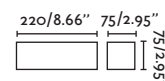

Cheras 3

63174

● Matt White/Blanco Mate

Material	Body Plaster/Yeso
Light Source	1 G9 max. 6W
Bulb incl.	No
Recom. Bulb	17466
Class	I
IP	20