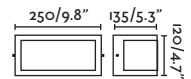

Negus

70696

● Grey/Gris

Material Body Aluminium/Aluminio
Diff Opal PC/PC Opal

Light Source 1 E27 max. 15W

Bulb incl. No

Recom. Bulb 17463

Class I

IP 54

IK 10