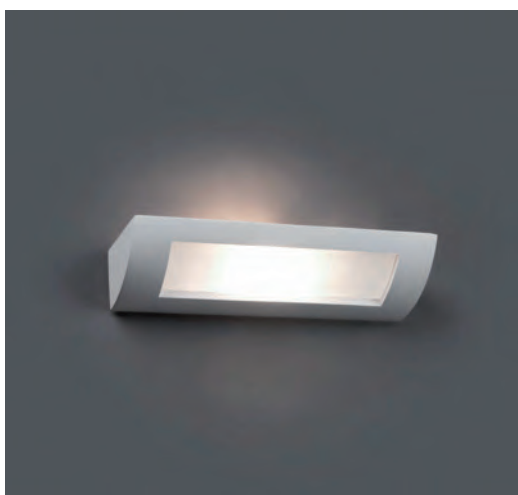

Cheras 4

63175

● Matt White/Blanco Mate

Material	Body Plaster/Yeso
Light Source	1 R7S 78mm max. 8W
Bulb incl.	No
Recom. Bulb	17499
Class	I
IP	20

PRICES