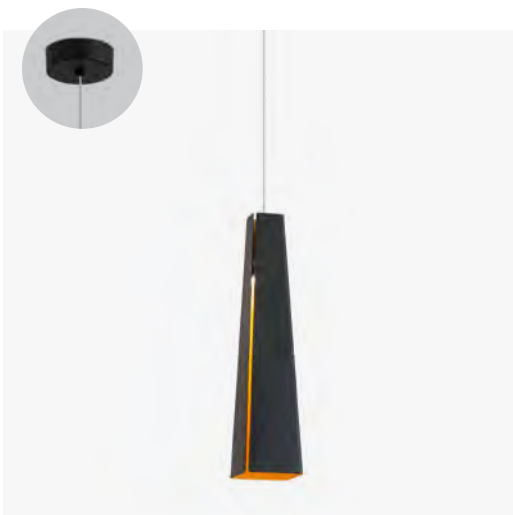

Cable 1.8 MT

Two-colour ring accessory incl. / Accesorio anillo dos colores incl.

indoor

Suspension / Suspensión

Naos suspended Ref. 64501
designed by Alex & Manel Llusçà

Pluma by Nahrang

Pluma

64172