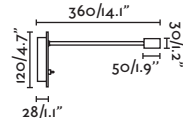

Sami

41023

● Matt White/Blanco Mate

Material	Body Aluminium+Steel+Silicone/Aluminio+Acero+Silicona
Light Source	HIGH POWER LED 3W 2700K 120lm
CRI	>80
Class	II
Voltage (V/Hz)	100V-240V/50-60Hz
IP	20
Beam angle	30°

Driver ✓