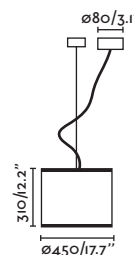

Mambo 450 displaced canopy

64314-49 ●● Matt Black/Negro Mate + Rattan/Ratán

Material	Body Steel/Acero Shade Rattan/Ratán
Light Source	1 E27 max. 15W
Bulb incl.	No
Recom. Bulb	17463
Class	II
IP	20
Cable	1.5 MT