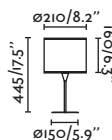

Mambo table

64311-48 ●● Matt Black/Negro Mate + Rattan/Ratán

Material	Body Steel/Acero Shade Rattan/Ratán
Light Source	1 E27 max. 15W
Bulb incl.	No
Recom. Bulb	17463
Class	II
IP	20
Cable	1.5 MT ⏻