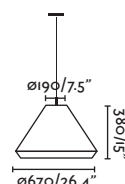

Saigon out T70 Cone cap

1. **Cone** 71579C-05 ● Dark Grey/Gris Oscuro + Cream/Crema
   Cone 71579C-06 ● Dark Grey/Gris Oscuro + Brown/Marrón
   Hole 71579H-05 ● Dark Grey/Gris Oscuro + Cream/Crema
   Hole 71579H-06 ● Dark Grey/Gris Oscuro + Brown/Marrón

Material Body Aluminium/Aluminio
Diff Opal PEMD/PEMD Opal
Shade Textilene

Light Source 1 E27 max. 15W
Bulb incl. No
Recom. Bulb 17463
Class II
IP 44
Cable 3 MT