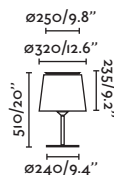

Savoy table

- 20304-82 White/Blanco + White/Blanco
- 20305-83 Matt Black/Negro Mate + Black/Negro
- 20305-84 Matt Black/Negro Mate + Green/Verde

Material Body Steel/Acero
Diff White Steel/Acero Blanco
Shade Textile/Textil

Light Source 1 E27 max. 15W
Bulb incl. No
Recom. Bulb 17463
Class II
IP 20
Cable 2 MT

Savoy floor

- 20306-85 Matt White/Blanco Mate + White/Blanco
- 20307-86 Matt Black/Negro Mate + Black/Negro
- 20307-87 Matt Black/Negro Mate + Green/Verde

Material Body Steel/Acero
Diff White Steel/Acero Blanco
Shade Textile/Textil

Light Source 1 E27 max. 15W
Bulb incl. No
Recom. Bulb 17464
Class II
IP 20
Cable 2 MT