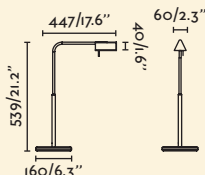

Academy floor

28205 Matt White/Blanco Mate

28204 Shiny Chrome/Cromo Brillo

Material Body Aluminium+Steel/Aluminio+Acero

Diff Opal PMMA/PMMA Opal

Light Source SMD LED 6W 3000K 550lm

CRI >80

Class II

Voltage (V/Hz) 100V-240V/50-60Hz

IP 20

Cable 2 MT