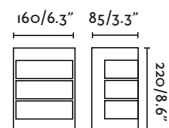

Fedon

70714

● Satin Stainless/Inoxidable Satinado

Material Body Stainless steel 304/Acero inoxidable 304

Diff Opal PC/PC Opal

Light Source 1 E27 max. 15W

Bulb incl. No

Recom. Bulb 17463

Class I

IP 54