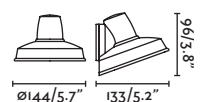

Bronx

- 71194 Brown/Marrón
- 71195 White/Blanco
- 71196 Dark Grey/Gris Oscuro

Material	Body Aluminium/Aluminio Diff Transparent Glass/Cristal Transparente
Light Source	1 GU10 max. 8W
Bulb incl.	No
Recom. Bulb	97685327
Class	I
IP	44