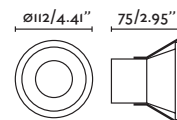

Son 112

42928

● Matt White/Blanco Mate

Material **Body** Aluminium/Aluminio
Diff Opal PMMA/PMMA Opal

Light Source SMD LED 8W 2700K 580lm
CRI >80
Class I
Voltage (V/Hz) 220V-240V/50-60Hz
IP 20
Cut out ø100

Driver ✓