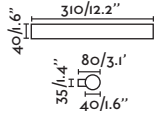

Volga 600

63508

63513

- Shiny Chrome/Cromo Brillo
- Matt Black/Negro Mate

Material Body Aluminium/Aluminio
Diff Opal PMMA/PMMA Opal

Light Source SMD LED 12W 3000K 850lm

CRI >80

Class II

Voltage (V/Hz) 100V-240V/50-60Hz

IP 44

Driver