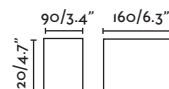

IP

54

Log

70264

● Dark Grey/Gris Oscuro

Material

Body Aluminium/Aluminio

Diff Opal PC/PC Opal