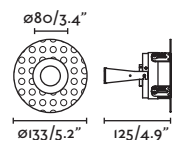

Fresh E27 Trimless

02300101 ● White/Blanco

Material Body Aluminium/Aluminio
Light Source 1 E27 max. 8W
Bulb incl. No
Recom. Bulb 17464
Class I
IP 20
Cut out ø90

Fresh Washer

02100601 ● Matt White/Blanco Mate
02100602 ● Matt Black/Negro Mate
02100603 ● Matt Gold/Oro Mate

Material Body Aluminium/Aluminio
Light Source 1 GU10 max. 8W
Bulb incl. No
Recom. Bulb 17316
Class II
IP 20
Cut out ø83

Fresh IP65

02101401 ● Matt White/Blanco Mate
02101402 ● Matt Black/Negro Mate

Material Body Aluminium/Aluminio
Diff Transparent Glass/Cristal Transparente
Light Source 1 GU10 max. 8W
Bulb incl. No
Recom. Bulb 17316
Class I
IP 65
Cut out ø83

Fresh IP65 Trimlees

02400101 ● Matt White/Blanco Mate
02400102 ● Matt Black/Negro Mate

Material Body Aluminium/Aluminio
Light Source 1 GU10 max. 8W
Bulb incl. No
Recom. Bulb 17316
Class I
IP 65
Cut out ø83