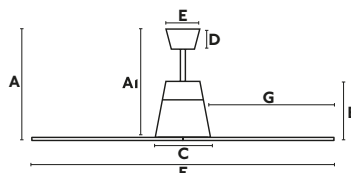

A	A1
390/15.35"	370/14.57"
B	C
200/7.87"	200/7.87"
D	E
55/2.2"	130/5.12"
F	G
ø1300/51.2"	530/20.87"

*Order your Smart Fan with the reference of the fan finished in WP and add the reference 34150-18 of the gear. The price of the gear is with PRO35 discount.
Solicita tu Smart Fan con la referencia del ventilador acabado en WP y añade la referencia 34150-18 del receptor. El precio del receptor es con el descuento PRO35.