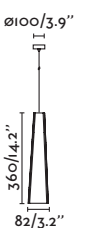

Cable

1.5 MT

Driver ✓