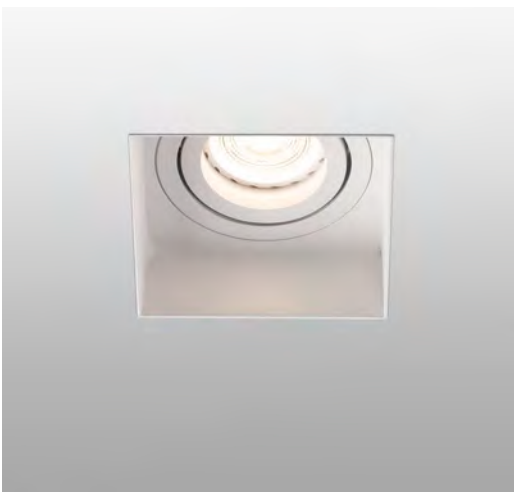

Hyde SQ Orientable Trimless

40112 ● Matt White/Blanco Mate
40113 ● Matt Black/Negro Mate

Material Body Steel/Acero
Light Source 1 GU10 max. 8W
Bulb incl. No
Recom. Bulb 17316
Socket incl. No
Recom. Socket 43065
IP 20
Cut out 102x93
↙ 30°

PRICES