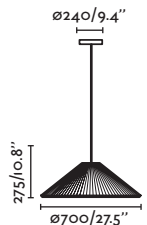

Saigon in 700

- 20116 ● Matt Black/Negro Mate + Beige
- 20117 ● Matt Black/Negro Mate + White/Blanco
- 20118 ● Matt Black/Negro Mate + Terracotta/Terracota
- 20119 ● Matt Black/Negro Mate + Black/Negro
- 20120 ● Matt Black/Negro Mate + Yellow/Amarillo
- 20121 ● Matt Black/Negro Mate + Garnet/Granate
- 20122 ● Matt Black/Negro Mate + Green/Verde
- 20123 ● Matt Black/Negro Mate + Brown/Marrón

Material Body Steel/Acero
Diff Beige Papyrus/Papiro Beige
Shade Textile ribbon/Cinta textil

Light Source 3 E27 max. 15W
Bulb incl. No
Recom. Bulb 17464
Class II
IP 20
Cable 1.6 MT