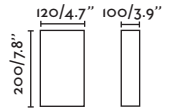

Cotton SQ 200

- 66411 Matt White/Blanco Mate + Beige
- 66412 Matt White/Blanco Mate + Black/Negro

Material Body Steel/Acero
Shade Textile/Textil
Light Source 1 E27 max. 15W
Bulb incl. No
Recom. Bulb 17463
Class I
IP 20