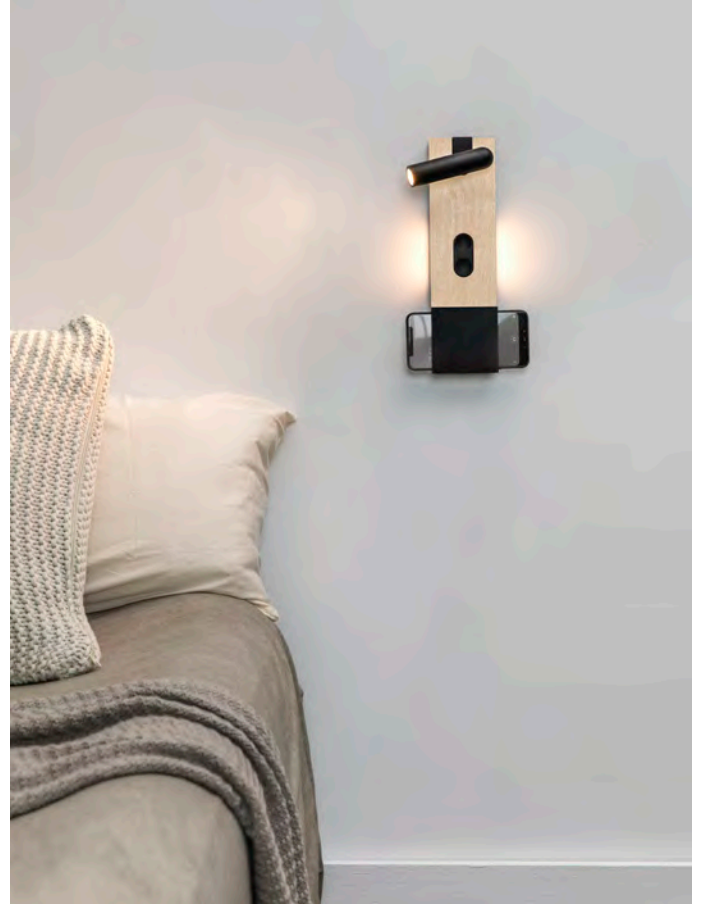

100V-240V/50-60Hz

IP

20

Driver 

Suspended Table&Floor

168

96

Magos by Faro Lab