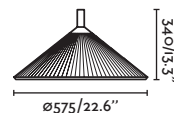

Saigon out R55 by Nahtrang

71584-02 ● Dark Grey/Gris Oscuro + White/Blanco

Material Body Aluminium/Aluminio
Shade PEMD

Light Source 1 E27 max. 15W

Bulb incl. No

Recom. Bulb 17463

Class II

IP 44

Cable 3 MT

Cat by Nahtrang

71562 ● Matt Black/Negro Mate
71563 ● Matt White/Blanco Mate
71564 ● Red/Rojo

Material Body Aluminium/Aluminio
Diff Matt White PEMD/PEMD Blanco Mate

Light Source 1 E27 max. 15W

Bulb incl. No

Recom. Bulb 17463

Class II

IP 54

Cable 5 MT