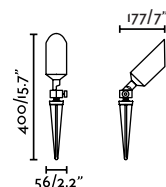

2 MT

outdoor

Spikes & Projectors / Estacas y Projectores

Tono

73150

● Matt Black/Negro Mate

Material

Body Aluminium/Aluminio