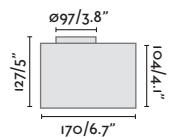

Recessed box/Caja de empotrar

71703

Tras 12L

71716 13° ● Black/Negro

71717 40° ● Black/Negro

Material Body Aluminium+ABS/Aluminio+ABS
Diff Transparent Glass/Cristal Transparente

Light Source SMD LED 25W 3000K 2580lm