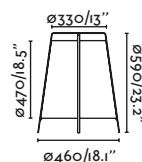

Akane

- 71262 Matt Black/Negro Mate + Green/Verde
- 71263 Matt Black/Negro Mate + Beige
- 71264 Matt Black/Negro Mate + Dark Brown/Marrón Oscuro

Material Body Steel/Acero

Shade PP

Light Source E27 max. 12W

Bulb incl. No

Recom. Bulb 17425

Class II

IP 44

Cable 5 MT

*Only for glass LED bulbs, models A60, ST64, G95 and G125
Sólo para bombillas LED de vidrio, modelos A60, ST64, G95 y G125