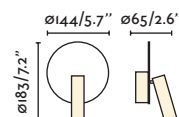

Duas

68467

68468

- ●● Matt White/Blanco Mate + Shiny White/Blanco Brillo
- ●● Matt Black/Negro Mate + Shiny Black/Negro Brillo

Material	Body Steel/Acero
Light Source	COB LED 3W 2700K 240 lm
CRI	>=80
Class	I
Voltage (V/Hz)	220V-240V/50-60Hz
IP	20
Beam angle	45°