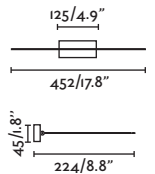

Magritte 450

- 61081 Satin Nickel/Níquel Satinado
- 61084 Old Gold/Oro Viejo
- 61087 Matt Black/Negro Mate

Material Body Aluminium+Steel/Aluminio+Acero
Diff Opal PMMA/PMMA Opal

Light Source SMD LED 8W 3000K 500lm

CRI >80

Class II

Voltage (V/Hz) 220V-240V/50-60Hz

IP 20
↖ 90°
... Driver ✓