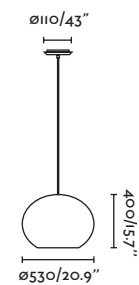

Haka 530

65134-75

●● Black/Negro + Rattan/Ratán

Material	Body Steel/Acero
	Shade Rattan/Ratán
Light Source	1 E27 max. 15W
Bulb incl.	No
Recom. Bulb	17426
Class	I
IP	20
Cable	2 MT