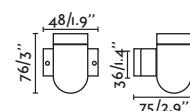

Homs

63167

● Matt White/Blanco Mate

Material Body Steel/Acero
Light Source 1 R7S 78mm max. 8W
Bulb incl. No
Recom. Bulb 17499
Class I
IP 20

↗ 20°

Kera

62300

● Shiny White/Blanco Brillo

62301

● Shiny Black/Negro Brillo

Material Body Ceramic/Cerámica
Light Source 1 E27 max. 15W
Bulb incl. No
Recom. Bulb 17464
Class II
IP 20

Sera

62302

● Shiny White/Blanco Brillo

62303

● Shiny Black/Negro Brillo

Material Body Ceramic/Cerámica
Light Source 1 E27 max. 15W
Bulb incl. No
Recom. Bulb 17464
Class II
IP 20