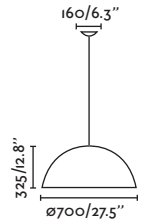

Magma

28398

28399

29468

●● Matt White/Blanco Mate + Matt Silver/Plata Mate
●● Matt White/Blanco Mate + Matt Gold/Oro Mate
●● Black/Negro + Matt Gold/Oro Mate

Material Body Fiber glass/Fibra de vidrio
Light Source 3 E27 max. 15W
Bulb incl. No
Recom. Bulb 17464
Class I
IP 20
Cable 2 MT