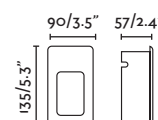

Galo R

70265

● Matt White/Blanco Mate

Material

Body Aluminium/Aluminio

Diff Transparent Glass/Cristal Transparente

Light Source

COB LED 3W 3000K 200lm

CRI

>80

Class

I

Voltage (V/Hz)

100V-240V/50-60Hz

IP

54

IK

05

Cut out

73x60

ASYMMETRIC
ASIMÉTRICO

Driver ☒ ☒

Nase SQ

70395

● Matt White/Blanco Mate

70398

● Dark Grey/Gris Oscuro

Material

Body Aluminium/Aluminio

Diff Transparent PC/PC Transparente

Light Source

SMD LED 3W 3000K 100lm

CRI

>80

Class

II

Voltage (V/Hz)

220V-240V/50-60Hz

IP

44

Beam angle

120°

Cut out

92x87

Driver ☒ ☒

Nase RCT

70396

● Matt White/Blanco Mate

70399

● Dark Grey/Gris Oscuro

Material

Body Aluminium/Aluminio

Diff Transparent PC/PC Transparente

Light Source

SMD LED 3W 3000K 100lm

CRI

>80

Class

II

Voltage (V/Hz)

220V-240V/50-60Hz

IP

44

Beam angle

120°

Cut out

132x90

ASYMMETRIC
ASIMÉTRICO

Driver ☒ ☒

PRICES