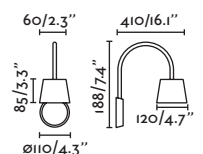

IP

20

Driver ✓