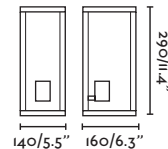

54

Post
486

Tamashi

71303

● Dark Grey/Gris Oscuro

Material

Body Aluminium/Aluminio

Diff Transparent Glass/Cristal Transparente