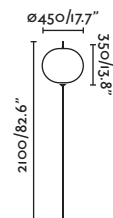

Saigon out 2100 R45

71569-04 ● Dark Grey/Gris Oscuro + White/Blanco

Material Body Aluminium/Aluminio
Diff Opal PEMD/PEMD Opal
Shade PEMD

Light Source 1 E27 max. 15W

Bulb incl. No

Recom. Bulb 17463

Class II

IP 44

Cable 2 MT