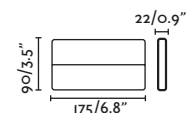

Kaula 100

70405

● Satin Stainless/Inoxidable Satinado

Material **Body** Stainless steel 316L/Acero inoxidable 316L

Diff Opal PMMA/PMMA Opal

Light Source SMD LED 9W 3000K 800lm

CRI >80

Class I

Voltage (V/Hz) 220V-240V/50-60Hz

IP 44

Driver ✓

Kaula 180

70406

● Satin Stainless/Inoxidable Satinado

Material **Body** Stainless steel 316L/Acero inoxidable 316L

Diff Opal PMMA/PMMA Opal

Light Source SMD LED 16W 3000K 650lm

CRI >80

Class I

Voltage (V/Hz) 220V-240V/50-60Hz

IP 44

Driver ✓

Aday 113

70644

● Matt White/Blanco Mate

70645

● Dark Grey/Gris Oscuro

Material **Body** Aluminium/Aluminio

Diff Opal Glass/Cristal Opal

Light Source SMD LED 6W 3000K 450lm

CRI >80

Class I

Voltage (V/Hz) 220V-240V/50-60Hz

IP 54

IK 08

Driver ✓

Aday 175

70646

● Matt White/Blanco Mate

70647

● Dark Grey/Gris Oscuro

Material **Body** Aluminium/Aluminio

Diff Opal Glass/Cristal Opal

Light Source SMD LED 13W 3000K 787lm

CRI >80

Class I

Voltage (V/Hz) 220V-240V/50-60Hz

IP 54

IK 08

Driver ✓

PRICES