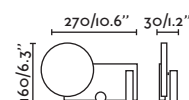

Klee Left

20066

●● Textured Grey/Gris Texturizado + Black/Negro

Material Body Steel+Melamine/Acero+Melamina
Diff Opal PMMA/PMMA Opal

Light Source COB LED 10W 2700K 1021lm

Dimmable W 6w 690lm / 10w 1021lm

CRI >=90

Class II

Voltage (V/Hz) 100V-240V/50-60Hz

IP 20

Beam angle 45°