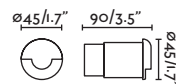

Kane 1

70660 3000K

● Satin Stainless/Inoxidable Satinado

70660W NEW 2700K

● Satin Stainless/Inoxidable Satinado

Material **Body** Stainless steel 316L/Acero inoxidable 316L

Diff Opal Glass/Cristal Opal

Light Source COB LED 3W 3000K 120lm

CRI >80

Recom. Driver 98324006

Class III

Voltage (V/Hz) 24V DC/50-60Hz

IP 67

IK 08

Beam angle 120°

Cut out ø40