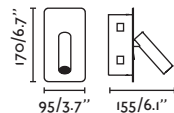

Suau recessed

- 62111 Bronze/Bronce
- 62114 Satin Gold/Oro Satinado
- 62126 Satin Nickel/Niquel Satinado
- 62128 Matt Black/Negro Mate
- 62129 Matt White/Blanco Mate

Material Body Steel/Acero
Light Source HIGH POWER LED 3W 3000K 140lm
CRI >80
Class I
Voltage (V/Hz) 100V-240V/50-60Hz
IP 20
Beam angle 30°

Cut out 80x155x43
Driver ☒

Suau USB

- 62116 Matt Black/Negro Mate
- 62117 Matt White/Blanco Mate

Material Body Aluminium+Steel/Aluminio+Acero
Light Source HIGH POWER LED 3W 3000K 140lm
CRI >80
Class I
Voltage (V/Hz) 100V-240V/50-60Hz
IP 20
Beam angle 30°

Driver ☒