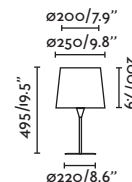

Conga table

- 64310-04 Matt White/Blanco Mate + White/Blanco
- 64310-05 Matt White/Blanco Mate + Beige
- 64311-06 Matt Black/Negro Mate + Black/Negro

Material	Body Steel/Acero
	Shade Textile/Textil
Light Source	1 E27 max. 15W
Bulb incl.	No
Recom. Bulb	17463
Class	II
IP	20
Cable	1.5 MT
	⏻