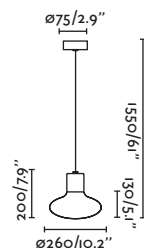

Blubs by Estudi Ribaudí

74427C-03 ● Dark Grey/Gris Oscuro

Material Body Aluminium/Aluminio
Diff Opal PMMA/PMMA Opal

Light Source 1 E27 max. 15W

Bulb incl. No

Recom. Bulb 17437

Class I

IP 44

Bollard
484

Pole
522

Post
482

Wall
594