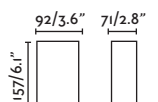

Lace

70811

● Dark Grey/Gris Oscuro

Material

Body Aluminium/Aluminio

Diff Transparent Glass/Cristal Transparente

Light Source

COB LED 2x3W 4000K 315lm

CRI

>80

Class

I

Voltage (V/Hz)

100V-240V/50-60Hz

IP

54

Beam angle

110°

Driver ✓

Bruc

70828

● Dark Grey/Gris Oscuro

Material

Body Aluminium/Aluminio

Diff Opal Glass/Cristal Opal

Light Source

SMD LED 13W 3000K 830lm

CRI

>80

Class

I

Voltage (V/Hz)

100V-240V/50-60Hz

IP

54

IK

06

Driver ✓

Ling

70812

● Dark Grey/Gris Oscuro

70813

● Matt White/Blanco Mate

Material

Body Aluminium/Aluminio

Diff Transparent Glass/Cristal Transparente

Light Source

COB LED 2x3W 4000K 630lm

CRI

>80

Class

I

Voltage (V/Hz)

100V-240V/50-60Hz

IP

54

Beam angle

110°

Driver ✓