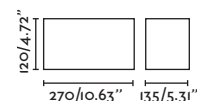

Tecto

63270

63271

● Matt White/Blanco Mate

● Matt Black/Negro Mate

Material Body Aluminium/Aluminio
Light Source 1 GU10 max. 8W
Bulb incl. No
Recom. Bulb 17316
Class I
IP 20

Tecto 2L

63272

63273

● Matt White/Blanco Mate

● Matt Black/Negro Mate

Material Body Aluminium/Aluminio
Light Source 2 GU10 max. 8W
Bulb incl. No
Recom. Bulb 17316
Class I
IP 20

Tecto AR11

63274

63275

● Matt White/Blanco Mate

● Matt Black/Negro Mate

Material Body Aluminium/Aluminio
Light Source 1 G53 AR11 max. 15W
Bulb incl. No
Recom. Bulb 97411
Recom. Equip 98111020
Class III
IP 20

Tecto 2L AR11

63276

63277

● Matt White/Blanco Mate

● Matt Black/Negro Mate

Material Body Aluminium/Aluminio
Light Source 2 G53 AR11 max. 30W
Bulb incl. No
Recom. Bulb 97411
Recom. Equip 98111020
Class III
IP 20