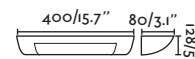

Cheras 4

63175

● Matt White/Blanco Mate

Material	Body Plaster/Yeso
Light Source	1 R7S 78mm max. 8W
Bulb incl.	No
Recom. Bulb	17499
Class	I
IP	20