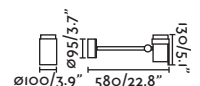

Foc 580

70157 ● Dark Grey/Gris Oscuro

Material Body Aluminium/Aluminio
Diff Transparent Glass/Cristal Transparente

Light Source COB LED 16W 3000K 800lm

CRI >80

Class I

Voltage (V/Hz) 220V-240V/50-60Hz

IP 65

Beam angle 36°
↔ 45° ↔ 45° Driver ✓