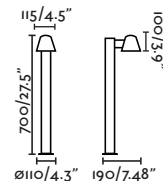

IP

44

Chandra

72298

● Dark Grey/Gris Oscuro

Material

Body Aluminium/Aluminio

Diff Opal Glass/Cristal Opal

Light Source

COB LED 7W 3000K 195lm

CRI

>80

Class

I

Voltage (V/Hz)

100V-240V/50-60Hz

IP

54

Beam angle

30°

Driver ✓