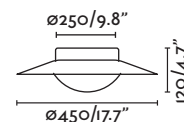

Side by Àlex & Manel Llusçà

Side 200

- 62132
- 62133
- 62134
- 62135

- Matt White/Blanco Mate
- Matt White/Blanco Mate + Satin Nickel/Níquel Satinado
- Matt Black/Negro Mate + Satin Gold/Oro Satinado
- Matt Black/Negro Mate + Satin Copper/Cobre Satinado

Material Body Steel/Acero
Diff Opal Glass/Cristal Opal

Light Source 1 G9 max. 6W

Bulb incl. No

Recom. Bulb 17443

Class I

IP 20

Side 390

- 62140
- 62141
- 62142
- 62143

- Matt White/Blanco Mate
- Matt White/Blanco Mate + Satin Nickel/Níquel Satinado
- Matt Black/Negro Mate + Satin Gold/Oro Satinado
- Matt Black/Negro Mate + Satin Copper/Cobre Satinado

Material Body Steel/Acero
Diff Opal Glass/Cristal Opal

Light Source SMD LED 15W 3000K 1200lm

CRI >80

Class I

Voltage (V/Hz) 100V-240V/50-60Hz

IP 20

Driver ✓

Side 450

- 62144
- 62145
- 62146
- 62147

- Matt White/Blanco Mate
- Matt White/Blanco Mate + Satin Nickel/Níquel Satinado
- Matt Black/Negro Mate + Satin Gold/Oro Satinado
- Matt Black/Negro Mate + Satin Copper/Cobre Satinado

Material Body Steel/Acero
Diff Opal Glass/Cristal Opal

Light Source SMD LED 17W 3000K 1600lm

CRI >80

Class I

Voltage (V/Hz) 100V-240V/50-60Hz

IP 20

Driver ✓