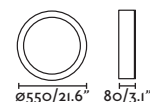

Dolme by Xjer Studio

- 64096 ● Matt Black/Negro Mate
- 64097 ● Matt White/Blanco Mate

Material Body Steel/Acero
Diff Opal PMMA/PMMA Opal

Light Source SMD LED 24W 3000K 1900lm

CRI >80

Class I

Voltage (V/Hz) 220V-240V/50-60Hz

IP 20

Driver ✔

Suspended
176

Tender

- 20094 ●● Matt Black/Negro Mate + Oak/Roble
- 20095 ●● Matt White/Blanco Mate + Oak/Roble

Material Body Steel+Wood/Acero+Madera
Diff Opal PC/PC Opal

Light Source SMD LED 24W 3000K 1369lm

CRI >80

Class II

Voltage (V/Hz) 100V-240V/50-60Hz

IP 20

Driver ✔

Cocotte 430 by Jordi Llopis

- 64250 ● Shiny White/Blanco Brillo
- 64251 ● Shiny Black/Negro Brillo

Material Body Aluminium/Aluminio
Diff Opal PMMA/PMMA Opal

Light Source SMD LED 30W 3000K 1300lm

CRI >80

Class I

Voltage (V/Hz) 100V-240V/50-60Hz

IP 20

Driver ✔

Cocotte 550 by Jordi Llopis

- 64182 ● Shiny White/Blanco Brillo
- 64183 ● Shiny Black/Negro Brillo

Material Body Aluminium/Aluminio
Diff Opal PMMA/PMMA Opal

Light Source SMD LED 36W 3000K 1700lm

CRI >80

Class I

Voltage (V/Hz) 100V-240V/50-60Hz

IP 20

Driver ✔

Suspended
176

PRICES