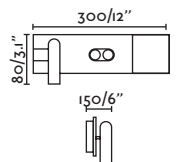

Magos

- 20330 ● Black/Negro
- 20331 ● Maple/Arce
- 20332 ● Walnut/Nogal

Material	Body Aluminium+ABS/Aluminio+ABS
	Diff Opal PC/PC Opal
Light Source	SMD LED 14W 2700K 600lm
Bulb incl.	No
Reader	3W, 2700K, 160lm
CRI	>80
Class	II
Voltage (V/Hz)	100V-240V/50-60Hz
IP	20