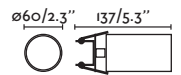

*Accessories page 392/Accesorios en página 392

Stan recessed

- 43752 ● Matt White/Blanco Mate
- 43753 ● Matt Black/Negro Mate
- 43761 ● Satin Gold/Oro Satinado

- **Material** Body Aluminium+ABS/Aluminio+ABS
- **Light Source** 1 GU10 max. 8W
- **Bulb incl.** No
- **Recom. Bulb** 97685327
- **Class** I
- **IP** 20
- **Cut out** $\varnothing 50$
  350° 90°

Ebba

- 42919 ● Satin Nickel/Niquel Satinado

- **Material** Body Aluminium/Aluminio
- **Diff** Opal PMMA/PMMA Opal
- **Light Source** SMD LED 4W 3000K 304lm
- **CRI** >80
- **Class** II
- **Voltage (V/Hz)** 220V-240V/50-60Hz
- **IP** 44
- **Cut out** $\varnothing 63$
- Driver

Wabi

- 43900 ● Matt White/Blanco Mate

- **Material** Body Aluminium/Aluminio
- **Diff** Transparent PC/PC Transparente
- **Light Source** COB LED 10W 600lm
- **Dimmable K** 1800 - 3200K
- **CRI** ≥ 90
- **Class** III
- **IP** 20
- **Beam angle** 60°
- **Cut out** $\varnothing 70$

*Drivers info pag. 818-819