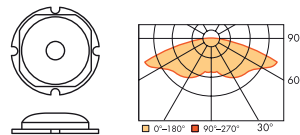

360° WIDE LENS
Optical efficiency 96%
Optimal installation ratio 4,5:1
(Pole distance to pole height)