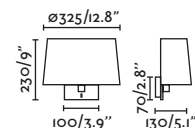

IP

20

Volta reader

20023

● ● Satin Nickel/Níquel Satinado + White/Blanco

20024

● ● Satin Nickel/Níquel Satinado + Black/Negro

Material

Body Steel/Acero

Shade Textile/Textil

Light Source

1 E27 max. 15W

Bulb incl.

No

Recom. Bulb

17463

Reader

3W, 3000K, 200lm

Class

I

Voltage (V/Hz)

100V-240V/50-60Hz

IP

20

Driver ☒

Table&Floor
136