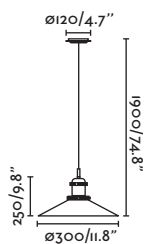

Halita

65071

- ● Old Gold/Oro Viejo + Transparent/Transparente

Material **Body** Steel+Glass/Acero+Cristal
Shade Glass/Cristal

Light Source 1 E27 max. 15W
Bulb incl. No
Recom. Bulb 17428
Class I
IP 20
Cable 1.5 MT