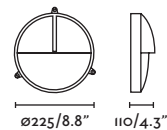

Timon

70996 Brass/Latón

Material Body Brass/Latón
Diff Transparent Glass/Cristal Transparente

Light Source 1 E27 max. 15W

Bulb incl. No

Recom. Bulb 17463

Class I

IP 44

SEA SIDE SUITABLE