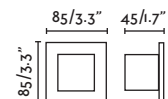

Frol

70135

● Satin Nickel/Níquel Satinado

Material **Body** Stainless steel 304/Acero inoxidable 304

Diff Opal PC/PC Opal

Light Source SMD LED 1W 3000K 55lm

CRI >80

Class II

Voltage (V/Hz) 220V-240V/50-60Hz

IP 65

Cut out 92x92

Driver ✓