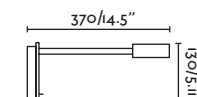

Juliet

41025N

- Shiny Chrome/Cromo Brillo

Material Body Aluminium+Steel/Aluminio+Acero
Light Source SMD LED 3W 3000K 150lm
CRI >80
Class II
Voltage (V/Hz) 100V-240V/50-60Hz
IP 20
Beam angle 30°

Driver ✓