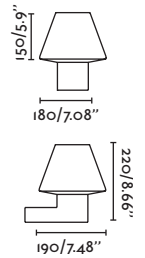

Mistu by Faro Lab

74432A-02 ● Dark Grey/Gris Oscuro

Material Body Aluminium/Aluminio
Diff Opal PMMA/PMMA Opal

Light Source 1 E27 max. 15W

Bulb incl. No

Recom. Bulb 17437

Class I

IP 44

Bollard
482

Pole
522

Post
480

Suspended
570