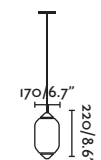

Saigon by Nahrang

Saigon out R45 Cone cap

Cone 71579C-04 ● Dark Grey/Gris Oscuro + White/Blanco
Hole 71579H-04 ● Dark Grey/Gris Oscuro + White/Blanco

Material Body Aluminium/Aluminio
Shade PEMD

Light Source 1 E27 max. 15W

Bulb incl. No

Recom. Bulb 17463

Class II

IP 44

Cable 3 MT

Saigon out R55

71579-02 ● Dark Grey/Gris Oscuro + White/Blanco

Material Body Aluminium/Aluminio
Shade PEMD

Light Source 1 E27 max. 15W

Bulb incl. No

Recom. Bulb 17463

Class II

IP 44

Cable 3 MT

Saigon out R17 cone cap

Cone 71579C-03 ● Dark Grey/Gris Oscuro + White/Blanco
Hole 71579H-03 ● Dark Grey/Gris Oscuro + White/Blanco

Material Body Aluminium/Aluminio
Shade PEMD

Light Source 1 E27 max. 15W

Bulb incl. No

Recom. Bulb 17463

Class II

IP 44

Cable 3 MT