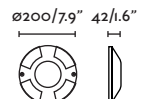

Loth 4L

70287

● Matt Black/Negro Mate

Material Body Aluminium/Aluminio
Diff Opal PC/PC Opal

Light Source COB LED 13W 3000K 400lm

CRI >80

Class I

Voltage (V/Hz) 220V-240V/50-60Hz

IP 67

IK 10

Driver ✓