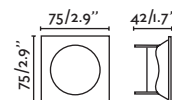

Neon R

43399

● Matt White/Blanco Mate

43409

● Matt Black/Negro Mate

Material Body Aluminium/Aluminio

Light Source 1 GU10 max. 8W

Bulb incl. No

Recom. Bulb 17316

Socket incl. No

Recom. Socket 43065

IP 20

Cut out ø65