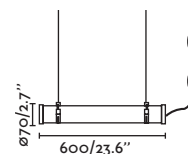

Scuba 600

75753

Chrome/Cromo

Material Body Stainless steel 316L/Acero inoxidable 316L

Diff Opal PC/PC Opal

Light Source SMD LED 20W 3000K 3200lm

CRI >80

Class I

Voltage (V/Hz) 100V-240V/50-60Hz

IP 66

IK 10

Beam angle 120°

Cable 3 MT

Driver ✓

Wall
588