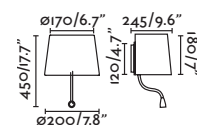

Sweet

29936

29952

29953

- Satin Nickel/Níquel Satinado + White/Blanco
- Matt White/Blanco Mate + White/Blanco
- Matt Black/Negro Mate + Black/Negro

Material

Body Steel/Acero
Diff White Textile/Textil Blanco
Shade Textile/Textil

Light Source

1 E27 max. 15W

Bulb incl.

No

Recom. Bulb

17463

Class

I

IP

20

Table&Floor
145

Sweet reader

29935

29950

29951

- Satin Nickel/Níquel Satinado + White/Blanco
- Matt White/Blanco Mate + White/Blanco
- Matt Black/Negro Mate + Black/Negro

Material

Body Steel/Acero
Diff White Textile/Textil Blanco
Shade Textile/Textil

Light Source

1 E27 max. 2W

Bulb incl.

No

Recom. Bulb

17463

Reader

4W, 3000K, 120lm

Class

I

Voltage (V/Hz)

100V-240V/50-60Hz

IP

20