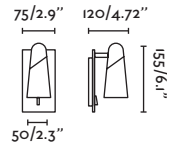

Lao 2L

29042

- ●● Matt White/Blanco Mate + Shiny White/Blanco Brillo

Material

Body Aluminium+ABS/Aluminio+ABS

Diff Opal PMMA/PMMA Opal

Light Source

SMD LED 9W 3000K 400lm

CRI

>80

Class

I

Voltage (V/Hz)

220V-240V/50-60Hz

IP

20