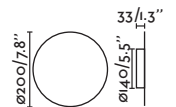

Luna

63225

● Matt White/Blanco Mate

Material	Body Plaster/Yeso
	Diff Opal PMMA/PMMA Opal
Light Source	SMD LED 5W 2700K 300lm
CRI	>80
Class	II
Voltage (V/Hz)	220V-240V/50-60Hz
IP	20
	Driver ✓

Kamen

63311

● Beige

63312

● Grey/Gris

Material	Body Concrete/Cemento
Light Source	1 G9 max. 6W
Bulb incl.	No
Recom. Bulb	17466
Class	I
IP	20