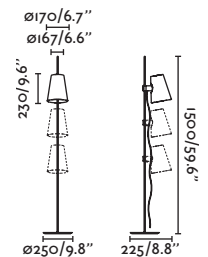

Lupe

20034-88 Matt Black/Negro Mate + Beige
29998 Shiny Chrome/Cromo Brillo + Beige

Material Body Steel/Acero
Shade Steel/Acero

Light Source 1 E27 max. 15W

Bulb incl. No

Recom. Bulb 17463

Class II

IP 20

Cable 3.5 MT
360°