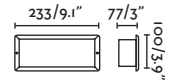

Esca

71480

71481

- ☐ Matt White/Blanco Mate
- ☒ Matt Black/Negro Mate

Material

Body Aluminium/Aluminio
Diff Opal Glass/Cristal Opal

Light Source 1 E27 max. 15W

Bulb incl. No

Recom. Bulb 17463

Class I

IP 44

Cut out 230x89

Recessed box/Caja de empotrar

71482