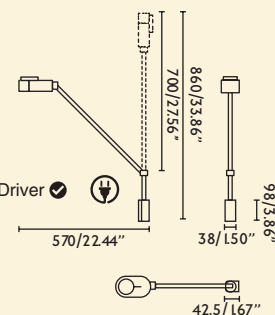

Body Aluminium/Aluminio
Diff Transparent PMMA/PMMA Transparente

Light Source SMD LED 6W 410lm
Dimmable K 2700 - 4800K
CRI >80
Class II
Voltage (V/Hz) 100V-240V/50-60Hz
IP 20
Cable 1.9 MT

180° 90°

Driver

Inviting