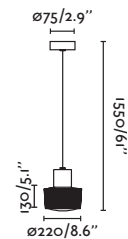

Muffin by Àlex & Manel Llusçà

74427C-04 ● Dark Grey/Gris Oscuro

Material Body Aluminium/Aluminio
Diff Opal PMMA/PMMA Opal

Light Source 1 E27 max. 15W

Bulb incl. No

Recom. Bulb 17437

Class I

IP 44

Bollard
484

Pole
522

Post
482

Wall
594