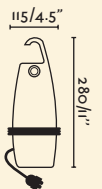

Class

II

IP

20

Cable

4.2 MT

Accessories/Accesorios

Magazine Rack/Revistero