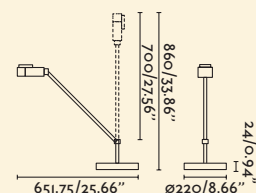

Material

Body Aluminium+Steel/Aluminio+Acero
Diff Transparent/Transparente

Light Source SMD LED 6W 410lm
Dimmable K 2700 - 4800K
CRI >80
Class II
Voltage (V/Hz) 100V-240V/50-60Hz
IP 20
Cable 1.9 MT

Wall
248