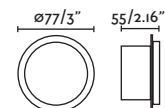

Cut out

73x60

ASYMMETRIC
ASIMÉTRICO

Driver ☒ ☒

Nase SQ

70395

● Matt White/Blanco Mate

70398

● Dark Grey/Gris Oscuro

Material

Body Aluminium/Aluminio

Diff Transparent PC/PC Transparente

Light Source

SMD LED 3W 3000K 100lm

CRI

>80

Class

II

Voltage (V/Hz)

220V-240V/50-60Hz

IP

44

Beam angle

120°

Cut out

92x87

Driver ☒ ☒