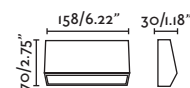

Must 158

70658

● Dark Grey/Gris Oscuro

Material

Body ABS

Diff Transparent PC/PC Transparente

Light Source

SMD LED 3W 3000K 220lm

CRI

>80

Class

II

Voltage (V/Hz)

220V-240V/50-60Hz

IP

65

IK

10

SEA SIDE SUITABLE Driver ✓