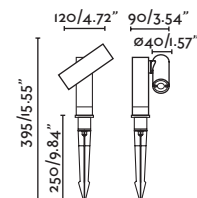

NEW

Spy 435

70788

● Dark Grey/Gris Oscuro

Material

Body Aluminium+PC/Aluminio+PC

Diff Opal Glass/Cristal Opal

Light Source

COB LED 6W 3000K 495lm

Class

I

Voltage (V/Hz)

220V-240V/50Hz

IP

65

IK

05

Beam angle

30°

Cable

2 MT

350°

Driver ✓