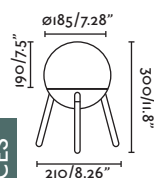

IP

20

Cable

2 MT

Suspended
172

PRICES

Eterna by Lucid Product Design
24008-13 ●● Shiny Chrome/Cromo Brillo + White/Blanco
24008-14 ●● Shiny Chrome/Cromo Brillo + Beige
24008-15 ●● Shiny Chrome/Cromo Brillo + Black/Negro