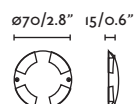

Keenan 4

70564

● Matt Nickel/Níquel Mate

Material **Body** Aluminium/Aluminio
Diff Transparent PC/PC Transparente

Light Source SMD LED 1W 6500K 80lm
CRI >80
Recom. Driver 98111020
Class III
Voltage (V/Hz) 12V DC
IP 67
IK 08

SEA SIDE SUITABLE Driver ☒