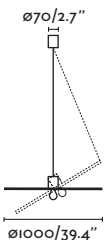

Costas 1000

68590-70

●● Matt Black/Negro Mate + Rattan/Ratán

Material	Body Steel/Acero Shade Rattan/Ratán
Light Source	1 E27 max. 15W
Bulb incl.	No
Recom. Bulb	17426
Class	II
IP	20
Cable	1.5 MT