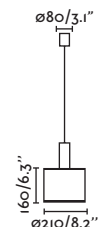

PRICES

Mambo by Faro Lab

Mambo 210

64315-47 ●● Matt Black/Negro Mate + Rattan/Ratán

Material	Body Steel/Acero Shade Rattan/Ratán
Light Source	1 E27 max. 15W
Bulb incl.	No
Recom. Bulb	17463
Class	II
IP	20
Cable	1.7 MT