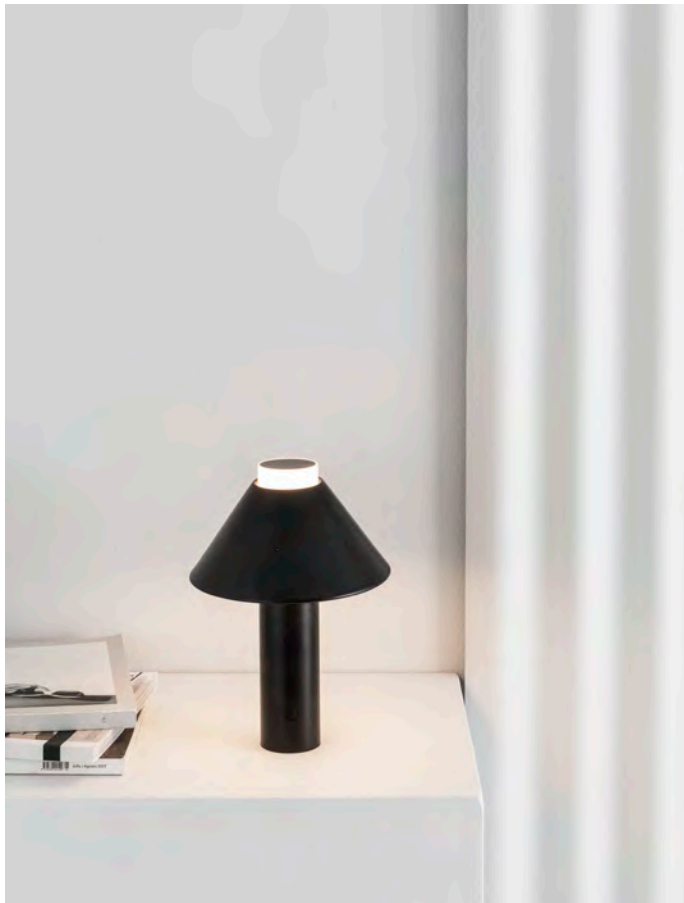

Fuji

74465

● Satin Black/Negro Satinado

Material

Body Aluminium+PC/Aluminio+PC
Diff Opal White PC/PC Blanco Opal
Shade Aluminium/Aluminio

Light Source

SMD LED 2W 2700K 90lm

Dimmable W