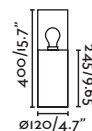

IP

65

Ceiling
577

Wall
592

Kila 700

71749

71750

71751

- Dark Grey/Gris Oscuro +Transparent/Transparente
- Dark Grey/Gris Oscuro +Smoked/Fumé
- Dark Grey/Gris Oscuro +Amber/Ámbar

Material

Body Aluminium/Aluminio

Light Source

1 E27 max. 15W

Bulb incl.

No

Recom. Bulb

17463

Class

I

IP

65