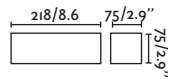

Eaco 1

63176

● Matt White/Blanco Mate

Material	Body Plaster/Yeso
Light Source	1 G9 max. 6W
Bulb incl.	No
Recom. Bulb	17466
Class	I
IP	20