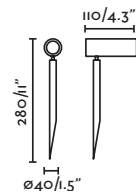

Seth 280

70227

● Matt Black/Negro Mate

Material Body Aluminium/Aluminio
Diff Transparent PMMA/PMMA Transparente

Light Source SMD LED 6W 2700K 450lm

CRI >80

Class II

Voltage (V/Hz) 100V-240V/50-60Hz

IP 44

Beam angle 40°

Cable 2 MT

Driver ●