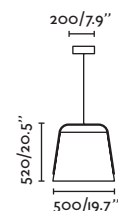

Stood 29848

●● Matt Black/Negro Mate + Cherry/Cerezo

Material	Body Steel/Acero Shade Wood/Madera
Light Source	1 E27 max. 15W
Bulb incl.	No
Recom. Bulb	17464
Class	II
IP	20
Cable	2 MT