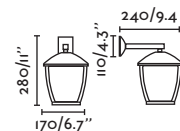

Material

Body Aluminium/Aluminio
Diff Opal PC/PC Opal

Light Source 1 E27 max. 15W

Bulb incl. No

Recom. Bulb 17463

Class I

IP 44

Post
477

Suspended
571