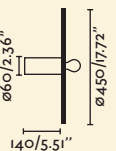

Confetti 450 H140

62174-51 White & Black/Blanco y Negro

Material Body Aluminium/Aluminio
Shade Recycled PET/PET Reciclado

Light Source 1 E27 max. 15W
Bulb incl. No
Recom. Bulb 17464E
Class II
IP 20