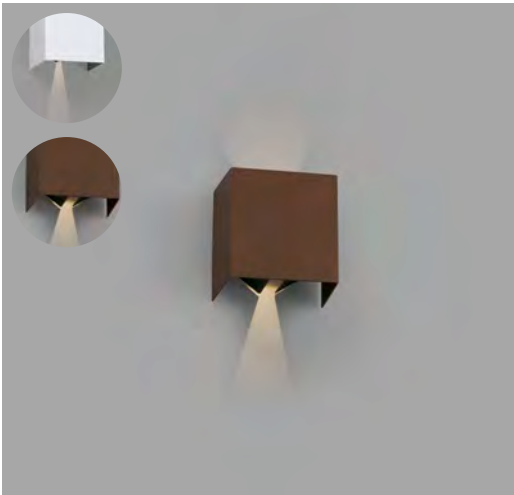

Olan

70269
70270
70637

- Matt White/Blanco Mate
- Rust Brown/Marrón Oxido
- Dark Grey/Gris Oscuro

Material

Body Aluminium/Aluminio
Diff Transparent Glass/Cristal Transparente

Light Source COB LED 6W 3000K 200lm

CRI >80

Class I

Voltage (V/Hz) 220V-240V/50-60Hz

IP 65

IK 06

Driver ✓