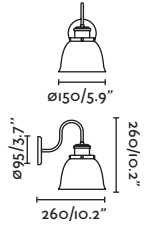

Loa

62809

●● Matt Black/Negro Mate + Matt Black/Negro Mate

Material

Body Steel/Acero

Shade Steel/Acero

Light Source

1 E27 max. 15W

Bulb incl.

No

Recom. Bulb

17463

Class

I

IP

20

Hudson

62810

● Shiny Black/Negro Brillo

Material

Body Steel/Acero

Diff Transparent Glass/Cristal Transparente

Light Source

1 E27 max. 15W

Bulb incl.

No

Recom. Bulb

17463

Class

I

IP

20

Marina

60005

● Matt Black/Negro Mate

Material

Body Steel/Acero

Diff Transparent Glass/Cristal Transparente

Light Source

1 E27 max. 15W

Bulb incl.

No

Recom. Bulb

17428

Class

II

IP

20

Suspended
205

PRICES