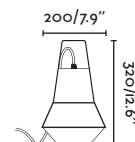

Wall accessory/Accesorio aplique

71556 ● Black/Negro

Material Body Aluminium/Aluminio