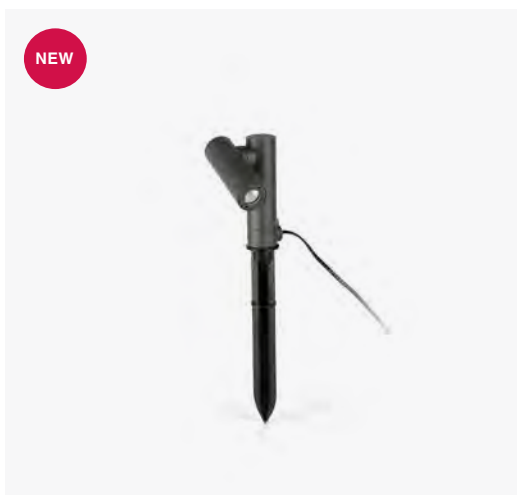

NEW

Spy 145

70787

● Dark Grey/Gris Oscuro

Material

Body Aluminium+PC/Aluminio+PC

Diff Opal Glass/Cristal Opal

Light Source

COB LED 6W 3000K 495lm

Class

I

Voltage (V/Hz)

220V-240V/50Hz

IP

65

IK

05

Beam angle

30°

Cable

2 MT

350°

Driver ✓