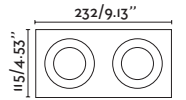

Argon R

43401

● Matt White/Blanco Mate

43411

● Matt Black/Negro Mate

Material	Body Aluminium/Aluminio
Light Source	1 GU10 max. 8W
Bulb incl.	No
Recom. Bulb	17316
Socket incl.	No
Recom. Socket	43065
IP	20
Cut out	ø100 ↖ 60°