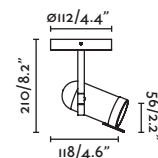

Orleans 2L by Nahrang

- 43533 ● Matt Black/Negro Mate
- 43534 ● Shiny Chrome/Cromo Brillo

Material **Body** Steel/Acero
Light Source 2 GU10 max. 8W
Bulb incl. No
Recom. Bulb 97685327
Class I
IP 20

Spot
402

Track
436