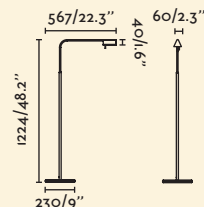

exclusive
online
collection

Adjustable
Shade

Academy table

28202 Shiny Chrome/Cromo Brillo

Material Body Aluminium+Steel/Aluminio+Acero
Diff Opal PMMA/PMMA Opal

Light Source SMD LED 4W 3000K 350lm

CRI >80

Class II

Voltage (V/Hz) 100V-240V/50-60Hz

IP 20

Cable 2 MT

Academy floor

28205 Matt White/Blanco Mate

28204 Shiny Chrome/Cromo Brillo

Material Body Aluminium+Steel/Aluminio+Acero

Diff Opal PMMA/PMMA Opal

Light Source SMD LED 6W 3000K 550lm

CRI >80

Class II

Voltage (V/Hz) 100V-240V/50-60Hz

IP 20

Cable 2 MT

PRICES