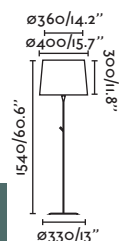

Samba floor

64312-41	●● Matt White/Blanco Mate + Beige
64312-42	●● Matt White/Blanco Mate + Yellow/Amarillo
64312-43	●● Matt White/Blanco Mate + Green/Verde
64313-41	●● Matt Black/Negro Mate + Beige
64313-42	●● Matt Black/Negro Mate + Yellow/Amarillo
64313-43	●● Matt Black/Negro Mate + Green/Verde

Material Body Steel/Acero
Shade Textile/Textil

Light Source 1 E27 max. 15W
Bulb incl. No
Recom. Bulb 17464
Class II
IP 20
Cable 1.8 MT

PRICES