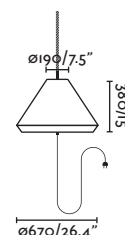

Saigon by Nahtrang

*Rope not included / Cuerda no incluida

Saigon out W100 portable

71584-08 ●● Dark Grey/Gris Oscuro + Brown/Marrón

Material Body Aluminium/Aluminio
Diff Opal PEMD/PEMD Opal
Shade Synthetic wicker/Mimbre sintético

Light Source 1 E27 max. 15W

Bulb incl. No

Recom. Bulb 17463

Class II

IP 44

Cable 3 MT

Floor
446

*Rope not included / Cuerda no incluida

Saigon out W70 portable

71584-07 ●● Dark Grey/Gris Oscuro + Brown/Marrón

Material Body Aluminium/Aluminio
Diff Opal PEMD/PEMD Opal
Shade Synthetic wicker/Mimbre sintético

Light Source 1 E27 max. 15W

Bulb incl. No

Recom. Bulb 17463

Class II

IP 44

Cable 3 MT

Floor
446

Suspended
558

Spike
532

*Rope not included / Cuerda no incluida

Saigon out T70 portable

71584-05 ●● Dark Grey/Gris Oscuro + Cream/Crema

71584-06 ●● Dark Grey/Gris Oscuro + Brown/Marrón

Material Body Aluminium/Aluminio
Diff Opal PEMD/PEMD Opal
Shade Textilene

Light Source 1 E27 max. 15W

Bulb incl. No

Recom. Bulb 17463

Class II

IP 44

Cable 3 MT

Floor
448

Suspended
558

Spike
532

PRICES