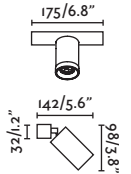

Stan 2L

43742
43743

- Matt White/Blanco Mate
- Matt Black/Negro Mate

Material Body Aluminium/Aluminio
Light Source 2 GU10 max. 8W
Bulb incl. No
Recom. Bulb 97685327
Class I
IP 20