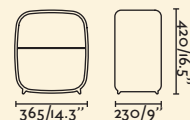

Light Source SMD LED 8W 3000K 800lm

CRI >80

Class II

Voltage (V/Hz) 100V-240V/50-60Hz

IP 20

Cable 2.8 MT

Hoshi

28387