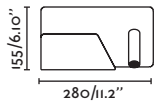

Suau tray left

1. 62124 ● Matt White/Blanco Mate
   62125 ● Grey/Gris

Material Body Aluminium+Steel/Aluminio+Acero
Light Source HIGH POWER LED 3W 3000K 140lm
CRI >80
Class I
Voltage (V/Hz) 100V-240V/50-60Hz
IP 20
Beam angle 30°