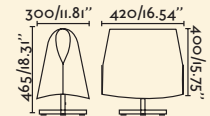

Luang floor

- 23003-59 ● Black/Negro + Beige
- 23003-60 ● Black/Negro + Camel

Material Body Steel/Acero
Shade Papyrus/Papiro

Light Source 1 E27 max. 15W

Bulb incl. No

Recom. Bulb 17463

Class II

IP 20

Cable 1.8 MT