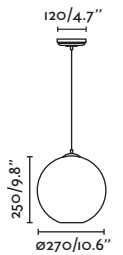

Clara

64128

- ● Matt Black/Negro Mate + Transparent/Transparente

Material **Body** Steel/Acero
Shade Glass/Cristal

Light Source 1 E27 max. 15W
Bulb incl. No
Recom. Bulb 17428
Class I
IP 20
Cable 2 MT