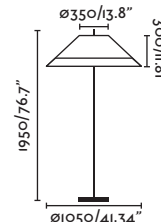

Saigon by Nahtrang

Saigon out C100

71569-10 NEW ● Dark Grey/Gris Oscuro + Beige

Material Body Aluminium+Concrete/Aluminio+Cemento

Diff Opal PEMD/PEMD Opal

Shade PP

Light Source 1 E27 max. 15W

Bulb incl. No

Recom. Bulb 17463

Class II

IP 44

Cable 2 MT

Portable
562

Saigon out 1950 C70

71569-09 NEW ● Dark Grey/Gris Oscuro + Beige

Material Body Aluminium/Aluminio

Diff Opal PEMD/PEMD Opal

Shade PP

Light Source 1 E27 max. 15W

Bulb incl. No

Recom. Bulb 17463

Class II

IP 44

Cable 2 MT

Suspended
558

Portable
562

Spike
532

Saigon out 1200 C70

71575-09 NEW ● Dark Grey/Gris Oscuro + Beige

Material Body Aluminium/Aluminio

Diff Opal PEMD/PEMD Opal

Shade PP

Light Source 1 E27 max. 15W

Bulb incl. No

Recom. Bulb 17463

Class II

IP 44

Cable 2 MT

PRICES