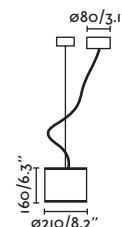

Mambo 210 displaced canopy

64314-47 ●● Matt Black/Negro Mate + Rattan/Ratán

Material	Body Steel/Acero Shade Rattan/Ratán
Light Source	1 E27 max. 15W
Bulb incl.	No
Recom. Bulb	17463
Class	II
IP	20
Cable	1.5 MT