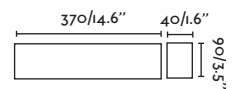

Driver

Oslo

63284

● Matt White/Blanco Mate

Material

Body Plaster/Yeso

Light Source

1 G9 max. 6W