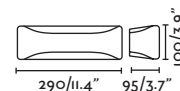

View by Estudi Ribaudí

71519 ● Dark Grey/Gris Oscuro

Material Body Aluminium/Aluminio
Diff Opal PC/PC Opal

Light Source 1 E27 max. 15W

Bulb incl. No

Recom. Bulb 17463

Class II

IP 54

SEA SIDE
SUITABLE

Dragma by Àlex & Manel Llusçà

71362L ● Dark Grey/Gris Oscuro

Material Body Aluminium/Aluminio
Diff Opal Glass/Cristal Opal

Light Source SMD LED 15W 3000K 500lm

CRI >80

Class I

Voltage (V/Hz) 100V-240V/50-60Hz

IP 65

Driver ✓