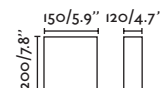

NEW

Otton RCT vertical

66400-97 ●● Matt White/Blanco Mate + Linen/Lino

Material Shade Linen/Lino

66400-98 ●● Matt White/Blanco Mate + Jute/Yute

Material Shade Jute/Yute

Body Steel/Acero

Light Source 1 E27 max. 15W

Bulb incl. No

Recom. Bulb 17463

Class I

IP 20

NEW

Otton R vertical

66400-101 ●● Matt White/Blanco Mate + Linen/Lino

Material Shade Linen/Lino

66400-102 ●● Matt White/Blanco Mate + Jute/Yute

Material Shade Jute/Yute

Body Steel/Acero

Light Source 1 E27 max. 15W

Bulb incl. No

Recom. Bulb 17463

Class I

IP 20

NEW

Otton SQ 200

66400-105 ●● Matt White/Blanco Mate + Linen/Lino

Material Shade Linen/Lino

66400-106 ●● Matt White/Blanco Mate + Jute/Yute

Material Shade Jute/Yute

Body Steel/Acero

Light Source 1 E27 max. 15W

Bulb incl. No

Recom. Bulb 17463

Class I

IP 20