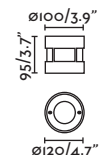

Suria 120

70588 24°

70592N 60°

- Satin Stainless/Inoxidable Satinado
- Satin Stainless/Inoxidable Satinado

Material **Body** Stainless steel 316L+Aluminium/Acero inoxidable 316L+Aluminio
Diff Transparent Glass/Cristal Transparente

Light Source COB LED 3W 3000K 175lm

CRI >80

Class I

Voltage (V/Hz) 100V-240V/50-60Hz

IP 67

IK 08

Cut out ø100

SEA SIDE SUITABLE Driver ☒ ☒