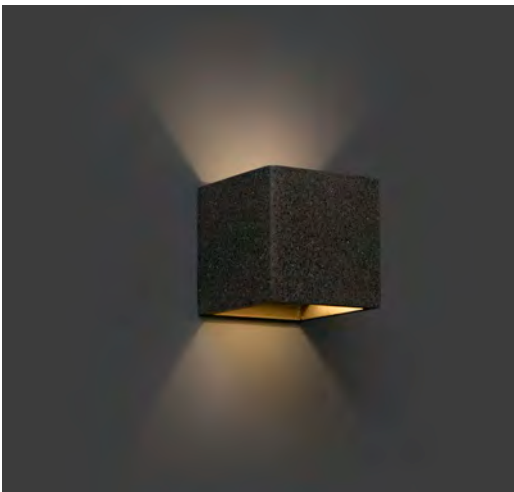

Kamen

63311

● Beige

63312

● Grey/Gris

Material	Body Concrete/Cemento
Light Source	1 G9 max. 6W
Bulb incl.	No
Recom. Bulb	17466
Class	I
IP	20

PRICES