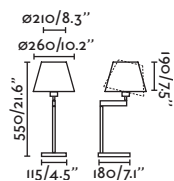

Artis table

68488 Bronze/Bronce + White/Blanco

Material Body Steel/Acero
Shade Textile/Textil

Light Source 1 E27 max. 15W

Bulb incl. No

Recom. Bulb 17463

Class II

IP 20

Cable 2.4 MT