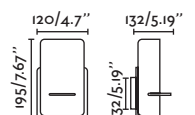

20

PRICES

Well

64030

● Matt White/Blanco Mate

Material

Body Aluminium+PP/Aluminio+PP

Diff Opal PMMA/PMMA Opal