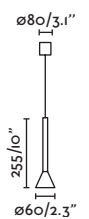

Danka

64223 Satin Gold/Oro Satinado + Matt Black/Negro Mate

Material Body Steel+Aluminium/Acero+Aluminio
Diff Transparent PMMA/PMMA Transparente

Light Source COB LED 6W 3000K 530lm

CRI >80

Class II

Voltage (V/Hz) 100V-240V/50-60Hz

IP 20

Beam angle 60°

Cable 3 MT

Driver