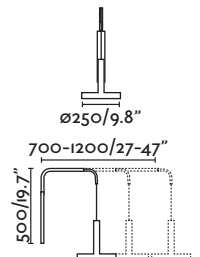

Whizz extensible

- 20167 ●● Black/Negro + Satin Gold/Oro Satinado
- 20168 ●● Satin Gold/Oro Satinado + Black/Negro

Material   **Body** Steel/Acero
                      Shade Steel/Acero

Light Source   1 E27 max. 15W

Bulb incl.   No

Recom. Bulb   17496

Class   II

IP   20

Cable   2 MT
                      180°

Whizz

- 20165-95 ●● Black/Negro + Satin Gold/Oro Satinado
- 20165-96 ●● Satin Gold/Oro Satinado + Black/Negro

Material   **Body** Steel/Acero
                      Shade Steel/Acero

Light Source   1 E27 max. 15W

Bulb incl.   No

Recom. Bulb   17496

Class   II

IP   20

Cable   3.4 MT