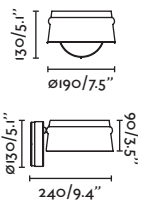

Loop

29395

29565

- ● Matt Black/Negro Mate + Ash tree/Fresno
- ● Matt Black/Negro Mate + Cherry/Cerezo

Material

Body Steel/Acero

Shade Wood/Madera

Light Source

SMD LED 6W 2700K 500lm

CRI

>80

Class

II

Voltage (V/Hz)

100V-240V/50-60Hz

IP

20

Loop Articulated

29396

29566

- ● Matt Black/Negro Mate + Ash tree/Fresno
- ● Matt Black/Negro Mate + Cherry/Cerezo

Material

Body Steel/Acero

Shade Wood/Madera

Light Source

SMD LED 6W 2700K 500lm

CRI

>80

Class

II

Voltage (V/Hz)

100V-240V/50-60Hz

IP

20

Suspended Table&Floor

164

98