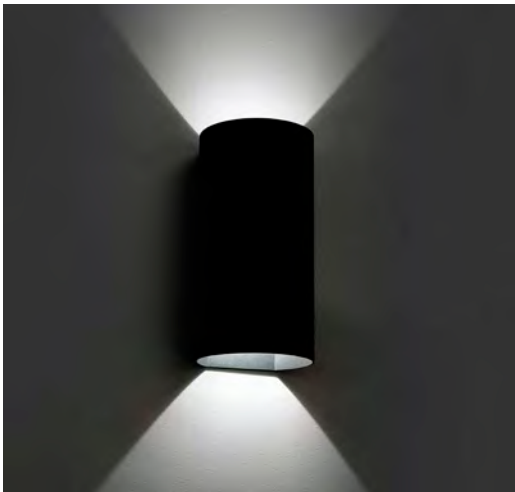

110°

Driver ✓

Bruc

70828

● Dark Grey/Gris Oscuro

Material

Body Aluminium/Aluminio

Diff Opal Glass/Cristal Opal