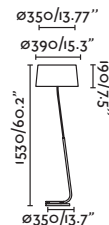

Hotel table

1. 29942 Matt White/Blanco Mate + White/Blanco
   29947 Matt Black/Negro Mate + Black/Negro

Material	Body Steel/Acero Diff White/Blanco Shade Textile/Textil
Light Source	1 E27 max. 15W
Bulb incl.	No
Recom. Bulb	17463
Class	II
IP	20
Cable	1.9 MT 350° 35°

Hotel floor

1. 29948 Matt Black/Negro Mate + Black/Negro

Material	Body Steel/Acero Diff Black/Negro Shade Textile/Textil
Light Source	1 E27 max. 15W
Bulb incl.	No
Recom. Bulb	17464
Class	II
IP	20
Cable	1.9 MT