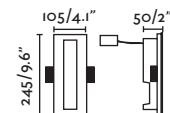

*Drivers info pag. 818-819

Plas oval

63281

● Matt White/Blanco Mate

Material Body Plaster/Yeso
Light Source HIGH POWER LED 1W 3000K 112lm
CRI >80
Recom. Driver 98310103
Class III
Voltage (V/Hz) /50-60Hz
IP 20
Cut out 175x110
Driver ☒