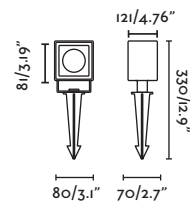

Beam angle

50°

Driver ☒