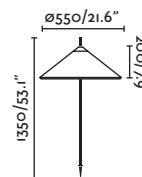

Saigon out 1350 R55

71575P-01 ● Dark Grey/Gris Oscuro + White/Blanco

Material Body Aluminium/Aluminio

Shade PEMD

Light Source 1 E27 max. 15W

Bulb incl. No

Recom. Bulb 17463

Class II

IP 44

Cable 2 MT