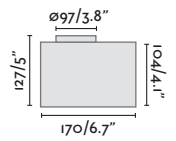

Recessed box/Caja de empotrar

71703