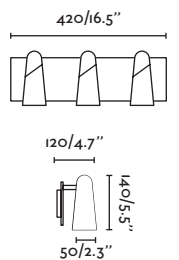

Lao

29039
29040

- ●● Matt Black/Negro Mate + Shiny Black/Negro Brillo
- ●● Matt White/Blanco Mate + Shiny White/Blanco Brillo

Material

Body Aluminium+ABS/Aluminio+ABS

Diff Opal PMMA/PMMA Opal

Light Source

SMD LED 4W 3000K 400lm

CRI

>80

Class

I

Voltage (V/Hz)

220V-240V/50-60Hz

IP

20

Lao 2L

29042

- ●● Matt White/Blanco Mate + Shiny White/Blanco Brillo

Material

Body Aluminium+ABS/Aluminio+ABS

Diff Opal PMMA/PMMA Opal

Light Source

SMD LED 9W 3000K 400lm

CRI

>80

Class

I

Voltage (V/Hz)

220V-240V/50-60Hz

IP

20

Lao 3L

29043
29044

- ●● Matt Black/Negro Mate + Shiny Black/Negro Brillo
- ●● Matt White/Blanco Mate + Shiny White/Blanco Brillo

Material

Body Aluminium+ABS/Aluminio+ABS

Diff Opal PMMA/PMMA Opal

Light Source

SMD LED 13W 3000K 400lm

CRI

>80

Class

I

Voltage (V/Hz)

220V-240V/50-60Hz

IP

20