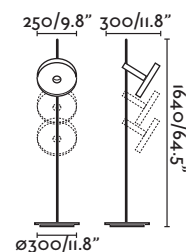

Cable

3.4 MT