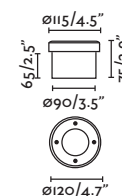

Cut out

ø90

SEA SIDE SUITABLE