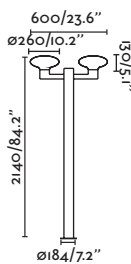

Blubs 2L by Estudi Ribaudí

74435F2-03 ● Dark Grey/Gris Oscuro

Material Body Aluminium/Aluminio
Diff Opal PMMA/PMMA Opal

Light Source 2 E27 max. 15W

Bulb incl. No

Recom. Bulb 17437

Class I

IP 44

Bollard
484

Post
482

Suspended
570

Wall
594