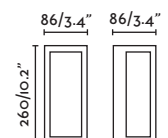

Nala

70773

● Dark Grey/Gris Oscuro

Material

Body Aluminium/Aluminio

Diff Transparent Glass/Cristal Transparente

Light Source

1 E27 max. 15W

Bulb incl.

No

Recom. Bulb

17463

Class

I

IP

54

Tamashi

71303

● Dark Grey/Gris Oscuro

Material

Body Aluminium/Aluminio

Diff Transparent Glass/Cristal Transparente

Light Source

1 E27 max. 15W

Bulb incl.

No

Recom. Bulb

17428

Class

I

IP

65

Pomo

71306

● Dark Grey/Gris Oscuro

Material

Body Aluminium/Aluminio

Diff Transparent Glass/Cristal Transparente

Light Source

2 E27 max. 15W

Bulb incl.

No

Recom. Bulb

17426

Class

I

IP

65

IK

06

Pivot

71304

● Matt White/Blanco Mate

71305

● Dark Grey/Gris Oscuro

Material

Body Aluminium/Aluminio

Diff Opal Glass/Cristal Opal

Light Source

SMD LED 10W 3000K 500lm

CRI

>80

Class

I

Voltage (V/Hz) 100V-240V/50-60Hz

IP

65

IK

06

Driver ☒