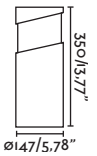

Block 350 by Àlex & Manel Llusçà

74141 ● Grey Cement/Cemento Gris

Material Body Concrete/Cemento
Diff Opal Glass/Cristal Opal

Light Source 1 E27 max. 15W

Bulb incl. No

Recom. Bulb 17463

Class I

IP 65

IK 05

SEA SIDE SUITABLE

Block 700 by Àlex & Manel Llusçà

74142 ● Grey Cement/Cemento Gris

Material Body Concrete/Cemento
Diff Opal Glass/Cristal Opal

Light Source 1 E27 max. 15W

Bulb incl. No

Recom. Bulb 17462

Class I

IP 65

IK 06

SEA SIDE SUITABLE