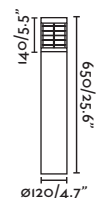

Muga 295

75603

● Dark Grey/Gris Oscuro

Material Body Aluminium/Aluminio
Diff Opal PC/PC Opal

Light Source SMD LED 11W 3000K 810lm

CRI >80

Class I

Voltage (V/Hz) 100V-240V/50-60Hz

IP 55

Driver ✓

Muga 500

75604

● Dark Grey/Gris Oscuro

Material Body Aluminium/Aluminio
Diff Opal PC/PC Opal

Light Source SMD LED 11W 3000K 810lm

CRI >80

Class I

Voltage (V/Hz) 100V-240V/50-60Hz

IP 55

Driver ✓

Giza 265

70767

● Dark Grey/Gris Oscuro

Material Body Aluminium/Aluminio
Diff Opal PC/PC Opal

Light Source COB LED 15W 3000K 500lm

CRI >80

Class I

Voltage (V/Hz) 100V-240V/50-60Hz

IP 54

IK 05

Driver ✓

Giza 650

70768

● Dark Grey/Gris Oscuro

Material Body Aluminium/Aluminio
Diff Opal PC/PC Opal

Light Source COB LED 15W 3000K 500lm

CRI >80

Class I

Voltage (V/Hz) 100V-240V/50-60Hz

IP 54

IK 05

Driver ✓