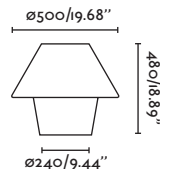

44

Cable

3 MT

Large structure / Estructura grande

74424

● Black/Negro

Material

Body Steel/Acero