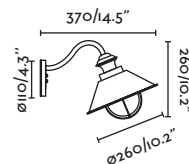

Nautica 310

71110 ● Rust Brown/Marrón Oxido

Material Body Steel/Acero
Diff Transparent Glass/Cristal Transparente

Light Source 1 E27 max. 15W

Bulb incl. No

Recom. Bulb 17463

Class I

IP 33