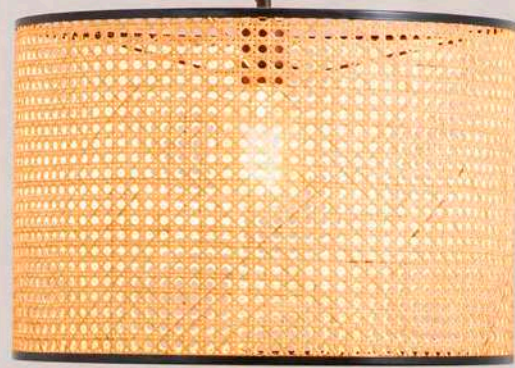

indoor

Suspension / Suspensión

Mambo suspended Ref. 64314-48
designed by Faro Lab