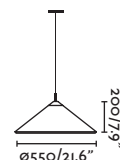

Saigon out R55

71579-02 ● Dark Grey/Gris Oscuro + White/Blanco

Material Body Aluminium/Aluminio
Shade PEMD

Light Source 1 E27 max. 15W

Bulb incl. No

Recom. Bulb 17463

Class II

IP 44

Cable 3 MT