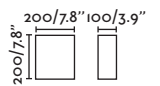

Cotton RCT Horizontal 2L

- 66413 Matt White/Blanco Mate + Beige
- 66414 Matt White/Blanco Mate + Black/Negro

Material Body Steel/Acero
Shade Textile/Textil
Light Source 2 E27 max. 15W
Bulb incl. No
Recom. Bulb 17463
Class I
IP 20