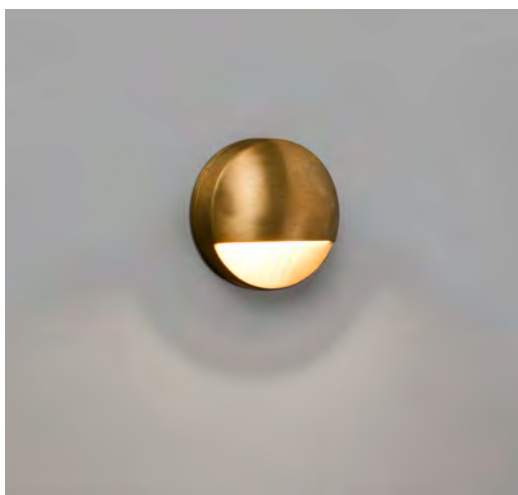

Drak

72330

- Brass/Latón

Material

Body Aluminium/Aluminio

Diff Transparent PMMA/PMMA Transparente

Light Source

SMD LED 4,5W 3000K 160lm

CRI

>80

Class

I

Voltage (V/Hz)

100V-240V/50-60Hz

IP

44

IK

08

SEA SIDE SUITABLE Driver ☒