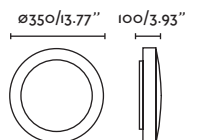

indoor

Ceiling / Techo

Kao

63399

Shiny Chrome/Cromo Brillo

Material

Body Aluminium/Aluminio

Diff Opal PMMA/PMMA Opal

Light Source

SMD LED 35W 3000K 2800lm

CRI

>80

Class

II

Voltage (V/Hz)

100V-240V/50-60Hz

IP

44

Driver

Zon

63291

Matt White/Blanco Mate

Material

Body Steel/Acero

Diff Opal PMMA/PMMA Opal

Light Source

SMD LED 18W 3000K 2000lm

CRI

85

Class

II

Voltage (V/Hz)

220V-240V/50Hz

IP

54

TRIAC C DIM Driver

Logos 270

62965

Matt White/Blanco Mate

62980

Satin Nickel/Níquel Satinado

Material

Body Aluminium/Aluminio

Diff Opal PC/PC Opal

Light Source

1 E27 max. 15W

Bulb incl.

No

Recom. Bulb

17437

Class

II

IP

44

Logos 350 2L

62966

Matt White/Blanco Mate

62981

Satin Nickel/Níquel Satinado

Material

Body Aluminium/Aluminio

Diff Opal PC/PC Opal

Light Source

2 E27 max. 15W

Bulb incl.

No

Recom. Bulb

17437

Class

II

IP

44