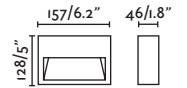

Driver ✓

Grada 250

70908

● Dark Grey/Gris Oscuro

70909

● Rust Brown/Marrón Oxido

Material

Body Aluminium/Aluminio