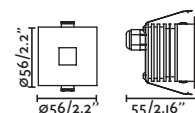

Signal

02100101

● Satin Nickel/Níquel Satinado

Material Body Aluminium/Aluminio
Diff Transparent Glass/Cristal Transparente
Light Source COB LED 3W 3000K 102lm
CRI >80
Recom. Driver 98310103
Class III
IP 65
Beam angle 36°
Cut out $\varnothing 49$

Driver ☒

Recessed box/Caja de empotrar
02100101C ● Black/Negro