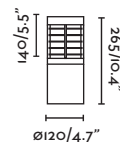

Giza 650

70768

● Dark Grey/Gris Oscuro

Material Body Aluminium/Aluminio
Diff Opal PC/PC Opal

Light Source COB LED 15W 3000K 500lm

CRI >80

Class I

Voltage (V/Hz) 100V-240V/50-60Hz

IP 54

IK 05

Driver ✓