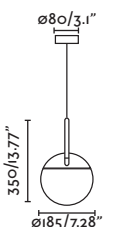

Mine Glass

28375

28376

- Matt White/Blanco Mate
- Dark Grey/Gris Oscuro

Material

Diff Opal Glass/Cristal Opal

Mine PC

28209

28210

- Matt White/Blanco Mate
- Dark Grey/Gris Oscuro

Material

Body Aluminium/Aluminio

Diff Opal PC/PC Opal

Light Source 1 E27 max. 15W

Bulb incl. No

Recom. Bulb 17463

Class II

IP 20

Cable 4 MT