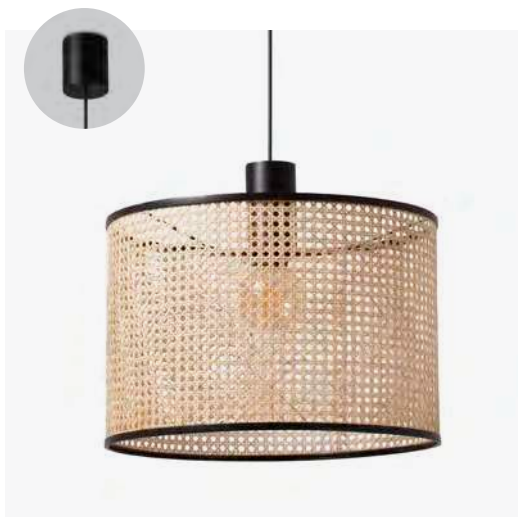

Mambo 450

64315-49 ●● Matt Black/Negro Mate + Rattan/Ratán

Material	Body Steel/Acero Shade Rattan/Ratán
Light Source	1 E27 max. 15W
Bulb incl.	No
Recom. Bulb	17463
Class	II
IP	20
Cable	1.7 MT

Table&Floor
110

Wall
294