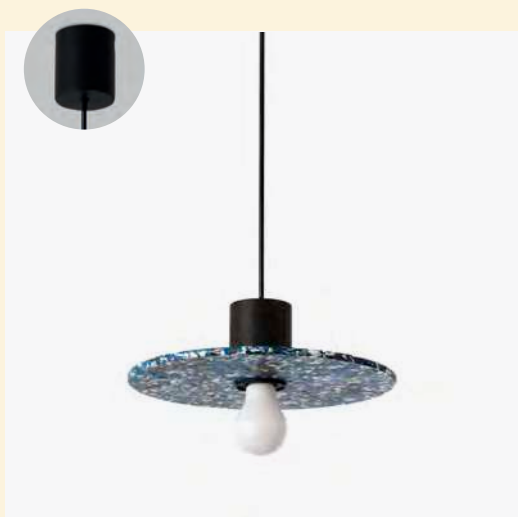

Confetti 300

68600-50 White & Black/Blanco y Negro
68600-52 Multicolored shavings/Virutas multicolor

Material **Body** Aluminium/Aluminio
Shade Recycled PET/PET Reciclado

Light Source 1 E27 max. 15W
Bulb incl. No
Recom. Bulb 17463
Class II
IP 20
Cable 1.5 MT