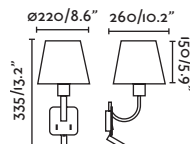

Essential

29341

● ● Satin Nickel/Níquel Satinado + White/Blanco

Material	Body Steel/Acero
	Shade Textile/Textil
Light Source	1 E27 max. 15W
Bulb incl.	No
Recom. Bulb	17463
Reader	3W, 2700K, 200lm
Driver incl.	Yes
Class	I
Voltage (V/Hz)	100V-240V/50-60Hz
IP	20