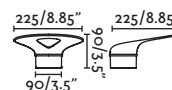

Future by Estudi Ribaudí

1. 71516 ● Matt White/Blanco Mate
   71517 ● Dark Grey/Gris Oscuro

Material Body PC
Diff Opal PC/PC Opal

Light Source 1 E27 max. 15W

Bulb incl. No

Recom. Bulb 17437

Class II

IP 44

SEA SIDE
SUITABLE