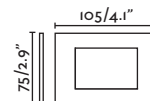

Spark

70162

● Dark Grey/Gris Oscuro

70163

● Matt White/Blanco Mate

Material

Body Aluminium/Aluminio

Diff Opal PC/PC Opal

Light Source

SMD LED 5W 3000K 230lm

CRI

>80

Class

I

Voltage (V/Hz)

100V-240V/50-60Hz

IP

65

IK

10

Cut out

95x65

Driver

Racing

70403

● Dark Grey/Gris Oscuro

Material

Body Aluminium/Aluminio

Diff Transparent PC/PC Transparente

Light Source

SMD LED 1W 4000K 30lm

CRI

>80

Class

II

Voltage (V/Hz)

220V-240V/50-60Hz

IP

44

IK

08

Beam angle

45°

Cut out

ø76

ASYMMETRIC ASIMETRICO Driver

Carter

70402

● Dark Grey/Gris Oscuro

Material

Body Aluminium/Aluminio

Diff Transparent PC/PC Transparente

Light Source

SMD LED 1W 4000K 30lm

CRI

>80

Class

II

Voltage (V/Hz)

220V-240V/50-60Hz

IP

44

IK

08

Beam angle

45°

Cut out

ø76

ASYMMETRIC ASIMETRICO Driver