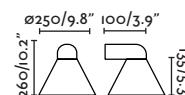

Mask by Lucid Product Design

71279 ● Dark Grey/Gris Oscuro

Material Body Aluminium/Aluminio
Diff Opal Glass/Cristal Opal

Light Source SMD LED 15W 3000K 550lm

CRI >80

Class I

Voltage (V/Hz) 100V-240V/50-60Hz

IP 65

IK 06

SEA SIDE SUITABLE Driver ✓

Pals by Faro Lab

70290 ● Matt White/Blanco Mate

70291 ● Dark Grey/Gris Oscuro

Material Body Aluminium/Aluminio
Diff Opal Glass/Cristal Opal

Light Source 1 E27 max. 15W

Bulb incl. No

Recom. Bulb 17463

Class I

IP 65

IK 06

Twist by Estudi Ribaudí

71285 ● Dark Grey/Gris Oscuro

Material Body Aluminium/Aluminio
Diff Opal PC/PC Opal

Light Source SMD LED 10W 3000K 500lm

CRI >80

Class I

Voltage (V/Hz) 100V-240V/50-60Hz

IP 65

Driver ✓

Beacon
468

PRICES