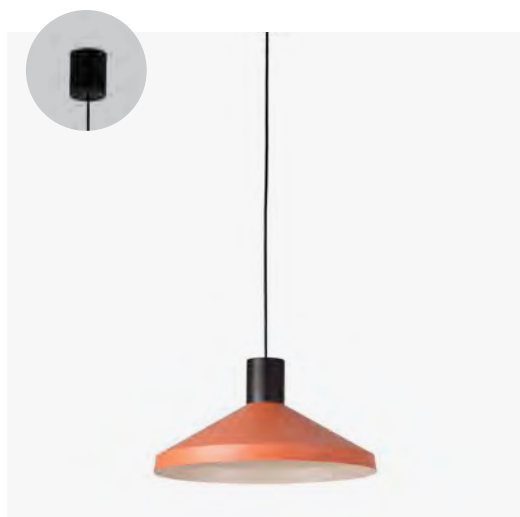

Kombo 400

- 68595-1L   ● Grey/Gris
- 68596-1L   ● Beige/Beige
- 68597-1L   ● Terracotta/Terracota

Material   **Body** Steel/Acero
Light Source   1 E27 max. 15W
Bulb incl.   No
Recom. Bulb   17463
Class   II
IP   20
Cable   1.5 MT