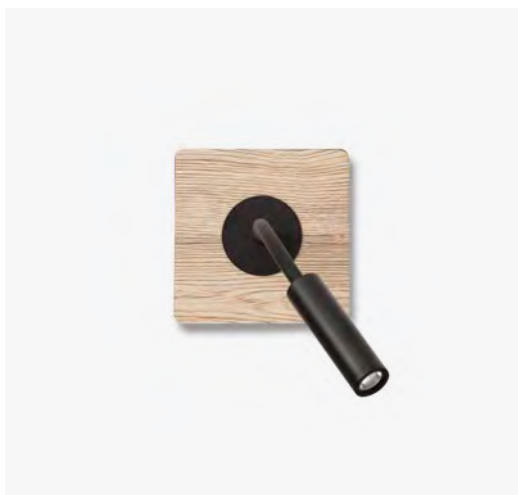

Mood SQ

20060

● Oak/Roble + Black/Negro

Material Body Steel+Wood/Acero+Madera
Light Source SMD LED 2W 3000K 105lm
CRI >80
Class II
Voltage (V/Hz) 220V-240V/50-60Hz
IP 20
Beam angle 45°

⏻ Driver ✓