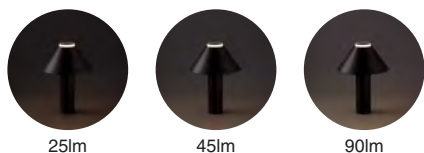

44

IK

04

Battery incl.

Yes
 6h Charge Max. 10h Worktime

USB

USB-C

25lm