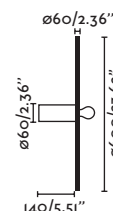

Costas 600 H140

62174-69 ●● Matt Black/Negro Mate + Rattan/Ratán

Material Body Aluminium/Aluminio
Shade Rattan/Ratán

Light Source 1 E27 max. 15W

Bulb incl. No

Recom. Bulb 17072E

Class II

IP 20