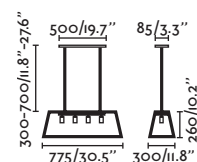

Rose 4L
65081 ● Matt Black/Negro Mate

Material Body Steel/Acero
Diff Transparent Glass/Cristal Transparente

Light Source 4 E27 max. 15W

Bulb incl. No

Recom. Bulb 17429

Class I

IP 20