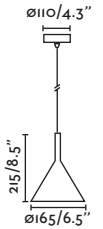

Pam 165

64159 Matt White/Blanco Mate
64160 Black/Negro + Matt Gold/Oro Mate

Material Body Steel/Acero
Diff Opal PMMA/PMMA Opal

Light Source SMD LED 11W 3000K 900lm

CRI >80

Class II

Voltage (V/Hz) 100V-240V/50-60Hz

IP 20

Beam angle 120°

Cable 1.5 MT

Driver