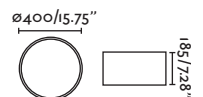

Material

Body Steel/Acero
Diff White Textile/Textil Blanco
Shade Textile/Textil

Light Source 2 E27 max. 15W

Bulb incl. No

Recom. Bulb 17463

Class I

IP 20