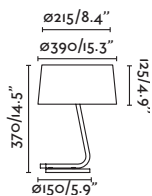

Hotel table

1. 29942 Matt White/Blanco Mate + White/Blanco
   29947 Matt Black/Negro Mate + Black/Negro

Material	Body Steel/Acero Diff White/Blanco Shade Textile/Textil
Light Source	1 E27 max. 15W
Bulb incl.	No
Recom. Bulb	17463
Class	II
IP	20
Cable	1.9 MT 350° 35°

Hotel floor

1. 29948 Matt Black/Negro Mate + Black/Negro

Material	Body Steel/Acero Diff Black/Negro Shade Textile/Textil
Light Source	1 E27 max. 15W
Bulb incl.	No
Recom. Bulb	17464
Class	II
IP	20
Cable	1.9 MT