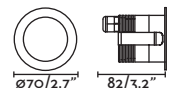

Clear

02100301

- Matt White/Blanco Mate

Material Body Aluminium/Aluminio
Diff Transparent Glass/Cristal Transparente

Light Source COB LED 7W 3000K 403lm

CRI >80

Recom. Driver 98310620

Class III

IP 65

Beam angle 36°

Cut out 60