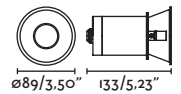

Fresh IP65 Trimlees

02400101 ● Matt White/Blanco Mate
02400102 ● Matt Black/Negro Mate

Material Body Aluminium/Aluminio
Light Source 1 GU10 max. 8W
Bulb incl. No
Recom. Bulb 17316
Class I
IP 65
Cut out ø83