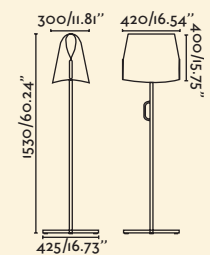

Luang floor

- 23003-59 ● Black/Negro + Beige
- 23003-60 ● Black/Negro + Camel

Material Body Steel/Acero
Shade Papyrus/Papiro

Light Source 1 E27 max. 15W

Bulb incl. No

Recom. Bulb 17463

Class II

IP 20

Cable 1.8 MT