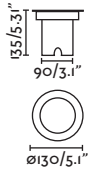

Cut out

ø90

SEA SIDE SUITABLE 20° Driver