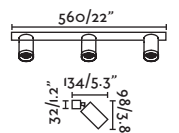

Stan

43740
43741

- Matt White/Blanco Mate
- Matt Black/Negro Mate

Material Body Aluminium/Aluminio
Light Source 1 GU10 max. 8W
Bulb incl. No
Recom. Bulb 97685327
Class I
IP 20

Stan 2L

43742
43743

- Matt White/Blanco Mate
- Matt Black/Negro Mate

Material Body Aluminium/Aluminio
Light Source 2 GU10 max. 8W
Bulb incl. No
Recom. Bulb 97685327
Class I
IP 20

Stan 3L

43744
43745

- Matt White/Blanco Mate
- Matt Black/Negro Mate

Material Body Aluminium/Aluminio
Light Source 3 GU10 max. 8W
Bulb incl. No
Recom. Bulb 97685327
Class I
IP 20

PRICES