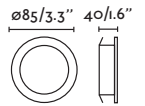

Nais Orientable

1. 02111001 ● White/Blanco
   02111002 ● Black/Negro

Material **Body** Aluminium+Steel/Aluminio+Acero
Diff Transparent PMMA/PMMA Transparente

Light Source COB LED 7W 2700K 625lm

CRI >=90

Recom. Driver 98310620

Class III

IP 23

Beam angle 36°

Cut out ø76

15° Driver

*Drivers info pag. 818-819

Nais

1. 02121001 ● White/Blanco
   02121002 ● Black/Negro

Material **Body** Aluminium+Steel/Aluminio+Acero
Diff Transparent PMMA/PMMA Transparente

Light Source COB LED 7W 2700K 625lm

CRI >=90

Class III

IP 23

Beam angle 36°

Cut out ø60

Driver

*Drivers info pag. 818-819

Koi

1. 42921 ● Matt White/Blanco Mate

Material **Body** PC
Diff Opal PC/PC Opal

Light Source SMD LED 6W 3000K 400lm

CRI >80

Class II

Voltage (V/Hz) 100V-240V/50-60Hz

IP 20

Cut out ø72

15° Driver