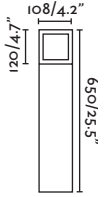

Onze

70761

● Dark Grey/Gris Oscuro

Material Body Aluminium/Aluminio
Diff Opal PC/PC Opal

Light Source 1 E27 max. 15W

Bulb incl. No

Recom. Bulb 17437

Class I

IP 54