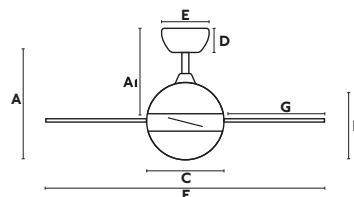

A	A1
549/21.61"	447/17.6"
B	C
295/11.61"	
D	E
80/3.1"	165/6.5"
F	G
ø914/36"	328/12.91"

*Order your Smart Fan with the reference of the fan finished in WP and add the reference 34150-25 of the gear. The price of the gear is with PRO35 discount.
Solicita tu Smart Fan con la referencia del ventilador acabado en WP y añade la referencia 34150-25 del receptor. El precio del receptor es con el descuento PRO35.