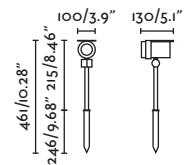

Foc 210 spike

70158

● Dark Grey/Gris Oscuro

Material Body Aluminium/Aluminio
Diff Transparent Glass/Cristal Transparente

Light Source COB LED 16W 3000K 800lm

CRI >80

Class I

Voltage (V/Hz) 220V-240V/50Hz

IP 65

Beam angle 36°

Cable 0.5 MT

Driver ●