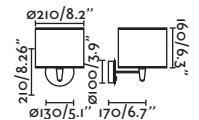

Suspended Table&Floor
221

110

Mambo reader

64309-47

●● Matt Black/Negro Mate + Rattan/Ratán

Material	Body Steel/Acero
	Shade Rattan/Ratán
Light Source	1 E27 max. 15W
Bulb incl.	No
Recom. Bulb	17463
Reader	3W, 3000K, 280lm
Class	I
Voltage (V/Hz)	100V-240V/50-60Hz
IP	20