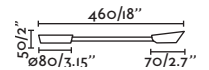

Leser

41026

- Matt Nickel/Níquel Mate + Matt Black/Negro Mate

Material

Body Aluminium+Steel+Silicone/Aluminio+Acero+Silicona

Light Source

COB LED 5W 3000K 300lm

CRI

>80

Class

II

Voltage (V/Hz)

100V-240V/50-60Hz

IP

20

Beam angle

36°