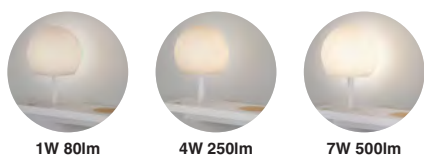

Mood wall lamp Ref. 20061
designed by Nahrang

1W 80lm

4W 250lm

7W 500lm