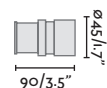

Kane 1

70660 3000K

● Satin Stainless/Inoxidable Satinado

70660W NEW 2700K

● Satin Stainless/Inoxidable Satinado

Material **Body** Stainless steel 316L/Acero inoxidable 316L

Diff Opal Glass/Cristal Opal

Light Source COB LED 3W 3000K 120lm

CRI >80

Recom. Driver 98324006

Class III

Voltage (V/Hz) 24V DC/50-60Hz

IP 67

IK 08

Beam angle 120°

Cut out ø40