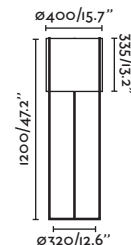

Drum floor

- 24023-33 Matt Black/Negro Mate + Beige
- 24023-34 Matt Black/Negro Mate + Grey/Gris

Material Body Steel/Acero
Diff Opal PC/PC Opal
Shade Textile/Textil

Light Source 1 E27 max. 15W

Bulb incl. No

Recom. Bulb 17464

Class II

IP 20

Cable 2.1 MT