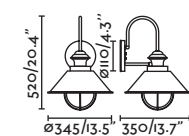

Estoril 260

71140

● Rust Brown/Marrón Oxido

Material Body Steel/Acero
Diff Transparent Glass/Cristal Transparente

Light Source 1 E27 max. 15W

Bulb incl. No

Recom. Bulb 17462

Class I