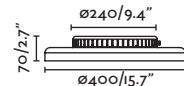

Tender

- 20094 ●● Matt Black/Negro Mate + Oak/Roble
- 20095 ●● Matt White/Blanco Mate + Oak/Roble

Material Body Steel+Wood/Acero+Madera
Diff Opal PC/PC Opal

Light Source SMD LED 24W 3000K 1369lm

CRI >80

Class II