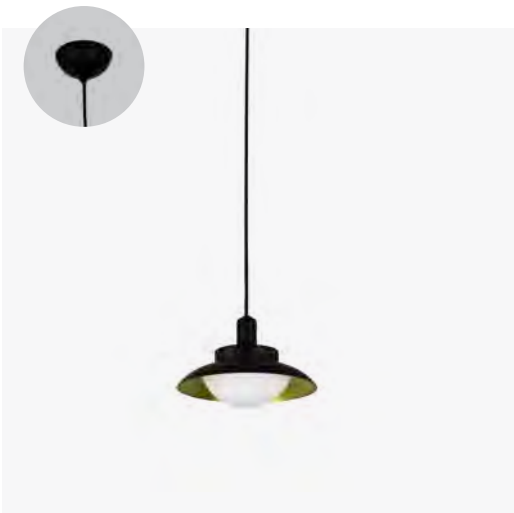

Driver ✓

Side by Àlex & Manel Llusçà

Side 200

62138

62139

Material

Body Steel/Acero

Diff Opal Glass/Cristal Opal