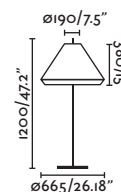

Saigon out 1200 C70

71575-09 NEW ● Dark Grey/Gris Oscuro + Beige

Material Body Aluminium/Aluminio

Diff Opal PEMD/PEMD Opal

Shade PP

Light Source 1 E27 max. 15W

Bulb incl. No

Recom. Bulb 17463

Class II

IP 44

Cable 2 MT