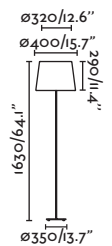

Sweet floor

29958 ●● Matt White/Blanco Mate + White/Blanco

Material Body Steel/Acero
Diff White Textile/Textil Blanco
Shade Textile/Textil

Light Source 1 E27 max. 15W

Bulb incl. No

Recom. Bulb 17464

Class II

IP 20

Cable 1.7 MT

Wall
320