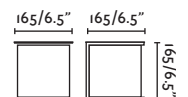

Hikari

71274

● Dark Grey/Gris Oscuro

Material

Body Aluminium/Aluminio

Diff Opal PC/PC Opal

Light Source

SMD LED 10W 3000K 400lm

CRI

>80

Class

I

Voltage (V/Hz)

100V-240V/50-60Hz

IP

65

IK

10

Driver ✓

Kubick

70689

● Dark Grey/Gris Oscuro

70715

● Grey/Gris

Material

Body Aluminium/Aluminio

Diff Opal PC/PC Opal

Light Source

1 E27 max. 15W

Bulb incl.

No

Recom. Bulb

17463

Class

I

IP

44

Lur

70827

● Dark Grey/Gris Oscuro

Material

Body Aluminium/Aluminio

Diff Opal PMMA/PMMA Opal

Light Source

SMD LED 12W 3000K 950lm

CRI

>80

Class

I

Voltage (V/Hz)

100V-240V/50-60Hz

IP

54

Driver ✓