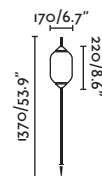

Saigon out 730 R17

71576P-03 ● Dark Grey/Gris Oscuro + White/Blanco

Material Body Aluminium/Aluminio

Shade PEMD

Light Source 1 E27 max. 15W

Bulb incl. No

Recom. Bulb 17463

Class II

IP 44

Cable 2 MT

Saigon out 1370 R17

71575P-03 ● Dark Grey/Gris Oscuro + White/Blanco

Material Body Aluminium/Aluminio

Shade PEMD

Light Source 1 E27 max. 15W

Bulb incl. No

Recom. Bulb 17463

Class II

IP 44

Cable 2 MT