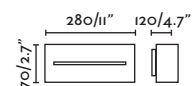

West 1

70888

● Dark Grey/Gris Oscuro

Material Body Aluminium/Aluminio
Diff Opal Glass/Cristal Opal

Light Source 1 E27 max. 15W

Bulb incl. No

Recom. Bulb 17437

Class I

IP 54