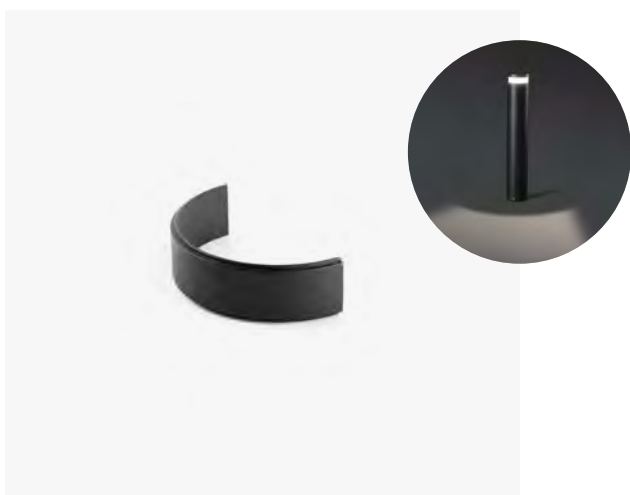

180° Accessory / Accesorio 180°

70293

● Dark Grey/Gris Oscuro

Material

Body Aluminium/Aluminio