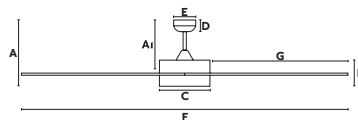

A	A1
330/12.99"	250/9.84"
B	C
170/6.69"	150/5.91"
D	E
50/2"	130/5.12"
F	G
ø1650/65"	750/29.53"

*Order your Smart Fan with the reference of the fan finished in WP and add the reference 34150-10 of the gear. The price of the gear is with PRO35 discount.
Solicita tu Smart Fan con la referencia del ventilador acabado en WP y añade la referencia 34150-10 del receptor. El precio del receptor es con el descuento PRO35.