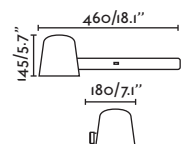

Tila

62360

62361

- Ivory White/Blanco Marfil
- Black/Negro

Material

Body Steel/Acero

Shade Steel/Acero

Light Source

1 E27 G45 max. 15W

Bulb incl.

No

Recom. Bulb

17462

Class

II

IP

20