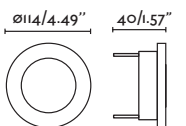

Argon SQ

43402

● Matt White/Blanco Mate

43412

● Matt Black/Negro Mate

Material	Body Aluminium/Aluminio
Light Source	1 GU10 max. 8W
Bulb incl.	No
Recom. Bulb	17316
Socket incl.	No
Recom. Socket	43065
IP	20
Cut out	100x100 ↖ 60°

Argon RCT

43403

● Matt White/Blanco Mate

43413

● Matt Black/Negro Mate

Material	Body Aluminium/Aluminio
Light Source	2 GU10 max. 8W
Bulb incl.	No
Recom. Bulb	17316
Socket incl.	No
Recom. Socket	43065
IP	20
Cut out	220x102 ↖ 60°

Argon R

43401

● Matt White/Blanco Mate

43411

● Matt Black/Negro Mate

Material	Body Aluminium/Aluminio
Light Source	1 GU10 max. 8W
Bulb incl.	No
Recom. Bulb	17316
Socket incl.	No
Recom. Socket	43065
IP	20
Cut out	ø100 ↖ 60°

PRICES