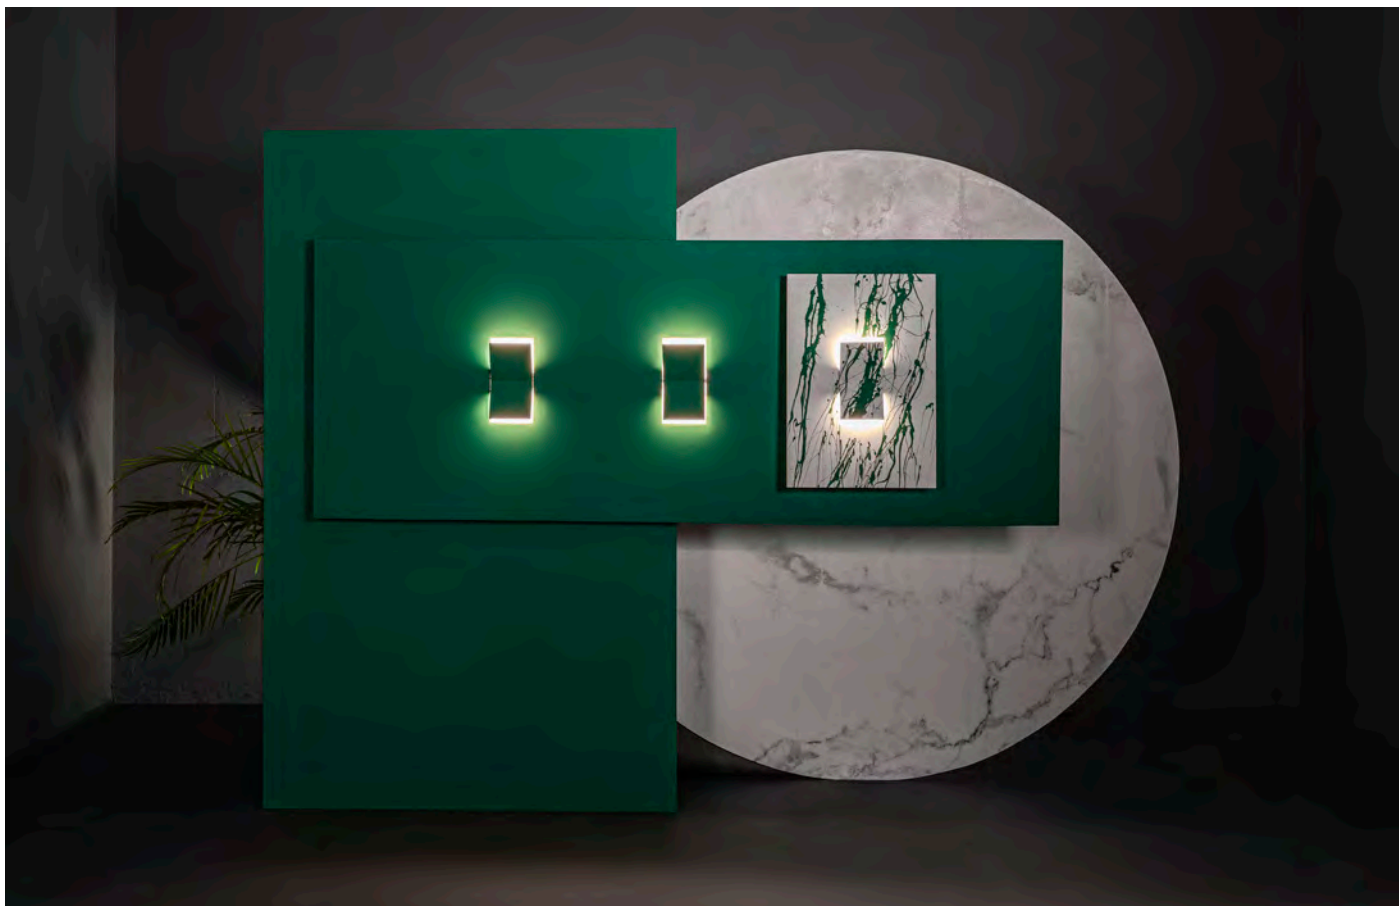

Link spotlight Ref. 29874
designed by Estudi Ribaudí

indoor

interior

Recessed Empotrables

Domino

63313

● Matt White/Blanco Mate

Material