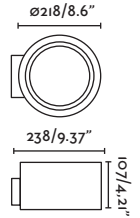

IP

65

Driver ✓