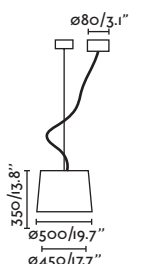

Conga displaced canopy by Faro Lab

- 64314-54 ●● Matt Black/Negro Mate + White/Blanco
- 64314-55 ●● Matt Black/Negro Mate + Beige
- 64314-56 ●● Matt Black/Negro Mate + Black/Negro

Material Body Steel/Acero
Diff Papyrus/Papiro
Shade Textile/Textil

Light Source 1 E27 max. 15W
Bulb incl. No
Recom. Bulb 17463
Class II
IP 20
Cable 1.5 MT