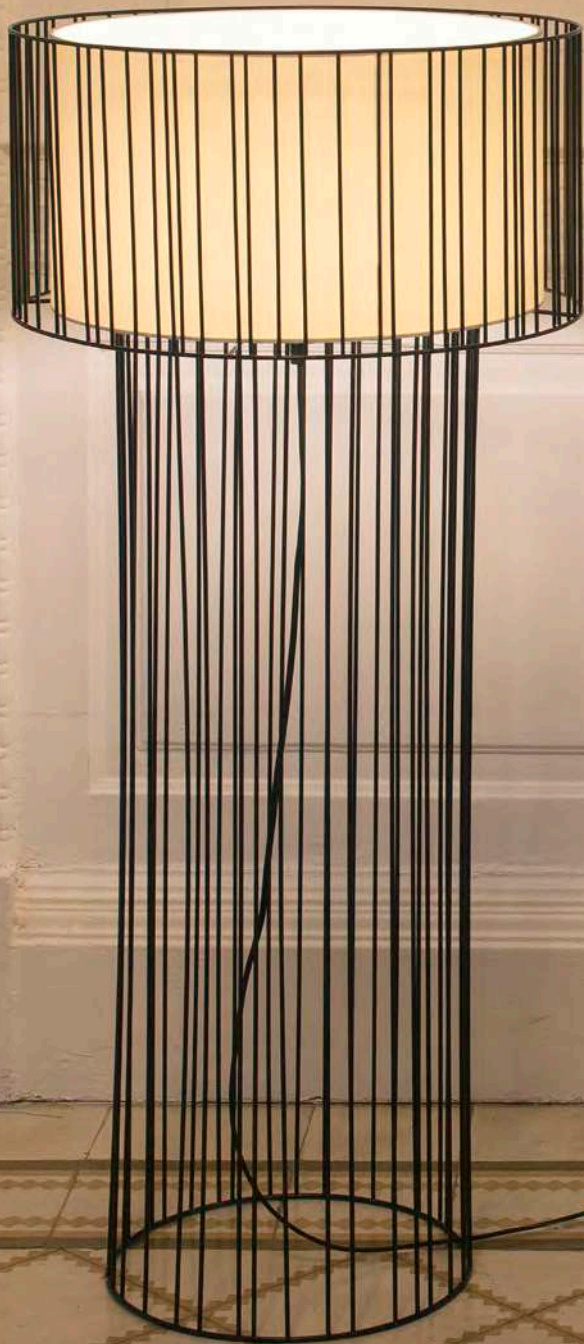

Linda floor lamp Ref. 29312
designed by Estudi Ribaudí