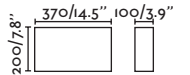

NEW

Otton RCT vertical 2L

66401-99 ●● Matt White/Blanco Mate + Linen/Lino

Material Shade Linen/Lino

66401-100 ●● Matt White/Blanco Mate + Jute/Yute

Material Shade Jute/Yute

Body Steel/Acero

Light Source 2 E27 max. 15W

Bulb incl. No

Recom. Bulb 17463

Class I

IP 20

NEW

Otton R vertical 2L

66401-103 ●● Matt White/Blanco Mate + Linen/Lino

Material Shade Linen/Lino

66401-104 ●● Matt White/Blanco Mate + Jute/Yute

Material Shade Jute/Yute

Body Steel/Acero

Light Source 2 E27 max. 15W

Bulb incl. No

Recom. Bulb 17463

Class I

IP 20

NEW

Otton RCT Horizontal 2L

66401-107 ●● Matt White/Blanco Mate + Linen/Lino

Material Shade Linen/Lino

66401-108 ●● Matt White/Blanco Mate + Jute/Yute

Material Shade Jute/Yute

Body Steel/Acero

Light Source 2 E27 max. 15W

Bulb incl. No

Recom. Bulb 17463

Class I

IP 20

NEW

Otton R Horizontal 2L

66401-109 ●● Matt White/Blanco Mate + Linen/Lino

Material Shade Linen/Lino

66401-110 ●● Matt White/Blanco Mate + Jute/Yute

Material Shade Jute/Yute

Body Steel/Acero

Light Source 2 E27 max. 15W

Bulb incl. No

Recom. Bulb 17463

Class I

IP 20