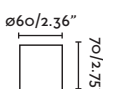

Ten 70

62150	●	Matt White/Blanco Mate
62151	●	Matt Black/Negro Mate
62152	●	Old Gold/Oro Viejo
62153	●	Satin Gold/Oro Satinado
62154	●	Shiny Copper/Cobre Brillo
62155	●	Satin Nickel/Níquel Satinado

Material	Body Aluminium/Aluminio
Light Source	1 E27 max. 15W
Bulb incl.	No
Recom. Bulb	17464
Class	II
IP	20

PRICES