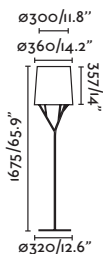

Tree floor

1. 29868 ●● Matt Black/Negro Mate + Black/Negro
   29869 ●● Matt White/Blanco Mate + White/Blanco

Material Body Steel/Acero
Shade Textile/Textil

Light Source 1 E27 max. 15W

Bulb incl. No

Recom. Bulb 17464

Class II

IP 20

Cable 2 MT