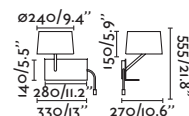

Handy Left

28415

● ● Matt White/Blanco Mate + White/Blanco

Material	Body Steel/Acero
	Shade Textile/Textil
Light Source	1 E27 max. 15W
Bulb incl.	No
Recom. Bulb	17463
Reader	3W, 3000K, 40lm
Driver incl.	Yes
Class	I
Voltage (V/Hz)	100V-240V/50-60Hz
IP	20

Driver ✓