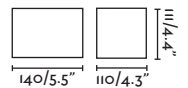

Canon

70566N
70567N

- Dark Grey/Gris Oscuro
- Matt White/Blanco Mate

Material

Body Aluminium/Aluminio
Diff Transparent Glass/Cristal Transparente

Light Source SMD LED 4W 3000K 130lm

CRI >80

Class I

Voltage (V/Hz) 100V-240V/50-60Hz

IP 44

Beam angle 120°

Driver ✓