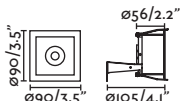

Cut out

78x78