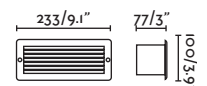

Liso

71490

71491

- ☐ Matt White/Blanco Mate
- ☒ Matt Black/Negro Mate

Material

Body Aluminium/Aluminio
Diff Opal Glass/Cristal Opal

Light Source 1 E27 max. 15W

Bulb incl. No

Recom. Bulb 17463

Class I

IP 44

Cut out 230x89

Recessed box/Caja de empotrar

71482

Esca

71480

71481

- ☐ Matt White/Blanco Mate
- ☒ Matt Black/Negro Mate

Material

Body Aluminium/Aluminio
Diff Opal Glass/Cristal Opal

Light Source 1 E27 max. 15W

Bulb incl. No

Recom. Bulb 17463

Class I

IP 44

Cut out 230x89

Recessed box/Caja de empotrar

71482

Stripe grid

72094

72095

- ☐ Matt White/Blanco Mate
- ☒ Dark Grey/Gris Oscuro

Material

Body Aluminium/Aluminio
Diff Opal PC/PC Opal

Light Source SMD LED 5W 3000K 70lm

CRI >80

Class I

Voltage (V/Hz) 100V-240V/50-60Hz

IP 54

IK 07

Cut out 230x89x85

Driver ☒

PRICES