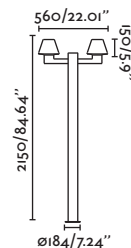

Mistu 2L by Faro Lab

74435F2-02 ● Dark Grey/Gris Oscuro

Material Body Aluminium/Aluminio
Diff Opal PMMA/PMMA Opal

Light Source 2 E27 max. 15W

Bulb incl. No

Recom. Bulb 17437

Class I

IP 44

Bollard
484

Post
482

Suspended
570

Wall
594