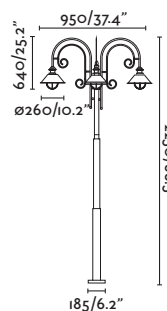

Nautica 3L

71118

● Rust Brown/Marrón Oxido

Material Body Steel/Acero
Diff Transparent Glass/Cristal Transparente

Light Source 3 E27 max. 15W

Bulb incl. No

Recom. Bulb 17463

Class I

IP 33