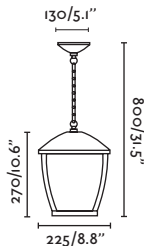

outdoor

Suspended / Suspensión

Nautica 260

71106

● Matt White/Blanco Mate + Matt Copper/Cobre Mate

71138

● Rust Brown/Marrón Oxido

Material

Body Steel/Acero

Diff Transparent Glass/Cristal Transparente

Light Source 1 E27 max. 15W

Bulb incl. No

Recom. Bulb 17463

Class I

IP 33

Cable 1 MT

Nautica 340

71139

● Rust Brown/Marrón Oxido

Material

Body Steel/Acero

Diff Transparent Glass/Cristal Transparente

Light Source 1 E27 max. 15W

Bulb incl. No

Recom. Bulb 17463

Class I

IP 33

Cable 1 MT

Wilma 800

75002

● Dark Grey/Gris Oscuro

Material

Body Aluminium/Aluminio

Diff Opal PC/PC Opal

Light Source 1 E27 max. 15W

Bulb incl. No

Recom. Bulb 17463

Class I

IP 44

Cable 1.5 MT

PRICES