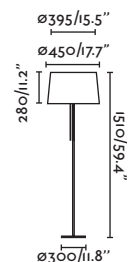

Volta floor

- 20029 Matt White/Blanco Mate + White/Blanco
- 20030 Matt Black/Negro Mate + Black/Negro

Material Body Steel/Acero
Shade Textile/Textil

Light Source 1 E27 max. 15W

Bulb incl. No

Recom. Bulb 17463

Class II

IP 20

Cable 2 MT