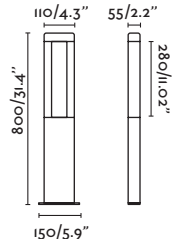

Nanda 800

71217

● Dark Grey/Gris Oscuro

Material Body Aluminium/Aluminio
Diff Opal PC/PC Opal

Light Source SMD LED 12W 3000K 500lm

CRI >80

Class I

Voltage (V/Hz) 100V-240V/50-60Hz

IP 54

Driver ✓