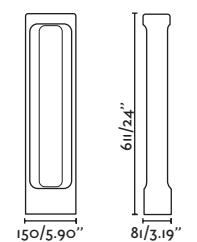

Totem 611

75552 2700K

75553 3000K

● Grey Cement/Cemento Gris

● Grey Cement/Cemento Gris

Material

Body Concrete/Cemento

Light Source

SMD LED 6,5W370lm

CRI

>=80

Class

II

Voltage (V/Hz)

220V-240V/50-60Hz

IP

55

IK

06

Driver ✓