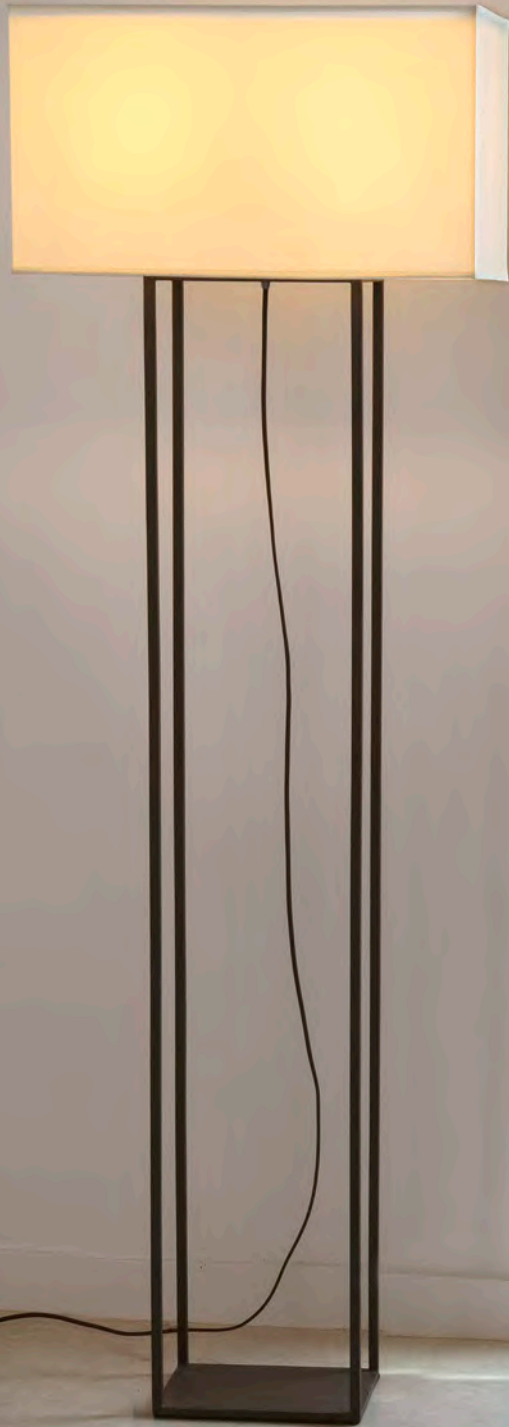

indoor

Table & Floor / Mesa y Suelo

Vesper floor lamp Ref. 29979
designed by Nahtrang