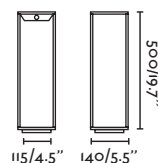

Saura

70774

● Dark Grey/Gris Oscuro

Material Body Aluminium/Aluminio
Diff Opal PC/PC Opal

Light Source SMD LED 2W 3000K 225lm

CRI >80

Class III

IP 54

Beam angle 180°

8h Charge Max. 2.5h Worktime

PIR Driver