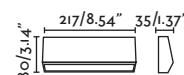

Must 217

70659

● Dark Grey/Gris Oscuro

Material

Body ABS

Diff Transparent PC/PC Transparente

Light Source

SMD LED 4W 3000K 240lm

CRI

>80

Class

II

Voltage (V/Hz)

220V-240V/50-60Hz

IP

65

IK

10

SEA SIDE SUITABLE Driver ✓