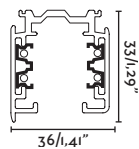

Surface track 2mts/Carril de superficie 2mts

- 64211A ● White/Blanco
- 64213A ● Black/Negro
- 64215A ● Grey/Gris

Material Body Aluminium/Aluminio