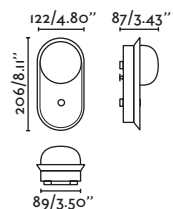

Maya

- 40102 ●● Matt Black/Negro Mate + Shiny Black/Negro Brillo
- 40103 ●● Matt White/Blanco Mate + Beige/Beige
- 40104 ●● Matt Black/Negro Mate + Terracotta/Terracota

Material Body Aluminium+Steel/Aluminio+Acero

Diff Opal Glass/Cristal Opal

Light Source SMD LED 8W 2700K 580lm

CRI >90

Class II

Voltage (V/Hz) 220V-240V/50-60Hz

IP 20

Cable 1.5 MT