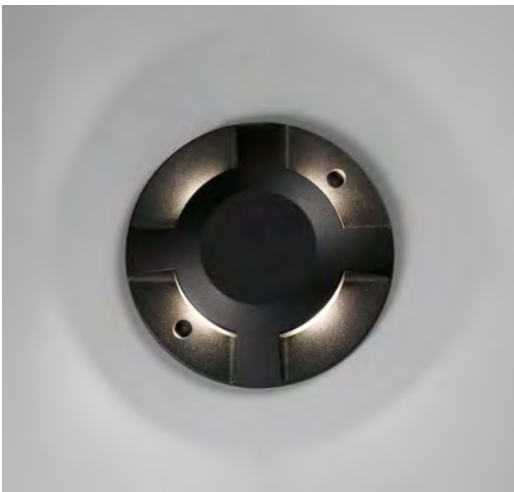

Loth 4L

70287

● Matt Black/Negro Mate

Material Body Aluminium/Aluminio
Diff Opal PC/PC Opal

Light Source COB LED 13W 3000K 400lm

CRI >80

Class I

Voltage (V/Hz) 220V-240V/50-60Hz

IP 67

IK 10

Driver ✓