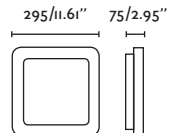

IP

20

Driver ✓