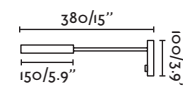

Kale

62703

● Matt Black/Negro Mate

Material	Body Aluminium+Steel+Silicone/Aluminio+Acero+Silicona
Light Source	HIGH POWER LED 3W 3000K 180lm
CRI	>80
Class	II
Voltage (V/Hz)	220V-240V/50-60Hz
IP	20
Beam angle	45°

Driver ✓