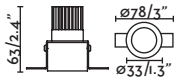

Fox

02101001

● Matt White/Blanco Mate

02101002

● Matt Black/Negro Mate

Material

Body Aluminium/Aluminio

Diff Transparent Glass/Cristal Transparente

Light Source

COB LED 5W 2700K 500lm

CRI

>80

Class

III

IP

20

Beam angle

25°

Cut out

ø35

*Drivers info pag. 818-819

Fox Trimless

02101101

● Matt White/Blanco Mate

02101102

● Matt Black/Negro Mate

Material

Body Aluminium/Aluminio

Diff Transparent Glass/Cristal Transparente

Light Source

COB LED 5W 2700K 500lm

CRI

>=90

Class

III

IP

20

Beam angle

25°

Cut out

ø45

*Drivers info pag. 818-819

Fox 50 Orientable

02101301

● Matt White/Blanco Mate

02101302

● Matt Black/Negro Mate

Material

Body Aluminium/Aluminio

Diff Transparent Glass/Cristal Transparente

Light Source

COB LED 5W 2700K 500lm

CRI

>80

Class

III

IP

20

Beam angle

25°

Cut out

ø45

*Drivers info pag. 818-819