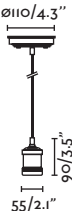

Art

64137
65134

- Old Gold/Oro Viejo
- Black/Negro

Material **Body** Steel/Acero
Light Source 1 E27 max. 15W
Bulb incl. No
Recom. Bulb 17425
Class I
IP 20
Cable 1.5 MT

Liz

65080

- Old Gold/Oro Viejo

Material **Body** Steel+Glass/Acero+Cristal
Diff Transparent/Transparente
Shade Glass/Cristal

Light Source 1 E27 max. 15W
Bulb incl. No
Recom. Bulb 17428
Class I
IP 20
Cable 1.3 MT

Clara

64128

- ● Matt Black/Negro Mate + Transparent/Transparente

Material **Body** Steel/Acero
Shade Glass/Cristal

Light Source 1 E27 max. 15W
Bulb incl. No
Recom. Bulb 17428
Class I
IP 20
Cable 2 MT

Halita

65071

- ● Old Gold/Oro Viejo + Transparent/Transparente

Material **Body** Steel+Glass/Acero+Cristal
Shade Glass/Cristal

Light Source 1 E27 max. 15W
Bulb incl. No
Recom. Bulb 17428
Class I
IP 20
Cable 1.5 MT