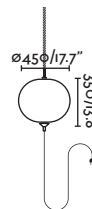

Cable 3 MT

Floor
450

Suspended
560

Spike
534

*Rope not included / Cuerda no incluida

Saigon out R55 portable

71584-01 ● Dark Grey/Gris Oscuro + White/Blanco

Material Body Aluminium/Aluminio