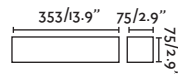

Eaco 2

63177

● Matt White/Blanco Mate

Material	Body Plaster/Yeso
Light Source	2 G9 max. 6W
Bulb incl.	No
Recom. Bulb	17466
Class	I
IP	20