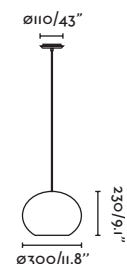

Haka 300

65134-74

●● Black/Negro + Rattan/Ratán

Material	Body Steel/Acero
	Shade Rattan/Ratán
Light Source	1 E27 max. 15W
Bulb incl.	No
Recom. Bulb	17426
Class	I
IP	20
Cable	2 MT