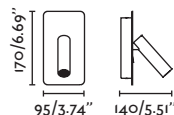

Suau by Nahtrang

Suau recessed

- 62111 Bronze/Bronce
- 62114 Satin Gold/Oro Satinado
- 62126 Satin Nickel/Niquel Satinado
- 62128 Matt Black/Negro Mate
- 62129 Matt White/Blanco Mate

Material Body Steel/Acero
Light Source HIGH POWER LED 3W 3000K 140lm
CRI >80
Class I
Voltage (V/Hz) 100V-240V/50-60Hz
IP 20
Beam angle 30°

Cut out 80x155x43
Driver ☒

Suau USB

- 62116 Matt Black/Negro Mate
- 62117 Matt White/Blanco Mate

Material Body Aluminium+Steel/Aluminio+Acero
Light Source HIGH POWER LED 3W 3000K 140lm
CRI >80
Class I
Voltage (V/Hz) 100V-240V/50-60Hz
IP 20
Beam angle 30°

Driver ☒

Suau

- 62104 Bronze/Bronce
- 62118 Matt Black/Negro Mate
- 62120 Matt White/Blanco Mate
- 62121 Grey/Gris

Material Body Steel/Acero
Light Source HIGH POWER LED 3W 3000K 140lm
CRI >80
Class I
Voltage (V/Hz) 100V-240V/50-60Hz
IP 20
Beam angle 30°

Driver ☒