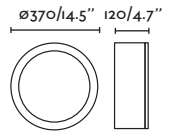

indoor

Ceiling / Techo

Kao

63399

Shiny Chrome/Cromo Brillo

Material

Body Aluminium/Aluminio

Diff Opal PMMA/PMMA Opal

Light Source

SMD LED 35W 3000K 2800lm

CRI

>80

Class

II

Voltage (V/Hz)

100V-240V/50-60Hz

IP

44

Driver

Zon

63291

Matt White/Blanco Mate

Material

Body Steel/Acero

Diff Opal PMMA/PMMA Opal

Light Source

SMD LED 18W 3000K 2000lm

CRI

85

Class

II

Voltage (V/Hz)

220V-240V/50Hz

IP

54

TRIAC C DIM Driver

Logos 270

62965

Matt White/Blanco Mate

62980

Satin Nickel/Níquel Satinado

Material

Body Aluminium/Aluminio

Diff Opal PC/PC Opal

Light Source

1 E27 max. 15W

Bulb incl.

No

Recom. Bulb

17437

Class

II

IP

44

Logos 350 2L

62966

Matt White/Blanco Mate

62981

Satin Nickel/Níquel Satinado

Material

Body Aluminium/Aluminio

Diff Opal PC/PC Opal

Light Source

2 E27 max. 15W

Bulb incl.

No

Recom. Bulb

17437

Class

II

IP

44