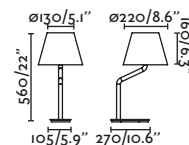

Eterna by Lucid Product Design
24008-13 ●● Shiny Chrome/Cromo Brillo + White/Blanco
24008-14 ●● Shiny Chrome/Cromo Brillo + Beige
24008-15 ●● Shiny Chrome/Cromo Brillo + Black/Negro

Material **Body** Steel/Acero
Shade Textile/Textil
Light Source 1 E27 max. 15W
Bulb incl. No
Recom. Bulb 17463
Class II
IP 20
Cable 1.8 MT

Wall
298

*Structures and shades also sold separately 822-824
Estructuras y pantallas también se venden por separado 822-824

Lula S by Marina Milà
28380 ●● Matt White/Blanco Mate + White/Blanco
28382 ●● Matt Black/Negro Mate + White/Blanco

Material **Body** Steel/Acero
Shade Textile/Textil
Light Source 1 E27 max. 15W
Bulb incl. No
Recom. Bulb 17463
Class II
IP 20
Cable 1.7 MT

Lula M by Marina Milà
28383 ●● Matt White/Blanco Mate + White/Blanco
28385 ●● Matt Black/Negro Mate + White/Blanco

Material **Body** Steel/Acero
Shade Textile/Textil
Light Source 1 E27 max. 15W
Bulb incl. No
Recom. Bulb 17463
Class II
IP 20
Cable 1.7 MT