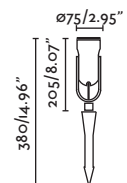

Slot 200 spike

70037

● Dark Grey/Gris Oscuro

Material **Body** Aluminium/Aluminio
Diff Transparent Glass/Cristal Transparente

Light Source COB LED 13W 3000K 750lm

CRI >80

Class I

Voltage (V/Hz) 100V-240V/50-60Hz

IP 65

IK 08

Beam angle 28°

Cable 1.5 MT

Driver ✓