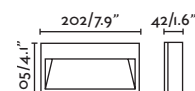

Grant SQ

70655

● Dark Grey/Gris Oscuro

Material

Body ABS

Diff Transparent PC/PC Transparente

Light Source

SMD LED 1W 3000K 65lm

CRI

>80

Class

II

Voltage (V/Hz)

100V-240V/50-60Hz

IP

65

IK

10

Beam angle

120°

SEA SIDE SUITABLE Driver ✓

Grant R

70656

● Dark Grey/Gris Oscuro

Material

Body ABS

Diff Transparent PC/PC Transparente

Light Source

SMD LED 1W 3000K 65lm

CRI

>80

Class

II

Voltage (V/Hz)

100V-240V/50-60Hz

IP

65

IK

10

Beam angle

120°

SEA SIDE SUITABLE Driver ✓

Path

70501

● Matt White/Blanco Mate

70508

● Dark Grey/Gris Oscuro

Material

Body Aluminium/Aluminio

Diff Transparent PC/PC Transparente

Light Source

SMD LED 9W 3000K 390lm

CRI

>80

Class

I

Voltage (V/Hz)

100V-240V/50-60Hz

IP

44

Driver ✓