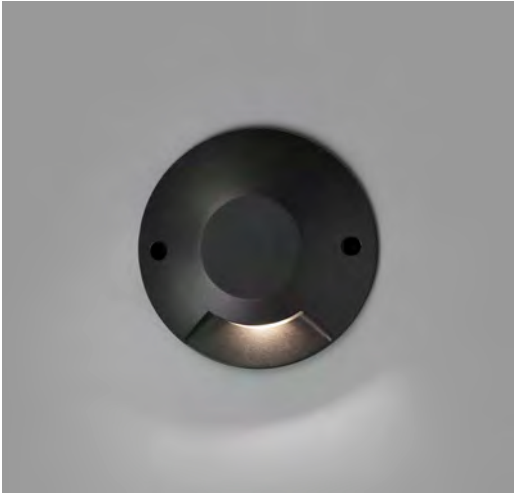

Loth 1L

70285

● Matt Black/Negro Mate

Material Body Aluminium/Aluminio
Diff Opal PC/PC Opal

Light Source COB LED 6W 3000K 165lm

CRI >80

Class I

Voltage (V/Hz) 220V-240V/50-60Hz

IP 67

IK 10

Driver ✓