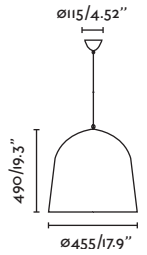

Crater

68461

●● Matt Black/Negro Mate + Matt Gold/Oro Mate

Material Body Aluminium/Aluminio
Light Source 3 E27 max. 15W
Bulb incl. No
Recom. Bulb 17463
Class II
IP 20
Cable 1.5 MT