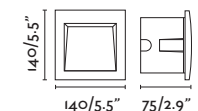

Sedna SQ 140

70148 ● Dark Grey/Gris Oscuro

Material Body Aluminium/Aluminio
Diff Opal PC/PC Opal

Light Source SMD LED 3W 3000K 90lm

CRI >80

Class I

Voltage (V/Hz) 100V-240V/50-60Hz

IP 65

IK 08

Beam angle 70°

Cut out 128x112

ASYMMETRIC ASIMÉTRICO Driver ✓