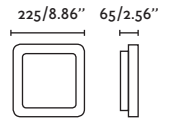

IP

20

Driver ✓