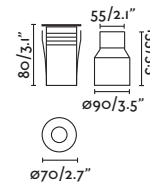

Cut out

ø90

SEA SIDE SUITABLE Driver