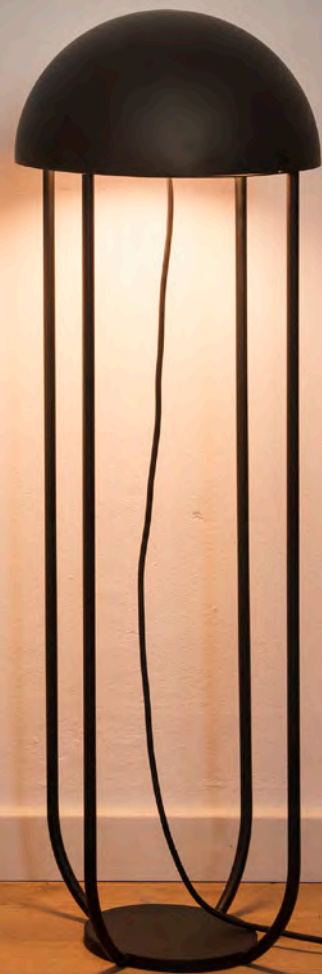

Jellyfish floor lamp Ref. 24521
designed by Nahrang