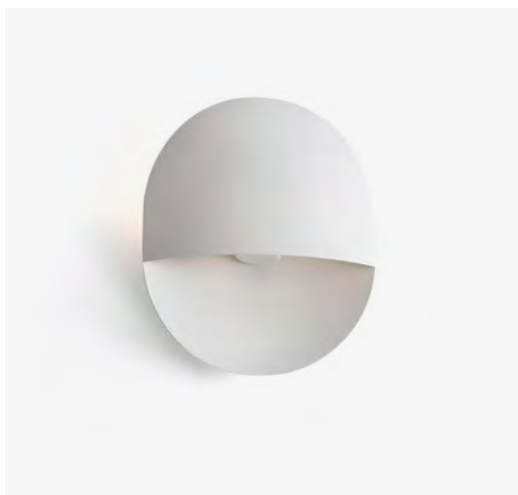

Eres

64026 ● Matt White/Blanco Mate

Material Body Steel/Acero
Light Source 1 E27 max. 15W
Bulb incl. No
Recom. Bulb 17463
Class I
IP 20