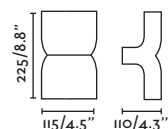

Klamp 2L by Àlex & Manel Lluscà
74408 ● Dark Grey/Gris Oscuro

Material Body Aluminium/Aluminio
Diff Transparent Glass/Cristal Transparente

Light Source 2 GU10 max. 8W
Bulb incl. No
Recom. Bulb 97685327
Class I
IP 44