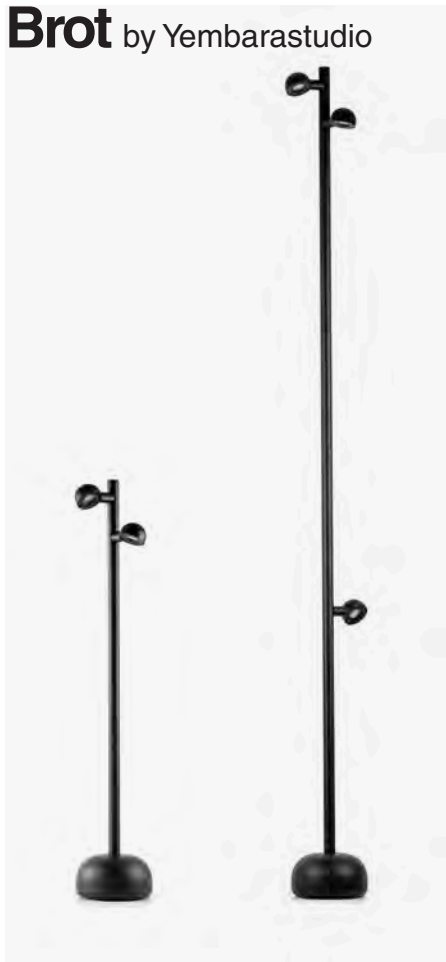

Class II

IP 54

Cable 5 MT

Wall accessory/Accesorio aplique

71556 ● Black/Negro

Material Body Aluminium/Aluminio

reddot winner 2021

Brot 900
71253 ● Black/Negro
Light Source SMD LED 2W 2700K 620lm