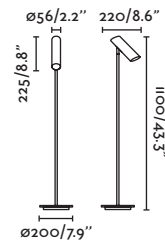

Link table

- 29881 Matt White/Blanco Mate
- 29882 Matt Black/Negro Mate
- 29898 Bronze/Bronce

Material Body Steel/Acero
Light Source 1 GU10 max. 8W
Bulb incl. No
Recom. Bulb 97685327
Class II
IP 20
Cable 1.9 MT

Link floor

- 29883 Matt White/Blanco Mate
- 29884 Matt Black/Negro Mate
- 29899 Bronze/Bronce

Material Body Steel/Acero
Light Source 1 GU10 max. 8W
Bulb incl. No
Recom. Bulb 97685327
Class II
IP 20
Cable 1.9 MT

Ceiling
230

Spot
404

Track
436

Wall
404

PRICES