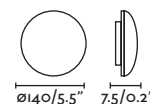

Sun

70823

● Dark Grey/Gris Oscuro

Material

Body Aluminium/Aluminio

Diff Opal PC/PC Opal

Light Source

SMD LED 4.4W 3000K 275lm

CRI

>80

Class

I

Voltage (V/Hz)

100V-240V/50-60Hz

IP

54

Driver ✓

Tom 190

70665

● Matt White/Blanco Mate

70666

● Dark Grey/Gris Oscuro

Material

Body ABS

Diff Opal PC/PC Opal

Light Source

SMD LED 7W 3000K 400lm

CRI

>80

Class

II

Voltage (V/Hz)

100V-240V/50-60Hz

IP

65

IK

10

SEA SIDE SUITABLE Driver ✓