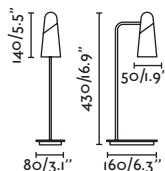

Lao table

- 29047 ●● Matt Black/Negro Mate + Shiny Black/Negro Brillo
- 29048 ●● Matt White/Blanco Mate + Shiny White/Blanco Brillo

Material Body Aluminium+ABS/Aluminio+ABS
Diff Opal PMMA/PMMA Opal

Light Source SMD LED 4W 3000K 400lm

CRI >80

Class II

Voltage (V/Hz) 100V-240V/50-60Hz

IP 20

Cable 2 MT