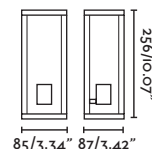

Pomo

71306

● Dark Grey/Gris Oscuro

Material

Body Aluminium/Aluminio

Diff Transparent Glass/Cristal Transparente

Light Source

2 E27 max. 15W

Bulb incl.

No

Recom. Bulb

17426

Class

I

IP

65

IK

06