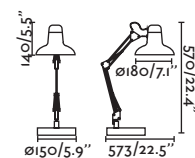

Otto

52064

52065

- Matt Black/Negro Mate
- Matt White/Blanco Mate

Material Body ABS+Silicone/ABS+Silicona

Diff Opal PMMA/PMMA Opal

Light Source SMD LED 6W 4000K 500lm

CRI >80

Class II

Voltage (V/Hz) 100V-240V/50-60Hz

IP 20

Cable 1.8 MT

Lena

52057

52058

- Shiny White/Blanco Brillo
- Shiny Black/Negro Brillo

Material Body Aluminium+ABS+Silicone/Aluminio+ABS+Silicona

Diff Translucent Glass/Cristal Translúcido

Light Source SMD LED 3W 4000K 300lm

CRI >80

Class II

Voltage (V/Hz) 100V-240V/50-60Hz

IP 20

Beam angle 70°

Cable 1.8 MT

Snap

57400

57401

- White/Blanco
- Dark Grey/Gris Oscuro

Material Body Steel/Acero

Light Source 1 E27 max. 15W

Bulb incl. No

Recom. Bulb 17463

Class II

IP 20

Cable 1.8 MT

Wall
366

PRICES