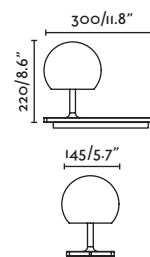

Niko PC right

01027A ● ● Matt White/Blanco Mate + Wood/Madera

Material Body Aluminium+Wood/Aluminio+Madera

Diff Opal PC/PC Opal

Light Source SMD LED 7W 3000K 500lm

Dimmable W 1w 80lm / 4w 250lm / 7w 500lm

CRI >80

Class II

Voltage (V/Hz) 100V-240V/50-60Hz

IP 20