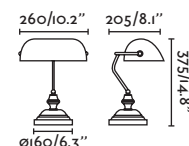

Banker

68334

● Old Gold/Oro Viejo + Green/Verde

Material Body Steel/Acero

Diff Glass/Cristal

Light Source 1 E27 max. 15W

Bulb incl. No

Recom. Bulb 17463

Class II

IP 20

Cable 1.9 MT

Gru

51916

● Matt White/Blanco Mate

51917

● Matt Black/Negro Mate

Material Body Steel/Acero

Light Source 1 E27 max. 15W

Bulb incl. No

Recom. Bulb 17463

Class II

IP 20

Cable 1.7 MT