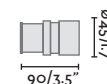

Kane 3

70662 3000K

● Satin Stainless/Inoxidable Satinado

70662W NEW 2700K

● Satin Stainless/Inoxidable Satinado

Material **Body** Stainless steel 316L/Acero inoxidable 316L

Diff Opal Glass/Cristal Opal

Light Source COB LED 3W 3000K 120lm

CRI >80

Recom. Driver 98324006

Class III

Voltage (V/Hz) 24V DC/50-60Hz

IP 67

IK 08

Beam angle 120°

Cut out ø40