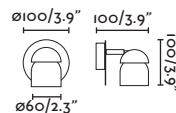

Coco

40660
40661
40662
40663

- Matt White/Blanco Mate
- Matt Black/Negro Mate
- Matt Black/Negro Mate + Green/Verde
- Matt Black/Negro Mate + Terracotta/Terracota

Material Body ABS+Steel/ABS+Acero
Light Source 1 GU10 max. 8W
Bulb incl. No
Recom. Bulb 97685327
Class I
IP 20

350° 45°

Coco 2L

40664
40665

- Matt White/Blanco Mate
- Matt Black/Negro Mate

Material Body ABS+Steel/ABS+Acero
Light Source 2 GU10 max. 8W
Bulb incl. No
Recom. Bulb 97685327
Class I
IP 20

350° 45°