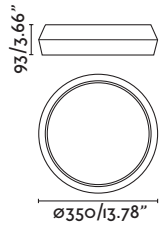

Shoku 350

- 64277 ●● White/Blanco + White/Blanco
- 64278 ●● White/Blanco + Black/Negro
- 64279 ●● Black/Negro + Black/Negro
- 64280 ●● Light Grey/Gris Claro + White/Blanco

Material Body Aluminium/Aluminio
Diff Opal White PMMA/PMMA Blanco Opal

Light Source SMD LED 24W 2700K

CRI >90

Class II

Voltage (V/Hz) 220V-240V/50-60Hz

IP 20