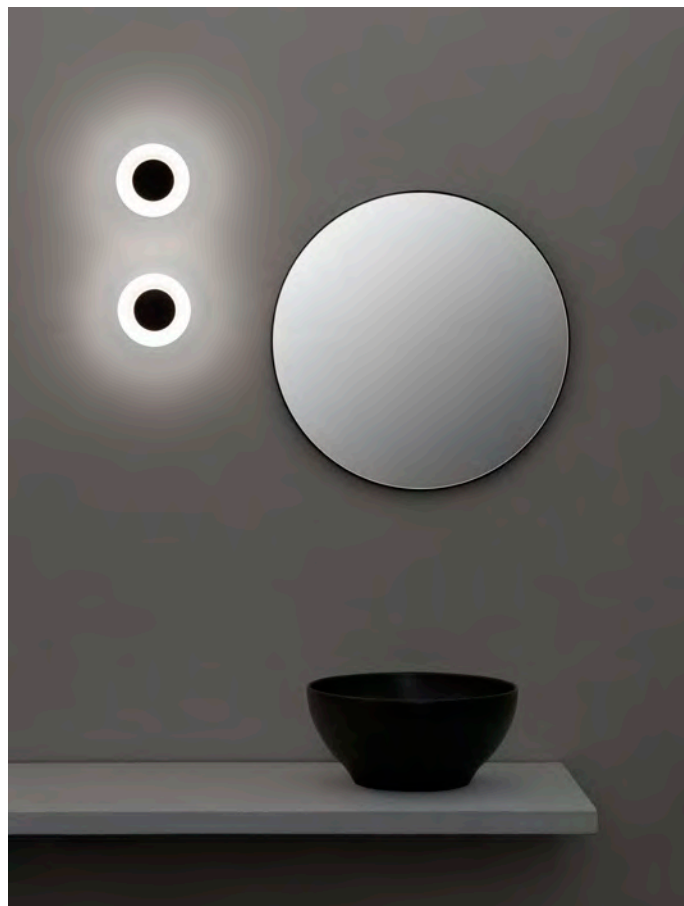

Moy

- 40090 Satin Gold/Oro Satinado
- 40091 Shiny Chrome/Cromo Brillo
- 40092 Bronze/Bronce
- 40093 Matt Black/Negro Mate

Material Body Steel/Acero
Diff Opal Glass/Cristal Opal

Light Source SMD LED 4W 3000K 300lm

CRI >80

Class II

Voltage (V/Hz) 100V-240V/50-60Hz

IP 44

Driver