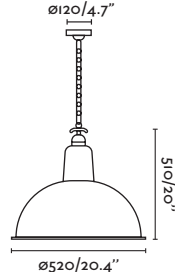

Lou

62800
62801

- Shiny Black/Negro Brillo
- Shiny Green/Verde Brillo

Material Body Steel/Acero
Light Source 1 E27 max. 15W
Bulb incl. No
Recom. Bulb 17463
Class I
IP 20
Cable 0.9 MT