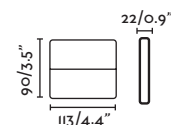

Aday 175

70646

● Matt White/Blanco Mate

70647

● Dark Grey/Gris Oscuro

Material **Body** Aluminium/Aluminio

Diff Opal Glass/Cristal Opal

Light Source SMD LED 13W 3000K 787lm

CRI >80

Class I

Voltage (V/Hz) 220V-240V/50-60Hz

IP 54

IK 08

Driver ✓