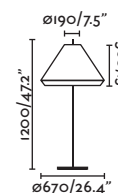

71575-06 ● Dark Grey/Gris Oscuro + Brown/Marrón

Material Body Aluminium/Aluminio
Diff Opal PEMD/PEMD Opal
Shade Textilene

Light Source 1 E27 max. 15W

Bulb incl. No

Recom. Bulb 17463

Class II

IP 44

Cable 2 MT