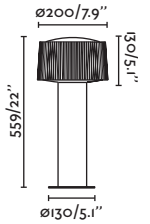

Muffin 559 by Àlex & Manel Llusçà
74434B-04 ● Dark Grey/Gris Oscuro

Material Body Aluminium/Aluminio
Diff Opal PMMA/PMMA Opal

Light Source 1 E27 max. 15W

Bulb incl. No

Recom. Bulb 17437

Class I

IP 44