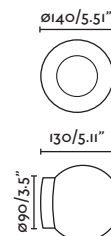

Moy

- 40090 Satin Gold/Oro Satinado
- 40091 Shiny Chrome/Cromo Brillo
- 40092 Bronze/Bronce
- 40093 Matt Black/Negro Mate

Material Body Steel/Acero
Diff Opal Glass/Cristal Opal

Light Source SMD LED 4W 3000K 300lm

CRI >80

Class II

Voltage (V/Hz) 100V-240V/50-60Hz

IP 44

Driver