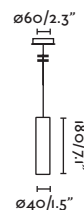

Ora

29894
29895

- Matt White/Blanco Mate
- Matt Black/Negro Mate

Material Body Aluminium/Aluminio
Light Source SMD LED 4W 3000K 350lm
CRI >80
Class II
Voltage (V/Hz) 100V-240V/50-60Hz
IP 20
Beam angle 120°
Cable 1.5 MT
Driver ✓

Sabi

64320
64321

- Matt White/Blanco Mate
- Matt Black/Negro Mate

Material Body Aluminium/Aluminio
Diff Transparent PMMA/PMMA Transparente
Light Source SMD LED 3W 2700K 280lm
CRI >80
Class I
Voltage (V/Hz) 100V-240V/50-60Hz
IP 20
Beam angle 30°
Cable 1.2 MT
Driver ✓

Stan

43754
43755
43756

- Matt White/Blanco Mate
- Matt Black/Negro Mate
- Satin Gold/Oro Satinado

Material Body Aluminium/Aluminio
Light Source 1 GU10 max. 8W
Bulb incl. No
Recom. Bulb 97685327
Class I
IP 20
Cable 1.2 MT