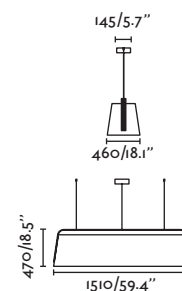

Table&Floor
100

Wall
280

PRICES

Loop

29397

29567

-  Matt Black/Negro Mate + Ash tree/Fresno
-  Matt Black/Negro Mate + Cherry/Cerezo

Material	Body Steel/Acero
	Shade Wood/Madera
Light Source	SMD LED 18W 2700K 1050lm
CRI	>80
Class	II
Voltage (V/Hz)	100V-240V/50-60Hz
IP	20
Cable	1.2 MT