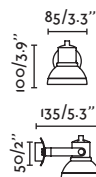

Ring

40550

40551

- Matt White/Blanco Mate + Shiny Chrome/Cromo Brillo
- Dark Grey/Gris Oscuro + Shiny Chrome/Cromo Brillo

Material **Body** Steel/Acero
Light Source 1 GU10 max. 8W
Bulb incl. No
Recom. Bulb 97685327
Class I
IP 20

Link by Estudi Ribaudí

29873

29874

29897

- Matt White/Blanco Mate
- Matt Black/Negro Mate
- Bronze/Bronce

Material **Body** Steel/Acero
Light Source 1 GU10 max. 8W
Bulb incl. No
Recom. Bulb 97685327
Class I
IP 20

Link 2L by Estudi Ribaudí

29875

29876

- Matt White/Blanco Mate
- Matt Black/Negro Mate

Material **Body** Steel/Acero
Light Source 2 GU10 max. 8W
Bulb incl. No
Recom. Bulb 97685327
Class I
IP 20