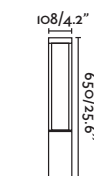

Naya 200

71198

● Dark Grey/Gris Oscuro

Material Body Aluminium/Aluminio
Diff Transparent PC/PC Transparente

Light Source SMD LED 8W 3000K 180lm

CRI >80

Class I

Voltage (V/Hz) 100V-240V/50-60Hz

IP 54

Beam angle 120°

Driver ✓

Naya 500

71199

● Dark Grey/Gris Oscuro

Material Body Aluminium/Aluminio
Diff Transparent PC/PC Transparente

Light Source SMD LED 8W 3000K 180lm

CRI >80

Class I

Voltage (V/Hz) 100V-240V/50-60Hz

IP 54

Beam angle 120°

Driver ✓

Agra 200

70755

● Dark Grey/Gris Oscuro

70756

● Brown/Marrón

Material Body Aluminium/Aluminio
Diff Transparent Glass/Cristal Transparente

Light Source COB LED 9W 3000K 420lm

CRI >80

Class I

Voltage (V/Hz) 100V-240V/50-60Hz

IP 55

Driver ✓

Agra 650

70753

● Dark Grey/Gris Oscuro

70754

● Brown/Marrón

Material Body Aluminium/Aluminio
Diff Transparent Glass/Cristal Transparente

Light Source COB LED 9W 3000K 420lm

CRI >80

Class I

Voltage (V/Hz) 100V-240V/50-60Hz

IP 55

Driver ✓