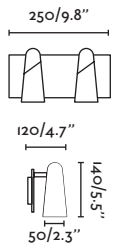

Lao 3L

29043
29044

- ●● Matt Black/Negro Mate + Shiny Black/Negro Brillo
- ●● Matt White/Blanco Mate + Shiny White/Blanco Brillo

Material

Body Aluminium+ABS/Aluminio+ABS

Diff Opal PMMA/PMMA Opal

Light Source

SMD LED 13W 3000K 400lm

CRI

>80

Class

I

Voltage (V/Hz)

220V-240V/50-60Hz

IP

20