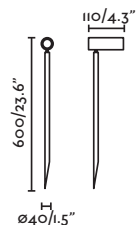

Seth 600

70226

● Matt Black/Negro Mate

Material Body Aluminium/Aluminio
Diff Transparent PMMA/PMMA Transparente

Light Source SMD LED 6W 2700K 450lm

CRI >80

Class II

Voltage (V/Hz) 100V-240V/50-60Hz

IP 44

Beam angle 40°

Cable 2 MT

Driver ●