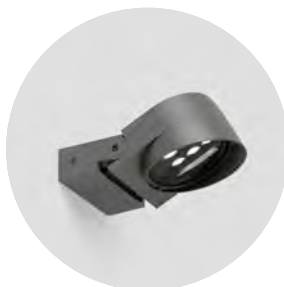

Visor accessory / Accesorio visera

71770V

● Dark Grey/Gris Oscuro