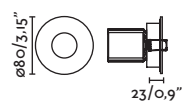

Wet

02100801

- Matt White/Blanco Mate

Material Body Steel/Acero
Diff Transparent Glass/Cristal Transparente

Light Source 1 GU10 max. 8W

Bulb incl. No

Recom. Bulb 17316

IP 44

Cut out 65