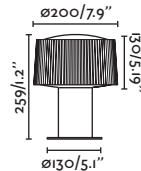

Muffin 259 by Àlex & Manel Llusçà
74433S-04 ● Dark Grey/Gris Oscuro

Material Body Aluminium/Aluminio
Diff Opal PMMA/PMMA Opal

Light Source 1 E27 max. 15W

Bulb incl. No

Recom. Bulb 17437

Class I

IP 44

Bollard
484

Pole
522

Suspended
570

Wall
594