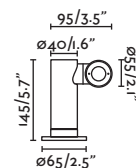

Beam angle

30°

350°
Driver ✓

Spy 435

70783

● Dark Grey/Gris Oscuro

Material

Body Aluminium/Aluminio

Diff Opal Glass/Cristal Opal

Light Source

COB LED 6W 3000K 500lm

CRI

>80

Class

I

Voltage (V/Hz)

220V-240V/50-60Hz

IP

65

Beam angle

30°

350°
Driver ✓