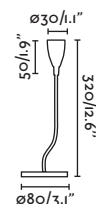

Loke recessed

40996

● Shiny Chrome/Cromo Brilllo

Material

Body Aluminium+Steel/Aluminio+Acero

Light Source

HIGH POWER LED 3W 3000K 150lm

CRI

>80

Class

II

Voltage (V/Hz)

100V-240V/50-60Hz

IP

20

Beam angle

30°

Cut out

ø60
350° 90° Driver