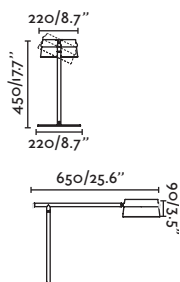

Loop table

- 29398 ●● Matt Black/Negro Mate + Ash tree/Fresno
- 29568 ●● Matt Black/Negro Mate + Cherry/Cerezo

Material Body Steel/Acero
Diff Translucent/Translúcido
Shade Wood/Madera

Light Source SMD LED 6W 2700K 600lm

Dimmable W 1w 100lm / 3w 300lm / 6w 600lm

CRI >80

Class II

Voltage (V/Hz) 100V-240V/50-60Hz

IP 20

Cable 2 MT