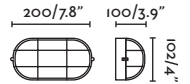

Derby 200

72000
72001

- Matt White/Blanco Mate
- Matt Black/Negro Mate

Material

Body Aluminium/Aluminio
Diff Opal Glass/Cristal Opal

Light Source 1 E27 max. 15W

Bulb incl. No

Recom. Bulb 17463

Class I

IP 44