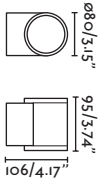

Tond 2L

71917 2700K

71918 3000K

● Dark Grey/Gris Oscuro

● Dark Grey/Gris Oscuro

Material

Body Aluminium/Aluminio

Diff Transparent Glass/Cristal Transparente

Light Source

COB LED 2x6W 542lm

CRI

>=80

Class

I

Voltage (V/Hz)

220V-240V/50-60Hz

IP

54

IK

06

Beam angle

50°

Driver