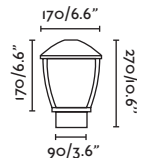

Wall
596

Wilma 340

75001

● Dark Grey/Gris Oscuro

Material Body Aluminium/Aluminio
Diff Opal PC/PC Opal

Light Source 1 E27 max. 15W

Bulb incl. No

Recom. Bulb 17463