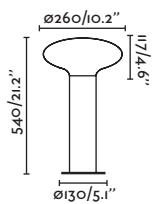

Blubs 540 by Estudi Ribaudí
74434B-03 ● Dark Grey/Gris Oscuro

Material Body Aluminium/Aluminio
Diff Opal PMMA/PMMA Opal

Light Source 1 E27 max. 15W

Bulb incl. No

Recom. Bulb 17437

Class I

IP 44