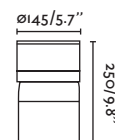

IP

54

Driver ✓