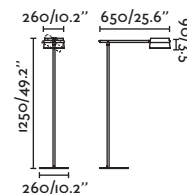

Loop floor

- 29399 ●● Matt Black/Negro Mate + Ash tree/Fresno
- 29569 ●● Matt Black/Negro Mate + Cherry/Cerezo

Material Body Steel/Acero
Diff Translucent/Translúcido
Shade Wood/Madera

Light Source SMD LED 6W 2700K 600lm

Dimmable W 1w 100lm / 3w 300lm / 6w 600lm

CRI >80

Class II

Voltage (V/Hz) 100V-240V/50-60Hz

IP 20

Cable 2 MT