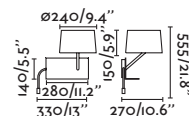

Handy right

28414

● ● Matt White/Blanco Mate + White/Blanco

Material	Body Steel/Acero
	Shade Textile/Textil
Light Source	1 E27 max. 15W
Bulb incl.	No
Recom. Bulb	17463
Reader	3W, 3000K, 40lm
Driver incl.	Yes
Class	I
Voltage (V/Hz)	100V-240V/50-60Hz
IP	20

Driver ✓