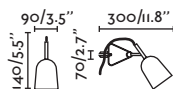

Studio by Nahrang

Studio

51133	● Matt Black/Negro Mate
51134	● Shiny Chrome/Cromo Brillo
51135	● Shiny White/Blanco Brillo

Material Body Aluminium+ABS/Aluminio+ABS

Light Source 1 E14 max. 8W

Bulb incl. No

Recom. Bulb 17461

Class II

IP 20

Cable 1.6 MT

Accessories/Accesorios

Wall accessory/Accesorio aplique

51129 ● Black/Negro

PRICES