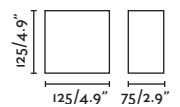

Olaf

63278

● Matt White/Blanco Mate

Material

Body Plaster/Yeso

Diff Opal PC/PC Opal

Light Source

2 E14 max. 8W

Bulb incl.

No

Recom. Bulb

17461

Class

I

IP

20