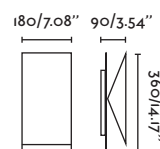

Homs

63167

● Matt White/Blanco Mate

Material Body Steel/Acero
Light Source 1 R7S 78mm max. 8W
Bulb incl. No
Recom. Bulb 17499
Class I
IP 20

↗ 20°

Kera

62300

● Shiny White/Blanco Brillo

62301

● Shiny Black/Negro Brillo

Material Body Ceramic/Cerámica
Light Source 1 E27 max. 15W
Bulb incl. No
Recom. Bulb 17464
Class II
IP 20