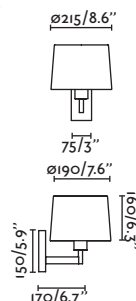

Artis

- 68490-01 Old Bronze/Bronce Envejecido + White/Blanco
- 68490-02 Old Bronze/Bronce Envejecido + Beige
- 68490-03 Old Bronze/Bronce Envejecido + Black/Negro
- 68491-01 Shiny Chrome/Cromo Brillo + White/Blanco
- 68491-02 Shiny Chrome/Cromo Brillo + Beige
- 68491-03 Shiny Chrome/Cromo Brillo + Black/Negro

Material Body Steel/Acero
Shade Textile/Textil

Light Source 1 E27 max. 15W

Bulb incl. No

Recom. Bulb 17463

Class I

IP 20