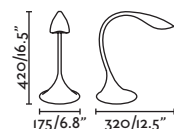

Lena

52057

52058

- Shiny White/Blanco Brillo
- Shiny Black/Negro Brillo

Material Body Aluminium+ABS+Silicone/Aluminio+ABS+Silicona

Diff Translucent Glass/Cristal Translúcido

Light Source SMD LED 3W 4000K 300lm

CRI >80

Class II

Voltage (V/Hz) 100V-240V/50-60Hz

IP 20

Beam angle 70°

Cable 1.8 MT