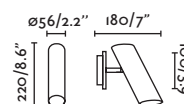

Link by Estudi Ribaudí

29873

29874

29897

- Matt White/Blanco Mate
- Matt Black/Negro Mate
- Bronze/Bronce

Material **Body** Steel/Acero
Light Source 1 GU10 max. 8W
Bulb incl. No
Recom. Bulb 97685327
Class I
IP 20

Link 2L by Estudi Ribaudí

29875

29876

- Matt White/Blanco Mate
- Matt Black/Negro Mate

Material **Body** Steel/Acero
Light Source 2 GU10 max. 8W
Bulb incl. No
Recom. Bulb 97685327
Class I
IP 20