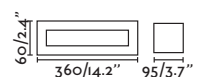

indoor

Surface / Superficie

Nash wall lamp Ref. 62820

Cheras 2

63173

● Matt White/Blanco Mate

Material	Body Plaster/Yeso
Light Source	1 R7S 78mm max. 8W
Bulb incl.	No
Recom. Bulb	17499
Class	I
IP	20

Cheras 3