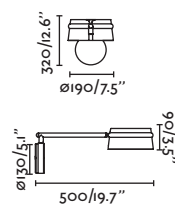

Loop

29395

29565

- ● Matt Black/Negro Mate + Ash tree/Fresno
- ● Matt Black/Negro Mate + Cherry/Cerezo

Material

Body Steel/Acero

Shade Wood/Madera

Light Source

SMD LED 6W 2700K 500lm

CRI

>80

Class

II

Voltage (V/Hz)

100V-240V/50-60Hz

IP

20

Loop Articulated

29396

29566

- ● Matt Black/Negro Mate + Ash tree/Fresno
- ● Matt Black/Negro Mate + Cherry/Cerezo

Material

Body Steel/Acero

Shade Wood/Madera

Light Source

SMD LED 6W 2700K 500lm

CRI

>80

Class

II

Voltage (V/Hz)

100V-240V/50-60Hz

IP

20

Suspended Table&Floor

164

98