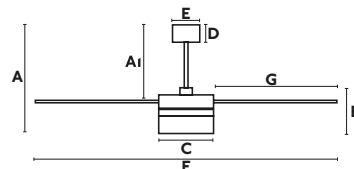

33460
Body White/Blanco
Blades White/Blanco
+Maple/Arce

Material Body Steel/Acero
Material Blades MDF
W 13-25-55
RPM 75-135-180
Airflow 157.52 m3 min
V/Hz 220V-240V/50Hz
Opt. downrod Page 810

Light SMD LED 15W 3000K 800lm
CRI >80
Driver incl. Yes
Diff Glass/Cristal