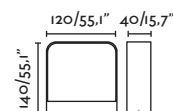

Axel

71272

● Matt White/Blanco Mate

71273

● Dark Grey/Gris Oscuro

Material **Body** Aluminium/Aluminio
Diff Transparent Glass/Cristal Transparente
Light Source COB LED 6W 3000K 360lm
CRI >80
Class I
Voltage (V/Hz) 100V-240V/50-60Hz
IP 65
IK 07
Driver ✓