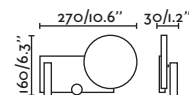

Voltage (V/Hz) 100V-240V/50-60Hz

IP 20

Beam angle 45°

Klee Left

20066

●● Textured Grey/Gris Texturizado + Black/Negro

Material Body Steel+Melamine/Acero+Melamina
Diff Opal PMMA/PMMA Opal

Light Source COB LED 10W 2700K 1021lm