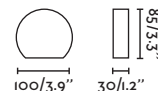

IP

54

Driver ☒