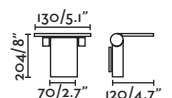

Gina

71363
71366
71367

- Dark Grey/Gris Oscuro
- Matt White/Blanco Mate
- Matt Black/Negro Mate

Material

Body Aluminium/Aluminio

Diff Transparent Glass/Cristal Transparente

Light Source 1 GU10 max. 8W

Bulb incl. No

Recom. Bulb 97685327

Class I

IP 44

Taima

71388

- Dark Grey/Gris Oscuro

Material

Body Aluminium/Aluminio

Diff Transparent Glass/Cristal Transparente

Light Source COB LED 6W 3000K 310lm

CRI >80

Class I

Voltage (V/Hz) 100V-240V/50-60Hz

IP 54

Beam angle 180°

Wood

74455

- Dark Grey/Gris Oscuro + Wood/Madera

Material

Body Aluminium/Aluminio

Diff Opal PC/PC Opal

Light Source SMD LED 11W 3000K 600lm

CRI >80

Class I

Voltage (V/Hz) 100V-240V/50-60Hz

IP 54

Beam angle 95°