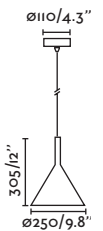

Pam 250

64162 Black/Negro + Matt Gold/Oro Mate

Material Body Steel/Acero
Diff Opal PMMA/PMMA Opal

Light Source SMD LED 24W 3000K 1875lm

CRI >80

Class II

Voltage (V/Hz) 100V-240V/50-60Hz

IP 20

Beam angle 120°

Cable 1.5 MT

Driver