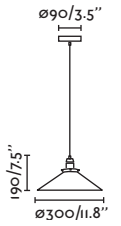

Marlin

64133

●● Old Gold/Oro Viejo + Matt Black/Negro Mate

Material Body Steel/Acero
Light Source 1 E27 max. 15W
Bulb incl. No
Recom. Bulb 17428
Class I
IP 20
Cable 1.5 MT