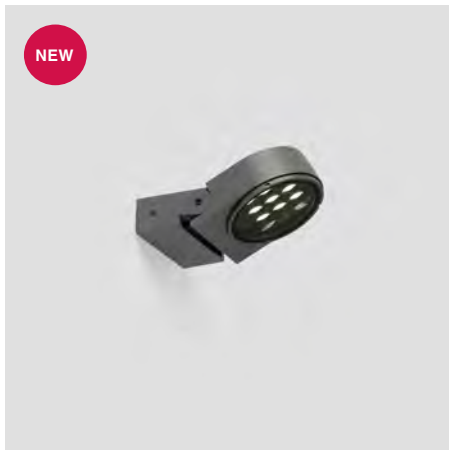

Muur 210

71770

● Dark Grey/Gris Oscuro

- **Material** Body Aluminium/Aluminio
  Diff Transparent Glass/Cristal Transparente
- **Light Source** SMD LED 21W 3000K 1337lm
- **CRI** >=80
- **Class** I
- **Voltage (V/Hz)** 220V-240V/50-60Hz
- **IP** 65
- **IK** 06
- **Beam angle** 36°

Visor accessory / Accesorio visera

71770V

● Dark Grey/Gris Oscuro

Muur 250

71771

● Dark Grey/Gris Oscuro

- **Material** Body Aluminium/Aluminio
  Diff Transparent Glass/Cristal Transparente
- **Light Source** SMD LED 29W 3000K 1877lm
- **CRI** >=80
- **Class** I
- **Voltage (V/Hz)** 220V-240V/50-60Hz
- **IP** 65
- **IK** 06
- **Beam angle** 36°

Visor accessory / Accesorio visera

71771V

● Dark Grey/Gris Oscuro