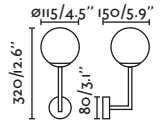

Lago

63503

- Shiny Chrome/Cromo Brillo

Material Body Aluminium/Aluminio
Diff Opal Glass/Cristal Opal

Light Source 1 G9 max. 6W

Bulb incl. No

Recom. Bulb 17495

Class II

IP 44