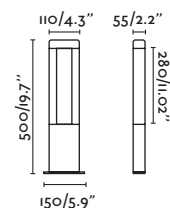

Nanda 500

71216

● Dark Grey/Gris Oscuro

Material Body Aluminium/Aluminio
Diff Opal PC/PC Opal

Light Source SMD LED 12W 3000K 500lm

CRI >80

Class I

Voltage (V/Hz) 100V-240V/50-60Hz

IP 54

Driver ✓