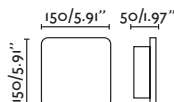

Elsa

63279

● Matt White/Blanco Mate

Material Body Plaster/Yeso
Diff Opal PC/PC Opal
Light Source SMD LED 8W 3000K 300lm
CRI >80
Class II
Voltage (V/Hz) 100V-240V/50-60Hz
IP 20

Driver ✓