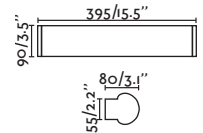

Danubio 575

- 63602 Shiny Chrome/Cromo Brillo
- 63605 Bronze/Bronce

Material Body Aluminium/Aluminio
Diff Opal Glass/Cristal Opal

Light Source SMD LED 18W 2700K 1080lm

CRI >80

Class II

Voltage (V/Hz) 100V-240V/50-60Hz

IP 44

Driver