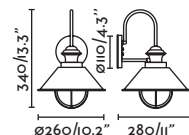

Nautica 280

71128 ● Rust Brown/Marrón Oxido

Material Body Steel/Acero
Diff Transparent Glass/Cristal Transparente

Light Source 1 E27 max. 15W

Bulb incl. No

Recom. Bulb 17463

Class I

IP 33