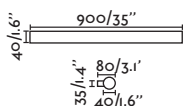

Volga 310

63507

63512

- Shiny Chrome/Cromo Brillo
- Matt Black/Negro Mate

Material Body Aluminium/Aluminio
Diff Opal PMMA/PMMA Opal

Light Source SMD LED 5W 3000K 350lm

CRI >80

Class II

Voltage (V/Hz) 100V-240V/50-60Hz

IP 44

Driver

Volga 600

63508

63513

- Shiny Chrome/Cromo Brillo
- Matt Black/Negro Mate

Material Body Aluminium/Aluminio
Diff Opal PMMA/PMMA Opal

Light Source SMD LED 12W 3000K 850lm

CRI >80

Class II

Voltage (V/Hz) 100V-240V/50-60Hz

IP 44

Driver

Volga 900

63509

63514

- Shiny Chrome/Cromo Brillo
- Matt Black/Negro Mate

Material Body Aluminium/Aluminio
Diff Opal PMMA/PMMA Opal

Light Source SMD LED 18W 3000K 1300lm

CRI >80

Class II

Voltage (V/Hz) 100V-240V/50-60Hz

IP 44

Driver

PRICES