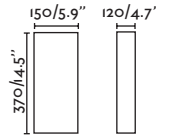

NEW

Otton RCT vertical 2L

66401-99 ●● Matt White/Blanco Mate + Linen/Lino

Material Shade Linen/Lino

66401-100 ●● Matt White/Blanco Mate + Jute/Yute

Material Shade Jute/Yute

Body Steel/Acero

Light Source 2 E27 max. 15W

Bulb incl. No

Recom. Bulb 17463

Class I

IP 20

NEW

Otton R vertical 2L

66401-103 ●● Matt White/Blanco Mate + Linen/Lino

Material Shade Linen/Lino

66401-104 ●● Matt White/Blanco Mate + Jute/Yute

Material Shade Jute/Yute

Body Steel/Acero

Light Source 2 E27 max. 15W

Bulb incl. No

Recom. Bulb 17463

Class I

IP 20

NEW

Otton RCT Horizontal 2L

66401-107 ●● Matt White/Blanco Mate + Linen/Lino

Material Shade Linen/Lino

66401-108 ●● Matt White/Blanco Mate + Jute/Yute

Material Shade Jute/Yute

Body Steel/Acero

Light Source 2 E27 max. 15W

Bulb incl. No

Recom. Bulb 17463

Class I

IP 20

NEW

Otton R Horizontal 2L

66401-109 ●● Matt White/Blanco Mate + Linen/Lino

Material Shade Linen/Lino

66401-110 ●● Matt White/Blanco Mate + Jute/Yute

Material Shade Jute/Yute

Body Steel/Acero

Light Source 2 E27 max. 15W

Bulb incl. No

Recom. Bulb 17463

Class I

IP 20