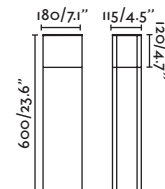

Sticker by Lucid Product Design

75541 ● Dark Grey/Gris Oscuro

Material Body Aluminium/Aluminio
Diff Opal PMMA/PMMA Opal

Light Source SMD LED 10W 3000K 623lm

CRI >80

Class I

Voltage (V/Hz) 100V-240V/50-60Hz

IP 55

Driver ●

Tram 630 by Estudi Ribaudí

75531 ● Dark Grey/Gris Oscuro

Material Body Aluminium/Aluminio
Diff Opal PMMA/PMMA Opal

Light Source E27 15W

Recom. Bulb 17463

Class I

Voltage (V/Hz) 100V-240V/50-60Hz

IP 65

Datna 300 by Àlex & Manel Llusçà

74441 ● Dark Grey/Gris Oscuro

Material Body Aluminium/Aluminio
Diff Opal PC/PC Opal

Light Source 1 E27 max. 15W

Bulb incl. No

Recom. Bulb 17463

Class I

IP 44

Datna 600 by Àlex & Manel Llusçà

74442 ● Dark Grey/Gris Oscuro

Material Body Aluminium/Aluminio
Diff Opal PC/PC Opal

Light Source 1 E27 max. 15W

Bulb incl. No

Recom. Bulb 17463

Class I

IP 44

PRICES