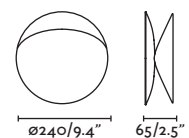

Ovo 240 by Estudi Ribaudí

62108 ● Matt White/Blanco Mate

Material Body Steel/Acero
Light Source 1 R7S 118mm max. 15W
Bulb incl. No
Recom. Bulb 17497
Class I
IP 20
↗ 20°