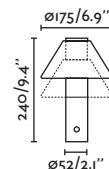

Fuji

74465

● Satin Black/Negro Satinado

Material

Body Aluminium+PC/Aluminio+PC
Diff Opal White PC/PC Blanco Opal
Shade Aluminium/Aluminio

Light Source

SMD LED 2W 2700K 90lm

Dimmable W

0.5w 25lm / 1w 45lm / 1.5w 90lm

CRI

>80

Class

III

Voltage (V/Hz)

5V DC

IP

44

IK

04

Battery incl.

Yes
6h Charge Max. 10h Worktime

USB

USB-C

25lm

45lm

90lm

PRICES