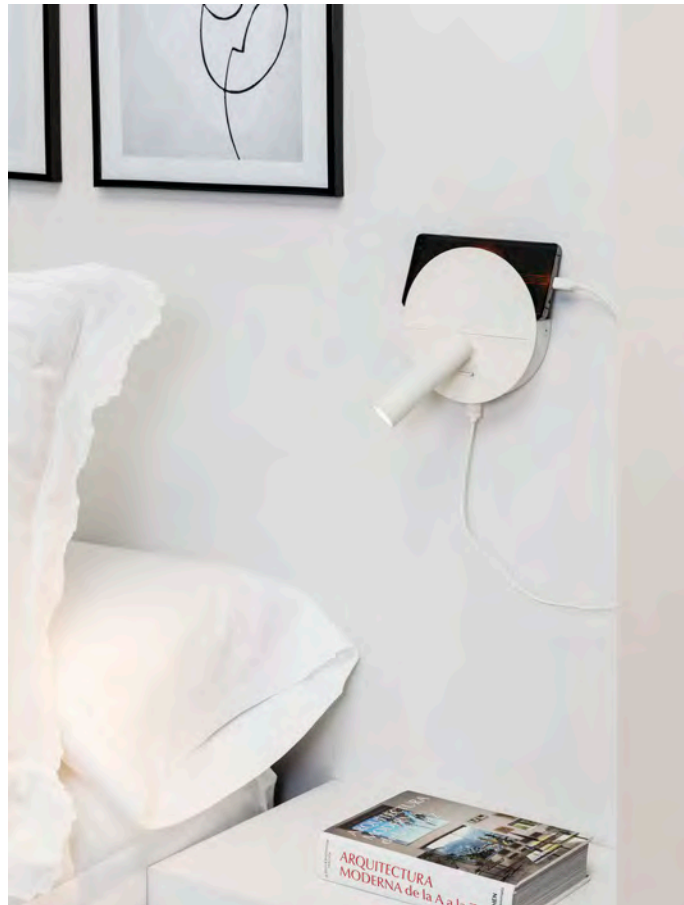

20

PRICES

Duas by Faro Lab

Duas

68467

68468

- Matt White/Blanco Mate + Shiny White/Blanco Brillo
- Matt Black/Negro Mate + Shiny Black/Negro Brillo

Material	Body Steel/Acero
Light Source	COB LED 3W 2700K 240 lm
CRI	>=80
Class	I
Voltage (V/Hz)	220V-240V/50-60Hz
IP	20
Beam angle	45°