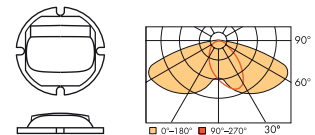

ASSYMETRICAL LENS
Optical efficiency 93%
Optimal installation ratio 4:1
(Pole distance to pole height)