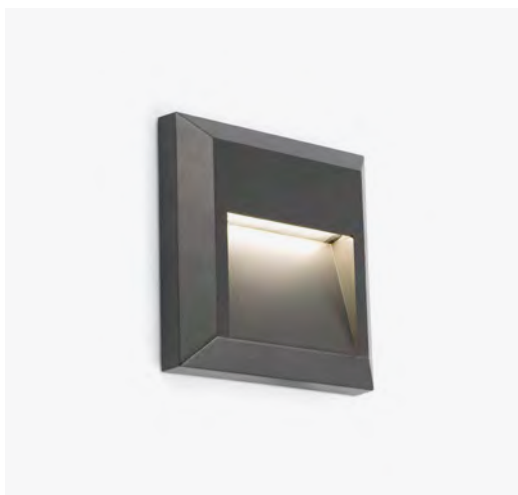

Grant SQ

70655

● Dark Grey/Gris Oscuro

Material

Body ABS

Diff Transparent PC/PC Transparente

Light Source

SMD LED 1W 3000K 65lm

CRI

>80

Class

II

Voltage (V/Hz)

100V-240V/50-60Hz

IP

65

IK

10

Beam angle

120°

SEA SIDE SUITABLE Driver ✓