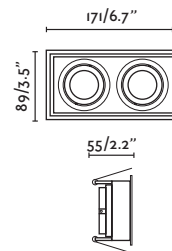

Hyde SQ Orientable 2L

40126 Matt White/Blanco Mate
40127 Matt Black/Negro Mate

Material Body Steel/Acero
Light Source 2 GU10 max. 8W
Bulb incl. No
Recom. Bulb 17316
Socket incl. No
Recom. Socket 43065
IP 20
Cut out 83x165
↙ 30°