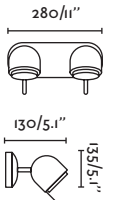

Stone 2L

43501

●● Grey/Gris + Matt Black/Negro Mate

Material

Body Concrete+Steel/Cemento+Acero

Light Source

2 GU10 max. 8W

Bulb incl.

No

Recom. Bulb

97685327

Class

I

IP

20
350° 90°