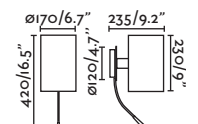

Guadalupe by Faro Lab

Guadalupe

20031-80

● Black/Negro + Beige

20031-81

● Black/Negro + Green/Verde

Material

Body Steel/Acero

Shade Steel/Acero

Light Source

1 E27 max. 15W

Bulb incl.

No

Recom. Bulb

17463

Class

I

IP

20

360°

Table&Floor
94

Guadalupe reader

20032-80

● Black/Negro + Beige

20032-81

● Black/Negro + Green/Verde

Material

Body Steel/Acero

Shade Steel/Acero

Light Source

1 E27 max. 15W

Bulb incl.

No

Recom. Bulb

17463

Reader

1W, 3000K, 100lm

Driver incl.

Yes

Class

I

Voltage (V/Hz)

100V-240V/50-60Hz

IP

20

360°

PRICES