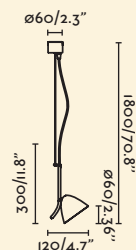

Cable

1.5 MT

Driver ✓

Flash 4L

20203

● Matt White/Blanco Mate

20207

● Matt Black/Negro Mate

Material

Body Aluminium/Aluminio

Diff Opal PMMA/PMMA Opal

Light Source

SMD LED 38W 3000K 500lm

CRI

>80

Class

I

Voltage (V/Hz)

220V-240V/50-60Hz

IP

20

Cable

1.5 MT

Driver ✓