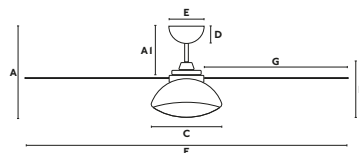

33523
33523WP
Body Dark Brown/Marrón Oscuro
Blades Dark Brown/Marrón Oscuro
+Dark Oak/Roble Oscuro

*Smart Fan

Material Body Steel/Acero
Material Blades Plywood
W 7-9-12-16-21-26
RPM 130-145-160-178-194-210
Airflow 246 m3 min
V/Hz 220V-240V/50-60Hz
Accesories ☒ 33974 DC Wall Control
Opt. downrod Page 810

Light SMD LED 20W 3000K 1200lm
Dimmable W 5-20w
CRI >=90
Driver incl. Yes
Diff Glass/Cristal