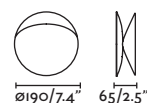

Ovo 190 by Estudi Ribaudí

62105 ● Matt White/Blanco Mate

Material Body Steel/Acero
Light Source 1 R7S 78mm max. 8W
Bulb incl. No
Recom. Bulb 17499
Class I
IP 20
↗ 20°