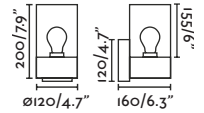

Ceiling
577

Bollard
472

Datna by Àlex & Manel Llusçà

74440

- Dark Grey/Gris Oscuro

Material

Body Aluminium/Aluminio

Diff Opal PC/PC Opal