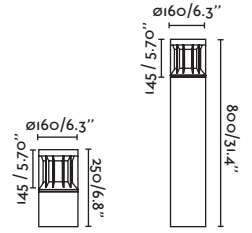

Screen

Body Aluminium/Aluminio
Diff Transparent Polycarbonate/
Policarbonato trasparente

COB LED
MacAdam Steps
Risk Group
Lumen maintenance
Heat dissipation

VOSSLÖH-SCHWABE
2
1
L90 B10 up to 89.000h
Tested at high ambient temperature

| IP65 | CRI90 | IK10 | 100-240V | 50-60Hz | Driver incl. | optional | optional

Screen 14W	CCT	FLUX	LENS
751000	2700K	712lm	360°
751000C	2700K	712lm	360°
751000D	2700K	712lm	360°
751001	2700K	856lm	360° WIDE
751001C	2700K	856lm	360° WIDE
751001D	2700K	856lm	360° WIDE
751002	2700K	695lm	180°
751002C	2700K	695lm	180°
751002D	2700K	695lm	180°
751010	3000K	712lm	360°
751010C	3000K	712lm	360°
751010D	3000K	712lm	360°
751011	3000K	856lm	360° WIDE
751011C	3000K	856lm	360° WIDE
751011D	3000K	856lm	360° WIDE
751012	3000K	695lm	180°
751012C	3000K	695lm	180°
751012D	3000K	695lm	180°
751020	4000K	712lm	360°
751020C	4000K	712lm	360°
751020D	4000K	712lm	360°
751021	4000K	856lm	360° WIDE
751021C	4000K	856lm	360° WIDE
751021D	4000K	856lm	360° WIDE
751022	4000K	695lm	180°
751022C	4000K	695lm	180°
751022D	4000K	695lm	180°