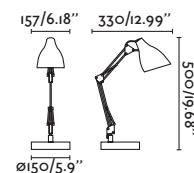

Banker

68334

● Old Gold/Oro Viejo + Green/Verde

Material Body Steel/Acero

Diff Glass/Cristal

Light Source 1 E27 max. 15W

Bulb incl. No

Recom. Bulb 17463

Class II

IP 20

Cable 1.9 MT

Gru

51916

● Matt White/Blanco Mate

51917

● Matt Black/Negro Mate

Material Body Steel/Acero

Light Source 1 E27 max. 15W

Bulb incl. No

Recom. Bulb 17463

Class II

IP 20

Cable 1.7 MT

Baobab

51908

● Matt White/Blanco Mate

51909

● Matt Black/Negro Mate

51910

● Grey/Gris

Material Body Steel/Acero

Light Source 1 E14 max. 8W

Bulb incl. No

Recom. Bulb 17461

Class II

IP 20

Cable 1.7 MT

PRICES