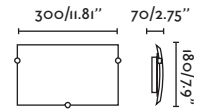

IP

20

Diula 2L

62986

● Satin Nickel/Níquel Satinado

Material

Body Steel/Acero

Diff Opal Glass/Cristal Opal

Light Source

2 E27 max. 15W

Bulb incl.

No

Recom. Bulb

17463

Class

I

IP

20