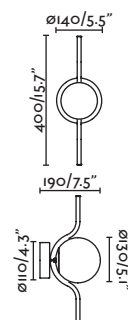

IP

20

Driver

Suspended Table&Floor

168

96