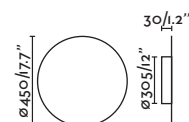

Tou 350

01205

01207

● Bordeaux/Burdeos

● Grey/Gris

Material

Body Aluminium+Foam/Aluminio+Espuma

Diff Opal PMMA/PMMA Opal

Shade Textile/Textil

Light Source SMD LED 7W 2700K 450lm

CRI >80

Class I

Voltage (V/Hz) 100V-240V/50-60Hz

IP 20

Driver ✓

Tou 450

01206

01208

● Bordeaux/Burdeos

● Grey/Gris

Material

Body Aluminium+Foam/Aluminio+Espuma

Diff Opal PMMA/PMMA Opal

Shade Textile/Textil

Light Source SMD LED 10W 2700K 750lm

CRI >80

Class I

Voltage (V/Hz) 100V-240V/50-60Hz

IP 20

Driver ✓

PRICES