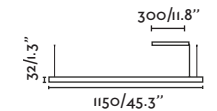

Vico 600

61101

● Matt Black/Negro Mate

Vico 600 canopy recessed

61105

● Matt Black/Negro Mate

Material Body Aluminium/Aluminio
Diff Opal PC/PC Opal

Light Source SMD LED 15W 2700K 1500lm

CRI >=90

Class II

Voltage (V/Hz) 220V-240V/50Hz

IP 20

Cable 2 MT

TRIAC L DIM Driver ✓

*More dimmable options under request/Otras opciones de regulación bajo pedido

Vico 1150

61103

● Matt Black/Negro Mate

Vico 1150 canopy recessed

61104

● Matt Black/Negro Mate

Material Body Aluminium/Aluminio
Diff Opal PC/PC Opal

Light Source SMD LED 30W 2700K 2800lm

CRI >=90

Class II

Voltage (V/Hz) 220V-240V/50Hz

IP 20

Cable 2 MT

TRIAC L DIM Driver ✓

*More dimmable options under request/Otras opciones de regulación bajo pedido

Joint kit accessory/Acesorio kit unión

61117

● Matt Black/Negro Mate

Material

Body Steel/Acero

PRICES