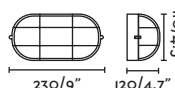

Cabo

70998 Brass/Latón

Material Body Brass/Latón
Diff Transparent Glass/Cristal Transparente

Light Source 1 E27 max. 15W

Bulb incl. No

Recom. Bulb 17463

Class I

IP 65

IK 05

SEA SIDE SUITABLE