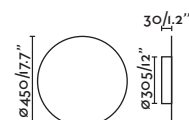

Board 450

01041

● Blackboard/Pizarra

Material

Body Steel/Acero

Diff Opal PMMA/PMMA Opal

Light Source

SMD LED 10W 2700K 750lm

CRI

>80

Class

I

Voltage (V/Hz)

100V-240V/50-60Hz

IP

20

Driver ✓