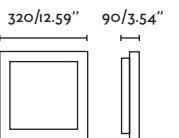

Vuk

64188

64188N

● Matt White/Blanco Mate

● Matt Black/Negro Mate

Material

Body Steel/Acero

Diff Opal PMMA/PMMA Opal

Light Source

SMD LED 40W 2700K 3000lm

CRI

>80

Class

II

Voltage (V/Hz)

220V-240V/50-60Hz

IP

44

Driver ●

Tola 270

62968

62983

● Matt White/Blanco Mate

● Satin Nickel/Níquel Satinado

Material

Body Aluminium/Aluminio

Diff Opal PC/PC Opal

Light Source

1 E27 max. 15W

Bulb incl.

No

Recom. Bulb

17437

Class

II

IP

44

Tola 320

62969

● Matt White/Blanco Mate

Material

Body Aluminium/Aluminio

Diff Opal PC/PC Opal

Light Source

2 E27 max. 15W

Bulb incl.

No

Recom. Bulb

17437

Class

II

IP

44

Brume by Àlex & Manel Lluscà

40077

● Anthracite/Antracita

Material

Body Steel/Acero

Diff Opal Glass/Cristal Opal

Light Source

SMD LED 3W 2700K 200lm

CRI

>80

Class

II

Voltage (V/Hz)

100V-240V/50-60Hz

IP

44

Driver ●

Suspended
202

Wall
382