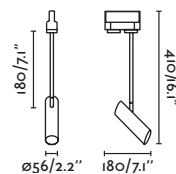

Orleans by Nahrang

43536 ● Matt Black/Negro Mate

Material Body Steel/Acero

Light Source 1 GU10 max. 8W

Bulb incl. No

Recom. Bulb 97685327

Class I

IP 20
350° 90°

Link by Estudi Ribaudí

29871 ● Matt White/Blanco Mate

29872 ● Matt Black/Negro Mate

29896 ● Bronze/Bronce

Material Body Steel+ABS/Acero+ABS

Light Source 1 GU10 max. 8W

Bulb incl. No

Recom. Bulb 97685327

Class I

IP 20
350° 90°