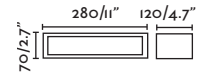

Natron

70887

● Dark Grey/Gris Oscuro

Material Body Aluminium/Aluminio
Diff Opal Glass/Cristal Opal

Light Source 1 E27 max. 15W

Bulb incl. No

Recom. Bulb 17437

Class I

IP 54

IK 06

Tejo

70573

70573B

● Dark Grey/Gris Oscuro
● Matt White/Blanco Mate

Material Body Aluminium/Aluminio
Diff Opal PC/PC Opal

Light Source 1 E27 max. 15W

Bulb incl. No

Recom. Bulb 17463

Class I

IP 54

IK 06