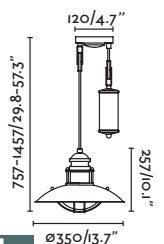

Winch polley by Àlex & Manel Llusçà

66205

● Dark Brown/Marrón Oscuro

Material Body Steel/Acero
Diff Transparent Glass/Cristal Transparente
Light Source 1 E27 max. 15W
Bulb incl. No
Recom. Bulb 17463
Class I
IP 20
Cable 1.5 MT