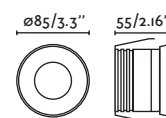

Neon SQ

43400

● Matt White/Blanco Mate

43410

● Matt Black/Negro Mate

Material Body Aluminium/Aluminio

Light Source 1 GU10 max. 8W

Bulb incl. No

Recom. Bulb 17316

Socket incl. No

Recom. Socket 43065

IP 20

Cut out 70x70

Neon R

43399

● Matt White/Blanco Mate

43409

● Matt Black/Negro Mate

Material Body Aluminium/Aluminio

Light Source 1 GU10 max. 8W

Bulb incl. No

Recom. Bulb 17316

Socket incl. No

Recom. Socket 43065

IP 20

Cut out ø65

Gas

43404

● Matt White/Blanco Mate

43405

● Matt Black/Negro Mate

Material Body Aluminium/Aluminio

Light Source 1 GU10 max. 8W

Bulb incl. No

Recom. Bulb 17316

Socket incl. No

Recom. Socket 43065

IP 20

Cut out ø76