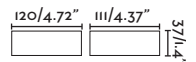

Material

Body Aluminium/Aluminio

Diff Transparent Glass/Cristal Transparente

Light Source COB LED 6W 3000K 310lm

CRI >80

Class I

Voltage (V/Hz) 100V-240V/50-60Hz

IP 54

Beam angle 180°