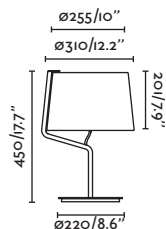

Berni table

1. 29332 Matt White/Blanco Mate + White/Blanco
   29333 Matt Black/Negro Mate + Black/Negro

Material	Body Steel/Acero Diff White Steel/Acero Blanco Shade Textile/Textil
Light Source	1 E27 max. 15W
Bulb incl.	No
Recom. Bulb	17463
Class	II
IP	20
Cable	1.5 MT