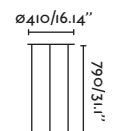

Versus by Pepe Llaudet

Versus

74423

● Matt White/Blanco Mate

Material

Body PEMD

Diff Matt White/Blanco Mate

Light Source

1 E27 max. 15W

Bulb incl.

No

Recom. Bulb

17463

Class

II

IP

44

Cable

3 MT

Large structure / Estructura grande

74424

● Black/Negro

Material

Body Steel/Acero

Small structure / Estructura pequeña

74422

● Black/Negro

Material

Body Steel/Acero