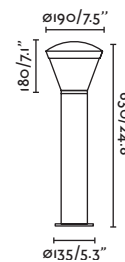

Twist 300 by Estudi Ribaudí
71286 ● Dark Grey/Gris Oscuro

Material Body Aluminium/Aluminio
Diff Opal PC/PC Opal

Light Source SMD LED 10W 3000K 500lm

CRI >80

Class I

Voltage (V/Hz) 100V-240V/50-60Hz

IP 65

Driver ✓

Wall
584

Twist 500 by Estudi Ribaudí
71287 ● Dark Grey/Gris Oscuro

Material Body Aluminium/Aluminio
Diff Opal PC/PC Opal

Light Source SMD LED 10W 3000K 500lm

CRI >80

Class I

Voltage (V/Hz) 100V-240V/50-60Hz

IP 65

Driver ✓

Shelby 330 by Conillas
75537 ● Dark Grey/Gris Oscuro

Material Body Aluminium/Aluminio
Diff Transparent PC/PC Transparente

Light Source SMD LED 10W 3000K 600lm

CRI >80

Class I

Voltage (V/Hz) 100V-240V/50-60Hz

IP 65

Driver ✓

Shelby 630 by Conillas
75538 ● Dark Grey/Gris Oscuro

Material Body Aluminium/Aluminio
Diff Transparent PC/PC Transparente

Light Source SMD LED 10W 3000K 600lm

CRI >80

Class I

Voltage (V/Hz) 100V-240V/50-60Hz

IP 65

Driver ✓