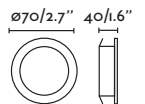

Nais Orientable

1. 02111001 ● White/Blanco
   02111002 ● Black/Negro

Material **Body** Aluminium+Steel/Aluminio+Acero
Diff Transparent PMMA/PMMA Transparente

Light Source COB LED 7W 2700K 625lm

CRI >=90

Recom. Driver 98310620

Class III

IP 23

Beam angle 36°

Cut out ø76

15° Driver

*Drivers info pag. 818-819

Nais

1. 02121001 ● White/Blanco
   02121002 ● Black/Negro

Material **Body** Aluminium+Steel/Aluminio+Acero
Diff Transparent PMMA/PMMA Transparente

Light Source COB LED 7W 2700K 625lm

CRI >=90

Class III

IP 23

Beam angle 36°

Cut out ø60

Driver

*Drivers info pag. 818-819

Koi

1. 42921 ● Matt White/Blanco Mate

Material **Body** PC
Diff Opal PC/PC Opal

Light Source SMD LED 6W 3000K 400lm

CRI >80

Class II

Voltage (V/Hz) 100V-240V/50-60Hz

IP 20

Cut out ø72

15° Driver