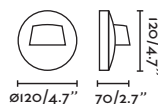

Pill

70824

70825

70826

- Matt White/Blanco Mate
- Dark Grey/Gris Oscuro
- Rust Brown/Marrón Oxido

Material

Body Aluminium/Aluminio

Diff Opal Glass/Cristal Opal

Light Source

COB LED 3,5W 3000K 110lm

CRI

>80

Class

I

Voltage (V/Hz)

100V-240V/50-60Hz

IP

54

Driver ☒

Drak

72330

- Brass/Latón

Material

Body Aluminium/Aluminio

Diff Transparent PMMA/PMMA Transparente

Light Source

SMD LED 4,5W 3000K 160lm

CRI

>80

Class

I

Voltage (V/Hz)

100V-240V/50-60Hz

IP

44

IK

08

SEA SIDE SUITABLE Driver ☒

Brow

70408

70409

- Matt White/Blanco Mate
- Dark Grey/Gris Oscuro

Material

Body PC

Diff Opal PMMA/PMMA Opal

Light Source

COB LED 3W 3000K 100lm

CRI

>80

Class

II

Voltage (V/Hz)

220V-240V/50Hz

IP

44

Driver ☒