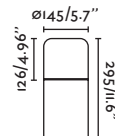

Muga 500

75604

● Dark Grey/Gris Oscuro

Material Body Aluminium/Aluminio
Diff Opal PC/PC Opal

Light Source SMD LED 11W 3000K 810lm

CRI >80

Class I

Voltage (V/Hz) 100V-240V/50-60Hz

IP 55

Driver ✓