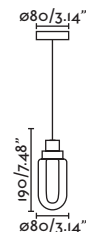

Brume by Àlex & Manel Llusçà
40078 ● Anthracite/Antracita

Material Body Steel/Acero
Diff Opal Glass/Cristal Opal

Light Source SMD LED 3W 2700K 200lm

CRI >80

Class II

Voltage (V/Hz) 100V-240V/50-60Hz

IP 44

Cable 1 MT

Driver ✓

Ceiling
240

Wall
382