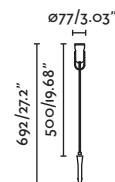

Slot 500 spike

70038

● Dark Grey/Gris Oscuro

Material **Body** Aluminium/Aluminio
Diff Transparent Glass/Cristal Transparente

Light Source COB LED 13W 3000K 750lm

CRI >80

Class I

Voltage (V/Hz) 100V-240V/50-60Hz

IP 65

IK 08

Beam angle 28°

Cable 1.5 MT

Driver ✓