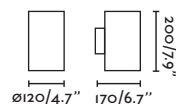

IP

54

Driver ✓