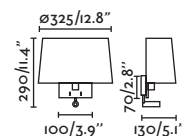

Volta

20021

● ● Satin Nickel/Níquel Satinado + White/Blanco

Material

Body Steel/Acero

Shade Textile/Textil

Light Source

1 E27 max. 15W

Bulb incl.

No

Recom. Bulb

17463

Class

I

IP

20

Volta reader

20023

● ● Satin Nickel/Níquel Satinado + White/Blanco

20024

● ● Satin Nickel/Níquel Satinado + Black/Negro

Material

Body Steel/Acero

Shade Textile/Textil

Light Source

1 E27 max. 15W

Bulb incl.

No

Recom. Bulb

17463

Reader

3W, 3000K, 200lm

Class

I

Voltage (V/Hz)

100V-240V/50-60Hz

IP

20

Driver ☒

Table&Floor
136