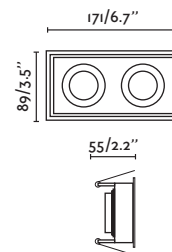

Hyde SQ 2L

40124 Matt White/Blanco Mate
40125 Matt Black/Negro Mate

Material Body Steel/Acero
Light Source 2 GU10 max. 8W
Bulb incl. No
Recom. Bulb 17316
Socket incl. No
Recom. Socket 43065
IP 44
Cut out 83x165