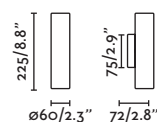

● Satin Gold/Oro Satinado

Material Body Aluminium/Aluminio
Light Source 2 GU10 max. 8W
Bulb incl. No
Recom. Bulb 97685327
Class I
IP 20

PRICES

Nash 210

62819

62821

● Matt White/Blanco Mate

● Matt Black/Negro Mate