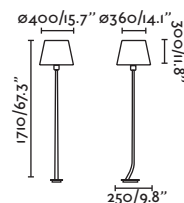

Rem floor

- 29686-07 Satin Nickel/Níquel Satinado + White/Blanco
- 29686-08 Satin Nickel/Níquel Satinado + Beige
- 29686-09 Satin Nickel/Níquel Satinado + Black/Negro
- 29687-07 Satin Bronze/Bronce Satinado + White/Blanco
- 29687-08 Satin Bronze/Bronce Satinado + Beige
- 29687-09 Satin Bronze/Bronce Satinado + Black/Negro

Material Body Steel/Acero
Shade Textile/Textil

Light Source 1 E27 max. 15W
Bulb incl. No
Recom. Bulb 17463
Class II
IP 20
Cable 1.9 MT

Wall
300