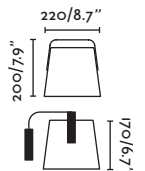

Stood clip
29845

●● Matt Black/Negro Mate + Cherry/Cerezo

Material Body Steel/Acero
Shade Wood/Madera

Light Source 1 E27 max. 15W

Bulb incl. No

Recom. Bulb 17462

Class II

IP 20