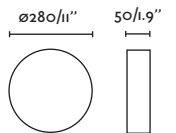

Zon

63291

Matt White/Blanco Mate

Material

Body Steel/Acero

Diff Opal PMMA/PMMA Opal

Light Source

SMD LED 18W 3000K 2000lm

CRI

85

Class

II

Voltage (V/Hz)

220V-240V/50Hz

IP

54

TRIAC C DIM Driver

Logos 270

62965

Matt White/Blanco Mate

62980

Satin Nickel/Níquel Satinado

Material

Body Aluminium/Aluminio

Diff Opal PC/PC Opal

Light Source

1 E27 max. 15W

Bulb incl.

No

Recom. Bulb

17437

Class

II

IP

44