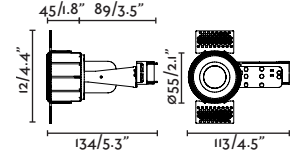

Fresh E27 Trimless

02300101 ● White/Blanco

Material Body Aluminium/Aluminio
Light Source 1 E27 max. 8W
Bulb incl. No
Recom. Bulb 17464
Class I
IP 20
Cut out ø90