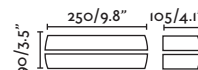

Ancora by Àlex & Manel Llusçà

74401 ● Dark Grey/Gris Oscuro

Material Body Aluminium/Aluminio
Diff Opal PC/PC Opal

Light Source 1 E27 max. 15W

Bulb incl. No

Recom. Bulb 17463

Class I

IP 44