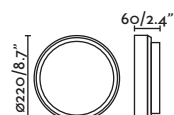

Sun

70823

● Dark Grey/Gris Oscuro

Material

Body Aluminium/Aluminio

Diff Opal PC/PC Opal

Light Source

SMD LED 4.4W 3000K 275lm

CRI

>80

Class

I

Voltage (V/Hz)

100V-240V/50-60Hz

IP

54

Driver ✓

Tom 190

70665

● Matt White/Blanco Mate

70666

● Dark Grey/Gris Oscuro

Material

Body ABS

Diff Opal PC/PC Opal

Light Source

SMD LED 7W 3000K 400lm

CRI

>80

Class

II

Voltage (V/Hz)

100V-240V/50-60Hz

IP

65

IK

10

SEA SIDE SUITABLE Driver ✓

Tom 220

70682

● Dark Grey/Gris Oscuro

70683

● Matt White/Blanco Mate

Material

Body ABS

Diff Opal PC/PC Opal

Light Source

SMD LED 11W 3000K 600lm

CRI

>80

Class

II

Voltage (V/Hz)

100V-240V/50-60Hz

IP

65

IK

10

SEA SIDE SUITABLE Driver ✓