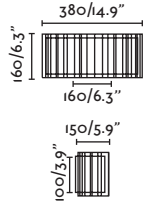

IP

20

Suspended Table&Floor

198

126

Retro

20045

●● Matt Copper/Cobre Mate + Matt Black/Negro Mate