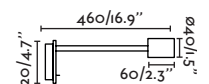

Bel

41028

41029

41030

- Shiny Chrome/Cromo Brillo
- Matt White/Blanco Mate
- Matt Black/Negro Mate

Material

Body Aluminium+Steel/Aluminio+Acero

Light Source

HIGH POWER LED 3W 3000K 150lm

CRI

>80

Class

II

Voltage (V/Hz)

100V-240V/50-60Hz

IP

20

Beam angle

30°

Boken

41031

41032

- Matt White/Blanco Mate
- Matt Black/Negro Mate

Material

Body Aluminium+Steel+Silicone/Aluminio+Acero+Silicona

Light Source

HIGH POWER LED 3W 3000K 150lm

CRI

>80

Class

II

Voltage (V/Hz)

100V-240V/50-60Hz

IP

20

Beam angle

30°

Leser

41026

- Matt Nickel/Níquel Mate + Matt Black/Negro Mate

Material

Body Aluminium+Steel+Silicone/Aluminio+Acero+Silicona

Light Source

COB LED 5W 3000K 300lm

CRI

>80

Class

II

Voltage (V/Hz)

100V-240V/50-60Hz

IP

20

Beam angle

36°