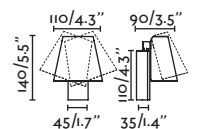

Le Petit

62161	●	Matt White/Blanco Mate
62162	●	Matt Black/Negro Mate
62163	●	Satin Gold/Oro Satinado
62164	●	Bronze/Bronce

Material	Body Steel/Acero
Light Source	SMD LED 4W 3000K 130lm
CRI	>80
Class	II
Voltage (V/Hz)	100V-240V/50-60Hz
IP	20