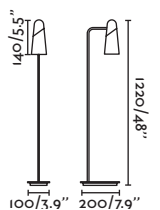

Lao floor

- 29049 ●● Matt Black/Negro Mate + Shiny Black/Negro Brillo

Material Body Aluminium+ABS/Aluminio+ABS
Diff Opal PMMA/PMMA Opal

Light Source SMD LED 4W 3000K 400lm

CRI >80

Class II

Voltage (V/Hz) 100V-240V/50-60Hz

IP 20

Cable 2 MT