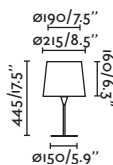

Samba table S

- 64316-35 White/Blanco + Beige
- 64316-36 White/Blanco + Yellow/Amarillo
- 64316-37 White/Blanco + Green/Verde
- 64317-35 Black/Negro + Beige
- 64317-36 Black/Negro + Yellow/Amarillo
- 64317-37 Black/Negro + Green/Verde

Material Body Steel/Acero
Shade Textile/Textil

Light Source 1 E27 max. 15W
Bulb incl. No
Recom. Bulb 17463
Class II
IP 20
Cable 1.5 MT