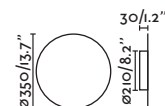

Tou 450

01206

01208

● Bordeaux/Burdeos

● Grey/Gris

Material

Body Aluminium+Foam/Aluminio+Espuma

Diff Opal PMMA/PMMA Opal

Shade Textile/Textil

Light Source SMD LED 10W 2700K 750lm

CRI >80

Class I

Voltage (V/Hz) 100V-240V/50-60Hz

IP 20

Driver ✓