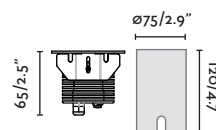

Grund 37

70726
70730

- Satin Stainless/Inoxidable Satinado
- Anodized Black/Negro Anodizado

Material

Body Stainless steel 316L+Aluminium/Acero inoxidable 316L+Aluminio
Diff Transparent Glass/Cristal Transparente

Light Source

SMD LED 2W 3000K 152lm

CRI

>90

Recom. Driver

98310206E

Class

III

IP

67

IK

08

Beam angle

15°

Cut out

ø32

SEA SIDE SUITABLE

*Drivers info pag. 818-819

Grund 80

70728
70731

- Satin Stainless/Inoxidable Satinado
- Anodized Black/Negro Anodizado

Material

Body Stainless steel 316L+Aluminium/Acero inoxidable 316L+Aluminio
Diff Transparent Glass/Cristal Transparente

Light Source

COB LED 7W 3000K 420lm

CRI

>90

Recom. Driver

98310620

Class

III

IP

67

IK

08

Beam angle

36°

Cut out

ø60

SEA SIDE SUITABLE

*Drivers info pag. 818-819

Grund 92

70729
70732

- Satin Stainless/Inoxidable Satinado
- Anodized Black/Negro Anodizado

Material

Body Stainless steel 316L+Aluminium/Acero inoxidable 316L+Aluminio
Diff Transparent Glass/Cristal Transparente

Light Source

COB LED 13W 3000K 846lm

CRI

>90

Recom. Driver

98310620

Class

III

IP

67

IK

08

Beam angle

36°

Cut out

ø68

SEA SIDE SUITABLE

*Drivers info pag. 818-819