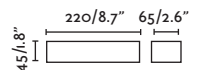

Toluca

71052

- Satin Aluminium/Aluminio Satinado

Material Body Aluminium/Aluminio
Diff Opal Glass/Cristal Opal
Light Source SMD LED 16W 3000K 900lm
CRI >80
Class I
Voltage (V/Hz) 220V-240V/50-60Hz
IP 65
IK 09
Driver ✓