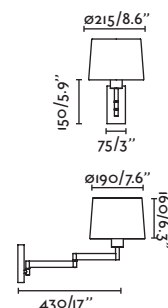

Artis articulated

- 68494-01 Bronze/Bronce + White/Blanco
- 68494-02 Bronze/Bronce + Beige
- 68494-03 Bronze/Bronce + Black/Negro
- 68495-01 Shiny Chrome/Cromo Brillo + White/Blanco
- 68495-02 Shiny Chrome/Cromo Brillo + Beige
- 68495-03 Shiny Chrome/Cromo Brillo

Material Body Steel/Acero
Shade Textile/Textil

Light Source 1 E27 max. 15W

Bulb incl. No

Recom. Bulb 17463

Class I

IP 20

Table & Floor
122