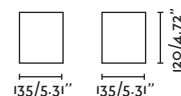

Tecto 2L AR11

63276

63277

● Matt White/Blanco Mate

● Matt Black/Negro Mate

Material Body Aluminium/Aluminio
Light Source 2 G53 AR11 max. 30W
Bulb incl. No
Recom. Bulb 97411
Recom. Equip 98111020
Class III
IP 20