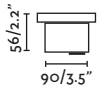

Recessed box/Caja de empotrar

71703

Tras 12L

71716 13° ● Black/Negro

71717 40° ● Black/Negro

Material Body Aluminium+ABS/Aluminio+ABS
Diff Transparent Glass/Cristal Transparente

Light Source SMD LED 25W 3000K 2580lm