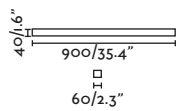

Nilo 600

63316

63318

- Matt Black/Negro Mate
- ◐ Shiny Chrome/Cromo Brillo

Material

Body Aluminium/Aluminio

Diff Opal PMMA/PMMA Opal

Light Source

SMD LED 12W 3000K 950lm

CRI

>80

Class

II

Voltage (V/Hz)

100V-240V/50-60Hz

IP

44

Driver ✓

Nilo 900

63317

63319

- Matt Black/Negro Mate
- ◐ Shiny Chrome/Cromo Brillo

Material

Body Aluminium/Aluminio

Diff Opal PMMA/PMMA Opal

Light Source

SMD LED 18W 3000K 1400lm

CRI

>80

Class

II

Voltage (V/Hz)

100V-240V/50-60Hz

IP

44

Driver ✓

PRICES