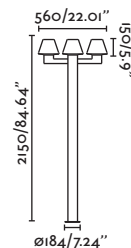

Material Body Aluminium/Aluminio
Diff Opal PMMA/PMMA Opal

Light Source 3 E27 max. 15W

Bulb incl. No

Recom. Bulb 17437

Class I

IP 44

Muffin 3L by Àlex & Manel Lluscà
74436F3-04 ● Dark Grey/Gris Oscuro