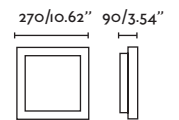

Tola 320

62969

● Matt White/Blanco Mate

Material

Body Aluminium/Aluminio

Diff Opal PC/PC Opal

Light Source

2 E27 max. 15W

Bulb incl.

No

Recom. Bulb

17437

Class

II

IP

44