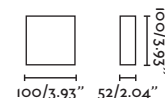

Kaula 100

70405

● Satin Stainless/Inoxidable Satinado

Material **Body** Stainless steel 316L/Acero inoxidable 316L

Diff Opal PMMA/PMMA Opal

Light Source SMD LED 9W 3000K 800lm

CRI >80

Class I

Voltage (V/Hz) 220V-240V/50-60Hz

IP 44

Driver ✓

Kaula 180

70406

● Satin Stainless/Inoxidable Satinado

Material **Body** Stainless steel 316L/Acero inoxidable 316L

Diff Opal PMMA/PMMA Opal

Light Source SMD LED 16W 3000K 650lm

CRI >80

Class I

Voltage (V/Hz) 220V-240V/50-60Hz

IP 44

Driver ✓

Aday 113

70644

● Matt White/Blanco Mate

70645

● Dark Grey/Gris Oscuro

Material **Body** Aluminium/Aluminio

Diff Opal Glass/Cristal Opal

Light Source SMD LED 6W 3000K 450lm

CRI >80

Class I

Voltage (V/Hz) 220V-240V/50-60Hz

IP 54

IK 08

Driver ✓

Aday 175

70646

● Matt White/Blanco Mate

70647

● Dark Grey/Gris Oscuro

Material **Body** Aluminium/Aluminio

Diff Opal Glass/Cristal Opal

Light Source SMD LED 13W 3000K 787lm

CRI >80

Class I

Voltage (V/Hz) 220V-240V/50-60Hz

IP 54

IK 08

Driver ✓

PRICES