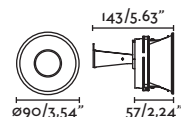

Fresh

- 02100501 Matt White/Blanco Mate
- 02100502 Matt Black/Negro Mate
- 02100503 Matt Gold/Oro Mate

Material Body Aluminium/Aluminio

Light Source 1 GU10 max. 8W
Bulb incl. No
Recom. Bulb 17316
Class II
IP 20
Cut out ø83

Fresh Trimless

- 02100701 Matt White/Blanco Mate
- 02100702 Matt Black/Negro Mate

Material Body Aluminium/Aluminio

Light Source 1 GU10 max. 8W
Bulb incl. No
Recom. Bulb 17316
Class II
IP 20
Cut out ø90