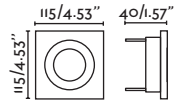

Argon RCT

43403

● Matt White/Blanco Mate

43413

● Matt Black/Negro Mate

Material	Body Aluminium/Aluminio
Light Source	2 GU10 max. 8W
Bulb incl.	No
Recom. Bulb	17316
Socket incl.	No
Recom. Socket	43065
IP	20
Cut out	220x102 ↖ 60°