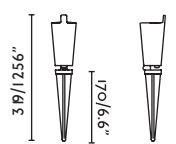

SEA SIDE
SUITABLE

Piccola by Faro Lab

Piccola

70245

70246

- Matt Black/Negro Mate
- Matt White/Blanco Mate

Material	Body Aluminium/Aluminio Diff Opal PMMA/PMMA Opal
Light Source	SMD LED 6W 2700K 360lm
CRI	>80
Class	I
Voltage (V/Hz)	100V-240V/50-60Hz
IP	65
IK	08
Cable	1.5 MT
	Driver ✓