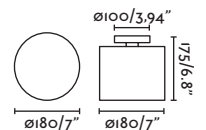

Janet

65137

- White/Blanco + Satin Gold/Oro Satinado

Material Body Steel/Acero

Light Source 1 E27 max. 15W

Bulb incl. No

Recom. Bulb 17462

Class I

IP 20