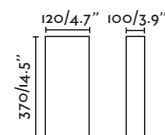

Cotton R vertical

- 66407 Matt White/Blanco Mate + Beige
- 66408 Matt White/Blanco Mate + Black/Negro

Material **Body** Steel/Acero
Shade Textile/Textil

Light Source 1 E27 max. 15W

Bulb incl. No

Recom. Bulb 17463

Class I

IP 20