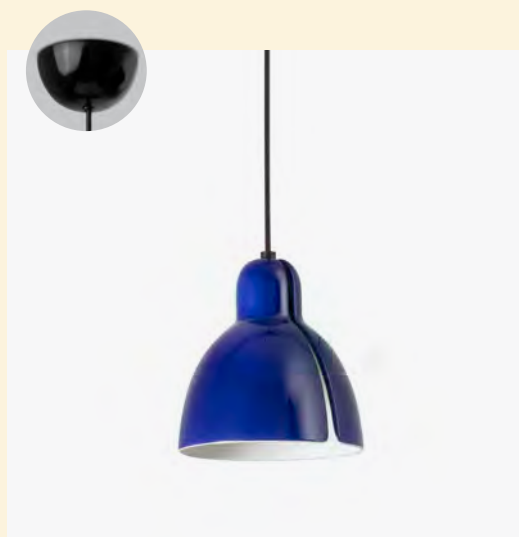

exclusive
online
collection

Venice

- 64255 Shiny White/Blanco Brillo
- 64256 ● Shiny Black/Negro Brillo
- 64258 |||| Black & White Gloss/Blanco y Negro Brillo
- 64257 ● Gloss pink/Rosa brillante
- 64259 NEW ● Blue/Azul

Material Body Steel+Ceramic/Acero+Ceramica
Shade Ceramic/Cerámica

Light Source 1 E27 max. 15W

Bulb incl. No

Recom. Bulb 17463

Class II

IP 20

Cable 2.5 MT

Table&Floor
86

Wall
252