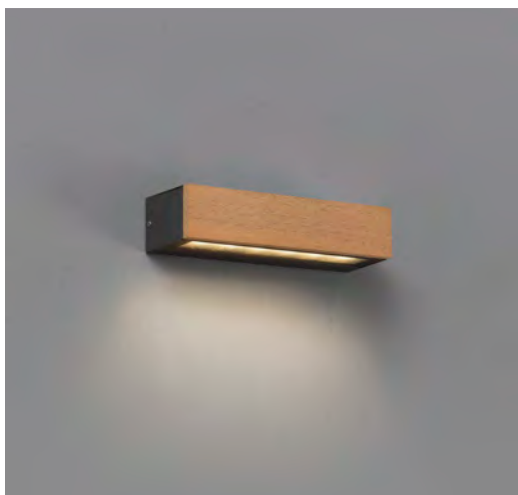

Lako

71909

71910

71911

71898

- Matt White/Blanco Mate
- Dark Grey/Gris Oscuro
- Rust Brown/Marrón Oxido
- Teak/Teca + Dark Grey/Gris Oscuro

Material

Body Aluminium/Aluminio
Diff Prism Glass/Cristal Prismático

Light Source

SMD LED 8W 3000K 600lm

CRI

>80

Class

I

Voltage (V/Hz)

220V-240V/50-60Hz

IP

65

Beam angle

90°

Driver ☒