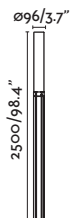

Tram 2500 by Estudi Ribaudí
75532 ● Dark Grey/Gris Oscuro

Material Body Aluminium/Aluminio
Diff Opal PMMA/PMMA Opal

Light Source SMD LED 43W 3000K 3000lm

CRI >80

Class I

Voltage (V/Hz) 100V-240V/50-60Hz

IP 55

IK 05

Driver ✓