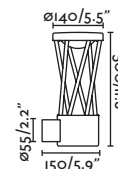

Twist by Estudi Ribaudí

71285 ● Dark Grey/Gris Oscuro

Material Body Aluminium/Aluminio
Diff Opal PC/PC Opal

Light Source SMD LED 10W 3000K 500lm

CRI >80

Class I

Voltage (V/Hz) 100V-240V/50-60Hz

IP 65

Driver ✓

Beacon
468