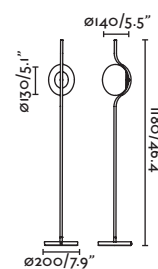

Levita floor

- 29693D Shiny Gold/Oro Brillo
- 29698 Matt Black/Negro Mate

Material Body Steel/Acero
Diff Opal Glass/Cristal Opal

Light Source SMD LED 6W 2700K 570lm

Dimmable W 1w 95lm / 4w 380lm / 6w 570lm

CRI >80

Class II

Voltage (V/Hz) 220V-240V/50-60Hz

IP 20

Cable 2 MT