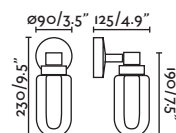

Brume by Àlex & Manel Lluscà

- 40076 Anthracite/Antracita

Material	Body Steel/Acero
	Diff Opal Glass/Cristal Opal
Light Source	SMD LED 3W 2700K 200lm
CRI	>80
Class	II
Voltage (V/Hz)	100V-240V/50-60Hz
IP	44

Driver