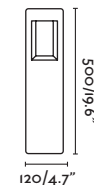

Agra 200

70755

● Dark Grey/Gris Oscuro

70756

● Brown/Marrón

Material Body Aluminium/Aluminio
Diff Transparent Glass/Cristal Transparente

Light Source COB LED 9W 3000K 420lm

CRI >80

Class I

Voltage (V/Hz) 100V-240V/50-60Hz

IP 55

Driver ✓