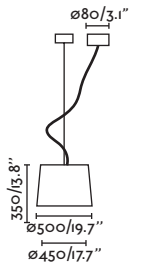

Samba displaced canopy by Faro Lab

- 64314-44 ●● Matt Black/Negro Mate + Beige
- 64314-45 ●● Matt Black/Negro Mate + Yellow/Amarillo
- 64314-46 ●● Matt Black/Negro Mate + Green/Verde

Material Body Steel/Acero
Diff Papyrus/Papiro
Shade Textile/Textil

Light Source 1 E27 max. 15W
Bulb incl. No
Recom. Bulb 17463
Class II
IP 20
Cable 1.5 MT