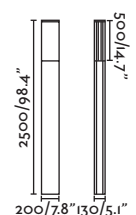

Datna 2500 by Àlex & Manel Llusçà
74444E ● Dark Grey/Gris Oscuro

Material Body Aluminium/Aluminio
Diff Opal PC/PC Opal

Light Source SMD LED 37W 3000K 2700lm

CRI 85

Class I

Voltage (V/Hz) 100V-240V/50-60Hz

IP 44

Driver ✓