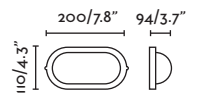

Derby 283

72002

- Matt White/Blanco Mate

Material

Body Aluminium/Aluminio
Diff Opal Glass/Cristal Opal

Light Source 1 E27 max. 15W

Bulb incl. No

Recom. Bulb 17463

Class I

IP 44