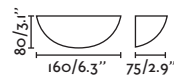

Cove

63480

● White/Blanco

Material Body Plaster/Yeso
Light Source SMD LED 4W 3000K 270lm
CRI >80
Class I
Voltage (V/Hz) 230V/50-60Hz
IP 20

Driver ✓