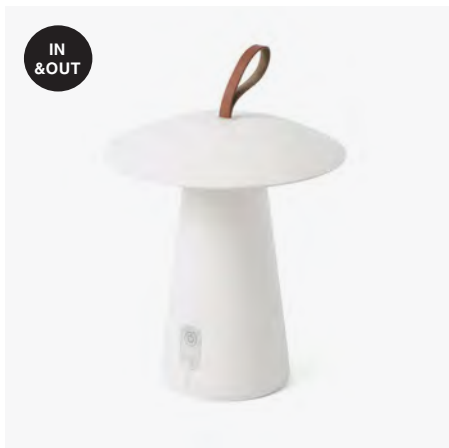

100lm

250lm

400lm

Wall
590

Cage portable Ref. 75608

IN & OUT

16lm

103lm