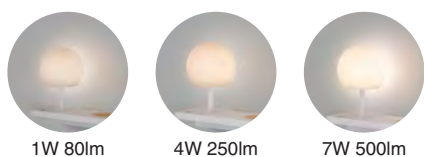

Niko Glass

01007A ●● Matt White/Blanco Mate + Wood/Madera

Material Diff Opal Glass/Cristal Opal

Niko PC

01025A ●● Matt White/Blanco Mate + Wood/Madera

Material Body Aluminium+Wood/Aluminio+Madera

Diff Opal PC/PC Opal

Light Source SMD LED 7W 3000K 500lm

Dimmable W 1w 80lm / 4w 250lm / 7w 500lm

CRI >80

Class II

Voltage (V/Hz) 100V-240V/50-60Hz

IP 20

Wall
278