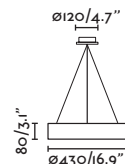

Cocotte 550 by Jordi Llopis

64260 ● Shiny White/Blanco Brillo

64261 ● Shiny Black/Negro Brillo

Material Body Aluminium/Aluminio
Diff Opal PMMA/PMMA Opal

Light Source SMD LED 36W 3000K 1700lm

CRI >80

Class I

Voltage (V/Hz) 100V-240V/50-60Hz

IP 20

Driver ✓

Ceiling
228