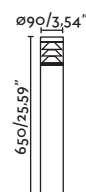

Plim 3

71301

● Dark Grey/Gris Oscuro

Material Body Aluminium/Aluminio
Diff Transparent PC/PC Transparente

Light Source SMD LED 10W 3000K 250lm

CRI >80

Class I

Voltage (V/Hz) 100V-240V/50-60Hz

IP 65

IK 08

Driver ✓