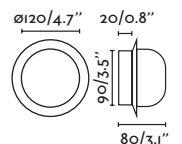

May

- 40095 White/Blanco
- 40096 Black/Negro
- 40097 Blue/Azul
- 40098 Coral
- 40099 Green/Verde

Material Body Steel/Acero
Diff Opal White Glass/Cristal Blanco Opal
Light Source COB LED 4W 2700K 300lm
Class II
Voltage (V/Hz) 100V-240V/50-60Hz
IP 44
Driver ☒