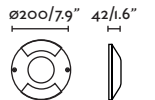

Loth 2L

70286

● Matt Black/Negro Mate

Material Body Aluminium/Aluminio
Diff Opal PC/PC Opal

Light Source COB LED 13W 3000K 235lm

CRI >80

Class I

Voltage (V/Hz) 220V-240V/50-60Hz

IP 67

IK 10

Driver ✓