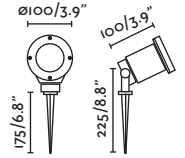

I

IP

44

Cable

2 MT

Garten lampholder

73111

● Matt Black/Negro Mate