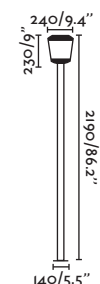

Plaza

75607

● Dark Grey/Gris Oscuro

Material Body Aluminium/Aluminio
Diff Transparent PC/PC Transparente

Light Source SMD LED 24W 3000K 1120lm

CRI >80

Class I

Voltage (V/Hz) 100V-240V/50-60Hz

IP 54

IK 08

Driver ✓