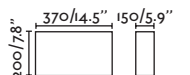

NEW

Otton RCT vertical 2L

66401-99 ●● Matt White/Blanco Mate + Linen/Lino

Material Shade Linen/Lino

66401-100 ●● Matt White/Blanco Mate + Jute/Yute

Material Shade Jute/Yute

Body Steel/Acero

Light Source 2 E27 max. 15W

Bulb incl. No

Recom. Bulb 17463

Class I

IP 20

NEW

Otton R vertical 2L

66401-103 ●● Matt White/Blanco Mate + Linen/Lino

Material Shade Linen/Lino

66401-104 ●● Matt White/Blanco Mate + Jute/Yute

Material Shade Jute/Yute

Body Steel/Acero

Light Source 2 E27 max. 15W

Bulb incl. No

Recom. Bulb 17463

Class I

IP 20

NEW

Otton RCT Horizontal 2L

66401-107 ●● Matt White/Blanco Mate + Linen/Lino

Material Shade Linen/Lino

66401-108 ●● Matt White/Blanco Mate + Jute/Yute

Material Shade Jute/Yute

Body Steel/Acero

Light Source 2 E27 max. 15W

Bulb incl. No

Recom. Bulb 17463

Class I

IP 20

NEW

Otton R Horizontal 2L

66401-109 ●● Matt White/Blanco Mate + Linen/Lino

Material Shade Linen/Lino

66401-110 ●● Matt White/Blanco Mate + Jute/Yute

Material Shade Jute/Yute

Body Steel/Acero

Light Source 2 E27 max. 15W

Bulb incl. No

Recom. Bulb 17463

Class I

IP 20