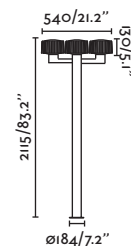

Material Body Aluminium/Aluminio
Diff Opal PMMA/PMMA Opal

Light Source 3 E27 max. 15W

Bulb incl. No

Recom. Bulb 17437

Class I

IP 44

Blubs 3L by Estudi Ribaudí
74436F3-03 ● Dark Grey/Gris Oscuro