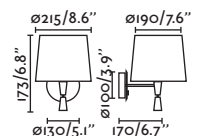

Samba reader

64308-35	● ● Matt White/Blanco Mate + Beige
64308-36	● ● Matt White/Blanco Mate + Yellow/Amarillo
64308-37	● ● Matt White/Blanco Mate + Green/Verde
64309-35	● ● Matt Black/Negro Mate + Beige
64309-36	● ● Matt Black/Negro Mate + Yellow/Amarillo
64309-37	● ● Matt Black/Negro Mate + Green/Verde

Material	Body Steel/Acero
	Shade Textile/Textil
Light Source	1 E27 max. 15W
Bulb incl.	No
Recom. Bulb	17463
Reader	3W, 3000K, 280lm
Class	I
Voltage (V/Hz)	100V-240V/50-60Hz
IP	20