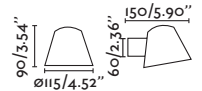

Material

Body Aluminium/Aluminio

Diff Transparent Glass/Cristal Transparente

Light Source 1 GU10 max. 8W

Bulb incl. No

Recom. Bulb 97685327

Class I

IP 44