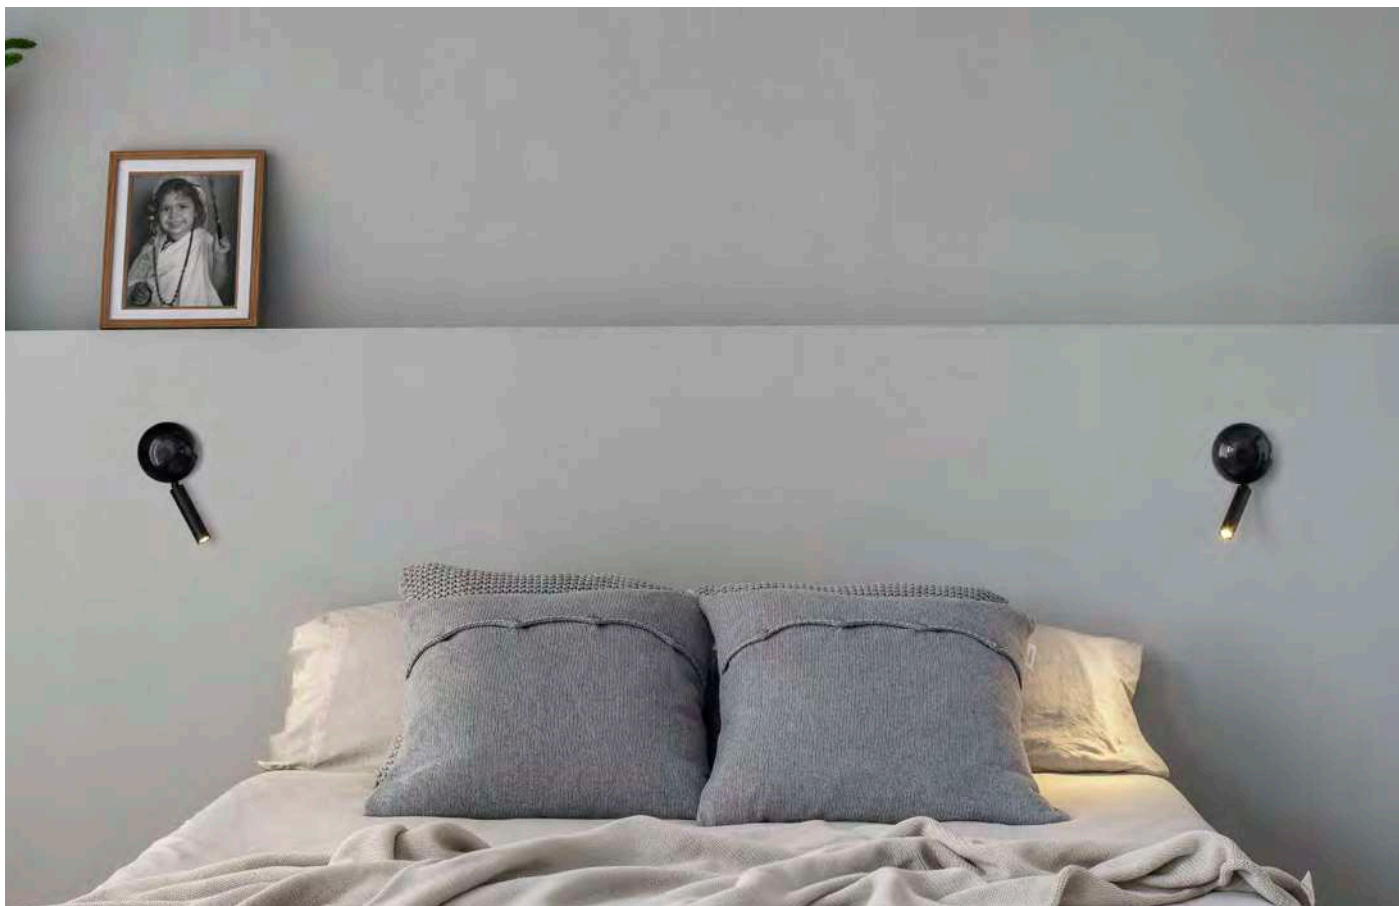

Press by Jordi Blasi

Press

- 62350 Shiny White/Blanco Brillo + Matt Black/Negro Mate
- 62351 Matt Black/Negro Mate + Shiny Black/Negro Brillo
- 62352 Shiny Red/Rojo Brillo + Matt Black/Negro Mate
- 62353 Shiny Yellow/Amarillo Brillo + Matt Black/Negro Mate

Material Body Aluminium/Aluminio
Light Source SMD LED 3W 3000K 180lm
CRI >80
Class II
Voltage (V/Hz) 100V-240V/50-60Hz
IP 20

350° 90° Driver