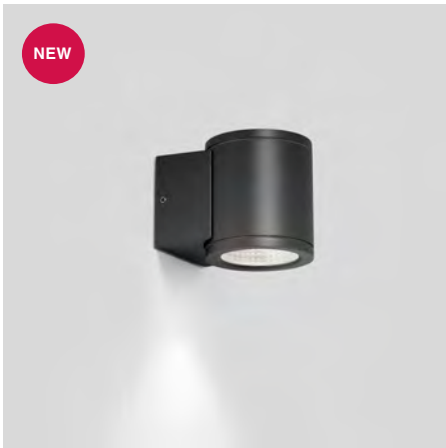

Tond 1L

71915 2700K

71916 3000K

● Dark Grey/Gris Oscuro

● Dark Grey/Gris Oscuro

Material

Body Aluminium/Aluminio

Diff Transparent Glass/Cristal Transparente