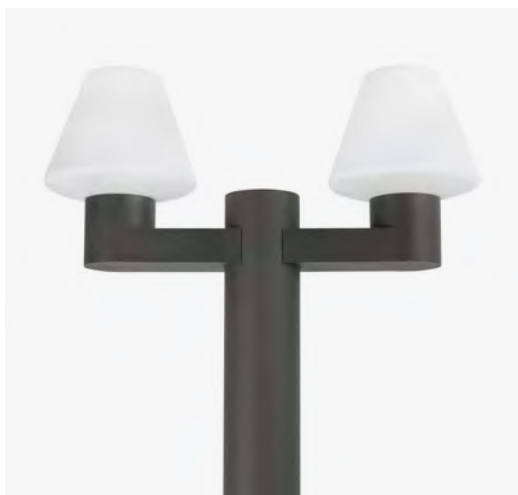

Mistu 2L by Faro Lab

74435F2-02 ● Dark Grey/Gris Oscuro

Material Body Aluminium/Aluminio
Diff Opal PMMA/PMMA Opal

Light Source 2 E27 max. 15W

Bulb incl. No

Recom. Bulb 17437

Class I

IP 44

Bollard
484

Post
482

Suspended
570

Wall
594