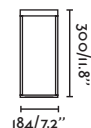

IN & OUT

SOLAR