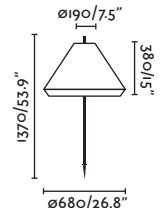

Saigon out W70

71575P-07 ● Dark Grey/Gris Oscuro + Brown/Marrón

Material Body Aluminium/Aluminio
Diff Opal PEMD/PEMD Opal
Shade Synthetic wicker/Mimbre sintético

Light Source 1 E27 max. 15W
Bulb incl. No
Recom. Bulb 17463
Class II
IP 44
Cable 2 MT