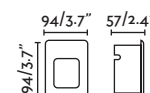

Nase RCT

70396

● Matt White/Blanco Mate

70399

● Dark Grey/Gris Oscuro

Material

Body Aluminium/Aluminio

Diff Transparent PC/PC Transparente