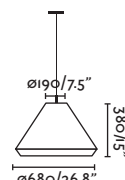

Saigon out W70 cone cap

1. **Cone** 71579C-07 ● Dark Grey/Gris Oscuro + Brown/Marrón
   Hole 71579H-07 ● Dark Grey/Gris Oscuro + Brown/Marrón

Material Body Aluminium/Aluminio
Diff Opal PEMD/PEMD Opal
Shade Synthetic wicker/Mimbre sintético

Light Source 1 E27 max. 15W
Bulb incl. No
Recom. Bulb 17463
Class II
IP 44
Cable 3 MT