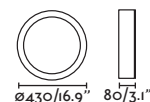

Cocotte 550 by Jordi Llopis

- 64182 ● Shiny White/Blanco Brillo
- 64183 ● Shiny Black/Negro Brillo

Material Body Aluminium/Aluminio
Diff Opal PMMA/PMMA Opal

Light Source SMD LED 36W 3000K 1700lm

CRI >80

Class I

Voltage (V/Hz) 100V-240V/50-60Hz

IP 20

Driver ✔

Suspended
176