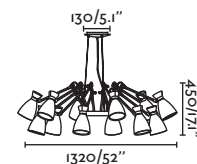

Slim

24504

● Matt White/Blanco Mate

Material

Body Steel/Acero

Diff Opal Glass/Cristal Opal

Light Source

SMD LED 40W 3000K 1150lm

CRI

>80

Class

II

Voltage (V/Hz)

220V-240V/50-60Hz

IP

20

Cable

1.5 MT

Driver ✓

Wall
268

Retro

20046

●● Matt Copper/Cobre Mate + Matt Black/Negro Mate

20050

●● Matt Black/Negro Mate + Shiny Chrome/Cromo Brillo

Material

Body Steel/Acero

Light Source

1 E14 max. 8W

Bulb incl.

No

Recom. Bulb

17461

Class

I

IP

20

Cable

1.6 MT

Retro 12L

20047

●● Matt Copper/Cobre Mate + Matt Black/Negro Mate

20048

●● Matt Black/Negro Mate + Shiny Chrome/Cromo Brillo

20051

●● Matt Black/Negro Mate + Satin Gold/Oro Satinado

Material

Body Steel/Acero

Light Source

12 E14 max. 8W

Bulb incl.

No

Recom. Bulb

17461

Class

I

IP

20

Cable

3 MT

Wall
367