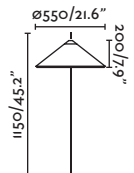

Saigon out 1150 R55

71575-01 ● Dark Grey/Gris Oscuro + White/Blanco

Material Body Aluminium/Aluminio
Diff Opal PEMD/PEMD Opal
Shade PEMD

Light Source 1 E27 max. 15W
Bulb incl. No
Recom. Bulb 17463
Class II
IP 44
Cable 2 MT