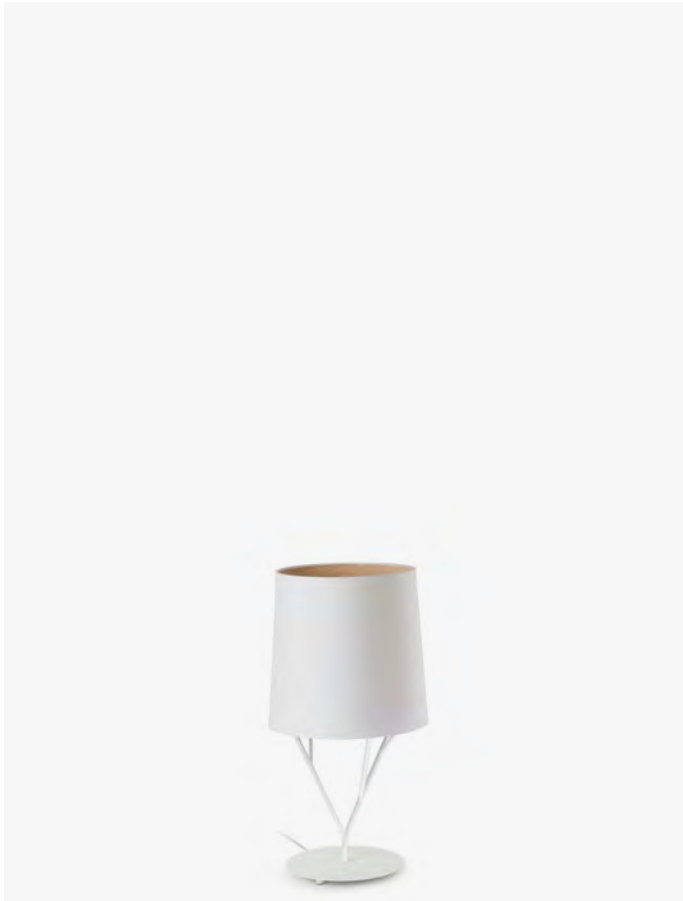

Bulb incl. No

Recom. Bulb 17463

Class II

IP 20

Cable 3.5 MT
360°

Lupe floor lamp Ref. 20034-88
designed by Jordi Busquets

Tree table

- 29866 ●● Matt Black/Negro Mate + Black/Negro
 29867 ●● Matt White/Blanco Mate + White/Blanco