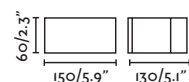

Alp 130

74450

● Dark Grey/Gris Oscuro

Material **Body** Aluminium/Aluminio
Diff Opal PC/PC Opal
Light Source SMD LED 8W 3000K 350lm
CRI >80
Class I
Voltage (V/Hz) 100V-240V/50-60Hz
IP 54
Driver ✓