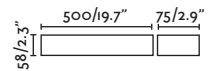

Doro 500

71906

71907

71908

- Matt White/Blanco Mate
- Dark Grey/Gris Oscuro
- Rust Brown/Marrón Oxido

Material Body Aluminium/Aluminio
Diff Prism Glass/Cristal Prismático
Light Source SMD LED 28W 3000K 2700lm
CRI >80
Class I
Voltage (V/Hz) 220V-240V/50-60Hz
IP 65
Driver ✓