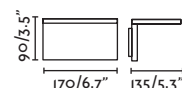

Gina

71363
71366
71367

- Dark Grey/Gris Oscuro
- Matt White/Blanco Mate
- Matt Black/Negro Mate

Material

Body Aluminium/Aluminio

Diff Transparent Glass/Cristal Transparente

Light Source 1 GU10 max. 8W

Bulb incl. No