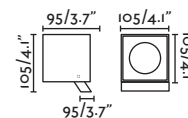

Beam angle

30°

Driver ✓