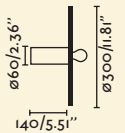

Confetti 300 H140

62174-50 White & Black/Blanco y Negro
62174-52 Multicolored shavings/Virutas multicolor

Material Body Aluminium/Aluminio
Shade Recycled PET/PET Reciclado

Light Source 1 E27 max. 15W
Bulb incl. No
Recom. Bulb 17463E
Class II
IP 20