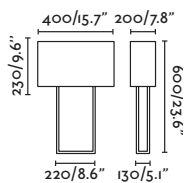

Vesper table

- 29984 Matt White/Blanco Mate + Beige
- 29985 Brown/Marrón + Beige

Material	Body Steel/Acero
	Diff Beige Textile/Textil Beige
	Shade Textile/Textil
Light Source	2 E27 max. 15W
Bulb incl.	No
Recom. Bulb	17463
Class	II
IP	20
Cable	1.7 MT