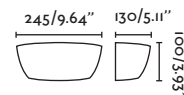

indoor

Surface / Superficie

Nash wall lamp Ref. 62820

Cheras 2

63173

● Matt White/Blanco Mate

Material	Body Plaster/Yeso
Light Source	1 R7S 78mm max. 8W
Bulb incl.	No
Recom. Bulb	17499
Class	I
IP	20

Cheras 3