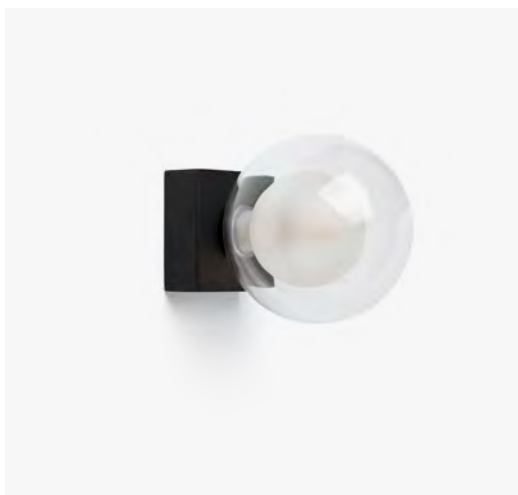

Perla by Àlex & Manel Lluscà

- 40085 Old Gold/Oro Viejo
- 40086 Shiny Chrome/Cromo Brillo
- 40087 Bronze/Bronce
- 40088 Black/Negro

Material	Body Steel/Acero
	Diff Opal Glass/Cristal Opal
Light Source	1 G9 max. 6W
Bulb incl.	No
Recom. Bulb	17443
Class	II
IP	44