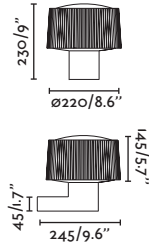

Muffin by Àlex & Manel Lluscà

74432A-04 ● Dark Grey/Gris Oscuro

Material Body Aluminium/Aluminio
Diff Opal PMMA/PMMA Opal

Light Source 1 E27 max. 15W

Bulb incl. No

Recom. Bulb 17437

Class I

IP 44

Bollard
482

Pole
522

Post
480

Suspended
570