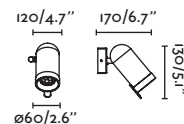

Orleans

43520
43521
43522

- Matt White/Blanco Mate
- Matt Black/Negro Mate
- Shiny Chrome/Cromo Brillo + Matt Black/Negro Mate

Material Body Steel/Acero
Light Source 1 GU10 max. 8W
Bulb incl. No
Recom. Bulb 97685327
Class I
IP 20

Orleans 2L

43523
43525

- Matt White/Blanco Mate
- Shiny Chrome/Cromo Brillo + Matt Black/Negro Mate

Material Body Steel/Acero
Light Source 2 GU10 max. 8W
Bulb incl. No
Recom. Bulb 97685327
Class I
IP 20