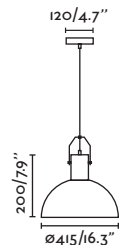

Material Body Steel+Wood/Acero+Madera
Light Source 1 E27 max. 15W
Bulb incl. No
Recom. Bulb 17464
Class I
IP 20
Cable 1.2 MT

Charlotte

68562

68563

● Dark Grey/Gris Oscuro
 ● Matt White/Blanco Mate

Material Body Steel/Acero
Diff Opal PC/PC Opal
Light Source 1 E27 max. 15W
Bulb incl. No
Recom. Bulb 17464
Class I
IP 20
Cable 1.2 MT