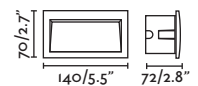

Sedna RCT

70147 ● Dark Grey/Gris Oscuro

Material Body Aluminium/Aluminio
Diff Opal PC/PC Opal

Light Source SMD LED 3W 3000K 90lm

CRI >80

Class I

Voltage (V/Hz) 100V-240V/50-60Hz

IP 65

IK 08

Beam angle 70°

Cut out 125x58

ASYMMETRIC ASIMÉTRICO Driver ✓