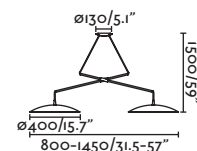

Slim

24504

● Matt White/Blanco Mate

Material

Body Steel/Acero

Diff Opal Glass/Cristal Opal

Light Source

SMD LED 40W 3000K 1150lm

CRI

>80

Class

II

Voltage (V/Hz)

220V-240V/50-60Hz

IP

20

Cable

1.5 MT

Driver ✓

Wall
268