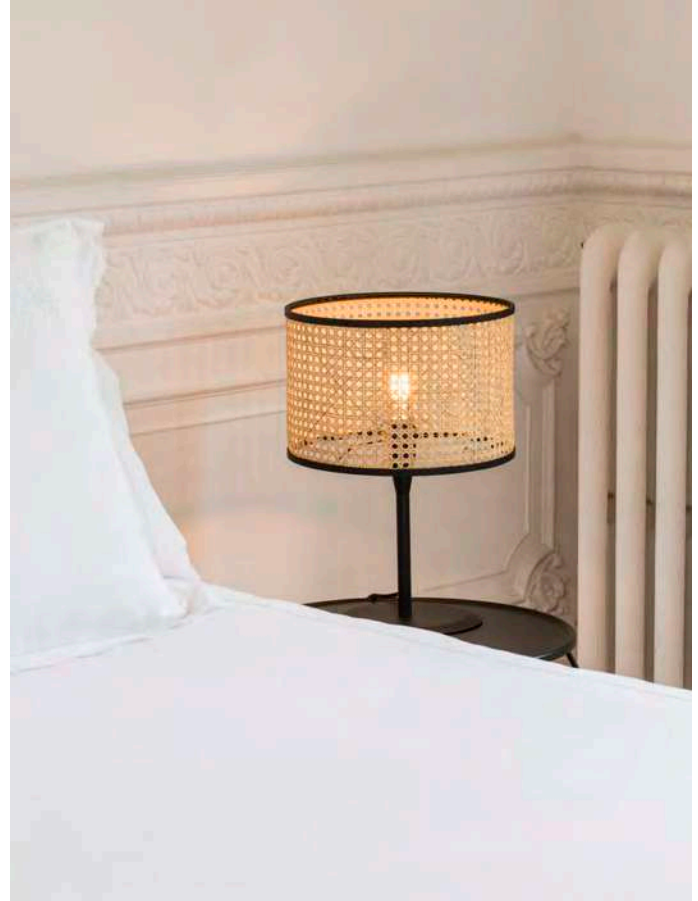

Mambo by Faro Lab

Mambo table S

64317-47 ●● Black/Negro + Rattan/Ratán

Material	Body Steel/Acero Shade Rattan/Ratán
Light Source	1 E27 max. 15W
Bulb incl.	No
Recom. Bulb	17463
Class	II
IP	20
Cable	1.5 MT ⏻

Mambo table

64311-48 ●● Matt Black/Negro Mate + Rattan/Ratán

Material	Body Steel/Acero Shade Rattan/Ratán
Light Source	1 E27 max. 15W
Bulb incl.	No
Recom. Bulb	17463
Class	II
IP	20
Cable	1.5 MT ⏻