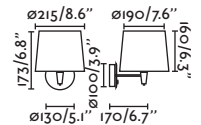

Samba

64306-35	● ● White/Blanco + Beige
64306-36	● ● White/Blanco + Yellow/Amarillo
64306-37	● ● White/Blanco + Green/Verde
64307-35	● ● Black/Negro + Beige
64307-36	● ● Black/Negro + Yellow/Amarillo
64307-37	● ● Black/Negro + Green/Verde

Material	Body Steel/Acero
	Shade Textile/Textil
Light Source	1 E27 max. 15W
Bulb incl.	No
Recom. Bulb	17463
Class	I
IP	20