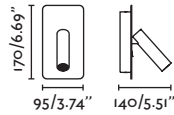

Suau

- 62104 Bronze/Bronce
- 62118 Matt Black/Negro Mate
- 62120 Matt White/Blanco Mate
- 62121 Grey/Gris

Material Body Steel/Acero
Light Source HIGH POWER LED 3W 3000K 140lm
CRI >80
Class I
Voltage (V/Hz) 100V-240V/50-60Hz
IP 20
Beam angle 30°

Driver ☒