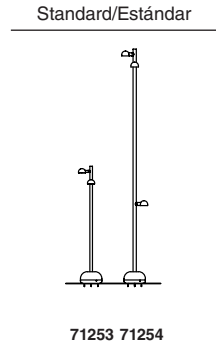

reddot winner 2021

Brot 900
71253 ● Black/Negro
Light Source SMD LED 2W 2700K 620lm

Brot 1800
71254 ● Black/Negro
Material Body Aluminium/Aluminio
Diff Opal Glass/Cristal Opal
Light Source SMD LED 3W 2700K 930lm
CRI >80
Class I
Voltage (V/Hz) 100V-240V/50-60Hz
IP 65
Driver ✓