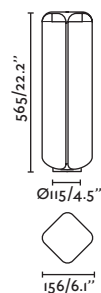

Bu-Oh 560

71214 ● Dark Grey/Gris Oscuro

Material Body Aluminium/Aluminio
Diff Opal PC/PC Opal

Light Source SMD LED 12W 3000K 310lm

CRI >80

Class I

Voltage (V/Hz) 100V-240V/50-60Hz

IP 65

Driver ✓