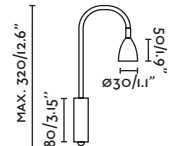

Loke recessed

40996

● Shiny Chrome/Cromo Brilllo

Material

Body Aluminium+Steel/Aluminio+Acero

Light Source

HIGH POWER LED 3W 3000K 150lm

CRI