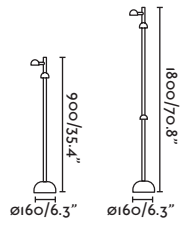

Brot 900 portable
71256 ● Black/Negro
Light Source SMD LED 10W 2700K 620lm

Brot 1800 portable
71257 ● Black/Negro
Material Body Aluminium/Aluminio
Diff Opal Glass/Cristal Opal
Light Source SMD LED 21W 2700K 930lm
CRI >80
Class I
Voltage (V/Hz) 100V-240V/50-60Hz
IP 65
Cable 1.8 MT
Driver ✓