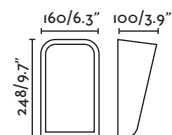

Mask by Lucid Product Design

71279 ● Dark Grey/Gris Oscuro

Material Body Aluminium/Aluminio
Diff Opal Glass/Cristal Opal

Light Source SMD LED 15W 3000K 550lm

CRI >80

Class I

Voltage (V/Hz) 100V-240V/50-60Hz

IP 65

IK 06

SEA SIDE SUITABLE Driver ✓

Pals by Faro Lab

70290 ● Matt White/Blanco Mate

70291 ● Dark Grey/Gris Oscuro

Material Body Aluminium/Aluminio
Diff Opal Glass/Cristal Opal

Light Source 1 E27 max. 15W

Bulb incl. No

Recom. Bulb 17463

Class I

IP 65

IK 06