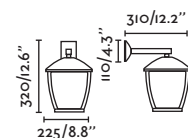

Material

Body Aluminium/Aluminio
Diff Opal PC/PC Opal

Light Source 1 E27 max. 15W

Bulb incl. No

Recom. Bulb 17463

Class I

IP 44