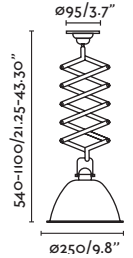

Mou

62806

● Shiny Black/Negro Brillo

Material Body Steel/Acero
Light Source 1 E27 max. 15W
Bulb incl. No
Recom. Bulb 17463
Class I
IP 20
Cable 1.1 MT