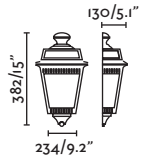

Argot

71424

● Rust Brown/Marrón Oxido

Material

Body Steel/Acero

Diff Transparent Glass/Cristal Transparente

Light Source

1 E27 max. 15W

Bulb incl.

No

Recom. Bulb

17463

Class

I

IP

44

Dado

71606

● Rust Brown/Marrón Oxido

Material

Body Steel/Acero

Diff Transparent Glass/Cristal Transparente

Light Source

1 E27 max. 15W

Bulb incl.

No

Recom. Bulb

17462

Class

I

IP

23

PRICES