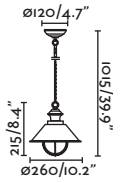

Nautica 340

71139

● Rust Brown/Marrón Oxido

Material

Body Steel/Acero

Diff Transparent Glass/Cristal Transparente

Light Source 1 E27 max. 15W

Bulb incl. No

Recom. Bulb 17463

Class I

IP 33

Cable 1 MT