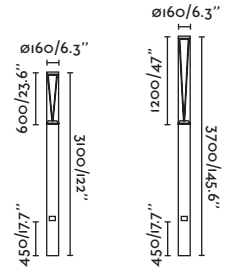

Rush

Body Aluminium/Aluminio
Diff Transparent Polycarbonate/
Policarbonato trasparente

COB LED
MacAdam Steps
Risk Group
Lumen maintenance
Heat dissipation

VOSSLOH-SCHWABE
2
1
L90 B10 up to 89.000h
Tested at high ambient temperature

IP65 | CRI90 | IK10 | 100-240V | 50-60Hz | Driver incl. | optional | optional

Rush 38W	CCT	FLUX	LENS
750200	2700K	3322lm	360°
750200C	2700K	3322lm	360°
750200D	2700K	3322lm	360°
750201	2700K	3079lm	360° WIDE
750201C	2700K	3079lm	360° WIDE
750201D	2700K	3079lm	360° WIDE
750202	2700K	2397lm	180°
750202C	2700K	2397lm	180°
750202D	2700K	2397lm	180°
750210	3000K	3322lm	360°
750210C	3000K	3322lm	360°
750210D	3000K	3322lm	360°
750211	3000K	3079lm	360° WIDE
750211C	3000K	3079lm	360° WIDE
750211D	3000K	3079lm	360° WIDE
750212	3000K	2397lm	180°
750212C	3000K	2397lm	180°
750212D	3000K	2397lm	180°
750220	4000K	3322lm	360°
750220C	4000K	3322lm	360°
750220D	4000K	3322lm	360°
750221	4000K	3079lm	360° WIDE
750221C	4000K	3079lm	360° WIDE
750221D	4000K	3079lm	360° WIDE
750222	4000K	2397lm	180°
750222C	4000K	2397lm	180°
750222D	4000K	2397lm	180°