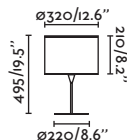

Mambo table

64311-48 ●● Matt Black/Negro Mate + Rattan/Ratán

Material	Body Steel/Acero Shade Rattan/Ratán
Light Source	1 E27 max. 15W
Bulb incl.	No
Recom. Bulb	17463
Class	II
IP	20
Cable	1.5 MT ⏻