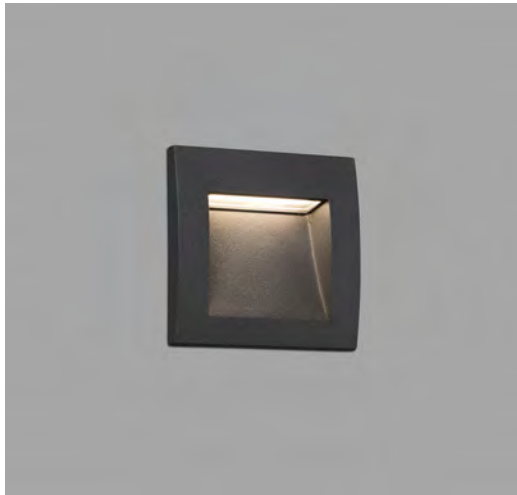

Sedna SQ 90

70146 ● Dark Grey/Gris Oscuro

Material Body Aluminium/Aluminio
Diff Opal PC/PC Opal

Light Source SMD LED 1W 3000K 30lm

CRI >80

Class I

Voltage (V/Hz) 100V-240V/50-60Hz

IP 65

IK 08

Beam angle 70°

Cut out 80x75

ASYMMETRIC ASIMÉTRICO Driver ✓