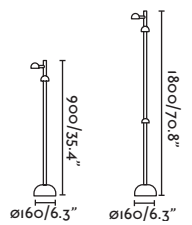

reddot winner 2021

Brot 900
71253 ● Black/Negro
Light Source SMD LED 2W 2700K 620lm

Brot 1800
71254 ● Black/Negro
Material Body Aluminium/Aluminio
Diff Opal Glass/Cristal Opal
Light Source SMD LED 3W 2700K 930lm
CRI >80
Class I
Voltage (V/Hz) 100V-240V/50-60Hz
IP 65
Driver ✓

Brot 900 portable
71256 ● Black/Negro
Light Source SMD LED 10W 2700K 620lm

Brot 1800 portable
71257 ● Black/Negro
Material Body Aluminium/Aluminio
Diff Opal Glass/Cristal Opal
Light Source SMD LED 21W 2700K 930lm
CRI >80
Class I
Voltage (V/Hz) 100V-240V/50-60Hz
IP 65
Cable 1.8 MT
Driver ✓