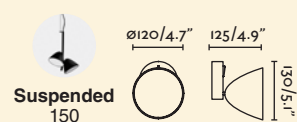

exclusive
online
collection

Flash

20204

● Matt Black/Negro Mate

Material

Body Aluminium/Aluminio

Diff Opal PMMA/PMMA Opal

Light Source

SMD LED 10W 3000K 500lm

CRI

>80

Class

I

Voltage (V/Hz)

220V-240V/50-60Hz

IP

20

350° 90° Driver

PRICES