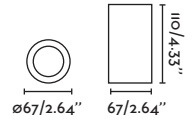

Sven R

63268

● Matt White/Blanco Mate

Material Body Plaster/Yeso
Light Source 1 GU10 max. 8W
Bulb incl. No
Recom. Bulb 97685327
Class I
IP 20