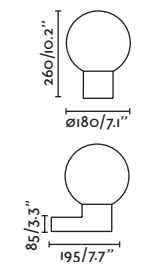

Moon by Faro Lab

74432A-01 ● Dark Grey/Gris Oscuro

Material Body Aluminium/Aluminio
Diff Opal PMMA/PMMA Opal

Light Source 1 E27 max. 15W

Bulb incl. No

Recom. Bulb 17437

Class I

IP 44

Bollard
482

Post
480

Suspended
570