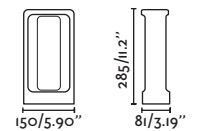

Totem 285

75550 2700K

75551 3000K

● Grey Cement/Cemento Gris

● Grey Cement/Cemento Gris

Material

Body Concrete/Cemento

Light Source

SMD LED 6,5W370lm

CRI

>=80

Class

II

Voltage (V/Hz)

220V-240V/50-60Hz

IP

55

IK

06

Driver ✓