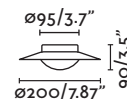

Side 200

- 62132
- 62133
- 62134
- 62135

- Matt White/Blanco Mate
- Matt White/Blanco Mate + Satin Nickel/Níquel Satinado
- Matt Black/Negro Mate + Satin Gold/Oro Satinado
- Matt Black/Negro Mate + Satin Copper/Cobre Satinado

Material Body Steel/Acero
Diff Opal Glass/Cristal Opal

Light Source 1 G9 max. 6W

Bulb incl. No

Recom. Bulb 17443

Class I

IP 20

Side 390

- 62140
- 62141
- 62142
- 62143

- Matt White/Blanco Mate
- Matt White/Blanco Mate + Satin Nickel/Níquel Satinado
- Matt Black/Negro Mate + Satin Gold/Oro Satinado
- Matt Black/Negro Mate + Satin Copper/Cobre Satinado

Material Body Steel/Acero
Diff Opal Glass/Cristal Opal

Light Source SMD LED 15W 3000K 1200lm

CRI >80

Class I

Voltage (V/Hz) 100V-240V/50-60Hz

IP 20

Driver ✓