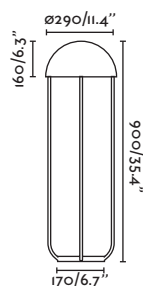

Jellyfish floor

24521 ●● Matt Black/Negro Mate + Matt Gold/Oro Mate

Material	Body Steel/Acero Diff Opal PMMA/PMMA Opal
Light Source	SMD LED 6W 3000K 500lm
CRI	>80
Class	II
Voltage (V/Hz)	220V-240V/50-60Hz
IP	20
Cable	4.3 MT