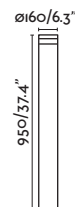

Beam angle

360°

Driver ✓

180° Accessory / Accesorio 180°

70293

● Dark Grey/Gris Oscuro

Material

Body Aluminium/Aluminio