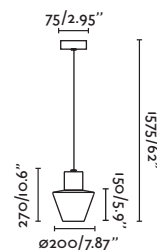

Mistu by Faro Lab

74427C-02 ● Dark Grey/Gris Oscuro

Material Body Aluminium/Aluminio
Diff Opal PMMA/PMMA Opal

Light Source 1 E27 max. 15W

Bulb incl. No

Recom. Bulb 17437

Class I

IP 44

Bollard
484

Pole
522

Post
482

Wall
594