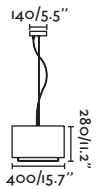

Vesper 400 by Nahrang
29988 ● Matt White/Blanco Mate + Beige

Material Body Steel/Acero
Diff Opal PC/PC Opal
Shade Textile/Textil

Light Source 3 E27 max. 15W

Bulb incl. No

Recom. Bulb 17463

Class I

IP 20

Cable 2 MT

Table&Floor
124

Wall
316

Vesper 600 by Nahrang
29986 ● Matt White/Blanco Mate + Beige
29987 ● Brown/Marrón + Beige

Material Body Steel/Acero
Diff Opal PC/PC Opal
Shade Textile/Textil

Light Source 2 E27 max. 15W

Bulb incl. No

Recom. Bulb 17463

Class I

IP 20

Cable 2 MT