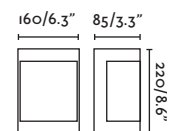

Cela

72280

● Satin Stainless/Inoxidable Satinado

Material Body Stainless steel 304/Acero inoxidable 304

Diff Opal PC/PC Opal

Light Source 1 E27 max. 15W

Bulb incl. No

Recom. Bulb 17463

Class II

IP 54

Cela stripped

72281

● Satin Stainless/Inoxidable Satinado

Material Body Stainless steel 304/Acero inoxidable 304

Diff Opal PC/PC Opal

Light Source 1 E27 max. 15W

Bulb incl. No

Recom. Bulb 17463

Class II

IP 54