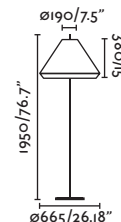

Saigon out 1950 C70

71569-09 NEW ● Dark Grey/Gris Oscuro + Beige

Material Body Aluminium/Aluminio

Diff Opal PEMD/PEMD Opal

Shade PP

Light Source 1 E27 max. 15W

Bulb incl. No

Recom. Bulb 17463

Class II

IP 44

Cable 2 MT

Suspended
558

Portable
562

Spike
532