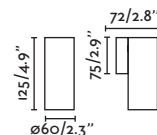

Stan 2L

43750

● Matt White/Blanco Mate

43751

● Matt Black/Negro Mate

43760

● Satin Gold/Oro Satinado