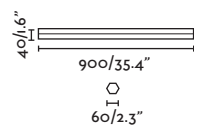

Edge 900

63502

- Shiny Chrome/Cromo Brillo

Material Body Aluminium/Aluminio
Diff Opal PMMA/PMMA Opal

Light Source SMD LED 18W 4000K 1300lm

CRI >80

Class II

Voltage (V/Hz) 100V-240V/50-60Hz

IP 44

Driver