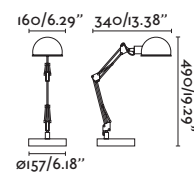

Baobab

51908

● Matt White/Blanco Mate

51909

● Matt Black/Negro Mate

51910

● Grey/Gris

Material Body Steel/Acero

Light Source 1 E14 max. 8W

Bulb incl. No

Recom. Bulb 17461

Class II

IP 20

Cable 1.7 MT