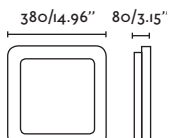

IP

20

Driver ✓