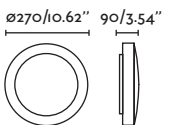

Logos 350 2L

62966

Matt White/Blanco Mate

62981

Satin Nickel/Níquel Satinado

Material

Body Aluminium/Aluminio

Diff Opal PC/PC Opal

Light Source

2 E27 max. 15W

Bulb incl.

No

Recom. Bulb

17437

Class

II

IP

44