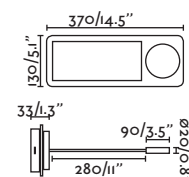

Mood RCT reader

20062

● Oak/Roble + Black/Negro

Material Body Steel+Wood/Acero+Madera
Diff Opal PMMA/PMMA Opal
Light Source SMD LED 6W 3000K 67lm
CRI >80
Class II
Voltage (V/Hz) 220V-240V/50-60Hz
IP 20

⏻ Driver ✓