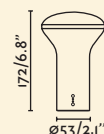

5V DC

IP

20

Battery incl.

Yes

9h Charge Max. Max. 10h Worktime

USB

PIN MAGNETICO