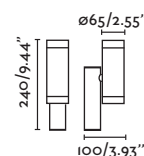

Steps 2L by Estudi Ribaudí

75500 ● Matt White/Blanco Mate

75501 ● Dark Grey/Gris Oscuro

Material Body Aluminium/Aluminio
Diff Transparent Glass/Cristal Transparente

Light Source 2 GU10 max. 8W

Bulb incl. No

Recom. Bulb 97685327

Class I

IP 44