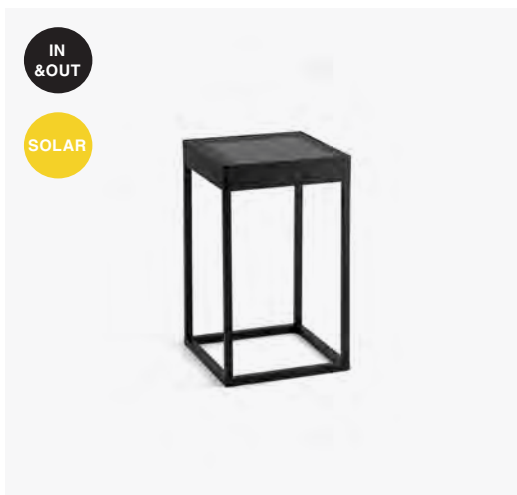

IN & OUT

SOLAR

2700K

3000K

Kasp 300

71912

● Black/Negro

Material

Body Aluminium/Aluminio

Diff Transparent PC/PC Transparente

Light Source

SMD LED 2W 150lm

Dimmable K

2700 - 3000K

CRI

>80

Class

III

IP

65

Battery incl.

Yes

20h Charge Max. 20h Worktime

USB

USB-C