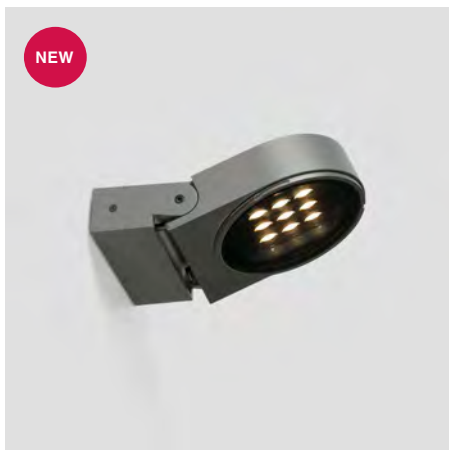

Visor accessory / Accesorio visera

71770V

● Dark Grey/Gris Oscuro