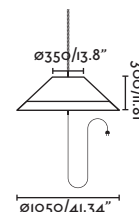

Saigon out C100 portable

71584-10 NEW ● Dark Grey/Gris Oscuro + Beige

Material Body Aluminium/Aluminio
Diff Opal PEMD/PEMD Opal
Shade PP

Light Source 1 E27 max. 15W

Bulb incl. No

Recom. Bulb 17463

Class II

IP 44

Cable 3 MT

Saigon out C70 portable

71584-09 NEW ● Dark Grey/Gris Oscuro + Beige

Material Body Aluminium/Aluminio
Diff Opal PEMD/PEMD Opal
Shade PP

Light Source 1 E27 max. 15W

Bulb incl. No

Recom. Bulb 17463

Class II

IP 44

Cable 3 MT