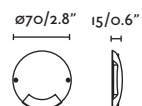

Keenan 1

70546

● Matt Nickel/Níquel Mate

Material **Body** Aluminium/Aluminio
Diff Transparent PC/PC Transparente

Light Source SMD LED 1W 6500K 20lm
CRI >80
Recom. Driver 98111020
Class III
Voltage (V/Hz) 12V DC
IP 67
IK 08

SEA SIDE SUITABLE Driver ☒