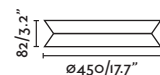

Cocotte 430 by Jordi Llopis

- 64250 ● Shiny White/Blanco Brillo
- 64251 ● Shiny Black/Negro Brillo

Material Body Aluminium/Aluminio
Diff Opal PMMA/PMMA Opal

Light Source SMD LED 30W 3000K 1300lm

CRI >80

Class I

Voltage (V/Hz) 100V-240V/50-60Hz

IP 20

Driver ✔