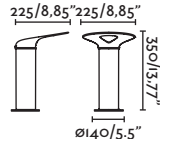

Lotus 350 by Estudi Ribaudí

71224 ● Dark Grey/Gris Oscuro

Material Body Aluminium/Aluminio
Diff Opal Glass/Cristal Opal

Light Source SMD LED 18W 3000K 1120lm

CRI >80

Class I

Voltage (V/Hz) 100V-240V/50-60Hz

IP 65

IK 08

Driver ✓