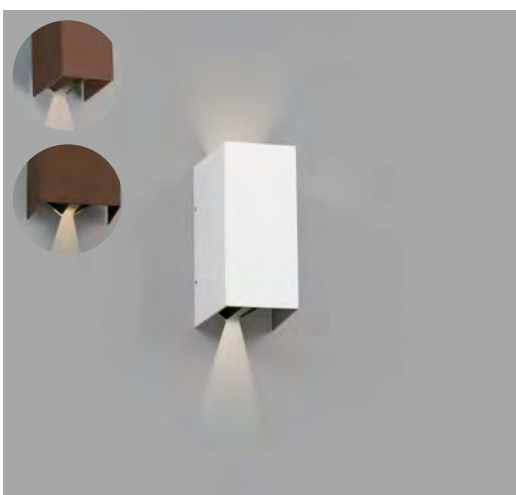

Blind

70267

● Matt White/Blanco Mate

70268

● Rust Brown/Marrón Oxido

70634

● Dark Grey/Gris Oscuro

Material

Body Aluminium/Aluminio

Diff Transparent Glass/Cristal Transparente

Light Source

COB LED 6W 3000K 180lm

CRI

>80

Class

I

Voltage (V/Hz)

220V-240V/50-60Hz

IP

65

Driver ✓