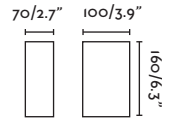

Lace

70811

● Dark Grey/Gris Oscuro

Material

Body Aluminium/Aluminio

Diff Transparent Glass/Cristal Transparente

Light Source

COB LED 2x3W 4000K 315lm

CRI

>80

Class

I

Voltage (V/Hz)

100V-240V/50-60Hz

IP

54

Beam angle

110°

Driver ✓