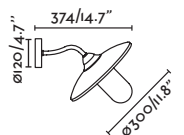

Wally

74261

● Rust Brown/Marrón Oxido

Material Body Steel/Acero
Diff Transparent Glass/Cristal Transparente

Light Source 1 E27 max. 15W

Bulb incl. No

Recom. Bulb 17463

Class I

IP 44