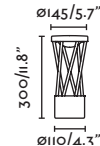

Twist 300 by Estudi Ribaudí
71286 ● Dark Grey/Gris Oscuro

Material Body Aluminium/Aluminio
Diff Opal PC/PC Opal

Light Source SMD LED 10W 3000K 500lm

CRI >80

Class I

Voltage (V/Hz) 100V-240V/50-60Hz

IP 65

Driver ✓

Wall
584

Twist 500 by Estudi Ribaudí
71287 ● Dark Grey/Gris Oscuro

Material Body Aluminium/Aluminio
Diff Opal PC/PC Opal

Light Source SMD LED 10W 3000K 500lm

CRI >80

Class I

Voltage (V/Hz) 100V-240V/50-60Hz

IP 65

Driver ✓