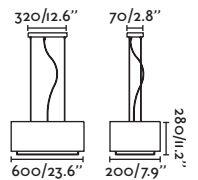

Savoy by Isaac Piñero
20308-89 ● White/Blanco + White/Blanco
20309-90 ● Black/Negro + Black/Negro
20309-91 ● Black/Negro + Green/Verde

Material Body Steel/Acero
Diff Opal PMMA/PMMA Opal
Shade Textile/Textil

Light Source 1 E27 max. 15W

Bulb incl. No

Recom. Bulb 17464

Class II

IP 20

Cable 0.8

Table&Floor
118

Wall
286

Vesper 400 by Nahrang
29988 ● Matt White/Blanco Mate + Beige

Material Body Steel/Acero
Diff Opal PC/PC Opal
Shade Textile/Textil

Light Source 3 E27 max. 15W

Bulb incl. No

Recom. Bulb 17463

Class I

IP 20

Cable 2 MT

Table&Floor
124

Wall
316

Vesper 600 by Nahrang
29986 ● Matt White/Blanco Mate + Beige
29987 ● Brown/Marrón + Beige

Material Body Steel/Acero
Diff Opal PC/PC Opal
Shade Textile/Textil

Light Source 2 E27 max. 15W

Bulb incl. No

Recom. Bulb 17463

Class I

IP 20

Cable 2 MT

PRICES