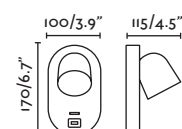

Well

64030

● Matt White/Blanco Mate

Material

Body Aluminium+PP/Aluminio+PP

Diff Opal PMMA/PMMA Opal

Light Source

SMD LED 7W 2700K 340lm

CRI

>=90

Class

I

Voltage (V/Hz)

100V-240V/50Hz

IP

20

⏻ Driver ✓

Corb

40135

● Matt White/Blanco Mate

40136

● Matt Black/Negro Mate

Material

Body Aluminium/Aluminio

Light Source

1 GU10 max. 8W

Bulb incl.

No

Recom. Bulb

17316

Class

I

IP

20

⏻

PRICES