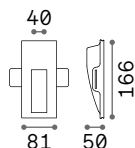

LED SMD AND DRIVER Included

Power	Lumen	CCT	Finish	Code	€
1W	55 lm	3000 K	White	249827	63

81 x 166 mm

0,580 Kg/0,0012 m³

Light beam: **ASYMMETRICAL**