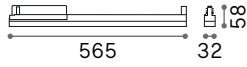

Display Wide

0,550 Kg/0,0035 m³

3-PHASE LED SMD SAMSUNG Driver ON/OFF included

Power	Beam	Lumen	CCT	Finish		Code	€
21W	125°	2100 lm	2700 K	White		340012	200 new
				Black		340005	200 new
		2550 lm	3000 K	White		283753	200
				Black		283760	200
		2800 lm	4000 K	White		276274	200
				Black		283777	200