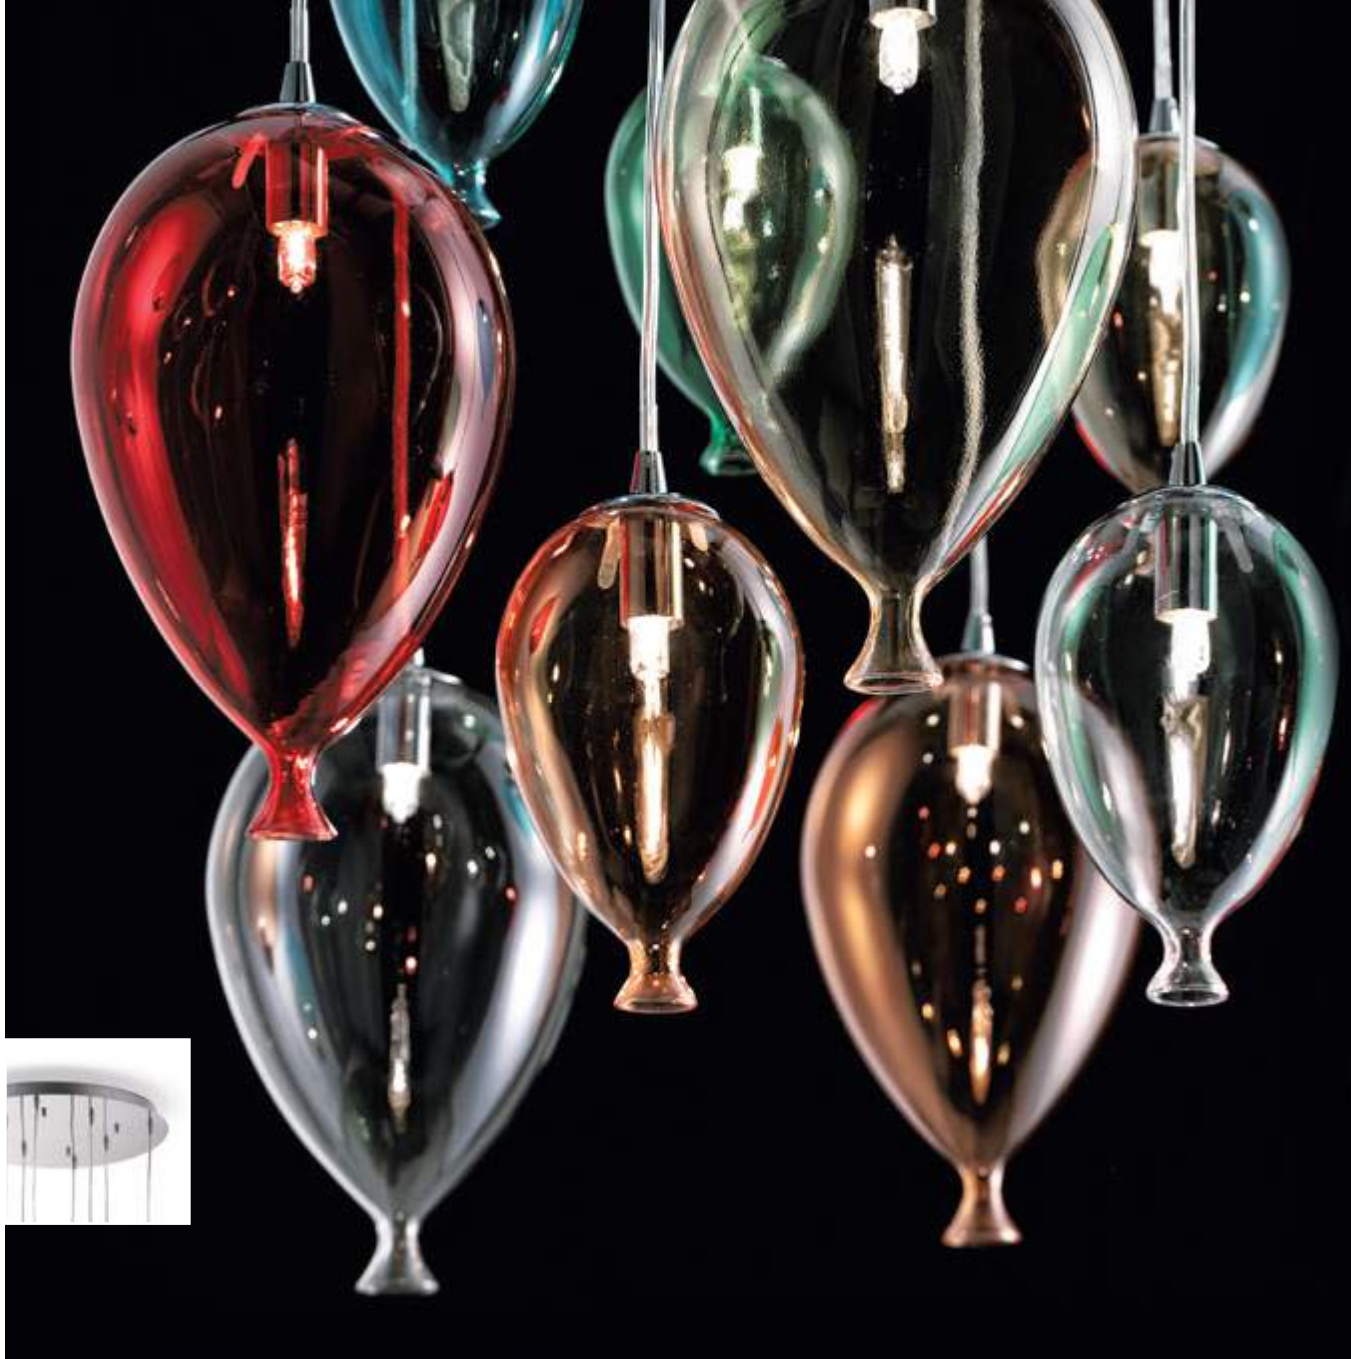

Clown

Cadre en métal chromé. Diffuseurs en verre soufflé moulé et coloré à la main. Câbles en téflon transparent.

LED

Bulbs LED G9 3W 3000 K included.
Cod. **209043**

100944

100883