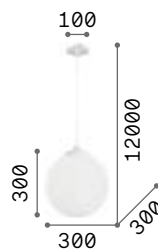

Boa

Matt white or black varnished metal frame. Power cable coated with fabric of 12 meter length with 6 cable holders. Blown acid-etched white glass diffuser.

160863

160856

IP20

2,900 Kg / 0,0726 m³
E27 max 1x 60W