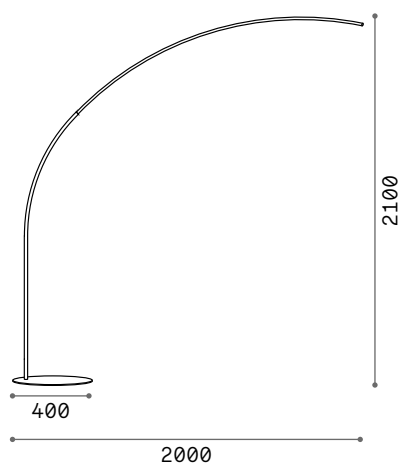

Comet

Powder coated varnished metal base and body. Opal silicon diffuser. Touch switch integrated on the body. Pvc cable with driver and plug. Finishes: white, black.

LED LED source 3000 K, 20.000 h life.

Lamp with dimmer.

Lamp with touch dimmer.

Lamp with integrated switch.

3,800 Kg / 0,0574 m³
LED 30W / 2850 lm

€ 295

304649 ■ White
304168 ■ Black