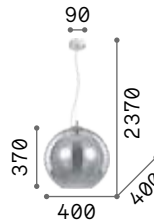

2,700 Kg / 0,1227 m³
E27 max 1 x 42W

€ 200

052816   Clear
250359   FadeChrome
094229   SmokyGrey
250342   Chrome
111919   Copper
339061   Amber ^{new}