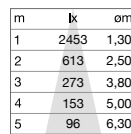

Display Accent

0,750 Kg/0,0035 m³

3-PHASE LED SMD SAMSUNG Driver ON/OFF included - UGR <16

Power	Beam	Lumen	CCT	Finish	Code	€
14 W	60°	1250 lm	2700 K	White	339894	242 new
				Black	339887	242 new
		1350 lm	3000 K	White	283593	242
				Black	283609	242
		1600 lm	4000 K	White	283616	242
				Black	283623	242

1,120 Kg/0,0112 m³

3-PHASE LED SMD SAMSUNG Driver ON/OFF included - UGR <16

Power	Beam	Lumen	CCT	Finish	Code	€
28 W	60°	2700 lm	3000 K	White	283524	380
				Black	276267	380
		3200 lm	4000 K	White	283531	380
				Black	283548	380

1,570 Kg/0,0173 m³

3-PHASE LED SMD SAMSUNG Driver ON/OFF included - UGR <16

Power	Beam	Lumen	CCT	Finish	Code	€
42 W	60°	3750 lm	3000 K	White	283555	525
				Black	283562	525
		4350 lm	4000 K	White	283579	525
				Black	283586	525

Light beam: ACCENT