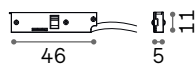

MAIN CONNECTOR Required - 1 Kit x power source max 140W

Weight	Volume	Control	Finish	Code	€
0,060 Kg	0,0002 m³	On-Off	Black	332581	15 new

Cable length 1500 mm

DRIVER ON/OFF Required