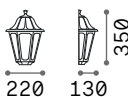

Cima

Totally die-cast aluminum frame.
Anthracite, coffee or black and gold finish.
Transparent acrylic diffuser.

■ IP43

1,840 Kg / 0,0504 m³
E27 max 1x52W

€ 61

246819 ■ Anthracit.
024134 ■ Black
246826 ■ Coffee

153964 € 3,50

P. 910

Dafne

High performance resin body:
resistant to corrosion, colours
stabilized during UV rays
treatment, thermal shock
resistance from -60° to +90°C.
Methacrylate non-yellowing
diffuser.

■ IP55

1,000 Kg / 0,0101 m³
E27 max 1x23W

€ 33

120423 White
101491 ■ Black

153964 € 3,50

■ IP55

0,600 Kg / 0,0117 m³
E27 max 1x23W

€ 28

120430 White
101552 ■ Black

153964 € 3,50

P. 911