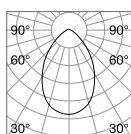

CRI≥90 14W 70° 1750lm 3000K

m	lx	øm
1	854	1,40
2	213	2,80
3	95	4,20
4	53	5,70
5	34	7,10