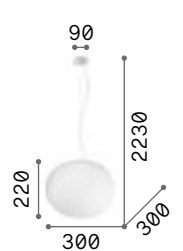

IP20

1,640 Kg / 0,0207 m³
E27 max 1x42W

€ 135

297767 White

3000 K
900 lm

123899 € 3,50