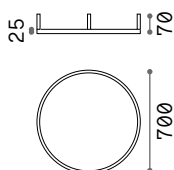

1,430 Kg/0,0852 m³

LED SMD Driver included

Measure	Power	Driver	Lumen	CCT	Finish		Code	€
ø 700	37 W	On-Off	3800 lm	2700 K	White		341934	260 new
					Black		341927	260 new
			4250 lm	3000 K	White		265995	260
					Black		266008	260
			4350 lm	4000 K	White		341958	260 new
					Black		341941	260 new