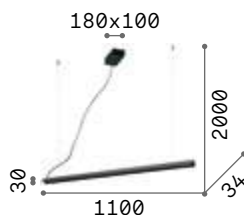

V-Line

Powder-coated aluminum body. Opal silicone diffuser. Steel cables with chromed supports. PVC electrical cable. Colors: white or black.

LED LED source 3000 K, 20.000 h life.

IP20

1,050 Kg / 0,0058 m³
LED 20W / 1700 lm

€ 215

275369 White
275376 Black