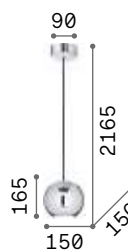

Mr Jack

Metal frame and spherical diffuser with white, chrome or black finish. Electrical cable covered with fabric.

LED Bulbs LED GU10 7W 3000 K included. Cod. 123943

0,890 Kg / 0,0090 m³
GU10 max 1x28W

€ 80

231273 White
116464 Chrome
231297 Black

3000 K
540 lm

123943 € 3,50