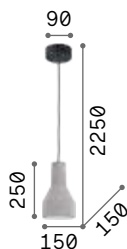

Oil

Metal frame with matt black finish. Concrete diffuser. Model 110462 supplied with 12 meters length electrical cable coated with fabric; 6 mounting hooks and Italian plug which can replace the ceiling cup.

1,780 Kg / 0,0130 m³
E27 max 1x 15W

€ 116

110417 ■ Concrete

3000 K
430 lm

101279 € 2,00