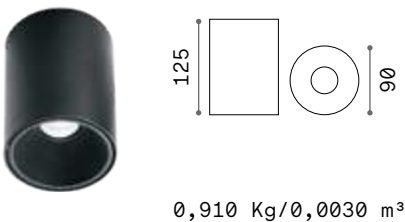

LED COB BRIDGELUX

Power	Beam	Lumen	CCT	Finish	Code	€
15 W	36°	1400 lm	3000 K	White	205977	90
				Black	205984	90