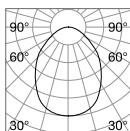

m	lx	øm
1	188	1,84
2	47	3,69
3	20	5,54
4	11	7,39
5	7	9,24