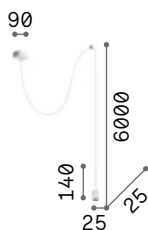

0,150 Kg / 0,0019 m³
LED 4W / 250 lm

€ 65

310589 ■ White
328331 ■ Black