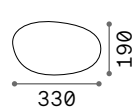

0,900 Kg / 0,0209 m³
E27 max 1x 40W

€ 145

161761 White

4000 K
1020 lm
151991 € 2,00