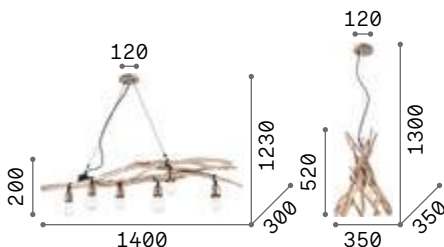

2,410 Kg / 0,0254 m³
E27 max 6x 15W

€ 180

134826 ■ Rope

3000 K
910 lm

119571 € 3,50

Driftwood

Metal ceiling cup. Suspended structure made of natural branches. Brushed metal bulb socket cover.

IP20