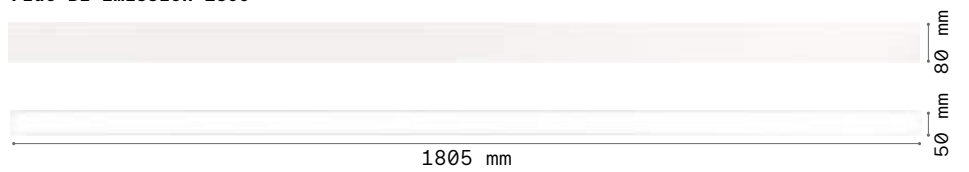

Fluo Bi-Emission 1800