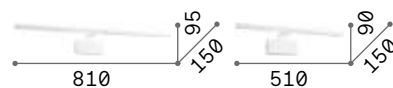

■ □ IP20

0,660 Kg / 0,0264 m³
LED 18W / 2050 lm

€ 170

225029 □ White
224992 ■ Chrome
225005 ■ Brass

■ □ IP20

0,650 Kg / 0,0162 m³
LED 12,5W / 1350 lm

€ 135

224985 □ White
224930 ■ Chrome
224954 ■ Brass