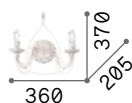

Corte

Totally handcrafted metal frame. Hand painted finish with antiqued effect. Available versions: white or rusty effect.