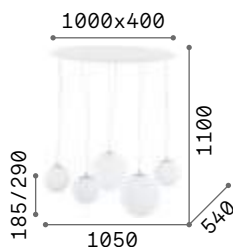

IP20

8,700 Kg / 0,2470 m³
E27 max 5 x 42W

€ 530

043562 White

3000 K
910 lm

119571 € 3,50