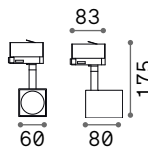

0,300 Kg/0,0027 m³

GU10 Not included - Recommended bulb 108292

Power	Track	Finish		Code	€
max 50W	3-Phase	White		229768	44
		Black		229782	44

P. 316

P. 412

SINGLE CONNECTION

Required	Driver	Finish		Code	€
No	On/Off	White		170145	23
		Black		170152	23