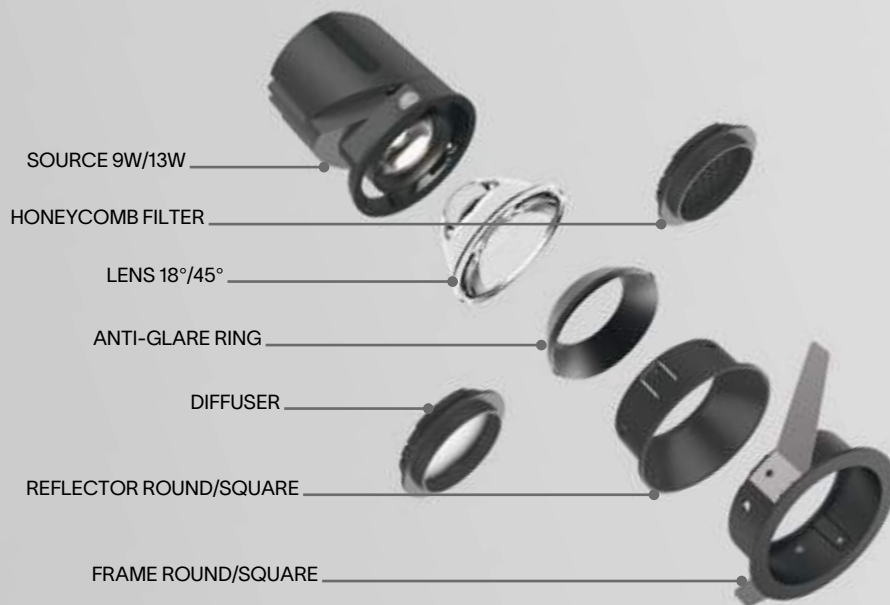

LENS

Required

Beam

Finish

Code

€

No

18°

Clear

287942

4

45°

Clear

279626

4

FILTER HONEYCOMB

No

Black

279718

4

DIFFUSER

No

Black

279725

3

ANTI-GLARE RING

No

White

288147

3

Black

279695

3