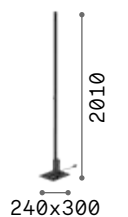

Ego new

Powder painted aluminum body and structure. Modular sources with light modules from the Ego series (maximum consumption 95 W, maximum total length 1250 mm), non-dimmable or dimmable 1-10 V. Dimmer included, integrated on the track. Plastic profile cover included, which can be cut to size. PVC cable. Black color.

PRO High-tech product with high quality materials, intended for professional use.

Luminaire with dimmer.

IP20

10,600 Kg / 0,0259 m³

€ 300

344775 ■ Black new