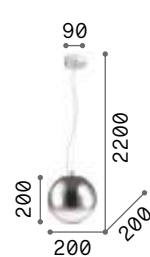

1,130 Kg / 0,0272 m³
E27 max 1 x 42W

€ 95

140711 ■ FadeChrome
346540 ■ Amber new
346595 ■ Opal new

3000 K
910 lm

119571

€ 3,50