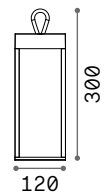

IP54

1,490 Kg / 0,0086 m³
LED 5W / 250 Lm

€ 115

323251 ■ White new
323237 ■ Black new
323244 ■ Coffee new