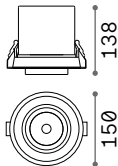

90° 360° 140 mm
1,160 Kg/0,0039 m³

LED COB PHILIPS Driver ON/OFF included - UGR <22

Power	Beam	Lumen	CCT	Finish	Code	€
30 W	38°	3000 lm	2700 K	White	341873	125 new
				Black	341866	125 new
		3150 lm	3000 K	White	248172	125
				Black	248196	125
		3300 lm	4000 K	White	267951	125
				Black	267944	125

DIMMABLE DRIVER* Optional

	Power	Output	Measure (LxHxW)	Code	€
1-10V / Push	36 W	700 mA	167x32x41 mm	248370	100
DALI / Push	36 W	700 mA	135x24x72 mm	248592	100

Light beam: ACCENT

LENS

Model	Required	Beam	Code	€
Nova 12W	No	15°	244013	8
Nova 30W	No	15°	248608	12