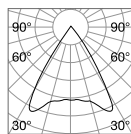

Display Accent

0,750 Kg/0,0035 m³

3-PHASE LED SMD SAMSUNG Driver ON/OFF included - UGR <16

Power	Beam	Lumen	CCT	Finish	Code	€
14 W	60°	1250 lm	2700 K	White	339894	242 new
				Black	339887	242 new
		1350 lm	3000 K	White	283593	242
				Black	283609	242
		1600 lm	4000 K	White	283616	242
				Black	283623	242

1,120 Kg/0,0112 m³

3-PHASE LED SMD SAMSUNG Driver ON/OFF included - UGR <16

Power	Beam	Lumen	CCT	Finish	Code	€
28 W	60°	2700 lm	3000 K	White	283524	380
				Black	276267	380
		3200 lm	4000 K	White	283531	380
				Black	283548	380

1,570 Kg/0,0173 m³

3-PHASE LED SMD SAMSUNG Driver ON/OFF included - UGR <16

Power	Beam	Lumen	CCT	Finish	Code	€
42 W	60°	3750 lm	3000 K	White	283555	525
				Black	283562	525
		4350 lm	4000 K	White	283579	525
				Black	283586	525

Light beam: ACCENT