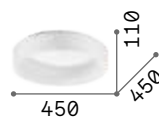

■ □ IP20

2,500 Kg / 0,0324 m³
LED 30W / 3150 lm

€ 200

293783 ■ White
307206 ■ Black