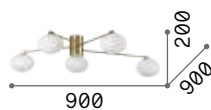

Hermes

Plated metal base and frame. White blown acid-etched glass diffusers. Available finishes: white or satin brass.

Bulbs LED G9 3W 3000 K included.
Cod. **209043**

316680

288277

2,500 Kg / 0,0296 m³
G9 max 5 x 28W