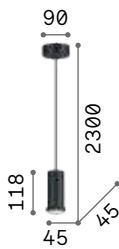

0,460 Kg / 0,0018 m³
E27 max 1x60W

€ 55

288406 ■ White
288390 ■ Black