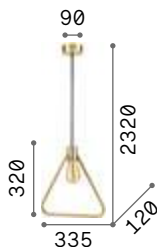

3,640 Kg / 0,0470 m³
E27 max 8 x 42W

€ 550

160269 Brass

2200 K
370 lm

151687 € 2,50

P. 326 P. 424

Abc

Total metal ceiling rose, bulb socket covers and decorative structure with satin brass finish. Power cable coated with black fabric.