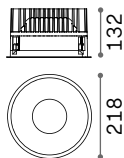

⌀ 205 mm
1,850 Kg/0,0094 m³

LED COB CITIZEN Driver TRIDONIC ON/OFF included

Power	Beam	Lumen	CCT	Finish	Code	€
42 W	60°	4150 lm	3000 K	White	266534	180
				Black	266596	180
		4500 lm	4000 K	White	266541	180
				Black	266602	180

DIMMABLE DRIVER* Optional

Model	Control	Power	Output	Measure (LxHxW)	Code	€
Off 15 W	1-10V/Push	20 W	350 mA	105 x 20 x 50 mm	266657	70
	DALI	20 W	350 mA	120 x 29 x 51 mm	266701	70
Off 28 W	1-10V/Push	32 W	700 mA	100 x 20 x 65 mm	266671	95
	DALI	32 W	700 mA	108 x 30 x 44 mm	266725	95
Off 42 W	1-10V	42 W	1050 mA	120 x 20 x 75 mm	266688	115
	DALI/Push	45 W	1050 mA	150 x 30 x 43 mm	266732	110

Light beam: WIDE