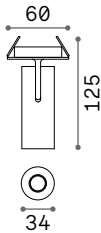

Play

Source	LED COB	LED life	30.000 h
Power	7W	Insulation class	II
Driver included	On/Off	IP	20
Drivers available	No	Material	Aluminum
CCT	3000 K	Warranty	5 years
CRI	≥90		

LED COB Driver ON/OFF included

Power	Beam	Lumen	CCT	Finish	Code	€
7W	17°	520 lm	3000 K	White	258270	60
				Black	268088	60

90°
355°
45 mm
0,220 Kg/0,0014 m³

Light beam: SPOT