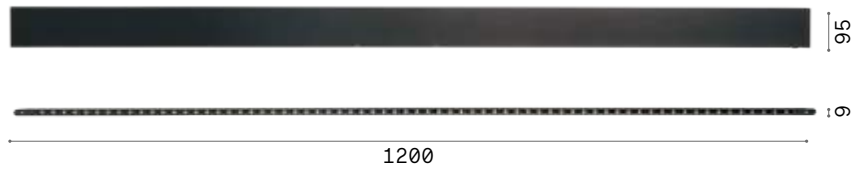

Steel Slim Accent