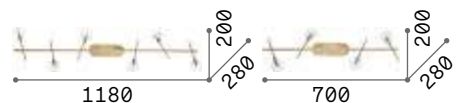

1,280 Kg / 0,0242 m³
G4 max 6x2W

0,960 Kg / 0,0142 m³
G4 max 4x2W

€ 374

€ 269

200361 Brass

200354 Brass

3000 K
200 lm

3000 K
200 lm

222257 € 4,00

222257 € 4,00

P. 424