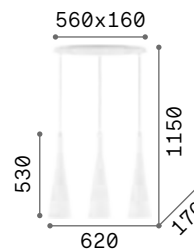

Milk

White enameled elliptical metal frame. White blown and acid-etched glass diffuser. Power cables adjustable in length.

IP20

4,220 Kg / 0,1024 m³
E27 max 3 x 42W

€ 265

030326 White

3000 K
900 lm

123899 € 3,50