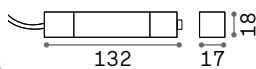

Cable length 2000 mm

Weight	Volume	Control	Finish	Code	€
0,12 Kg	0,0005 m³	On-Off	White	282862	36
			Black	265896	36
		1-10V / DALI	White	286303	50
			Black	286297	50