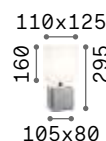

0,620 Kg / 0,0037 m³
E14 max 1x40W

€ 28

245348 White

3000 K
420 lm
101217 € 2,00