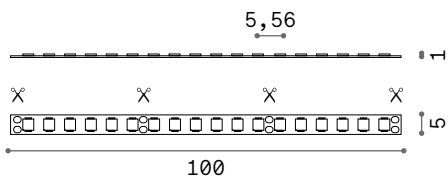

RECOMMENDED STRIP LED AND DRIVER

SMD 2835 180 LED/m - 50.000h

Power	IP	Lumen	CCT	Measure	Code	€
8 W/m	IP20	670 lm/m	2700 K	5x5000mm	345772	50 new
		700 lm/m	3000 K	5x5000mm	345789	50 new
		750 lm/m	4000 K	5x5000mm	345796	50 new

DRIVER ON/OFF

Light beam: **INDIRECT**

Power	Output	Class	Measure(LxHxW)	Driver box	Code	€
30 W	24 Vdc		140 x 28 x 45 mm	255 x 55 x 75 mm	124070	17
60 W	24 Vdc		186 x 33 x 50 mm	255 x 55 x 75 mm	124087	25
150 W	24 Vdc		268 x 31 x 45 mm	330 x 60 x 80 mm	124117	45