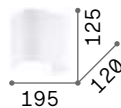

Gea

White or black powder coated aluminum body. Adjustable diffuser with integrated led. PVC shade coated with fabric. USB socket. Independent switches.

LED LED source 3000 K, 20.000 h life.

ON OFF Lamp with integrated switch.

USB Lamp with integrated USB socket.

IP20

0,500 Kg / 0,0022 m³
E27 max 1x60W +
LED 3W/230 lm

€ 125

239521 ■ White
239545 ■ Black

0,140 Kg / 0,0180 m³

€ 17

239576 ■ White
239590 ■ Black
239606 ■ Canvas

3000 K
900 lm

123899

€ 3,50