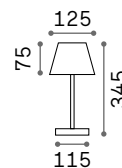

ON OFF Lamp with integrated switch.

+ Lamp with dimmer.

Hand icon Lamp with touch dimmer.

Battery icon Lamp with rechargeable battery included. 14 hours life.

IP54

0,550 Kg / 0,0078 m³
LED 1,8W / 150 lm

€ 55