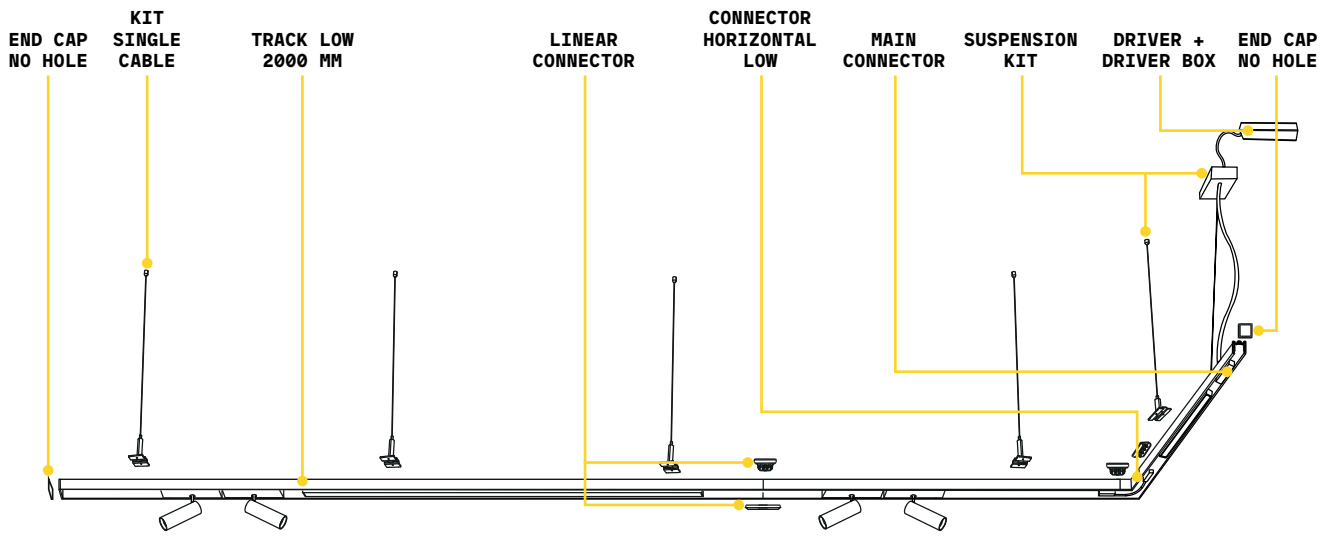

Ego - Assembly plans

PROFILE LOW

Ego - High

TRACK HIGH No mounting kit required, direct ceiling installation
Maximum length per power source: 25 meters

Length	Weight	Volume	Finish	Code	€
1000 mm	0,90 Kg	0,0023 m ³	White	282886	50
			Black	258027	50
2000 mm	1,80 Kg	0,0046 m ³	White	282893	120
			Black	266145	120