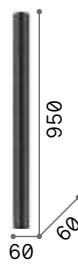

3,070 Kg / 0,0053 m³
GU10 max 1x28W

€ 86

259260 White
259277 Black

123943 € 3,50