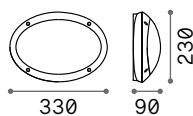

Medea

High performance resin body and diffuser: resistant to corrosion caused by both atmospheric agents and chemical fertilizers, colors stabilized during UV rays treatment, thermal shock resistance from -60° to +90°C.

0,800 Kg / 0,0109 m³
E27 max 1x23W

0,800 Kg / 0,0109 m³
E27 max 1x23W

€ 25

€ 25

096711 White
096704 Black

096735 White
096728 Black

151991 € 2,00

151991 € 2,00