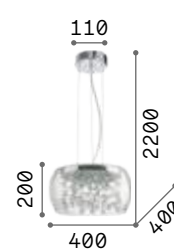

5,890 Kg / 0,0876 m³
G9 max 5 x 40W

€ 445

031743 Clear
197661 SmokyGrey

3000 K
510 lm

305486 € 6,00

Bulbs LED G9 3W 3000 K included.
Cod. 209043