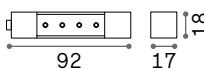

CONNECTOR HORIZONTAL LOW Optional

Weight	Volume	Control	Finish	Code	€	
0,21 Kg	0,0009 m ³	On-Off	White	282848	95	
			Black	257990	95	
			1-10V / DALI	White	286266	100
			Black	286259	100	

LINEAR CONNECTOR Required - 1 Kit x linear connection