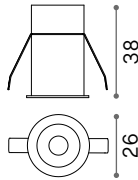

⌀ 25 mm

0,070 Kg/0,0001 m³

LED SMD Driver included (remote installation)*

Power	Beam	Lumen	CCT	Finish	Code	€
2W	30°	130 lm	3000 K	White	274775	37