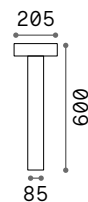

IP44

2,560 Kg / 0,0273 m³
G9 max 4 x 15W

€ 145

153209 White
153193 Anthracit.
326917 Black
316048 Coffee

4000 K
530 lm
307879 € 6,00