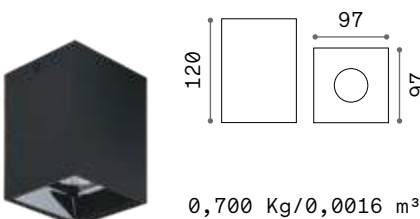

LED COB BRIDGELUX

Power	Beam	Lumen	CCT	Finish	Code	€
25 W	33°	2350 lm	3000 K	White	319575	115
				Black	319582	115