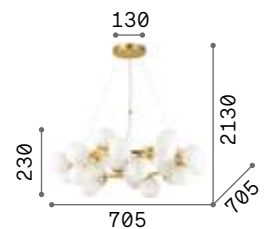

 3000 K
1050 lm
101323 € 4,50

 3000 K
1050 lm
101323 € 4,50

Dna

Golden metal ceiling rose and frame. White overlay, acid-etched blown glass diffusers. Adjustable steel cables.

LED Bulbs LED G9 3W 3000 K included.
Cod. **209043**