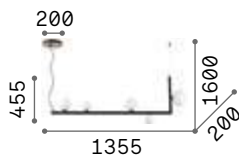

Birds

Varnished metal frame with satin brass decorative disc. White acid-etched blown glass diffusers. PVC electrical cable. Color: matt black with satin brass detail.

LED Bulbs LED G9 3W 3000 K included.
Cod. **209043**

IP20

2,750 Kg / 0,1353 m³
G9 max 5 x 15W

€ 283

273648 ■ Black

3000 K
510 lm

305486 € 6,00

P. 327 P. 421 P. 473 P. 497