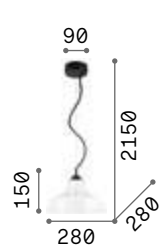

IP20

1,200 Kg / 0,0274 m³
E27 max 1x 60W

€ 113

112336 Clear
112343 Smoky Grey

3000 K
910 lm

119571 € 3,50