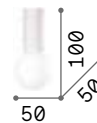

0,790 Kg / 0,0071 m³
E27 max 1x 42W

€ 30

232966 **White**
232980 **Black**
233031 **Brass**

3000 K
950 lm

101330 € 4,50