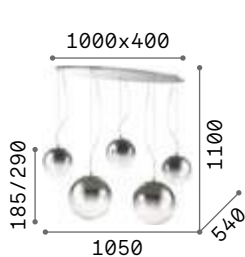

Mapa Clear new

Chromed metal ceiling cap and frame. Clear blown spherical glass diffuser with chrome plating faded towards the bottom. Clear PVC cable. Color: chrome, amber, opal.

161327

346571

346625

8,700 Kg / 0,2470 m³
E27 max 5 x 42W