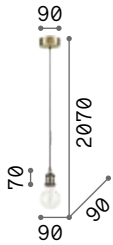

0,320 Kg / 0,0015 m³
E27 max 1 x 60W

€ 40

- 139432 Chrome
- 139425 Black
- 122106 Copper
- 122083 Ant. Brass

2200 K
500 lm

151717 € 6,00 [P. 419](#)

Edison

Metal ceiling cup and bulb holder with matt white or black varnish finish. Electrical cable coated with fabric.