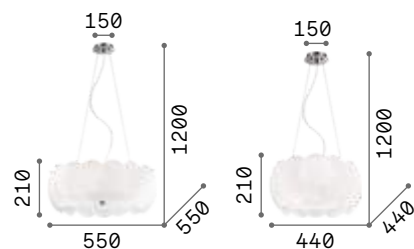

Ovalino

Diffuser composed of circular elements created from curved and acid-etched glass sheet. Steel cables adjustable in length with automatic devices.

IP20

IP20

6,700 Kg / 0,1448 m³
E27 max 8 x 60W

4,810 Kg / 0,1184 m³
E27 max 5 x 60W