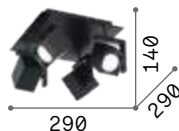

Metal base, frame and diffuser finished with matt varnish and chrome details. Adjustable diffusers. Available finishes: white or black.

1,900 Kg / 0,0157 m³
GU10 max 4 x 50W

€ 260

073583 White
156712 Black