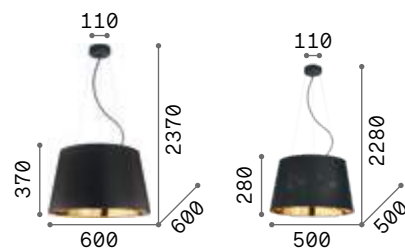

IP20

1,760 Kg / 0,1694 m³
E27 max 6x60W

€ 280

161662 ■ Black

3000 K
910 lm

119571 € 3,50

IP20

1,500 Kg / 0,1064 m³
E27 max 4x60W

€ 210

161648 ■ Black

3000 K
910 lm

119571 € 3,50

P. 436 P. 480 P. 532