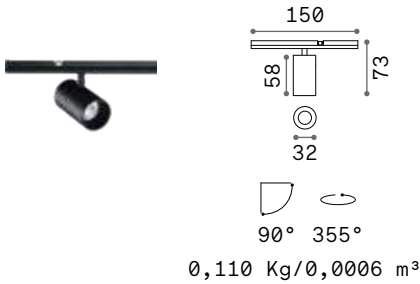

LED SMD BRIDGELUX

Power	Beam	Lumen	CCT	Finish	Code	€
5W	30°	420 lm	2700 K	Black	345055	50 new
		430 lm	3000 K	Black	329529	50