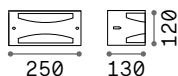

Rex-3

Powder coated die-cast aluminum body available in different colors: anthracite or white. White acrylic diffuser.