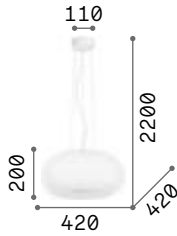

P. 277

P. 385

P. 469

Glory

Satin nickel ceiling rose. White acid-etched blown glass diffuser. Pendant lamps provided with steel cables adjustable in length with automatic blocking mechanisms.

Ulisse

Metal frame coated with matt white enamel. Blown acid-etched white glass diffuser. Suspension models provided with steel cables adjustable in length with automatic blocking mechanisms.