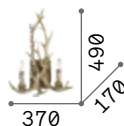

■ IP20

1,770 Kg / 0,0759 m³

E14 max 2x40W

€ 205

115511 Beige

3000 K
470 lm

101224

€ 2,00

P. 234

P. 484