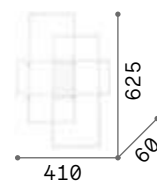

■ ■ □ IP20

1,280 Kg / 0,0241 m³
LED 33W / 3400 lm / 3850 lm

€ 290

341323 ■ White 2700K^{new}
230726 ■ White 3000K
270661 ■ Black 3000K

P. 076

P. 501