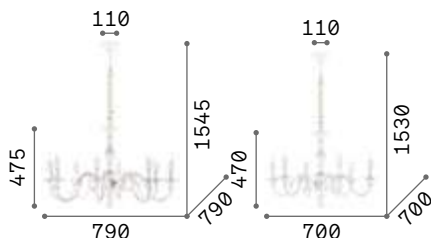

€ 425

012865 White
020822 Gold

3000 K
430 lm

101248 € 2,00

Justine

Metal ceiling rose and frame with casted arms. White matt varnish finish. Velvet chain cover.

IP20

4,550 Kg / 0,3281 m³