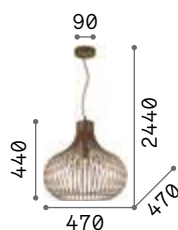

IP20

3,520 Kg / 0,1325 m³
E27 max 1x60W

€ 270

205304 ■ Coffee

2200 K
480 lm

151724 € 6,00