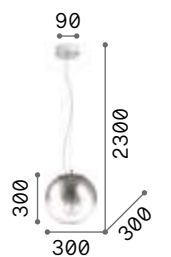

1,920 Kg / 0,0630 m³
E27 max 1 x 42W

€ 165

140728 ■ FadeChrome
346557 ■ Amber new
346601 ■ Opal new

3000 K
910 lm

119571

€ 3,50