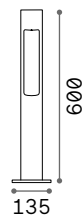

Acqua

Turned aluminum reflecting body with matt paint, available finishes: anthracite or coffee. Tempered glass diffuser.

1,500 Kg / 0,0164 m³
G9 max 1x 15W

€ 160

135205 ■ Anthracit.
246918 ■ Coffee

4000 K
530 lm

307879 € 6,00