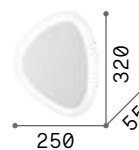

■ ■ □ IP20

1,000 Kg / 0,0139 m³
LED 26W / 2200 lm

€ 250

196206 White