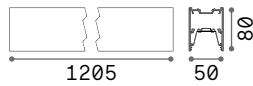

Fluo Bi-Emission*

LED SMD SAMSUNG

Up-light included - Driver TRIDONIC ON/OFF included

2,890 Kg/0,0183 m³
Cable length 2150 mm

Power	Beam	Lumen	CCT	Finish	Code	€
27 W	105°	3300 lm	3000 K	White	192666	425
				Black	192710	425
		3550 lm	4000 K	White	192741	425
				Black	192758	425

UP-LIGHT INFO

Power	Beam	Lumen	CCT
13 W	105°	1800 lm	3000 K
		1900 lm	4000 K

KIT DIMMABLE DRIVER*

	Code	€
1-10V	270692	230
DALI/Push	270876	260