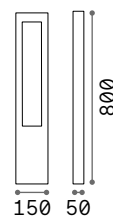

IP44

1,150 Kg / 0,0092 m³
G9 max 1x 15W

€ 180

- 136035 White
- 136042 Grey
- 136028 Anthracit.
- 136059 Black
- 213361 Coffee

4000 K
530 lm
307879 € 6,00