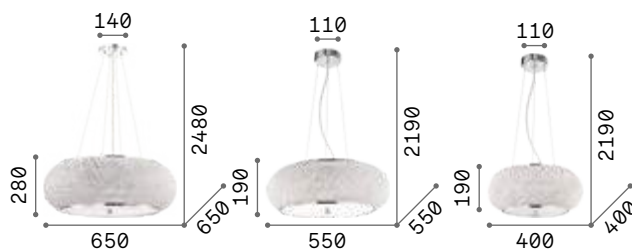

IP20

IP20

IP20

13,000 Kg / 0,1777 m³
E14 max 14 x 40W

8,500 Kg / 0,1134 m³
E14 max 10 x 40W

5,350 Kg / 0,0573 m³
E14 max 6 x 40W

€ 1210

€ 950

€ 750

164977 Chrome
164984 Gold

082196 Chrome
082257 Gold

082158 Chrome
082172 Gold

3000 K
480 lm

3000 K
480 lm

3000 K
480 lm

101200 € 2,00

101200 € 2,00

101200 € 2,00