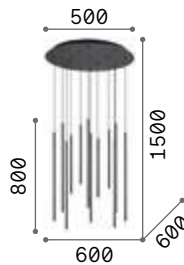

Filo new

Powder coated or plated metal ceiling cap and bodies. Black PVC electric cables. Models 300801, 300818 and 300825 with 4 meters cable and switch on the ceiling cap. Colors: white, black or satin brass.

LED Led source 2700 K / 3000 K, 20.000 h life.

ON Lamp with integrated switch.
OFF Cod. **300818, 300801, 300825.**

263687

263670

263700

IP20

8,600 Kg / 0,0635 m³
LED 19W / 2050 lm / 2100 lm

€ 450

- 341088 White
- 263441 White
- 341095 Black
- 263434 Black
- 341101 Brass
- 263663 Brass