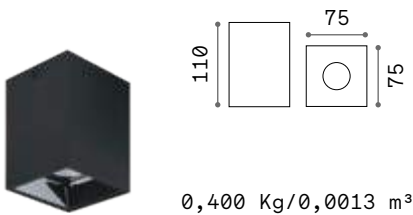

LED COB BRIDGELUX

Power	Beam	Lumen	CCT	Finish	Code	€
15 W	36°	1400 lm	3000 K	White	206011	90
				Black	206028	90