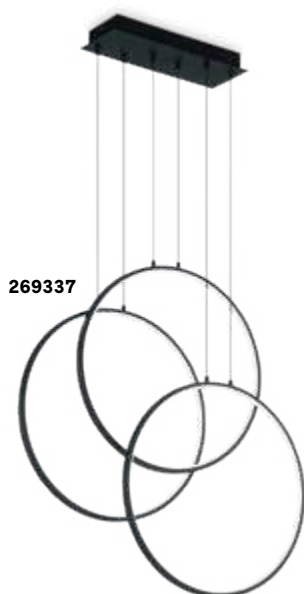

Frame

Matt white or black varnished metal base and frame. Opal colour plastic diffusers. Adjustable in length cables. Direct light emission.

LED LED source 3000 K, 30.000 h life.

IP20	IP20	IP20
3,500 Kg / 0,1050 m³ LED 82W / 6850 lm	4,270 Kg / 0,0689 m³ LED 80W / 8550 lm	4,300 Kg / 0,2100 m³ LED 93W / 10050 lm
€ 400	€ 580	€ 600
269351 ■ White 269337 ■ Black	253596 ■ White 269375 ■ Black	253589 ■ White 269382 ■ Black