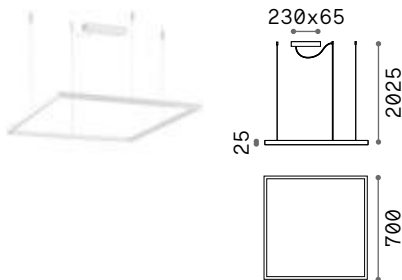

2,000 Kg/0,0819 m³

LED SMD Driver included - Cable length 2500 mm

Measure	Power	Driver	Lumen	CCT	Finish		Code	€
700x700	44 W	On-Off	4350 lm	3000 K	White		259178	245
					Black		259185	245