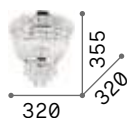

Magnolia

Metal frame with gold finish. Clear cut crystals decorative elements. The upper part is composed alternatively of clear and smoky elements.

LED Bulbs LED G9 3W 3000 K included.
Cod. **209043**

9,780 Kg / 0,0984 m³

G9 max 7 x 15W

€ 620

241296 **Gold**

3000 K
510 lm

305486 € 6,00

Dubai

Metal frame with chrome or brass finish. Decorative elements composed of transparent cut crystals pearls, octagons and prisms.

14,290 Kg / 0,3881 m³

E14 max 24 x 28W

€ 1430

243566 **Chrome**
243498 **Brass**

3000 K
470 lm

101224 € 2,00

6,310 Kg / 0,1413 m³

E14 max 6 x 28W

€ 950

207186 **Chrome**
201016 **Brass**

3000 K
470 lm

101224 € 2,00

3,010 Kg / 0,0392 m³

E14 max 3 x 28W

€ 475

207162 **Chrome**
200996 **Brass**

3000 K
470 lm

101224 € 2,00

P. 208 P. 439

207186

201016