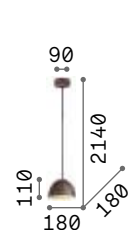

IP20

0,530 Kg / 0,0072 m³
E27 max 1x60W

€ 85

174204 ■ Coffee

3000 K
900 lm
123899 € 3,50