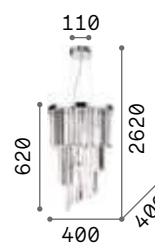

IP20

10,000 Kg / 0,1136 m³
E14 max 8 x 40W

€ 550

117737 Chrome

101224 3000 K
470 lm

101224 € 2,00