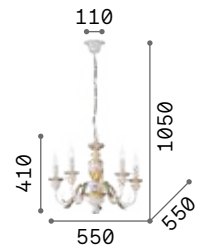

IP20

4,360 Kg / 0,0609 m³
E14 max 5 x 40W

€ 425

012865 White
020822 Gold

3000 K
430 lm

101248 € 2,00