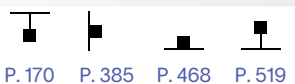

P. 170 P. 385 P. 468 P. 519

Topico new

Matt varnished metal frame.
 Double glass diffuser: acid-etched
 white inside, clear with smoked
 shade on the upper part outside.
 Color: black.

LED LED source 3000 K, 30.000 h life.