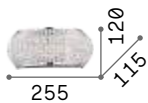

IP20

1,110 Kg / 0,0057 m³
G9 max 3x40W

€ 210

082264 Chrome
082288 Gold

3000 K / 510 Lm
305486 € 6,00

P. 205

P. 345