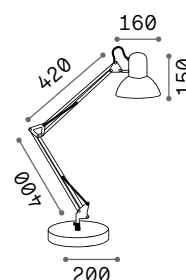

Sally

Metal technical lamp with white, matt black finish or black with copper joints. Jointed and spring balanced arm. Adjustable diffuser.

Lamp with integrated switch.

Wally

Metal technical lamp with white, matt black finish or black with copper joints. Jointed and spring balanced arm. Adjustable diffuser.

Lamp with integrated switch.

IP20

2,600 Kg / 0,0132 m³
E27 max 1x 42W

€ 85

193946 ■ White
265285 ■ Black
061160 ■ Black Copper

123899 3000 K
900 lm
€ 3,50

193946 265285 061160

IP20

2,450 Kg / 0,0111 m³
E27 max 1x 42W

€ 95

193991 ■ White
265278 ■ Black
061191 ■ Black Copper

101286 3000 K
340 lm
€ 2,00

193991 265278 061191

P. 517