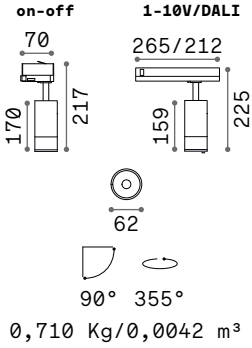

Eos 15W

3-PHASE LED COB BRIDGELUX Driver included

Power	Beam	Driver	Lumen	CCT	Finish	Code	€	
15W	20-55°	On-Off	1400 lm	2700 K	White	340807	73 <i>new</i>	
					Black	340791	73 <i>new</i>	
			1450 lm	3000 K	White	286594	73	
					Black	276182	73	
			1650 lm	4000 K	White	322094	73	
					Black	322087	73	
		1-10V	1450 lm	3000 K	White	302959	116	
					Black	302942	116	
			DALI	1450 lm	3000 K	White	302997	135
						Black	302980	135

1-PHASE LED COB BRIDGELUX Driver included

Power	Beam	Driver	Lumen	CCT	Finish	Code	€
15W	20-55°	On-Off	1450 lm	3000 K	Black	337579	65 <i>new</i>

SINGLE CONNECTION

Required	Driver	Finish	Code	€
No	On/Off	White	170145	23
No		Black	170152	23

Light beam: from SPOT to WIDE

CRI≥90 15W 20-55° 1450lm 3000K