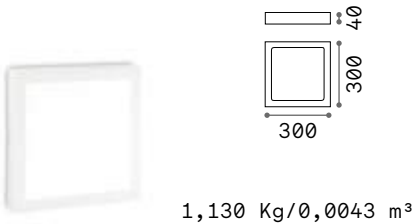

LED SMD Driver ON/OFF included

Power	Beam	Lumen	CCT	Finish	Code	€
22 W	110°	2250 lm	2700 K	White	342610	50 new
		2400 lm	3000 K	White	138657	50
		2550 lm	4000 K	White	321707	50