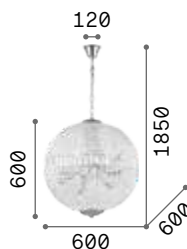

IP20

12,250 Kg / 0,3097 m³
G9 max 12 x 40W

€ 1350

116235 Chrome

3000 K
510 lm

305486 € 6,00