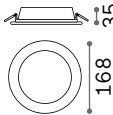

① 150 mm

0,410 Kg/0,0023 m³

LED SMD AND DRIVER Included

Power	Beam	Lumen	CCT	Finish	Code	€
20 W	110°	2600 lm	3000 K	White	123998	35
		2700 lm	4000 K	White	147673	35