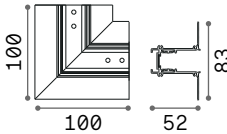

Weight	Volume	Control	Finish	Code	€
0,30 Kg	0,0010 m³	On-Off	White	320748	115
			Black	320731	115
		1-10V / DALI	White	320724	135
			Black	320717	135

LINEAR CONNECTOR Required - 1 Kit x linear connection