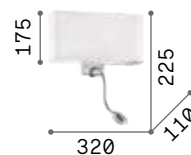

IP20

1,410 Kg / 0,0166 m³
E27 max 1x60W +
LED 1,5W / 50 lm

€ 125

215693 Total White
035949 White
215709 Total Black
035956 Black
103204 Canvas

3000 K
900 lm
123899 € 3,50