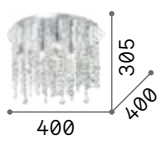

IP20

2,840 Kg / 0,0379 m³
G9 max 8 x 40W

€ 310

052991 Chrome

3000 K
510 lm
305486 € 6,00