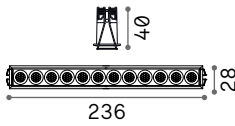

231 x 23 mm
0,300 Kg/0,0022 m³

LED SMD Driver ON/OFF included

Power	Beam	Lumen	CCT	Finish		Code	€
20 W	32°	1800 lm	2700 K	Black		341682	110 new
				White		327518	110
		2000 lm	3000 K	Black		305837	110
				White		341712	110 new
		2400 lm	4000 K	White		341712	110 new
				Black		341705	110 new

Light beam: ACCENT