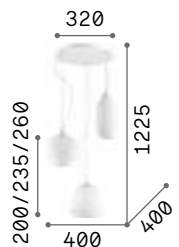

IP20

3,740 Kg / 0,0642 m³
E27 max 3 x 60W

€ 280

198095 White

3000 K
900 lm

123899 € 3,50