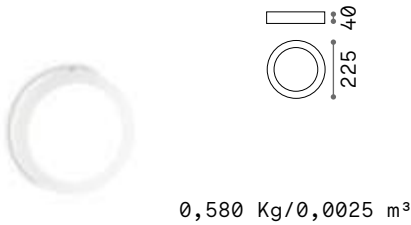

LED SMD Driver ON/OFF included

Power	Beam	Lumen	CCT	Finish	Code	€
17 W	110°	1750 lm	2700 K	White	342580	35 new
		1800 lm	3000 K	White	138602	35
		1900 lm	4000 K	White	321752	35