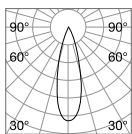

m	lx	Øm
1	2877	0,51
2	719	1,00
3	320	1,50
4	180	2,10
5	115	2,60