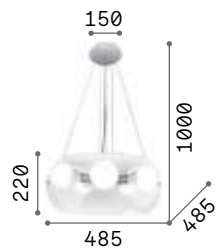

IP20

5,520 Kg / 0,1044 m³
E27 max 5 x 60W

€ 425

016863 Clear
103983 Smoky Grey

3000 K
950 lm
101330 € 4,50