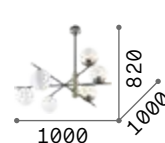

■ □ IP20

3,670 Kg / 0,1017 m³
E14 max 6 x 28W

€ 415

289496 ■ Black

💡 3000 K
420 lm

101217 € 2,00