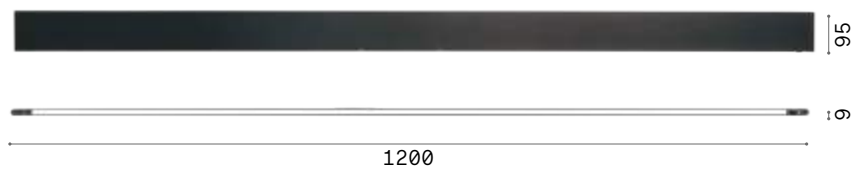

Steel Slim Wide