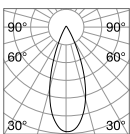

GU10 ADAPTOR WITH LAMP HOLDER INCLUDED - IP20

Required	Finish	Code	€
No	White	208640	17
	Black	208657	17

Light beam: ACCENT

m	lx	øm
1	1653	0,72
2	413	1,44
3	184	2,16
4	103	2,88
5	66	3,60