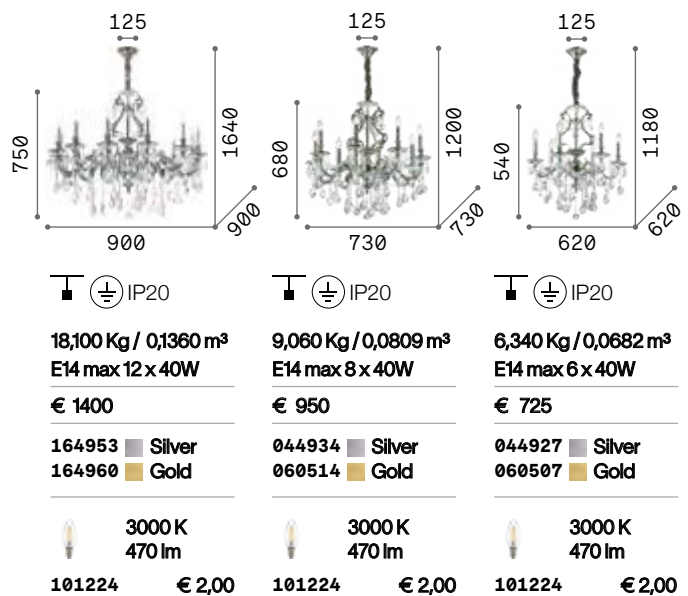

Gioconda

Casted metal body with gold or antique silver finish. Octagonal and round cut crystal pendants. Velvet chain cover.