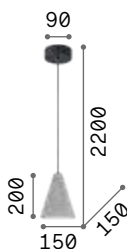

1,180 Kg / 0,0119 m³
E27 max 1x 15W

€ 116

110424 ■ Concrete

3000 K
430 lm

101279 € 2,00