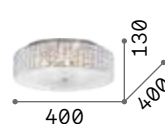

9,600 Kg / 0,1220 m³
G9 max 12 x 40W

6,800 Kg / 0,0905 m³
G9 max 9 x 40W

4,800 Kg / 0,0588 m³
G9 max 6 x 40W

2,500 Kg / 0,0390 m³
G9 max 4 x 40W

€ 715

€ 610

€ 400

€ 290

087870 Chrome

087863 Chrome

000657 Chrome

093093 Chrome

3000 K
510 lm

3000 K
510 lm

3000 K
510 lm

3000 K
510 lm

P. 438 P. 486

305486 € 6,00

305486 € 6,00

305486 € 6,00

305486 € 6,00