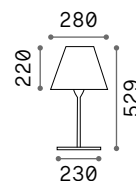

2,940 Kg / 0,0247 m³
E27 max 1x42W

€ 150

298597 ■ Anthracit.

4000 K
1020 lm

151991 € 2,00