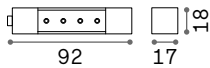

CONNECTOR HORIZONTAL Optional

Weight	Volume	Control	Finish	Code	€
0,32 Kg	0,0013 m ³	On-Off	White	282787	90
			Black	258232	90
		1-10V / DALI	White	286204	125
			Black	286167	125

LINEAR CONNECTOR Required - 1 Kit x linear connection