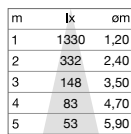

Display Accent

0,750 Kg/0,0035 m³

3-PHASE LED SMD SAMSUNG Driver ON/OFF included - UGR <16

Power	Beam	Lumen	CCT	Finish	Code	€
14 W	60°	1250 lm	2700 K	White	339894	242 new
				Black	339887	242 new
		1350 lm	3000 K	White	283593	242
				Black	283609	242
		1600 lm	4000 K	White	283616	242
				Black	283623	242

1,120 Kg/0,0112 m³

3-PHASE LED SMD SAMSUNG Driver ON/OFF included - UGR <16

Power	Beam	Lumen	CCT	Finish	Code	€
28 W	60°	2700 lm	3000 K	White	283524	380
				Black	276267	380
		3200 lm	4000 K	White	283531	380
				Black	283548	380

1,570 Kg/0,0173 m³

3-PHASE LED SMD SAMSUNG Driver ON/OFF included - UGR <16

Power	Beam	Lumen	CCT	Finish	Code	€
42 W	60°	3750 lm	3000 K	White	283555	525
				Black	283562	525
		4350 lm	4000 K	White	283579	525
				Black	283586	525

Light beam: ACCENT