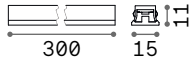

Stick Accent

0,070 Kg/0,0001 m³

LED SMD BRIDGELUX

Power	Beam	Lumen	CCT	Finish		Code	€
6 W	40°	600 lm	2700 K	Black	■	344980	30 <i>new</i>
		630 lm	3000 K	Black	■	329468	30