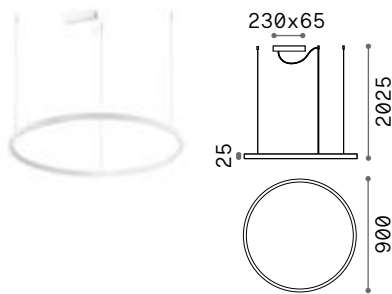

Oracle Slim Round

On/Off 1,800 Kg/0,2212 m³
DALI/Push 1,500 Kg/0,0857 m³

LED SMD Driver included - Cable length 2500 mm

Measure	Power	Driver	Lumen	CCT	Finish		Code	€
ø 900	53 W	On-Off	5150 lm	2700 K	White	■	342115	230 <i>new</i>
					Black	■	342108	230 <i>new</i>
			5200 lm	3000 K	White	■	229478	230
					Black	■	229508	230
			5350 lm	4000 K	White	■	269870	230
					Black	■	304441	230
	43 W	DALI/Push	4500 lm	3000 K	White	■	304434	375
					Black	■	304427	375
			4600 lm	4000 K	White	■	342139	375 <i>new</i>
					Black	■	342122	375 <i>new</i>