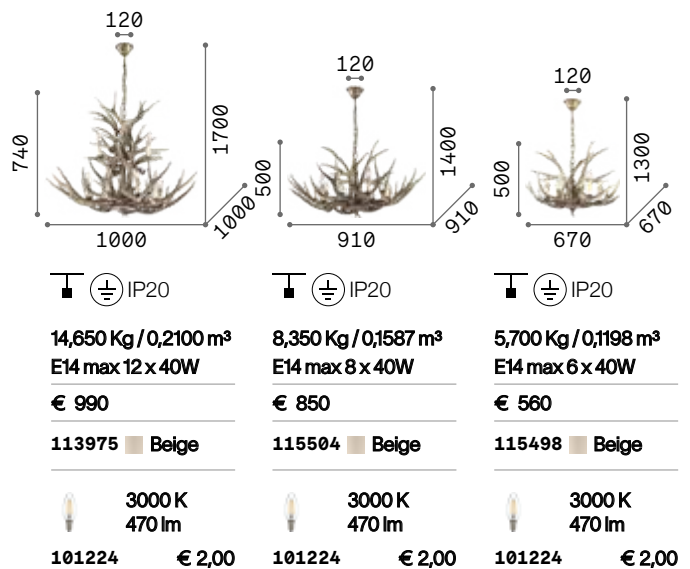

P. 444

P. 484