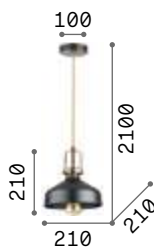

3000 K
950 lm
101330 € 4,50

Eris

Metal frame with matt white or black varnished ceiling rose and diffusers. Details with satin gold finish. Braided electrical wire coated with fabric.

238104

249056

IP20

0,630 Kg / 0,0102 m³
E27 max 1x 42W