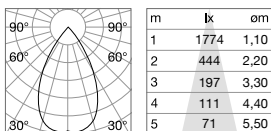

SINGLE CONNECTION

Required	Driver	Finish	Code	€
No	On/Off	White	170145	23
No		Black	170152	23

Light beam: from SPOT to WIDE