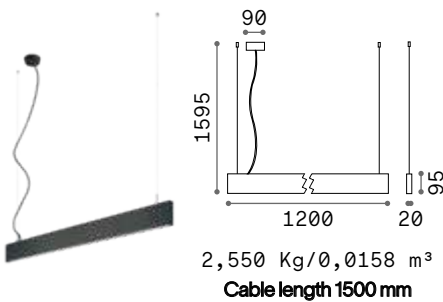

Linus

Linear aluminum lamp with direct and indirect light. The lamp is modular and can be used individually or in a continuous line. Integrated LED, starting binning ≤ 3-Step MacAdam; CRI ≥ 90; protection IP20, insulation class I. Dimmable power supply 1-10V integrated as standard.

Source	LED SMD	LED life	50.000 h
Power	32W	Insulation class	I
Driver included	1-10V	IP	20
Drivers available	No	Material	Aluminum
MacAdam	SDCM 3	Warranty	5 years
CCT	3000 K/ 4000 K		
CRI	≥90		

LED SMD Up-light included - Driver 1-10V included

Power	Beam	Lumen	CCT	Finish	Code	€
32 W	104°	1500 lm	3000 K	White	241968	220
				Black	241975	220
		1750 lm	4000 K	White	268231	220
				Black	268217	220

UP-LIGHT INFO

Lumen	CCT
1500 lm	3000 K
1750 lm	4000 K