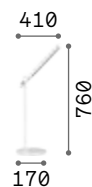

LED LED source. Settable CCT: 3000, 4000, 6500 K. 25.000 h life.

ON OFF Lamp with integrated switch.

-O+ Lamp with dimmer.

Hand icon Lamp with touch dimmer.

0,700 Kg / 0,0135 m³
LED 7W / 1150 lm

€ 85

289168 White
289151 Black