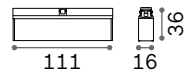

0,080 Kg/0,0004 m³

LED SMD BRIDGELUX

Power	Beam	Lumen	CCT	Finish		Code	€
8 W	40°	780 lm	2700 K	Black	■	344997	45 <i>new</i>
		800 lm	3000 K	Black	■	343525	45 <i>new</i>