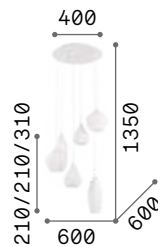

IP20

6,400 Kg / 0,1138 m³
E14 max 6 x 40W

€ 390

087818 White
111841 Smoky Grey

3000 K
420 lm

101217 € 2,00