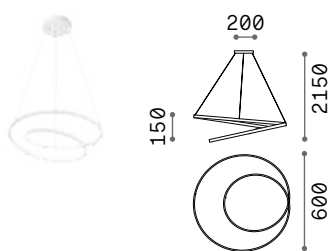

Plated or powder coated metal base and frame. PVC wires. Opal rubber diffuser. Available finishes: white, black or brushed brass. DALI/Push dimmable version available.

LED LED source 2700 K / 3000 / 4000 K, 30.000 h life.

Source	LED SMD	LED life	30.000 h
Power	47W / 55W	Insulation class	II
Driver included	On/Off / DALI/Push	IP	20
Drivers available	No	Material	Aluminum
CCT	2700 K / 3000 K / 4000 K		
CRI	≥90		

1,500 Kg / 0,0354 m³

LED SMD Driver included - Cable length 2000 mm

Measure	Power	Driver	Lumen	CCT	Finish	Code	€
ø 600	47 W	On-Off	5000 lm	2700 K	White	342344	250 new
					Black	342351	250 new
					Brass	342368	250 new
			5100 lm	3000 K	White	253671	250
					Black	269436	250
					Brass	269443	250
	5500 lm	4000 K	White	342375	250 new		
			Black	342382	250 new		
			Brass	342399	250 new		
48 W	DALI/Push	5100 lm	3000 K	White	304540	390	
				Black	304557	390	
				Brass	304564	390