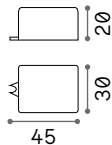

Rocket

Walkable recessed fitting. Brushed steel body. Tempered glass diffuser.

LED LED source 3000/4000 K, 30.000 h life.

0,560 Kg / 0,0034 m³
LED 3W / 260/280 lm

0,560 Kg / 0,0034 m³
LED 3W / 260/280 lm

€ 135

€ 135

247144	Steel	3000K	247151	Steel	3000K
122014	Steel	4000K	122021	Steel	4000K

Rocket Ultramini new

Aluminum body. Clear tempered glass diffuser. Color: brushed steel.

LED LED source 3000 K, 35.000 h life.

0,210 Kg / 0,0006 m³
LED 2,5W / 150 lm

0,210 Kg / 0,0006 m³
LED 1,3W / 80 lm

Driver
Not included
Required

€ 65

€ 45

€ 10/12

325156	Steel	new	325132	Steel	new	276205	1W
						325163	2.4W