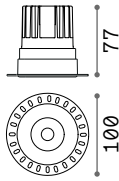

Game Trimless

⌀ 75 mm

0,300 Kg/0,0011 m³

LED COB CREE Driver ON/OFF included - CRI ≥90

Power	Beam	Lumen	CCT	Finish	Code	€
11W	36°	950 lm	3000 K	White	319667	50
				Black	319650	50