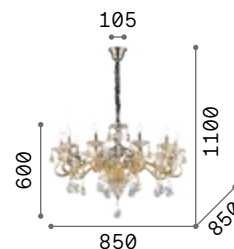

IP20

14,400 Kg / 0,1687 m³
E14 max 10 x 28W

€ 1000

087771 ■ Gold

3000 K
430 lm

101248 € 2,00