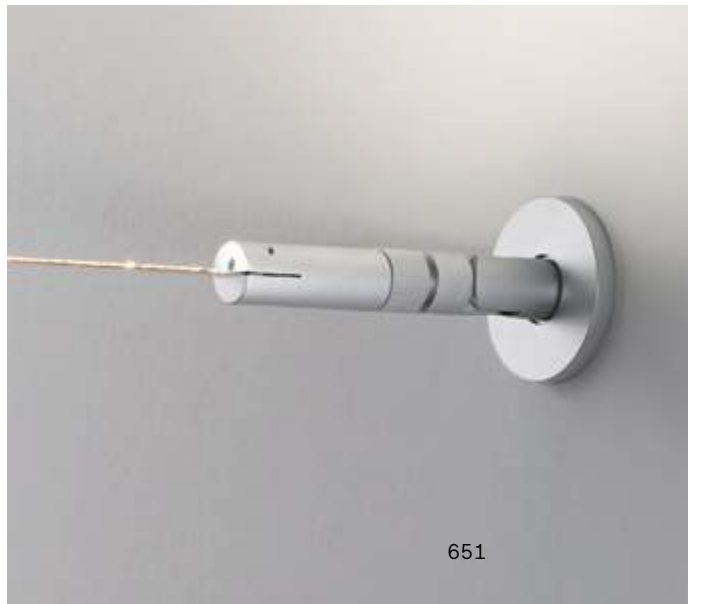

Tesi 20mm new

STRIP LED SUPPORT

Length	Width	Finish		Code	€
5000 mm	20 mm	Steel		258300	150
		White		302256	150
		Black		302263	150

Length	Width	Finish		Code	€
10000 mm	20 mm	Steel		302270	175
		White		302287	175
		Black		302294	175

RECOMMENDED STRIP LED AND DRIVER

SMD 2835 120 LED/m - 50.000h

Power	IP	Lumen	CCT	Measure	Code	€
5 W/m	IP20	470 lm/m	2700 K	8x5000mm	346328	50 new
		490 lm/m	3000 K	8x5000mm	346335	50 new
		510 lm/m	4000 K	8x5000mm	346359	50 new
	IP65	460 lm/m	3000 K	8x5000mm	346342	60 new
		500 lm/m	4000 K	8x5000mm	346366	60 new
		910 lm/m	2700 K	8x5000mm	346373	50 new
10 W/m	IP20	940 lm/m	3000 K	8x5000mm	346380	50 new
		970 lm/m	4000 K	8x5000mm	346403	50 new
		960 lm/m	3000 K	8x5000mm	346397	60 new
	IP65	1040 lm/m	4000 K	8x5000mm	346410	60 new
		1400 lm/m	2700 K	10x5000mm	272498	55
		1450 lm/m	3000 K	10x5000mm	272481	55
15 W/m	IP20	1600 lm/m	4000 K	10x5000mm	272474	55
		1400 lm/m	3000 K	10x5000mm	272504	75
		1480 lm/m	4000 K	10x5000mm	287959	75

DRIVER ON/OFF

Light beam: **INDIRECT**

Power	Output	Class	Measure(LxHxW)	Driver box	Code	€
30 W	24 Vdc		140x28x45 mm	255x55x75 mm	124070	17
60 W	24 Vdc		186x33x50 mm	255x55x75 mm	124087	25
150 W	24 Vdc		268x31x45 mm	330x60x80 mm	124117	45