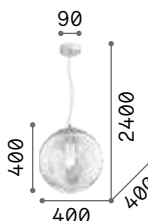

119571 € 3,50

119571 € 3,50

Mapa Max

Chrome metal frame. Clear blown glass diffuser with decorative aluminum thread inside. Suspension lamps with steel cables adjustable in length with automatic device.

3,450 Kg / 0,1370 m³