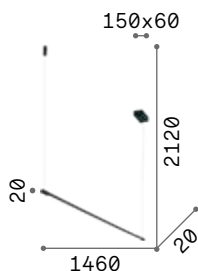

Yoko

Matt varnished ceiling rose, frame and support for the metal cable. Opal polycarbonate diffuse. Clear PVC electrical cable. Colors: white or black.

LED LED source 3000 K, 30.000 h life.

IP20

0,700 Kg / 0,0383 m³
LED 17W / 1700 lm

€ 130

258898 White
258928 Black

P. 457

P. 503