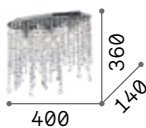

IP20

1,800 Kg / 0,0094 m³
E14 max 3 x 40W

€ 170

008370 Chrome

3000 K
470 lm
101224 € 2,00

P. 201