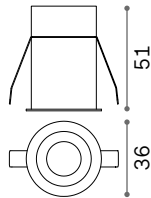

⌀ 35 mm

0,100 Kg/0,0003 m³

LED SMD Driver included (remote installation)*

Power	Beam	Lumen	CCT	Finish	Code	€
3W	23°	270 lm	3000 K	White	274782	41

* Measure L 38,3 x H 16,5 x W 19,3 mm

Light beam: SPOT