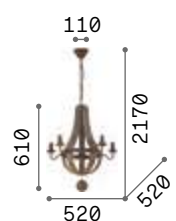

IP20

2,670 Kg / 0,2695 m³
E14 max 5 x 40W

€ 350

129921 Wood

3000 K
470 lm

101224 € 2,00