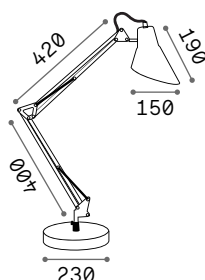

Sally

Metal technical lamp with white, matt black finish or black with copper joints. Jointed and spring balanced arm. Adjustable diffuser.

Lamp with integrated switch.

Wally

Metal technical lamp with white, matt black finish or black with copper joints. Jointed and spring balanced arm. Adjustable diffuser.

Lamp with integrated switch.

IP20

2,600 Kg / 0,0132 m³
E27 max 1x 42W

€ 85

193946 ■ White
265285 ■ Black
061160 ■ Black Copper

123899 3000 K
900 lm
€ 3,50

193946 265285 061160

IP20

2,450 Kg / 0,0111 m³
E27 max 1x 42W

€ 95

193991 ■ White
265278 ■ Black
061191 ■ Black Copper

101286 3000 K
340 lm
€ 2,00

193991 265278 061191

P. 517