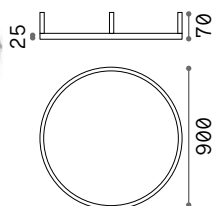

1,430 Kg/0,0852 m³

LED SMD Driver included

Measure	Power	Driver	Lumen	CCT	Finish		Code	€
ø 700	37 W	On-Off	3800 lm	2700 K	White		341934	260 new
					Black		341927	260 new
			4250 lm	3000 K	White		265995	260
					Black		266008	260
			4350 lm	4000 K	White		341958	260 new
					Black		341941	260 new