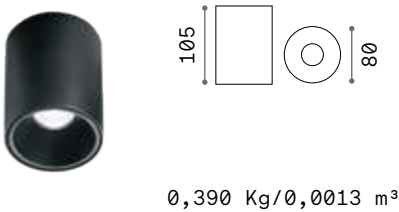

LED COB BRIDGELUX

Power	Beam	Lumen	CCT	Finish	Code	€
10 W	28°	900 lm	2700 K	White	341781	65 new
				Black	341798	65 new
	1000 lm	3000 K	White	205991	65	
			Black	206004	65