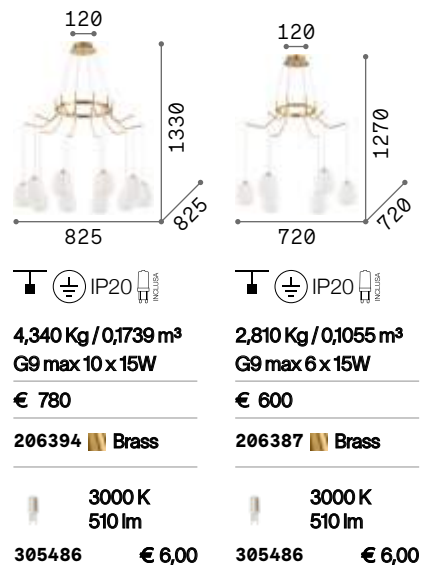

Craft

Matt black varnished metal ceiling cap. Natural wood body. Satin opal color polycarbonate diffuser. Clear PVC cable.

LED LED source 3000 K, 20.000 h life.

IP20

3,400 Kg / 0,0238 m³
LED 32W / 2700 lm

€ 360

284460 Wood

P. 374

P. 510

Karousel

Metal frame with satin brass finish.
White overlay acid-etched blown glass diffuser.

LED Bulbs LED G9 3W 3000 K included.
Cod. **209043**

Rhapsody