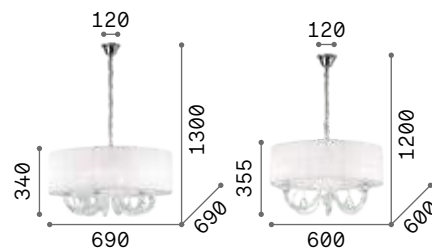

IP20

6,420 Kg / 0,2708 m³
E14 max 6 x 40W

€ 570

035826 White

3000 K
420 lm

101217 € 2,00

IP20

4,770 Kg / 0,1632 m³
E14 max 3 x 40W

€ 400

035840 White

3000 K
420 lm

101217 € 2,00