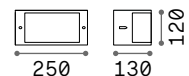

Rex-1

Powder coated die-cast aluminum body available in different colors: anthracite, white, coffee, grey or black. White acrylic diffuser.