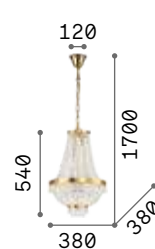

5,100 Kg / 0,1175 m³
G9 max 6 x 4W

€ 800

033532 Chrome
114729 Gold

3000 K
510 lm

305486 € 6,00