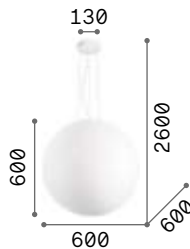

0,410 Kg / 0,0027 m³
G9 max 1 x 4W

€ 50

310800 White

3000 K
510 lm

305486 € 6,00

Carta

Matt white painted metal frame.
Polycarbonate diffuser with paper effect covering. Power cable coated with fabric.

IP20