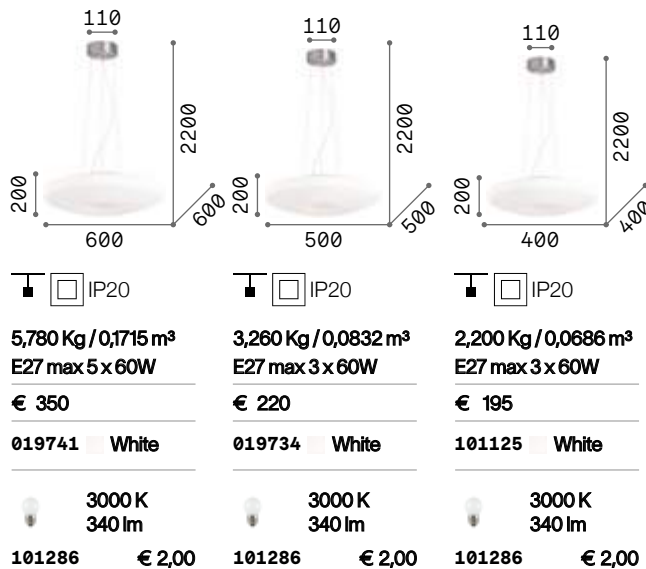

P. 277

P. 385

P. 469

Glory

Satin nickel ceiling rose. White acid-etched blown glass diffuser. Pendant lamps provided with steel cables adjustable in length with automatic blocking mechanisms.

Ulisse

Metal frame coated with matt white enamel. Blown acid-etched white glass diffuser. Suspension models provided with steel cables adjustable in length with automatic blocking mechanisms.