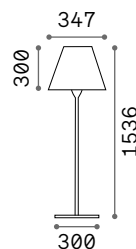

6,500 Kg / 0,0525 m³
E27 max 1x42W

€ 115

298610 ■ Anthracit.

4000 K
1020 lm

151991 € 2,00