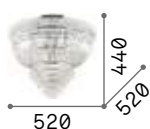

6,310 Kg / 0,1413 m³

E14 max 6 x 28W

€ 950

207186 **Chrome**
201016 **Brass**

3000 K
470 lm

101224 € 2,00