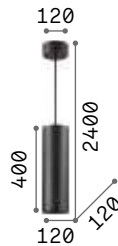

2,950 Kg / 0,0092 m³
GU10 max 1x28W

€ 140

158723 ■ Black