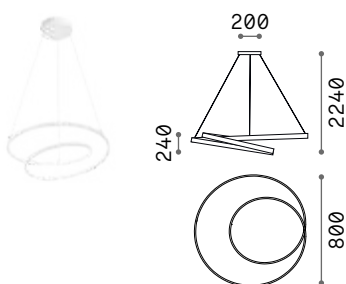

1,900 Kg / 0,0607 m³

LED SMD Driver included - Cable length 2000 mm

Measure	Power	Driver	Lumen	CCT	Finish	Code	€
ø 800	52 W	On-Off	5800 lm	2700 K	White	342405	295 new
					Black	342412	295 new
					Brass	342429	295 new
			6100 lm	3000 K	White	253664	295
					Black	269450	295
					Brass	269467	295
	6400 lm	4000 K	White	342436	295 new		
			Black	342443	295 new		
			Brass	342450	295 new		
55 W	DALI/Push	6100 lm	3000 K	White	304571	470	
				Black	304588	470	
				Brass	304595	470