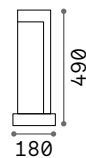

6,800 Kg / 0,0377 m³
LED 8,5W / 560/580 lm

€ 275

246994 ■ Granite 3000K
157856 ■ Granite 4000K