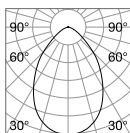

m	lx	øm
1	625	1,43
2	156	2,86
3	69	4,30
4	39	5,73
5	25	7,16