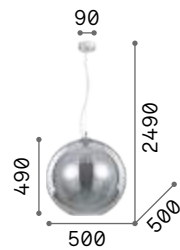

4,000 Kg / 0,2220 m³
E27 max 1 x 42W

€ 450

094137   SmokyGrey