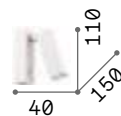

IP20

IP20

0,320 Kg / 0,0025 m³
LED 3W / 140 lm

0,420 Kg / 0,0023 m³
LED 3W / 140 lm

€ 100

€ 105

142586 ■ White
142579 ■ Black

142258 ■ White
142241 ■ Black