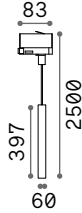

GU10 Bulbs LED GU10 7W 3000 K included. Code **123943**

Power	Track	Finish		Code	€
max 28W	3-Phase	White		231662	80
		Black		231631	80

0,930 Kg/0,0037 m³

SINGLE CONNECTION

Required	Driver	Finish		Code	€
No	On/Off	White		170145	23
		Black		170152	23