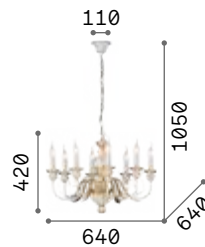

IP20

6,440 Kg / 0,0842 m³
E14 max 8 x 40W

€ 525

012872 White
020839 Gold

3000 K
430 lm

101248 € 2,00