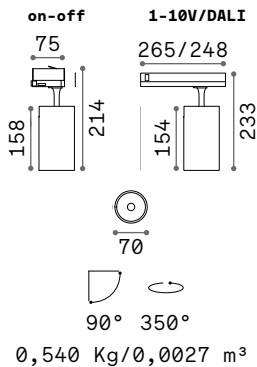

Fox 25W

3-PHASE LED COB BRIDGELUX Driver included

CRI ≥ 80

Power	Beam	Driver	Lumen	CCT	Finish	Code	€		
25 W	35°	On-Off	2900 lm	3000 K	White	250458	55		
					Black	250441	55		
			3050 lm	4000 K	White	283944	60		
					Black	267807	55		
							White	267791	55
							Black		

CRI ≥ 90

Power	Beam	Driver	Lumen	CCT	Finish	Code	€	
25 W	35°	On-Off	2800 lm	2700 K	White	340944	55 <i>new</i>	
					Black	340937	55 <i>new</i>	
			2950 lm	3000 K	White	285405	55	
					Black	285399	55	
			3000 lm	4000 K	White	322391	55	
					Black	322377	55	
		1-10V	2900 lm	3000 K	White	302607	100	
					Black	302591	100	
			3000 lm	4000 K	White	340968	100 <i>new</i>	
					Black	340951	100 <i>new</i>	
			DALI	2900 lm	3000 K	White	302621	115
						Black	302614	115
		3000 lm	4000 K	White	340982	115 <i>new</i>		
				Black	340975	115 <i>new</i>		

1-PHASE LED COB BRIDGELUX Driver included

CRI ≥ 90

Power	Beam	Driver	Lumen	CCT	Finish	Code	€
25 W	35°	On-Off	2950 lm	3000 K	Black	348322	45 <i>new</i>

Model	Required	Beam	Driver	Finish	Code	€
On/Off	No	15°		Clear	349145	5 <i>new</i>
1-10V/DALI	No			Clear	302768	5
	No		On/Off	White	170145	23
	No			Black	170152	23

LENS

SINGLE CONNECTION

Light beam: ACCENT

m	lx	Øm
1	8140	0,61
2	2035	1,22
3	904	1,82
4	509	2,43
5	326	3,04

CRI ≥ 90 25W 35° 2950lm 3000K