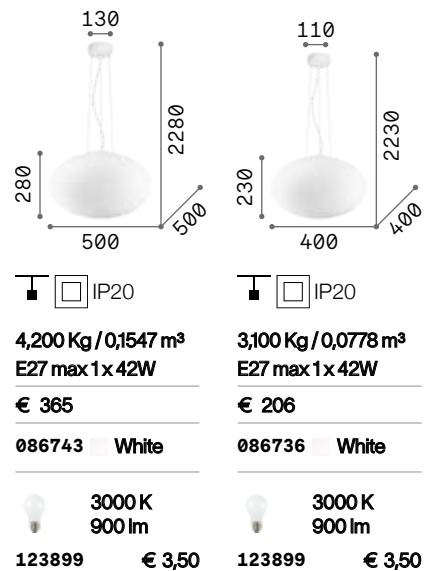

P. 280

P. 469