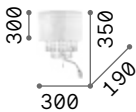

Opera

Chrome frame. PVC foil shade covered with metallic filaments. Cut crystal pendants.

LED LED source 3000 K, 15.000 h life.

ON/OFF Lamp with integrated switch.

■ IP20

1,550 Kg / 0,0220 m³

E14 max 1x40W +
LED 1,5W / 50 Lm

€ 180

068268 White

3000 K
420 Lm

101217 € 2,00 [P. 198](#) [P. 486](#) [P. 534](#)