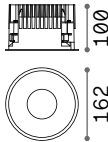

⌀ 150 mm
0,990 Kg/0,0045 m³

LED COB CITIZEN Driver TRIDONIC ON/OFF included

Power	Beam	Lumen	CCT	Finish	Code	€
28 W	60°	2900 lm	3000 K	White	266510	128
				Black	266572	128
		3150 lm	4000 K	White	266527	128
				Black	266589	128