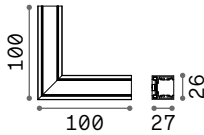

CONNECTOR HORIZONTAL LOW Optional

Weight	Volume	Control	Finish	Code	€	
0,21 Kg	0,0009 m ³	On-Off	White	282848	95	
			Black	257990	95	
			1-10V / DALI	White	286266	100
			Black	286259	100	

LINEAR CONNECTOR Required - 1 Kit x linear connection