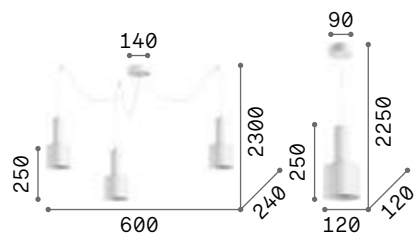

IP20

IP20

2,740 Kg / 0,0254 m³
E27 max 3 x 60W

0,780 Kg / 0,0064 m³
E27 max 1 x 60W

€ 190

€ 75

231587 White
231594 Black
231600 Brass

231556 White
231563 Black
231570 Brass

231556

231563

231570

3000 K
900 lm

123899 € 3,50

3000 K
900 lm

123899 € 3,50