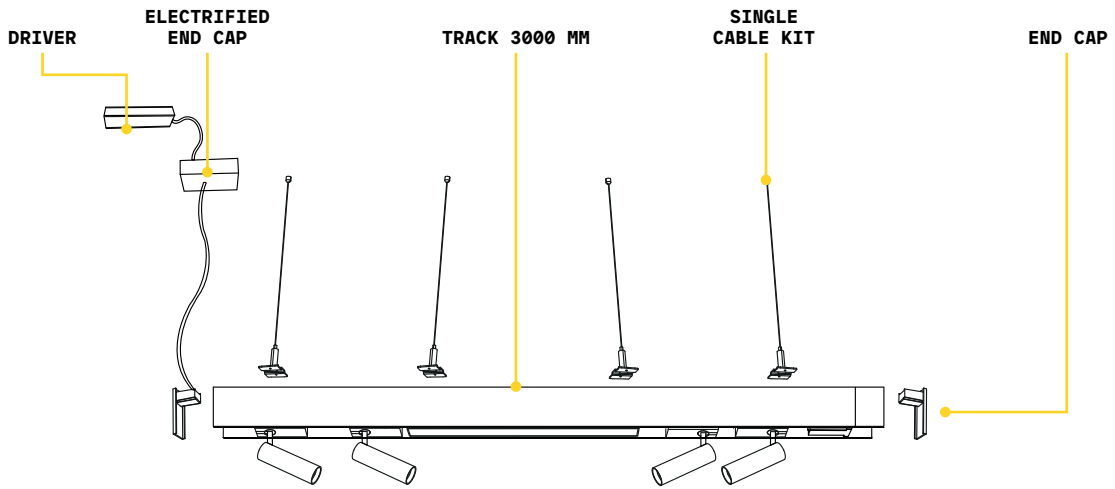

Arca - Suspension

TRACK Maximum length per power source: 25 meters

Length	Weight	Volume	Finish	Code	€
1000 mm	1,34 Kg	0,0273 m³	Black	222745	120
3000 mm	4,02 Kg	0,0496 m³	Black	222752	325

	Required	Cables Length	Measure (L x H x W)	Code	€
LINEAR CONNECTOR	Yes - 1 Kit x connection		100 x 18 x 38 mm	254944	25
END CAP	Yes		20 x 85 x 42 mm	223148	18
SINGLE CABLE KIT	Yes - 1 Kit x 1000 mm	2000 mm	ø 15 x 2000 mm	276366	14