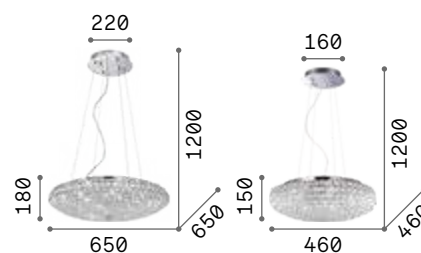

10,000 Kg / 0,1486 m³
G9 max 12 x 40W

€ 1050

088013 Chrome
088020 Gold

3000 K
510 lm

305486 € 6,00

5,300 Kg / 0,0748 m³
G9 max 7 x 40W

€ 670

087979 Chrome

3000 K
510 lm

305486 € 6,00