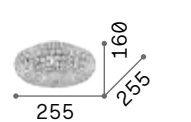

1,750 Kg / 0,0240 m³
G9 max 3 x 40W

€ 235

075389 Chrome
075402 Gold

3000 K
510 lm

305486 € 6,00