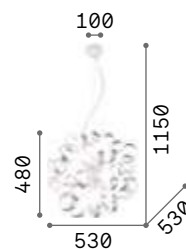

IP20

2,500 Kg / 0,2344 m³
E14 max 6 x 40W

€ 250

101613 Silver
101606 Gold

3000K
480lm

101200 € 2,00