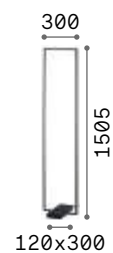

ON/OFF Lamp with integrated switch.

P. 076 P. 247

299624

299617

IP20

10,300 Kg / 0,0525 m³
LED 30W / 3100 lm

€ 450

299624 White
299617 Black