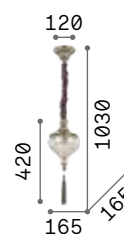

IP20

0,980 Kg / 0,0228 m³
E27 max 1x 42W

€ 180

115979 ■ Ant. Brass

3000 K
910 lm

119571 € 3,50

P. 446