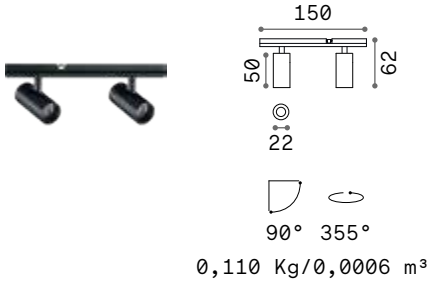

Stick Track Double

LED COB BRIDGELUX

Power	Beam	Lumen	CCT	Finish	Code	€
6W	24°	480 lm	2700 K	Black	345024	68 new
		500 lm	3000 K	Black	329512	68