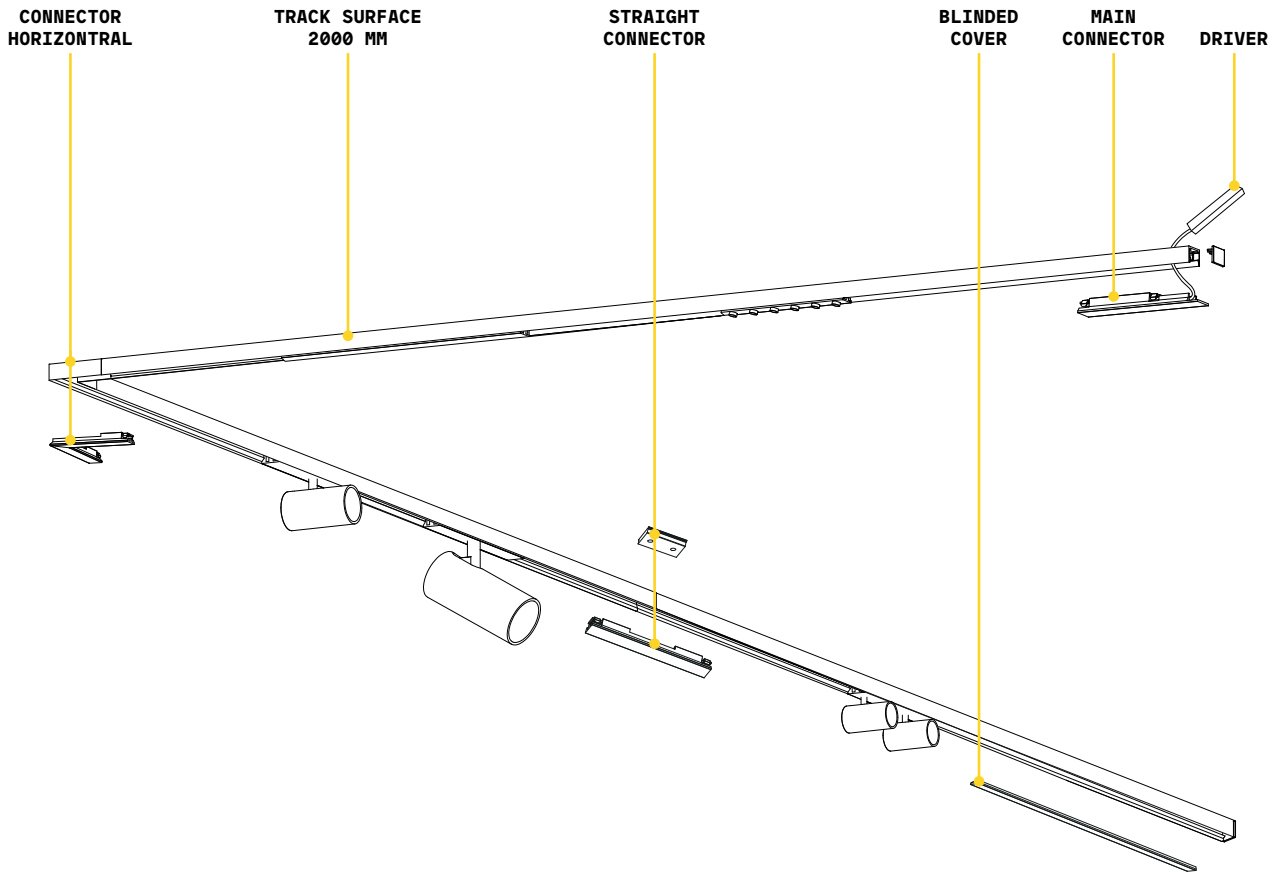

Stick - Assembly plans

BLINDED COVER