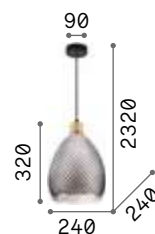

IP20

2,060 Kg / 0,0378m³
E27 max 1x60W

€ 186

238746 ■ SmokyGrey

3000 K
910 lm

119571 € 3,50