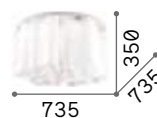

IP20

17,200 Kg / 0,3008 m³
E27 max 10 x 52W

€ 1000

125510 White
172804 SmokyGrey

3000 K
910 lm

119571 € 3,50