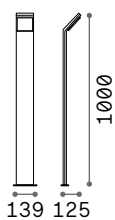

Style

Powder coated aluminum body.
Opal color plastic shade. Integrated
LED source. Available finishes:
anthracite, white, coffee, grey or
black.

LED LED source 3000/4000 K, 30.000 h
life.

IP54

1,680 Kg / 0,0239 m³
LED 8,5W / 950/1050 lm

€ 190

318707	White	3000K
322483	White	4000K
322384	Grey	3000K
322353	Grey	4000K
246871	Anthracit.	3000K