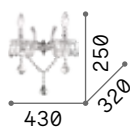

Metal frame with decorative glass
elements. Pendants composed
of cut crystal octagons and final
drops. Available versions: clear
glass with golden or silvery metal.

■  IP20

1,430 Kg / 0,0189 m³

E14 max 2x 40W