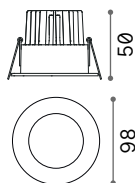

① 68 mm

0,220 Kg/0,0011 m³

LED COB Driver ON/OFF included

Power	Beam	Lumen	CCT	Finish	Code	€
7,5 W	38°	750 lm	3000 K	White	☐ 252025	77
				Black	■ 252032	77