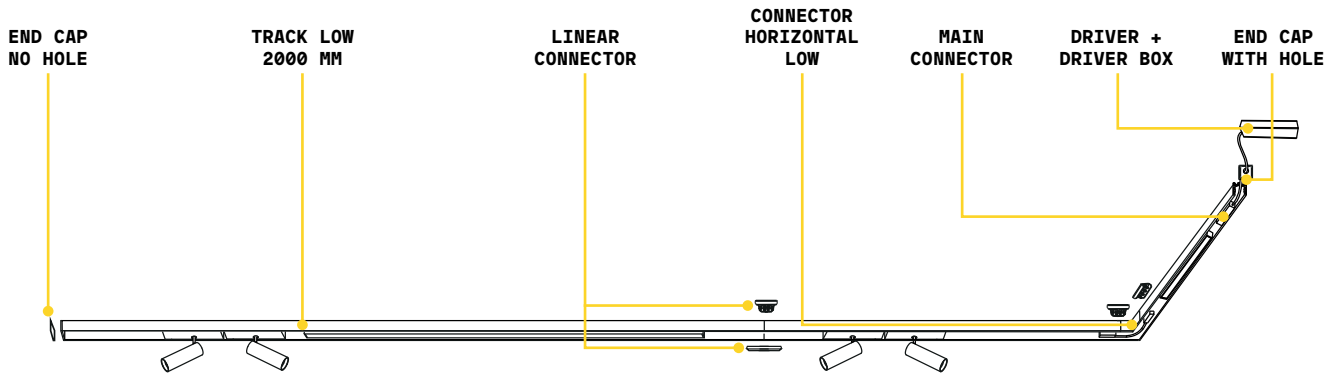

Ego - Assembly plans

PROFILE LOW

Ego - High

TRACK HIGH No mounting kit required, direct ceiling installation
Maximum length per power source: 25 meters

Length	Weight	Volume	Finish	Code	€
1000 mm	0,90 Kg	0,0023 m ³	White	282886	50
			Black	258027	50
2000 mm	1,80 Kg	0,0046 m ³	White	282893	120
			Black	266145	120