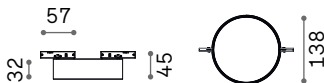

0,430 Kg/0,0020 m³

LED SMD

Power	Beam	Control	Lumen	CCT	Finish	Code	€
15 W	98°	On-Off	1750 lm	3000 K	White	332918	55 new
					Black	332901	55 new

Light beam: ACCENT

Light beam: WIDE