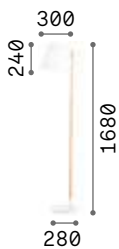

Axel

Powder coated metal base and junctions. Natural wood stem. PVC shade coated with fabric can be adjusted in height. PVC cable with switch. Colors: white or black.

Lamp with integrated switch.