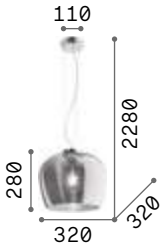

€ 160

314952 White

IP20

1,900 Kg / 0,0531 m³
LED 20W / 1950 lm

€ 140

314969 White

Blossom

Chrome metal frame and ceiling cup. Clear blown glass diffuser with amber or smoky finish. Clear PVC power cable.