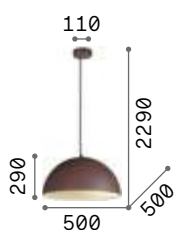

IP20

3,070 Kg / 0,0843 m³
E27 max 1x60W

€ 290

174228 ■ Coffee

3000 K
950 lm
101354 € 6,00