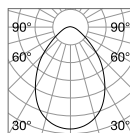

① 200 mm

0,650 Kg/0,0053 m³

LED SMD Driver ON/OFF included

Power	Beam	Lumen	CCT	Finish	Code	€
30 W	77°	4000 lm	3000 K	White	248783	90
		4150 lm	4000 K	White	248790	90

Light beam: WIDE

m	lx	øm
1	625	1,43
2	156	2,86
3	69	4,30
4	39	5,73
5	25	7,16