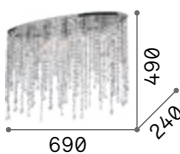

Rain

Chrome metal frame. Pendants composed of multi-shaped cut crystal beads and final drops.

IP20

3,820 Kg / 0,0225 m³
E14 max 5 x 40W

€ 340

008455 Chrome

3000 K
470 lm
101224 € 2,00