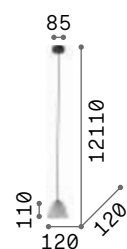

1,490 Kg / 0,0111 m³
GU10 max 1x 15W

€ 138

110462 ■ Concrete

3000 K
410 lm

108292 € 3,00