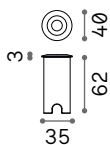

Rocket

Walkable recessed fitting. Brushed steel body. Tempered glass diffuser.

LED LED source 3000/4000 K, 30.000 h life.

0,560 Kg / 0,0034 m³
LED 3W / 260/280 lm

0,560 Kg / 0,0034 m³
LED 3W / 260/280 lm

€ 135

€ 135

247144	Steel	3000K	247151	Steel	3000K
122014	Steel	4000K	122021	Steel	4000K

Rocket Ultramini new

Aluminum body. Clear tempered glass diffuser. Color: brushed steel.

LED LED source 3000 K, 35.000 h life.

0,210 Kg / 0,0006 m³
LED 2,5W / 150 lm

0,210 Kg / 0,0006 m³
LED 1,3W / 80 lm

Driver
Not included
Required

€ 65

€ 45

€ 10/12

325156	Steel	new	325132	Steel	new	276205	1W
						325163	2.4W