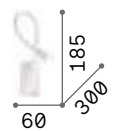

IP20

0,430 Kg / 0,0040 m³
LED 3W / 190 lm

€ 145

142708 ■ White
142692 ■ Black