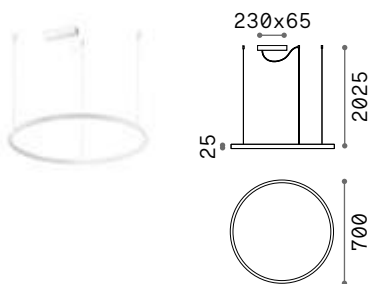

On/Off 1,660 Kg/0,0809 m³
DALI/Push 1,200 Kg/0,0534 m³

LED SMD Driver included - Cable length 2500 mm

Measure	Power	Driver	Lumen	CCT	Finish	Code	€
ø 700	37 W	On-Off	3800 lm	2700 K	White	342054	245 new
					Black	342047	245 new
			4250 lm	3000 K	White	229485	245
					Black	229515	245
	40 W	DALI/Push	4200 lm	3000 K	White	304403	305
					Black	304397	305
			4450 lm	4000 K	White	342078	305 new
					Black	342061	305 new