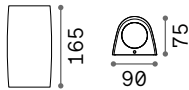

Keope

High performance resin body and diffuser: resistant to corrosion caused by atmospheric agents; colors stabilized during U.V. treatment; thermal shock resistance from -60°C to +90°C. Transparent satin acrylic diffusers.

LED Bulbs LED GU10 3,5W included.
Settable CCT: 2700 K, 4000 K.

0,450 Kg / 0,0033 m³
GU10 max 2x6W

0,350 Kg / 0,0033 m³
GU10 max 1x6W

€ 63

€ 42

147772 ■ White
147796 ■ Grey
147819 ■ Black

147765 ■ White

108292 € 3,00

108292 € 3,00