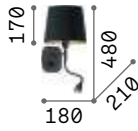

Nordik

Matt black varnished metal frame. One single switch to control independently both lighting sources.

LED LED source 3000 K, 20.000 h life.

IP20

0,630 Kg / 0,0156 m³
E14 max 1x40W +
LED 1,5W/130 lm

€ 110

158242 ■ Black

3000 K
480 lm

101200

€ 2,00

P. 189

P. 480

P. 532