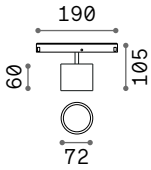

Ego Track Big

0,470 Kg/0,0026 m³

LED COB CITIZEN UGR <19

Power	Beam	Control	Lumen	CCT	Finish	Code	€
10W	38°	On-Off	1000lm	3000K	White	327556	110
					Black	300764	110