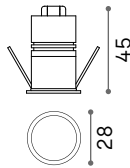

⌀ 25 mm

0,070 Kg/0,0004 m³

LED SMD BRIDGELUX Driver ON/OFF included

Power	Beam	Lumen	CCT	Finish	Code	€
3W	25°	230 lm	3000 K	White	327488	35
				Black	305851	35