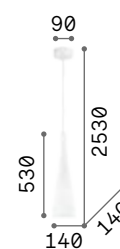

Milk

White enameled elliptical metal frame. White blown and acid-etched glass diffuser. Power cables adjustable in length.

IP20

4,220 Kg / 0,1024 m³
E27 max 3 x 42W

€ 265

030326 White

3000 K
900 lm

123899 € 3,50