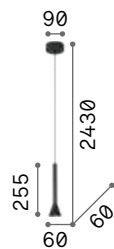

IP20

0,450 Kg / 0,0054 m³
LED 7W / 500 lm

€ 110

285122 ■ Nickel
279770 ■ Black
279794 ■ Brass