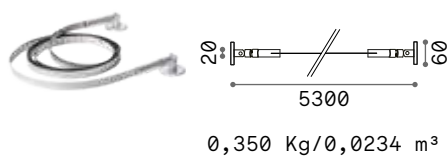

Tesi 20mm new

STRIP LED SUPPORT

Length	Width	Finish		Code	€
5000 mm	20 mm	Steel		258300	150
		White		302256	150
		Black		302263	150

Length	Width	Finish		Code	€
10000 mm	20 mm	Steel		302270	175
		White		302287	175
		Black		302294	175