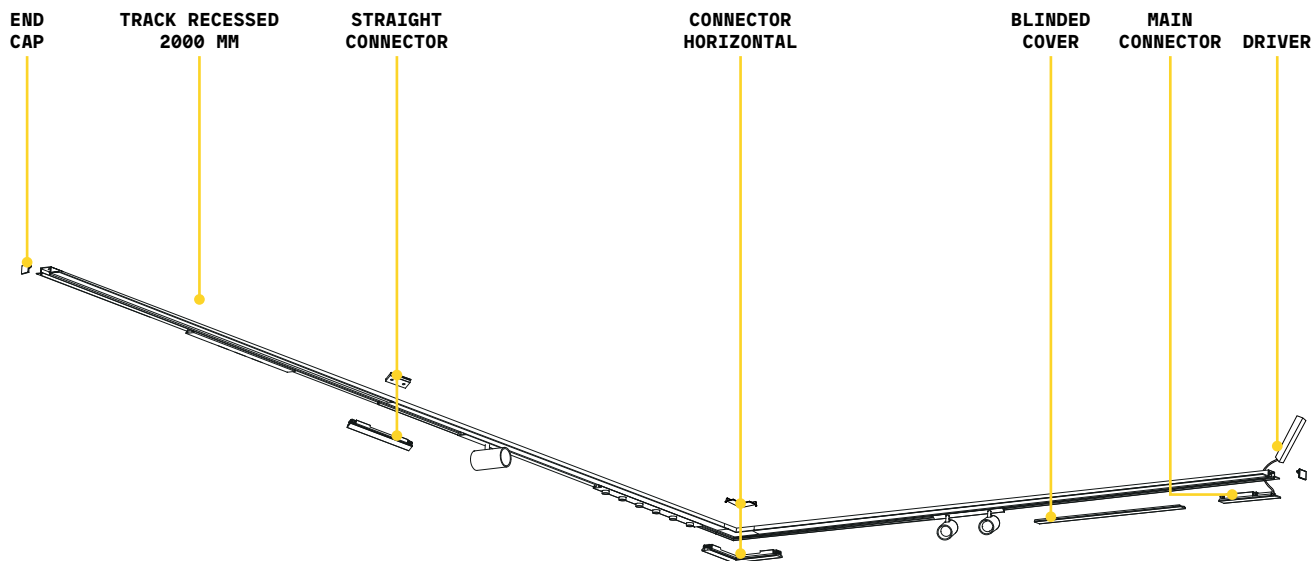

Stick - Assembly plans

BLINDED COVER