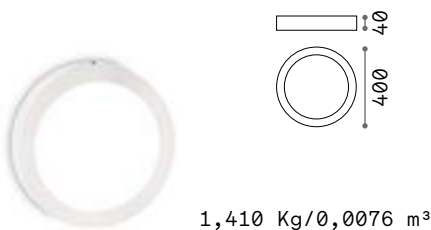

LED SMD Driver ON/OFF included

Power	Beam	Lumen	CCT	Finish	Code	€
36 W	110°	3400 lm	2700 K	White	342627	85 new
		3850 lm	3000 K	White	240367	85
		4200 lm	4000 K	White	321684	85