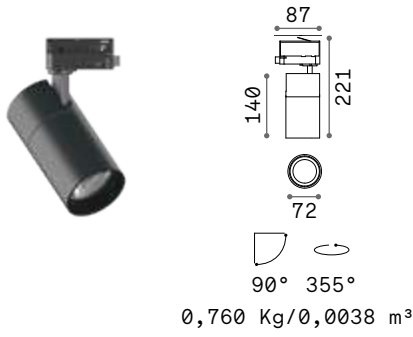

Quick 21W

3-PHASE LED COB CITIZEN

CRI ≥ 80

Power	Beam	Lumen	CCT	Finish	Code	€
21W	30°	2450 lm	3000 K	White	247946	155
				Black	247939	155
		2700 lm	4000 K	White	247960	155
				Black	247953	155

CRI ≥ 90

Power	Beam	Lumen	CCT	Finish	Code	€
21W	30°	2000 lm	3000 K	White	247977	155
				Black	225364	155
		2150 lm	4000 K	White	247991	155
				Black	247984	155

FILTER HONEYCOMB

LENS*

SINGLE CONNECTION

Required	Beam	Finish	Code	€
No		Black	222608	9
No	15°	Clear	222592	9
No	45°	Clear	253558	9
No		White	170145	23
No		Black	170152	23

Light beam: ACCENT

m	lx	øm
1	6576	0,57
2	1644	1,14
3	731	1,71
4	411	2,28
5	263	2,85

CRI ≥ 80 21W 30° 2450lm 3000K

* The optional lens must be ordered in concomitance with the product and will be mounted inside the product as replacement for the default one.