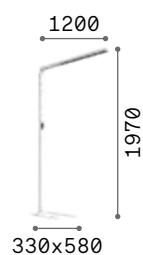

Comfort new

Powder-coated aluminum structure. Double source: upright with diffused emission, downlight available with diffused or concentrated emission. Light sensor. PVC cable with plug. Colors: black or white.

LED LED source 3000/4000 K, 50.000 h life.

Lamp with dimmer.

USB Lamp with integrated USB socket.
Cod. **296685, 306452, 296678, 306469**

UGR Product with UGR <16.

IP20

19,500 Kg / 0,0638 m³
LED 76W / 9800 lm
€ 1060

IP20

12,700 Kg / 0,0326 m³
LED 76W / 9700/10800 lm
€ 680

345307 White new
336220 Black new

296685 White 3000K
306452 White 4000K
296678 Black 3000K
306469 Black 4000K