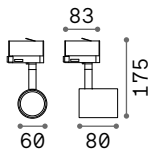

Spot - Mouse Track

0,250 Kg/0,0016 m³

GU10 Not included - Recommended bulb 108292

Power	Track	Finish		Code	€
max 28W	3-Phase	White		229706	47
		Black		229720	47
	1-Phase	Black		337517	47 new

P. 316

P. 412