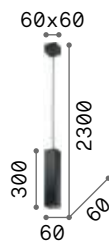

Sky

Plated metal ceiling cup and diffuser or with matt white or black varnish finish.

LED Bulbs LED GU10 7W 3000 K included.
Cod. **123943**

126906

126913

0,950 Kg / 0,0043 m³
GU10 max 1x 28W

€ **96**

126906 ■ White
126913 ■ Black