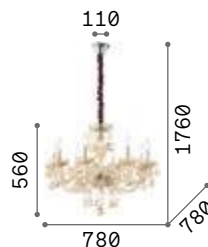

IP20

7,630 Kg / 0,1321 m³
E14 max 8 x 40W

€ 560

166889 Amber

3000 K
430 lm

101248 € 2,00

Negresco

Plated metal frame and details.
Clear blown glass arms with golden inner part. Decorative elements in clear glass and cut crystal. Velvet chain cover. Color: gold.