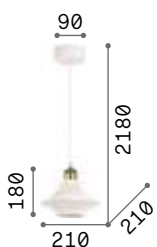

Matt varnished metal ceiling cup. Power cable coated with fabric with antique brass metal bulb socket cover. Ceramic diffuser.

IP20

2,950 Kg / 0,0618 m³

E27 max 3x60W

€ 385

206875 White

3000 K
900 lm

123899 € 3,50