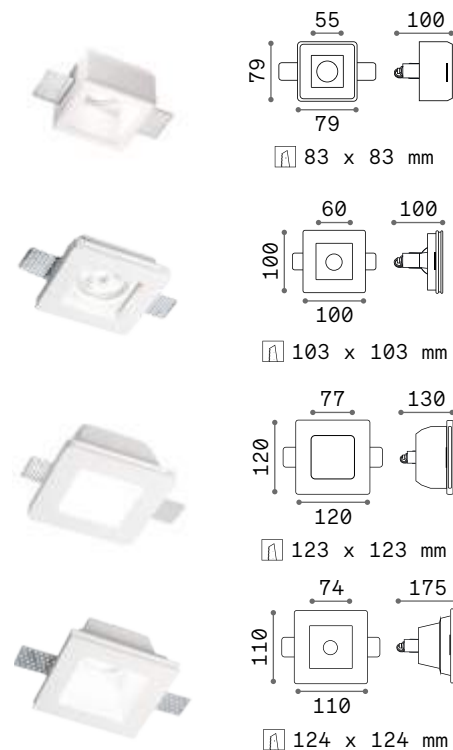

83 x 83 mm

103 x 103 mm

123 x 123 mm

124 x 124 mm

GU10 Not included - Recommended bulb 108292

Power	Weight	Volume	Finish	Code	€
max 35W	0,330 Kg	0,0016 m³	White	229997	10

Power	Weight	Volume	Finish	Code	€
max 35W	0,330 Kg	0,0019 m³	White	150291	10

Power	Weight	Volume	Finish	Code	€
max 35W	0,600 Kg	0,0037 m³	White	150116	12

Glass diffuser

Power	Weight	Volume	Finish	Code	€
max 50W	0,430 Kg	0,0023 m³	White	139029	12