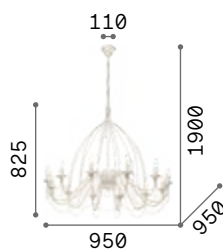

IP20

7,100 Kg / 0,6840 m³
E14 max 12 x 40W

€ 400

097664 ■ White
097671 ■ Rust

3000 K
470 lm

101224 € 2,00