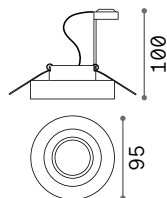

Blues

IP20 GLASS

Ⓜ 60 mm
0,281 Kg/0,0031 m³
Purchase Qty. 3 pieces

GU10 Not included - Recommended bulb 108292

Power	Finish	Code	€
max 50W	Clear	083254	25
	White	113999	25
	Smoky Grey	113982	25