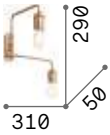

Triumph

Plated metal base, arm and bulb holder cover. Color: old brass.

Lamp with integrated switch.

0,710 Kg / 0,0067 m³
E27 max 2x42W

0,490 Kg / 0,0083 m³
E27 max 1x42W

€ 160

€ 105

160245 Brass