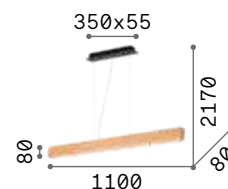

Craft

Matt black varnished metal ceiling cap. Natural wood body. Satin opal color polycarbonate diffuser. Clear PVC cable.

LED LED source 3000 K, 20.000 h life.

IP20

3,400 Kg / 0,0238 m³
LED 32W / 2700 lm