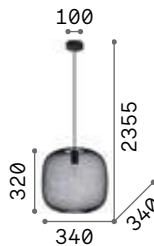

Net

Matt varnished metal ceiling cap.
PVC cable. Matt varnished metal
net diffuser. Finishes: white, black,
gold.

0,950 Kg / 0,0518 m³
E27 max 1x 42W

€ 70

328133 White
328126 Black
317281 Gold

3000 K
900 lm
123899 € 3,50