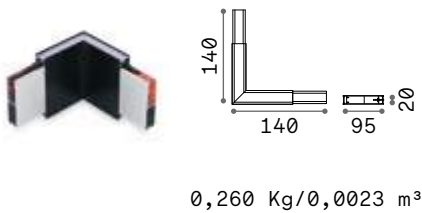

CORNER Optional - Up-light not included

Power	Beam	Lumen	CCT	Finish	Code	€
5,5 W	104°	640 lm	3000 K	White	241999	46
				Black	242002	46
		730 lm	4000 K	White	268149	46
				Black	268118	46

STRUCTURE CONNECTOR

Required	Code	€
Yes - 1Kit x connection	241982	6

Light beam: **BI-EMISSION**
WIDE

m	lx	øm
1	572	2,56
2	143	5,12
3	64	7,68
4	36	10,24
5	23	12,80

CRI≥90 32W 104°+104° 1750+1750lm 4000K

P. 375