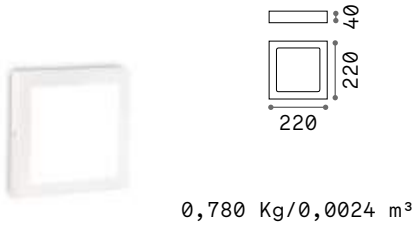

LED SMD Driver ON/OFF included

Power	Beam	Lumen	CCT	Finish	Code	€
17 W	110°	1750 lm	2700 K	White	342597	35 new
		1800 lm	3000 K	White	138640	35
		1900 lm	4000 K	White	321745	35