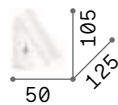

■ □ IP20

0,400 Kg / 0,0009 m³
LED 7W / 580 lm

€ 100

280998 ■ White
281001 ■ Black