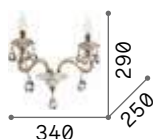

Negresco

Plated metal frame and details.
Clear blown glass arms with golden
inner part. Decorative elements in
clear glass and cut crystal. Color:
gold.

■ IP20

2,380 Kg / 0,0189 m³

E14 max 2x 28W

€ 160

087757 Gold

3000 K
430 lm

101248 € 2,00 [P. 218](#)

Florian

Metal frame with decorative glass
elements. Pendants composed
of cut crystal octagons and final
drops. Available versions: clear
glass with golden or silvery metal.