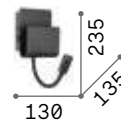

White or black powder coated aluminum body. Double diffuser: upper diffuser made of acrylic, lower diffuser with flexible arm.

LED LED source 3000 K, 20.000 h life.

ON OFF Lamp with integrated switch.

USB Lamp with integrated USB socket.