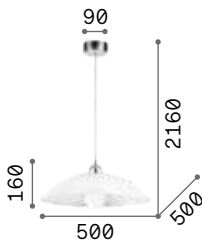

Lana

Transparent glass diffuser with silkscreen decorations inside and sandblasted outside. Chrome metal glass holders.

2,720 Kg / 0,0533 m³

E27 max 1x60W

€ 116

068169 White

3000 K
950 lm

101330

€ 4,50

P. 298