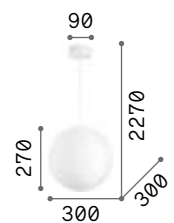

IP20

0,860 Kg / 0,0428 m³
E27 max 1x 25W

€ 110

226026 White

3000 K
950 lm

101330 € 4,50