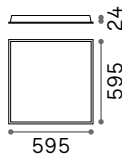

Led Panel

Source	LED SMD	UGR	<19
Power	40W	LED life	25.000 h
Driver included	On/Off	Insulation class	II
Drivers available	1-10V / DALI / Push	IP	20
CCT	3000 K / 4000 K	Material	Aluminum
CRI	≥80 / ≥90	Warranty	5 years

2,200 Kg/0,0144 m³
Purchase Qty. 2 pieces

LED SMD Driver ON/OFF included

CRI ≥80

Power	Beam	Lumen	CCT	Finish	Code	€
40 W	81°	5500 lm	3000 K	White	249711	35
		6150 lm	4000 K	White	249728	35

CRI ≥90

Power	Beam	Lumen	CCT	Finish	Code	€
40 W	81°	5100 lm	3000 K	White	246390	35
		5450 lm	4000 K	White	244181	35

DIMMABLE DRIVER* Optional

	Power	Output	Measure (LxHxW)	Code	€
1-10V	42 W	1000 mA	125 x 26 x 83 mm	247854	29
DALI/Push	45 W	1000 mA	106 x 28 x 69 mm	247847	72