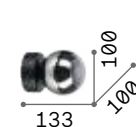

0,800 Kg / 0,0173 m³
G9 max 3 x 15W

0,400 Kg / 0,0062 m³
G9 max 1 x 15W

€ 175

€ 75

283784 White
271439 Smok. Gra.
322742 Amber

292410 White
292403 Smok. Gra.
317809 Amber

3000 K
510 lm
305486 € 6,00

3000 K
510 lm
305486 € 6,00

P. 106 P. 324 P. 473 P. 498