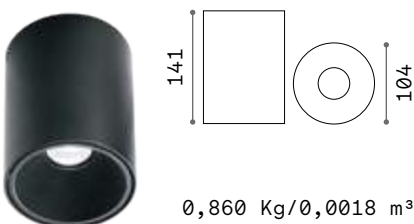

LED COB BRIDGELUX

Power	Beam	Lumen	CCT	Finish	Code	€
25 W	33°	2350 lm	3000 K	White	319568	115
				Black	322711	115