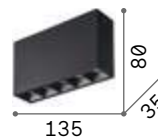

IP20

0,370 Kg / 0,0011 m³
LED 12,5W / 1200 lm

€ 90

248530 ■ White
244884 ■ Black

LED source 3000 K, 50.000 h life.

P. 784

Dynamite

Powder coated or plated or brushed metal frame. Adjustable diffusers.