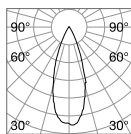

1-PHASE LED COB BRIDGELUX Driver included

CRI ≥ 90

Power	Beam	Driver	Lumen	CCT	Finish	Code	€
25 W	35°	On-Off	2950 lm	3000 K	Black	348322	45 <i>new</i>

Model	Required	Beam	Driver	Finish	Code	€
On/Off	No	15°		Clear	349145	5 <i>new</i>
1-10V/DALI	No			Clear	302768	5
	No		On/Off	White	170145	23
	No			Black	170152	23

LENS

SINGLE CONNECTION

Light beam: ACCENT

m	lx	Øm
1	8140	0,61
2	2035	1,22
3	904	1,82
4	509	2,43
5	326	3,04