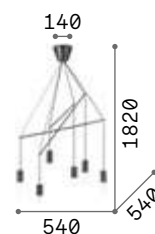

IP20

1,670 Kg / 0,0096 m³
E27 max 6 x 60W

€ 200

158815 ■ Black

3000 K
900 lm
123899 € 3,50