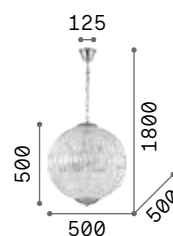

IP20

8,780 Kg / 0,2054 m³
G9 max 8 x 40W

€ 950

116228 Chrome

3000 K
510 lm

305486 € 6,00