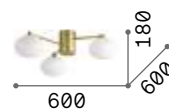

2,500 Kg / 0,0209 m³
G9 max 3 x 28W

€ 220

322667 White
317007 Brass

305486 3000 K
510 lm

305486 € 6,00