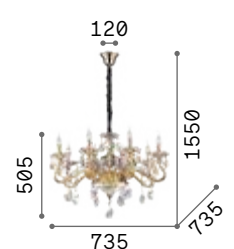

IP20

11,300 Kg / 0,1461 m³
E14 max 8 x 28W

€ 850

087764 ■ Gold

3000 K
430 lm

101248 € 2,00

P. 442