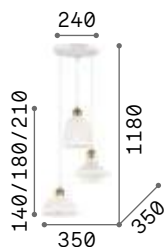

Matt varnished metal ceiling cup. Power cable coated with fabric with antique brass metal bulb socket cover. Ceramic diffuser.

IP20

2,950 Kg / 0,0618 m³

E27 max 3x60W

€ 385

206875 White

3000 K
900 lm

123899 € 3,50