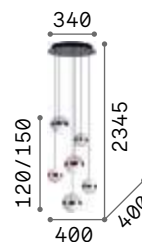

IP20

5,500 Kg / 0,0540 m³
LED 58W / 5400 lm

€ 650

321172 White