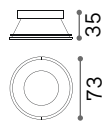

REFLECTOR Required

SYMMETRICAL

Finish	Code	€
White	211787	8
Black	211794	8