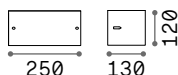

Rex-2

Powder coated die-cast aluminum body available in different colors: anthracite or white. White acrylic diffuser.