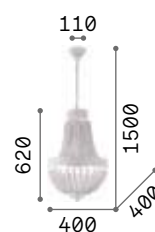

IP20

5,300 Kg / 0,0387 m³
E14 max 5 x 40W

€ 415

162737 White

3000 K
420 lm

101217 € 2,00