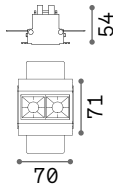

Lika Trimless

75 x 70 mm
0,220 Kg/0,0006 m³

LED SMD OSRAM Driver ON/OFF included

Power	Beam	Lumen	CCT	Finish	Code	€
5,5 W	29°	340 lm	2700 K	Black	341750	60 new
		350 lm	3000 K	Black	206202	60
		400 lm	4000 K	Black	267890	60