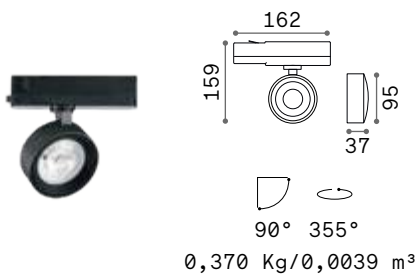

Pov

Source	LED COB	CRI	≥95
Power	22W	LED life	30.000 h
Driver included	On/Off	Insulation class	II
Drivers available	No	IP	20
Track	3-Phase	Material	Aluminum
MacAdam	SDCM 3	Warranty	5 years
CCT	3000 K		

3-PHASE LED COB CREE Driver PHILIPS ON/OFF included

Power	Beam	Lumen	CCT	Finish	Code	€
22 W	36°	2000 lm	3000 K	White	296340	135
				Black	296333	135