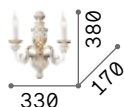

Firenze

Resin body with hand modelled metal arms. Hand decorated with gold-leaf and antiqued effect.

■ IP20

2,050 Kg / 0,0405 m³

E14 max 2x40W

€ 165

012902 White

020846 Gold

3000 K
430 lm

101248

€ 2,00

P. 230

P. 485

P. 535