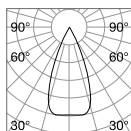

1-PHASE LED COB BRIDGELUX Driver included

CRI ≥ 90

Power	Beam	Driver	Lumen	CCT	Finish	Code	€
15 W	39°	On-Off	1600 lm	3000 K	Black	348315	40 <i>new</i>

Model	Required	Beam	Driver	Finish	Code	€
On/Off	No	15°		Clear	349138	5 <i>new</i>
1-10V/DALI	No			Clear	302751	5
	No		On/Off	White	170145	23
	No			Black	170152	23

LENS

SINGLE CONNECTION

Light beam: ACCENT

m	lx	Øm
1	3204	0,80
2	801	1,60
3	356	2,40
4	200	3,20
5	128	4,00