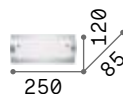

0,700 Kg / 0,0077 m³

E14 max 1 x 40W

€ 50

051840 Clear

3000 K
420 lm

101217 € 2,00

Camerino

Aluminum base. White blown acid-etched glass diffuser closed on both sides with transparent acrylic ends.