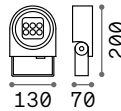

1,190 Kg/0,0042 m³
Cable lenght 2000 mm

LED SMD OSRAM Driver ON/OFF included

Power	Beam	Lumen	CCT	Finish	Code	€
15 W	30°	1200 lm	3000 K	Anthracite	261294	220