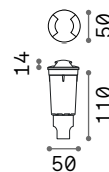

0,080 Kg / 0,0007 m³
G9 max 1x1,7W

€ 31

269702 ■ B 3000K
269719 ■ B 4000K