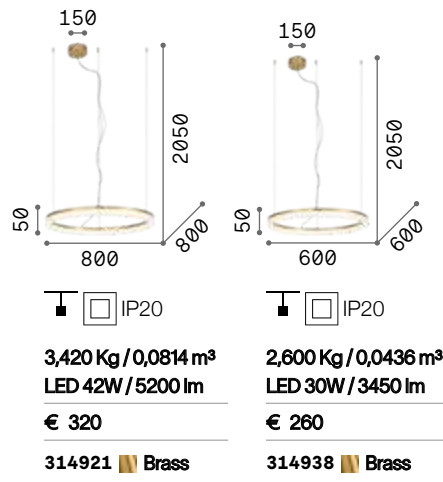

Crown

Metal ceiling cap and frame with brushed brass finish. Black PVC cable. Opal acrylic diffuser with clear acrylic decorative element with cut crystal effect.

LED LED source 3000 K, 30.000 h life.