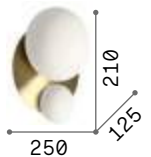

Ninfea

Plated or powder-coated metal base. White overlay, acid-etched blown glass diffusers. Available finishes: white or satin brass.

LED Bulbs LED GX53 9W 3000 K included.
Cod. **123936**

0,800 Kg / 0,0063 m³

G9 max 2 x 4W

€ 132

327716 **White**
346533 **Brass**

305486

€ 6,00

123936

€ 5,00

P. 339

P. 471