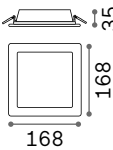

① 150 x 150 mm

0,540 Kg/0,0023 m³

LED SMD AND DRIVER Included

Power	Beam	Lumen	CCT	Finish	Code	€
20 W	110°	2450 lm	3000 K	White	124001	36