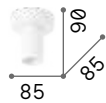

■ □ IP20

0,300 Kg / 0,0010 m³
E27 max 1x 42W

€ 35

277288 White new

123899 € 3,50

123899 € 3,50

123899 € 3,50

123899 € 3,50