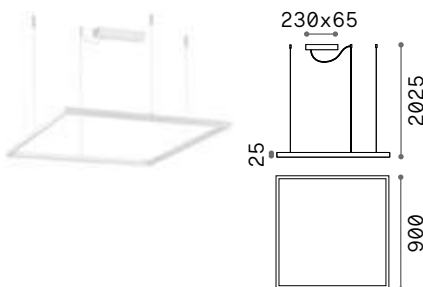

2,100 Kg/0,1317 m³

LED SMD Driver included - Cable length 2500 mm

Measure	Power	Driver	Lumen	CCT	Finish		Code	€
900x900	53 W	On-Off	5200 lm	3000 K	White		259192	285
					Black		259208	285