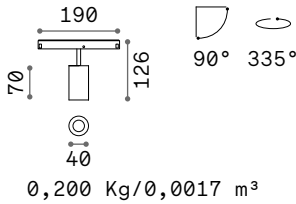

Ego Track Single

LED COB CITIZEN

Power	Beam	Control	Lumen	CCT	Finish	Code	€	
8 W	30°	On-Off	720 lm	2700 K	Black	340388	95 new	
			850 lm	3000 K	White	282985	95	
					Black	257631	95	
			900 lm	4000 K	Black	317984	95	
			1-10V	850 lm	3000 K	White	303697	110
					Black	303680	110	
		DALI	720 lm	2700 K	Black	340364	135 new	
			850 lm	3000 K	White	286426	135	
					Black	286419	135	

LED COB CITIZEN