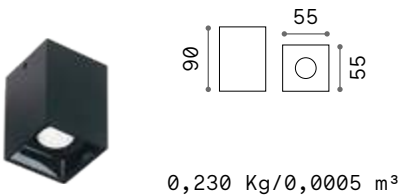

LED COB BRIDGELUX

Power	Beam	Lumen	CCT	Finish	Code	€
10 W	28°	1000 lm	3000 K	White	206035	65
				Black	206042	65