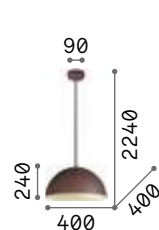

IP20

1,980 Kg / 0,0420 m³
E27 max 1x60W

€ 160

174211 ■ Coffee

3000 K
950 lm
101330 € 4,50