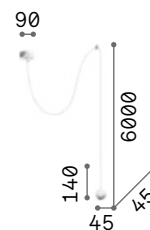

Archimede

Powder coated metal ceiling cap with magnetic closure without screws. PVC cable. Powder coated aluminum diffuser with acrylic optic. Finishes: white, black.

LED LED source 3000 K, 50.000 h life.

0,150 Kg / 0,0019 m³
LED 4W / 250 lm

€ 65

310589 ■ White
328331 ■ Black

0,140 Kg / 0,0019 m³
LED 4W / 250 lm

€ 70

310596 ■ White
328348 ■ Black

0,160 Kg / 0,0019 m³
LED 4W / 250 lm

€ 75

310602 ■ White
328355 ■ Black