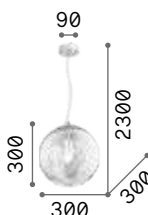

119571 € 3,50

119571 € 3,50

Mapa Max

Chrome metal frame. Clear blown glass diffuser with decorative aluminum thread inside. Suspension lamps with steel cables adjustable in length with automatic device.

3,450 Kg / 0,1370 m³