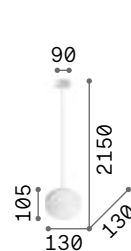

IP20 INCLUSA

0,600 Kg / 0,0068 m³
G9 max 1x4W

€ 70

297781 White

3000 K
510 lm

305486 € 6,00

P. 281