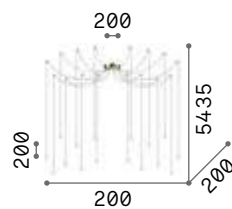

IP20

2,500 Kg / 0,0165 m³
LED 16W / 1300 lm

€ 550

284002 ■ Black
284019 ■ Brass