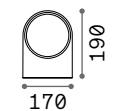

Iko

Powder coated die-cast aluminum body. Tempered and frosted clear glass up-and-down double diffuser. Available finishes: anthracite, white or grey.

018515

092218

018522

0,600 Kg / 0,0040 m³
E27 max 1x 60W

€ 50

018522 White
092218 Grey
018515 Anthracit.

4000 K
580 lm

151960 € 2,00