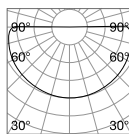

CRI≥90 12W 30° 1050lm 3000K

CRI≥90 10W 1050lm 3000K