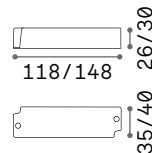

Driver
Not included
Required

€ 75 / 80

226187 20W
226194 40W