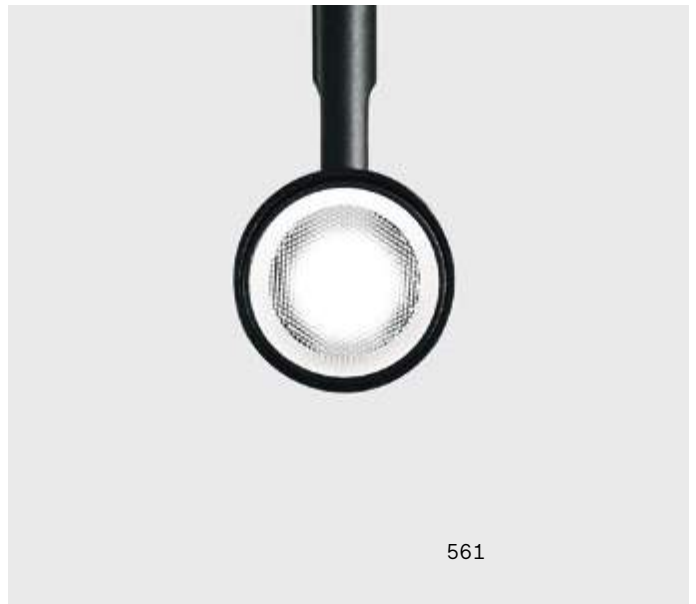

Ego Track Single

LED COB CITIZEN

Power	Beam	Control	Lumen	CCT	Finish	Code	€	
8 W	30°	On-Off	720 lm	2700 K	Black	340388	95 new	
			850 lm	3000 K	White	282985	95	
					Black	257631	95	
			900 lm	4000 K	Black	317984	95	
			1-10V	850 lm	3000 K	White	303697	110
					Black	303680	110	
		DALI	720 lm	2700 K	Black	340364	135 new	
			850 lm	3000 K	White	286426	135	
					Black	286419	135	

LED COB CITIZEN

Power	Beam	Control	Lumen	CCT	Finish	Code	€	
12 W	30°	On-Off	1000 lm	2700 K	Black	340425	95 new	
			1200 lm	3000 K	White	282992	95	
					Black	257655	95	
			1250 lm	4000 K	Black	321967	95	
			1-10V	1200 lm	3000 K	White	303710	110
					Black	303703	110	
		DALI	1000 lm	2700 K	Black	340401	140 new	
			1200 lm	3000 K	White	286440	140	
					Black	286433	140	

FILTER HONEYCOMB

LENS*

Model	Required	Beam	Finish	Code	€
TRACK8W/12W	No		Black	260860	5
TRACK8W/12W	No	18°	Clear	332086	5 new
		45°	Clear	332093	5 new

Light beam: ACCENT

m	lx	øm
1	2393	0,49
2	598	0,98
3	266	1,50
4	150	2,00
5	96	2,50

CRI≥90 8W 30° 850lm 3000K

m	lx	øm
1	2877	0,51
2	719	1,00
3	320	1,50
4	180	2,10
5	115	2,60

CRI≥90 12W 30° 1200lm 3000K