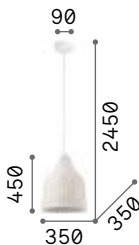

Haunt

Matt white varnished metal ceiling cup. Power cable coated with fabric. Wicker basket diffuser natural or white varnished.