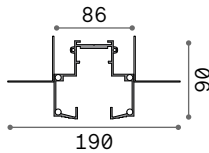

Arca - Recessed

TRACK Kit for profile installation and closing cups included
Maximum length per power source: 25 meters

Length	Weight	Volume	Finish	Code	€
1000 mm	2,90 Kg	0,0269 m³	Black	222769	187
3000 mm	8,70 Kg	0,0496 m³	Black	222882	490

	Required	Cables Length	Measure (L x H x W)	Code	€
LINEAR CONNECTOR	Yes - 1 Kit x connection		100 x 18 x 38 mm	254944	25
ELECTRIFIED END CAP	Yes - 1 Kit x power source max 210 W	380 mm	86 x 80 x 42 mm	223124	24