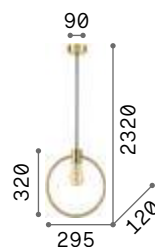

IP20

0,570 Kg / 0,0100 m³
E27 max 1x70W

€ 120

207841 Brass

2200 K
330 lm
151700 € 4,00