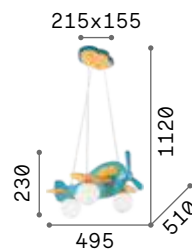

IP20

2,440 Kg / 0,0618 m³
E14 max 3 x 28W

€ 190

136325 ■ Blue
136318 ■ Red

 3000 K
420 lm

101217 € 2,00

Lumiere

Matt varnished metal frame and ceiling cap with magnetic closure. Clear PVC cable. Central white tube-shaped diffuser. Shiny white and transparent gray blown glass decorative elements.