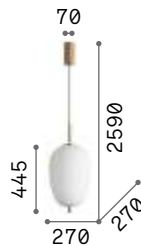

IP20

2,300 Kg / 0,0691 m³
LED 20W / 2050 lm

€ 170

314945 White