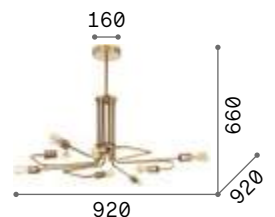

IP20

3,640 Kg / 0,0470 m³
E27 max 8 x 42W

€ 550

160269 Brass

2200 K
370 lm

151687 € 2,50

P. 326 P. 424