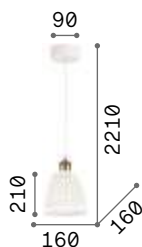

Citrus

Body with painted multilevel wood elements. Power cable coated with black fabric.

IP20

0,660 Kg / 0,0173 m³

E27 max 1x60W

€ 160

159843 Wood

3000 K
910 lm

119571 € 3,50

IP20

0,720 Kg / 0,0242 m³

E27 max 1x60W

€ 170

159850 Wood

3000 K
910 lm

119571 € 3,50

IP20

0,510 Kg / 0,0148 m³

E27 max 1x60W

€ 140

159867 Wood

3000 K
910 lm

119571 € 3,50

Lugano

Matt varnished metal ceiling cup. Power cable coated with fabric with antique brass metal bulb socket cover. Ceramic diffuser.

IP20

2,950 Kg / 0,0618 m³

E27 max 3x60W

€ 385

206875 White

3000 K
900 lm

123899 € 3,50

IP20

0,850 Kg / 0,0090 m³

E27 max 1x60W

€ 138

206806 White

3000 K
900 lm

123899 € 3,50

IP20

0,860 Kg / 0,0068 m³

E27 max 1x60W

€ 138

206820 White

3000 K
900 lm

123899 € 3,50