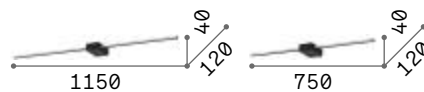

Powder coated aluminum base and frame. Shiny opal polycarbonate diffuser. Finishes: white, black

LED LED source 3000 K, 30.000 h life.

0,600 Kg / 0,0168 m³
LED 20,5W / 1350 lm

€ 145

327945 White
311784 Black