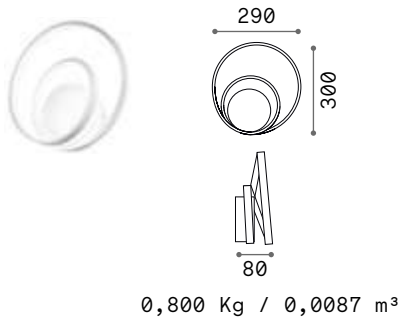

Oz new

Plated or powder coated metal base and frame. Opal rubber diffuser. Available finishes: white, black or brushed brass. DALI/Push dimmable version available.

LED LED source 2700 / 3000 / 4000 K, 30.000 h life.

Source	LED SMD	LED life	30.000 h
Power	26W / 28W	Insulation class	II
Driver included	On/Off / DALI/Push	IP	20
Drivers available	No	Material	Aluminum
CCT	2700 K / 3000 K / 4000 K		
CRI	≥90		

LED SMD Driver included

Power	Driver	Lumen	CCT	Finish	Code	€		
26 W	On-Off	2450 lm	2700 K	White	342221	150 new		
				Black	342238	150 new		
				Brass	342245	150 new		
		2500 lm	3000 K	White	253695	150		
				Black	269399	150		
				Brass	269405	150		
				2650 lm	4000 K	White	342252	150 new
						Black	342269	150 new
						Brass	342276	150 new
28 W	DALI/Push	2500 lm	3000 K	White	304489	230		
				Black	304496	230		
				Brass	304502	230