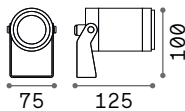

0,950 Kg/0,0014 m³

Power	Beam	Lumen	CCT	Finish	Code	€
10 W	30°	930 lm	3000 K	Dark Gray	248387	250
		1000 lm	4000 K	Dark Gray	245072	250

OPTIONAL Not included

	Power	Finish	Code	€
Visor	5,5W	Dark Gray	245096	34
	10W	Dark Gray	245102	34

	Finish	Code	€
Peg	Dark Gray	245089	17

ON/OFF DRIVER Not included/Required

Power	Output	Measure	Code	€
20 W	24 Vdc	118 x 26 x 35 mm	226187	75
40 W	24 Vdc	148 x 30 x 40 mm	226194	80
100 W	24 Vdc	220 x 39 x 68 mm	226200	190
185 W	24 Vdc	220 x 39 x 68 mm	226217	210