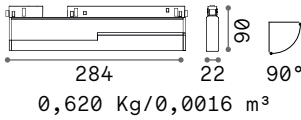

LED SMD SAMSUNG

Power	Beam	Lumen	CCT	Control	Finish	Code	€
7 W	110°	850 lm	3000 K	On-Off	White	282725	120
					Black	257839	120
				DALI	White	286129	160
					Black	286112	160

Light beam: ACCENT

Light beam: WIDE