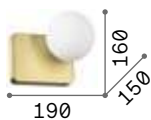

Penta

Metal frame. White acid-etched blown glass diffusers with screw fastening. Finishes: brushed gold.

LED Bulbs LED G9 3W 3000 K included.
Cod. **209043**