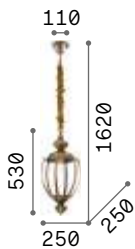

Norma

Metal frame with chrome or antique brass finish. Diffuser composed of clear glass sheets with polished edges. Velvet chain cover.