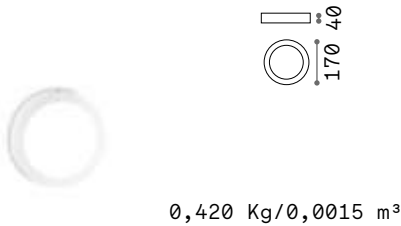

Universal Round new

Diffusive ceiling lamp for indoor ceiling or wall installation, suitable for general and uniform lighting. Varnished steel body with white finish, plastic diffuser. Integrated LED source, available in 4 different powers. LED useful life 25.000 h; protection IP20, insulation class II.

Source	LED SMD	LED life	25.000 h
Power	12W / 36W	Insulation class	II
Driver included	On/Off	IP	20
Drivers available	No	Material	Steel
CCT	2700 K / 3000 K / 4000 K		
CRI	≥90		

LED SMD Driver ON/OFF included

Power	Beam	Lumen	CCT	Finish	Code	€
12 W	110°	1100 lm	2700K	White	342566	30 new
		1200 lm	3000 K	White	138596	30
		1300 lm	4000 K	White	321776	30