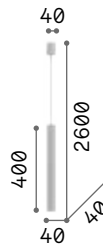

0,650 Kg / 0,0019 m³
GU10 max 1x28W

€ 65

346854 ■ White **new**
346861 ■ Chrome **new**
343310 ■ Black **new**