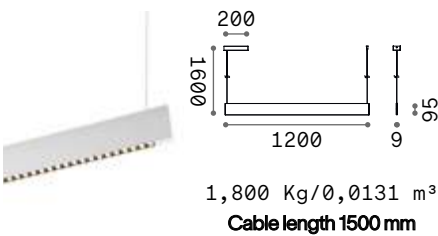

LED SMD SAMSUNG

Up-light included - Driver OSRAM ON/OFF included - UGR <16

Power	Beam	Lumen	CCT	Finish	Code	€
35W	70°	2900 lm	3000 K	White	348414	175 <i>new</i>
				Black	348391	175 <i>new</i>

UP-LIGHT INFO

Beam	Lumen	CCT
110°	1100 lm	3000 K

Light beam: **BI-EMISSION WIDE**

m	lx	Øm
1	937	1,50
2	234	3,10
3	104	4,60
4	59	6,20
5	37	7,70

Light beam: **BI-EMISSION ACCENT**

m	lx	Øm
1	616	2,80
2	154	5,60
3	68	8,50
4	39	11,00
5	25	14,00

CRI≥90 35W 110°+110° 2900+1100lm 3000K

CRI≥90 35W 70°+110° 2900+1100lm 3000K