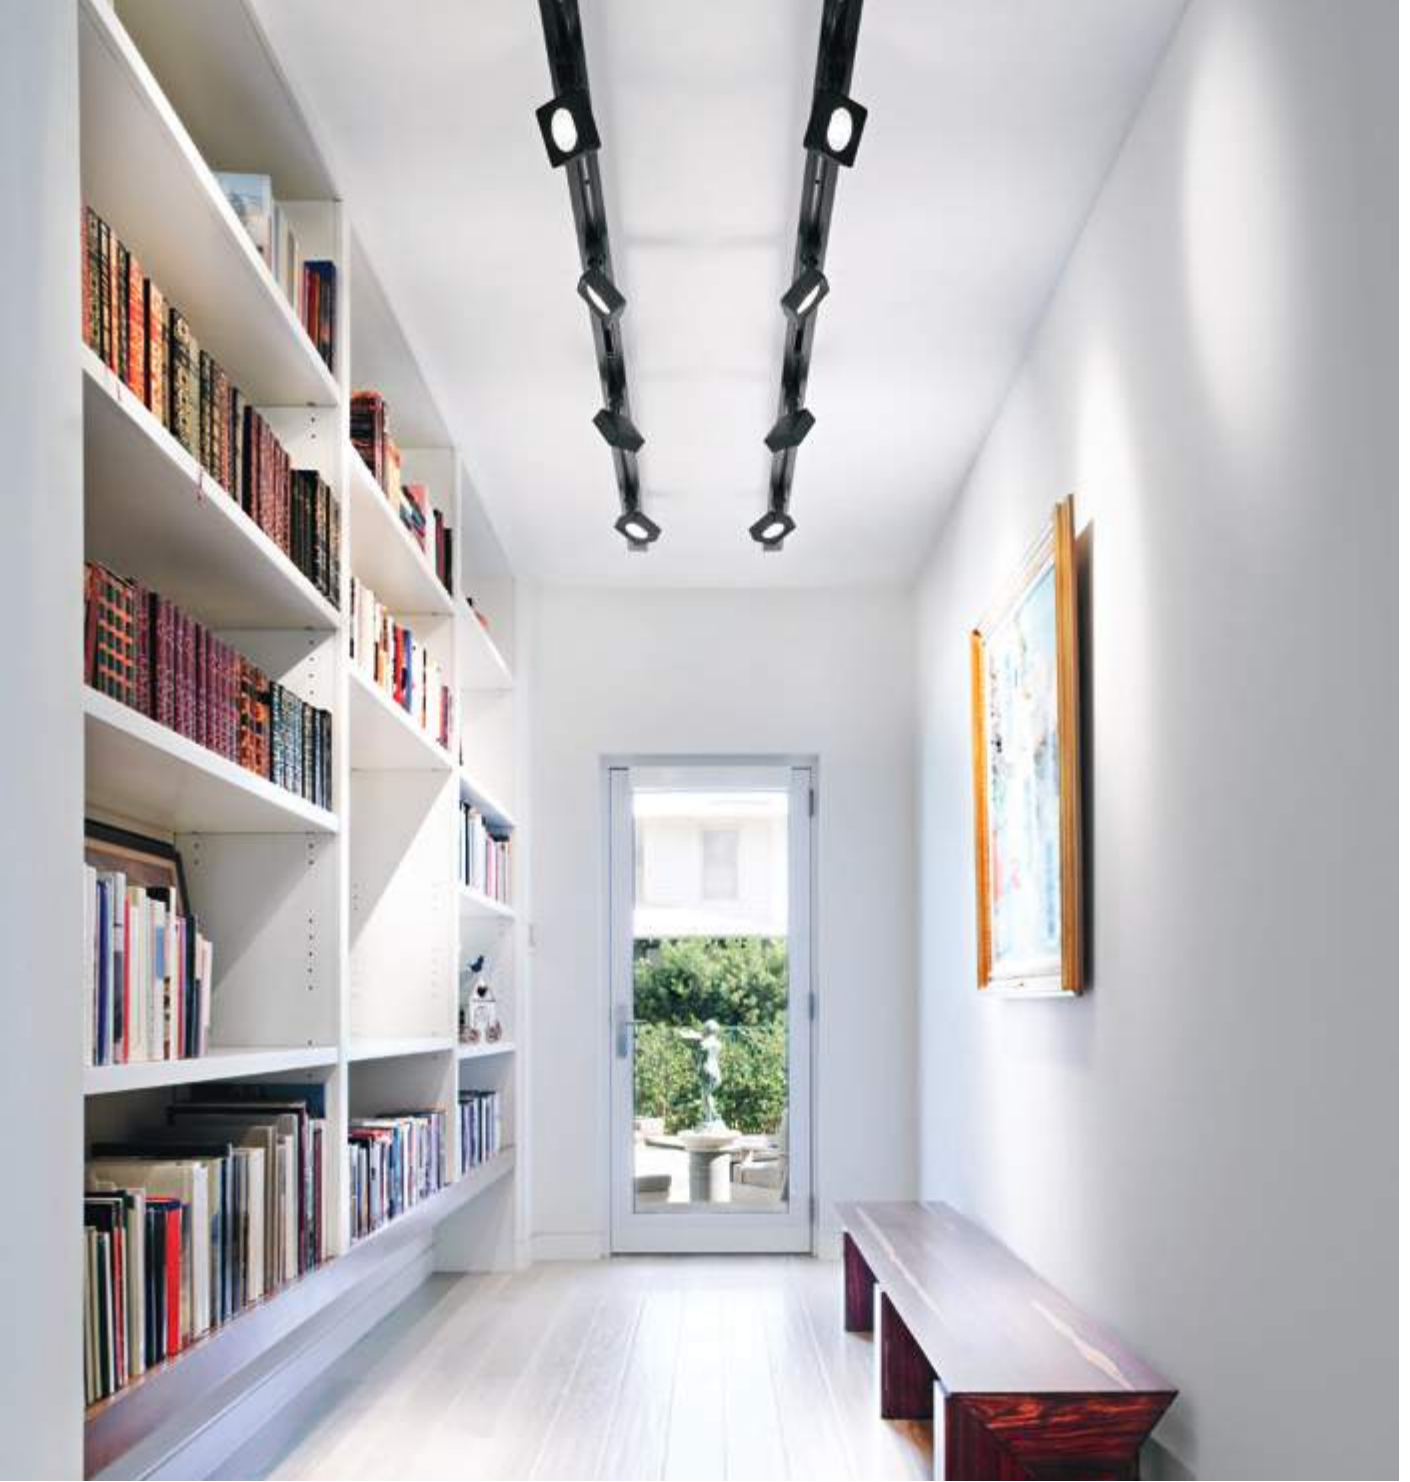

Link 3-Phase - Page 708

Light beam: ACCENT

m	lx	Øm
1	3646	0,65
2	911	1,30
3	405	1,90
4	228	2,60
5	146	3,20

CRI≥95 22W 36° 1750lm 3000K

Spot - Mouse Track

0,250 Kg/0,0016 m³

GU10 Not included - Recommended bulb 108292