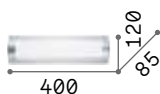

1,130 Kg / 0,0088 m³

E14 max 2 x 40W

€ 70

051857 Clear

3000 K
420 lm

101217 € 2,00