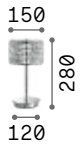

Roma

Chrome metal frame and details.
Square-shaped crystal elements on
sides and sandblasted bottom glass
sheet.

Bulbs LED G9 3W 3000 K included.
Cod. **209043**

Lamp with integrated switch.

1,930 Kg / 0,0182 m³
G9 max 1x40W

€ 160

114620 **Chrome**

3000 K
510 lm

305486

€ 6,00

[P. 344](#)

[P. 438](#)