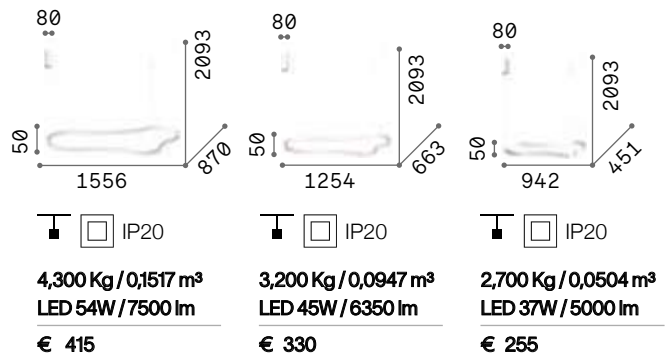

345291	White	new	345260	White	new	345239	White	new
345277	Black	new	345246	Black	new	345215	Black	new
345284	Gold	new	345253	Gold	new	345222	Gold	new