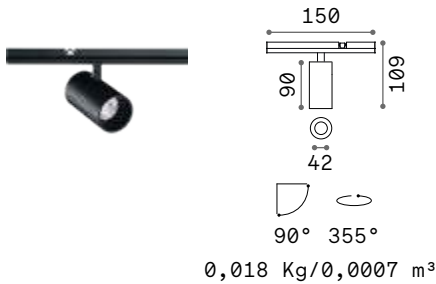

LED SMD BRIDGELUX

Power	Beam	Lumen	CCT	Finish	Code	€
7W	36°	570 lm	2700 K	Black	345062	90 new
		600 lm	3000 K	Black	343501	90 new