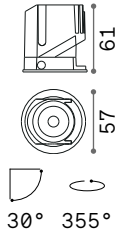

Bento - Source

0,400 Kg/0,0030 m³

LED COB CITIZEN Required - Driver TRIDONIC ON/OFF included

Power	Beam	Lumen	CCT	Finish	Code	€
9W	36°	750 lm	3000 K	Black	279596	45

DIMMABLE DRIVER* Optional

	Power	Output	Measure (LxHxW)	Code	€
1-10V	12 W	250 mA	122x25x40 mm	287843	35
DALI / Push	20 W	250 mA	120x29x51 mm	287850	87