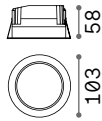

Basic Accent

LED COB PHILIPS Driver PHILIPS ON/OFF included

Power	Beam	Lumen	CCT	Finish	Code	€
10,5 W	45°	950 lm	3000 K	White	193458	68

① 90 mm
0,400 Kg/0,0017 m³