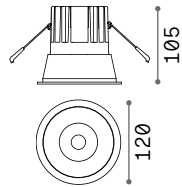

① 110 mm
0,660 Kg/0,0033 m³

LED COB BRIDGELUX Driver ON/OFF included

Power	Beam	Lumen	CCT	Finish		Code	€
20W	24°	2100 lm	2700 K	Black	+	341378	90 <i>new</i>
				Gold	+	341385	90 <i>new</i>
		2250 lm	3000 K	Black	+	273167	90
				Gold	+	341415	90 <i>new</i>

Light beam: SPOT