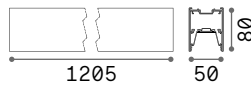

Fluo Wide

2,890 Kg/0,0183 m³
Cable length 2150 mm

LED SMD SAMSUNG Driver TRIDONIC ON/OFF included

Power	Beam	Lumen	CCT	Finish	Code	€
27 W	105°	3350 lm	3000 K	White	192437	330
				Black	191997	330
		3600 lm	4000 K	White	192482	330
				Black	192505	330

DIMMABLE DRIVER* Optional

	Power	Output	Measure (LxHxW)	Code	€	
	1-10V	28 W	500 mA	280x21x30 mm	216423	145
	DALI/Push	27 W	500 mA	280x21x30 mm	216287	160