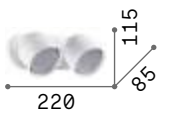

■ IP20 INCLUSA

0,930 Kg / 0,0035 m³

GX53 max 2 x 15W

€ 68

314136 ■ White

327938 ■ Black

327921 ■ Brass