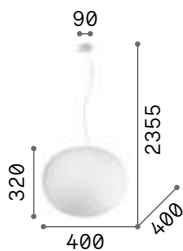

Cotton

Metal frame and ceiling cap with white powder paint and magnetic closure without screws. Clear PVC cable. White acid-etched blown glass diffuser.

LED Bulbs LED G9 3W 3000 K included in 297781 model. Cod. 209043

IP20

2,600 Kg / 0,0810 m³
E27 max 1x42W

€ 200

327884 White

3000 K
900 lm

123899 € 3,50