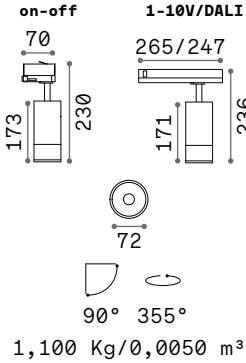

Power	Beam	Driver	Lumen	CCT	Finish	Code	€
25W	20-55°	On-Off	2450 lm	2700 K	White	340821	92 <i>new</i>
					Black	340814	92 <i>new</i>
			2500 lm	3000 K	White	286600	92
					Black	276243	92
			2650 lm	4000 K	White	322124	92
					Black	322100	92
		1-10V	2500 lm	3000 K	White	302973	135
					Black	302966	135
			2500 lm	3000 K	White	303017	155
					Black	303000	155

1-PHASE LED COB BRIDGELUX Driver included

Power	Beam	Driver	Lumen	CCT	Finish	Code	€
25W	20-55°	On-Off	2500 lm	3000 K	Black	342740	85 <i>new</i>

SINGLE CONNECTION

Required	Driver	Finish	Code	€
No	On/Off	White	170145	23
No		Black	170152	23

Light beam: from SPOT to WIDE

m	lx	cm
1	3594	1,10
2	899	2,20
3	399	3,30
4	225	4,40
5	144	5,50