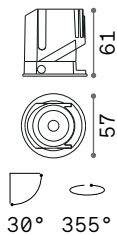

0,400 Kg/0,0030 m³

LED COB CITIZEN Required - Driver TRIDONIC ON/OFF included

Power	Beam	Lumen	CCT	Finish	Code	€
13 W	36°	1000 lm	3000 K	Black	279602	50

DIMMABLE DRIVER* Optional

	Power	Output	Measure (LxHxW)	Code	€
1-10V / Push	20 W	350 mA	108x22x52 mm	287867	75
DALI / Push	20 W	350 mA	120x29x51 mm	287874	80

Light beam: **ACCENT**