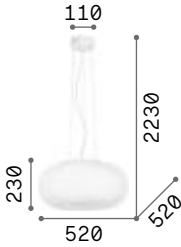

P. 277

P. 385

P. 469

Glory

Satin nickel ceiling rose. White acid-etched blown glass diffuser. Pendant lamps provided with steel cables adjustable in length with automatic blocking mechanisms.

Ulisse

Metal frame coated with matt white enamel. Blown acid-etched white glass diffuser. Suspension models provided with steel cables adjustable in length with automatic blocking mechanisms.