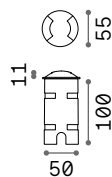

IP68

0,330 Kg / 0,0008 m³
LED 2W / 200 lm

€ 130 / 150

222820 ■ Steel
222837 ■ Steel