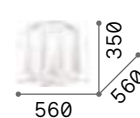

IP20

9,900 Kg / 0,1918 m³
E27 max 6 x 52W

€ 570

125503 White
172828 SmokyGrey

3000 K
910 lm

119571 € 3,50