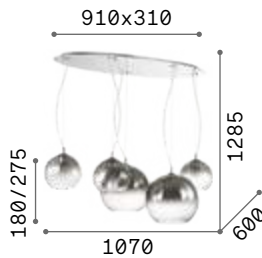

8,700 Kg / 0,2424 m³
E27 max 5 x 42W

€ 520

138305   FadeChrome