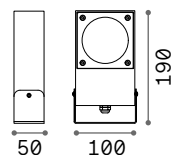

IP65

1,070 Kg / 0,0021 m³
GX53 max 1x9W

€ 110

345628 White new

345642 Grey new

318233 Anthracite new

345659 Black new

345635 Coffee new

4000 K
1000 lm

154008

€ 5,00