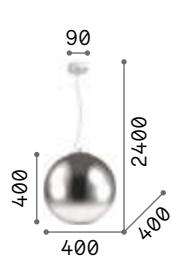

3,620 Kg / 0,1215 m³
E27 max 1 x 42W

€ 270

161334 ■ FadeChrome
346564 ■ Amber new
346618 ■ Opal new

3000 K
910 lm

119571

€ 3,50