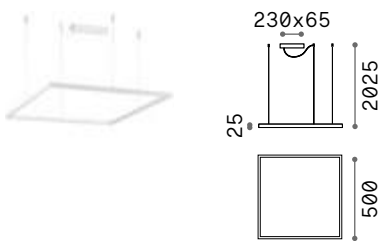

Oracle Slim Square

Suspended lamp consisting of a thin matt white or black painted aluminum frame and opal polycarbonate diffuser. Available in three different sizes. Integrated LEDs; available in 3000 K color temperatures and ON-OFF control; CRI ≥ 90; LED useful life 50.000 h; IP20 protection, insulation class II.

Source	LED SMD	LED life	50.000 h
Power	33W / 53W	Insulation class	II
Driver included	On/Off	IP	20
Drivers available	No	Material	Aluminum
Beam	115°		
CCT	3000 K		
CRI	≥90		

1,730 Kg/0,0422 m³

LED SMD Driver included - Cable length 2500 mm

Measure	Power	Driver	Lumen	CCT	Finish		Code	€
500x500	33 W	On-Off	3050 lm	3000 K	White		259154	205
					Black		259161	205