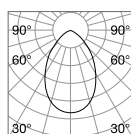

CRI≥90 25W 70° 3550lm 3000K

m	lx	øm
1	1636	1,40
2	409	2,80
3	182	4,20
4	102	5,70
5	65	7,10