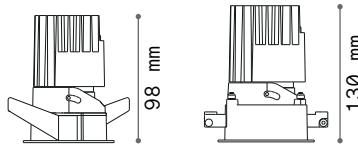

Zeus - Source

0,300 Kg/0,0014 m³

LED COB CITIZEN Required - Driver ON/OFF included

Power	Beam	Lumen	CCT	Finish	Code	€
13W	40°	980 lm	2700 K	Grey	324807	65
		1020 lm	3000 K	Grey	324814	65
		1050 lm	4000 K	Grey	324821	65

DIMMABLE DRIVER* Optional

	Power	Output	Measure (LxHxW)	Code	€
1-10V	21W	350 mA	122x25x40 mm	324906	25
DALI/Push	20W	350 mA	120x29x51 mm	324913	70

0,590 Kg/0,0029 m³

LED COB CITIZEN Required - Driver ON/OFF included

Power	Beam	Lumen	CCT	Finish	Code	€
21W	40°	1900 lm	2700 K	Grey	324838	105
		2000 lm	3000 K	Grey	324845	105
		2200 lm	4000 K	Grey	324852	105

DIMMABLE DRIVER* Optional

	Power	Output	Measure (LxHxW)	Code	€
1-10V/Push	20W	500 mA	110x22x52 mm	324920	60
DALI/Push	20W	500 mA	120x29x51 mm	324937	70

Light beam: ACCENT

m	lx	øm
1	1714	0,76
2	429	1,50
3	190	2,30
4	107	3,10
5	69	3,80

CRI≥90 13W 40° 1020lm 3000K

m	lx	øm
1	3174	0,81
2	794	1,60
3	353	2,40
4	198	3,20
5	127	4,00

CRI≥90 21W 40° 2000lm 3000K

* The dimmable power supplies must be ordered in concomitance with the product and will be included inside the fittings by replacing the on-off power supply. ** Lens 40° included.