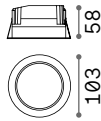

Basic Wide

LED SMD SAMSUNG Driver PHILIPS ON/OFF included

Power	Beam	Lumen	CCT	Finish	Code	€
10 W	85°	1100 lm	3000 K	White	193519	65

① 90 mm
0,370 Kg/0,0017 m³