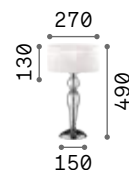

IP20

1,900 Kg / 0,0610 m³
E27 max 1x60W

€ 135

051406 Clear

3000 K
900 lm

123899 € 3,50