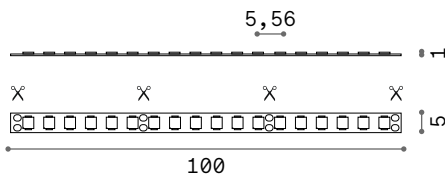

Strip LED and Drivers new

Volt	24 Vdc
Source	LED COB / SMD
Drivers available	On/Off / 1-10V / DALI/Push
Power	5 / 8 / 10 / 15 / 20 / 40 W/m
MacAdam	SDCM 3
CCT	2700 K / 3000 K / 4000 K
CRI	≥90
Beam	120°
LED life	50.000 h
Warranty	5 years

SMD 2835 180 LED/m - 50.000h

Power	IP	Lumen	CCT	Measure	Code	€
8 W/m	IP20	670 lm/m	2700 K	5x5000mm	345772	50 new
		700 lm/m	3000 K	5x5000mm	345789	50 new
		750 lm/m	4000 K	5x5000mm	345796	50 new
15 W/m	IP20	1290 lm/m	2700 K	5x5000mm	345765	65 new
		1340 lm/m	3000 K	5x5000mm	332239	65 new
		1380 lm/m	4000 K	5x5000mm	332246	65 new