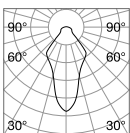

m	lx	øm
1	533	0,81
2	133	1,62
3	59	2,44
4	33	3,25
5	21	4,07