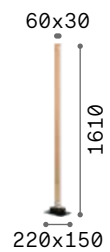

⏮️+ Lamp with dimmer.

ON OFF Lamp with integrated switch.

🔌 P. 091 **🏠** P. 374

🔌 **🏠** IP20 **⏮️+**

3,500 Kg / 0,0586 m³
LED 26W / 2150 lm

€ 395

284484 **🪵 Wood**

Easy