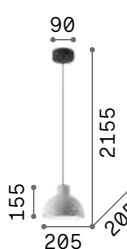

1,650 Kg / 0,0165 m³
E27 max 1x 15W

€ 116

129082 ■ Concrete

3000 K
430 lm

101279 € 2,00