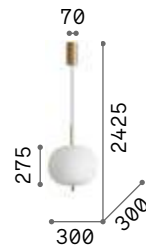

IP20

1,900 Kg / 0,0531 m³
LED 20W / 1950 lm

€ 140

314969 White