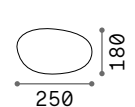

0,710 Kg / 0,0123 m³
G9 max 1x 15W

€ 105

161754 White

4000 K
530 lm
307879 € 6,00