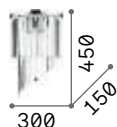

Carlton

Chromed or golden metal frame. Decorative elements with fob-chains composed of octagons and transparent cut-crystals bars.

IP20

2,570 Kg / 0,0154 m³

E14 max 3x 40W

€ 170

168913 Chrome

213491 Gold

101224 3000 K
470 lm

€ 2,00

P. 203

P. 355