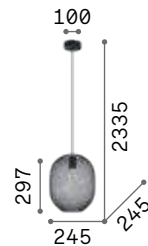

0,750 Kg / 0,0281 m³
E27 max 1x 42W

€ 60

317274 White
328119 Black
317267 Gold

3000 K
900 lm
123899 € 3,50