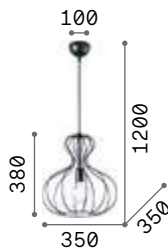

IP20

0,950 Kg / 0,0709 m³
E27 max 1x60W

€ 120

148502 ■ Black

2200 K
500 lm

151717 € 6,00