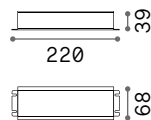

Driver
Not included
Required

€ 190 / 210

226200 100W
226217 185W