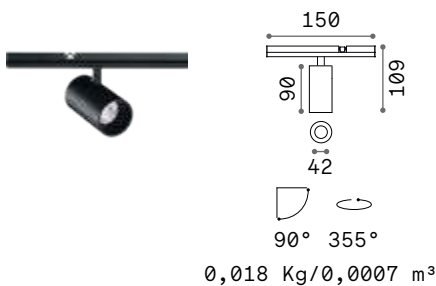

LED SMD BRIDGELUX

Power	Beam	Lumen	CCT	Finish	Code	€
10W	36°	760 lm	2700 K	Black	345079	95 new
		800 lm	3000 K	Black	343518	95 new

m	lx	cm
1	514	0,62
2	128	1,20
3	57	1,90
4	32	2,50
5	21	3,10

m	lx	cm
1	822	0,62
2	205	1,20
3	91	1,90
4	51	2,50
5	33	3,10