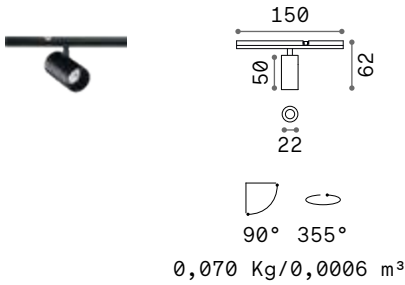

Stick Track Single

LED SMD BRIDGELUX

Power	Beam	Lumen	CCT	Finish	Code	€
3W	24°	240 lm	2700 K	Black	345048	45 new
		250 lm	3000 K	Black	329505	45