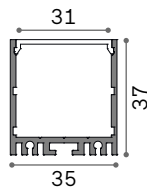

31 x 37 mm Mounting kit included

Length	Weight	Volume	Finish	Code	€
2000 mm	1,40 Kg	0,0032 m³	White	270524	75
	1,40 Kg	0,0032 m³	Black	270517	75
3000 mm	2,10 Kg	0,0048 m³	White	270548	105
	2,10 Kg	0,0048 m³	Black	270531	105