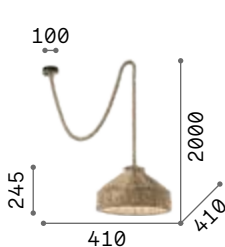

P. 484

Canapa

Metal varnished frame. Electrical cables and diffusers covered with natural hemp rope.

IP20

2,190 Kg / 0,0944 m³
E27 max 1x 15W

€ 180

134833 ■ Rope

3000 K
910 lm