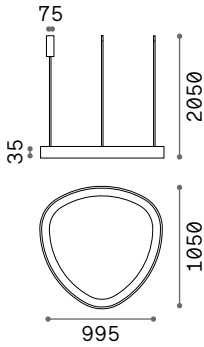

4,000 Kg / 0,1145 m³

LED SMD Driver included - Cable length 2300 mm

Measure	Power	Driver	Lumen	CCT	Finish	Code	€
1050x995	82 W	On-Off	8500 lm	2700 K	White	341613	650 <small>new</small>
					Black	341620	650 <small>new</small>
					Brass	341637	650 <small>new</small>
	8700 lm	3000 K		White	303895	650	
				Black	307695	650	
				Brass	307701	650	