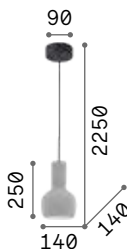

1,810 Kg / 0,0130 m³
E27 max 1x 15W

€ 116

110431 ■ Concrete

3000 K
430 lm

101279 € 2,00