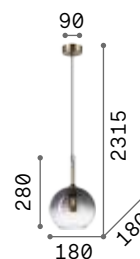

0,600 Kg / 0,0206 m³
G9 max 1x28W

€ 100

309811 Fade Chr.

3000 K
510 lm
305486 € 6,00