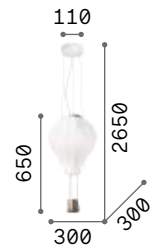

Dream Big

Matt white varnished metal ceiling cup. Power cable coated with fabric. White acid-etched glass diffuser. Rope basket.

IP20

3,830 Kg / 0,1676 m³
E27 max 1x 42W

€ 265

261195 White

3000 K
900 lm

123899 € 3,50