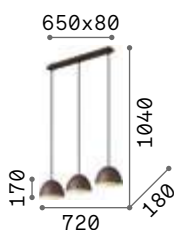

Folk

Metal ceiling cup and diffuser with matt paint, available finishes: coffee. Corrugated enamelled internal parable. Power cable coated with fabric.

IP20

2,190 Kg / 0,0255 m³
E27 max 3x60W

€ 245

174235 ■ Coffee

3000 K
340 lm
101286 € 2,00