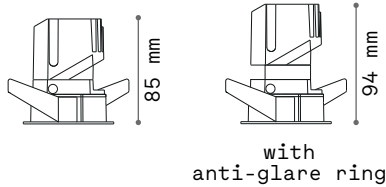

Bento - Source

0,400 Kg/0,0030 m³

LED COB CITIZEN Required - Driver TRIDONIC ON/OFF included

Power	Beam	Lumen	CCT	Finish	Code	€
9W	36°	750 lm	3000 K	Black	279596	45

DIMMABLE DRIVER* Optional

	Power	Output	Measure (LxHxW)	Code	€
1-10V	12 W	250 mA	122x25x40 mm	287843	35
DALI / Push	20 W	250 mA	120x29x51 mm	287850	87

0,400 Kg/0,0030 m³

LED COB CITIZEN Required - Driver TRIDONIC ON/OFF included

Power	Beam	Lumen	CCT	Finish	Code	€
13 W	36°	1000 lm	3000 K	Black	279602	50

DIMMABLE DRIVER* Optional

	Power	Output	Measure (LxHxW)	Code	€
1-10V / Push	20 W	350 mA	108x22x52 mm	287867	75
DALI / Push	20 W	350 mA	120x29x51 mm	287874	80

Light beam: **ACCENT**

m	lx	øm
1	1312	0,71
2	328	1,40
3	146	2,10
4	82	2,80
5	52	3,50

CRI≥90 9W 36° 750lm 3000K

m	lx	øm
1	1846	0,65
2	461	1,30
3	205	1,90
4	115	2,60
5	74	3,20

CRI≥90 13W 36° 1000lm 3000K

* The dimmable power supplies must be ordered in concomitance with the product and will be included inside the fittings by replacing the on-off power supply. ** Lens 36° included.