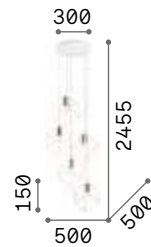

1,260 Kg / 0,0169 m³
E27 max 1x60W

€ 95

205281 ■ Coffee

2200 K
500 lm

151717 € 6,00

Ice

Matt white or black varnished metal ceiling rose and frame. Metal bulb socket cover with satin brass finish. PVC power cable.