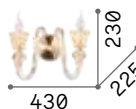

IP20

2,080 Kg / 0,0431 m³

E14 max 2 x 40W

€ 145

140599 Gold

3000 K
430 lm

101248

€ 2,00

P. 225