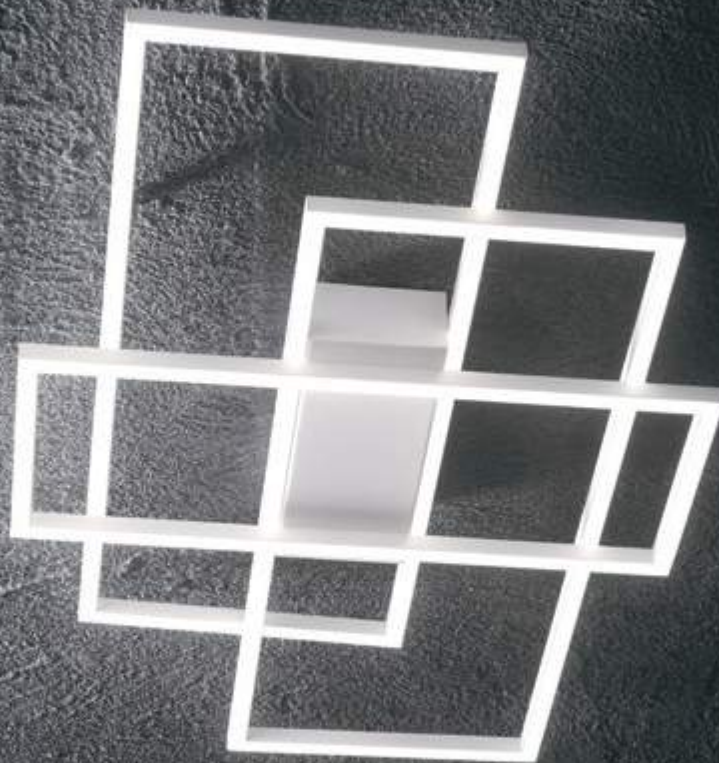

Frame ^{new}

Matt white or black varnished metal base and frame. Opal colour plastic diffusers. Direct light emission.

LED LED source 2700/3000 K, 30.000 h life.

■ ■ □ IP20

1,600 Kg / 0,0458 m³
LED 41W / 4550 lm / 5000 lm