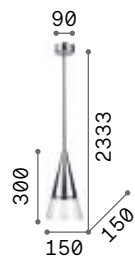

1,000 Kg / 0,0168 m³
GU10 max 1x28W

€ 80

321462 ■ Chrome new
321479 ■ Brass new
322803 ■ Nickel new

3000 K
540 lm
123943 € 3,50