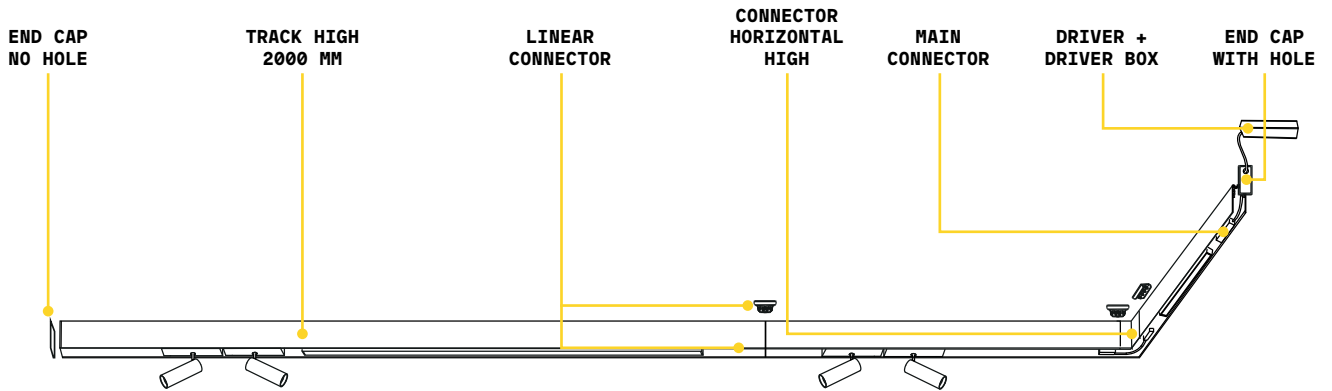

Ego - Assembly plans