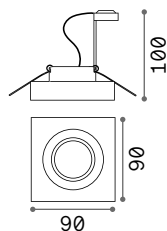

Ⓜ 60 mm
0,340 Kg/0,0012 m³
Purchase Qty. 3 pieces

GU10 Not included - Recommended bulb 108292

Power	Finish	Code	€
max 50W	Clear	114019	25