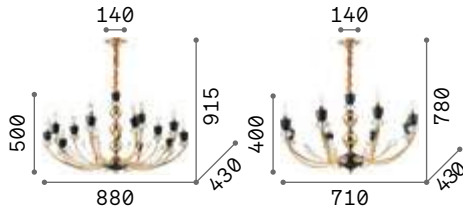

Vanity

Golden metal frame with matt black details. Cut crystals decorative elements. Velvet chain cover.

8,850 Kg / 0,2878 m³
E14 max 15 x 40W

€ 680

206639 Gold

3000 K
470 lm

101224

€ 2,00

4,940 Kg / 0,1454 m³
E14 max 8 x 40W

€ 420

206622 Gold

3000 K
470 lm

101224

€ 2,00