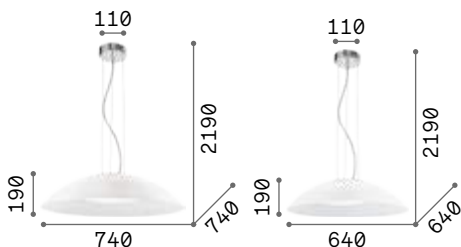

101330

€ 4,50

P. 298

Lena

Chrome metal frame. Double glass diffuser: frosted and coloured the external one, white the inner one. Suspension lamp provided with steel cables adjustable in length with automatic devices.