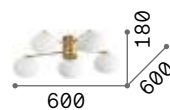

2,700 Kg / 0,0209 m³
G9 max 5 x 28W

€ 320

322698 White
316697 Brass

305486 3000 K
510 lm

305486 € 6,00