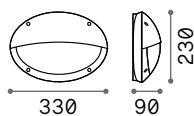

Medea

High performance resin body and diffuser: resistant to corrosion caused by both atmospheric agents and chemical fertilizers, colors stabilized during UV rays treatment, thermal shock resistance from -60° to +90°C.

0,800 Kg / 0,0109 m³
E27 max 1x23W

0,800 Kg / 0,0109 m³
E27 max 1x23W

€ 25

€ 25

096711 White
096704 Black

096735 White
096728 Black

151991 € 2,00

151991 € 2,00