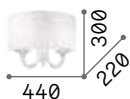

Swan

Chrome metal frame. Hand-shaped blown glass body. Cut crystal decorative elements. Pleated organza shade.

■ IP20

2,470 Kg / 0,0517 m³

E14 max 2x40W

€ 210

035864 White

3000 K
420 Lm

101217 € 2,00 [P. 199](#)