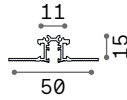

Deva - Recessed Easy

PROFILE No mounting kit required, direct ceiling installation
RECESSED EASY Maximum length per power source: 10 meters

Length	Weight	Volume	Finish	Code	€
1000 mm	0,370 Kg	0,0017 m³	Black	332499	25 new
2000 mm	0,870 Kg	0,0034 m³	Black	332512	50 new