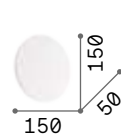

■ ■ □ IP20

0,390 Kg / 0,0018 m³
LED 9,5W / 730 lm

€ 88

195704 White
195742 Black