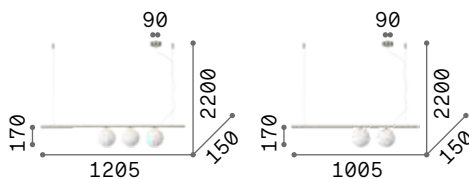

Perline

Metal ceiling cap and frame. White blown acid-etched glass diffusers. Clear Teflon electrical cable. Available finish: matt black or satin brass.

LED Bulbs LED G9 3W 3000 K included.
Cod. **209043**

IP20

1,600 Kg / 0,0584 m³
G9 max 3 x 40W

€ 215

307008 ■ Black
282114 ■ Brass

3000 K
510 lm

305486 € 6,00

IP20

1,200 Kg / 0,0546 m³
G9 max 2 x 40W

€ 155

306995 ■ Black
282107 ■ Brass

3000 K
510 lm

305486 € 6,00