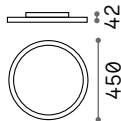

3,750 Kg/0,0170 m³

LED SMD SAMSUNG Driver TRIDONIC ON/OFF included

Power	Beam	Lumen	CCT	Finish	Code	€
26 W	87°	3000 lm	2700 K	White	341231	390 new
		3900 lm	3000 K	White	292236	390
		4300 lm	4000 K	White	306667	390

DIMMABLE DRIVER Not included/Optional

	Power	Output	Measure	Code	€
1-10V/Push	32 W	700 mA	94x21x67 mm	270586	75
DALI/Push	38 W	700 mA	94x21x67 mm	270593	95