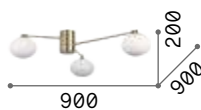

1,700 Kg / 0,0252 m³
G9 max 3 x 28W

€ 250

322674 White
288260 Brass

305486 3000 K
510 lm

305486 € 6,00