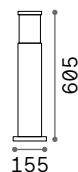

IP65

1,970 Kg / 0,0193 m³
E27 max 1x 42W

€ 138

109145 White
026954 Grey
026985 Anthracit.
004730 Black
163758 Coffee

4000 K
490 lm

153957 € 2,00