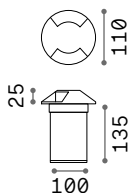

226200 100W
226217 185W

Rocket

Walkable recessed fitting. Brushed steel body. Tempered glass diffuser.

LED LED source 3000/4000 K, 30.000 h life.

0,560 Kg / 0,0034 m³
LED 3W / 260/280 lm

0,560 Kg / 0,0034 m³
LED 3W / 260/280 lm