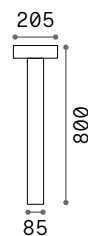

IP44

3,000 Kg / 0,0379 m³
G9 max 4 x 15W

€ 155

153179 White
153162 Anthracit.
316055 Black
326924 Coffee

4000 K
530 lm
307879 € 6,00