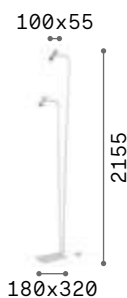

IP20 INCLUDED
5,600 Kg / 0,0260 m³
GU19 max 2x 28W

€ 200

345314 ■ White new
326672 ■ Black new

3000 K
540 lm
123943 € 3,50