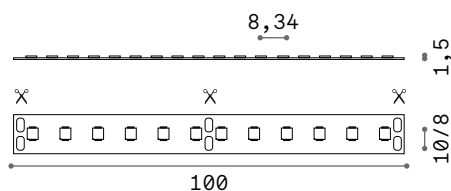

RECOMMENDED STRIP LED AND DRIVER

SMD 2835 120 LED/m - 50.000h

Power	IP	Lumen	CCT	Measure	Code	€
5 W/m	IP20	470 lm/m	2700 K	8x5000mm	346328	50 new
		490 lm/m	3000 K	8x5000mm	346335	50 new
		510 lm/m	4000 K	8x5000mm	346359	50 new
	IP65	460 lm/m	3000 K	8x5000mm	346342	60 new
		500 lm/m	4000 K	8x5000mm	346366	60 new
		910 lm/m	2700 K	8x5000mm	346373	50 new
10 W/m	IP20	940 lm/m	3000 K	8x5000mm	346380	50 new
		970 lm/m	4000 K	8x5000mm	346403	50 new
		960 lm/m	3000 K	8x5000mm	346397	60 new
	IP65	1040 lm/m	4000 K	8x5000mm	346410	60 new
		1400 lm/m	2700 K	10x5000mm	272498	55
		1450 lm/m	3000 K	10x5000mm	272481	55
15 W/m	IP20	1600 lm/m	4000 K	10x5000mm	272474	55
		1400 lm/m	3000 K	10x5000mm	272504	75
		1480 lm/m	4000 K	10x5000mm	287959	75

DRIVER ON/OFF

Light beam: **INDIRECT**

Power	Output	Class	Measure(LxHxW)	Driver box	Code	€
30 W	24 Vdc		140x28x45 mm	255x55x75 mm	124070	17
60 W	24 Vdc		186x33x50 mm	255x55x75 mm	124087	25
150 W	24 Vdc		268x31x45 mm	330x60x80 mm	124117	45