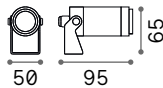

Starlight

Aluminum adjustable tracklight with ceiling or peg installation; dark gray anodized and powder coated surface; integrated energy-efficient LED source with high color rendering; available with 3000k and 4000k color temperature; LED useful life 50.000 h. Optional anti-glare screen.

PRO High-tech product with high quality materials, intended for professional use.

Source	LED COB	LED life	50.000 h
Power	5,5W / 10W	Insulation class	III
Driver included	No	IP	68
Drivers available	On/Off	Material	Aluminum
MacAdam	SDCM 3		
CCT	3000 K/ 4000 K		
CRI	≥90		

LED COB BRIDGELUX Driver not included

0,280 Kg/0,0005 m³

Power	Beam	Lumen	CCT	Finish	Code	€
5,5 W	30°	500 lm	3000 K	Dark Gray	248394	120
		600 lm	4000 K	Dark Gray	245041	120

LED COB BRIDGELUX Driver not included