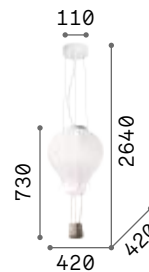

Dream Big

Matt white varnished metal ceiling cup. Power cable coated with fabric. White acid-etched glass diffuser. Rope basket.

IP20

3,830 Kg / 0,1676 m³
E27 max 1x 42W

€ 265

261195 White

3000 K
900 lm

123899 € 3,50