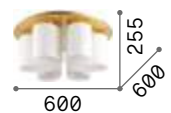

■ □ IP20

12,000 Kg / 0,1711 m³
E27 max 6 x 52W

€ 440

247779 ■ Gold

💡 3000 K
900 lm

123899 € 3,50