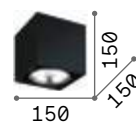

1,420 Kg / 0,0068 m³
GU10 max 1x 50W

€ 97

140933 White
243931 Black

3000 K
750 lm

189031 € 15,00