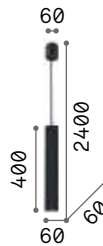

0,990 Kg / 0,0029 m³
GU10 max 1x28W

€ 60

104935 ■ White
104928 ■ Black
259239 ■ Brass