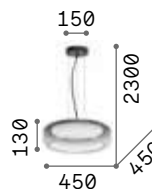

Topico **new**

Matt varnished metal ceiling rose and frame. Double glass diffuser: etched white inside, clear with smoked shade on the top on the outside. Black PVC cable. Color: Black.

LED LED source 3000 K, 30.000 h life.

IP20

4,810 Kg / 0,1235 m³
LED 28W / 2450 lm

€ 250

333045 Smoky Grey **new**