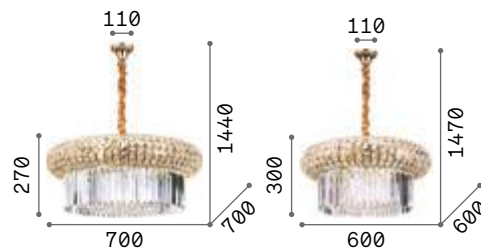

101224 € 2,00

Nabucco

Metal frame with gold finish. Clear cut crystals decorative elements: square shaped in the upper part, diamond shaped in the lower part. Velvet chain cover.

IP20

18,730 Kg / 0,2127 m³
E14 max 16 x 40W