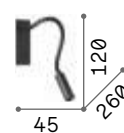

IP20

0,240 Kg / 0,0027 m³
LED 3W / 300 lm

€ 130

285320 ■ White
272030 ■ Black