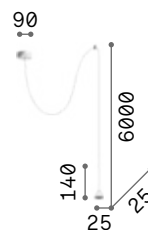

0,140 Kg / 0,0019 m³
LED 4W / 250 lm

€ 70

310596 ■ White
328348 ■ Black