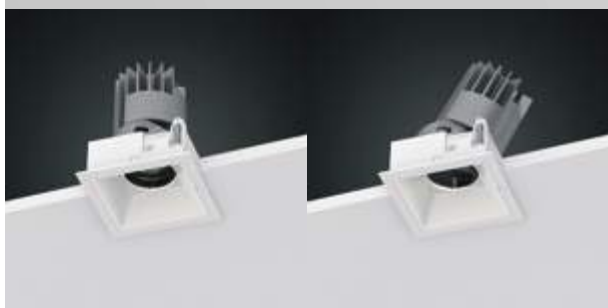

LENS 20°

FILTER HONEYCOMB

Required	Model	Finish	Code	€
No	13 W	Clear	323688	4
	21 W	Clear	323985	6
No	13 W	Black	323671	4
	21 W	Black	323961	6