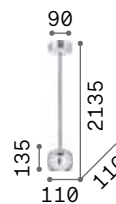

0,520 Kg / 0,0040 m³
GU10 max 1x28W

€ 70

231228 White
116457 Chrome
231259 Black

3000 K
540 lm

123943 € 3,50