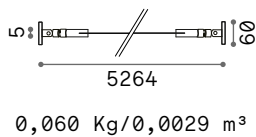

Tesi 8mm new

Flexible steel tape for wall-to-wall tension application, to be used as a support for the application of LED strips for indirect lighting. Tape available in two widths of 8 mm and 20 mm, maximum length of 5 or 10 meters that can be cut to size, aluminum supports with locking system, available in steel, white or black finishes. Ideal for environments with an historical and architectural character that are already highly personalized, with its minimal section it disappears inside the environment to guarantee a result of extreme formal cleanliness.

STRIP LED SUPPORT

Length	Width	Finish		Code	€
5000 mm	8 mm	Steel		344935	150 new
		White		344928	150 new
		Black		344911	150 new