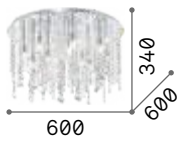

Royal

Chrome metal circular frame and bulb socket. Squared, rectangular and octagonal cut crystal pendants and final drops.

LED Bulbs LED G9 3W 3000 K included.
Cod. **209043**

IP20

5,900 Kg / 0,0881 m³
G9 max 12 x 40W

€ 590

053004 Chrome

3000 K
510 lm
305486 € 6,00