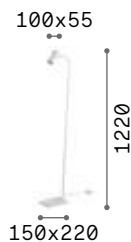

IP20 INCLUDED
2,650 Kg / 0,0246 m³
GU19 max 1x 28W

€ 100

326665 ■ White new
326658 ■ Black new

3000 K
540 lm
123943 € 3,50