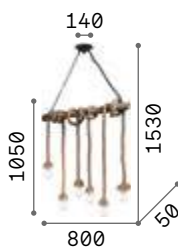

Canapa

Metal varnished frame. Electrical cables and diffusers covered with natural hemp rope.

IP20

2,190 Kg / 0,0944 m³
E27 max 1x 15W

€ 180

134833 ■ Rope

3000 K
910 lm

119571 € 3,50

IP20

0,650 Kg / 0,0063 m³
E27 max 2x 15W

€ 60

134840 ■ Rope

3000 K
910 lm

119571 € 3,50

IP20

2,410 Kg / 0,0254 m³
E27 max 6x 15W

€ 180

134826 ■ Rope

3000 K
910 lm

119571 € 3,50

Driftwood

Metal ceiling cup. Suspended structure made of natural branches. Brushed metal bulb socket cover.

IP20

4,500 Kg / 0,1402 m³
E27 max 6x 60W

€ 430

180922 ■ Wood

2200 K
370 lm

151687 € 2,50

IP20

1,240 Kg / 0,0599 m³
E27 max 1x 60W

€ 315

129600 ■ Wood

2200 K
370 lm

151687 € 2,50

P. 484 P. 526