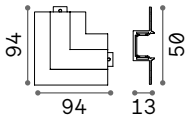

CONNECTOR HORIZONTAL Optional

Weight	Volume	Finish	Code	€
0,07 Kg	0,0015 m ³	Black	330365	37

BLINDED COVER

Required	Measure (LxHxW)	Finish	Code	€
No	1000x3x16 mm	Black	329635	4
	2000x3x16 mm	Black	329642	6