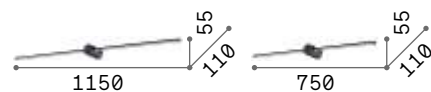

IP20

0,610 Kg / 0,0138 m³
LED 16W / 1950 lm

€ 220

327778 White
310152 Black
327785 Brass

IP20

0,500 Kg / 0,0093 m³
LED 13W / 1400 lm

€ 190

310138 White
310145 Black
327792 Brass