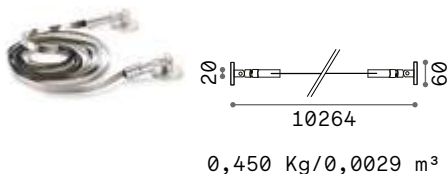

Tesi 20mm new

STRIP LED SUPPORT

Length	Width	Finish		Code	€
5000 mm	20 mm	Steel		258300	150
		White		302256	150
		Black		302263	150

Length	Width	Finish		Code	€
10000 mm	20 mm	Steel		302270	175
		White		302287	175
		Black		302294	175