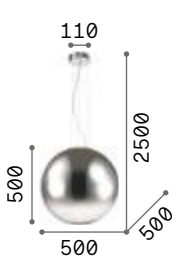

5,390 Kg / 0,2254 m³
E27 max 1 x 42W

€ 480

161327 ■ FadeChrome
346571 ■ Amber new
346625 ■ Opal new

3000 K
910 lm

119571

€ 3,50