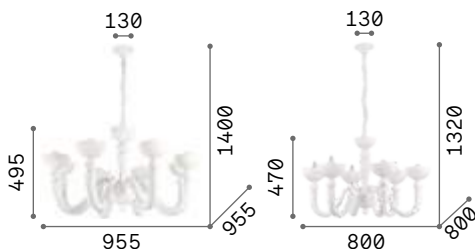

Bon Bon

Matt varnished metal frame with cast arms. Blown glass plates. Velvet chain cover. Color: white.

IP20

11,710 Kg / 0,1953 m³

E14 max 8 x 28W

€ 900

094007 White

3000 K
420 lm

101217 € 2,00

IP20

8,110 Kg / 0,1547 m³

E14 max 6 x 28W

€ 630

093994 White

3000 K
420 lm

101217 € 2,00