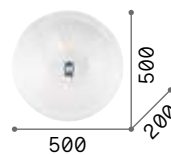

6,150 Kg / 0,0647 m³
E27 max 4 x 60W

€ 240

008615 Clear
140186 Amber

3000 K
430 lm

101279 € 2,00