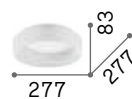

■ □ IP20

1,350 Kg / 0,0096 m³
LED 21W / 2750 lm

€ 160

293776 ■ White
293769 ■ Black