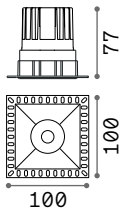

75 x 75 mm

0,300 Kg/0,0011 m³

LED COB CREE Driver ON/OFF included - CRI ≥90

Power	Beam	Lumen	CCT	Finish	Code	€
11W	36°	950 lm	3000 K	White	319681	50
				Black	319674	50

DIMMABLE DRIVER* Optional

	Power	Output	Measure (LxHxW)	Code	€
1-10V/Push	20 W	250 mA	111x22x52 mm	217253	60
DALI/Push	12 W	250 mA	132x20x30 mm	202396	55

Light beam: ACCENT