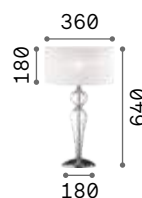

[P. 198](#)

[P. 440](#)

[P. 534](#)

Duchessa

Chrome metal base and details.
Blown and hand finished glass
elements. Pleated organza shade.

 Lamp with integrated switch.

 IP20

3,000 Kg / 0,0652 m³
E27 max 1x60W