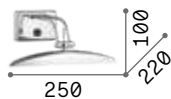

Mirror-20

Plated metal frame. Adjustable diffuser. Colors: antique brass or chrome.

Bulbs LED G9 3W 3000 K included.

Cod. 209043