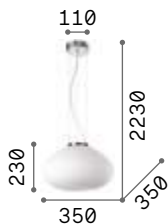

€ 285

059679 White

3000 K
950 lm

101330 € 4,50

Plissé

Plated metal frame. White acid-etched blown glass diffuser with decoration in relief. Clear PVC electrical wire. Colors: chrome or satin brass.

3,300 Kg / 0,1208 m³
E27 max 1x 60W