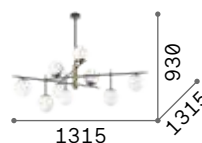

222257 € 4,00

222257 € 4,00

P. 424

Gourmet

Matt varnished metal ceiling cap and frame. White blown acid-etched glass diffusers. Available finishes: black and satin brass.

■ □ IP20

5,400 Kg / 0,1765 m³
E14 max 9 x 28W