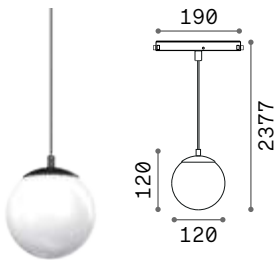

0,900 Kg/0,0125 m³

LED COBCITIZEN

Power	Beam	Control	Lumen	CCT	Finish	Code	€
10W	-	On-Off	1050 lm	3000 K	White	327532	130
					Black	327525	130

Light beam: ACCENT

Light beam: WIDE

m	lx	Øm
1	2877	0,51
2	719	1,00
3	320	1,50
4	180	2,10
5	115	2,60

CRI≥90 12W 30° 1050lm 3000K

CRI≥90 10W 1050lm 3000K