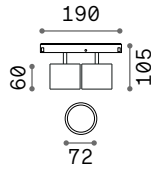

0,750 Kg/0,0026 m³

LED COB CITIZEN UGR <19

Power	Beam	Control	Lumen	CCT	Finish	Code	€
20W	38°	On-Off	2000lm	3000K	White	327549	190
					Black	316307	190

Light beam: ACCENT