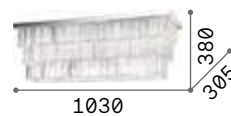

201016

Martinez

Chromed or golden metal frame.
Decorative elements with fob-chains composed of octagons and transparent cut-crystals bars.

166285

213569

IP20

17,500 Kg / 0,0807 m³
E14 max 8 x 40W

€ 770