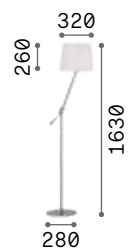

IP20

5,420 Kg / 0,0702 m³
E27 max 1x60W

€ 280

014609 White

3000 K
1050 lm

101347 € 6,00