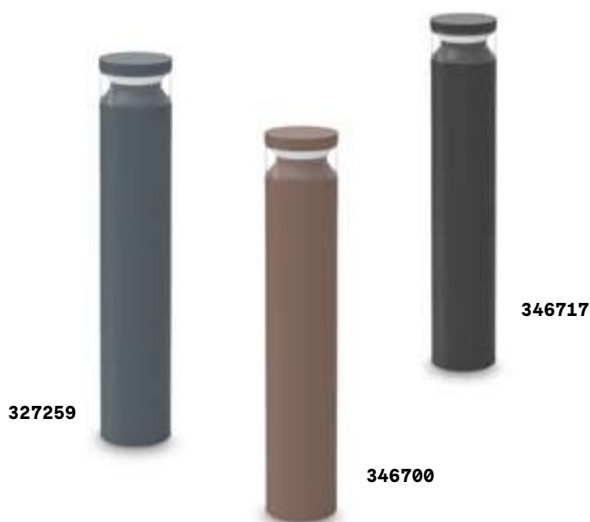

Boeing ^{new}

Powder coated die-cast aluminum body. Diffuser made of an external smoked clear polycarbonate protection and satin opal acrylic inner element which orientate the light downward. Colors: anthracite, coffee, black.

LED LED source 3000 K, 50.000 h life.

IP65

4,000 Kg / 0,0232 m³
LED 14W / 1200 lm

€ 210

IP65

3,100 Kg / 0,0164 m³
LED 14W / 1200 lm

€ 180

IP65

2,200 Kg / 0,0097 m³
LED 14W / 1200 lm

€ 160

IP65

1,350 Kg / 0,0041 m³
LED 14W / 1200 lm

€ 140

327266 ■ Anthracit. ^{new}	327259 ■ Anthracit. ^{new}	327242 ■ Anthracit. ^{new}	346656 ■ Anthracit. ^{new}
346731 ■ Black ^{new}	346717 ■ Black ^{new}	346694 ■ Black ^{new}	346670 ■ Black ^{new}
346724 ■ Coffee ^{new}	346700 ■ Coffee ^{new}	346687 ■ Coffee ^{new}	346663 ■ Coffee ^{new}