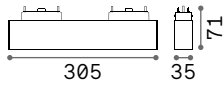

Arca Accent

LED SMD OSRAM UGR <13

Power	Beam	Lumen	CCT	Finish		Code	€
15W	35°	1600 lm	3000 K	Black	■	222929	170
		1650 lm	4000 K	Black	■	223001	170

0,440 Kg/0,0026 m³