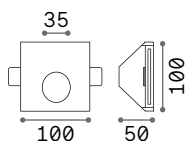

Walky

☐ IP20
☒ CRI ≥ 90
50.000 h GYPSUM

LED SMD AND DRIVER Included

Power	Lumen	CCT	Finish	Code	€
1W	55 lm	3000 K	White	249834	63

100 x 100mm

0,580 Kg/0,0009 m³