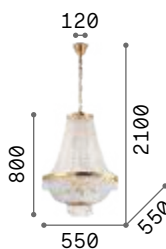

9,600 Kg / 0,2965 m³
G9 max 12 x 4W

€ 1250

114279 Chrome
114743 Gold

3000 K
510 lm

305486 € 6,00