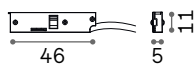

Weight	Volume	Control	Finish	Code	€
0,001 Kg	0,0002 m³	On-Off	Black	332581	15 new

Cable length 1500 mm

DRIVER ON/OFF Required