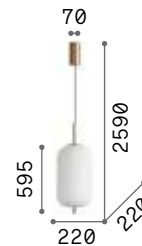

IP20

2,500 Kg / 0,0516 m³
LED 20W / 2050 lm

€ 160

314952 White