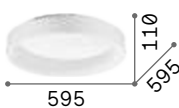

■ □ IP20

4,000 Kg / 0,0553 m³
LED 43W / 4400 lm

€ 245

293790 ■ White
307213 ■ Black