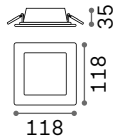

① 100 x 100 mm

0,270 Kg/0,0012 m³

LED SMD AND DRIVER Included

Power	Beam	Lumen	CCT	Finish	Code	€
10 W	110°	1200 lm	3000 K	White	123981	30