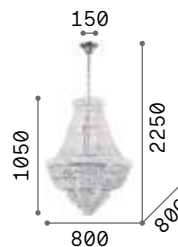

IP20

20,000 Kg / 0,8284 m³
E14 max 24 x 28W

€ 1650

243597 Chrome
243528 Brass

3000 K
470 lm

101224 € 2,00