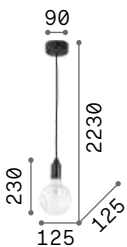

Edison

Metal ceiling cup and bulb holder with matt white or black varnish finish. Electrical cable coated with fabric.

LED Bulbs LED E27 8W Globo D125 trasparente 3000 K included.
Cod. **101347**

0,320 Kg / 0,0098 m³
E27 max 1 x 42W

€ 60

- 113302 White
- 113319 Black

3000 K
1050 lm

101347 € 6,00 [P. 416](#)