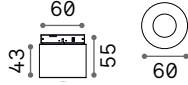

Deva Disc

0,110 Kg/0,0004 m³

LED COB BRIDGELUX

Power	Beam	Control	Lumen	CCT	Finish	Code	€
5 W	38°	On-Off	500 lm	3000 K	White	332857	40 new
					Black	332840	40 new