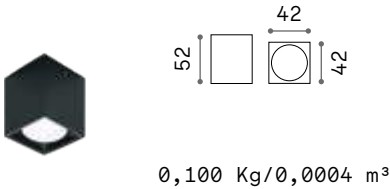

Nitro Square

White or black matt varnished aluminum body. Internally finished with plastic mask. Integrated LED source with lens.

Source	LED DOB / COB	Insulation class	I - II
Power	5W / 25W	IP	20
Driver included	On/Off	Material	Aluminum
Drivers available	No		
CCT	3000 K / 4000 K		
CRI	≥90		
LED life	50.000 h		

LED DOB

Power	Beam	Lumen	CCT	Finish	Code	€
5 W	40°	370 lm	3000K	White	319797	67
				Black	319803	67