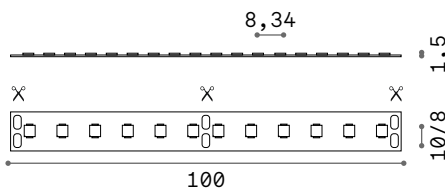

SMD 2835 120 LED/m - 50.000h

Power	IP	Lumen	CCT	Measure	Code	€		
5 W/m	IP20	470 lm/m	2700 K	8x5000mm	346328	50 new		
		490 lm/m	3000 K	8x5000mm	346335	50 new		
		510 lm/m	4000 K	8x5000mm	346359	50 new		
	IP65	460 lm/m	3000 K	8x5000mm	346342	60 new		
		500 lm/m	4000 K	8x5000mm	346366	60 new		
		10 W/m	IP20	910 lm/m	2700 K	8x5000mm	346373	50 new
940 lm/m	3000 K	8x5000mm		346380	50 new			
970 lm/m	4000 K	8x5000mm		346403	50 new			
	IP65	960 lm/m	3000 K	8x5000mm	346397	60 new		
		1040 lm/m	4000 K	8x5000mm	346410	60 new		
		15 W/m	IP20	1400 lm/m	2700 K	10x5000mm	272498	55
1450 lm/m	3000 K	10x5000mm		272481	55			
1600 lm/m	4000 K	10x5000mm		272474	55			
	IP65	1400 lm/m	3000 K	10x5000mm	272504	75		
		1480 lm/m	4000 K	10x5000mm	287959	75