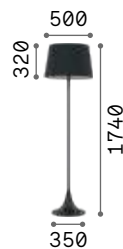

IP20

7,120 Kg / 0,1879 m³
E27 max 1x60W

€ 300

110233 White
032382 Chrome
110240 Black

3000 K
1050 lm

101347 € 6,00

P. 479