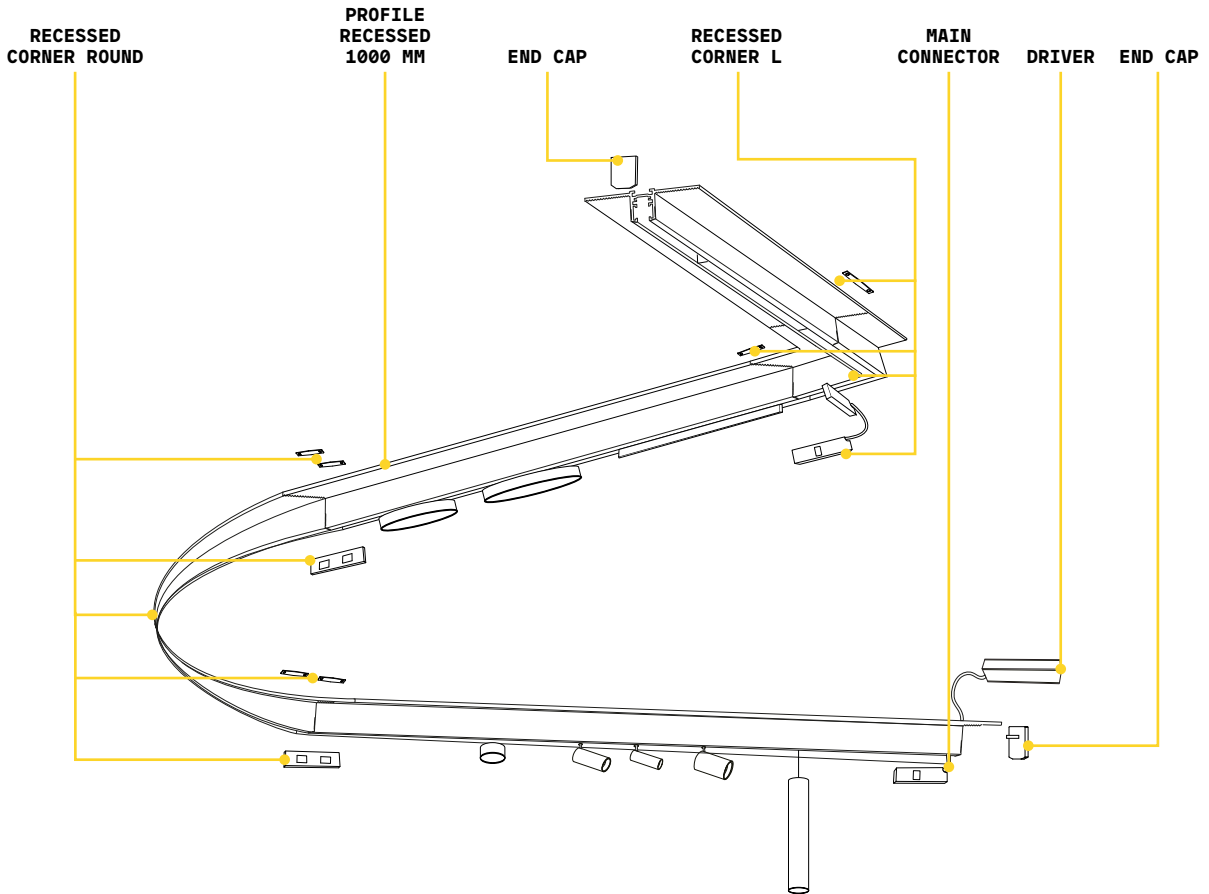

END CAP (2pcs. incl.)

Required	Measure (LxHxW)	Finish	Code	€
Yes	10x7x15 mm	Black	332635	3

Deva - Assembly plans

Deva - Recessed Easy

PROFILE No mounting kit required, direct ceiling installation
RECESSED EASY Maximum length per power source: 10 meters