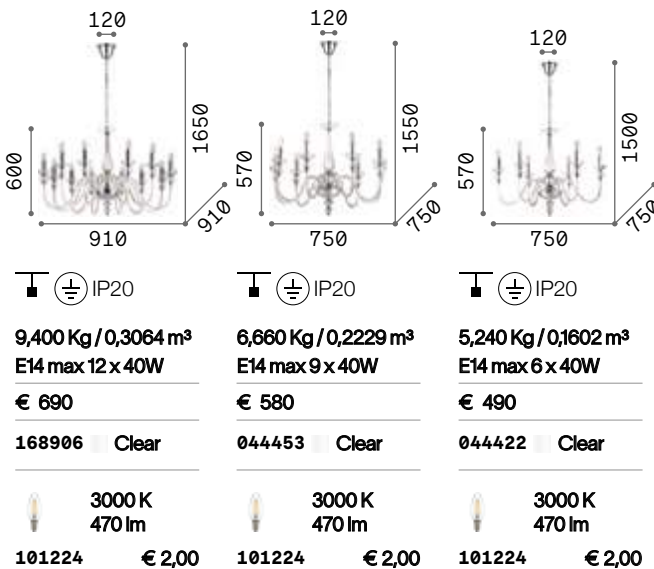

Doge

Chromed metal ceiling cap, frame and details. Handcrafted clear blown glass decorative elements. Transparent PVC cable.