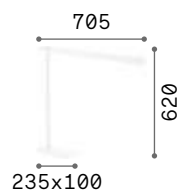

IP20

2,220 Kg / 0,0084 m³
LED 7W / 400 lm

€ 185

147642 ■ White
147659 ■ Black