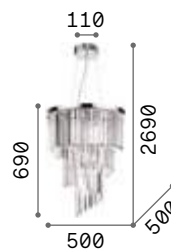

IP20

12,800 Kg / 0,1614 m³
E14 max 12 x 40W

€ 660

166247 Chrome
213521 Gold

101224 3000 K
470 lm

101224 € 2,00