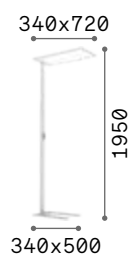

Comfort new

Powder-coated aluminum structure. Double source: upright with diffused emission, downlight available with diffused or concentrated emission. Light sensor. PVC cable with plug. Colors: black or white.

LED LED source 3000/4000 K, 50.000 h life.

Lamp with dimmer.

USB Lamp with integrated USB socket.
Cod. **296685, 306452, 296678, 306469**

UGR Product with UGR <16.

IP20

19,500 Kg / 0,0638 m³
LED 76W / 9800 lm
€ 1060

IP20

12,700 Kg / 0,0326 m³
LED 76W / 9700/10800 lm
€ 680

345307 White new
336220 Black new

296685 White 3000K
306452 White 4000K
296678 Black 3000K
306469 Black 4000K