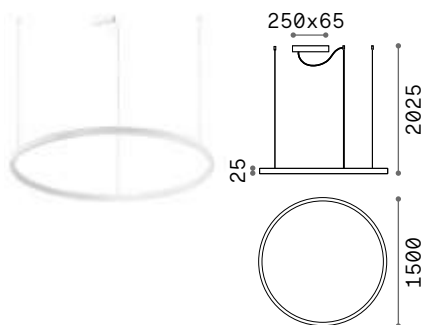

On/Off 2,480 Kg/0,3072 m³
DALI/Push 2,000 Kg/0,3072 m³

LED SMD Driver included - Cable length 2500 mm

Measure	Power	Driver	Lumen	CCT	Finish		Code	€
ø 1500	83 W	On-Off	7850 lm	2700 K	White	■	342177	490 <i>new</i>
					Black	■	342160	490 <i>new</i>
			8750 lm	3000 K	White	■	265957	490
					Black	■	285061	490
			9350 lm	4000 K	White	■	285078	490
					Black	■	304472	490
	77 W	DALI/Push	7300 lm	3000 K	White	■	304465	625
					Black	■	304458	625
			7450 lm	4000 K	White	■	342191	625 <i>new</i>
					Black	■	342184	625 <i>new</i>