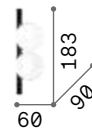

LED LED source 3000 K, 50.000 h life.

ON OFF Lamp with integrated switch.
Cod. **336534, 336664, 336671**

IP20

0,680 Kg / 0,0025 m³
LED 6W / 600 lm

€ 110

336534 White
336664 Black
336671 Brass

IP20

0,540 Kg / 0,0021 m³
LED 6W / 500 lm