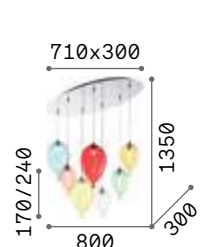

IP20

5,000 Kg / 0,1283 m³
G9 max 7 x 28W

€ 493

100937 Color

3000 K
510 lm

305486 € 6,00