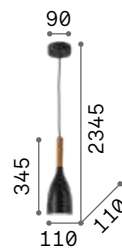

IP20

0,560 Kg / 0,0061 m³
E14 max 1x40W

€ 75

110745 ■ White
110752 ■ Black

3000 K
480 lm

101200 € 2,00