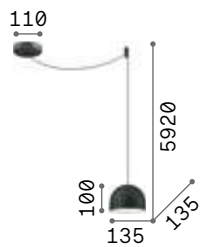

IP20

0,550 Kg / 0,0036 m³
E27 max 1x 42W

€ 135

196770 ■ White
196787 ■ Black

3000 K
340 lm

101286 € 2,00