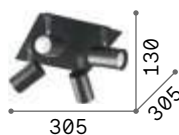

Spot

Metal base, frame and diffusers finished with matt varnish and chrome details. Adjustable diffusers. Available finishes: white or black.

1,320 Kg / 0,0139 m³
GU10 max 4 x 28W

€ 100

156774 White
156781 Black

108292 € 3,00

P. 412

P. 694