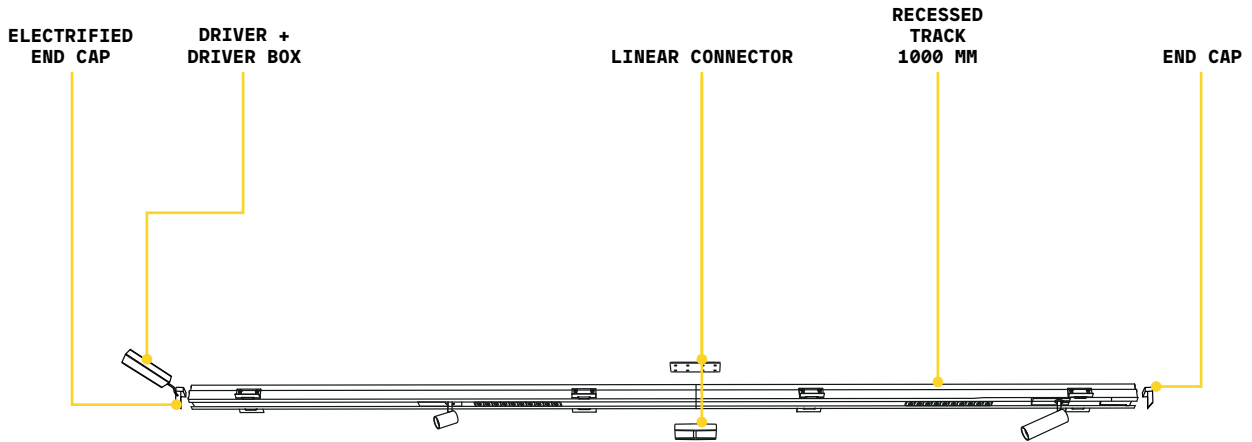

Arca - Recessed

TRACK Kit for profile installation and closing cups included
Maximum length per power source: 25 meters

Length	Weight	Volume	Finish	Code	€
1000 mm	2,90 Kg	0,0269 m³	Black	222769	187
3000 mm	8,70 Kg	0,0496 m³	Black	222882	490

	Required	Cables Length	Measure (L x H x W)	Code	€
LINEAR CONNECTOR	Yes - 1 Kit x connection		100 x 18 x 38 mm	254944	25
ELECTRIFIED END CAP	Yes - 1 Kit x power source max 210 W	380 mm	86 x 80 x 42 mm	223124	24