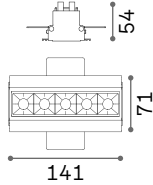

145 x 70 mm
0,450 Kg/0,0013 m³

LED SMD OSRAM Driver ON/OFF included

Power	Beam	Lumen	CCT	Finish	Code	€
12 W	29°	850 lm	2700 K	Black	341767	95 new
		880 lm	3000 K	Black	206226	95
		1000 lm	4000 K	Black	267906	95