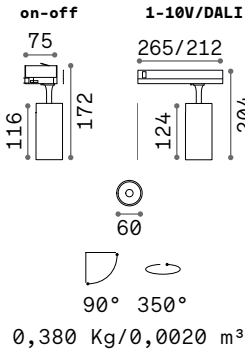

Fox 15W

3-PHASE LED COB BRIDGELUX Driver included

CRI ≥ 80

Power	Beam	Driver	Lumen	CCT	Finish	Code	€
15 W	41°	On-Off	1850 lm	3000 K	White	250434	50
					Black	250427	50
			1900 lm	4000 K	White	267784	50
					Black	267777	50

CRI ≥ 90

Power	Beam	Driver	Lumen	CCT	Finish	Code	€	
15 W	41°	On-Off	1450 lm	2700 K	White	340883	50 <i>new</i>	
					Black	340876	50 <i>new</i>	
			1600 lm	3000 K	White	285382	50	
					Black	285375	50	
			1750 lm	4000 K	White	322360	50	
					Black	322346	50	
		1-10V	1600 lm	3000 K	White	302560	80	
					Black	302553	80	
			1750 lm	4000 K	White	340906	80 <i>new</i>	
					Black	340890	80 <i>new</i>	
			DALI	1600 lm	3000 K	White	302584	110
						Black	302577	110
		1750 lm	4000 K	White	340920	110 <i>new</i>		
				Black	340913	110 <i>new</i>		

1-PHASE LED COB BRIDGELUX Driver included

CRI ≥ 90

Power	Beam	Driver	Lumen	CCT	Finish	Code	€
15 W	39°	On-Off	1600 lm	3000 K	Black	348315	40 <i>new</i>

Model	Required	Beam	Driver	Finish	Code	€
On/Off	No	15°		Clear	349138	5 <i>new</i>
1-10V/DALI	No			Clear	302751	5
	No		On/Off	White	170145	23
	No			Black	170152	23

LENS

SINGLE CONNECTION

Light beam: ACCENT

m	lx	Øm
1	3204	0,80
2	801	1,60
3	356	2,40
4	200	3,20
5	128	4,00

CRI ≥ 80 15W 41° 1850lm 3000K