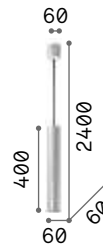

0,990 Kg / 0,0029 m³
GU10 max 1x28W

€ 80

194806 ■ Clear
141800 ■ Silver
141817 ■ Gold
104942 ■ Chrome
141794 ■ Ant. Brass
141855 ■ Copper
170589 ■ Coffee