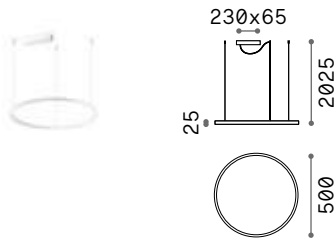

Oracle Slim Round new

Suspended lamp consisting of a thin matt white or black painted aluminum frame and opal polycarbonate diffuser. Available in four different sizes. Integrated LEDs; available in 2700 K, 3000 K and 4000 K color temperatures and ON-OFF or DALI/Push control; CRI ≥ 90 ; LED useful life 50.000 h; IP20 protection, insulation class II.

Source	LED SMD	CRI	≥ 90
Power	29W / 83W	LED life	50.000 h
Driver included	On/Off / DALI/Push	Insulation class	II
Drivers available	No	IP	20
Beam	115°	Material	Aluminum
CCT	2700 K / 3000 K / 4000 K		

On/Off 1,400 Kg/0,0376 m³
DALI/Push 1,170 Kg/0,0272 m³

LED SMD Driver included - Cable length 2500 mm

Measure	Power	Driver	Lumen	CCT	Finish	Code	€
ø 500	29 W	On-Off	2850 lm	2700 K	White	342016	180 new
					Black	342009	180 new
			3000 lm	3000 K	White	229461	180
					Black	229492	180
	29 W	DALI/Push	2850 lm	3000 K	White	304373	255
					Black	304366	255
			3100 lm	4000 K	White	342030	255 new
					Black	342023	255 new