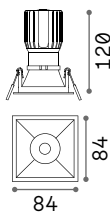

Game Trim Square

LED COB CREE Driver ON/OFF included - CRI ≥90

75 x 75 mm
0,310 Kg/0,0016 m³

Power	Beam	Lumen	CCT	Finish	Code	€
11W	36°	900 lm	2700 K	White	+ 285443	50
		950 lm	3000 K	White	+ 192376	50
				Black	+ 192352	50