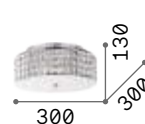

9,600 Kg / 0,1220 m³
G9 max 12 x 40W

6,800 Kg / 0,0905 m³
G9 max 9 x 40W

4,800 Kg / 0,0588 m³
G9 max 6 x 40W

2,500 Kg / 0,0390 m³
G9 max 4 x 40W

€ 715

€ 610

€ 400

€ 290

087870 Chrome

087863 Chrome

000657 Chrome

093093 Chrome

3000 K
510 lm

3000 K
510 lm

3000 K
510 lm

3000 K
510 lm

P. 438 P. 486

305486 € 6,00

305486 € 6,00

305486 € 6,00

305486 € 6,00