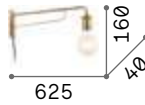

Triumph

Plated metal base, arm and bulb holder cover. Color: old brass.

Lamp with integrated switch.

0,710 Kg / 0,0067 m³
E27 max 2x42W

0,490 Kg / 0,0083 m³
E27 max 1x42W

€ 160

€ 105

160245 Brass