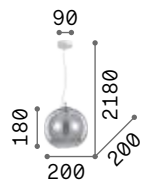

1,300 Kg / 0,0241 m³
E27 max 1 x 42W

€ 75

149585   FadeChrome
250311   SmokyGrey
250304   Chrome
250328   Copper
339047   Amber ^{new}

3000 K
910 lm
119571 € 3,50

3000 K
1050 lm
101347 € 6,00

3000 K
1050 lm
101347 € 6,00

3000 K
1050 lm
101323 € 4,50

3000 K
1050 lm
101323 € 4,50