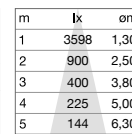

Display Accent

0,750 Kg/0,0035 m³

3-PHASE LED SMD SAMSUNG Driver ON/OFF included - UGR <16

Power	Beam	Lumen	CCT	Finish	Code	€
14 W	60°	1250 lm	2700 K	White	339894	242 new
				Black	339887	242 new
		1350 lm	3000 K	White	283593	242
				Black	283609	242
		1600 lm	4000 K	White	283616	242
				Black	283623	242

1,120 Kg/0,0112 m³

3-PHASE LED SMD SAMSUNG Driver ON/OFF included - UGR <16

Power	Beam	Lumen	CCT	Finish	Code	€
28 W	60°	2700 lm	3000 K	White	283524	380
				Black	276267	380
		3200 lm	4000 K	White	283531	380
				Black	283548	380

1,570 Kg/0,0173 m³

3-PHASE LED SMD SAMSUNG Driver ON/OFF included - UGR <16

Power	Beam	Lumen	CCT	Finish	Code	€
42 W	60°	3750 lm	3000 K	White	283555	525
				Black	283562	525
		4350 lm	4000 K	White	283579	525
				Black	283586	525

Light beam: ACCENT