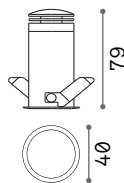

⌀ 35 mm

0,140 Kg/0,0004 m³

LED SMD BRIDGELUX Driver ON/OFF included

Power	Beam	Lumen	CCT	Finish	Code	€
5W	30°	320 lm	3000 K	White	307756	50
				Black	327495	50

Light beam: SPOT