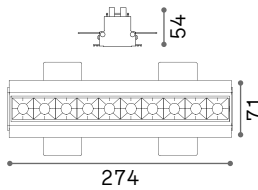

278 x 70 mm
0,720 Kg/0,0023 m³

LED SMD OSRAM Driver ON/OFF included

Power	Beam	Lumen	CCT	Finish	Code	€
20 W	29°	1700 lm	2700 K	Black	341774	150 new
		1750 lm	3000 K	Black	206240	150
		2000 lm	4000 K	Black	267913	150

DIMMABLE DRIVER* Optional

Model	Control	Power	Output	Measure (LxHxW)	Code	€
5,5W/12W	DALI	10 W	700 mA	132x20x30 mm	267982	56
20 W	DALI/Push	25 W	600 mA	135x24x72 mm	268002	75

Light beam: ACCENT

m	lx	øm
1	2786	0,58
2	696	1,16
3	309	1,74
4	174	2,32
5	111	2,90

CRI≥90 12W 29° 880lm 3000K

* The dimmable power supplies must be ordered in concomitance with the product and will be included inside the fittings by replacing the on-off power supply.