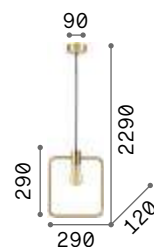

IP20

0,610 Kg / 0,0100 m³
E27 max 1x70W

€ 120

207858 Brass

2200 K
500 lm
151717 € 6,00