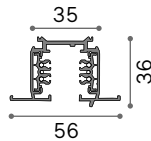

Link 3-Phase Trim DALI - 1-10V

TRACK

Length	Weight	Volume	Finish	Code	€
2000 mm	2,11 Kg	0,0048 m³	White	246895	75
			Black	249629	75

**KIT RECESSED
END CAP**

Required	Finish	Code	€
Yes - 1 Kit x 1000 mm	Aluminum	188195	6
Yes	White	169613	2
	Black	169620	2