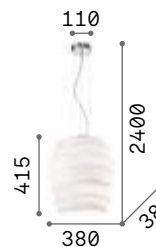

LED LED source 3000 K, 30.000 h life.

IP20

4,810 Kg / 0,1235 m³
LED 28W / 2450 lm

€ 250

333045 Smoky Grey **new**

Karma

Chrome metal frame. White coated and acid-etched blown glass diffuser. Steel wires adjustable in length with automatic blocking mechanisms.