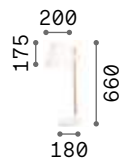

IP20

1,970 Kg / 0,0183 m³
E27 max 1x 60W

€ 140

282091 ■ White
272238 ■ Black

3000 K
910 lm

119571 € 3,50

P. 526