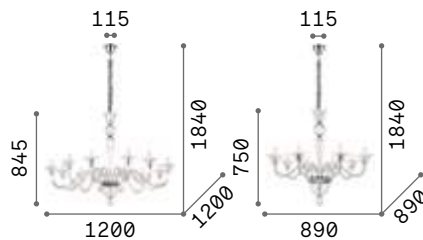

IP20

IP20

12,500 Kg / 0,2380 m³
E14 max 12 x 40W

7,700 Kg / 0,1797 m³
E14 max 8 x 40W

€ 1000

€ 750

199375 Clear
199405 Amber

199382 Clear
199412 Amber

3000 K
480 lm

3000 K
480 lm

101200 € 2,00

101200 € 2,00