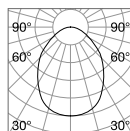

m	lx	øm
1	318	1,72
2	79	3,44
3	35	5,17
4	19	6,89
5	12	8,61