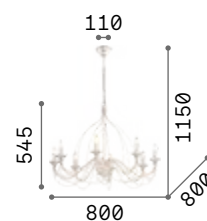

IP20

5,220 Kg / 0,3169 m³
E14 max 8 x 40W

€ 275

005898 ■ White
057194 ■ Rust

3000 K
470 lm

101224 € 2,00