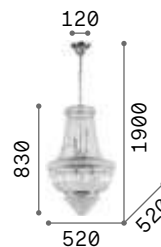

IP20

9,170 Kg / 0,2859 m³
E14 max 10 x 28W

€ 1050

215969 Chrome
207216 Brass

3000 K
470 lm

101224 € 2,00