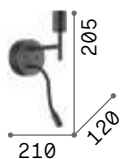

IP20

0,900 Kg / 0,0063 m³
E27 max 1x 42W +
LED 3W / 200 lm

€ 133

259819 White
259833 Nickel
259826 Black
259857 Brass