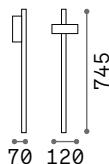

Gas

Powder coated die-cast aluminum body. Tempered and sandblasted clear glass diffuser. Available finishes: anthracite, white, coffee, grey or black.

1,790 Kg / 0,0216 m³
GU10 max 1x35W

€ 116

139470 ■ Anthracit.
322421 ■ Black
213101 ■ Coffee

253497

€ 3,00

P. 823

Hub

Powder coated aluminum base, pole and body. Orientable diffuser with clear tempered glass screen. Supplied with picket for installation on the ground. Available finish: anthracite.

LED LED source 3000 K, 30.000 h life.

0,850 Kg / 0,0057 m³
LED 4,5W / 390 lm

€ 132

251257 ■ Anthracit.

0,720 Kg / 0,0083 m³
LED 4,5W / 390 lm

€ 132

251226 ■ Anthracit.

Base
Not included
Optional

€ 32

251295 ■ Anthracit.