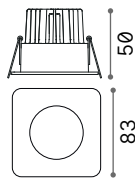

① 68 mm

0,240 Kg/0,0011 m³

LED COB Driver ON/OFF included

Power	Beam	Lumen	CCT	Finish	Code	€
7,5 W	38°	750 lm	3000 K	White	☐ 252049	77
				Black	■ 252056	77

Light beam: ACCENT