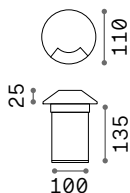

226200 100W
226217 185W

Rocket

Walkable recessed fitting. Brushed steel body. Tempered glass diffuser.

LED LED source 3000/4000 K, 30.000 h life.

0,560 Kg / 0,0034 m³
LED 3W / 260/280 lm

0,560 Kg / 0,0034 m³
LED 3W / 260/280 lm