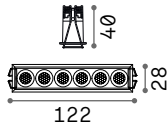

Lika Slim

117 x 23 mm
0,180 Kg/0,0013 m³

LED SMD Driver ON/OFF included

Power	Beam	Lumen	CCT	Finish		Code	€
10 W	32°	900 lm	2700 K	Black		341644	66 new
				White		327501	66
		1000 lm	3000 K	Black		305813	66
				White		341675	66 new
		1200 lm	4000 K	White		341675	66 new
				Black		341668	66 new