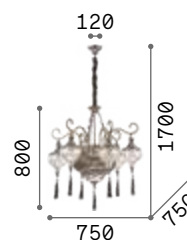

Harem

Antique brass metal body and embossed ornaments. Cut crystal set octagons. Blown light amber clear glass diffusers with tassels. Velvet chain cover.

IP20

8,550 Kg / 0,2571 m³
E27 max 9x 42W

€ 1175

116006 ■ Ant. Brass

3000 K
910 lm

119571 € 3,50