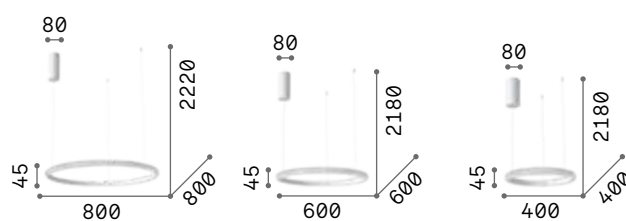

IP20

1,800 Kg / 0,0723 m³
LED 45W / 6200 lm

€ 215

325835 White new

IP20

1,550 Kg / 0,0417 m³
LED 37W / 4900 lm

€ 170

325828 White new

IP20

1,200 Kg / 0,0194 m³
LED 25W / 3300 lm

€ 130

325804 White new