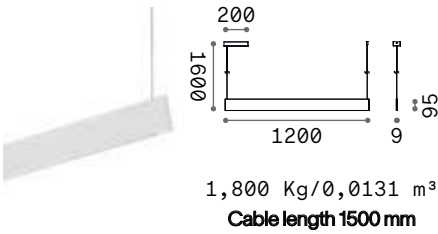

Steel Slim

LED SMD SAMSUNG

Up-light included - Driver OSRAM ON/OFF included - UGR <19

Power	Beam	Lumen	CCT	Finish	Code	€
35W	110°	2900 lm	3000 K	White	348407	175 <i>new</i>
				Black	348384	175 <i>new</i>