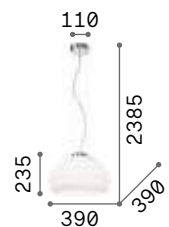

IP20

3,700 Kg / 0,0693 m³
E27 max 1x 60W

€ 200

132389 White

3000 K
950 lm

101354 € 8,00