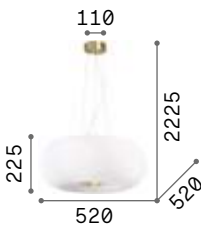

Arizona

Metal frame with satin brass finish. White acid-etched blown glass diffuser with embossed decorative stripes.

LED Bulbs LED GX53 9W 3000 K included.
Cod. 123936