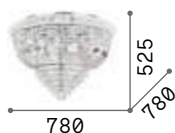

14,290 Kg / 0,3881 m³

E14 max 24 x 28W

€ 1430

243566 **Chrome**
243498 **Brass**

3000 K
470 lm

101224 € 2,00