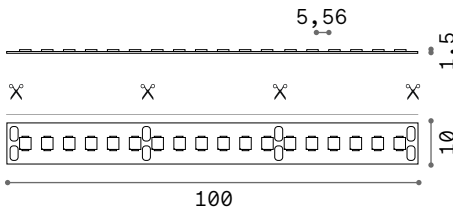

SMD 2835 180 LED/m - 50.000h

Power	IP	Lumen	CCT	Measure	Code	€
40 W/m	IP20	4350 lm/m	3000 K	10x3000mm	253886	145
		4410 lm/m	4000 K	10x3000mm	253893	145