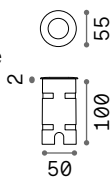

IP68

0,280 Kg / 0,0008 m³
LED 2W / 200 lm

€ 100

212623 ■ Steel
212647 ■ Steel