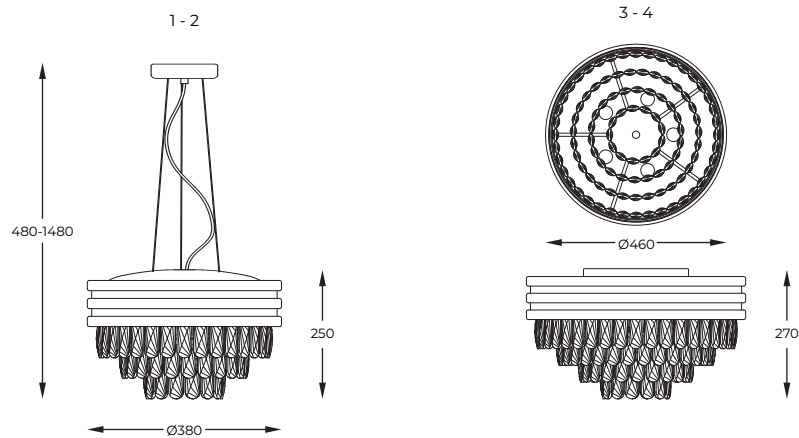

DIMENSIONS