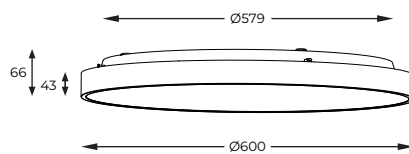

6. **SIERRA** | Ceiling lamp
CL12100008-SL
 LED 40W 3000LM 4000K
 silver brushed steel body and canopy,
 aluminium shade inside

DIMENSIONS

1 - 2

3 - 4

5 - 6

1. **SIERRA** | Ceiling lamp
CL12100007-GD
LED 80W 6000LM 4000K
gold brushed steel body and canopy,
aluminium shade inside