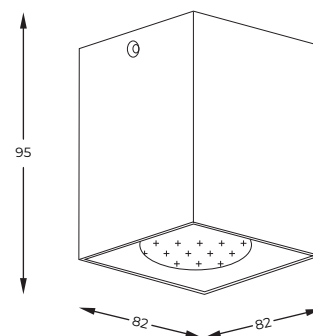

3. **SQUARE** | Spot
50475-WH-N
1 x GU10 MAX 50W
aluminium white

4. **SQUARE** | Spot
50475-BK-N
1 x GU10 MAX 50W
aluminium black

DIMENSIONS

1 - 2

3 - 4

1. **BOX 1** | Spot
ACGU10-114-N
1 x GU10/ES111 MAX 15W
aluminium full white