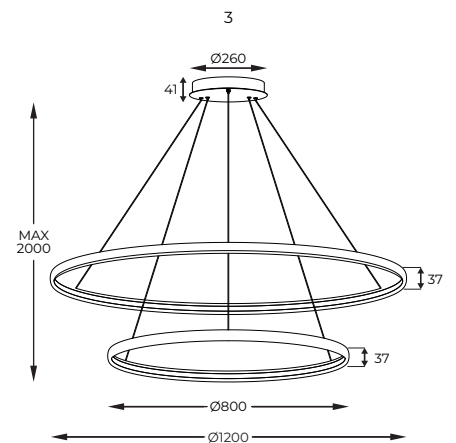

DIMENSIONS

1. **CARLO** | Pendant lamp
PL210503-800-GD
 SMD LED 26W 1560LM 4000K
 gold brushed steel body and canopy,
 acrylic shade inside

2. **CARLO** | Pendant lamp
PL210503-1200-GD
 SMD LED 38W 2280LM 4000K
 gold brushed steel body and canopy,
 acrylic shade inside