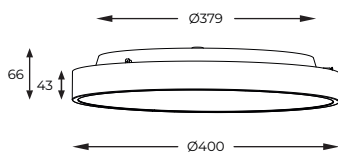

6. **SIERRA** | Ceiling lamp
CL12100008-SL
 LED 40W 3000LM 4000K
 silver brushed steel body and canopy,
 aluminium shade inside

DIMENSIONS

1 - 2

3 - 4

5 - 6

1. **SIERRA** | Ceiling lamp
CL12100007-GD
LED 80W 6000LM 4000K
gold brushed steel body and canopy,
aluminium shade inside