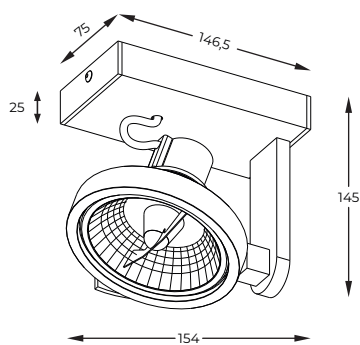

DIMENSIONS

1 - 2