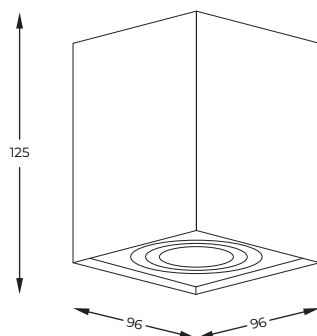

DIMENSIONS

1 - 2