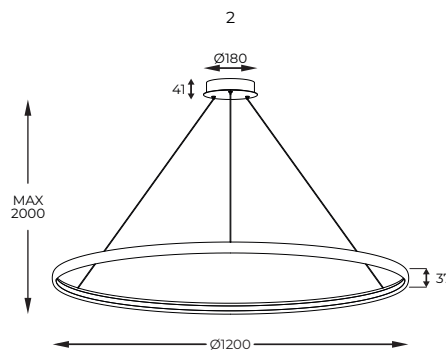

DIMENSIONS