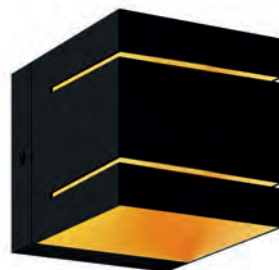

DIMENSIONS

1. **TRANSFER WL** | Wall lamp
90841-N
1 x G9 MAX 40W
aluminium full white

2. **TRANSFER WL** | Wall lamp
90842-N
1 x G9 MAX 40W
aluminium full black

3. **TRANSFER WL 2** | Wall lamp
91066-N
1 x G9 MAX 40W
aluminium full white