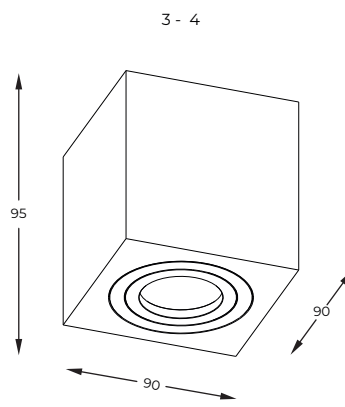

DIMENSIONS