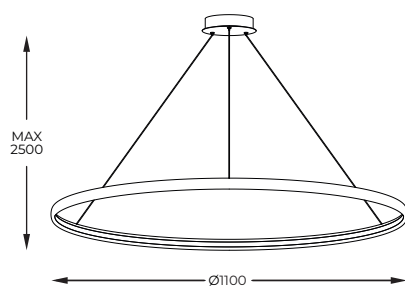

DIMENSIONS

1 - 2