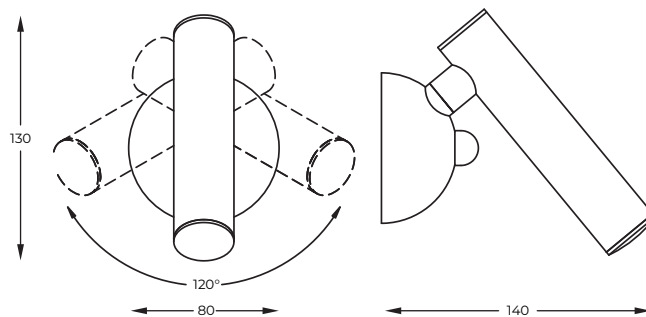

DIMENSIONS

1 - 6