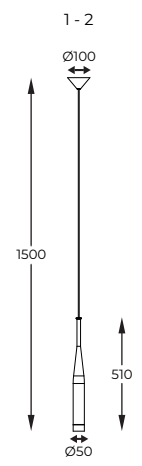

DIMENSIONS _____