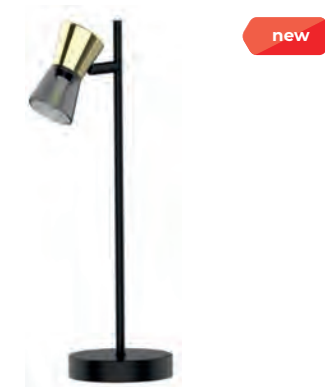

CENTO | Wall lamp
CK220532-1BG
1 x E14 MAX 40W
W80 D100 H125
metal matt black and gold body
smoke glass shade

CENTO | Ceiling lamp
TK220532-2BG
2 x E14 MAX 40W
W80 L300 H140
metal matt black and gold body
smoke glass shade

CENTO | Ceiling lamp
TK220532-3RBG
3 x E14 MAX 40W
W80 L500 H140
metal matt black and gold body
smoke glass shade

CENTO | Ceiling lamp
CK220532-3BG
3 x E14 MAX 40W
D230 H125
metal matt black and gold body
smoke glass shade