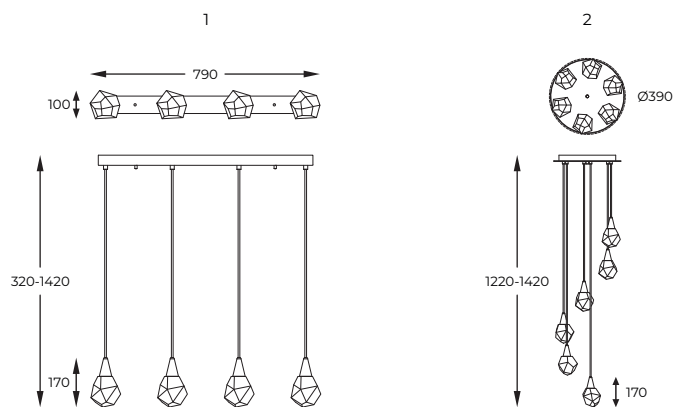

DIMENSIONS