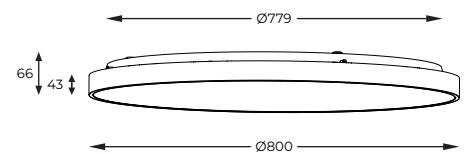

6. **SIERRA** | Ceiling lamp
CL12100008-SL
 LED 40W 3000LM 4000K
 silver brushed steel body and canopy,
 aluminium shade inside

DIMENSIONS

1 - 2

3 - 4

5 - 6

1. **SIERRA** | Ceiling lamp
CL12100007-GD
LED 80W 6000LM 4000K
gold brushed steel body and canopy,
aluminium shade inside