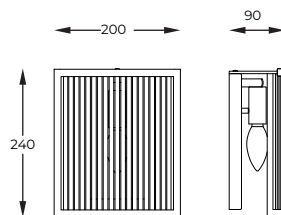

DIMENSIONS

1 | 4

2 | 5

3 | 6

TWIST OPTION

1. **SERGIO** | Wall lamp
W0528-02N-B5AC
2 x E14 max 60W
metal chrome body,
glass shade

TWIST OPTION

2. **SERGIO** | Wall lamp
W0528-02N-F7AC
2 x E14 max 60W
metal french gold body,
glass shade