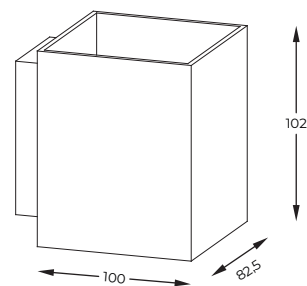

1. SOLA WL ROUND | Wall lamp
91060-N
1 x G9 MAX 40W
aluminium full white

2. SOLA WL ROUND | Wall lamp
91061-N
1 x G9 MAX 40W
aluminium black outside+gold inside

3. SOLA WL SQUARE | Wall lamp
91062-N
1 x G9 MAX 40W
aluminium full white

4. SOLA WL SQUARE | Wall lamp
91063-N
1 x G9 MAX 40W
aluminium black outside+gold inside

DIMENSIONS

1 - 2

3 - 4