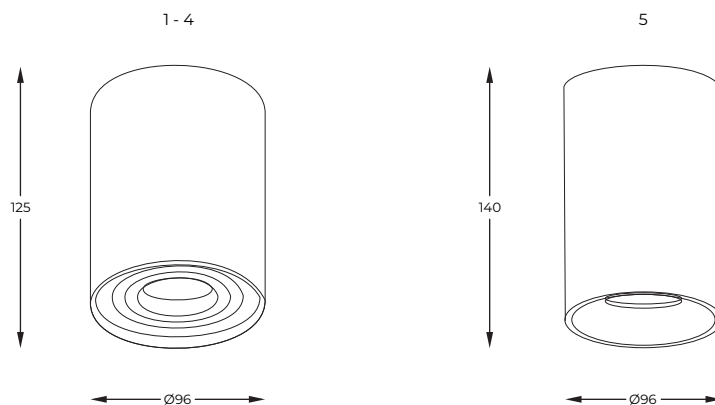

DIMENSIONS