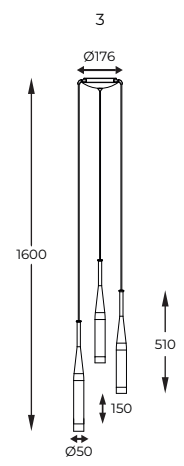

DIMENSIONS _____