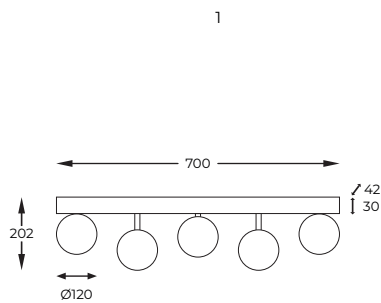

DIMENSIONS