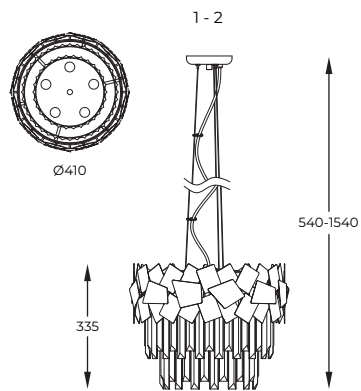

DIMENSIONS

1. **QUASAR** | Ceiling lamp
C0506-06A-B5AC
 6 x E14 MAX 40W
 metal mirror stainless steel body,
 clear crystal shade

2. **QUASAR** | Ceiling lamp
C0506-06A-B5E3
 6 x E14 MAX 40W
 metal brushed gold stainless steel body,
 clear crystal shade