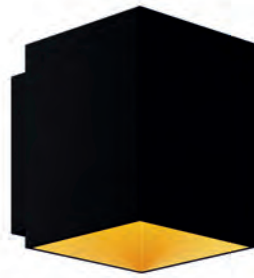

4. SOLA WL SQUARE | Wall lamp
91063-N
1 x G9 MAX 40W
aluminium black outside+gold inside