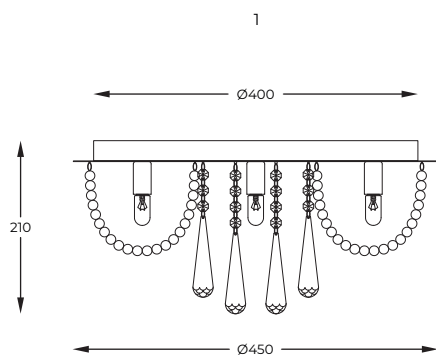

DIMENSIONS _____