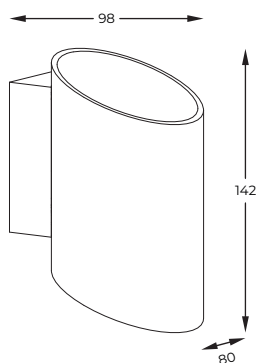

4. **SLICE WL** | Wall lamp
50603-WH-N
 1 x G9 MAX 40W
 white aluminium

5. **SLICE WL** | Wall lamp
50603-BK/GD-N
 1 x G9 MAX 40W
 aluminium black outside+gold inside

DIMENSIONS

1 - 3

4 - 5

1. **SANDY WL ROUND** | Wall lamp
92695-N
2 x GU10 MAX 50W
aluminium full white