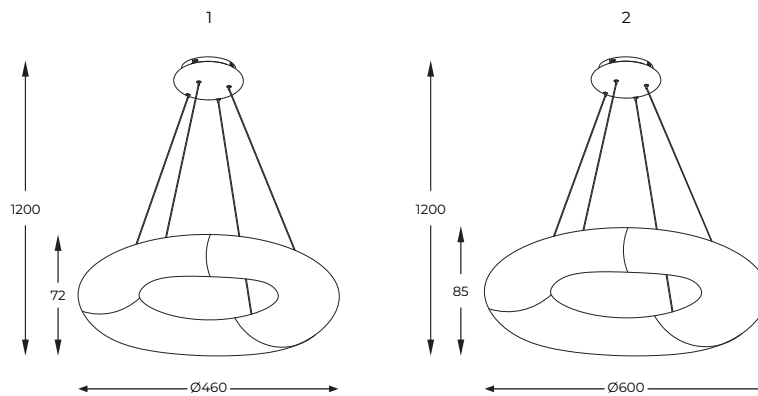

DIMENSIONS