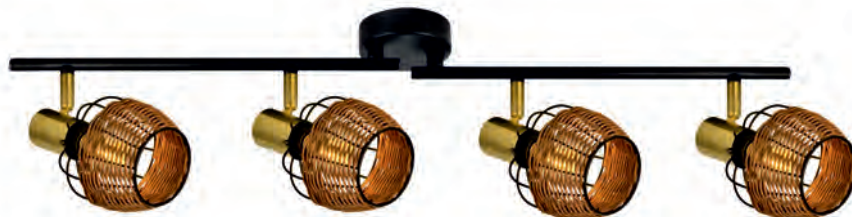

new

MAORI | Ceiling Lamp
P22019E-1CL
1 x E27 MAX 40W
Ø400 H200
metal body, rope shade

new

ARUBA | Ceiling Lamp
CL12029-D40
2 x E27 MAX 40W
Ø400 H100
metal body, straw and plastic shade

new

JUNO | Ceiling Lamp
CL16107-D30
1 x E27 MAX 40W
Ø300 H200
metal body, bamboo shade

new

NOMAD | Ceiling Lamp
CL22009B-D40
2 x E27 MAX 40W
W400 L400 H150
metal body, rope and plastic shade ,

new