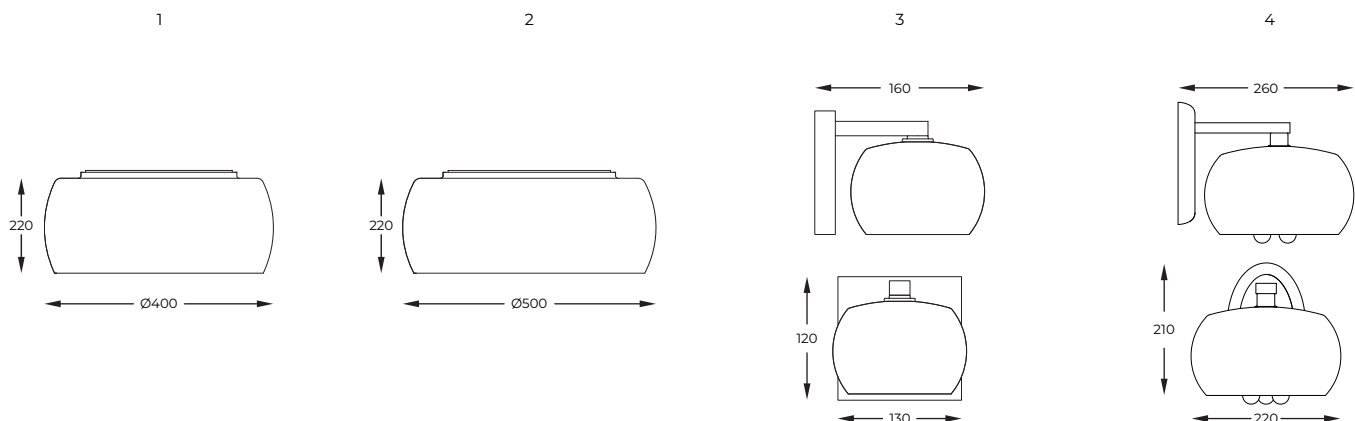

DIMENSIONS