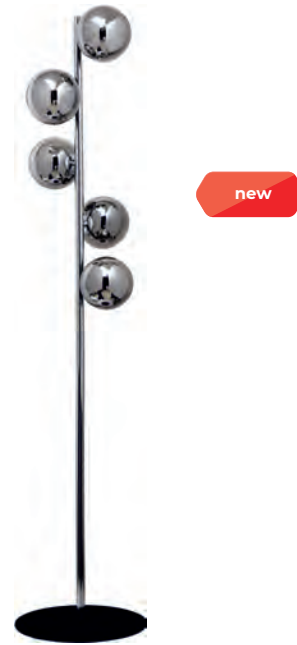

4. LUNA | Floor lamp
5662
5 x G9 MAX 40W
metal chrome body,
smoky glass shade