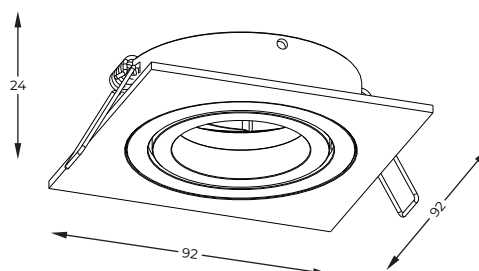

1. **CHUCK DL ROUND** | Spot
ARGU10-038-N
1 x GU10 MAX 50W
aluminium white body

2. **CHUCK DL ROUND** | Spot
ARGU10-039-N
1 x GU10 MAX 50W
aluminium black body

3. **CHUCK DL SQUARE** | Spot
ARGU10-040-N
1 x GU10 MAX 50W
aluminium white body

4. **CHUCK DL SQUARE** | Spot
ARGU10-041-N
1 x GU10 MAX 50W
aluminium black body

DIMENSIONS

1 - 2

3 - 4