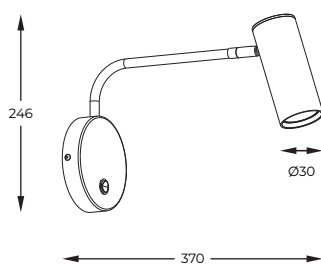

DIMENSIONS

1 - 3