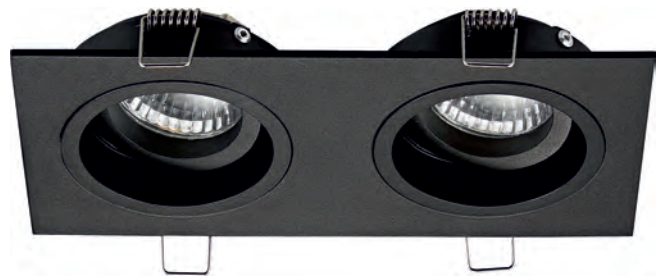

4. **CHUCK DL2 SQUARE** | Spot
20068-BK-N
2xGU10 MAX 50W
aluminium black