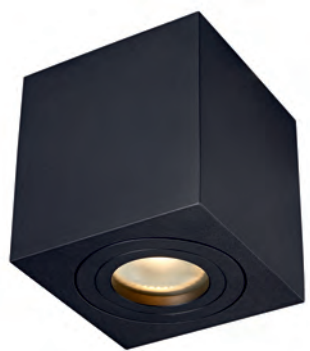

IP44

1. **RONDIP SL** | Spot
ACGU10-158-N
1 x GU10 MAX 50W
aluminium full white, glass

IP44

2. **RONDIP SL** | Spot
ACGU10-159-N
1 x GU10 MAX 50W
aluminium full black, glass

IP44

3. **QUARDIP SL** | Spot
ACGU10-160-N
1 x GU10 MAX 50W
aluminium full white, glass

IP44

4. **QUARDIP SL** | Spot
ACGU10-161-N
1 x GU10 MAX 50W
aluminium full black, glass

DIMENSIONS