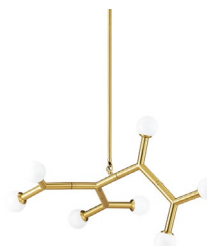

E27x5 max.10W  
D300 | H1700mm  
Giorno F GL (Black+gold)

**Kari P12**

G9x10 max.5W  
L1020 | H600mm  
Kari P12 BL (Black+gold)

**Cupola P55**

E27 max.40W  
D550 | H380mm  
Cupola P55 GR (Grey)

**Molecule S7**