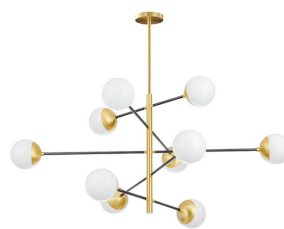

Slim P10

G9x10 max.10W
D1200 | H550mm

Slim P10 (Gold+black)