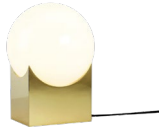

Ω
Gola
E14 max.10W
D200 | H250mm
Gola T1 G (Gold)