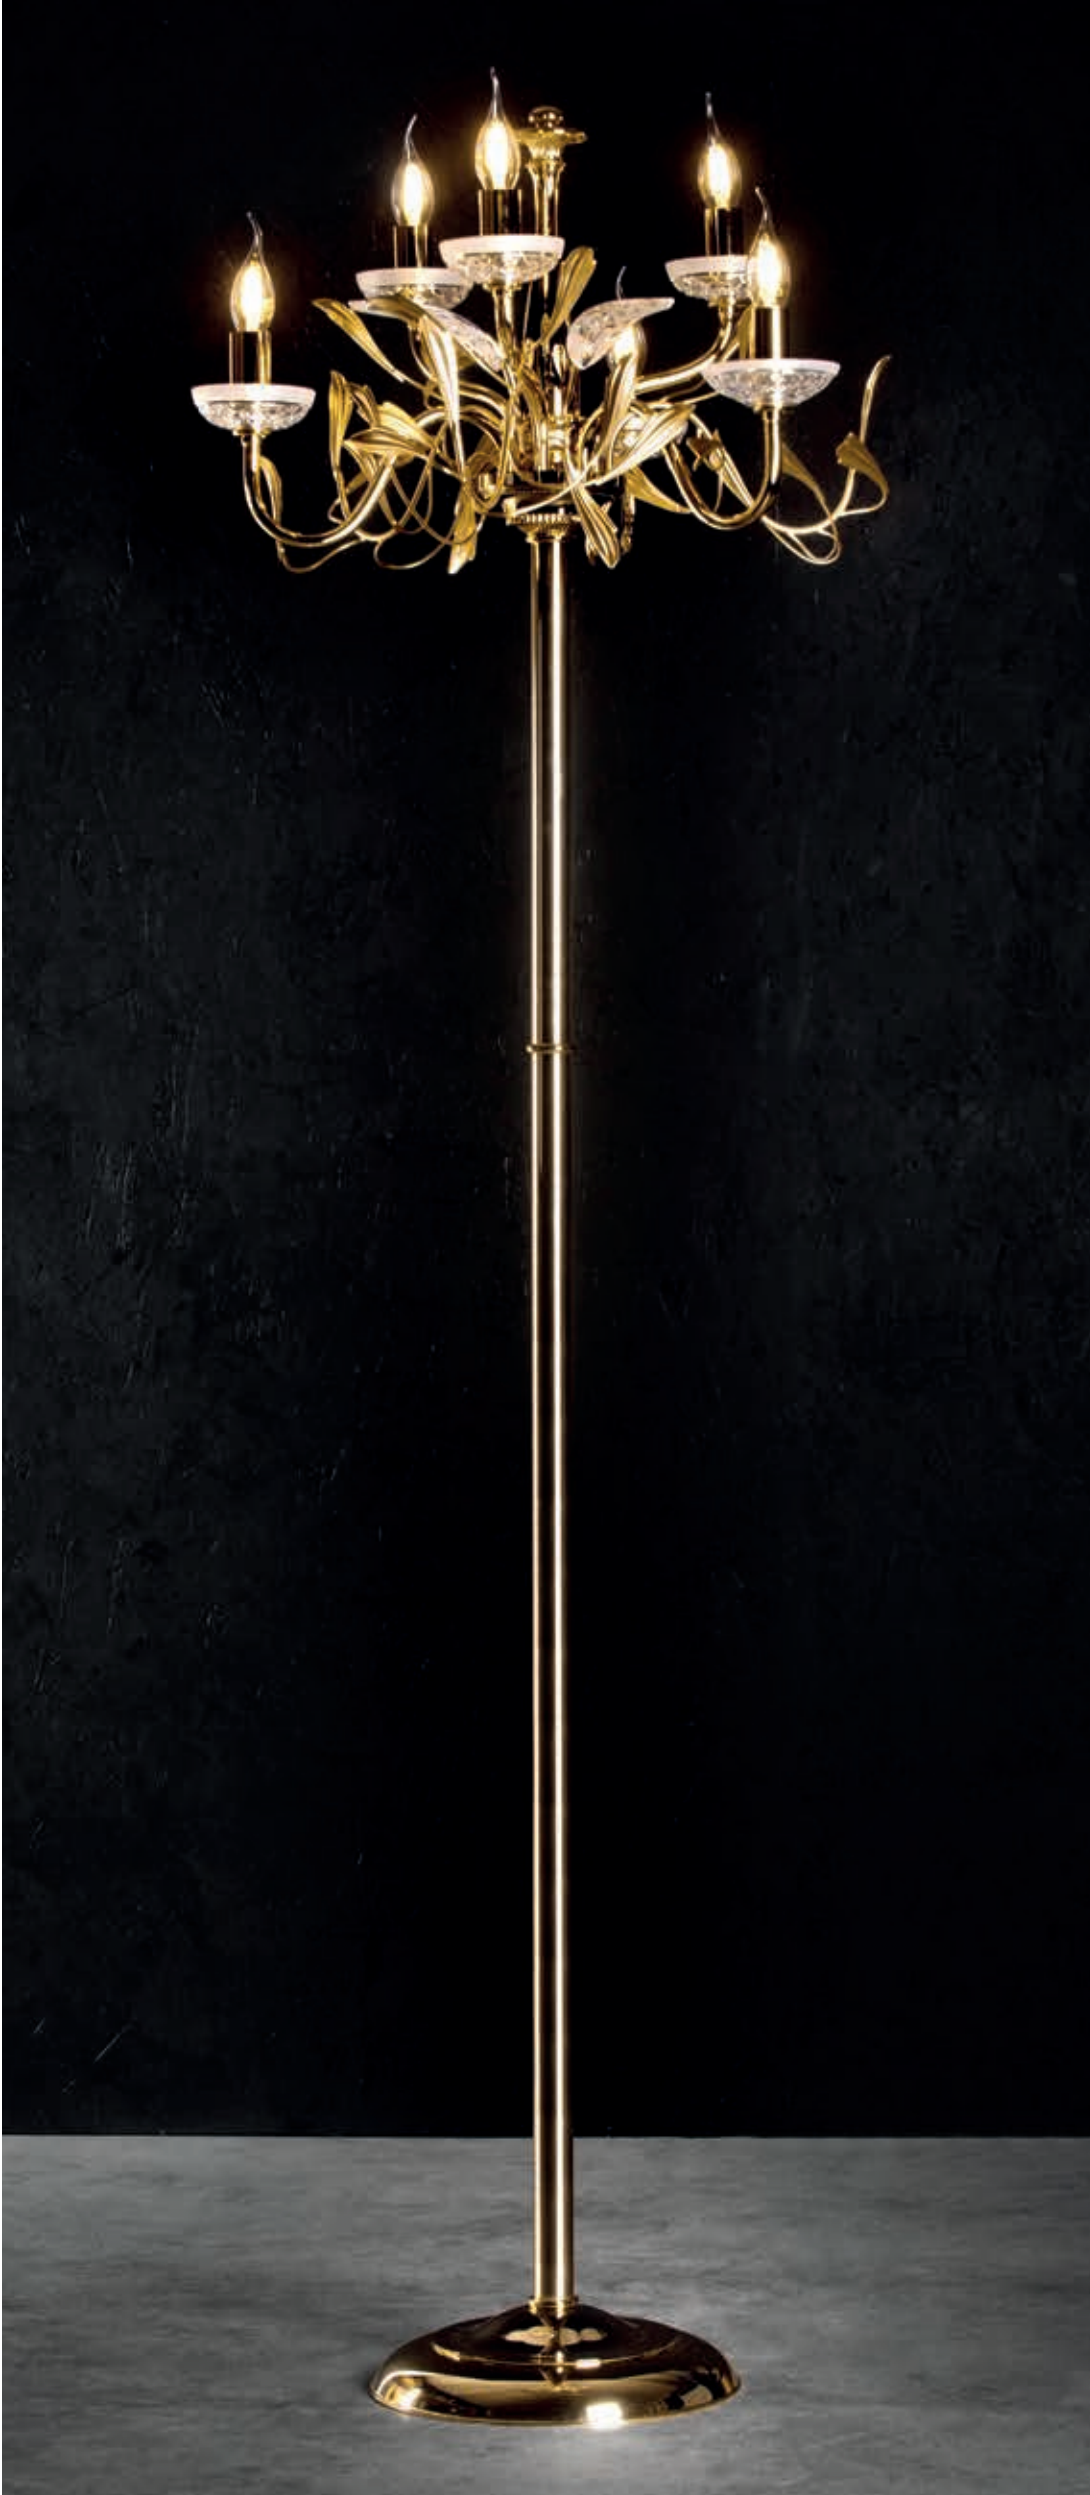

*Gold plated and satin gold plated finish
with clear and satin crystal*

Diam. 100 - H. 100 cm
21xMAX 42W E14 + 2xMAX 28W E14

350/P

Oro zecchino e oro zecchino
satinato con cristallo
trasparente e sabbato