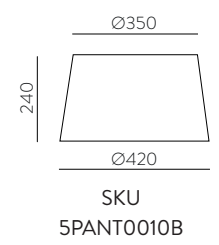

AROSA	S8212080BSP			
ALMERÍA	S8213080NSP			
GOMERA	S8214080BSP			
IBIZA	S8211080BSP			
TARIFA	S8215080NSP			

WHITE COTTON | ALGODÓN BLANCO