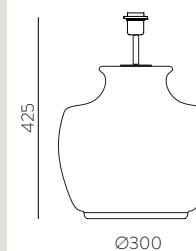

NEWS 2023

RECOMENDED BULBS | BOMBILLAS RECOMENDADAS (See Pag. 74)

SHADE NOT INCLUDED | PANTALLA NO INCLUIDA

Gomera	FINISH	LAMP	☒	SKU
	<input type="checkbox"/> SHINE WHITE BLANCO BRILLO	1xE27	<input type="checkbox"/>	S8214080BSP