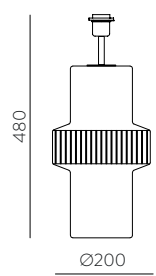

Arosa	FINISH	LAMP	SKU
	☐ SHINE WHITE | BLANCO BRILLO	1xE27	S8212080BSP

RECOMENDED SHADE | PANTALLA RECOMENDADA: 5PANT8204080B (See Pag.61)

FINISH | ☐ SHINE WHITE | BLANCO BRILLO
☐ IP20 ☒ IK00 ☒ CERAMICS - METAL | CERÁMICA - METAL

FOR OTHER COLOURS MOQ OF 25 UNITS. CONSULT TO OUR SALES TEAM
PARA OTROS COLORES, CANTIDAD MÍNIMA 25 UDS. CONSULTA A NUESTRO EQUIPO COMERCIAL