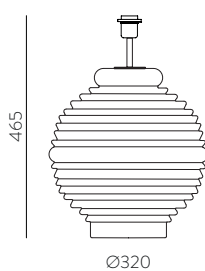

Tarifa	FINISH	LAMP	SKU
	■ SHINE BLACK | NEGRO BRILLO	1xE27	S8215080NSP

RECOMENDED SHADE | PANTALLA RECOMENDADA: 5PANT0010B (See Pag.61)

FINISH | ■ SHINE BLACK | NEGRO BRILLO
☐ IP20 ☒ IK00 ☒ CERAMICS - METAL | CERÁMICA - METAL

FOR OTHER COLOURS MOQ OF 25 UNITS. CONSULT TO OUR SALES TEAM
PARA OTROS COLORES, CANTIDAD MÍNIMA 25 UDS. CONSULTA A NUESTRO EQUIPO COMERCIAL