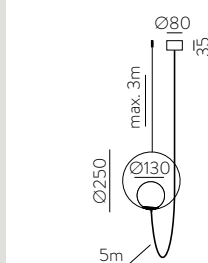

Wall	FINISH	WATT	LUM	K	SKU
	■	5W	370	3000	A3815100
	■	5W	370	3000	A381510N

FINISH | ■ TECHICAL GOLD / OPAL | ORO TÉCNICO / OPAL ■ TEXTURED BLACK / OPAL | NEGRO TEXTURADO / OPAL
CRI90 ⊕ IP20 IK00 METAL / DOUBLE LAYER GLASS | METAL / CRISTAL DOBLE CAPA

Table Lamp	FINISH	WATT	LUM	K	SKU
	■	5W	370	3000	S3815100
	■	5W	370	3000	S381510N

FINISH | ■ TECHICAL GOLD / OPAL | ORO TÉCNICO / OPAL ■ TEXTURED BLACK / OPAL | NEGRO TEXTURADO / OPAL
CRI90 ⊕ IP20 IK00 METAL / DOUBLE LAYER GLASS | METAL / CRISTAL DOBLE CAPA

Pendant Lamp/1	FINISH	WATT	LUM	K	SKU
	■	5W	370	3000	C38151100
	■	5W	370	3000	C3815110N

FINISH | ■ TECHICAL GOLD / OPAL | ORO TÉCNICO / OPAL ■ TEXTURED BLACK / OPAL | NEGRO TEXTURADO / OPAL
CRI90 ⊕ IP20 IK00 METAL / DOUBLE LAYER GLASS | METAL / CRISTAL DOBLE CAPA

Pendant Lamp/4	FINISH	WATT	LUM	K	SKU
	■	5W	1480	3000	C38151400
	■	5W	1480	3000	C3815140N

FINISH | ■ TECHICAL GOLD / OPAL | ORO TÉCNICO / OPAL ■ TEXTURED BLACK / OPAL | NEGRO TEXTURADO / OPAL
CRI90 ⊕ IP20 IK00 METAL / DOUBLE LAYER GLASS | METAL / CRISTAL DOBLE CAPA

Pendant Lamp/8	FINISH	WATT	LUM	K	SKU
	■	5W	2960	3000	C38151800
	■	5W	2960	3000	C3815180N

FINISH | ■ TECHICAL GOLD / OPAL | ORO TÉCNICO / OPAL ■ TEXTURED BLACK / OPAL | NEGRO TEXTURADO / OPAL
CRI90 ⊕ IP20 IK00 METAL / DOUBLE LAYER GLASS | METAL / CRISTAL DOBLE CAPA