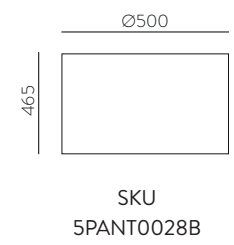

AROSA	S8212080BSP			
ALMERÍA	S8213080NSP			
GOMERA	S8214080BSP			
IBIZA	S8211080BSP			
TARIFA	S8215080NSP			

WHITE COTTON | ALGODÓN BLANCO