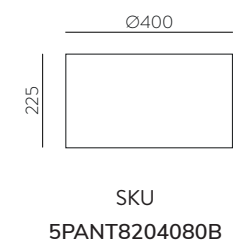

AROSA	S8212080BSP			
ALMERÍA	S8213080NSP			
GOMERA	S8214080BSP			
IBIZA	S8211080BSP			
TARIFA	S8215080NSP			

WHITE COTTON | ALGODÓN BLANCO