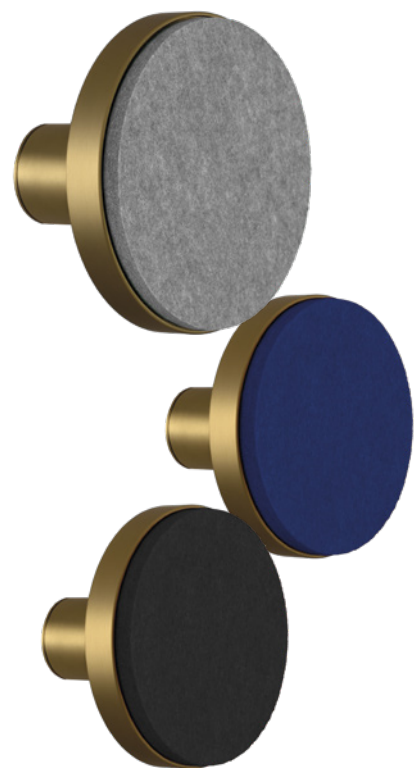

Chamaleon

acoustic panel
panel acústico

NEWS 2023