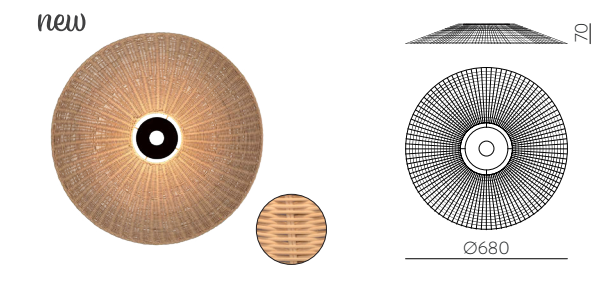

Rattan Shade | Pantalla Ratán /68cm

FINISH	LAMP	SKU
■	1xE27	5PANT39137NAT

FINISH | ■ NATURAL RATTAN | RATÁN NATURAL

IP20 IK05

METAL - RATTAN | METAL - RATÁN