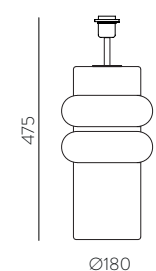

Almería	FINISH	LAMP	SKU
	■ SHINE BLACK | NEGRO BRILLO	1xE27	S8213080NSP

RECOMENDED SHADE | PANTALLA RECOMENDADA: 5PANT8204080B (See Pag.61)

FINISH | ■ SHINE BLACK | NEGRO BRILLO
☐ IP20 ☒ IK00 ☒ CERAMICS - METAL | CERÁMICA - METAL

FOR OTHER COLOURS MOQ OF 25 UNITS. CONSULT TO OUR SALES TEAM
PARA OTROS COLORES, CANTIDAD MÍNIMA 25 UDS. CONSULTA A NUESTRO EQUIPO COMERCIAL