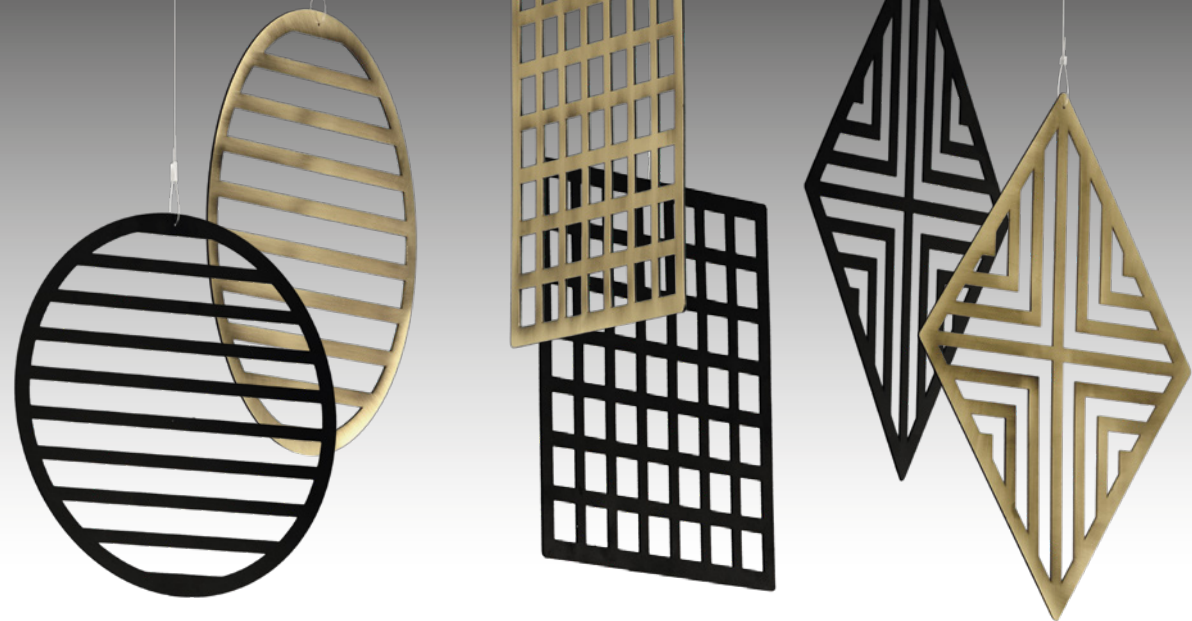

Circle

FINISH	SKU
■	K0001040O
■	K0001040N

Square

FINISH	SKU
■	K0001140O
■	K0001140N

Diamond

FINISH	SKU
■	K0001240O
■	K0001240N

FINISH ■ ANTIQUE GOLD | ORO VIEJO ■ BLACK | NEGRO

METAL | METAL