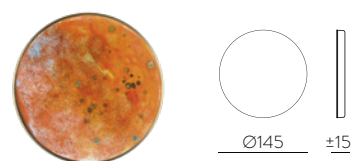

MATERIAL	FINISH	SKU
METAL - CERAMICS METAL - CERÁMICA	MATT ANTIQUE GOLD - ORANGE CERAMICS | ORO VIEJO MATE - CERÁMICA NARANJA	K0003440NA

FOR OTHER COLOURS MOQ OF 25 UNITS. CONSULT TO OUR SALES TEAM
PARA OTROS COLORES, CANTIDAD MÍNIMA 25 UDS. CONSULTA A NUESTRO EQUIPO COMERCIAL