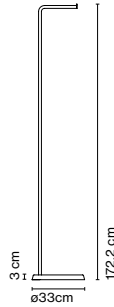

Materials
Structure: Metallic structure with stainless anti-oxidant cataphoresis treatment

Product type: Accessory
Weight: Net 6,7 kg – Gross 7,8 kg
Package: 25 x 5 x 179 cm - 2,1 kg – VOL - 0,022 m³
38 x 38 x 5 cm - 5,7 kg – VOL - 0,006 m³