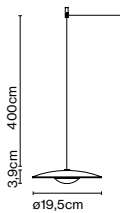

Ginger 20 - 24V

Code	Finish
A662-392	● Oak-White
A662-393	● Wenge-White
A662-394	● Oak-Oak
A662-395	● Wenge-Wenge
A662-344	● Brushed brass-Brushed brass
A662-345	● Brushed brass-White
A662-346	● Black-White

Materials
Diffuser: Pressed wood or brushed aluminium
Dissipater: Aluminium

Dimmable: Yes
Integrated dimmer: No
Dimming protocols: It depends on the purchased power supply.
Phase cut (Triac)
DALI

Product type: Pendant
Light source: LED SMD 24Vdc 5W 2700K CRI90 495lm
Luminaire: (Power supply not included) 161lm
Weight: Net 0,3 kg – Gross 0,5 kg
Package: 23 x 21 x 10 cm – 0,5 kg Vol – 0,01 m³
Product notes: Use with Cluster. 1 pc. hook accessory included
LED included

Dimmable

Cable length: 4 m
Wire installation: Hardwired
Color cord: Black