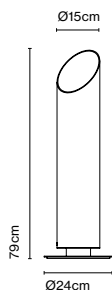

Elipse P79

Code
A707-002-47
A707-002-38

Finish
● Brown (RAL 8019)
● Graphite Grey (RAL 7024)

Materials
Body: Aluminium
Base: Aluminium

Dimmable: Yes
Integrated dimmer: No
Dimmer Casambi IP65 (optional)

Product type: Floor
Light source: LED COB 230VAC 15W 2700K CRI90 1022lm
Luminaire: 230 VAC TRIAC 15W 281lm
Weight: Net 4,2 kg – Gross 6,1 kg
Package: 27,5 x 26 x 21 cm – 2,3 kg Vol – 0,015 m³
Ø17,8 x 88 cm – 3,8 kg Vol – 0,03 m³
LED included

CE
EAC
⊕
IP65

Cable length: 2,5 m
Wire installation: Plug-in
Color cord: Black