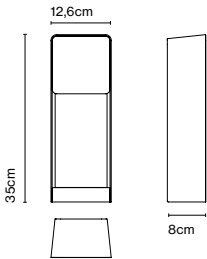

Lab B 35

Code	Finish
A646-070	● White (RAL 7024-9003)
A646-071	● Brown (RAL 7024-8019)
A646-072	● Rust brown
A646-073	● Dark iroko

Materials: Aluminium
Structure: Aluminium
Lids: Metal, wood

Dimmable: Yes
Integrated dimmer: No
Dimming protocols: Phase cut (Triac)

Product type: Bollard
Light source: LED SMD 700mA 6,3W 2700K CRI80 590lm
Luminaire: 220 - 240 VAC TRIAC 8,41W 293lm
Weight: Net 1,4 kg – Gross 2,3 kg
Package: 17,5 x 13 x 46 cm – 2,3 kg Vol – 0,01 m³

CE

UK
CA

EAC

IP65