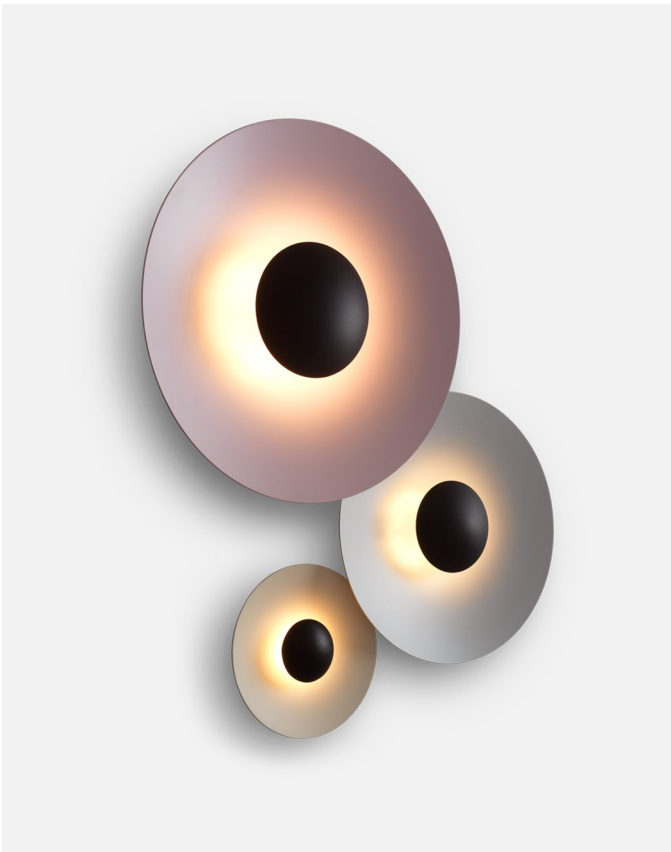

Code	Finish
Structure	
A662-424	● Black
Shades 20	
A662-426	● Oak-White
A662-427	● Wenge-White
A662-428	● Oak-Oak
A662-429	● Wenge-Wenge
A662-430	● Brushed brass-Brushed brass
A662-431	● Black-White
A662-573-36-27K	● Mauve (RAL 010 70 10) NEW
A662-573-37-27K	● Sand (RAL 050 85 10) NEW
A662-573-38-27K	● Stone Grey (RAL 000 65 00) NEW

Shades 32	
A662-432	● Oak-White
A662-433	● Wenge-White
A662-434	● Oak-Oak
A662-435	● Wenge-Wenge
A662-436	● Brushed brass-Brushed brass
A662-437	● Black-White
A662-574-36-27K	● Mauve (RAL 010 70 10) NEW
A662-574-37-27K	● Sand (RAL 050 85 10) NEW
A662-574-38-27K	● Stone Grey (RAL 000 65 00) NEW

Shades 42	
A662-438	● Oak-White
A662-439	● Wenge-White
A662-440	● Oak-Oak
A662-441	● Wenge-Wenge
A662-442	● Brushed brass-Brushed brass
A662-443	● Black-White
A662-575-36-27K	● Mauve (RAL 010 70 10) NEW
A662-575-37-27K	● Sand (RAL 050 85 10) NEW
A662-575-38-27K	● Stone Grey (RAL 000 65 00) NEW

Materials Dimmable: Yes
Canopy: Metal Integrated dimmer: No
Dimming protocols: Phase cut (Triac)

Product type: Wall / Ceiling
Light source: LED SMD 700mA 28,5W 2700K CRI90 3243lm
Luminaire: 180 - 295 VAC TRIAC 33,5W 1209lm
Weight: Net 7,8 kg – Gross 10 kg
Package: 23 x 21 x 10 cm – 1 kg Vol – 0,01 m³
          57 x 53 x 17 cm – 3,5 kg Vol – 0,051 m³
          57 x 53 x 17 cm – 3 kg Vol – 0,051 m³
          53 x 53 x 12 cm – 2,5 kg Vol – 0,03 m³
Product notes: Accessory to combine Ginger models 20 C, 32 C, and 42 C for a single junction box.

Dimmable

CE

ERC

UK
CA

Canopy color: Black
Wire installation: Hardwired