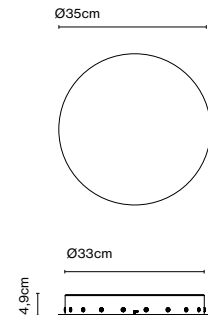

Wire installation: Hardwired
Canopy color: Black - Entry points: 19

Hook Accessory

Code	Finish
A693-007	● Black

Materials
Structure: Painted iron

Product type: Accessory
Weight: Net 0,01 kg – Gross 0,01 kg
Package: 2 x 2 x 5 cm - 0,01 kg – VOL - 0,002 m³