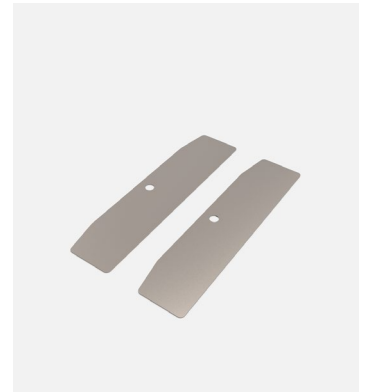

Wire installation: Hardwired
Color cord: Black

Recessed accessory Polo Spot

Code
A642-104

Materials
Structure: Stainless steel

Pu-erh 21

Code	Finish
A684-025	● White-Gold
A684-007	● Burgundy-White
A684-008	● Burgundy-Gold
A684-005	● Pink-White
A684-006	● Pink-Gold
A684-004	● Blue-Gold
A684-002	● Black-White
A684-026	● Black-Gold