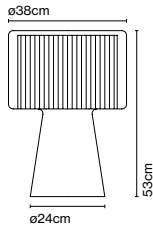

Mercer

Code
A89-001
A89-070

Finish
● Natural cotton ribbon
● Pearl white

Materials
Shade: Textile
Structure: Blown glass
Diffuser: Opal disc

Integrated dimmer: Yes
Dimmer Type: Progressive in-line dimmer

Product type: Table
Light source: E27 LED 9,5W DIM
Weight: Net 5 kg – Gross 7 kg
Package: 65 x 49 x 49 cm – 7 kg Vol – 0,16 m³

Dimmer

CE

EAC