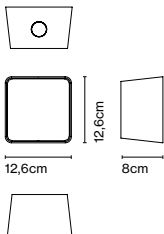

Lab 1 2020

Code A646-090

Finish
● Graphite grey (RAL 7024)

Materials
Structure: Injected aluminium
Lids: Metal, wood, stone-like

Dimmable: No

Product type: Wall
Light source: LED SMD 24Vdc 3,7W 2700K CRI90 189lm
Luminaire: 100 - 240 VAC 4,3W 304lm
Weight: Net 0,87 kg – Gross 1 kg
Package: 16 x 15 x 14 cm – 1 kg Vol – 0,003 m³
Product notes: Lid to be ordered separately.

CE

UK
CA

ERC

IP65