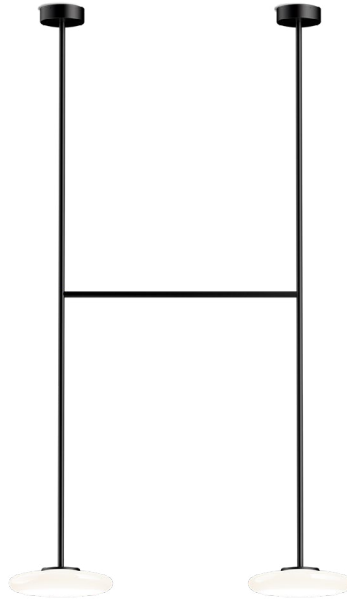

Plan your projects in our Professional Area

Photometric Data

Press Releases

Banners

2D Models

3D Models

HR Images

Videos

$\text{Ø}10\text{cm}$