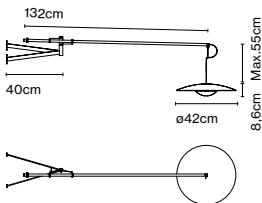

Ginger A XL 42

Code	Finish	Dimmer
Plug-in		
A662-076	● Oak-White	Progressive
A662-077	● Wenge-White	Progressive

Code	Finish	Dimmer
Hardwired		
A662-079	● Oak-White	Triac
A662-080	● Wenge-White	Triac

Code	Finish	Dimmer
RSC (Recessed canopy)		
A662-132	● Oak-White	Triac
A662-133	● Wenge-White	Triac

Materials
Diffuser: Pressed wood
Dissipater: Aluminium
Structure: Metal
Arm: Carbon fiber

Integrated dimmer: Yes (Plug-in version)
Dimmer Type: Foot-operated progressive in-line dimmer
Dimming protocols: Phase cut (Triac)

Product type: Wall
Light source: LED SMD 700mA 16,28W 2700K CRI90 1873lm
Luminaire: 85 - 264 VAC 11W 698lm
Weight: Net 3,4 kg – Gross 5,7 kg
Package: 60 x 60 x 22 cm – 5 kg Vol – 0,079 m³
138 x 5 x 5 cm – 0,7 kg Vol – 0,003 m³

LED included