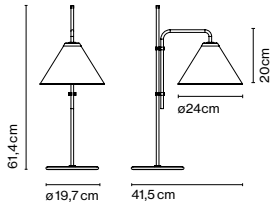

Cable length: 2 m

Wire installation: Plug-in

Color cord: Black

Switch location: In-line

The Ginger collection is notable for its great simplicity of form, its lightweight appearance and reflected direct light. A design for any type of project.