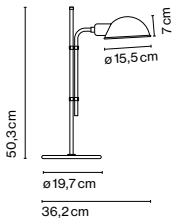

Funiculí S

Code	Finish
A641-020	● Moss grey (RAL 7003)
A641-021	● Off-white (RAL 9001)
A641-022	● Black (RAL 9005)
A641-449	● Green (RAL 110 40 30) NEW
A641-450	● Terracotta (RAL 050 40 50) NEW
A641-451	● Mustard (RAL 075 60 70) NEW

Materials
Base: Iron wapped with black rubber
Stem: Iron
Shade: Aluminium

Product type: Table
Light source: E14 LED 5W
Weight: Net 1,8 kg – Gross 3 kg
Package: 47 x 34 x 11 cm – 3 kg Vol – 0,017 m³

CE

ERC