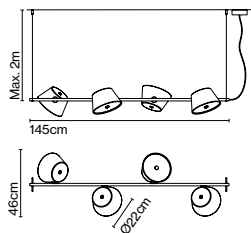

Tam Tam 4

Code
Structure
A633-017

Finish
● Black (RAL 9011)

Shades
A633-011 39 ● Black (RAL 9011)
A633-011 35 ● Off-white (RAL 1013)
A633-011 46 ● Orange (RAL 2000)
A633-011 47 ● Brown Grey (RAL 7013)
A633-011 45 ● Green (RAL 6025)
A633-011 37 ● Sand (RAL 7032)
A633-011 48 ● Blue (RAL 5024)

Materials
Shade: Aluminium
Diffuser: Opalescent methacrylate

Product type: Pendant
Light source: 4x E14 LED Standard 5W
Weight: Net 2,4 kg – Gross 5,1 kg
Package: 167 x 18 x 18 cm – 4,4 kg Vol – 0,054 m³
(4x) 24 x 24 x 17 cm – 0,7 kg Vol – 0,009 m³

CE

ERC

UK
CA

Cable length: 3 m
Wire installation: Hardwired
Color cord: Black
Canopy color: Black