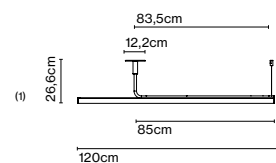

Ambrosia 120

Code	Finish	CCT
A704-001-15-22K	● Matt Gold	22K
A704-001-15-27K	● Matt Gold	27K
A704-001-15-30K	● Matt Gold	30K
A704-001-16-22K	● Black	22K
A704-001-16-27K	● Black	27K
A704-001-16-30K	● Black	30K

Materials: Aluminium
Structure: Aluminium
Diffuser: Methacrylate
Canopy: Aluminium / Steel

Dimmable: Yes
Integrated dimmer: No
Dimming protocols: It depends on the purchased power supply.

Product type: Pendant / Ceiling

Light source Ambrosia 22K: LED SMD 24Vdc 19,2W 2200K CRI80 2116lm
Luminaire Ambrosia 22K: (Power supply not included) 1885lm

Light source Ambrosia 27K: LED SMD 24Vdc 19,2W 2700K CRI90 2028lm
Luminaire Ambrosia 27K: (Power supply not included) 1891lm

Light source Ambrosia 30K: LED SMD 24Vdc 19,2W 3000K CRI90 2256lm
Luminaire Ambrosia 30K: (Power supply not included) 1927lm

Weight: Net 2,4 kg – Gross 3 kg
Package: 29 x 10 x 135 cm - 2 kg – VOL - 0,04 m³
8 x 8 x 128 cm - 1 kg – VOL - 0,01 m³

Product notes: 24V remote power supply to be ordered separately.
LED included

Dimmable

(1) The height can be increased by means of the 40 or 60 cm poles (max. 3 units.) They can be combined.

Wire installation: Hardwired / Recessed