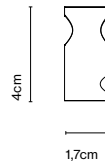

Clip Bar 3

Code A692-005   Finish ● Black

Materials
Structure: Iron

Weight: Net 0,04 kg – Gross 0,07 kg
Package: 8 x 8 x 5 cm - 0,07 kg – VOL - 0,0003 m³
Product notes: Clip for luminaires with electric cable of Ø4mm.: Dipping Light 20/30, Ginger 32/ 42/ 60, Jaima, MVV, Pleat Box 13/ 24/ 36, Pu-erh, Soho 38, Zenc.