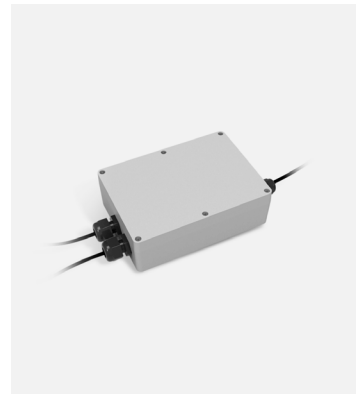

Ginger: Connection Box

Code	Description	Dimming	Class
A666-210	Connection box 50W - 24V - IP67 (230 x 126 x 56mm)	Triac	II
A666-211	Connection box 35W - 24V - IP67 (230 x 126 x 56mm)	DALI	II
A666-212	Connection box 120W - 24V - IP67 (280 x 165 x 82mm)	DALI	II