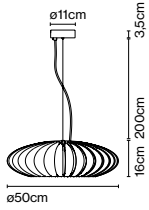

Maranga 50

Code A644-001   Finish ● White (RAL 9003)

Materials
Shade: Polycarbonate, chromed metal cover
Diffuser: Transparent polycarbonate

Product type: Pendant
Light source: 3x E27 LED Standard 8W
Weight: Net 2,6 kg – Gross 4,3 kg
Package: 60 x 60 x 23 cm – 4,3 kg Vol – 0,08 m³

Cable length: 2 m
Wire installation: Hardwired
Color cord: Transparent
Canopy color: White