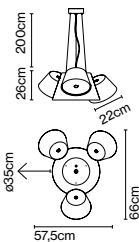

Materials
Shade: Aluminium
Diffuser: Opalescent methacrylate

Product type: Pendant
Light source: 3x E14 LED Standard 5W 2x E27 LED Standard 8W
Weight: Net 2,7 kg – Gross 4,1 kg
Package: 44 x 44 x 28 cm – 3,4 kg Vol – 0,054 m³
(3x) 24 x 24 x 17 cm – 0,7 kg Vol – 0,009 m³