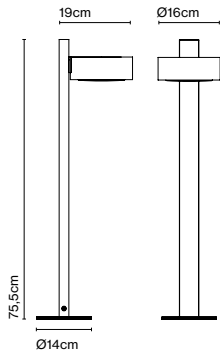

Plaff-on! B IP65

Code   Finish
A628-064   ● Black
A628-064-31-27K   ● Rust Brown

Materials   Dimmable: Yes
Structure: Aluminium   Integrated dimmer: No
Shade: Opal blown glass   Dimming protocols: Phase cut (Triac)

Product type: Bollard
Light source: LED COB 230 VAC 8W 2700K CRI90 571lm
Luminaire: 230 VAC TRIAC 8,47W 225lm
Weight: Net 1,8 kg – Gross 3,4 kg
Package: 23,5 x 83 x 33,5 cm – 3,4 kg Vol – 0,07 m³
LED included

Dimmable

CE

IP65

ERC

UK
CA