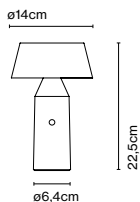

Bicoca

Code	Finish
A680-055	● Off-white (RAL 9001)
A680-056	● Anthracite (RAL 7026)
A680-057	● Red wine (RAL 3005)
A680-058	● Yellow (RAL 1032)
A680-059	● Light blue (PANTONE 7542C)
A680-060	● Pale pink (PANTONE 5015C)

Materials	Dimmable: Yes
Shade: Color Polycarbonate	Integrated dimmer: Yes
Body: Color Polycarbonate	Dimmer Type: 3 positions dimmer
Diffuser: Opal Polycarbonate	

Product type: Table / Portable
Light source: LED SMD 1A 3,5W 2700K CRI90 398lm
Luminaire: in 5 Vdc 1,5A 241lm
Weight: Net 0,46 kg – Gross 1,2 kg
Package: Ø16 x 30 cm – 1,2 kg Vol – 0,006 m³ (1U)
51 x 30 x 34 cm – 6,8 kg Vol – 0,05 m³ (6U)
Product notes: Multiple order of 6 units
Charging cable included (USB to USB-C). Power adapter not included.
LED included