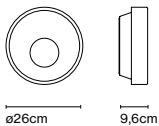

Materials

Diffuser: Thermoformed opal methacrylate, with another diffuser in opal blown glass placed off-centre.
Structure: Iron

Dimmable: Yes

Integrated dimmer: No

Dimming protocols: Phase cut (Triac)
DALI

Product type: Ceiling / Wall

Light source: LED SMD 700mA 12,6W 2700K CRI80 1642lm

Luminaire: 220 - 240 VAC TRIAC 15,6W 949lm
110 - 277 VAC DALI 2 13,8W 949lm

Weight: Net 1,9 kg – Gross 2,8 kg

Package: 34 x 36 x 17 cm – 2,8 kg Vol – 0,02 m³

LED included

Dimmable

CE

ERC

UK
CA