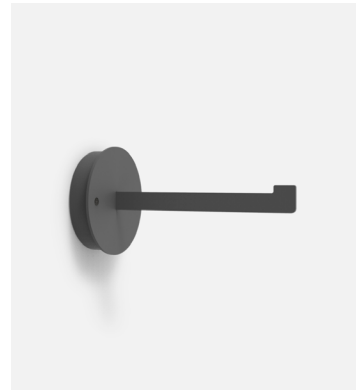

Hardwired wall bracket IP65

Code A654-006
Finish ● Graphite grey (RAL 7024)

Materials
Structure: Metal with stainless anti-oxidant cataphoresis treatment

Product type: Accessory
Weight: Net 0,5 kg – Gross 0,7 kg
Package: 14 x 14 x 28 cm – 0,7 kg – VOL - 0,005 m³

CE

ENEC

UK
CA

IP65