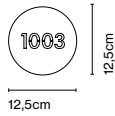

Signage Lid

Code	Description
-	3 - 10 units
-	11 - 25 units
-	26 or more units

Product type: Accessory

Product Notes: Minimum order of 3pcs.

Available upon request.