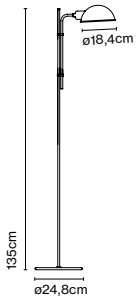

Materials
Base: Iron wapped with black rubber
Stem: Iron
Shade: Aluminium

Product type: Floor
Light source: E27 LED Standard 8W
Weight: Net 3,1 kg – Gross 5 kg
Package: 38 x 54 x 12 cm – 4,2 kg Vol – 0,024 m³
5 x 5 x 143 cm – 0,8 kg Vol – 0,004 m³