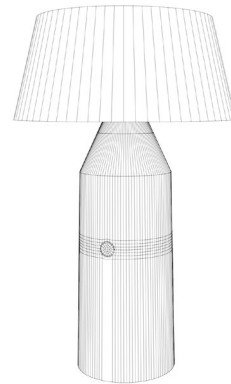

We want to offer you an exclusive service that's designed to make your work easier. By signing up at the new professional area at [marset.com](https://www.marset.com), you'll be able to download technical information, images, and videos of our products, receive our newsletter, and save your preferred products. We offer direct access and personal attention.