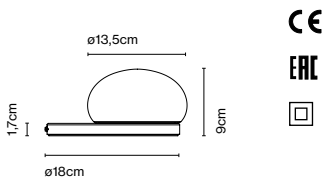

Materials
Base: Steel
Diffuser: Opal blown glass

Dimmable: No

Product type: Table
Light source: LED SMD 24Vdc 6,5W 2700K CRI90 579lm
Luminaire: 100 - 240 VAC 7,2W 157lm
Weight: Net 0,39 kg – Gross 1,22 kg
Package: 22 x 19 x 13 cm – 1,22 kg Vol – 0,005 m³ (1u)
39 x 17 x 45 cm – 5,4 kg Vol – 0,03 m³ (4u)
Product note: Multiple order of 4 units
LED included