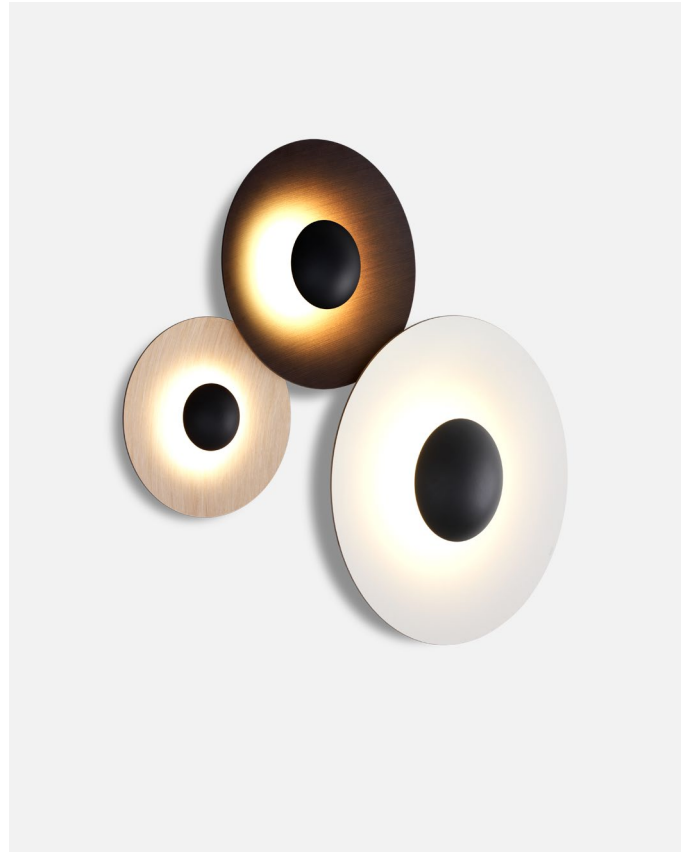

Accessory C3 32/42/60

Code	Finish
Structure	
A662-425	● Black
Shades 32	
A662-432	● Oak-White
A662-433	● Wenge-White
A662-434	● Oak-Oak
A662-435	● Wenge-Wenge
A662-436	● Brushed brass-Brushed brass
A662-437	● Black-White
A662-574-36-27K	● Mauve (RAL 010 70 10) NEW
A662-574-37-27K	● Sand (RAL 050 85 10) NEW
A662-574-38-27K	● Stone Grey (RAL 000 65 00) NEW

Shades 42	
A662-438	● Oak-White
A662-439	● Wenge-White
A662-440	● Oak-Oak
A662-441	● Wenge-Wenge
A662-442	● Brushed brass-Brushed brass
A662-443	● Black-White
A662-575-36-27K	● Mauve (RAL 010 70 10) NEW
A662-575-37-27K	● Sand (RAL 050 85 10) NEW
A662-575-38-27K	● Stone Grey (RAL 000 65 00) NEW

Shades 60	
A662-154	● Oak-White
A662-155	● Wenge-White
A662-156	● Oak-Oak
A662-157	● Wenge-Wenge
A662-386	● Brushed brass-Brushed brass
A662-387	● Black-White
A662-572-36-27K	● Mauve (RAL 010 70 10) NEW
A662-572-37-27K	● Sand (RAL 050 85 10) NEW
A662-572-38-27K	● Stone Grey (RAL 000 65 00) NEW

Materials: Canopy: Metal

Dimmable: Yes
Integrated dimmer: No
Dimming protocols: Phase cut (Triac)