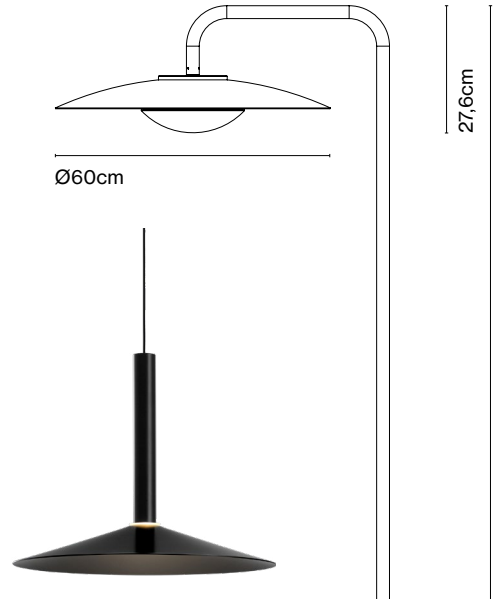

Plan your projects in our Professional Area

Photometric Data

Press Releases

Banners

2D Models

3D Models

HR Images

Videos

$\text{Ø}10\text{cm}$