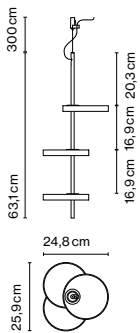

Nenúfar 3

Code A647-006
Finish ● Black

Materials
Stem: Metal
Shade: Polycarbonate
Diffuser: Methacrylate

Dimmable: Yes
Integrated dimmer: No
Dimming protocols: Phase cut (Triac)

Product type: Pendant
Light source: LED SMD 24Vdc 27W 2700K CRI90 3150lm
Luminaire: (Power supply not included) 611lm
Weight: Net 1,5 kg – Gross 2,8 kg
Package: 69 x 34 x 32 cm – 2,8 kg Vol – 0,075 m³
Product notes: 3000K available upon request
LED included