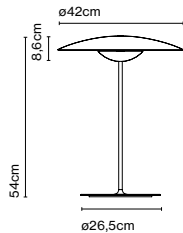

Ginger M

Code	Finish
A662-068	● Oak-White
A662-069	● Wenge-White

Materials
Diffuser and base: Pressed wood
Dissipater: Aluminium
Stem: Aluminium

Integrated dimmer: Yes
Dimmer Type: Progressive from 0 to 100

Product type: Table
Light source: LED SMD 700mA 16,28W 2700K CRI90 1873lm
Luminaire: 85 - 264 VAC 16,85W 698lm
Weight: Net 3,4 kg – Gross 5,6 kg
Package: 61 x 61 x 22 cm – 5,6 kg Vol – 0,08 m³
LED included

Dimmer