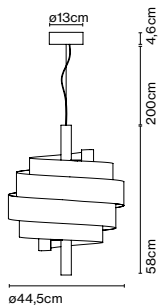

Dimmable

CE

ERC

UK
CA