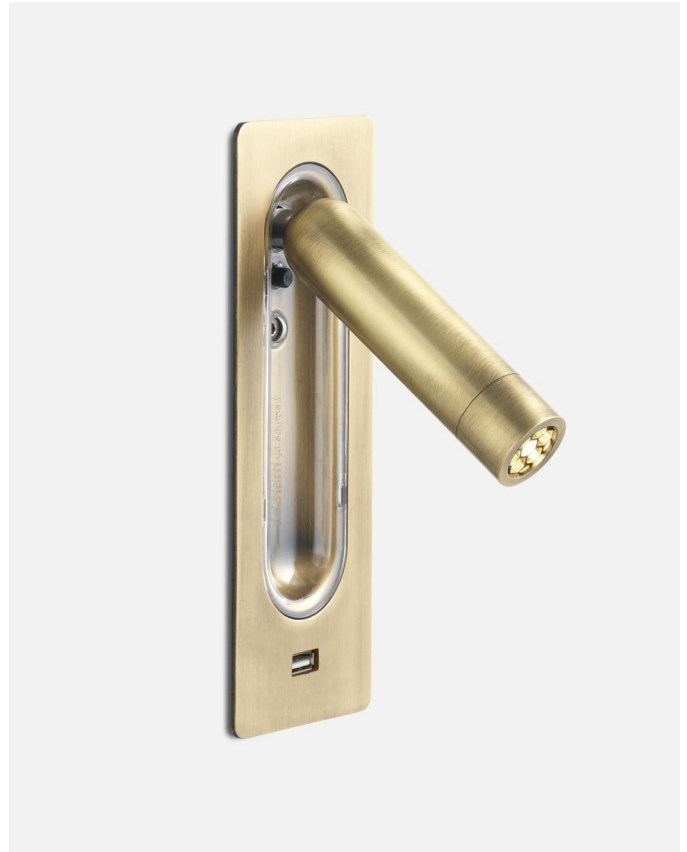

Product type: Wall
Light source: LED SMD 700mA 2,1W 2700K CRI80 226,5lm
Luminaire: 90 - 264 VAC 5,2W 131lm
Weight: Net 0,87 kg – Gross 1 kg
Package: 11 x 21 x 9 cm – 1 kg Vol – 0,02 m³
Product notes: Incorporated press button to switch on or off when opening or closing the wall lamp. Honeycomb grill to avoid glare. Incorporated USB on fixture face.
LED included