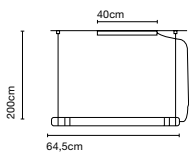

Neón de Luz NL - S 65

Code	Finish	Dimming	Class
A70-511	● Aluminium LED	-	II
A70-514	● Aluminium LED	DALI	II

Materials
Structure: Polycarbonate with reflectors
Brackets: Chromed zamac
Reactance box: Polycarbonate

Dimmable: Depends on the model
Integrated dimmer: No
Dimming protocols: DALI

Product type: Pendant
Light source: LED SMD 450mA 15W 3000K CRI80 2250lm
Luminaire: 220 - 240 VAC 18,94W
220 - 240 VAC DALI 18,87W
Weight: Net 1,4 kg – Gross 1,8 kg
Package: 68 x 8 x 8 cm – 0,6 kg Vol – 0,004 m³
50 x 18 x 8 cm – 1,2 kg Vol – 0,006 m³

Dimmable

CE

ERC

UK
CA

Cable length: 2 m
Wire installation: Hardwired
Color cord: Transparent
Canopy color: White