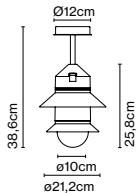

Santorini C

Code	Finish
A654-026	● White (RAL 9003)
A654-027	● Grey (RAL 7039)
A654-028	● Mustard (RAL 1032)

Materials
Structure: Polycarbonate
Shade: Blown pressed glass
Support: Stainless anti-oxidant
cataphoresis treatment

Product type: Ceiling
Light source: E27 LED Standard 8W
Weight: Net 1,4 kg – Gross 2,3 kg
Package: 53 x 33 x 24 cm – 2,3 kg Vol – 0,042 m³