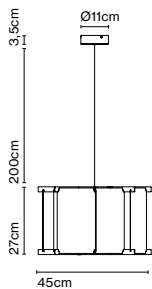

MVV 45

Code A688-001   Finish ● Cherry wood

Materials
Structure: Steel, Polycarbonate
Shade: PET with cherry wood on the outside and a white interior
Diffuser: Transparent methacrylate

Product type: Pendant
Light source: E27 LED STANDARD 8W 2700K
Weight: Net 1,9 kg – Gross 2,3 kg
Package: 45 x 48 x 9 cm – 2,3 kg Vol – 0,02 m³