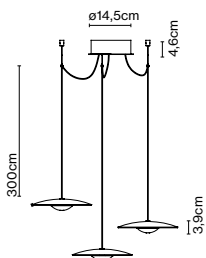

Ginger 20x3

Code	Finish
A662-184	● Oak-White
A662-185	● Wenge-White
A662-186	● Oak-Oak
A662-187	● Wenge-Wenge
A662-348	● Brushed brass-Brushed brass
A662-349	● Brushed brass-White
A662-350	● Black-White

Materials
Diffuser: Pressed wood or brushed aluminium
Dissipater: Aluminium

Dimmable: Yes
Integrated dimmer: No
Dimming protocols: Phase cut (Triac)

Product type: Pendant
Light source: LED SMD 350mA 4,1W(x3) 2700K CRI90 463lm(x3)
Luminaire: 220 - 240 VAC TRIAC 15,13W 161lm(x3)
Weight: Net 1,5 kg – Gross 2 kg
Package: 42 x 42 x 7 cm – 2 kg Vol – 0,01 m³
LED included

Dimmable

Cable length: 3 m
Wire installation: Hardwired
Color cord: Black
Canopy color: Black - Entry point: 3