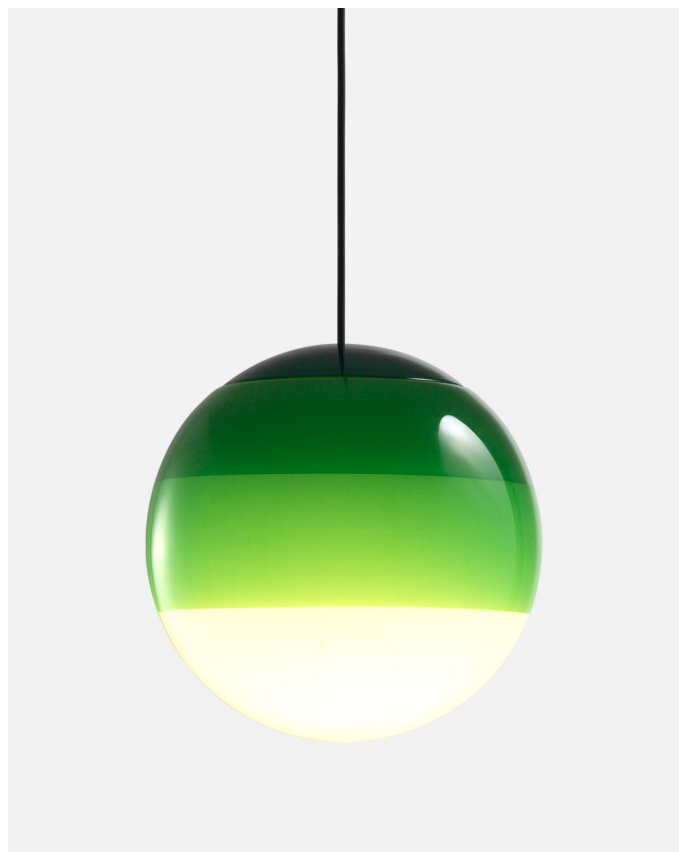

Cable length: 4 m
Wire installation: Hardwired
Color cord: Black