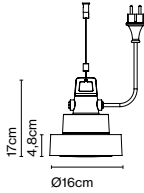

Wire installation: Hardwired

Garland accessory

Code A628-074

Finish
 ● Stainless steel

Product type: Accessory

Canopy IP65

Code A628-075-39

Finish
 ● Black