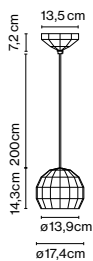

Materials

Shade: Ceramic with the inner part in brilliant white enamel or gold
 Canopy: Ceramic
 Cord: Fabric

Product type: Pendant

Light source: G9 LED 2,2W
 Weight: Net 1,3 kg – Gross 2 kg
 Package: 45 x 25 x 27 cm – 2 kg Vol – 0,03 m³