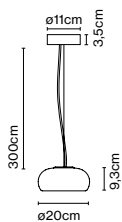

Vetra 20

Code
A689-001
A689-031

Finish
● White
● Amber

Materials
Shade: Blown glass
Dissipater: Aluminium

Dimmable: Yes
Integrated dimmer: No
Dimming protocols: Phase cut (Triac)

Product type: Pendant
Light source: LED SMD 350mA 4,05W 2700K CRI90 463lm
Luminaire: 220 - 240 VAC TRIAC 5,72W 195lm
Weight: Net 1,2 kg – Gross 1,7 kg
Package: 31 x 31 x 22 cm – 1,7 kg Vol – 0,02 m³

Dimmable

CE

ERC

UK

Cable length: 3 m
Wire installation: Hardwired
Color cord: Black
Canopy color: Black