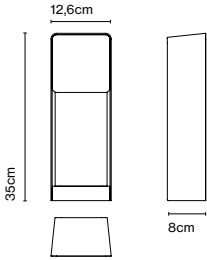

Lab A 35

Code	Finish
A646-060	● White (RAL 7024-9003)
A646-061	● Brown (RAL 7024-8019)
A646-062	● Rust brown
A646-063	● Dark iroko

Materials: Aluminium
Structure: Aluminium
Lids: Metal, wood

Dimmable: Yes
Integrated dimmer: No
Dimming protocols: Phase cut (Triac)

Product type: Wall
Light source: LED SMD 700mA 6,3W 2700K CRI80 590lm
Luminaire: 220 - 240 VAC TRIAC 8,41W 293lm
Weight: Net 1,4 kg – Gross 2,3 kg
Package: 17,5 x 13 x 46 cm – 2,3 kg Vol – 0,01 m³

CE

UK
CA

EAC

IP65