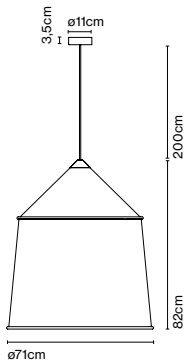

Jaima 71 IP65

Code	Finish
A683-021	● Blue
A683-022	● Beige
A683-023	● Grey
A683-024	● Green

Materials
Shade: Textilene, inner part in white

Dimmable: Yes
Integrated dimmer: No
Dimming protocols: Phase cut (Triac)

Product type: Pendant
Light source: LED COB 230VAC 15W 2700K CRI90 1022lm
Luminaire: 230VAC TRIAC 15W 530lm
Weight: Net 2,8 kg – Gross 7,5 kg
Package: 71 x 71 x 63 cm – 7,5 kg Vol – 0,3 m³
LED included

Dimmable

CE

IP65

UK

ERC

Cable length: 2 m
Wire installation: Hardwired
Color cord: Black
Canopy color: Black