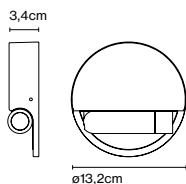

Ledtube R left

Code	Finish
A622-113	● Aluminium
A622-119	● Bronze
A622-121	● Matt white (RAL 9010)
A622-123	● Matt black (RAL 9005)

Materials
Structure: Injected aluminium
Frontal: Transparent polycarbonate

Dimmable: No

Product type: Wall
Light source: LED SMD 700mA 2,1W 2700K CRI80 226,5lm
Luminaire: 100 - 240 VAC 4,25W 131lm
Weight: Net 0,8 kg – Gross 0,9 kg
Package: 16 x 15 x 9 cm – 0,9 kg Vol – 0,002 m³
Product notes: Incorporated press button to switch on or off when opening or closing the wall lamp. Honeycomb grill to avoid glare.
LED included

CE

ERC

UK
CA