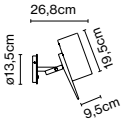

Scantling A

Code
A626-007
A626-021

Finish
● White (RAL 9001)
● Black (RAL 9005)

Materials
Structure: Iron
Arm: Oak
Shade: Aluminium

Product type: Wall
Light source: E27 LED Reflector 8W
Weight: Net 0,8 kg – Gross 1,4 kg
Package: 35 x 30 x 18 cm – 1,4 kg Vol – 0,02 m³

CE

ERC

UK
CA

Wire installation: Hardwired
Switch location: Canopy