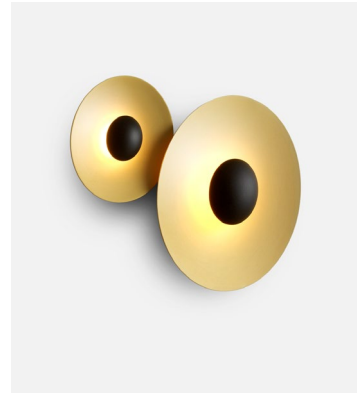

Canopy color: Black
Wire installation: Hardwired

Accessory C2 42/60

Code	Finish
Structure	● Black
A662-423	
Shades 42	
A662-438	● Oak-White
A662-439	● Wenge-White
A662-440	● Oak-Oak
A662-441	● Wenge-Wenge
A662-442	● Brushed brass-Brushed brass
A662-443	● Black-White
A662-575-36-27K	● Mauve (RAL 010 70 10) NEW
A662-575-37-27K	● Sand (RAL 050 85 10) NEW
A662-575-38-27K	● Stone Grey (RAL 000 65 00) NEW

Shades 60	
A662-154	● Oak-White
A662-155	● Wenge-White
A662-156	● Oak-Oak
A662-157	● Wenge-Wenge
A662-386	● Brushed brass-Brushed brass
A662-387	● Black-White
A662-572-36-27K	● Mauve (RAL 010 70 10) NEW
A662-572-37-27K	● Sand (RAL 050 85 10) NEW
A662-572-38-27K	● Stone Grey (RAL 000 65 00) NEW

Materials Dimmable: Yes
Canopy: Metal Integrated dimmer: No
Dimming protocols: Phase cut (Triac)

Product type: Wall / Ceiling
Light source: LED SMD 700mA 38,7W 2700K CRI90 4806lm
Luminaire: 180 - 295 VAC TRIAC 45,5W 1863lm
Weight: Net 9,1 kg – Gross 10,5 kg
Package: 67 x 67 x 22 cm – 5 kg Vol – 0,098 m³
          57 x 53 x 17 cm – 3,5 kg Vol – 0,051 m³
          64 x 14 x 11 cm – 2 kg Vol – 0,051 m³

Product notes: Accessory to combine Ginger models 42 C and 60 C for a single junction box.