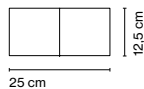

Base Atlas 2

Code A34-026   Finish
                            ○ White