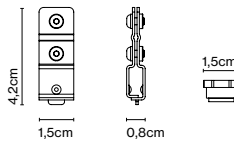

Wire installation: Hardwired

Garland accessory

Code A628-074

Finish
 ● Stainless steel

Product type: Accessory

Canopy IP65

Code A628-075-39

Finish
 ● Black