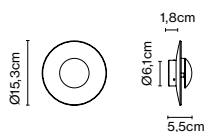

Ginger 15C IP65

Code
A662-549-31
A662-549-39

Finish
● Rust Brown
● Black-White (RAL 9005-9010)

Materials
Diffuser: Aluminium
Dissipater: Aluminium
Structure: Stainless steel

Dimmable: Yes
Integrated dimmer: No
Dimming protocols: It depends on the purchased power supply.
Phase cut (Triac)
DALI

Product type: Wall / Ceiling
Light source: LED SMD 24Vdc 5W 2700K CRI90 495lm
Luminaire: (Power supply not included) 67lm - Black-White
(Power supply not included) 27lm - Rust brown
Weight: Net 0,4 kg – Gross 0,5 kg
Package: 24 x 21 x 10 cm – 0,5 kg Vol – 0,01 m³
Product notes: 24V remote power supply to be ordered separately.
LED included

Dimmable

CE

ERC

UK

IP65