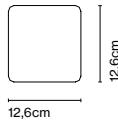

Lid

Code A646-005 Finish ● White (RAL 9003)
A646-022 ● Brown (RAL 8019)
A646-023 ● Rust brown
A646-007 ● Dark iroko
A646-009 ● Stone-like

Materials
Structure: Injected aluminium
Lids: Metal, wood, stone-like

Product type: Accessory