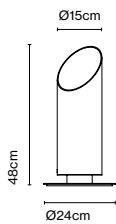

Elipse P48

Code
A707-001-47
A707-001-38

Finish
● Brown (RAL 8019)
● Graphite Grey (RAL 7024)

Materials
Body: Aluminium
Base: Aluminium

Dimmable: Yes
Integrated dimmer: No
Dimmer Casambi IP65 (optional)

Product type: Floor
Light source: LED COB 230VAC 15W 2700K CRI90 1022lm
Luminaire: 230VAC TRIAC 15W 515lm
Weight: Net 3,3 kg – Gross 4,3 kg
Package: 27,5 x 26 x 21 cm – 2,3 kg Vol – 0,015 m³
Ø17,8 x 58 cm – 2 kg Vol – 0,017 m³
LED included