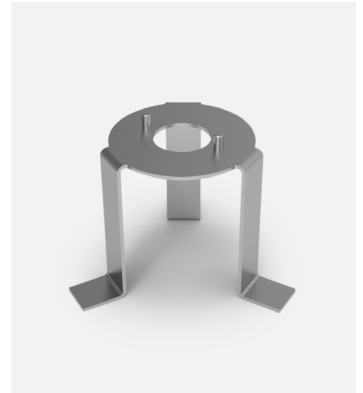

Ground fixation plate

Code A662-556
Finish ● Stainless steel

Materials
Structure: Stainless steel 316 L

Product type: Accessory
Weight: Net 0,3 kg – Gross 0,4 kg
Package: 15 x 15 x 13 cm - 0,4 kg – VOL - 0,003 m³