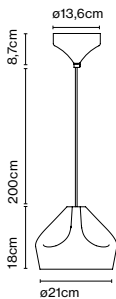

Materials
 Shade: Ceramic with the inner part in brilliant white enamel or gold
 Canopy: Ceramic
 Cord: Fabric

Product type: Pendant
 Light source: E14 LED 5W
 Weight: Net 1,9 kg – Gross 2,5 kg
 Package: 36 x 36 x 30 cm – 2,5 kg Vol – 0,04 m³