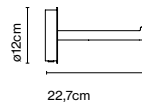

Hardwired wall bracket IP65

Code A654-006
Finish ● Graphite grey (RAL 7024)

Materials
Structure: Metal with stainless anti-oxidant cataphoresis treatment

Product type: Accessory
Weight: Net 0,5 kg – Gross 0,7 kg
Package: 14 x 14 x 28 cm – 0,7 kg – VOL - 0,005 m³

CE

ENEC

UK
CA

IP65