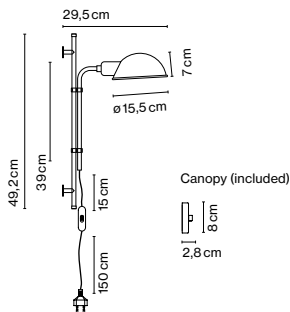

Materials

Stem: Iron

Shade: Aluminium

Product type: Wall

Light source: E14 LED 5W

Weight: Net 0,8 kg – Gross 1,5 kg

Package: 46 x 34 x 11 cm – 1,5 kg Vol – 0,017 m³

Cable length: 2 m
Wire installation: Plug-in
Color cord: Black
Canopy color: Same color as chosen shade
Switch location: In-line