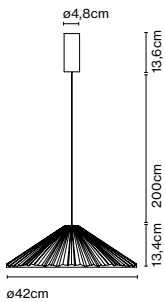

Pu-erh 42

Code	Finish
A684-029	White-Gold
A684-024	Burgundy-Gold
A684-022	Pink-Gold
A684-020	Blue-Gold
A684-018	Black-White
A684-030	Black-Gold

Materials: Diffuser: Ceramic with the inner part in white or gold enamel
Dimmable: Yes
Integrated dimmer: No
Dimming protocols: Phase cut (Triac)

Product type: Pendant
Light source: LED SMD 700mA 8,2W 2700K CRI90 913lm
Luminaire: 220 - 240 VAC TRIAC 9,18W 269lm
Weight: Net 3,2 kg – Gross 3,7 kg
Package: 51 x 51 x 23 cm – 3,7 kg Vol – 0,07 m³
LED included

Dimmable