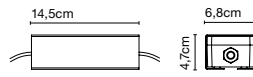

Materials
Case: ABS
Trim: Aluminium

Product type: Accessory
85 - 240 VAC max. 50W
Weight: Net 2 kg – Gross 3 kg
Package: 20 x 12 x 8 cm - 3 kg – VOL - 0,002 m³
Product notes: Bluetooth smart wireless trailing edge dimmer that adjusts light intensity or switches the lamp ON/OFF. Available in Android or iOS with the app Casambi.