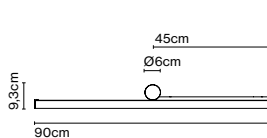

Ambrosia A 90 right NEW

Code	Finish	CCT
A704-018-15-22K	● Matt Gold	22K
A704-018-15-27K	● Matt Gold	27K
A704-018-15-30K	● Matt Gold	30K
A704-018-16-22K	● Black	22K
A704-018-16-27K	● Black	27K
A704-018-16-30K	● Black	30K

Materials
Structure: Aluminium
Diffuser: Methacrylate
Canopy: Aluminium / Steel

Dimmable: Yes
Integrated dimmer: No
Dimming protocols: It depends on the purchased power supply.

Product type: Wall
Light source Ambrosia 22K: LED SMD 24Vdc 14,4W 2200K CRI80 1587lm
Luminaire Ambrosia 22K: (Power supply not included)

Light source Ambrosia 27K: LED SMD 24Vdc 14,4W 2700K CRI90 1521lm
Luminaire Ambrosia 27K: (Power supply not included)

Light source Ambrosia 30K: LED SMD 24Vdc 14,4W 3000K CRI90 1692lm
Luminaire Ambrosia 30K: (Power supply not included)

Product notes: 24V remote power supply to be ordered separately.
LED included

Dimmable