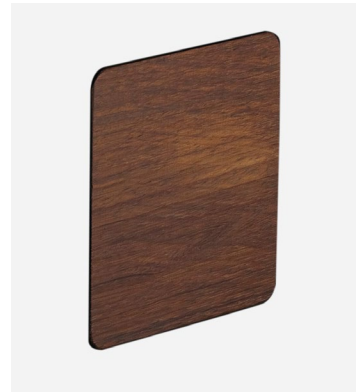

Lid

Code A646-005 Finish ● White (RAL 9003)
A646-022 ● Brown (RAL 8019)
A646-023 ● Rust brown
A646-007 ● Dark iroko
A646-009 ● Stone-like

Materials
Structure: Injected aluminium
Lids: Metal, wood, stone-like

Product type: Accessory