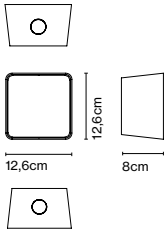

Lab 2 2020

Code A646-091 Finish ● Graphite grey (RAL 7024)

Materials Dimmable: No
Structure: Injected aluminium
Lids: Metal, wood, stone-like

Product type: Wall
Light source: LED SMD 24Vdc 7,4W 2700K CRI90 378lm
Luminaire: 100 - 240 VAC 8,47W 322lm
Weight: Net 0,87 kg – Gross 1 kg
Package: 16 x 15 x 14 cm – 1 kg Vol – 0,003 m³
Product notes: Lid to be ordered separately.