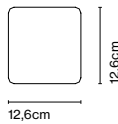

Signage Lid

Code - Finish 3 - 10 units
- 11 - 25 units
- 26 or more units

Product type: Accessory
Product Notes: Minimum order of 3pcs.
Available upon request, Lab 2 only.