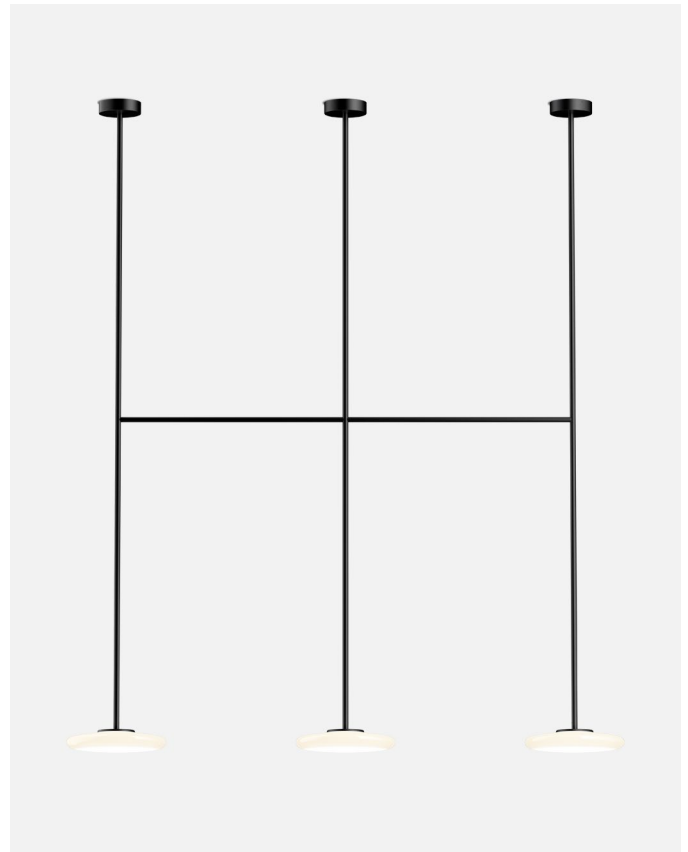

Ihana x3 200

Code	Finish	Dimming	CCT
A709-001-39-27K	● Opal	Triac	27K
A709-002-39-18/30K	● Opal	Triac	DTW 18K-30K

Materials	Dimmable: Yes
Structure: Steel	Integrated dimmer: No
Shade: Opal blown glass	Dimming protocols: Phase cut (Triac)
	Dim to warm from 1800K to 3000K. (Triac)

Product type: Pendant / Ceiling
Light source: LED SMD 700mA 24,6W 2700K CRI90 2739lm
Luminaire: 220 - 240 VAC TRIAC 29,67W 1491lm
Light source DTW: LED COB 350mA 18W 1800-3000K CRI90 1908lm
Luminaire DTW: 220 - 240 VAC TRIAC 22,8W
Weight: Net 8,2 kg – Gross 15,1 kg
Package: (3x) 21 x 42 x 42 cm – 3 kg Vol – 0,04 m³
18 x 18 x 225 cm – 6,7 kg Vol – 0,07 m³
18 x 18 x 225 cm – 5,4 kg Vol – 0,07 m³
Product notes: DALI upon request
LED included

Wire installation: Hardwired
Canopy color: Black