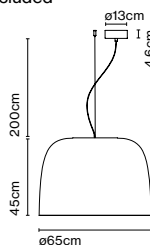

Product notes: 3000K available upon request

LED included

Dimmable

Cable length: 2 m

Wire installation: Hardwired

Color cord: Black

Canopy color: Black

Djembé 100.38