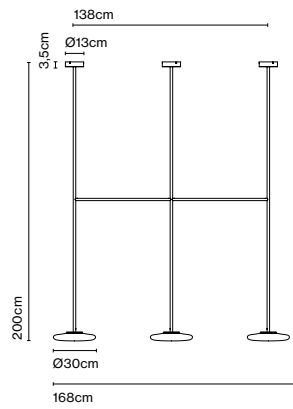

Ihana x3 200

Code	Finish	Dimming	CCT
A709-001-39-27K	● Opal	Triac	27K
A709-002-39-18/30K	● Opal	Triac	DTW 18K-30K

Materials	Dimmable: Yes
Structure: Steel	Integrated dimmer: No
Shade: Opal blown glass	Dimming protocols: Phase cut (Triac)
	Dim to warm from 1800K to 3000K. (Triac)

Product type: Pendant / Ceiling
Light source: LED SMD 700mA 24,6W 2700K CRI90 2739lm
Luminaire: 220 - 240 VAC TRIAC 29,67W 1491lm
Light source DTW: LED COB 350mA 18W 1800-3000K CRI90 1908lm
Luminaire DTW: 220 - 240 VAC TRIAC 22,8W
Weight: Net 8,2 kg – Gross 15,1 kg
Package: (3x) 21 x 42 x 42 cm – 3 kg Vol – 0,04 m³
18 x 18 x 225 cm – 6,7 kg Vol – 0,07 m³
18 x 18 x 225 cm – 5,4 kg Vol – 0,07 m³
Product notes: DALI upon request
LED included

Wire installation: Hardwired
Canopy color: Black