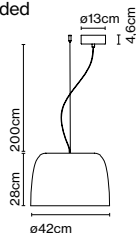

Djembé 42.28

Code	Finish	Dimming	Class
A681-252	White (RAL 1013)	Triac	II
A681-253	Grey (RAL 7022)	Triac	II
A681-254	Red (RAL 3011)	Triac	II
A681-255	Sky Blue (PANTONE 7542C)	Triac	II
A681-256	White (RAL 1013)	DALI	I
A681-257	Grey (RAL 7022)	DALI	I
A681-258	Red (RAL 3011)	DALI	I
A681-259	Sky Blue (PANTONE 7542C)	DALI	I

Materials

Shade: Bi-injected rotary moulded polyethylene (stone texture on the outer part and smooth satin white on the inner part of the fixture)

Diffuser: Aluminium

Dimmable: Yes

Integrated dimmer: No

Dimming protocols: Phase cut (Triac)
DALI

Product type: Pendant

Light source: LED SMD 700mA 16,28W 2700K CRI90 1873lm

Luminaire: 180 - 295 VAC TRIAC 19,71W 925lm

220 - 240 VAC DALI 20,32W 925lm

Weight: Net 3 kg – Gross 4,4 kg

Package: 44 x 44 x 32 cm – 4,4 kg Vol – 0,06 m³

Product notes: 3000K available upon request

LED included