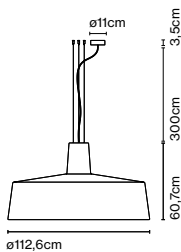

Soho 112 IP44 LED

Code	Finish
A631-169	● White
A631-170	● Stone grey
A631-171	● Black

Materials
Shade: Rotary moulded polyethylene
Diffuser: Methacrylate opal

Dimmable: Yes
Integrated dimmer: No
Dimming protocols: Phase cut (Triac)

Product type: Pendant
Light source: LED SMD 350mA 93,6W 2700K CRI80 15648lm
Luminaire: 180 - 295 VAC TRIAC 109,8W 8085lm
Weight: Net 27,6 kg – Gross 32 kg
Package: 116 x 114 x 71 cm – 32 kg Vol – 0,95 m³
Product notes: 3000K available upon request
LED included

Dimmable

CE

IP44

ERC

UK
CA