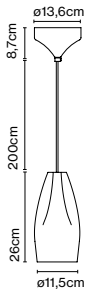

Pleat Box 13 LED

Code	Finish
A636-200	● White - White
A636-201	● White - Gold
A636-202	● Grey - White
A636-203	● Grey - Gold
A636-204	● Terracotta - White
A636-205	● Terracotta - Gold
A636-206	● Black - White
A636-207	● Black - Gold

Materials
Shade: Ceramic with the inner part in brilliant white enamel or gold
Canopy: Ceramic
Cord: Fabric

Dimmable: Yes
Integrated dimmer: No
Dimming protocols: Phase cut (Triac)

Product type: Pendant
Light source: LED SMD 350mA 4,05W 2700K CRI90 463lm
Luminaire: 220 - 240 VAC TRIAC 5,72W 165lm
Weight: Net 1,65 kg – Gross 2,3 kg
Package: 24 x 24 x 53 cm – 2,3 kg Vol – 0,03 m³
LED included