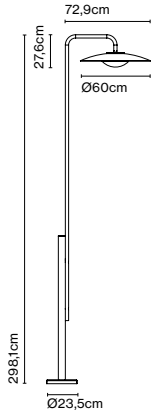

Ginger 60/298

Code A662-735   Finish
● Black-White (RAL 9005-9010)

Materials   Dimmable: Yes
Diffuser: Aluminium   Integrated dimmer: No
Structure: Stainless Steel   Dimming: Depending on the connection
Dissipater: Aluminium   ON / OFF
1-10V

Product type: Lamppost

Light source: LED SMD 1050mA 33,8W 2700K CRI90 4037lm

Luminaire: 90 - 305 VAC 1-10V 35,8W 1463lm

Weight: Net 13,25 kg – Gross 20,05 kg

Package: 68 x 69 x 24 cm – 5,7 kg Vol – 0,11 m³

61 x 16 x 255 cm – 11,1 kg Vol – 0,25 m³

25 x 25 x 44 cm – 3,25 kg Vol – 0,03 m³

LED included