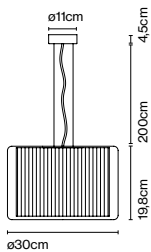

Mercer 30

Code	Finish
A89-029	● Natural cotton ribbon
A89-074	● Pearl white

Materials
Shade: Textile
Structure: Blown glass

Product type: Pendant
Light source: E27 LED Standard 8W
Weight: Net 2,8 kg – Gross 3,7 kg
Package: 39 x 34 x 40 cm – 3,7 kg Vol – 0,06 m³