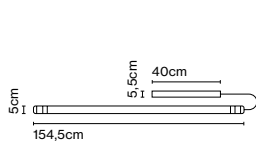

Neón de Luz NL - A 155

Code	Finish	Dimming	Class
A70-502	● Aluminium LED	-	II
A70-513	● Aluminium LED	DALI	II

Materials
Structure: Polycarbonate with reflectors
Brackets: Chromed zamac
Reactance box: Polycarbonate

Dimmable: Depends on the model
Integrated dimmer: No
Dimming protocols: DALI

Product type: Wall
Light source: LED SMD 450mA 51,25W 3000K CRI80 8715lm
Luminaire: 220 - 240 VAC 55,98W 4274lm
220 - 240 VAC DALI 55,8W 4274lm
Weight: Net 2,2 kg – Gross 3,5 kg
Package: 158 x 8 x 8 cm – 2,3 kg Vol – 0,010 m³
58 x 22 x 5 cm – 1,2 kg Vol – 0,006 m³
LED included

Dimmable

CE

ERC

UK
CA

Wire installation: Hardwired
Color cord: Transparent
Canopy color: White