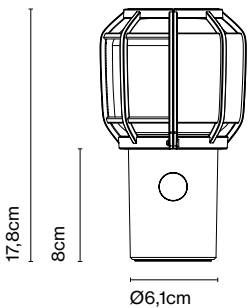

We want to offer you an exclusive service that's designed to make your work easier. By signing up at the new professional area at [marset.com](https://www.marset.com), you'll be able to download technical information, images, and videos of our products, receive our newsletter, and save your preferred products. We offer direct access and personal attention.