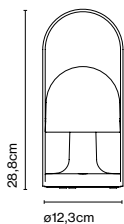

Materials
 Diffuser: Opal Polycarbonate
 Body: Polycarbonate
 Handle: Plywood with natural oak varnish

Integrated dimmer: Yes
 Dimmer Type: 3 positions dimmer

Product type: Table / Portable
 Light source: LED SMD 1A 3,5W 2700K CRI90 216lm
 Luminaire: in 5 Vdc 1,5A 135lm
 Weight: Net 0,7 kg – Gross 1,8 kg
 Package: 35 x 24 x 36 cm – 1,8 kg Vol – 0,03 m³ (1u)
 51 x 35 x 36 cm – 8 kg Vol – 0,064 m³ (6u)
 Product notes: Multiple order of 6 units. Power outlet not included.
 Charging cable included (USB to USB-C). Power adapter not included.
 LED included