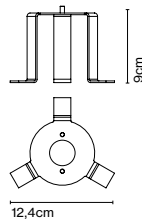

Ground fixation plate

Code A662-556
Finish ● Stainless steel

Materials
Structure: Stainless steel 316 L

Product type: Accessory
Weight: Net 0,3 kg – Gross 0,4 kg
Package: 15 x 15 x 13 cm - 0,4 kg – VOL - 0,003 m³