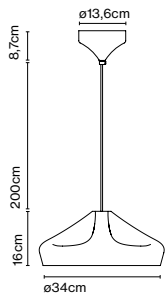

Pleat Box 36 LED

Code	Finish
A636-220	● White - White
A636-221	● White - Gold
A636-222	● Grey - White
A636-223	● Grey - Gold
A636-224	● Terracotta - White
A636-225	● Terracotta - Gold
A636-226	● Black - White
A636-227	● Black - Gold
A636-228	● Brown - White
A636-229	● Brown - Gold

Materials
Shade: Ceramic with the inner part in brilliant white enamel or gold
Canopy: Ceramic
Cord: Fabric

Dimmable: Yes
Integrated dimmer: No
Dimming protocols: Phase cut (Triac)

Product type: Pendant
Light source: LED SMD 700mA 8,2W 2700K CRI90 913lm
Luminaire: 220 - 240 VAC TRIAC 9,89W 233lm
Weight: Net 3,2 kg – Gross 4,3 kg
Package: 49 x 50 x 30 cm – 4,3 kg Vol – 0,07 m³
LED included