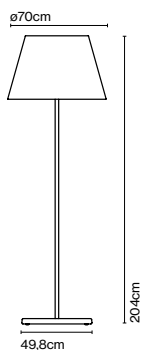

TXL 2019 205

Code A605-060
A605-061

Finish
● Beige
● Grey

Materials
Base: Concrete
Stem: Stainless steel
Diffuser: White acid etched glass
Shade: Textilene with the inner part always in white

Product type: Floor
Light source: 2x E27 LED Standard 8W
Weight: Net 28,8 kg – Gross 32 kg
Package: 41 x 33 x 33 cm – 2,5 kg Vol – 0,04 m³
70 x 70 x 50 cm – 4,4 kg Vol – 0,25 m³
220 x 10 x 10 cm – 3,6 kg Vol – 0,02 m³
66 x 66 x 15 cm – 21,5 kg Vol – 0,06 m³

CE
ERC
□
IP65

Cable length: 2,5 m
Wire installation: Plug-in
Color cord: Black