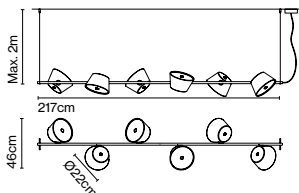

Materials
Shade: Aluminium
Diffuser: Opalescent methacrylate

Product type: Pendant
Light source: 6x E14 LED Standard 5W
Weight: Net 3 kg – Gross 6,4 kg
Package: 225 x 18 x 18 cm – 5,7 kg Vol – 0,072 m³
(6x) 24 x 24 x 17 cm – 0,7 kg Vol – 0,009 m³