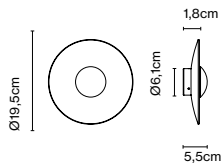

Ginger 20C IP65

Code
A662-550-31
A662-550-39

Finish
● Rust Brown
● Black-White (RAL 9005-9010)

Materials
Diffuser: Aluminium
Dissipater: Aluminium

Dimmable: Yes
Integrated dimmer: No
Dimming protocols: It depends on the purchased power supply.
Phase cut (Triac)
DALI

Product type: Wall / Ceiling
Light source: LED SMD 24Vdc 5W 2700K CRI90 495lm
Luminaire: (Power supply not included) 161lm - Black-White
(Power supply not included) 291lm - Rust brown
Weight: Net 0,5 kg – Gross 0,7 kg
Package: 24 x 21 x 10 cm – 0,7 kg Vol – 0,01 m³
Product notes: 24V remote power supply to be ordered separately.
LED included

Dimmable

CE

IP65

ERC

UK
CA

Power supplies on page 108

Canopy color: Black