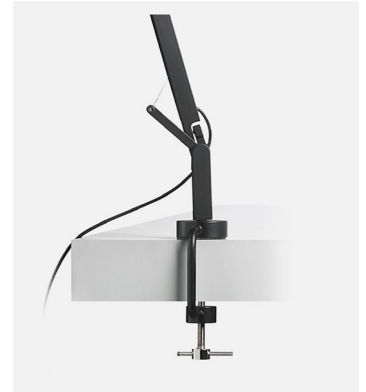

Clamp

Code A642-005
Finish ● Black (RAL 9005)

Materials
Structure: Metal

Product type: Accessory
Weight: Net 0,4 kg – Gross 0,5 kg
Package: 14 x 9 x 7 cm - 0,5 kg – VOL - 0,001 m³