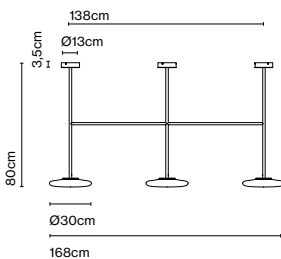

Ihana x3 80 NEW

Code	Finish	Dimming	CCT
A709-056-39-27K	● Opal	Triac	27K
A709-013-39-18/30K	● Opal	Triac	DTW 18K-30K

Materials
Structure: Steel
Shade: Opal blown glass

Dimmable: Yes
Integrated dimmer: No
Dimming protocols: Phase cut (Triac)
Dim to warm from 1800K to 3000K. (Triac)

Product type: Pendant / Ceiling
Light source: LED SMD 700mA 24,6W 2700K CRI90 2739lm
Luminaire: 220 - 240 VAC TRIAC 29,67W 1491lm
Light source DTW: LED COB 350mA 18W 1800-3000K CRI90 1908lm
Luminaire DTW: 220 - 240 VAC TRIAC 22,8W
Weight: Net 6,8 kg – Gross 9,5 kg
Package: (3x) 21 x 42 x 42 cm – 3 kg Vol – 0,04 m³
24 x 14 x 114 cm – 3,7 kg Vol – 0,04 m³
24 x 14 x 114 cm – 2,8 kg Vol – 0,04 m³

Product notes: DALI upon request
LED included

Dimmable

CE

ERC

UK
CA