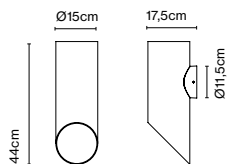

Elipse A

Code
A707-003-47
A707-003-38

Finish
● Brown (RAL 8019)
● Graphite Grey (RAL 7024)

Materials
Body: Aluminium

Dimmable: Yes
Integrated dimmer: No

Product type: Wall
Light source: LED COB 230VAC 10W(x2) 2700K CRI90 1426lm
Luminaire: 230 VAC TRIAC 20,56W 483lm
Weight: Net 2,4 kg – Gross 2,8 kg
Package: 21,5 x 23 x 52 cm – 2,8 kg Vol – 0,026 m³
LED included

CE
EAC
⊕
IP65

Wire installation: Hardwired
Color cord: Black
Canopy color: Black