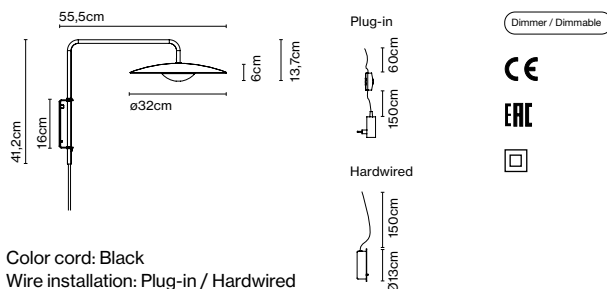

Ginger A

Code Finish Dimmer
Plug-in
A662-074 ● Oak-White Progressive
A662-075 ● Wenge-White Progressive

Hardwired (Canopy)
A662-081 ● Oak-White Triac / on-off
A662-082 ● Wenge-White Triac / on-off

RSC (Recessed canopy)
A662-130 ● Oak-White Triac
A662-131 ● Wenge-White Triac

Materials Integrated dimmer: Yes (Plug-in version)
Diffuser: Pressed wood Dimmer Type: Progressive dimmer from
Dissipater: Aluminium 0 to 100
Structure: Metal Dimming protocols: Phase cut (Triac)

Product type: Wall
Light source: LED SMD 700mA 8,2W 2700K CRI90 913lm
Luminaire: 220 - 240 VAC TRIAC 9,89W 350lm
Weight: Net 1,5 kg – Gross 3 kg
Package: 57 x 53 x 17 cm – 3 kg Vol – 0,051 m³
LED included

Color cord: Black
Wire installation: Plug-in / Hardwired