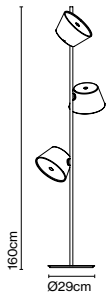

Tam Tam P3

Code   Finish
Stem
A633-021   ● Black (RAL 9011)

Shade
A633-011 39   ● Black (RAL 9011)
A633-011 35   ● Off-white (RAL 1013)
A633-011 46   ● Orange (RAL 2000)
A633-011 47   ● Brown Grey (RAL 7013)
A633-011 45   ● Green (RAL 6025)
A633-011 37   ● Sand (RAL 7032)
A633-011 48   ● Blue (RAL 5024)

Materials
Shade: Aluminium
Diffuser: Opalescent methacrylate
Structure: Metal

Product type: Floor
Light source: 3x E14 LED Standard 5W
Weight: Net 7 kg – Gross 10 kg
Package: 168 x 18 x 18 cm – 4 kg Vol – 0,008 m³
          33 x 33 x 3 cm – 3 kg Vol – 0,003 m³
          (3x) 24 x 24 x 16 cm – 1 kg Vol – 0,009 m³