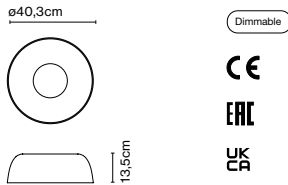

Djembé C42.13

Code	Finish	Dimming	Class
A681-100	White (RAL 1013)	Triac	II
A681-101	Grey (RAL 7022)	Triac	II
A681-102	Red (RAL 3011)	Triac	II
A681-103	Sky Blue (PANTONE 7542C)	Triac	II
A681-200	White (RAL 1013)	DALI	I
A681-201	Grey (RAL 7022)	DALI	I
A681-202	Red (RAL 3011)	DALI	I
A681-203	Sky Blue (PANTONE 7542C)	DALI	I

Materials
Shade: Bi-injected rotary moulded polyethylene (stone texture on the outer part and smooth satin white on the inner part of the fixture)
Diffuser: Aluminium

Dimmable: Yes
Integrated dimmer: No
Dimming protocols: Phase cut (Triac)
DALI

Product type: Ceiling
Light source: LED SMD 700mA 16,28W 2700K CRI90 1873lm
Luminaire: 180 - 295 VAC TRIAC 19,71W 846lm
220 - 240 VAC DALI 20,32W 846lm
Weight: Net 2,4 kg – Gross 3,5 kg
Package: 44 x 44 x 19 cm – 3,5 kg Vol – 0,04 m³
Product notes: 3000K available upon request
LED included

Wire installation: Hardwired