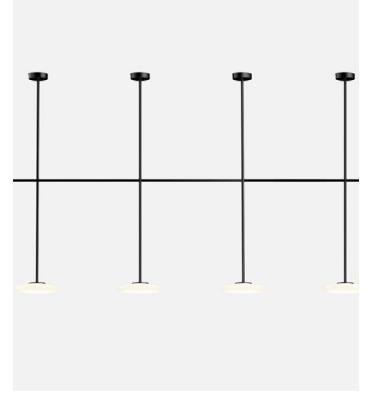

Ihana Customized configuration

Code	Description	Dimming	CCT
Glass (A)			
A709-020-51-27K	● Opal	Triac	27K
A709-021-51-18/30K	● Opal	Triac	DTW 18K-30K

Product notes: Maximum 14 units.

Code	Description	Dimming
Start + End set (B)		
A709-054-39	● Start+End 80cm	Triac
A709-022-39	● Start+End 100cm	Triac
A709-024-39	● Start+End 150cm	Triac
A709-026-39	● Start+End 200cm	Triac
A709-052-39	● Start+End 80cm	Triac - DTW
A709-028-39	● Start+End 100cm	Triac - DTW
A709-030-39	● Start+End 150cm	Triac - DTW
A709-032-39	● Start+End 200cm	Triac - DTW