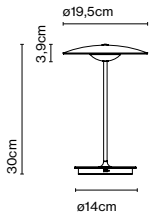

Materials
Diffuser and base: Pressed wood or brushed aluminium
Dissipater: Aluminium
Stem: Aluminium

Integrated dimmer: Yes
Dimmer Type: 3 positions dimmer

Product type: Table / Portable
Light source: LED SMD 1A 3,5W 2700K CRI90 395lm
Luminaire: in 5 Vdc 1,5A 290lm
Weight: Net 0,8 kg – Gross 1 kg
Package: 40 x 21 x 17 cm – 1 kg Vol – 0,01 m³ (1u)
39 x 22 x 41 cm – 2,4 kg Vol – 0,04 m³ (2u)
Product notes: Multiple order of 2 units
Charging cable included (USB to USB-C). Power adapter not included.