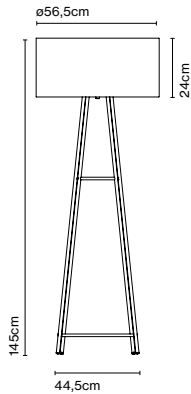

Materials
Base: Steel
Diffuser: Opal blown glass

Dimmable: No

Product type: Table
Light source: LED SMD 24Vdc 6,5W 2700K CRI90 579lm
Luminaire: 100 - 240 VAC 7,2W 157lm
Weight: Net 0,39 kg – Gross 1,22 kg
Package: 22 x 19 x 13 cm – 1,22 kg Vol – 0,005 m³ (1u)
39 x 17 x 45 cm – 5,4 kg Vol – 0,03 m³ (4u)
Product note: Multiple order of 4 units
LED included

Cable length: 2 m
Wire installation: Plug-in
Color cord: Black
Switch location: In-line

Cala Metal P145

Code A645-056-39 Finish ● Black

Materials
Shade: White polyester PET, textilene
Structure: Iron

Product type: Floor
Light source: E27 LED Globe (ø95) 12W
Weight: Net 5,8 kg – Gross 9,3 kg
Package: 60 x 60 x 30 cm - 4,1 kg – VOL - 0,108 m³
50 x 13 x 132 cm - 5,2 kg – VOL - 0,09 m³

Cable length: 2 m
Wire installation: Plug-in
Color cord: Black
Switch location: In-line

Cala 140 IP65

Code A645-003 Finish ● Iroko - Brown

Materials
Shade: Polyethilene , Textilene
Structure: Iroko wood

Product type: Floor
Light source: 2x E27 LED Standard 8W
Weight: Net 10,6 kg – Gross 10,3 kg
Package: 56 x 56 x 29 cm - 5,2 kg – VOL - 0,091 m³
47 x 12 x 126 cm - 6 kg – VOL - 0,071 m³