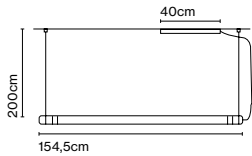

58 x 22 x 5 cm – 1,2 kg Vol – 0,006 m³

LED included

Dimmable

CE

ERC

UK
CA

Cable length: 2 m

Wire installation: Hardwired