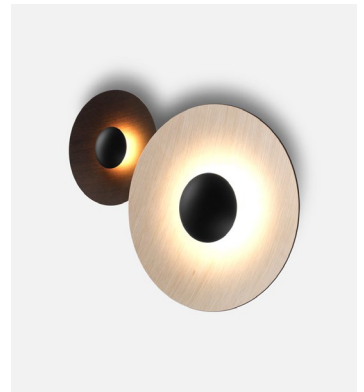

Canopy color: Black
Wire installation: Hardwired