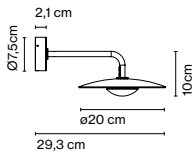

Ginger 20A 24V IP65

Code Finish
A662-660-31-27K ● Rust Brown
A662-660-39-27K ▲ Black-White (RAL 9005-9010)

Materials Dimmable: Yes
Diffuser: Aluminium Integrated dimmer: No
Dissipater: Aluminium Dimming protocols: It depends on the purchased power supply.
Phase cut (Triac)
DALI

Product type: Wall
Light source: LED SMD 24Vdc 5W 2700K CRI90 495lm
Luminaire: (Power supply not included) 161lm - Black-White
(Power supply not included) 291lm - Rust brown
Weight: Net 0,5 kg – Gross 1,2 kg
Package: 36 x 30 x 17 cm – 1,2 kg Vol – 0,02 m³
Product notes: 24V remote power supply to be ordered separately.
LED included

Dimmable

CE

IP65

ERC

UK
CA

Power supplies on page 108

Canopy color: Black