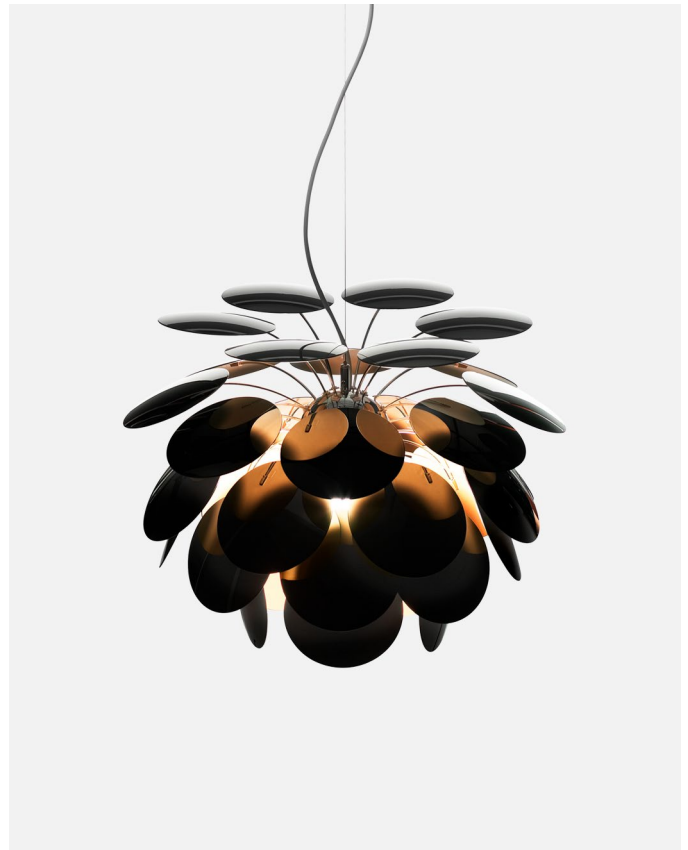

Discocó 88

Code	Finish
A620-002	● White (RAL 9003)
A620-107	● Matte Grey (RAL 7037)
A620-106	● Matte Beige (RAL 1001)
A620-048	● Black - Gold (RAL 9004 - Gold)
A620-004	● White (Susp. Wire 5m)

Materials
Discs: ABS
Sphere: Chromed metal
Canopy: Metal

Product type: Pendant
Light source: 3x E27 LED Globe (ø120) 14W
Weight: Net 6,7 kg – Gross 10,6 kg
Package: 134 x 31 x 42 cm – VOL - 0,17 m³

Cable length: 3 m
Wire installation: Hardwired
Color cord: White
Canopy color: White

Discocó 132

Code	Finish
A620-012	● White (RAL 9003)
A620-118	● Matte Grey (RAL 7037)
A620-117	● Matte Beige (RAL 1001)
A620-049	● Black - Gold (RAL 9004 - Gold)

Materials
Discs: ABS
Sphere: Chromed metal
Canopy: Metal

Product type: Pendant
Light source: 6x E27 LED Globe (ø120) 14W
Weight: Net 18,5 kg – Gross 24 kg
Package: 121 x 41 x 41 cm - 14 kg – VOL - 0,2 m³
45 x 42 x 42 cm - 10 kg – VOL - 0,08 m³

Cable length: 3,5 m
Wire installation: Hardwired
Color cord: White
Canopy color: White