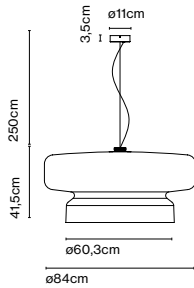

Product type: Pendant
Light source: E27 LED GLOBE (Ø120) 11W 2800K 1055lm
Weight: Net 12,7 kg – Gross 20 kg
Package: 93 x 93 x 53 cm – 20 kg Vol – 0,5 m³

CE

UK
RB

EAC

Cable length: 2,5 m
Wire installation: Hardwired
Color cord: Black
Canopy color: Black