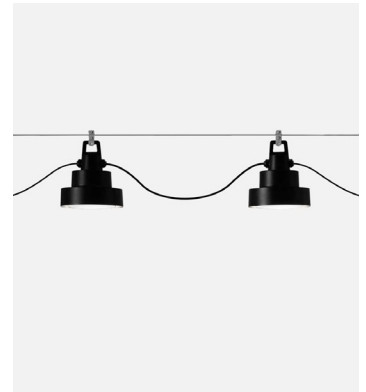

Wire installation: Hardwired

Garland accessory

Code A628-074

Finish
 ● Stainless steel

Product type: Accessory

Canopy IP65

Code A628-075-39

Finish
 ● Black