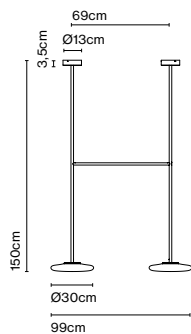

Ihana x2 150

Code	Finish	Dimming	CCT
A709-009-39-27K	● Opal	Triac	27K
A709-010-39-18/30K	● Opal	Triac	DTW 18K-30K

Materials	Dimmable: Yes
Structure: Steel	Integrated dimmer: No
Shade: Opal blown glass	Dimming protocols: Phase cut (Triac)
	Dim to warm from 1800K to 3000K. (Triac)

Product type: Pendant / Ceiling
Light source: LED SMD 700mA 16,4W 2700K CRI90 1826lm
Luminaire: 220 - 240 VAC TRIAC 19,78W 994lm
Light source DTW: LED COB 350mA 12W 1800-3000K CRI90 1272lm
Luminaire DTW: 220 - 240 VAC TRIAC 15,2W
Weight: Net 5,1 kg – Gross 8,2 kg
Package: (2x) 21 x 42 x 42 cm – 3 kg Vol – 0,04 m³
18 x 18 x 167 cm – 5,2 kg Vol – 0,05 m³
Product notes: DALI upon request
LED included

Dimmable

UK
CA

CE

ERC

Wire installation: Hardwired
Canopy color: Black