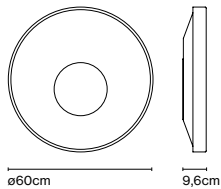

Dimmable

Wire installation: Hardwired

Tam Tam, Fabien Dumas

The Tam Tam is a festive and versatile collection that offers several options to add color and originality to all types of interior design projects.