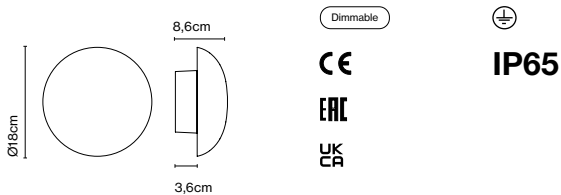

Babila 18

Code	Finish
A706-001	● Polished stainless steel
A706-003-35	● White (RAL 9010)
A706-003-47	● Brown (RAL 8019)

Materials	Dimmable: Yes
Diffuser: Polished stainless steel	Integrated dimmer: No
AISI 316 or lacquered aluminium	Dimming protocols: Phase cut (Triac)

Product type: Wall / Ceiling
Light source: LED COB 230 VAC 8W 2700K CRI90 571lm
Luminaire: 230 VAC TRIAC 8,47W 89lm
Weight: Net 0,8 kg – Gross 1,2 kg
Package: 29 x 30,5 x 12,5 cm - 1,2 kg – VOL - 0,01 m³
LED included

Wire installation: Hardwired