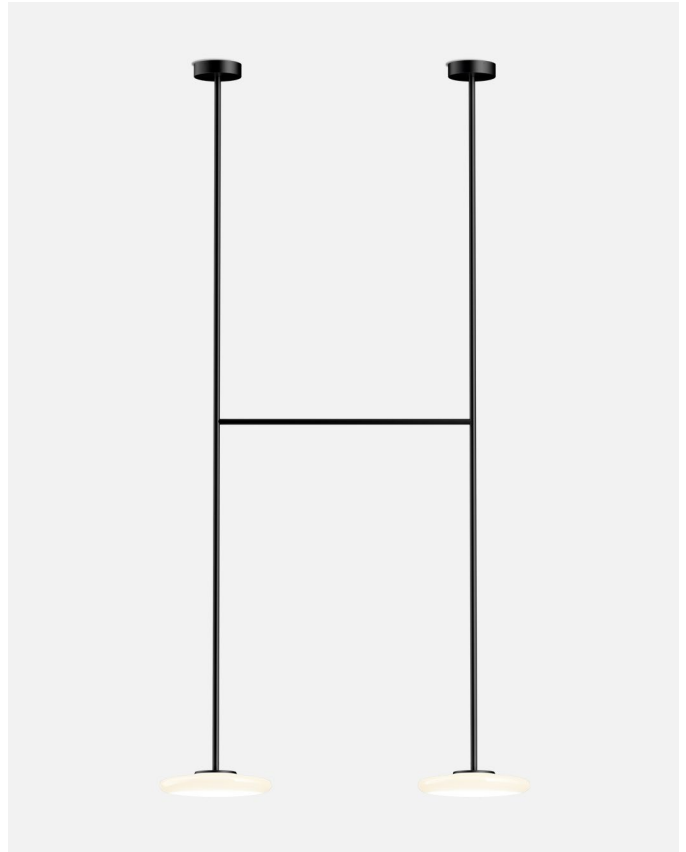

Ihana x2 200

Code	Finish	Dimming	CCT
A709-007-39-27K	● Opal	Triac	27K
A709-008-39-18/30K	● Opal	Triac	DTW 18K-30K

Materials
Structure: Steel
Shade: Opal blown glass

Dimmable: Yes
Integrated dimmer: No
Dimming protocols: Phase cut (Triac)
Dim to warm from 1800K to 3000K. (Triac)

Product type: Pendant / Ceiling
Light source: LED SMD 700mA 16,4W 2700K CRI90 1826lm
Luminaire: 220 - 240 VAC TRIAC 19,78W 994lm
Light source DTW: LED COB 350mA 12W 1800-3000K CRI90 1272lm
Luminaire DTW: 220 - 240 VAC TRIAC 15,2W
Weight: Net 6,7 kg – Gross 9,7 kg
Package: (2x) 21 x 42 x 42 cm – 3 kg Vol – 0,04 m³
18 x 18 x 225 cm – 6,7 kg Vol – 0,07 m³

Product notes: DALI upon request
LED included

Dimmable

CE

ERC

UK
CA

Wire installation: Hardwired
Canopy color: Black

Ihana x3 80 NEW

Code	Finish	Dimming	CCT
A709-056-39-27K	● Opal	Triac	27K
A709-013-39-18/30K	● Opal	Triac	DTW 18K-30K

Materials
Structure: Steel
Shade: Opal blown glass

Dimmable: Yes
Integrated dimmer: No
Dimming protocols: Phase cut (Triac)
Dim to warm from 1800K to 3000K. (Triac)

Product type: Pendant / Ceiling
Light source: LED SMD 700mA 24,6W 2700K CRI90 2739lm
Luminaire: 220 - 240 VAC TRIAC 29,67W 1491lm
Light source DTW: LED COB 350mA 18W 1800-3000K CRI90 1908lm
Luminaire DTW: 220 - 240 VAC TRIAC 22,8W
Weight: Net 6,8 kg – Gross 9,5 kg
Package: (3x) 21 x 42 x 42 cm – 3 kg Vol – 0,04 m³
24 x 14 x 114 cm – 3,7 kg Vol – 0,04 m³
24 x 14 x 114 cm – 2,8 kg Vol – 0,04 m³

Product notes: DALI upon request
LED included

Dimmable

CE

ERC

UK
CA

Wire installation: Hardwired
Canopy color: Black