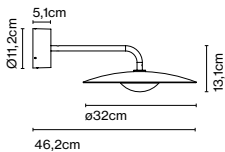

Ginger 32A IP65

Code Finish
A662-661-31-27K ● Rust Brown
A662-661-39-27K ▲ Black-White (RAL 9005-9010)

Materials Dimmable: Yes
Diffuser: Aluminium Integrated dimmer: No
Dissipater: Aluminium Dimming protocols: Phase cut (Triac)

Product type: Wall
Light source: LED SMD 700mA 8,2W 2700K CRI90 913lm
Luminaire: 220 - 240 VAC TRIAC 9W 350lm - Black-White
220 - 240 VAC TRIAC 9W 811m - Rust Brown
Weight: Net 1,5 kg – Gross 2,8 kg
Package: 52 x 42 x 24 cm – 2,8 kg Vol – 0,05 m³
Product notes: DALI and Casambi upon request
LED included

Dimmable

CE

IP65

ERC

UK
CA

Canopy color: Black