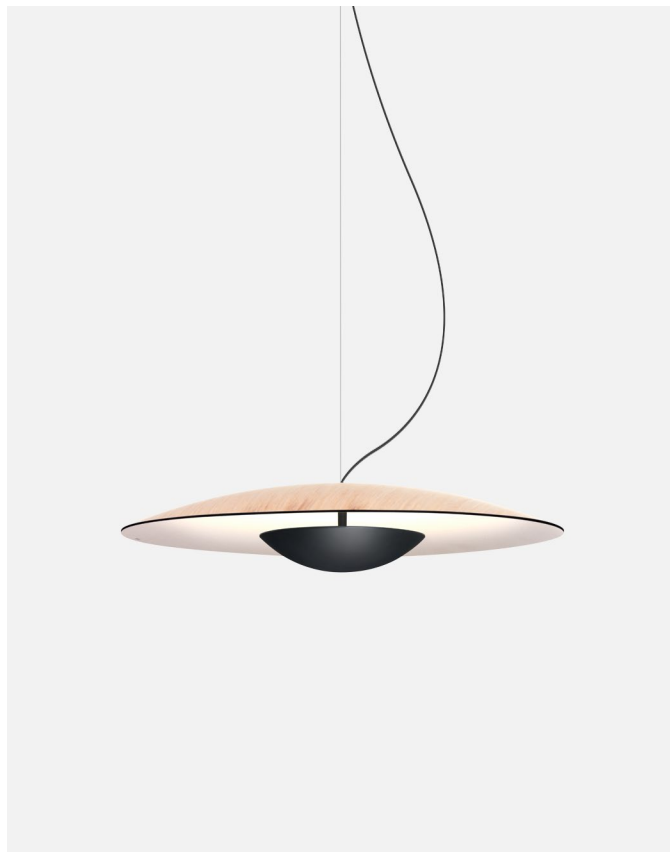

Ginger 60

Code	Finish	Dimming	Class
A662-056	● Oak-White	Triac	II
A662-057	● Wenge-White	Triac	II
A662-058	● Oak-White	DALI	I
A662-059	● Wenge-White	DALI	I
A662-060	● Oak-White	1-10V	I
A662-061	● Wenge-White	1-10V	I
A662-368	● Brushed brass-Brushed brass	Triac	II
A662-369	● Brushed brass-White	Triac	II
A662-370	● Black-White	Triac	II
A662-372	● Brushed brass-Brushed brass	DALI	I
A662-373	● Brushed brass-White	DALI	I
A662-374	● Black-White	DALI	I

Materials

Diffuser: Pressed wood or brushed aluminium

Dissipater: Aluminium

Dimmable: Yes

Integrated dimmer: No

Dimming protocols: Phase cut (Triac)

DALI

1-10V

Product type: Pendant

Light source: LED SMD 700mA 22,4W 2700K CRI90 2933lm

Luminaire: 180 - 295 VAC TRIAC 26,09W 1165lm

220 - 240 VAC DALI 26,37W 1165lm

220 - 240 VAC 1-10V 27,15W 1165lm

Weight: Net 3,5 kg – Gross 6,2 kg

Package: 67 x 67 x 24 cm – 6,2 kg Vol – 0,1 m³

LED included

Dimmable

CE

ERC

UK

* 6,5cm (DALI)

Cable length: 2 m

Wire installation: Hardwired

Color cord: Black

Canopy color: Black