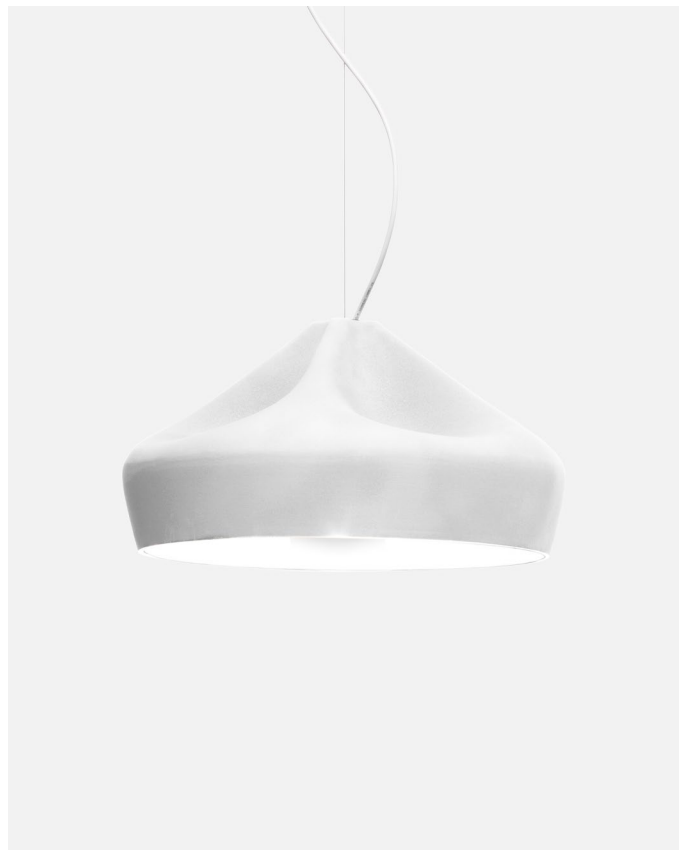

CE

ERC

UK
CA

Cable length: 2 m
Wire installation: Hardwired
Color cord: White whenever the inner or the outer part of the lamp is white. If not, it is black.
Canopy color: Same color as chosen shade.