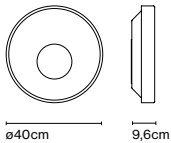

Sun 40

Code	Finish	Dimming	Class
A671-006	● Graphite	Triac	II
A671-008	● Graphite	DALI	I

Materials
Diffuser: Thermoformed opal methacrylate, with another diffuser in opal blown glass placed off-centre.
Structure: Iron

Dimmable: Yes
Integrated dimmer: No
Dimming protocols: Phase cut (Triac) DALI

Product type: Ceiling / Wall
Light source: LED SMD 700mA 21,3W 2700K CRI80 2765lm
Luminaire: 180 - 295 VAC TRIAC 25,5W 1830lm
220 - 240 VAC DALI 21,26W 1830lm
Weight: Net 3,5 kg – Gross 5,7 kg
Package: 49 x 49 x 23 cm – 5,7 kg Vol – 0,055 m³
LED included

Dimmable