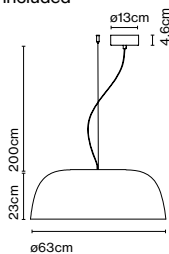

Materials

Shade: Bi-injected rotary moulded polyethylene (stone texture on the outer part and smooth satin white on the inner part of the fixture)

Diffuser: Aluminium

Dimmable: Yes

Integrated dimmer: No

Dimming protocols: Phase cut (Triac)
DALI

Product type: Pendant

Light source: LED SMD 700mA 22,4W 2700K CRI90 2933lm

Luminaire: 180 - 295 VAC TRIAC 26,09W 1843lm

220 - 240 VAC DALI 26,37W 1843lm

Weight: Net 5,3 kg – Gross 7,4 kg

Package: 65 x 65 x 28 cm – 7,4 kg Vol – 0,12 m³

Product notes: 3000K available upon request

LED included