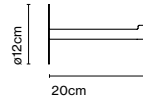

Wall bracket

Code A654-005
Finish ● Graphite grey (RAL 7024)

Materials
Structure: Metal with stainless anti-oxidant cataphoresis treatment

Product type: Accessory
Weight: Net 0,3 kg – Gross 0,5 kg
Package: 14 x 14 x 28 cm – 0,5 kg – VOL - 0,005 m³

CE

ENEC

UK
CA