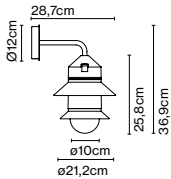

Santorini A Fixed Stem

Code	Finish
A654-023	● White (RAL 9003)
A654-024	● Grey (RAL 7039)
A654-025	● Mustard (RAL 1032)

Materials
Structure: Polycarbonate
Shade: Blown pressed glass
Support: Stainless anti-oxidant
cataphoresis treatment

Product type: Wall
Light source: E27 LED Standard 8W
Weight: Net 1,5 kg – Gross 2,4 kg
Package: 53 x 33 x 24 cm – 2,4 kg Vol – 0,042 m³

IP65