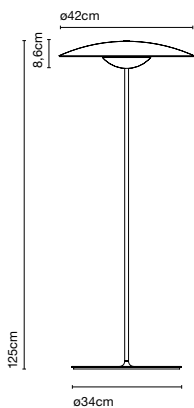

Ginger P

Code	Finish
A662-033	● Oak-White
A662-034	● Wenge-White

Materials
Diffuser and base: Pressed wood
Dissipater: Aluminium
Stem: Aluminium

Integrated dimmer: Yes
Dimmer Type: Foot-operated progressive in-line dimmer

Product type: Floor
Light source: LED SMD 700mA 16,28W 2700K CRI90 1873lm
Luminaire: 85 - 264 VAC 17W 698lm
Weight: Net 4,9 kg – Gross 8,5 kg
Package: 57 x 53 x 17 cm – 6,5 kg Vol – 0,051 m³
19 x 18 x 133 cm – 2 kg Vol – 0,045 m³
LED included

Dimmer