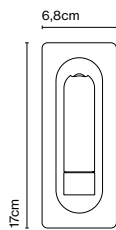

Materials: Dimmable: No
Structure: Injected aluminium
Frontal: Transparent polycarbonate

Product type: Wall
Light source: LED SMD 700mA 2,1W 2700K CRI80 226,5lm
Luminaire: 100 - 240 VAC 4,25W 131lm
Weight: Net 0,65 kg – Gross 0,8 kg
Package: 20 x 12 x 8 cm – 0,8 kg Vol – 0,002 m³
Product notes: Incorporated press button to switch on or off when opening or closing the wall lamp. Honeycomb grill to avoid glare.
LED included