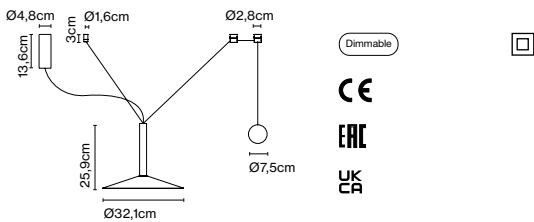

Milana 32 Counterweight

Code	Finish
A699-009	● Off-white (RAL 1013)
A699-010	● Black (RAL 9005)
A699-043	● Red (RAL 3013)
A699-044	● Beige (RAL 1001)
A699-045	● Grey (RAL 7038)

Materials: Shade: Aluminium
Diffuser: Polycarbonate

Dimmable: Yes
Integrated dimmer: No
Dimming protocols: Phase cut (Triac)

Product type: Pendant
Light source: LED SMD 700mA 8,6W 2700K CRI90 372lm
Luminaire: 220 - 240 VAC TRIAC 8,72W 340lm
Weight: Net 1,6 kg – Gross 2,4 kg
Package: 22,5 x 7 x 4 cm – 0,3 kg Vol – 0,0006 m³
20 x 12 x 8 cm – 0,4 kg Vol – 0,0006 m³
12 x 12 x 7 cm – 0,6 kg Vol – 0,001 m³
36,5 x 36,5 x 7,5 cm – 0,82 kg Vol – 0,009 m³
Product notes: DALI upon request

Cable length: 3 m
Wire installation: Hardwired
Color cord: Black
Canopy color: Black