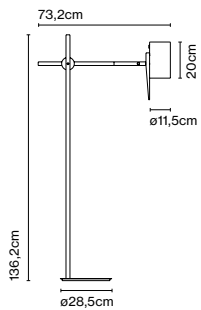

Scantling P73

Code
A626-001
A626-018

Finish
● White (RAL 9001)
● Black (RAL 9005)

Materials
Stem: Iron
Base: Iron
Arm: Oak
Shade: Aluminium

Product type: Floor
Light source: E27 LED Reflector 8W
Weight: Net 7,5 kg – Gross 10,7 kg
Package: 139 x 46 x 17 cm – 10,7 kg Vol – 0,11 m³

Cable length: 2 m
Wire installation: Plug-in
Color cord: Black fabric electrical cord
Switch location: Shade