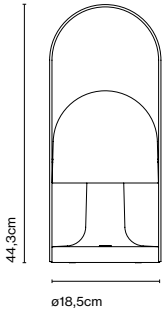

FollowMe Plus

Code A657-081   Finish White

Materials
Diffuser: Opal Polycarbonate
Body: Polycarbonate
Diffuser: Opal Polycarbonate
Handle: Plywood with natural oak veneer

Dimmer
Integrated dimmer: Yes
Dimmer Type: 3 positions dimmer

Product type: Table / Portable
Light source: LED SMD 1A 3,5W 2700K CRI90 395lm
Luminaire: in 5 Vdc 1,5A 290lm
Weight: Net 1,15 kg – Gross 3,56 kg
Package: Ø23 x 51 cm – 3,56 kg Vol – 0,02 m³ (1u)
          24 x 53 x 52 cm – 6 kg Vol – 0,07 m³ (2u)
Product notes: Multiple order of 2 units. Power outlet not included.
Charging cable included (USB to USB-C). Power adapter not included.
LED included

Dimmer

Switch location: Body
Charging time 10 h

Battery life time:
5 hours in peak power
10 hours in half power
20 hours in a quarter power