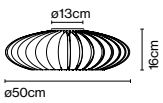

Maranga C

Code A644-012   Finish ● White (RAL 9003)

Materials
Shade: Polycarbonate, chromed metal cover
Diffuser: Transparent polycarbonate

Product type: Ceiling
Light source: 3x E27 LED Standard 8W
Weight: Net 2,2 kg – Gross 3,8 kg
Package: 60 x 60 x 24 cm – 3,8 kg Vol – 0,09 m³

Wire installation: Hardwired