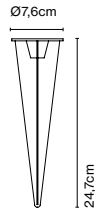

Finish
● Stainless steel

Materials
Structure: Stainless steel 316 L

Product type: Accessory
Weight: Net 0,3 kg – Gross 0,4 kg
Package: 14 x 14 x 28 cm - 0,4 kg – VOL - 0,006 m³

Ground fixation plate

Code A662-556
 Finish ● Stainless steel