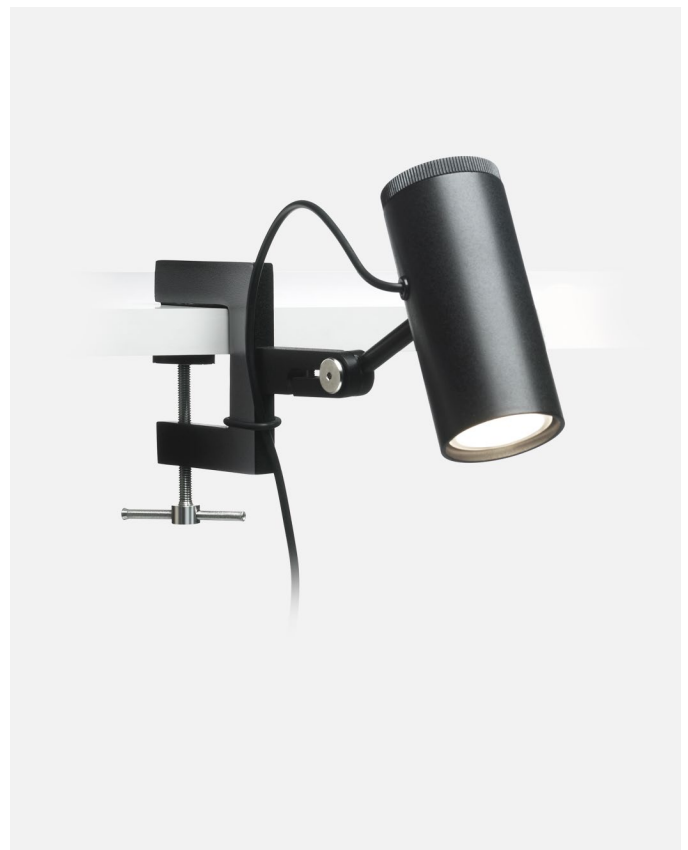

Wire installation: Hardwired
Color cord: Black
Switch location: Built-in the shade

Polo A with clamp

Code	Finish
A642-026	● White (RAL 9001)

Materials
Diffuser: Aluminium
Body: Aluminium

Dimmable: No

Product type: Clamp
Light source: LED SMD 350mA 6,3W 3000K CRI80 532,4lm
Luminaire: 100 - 240 VAC 8,34W 441lm
Weight: Net 0,5 kg – Gross 0,7 kg
Package: 24 x 19 x 12 cm – 0,7 kg Vol – 0,005 m³
Product notes: Reflector with 80° degree aperture