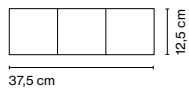

Product type: Accessory
Weight: Net 0,45 kg – Gross 0,66 kg
Package: 50 x 17 x 7 cm - 0,66 kg – VOL - 0,006 m³

Canopy color: White

Base Atlas 3

Code A34-027 Finish
 ○ White

Materials
Structure: White Polyamide