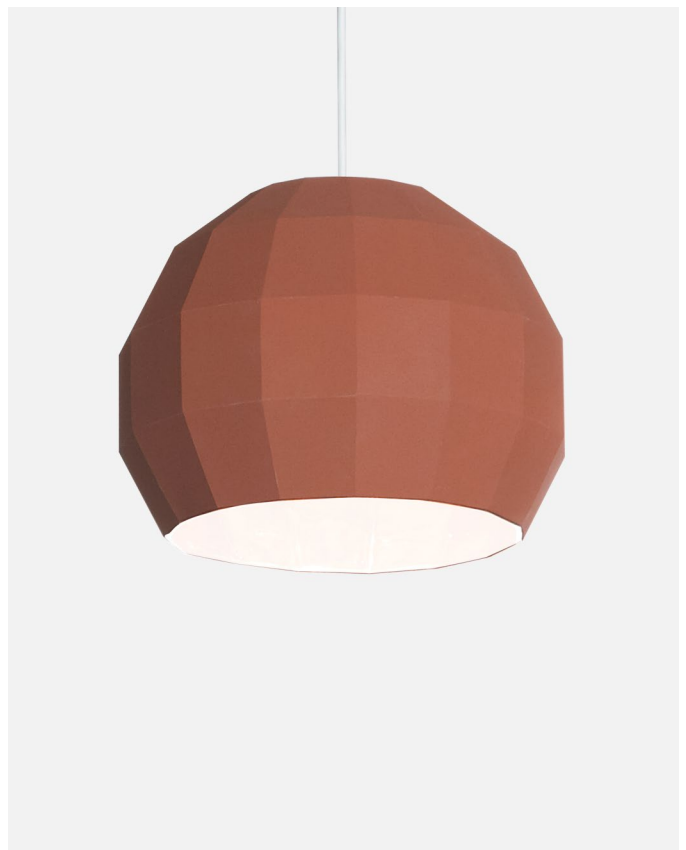

Materials

Shade: Ceramic with the inner part in brilliant white enamel or gold
 Canopy: Ceramic
 Cord: Fabric

Product type: Pendant

Light source: G9 LED 2,2W
 Weight: Net 1,3 kg – Gross 2 kg
 Package: 45 x 25 x 27 cm – 2 kg Vol – 0,03 m³