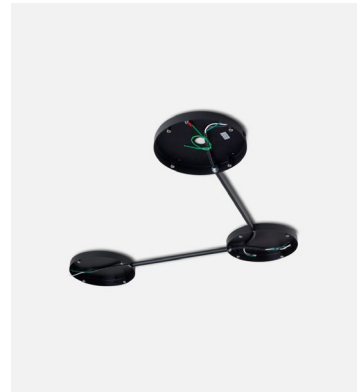

Accessory C3 Djembé 42

Code A681-018
Finish ● Black (RAL 9005)

Materials
Structure: Painted iron

Product type: Accessory
Weight: Net 1,6 kg – Gross 2 kg
Package: 64 x 40 x 9 cm - 2 kg – VOL - 0,02 m³
Product notes: Accessory to combine 3 Djembé 42 models for a single junction box.