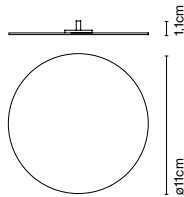

Disk accessory + magnet

Code	Finish
A691-097	● Black

Materials
Structure: Metal counterweight

Product type: Accessory
Weight: Net 0,5 kg – Gross 0,6 kg
Package: 16 x 14 x 9 cm - 0,6 kg – VOL - 0,002 m³