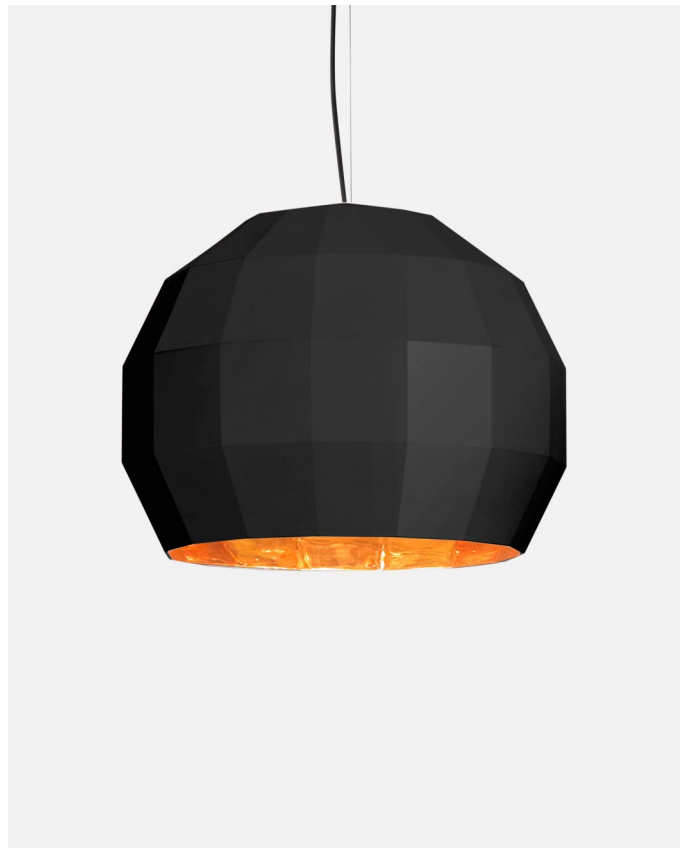

Materials

Shade: Ceramic with the inner part in brilliant white enamel or gold
Canopy: Ceramic
Cord: Fabric

Product type: Pendant

Light source: E27 LED Standard 8W

Weight: Net 6 kg – Gross 8,2 kg

Package: 59 x 60 x 59 cm – 8,2 kg Vol – 0,2 m³

Cable length: 2 m
Wire installation: Hardwired
Color cord: White whenever the inner or the outer part of the lamp is white. If not, it is black.
Canopy color: Same color as chosen shade