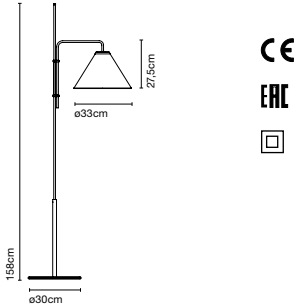

Funiculí Fabric

Code	Finish
A641-401	● Black / White
A641-402	● Black / Sand

Materials

Base: Iron wapped with black rubber

Stem: Iron

Shade: White or sand polyester shade, made of a PVC-PET laminated film

Product type: Floor

Light source: E27 LED Standard 8W

Weight: Net 5,2 kg – Gross 7,5 kg

Package: 52 x 42 x 13 cm – 6,3 kg Vol – 0,03 m³

35 x 35 x 23 cm – 0,6 kg Vol – 0,03 m³

120 x 4 x 4 cm – 0,6 kg Vol – 0,002 m³