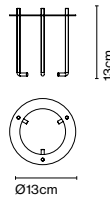

Spare parts

Code	Product	Finish	Spare part
R628-002	Plaff-on! 16 IP65	-	Glass
R628-010	Plaff-on! 33 IP54	-	Glass
R628-011	Plaff-on! 50 IP54	-	Glass