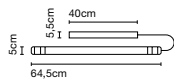

Neón de Luz NL - A 65

Code	Finish	Dimming	Class
A70-510	● Aluminium LED	-	II
A70-509	● Aluminium LED	DALI	II

Materials: Dimmable: Depends on the model
Structure: Polycarbonate with reflectors Integrated dimmer: No
Brackets: Chromed zamac Dimming protocols: DALI
Reactance box: Polycarbonate

Product type: Wall
Light source: LED SMD 450mA 15W 3000K CRI80 2250lm
Luminaire: 220 - 240 VAC 18,94W
220 - 240 VAC DALI 2 18,87W
Weight: Net 1,2 kg - Gross 1,8 kg
Package: 68 x 8 x 8 cm - 0,6 kg Vol - 0,004 m³
58 x 22 x 5 cm - 1,2 kg Vol - 0,006 m³
LED included

Dimmable

CE

ERC

UK
CA

Wire installation: Hardwired
Color cord: Transparent
Canopy color: White