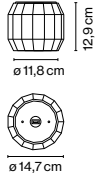

Scotch Club C

Code	Finish
A656-033	● White - White
A656-034	● White - Gold
A656-036	● Blue - Gold
A656-037	● Terracotta - White
A656-038	● Terracotta - Gold
A656-039	● Black - White
A656-040	● Black - Gold

Materials

Shade: Ceramic with the inner part in brilliant white enamel or gold

Product type: Wall

Light source: G9 LED 2,2W

Weight: Net 0,8 kg – Gross 1,2 kg

Package: 22 x 25 x 23 cm – 1,2 kg Vol – 0,01 m³

Wire installation: Hardwired

Spare parts

Code	Product	Finish	Spare part
R656-014	Scotch Club 17	White-White	Shade
R656-015	Scotch Club 17	White-Gold	Shade
R656-016	Scotch Club 17	Terracotta-White	Shade
R656-017	Scotch Club 17	Terracotta-Gold	Shade
R656-018	Scotch Club 17	Black-White	Shade
R656-019	Scotch Club 17	Black-Gold	Shade
R656-020	Scotch Club 26	White-White	Shade
R656-021	Scotch Club 26	White-Gold	Shade
R656-022	Scotch Club 26	Terracotta-White	Shade
R656-023	Scotch Club 26	Terracotta-Gold	Shade
R656-024	Scotch Club 26	Black-White	Shade
R656-002	Scotch Club 26	Black-Gold	Shade
R656-004	Scotch Club 41	White-White	Shade
R656-005	Scotch Club 41	White-Gold	Shade
R656-008	Scotch Club 41	Terracotta-White	Shade
R656-009	Scotch Club 41	Terracotta-Gold	Shade
R656-010	Scotch Club 41	Black-White	Shade
R656-011	Scotch Club 41	Black-Gold	Shade
R656-025	Scotch Club A 30	White-White	Shade
R656-026	Scotch Club A 30	White-Gold	Shade
R656-027	Scotch Club A 30	Terracotta-White	Shade
R656-028	Scotch Club A 30	Terracotta-Gold	Shade
R656-029	Scotch Club A 30	Black-White	Shade
R656-030	Scotch Club A 30	Black-Gold	Shade
R656-032	Scotch Club A 40	White-Gold	Shade
R656-033	Scotch Club A 40	Terracotta-White	Shade
R656-013	Scotch Club A 40	Terracotta-Gold	Shade
R656-034	Scotch Club A 40	Black-White	Shade
R656-035	Scotch Club A 40	Black-Gold	Shade
R656-036	Scotch Club C	White-White	Shade
R656-037	Scotch Club C	White-Gold	Shade
R656-038	Scotch Club C	Terracotta-White	Shade
R656-039	Scotch Club C	Terracotta-Gold	Shade
R656-040	Scotch Club C	Black-White	Shade
R656-041	Scotch Club C	Black-Gold	Shade