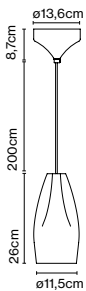

Materials
 Shade: Ceramic with the inner part in brilliant white enamel or gold
 Canopy: Ceramic
 Cord: Fabric

Product type: Pendant
Light source: E27 LED Reflector 8W
Weight: Net 1,4 kg – Gross 2 kg
Package: 24 x 24 x 53 cm – 2 kg Vol – 0,03 m³