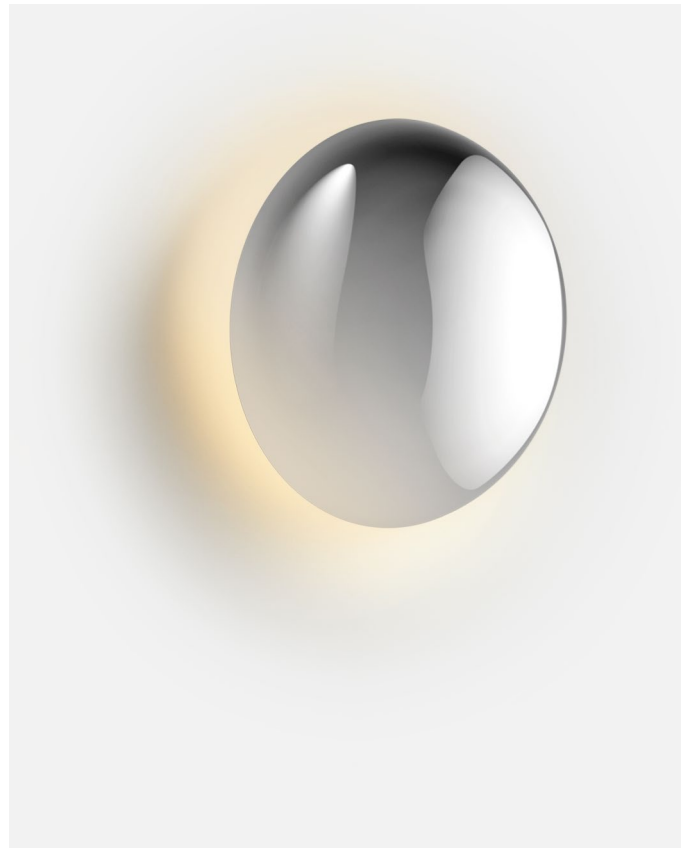

Babila, Marco Zanuso Jr.

Babila demonstrates that, when it comes to a design, the material can be as important as the shape. This new outdoor wall sconce is of polished stainless steel, a circular object that produces a panoramic effect, reflecting its surroundings. It is

not designed to be an architectural element, but rather a simple and beautiful design that draws attention, whether on or off, as it allows us to catch a glimpse of the daily life occurring around it.

Babila 18

Code	Finish
A706-001	● Polished stainless steel
A706-003-35	● White (RAL 9010)
A706-003-47	● Brown (RAL 8019)

Materials	Dimmable: Yes
Diffuser: Polished stainless steel	Integrated dimmer: No
AISI 316 or lacquered aluminium	Dimming protocols: Phase cut (Triac)

Product type: Wall / Ceiling
Light source: LED COB 230 VAC 8W 2700K CRI90 571lm
Luminaire: 230 VAC TRIAC 8,47W 89lm
Weight: Net 0,8 kg – Gross 1,2 kg
Package: 29 x 30,5 x 12,5 cm - 1,2 kg – VOL - 0,01 m³
LED included

Wire installation: Hardwired