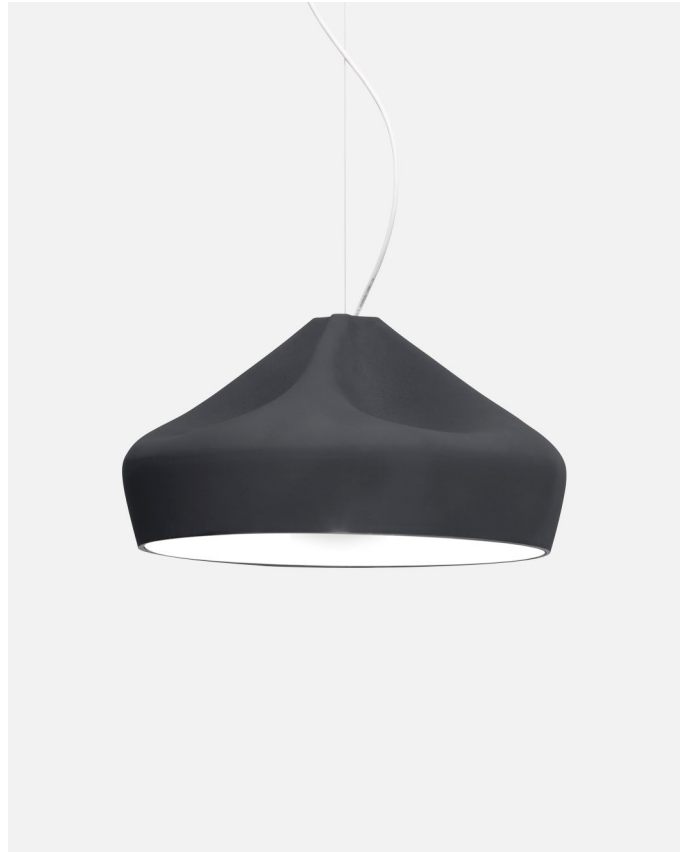

Spare parts

Code	Product	Finish	Spare part
R636-027	Pleat Box 13	White-White	Shade
R636-026	Pleat Box 13	White-Gold	Shade
R636-028	Pleat Box 13	Grey-White	Shade
R636-029	Pleat Box 13	Grey-Gold	Shade
R636-030	Pleat Box 13	Terracotta-White	Shade
R636-031	Pleat Box 13	Terracotta-Gold	Shade
R636-032	Pleat Box 13	Black-White	Shade
R636-034	Pleat Box 13	Black-Gold	Shade
R636-017	Pleat Box 24	White-White	Shade
R636-016	Pleat Box 24	White-Gold	Shade
R636-018	Pleat Box 24	Grey-White	Shade
R636-040	Pleat Box 24	Grey-Gold	Shade
R636-019	Pleat Box 24	Terracotta-White	Shade
R636-020	Pleat Box 24	Terracotta-Gold	Shade
R636-021	Pleat Box 24	Black-White	Shade
R636-022	Pleat Box 24	Black-Gold	Shade
R636-041	Pleat Box 36	White-White	Shade
R636-046	Pleat Box 36	White-Gold	Shade
R636-042	Pleat Box 36	Grey-White	Shade
R636-047	Pleat Box 36	Grey-Gold	Shade
R636-043	Pleat Box 36	Terracotta-White	Shade
R636-048	Pleat Box 36	Terracotta-Gold	Shade
R636-044	Pleat Box 36	Black-White	Shade
R636-049	Pleat Box 36	Black-Gold	Shade
R636-014	Pleat Box 47	White-White	Shade
R636-055	Pleat Box 47	White-Gold	Shade
R636-051	Pleat Box 47	Grey-White	Shade
R636-056	Pleat Box 47	Grey-Gold	Shade
R636-052	Pleat Box 47	Terracotta-White	Shade
R636-057	Pleat Box 47	Terracotta-Gold	Shade
R636-053	Pleat Box 47	Black-White	Shade
R636-058	Pleat Box 47	Black-Gold	Shade