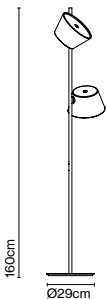

Tam Tam P2

Code
Stem
A633-215 ● Black (RAL 9011)

Shade
A633-011 39 ● Black (RAL 9011)
A633-011 35 ● Off-white (RAL 1013)
A633-011 46 ● Orange (RAL 2000)
A633-011 47 ● Brown Grey (RAL 7013)
A633-011 45 ● Green (RAL 6025)
A633-011 37 ● Sand (RAL 7032)
A633-011 48 ● Blue (RAL 5024)

Materials
Shade: Aluminium
Diffuser: Opalescent methacrylate
Structure: Metal

Product type: Floor
Light source: 2x E14 LED Standard 5W
Weight: Net 7 kg – Gross 9 kg
Package: 168 x 18 x 18 cm – 4 kg Vol – 0,008 m³
33 x 33 x 3 cm – 3 kg Vol – 0,003 m³
(2x) 24 x 24 x 16 cm – 1 kg Vol – 0,009 m³