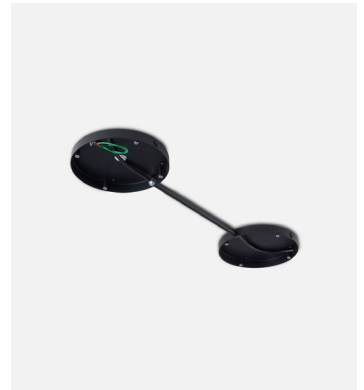

Accessory C2 Djembé 65

Code A681-019
Finish ● Black (RAL 9005)

Materials
Structure: Painted iron

Product type: Accessory
Weight: Net 1,13 kg – Gross 1,55 kg
Package: 85 x 20 x 9 cm - 1,55 kg – VOL - 0,015 m³
Product notes: Accessory to combine 2 Djembé 65 models for a single junction box.