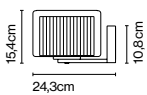

Mercer A

Code   Finish
A89-050   ● Natural cotton ribbon
A89-076   ● Pearl white

Materials
Shade: Textile
Structure: Blown glass
Wall bracket: Chromed iron

Product type: Wall
Light source: E14 LED 5W
Weight: Net 1,35 kg – Gross 2 kg
Package: 33 x 33 x 28 cm – 2 kg Vol – 0,03 m³

Wire installation: Hardwired