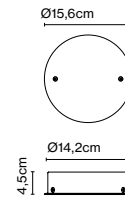

Weight: Net 0,78 kg – Gross 1 kg
Package: 23 x 21 x 9 cm - 1 kg – VOL - 0,004 m³
Product notes: Canopy for 24V luminaires.

Wire installation: Hardwired
Canopy color: Black - Entry points: 3

Dimmable: Yes
Integrated dimmer: No
Dimming protocols: Phase cut (Triac)
DALI