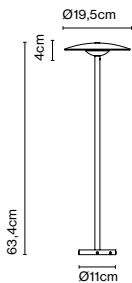

Ginger B 20/63

Code
A662-543-31
A662-543-39

Finish
● Rust Brown-White
● Black-White (RAL 9005-9010)

Materials
Diffuser: Aluminium
Structure: Aluminium

Dimmable: Yes
Integrated dimmer: No
Dimming protocols: It depends on the purchased power supply.
Phase cut (Triac)
DALI

Product type: Bollard
Light source: LED SMD 24Vdc 5W 2700K CRI90 495lm
Luminaire: (Power supply not included) 161lm
Weight: Net 0,9 kg – Gross 1,4 kg
Package: 25 x 23 x 12 cm – 0,7 kg Vol – 0,007 m³
15 x 13 x 66,5 cm – 0,7 kg Vol – 0,01 m³
Product notes: 24V remote power supply to be ordered separately.
LED included

Dimmable

CE

IP65

ERC

UK
CA