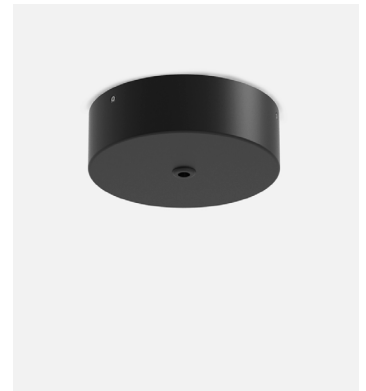

Canopy IP65

Code A628-075-39

Finish
● Black

Product type: Accessory
Weight: Net 0,2 kg – Gross 0,3 kg
Package: 16 x 9 x 15 cm - 0,3 kg – VOL - 0,002 m³