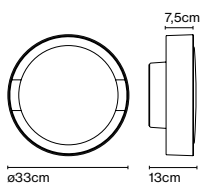

Plaff-on! 33 LED IP54

Code	Finish	Dimming	CCT
A628-054	● Black	Triac	27K
A628-055	● Black	DALI	27K
A628-065	● Black	Triac	27K - 30K - 40K

Materials

Structure: Aluminium

Shade: Opal blown glass

Dimmable: Yes

Integrated dimmer: No

Dimming protocols: Phase cut (Triac)
DALI

Product type: Wall / Ceiling

Light source: LED SMD 700mA 21,8W 2700K CRI90 2654lm

Luminaire: 220 - 240 VAC TRIAC 27W 1941lm

220 - 240 VAC DALI 26,1W 1941lm

Light source: LED SMD 700mA 21,8W 3000K CRI90 2929lm

Luminaire: 220 - 240 VAC TRIAC 26,95W

Light source: LED SMD 700mA 21,8W 4000K CRI90 3049lm

Luminaire: 220 - 240 VAC TRIAC 26,95W

Weight: Net 4 kg – Gross 4,5 kg

Package: 40 x 40 x 21 cm – 4,5 kg Vol – 0,03 m³

LED included

Dimmable

CE

ERC

UK
CA

IP54