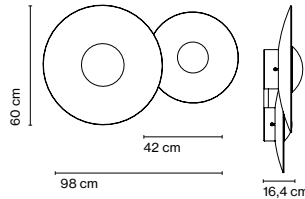

Accessory C2 32/42

Code	Finish
Structure	● Black
A662-422	
Shades 32	
A662-432	● Oak-White
A662-433	● Wenge-White
A662-434	● Oak-Oak
A662-435	● Wenge-Wenge
A662-436	● Brushed brass-Brushed brass
A662-437	● Black-White
A662-574-36-27K	● Mauve (RAL 010 70 10) NEW
A662-574-37-27K	● Sand (RAL 050 85 10) NEW
A662-574-38-27K	● Stone Grey (RAL 000 65 00) NEW

Shades 42	
A662-438	● Oak-White
A662-439	● Wenge-White
A662-440	● Oak-Oak
A662-441	● Wenge-Wenge
A662-442	● Brushed brass-Brushed brass
A662-443	● Black-White
A662-575-36-27K	● Mauve (RAL 010 70 10) NEW
A662-575-37-27K	● Sand (RAL 050 85 10) NEW
A662-575-38-27K	● Stone Grey (RAL 000 65 00) NEW

Materials Dimmable: Yes
Canopy: Metal Integrated dimmer: No
Dimming protocols: Phase cut (Triac)

Product type: Wall / Ceiling
Light source: LED SMD 700mA 24,5W 2700K CRI90 2786lm
Luminaire: 180 - 295 VAC TRIAC 29W 1048lm
Weight: Net 7,8 kg – Gross 9 kg
Package: 57 x 53 x 17 cm – 3 kg Vol – 0,051 m³
          57 x 53 x 17 cm – 3,5 kg Vol – 0,051 m³
          62 x 20 x 9 cm – 2,5 kg Vol – 0,01 m³

Product notes: Accessory to combine Ginger models 32 C and 42 C for a single junction box.

Dimmable

Canopy color: Black
Wire installation: Hardwired

Accessory C2 42/60

Code	Finish
Structure	● Black
A662-423	
Shades 42	
A662-438	● Oak-White
A662-439	● Wenge-White
A662-440	● Oak-Oak
A662-441	● Wenge-Wenge
A662-442	● Brushed brass-Brushed brass
A662-443	● Black-White
A662-575-36-27K	● Mauve (RAL 010 70 10) NEW
A662-575-37-27K	● Sand (RAL 050 85 10) NEW
A662-575-38-27K	● Stone Grey (RAL 000 65 00) NEW