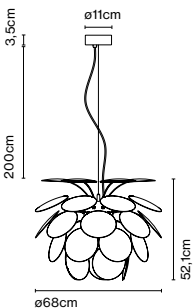

Discocó 68

Code	Finish
A620-110	● White (RAL 9003)
A620-120	● Matte Grey (RAL 7037)
A620-119	● Matte Beige (RAL 1001)
A620-121	● Black - Gold (RAL 9004 - Gold)
A620-148	● White (Susp. Wire 5m)
A620-161	● American oak-Black chrome

Materials
Discs: ABS
Sphere: Chromed metal
Canopy: Metal

Product type: Pendant
Light source: 3x E27 LED Globe (ø120) 14W
Weight: Net 4,6 kg – Gross 7,5 kg
Package: 125 x 33 x 28 cm - 7,5 kg – VOL - 0,115 m³
Product notes: For the wood version, the discs are made of pressed American oak of 4 mm. Black chrome sphere.