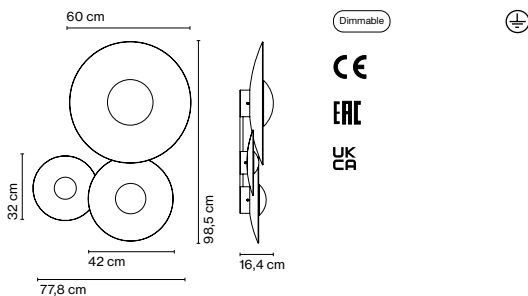

Product type: Wall / Ceiling
Light source: LED SMD 700mA 47W 2700K CRI90 5719lm
Luminaire: 180 - 295 VAC TRIAC 55,2W 2213lm
Weight: Net 11,8 kg – Gross 13,5 kg
Package: 57 x 53 x 17 cm – 3 kg Vol – 0,051 m³
          57 x 53 x 17 cm – 3,5 kg Vol – 0,051 m³
          67 x 67 x 22 cm – 5 kg Vol – 0,098 m³
          63 x 62 x 7 cm – 3 kg Vol – 0,027 m³
Product notes: Accessory to combine Ginger models 32 C, 42 C, and 60 C for a single junction box.