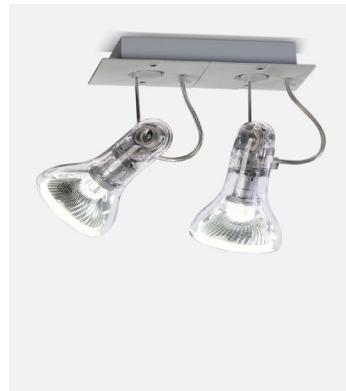

Base Atlas 2

Code A34-026   Finish
                            ○ White

Materials
Structure: White Polyamide

Product type: Accessory
Weight: Net 0,45 kg – Gross 0,66 kg
Package: 50 x 17 x 7 cm - 0,66 kg – VOL - 0,006 m³

Canopy color: White