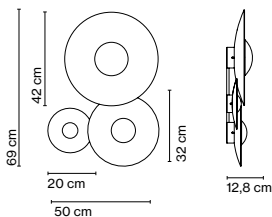

Code	Finish
Structure	
A662-424	● Black
Shades 20	
A662-426	● Oak-White
A662-427	● Wenge-White
A662-428	● Oak-Oak
A662-429	● Wenge-Wenge
A662-430	● Brushed brass-Brushed brass
A662-431	● Black-White
A662-573-36-27K	● Mauve (RAL 010 70 10) NEW
A662-573-37-27K	● Sand (RAL 050 85 10) NEW
A662-573-38-27K	● Stone Grey (RAL 000 65 00) NEW

Shades 32	
A662-432	● Oak-White
A662-433	● Wenge-White
A662-434	● Oak-Oak
A662-435	● Wenge-Wenge
A662-436	● Brushed brass-Brushed brass
A662-437	● Black-White
A662-574-36-27K	● Mauve (RAL 010 70 10) NEW
A662-574-37-27K	● Sand (RAL 050 85 10) NEW
A662-574-38-27K	● Stone Grey (RAL 000 65 00) NEW

Shades 42	
A662-438	● Oak-White
A662-439	● Wenge-White
A662-440	● Oak-Oak
A662-441	● Wenge-Wenge
A662-442	● Brushed brass-Brushed brass
A662-443	● Black-White
A662-575-36-27K	● Mauve (RAL 010 70 10) NEW
A662-575-37-27K	● Sand (RAL 050 85 10) NEW
A662-575-38-27K	● Stone Grey (RAL 000 65 00) NEW

Materials Dimmable: Yes
Canopy: Metal Integrated dimmer: No
Dimming protocols: Phase cut (Triac)

Product type: Wall / Ceiling
Light source: LED SMD 700mA 28,5W 2700K CRI90 3243lm
Luminaire: 180 - 295 VAC TRIAC 33,5W 1209lm
Weight: Net 7,8 kg – Gross 10 kg
Package: 23 x 21 x 10 cm – 1 kg Vol – 0,01 m³
          57 x 53 x 17 cm – 3,5 kg Vol – 0,051 m³
          57 x 53 x 17 cm – 3 kg Vol – 0,051 m³
          53 x 53 x 12 cm – 2,5 kg Vol – 0,03 m³
Product notes: Accessory to combine Ginger models 20 C, 32 C, and 42 C for a single junction box.

Dimmable

CE

ERC

UK
CA

Canopy color: Black
Wire installation: Hardwired