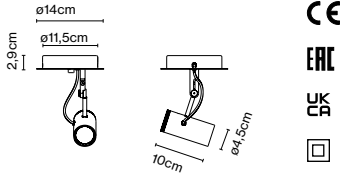

Polo Spot

Code
A642-036
A642-037

Finish
● Black (RAL 9005)
● White (RAL 9001)

Materials
Diffuser: Aluminium
Body: Aluminium

Dimmable: No

Product type: Ceiling
Light source: LED SMD 350mA 6,3W 3000K CRI80 532,4lm
Luminaire: 100 - 240 VAC 8,11W 436lm
Weight: Net 0,6 kg – Gross 0,8 kg
Package: 19 x 19 x 14 cm – 0,8 kg Vol – 0,005 m³
Product notes: Reflector with 36° degree aperture
LED included

Wire installation: Hardwired
Color cord: Black