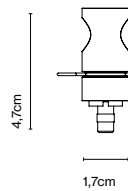

Clip Bar 2

Code A692-004   Finish ● Black

Materials
Structure: Iron

Weight: Net 0,04 kg – Gross 0,07 kg
Package: 8 x 8 x 5 cm - 0,07 kg – VOL - 0,0003 m³
Product notes: Clip for luminaires with one steel cable and with electric cable of Ø4mm.: Atlas, Discocó 35, Djembé 42, Ginger 60 metal, Nenúfar, Noliita, Piola, Pleat Box 47, Vetra 20/32.