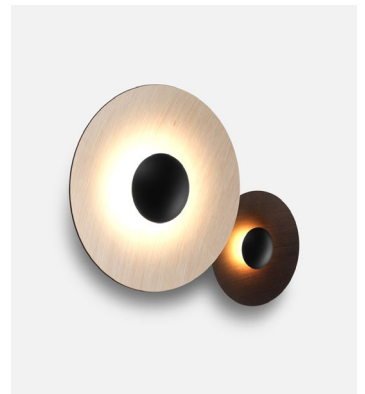

Canopy color: Black
Wire installation: Hardwired

Ginger