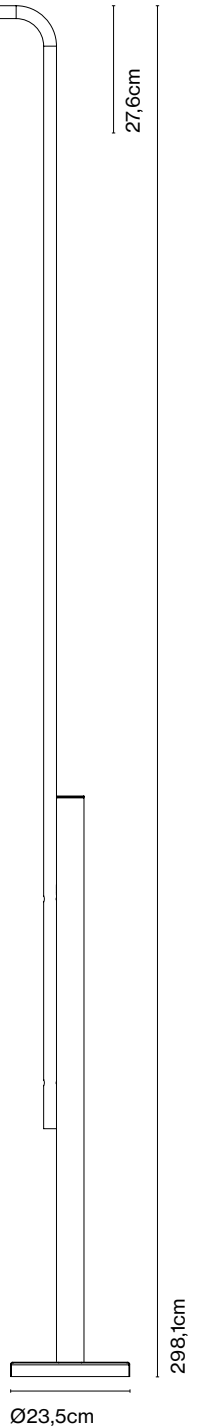

We want to offer you an exclusive service that's designed to make your work easier. By signing up at the new professional area at [marset.com](https://www.marset.com), you'll be able to download technical information, images, and videos of our products, receive our newsletter, and save your preferred products. We offer direct access and personal attention.