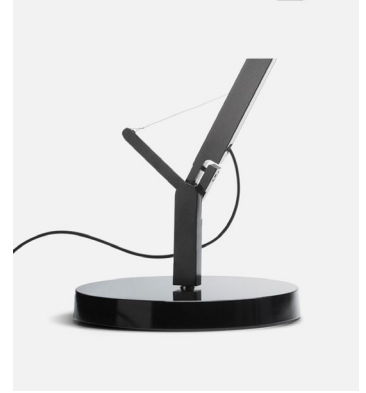

Base

Code A642-003
Finish ● Black (RAL 9005)

Materials
Base: Metal with a polycarbonate cover

Product type: Accessory
Weight: Net 3,9 kg – Gross 4 kg
Package: 24 x 24 x 12 cm - 4 kg – VOL - 0,007 m³