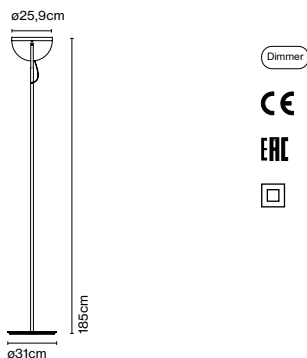

Copérnica P190

Code	Finish
A686-013	● Satin Nickel-White
A686-014	● Graphite-Black

Materials
Structure: Satin nickel or graphite
Base: Steel
Diffuser: Aluminium

Dimmable: Yes
Integrated dimmer: Yes
Dimming protocols: Progressive dimmer from 0 to 100

Product type: Floor
Light source: LED SMD 700mA 25,8W 2700K CRI90 3064lm
Luminaire: 220 - 240 VAC 28,9W 2302lm
Weight: Net 7,6 kg – Gross 13,4 kg
Package: 203 x 26 x 33 cm – 4,4 kg Vol – 0,174 m³
36 x 36 x 3 cm – 9 kg Vol – 0,004 m³

LED included

Cable length: 2 m
Wire installation: Plug-in
Color cord: Black
Switch location: In-line