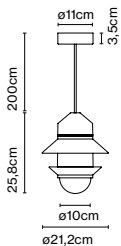

Santorini IP20

Code A654-050
A654-051
A654-052
A654-053
Finish ● Light green (PANTONE 5517U)
● Sand (RAL 1001)
● Off-white (RAL 1013)
● Pale pink (PANTONE 939C)

Materials
Structure: Polycarbonate
Shade: Blown pressed glass

Product type: Pendant
Light source: E27 LED Standard 8W
Weight: Net 1,3 kg – Gross 2 kg
Package: 41 x 25 x 24 cm – 2 kg Vol – 0,025 m³

Cable length: 2 m
Wire installation: Hardwired
Color: Cord: Black fabric electrical cord
Canopy color: Black