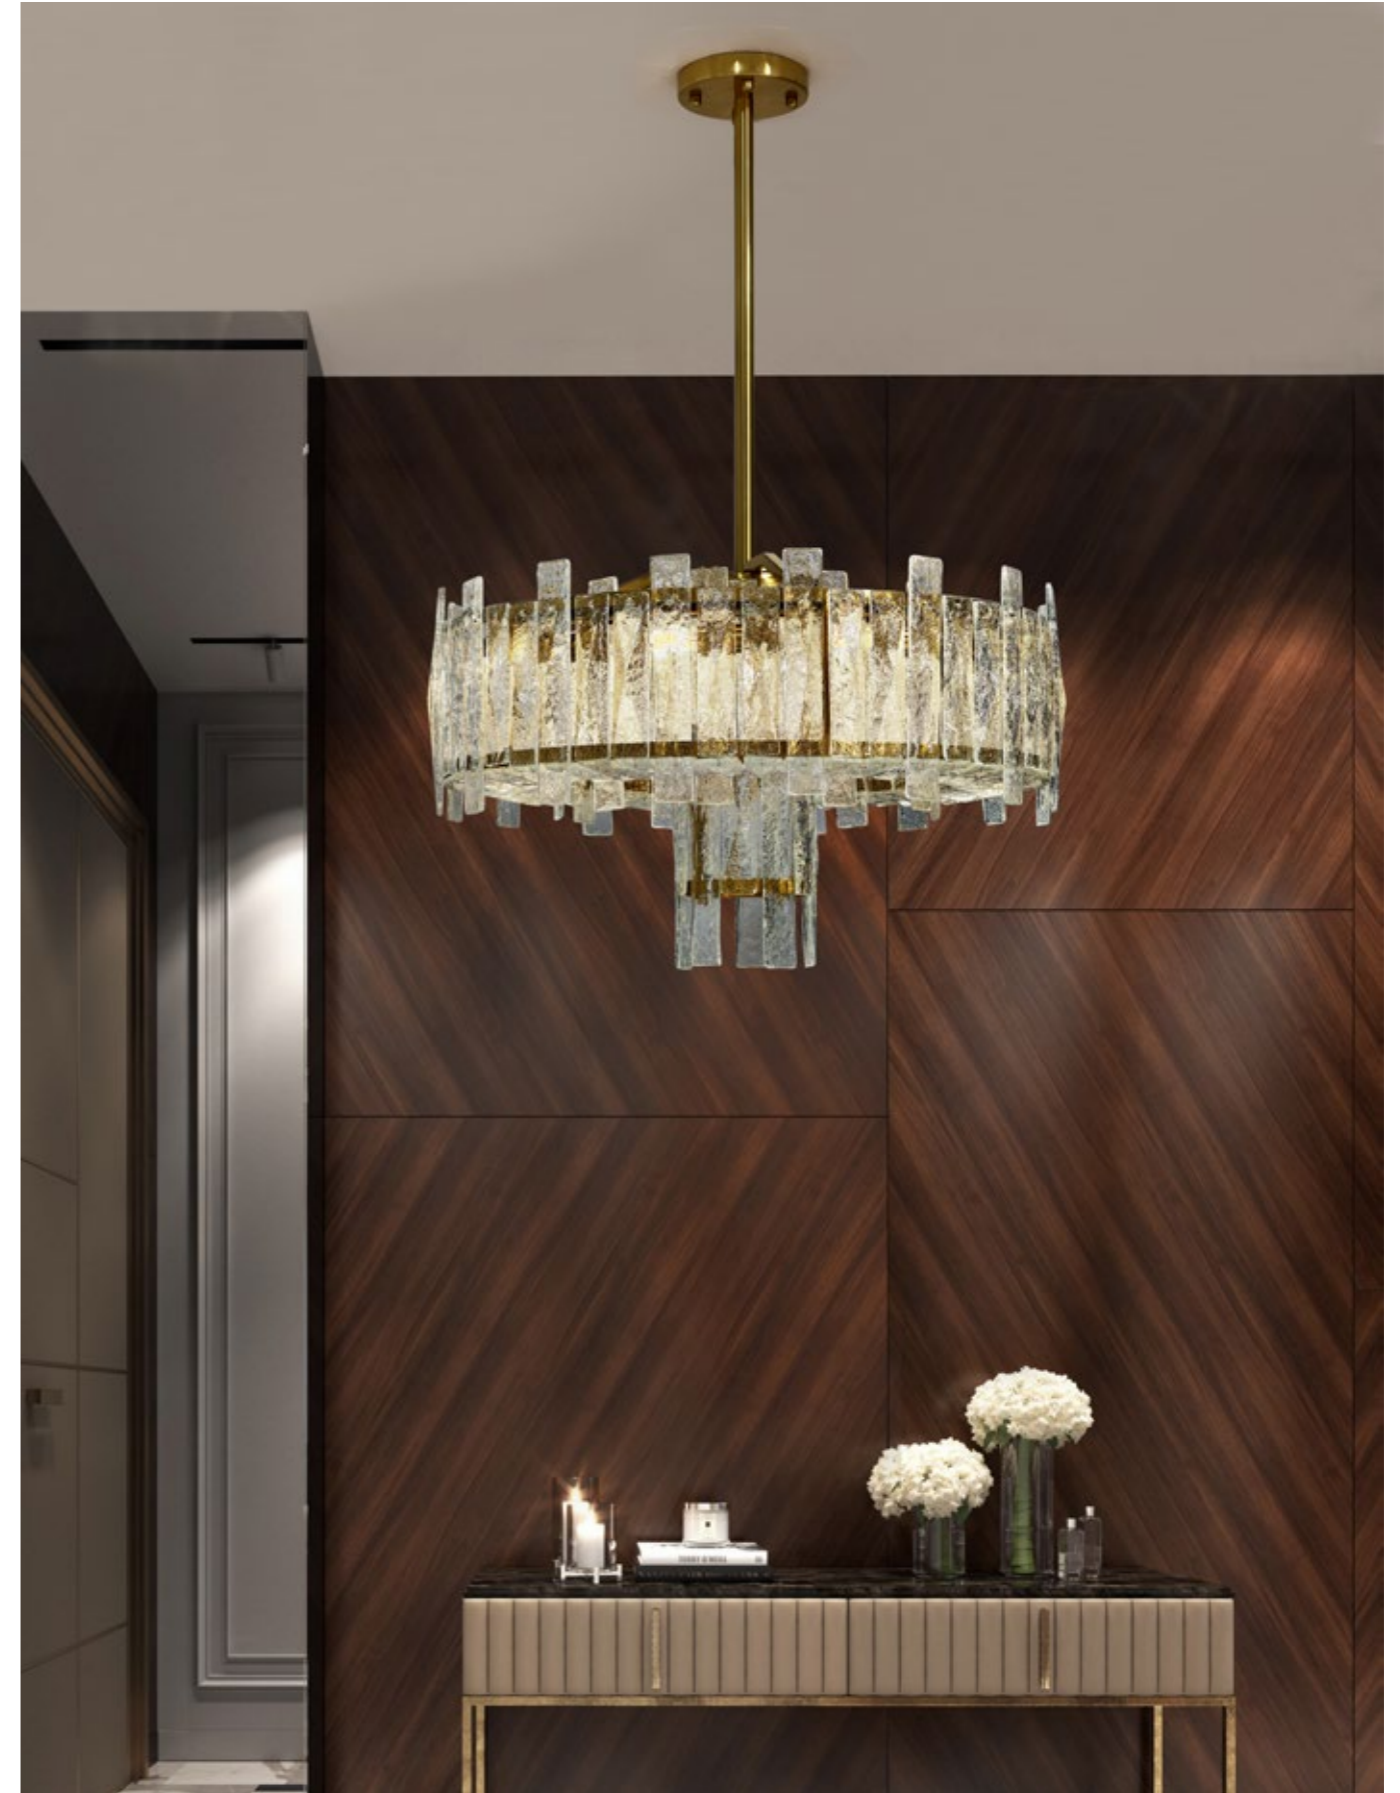

FINISHES
 POLISHED CHROME (SS-9004)

COLLECTIONS K-LIGHTING

CEILING LAMPS

REF.: 8216D60G

DIMENSIONS
HEIGHT: 16.3 cm
DIAM: 60 cm
CORD HEIGHT: 150 cm (adjustable)

MATERIALS
METAL | GLASS
BULB: E14 8x40W

FINISHES
POLISHED CHAMPAGNE GOLD (SS-9001)
POLISHED CHROME (SS-9004)

LINE NERO

REF.: 8211D60G

DIMENSIONS
HEIGHT: 21.5 cm
DIAM: 60 cm
CORD HEIGHT: 140 cm (adjustable)

MATERIALS
STAINLESS STEEL | CRYSTAL
BULB: E14 9x40W

FINISHES
POLISHED TI GOLD (SS-9007)
POLISHED CHROME (SS-9004)

LINE ANANKE

[BACK TO INDEX](#)

REF.: 8217D70G

DIMENSIONS
HEIGHT: 44 cm
DIAM: 70 cm
TUBE HEIGHT: 120 cm (adjustable)

MATERIALS
METAL | GLASS
BULB: E14 10x40W

FINISHES
POLISHED CHAMPAGNE GOLD (SS-9001)
POLISHED CHROME (SS-9004)

LINE MAIA

REF.: 8207D60G

DIMENSIONS
HEIGHT: 41 cm
DIAM: 60 cm
CORD HEIGHT: 120 cm (adjustable)

MATERIALS
STAINLESS STEEL | CRYSTAL
BULB: E14 12x40W

FINISHES
POLISHED TI GOLD (SS-9007)
POLISHED CHROME (SS-9004)