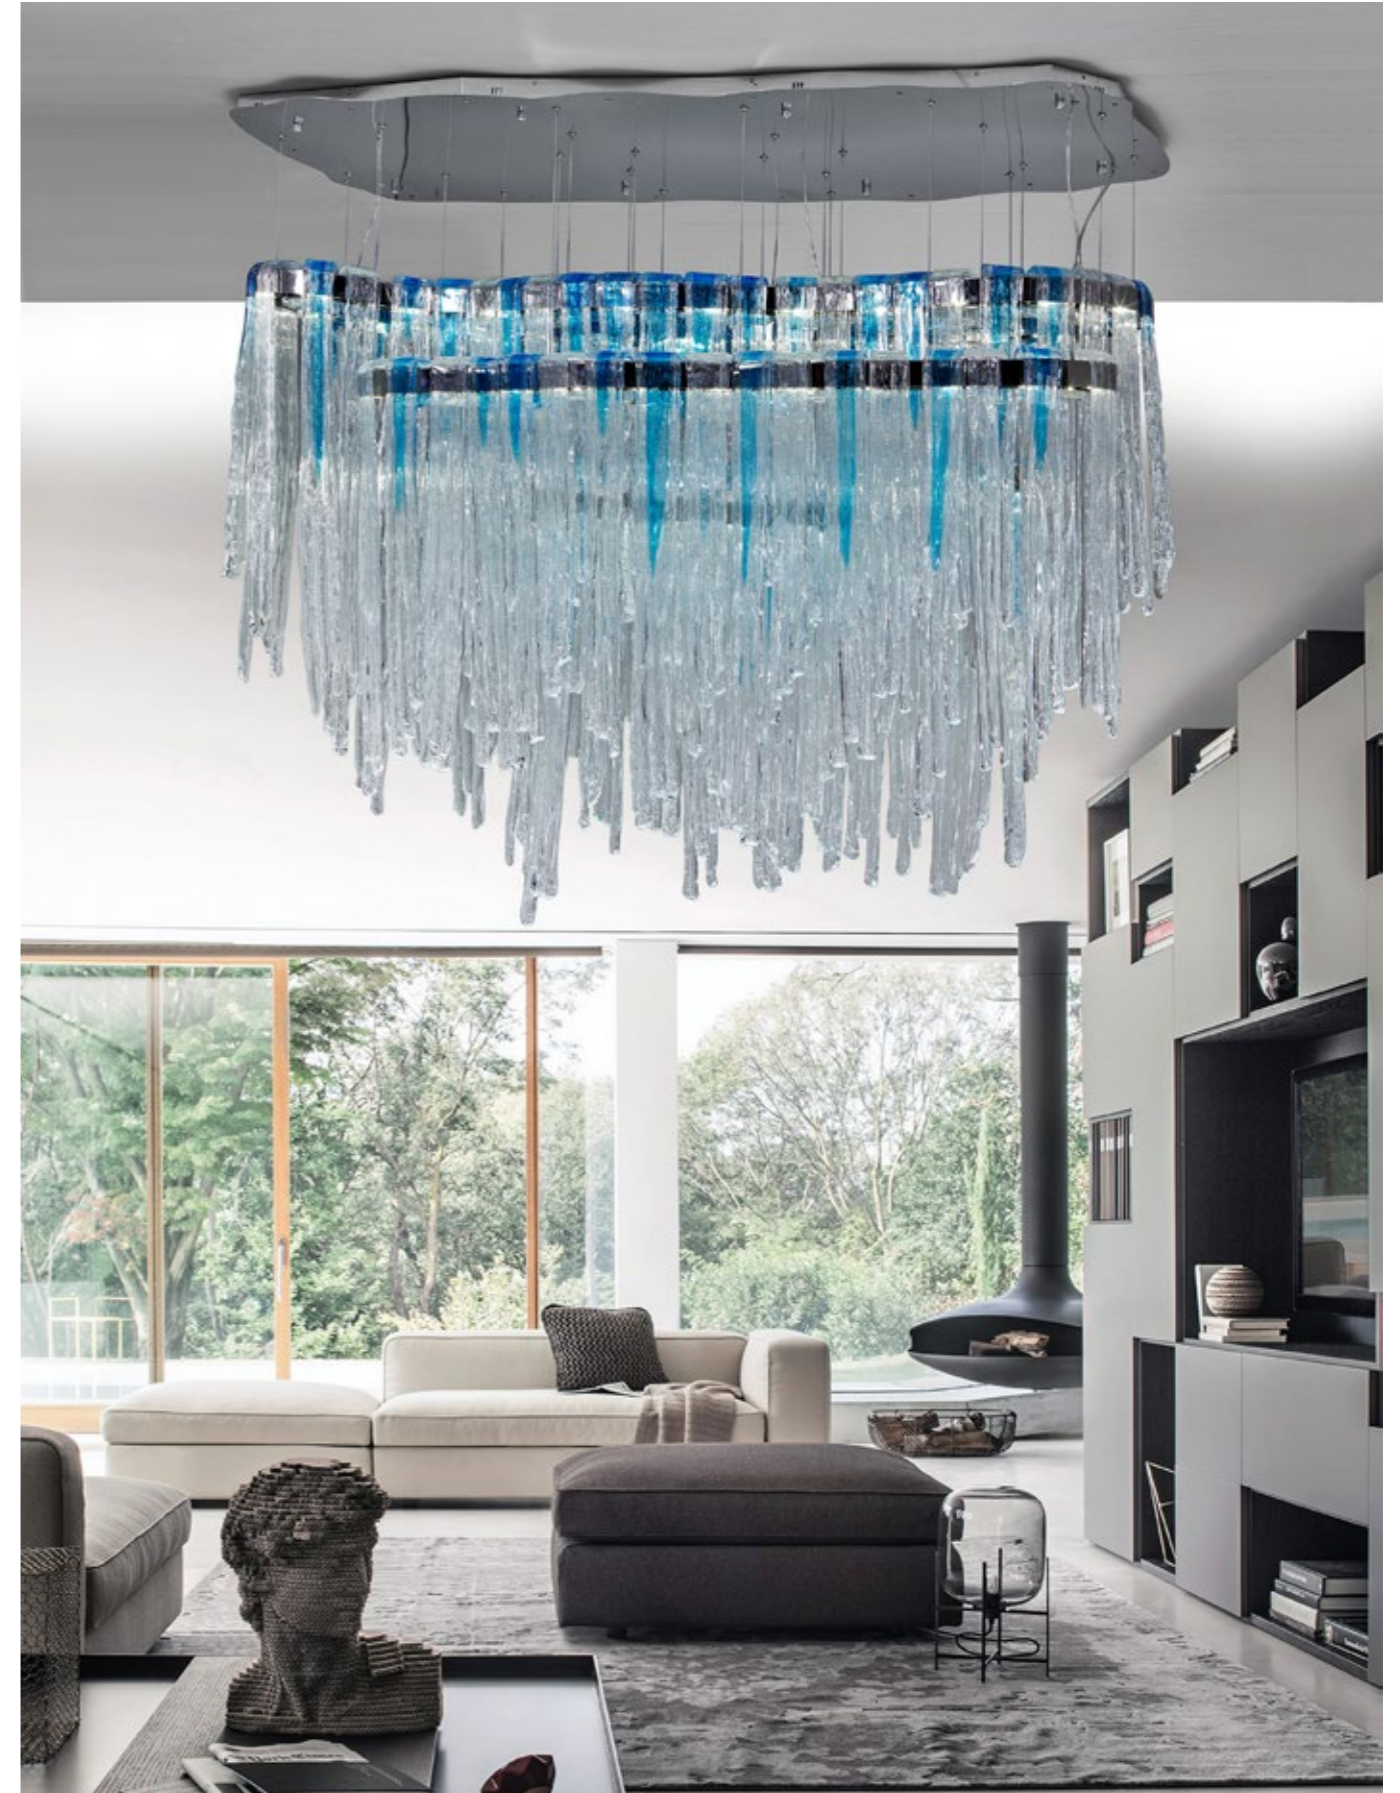

LINE BLUEICE

[BACK TO INDEX](#)

REF.: 8167L134C

DIMENSIONS

HEIGHT: 120 cm
WIDTH: 134 cm
DEPTH: 66 cm
CORD HEIGHT: 120 cm (adjustable)

MATERIALS

METAL | GLASS
BULB: LED BULB 46x1W, 3000K

FINISHES

POLISHED CHROME (E-001)