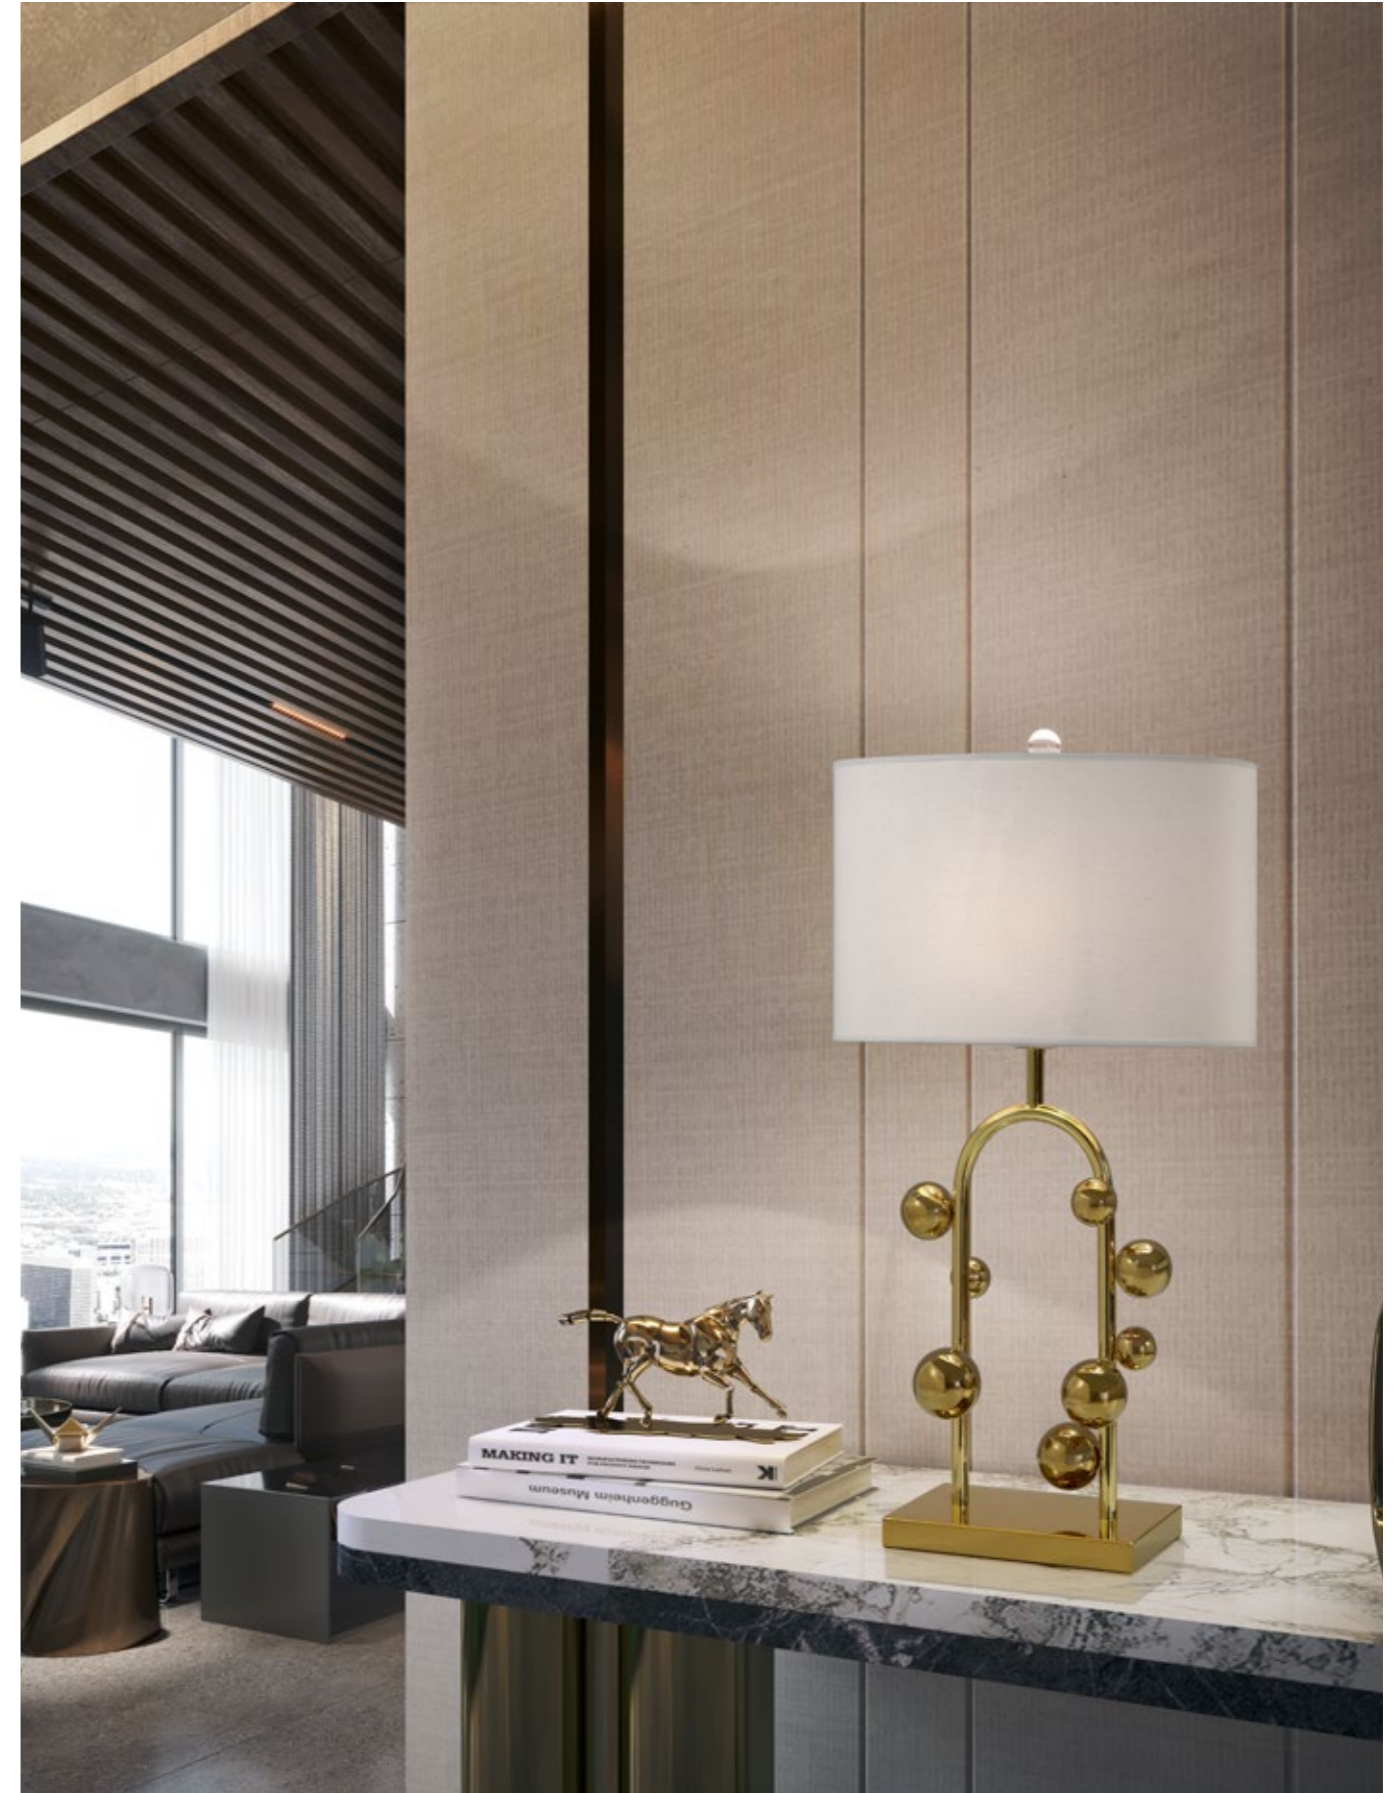

MATERIALS
STAINLESS STEEL | GLASS
BULB: E27 7x8W

FINISHES
MIRROR GOLD ROSE (E-007/2)

REF.: 9114G

DIMENSIONS
 HEIGHT: 160 cm
 WIDTH: 50 cm
 DEPTH: 26 cm

LAMPSHADE

HEIGHT: 28 cm
 WIDTH: 50 cm
 DEPTH: 26 cm

MATERIALS

STAINLESS STEEL | FABRIC
 BULB: E27 1x40W

FINISHES

POLISHED TI GOLD (SS-9007)
 POLISHED CHROME (SS-9004)

REF.: 8614G

DIMENSIONS
 HEIGHT: 66 cm
 WIDTH: 40 cm
 DEPTH: 22 cm

LAMPSHADE

HEIGHT: 24 cm
 WIDTH: 40 cm
 DEPTH: 22 cm