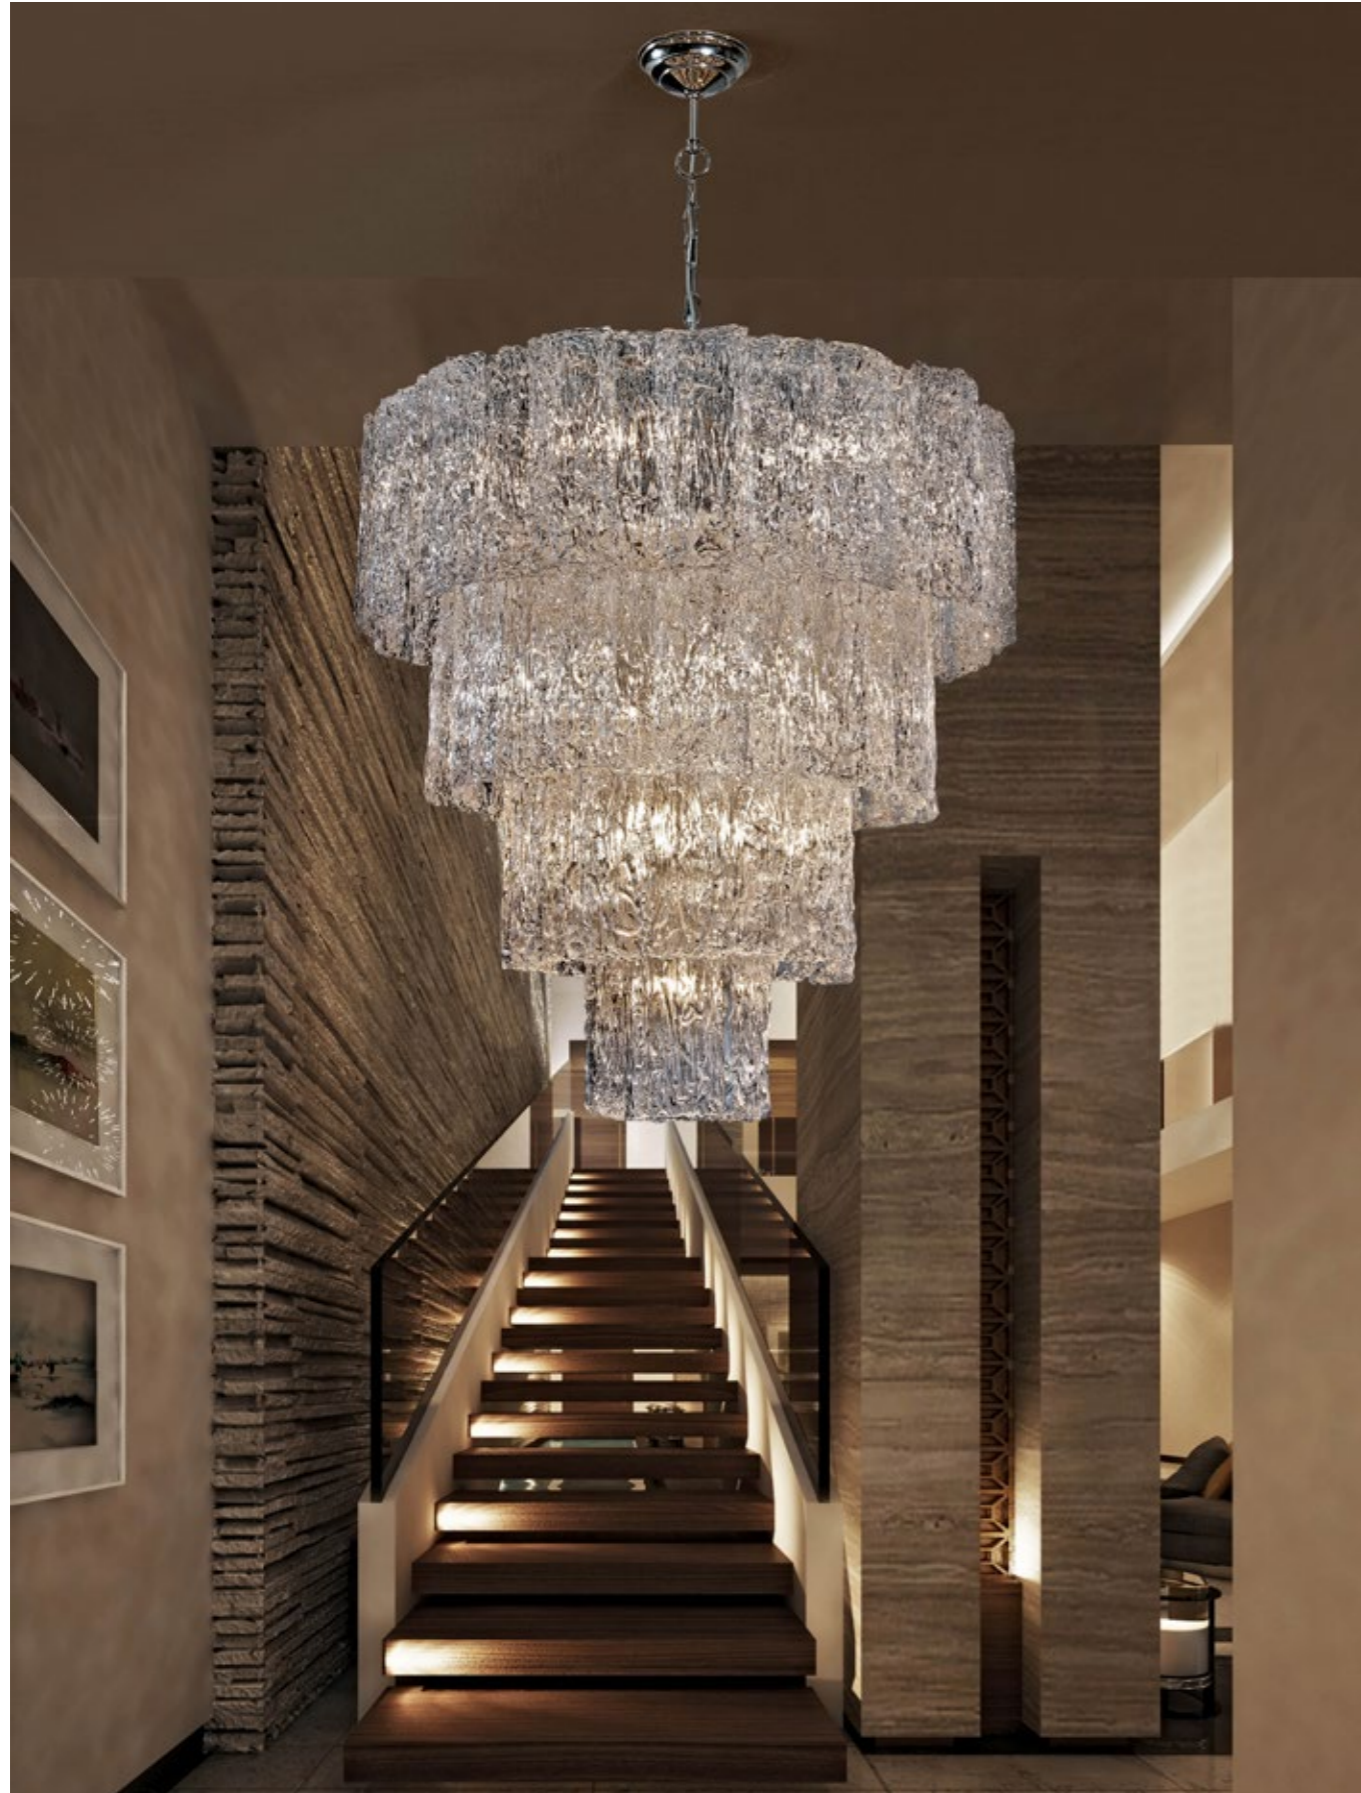

FINISHES
POLISHED TI GOLD (SS-9007)
POLISHED CHROME (SS-9004)

LINE ATENAS

[BACK TO INDEX](#)

REF.: 8134L120C

DIMENSIONS
HEIGHT: 50 cm
WIDTH: 120 cm
DEPTH: 40 cm
CORD HEIGHT: 150 cm (adjustable)

MATERIALS
BRASS | GLASS
BULB: E14 15x40W

FINISHES
POLISHED CHROME (B-001)
POLISHED BRASS (B-004)

REF.: 8134D80L4C

DIMENSIONS
 HEIGHT: 105 cm
 DIAM: 80 cm
 CORD HEIGHT: 80 cm (adjustable)

MATERIALS
 BRASS | GLASS
 BULB: E14 18x40W

FINISHES
 POLISHED CHROME (B-001)
 POLISHED BRASS (B-004)