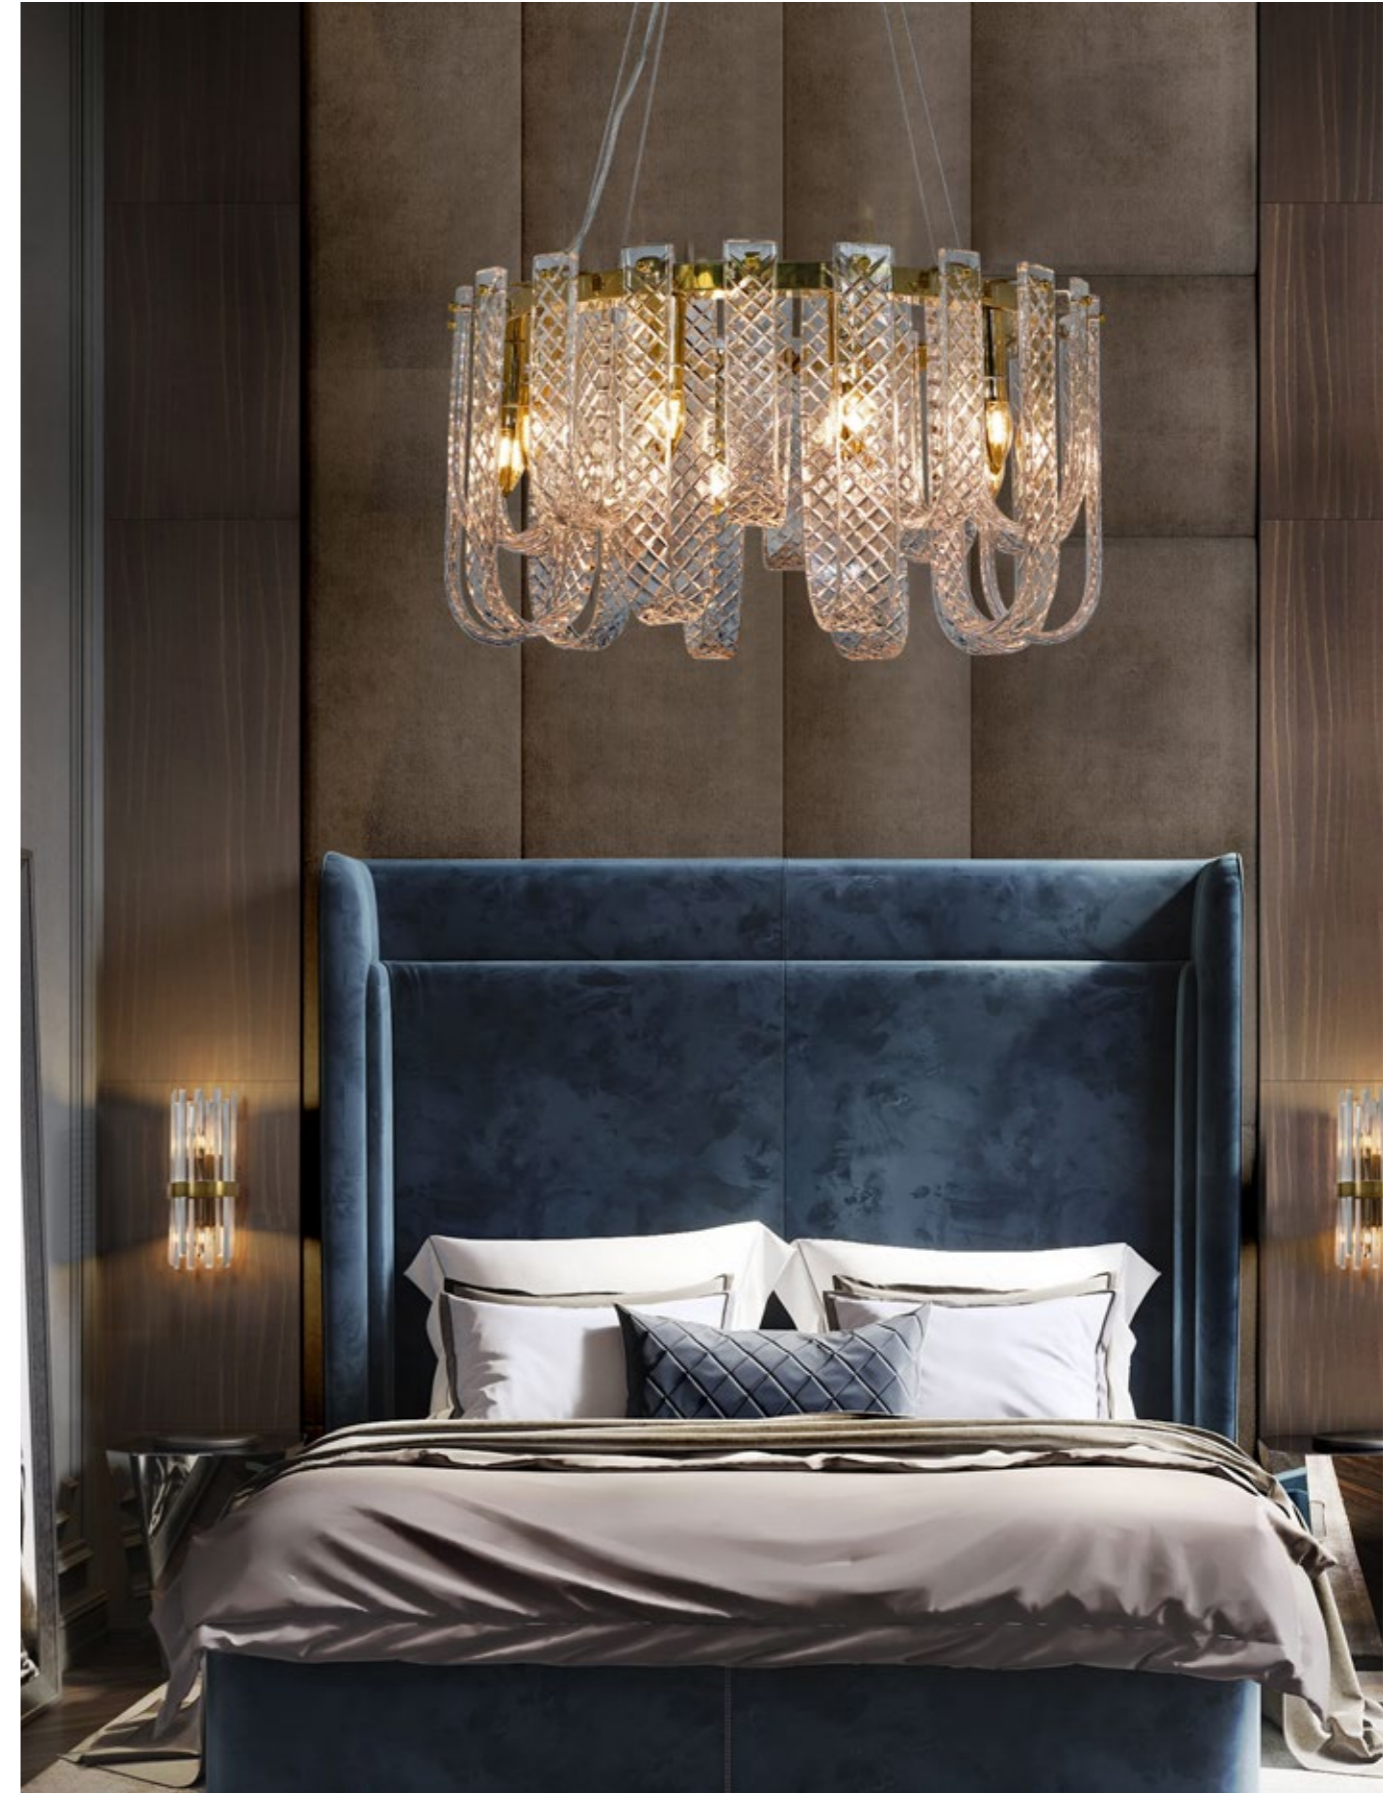

REF.: 8201D84G
DIMENSIONS
 HEIGHT: 82 cm
 WIDTH: 84 cm
 DEPTH: 6 cm
TUBE HEIGHT: 64 cm (adjustable)

MATERIALS
 METAL | GLASS
BULB: LED STRIP 34W, 2900K
 - 3100K

FINISHES
 FAUX GOLD (E-009)
 POLISHED CHROME (E-001)

REF.: 8184D60G

DIMENSIONS
HEIGHT: 25 cm
DIAM: 60 cm
CORD HEIGHT: 120 cm (adjustable)

MATERIALS
 METAL | GLASS
BULB: E14 10x40W

FINISHES
 POLISHED BRASS (B-004)
 POLISHED CHROME (B-001)

REF.: 8811G

DIMENSIONS
HEIGHT: 33 cm
WIDTH: 32 cm
DEPTH: 19 cm