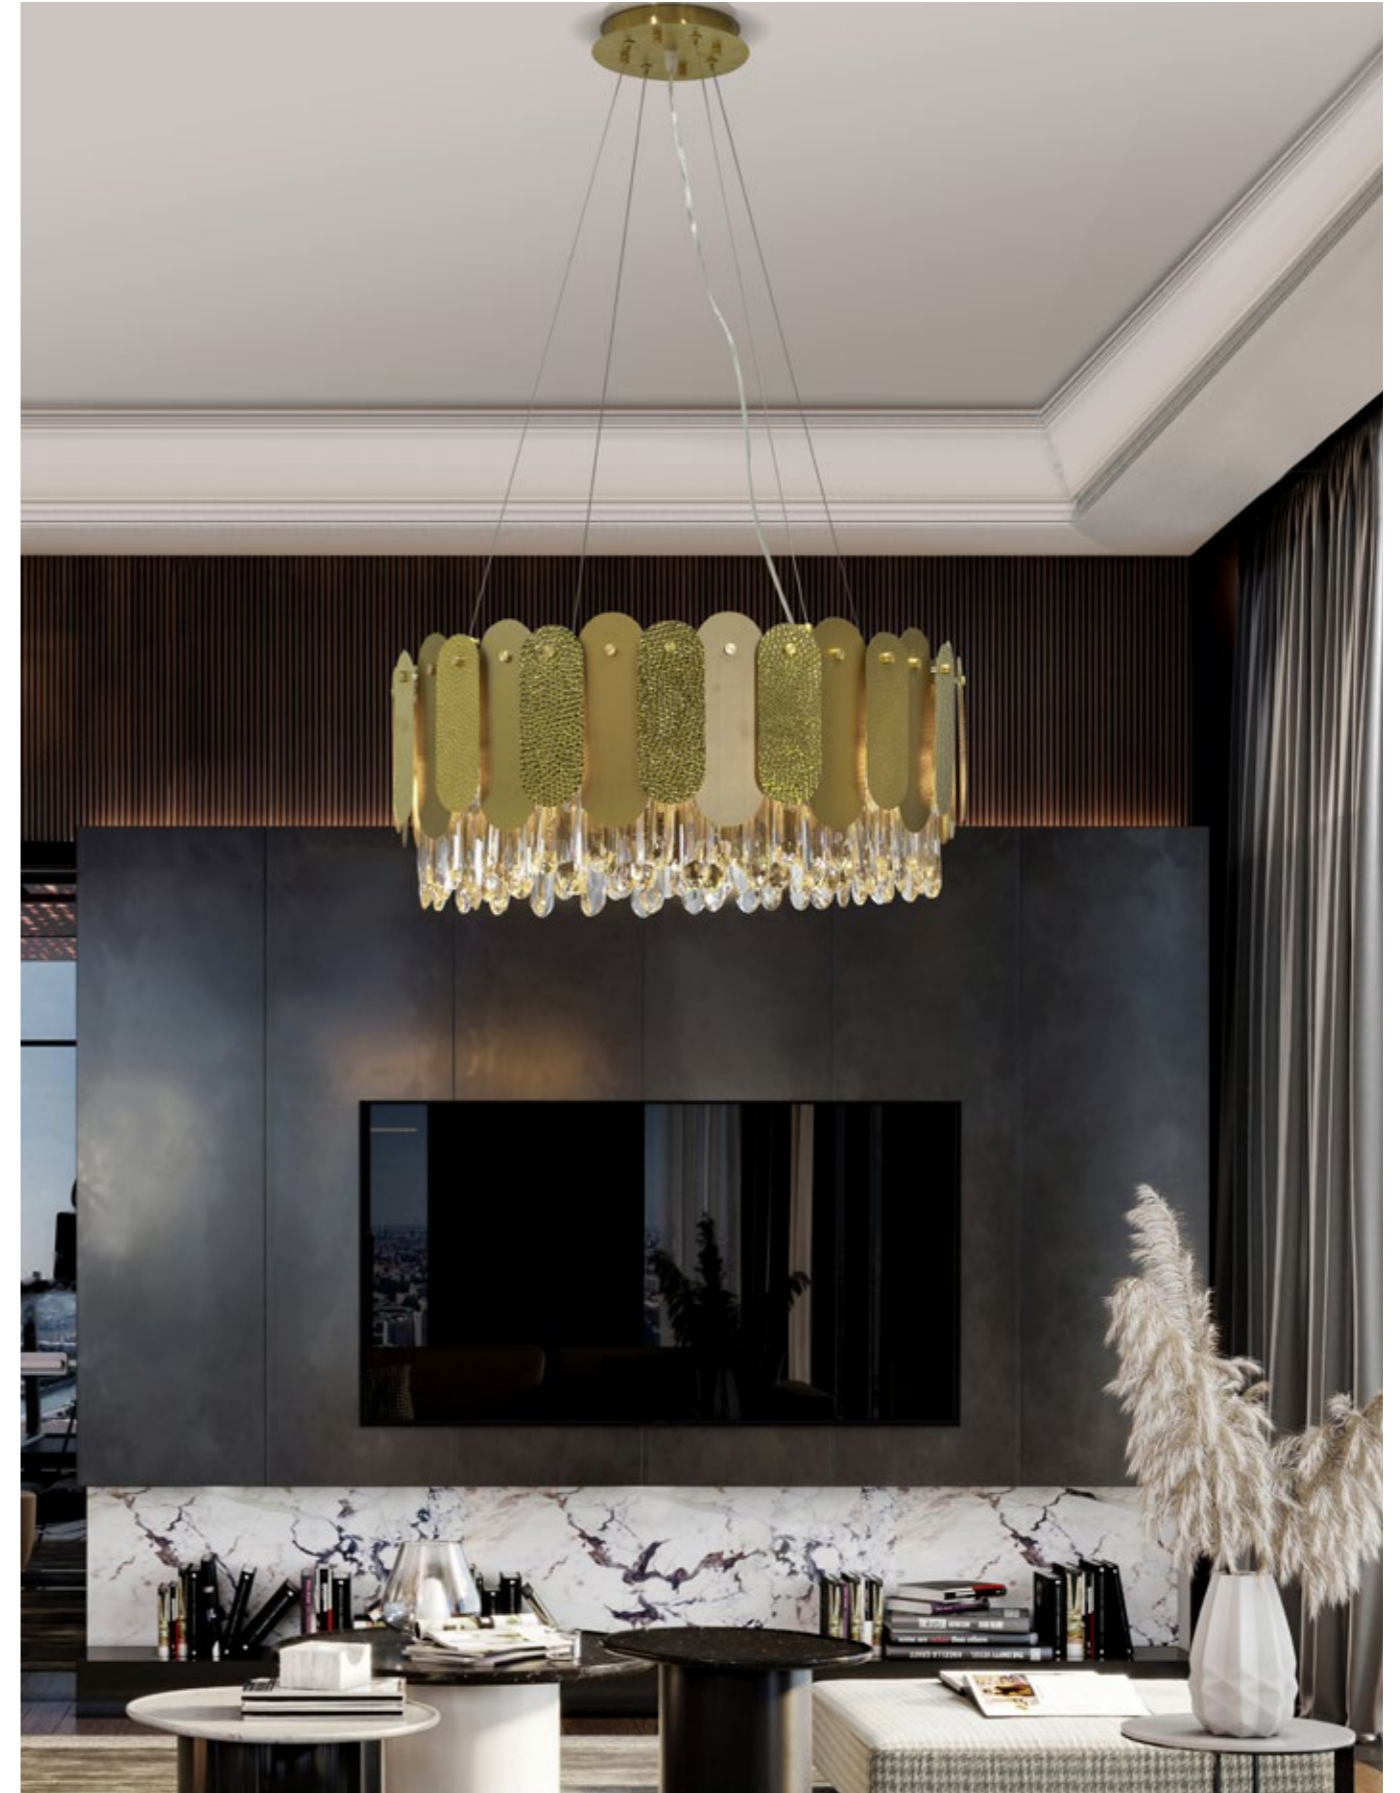

LINE TALIA

REF.: 8219D60BG

DIMENSIONS
HEIGHT: 28 cm
DIAM: 60 cm
CORD HEIGHT: 150 cm (adjustable)

MATERIALS
STAINLESS STEEL | CRYSTAL
BULB: E14 10x40W

FINISHES
POLISHED CHAMPAGNE GOLD (SS-9001) & BRUSHED CHAMPAGNE GOLD (SS-9002)