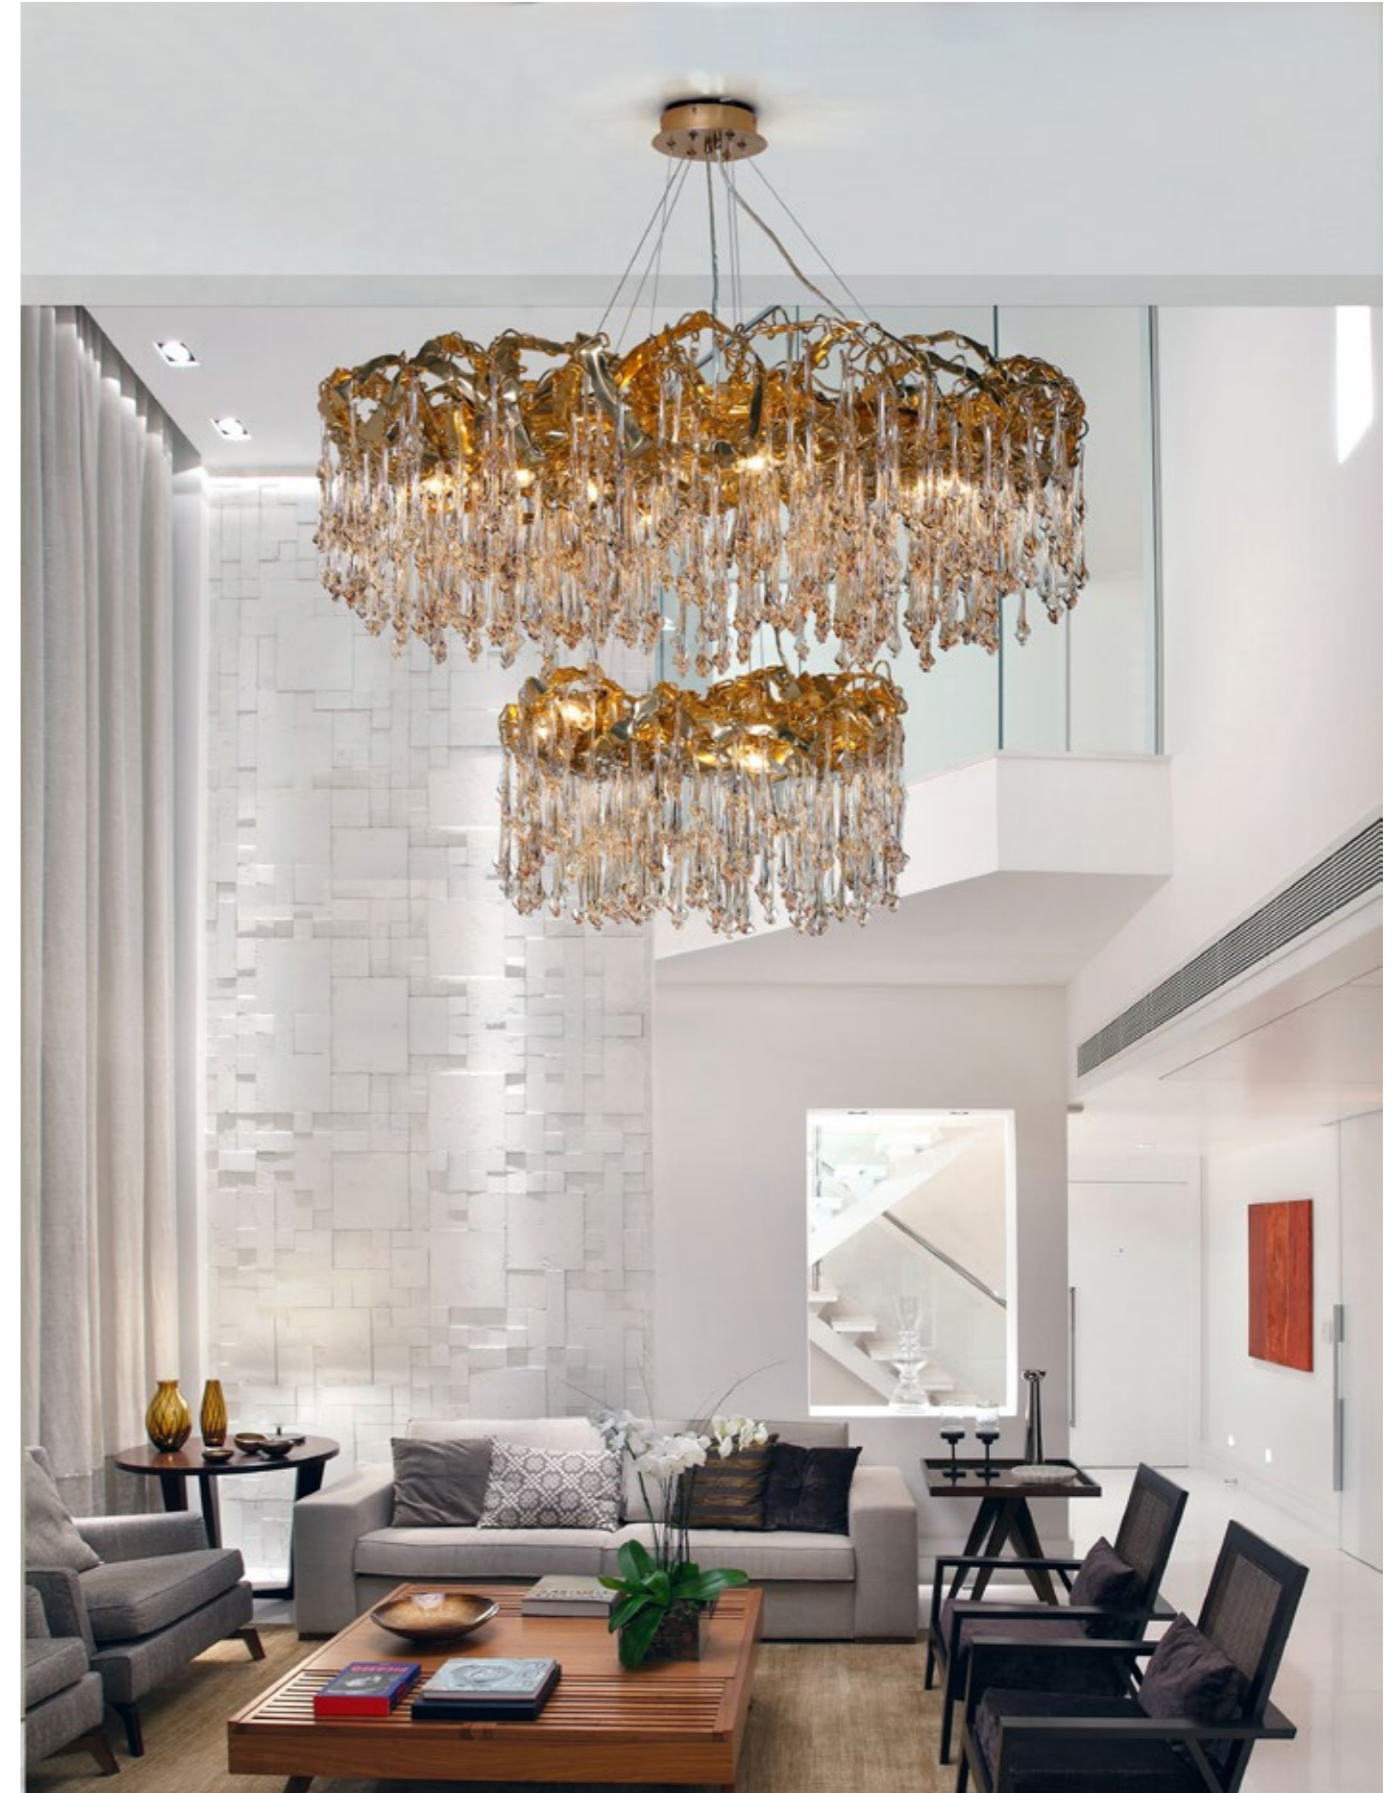

FINISHES
 CHAMPAGNE GOLD (A-001)
 NICKEL (A-004)

REF.: 8149D110G

DIMENSIONS
 HEIGHT: 50 cm
 DIAM: 110 cm
 CORD HEIGHT: 120 cm (adjustable)

MATERIALS
 ALUMINIUM | GLASS
 BULB: E14 16x40W

FINISHES
 CHAMPAGNE GOLD (A-001)
 NICKEL (A-004)

REF.: 8189PD60G

DIMENSIONS
 HEIGHT: 95 cm
 DIAM: 60 cm
 CORD HEIGHT: 60 cm (adjustable)

MATERIALS
 ALUMINIUM | GLASS
 BULB: E14 7x40W

FINISHES
 CHAMPAGNE GOLD (A-001)
 NICKEL (A-004)

REF.: 8158D110G

DIMENSIONS
 HEIGHT: 70 cm
 DIAM: 110 cm
 CORD HEIGHT: 120 cm (adjustable)