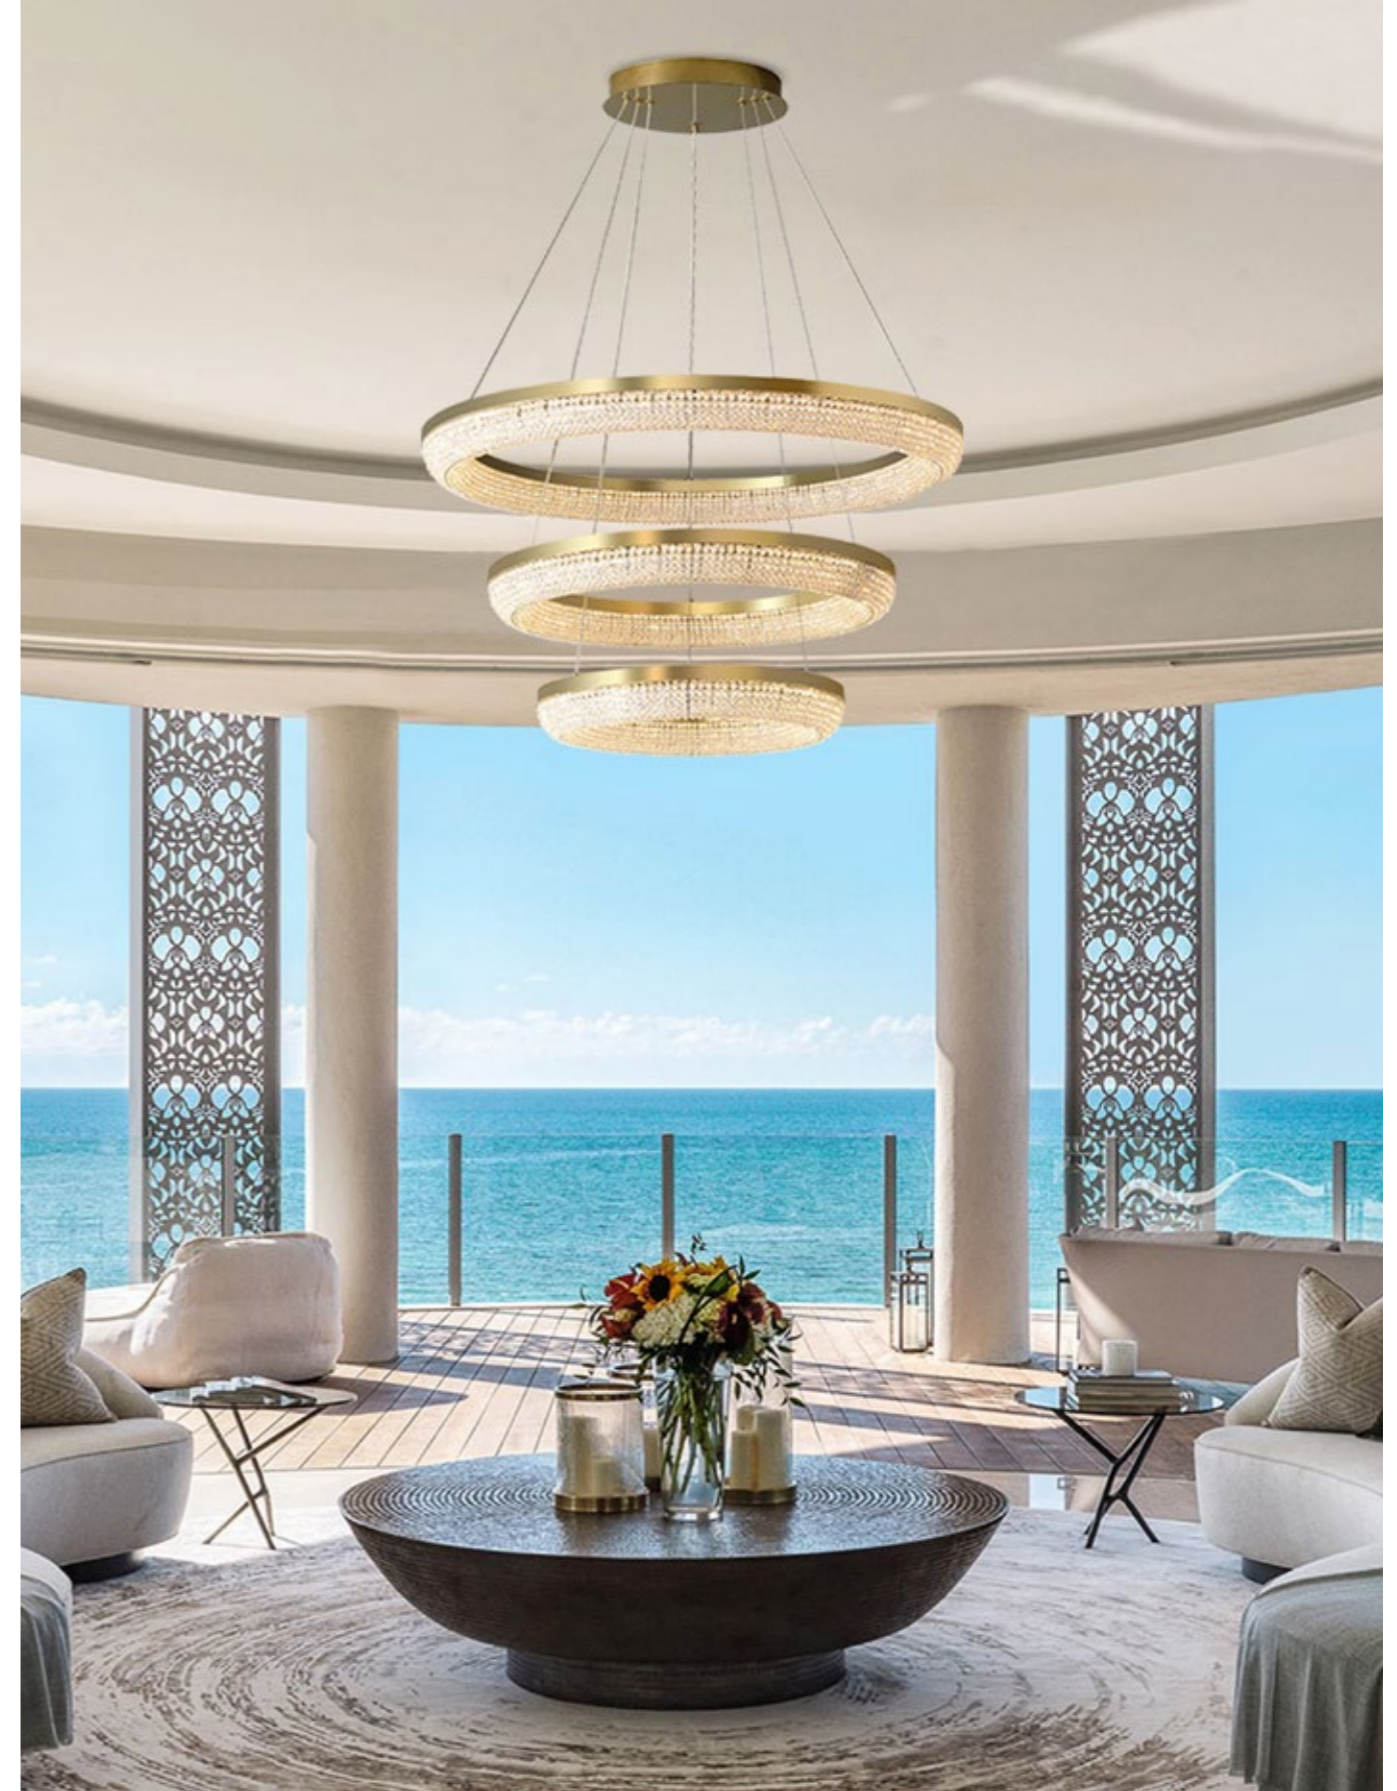

REF.: 8230D80G

DIMENSIONS
HEIGHT: 7 cm
WIDTH: 80 cm
CORD HEIGHT: 400 cm (adjustable)

MATERIALS
STAINLESS STEEL | CRYSTAL
BULB: LED STRIP 175W, 3000K

FINISHES
POLISHED TI GOLD (SS-9007)
POLISHED CHROME (SS-9004)