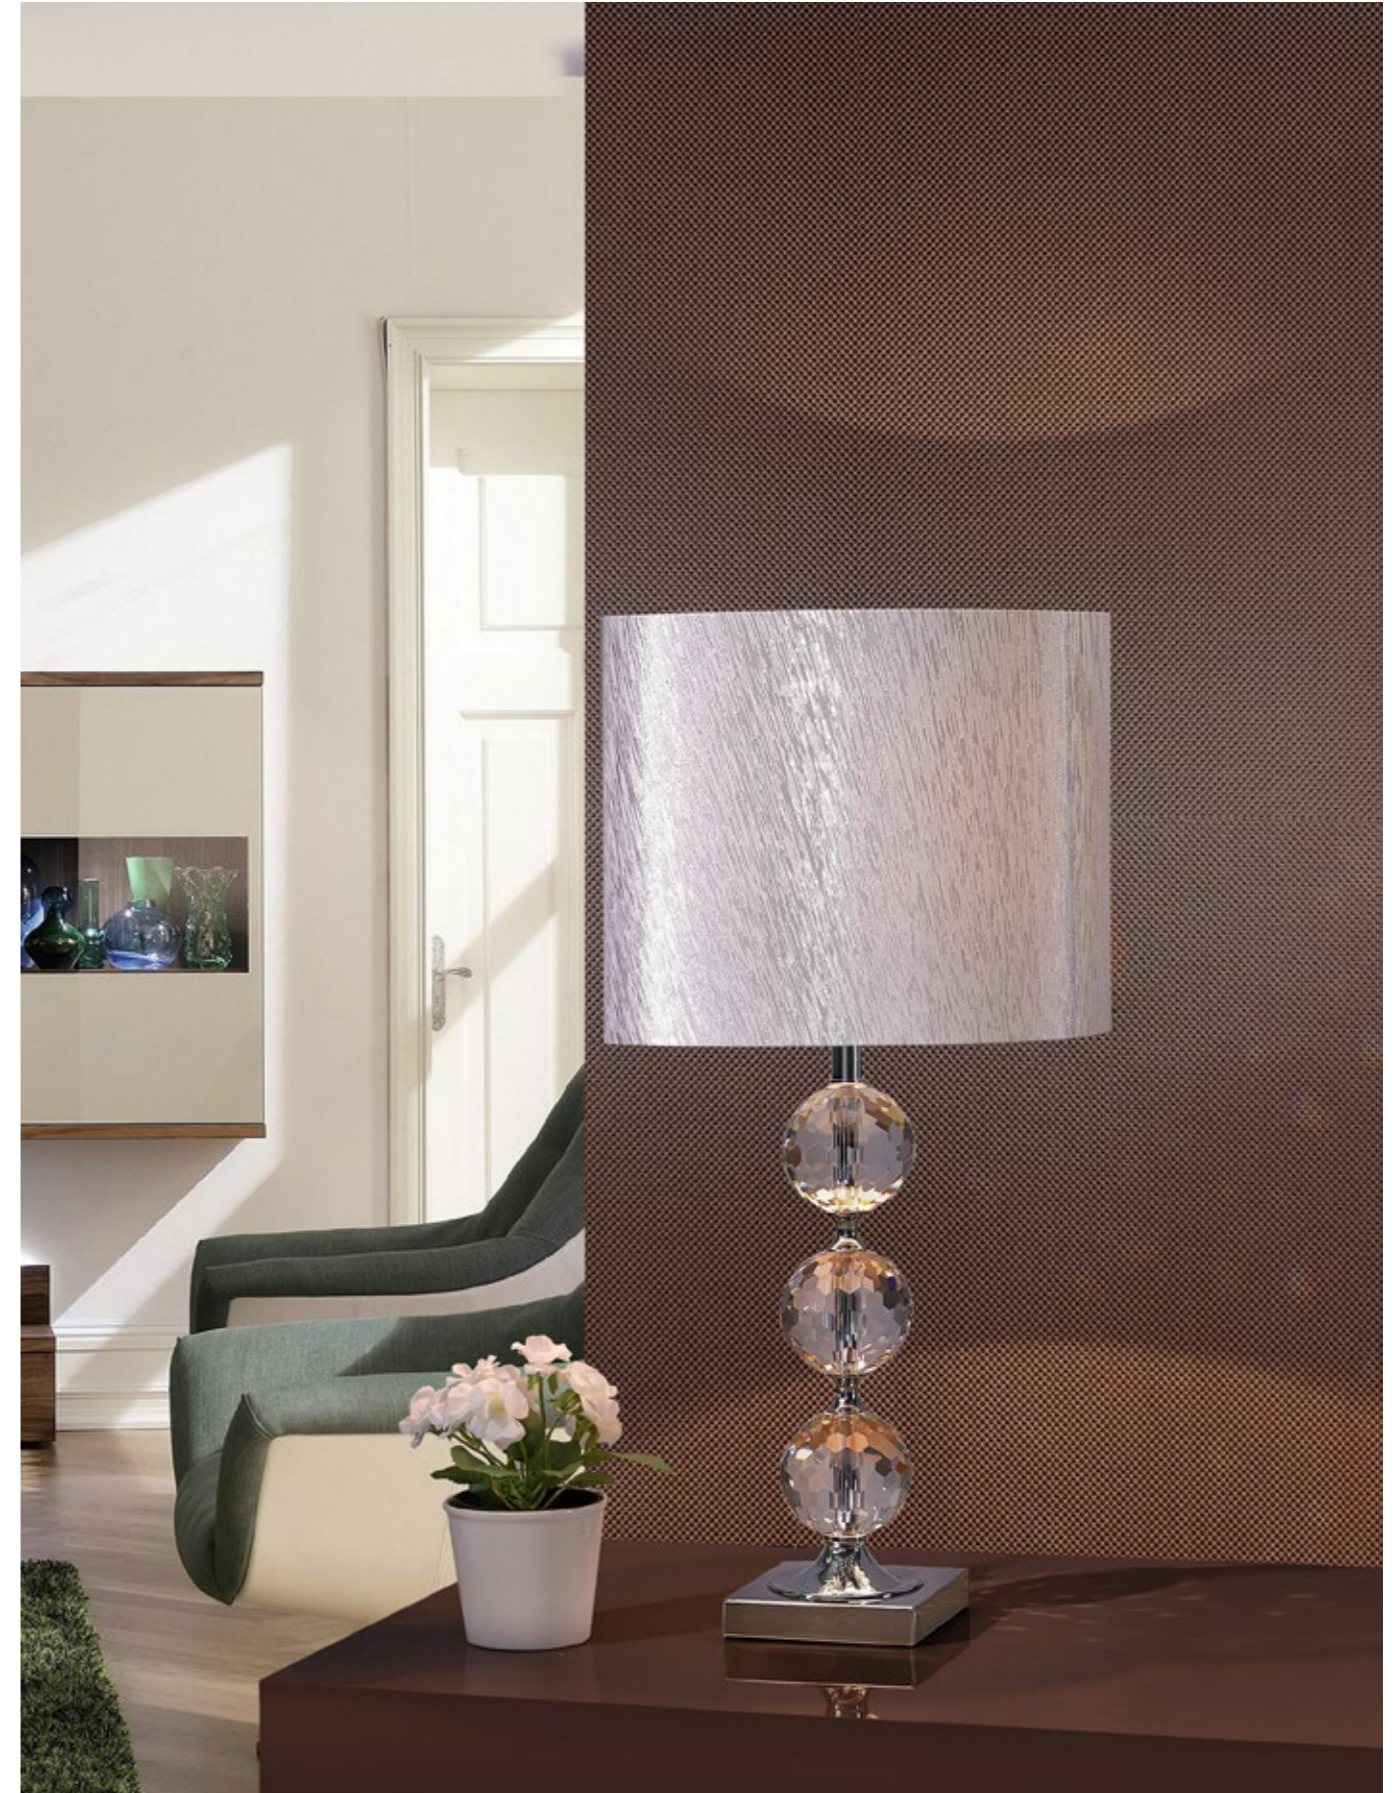

DIMENSIONS
HEIGHT: 74 cm
DIAM: 35 cm

LAMPSHADE

 **HEIGHT:** 25 cm
DIAM: 35 cm

MATERIALS

METAL | CRYSTAL | FABRIC
BULB: E27 1x40W

FINISHES

POLISHED CHROME (E-001)

LINE 3 BELL

REF.: 8556C

DIMENSIONS
HEIGHT: 62 cm
DIAM: 30 cm

LAMPSHADE

 **HEIGHT:** 25 cm
DIAM: 30 cm

MATERIALS

METAL | CRYSTAL | FABRIC
BULB: E27 1x40W

FINISHES

POLISHED CHROME (E-001)

LINE GLOSO

REF.: 8579C

DIMENSIONS
HEIGHT: 62 cm
WIDTH: 50 cm
DEPTH: 26 cm

LAMPSHADE

HEIGHT: 25 cm
WIDTH: 50 cm
DEPTH: 26 cm

MATERIALS

METAL | FABRIC
BULB: E27 1x40W

FINISHES