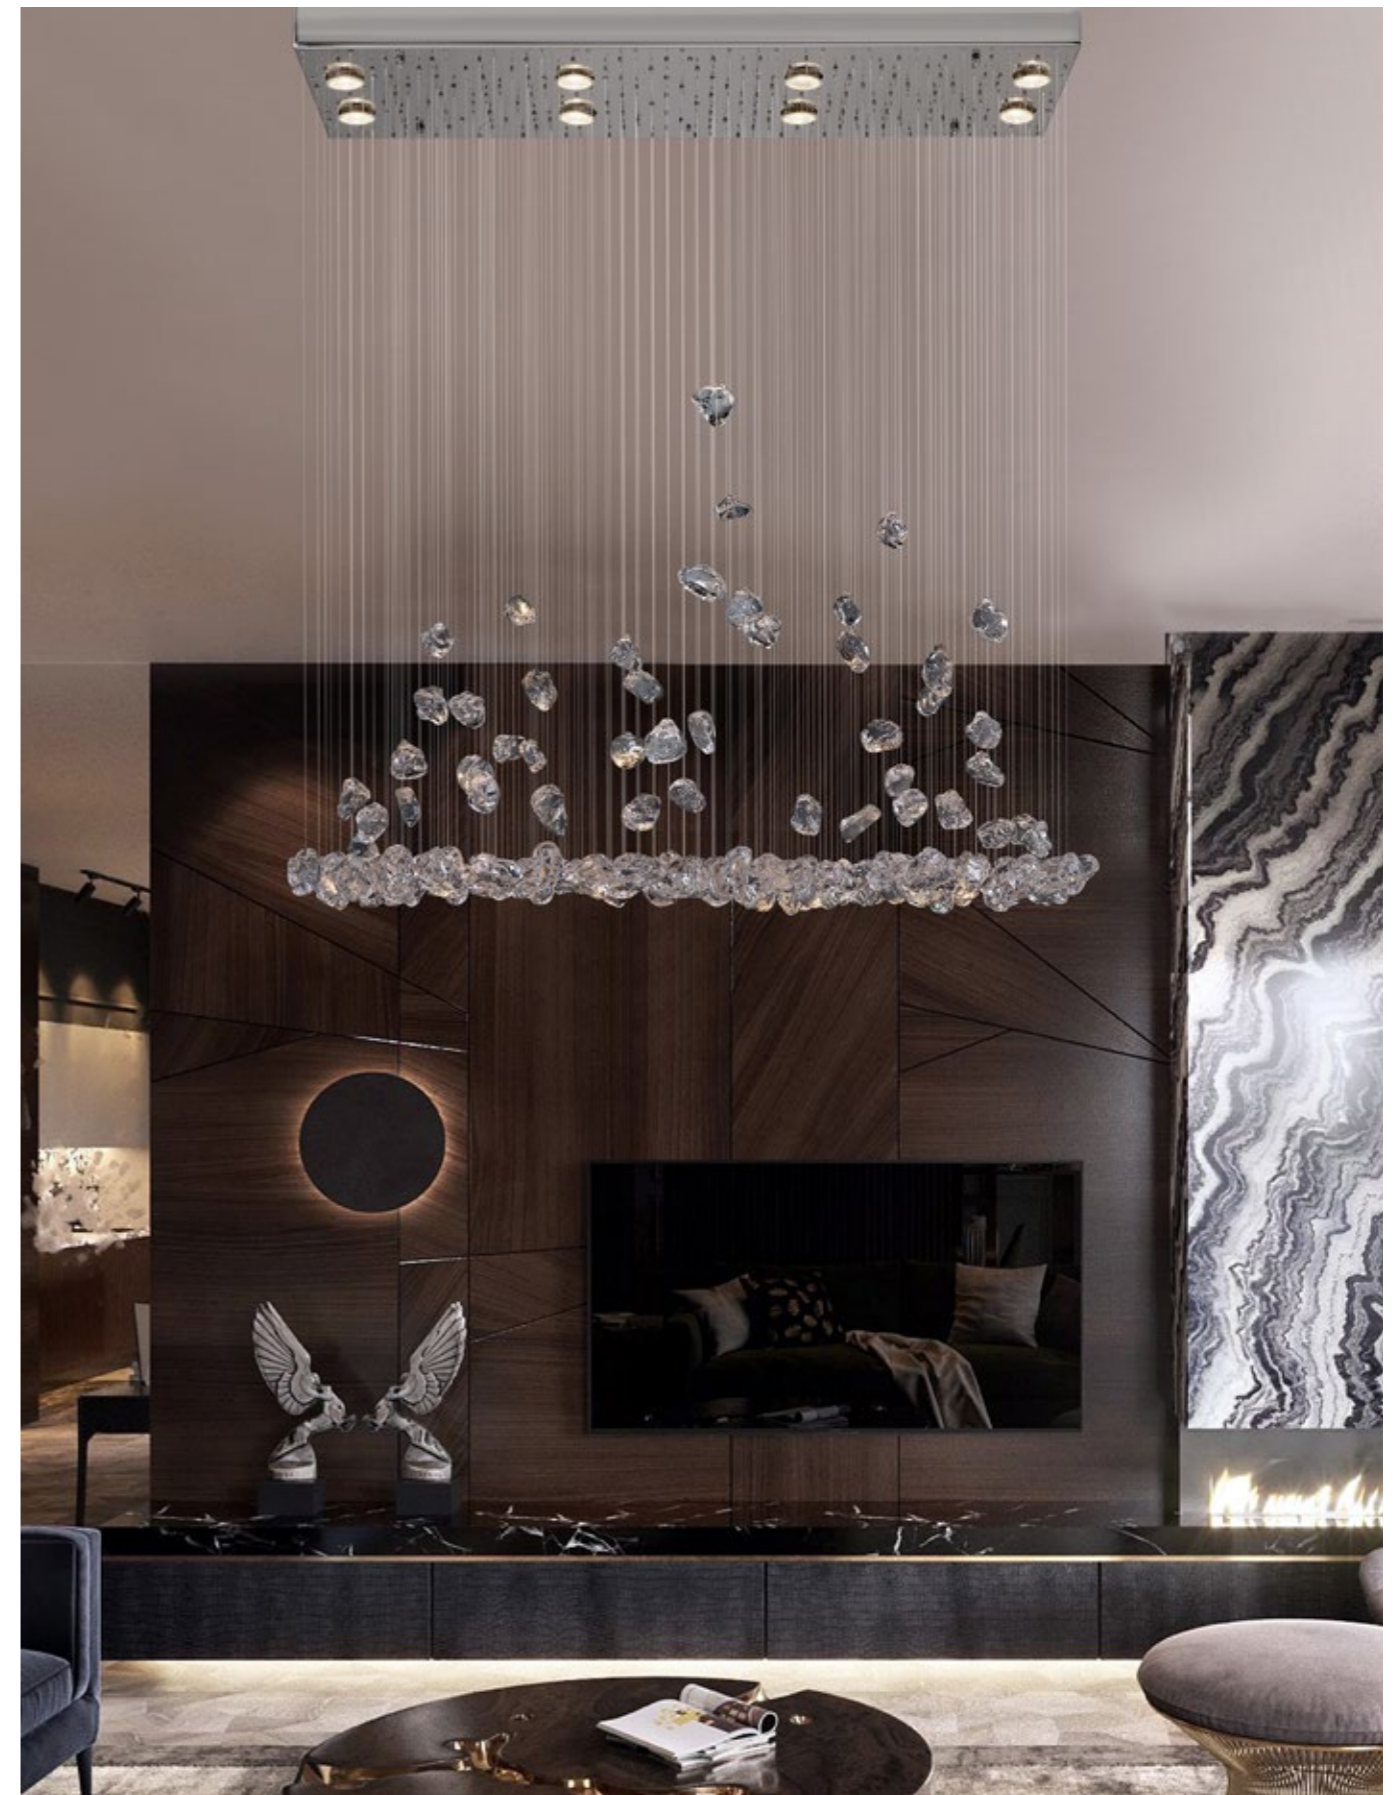

FINISHES

POLISHED CHROME (E-001)

LINE FLINST

REF.: 8187D60C

DIMENSIONS
HEIGHT: 200 cm
DIAM: 60 cm
CORD HEIGHT: 200 cm (adjustable)

MATERIALS
STAINLESS STEEL | GLASS
BULB: E27 15x40W

FINISHES
POLISHED CHROME (SS-9004)
POLISHED TI GOLD (SS-9007)

LINE ALALA

[BACK TO INDEX](#)

REF.: 8229D55C

DIMENSIONS
HEIGHT: 70 cm
DIAM: 55 cm
CORD HEIGHT: 90 cm (adjustable)

MATERIALS
METAL | CRYSTAL
BULB: E14 12x40W

FINISHES
POLISHED CHROME (E-001)

LINE PACIFIC

REF.: 81467D30C

DIMENSIONS
HEIGHT: 140 cm
DIAM: 30 cm

MATERIALS
STAINLESS STEEL | GLASS
BULB: LED BULB 9x3W, 3000K

FINISHES
POLISHED CHROME (SS-9004)
POLISHED TI GOLD (SS-9007)

LINE STONES

[BACK TO INDEX](#)

REF.: 8174L100C

DIMENSIONS
HEIGHT: 115 cm
WIDTH: 100 cm
DEPTH: 40 cm

MATERIALS
STAINLESS STEEL | GLASS
BULB: GU10 8x5W

FINISHES
POLISHED CHROME (SS-9004)
POLISHED TI GOLD (SS-9007)

LINE GREEN

REF.: 8188D50C

DIMENSIONS
HEIGHT: 50 cm
DIAM: 50 cm
CORD HEIGHT: 60 cm (adjustable)