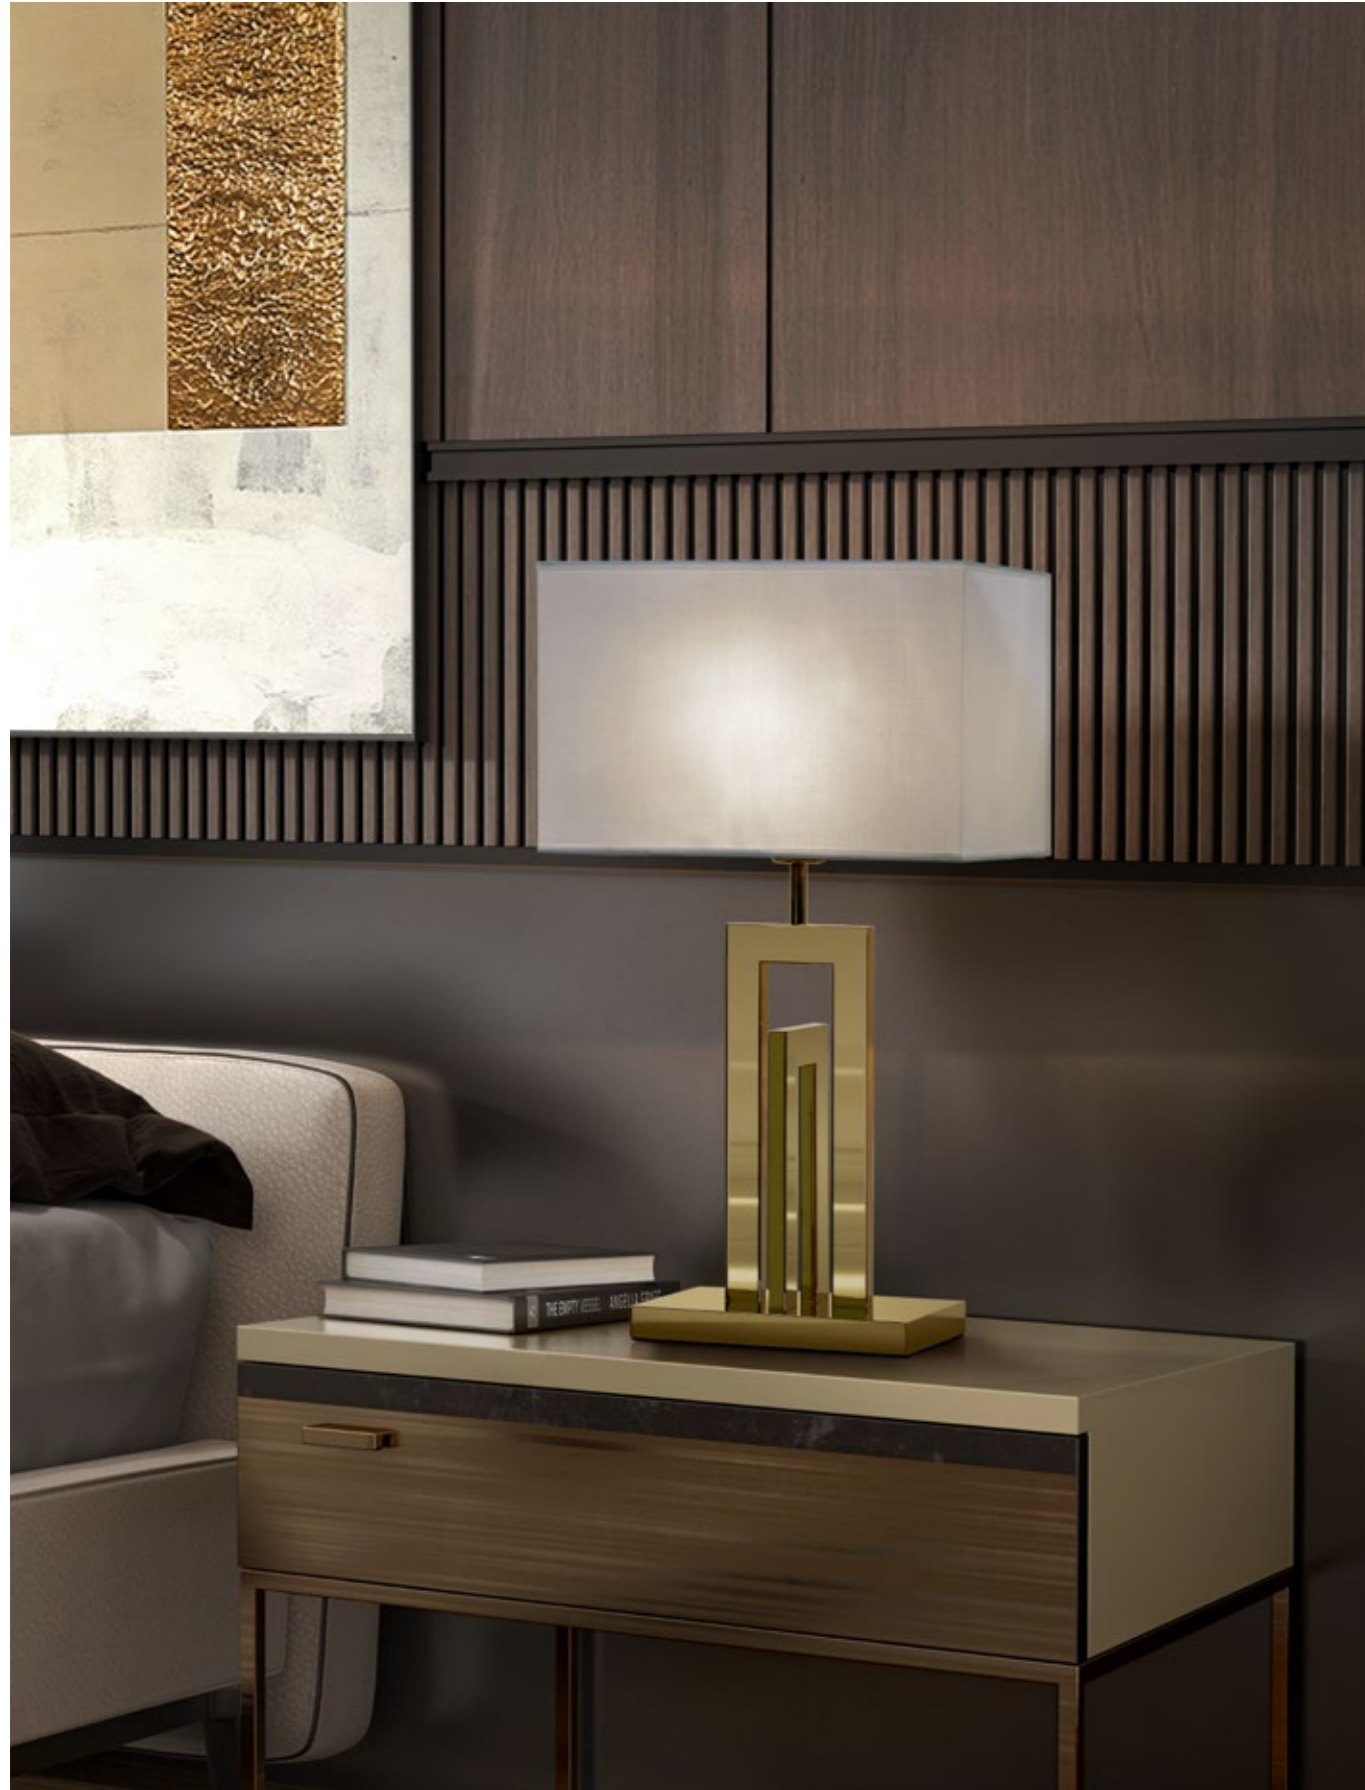

REF.: 8615G

DIMENSIONS
HEIGHT: 59,5 cm
WIDTH: 35 cm
DEPTH: 20 cm

LAMPSHADE

HEIGHT: 22 cm
WIDTH: 35 cm
DEPTH: 20 cm

MATERIALS

STAINLESS STEEL | FABRIC
BULB: E27 1x40W

FINISHES

POLISHED TI GOLD (SS-9007)
POLISHED CHROME (SS-9004)