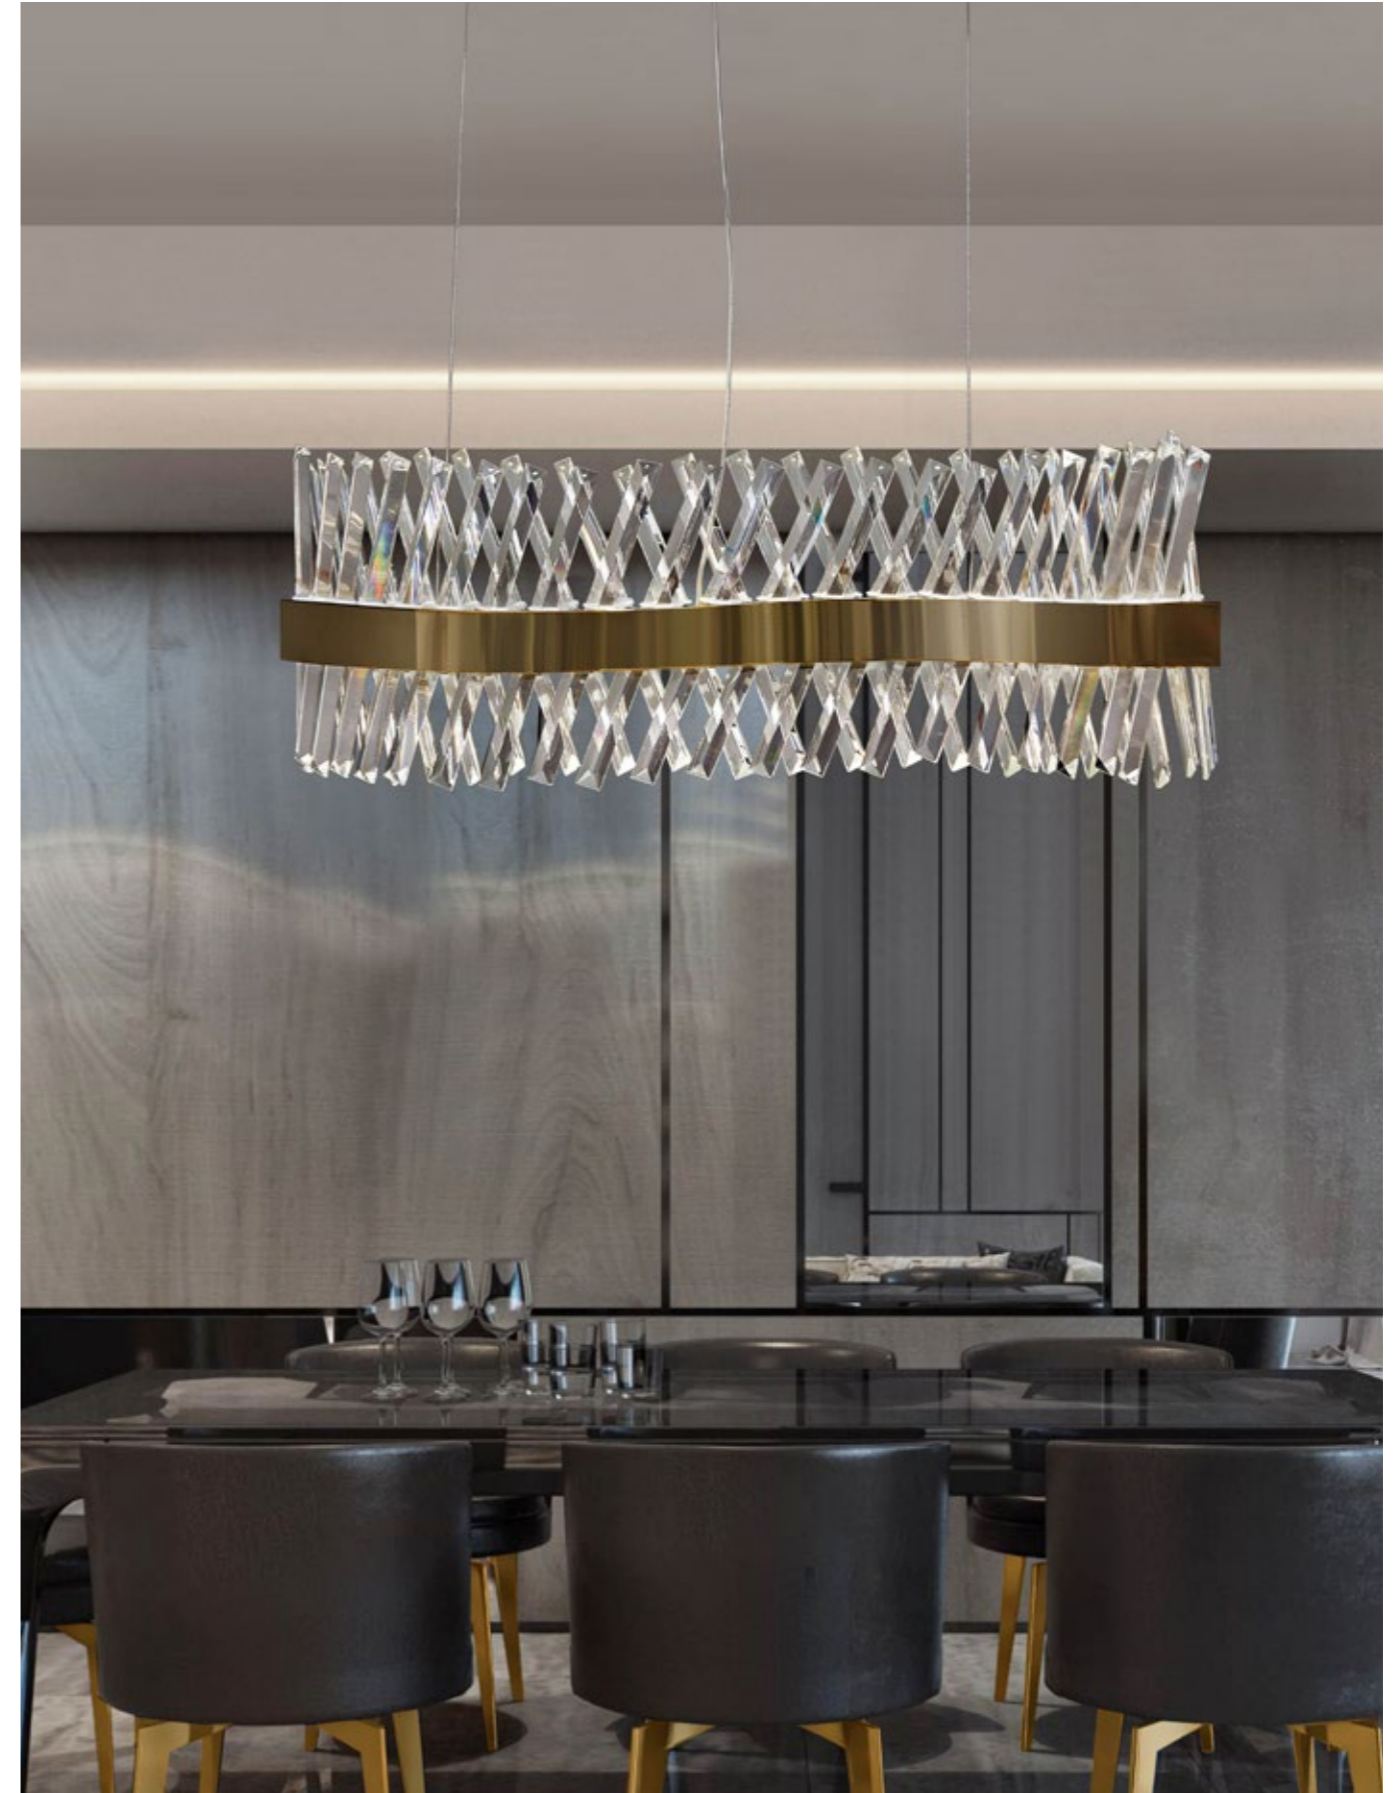

REF.: 8117L105G

DIMENSIONS
HEIGHT: 30 cm
WIDTH: 100 cm
DEPTH: 20 cm
CORD HEIGHT: 150 cm (adjustable)

MATERIALS
STAINLESS STEEL | CRYSTAL
BULB: LED STRIP 44W, 3000K

FINISHES
POLISHED TI GOLD (SS-9007)
POLISHED CHROME (SS-9004)