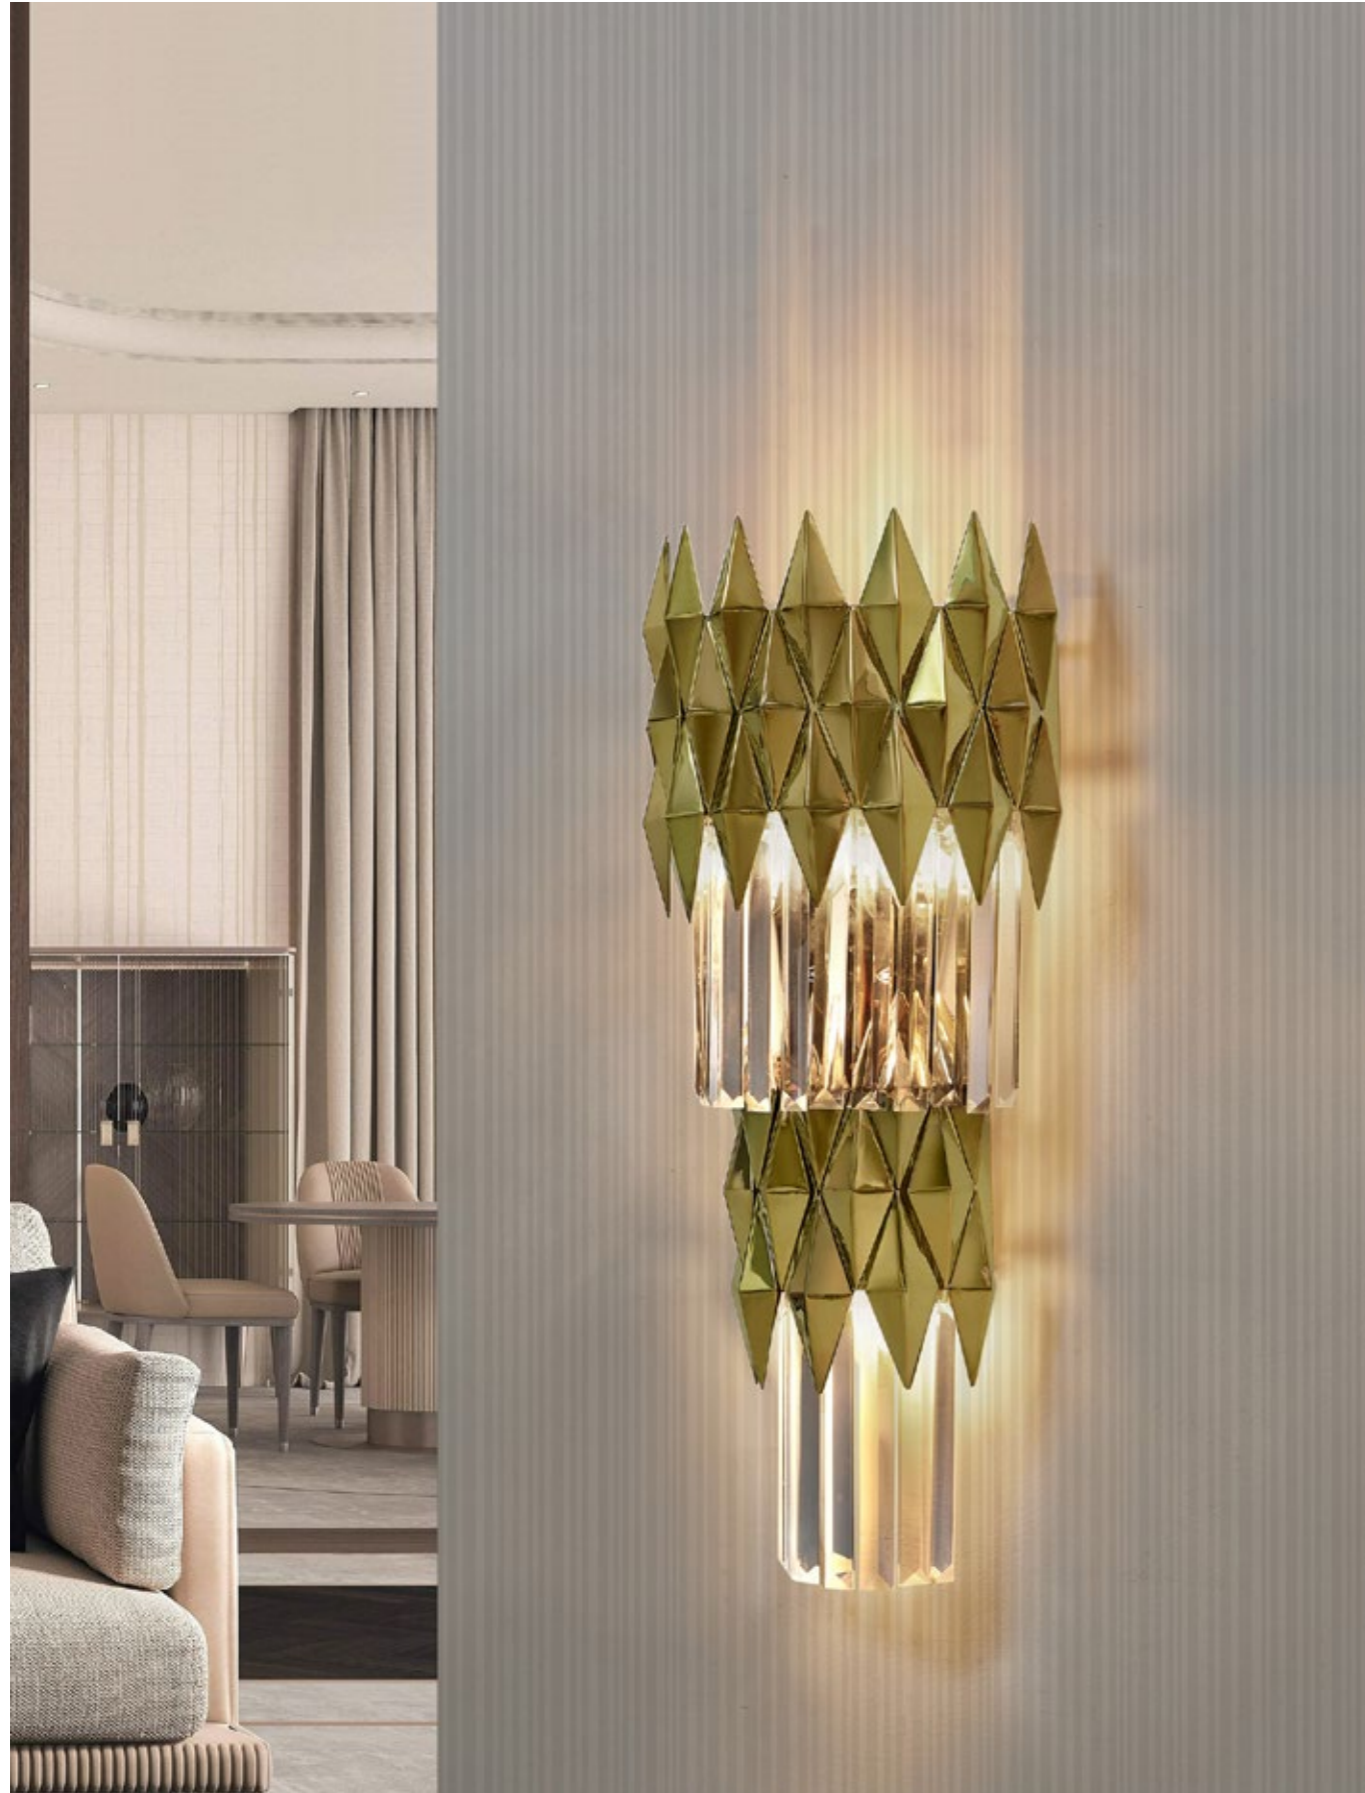

FINISHES
 POLISHED TI GOLD (SS-9007)
 POLISHED CHROME (SS-9004)

REF.: 8182L120G

DIMENSIONS
 HEIGHT: 43 cm
 WIDTH: 120 cm
 DEPTH: 41.5 cm
 CORD HEIGHT: 150 cm (adjustable)

MATERIALS
 STAINLESS STEEL | CRYSTAL
 BULB: E14 18x40W

FINISHES
 POLISHED TI GOLD (SS-9007)
 POLISHED CHROME (SS-9004)

REF.: 8783G

DIMENSIONS
 HEIGHT: 70 cm
 WIDTH: 30 cm
 DEPTH: 20 cm

MATERIALS
 STAINLESS STEEL | CRYSTAL
 BULB: E14 4x40W

FINISHES
 POLISHED TI GOLD (SS-9007)
 POLISHED CHROME (SS-9004)

REF.: 9083G

DIMENSIONS
 HEIGHT: 165 cm
 DIAM: 40 cm
 BULB: E14 3x40W

REF.: 8583G

DIMENSIONS
 HEIGHT: 70 cm
 DIAM: 35 cm
 BULB: E14 2x40W

MATERIALS
 STAINLESS STEEL | CRYSTAL

FINISHES
 POLISHED TI GOLD (SS-9007)
 POLISHED CHROME (SS-9004)

REF.: 8222D80G

DIMENSIONS
HEIGHT: 30 cm
DIAM: 80 cm
CORD HEIGHT: 150 cm (adjustable)

MATERIALS
 STAINLESS STEEL | CRYSTAL
BULB: E14 9x40W

FINISHES
 POLISHED CHAMPAGNE GOLD (SS-9001)
 POLISHED CHROME (SS-9004)