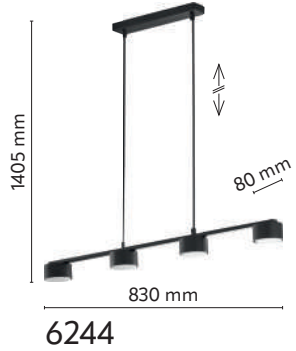

DALLAS GOLD, DALLAS BLACK

■ index: 6096 ■ index: 6241	↔ 80 mm ↗ 80 mm ↕ 42 mm	💡 1 x GX 53 | 230V | max 10W | LED
■ index: 6090 ■ index: 6240	↔ 110 mm ↗ 80 mm ↕ 80 mm	💡 1 x GX 53 | 230V | max 10W | LED
■ index: 6091 ■ index: 6243	↔ 580 mm ↗ 80 mm ↕ 75 mm	💡 3 x GX 53 | 230V | max 10W | LED
■ index: 6095 ■ index: 6245	↔ 830 mm ↗ 80 mm ↕ 75 mm	💡 4 x GX 53 | 230V | max 10W | LED
■ index: 6094 ■ index: 6244	↔ 830 mm ↗ 80 mm ↕ 1405 mm	💡 4 x GX 53 | 230V | max 10W | LED
■ index: 6092 ■ index: 6246	↔ 1080 mm ↗ 80 mm ↕ 1300 mm	💡 5 x GX 53 | 230V | max 10W | LED

material of the lamp: metal, plastic