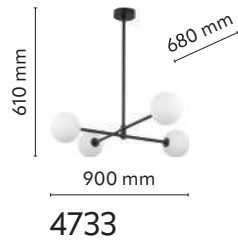

SARIUS GOLD, SARIUS BLACK

■ index: 4738 (KL: 7454) ■ index: 4735 (KL: 7454)	↔ 900 mm ↗ 680 mm ↕ 210 mm	💡 4 x G9 | 230V | max 6W | LED
■ index: 4739 (KL: 7454) ■ index: 4734 (KL: 7454)	↔ 900 mm ↗ 680 mm ↕ 210 mm	💡 6 x G9 | 230V | max 6W | LED
■ index: 4737 (KL: 7454) ■ index: 4733 (KL: 7454)	↔ 900 mm ↗ 680 mm ↕ 610 mm	💡 4 x G9 | 230V | max 6W | LED
■ index: 4736 (KL: 7454) ■ index: 4732 (KL: 7454)	↔ 900 mm ↗ 680 mm ↕ 640 mm	💡 6 x G9 | 230V | max 6W | LED

material of the lamp: metal, plastic, glass