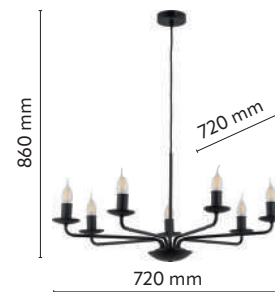

LIMAL

index: 4611	↔ 275 mm	↗ 80 mm	↕ 230 mm	💡 1 x E14 | 230V | max10W | LED
index: 4612	↔ 720 mm	↗ 720 mm	↕ 860 mm	💡 5 x E14 | 230V | max10W | LED
index: 4613	↔ 720 mm	↗ 720 mm	↕ 860 mm	💡 7 x E14 | 230V | max10W | LED

material of the lamp: metal, plastic