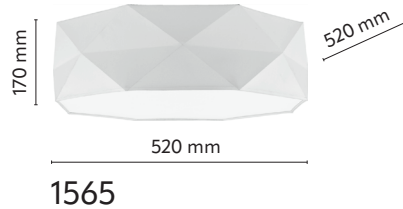

KANTOOR WHITE, KANTOOR GRAY, KANTOOR BLACK, KANTOOR NATURE

☐ index: 4785 (AB: 9665) ☐ index: 4787 (AB: 9667) ☐ index: 4786 (AB: 9666) ☐ index: 4788 (AB: 9668)	↔ 230 mm ↗ 170 mm ↕ 150 mm	💡 1 x E27 | 230V | max 15W | LED
☐ index: 1565 (AB: 8676) ☐ index: 1566 (AB: 8677) ☐ index: 1567 (AB: 8678) ☐ index: 6195 (AB: 9403)	↔ 520 mm ↗ 520 mm ↕ 170 mm	💡 4 x E27 | 230V | max 15W | LED
☐ index: 4225 (AB: 8971) ☐ index: 4223 (AB: 9918) ☐ index: 4227 (AB: 8973) ☐ index: 6196 (AB: 9404)	↔ 780 mm ↗ 780 mm ↕ 170 mm	💡 6 x E27 | 230V | max 15W | LED

material of the lamp: textile, metal, plastic