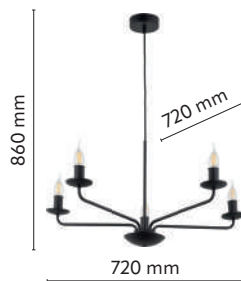

LIMAL

index: 4611	↔ 275 mm	↗ 80 mm	↕ 230 mm	💡 1 x E14 | 230V | max10W | LED
index: 4612	↔ 720 mm	↗ 720 mm	↕ 860 mm	💡 5 x E14 | 230V | max10W | LED
index: 4613	↔ 720 mm	↗ 720 mm	↕ 860 mm	💡 7 x E14 | 230V | max10W | LED

material of the lamp: metal, plastic