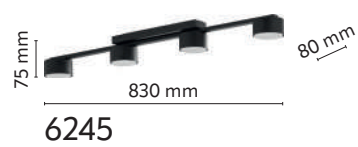

DALLAS GOLD, DALLAS BLACK

■ index: 6096 ■ index: 6241	↔ 80 mm ↗ 80 mm ↕ 42 mm	💡 1 x GX 53 | 230V | max 10W | LED
■ index: 6090 ■ index: 6240	↔ 110 mm ↗ 80 mm ↕ 80 mm	💡 1 x GX 53 | 230V | max 10W | LED
■ index: 6091 ■ index: 6243	↔ 580 mm ↗ 80 mm ↕ 75 mm	💡 3 x GX 53 | 230V | max 10W | LED
■ index: 6095 ■ index: 6245	↔ 830 mm ↗ 80 mm ↕ 75 mm	💡 4 x GX 53 | 230V | max 10W | LED
■ index: 6094 ■ index: 6244	↔ 830 mm ↗ 80 mm ↕ 1405 mm	💡 4 x GX 53 | 230V | max 10W | LED
■ index: 6092 ■ index: 6246	↔ 1080 mm ↗ 80 mm ↕ 1300 mm	💡 5 x GX 53 | 230V | max 10W | LED

material of the lamp: metal, plastic