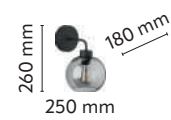

CUBUS GRAPHITE

index: 4138 (KL: 7381)	↔ 250 mm	↗ 180 mm	↕ 260 mm	💡 1 x E27 | 230V | max 15W | LED
index: 5102 (KL: 7381)	↔ 270 mm	↗ 200 mm	↕ 460 mm	💡 1 x E27 | 230V | max 15W | LED
index: 4292 (KL: 7429)	↔ 300 mm	↗ 300 mm	↕ 1750 mm	💡 1 x E27 | 230V | max 15W | LED
index: 5239 (KL: 7381)	↔ 450 mm	↗ 450 mm	↕ 1500 mm	💡 3 x E27 | 230V | max 15W | LED
index: 4113 (KL: 7381, 7426)	↔ 950 mm	↗ 360 mm	↕ 1750 mm	💡 8 x E27 | 230V | max 15W | LED

material of the lamp: metal, plastic, glass