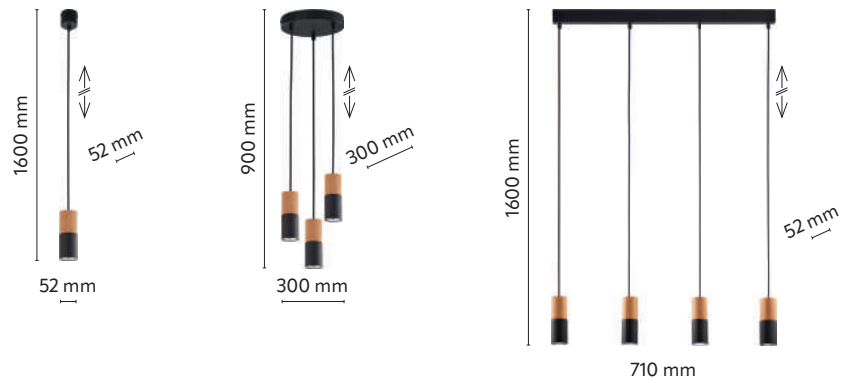

## ELIT BLACK WOOD

index: 6309	↔ 52 mm	↗ 52 mm	↕ 1600 mm	💡 1 x GU10   230V   max 10W   LED
index: 6310	↔ 300 mm	↗ 300 mm	↕ 900 mm	💡 3 x GU10   230V   max 10W   LED
index: 6311	↔ 710 mm	↗ 52 mm	↕ 1600 mm	💡 4 x GU10   230V   max 10W   LED