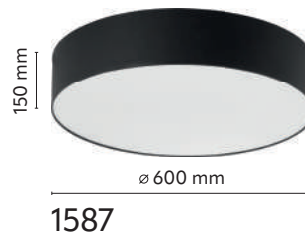

RONDO

■ index: 1086 (AB: 9215) ■ index: 1087 (AB: 9216) ■ index: 1088 (AB: 9217) ■ index: 5636 (AB: 9535)	↔ 450 mm ↗ 450 mm ↓ 150 mm	💡 4 x E27 | 230V | max 15W | LED
■ index: 1581 (AB: 8469) ■ index: 1584 (AB: 8471) ■ index: 1587 (AB: 8479) ■ index: 5637 (AB: 9536)	↔ 600 mm ↗ 600 mm ↓ 150 mm	💡 4 x E27 | 230V | max 15W | LED
■ index: 2443 (AB: 8993) ■ index: 2725 (AB: 8918) ■ index: 4409 (AB: 8919) ■ index: 5638 (AB: 9537)	↔ 780 mm ↗ 780 mm ↓ 150 mm	💡 6 x E27 | 230V | max 15W | LED

material of the lamp: textile, metal, plastic