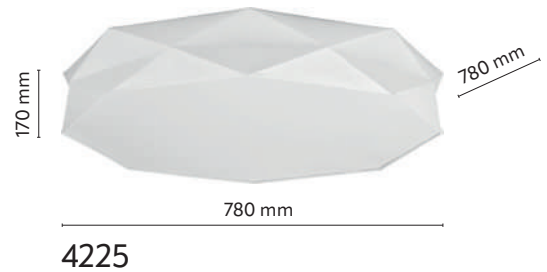

KANTOOR WHITE, KANTOOR GRAY, KANTOOR BLACK, KANTOOR NATURE

☐ index: 4785 (AB: 9665) ☐ index: 4787 (AB: 9667) ☐ index: 4786 (AB: 9666) ☐ index: 4788 (AB: 9668)	↔ 230 mm ↗ 170 mm ↕ 150 mm	💡 1 x E27 | 230V | max 15W | LED
☐ index: 1565 (AB: 8676) ☐ index: 1566 (AB: 8677) ☐ index: 1567 (AB: 8678) ☐ index: 6195 (AB: 9403)	↔ 520 mm ↗ 520 mm ↕ 170 mm	💡 4 x E27 | 230V | max 15W | LED
☐ index: 4225 (AB: 8971) ☐ index: 4223 (AB: 9918) ☐ index: 4227 (AB: 8973) ☐ index: 6196 (AB: 9404)	↔ 780 mm ↗ 780 mm ↕ 170 mm	💡 6 x E27 | 230V | max 15W | LED

material of the lamp: textile, metal, plastic