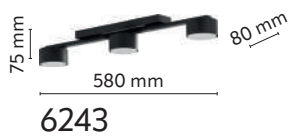

DALLAS GOLD, DALLAS BLACK

■ index: 6096 ■ index: 6241	↔ 80 mm ↗ 80 mm ↕ 42 mm	💡 1 x GX 53 | 230V | max 10W | LED
■ index: 6090 ■ index: 6240	↔ 110 mm ↗ 80 mm ↕ 80 mm	💡 1 x GX 53 | 230V | max 10W | LED
■ index: 6091 ■ index: 6243	↔ 580 mm ↗ 80 mm ↕ 75 mm	💡 3 x GX 53 | 230V | max 10W | LED
■ index: 6095 ■ index: 6245	↔ 830 mm ↗ 80 mm ↕ 75 mm	💡 4 x GX 53 | 230V | max 10W | LED
■ index: 6094 ■ index: 6244	↔ 830 mm ↗ 80 mm ↕ 1405 mm	💡 4 x GX 53 | 230V | max 10W | LED
■ index: 6092 ■ index: 6246	↔ 1080 mm ↗ 80 mm ↕ 1300 mm	💡 5 x GX 53 | 230V | max 10W | LED

material of the lamp: metal, plastic