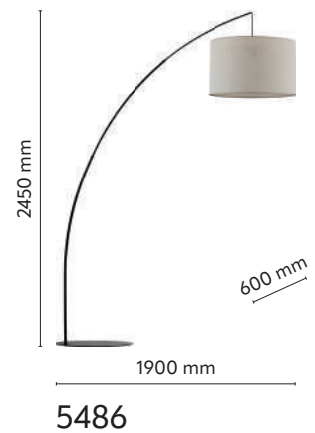

MOBY WHITE, MOBY BLACK, MOBY GREEN, MOBY NATURE, MOBY GRAY

 index: 3060 (AB: 9524) index: 5485 (AB: 9497) index: 5488 (AB: 9626) index: 5486 (AB: 9496) index: 5487 (AB: 9625)	↔ 1900 mm ↗ 600 mm ↕ 2450 mm	💡 1 x E27 | 230V | max 15W | LED

material of the lamp: textile, metal, plastic