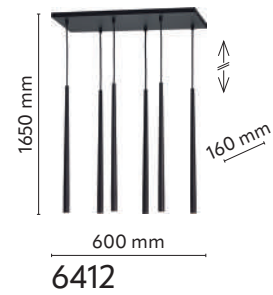

PIANO WHITE, PIANO BLACK, PIANO GOLD

 index: 6425 index: 6410 index: 6419	↔ 52 mm ↗ 52 mm ↕ 1550 mm	💡 1 x G9 | 230V | max 6W | LED
 index: 6427 index: 6413 index: 6421	↔ 200 mm ↗ 200 mm ↕ 1400 mm	💡 3 x G9 | 230V | max 6W | LED
 index: 6426 index: 6414 index: 6422	↔ 700 mm ↗ 30 mm ↕ 1650 mm	💡 4 x G9 | 230V | max 6W | LED
 index: 6428 index: 6412 index: 6420	↔ 600 mm ↗ 160 mm ↕ 1650 mm	💡 6 x G9 | 230V | max 6W | LED
 index: 6429 index: 6415 index: 6423	↔ 1150 mm ↗ 30 mm ↕ 1200 mm	💡 8 x G9 | 230V | max 6W | LED

material of the lamp: metal, plastic