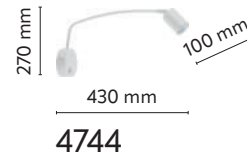

4570

4744

4571

5490

5484

LOGAN WHITE, LOGAN BLACK

☐ index: 4570 ☒ index: 4565	↔ 800 mm ↗ 52 mm ↕ 110 mm	💡 3 x GU10 | 230V | max10W | LED
☐ index: 4571 ☒ index: 4566	↔ 1000 mm ↗ 52 mm ↕ 110 mm	💡 4 x GU10 | 230V | max10W | LED
☐ index: 4744 ☒ index: 4743	↔ 430 mm ↗ 100 mm ↕ 270 mm	💡 1 x GU10 | 230V | max10W | LED
☐ index: 5490 ☒ index: 5414	↔ 200 mm ↗ 180 mm ↕ 400 mm	💡 1 x GU10 | 230V | max10W | LED
☐ index: 5484 ☒ index: 5489	↔ 300 mm ↗ 300 mm ↕ 1400 mm	💡 1 x GU10 | 230V | max10W | LED

material of the lamp: metal, plastic