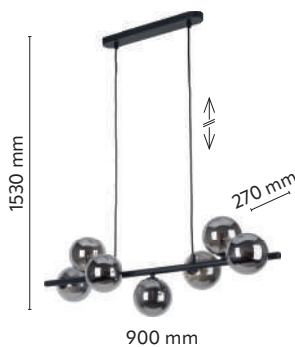

ESTERA

index: 4777 (KL: 7510)	↔ 220 mm	↗ 120 mm	↕ 170 mm	💡 1 x G9 | 230V | max 6W | LED
index: 6706 (KL: 7510)	↔ 270 mm	↗ 120 mm	↕ 340 mm	💡 2 x G9 | 230V | max 6W | LED
index: 6707 (KL: 7510)	↔ 630 mm	↗ 270 mm	↕ 1150 mm	💡 5 x G9 | 230V | max 6W | LED
index: 5666 (KL: 7510)	↔ 900 mm	↗ 270 mm	↕ 1530 mm	💡 7 x G9 | 230V | max 6W | LED
index: 5667 (KL: 7510)	↔ 1160 mm	↗ 270 mm	↕ 1380 mm	💡 9 x G9 | 230V | max 6W | LED

material of the lamp: metal, plastic, glass