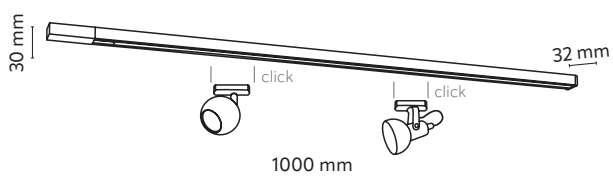

☐	index: 3602 (3)	TRACER LISTWA PROWADZĄCA
☒	index: 3603 (3)