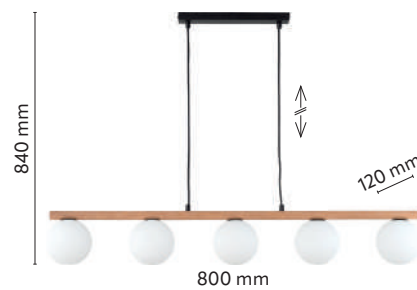

ESTERA WOOD

index: 4620 (KL: 7454)	↔ 270 mm	↗ 120 mm	↕ 340 mm	💡 2 x G9 | 230V | max 6W | LED
index: 4621 (KL: 7454)	↔ 630 mm	↗ 120 mm	↕ 170 mm	💡 3 x G9 | 230V | max 6W | LED
index: 4623 (KL: 7454)	↔ 800 mm	↗ 120 mm	↕ 840 mm	💡 5 x G9 | 230V | max 6W | LED

material of the lamp: metal, wood, plastic, glass