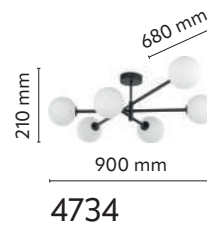

SARIUS GOLD, SARIUS BLACK

■ index: 4738 (KL: 7454) ■ index: 4735 (KL: 7454)	↔ 900 mm ↗ 680 mm ↕ 210 mm	💡 4 x G9 | 230V | max 6W | LED
■ index: 4739 (KL: 7454) ■ index: 4734 (KL: 7454)	↔ 900 mm ↗ 680 mm ↕ 210 mm	💡 6 x G9 | 230V | max 6W | LED
■ index: 4737 (KL: 7454) ■ index: 4733 (KL: 7454)	↔ 900 mm ↗ 680 mm ↕ 610 mm	💡 4 x G9 | 230V | max 6W | LED
■ index: 4736 (KL: 7454) ■ index: 4732 (KL: 7454)	↔ 900 mm ↗ 680 mm ↕ 640 mm	💡 6 x G9 | 230V | max 6W | LED

material of the lamp: metal, plastic, glass