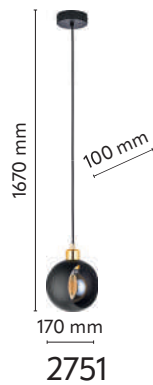

CYKLOP WHITE, CYKLOP BLACK

☐ index: 2740 ☒ index: 2750	↔ 240 mm ↗ 170 mm ↕ 260 mm	💡 1 x E27 | 230V | max 15W | LED
☐ index: 2741 ☒ index: 2751	↔ 170 mm ↗ 100 mm ↕ 1670 mm	💡 1 x E27 | 230V | max 15W | LED
☐ index: 2743 ☒ index: 2753	↔ 610 mm ↗ 170 mm ↕ 1270 mm	💡 3 x E27 | 230V | max 15W | LED
☐ index: 2746 ☒ index: 2756	↔ 720 mm ↗ 350 mm ↕ 1300 mm	💡 6 x E27 | 230V | max 15W | LED
☐ index: 3046 ☒ index: 5549	↔ 450 mm ↗ 450 mm ↕ 1630 mm	💡 3 x E27 | 230V | max 15W | LED

material of the lamp: metal, plastic