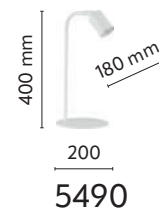

4570

4744

4571

5490

5484

LOGAN WHITE, LOGAN BLACK

☐ index: 4570 ☒ index: 4565	↔ 800 mm ↗ 52 mm ↕ 110 mm	💡 3 x GU10 | 230V | max10W | LED
☐ index: 4571 ☒ index: 4566	↔ 1000 mm ↗ 52 mm ↕ 110 mm	💡 4 x GU10 | 230V | max10W | LED
☐ index: 4744 ☒ index: 4743	↔ 430 mm ↗ 100 mm ↕ 270 mm	💡 1 x GU10 | 230V | max10W | LED
☐ index: 5490 ☒ index: 5414	↔ 200 mm ↗ 180 mm ↕ 400 mm	💡 1 x GU10 | 230V | max10W | LED
☐ index: 5484 ☒ index: 5489	↔ 300 mm ↗ 300 mm ↕ 1400 mm	💡 1 x GU10 | 230V | max10W | LED

material of the lamp: metal, plastic