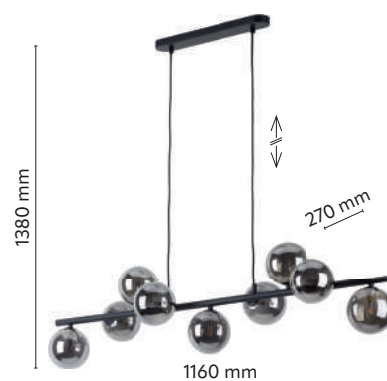

ESTERA

index: 4777 (KL: 7510)	↔ 220 mm	↗ 120 mm	↕ 170 mm	💡 1 x G9 | 230V | max 6W | LED
index: 6706 (KL: 7510)	↔ 270 mm	↗ 120 mm	↕ 340 mm	💡 2 x G9 | 230V | max 6W | LED
index: 6707 (KL: 7510)	↔ 630 mm	↗ 270 mm	↕ 1150 mm	💡 5 x G9 | 230V | max 6W | LED
index: 5666 (KL: 7510)	↔ 900 mm	↗ 270 mm	↕ 1530 mm	💡 7 x G9 | 230V | max 6W | LED
index: 5667 (KL: 7510)	↔ 1160 mm	↗ 270 mm	↕ 1380 mm	💡 9 x G9 | 230V | max 6W | LED

material of the lamp: metal, plastic, glass