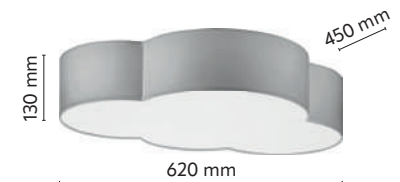

CLOUD WHITE, CLOUD GREY, CLOUD PINK, CLOUD BLUE

 index: 4228 (AB 9314) index: 3144 (AB 9943) index: 6075 (AB 9316) index: 6074 (AB 9315)	↔ 410 mm ↗ 310 mm ↕ 130 mm	💡 2 x E27 | 230V | max 15W | LED
 index: 1533 (AB 8819) index: 3145 (AB 9944) index: 6072 (AB 9313) index: 6071 (AB 9312)	↔ 620 mm ↗ 450 mm ↕ 130 mm	💡 4 x E27 | 230V | max 15W | LED

material of the lamp: metal, plastic, textile