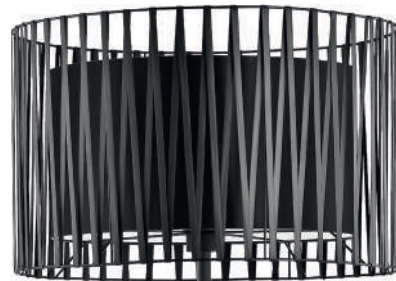

HARMONY BLACK

1654

1655

2898

2899