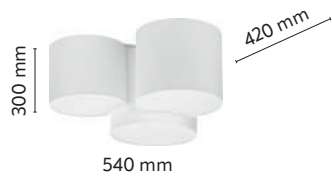

3447

3441

3442

3443

MONA WHITE, MONA NATURE, MONA COLOUR, MONA GOLD

☐ index: 3441 (AB: 9194) ☐ index: 6591 (AB: 9406) ☐ index: 4183 (AB: 9360) ☐ index: 3445 (AB: 9198)	↔ 540 mm ↗ 420 mm ↓ 300 mm	💡 3 x E27 | 230V | max 15W | LED
☐ index: 3442 (AB: 9195) ☐ index: 6592 (AB: 9407) ☐ index: 4184 (AB: 9361) ☐ index: 3446 (AB: 9199)	↔ 690 mm ↗ 500 mm ↓ 300 mm	💡 4 x E27 | 230V | max 15W | LED
☐ index: 3443 (AB: 9196) ☐ index: 6593 (AB: 9408) ☐ index: 4185 (AB: 9362) ☐ index: 3447 (AB: 9200)	↔ 810 mm ↗ 470 mm ↓ 300 mm	💡 5 x E27 | 230V | max 15W | LED

material of the lamp: textile, metal, plastic