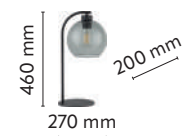

CUBUS GRAPHITE

index: 4138 (KL: 7381)	↔ 250 mm	↗ 180 mm	↕ 260 mm	💡 1 x E27 | 230V | max 15W | LED
index: 5102 (KL: 7381)	↔ 270 mm	↗ 200 mm	↕ 460 mm	💡 1 x E27 | 230V | max 15W | LED
index: 4292 (KL: 7429)	↔ 300 mm	↗ 300 mm	↕ 1750 mm	💡 1 x E27 | 230V | max 15W | LED
index: 5239 (KL: 7381)	↔ 450 mm	↗ 450 mm	↕ 1500 mm	💡 3 x E27 | 230V | max 15W | LED
index: 4113 (KL: 7381, 7426)	↔ 950 mm	↗ 360 mm	↕ 1750 mm	💡 8 x E27 | 230V | max 15W | LED

material of the lamp: metal, plastic, glass