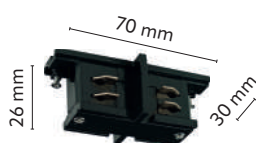

TRACER CONNECTORS

THREE-CIRCUIT (3)

3609 (3)

☐	index: 3602 (3)	TRACER LISTWA PROWADZĄCA
☒	index: 3603 (3)	

☐	index: 3600 (3)	TRACER LISTWA PROWADZĄCA
☒	index: 3601 (3)