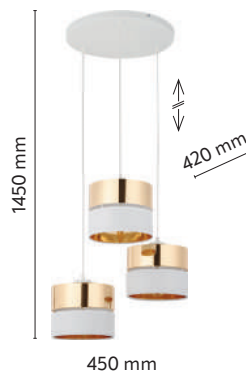

material of the lamp: metal, plastic, textile

5074

4775

5361

4772

 CALISTO NEW

4706

4707