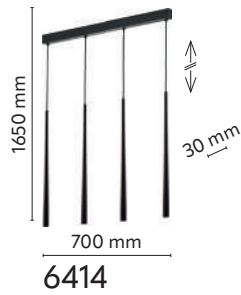

PIANO WHITE, PIANO BLACK, PIANO GOLD

 index: 6425 index: 6410 index: 6419	↔ 52 mm ↗ 52 mm ↕ 1550 mm	💡 1 x G9 | 230V | max 6W | LED
 index: 6427 index: 6413 index: 6421	↔ 200 mm ↗ 200 mm ↕ 1400 mm	💡 3 x G9 | 230V | max 6W | LED
 index: 6426 index: 6414 index: 6422	↔ 700 mm ↗ 30 mm ↕ 1650 mm	💡 4 x G9 | 230V | max 6W | LED
 index: 6428 index: 6412 index: 6420	↔ 600 mm ↗ 160 mm ↕ 1650 mm	💡 6 x G9 | 230V | max 6W | LED
 index: 6429 index: 6415 index: 6423	↔ 1150 mm ↗ 30 mm ↕ 1200 mm	💡 8 x G9 | 230V | max 6W | LED

material of the lamp: metal, plastic