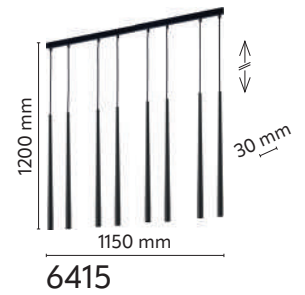

PIANO WHITE, PIANO BLACK, PIANO GOLD

 index: 6425 index: 6410 index: 6419	↔ 52 mm ↗ 52 mm ↕ 1550 mm	💡 1 x G9 | 230V | max 6W | LED
 index: 6427 index: 6413 index: 6421	↔ 200 mm ↗ 200 mm ↕ 1400 mm	💡 3 x G9 | 230V | max 6W | LED
 index: 6426 index: 6414 index: 6422	↔ 700 mm ↗ 30 mm ↕ 1650 mm	💡 4 x G9 | 230V | max 6W | LED
 index: 6428 index: 6412 index: 6420	↔ 600 mm ↗ 160 mm ↕ 1650 mm	💡 6 x G9 | 230V | max 6W | LED
 index: 6429 index: 6415 index: 6423	↔ 1150 mm ↗ 30 mm ↕ 1200 mm	💡 8 x G9 | 230V | max 6W | LED

material of the lamp: metal, plastic