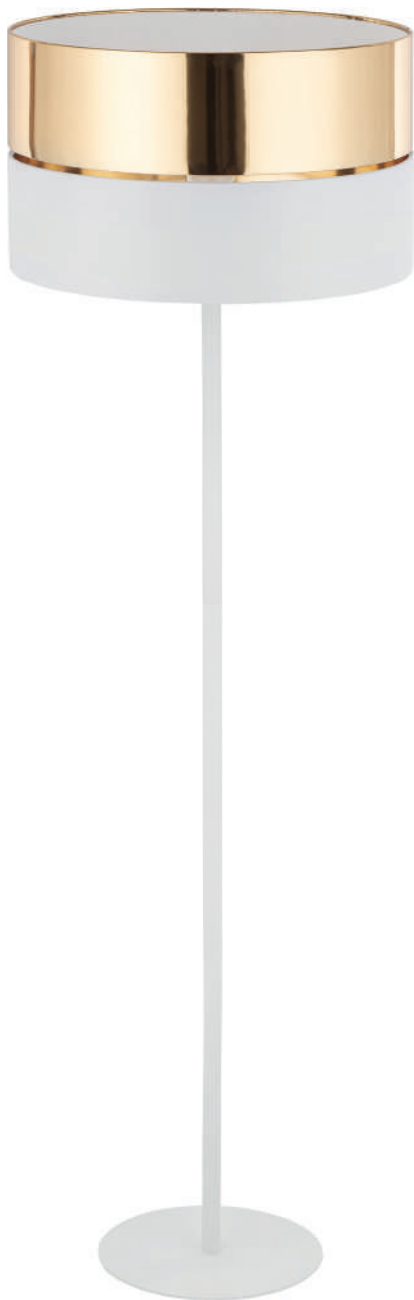

material of the lamp: metal, plastic, textile

5074

4775

5361

4772

 CALISTO NEW

4706

4707