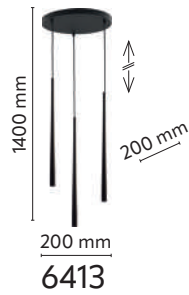

PIANO WHITE, PIANO BLACK, PIANO GOLD

 index: 6425 index: 6410 index: 6419	↔ 52 mm ↗ 52 mm ↕ 1550 mm	💡 1 x G9 | 230V | max 6W | LED
 index: 6427 index: 6413 index: 6421	↔ 200 mm ↗ 200 mm ↕ 1400 mm	💡 3 x G9 | 230V | max 6W | LED
 index: 6426 index: 6414 index: 6422	↔ 700 mm ↗ 30 mm ↕ 1650 mm	💡 4 x G9 | 230V | max 6W | LED
 index: 6428 index: 6412 index: 6420	↔ 600 mm ↗ 160 mm ↕ 1650 mm	💡 6 x G9 | 230V | max 6W | LED
 index: 6429 index: 6415 index: 6423	↔ 1150 mm ↗ 30 mm ↕ 1200 mm	💡 8 x G9 | 230V | max 6W | LED

material of the lamp: metal, plastic