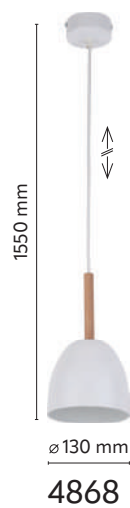

material of the lamp: metal, plastic

4613

4870

4871