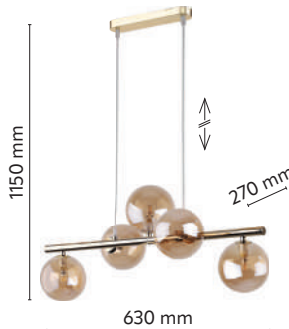

ESTERA GOLD

index: 4778 (KL: 7511)	↔ 220 mm	↗ 120 mm	↕ 170 mm	💡 1 x G9 | 230V | max 6W | LED
index: 4547 (KL: 7511)	↔ 270 mm	↗ 120 mm	↕ 340 mm	💡 2 x G9 | 230V | max 6W | LED
index: 4549 (KL: 7511)	↔ 630 mm	↗ 270 mm	↕ 1150 mm	💡 5 x G9 | 230V | max 6W | LED
index: 5668 (KL: 7511)	↔ 900 mm	↗ 270 mm	↕ 1530 mm	💡 7 x G9 | 230V | max 6W | LED

material of the lamp: metal, plastic, glass