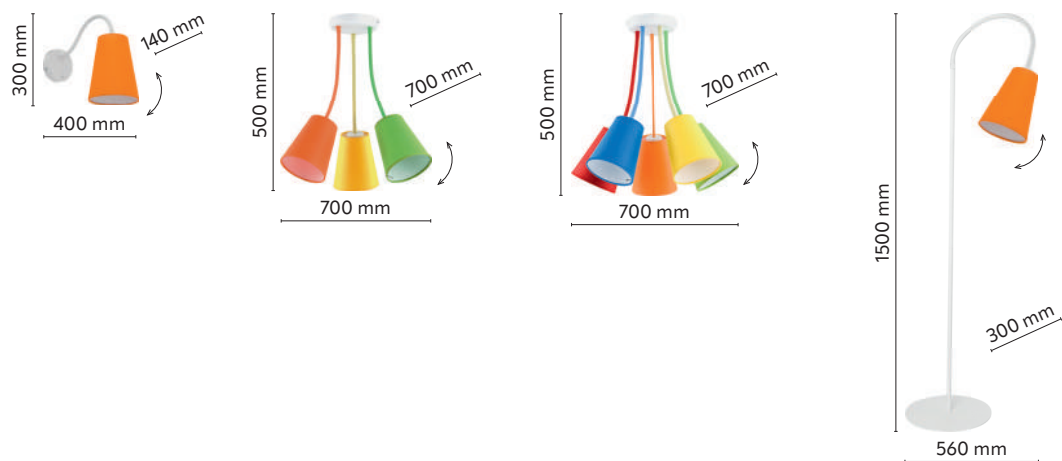

WIRE COLOUR

index: 2448 (AB: 8789)	↔ 400 mm	↗ 140 mm	↕ 300 mm	💡 1 x E27 | 230V | max 15W | LED
index: 2106 (AB: 8699)	↔ 700 mm	↗ 700 mm	↕ 500 mm	💡 3 x E27 | 230V | max 15W | LED
index: 2107 (AB: 8700)	↔ 700 mm	↗ 700 mm	↕ 500 mm	💡 5 x E27 | 230V | max 15W | LED
index: 3082 (AB: 8789)	↔ 560 mm	↗ 300 mm	↕ 1500 mm	💡 1 x E27 | 230V | max 15W | LED

material of the lamp: textile, metal, plastic