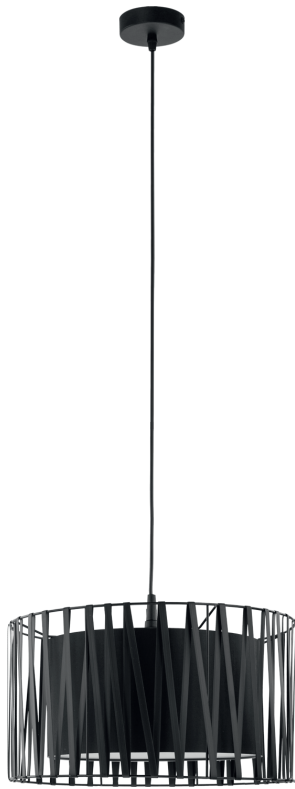

HARMONY BLACK

1654