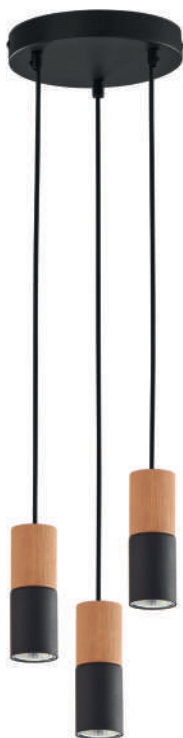

material of the lamp: metal, wood, plastic, glass

4623

# ELIT BLACK WOOD

6309

6311

6310