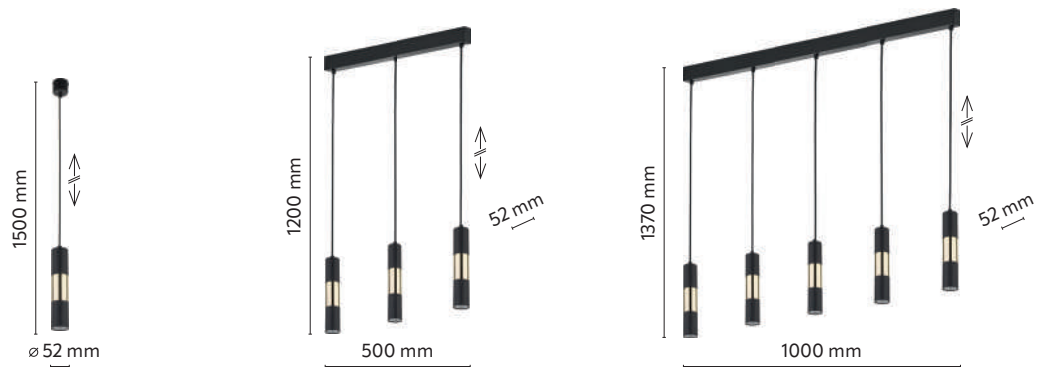

## LUNA WOOD

index: 3377

↔ 300 mm

↗ 45 mm

↕ 300 mm

💡 4 x G9 | 230V | max 6W | LED

material: material of the lamp: wood, metal, plastic

4756

## VIVIEN

index: 4756	↔ 52 mm	↗ 52 mm	↕ 1500 mm	💡 1 x GU10   230V   max 10W   LED
index: 4757	↔ 500 mm	↗ 52 mm	↕ 1200 mm	💡 3 x GU10   230V   max 10W   LED
index: 4758	↔ 1000 mm	↗ 52 mm	↕ 1370 mm	💡 5 x GU10   230V   max 10W   LED