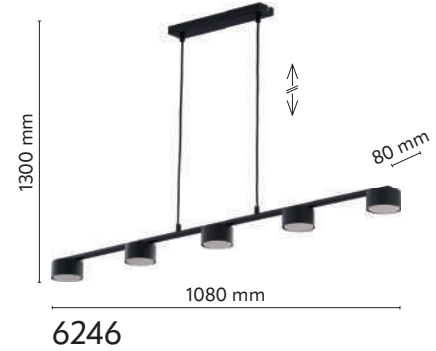

DALLAS GOLD, DALLAS BLACK

■ index: 6096 ■ index: 6241	↔ 80 mm ↗ 80 mm ↕ 42 mm	💡 1 x GX 53 | 230V | max 10W | LED
■ index: 6090 ■ index: 6240	↔ 110 mm ↗ 80 mm ↕ 80 mm	💡 1 x GX 53 | 230V | max 10W | LED
■ index: 6091 ■ index: 6243	↔ 580 mm ↗ 80 mm ↕ 75 mm	💡 3 x GX 53 | 230V | max 10W | LED
■ index: 6095 ■ index: 6245	↔ 830 mm ↗ 80 mm ↕ 75 mm	💡 4 x GX 53 | 230V | max 10W | LED
■ index: 6094 ■ index: 6244	↔ 830 mm ↗ 80 mm ↕ 1405 mm	💡 4 x GX 53 | 230V | max 10W | LED
■ index: 6092 ■ index: 6246	↔ 1080 mm ↗ 80 mm ↕ 1300 mm	💡 5 x GX 53 | 230V | max 10W | LED

material of the lamp: metal, plastic