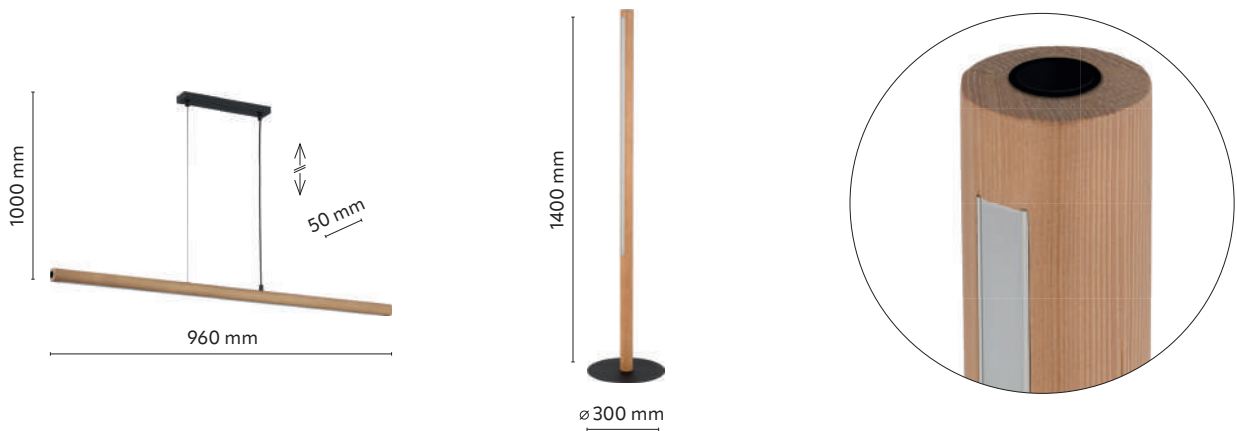

ROLLO

index: 4194	↔ 960 mm	↗ 50 mm	↕ 1000 mm	💡 4411 lm	24V	30W	3000K	LED
index: 1409	↔ 300 mm	↗ 300 mm	↕ 1400 mm	💡 4411 lm	24V	30W	3000K	LED

material of the lamp: metal, wood, plastic