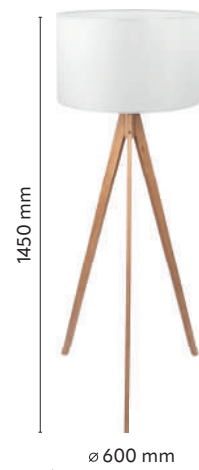

↔ 600 mm ↗ 600 mm ↕ 1750 mm

💡 1 x E27 | 230V | max 15W | LED

material of the lamp: textile, metal, wood, plastic

5040

5039

5415

5038

TREVISO WHITE, TREVISO NATURE, TREVISO GRAY, TREVISO BLACK

- index: 5038 (AB: 8705)
- index: 5415 (AB: 9047)
- index: 5040 (AB: 8695)
- index: 5039 (AB: 8694)

↔ 600 mm ↗ 600 mm ↕ 1450 mm

💡 1 x E27 | 230V | max 15W | LED

material of the lamp: textile, metal, wood, plastic