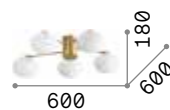

2,500 Kg / 0,0296 m³
G9 max 5 x 28W

2,700 Kg / 0,0209 m³
G9 max 3 x 28W

1,700 Kg / 0,0252 m³
G9 max 5 x 28W

2,500 Kg / 0,0209 m³
G9 max 3 x 28W

€ 350

€ 250

€ 320

€ 220