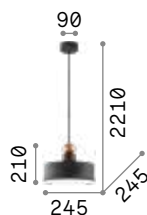

IP20

0,960 Kg / 0,0169 m³
E27 max 1 x 42W

€ 75

221489 ■ Dark Grey

3000 K
900 lm

123899 € 6,00