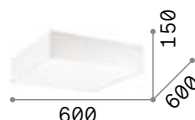

Ritz

Enameled metal base. PVC foil shade and lower diffuser panel covered with fabric.

1,710 Kg / 0,0968 m³
E27 max 4 x 42W

€ 250

152912 White

3000 K
900 lm
123899 € 6,00