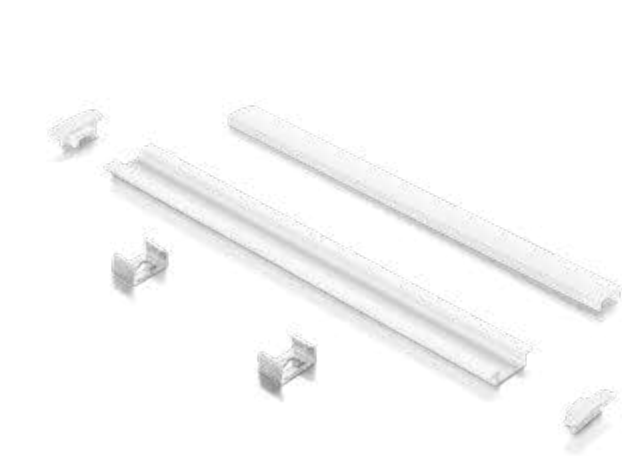

Mounting kit PROFILE 12 mm.