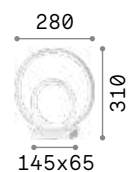

Oz

Plated or powder coated metal base and frame. PVC wires. Opal rubber diffuser. Available finishes: white, black or brushed brass.

LED LED source 3000 K, 30.000 h life.

**ON
OFF** Lamp with integrated switch.

IP20

0,890 Kg / 0,0096 m³
LED 23W / 2300 lm

€ 190

269474 White
269481 Black
269498 Brass