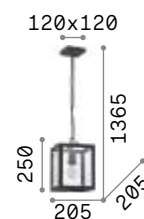

IP20

2,600 Kg / 0,0281m³
E27 max 1 x 60W

€ 150

092850 ■ Black

2200 K
440 lm
151694 € 6,00