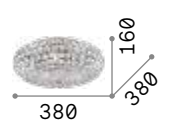

IP20

3,200 Kg / 0,0487 m³
G9 max 5 x 40W

€ 380

075419 Chrome
073187 Gold

3000 K
510 lm

305486 € 6,00