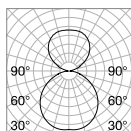

m	lx	øm
1	512	2,10
2	128	4,21
3	56	6,32
4	32	8,43
5	20	10,54