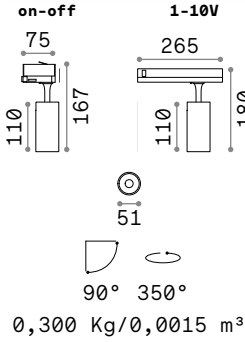

Fox 8W

LED COB BRIDGELUX Driver included

CRI ≥ 80

Power	Beam	Driver	Lumen	CCT	Finish	Code	€
8W	41°	On-Off	1050 lm	3000 K	White	250410	49
					Black	250403	49
		1-10V	1100 lm	4000 K	White	271453	49
					Black	271446	49

CRI ≥ 90

Power	Beam	Driver	Lumen	CCT	Finish	Code	€
8W	41°	On-Off	850 lm	3000 K	White	285368	49
					Black	285351	49
		1-10V	950 lm	4000 K	White	322339	49 new
					Black	322322	49 new
					White	302546	85
					Black	302539	85

LENS*

SINGLE CONNECTION

Required	Beam	Driver	Finish	Code	€
No	23°		Clear	302744	5
No		On/Off	White	170145	27
No			Black	170152	27

Light beam: ACCENT

m	lx	Øm
1	2067	0,77
2	517	1,54
3	230	2,30
4	129	3,07
5	83	3,84

CRI ≥ 80 8W 41° 1000lm 3000K

* The optional lens must be ordered in concomitance with the product and will be mounted inside the product as replacement for the default one.