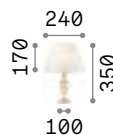

## Firenze

Resin body with hand modelled metal arms. Hand decorated with gold-leaf and antiqued effect.

Lamp with integrated switch.

012889

020853

IP20

1,220 Kg / 0,0216 m<sup>3</sup>  
E14 max 1x 40W

€ 135