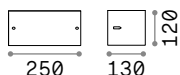

Rex-2

Powder coated die-cast aluminum body available in different colors: anthracite or white. White acrylic diffuser.