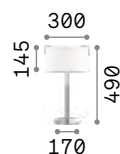

IP20

2,180 Kg / 0,0431 m³
E14 max 2x40W

€ 165

075532 White

3000 K
420 Lm

101217

€ 2,50