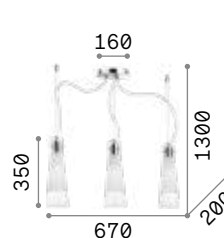

IP20

2,510 Kg / 0,0464 m³
E27 max 3 x 60W

€ 170

033952 Clear

3000 K
910 lm
119571 € 6,00