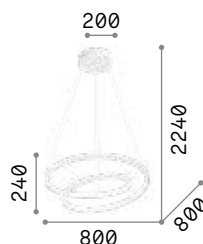

Oz

Plated or powder coated metal base and frame. PVC wires. Opal rubber diffuser. Available finishes: white, black or brushed brass. DALI/Push dimmable version available.

LED LED source 3000 K, 30.000 h life.

IP20

IP20

1,900 Kg / 0,0607 m³
LED 55W / 6100 lm

1,500 Kg / 0,0354 m³
LED 48W / 5300 lm

€ 390 On-Off / 500 Dali

€ 325 On-Off / 415 Dali

253664	White	On-Off
304571	White	Dali/Push
269450	Black	On-Off
304588	Black	Dali/Push
269467	Brass	On-Off
304595	Brass	Dali/Push

253671	White	On-Off
304540	White	Dali/Push
269436	Black	On-Off
304557	Black	Dali/Push
269443	Brass	On-Off
304564	Brass	Dali/Push