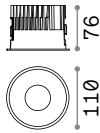

Off

⌀ 100 mm

0,460 Kg/0,0021 m³

LED COB CITIZEN Driver TRIDONIC ON/OFF included

Power	Beam	Lumen	CCT	Finish	Code	€
15 W	50°	1350 lm	3000 K	White	266497	86
				Black	266558	86
		1450 lm	4000 K	White	266503	86
				Black	266565	86