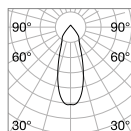

m	lx	øm
1	4671	0,64
2	1168	1,28
3	519	1,93
4	292	2,57
5	187	3,21