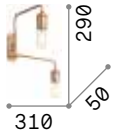

# Triumph

Totally metal frame with black or antiqued brass finish. AP models with power cable coated with fabric with switch and plug included.

Lamp with integrated switch.

■ □ IP20

0,710 Kg / 0,0067 m<sup>3</sup>  
E27 max 2 x 60W