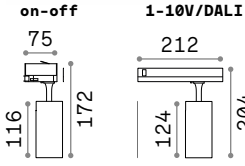

Power	Beam	Driver	Lumen	CCT	Finish	Code	€
15W	41°	On-Off	1700 lm	3000 K	White	250434	55
					Black	250427	55
		1-10V/DALI	1750 lm	4000 K	White	267784	55
					Black	267777	55

CRI ≥ 90

Power	Beam	Driver	Lumen	CCT	Finish	Code	€	
15W	41°	On-Off	1550 lm	3000 K	White	285382	55	
					Black	285375	55	
			1-10V	1600 lm	4000 K	White	322360	55 new
						Black	322346	55 new
				1550 lm	3000 K	White	302560	90
						Black	302553	90
		DALI	1550 lm	3000 K	White	302584	110	
					Black	302577	110