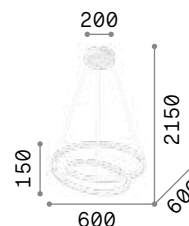

Oz

Plated or powder coated metal base and frame. PVC wires. Opal rubber diffuser. Available finishes: white, black or brushed brass. DALI/Push dimmable version available.

LED LED source 3000 K, 30.000 h life.

IP20

IP20

1,900 Kg / 0,0607 m³
LED 55W / 6100 lm

1,500 Kg / 0,0354 m³
LED 48W / 5300 lm

€ 390 On-Off / 500 Dali

€ 325 On-Off / 415 Dali

253664	White	On-Off
304571	White	Dali/Push
269450	Black	On-Off
304588	Black	Dali/Push
269467	Brass	On-Off
304595	Brass	Dali/Push

253671	White	On-Off
304540	White	Dali/Push
269436	Black	On-Off
304557	Black	Dali/Push
269443	Brass	On-Off
304564	Brass	Dali/Push