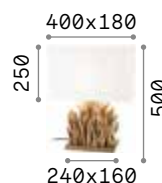

■ □ IP20

1,400 Kg / 0,0733 m³
E27 max 1x60W

€ 250

201399 White

● 3000 K
900 lm

123899 € 6,00