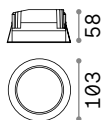

Basic Accent

① 90 mm
0,400 Kg/0,0017 m³

LED COB PHILIPS Driver PHILIPS ON/OFF included

Power	Beam	Lumen	CCT	Finish	Code	€
10 W	45°	1050 lm	3000 K	White	193458	68
		1200 lm	4000 K	White	193359	68