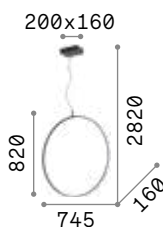

Circus

Powder coated metal ceiling rose and frame with black finish. Opal polycarbonate external diffuser. PVC electrical cable.

LED LED source 3000 K, 20.000 h life.

1,130 Kg / 0,0593 m³
LED 36W / 4250 lm

€ 290

291406 ■ Black