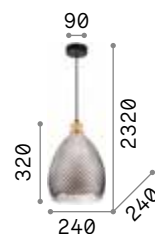

IP20

1,430 Kg / 0,0378 m³
E27 max 1x60W

€ 186

238746 ■ Smoky Grey

3000 K
910 lm
119571 € 6,00