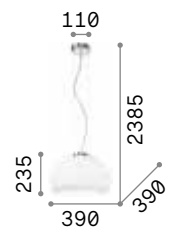

IP20

3,700 Kg / 0,0693 m³
E27 max 1x 60W

€ 200

132389 White

3000 K
900 lm

101354 € 8,00