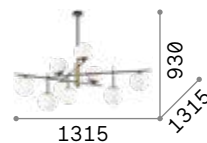

# Gourmet

Matt varnished metal ceiling cap and frame. White blown acid-etched glass diffusers. Available finishes: black and satin brass.

■ □ IP20

5,400 Kg / 0,1765 m<sup>3</sup>  
E14 max 9 x 28W

€ 615

289489 ■ Black