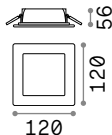

① 105 x 105 mm

0,300 Kg/0,0020 m³

LED SMD OSRAM Driver ON/OFF included

Power	Beam	Lumen	CCT	Finish	Code	€
15 W	100°	1550 lm	3000 K	White	312156	60 new