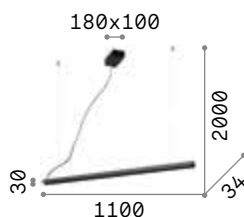

V-Line

Powder coated or plated aluminum body. Opal color silicone diffuser. Steel cables with chrome supports. PVC electrical wire. Colors: white, black or brushed brass.

LED LED source 3000 K, 20.000 h life.

IP20

1,050 Kg / 0,0058 m³
LED 20W / 1800 lm

€ 215

275369 White
275376 Black
275383 Brass