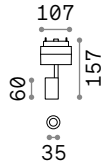

Arca Track

0,200 Kg/0,0015 m³

LED SMD CREE

Power	Beam	Lumen	CCT	Finish	Code	€
5W	34°	450 lm	3000 K	Black	222974	109
		490 lm	4000 K	Black	223056	109

LENS

Required	Beam	Code	€
No	20°	223087	8