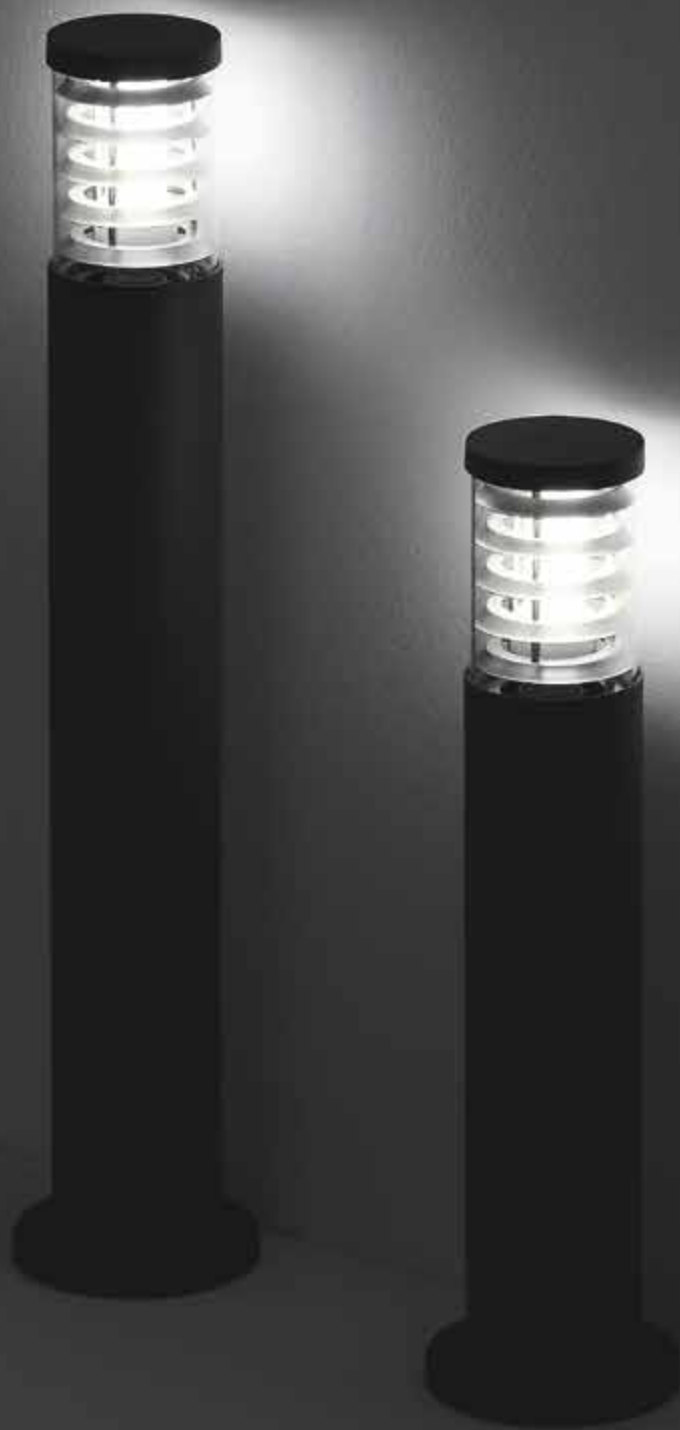

# Tronco

Varnished die-cast aluminum body with different finishes: anthracite, white, coffee, grey or black. Pyrex glass diffuser with aluminum elements inside.

2,490 Kg / 0,0254 m<sup>3</sup>  
E27 max 1x 42W