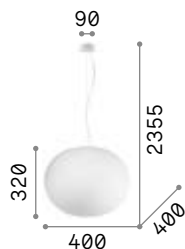

Cotton new

Metal frame and ceiling cap with white powder paint and magnetic closure without screws. Clear PVC cable. White acid-etched blown glass diffuser.

LED Bulbs LED G9 4W 3000 K included in **297781** model. Cod. **209043**

IP20

2,600 Kg / 0,0810 m³
E27 max 1x42W

€ 200

327884 White