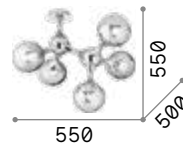

3,200 Kg / 0,1012 m³
E14 max 5 x 28W

€ 270

200484 Chrome