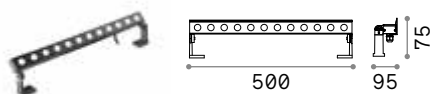

Thor new

Adjustable linear projector for surface installation with oblique light effect. Die-cast aluminum body, clear glass diffuser.

Integrated LED source, available in two lengths (500 mm and 1000 mm). Adjustability +/- 90° from the vertical, IP65 protection index, IK06 impact resistance, 3000 K or 4000 K color temperature, 24 Vdc power supply input; LED useful life 50.000 h. Optionally available with anti-glare visor.

Source	LED SMD	LED life	50.000 h
Power	18W / 40W	Insulation class	III
Driver included	No	IP	65
Drivers available	On/Off	Material	Aluminum
MacAdam	SDCM 3		
CCT	3000 K/ 4000 K		
CRI	≥80		

PRO

High-tech product with high quality materials, intended for professional use.

LED SMD OSRAM Driver not included

1,490 Kg/0,0057 m³
Cable length 500 mm

Power	Beam	Lumen	CCT	Finish	Code	€
20 W	28°	2300 lm	3000 K	White	318523	215 new
				Anthracite	261331	215
	4000 K	White	322148	215 new		
		Anthracite	322131	215 new