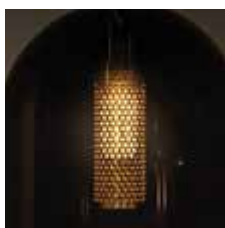

Empire new

Gold plated metal frame and ceiling cap with magnetic closure without screws. Black PVC cable. Clear glass diffuser with gray shade.

LED Bulbs LED G9 4W 3000 K included.
Cod. **209043**

0,600 Kg / 0,0194 m³
G9 max 1x28W

€ 100

309798 Fade Chr.new

3000 K
510 lm
305486 € 6,00