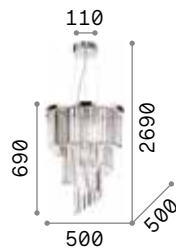

IP20

12,800 Kg / 0,1614 m³
E14 max 12 x 40W

€ 660

166247 Chrome
213521 Gold

101224 3000K 470lm
€ 2,50