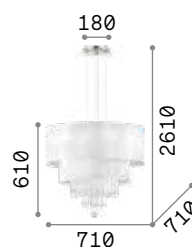

IP20

4,889 Kg / 0,1652 m³
E27 max 6 x 60W

€ 500

068299 White