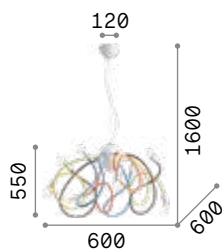

# Multiflex

Metal structure finished with matt paint. Flexible arms covered with rubber. Steel wire adjustable in length with automatic blocking mechanism.

IP20

4,440 Kg / 0,0656 m<sup>3</sup>  
E14 max 8x 40W