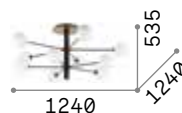

6,500 Kg / 0,1397 m³
G9 max 10 x 15W

€ 600

273693 ■ Black

3000 K
510 lm
305486 € 6,00