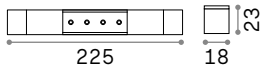

LINEAR CONNECTOR Required - 1 Kit x linear connection

Weight	Volume	Control	Finish	Code	€
0,16 Kg	0,0005 m³	On-Off	White	285993	50
			Black	283104	50
		1-10V / DALI	White	288338	55
			Black	289281	55