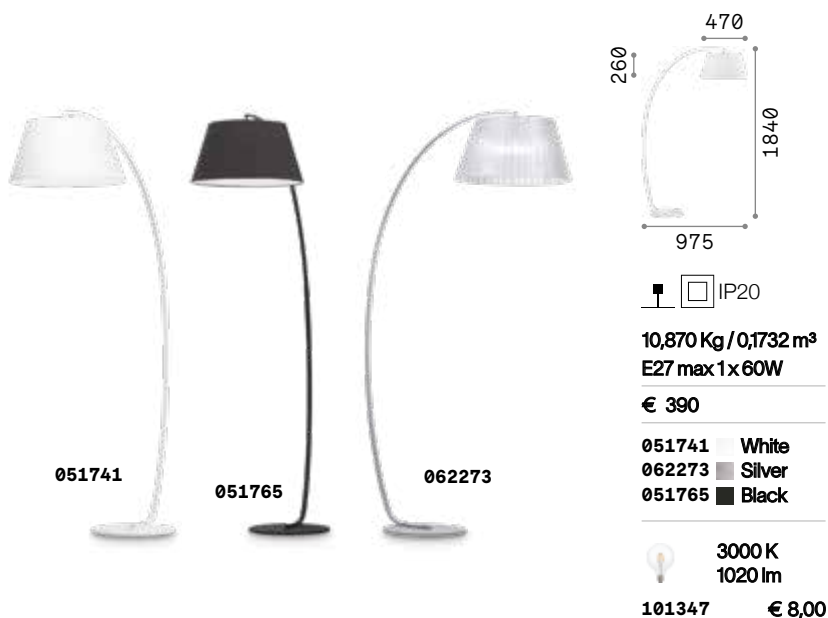

Pagoda

Metal frame and base finished with satin enamel. Shade coated with fabric with the possibility to regulate the incline.

Lamp with integrated switch.