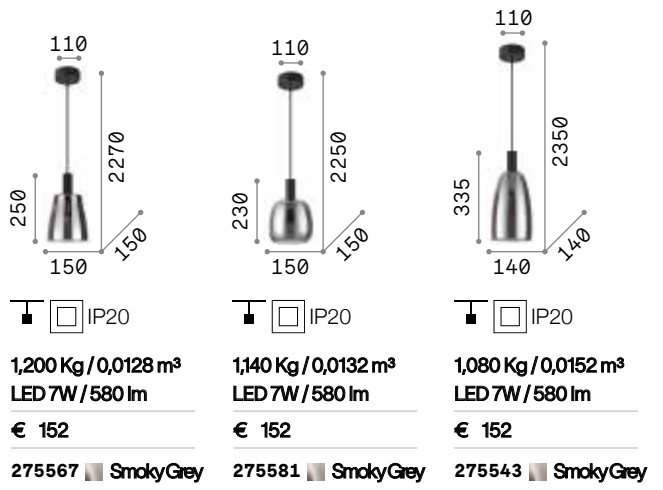

## Decor

Metal frame and ceiling rose with satin brass finish. Clear acrylic diffuser decorated with frosted crystal effect. Black PVC cable.

**LED** LED source 3000 K, 20.000 h life.

IP20

0,700 Kg / 0,0078 m<sup>3</sup>  
LED 7W / 850 lm