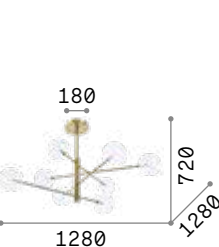

4,460 Kg / 0,1427 m³
G4 max 8 x 2W

€ 750

275178 Chrome
275215 Brass