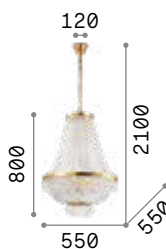

9,600 Kg / 0,2965 m³
G9 max 12 x 40W

€ 1230

114279 Chrome
114743 Gold

3000 K
510 lm

305486 € 6,00