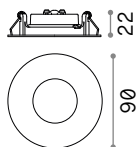

⌀ 68 mm

0,050 Kg/0,0003 m³

LED SMD Driver ON/OFF included

Power	Beam	Lumen	CCT	Finish	Code	€
7 W	100°	680 lm	3000 K	White	316772	8 <i>new</i>
				Black	327723	8 <i>new</i>
		700 lm	4000 K	White	327747	8 <i>new</i>
				Black	327730	8 <i>new</i>

Light beam: **WIDE**