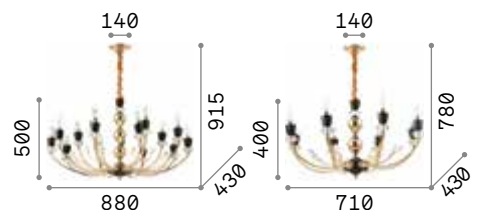

IP20

8,850 Kg / 0,2878 m³
E14 max 15 x 40W

€ 680

206639 Gold

3000 K
470 lm

101224 € 2,50

IP20

4,940 Kg / 0,1454 m³
E14 max 8 x 40W

€ 420

206622 Gold

3000 K
470 lm

101224 € 2,50