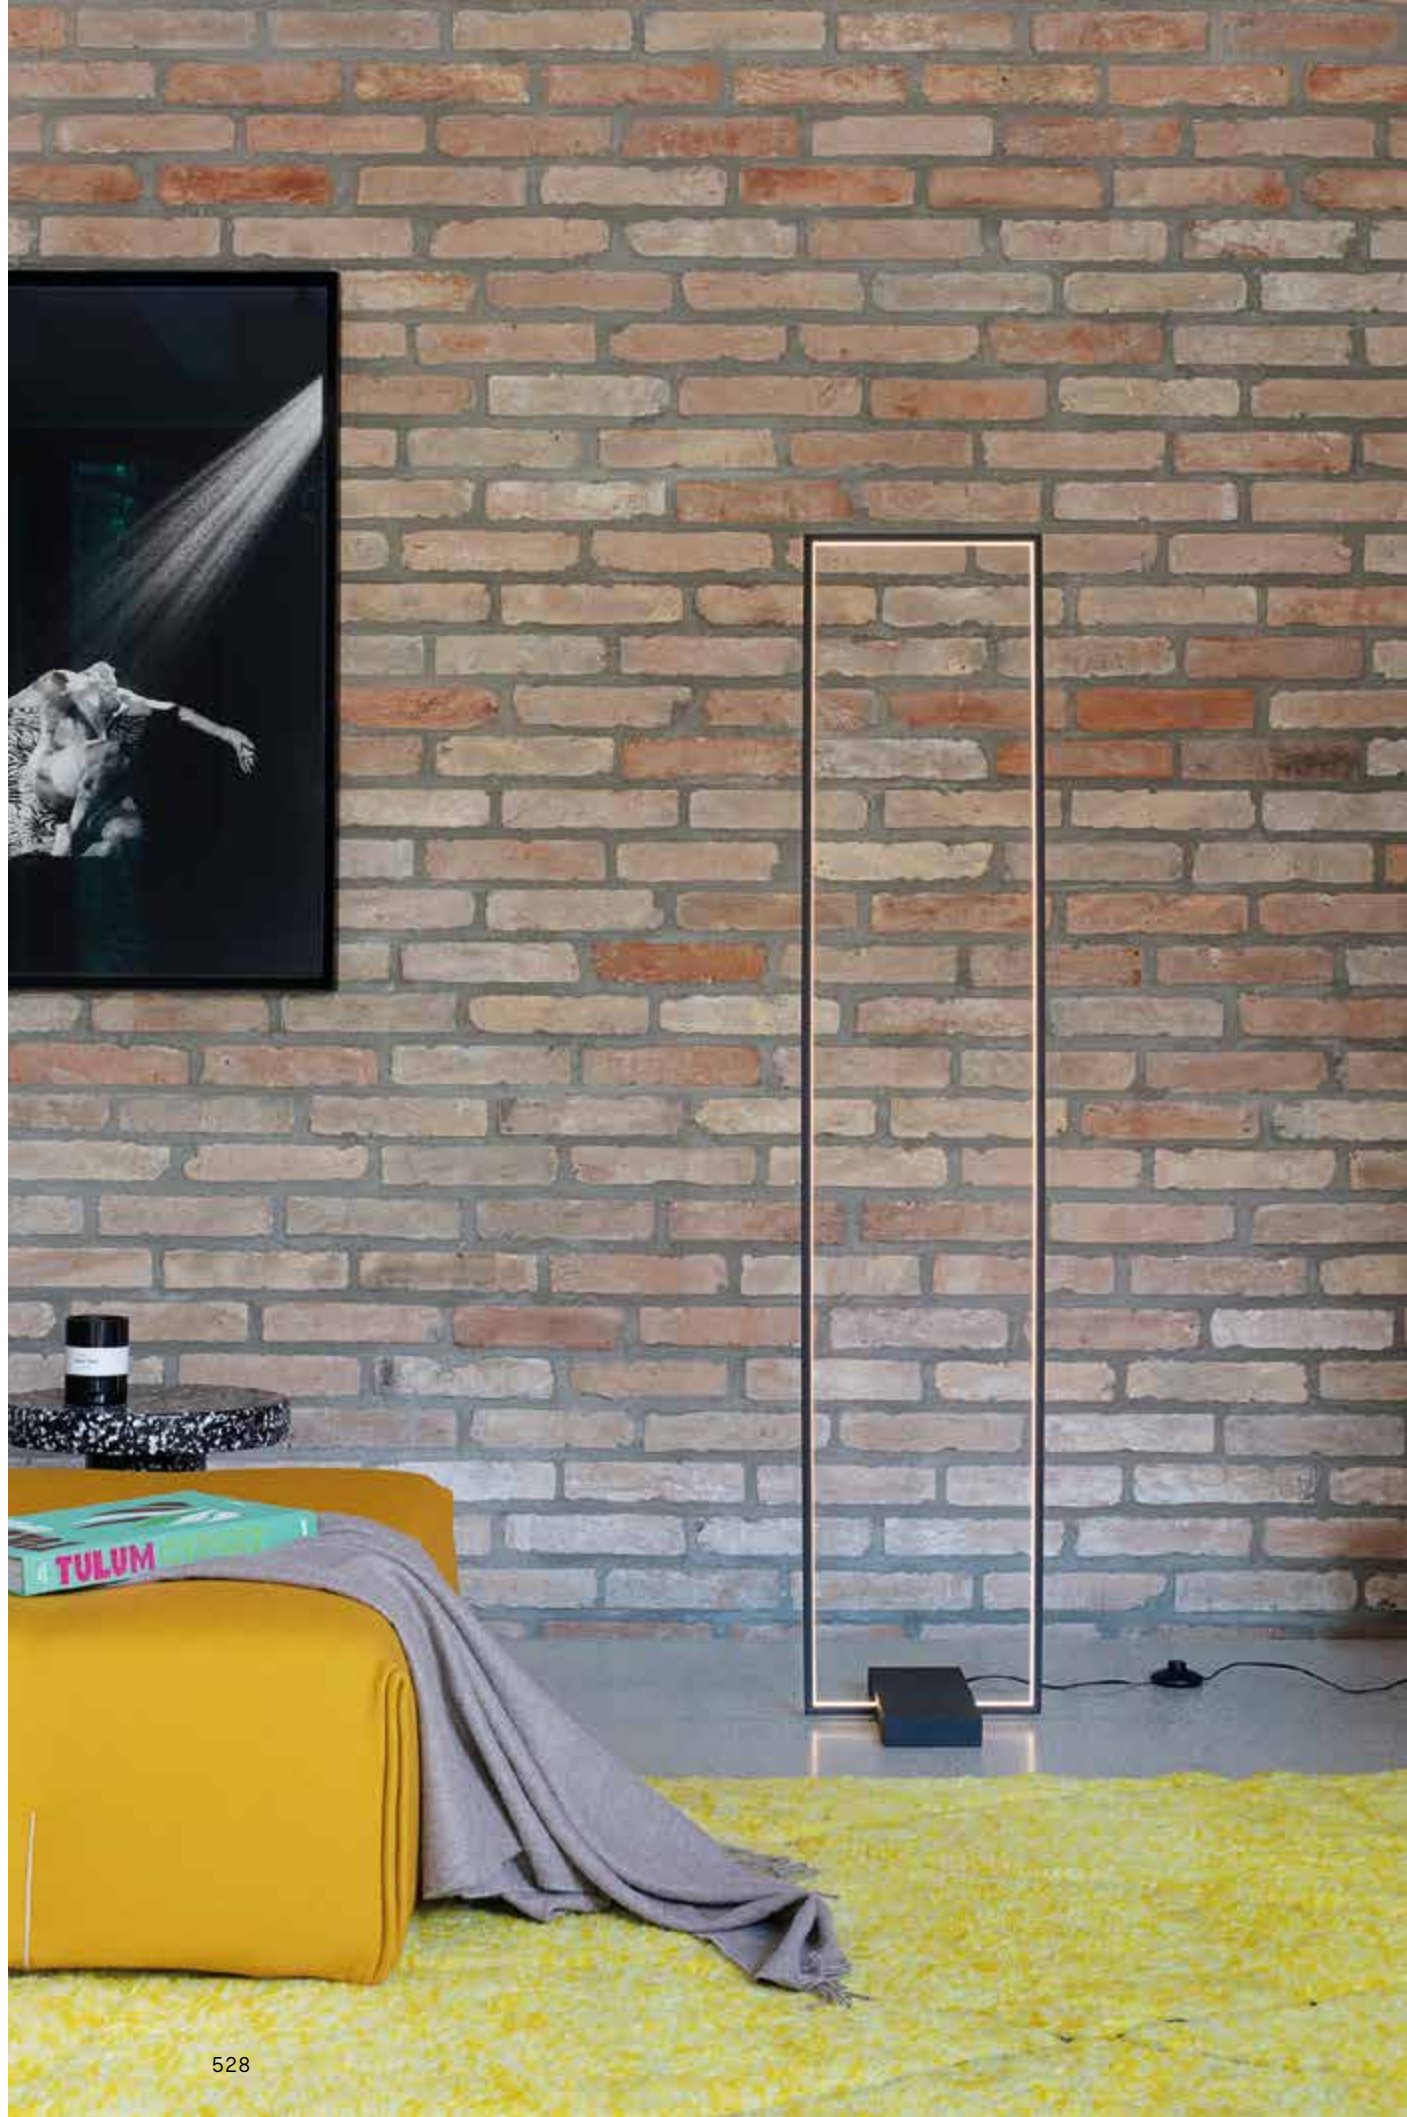

# Frame new

Matt white or black varnished metal base and frame. Opal colour plastic diffusers. Direct light emission.

**LED** LED source 3000 K, 30.000 h life.

**ON  
OFF** Lamp with integrated switch.

10,300 Kg / 0,0525 m<sup>3</sup>  
LED 30W / 3000 lm