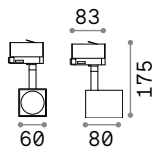

0,300 Kg/0,0027 m³

GU10 Not included - Recommended bulb 108292

Power	Finish		Code	€
max 50W	White		229768	44
	Black		229782	44

P. 324 P. 422

SINGLE CONNECTION

Required	Driver	Finish		Code	€
No	On/Off	White		170145	27
		Black		170152	27