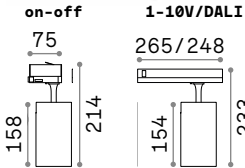

Fox 25W

LED COB BRIDGELUX Driver included

CRI ≥ 80

Power	Beam	Driver	Lumen	CCT	Finish	Code	€
25 W	35°	On-Off	2950 lm	3000 K	White	250458	60
					Black	250441	60
		1-10V/DALI	3050 lm	4000 K	White	267807	60
					Black	267791	60
					Brass	283944	60
					White	267807	60

CRI ≥ 90

Power	Beam	Driver	Lumen	CCT	Finish	Code	€	
25 W	35°	On-Off	2550 lm	3000 K	White	285405	60	
					Black	285399	60	
			1-10V	2700 lm	4000 K	White	322391	60 new
						Black	322377	60 new
				2550 lm	3000 K	White	302607	100
						Black	302591	100
		DALI	2550 lm	3000 K	White	302621	115	
					Black	302614	115	

Required	Beam	Driver	Finish	Code	€
No	15°		Clear	302768	5
No		On/Off	White	170145	27
No			Black	170152	27