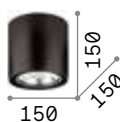

# Mood

Metal structure available with square or round section. Black inside and white or black colour outside. Adjustable inner diffuser.

**LED** Bulbs GU10 7W and GU10 10W 3000 K included.

140841

243924

1,210 Kg / 0,0061 m<sup>3</sup>  
GU10 max 1x 50W