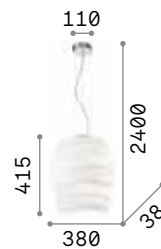

IP20

4,310 Kg / 0,1185 m³
E27 max 1x 60W

€ 200

132365 White

3000 K
900 lm

101354 € 8,00