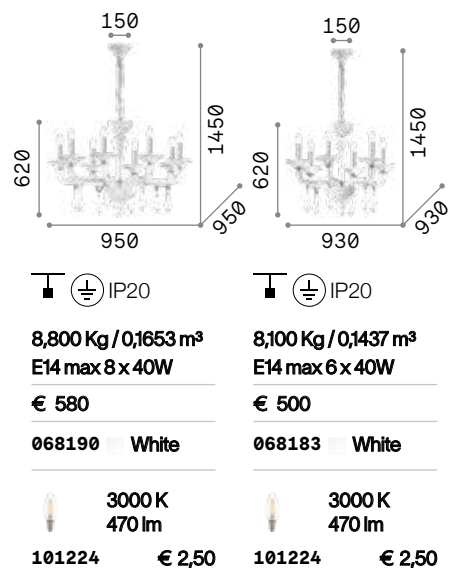

Miramare

Blown and hand finished clear and white glass chandelier. Chrome metal bulb socket covers and details. Velvet chain cover.