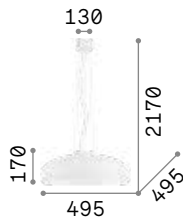

Aria

White blown acid-etched glass diffuser. Suspension lamps provided with steel wires adjustable in length with automatic devices.

4,080 Kg / 0,0847 m³
E27 max 1x 60W

€ 285

059679 White

3000 K
950 lm

101330 € 7,50