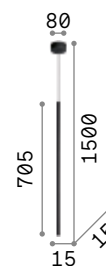

0,530 Kg / 0,0142 m³
LED 3,5W / 230 lm

€ 125

new 263687 White
new 263670 Black
new 263700 Brass