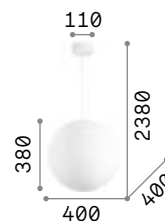

IP20

1,460 Kg / 0,0911 m³
E27 max 1x 25W

€ 225

226033 White

3000 K
950 lm

101330 € 7,50