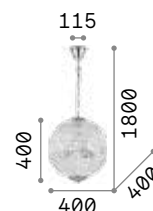

8,340 Kg / 0,1260 m³
G9 max 6 x 40W

€ 720

092911 Chrome

3000 K
510 lm
305486 € 6,00