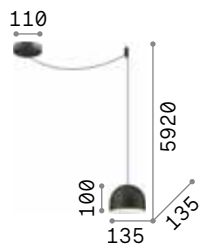

# Tall

Matt white or black varnished metal diffuser and details. Over 5 meters length cable coated with fabric and supplied with three fastening hooks.

IP20

0,550 Kg / 0,0036 m<sup>3</sup>  
E27 max 1x 42W