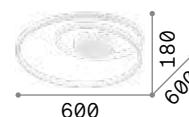

Oz

Plated or powder coated metal base and frame. Opal rubber diffuser. Available finishes: white, black or brushed brass. DALI/Push dimmable version available.

LED LED source 3000 K, 30.000 h life.