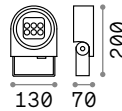

1,190 Kg/0,0042 m³
Cable lenght 2000 mm

LED SMD OSRAM Driver ON/OFF included

Power	Beam	Lumen	CCT	Finish	Code	€
15 W	30°	1280 lm	3000 K	Anthracite	261294	220