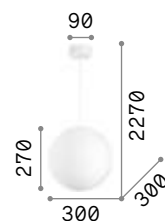

IP20

0,860 Kg / 0,0428 m³
E27 max 1x 25W

€ 110

226026 White

3000 K
950 lm

101330 € 7,50

P. 293 P. 397 P. 484 P. 545