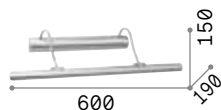

Mirror-10

Metal frame with antique brass, chrome or satin nickel finish. Adjustable diffuser.

LED Bulbs LED G9 4W 3000 K included. Cod. 209043

■ IP20
1,090 Kg / 0,0181 m³ G9 max 4 x 40W
€ 138
017303 Chrome 017297 Nickel 017310 Ant. Brass
3000 K 510 lm
305486 € 6,00