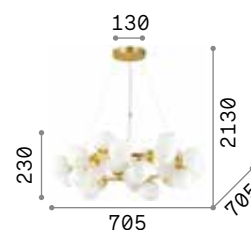

# Dna

Golden metal ceiling rose and frame. White overlay, acid-etched blown glass diffusers. Adjustable steel cables.

Bulbs LED G9 4W 3000 K included.  
Cod. **209043**

**4,930 Kg / 0,2034 m³**  
**G9 max 25 x 15W**