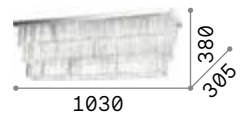

# Martinez

Chromed or golden metal frame.  
Decorative elements with fob-chains composed of octagons and transparent cut-crystals bars.

166285

213569

IP20

17,500 Kg / 0,0807 m<sup>3</sup>  
E14 max 8 x 40W