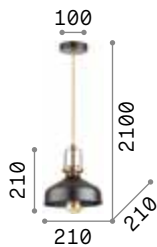

# Eris

Metal frame with matt white or black varnished ceiling rose and diffusers. Details with satin gold finish. Braided electrical wire coated with fabric.

238104

249056

IP20

0,630 Kg / 0,0102 m<sup>3</sup>  
E27 max 1x60W