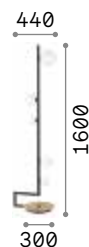

Birds

Varnished metal frame with satin brass decorative disc. White acid-etched blown glass diffusers. PVC cable with switch and plug. Color: matt black with satin brass detail.

LED Bulbs LED G9 4W 3000 K included.
Cod. **209043**

ON
OFF Lamp with integrated switch.

IP20 INCLUSA

5,640 Kg / 0,1536 m³
G9 max 5 x 15W

€ 340

273662 ■ Black

3000 K
510 lm
305486 € 6,00

P. 099

P. 337

P. 433

P. 494