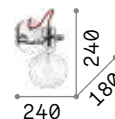

IP20

0,450 Kg / 0,0119 m³
E27 max 1x60W

€ 72

119465 White
119427 Chrome
119502 Black

3000 K
1020 lm

101347 € 8,00