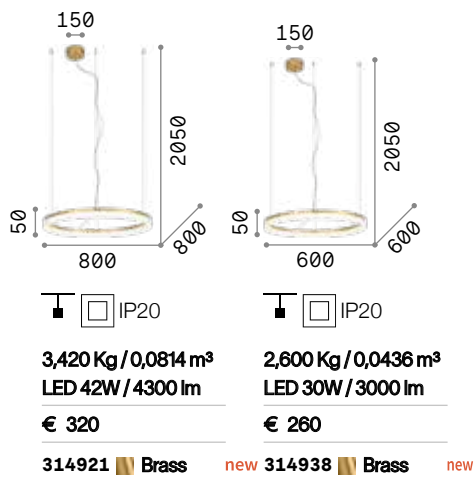

Crown new

Metal ceiling cap and frame with brushed brass finish. Black PVC cable. Opal acrylic diffuser with clear acrylic decorative element with cut crystal effect.

LED LED source 3000 K, 30.000 h life.