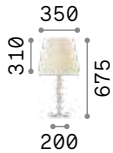

# Queen

Gilded metal frame with cut crystal base and decorative elements. PVC foil shade covered with quilted decoration and gold glitters.

Lamp with integrated switch.

2,300 Kg / 0,0886 m<sup>3</sup>  
E27 max 1x60W