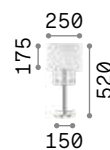

# Opera

Chrome frame. PVC foil shade covered with metallic filaments. Cut crystal pendants.

Lamp with integrated switch.

IP20

1,750 Kg / 0,0392 m<sup>3</sup>  
E27 max 1x60W

€ 145

068305 White

3000 K  
900 lm