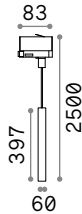

GU10 Bulbs LED GU10 7W 3000 K included. Code **123943**

Power	Finish	Code	€
max 28W	White	231662	83
	Black	231631	83

0,930 Kg/0,0037 m³

SINGLE CONNECTION

Required	Driver	Finish	Code	€
No	On/Off	White	170145	27
		Black	170152	27