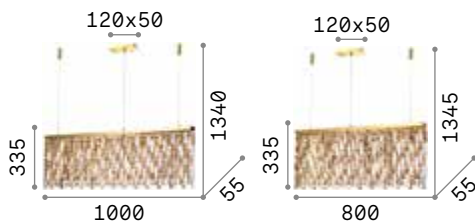

# Elisir

Metal frame. Cut crystals prisms decorative elements amber.

**LED** Bulbs LED G9 4W 3000 K included.  
Cod. **209043**

8,380 Kg / 0,0408 m<sup>3</sup>

6,370 Kg / 0,0325 m<sup>3</sup>

G9 max 8 x 40W