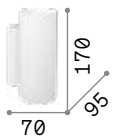

Paul

Metal base with matt varnish finish. Blown acid-etched and overlay glass diffuser. Available with white finish.

LED Bulbs LED G9 4W 3000 K included.
Cod. **209043**

0,560 Kg / 0,0064 m³
G9 max 2x40W

0,540 Kg / 0,0056 m³
G9 max 2x40W

€ 65

€ 65

060620 White

231129 White

3000 K
510 lm

305486

€ 6,00

3000 K
510 lm

305486

€ 6,00

Ovalino

Diffuser composed of circular elements created from curved and acid-etched glass sheet.