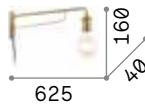

■ □ IP20

0,490 Kg / 0,0083 m³
E27 max 1 x 60W

€ 105

242392 ■ Black
160214 ■ Brass

2200 K
370 lm

151687

€ 4,60

P. 092

P. 336