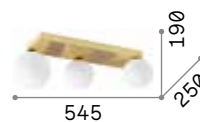

1,700 Kg / 0,0239 m³
G9 max 3 x 4W

€ 148

314822 ■ Gold

3000 K
510 lm

305486 € 6,00

1,020 Kg / 0,0179 m³
G9 max 2 x 4W

€ 98

new 314815 ■ Gold new

3000 K
510 lm

305486 € 6,00

P. 443