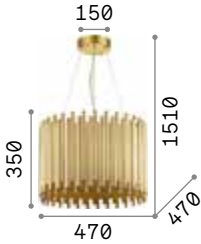

# Pan

Metal frame. Diffusers made of decorative elements with metal tube shape of different length. Steel cables adjustable in length.

13,920 Kg / 0,1355 m³  
E27 max 5 x 60W

€ 830

208817 ■ Gold

3000 K  
910 lm