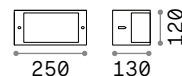

Rex-1 new

Powder coated die-cast aluminum body available in different colors: anthracite, white, coffee, grey or black. White acrylic diffuser.