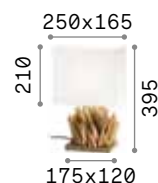

■ □ IP20

1,290 Kg / 0,0389 m³
E27 max 1x60W

€ 225

201382 White

● 3000 K
900 lm

123899 € 6,00