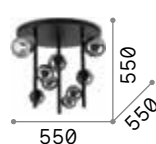

3,870 Kg / 0,0622 m³
G9 max 9 x 15W

€ 380

328423 White new 328416 Smok. Gra. new 328409 Amber new