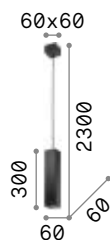

0,950 Kg / 0,0043 m³
GU10 max 1x28W

€ 96

126906 White
126913 Black
259017 Brass

3000 K
540 lm
123943 € 3,50