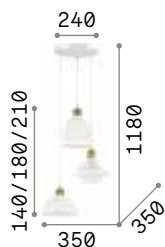

Lugano

Matt varnished metal ceiling cup. Power cable coated with fabric with antique brass metal bulb socket cover. Ceramic diffuser.

2,950 Kg / 0,0618 m³

E27 max 3x60W

€ 385

206875 White

123899 € 6,00