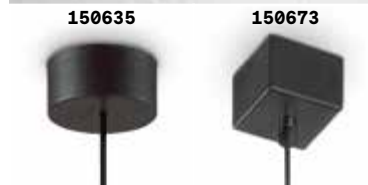

Tube

White or black powder coated aluminum ceiling cup and body. Power cable coated with fabric. Integrated LED light emission.

LED Led source 3000 K, 35.000 h life.

IP20

0,960 Kg / 0,0073 m³
LED 11W / 1200 lm

€ 210

211701 White
211718 Black

IP20

0,680 Kg / 0,0048 m³
LED 11W / 1200 lm

€ 150

211459 White
211466 Black

Oak

Metal ceiling cup with matt varnish finish. Concrete diffuser. Electrical cable coated with fabric.

IP20

1,220 Kg / 0,0055 m³
GU10 max 1x 35W

€ 85

150635 Concrete

3000 K
410 lm

108292 € 3,00

IP20

1,720 Kg / 0,0055 m³
GU10 max 1x 35W

€ 85

150673 Concrete

3000 K
410 lm

108292 € 3,00

P. 318