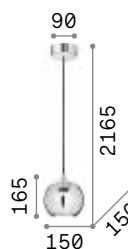

Mr Jack

Metal frame and spherical diffuser with white, chrome or black finish. Electrical cable covered with fabric.

LED Bulbs LED GU10 7W 3000 K included. Cod. 123943

0,890 Kg / 0,0090 m³
GU10 max 1x28W

€ 80

231273 ■ White
116464 ■ Chrome
231297 ■ Black

3000 K
540 lm

123943 € 3,50