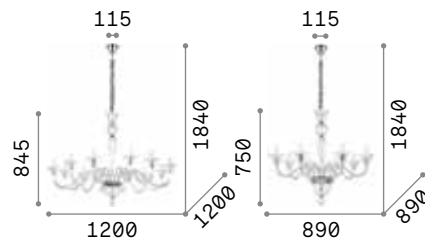

# Brigitta

Handcrafted clear or amber blown glass chandelier with metal body and velvet chain cover.

199382

199412

IP20

12,500 Kg / 0,2380 m<sup>3</sup>  
E14 max 12 x 40W

€ 1000

199375 Clear  
199405 Amber