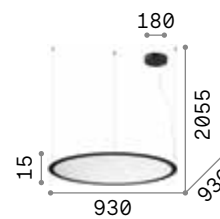

# Orbit new

Matt varnished aluminum ceiling cap and frame. Coaxial clear PVC cables. Clear acrylic diffuser with texture obtained with laser. Finishes: white, black.

**LED** LED source 3000 K, 50.000 h life.