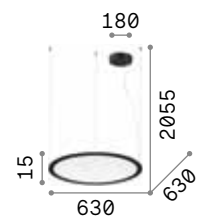

# Orbit new

Matt varnished aluminum ceiling cap and frame. Coaxial clear PVC cables. Clear acrylic diffuser with texture obtained with laser. Finishes: white, black.

**LED** LED source 3000 K, 50.000 h life.