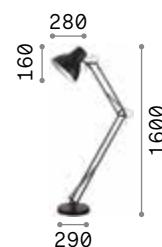

IP20

8,500 Kg / 0,0771 m³
E27 max 1x 42W

€ 250

265292 ■ Black

3000 K
950 lm

101330 € 7,50

P. 479