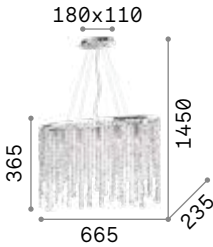

Rain

Chrome metal frame. Pendants composed of multi-shaped cut crystal beads and final drops. Suspension versions provided with steel cables adjustable in length.

3,320 Kg / 0,0351 m³
E14 max 5x40W

€ 350

008363 Chrome

3000 K
470 lm

101224 € 2,50 [P. 364](#)