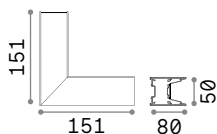

**BLINDED CORNER** Optional - Compatible with Accent versions

0,610 Kg/0,0023 m<sup>3</sup>

Finish	Code	€
White	191485	65
Black	191492	65

**STRUCTURE CONNECTOR** Maximum length per power source: 30 meters