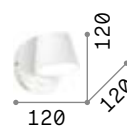

■ IP20

0,450 Kg / 0,0034 m³
LED 6W / 530 lm

€ 80

167152 ■ White
167121 ■ Black