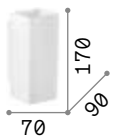

Paul

Metal base with matt varnish finish. Blown acid-etched and overlay glass diffuser. Available with white finish.

LED Bulbs LED G9 4W 3000 K included.
Cod. **209043**

0,560 Kg / 0,0064 m³
G9 max 2x40W

0,540 Kg / 0,0056 m³
G9 max 2x40W

€ 65

€ 65

060620 White

231129 White

3000 K
510 lm

305486

€ 6,00

3000 K
510 lm

305486

€ 6,00

Ovalino

Diffuser composed of circular elements created from curved and acid-etched glass sheet.