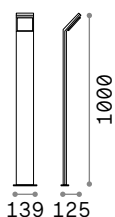

# Style new

Powder coated aluminum body.  
Opal color plastic shade. Integrated  
LED source. Available finishes:  
anthracite, white, coffee, grey or  
black.

**LED** LED source 3000/4000 K, 30.000 h  
life.