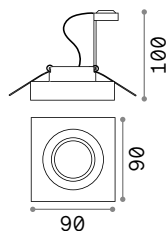

⌀ 60 mm  
 0,340 Kg/0,0012 m<sup>3</sup>  
**Purchase Qty. 3 pieces**

**GU10** Not included - Recommended bulb 108292

Power	Finish	Code	€
max 50W	Clear	114019	24