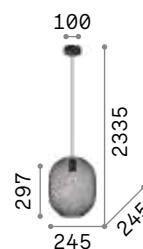

0,750 Kg / 0,0281 m³
E27 max 1x42W

€ 55