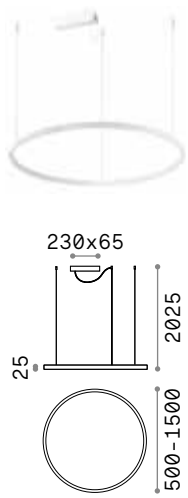

Oracle Slim Round

Suspended lamp consisting of a thin matt white or black painted aluminum frame and opal polycarbonate diffuser. Available in four different sizes. Integrated LEDs; available in 3000 K and 4000 K color temperatures and ON-OFF or DALI/Push control; CRI ≥ 80; LED useful life 20.000 h; IP20 protection, insulation class II.

Source	LED SMD	LED life	20.000 h
Power	32W / 89W	Insulation class	II
Driver included	On/Off / DALI/Push	IP	20
Drivers available	No	Material	Aluminum
Beam	115°		
CCT	3000 K / 4000 K		
CRI	≥80		

LED SMD Driver included

Measure	Weight	Volume	Power	Driver	Lumen	CCT	Finish	Code	€	
ø 500	1,400 Kg	0,0376 m³	32 W	On-Off	3150 lm	3000 K	White	229461	200	
						3000 K	Black	229492	200	
						3350 lm	4000 K	White	269856	200
						4000 K	Black	304380	200	
ø 700	1,100 Kg	0,0272 m³	29 W	DALI/Push	3000 lm	3000 K	White	304373	250	
						3000 K	Black	304366	250	
						4300 lm	3000 K	White	229485	245
							3000 K	Black	229515	245
ø 900	1,200 Kg	0,0534 m³	39 W	DALI/Push	4150 lm	4000 K	White	269863	245	
						4000 K	Black	304410	245	
						4500 lm	3000 K	White	304403	300
							3000 K	Black	304397	300
ø 1500	1,800 Kg	0,2212 m³	55 W	On-Off	5400 lm	3000 K	White	229478	300	
						3000 K	Black	229508	300	
						5700 lm	4000 K	White	269870	300
							4000 K	Black	304441	300
ø 1500	1,500 Kg	0,0857 m³	43 W	DALI/Push	4600 lm	3000 K	White	304434	360	
						3000 K	Black	304427	360	
						9000 lm	3000 K	White	265957	490
							3000 K	Black	285061	490
ø 1500	2,480 Kg	0,3072 m³	89 W	On-Off	9650 lm	4000 K	White	285078	490	
						4000 K	Black	304472	490	
						7050 lm	3000 K	White	304465	600
							3000 K	Black	304458	600

Cable length 2500 mm