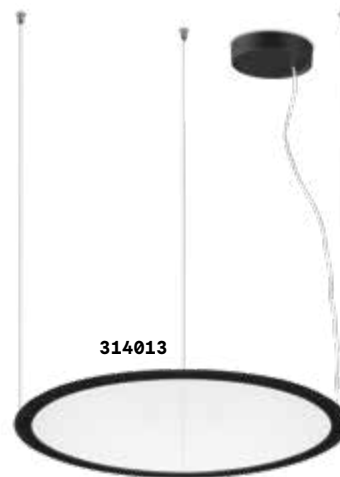

# Orbit new

Matt varnished aluminum ceiling cap and frame. Coaxial clear PVC cables. Clear acrylic diffuser with texture obtained with laser. Finishes: white, black.

**LED** LED source 3000 K, 50.000 h life.