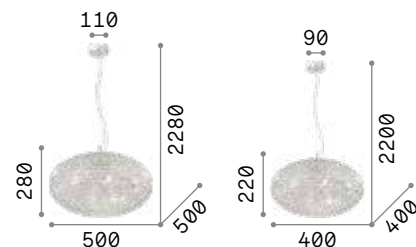

IP20

6,800 Kg / 0,1476 m³
E14 max 8 x 40W

€ 600

066387 Chrome

3000 K
480 lm

101200 € 2,50

IP20

4,600 Kg / 0,0875 m³
E14 max 6 x 40W

€ 440

059181 Chrome

3000 K
480 lm

101200 € 2,50