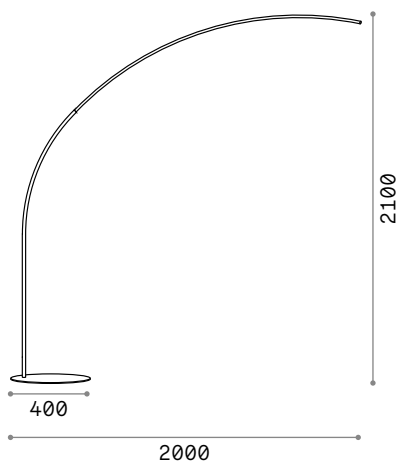

 Lamp with dimmer.

 Lamp with touch dimmer.

 Lamp with integrated switch.

**3,800 Kg / 0,0574 m<sup>3</sup>**  
**LED 30W / 2850 lm**

€ 295

304649 **White** new  
 304168 **Black** new