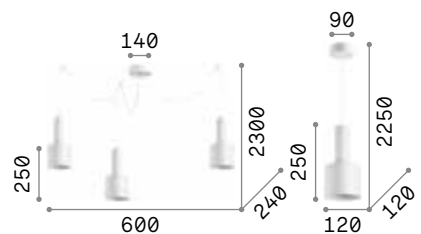

# Holly

Metal ceiling rose and diffusers with brushed brass finish or powder coated with white or black finish. Power cables coated with fabric.

IP20

2,740 Kg / 0,0254 m<sup>3</sup>  
E27 max 3 x 60W

€ 190