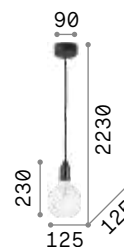

0,320 Kg / 0,0098 m³
E27 max 1x 60W

€ **67**

113302 **White**
113319 **Black**

3000 K
1020 lm

101347 € **8,00**

P. 428