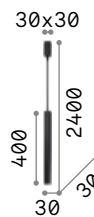

0,450 Kg / 0,0019 m³
LED 11,5W / 1150 lm / 51°

€ 155

194189	White	
194202	Black