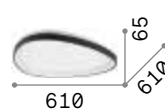

IP20

3,200 Kg / 0,0507 m³
LED 27W / 3650 lm

€ 300 On-Off / 380 Dalı

- 328041 ■ White On-Off new
- 328942 ■ White Dalı/Push new
- 328058 ■ Black On-Off new
- 328959 ■ Black Dalı/Push new
- 328065 ■ Brass On-Off new
- 328966 ■ Brass Dalı/Push new