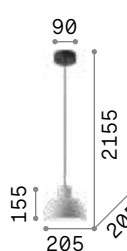

1,650 Kg / 0,0165 m³
E27 max 1x 15W

€ 116

129082 Concrete

101279 € 2,60