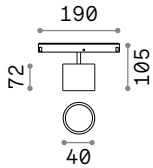

Ego Track Big

0,350 Kg/0,0035 m³

LED COB CITIZEN

Power	Beam	Control	Lumen	CCT	Finish		Code	€
10 W	38°	On-Off	1000 lm	3000 K	White		327556	140 <i>new</i>
					Black		300764	140 <i>new</i>