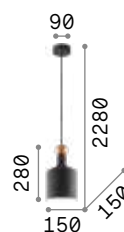

IP20

0,750 Kg / 0,0090 m³
E27 max 1 x 42W

€ 75

221496 ■ Dark Grey

3000 K
900 lm

123899 € 6,00