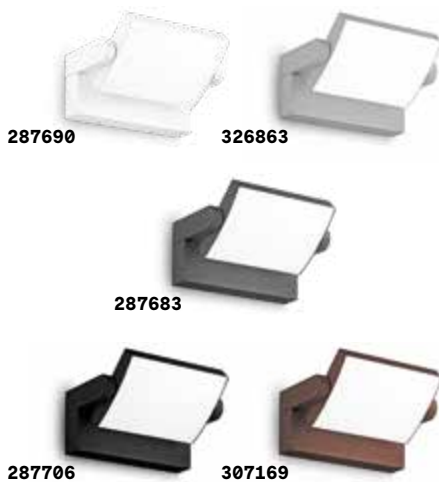

IP54

1,200 Kg / 0,0055 m³
LED 20,5W / 2000 lm

€ 115

287690 White
326863 Grey
287683 Anthracit.
287706 Black
307169 Coffee

IP54

1,300 Kg / 0,0055 m³
LED 21W / 2000 lm

€ 130

287720 White
326870 Grey ^{new}
287713 Anthracit.
287737 Black
307176 Coffee