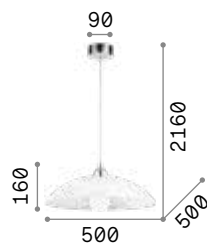

Lana

Transparent glass diffuser with silkscreen decorations inside and sandblasted outside. Chrome metal glass holders.

2,720 Kg / 0,0533 m³

E27 max 1x60W

€ 116

068169 White

3000 K
950 lm

101330

€ 7,50

P. 306