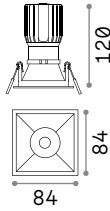

Game Trim Square

LED COB CREE Driver ON/OFF included - CRI ≥80

75 x 75 mm
0,270 Kg/0,0011 m³

Power	Beam	Lumen	CCT	Finish	Code	€
11W	36°	1000 lm	2700 K	White +	285443	47
		1100 lm	3000 K	White +	192376	47
				Black +	192352	47