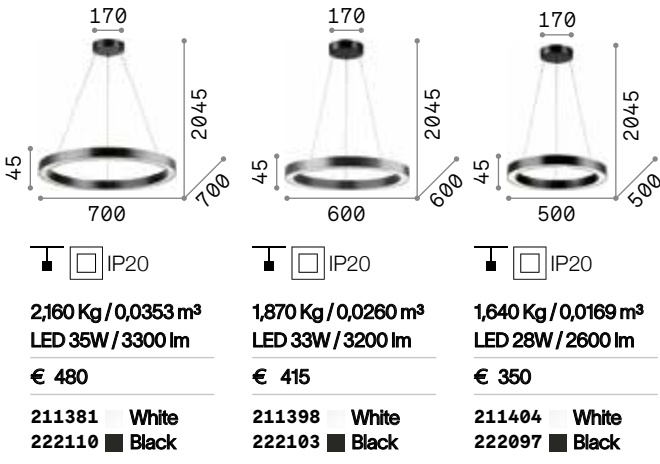

Oracle

White or black powder painted aluminum ceiling rose and body. Opal color plastic diffuser. Integrated LED source.

LED LED source 3000 K, 30.000 h life.