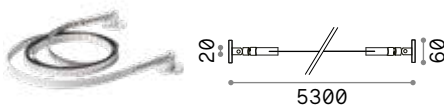

Tesi

Flexible steel tape for wall-to-wall application, used as a support for the strip led application, it can be a light source for indirect lighting. 5 or 10 meters maximum length and its minimal section disappears inside the environment. This guarantees a result of extreme formal elegance.

Available finishes: steel, white or black.
Ideal for environments of historical and architectural feature which already have strong personality.

STRIP LED SUPPORT

Length	Weight	Volume	Finish	Code	€
5000 mm	0,35 Kg	0,0234 m³	Steel	258300	130
			White	302256	130
			Black	302263	130