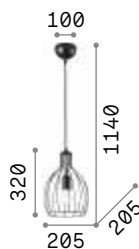

0,590 Kg / 0,0480 m³
E27 max 1x60W

€ 110

200880 White
148151 Black

2200 K
370 lm

151687 € 4,60