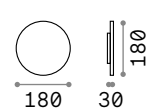

0,820 Kg / 0,0018 m³

LED 9W / 1050 lm

€ 85

328553	White	new	328522	White	new	313528	White	new
313566	Anthracit	new	313559	Anthracit	new	313511	Anthracit	new
328577	Black	new	328546	Black	new	313542	Black	new
328560	Coffee	new	328539	Coffee	new	313535	Coffee	new