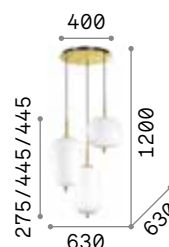

# Umile

Metal ceiling rose and decorative elements with satin gold finish. White acid-etched blown glass diffusers. Integrated LED.

**LED** LED source 3000 K, 20.000 h life.

IP20

8,600 Kg / 0,2150 m<sup>3</sup>  
LED 60,2W / 5300 lm