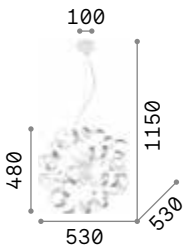

Vortex

Matt white painted metal frame. Hand shaped and hand painted with gold or silver enamel decorative metal elements.