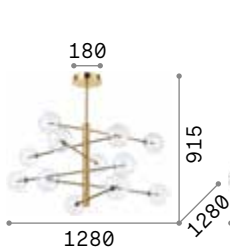

# Equinoxe new

Metal frame with chrome or antiqued brass finish. Transparent blown glass diffusers.

**LED** Bulbs LED G4 2W 3000 K included.  
Cod. 222257

200118

200125

5,540 Kg / 0,1304 m<sup>3</sup>  
G4 max 12 x 2W