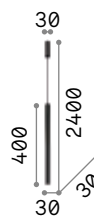

0,460 Kg / 0,0036 m³
LED 11,5W / 1150 lm / 51°

€ 98 On-Off / 160 Dali

156682	White	On-Off
187662	Chrome	On-Off
156699	Black	On-Off
321813	Black	Dali/Push new