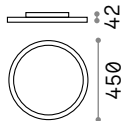

LED SMD SAMSUNG Driver TRIDONIC ON/OFF included

Power	Beam	Lumen	CCT	Finish	Code	€
26 W	87°	3700 lm	3000 K	White	292236	390
		3900 lm	4000 K	White	306667	390

3,750 Kg/0,0170 m³

DIMMABLE DRIVER Not included/Optional

	Power	Output	Measure	Code	€
1-10V/Push	32 W	700 mA	94 x 21 x 67 mm	270586	75
DALI/Push	38 W	700 mA	94 x 21 x 67 mm	270593	95