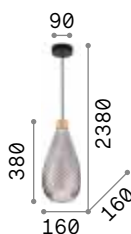

IP20

1,570 Kg / 0,0331 m³
E27 max 1x60W

€ 186

238838 ■ Smoky Grey

3000 K
910 lm
119571 € 6,00