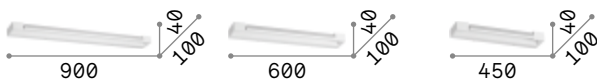

# Balance <sup>new</sup>

Powder coated aluminum frame. Adjustable diffuser with clear glass, frosted inside. Finishes: white, black.

**LED** LED source 3000 K, 30.000 h life.

■ IP20

2,200 Kg / 0,0111 m<sup>3</sup>  
LED 24W / 3100 lm