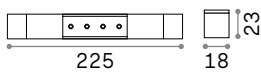

LINEAR CONNECTOR Required - 1 Kit x linear connection

Weight	Volume	Control	Finish	Code	€	
0,16 Kg	0,0005 m³	On-Off	White	285993	50	
			Black	283104	50	
			1-10V / DALI	White	288338	55
			Black	289281	55