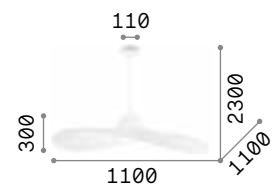

# Madame

Matt varnished metal ceiling cup.  
 Power cable coated with fabric.  
 Metal frame diffuser covered with  
 white, canvas or black satin ribbon.

IP20

2,560 Kg / 0,2012 m<sup>3</sup>  
 E27 max 1x60W