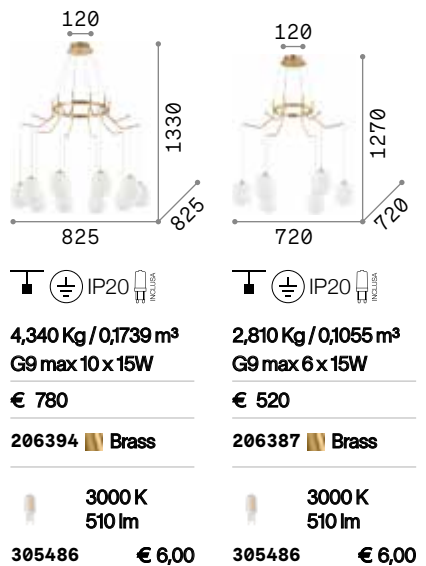

Karousel

Metal frame with satin brass finish.
White overlay acid-etched blown glass diffuser.

LED Bulbs LED G9 4W 3000 K included.
Cod. **209043**