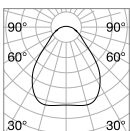

m	lx	øm
1	1470	1,79
2	367	3,59
3	163	5,38
4	92	7,18
5	59	8,97