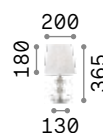

Queen

Gilded metal frame with cut crystal base and decorative elements. PVC foil shade covered with quilted decoration and gold glitters.

Lamp with integrated switch.

2,300 Kg / 0,0886 m³
E27 max 1x60W

€ 210

077758 ■ Gold

3000 K
910 lm

119571

€ 6,00

1,360 Kg / 0,0460 m³
E27 max 1x60W

€ 140

077741 ■ Gold

3000 K
910 lm

119571

€ 6,00

0,900 Kg / 0,0137 m³
E27 max 1x60W

€ 120

077734 ■ Gold

3000 K
910 lm

119571

€ 6,00

P. 566

Le Roy

Chrome metal frame and base with cut crystal decorative elements. PVC foil shade covered with fabric with quilted decoration and silver brilliants.

Lamp with integrated switch.

2,300 Kg / 0,0919 m³
E27 max 1x60W

€ 195

073408 ■ Chrome

3000 K
910 lm

119571

€ 6,00

1,360 Kg / 0,0456 m³
E27 max 1x60W

€ 127

073422 ■ Chrome

3000 K
910 lm

119571

€ 6,00

0,900 Kg / 0,0234 m³
E27 max 1x60W

€ 110

073439 ■ Chrome

3000 K
910 lm

119571

€ 6,00