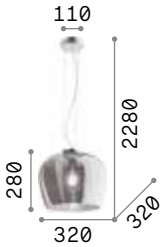

Blossom

Chrome metal frame and ceiling cup.
Clear blown glass diffuser with amber
or smoky finish. Clear PVC power
cable.

IP20

1,890 Kg / 0,0705 m³
E27 max 1x 60W

€ 175

241517 Smoky Grey
241524 Amber

3000 K
900 lm

101354

€ 8,00