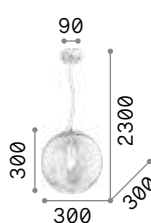

IP20

1,370 Kg / 0,0527 m³
E27 max 1x60W

€ 118

045115 Chrome

3000 K
910 lm

119571 € 6,00