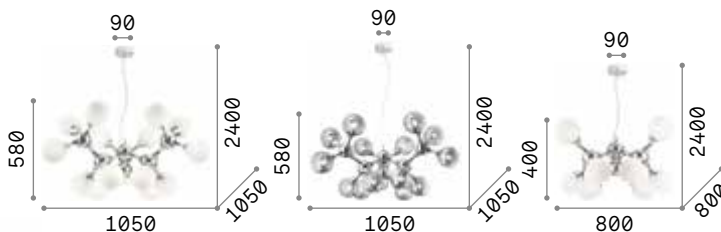

8,000 Kg / 0,3063 m³
E14 max 15 x 28W

€ 630

082073 White
241012 Brass

8,000 Kg / 0,4651 m³
E14 max 15 x 28W

€ 800

200491 Chrome

5,300 Kg / 0,1480 m³
E14 max 9 x 28W

€ 430

082059 White
241036 Brass

3000 K
480 lm
101200 € 2,50

3000 K
480 lm
101200 € 2,50

3000 K
480 lm
101200 € 2,50