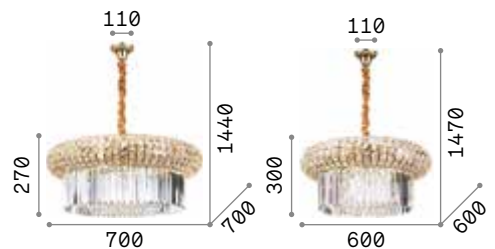

# Nabucco

Metal frame with gold finish. Clear cut crystals decorative elements: square shaped in the upper part, diamond shaped in the lower part. Velvet chain cover.

IP20

18,730 Kg / 0,2127 m³  
E14 max 16 x 40W