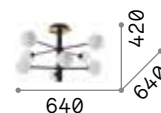

3,040 Kg / 0,0579 m³
G9 max 8 x 15W

€ 330

328485 ■ Black new

3000 K
510 lm
305486 € 6,00