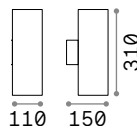

IP54

1,350 Kg / 0,0071 m³
E27 max 2 x 60W

€ 72

- 092300 White
- 033020 Aluminum
- 163604 Grey
- 236858 Anthracit.
- 092317 Black
- 163611 Coffee