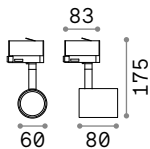

Spot - Mouse Track

0,250 Kg/0,0016 m³

GU10 Not included - Recommended bulb 108292

Power	Finish		Code	€
max 50W	White		229706	47
	Black		229720	47
	Brass		269634	47

P. 324 P. 422