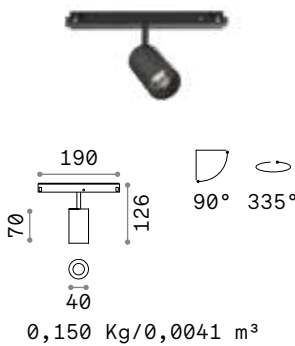

LED COB CITIZEN

Power	Beam	Control	Lumen	CCT	Finish	Code	€			
8 W	30°	On-Off	850 lm	3000 K	White	282985	107			
					Black	257631	107			
					Brass	282046	107			
			1-10V	900 lm	4000 K	Black	317984	107	new	
				850 lm	3000 K	White	303697	130		
				850 lm	3000 K	Black	303680	130		
		DALI	850 lm	3000 K	White	286426	160			
					Black	286419	160			
					900 lm	4000 K	Black	321936	160	new