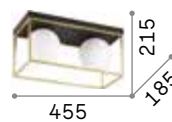

IP20

3,370 Kg / 0,0451 m³
E14 max 2 x 28W

€ 210

new 304137 ■ Black
198149 ■ Brass