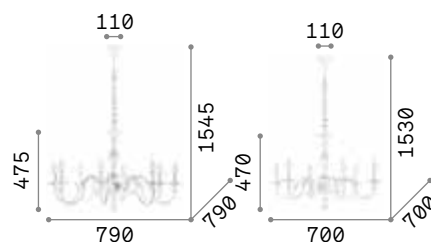

## Justine

Metal ceiling rose and frame with casted arms. White matt varnish finish. Velvet chain cover.

IP20

4,550 Kg / 0,3281 m<sup>3</sup>  
E14 max 8 x 40W

€ 495

197524 White

3000 K  
430 lm

101248 € 2,50