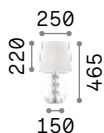

Queen

Gilded metal frame with cut crystal base and decorative elements. PVC foil shade covered with quilted decoration and gold glitters.

Lamp with integrated switch.

2,300 Kg / 0,0886 m³
E27 max 1x60W

€ 210

077758 ■ Gold

3000 K
910 lm

119571

€ 6,00

1,360 Kg / 0,0460 m³
E27 max 1x60W

€ 140

077741 ■ Gold

3000 K
910 lm

119571

€ 6,00

0,900 Kg / 0,0137 m³
E27 max 1x60W

€ 120

077734 ■ Gold

3000 K
910 lm

119571

€ 6,00

P. 566

Le Roy

Chrome metal frame and base with cut crystal decorative elements. PVC foil shade covered with fabric with quilted decoration and silver brilliants.

Lamp with integrated switch.

2,300 Kg / 0,0919 m³
E27 max 1x60W

€ 195

073408 ■ Chrome

3000 K
910 lm

119571

€ 6,00

1,360 Kg / 0,0456 m³
E27 max 1x60W

€ 127

073422 ■ Chrome

3000 K
910 lm

119571

€ 6,00

0,900 Kg / 0,0234 m³
E27 max 1x60W

€ 110

073439 ■ Chrome

3000 K
910 lm

119571

€ 6,00