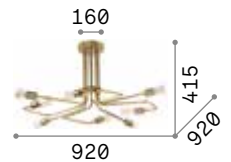

# Triumph

Metal base, arms and bulb socket cover with matt black or antiqued brass finishes.

242378

160313

IP20

3,270 Kg / 0,0454 m<sup>3</sup>  
E27 max 8 x 60W

€ 570

242378 ■ Black  
160313 ■ Brass