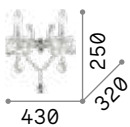

IP20

1,430 Kg / 0,0189 m³

E14 max 2x40W

€ 155

035642 Chrome

035659 Gold

3000 K
470 lm

101224 € 2,50 P. 224