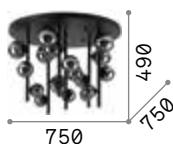

7,520 Kg / 0,1314 m³
G9 max 18 x 15W

€ 740

328393 White new 328386 Smok. Gra. new 328379 Amber new