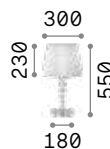

IP20

2,000 Kg / 0,0705 m³
E27 max 1x60W

€ 215

059259 White

3000 K
900 lm

123899