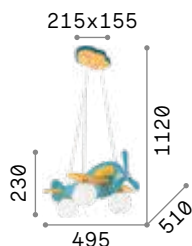

Avion

Matt painted wooden body and ceiling cup. Chrome metal details. Blown and acid-etched white glass diffusers.

IP20

2,440 Kg / 0,0618 m³
E14 max 3x 28W

€ 190

136325 ■ Blue
136318 ■ Red

3000 K
420 lm

101217 € 2,50