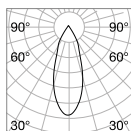

LED COB PHILIPS Driver ON/OFF included - UGR <22

Power	Beam	Lumen	CCT	Finish	Code	€
30 W	38°	3000 lm	3000 K	White	248172	125
				Black	248196	125
		3250 lm	4000 K	White	267951	125
				Black	267944	125

DIMMABLE DRIVER* Optional

	Power	Output	Measure (LxHxW)	Code	€
1-10V / Push	36 W	750 mA	167 x 32 x 41 mm	248370	110
DALI / Push	36 W	700 mA	135 x 24 x 72 mm	248592	110

LENS

Model	Required	Beam	Code	€
Nova 12W	No	15°	244013	6
Nova 30W	No	15°	248608	12

Light beam: **ACCENT**

m	lx	øm
1	1768	0,66
2	442	1,32
3	196	1,97
4	111	2,63
5	71	3,29