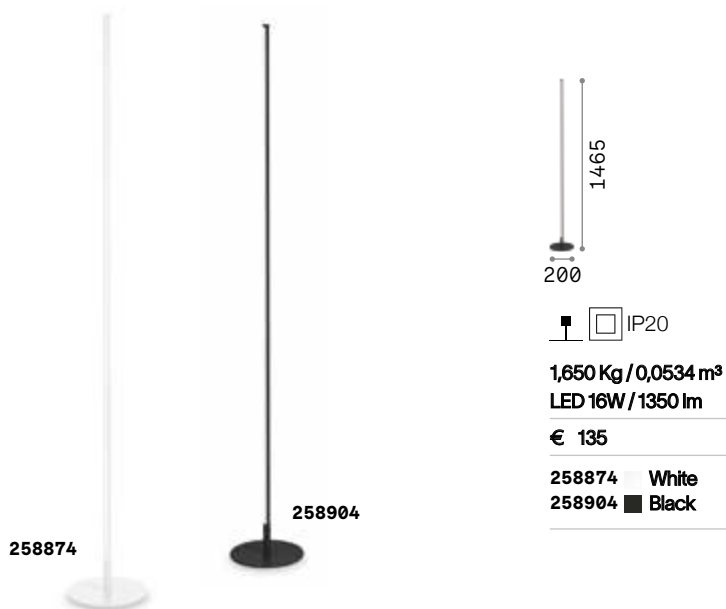

Yoko

Matt varnished metal base and frame. Opal polycarbonate diffuser. PVC electrical cable with socket-power supply. Colors: white or black.

LED LED source 3000 K, 30.000 h life.

ON/OFF Lamp with integrated switch.

P. 083

P. 473