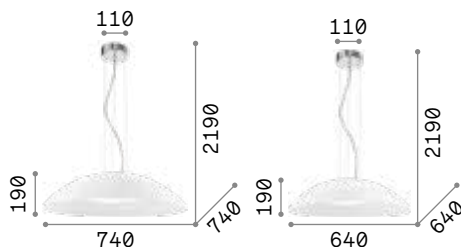

Lena

Chrome metal frame. Double glass diffuser: frosted and coloured the external one, white the inner one. Suspension lamp provided with steel cables adjustable in length with automatic devices.

8,310 Kg / 0,1785 m³

E27 max 3x60W

€ 390

052786 White

3000 K
340 lm

101286

€ 2,60

6,600 Kg / 0,1304 m³

E27 max 3x60W

€ 335

035727 White

3000 K
340 lm

101286

€ 2,60