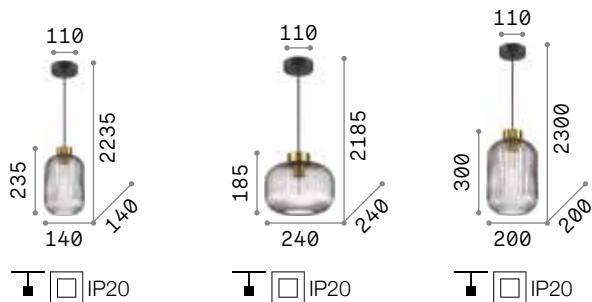

# Mint

Metal frame with satin brass finish and matt black ceiling rose. Power cable coated with fabric. Blown glass diffuser with stripes in relief. Available finishes: smoky or green.

237510

237497

IP20

1,350 Kg / 0,0147 m<sup>3</sup>  
E27 max 1x 60W