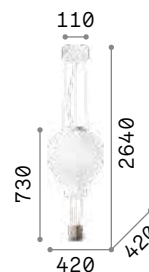

# Dream Big

Matt white varnished metal ceiling cup. Power cable coated with fabric. White acid-etched glass diffuser. Rope basket.

IP20

3,830 Kg / 0,1676 m<sup>3</sup>  
E27 max 1x 42W

€ 265

261195 White

3000 K  
900 lm