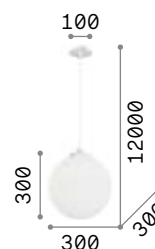

## Boa

Matt white or black varnished metal frame. Power cable coated with fabric of 12 meter length with 6 cable holders. Blown acid-etched white glass diffuser.

160863

160856

IP20

2,900 Kg / 0,0726 m<sup>3</sup>  
E27 max 1x 60W