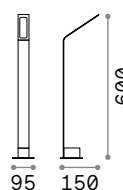

1,100 Kg / 0,0127 m³
LED 6,5W / 670/730 lm

0,950 Kg / 0,0096 m³
LED 6,5W / 670/730 lm

€ 140

€ 120

254319	■ Anthracit. 3000K	254388	■ Anthracit. 3000K
268422	■ Anthracit. 4000K	268439	■ Anthracit. 4000K
326733	■ Black 3000K ^{new}	326696	■ Black 3000K ^{new}
326757	■ Black 4000K ^{new}	326719	■ Black 4000K ^{new}
326726	■ Coffee 3000K ^{new}	326689	■ Coffee 3000K ^{new}
326740	■ Coffee 4000K ^{new}	326702	■ Coffee 4000K ^{new}