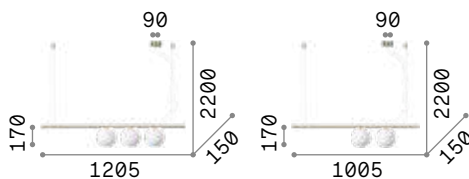

Perline

Metal ceiling cap and frame. White blown acid-etched glass diffusers. Clear Teflon electrical cable. Available finish: matt black or satin brass.

LED Bulbs LED G9 4W 3000 K included.
Cod. **209043**

IP20

1,600 Kg / 0,0584 m³
G9 max 3 x 40W

€ 215

307008 ■ Black
282114 ■ Brass

3000 K
510 lm

305486 € 6,00

IP20

1,200 Kg / 0,0546 m³
G9 max 2 x 40W

€ 155

306995 ■ Black
282107 ■ Brass

3000 K
510 lm

305486 € 6,00