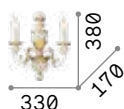

# Firenze

Resin body with hand modelled metal arms. Hand decorated with gold-leaf and antiqued effect.

■  IP20

2,050 Kg / 0,0405 m<sup>3</sup>

E14 max 2x40W

€ 158

012902 White

020846 Gold