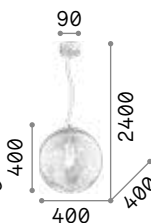

IP20

3,450 Kg / 0,1370 m³
E27 max 1x60W

€ 166

045122 Chrome

3000 K
910 lm

119571 € 6,00