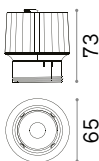

0,350 Kg/0,0030 m³

LED COB CITIZEN Required - Driver TRIDONIC ON/OFF included

Power	Beam	Lumen	CCT	Finish	Code	€
15 W	35°	1500 lm	2700 K	Black	208572	90
		1150 lm	3000 K	Black	208589	90
		1650 lm	4000 K	Black	208596	90

DIMMABLE DRIVER* Optional

	Power	Output	Measure (LxHxW)	Code	€
1-10V	20 W	350 mA	101 x 29 x 51 mm	216324	65
DALI/Push	17 W	350 mA	130 x 30 x 43 mm	216263	115

* The dimmable power supplies must be ordered in concomitance with the product and will be included inside the fittings by replacing the on-off power supply. ** Lens 35° included.