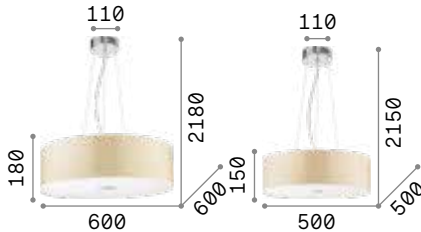

Woody

Chrome metal frame. PVC or fabric shade closed at the bottom with acid-etched glass. Pendant lamps provided with steel cables adjustable in length.