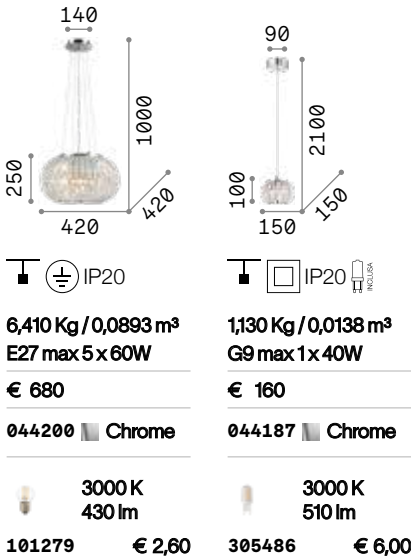

Calypso

Chrome metal frame. Cut crystal decorative elements. Suspension lamps with steel wires adjustable in length with automatic devices.

LED Bulbs LED G9 4W 3000 K included in model **044187**. Cod. **209043**

P. 454