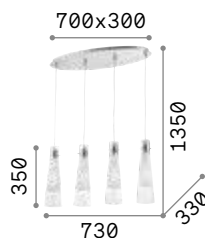

IP20

4,580 Kg / 0,0766 m³
E27 max 4 x 60W

€ 240

023038 Clear

3000 K
910 lm
119571 € 6,00