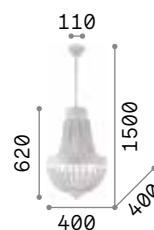

IP20

5,300 Kg / 0,0387 m³
E14 max 5 x 40W

€ 415

162737 White

3000 K
420 lm

101217 € 2,50