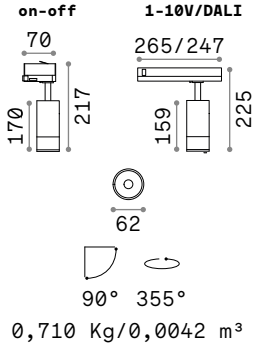

LED COB BRIDGELUX Driver included

Power	Beam	Driver	Lumen	CCT	Finish	Code	€
15W	20-55°	On-Off	1550 lm	3000 K	White	286594	73
					Black	276182	73
			1600 lm	4000 K	White	322094	73 <i>new</i>
					Black	322087	73 <i>new</i>
		1-10V	1550 lm	3000 K	White	302959	116
					Black	302942	116
		DALI	1550 lm	3000 K	White	302997	135
					Black	302980	135