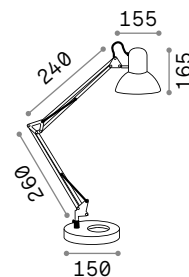

■ □ IP20
1,510 Kg / 0,0065 m³
E27 max 1 x 42W
€ 45
108117 ■ White
108094 ■ Black
3000 K
340 lm
101286 € 2,60