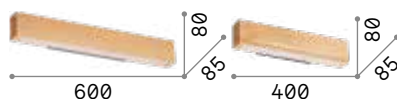

# Craft

Matt black varnished metal base. Natural wood body. Satin opal color polycarbonate diffuser. Downward light emission.

**LED** LED source 3000 K, 20.000 h life.

■  IP20

1,000 Kg / 0,0083 m<sup>3</sup>