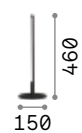

IP20

0,860 Kg / 0,247 m³
LED 5W / 410 lm

€ 85

258881 ■ White
258911 ■ Black

P. 083

P. 531