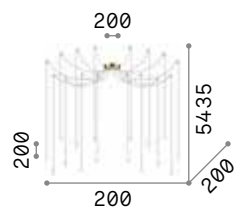

IP20

2,500 Kg / 0,0165 m³
LED 16W / 1300 lm

€ 500

284002 ■ Black
284019 ■ Brass