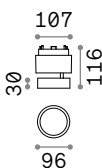

0,330 Kg/0,0031 m³

LED COB CITIZEN CRI ≥ 90

Power	Beam	Lumen	CCT	Finish	Code	€
9W	36°	1100 lm	3000 K	Black	290621	140

Light beam: ACCENT