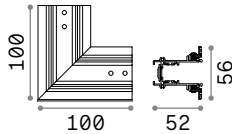

Weight	Volume	Control	Finish	Code	€
0,13 Kg	0,0015 m³	On-Off	White	282787	90
			Black	258232	90
		1-10V / DALI	White	286204	125
			Black	286167	125

LINEAR CONNECTOR Required - 1 Kit x linear connection