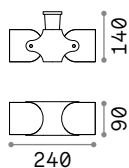

■ ⊕ IP44

0,830 Kg / 0,0044 m³

GU10 max 2 x 28W

€ 72

129495 ■ White

129518 ■ Grey

129501 ■ Black

4000 K
430 lm

253497

€ 3,00

P. 826