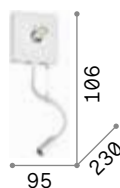

IP20

0,350 Kg / 0,0017 m³
G9 max 1x28W +
LED 3W / 160 lm

€ 75

321578 White
307466 Black