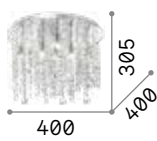

IP20

2,840 Kg / 0,0379 m³
G9 max 8 x 40W

€ 310

052991 Chrome

305486 3000 K
510 lm € 6,00