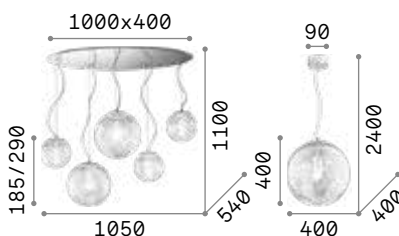

# Mapa Max

Chrome metal frame. Clear blown glass diffuser with decorative aluminum thread inside.  
Suspension lamps with steel cables adjustable in length with automatic device.

IP20

8,700 Kg / 0,2456 m<sup>3</sup>  
E27 max 5x60W