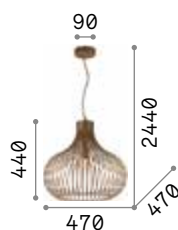

# Onion

Metal frame finished with brown varnish with metallic effect. Power cable coated with fabric.

IP20

5,050 Kg / 0,2383 m³  
E27 max 1x60W

€ 400

205311 Coffee

2200 K  
480 lm

151724 € 8,00