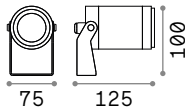

0,950 Kg/0,0014 m³

Power	Beam	Lumen	CCT	Finish	Code	€
10 W	30°	1000 lm	3000 K	Dark Gray	248387	250
		1050 lm	4000 K	Dark Gray	245072	250

OPTIONAL Not included

	Power	Finish	Code	€
Visor	5,5W	Dark Gray	245096	34
	10W	Dark Gray	245102	34

	Finish	Code	€
IP68 connector	Black	248615	22

	Finish	Code	€
Peg	Dark Gray	245089	17

ON/OFF DRIVER Not included/Required

Power	Output	Measure	Code	€
20 W	24 Vdc	118 x 26 x 35 mm	226187	75
35 W	24 Vdc	148 x 30 x 40 mm	226194	80
100 W	24 Vdc	220 x 39 x 68 mm	226200	190
185 W	24 Vdc	220 x 39 x 68 mm	226217	210