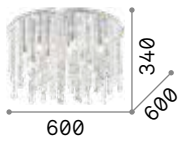

# Royal

Chrome metal circular frame and bulb socket. Squared, rectangular and octagonal cut crystal pendants and final drops.

**LED** Bulbs LED G9 4W 3000 K included.  
Cod. **209043**

IP20

5,900 Kg / 0,0881 m<sup>3</sup>  
G9 max 12 x 40W