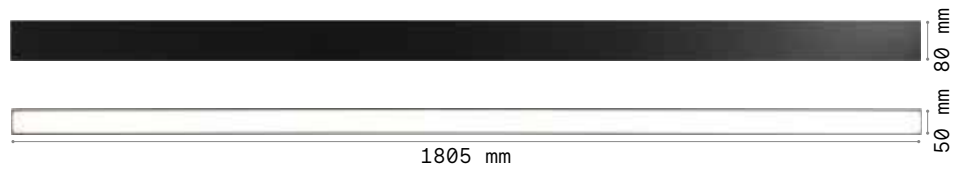

Fluo Wide 1800