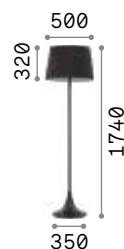

IP20

7,120 Kg / 0,1879 m³
E27 max 1x60W

€ 300

110233   White
032382   Chrome
110240   Black

3000 K
1020 lm

101347 € 8,00

P. 499