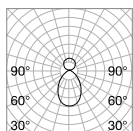

KIT CONTINUOS

Yes - 1 Kit x connection				271712	7

Light beam: **BI-EMISSION WIDE**

m	lx	◊m
1	1173	1,50
2	293	3,10
3	130	4,60
4	73	6,20
5	47	7,70