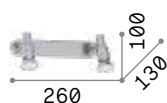

# Slem

Metal structure with white, chrome or satin nickel. Adjustable body: rotational and axially movable stem valve.

**LED** Bulbs LLED GU10 7W 3000 K included.  
Cod. **123943**

**0,400 Kg / 0,0025 m³**  
GU10 max 2x 50W