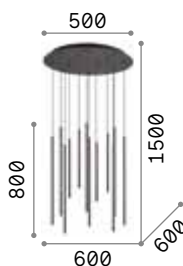

Filo *new*

Powder coated or plated metal base and bodies. Black PVC cables. Colors: white, black or satin brass. Models 300801, 300818 and 300825 available with 4 meters of cable.

LED Led source 3000 K, 20.000 h life.

263687

263670

263700

8,600 Kg / 0,1232 m³
LED 25W / 3150 lm

€ 690

263441 White
263434 Black
263663 Brass