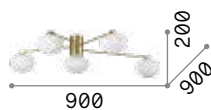

2,500 Kg / 0,0296 m³
G9 max 5 x 28W

2,700 Kg / 0,0209 m³
G9 max 3 x 28W

1,700 Kg / 0,0252 m³
G9 max 5 x 28W

2,500 Kg / 0,0209 m³
G9 max 3 x 28W

€ 350

€ 250

€ 320

€ 220