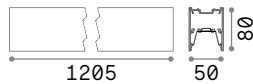

Fluo Bi-Emission*

LED SMD SAMSUNG

Up-light included - Driver TRIDONIC ON/OFF included

2,890 Kg/0,0183 m³
Cable length 2150 mm

Power	Beam	Lumen	CCT	Finish	Code	€
27 W	105°	3250 lm	3000 K	White	192666	425
				Black	192710	425
		4050 lm	4000 K	White	192741	425
				Black	192758	425

UP-LIGHT INFO

Power	Beam	Lumen	CCT
13 W	105°	1750 lm	3000 K
		2050 lm	4000 K

KIT DIMMABLE DRIVER*

	Code	€
1-10V	270692	230
DALI/Push	270876	260