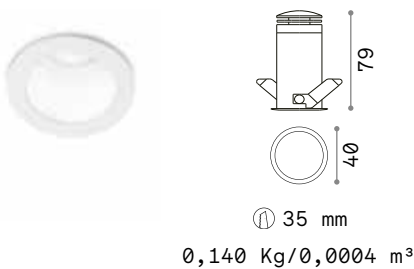

LED SMD BRIDGELUX Driver ON/OFF included

Power	Beam	Lumen	CCT	Finish	Code	€
5W	30°	320 lm	3000 K	White	307756	50 new
				Black	327495	50 new