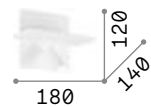

Piano

Total powder painted aluminium frame. Opal polycarbonate diffuser with emission on the back. Adjustable frontal projector. Colours: white or black

LED LED source 3000 K, 20.000 h life.

ON OFF Lamp with integrated switch.

USB Lamp with integrated USB socket.