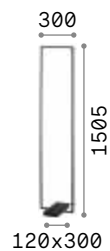

# Frame new

Matt white or black varnished metal base and frame. Opal colour plastic diffusers. Direct light emission.

**LED** LED source 3000 K, 30.000 h life.

**ON  
OFF** Lamp with integrated switch.

10,300 Kg / 0,0525 m<sup>3</sup>  
LED 30W / 3000 lm