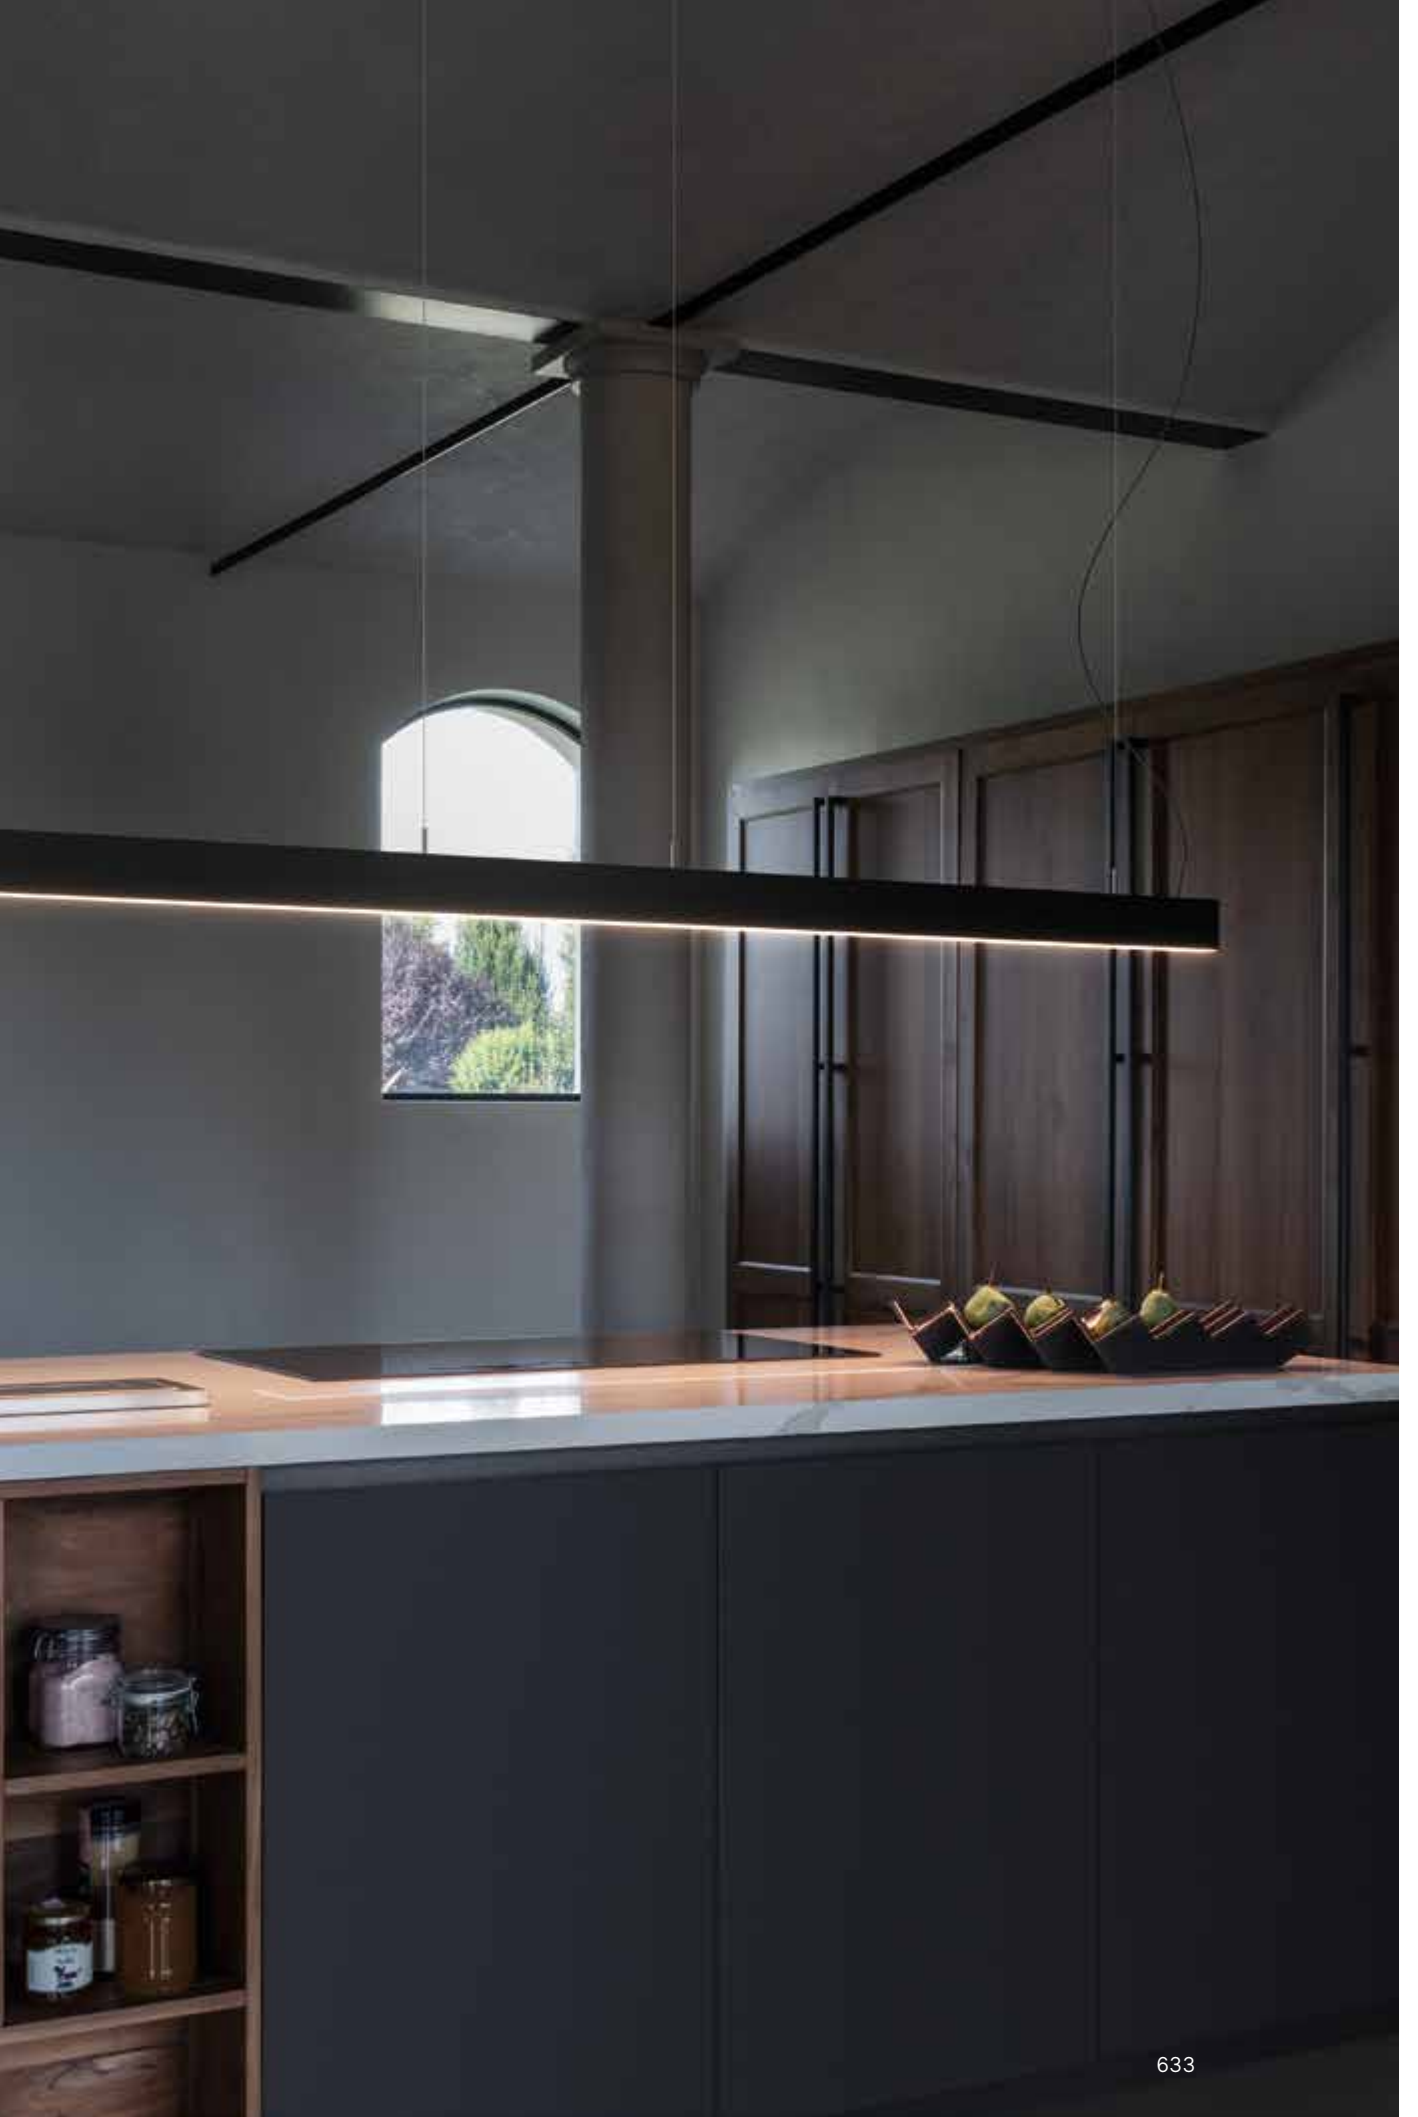

Fluo Accent

2,760 Kg/0,0183 m³
Cable length 2150 mm

LED SMD OSRAM Driver TRIDONIC ON/OFF included - UGR <13

Power	Beam	Lumen	CCT	Finish	Code	€
30 W	30°	2750 lm	3000 K	White	192611	360
				Black	192581	360
		2900 lm	4000 K	White	192543	360
				Black	192529	360

DIMMABLE DRIVER* Optional

	Power	Output	Measure (LxHxW)	Code	€
1-10V	39 W	700 mA	280x21x30 mm	216416	145
DALI/Push	38 W	700 mA	280x21x30 mm	216270	160

3,860 Kg/0,0269 m³
Cable length 2150 mm

LED SMD OSRAM Driver TRIDONIC ON/OFF included - UGR <13

Power	Beam	Lumen	CCT	Finish	Code	€
30 W	30°	2750 lm	3000 K	White	192499	430
				Black	192475	430
		2900 lm	4000 K	White	192444	430
				Black	192420	430

DIMMABLE DRIVER* Optional

	Power	Output	Measure (LxHxW)	Code	€
1-10V	39 W	700 mA	280x21x30 mm	216416	145
DALI/Push	38 W	700 mA	280x21x30 mm	216270	160

MOUNTING KIT Required - Page 641

Light beam: ACCENT

m	Ix	Øm
1	8264	0,48
2	2066	0,96
3	918	1,45
4	516	1,93
5	330	2,42

CRI≥83 30W 30° 2900lm 4000K

* The dimmable power supplies must be ordered in concomitance with the product and will be included inside the fittings by replacing the on-off power supply. The linear connection is available only for the on-off versions of the products.