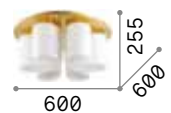

■ □ IP20

12,000 Kg / 0,1711 m³
E27 max 6 x 60W

€ 440

247779 ■ Gold

💡 3000 K
900 lm

123899 € 6,00