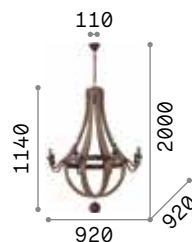

IP20

8,330 Kg / 1,0291 m³
E14 max 8 x 40W

€ 750

129709 Wood

3000 K
470 lm

101224 € 2,50