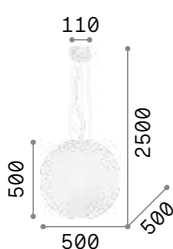

IP20

5,390 Kg / 0,2254 m³
E27 max 1x60W

€ 303

032122 White

3000 K
910 lm

119571 € 6,00