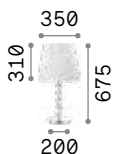

Le Roy

Chrome metal frame and base with cut crystal decorative elements. PVC foil shade covered with fabric with quilted decoration and silver brilliants.

Lamp with integrated switch.