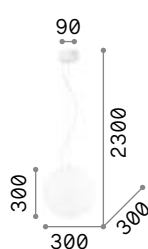

IP20

1,920 Kg / 0,0630 m³
E27 max 1x60W

€ 78

009087 White

3000 K
910 lm

119571 € 6,00