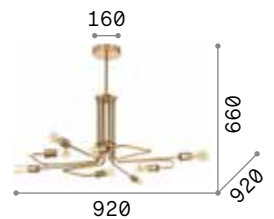

# Triumph

Metal base, arms and bulb socket cover with matt black or antiqued brass finishes.

242347

160269

IP20

3,640 Kg / 0,0470 m<sup>3</sup>  
E27 max 8 x 60W

€ 550

242347 ■ Black  
160269 ■ Brass