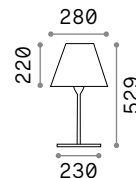

2,940 Kg / 0,0247 m³
E27 max 1x42W

€ 110

298597 ■ Anthracit. new

4000 K
1000 lm

151991

€ 2,00