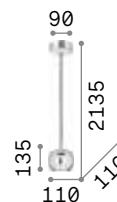

0,520 Kg / 0,0040 m³
GU10 max 1x28W

€ 70

231228 ■ White
116457 ■ Chrome
231259 ■ Black

3000 K
540 lm

123943 € 3,50