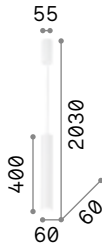

Tube

White or black powder coated aluminum ceiling cup and body. Power cable coated with fabric. Integrated LED light emission.

LED Led source 3000 K, 35.000 h life.

IP20

0,960 Kg / 0,0073 m³
LED 11W / 1200 lm

€ 210

211701 White
211718 Black