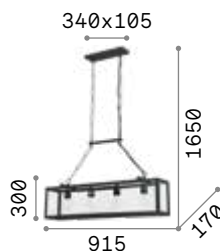

# Igor

Metal body with matt black enamel finish. Shade made of clear glass slabs.

IP20

8,810 Kg / 0,0941m<sup>3</sup>  
E27 max 4 x 60W

€ 390

092942 ■ Black

2200 K  
440 lm  
151694 € 6,00

IP20