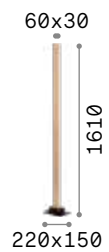

IP20

3,500 Kg / 0,0586 m³
LED 26W / 2250 lm

€ 395

284484 **Wood**