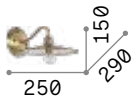

# Cantina

Metal frame, diffuser and bulb socket cover, available with antique brass or copper finish. Electrical cable covered with fabric.

■  IP20

0,520 Kg / 0,0184 m<sup>3</sup>

E14 max 1x40W

€ 85

112695 ■ Copper