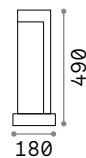

6,800 Kg / 0,0377 m³
LED 9W / 430/450 lm

€ 250

246994 ■ Granite 3000K
157856 ■ Granite 4000K