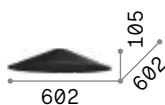

Mix Up

Powder-coated metal frame and interchangeable shades. Finishes: white or black.

0,270 Kg / 0,005 m³
E27 max 1x60W

€ 35

292847 White
292830 Black

2,000 Kg / 0,0676 m³

€ 85

288437 White
288420 Black

1,100 Kg / 0,0446 m³

€ 55

307404 White
288475 Black

0,800 Kg / 0,0147 m³

€ 40

307411 White
288444 Black

0,500 Kg / 0,0174 m³

€ 35

307428 White
288451 Black

0,340 Kg / 0,0008 m³

€ 20

307435 White
288482 Black

3000 K
900 lm

123899 € 6,00