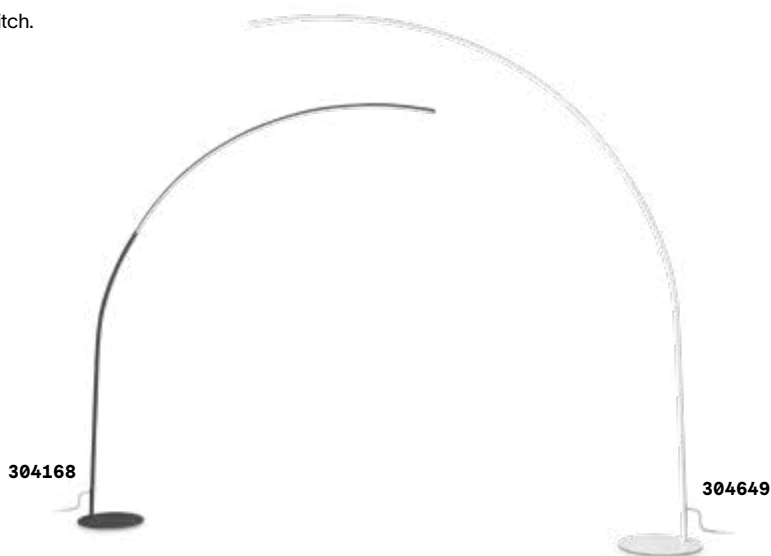

 Lamp with dimmer.

 Lamp with touch dimmer.

 Lamp with integrated switch.

**3,800 Kg / 0,0574 m<sup>3</sup>**  
**LED 30W / 2850 lm**

€ 295

304649 **White** new  
 304168 **Black** new