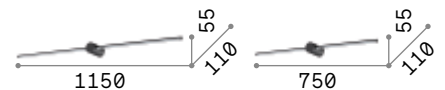

IP44

0,610 Kg / 0,0138 m³
LED 16W / 2000 lm

€ 200

IP44

0,500 Kg / 0,0093 m³
LED 12,5W / 1450 lm

€ 180

327778	White	new	310138	White	new
310152	Black	new	310145	Black	new
327785	Brass	new	327792	Brass	new

P. 078

P. 472

P. 530