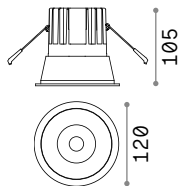

⌀ 110 mm
0,660 Kg/0,0033 m³

LED COB BRIDGELUX Driver ON/OFF included - CRI ≥90

Power	Beam	Lumen	CCT	Finish	Code	€
20W	24°	2350 lm	3000 K	White +	273174	90
				Black +	273167	90