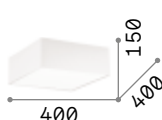

Wheel

Enamelled metal base and structure. Fireproof PVC foil shade, coated with fabric.

3,890 Kg / 0,1270 m³
E27 max 5 x 60W

€ 255

036021 White

3000 K
900 lm
123899 € 6,00

2,280 Kg / 0,0758 m³
E27 max 3 x 60W

€ 130

036014 White

3000 K
900 lm
123899 € 6,00

P. 194

Ritz

Enameled metal base. PVC foil shade and lower diffuser panel covered with fabric.

1,710 Kg / 0,0968 m³
E27 max 4 x 42W

€ 250

152912 White

3000 K
900 lm
123899 € 6,00

1,480 Kg / 0,0700 m³
E27 max 4 x 42W

€ 200

152899 White

3000 K
900 lm
123899 € 6,00

1,110 Kg / 0,0444 m³
E27 max 4 x 42W

€ 155

152875 White

3000 K
900 lm
123899 € 6,00