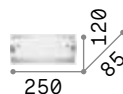

Ali

White acid-etched glass diffuser composed of one frontal and two side elements. Chrome glass holders.

■ □ ⊕ IP20

1,410 Kg / 0,0157 m³

E27 max 2 x 60W

€ 57

026558 White

101286 € 2,60

Tudor

Chrome metal base. Diffuser composed of cut clear glass sheet and half tube of Pyrex glass, sandblasted in the middle.

■ ⊕ IP20

1,900 Kg / 0,0214 m³

E14 max 4 x 40W

€ 100

051864 Clear

101217 € 2,50

■ ⊕ IP20

1,130 Kg / 0,0088 m³

E14 max 2 x 40W

€ 70

051857 Clear

101217 € 2,50

■ ⊕ IP20

0,700 Kg / 0,0077 m³

E14 max 1 x 40W

€ 50

051840 Clear

101217 € 2,50