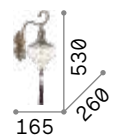

## Harem

Antique brass metal frame with decorations in relief and embedded crystals. Lightly amber blown glass diffusers. Tassel pendants.

■ □ IP20

0,900 Kg / 0,0273 m<sup>3</sup>  
E27 max 1x 42W

€ 200

115962 ■ Ant. Brass