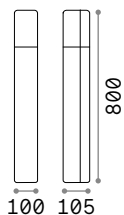

# Pulsar

Cast aluminum body with powder coating available in different colors: anthracite, coffee or grey. White polycarbonate diffuser.

1,900 Kg / 0,0120 m<sup>3</sup>  
E27 max 1x 42W

€ 200

135922 ■ Grey  
135908 ■ Anthracit.  
246888 ■ Coffee