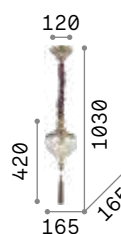

IP20

0,980 Kg / 0,0228 m³
E27 max 1x 42W

€ 170

115979 ■ Ant. Brass

3000 K
910 lm

119571 € 6,00

P. 462