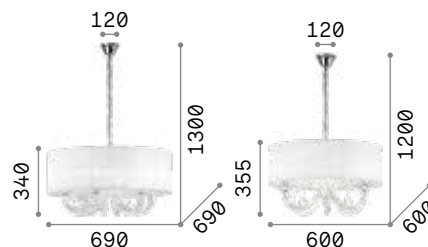

IP20

6,420 Kg / 0,2708 m³
E14 max 6x 40W

€ 570

035826 White

3000 K
420 lm

101217 € 2,50

IP20

4,770 Kg / 0,1632 m³
E14 max 3x 40W

€ 400

035840 White

3000 K
420 lm

101217 € 2,50