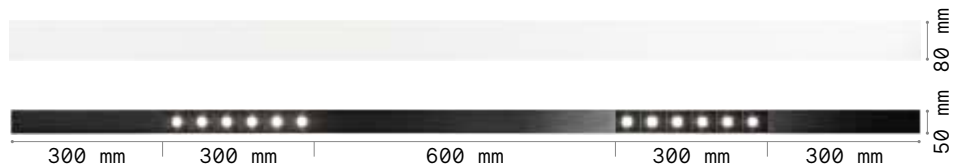

Fluo Accent 1800