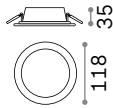

Groove

IP20 CRI ≥80 30.000 h ALUMINUM

① 100 mm

0,220 Kg/0,0012 m³

LED SMD AND DRIVER Included

Power	Beam	Lumen	CCT	Finish	Code	€
10 W	110°	1250 lm	3000 K	White	123974	29
		1350 lm	4000 K	White	147666	29