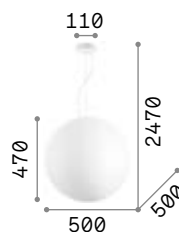

IP20

1,780 Kg / 0,1662 m³
E27 max 1x 25W

€ 360

226040 White

3000 K
950 lm

101330 € 7,50