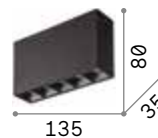

Lika

Family of recessed rectangular LED modules in die-cast aluminium, painted black or white with polycarbonate reflector. Modules available with five lenses. Specially designed to avoid glare (UGR <math><16</math>), best for installation in OFFICES and SHOPS.