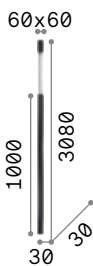

0,860 Kg / 0,0036 m³
LED 11,5W / 1150 lm / 51°

€ 190

194172	White	
194196	Black