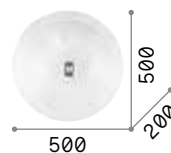

6,150 Kg / 0,0647 m³
E27 max 4 x 60W

€ 210

008615 Clear
140186 Amber

3000 K
430 lm

101279 € 2,60