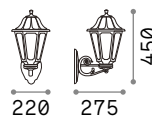

Dafne

High performance resin body: resistant to corrosion, colours stabilized during UV rays treatment, thermal shock resistance from -60° to +90°C. Methacrylate non-yellowing diffuser.

220 275

220 130

IP55

IP55

1,000 Kg / 0,0101 m³
E27 max 1x23W

€ 33

0,600 Kg / 0,0117 m³
E27 max 1x23W

€ 28

120423 ■ White
101491 ■ Black

120430 ■ White
101552 ■ Black

4000 K
980 lm

153964

€ 6,00

4000 K
980 lm

153964

€ 6,00

P. 909