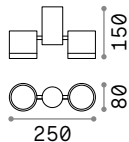

Sunglasses

Anthracite or white powder painted aluminum body. Reclinable diffusers with clear glass screens.

LED LED source 4000 K, 30.000 h life.

■ □ IP44

1,040 Kg / 0,0040 m³

LED 14,5W / 1450 lm

€ 130

161853 ■ White

161846 ■ Anthracit.