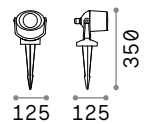

Elio

High performance resin body and diffuser: resistant to corrosion caused by both atmospheric agents and chemical fertilizers, colors stabilized during UV rays treatment, thermal shock resistance from -60° to +90°C. Adjustable diffuser.

LED Bulbs LED GU10 3,5W included.
Settable CCT: 2700 K, 4000 K.

120218

120201

IP66 INCLUDED

0,360 Kg / 0,0027 m³
GU10 max 1x6W

€ 82

120218 White
120201 Black

4000 K
430 lm
253497 € 3,00