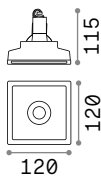

Zephyr

□ IP20
✎ GYPSUM

□ 123 x 123 mm
0,880 Kg/0,0032 m³

GU10 Not included - Recommended bulb 108292

Power	Finish		Code	€
max 35W	White	□	150284	15