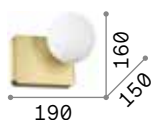

Penta new

Metal frame. White acid-etched blown glass diffusers with screw fastening. Finishes: brushed gold.

LED Bulbs LED G9 4W 3000 K included.
Cod. **209043**

IP20

0,600 Kg / 0,0060 m³

G9 max 1x 4W

€ 58

314334 **Gold** new

3000 K
510 lm

305486 € 6,00 P. 352