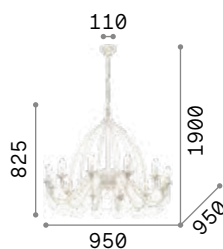

# Corte

Totally handcrafted metal frame. Hand painted finish with antiqued effect. Available versions: white or rusty effect.

005881

057187

P. 457

IP20

7,100 Kg / 0,6840 m<sup>3</sup>  
E14 max 12 x 40W

€ 380