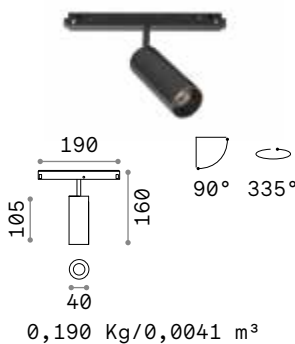

LED COB CITIZEN

Power	Beam	Control	Lumen	CCT	Finish	Code	€			
12 W	30°	On-Off	1200 lm	3000 K	White	282992	115			
					Black	257655	115			
					Brass	282053	115			
			1-10V	1250 lm	4000 K	Black	321967	115	new	
				1200 lm	3000 K	White	303710	135		
				1200 lm	3000 K	Black	303703	135		
		DALI	1200 lm	3000 K	White	286440	165			
					Black	286433	165			
					1250 lm	4000 K	Black	321943	165	new

Model	Required	Code	€
Ego 3W	No	260853	5
Ego 8W	No	260860	5
Ego 12W	No	260860	5

FILTER HONEYCOMB

Light beam: ACCENT

m	lx	øm
1	537	0,46
2	134	0,92
3	60	1,40
4	34	1,80
5	21	2,30

m	lx	øm
1	2393	0,49
2	598	0,98
3	266	1,50
4	150	2,00
5	96	2,50

m	lx	øm
1	2877	0,51
2	719	1,00
3	320	1,50
4	180	2,10
5	115	2,60