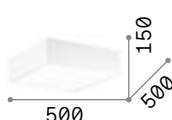

1,480 Kg / 0,0700 m³
E27 max 4 x 42W

€ 200

152899 White

3000 K
900 lm
123899 € 6,00