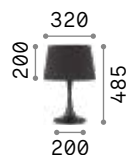

IP20

1,910 Kg / 0,0645 m³
E27 max 1x60W

€ 110

110448 White
032375 Chrome
110455 Black

3000 K
910 lm

119571 € 6,00