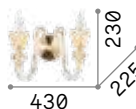

IP20

2,080 Kg / 0,0431 m³

E14 max 2 x 40W

€ 145

140599 Gold

3000 K
430 lm

101248

€ 2,50

P. 229