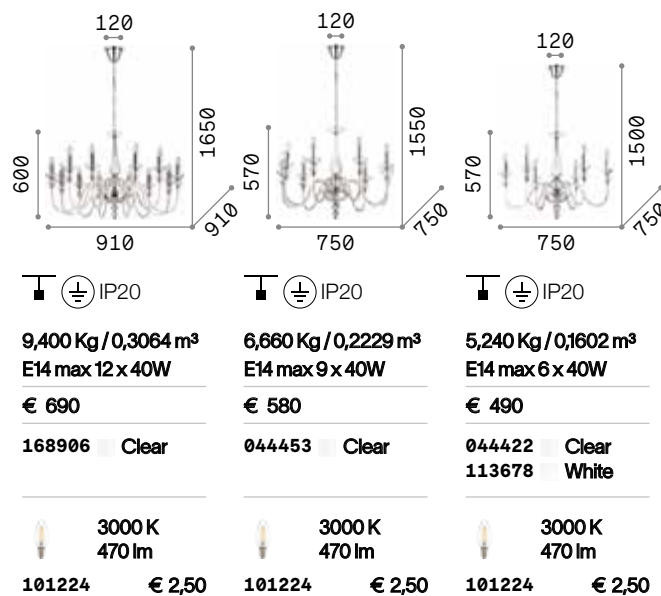

Doge

Hand-shaped blown clear or white glass chandelier. Chrome metal frame and details.

044422

113678