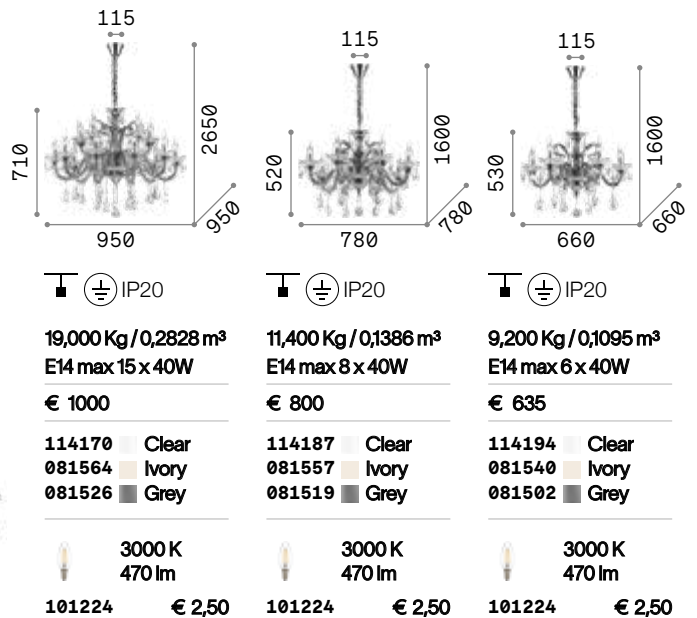

Colossal

Chrome metal frame and details.
Blown clear glass arms with smoky grey or ivory white inner side.
Transparent glass and cut crystal pendants and decorative elements.
Velvet chain cover.