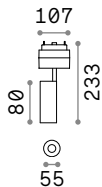

0,460 Kg/0,0030 m³

LED COB CITIZEN

Power	Beam	Lumen	CCT	Finish	Code	€
14W	36°	1550 lm	3000 K	Black	222967	140
		1650 lm	4000 K	Black	223049	140

LENS

Required	Beam	Code	€
No	18°	223094	8