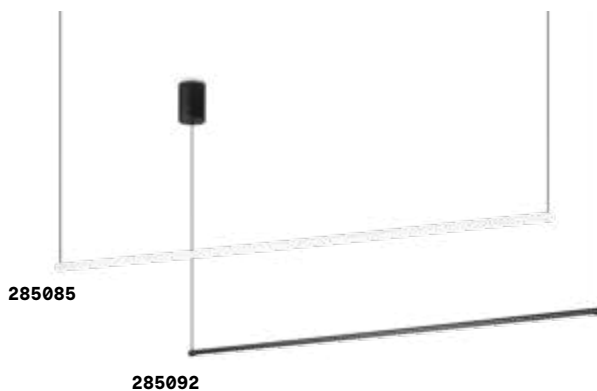

# Essence

Powder coated aluminum ceiling rose and body. Opal color acrylic diffuser. PVC cables. Colors: white or black.

**LED** LED source 3000 K, 30.000 h life.

IP20

0,900 Kg / 0,0165 m<sup>3</sup>  
LED 20W / 2650 lm