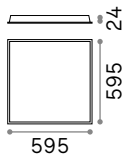

Led Panel

Source	LED SMD	UGR	<19
Power	40W	LED life	25.000 h
Driver included	On/Off	Insulation class	II
Drivers available	1-10V / DALI / Push	IP	20
CCT	3000 K / 4000 K	Material	Aluminum
CRI	≥80 / ≥90	Warranty	5 years

2,200 Kg/0,0144 m³
Purchase Qty. 2 pieces

LED SMD Driver ON/OFF included

CRI ≥80

Power	Beam	Lumen	CCT	Finish	Code	€
40 W	81°	4150 lm	3000 K	White	249711	45
		4450 lm	4000 K	White	249728	45

CRI ≥90

Power	Beam	Lumen	CCT	Finish	Code	€
40 W	81°	3550 lm	3000 K	White	246390	45
		3800 lm	4000 K	White	244181	45

DIMMABLE DRIVER* Optional

	Power	Output	Measure (LxHxW)	Code	€
1-10V	42 W	1000 mA	125 x 26 x 83 mm	247854	37
DALI/Push	45 W	1000 mA	106 x 28 x 69 mm	247847	67