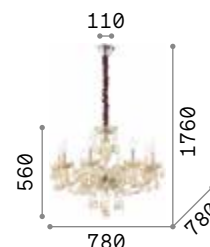

## Rose

Blown glass chandelier with chrome metal details. Cut-crystals octagons and drops. Velvet chain cover.

IP20

7,630 Kg / 0,1321 m<sup>3</sup>  
E14 max 8 x 40W

€ 560

166889 Amber

3000 K  
430 lm

101248 € 2,50