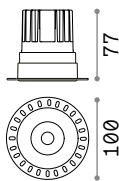

Game Trimless

⌀ 75 mm

0,300 Kg/0,0011 m³

LED COB CREE Driver ON/OFF included - CRI ≥80

Power	Beam	Lumen	CCT	Finish	Code	€
11W	36°	1100 lm	3000 K	White	319667	50 <i>new</i>
				Black	319650	50 <i>new</i>