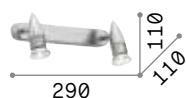

# Alfa

Metal structure with antique brass, satin white or satin nickel finish. Reflecting body is adjustable by rotation of the stem and inclination of the turning point.

**LED** Bulbs LED GU10 7W 3000 K included.  
Cod. **123943**