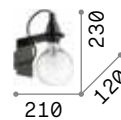

Minimal

Metal frame with colored varnish finish. Power cable with fabric coating.

LED

Bulbs LED E27 8W Globo D125 trasparente 3000 K included.
Cod. **101347**

045191

045214

■ IP20

0,720 Kg / 0,0164 m³
E27 max 1x 60W

€ 77

045191 ■ White
045214 ■ Black

3000 K
1020 lm

101347   **€ 8,00**

P. 116