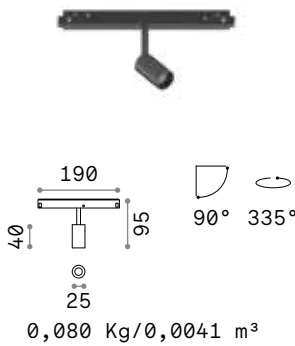

Ego Track Single

LED SMD OSRAM

Power	Beam	Control	Lumen	CCT	Finish	Code	€			
3 W	30°	On-Off	200 lm	3000 K	White	282978	85			
					Black	257617	85			
					Brass	282039	85			
			1-10V	220 lm	4000 K	Black	317977	85	new	
				200 lm	3000 K	White	303673	120		
				200 lm	3000 K	Black	303666	120		
		DALI	200 lm	3000 K	White	286402	140			
					Black	286396	140			
					220 lm	4000 K	Black	321912	140	new