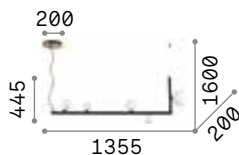

Birds

Varnished metal frame with satin brass decorative disc. White acid-etched blown glass diffusers. PVC electrical cable. Color: matt black with satin brass detail.

LED Bulbs LED G9 4W 3000 K included.
Cod. **209043**