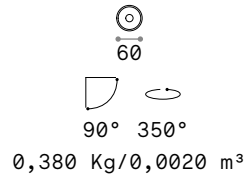

LENS*

SINGLE CONNECTION

Required	Beam	Driver	Finish	Code	€
No	15°		Clear	302751	5
No		On/Off	White	170145	27
No			Black	170152	27

Light beam: ACCENT

m	lx	Øm
1	3204	0,80
2	801	1,60
3	356	2,40
4	200	3,20
5	128	4,00

CRI ≥ 80 15W 41° 1700lm 3000K

* The optional lens must be ordered in concomitance with the product and will be mounted inside the product as replacement for the default one.