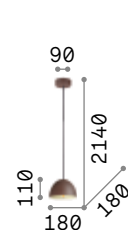

IP20

0,530 Kg / 0,0072 m³
E27 max 1 x 60W

€ 85

174204 ■ Coffee

3000 K
900 lm
123899 € 6,00