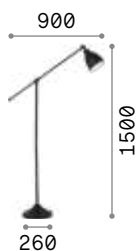

Newton

Chrome metal frame and diffuser. Available with satin nickel or matt black varnish finish. Adjustable arm. Adjustable diffuser with white enamel coating inside.

Lamp with integrated switch.

IP20

5,270 Kg / 0,0323 m³
E27 max 1x 42W

€ 120

015286 ■ Nickel
003528 ■ Black

3000 K
900 lm

123899

€ 6,00

P. 438

Elvis

Chrome metal frame. Adjustable colored metal diffuser with chrome details outside, enameled white inside.

Lamp with integrated switch.