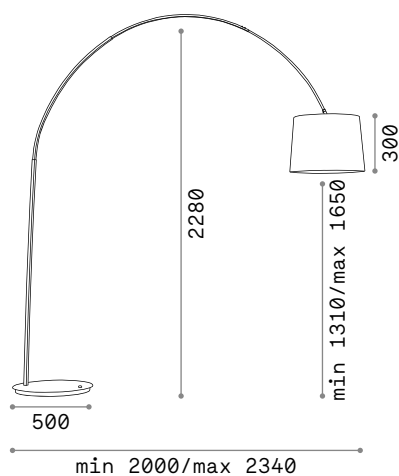

IP20

12,000 Kg / 0,0856 m³
E27 max 1x60W

€ 600

286686 ■ White
286662 ■ Chrome
286679 ■ Black

0,430 Kg / 0,0709 m³

€ 75

046723 ■ White
041742 ■ Chrome
046471 ■ Black

3000 K
1020 lm

101347 € 8,00