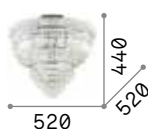

IP20

6,310 Kg / 0,1413 m³
E14 max 6 x 28W

€ 950

207186 **Chrome**
201016 **Brass**

3000 K
470 lm

101224 € 2,50