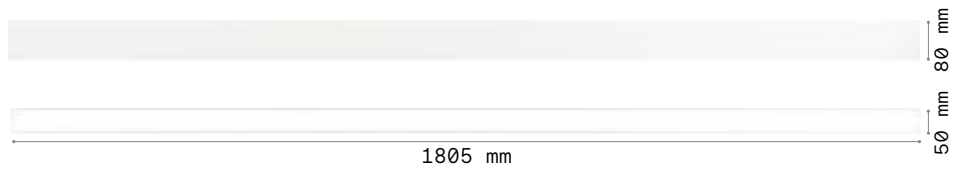

Fluo Bi-Emission 1800