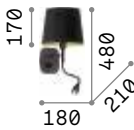

Nordik

Matt black varnished metal frame. One single switch to control independently both lighting sources.

LED LED source 3000 K, 20.000 h life.

IP20

0,630 Kg / 0,0156 m³
E14 max 1x40W +
LED 1,5W / 100 lm

€ 110

158242 ■ Black

3000 K
480 lm

101200 € 2,50

P. 192

P. 500

P. 560