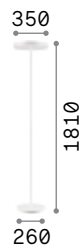

7,740 Kg / 0,0710 m³
GX53 max 4 x 15W

€ 350

177199 ■ White
177205 ■ Black

● **3000 K**
910 lm

123936   **€ 5,50**