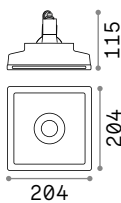

□ 207 x 207 mm
1,350 Kg/0,0075 m³

GU10 Not included - Recommended bulb 108292

Power	Finish		Code	€
max 35W	White	□	155722	50