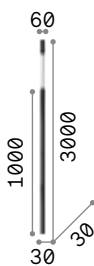

0,670 Kg / 0,0036 m³
LED 11,5W / 1150 lm / 51°

€ 130 On-Off / 185 Dali

142906	White	On-Off
164878	Chrome	On-Off
142913	Black	On-Off
321783	Black	Dali/Push new