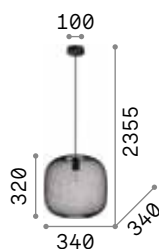

0,950 Kg / 0,0518 m³
E27 max 1x42W

€ 65