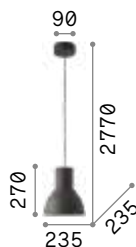

0,790 Kg / 0,0206 m³

E27 max 1x60W

€ 65

137681 ■ Dark Grey

101330 € 7,50