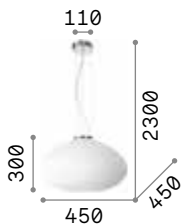

Plissé

Plated metal frame. White acid-etched blown glass diffuser with decoration in relief. Clear PVC electrical wire. Colors: chrome or satin brass.

3,300 Kg / 0,1208 m³
E27 max 1x 60W

€ 250

264523 Chrome
285191 Brass

3000 K
900 lm

123899 € 6,00