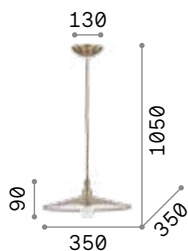

# Cantina

Metal frame, diffuser and bulb socket cover, available with antique brass or copper finish. Electrical cable covered with stranded fabric.

IP20

0,810 Kg / 0,0189 m<sup>3</sup>

E27 max 1x60W

€ 95

112732 ■ Copper  
112701 ■ Ant. Brass