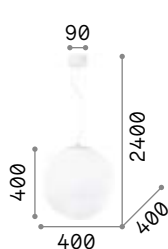

IP20

3,620 Kg / 0,1215 m³
E27 max 1x60W

€ 145

032139 White

3000 K
910 lm

119571 € 6,00