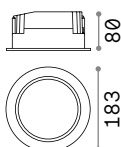

① 160 mm
1,250 Kg/0,0056 m³

LED COB PHILIPS Driver PHILIPS ON/OFF included

Power	Beam	Lumen	CCT	Finish	Code	€
30 W	46°	2500 lm	3000 K	White	193489	145
		2550 lm	4000 K	White	193380	145

DIMMABLE DRIVER* Optional

Model	Control	Power	Output	Measure (LxHxW)	Code	€
Basic 10 W	1-10V	12 W	300 mA	150 x 29 x 43 mm	218823	40
	DALI/Push	10 W	300 mA	130 x 30 x 43 mm	220772	125
Basic 15 W	1-10V	15 W	450 mA	150 x 29 x 43 mm	218830	45
	DALI/Push	17 W	450 mA	130 x 30 x 43 mm	220796	134
Basic 20 W	DALI/Push	25 W	700 mA	130 x 30 x 43 mm	220789	146
Basic 30 W	1-10V	31 W	900 mA	150 x 29 x 43 mm	218854	50
	DALI/Push	45 W	900 mA	150 x 30 x 43 mm	220802	158

Light beam: ACCENT