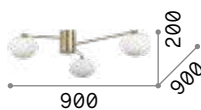

2,500 Kg / 0,0296 m³
G9 max 5 x 28W

2,700 Kg / 0,0209 m³
G9 max 3 x 28W

1,700 Kg / 0,0252 m³
G9 max 5 x 28W

2,500 Kg / 0,0209 m³
G9 max 3 x 28W

€ 350

€ 250

€ 320

€ 220