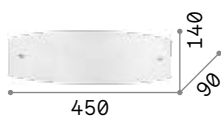

Ali

White acid-etched glass diffuser composed of one frontal and two side elements. Chrome glass holders.

■ □ ⊕ IP20

1,410 Kg / 0,0157 m³

E27 max 2 x 60W

€ 57

026558 White

101286 € 2,60