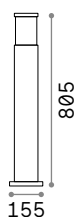

Tronco

Varnished die-cast aluminum body with different finishes: anthracite, white, coffee, grey or black. Pyrex glass diffuser with aluminum elements inside.

2,490 Kg / 0,0254 m³
E27 max 1x 42W

€ 146

- 109138 White
- 026961 Grey
- 026992 Anthracit.
- 004723 Black
- 163741 Coffee