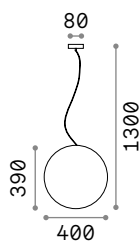

1,690 Kg / 0,0776 m³
E27 max 1x60W

€ 110

136004 White

151991 € 2,00