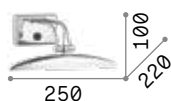

Mirror-20

Metal frame with antique brass, chrome or brass finish. Freely adjustable diffuser.

Bulbs LED G9 4W 3000 K included.

Cod. 209043