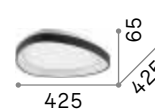

IP20

1,900 Kg / 0,0271 m³
LED 23W / 3100 lm

€ 220

- 328010 ■ White On-Off new
- 328027 ■ Black Dalı/Push new
- 328034 ■ Brass On-Off new