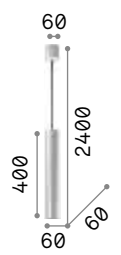

104935 104942 104928 141800 313894 141817 259239 141794 141855 170589

0,990 Kg / 0,0029 m³
GU10 max 1x 28W
€ 95

194806 ■ Clear
141800 ■ Silver
313894 ■ Nickel
141817 ■ Gold
259239 ■ Brass
141794 ■ Ant. Brass
141855 ■ Copper
170589 ■ Coffee

new

3000 K
800 lm
189031 € 15,00

3000 K
540 lm
123943 € 3,50

3000 K
540 lm
123943 € 3,50