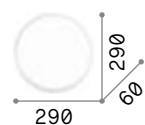

■ ■ □ IP20

0,430 Kg / 0,0164 m³
LED 12W / 1440 lm

€ 30

252599 ■ White
252605 ■ Black