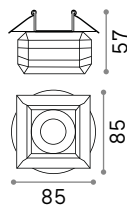

Soul

IP20 CRYSTAL

① 55 mm

0,340 Kg/0,0009 m³

G9 Not included - Recommended bulb 305486

Power	Finish	Code	€
max 40W	Clear	107691	20