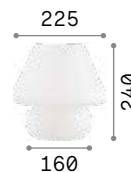

1,380 Kg / 0,0219 m³
E27 max 1x 60W

€ 80

074702 White

3000 K
340 lm

101286 € 2,60