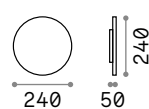

1,280 Kg / 0,0083 m³

LED 12W / 1400 lm

€ 145