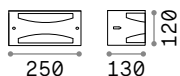

Rex-3

Powder coated die-cast aluminum body available in different colors: anthracite or white. White acrylic diffuser.