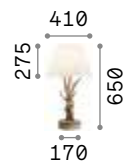

# Chalet

Metal frame and bearing structure. Handcrafted and hand painted resin decorative elements. An accurate reproduction of horns and carved wood.

Lamp with integrated switch.

IP20

3,500 Kg / 0,1650 m<sup>3</sup>  
E27 max 1x60W