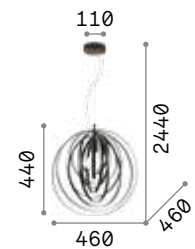

IP20

2,660 Kg / 0,0365 m³
E27 max 1x 60W

€ 260

103723 ■ White
114262 ■ Black

3000 K
950 lm

101330 € 7,50