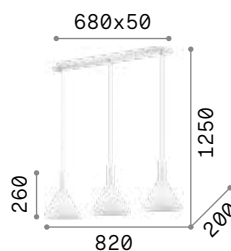

Cocktail

Blown overlay acid-etched glass diffuser. White inside and colored outside. Suspension models supplied with cables adjustable in length.

IP20

3,740 Kg / 0,0708 m³
E14 max 3x40W

€ 265

074245 White