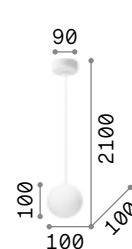

IP20

0,041 Kg / 0,0027 m³
G9 max 1x15W

€ 50

310800 White ^{new}

3000 K
510 lm

305486 € 6,00