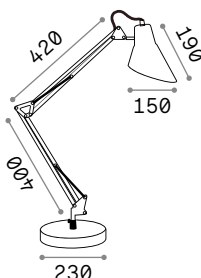

IP20
193991   265278   061191

2,450 Kg / 0,0111 m³
E27 max 1x 42W

€ 85

193991 White
265278 Black
061191 Black Copper

3000 K
340 lm
101286   € 2,60