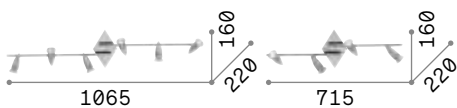

# Alfa

Metal structure with satin white or satin nickel. Reflecting body is adjustable by rotation of the stem and inclination of the turning point.

**LED** Bulbs LED GU10 7W 3000 K included.  
Cod. **123943**