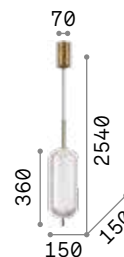

IP20

1,400 Kg / 0,0173 m³
LED 20W / 2600 lm

€ 180

292113 Clear