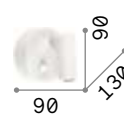

## Page

White or black powder coated aluminum body. Adjustable diffuser with lens and jointed chrome metal piece.

**LED** LED source 3000 K, 30.000 h life.

**ON OFF** Lamp with integrated switch.

142586

142579