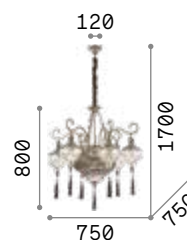

## Harem

Antique brass metal body and embossed ornaments. Cut crystal set octagons. Blown light amber clear glass diffusers with tassels. Velvet chain cover.

IP20

8,550 Kg / 0,2571 m<sup>3</sup>  
E27 max 9x 42W