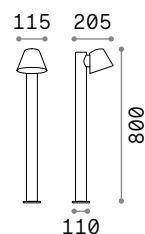

IP43

1,790 Kg / 0,0216 m³
GU10 max 1x35W

€ 116

319704 **White** **new**

322414 **Grey** **new**

139470 **Anthracit.**

322421 **Black** **new**

213101 **Coffee**

4000 K
430 lm

253497 € 3,00

P. 825