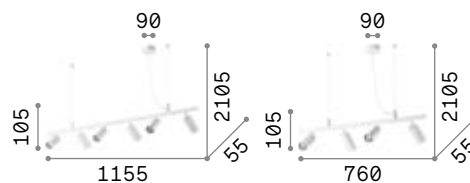

2,700 Kg / 0,0360 m³
GU10 max 6 x 28W

€ 350

231433 **White**
231396 **Black**
244648 **Brass**

3000 K
540 lm

123943 **€ 3,50**

2,310 Kg / 0,0243 m³
GU10 max 4 x 28W

€ 275

231372 **White**
231341 **Black**
244624 **Brass**

3000 K
540 lm

123943 **€ 3,50**