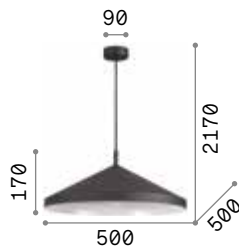

IP20

1,760 Kg / 0,0687 m³
E27 max 1x60W

€ 110

285160 White
281582 Black

3000 K
900 lm

123899 € 6,00