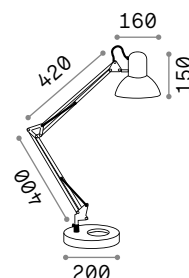

Sally

Metal technical lamp with white, matt black finish or black with copper joints. Jointed and spring balanced arm. Adjustable diffuser.

Lamp with integrated switch.

Wally

Metal technical lamp with white, matt black finish or black with copper joints. Jointed and spring balanced arm. Adjustable diffuser.

Lamp with integrated switch.

IP20
193946   265285   061160

2,600 Kg / 0,0132 m³
E27 max 1x 42W

€ 85

193946 White
265285 Black
061160 Black Copper

3000 K
900 lm
123899   € 6,00

IP20
193991   265278   061191

2,450 Kg / 0,0111 m³
E27 max 1x 42W

€ 85

193991 White
265278 Black
061191 Black Copper

3000 K
340 lm
101286   € 2,60

P. 543