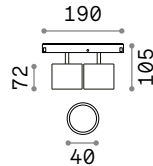

0,750 Kg/0,0026 m³

LED COB CITIZEN

Power	Beam	Control	Lumen	CCT	Finish		Code	€
20 W	38°	On-Off	2000 lm	3000 K	White		327549	240 <i>new</i>
					Black		316307	240 <i>new</i>

Light beam: ACCENT