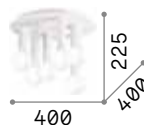

Petit new

Plated or matt varnished metal body. Fastening system without visible screws. Available finishes: white, brass and black.

LED

Bulbs LED E27 8W Globo D95 3000 K included in models: **232966**, **232980** and **233031**. Cod. **101330**

232966

232980

233031

3,000 Kg / 0,0499 m³
E27 max 6 x 42W

€ 130

327983 White new
327976 Black new
301532 Brass new

101330 € 7,50

1,570 Kg / 0,0294 m³
E27 max 3 x 42W

€ 80

327969 White new
327952 Black new
301525 Brass new

101330 € 7,50

0,790 Kg / 0,0071 m³
E27 max 1 x 42W

€ 40

232966 White new
232980 Black new
233031 Brass new

101330 € 7,50