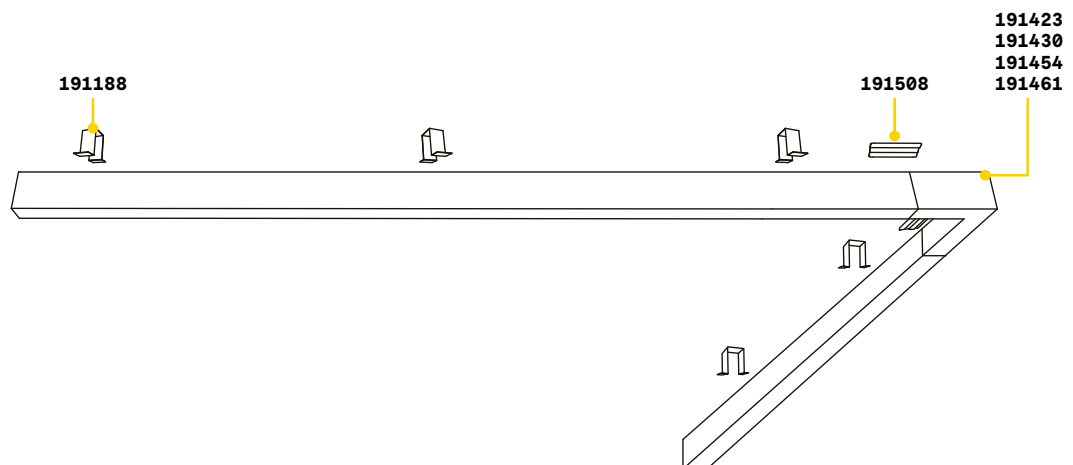

FLUO RECESSED