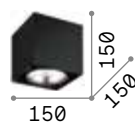

1,420 Kg / 0,0068 m³
GU10 max 1x 50W

€ 97

140933 White
243931 Black

3000 K
800 lm

189031 € 15,00