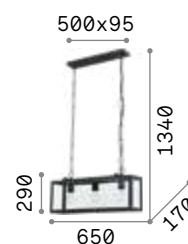

# Igor

Metal body with matt black enamel finish. Shade made of clear glass slabs.

IP20

8,810 Kg / 0,0941m<sup>3</sup>  
E27 max 4 x 60W

€ 390

092942 ■ Black

2200 K  
440 lm  
151694 € 6,00

IP20