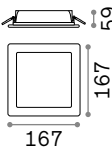

① 145 x 145 mm

0,500 Kg/0,0037 m³

LED SMD OSRAM Driver ON/OFF included

Power	Beam	Lumen	CCT	Finish	Code	€
18 W	100°	1850 lm	3000 K	White	312163	95 new