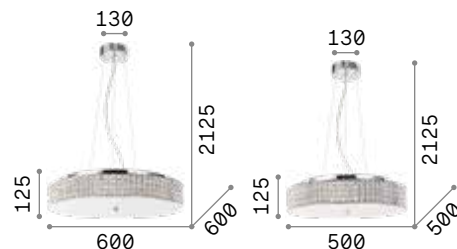

10,00 Kg / 0,1202 m³
G9 max 12 x 40W

€ 800

093062 Chrome

7,100 Kg / 0,0890 m³
G9 max 9 x 40W

€ 650

093048 Chrome

3000 K
510 lm

305486 € 6,00

3000 K
510 lm

305486 € 6,00

P. 356 **P. 454** **P. 510**