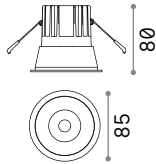

Game Trim Round

LED COB CREE Driver ON/OFF included - CRI ≥80

⌀ 75 mm
0,280 Kg/0,0011 m³

Power	Beam	Lumen	CCT	Finish	Code	€
11W	36°	1000 lm	2700 K	White +	285429	47
		1100 lm	3000 K	Silver +	192284	47
				White +	192291	47
				Black +	192277	47
				Gold +	192307	47
		1250 lm	4000 K	White +	267975	47