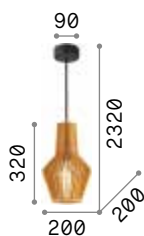

Citrus

Body with painted multilevel wood elements. Power cable coated with black fabric.

0,660 Kg / 0,0173 m³

E27 max 1x60W

€ 152

159843 Wood

119571 € 6,00