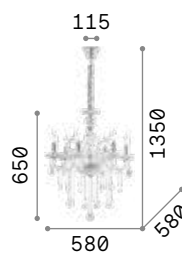

IP20

5,770 Kg / 0,1041 m³
E14 max 6 x 40W

€ 460

027821 ■ Clear
032504 ■ Black
027418 ■ Red

3000 K
430 lm

101248 € 2,50