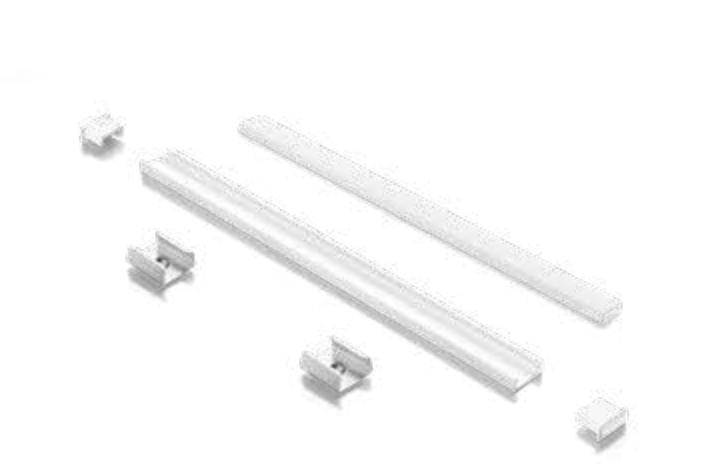

Mounting kit PROFILE 15 mm.