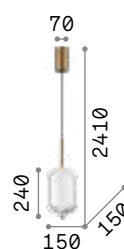

IP20

1,100 Kg / 0,0123 m³
LED 14W / 1750 lm

€ 145

292090 Clear