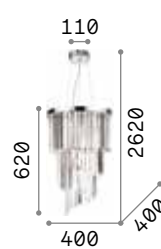

IP20

10,000 Kg / 0,1136 m³
E14 max 8 x 40W

€ 550

117737 Chrome

101224 3000K 470lm
€ 2,50

P. 367

P. 455