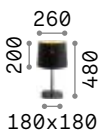

## Nordik

Matt black varnished metal frame.  
Golden PVC foil shade covered with  
black fabric.

Lamp with integrated switch.

1,220 Kg / 0,0504 m<sup>3</sup>  
E27 max 1x 60W

€ 115

161686 ■ Black

3000 K  
910 lm