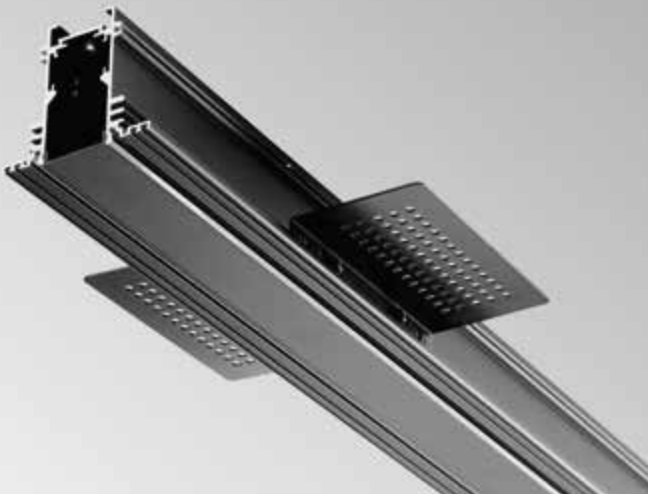

BLINDED COVER