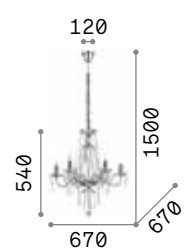

# Amadeus

Metal chrome frame. Decorative elements made of blown glass and cut crystals. Velvet chain cover.

IP20

8,200 Kg / 0,1574 m<sup>3</sup>  
E14 max 8 x 40W

€ 568

168777 Clear

3000 K  
470 lm

101224 € 2,50