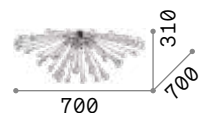

# Pauline

Chrome metal frame. Clear blown hand-shaped and chrome glass decorative elements.

Bulbs LED G9 4W 3000 K included.  
Cod. **209043**

**3,500 Kg / 0,0380 m³**  
**G9 max 5 x 40W**

**€ 500**

**111117** ■ SmokyGrey