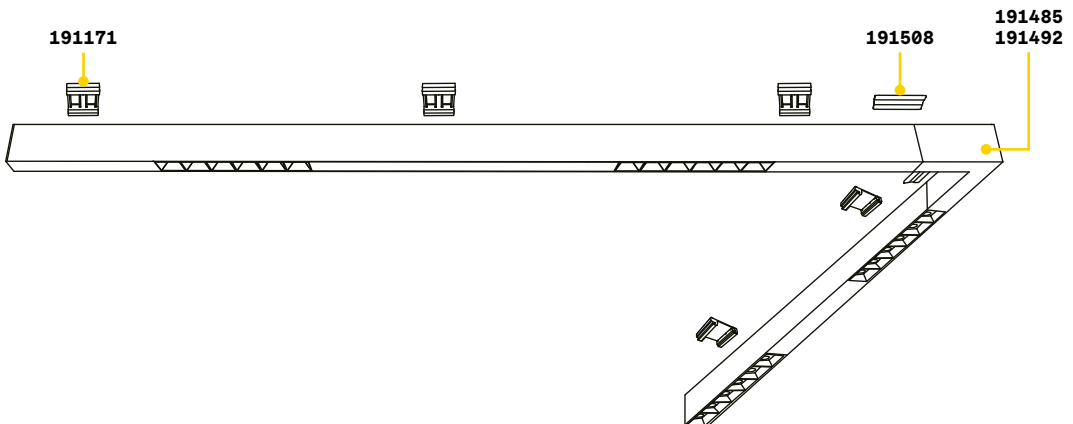

FLUO SURFACE