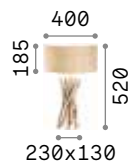

# Driftwood

Metal frame. Natural wood decorative arms. PVC foil diffusers coated with canvas fabric.

Lamp with integrated switch.

2,450 Kg / 0,0709 m<sup>3</sup>  
E27 max 1x60W

€ 220

129570 ■ Wood

2200 K  
370 Lm