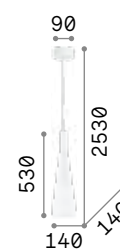

IP20

1,270 Kg / 0,0354 m³
E27 max 1 x 60W

€ 105

026787 White

3000 K
900 lm

123899 € 6,00