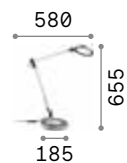

**+** Lamp with dimmer.

**Hand icon** Lamp with touch dimmer.

1,830 Kg / 0,0069 m<sup>3</sup>  
LED 12,5W / 1100 lm

€ 130

272078 ■ White  
204895 ■ Aluminum  
204888 ■ Black