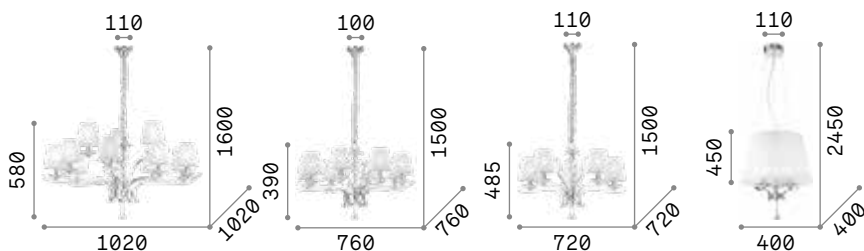

# Pegaso

Chromed or satin brass metal frame. Cut crystal main body, candle cups and pendants. Organza fabric shades. Velvet chain cover.

059242

197739

8,100 Kg / 0,3349 m<sup>3</sup>  
E14 max 12 x 28W

€ 840