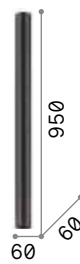

3,070 Kg / 0,0061 m³
GU10 max 1x28W

€ 86

259260 **White**
259277 **Black**

3000 K
540 lm

123943 € 3,50