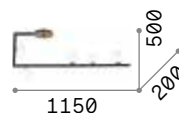

2,800 Kg / 0,1535 m³
G9 max 5 x 15W

€ 278

273631 ■ Black

3000 K
510 lm
305486 € 6,00