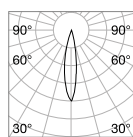

⌀ 30 mm
0,070 Kg/0,0003 m³

LED SMD OSRAM Driver ON/OFF included

Power	Beam	Lumen	CCT	Finish		Code	€
3W	20°	210 lm	3000 K	White	+	244808	32
				Gold	+	244822	32
				Black	+	244846	32
				Gold	+	244853	32

Light beam: SPOT