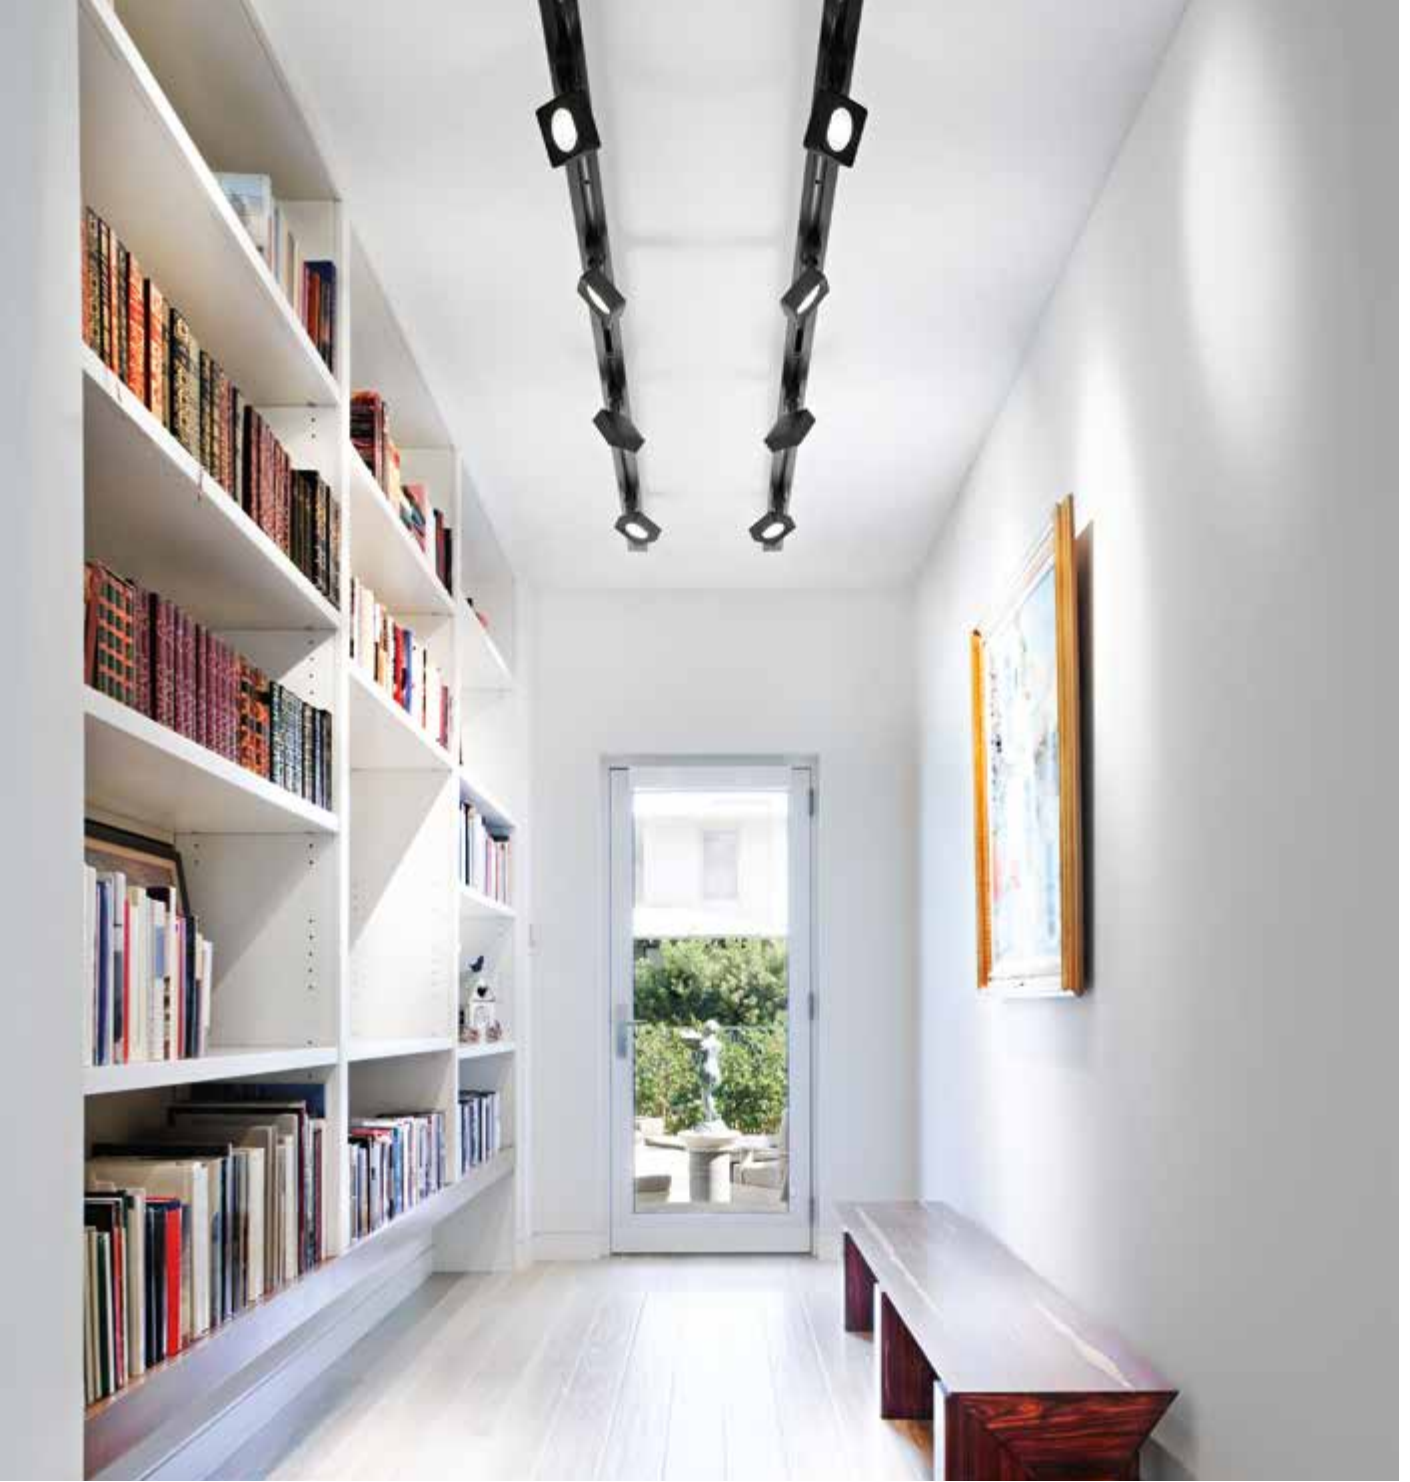

# Spot - Mouse Track

0,250 Kg/0,0016 m<sup>3</sup>

GU10 Not included - Recommended bulb 108292

Power	Finish		Code	€
max 50W	White		229706	47
	Black		229720	47
	Brass		269634	47

P. 324 P. 422

0,300 Kg/0,0027 m<sup>3</sup>