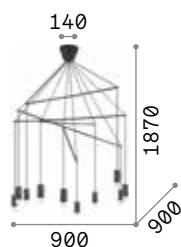

Pop

Metal ceiling cup, frame and bulb socket cover with black matt varnish finish. Cables adjustable in length.

IP20

2,920 Kg / 0,0147 m³

E27 max 10 x 60W

€ 300

158860 ■ Black

3000 K
900 lm

123899 € 6,00