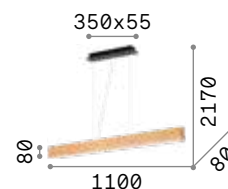

## Craft

Matt black varnished metal ceiling cap. Natural wood body. Satin opal color polycarbonate diffuser. Clear PVC cable.

**LED** LED source 3000 K, 20.000 h life.

 IP20

3,400 Kg / 0,0238 m<sup>3</sup>  
LED 37W / 4600 lm