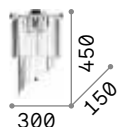

Carlton

Chromed or golden metal frame. Decorative elements with fob-chains composed of octagons and transparent cut-crystals bars.

IP20

2,570 Kg / 0,0154 m³

E14 max 3x 40W

€ 170

168913 Chrome

213491 Gold

101224 3000 K
470 lm

€ 2,50

P. 204

P. 367