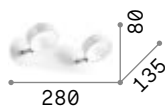

Oby

Matt white varnished metal frame with chromed junctions. Adjustable body with white plastic diffuser.

LED LED source 3000 K, 20.000 h life.

IP20

0,620 Kg / 0,0030 m³
LED 12W / 1400 lm

€ 120

196695 White