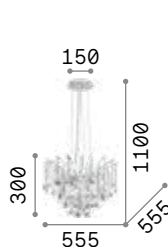

# Audi-77

Octagonal and round cut crystal pendants. Pendant lamps with wires adjustable in length with an automatic device.

**LED** Bulbs LED G9 4W 3000 K included.  
Cod. **209043**

**6,550 Kg / 0,1347 m³**  
**G9 max 8 x 40W**