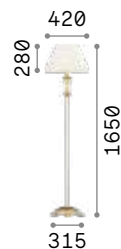

IP20

5,600 Kg / 0,1089 m³
E27 max 1x 60W

€ 340

002880 ■ White
020877 ■ Gold

3000 K
1020 lm

101347 € 8,00

P. 236

P. 460

P. 509