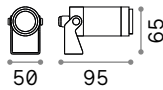

Starlight

Aluminum adjustable tracklight with ceiling or peg installation; dark gray anodized and powder coated surface; integrated energy-efficient LED source with high color rendering; available with 3000k and 4000k color temperature; LED useful life 50.000 h. Optional anti-glare screen.

PRO High-tech product with high quality materials, intended for professional use.

Source	LED COB	Insulation class	III
Power	5,5W / 10W	IP	68
Driver included	No	Material	Aluminum
Drivers available	On/Off		
CCT	3000 K / 4000 K		
CRI	≥80		
LED life	50.000 h		

LED COB BRIDGELUX Driver not included

0,280 Kg/0,0005 m³

Power	Beam	Lumen	CCT	Finish	Code	€
5,5 W	30°	600 lm	3000 K	Dark Gray	248394	120
		670 lm	4000 K	Dark Gray	245041	120

LED COB BRIDGELUX Driver not included