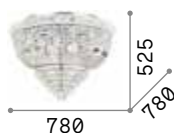

# Dubai

Metal frame with chrome or brass finish. Decorative elements composed of transparent cut crystals pearls, octagons and prisms.

IP20

14,290 Kg / 0,3881 m<sup>3</sup>  
E14 max 24 x 28W

€ 1430

243566 **Chrome**  
243498 **Brass**