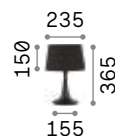

IP20

1,270 Kg / 0,0253 m³
E27 max 1x60W

€ 80

110530 White
032368 Chrome
110554 Black

3000 K
910 lm

119571 € 6,00

P. 557