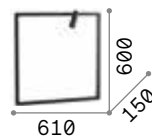

## Syntesi

Powder coated aluminum frame and body. Adjustable diffuser with knurled clear acrylic screen. Color: black.

**LED** LED source 3000 K, 30.000 h life.

■ □ IP20

1,140 Kg / 0,0696 m<sup>3</sup>  
LED 5W / 500 lm