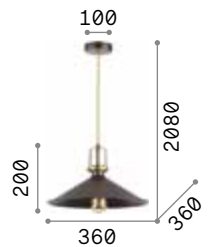

IP20

0,960 Kg / 0,0231 m³
E27 max 1x60W

€ 86

238210 White
249087 Black

3000 K
340 lm

101286 € 2,60