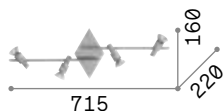

# Slem

Metal structure with white, chrome or satin nickel. Adjustable body: rotational and axially movable stem valve.

**LED** Bulbs LED GU10 7W 3000 K included.  
Cod. **123943**

**1,070 Kg / 0,0152 m³**  
**GU10 max 4 x 50W**