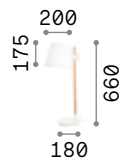

IP20

1,920 Kg / 0,0185 m³
E27 max 1 x 60W

€ 140

282091 ■ White
272238 ■ Black

3000 K
910 lm

119571 € 6,00

P. 553