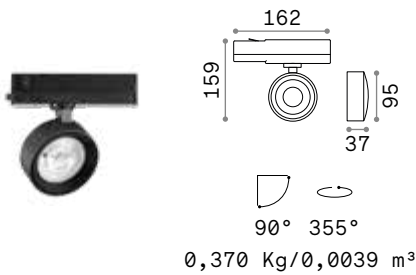

Pov

Source	LED COB	CCT	3000 K
Power	22W	CRI	≥95
Driver included	On/Off	LED life	30.000 h
Drivers available	No	Insulation class	II
Track	Three-phase (standard Eutrac)	IP	20
MacAdam	SDCM 3	Material	Aluminum
		Warranty	5 years

LED COB CREE Driver PHILIPS ON/OFF included

Power	Beam	Lumen	CCT	Finish	Code	€
22 W	36°	2000 lm	3000 K	White	296340	135
				Black	296333	135