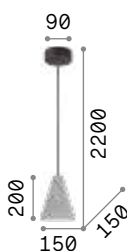

1,180 Kg / 0,0119 m³
E27 max 1x 15W

€ 116

110424 Concrete

101279 € 2,60