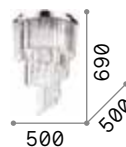

# Carlton

Chromed or golden metal frame.  
Decorative elements with fob-chains composed of octagons and transparent cut-crystals bars.

168937

213507

IP20

13,840 Kg / 0,1563 m<sup>3</sup>  
E14 max 12 x 40W