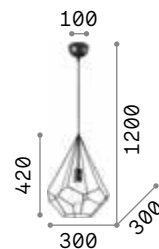

0,720 Kg / 0,0480 m³
E27 max 1x60W

€ 198

200897 White
148175 Black

2200 K
440 lm

151694 € 6,00