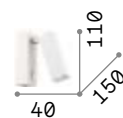

IP20

0,420 Kg / 0,0023 m³
LED 3W / 145 lm

€ 105

142258 ■ White
142241 ■ Black