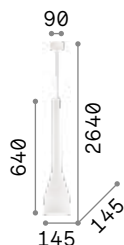

Flut

Blown overlay frosted glass diffuser: white inside and coloured outside. Cable adjustable in length.

1,570 Kg / 0,0422 m³
E27 max 1x 60W

€ 140

035666 White
035680 Black

123899 € 6,00