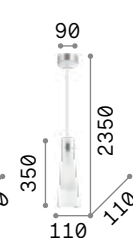

IP20

0,980 Kg / 0,0165 m³
E27 max 1 x 60W

€ 58

023021 Clear

3000 K
910 lm
119571 € 6,00