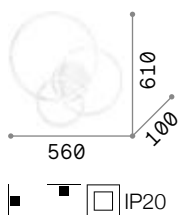

# Frame

Matt white or black varnished metal base and frame. Opal colour plastic diffusers. Direct light emission.

**LED** LED source 3000 K, 30.000 h life.

1,600 Kg / 0,0458 m<sup>3</sup>  
LED 41W / 5250 lm  
€ 320