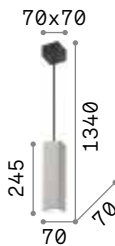

IP20

1,720 Kg / 0,0055 m³
GU10 max 1x 35W

€ 85

150673 Concrete

3000 K
410 lm

108292 € 3,00

P. 318