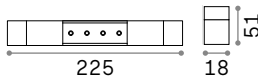

Weight	Volume	Control	Finish	Code	€
0,16 Kg	0,0005 m³	On-Off	White	286006	50
			Black	283111	50
		1-10V / DALI	White	289298	55
			Black	289304	55

MAIN CONNECTOR Required - 1 Kit x power source max 210 W