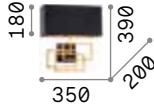

Luxury

Brass finished metal frame. Matt black base. PVC shade with sides covered with fabric.

IP20

1,220 Kg / 0,0371 m³
E27 max 1x60W

€ 247

201092 ■ Brass

3000 K
910 lm

119571 € 6,00

P. 500

P. 561