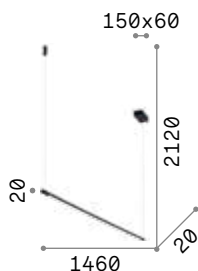

Yoko

Matt varnished ceiling rose, frame and support for the metal cable. Opal polycarbonate diffuser. Clear PVC electrical cable. Colors: white or black.

LED LED source 3000 K, 30.000 h life.

IP20

0,700 Kg / 0,0383 m³
LED 16W / 1450 lm

€ 130

258898 White
258928 Black

P. 473

P. 531