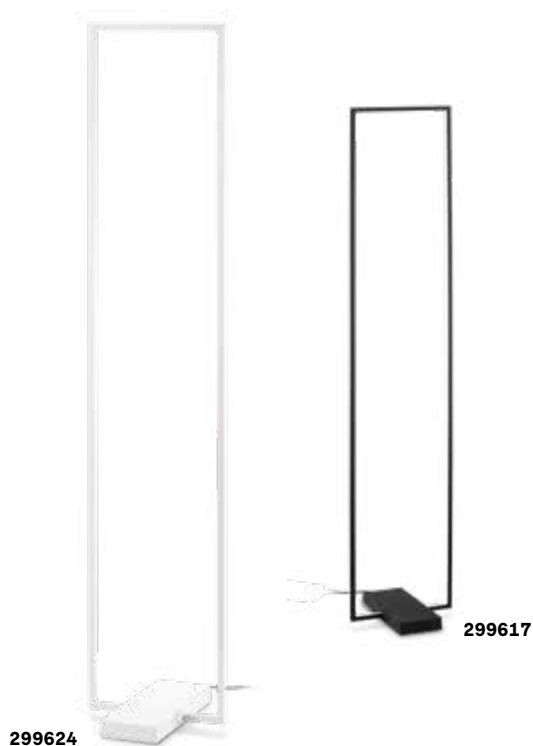

# Frame new

Matt white or black varnished metal base and frame. Opal colour plastic diffusers. Direct light emission.

**LED** LED source 3000 K, 30.000 h life.

**ON  
OFF** Lamp with integrated switch.

10,300 Kg / 0,0525 m<sup>3</sup>  
LED 30W / 3000 lm