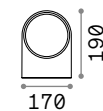

Iko

Powder coated die-cast aluminum body. Tempered and frosted clear glass up-and-down double diffuser. Available finishes: anthracite, white or grey.

018515

092218

018522

■ IP54

0,600 Kg / 0,0040 m³
E27 max 1x60W

€ 50

018522 ■ White
092218 ■ Grey
018515 ■ Anthracit.

● 4000 K
600 lm

151960 € 2,00