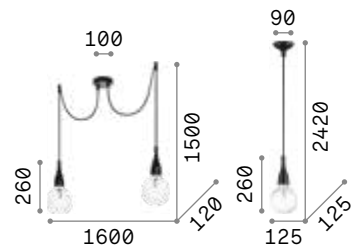

# Minimal

Metal frame with colored varnish finish. Power cable with fabric coating. SP1 version supplied with two-meters long cable.

**LED** Bulbs LED E27 8W Globo D125 trasparente 3000 K included. Cod. **101347**