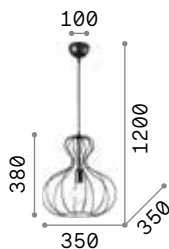

# Ampolla

Metal ceiling rose, bulb socket and decorative structure with white or black finishes. Power cable adjustable in length.

200903

167497

0,950 Kg / 0,0709 m<sup>3</sup>  
E27 max 1x60W

€ 120

194295 White  
148502 Black