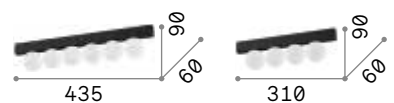

1,290 Kg / 0,0119 m³
LED 18W / 1500 lm

€ 230

0,860 Kg / 0,0077 m³
LED 11W / 1000 lm

€ 160

328256	White	new	328232	White	new
313290	Black	new	313283	Black	new
328263	Brass	new	328249	Brass	new