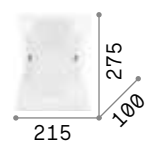

■ IP20

1,260 Kg / 0,0141m³
E27 max 1 x 60W

€ 48

026473 White

3000 K
340 lm

101286 € 2,60