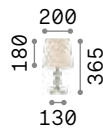

Queen

Gilded metal frame with cut crystal base and decorative elements. PVC foil shade covered with quilted decoration and gold glitters.

Lamp with integrated switch.

2,300 Kg / 0,0886 m³
E27 max 1x60W

€ 210

077758 ■ Gold

3000 K
910 lm

119571

€ 6,00

1,360 Kg / 0,0460 m³
E27 max 1x60W

€ 140

077741 ■ Gold

3000 K
910 lm

119571

€ 6,00

0,900 Kg / 0,0137 m³
E27 max 1x60W

€ 120

077734 ■ Gold

3000 K
910 lm

119571

€ 6,00

P. 566

Le Roy

Chrome metal frame and base with cut crystal decorative elements. PVC foil shade covered with fabric with quilted decoration and silver brilliants.

Lamp with integrated switch.

2,300 Kg / 0,0919 m³
E27 max 1x60W

€ 195

073408 ■ Chrome

3000 K
910 lm

119571

€ 6,00

1,360 Kg / 0,0456 m³
E27 max 1x60W

€ 127

073422 ■ Chrome

3000 K
910 lm

119571

€ 6,00

0,900 Kg / 0,0234 m³
E27 max 1x60W

€ 110

073439 ■ Chrome

3000 K
910 lm

119571

€ 6,00