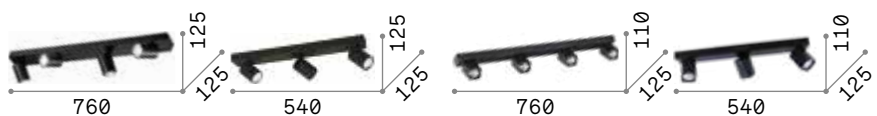

1,230 Kg / 0,0057 m³ GU10 max 4 x 35W € 185	1,080 Kg / 0,0041 m³ GU10 max 3 x 35W € 127	1,230 Kg / 0,0057 m³ GU10 max 3 x 35W € 195	1,080 Kg / 0,0041 m³ GU10 max 3 x 35W € 150

229089 White 229072 Black	229065 White 229058 Black	294827 White 321523 Black	294810 White 321516 Black

3000 K 540 lm 123943 € 3,50	3000 K 540 lm 123943 € 3,50	3000 K 540 lm 123943 € 3,50	3000 K 540 lm 123943 € 3,50