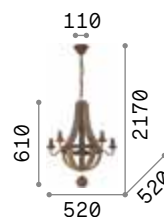

IP20

2,670 Kg / 0,2695 m³
E14 max 5 x 40W

€ 350

129921 Wood

3000 K
470 lm

101224 € 2,50