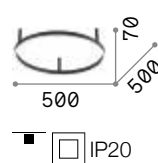

■ □ IP20
1,240 Kg / 0,0455 m³
LED 32W / 3150 lm
€ 195

265971 ■ White
265988 ■ Black