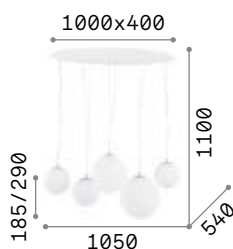

Mapa Bianco ^{new}

White metal frame. White spherical shape acid-etched blown glass diffuser. Steel cables adjustable in length.

LED Bulbs LED G9 4W 3000 K included in **310800** model. Cod. **209043**

IP20

8,700 Kg / 0,2470 m³
E27 max 5x60W

€ 530

043562 White

3000 K
910 lm

119571 € 6,00