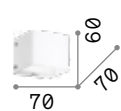

0,200 Kg / 0,0005 m³
G9 max 1 x 40W

€ 34

095264 White

3000 K
510 lm
305486 € 6,00