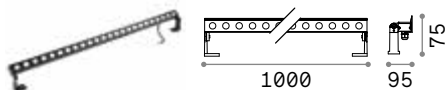

LED SMD OSRAM Driver not included

2,460 Kg/0,0108 m³
Cable length 500 mm

Power	Beam	Lumen	CCT	Finish	Code	€
40 W	28°	4500 lm	3000 K	White	322117	325 new
				Anthracite	261355	325
	4950 lm	4000 K	White	322049	325 new	
		Anthracite	322018	325 new