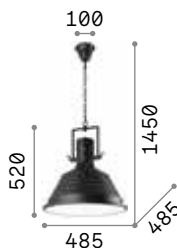

Fisherman

Totally metal body with copper or matt black enamel finish. White silkscreen-printed glass diffuser.

IP20

5,040 Kg / 0,0899 m³

E27 max 1x60W

€ 400

125831 ■ Black
134871 ■ Copper

3000 K
1120 lm

101323 € 7,00