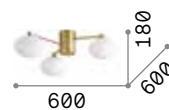

2,500 Kg / 0,0296 m³
G9 max 5 x 28W

2,700 Kg / 0,0209 m³
G9 max 3 x 28W

1,700 Kg / 0,0252 m³
G9 max 5 x 28W

2,500 Kg / 0,0209 m³
G9 max 3 x 28W

€ 350

€ 250

€ 320

€ 220