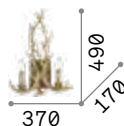

■ IP20

1,770 Kg / 0,0759 m³

E14 max 2x40W

€ 205

115511 Beige

3000 K
470 lm

101224

€ 2,50

P. 240

P. 508