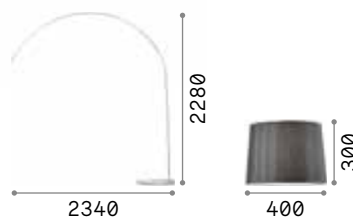

IP20

12,000 Kg / 0,0856 m³
E27 max 1x60W

€ 600

286686 ■ White
286662 ■ Chrome
286679 ■ Black

0,430 Kg / 0,0709 m³

€ 75

046723 ■ White
041742 ■ Chrome
046471 ■ Black

3000 K
1020 lm

101347 € 8,00