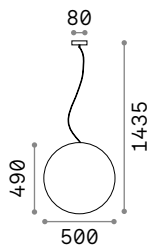

2,970 Kg / 0,1327 m³
E27 max 1x60W

€ 180

136011 White

151991 € 2,00