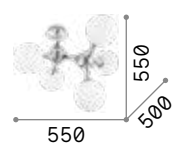

3,200 Kg / 0,1012 m³
E14 max 5 x 28W

€ 210

073712 White
241050 Brass

101200 3000K
480 lm € 2,50

101200 3000K
480 lm € 2,50

P. 173