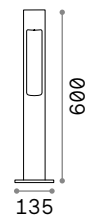

IP44

1,500 Kg / 0,0164 m³
G9 max 1x 15W

€ 160

135205 ■ Anthracit.
246918 ■ Coffee

4000 K
530 lm
307879 € 6,00