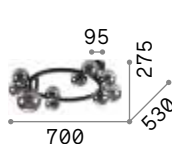

2,780 Kg / 0,0605 m³
G9 max 10 x 15W

€ 450

328415 White new 309286 Smok. Gra. new 327808 Amber new