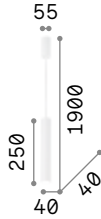

IP20

0,680 Kg / 0,0048 m³
LED 11W / 1200 lm

€ 150

211459 White
211466 Black