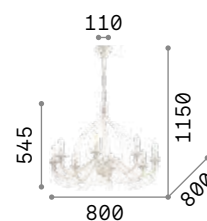

IP20

5,220 Kg / 0,3169 m³
E14 max 8 x 40W

€ 260

005898 White
057194 Rust

3000 K
470 lm

101224 € 2,50