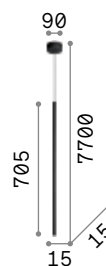

0,830 Kg / 0,0105 m³
LED 4W / 160 lm

€ 180

300818 White
300801 Black
300825 Brass