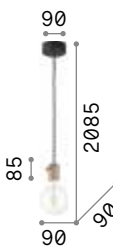

# Doc

Metal ceiling cup and bulb socket cover with various finishes. Power cable coated with black fabric. Switcher integrated to the bulb socket.

Lamp with integrated switch.

0,220 Kg / 0,0015 m<sup>3</sup>  
E27 max 1x 60W