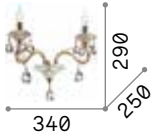

Negresco

Metal frame with chrome or golden finish. Golden version with blown and gilded inside glass arms. Main structure composed of cut crystal blocks. Clear glass and cut crystal decorative elements.

IP20

2,380 Kg / 0,0189 m³

E14 max 2x28W

€ 160

141046 Clear

087757 Gold

3000 K
430 lm

101248 € 2,50 P. 220