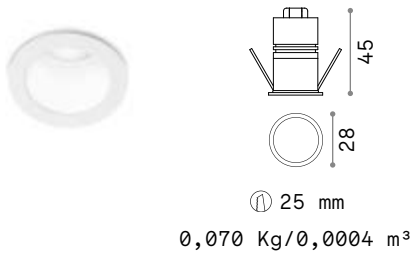

LED SMD BRIDGELUX Driver ON/OFF included

Power	Beam	Lumen	CCT	Finish	Code	€
3W	25°	250 lm	3000 K	White	327488	40 new
				Black	305851	40 new