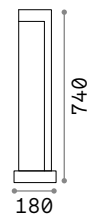

9,220 Kg / 0,0540 m³
LED 9W / 430/450 lm

€ 300

246987 ■ Granite 3000K
187327 ■ Granite 4000K