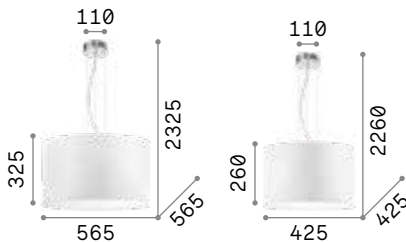

Wheel

Enameled metal circular frame. PVC foil shade, covered with fabric. Steel cables adjustable in length with automatic devices.

2,810 Kg / 0,1412 m³
E27 max 5 x 60W

2,020 Kg / 0,0614 m³
E27 max 3 x 60W

€ 255

€ 135

009698 White

009681 White

123899 € 6,00

123899 € 6,00

P. 305