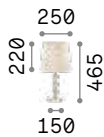

Queen

Gilded metal frame with cut crystal base and decorative elements. PVC foil shade covered with quilted decoration and gold glitters.

Lamp with integrated switch.

2,300 Kg / 0,0886 m³
E27 max 1x60W

€ 210

077758 ■ Gold

3000 K
910 lm

119571

€ 6,00

1,360 Kg / 0,0460 m³
E27 max 1x60W

€ 140

077741 ■ Gold

3000 K
910 lm

119571

€ 6,00

0,900 Kg / 0,0137 m³
E27 max 1x60W

€ 120

077734 ■ Gold

3000 K
910 lm

119571

€ 6,00

P. 566

Le Roy

Chrome metal frame and base with cut crystal decorative elements. PVC foil shade covered with fabric with quilted decoration and silver brilliants.

Lamp with integrated switch.

2,300 Kg / 0,0919 m³
E27 max 1x60W

€ 195

073408 ■ Chrome

3000 K
910 lm

119571

€ 6,00

1,360 Kg / 0,0456 m³
E27 max 1x60W

€ 127

073422 ■ Chrome

3000 K
910 lm

119571

€ 6,00

0,900 Kg / 0,0234 m³
E27 max 1x60W

€ 110

073439 ■ Chrome

3000 K
910 lm

119571

€ 6,00