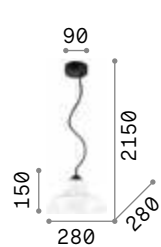

IP20

1,200 Kg / 0,0274 m³
E27 max 1x60W

€ 113

112336 Clear
112343 Smoky Grey

3000 K
910 lm

119571 € 6,00