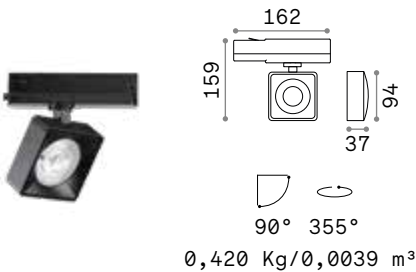

LED COB CREE Driver PHILIPS ON/OFF included

Power	Beam	Lumen	CCT	Finish	Code	€
22 W	36°	2000 lm	3000 K	White	296364	135
				Black	296357	135

[Link - Page 718](#)

Light beam: ACCENT

m	lx	Øm
1	3646	0,65
2	911	1,30
3	405	1,90
4	228	2,60
5	146	3,20

CRI≥95 22W 36° 1750lm 3000K