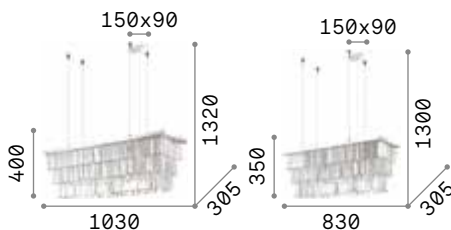

Martinez

Chromed or golden metal frame.
Decorative elements with fob-chains composed of octagons and transparent cut-crystals bars.

17,600 Kg / 0,1129 m³

14,490 Kg / 0,0723 m³

E14 max 8 x 40W

E14 max 6 x 40W

€ 745

€ 632

166360 Chrome
213583 Gold

166322 Chrome

101224 € 2,50

101224 € 2,50

P. 366