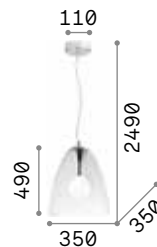

4,370 Kg / 0,1017 m³
E27 max 1x 60W

€ 298

016931 Clear

3000 K
900 lm

101354 € 8,00