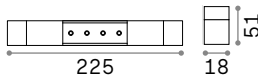

LINEAR CONNECTOR Required - 1 Kit x linear connection

Weight	Volume	Control	Finish	Code	€
0,16 Kg	0,0005 m³	On-Off	White	286006	50
			Black	283111	50
		1-10V / DALI	White	289298	55
			Black	289304	55