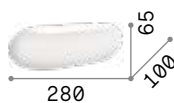

Moris

Chrome metal frame. Blown glass diffuser available in white color.

LED Bulbs LED G9 4W 3000 K included.
Cod. 209043

■ ⊕ IP20

0,520 Kg / 0,0071 m³

G9 max 2x40W

€ 90

034546 White

3000 K
510 lm

305486 € 6,00