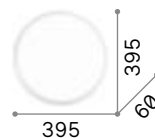

# Gemma

Plastic base with different finishes.  
 Matt white polycarbonate diffuser.  
 Quick fastening system.

**LED** LED source 3000 K, 20.000 h life.

252612

252629

■ ■ □ IP20

0,760 Kg / 0,0275 m<sup>3</sup>  
 LED 24W / 2880 lm