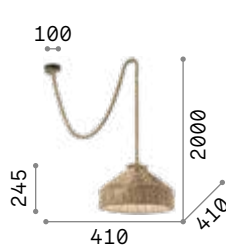

Canapa

Metal varnished frame. Electrical cables and diffusers covered with natural hemp rope.

IP20

2,190 Kg / 0,0944 m³
E27 max 1x15W

€ 180

134833 Rope

3000 K
910 lm
119571 € 6,00

IP20

0,650 Kg / 0,0063 m³
E27 max 2x15W

€ 60

134840 Rope

3000 K
910 lm
119571 € 6,00