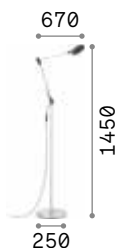

## Futura

Articulated aluminum and plastic arm with PVC exposed wire. Adjustable LED diffuser and integrated switcher. Plug with power supply.

**LED** LED source 4000 K, 25.000 h life.

**Hand icon** Lamp with touch dimmer.