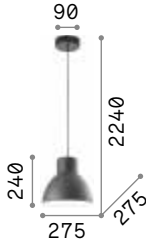

# Metro

Metal body and diffuser. Enameled white inside. Electrical cable adjustable in length.

0,970 Kg / 0,0261 m³

E27 max 1x60W

€ 70

139098 ■ Dark Grey

101354 € 8,00