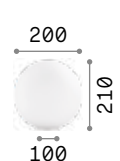

1,050 Kg / 0,0214 m³
E27 max 1x 60W

€ 50

009155 White

119571

3000 K
910 lm
€ 6,00