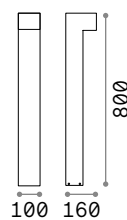

IP44

1,880 Kg / 0,0181 m³
G9 max 2x15W

€ 165

115085 White
246963 Grey
115061 Anthracit.
115108 Black
213262 Coffee

4000 K
530 lm
307879 € 6,00