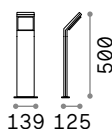

IP54

1,200 Kg / 0,0122 m³
LED 9W / 1050 / 1100 lm

€ 145

318691	White	3000K	new	322599	Anthracit.	4000K	new
322582	White	4000K	new	322537	Black	3000K	new
322551	Grey	3000K	new	322506	Black	4000K	new
322544	Grey	4000K	new	322575	Coffee	3000K	new
322612	Anthracit.	3000K	new	322568	Coffee	4000K	new