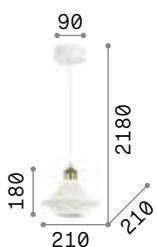

# Lugano

Matt varnished metal ceiling cup. Power cable coated with fabric with antique brass metal bulb socket cover. Ceramic diffuser.

2,950 Kg / 0,0618 m³

E27 max 3x60W

€ 385

206875 White

123899 € 6,00

0,850 Kg / 0,0090 m³