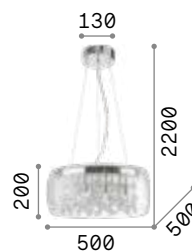

9,560 Kg / 0,1289 m³
G9 max 8 x 40W

€ 620

031750 Clear
197654 SmokyGrey

3000 K
510 lm

305486 € 6,00