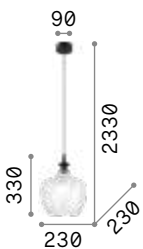

Lord

Powder coated metal ceiling rose
and frame with black finish. Black
PVC electrical cable. Blown glass
diffuser with decorations in relief.
Glass available in amber, clear or
smoky color.

IP20

1,430 Kg / 0,0389 m³
E27 max 1x 60W

€ 105

263632 Clear
263649 Smoky Grey
263656 Amber

3000 K
910 lm

119571

€ 6,00