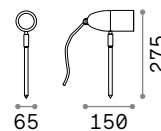

Inside

Powder coated cast aluminum frame with anthracite, coffee or grey finish. Adjustable body. Clear Pyrex glass diffuser. Provided with peg to plant in the ground.

IP54

0,370 Kg / 0,0015 m³
G9 max 1x 15W

€ 36

115412 ■ Anthracit.
115429 ■ Black
247045 ■ Coffee

4000 K
530 lm

307879 € 6,00