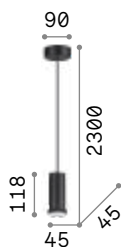

Mix Up

Powder-coated varnished metal ceiling cap and interchangeable shades. PVC cable. Finishes: white or black.

IP20

0,460 Kg / 0,0018 m³
E27 max 1x60W

€ 55

288406 ■ White
288390 ■ Black

2,000 Kg / 0,0676 m³

€ 85

288437 ■ White
288420 ■ Black

1,100 Kg / 0,0446 m³

€ 55

307404 ■ White
288475 ■ Black

0,800 Kg / 0,0147 m³

€ 40

307411 ■ White
288444 ■ Black

0,500 Kg / 0,0174 m³

€ 35

307428 ■ White
288451 ■ Black

0,340 Kg / 0,0008 m³

€ 20

307435 ■ White
288482 ■ Black

3000 K
900 lm
123899 € 6,00