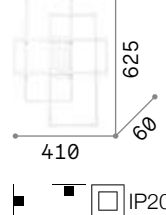

1,240 Kg / 0,0264 m³
LED 31W / 4250 lm
€ 290

230726 ■ White
270661 ■ Black

P. 072

P. 528