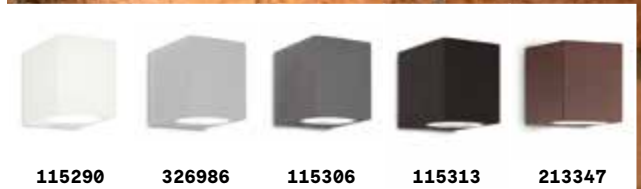

# Tetris-1 <sup>new</sup>

Aluminum body with matt powder coating. Clear tempered glass diffuser. Available finishes: anthracite, white, coffee, grey or black.

0,390 Kg / 0,0017 m<sup>3</sup>  
G9 max 1 x 15W