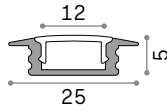

Slot Recessed

PROFILE 12 mm Mounting kit included - Not compatible with strip LED IP65

Length	Weight	Volume	Finish		Code	€
1000 mm	0,15 Kg	0,0010 m³	White	☐	124155	16
2000 mm	0,35 Kg	0,0020 m³	White	☐	203102	27
3000 mm	0,54 Kg	0,0029 m³	White	☐	204611	40