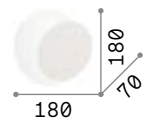

# Tick

Powder coated metal body with gold or silver leaf finish. The diffuser can be reclined up to 90°.

**LED** LED source 3000 K, 30.000 h life.

238951

238975

238944

180

0,440 Kg / 0,0029 m<sup>3</sup>  
LED 7,5W / 700 lm