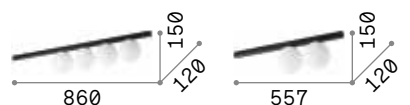

1,550 Kg / 0,0240 m³
G9 max 3 x 4W

1,200 Kg / 0,0145 m³
G9 max 2 x 4W

€ 115

€ 75

328454	White	new	328430	White	new
310688	Black	new	310671	Black	new
328461	Brass	new	328447	Brass	new

3000 K
510 lm

3000 K
510 lm

305486 € 6,00

305486 € 6,00

P. 441