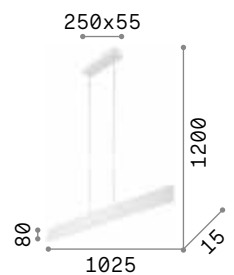

IP20

1,860 Kg / 0,0140 m³
LED 32W / 2100 lm

€ 290

138237 ■ White
173245 ■ Black