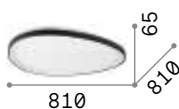

Gemini new

Powder coated or plated metal frame. Opal polycarbonate diffuser.
Available finishes: white, black or brushed brass. Control: On-Off or DALI/Push dimmable.

LED LED source 3000 K, 30.000 h life.

IP20

4,800 Kg / 0,0919 m³
LED 41W / 5600 lm

€ 390 On-Off / 480 Dalı

- 328072 ■ White On-Off new
- 328973 ■ White Dalı/Push new
- 328089 ■ Black On-Off new
- 328980 ■ Black Dalı/Push new
- 328096 ■ Brass On-Off new
- 329260 ■ Brass Dalı/Push new