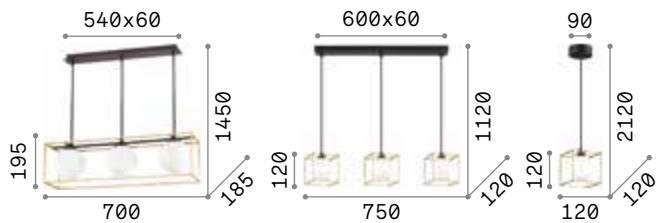

IP20

4,530 Kg / 0,0564 m³

E14 max 3 x 28W

€ 290

304144 ■ Black new
198125 ■ Brass

3000 K
420 lm

101217

€ 2,50

IP20

2,260 Kg / 0,0442 m³

G9 max 3 x 28W

€ 240

327846 ■ Black new
251110 ■ Brass

3000 K
510 lm

305486

€ 6,00

IP20

0,660 Kg / 0,0105 m³

G9 max 1 x 28W

€ 90

327839 ■ Black new
251103 ■ Brass

3000 K
510 lm

305486

€ 6,00

P. 345

P. 497