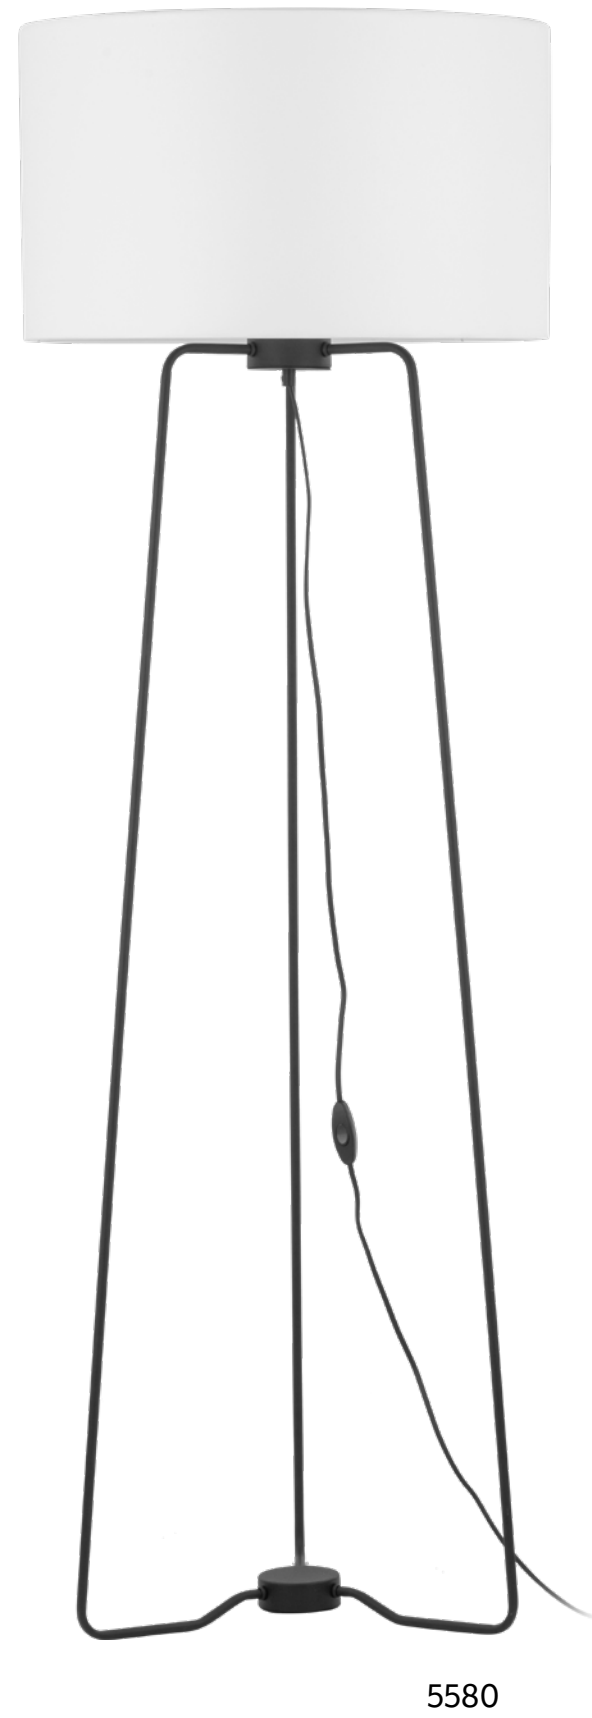

TAMPA

index: 5581 (AB: 9330)	↔ 350 mm ↗ 350 mm ↕ 650 mm	💡 1 x E27 | 230V | max15W | LED
index: 5580 (AB: 8705)	↔ 500 mm ↗ 500 mm ↕ 1520 mm	💡 1 x E27 | 230V | max15W | LED

material of the lamp: textile, metal, plastic