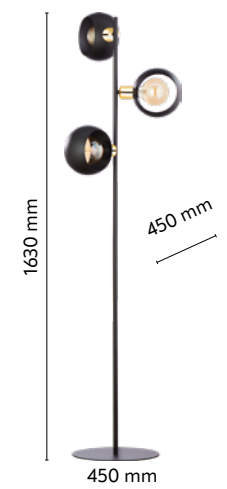

5549

CYKLOP WHITE, CYKLOP BLACK

☐ index: 2740 ☒ index: 2750	↔ 240 mm ↗ 170 mm ↕ 260 mm	💡 1 x E27 | 230V | max 15W | LED
☐ index: 2741 ☒ index: 2751	↔ 170 mm ↗ 100 mm ↕ 1670 mm	💡 1 x E27 | 230V | max 15W | LED
☐ index: 2743 ☒ index: 2753	↔ 610 mm ↗ 170 mm ↕ 1270 mm	💡 3 x E27 | 230V | max 15W | LED
☐ index: 2746 ☒ index: 2756	↔ 720 mm ↗ 350 mm ↕ 1300 mm	💡 6 x E27 | 230V | max 15W | LED
☐ index: 3046 ☒ index: 5549	↔ 450 mm ↗ 450 mm ↕ 1630 mm	💡 3 x E27 | 230V | max 15W | LED

material of the lamp: metal, plastic