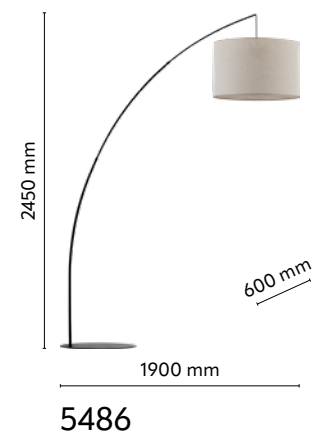

MOBY WHITE, MOBY BLACK, MOBY GREEN, MOBY NATURE, MOBY GRAY

□ index: 3060 (AB: 9524) ■ index: 5485 (AB: 9497) ■ index: 5488 (AB: 9626) ■ index: 5486 (AB: 9496) ■ index: 5487 (AB: 9625)	↔ 1900 mm ↗ 600 mm ↕ 2450 mm	💡 1x E27 | 230V | max 15W | LED

material of the lamp: textile, metal, plastic