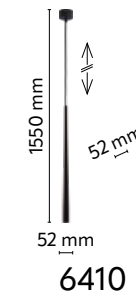

PIANO

6410

PIANO WHITE, PIANO BLACK, PIANO GOLD

□ index: 6425 ■ index: 6410 ■ index: 6419	↔ 52 mm ↗ 52 mm ↕ 1550 mm	💡 1 x G9 | 230V | max 6W | LED
□ index: 6427 ■ index: 6413 ■ index: 6421	↔ 200 mm ↗ 200 mm ↕ 1400 mm	💡 3 x G9 | 230V | max 6W | LED
□ index: 6426 ■ index: 6414 ■ index: 6422	↔ 700 mm ↗ 30 mm ↕ 1650 mm	💡 4 x G9 | 230V | max 6W | LED
□ index: 6428 ■ index: 6412 ■ index: 6420	↔ 600 mm ↗ 160 mm ↕ 1650 mm	💡 6 x G9 | 230V | max 6W | LED
□ index: 6429 ■ index: 6415 ■ index: 6423	↔ 1150 mm ↗ 30 mm ↕ 1200 mm	💡 8 x G9 | 230V | max 6W | LED

material of the lamp: metal, plastic