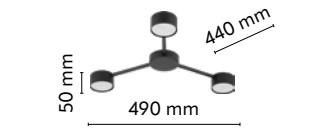

material of the lamp: metal, plastic

AVIA

index: 4690	↔ 610 mm	↗ 80 mm	↕ 90 mm	💡 2 x GX 53 230V max 10W LED
index: 4689	↔ 490 mm	↗ 440 mm	↕ 50 mm	💡 3 x GX 53 230V max 10W LED
index: 4692	↔ 660 mm	↗ 640 mm	↕ 50 mm	💡 6 x GX 53 230V max 10W LED
index: 4694	↔ 1110 mm	↗ 210 mm	↕ 780 mm	💡 6 x GX 53 230V max 10W LED
index: 5579	↔ 300 mm	↗ 300 mm	↕ 1400 mm	💡 1 x GX 53 230V max 10W LED