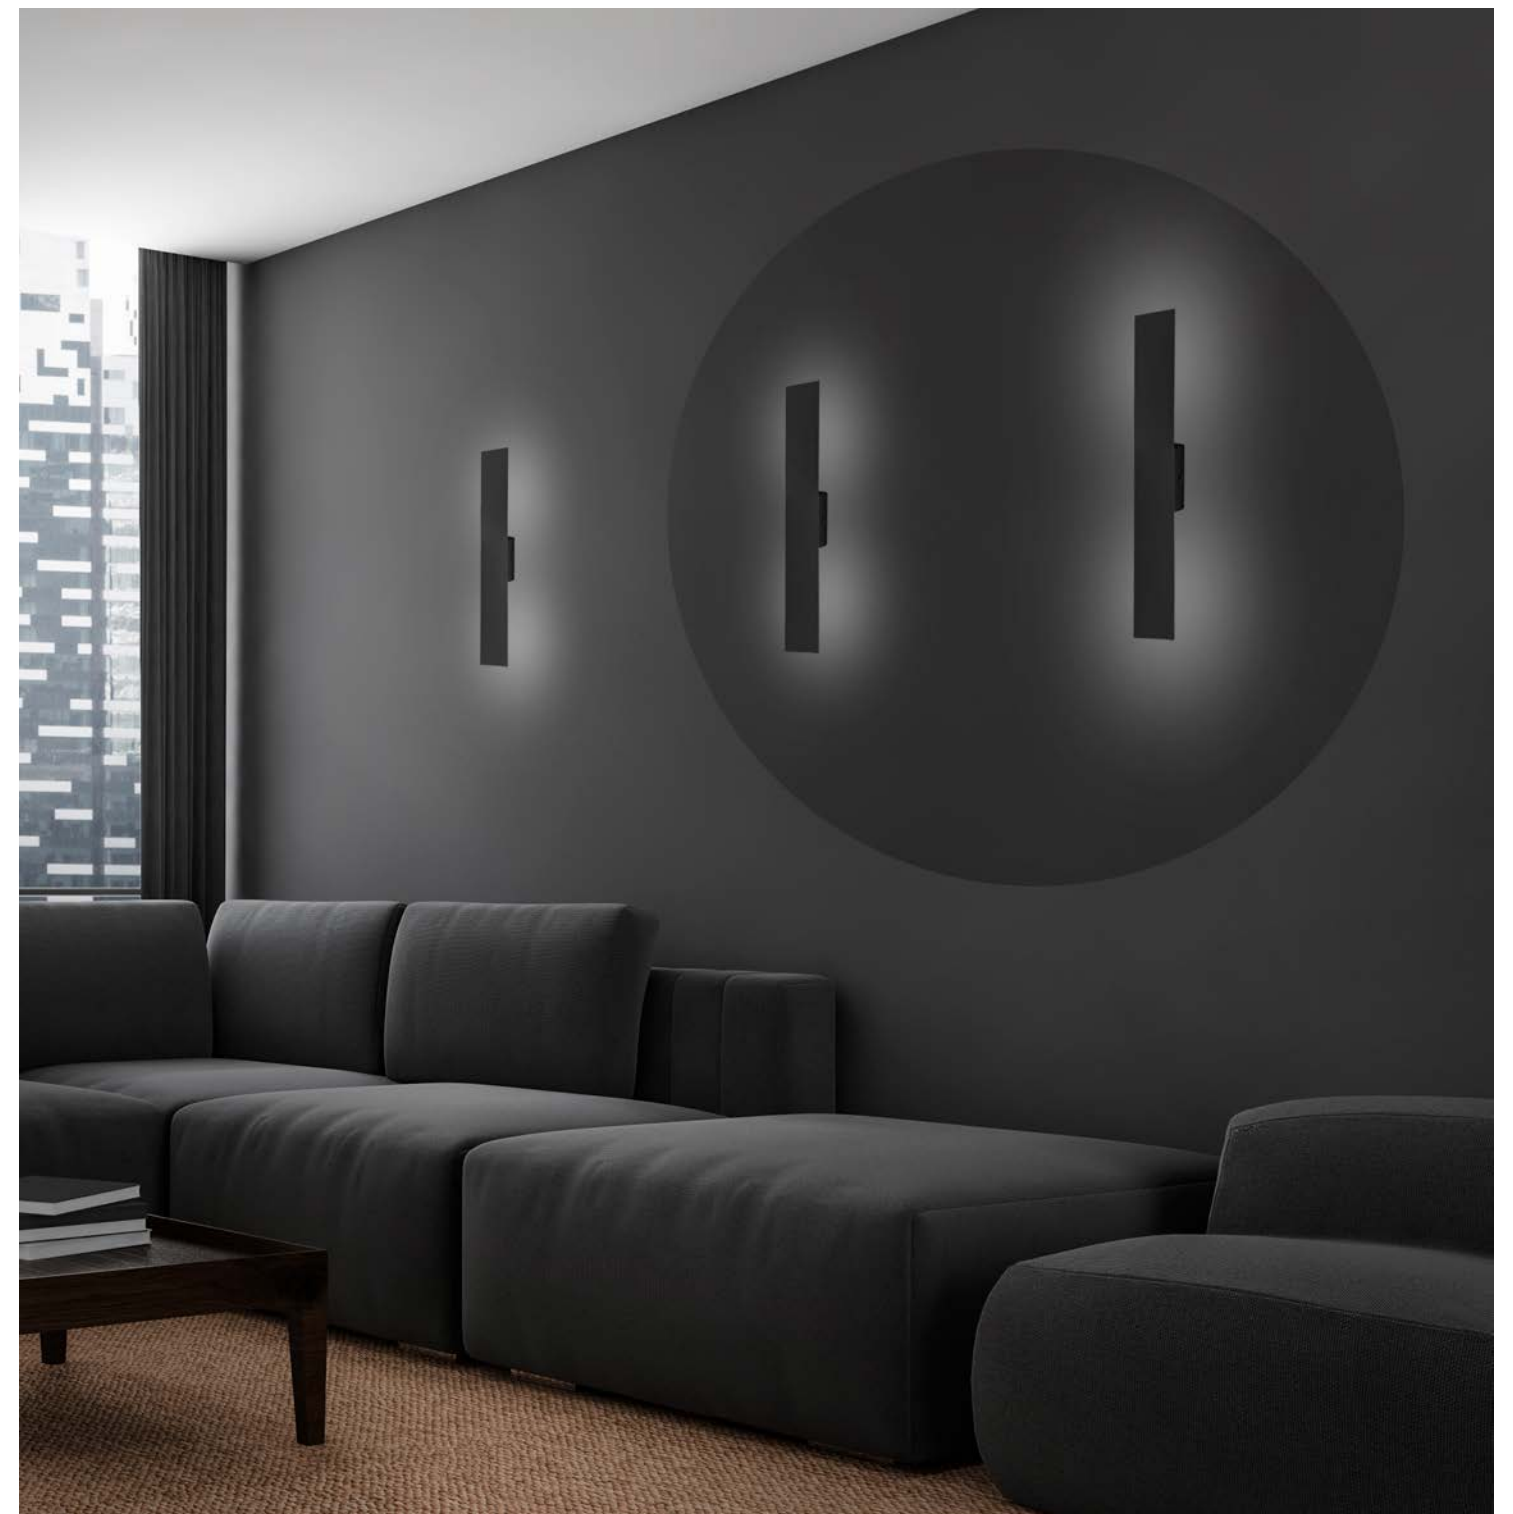

material of the lamp: metal, plastic

4755

4753

G9 / index: 3522

NAVI

- index: 4755
- index: 4753

↔ 500 mm ↗ 43 mm ↕ 80 mm

💡 2 x G9 | 230V | max 6W | LED