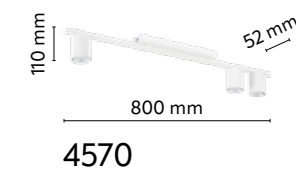

4570

LOGAN WHITE, LOGAN BLACK

☐ index: 4570 ☒ index: 4565	↔ 800 mm ↗ 52 mm ⇅ 110 mm	💡 3 x GU10 | 230V | max 10W | LED
☐ index: 4571 ☒ index: 4566	↔ 1000 mm ↗ 52 mm ⇅ 110 mm	💡 4 x GU10 | 230V | max 10W | LED
☐ index: 4744 ☒ index: 4743	↔ 430 mm ↗ 100 mm ⇅ 270 mm	💡 1 x GU10 | 230V | max 10W | LED
☐ index: 5490 ☒ index: 5414	↔ 200 mm ↗ 180 mm ⇅ 400 mm	💡 1 x GU10 | 230V | max 10W | LED
☐ index: 5484 ☒ index: 5489	↔ 300 mm ↗ 300 mm ⇅ 1400 mm	💡 1 x GU10 | 230V | max 10W | LED

material of the lamp: metal, plastic