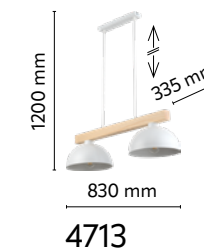

4713

OSLO WHITE

index: 4851	↔ 335 mm	↗ 335 mm	↕ 1700 mm	💡 1 x E27 | 230V | max 15W | LED
index: 4713	↔ 830 mm	↗ 335 mm	↕ 1200 mm	💡 2 x E27 | 230V | max 15W | LED
index: 4712	↔ 1180 mm	↗ 270 mm	↕ 1150 mm	💡 3 x E27 | 230V | max 15W | LED
index: 5592	↔ 800 mm	↗ 350 mm	↕ 1800 mm	💡 1 x E27 | 230V | max 15W | LED

material of the lamp: metal, wood, plastic