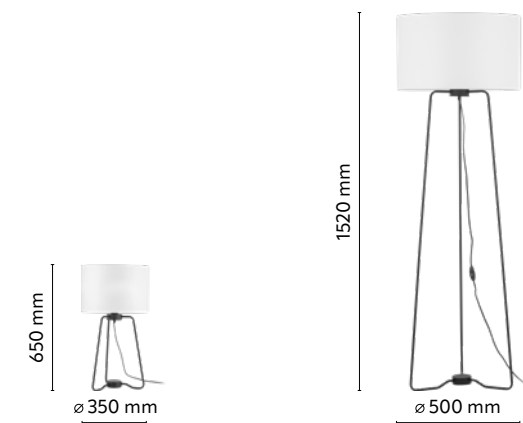

TAMPA

index: 5581 (AB: 9330)	↔ 350 mm ↗ 350 mm ↕ 650 mm	💡 1 x E27 | 230V | max15W | LED
index: 5580 (AB: 8705)	↔ 500 mm ↗ 500 mm ↕ 1520 mm	💡 1 x E27 | 230V | max15W | LED

material of the lamp: textile, metal, plastic