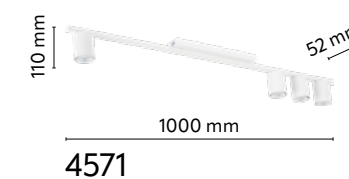

4571

LOGAN WHITE, LOGAN BLACK

☐ index: 4570 ☒ index: 4565	↔ 800 mm ↗ 52 mm ⇅ 110 mm	💡 3 x GU10 | 230V | max 10W | LED
☐ index: 4571 ☒ index: 4566	↔ 1000 mm ↗ 52 mm ⇅ 110 mm	💡 4 x GU10 | 230V | max 10W | LED
☐ index: 4744 ☒ index: 4743	↔ 430 mm ↗ 100 mm ⇅ 270 mm	💡 1 x GU10 | 230V | max 10W | LED
☐ index: 5490 ☒ index: 5414	↔ 200 mm ↗ 180 mm ⇅ 400 mm	💡 1 x GU10 | 230V | max 10W | LED
☐ index: 5484 ☒ index: 5489	↔ 300 mm ↗ 300 mm ⇅ 1400 mm	💡 1 x GU10 | 230V | max 10W | LED

material of the lamp: metal, plastic