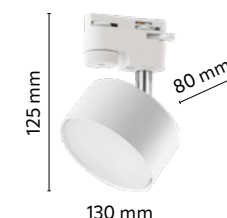

4397 (2)
6060 (3)