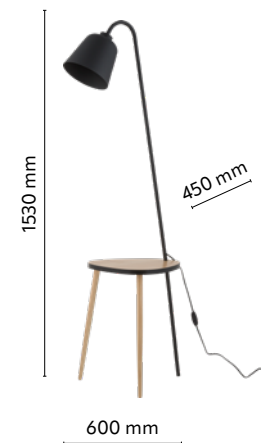

material of the lamp: metal, wood, plastic, textile

5773

5775

5774

ECO

index: 5773 (AB: 9712)	↔ 500 mm	↗ 500 mm	↕ 1200 mm	💡 3 x E27 230V max 15W LED
index: 5775 (AB: 9714)	↔ 450 mm	↗ 450 mm	↕ 180 mm	💡 3 x E27 230V max 15W LED
index: 5774 (AB: 9713)	↔ 600 mm	↗ 600 mm	↕ 180 mm	💡 4 x E27 230V max 15W LED

↔ 600 mm ↗ 600 mm ↕ 1450 mm

💡 1 x E27 | 230V | max 15W | LED

material of the lamp: textile, metal, wood, plastic

5290

5299

5291

5284

5293

material of the lamp: textile, wood, plastic

5584

5585

LAMI WHITE, LAMI BLACK

- index: 5584
- index: 5585

↔ 600 mm ↗ 450 mm ↕ 1530 mm

💡 1x E27 | 230V | max 15W | LED

material of the lamp: wood, metal, plastic

ROLLO

4194

ROLLO

index: 4194	↔ 960 mm	↗ 50 mm	↕ 1000 mm	💡 4411 lm 24V 30W 3000K LED
index: 1409	↔ 300 mm	↗ 300 mm	↕ 1400 mm	💡 4411 lm 24V 30W 3000K LED

material of the lamp: metal, wood, plastic

1409

ESTERA WOOD