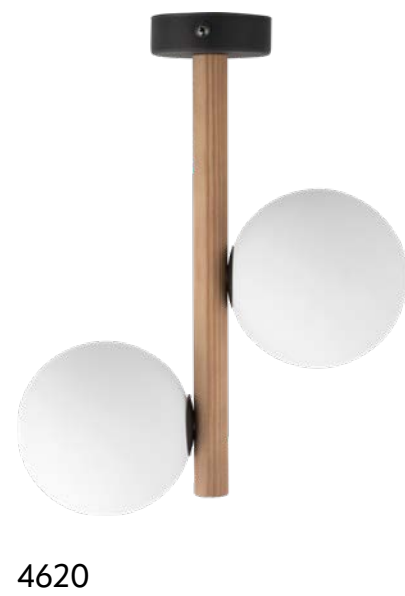

ROLLO

4194

ROLLO

index: 4194	↔ 960 mm	↗ 50 mm	↕ 1000 mm	💡 4411 lm 24V 30W 3000K LED
index: 1409	↔ 300 mm	↗ 300 mm	↕ 1400 mm	💡 4411 lm 24V 30W 3000K LED

material of the lamp: metal, wood, plastic

1409

ESTERA WOOD