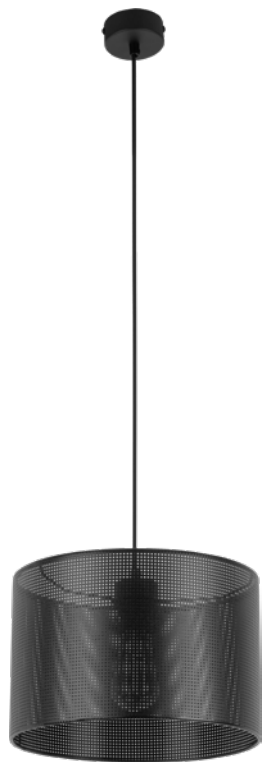

material of the lamp: metal, plastic, textile

TRK MORENO

4993

4990

4991

5266

5265

MORENO