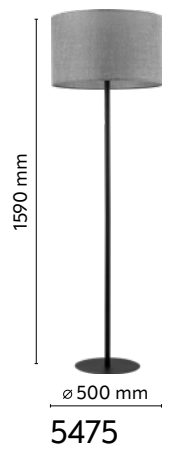

5475

EARTH

■ index: 4660 (AB: 9583) ■ index: 4661 (AB: 9582)	↔ 600 mm ↗ 600 mm ↕ 170 mm	💡 4 x E27 | 230V | max 15W | LED
■ index: 4657 (AB: 9585) ■ index: 4654 (AB: 9586)	↔ 500 mm ↗ 500 mm ↕ 1100 mm	💡 3 x E27 | 230V | max 15W | LED
■ index: 5476 (AB: 9585) ■ index: 5475 (AB: 9586)	↔ 500 mm ↗ 500 mm ↕ 1590 mm	💡 1 x E27 | 230V | max 15W | LED

material of the lamp: textile, metal, plastic