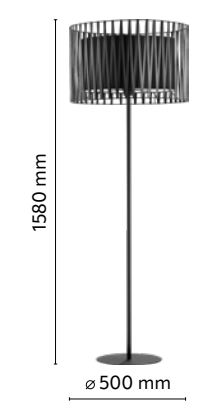

HARMONY BLACK

index: 2898 (AB: 8721)	↔ 200 mm	↗ 200 mm	↕ 370 mm	💡 1 x E27 | 230V | max 15W | LED
index: 1654 (AB: 8576)	↔ 400 mm	↗ 400 mm	↕ 1650 mm	💡 1 x E27 | 230V | max 15W | LED
index: 1655 (AB: 8579)	↔ 500 mm	↗ 500 mm	↕ 1750 mm	💡 3 x E27 | 230V | max 15W | LED
index: 2899 (AB: 8579)	↔ 500 mm	↗ 500 mm	↕ 1580 mm	💡 1 x E27 | 230V | max 15W | LED
index: 1658 (AB: 8582)	↔ 715 mm	↗ 715 mm	↕ 210 mm	💡 4 x E27 | 230V | max 15W | LED

material of the lamp: textile, metal, plastic