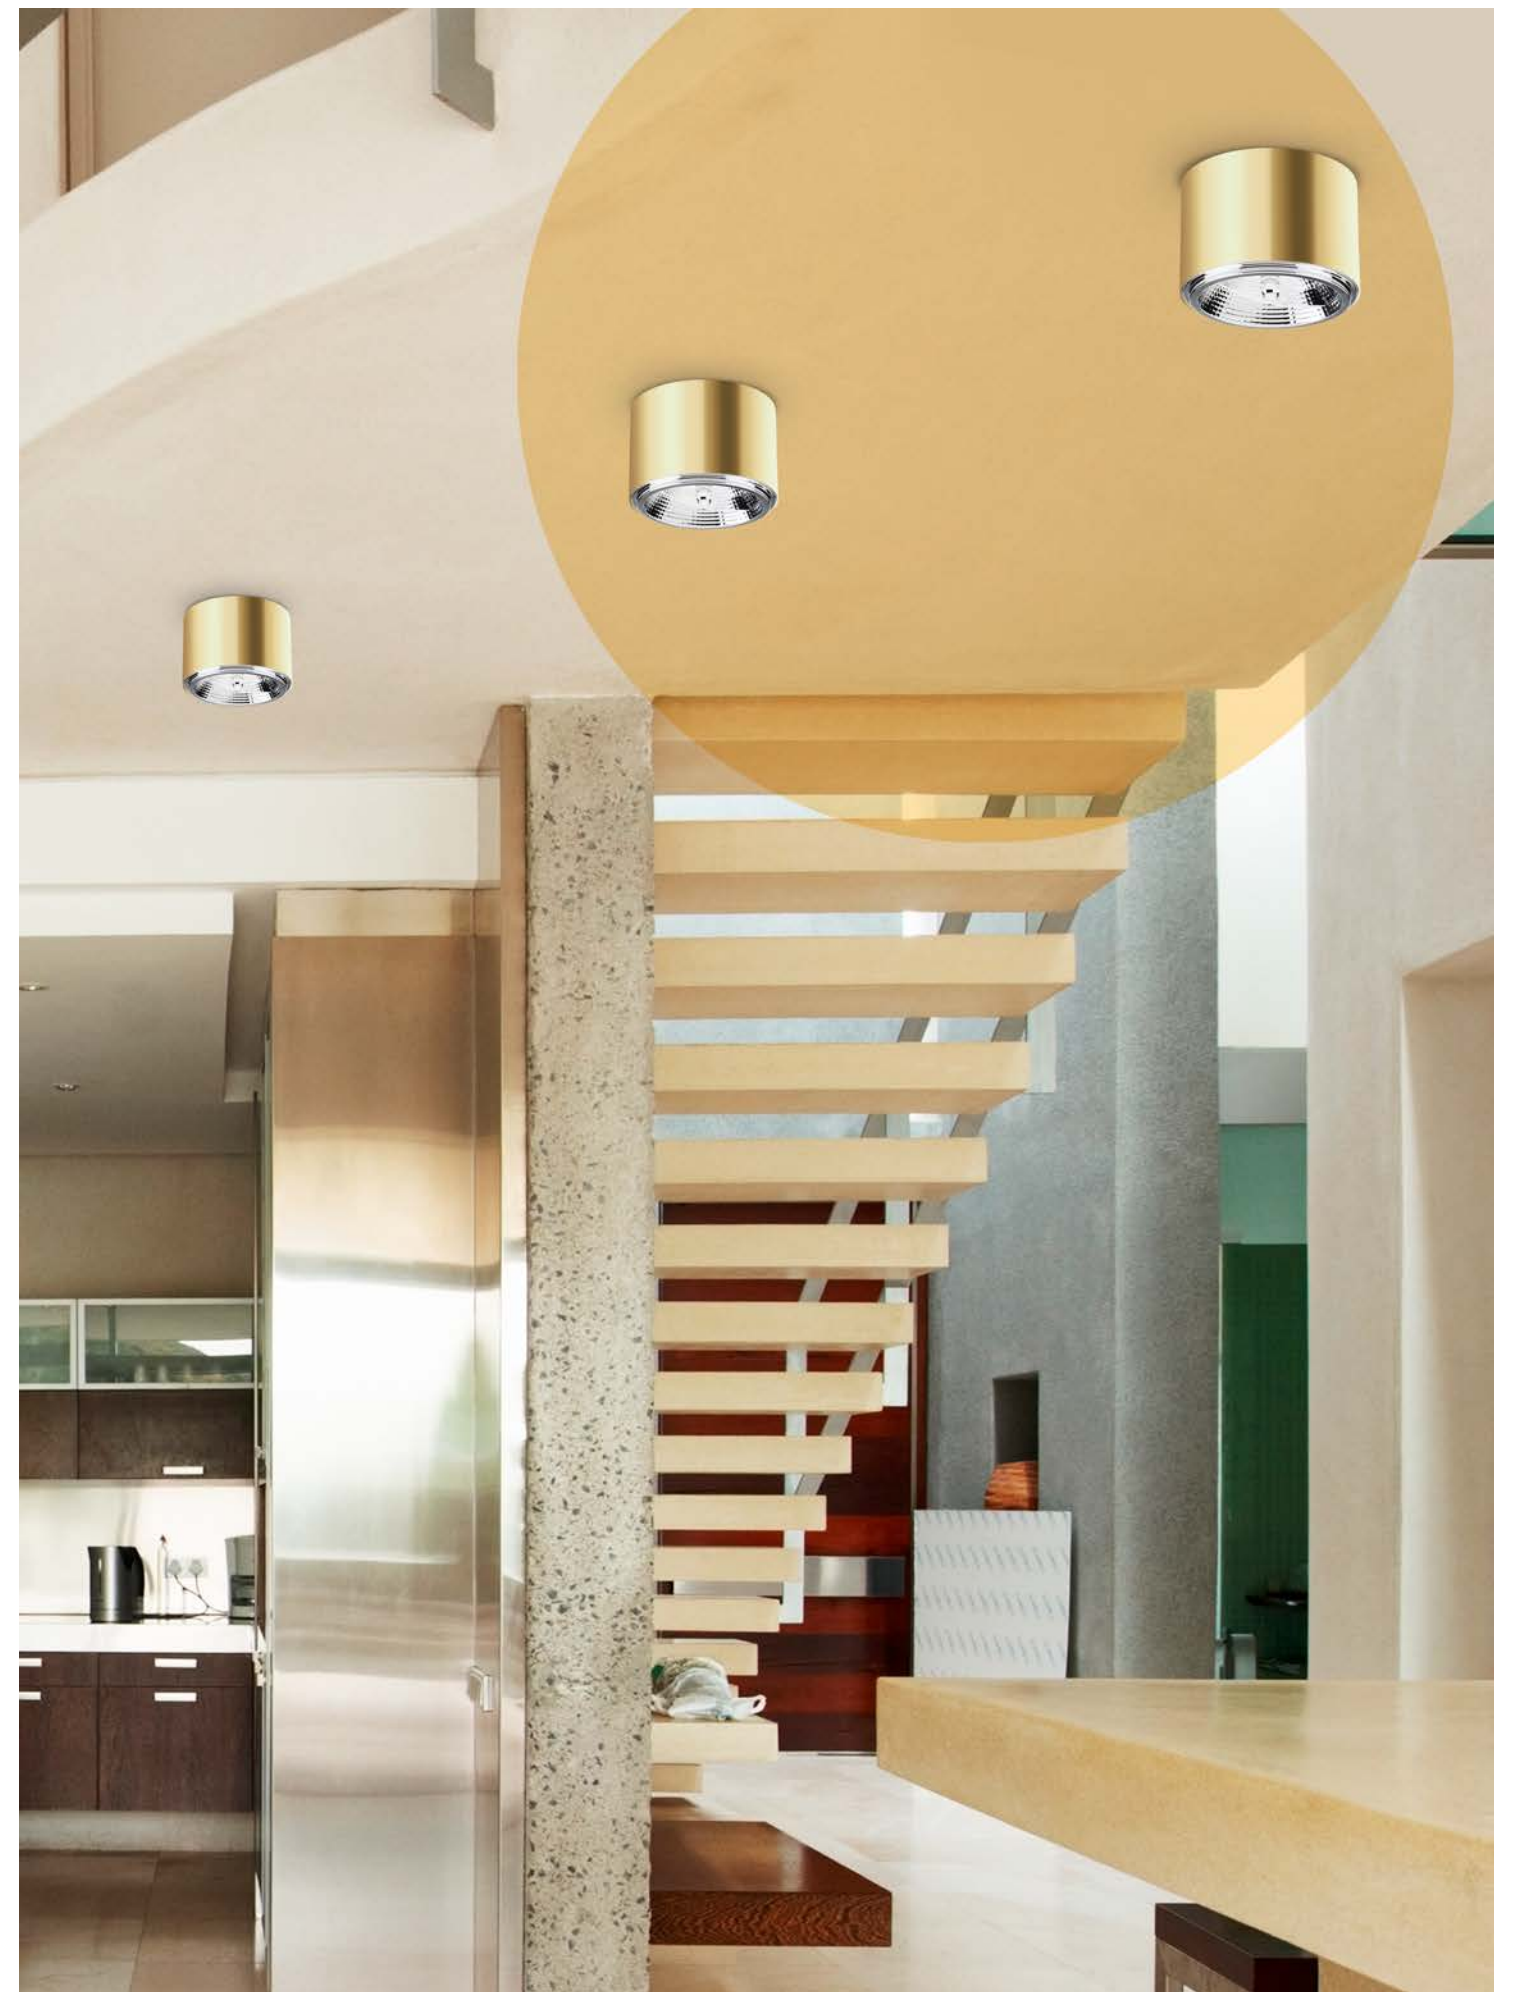

MORIS WHITE, MORIS BLACK, MORIS GOLD

☐ index: 3364 ☒ index: 3366 ☒ index: 3349	↔ 113 mm ↗ 113 mm ↕ 84 mm	💡 1x AR 111 | GU10 | 230V | max 12W | LED

material of the lamp: metal, plastic