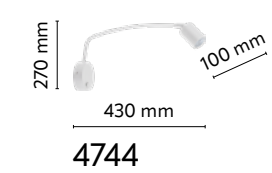

4744

LOGAN WHITE, LOGAN BLACK

☐ index: 4570 ☒ index: 4565	↔ 800 mm ↗ 52 mm ⇅ 110 mm	💡 3 x GU10 | 230V | max 10W | LED
☐ index: 4571 ☒ index: 4566	↔ 1000 mm ↗ 52 mm ⇅ 110 mm	💡 4 x GU10 | 230V | max 10W | LED
☐ index: 4744 ☒ index: 4743	↔ 430 mm ↗ 100 mm ⇅ 270 mm	💡 1 x GU10 | 230V | max 10W | LED
☐ index: 5490 ☒ index: 5414	↔ 200 mm ↗ 180 mm ⇅ 400 mm	💡 1 x GU10 | 230V | max 10W | LED
☐ index: 5484 ☒ index: 5489	↔ 300 mm ↗ 300 mm ⇅ 1400 mm	💡 1 x GU10 | 230V | max 10W | LED

material of the lamp: metal, plastic