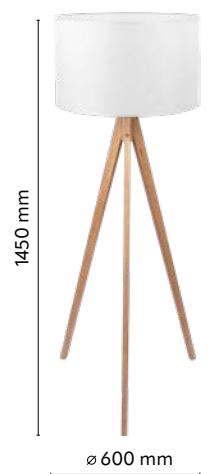

5038

TREVISO WHITE, TREVISO NATURE, TREVISO GRAY, TREVISO BLACK

- index: 5038 (AB: 8705)
- index: 5415 (AB: 9047)
- index: 5040 (AB: 8695)
- index: 5039 (AB: 8694)

↔ 600 mm ↗ 600 mm ↕ 1450 mm

💡 1 x E27 | 230V | max 15W | LED

material of the lamp: textile, metal, wood, plastic