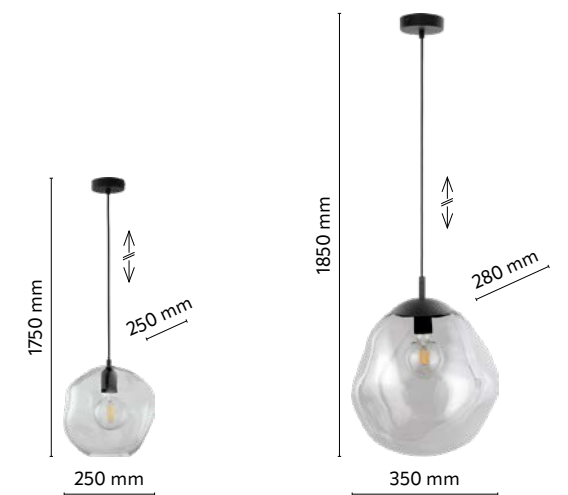

SOL

■ index: 4261 (KL: 7434) ■ index: 4262 (KL: 7433) ■ index: 4264 (KL: 7436)	↔ 250 mm ↗ 250 mm ↕ 1750 mm	💡 1 x E27 | 230V | max 15W | LED
■ index: 3368 (KL: 7782) ■ index: 3367 (KL: 7780) ■ index: 3369 (KL: 7781)	↔ 350 mm ↗ 280 mm ↕ 1850 mm	💡 1 x E27 | 230V | max 15W | LED

material of the lamp: metal, plastic, glass