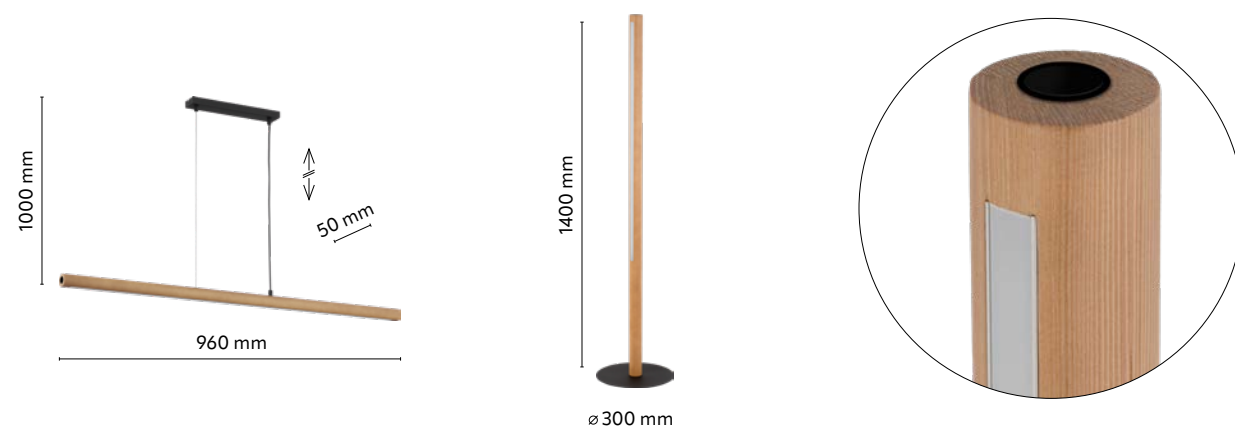

ROLLO

index: 4194	↔ 960 mm	↗ 50 mm	↕ 1000 mm	💡 4411 lm | 24V | 30W | 3000K | LED
index: 1409	↔ 300 mm	↗ 300 mm	↕ 1400 mm	💡 4411 lm | 24V | 30W | 3000K | LED

material of the lamp: metal, wood, plastic