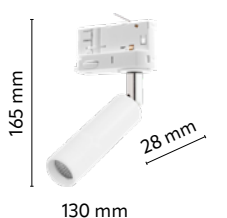

4846 (3)

TRACER DUAL-CIRCUIT (2), TRACER THREE-CIRCUIT (3)

☐ index: 5686 (2) ☒ index: 5685 (2)	↔ 140 mm ↗ 52 mm ⇅ 160 mm	⚡ 1x GU10 | 230V | max 10W | LED
☐ index: 4496 (2) ☒ index: 4498 (2)	↔ 140 mm ↗ 52 mm ⇅ 160 mm	⚡ 1x GU10 | 230V | max 10W | LED
☐ index: 4397 (2) ☒ index: 4398 (2)	↔ 130 mm ↗ 80 mm ⇅ 124 mm	⚡ 1x GX 53 | 230V | max 10W | LED
☐ index: 4492 (2) ☒ index: 4494 (2)	↔ 180 mm ↗ 113 mm ⇅ 180 mm	⚡ 1x AR 111 GU10 | 230V | max 10W | LED
☐ index: 4846 (3) ☒ index: 4848 (3) ☒ index: 4847 (3)	↔ 130 mm ↗ 28 mm ⇅ 165 mm	⚡ 1x G9 | 230V | max 6W | LED
☐ index: 4849 (3) ☒ index: 4850 (3)	↔ 140 mm ↗ 52 mm ⇅ 160 mm	⚡ 1x GU10 | 230V | max 10W | LED
☐ index: 6057 (3) ☒ index: 6059 (3)	↔ 140 mm ↗ 52 mm ⇅ 160 mm	⚡ 1x GU10 | 230V | max 10W | LED
☐ index: 6060 (3) ☒ index: 6061 (3)	↔ 130 mm ↗ 80 mm ⇅ 125 mm	⚡ 1x GX 53 | 230V | max 10W | LED
☐ index: 6054 (3) ☒ index: 6056 (3)	↔ 180 mm ↗ 113 mm ⇅ 180 mm	⚡ 1x AR 111 GU10 | 230V | max 10W | LED
☒ index: 6028 (3) ☒ index: 6029 (3)	↔ 80 mm ↗ 35 mm ⇅ 1550 mm	⚡ 1x G9 | 230V | max 6W | LED
☐ index: 4849 (3) ☒ index: 4844 (3)	↔ 80 mm ↗ 52 mm ⇅ 1600 mm	⚡ 1x GU10 | 230V | max 10W | LED

material of the lamp: metal, plastic

(2) - dual-circuit, (3) - three-circuit