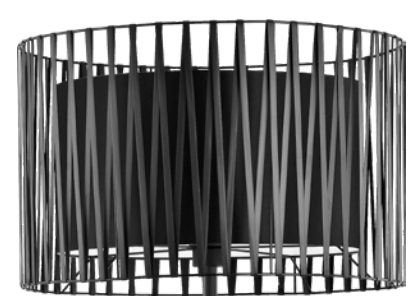

HARMONY BLACK

2898

HARMONY BLACK

index: 2898 (AB: 8721)	↔ 200 mm	↗ 200 mm	↕ 370 mm	💡 1 x E27 | 230V | max 15W | LED
index: 1654 (AB: 8576)	↔ 400 mm	↗ 400 mm	↕ 1650 mm	💡 1 x E27 | 230V | max 15W | LED
index: 1655 (AB: 8579)	↔ 500 mm	↗ 500 mm	↕ 1750 mm	💡 3 x E27 | 230V | max 15W | LED
index: 2899 (AB: 8579)	↔ 500 mm	↗ 500 mm	↕ 1580 mm	💡 1 x E27 | 230V | max 15W | LED
index: 1658 (AB: 8582)	↔ 715 mm	↗ 715 mm	↕ 210 mm	💡 4 x E27 | 230V | max 15W | LED

material of the lamp: textile, metal, plastic