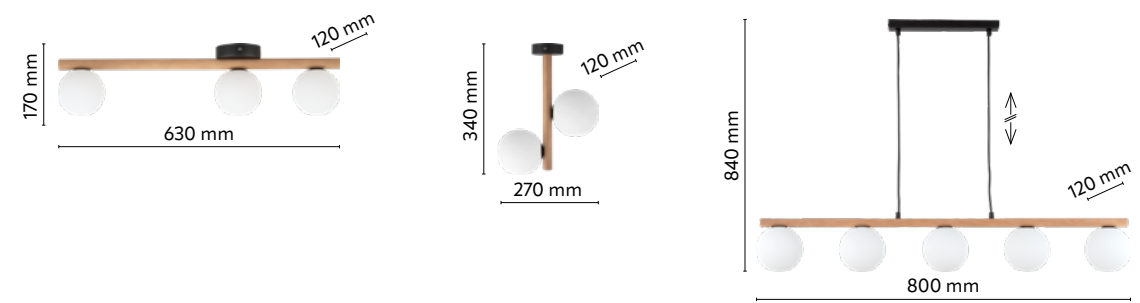

ROLLO

4194

ROLLO

index: 4194	↔ 960 mm	↗ 50 mm	↕ 1000 mm	💡 4411 lm 24V 30W 3000K LED
index: 1409	↔ 300 mm	↗ 300 mm	↕ 1400 mm	💡 4411 lm 24V 30W 3000K LED

material of the lamp: metal, wood, plastic

1409

ESTERA WOOD