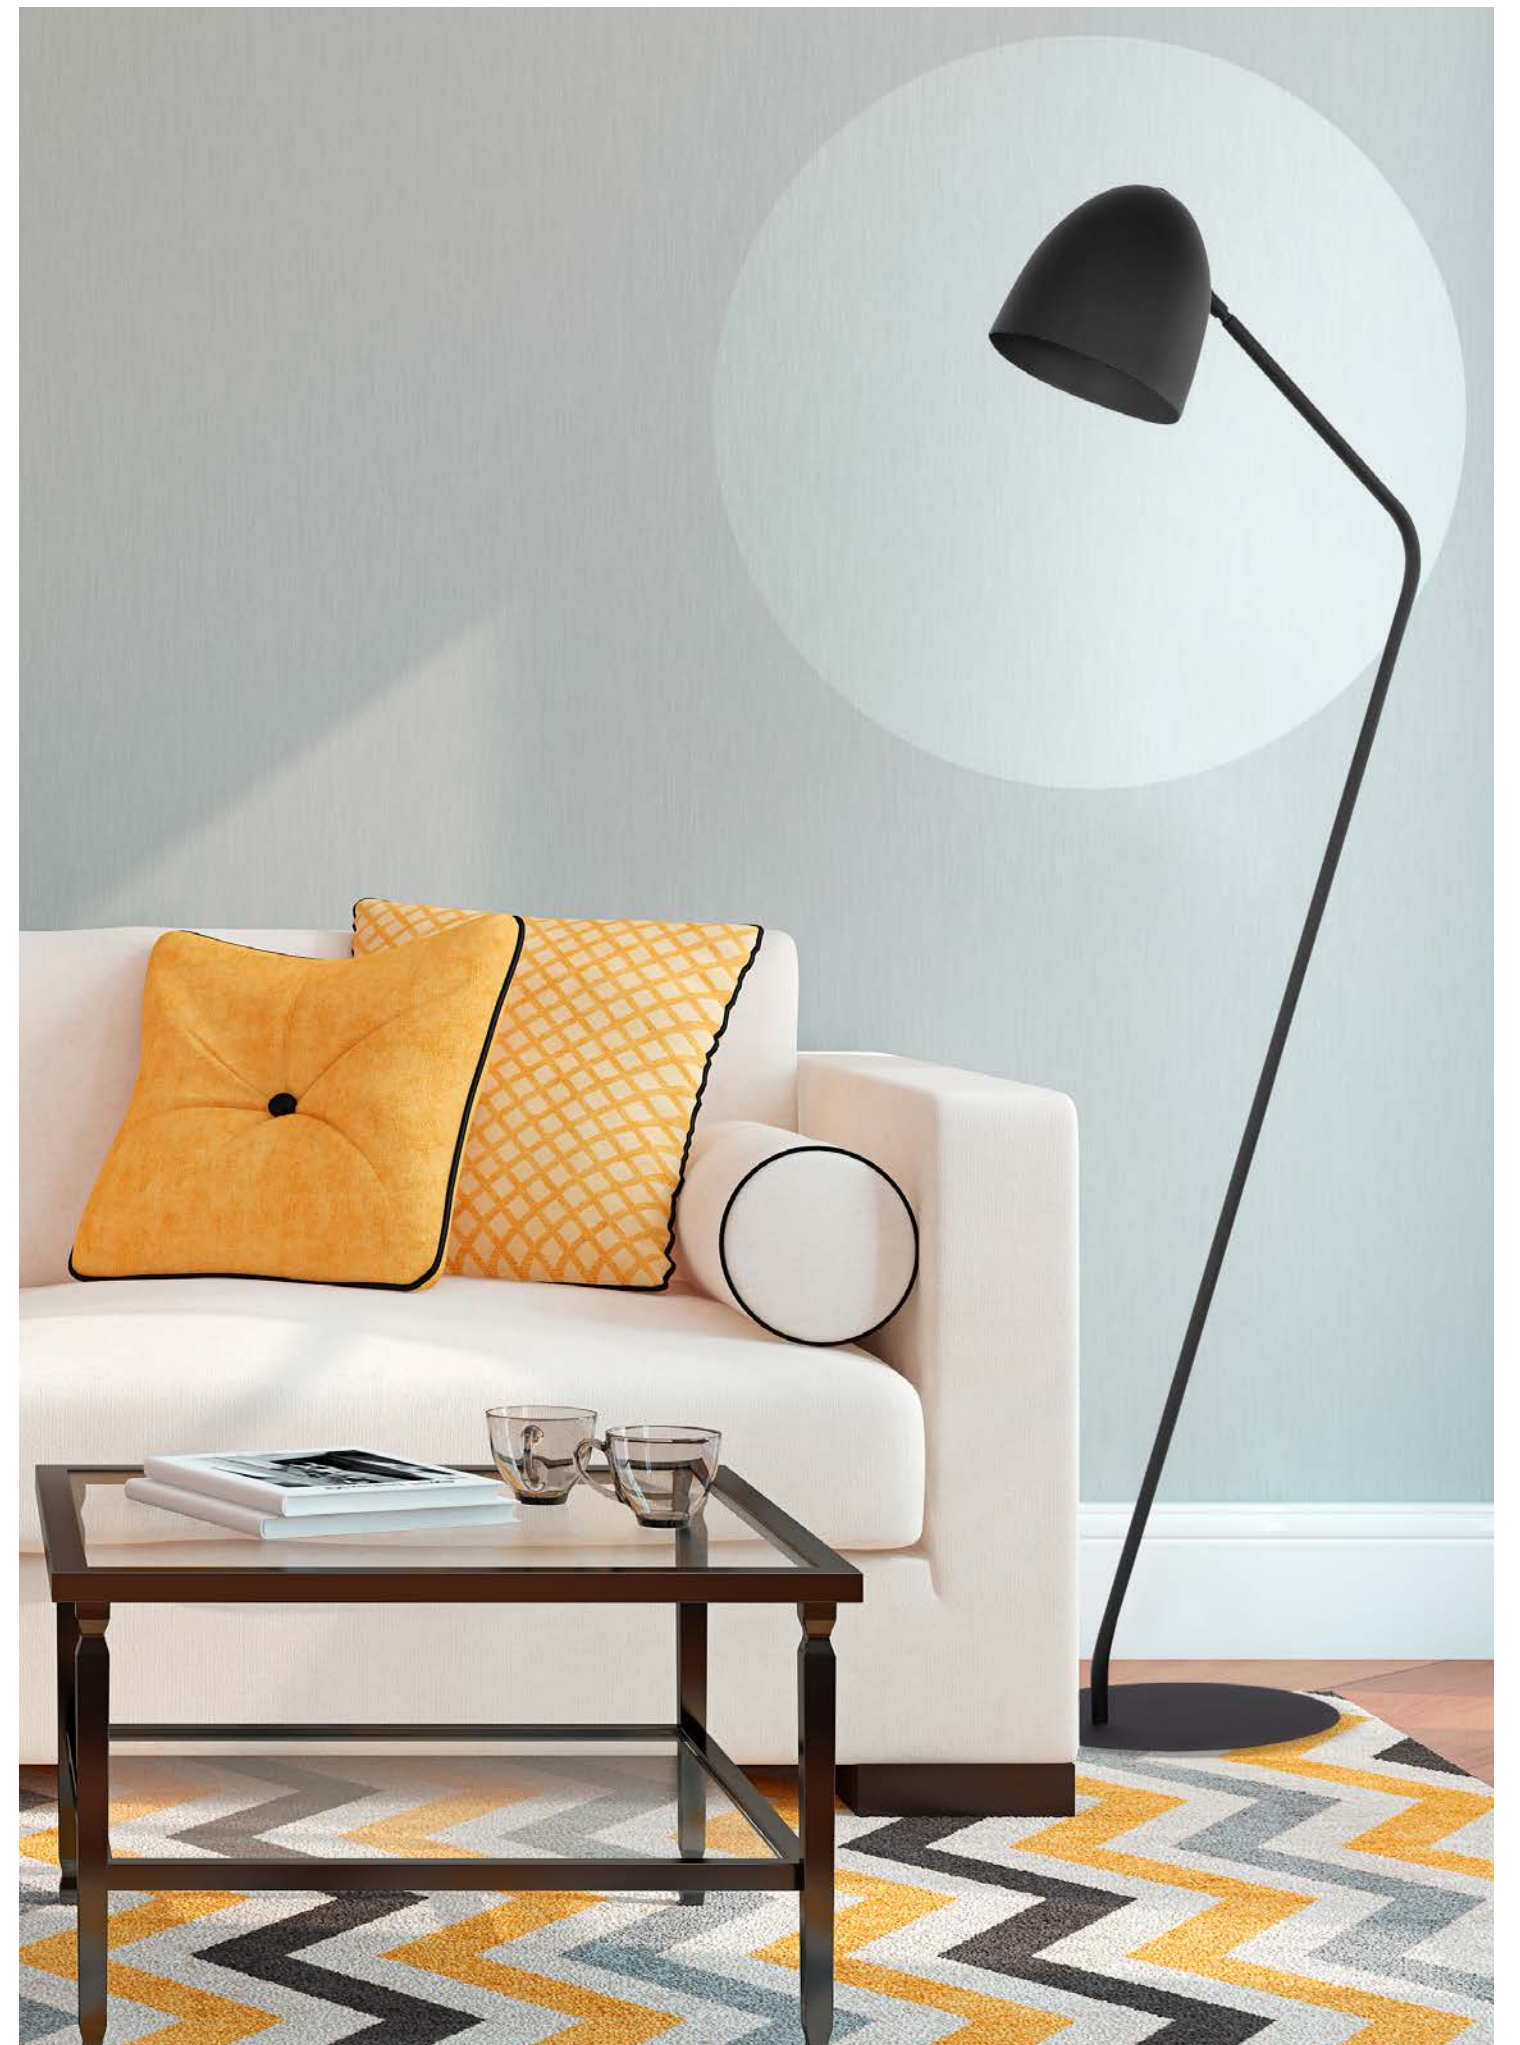

SOHO BLACK

SOHO BLACK

index: 4167	↔ 270 mm	↗ 130 mm	↕ 340 mm	💡 1 x E27 | 230V | max 15W | LED
index: 5036	↔ 250 mm	↗ 170 mm	↕ 480 mm	💡 1 x E27 | 230V | max 15W | LED
index: 5037	↔ 470 mm	↗ 330 mm	↕ 1500 mm	💡 1 x E27 | 230V | max 15W | LED

material of the lamp: metal, plastic