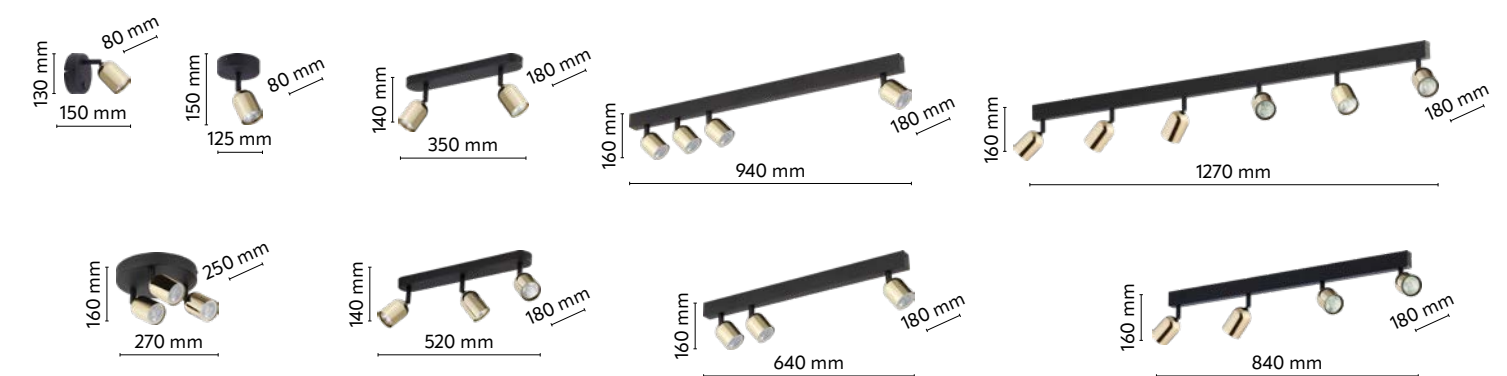

TK TOP GOLD

TOP GOLD

index: 6031	↔ 350 mm	↗ 180 mm	↕ 140 mm	💡 1 x GU10 | 230V | max 10W | LED
index: 6032	↔ 520 mm	↗ 180 mm	↕ 140 mm	💡 3 x GU10 | 230V | max 10W | LED
index: 5618	↔ 270 mm	↗ 250 mm	↕ 160 mm	💡 3 x GU10 | 230V | max 10W | LED
index: 6314	↔ 940 mm	↗ 180 mm	↕ 160 mm	💡 4 x GU10 | 230V | max 10W | LED
index: 6315	↔ 640 mm	↗ 180 mm	↕ 160 mm	💡 3 x GU10 | 230V | max 10W | LED
index: 6034	↔ 1270 mm	↗ 180 mm	↕ 160 mm	💡 6 x GU10 | 230V | max 10W | LED
index: 6033	↔ 840 mm	↗ 180 mm	↕ 160 mm	💡 4 x GU10 | 230V | max 10W | LED
index: 6313	↔ 150 mm	↗ 80 mm	↕ 130 mm	💡 1 x GU10 | 230V | max 10W | LED
index: 6030	↔ 125 mm	↗ 80 mm	↕ 150 mm	💡 1 x GU10 | 230V | max 10W | LED

material of the lamp: metal, plastic