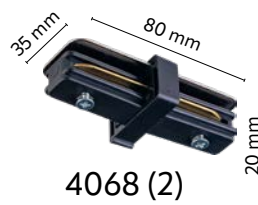

TRACER CONNECTORS

DUAL-CIRCUIT (2)

4068 (2)

TRACER CONNECTORS

THREE-CIRCUIT (3)