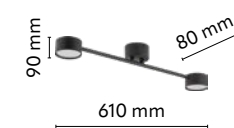

material of the lamp: metal, plastic

AVIA

index: 4690	↔ 610 mm	↗ 80 mm	↕ 90 mm	💡 2 x GX 53 230V max 10W LED
index: 4689	↔ 490 mm	↗ 440 mm	↕ 50 mm	💡 3 x GX 53 230V max 10W LED
index: 4692	↔ 660 mm	↗ 640 mm	↕ 50 mm	💡 6 x GX 53 230V max 10W LED
index: 4694	↔ 1110 mm	↗ 210 mm	↕ 780 mm	💡 6 x GX 53 230V max 10W LED
index: 5579	↔ 300 mm	↗ 300 mm	↕ 1400 mm	💡 1 x GX 53 230V max 10W LED