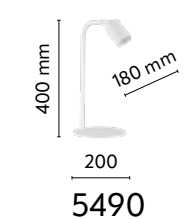

5490

LOGAN WHITE, LOGAN BLACK

☐ index: 4570 ☒ index: 4565	↔ 800 mm ↗ 52 mm ⇅ 110 mm	💡 3 x GU10 | 230V | max 10W | LED
☐ index: 4571 ☒ index: 4566	↔ 1000 mm ↗ 52 mm ⇅ 110 mm	💡 4 x GU10 | 230V | max 10W | LED
☐ index: 4744 ☒ index: 4743	↔ 430 mm ↗ 100 mm ⇅ 270 mm	💡 1 x GU10 | 230V | max 10W | LED
☐ index: 5490 ☒ index: 5414	↔ 200 mm ↗ 180 mm ⇅ 400 mm	💡 1 x GU10 | 230V | max 10W | LED
☐ index: 5484 ☒ index: 5489	↔ 300 mm ↗ 300 mm ⇅ 1400 mm	💡 1 x GU10 | 230V | max 10W | LED

material of the lamp: metal, plastic