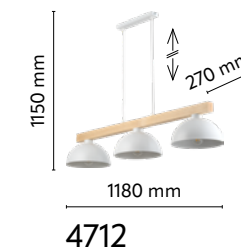

4712

OSLO WHITE

index: 4851	↔ 335 mm	↗ 335 mm	↕ 1700 mm	💡 1 x E27 | 230V | max 15W | LED
index: 4713	↔ 830 mm	↗ 335 mm	↕ 1200 mm	💡 2 x E27 | 230V | max 15W | LED
index: 4712	↔ 1180 mm	↗ 270 mm	↕ 1150 mm	💡 3 x E27 | 230V | max 15W | LED
index: 5592	↔ 800 mm	↗ 350 mm	↕ 1800 mm	💡 1 x E27 | 230V | max 15W | LED

material of the lamp: metal, wood, plastic