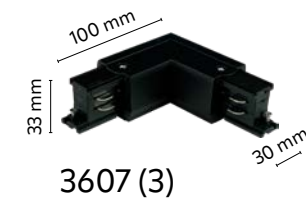

TRACER CONNECTORS

DUAL-CIRCUIT (2)

TRACER CONNECTORS

THREE-CIRCUIT (3)

3607 (3)