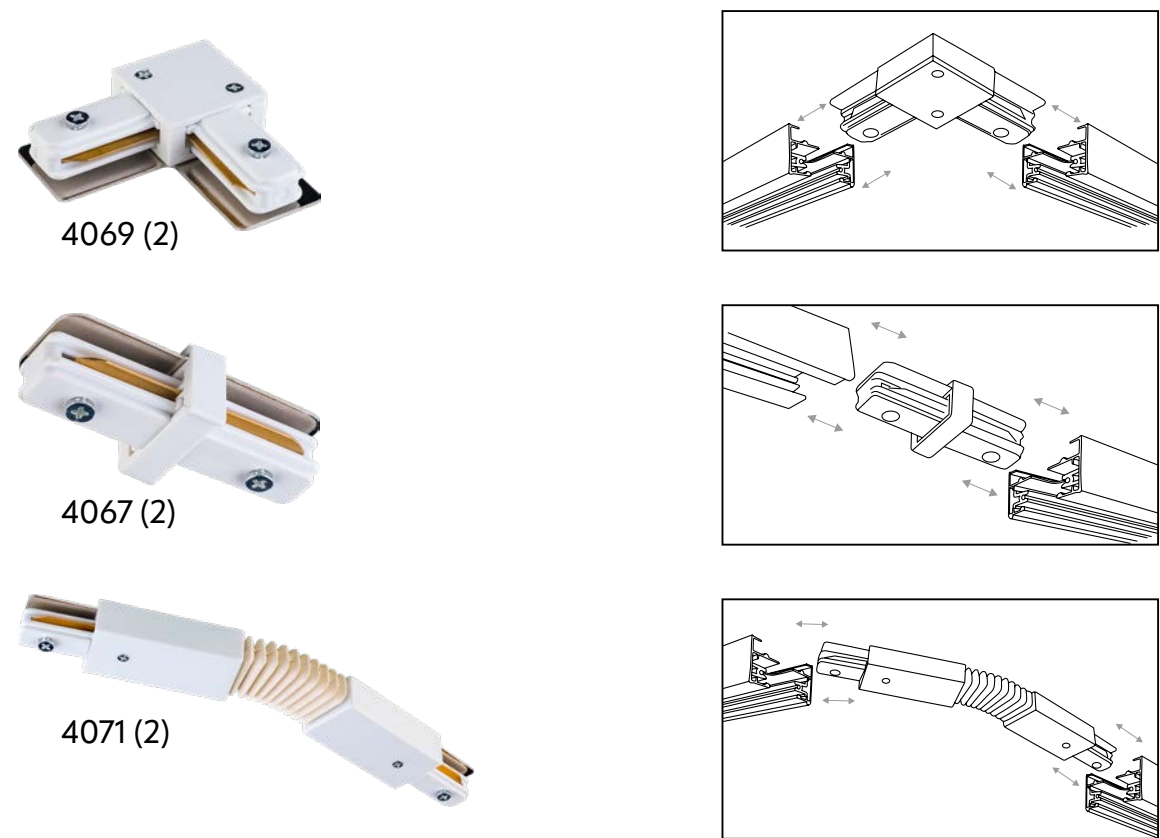

TRACER CONNECTORS

DUAL-CIRCUIT (2)

4069 (2)

4067 (2)

4071 (2)