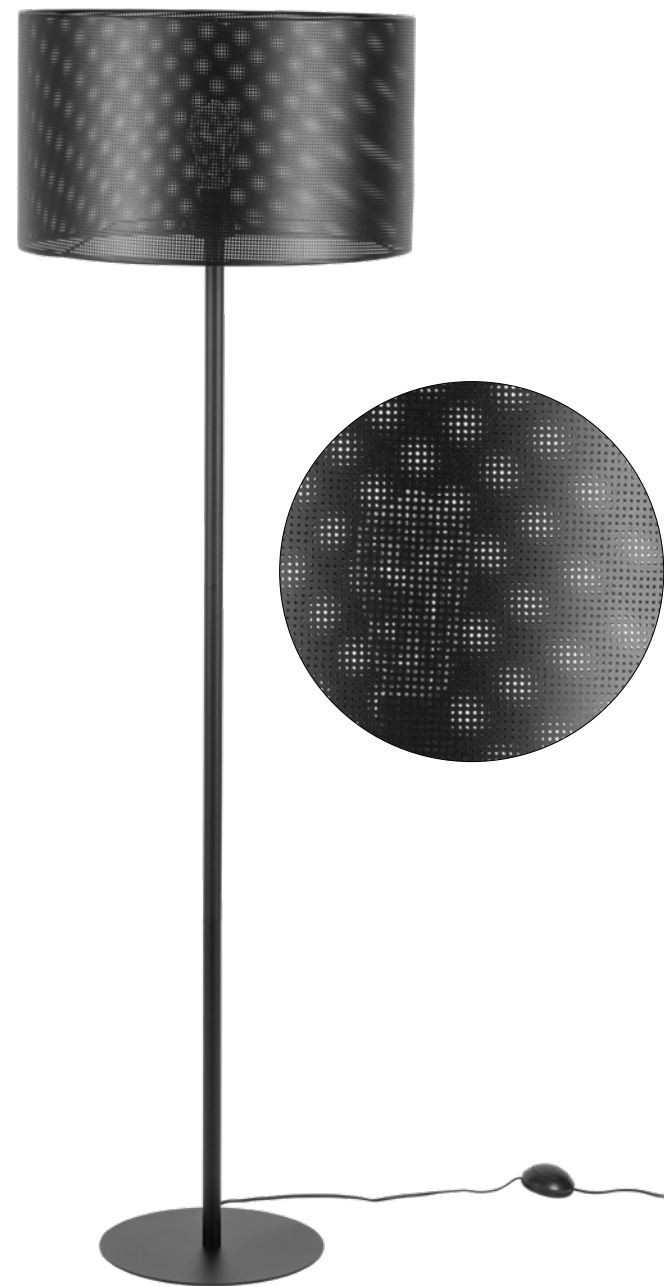

material of the lamp: metal, plastic, textile

TRK MORENO

4993

4990

4991

5266

5265

MORENO