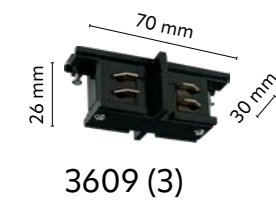

TRACER CONNECTORS

DUAL-CIRCUIT (2)

TRACER CONNECTORS

THREE-CIRCUIT (3)

3609 (3)