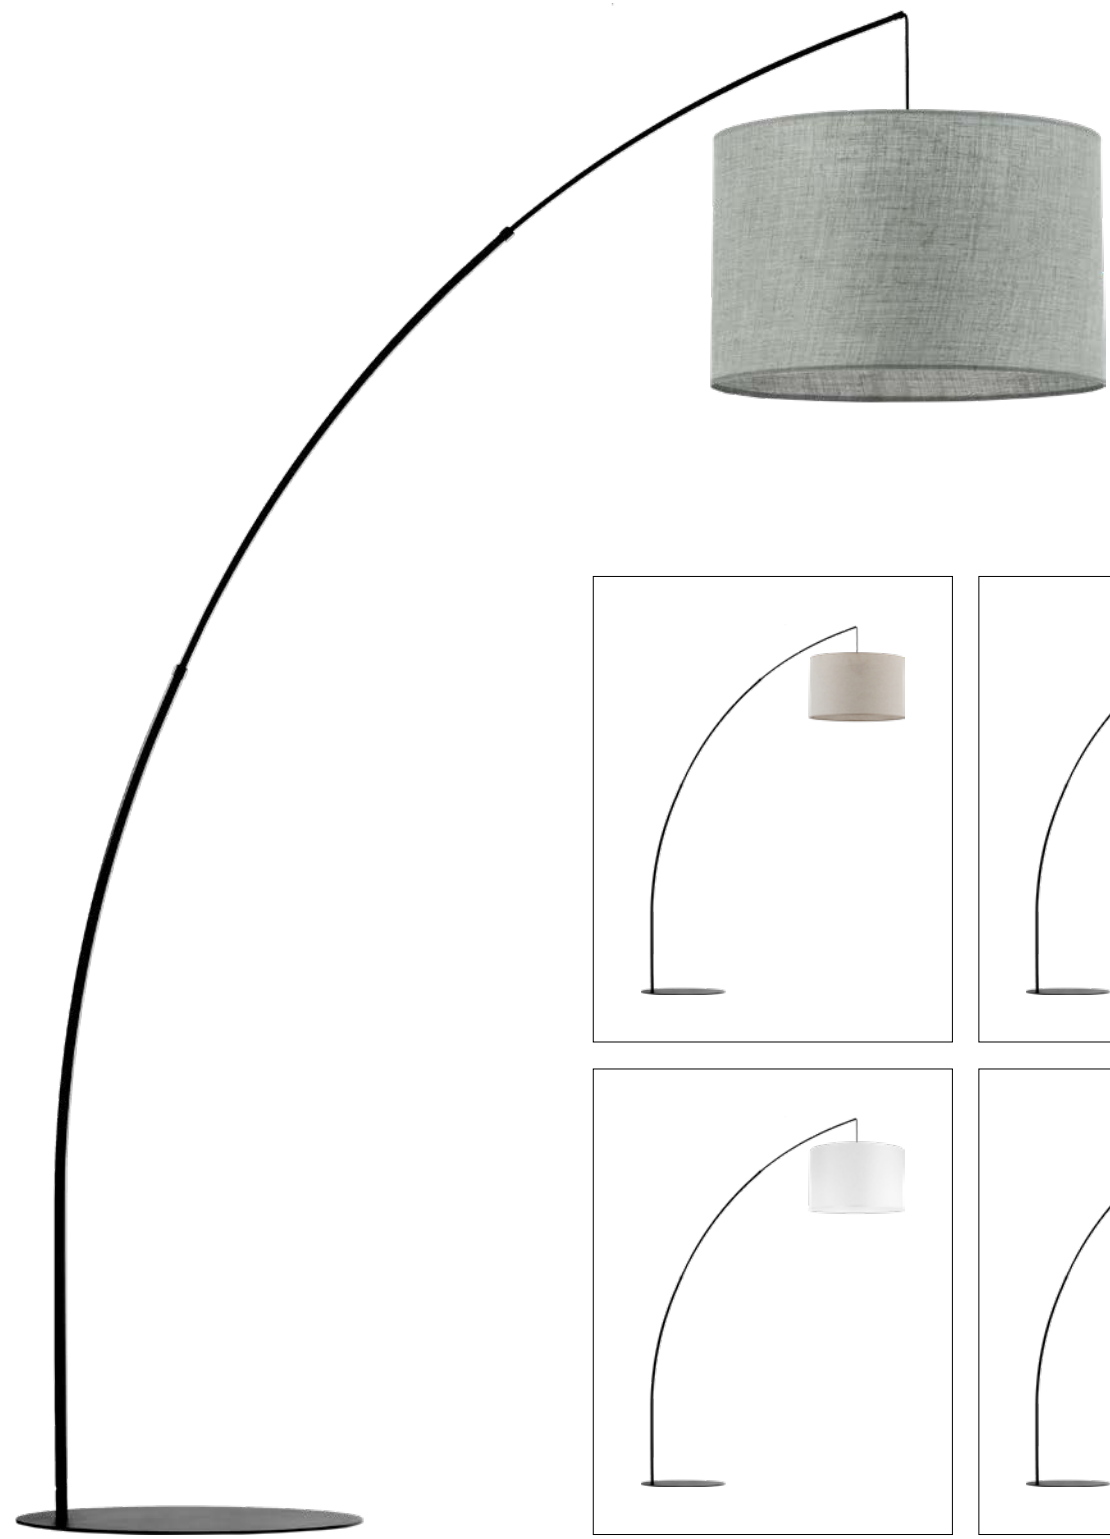

5488

MOBY WHITE, MOBY BLACK, MOBY GREEN, MOBY NATURE, MOBY GRAY

□ index: 3060 (AB: 9524) ■ index: 5485 (AB: 9497) ■ index: 5488 (AB: 9626) ■ index: 5486 (AB: 9496) ■ index: 5487 (AB: 9625)	↔ 1900 mm ↗ 600 mm ↕ 2450 mm	💡 1x E27 | 230V | max 15W | LED

material of the lamp: textile, metal, plastic