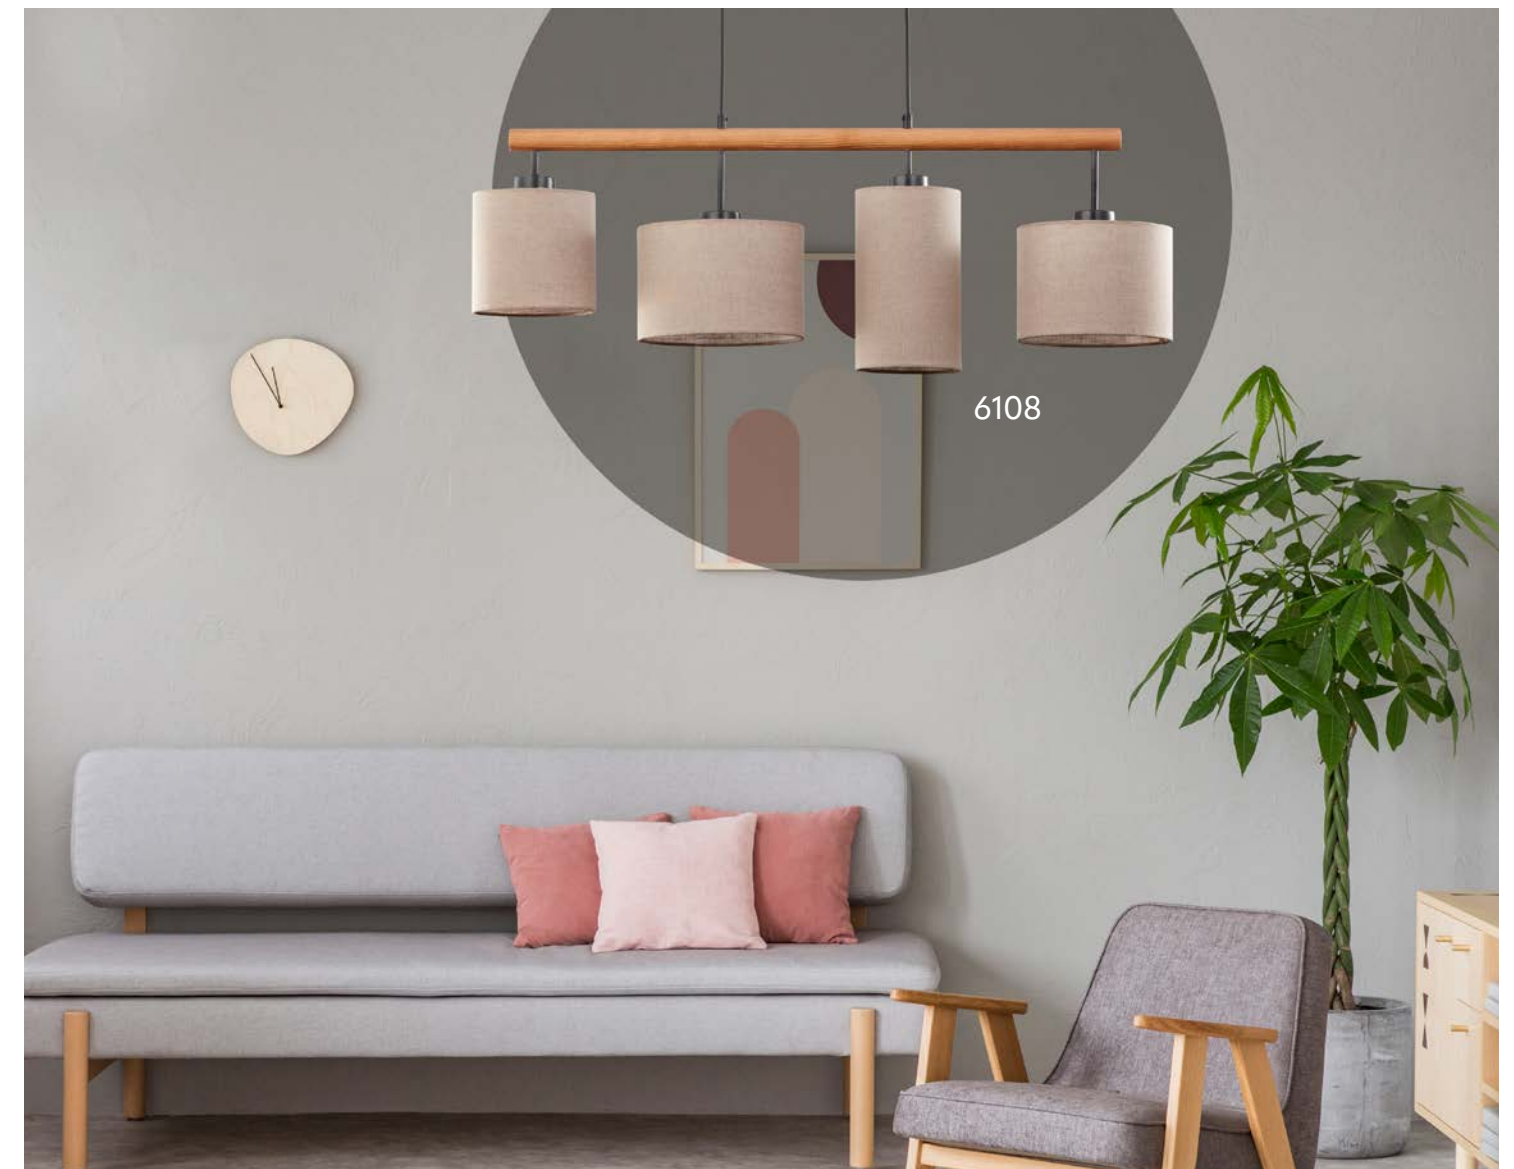

material of the lamp: metal, textile, natural rattan, plastic

*maximum length of the wire 2000 mm

DEVA NATURE

6107

6106

5199

5192

DEVA NATURE