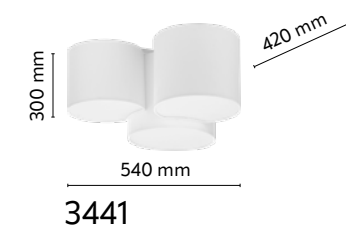

3441

MONA WHITE, MONA NATURE, MONA COLOUR, MONA GOLD

☐ index: 3441 (AB: 9194) ☐ index: 6591 (AB: 9406) ☐ index: 4183 (AB: 9360) ☐ index: 3445 (AB: 9198)	↔ 540 mm ↗ 420 mm ↓ 300 mm	💡 3 x E27 | 230V | max 15W | LED
☐ index: 3442 (AB: 9195) ☐ index: 6592 (AB: 9407) ☐ index: 4184 (AB: 9361) ☐ index: 3446 (AB: 9199)	↔ 690 mm ↗ 500 mm ↓ 300 mm	💡 4 x E27 | 230V | max 15W | LED
☐ index: 3443 (AB: 9196) ☐ index: 6593 (AB: 9408) ☐ index: 4185 (AB: 9362) ☐ index: 3447 (AB: 9200)	↔ 810 mm ↗ 470 mm ↓ 300 mm	💡 5 x E27 | 230V | max 15W | LED

material of the lamp: textile, metal, plastic