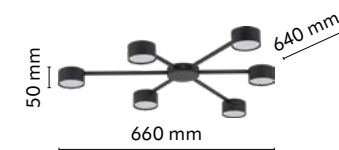

material of the lamp: metal, plastic

AVIA

index: 4690	↔ 610 mm	↗ 80 mm	↕ 90 mm	💡 2 x GX 53 230V max 10W LED
index: 4689	↔ 490 mm	↗ 440 mm	↕ 50 mm	💡 3 x GX 53 230V max 10W LED
index: 4692	↔ 660 mm	↗ 640 mm	↕ 50 mm	💡 6 x GX 53 230V max 10W LED
index: 4694	↔ 1110 mm	↗ 210 mm	↕ 780 mm	💡 6 x GX 53 230V max 10W LED
index: 5579	↔ 300 mm	↗ 300 mm	↕ 1400 mm	💡 1 x GX 53 230V max 10W LED