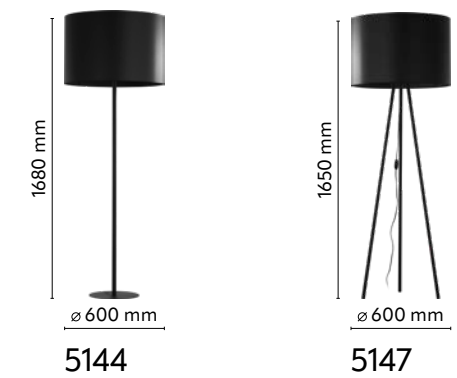

material of the lamp: metal, wood, plastic, glass

ELIT BLACK WOOD

ELIT BLACK WOOD

index: 6309	↔ 52 mm	↗ 52 mm	↕ 1600 mm	💡 1 x GU10 230V max 10W LED
index: 6310	↔ 300 mm	↗ 300 mm	↕ 900 mm	💡 3 x GU10 230V max 10W LED
index: 6311	↔ 710 mm	↗ 52 mm	↕ 1600 mm	💡 4 x GU10 230V max 10W LED

material: material of the lamp: wood, metal, plastic

VIVIEN

index: 4756	↔ 52 mm	↗ 52 mm	↕ 1500 mm	💡 1 x GU10 230V max 10W LED
index: 4757	↔ 500 mm	↗ 52 mm	↕ 1200 mm	💡 3 x GU10 230V max 10W LED
index: 4758	↔ 1000 mm	↗ 52 mm	↕ 1370 mm	💡 5 x GU10 230V max 10W LED

material of the lamp: metal, plastic

4870

4871

ø 130 mm

1550 mm

4868

1300 mm

680 mm

material of the lamp: textile, metal, plastic

5594

5595

5143

WINSTON WHITE, WINSTON NATURE, WINSTON GRAY, WINSTON BLACK

<ul style="list-style-type: none"> index: 5142 (AB: 9375) index: 5594 (AB: 9047) index: 5143 (AB: 9376) index: 5144 (AB: 9377) 	<p>↔ 600 mm ↗ 600 mm ↓ 1680 mm</p>	<p>💡 1 x E27 230V max 15W LED</p>
<ul style="list-style-type: none"> index: 5145 (AB: 9375) index: 5595 (AB: 9047) index: 5146 (AB: 9376) index: 5147 (AB: 9377) 	<p>↔ 600 mm ↗ 600 mm ↓ 1650 mm</p>	<p>💡 1 x E27 230V max 15W LED</p>