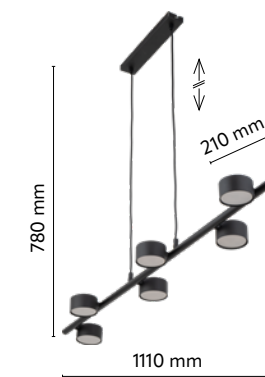

material of the lamp: metal, plastic

AVIA

index: 4690	↔ 610 mm	↗ 80 mm	↕ 90 mm	💡 2 x GX 53 230V max 10W LED
index: 4689	↔ 490 mm	↗ 440 mm	↕ 50 mm	💡 3 x GX 53 230V max 10W LED
index: 4692	↔ 660 mm	↗ 640 mm	↕ 50 mm	💡 6 x GX 53 230V max 10W LED
index: 4694	↔ 1110 mm	↗ 210 mm	↕ 780 mm	💡 6 x GX 53 230V max 10W LED
index: 5579	↔ 300 mm	↗ 300 mm	↕ 1400 mm	💡 1 x GX 53 230V max 10W LED