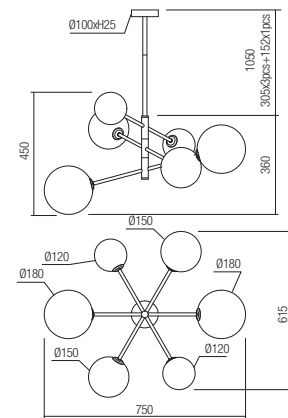

art. **01-2779** Mirror Gold and Coffee shadow
+Mirror Gold shadow

art. **01-2780** Mirror Gold and Coffee shadow
+Mirror Gold shadow

Lampholder G9
Power 2 x max. 10W
Input 230V, 50Hz

CE IP20

Lampholder G9
Power 5 x max. 10W
Input 230V, 50Hz