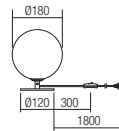

Lampholder G9
Power 10 x max. 10W
Input 230V, 50Hz

CE IP20

Lampholder G9
Power 1 x max. 10W
Input 230V, 50Hz

CE IP20

Lampholder G9
Power 1 x max. 10W
Input 230V, 50Hz

CE IP20

Lampholder G9
Power 2 x max. 10W
Input 230V, 50Hz

CE IP20

Lampholder G9
Power 5 x max. 10W
Input 230V, 50Hz

CE IP20