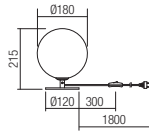

CE IP20

Lampholder G9
Power 6 x max. 10W
Input 230V, 50Hz

CE IP20

art. **01-2781** Mirror Gold and Coffee shadow
+Mirror Gold shadow

Lampholder G9
Power 10 x max. 10W
Input 230V, 50Hz

CE IP20

art. **01-2782** Mirror Gold and Coffee shadow
+Mirror Gold shadow