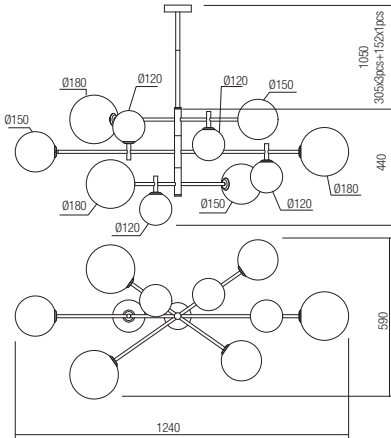

art. **01-2779** Mirror Gold and Coffee shadow
+Mirror Gold shadow

art. **01-2780** Mirror Gold and Coffee shadow
+Mirror Gold shadow

Lampholder G9
Power 2 x max. 10W
Input 230V, 50Hz

CE IP20

Lampholder G9
Power 5 x max. 10W
Input 230V, 50Hz

CE IP20

Lampholder G9
Power 6 x max. 10W
Input 230V, 50Hz

CE IP20

art. **01-2781** Mirror Gold and Coffee shadow
+Mirror Gold shadow

Lampholder G9
Power 10 x max. 10W
Input 230V, 50Hz

CE IP20

art. **01-2782** Mirror Gold and Coffee shadow
+Mirror Gold shadow

Lampholder G9
Power 1 x max. 10W
Input 230V, 50Hz

CE IP20

art. **01-2783** Mirror Gold shadow

Lampholder G9
Power 1 x max. 10W
Input 230V, 50Hz

CE IP20

art. **01-2784** Mirror Gold and Coffee shadow
+Mirror Gold shadow