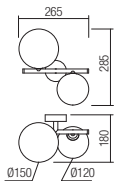

art. **01-2779** Mirror Gold and Coffee shadow
+Mirror Gold shadow

art. **01-2780** Mirror Gold and Coffee shadow
+Mirror Gold shadow

Lampholder G9
Power 2 x max. 10W
Input 230V, 50Hz

CE IP20

Lampholder G9
Power 5 x max. 10W
Input 230V, 50Hz