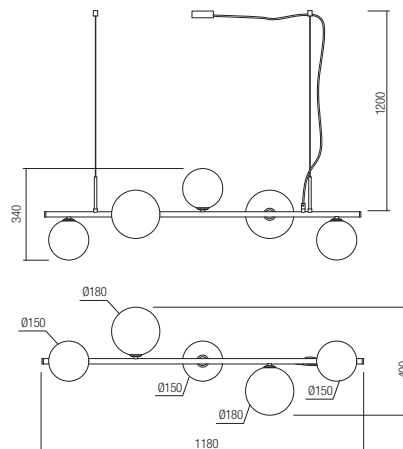

art. **01-2779** Mirror Gold and Coffee shadow
+Mirror Gold shadow

art. **01-2780** Mirror Gold and Coffee shadow
+Mirror Gold shadow

Lampholder G9
Power 2 x max. 10W
Input 230V, 50Hz

CE IP20

Lampholder G9
Power 5 x max. 10W
Input 230V, 50Hz