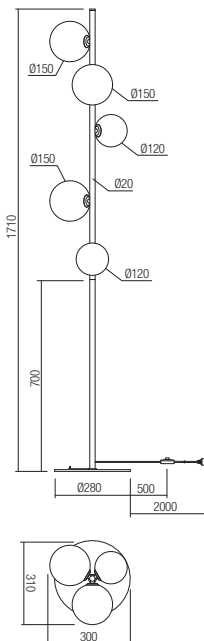

art. **01-2779** Mirror Gold and Coffee shadow
+Mirror Gold shadow

art. **01-2780** Mirror Gold and Coffee shadow
+Mirror Gold shadow

Lampholder G9
Power 2 x max. 10W
Input 230V, 50Hz

CE IP20

Lampholder G9
Power 5 x max. 10W
Input 230V, 50Hz

CE IP20

Lampholder G9
Power 6 x max. 10W
Input 230V, 50Hz

CE IP20

art. **01-2781** Mirror Gold and Coffee shadow
+Mirror Gold shadow

Lampholder G9
Power 10 x max. 10W
Input 230V, 50Hz

CE IP20

art. **01-2782** Mirror Gold and Coffee shadow
+Mirror Gold shadow

Lampholder G9
Power 1 x max. 10W
Input 230V, 50Hz

CE IP20

art. **01-2783** Mirror Gold shadow

Lampholder G9
Power 1 x max. 10W
Input 230V, 50Hz

CE IP20

art. **01-2784** Mirror Gold and Coffee shadow
+Mirror Gold shadow

Lampholder G9
Power 2 x max. 10W
Input 230V, 50Hz

CE IP20

art. **01-2785** Mirror Gold and Coffee shadow
+Mirror Gold shadow

Lampholder G9
Power 5 x max. 10W
Input 230V, 50Hz

CE IP20