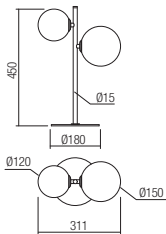

CE IP20

Lampholder G9
Power 6 x max. 10W
Input 230V, 50Hz

CE IP20

art. **01-2781** Mirror Gold and Coffee shadow
+Mirror Gold shadow

Lampholder G9
Power 10 x max. 10W
Input 230V, 50Hz

CE IP20

art. **01-2782** Mirror Gold and Coffee shadow
+Mirror Gold shadow

Lampholder G9
Power 1 x max. 10W
Input 230V, 50Hz

CE IP20

art. **01-2783** Mirror Gold shadow

Lampholder G9
Power 1 x max. 10W
Input 230V, 50Hz

CE IP20

art. **01-2784** Mirror Gold and Coffee shadow
+Mirror Gold shadow