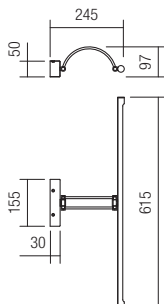

art. **01-458** Chrome  
art. **01-459** Satin Nickel  
art. **01-460** Antique Brass

01-457

Led type	EPISTAR SMD LED 40 pcs x 0,2W
Power	7,3W
Input	220V-240V, 50/60Hz
Color temperature	3000K
Lumen source	828 lm
Lumen system	620 lm
CRI	85
Not dimmable	☒