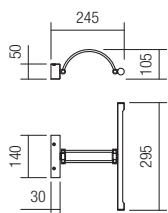

art. **01-458** Chrome  
art. **01-459** Satin Nickel  
art. **01-460** Antique Brass

01-457

Led type	EPISTAR SMD LED 40 pcs x 0,2W
Power	7,3W
Input	220V-240V, 50/60Hz
Color temperature	3000K
Lumen source	828 lm
Lumen system	620 lm
CRI	85
Not dimmable	☒