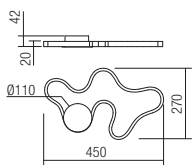

Led type	SMD LED 2835 168 pcs x 0,09W	
Power	10,5W	
Input	220V-240V, 50/60Hz	
Color temperature	3000K	4000K
Lumen source	1550 lm	1596 lm
Lumen system	961 lm	990 lm
CRI	80	
Not dimmable	☒	

CE IP20

Led type	SMD LED 2835 336 pcs x 0,09W	
Power	29W	
Input	220V-240V, 50/60Hz	
Color temperature	3000K	4000K
Lumen source	3945 lm	4175 lm
Lumen system	2446 lm	2589 lm
CRI	80	
Dimmable (3 step)	☒	

CE IP20

Led type	SMD LED 2835 504 pcs x 0,08W	
Power	43W	
Input	220V-240V, 50/60Hz	
Color temperature	3000K	4000K
Lumen source	5402 lm	5849 lm
Lumen system	3349 lm	3626 lm
CRI	80	
Dimmable (3 step)	☒	

CE IP20