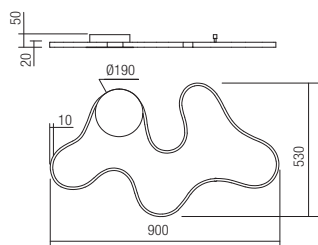

Led type	SMD LED 2835 168 pcs x 0,09W	
Power	10,5W	
Input	220V-240V, 50/60Hz	
Color temperature	3000K	4000K
Lumen source	1550 lm	1596 lm
Lumen system	961 lm	990 lm
CRI	80	
Not dimmable	☒	

CE IP20

Led type	SMD LED 2835 336 pcs x 0,09W	
Power	29W	
Input	220V-240V, 50/60Hz	
Color temperature	3000K	4000K
Lumen source	3945 lm	4175 lm
Lumen system	2446 lm	2589 lm
CRI	80	
Dimmable (3 step)	☒	

CE IP20

Led type	SMD LED 2835 504 pcs x 0,08W	
Power	43W	
Input	220V-240V, 50/60Hz	
Color temperature	3000K	4000K
Lumen source	5402 lm	5849 lm
Lumen system	3349 lm	3626 lm
CRI	80	
Dimmable (3 step)	☒	

CE IP20