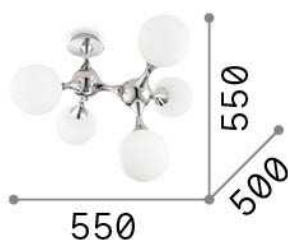

Source info

Integrated source	Light bulb (not included)
Replaceable source	Replaceable
Power	E14 max 5 x 40 W
Emission	Diffuse
Max consumption	-
Recommended bulb	E14 SFERA 4W 3000K CRI80 TRASP